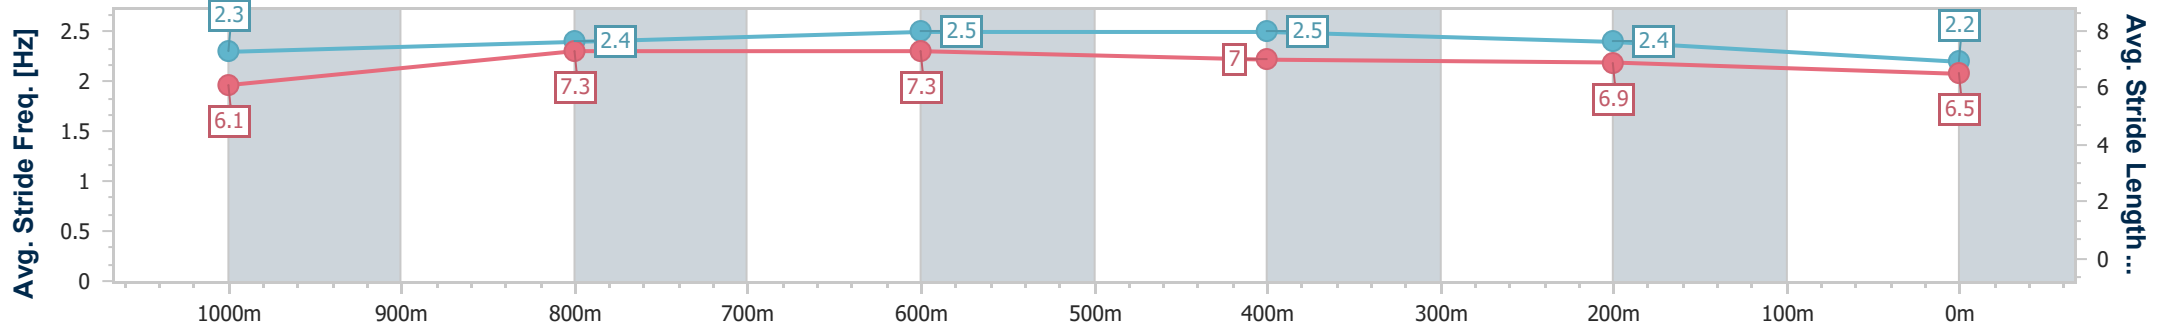

- [ ] Ranking at each section and finish
- .-.- No data available at this section
- NA No data available

Horse/Jockey Name	Flying Maple
Final Rank	8
Fastest Section Time (Section)	0:11.32 (800m)
Top Speed [km/h] (Section)	66.2 (800m)
Race State	Finished

Sunshine Coast QLD Professional  
 Race 2: WESTPAC LIFESAVER HELICOPTER QTIS Two-Year-Old Maiden Handicap - 1200m

09 July 2023 - 12:25

Track Rating: Soft 5, Weather: Fine, Rail Position: 2m

Section	Overall	1000m	800m	600m	400m	200m
Section Times	1:15.26 [8] (0:14.43)	1:00.83 [8] (0:11.57)	0:49.26 [8] (0:11.32)	0:37.94 [7] (0:11.79)	0:26.15 [7] (0:12.24)	0:13.91 [8] (0:13.91)
Average Speed [km/h]	49.9	62.8	64.8	62.8	58.9	51.6
Top Speed [km/h]	62.4	64.1	66.2	65.9	61.3	56.9
Avg. Dist. to Rail [m]	7.6	3.8	3.1	5.0	6.5	5.8
Avg. Stride Freq. [Hz]	2.3	2.4	2.5	2.5	2.4	2.2
Avg. Stride Length [m]	6.1	7.3	7.3	7.0	6.9	6.5

- [ ] Ranking at each section and finish
- .-.- No data available at this section
- NA No data available