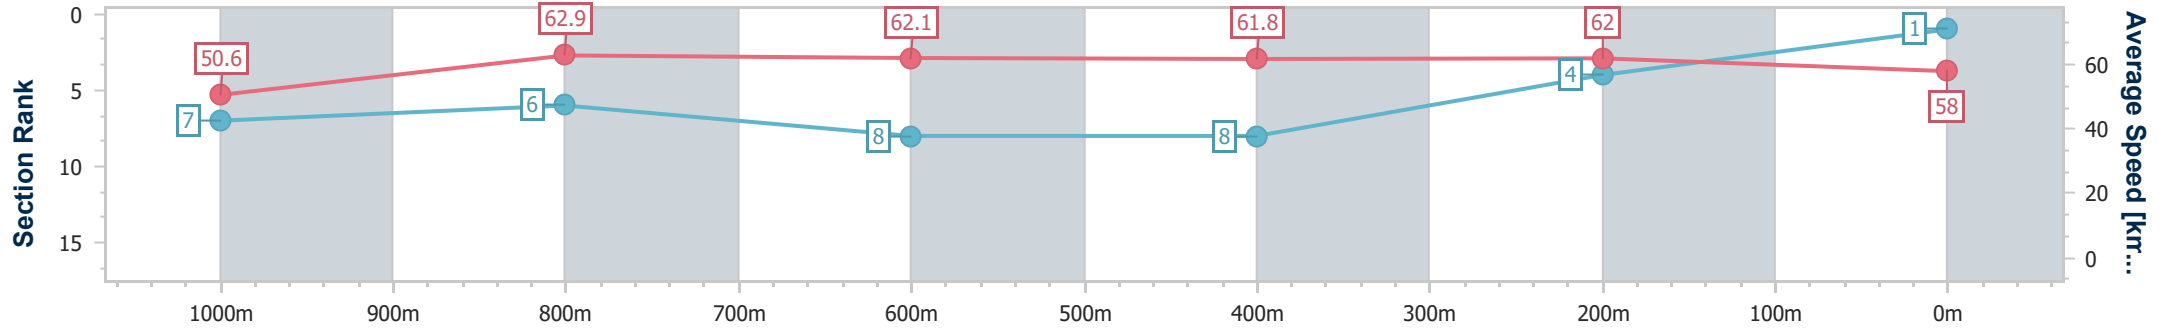

Horse/Jockey Name	Winsome Star
Final Rank	1
Fastest Section Time (Section)	0:11.44 (1000m)
Top Speed [km/h] (Section)	64.2 (1000m)
Race State	Finished

Sunshine Coast QLD Professional
Race 2: WESTPAC LIFESAVER HELICOPTER QTIS Two-Year-Old Maiden Handicap - 1200m

09 July 2023 - 12:25

Track Rating: Soft 5, Weather: Fine, Rail Position: 2m

Section	Overall	1000m	800m	600m	400m	200m
Section Times	1:13.20 [1] (0:14.27)	0:58.93 [7] (0:11.44)	0:47.49 [6] (0:11.69)	0:35.80 [8] (0:11.77)	0:24.03 [8] (0:11.62)	0:12.41 [4] (0:12.41)
Average Speed [km/h]	50.6	62.9	62.1	61.8	62.0	58.0
Top Speed [km/h]	64.0	64.2	62.9	62.7	63.6	60.0
Avg. Dist. to Rail [m]	3.6	0.3	1.2	1.8	1.8	0.8
Avg. Stride Freq. [Hz]	2.4	2.5	2.5	2.5	2.5	2.4
Avg. Stride Length [m]	5.8	7.0	7.0	6.9	6.9	6.6

- [ ] Ranking at each section and finish
- -.-.- No data available at this section
- NA No data available