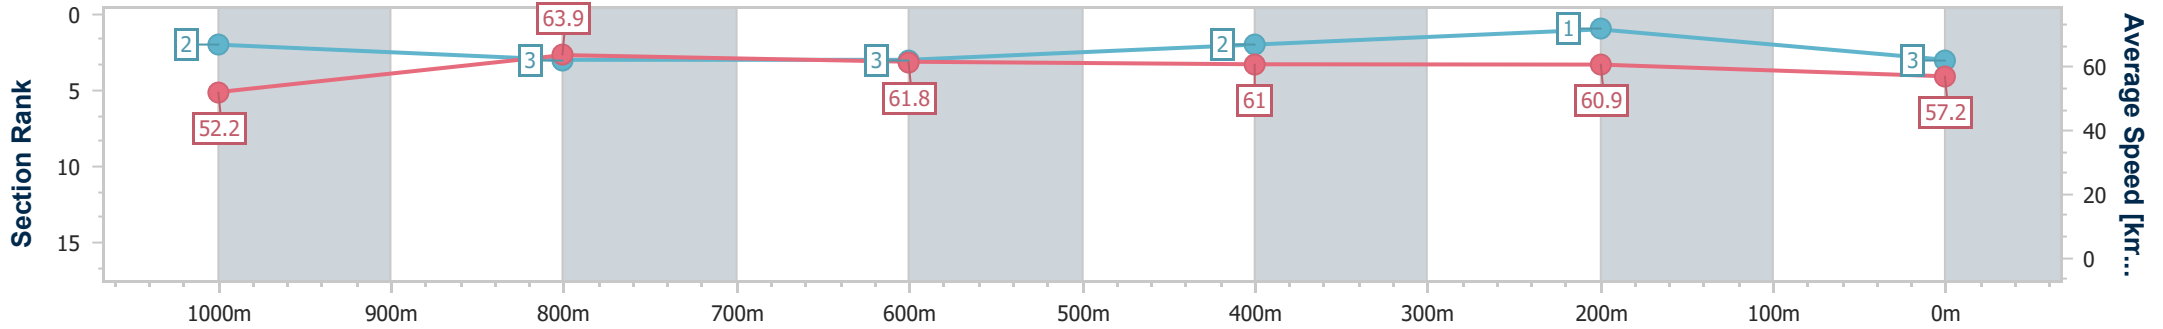

Horse/Jockey Name	Pinkus
Final Rank	3
Fastest Section Time (Section)	0:11.32 (1000m)
Top Speed [km/h] (Section)	65.1 (1000m)
Race State	Finished

Sunshine Coast QLD Professional
Race 2: WESTPAC LIFESAVER HELICOPTER QTIS Two-Year-Old Maiden Handicap - 1200m

09 July 2023 - 12:25

Track Rating: Soft 5, Weather: Fine, Rail Position: 2m

Section	Overall	1000m	800m	600m	400m	200m
Section Times	1:13.24 [3] (0:13.80)	0:59.44 [2] (0:11.32)	0:48.12 [3] (0:11.75)	0:36.37 [3] (0:11.96)	0:24.41 [2] (0:11.80)	0:12.61 [1] (0:12.61)
Average Speed [km/h]	52.2	63.9	61.8	61.0	60.9	57.2
Top Speed [km/h]	64.8	65.1	63.7	61.9	61.9	60.1
Avg. Dist. to Rail [m]	7.5	1.9	1.4	2.3	2.7	2.4
Avg. Stride Freq. [Hz]	2.4	2.3	2.3	2.3	2.4	2.3
Avg. Stride Length [m]	6.2	7.5	7.4	7.3	7.1	6.8

- [ ] Ranking at each section and finish
- -.-.- No data available at this section
- NA No data available