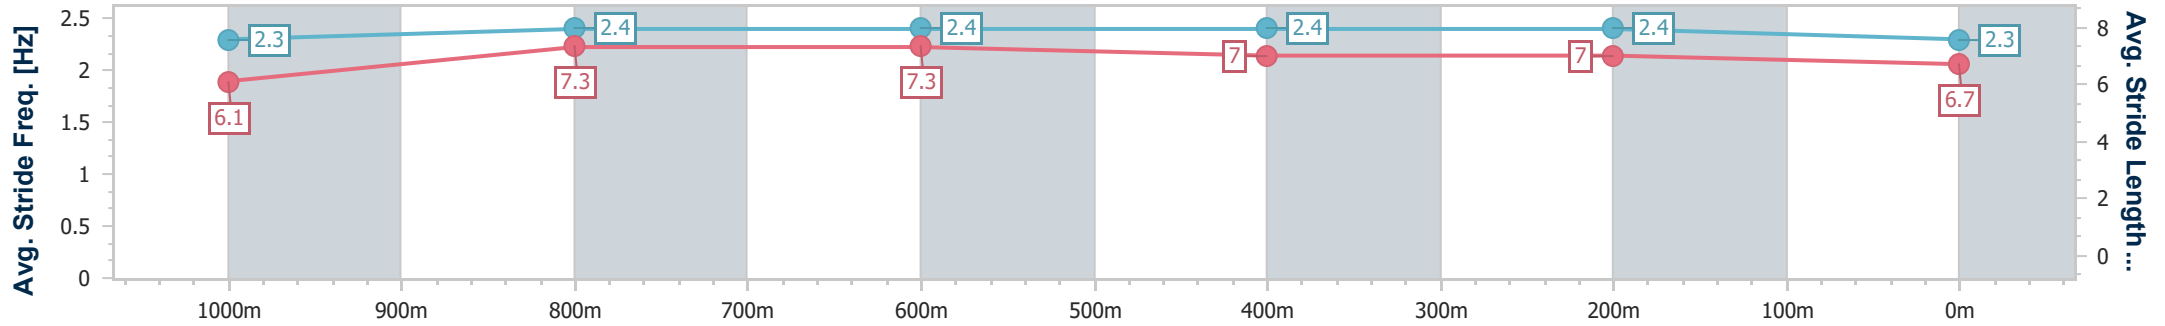

Horse/Jockey Name	Darling Heart
Final Rank	6
Fastest Section Time (Section)	0:11.49 (1000m)
Top Speed [km/h] (Section)	64.8 (Overall)
Race State	Finished

Sunshine Coast QLD Professional
Race 2: WESTPAC LIFESAVER HELICOPTER QTIS Two-Year-Old Maiden Handicap - 1200m

09 July 2023 - 12:25

Track Rating: Soft 5, Weather: Fine, Rail Position: 2m

Section	Overall	1000m	800m	600m	400m	200m
Section Times	1:14.01 [6] (0:13.97)	1:00.04 [4] (0:11.49)	0:48.55 [5] (0:11.59)	0:36.96 [5] (0:11.99)	0:24.97 [5] (0:11.91)	0:13.06 [6] (0:13.06)
Average Speed [km/h]	51.7	63.1	63.2	61.0	60.5	55.1
Top Speed [km/h]	64.8	63.9	63.7	63.0	62.5	58.4
Avg. Dist. to Rail [m]	2.9	2.1	2.9	2.8	4.6	6.3
Avg. Stride Freq. [Hz]	2.3	2.4	2.4	2.4	2.4	2.3
Avg. Stride Length [m]	6.1	7.3	7.3	7.0	7.0	6.7

- [ ] Ranking at each section and finish
- -.-.- No data available at this section
- NA No data available