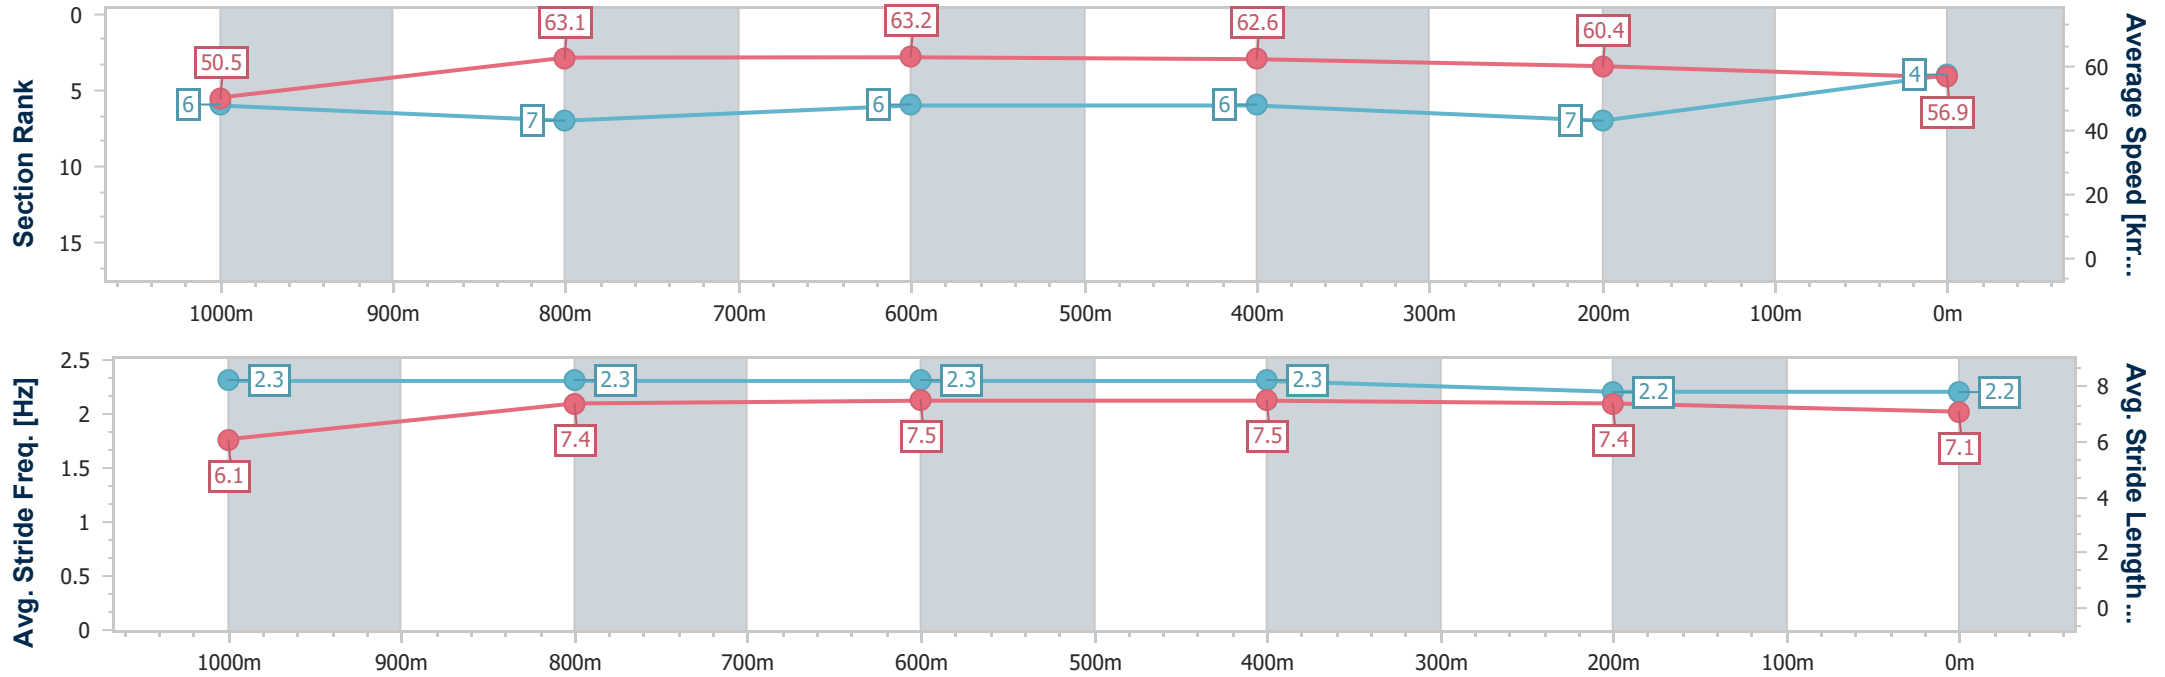

Horse/Jockey Name	Chayse 'N' Adam
Final Rank	4
Fastest Section Time (Section)	0:11.48 (1000m)
Top Speed [km/h] (Section)	64.6 (800m)
Race State	Finished

Sunshine Coast QLD Professional
Race 2: WESTPAC LIFESAVER HELICOPTER QTIS Two-Year-Old Maiden Handicap - 1200m

09 July 2023 - 12:25

Track Rating: Soft 5, Weather: Fine, Rail Position: 2m

Section	Overall	1000m	800m	600m	400m	200m
Section Times	1:13.64 [4] (0:14.25)	0:59.39 [6] (0:11.48)	0:47.91 [7] (0:11.58)	0:36.33 [6] (0:11.75)	0:24.58 [6] (0:11.91)	0:12.67 [7] (0:12.67)
Average Speed [km/h]	50.5	63.1	63.2	62.6	60.4	56.9
Top Speed [km/h]	64.1	64.4	64.6	64.4	61.8	59.3
Avg. Dist. to Rail [m]	4.9	3.1	2.4	3.8	5.2	6.0
Avg. Stride Freq. [Hz]	2.3	2.3	2.3	2.3	2.2	2.2
Avg. Stride Length [m]	6.1	7.4	7.5	7.5	7.4	7.1

- [ ] Ranking at each section and finish
- -.-.- No data available at this section
- NA No data available