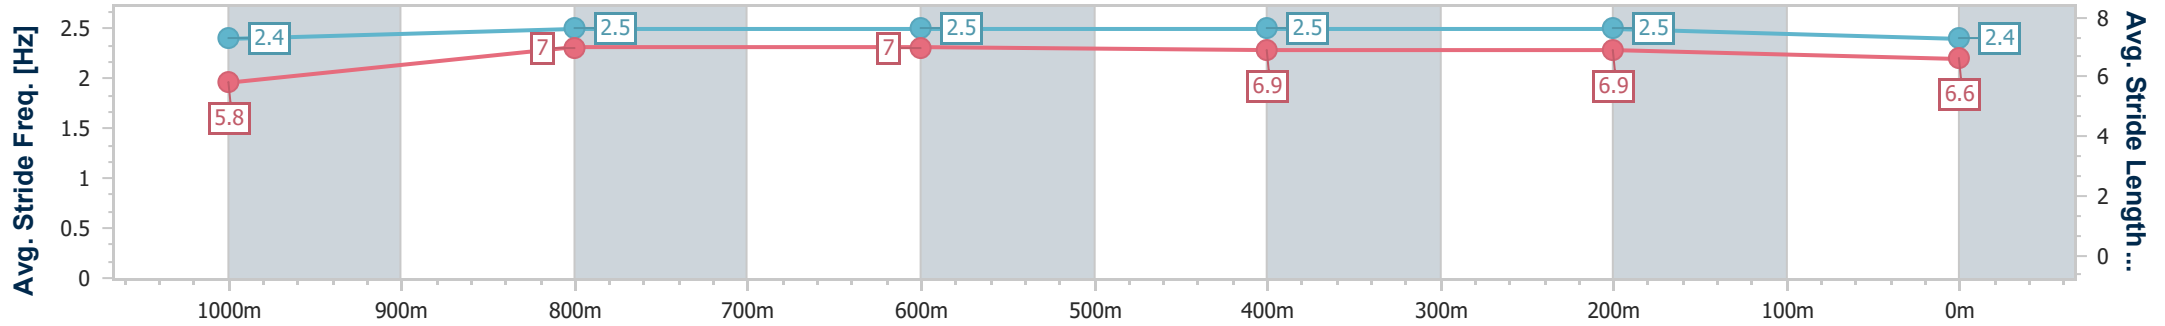

Horse/Jockey Name	Winsome Star
Final Rank	1
Fastest Section Time (Section)	0:11.44 (1000m)
Top Speed [km/h] (Section)	64.2 (1000m)
Race State	Finished

Sunshine Coast QLD Professional
Race 2: WESTPAC LIFESAVER HELICOPTER QTIS Two-Year-Old Maiden Handicap - 1200m

09 July 2023 - 12:25

Track Rating: Soft 5, Weather: Fine, Rail Position: 2m

Section	Overall	1000m	800m	600m	400m	200m
Section Times	1:13.20 [1] (0:14.27)	0:58.93 [7] (0:11.44)	0:47.49 [6] (0:11.69)	0:35.80 [8] (0:11.77)	0:24.03 [8] (0:11.62)	0:12.41 [4] (0:12.41)
Average Speed [km/h]	50.6	62.9	62.1	61.8	62.0	58.0
Top Speed [km/h]	64.0	64.2	62.9	62.7	63.6	60.0
Avg. Dist. to Rail [m]	3.6	0.3	1.2	1.8	1.8	0.8
Avg. Stride Freq. [Hz]	2.4	2.5	2.5	2.5	2.5	2.4
Avg. Stride Length [m]	5.8	7.0	7.0	6.9	6.9	6.6

- [ ] Ranking at each section and finish
- -.-.- No data available at this section
- NA No data available