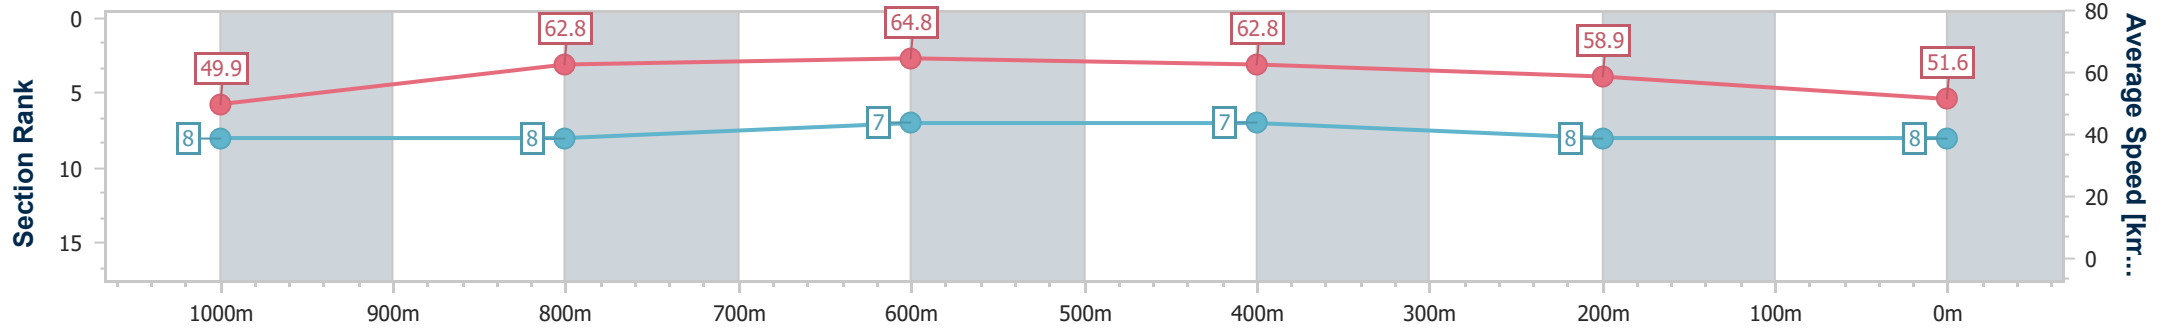

Horse/Jockey Name	Flying Maple
Final Rank	8
Fastest Section Time (Section)	0:11.32 (800m)
Top Speed [km/h] (Section)	66.2 (800m)
Race State	Finished

Sunshine Coast QLD Professional
Race 2: WESTPAC LIFESAVER HELICOPTER QTIS Two-Year-Old Maiden Handicap - 1200m

09 July 2023 - 12:25

Track Rating: Soft 5, Weather: Fine, Rail Position: 2m

Section	Overall	1000m	800m	600m	400m	200m
Section Times	1:15.26 [8] (0:14.43)	1:00.83 [8] (0:11.57)	0:49.26 [8] (0:11.32)	0:37.94 [7] (0:11.79)	0:26.15 [7] (0:12.24)	0:13.91 [8] (0:13.91)
Average Speed [km/h]	49.9	62.8	64.8	62.8	58.9	51.6
Top Speed [km/h]	62.4	64.1	66.2	65.9	61.3	56.9
Avg. Dist. to Rail [m]	7.6	3.8	3.1	5.0	6.5	5.8
Avg. Stride Freq. [Hz]	2.3	2.4	2.5	2.5	2.4	2.2
Avg. Stride Length [m]	6.1	7.3	7.3	7.0	6.9	6.5

- [ ] Ranking at each section and finish
- -.-.- No data available at this section
- NA No data available