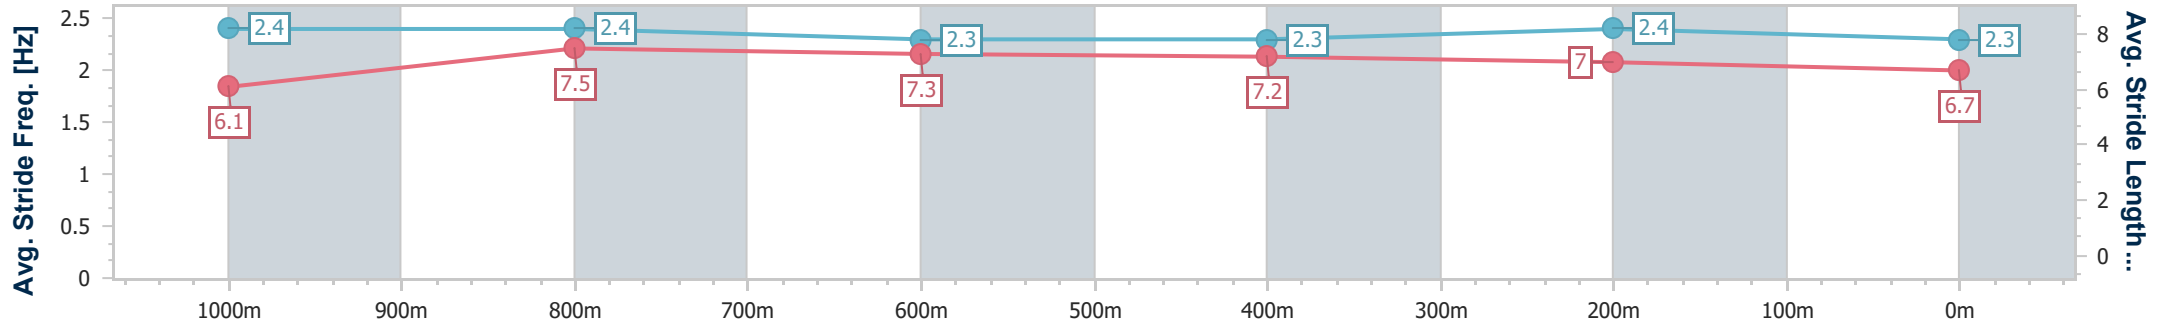

Horse/Jockey Name	Elle Magic
Final Rank	5
Fastest Section Time (Section)	0:11.19 (1000m)
Top Speed [km/h] (Section)	65.9 (1000m)
Race State	Finished

Sunshine Coast QLD Professional
Race 2: WESTPAC LIFESAVER HELICOPTER QTIS Two-Year-Old Maiden Handicap - 1200m

09 July 2023 - 12:25

Track Rating: Soft 5, Weather: Fine, Rail Position: 2m

Section	Overall	1000m	800m	600m	400m	200m
Section Times	1:13.72 [5] (0:13.72)	1:00.00 [1] (0:11.19)	0:48.81 [1] (0:11.74)	0:37.07 [1] (0:12.05)	0:25.02 [1] (0:11.96)	0:13.06 [2] (0:13.06)
Average Speed [km/h]	52.5	64.6	61.6	60.0	60.3	55.1
Top Speed [km/h]	65.3	65.9	63.8	61.3	61.3	59.0
Avg. Dist. to Rail [m]	8.1	1.7	0.7	0.8	0.2	1.1
Avg. Stride Freq. [Hz]	2.4	2.4	2.3	2.3	2.4	2.3
Avg. Stride Length [m]	6.1	7.5	7.3	7.2	7.0	6.7

- [ ] Ranking at each section and finish
- -.-.- No data available at this section
- NA No data available