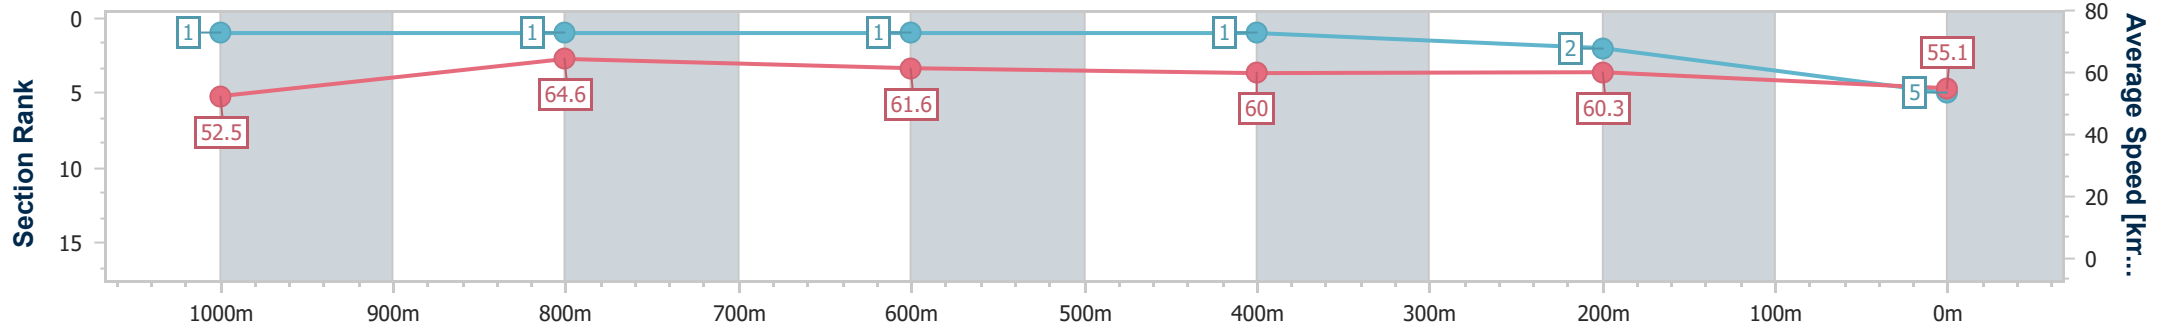

Horse/Jockey Name	Elle Magic
Final Rank	5
Fastest Section Time (Section)	0:11.19 (1000m)
Top Speed [km/h] (Section)	65.9 (1000m)
Race State	Finished

Sunshine Coast QLD Professional
Race 2: WESTPAC LIFESAVER HELICOPTER QTIS Two-Year-Old Maiden Handicap - 1200m

09 July 2023 - 12:25

Track Rating: Soft 5, Weather: Fine, Rail Position: 2m

Section	Overall	1000m	800m	600m	400m	200m
Section Times	1:13.72 [5] (0:13.72)	1:00.00 [1] (0:11.19)	0:48.81 [1] (0:11.74)	0:37.07 [1] (0:12.05)	0:25.02 [1] (0:11.96)	0:13.06 [2] (0:13.06)
Average Speed [km/h]	52.5	64.6	61.6	60.0	60.3	55.1
Top Speed [km/h]	65.3	65.9	63.8	61.3	61.3	59.0
Avg. Dist. to Rail [m]	8.1	1.7	0.7	0.8	0.2	1.1
Avg. Stride Freq. [Hz]	2.4	2.4	2.3	2.3	2.4	2.3
Avg. Stride Length [m]	6.1	7.5	7.3	7.2	7.0	6.7

- [ ] Ranking at each section and finish
- -.-.- No data available at this section
- NA No data available