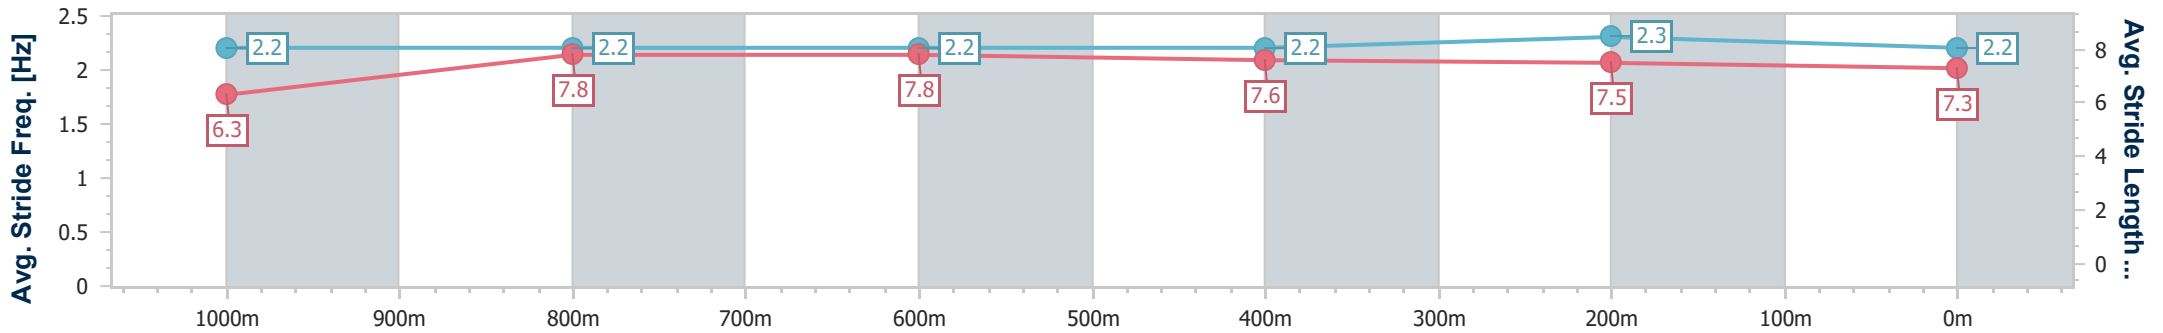

Horse/Jockey Name	My Spy
Final Rank	2
Fastest Section Time (Section)	0:11.28 (1000m)
Top Speed [km/h] (Section)	65.4 (Overall)
Race State	Finished

Sunshine Coast QLD Professional
Race 2: WESTPAC LIFESAVER HELICOPTER QTIS Two-Year-Old Maiden Handicap - 1200m

09 July 2023 - 12:25

Track Rating: Soft 5, Weather: Fine, Rail Position: 2m

Section	Overall	1000m	800m	600m	400m	200m
Section Times	1:13.20 [2] (0:14.15)	0:59.05 [5] (0:11.28)	0:47.77 [4] (0:11.60)	0:36.17 [4] (0:11.93)	0:24.24 [4] (0:11.74)	0:12.50 [3] (0:12.50)
Average Speed [km/h]	51.0	63.8	62.2	60.8	61.3	57.7
Top Speed [km/h]	65.4	65.1	63.3	62.1	62.9	60.3
Avg. Dist. to Rail [m]	0.8	0.3	0.2	1.3	2.6	2.2
Avg. Stride Freq. [Hz]	2.2	2.2	2.2	2.2	2.3	2.2
Avg. Stride Length [m]	6.3	7.8	7.8	7.6	7.5	7.3

- [ ] Ranking at each section and finish
- -.-.- No data available at this section
- NA No data available