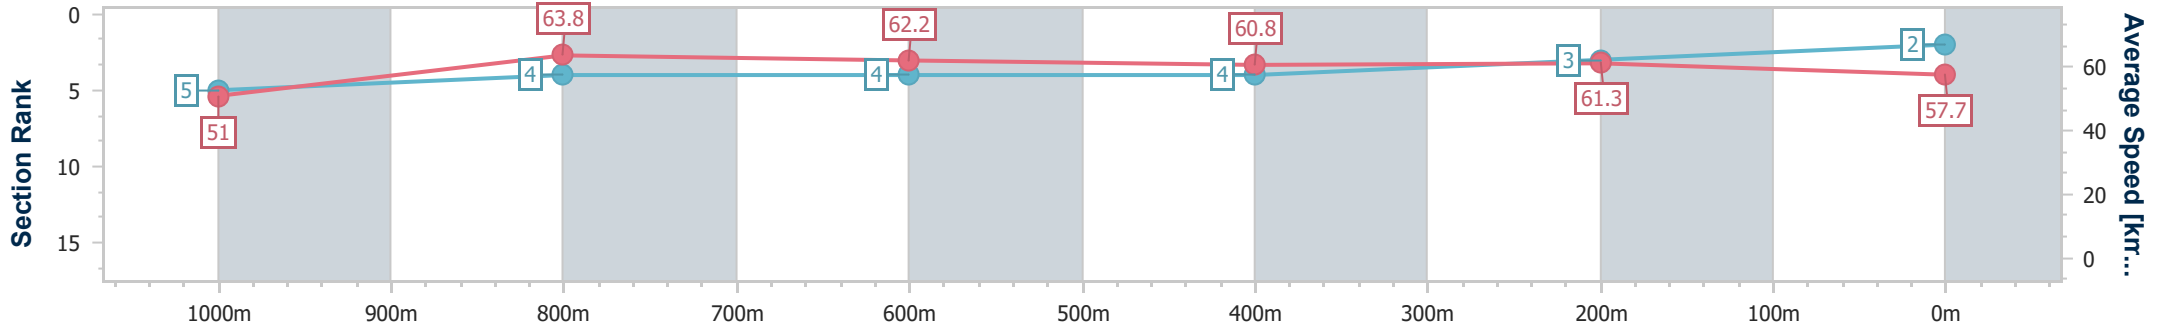

Horse/Jockey Name	My Spy
Final Rank	2
Fastest Section Time (Section)	0:11.28 (1000m)
Top Speed [km/h] (Section)	65.4 (Overall)
Race State	Finished

Sunshine Coast QLD Professional
Race 2: WESTPAC LIFESAVER HELICOPTER QTIS Two-Year-Old Maiden Handicap - 1200m

09 July 2023 - 12:25

Track Rating: Soft 5, Weather: Fine, Rail Position: 2m

Section	Overall	1000m	800m	600m	400m	200m
Section Times	1:13.20 [2] (0:14.15)	0:59.05 [5] (0:11.28)	0:47.77 [4] (0:11.60)	0:36.17 [4] (0:11.93)	0:24.24 [4] (0:11.74)	0:12.50 [3] (0:12.50)
Average Speed [km/h]	51.0	63.8	62.2	60.8	61.3	57.7
Top Speed [km/h]	65.4	65.1	63.3	62.1	62.9	60.3
Avg. Dist. to Rail [m]	0.8	0.3	0.2	1.3	2.6	2.2
Avg. Stride Freq. [Hz]	2.2	2.2	2.2	2.2	2.3	2.2
Avg. Stride Length [m]	6.3	7.8	7.8	7.6	7.5	7.3

- [ ] Ranking at each section and finish
- -.-.- No data available at this section
- NA No data available