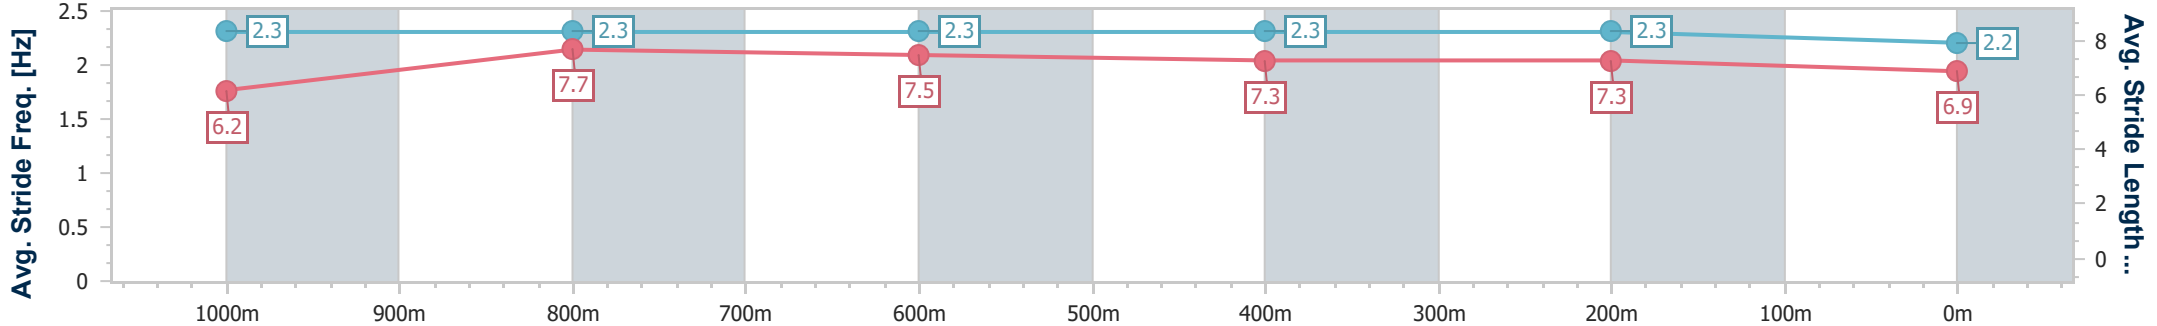

- [ ] Ranking at each section and finish
- .-.- No data available at this section
- NA No data available

Horse/Jockey Name	The Merchant
Final Rank	7
Fastest Section Time (Section)	0:11.03 (1000m)
Top Speed [km/h] (Section)	67.1 (1000m)
Race State	Finished

Sunshine Coast QLD Professional  
Race 2: WESTPAC LIFESAVER HELICOPTER QTIS Two-Year-Old Maiden Handicap - 1200m

09 July 2023 - 12:25

Track Rating: Soft 5, Weather: Fine, Rail Position: 2m

Section	Overall	1000m	800m	600m	400m	200m
Section Times	1:14.06 [7] (0:13.92)	1:00.14 [3] (0:11.03)	0:49.11 [2] (0:11.83)	0:37.28 [2] (0:12.12)	0:25.16 [3] (0:11.93)	0:13.23 [5] (0:13.23)
Average Speed [km/h]	51.8	65.5	61.1	60.2	60.4	54.4
Top Speed [km/h]	64.8	67.1	64.0	61.0	61.5	58.6
Avg. Dist. to Rail [m]	5.5	1.2	0.8	2.2	3.6	3.2
Avg. Stride Freq. [Hz]	2.3	2.3	2.3	2.3	2.3	2.2
Avg. Stride Length [m]	6.2	7.7	7.5	7.3	7.3	6.9