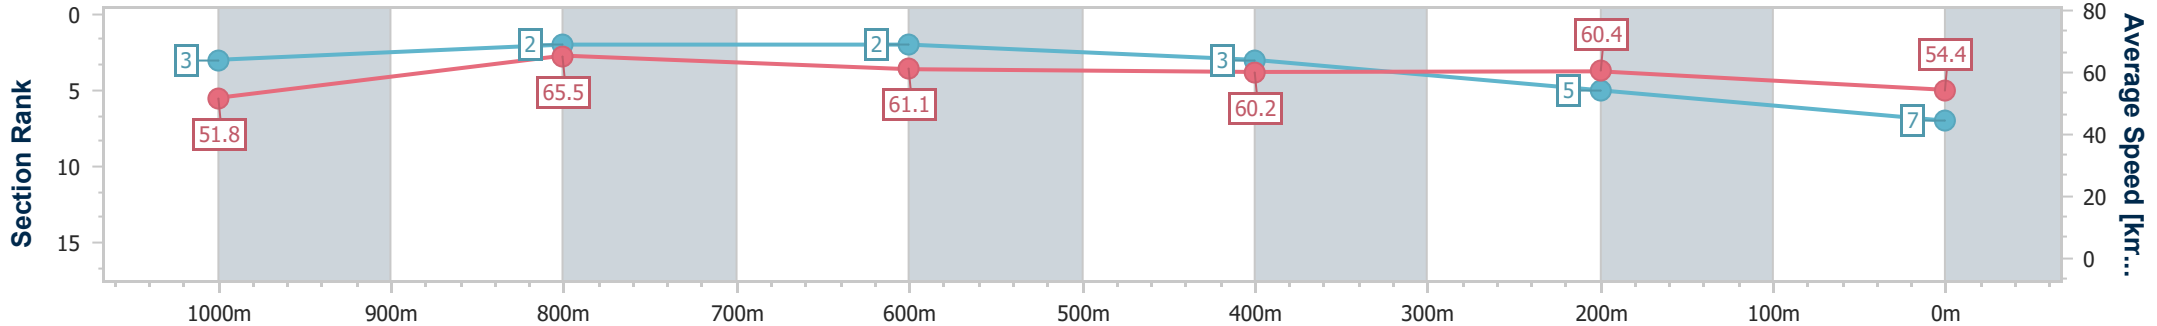

Horse/Jockey Name	The Merchant
Final Rank	7
Fastest Section Time (Section)	0:11.03 (1000m)
Top Speed [km/h] (Section)	67.1 (1000m)
Race State	Finished

Sunshine Coast QLD Professional
Race 2: WESTPAC LIFESAVER HELICOPTER QTIS Two-Year-Old Maiden Handicap - 1200m

09 July 2023 - 12:25

Track Rating: Soft 5, Weather: Fine, Rail Position: 2m

Section	Overall	1000m	800m	600m	400m	200m
Section Times	1:14.06 [7] (0:13.92)	1:00.14 [3] (0:11.03)	0:49.11 [2] (0:11.83)	0:37.28 [2] (0:12.12)	0:25.16 [3] (0:11.93)	0:13.23 [5] (0:13.23)
Average Speed [km/h]	51.8	65.5	61.1	60.2	60.4	54.4
Top Speed [km/h]	64.8	67.1	64.0	61.0	61.5	58.6
Avg. Dist. to Rail [m]	5.5	1.2	0.8	2.2	3.6	3.2
Avg. Stride Freq. [Hz]	2.3	2.3	2.3	2.3	2.3	2.2
Avg. Stride Length [m]	6.2	7.7	7.5	7.3	7.3	6.9

- [ ] Ranking at each section and finish
- -.-.- No data available at this section
- NA No data available