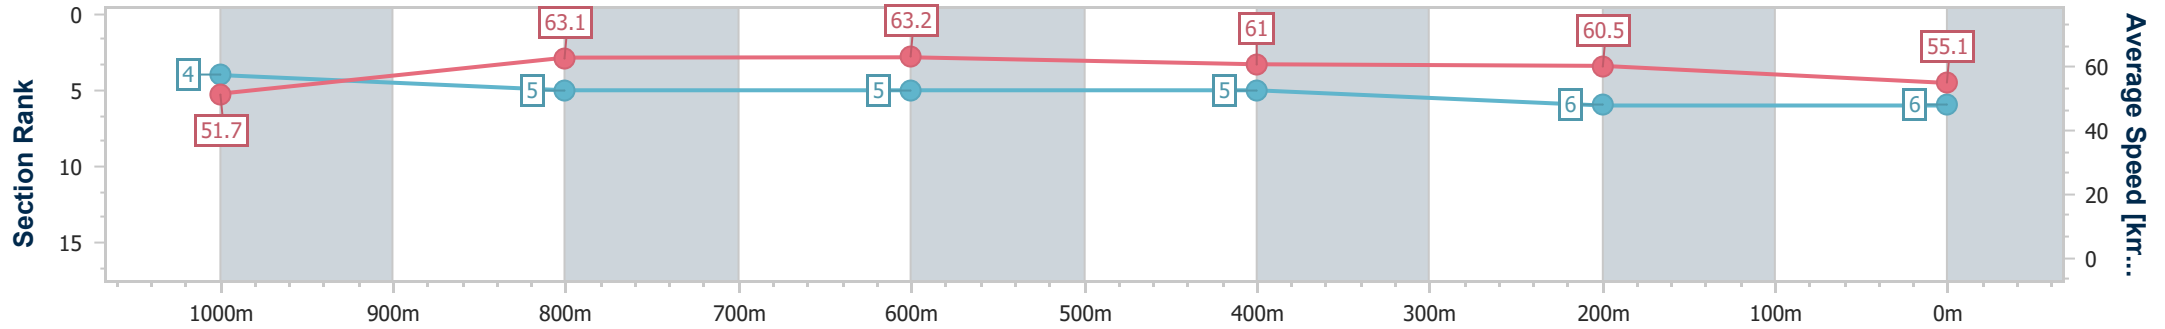

Horse/Jockey Name	Darling Heart
Final Rank	6
Fastest Section Time (Section)	0:11.49 (1000m)
Top Speed [km/h] (Section)	64.8 (Overall)
Race State	Finished

Sunshine Coast QLD Professional
Race 2: WESTPAC LIFESAVER HELICOPTER QTIS Two-Year-Old Maiden Handicap - 1200m

09 July 2023 - 12:25

Track Rating: Soft 5, Weather: Fine, Rail Position: 2m

Section	Overall	1000m	800m	600m	400m	200m
Section Times	1:14.01 [6] (0:13.97)	1:00.04 [4] (0:11.49)	0:48.55 [5] (0:11.59)	0:36.96 [5] (0:11.99)	0:24.97 [5] (0:11.91)	0:13.06 [6] (0:13.06)
Average Speed [km/h]	51.7	63.1	63.2	61.0	60.5	55.1
Top Speed [km/h]	64.8	63.9	63.7	63.0	62.5	58.4
Avg. Dist. to Rail [m]	2.9	2.1	2.9	2.8	4.6	6.3
Avg. Stride Freq. [Hz]	2.3	2.4	2.4	2.4	2.4	2.3
Avg. Stride Length [m]	6.1	7.3	7.3	7.0	7.0	6.7

- [ ] Ranking at each section and finish
- -.-.- No data available at this section
- NA No data available