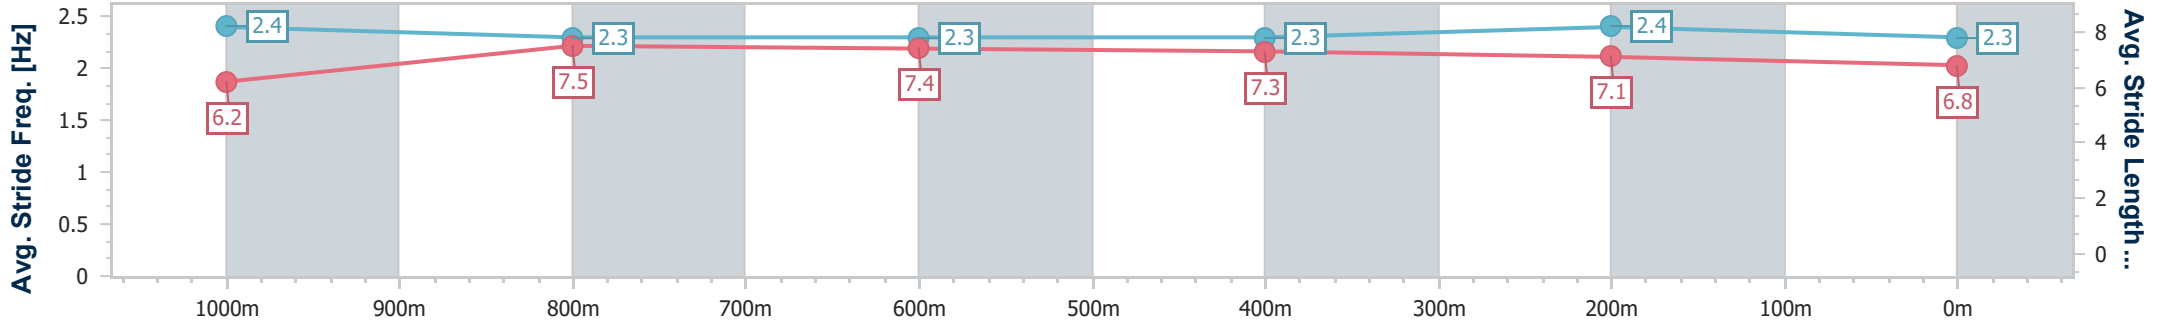

Horse/Jockey Name	Pinkus
Final Rank	3
Fastest Section Time (Section)	0:11.32 (1000m)
Top Speed [km/h] (Section)	65.1 (1000m)
Race State	Finished

Sunshine Coast QLD Professional
Race 2: WESTPAC LIFESAVER HELICOPTER QTIS Two-Year-Old Maiden Handicap - 1200m

09 July 2023 - 12:25

Track Rating: Soft 5, Weather: Fine, Rail Position: 2m

Section	Overall	1000m	800m	600m	400m	200m
Section Times	1:13.24 [3] (0:13.80)	0:59.44 [2] (0:11.32)	0:48.12 [3] (0:11.75)	0:36.37 [3] (0:11.96)	0:24.41 [2] (0:11.80)	0:12.61 [1] (0:12.61)
Average Speed [km/h]	52.2	63.9	61.8	61.0	60.9	57.2
Top Speed [km/h]	64.8	65.1	63.7	61.9	61.9	60.1
Avg. Dist. to Rail [m]	7.5	1.9	1.4	2.3	2.7	2.4
Avg. Stride Freq. [Hz]	2.4	2.3	2.3	2.3	2.4	2.3
Avg. Stride Length [m]	6.2	7.5	7.4	7.3	7.1	6.8

- [ ] Ranking at each section and finish
- -.-.- No data available at this section
- NA No data available