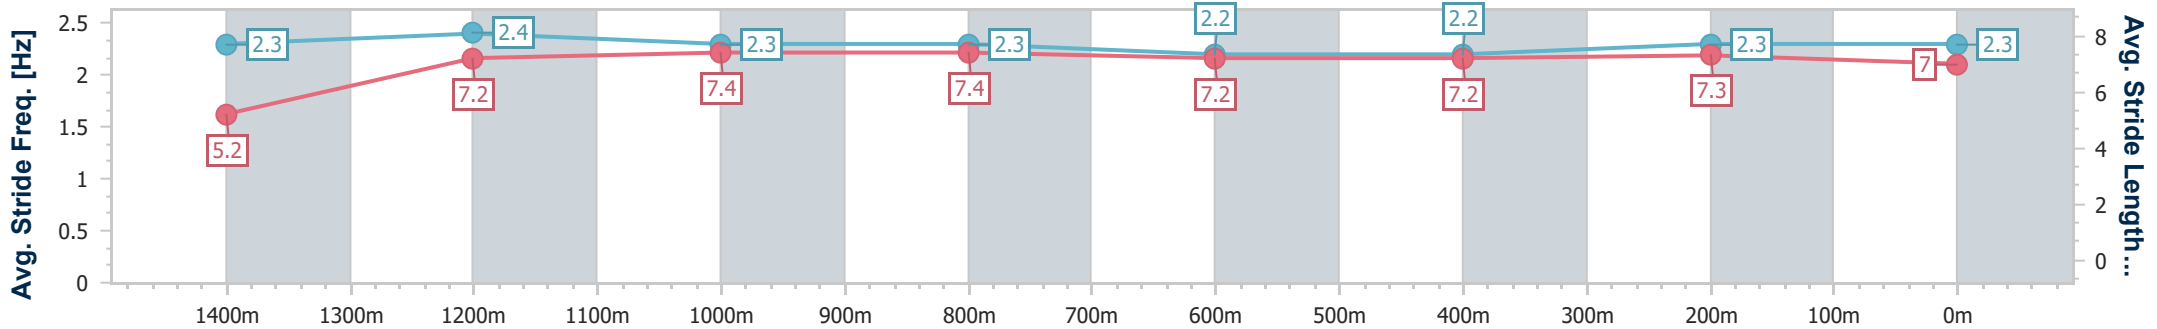

Horse/Jockey Name	Baglioni
Final Rank	2
Fastest Section Time (Section)	0:08.51 (Overall)
Top Speed [km/h] (Section)	62.8 (1400m)
Race State	Finished

Eagle Farm QLD Professional
Race 8: GALLOPERS SPORTS CLUB BENCHMARK 65
Handicap - 1500m
05 July 2023 - 16:38
Track Rating: Soft 6, Weather: Overcast, Rail Position: +10m Entire Course

BRISBANE
RACING CLUB

Section	Overall	1400m	1200m	1000m	800m	600m	400m	200m
Section Times	1:33.16 [2] (0:08.51)	1:24.65 [7] (0:11.73)	1:12.92 [6] (0:11.69)	1:01.23 [6] (0:12.03)	0:49.20 [6] (0:12.43)	0:36.77 [6] (0:12.47)	0:24.30 [7] (0:11.79)	0:12.51 [3] (0:12.51)
Average Speed [km/h]	42.4	61.6	61.8	60.5	58.3	58.1	61.0	57.7
Top Speed [km/h]	59.0	62.8	62.4	61.1	59.9	60.8	62.2	59.6
Avg. Dist. to Rail [m]	6.7	2.5	2.2	2.2	1.4	1.5	2.5	2.1
Avg. Stride Freq. [Hz]	2.3	2.4	2.3	2.3	2.2	2.2	2.3	2.3
Avg. Stride Length [m]	5.2	7.2	7.4	7.4	7.2	7.2	7.3	7.0

- [ ] Ranking at each section and finish
- -.-.- No data available at this section
- NA No data available