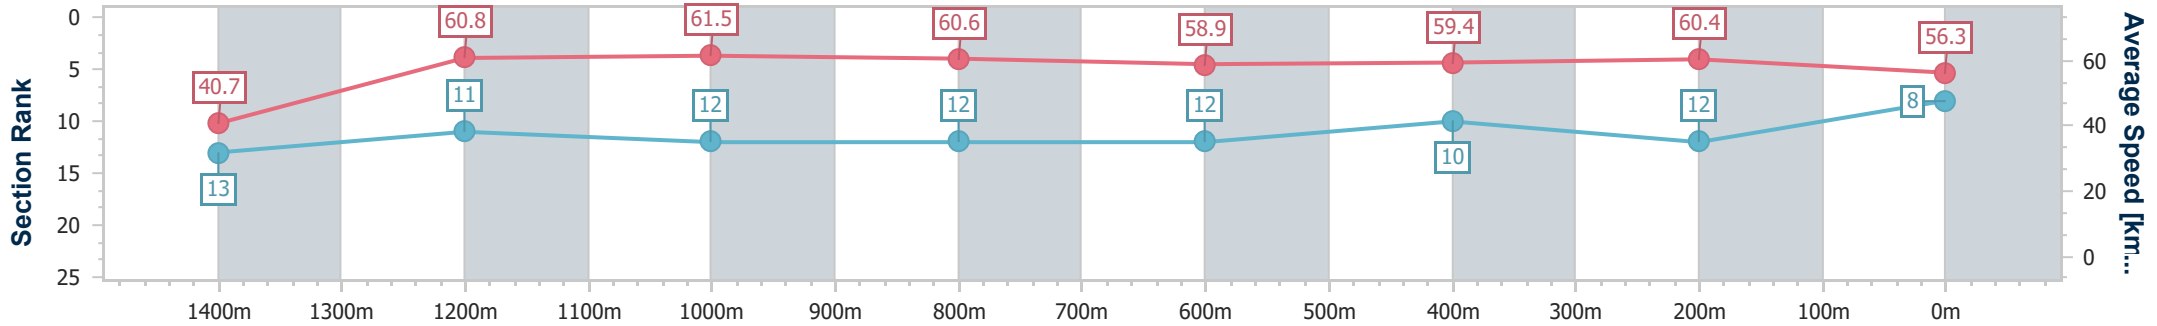

Horse/Jockey Name	Tavi L'amour
Final Rank	8
Fastest Section Time (Section)	0:08.91 (Overall)
Top Speed [km/h] (Section)	62.8 (1200m)
Race State	Finished

Eagle Farm QLD Professional
Race 8: GALLOPERS SPORTS CLUB BENCHMARK 65
Handicap - 1500m
05 July 2023 - 16:38
Track Rating: Soft 6, Weather: Overcast, Rail Position: +10m Entire Course

BRISBANE RACING CLUB

Section	Overall	1400m	1200m	1000m	800m	600m	400m	200m
Section Times	1:33.92 [8] (0:08.91)	1:25.01 [13] (0:11.89)	1:13.12 [11] (0:11.76)	1:01.36 [12] (0:12.08)	0:49.28 [12] (0:12.35)	0:36.93 [12] (0:12.22)	0:24.71 [10] (0:11.93)	0:12.78 [12] (0:12.78)
Average Speed [km/h]	40.7	60.8	61.5	60.6	58.9	59.4	60.4	56.3
Top Speed [km/h]	58.6	62.2	62.8	62.3	61.3	62.0	61.9	60.3
Avg. Dist. to Rail [m]	12.5	4.1	3.2	3.5	2.6	1.7	4.6	2.3
Avg. Stride Freq. [Hz]	2.1	2.4	2.4	2.4	2.3	2.3	2.4	2.4
Avg. Stride Length [m]	5.4	7.0	7.2	7.1	7.1	7.1	7.0	6.7

- [ ] Ranking at each section and finish
- -.-.- No data available at this section
- NA No data available