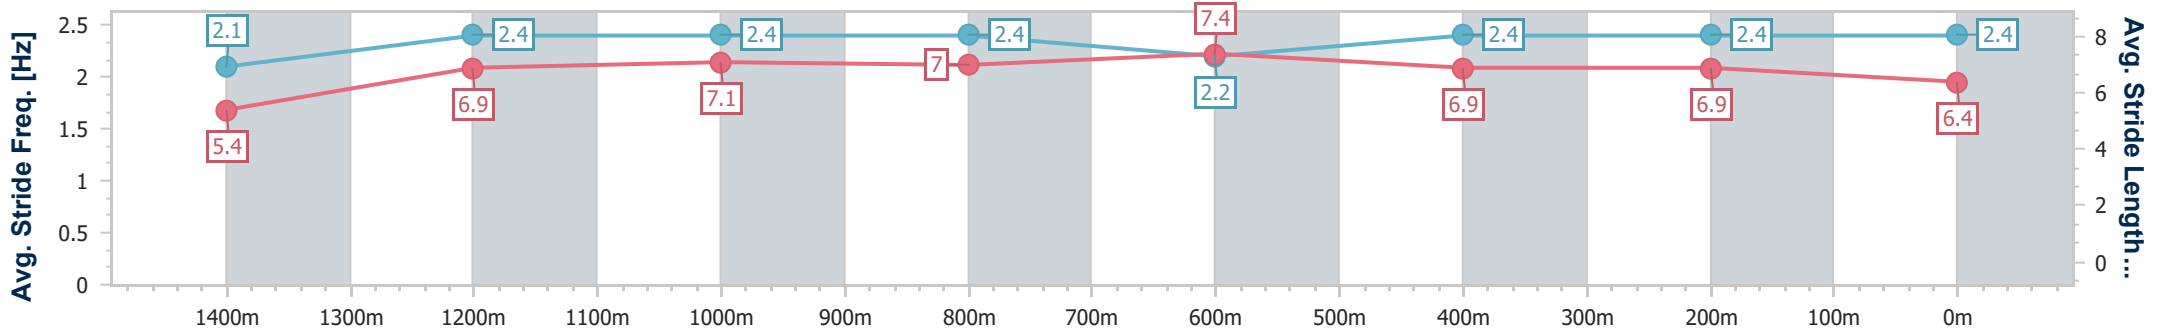

Horse/Jockey Name	Hallowed Girl
Final Rank	6
Fastest Section Time (Section)	0:08.86 (Overall)
Top Speed [km/h] (Section)	62.5 (1200m)
Race State	Finished

Eagle Farm QLD Professional
Race 8: GALLOPERS SPORTS CLUB BENCHMARK 65
Handicap - 1500m
05 July 2023 - 16:38
Track Rating: Soft 6, Weather: Overcast, Rail Position: +10m Entire Course

BRISBANE
RACING CLUB

Section	Overall	1400m	1200m	1000m	800m	600m	400m	200m
Section Times	1:33.76 [6] (0:08.86)	1:24.90 [12] (0:11.94)	1:12.96 [12] (0:11.66)	1:01.30 [10] (0:12.00)	0:49.30 [8] (0:12.24)	0:37.06 [8] (0:12.16)	0:24.90 [6] (0:11.97)	0:12.93 [5] (0:12.93)
Average Speed [km/h]	40.8	60.5	61.8	60.5	58.9	59.0	60.2	55.7
Top Speed [km/h]	56.8	61.9	62.5	61.8	60.2	61.0	61.3	58.2
Avg. Dist. to Rail [m]	10.2	3.0	2.1	1.4	0.8	0.8	2.8	1.7
Avg. Stride Freq. [Hz]	2.1	2.4	2.4	2.4	2.2	2.4	2.4	2.4
Avg. Stride Length [m]	5.4	6.9	7.1	7.0	7.4	6.9	6.9	6.4

- [ ] Ranking at each section and finish
- -.-.- No data available at this section
- NA No data available