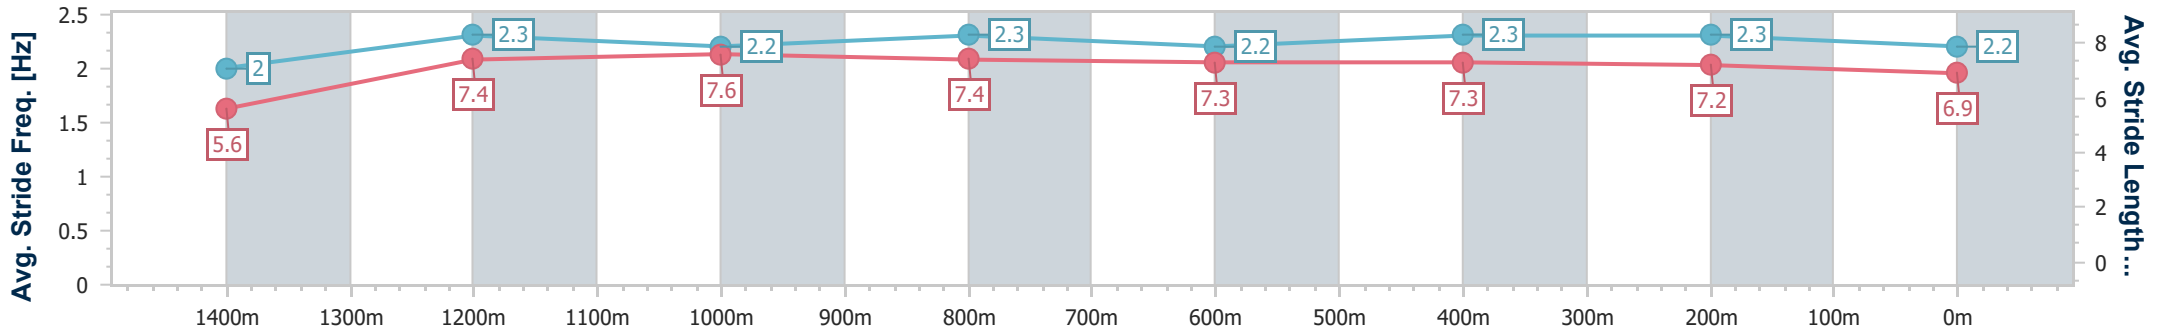

Horse/Jockey Name	Bryneich
Final Rank	13
Fastest Section Time (Section)	0:08.84 (Overall)
Top Speed [km/h] (Section)	62.3 (1000m)
Race State	Finished

Eagle Farm QLD Professional
Race 8: GALLOPERS SPORTS CLUB BENCHMARK 65
Handicap - 1500m
05 July 2023 - 16:38
Track Rating: Soft 6, Weather: Overcast, Rail Position: +10m Entire Course

BRISBANE RACING CLUB

Section	Overall	1400m	1200m	1000m	800m	600m	400m	200m
Section Times	1:34.88 [13] (0:08.84)	1:26.04 [11] (0:12.01)	1:14.03 [13] (0:11.95)	1:02.08 [13] (0:12.07)	0:50.01 [13] (0:12.31)	0:37.70 [13] (0:12.36)	0:25.34 [13] (0:12.01)	0:13.33 [13] (0:13.33)
Average Speed [km/h]	41.1	60.3	60.4	60.6	59.4	59.5	59.9	54.1
Top Speed [km/h]	57.2	61.7	61.8	62.3	61.6	60.6	62.0	58.3
Avg. Dist. to Rail [m]	13.5	4.2	3.4	3.1	3.9	4.2	8.9	5.1
Avg. Stride Freq. [Hz]	2.0	2.3	2.2	2.3	2.2	2.3	2.3	2.2
Avg. Stride Length [m]	5.6	7.4	7.6	7.4	7.3	7.3	7.2	6.9

- [ ] Ranking at each section and finish
- -.-.- No data available at this section
- NA No data available