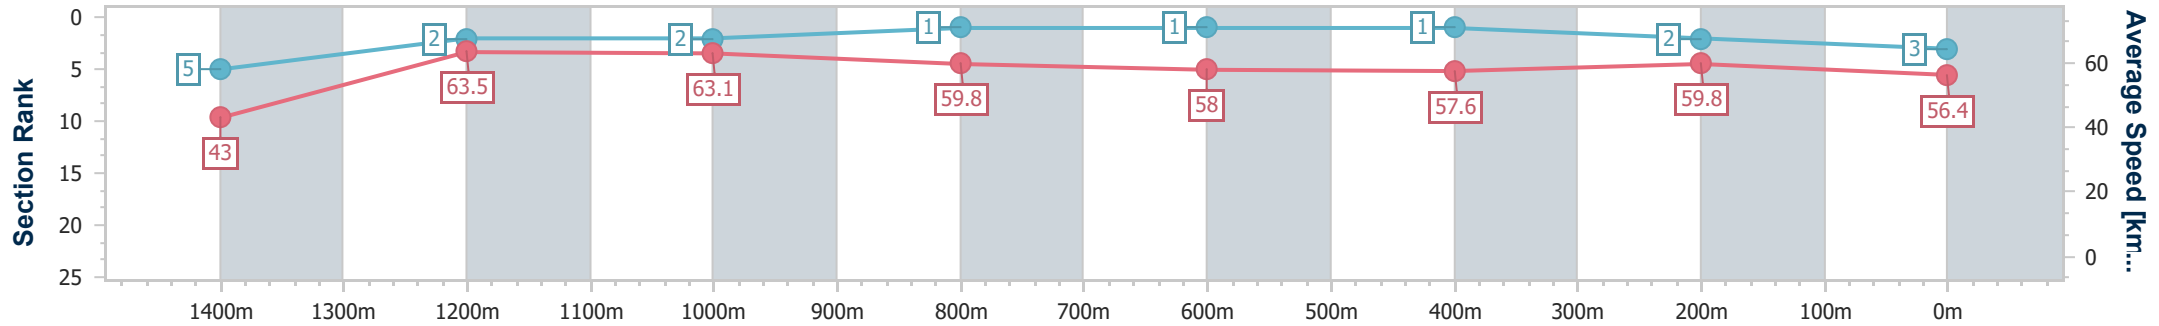

Horse/Jockey Name	Steinbrenner
Final Rank	3
Fastest Section Time (Section)	0:08.40 (Overall)
Top Speed [km/h] (Section)	64.2 (1200m)
Race State	Finished

Eagle Farm QLD Professional
Race 8: GALLOPERS SPORTS CLUB BENCHMARK 65
Handicap - 1500m
05 July 2023 - 16:38
Track Rating: Soft 6, Weather: Overcast, Rail Position: +10m Entire Course

BRISBANE RACING CLUB

Section	Overall	1400m	1200m	1000m	800m	600m	400m	200m
Section Times	1:33.18 [3] (0:08.40)	1:24.78 [5] (0:11.34)	1:13.44 [2] (0:11.42)	1:02.02 [2] (0:12.13)	0:49.89 [1] (0:12.49)	0:37.40 [1] (0:12.59)	0:24.81 [1] (0:12.01)	0:12.80 [2] (0:12.80)
Average Speed [km/h]	43.0	63.5	63.1	59.8	58.0	57.6	59.8	56.4
Top Speed [km/h]	60.7	64.1	64.2	60.9	59.8	61.5	62.4	58.8
Avg. Dist. to Rail [m]	5.5	1.5	1.1	1.3	1.5	1.1	1.0	2.6
Avg. Stride Freq. [Hz]	2.2	2.4	2.3	2.3	2.3	2.3	2.4	2.3
Avg. Stride Length [m]	5.5	7.5	7.6	7.2	7.1	7.0	6.9	6.7

- [ ] Ranking at each section and finish
- -.-.- No data available at this section
- NA No data available