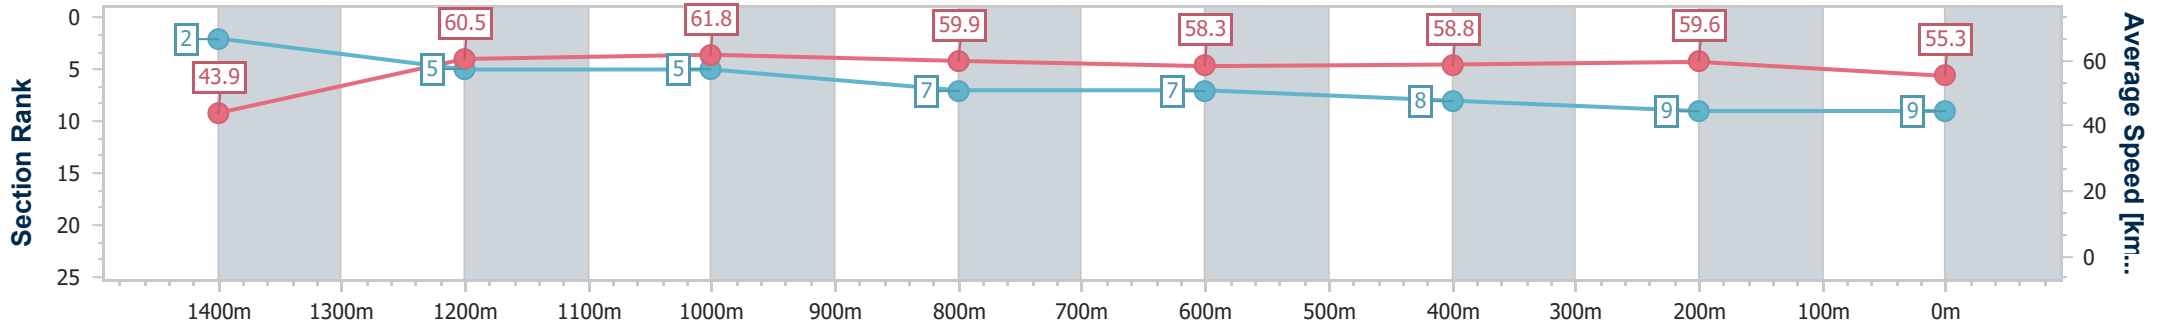

Horse/Jockey Name	Our Belle Fille
Final Rank	9
Fastest Section Time (Section)	0:08.29 (Overall)
Top Speed [km/h] (Section)	63.1 (1200m)
Race State	Finished

Eagle Farm QLD Professional
Race 8: GALLOPERS SPORTS CLUB BENCHMARK 65
Handicap - 1500m
05 July 2023 - 16:38
Track Rating: Soft 6, Weather: Overcast, Rail Position: +10m Entire Course

BRISBANE
RACING CLUB

Section	Overall	1400m	1200m	1000m	800m	600m	400m	200m						
Section Times	1:34.01 [9] (0:08.29)	1:25.72 [2] (0:11.94)	1:13.78 [5] (0:11.69)	1:02.09 [5] (0:12.18)	0:49.91 [7] (0:12.46)	0:37.45 [7] (0:12.36)	0:25.09 [8] (0:12.08)	0:13.01 [9] (0:13.01)						
Average Speed [km/h]	43.9	60.5	61.8	59.9	58.3	58.8	59.6	55.3						
Top Speed [km/h]	59.1	62.2	63.1	61.0	59.0	60.2	60.9	57.8						
Avg. Dist. to Rail [m]	13.4	3.7	2.6	2.9	2.0	2.0	6.9	6.2						
Avg. Stride Freq. [Hz]	2.1	2.3	2.3	2.3	2.3	2.3	2.4	2.3						
Avg. Stride Length [m]	5.7	6.9	7.0	6.9	6.9	6.9	6.8	6.5						

- [ ] Ranking at each section and finish
- -.-.- No data available at this section
- NA No data available