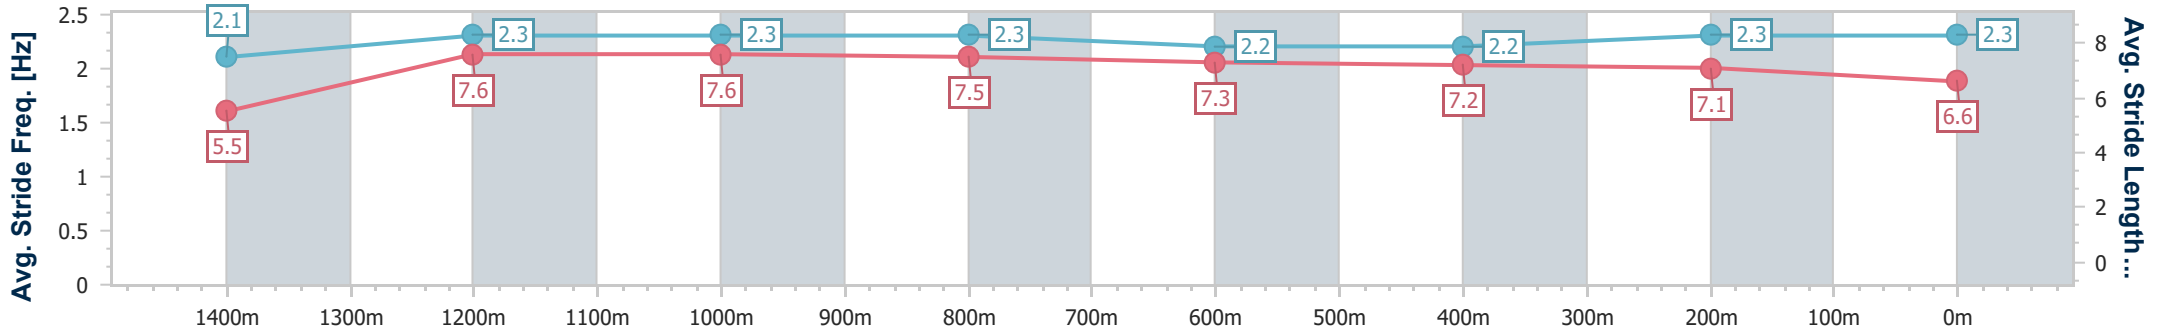

Horse/Jockey Name	What A Sham
Final Rank	10
Fastest Section Time (Section)	0:08.68 (Overall)
Top Speed [km/h] (Section)	64.4 (1000m)
Race State	Finished

Eagle Farm QLD Professional
Race 8: GALLOPERS SPORTS CLUB BENCHMARK 65
Handicap - 1500m
05 July 2023 - 16:38
Track Rating: Soft 6, Weather: Overcast, Rail Position: +10m Entire Course

BRISBANE RACING CLUB

Section	Overall	1400m	1200m	1000m	800m	600m	400m	200m						
Section Times	1:34.08 [10] (0:08.68)	1:25.40 [8] (0:11.72)	1:13.68 [7] (0:11.54)	1:02.14 [7] (0:11.88)	0:50.26 [5] (0:12.46)	0:37.80 [5] (0:12.51)	0:25.29 [4] (0:12.08)	0:13.21 [7] (0:13.21)						
Average Speed [km/h]	42.0	61.7	62.6	61.8	58.6	58.4	59.6	54.5						
Top Speed [km/h]	58.8	63.1	63.9	64.4	59.6	60.8	62.0	57.6						
Avg. Dist. to Rail [m]	12.0	4.3	4.1	4.0	3.1	3.4	5.6	4.7						
Avg. Stride Freq. [Hz]	2.1	2.3	2.3	2.3	2.2	2.2	2.3	2.3						
Avg. Stride Length [m]	5.5	7.6	7.6	7.5	7.3	7.2	7.1	6.6						

- [ ] Ranking at each section and finish
- -.-.- No data available at this section
- NA No data available