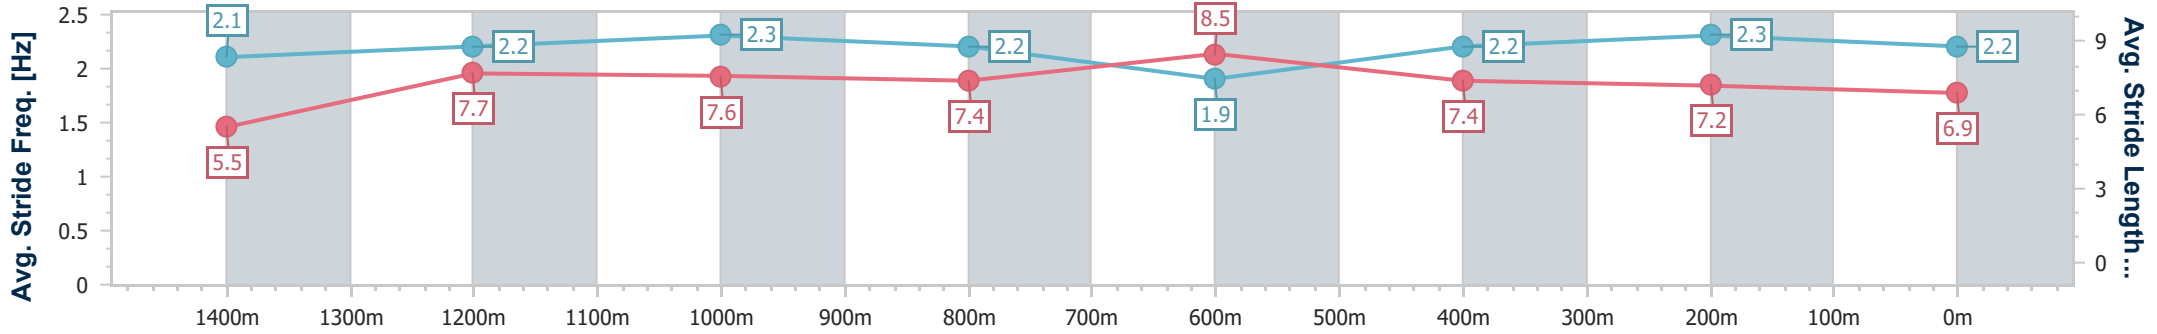

Horse/Jockey Name	Reformist
Final Rank	11
Fastest Section Time (Section)	0:08.81 (Overall)
Top Speed [km/h] (Section)	62.8 (1200m)
Race State	Finished

Eagle Farm QLD Professional
Race 8: GALLOPERS SPORTS CLUB BENCHMARK 65
Handicap - 1500m
05 July 2023 - 16:38
Track Rating: Soft 6, Weather: Overcast, Rail Position: +10m Entire Course

BRISBANE
RACING CLUB

Section	Overall	1400m	1200m	1000m	800m	600m	400m	200m
Section Times	1:34.26 [11] (0:08.81)	1:25.45 [10] (0:11.78)	1:13.67 [10] (0:11.69)	1:01.98 [8] (0:12.20)	0:49.78 [9] (0:12.28)	0:37.50 [9] (0:12.40)	0:25.10 [9] (0:11.93)	0:13.17 [10] (0:13.17)
Average Speed [km/h]	41.1	61.2	61.8	60.0	59.0	58.1	60.4	54.7
Top Speed [km/h]	59.2	62.4	62.8	61.1	59.8	60.1	61.6	57.6
Avg. Dist. to Rail [m]	7.1	1.4	2.0	3.4	1.7	0.7	4.4	4.8
Avg. Stride Freq. [Hz]	2.1	2.2	2.3	2.2	1.9	2.2	2.3	2.2
Avg. Stride Length [m]	5.5	7.7	7.6	7.4	8.5	7.4	7.2	6.9

- [ ] Ranking at each section and finish
- -.-.- No data available at this section
- NA No data available