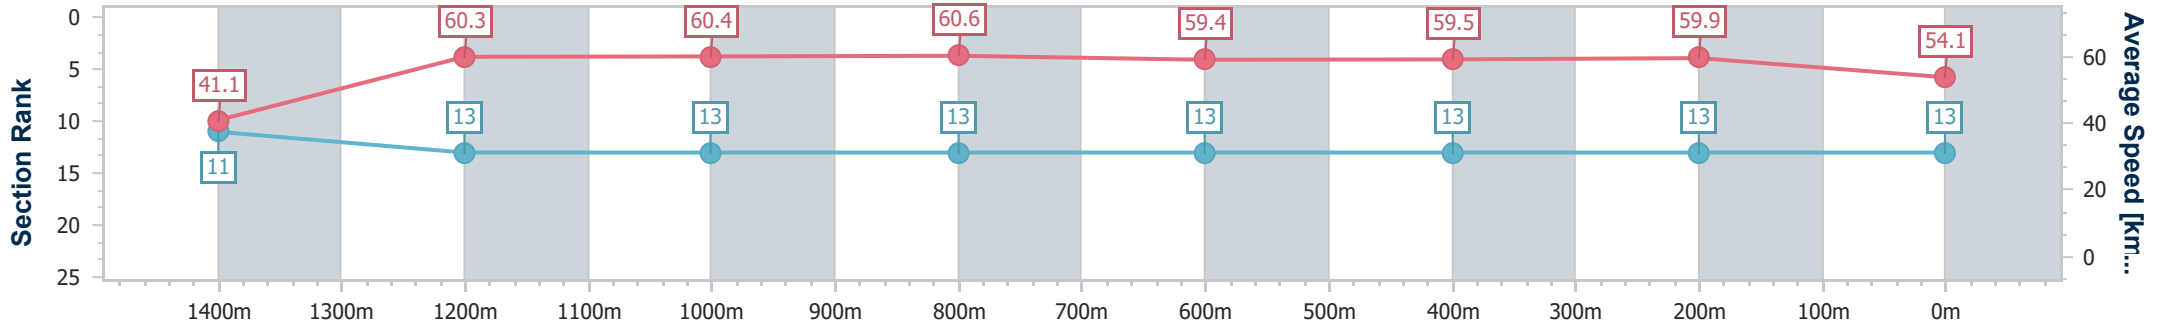

Horse/Jockey Name	Bryneich
Final Rank	13
Fastest Section Time (Section)	0:08.84 (Overall)
Top Speed [km/h] (Section)	62.3 (1000m)
Race State	Finished

Eagle Farm QLD Professional
Race 8: GALLOPERS SPORTS CLUB BENCHMARK 65
Handicap - 1500m
05 July 2023 - 16:38
Track Rating: Soft 6, Weather: Overcast, Rail Position: +10m Entire Course

BRISBANE RACING CLUB

Section	Overall	1400m	1200m	1000m	800m	600m	400m	200m
Section Times	1:34.88 [13] (0:08.84)	1:26.04 [11] (0:12.01)	1:14.03 [13] (0:11.95)	1:02.08 [13] (0:12.07)	0:50.01 [13] (0:12.31)	0:37.70 [13] (0:12.36)	0:25.34 [13] (0:12.01)	0:13.33 [13] (0:13.33)
Average Speed [km/h]	41.1	60.3	60.4	60.6	59.4	59.5	59.9	54.1
Top Speed [km/h]	57.2	61.7	61.8	62.3	61.6	60.6	62.0	58.3
Avg. Dist. to Rail [m]	13.5	4.2	3.4	3.1	3.9	4.2	8.9	5.1
Avg. Stride Freq. [Hz]	2.0	2.3	2.2	2.3	2.2	2.3	2.3	2.2
Avg. Stride Length [m]	5.6	7.4	7.6	7.4	7.3	7.3	7.2	6.9

- [ ] Ranking at each section and finish
- -.-.- No data available at this section
- NA No data available