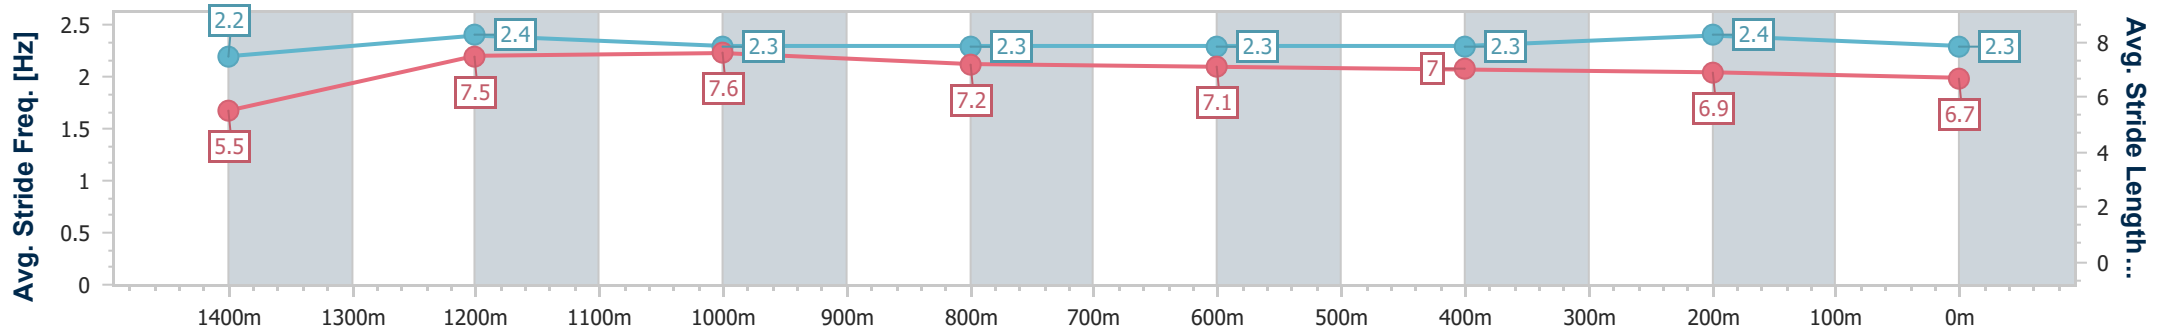

Horse/Jockey Name	Steinbrenner
Final Rank	3
Fastest Section Time (Section)	0:08.40 (Overall)
Top Speed [km/h] (Section)	64.2 (1200m)
Race State	Finished

Eagle Farm QLD Professional
Race 8: GALLOPERS SPORTS CLUB BENCHMARK 65
Handicap - 1500m
05 July 2023 - 16:38
Track Rating: Soft 6, Weather: Overcast, Rail Position: +10m Entire Course

BRISBANE RACING CLUB

Section	Overall	1400m	1200m	1000m	800m	600m	400m	200m
Section Times	1:33.18 [3] (0:08.40)	1:24.78 [5] (0:11.34)	1:13.44 [2] (0:11.42)	1:02.02 [2] (0:12.13)	0:49.89 [1] (0:12.49)	0:37.40 [1] (0:12.59)	0:24.81 [1] (0:12.01)	0:12.80 [2] (0:12.80)
Average Speed [km/h]	43.0	63.5	63.1	59.8	58.0	57.6	59.8	56.4
Top Speed [km/h]	60.7	64.1	64.2	60.9	59.8	61.5	62.4	58.8
Avg. Dist. to Rail [m]	5.5	1.5	1.1	1.3	1.5	1.1	1.0	2.6
Avg. Stride Freq. [Hz]	2.2	2.4	2.3	2.3	2.3	2.3	2.4	2.3
Avg. Stride Length [m]	5.5	7.5	7.6	7.2	7.1	7.0	6.9	6.7

- [ ] Ranking at each section and finish
- -.-.- No data available at this section
- NA No data available