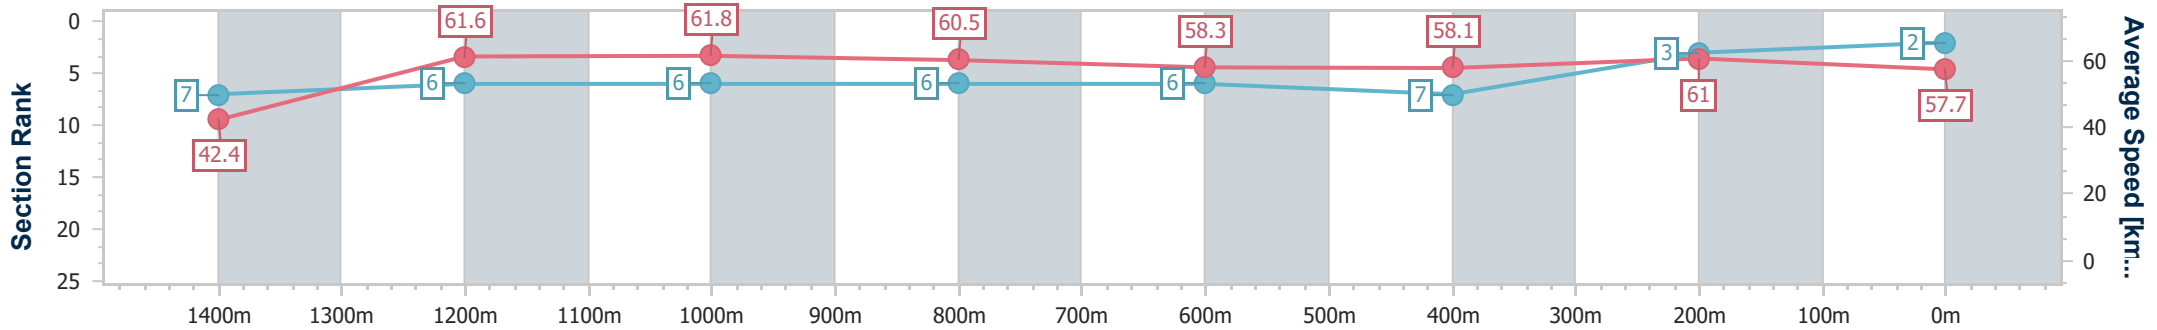

Horse/Jockey Name	Baglioni
Final Rank	2
Fastest Section Time (Section)	0:08.51 (Overall)
Top Speed [km/h] (Section)	62.8 (1400m)
Race State	Finished

Eagle Farm QLD Professional
Race 8: GALLOPERS SPORTS CLUB BENCHMARK 65
Handicap - 1500m
05 July 2023 - 16:38
Track Rating: Soft 6, Weather: Overcast, Rail Position: +10m Entire Course

BRISBANE
RACING CLUB

Section	Overall	1400m	1200m	1000m	800m	600m	400m	200m
Section Times	1:33.16 [2] (0:08.51)	1:24.65 [7] (0:11.73)	1:12.92 [6] (0:11.69)	1:01.23 [6] (0:12.03)	0:49.20 [6] (0:12.43)	0:36.77 [6] (0:12.47)	0:24.30 [7] (0:11.79)	0:12.51 [3] (0:12.51)
Average Speed [km/h]	42.4	61.6	61.8	60.5	58.3	58.1	61.0	57.7
Top Speed [km/h]	59.0	62.8	62.4	61.1	59.9	60.8	62.2	59.6
Avg. Dist. to Rail [m]	6.7	2.5	2.2	2.2	1.4	1.5	2.5	2.1
Avg. Stride Freq. [Hz]	2.3	2.4	2.3	2.3	2.2	2.2	2.3	2.3
Avg. Stride Length [m]	5.2	7.2	7.4	7.4	7.2	7.2	7.3	7.0

- [ ] Ranking at each section and finish
- -.-.- No data available at this section
- NA No data available