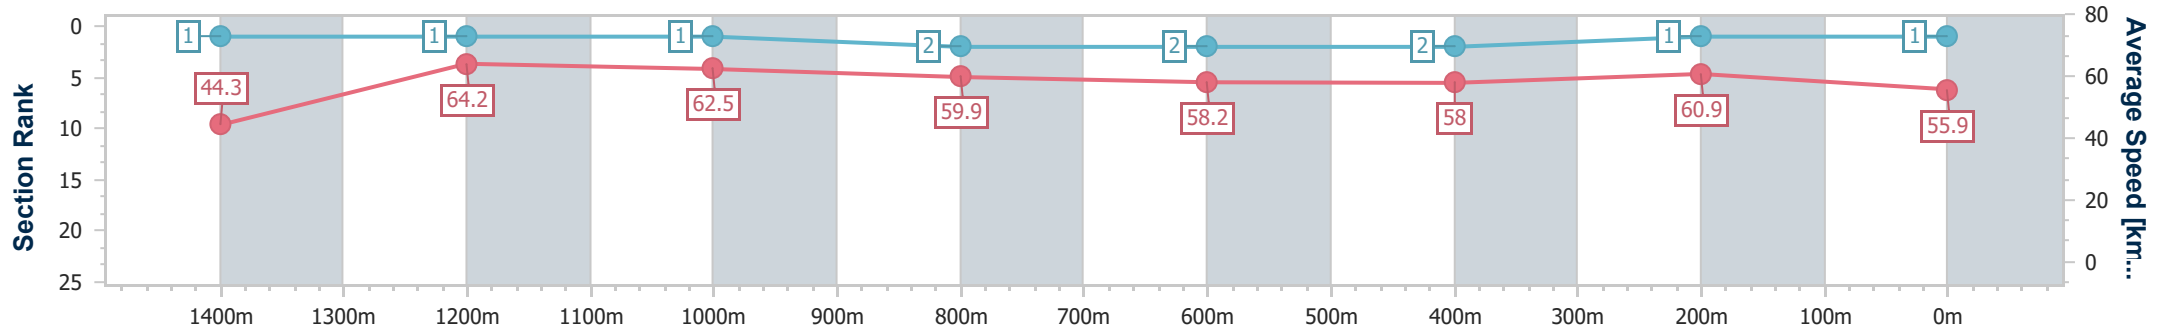

Horse/Jockey Name	Kronenbourg
Final Rank	1
Fastest Section Time (Section)	0:08.23 (Overall)
Top Speed [km/h] (Section)	66.0 (1400m)
Race State	Finished

Eagle Farm QLD Professional
Race 8: GALLOPERS SPORTS CLUB BENCHMARK 65
Handicap - 1500m
05 July 2023 - 16:38
Track Rating: Soft 6, Weather: Overcast, Rail Position: +10m Entire Course

BRISBANE RACING CLUB

Section	Overall	1400m	1200m	1000m	800m	600m	400m	200m
Section Times	1:33.16 [1] (0:08.23)	1:24.93 [1] (0:11.28)	1:13.65 [1] (0:11.56)	1:02.09 [1] (0:12.23)	0:49.86 [2] (0:12.59)	0:37.27 [2] (0:12.57)	0:24.70 [2] (0:11.84)	0:12.86 [1] (0:12.86)
Average Speed [km/h]	44.3	64.2	62.5	59.9	58.2	58.0	60.9	55.9
Top Speed [km/h]	63.5	66.0	63.8	60.8	59.1	59.8	61.5	59.4
Avg. Dist. to Rail [m]	16.9	5.8	2.5	3.8	4.0	2.9	3.6	0.5
Avg. Stride Freq. [Hz]	2.2	2.3	2.2	2.2	2.1	2.2	2.3	2.2
Avg. Stride Length [m]	5.5	7.8	7.9	7.5	7.4	7.3	7.4	7.1

- [ ] Ranking at each section and finish
- -.-.- No data available at this section
- NA No data available