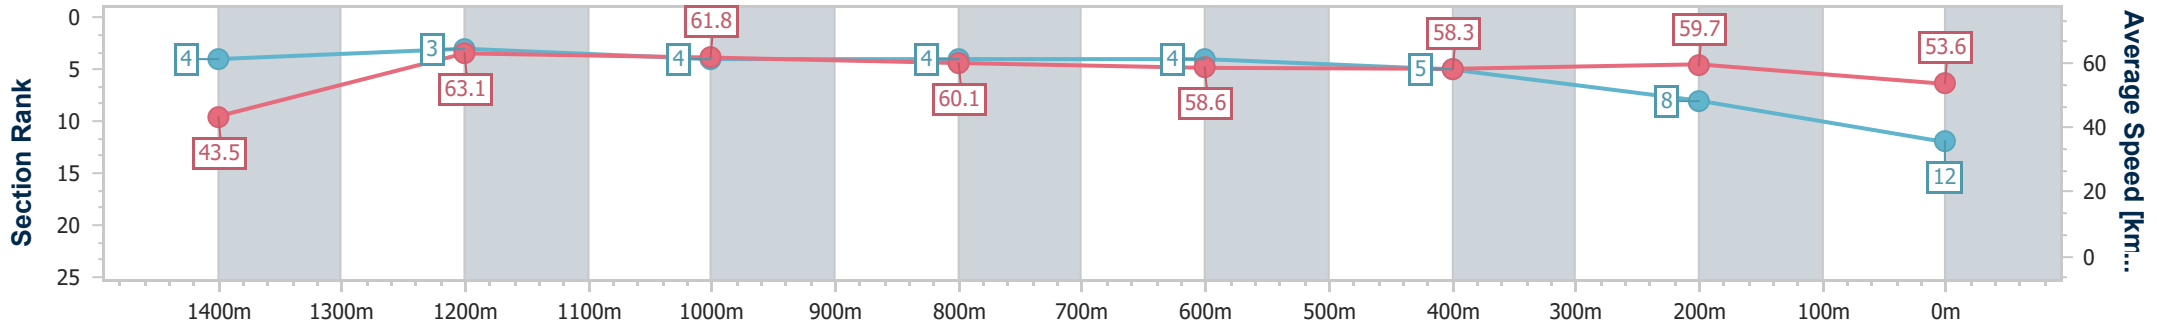

Horse/Jockey Name	Applecross
Final Rank	12
Fastest Section Time (Section)	0:08.35 (Overall)
Top Speed [km/h] (Section)	64.2 (1400m)
Race State	Finished

Eagle Farm QLD Professional
Race 8: GALLOPERS SPORTS CLUB BENCHMARK 65
Handicap - 1500m
05 July 2023 - 16:38
Track Rating: Soft 6, Weather: Overcast, Rail Position: +10m Entire Course

BRISBANE
RACING CLUB

Section	Overall	1400m	1200m	1000m	800m	600m	400m	200m
Section Times	1:34.32 [12] (0:08.35)	1:25.97 [4] (0:11.46)	1:14.51 [3] (0:11.70)	1:02.81 [4] (0:12.22)	0:50.59 [4] (0:12.52)	0:38.07 [4] (0:12.57)	0:25.50 [5] (0:12.06)	0:13.44 [8] (0:13.44)
Average Speed [km/h]	43.5	63.1	61.8	60.1	58.6	58.3	59.7	53.6
Top Speed [km/h]	60.9	64.2	63.4	61.6	60.1	61.4	62.2	57.2
Avg. Dist. to Rail [m]	9.3	4.3	4.0	4.0	4.0	3.8	6.1	4.3
Avg. Stride Freq. [Hz]	2.2	2.5	2.5	2.4	2.3	2.4	2.5	2.3
Avg. Stride Length [m]	5.5	6.8	7.0	7.0	6.9	6.8	6.7	6.4

- [ ] Ranking at each section and finish
- -.-.- No data available at this section
- NA No data available