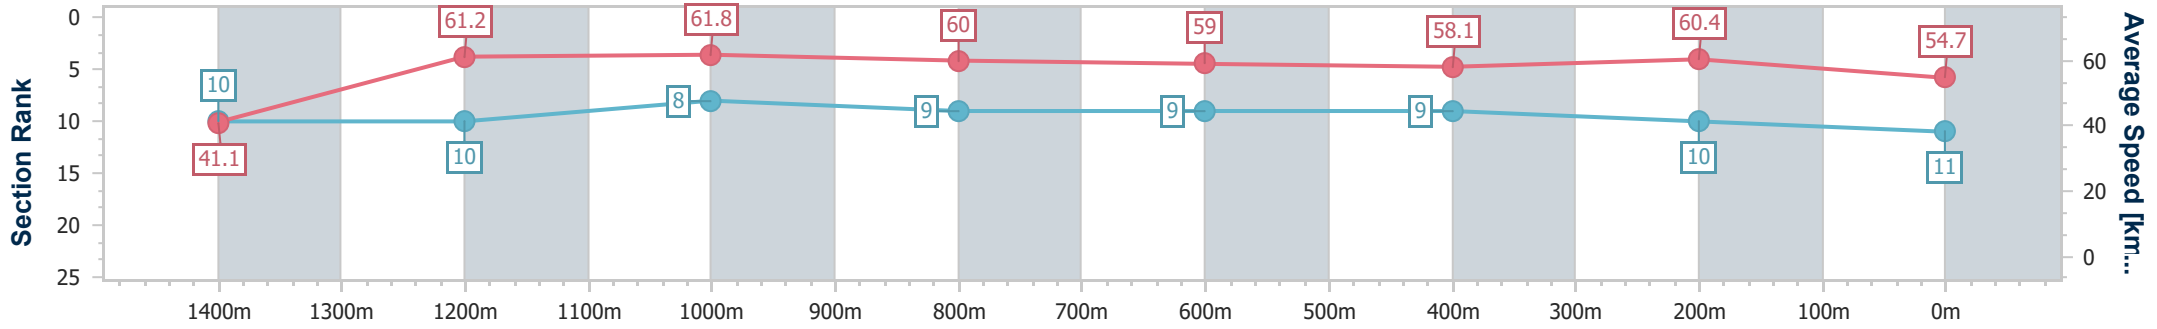

Horse/Jockey Name	Reformist
Final Rank	11
Fastest Section Time (Section)	0:08.81 (Overall)
Top Speed [km/h] (Section)	62.8 (1200m)
Race State	Finished

Eagle Farm QLD Professional
Race 8: GALLOPERS SPORTS CLUB BENCHMARK 65
Handicap - 1500m
05 July 2023 - 16:38
Track Rating: Soft 6, Weather: Overcast, Rail Position: +10m Entire Course

BRISBANE
RACING CLUB

Section	Overall	1400m	1200m	1000m	800m	600m	400m	200m
Section Times	1:34.26 [11] (0:08.81)	1:25.45 [10] (0:11.78)	1:13.67 [10] (0:11.69)	1:01.98 [8] (0:12.20)	0:49.78 [9] (0:12.28)	0:37.50 [9] (0:12.40)	0:25.10 [9] (0:11.93)	0:13.17 [10] (0:13.17)
Average Speed [km/h]	41.1	61.2	61.8	60.0	59.0	58.1	60.4	54.7
Top Speed [km/h]	59.2	62.4	62.8	61.1	59.8	60.1	61.6	57.6
Avg. Dist. to Rail [m]	7.1	1.4	2.0	3.4	1.7	0.7	4.4	4.8
Avg. Stride Freq. [Hz]	2.1	2.2	2.3	2.2	1.9	2.2	2.3	2.2
Avg. Stride Length [m]	5.5	7.7	7.6	7.4	8.5	7.4	7.2	6.9

- [ ] Ranking at each section and finish
- -.-.- No data available at this section
- NA No data available