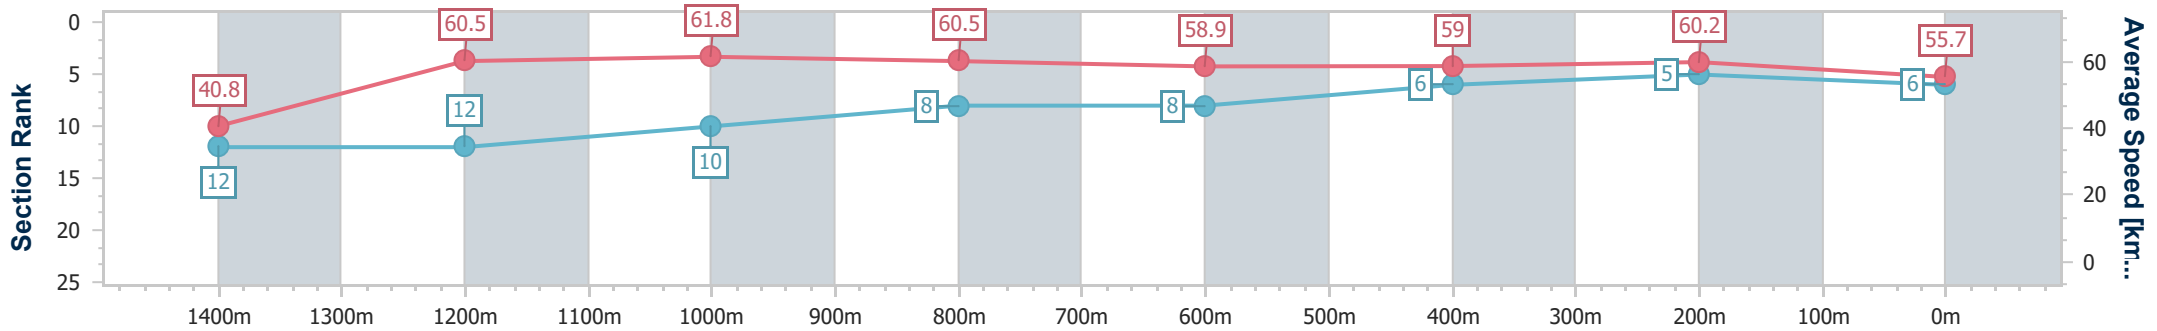

Horse/Jockey Name	Hallowed Girl
Final Rank	6
Fastest Section Time (Section)	0:08.86 (Overall)
Top Speed [km/h] (Section)	62.5 (1200m)
Race State	Finished

Eagle Farm QLD Professional
Race 8: GALLOPERS SPORTS CLUB BENCHMARK 65
Handicap - 1500m
05 July 2023 - 16:38
Track Rating: Soft 6, Weather: Overcast, Rail Position: +10m Entire Course

BRISBANE
RACING CLUB

Section	Overall	1400m	1200m	1000m	800m	600m	400m	200m
Section Times	1:33.76 [6] (0:08.86)	1:24.90 [12] (0:11.94)	1:12.96 [12] (0:11.66)	1:01.30 [10] (0:12.00)	0:49.30 [8] (0:12.24)	0:37.06 [8] (0:12.16)	0:24.90 [6] (0:11.97)	0:12.93 [5] (0:12.93)
Average Speed [km/h]	40.8	60.5	61.8	60.5	58.9	59.0	60.2	55.7
Top Speed [km/h]	56.8	61.9	62.5	61.8	60.2	61.0	61.3	58.2
Avg. Dist. to Rail [m]	10.2	3.0	2.1	1.4	0.8	0.8	2.8	1.7
Avg. Stride Freq. [Hz]	2.1	2.4	2.4	2.4	2.2	2.4	2.4	2.4
Avg. Stride Length [m]	5.4	6.9	7.1	7.0	7.4	6.9	6.9	6.4

- [ ] Ranking at each section and finish
- -.-.- No data available at this section
- NA No data available