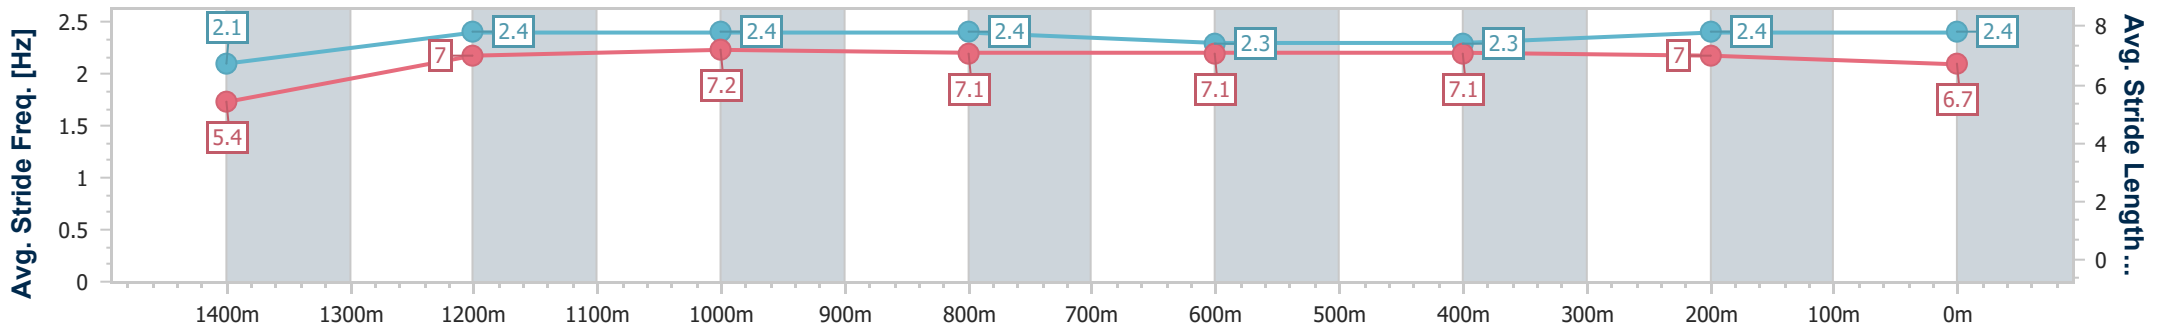

Horse/Jockey Name	Tavi L'amour
Final Rank	8
Fastest Section Time (Section)	0:08.91 (Overall)
Top Speed [km/h] (Section)	62.8 (1200m)
Race State	Finished

Eagle Farm QLD Professional
Race 8: GALLOPERS SPORTS CLUB BENCHMARK 65
Handicap - 1500m
05 July 2023 - 16:38
Track Rating: Soft 6, Weather: Overcast, Rail Position: +10m Entire Course

BRISBANE RACING CLUB

Section	Overall	1400m	1200m	1000m	800m	600m	400m	200m
Section Times	1:33.92 [8] (0:08.91)	1:25.01 [13] (0:11.89)	1:13.12 [11] (0:11.76)	1:01.36 [12] (0:12.08)	0:49.28 [12] (0:12.35)	0:36.93 [12] (0:12.22)	0:24.71 [10] (0:11.93)	0:12.78 [12] (0:12.78)
Average Speed [km/h]	40.7	60.8	61.5	60.6	58.9	59.4	60.4	56.3
Top Speed [km/h]	58.6	62.2	62.8	62.3	61.3	62.0	61.9	60.3
Avg. Dist. to Rail [m]	12.5	4.1	3.2	3.5	2.6	1.7	4.6	2.3
Avg. Stride Freq. [Hz]	2.1	2.4	2.4	2.4	2.3	2.3	2.4	2.4
Avg. Stride Length [m]	5.4	7.0	7.2	7.1	7.1	7.1	7.0	6.7

- [ ] Ranking at each section and finish
- -.-.- No data available at this section
- NA No data available