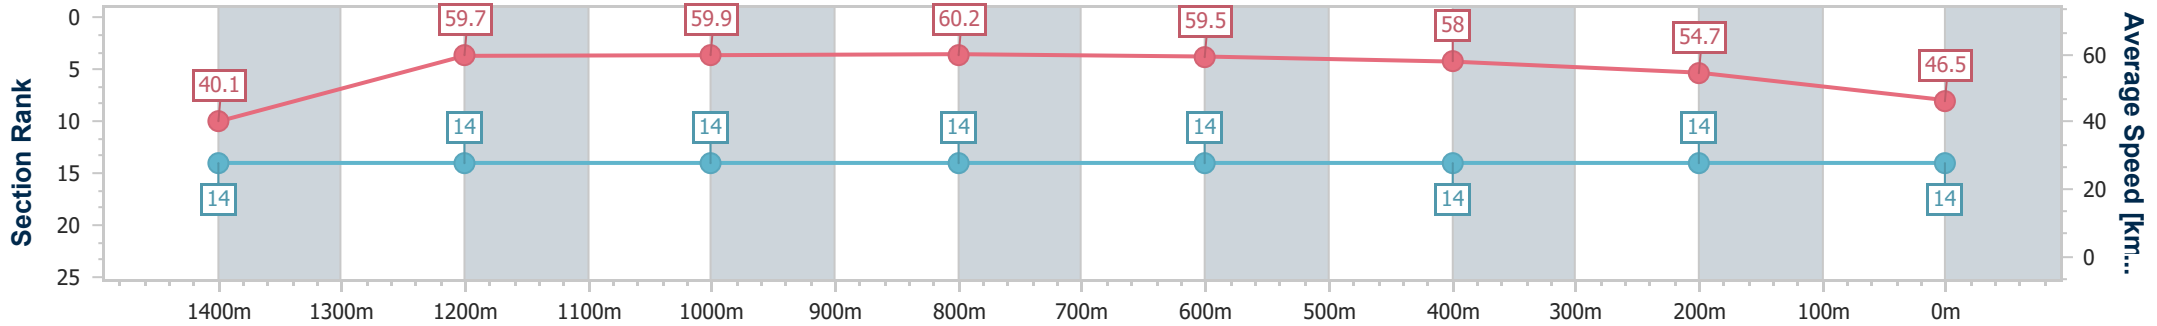

Horse/Jockey Name	Dauvenay
Final Rank	14
Fastest Section Time (Section)	0:09.05 (Overall)
Top Speed [km/h] (Section)	61.8 (1000m)
Race State	Finished

Eagle Farm QLD Professional
Race 8: GALLOPERS SPORTS CLUB BENCHMARK 65
Handicap - 1500m
05 July 2023 - 16:38
Track Rating: Soft 6, Weather: Overcast, Rail Position: +10m Entire Course

BRISBANE
RACING CLUB

Section	Overall	1400m	1200m	1000m	800m	600m	400m	200m
Section Times	1:38.58 [14] (0:09.05)	1:29.53 [14] (0:12.06)	1:17.47 [14] (0:12.05)	1:05.42 [14] (0:12.10)	0:53.32 [14] (0:12.23)	0:41.09 [14] (0:12.43)	0:28.66 [14] (0:13.17)	0:15.49 [14] (0:15.49)
Average Speed [km/h]	40.1	59.7	59.9	60.2	59.5	58.0	54.7	46.5
Top Speed [km/h]	57.8	61.7	61.4	61.8	60.8	59.6	58.7	51.0
Avg. Dist. to Rail [m]	8.4	2.1	2.3	2.8	2.1	0.5	0.4	2.4
Avg. Stride Freq. [Hz]	2.1	2.4	2.3	2.4	2.4	2.3	2.3	2.2
Avg. Stride Length [m]	5.3	7.0	7.1	7.0	7.0	6.9	6.7	6.0

- [ ] Ranking at each section and finish
- -.-.- No data available at this section
- NA No data available