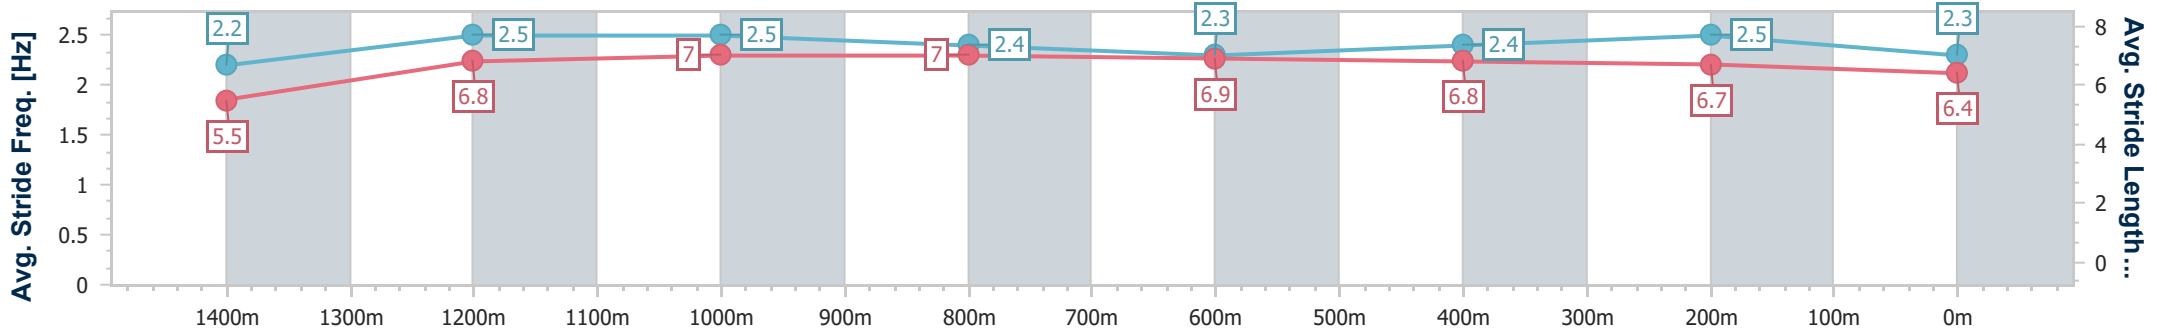

Horse/Jockey Name	Applecross
Final Rank	12
Fastest Section Time (Section)	0:08.35 (Overall)
Top Speed [km/h] (Section)	64.2 (1400m)
Race State	Finished

Eagle Farm QLD Professional
Race 8: GALLOPERS SPORTS CLUB BENCHMARK 65
Handicap - 1500m
05 July 2023 - 16:38
Track Rating: Soft 6, Weather: Overcast, Rail Position: +10m Entire Course

BRISBANE
RACING CLUB

Section	Overall	1400m	1200m	1000m	800m	600m	400m	200m
Section Times	1:34.32 [12] (0:08.35)	1:25.97 [4] (0:11.46)	1:14.51 [3] (0:11.70)	1:02.81 [4] (0:12.22)	0:50.59 [4] (0:12.52)	0:38.07 [4] (0:12.57)	0:25.50 [5] (0:12.06)	0:13.44 [8] (0:13.44)
Average Speed [km/h]	43.5	63.1	61.8	60.1	58.6	58.3	59.7	53.6
Top Speed [km/h]	60.9	64.2	63.4	61.6	60.1	61.4	62.2	57.2
Avg. Dist. to Rail [m]	9.3	4.3	4.0	4.0	4.0	3.8	6.1	4.3
Avg. Stride Freq. [Hz]	2.2	2.5	2.5	2.4	2.3	2.4	2.5	2.3
Avg. Stride Length [m]	5.5	6.8	7.0	7.0	6.9	6.8	6.7	6.4

- [ ] Ranking at each section and finish
- -.-.- No data available at this section
- NA No data available