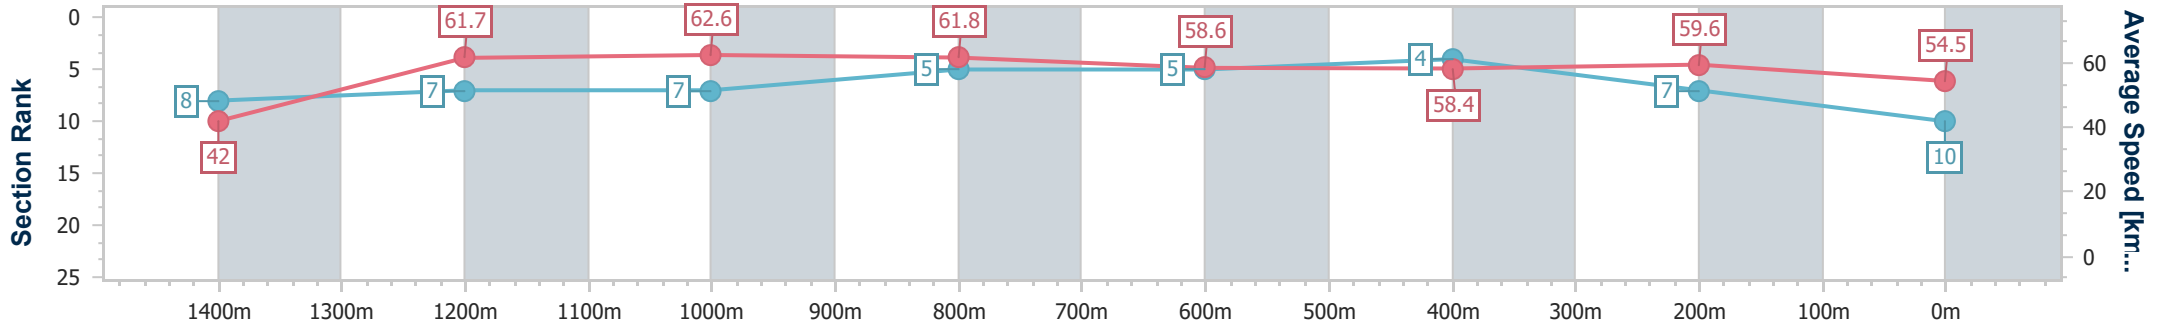

Horse/Jockey Name	What A Sham
Final Rank	10
Fastest Section Time (Section)	0:08.68 (Overall)
Top Speed [km/h] (Section)	64.4 (1000m)
Race State	Finished

Eagle Farm QLD Professional
Race 8: GALLOPERS SPORTS CLUB BENCHMARK 65
Handicap - 1500m
05 July 2023 - 16:38
Track Rating: Soft 6, Weather: Overcast, Rail Position: +10m Entire Course

BRISBANE RACING CLUB

Section	Overall	1400m	1200m	1000m	800m	600m	400m	200m						
Section Times	1:34.08 [10] (0:08.68)	1:25.40 [8] (0:11.72)	1:13.68 [7] (0:11.54)	1:02.14 [7] (0:11.88)	0:50.26 [5] (0:12.46)	0:37.80 [5] (0:12.51)	0:25.29 [4] (0:12.08)	0:13.21 [7] (0:13.21)						
Average Speed [km/h]	42.0	61.7	62.6	61.8	58.6	58.4	59.6	54.5						
Top Speed [km/h]	58.8	63.1	63.9	64.4	59.6	60.8	62.0	57.6						
Avg. Dist. to Rail [m]	12.0	4.3	4.1	4.0	3.1	3.4	5.6	4.7						
Avg. Stride Freq. [Hz]	2.1	2.3	2.3	2.3	2.2	2.2	2.3	2.3						
Avg. Stride Length [m]	5.5	7.6	7.6	7.5	7.3	7.2	7.1	6.6						

- [ ] Ranking at each section and finish
- -.-.- No data available at this section
- NA No data available