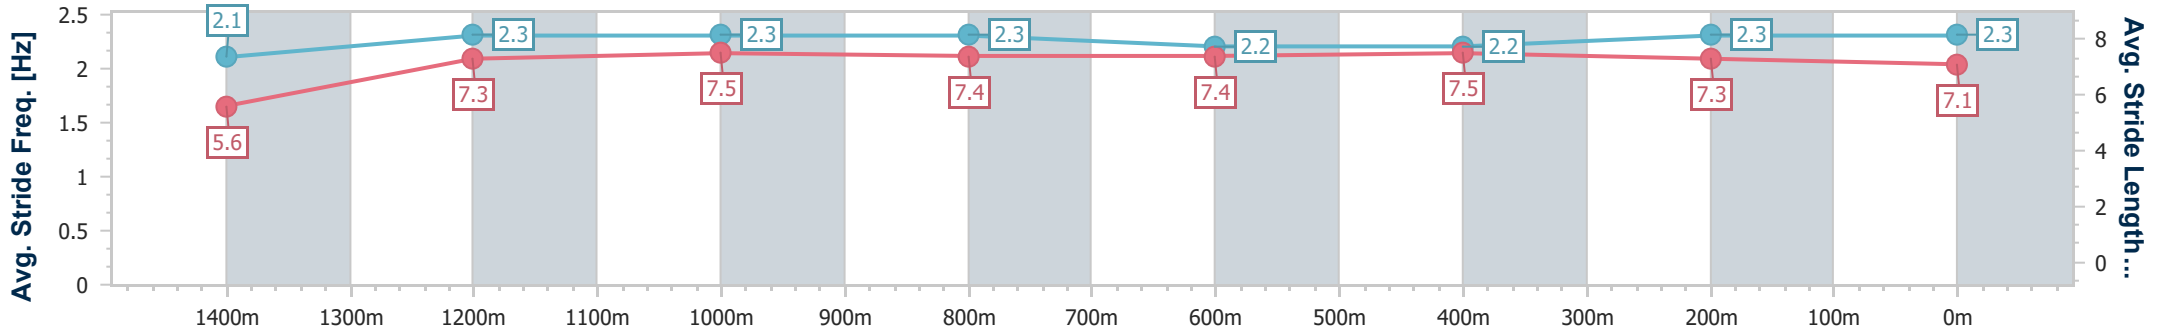

Horse/Jockey Name	Blazen Boots
Final Rank	4
Fastest Section Time (Section)	0:08.44 (Overall)
Top Speed [km/h] (Section)	63.9 (400m)
Race State	Finished

Eagle Farm QLD Professional
Race 8: GALLOPERS SPORTS CLUB BENCHMARK 65
Handicap - 1500m
05 July 2023 - 16:38
Track Rating: Soft 6, Weather: Overcast, Rail Position: +10m Entire Course

BRISBANE RACING CLUB

Section	Overall	1400m	1200m	1000m	800m	600m	400m	200m
Section Times	1:33.25 [4] (0:08.44)	1:24.81 [6] (0:12.10)	1:12.71 [8] (0:11.96)	1:00.75 [11] (0:12.09)	0:48.66 [11] (0:12.33)	0:36.33 [11] (0:12.29)	0:24.04 [11] (0:11.65)	0:12.39 [6] (0:12.39)
Average Speed [km/h]	43.2	59.8	60.6	60.5	59.2	59.7	61.8	58.2
Top Speed [km/h]	59.4	60.7	61.2	61.8	60.7	61.0	63.9	60.4
Avg. Dist. to Rail [m]	15.5	5.6	4.2	3.5	3.2	4.0	7.5	6.0
Avg. Stride Freq. [Hz]	2.1	2.3	2.3	2.3	2.2	2.2	2.3	2.3
Avg. Stride Length [m]	5.6	7.3	7.5	7.4	7.4	7.5	7.3	7.1

- [ ] Ranking at each section and finish
- -.-.- No data available at this section
- NA No data available