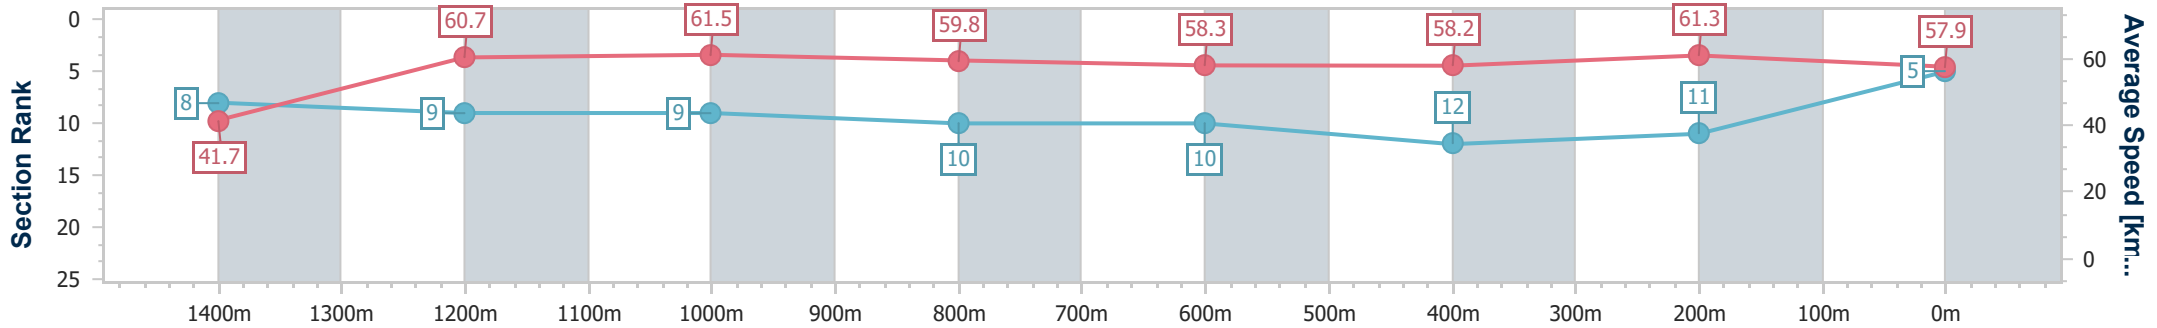

Horse/Jockey Name	This is So
Final Rank	5
Fastest Section Time (Section)	0:08.68 (Overall)
Top Speed [km/h] (Section)	62.7 (400m)
Race State	Finished

Eagle Farm QLD Professional
Race 8: GALLOPERS SPORTS CLUB BENCHMARK 65
Handicap - 1500m
05 July 2023 - 16:38
Track Rating: Soft 6, Weather: Overcast, Rail Position: +10m Entire Course

BRISBANE
RACING CLUB

Section	Overall	1400m	1200m	1000m	800m	600m	400m	200m
Section Times	1:33.58 [5] (0:08.68)	1:24.90 [8] (0:11.90)	1:13.00 [9] (0:11.77)	1:01.23 [9] (0:12.18)	0:49.05 [10] (0:12.39)	0:36.66 [10] (0:12.46)	0:24.20 [12] (0:11.75)	0:12.45 [11] (0:12.45)
Average Speed [km/h]	41.7	60.7	61.5	59.8	58.3	58.2	61.3	57.9
Top Speed [km/h]	58.8	62.0	62.1	61.1	59.9	61.8	62.7	59.5
Avg. Dist. to Rail [m]	9.5	3.0	2.8	2.6	1.2	1.5	7.1	7.7
Avg. Stride Freq. [Hz]	2.2	2.3	2.3	2.3	2.3	2.3	2.3	2.3
Avg. Stride Length [m]	5.3	7.2	7.3	7.2	7.1	7.0	7.3	6.9

- [ ] Ranking at each section and finish
- -.-.- No data available at this section
- NA No data available