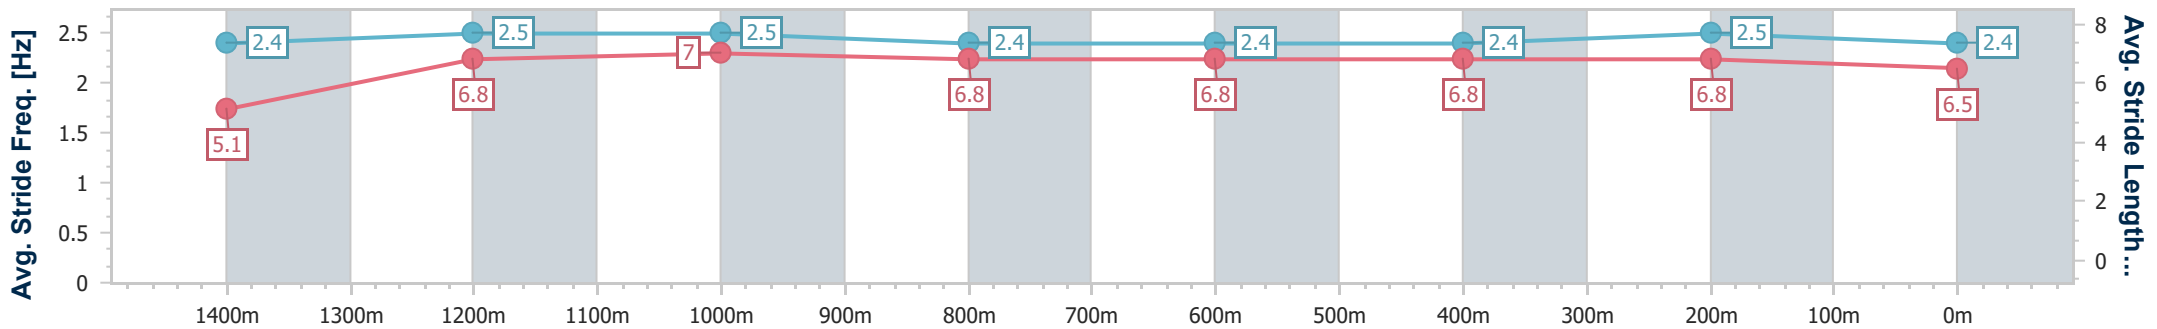

Horse/Jockey Name	Show Me Your Love
Final Rank	7
Fastest Section Time (Section)	0:08.30 (Overall)
Top Speed [km/h] (Section)	63.3 (1200m)
Race State	Finished

Eagle Farm QLD Professional
Race 8: GALLOPERS SPORTS CLUB BENCHMARK 65
Handicap - 1500m
05 July 2023 - 16:38
Track Rating: Soft 6, Weather: Overcast, Rail Position: +10m Entire Course

BRISBANE
RACING CLUB

Section	Overall	1400m	1200m	1000m	800m	600m	400m	200m
Section Times	1:33.85 [7] (0:08.30)	1:25.55 [3] (0:11.64)	1:13.91 [4] (0:11.54)	1:02.37 [3] (0:12.12)	0:50.25 [3] (0:12.50)	0:37.75 [3] (0:12.57)	0:25.18 [3] (0:12.04)	0:13.14 [4] (0:13.14)
Average Speed [km/h]	43.6	62.0	62.5	60.2	58.6	58.0	59.8	54.8
Top Speed [km/h]	61.7	62.4	63.3	60.9	59.3	60.3	61.4	58.0
Avg. Dist. to Rail [m]	7.9	2.8	1.8	2.7	3.9	2.5	4.0	4.0
Avg. Stride Freq. [Hz]	2.4	2.5	2.5	2.4	2.4	2.4	2.5	2.4
Avg. Stride Length [m]	5.1	6.8	7.0	6.8	6.8	6.8	6.8	6.5

- [ ] Ranking at each section and finish
- -.-.- No data available at this section
- NA No data available