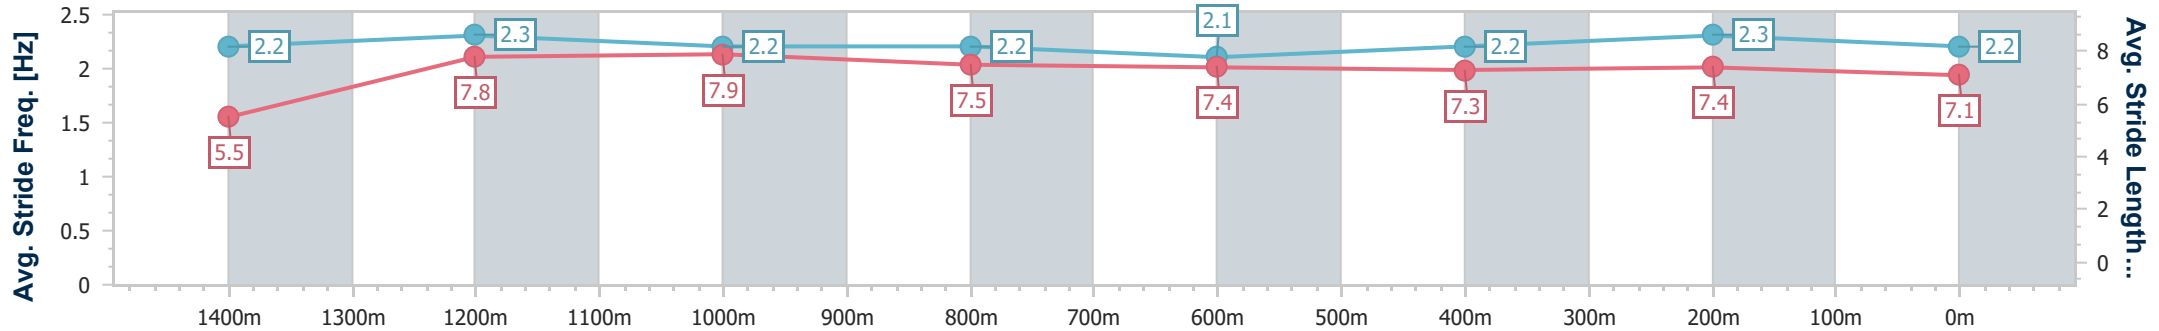

Horse/Jockey Name	Kronenbourg
Final Rank	1
Fastest Section Time (Section)	0:08.23 (Overall)
Top Speed [km/h] (Section)	66.0 (1400m)
Race State	Finished

Eagle Farm QLD Professional
Race 8: GALLOPERS SPORTS CLUB BENCHMARK 65
Handicap - 1500m
05 July 2023 - 16:38
Track Rating: Soft 6, Weather: Overcast, Rail Position: +10m Entire Course

BRISBANE RACING CLUB

Section	Overall	1400m	1200m	1000m	800m	600m	400m	200m
Section Times	1:33.16 [1] (0:08.23)	1:24.93 [1] (0:11.28)	1:13.65 [1] (0:11.56)	1:02.09 [1] (0:12.23)	0:49.86 [2] (0:12.59)	0:37.27 [2] (0:12.57)	0:24.70 [2] (0:11.84)	0:12.86 [1] (0:12.86)
Average Speed [km/h]	44.3	64.2	62.5	59.9	58.2	58.0	60.9	55.9
Top Speed [km/h]	63.5	66.0	63.8	60.8	59.1	59.8	61.5	59.4
Avg. Dist. to Rail [m]	16.9	5.8	2.5	3.8	4.0	2.9	3.6	0.5
Avg. Stride Freq. [Hz]	2.2	2.3	2.2	2.2	2.1	2.2	2.3	2.2
Avg. Stride Length [m]	5.5	7.8	7.9	7.5	7.4	7.3	7.4	7.1

- [ ] Ranking at each section and finish
- -.-.- No data available at this section
- NA No data available