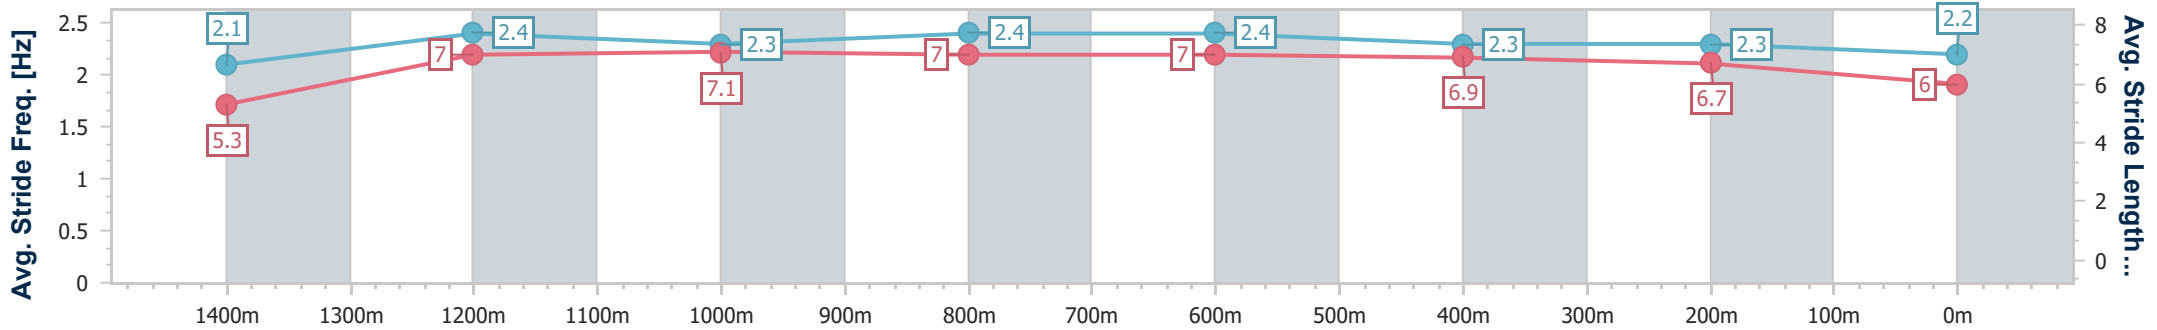

Horse/Jockey Name	Dauvenay
Final Rank	14
Fastest Section Time (Section)	0:09.05 (Overall)
Top Speed [km/h] (Section)	61.8 (1000m)
Race State	Finished

Eagle Farm QLD Professional
Race 8: GALLOPERS SPORTS CLUB BENCHMARK 65
Handicap - 1500m
05 July 2023 - 16:38
Track Rating: Soft 6, Weather: Overcast, Rail Position: +10m Entire Course

BRISBANE
RACING CLUB

Section	Overall	1400m	1200m	1000m	800m	600m	400m	200m
Section Times	1:38.58 [14] (0:09.05)	1:29.53 [14] (0:12.06)	1:17.47 [14] (0:12.05)	1:05.42 [14] (0:12.10)	0:53.32 [14] (0:12.23)	0:41.09 [14] (0:12.43)	0:28.66 [14] (0:13.17)	0:15.49 [14] (0:15.49)
Average Speed [km/h]	40.1	59.7	59.9	60.2	59.5	58.0	54.7	46.5
Top Speed [km/h]	57.8	61.7	61.4	61.8	60.8	59.6	58.7	51.0
Avg. Dist. to Rail [m]	8.4	2.1	2.3	2.8	2.1	0.5	0.4	2.4
Avg. Stride Freq. [Hz]	2.1	2.4	2.3	2.4	2.4	2.3	2.3	2.2
Avg. Stride Length [m]	5.3	7.0	7.1	7.0	7.0	6.9	6.7	6.0

- [ ] Ranking at each section and finish
- -.-.- No data available at this section
- NA No data available