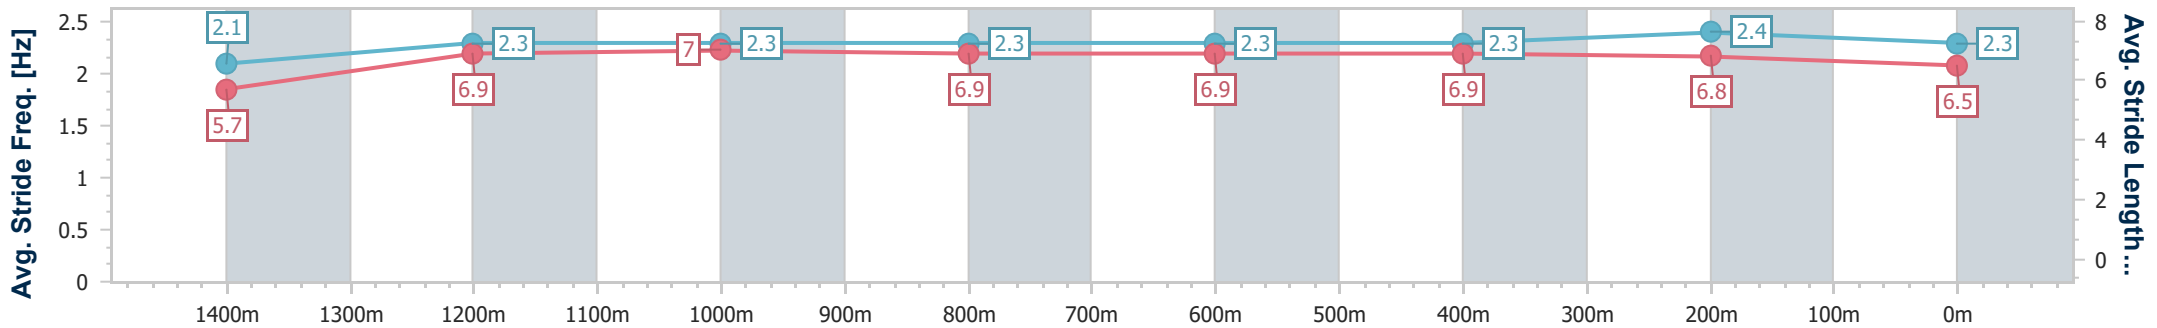

Horse/Jockey Name	Our Belle Fille
Final Rank	9
Fastest Section Time (Section)	0:08.29 (Overall)
Top Speed [km/h] (Section)	63.1 (1200m)
Race State	Finished

Eagle Farm QLD Professional
Race 8: GALLOPERS SPORTS CLUB BENCHMARK 65
Handicap - 1500m
05 July 2023 - 16:38
Track Rating: Soft 6, Weather: Overcast, Rail Position: +10m Entire Course

BRISBANE
RACING CLUB

Section	Overall	1400m	1200m	1000m	800m	600m	400m	200m						
Section Times	1:34.01 [9] (0:08.29)	1:25.72 [2] (0:11.94)	1:13.78 [5] (0:11.69)	1:02.09 [5] (0:12.18)	0:49.91 [7] (0:12.46)	0:37.45 [7] (0:12.36)	0:25.09 [8] (0:12.08)	0:13.01 [9] (0:13.01)						
Average Speed [km/h]	43.9	60.5	61.8	59.9	58.3	58.8	59.6	55.3						
Top Speed [km/h]	59.1	62.2	63.1	61.0	59.0	60.2	60.9	57.8						
Avg. Dist. to Rail [m]	13.4	3.7	2.6	2.9	2.0	2.0	6.9	6.2						
Avg. Stride Freq. [Hz]	2.1	2.3	2.3	2.3	2.3	2.3	2.4	2.3						
Avg. Stride Length [m]	5.7	6.9	7.0	6.9	6.9	6.9	6.8	6.5						

- [ ] Ranking at each section and finish
- -.-.- No data available at this section
- NA No data available