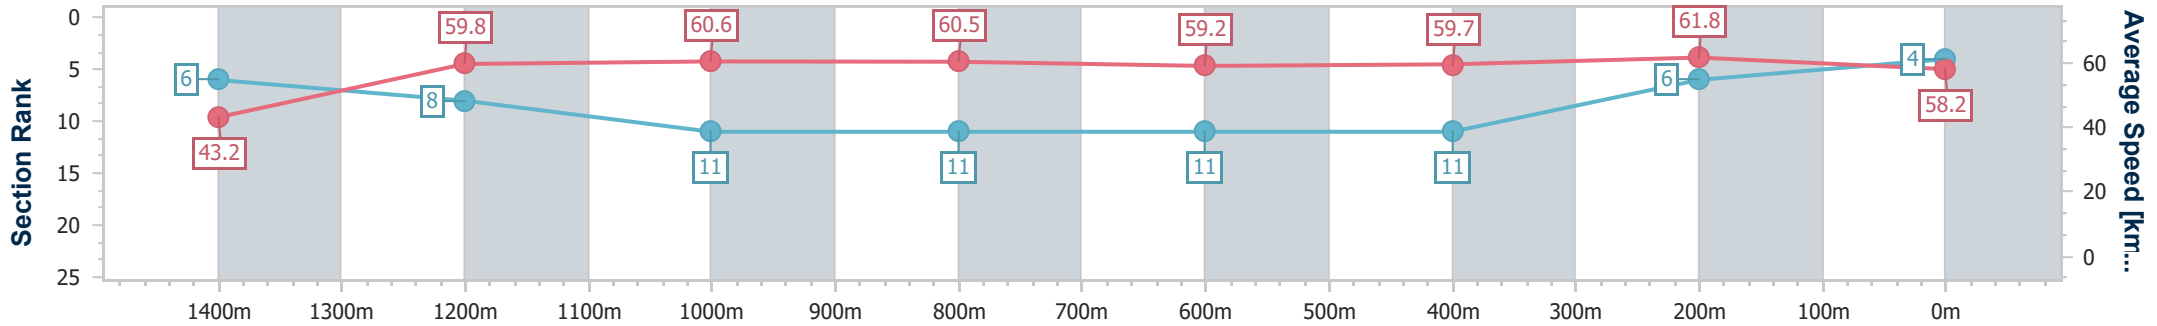

Horse/Jockey Name	Blazen Boots
Final Rank	4
Fastest Section Time (Section)	0:08.44 (Overall)
Top Speed [km/h] (Section)	63.9 (400m)
Race State	Finished

Eagle Farm QLD Professional
Race 8: GALLOPERS SPORTS CLUB BENCHMARK 65
Handicap - 1500m
05 July 2023 - 16:38
Track Rating: Soft 6, Weather: Overcast, Rail Position: +10m Entire Course

BRISBANE RACING CLUB

Section	Overall	1400m	1200m	1000m	800m	600m	400m	200m
Section Times	1:33.25 [4] (0:08.44)	1:24.81 [6] (0:12.10)	1:12.71 [8] (0:11.96)	1:00.75 [11] (0:12.09)	0:48.66 [11] (0:12.33)	0:36.33 [11] (0:12.29)	0:24.04 [11] (0:11.65)	0:12.39 [6] (0:12.39)
Average Speed [km/h]	43.2	59.8	60.6	60.5	59.2	59.7	61.8	58.2
Top Speed [km/h]	59.4	60.7	61.2	61.8	60.7	61.0	63.9	60.4
Avg. Dist. to Rail [m]	15.5	5.6	4.2	3.5	3.2	4.0	7.5	6.0
Avg. Stride Freq. [Hz]	2.1	2.3	2.3	2.3	2.2	2.2	2.3	2.3
Avg. Stride Length [m]	5.6	7.3	7.5	7.4	7.4	7.5	7.3	7.1

- [ ] Ranking at each section and finish
- -.-.- No data available at this section
- NA No data available