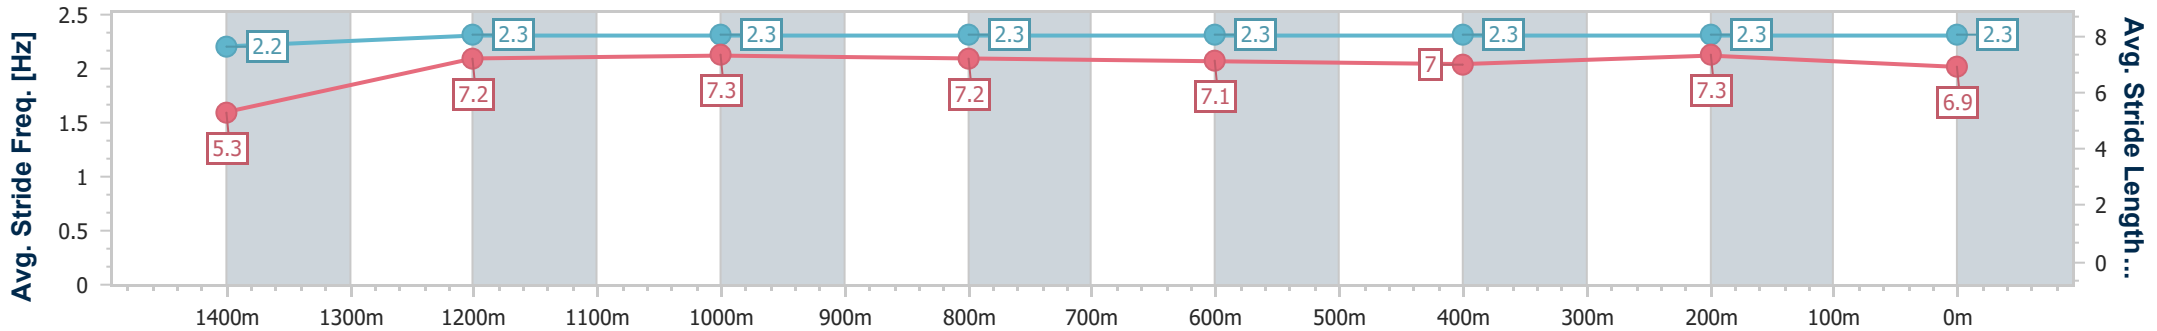

Horse/Jockey Name	This is So
Final Rank	5
Fastest Section Time (Section)	0:08.68 (Overall)
Top Speed [km/h] (Section)	62.7 (400m)
Race State	Finished

Eagle Farm QLD Professional
Race 8: GALLOPERS SPORTS CLUB BENCHMARK 65
Handicap - 1500m
05 July 2023 - 16:38
Track Rating: Soft 6, Weather: Overcast, Rail Position: +10m Entire Course

BRISBANE
RACING CLUB

Section	Overall	1400m	1200m	1000m	800m	600m	400m	200m
Section Times	1:33.58 [5] (0:08.68)	1:24.90 [8] (0:11.90)	1:13.00 [9] (0:11.77)	1:01.23 [9] (0:12.18)	0:49.05 [10] (0:12.39)	0:36.66 [10] (0:12.46)	0:24.20 [12] (0:11.75)	0:12.45 [11] (0:12.45)
Average Speed [km/h]	41.7	60.7	61.5	59.8	58.3	58.2	61.3	57.9
Top Speed [km/h]	58.8	62.0	62.1	61.1	59.9	61.8	62.7	59.5
Avg. Dist. to Rail [m]	9.5	3.0	2.8	2.6	1.2	1.5	7.1	7.7
Avg. Stride Freq. [Hz]	2.2	2.3	2.3	2.3	2.3	2.3	2.3	2.3
Avg. Stride Length [m]	5.3	7.2	7.3	7.2	7.1	7.0	7.3	6.9

- [ ] Ranking at each section and finish
- -.-.- No data available at this section
- NA No data available