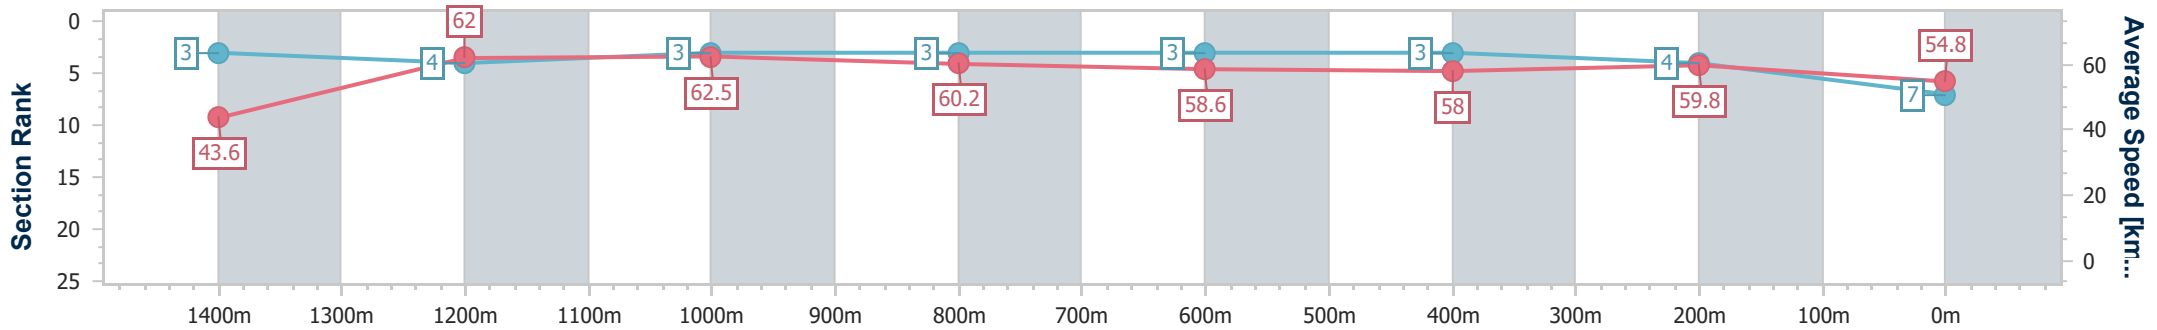

Horse/Jockey Name	Show Me Your Love
Final Rank	7
Fastest Section Time (Section)	0:08.30 (Overall)
Top Speed [km/h] (Section)	63.3 (1200m)
Race State	Finished

Eagle Farm QLD Professional
Race 8: GALLOPERS SPORTS CLUB BENCHMARK 65
Handicap - 1500m
05 July 2023 - 16:38
Track Rating: Soft 6, Weather: Overcast, Rail Position: +10m Entire Course

BRISBANE
RACING CLUB

Section	Overall	1400m	1200m	1000m	800m	600m	400m	200m
Section Times	1:33.85 [7] (0:08.30)	1:25.55 [3] (0:11.64)	1:13.91 [4] (0:11.54)	1:02.37 [3] (0:12.12)	0:50.25 [3] (0:12.50)	0:37.75 [3] (0:12.57)	0:25.18 [3] (0:12.04)	0:13.14 [4] (0:13.14)
Average Speed [km/h]	43.6	62.0	62.5	60.2	58.6	58.0	59.8	54.8
Top Speed [km/h]	61.7	62.4	63.3	60.9	59.3	60.3	61.4	58.0
Avg. Dist. to Rail [m]	7.9	2.8	1.8	2.7	3.9	2.5	4.0	4.0
Avg. Stride Freq. [Hz]	2.4	2.5	2.5	2.4	2.4	2.4	2.5	2.4
Avg. Stride Length [m]	5.1	6.8	7.0	6.8	6.8	6.8	6.8	6.5

- [ ] Ranking at each section and finish
- -.-.- No data available at this section
- NA No data available