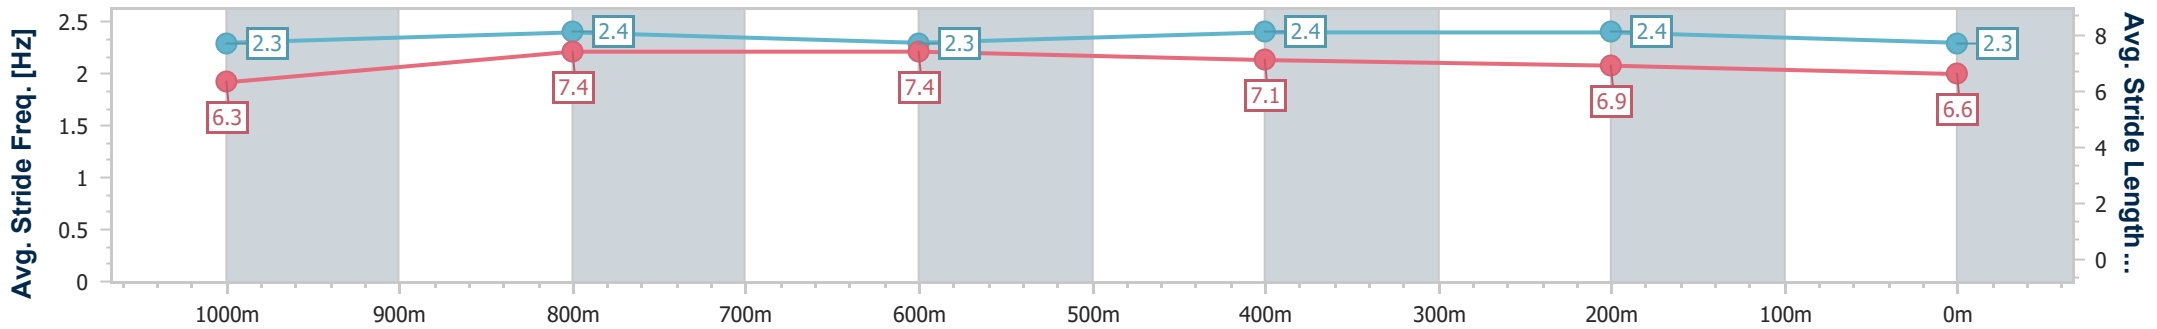

### Eagle Farm QLD Professional

Race 7: RACECOURSE VILLAGE Class 4 Handicap - 1200m

05 July 2023 - 16:04

Track Rating: Soft 6, Weather: Overcast, Rail Position: +10m Entire Course

BRISBANE RACING CLUB

Section	Overall	1000m	800m	600m	400m	200m
Section Times	1:13.56 [6] (0:13.63)	0:59.93 [4] (0:11.31)	0:48.62 [4] (0:11.77)	0:36.85 [4] (0:11.81)	0:25.04 [4] (0:11.84)	0:13.20 [6] (0:13.20)
Average Speed [km/h]	53.1	64.7	62.2	61.7	60.8	54.5
Top Speed [km/h]	65.0	65.7	63.3	63.1	63.3	57.7
Avg. Dist. to Rail [m]	3.6	3.7	3.7	2.2	5.1	4.8
Avg. Stride Freq. [Hz]	2.3	2.4	2.3	2.4	2.4	2.3
Avg. Stride Length [m]	6.3	7.4	7.4	7.1	6.9	6.6