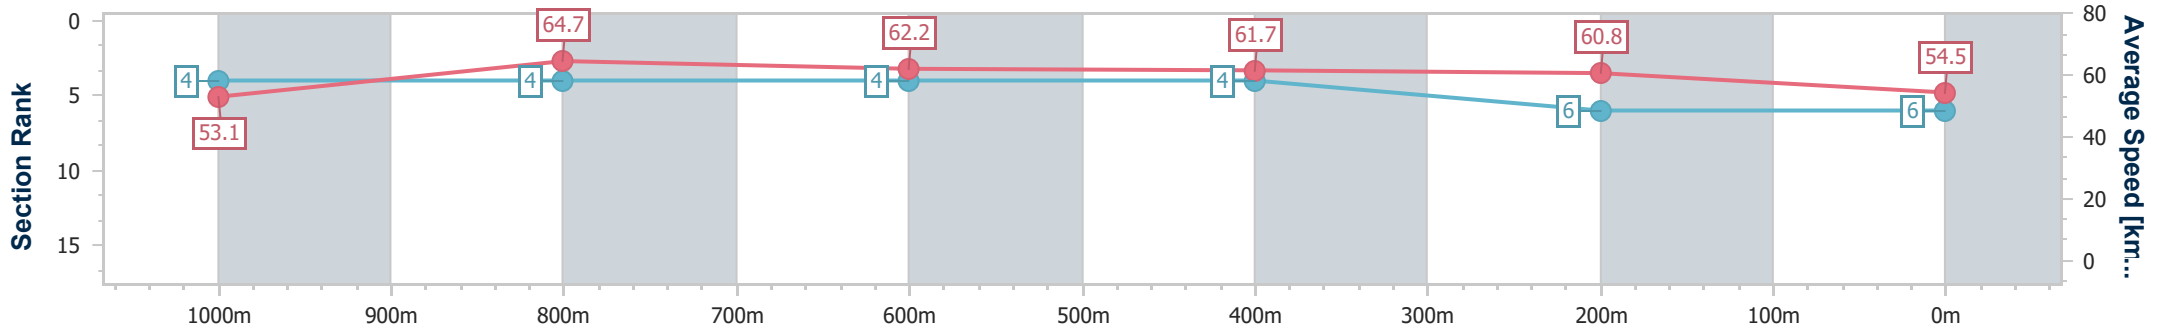

### Eagle Farm QLD Professional

Race 7: RACECOURSE VILLAGE Class 4 Handicap - 1200m

05 July 2023 - 16:04

Track Rating: Soft 6, Weather: Overcast, Rail Position: +10m Entire Course

BRISBANE RACING CLUB

Section	Overall	1000m	800m	600m	400m	200m
Section Times	1:13.56 [6] (0:13.63)	0:59.93 [4] (0:11.31)	0:48.62 [4] (0:11.77)	0:36.85 [4] (0:11.81)	0:25.04 [4] (0:11.84)	0:13.20 [6] (0:13.20)
Average Speed [km/h]	53.1	64.7	62.2	61.7	60.8	54.5
Top Speed [km/h]	65.0	65.7	63.3	63.1	63.3	57.7
Avg. Dist. to Rail [m]	3.6	3.7	3.7	2.2	5.1	4.8
Avg. Stride Freq. [Hz]	2.3	2.4	2.3	2.4	2.4	2.3
Avg. Stride Length [m]	6.3	7.4	7.4	7.1	6.9	6.6