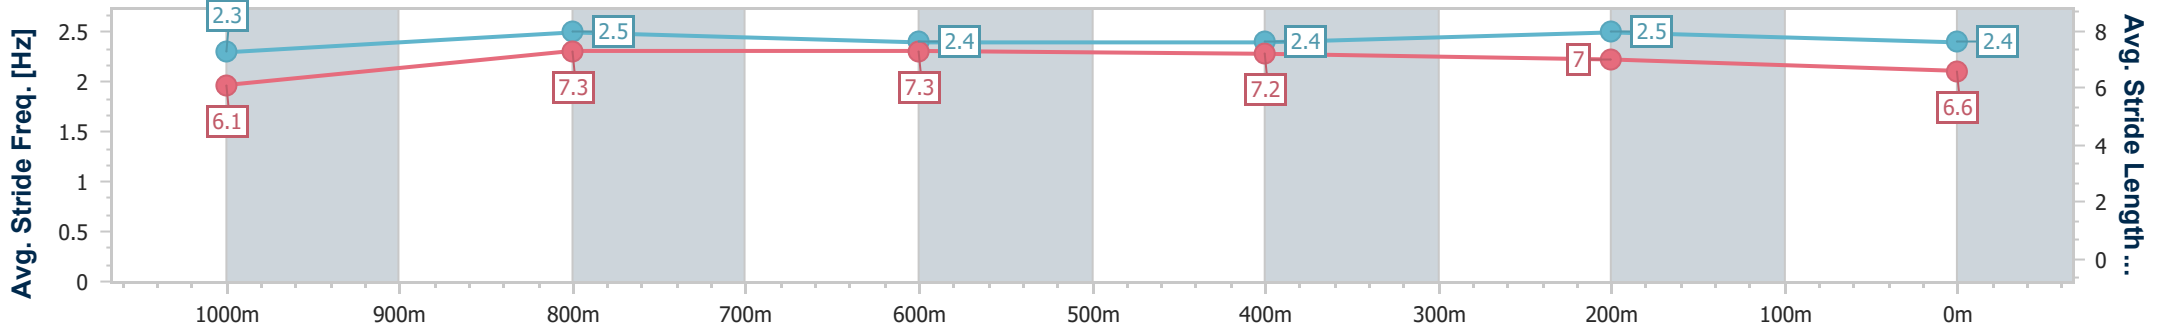

Eagle Farm QLD Professional

Race 7: RACECOURSE VILLAGE Class 4 Handicap - 1200m

05 July 2023 - 16:04

Track Rating: Soft 6, Weather: Overcast, Rail Position: +10m Entire Course

BRISBANE RACING CLUB

Section	Overall	1000m	800m	600m	400m	200m
Section Times	1:12.76 [2] (0:14.09)	0:58.67 [6] (0:11.39)	0:47.28 [8] (0:11.67)	0:35.61 [8] (0:11.55)	0:24.06 [6] (0:11.44)	0:12.62 [4] (0:12.62)
Average Speed [km/h]	51.4	65.0	63.1	63.2	63.1	57.0
Top Speed [km/h]	64.9	65.5	65.6	64.8	65.1	59.7
Avg. Dist. to Rail [m]	5.4	5.9	5.4	3.1	5.5	5.0
Avg. Stride Freq. [Hz]	2.3	2.5	2.4	2.4	2.5	2.4
Avg. Stride Length [m]	6.1	7.3	7.3	7.2	7.0	6.6