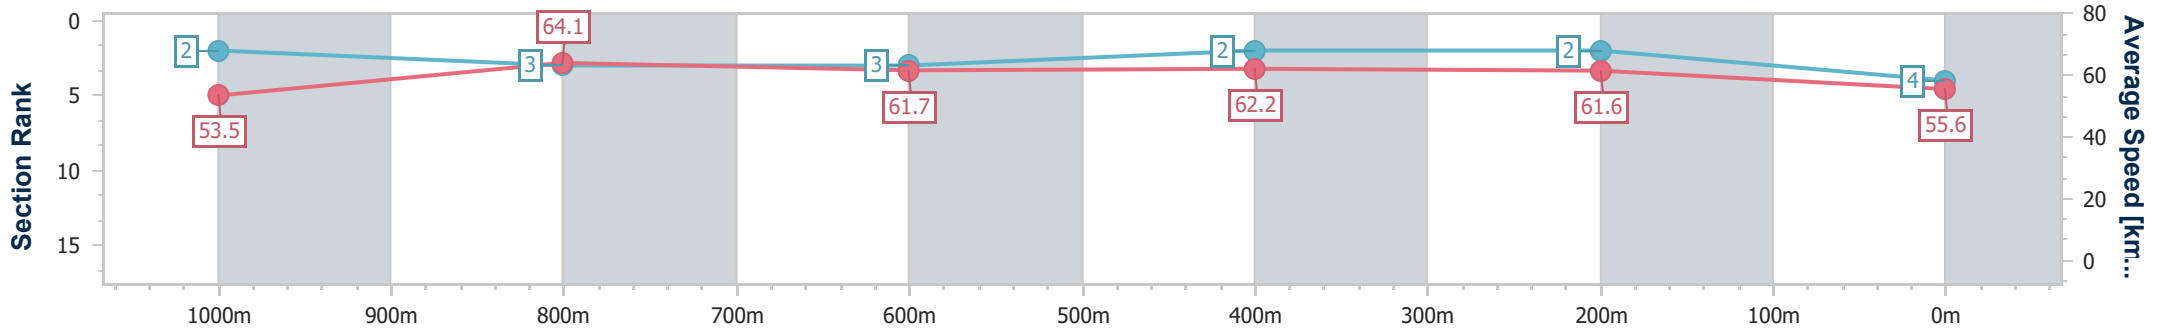

### Eagle Farm QLD Professional

Race 7: RACECOURSE VILLAGE Class 4 Handicap - 1200m

05 July 2023 - 16:04

Track Rating: Soft 6, Weather: Overcast, Rail Position: +10m Entire Course

BRISBANE RACING CLUB

Section	Overall	1000m	800m	600m	400m	200m
Section Times	1:12.85 [4] (0:13.49)	0:59.36 [2] (0:11.37)	0:47.99 [3] (0:11.80)	0:36.19 [3] (0:11.56)	0:24.63 [2] (0:11.69)	0:12.94 [2] (0:12.94)
Average Speed [km/h]	53.5	64.1	61.7	62.2	61.6	55.6
Top Speed [km/h]	66.1	65.9	62.5	63.4	63.2	58.9
Avg. Dist. to Rail [m]	0.8	2.4	2.7	1.0	0.5	2.2
Avg. Stride Freq. [Hz]	2.4	2.5	2.4	2.4	2.5	2.4
Avg. Stride Length [m]	6.3	7.2	7.1	7.1	6.8	6.5