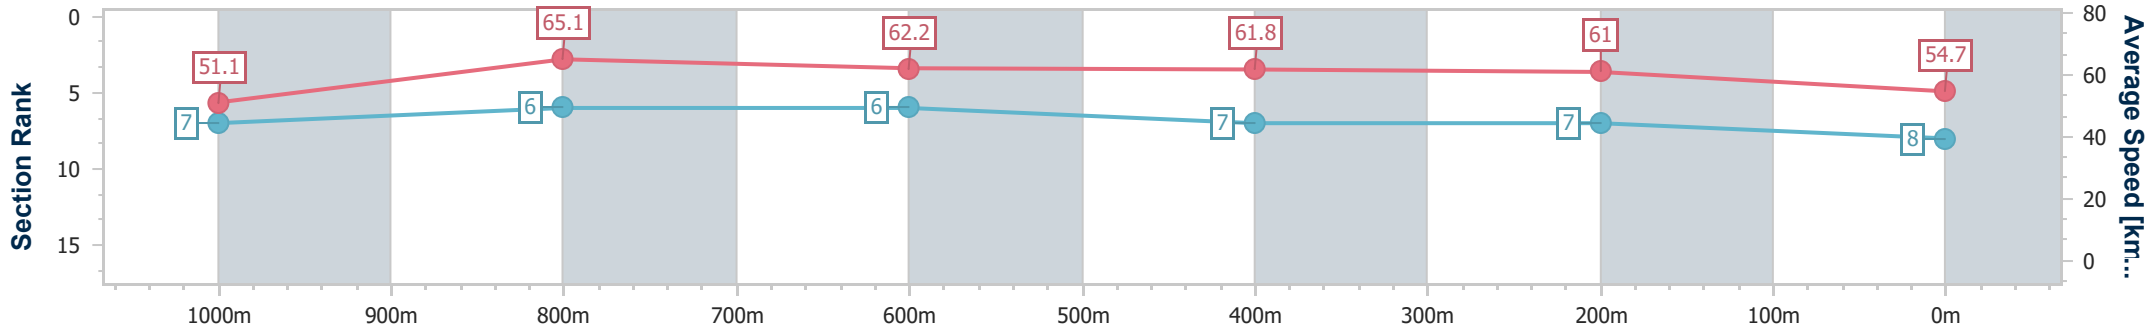

- [ ] Ranking at each section and finish
- .-.- No data available at this section
- NA No data available

Horse/Jockey Name	Enabler
Final Rank	8
Fastest Section Time (Section)	0:11.18 (1000m)
Top Speed [km/h] (Section)	66.4 (1000m)
Race State	Finished

### Eagle Farm QLD Professional

Race 7: RACECOURSE VILLAGE Class 4 Handicap - 1200m

05 July 2023 - 16:04

Track Rating: Soft 6, Weather: Overcast, Rail Position: +10m Entire Course

BRISBANE RACING CLUB

Section	Overall	1000m	800m	600m	400m	200m
Section Times	1:13.66 [8] (0:14.12)	0:59.54 [7] (0:11.18)	0:48.36 [6] (0:11.74)	0:36.62 [6] (0:11.66)	0:24.96 [7] (0:11.79)	0:13.17 [7] (0:13.17)
Average Speed [km/h]	51.1	65.1	62.2	61.8	61.0	54.7
Top Speed [km/h]	66.0	66.4	65.1	63.2	63.0	58.4
Avg. Dist. to Rail [m]	2.0	2.3	2.9	0.6	1.1	1.3
Avg. Stride Freq. [Hz]	2.2	2.3	2.2	2.2	2.3	2.1
Avg. Stride Length [m]	6.5	7.8	7.7	7.5	7.4	7.1

- [ ] Ranking at each section and finish
- .-.- No data available at this section
- NA No data available

Horse/Jockey Name	Super Gorgeous
Final Rank	9
Fastest Section Time (Section)	0:11.30 (1000m)
Top Speed [km/h] (Section)	65.5 (1000m)
Race State	Finished