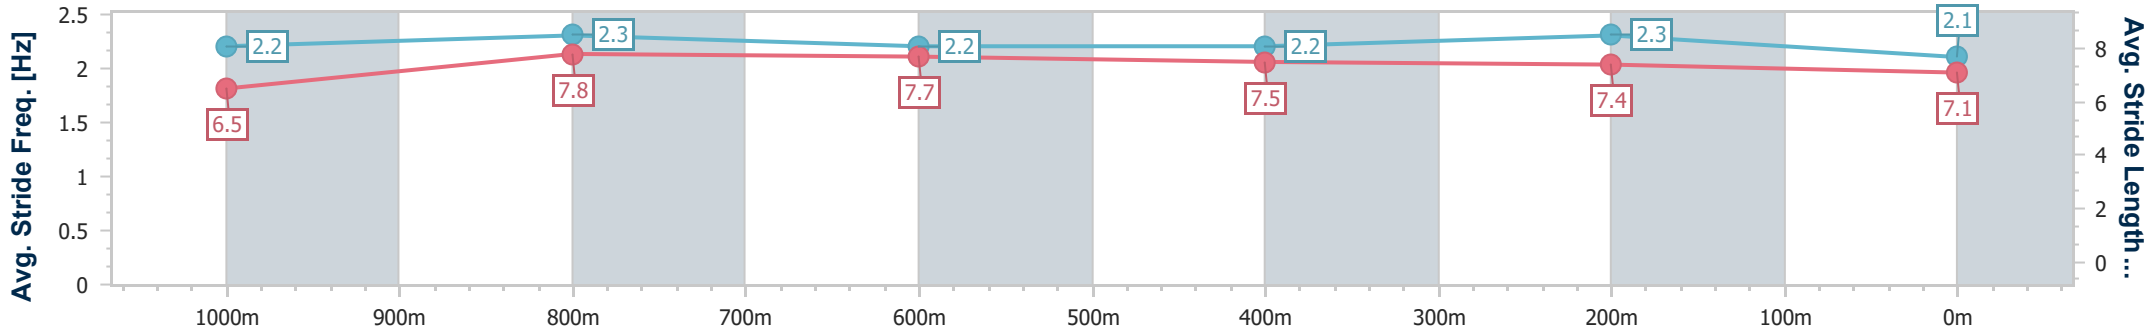

- [ ] Ranking at each section and finish
- .-.- No data available at this section
- NA No data available

Horse/Jockey Name	Enabler
Final Rank	8
Fastest Section Time (Section)	0:11.18 (1000m)
Top Speed [km/h] (Section)	66.4 (1000m)
Race State	Finished

### Eagle Farm QLD Professional

Race 7: RACECOURSE VILLAGE Class 4 Handicap - 1200m

05 July 2023 - 16:04

Track Rating: Soft 6, Weather: Overcast, Rail Position: +10m Entire Course

BRISBANE RACING CLUB

Section	Overall	1000m	800m	600m	400m	200m
Section Times	1:13.66 [8] (0:14.12)	0:59.54 [7] (0:11.18)	0:48.36 [6] (0:11.74)	0:36.62 [6] (0:11.66)	0:24.96 [7] (0:11.79)	0:13.17 [7] (0:13.17)
Average Speed [km/h]	51.1	65.1	62.2	61.8	61.0	54.7
Top Speed [km/h]	66.0	66.4	65.1	63.2	63.0	58.4
Avg. Dist. to Rail [m]	2.0	2.3	2.9	0.6	1.1	1.3
Avg. Stride Freq. [Hz]	2.2	2.3	2.2	2.2	2.3	2.1
Avg. Stride Length [m]	6.5	7.8	7.7	7.5	7.4	7.1

- [ ] Ranking at each section and finish
- .-.- No data available at this section
- NA No data available

Horse/Jockey Name	Super Gorgeous
Final Rank	9
Fastest Section Time (Section)	0:11.30 (1000m)
Top Speed [km/h] (Section)	65.5 (1000m)
Race State	Finished