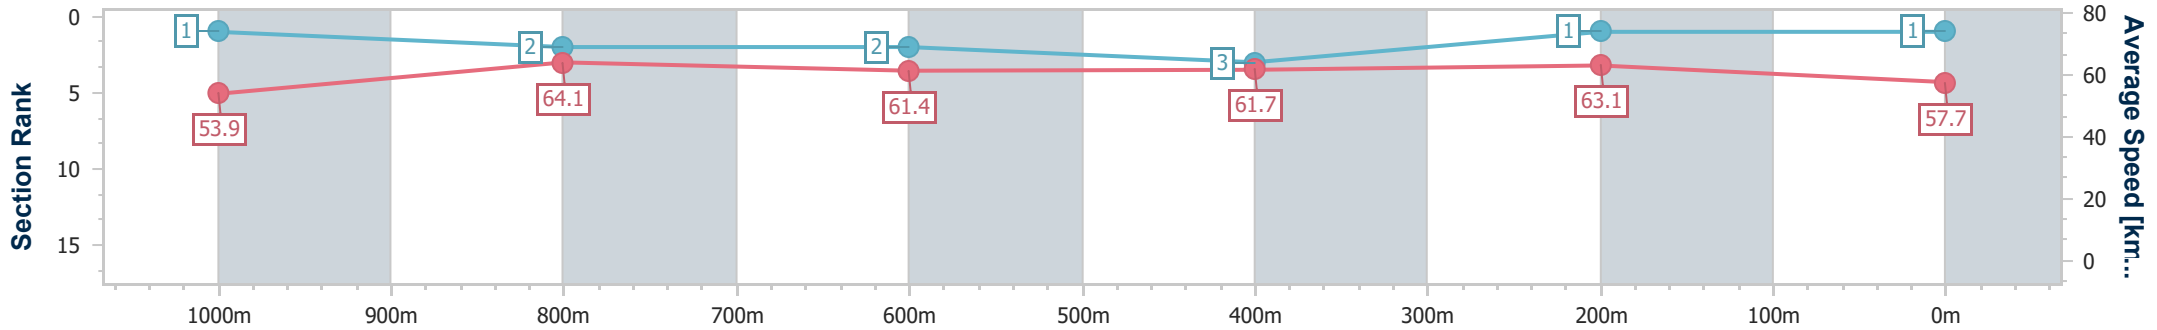

### Eagle Farm QLD Professional

Race 7: RACECOURSE VILLAGE Class 4 Handicap - 1200m

05 July 2023 - 16:04

Track Rating: Soft 6, Weather: Overcast, Rail Position: +10m Entire Course

BRISBANE RACING CLUB

Section	Overall	1000m	800m	600m	400m	200m
Section Times	1:12.13 [1] (0:13.42)	0:58.71 [1] (0:11.40)	0:47.31 [2] (0:11.81)	0:35.50 [2] (0:11.62)	0:23.88 [3] (0:11.42)	0:12.46 [1] (0:12.46)
Average Speed [km/h]	53.9	64.1	61.4	61.7	63.1	57.7
Top Speed [km/h]	67.1	65.8	63.3	63.5	63.8	61.7
Avg. Dist. to Rail [m]	2.9	2.9	1.9	1.1	0.6	2.8
Avg. Stride Freq. [Hz]	2.3	2.3	2.2	2.3	2.3	2.2
Avg. Stride Length [m]	6.6	7.8	7.6	7.5	7.5	7.2