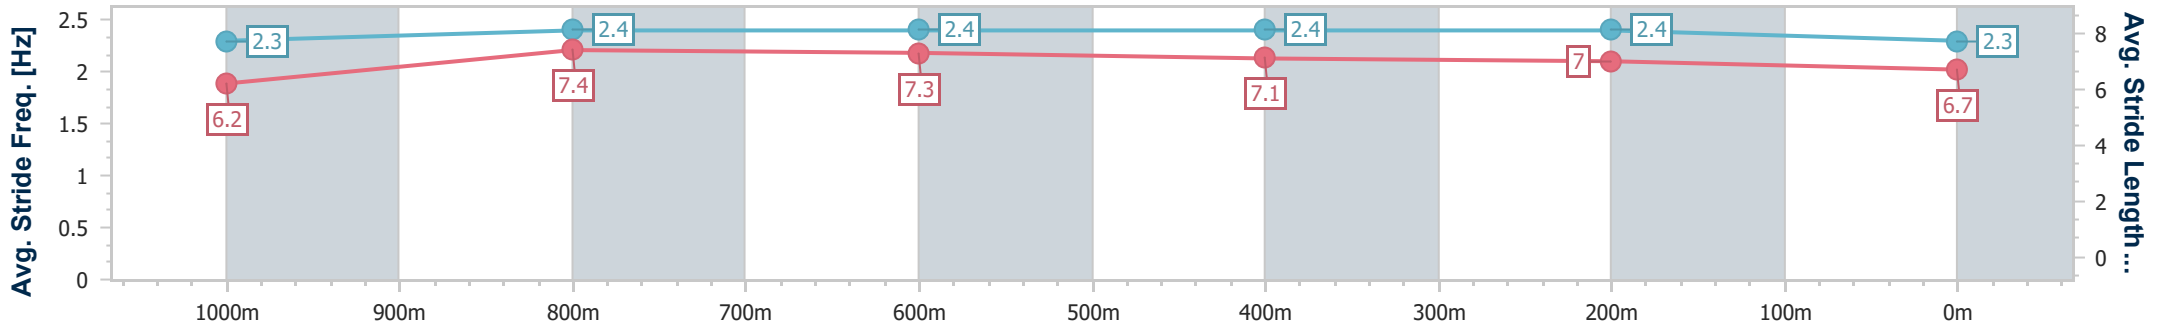

### Eagle Farm QLD Professional

Race 7: RACECOURSE VILLAGE Class 4 Handicap - 1200m

05 July 2023 - 16:04

Track Rating: Soft 6, Weather: Overcast, Rail Position: +10m Entire Course

BRISBANE RACING CLUB

Section	Overall	1000m	800m	600m	400m	200m
Section Times	1:13.57 [7] (0:13.86)	0:59.71 [5] (0:11.33)	0:48.38 [5] (0:11.80)	0:36.58 [5] (0:11.63)	0:24.95 [5] (0:11.96)	0:12.99 [8] (0:12.99)
Average Speed [km/h]	52.2	65.0	62.6	62.8	60.2	55.5
Top Speed [km/h]	65.9	65.6	64.3	63.8	62.6	57.9
Avg. Dist. to Rail [m]	3.0	5.0	5.7	3.1	5.2	5.4
Avg. Stride Freq. [Hz]	2.3	2.4	2.4	2.4	2.4	2.3
Avg. Stride Length [m]	6.2	7.4	7.3	7.1	7.0	6.7

- [ ] Ranking at each section and finish
- .-.- No data available at this section
- NA No data available

Horse/Jockey Name	Enabler
Final Rank	8
Fastest Section Time (Section)	0:11.18 (1000m)
Top Speed [km/h] (Section)	66.4 (1000m)
Race State	Finished