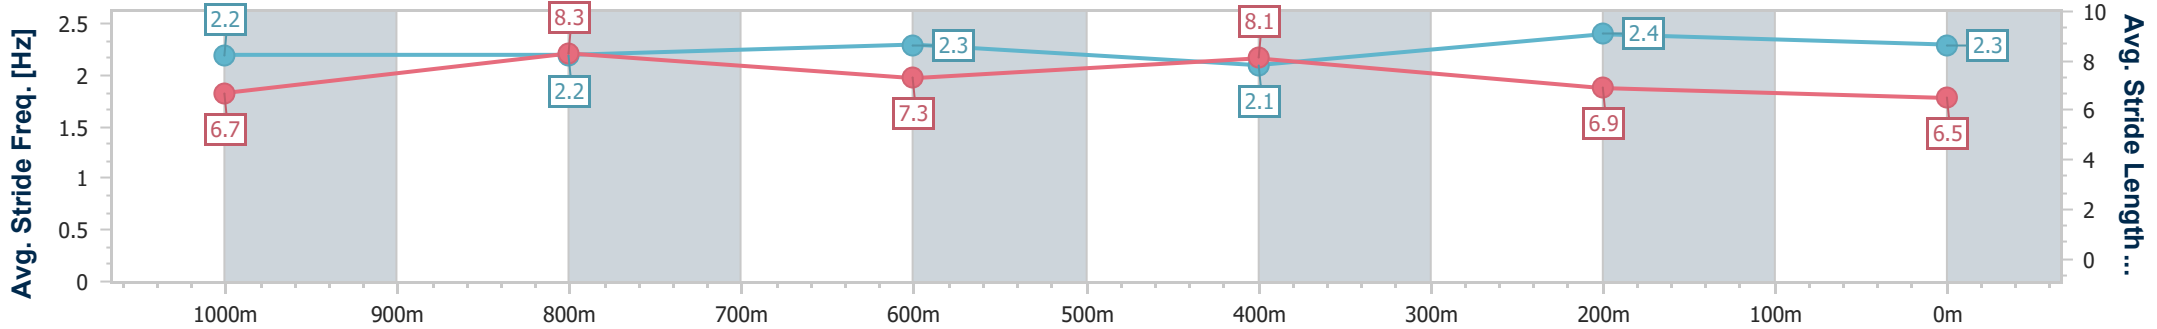

### Eagle Farm QLD Professional

Race 7: RACECOURSE VILLAGE Class 4 Handicap - 1200m

05 July 2023 - 16:04

Track Rating: Soft 6, Weather: Overcast, Rail Position: +10m Entire Course

BRISBANE RACING CLUB

Section	Overall	1000m	800m	600m	400m	200m
Section Times	1:13.42 [5] (0:13.54)	0:59.88 [3] (0:11.16)	0:48.72 [1] (0:11.75)	0:36.97 [1] (0:11.74)	0:25.23 [1] (0:11.91)	0:13.32 [3] (0:13.32)
Average Speed [km/h]	53.6	65.9	62.3	61.7	60.5	54.0
Top Speed [km/h]	68.3	68.4	63.9	62.8	62.7	58.1
Avg. Dist. to Rail [m]	7.4	4.7	3.6	1.3	1.8	2.5
Avg. Stride Freq. [Hz]	2.2	2.2	2.3	2.1	2.4	2.3
Avg. Stride Length [m]	6.7	8.3	7.3	8.1	6.9	6.5