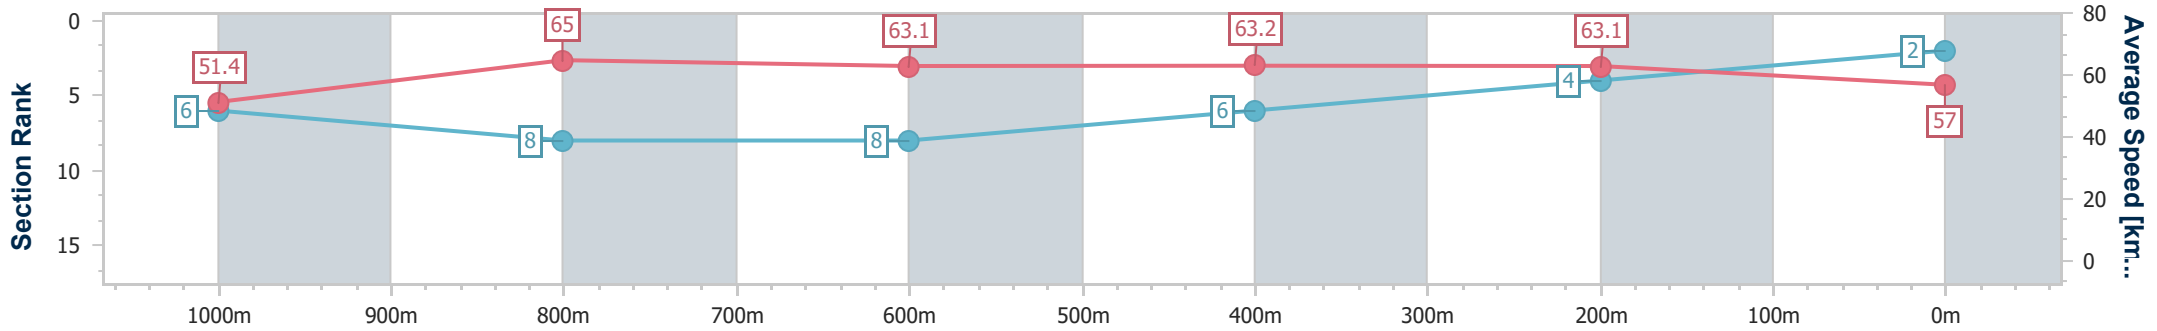

Eagle Farm QLD Professional

Race 7: RACECOURSE VILLAGE Class 4 Handicap - 1200m

05 July 2023 - 16:04

Track Rating: Soft 6, Weather: Overcast, Rail Position: +10m Entire Course

BRISBANE RACING CLUB

Section	Overall	1000m	800m	600m	400m	200m
Section Times	1:12.76 [2] (0:14.09)	0:58.67 [6] (0:11.39)	0:47.28 [8] (0:11.67)	0:35.61 [8] (0:11.55)	0:24.06 [6] (0:11.44)	0:12.62 [4] (0:12.62)
Average Speed [km/h]	51.4	65.0	63.1	63.2	63.1	57.0
Top Speed [km/h]	64.9	65.5	65.6	64.8	65.1	59.7
Avg. Dist. to Rail [m]	5.4	5.9	5.4	3.1	5.5	5.0
Avg. Stride Freq. [Hz]	2.3	2.5	2.4	2.4	2.5	2.4
Avg. Stride Length [m]	6.1	7.3	7.3	7.2	7.0	6.6