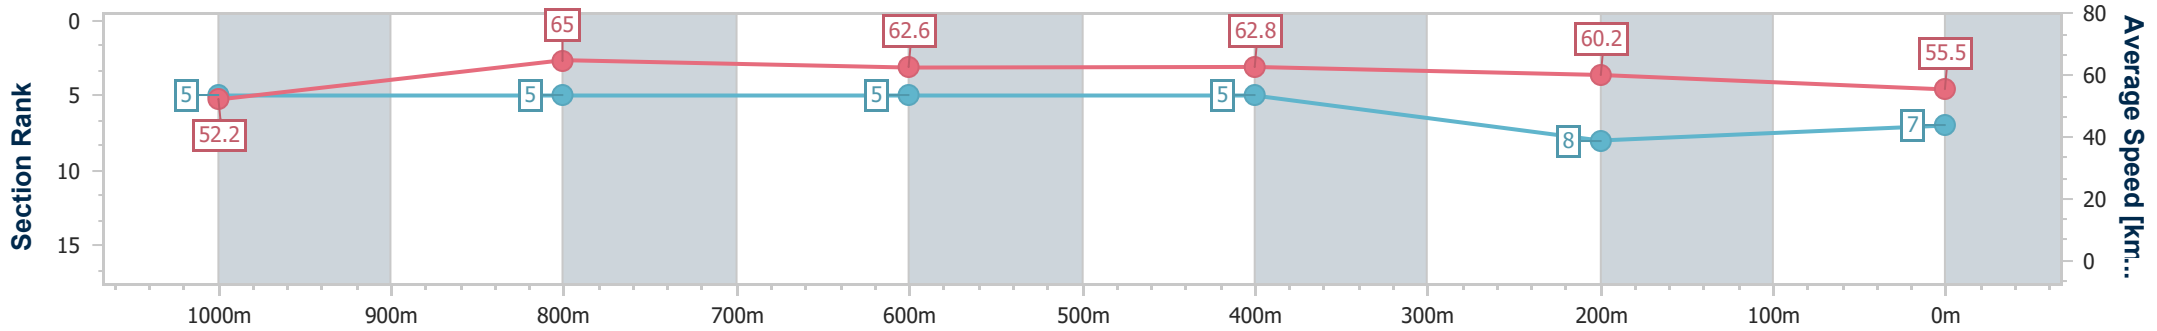

### Eagle Farm QLD Professional

Race 7: RACECOURSE VILLAGE Class 4 Handicap - 1200m

05 July 2023 - 16:04

Track Rating: Soft 6, Weather: Overcast, Rail Position: +10m Entire Course

BRISBANE RACING CLUB

Section	Overall	1000m	800m	600m	400m	200m
Section Times	1:13.57 [7] (0:13.86)	0:59.71 [5] (0:11.33)	0:48.38 [5] (0:11.80)	0:36.58 [5] (0:11.63)	0:24.95 [5] (0:11.96)	0:12.99 [8] (0:12.99)
Average Speed [km/h]	52.2	65.0	62.6	62.8	60.2	55.5
Top Speed [km/h]	65.9	65.6	64.3	63.8	62.6	57.9
Avg. Dist. to Rail [m]	3.0	5.0	5.7	3.1	5.2	5.4
Avg. Stride Freq. [Hz]	2.3	2.4	2.4	2.4	2.4	2.3
Avg. Stride Length [m]	6.2	7.4	7.3	7.1	7.0	6.7

- [ ] Ranking at each section and finish
- .-.- No data available at this section
- NA No data available

Horse/Jockey Name	Enabler
Final Rank	8
Fastest Section Time (Section)	0:11.18 (1000m)
Top Speed [km/h] (Section)	66.4 (1000m)
Race State	Finished