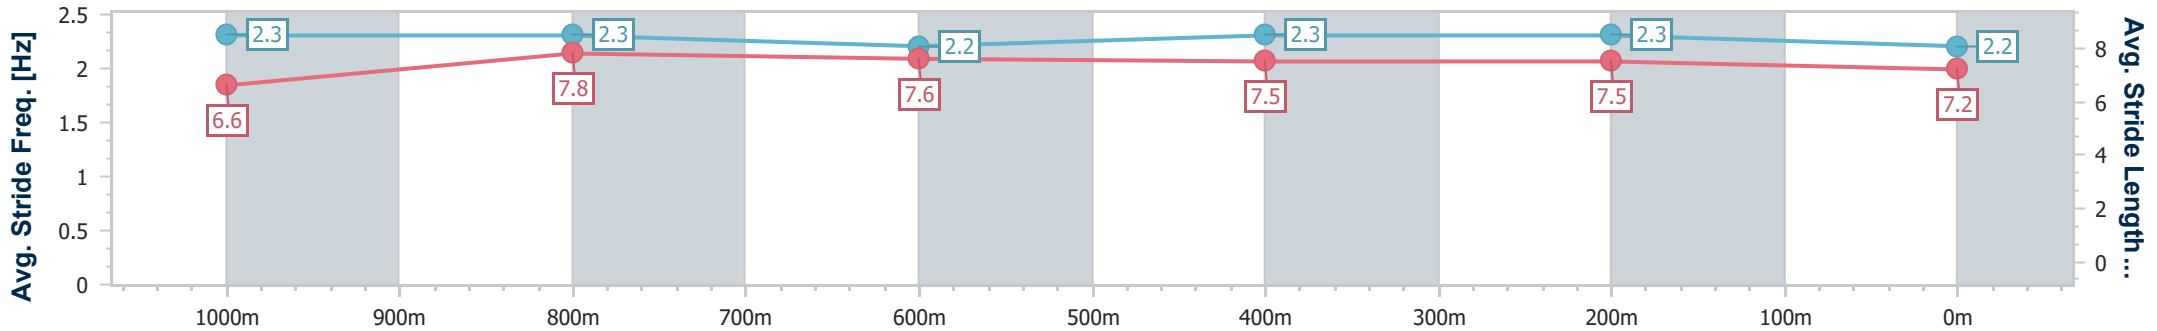

### Eagle Farm QLD Professional

Race 7: RACECOURSE VILLAGE Class 4 Handicap - 1200m

05 July 2023 - 16:04

Track Rating: Soft 6, Weather: Overcast, Rail Position: +10m Entire Course

BRISBANE RACING CLUB

Section	Overall	1000m	800m	600m	400m	200m
Section Times	1:12.13 [1] (0:13.42)	0:58.71 [1] (0:11.40)	0:47.31 [2] (0:11.81)	0:35.50 [2] (0:11.62)	0:23.88 [3] (0:11.42)	0:12.46 [1] (0:12.46)
Average Speed [km/h]	53.9	64.1	61.4	61.7	63.1	57.7
Top Speed [km/h]	67.1	65.8	63.3	63.5	63.8	61.7
Avg. Dist. to Rail [m]	2.9	2.9	1.9	1.1	0.6	2.8
Avg. Stride Freq. [Hz]	2.3	2.3	2.2	2.3	2.3	2.2
Avg. Stride Length [m]	6.6	7.8	7.6	7.5	7.5	7.2