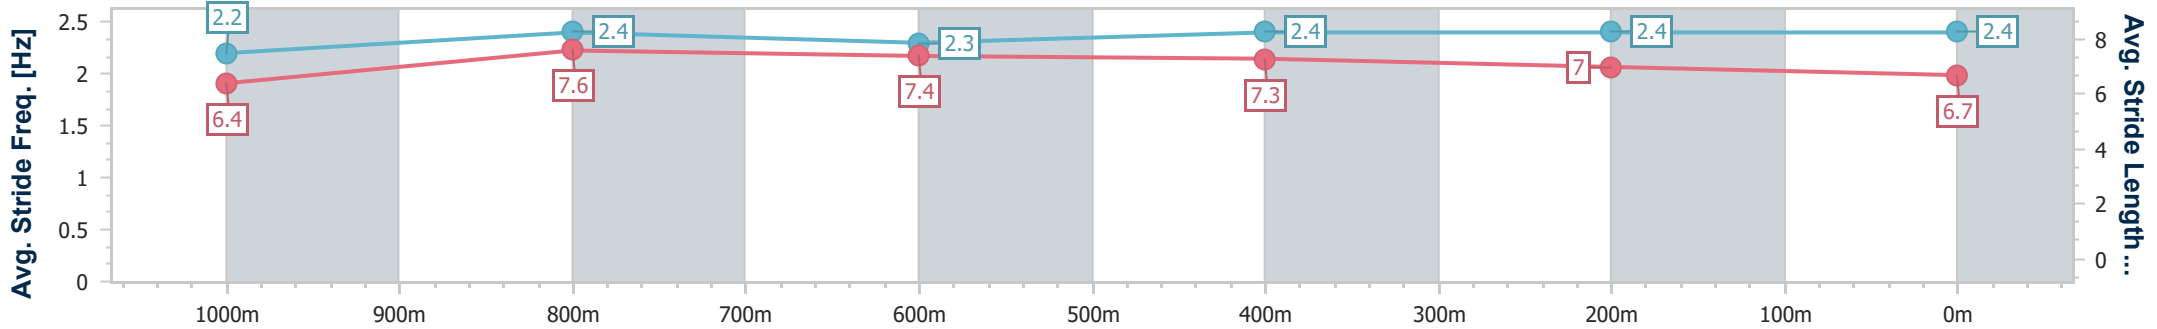

### Eagle Farm QLD Professional

Race 7: RACECOURSE VILLAGE Class 4 Handicap - 1200m

05 July 2023 - 16:04

Track Rating: Soft 6, Weather: Overcast, Rail Position: +10m Entire Course

BRISBANE RACING CLUB

Section	Overall	1000m	800m	600m	400m	200m
Section Times	1:12.79 [3] (0:14.17)	0:58.62 [8] (0:11.27)	0:47.35 [7] (0:11.78)	0:35.57 [9] (0:11.53)	0:24.04 [8] (0:11.50)	0:12.54 [5] (0:12.54)
Average Speed [km/h]	51.0	65.0	62.3	63.1	62.6	57.4
Top Speed [km/h]	64.9	65.3	64.4	63.9	63.9	60.8
Avg. Dist. to Rail [m]	4.4	3.7	4.0	2.2	2.3	2.1
Avg. Stride Freq. [Hz]	2.2	2.4	2.3	2.4	2.4	2.4
Avg. Stride Length [m]	6.4	7.6	7.4	7.3	7.0	6.7