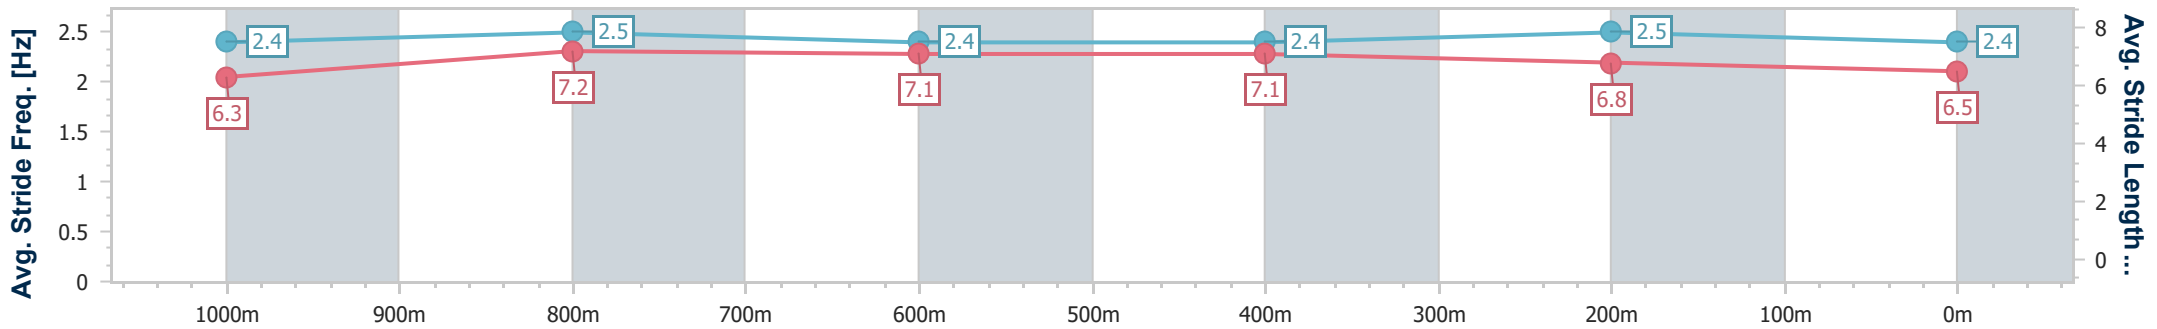

### Eagle Farm QLD Professional

Race 7: RACECOURSE VILLAGE Class 4 Handicap - 1200m

05 July 2023 - 16:04

Track Rating: Soft 6, Weather: Overcast, Rail Position: +10m Entire Course

BRISBANE RACING CLUB

Section	Overall	1000m	800m	600m	400m	200m
Section Times	1:12.85 [4] (0:13.49)	0:59.36 [2] (0:11.37)	0:47.99 [3] (0:11.80)	0:36.19 [3] (0:11.56)	0:24.63 [2] (0:11.69)	0:12.94 [2] (0:12.94)
Average Speed [km/h]	53.5	64.1	61.7	62.2	61.6	55.6
Top Speed [km/h]	66.1	65.9	62.5	63.4	63.2	58.9
Avg. Dist. to Rail [m]	0.8	2.4	2.7	1.0	0.5	2.2
Avg. Stride Freq. [Hz]	2.4	2.5	2.4	2.4	2.5	2.4
Avg. Stride Length [m]	6.3	7.2	7.1	7.1	6.8	6.5