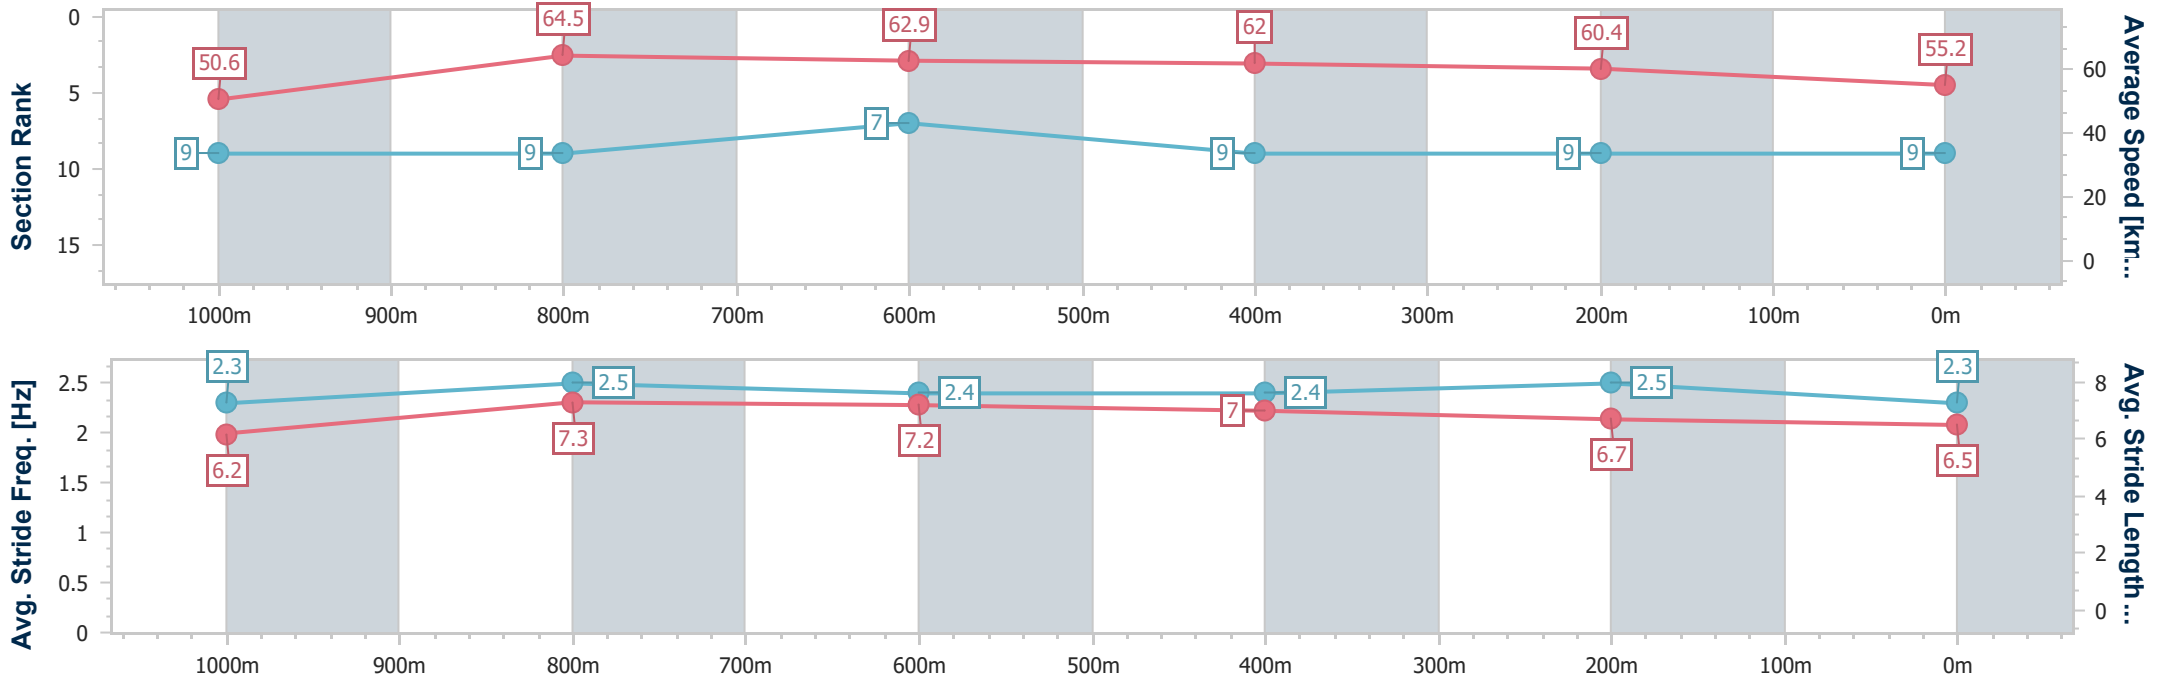

- [ ] Ranking at each section and finish
- .-.- No data available at this section
- NA No data available

Horse/Jockey Name	Super Gorgeous
Final Rank	9
Fastest Section Time (Section)	0:11.30 (1000m)
Top Speed [km/h] (Section)	65.5 (1000m)
Race State	Finished

Eagle Farm QLD Professional

Race 7: RACECOURSE VILLAGE Class 4 Handicap - 1200m

05 July 2023 - 16:04

Track Rating: Soft 6, Weather: Overcast, Rail Position: +10m Entire Course

BRISBANE RACING CLUB

Section	Overall	1000m	800m	600m	400m	200m
Section Times	1:13.74 [9] (0:14.24)	0:59.50 [9] (0:11.30)	0:48.20 [9] (0:11.60)	0:36.60 [7] (0:11.62)	0:24.98 [9] (0:11.94)	0:13.04 [9] (0:13.04)
Average Speed [km/h]	50.6	64.5	62.9	62.0	60.4	55.2
Top Speed [km/h]	64.7	65.5	64.5	63.4	61.8	59.4
Avg. Dist. to Rail [m]	3.4	2.3	2.9	0.8	0.6	1.8
Avg. Stride Freq. [Hz]	2.3	2.5	2.4	2.4	2.5	2.3
Avg. Stride Length [m]	6.2	7.3	7.2	7.0	6.7	6.5

- [ ] Ranking at each section and finish
- .-.- No data available at this section
- NA No data available