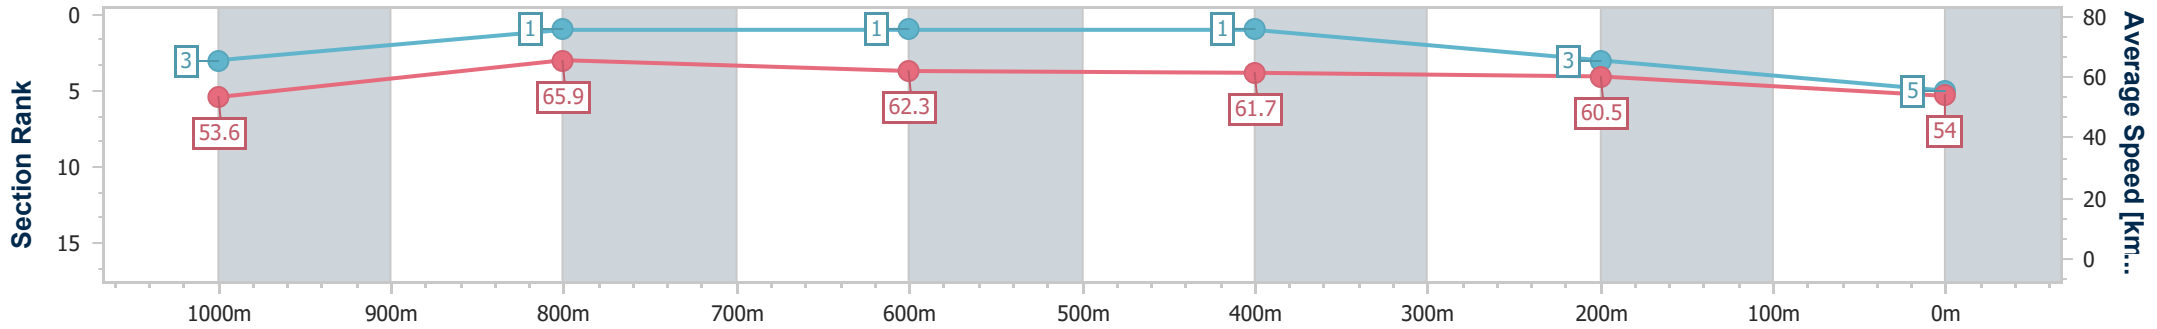

### Eagle Farm QLD Professional

Race 7: RACECOURSE VILLAGE Class 4 Handicap - 1200m

05 July 2023 - 16:04

Track Rating: Soft 6, Weather: Overcast, Rail Position: +10m Entire Course

BRISBANE RACING CLUB

Section	Overall	1000m	800m	600m	400m	200m
Section Times	1:13.42 [5] (0:13.54)	0:59.88 [3] (0:11.16)	0:48.72 [1] (0:11.75)	0:36.97 [1] (0:11.74)	0:25.23 [1] (0:11.91)	0:13.32 [3] (0:13.32)
Average Speed [km/h]	53.6	65.9	62.3	61.7	60.5	54.0
Top Speed [km/h]	68.3	68.4	63.9	62.8	62.7	58.1
Avg. Dist. to Rail [m]	7.4	4.7	3.6	1.3	1.8	2.5
Avg. Stride Freq. [Hz]	2.2	2.2	2.3	2.1	2.4	2.3
Avg. Stride Length [m]	6.7	8.3	7.3	8.1	6.9	6.5