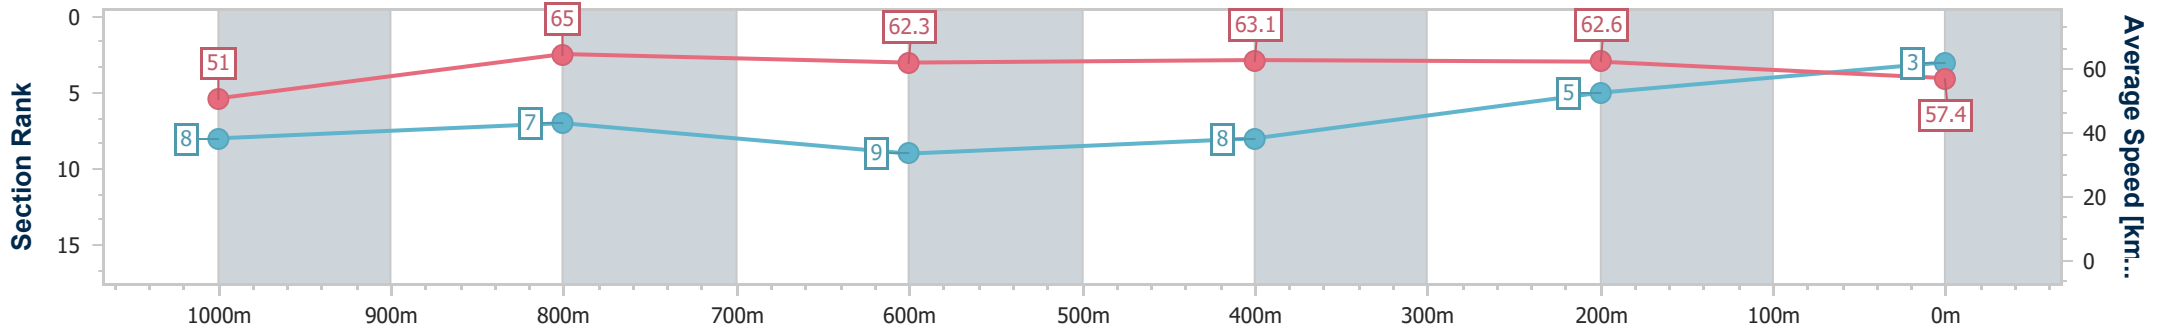

### Eagle Farm QLD Professional

Race 7: RACECOURSE VILLAGE Class 4 Handicap - 1200m

05 July 2023 - 16:04

Track Rating: Soft 6, Weather: Overcast, Rail Position: +10m Entire Course

BRISBANE RACING CLUB

Section	Overall	1000m	800m	600m	400m	200m
Section Times	1:12.79 [3] (0:14.17)	0:58.62 [8] (0:11.27)	0:47.35 [7] (0:11.78)	0:35.57 [9] (0:11.53)	0:24.04 [8] (0:11.50)	0:12.54 [5] (0:12.54)
Average Speed [km/h]	51.0	65.0	62.3	63.1	62.6	57.4
Top Speed [km/h]	64.9	65.3	64.4	63.9	63.9	60.8
Avg. Dist. to Rail [m]	4.4	3.7	4.0	2.2	2.3	2.1
Avg. Stride Freq. [Hz]	2.2	2.4	2.3	2.4	2.4	2.4
Avg. Stride Length [m]	6.4	7.6	7.4	7.3	7.0	6.7