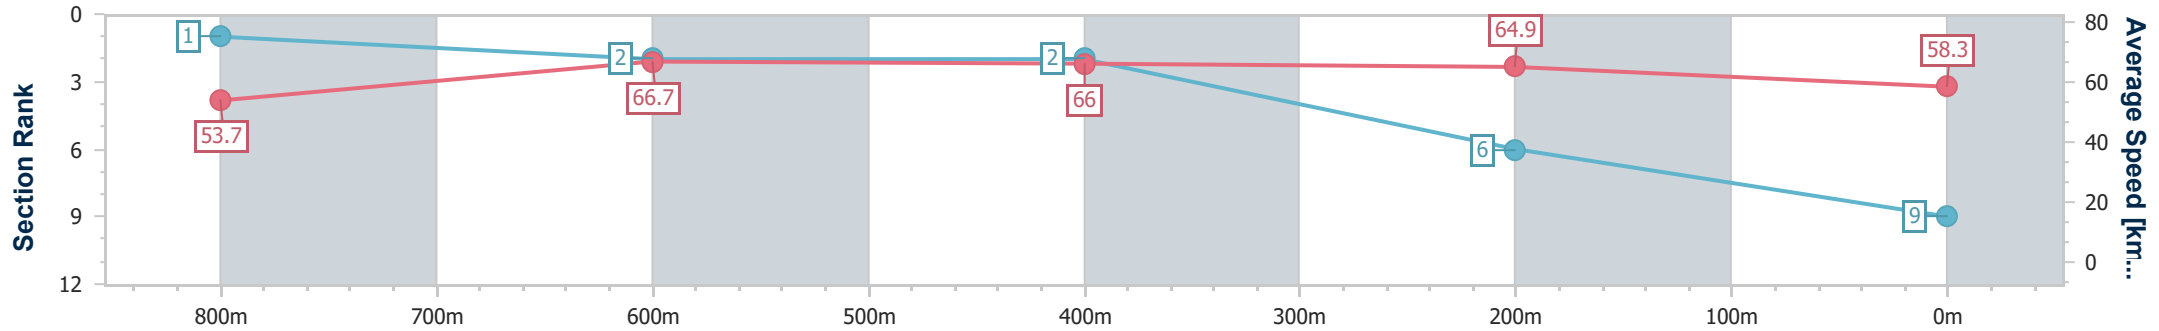

Horse/Jockey Name	Baronessa
Final Rank	9
Fastest Section Time (Section)	0:10.88 (800m)
Top Speed [km/h] (Section)	68.1 (800m)
Race State	Finished

Eagle Farm QLD Professional
Race 5: BRC MEMBERSHIP ON SALE NOW BENCHMARK 70
Handicap - 1000m
28 June 2023 - 14:53
Track Rating: Good 4, Weather: Fine, Rail Position: +8m Entire Course

BRISBANE
RACING CLUB

Section	Overall	800m	600m	400m	200m
Section Times	0:58.77 [9] (0:13.49)	0:45.28 [1] (0:10.88)	0:34.40 [2] (0:10.97)	0:23.43 [2] (0:11.10)	0:12.33 [6] (0:12.33)
Average Speed [km/h]	53.7	66.7	66.0	64.9	58.3
Top Speed [km/h]	68.0	68.1	66.9	66.6	62.2
Avg. Dist. to Rail [m]	2.0	1.7	1.2	0.5	0.4
Avg. Stride Freq. [Hz]	2.4	2.5	2.5	2.5	2.4
Avg. Stride Length [m]	6.3	7.2	7.2	7.0	6.7

- [ ] Ranking at each section and finish
- -.-.- No data available at this section
- NA No data available