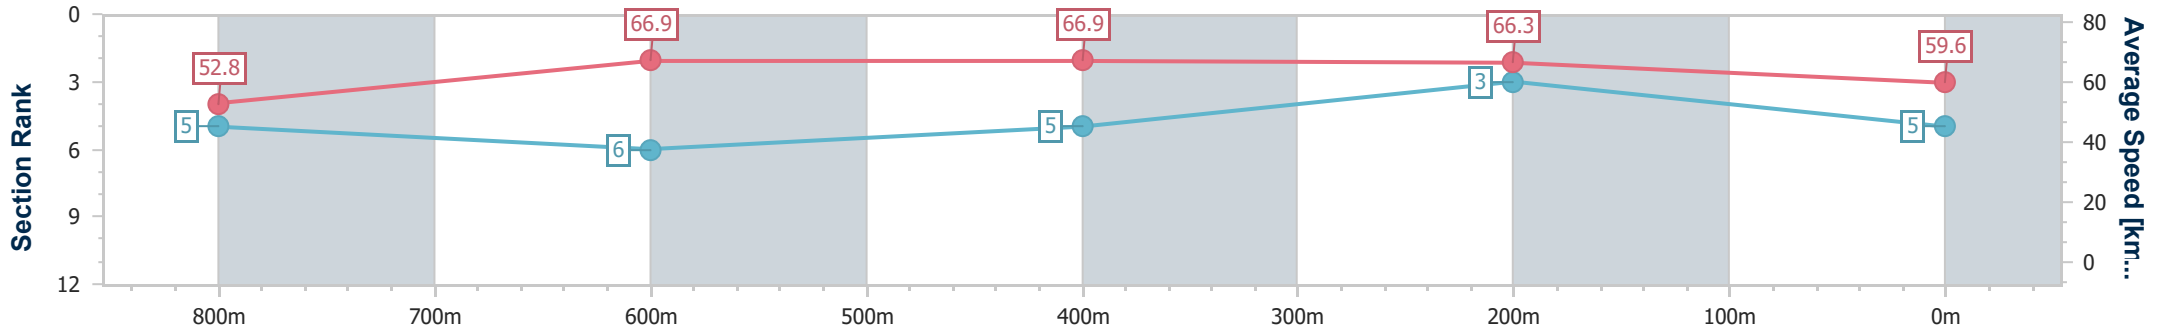

Horse/Jockey Name	Knockknee
Final Rank	5
Fastest Section Time (Section)	0:10.85 (600m)
Top Speed [km/h] (Section)	68.2 (400m)
Race State	Finished

Eagle Farm QLD Professional
Race 5: BRC MEMBERSHIP ON SALE NOW BENCHMARK 70
Handicap - 1000m
28 June 2023 - 14:53
Track Rating: Good 4, Weather: Fine, Rail Position: +8m Entire Course

BRISBANE
RACING CLUB

Section	Overall	800m	600m	400m	200m
Section Times	0:58.38 [5] (0:13.72)	0:44.66 [5] (0:10.87)	0:33.79 [6] (0:10.85)	0:22.94 [5] (0:10.87)	0:12.07 [3] (0:12.07)
Average Speed [km/h]	52.8	66.9	66.9	66.3	59.6
Top Speed [km/h]	66.6	68.0	68.1	68.2	64.2
Avg. Dist. to Rail [m]	4.2	2.4	1.5	3.6	5.3
Avg. Stride Freq. [Hz]	2.0	2.3	2.3	2.5	2.3
Avg. Stride Length [m]	7.1	8.1	8.1	7.4	7.1

- [ ] Ranking at each section and finish
- -.-.- No data available at this section
- NA No data available