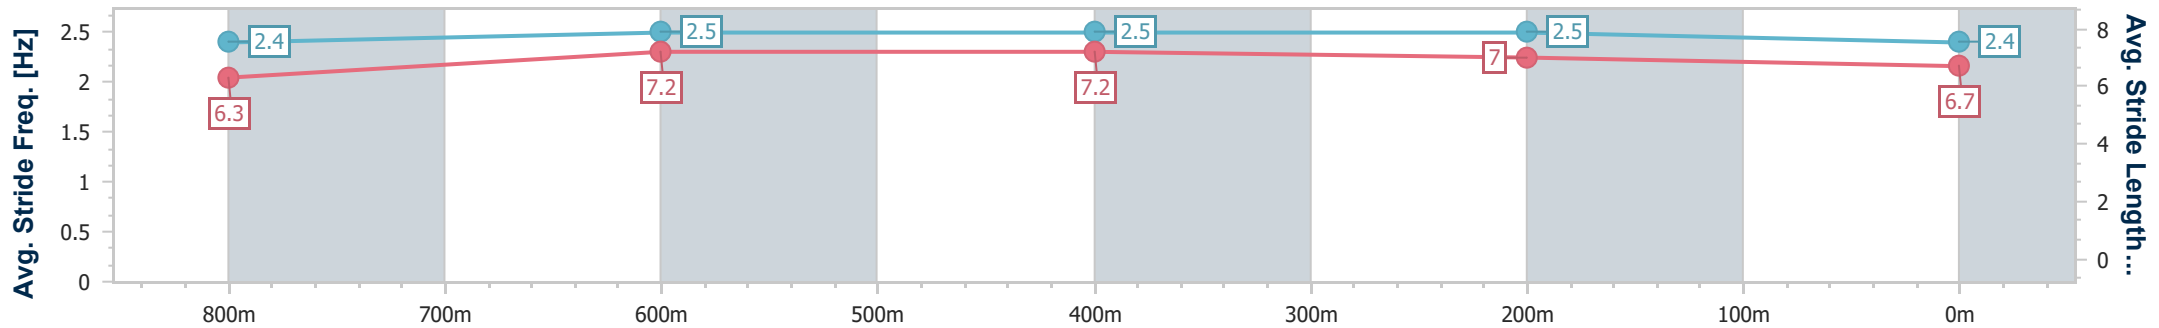

Horse/Jockey Name	Baronessa
Final Rank	9
Fastest Section Time (Section)	0:10.88 (800m)
Top Speed [km/h] (Section)	68.1 (800m)
Race State	Finished

Eagle Farm QLD Professional
Race 5: BRC MEMBERSHIP ON SALE NOW BENCHMARK 70
Handicap - 1000m
28 June 2023 - 14:53
Track Rating: Good 4, Weather: Fine, Rail Position: +8m Entire Course

BRISBANE
RACING CLUB

Section	Overall	800m	600m	400m	200m
Section Times	0:58.77 [9] (0:13.49)	0:45.28 [1] (0:10.88)	0:34.40 [2] (0:10.97)	0:23.43 [2] (0:11.10)	0:12.33 [6] (0:12.33)
Average Speed [km/h]	53.7	66.7	66.0	64.9	58.3
Top Speed [km/h]	68.0	68.1	66.9	66.6	62.2
Avg. Dist. to Rail [m]	2.0	1.7	1.2	0.5	0.4
Avg. Stride Freq. [Hz]	2.4	2.5	2.5	2.5	2.4
Avg. Stride Length [m]	6.3	7.2	7.2	7.0	6.7

- [ ] Ranking at each section and finish
- -.-.- No data available at this section
- NA No data available