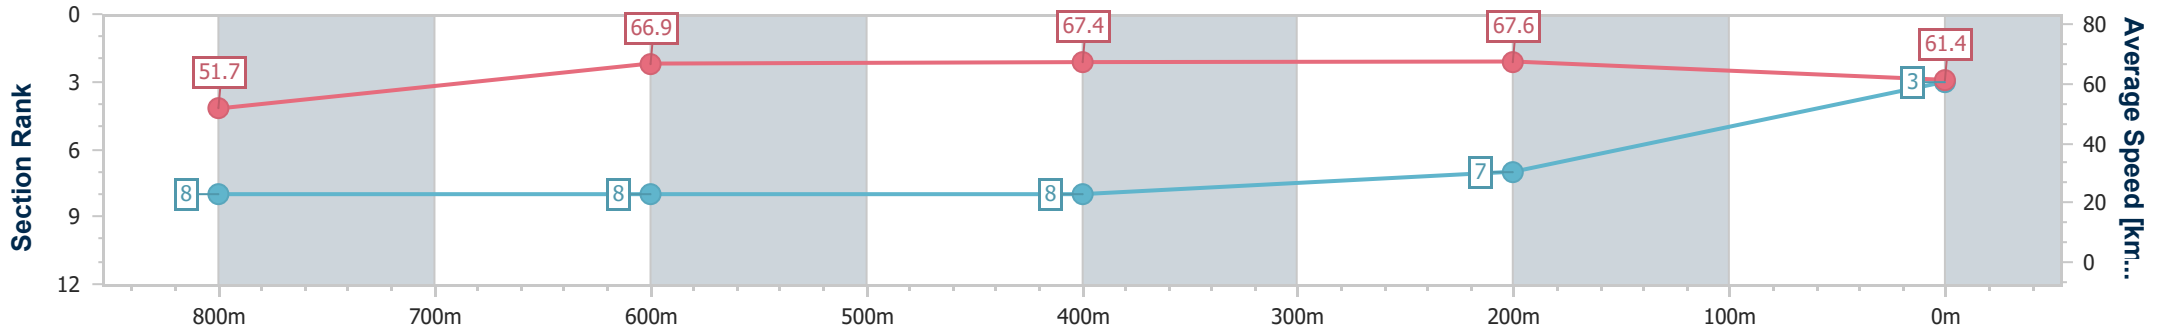

Horse/Jockey Name	Power Boom
Final Rank	3
Fastest Section Time (Section)	0:10.64 (400m)
Top Speed [km/h] (Section)	68.9 (400m)
Race State	Finished

Eagle Farm QLD Professional
Race 5: BRC MEMBERSHIP ON SALE NOW BENCHMARK 70
Handicap - 1000m
28 June 2023 - 14:53
Track Rating: Good 4, Weather: Fine, Rail Position: +8m Entire Course

BRISBANE
RACING CLUB

Section	Overall	800m	600m	400m	200m
Section Times	0:58.18 [3] (0:14.07)	0:44.11 [8] (0:10.91)	0:33.20 [8] (0:10.82)	0:22.38 [8] (0:10.64)	0:11.74 [7] (0:11.74)
Average Speed [km/h]	51.7	66.9	67.4	67.6	61.4
Top Speed [km/h]	66.1	68.3	68.2	68.9	65.7
Avg. Dist. to Rail [m]	7.1	2.9	2.7	7.2	7.6
Avg. Stride Freq. [Hz]	2.3	2.4	2.4	2.4	2.3
Avg. Stride Length [m]	6.3	7.8	7.9	7.7	7.3

- [ ] Ranking at each section and finish
- -.-.- No data available at this section
- NA No data available