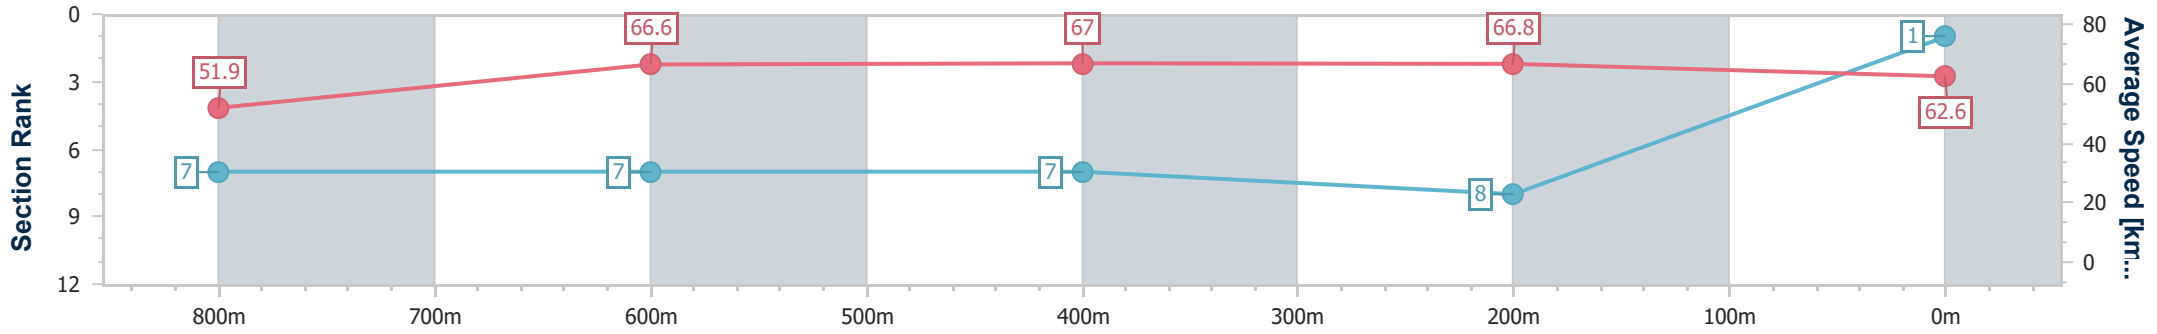

Horse/Jockey Name	Ready For Anything
Final Rank	1
Fastest Section Time (Section)	0:10.79 (400m)
Top Speed [km/h] (Section)	68.3 (400m)
Race State	Finished

Eagle Farm QLD Professional
Race 5: BRC MEMBERSHIP ON SALE NOW BENCHMARK 70
Handicap - 1000m
28 June 2023 - 14:53
Track Rating: Good 4, Weather: Fine, Rail Position: +8m Entire Course

BRISBANE
RACING CLUB

Section	Overall	800m	600m	400m	200m
Section Times	0:57.96 [1] (0:13.95)	0:44.01 [7] (0:10.89)	0:33.12 [7] (0:10.83)	0:22.29 [7] (0:10.79)	0:11.50 [8] (0:11.50)
Average Speed [km/h]	51.9	66.6	67.0	66.8	62.6
Top Speed [km/h]	66.1	67.9	68.0	68.3	65.6
Avg. Dist. to Rail [m]	2.9	1.7	1.8	5.6	4.8
Avg. Stride Freq. [Hz]	2.3	2.4	2.4	2.5	2.4
Avg. Stride Length [m]	6.4	7.8	7.7	7.5	7.2

- [ ] Ranking at each section and finish
- -.-.- No data available at this section
- NA No data available