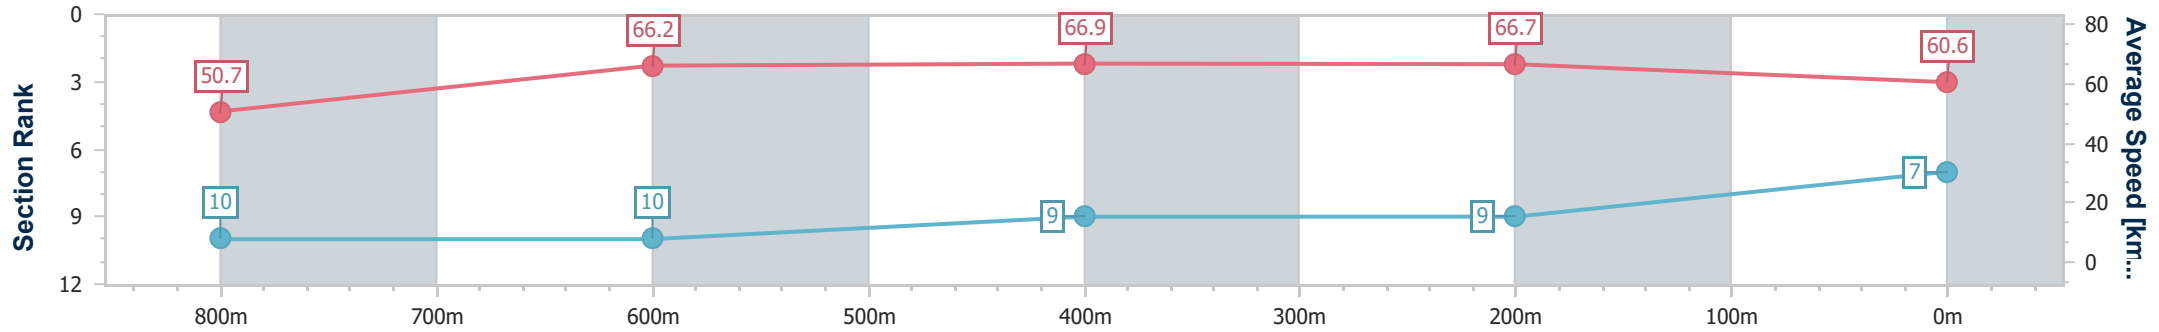

Horse/Jockey Name	Roll Up
Final Rank	7
Fastest Section Time (Section)	0:10.79 (600m)
Top Speed [km/h] (Section)	68.9 (400m)
Race State	Finished

Eagle Farm QLD Professional
Race 5: BRC MEMBERSHIP ON SALE NOW BENCHMARK 70
Handicap - 1000m
28 June 2023 - 14:53
Track Rating: Good 4, Weather: Fine, Rail Position: +8m Entire Course

BRISBANE
RACING CLUB

Section	Overall	800m	600m	400m	200m
Section Times	0:58.65 [7] (0:14.26)	0:44.39 [10] (0:10.94)	0:33.45 [10] (0:10.79)	0:22.66 [9] (0:10.79)	0:11.87 [9] (0:11.87)
Average Speed [km/h]	50.7	66.2	66.9	66.7	60.6
Top Speed [km/h]	65.8	68.3	68.2	68.9	65.5
Avg. Dist. to Rail [m]	1.7	1.4	0.5	1.5	1.9
Avg. Stride Freq. [Hz]	2.1	2.4	2.4	2.4	2.3
Avg. Stride Length [m]	6.8	7.9	7.8	7.8	7.2

- [ ] Ranking at each section and finish
- -.-.- No data available at this section
- NA No data available