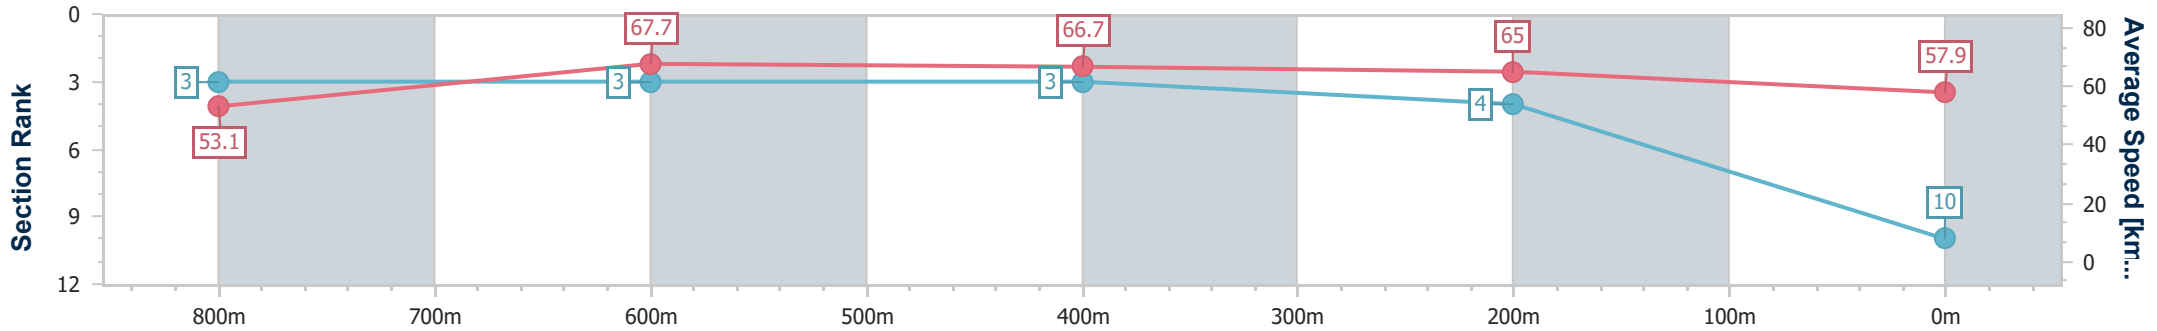

Horse/Jockey Name	Broken Hero
Final Rank	10
Fastest Section Time (Section)	0:10.75 (800m)
Top Speed [km/h] (Section)	69.4 (800m)
Race State	Finished

Eagle Farm QLD Professional
Race 5: BRC MEMBERSHIP ON SALE NOW BENCHMARK 70
Handicap - 1000m
28 June 2023 - 14:53
Track Rating: Good 4, Weather: Fine, Rail Position: +8m Entire Course

BRISBANE
RACING CLUB

Section	Overall	800m	600m	400m	200m
Section Times	0:58.89 [10] (0:13.67)	0:45.22 [3] (0:10.75)	0:34.47 [3] (0:10.96)	0:23.51 [3] (0:11.05)	0:12.46 [4] (0:12.46)
Average Speed [km/h]	53.1	67.7	66.7	65.0	57.9
Top Speed [km/h]	68.5	69.4	68.1	66.7	62.7
Avg. Dist. to Rail [m]	6.0	2.3	3.0	5.1	6.1
Avg. Stride Freq. [Hz]	2.3	2.4	2.4	2.4	2.3
Avg. Stride Length [m]	6.3	7.9	7.7	7.5	7.1

- [ ] Ranking at each section and finish
- -.-.- No data available at this section
- NA No data available