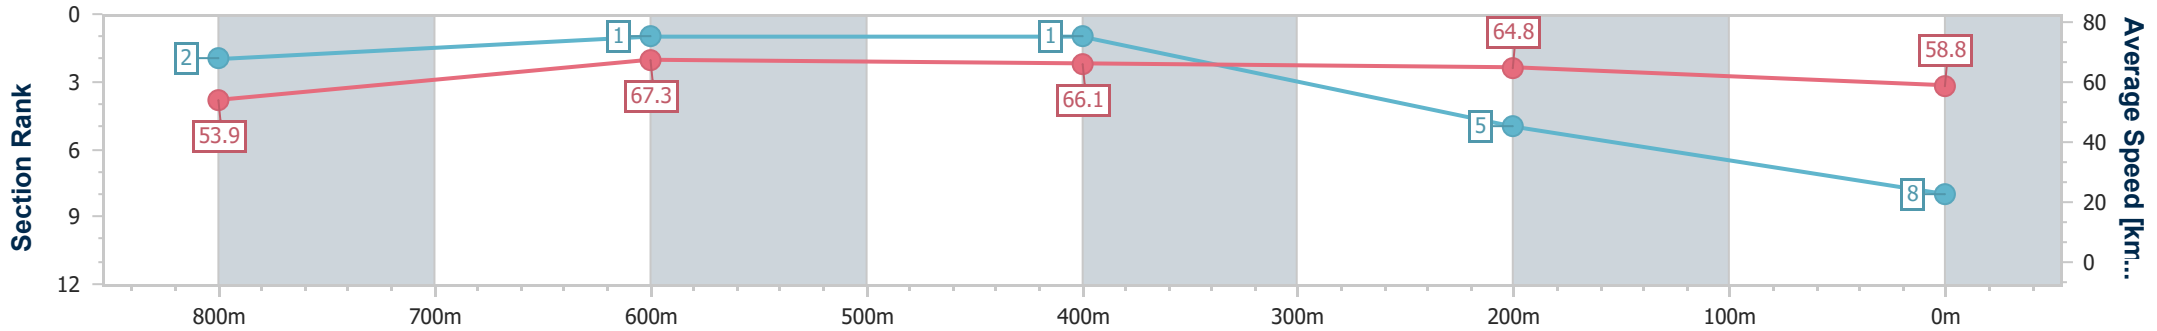

Horse/Jockey Name	Rigel Star
Final Rank	8
Fastest Section Time (Section)	0:10.82 (800m)
Top Speed [km/h] (Section)	68.1 (Overall)
Race State	Finished

Eagle Farm QLD Professional
Race 5: BRC MEMBERSHIP ON SALE NOW BENCHMARK 70
Handicap - 1000m
28 June 2023 - 14:53
Track Rating: Good 4, Weather: Fine, Rail Position: +8m Entire Course

BRISBANE
RACING CLUB

Section	Overall	800m	600m	400m	200m
Section Times	0:58.69 [8] (0:13.50)	0:45.19 [2] (0:10.82)	0:34.37 [1] (0:11.01)	0:23.36 [1] (0:11.11)	0:12.25 [5] (0:12.25)
Average Speed [km/h]	53.9	67.3	66.1	64.8	58.8
Top Speed [km/h]	68.1	68.0	67.0	66.2	61.8
Avg. Dist. to Rail [m]	6.3	2.3	2.3	3.7	4.7
Avg. Stride Freq. [Hz]	2.4	2.5	2.5	2.5	2.4
Avg. Stride Length [m]	6.3	7.5	7.4	7.1	6.9

- [ ] Ranking at each section and finish
- -.-.- No data available at this section
- NA No data available