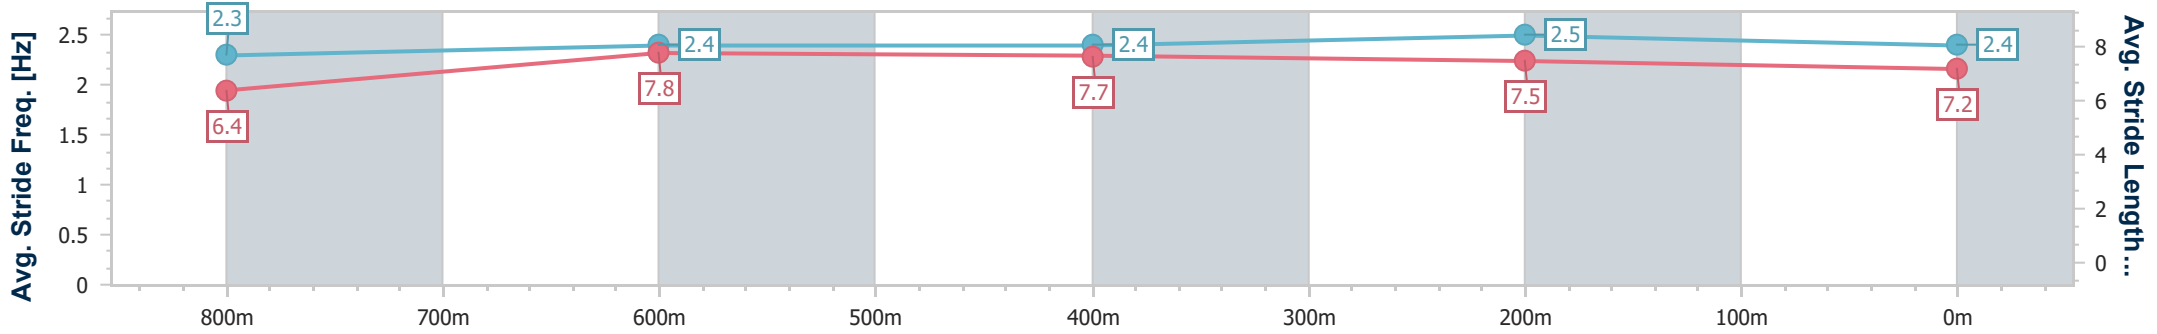

Horse/Jockey Name	Ready For Anything
Final Rank	1
Fastest Section Time (Section)	0:10.79 (400m)
Top Speed [km/h] (Section)	68.3 (400m)
Race State	Finished

Eagle Farm QLD Professional
Race 5: BRC MEMBERSHIP ON SALE NOW BENCHMARK 70
Handicap - 1000m
28 June 2023 - 14:53
Track Rating: Good 4, Weather: Fine, Rail Position: +8m Entire Course

BRISBANE
RACING CLUB

Section	Overall	800m	600m	400m	200m
Section Times	0:57.96 [1] (0:13.95)	0:44.01 [7] (0:10.89)	0:33.12 [7] (0:10.83)	0:22.29 [7] (0:10.79)	0:11.50 [8] (0:11.50)
Average Speed [km/h]	51.9	66.6	67.0	66.8	62.6
Top Speed [km/h]	66.1	67.9	68.0	68.3	65.6
Avg. Dist. to Rail [m]	2.9	1.7	1.8	5.6	4.8
Avg. Stride Freq. [Hz]	2.3	2.4	2.4	2.5	2.4
Avg. Stride Length [m]	6.4	7.8	7.7	7.5	7.2

- [ ] Ranking at each section and finish
- -.-.- No data available at this section
- NA No data available