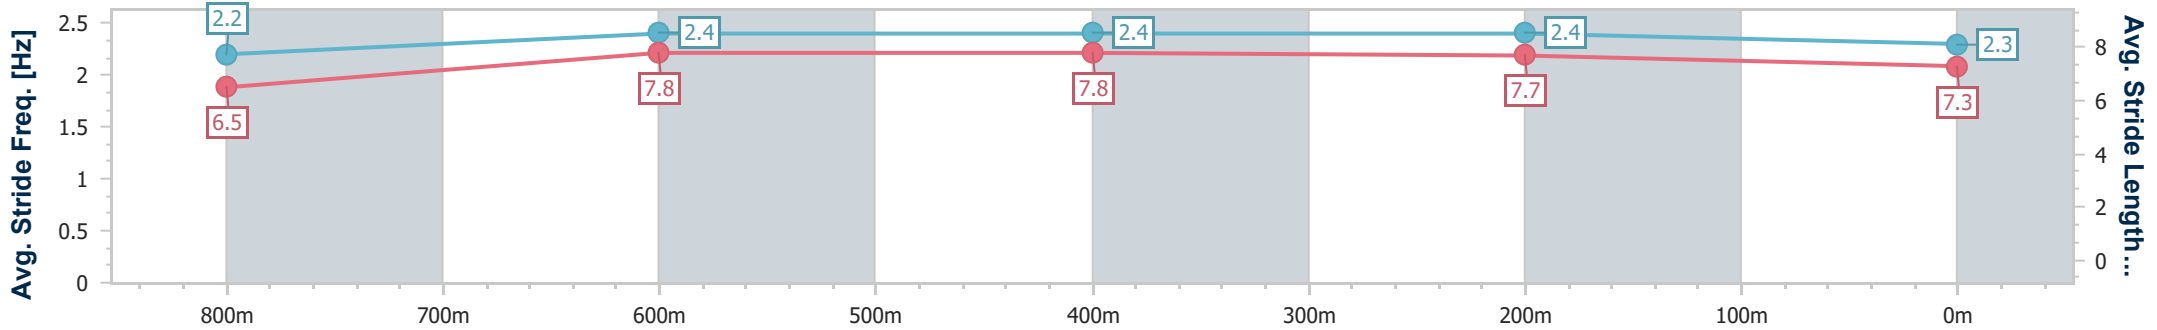

Horse/Jockey Name	Shadow Of Time
Final Rank	6
Fastest Section Time (Section)	0:10.68 (400m)
Top Speed [km/h] (Section)	68.9 (800m)
Race State	Finished

Eagle Farm QLD Professional
Race 5: BRC MEMBERSHIP ON SALE NOW BENCHMARK 70
Handicap - 1000m
28 June 2023 - 14:53
Track Rating: Good 4, Weather: Fine, Rail Position: +8m Entire Course

BRISBANE
RACING CLUB

Section	Overall	800m	600m	400m	200m
Section Times	0:58.42 [6] (0:14.26)	0:44.16 [9] (0:10.88)	0:33.28 [9] (0:10.96)	0:22.32 [10] (0:10.68)	0:11.64 [10] (0:11.64)
Average Speed [km/h]	50.8	66.8	67.2	67.5	61.8
Top Speed [km/h]	66.2	68.9	68.6	68.4	65.6
Avg. Dist. to Rail [m]	4.3	2.3	4.8	8.2	9.1
Avg. Stride Freq. [Hz]	2.2	2.4	2.4	2.4	2.3
Avg. Stride Length [m]	6.5	7.8	7.8	7.7	7.3

- [ ] Ranking at each section and finish
- -.-.- No data available at this section
- NA No data available