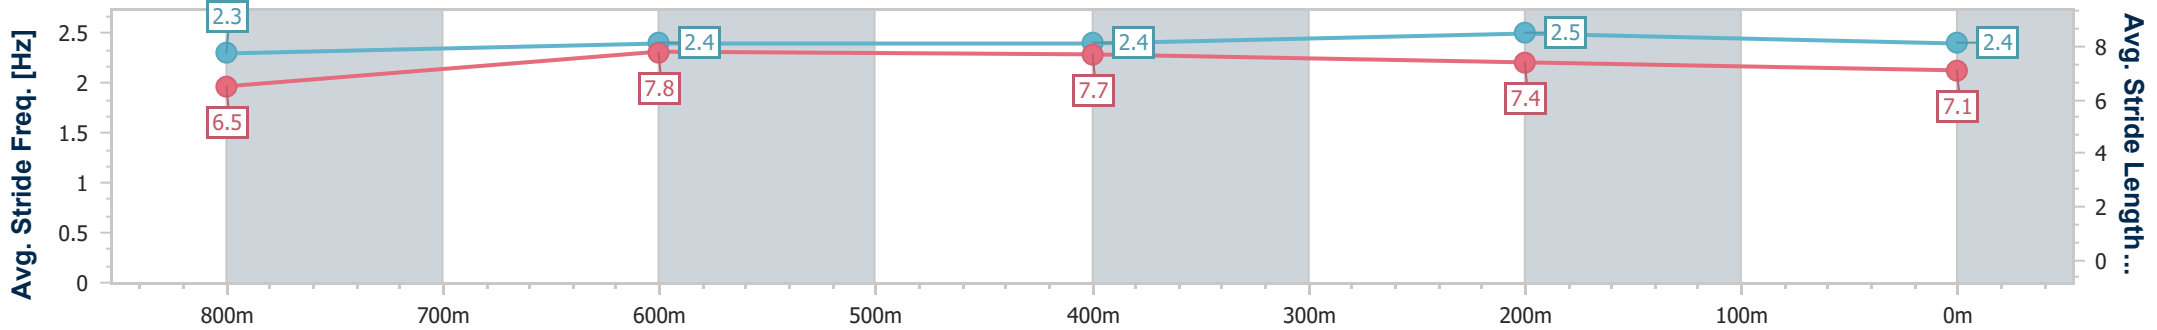

Horse/Jockey Name	Park Avenue
Final Rank	2
Fastest Section Time (Section)	0:10.77 (400m)
Top Speed [km/h] (Section)	67.8 (400m)
Race State	Finished

Eagle Farm QLD Professional
Race 5: BRC MEMBERSHIP ON SALE NOW BENCHMARK 70
Handicap - 1000m
28 June 2023 - 14:53
Track Rating: Good 4, Weather: Fine, Rail Position: +8m Entire Course

BRISBANE
RACING CLUB

Section	Overall	800m	600m	400m	200m
Section Times	0:58.16 [2] (0:13.67)	0:44.49 [3] (0:10.92)	0:33.57 [5] (0:10.93)	0:22.64 [6] (0:10.77)	0:11.87 [2] (0:11.87)
Average Speed [km/h]	53.0	66.7	66.5	66.9	60.7
Top Speed [km/h]	66.0	67.7	67.4	67.8	65.0
Avg. Dist. to Rail [m]	2.6	2.6	2.2	3.5	3.5
Avg. Stride Freq. [Hz]	2.3	2.4	2.4	2.5	2.4
Avg. Stride Length [m]	6.5	7.8	7.7	7.4	7.1

- [ ] Ranking at each section and finish
- -.-.- No data available at this section
- NA No data available