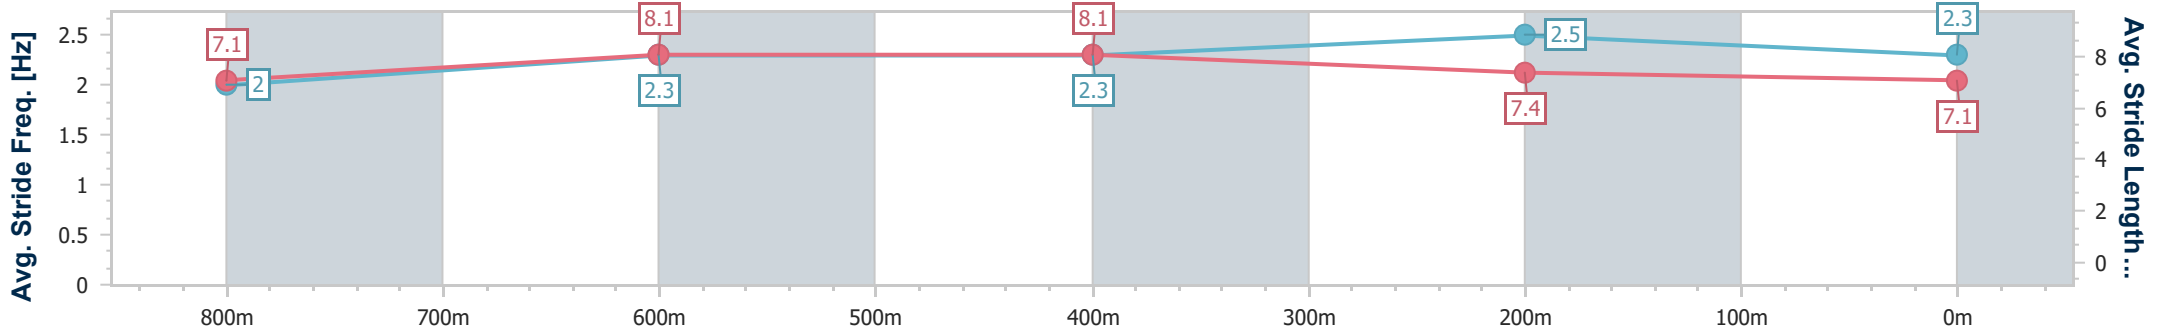

Horse/Jockey Name	Knockknee
Final Rank	5
Fastest Section Time (Section)	0:10.85 (600m)
Top Speed [km/h] (Section)	68.2 (400m)
Race State	Finished

Eagle Farm QLD Professional
Race 5: BRC MEMBERSHIP ON SALE NOW BENCHMARK 70
Handicap - 1000m
28 June 2023 - 14:53
Track Rating: Good 4, Weather: Fine, Rail Position: +8m Entire Course

BRISBANE
RACING CLUB

Section	Overall	800m	600m	400m	200m
Section Times	0:58.38 [5] (0:13.72)	0:44.66 [5] (0:10.87)	0:33.79 [6] (0:10.85)	0:22.94 [5] (0:10.87)	0:12.07 [3] (0:12.07)
Average Speed [km/h]	52.8	66.9	66.9	66.3	59.6
Top Speed [km/h]	66.6	68.0	68.1	68.2	64.2
Avg. Dist. to Rail [m]	4.2	2.4	1.5	3.6	5.3
Avg. Stride Freq. [Hz]	2.0	2.3	2.3	2.5	2.3
Avg. Stride Length [m]	7.1	8.1	8.1	7.4	7.1

- [ ] Ranking at each section and finish
- -.-.- No data available at this section
- NA No data available