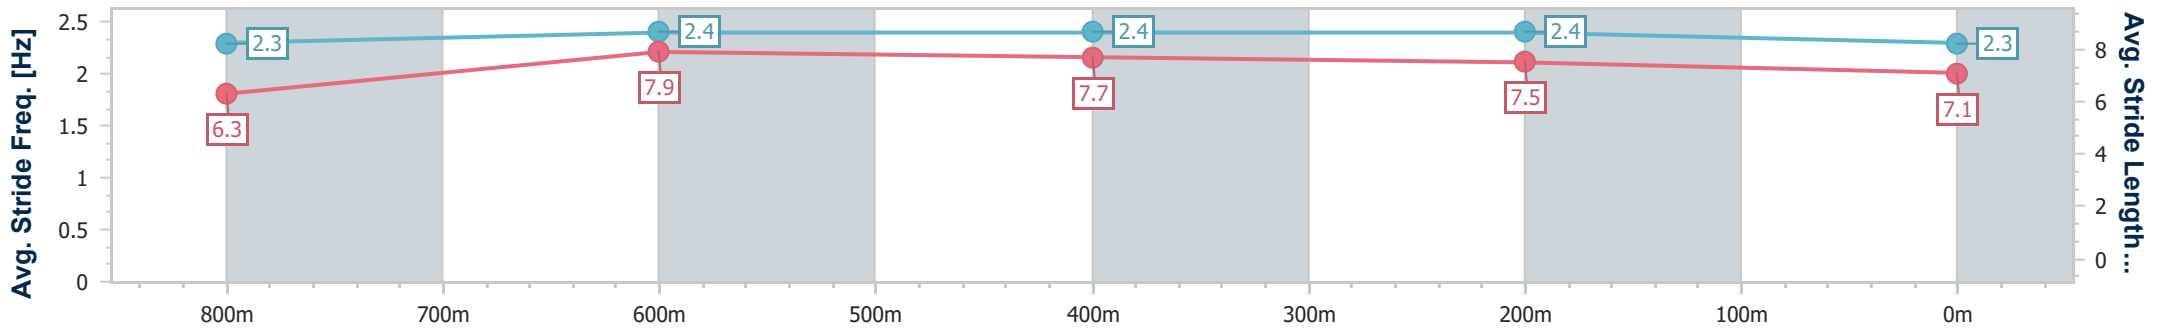

Horse/Jockey Name	Broken Hero
Final Rank	10
Fastest Section Time (Section)	0:10.75 (800m)
Top Speed [km/h] (Section)	69.4 (800m)
Race State	Finished

Eagle Farm QLD Professional
Race 5: BRC MEMBERSHIP ON SALE NOW BENCHMARK 70
Handicap - 1000m
28 June 2023 - 14:53
Track Rating: Good 4, Weather: Fine, Rail Position: +8m Entire Course

BRISBANE
RACING CLUB

Section	Overall	800m	600m	400m	200m
Section Times	0:58.89 [10] (0:13.67)	0:45.22 [3] (0:10.75)	0:34.47 [3] (0:10.96)	0:23.51 [3] (0:11.05)	0:12.46 [4] (0:12.46)
Average Speed [km/h]	53.1	67.7	66.7	65.0	57.9
Top Speed [km/h]	68.5	69.4	68.1	66.7	62.7
Avg. Dist. to Rail [m]	6.0	2.3	3.0	5.1	6.1
Avg. Stride Freq. [Hz]	2.3	2.4	2.4	2.4	2.3
Avg. Stride Length [m]	6.3	7.9	7.7	7.5	7.1

- [ ] Ranking at each section and finish
- -.-.- No data available at this section
- NA No data available