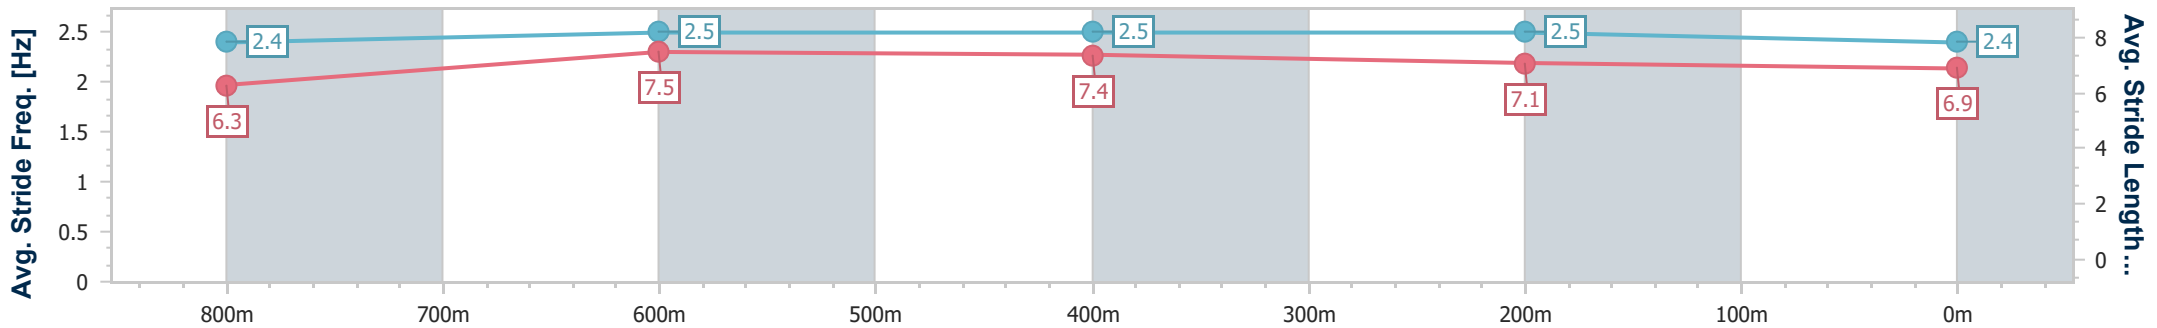

Horse/Jockey Name	Rigel Star
Final Rank	8
Fastest Section Time (Section)	0:10.82 (800m)
Top Speed [km/h] (Section)	68.1 (Overall)
Race State	Finished

Eagle Farm QLD Professional
Race 5: BRC MEMBERSHIP ON SALE NOW BENCHMARK 70
Handicap - 1000m
28 June 2023 - 14:53
Track Rating: Good 4, Weather: Fine, Rail Position: +8m Entire Course

BRISBANE
RACING CLUB

Section	Overall	800m	600m	400m	200m
Section Times	0:58.69 [8] (0:13.50)	0:45.19 [2] (0:10.82)	0:34.37 [1] (0:11.01)	0:23.36 [1] (0:11.11)	0:12.25 [5] (0:12.25)
Average Speed [km/h]	53.9	67.3	66.1	64.8	58.8
Top Speed [km/h]	68.1	68.0	67.0	66.2	61.8
Avg. Dist. to Rail [m]	6.3	2.3	2.3	3.7	4.7
Avg. Stride Freq. [Hz]	2.4	2.5	2.5	2.5	2.4
Avg. Stride Length [m]	6.3	7.5	7.4	7.1	6.9

- [ ] Ranking at each section and finish
- -.-.- No data available at this section
- NA No data available