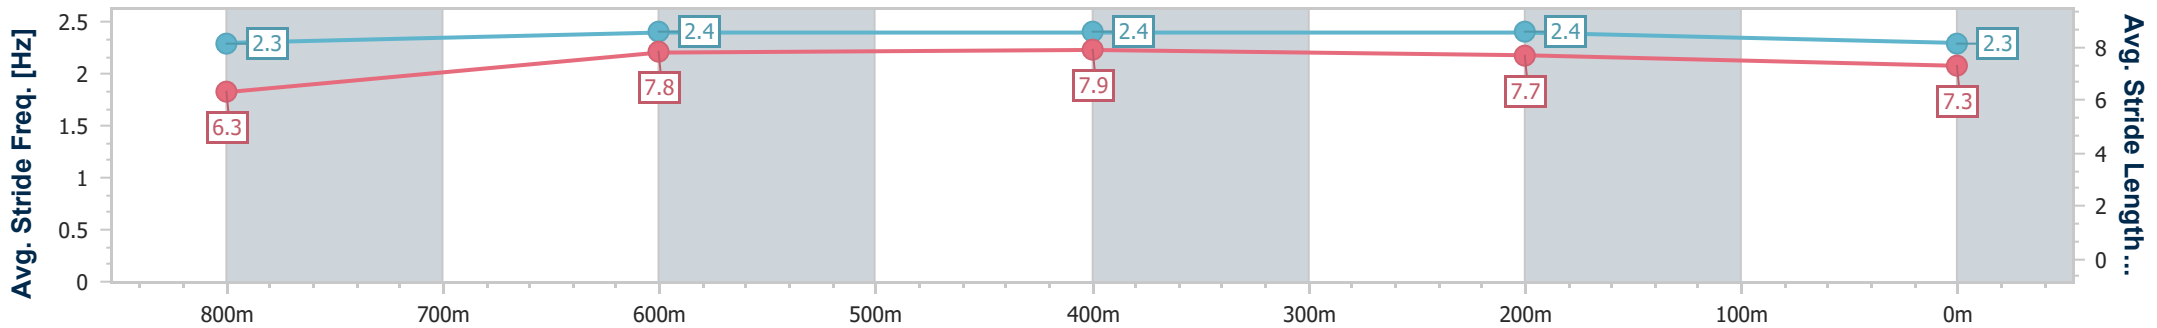

Horse/Jockey Name	Power Boom
Final Rank	3
Fastest Section Time (Section)	0:10.64 (400m)
Top Speed [km/h] (Section)	68.9 (400m)
Race State	Finished

Eagle Farm QLD Professional
Race 5: BRC MEMBERSHIP ON SALE NOW BENCHMARK 70
Handicap - 1000m
28 June 2023 - 14:53
Track Rating: Good 4, Weather: Fine, Rail Position: +8m Entire Course

BRISBANE
RACING CLUB

Section	Overall	800m	600m	400m	200m
Section Times	0:58.18 [3] (0:14.07)	0:44.11 [8] (0:10.91)	0:33.20 [8] (0:10.82)	0:22.38 [8] (0:10.64)	0:11.74 [7] (0:11.74)
Average Speed [km/h]	51.7	66.9	67.4	67.6	61.4
Top Speed [km/h]	66.1	68.3	68.2	68.9	65.7
Avg. Dist. to Rail [m]	7.1	2.9	2.7	7.2	7.6
Avg. Stride Freq. [Hz]	2.3	2.4	2.4	2.4	2.3
Avg. Stride Length [m]	6.3	7.8	7.9	7.7	7.3

- [ ] Ranking at each section and finish
- -.-.- No data available at this section
- NA No data available