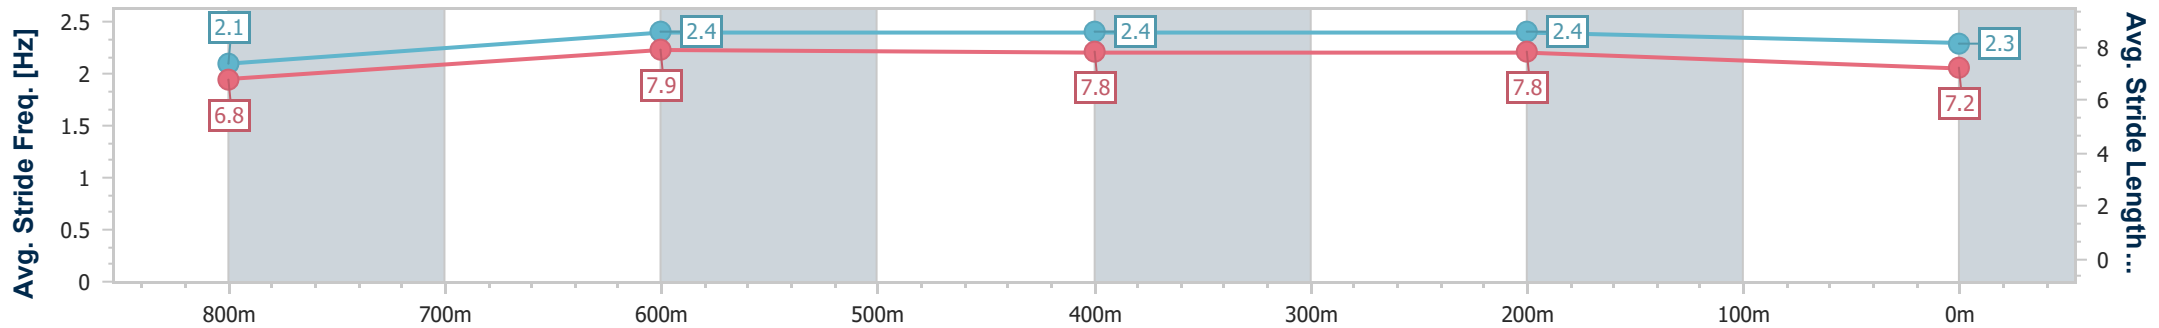

Horse/Jockey Name	Roll Up
Final Rank	7
Fastest Section Time (Section)	0:10.79 (600m)
Top Speed [km/h] (Section)	68.9 (400m)
Race State	Finished

Eagle Farm QLD Professional
Race 5: BRC MEMBERSHIP ON SALE NOW BENCHMARK 70
Handicap - 1000m
28 June 2023 - 14:53
Track Rating: Good 4, Weather: Fine, Rail Position: +8m Entire Course

BRISBANE
RACING CLUB

Section	Overall	800m	600m	400m	200m
Section Times	0:58.65 [7] (0:14.26)	0:44.39 [10] (0:10.94)	0:33.45 [10] (0:10.79)	0:22.66 [9] (0:10.79)	0:11.87 [9] (0:11.87)
Average Speed [km/h]	50.7	66.2	66.9	66.7	60.6
Top Speed [km/h]	65.8	68.3	68.2	68.9	65.5
Avg. Dist. to Rail [m]	1.7	1.4	0.5	1.5	1.9
Avg. Stride Freq. [Hz]	2.1	2.4	2.4	2.4	2.3
Avg. Stride Length [m]	6.8	7.9	7.8	7.8	7.2

- [ ] Ranking at each section and finish
- -.-.- No data available at this section
- NA No data available