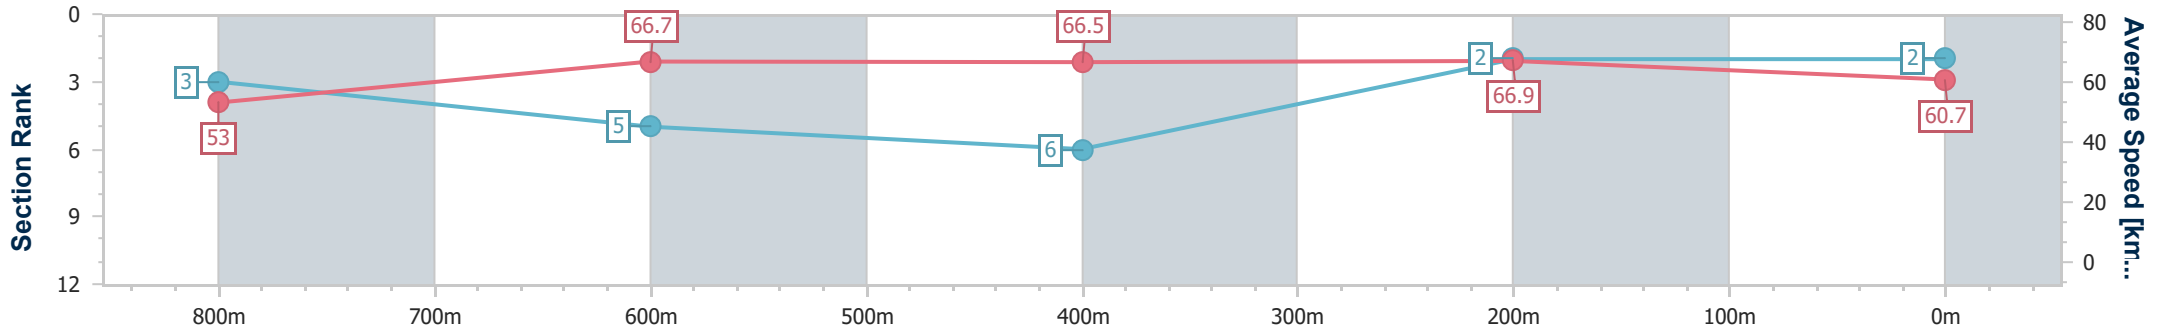

Horse/Jockey Name	Park Avenue
Final Rank	2
Fastest Section Time (Section)	0:10.77 (400m)
Top Speed [km/h] (Section)	67.8 (400m)
Race State	Finished

Eagle Farm QLD Professional
Race 5: BRC MEMBERSHIP ON SALE NOW BENCHMARK 70
Handicap - 1000m
28 June 2023 - 14:53
Track Rating: Good 4, Weather: Fine, Rail Position: +8m Entire Course

BRISBANE
RACING CLUB

Section	Overall	800m	600m	400m	200m
Section Times	0:58.16 [2] (0:13.67)	0:44.49 [3] (0:10.92)	0:33.57 [5] (0:10.93)	0:22.64 [6] (0:10.77)	0:11.87 [2] (0:11.87)
Average Speed [km/h]	53.0	66.7	66.5	66.9	60.7
Top Speed [km/h]	66.0	67.7	67.4	67.8	65.0
Avg. Dist. to Rail [m]	2.6	2.6	2.2	3.5	3.5
Avg. Stride Freq. [Hz]	2.3	2.4	2.4	2.5	2.4
Avg. Stride Length [m]	6.5	7.8	7.7	7.4	7.1

- [ ] Ranking at each section and finish
- -.-.- No data available at this section
- NA No data available