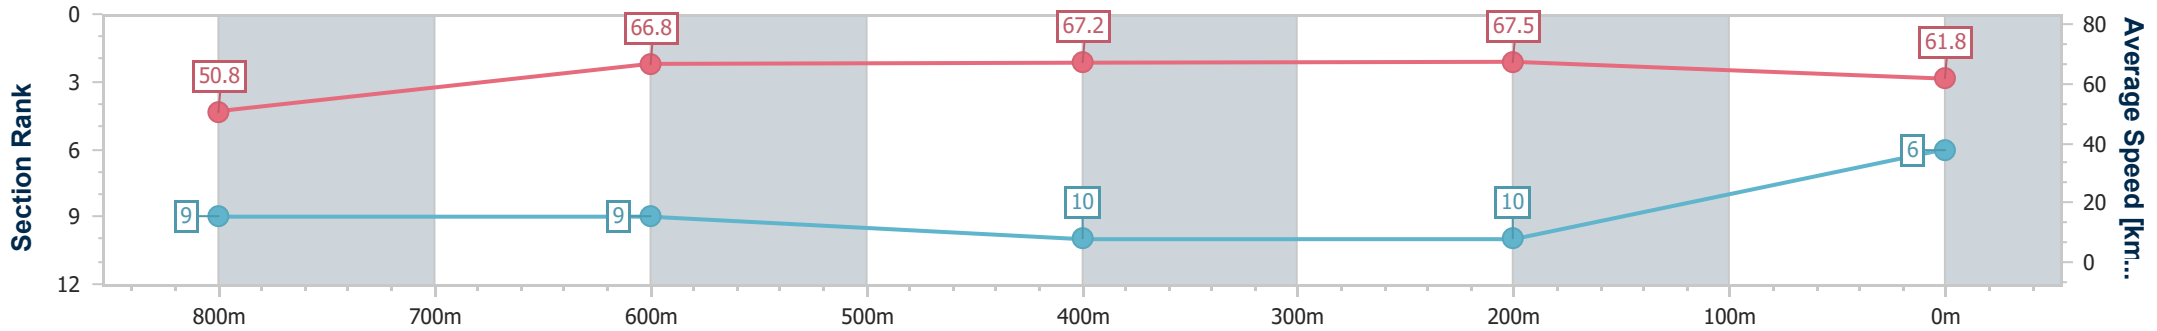

Horse/Jockey Name	Shadow Of Time
Final Rank	6
Fastest Section Time (Section)	0:10.68 (400m)
Top Speed [km/h] (Section)	68.9 (800m)
Race State	Finished

Eagle Farm QLD Professional
Race 5: BRC MEMBERSHIP ON SALE NOW BENCHMARK 70
Handicap - 1000m
28 June 2023 - 14:53
Track Rating: Good 4, Weather: Fine, Rail Position: +8m Entire Course

BRISBANE
RACING CLUB

Section	Overall	800m	600m	400m	200m
Section Times	0:58.42 [6] (0:14.26)	0:44.16 [9] (0:10.88)	0:33.28 [9] (0:10.96)	0:22.32 [10] (0:10.68)	0:11.64 [10] (0:11.64)
Average Speed [km/h]	50.8	66.8	67.2	67.5	61.8
Top Speed [km/h]	66.2	68.9	68.6	68.4	65.6
Avg. Dist. to Rail [m]	4.3	2.3	4.8	8.2	9.1
Avg. Stride Freq. [Hz]	2.2	2.4	2.4	2.4	2.3
Avg. Stride Length [m]	6.5	7.8	7.8	7.7	7.3

- [ ] Ranking at each section and finish
- -.-.- No data available at this section
- NA No data available