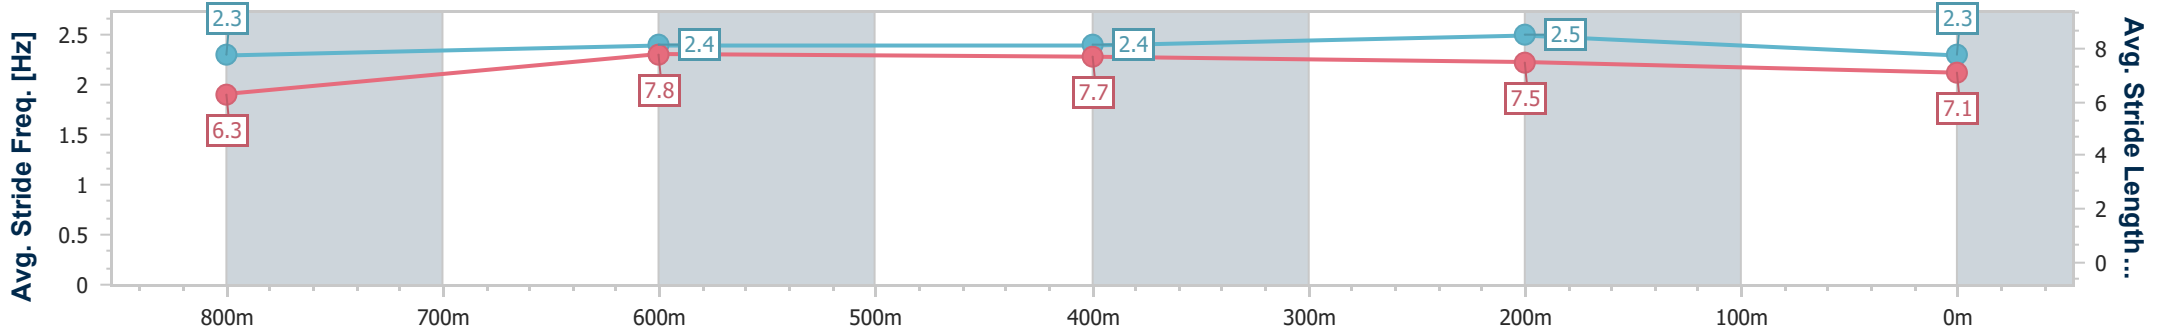

Horse/Jockey Name	Beppe
Final Rank	4
Fastest Section Time (Section)	0:10.83 (400m)
Top Speed [km/h] (Section)	68.0 (400m)
Race State	Finished

Eagle Farm QLD Professional
Race 5: BRC MEMBERSHIP ON SALE NOW BENCHMARK 70
Handicap - 1000m
28 June 2023 - 14:53
Track Rating: Good 4, Weather: Fine, Rail Position: +8m Entire Course

BRISBANE
RACING CLUB

Section	Overall	800m	600m	400m	200m
Section Times	0:58.33 [4] (0:13.72)	0:44.61 [6] (0:10.84)	0:33.77 [4] (0:10.88)	0:22.89 [4] (0:10.83)	0:12.06 [1] (0:12.06)
Average Speed [km/h]	52.6	66.7	66.1	66.4	59.8
Top Speed [km/h]	66.9	67.8	67.1	68.0	64.4
Avg. Dist. to Rail [m]	1.6	1.0	0.4	1.6	2.2
Avg. Stride Freq. [Hz]	2.3	2.4	2.4	2.5	2.3
Avg. Stride Length [m]	6.3	7.8	7.7	7.5	7.1

- [ ] Ranking at each section and finish
- -.-.- No data available at this section
- NA No data available