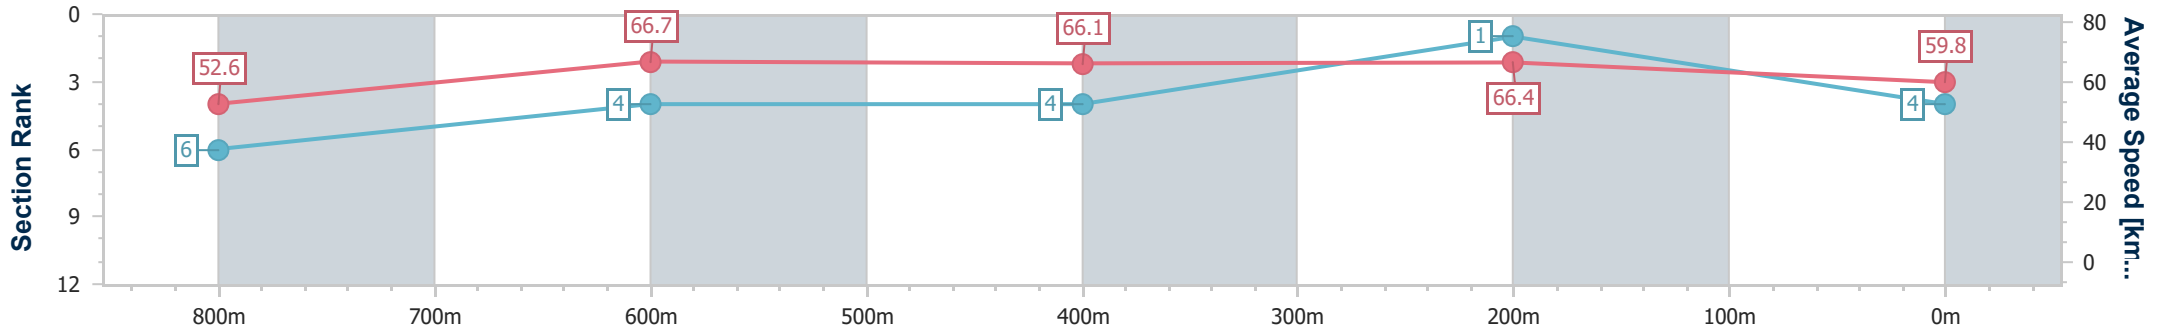

Horse/Jockey Name	Beppe
Final Rank	4
Fastest Section Time (Section)	0:10.83 (400m)
Top Speed [km/h] (Section)	68.0 (400m)
Race State	Finished

Eagle Farm QLD Professional
Race 5: BRC MEMBERSHIP ON SALE NOW BENCHMARK 70
Handicap - 1000m
28 June 2023 - 14:53
Track Rating: Good 4, Weather: Fine, Rail Position: +8m Entire Course

BRISBANE
RACING CLUB

Section	Overall	800m	600m	400m	200m
Section Times	0:58.33 [4] (0:13.72)	0:44.61 [6] (0:10.84)	0:33.77 [4] (0:10.88)	0:22.89 [4] (0:10.83)	0:12.06 [1] (0:12.06)
Average Speed [km/h]	52.6	66.7	66.1	66.4	59.8
Top Speed [km/h]	66.9	67.8	67.1	68.0	64.4
Avg. Dist. to Rail [m]	1.6	1.0	0.4	1.6	2.2
Avg. Stride Freq. [Hz]	2.3	2.4	2.4	2.5	2.3
Avg. Stride Length [m]	6.3	7.8	7.7	7.5	7.1

- [ ] Ranking at each section and finish
- -.-.- No data available at this section
- NA No data available