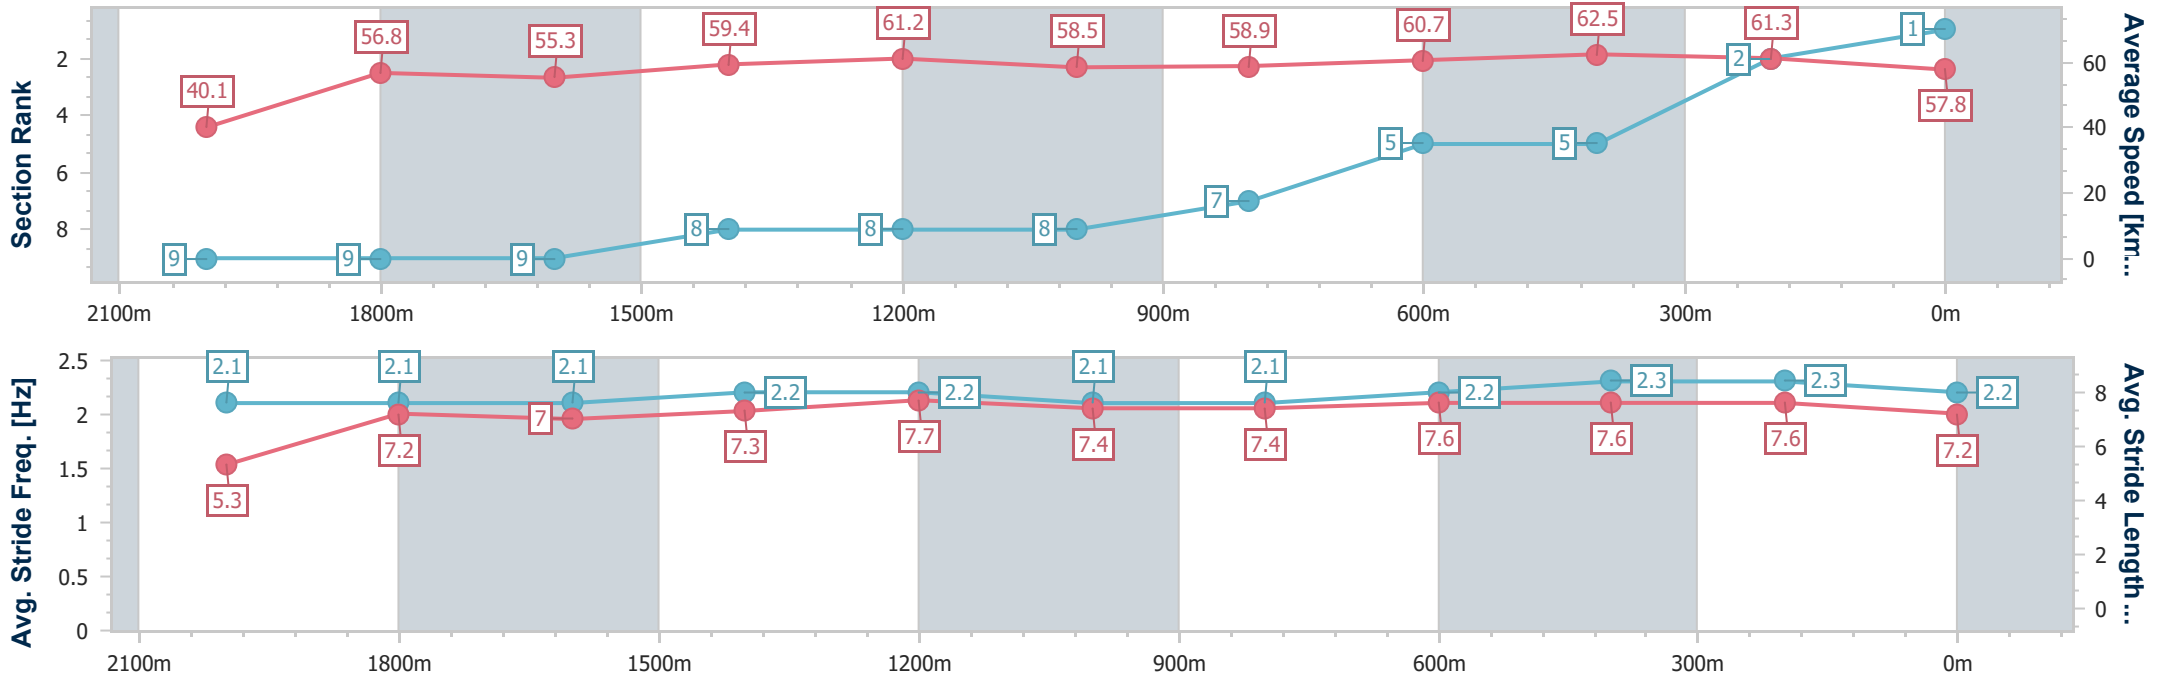

Eagle Farm QLD Professional

Race 4: SKY RACING QTIS BENCHMARK 72 Handicap - 2212m

28 June 2023 - 14:19

Track Rating: Good 4, Weather: Fine, Rail Position: +8m Entire Course

BRISBANE RACING CLUB

Section	Overall	2000m	1800m	1600m	1400m	1200m	1000m	800m	600m	400m	200m
Section Times	2:21.80 [1] (0:19.09)	2:02.71 [9] (0:12.71)	1:50.00 [9] (0:13.15)	1:36.85 [9] (0:12.24)	1:24.61 [8] (0:11.79)	1:12.82 [8] (0:12.35)	1:00.47 [8] (0:12.46)	0:48.01 [7] (0:12.05)	0:35.96 [5] (0:11.70)	0:24.26 [5] (0:11.75)	0:12.51 [2] (0:12.51)
Average Speed [km/h]	40.1	56.8	55.3	59.4	61.2	58.5	58.9	60.7	62.5	61.3	57.8
Top Speed [km/h]	55.4	58.5	57.3	62.3	62.8	59.3	59.5	62.1	63.5	62.2	60.0
Avg. Dist. to Rail [m]	8.3	1.0	2.1	2.8	2.9	3.1	3.9	3.9	3.4	6.0	8.7
Avg. Stride Freq. [Hz]	2.1	2.1	2.1	2.2	2.2	2.1	2.1	2.2	2.3	2.3	2.2
Avg. Stride Length [m]	5.3	7.2	7.0	7.3	7.7	7.4	7.4	7.6	7.6	7.6	7.2