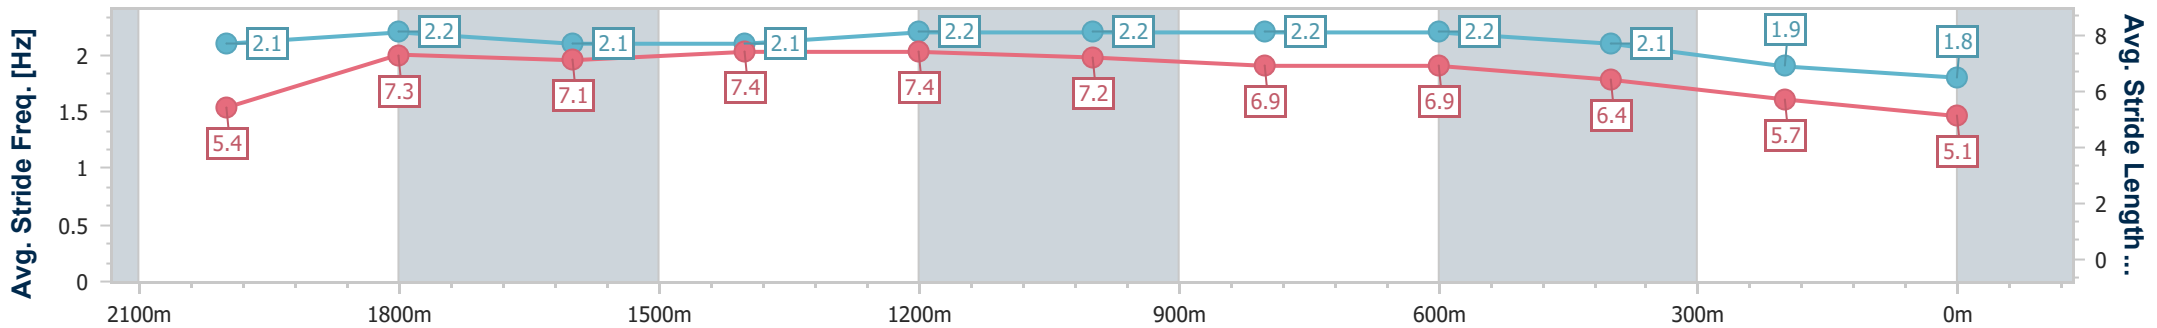

- [] Ranking at each section and finish
- .-.- No data available at this section
- NA No data available

Horse/Jockey Name	Reflecting Image
Final Rank	9
Fastest Section Time (Section)	0:11.87 (1400m)
Top Speed [km/h] (Section)	61.9 (1400m)
Race State	Finished

Eagle Farm QLD Professional

Race 4: SKY RACING QTIS BENCHMARK 72 Handicap - 2212m

28 June 2023 - 14:19

Track Rating: Good 4, Weather: Fine, Rail Position: +8m Entire Course

BRISBANE RACING CLUB

Section	Overall	2000m	1800m	1600m	1400m	1200m	1000m	800m	600m	400m	200m
Section Times	2:42.21 [9] (0:18.65)	2:23.56 [7] (0:12.55)	2:11.01 [6] (0:13.09)	1:57.92 [6] (0:12.70)	1:45.22 [7] (0:11.87)	1:33.35 [7] (0:12.40)	1:20.95 [7] (0:12.68)	1:08.27 [8] (0:13.17)	0:55.10 [9] (0:14.94)	0:40.16 [9] (0:17.93)	0:22.23 [9] (0:22.23)
Average Speed [km/h]	40.9	57.1	55.2	57.0	60.7	58.2	57.5	55.3	48.7	40.2	32.4
Top Speed [km/h]	57.0	58.8	56.1	60.9	61.9	59.1	57.8	57.2	53.4	43.8	39.4
Avg. Dist. to Rail [m]	8.2	0.9	0.8	1.9	1.9	2.1	2.4	2.6	2.5	5.6	5.6
Avg. Stride Freq. [Hz]	2.1	2.2	2.1	2.1	2.2	2.2	2.2	2.2	2.1	1.9	1.8
Avg. Stride Length [m]	5.4	7.3	7.1	7.4	7.4	7.2	6.9	6.9	6.4	5.7	5.1

- [] Ranking at each section and finish
- .-.- No data available at this section
- NA No data available