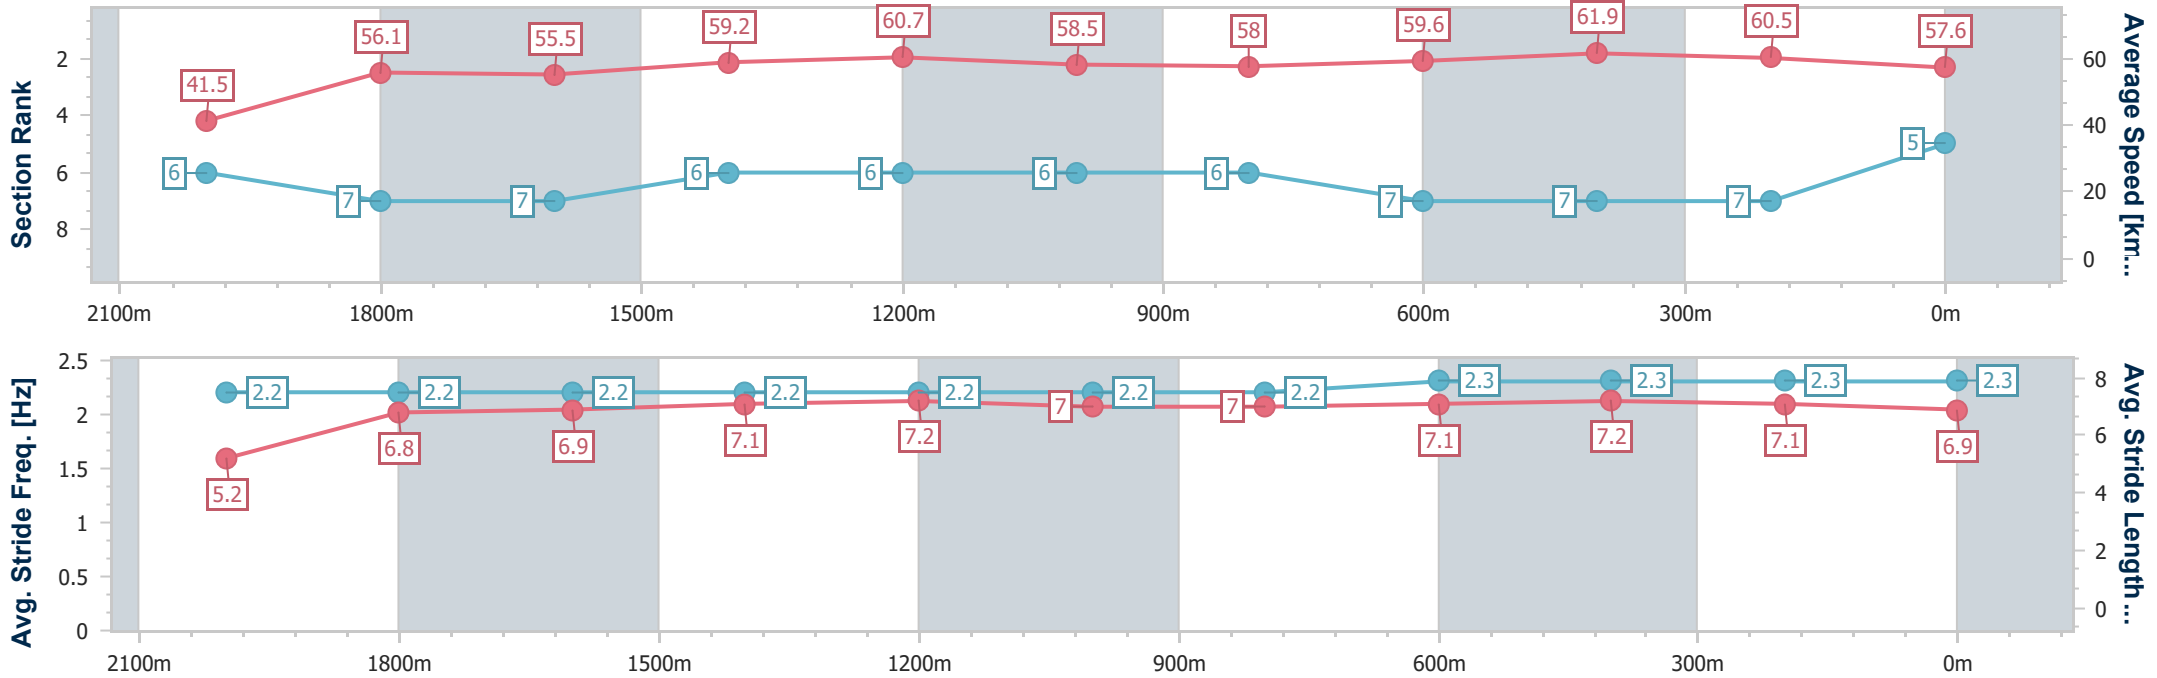

Eagle Farm QLD Professional

Race 4: SKY RACING QTIS BENCHMARK 72 Handicap - 2212m

28 June 2023 - 14:19

Track Rating: Good 4, Weather: Fine, Rail Position: +8m Entire Course

BRISBANE RACING CLUB

Section	Overall	2000m	1800m	1600m	1400m	1200m	1000m	800m	600m	400m	200m
Section Times	2:22.10 [5] (0:18.49)	2:03.61 [6] (0:12.96)	1:50.65 [7] (0:13.11)	1:37.54 [7] (0:12.28)	1:25.26 [6] (0:11.87)	1:13.39 [6] (0:12.37)	1:01.02 [6] (0:12.62)	0:48.40 [6] (0:12.23)	0:36.17 [7] (0:11.71)	0:24.46 [7] (0:11.90)	0:12.56 [7] (0:12.56)
Average Speed [km/h]	41.5	56.1	55.5	59.2	60.7	58.5	58.0	59.6	61.9	60.5	57.6
Top Speed [km/h]	57.1	59.3	57.2	62.0	62.0	59.2	58.8	62.2	62.5	61.4	58.8
Avg. Dist. to Rail [m]	10.6	1.7	2.4	2.9	3.0	3.2	3.5	2.8	1.7	2.8	3.8
Avg. Stride Freq. [Hz]	2.2	2.2	2.2	2.2	2.2	2.2	2.2	2.3	2.3	2.3	2.3
Avg. Stride Length [m]	5.2	6.8	6.9	7.1	7.2	7.0	7.0	7.1	7.2	7.1	6.9