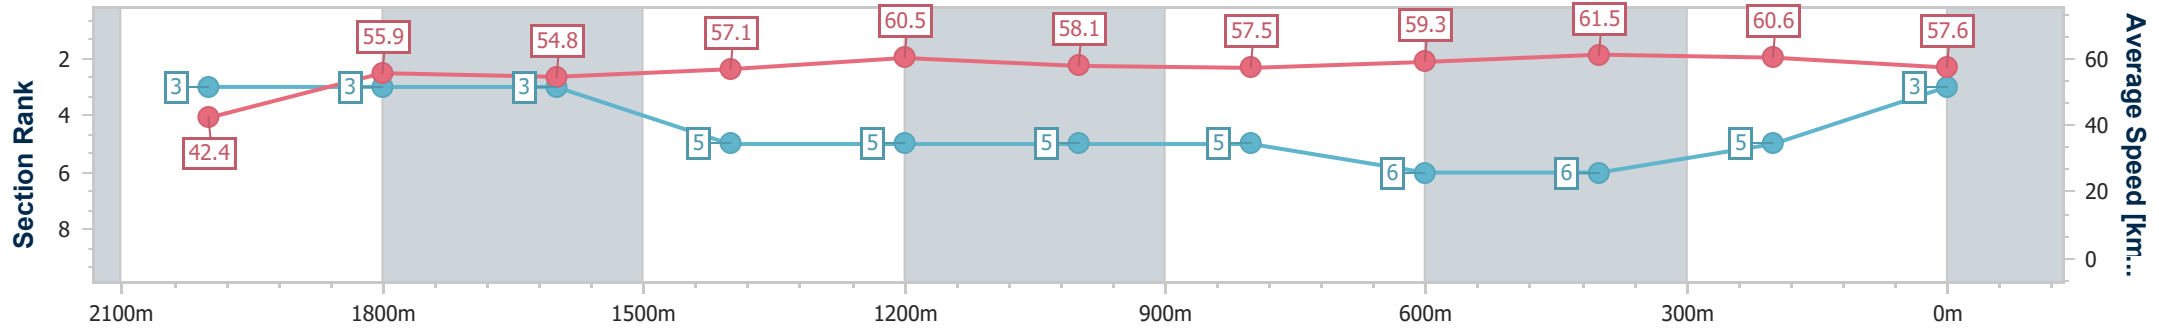

Eagle Farm QLD Professional

Race 4: SKY RACING QTIS BENCHMARK 72 Handicap - 2212m

28 June 2023 - 14:19

Track Rating: Good 4, Weather: Fine, Rail Position: +8m Entire Course

BRISBANE RACING CLUB

Section	Overall	2000m	1800m	1600m	1400m	1200m	1000m	800m	600m	400m	200m
Section Times	2:22.00 [3] (0:17.96)	2:04.04 [3] (0:12.84)	1:51.20 [3] (0:13.16)	1:38.04 [3] (0:12.68)	1:25.36 [5] (0:11.91)	1:13.45 [5] (0:12.40)	1:01.05 [5] (0:12.68)	0:48.37 [5] (0:12.23)	0:36.14 [6] (0:11.72)	0:24.42 [6] (0:11.89)	0:12.53 [5] (0:12.53)
Average Speed [km/h]	42.4	55.9	54.8	57.1	60.5	58.1	57.5	59.3	61.5	60.6	57.6
Top Speed [km/h]	58.1	56.4	55.8	61.6	61.9	58.9	58.6	61.2	62.1	62.1	59.4
Avg. Dist. to Rail [m]	7.2	1.0	0.7	1.6	1.6	2.0	2.1	1.6	0.4	0.4	0.4
Avg. Stride Freq. [Hz]	2.1	2.1	2.1	2.1	2.1	2.1	2.1	2.1	2.2	2.2	2.2
Avg. Stride Length [m]	5.5	7.3	7.3	7.3	7.6	7.3	7.3	7.5	7.7	7.6	7.3