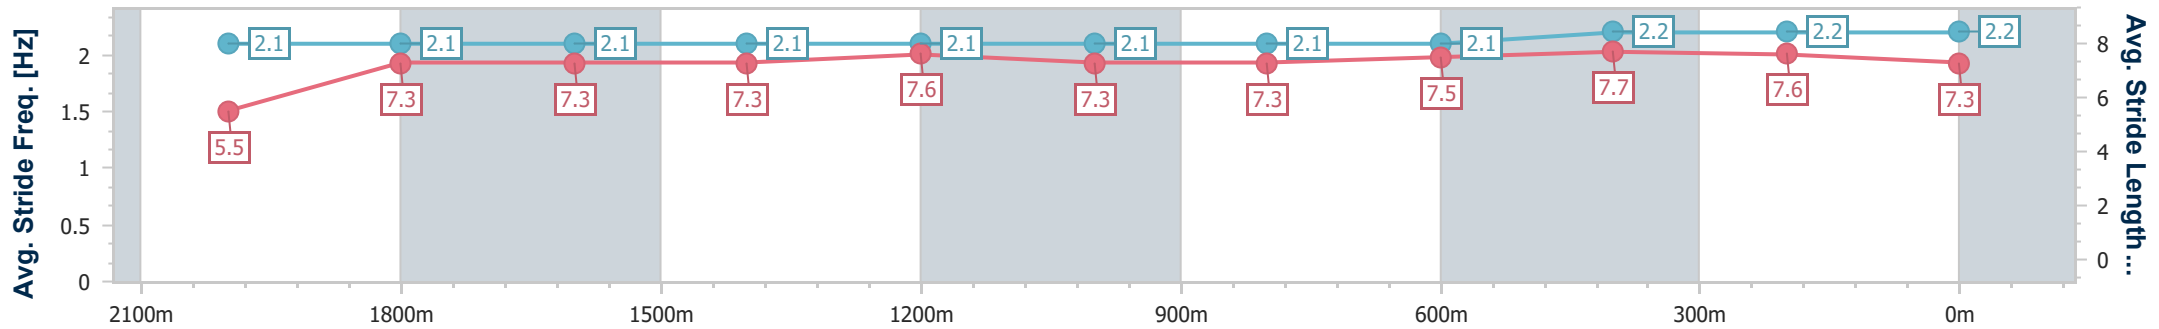

Eagle Farm QLD Professional

Race 4: SKY RACING QTIS BENCHMARK 72 Handicap - 2212m

28 June 2023 - 14:19

Track Rating: Good 4, Weather: Fine, Rail Position: +8m Entire Course

BRISBANE RACING CLUB

Section	Overall	2000m	1800m	1600m	1400m	1200m	1000m	800m	600m	400m	200m
Section Times	2:22.00 [3] (0:17.96)	2:04.04 [3] (0:12.84)	1:51.20 [3] (0:13.16)	1:38.04 [3] (0:12.68)	1:25.36 [5] (0:11.91)	1:13.45 [5] (0:12.40)	1:01.05 [5] (0:12.68)	0:48.37 [5] (0:12.23)	0:36.14 [6] (0:11.72)	0:24.42 [6] (0:11.89)	0:12.53 [5] (0:12.53)
Average Speed [km/h]	42.4	55.9	54.8	57.1	60.5	58.1	57.5	59.3	61.5	60.6	57.6
Top Speed [km/h]	58.1	56.4	55.8	61.6	61.9	58.9	58.6	61.2	62.1	62.1	59.4
Avg. Dist. to Rail [m]	7.2	1.0	0.7	1.6	1.6	2.0	2.1	1.6	0.4	0.4	0.4
Avg. Stride Freq. [Hz]	2.1	2.1	2.1	2.1	2.1	2.1	2.1	2.1	2.2	2.2	2.2
Avg. Stride Length [m]	5.5	7.3	7.3	7.3	7.6	7.3	7.3	7.5	7.7	7.6	7.3