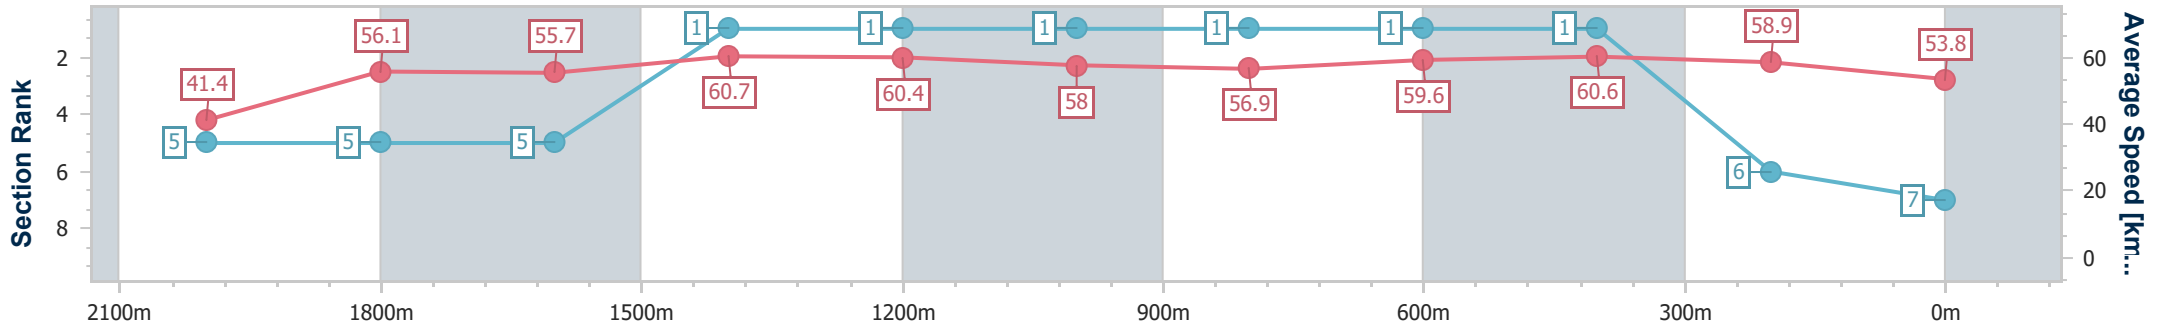

- [] Ranking at each section and finish
- .-.- No data available at this section
- NA No data available

Horse/Jockey Name	Collection Point
Final Rank	7
Fastest Section Time (Section)	0:11.88 (600m)
Top Speed [km/h] (Section)	62.0 (1600m)
Race State	Finished

Eagle Farm QLD Professional

Race 4: SKY RACING QTIS BENCHMARK 72 Handicap - 2212m

28 June 2023 - 14:19

Track Rating: Good 4, Weather: Fine, Rail Position: +8m Entire Course

BRISBANE RACING CLUB

Section	Overall	2000m	1800m	1600m	1400m	1200m	1000m	800m	600m	400m	200m
Section Times	2:22.89 [7] (0:18.42)	2:04.47 [5] (0:12.71)	1:51.76 [5] (0:12.99)	1:38.77 [5] (0:11.95)	1:26.82 [1] (0:11.94)	1:14.88 [1] (0:12.44)	1:02.44 [1] (0:12.76)	0:49.68 [1] (0:12.14)	0:37.54 [1] (0:11.88)	0:25.66 [1] (0:12.25)	0:13.41 [6] (0:13.41)
Average Speed [km/h]	41.4	56.1	55.7	60.7	60.4	58.0	56.9	59.6	60.6	58.9	53.8
Top Speed [km/h]	58.7	57.4	59.5	62.0	61.2	59.8	57.6	61.1	61.3	60.1	57.4
Avg. Dist. to Rail [m]	8.0	1.7	0.8	2.4	2.5	2.0	1.8	1.1	0.4	1.2	2.1
Avg. Stride Freq. [Hz]	2.2	2.3	2.2	2.3	2.3	2.2	2.2	2.3	2.3	2.3	2.2
Avg. Stride Length [m]	5.3	6.9	6.9	7.3	7.3	7.2	7.1	7.3	7.3	7.1	6.8

- [] Ranking at each section and finish
- .-.- No data available at this section
- NA No data available

Horse/Jockey Name	Pepper's Ghost
Final Rank	8
Fastest Section Time (Section)	0:11.91 (600m)
Top Speed [km/h] (Section)	63.3 (1600m)
Race State	Finished