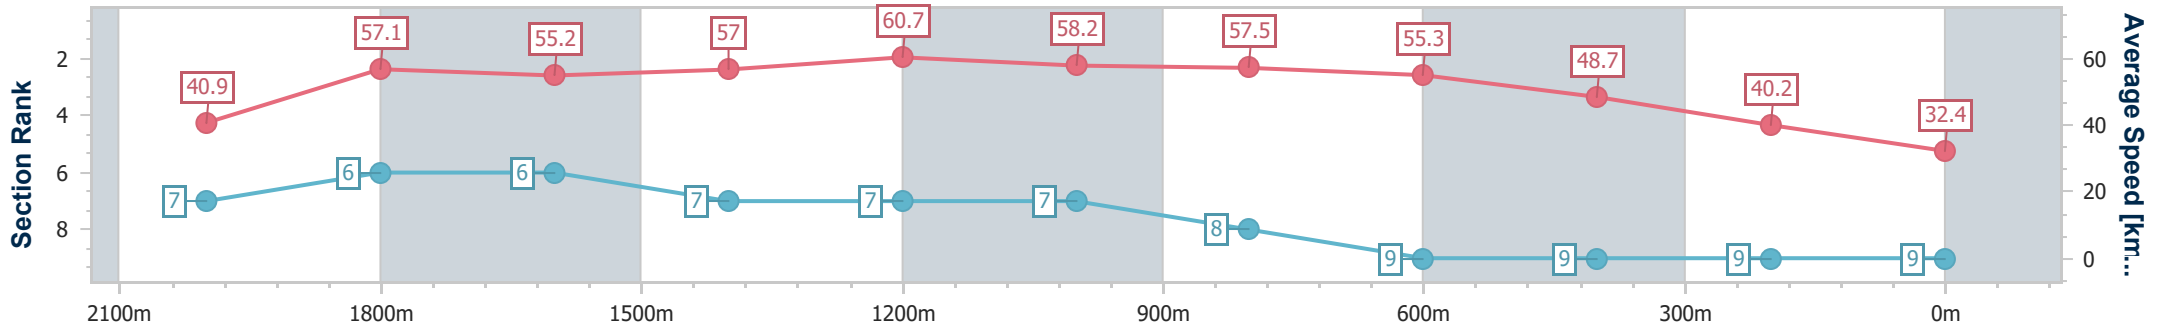

- [] Ranking at each section and finish
- .-.- No data available at this section
- NA No data available

Horse/Jockey Name	Reflecting Image
Final Rank	9
Fastest Section Time (Section)	0:11.87 (1400m)
Top Speed [km/h] (Section)	61.9 (1400m)
Race State	Finished

Eagle Farm QLD Professional

Race 4: SKY RACING QTIS BENCHMARK 72 Handicap - 2212m

28 June 2023 - 14:19

Track Rating: Good 4, Weather: Fine, Rail Position: +8m Entire Course

BRISBANE RACING CLUB

Section	Overall	2000m	1800m	1600m	1400m	1200m	1000m	800m	600m	400m	200m
Section Times	2:42.21 [9] (0:18.65)	2:23.56 [7] (0:12.55)	2:11.01 [6] (0:13.09)	1:57.92 [6] (0:12.70)	1:45.22 [7] (0:11.87)	1:33.35 [7] (0:12.40)	1:20.95 [7] (0:12.68)	1:08.27 [8] (0:13.17)	0:55.10 [9] (0:14.94)	0:40.16 [9] (0:17.93)	0:22.23 [9] (0:22.23)
Average Speed [km/h]	40.9	57.1	55.2	57.0	60.7	58.2	57.5	55.3	48.7	40.2	32.4
Top Speed [km/h]	57.0	58.8	56.1	60.9	61.9	59.1	57.8	57.2	53.4	43.8	39.4
Avg. Dist. to Rail [m]	8.2	0.9	0.8	1.9	1.9	2.1	2.4	2.6	2.5	5.6	5.6
Avg. Stride Freq. [Hz]	2.1	2.2	2.1	2.1	2.2	2.2	2.2	2.2	2.1	1.9	1.8
Avg. Stride Length [m]	5.4	7.3	7.1	7.4	7.4	7.2	6.9	6.9	6.4	5.7	5.1

- [] Ranking at each section and finish
- .-.- No data available at this section
- NA No data available