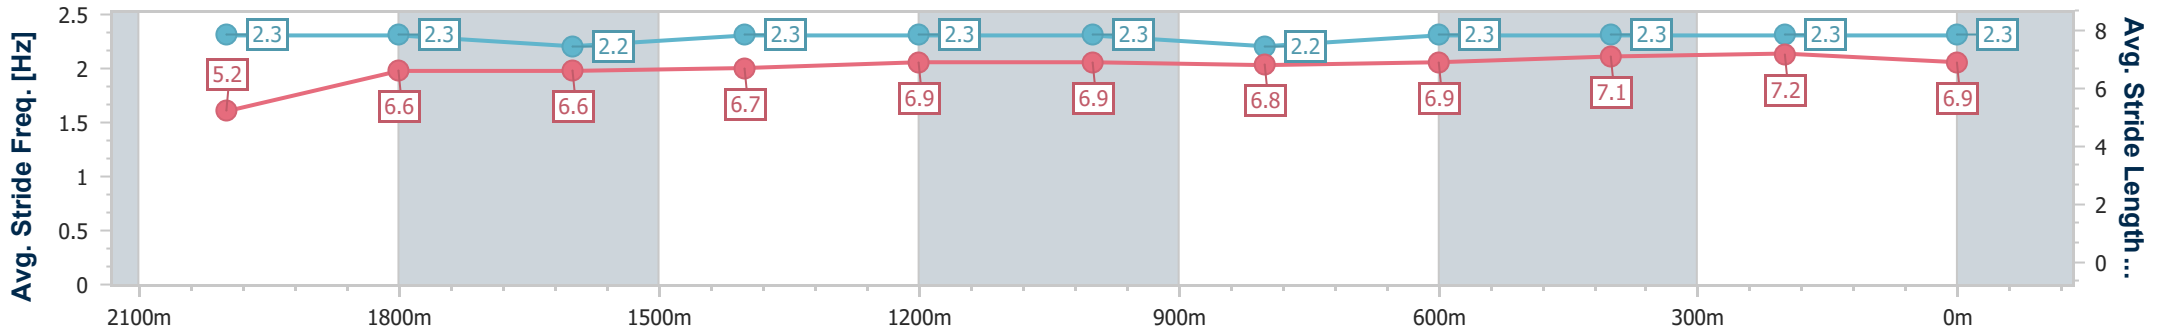

Eagle Farm QLD Professional

Race 4: SKY RACING QTIS BENCHMARK 72 Handicap - 2212m

28 June 2023 - 14:19

Track Rating: Good 4, Weather: Fine, Rail Position: +8m Entire Course

BRISBANE RACING CLUB

Section	Overall	2000m	1800m	1600m	1400m	1200m	1000m	800m	600m	400m	200m
Section Times	2:22.01 [4] (0:17.63)	2:04.38 [1] (0:12.88)	1:51.50 [1] (0:13.18)	1:38.32 [1] (0:12.46)	1:25.86 [2] (0:12.09)	1:13.77 [3] (0:12.40)	1:01.37 [3] (0:12.75)	0:48.62 [3] (0:12.23)	0:36.39 [3] (0:11.77)	0:24.62 [3] (0:11.96)	0:12.66 [3] (0:12.66)
Average Speed [km/h]	43.3	55.9	54.9	58.0	59.7	58.1	57.1	59.3	61.3	60.2	57.1
Top Speed [km/h]	59.3	56.6	55.9	61.8	61.3	59.0	57.6	61.3	62.3	62.7	57.8
Avg. Dist. to Rail [m]	7.1	0.5	0.9	1.5	1.7	2.1	2.2	1.6	0.9	3.3	2.3
Avg. Stride Freq. [Hz]	2.3	2.3	2.2	2.3	2.3	2.3	2.2	2.3	2.3	2.3	2.3
Avg. Stride Length [m]	5.2	6.6	6.6	6.7	6.9	6.9	6.8	6.9	7.1	7.2	6.9

- [] Ranking at each section and finish
- .-.- No data available at this section
- NA No data available

Horse/Jockey Name	Go Millo
Final Rank	5
Fastest Section Time (Section)	0:11.71 (600m)
Top Speed [km/h] (Section)	62.5 (600m)
Race State	Finished