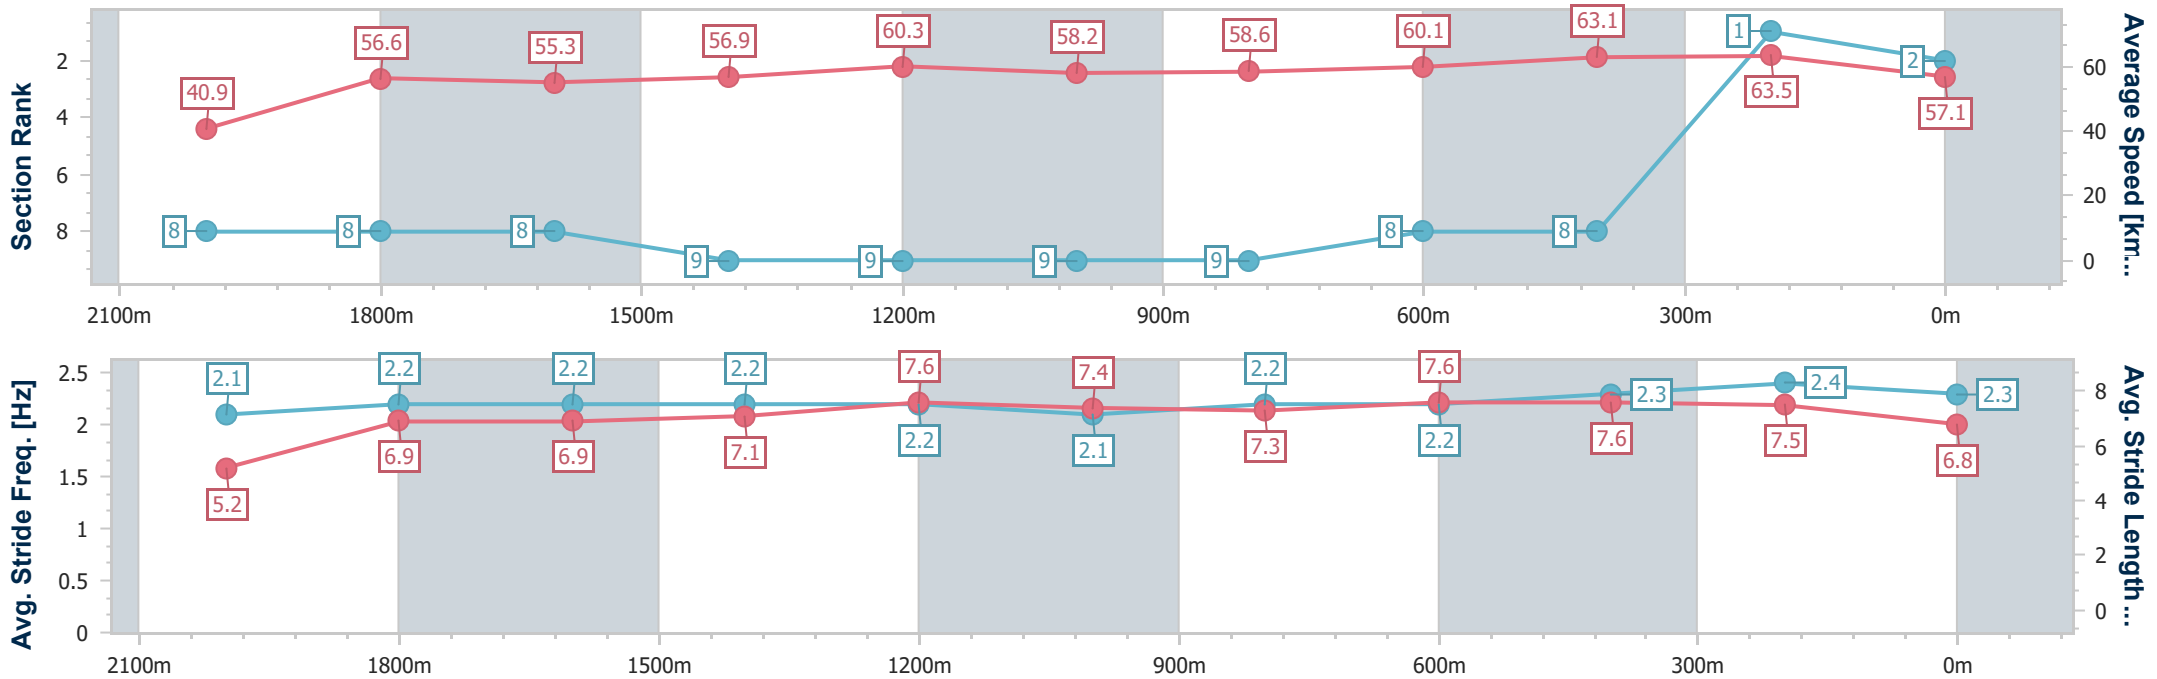

Eagle Farm QLD Professional

Race 4: SKY RACING QTIS BENCHMARK 72 Handicap - 2212m

28 June 2023 - 14:19

Track Rating: Good 4, Weather: Fine, Rail Position: +8m Entire Course

BRISBANE RACING CLUB

Section	Overall	2000m	1800m	1600m	1400m	1200m	1000m	800m	600m	400m	200m
Section Times	2:21.92 [2] (0:18.70)	2:03.22 [8] (0:12.79)	1:50.43 [8] (0:13.14)	1:37.29 [8] (0:12.73)	1:24.56 [9] (0:11.97)	1:12.59 [9] (0:12.40)	1:00.19 [9] (0:12.46)	0:47.73 [9] (0:12.14)	0:35.59 [8] (0:11.59)	0:24.00 [8] (0:11.36)	0:12.64 [1] (0:12.64)
Average Speed [km/h]	40.9	56.6	55.3	56.9	60.3	58.2	58.6	60.1	63.1	63.5	57.1
Top Speed [km/h]	58.5	57.2	56.8	61.0	61.6	59.0	60.0	62.4	64.5	64.3	62.1
Avg. Dist. to Rail [m]	9.3	0.9	1.6	1.9	2.4	2.4	3.3	3.3	3.3	8.1	11.6
Avg. Stride Freq. [Hz]	2.1	2.2	2.2	2.2	2.2	2.1	2.2	2.2	2.3	2.4	2.3
Avg. Stride Length [m]	5.2	6.9	6.9	7.1	7.6	7.4	7.3	7.6	7.6	7.5	6.8