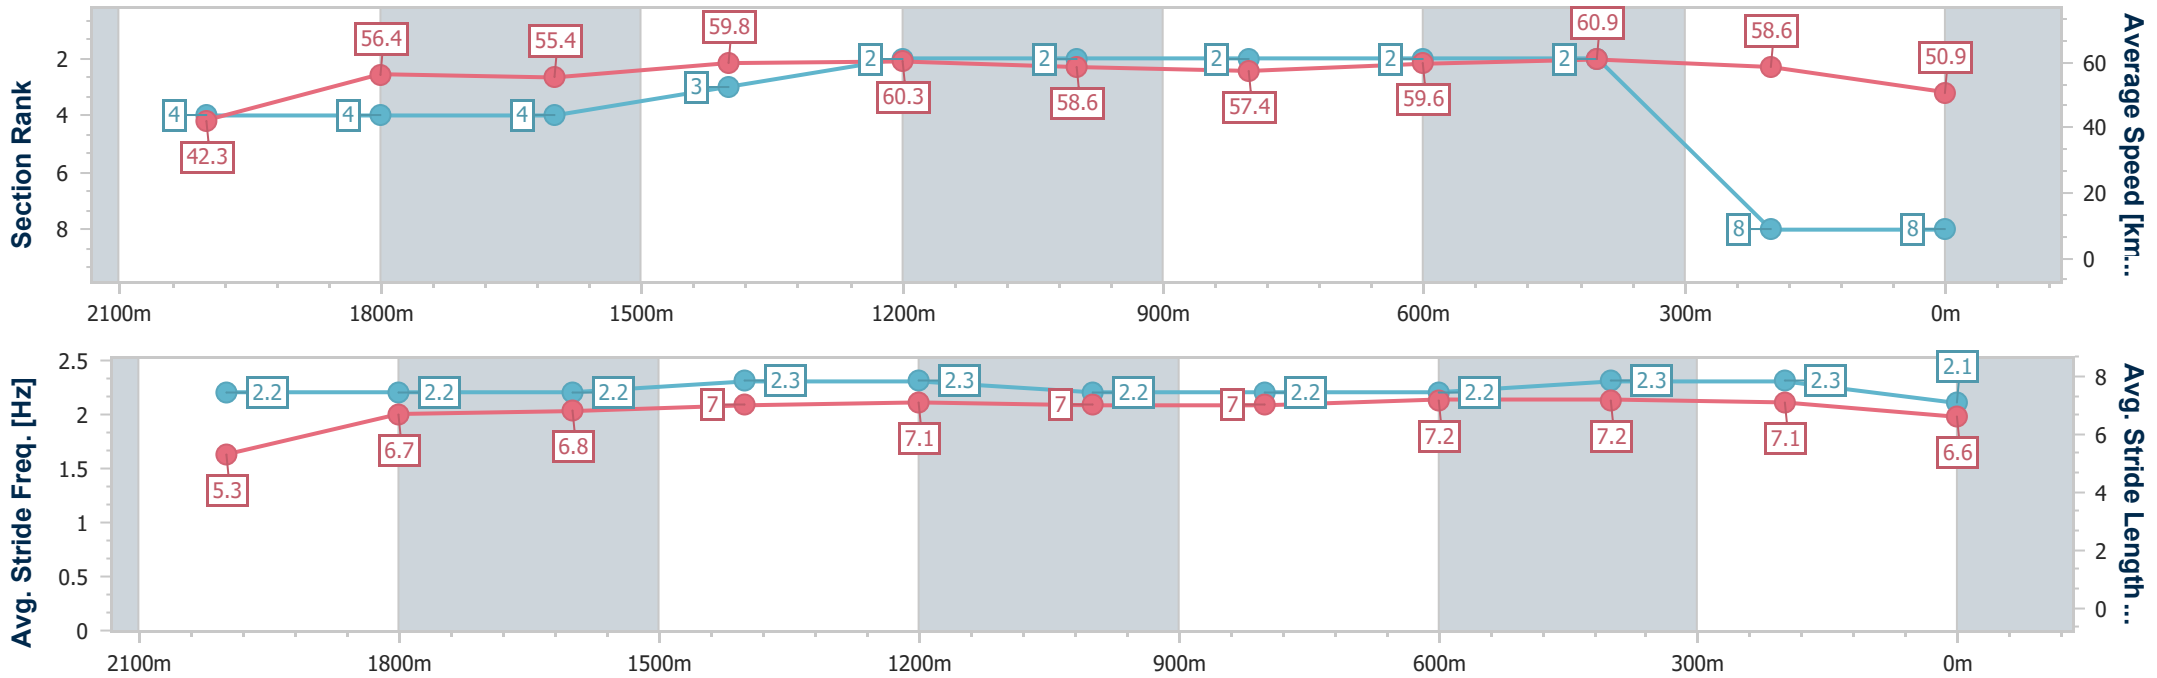

- [] Ranking at each section and finish
- .-.- No data available at this section
- NA No data available

Horse/Jockey Name	Pepper's Ghost
Final Rank	8
Fastest Section Time (Section)	0:11.91 (600m)
Top Speed [km/h] (Section)	63.3 (1600m)
Race State	Finished

Eagle Farm QLD Professional

Race 4: SKY RACING QTIS BENCHMARK 72 Handicap - 2212m

28 June 2023 - 14:19

Track Rating: Good 4, Weather: Fine, Rail Position: +8m Entire Course

BRISBANE RACING CLUB

Section	Overall	2000m	1800m	1600m	1400m	1200m	1000m	800m	600m	400m	200m
Section Times	2:23.88 [8] (0:18.11)	2:05.77 [4] (0:12.82)	1:52.95 [4] (0:13.13)	1:39.82 [4] (0:12.18)	1:27.64 [3] (0:11.94)	1:15.70 [2] (0:12.34)	1:03.36 [2] (0:12.73)	0:50.63 [2] (0:12.23)	0:38.40 [2] (0:11.91)	0:26.49 [2] (0:12.30)	0:14.19 [8] (0:14.19)
Average Speed [km/h]	42.3	56.4	55.4	59.8	60.3	58.6	57.4	59.6	60.9	58.6	50.9
Top Speed [km/h]	58.2	57.5	56.5	63.3	62.0	59.4	58.0	61.1	61.3	60.8	55.6
Avg. Dist. to Rail [m]	9.4	1.2	1.9	3.3	3.4	3.2	3.2	2.6	1.8	3.8	4.5
Avg. Stride Freq. [Hz]	2.2	2.2	2.2	2.3	2.3	2.2	2.2	2.2	2.3	2.3	2.1
Avg. Stride Length [m]	5.3	6.7	6.8	7.0	7.1	7.0	7.0	7.2	7.2	7.1	6.6

- [] Ranking at each section and finish
- .-.- No data available at this section
- NA No data available

Horse/Jockey Name	Reflecting Image
Final Rank	9
Fastest Section Time (Section)	0:11.87 (1400m)
Top Speed [km/h] (Section)	61.9 (1400m)
Race State	Finished