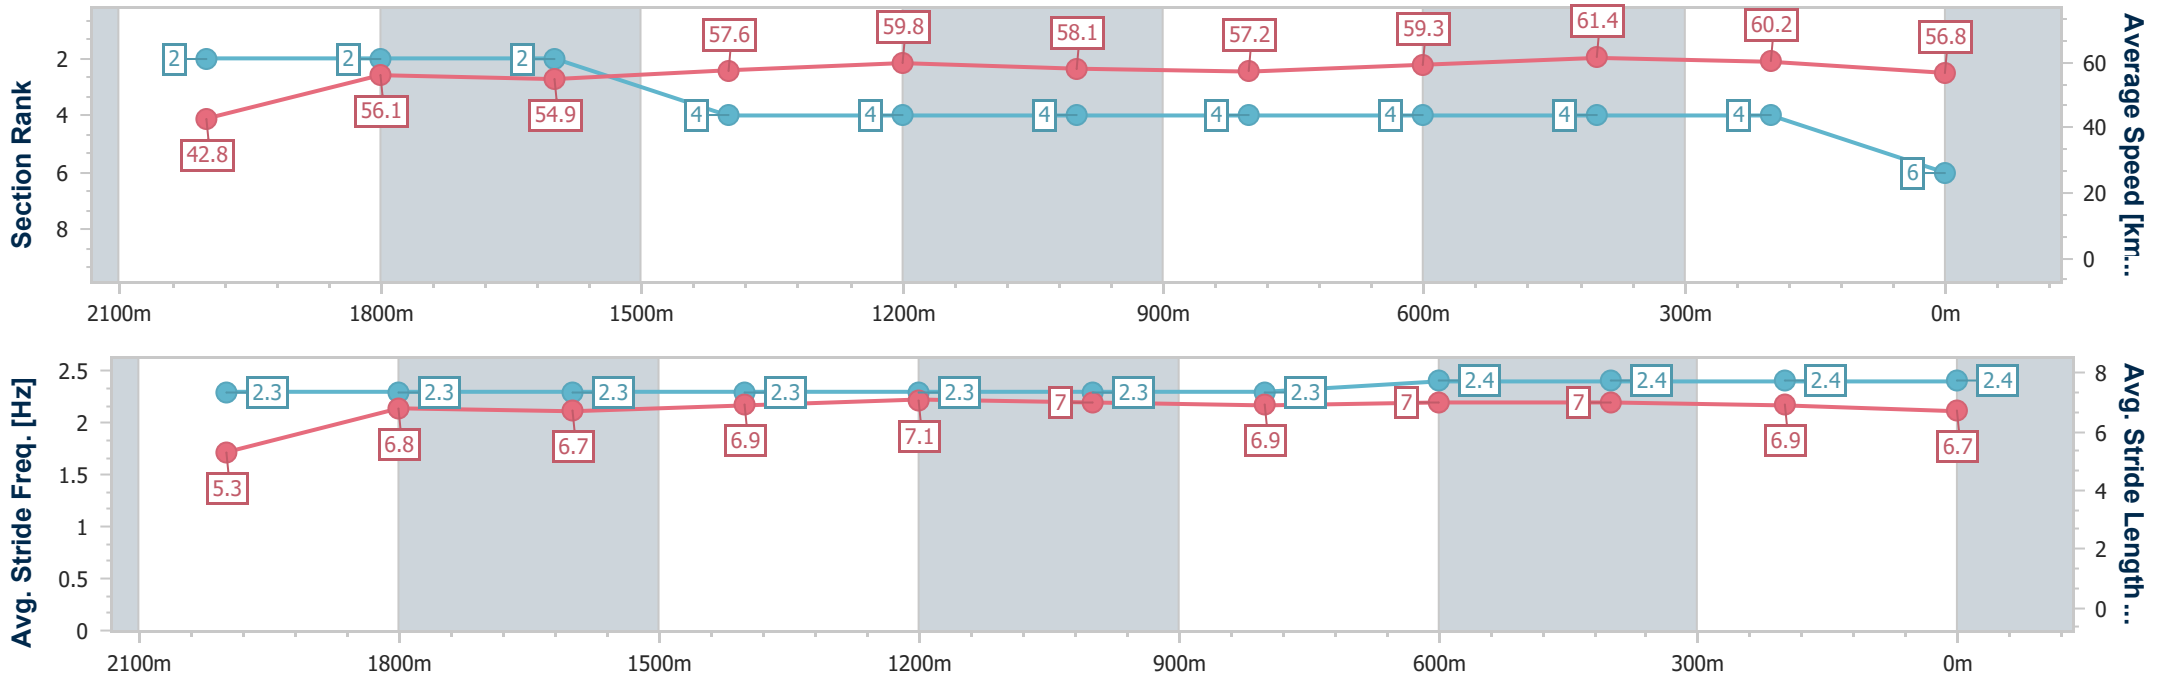

Eagle Farm QLD Professional

Race 4: SKY RACING QTIS BENCHMARK 72 Handicap - 2212m

28 June 2023 - 14:19

Track Rating: Good 4, Weather: Fine, Rail Position: +8m Entire Course

BRISBANE RACING CLUB

Section	Overall	2000m	1800m	1600m	1400m	1200m	1000m	800m	600m	400m	200m
Section Times	2:22.17 [6] (0:17.81)	2:04.36 [2] (0:12.77)	1:51.59 [2] (0:13.17)	1:38.42 [2] (0:12.59)	1:25.83 [4] (0:12.08)	1:13.75 [4] (0:12.40)	1:01.35 [4] (0:12.73)	0:48.62 [4] (0:12.16)	0:36.46 [4] (0:11.80)	0:24.66 [4] (0:11.96)	0:12.70 [4] (0:12.70)
Average Speed [km/h]	42.8	56.1	54.9	57.6	59.8	58.1	57.2	59.3	61.4	60.2	56.8
Top Speed [km/h]	58.1	56.8	56.3	62.7	62.7	59.3	58.4	61.3	63.1	62.4	58.8
Avg. Dist. to Rail [m]	7.1	0.8	1.0	2.2	2.5	2.6	2.0	1.1	1.0	4.4	4.7
Avg. Stride Freq. [Hz]	2.3	2.3	2.3	2.3	2.3	2.3	2.3	2.4	2.4	2.4	2.4
Avg. Stride Length [m]	5.3	6.8	6.7	6.9	7.1	7.0	6.9	7.0	7.0	6.9	6.7

- [] Ranking at each section and finish
- .-.- No data available at this section
- NA No data available

Horse/Jockey Name	Collection Point
Final Rank	7
Fastest Section Time (Section)	0:11.88 (600m)
Top Speed [km/h] (Section)	62.0 (1600m)
Race State	Finished