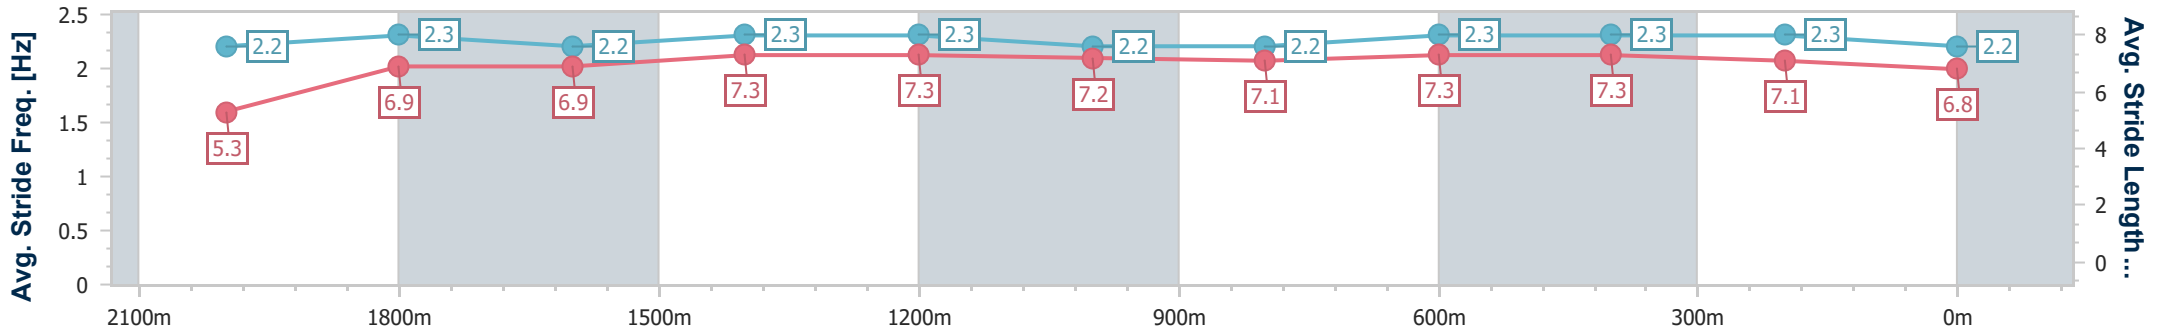

- [] Ranking at each section and finish
- .-.- No data available at this section
- NA No data available

Horse/Jockey Name	Collection Point
Final Rank	7
Fastest Section Time (Section)	0:11.88 (600m)
Top Speed [km/h] (Section)	62.0 (1600m)
Race State	Finished

Eagle Farm QLD Professional

Race 4: SKY RACING QTIS BENCHMARK 72 Handicap - 2212m

28 June 2023 - 14:19

Track Rating: Good 4, Weather: Fine, Rail Position: +8m Entire Course

BRISBANE RACING CLUB

Section	Overall	2000m	1800m	1600m	1400m	1200m	1000m	800m	600m	400m	200m
Section Times	2:22.89 [7] (0:18.42)	2:04.47 [5] (0:12.71)	1:51.76 [5] (0:12.99)	1:38.77 [5] (0:11.95)	1:26.82 [1] (0:11.94)	1:14.88 [1] (0:12.44)	1:02.44 [1] (0:12.76)	0:49.68 [1] (0:12.14)	0:37.54 [1] (0:11.88)	0:25.66 [1] (0:12.25)	0:13.41 [6] (0:13.41)
Average Speed [km/h]	41.4	56.1	55.7	60.7	60.4	58.0	56.9	59.6	60.6	58.9	53.8
Top Speed [km/h]	58.7	57.4	59.5	62.0	61.2	59.8	57.6	61.1	61.3	60.1	57.4
Avg. Dist. to Rail [m]	8.0	1.7	0.8	2.4	2.5	2.0	1.8	1.1	0.4	1.2	2.1
Avg. Stride Freq. [Hz]	2.2	2.3	2.2	2.3	2.3	2.2	2.2	2.3	2.3	2.3	2.2
Avg. Stride Length [m]	5.3	6.9	6.9	7.3	7.3	7.2	7.1	7.3	7.3	7.1	6.8

- [] Ranking at each section and finish
- .-.- No data available at this section
- NA No data available

Horse/Jockey Name	Pepper's Ghost
Final Rank	8
Fastest Section Time (Section)	0:11.91 (600m)
Top Speed [km/h] (Section)	63.3 (1600m)
Race State	Finished