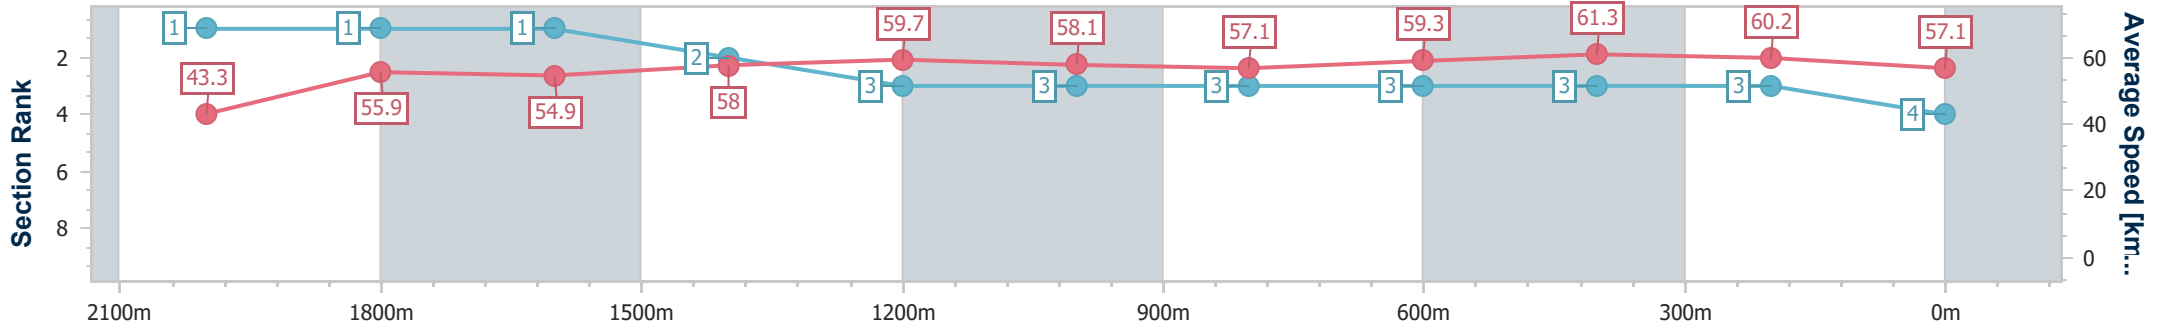

Eagle Farm QLD Professional

Race 4: SKY RACING QTIS BENCHMARK 72 Handicap - 2212m

28 June 2023 - 14:19

Track Rating: Good 4, Weather: Fine, Rail Position: +8m Entire Course

BRISBANE RACING CLUB

Section	Overall	2000m	1800m	1600m	1400m	1200m	1000m	800m	600m	400m	200m
Section Times	2:22.01 [4] (0:17.63)	2:04.38 [1] (0:12.88)	1:51.50 [1] (0:13.18)	1:38.32 [1] (0:12.46)	1:25.86 [2] (0:12.09)	1:13.77 [3] (0:12.40)	1:01.37 [3] (0:12.75)	0:48.62 [3] (0:12.23)	0:36.39 [3] (0:11.77)	0:24.62 [3] (0:11.96)	0:12.66 [3] (0:12.66)
Average Speed [km/h]	43.3	55.9	54.9	58.0	59.7	58.1	57.1	59.3	61.3	60.2	57.1
Top Speed [km/h]	59.3	56.6	55.9	61.8	61.3	59.0	57.6	61.3	62.3	62.7	57.8
Avg. Dist. to Rail [m]	7.1	0.5	0.9	1.5	1.7	2.1	2.2	1.6	0.9	3.3	2.3
Avg. Stride Freq. [Hz]	2.3	2.3	2.2	2.3	2.3	2.3	2.2	2.3	2.3	2.3	2.3
Avg. Stride Length [m]	5.2	6.6	6.6	6.7	6.9	6.9	6.8	6.9	7.1	7.2	6.9

- [] Ranking at each section and finish
- .-.- No data available at this section
- NA No data available

Horse/Jockey Name	Go Millo
Final Rank	5
Fastest Section Time (Section)	0:11.71 (600m)
Top Speed [km/h] (Section)	62.5 (600m)
Race State	Finished