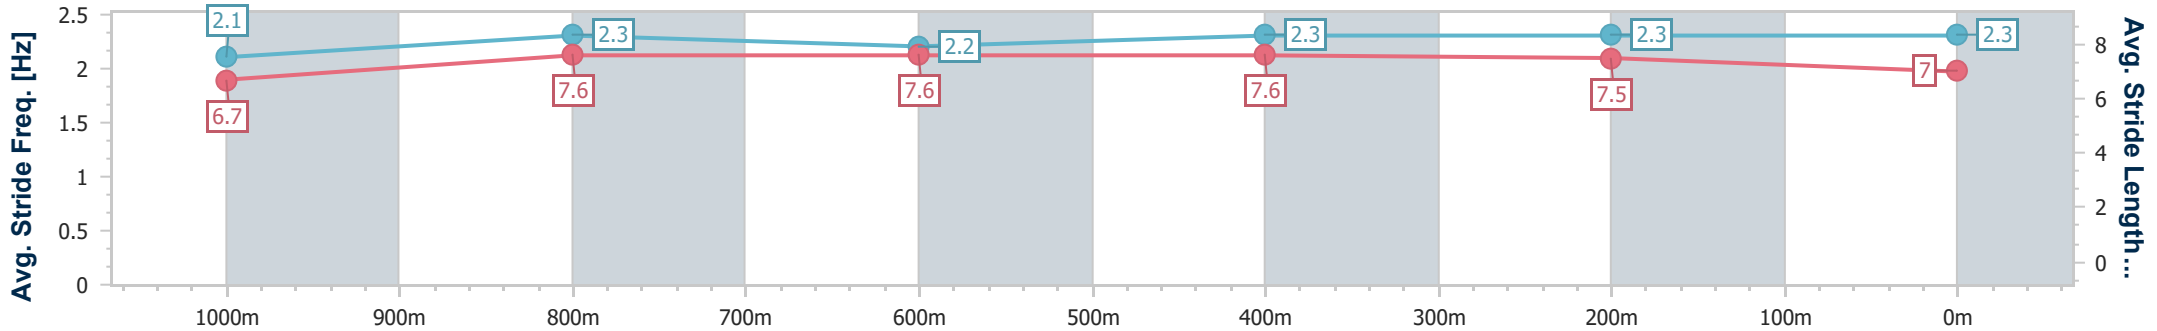

Horse/Jockey Name	Clubhouse
Final Rank	7
Fastest Section Time (Section)	0:11.31 (600m)
Top Speed [km/h] (Section)	64.7 (600m)
Race State	Finished

Eagle Farm QLD Professional
Race 2: MOUNT FRANKLIN QTIS Two-Year-Old Colts and Geldings Maiden Plate - 1200m
28 June 2023 - 13:09
Track Rating: Good 4, Weather: Fine, Rail Position: +8m Entire Course

BRISBANE RACING CLUB

Section	Overall	1000m	800m	600m	400m	200m
Section Times	1:13.46 [7] (0:14.19)	0:59.27 [6] (0:11.88)	0:47.39 [6] (0:12.06)	0:35.33 [7] (0:11.31)	0:24.02 [7] (0:11.48)	0:12.54 [7] (0:12.54)
Average Speed [km/h]	50.9	61.4	60.2	63.7	62.6	57.4
Top Speed [km/h]	62.9	63.2	62.7	64.7	64.6	60.3
Avg. Dist. to Rail [m]	3.3	3.1	2.0	0.6	0.4	0.6
Avg. Stride Freq. [Hz]	2.1	2.3	2.2	2.3	2.3	2.3
Avg. Stride Length [m]	6.7	7.6	7.6	7.6	7.5	7.0

- [ ] Ranking at each section and finish
- -.-.- No data available at this section
- NA No data available