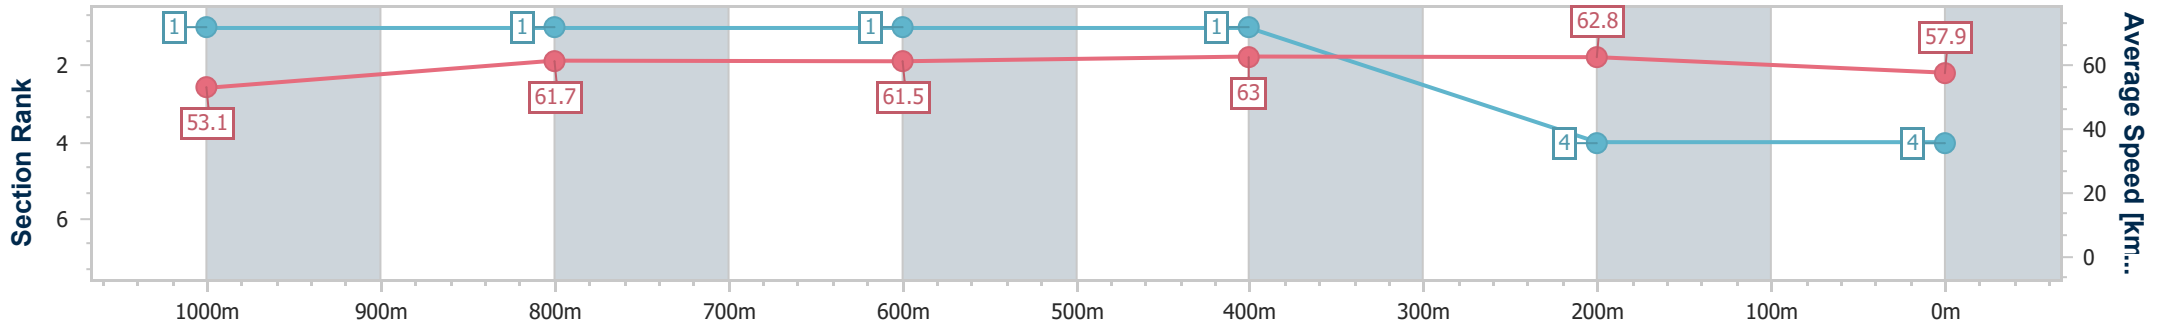

Horse/Jockey Name	My Spy
Final Rank	4
Fastest Section Time (Section)	0:11.47 (400m)
Top Speed [km/h] (Section)	65.4 (Overall)
Race State	Finished

Eagle Farm QLD Professional
Race 2: MOUNT FRANKLIN QTIS Two-Year-Old Colts and
Geldings Maiden Plate - 1200m
28 June 2023 - 13:09
Track Rating: Good 4, Weather: Fine, Rail Position: +8m Entire
Course

BRISBANE
RACING CLUB

Section	Overall	1000m	800m	600m	400m	200m
Section Times	1:12.52 [4] (0:13.58)	0:58.94 [1] (0:11.77)	0:47.17 [1] (0:11.78)	0:35.39 [1] (0:11.49)	0:23.90 [1] (0:11.47)	0:12.43 [4] (0:12.43)
Average Speed [km/h]	53.1	61.7	61.5	63.0	62.8	57.9
Top Speed [km/h]	65.4	63.6	62.4	64.2	64.0	61.2
Avg. Dist. to Rail [m]	2.0	1.6	1.6	0.9	0.9	0.8
Avg. Stride Freq. [Hz]	2.2	2.2	2.2	2.3	2.3	2.2
Avg. Stride Length [m]	6.6	7.8	7.7	7.7	7.7	7.4

- [ ] Ranking at each section and finish
- -.-.- No data available at this section
- NA No data available