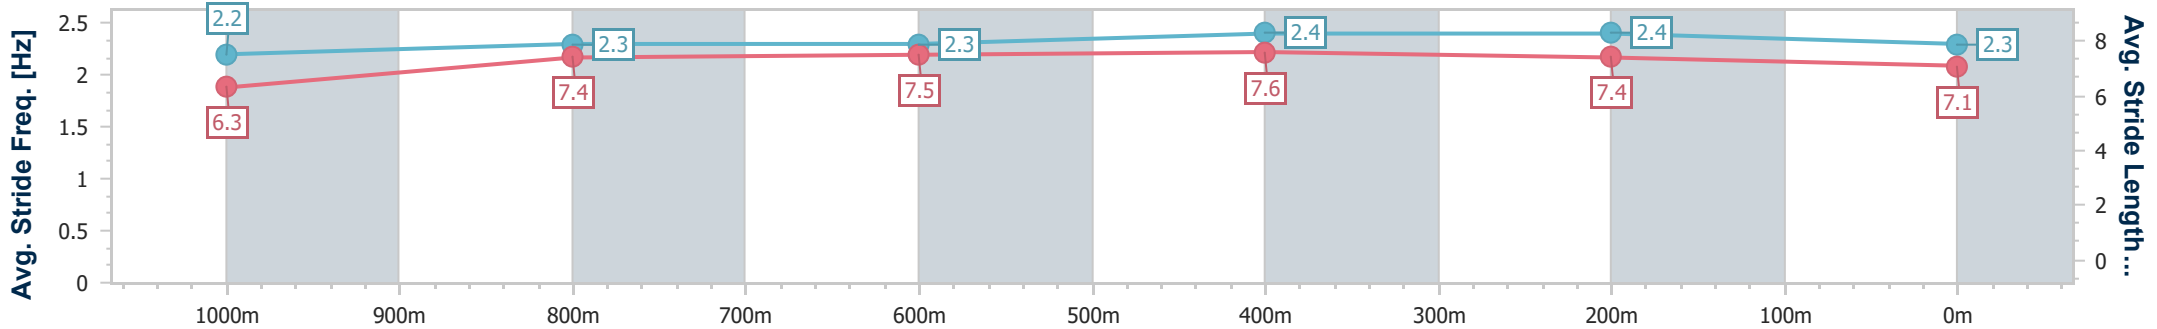

Horse/Jockey Name	More Trouble
Final Rank	3
Fastest Section Time (Section)	0:11.01 (600m)
Top Speed [km/h] (Section)	67.4 (600m)
Race State	Finished

Eagle Farm QLD Professional
Race 2: MOUNT FRANKLIN QTIS Two-Year-Old Colts and
Geldings Maiden Plate - 1200m
28 June 2023 - 13:09
Track Rating: Good 4, Weather: Fine, Rail Position: +8m Entire
Course

BRISBANE
RACING CLUB

Section	Overall	1000m	800m	600m	400m	200m
Section Times	1:12.34 [3] (0:14.22)	0:58.12 [7] (0:11.96)	0:46.16 [7] (0:11.94)	0:34.22 [6] (0:11.01)	0:23.21 [5] (0:11.15)	0:12.06 [5] (0:12.06)
Average Speed [km/h]	50.8	61.2	61.0	66.1	64.6	59.7
Top Speed [km/h]	61.6	61.9	64.9	67.4	66.7	62.7
Avg. Dist. to Rail [m]	5.0	3.2	2.8	2.0	3.3	3.2
Avg. Stride Freq. [Hz]	2.2	2.3	2.3	2.4	2.4	2.3
Avg. Stride Length [m]	6.3	7.4	7.5	7.6	7.4	7.1

- [ ] Ranking at each section and finish
- -.-.- No data available at this section
- NA No data available