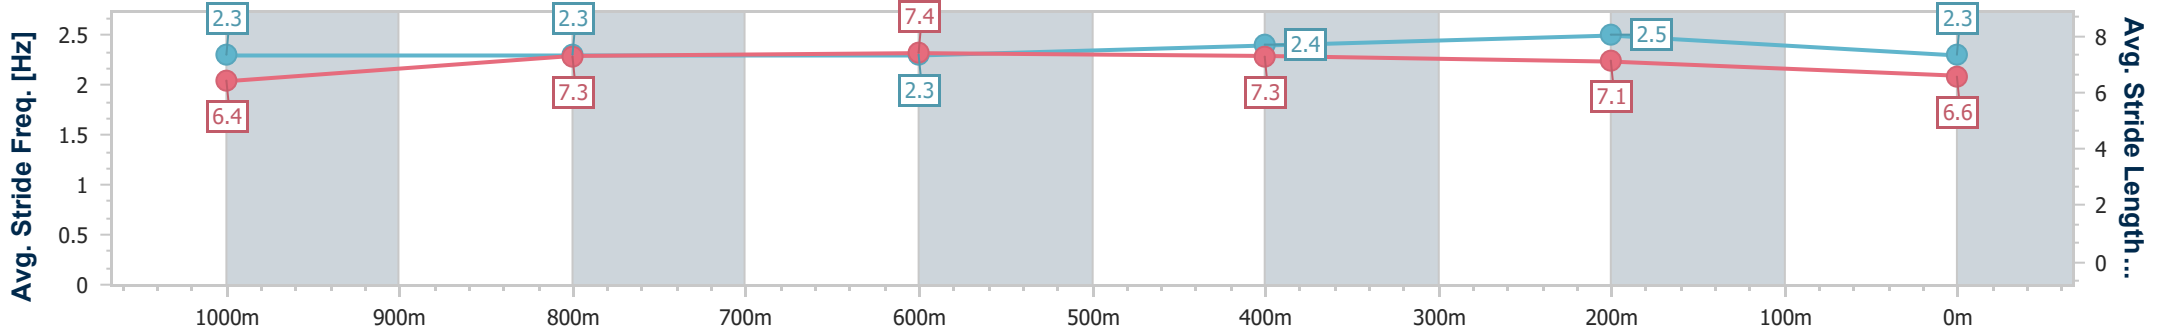

Horse/Jockey Name	Reggae Fire
Final Rank	5
Fastest Section Time (Section)	0:11.26 (400m)
Top Speed [km/h] (Section)	65.6 (400m)
Race State	Finished

Eagle Farm QLD Professional
Race 2: MOUNT FRANKLIN QTIS Two-Year-Old Colts and Geldings Maiden Plate - 1200m
28 June 2023 - 13:09
Track Rating: Good 4, Weather: Fine, Rail Position: +8m Entire Course

BRISBANE RACING CLUB

Section	Overall	1000m	800m	600m	400m	200m
Section Times	1:13.04 [5] (0:13.89)	0:59.15 [4] (0:11.81)	0:47.34 [3] (0:11.79)	0:35.55 [3] (0:11.31)	0:24.24 [3] (0:11.26)	0:12.98 [3] (0:12.98)
Average Speed [km/h]	51.9	61.4	61.0	63.5	63.9	55.5
Top Speed [km/h]	63.5	63.3	62.5	65.3	65.6	61.4
Avg. Dist. to Rail [m]	1.0	1.5	0.3	1.0	1.9	1.1
Avg. Stride Freq. [Hz]	2.3	2.3	2.3	2.4	2.5	2.3
Avg. Stride Length [m]	6.4	7.3	7.4	7.3	7.1	6.6

- [ ] Ranking at each section and finish
- -.-.- No data available at this section
- NA No data available