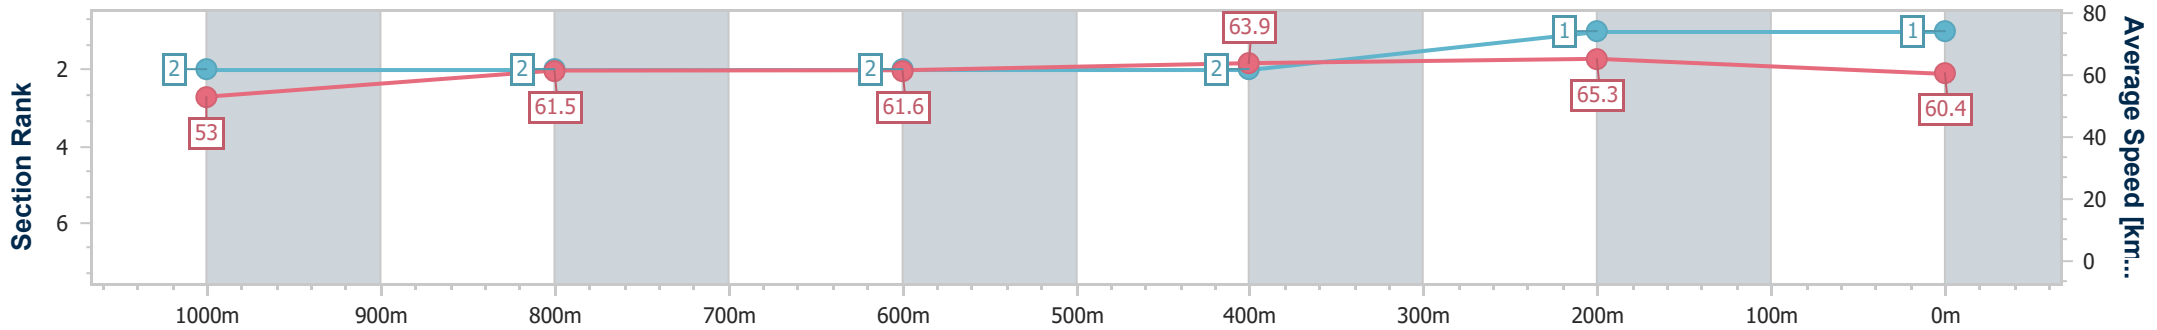

Horse/Jockey Name	Town Crier
Final Rank	1
Fastest Section Time (Section)	0:11.03 (400m)
Top Speed [km/h] (Section)	66.8 (400m)
Race State	Finished

Eagle Farm QLD Professional
Race 2: MOUNT FRANKLIN QTIS Two-Year-Old Colts and
Geldings Maiden Plate - 1200m
28 June 2023 - 13:09
Track Rating: Good 4, Weather: Fine, Rail Position: +8m Entire
Course

BRISBANE
RACING CLUB

Section	Overall	1000m	800m	600m	400m	200m
Section Times	1:11.68 [1] (0:13.62)	0:58.06 [2] (0:11.91)	0:46.15 [2] (0:11.84)	0:34.31 [2] (0:11.35)	0:22.96 [2] (0:11.03)	0:11.93 [1] (0:11.93)
Average Speed [km/h]	53.0	61.5	61.6	63.9	65.3	60.4
Top Speed [km/h]	65.2	63.8	62.7	65.7	66.8	63.0
Avg. Dist. to Rail [m]	4.3	3.1	2.9	1.7	0.7	0.5
Avg. Stride Freq. [Hz]	2.2	2.3	2.3	2.4	2.4	2.4
Avg. Stride Length [m]	6.5	7.4	7.5	7.5	7.3	7.0

- [ ] Ranking at each section and finish
- -.-.- No data available at this section
- NA No data available