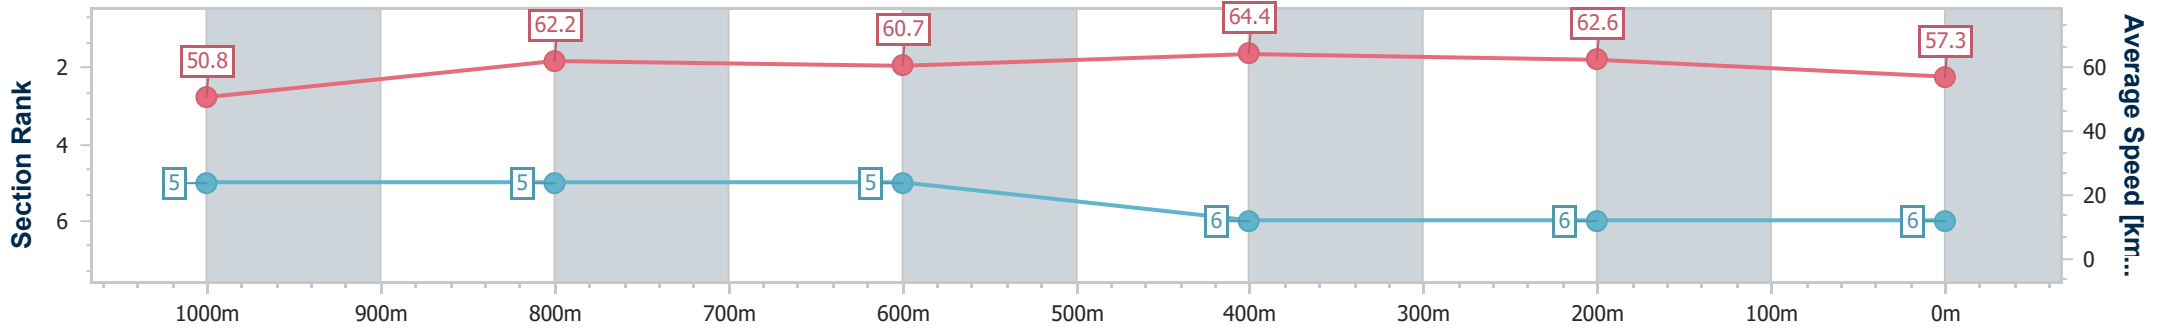

Horse/Jockey Name	Autumn Song
Final Rank	6
Fastest Section Time (Section)	0:11.31 (600m)
Top Speed [km/h] (Section)	65.1 (600m)
Race State	Finished

Eagle Farm QLD Professional
Race 2: MOUNT FRANKLIN QTIS Two-Year-Old Colts and
Geldings Maiden Plate - 1200m
28 June 2023 - 13:09
Track Rating: Good 4, Weather: Fine, Rail Position: +8m Entire
Course

BRISBANE
RACING CLUB

Section	Overall	1000m	800m	600m	400m	200m
Section Times	1:13.37 [6] (0:14.19)	0:59.18 [5] (0:11.78)	0:47.40 [5] (0:12.02)	0:35.38 [5] (0:11.31)	0:24.07 [6] (0:11.49)	0:12.58 [6] (0:12.58)
Average Speed [km/h]	50.8	62.2	60.7	64.4	62.6	57.3
Top Speed [km/h]	62.0	63.7	63.6	65.1	64.1	60.3
Avg. Dist. to Rail [m]	4.0	3.5	2.7	2.4	4.0	4.4
Avg. Stride Freq. [Hz]	2.2	2.3	2.3	2.3	2.3	2.2
Avg. Stride Length [m]	6.4	7.4	7.5	7.6	7.4	7.1

- [ ] Ranking at each section and finish
- -.-.- No data available at this section
- NA No data available