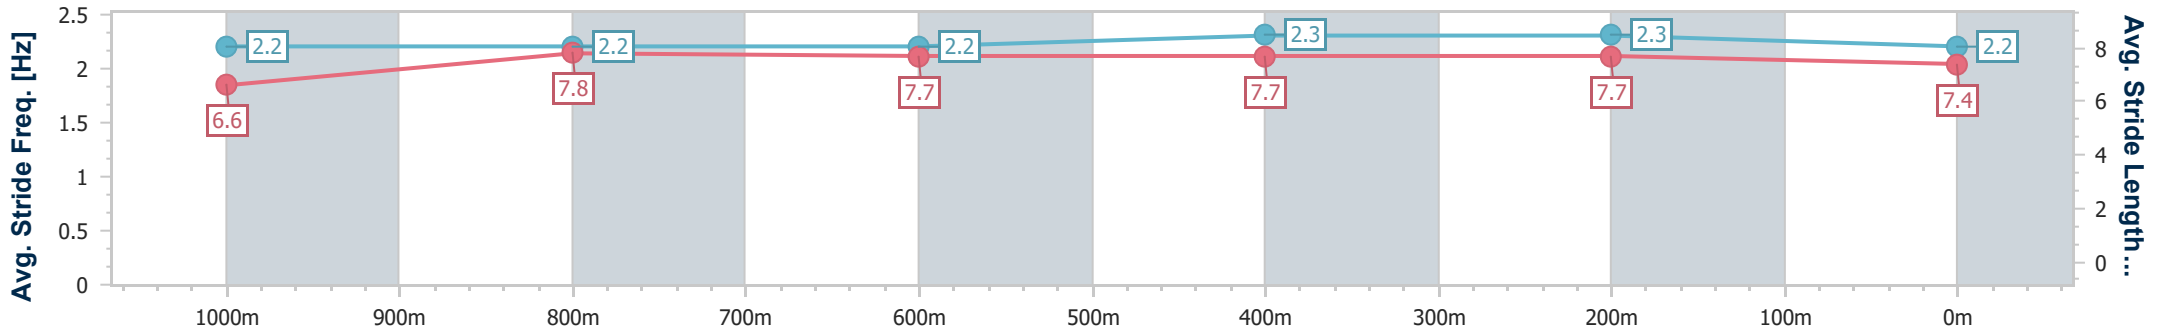

Horse/Jockey Name	My Spy
Final Rank	4
Fastest Section Time (Section)	0:11.47 (400m)
Top Speed [km/h] (Section)	65.4 (Overall)
Race State	Finished

Eagle Farm QLD Professional
Race 2: MOUNT FRANKLIN QTIS Two-Year-Old Colts and
Geldings Maiden Plate - 1200m
28 June 2023 - 13:09
Track Rating: Good 4, Weather: Fine, Rail Position: +8m Entire
Course

BRISBANE
RACING CLUB

Section	Overall	1000m	800m	600m	400m	200m
Section Times	1:12.52 [4] (0:13.58)	0:58.94 [1] (0:11.77)	0:47.17 [1] (0:11.78)	0:35.39 [1] (0:11.49)	0:23.90 [1] (0:11.47)	0:12.43 [4] (0:12.43)
Average Speed [km/h]	53.1	61.7	61.5	63.0	62.8	57.9
Top Speed [km/h]	65.4	63.6	62.4	64.2	64.0	61.2
Avg. Dist. to Rail [m]	2.0	1.6	1.6	0.9	0.9	0.8
Avg. Stride Freq. [Hz]	2.2	2.2	2.2	2.3	2.3	2.2
Avg. Stride Length [m]	6.6	7.8	7.7	7.7	7.7	7.4

- [ ] Ranking at each section and finish
- -.-.- No data available at this section
- NA No data available