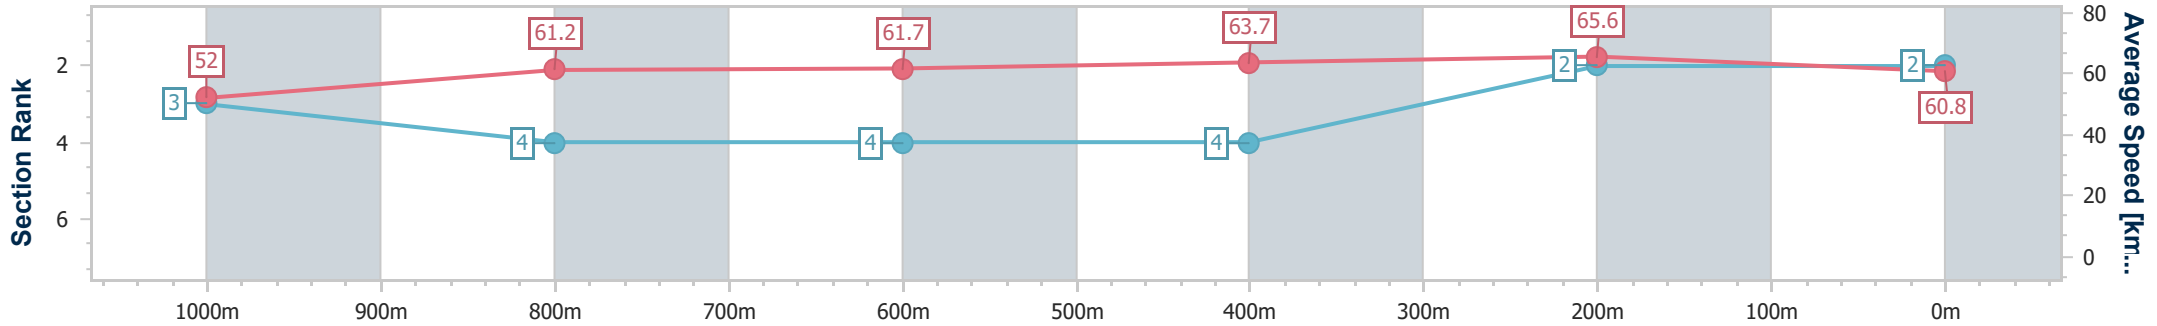

Horse/Jockey Name	Payline
Final Rank	2
Fastest Section Time (Section)	0:10.99 (400m)
Top Speed [km/h] (Section)	67.4 (400m)
Race State	Finished

Eagle Farm QLD Professional
Race 2: MOUNT FRANKLIN QTIS Two-Year-Old Colts and Geldings Maiden Plate - 1200m
28 June 2023 - 13:09
Track Rating: Good 4, Weather: Fine, Rail Position: +8m Entire Course

BRISBANE RACING CLUB

Section	Overall	1000m	800m	600m	400m	200m
Section Times	1:11.82 [2] (0:13.86)	0:57.96 [3] (0:11.95)	0:46.01 [4] (0:11.79)	0:34.22 [4] (0:11.38)	0:22.84 [4] (0:10.99)	0:11.85 [2] (0:11.85)
Average Speed [km/h]	52.0	61.2	61.7	63.7	65.6	60.8
Top Speed [km/h]	63.4	63.0	63.8	65.0	67.4	63.8
Avg. Dist. to Rail [m]	1.5	3.1	2.2	1.5	3.3	2.1
Avg. Stride Freq. [Hz]	2.3	2.3	2.3	2.3	2.4	2.3
Avg. Stride Length [m]	6.3	7.3	7.4	7.5	7.5	7.2

- [ ] Ranking at each section and finish
- -.-.- No data available at this section
- NA No data available