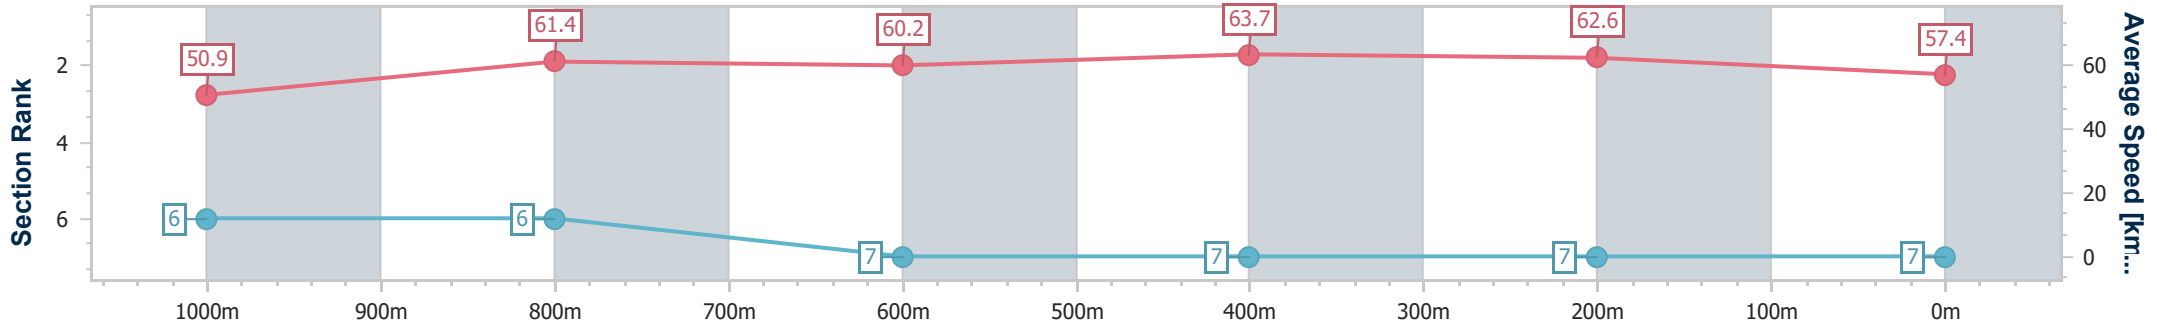

Horse/Jockey Name	Clubhouse
Final Rank	7
Fastest Section Time (Section)	0:11.31 (600m)
Top Speed [km/h] (Section)	64.7 (600m)
Race State	Finished

Eagle Farm QLD Professional
Race 2: MOUNT FRANKLIN QTIS Two-Year-Old Colts and Geldings Maiden Plate - 1200m
28 June 2023 - 13:09
Track Rating: Good 4, Weather: Fine, Rail Position: +8m Entire Course

BRISBANE RACING CLUB

Section	Overall	1000m	800m	600m	400m	200m
Section Times	1:13.46 [7] (0:14.19)	0:59.27 [6] (0:11.88)	0:47.39 [6] (0:12.06)	0:35.33 [7] (0:11.31)	0:24.02 [7] (0:11.48)	0:12.54 [7] (0:12.54)
Average Speed [km/h]	50.9	61.4	60.2	63.7	62.6	57.4
Top Speed [km/h]	62.9	63.2	62.7	64.7	64.6	60.3
Avg. Dist. to Rail [m]	3.3	3.1	2.0	0.6	0.4	0.6
Avg. Stride Freq. [Hz]	2.1	2.3	2.2	2.3	2.3	2.3
Avg. Stride Length [m]	6.7	7.6	7.6	7.6	7.5	7.0

- [ ] Ranking at each section and finish
- -.-.- No data available at this section
- NA No data available