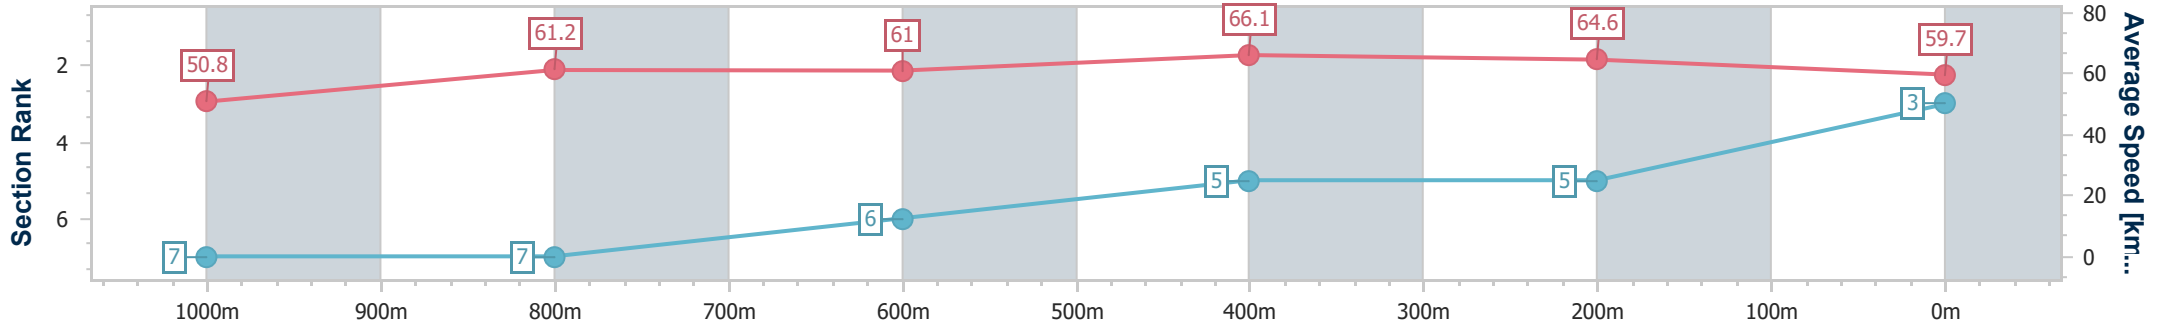

Horse/Jockey Name	More Trouble
Final Rank	3
Fastest Section Time (Section)	0:11.01 (600m)
Top Speed [km/h] (Section)	67.4 (600m)
Race State	Finished

Eagle Farm QLD Professional
Race 2: MOUNT FRANKLIN QTIS Two-Year-Old Colts and
Geldings Maiden Plate - 1200m
28 June 2023 - 13:09
Track Rating: Good 4, Weather: Fine, Rail Position: +8m Entire
Course

BRISBANE
RACING CLUB

Section	Overall	1000m	800m	600m	400m	200m
Section Times	1:12.34 [3] (0:14.22)	0:58.12 [7] (0:11.96)	0:46.16 [7] (0:11.94)	0:34.22 [6] (0:11.01)	0:23.21 [5] (0:11.15)	0:12.06 [5] (0:12.06)
Average Speed [km/h]	50.8	61.2	61.0	66.1	64.6	59.7
Top Speed [km/h]	61.6	61.9	64.9	67.4	66.7	62.7
Avg. Dist. to Rail [m]	5.0	3.2	2.8	2.0	3.3	3.2
Avg. Stride Freq. [Hz]	2.2	2.3	2.3	2.4	2.4	2.3
Avg. Stride Length [m]	6.3	7.4	7.5	7.6	7.4	7.1

- [ ] Ranking at each section and finish
- -.-.- No data available at this section
- NA No data available