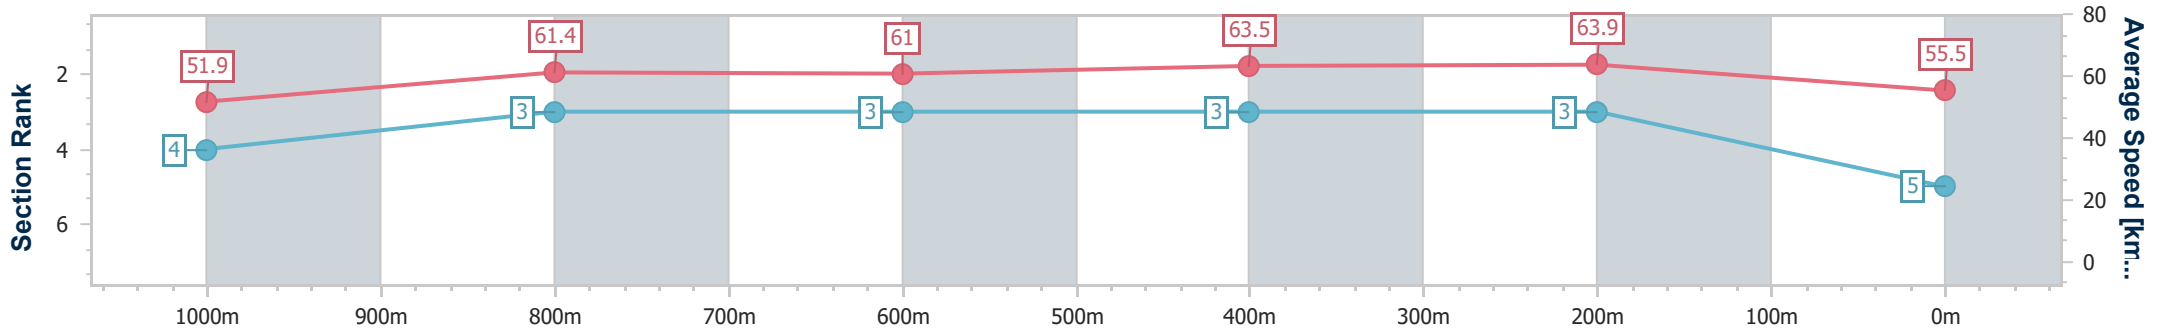

Horse/Jockey Name	Reggae Fire
Final Rank	5
Fastest Section Time (Section)	0:11.26 (400m)
Top Speed [km/h] (Section)	65.6 (400m)
Race State	Finished

Eagle Farm QLD Professional
Race 2: MOUNT FRANKLIN QTIS Two-Year-Old Colts and Geldings Maiden Plate - 1200m
28 June 2023 - 13:09
Track Rating: Good 4, Weather: Fine, Rail Position: +8m Entire Course

BRISBANE RACING CLUB

Section	Overall	1000m	800m	600m	400m	200m
Section Times	1:13.04 [5] (0:13.89)	0:59.15 [4] (0:11.81)	0:47.34 [3] (0:11.79)	0:35.55 [3] (0:11.31)	0:24.24 [3] (0:11.26)	0:12.98 [3] (0:12.98)
Average Speed [km/h]	51.9	61.4	61.0	63.5	63.9	55.5
Top Speed [km/h]	63.5	63.3	62.5	65.3	65.6	61.4
Avg. Dist. to Rail [m]	1.0	1.5	0.3	1.0	1.9	1.1
Avg. Stride Freq. [Hz]	2.3	2.3	2.3	2.4	2.5	2.3
Avg. Stride Length [m]	6.4	7.3	7.4	7.3	7.1	6.6

- [ ] Ranking at each section and finish
- -.-.- No data available at this section
- NA No data available