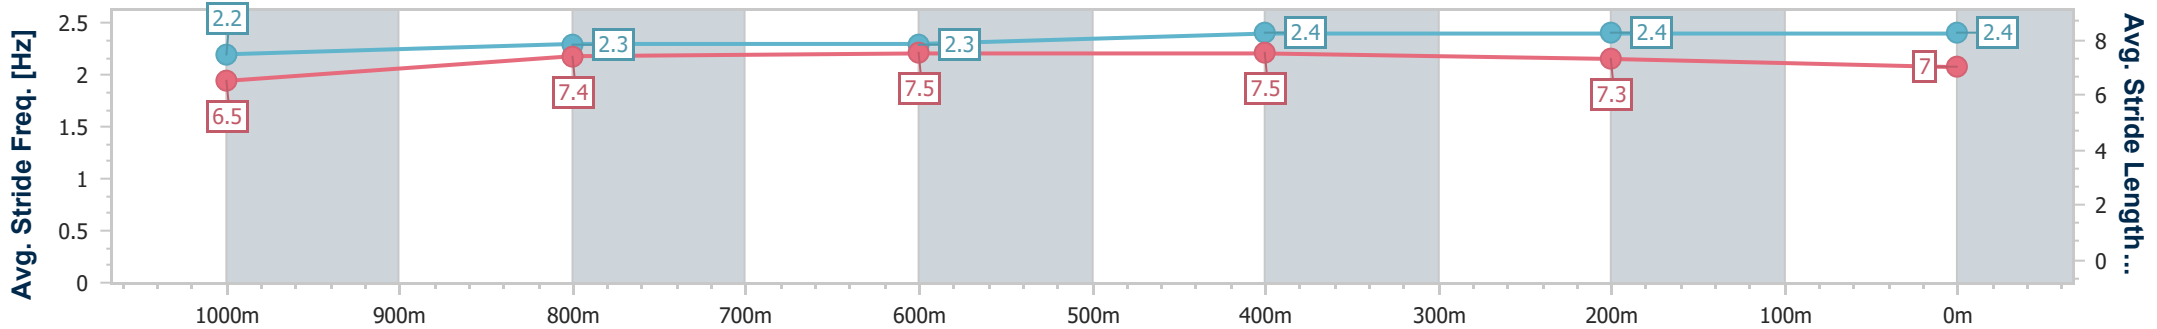

Horse/Jockey Name	Town Crier
Final Rank	1
Fastest Section Time (Section)	0:11.03 (400m)
Top Speed [km/h] (Section)	66.8 (400m)
Race State	Finished

Eagle Farm QLD Professional
Race 2: MOUNT FRANKLIN QTIS Two-Year-Old Colts and
Geldings Maiden Plate - 1200m
28 June 2023 - 13:09
Track Rating: Good 4, Weather: Fine, Rail Position: +8m Entire
Course

BRISBANE
RACING CLUB

Section	Overall	1000m	800m	600m	400m	200m
Section Times	1:11.68 [1] (0:13.62)	0:58.06 [2] (0:11.91)	0:46.15 [2] (0:11.84)	0:34.31 [2] (0:11.35)	0:22.96 [2] (0:11.03)	0:11.93 [1] (0:11.93)
Average Speed [km/h]	53.0	61.5	61.6	63.9	65.3	60.4
Top Speed [km/h]	65.2	63.8	62.7	65.7	66.8	63.0
Avg. Dist. to Rail [m]	4.3	3.1	2.9	1.7	0.7	0.5
Avg. Stride Freq. [Hz]	2.2	2.3	2.3	2.4	2.4	2.4
Avg. Stride Length [m]	6.5	7.4	7.5	7.5	7.3	7.0

- [ ] Ranking at each section and finish
- -.-.- No data available at this section
- NA No data available