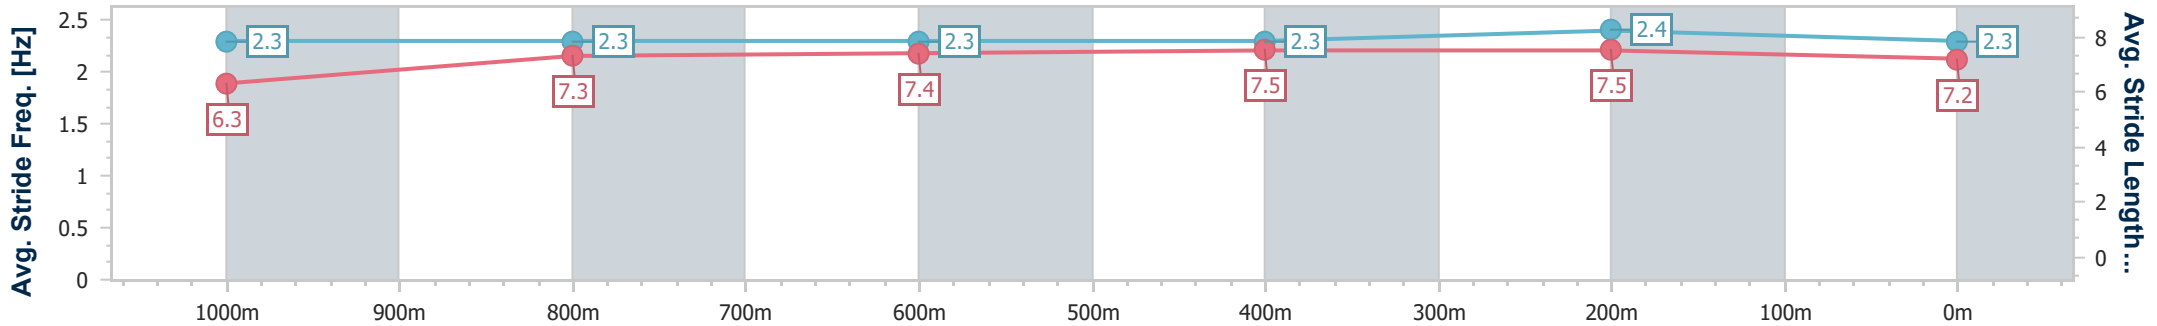

Horse/Jockey Name	Payline
Final Rank	2
Fastest Section Time (Section)	0:10.99 (400m)
Top Speed [km/h] (Section)	67.4 (400m)
Race State	Finished

Eagle Farm QLD Professional
Race 2: MOUNT FRANKLIN QTIS Two-Year-Old Colts and Geldings Maiden Plate - 1200m
28 June 2023 - 13:09
Track Rating: Good 4, Weather: Fine, Rail Position: +8m Entire Course

BRISBANE RACING CLUB

Section	Overall	1000m	800m	600m	400m	200m
Section Times	1:11.82 [2] (0:13.86)	0:57.96 [3] (0:11.95)	0:46.01 [4] (0:11.79)	0:34.22 [4] (0:11.38)	0:22.84 [4] (0:10.99)	0:11.85 [2] (0:11.85)
Average Speed [km/h]	52.0	61.2	61.7	63.7	65.6	60.8
Top Speed [km/h]	63.4	63.0	63.8	65.0	67.4	63.8
Avg. Dist. to Rail [m]	1.5	3.1	2.2	1.5	3.3	2.1
Avg. Stride Freq. [Hz]	2.3	2.3	2.3	2.3	2.4	2.3
Avg. Stride Length [m]	6.3	7.3	7.4	7.5	7.5	7.2

- [ ] Ranking at each section and finish
- -.-.- No data available at this section
- NA No data available