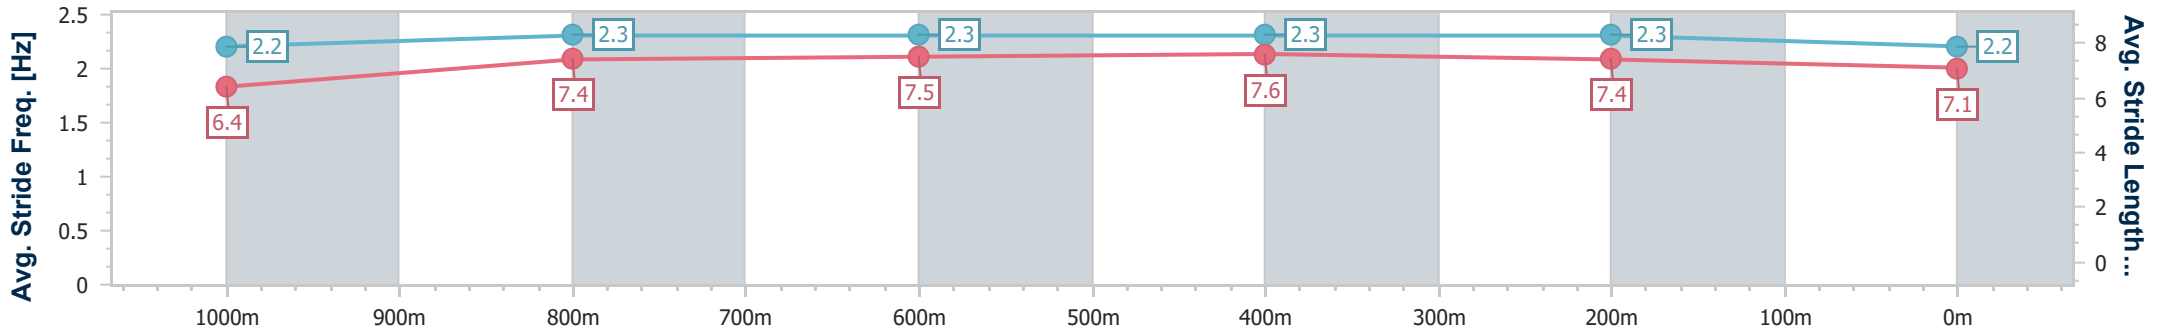

Horse/Jockey Name	Autumn Song
Final Rank	6
Fastest Section Time (Section)	0:11.31 (600m)
Top Speed [km/h] (Section)	65.1 (600m)
Race State	Finished

Eagle Farm QLD Professional
Race 2: MOUNT FRANKLIN QTIS Two-Year-Old Colts and
Geldings Maiden Plate - 1200m
28 June 2023 - 13:09
Track Rating: Good 4, Weather: Fine, Rail Position: +8m Entire
Course

BRISBANE
RACING CLUB

Section	Overall	1000m	800m	600m	400m	200m
Section Times	1:13.37 [6] (0:14.19)	0:59.18 [5] (0:11.78)	0:47.40 [5] (0:12.02)	0:35.38 [5] (0:11.31)	0:24.07 [6] (0:11.49)	0:12.58 [6] (0:12.58)
Average Speed [km/h]	50.8	62.2	60.7	64.4	62.6	57.3
Top Speed [km/h]	62.0	63.7	63.6	65.1	64.1	60.3
Avg. Dist. to Rail [m]	4.0	3.5	2.7	2.4	4.0	4.4
Avg. Stride Freq. [Hz]	2.2	2.3	2.3	2.3	2.3	2.2
Avg. Stride Length [m]	6.4	7.4	7.5	7.6	7.4	7.1

- [ ] Ranking at each section and finish
- -.-.- No data available at this section
- NA No data available