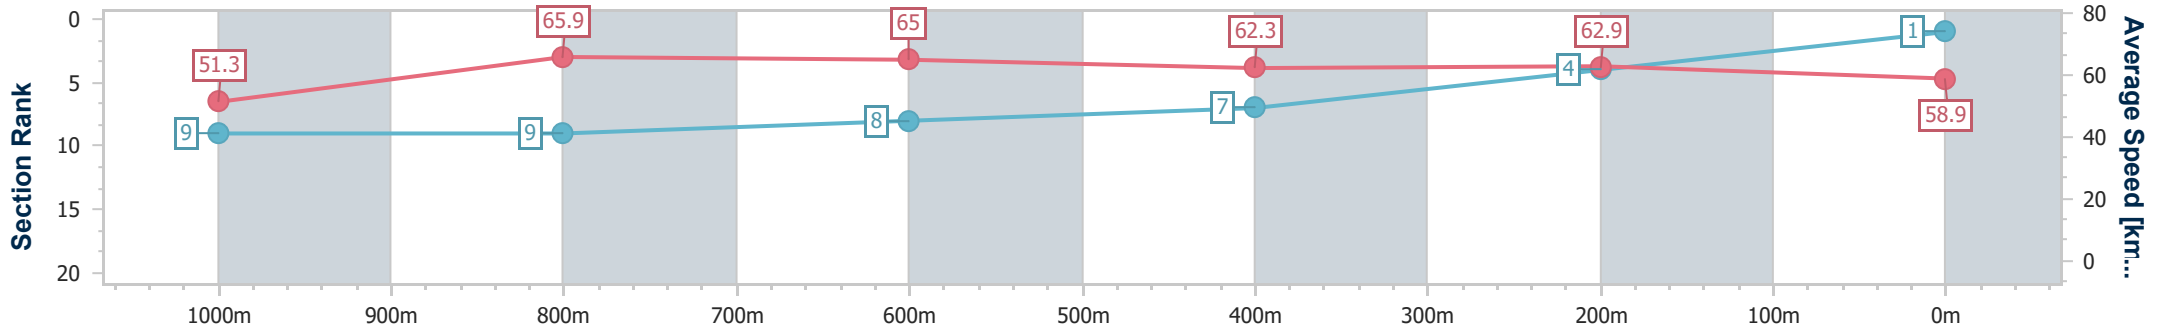

BRISBANE
 RACING CLUB

Section	Overall	1000m	800m	600m	400m	200m
Section Times	1:11.78 [1] (0:14.07)	0:57.71 [9] (0:11.05)	0:46.66 [9] (0:11.24)	0:35.42 [8] (0:11.73)	0:23.69 [7] (0:11.45)	0:12.24 [4] (0:12.24)
Average Speed [km/h]	51.3	65.9	65.0	62.3	62.9	58.9
Top Speed [km/h]	65.5	66.5	66.1	63.7	63.8	61.9
Avg. Dist. to Rail [m]	2.2	2.4	2.7	3.2	7.0	7.4
Avg. Stride Freq. [Hz]	2.4	2.5	2.4	2.4	2.5	2.4
Avg. Stride Length [m]	6.0	7.3	7.4	7.3	7.1	6.9