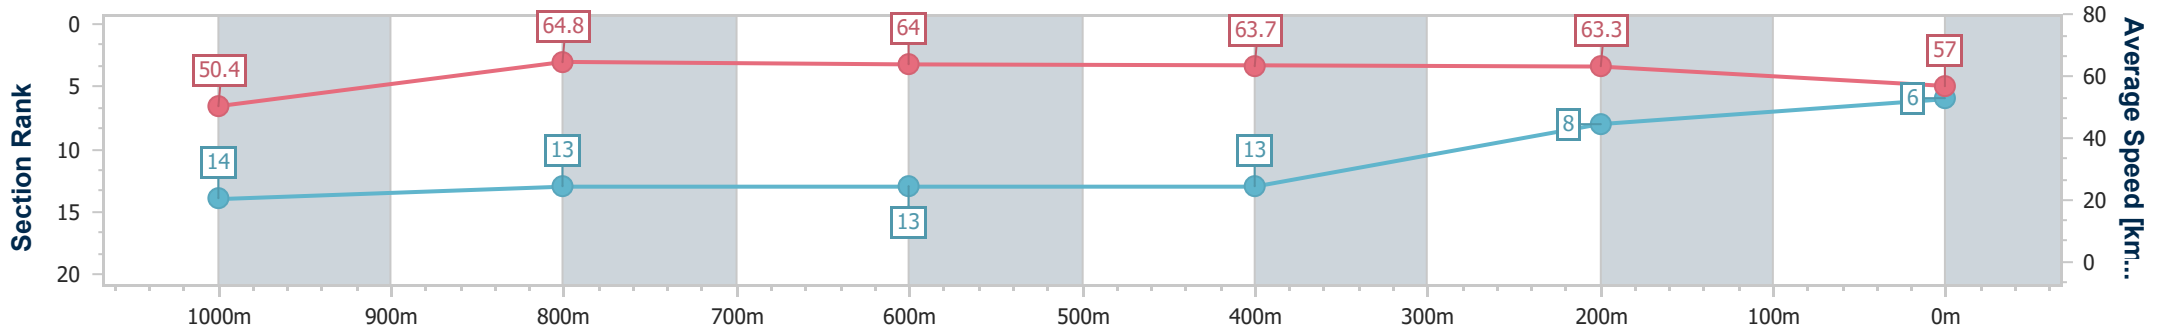

Horse/Jockey Name	Matowatakpe
Final Rank	6
Fastest Section Time (Section)	0:11.27 (1000m)
Top Speed [km/h] (Section)	66.3 (1000m)
Race State	Finished

Eagle Farm QLD Professional
Race 9: IMPRESSU PRINT GROUP No Metro Wins Handicap
(This Season) - 1200m
24 June 2023 - 16:41
Track Rating: Good 4, Weather: Fine, Rail Position: +6m Entire Course

BRISBANE
RACING CLUB

Section	Overall	1000m	800m	600m	400m	200m
Section Times	1:12.45 [6] (0:14.33)	0:58.12 [14] (0:11.27)	0:46.85 [13] (0:11.37)	0:35.48 [13] (0:11.49)	0:23.99 [13] (0:11.37)	0:12.62 [8] (0:12.62)
Average Speed [km/h]	50.4	64.8	64.0	63.7	63.3	57.0
Top Speed [km/h]	64.4	66.3	65.7	64.7	64.8	61.3
Avg. Dist. to Rail [m]	5.1	2.9	2.6	3.2	7.7	8.0
Avg. Stride Freq. [Hz]	2.2	2.4	2.4	2.4	2.5	2.4
Avg. Stride Length [m]	6.4	7.5	7.5	7.4	7.0	6.7

- [ ] Ranking at each section and finish
- -.-.- No data available at this section
- NA No data available