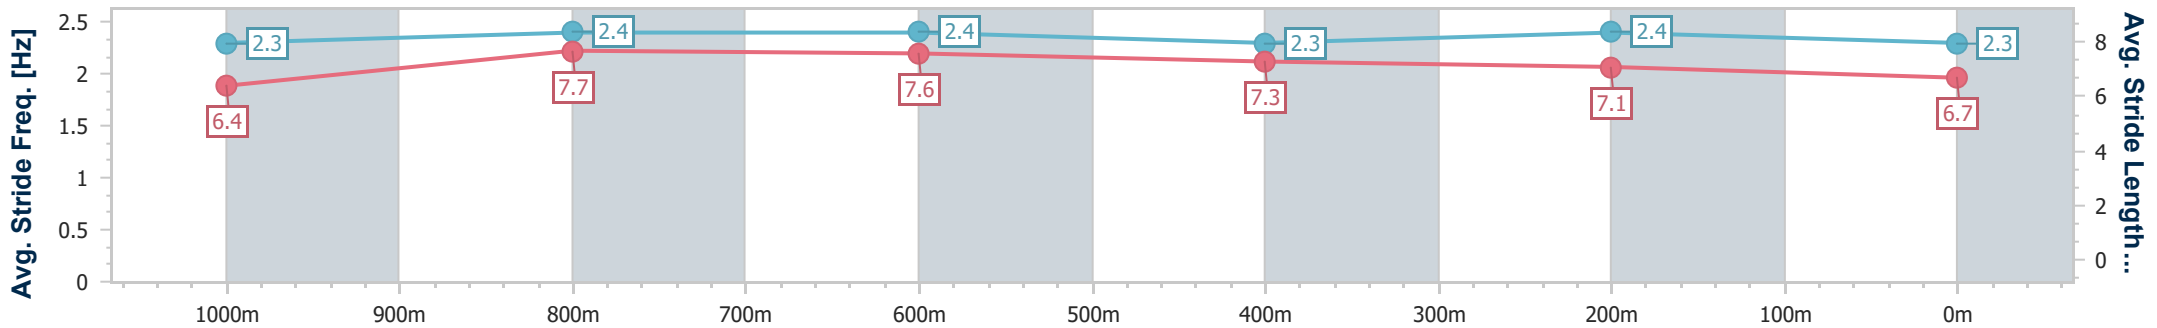

Horse/Jockey Name	Luskin Hero
Final Rank	7
Fastest Section Time (Section)	0:10.89 (1000m)
Top Speed [km/h] (Section)	68.1 (1000m)
Race State	Finished

Eagle Farm QLD Professional
Race 9: IMPRESSU PRINT GROUP No Metro Wins Handicap
(This Season) - 1200m
24 June 2023 - 16:41
Track Rating: Good 4, Weather: Fine, Rail Position: +6m Entire Course

BRISBANE
RACING CLUB

Section	Overall	1000m	800m	600m	400m	200m
Section Times	1:12.55 [7] (0:13.56)	0:58.99 [3] (0:10.89)	0:48.10 [3] (0:11.49)	0:36.61 [3] (0:11.91)	0:24.70 [4] (0:11.74)	0:12.96 [5] (0:12.96)
Average Speed [km/h]	53.3	67.3	64.0	61.7	61.3	55.6
Top Speed [km/h]	67.0	68.1	67.2	63.0	63.0	59.3
Avg. Dist. to Rail [m]	6.3	3.7	4.9	3.8	5.9	5.9
Avg. Stride Freq. [Hz]	2.3	2.4	2.4	2.3	2.4	2.3
Avg. Stride Length [m]	6.4	7.7	7.6	7.3	7.1	6.7

- [ ] Ranking at each section and finish
- -.-.- No data available at this section
- NA No data available