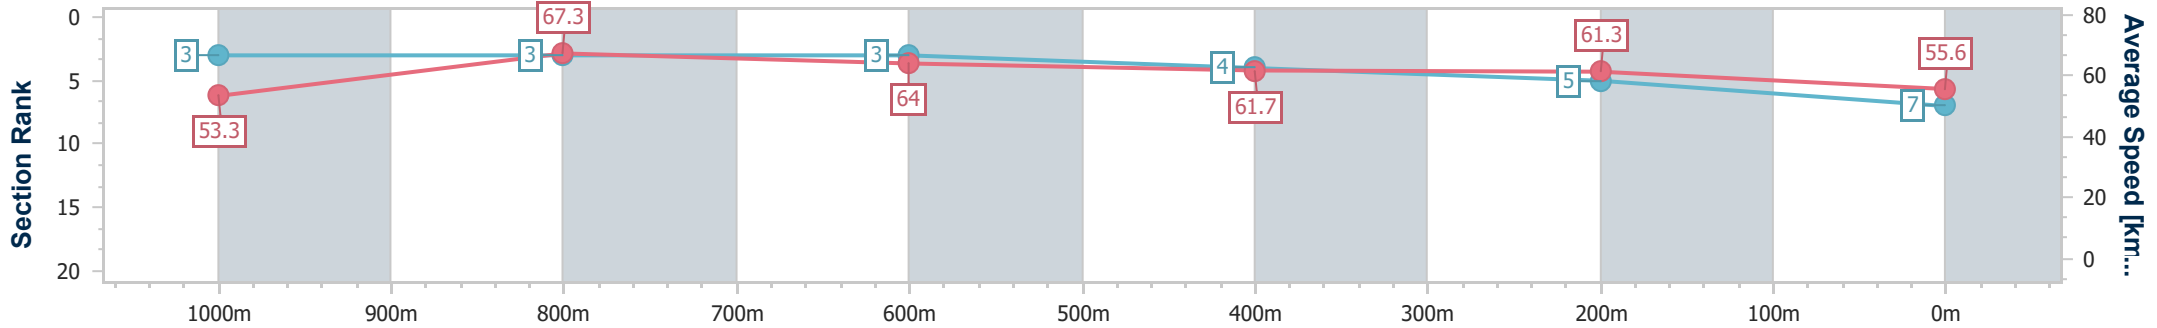

Horse/Jockey Name	Luskin Hero
Final Rank	7
Fastest Section Time (Section)	0:10.89 (1000m)
Top Speed [km/h] (Section)	68.1 (1000m)
Race State	Finished

Eagle Farm QLD Professional
Race 9: IMPRESSU PRINT GROUP No Metro Wins Handicap
(This Season) - 1200m
24 June 2023 - 16:41
Track Rating: Good 4, Weather: Fine, Rail Position: +6m Entire Course

BRISBANE
RACING CLUB

Section	Overall	1000m	800m	600m	400m	200m
Section Times	1:12.55 [7] (0:13.56)	0:58.99 [3] (0:10.89)	0:48.10 [3] (0:11.49)	0:36.61 [3] (0:11.91)	0:24.70 [4] (0:11.74)	0:12.96 [5] (0:12.96)
Average Speed [km/h]	53.3	67.3	64.0	61.7	61.3	55.6
Top Speed [km/h]	67.0	68.1	67.2	63.0	63.0	59.3
Avg. Dist. to Rail [m]	6.3	3.7	4.9	3.8	5.9	5.9
Avg. Stride Freq. [Hz]	2.3	2.4	2.4	2.3	2.4	2.3
Avg. Stride Length [m]	6.4	7.7	7.6	7.3	7.1	6.7

- [ ] Ranking at each section and finish
- -.-.- No data available at this section
- NA No data available