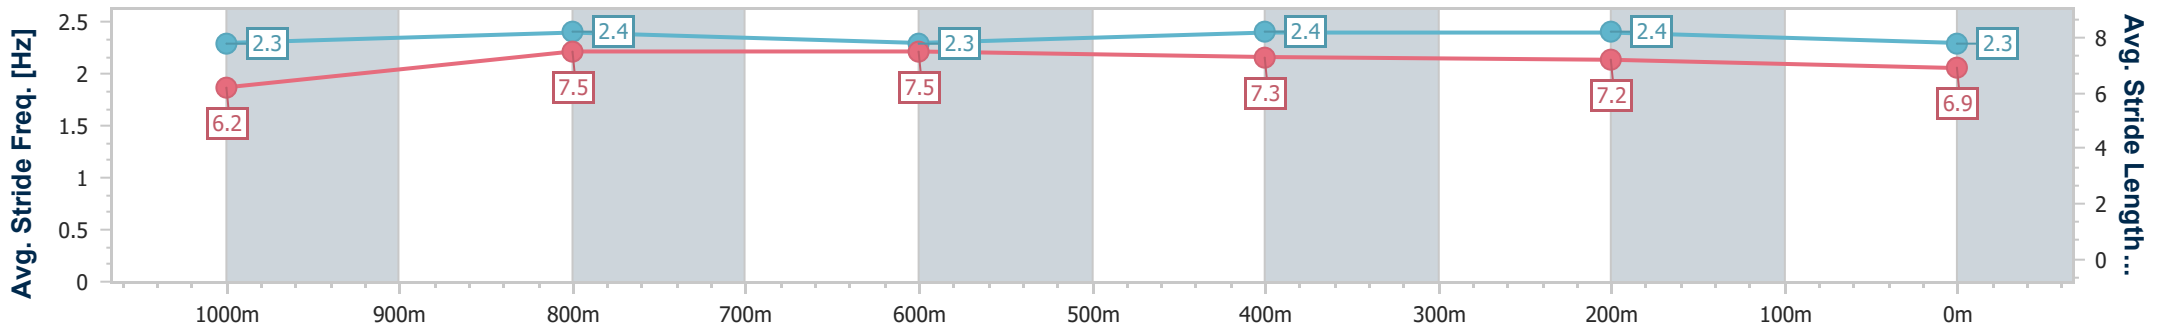

Horse/Jockey Name	Capital Girl
Final Rank	8
Fastest Section Time (Section)	0:11.42 (1000m)
Top Speed [km/h] (Section)	65.7 (Overall)
Race State	Finished

Eagle Farm QLD Professional
Race 9: IMPRESSU PRINT GROUP No Metro Wins Handicap
(This Season) - 1200m
24 June 2023 - 16:41
Track Rating: Good 4, Weather: Fine, Rail Position: +6m Entire Course

BRISBANE
RACING CLUB

Section	Overall	1000m	800m	600m	400m	200m
Section Times	1:12.84 [8] (0:14.31)	0:58.53 [13] (0:11.42)	0:47.11 [14] (0:11.42)	0:35.69 [14] (0:11.46)	0:24.23 [14] (0:11.60)	0:12.63 [12] (0:12.63)
Average Speed [km/h]	50.6	64.4	63.2	62.9	62.1	57.0
Top Speed [km/h]	65.7	65.5	64.2	63.5	63.4	60.1
Avg. Dist. to Rail [m]	10.8	4.0	0.9	1.0	5.3	6.3
Avg. Stride Freq. [Hz]	2.3	2.4	2.3	2.4	2.4	2.3
Avg. Stride Length [m]	6.2	7.5	7.5	7.3	7.2	6.9

- [ ] Ranking at each section and finish
- -.-.- No data available at this section
- NA No data available