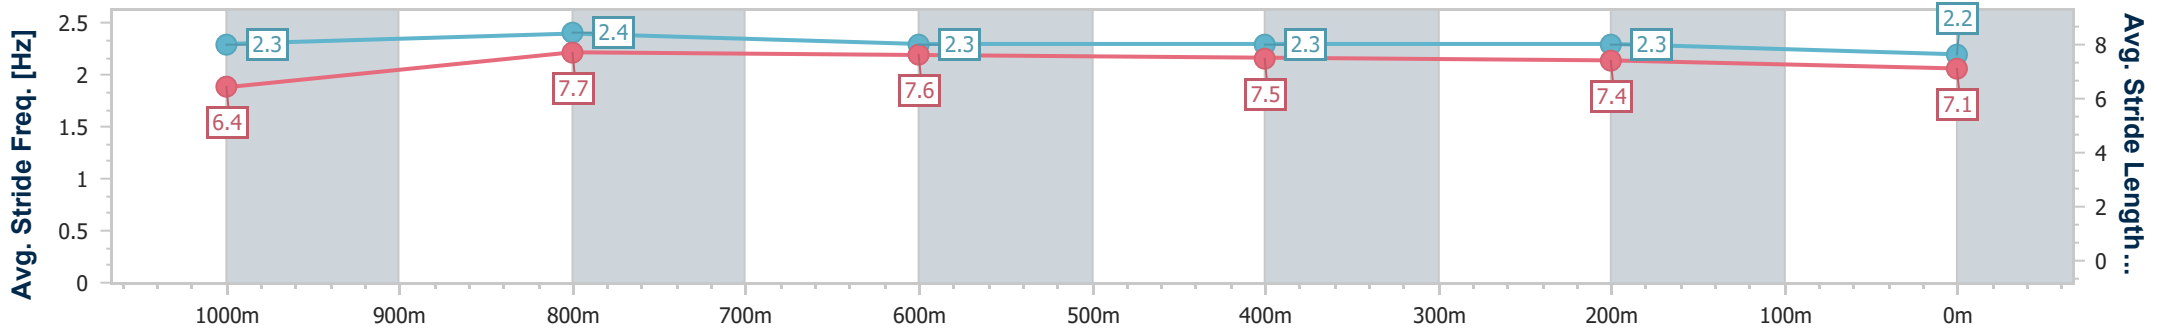

Horse/Jockey Name	Swiss Exile
Final Rank	2
Fastest Section Time (Section)	0:11.01 (1000m)
Top Speed [km/h] (Section)	67.7 (800m)
Race State	Finished

Eagle Farm QLD Professional
Race 9: IMPRESSU PRINT GROUP No Metro Wins Handicap
(This Season) - 1200m
24 June 2023 - 16:41
Track Rating: Good 4, Weather: Fine, Rail Position: +6m Entire Course

BRISBANE RACING CLUB

Section	Overall	1000m	800m	600m	400m	200m
Section Times	1:11.93 [2] (0:13.68)	0:58.25 [6] (0:11.01)	0:47.24 [5] (0:11.44)	0:35.80 [5] (0:11.76)	0:24.04 [5] (0:11.38)	0:12.66 [1] (0:12.66)
Average Speed [km/h]	52.9	66.9	65.0	62.4	63.3	56.9
Top Speed [km/h]	67.1	67.6	67.7	63.5	65.4	59.9
Avg. Dist. to Rail [m]	8.1	4.7	6.9	4.3	4.5	4.6
Avg. Stride Freq. [Hz]	2.3	2.4	2.3	2.3	2.3	2.2
Avg. Stride Length [m]	6.4	7.7	7.6	7.5	7.4	7.1

- [ ] Ranking at each section and finish
- -.-.- No data available at this section
- NA No data available