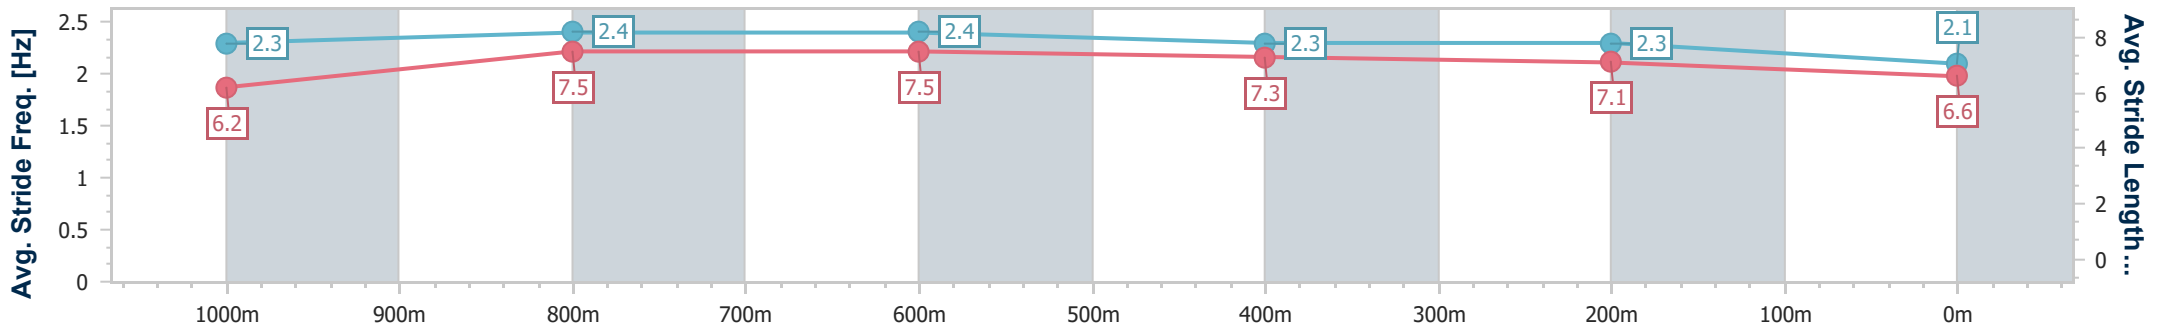

Horse/Jockey Name	Licona
Final Rank	14
Fastest Section Time (Section)	0:11.26 (800m)
Top Speed [km/h] (Section)	65.5 (800m)
Race State	Finished

Eagle Farm QLD Professional
Race 9: IMPRESSU PRINT GROUP No Metro Wins Handicap
(This Season) - 1200m
24 June 2023 - 16:41
Track Rating: Good 4, Weather: Fine, Rail Position: +6m Entire Course

BRISBANE
RACING CLUB

Section	Overall	1000m	800m	600m	400m	200m
Section Times	1:14.81 [14] (0:14.17)	1:00.64 [11] (0:11.33)	0:49.31 [11] (0:11.26)	0:38.05 [12] (0:11.68)	0:26.37 [12] (0:12.10)	0:14.27 [14] (0:14.27)
Average Speed [km/h]	51.0	64.1	64.2	61.5	59.5	50.4
Top Speed [km/h]	64.2	65.4	65.5	62.7	61.4	56.2
Avg. Dist. to Rail [m]	1.6	1.9	1.1	0.6	0.9	2.5
Avg. Stride Freq. [Hz]	2.3	2.4	2.4	2.3	2.3	2.1
Avg. Stride Length [m]	6.2	7.5	7.5	7.3	7.1	6.6

- [ ] Ranking at each section and finish
- -.-.- No data available at this section
- NA No data available