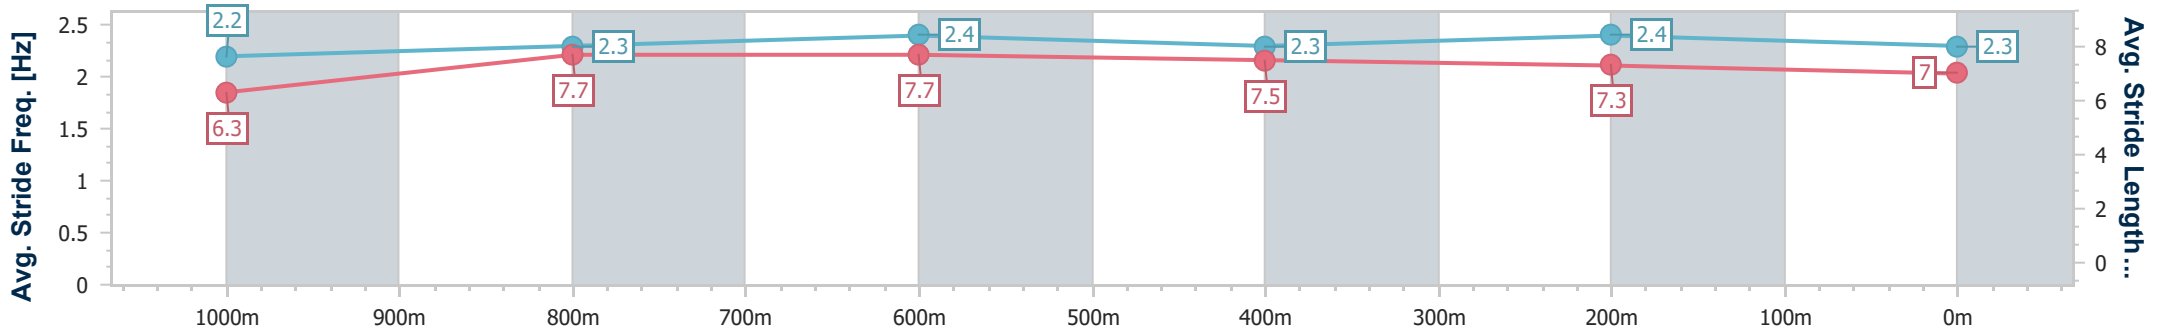

Horse/Jockey Name	Kinloch
Final Rank	3
Fastest Section Time (Section)	0:11.12 (800m)
Top Speed [km/h] (Section)	66.4 (1000m)
Race State	Finished

Eagle Farm QLD Professional
Race 9: IMPRESSU PRINT GROUP No Metro Wins Handicap
(This Season) - 1200m
24 June 2023 - 16:41
Track Rating: Good 4, Weather: Fine, Rail Position: +6m Entire Course

BRISBANE
RACING CLUB

Section	Overall	1000m	800m	600m	400m	200m
Section Times	1:12.02 [3] (0:14.29)	0:57.73 [12] (0:11.24)	0:46.49 [12] (0:11.12)	0:35.37 [10] (0:11.50)	0:23.87 [9] (0:11.49)	0:12.38 [7] (0:12.38)
Average Speed [km/h]	50.7	65.1	65.1	63.2	62.5	58.3
Top Speed [km/h]	64.4	66.4	66.4	64.7	63.9	61.1
Avg. Dist. to Rail [m]	9.5	3.0	1.4	1.8	4.5	5.3
Avg. Stride Freq. [Hz]	2.2	2.3	2.4	2.3	2.4	2.3
Avg. Stride Length [m]	6.3	7.7	7.7	7.5	7.3	7.0

- [ ] Ranking at each section and finish
- -.-.- No data available at this section
- NA No data available