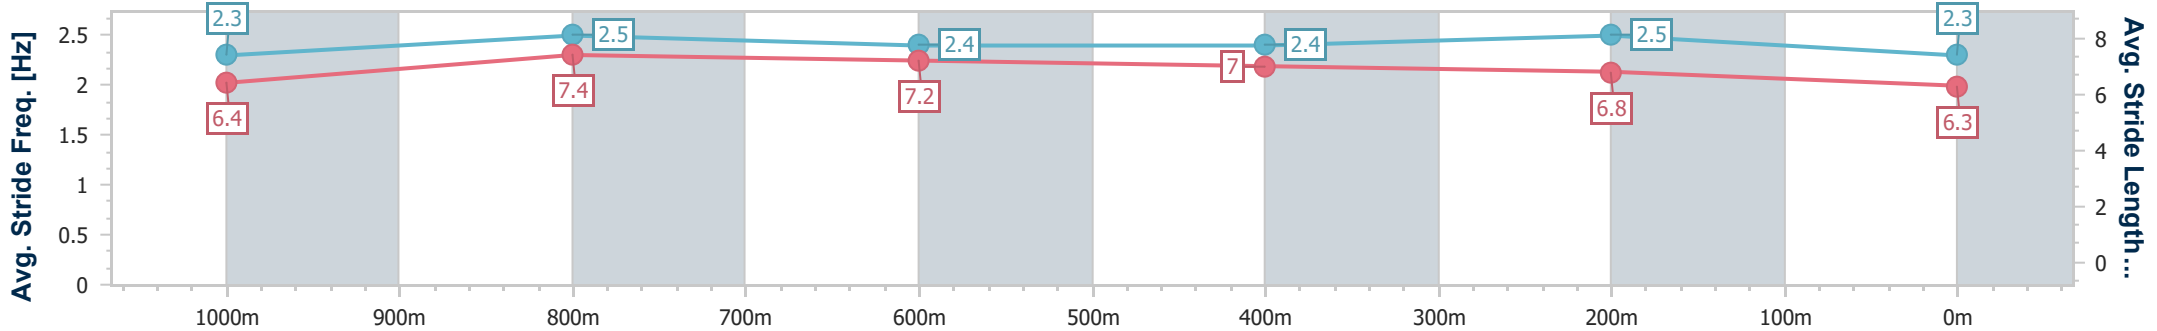

Horse/Jockey Name	Jemeldi
Final Rank	11
Fastest Section Time (Section)	0:10.78 (1000m)
Top Speed [km/h] (Section)	70.3 (Overall)
Race State	Finished

Eagle Farm QLD Professional
Race 9: IMPRESSU PRINT GROUP No Metro Wins Handicap
(This Season) - 1200m
24 June 2023 - 16:41
Track Rating: Good 4, Weather: Fine, Rail Position: +6m Entire Course

BRISBANE
RACING CLUB

Section	Overall	1000m	800m	600m	400m	200m
Section Times	1:13.56 [11] (0:13.42)	1:00.14 [1] (0:10.78)	0:49.36 [1] (0:11.39)	0:37.97 [1] (0:11.98)	0:25.99 [1] (0:12.06)	0:13.93 [6] (0:13.93)
Average Speed [km/h]	54.0	68.2	63.8	60.3	59.7	51.7
Top Speed [km/h]	70.3	70.0	67.8	61.4	61.4	56.8
Avg. Dist. to Rail [m]	10.6	4.1	1.6	0.6	2.2	3.4
Avg. Stride Freq. [Hz]	2.3	2.5	2.4	2.4	2.5	2.3
Avg. Stride Length [m]	6.4	7.4	7.2	7.0	6.8	6.3

- [ ] Ranking at each section and finish
- -.-.- No data available at this section
- NA No data available