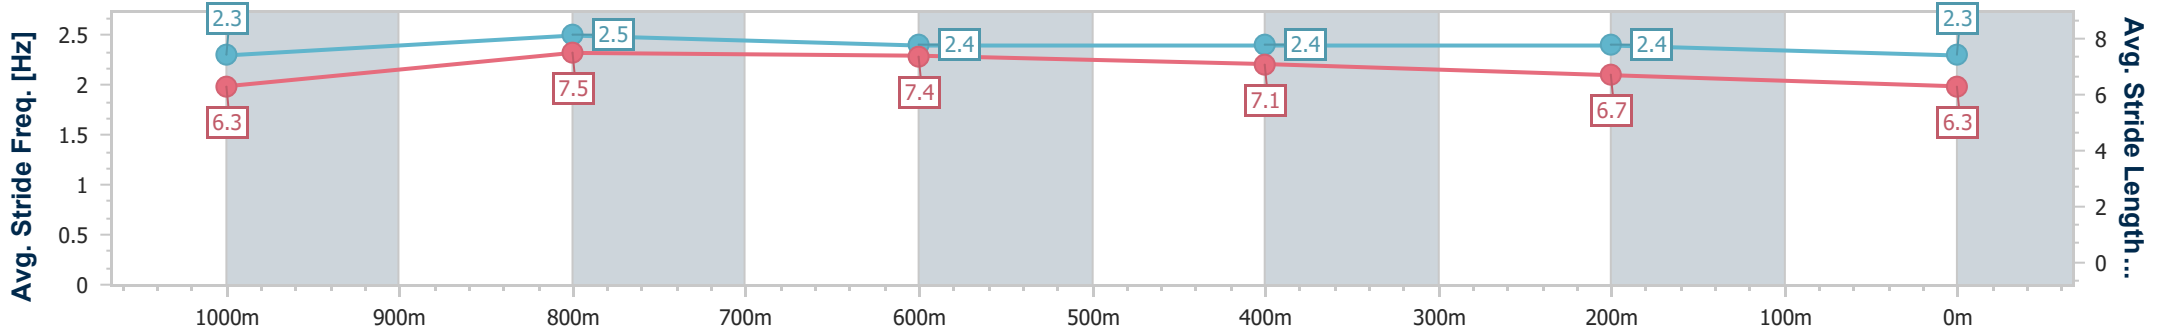

Horse/Jockey Name	Fashchanel
Final Rank	13
Fastest Section Time (Section)	0:10.85 (1000m)
Top Speed [km/h] (Section)	69.2 (1000m)
Race State	Finished

Eagle Farm QLD Professional
Race 9: IMPRESSU PRINT GROUP No Metro Wins Handicap
(This Season) - 1200m
24 June 2023 - 16:41
Track Rating: Good 4, Weather: Fine, Rail Position: +6m Entire Course

BRISBANE
RACING CLUB

Section	Overall	1000m	800m	600m	400m	200m
Section Times	1:13.87 [13] (0:13.56)	1:00.31 [4] (0:10.85)	0:49.46 [2] (0:11.32)	0:38.14 [2] (0:11.89)	0:26.25 [2] (0:12.29)	0:13.96 [9] (0:13.96)
Average Speed [km/h]	53.3	67.8	64.3	61.1	58.6	51.5
Top Speed [km/h]	67.4	69.2	68.2	61.8	61.4	55.4
Avg. Dist. to Rail [m]	7.3	4.4	2.5	1.7	4.3	5.3
Avg. Stride Freq. [Hz]	2.3	2.5	2.4	2.4	2.4	2.3
Avg. Stride Length [m]	6.3	7.5	7.4	7.1	6.7	6.3

- [ ] Ranking at each section and finish
- -.-.- No data available at this section
- NA No data available