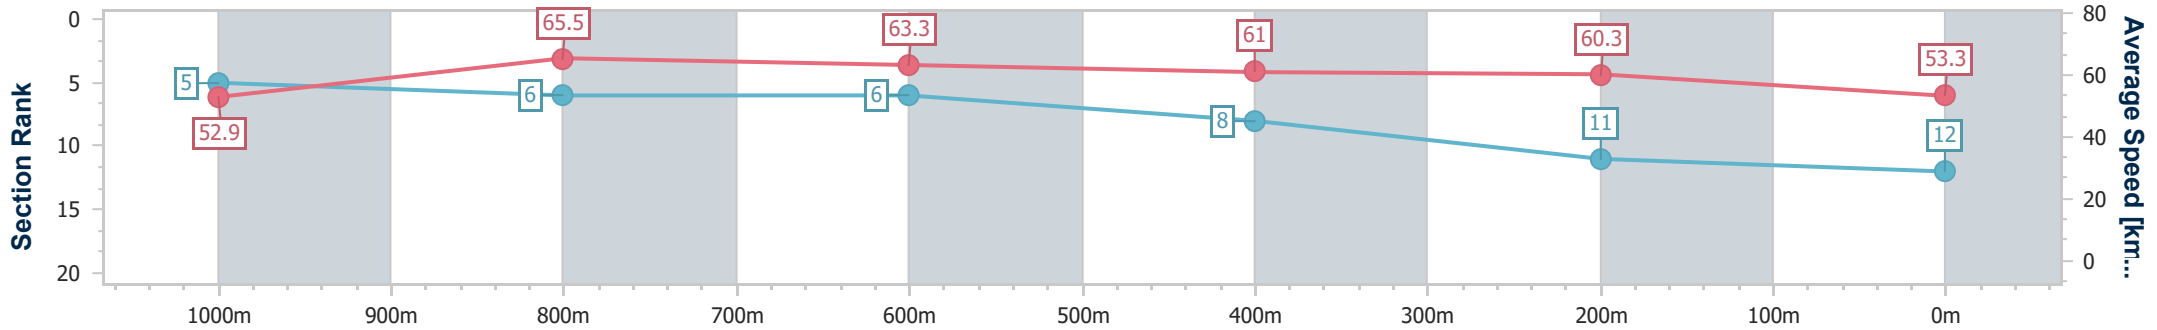

Horse/Jockey Name	Sea Raider
Final Rank	12
Fastest Section Time (Section)	0:11.12 (1000m)
Top Speed [km/h] (Section)	67.2 (1000m)
Race State	Finished

Eagle Farm QLD Professional
Race 9: IMPRESSU PRINT GROUP No Metro Wins Handicap
(This Season) - 1200m
24 June 2023 - 16:41
Track Rating: Good 4, Weather: Fine, Rail Position: +6m Entire Course

BRISBANE
RACING CLUB

Section	Overall	1000m	800m	600m	400m	200m
Section Times	1:13.60 [12] (0:13.64)	0:59.96 [5] (0:11.12)	0:48.84 [6] (0:11.50)	0:37.34 [6] (0:11.86)	0:25.48 [8] (0:11.98)	0:13.50 [11] (0:13.50)
Average Speed [km/h]	52.9	65.5	63.3	61.0	60.3	53.3
Top Speed [km/h]	66.5	67.2	64.9	62.2	61.8	57.6
Avg. Dist. to Rail [m]	4.2	2.5	2.1	1.5	3.5	3.4
Avg. Stride Freq. [Hz]	2.3	2.4	2.4	2.3	2.3	2.2
Avg. Stride Length [m]	6.3	7.5	7.4	7.3	7.2	6.7

- [ ] Ranking at each section and finish
- -.-.- No data available at this section
- NA No data available