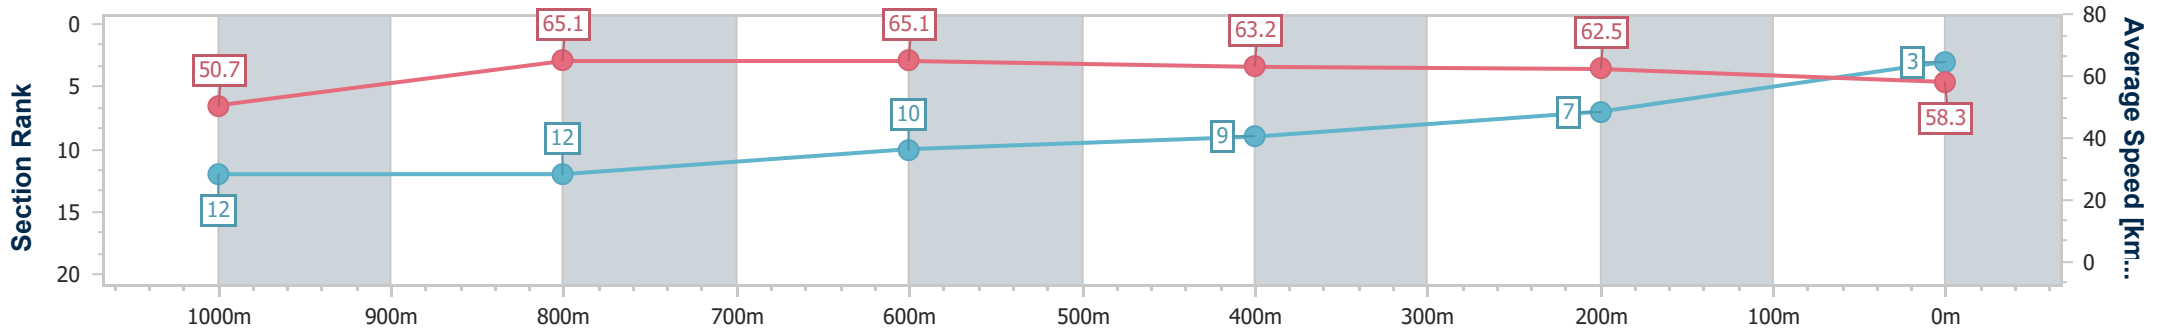

Horse/Jockey Name	Kinloch
Final Rank	3
Fastest Section Time (Section)	0:11.12 (800m)
Top Speed [km/h] (Section)	66.4 (1000m)
Race State	Finished

Eagle Farm QLD Professional
Race 9: IMPRESSU PRINT GROUP No Metro Wins Handicap
(This Season) - 1200m
24 June 2023 - 16:41
Track Rating: Good 4, Weather: Fine, Rail Position: +6m Entire Course

BRISBANE
RACING CLUB

Section	Overall	1000m	800m	600m	400m	200m
Section Times	1:12.02 [3] (0:14.29)	0:57.73 [12] (0:11.24)	0:46.49 [12] (0:11.12)	0:35.37 [10] (0:11.50)	0:23.87 [9] (0:11.49)	0:12.38 [7] (0:12.38)
Average Speed [km/h]	50.7	65.1	65.1	63.2	62.5	58.3
Top Speed [km/h]	64.4	66.4	66.4	64.7	63.9	61.1
Avg. Dist. to Rail [m]	9.5	3.0	1.4	1.8	4.5	5.3
Avg. Stride Freq. [Hz]	2.2	2.3	2.4	2.3	2.4	2.3
Avg. Stride Length [m]	6.3	7.7	7.7	7.5	7.3	7.0

- [ ] Ranking at each section and finish
- -.-.- No data available at this section
- NA No data available