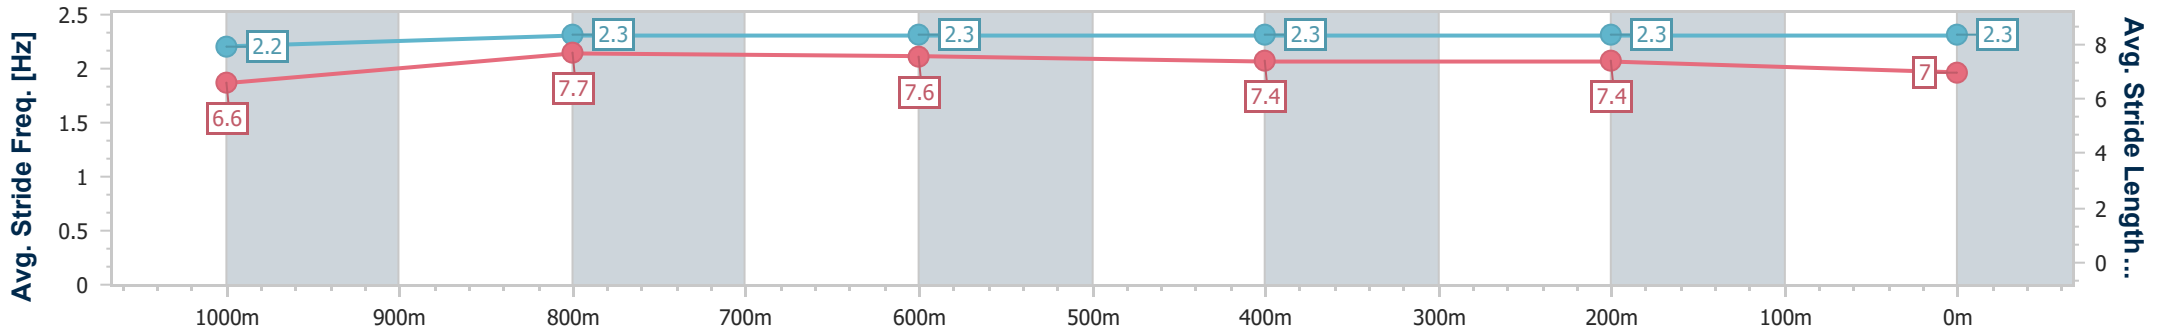

Horse/Jockey Name	Release The Beans
Final Rank	4
Fastest Section Time (Section)	0:11.10 (1000m)
Top Speed [km/h] (Section)	66.6 (Overall)
Race State	Finished

Eagle Farm QLD Professional
Race 9: IMPRESSU PRINT GROUP No Metro Wins Handicap
(This Season) - 1200m
24 June 2023 - 16:41
Track Rating: Good 4, Weather: Fine, Rail Position: +6m Entire Course

BRISBANE
RACING CLUB

Section	Overall	1000m	800m	600m	400m	200m
Section Times	1:12.13 [4] (0:13.70)	0:58.43 [7] (0:11.10)	0:47.33 [7] (0:11.47)	0:35.86 [7] (0:11.71)	0:24.15 [6] (0:11.55)	0:12.60 [3] (0:12.60)
Average Speed [km/h]	52.6	65.2	63.4	61.7	62.3	57.2
Top Speed [km/h]	66.6	66.6	65.3	63.1	63.6	60.0
Avg. Dist. to Rail [m]	2.6	1.2	2.1	0.7	0.3	0.7
Avg. Stride Freq. [Hz]	2.2	2.3	2.3	2.3	2.3	2.3
Avg. Stride Length [m]	6.6	7.7	7.6	7.4	7.4	7.0

- [ ] Ranking at each section and finish
- -.-.- No data available at this section
- NA No data available