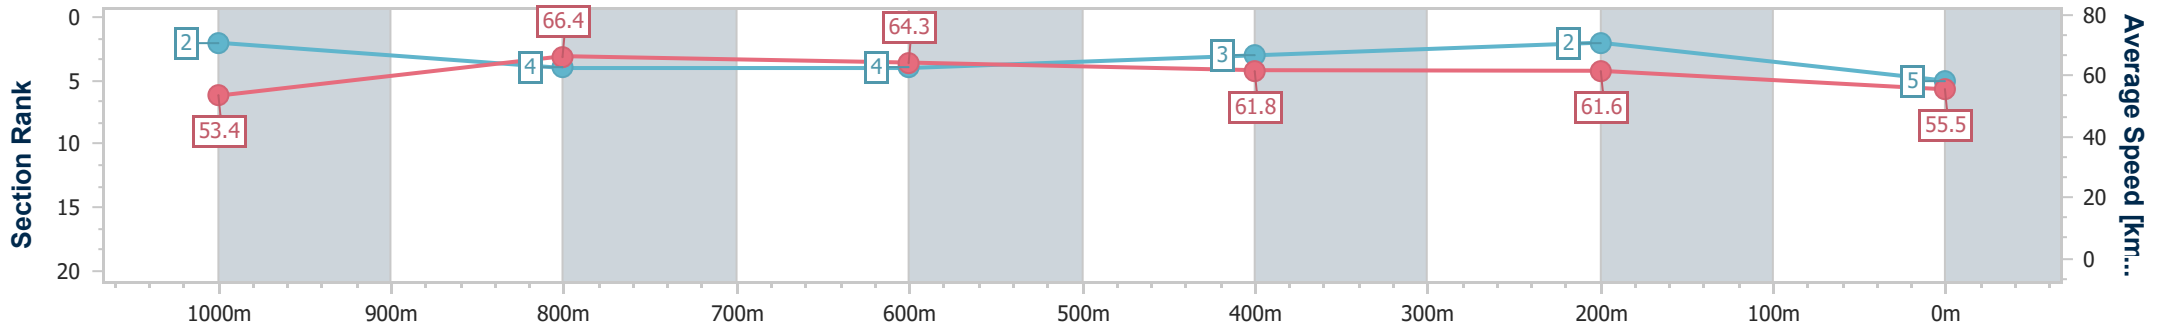

Horse/Jockey Name	Surreal Step
Final Rank	5
Fastest Section Time (Section)	0:11.01 (1000m)
Top Speed [km/h] (Section)	67.9 (1000m)
Race State	Finished

Eagle Farm QLD Professional
Race 9: IMPRESSU PRINT GROUP No Metro Wins Handicap
(This Season) - 1200m
24 June 2023 - 16:41
Track Rating: Good 4, Weather: Fine, Rail Position: +6m Entire Course

BRISBANE
RACING CLUB

Section	Overall	1000m	800m	600m	400m	200m
Section Times	1:12.37 [5] (0:13.53)	0:58.84 [2] (0:11.01)	0:47.83 [4] (0:11.42)	0:36.41 [4] (0:11.75)	0:24.66 [3] (0:11.68)	0:12.98 [2] (0:12.98)
Average Speed [km/h]	53.4	66.4	64.3	61.8	61.6	55.5
Top Speed [km/h]	67.4	67.9	66.2	62.7	63.3	59.1
Avg. Dist. to Rail [m]	5.1	3.4	4.1	1.7	1.4	2.2
Avg. Stride Freq. [Hz]	2.3	2.5	2.4	2.4	2.5	2.3
Avg. Stride Length [m]	6.3	7.3	7.3	7.1	7.0	6.6

- [ ] Ranking at each section and finish
- -.-.- No data available at this section
- NA No data available