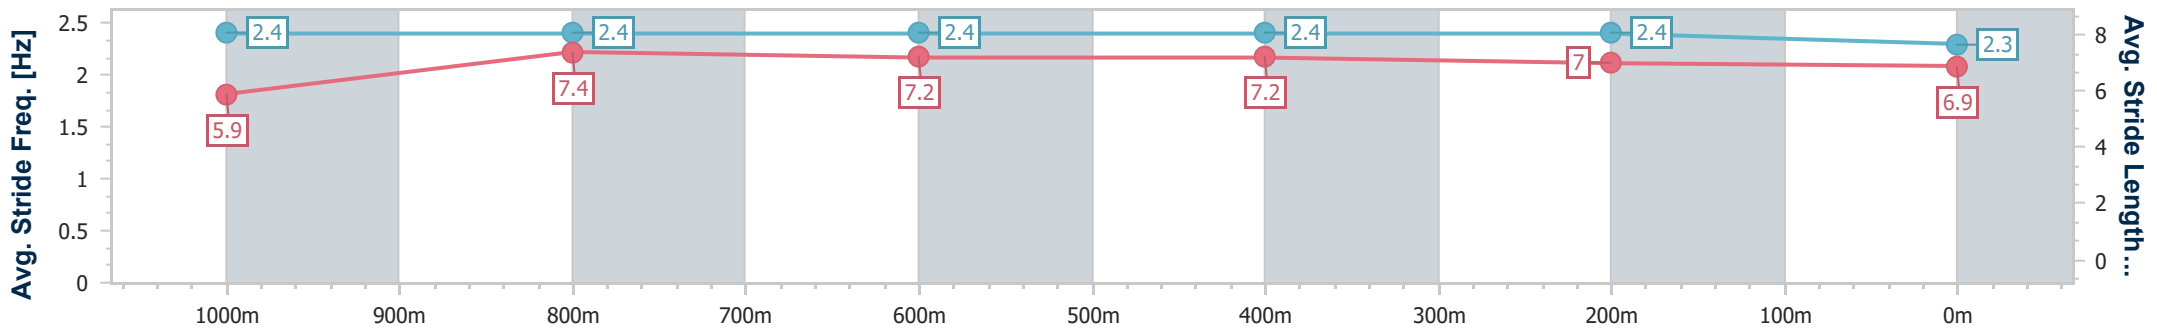

Horse/Jockey Name	Stampe
Final Rank	10
Fastest Section Time (Section)	0:11.18 (1000m)
Top Speed [km/h] (Section)	67.7 (1000m)
Race State	Finished

Eagle Farm QLD Professional
Race 9: IMPRESSU PRINT GROUP No Metro Wins Handicap
(This Season) - 1200m
24 June 2023 - 16:41
Track Rating: Good 4, Weather: Fine, Rail Position: +6m Entire Course

BRISBANE
RACING CLUB

Section	Overall	1000m	800m	600m	400m	200m
Section Times	1:13.10 [10] (0:14.03)	0:59.07 [8] (0:11.18)	0:47.89 [10] (0:11.46)	0:36.43 [11] (0:11.72)	0:24.71 [11] (0:11.91)	0:12.80 [13] (0:12.80)
Average Speed [km/h]	51.5	65.4	64.0	62.0	60.4	56.3
Top Speed [km/h]	65.1	67.7	65.4	63.9	62.0	59.3
Avg. Dist. to Rail [m]	8.3	3.0	3.9	1.8	1.4	1.9
Avg. Stride Freq. [Hz]	2.4	2.4	2.4	2.4	2.4	2.3
Avg. Stride Length [m]	5.9	7.4	7.2	7.2	7.0	6.9

- [ ] Ranking at each section and finish
- -.-.- No data available at this section
- NA No data available