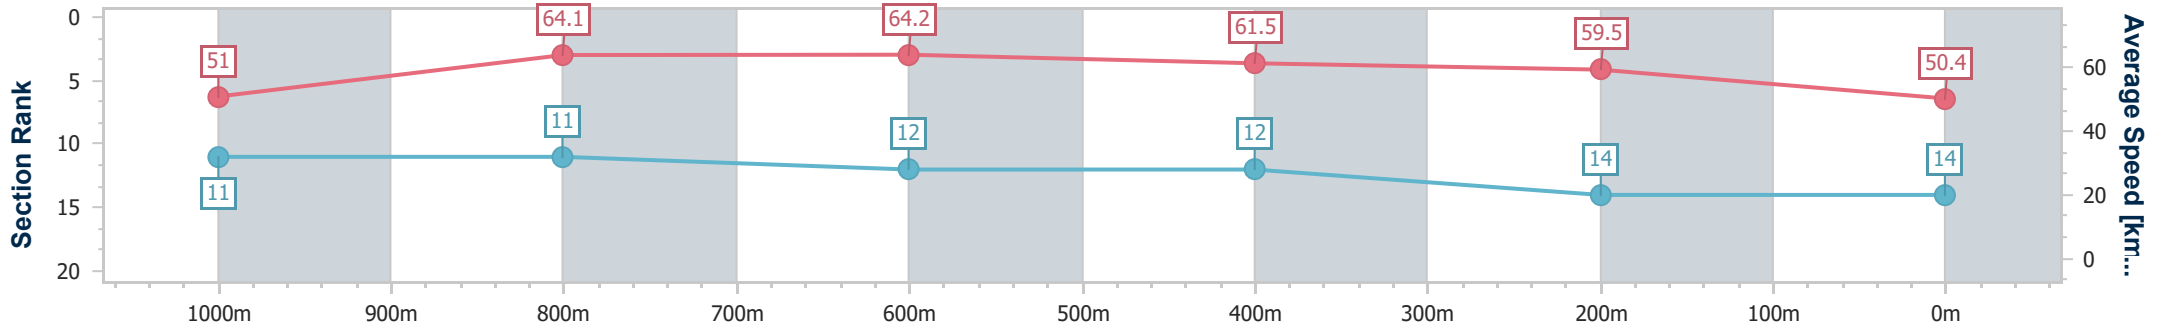

Horse/Jockey Name	Licona
Final Rank	14
Fastest Section Time (Section)	0:11.26 (800m)
Top Speed [km/h] (Section)	65.5 (800m)
Race State	Finished

Eagle Farm QLD Professional
Race 9: IMPRESSU PRINT GROUP No Metro Wins Handicap
(This Season) - 1200m
24 June 2023 - 16:41
Track Rating: Good 4, Weather: Fine, Rail Position: +6m Entire Course

BRISBANE
RACING CLUB

Section	Overall	1000m	800m	600m	400m	200m
Section Times	1:14.81 [14] (0:14.17)	1:00.64 [11] (0:11.33)	0:49.31 [11] (0:11.26)	0:38.05 [12] (0:11.68)	0:26.37 [12] (0:12.10)	0:14.27 [14] (0:14.27)
Average Speed [km/h]	51.0	64.1	64.2	61.5	59.5	50.4
Top Speed [km/h]	64.2	65.4	65.5	62.7	61.4	56.2
Avg. Dist. to Rail [m]	1.6	1.9	1.1	0.6	0.9	2.5
Avg. Stride Freq. [Hz]	2.3	2.4	2.4	2.3	2.3	2.1
Avg. Stride Length [m]	6.2	7.5	7.5	7.3	7.1	6.6

- [ ] Ranking at each section and finish
- -.-.- No data available at this section
- NA No data available