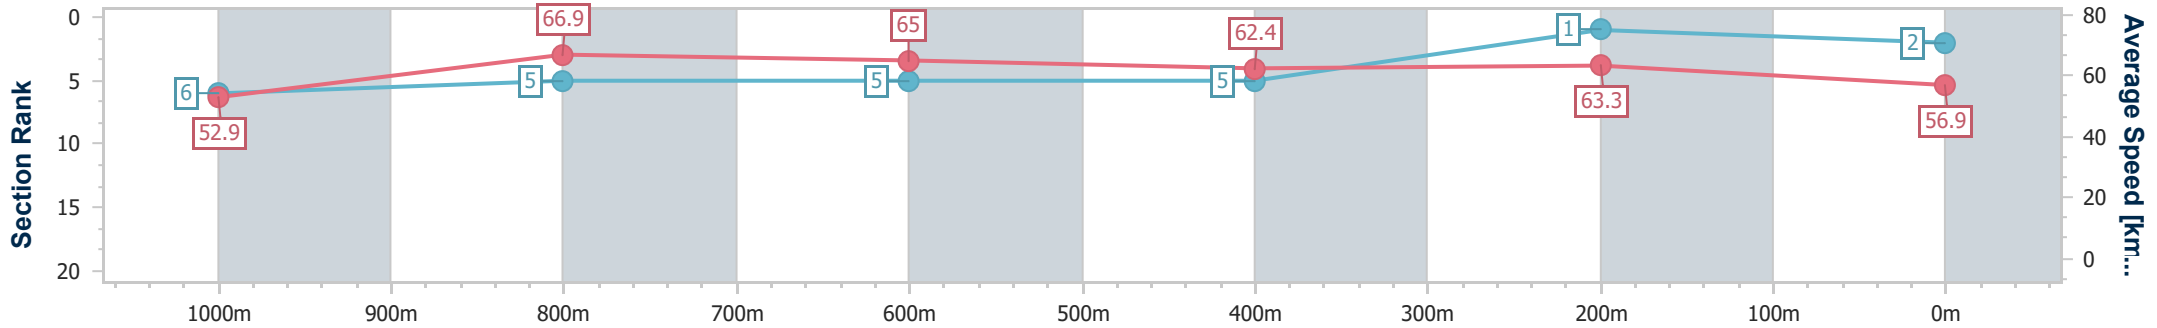

Horse/Jockey Name	Swiss Exile
Final Rank	2
Fastest Section Time (Section)	0:11.01 (1000m)
Top Speed [km/h] (Section)	67.7 (800m)
Race State	Finished

Eagle Farm QLD Professional
Race 9: IMPRESSU PRINT GROUP No Metro Wins Handicap
(This Season) - 1200m
24 June 2023 - 16:41
Track Rating: Good 4, Weather: Fine, Rail Position: +6m Entire Course

BRISBANE RACING CLUB

Section	Overall	1000m	800m	600m	400m	200m
Section Times	1:11.93 [2] (0:13.68)	0:58.25 [6] (0:11.01)	0:47.24 [5] (0:11.44)	0:35.80 [5] (0:11.76)	0:24.04 [5] (0:11.38)	0:12.66 [1] (0:12.66)
Average Speed [km/h]	52.9	66.9	65.0	62.4	63.3	56.9
Top Speed [km/h]	67.1	67.6	67.7	63.5	65.4	59.9
Avg. Dist. to Rail [m]	8.1	4.7	6.9	4.3	4.5	4.6
Avg. Stride Freq. [Hz]	2.3	2.4	2.3	2.3	2.3	2.2
Avg. Stride Length [m]	6.4	7.7	7.6	7.5	7.4	7.1

- [ ] Ranking at each section and finish
- -.-.- No data available at this section
- NA No data available