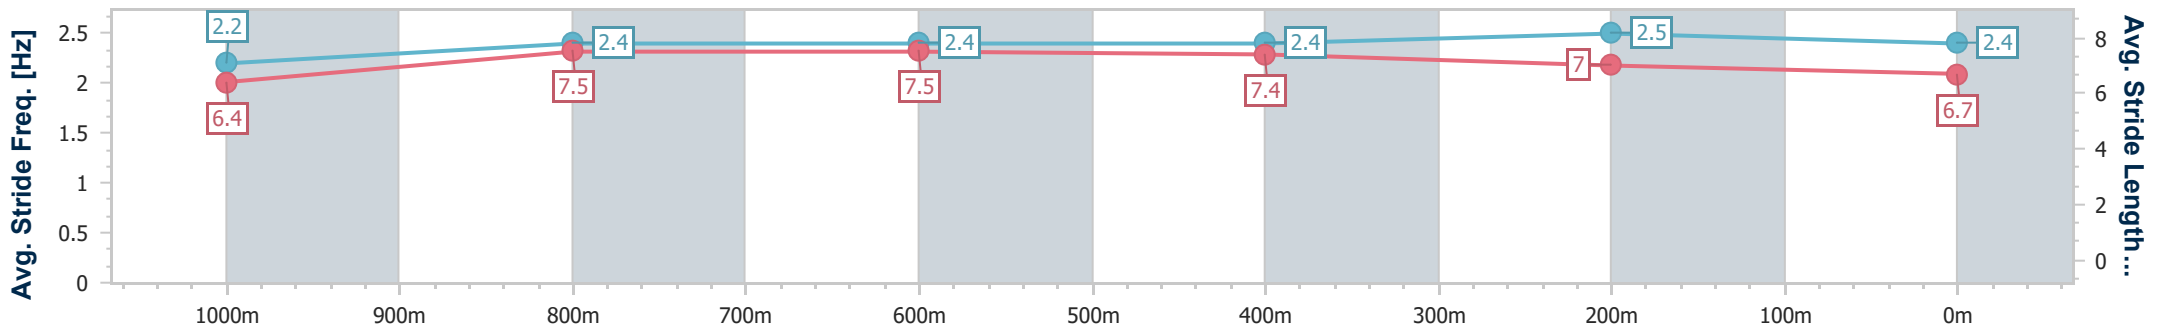

Horse/Jockey Name	Matowatakpe
Final Rank	6
Fastest Section Time (Section)	0:11.27 (1000m)
Top Speed [km/h] (Section)	66.3 (1000m)
Race State	Finished

Eagle Farm QLD Professional
Race 9: IMPRESSU PRINT GROUP No Metro Wins Handicap
(This Season) - 1200m
24 June 2023 - 16:41
Track Rating: Good 4, Weather: Fine, Rail Position: +6m Entire Course

BRISBANE
RACING CLUB

Section	Overall	1000m	800m	600m	400m	200m
Section Times	1:12.45 [6] (0:14.33)	0:58.12 [14] (0:11.27)	0:46.85 [13] (0:11.37)	0:35.48 [13] (0:11.49)	0:23.99 [13] (0:11.37)	0:12.62 [8] (0:12.62)
Average Speed [km/h]	50.4	64.8	64.0	63.7	63.3	57.0
Top Speed [km/h]	64.4	66.3	65.7	64.7	64.8	61.3
Avg. Dist. to Rail [m]	5.1	2.9	2.6	3.2	7.7	8.0
Avg. Stride Freq. [Hz]	2.2	2.4	2.4	2.4	2.5	2.4
Avg. Stride Length [m]	6.4	7.5	7.5	7.4	7.0	6.7

- [ ] Ranking at each section and finish
- -.-.- No data available at this section
- NA No data available