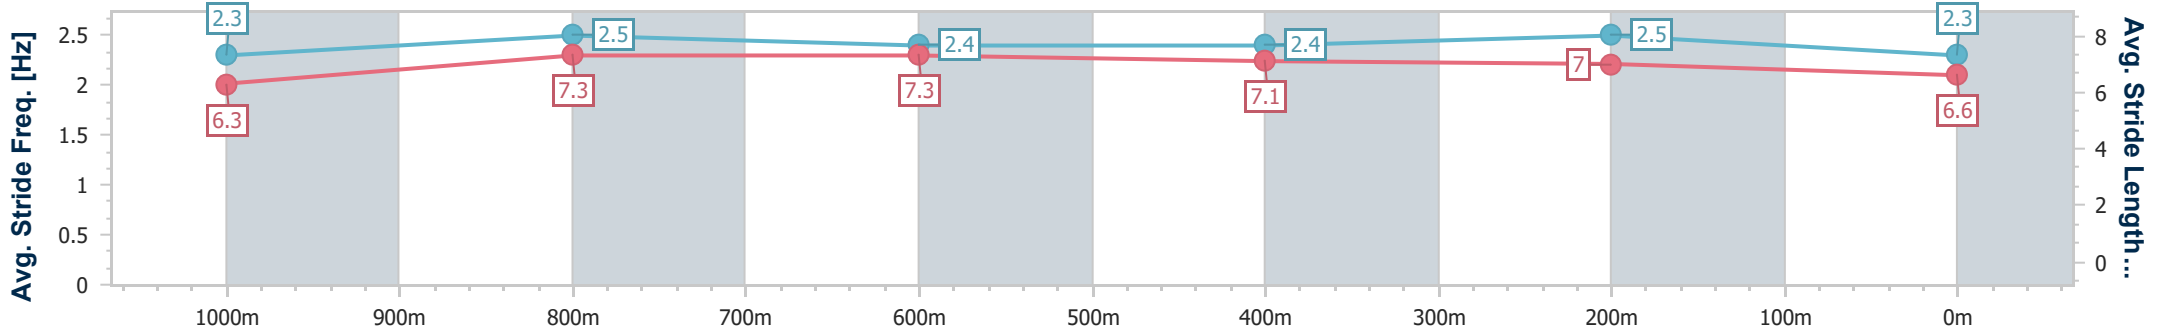

Horse/Jockey Name	Surreal Step
Final Rank	5
Fastest Section Time (Section)	0:11.01 (1000m)
Top Speed [km/h] (Section)	67.9 (1000m)
Race State	Finished

Eagle Farm QLD Professional
Race 9: IMPRESSU PRINT GROUP No Metro Wins Handicap
(This Season) - 1200m
24 June 2023 - 16:41
Track Rating: Good 4, Weather: Fine, Rail Position: +6m Entire Course

BRISBANE
RACING CLUB

Section	Overall	1000m	800m	600m	400m	200m
Section Times	1:12.37 [5] (0:13.53)	0:58.84 [2] (0:11.01)	0:47.83 [4] (0:11.42)	0:36.41 [4] (0:11.75)	0:24.66 [3] (0:11.68)	0:12.98 [2] (0:12.98)
Average Speed [km/h]	53.4	66.4	64.3	61.8	61.6	55.5
Top Speed [km/h]	67.4	67.9	66.2	62.7	63.3	59.1
Avg. Dist. to Rail [m]	5.1	3.4	4.1	1.7	1.4	2.2
Avg. Stride Freq. [Hz]	2.3	2.5	2.4	2.4	2.5	2.3
Avg. Stride Length [m]	6.3	7.3	7.3	7.1	7.0	6.6

- [ ] Ranking at each section and finish
- -.-.- No data available at this section
- NA No data available