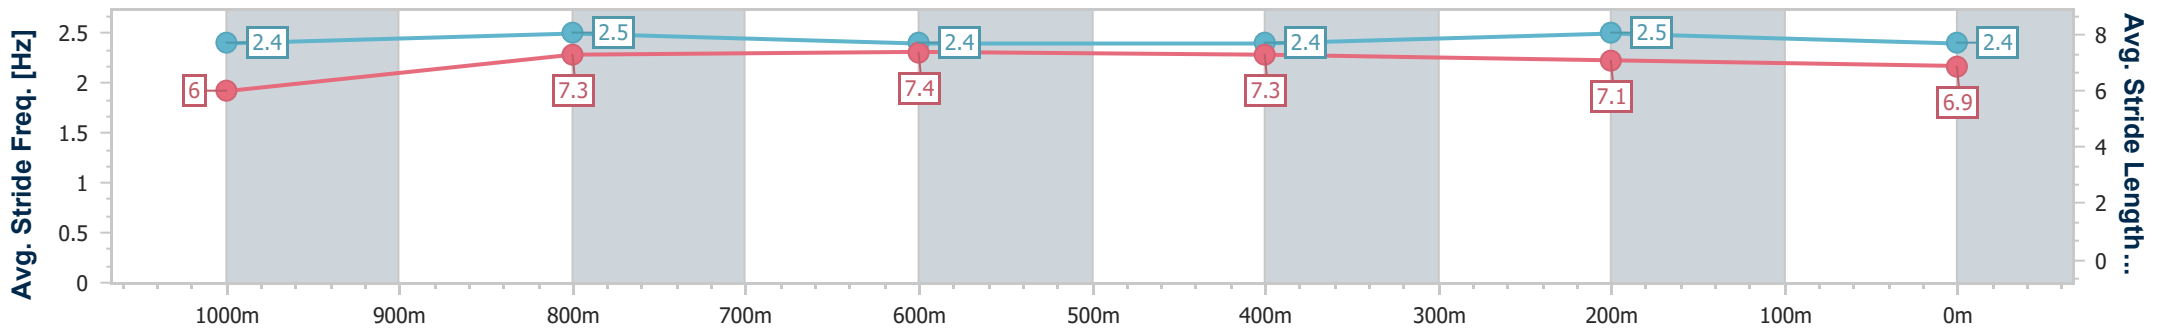

BRISBANE
 RACING CLUB

Section	Overall	1000m	800m	600m	400m	200m
Section Times	1:11.78 [1] (0:14.07)	0:57.71 [9] (0:11.05)	0:46.66 [9] (0:11.24)	0:35.42 [8] (0:11.73)	0:23.69 [7] (0:11.45)	0:12.24 [4] (0:12.24)
Average Speed [km/h]	51.3	65.9	65.0	62.3	62.9	58.9
Top Speed [km/h]	65.5	66.5	66.1	63.7	63.8	61.9
Avg. Dist. to Rail [m]	2.2	2.4	2.7	3.2	7.0	7.4
Avg. Stride Freq. [Hz]	2.4	2.5	2.4	2.4	2.5	2.4
Avg. Stride Length [m]	6.0	7.3	7.4	7.3	7.1	6.9