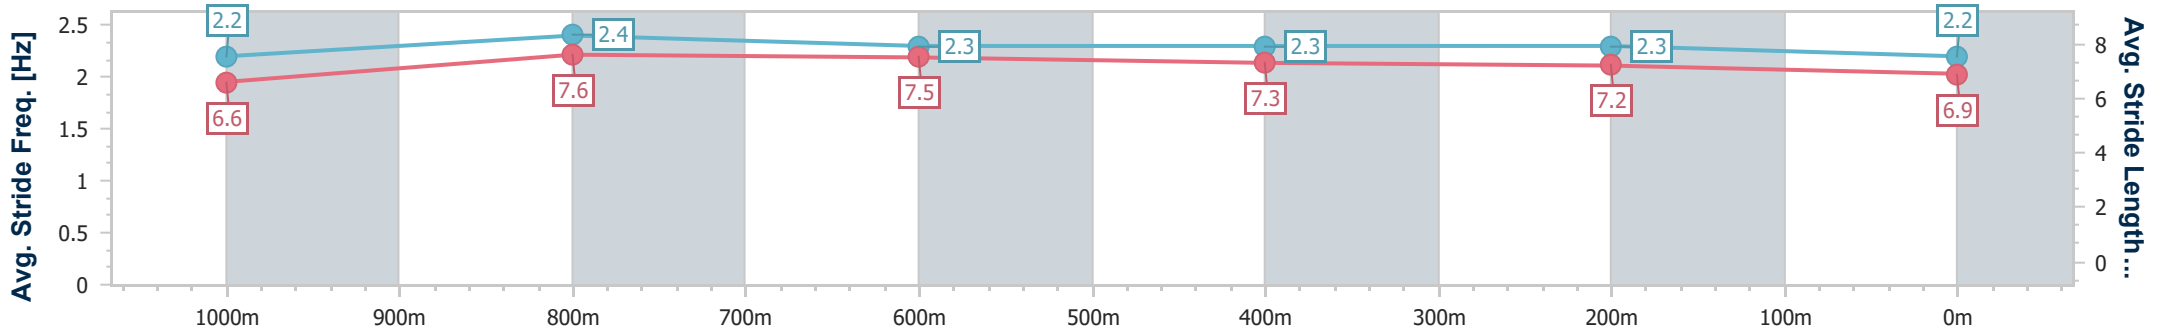

Horse/Jockey Name	Genzai The Wolf
Final Rank	9
Fastest Section Time (Section)	0:11.01 (1000m)
Top Speed [km/h] (Section)	67.1 (1000m)
Race State	Finished

Eagle Farm QLD Professional
Race 9: IMPRESSU PRINT GROUP No Metro Wins Handicap
(This Season) - 1200m
24 June 2023 - 16:41
Track Rating: Good 4, Weather: Fine, Rail Position: +6m Entire Course

BRISBANE
RACING CLUB

Section	Overall	1000m	800m	600m	400m	200m
Section Times	1:13.00 [9] (0:14.08)	0:58.92 [10] (0:11.01)	0:47.91 [8] (0:11.38)	0:36.53 [9] (0:11.68)	0:24.85 [10] (0:11.93)	0:12.92 [10] (0:12.92)
Average Speed [km/h]	51.1	65.5	63.2	61.3	60.5	55.7
Top Speed [km/h]	65.8	67.1	65.7	62.9	61.6	59.0
Avg. Dist. to Rail [m]	0.8	0.4	0.3	0.9	0.3	1.1
Avg. Stride Freq. [Hz]	2.2	2.4	2.3	2.3	2.3	2.2
Avg. Stride Length [m]	6.6	7.6	7.5	7.3	7.2	6.9

- [ ] Ranking at each section and finish
- -.-.- No data available at this section
- NA No data available