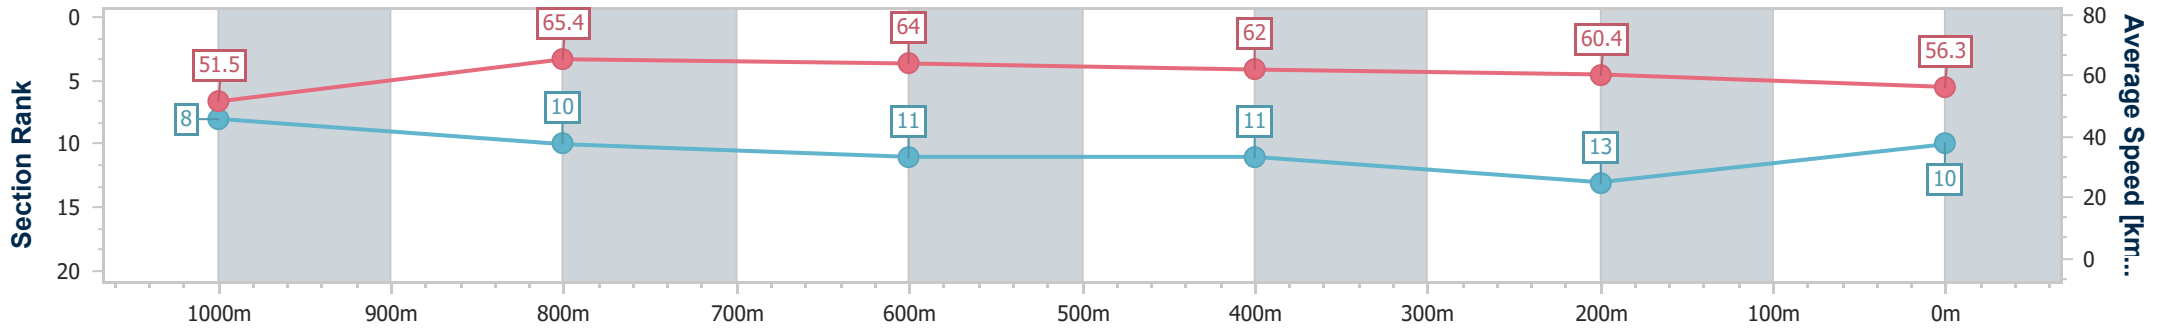

Horse/Jockey Name	Stampe
Final Rank	10
Fastest Section Time (Section)	0:11.18 (1000m)
Top Speed [km/h] (Section)	67.7 (1000m)
Race State	Finished

Eagle Farm QLD Professional
Race 9: IMPRESSU PRINT GROUP No Metro Wins Handicap
(This Season) - 1200m
24 June 2023 - 16:41
Track Rating: Good 4, Weather: Fine, Rail Position: +6m Entire Course

BRISBANE
RACING CLUB

Section	Overall	1000m	800m	600m	400m	200m
Section Times	1:13.10 [10] (0:14.03)	0:59.07 [8] (0:11.18)	0:47.89 [10] (0:11.46)	0:36.43 [11] (0:11.72)	0:24.71 [11] (0:11.91)	0:12.80 [13] (0:12.80)
Average Speed [km/h]	51.5	65.4	64.0	62.0	60.4	56.3
Top Speed [km/h]	65.1	67.7	65.4	63.9	62.0	59.3
Avg. Dist. to Rail [m]	8.3	3.0	3.9	1.8	1.4	1.9
Avg. Stride Freq. [Hz]	2.4	2.4	2.4	2.4	2.4	2.3
Avg. Stride Length [m]	5.9	7.4	7.2	7.2	7.0	6.9

- [ ] Ranking at each section and finish
- -.-.- No data available at this section
- NA No data available