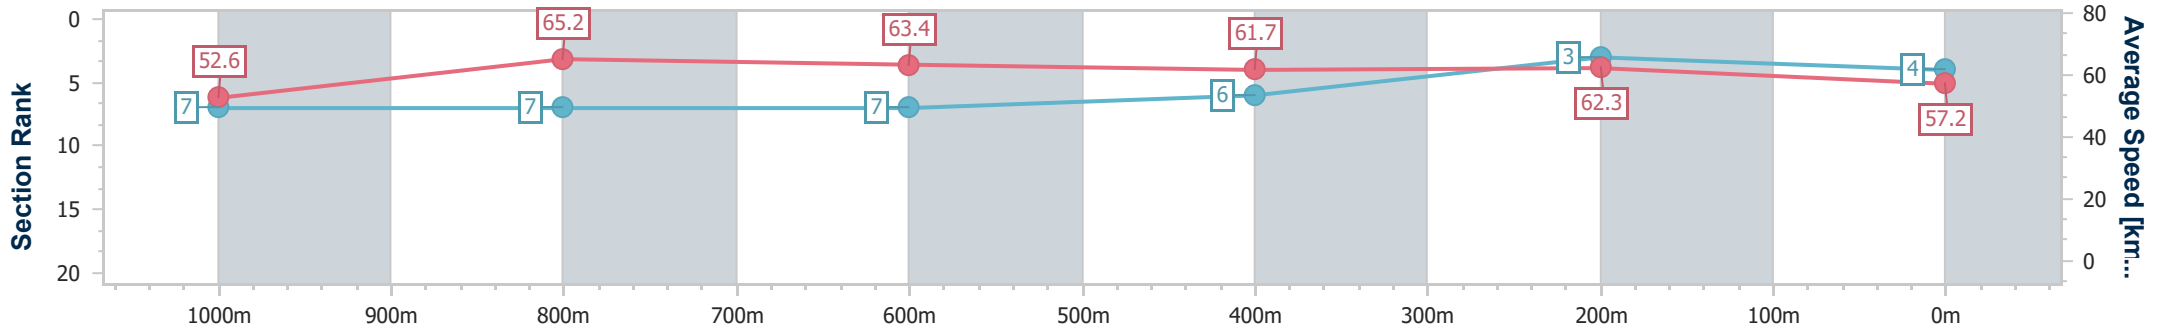

Horse/Jockey Name	Release The Beans
Final Rank	4
Fastest Section Time (Section)	0:11.10 (1000m)
Top Speed [km/h] (Section)	66.6 (Overall)
Race State	Finished

Eagle Farm QLD Professional
Race 9: IMPRESSU PRINT GROUP No Metro Wins Handicap
(This Season) - 1200m
24 June 2023 - 16:41
Track Rating: Good 4, Weather: Fine, Rail Position: +6m Entire Course

BRISBANE
RACING CLUB

Section	Overall	1000m	800m	600m	400m	200m
Section Times	1:12.13 [4] (0:13.70)	0:58.43 [7] (0:11.10)	0:47.33 [7] (0:11.47)	0:35.86 [7] (0:11.71)	0:24.15 [6] (0:11.55)	0:12.60 [3] (0:12.60)
Average Speed [km/h]	52.6	65.2	63.4	61.7	62.3	57.2
Top Speed [km/h]	66.6	66.6	65.3	63.1	63.6	60.0
Avg. Dist. to Rail [m]	2.6	1.2	2.1	0.7	0.3	0.7
Avg. Stride Freq. [Hz]	2.2	2.3	2.3	2.3	2.3	2.3
Avg. Stride Length [m]	6.6	7.7	7.6	7.4	7.4	7.0

- [ ] Ranking at each section and finish
- -.-.- No data available at this section
- NA No data available