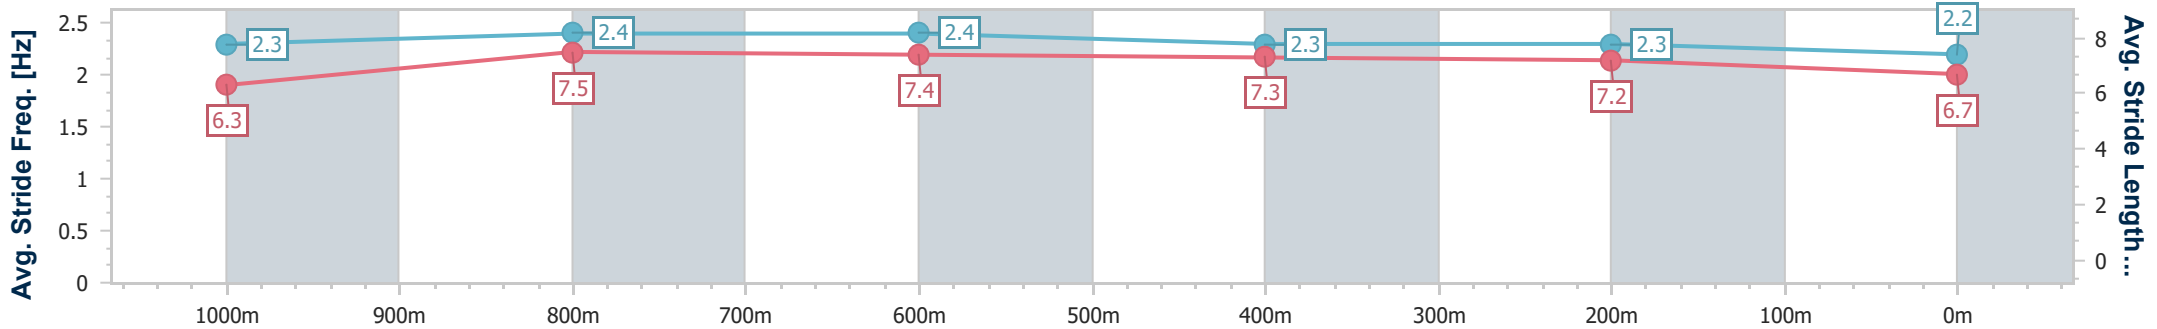

Horse/Jockey Name	Sea Raider
Final Rank	12
Fastest Section Time (Section)	0:11.12 (1000m)
Top Speed [km/h] (Section)	67.2 (1000m)
Race State	Finished

Eagle Farm QLD Professional
Race 9: IMPRESSU PRINT GROUP No Metro Wins Handicap
(This Season) - 1200m
24 June 2023 - 16:41
Track Rating: Good 4, Weather: Fine, Rail Position: +6m Entire Course

BRISBANE
RACING CLUB

Section	Overall	1000m	800m	600m	400m	200m
Section Times	1:13.60 [12] (0:13.64)	0:59.96 [5] (0:11.12)	0:48.84 [6] (0:11.50)	0:37.34 [6] (0:11.86)	0:25.48 [8] (0:11.98)	0:13.50 [11] (0:13.50)
Average Speed [km/h]	52.9	65.5	63.3	61.0	60.3	53.3
Top Speed [km/h]	66.5	67.2	64.9	62.2	61.8	57.6
Avg. Dist. to Rail [m]	4.2	2.5	2.1	1.5	3.5	3.4
Avg. Stride Freq. [Hz]	2.3	2.4	2.4	2.3	2.3	2.2
Avg. Stride Length [m]	6.3	7.5	7.4	7.3	7.2	6.7

- [ ] Ranking at each section and finish
- -.-.- No data available at this section
- NA No data available