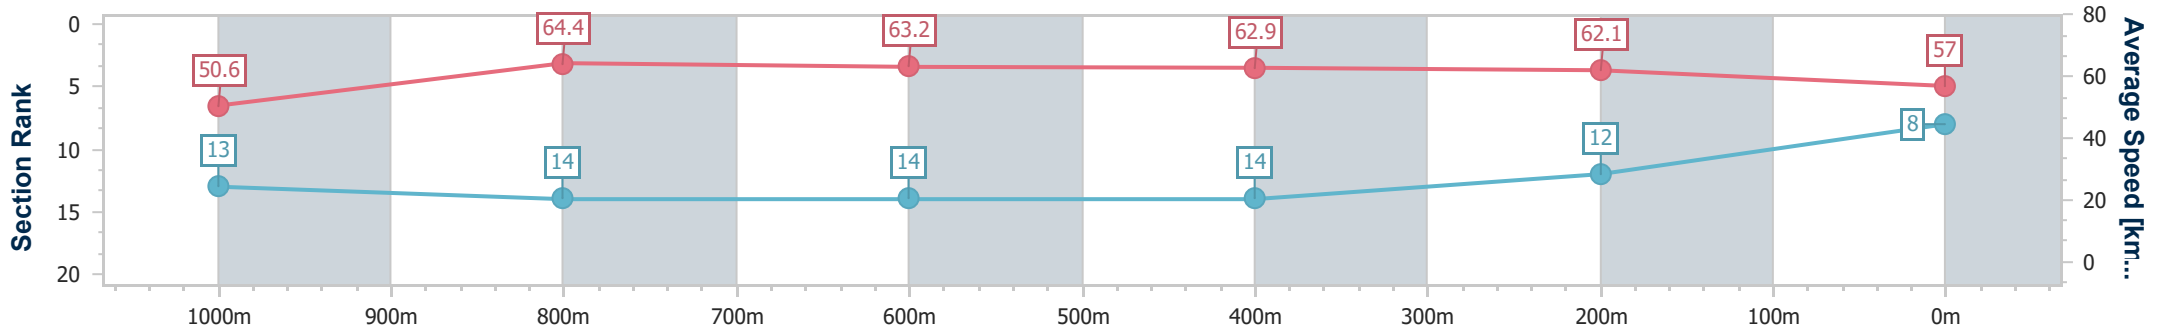

Horse/Jockey Name	Capital Girl
Final Rank	8
Fastest Section Time (Section)	0:11.42 (1000m)
Top Speed [km/h] (Section)	65.7 (Overall)
Race State	Finished

Eagle Farm QLD Professional
Race 9: IMPRESSU PRINT GROUP No Metro Wins Handicap
(This Season) - 1200m
24 June 2023 - 16:41
Track Rating: Good 4, Weather: Fine, Rail Position: +6m Entire Course

BRISBANE
RACING CLUB

Section	Overall	1000m	800m	600m	400m	200m
Section Times	1:12.84 [8] (0:14.31)	0:58.53 [13] (0:11.42)	0:47.11 [14] (0:11.42)	0:35.69 [14] (0:11.46)	0:24.23 [14] (0:11.60)	0:12.63 [12] (0:12.63)
Average Speed [km/h]	50.6	64.4	63.2	62.9	62.1	57.0
Top Speed [km/h]	65.7	65.5	64.2	63.5	63.4	60.1
Avg. Dist. to Rail [m]	10.8	4.0	0.9	1.0	5.3	6.3
Avg. Stride Freq. [Hz]	2.3	2.4	2.3	2.4	2.4	2.3
Avg. Stride Length [m]	6.2	7.5	7.5	7.3	7.2	6.9

- [ ] Ranking at each section and finish
- -.-.- No data available at this section
- NA No data available