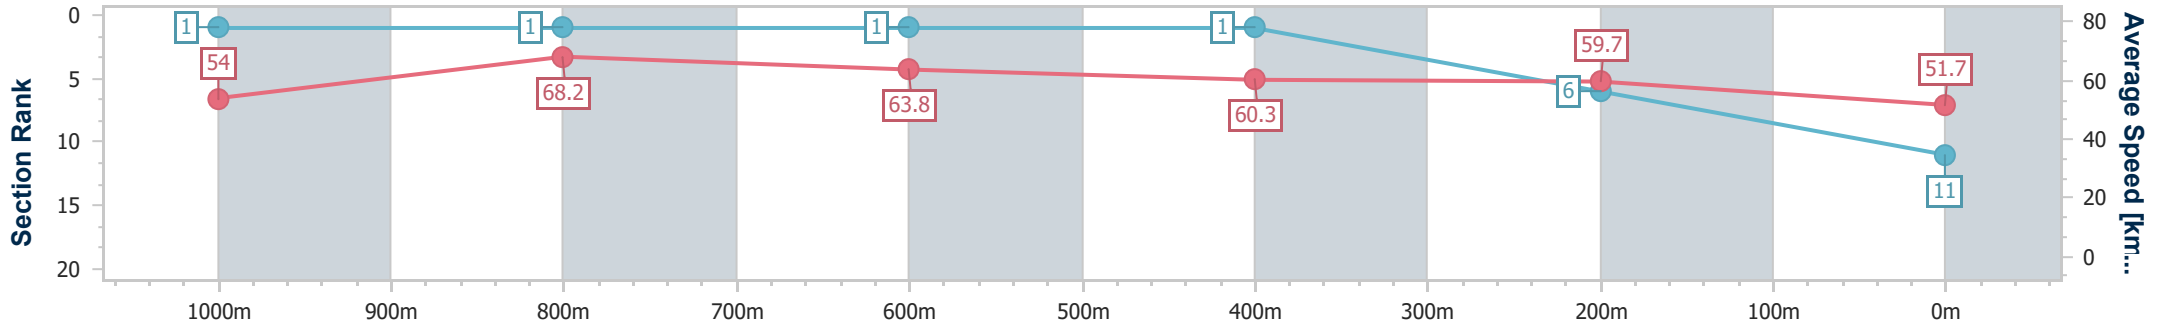

Horse/Jockey Name	Jemeldi
Final Rank	11
Fastest Section Time (Section)	0:10.78 (1000m)
Top Speed [km/h] (Section)	70.3 (Overall)
Race State	Finished

Eagle Farm QLD Professional
Race 9: IMPRESSU PRINT GROUP No Metro Wins Handicap
(This Season) - 1200m
24 June 2023 - 16:41
Track Rating: Good 4, Weather: Fine, Rail Position: +6m Entire Course

BRISBANE
RACING CLUB

Section	Overall	1000m	800m	600m	400m	200m
Section Times	1:13.56 [11] (0:13.42)	1:00.14 [1] (0:10.78)	0:49.36 [1] (0:11.39)	0:37.97 [1] (0:11.98)	0:25.99 [1] (0:12.06)	0:13.93 [6] (0:13.93)
Average Speed [km/h]	54.0	68.2	63.8	60.3	59.7	51.7
Top Speed [km/h]	70.3	70.0	67.8	61.4	61.4	56.8
Avg. Dist. to Rail [m]	10.6	4.1	1.6	0.6	2.2	3.4
Avg. Stride Freq. [Hz]	2.3	2.5	2.4	2.4	2.5	2.3
Avg. Stride Length [m]	6.4	7.4	7.2	7.0	6.8	6.3

- [ ] Ranking at each section and finish
- -.-.- No data available at this section
- NA No data available