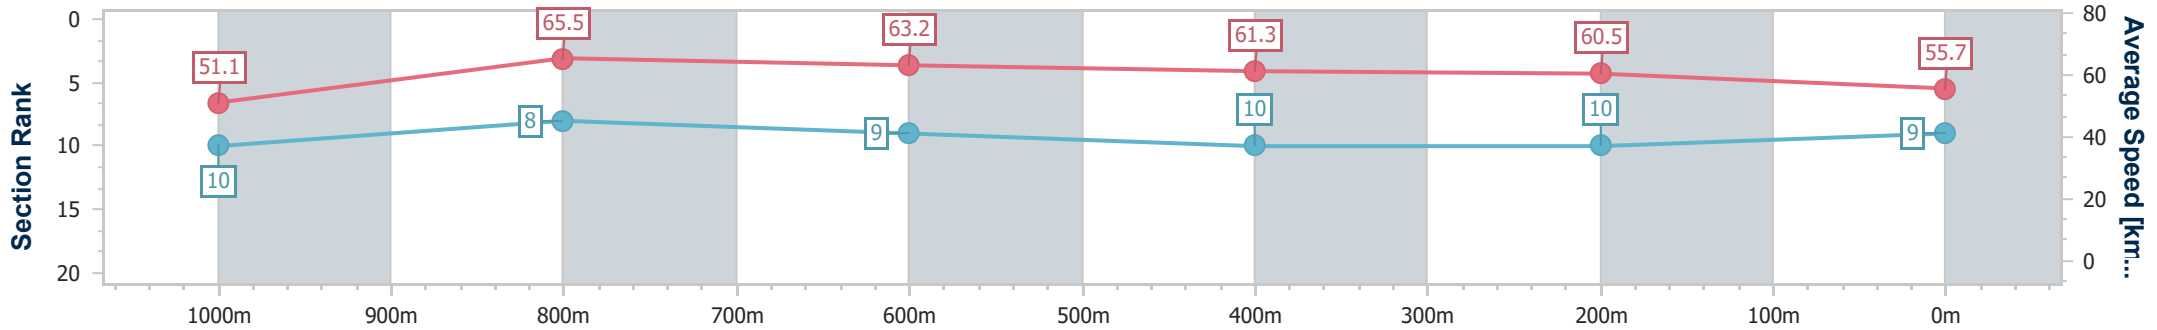

Horse/Jockey Name	Genzai The Wolf
Final Rank	9
Fastest Section Time (Section)	0:11.01 (1000m)
Top Speed [km/h] (Section)	67.1 (1000m)
Race State	Finished

Eagle Farm QLD Professional
Race 9: IMPRESSU PRINT GROUP No Metro Wins Handicap
(This Season) - 1200m
24 June 2023 - 16:41
Track Rating: Good 4, Weather: Fine, Rail Position: +6m Entire Course

BRISBANE
RACING CLUB

Section	Overall	1000m	800m	600m	400m	200m
Section Times	1:13.00 [9] (0:14.08)	0:58.92 [10] (0:11.01)	0:47.91 [8] (0:11.38)	0:36.53 [9] (0:11.68)	0:24.85 [10] (0:11.93)	0:12.92 [10] (0:12.92)
Average Speed [km/h]	51.1	65.5	63.2	61.3	60.5	55.7
Top Speed [km/h]	65.8	67.1	65.7	62.9	61.6	59.0
Avg. Dist. to Rail [m]	0.8	0.4	0.3	0.9	0.3	1.1
Avg. Stride Freq. [Hz]	2.2	2.4	2.3	2.3	2.3	2.2
Avg. Stride Length [m]	6.6	7.6	7.5	7.3	7.2	6.9

- [ ] Ranking at each section and finish
- -.-.- No data available at this section
- NA No data available