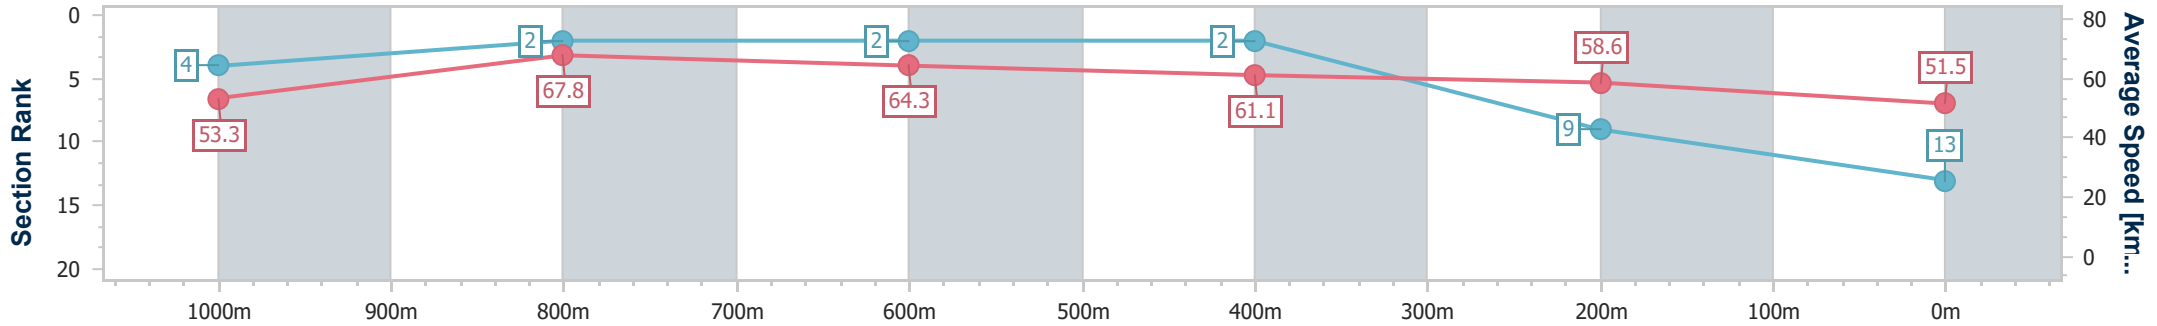

Horse/Jockey Name	Fashchanel
Final Rank	13
Fastest Section Time (Section)	0:10.85 (1000m)
Top Speed [km/h] (Section)	69.2 (1000m)
Race State	Finished

Eagle Farm QLD Professional
Race 9: IMPRESSU PRINT GROUP No Metro Wins Handicap
(This Season) - 1200m
24 June 2023 - 16:41
Track Rating: Good 4, Weather: Fine, Rail Position: +6m Entire Course

BRISBANE
RACING CLUB

Section	Overall	1000m	800m	600m	400m	200m
Section Times	1:13.87 [13] (0:13.56)	1:00.31 [4] (0:10.85)	0:49.46 [2] (0:11.32)	0:38.14 [2] (0:11.89)	0:26.25 [2] (0:12.29)	0:13.96 [9] (0:13.96)
Average Speed [km/h]	53.3	67.8	64.3	61.1	58.6	51.5
Top Speed [km/h]	67.4	69.2	68.2	61.8	61.4	55.4
Avg. Dist. to Rail [m]	7.3	4.4	2.5	1.7	4.3	5.3
Avg. Stride Freq. [Hz]	2.3	2.5	2.4	2.4	2.4	2.3
Avg. Stride Length [m]	6.3	7.5	7.4	7.1	6.7	6.3

- [ ] Ranking at each section and finish
- -.-.- No data available at this section
- NA No data available