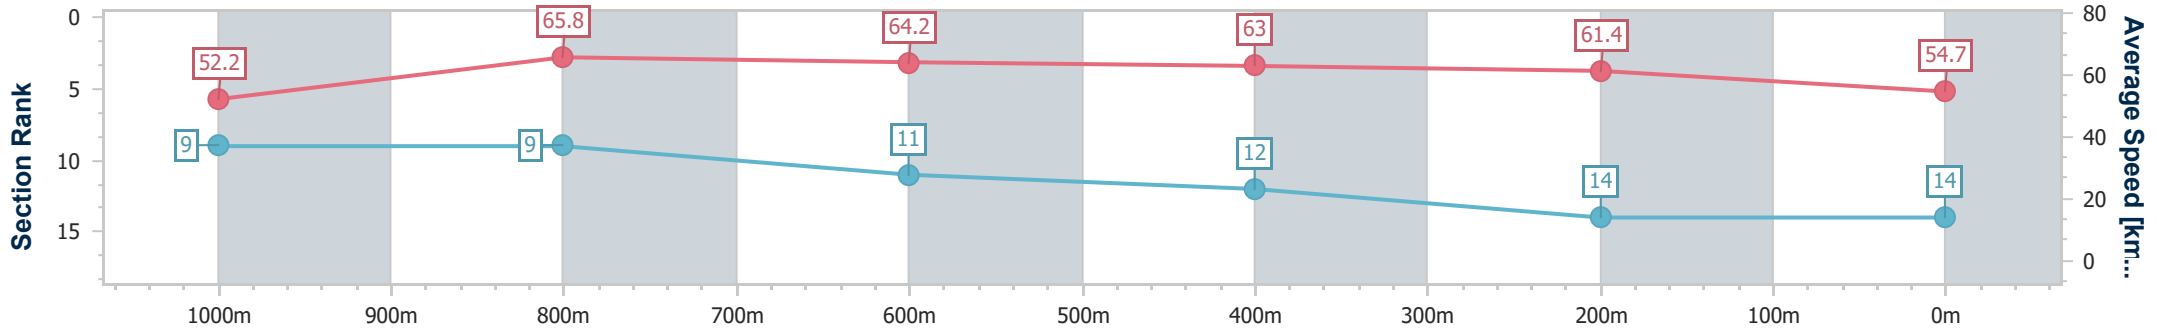

Eagle Farm QLD Professional
 Race 8: EUREKA STUD W.J. HEALY STAKES - GROUP 3 - 1200m
 24 June 2023 - 15:55
 Track Rating: Good 4, Weather: Fine, Rail Position: +6m Entire Course

BRISBANE RACING CLUB

Section	Overall	1000m	800m	600m	400m	200m								
Section Times	1:12.49 [13] (0:13.29)	0:59.20 [3] (0:10.58)	0:48.62 [2] (0:11.28)	0:37.34 [3] (0:11.66)	0:25.68 [4] (0:12.11)	0:13.57 [9]								
Average Speed [km/h]	54.3	68.1	64.2	62.0	59.4	53.0								
Top Speed [km/h]	69.9	70.1	65.9	63.1	61.2	57.0								
Avg. Dist. to Rail [m]	2.9	0.5	0.9	1.0	3.1	2.4								
Avg. Stride Freq. [Hz]	2.4	2.5	2.4	2.4	2.3	2.2								
Avg. Stride Length [m]	6.3	7.6	7.4	7.3	7.0	6.6								

- [] Ranking at each section and finish
- .-.- No data available at this section
- NA No data available

Horse/Jockey Name	Brereton
Final Rank	14
Fastest Section Time (Section)	0:11.04 (1000m)
Top Speed [km/h] (Section)	67.2 (1000m)
Race State	Finished

Eagle Farm QLD Professional
 Race 8: EUREKA STUD W.J. HEALY STAKES - GROUP 3 - 1200m
 24 June 2023 - 15:55
 Track Rating: Good 4, Weather: Fine, Rail Position: +6m Entire Course

BRISBANE RACING CLUB

Section	Overall	1000m	800m	600m	400m	200m
Section Times	1:12.58 [14] (0:13.80)	0:58.78 [9] (0:11.04)	0:47.74 [9] (0:11.29)	0:36.45 [11] (0:11.58)	0:24.87 [12] (0:11.71)	0:13.16 [14] (0:13.16)
Average Speed [km/h]	52.2	65.8	64.2	63.0	61.4	54.7
Top Speed [km/h]	66.1	67.2	65.9	64.0	64.1	58.9
Avg. Dist. to Rail [m]	1.7	1.7	1.2	2.6	4.9	3.0
Avg. Stride Freq. [Hz]	2.3	2.4	2.4	2.4	2.4	2.2
Avg. Stride Length [m]	6.2	7.6	7.5	7.3	7.2	6.8