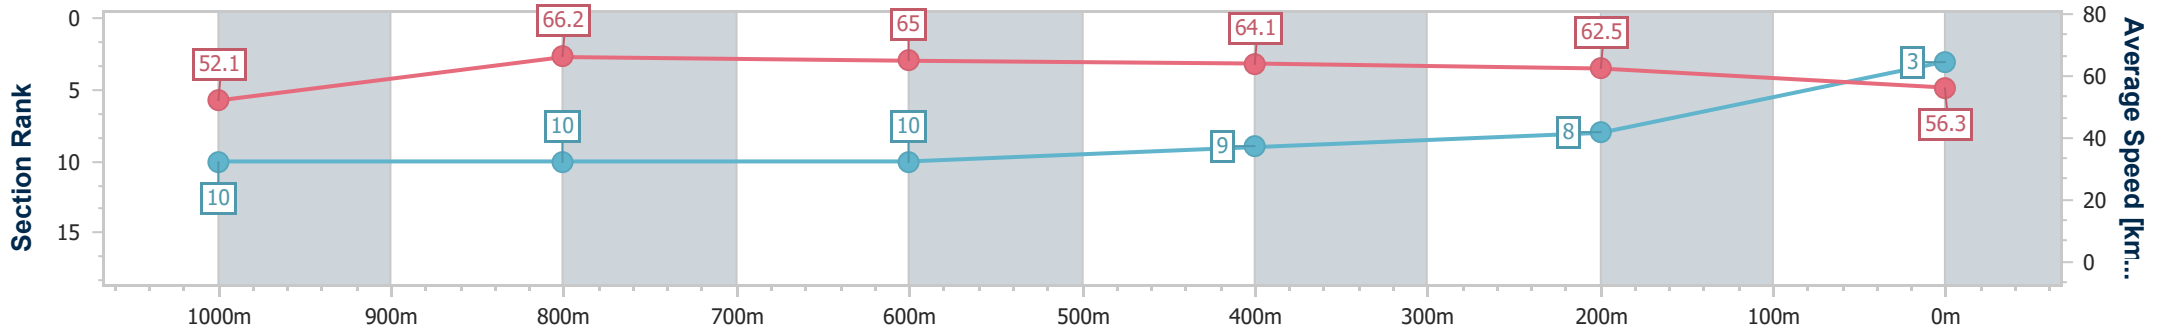

Eagle Farm QLD Professional
 Race 8: EUREKA STUD W.J. HEALY STAKES - GROUP 3 - 1200m
 24 June 2023 - 15:55
 Track Rating: Good 4, Weather: Fine, Rail Position: +6m Entire Course

BRISBANE RACING CLUB

Section	Overall	1000m	800m	600m	400m	200m
Section Times	1:11.66 [3] (0:13.85)	0:57.81 [10] (0:11.01)	0:46.80 [10] (0:11.15)	0:35.65 [10] (0:11.34)	0:24.31 [9] (0:11.51)	0:12.80 [8] (0:12.80)
Average Speed [km/h]	52.1	66.2	65.0	64.1	62.5	56.3
Top Speed [km/h]	66.5	66.9	66.5	65.1	64.1	59.9
Avg. Dist. to Rail [m]	3.8	2.5	1.5	2.0	5.1	3.4
Avg. Stride Freq. [Hz]	2.2	2.4	2.4	2.3	2.4	2.3
Avg. Stride Length [m]	6.6	7.7	7.7	7.7	7.4	6.9