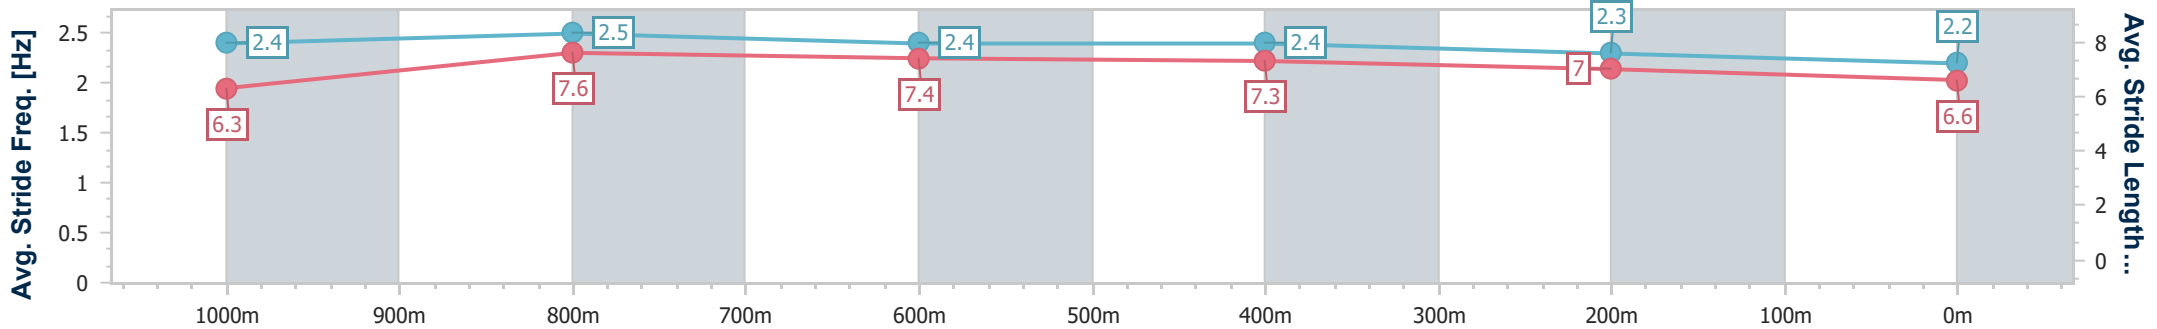

Eagle Farm QLD Professional
 Race 8: EUREKA STUD W.J. HEALY STAKES - GROUP 3 - 1200m
 24 June 2023 - 15:55
 Track Rating: Good 4, Weather: Fine, Rail Position: +6m Entire Course

BRISBANE RACING CLUB

Section	Overall	1000m	800m	600m	400m	200m
Section Times	1:12.42 [12] (0:13.35)	0:59.07 [4] (0:10.95)	0:48.12 [4] (0:11.10)	0:37.02 [4] (0:11.40)	0:25.62 [3] (0:11.84)	0:13.78 [3] (0:13.78)
Average Speed [km/h]	54.2	67.0	65.3	63.7	60.8	52.2
Top Speed [km/h]	68.8	70.0	66.6	64.7	63.7	57.0
Avg. Dist. to Rail [m]	9.8	4.0	1.6	1.4	5.9	5.3
Avg. Stride Freq. [Hz]	2.3	2.3	2.3	2.3	2.3	2.1
Avg. Stride Length [m]	6.5	8.0	8.0	7.7	7.5	6.8

- [] Ranking at each section and finish
- .-.- No data available at this section
- NA No data available

Horse/Jockey Name	Emerald Kingdom
Final Rank	13
Fastest Section Time (Section)	0:10.58 (1000m)
Top Speed [km/h] (Section)	70.1 (1000m)
Race State	Finished

Eagle Farm QLD Professional
 Race 8: EUREKA STUD W.J. HEALY STAKES - GROUP 3 - 1200m
 24 June 2023 - 15:55
 Track Rating: Good 4, Weather: Fine, Rail Position: +6m Entire Course

BRISBANE RACING CLUB

Section	Overall	1000m	800m	600m	400m	200m								
Section Times	1:12.49 [13] (0:13.29)	0:59.20 [3] (0:10.58)	0:48.62 [2] (0:11.28)	0:37.34 [3] (0:11.66)	0:25.68 [4] (0:12.11)	0:13.57 [9]								
Average Speed [km/h]	54.3	68.1	64.2	62.0	59.4	53.0								
Top Speed [km/h]	69.9	70.1	65.9	63.1	61.2	57.0								
Avg. Dist. to Rail [m]	2.9	0.5	0.9	1.0	3.1	2.4								
Avg. Stride Freq. [Hz]	2.4	2.5	2.4	2.4	2.3	2.2								
Avg. Stride Length [m]	6.3	7.6	7.4	7.3	7.0	6.6								