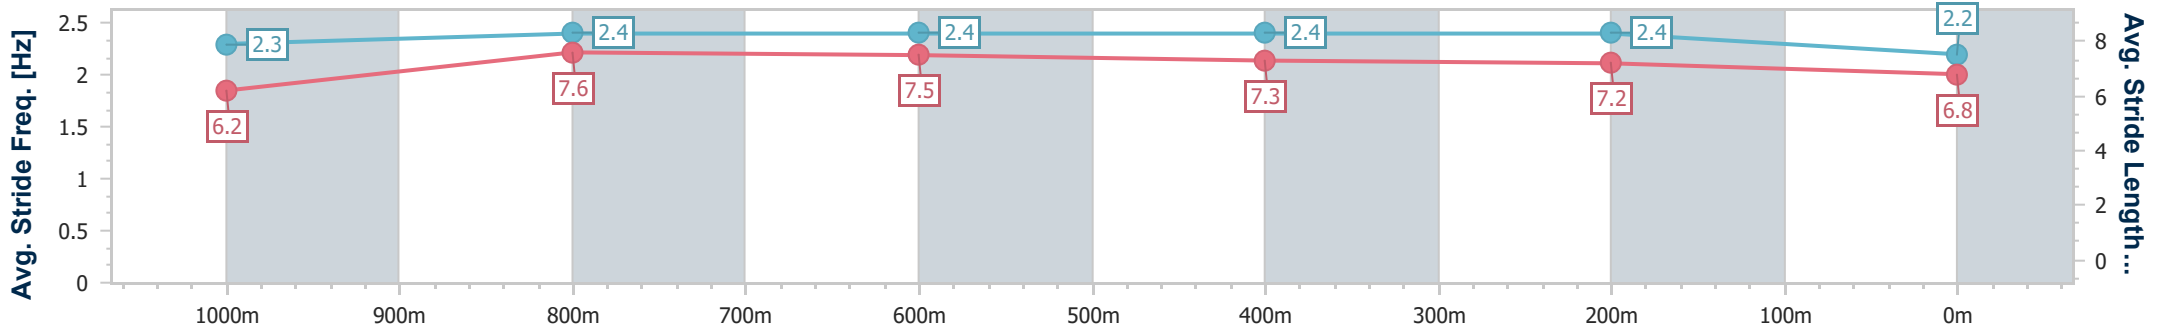

Eagle Farm QLD Professional
 Race 8: EUREKA STUD W.J. HEALY STAKES - GROUP 3 - 1200m
 24 June 2023 - 15:55
 Track Rating: Good 4, Weather: Fine, Rail Position: +6m Entire Course

BRISBANE RACING CLUB

Section	Overall	1000m	800m	600m	400m	200m								
Section Times	1:12.49 [13] (0:13.29)	0:59.20 [3] (0:10.58)	0:48.62 [2] (0:11.28)	0:37.34 [3] (0:11.66)	0:25.68 [4] (0:12.11)	0:13.57 [9]								
Average Speed [km/h]	54.3	68.1	64.2	62.0	59.4	53.0								
Top Speed [km/h]	69.9	70.1	65.9	63.1	61.2	57.0								
Avg. Dist. to Rail [m]	2.9	0.5	0.9	1.0	3.1	2.4								
Avg. Stride Freq. [Hz]	2.4	2.5	2.4	2.4	2.3	2.2								
Avg. Stride Length [m]	6.3	7.6	7.4	7.3	7.0	6.6								

- [] Ranking at each section and finish
- .-.- No data available at this section
- NA No data available

Horse/Jockey Name	Brereton
Final Rank	14
Fastest Section Time (Section)	0:11.04 (1000m)
Top Speed [km/h] (Section)	67.2 (1000m)
Race State	Finished

Eagle Farm QLD Professional
 Race 8: EUREKA STUD W.J. HEALY STAKES - GROUP 3 - 1200m
 24 June 2023 - 15:55
 Track Rating: Good 4, Weather: Fine, Rail Position: +6m Entire Course

BRISBANE RACING CLUB

Section	Overall	1000m	800m	600m	400m	200m
Section Times	1:12.58 [14] (0:13.80)	0:58.78 [9] (0:11.04)	0:47.74 [9] (0:11.29)	0:36.45 [11] (0:11.58)	0:24.87 [12] (0:11.71)	0:13.16 [14] (0:13.16)
Average Speed [km/h]	52.2	65.8	64.2	63.0	61.4	54.7
Top Speed [km/h]	66.1	67.2	65.9	64.0	64.1	58.9
Avg. Dist. to Rail [m]	1.7	1.7	1.2	2.6	4.9	3.0
Avg. Stride Freq. [Hz]	2.3	2.4	2.4	2.4	2.4	2.2
Avg. Stride Length [m]	6.2	7.6	7.5	7.3	7.2	6.8