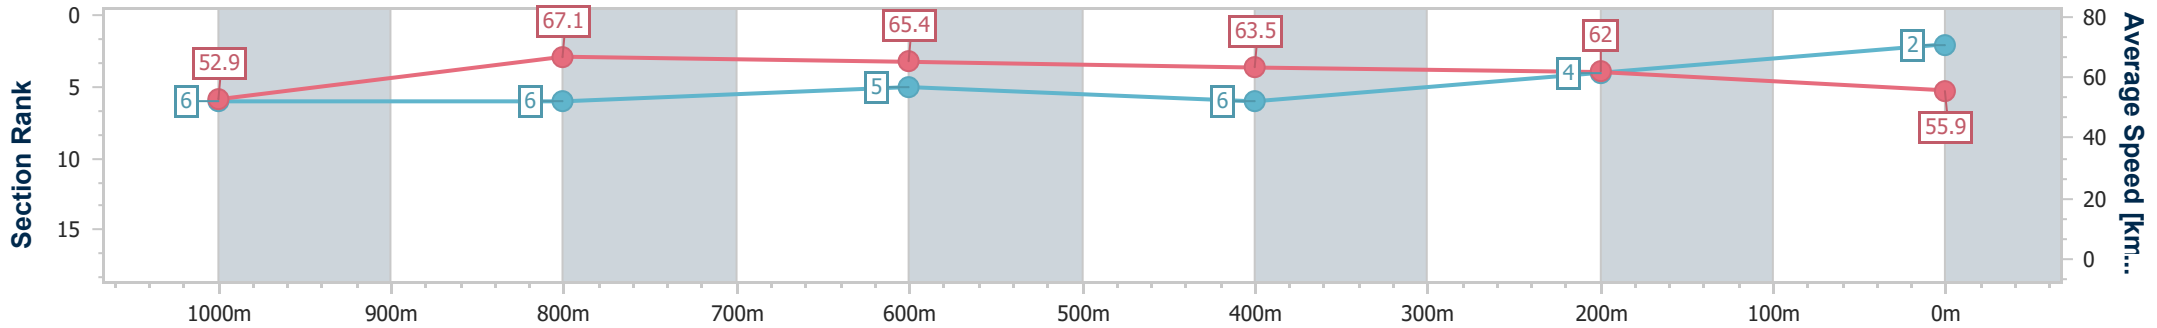

Eagle Farm QLD Professional
Race 8: EUREKA STUD W.J. HEALY STAKES - GROUP 3 - 1200m

24 June 2023 - 15:55

Track Rating: Good 4, Weather: Fine, Rail Position: +6m Entire Course

BRISBANE RACING CLUB

Section	Overall	1000m	800m	600m	400m	200m
Section Times	1:11.57 [2] (0:13.66)	0:57.91 [6] (0:10.86)	0:47.05 [6] (0:11.09)	0:35.96 [5] (0:11.46)	0:24.50 [6] (0:11.62)	0:12.88 [4] (0:12.88)
Average Speed [km/h]	52.9	67.1	65.4	63.5	62.0	55.9
Top Speed [km/h]	67.7	68.6	66.9	64.9	62.9	59.8
Avg. Dist. to Rail [m]	3.9	2.4	1.7	2.3	8.2	8.4
Avg. Stride Freq. [Hz]	2.3	2.6	2.5	2.5	2.5	2.4
Avg. Stride Length [m]	6.2	7.2	7.2	7.0	6.8	6.4