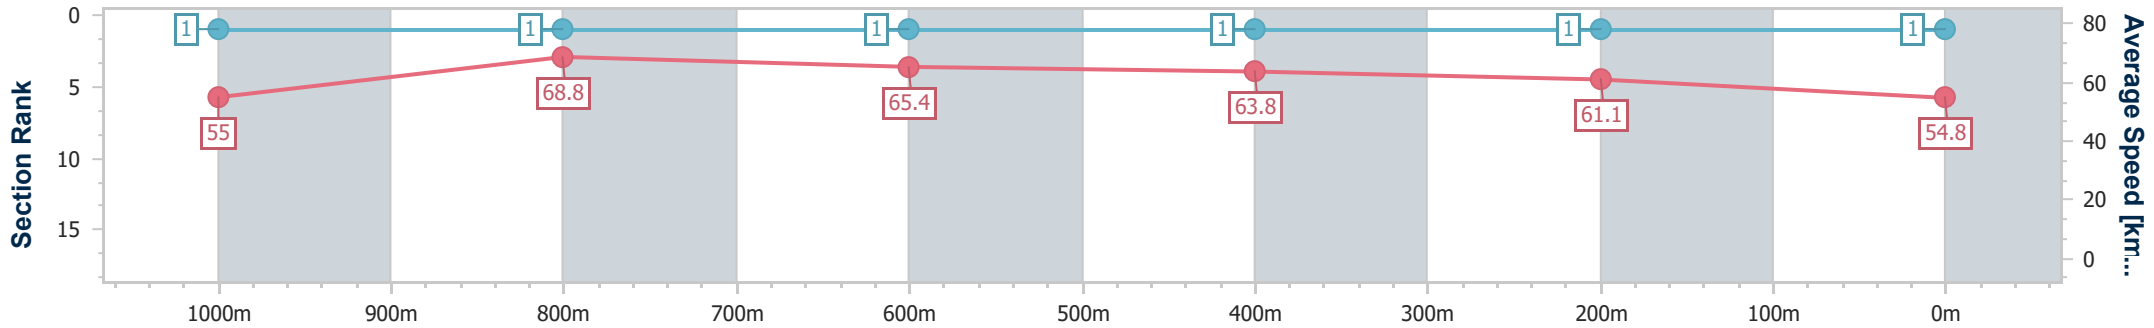

Eagle Farm QLD Professional
 Race 8: EUREKA STUD W.J. HEALY STAKES - GROUP 3 - 1200m
 24 June 2023 - 15:55
 Track Rating: Good 4, Weather: Fine, Rail Position: +6m Entire Course

BRISBANE RACING CLUB

Section	Overall	1000m	800m	600m	400m	200m
Section Times	1:11.20 [1] (0:13.18)	0:58.02 [1] (0:10.56)	0:47.46 [1] (0:11.09)	0:36.37 [1] (0:11.44)	0:24.93 [1] (0:11.80)	0:13.13 [1] (0:13.13)
Average Speed [km/h]	55.0	68.8	65.4	63.8	61.1	54.8
Top Speed [km/h]	69.9	70.2	68.3	64.5	64.3	58.2
Avg. Dist. to Rail [m]	11.4	4.4	1.8	2.7	4.4	3.0
Avg. Stride Freq. [Hz]	2.3	2.4	2.3	2.3	2.3	2.2
Avg. Stride Length [m]	6.4	8.1	7.9	7.6	7.2	6.9