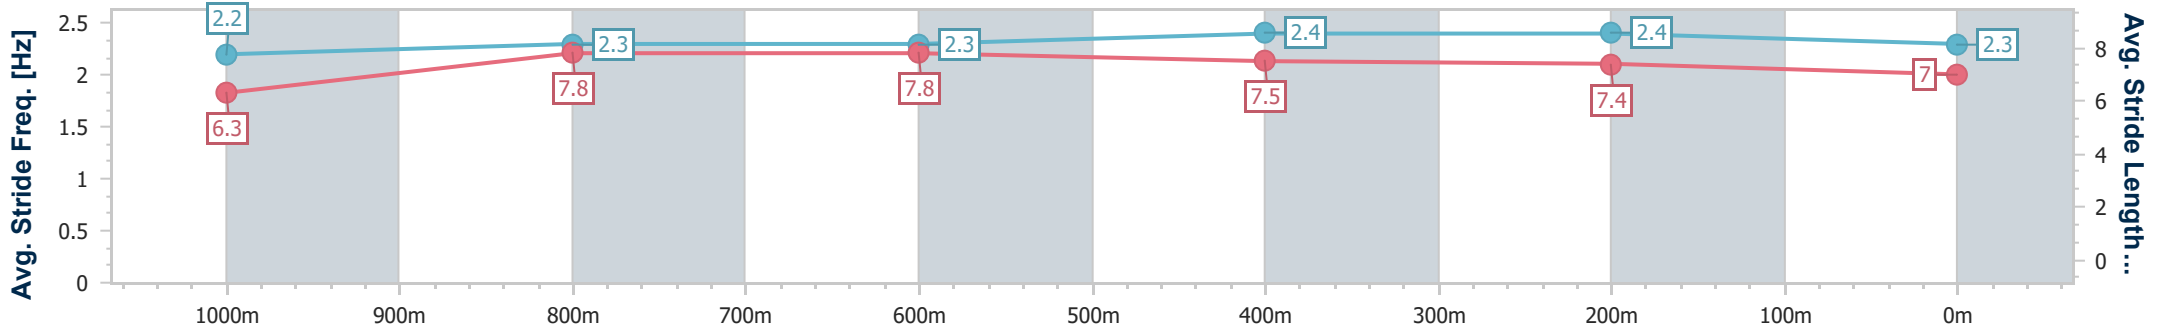

- [] Ranking at each section and finish
- .-.- No data available at this section
- NA No data available

Horse/Jockey Name	Salateen
Final Rank	9
Fastest Section Time (Section)	0:10.95 (1000m)
Top Speed [km/h] (Section)	67.2 (1000m)
Race State	Finished

Eagle Farm QLD Professional
 Race 8: EUREKA STUD W.J. HEALY STAKES - GROUP 3 - 1200m
 24 June 2023 - 15:55
 Track Rating: Good 4, Weather: Fine, Rail Position: +6m Entire Course

BRISBANE RACING CLUB

Section	Overall	1000m	800m	600m	400m	200m
Section Times	1:12.04 [9] (0:14.39)	0:57.65 [14] (0:10.95)	0:46.70 [14] (0:11.10)	0:35.60 [14] (0:11.34)	0:24.26 [14] (0:11.46)	0:12.80 [12] (0:12.80)
Average Speed [km/h]	50.4	66.5	65.2	64.2	62.8	56.3
Top Speed [km/h]	65.8	67.2	66.3	65.6	64.7	60.0
Avg. Dist. to Rail [m]	9.6	2.4	1.2	2.4	6.5	7.0
Avg. Stride Freq. [Hz]	2.2	2.3	2.3	2.4	2.4	2.3
Avg. Stride Length [m]	6.3	7.8	7.8	7.5	7.4	7.0