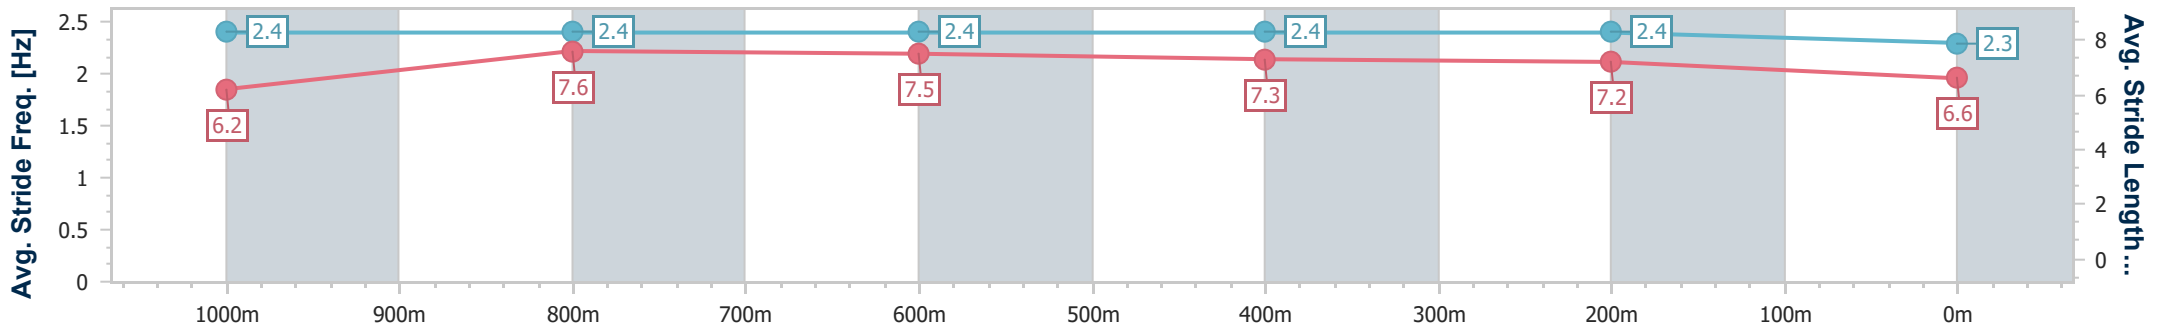

Horse/Jockey Name	Shaquero
Final Rank	7
Fastest Section Time (Section)	0:10.79 (1000m)
Top Speed [km/h] (Section)	68.1 (1000m)
Race State	Finished

Eagle Farm QLD Professional
Race 8: EUREKA STUD W.J. HEALY STAKES - GROUP 3 - 1200m
24 June 2023 - 15:55
Track Rating: Good 4, Weather: Fine, Rail Position: +6m Entire Course

BRISBANE RACING CLUB

Section	Overall	1000m	800m	600m	400m	200m
Section Times	1:11.81 [7] (0:13.56)	0:58.25 [5] (0:10.79)	0:47.46 [5] (0:11.27)	0:36.19 [6] (0:11.49)	0:24.70 [7] (0:11.67)	0:13.03 [6] (0:13.03)
Average Speed [km/h]	53.3	67.0	64.3	63.3	61.6	55.4
Top Speed [km/h]	68.0	68.1	66.7	64.3	63.8	59.0
Avg. Dist. to Rail [m]	2.2	1.3	1.3	2.2	6.5	4.7
Avg. Stride Freq. [Hz]	2.4	2.4	2.4	2.4	2.4	2.3
Avg. Stride Length [m]	6.2	7.6	7.5	7.3	7.2	6.6

- [ ] Ranking at each section and finish
- -.-.- No data available at this section
- NA No data available