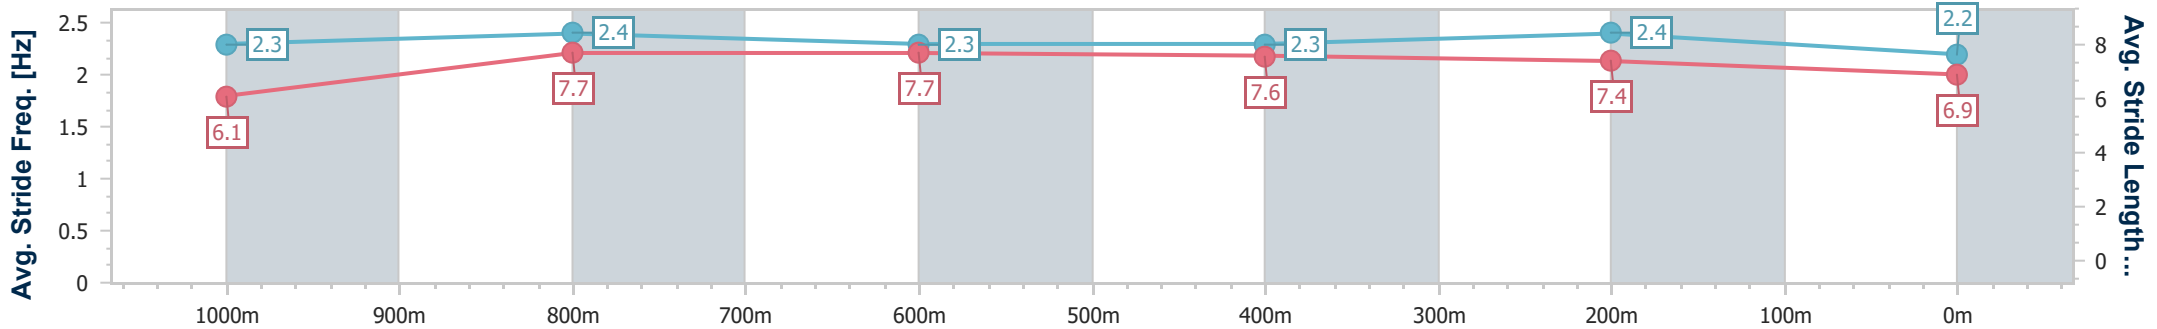

Eagle Farm QLD Professional
 Race 8: EUREKA STUD W.J. HEALY STAKES - GROUP 3 - 1200m
 24 June 2023 - 15:55
 Track Rating: Good 4, Weather: Fine, Rail Position: +6m Entire Course

BRISBANE RACING CLUB

Section	Overall	1000m	800m	600m	400m	200m
Section Times	1:12.10 [10] (0:13.23)	0:58.87 [2] (0:10.79)	0:48.08 [3] (0:10.99)	0:37.09 [2] (0:11.46)	0:25.63 [2] (0:11.96)	0:13.67 [2] (0:13.67)
Average Speed [km/h]	54.6	67.7	66.0	63.6	60.3	52.6
Top Speed [km/h]	69.8	68.9	67.4	64.4	62.8	56.7
Avg. Dist. to Rail [m]	7.6	2.7	2.1	2.4	6.0	6.2
Avg. Stride Freq. [Hz]	2.3	2.4	2.4	2.4	2.3	2.2
Avg. Stride Length [m]	6.4	7.7	7.7	7.4	7.2	6.6

- [] Ranking at each section and finish
- .-.- No data available at this section
- NA No data available

Horse/Jockey Name	Simply Fly
Final Rank	11
Fastest Section Time (Section)	0:10.87 (1000m)
Top Speed [km/h] (Section)	68.1 (1000m)
Race State	Finished

Eagle Farm QLD Professional
 Race 8: EUREKA STUD W.J. HEALY STAKES - GROUP 3 - 1200m
 24 June 2023 - 15:55
 Track Rating: Good 4, Weather: Fine, Rail Position: +6m Entire Course

BRISBANE RACING CLUB

Section	Overall	1000m	800m	600m	400m	200m
Section Times	1:12.18 [11] (0:14.36)	0:57.82 [13] (0:10.87)	0:46.95 [13] (0:11.07)	0:35.88 [12] (0:11.39)	0:24.49 [11] (0:11.49)	0:13.00 [11] (0:13.00)
Average Speed [km/h]	50.3	66.9	65.3	63.8	62.6	55.5
Top Speed [km/h]	66.1	68.1	66.5	64.8	64.5	58.7
Avg. Dist. to Rail [m]	7.2	2.1	1.0	2.0	4.2	2.5
Avg. Stride Freq. [Hz]	2.3	2.4	2.3	2.3	2.4	2.2
Avg. Stride Length [m]	6.1	7.7	7.7	7.6	7.4	6.9