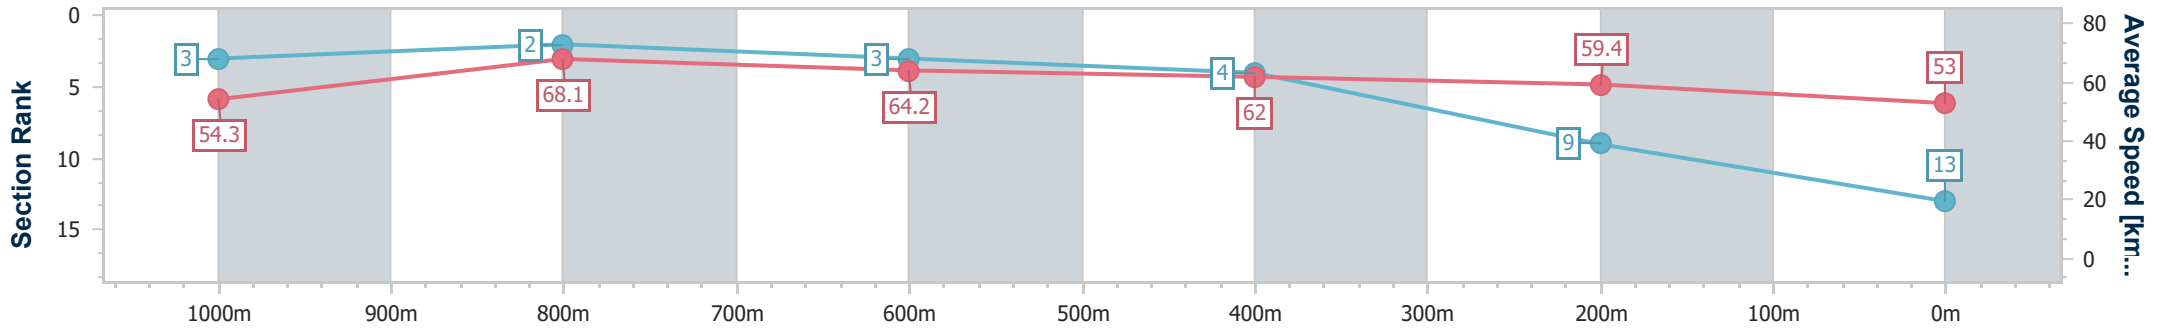

Eagle Farm QLD Professional
 Race 8: EUREKA STUD W.J. HEALY STAKES - GROUP 3 - 1200m
 24 June 2023 - 15:55
 Track Rating: Good 4, Weather: Fine, Rail Position: +6m Entire Course

BRISBANE RACING CLUB

Section	Overall	1000m	800m	600m	400m	200m
Section Times	1:12.42 [12] (0:13.35)	0:59.07 [4] (0:10.95)	0:48.12 [4] (0:11.10)	0:37.02 [4] (0:11.40)	0:25.62 [3] (0:11.84)	0:13.78 [3] (0:13.78)
Average Speed [km/h]	54.2	67.0	65.3	63.7	60.8	52.2
Top Speed [km/h]	68.8	70.0	66.6	64.7	63.7	57.0
Avg. Dist. to Rail [m]	9.8	4.0	1.6	1.4	5.9	5.3
Avg. Stride Freq. [Hz]	2.3	2.3	2.3	2.3	2.3	2.1
Avg. Stride Length [m]	6.5	8.0	8.0	7.7	7.5	6.8

- [] Ranking at each section and finish
- .-.- No data available at this section
- NA No data available

Horse/Jockey Name	Emerald Kingdom
Final Rank	13
Fastest Section Time (Section)	0:10.58 (1000m)
Top Speed [km/h] (Section)	70.1 (1000m)
Race State	Finished

Eagle Farm QLD Professional
 Race 8: EUREKA STUD W.J. HEALY STAKES - GROUP 3 - 1200m
 24 June 2023 - 15:55
 Track Rating: Good 4, Weather: Fine, Rail Position: +6m Entire Course

BRISBANE RACING CLUB

Section	Overall	1000m	800m	600m	400m	200m								
Section Times	1:12.49 [13] (0:13.29)	0:59.20 [3] (0:10.58)	0:48.62 [2] (0:11.28)	0:37.34 [3] (0:11.66)	0:25.68 [4] (0:12.11)	0:13.57 [9]								
Average Speed [km/h]	54.3	68.1	64.2	62.0	59.4	53.0								
Top Speed [km/h]	69.9	70.1	65.9	63.1	61.2	57.0								
Avg. Dist. to Rail [m]	2.9	0.5	0.9	1.0	3.1	2.4								
Avg. Stride Freq. [Hz]	2.4	2.5	2.4	2.4	2.3	2.2								
Avg. Stride Length [m]	6.3	7.6	7.4	7.3	7.0	6.6								