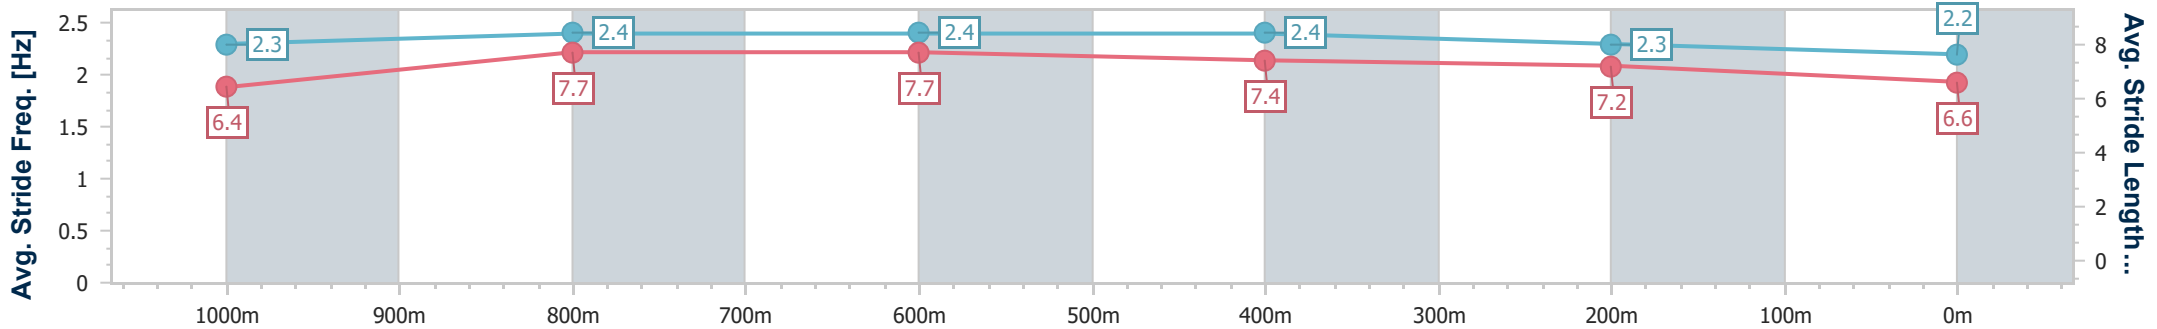

- [] Ranking at each section and finish
- .-.- No data available at this section
- NA No data available

Horse/Jockey Name	King Kapa
Final Rank	10
Fastest Section Time (Section)	0:10.79 (1000m)
Top Speed [km/h] (Section)	69.8 (Overall)
Race State	Finished

Eagle Farm QLD Professional
 Race 8: EUREKA STUD W.J. HEALY STAKES - GROUP 3 - 1200m
 24 June 2023 - 15:55
 Track Rating: Good 4, Weather: Fine, Rail Position: +6m Entire Course

BRISBANE RACING CLUB

Section	Overall	1000m	800m	600m	400m	200m
Section Times	1:12.10 [10] (0:13.23)	0:58.87 [2] (0:10.79)	0:48.08 [3] (0:10.99)	0:37.09 [2] (0:11.46)	0:25.63 [2] (0:11.96)	0:13.67 [2] (0:13.67)
Average Speed [km/h]	54.6	67.7	66.0	63.6	60.3	52.6
Top Speed [km/h]	69.8	68.9	67.4	64.4	62.8	56.7
Avg. Dist. to Rail [m]	7.6	2.7	2.1	2.4	6.0	6.2
Avg. Stride Freq. [Hz]	2.3	2.4	2.4	2.4	2.3	2.2
Avg. Stride Length [m]	6.4	7.7	7.7	7.4	7.2	6.6