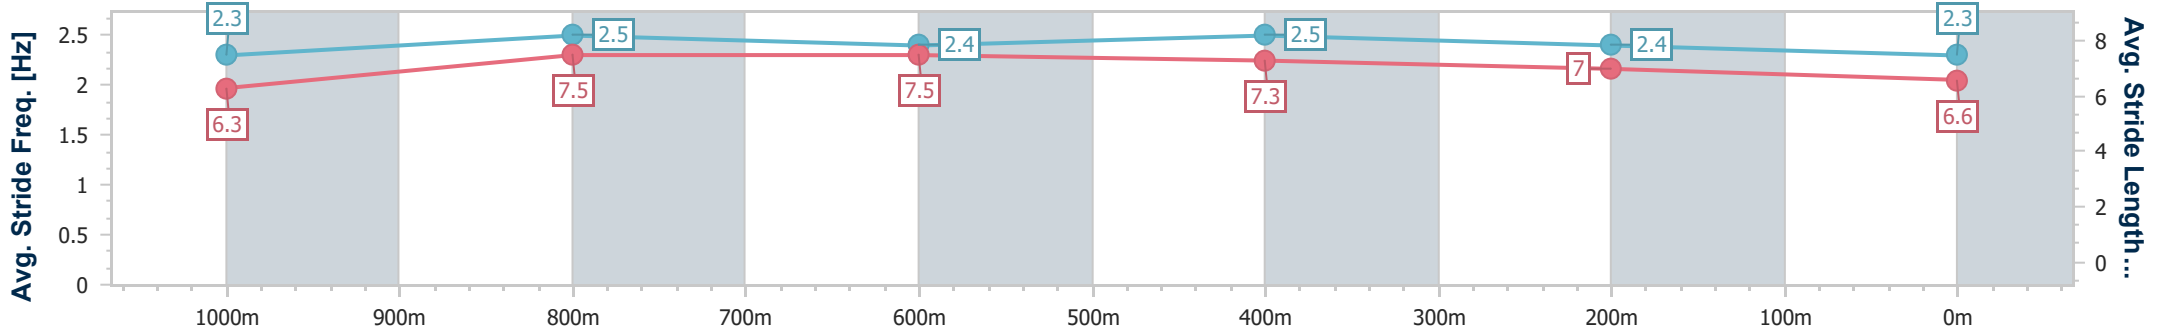

- [] Ranking at each section and finish
- .-.- No data available at this section
- NA No data available

Horse/Jockey Name	Mishani Sniper
Final Rank	8
Fastest Section Time (Section)	0:10.87 (1000m)
Top Speed [km/h] (Section)	67.9 (1000m)
Race State	Finished

Eagle Farm QLD Professional
 Race 8: EUREKA STUD W.J. HEALY STAKES - GROUP 3 - 1200m
 24 June 2023 - 15:55
 Track Rating: Good 4, Weather: Fine, Rail Position: +6m Entire Course

BRISBANE RACING CLUB

Section	Overall	1000m	800m	600m	400m	200m
Section Times	1:11.88 [8] (0:13.66)	0:58.22 [7] (0:10.87)	0:47.35 [7] (0:11.14)	0:36.21 [7] (0:11.37)	0:24.84 [5] (0:11.68)	0:13.16 [5] (0:13.16)
Average Speed [km/h]	53.0	67.5	65.4	64.4	61.7	54.7
Top Speed [km/h]	67.9	67.9	66.6	66.2	63.3	58.9
Avg. Dist. to Rail [m]	6.7	3.7	2.6	3.8	9.3	8.8
Avg. Stride Freq. [Hz]	2.3	2.5	2.4	2.5	2.4	2.3
Avg. Stride Length [m]	6.3	7.5	7.5	7.3	7.0	6.6