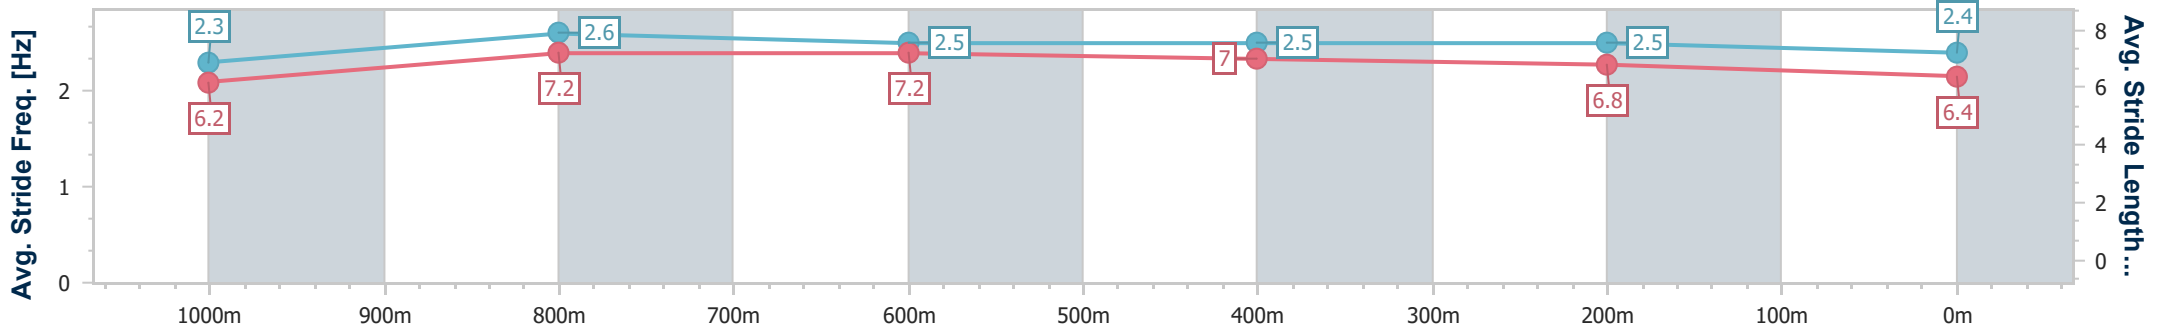

Eagle Farm QLD Professional
Race 8: EUREKA STUD W.J. HEALY STAKES - GROUP 3 - 1200m

24 June 2023 - 15:55

Track Rating: Good 4, Weather: Fine, Rail Position: +6m Entire Course

BRISBANE RACING CLUB

Section	Overall	1000m	800m	600m	400m	200m
Section Times	1:11.57 [2] (0:13.66)	0:57.91 [6] (0:10.86)	0:47.05 [6] (0:11.09)	0:35.96 [5] (0:11.46)	0:24.50 [6] (0:11.62)	0:12.88 [4] (0:12.88)
Average Speed [km/h]	52.9	67.1	65.4	63.5	62.0	55.9
Top Speed [km/h]	67.7	68.6	66.9	64.9	62.9	59.8
Avg. Dist. to Rail [m]	3.9	2.4	1.7	2.3	8.2	8.4
Avg. Stride Freq. [Hz]	2.3	2.6	2.5	2.5	2.5	2.4
Avg. Stride Length [m]	6.2	7.2	7.2	7.0	6.8	6.4