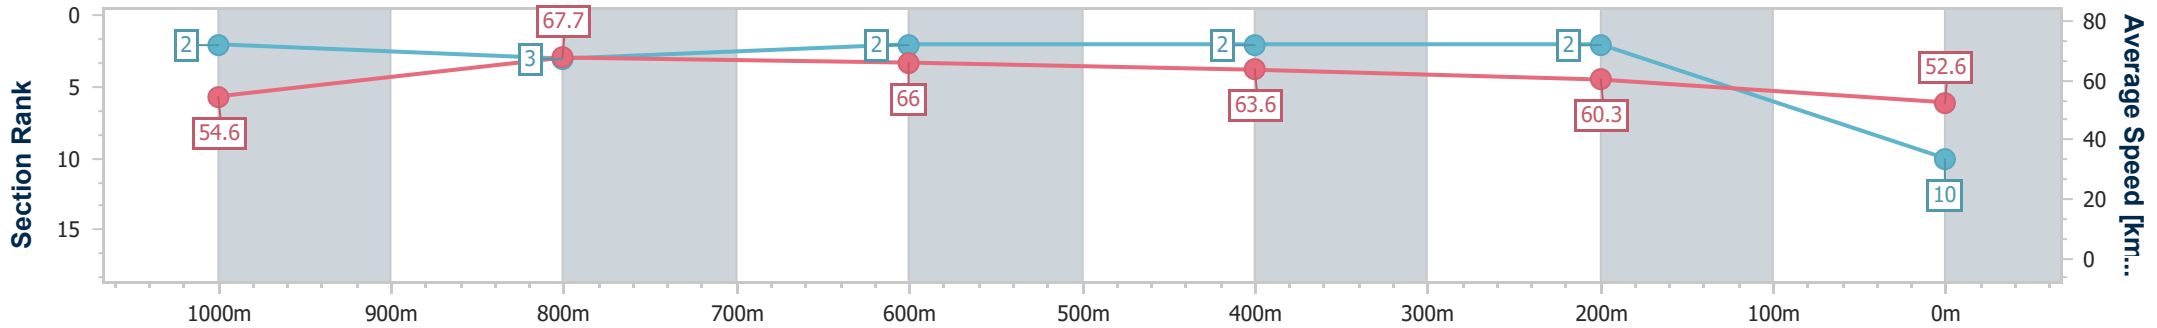

- [] Ranking at each section and finish
- .-.- No data available at this section
- NA No data available

Horse/Jockey Name	King Kapa
Final Rank	10
Fastest Section Time (Section)	0:10.79 (1000m)
Top Speed [km/h] (Section)	69.8 (Overall)
Race State	Finished

Eagle Farm QLD Professional
 Race 8: EUREKA STUD W.J. HEALY STAKES - GROUP 3 - 1200m
 24 June 2023 - 15:55
 Track Rating: Good 4, Weather: Fine, Rail Position: +6m Entire Course

BRISBANE RACING CLUB

Section	Overall	1000m	800m	600m	400m	200m
Section Times	1:12.10 [10] (0:13.23)	0:58.87 [2] (0:10.79)	0:48.08 [3] (0:10.99)	0:37.09 [2] (0:11.46)	0:25.63 [2] (0:11.96)	0:13.67 [2] (0:13.67)
Average Speed [km/h]	54.6	67.7	66.0	63.6	60.3	52.6
Top Speed [km/h]	69.8	68.9	67.4	64.4	62.8	56.7
Avg. Dist. to Rail [m]	7.6	2.7	2.1	2.4	6.0	6.2
Avg. Stride Freq. [Hz]	2.3	2.4	2.4	2.4	2.3	2.2
Avg. Stride Length [m]	6.4	7.7	7.7	7.4	7.2	6.6