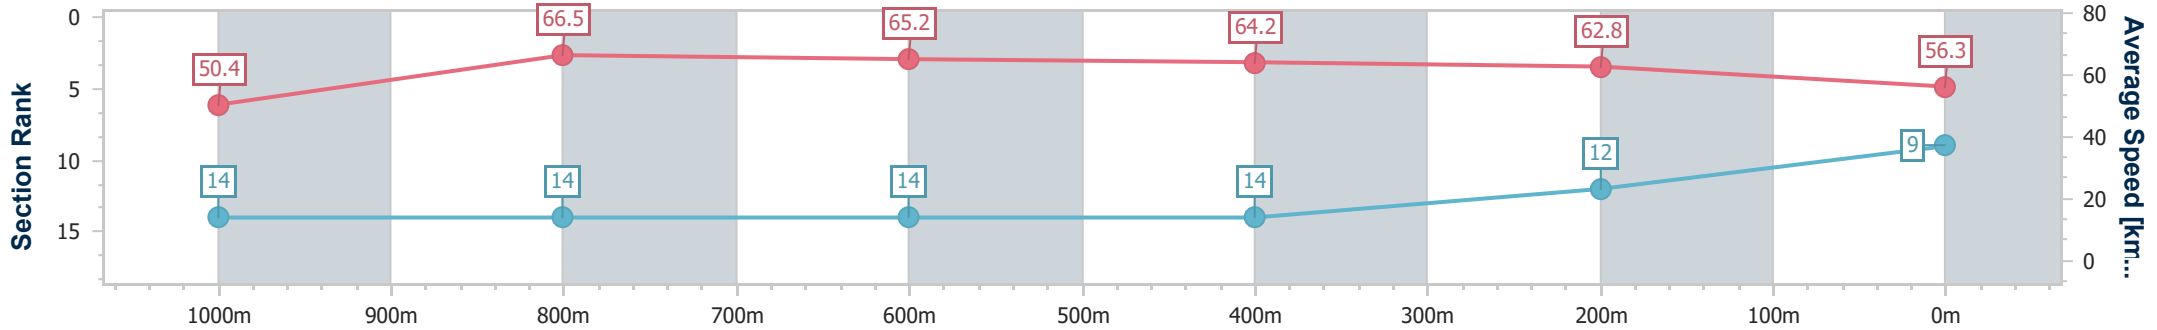

- [] Ranking at each section and finish
- .-.- No data available at this section
- NA No data available

Horse/Jockey Name	Salateen
Final Rank	9
Fastest Section Time (Section)	0:10.95 (1000m)
Top Speed [km/h] (Section)	67.2 (1000m)
Race State	Finished

Eagle Farm QLD Professional
 Race 8: EUREKA STUD W.J. HEALY STAKES - GROUP 3 - 1200m
 24 June 2023 - 15:55
 Track Rating: Good 4, Weather: Fine, Rail Position: +6m Entire Course

BRISBANE RACING CLUB

Section	Overall	1000m	800m	600m	400m	200m
Section Times	1:12.04 [9] (0:14.39)	0:57.65 [14] (0:10.95)	0:46.70 [14] (0:11.10)	0:35.60 [14] (0:11.34)	0:24.26 [14] (0:11.46)	0:12.80 [12] (0:12.80)
Average Speed [km/h]	50.4	66.5	65.2	64.2	62.8	56.3
Top Speed [km/h]	65.8	67.2	66.3	65.6	64.7	60.0
Avg. Dist. to Rail [m]	9.6	2.4	1.2	2.4	6.5	7.0
Avg. Stride Freq. [Hz]	2.2	2.3	2.3	2.4	2.4	2.3
Avg. Stride Length [m]	6.3	7.8	7.8	7.5	7.4	7.0