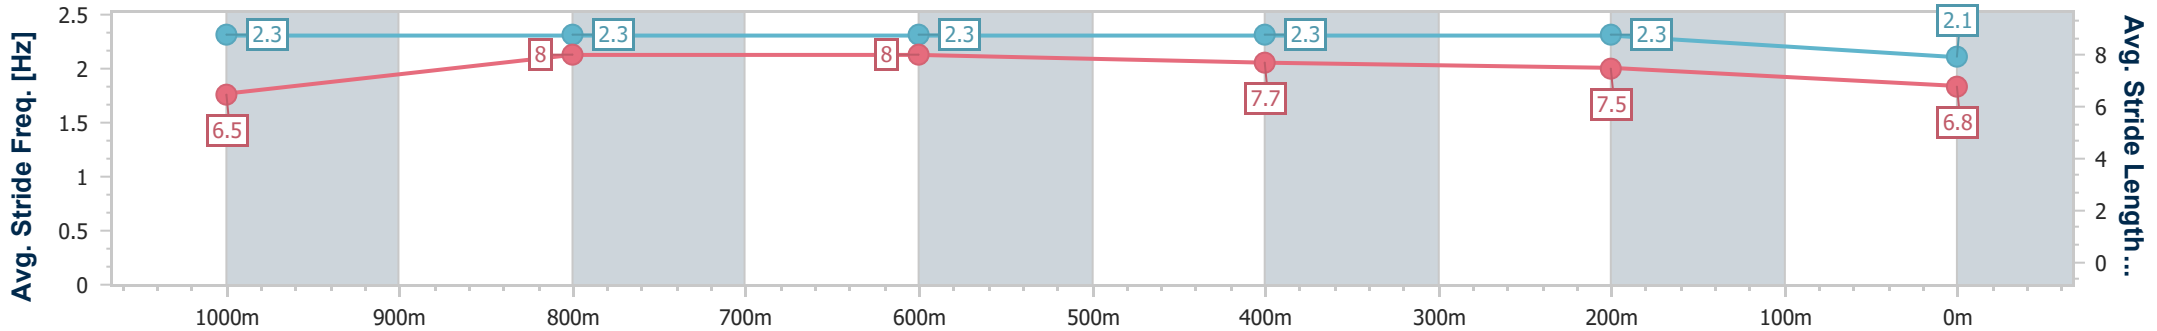

Eagle Farm QLD Professional
 Race 8: EUREKA STUD W.J. HEALY STAKES - GROUP 3 - 1200m
 24 June 2023 - 15:55
 Track Rating: Good 4, Weather: Fine, Rail Position: +6m Entire Course

BRISBANE RACING CLUB

Section	Overall	1000m	800m	600m	400m	200m
Section Times	1:12.18 [11] (0:14.36)	0:57.82 [13] (0:10.87)	0:46.95 [13] (0:11.07)	0:35.88 [12] (0:11.39)	0:24.49 [11] (0:11.49)	0:13.00 [11] (0:13.00)
Average Speed [km/h]	50.3	66.9	65.3	63.8	62.6	55.5
Top Speed [km/h]	66.1	68.1	66.5	64.8	64.5	58.7
Avg. Dist. to Rail [m]	7.2	2.1	1.0	2.0	4.2	2.5
Avg. Stride Freq. [Hz]	2.3	2.4	2.3	2.3	2.4	2.2
Avg. Stride Length [m]	6.1	7.7	7.7	7.6	7.4	6.9

- [] Ranking at each section and finish
- .-.- No data available at this section
- NA No data available

Horse/Jockey Name	Contemtuosus
Final Rank	12
Fastest Section Time (Section)	0:10.95 (1000m)
Top Speed [km/h] (Section)	70.0 (1000m)
Race State	Finished

Eagle Farm QLD Professional
 Race 8: EUREKA STUD W.J. HEALY STAKES - GROUP 3 - 1200m
 24 June 2023 - 15:55
 Track Rating: Good 4, Weather: Fine, Rail Position: +6m Entire Course

BRISBANE RACING CLUB

Section	Overall	1000m	800m	600m	400m	200m
Section Times	1:12.42 [12] (0:13.35)	0:59.07 [4] (0:10.95)	0:48.12 [4] (0:11.10)	0:37.02 [4] (0:11.40)	0:25.62 [3] (0:11.84)	0:13.78 [3] (0:13.78)
Average Speed [km/h]	54.2	67.0	65.3	63.7	60.8	52.2
Top Speed [km/h]	68.8	70.0	66.6	64.7	63.7	57.0
Avg. Dist. to Rail [m]	9.8	4.0	1.6	1.4	5.9	5.3
Avg. Stride Freq. [Hz]	2.3	2.3	2.3	2.3	2.3	2.1
Avg. Stride Length [m]	6.5	8.0	8.0	7.7	7.5	6.8