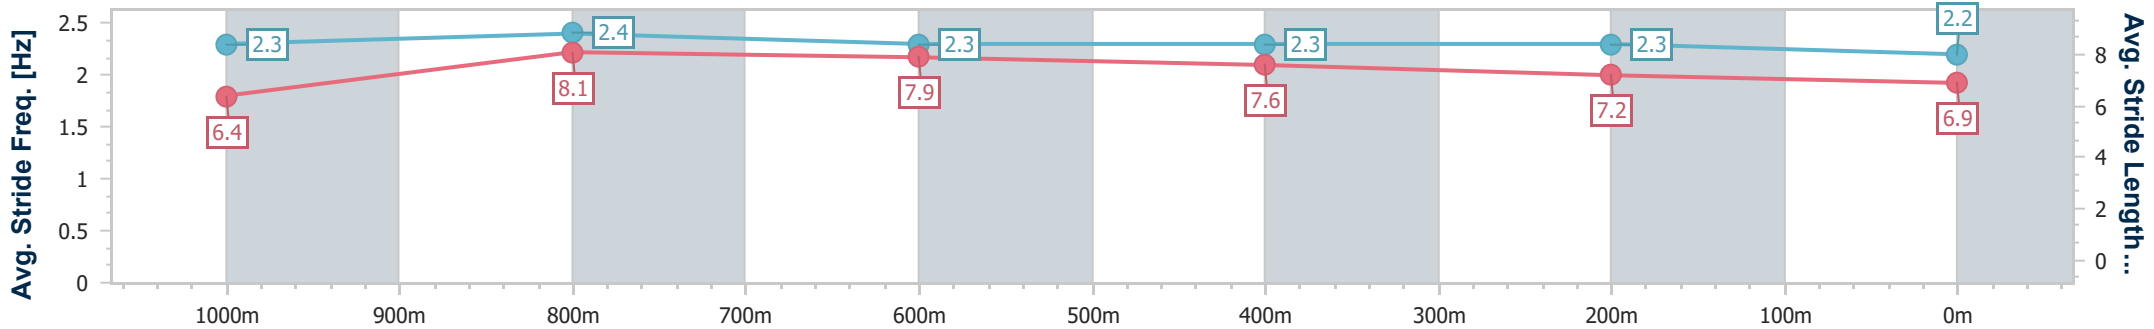

Eagle Farm QLD Professional
 Race 8: EUREKA STUD W.J. HEALY STAKES - GROUP 3 - 1200m
 24 June 2023 - 15:55
 Track Rating: Good 4, Weather: Fine, Rail Position: +6m Entire Course

BRISBANE RACING CLUB

Section	Overall	1000m	800m	600m	400m	200m
Section Times	1:11.20 [1] (0:13.18)	0:58.02 [1] (0:10.56)	0:47.46 [1] (0:11.09)	0:36.37 [1] (0:11.44)	0:24.93 [1] (0:11.80)	0:13.13 [1] (0:13.13)
Average Speed [km/h]	55.0	68.8	65.4	63.8	61.1	54.8
Top Speed [km/h]	69.9	70.2	68.3	64.5	64.3	58.2
Avg. Dist. to Rail [m]	11.4	4.4	1.8	2.7	4.4	3.0
Avg. Stride Freq. [Hz]	2.3	2.4	2.3	2.3	2.3	2.2
Avg. Stride Length [m]	6.4	8.1	7.9	7.6	7.2	6.9