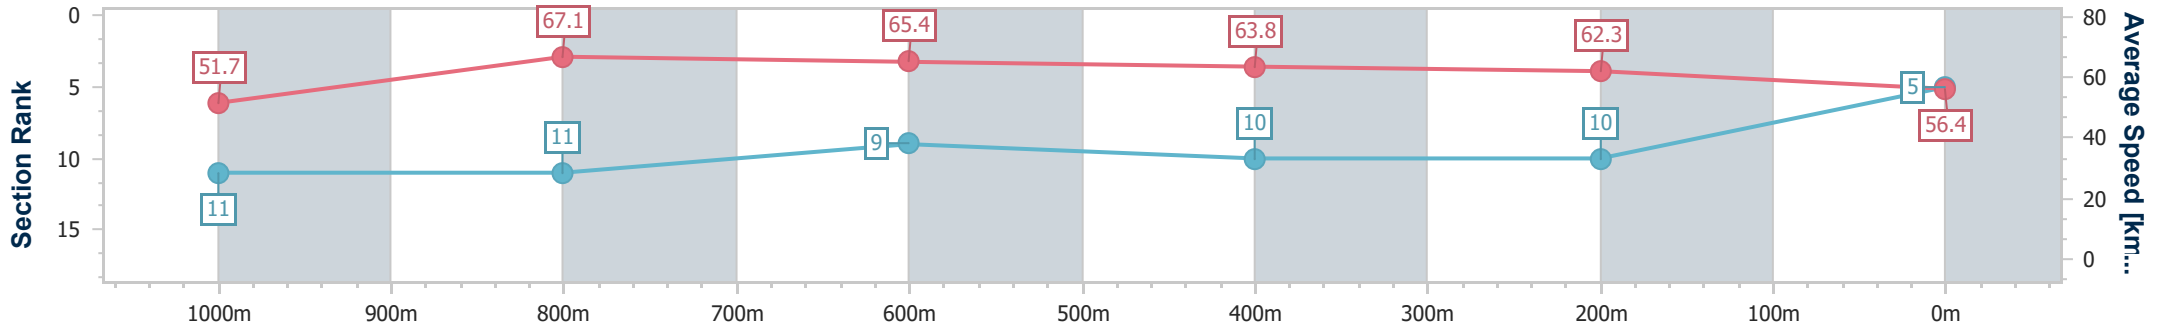

Horse/Jockey Name	Arentee
Final Rank	5
Fastest Section Time (Section)	0:10.87 (1000m)
Top Speed [km/h] (Section)	68.9 (1000m)
Race State	Finished

Eagle Farm QLD Professional
Race 8: EUREKA STUD W.J. HEALY STAKES - GROUP 3 - 1200m
24 June 2023 - 15:55
Track Rating: Good 4, Weather: Fine, Rail Position: +6m Entire Course

BRISBANE RACING CLUB

Section	Overall	1000m	800m	600m	400m	200m
Section Times	1:11.76 [5] (0:14.01)	0:57.75 [11] (0:10.87)	0:46.88 [11] (0:11.11)	0:35.77 [9] (0:11.45)	0:24.32 [10] (0:11.56)	0:12.76 [10] (0:12.76)
Average Speed [km/h]	51.7	67.1	65.4	63.8	62.3	56.4
Top Speed [km/h]	66.7	68.9	67.0	64.7	63.7	60.3
Avg. Dist. to Rail [m]	5.4	3.0	2.0	3.2	7.8	9.6
Avg. Stride Freq. [Hz]	2.2	2.4	2.4	2.4	2.4	2.3
Avg. Stride Length [m]	6.4	7.6	7.7	7.5	7.2	6.8

- [ ] Ranking at each section and finish
- -.-.- No data available at this section
- NA No data available