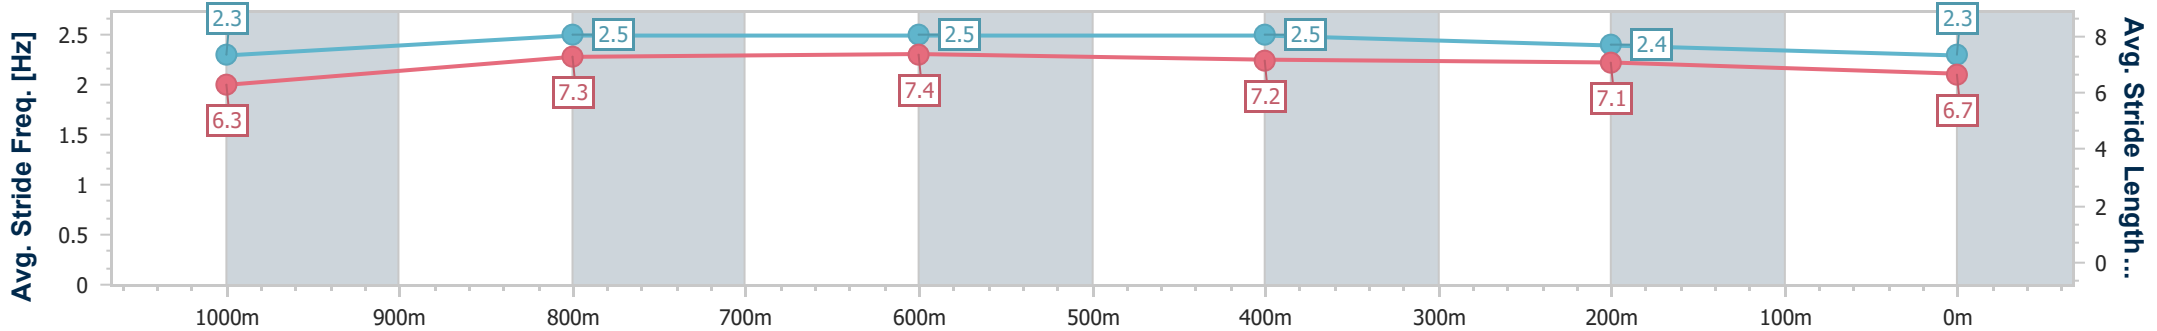

Horse/Jockey Name	Ranges
Final Rank	4
Fastest Section Time (Section)	0:10.99 (1000m)
Top Speed [km/h] (Section)	67.8 (1000m)
Race State	Finished

Eagle Farm QLD Professional
Race 8: EUREKA STUD W.J. HEALY STAKES - GROUP 3 - 1200m
24 June 2023 - 15:55
Track Rating: Good 4, Weather: Fine, Rail Position: +6m Entire Course

BRISBANE RACING CLUB

Section	Overall	1000m	800m	600m	400m	200m
Section Times	1:11.74 [4] (0:13.73)	0:58.01 [8] (0:10.99)	0:47.02 [8] (0:11.07)	0:35.95 [8] (0:11.39)	0:24.56 [8] (0:11.65)	0:12.91 [7] (0:12.91)
Average Speed [km/h]	52.6	66.5	65.5	63.8	61.9	55.8
Top Speed [km/h]	67.8	67.8	66.7	65.5	64.1	58.8
Avg. Dist. to Rail [m]	5.0	3.2	1.2	2.1	6.5	7.1
Avg. Stride Freq. [Hz]	2.3	2.5	2.5	2.5	2.4	2.3
Avg. Stride Length [m]	6.3	7.3	7.4	7.2	7.1	6.7

- [ ] Ranking at each section and finish
- -.-.- No data available at this section
- NA No data available