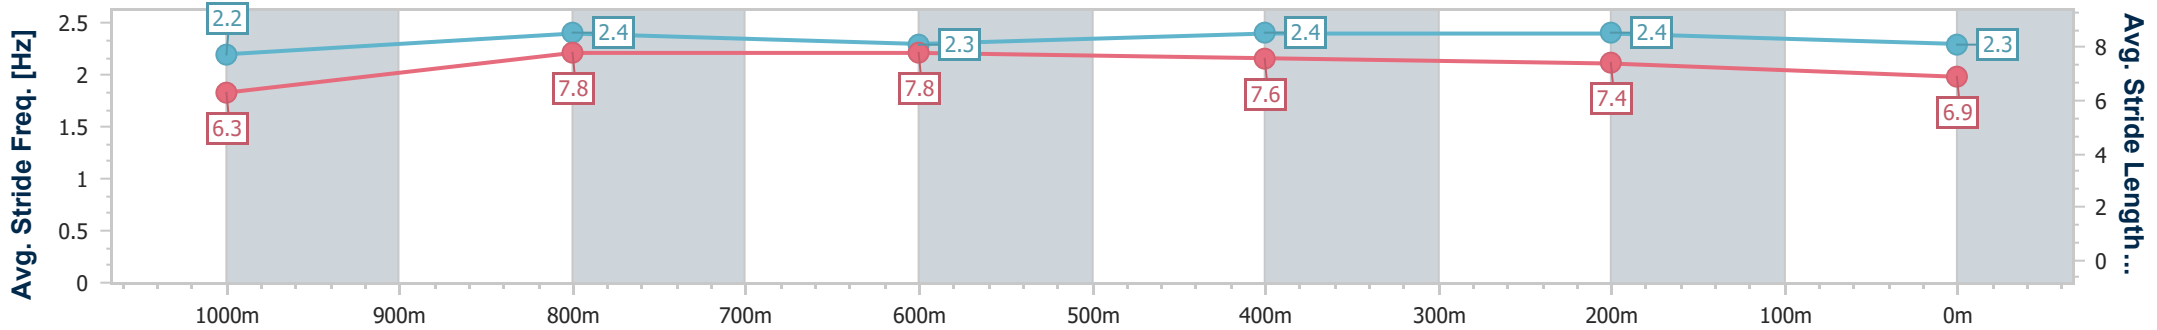

Horse/Jockey Name	Vespertine
Final Rank	6
Fastest Section Time (Section)	0:11.04 (1000m)
Top Speed [km/h] (Section)	67.8 (1000m)
Race State	Finished

Eagle Farm QLD Professional
Race 8: EUREKA STUD W.J. HEALY STAKES - GROUP 3 - 1200m
24 June 2023 - 15:55
Track Rating: Good 4, Weather: Fine, Rail Position: +6m Entire Course

BRISBANE RACING CLUB

Section	Overall	1000m	800m	600m	400m	200m
Section Times	1:11.76 [6] (0:14.10)	0:57.66 [12] (0:11.04)	0:46.62 [12] (0:11.18)	0:35.44 [13] (0:11.41)	0:24.03 [13] (0:11.55)	0:12.48 [13] (0:12.48)
Average Speed [km/h]	51.3	66.4	65.4	64.5	62.4	57.8
Top Speed [km/h]	65.4	67.8	66.2	65.5	63.4	60.2
Avg. Dist. to Rail [m]	7.6	3.9	3.5	4.6	9.3	11.2
Avg. Stride Freq. [Hz]	2.2	2.4	2.3	2.4	2.4	2.3
Avg. Stride Length [m]	6.3	7.8	7.8	7.6	7.4	6.9

- [ ] Ranking at each section and finish
- -.-.- No data available at this section
- NA No data available