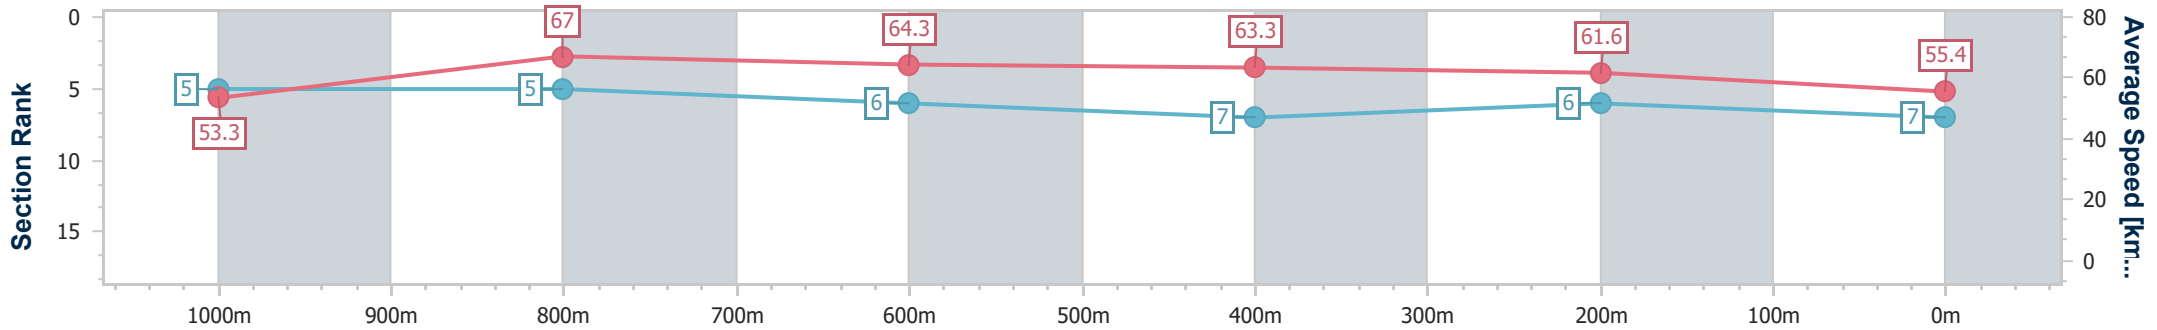

Horse/Jockey Name	Shaquero
Final Rank	7
Fastest Section Time (Section)	0:10.79 (1000m)
Top Speed [km/h] (Section)	68.1 (1000m)
Race State	Finished

Eagle Farm QLD Professional
Race 8: EUREKA STUD W.J. HEALY STAKES - GROUP 3 - 1200m
24 June 2023 - 15:55
Track Rating: Good 4, Weather: Fine, Rail Position: +6m Entire Course

BRISBANE RACING CLUB

Section	Overall	1000m	800m	600m	400m	200m
Section Times	1:11.81 [7] (0:13.56)	0:58.25 [5] (0:10.79)	0:47.46 [5] (0:11.27)	0:36.19 [6] (0:11.49)	0:24.70 [7] (0:11.67)	0:13.03 [6] (0:13.03)
Average Speed [km/h]	53.3	67.0	64.3	63.3	61.6	55.4
Top Speed [km/h]	68.0	68.1	66.7	64.3	63.8	59.0
Avg. Dist. to Rail [m]	2.2	1.3	1.3	2.2	6.5	4.7
Avg. Stride Freq. [Hz]	2.4	2.4	2.4	2.4	2.4	2.3
Avg. Stride Length [m]	6.2	7.6	7.5	7.3	7.2	6.6

- [ ] Ranking at each section and finish
- -.-.- No data available at this section
- NA No data available