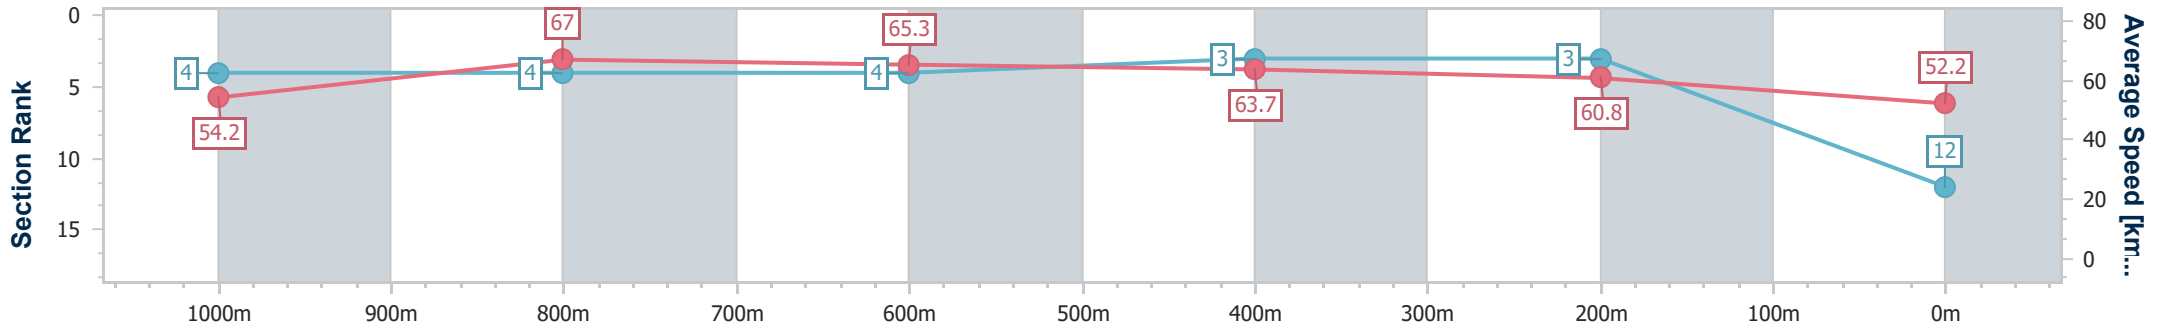

Eagle Farm QLD Professional
 Race 8: EUREKA STUD W.J. HEALY STAKES - GROUP 3 - 1200m
 24 June 2023 - 15:55
 Track Rating: Good 4, Weather: Fine, Rail Position: +6m Entire Course

BRISBANE RACING CLUB

Section	Overall	1000m	800m	600m	400m	200m
Section Times	1:12.18 [11] (0:14.36)	0:57.82 [13] (0:10.87)	0:46.95 [13] (0:11.07)	0:35.88 [12] (0:11.39)	0:24.49 [11] (0:11.49)	0:13.00 [11] (0:13.00)
Average Speed [km/h]	50.3	66.9	65.3	63.8	62.6	55.5
Top Speed [km/h]	66.1	68.1	66.5	64.8	64.5	58.7
Avg. Dist. to Rail [m]	7.2	2.1	1.0	2.0	4.2	2.5
Avg. Stride Freq. [Hz]	2.3	2.4	2.3	2.3	2.4	2.2
Avg. Stride Length [m]	6.1	7.7	7.7	7.6	7.4	6.9

- [] Ranking at each section and finish
- .-.- No data available at this section
- NA No data available

Horse/Jockey Name	Contemtuosus
Final Rank	12
Fastest Section Time (Section)	0:10.95 (1000m)
Top Speed [km/h] (Section)	70.0 (1000m)
Race State	Finished

Eagle Farm QLD Professional
 Race 8: EUREKA STUD W.J. HEALY STAKES - GROUP 3 - 1200m
 24 June 2023 - 15:55
 Track Rating: Good 4, Weather: Fine, Rail Position: +6m Entire Course

BRISBANE RACING CLUB

Section	Overall	1000m	800m	600m	400m	200m
Section Times	1:12.42 [12] (0:13.35)	0:59.07 [4] (0:10.95)	0:48.12 [4] (0:11.10)	0:37.02 [4] (0:11.40)	0:25.62 [3] (0:11.84)	0:13.78 [3] (0:13.78)
Average Speed [km/h]	54.2	67.0	65.3	63.7	60.8	52.2
Top Speed [km/h]	68.8	70.0	66.6	64.7	63.7	57.0
Avg. Dist. to Rail [m]	9.8	4.0	1.6	1.4	5.9	5.3
Avg. Stride Freq. [Hz]	2.3	2.3	2.3	2.3	2.3	2.1
Avg. Stride Length [m]	6.5	8.0	8.0	7.7	7.5	6.8