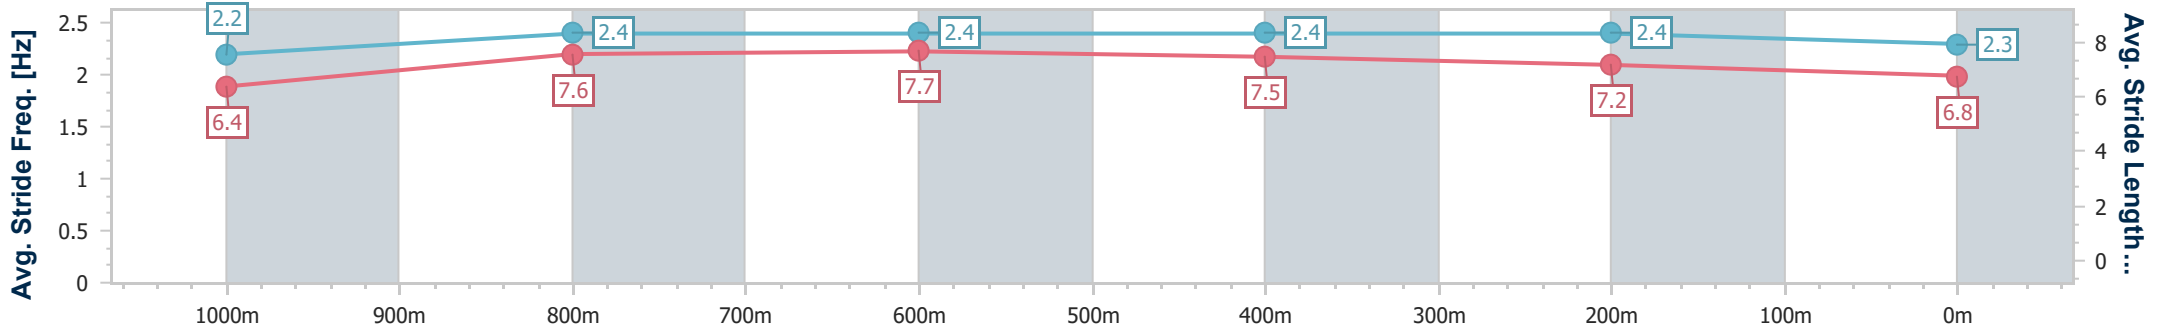

Horse/Jockey Name	Arentee
Final Rank	5
Fastest Section Time (Section)	0:10.87 (1000m)
Top Speed [km/h] (Section)	68.9 (1000m)
Race State	Finished

Eagle Farm QLD Professional
Race 8: EUREKA STUD W.J. HEALY STAKES - GROUP 3 - 1200m
24 June 2023 - 15:55
Track Rating: Good 4, Weather: Fine, Rail Position: +6m Entire Course

BRISBANE RACING CLUB

Section	Overall	1000m	800m	600m	400m	200m
Section Times	1:11.76 [5] (0:14.01)	0:57.75 [11] (0:10.87)	0:46.88 [11] (0:11.11)	0:35.77 [9] (0:11.45)	0:24.32 [10] (0:11.56)	0:12.76 [10] (0:12.76)
Average Speed [km/h]	51.7	67.1	65.4	63.8	62.3	56.4
Top Speed [km/h]	66.7	68.9	67.0	64.7	63.7	60.3
Avg. Dist. to Rail [m]	5.4	3.0	2.0	3.2	7.8	9.6
Avg. Stride Freq. [Hz]	2.2	2.4	2.4	2.4	2.4	2.3
Avg. Stride Length [m]	6.4	7.6	7.7	7.5	7.2	6.8

- [ ] Ranking at each section and finish
- -.-.- No data available at this section
- NA No data available