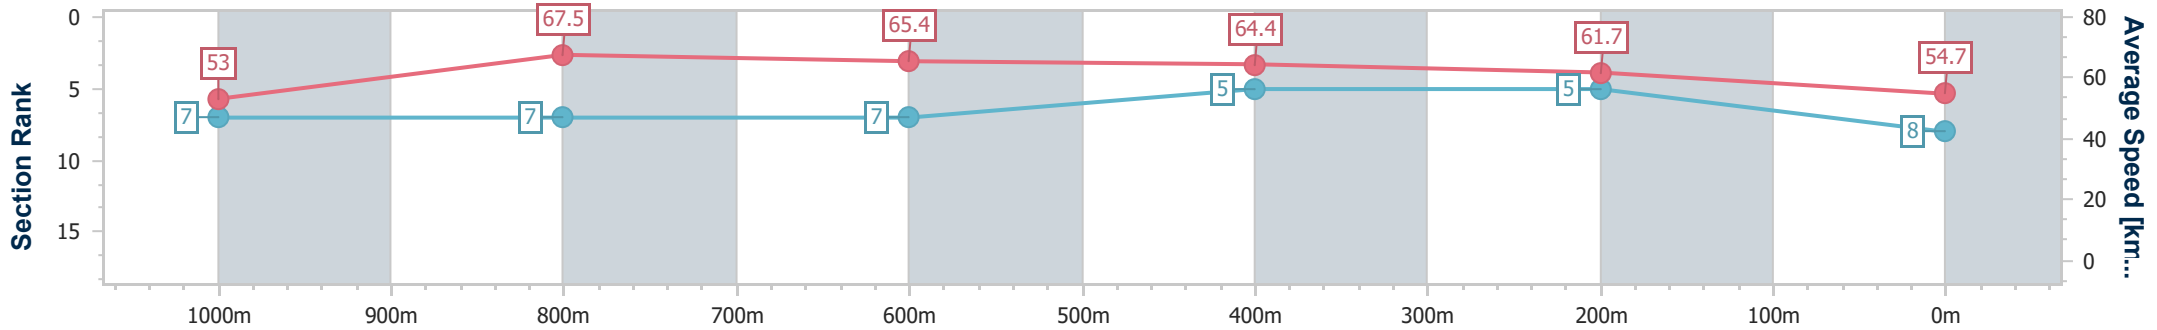

- [] Ranking at each section and finish
- .-.- No data available at this section
- NA No data available

Horse/Jockey Name	Mishani Sniper
Final Rank	8
Fastest Section Time (Section)	0:10.87 (1000m)
Top Speed [km/h] (Section)	67.9 (1000m)
Race State	Finished

Eagle Farm QLD Professional
 Race 8: EUREKA STUD W.J. HEALY STAKES - GROUP 3 - 1200m
 24 June 2023 - 15:55
 Track Rating: Good 4, Weather: Fine, Rail Position: +6m Entire Course

BRISBANE RACING CLUB

Section	Overall	1000m	800m	600m	400m	200m
Section Times	1:11.88 [8] (0:13.66)	0:58.22 [7] (0:10.87)	0:47.35 [7] (0:11.14)	0:36.21 [7] (0:11.37)	0:24.84 [5] (0:11.68)	0:13.16 [5] (0:13.16)
Average Speed [km/h]	53.0	67.5	65.4	64.4	61.7	54.7
Top Speed [km/h]	67.9	67.9	66.6	66.2	63.3	58.9
Avg. Dist. to Rail [m]	6.7	3.7	2.6	3.8	9.3	8.8
Avg. Stride Freq. [Hz]	2.3	2.5	2.4	2.5	2.4	2.3
Avg. Stride Length [m]	6.3	7.5	7.5	7.3	7.0	6.6