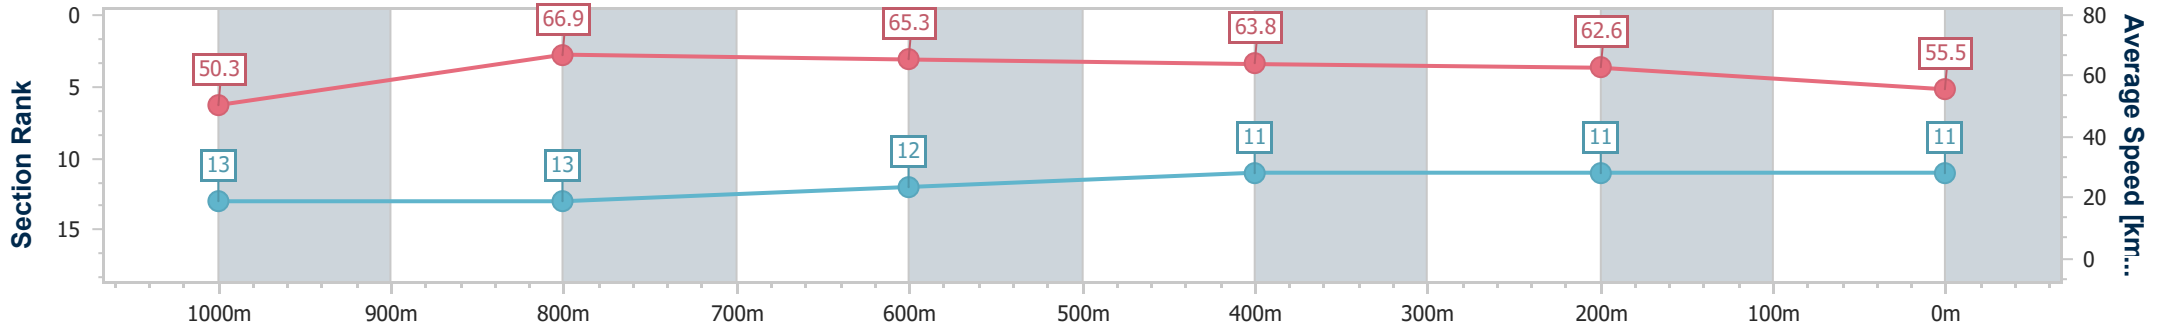

- [] Ranking at each section and finish
- .-.- No data available at this section
- NA No data available

Horse/Jockey Name	Simply Fly
Final Rank	11
Fastest Section Time (Section)	0:10.87 (1000m)
Top Speed [km/h] (Section)	68.1 (1000m)
Race State	Finished

Eagle Farm QLD Professional
 Race 8: EUREKA STUD W.J. HEALY STAKES - GROUP 3 - 1200m
 24 June 2023 - 15:55
 Track Rating: Good 4, Weather: Fine, Rail Position: +6m Entire Course

BRISBANE RACING CLUB

Section	Overall	1000m	800m	600m	400m	200m
Section Times	1:12.18 [11] (0:14.36)	0:57.82 [13] (0:10.87)	0:46.95 [13] (0:11.07)	0:35.88 [12] (0:11.39)	0:24.49 [11] (0:11.49)	0:13.00 [11] (0:13.00)
Average Speed [km/h]	50.3	66.9	65.3	63.8	62.6	55.5
Top Speed [km/h]	66.1	68.1	66.5	64.8	64.5	58.7
Avg. Dist. to Rail [m]	7.2	2.1	1.0	2.0	4.2	2.5
Avg. Stride Freq. [Hz]	2.3	2.4	2.3	2.3	2.4	2.2
Avg. Stride Length [m]	6.1	7.7	7.7	7.6	7.4	6.9