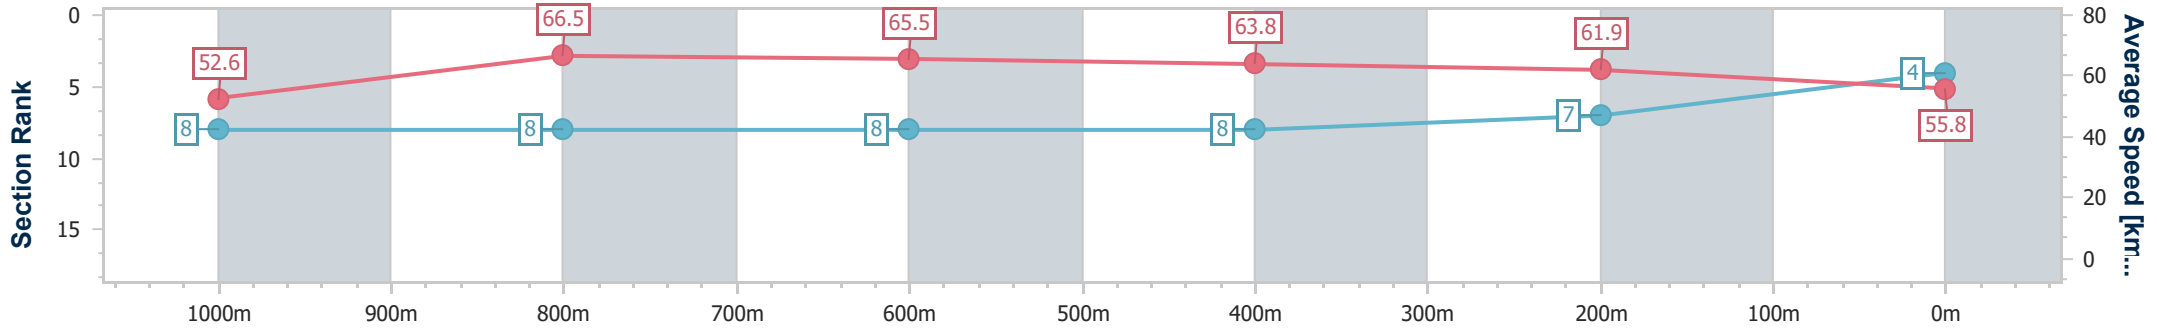

Horse/Jockey Name	Ranges
Final Rank	4
Fastest Section Time (Section)	0:10.99 (1000m)
Top Speed [km/h] (Section)	67.8 (1000m)
Race State	Finished

Eagle Farm QLD Professional
Race 8: EUREKA STUD W.J. HEALY STAKES - GROUP 3 - 1200m
24 June 2023 - 15:55
Track Rating: Good 4, Weather: Fine, Rail Position: +6m Entire Course

BRISBANE RACING CLUB

Section	Overall	1000m	800m	600m	400m	200m
Section Times	1:11.74 [4] (0:13.73)	0:58.01 [8] (0:10.99)	0:47.02 [8] (0:11.07)	0:35.95 [8] (0:11.39)	0:24.56 [8] (0:11.65)	0:12.91 [7] (0:12.91)
Average Speed [km/h]	52.6	66.5	65.5	63.8	61.9	55.8
Top Speed [km/h]	67.8	67.8	66.7	65.5	64.1	58.8
Avg. Dist. to Rail [m]	5.0	3.2	1.2	2.1	6.5	7.1
Avg. Stride Freq. [Hz]	2.3	2.5	2.5	2.5	2.4	2.3
Avg. Stride Length [m]	6.3	7.3	7.4	7.2	7.1	6.7

- [ ] Ranking at each section and finish
- -.-.- No data available at this section
- NA No data available