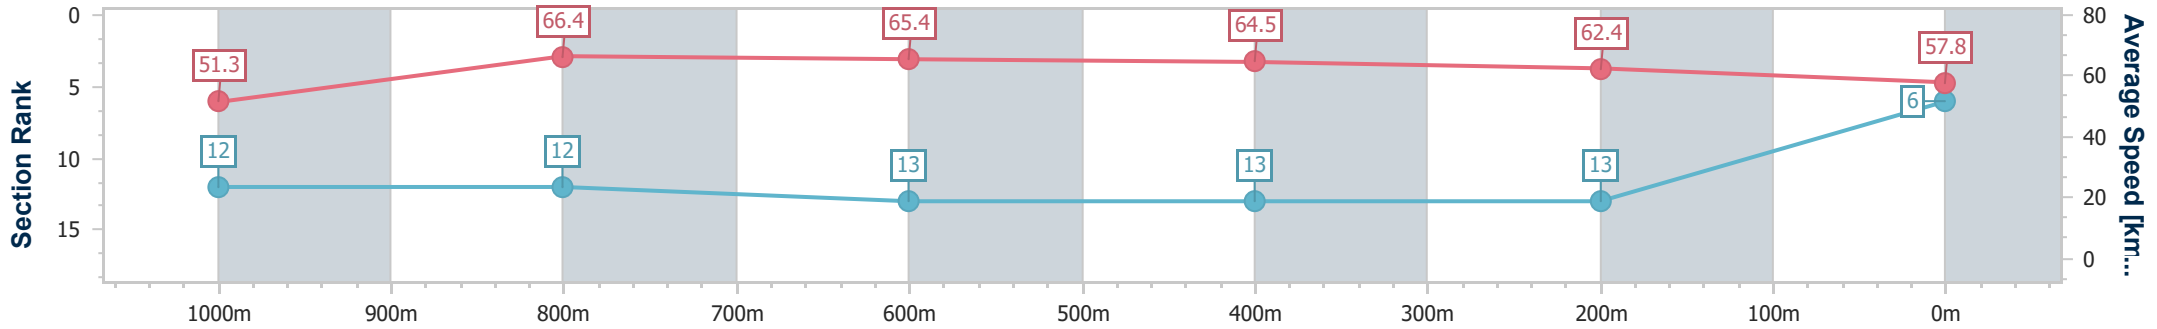

Horse/Jockey Name	Vespertine
Final Rank	6
Fastest Section Time (Section)	0:11.04 (1000m)
Top Speed [km/h] (Section)	67.8 (1000m)
Race State	Finished

Eagle Farm QLD Professional
Race 8: EUREKA STUD W.J. HEALY STAKES - GROUP 3 - 1200m
24 June 2023 - 15:55
Track Rating: Good 4, Weather: Fine, Rail Position: +6m Entire Course

BRISBANE RACING CLUB

Section	Overall	1000m	800m	600m	400m	200m
Section Times	1:11.76 [6] (0:14.10)	0:57.66 [12] (0:11.04)	0:46.62 [12] (0:11.18)	0:35.44 [13] (0:11.41)	0:24.03 [13] (0:11.55)	0:12.48 [13] (0:12.48)
Average Speed [km/h]	51.3	66.4	65.4	64.5	62.4	57.8
Top Speed [km/h]	65.4	67.8	66.2	65.5	63.4	60.2
Avg. Dist. to Rail [m]	7.6	3.9	3.5	4.6	9.3	11.2
Avg. Stride Freq. [Hz]	2.2	2.4	2.3	2.4	2.4	2.3
Avg. Stride Length [m]	6.3	7.8	7.8	7.6	7.4	6.9

- [ ] Ranking at each section and finish
- -.-.- No data available at this section
- NA No data available