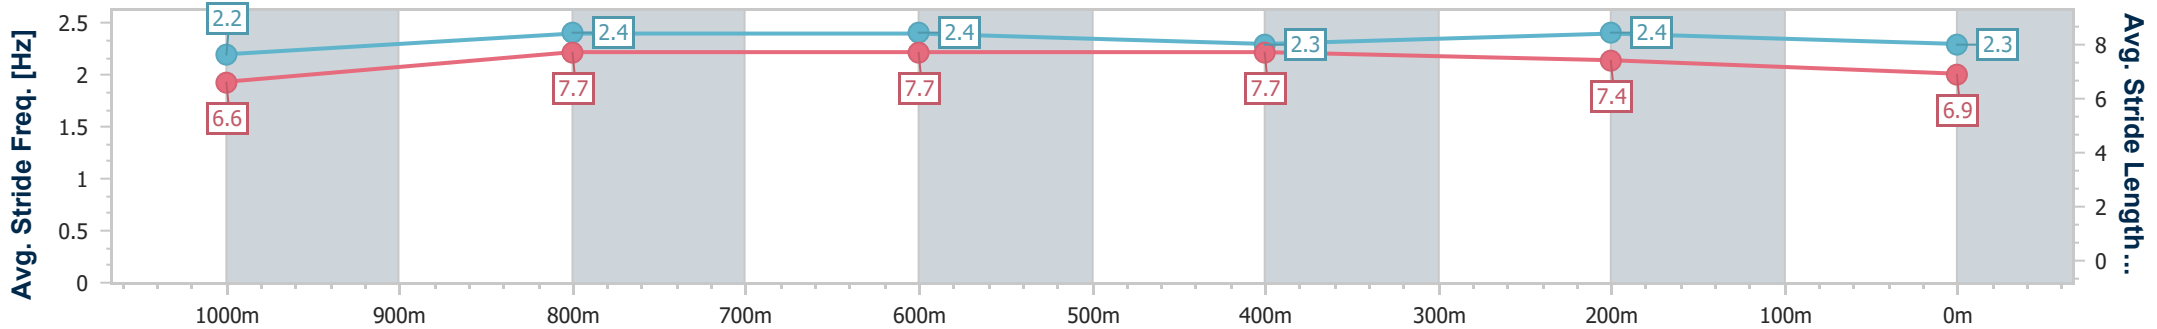

Eagle Farm QLD Professional
 Race 8: EUREKA STUD W.J. HEALY STAKES - GROUP 3 - 1200m
 24 June 2023 - 15:55
 Track Rating: Good 4, Weather: Fine, Rail Position: +6m Entire Course

BRISBANE RACING CLUB

Section	Overall	1000m	800m	600m	400m	200m
Section Times	1:11.66 [3] (0:13.85)	0:57.81 [10] (0:11.01)	0:46.80 [10] (0:11.15)	0:35.65 [10] (0:11.34)	0:24.31 [9] (0:11.51)	0:12.80 [8] (0:12.80)
Average Speed [km/h]	52.1	66.2	65.0	64.1	62.5	56.3
Top Speed [km/h]	66.5	66.9	66.5	65.1	64.1	59.9
Avg. Dist. to Rail [m]	3.8	2.5	1.5	2.0	5.1	3.4
Avg. Stride Freq. [Hz]	2.2	2.4	2.4	2.3	2.4	2.3
Avg. Stride Length [m]	6.6	7.7	7.7	7.7	7.4	6.9