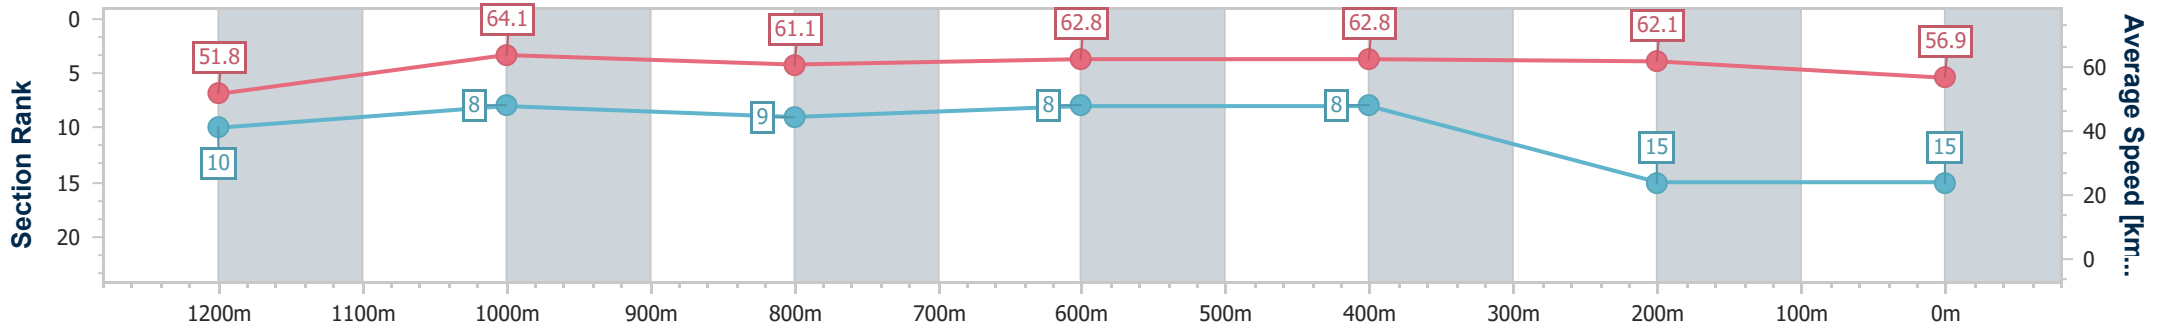

Horse/Jockey Name	Tycoon Evie
Final Rank	15
Fastest Section Time (Section)	0:11.28 (1200m)
Top Speed [km/h] (Section)	65.4 (Overall)
Race State	Finished

Eagle Farm QLD Professional
Race 7: SKY RACING TATTERSALL'S TIARA - GROUP 1 - 1400m
24 June 2023 - 15:19
Track Rating: Good 4, Weather: Fine, Rail Position: +6m Entire Course

BRISBANE RACING CLUB

Section	Overall	1200m	1000m	800m	600m	400m	200m
Section Times	1:24.78 [15] (0:13.99)	1:10.79 [10] (0:11.28)	0:59.51 [8] (0:12.04)	0:47.47 [9] (0:11.54)	0:35.93 [8] (0:11.68)	0:24.25 [8] (0:11.60)	0:12.65 [15] (0:12.65)
Average Speed [km/h]	51.8	64.1	61.1	62.8	62.8	62.1	56.9
Top Speed [km/h]	65.4	65.2	62.2	63.8	63.7	63.5	60.6
Avg. Dist. to Rail [m]	13.5	3.8	3.7	2.5	3.5	7.1	8.4
Avg. Stride Freq. [Hz]	2.2	2.2	2.2	2.3	2.3	2.4	2.3
Avg. Stride Length [m]	6.4	7.9	7.6	7.7	7.6	7.3	6.9

- [ ] Ranking at each section and finish
- -.-.- No data available at this section
- NA No data available