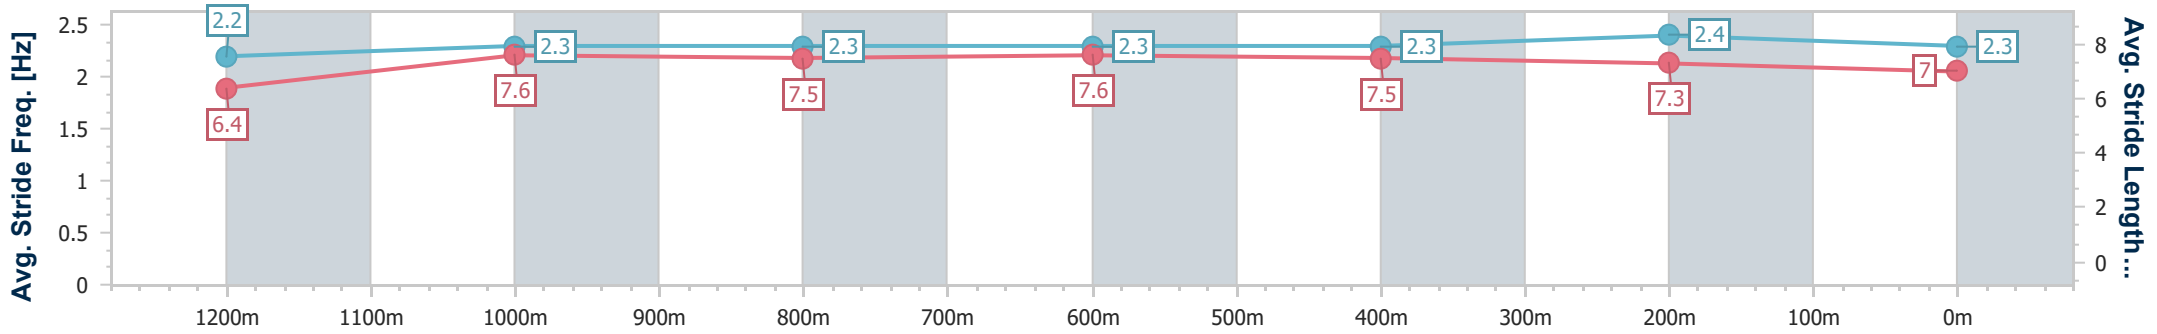

Horse/Jockey Name	Kiku
Final Rank	12
Fastest Section Time (Section)	0:11.33 (400m)
Top Speed [km/h] (Section)	65.8 (Overall)
Race State	Finished

Eagle Farm QLD Professional
Race 7: SKY RACING TATTERSALL'S TIARA - GROUP 1 - 1400m
24 June 2023 - 15:19
Track Rating: Good 4, Weather: Fine, Rail Position: +6m Entire Course

BRISBANE RACING CLUB

Section	Overall	1200m	1000m	800m	600m	400m	200m
Section Times	1:24.42 [12] (0:14.15)	1:10.27 [13] (0:11.39)	0:58.88 [13] (0:11.85)	0:47.03 [11] (0:11.68)	0:35.35 [12] (0:11.75)	0:23.60 [16] (0:11.33)	0:12.27 [16] (0:12.27)
Average Speed [km/h]	51.4	63.5	62.0	63.0	63.4	63.6	58.7
Top Speed [km/h]	65.8	65.4	63.5	64.0	64.5	64.8	61.8
Avg. Dist. to Rail [m]	15.4	4.6	4.3	4.5	7.2	10.7	12.8
Avg. Stride Freq. [Hz]	2.2	2.3	2.3	2.3	2.3	2.4	2.3
Avg. Stride Length [m]	6.4	7.6	7.5	7.6	7.5	7.3	7.0

- [ ] Ranking at each section and finish
- -.-.- No data available at this section
- NA No data available