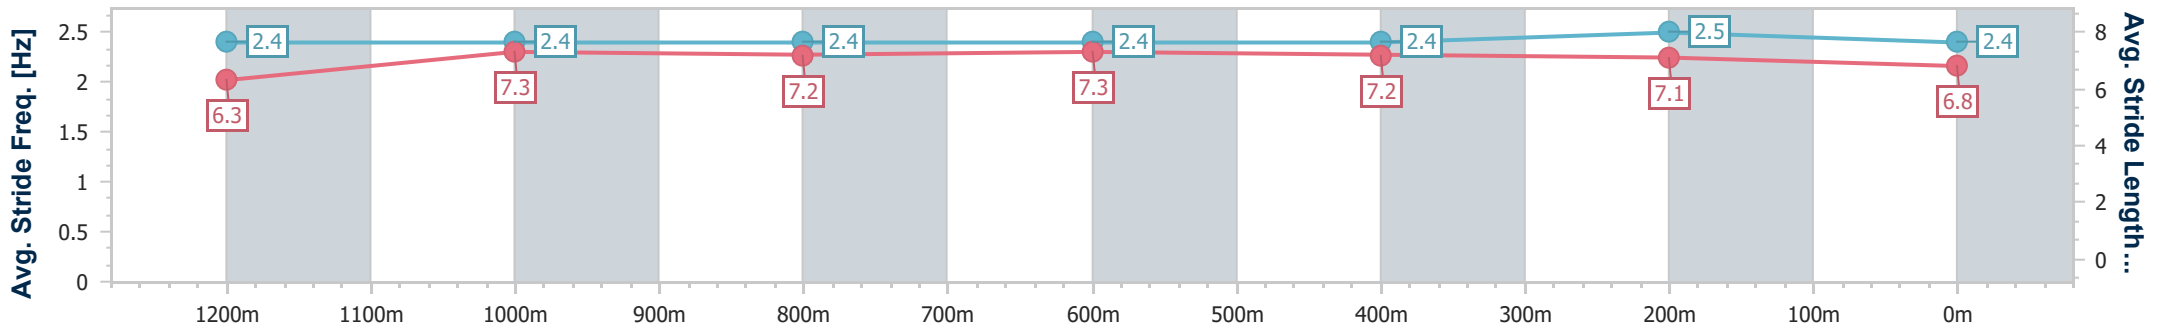

Section	Overall	1200m	1000m	800m	600m	400m	200m
Section Times	1:23.85 [1] (0:13.67)	1:10.18 [3] (0:11.28)	0:58.90 [4] (0:11.94)	0:46.96 [5] (0:11.72)	0:35.24 [5] (0:11.76)	0:23.48 [6] (0:11.41)	0:12.07 [4] (0:12.07)
Average Speed [km/h]	53.1	64.1	61.4	62.2	62.4	63.1	59.6
Top Speed [km/h]	64.3	66.1	62.6	63.4	64.5	65.4	61.8
Avg. Dist. to Rail [m]	14.1	4.9	3.5	3.0	3.7	4.8	5.1
Avg. Stride Freq. [Hz]	2.4	2.4	2.4	2.4	2.4	2.5	2.4
Avg. Stride Length [m]	6.3	7.3	7.2	7.3	7.2	7.1	6.8