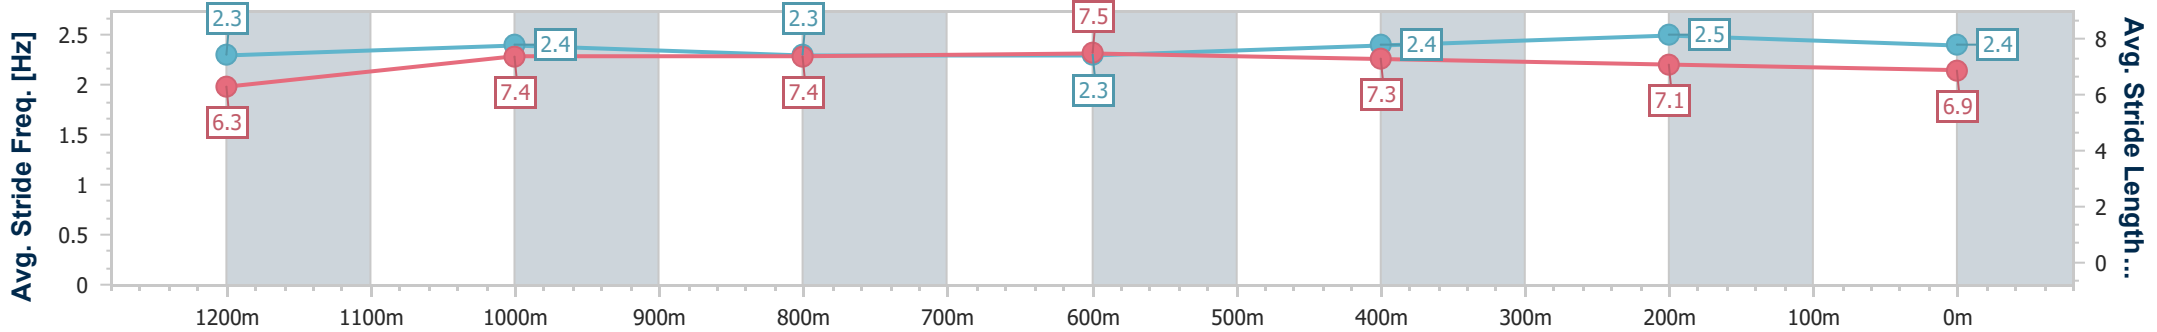

Horse/Jockey Name	Excelida
Final Rank	7
Fastest Section Time (Section)	0:11.34 (400m)
Top Speed [km/h] (Section)	65.4 (1200m)
Race State	Finished

Eagle Farm QLD Professional
Race 7: SKY RACING TATTERSALL'S TIARA - GROUP 1 - 1400m
24 June 2023 - 15:19
Track Rating: Good 4, Weather: Fine, Rail Position: +6m Entire Course

BRISBANE RACING CLUB

Section	Overall	1200m	1000m	800m	600m	400m	200m
Section Times	1:24.16 [7] (0:13.90)	1:10.26 [8] (0:11.41)	0:58.85 [10] (0:11.94)	0:46.91 [8] (0:11.63)	0:35.28 [9] (0:11.68)	0:23.60 [11] (0:11.34)	0:12.26 [7] (0:12.26)
Average Speed [km/h]	52.2	63.4	61.7	62.9	63.0	63.5	58.7
Top Speed [km/h]	65.1	65.4	63.3	64.4	64.1	64.3	64.0
Avg. Dist. to Rail [m]	13.1	5.3	5.1	3.7	4.3	7.9	8.7
Avg. Stride Freq. [Hz]	2.3	2.4	2.3	2.3	2.4	2.5	2.4
Avg. Stride Length [m]	6.3	7.4	7.4	7.5	7.3	7.1	6.9

- [ ] Ranking at each section and finish
- -.-.- No data available at this section
- NA No data available