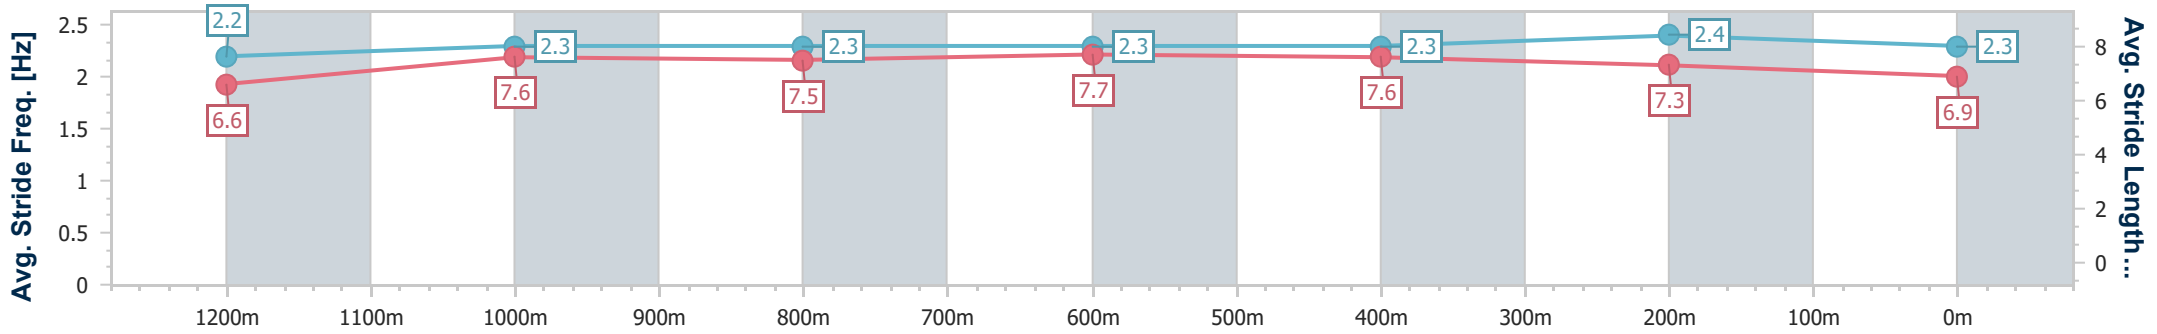

Horse/Jockey Name	Ruthless Dame
Final Rank	10
Fastest Section Time (Section)	0:11.36 (1200m)
Top Speed [km/h] (Section)	66.1 (1200m)
Race State	Finished

Eagle Farm QLD Professional
Race 7: SKY RACING TATTERSALL'S TIARA - GROUP 1 - 1400m
24 June 2023 - 15:19
Track Rating: Good 4, Weather: Fine, Rail Position: +6m Entire Course

BRISBANE RACING CLUB

Section	Overall	1200m	1000m	800m	600m	400m	200m
Section Times	1:24.35 [10] (0:13.98)	1:10.37 [9] (0:11.36)	0:59.01 [11] (0:12.05)	0:46.96 [10] (0:11.61)	0:35.35 [10] (0:11.55)	0:23.80 [10] (0:11.37)	0:12.43 [8] (0:12.43)
Average Speed [km/h]	52.0	63.8	61.8	63.9	64.5	63.4	57.9
Top Speed [km/h]	64.3	66.1	62.9	65.5	65.4	65.1	62.2
Avg. Dist. to Rail [m]	16.2	5.3	6.9	6.9	7.1	10.4	11.6
Avg. Stride Freq. [Hz]	2.2	2.3	2.3	2.3	2.3	2.4	2.3
Avg. Stride Length [m]	6.6	7.6	7.5	7.7	7.6	7.3	6.9

- [ ] Ranking at each section and finish
- -.-.- No data available at this section
- NA No data available