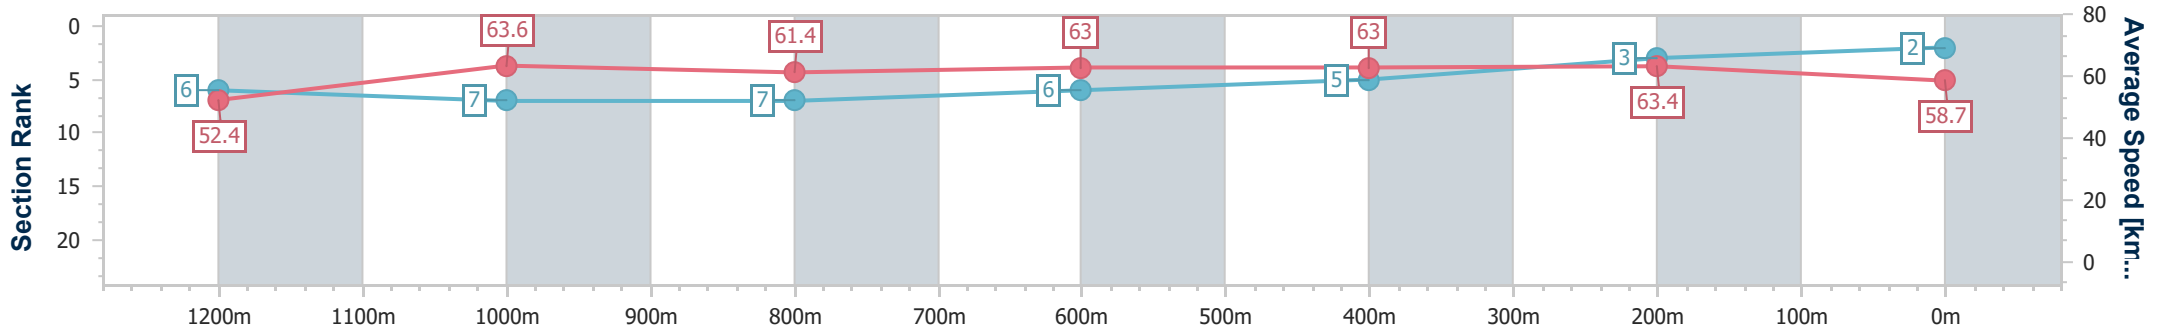

Horse/Jockey Name	Roots
Final Rank	2
Fastest Section Time (Section)	0:11.35 (400m)
Top Speed [km/h] (Section)	65.6 (Overall)
Race State	Finished

Eagle Farm QLD Professional
Race 7: SKY RACING TATTERSALL'S TIARA - GROUP 1 - 1400m
24 June 2023 - 15:19
Track Rating: Good 4, Weather: Fine, Rail Position: +6m Entire Course

BRISBANE RACING CLUB

Section	Overall	1200m	1000m	800m	600m	400m	200m
Section Times	1:23.94 [2] (0:13.82)	1:10.12 [6] (0:11.37)	0:58.75 [7] (0:11.92)	0:46.83 [7] (0:11.56)	0:35.27 [6] (0:11.65)	0:23.62 [5] (0:11.35)	0:12.27 [3] (0:12.27)
Average Speed [km/h]	52.4	63.6	61.4	63.0	63.0	63.4	58.7
Top Speed [km/h]	65.6	65.3	62.1	64.0	64.7	64.6	62.1
Avg. Dist. to Rail [m]	11.7	4.9	3.2	2.6	3.8	6.9	7.6
Avg. Stride Freq. [Hz]	2.3	2.4	2.3	2.3	2.4	2.5	2.4
Avg. Stride Length [m]	6.4	7.4	7.3	7.5	7.3	7.0	6.8

- [ ] Ranking at each section and finish
- -.-.- No data available at this section
- NA No data available