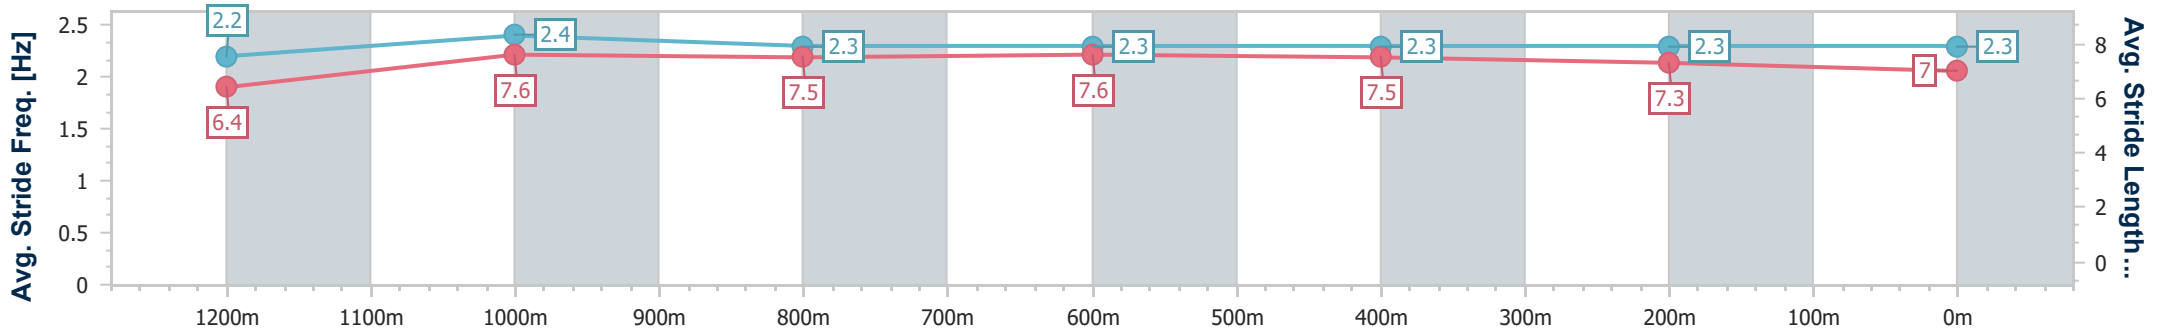

Horse/Jockey Name	Mirra Vision
Final Rank	13
Fastest Section Time (Section)	0:11.29 (1200m)
Top Speed [km/h] (Section)	66.0 (1200m)
Race State	Finished

Eagle Farm QLD Professional
Race 7: SKY RACING TATTERSALL'S TIARA - GROUP 1 - 1400m
24 June 2023 - 15:19
Track Rating: Good 4, Weather: Fine, Rail Position: +6m Entire Course

BRISBANE RACING CLUB

Section	Overall	1200m	1000m	800m	600m	400m	200m
Section Times	1:24.50 [13] (0:13.79)	1:10.71 [5] (0:11.29)	0:59.42 [6] (0:11.76)	0:47.66 [4] (0:11.62)	0:36.04 [4] (0:11.74)	0:24.30 [3] (0:11.63)	0:12.67 [5] (0:12.67)
Average Speed [km/h]	52.6	64.1	62.5	62.9	62.4	61.9	56.8
Top Speed [km/h]	65.5	66.0	64.0	63.7	64.2	63.8	60.5
Avg. Dist. to Rail [m]	15.5	4.9	4.1	3.5	3.7	5.3	5.0
Avg. Stride Freq. [Hz]	2.2	2.4	2.3	2.3	2.3	2.3	2.3
Avg. Stride Length [m]	6.4	7.6	7.5	7.6	7.5	7.3	7.0

- [ ] Ranking at each section and finish
- -.-.- No data available at this section
- NA No data available