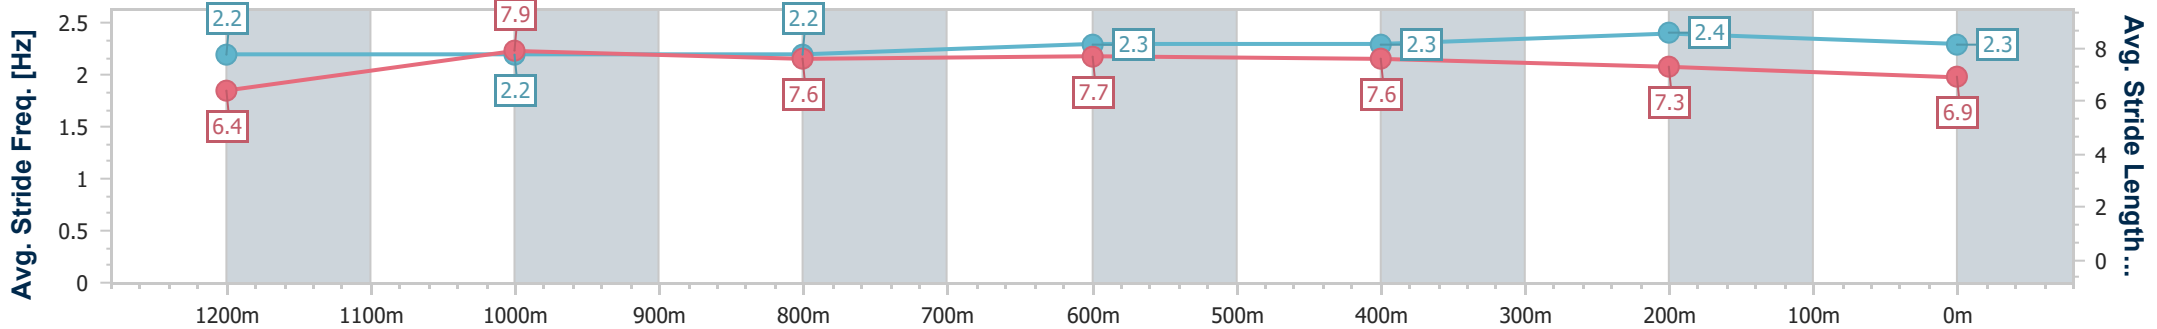

Horse/Jockey Name	Tycoon Evie
Final Rank	15
Fastest Section Time (Section)	0:11.28 (1200m)
Top Speed [km/h] (Section)	65.4 (Overall)
Race State	Finished

Eagle Farm QLD Professional
Race 7: SKY RACING TATTERSALL'S TIARA - GROUP 1 - 1400m
24 June 2023 - 15:19
Track Rating: Good 4, Weather: Fine, Rail Position: +6m Entire Course

BRISBANE RACING CLUB

Section	Overall	1200m	1000m	800m	600m	400m	200m
Section Times	1:24.78 [15] (0:13.99)	1:10.79 [10] (0:11.28)	0:59.51 [8] (0:12.04)	0:47.47 [9] (0:11.54)	0:35.93 [8] (0:11.68)	0:24.25 [8] (0:11.60)	0:12.65 [15] (0:12.65)
Average Speed [km/h]	51.8	64.1	61.1	62.8	62.8	62.1	56.9
Top Speed [km/h]	65.4	65.2	62.2	63.8	63.7	63.5	60.6
Avg. Dist. to Rail [m]	13.5	3.8	3.7	2.5	3.5	7.1	8.4
Avg. Stride Freq. [Hz]	2.2	2.2	2.2	2.3	2.3	2.4	2.3
Avg. Stride Length [m]	6.4	7.9	7.6	7.7	7.6	7.3	6.9

- [ ] Ranking at each section and finish
- -.-.- No data available at this section
- NA No data available