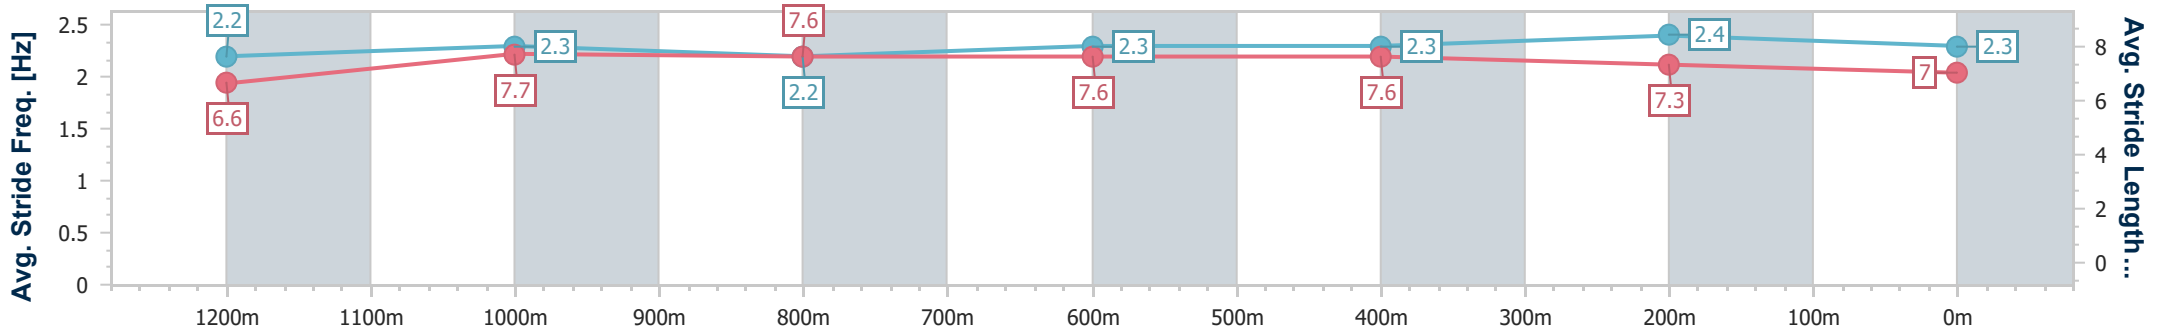

Horse/Jockey Name	Comrade Rosa
Final Rank	8
Fastest Section Time (Section)	0:11.20 (1200m)
Top Speed [km/h] (Section)	65.4 (1200m)
Race State	Finished

Eagle Farm QLD Professional
Race 7: SKY RACING TATTERSALL'S TIARA - GROUP 1 - 1400m
24 June 2023 - 15:19
Track Rating: Good 4, Weather: Fine, Rail Position: +6m Entire Course

BRISBANE RACING CLUB

Section	Overall	1200m	1000m	800m	600m	400m	200m
Section Times	1:24.18 [8] (0:13.87)	1:10.31 [7] (0:11.20)	0:59.11 [5] (0:11.91)	0:47.20 [6] (0:11.75)	0:35.45 [7] (0:11.71)	0:23.74 [7] (0:11.42)	0:12.32 [6] (0:12.32)
Average Speed [km/h]	52.2	64.6	61.2	62.0	62.9	63.0	58.4
Top Speed [km/h]	65.2	65.4	63.3	62.6	65.0	65.1	61.0
Avg. Dist. to Rail [m]	10.7	3.1	2.5	2.9	4.3	7.7	7.0
Avg. Stride Freq. [Hz]	2.2	2.3	2.2	2.3	2.3	2.4	2.3
Avg. Stride Length [m]	6.6	7.7	7.6	7.6	7.6	7.3	7.0

- [ ] Ranking at each section and finish
- -.-.- No data available at this section
- NA No data available