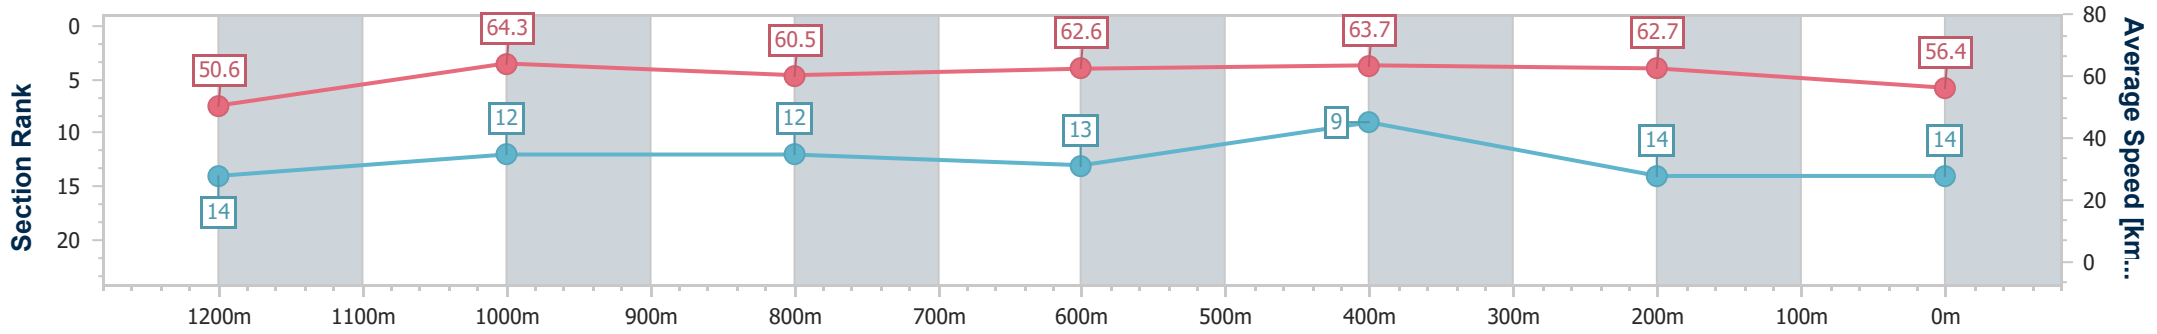

Horse/Jockey Name	She's All Class
Final Rank	14
Fastest Section Time (Section)	0:11.21 (1200m)
Top Speed [km/h] (Section)	65.7 (1200m)
Race State	Finished

Eagle Farm QLD Professional
Race 7: SKY RACING TATTERSALL'S TIARA - GROUP 1 - 1400m
24 June 2023 - 15:19
Track Rating: Good 4, Weather: Fine, Rail Position: +6m Entire Course

BRISBANE RACING CLUB

Section	Overall	1200m	1000m	800m	600m	400m	200m
Section Times	1:24.76 [14] (0:14.30)	1:10.46 [14] (0:11.21)	0:59.25 [12] (0:12.00)	0:47.25 [12] (0:11.57)	0:35.68 [13] (0:11.45)	0:24.23 [9] (0:11.48)	0:12.75 [14] (0:12.75)
Average Speed [km/h]	50.6	64.3	60.5	62.6	63.7	62.7	56.4
Top Speed [km/h]	65.3	65.7	62.9	63.5	64.6	65.1	60.4
Avg. Dist. to Rail [m]	12.1	1.6	1.3	1.6	2.4	0.8	0.4
Avg. Stride Freq. [Hz]	2.3	2.4	2.3	2.4	2.3	2.4	2.3
Avg. Stride Length [m]	6.2	7.5	7.2	7.4	7.5	7.2	6.9

- [ ] Ranking at each section and finish
- -.-.- No data available at this section
- NA No data available