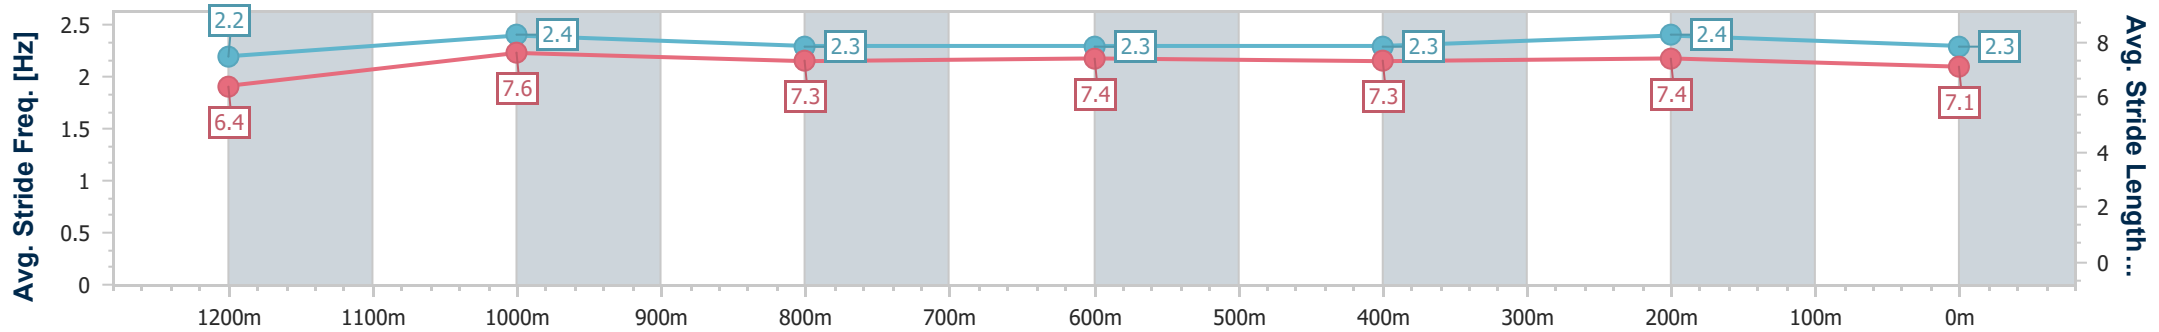

Horse/Jockey Name	Opal Ridge
Final Rank	5
Fastest Section Time (Section)	0:11.21 (1200m)
Top Speed [km/h] (Section)	65.9 (1200m)
Race State	Finished

Eagle Farm QLD Professional
Race 7: SKY RACING TATTERSALL'S TIARA - GROUP 1 - 1400m
24 June 2023 - 15:19
Track Rating: Good 4, Weather: Fine, Rail Position: +6m Entire Course

BRISBANE RACING CLUB

Section	Overall	1200m	1000m	800m	600m	400m	200m
Section Times	1:24.10 [5] (0:14.06)	1:10.04 [11] (0:11.21)	0:58.83 [9] (0:12.29)	0:46.54 [13] (0:11.44)	0:35.10 [11] (0:11.67)	0:23.43 [14] (0:11.32)	0:12.11 [12] (0:12.11)
Average Speed [km/h]	51.5	64.5	60.1	63.2	63.0	63.6	59.5
Top Speed [km/h]	64.8	65.9	63.2	65.1	64.2	65.7	62.6
Avg. Dist. to Rail [m]	9.7	4.1	5.0	0.7	4.2	5.4	4.2
Avg. Stride Freq. [Hz]	2.2	2.4	2.3	2.3	2.3	2.4	2.3
Avg. Stride Length [m]	6.4	7.6	7.3	7.4	7.3	7.4	7.1

- [ ] Ranking at each section and finish
- -.-.- No data available at this section
- NA No data available