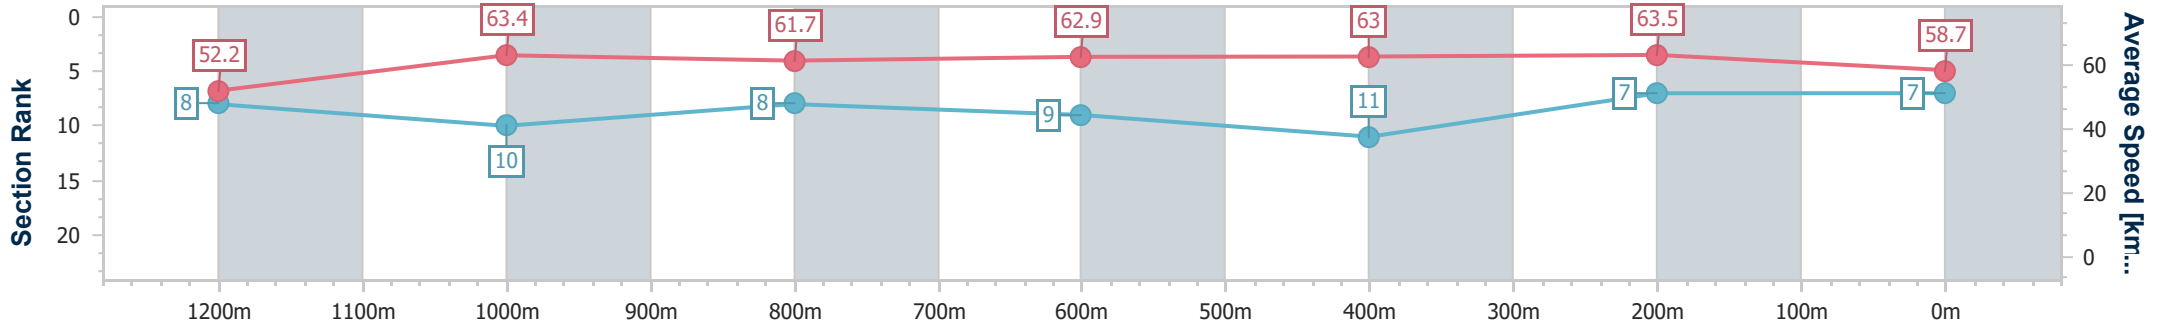

Horse/Jockey Name	Excelida
Final Rank	7
Fastest Section Time (Section)	0:11.34 (400m)
Top Speed [km/h] (Section)	65.4 (1200m)
Race State	Finished

Eagle Farm QLD Professional
Race 7: SKY RACING TATTERSALL'S TIARA - GROUP 1 - 1400m
24 June 2023 - 15:19
Track Rating: Good 4, Weather: Fine, Rail Position: +6m Entire Course

BRISBANE RACING CLUB

Section	Overall	1200m	1000m	800m	600m	400m	200m
Section Times	1:24.16 [7] (0:13.90)	1:10.26 [8] (0:11.41)	0:58.85 [10] (0:11.94)	0:46.91 [8] (0:11.63)	0:35.28 [9] (0:11.68)	0:23.60 [11] (0:11.34)	0:12.26 [7] (0:12.26)
Average Speed [km/h]	52.2	63.4	61.7	62.9	63.0	63.5	58.7
Top Speed [km/h]	65.1	65.4	63.3	64.4	64.1	64.3	64.0
Avg. Dist. to Rail [m]	13.1	5.3	5.1	3.7	4.3	7.9	8.7
Avg. Stride Freq. [Hz]	2.3	2.4	2.3	2.3	2.4	2.5	2.4
Avg. Stride Length [m]	6.3	7.4	7.4	7.5	7.3	7.1	6.9

- [ ] Ranking at each section and finish
- -.-.- No data available at this section
- NA No data available