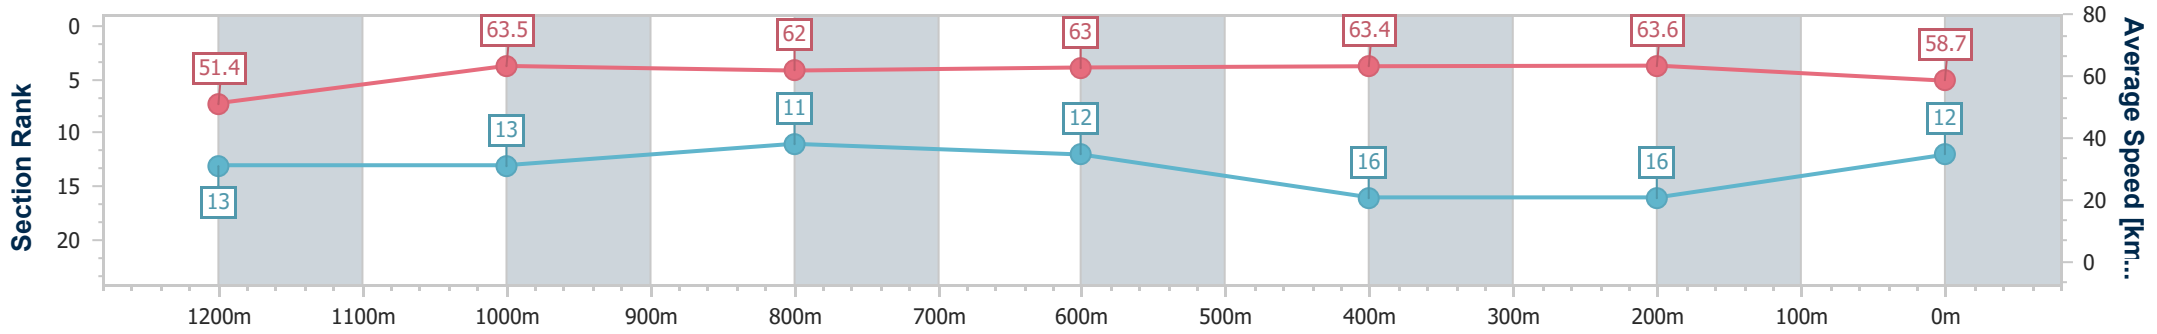

Horse/Jockey Name	Kiku
Final Rank	12
Fastest Section Time (Section)	0:11.33 (400m)
Top Speed [km/h] (Section)	65.8 (Overall)
Race State	Finished

Eagle Farm QLD Professional
Race 7: SKY RACING TATTERSALL'S TIARA - GROUP 1 - 1400m
24 June 2023 - 15:19
Track Rating: Good 4, Weather: Fine, Rail Position: +6m Entire Course

BRISBANE RACING CLUB

Section	Overall	1200m	1000m	800m	600m	400m	200m
Section Times	1:24.42 [12] (0:14.15)	1:10.27 [13] (0:11.39)	0:58.88 [13] (0:11.85)	0:47.03 [11] (0:11.68)	0:35.35 [12] (0:11.75)	0:23.60 [16] (0:11.33)	0:12.27 [16] (0:12.27)
Average Speed [km/h]	51.4	63.5	62.0	63.0	63.4	63.6	58.7
Top Speed [km/h]	65.8	65.4	63.5	64.0	64.5	64.8	61.8
Avg. Dist. to Rail [m]	15.4	4.6	4.3	4.5	7.2	10.7	12.8
Avg. Stride Freq. [Hz]	2.2	2.3	2.3	2.3	2.3	2.4	2.3
Avg. Stride Length [m]	6.4	7.6	7.5	7.6	7.5	7.3	7.0

- [ ] Ranking at each section and finish
- -.-.- No data available at this section
- NA No data available