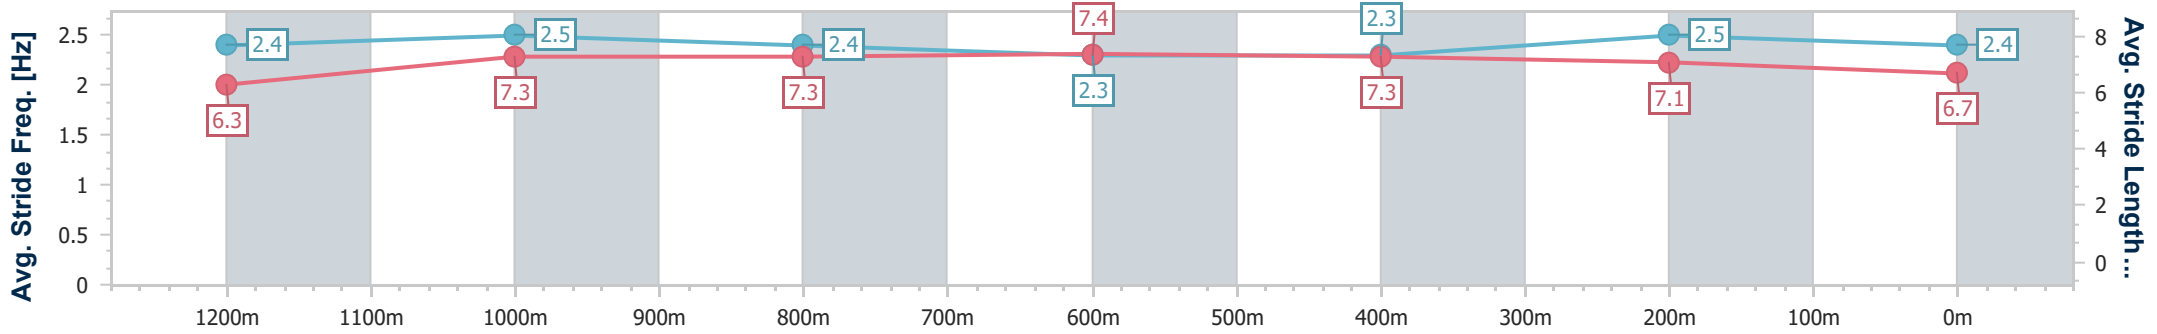

Horse/Jockey Name	Chain Of Lightning
Final Rank	4
Fastest Section Time (Section)	0:11.17 (1200m)
Top Speed [km/h] (Section)	65.7 (1200m)
Race State	Finished

Eagle Farm QLD Professional
Race 7: SKY RACING TATTERSALL'S TIARA - GROUP 1 - 1400m
24 June 2023 - 15:19
Track Rating: Good 4, Weather: Fine, Rail Position: +6m Entire Course

BRISBANE RACING CLUB

Section	Overall	1200m	1000m	800m	600m	400m	200m
Section Times	1:24.07 [4] (0:13.62)	1:10.45 [2] (0:11.17)	0:59.28 [2] (0:11.81)	0:47.47 [2] (0:11.74)	0:35.73 [2] (0:11.79)	0:23.94 [2] (0:11.42)	0:12.52 [1] (0:12.52)
Average Speed [km/h]	53.1	64.7	62.1	62.2	62.1	63.1	57.5
Top Speed [km/h]	65.3	65.7	62.9	63.3	63.0	64.3	61.4
Avg. Dist. to Rail [m]	11.3	3.0	3.6	3.2	3.2	5.3	3.8
Avg. Stride Freq. [Hz]	2.4	2.5	2.4	2.3	2.3	2.5	2.4
Avg. Stride Length [m]	6.3	7.3	7.3	7.4	7.3	7.1	6.7

- [ ] Ranking at each section and finish
- -.-.- No data available at this section
- NA No data available