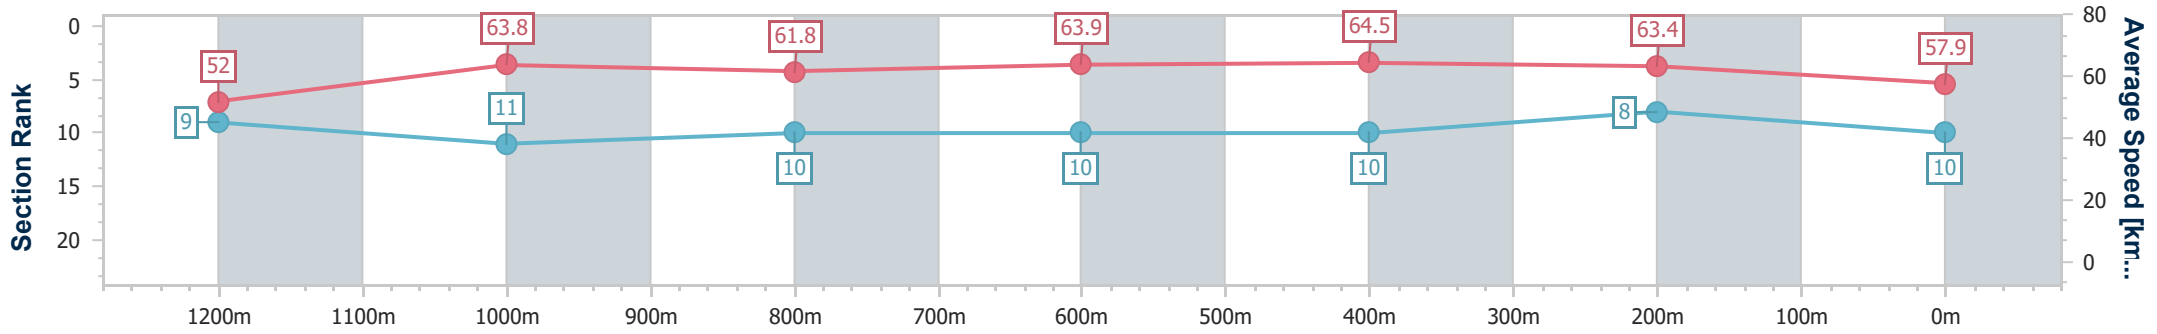

Horse/Jockey Name	Ruthless Dame
Final Rank	10
Fastest Section Time (Section)	0:11.36 (1200m)
Top Speed [km/h] (Section)	66.1 (1200m)
Race State	Finished

Eagle Farm QLD Professional
Race 7: SKY RACING TATTERSALL'S TIARA - GROUP 1 - 1400m
24 June 2023 - 15:19
Track Rating: Good 4, Weather: Fine, Rail Position: +6m Entire Course

BRISBANE RACING CLUB

Section	Overall	1200m	1000m	800m	600m	400m	200m
Section Times	1:24.35 [10] (0:13.98)	1:10.37 [9] (0:11.36)	0:59.01 [11] (0:12.05)	0:46.96 [10] (0:11.61)	0:35.35 [10] (0:11.55)	0:23.80 [10] (0:11.37)	0:12.43 [8] (0:12.43)
Average Speed [km/h]	52.0	63.8	61.8	63.9	64.5	63.4	57.9
Top Speed [km/h]	64.3	66.1	62.9	65.5	65.4	65.1	62.2
Avg. Dist. to Rail [m]	16.2	5.3	6.9	6.9	7.1	10.4	11.6
Avg. Stride Freq. [Hz]	2.2	2.3	2.3	2.3	2.3	2.4	2.3
Avg. Stride Length [m]	6.6	7.6	7.5	7.7	7.6	7.3	6.9

- [ ] Ranking at each section and finish
- -.-.- No data available at this section
- NA No data available