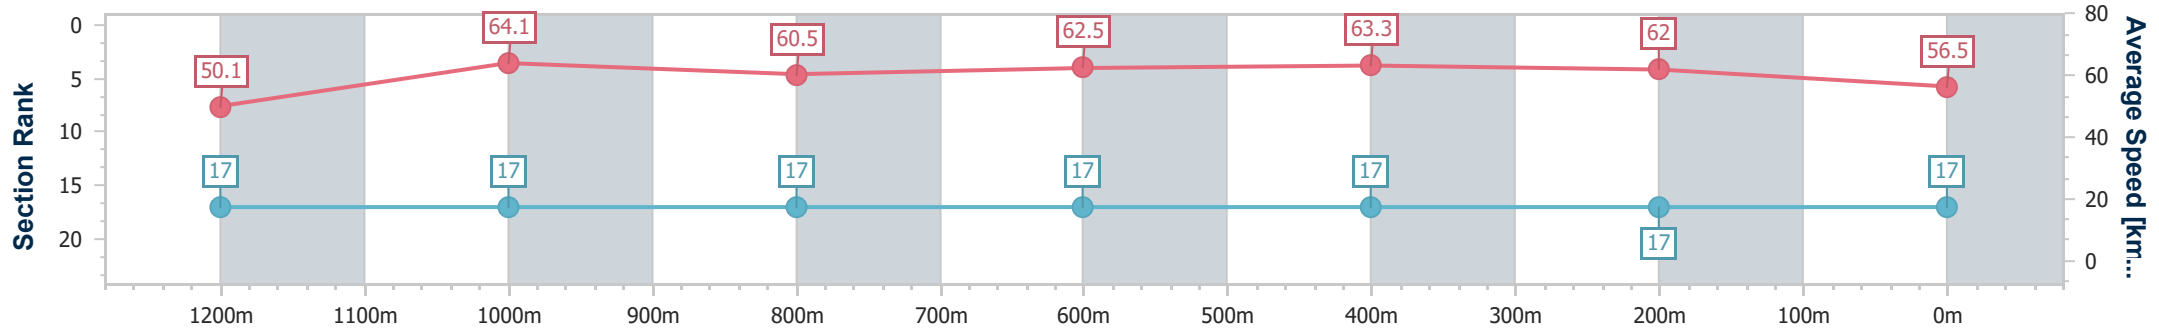

Horse/Jockey Name	Charmmebaby
Final Rank	17
Fastest Section Time (Section)	0:11.27 (1200m)
Top Speed [km/h] (Section)	66.0 (1200m)
Race State	Finished

Eagle Farm QLD Professional
Race 7: SKY RACING TATTERSALL'S TIARA - GROUP 1 - 1400m
24 June 2023 - 15:19
Track Rating: Good 4, Weather: Fine, Rail Position: +6m Entire Course

BRISBANE RACING CLUB

Section	Overall	1200m	1000m	800m	600m	400m	200m
Section Times	1:25.18 [17] (0:14.49)	1:10.69 [17] (0:11.27)	0:59.42 [17] (0:12.08)	0:47.34 [17] (0:11.58)	0:35.76 [17] (0:11.41)	0:24.35 [17] (0:11.59)	0:12.76 [17] (0:12.76)
Average Speed [km/h]	50.1	64.1	60.5	62.5	63.3	62.0	56.5
Top Speed [km/h]	63.5	66.0	64.0	63.7	64.6	63.7	59.7
Avg. Dist. to Rail [m]	15.6	3.8	2.9	1.1	0.5	1.7	3.0
Avg. Stride Freq. [Hz]	2.3	2.4	2.3	2.4	2.4	2.4	2.4
Avg. Stride Length [m]	6.1	7.4	7.2	7.3	7.1	7.0	6.7

- [ ] Ranking at each section and finish
- -.-.- No data available at this section
- NA No data available