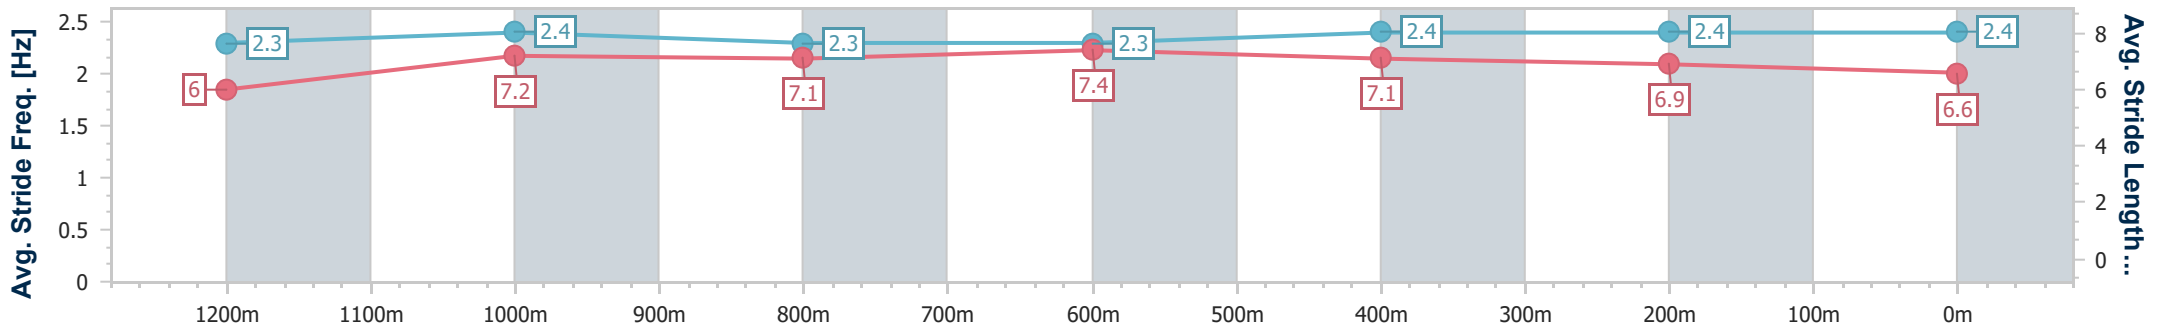

Horse/Jockey Name	Chaillot
Final Rank	3
Fastest Section Time (Section)	0:11.28 (1200m)
Top Speed [km/h] (Section)	65.3 (1200m)
Race State	Finished

Eagle Farm QLD Professional
Race 7: SKY RACING TATTERSALL'S TIARA - GROUP 1 - 1400m
24 June 2023 - 15:19
Track Rating: Good 4, Weather: Fine, Rail Position: +6m Entire Course

BRISBANE RACING CLUB

Section	Overall	1200m	1000m	800m	600m	400m	200m
Section Times	1:24.00 [3] (0:14.34)	1:09.66 [15] (0:11.28)	0:58.38 [15] (0:12.03)	0:46.35 [15] (0:11.68)	0:34.67 [16] (0:11.33)	0:23.34 [13] (0:11.29)	0:12.05 [11] (0:12.05)
Average Speed [km/h]	50.4	64.1	60.7	62.3	63.7	63.7	59.9
Top Speed [km/h]	63.2	65.3	62.2	63.2	65.0	64.2	63.3
Avg. Dist. to Rail [m]	12.2	3.4	3.2	2.3	0.5	3.5	4.0
Avg. Stride Freq. [Hz]	2.3	2.4	2.3	2.3	2.4	2.4	2.4
Avg. Stride Length [m]	6.0	7.2	7.1	7.4	7.1	6.9	6.6

- [ ] Ranking at each section and finish
- -.-.- No data available at this section
- NA No data available