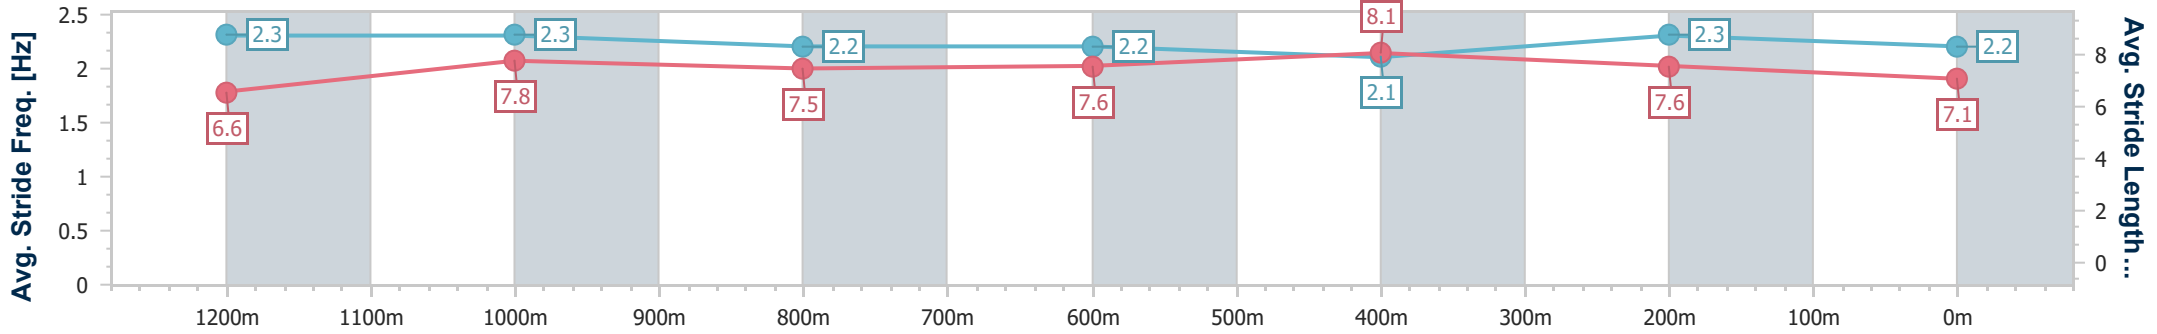

Horse/Jockey Name	Lady Of Honour
Final Rank	11
Fastest Section Time (Section)	0:11.22 (1200m)
Top Speed [km/h] (Section)	65.8 (Overall)
Race State	Finished

Eagle Farm QLD Professional
Race 7: SKY RACING TATTERSALL'S TIARA - GROUP 1 - 1400m
24 June 2023 - 15:19
Track Rating: Good 4, Weather: Fine, Rail Position: +6m Entire Course

BRISBANE RACING CLUB

Section	Overall	1200m	1000m	800m	600m	400m	200m
Section Times	1:24.38 [11] (0:13.37)	1:11.01 [1] (0:11.22)	0:59.79 [1] (0:11.91)	0:47.88 [1] (0:11.72)	0:36.16 [1] (0:11.82)	0:24.34 [1] (0:11.61)	0:12.73 [2] (0:12.73)
Average Speed [km/h]	54.1	64.2	60.7	61.6	60.8	61.9	56.7
Top Speed [km/h]	65.8	65.4	61.4	62.1	61.6	63.0	60.2
Avg. Dist. to Rail [m]	8.1	1.5	1.1	0.3	0.4	2.7	2.7
Avg. Stride Freq. [Hz]	2.3	2.3	2.2	2.2	2.1	2.3	2.2
Avg. Stride Length [m]	6.6	7.8	7.5	7.6	8.1	7.6	7.1

- [ ] Ranking at each section and finish
- -.-.- No data available at this section
- NA No data available