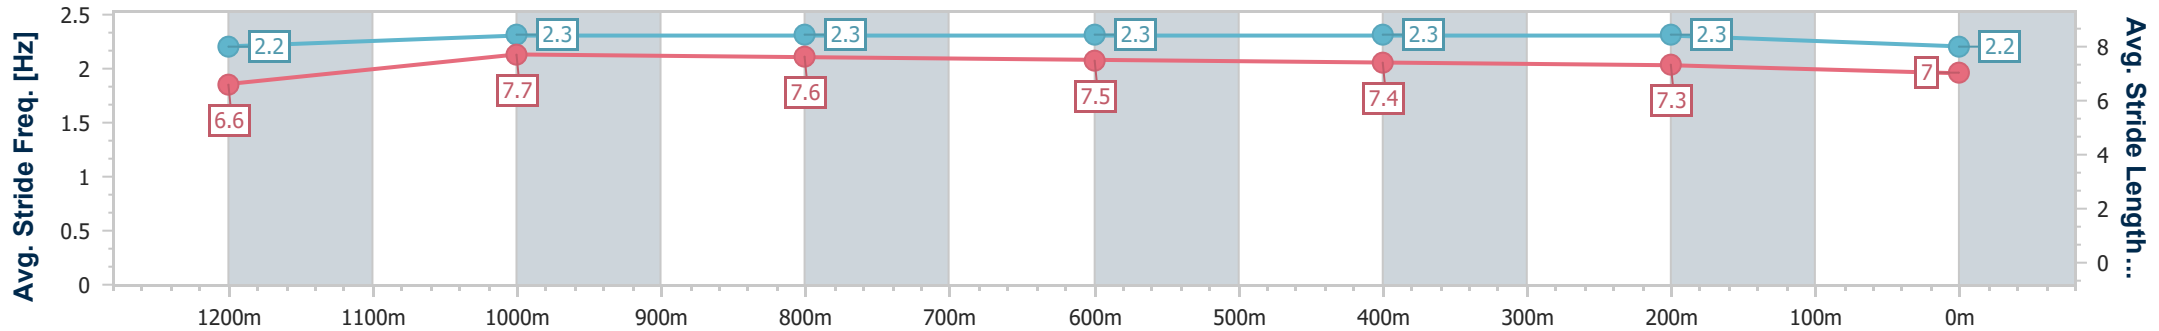

Horse/Jockey Name	Electric Girl
Final Rank	16
Fastest Section Time (Section)	0:11.20 (1200m)
Top Speed [km/h] (Section)	64.8 (1200m)
Race State	Finished

Eagle Farm QLD Professional
Race 7: SKY RACING TATTERSALL'S TIARA - GROUP 1 - 1400m
24 June 2023 - 15:19
Track Rating: Good 4, Weather: Fine, Rail Position: +6m Entire Course

BRISBANE RACING CLUB

Section	Overall	1200m	1000m	800m	600m	400m	200m
Section Times	1:24.82 [16] (0:13.67)	1:11.15 [4] (0:11.20)	0:59.95 [3] (0:11.79)	0:48.16 [3] (0:11.77)	0:36.39 [3] (0:11.89)	0:24.50 [4] (0:11.68)	0:12.82 [13] (0:12.82)
Average Speed [km/h]	52.9	64.3	61.6	61.6	61.1	61.6	56.2
Top Speed [km/h]	64.1	64.8	62.6	62.1	63.0	63.1	59.4
Avg. Dist. to Rail [m]	9.3	1.2	1.6	1.8	1.8	2.3	2.1
Avg. Stride Freq. [Hz]	2.2	2.3	2.3	2.3	2.3	2.3	2.2
Avg. Stride Length [m]	6.6	7.7	7.6	7.5	7.4	7.3	7.0

- [ ] Ranking at each section and finish
- -.-.- No data available at this section
- NA No data available