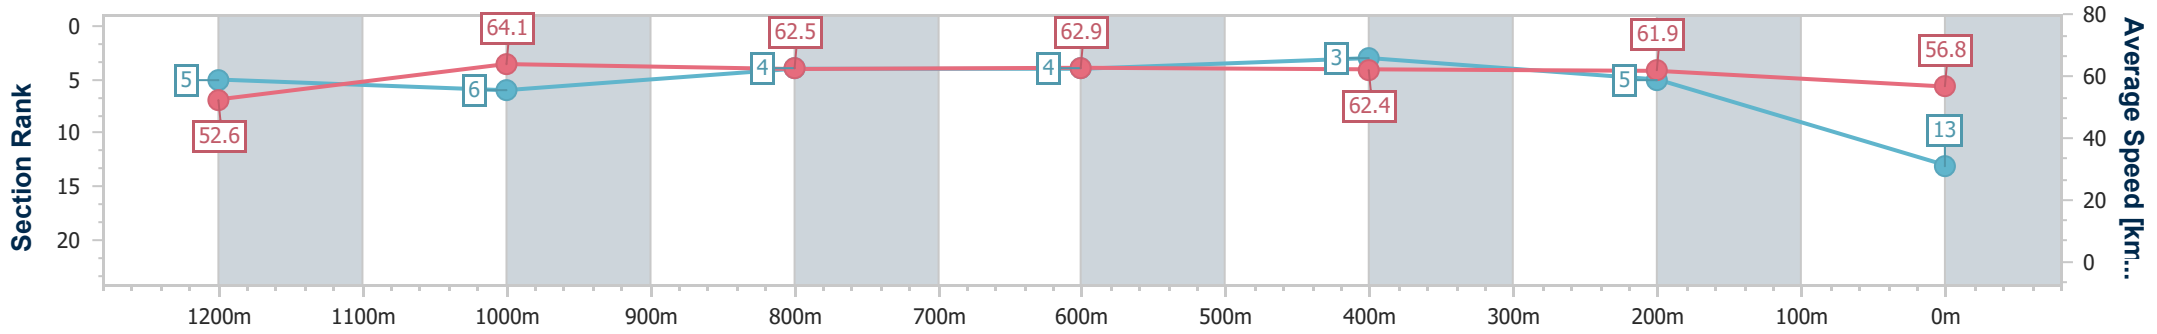

Horse/Jockey Name	Mirra Vision
Final Rank	13
Fastest Section Time (Section)	0:11.29 (1200m)
Top Speed [km/h] (Section)	66.0 (1200m)
Race State	Finished

Eagle Farm QLD Professional
Race 7: SKY RACING TATTERSALL'S TIARA - GROUP 1 - 1400m
24 June 2023 - 15:19
Track Rating: Good 4, Weather: Fine, Rail Position: +6m Entire Course

BRISBANE RACING CLUB

Section	Overall	1200m	1000m	800m	600m	400m	200m
Section Times	1:24.50 [13] (0:13.79)	1:10.71 [5] (0:11.29)	0:59.42 [6] (0:11.76)	0:47.66 [4] (0:11.62)	0:36.04 [4] (0:11.74)	0:24.30 [3] (0:11.63)	0:12.67 [5] (0:12.67)
Average Speed [km/h]	52.6	64.1	62.5	62.9	62.4	61.9	56.8
Top Speed [km/h]	65.5	66.0	64.0	63.7	64.2	63.8	60.5
Avg. Dist. to Rail [m]	15.5	4.9	4.1	3.5	3.7	5.3	5.0
Avg. Stride Freq. [Hz]	2.2	2.4	2.3	2.3	2.3	2.3	2.3
Avg. Stride Length [m]	6.4	7.6	7.5	7.6	7.5	7.3	7.0

- [ ] Ranking at each section and finish
- -.-.- No data available at this section
- NA No data available