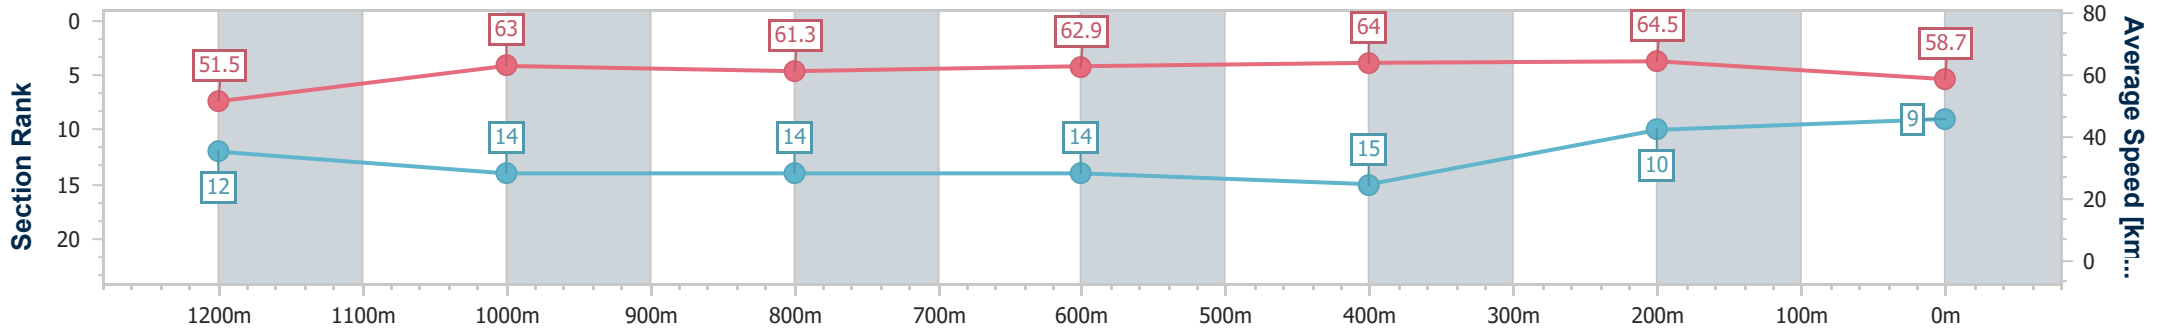

Horse/Jockey Name	Revolutionary Miss
Final Rank	9
Fastest Section Time (Section)	0:11.17 (400m)
Top Speed [km/h] (Section)	66.5 (400m)
Race State	Finished

Eagle Farm QLD Professional
Race 7: SKY RACING TATTERSALL'S TIARA - GROUP 1 - 1400m
24 June 2023 - 15:19
Track Rating: Good 4, Weather: Fine, Rail Position: +6m Entire Course

BRISBANE RACING CLUB

Section	Overall	1200m	1000m	800m	600m	400m	200m
Section Times	1:24.21 [9] (0:14.12)	1:10.09 [12] (0:11.49)	0:58.60 [14] (0:12.03)	0:46.57 [14] (0:11.61)	0:34.96 [14] (0:11.52)	0:23.44 [15] (0:11.17)	0:12.27 [10] (0:12.27)
Average Speed [km/h]	51.5	63.0	61.3	62.9	64.0	64.5	58.7
Top Speed [km/h]	63.5	63.4	62.5	64.0	65.3	66.5	62.3
Avg. Dist. to Rail [m]	18.1	5.3	4.8	3.1	5.1	10.9	13.8
Avg. Stride Freq. [Hz]	2.3	2.4	2.4	2.3	2.4	2.5	2.4
Avg. Stride Length [m]	6.0	7.4	7.3	7.4	7.3	7.1	6.8

- [ ] Ranking at each section and finish
- -.-.- No data available at this section
- NA No data available