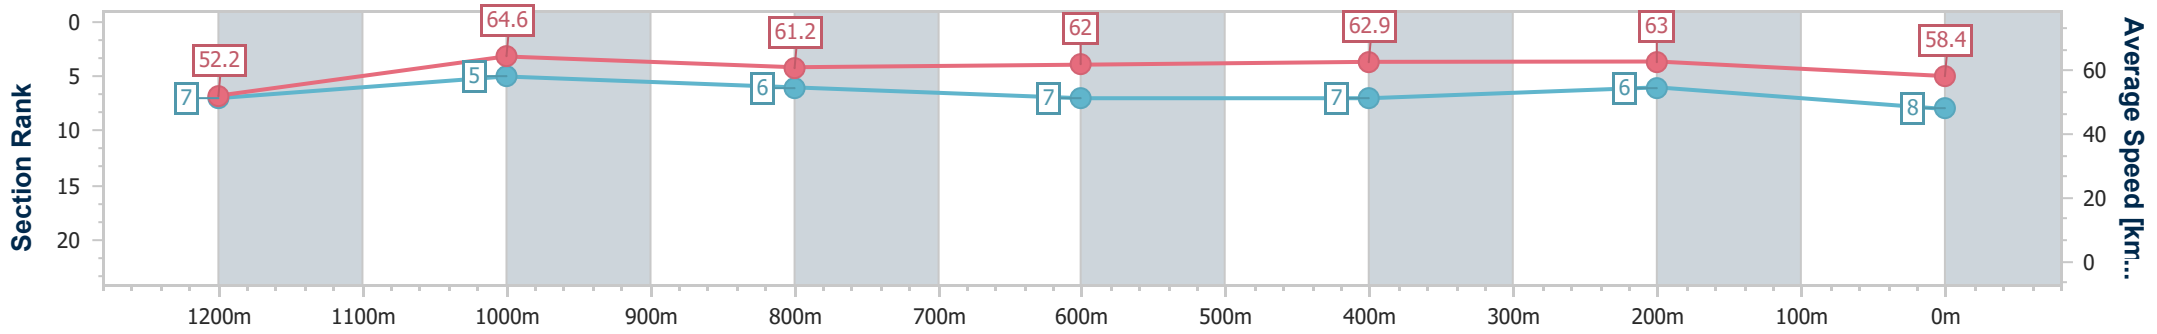

Horse/Jockey Name	Comrade Rosa
Final Rank	8
Fastest Section Time (Section)	0:11.20 (1200m)
Top Speed [km/h] (Section)	65.4 (1200m)
Race State	Finished

Eagle Farm QLD Professional
Race 7: SKY RACING TATTERSALL'S TIARA - GROUP 1 - 1400m
24 June 2023 - 15:19
Track Rating: Good 4, Weather: Fine, Rail Position: +6m Entire Course

BRISBANE RACING CLUB

Section	Overall	1200m	1000m	800m	600m	400m	200m
Section Times	1:24.18 [8] (0:13.87)	1:10.31 [7] (0:11.20)	0:59.11 [5] (0:11.91)	0:47.20 [6] (0:11.75)	0:35.45 [7] (0:11.71)	0:23.74 [7] (0:11.42)	0:12.32 [6] (0:12.32)
Average Speed [km/h]	52.2	64.6	61.2	62.0	62.9	63.0	58.4
Top Speed [km/h]	65.2	65.4	63.3	62.6	65.0	65.1	61.0
Avg. Dist. to Rail [m]	10.7	3.1	2.5	2.9	4.3	7.7	7.0
Avg. Stride Freq. [Hz]	2.2	2.3	2.2	2.3	2.3	2.4	2.3
Avg. Stride Length [m]	6.6	7.7	7.6	7.6	7.6	7.3	7.0

- [ ] Ranking at each section and finish
- -.-.- No data available at this section
- NA No data available