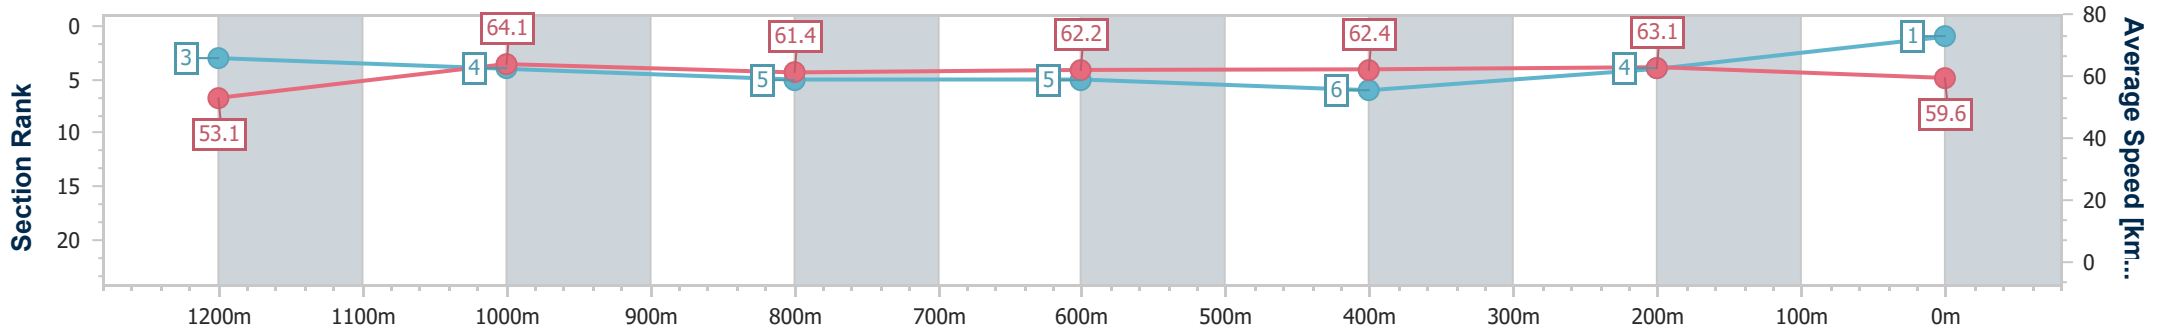

Section	Overall	1200m	1000m	800m	600m	400m	200m
Section Times	1:23.85 [1] (0:13.67)	1:10.18 [3] (0:11.28)	0:58.90 [4] (0:11.94)	0:46.96 [5] (0:11.72)	0:35.24 [5] (0:11.76)	0:23.48 [6] (0:11.41)	0:12.07 [4] (0:12.07)
Average Speed [km/h]	53.1	64.1	61.4	62.2	62.4	63.1	59.6
Top Speed [km/h]	64.3	66.1	62.6	63.4	64.5	65.4	61.8
Avg. Dist. to Rail [m]	14.1	4.9	3.5	3.0	3.7	4.8	5.1
Avg. Stride Freq. [Hz]	2.4	2.4	2.4	2.4	2.4	2.5	2.4
Avg. Stride Length [m]	6.3	7.3	7.2	7.3	7.2	7.1	6.8