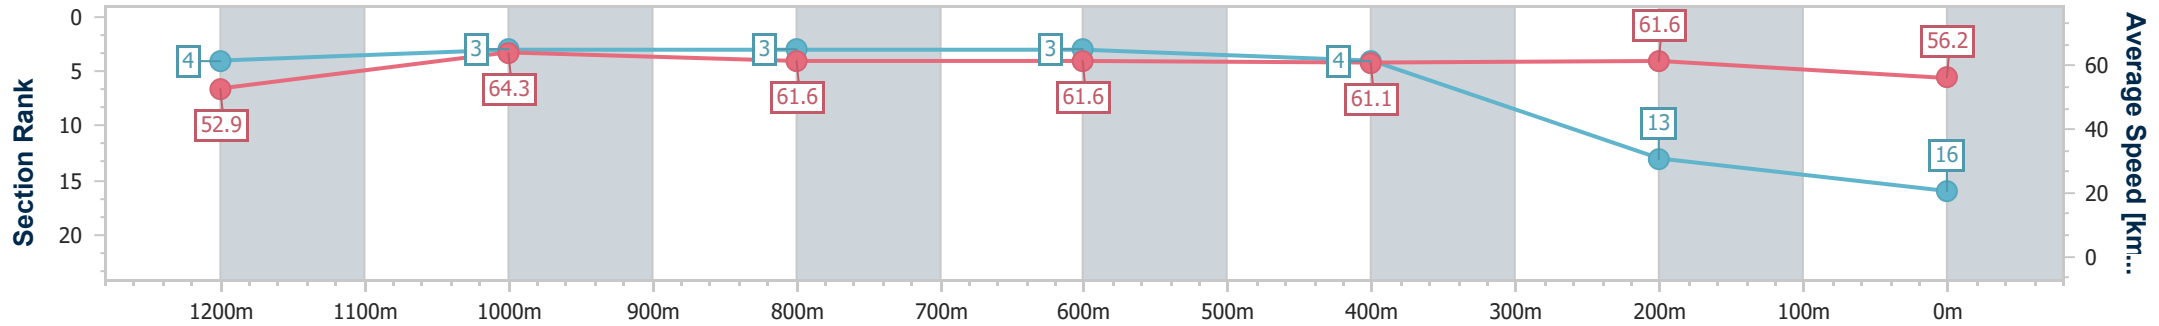

Horse/Jockey Name	Electric Girl
Final Rank	16
Fastest Section Time (Section)	0:11.20 (1200m)
Top Speed [km/h] (Section)	64.8 (1200m)
Race State	Finished

Eagle Farm QLD Professional
Race 7: SKY RACING TATTERSALL'S TIARA - GROUP 1 - 1400m
24 June 2023 - 15:19
Track Rating: Good 4, Weather: Fine, Rail Position: +6m Entire Course

BRISBANE RACING CLUB

Section	Overall	1200m	1000m	800m	600m	400m	200m
Section Times	1:24.82 [16] (0:13.67)	1:11.15 [4] (0:11.20)	0:59.95 [3] (0:11.79)	0:48.16 [3] (0:11.77)	0:36.39 [3] (0:11.89)	0:24.50 [4] (0:11.68)	0:12.82 [13] (0:12.82)
Average Speed [km/h]	52.9	64.3	61.6	61.6	61.1	61.6	56.2
Top Speed [km/h]	64.1	64.8	62.6	62.1	63.0	63.1	59.4
Avg. Dist. to Rail [m]	9.3	1.2	1.6	1.8	1.8	2.3	2.1
Avg. Stride Freq. [Hz]	2.2	2.3	2.3	2.3	2.3	2.3	2.2
Avg. Stride Length [m]	6.6	7.7	7.6	7.5	7.4	7.3	7.0

- [ ] Ranking at each section and finish
- -.-.- No data available at this section
- NA No data available