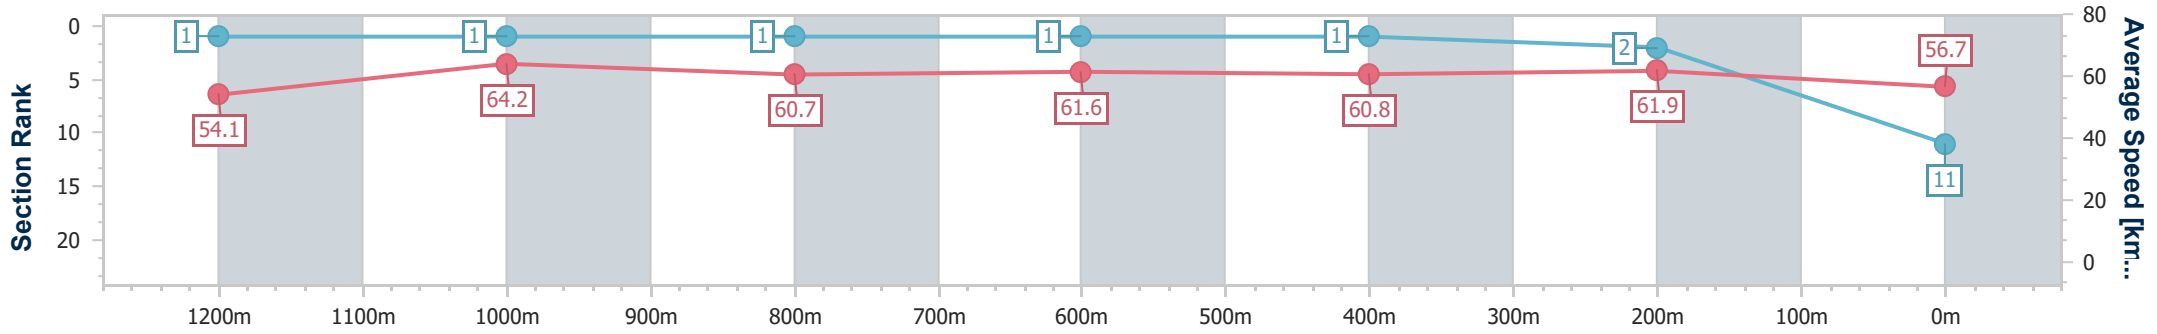

Horse/Jockey Name	Lady Of Honour
Final Rank	11
Fastest Section Time (Section)	0:11.22 (1200m)
Top Speed [km/h] (Section)	65.8 (Overall)
Race State	Finished

Eagle Farm QLD Professional
Race 7: SKY RACING TATTERSALL'S TIARA - GROUP 1 - 1400m
24 June 2023 - 15:19
Track Rating: Good 4, Weather: Fine, Rail Position: +6m Entire Course

BRISBANE RACING CLUB

Section	Overall	1200m	1000m	800m	600m	400m	200m
Section Times	1:24.38 [11] (0:13.37)	1:11.01 [1] (0:11.22)	0:59.79 [1] (0:11.91)	0:47.88 [1] (0:11.72)	0:36.16 [1] (0:11.82)	0:24.34 [1] (0:11.61)	0:12.73 [2] (0:12.73)
Average Speed [km/h]	54.1	64.2	60.7	61.6	60.8	61.9	56.7
Top Speed [km/h]	65.8	65.4	61.4	62.1	61.6	63.0	60.2
Avg. Dist. to Rail [m]	8.1	1.5	1.1	0.3	0.4	2.7	2.7
Avg. Stride Freq. [Hz]	2.3	2.3	2.2	2.2	2.1	2.3	2.2
Avg. Stride Length [m]	6.6	7.8	7.5	7.6	8.1	7.6	7.1

- [ ] Ranking at each section and finish
- -.-.- No data available at this section
- NA No data available