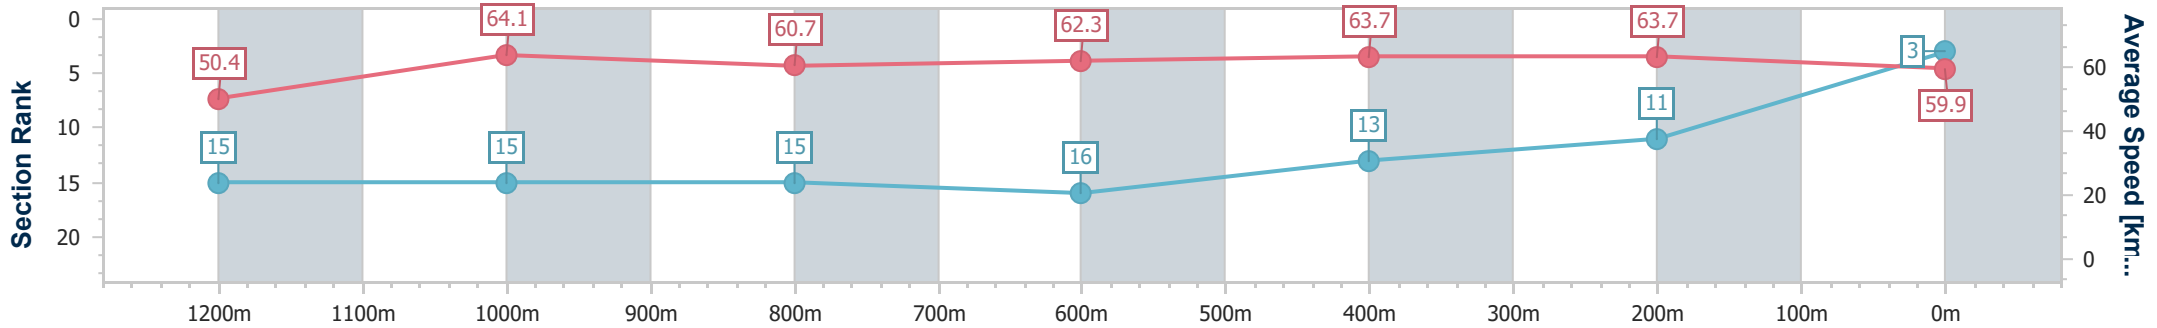

Horse/Jockey Name	Chaillot
Final Rank	3
Fastest Section Time (Section)	0:11.28 (1200m)
Top Speed [km/h] (Section)	65.3 (1200m)
Race State	Finished

Eagle Farm QLD Professional
Race 7: SKY RACING TATTERSALL'S TIARA - GROUP 1 - 1400m
24 June 2023 - 15:19
Track Rating: Good 4, Weather: Fine, Rail Position: +6m Entire Course

BRISBANE RACING CLUB

Section	Overall	1200m	1000m	800m	600m	400m	200m
Section Times	1:24.00 [3] (0:14.34)	1:09.66 [15] (0:11.28)	0:58.38 [15] (0:12.03)	0:46.35 [15] (0:11.68)	0:34.67 [16] (0:11.33)	0:23.34 [13] (0:11.29)	0:12.05 [11] (0:12.05)
Average Speed [km/h]	50.4	64.1	60.7	62.3	63.7	63.7	59.9
Top Speed [km/h]	63.2	65.3	62.2	63.2	65.0	64.2	63.3
Avg. Dist. to Rail [m]	12.2	3.4	3.2	2.3	0.5	3.5	4.0
Avg. Stride Freq. [Hz]	2.3	2.4	2.3	2.3	2.4	2.4	2.4
Avg. Stride Length [m]	6.0	7.2	7.1	7.4	7.1	6.9	6.6

- [ ] Ranking at each section and finish
- -.-.- No data available at this section
- NA No data available