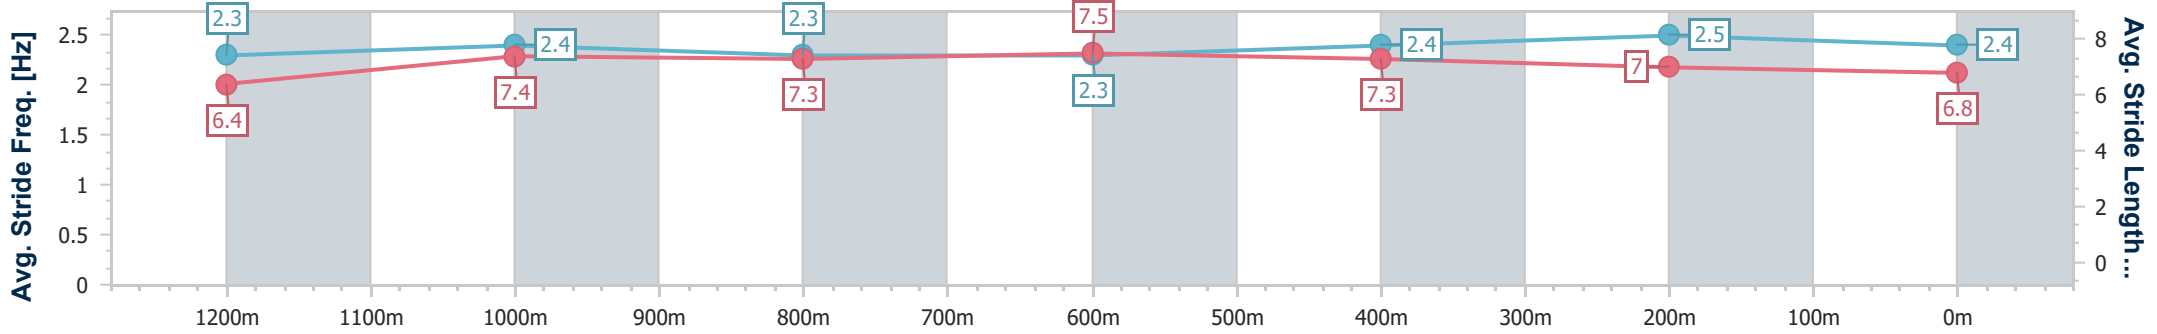

Horse/Jockey Name	Roots
Final Rank	2
Fastest Section Time (Section)	0:11.35 (400m)
Top Speed [km/h] (Section)	65.6 (Overall)
Race State	Finished

Eagle Farm QLD Professional
Race 7: SKY RACING TATTERSALL'S TIARA - GROUP 1 - 1400m
24 June 2023 - 15:19
Track Rating: Good 4, Weather: Fine, Rail Position: +6m Entire Course

BRISBANE RACING CLUB

Section	Overall	1200m	1000m	800m	600m	400m	200m
Section Times	1:23.94 [2] (0:13.82)	1:10.12 [6] (0:11.37)	0:58.75 [7] (0:11.92)	0:46.83 [7] (0:11.56)	0:35.27 [6] (0:11.65)	0:23.62 [5] (0:11.35)	0:12.27 [3] (0:12.27)
Average Speed [km/h]	52.4	63.6	61.4	63.0	63.0	63.4	58.7
Top Speed [km/h]	65.6	65.3	62.1	64.0	64.7	64.6	62.1
Avg. Dist. to Rail [m]	11.7	4.9	3.2	2.6	3.8	6.9	7.6
Avg. Stride Freq. [Hz]	2.3	2.4	2.3	2.3	2.4	2.5	2.4
Avg. Stride Length [m]	6.4	7.4	7.3	7.5	7.3	7.0	6.8

- [ ] Ranking at each section and finish
- -.-.- No data available at this section
- NA No data available