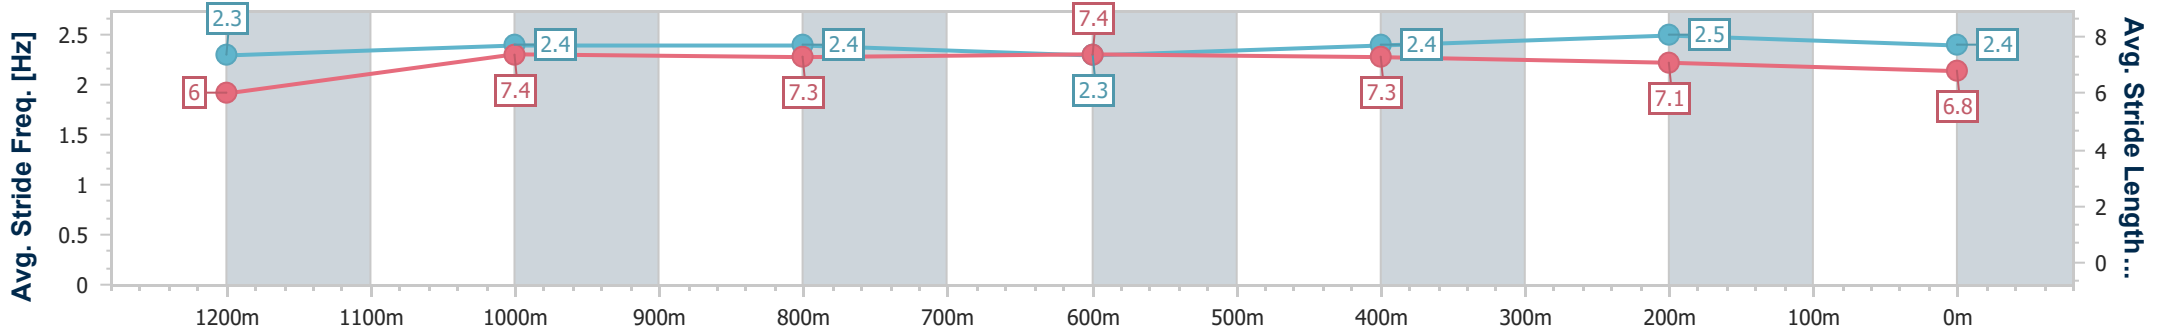

Horse/Jockey Name	Revolutionary Miss
Final Rank	9
Fastest Section Time (Section)	0:11.17 (400m)
Top Speed [km/h] (Section)	66.5 (400m)
Race State	Finished

Eagle Farm QLD Professional
Race 7: SKY RACING TATTERSALL'S TIARA - GROUP 1 - 1400m
24 June 2023 - 15:19
Track Rating: Good 4, Weather: Fine, Rail Position: +6m Entire Course

BRISBANE RACING CLUB

Section	Overall	1200m	1000m	800m	600m	400m	200m
Section Times	1:24.21 [9] (0:14.12)	1:10.09 [12] (0:11.49)	0:58.60 [14] (0:12.03)	0:46.57 [14] (0:11.61)	0:34.96 [14] (0:11.52)	0:23.44 [15] (0:11.17)	0:12.27 [10] (0:12.27)
Average Speed [km/h]	51.5	63.0	61.3	62.9	64.0	64.5	58.7
Top Speed [km/h]	63.5	63.4	62.5	64.0	65.3	66.5	62.3
Avg. Dist. to Rail [m]	18.1	5.3	4.8	3.1	5.1	10.9	13.8
Avg. Stride Freq. [Hz]	2.3	2.4	2.4	2.3	2.4	2.5	2.4
Avg. Stride Length [m]	6.0	7.4	7.3	7.4	7.3	7.1	6.8

- [ ] Ranking at each section and finish
- -.-.- No data available at this section
- NA No data available