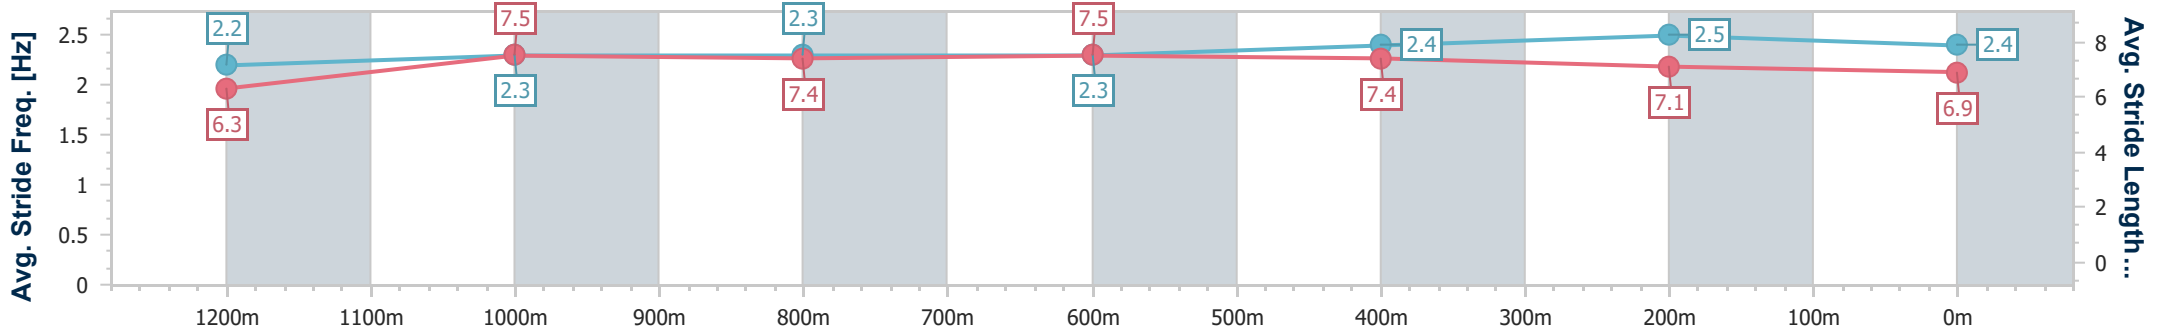

Horse/Jockey Name	Foxy Frida
Final Rank	6
Fastest Section Time (Section)	0:11.28 (400m)
Top Speed [km/h] (Section)	65.6 (400m)
Race State	Finished

Eagle Farm QLD Professional
Race 7: SKY RACING TATTERSALL'S TIARA - GROUP 1 - 1400m
24 June 2023 - 15:19
Track Rating: Good 4, Weather: Fine, Rail Position: +6m Entire Course

BRISBANE RACING CLUB

Section	Overall	1200m	1000m	800m	600m	400m	200m
Section Times	1:24.11 [6] (0:14.37)	1:09.74 [16] (0:11.38)	0:58.36 [16] (0:12.04)	0:46.32 [16] (0:11.48)	0:34.84 [15] (0:11.37)	0:23.47 [12] (0:11.28)	0:12.19 [9] (0:12.19)
Average Speed [km/h]	50.7	63.6	60.9	63.1	64.1	63.7	59.1
Top Speed [km/h]	64.0	65.5	61.6	64.8	65.5	65.6	63.5
Avg. Dist. to Rail [m]	16.4	5.4	3.6	1.3	2.4	4.2	1.5
Avg. Stride Freq. [Hz]	2.2	2.3	2.3	2.3	2.4	2.5	2.4
Avg. Stride Length [m]	6.3	7.5	7.4	7.5	7.4	7.1	6.9

- [ ] Ranking at each section and finish
- -.-.- No data available at this section
- NA No data available