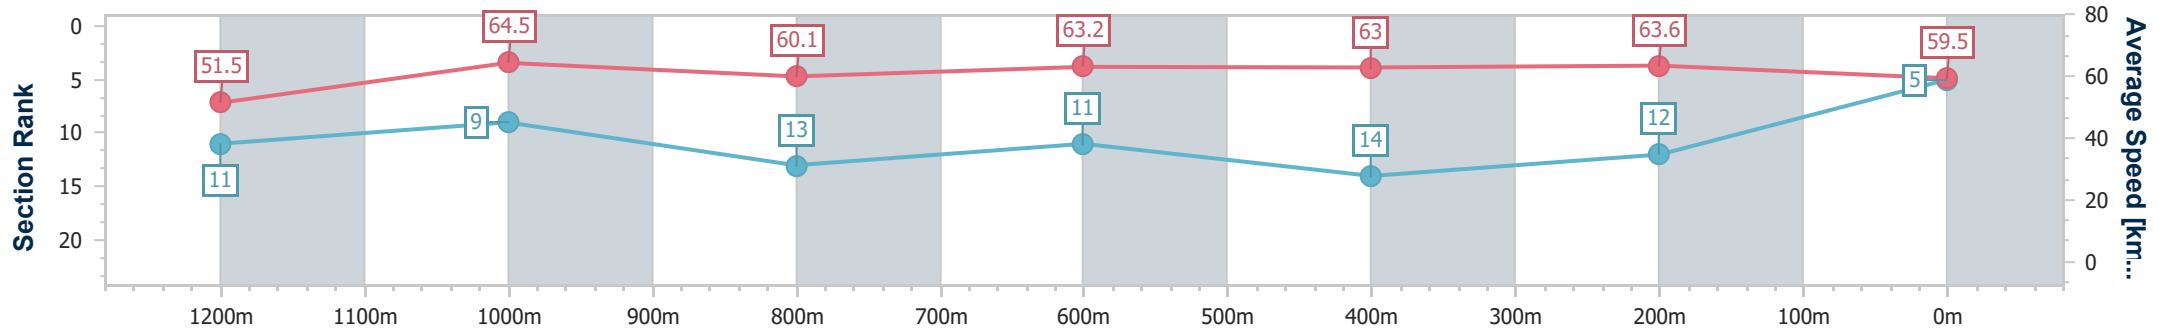

Horse/Jockey Name	Opal Ridge
Final Rank	5
Fastest Section Time (Section)	0:11.21 (1200m)
Top Speed [km/h] (Section)	65.9 (1200m)
Race State	Finished

Eagle Farm QLD Professional
Race 7: SKY RACING TATTERSALL'S TIARA - GROUP 1 - 1400m
24 June 2023 - 15:19
Track Rating: Good 4, Weather: Fine, Rail Position: +6m Entire Course

BRISBANE RACING CLUB

Section	Overall	1200m	1000m	800m	600m	400m	200m
Section Times	1:24.10 [5] (0:14.06)	1:10.04 [11] (0:11.21)	0:58.83 [9] (0:12.29)	0:46.54 [13] (0:11.44)	0:35.10 [11] (0:11.67)	0:23.43 [14] (0:11.32)	0:12.11 [12] (0:12.11)
Average Speed [km/h]	51.5	64.5	60.1	63.2	63.0	63.6	59.5
Top Speed [km/h]	64.8	65.9	63.2	65.1	64.2	65.7	62.6
Avg. Dist. to Rail [m]	9.7	4.1	5.0	0.7	4.2	5.4	4.2
Avg. Stride Freq. [Hz]	2.2	2.4	2.3	2.3	2.3	2.4	2.3
Avg. Stride Length [m]	6.4	7.6	7.3	7.4	7.3	7.4	7.1

- [ ] Ranking at each section and finish
- -.-.- No data available at this section
- NA No data available