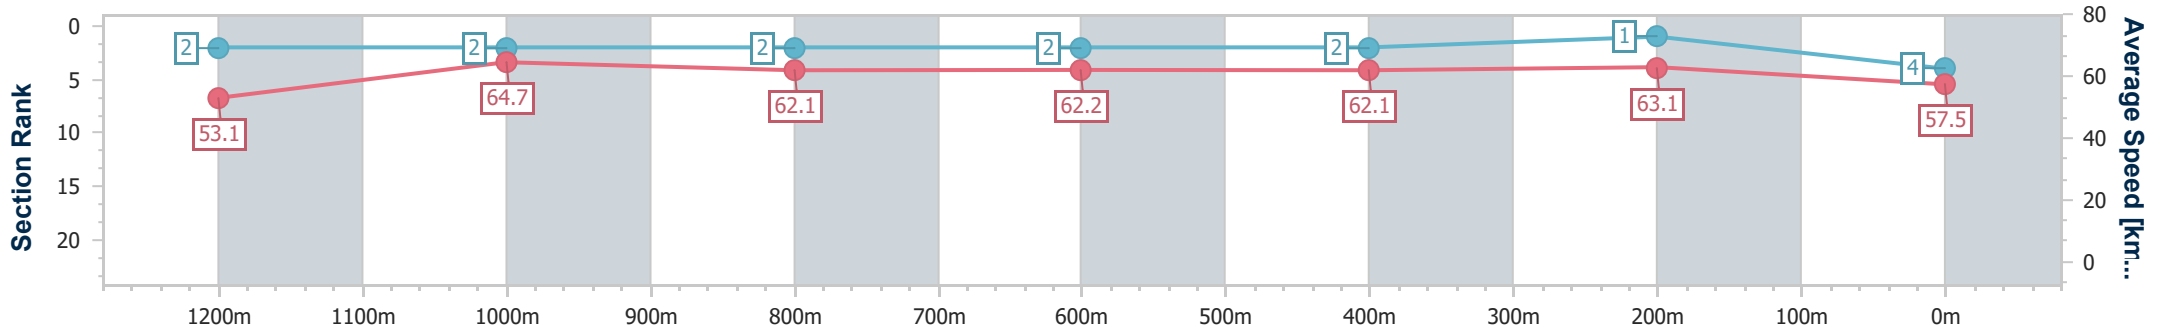

Horse/Jockey Name	Chain Of Lightning
Final Rank	4
Fastest Section Time (Section)	0:11.17 (1200m)
Top Speed [km/h] (Section)	65.7 (1200m)
Race State	Finished

Eagle Farm QLD Professional
Race 7: SKY RACING TATTERSALL'S TIARA - GROUP 1 - 1400m
24 June 2023 - 15:19
Track Rating: Good 4, Weather: Fine, Rail Position: +6m Entire Course

BRISBANE RACING CLUB

Section	Overall	1200m	1000m	800m	600m	400m	200m
Section Times	1:24.07 [4] (0:13.62)	1:10.45 [2] (0:11.17)	0:59.28 [2] (0:11.81)	0:47.47 [2] (0:11.74)	0:35.73 [2] (0:11.79)	0:23.94 [2] (0:11.42)	0:12.52 [1] (0:12.52)
Average Speed [km/h]	53.1	64.7	62.1	62.2	62.1	63.1	57.5
Top Speed [km/h]	65.3	65.7	62.9	63.3	63.0	64.3	61.4
Avg. Dist. to Rail [m]	11.3	3.0	3.6	3.2	3.2	5.3	3.8
Avg. Stride Freq. [Hz]	2.4	2.5	2.4	2.3	2.3	2.5	2.4
Avg. Stride Length [m]	6.3	7.3	7.3	7.4	7.3	7.1	6.7

- [ ] Ranking at each section and finish
- -.-.- No data available at this section
- NA No data available