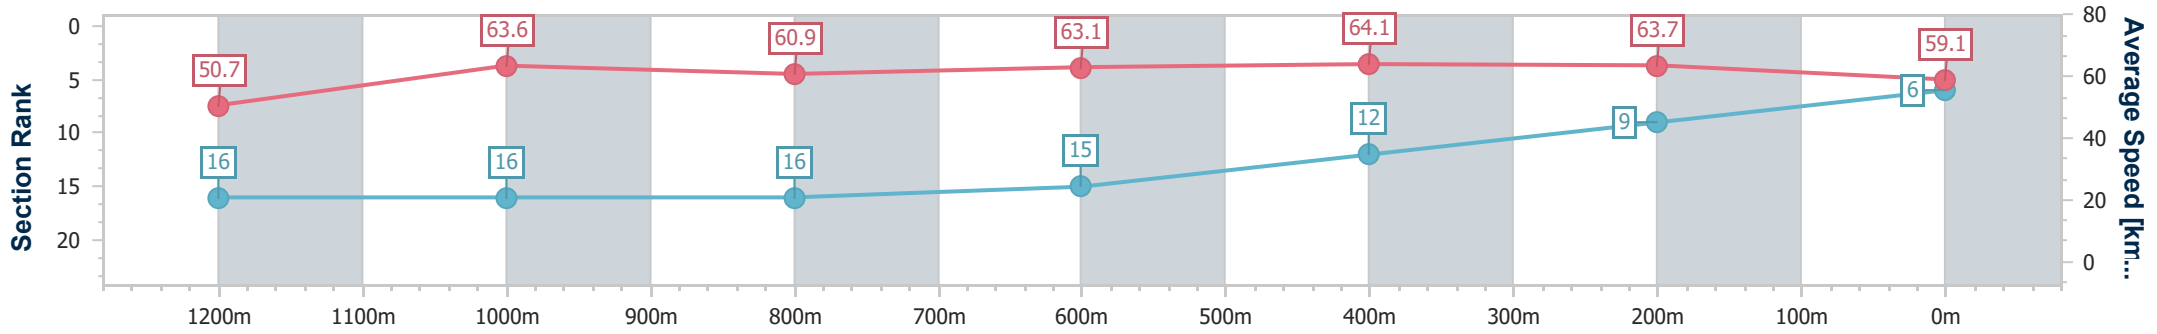

Horse/Jockey Name	Foxy Frida
Final Rank	6
Fastest Section Time (Section)	0:11.28 (400m)
Top Speed [km/h] (Section)	65.6 (400m)
Race State	Finished

Eagle Farm QLD Professional
Race 7: SKY RACING TATTERSALL'S TIARA - GROUP 1 - 1400m
24 June 2023 - 15:19
Track Rating: Good 4, Weather: Fine, Rail Position: +6m Entire Course

BRISBANE RACING CLUB

Section	Overall	1200m	1000m	800m	600m	400m	200m
Section Times	1:24.11 [6] (0:14.37)	1:09.74 [16] (0:11.38)	0:58.36 [16] (0:12.04)	0:46.32 [16] (0:11.48)	0:34.84 [15] (0:11.37)	0:23.47 [12] (0:11.28)	0:12.19 [9] (0:12.19)
Average Speed [km/h]	50.7	63.6	60.9	63.1	64.1	63.7	59.1
Top Speed [km/h]	64.0	65.5	61.6	64.8	65.5	65.6	63.5
Avg. Dist. to Rail [m]	16.4	5.4	3.6	1.3	2.4	4.2	1.5
Avg. Stride Freq. [Hz]	2.2	2.3	2.3	2.3	2.4	2.5	2.4
Avg. Stride Length [m]	6.3	7.5	7.4	7.5	7.4	7.1	6.9

- [ ] Ranking at each section and finish
- -.-.- No data available at this section
- NA No data available