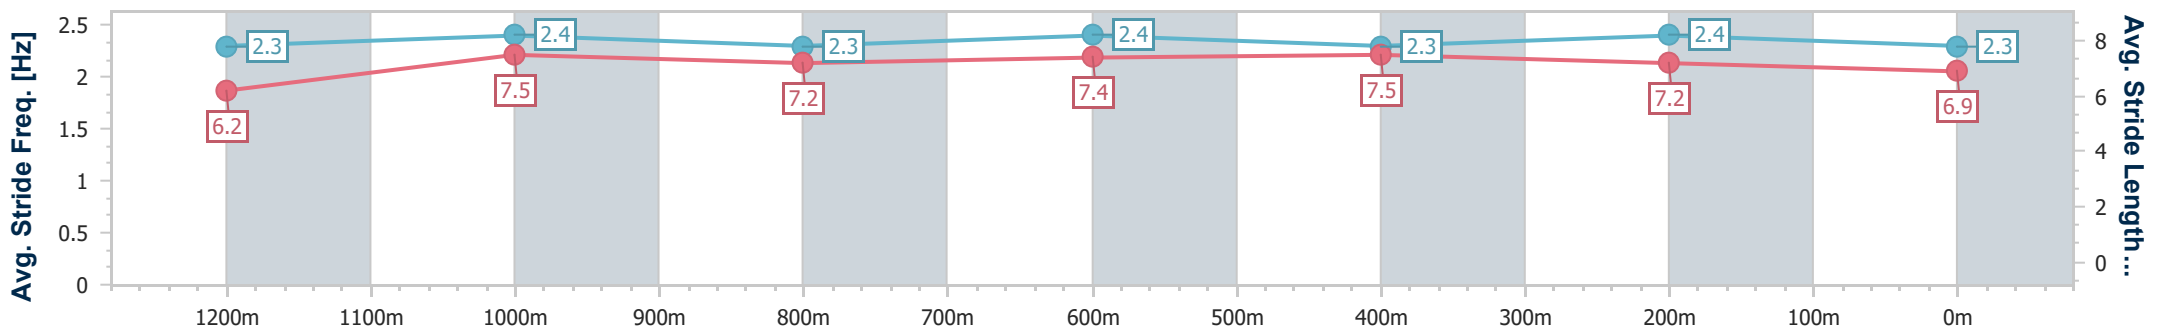

Horse/Jockey Name	She's All Class
Final Rank	14
Fastest Section Time (Section)	0:11.21 (1200m)
Top Speed [km/h] (Section)	65.7 (1200m)
Race State	Finished

Eagle Farm QLD Professional
Race 7: SKY RACING TATTERSALL'S TIARA - GROUP 1 - 1400m
24 June 2023 - 15:19
Track Rating: Good 4, Weather: Fine, Rail Position: +6m Entire Course

BRISBANE RACING CLUB

Section	Overall	1200m	1000m	800m	600m	400m	200m
Section Times	1:24.76 [14] (0:14.30)	1:10.46 [14] (0:11.21)	0:59.25 [12] (0:12.00)	0:47.25 [12] (0:11.57)	0:35.68 [13] (0:11.45)	0:24.23 [9] (0:11.48)	0:12.75 [14] (0:12.75)
Average Speed [km/h]	50.6	64.3	60.5	62.6	63.7	62.7	56.4
Top Speed [km/h]	65.3	65.7	62.9	63.5	64.6	65.1	60.4
Avg. Dist. to Rail [m]	12.1	1.6	1.3	1.6	2.4	0.8	0.4
Avg. Stride Freq. [Hz]	2.3	2.4	2.3	2.4	2.3	2.4	2.3
Avg. Stride Length [m]	6.2	7.5	7.2	7.4	7.5	7.2	6.9

- [ ] Ranking at each section and finish
- -.-.- No data available at this section
- NA No data available