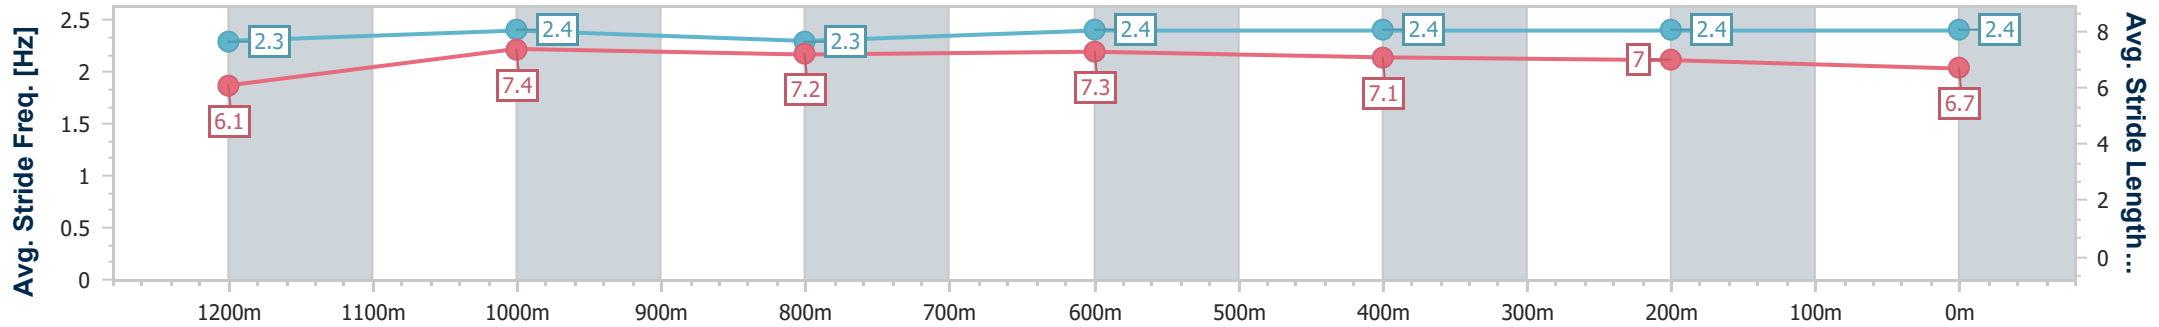

Horse/Jockey Name	Charmmebaby
Final Rank	17
Fastest Section Time (Section)	0:11.27 (1200m)
Top Speed [km/h] (Section)	66.0 (1200m)
Race State	Finished

Eagle Farm QLD Professional
Race 7: SKY RACING TATTERSALL'S TIARA - GROUP 1 - 1400m
24 June 2023 - 15:19
Track Rating: Good 4, Weather: Fine, Rail Position: +6m Entire Course

BRISBANE RACING CLUB

Section	Overall	1200m	1000m	800m	600m	400m	200m
Section Times	1:25.18 [17] (0:14.49)	1:10.69 [17] (0:11.27)	0:59.42 [17] (0:12.08)	0:47.34 [17] (0:11.58)	0:35.76 [17] (0:11.41)	0:24.35 [17] (0:11.59)	0:12.76 [17] (0:12.76)
Average Speed [km/h]	50.1	64.1	60.5	62.5	63.3	62.0	56.5
Top Speed [km/h]	63.5	66.0	64.0	63.7	64.6	63.7	59.7
Avg. Dist. to Rail [m]	15.6	3.8	2.9	1.1	0.5	1.7	3.0
Avg. Stride Freq. [Hz]	2.3	2.4	2.3	2.4	2.4	2.4	2.4
Avg. Stride Length [m]	6.1	7.4	7.2	7.3	7.1	7.0	6.7

- [ ] Ranking at each section and finish
- -.-.- No data available at this section
- NA No data available