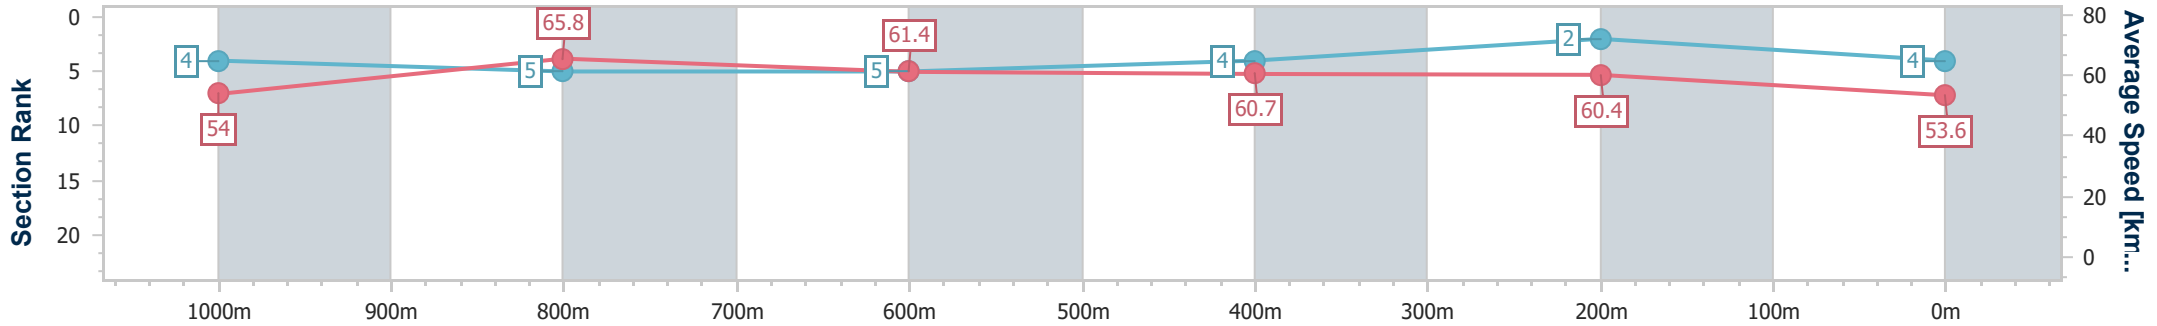

Horse/Jockey Name	Hard Stride
Final Rank	4
Fastest Section Time (Section)	0:10.94 (1000m)
Top Speed [km/h] (Section)	68.3 (1000m)
Race State	Finished

Eagle Farm QLD Professional
Race 4: 2023 BATTLE OF THE BUSH (FINAL) No Metro Wins-
Last 2 Years - 1200m
24 June 2023 - 13:30
Track Rating: Good 4, Weather: Fine, Rail Position: +6m Entire
Course

BRISBANE
RACING CLUB

Section	Overall	1000m	800m	600m	400m	200m
Section Times	1:12.99 [4] (0:13.35)	0:59.64 [4] (0:10.94)	0:48.70 [5] (0:11.64)	0:37.06 [5] (0:11.71)	0:25.35 [4] (0:11.93)	0:13.42 [2] (0:13.42)
Average Speed [km/h]	54.0	65.8	61.4	60.7	60.4	53.6
Top Speed [km/h]	68.1	68.3	64.3	62.0	62.4	57.2
Avg. Dist. to Rail [m]	2.2	0.8	1.6	2.2	0.3	1.7
Avg. Stride Freq. [Hz]	2.4	2.5	2.3	2.4	2.4	2.3
Avg. Stride Length [m]	6.3	7.3	7.3	7.1	6.9	6.5

- [ ] Ranking at each section and finish
- -.-.- No data available at this section
- NA No data available