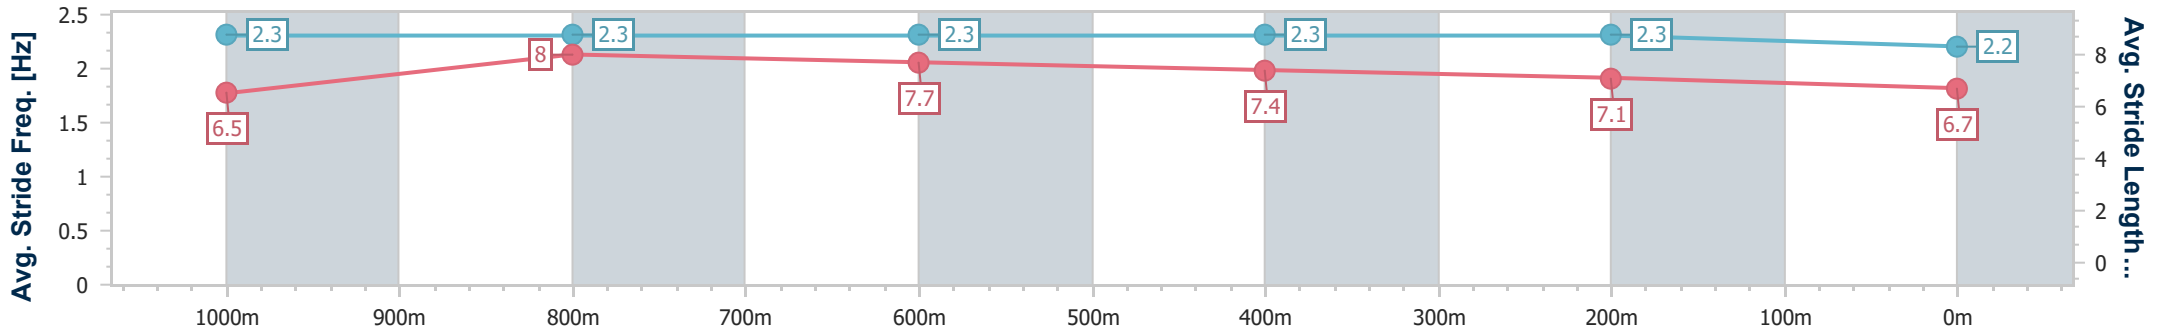

Horse/Jockey Name	Loud Noise
Final Rank	9
Fastest Section Time (Section)	0:10.80 (1000m)
Top Speed [km/h] (Section)	69.2 (1000m)
Race State	Finished

Eagle Farm QLD Professional
Race 4: 2023 BATTLE OF THE BUSH (FINAL) No Metro Wins-
Last 2 Years - 1200m
24 June 2023 - 13:30
Track Rating: Good 4, Weather: Fine, Rail Position: +6m Entire
Course

BRISBANE
RACING CLUB

Section	Overall	1000m	800m	600m	400m	200m
Section Times	1:13.39 [9] (0:13.45)	0:59.94 [5] (0:10.80)	0:49.14 [4] (0:11.70)	0:37.44 [6] (0:11.75)	0:25.69 [5] (0:12.11)	0:13.58 [7] (0:13.58)
Average Speed [km/h]	53.7	67.7	63.1	62.5	59.5	52.9
Top Speed [km/h]	67.9	69.2	66.2	63.5	62.2	56.5
Avg. Dist. to Rail [m]	6.2	3.4	5.3	4.0	5.4	5.9
Avg. Stride Freq. [Hz]	2.3	2.3	2.3	2.3	2.3	2.2
Avg. Stride Length [m]	6.5	8.0	7.7	7.4	7.1	6.7

- [ ] Ranking at each section and finish
- -.-.- No data available at this section
- NA No data available