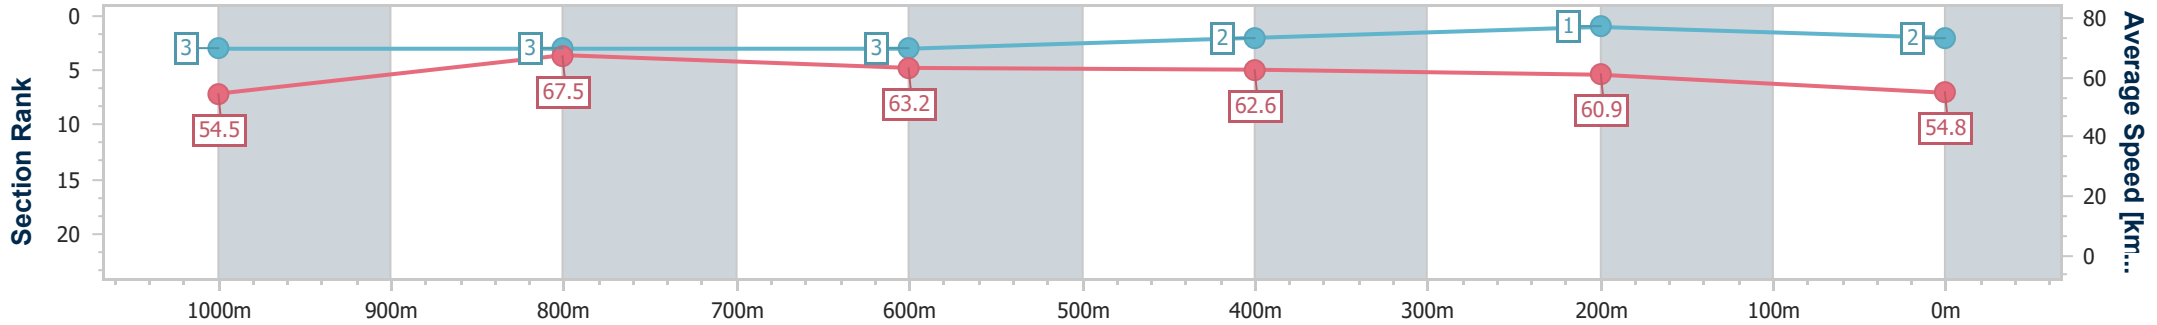

Horse/Jockey Name	Isis Carmella
Final Rank	2
Fastest Section Time (Section)	0:10.86 (1000m)
Top Speed [km/h] (Section)	69.4 (1000m)
Race State	Finished

Eagle Farm QLD Professional
Race 4: 2023 BATTLE OF THE BUSH (FINAL) No Metro Wins-
Last 2 Years - 1200m
24 June 2023 - 13:30
Track Rating: Good 4, Weather: Fine, Rail Position: +6m Entire
Course

BRISBANE
RACING CLUB

Section	Overall	1000m	800m	600m	400m	200m
Section Times	1:12.41 [2] (0:13.30)	0:59.11 [3] (0:10.86)	0:48.25 [3] (0:11.59)	0:36.66 [3] (0:11.71)	0:24.95 [2] (0:11.81)	0:13.14 [1] (0:13.14)
Average Speed [km/h]	54.5	67.5	63.2	62.6	60.9	54.8
Top Speed [km/h]	69.1	69.4	65.3	63.6	63.6	58.5
Avg. Dist. to Rail [m]	7.2	4.1	4.0	3.4	5.8	6.1
Avg. Stride Freq. [Hz]	2.4	2.4	2.3	2.3	2.4	2.3
Avg. Stride Length [m]	6.3	7.8	7.6	7.4	7.2	6.8

- [ ] Ranking at each section and finish
- -.-.- No data available at this section
- NA No data available