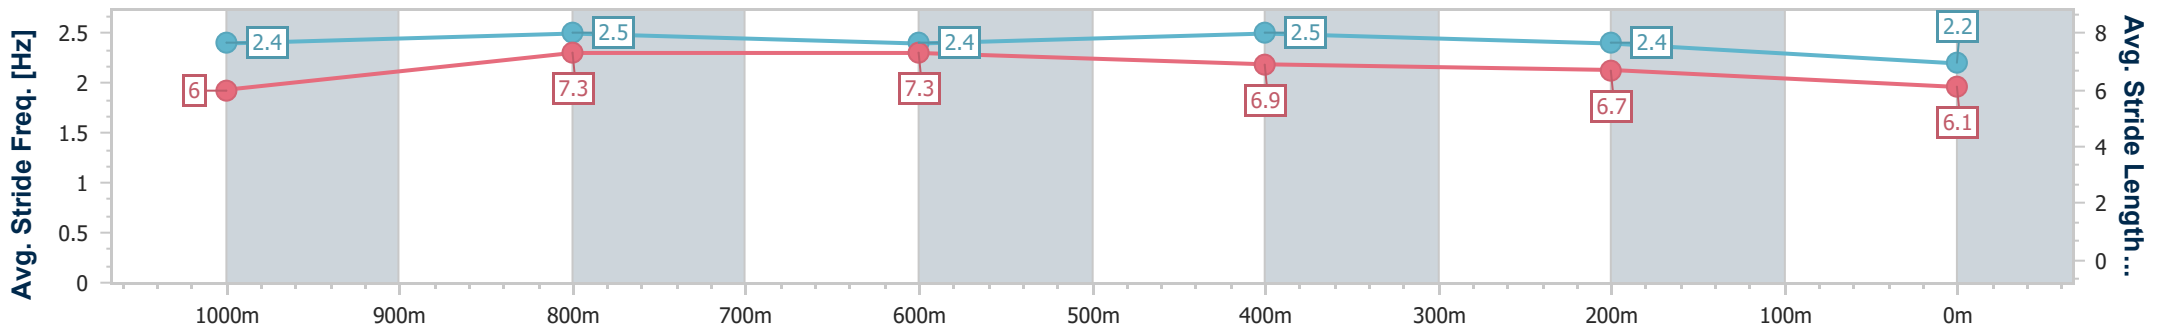

Horse/Jockey Name	Rollinwiththeflow
Final Rank	16
Fastest Section Time (Section)	0:11.02 (1000m)
Top Speed [km/h] (Section)	68.4 (1000m)
Race State	Finished

Eagle Farm QLD Professional
Race 4: 2023 BATTLE OF THE BUSH (FINAL) No Metro Wins-
Last 2 Years - 1200m
24 June 2023 - 13:30
Track Rating: Good 4, Weather: Fine, Rail Position: +6m Entire
Course

BRISBANE
RACING CLUB

Section	Overall	1000m	800m	600m	400m	200m
Section Times	1:15.41 [16] (0:13.62)	1:01.79 [9] (0:11.02)	0:50.77 [7] (0:11.51)	0:39.26 [7] (0:11.77)	0:27.49 [9] (0:12.38)	0:15.11 [15] (0:15.11)
Average Speed [km/h]	53.2	66.9	63.6	62.2	58.1	47.8
Top Speed [km/h]	67.3	68.4	66.1	63.8	59.8	55.1
Avg. Dist. to Rail [m]	9.5	4.9	3.9	3.2	6.6	7.3
Avg. Stride Freq. [Hz]	2.4	2.5	2.4	2.5	2.4	2.2
Avg. Stride Length [m]	6.0	7.3	7.3	6.9	6.7	6.1

- [ ] Ranking at each section and finish
- -.-.- No data available at this section
- NA No data available