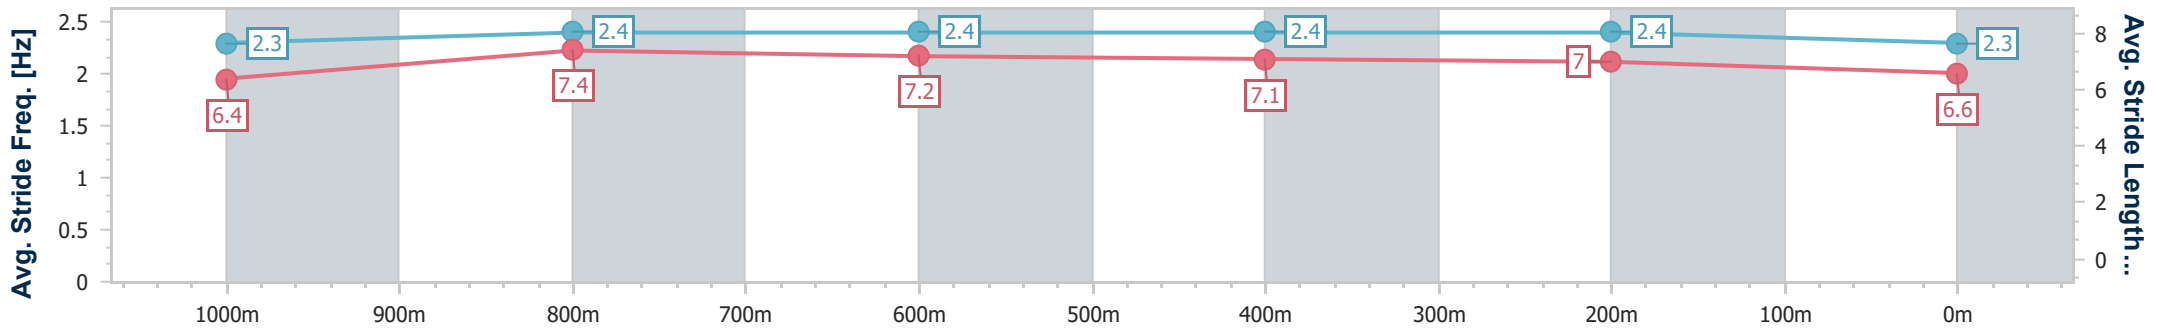

Horse/Jockey Name	Golden Athena
Final Rank	3
Fastest Section Time (Section)	0:11.03 (1000m)
Top Speed [km/h] (Section)	67.4 (1000m)
Race State	Finished

Eagle Farm QLD Professional
Race 4: 2023 BATTLE OF THE BUSH (FINAL) No Metro Wins-
Last 2 Years - 1200m
24 June 2023 - 13:30
Track Rating: Good 4, Weather: Fine, Rail Position: +6m Entire
Course

BRISBANE
RACING CLUB

Section	Overall	1000m	800m	600m	400m	200m
Section Times	1:12.97 [3] (0:13.69)	0:59.28 [10] (0:11.03)	0:48.25 [10] (0:11.55)	0:36.70 [10] (0:11.72)	0:24.98 [10] (0:11.80)	0:13.18 [6] (0:13.18)
Average Speed [km/h]	52.6	65.9	62.4	61.1	61.0	54.7
Top Speed [km/h]	66.1	67.4	65.9	63.2	63.7	58.4
Avg. Dist. to Rail [m]	3.8	1.4	0.3	0.8	0.4	2.7
Avg. Stride Freq. [Hz]	2.3	2.4	2.4	2.4	2.4	2.3
Avg. Stride Length [m]	6.4	7.4	7.2	7.1	7.0	6.6

- [ ] Ranking at each section and finish
- -.-.- No data available at this section
- NA No data available