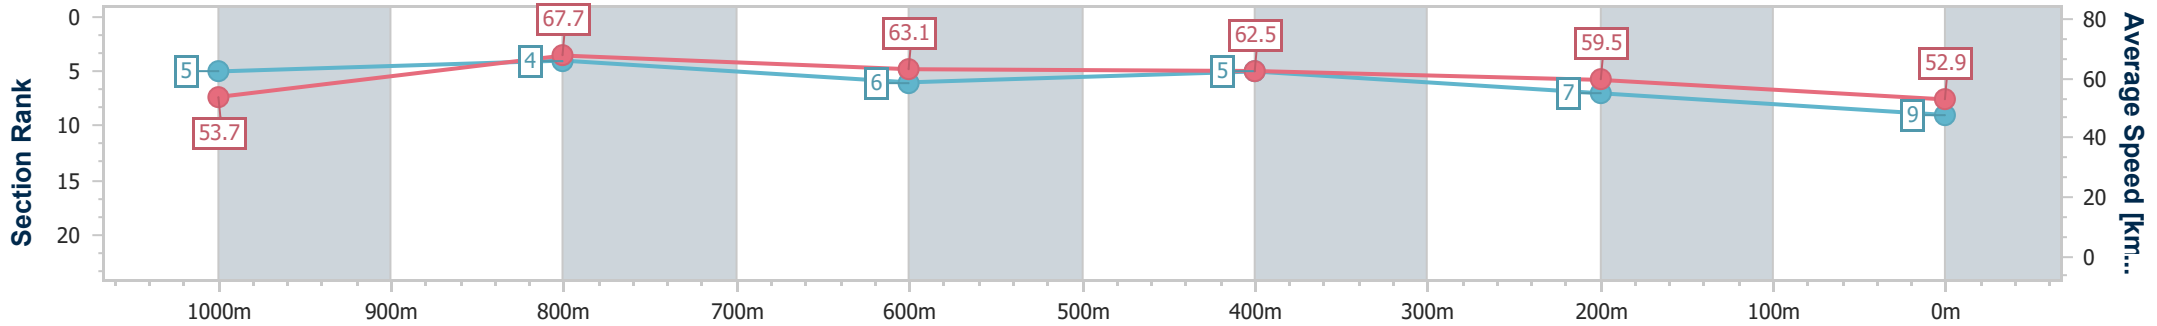

Horse/Jockey Name	Loud Noise
Final Rank	9
Fastest Section Time (Section)	0:10.80 (1000m)
Top Speed [km/h] (Section)	69.2 (1000m)
Race State	Finished

Eagle Farm QLD Professional
Race 4: 2023 BATTLE OF THE BUSH (FINAL) No Metro Wins-
Last 2 Years - 1200m
24 June 2023 - 13:30
Track Rating: Good 4, Weather: Fine, Rail Position: +6m Entire
Course

BRISBANE
RACING CLUB

Section	Overall	1000m	800m	600m	400m	200m
Section Times	1:13.39 [9] (0:13.45)	0:59.94 [5] (0:10.80)	0:49.14 [4] (0:11.70)	0:37.44 [6] (0:11.75)	0:25.69 [5] (0:12.11)	0:13.58 [7] (0:13.58)
Average Speed [km/h]	53.7	67.7	63.1	62.5	59.5	52.9
Top Speed [km/h]	67.9	69.2	66.2	63.5	62.2	56.5
Avg. Dist. to Rail [m]	6.2	3.4	5.3	4.0	5.4	5.9
Avg. Stride Freq. [Hz]	2.3	2.3	2.3	2.3	2.3	2.2
Avg. Stride Length [m]	6.5	8.0	7.7	7.4	7.1	6.7

- [ ] Ranking at each section and finish
- -.-.- No data available at this section
- NA No data available