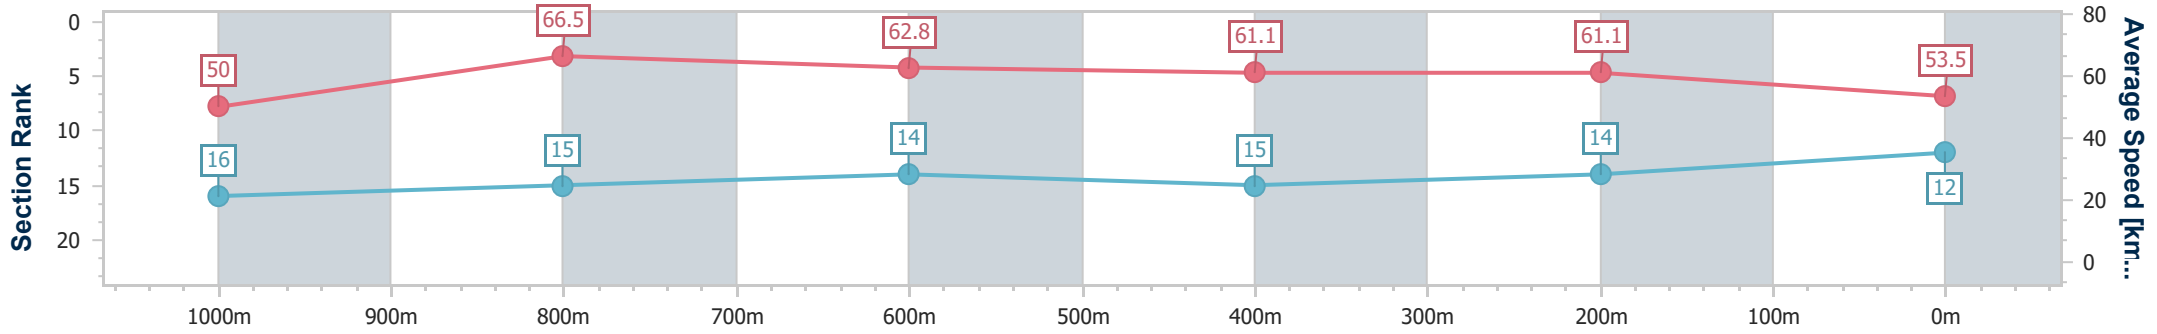

Horse/Jockey Name	Mister Larrabee
Final Rank	12
Fastest Section Time (Section)	0:10.85 (1000m)
Top Speed [km/h] (Section)	67.1 (1000m)
Race State	Finished

Eagle Farm QLD Professional
Race 4: 2023 BATTLE OF THE BUSH (FINAL) No Metro Wins-
Last 2 Years - 1200m
24 June 2023 - 13:30
Track Rating: Good 4, Weather: Fine, Rail Position: +6m Entire
Course

BRISBANE
RACING CLUB

Section	Overall	1000m	800m	600m	400m	200m								
Section Times	1:13.71 [12] (0:14.42)	0:59.29 [16] (0:10.85)	0:48.44 [15] (0:11.47)	0:36.97 [14] (0:11.73)	0:25.24 [15] (0:11.79)	0:13.45 [14] (0:13.45)								
Average Speed [km/h]	50.0	66.5	62.8	61.1	61.1	53.5								
Top Speed [km/h]	66.9	67.1	65.8	62.0	62.5	57.2								
Avg. Dist. to Rail [m]	1.5	0.7	0.4	0.9	3.1	7.4								
Avg. Stride Freq. [Hz]	2.2	2.3	2.3	2.3	2.3	2.2								
Avg. Stride Length [m]	6.4	7.8	7.7	7.5	7.4	6.9								

- [ ] Ranking at each section and finish
- -.-.- No data available at this section
- NA No data available