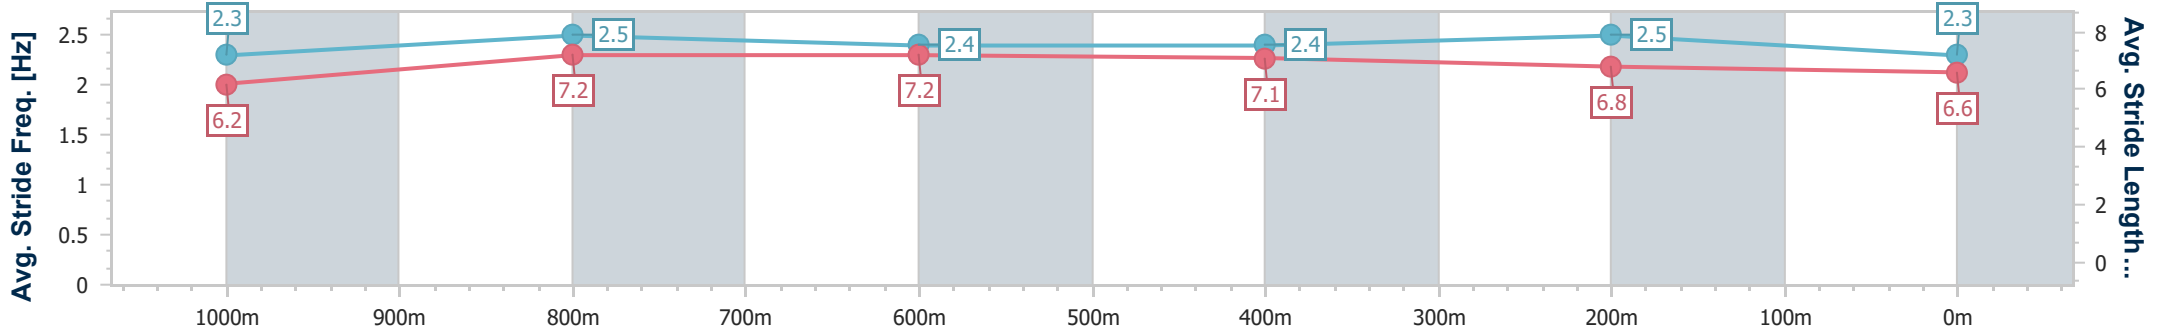

Horse/Jockey Name	Nick the Skip
Final Rank	8
Fastest Section Time (Section)	0:11.31 (1000m)
Top Speed [km/h] (Section)	66.7 (800m)
Race State	Finished

Eagle Farm QLD Professional
Race 4: 2023 BATTLE OF THE BUSH (FINAL) No Metro Wins-
Last 2 Years - 1200m
24 June 2023 - 13:30
Track Rating: Good 4, Weather: Fine, Rail Position: +6m Entire
Course

BRISBANE
RACING CLUB

Section	Overall	1000m	800m	600m	400m	200m								
Section Times	1:13.25 [8] (0:13.97)	0:59.28 [15] (0:11.31)	0:47.97 [16] (0:11.50)	0:36.47 [15] (0:11.50)	0:24.97 [14] (0:11.96)	0:13.01 [13]								
Average Speed [km/h]	51.9	65.3	63.6	63.0	60.2	55.4								
Top Speed [km/h]	65.3	66.5	66.7	63.7	62.3	58.2								
Avg. Dist. to Rail [m]	10.5	5.2	4.2	1.0	5.8	7.9								
Avg. Stride Freq. [Hz]	2.3	2.5	2.4	2.4	2.5	2.3								
Avg. Stride Length [m]	6.2	7.2	7.2	7.1	6.8	6.6								

- [ ] Ranking at each section and finish
- -.-.- No data available at this section
- NA No data available