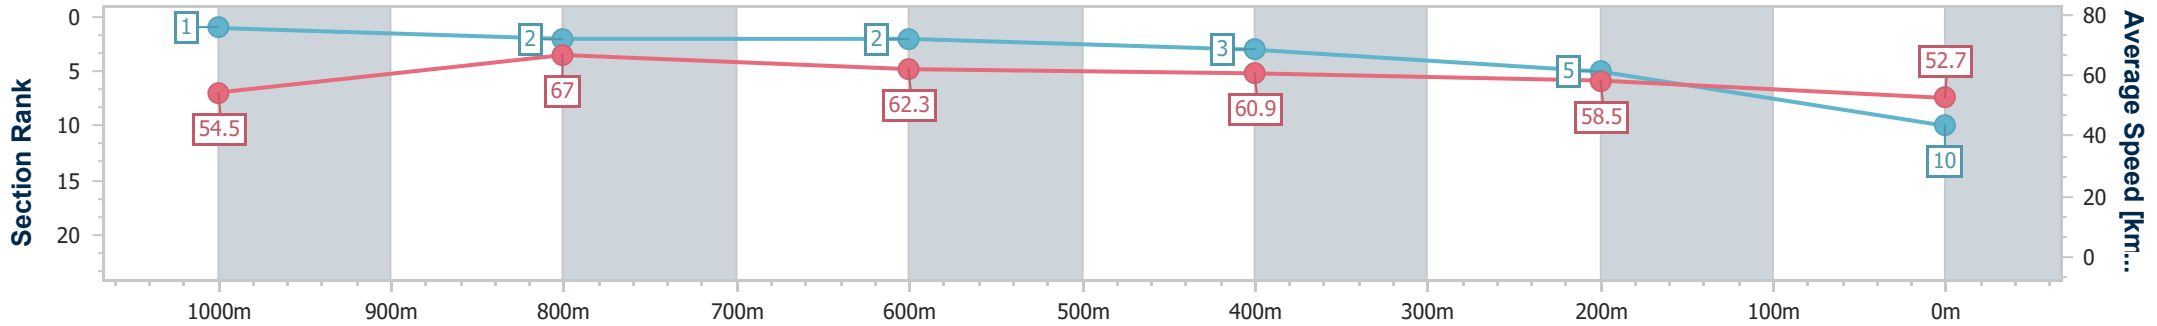

Horse/Jockey Name	Coat Of Arms
Final Rank	10
Fastest Section Time (Section)	0:10.87 (1000m)
Top Speed [km/h] (Section)	68.8 (Overall)
Race State	Finished

Eagle Farm QLD Professional
Race 4: 2023 BATTLE OF THE BUSH (FINAL) No Metro Wins-
Last 2 Years - 1200m
24 June 2023 - 13:30
Track Rating: Good 4, Weather: Fine, Rail Position: +6m Entire Course

BRISBANE
RACING CLUB

Section	Overall	1000m	800m	600m	400m	200m
Section Times	1:13.43 [10] (0:13.27)	1:00.16 [1] (0:10.87)	0:49.29 [2] (0:11.58)	0:37.71 [2] (0:11.77)	0:25.94 [3] (0:12.29)	0:13.65 [5] (0:13.65)
Average Speed [km/h]	54.5	67.0	62.3	60.9	58.5	52.7
Top Speed [km/h]	68.8	68.8	64.5	61.7	61.2	56.0
Avg. Dist. to Rail [m]	9.7	2.1	0.4	0.9	2.4	4.3
Avg. Stride Freq. [Hz]	2.4	2.4	2.3	2.3	2.3	2.2
Avg. Stride Length [m]	6.4	7.6	7.4	7.3	7.2	6.7

- [ ] Ranking at each section and finish
- -.-.- No data available at this section
- NA No data available