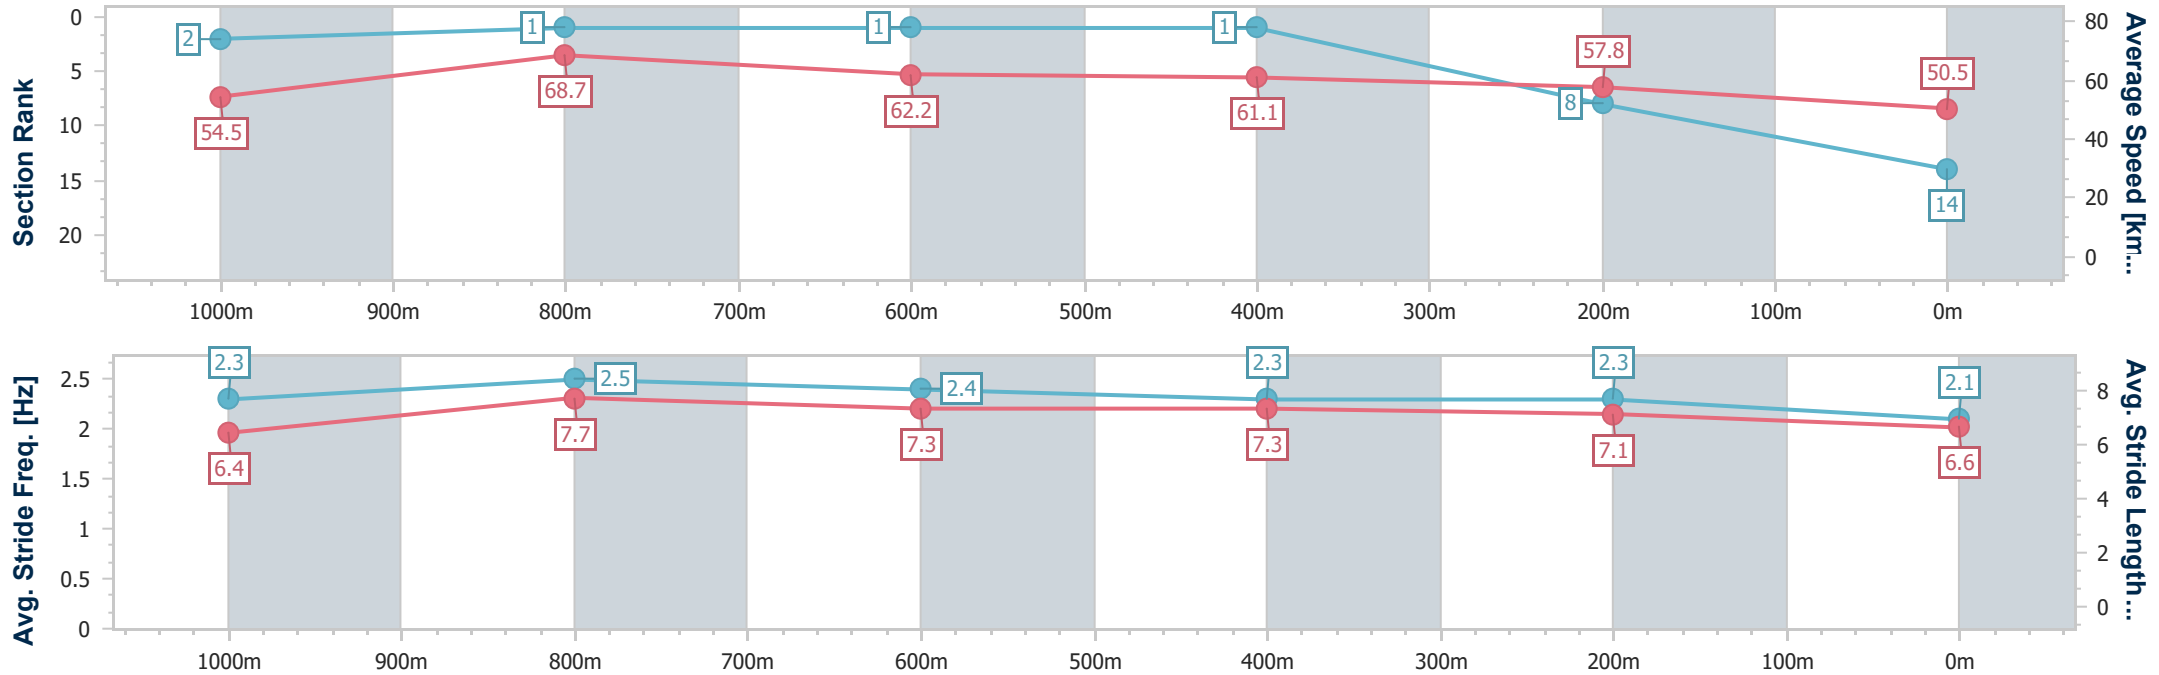

Horse/Jockey Name	Ahwahneechee
Final Rank	14
Fastest Section Time (Section)	0:10.69 (1000m)
Top Speed [km/h] (Section)	70.7 (1000m)
Race State	Finished

Eagle Farm QLD Professional
Race 4: 2023 BATTLE OF THE BUSH (FINAL) No Metro Wins-
Last 2 Years - 1200m
24 June 2023 - 13:30
Track Rating: Good 4, Weather: Fine, Rail Position: +6m Entire
Course

BRISBANE
RACING CLUB

Section	Overall	1000m	800m	600m	400m	200m
Section Times	1:14.12 [14] (0:13.30)	1:00.82 [2] (0:10.69)	0:50.13 [1] (0:11.66)	0:38.47 [1] (0:11.76)	0:26.71 [1] (0:12.46)	0:14.25 [8] (0:14.25)
Average Speed [km/h]	54.5	68.7	62.2	61.1	57.8	50.5
Top Speed [km/h]	70.3	70.7	64.6	62.3	60.1	55.1
Avg. Dist. to Rail [m]	11.5	3.8	1.8	0.5	1.6	5.2
Avg. Stride Freq. [Hz]	2.3	2.5	2.4	2.3	2.3	2.1
Avg. Stride Length [m]	6.4	7.7	7.3	7.3	7.1	6.6

- [ ] Ranking at each section and finish
- -.-.- No data available at this section
- NA No data available