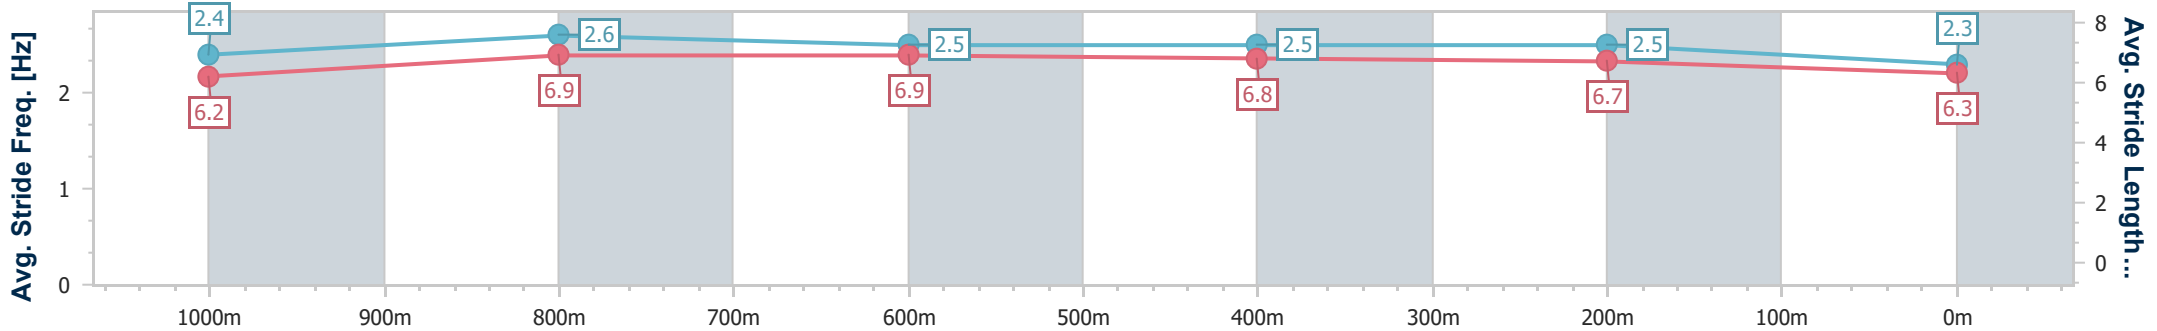

Horse/Jockey Name	Theresabearinthere
Final Rank	11
Fastest Section Time (Section)	0:10.85 (1000m)
Top Speed [km/h] (Section)	68.6 (1000m)
Race State	Finished

Eagle Farm QLD Professional
Race 4: 2023 BATTLE OF THE BUSH (FINAL) No Metro Wins-
Last 2 Years - 1200m
24 June 2023 - 13:30
Track Rating: Good 4, Weather: Fine, Rail Position: +6m Entire
Course

BRISBANE
RACING CLUB

Section	Overall	1000m	800m	600m	400m	200m
Section Times	1:13.64 [11] (0:13.49)	1:00.15 [6] (0:10.85)	0:49.30 [6] (0:11.55)	0:37.75 [4] (0:11.89)	0:25.86 [6] (0:12.13)	0:13.73 [9] (0:13.73)
Average Speed [km/h]	53.4	67.0	62.6	61.0	59.2	52.4
Top Speed [km/h]	68.5	68.6	65.1	62.9	63.5	55.8
Avg. Dist. to Rail [m]	2.5	1.4	0.9	1.7	5.6	7.4
Avg. Stride Freq. [Hz]	2.4	2.6	2.5	2.5	2.5	2.3
Avg. Stride Length [m]	6.2	6.9	6.9	6.8	6.7	6.3

- [ ] Ranking at each section and finish
- -.-.- No data available at this section
- NA No data available