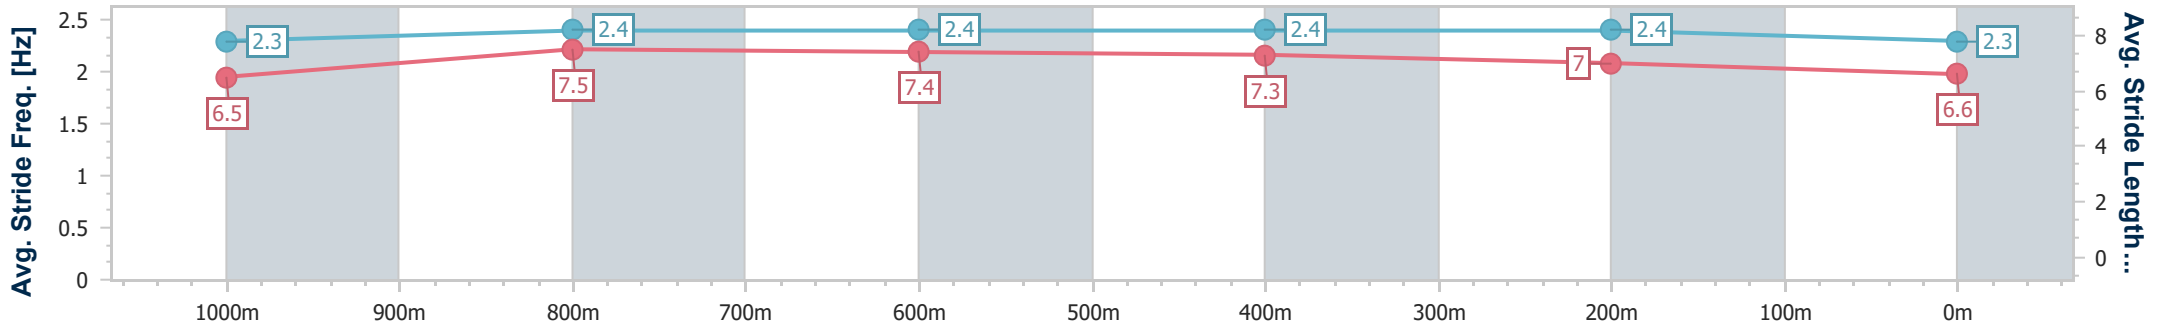

Horse/Jockey Name	Moscini
Final Rank	5
Fastest Section Time (Section)	0:11.14 (1000m)
Top Speed [km/h] (Section)	67.7 (Overall)
Race State	Finished

Eagle Farm QLD Professional
Race 4: 2023 BATTLE OF THE BUSH (FINAL) No Metro Wins-
Last 2 Years - 1200m
24 June 2023 - 13:30
Track Rating: Good 4, Weather: Fine, Rail Position: +6m Entire
Course

BRISBANE
RACING CLUB

Section	Overall	1000m	800m	600m	400m	200m
Section Times	1:13.06 [5] (0:13.56)	0:59.50 [7] (0:11.14)	0:48.36 [9] (0:11.47)	0:36.89 [8] (0:11.71)	0:25.18 [8] (0:11.87)	0:13.31 [3] (0:13.31)
Average Speed [km/h]	53.3	65.7	63.2	61.8	60.7	54.0
Top Speed [km/h]	67.7	67.5	65.8	62.8	62.8	58.1
Avg. Dist. to Rail [m]	8.1	3.4	1.3	1.3	5.7	6.7
Avg. Stride Freq. [Hz]	2.3	2.4	2.4	2.4	2.4	2.3
Avg. Stride Length [m]	6.5	7.5	7.4	7.3	7.0	6.6

- [ ] Ranking at each section and finish
- -.-.- No data available at this section
- NA No data available