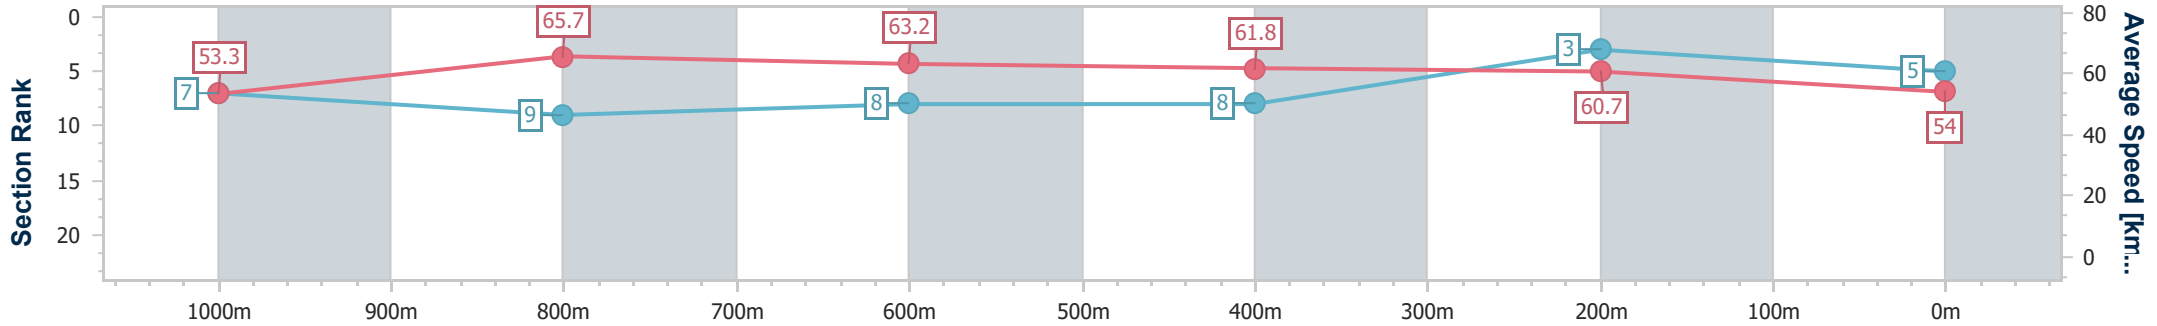

Horse/Jockey Name	Moscini
Final Rank	5
Fastest Section Time (Section)	0:11.14 (1000m)
Top Speed [km/h] (Section)	67.7 (Overall)
Race State	Finished

Eagle Farm QLD Professional
Race 4: 2023 BATTLE OF THE BUSH (FINAL) No Metro Wins-
Last 2 Years - 1200m
24 June 2023 - 13:30
Track Rating: Good 4, Weather: Fine, Rail Position: +6m Entire
Course

BRISBANE
RACING CLUB

Section	Overall	1000m	800m	600m	400m	200m
Section Times	1:13.06 [5] (0:13.56)	0:59.50 [7] (0:11.14)	0:48.36 [9] (0:11.47)	0:36.89 [8] (0:11.71)	0:25.18 [8] (0:11.87)	0:13.31 [3] (0:13.31)
Average Speed [km/h]	53.3	65.7	63.2	61.8	60.7	54.0
Top Speed [km/h]	67.7	67.5	65.8	62.8	62.8	58.1
Avg. Dist. to Rail [m]	8.1	3.4	1.3	1.3	5.7	6.7
Avg. Stride Freq. [Hz]	2.3	2.4	2.4	2.4	2.4	2.3
Avg. Stride Length [m]	6.5	7.5	7.4	7.3	7.0	6.6

- [ ] Ranking at each section and finish
- -.-.- No data available at this section
- NA No data available