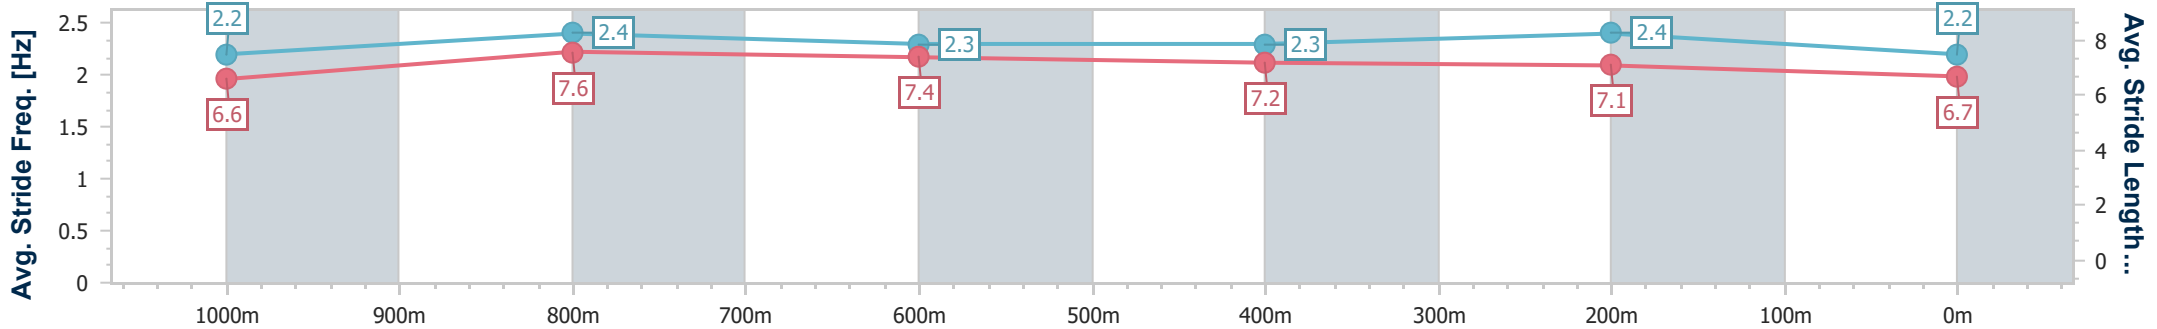

Horse/Jockey Name	Grand Palazzo
Final Rank	13
Fastest Section Time (Section)	0:11.10 (1000m)
Top Speed [km/h] (Section)	66.8 (Overall)
Race State	Finished

Eagle Farm QLD Professional
Race 4: 2023 BATTLE OF THE BUSH (FINAL) No Metro Wins-
Last 2 Years - 1200m
24 June 2023 - 13:30
Track Rating: Good 4, Weather: Fine, Rail Position: +6m Entire
Course

BRISBANE
RACING CLUB

Section	Overall	1000m	800m	600m	400m	200m
Section Times	1:13.83 [13] (0:13.87)	0:59.96 [14] (0:11.10)	0:48.86 [13] (0:11.49)	0:37.37 [12] (0:11.76)	0:25.61 [12] (0:11.96)	0:13.65 [12] (0:13.65)
Average Speed [km/h]	52.0	65.5	62.3	60.4	60.2	52.8
Top Speed [km/h]	66.8	66.6	65.4	61.6	62.0	56.8
Avg. Dist. to Rail [m]	2.5	1.5	0.8	2.8	1.9	0.8
Avg. Stride Freq. [Hz]	2.2	2.4	2.3	2.3	2.4	2.2
Avg. Stride Length [m]	6.6	7.6	7.4	7.2	7.1	6.7

- [ ] Ranking at each section and finish
- -.-.- No data available at this section
- NA No data available