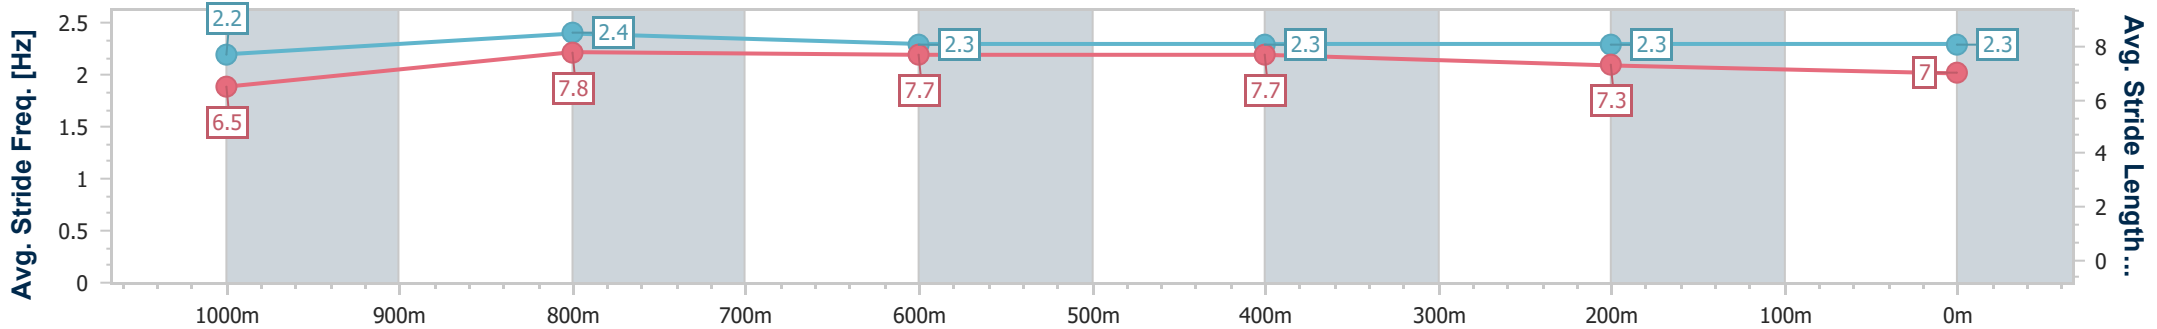

Section	Overall	1000m	800m	600m	400m	200m
Section Times	1:12.24 [1] (0:13.83)	0:58.41 [12] (0:10.98)	0:47.43 [11] (0:11.60)	0:35.83 [11] (0:11.58)	0:24.25 [11] (0:11.78)	0:12.47 [4] (0:12.47)
Average Speed [km/h]	52.4	67.0	63.3	63.0	61.1	57.7
Top Speed [km/h]	65.8	68.4	65.9	65.3	63.2	60.0
Avg. Dist. to Rail [m]	12.2	4.5	4.1	2.4	2.5	3.9
Avg. Stride Freq. [Hz]	2.2	2.4	2.3	2.3	2.3	2.3
Avg. Stride Length [m]	6.5	7.8	7.7	7.7	7.3	7.0