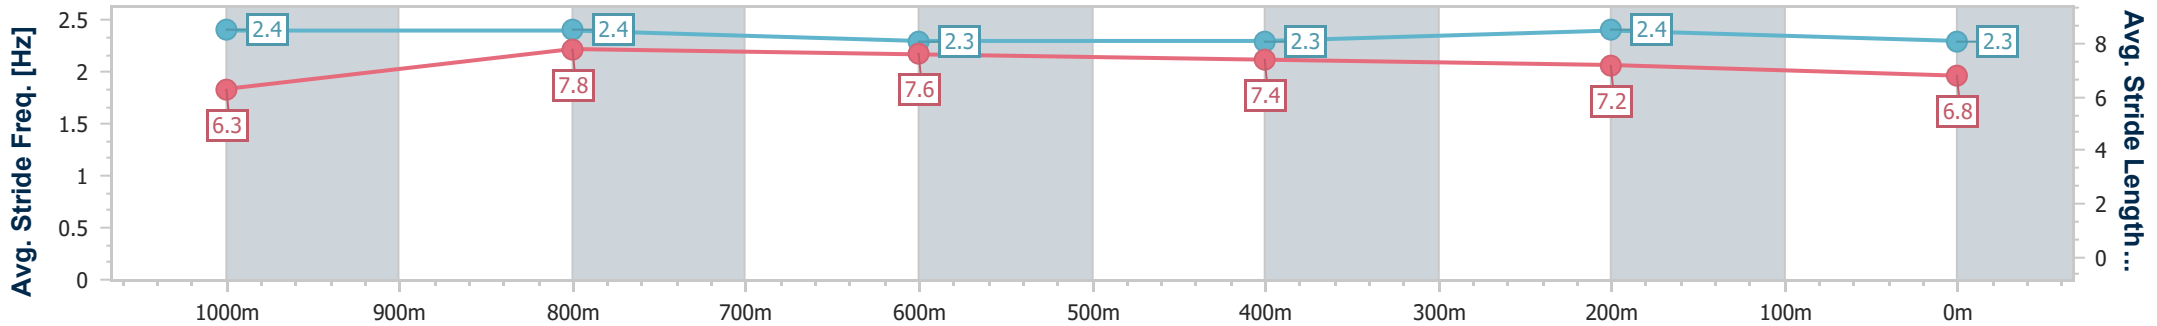

Horse/Jockey Name	Isis Carmella
Final Rank	2
Fastest Section Time (Section)	0:10.86 (1000m)
Top Speed [km/h] (Section)	69.4 (1000m)
Race State	Finished

Eagle Farm QLD Professional
Race 4: 2023 BATTLE OF THE BUSH (FINAL) No Metro Wins-
Last 2 Years - 1200m
24 June 2023 - 13:30
Track Rating: Good 4, Weather: Fine, Rail Position: +6m Entire
Course

BRISBANE
RACING CLUB

Section	Overall	1000m	800m	600m	400m	200m
Section Times	1:12.41 [2] (0:13.30)	0:59.11 [3] (0:10.86)	0:48.25 [3] (0:11.59)	0:36.66 [3] (0:11.71)	0:24.95 [2] (0:11.81)	0:13.14 [1] (0:13.14)
Average Speed [km/h]	54.5	67.5	63.2	62.6	60.9	54.8
Top Speed [km/h]	69.1	69.4	65.3	63.6	63.6	58.5
Avg. Dist. to Rail [m]	7.2	4.1	4.0	3.4	5.8	6.1
Avg. Stride Freq. [Hz]	2.4	2.4	2.3	2.3	2.4	2.3
Avg. Stride Length [m]	6.3	7.8	7.6	7.4	7.2	6.8

- [ ] Ranking at each section and finish
- -.-.- No data available at this section
- NA No data available