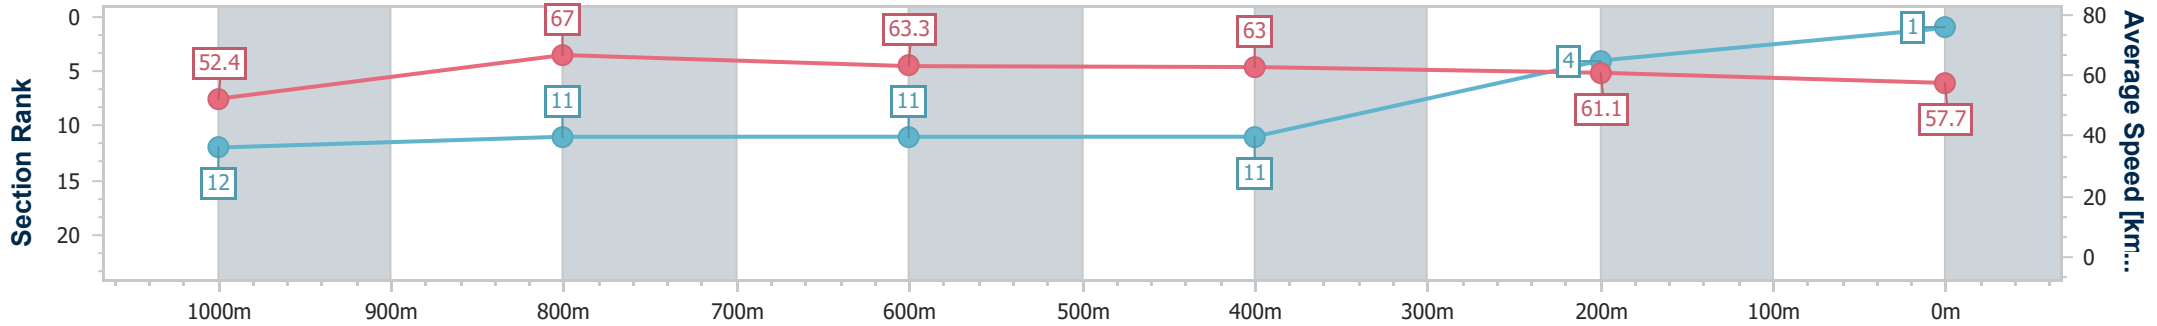

Section	Overall	1000m	800m	600m	400m	200m
Section Times	1:12.24 [1] (0:13.83)	0:58.41 [12] (0:10.98)	0:47.43 [11] (0:11.60)	0:35.83 [11] (0:11.58)	0:24.25 [11] (0:11.78)	0:12.47 [4] (0:12.47)
Average Speed [km/h]	52.4	67.0	63.3	63.0	61.1	57.7
Top Speed [km/h]	65.8	68.4	65.9	65.3	63.2	60.0
Avg. Dist. to Rail [m]	12.2	4.5	4.1	2.4	2.5	3.9
Avg. Stride Freq. [Hz]	2.2	2.4	2.3	2.3	2.3	2.3
Avg. Stride Length [m]	6.5	7.8	7.7	7.7	7.3	7.0