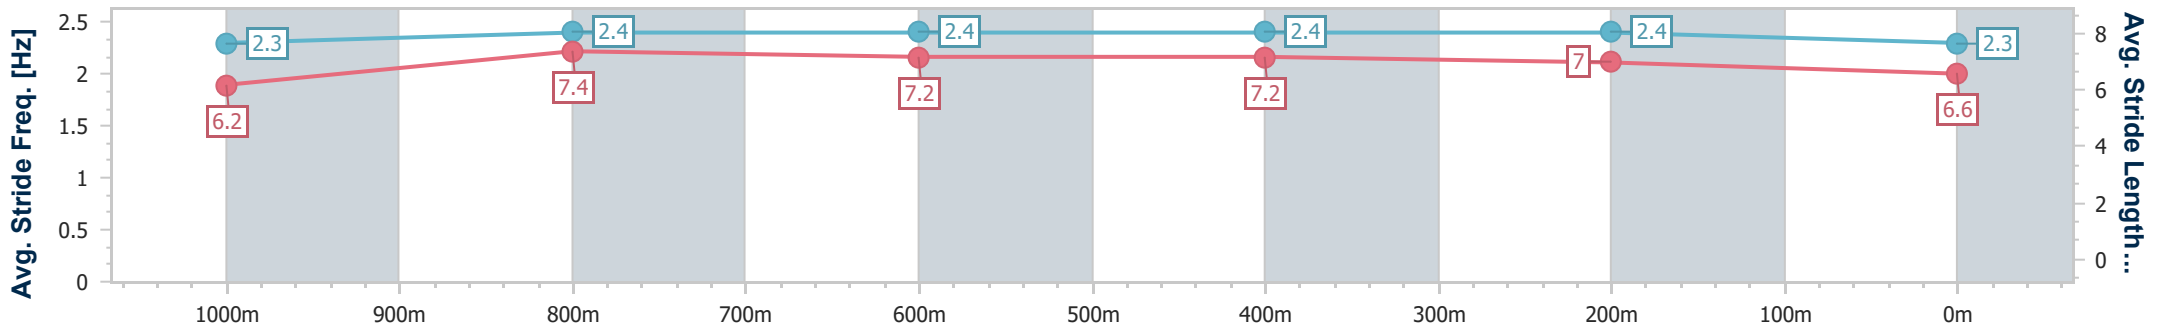

Horse/Jockey Name	Music Award
Final Rank	6
Fastest Section Time (Section)	0:11.19 (1000m)
Top Speed [km/h] (Section)	68.5 (1000m)
Race State	Finished

Eagle Farm QLD Professional
Race 4: 2023 BATTLE OF THE BUSH (FINAL) No Metro Wins-
Last 2 Years - 1200m
24 June 2023 - 13:30
Track Rating: Good 4, Weather: Fine, Rail Position: +6m Entire
Course

BRISBANE
RACING CLUB

Section	Overall	1000m	800m	600m	400m	200m
Section Times	1:13.17 [6] (0:13.76)	0:59.41 [11] (0:11.19)	0:48.22 [12] (0:11.61)	0:36.61 [13] (0:11.69)	0:24.92 [13] (0:11.74)	0:13.18 [10] (0:13.18)
Average Speed [km/h]	52.5	65.4	62.1	61.7	61.3	54.7
Top Speed [km/h]	64.8	68.5	65.2	63.1	62.9	58.1
Avg. Dist. to Rail [m]	5.1	2.8	0.5	0.5	1.9	4.4
Avg. Stride Freq. [Hz]	2.3	2.4	2.4	2.4	2.4	2.3
Avg. Stride Length [m]	6.2	7.4	7.2	7.2	7.0	6.6

- [ ] Ranking at each section and finish
- -.-.- No data available at this section
- NA No data available