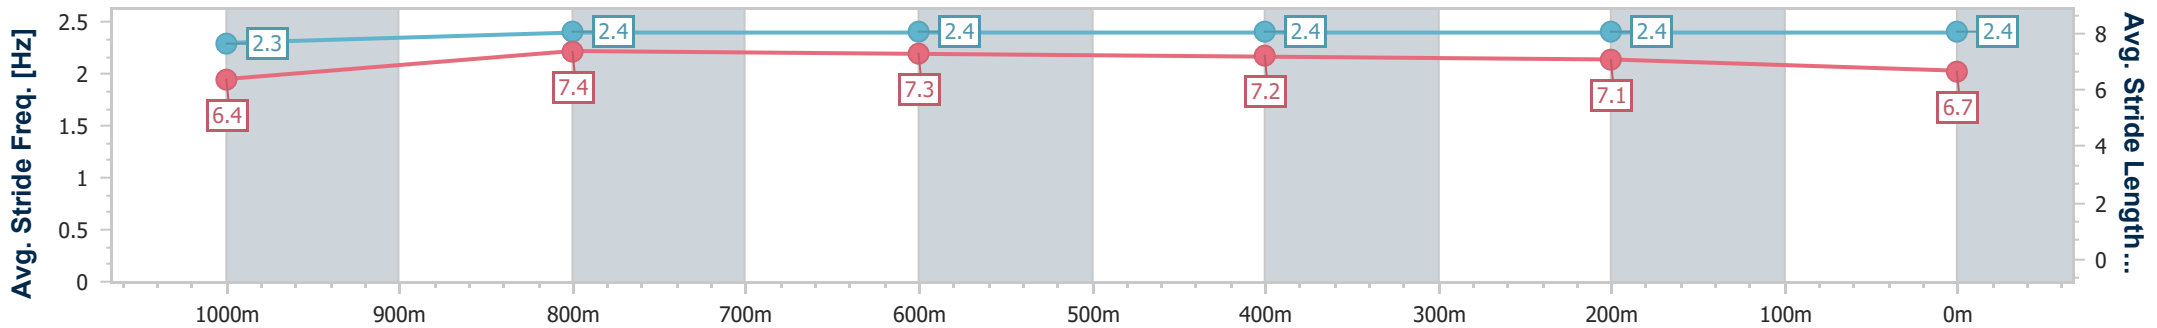

Horse/Jockey Name	Diggity
Final Rank	7
Fastest Section Time (Section)	0:11.35 (1000m)
Top Speed [km/h] (Section)	66.3 (1000m)
Race State	Finished

Eagle Farm QLD Professional
Race 4: 2023 BATTLE OF THE BUSH (FINAL) No Metro Wins-
Last 2 Years - 1200m
24 June 2023 - 13:30
Track Rating: Good 4, Weather: Fine, Rail Position: +6m Entire
Course

BRISBANE
RACING CLUB

Section	Overall	1000m	800m	600m	400m	200m
Section Times	1:13.24 [7] (0:13.86)	0:59.38 [13] (0:11.35)	0:48.03 [14] (0:11.63)	0:36.40 [16] (0:11.77)	0:24.63 [16] (0:11.92)	0:12.71 [16] (0:12.71)
Average Speed [km/h]	52.1	64.7	62.4	61.5	60.4	56.7
Top Speed [km/h]	66.2	66.3	65.8	63.7	63.3	58.2
Avg. Dist. to Rail [m]	6.1	3.8	1.9	1.2	5.6	9.2
Avg. Stride Freq. [Hz]	2.3	2.4	2.4	2.4	2.4	2.4
Avg. Stride Length [m]	6.4	7.4	7.3	7.2	7.1	6.7

- [ ] Ranking at each section and finish
- -.-.- No data available at this section
- NA No data available