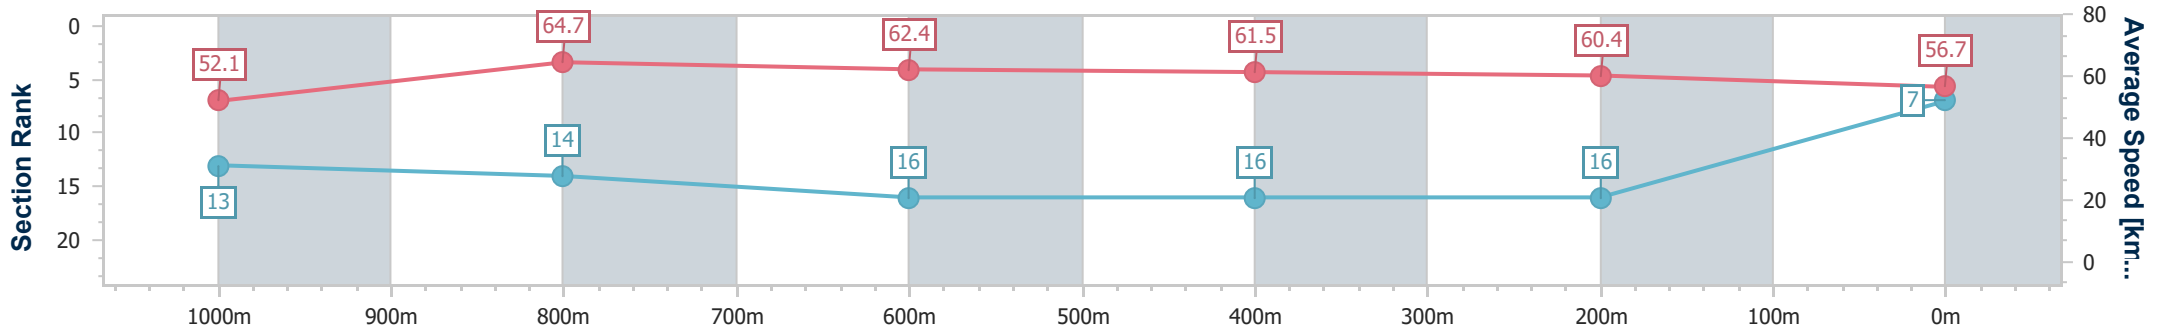

Horse/Jockey Name	Diggity
Final Rank	7
Fastest Section Time (Section)	0:11.35 (1000m)
Top Speed [km/h] (Section)	66.3 (1000m)
Race State	Finished

Eagle Farm QLD Professional
Race 4: 2023 BATTLE OF THE BUSH (FINAL) No Metro Wins-
Last 2 Years - 1200m
24 June 2023 - 13:30
Track Rating: Good 4, Weather: Fine, Rail Position: +6m Entire
Course

BRISBANE
RACING CLUB

Section	Overall	1000m	800m	600m	400m	200m
Section Times	1:13.24 [7] (0:13.86)	0:59.38 [13] (0:11.35)	0:48.03 [14] (0:11.63)	0:36.40 [16] (0:11.77)	0:24.63 [16] (0:11.92)	0:12.71 [16] (0:12.71)
Average Speed [km/h]	52.1	64.7	62.4	61.5	60.4	56.7
Top Speed [km/h]	66.2	66.3	65.8	63.7	63.3	58.2
Avg. Dist. to Rail [m]	6.1	3.8	1.9	1.2	5.6	9.2
Avg. Stride Freq. [Hz]	2.3	2.4	2.4	2.4	2.4	2.4
Avg. Stride Length [m]	6.4	7.4	7.3	7.2	7.1	6.7

- [ ] Ranking at each section and finish
- -.-.- No data available at this section
- NA No data available