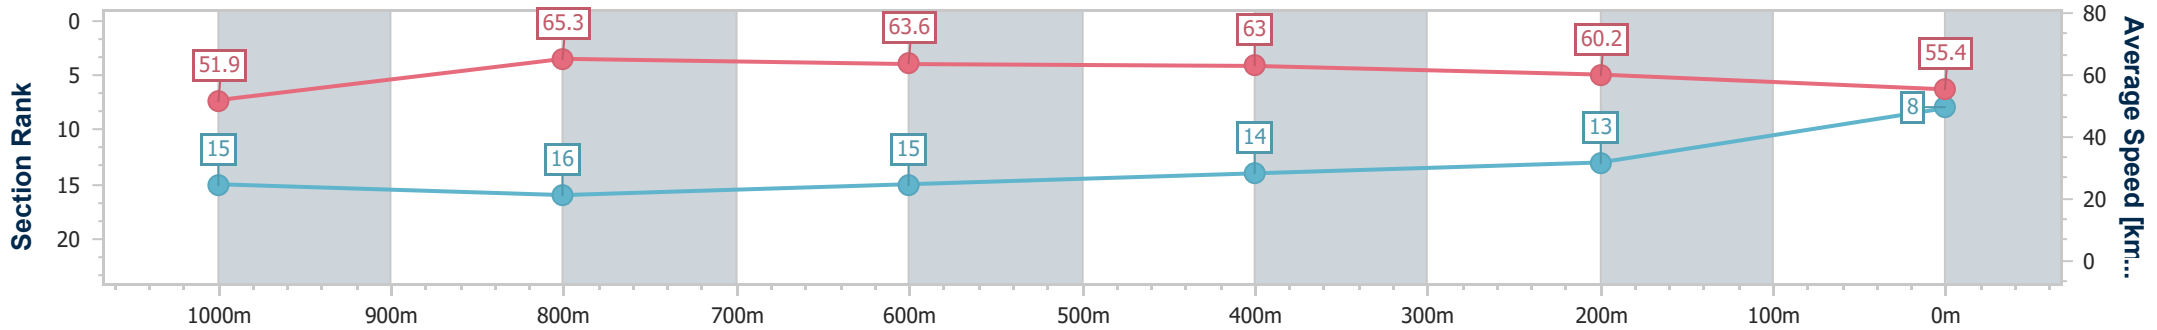

Horse/Jockey Name	Nick the Skip
Final Rank	8
Fastest Section Time (Section)	0:11.31 (1000m)
Top Speed [km/h] (Section)	66.7 (800m)
Race State	Finished

Eagle Farm QLD Professional
Race 4: 2023 BATTLE OF THE BUSH (FINAL) No Metro Wins-
Last 2 Years - 1200m
24 June 2023 - 13:30
Track Rating: Good 4, Weather: Fine, Rail Position: +6m Entire
Course

BRISBANE
RACING CLUB

Section	Overall	1000m	800m	600m	400m	200m								
Section Times	1:13.25 [8] (0:13.97)	0:59.28 [15] (0:11.31)	0:47.97 [16] (0:11.50)	0:36.47 [15] (0:11.50)	0:24.97 [14] (0:11.96)	0:13.01 [13]								
Average Speed [km/h]	51.9	65.3	63.6	63.0	60.2	55.4								
Top Speed [km/h]	65.3	66.5	66.7	63.7	62.3	58.2								
Avg. Dist. to Rail [m]	10.5	5.2	4.2	1.0	5.8	7.9								
Avg. Stride Freq. [Hz]	2.3	2.5	2.4	2.4	2.5	2.3								
Avg. Stride Length [m]	6.2	7.2	7.2	7.1	6.8	6.6								

- [ ] Ranking at each section and finish
- -.-.- No data available at this section
- NA No data available