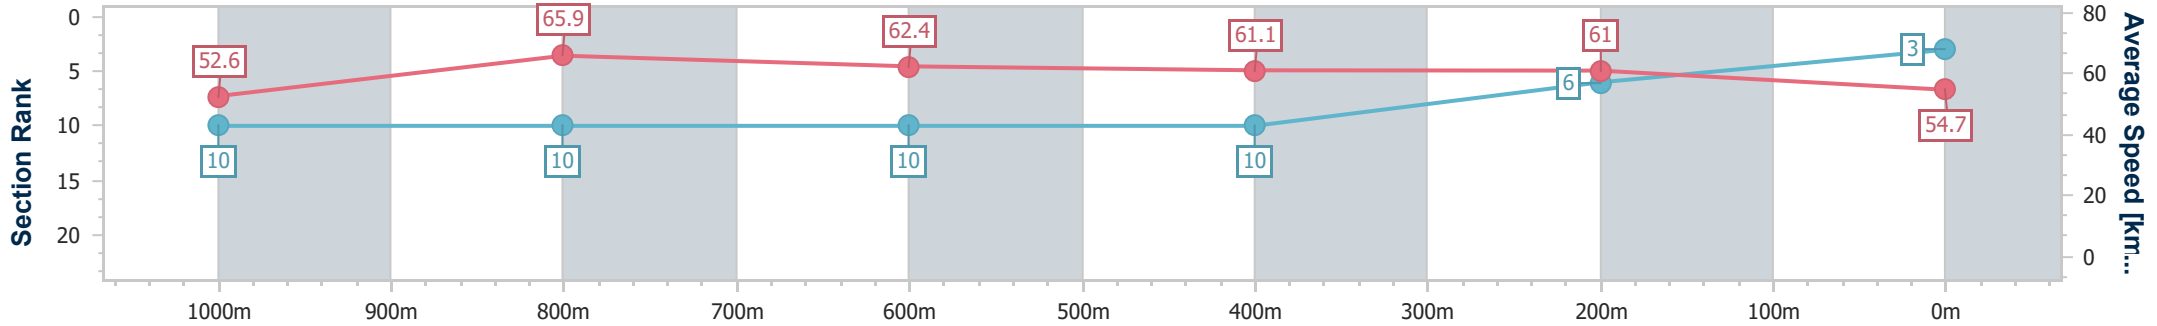

Horse/Jockey Name	Golden Athena
Final Rank	3
Fastest Section Time (Section)	0:11.03 (1000m)
Top Speed [km/h] (Section)	67.4 (1000m)
Race State	Finished

Eagle Farm QLD Professional
Race 4: 2023 BATTLE OF THE BUSH (FINAL) No Metro Wins-
Last 2 Years - 1200m
24 June 2023 - 13:30
Track Rating: Good 4, Weather: Fine, Rail Position: +6m Entire
Course

BRISBANE
RACING CLUB

Section	Overall	1000m	800m	600m	400m	200m
Section Times	1:12.97 [3] (0:13.69)	0:59.28 [10] (0:11.03)	0:48.25 [10] (0:11.55)	0:36.70 [10] (0:11.72)	0:24.98 [10] (0:11.80)	0:13.18 [6] (0:13.18)
Average Speed [km/h]	52.6	65.9	62.4	61.1	61.0	54.7
Top Speed [km/h]	66.1	67.4	65.9	63.2	63.7	58.4
Avg. Dist. to Rail [m]	3.8	1.4	0.3	0.8	0.4	2.7
Avg. Stride Freq. [Hz]	2.3	2.4	2.4	2.4	2.4	2.3
Avg. Stride Length [m]	6.4	7.4	7.2	7.1	7.0	6.6

- [ ] Ranking at each section and finish
- -.-.- No data available at this section
- NA No data available