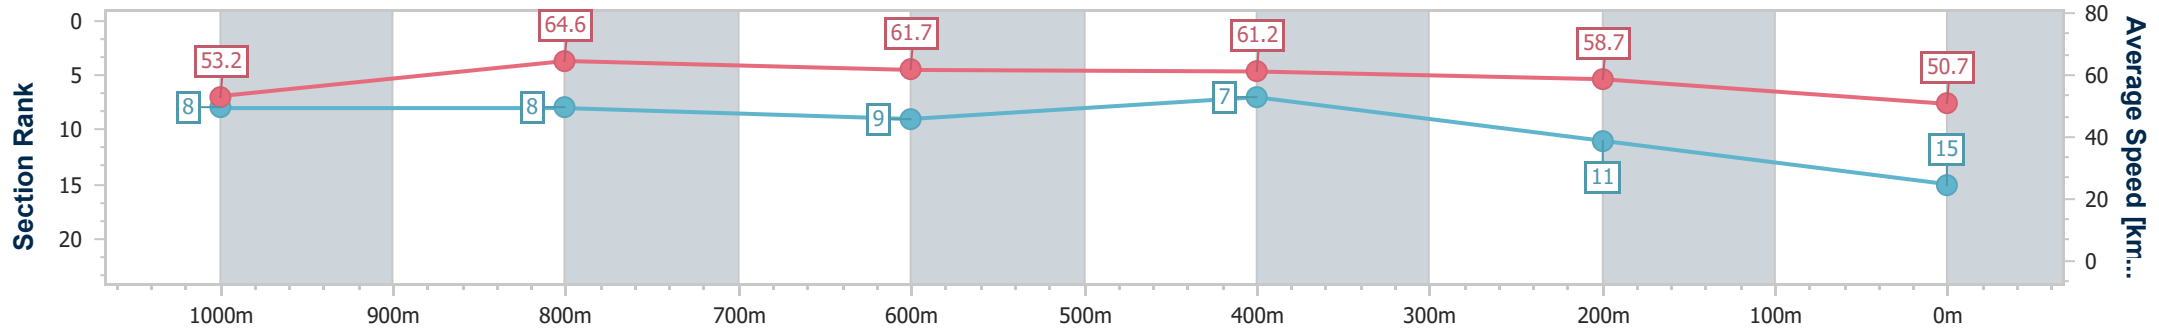

Horse/Jockey Name	Our Chiquilla
Final Rank	15
Fastest Section Time (Section)	0:11.12 (1000m)
Top Speed [km/h] (Section)	66.4 (1000m)
Race State	Finished

Eagle Farm QLD Professional
Race 4: 2023 BATTLE OF THE BUSH (FINAL) No Metro Wins-
Last 2 Years - 1200m
24 June 2023 - 13:30
Track Rating: Good 4, Weather: Fine, Rail Position: +6m Entire
Course

BRISBANE
RACING CLUB

Section	Overall	1000m	800m	600m	400m	200m
Section Times	1:14.30 [15] (0:13.57)	1:00.73 [8] (0:11.12)	0:49.61 [8] (0:11.56)	0:38.05 [9] (0:11.59)	0:26.46 [7] (0:12.26)	0:14.20 [11] (0:14.20)
Average Speed [km/h]	53.2	64.6	61.7	61.2	58.7	50.7
Top Speed [km/h]	66.3	66.4	65.0	62.0	61.1	55.4
Avg. Dist. to Rail [m]	0.8	1.1	2.1	2.7	1.6	3.1
Avg. Stride Freq. [Hz]	2.4	2.5	2.4	2.4	2.4	2.3
Avg. Stride Length [m]	6.2	7.2	7.1	6.9	6.7	6.3

- [ ] Ranking at each section and finish
- -.-.- No data available at this section
- NA No data available