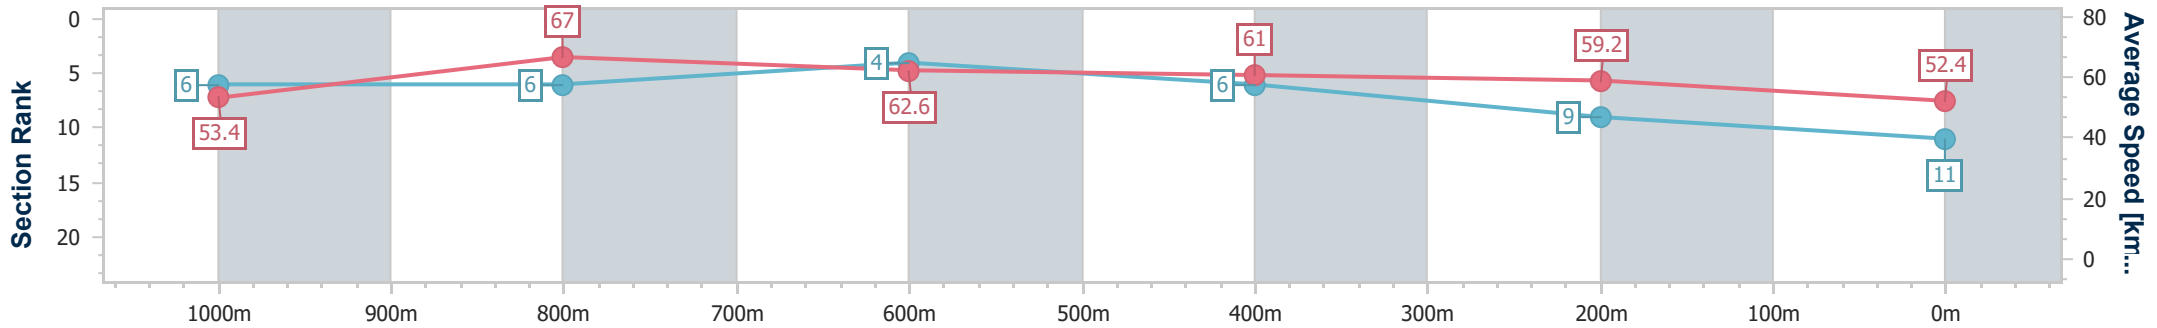

Horse/Jockey Name	Theresabearinthere
Final Rank	11
Fastest Section Time (Section)	0:10.85 (1000m)
Top Speed [km/h] (Section)	68.6 (1000m)
Race State	Finished

Eagle Farm QLD Professional
Race 4: 2023 BATTLE OF THE BUSH (FINAL) No Metro Wins-
Last 2 Years - 1200m
24 June 2023 - 13:30
Track Rating: Good 4, Weather: Fine, Rail Position: +6m Entire
Course

BRISBANE
RACING CLUB

Section	Overall	1000m	800m	600m	400m	200m
Section Times	1:13.64 [11] (0:13.49)	1:00.15 [6] (0:10.85)	0:49.30 [6] (0:11.55)	0:37.75 [4] (0:11.89)	0:25.86 [6] (0:12.13)	0:13.73 [9] (0:13.73)
Average Speed [km/h]	53.4	67.0	62.6	61.0	59.2	52.4
Top Speed [km/h]	68.5	68.6	65.1	62.9	63.5	55.8
Avg. Dist. to Rail [m]	2.5	1.4	0.9	1.7	5.6	7.4
Avg. Stride Freq. [Hz]	2.4	2.6	2.5	2.5	2.5	2.3
Avg. Stride Length [m]	6.2	6.9	6.9	6.8	6.7	6.3

- [ ] Ranking at each section and finish
- -.-.- No data available at this section
- NA No data available