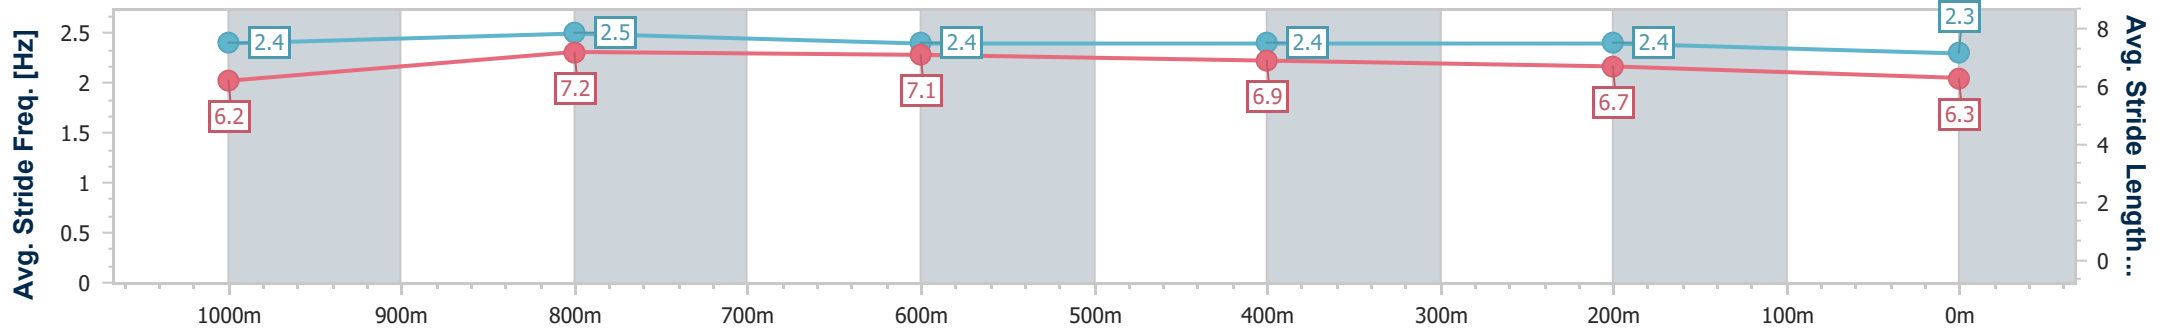

Horse/Jockey Name	Our Chiquilla
Final Rank	15
Fastest Section Time (Section)	0:11.12 (1000m)
Top Speed [km/h] (Section)	66.4 (1000m)
Race State	Finished

Eagle Farm QLD Professional
Race 4: 2023 BATTLE OF THE BUSH (FINAL) No Metro Wins-
Last 2 Years - 1200m
24 June 2023 - 13:30
Track Rating: Good 4, Weather: Fine, Rail Position: +6m Entire
Course

BRISBANE
RACING CLUB

Section	Overall	1000m	800m	600m	400m	200m
Section Times	1:14.30 [15] (0:13.57)	1:00.73 [8] (0:11.12)	0:49.61 [8] (0:11.56)	0:38.05 [9] (0:11.59)	0:26.46 [7] (0:12.26)	0:14.20 [11] (0:14.20)
Average Speed [km/h]	53.2	64.6	61.7	61.2	58.7	50.7
Top Speed [km/h]	66.3	66.4	65.0	62.0	61.1	55.4
Avg. Dist. to Rail [m]	0.8	1.1	2.1	2.7	1.6	3.1
Avg. Stride Freq. [Hz]	2.4	2.5	2.4	2.4	2.4	2.3
Avg. Stride Length [m]	6.2	7.2	7.1	6.9	6.7	6.3

- [ ] Ranking at each section and finish
- -.-.- No data available at this section
- NA No data available