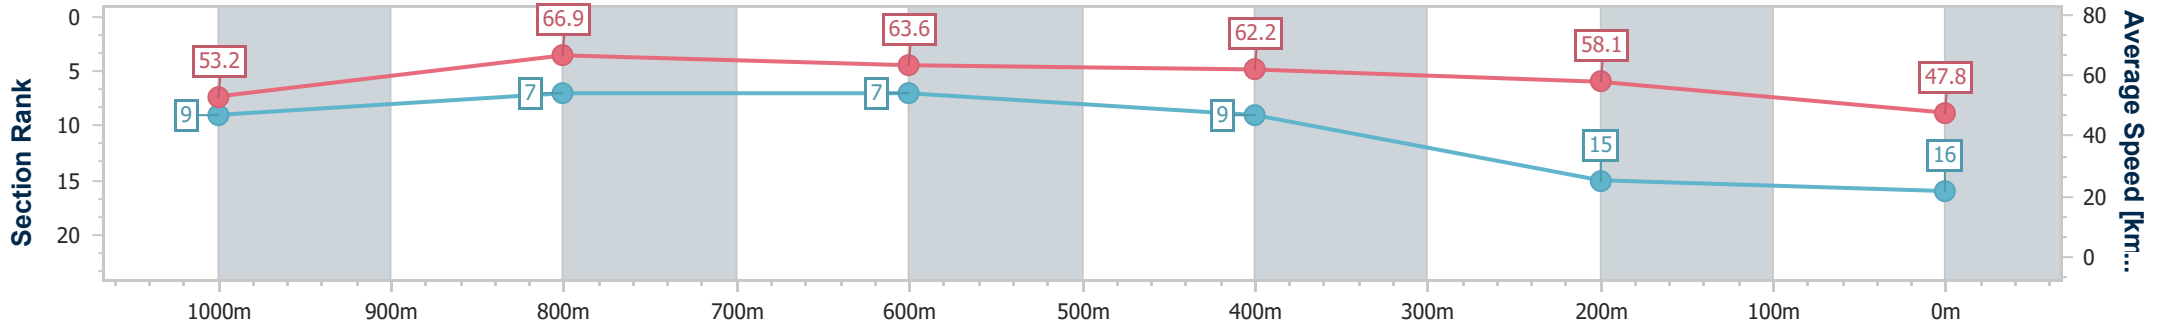

Horse/Jockey Name	Rollinwiththeflow
Final Rank	16
Fastest Section Time (Section)	0:11.02 (1000m)
Top Speed [km/h] (Section)	68.4 (1000m)
Race State	Finished

Eagle Farm QLD Professional
Race 4: 2023 BATTLE OF THE BUSH (FINAL) No Metro Wins-
Last 2 Years - 1200m
24 June 2023 - 13:30
Track Rating: Good 4, Weather: Fine, Rail Position: +6m Entire
Course

BRISBANE
RACING CLUB

Section	Overall	1000m	800m	600m	400m	200m
Section Times	1:15.41 [16] (0:13.62)	1:01.79 [9] (0:11.02)	0:50.77 [7] (0:11.51)	0:39.26 [7] (0:11.77)	0:27.49 [9] (0:12.38)	0:15.11 [15] (0:15.11)
Average Speed [km/h]	53.2	66.9	63.6	62.2	58.1	47.8
Top Speed [km/h]	67.3	68.4	66.1	63.8	59.8	55.1
Avg. Dist. to Rail [m]	9.5	4.9	3.9	3.2	6.6	7.3
Avg. Stride Freq. [Hz]	2.4	2.5	2.4	2.5	2.4	2.2
Avg. Stride Length [m]	6.0	7.3	7.3	6.9	6.7	6.1

- [ ] Ranking at each section and finish
- -.-.- No data available at this section
- NA No data available