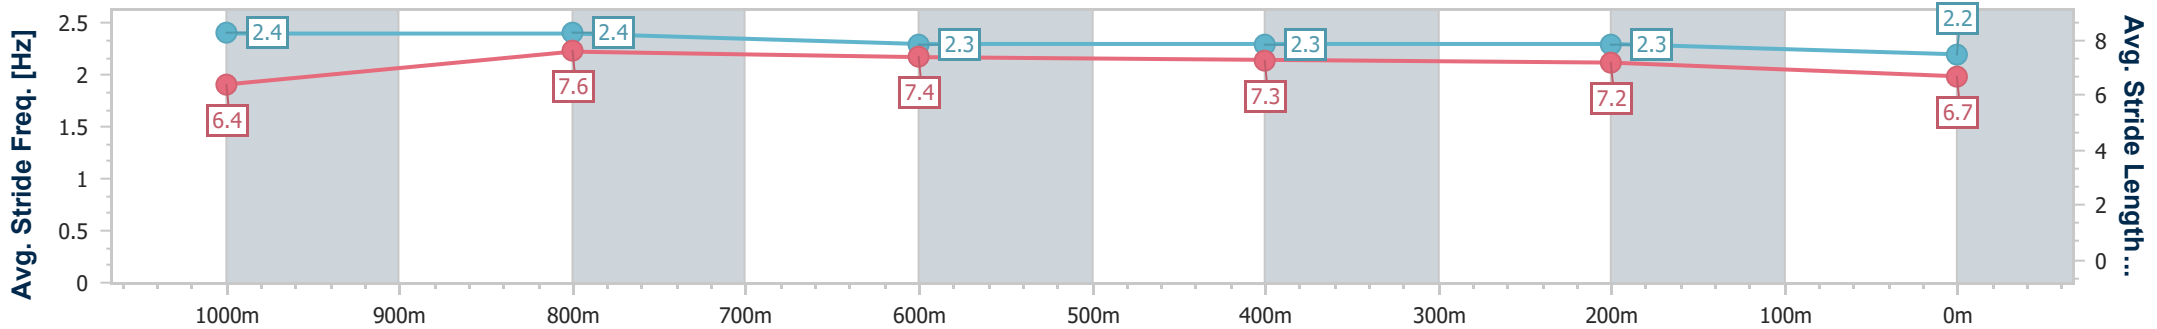

Horse/Jockey Name	Coat Of Arms
Final Rank	10
Fastest Section Time (Section)	0:10.87 (1000m)
Top Speed [km/h] (Section)	68.8 (Overall)
Race State	Finished

Eagle Farm QLD Professional
Race 4: 2023 BATTLE OF THE BUSH (FINAL) No Metro Wins-
Last 2 Years - 1200m
24 June 2023 - 13:30
Track Rating: Good 4, Weather: Fine, Rail Position: +6m Entire Course

BRISBANE
RACING CLUB

Section	Overall	1000m	800m	600m	400m	200m
Section Times	1:13.43 [10] (0:13.27)	1:00.16 [1] (0:10.87)	0:49.29 [2] (0:11.58)	0:37.71 [2] (0:11.77)	0:25.94 [3] (0:12.29)	0:13.65 [5] (0:13.65)
Average Speed [km/h]	54.5	67.0	62.3	60.9	58.5	52.7
Top Speed [km/h]	68.8	68.8	64.5	61.7	61.2	56.0
Avg. Dist. to Rail [m]	9.7	2.1	0.4	0.9	2.4	4.3
Avg. Stride Freq. [Hz]	2.4	2.4	2.3	2.3	2.3	2.2
Avg. Stride Length [m]	6.4	7.6	7.4	7.3	7.2	6.7

- [ ] Ranking at each section and finish
- -.-.- No data available at this section
- NA No data available