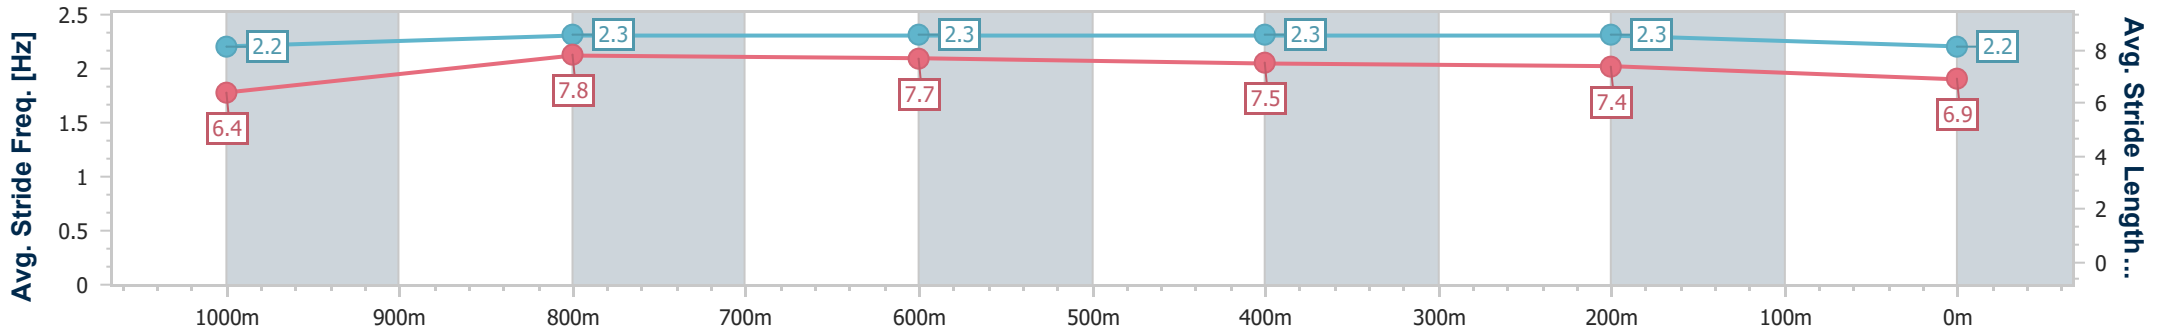

Horse/Jockey Name	Mister Larrabee
Final Rank	12
Fastest Section Time (Section)	0:10.85 (1000m)
Top Speed [km/h] (Section)	67.1 (1000m)
Race State	Finished

Eagle Farm QLD Professional
Race 4: 2023 BATTLE OF THE BUSH (FINAL) No Metro Wins-
Last 2 Years - 1200m
24 June 2023 - 13:30
Track Rating: Good 4, Weather: Fine, Rail Position: +6m Entire
Course

BRISBANE
RACING CLUB

Section	Overall	1000m	800m	600m	400m	200m								
Section Times	1:13.71 [12] (0:14.42)	0:59.29 [16] (0:10.85)	0:48.44 [15] (0:11.47)	0:36.97 [14] (0:11.73)	0:25.24 [15] (0:11.79)	0:13.45 [14] (0:13.45)								
Average Speed [km/h]	50.0	66.5	62.8	61.1	61.1	53.5								
Top Speed [km/h]	66.9	67.1	65.8	62.0	62.5	57.2								
Avg. Dist. to Rail [m]	1.5	0.7	0.4	0.9	3.1	7.4								
Avg. Stride Freq. [Hz]	2.2	2.3	2.3	2.3	2.3	2.2								
Avg. Stride Length [m]	6.4	7.8	7.7	7.5	7.4	6.9								

- [ ] Ranking at each section and finish
- -.-.- No data available at this section
- NA No data available