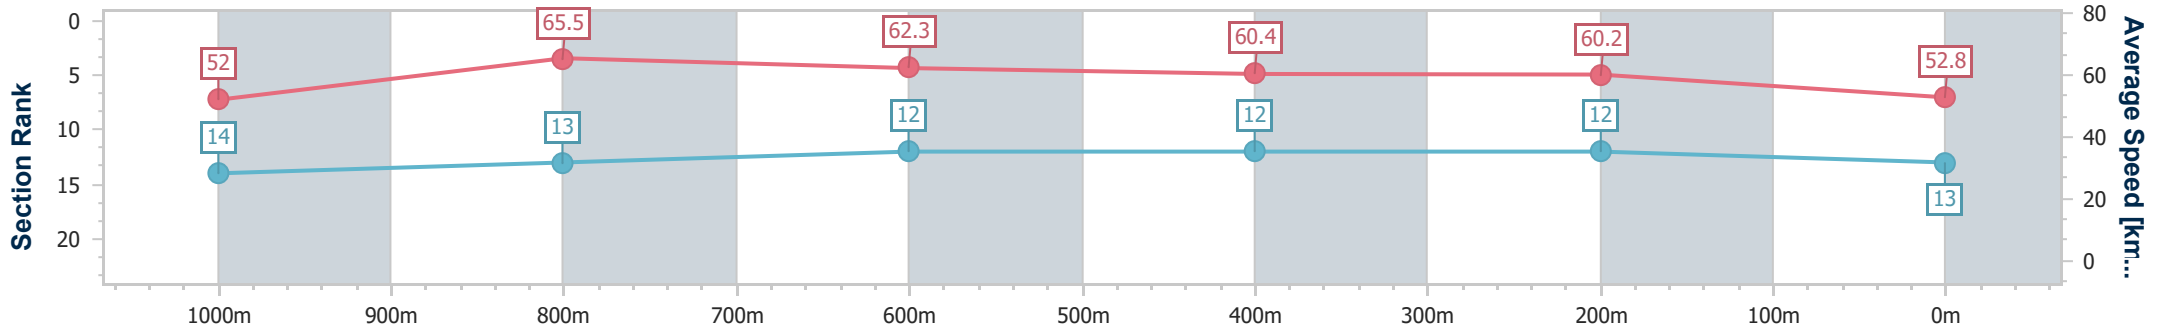

Horse/Jockey Name	Grand Palazzo
Final Rank	13
Fastest Section Time (Section)	0:11.10 (1000m)
Top Speed [km/h] (Section)	66.8 (Overall)
Race State	Finished

Eagle Farm QLD Professional
Race 4: 2023 BATTLE OF THE BUSH (FINAL) No Metro Wins-
Last 2 Years - 1200m
24 June 2023 - 13:30
Track Rating: Good 4, Weather: Fine, Rail Position: +6m Entire
Course

BRISBANE
RACING CLUB

Section	Overall	1000m	800m	600m	400m	200m
Section Times	1:13.83 [13] (0:13.87)	0:59.96 [14] (0:11.10)	0:48.86 [13] (0:11.49)	0:37.37 [12] (0:11.76)	0:25.61 [12] (0:11.96)	0:13.65 [12] (0:13.65)
Average Speed [km/h]	52.0	65.5	62.3	60.4	60.2	52.8
Top Speed [km/h]	66.8	66.6	65.4	61.6	62.0	56.8
Avg. Dist. to Rail [m]	2.5	1.5	0.8	2.8	1.9	0.8
Avg. Stride Freq. [Hz]	2.2	2.4	2.3	2.3	2.4	2.2
Avg. Stride Length [m]	6.6	7.6	7.4	7.2	7.1	6.7

- [ ] Ranking at each section and finish
- -.-.- No data available at this section
- NA No data available