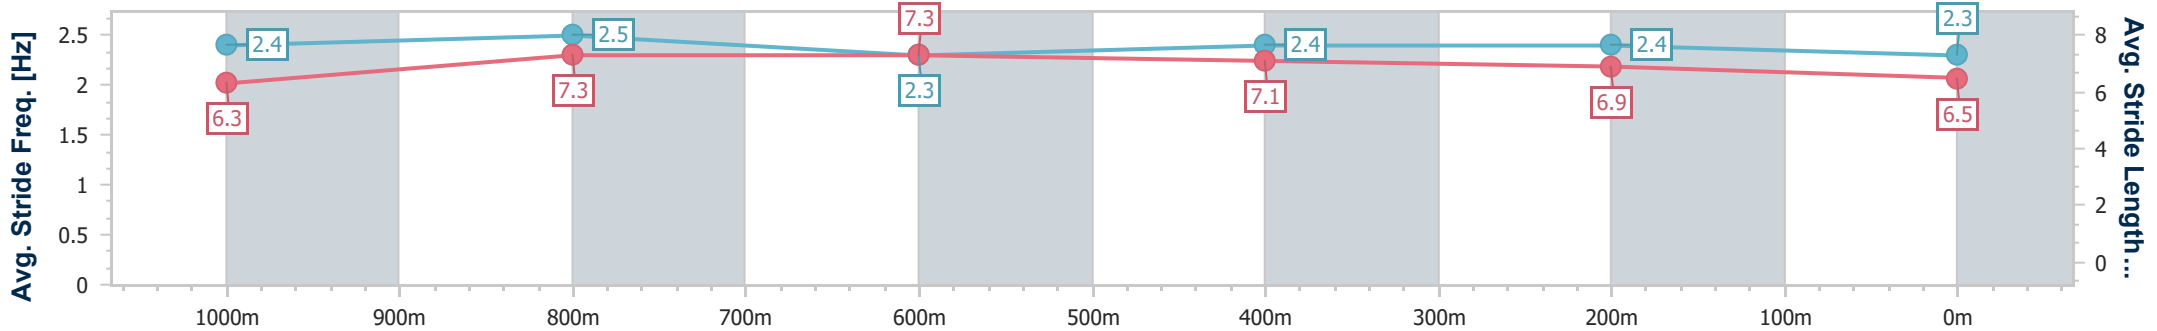

Horse/Jockey Name	Hard Stride
Final Rank	4
Fastest Section Time (Section)	0:10.94 (1000m)
Top Speed [km/h] (Section)	68.3 (1000m)
Race State	Finished

Eagle Farm QLD Professional
Race 4: 2023 BATTLE OF THE BUSH (FINAL) No Metro Wins-
Last 2 Years - 1200m
24 June 2023 - 13:30
Track Rating: Good 4, Weather: Fine, Rail Position: +6m Entire
Course

BRISBANE
RACING CLUB

Section	Overall	1000m	800m	600m	400m	200m
Section Times	1:12.99 [4] (0:13.35)	0:59.64 [4] (0:10.94)	0:48.70 [5] (0:11.64)	0:37.06 [5] (0:11.71)	0:25.35 [4] (0:11.93)	0:13.42 [2] (0:13.42)
Average Speed [km/h]	54.0	65.8	61.4	60.7	60.4	53.6
Top Speed [km/h]	68.1	68.3	64.3	62.0	62.4	57.2
Avg. Dist. to Rail [m]	2.2	0.8	1.6	2.2	0.3	1.7
Avg. Stride Freq. [Hz]	2.4	2.5	2.3	2.4	2.4	2.3
Avg. Stride Length [m]	6.3	7.3	7.3	7.1	6.9	6.5

- [ ] Ranking at each section and finish
- -.-.- No data available at this section
- NA No data available