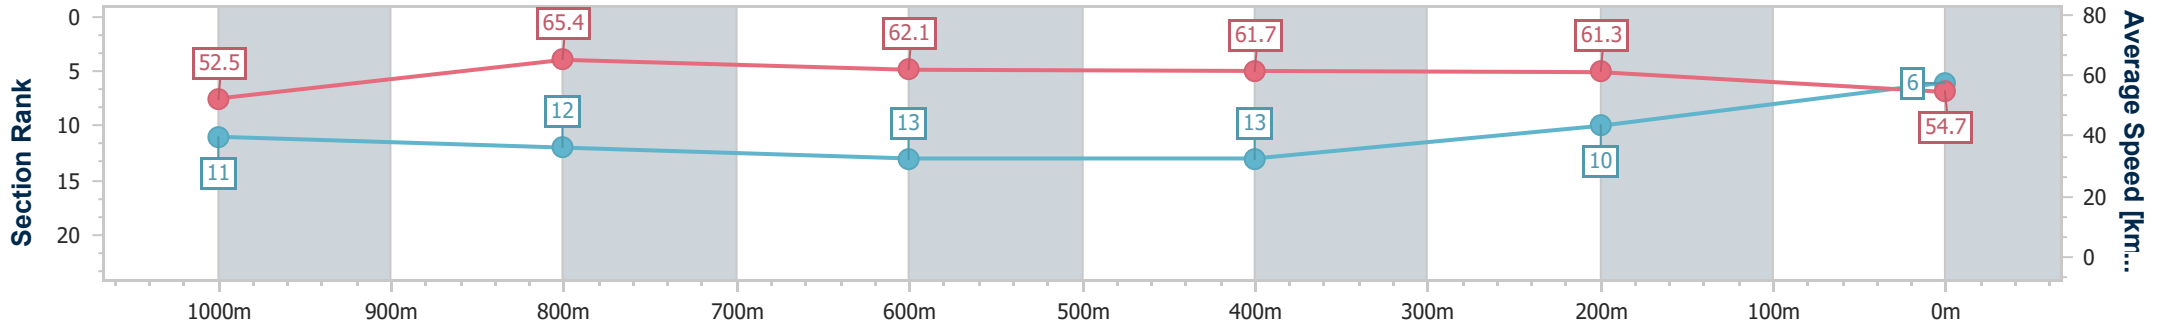

Horse/Jockey Name	Music Award
Final Rank	6
Fastest Section Time (Section)	0:11.19 (1000m)
Top Speed [km/h] (Section)	68.5 (1000m)
Race State	Finished

Eagle Farm QLD Professional
Race 4: 2023 BATTLE OF THE BUSH (FINAL) No Metro Wins-
Last 2 Years - 1200m
24 June 2023 - 13:30
Track Rating: Good 4, Weather: Fine, Rail Position: +6m Entire
Course

BRISBANE
RACING CLUB

Section	Overall	1000m	800m	600m	400m	200m
Section Times	1:13.17 [6] (0:13.76)	0:59.41 [11] (0:11.19)	0:48.22 [12] (0:11.61)	0:36.61 [13] (0:11.69)	0:24.92 [13] (0:11.74)	0:13.18 [10] (0:13.18)
Average Speed [km/h]	52.5	65.4	62.1	61.7	61.3	54.7
Top Speed [km/h]	64.8	68.5	65.2	63.1	62.9	58.1
Avg. Dist. to Rail [m]	5.1	2.8	0.5	0.5	1.9	4.4
Avg. Stride Freq. [Hz]	2.3	2.4	2.4	2.4	2.4	2.3
Avg. Stride Length [m]	6.2	7.4	7.2	7.2	7.0	6.6

- [ ] Ranking at each section and finish
- -.-.- No data available at this section
- NA No data available