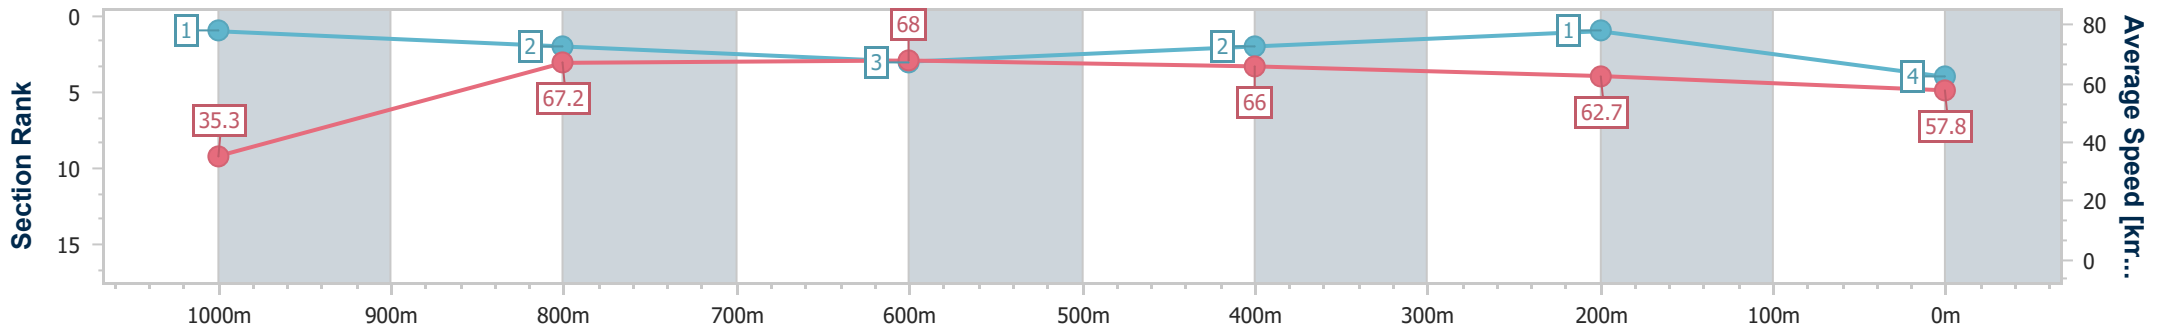

- [ ] Ranking at each section and finish
- .-.- No data available at this section
- NA No data available

Horse/Jockey Name	Russian Pins
Final Rank	5
Fastest Section Time (Section)	0:05.15 (Overall)
Top Speed [km/h] (Section)	70.6 (1000m)
Race State	Finished