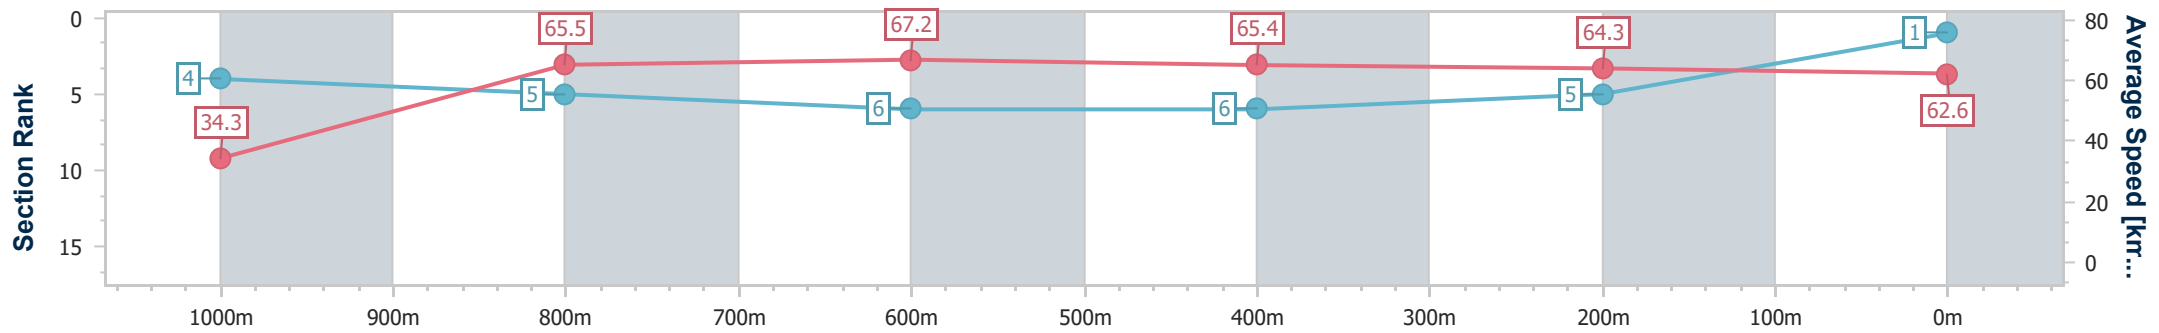

- [ ] Ranking at each section and finish
- .-.- No data available at this section
- NA No data available

Horse/Jockey Name	Get What You Give
Final Rank	2
Fastest Section Time (Section)	0:05.28 (Overall)
Top Speed [km/h] (Section)	70.3 (1000m)
Race State	Finished