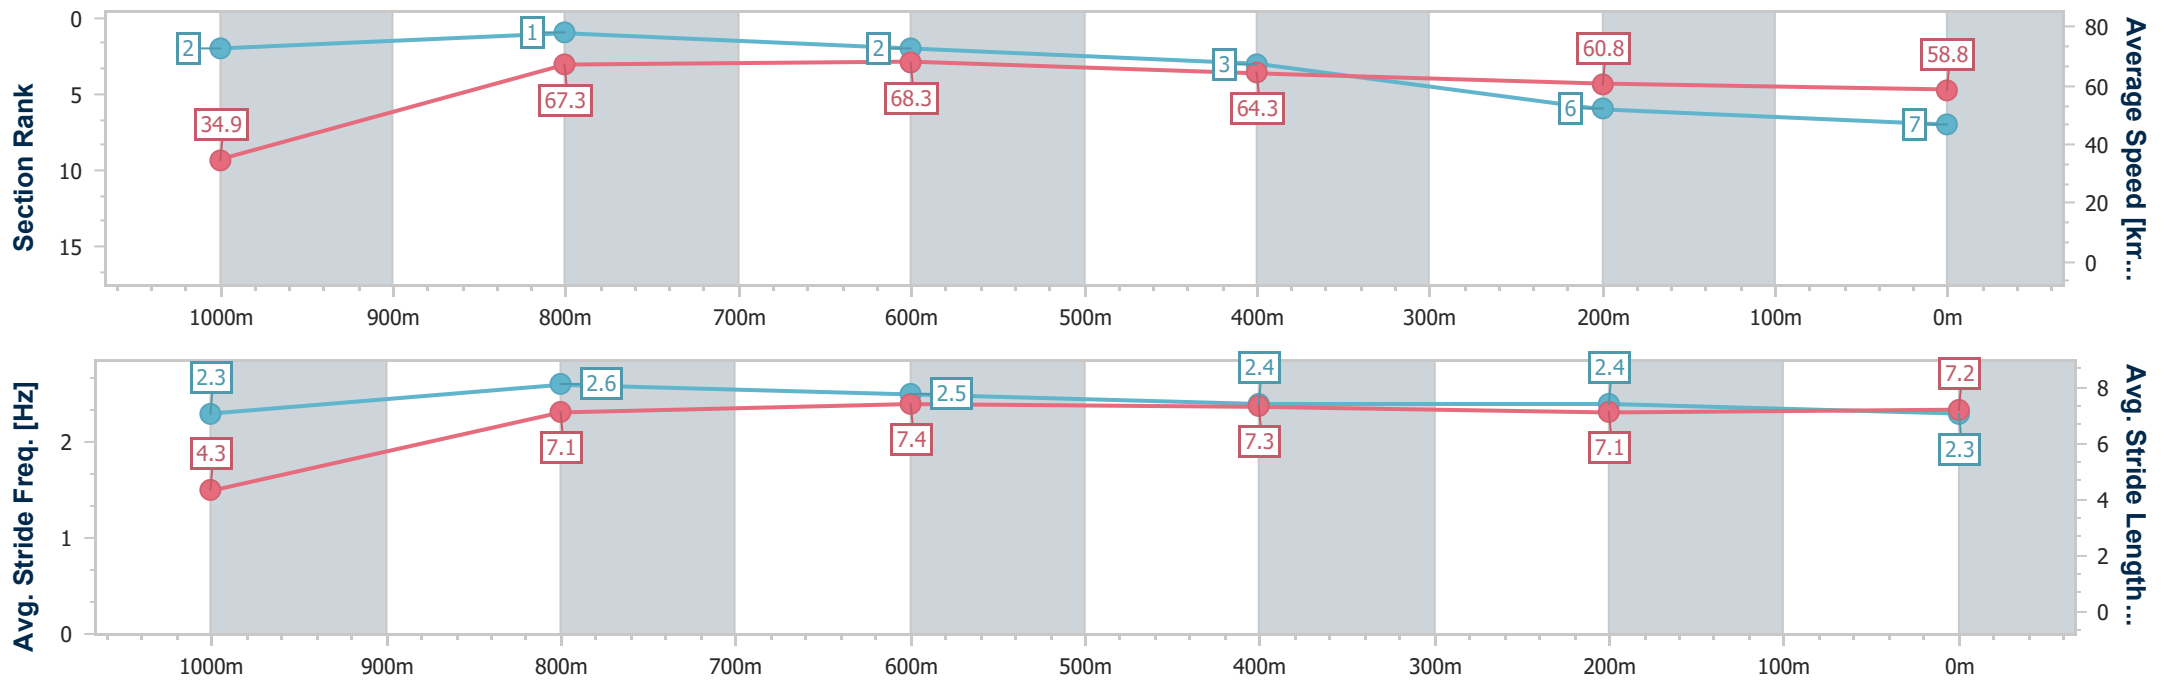

Aquis Park Gold Coast Poly QLD Professional

Race 7: Resource Super Class 1 Handicap - 1050m

24 June 2023 - 16:10

Track Rating: Synthetic , Weather: Fine, Rail Position: True

Section	Overall	1000m	800m	600m	400m	200m
Section Times	1:01.92 [7] (0:05.14)	0:56.78 [2] (0:10.78)	0:46.00 [1] (0:10.62)	0:35.38 [2] (0:11.21)	0:24.17 [3] (0:11.88)	0:12.29 [6] (0:12.29)
Average Speed [km/h]	34.9	67.3	68.3	64.3	60.8	58.8
Top Speed [km/h]	56.5	70.7	70.1	67.2	62.0	60.2
Avg. Dist. to Rail [m]	6.9	3.9	1.1	0.5	2.1	3.5
Avg. Stride Freq. [Hz]	2.3	2.6	2.5	2.4	2.4	2.3
Avg. Stride Length [m]	4.3	7.1	7.4	7.3	7.1	7.2

- [ ] Ranking at each section and finish
- .-.- No data available at this section
- NA No data available

Horse/Jockey Name	Cuddles
Final Rank	8
Fastest Section Time (Section)	0:05.36 (Overall)
Top Speed [km/h] (Section)	68.3 (800m)
Race State	Finished