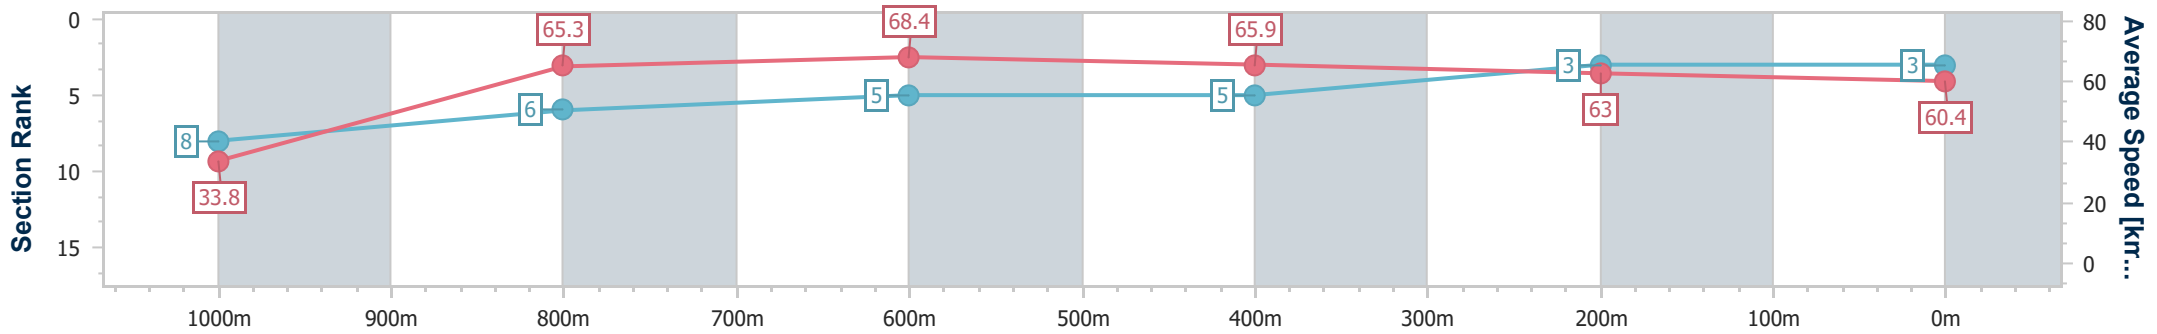

- [ ] Ranking at each section and finish
- .-.- No data available at this section
- NA No data available

Horse/Jockey Name	Good Girl
Final Rank	4
Fastest Section Time (Section)	0:05.13 (Overall)
Top Speed [km/h] (Section)	70.2 (1000m)
Race State	Finished