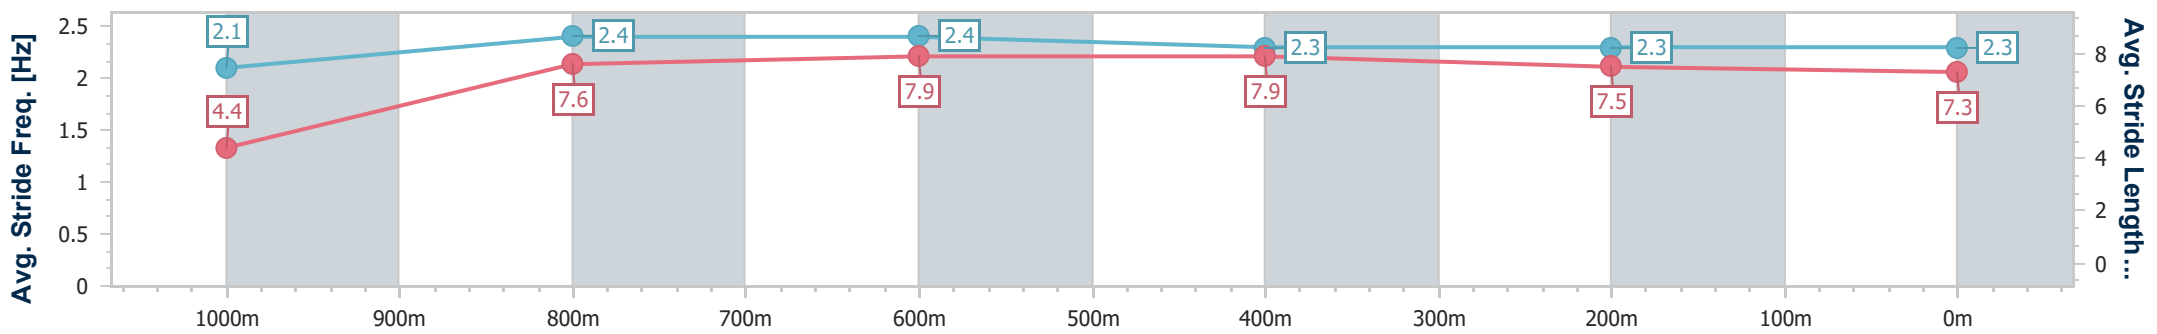

Aquis Park Gold Coast Poly QLD Professional

Race 7: Resource Super Class 1 Handicap - 1050m

24 June 2023 - 16:10

Track Rating: Synthetic , Weather: Fine, Rail Position: True

Section	Overall	1000m	800m	600m	400m	200m
Section Times	1:01.21 [3] (0:05.36)	0:55.85 [8] (0:11.04)	0:44.81 [6] (0:10.51)	0:34.30 [5] (0:10.92)	0:23.38 [5] (0:11.41)	0:11.97 [3] (0:11.97)
Average Speed [km/h]	33.8	65.3	68.4	65.9	63.0	60.4
Top Speed [km/h]	54.7	68.4	69.1	68.8	63.7	62.3
Avg. Dist. to Rail [m]	1.0	0.2	0.2	0.3	0.2	0.8
Avg. Stride Freq. [Hz]	2.1	2.4	2.4	2.3	2.3	2.3
Avg. Stride Length [m]	4.4	7.6	7.9	7.9	7.5	7.3