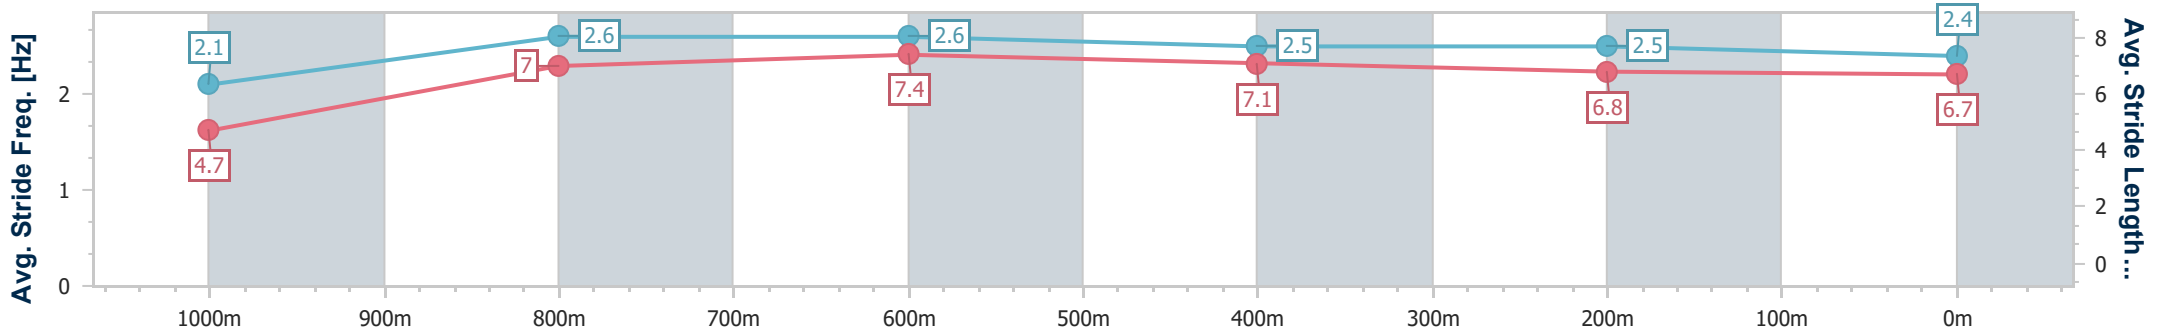

- [ ] Ranking at each section and finish
- .-.- No data available at this section
- NA No data available

Horse/Jockey Name	Good'n'lucky
Final Rank	6
Fastest Section Time (Section)	0:05.29 (Overall)
Top Speed [km/h] (Section)	68.1 (800m)
Race State	Finished