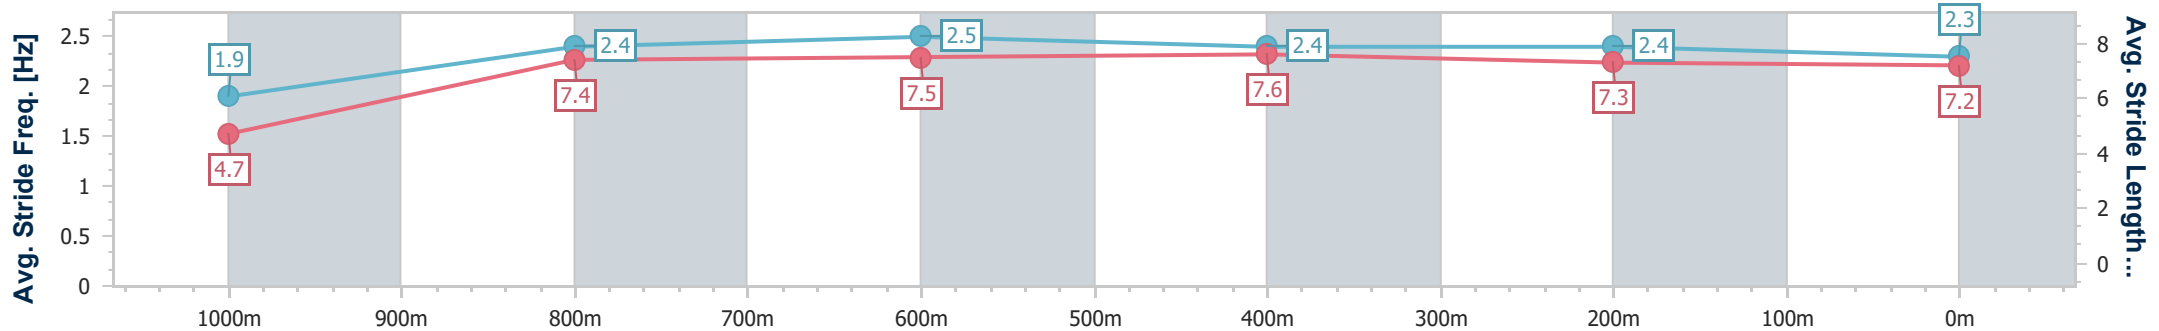

- [ ] Ranking at each section and finish
- .-.- No data available at this section
- NA No data available

Horse/Jockey Name	Favourite Things
Final Rank	9
Fastest Section Time (Section)	0:05.63 (Overall)
Top Speed [km/h] (Section)	68.6 (600m)
Race State	Finished

Aquis Park Gold Coast Poly QLD Professional

Race 7: Resource Super Class 1 Handicap - 1050m

24 June 2023 - 16:10

Track Rating: Synthetic , Weather: Fine, Rail Position: True

Section	Overall	1000m	800m	600m	400m	200m
Section Times	1:02.39 [9] (0:05.63)	0:56.76 [9] (0:11.23)	0:45.53 [9] (0:10.91)	0:34.62 [9] (0:11.03)	0:23.59 [9] (0:11.58)	0:12.01 [9] (0:12.01)
Average Speed [km/h]	31.9	64.7	67.0	65.7	62.6	60.1
Top Speed [km/h]	55.6	67.8	68.5	68.6	63.4	62.7
Avg. Dist. to Rail [m]	2.1	3.0	2.7	1.3	3.4	3.6
Avg. Stride Freq. [Hz]	1.9	2.4	2.5	2.4	2.4	2.3
Avg. Stride Length [m]	4.7	7.4	7.5	7.6	7.3	7.2

- [ ] Ranking at each section and finish
- .-.- No data available at this section
- NA No data available