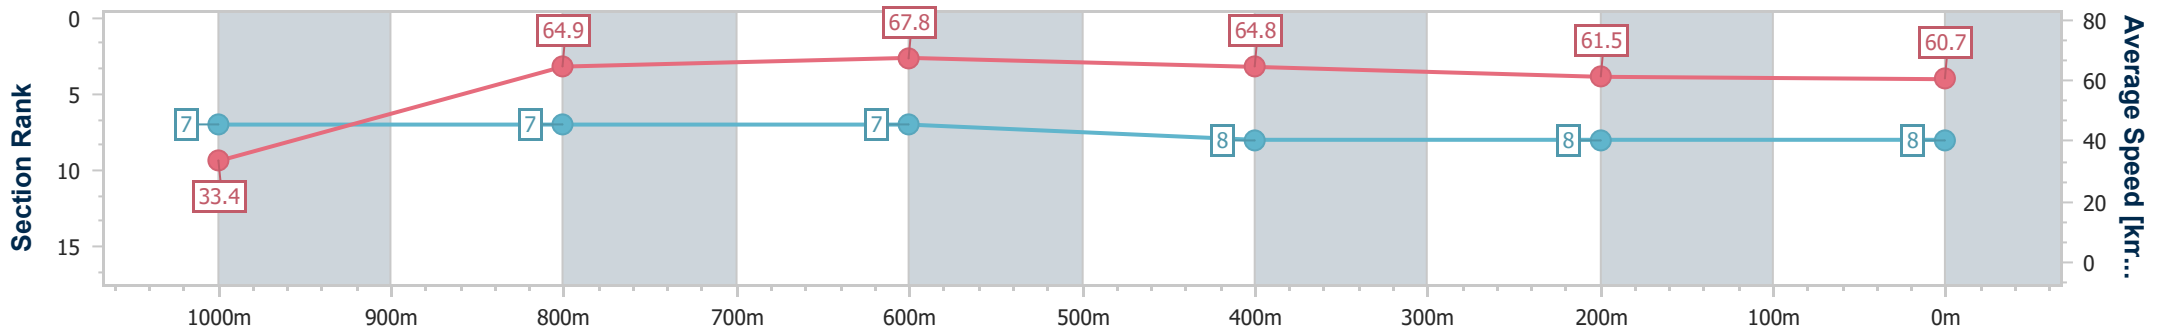

- [ ] Ranking at each section and finish
- .-.- No data available at this section
- NA No data available

Horse/Jockey Name	Favourite Things
Final Rank	9
Fastest Section Time (Section)	0:05.63 (Overall)
Top Speed [km/h] (Section)	68.6 (600m)
Race State	Finished