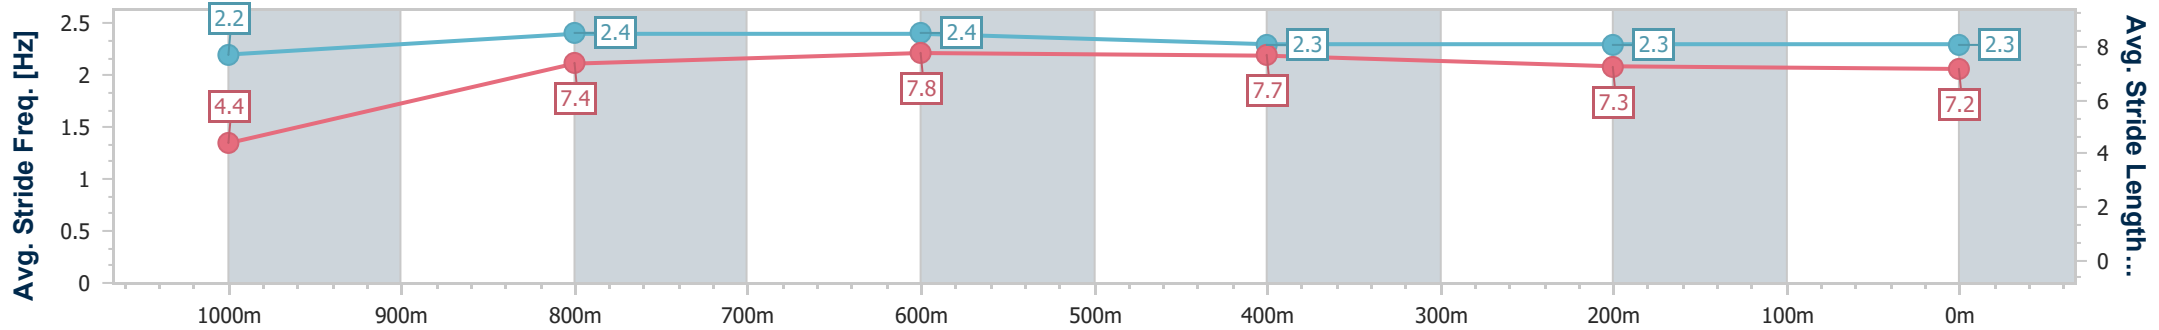

Aquis Park Gold Coast Poly QLD Professional

Race 7: Resource Super Class 1 Handicap - 1050m

24 June 2023 - 16:10

Track Rating: Synthetic , Weather: Fine, Rail Position: True

Section	Overall	1000m	800m	600m	400m	200m
Section Times	1:01.83 [6] (0:05.29)	0:56.54 [6] (0:11.38)	0:45.16 [8] (0:10.74)	0:34.42 [8] (0:10.98)	0:23.44 [7] (0:11.54)	0:11.90 [7] (0:11.90)
Average Speed [km/h]	34.0	63.7	67.6	65.5	62.6	60.5
Top Speed [km/h]	55.0	66.7	68.1	67.1	63.9	63.4
Avg. Dist. to Rail [m]	2.1	1.9	1.4	0.4	4.2	7.2
Avg. Stride Freq. [Hz]	2.2	2.4	2.4	2.3	2.3	2.3
Avg. Stride Length [m]	4.4	7.4	7.8	7.7	7.3	7.2