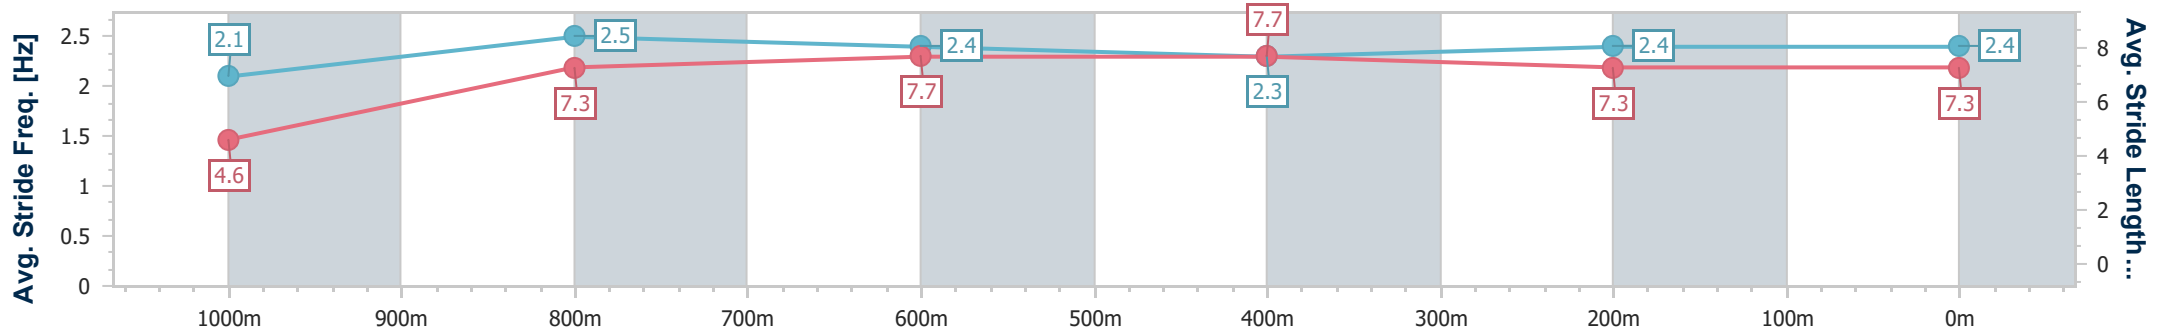

- [ ] Ranking at each section and finish
- .-.- No data available at this section
- NA No data available

Horse/Jockey Name	Get What You Give
Final Rank	2
Fastest Section Time (Section)	0:05.28 (Overall)
Top Speed [km/h] (Section)	70.3 (1000m)
Race State	Finished