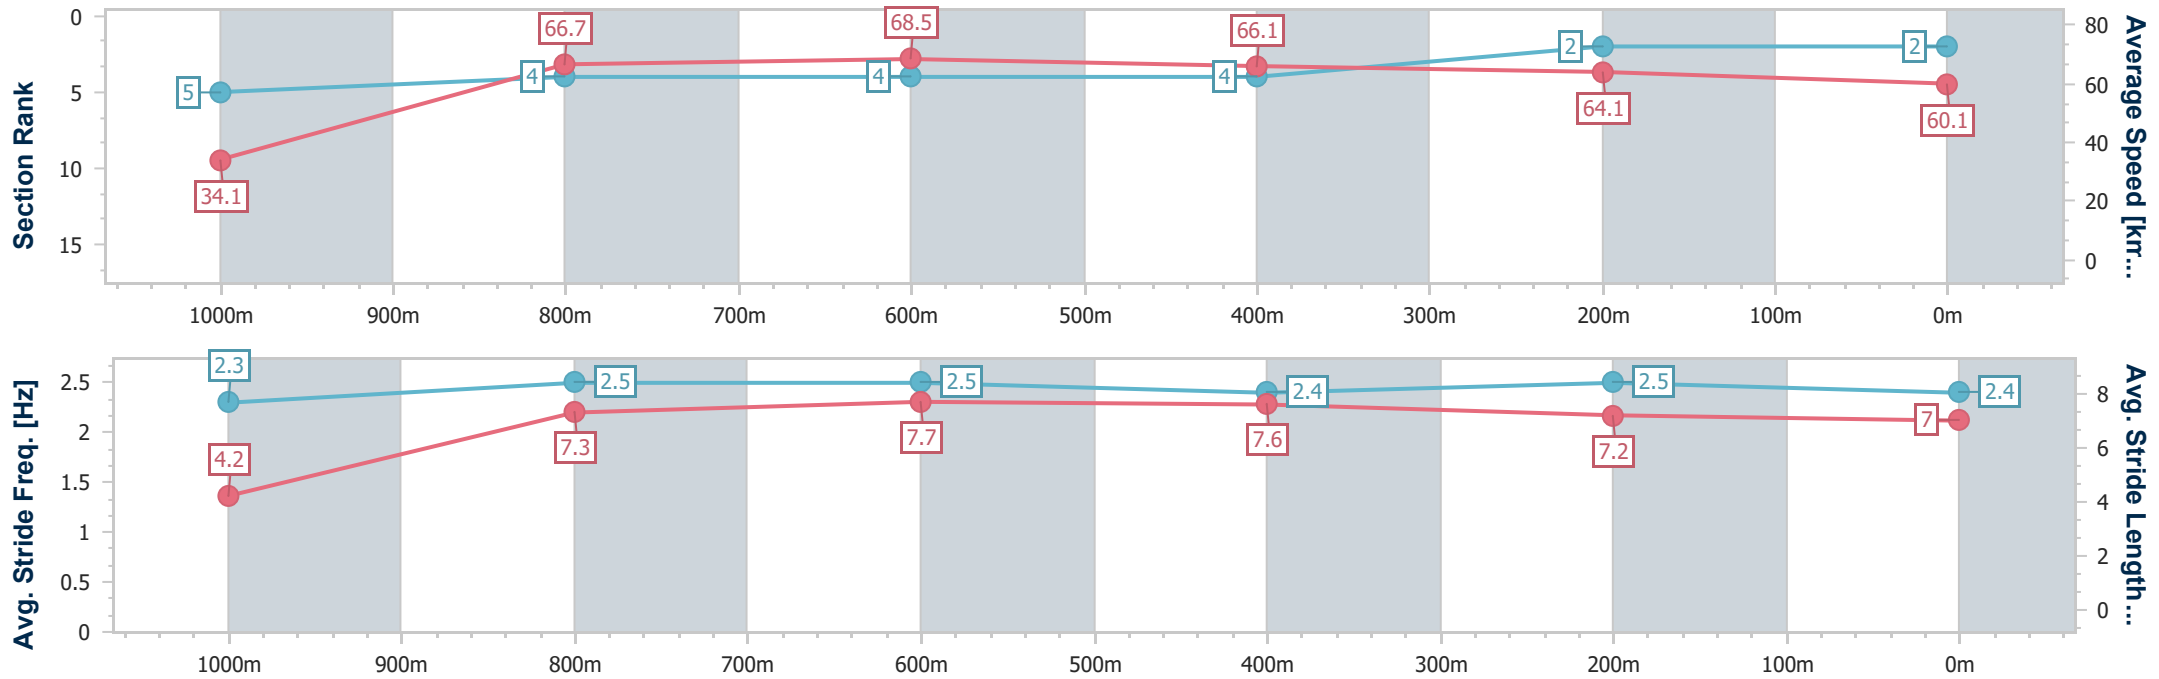

Horse/Jockey Name	Get What You Give
Final Rank	2
Fastest Section Time (Section)	0:05.28 (Overall)
Top Speed [km/h] (Section)	70.3 (1000m)
Race State	Finished

Aquis Park Gold Coast Poly QLD Professional

Race 7: Resource Super Class 1 Handicap - 1050m

24 June 2023 - 16:10

Track Rating: Synthetic , Weather: Fine, Rail Position: True

Section	Overall	1000m	800m	600m	400m	200m
Section Times	1:01.17 [2] (0:05.28)	0:55.89 [5] (0:10.87)	0:45.02 [4] (0:10.61)	0:34.41 [4] (0:11.06)	0:23.35 [4] (0:11.33)	0:12.02 [2] (0:12.02)
Average Speed [km/h]	34.1	66.7	68.5	66.1	64.1	60.1
Top Speed [km/h]	55.5	70.3	69.7	68.3	65.1	62.5
Avg. Dist. to Rail [m]	6.1	3.6	1.9	2.6	3.7	3.1
Avg. Stride Freq. [Hz]	2.3	2.5	2.5	2.4	2.5	2.4
Avg. Stride Length [m]	4.2	7.3	7.7	7.6	7.2	7.0

- [ ] Ranking at each section and finish
- -.-.- No data available at this section
- NA No data available