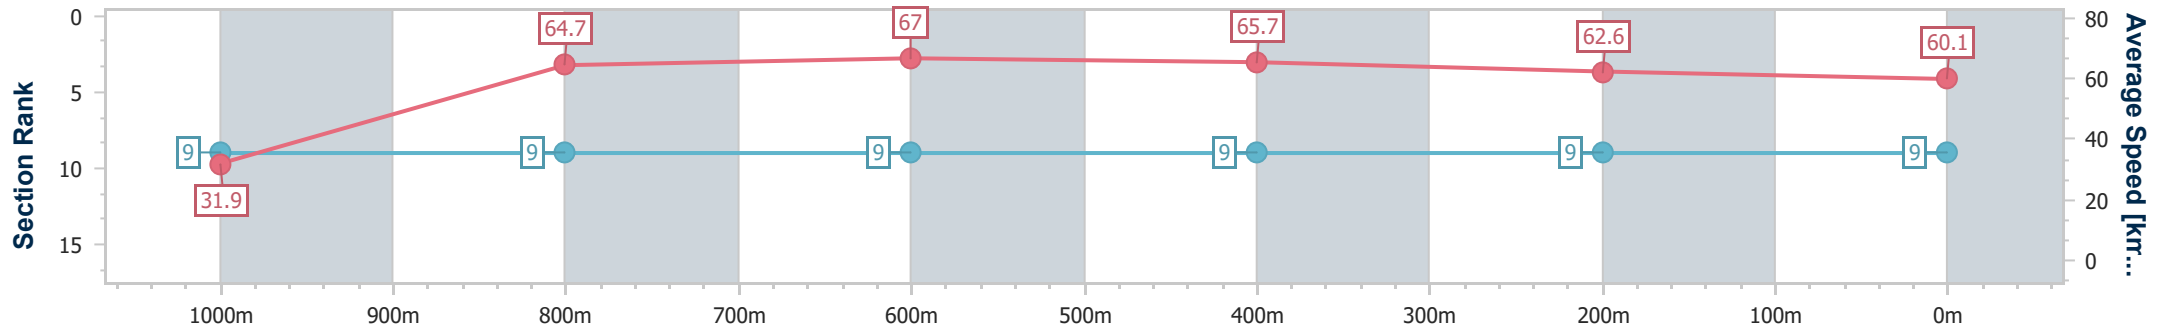

- [ ] Ranking at each section and finish
- .-.- No data available at this section
- NA No data available

Horse/Jockey Name	Favourite Things
Final Rank	9
Fastest Section Time (Section)	0:05.63 (Overall)
Top Speed [km/h] (Section)	68.6 (600m)
Race State	Finished

Aquis Park Gold Coast Poly QLD Professional

Race 7: Resource Super Class 1 Handicap - 1050m

24 June 2023 - 16:10

Track Rating: Synthetic , Weather: Fine, Rail Position: True

Section	Overall	1000m	800m	600m	400m	200m
Section Times	1:02.39 [9] (0:05.63)	0:56.76 [9] (0:11.23)	0:45.53 [9] (0:10.91)	0:34.62 [9] (0:11.03)	0:23.59 [9] (0:11.58)	0:12.01 [9] (0:12.01)
Average Speed [km/h]	31.9	64.7	67.0	65.7	62.6	60.1
Top Speed [km/h]	55.6	67.8	68.5	68.6	63.4	62.7
Avg. Dist. to Rail [m]	2.1	3.0	2.7	1.3	3.4	3.6
Avg. Stride Freq. [Hz]	1.9	2.4	2.5	2.4	2.4	2.3
Avg. Stride Length [m]	4.7	7.4	7.5	7.6	7.3	7.2

- [ ] Ranking at each section and finish
- .-.- No data available at this section
- NA No data available