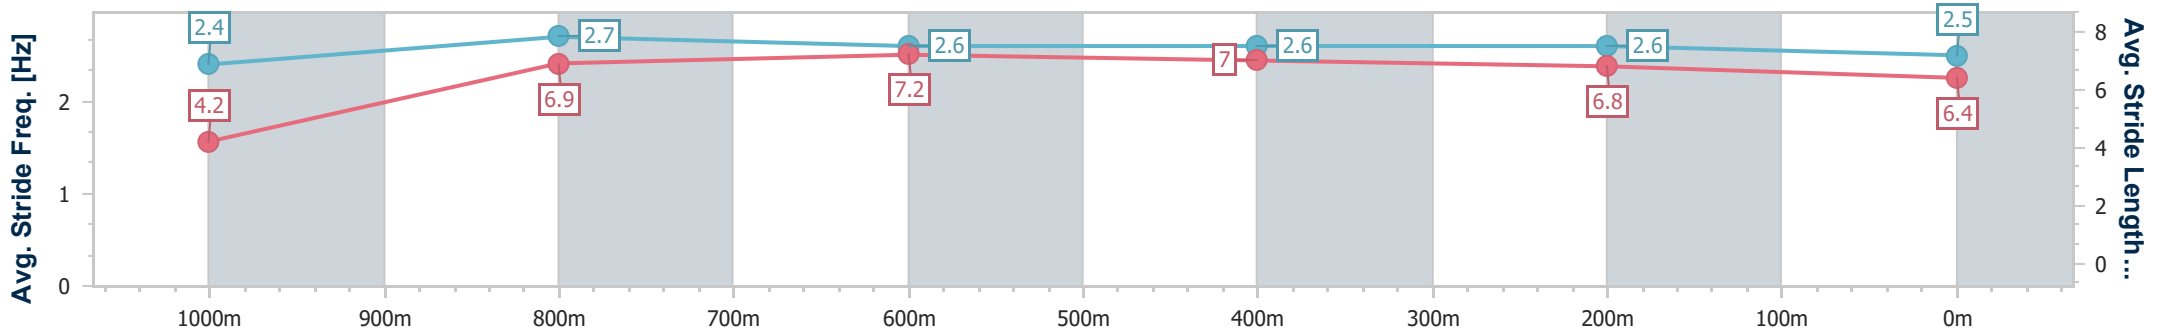

Aquis Park Gold Coast Poly QLD Professional

Race 7: Resource Super Class 1 Handicap - 1050m

24 June 2023 - 16:10

Track Rating: Synthetic , Weather: Fine, Rail Position: True

Section	Overall	1000m	800m	600m	400m	200m
Section Times	1:01.61 [4] (0:05.13)	0:56.48 [1] (0:10.81)	0:45.67 [2] (0:10.78)	0:34.89 [3] (0:10.93)	0:23.96 [2] (0:11.47)	0:12.49 [1] (0:12.49)
Average Speed [km/h]	35.3	67.2	68.0	66.0	62.7	57.8
Top Speed [km/h]	58.0	70.2	68.8	69.1	64.4	60.9
Avg. Dist. to Rail [m]	8.1	5.0	3.1	0.6	1.0	2.8
Avg. Stride Freq. [Hz]	2.4	2.7	2.6	2.6	2.6	2.5
Avg. Stride Length [m]	4.2	6.9	7.2	7.0	6.8	6.4