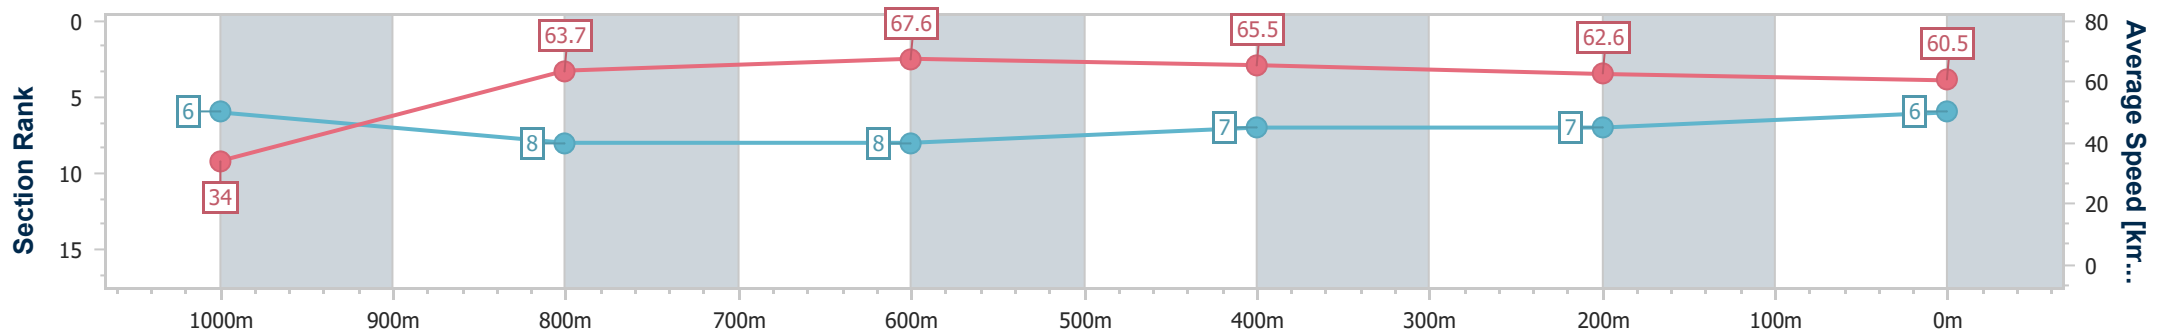

Horse/Jockey Name	Good'n'lucky
Final Rank	6
Fastest Section Time (Section)	0:05.29 (Overall)
Top Speed [km/h] (Section)	68.1 (800m)
Race State	Finished

Aquis Park Gold Coast Poly QLD Professional

Race 7: Resource Super Class 1 Handicap - 1050m

24 June 2023 - 16:10

Track Rating: Synthetic , Weather: Fine, Rail Position: True

Section	Overall	1000m	800m	600m	400m	200m
Section Times	1:01.83 [6] (0:05.29)	0:56.54 [6] (0:11.38)	0:45.16 [8] (0:10.74)	0:34.42 [8] (0:10.98)	0:23.44 [7] (0:11.54)	0:11.90 [7] (0:11.90)
Average Speed [km/h]	34.0	63.7	67.6	65.5	62.6	60.5
Top Speed [km/h]	55.0	66.7	68.1	67.1	63.9	63.4
Avg. Dist. to Rail [m]	2.1	1.9	1.4	0.4	4.2	7.2
Avg. Stride Freq. [Hz]	2.2	2.4	2.4	2.3	2.3	2.3
Avg. Stride Length [m]	4.4	7.4	7.8	7.7	7.3	7.2

- [ ] Ranking at each section and finish
- -.-.- No data available at this section
- NA No data available