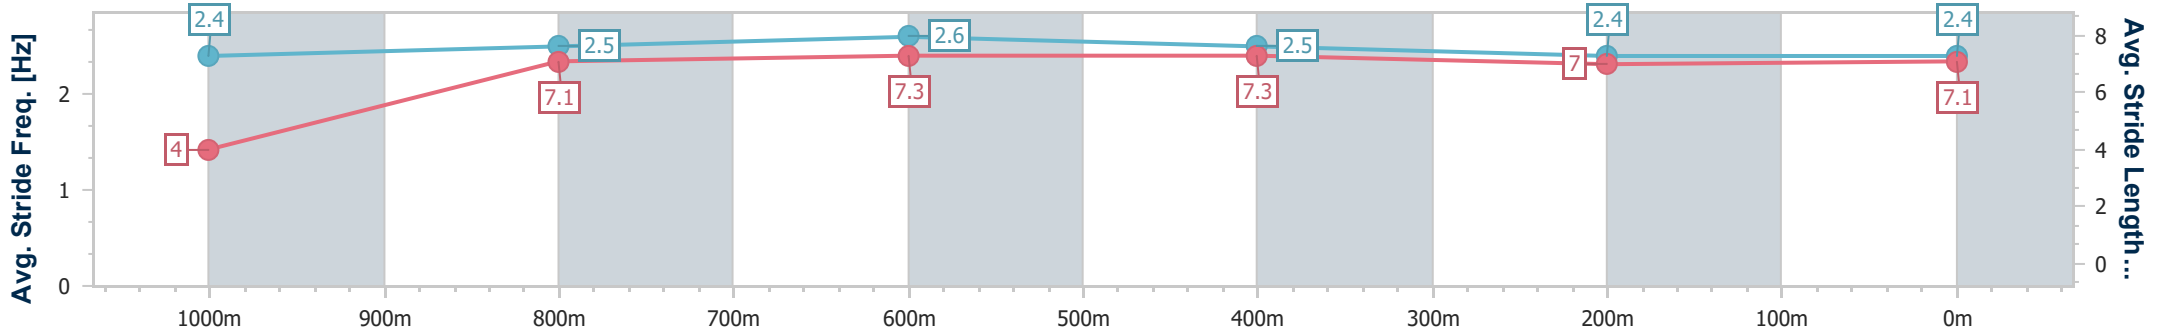

- [ ] Ranking at each section and finish
- .-.- No data available at this section
- NA No data available

Horse/Jockey Name	Cuddles
Final Rank	8
Fastest Section Time (Section)	0:05.36 (Overall)
Top Speed [km/h] (Section)	68.3 (800m)
Race State	Finished

Aquis Park Gold Coast Poly QLD Professional

Race 7: Resource Super Class 1 Handicap - 1050m

24 June 2023 - 16:10

Track Rating: Synthetic , Weather: Fine, Rail Position: True

Section	Overall	1000m	800m	600m	400m	200m
Section Times	1:02.09 [8] (0:05.36)	0:56.73 [7] (0:11.21)	0:45.52 [7] (0:10.74)	0:34.78 [7] (0:11.12)	0:23.66 [8] (0:11.73)	0:11.93 [8] (0:11.93)
Average Speed [km/h]	33.4	64.9	67.8	64.8	61.5	60.7
Top Speed [km/h]	56.2	68.0	68.3	66.9	62.4	62.4
Avg. Dist. to Rail [m]	5.7	3.6	2.1	0.5	3.8	6.2
Avg. Stride Freq. [Hz]	2.4	2.5	2.6	2.5	2.4	2.4
Avg. Stride Length [m]	4.0	7.1	7.3	7.3	7.0	7.1

- [ ] Ranking at each section and finish
- .-.- No data available at this section
- NA No data available

Horse/Jockey Name	Favourite Things
Final Rank	9
Fastest Section Time (Section)	0:05.63 (Overall)
Top Speed [km/h] (Section)	68.6 (600m)
Race State	Finished