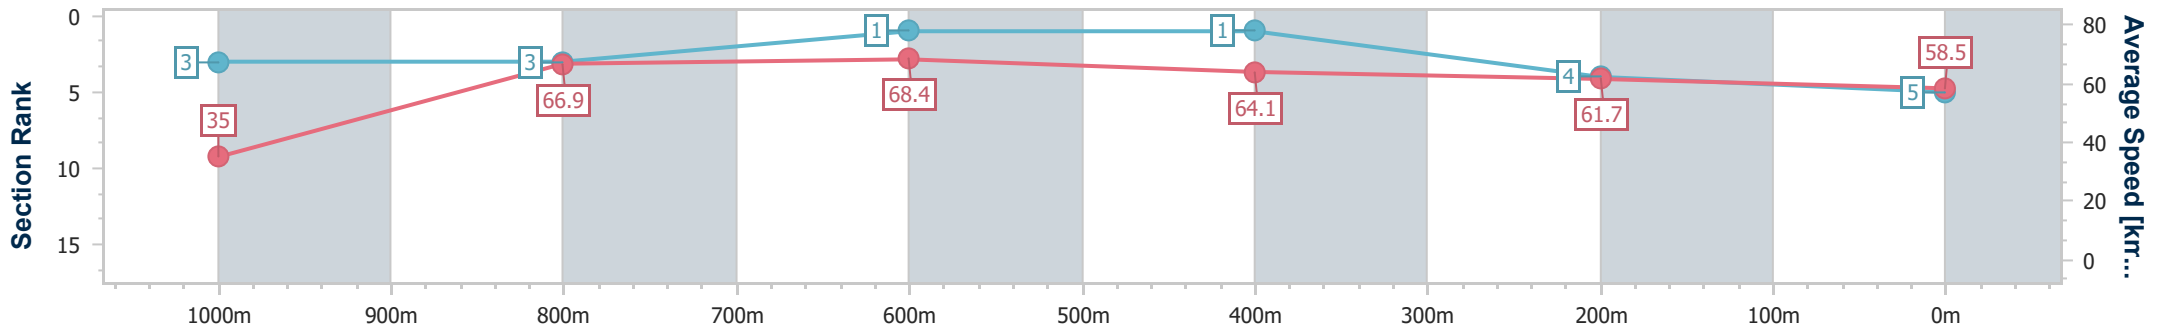

- [ ] Ranking at each section and finish
- .-.- No data available at this section
- NA No data available

Horse/Jockey Name	Good'n'lucky
Final Rank	6
Fastest Section Time (Section)	0:05.29 (Overall)
Top Speed [km/h] (Section)	68.1 (800m)
Race State	Finished