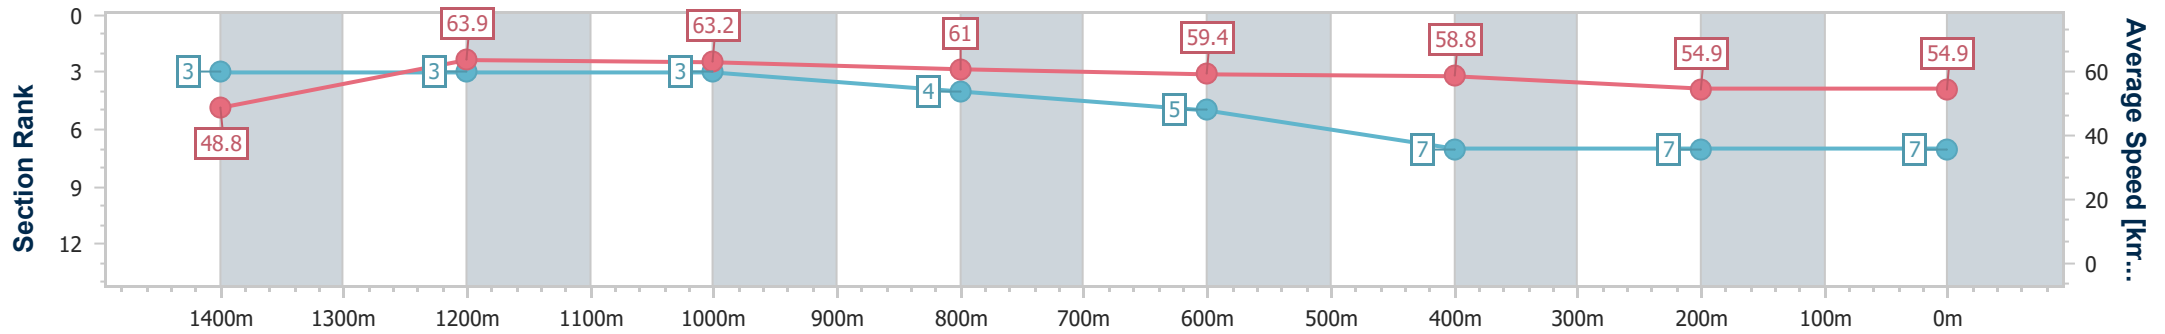

Horse/Jockey Name	Darabaz
Final Rank	7
Fastest Section Time (Section)	0:10.35 (Overall)
Top Speed [km/h] (Section)	65.5 (1200m)
Race State	Finished

Aquis Park Gold Coast Poly QLD Professional
Race 4: Fig and Frankies Kitchen and Bar Maiden Handicap - 1540m

24 June 2023 - 14:19

Track Rating: Synthetic , Weather: Fine, Rail Position: True

Section	Overall	1400m	1200m	1000m	800m	600m	400m	200m
Section Times	1:36.02 [7] (0:10.35)	1:25.67 [3] (0:11.47)	1:14.20 [3] (0:11.40)	1:02.80 [3] (0:11.87)	0:50.93 [4] (0:12.25)	0:38.68 [5] (0:12.35)	0:26.33 [7] (0:13.17)	0:13.16 [7] (0:13.16)
Average Speed [km/h]	48.8	63.9	63.2	61.0	59.4	58.8	54.9	54.9
Top Speed [km/h]	63.6	65.0	65.5	61.8	59.9	60.3	56.3	55.5
Avg. Dist. to Rail [m]	5.4	2.6	1.0	1.6	1.9	2.0	2.7	3.7
Avg. Stride Freq. [Hz]	2.3	2.4	2.4	2.3	2.2	2.3	2.2	2.2
Avg. Stride Length [m]	5.9	7.3	7.4	7.3	7.4	7.2	6.9	6.8

- [ ] Ranking at each section and finish
- -.-.- No data available at this section
- NA No data available