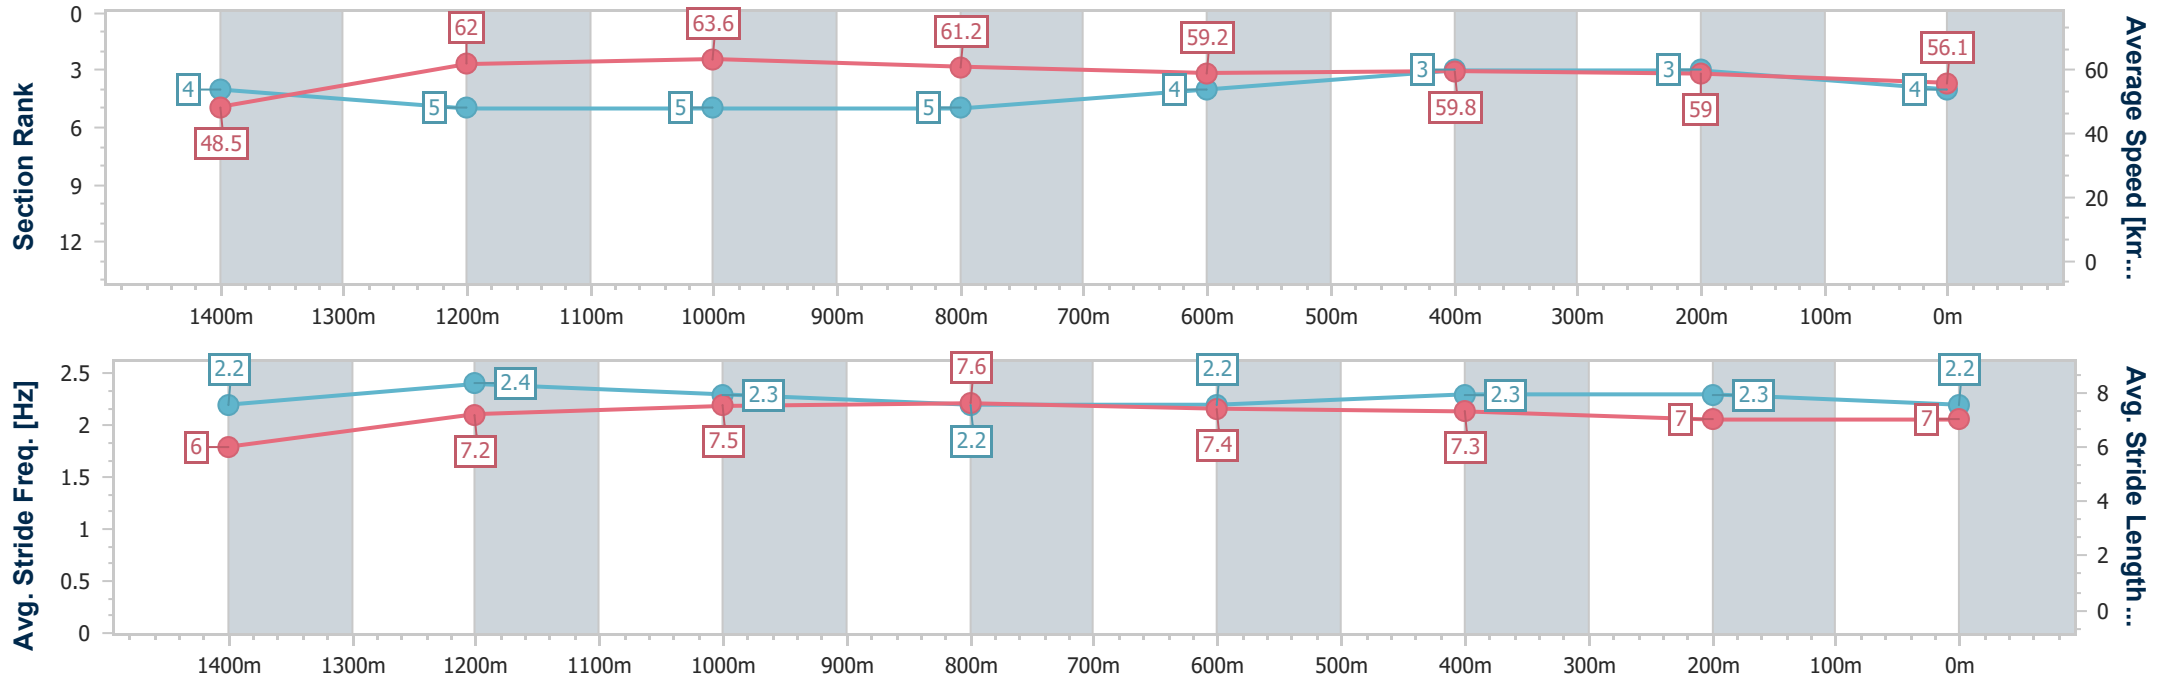

Horse/Jockey Name	Paballo
Final Rank	4
Fastest Section Time (Section)	0:10.40 (Overall)
Top Speed [km/h] (Section)	64.6 (1200m)
Race State	Finished

Aquis Park Gold Coast Poly QLD Professional
Race 4: Fig and Frankies Kitchen and Bar Maiden Handicap - 1540m

24 June 2023 - 14:19

Track Rating: Synthetic , Weather: Fine, Rail Position: True

Section	Overall	1400m	1200m	1000m	800m	600m	400m	200m
Section Times	1:34.31 [4] (0:10.40)	1:23.91 [4] (0:11.64)	1:12.27 [5] (0:11.31)	1:00.96 [5] (0:11.77)	0:49.19 [5] (0:12.11)	0:37.08 [4] (0:12.01)	0:25.07 [3] (0:12.20)	0:12.87 [3] (0:12.87)
Average Speed [km/h]	48.5	62.0	63.6	61.2	59.2	59.8	59.0	56.1
Top Speed [km/h]	62.4	64.3	64.6	62.4	59.7	61.1	60.5	56.9
Avg. Dist. to Rail [m]	1.8	0.3	0.3	0.3	0.6	0.3	0.2	0.3
Avg. Stride Freq. [Hz]	2.2	2.4	2.3	2.2	2.2	2.3	2.3	2.2
Avg. Stride Length [m]	6.0	7.2	7.5	7.6	7.4	7.3	7.0	7.0

- [ ] Ranking at each section and finish
- -.-.- No data available at this section
- NA No data available