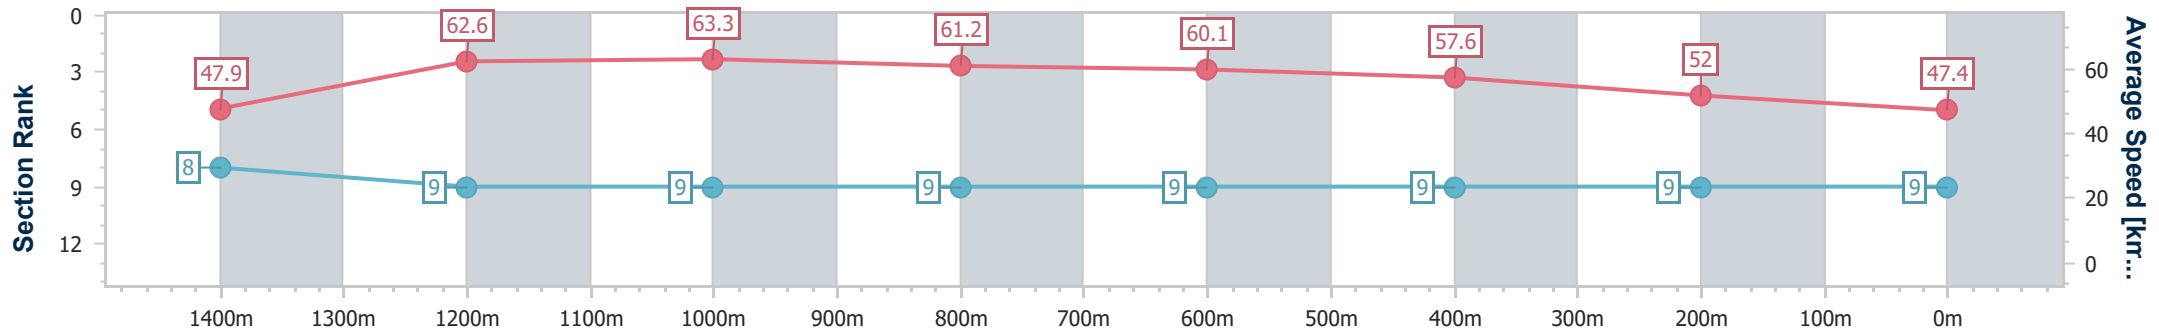

- [] Ranking at each section and finish
- .-.- No data available at this section
- NA No data available

Horse/Jockey Name	Sombani
Final Rank	9
Fastest Section Time (Section)	0:10.56 (Overall)
Top Speed [km/h] (Section)	64.0 (1200m)
Race State	Finished

Aquis Park Gold Coast Poly QLD Professional
Race 4: Fig and Frankies Kitchen and Bar Maiden Handicap - 1540m

24 June 2023 - 14:19

Track Rating: Synthetic , Weather: Fine, Rail Position: True

Section	Overall	1400m	1200m	1000m	800m	600m	400m	200m
Section Times	1:39.34 [9] (0:10.56)	1:28.78 [8] (0:11.87)	1:16.91 [9] (0:11.36)	1:05.55 [9] (0:11.82)	0:53.73 [9] (0:12.07)	0:41.66 [9] (0:12.58)	0:29.08 [9] (0:13.90)	0:15.18 [9] (0:15.18)
Average Speed [km/h]	47.9	62.6	63.3	61.2	60.1	57.6	52.0	47.4
Top Speed [km/h]	63.8	63.8	64.0	61.9	61.1	60.1	54.3	49.6
Avg. Dist. to Rail [m]	6.5	4.2	2.7	1.9	1.4	1.5	2.5	3.2
Avg. Stride Freq. [Hz]	2.1	2.2	2.2	2.1	2.1	2.1	2.1	2.0
Avg. Stride Length [m]	6.3	7.6	7.8	7.7	7.7	7.3	6.6	6.4

- [] Ranking at each section and finish
- .-.- No data available at this section
- NA No data available