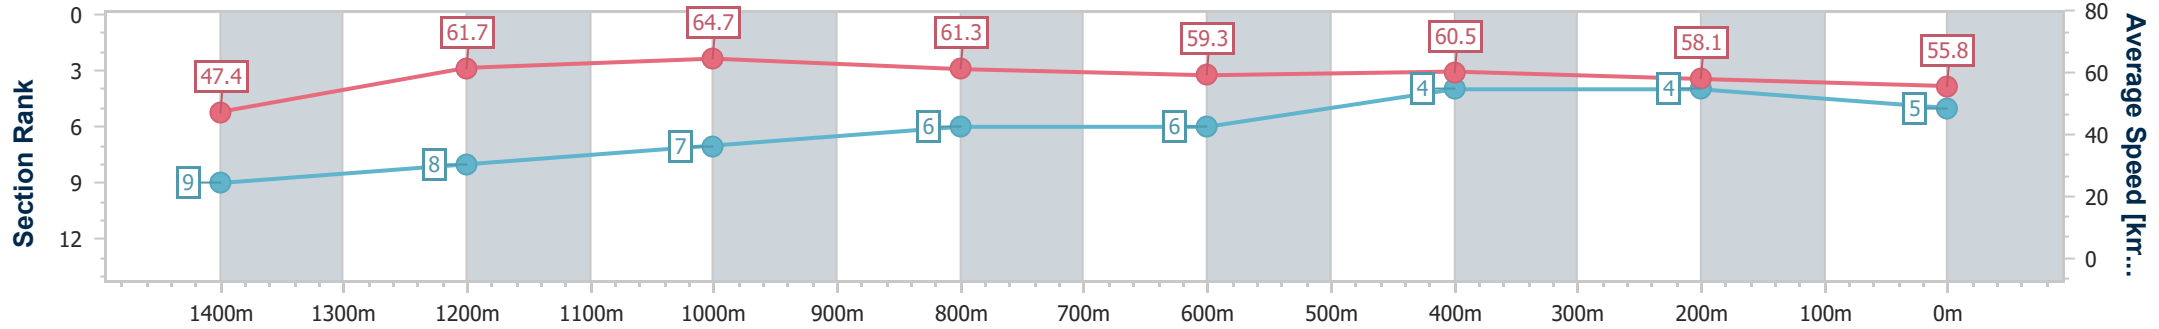

Horse/Jockey Name	Mr Reddington
Final Rank	5
Fastest Section Time (Section)	0:10.65 (Overall)
Top Speed [km/h] (Section)	65.8 (1200m)
Race State	Finished

Aquis Park Gold Coast Poly QLD Professional
Race 4: Fig and Frankies Kitchen and Bar Maiden Handicap - 1540m

24 June 2023 - 14:19

Track Rating: Synthetic , Weather: Fine, Rail Position: True

Section	Overall	1400m	1200m	1000m	800m	600m	400m	200m
Section Times	1:34.63 [5] (0:10.65)	1:23.98 [9] (0:11.76)	1:12.22 [8] (0:11.14)	1:01.08 [7] (0:11.72)	0:49.36 [6] (0:12.07)	0:37.29 [6] (0:11.93)	0:25.36 [4] (0:12.41)	0:12.95 [4] (0:12.95)
Average Speed [km/h]	47.4	61.7	64.7	61.3	59.3	60.5	58.1	55.8
Top Speed [km/h]	61.7	63.2	65.8	62.0	60.8	61.8	59.1	57.6
Avg. Dist. to Rail [m]	4.6	1.5	0.6	0.3	0.7	0.3	1.4	2.5
Avg. Stride Freq. [Hz]	2.3	2.3	2.3	2.2	2.2	2.3	2.3	2.2
Avg. Stride Length [m]	5.6	7.4	7.7	7.7	7.5	7.4	7.1	7.1

- [ ] Ranking at each section and finish
- -.-.- No data available at this section
- NA No data available