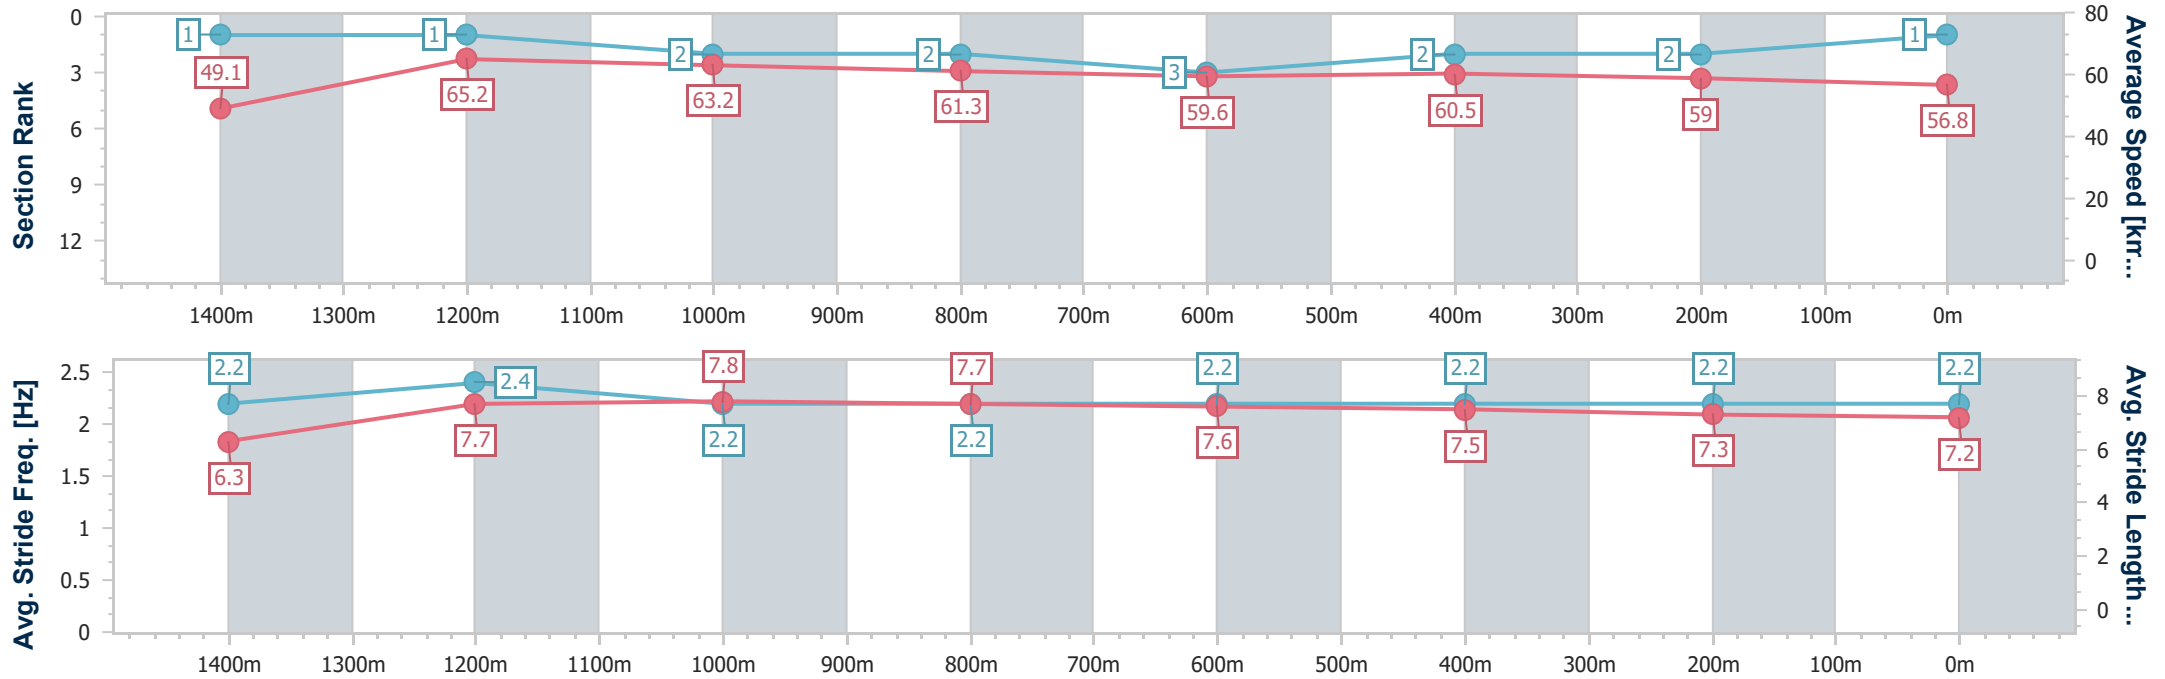

Horse/Jockey Name	Boston Of Tuffy
Final Rank	1
Fastest Section Time (Section)	0:10.25 (Overall)
Top Speed [km/h] (Section)	66.2 (1200m)
Race State	Finished

Aquis Park Gold Coast Poly QLD Professional
Race 4: Fig and Frankies Kitchen and Bar Maiden Handicap - 1540m

24 June 2023 - 14:19

Track Rating: Synthetic , Weather: Fine, Rail Position: True

Section	Overall	1400m	1200m	1000m	800m	600m	400m	200m
Section Times	1:33.93 [1] (0:10.25)	1:23.68 [1] (0:11.40)	1:12.28 [1] (0:11.39)	1:00.89 [2] (0:11.81)	0:49.08 [2] (0:12.17)	0:36.91 [3] (0:11.94)	0:24.97 [2] (0:12.26)	0:12.71 [2] (0:12.71)
Average Speed [km/h]	49.1	65.2	63.2	61.3	59.6	60.5	59.0	56.8
Top Speed [km/h]	66.0	66.0	66.2	62.1	61.2	61.2	60.1	57.8
Avg. Dist. to Rail [m]	8.3	4.1	2.5	1.8	1.2	1.1	2.0	2.0
Avg. Stride Freq. [Hz]	2.2	2.4	2.2	2.2	2.2	2.2	2.2	2.2
Avg. Stride Length [m]	6.3	7.7	7.8	7.7	7.6	7.5	7.3	7.2

- [ ] Ranking at each section and finish
- -.-.- No data available at this section
- NA No data available