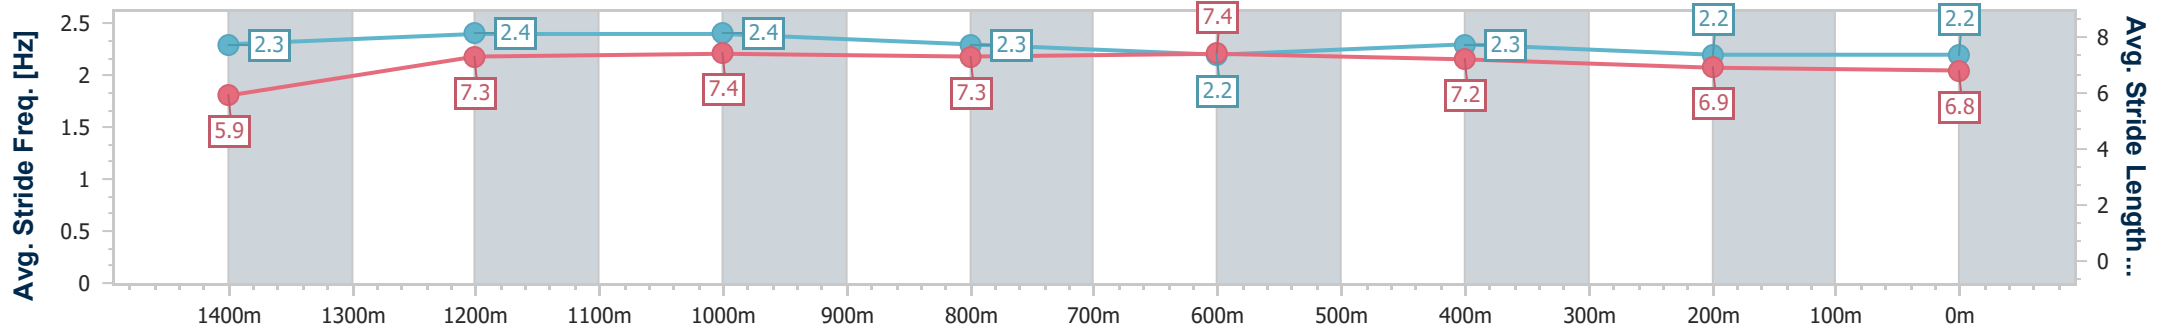

- [] Ranking at each section and finish
- .-.- No data available at this section
- NA No data available

Horse/Jockey Name	Darabaz
Final Rank	7
Fastest Section Time (Section)	0:10.35 (Overall)
Top Speed [km/h] (Section)	65.5 (1200m)
Race State	Finished

Aquis Park Gold Coast Poly QLD Professional
Race 4: Fig and Frankies Kitchen and Bar Maiden Handicap - 1540m

24 June 2023 - 14:19

Track Rating: Synthetic , Weather: Fine, Rail Position: True

Section	Overall	1400m	1200m	1000m	800m	600m	400m	200m
Section Times	1:36.02 [7] (0:10.35)	1:25.67 [3] (0:11.47)	1:14.20 [3] (0:11.40)	1:02.80 [3] (0:11.87)	0:50.93 [4] (0:12.25)	0:38.68 [5] (0:12.35)	0:26.33 [7] (0:13.17)	0:13.16 [7] (0:13.16)
Average Speed [km/h]	48.8	63.9	63.2	61.0	59.4	58.8	54.9	54.9
Top Speed [km/h]	63.6	65.0	65.5	61.8	59.9	60.3	56.3	55.5
Avg. Dist. to Rail [m]	5.4	2.6	1.0	1.6	1.9	2.0	2.7	3.7
Avg. Stride Freq. [Hz]	2.3	2.4	2.4	2.3	2.2	2.3	2.2	2.2
Avg. Stride Length [m]	5.9	7.3	7.4	7.3	7.4	7.2	6.9	6.8