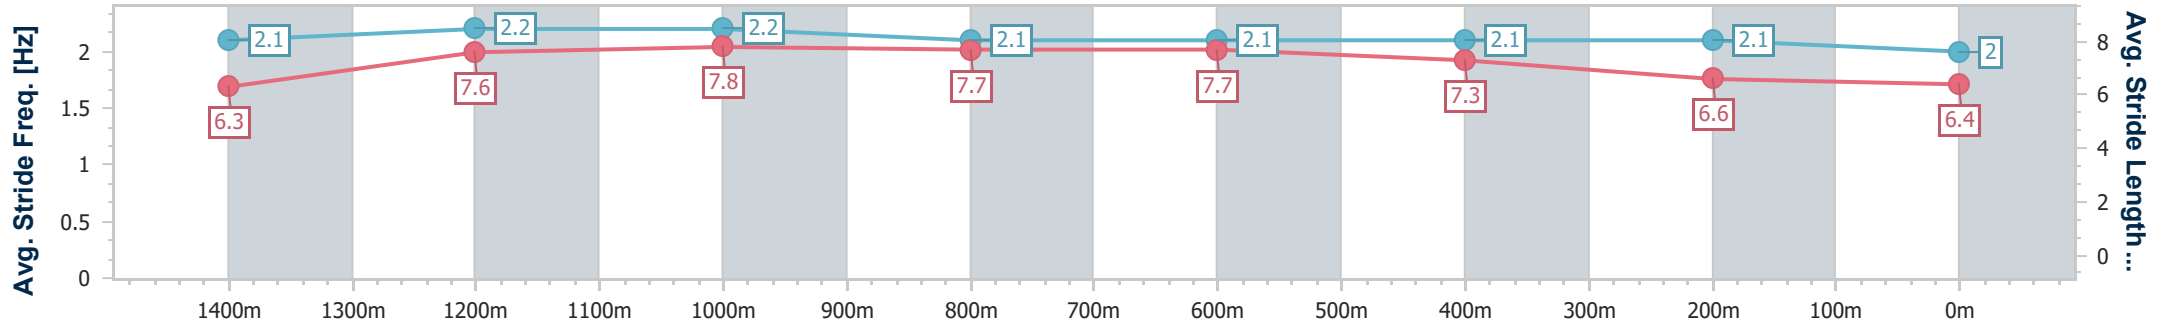

- [] Ranking at each section and finish
- .-.- No data available at this section
- NA No data available

Horse/Jockey Name	Sombani
Final Rank	9
Fastest Section Time (Section)	0:10.56 (Overall)
Top Speed [km/h] (Section)	64.0 (1200m)
Race State	Finished

Aquis Park Gold Coast Poly QLD Professional
Race 4: Fig and Frankies Kitchen and Bar Maiden Handicap - 1540m

24 June 2023 - 14:19

Track Rating: Synthetic , Weather: Fine, Rail Position: True

Section	Overall	1400m	1200m	1000m	800m	600m	400m	200m
Section Times	1:39.34 [9] (0:10.56)	1:28.78 [8] (0:11.87)	1:16.91 [9] (0:11.36)	1:05.55 [9] (0:11.82)	0:53.73 [9] (0:12.07)	0:41.66 [9] (0:12.58)	0:29.08 [9] (0:13.90)	0:15.18 [9] (0:15.18)
Average Speed [km/h]	47.9	62.6	63.3	61.2	60.1	57.6	52.0	47.4
Top Speed [km/h]	63.8	63.8	64.0	61.9	61.1	60.1	54.3	49.6
Avg. Dist. to Rail [m]	6.5	4.2	2.7	1.9	1.4	1.5	2.5	3.2
Avg. Stride Freq. [Hz]	2.1	2.2	2.2	2.1	2.1	2.1	2.1	2.0
Avg. Stride Length [m]	6.3	7.6	7.8	7.7	7.7	7.3	6.6	6.4

- [] Ranking at each section and finish
- .-.- No data available at this section
- NA No data available