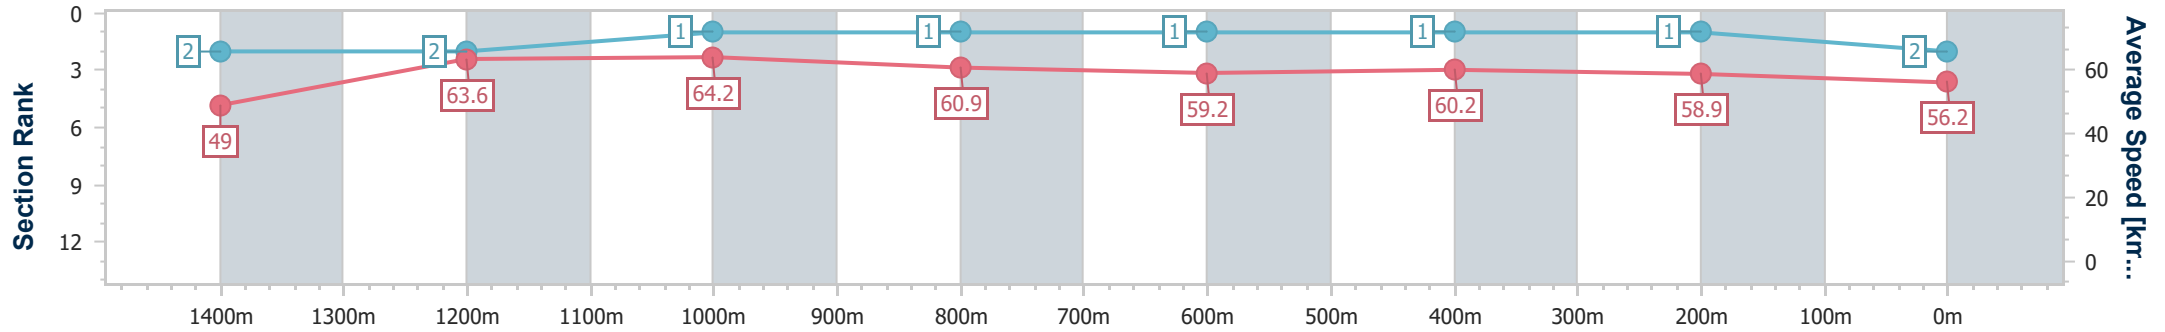

Horse/Jockey Name	In Close Reach
Final Rank	2
Fastest Section Time (Section)	0:10.28 (Overall)
Top Speed [km/h] (Section)	65.4 (1200m)
Race State	Finished

Aquis Park Gold Coast Poly QLD Professional
Race 4: Fig and Frankies Kitchen and Bar Maiden Handicap - 1540m

24 June 2023 - 14:19

Track Rating: Synthetic , Weather: Fine, Rail Position: True

Section	Overall	1400m	1200m	1000m	800m	600m	400m	200m
Section Times	1:33.95 [2] (0:10.28)	1:23.67 [2] (0:11.45)	1:12.22 [2] (0:11.21)	1:01.01 [1] (0:11.84)	0:49.17 [1] (0:12.13)	0:37.04 [1] (0:11.97)	0:25.07 [1] (0:12.24)	0:12.83 [1] (0:12.83)
Average Speed [km/h]	49.0	63.6	64.2	60.9	59.2	60.2	58.9	56.2
Top Speed [km/h]	62.1	64.8	65.4	62.6	59.8	60.7	59.5	58.3
Avg. Dist. to Rail [m]	5.8	1.3	0.7	0.3	0.2	0.5	1.0	0.9
Avg. Stride Freq. [Hz]	2.2	2.3	2.2	2.1	2.1	2.1	2.2	2.1
Avg. Stride Length [m]	6.2	7.8	8.0	7.9	7.6	7.6	7.3	7.3

- [ ] Ranking at each section and finish
- -.-.- No data available at this section
- NA No data available