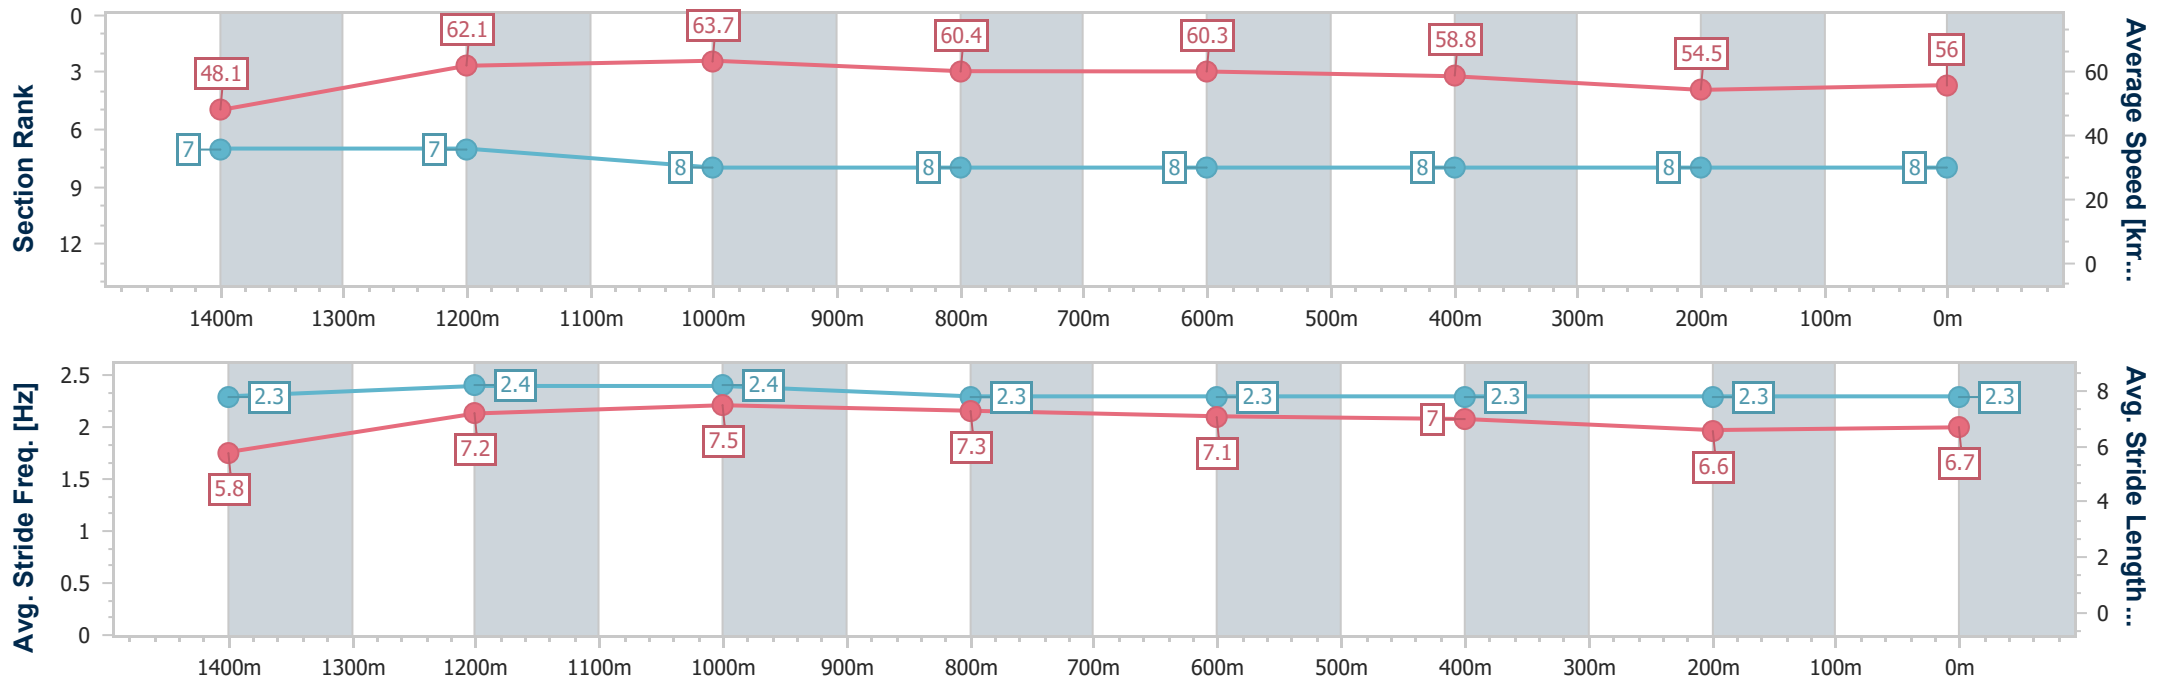

Aquis Park Gold Coast Poly QLD Professional
Race 4: Fig and Frankies Kitchen and Bar Maiden Handicap - 1540m

24 June 2023 - 14:19

Track Rating: Synthetic , Weather: Fine, Rail Position: True

Section	Overall	1400m	1200m	1000m	800m	600m	400m	200m
Section Times	1:36.02 [7] (0:10.35)	1:25.67 [3] (0:11.47)	1:14.20 [3] (0:11.40)	1:02.80 [3] (0:11.87)	0:50.93 [4] (0:12.25)	0:38.68 [5] (0:12.35)	0:26.33 [7] (0:13.17)	0:13.16 [7] (0:13.16)
Average Speed [km/h]	48.8	63.9	63.2	61.0	59.4	58.8	54.9	54.9
Top Speed [km/h]	63.6	65.0	65.5	61.8	59.9	60.3	56.3	55.5
Avg. Dist. to Rail [m]	5.4	2.6	1.0	1.6	1.9	2.0	2.7	3.7
Avg. Stride Freq. [Hz]	2.3	2.4	2.4	2.3	2.2	2.3	2.2	2.2
Avg. Stride Length [m]	5.9	7.3	7.4	7.3	7.4	7.2	6.9	6.8

- [] Ranking at each section and finish
- .-.- No data available at this section
- NA No data available

Horse/Jockey Name	Tikitiboo
Final Rank	8
Fastest Section Time (Section)	0:10.48 (Overall)
Top Speed [km/h] (Section)	65.1 (1200m)
Race State	Finished

Aquis Park Gold Coast Poly QLD Professional
Race 4: Fig and Frankies Kitchen and Bar Maiden Handicap - 1540m

24 June 2023 - 14:19

Track Rating: Synthetic , Weather: Fine, Rail Position: True

Section	Overall	1400m	1200m	1000m	800m	600m	400m	200m
Section Times	1:36.22 [8] (0:10.48)	1:25.74 [7] (0:11.85)	1:13.89 [7] (0:11.30)	1:02.59 [8] (0:11.98)	0:50.61 [8] (0:12.04)	0:38.57 [8] (0:12.40)	0:26.17 [8] (0:13.28)	0:12.89 [8] (0:12.89)
Average Speed [km/h]	48.1	62.1	63.7	60.4	60.3	58.8	54.5	56.0
Top Speed [km/h]	62.8	63.3	65.1	61.5	61.1	61.4	55.5	56.8
Avg. Dist. to Rail [m]	3.8	2.8	2.3	2.1	1.7	2.5	3.4	6.0
Avg. Stride Freq. [Hz]	2.3	2.4	2.4	2.3	2.3	2.3	2.3	2.3
Avg. Stride Length [m]	5.8	7.2	7.5	7.3	7.1	7.0	6.6	6.7