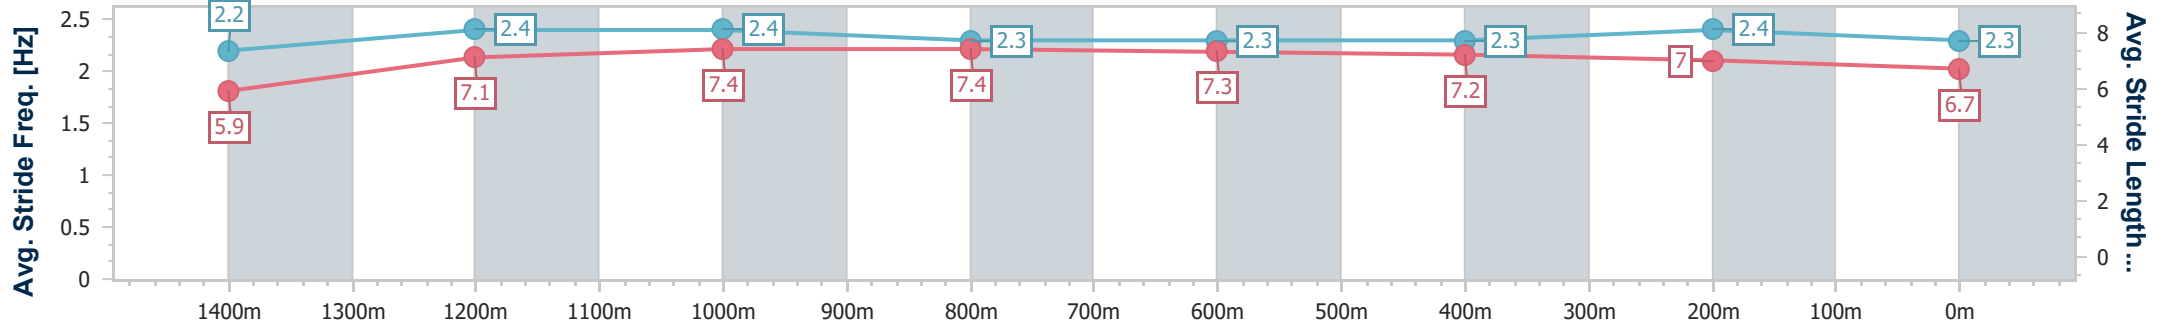

Horse/Jockey Name	Renewed Impact
Final Rank	3
Fastest Section Time (Section)	0:10.48 (Overall)
Top Speed [km/h] (Section)	65.1 (1400m)
Race State	Finished

Aquis Park Gold Coast Poly QLD Professional
Race 4: Fig and Frankies Kitchen and Bar Maiden Handicap - 1540m

24 June 2023 - 14:19

Track Rating: Synthetic , Weather: Fine, Rail Position: True

Section	Overall	1400m	1200m	1000m	800m	600m	400m	200m
Section Times	1:34.20 [3] (0:10.48)	1:23.72 [6] (0:11.71)	1:12.01 [6] (0:11.32)	1:00.69 [6] (0:11.84)	0:48.85 [7] (0:12.06)	0:36.79 [7] (0:12.03)	0:24.76 [6] (0:12.30)	0:12.46 [5] (0:12.46)
Average Speed [km/h]	48.0	62.3	63.6	61.0	60.1	60.6	59.1	58.0
Top Speed [km/h]	61.1	65.1	64.4	61.7	61.1	61.5	60.1	59.2
Avg. Dist. to Rail [m]	2.7	1.7	1.3	1.1	1.6	2.9	4.2	4.2
Avg. Stride Freq. [Hz]	2.2	2.4	2.4	2.3	2.3	2.3	2.4	2.3
Avg. Stride Length [m]	5.9	7.1	7.4	7.4	7.3	7.2	7.0	6.7

- [ ] Ranking at each section and finish
- -.-.- No data available at this section
- NA No data available