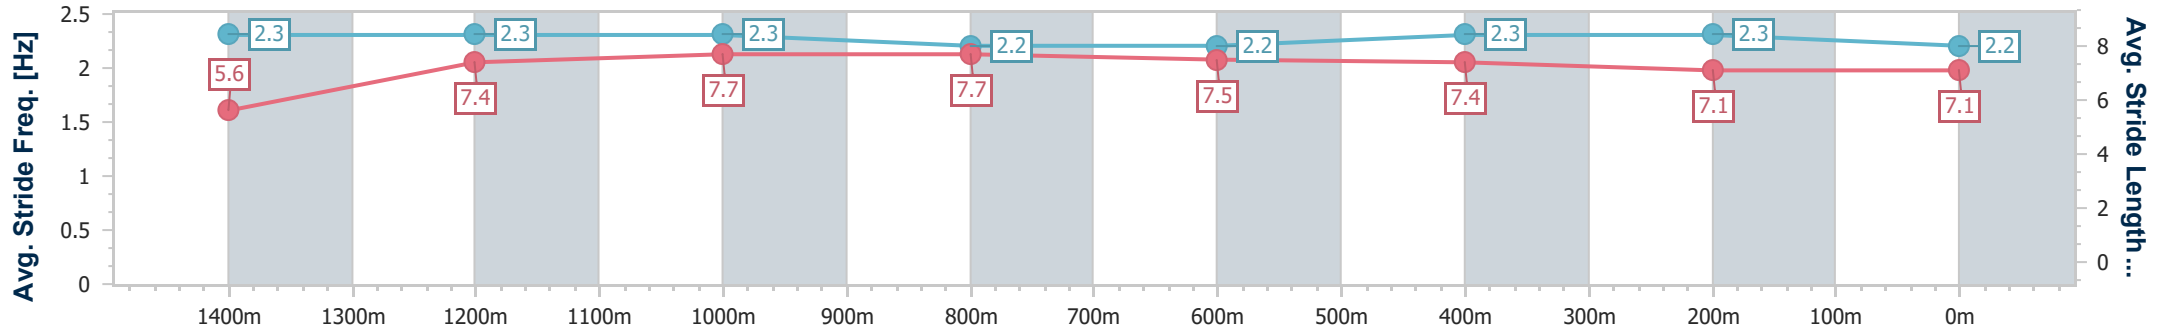

Horse/Jockey Name	Mr Reddington
Final Rank	5
Fastest Section Time (Section)	0:10.65 (Overall)
Top Speed [km/h] (Section)	65.8 (1200m)
Race State	Finished

Aquis Park Gold Coast Poly QLD Professional
Race 4: Fig and Frankies Kitchen and Bar Maiden Handicap - 1540m

24 June 2023 - 14:19

Track Rating: Synthetic , Weather: Fine, Rail Position: True

Section	Overall	1400m	1200m	1000m	800m	600m	400m	200m
Section Times	1:34.63 [5] (0:10.65)	1:23.98 [9] (0:11.76)	1:12.22 [8] (0:11.14)	1:01.08 [7] (0:11.72)	0:49.36 [6] (0:12.07)	0:37.29 [6] (0:11.93)	0:25.36 [4] (0:12.41)	0:12.95 [4] (0:12.95)
Average Speed [km/h]	47.4	61.7	64.7	61.3	59.3	60.5	58.1	55.8
Top Speed [km/h]	61.7	63.2	65.8	62.0	60.8	61.8	59.1	57.6
Avg. Dist. to Rail [m]	4.6	1.5	0.6	0.3	0.7	0.3	1.4	2.5
Avg. Stride Freq. [Hz]	2.3	2.3	2.3	2.2	2.2	2.3	2.3	2.2
Avg. Stride Length [m]	5.6	7.4	7.7	7.7	7.5	7.4	7.1	7.1

- [ ] Ranking at each section and finish
- -.-.- No data available at this section
- NA No data available