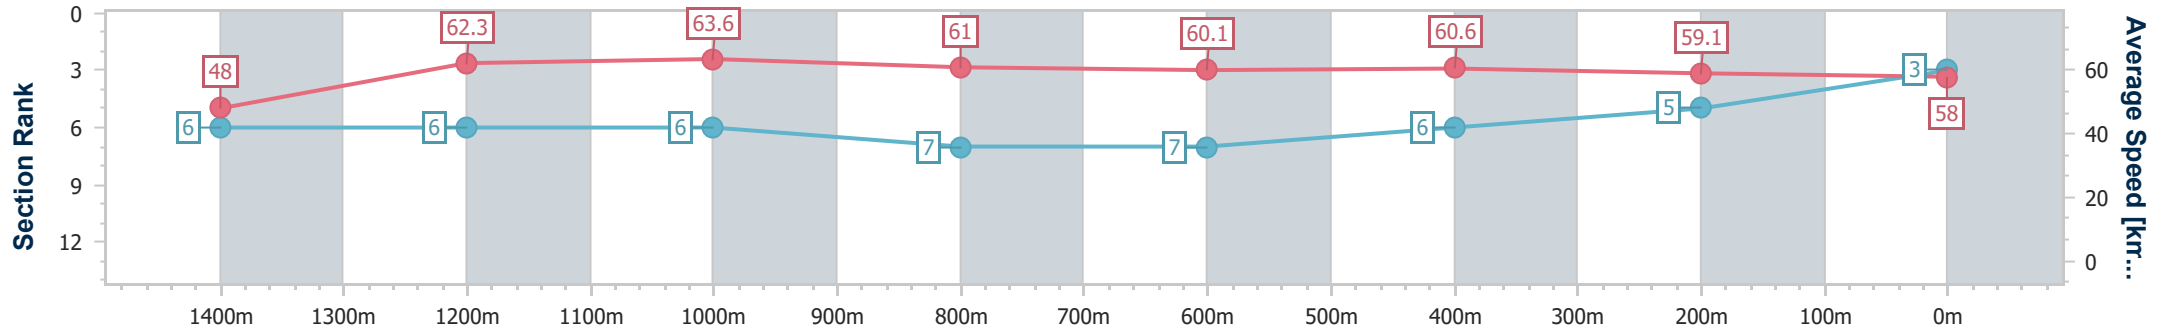

Horse/Jockey Name	Renewed Impact
Final Rank	3
Fastest Section Time (Section)	0:10.48 (Overall)
Top Speed [km/h] (Section)	65.1 (1400m)
Race State	Finished

Aquis Park Gold Coast Poly QLD Professional
Race 4: Fig and Frankies Kitchen and Bar Maiden Handicap - 1540m

24 June 2023 - 14:19

Track Rating: Synthetic , Weather: Fine, Rail Position: True

Section	Overall	1400m	1200m	1000m	800m	600m	400m	200m
Section Times	1:34.20 [3] (0:10.48)	1:23.72 [6] (0:11.71)	1:12.01 [6] (0:11.32)	1:00.69 [6] (0:11.84)	0:48.85 [7] (0:12.06)	0:36.79 [7] (0:12.03)	0:24.76 [6] (0:12.30)	0:12.46 [5] (0:12.46)
Average Speed [km/h]	48.0	62.3	63.6	61.0	60.1	60.6	59.1	58.0
Top Speed [km/h]	61.1	65.1	64.4	61.7	61.1	61.5	60.1	59.2
Avg. Dist. to Rail [m]	2.7	1.7	1.3	1.1	1.6	2.9	4.2	4.2
Avg. Stride Freq. [Hz]	2.2	2.4	2.4	2.3	2.3	2.3	2.4	2.3
Avg. Stride Length [m]	5.9	7.1	7.4	7.4	7.3	7.2	7.0	6.7

- [ ] Ranking at each section and finish
- -.-.- No data available at this section
- NA No data available