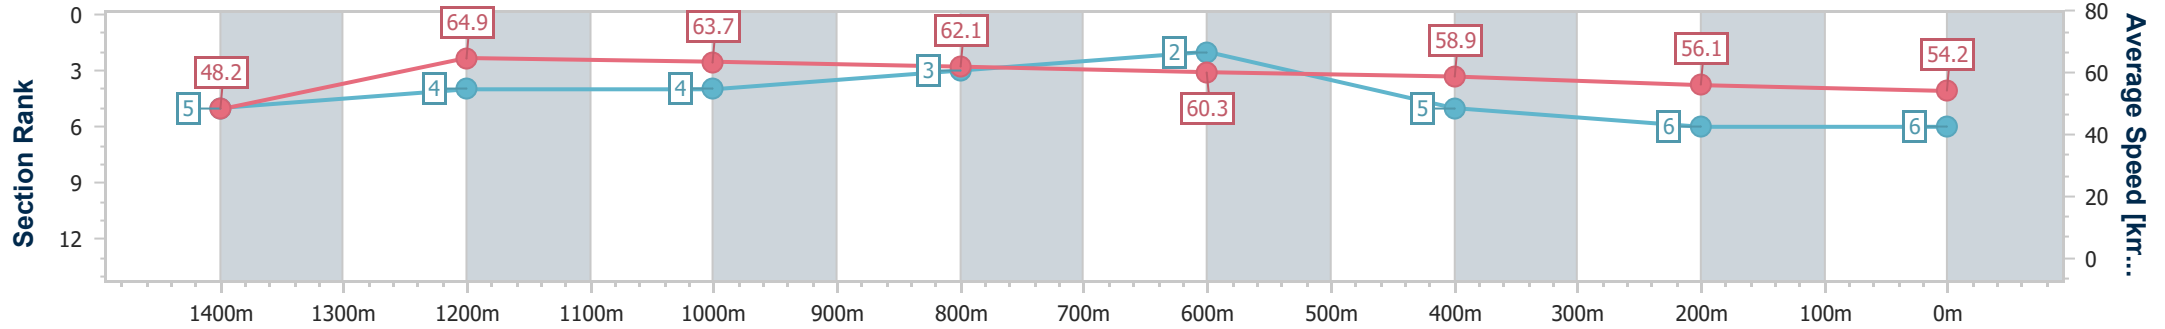

Horse/Jockey Name	Bring The Champers
Final Rank	6
Fastest Section Time (Section)	0:10.47 (Overall)
Top Speed [km/h] (Section)	66.3 (1400m)
Race State	Finished

Aquis Park Gold Coast Poly QLD Professional
Race 4: Fig and Frankies Kitchen and Bar Maiden Handicap - 1540m

24 June 2023 - 14:19

Track Rating: Synthetic , Weather: Fine, Rail Position: True

Section	Overall	1400m	1200m	1000m	800m	600m	400m	200m
Section Times	1:35.56 [6] (0:10.47)	1:25.09 [5] (0:11.52)	1:13.57 [4] (0:11.30)	1:02.27 [4] (0:11.68)	0:50.59 [3] (0:12.04)	0:38.55 [2] (0:12.29)	0:26.26 [5] (0:12.93)	0:13.33 [6] (0:13.33)
Average Speed [km/h]	48.2	64.9	63.7	62.1	60.3	58.9	56.1	54.2
Top Speed [km/h]	65.0	66.3	65.4	62.5	61.7	60.6	57.6	56.3
Avg. Dist. to Rail [m]	9.6	4.7	2.4	2.2	1.6	1.8	2.6	3.3
Avg. Stride Freq. [Hz]	2.1	2.3	2.2	2.2	2.2	2.2	2.2	2.1
Avg. Stride Length [m]	6.2	7.8	8.0	7.8	7.5	7.3	6.9	6.9

- [ ] Ranking at each section and finish
- -.-.- No data available at this section
- NA No data available