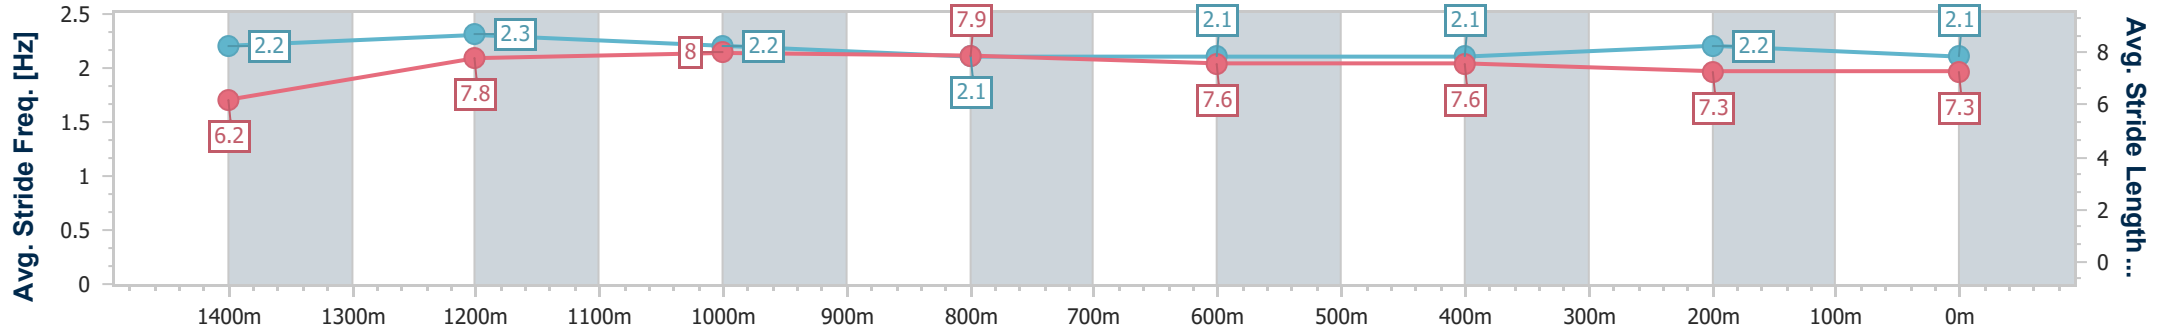

Horse/Jockey Name	In Close Reach
Final Rank	2
Fastest Section Time (Section)	0:10.28 (Overall)
Top Speed [km/h] (Section)	65.4 (1200m)
Race State	Finished

Aquis Park Gold Coast Poly QLD Professional
Race 4: Fig and Frankies Kitchen and Bar Maiden Handicap - 1540m

24 June 2023 - 14:19

Track Rating: Synthetic , Weather: Fine, Rail Position: True

Section	Overall	1400m	1200m	1000m	800m	600m	400m	200m
Section Times	1:33.95 [2] (0:10.28)	1:23.67 [2] (0:11.45)	1:12.22 [2] (0:11.21)	1:01.01 [1] (0:11.84)	0:49.17 [1] (0:12.13)	0:37.04 [1] (0:11.97)	0:25.07 [1] (0:12.24)	0:12.83 [1] (0:12.83)
Average Speed [km/h]	49.0	63.6	64.2	60.9	59.2	60.2	58.9	56.2
Top Speed [km/h]	62.1	64.8	65.4	62.6	59.8	60.7	59.5	58.3
Avg. Dist. to Rail [m]	5.8	1.3	0.7	0.3	0.2	0.5	1.0	0.9
Avg. Stride Freq. [Hz]	2.2	2.3	2.2	2.1	2.1	2.1	2.2	2.1
Avg. Stride Length [m]	6.2	7.8	8.0	7.9	7.6	7.6	7.3	7.3

- [ ] Ranking at each section and finish
- -.-.- No data available at this section
- NA No data available