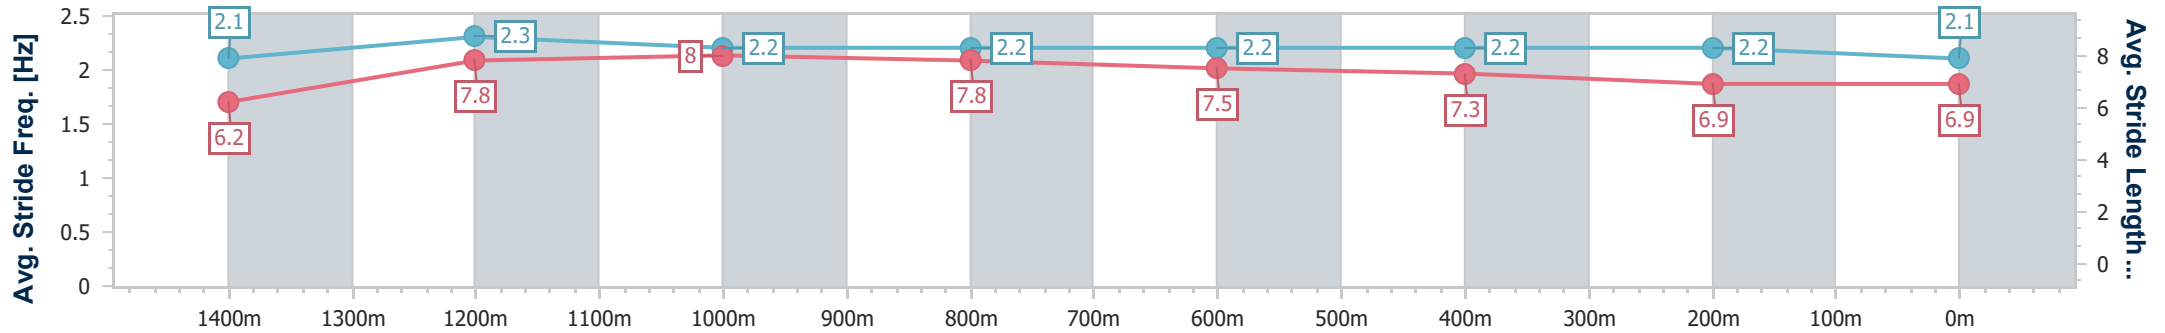

Horse/Jockey Name	Bring The Champers
Final Rank	6
Fastest Section Time (Section)	0:10.47 (Overall)
Top Speed [km/h] (Section)	66.3 (1400m)
Race State	Finished

Aquis Park Gold Coast Poly QLD Professional
Race 4: Fig and Frankies Kitchen and Bar Maiden Handicap - 1540m

24 June 2023 - 14:19

Track Rating: Synthetic , Weather: Fine, Rail Position: True

Section	Overall	1400m	1200m	1000m	800m	600m	400m	200m
Section Times	1:35.56 [6] (0:10.47)	1:25.09 [5] (0:11.52)	1:13.57 [4] (0:11.30)	1:02.27 [4] (0:11.68)	0:50.59 [3] (0:12.04)	0:38.55 [2] (0:12.29)	0:26.26 [5] (0:12.93)	0:13.33 [6] (0:13.33)
Average Speed [km/h]	48.2	64.9	63.7	62.1	60.3	58.9	56.1	54.2
Top Speed [km/h]	65.0	66.3	65.4	62.5	61.7	60.6	57.6	56.3
Avg. Dist. to Rail [m]	9.6	4.7	2.4	2.2	1.6	1.8	2.6	3.3
Avg. Stride Freq. [Hz]	2.1	2.3	2.2	2.2	2.2	2.2	2.2	2.1
Avg. Stride Length [m]	6.2	7.8	8.0	7.8	7.5	7.3	6.9	6.9

- [ ] Ranking at each section and finish
- -.-.- No data available at this section
- NA No data available