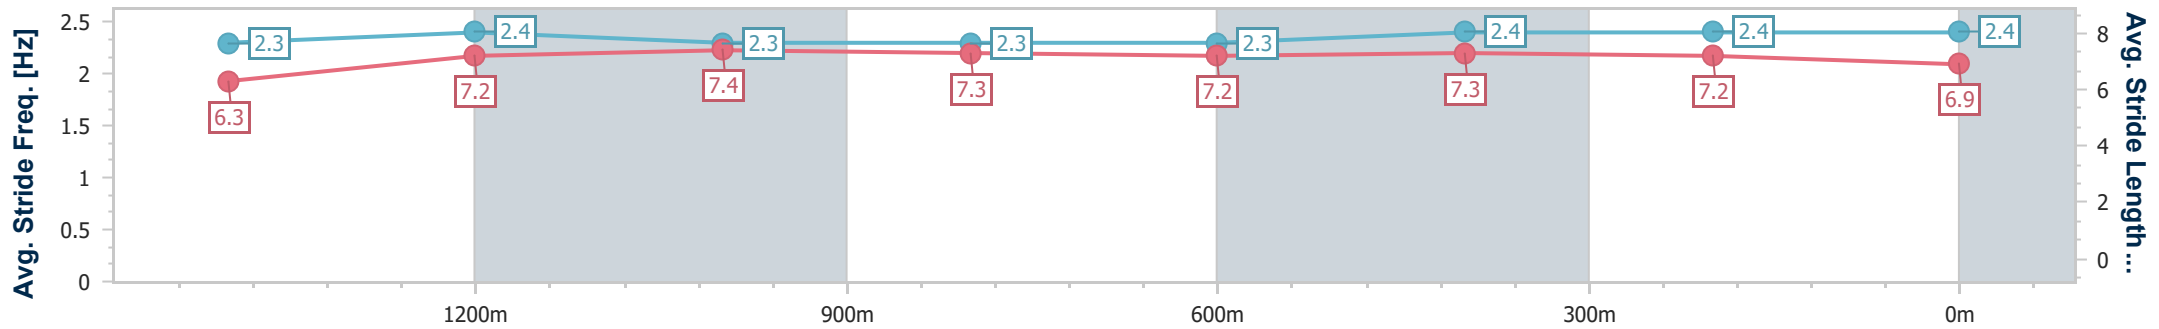

Doomben QLD Professional

Race 7: LADBROKES IT! Class 6 Handicap - 1650m

21 June 2023 - 15:28

Track Rating: Good 4, Weather: Fine, Rail Position: +9m Entire Course

BRISBANE RACING CLUB

Section	Overall	1400m	1200m	1000m	800m	600m	400m	200m
Section Times	1:39.55 [8] (0:17.22)	1:22.33 [8] (0:11.68)	1:10.65 [8] (0:11.62)	0:59.03 [8] (0:11.81)	0:47.22 [8] (0:11.92)	0:35.30 [8] (0:11.53)	0:23.77 [8] (0:11.46)	0:12.31 [9] (0:12.31)
Average Speed [km/h]	52.3	62.1	62.0	61.3	61.1	63.1	63.0	58.6
Top Speed [km/h]	64.8	63.2	63.2	62.4	65.0	64.9	64.2	61.6
Avg. Dist. to Rail [m]	2.6	1.1	2.4	2.0	2.7	2.1	3.6	5.9
Avg. Stride Freq. [Hz]	2.3	2.4	2.3	2.3	2.3	2.4	2.4	2.4
Avg. Stride Length [m]	6.3	7.2	7.4	7.3	7.2	7.3	7.2	6.9

- [] Ranking at each section and finish
- .-.- No data available at this section
- NA No data available

Horse/Jockey Name	Moonan Me
Final Rank	9
Fastest Section Time (Section)	0:11.48 (1400m)
Top Speed [km/h] (Section)	65.3 (1400m)
Race State	Finished