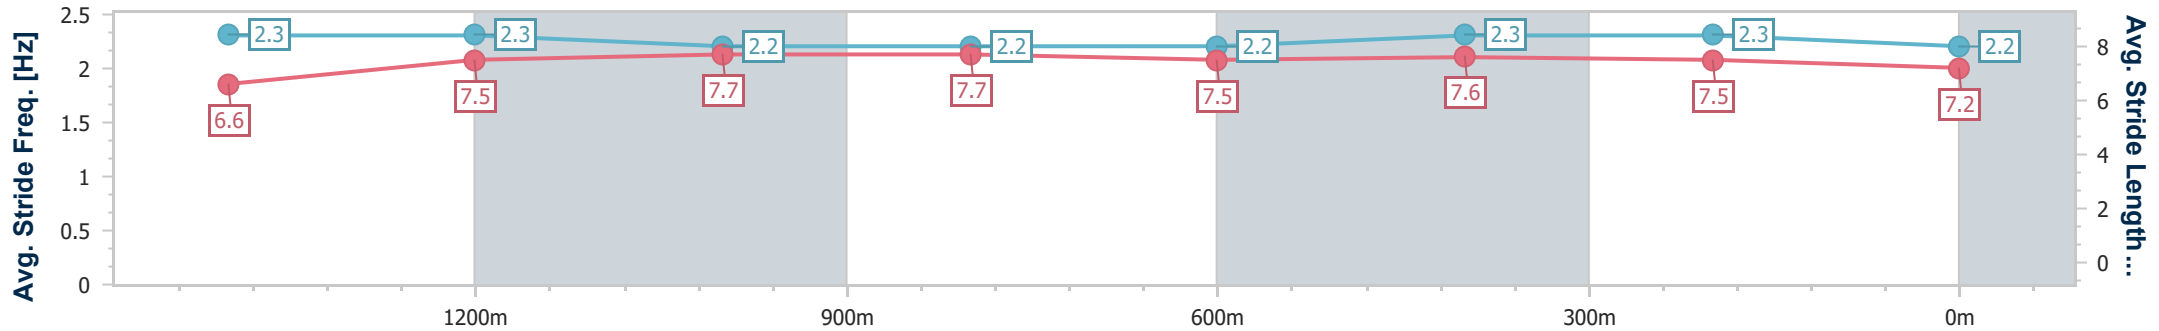

Doomben QLD Professional

Race 7: LADBROKES IT! Class 6 Handicap - 1650m

21 June 2023 - 15:28

Track Rating: Good 4, Weather: Fine, Rail Position: +9m Entire Course

BRISBANE RACING CLUB

Section	Overall	1400m	1200m	1000m	800m	600m	400m	200m
Section Times	1:39.31 [5] (0:16.73)	1:22.58 [3] (0:11.61)	1:10.97 [4] (0:11.68)	0:59.29 [5] (0:11.77)	0:47.52 [4] (0:11.89)	0:35.63 [4] (0:11.63)	0:24.00 [3] (0:11.43)	0:12.57 [4] (0:12.57)
Average Speed [km/h]	53.9	62.2	61.6	61.2	61.2	62.8	63.3	57.2
Top Speed [km/h]	63.6	64.4	62.4	62.7	62.4	63.9	64.8	61.6
Avg. Dist. to Rail [m]	1.3	0.8	1.6	1.0	1.7	2.8	2.2	2.9
Avg. Stride Freq. [Hz]	2.3	2.3	2.2	2.2	2.2	2.3	2.3	2.2
Avg. Stride Length [m]	6.6	7.5	7.7	7.7	7.5	7.6	7.5	7.2