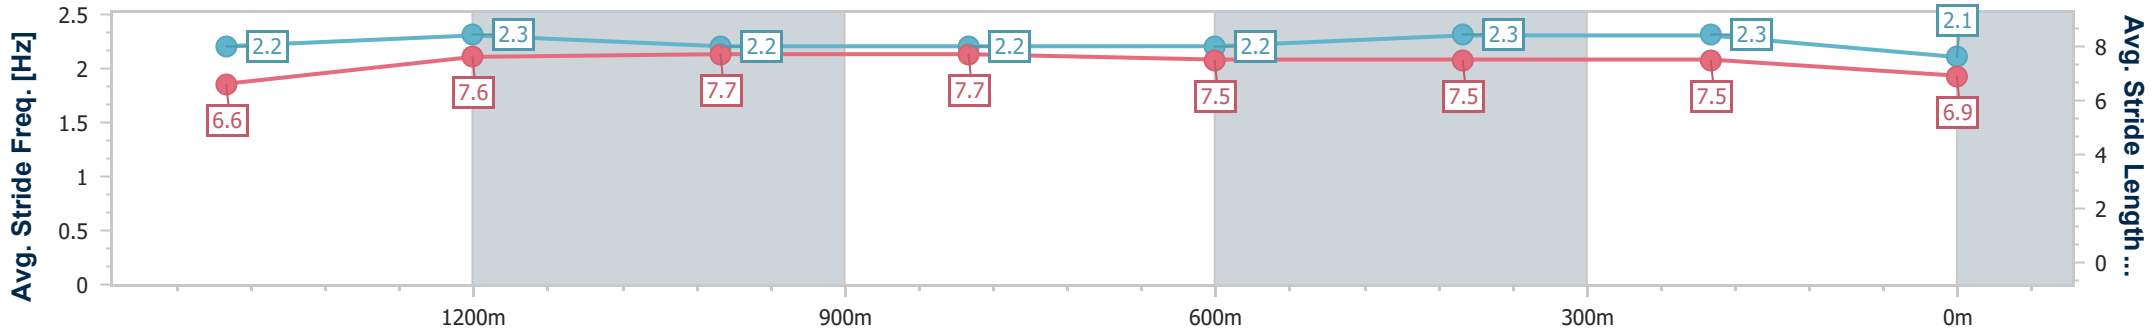

- [] Ranking at each section and finish
- .-.- No data available at this section
- NA No data available

Horse/Jockey Name	Moonan Me
Final Rank	9
Fastest Section Time (Section)	0:11.48 (1400m)
Top Speed [km/h] (Section)	65.3 (1400m)
Race State	Finished

Doomben QLD Professional

Race 7: LADBROKES IT! Class 6 Handicap - 1650m

21 June 2023 - 15:28

Track Rating: Good 4, Weather: Fine, Rail Position: +9m Entire Course

BRISBANE RACING CLUB

Section	Overall	1400m	1200m	1000m	800m	600m	400m	200m
Section Times	1:40.53 [9] (0:16.88)	1:23.65 [5] (0:11.48)	1:12.17 [5] (0:11.62)	1:00.55 [4] (0:11.87)	0:48.68 [5] (0:11.86)	0:36.82 [5] (0:11.63)	0:25.19 [4] (0:11.62)	0:13.57 [7] (0:13.57)
Average Speed [km/h]	53.2	62.6	62.0	61.0	61.3	62.4	62.0	53.1
Top Speed [km/h]	65.2	65.3	62.6	62.5	62.6	63.6	63.1	59.2
Avg. Dist. to Rail [m]	1.0	1.0	2.0	1.9	1.9	1.6	0.9	1.5
Avg. Stride Freq. [Hz]	2.2	2.3	2.2	2.2	2.2	2.3	2.3	2.1
Avg. Stride Length [m]	6.6	7.6	7.7	7.7	7.5	7.5	7.5	6.9

- [] Ranking at each section and finish
- .-.- No data available at this section
- NA No data available

Horse/Jockey Name	Wild Moon
Final Rank	10
Fastest Section Time (Section)	0:11.56 (600m)
Top Speed [km/h] (Section)	63.2 (600m)
Race State	Finished