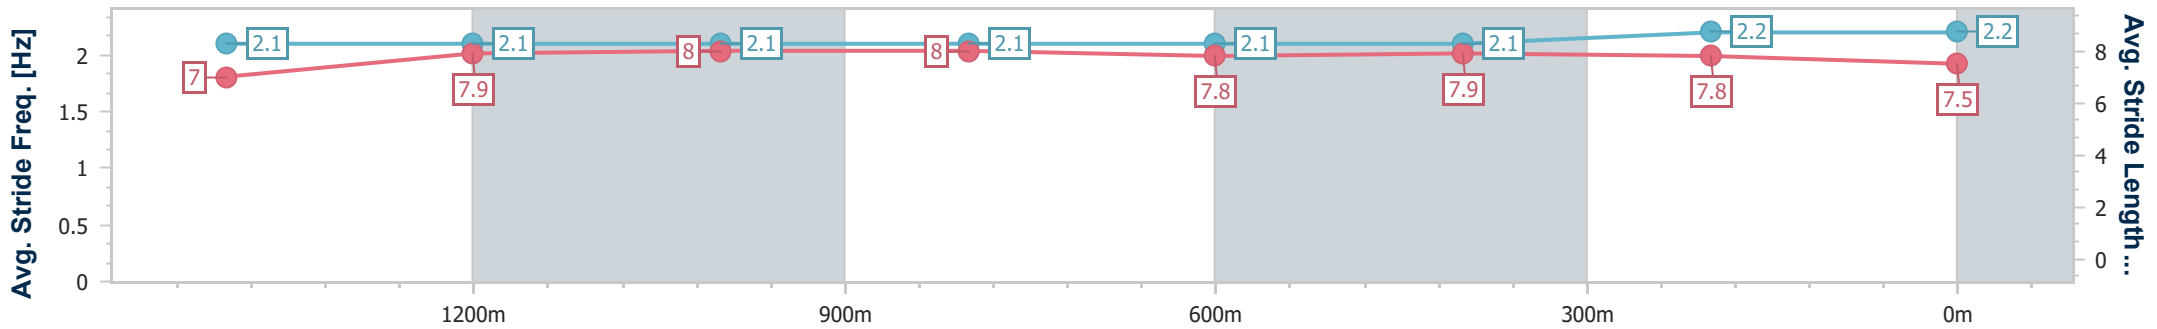

Doomben QLD Professional

Race 7: LADBROKES IT! Class 6 Handicap - 1650m

21 June 2023 - 15:28

Track Rating: Good 4, Weather: Fine, Rail Position: +9m Entire Course

BRISBANE RACING CLUB

Section	Overall	1400m	1200m	1000m	800m	600m	400m	200m
Section Times	1:38.75 [3] (0:16.75)	1:22.00 [4] (0:11.46)	1:10.54 [3] (0:11.35)	0:59.19 [2] (0:11.68)	0:47.51 [1] (0:12.03)	0:35.48 [1] (0:11.84)	0:23.64 [1] (0:11.42)	0:12.22 [1] (0:12.22)
Average Speed [km/h]	54.0	63.9	63.4	61.7	59.9	60.8	63.0	58.9
Top Speed [km/h]	65.3	65.2	63.9	63.5	60.6	61.8	64.2	62.6
Avg. Dist. to Rail [m]	5.0	2.5	2.5	1.0	0.3	0.3	0.7	0.2
Avg. Stride Freq. [Hz]	2.1	2.1	2.1	2.1	2.1	2.1	2.2	2.2
Avg. Stride Length [m]	7.0	7.9	8.0	8.0	7.8	7.9	7.8	7.5

- [] Ranking at each section and finish
- .-.- No data available at this section
- NA No data available

Horse/Jockey Name	Warp Speed
Final Rank	4
Fastest Section Time (Section)	0:11.28 (400m)
Top Speed [km/h] (Section)	64.9 (400m)
Race State	Finished