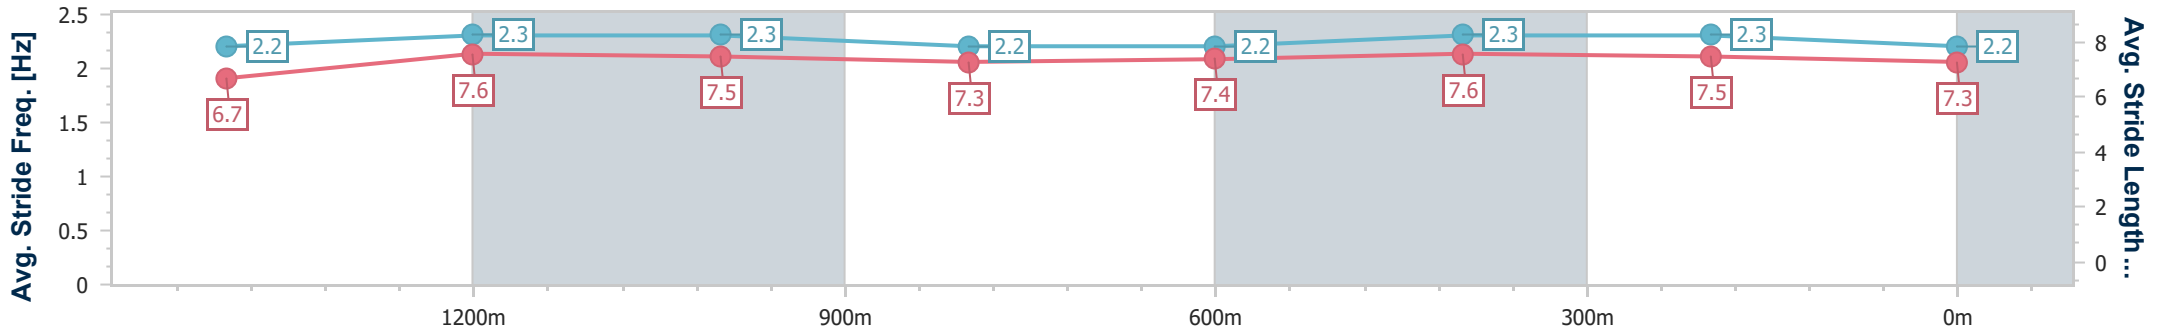

Doomben QLD Professional

Race 7: LADBROKES IT! Class 6 Handicap - 1650m

21 June 2023 - 15:28

Track Rating: Good 4, Weather: Fine, Rail Position: +9m Entire Course

BRISBANE RACING CLUB

Section	Overall	1400m	1200m	1000m	800m	600m	400m	200m
Section Times	1:38.61 [2] (0:16.56)	1:22.05 [2] (0:11.58)	1:10.47 [2] (0:11.66)	0:58.81 [3] (0:11.81)	0:47.00 [3] (0:11.90)	0:35.10 [2] (0:11.70)	0:23.40 [2] (0:11.35)	0:12.05 [2] (0:12.05)
Average Speed [km/h]	54.4	62.2	61.8	61.2	60.9	61.7	63.4	59.8
Top Speed [km/h]	65.1	64.3	62.7	62.9	61.9	62.9	64.8	64.2
Avg. Dist. to Rail [m]	3.7	0.5	1.4	1.3	1.3	0.5	0.6	0.5
Avg. Stride Freq. [Hz]	2.2	2.3	2.3	2.2	2.2	2.3	2.3	2.2
Avg. Stride Length [m]	6.7	7.6	7.5	7.3	7.4	7.6	7.5	7.3