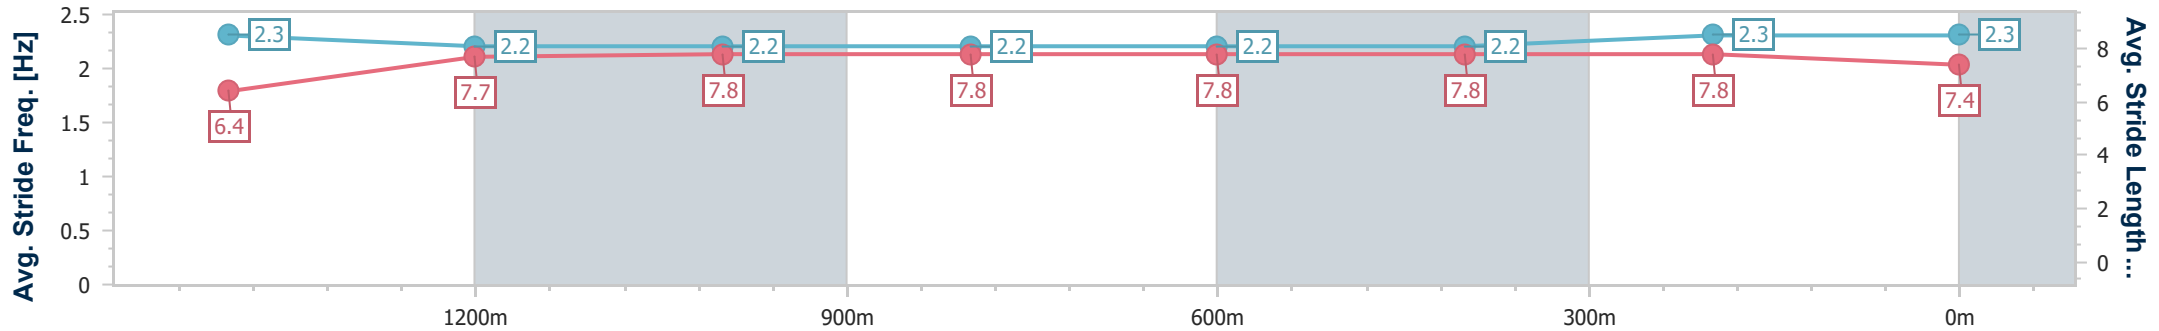

- [] Ranking at each section and finish
- .-.- No data available at this section
- NA No data available

Horse/Jockey Name	Warp Speed
Final Rank	4
Fastest Section Time (Section)	0:11.28 (400m)
Top Speed [km/h] (Section)	64.9 (400m)
Race State	Finished

Doomben QLD Professional

Race 7: LADBROKES IT! Class 6 Handicap - 1650m

21 June 2023 - 15:28

Track Rating: Good 4, Weather: Fine, Rail Position: +9m Entire Course

BRISBANE RACING CLUB

Section	Overall	1400m	1200m	1000m	800m	600m	400m	200m
Section Times	1:38.83 [4] (0:17.00)	1:21.83 [6] (0:11.58)	1:10.25 [6] (0:11.68)	0:58.57 [6] (0:11.80)	0:46.77 [7] (0:11.81)	0:34.96 [6] (0:11.66)	0:23.30 [7] (0:11.28)	0:12.02 [5] (0:12.02)
Average Speed [km/h]	52.9	61.9	61.7	61.1	61.0	62.6	63.9	59.9
Top Speed [km/h]	63.9	63.0	62.5	61.6	63.5	63.5	64.9	62.9
Avg. Dist. to Rail [m]	2.0	0.6	0.6	0.4	1.0	2.2	2.0	4.2
Avg. Stride Freq. [Hz]	2.3	2.2	2.2	2.2	2.2	2.2	2.3	2.3
Avg. Stride Length [m]	6.4	7.7	7.8	7.8	7.8	7.8	7.8	7.4

- [] Ranking at each section and finish
- .-.- No data available at this section
- NA No data available

Horse/Jockey Name	Drive A Deel
Final Rank	5
Fastest Section Time (Section)	0:11.43 (400m)
Top Speed [km/h] (Section)	64.8 (400m)
Race State	Finished