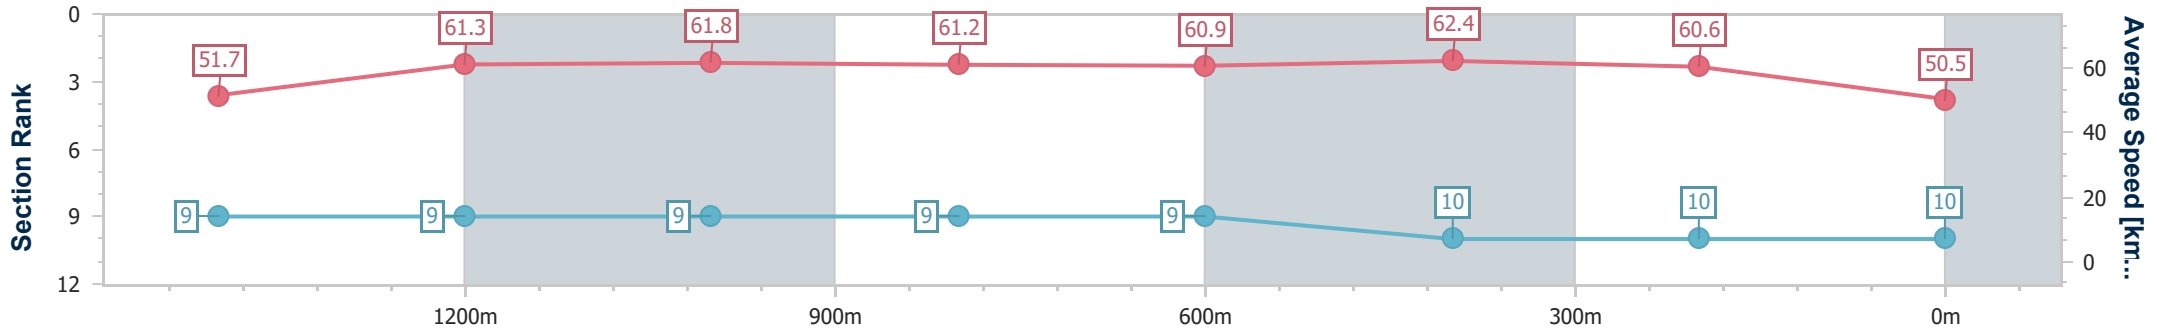

- [] Ranking at each section and finish
- .-.- No data available at this section
- NA No data available

Horse/Jockey Name	Wild Moon
Final Rank	10
Fastest Section Time (Section)	0:11.56 (600m)
Top Speed [km/h] (Section)	63.2 (600m)
Race State	Finished

Doomben QLD Professional

Race 7: LADBROKES IT! Class 6 Handicap - 1650m

21 June 2023 - 15:28

Track Rating: Good 4, Weather: Fine, Rail Position: +9m Entire Course

BRISBANE RACING CLUB

Section	Overall	1400m	1200m	1000m	800m	600m	400m	200m
Section Times	1:42.07 [10] (0:17.37)	1:24.70 [9] (0:11.75)	1:12.95 [9] (0:11.65)	1:01.30 [9] (0:11.79)	0:49.51 [9] (0:11.83)	0:37.68 [9] (0:11.56)	0:26.12 [10] (0:11.85)	0:14.27 [10] (0:14.27)
Average Speed [km/h]	51.7	61.3	61.8	61.2	60.9	62.4	60.6	50.5
Top Speed [km/h]	61.9	62.1	62.3	62.2	62.6	63.2	62.3	57.8
Avg. Dist. to Rail [m]	1.0	0.3	0.6	0.6	0.4	0.4	0.9	3.5
Avg. Stride Freq. [Hz]	2.3	2.4	2.4	2.3	2.4	2.4	2.4	2.2
Avg. Stride Length [m]	6.0	6.8	6.9	6.9	6.8	7.2	7.1	6.4

- [] Ranking at each section and finish
- .-.- No data available at this section
- NA No data available