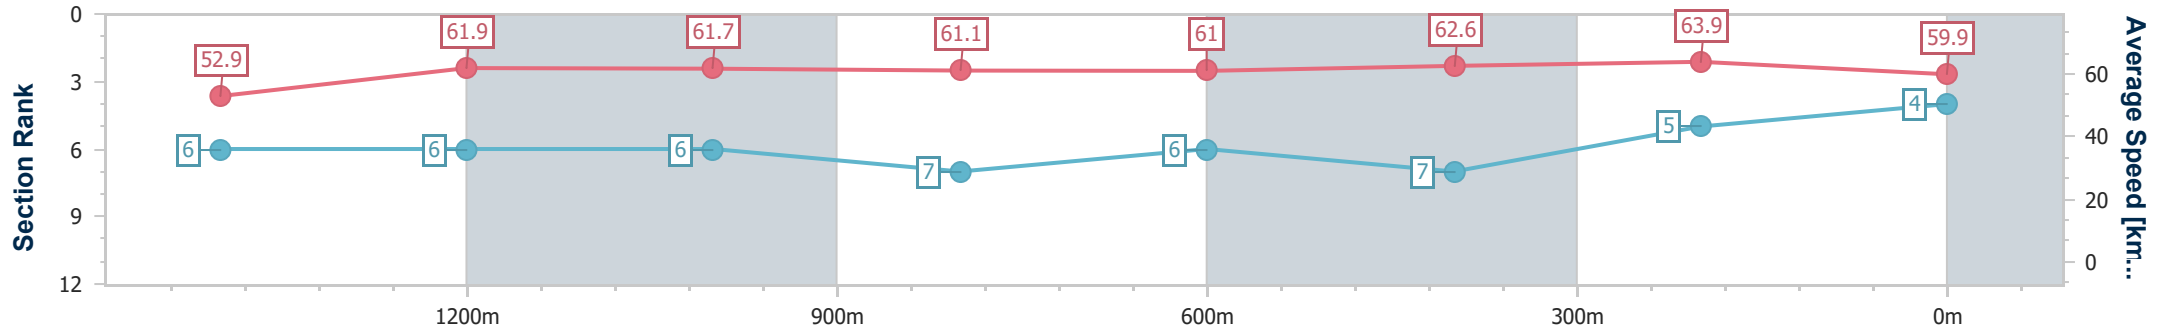

Doomben QLD Professional

Race 7: LADBROKES IT! Class 6 Handicap - 1650m

21 June 2023 - 15:28

Track Rating: Good 4, Weather: Fine, Rail Position: +9m Entire Course

BRISBANE RACING CLUB

Section	Overall	1400m	1200m	1000m	800m	600m	400m	200m
Section Times	1:38.83 [4] (0:17.00)	1:21.83 [6] (0:11.58)	1:10.25 [6] (0:11.68)	0:58.57 [6] (0:11.80)	0:46.77 [7] (0:11.81)	0:34.96 [6] (0:11.66)	0:23.30 [7] (0:11.28)	0:12.02 [5] (0:12.02)
Average Speed [km/h]	52.9	61.9	61.7	61.1	61.0	62.6	63.9	59.9
Top Speed [km/h]	63.9	63.0	62.5	61.6	63.5	63.5	64.9	62.9
Avg. Dist. to Rail [m]	2.0	0.6	0.6	0.4	1.0	2.2	2.0	4.2
Avg. Stride Freq. [Hz]	2.3	2.2	2.2	2.2	2.2	2.2	2.3	2.3
Avg. Stride Length [m]	6.4	7.7	7.8	7.8	7.8	7.8	7.8	7.4