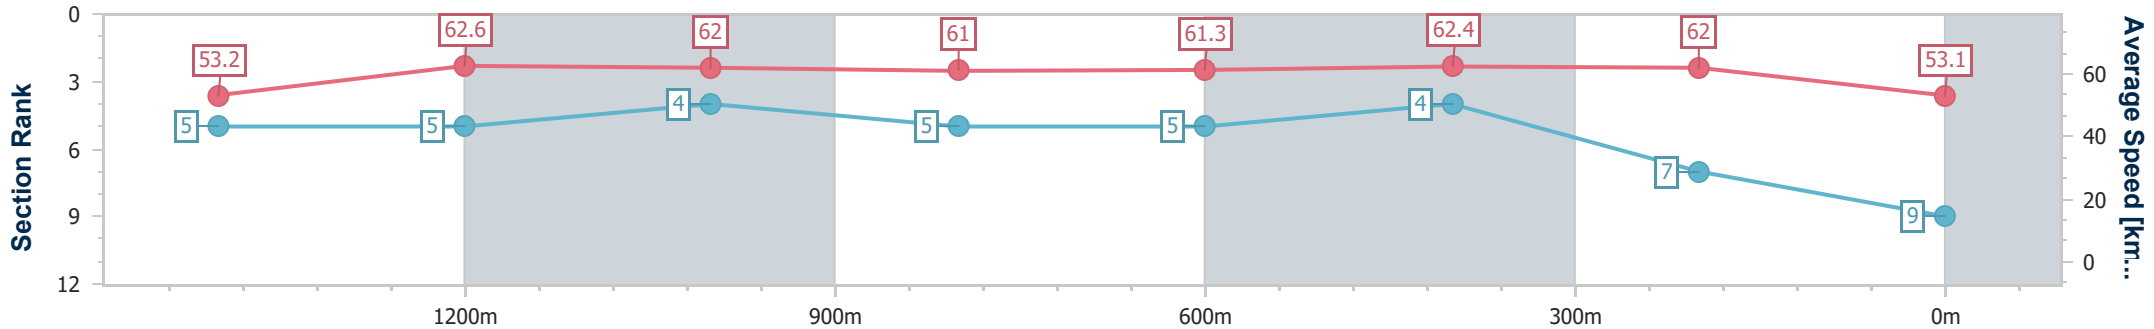

Doomben QLD Professional

Race 7: LADBROKES IT! Class 6 Handicap - 1650m

21 June 2023 - 15:28

Track Rating: Good 4, Weather: Fine, Rail Position: +9m Entire Course

BRISBANE RACING CLUB

Section	Overall	1400m	1200m	1000m	800m	600m	400m	200m
Section Times	1:40.53 [9] (0:16.88)	1:23.65 [5] (0:11.48)	1:12.17 [5] (0:11.62)	1:00.55 [4] (0:11.87)	0:48.68 [5] (0:11.86)	0:36.82 [5] (0:11.63)	0:25.19 [4] (0:11.62)	0:13.57 [7] (0:13.57)
Average Speed [km/h]	53.2	62.6	62.0	61.0	61.3	62.4	62.0	53.1
Top Speed [km/h]	65.2	65.3	62.6	62.5	62.6	63.6	63.1	59.2
Avg. Dist. to Rail [m]	1.0	1.0	2.0	1.9	1.9	1.6	0.9	1.5
Avg. Stride Freq. [Hz]	2.2	2.3	2.2	2.2	2.2	2.3	2.3	2.1
Avg. Stride Length [m]	6.6	7.6	7.7	7.7	7.5	7.5	7.5	6.9

- [] Ranking at each section and finish
- .-.- No data available at this section
- NA No data available

Horse/Jockey Name	Wild Moon
Final Rank	10
Fastest Section Time (Section)	0:11.56 (600m)
Top Speed [km/h] (Section)	63.2 (600m)
Race State	Finished