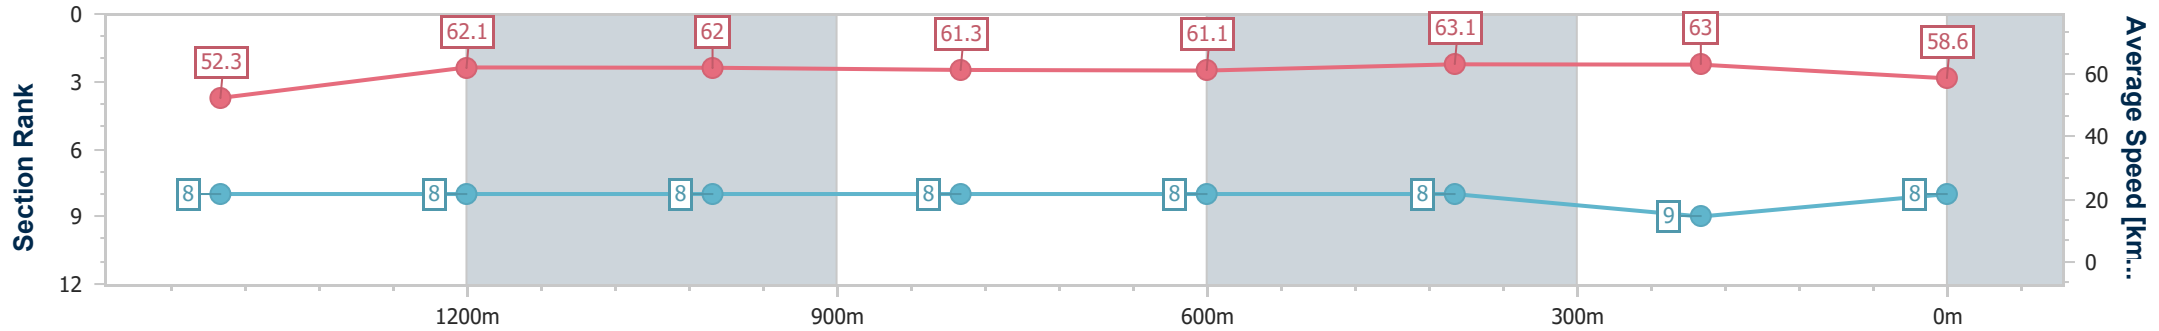

Doomben QLD Professional

Race 7: LADBROKES IT! Class 6 Handicap - 1650m

21 June 2023 - 15:28

Track Rating: Good 4, Weather: Fine, Rail Position: +9m Entire Course

BRISBANE RACING CLUB

Section	Overall	1400m	1200m	1000m	800m	600m	400m	200m
Section Times	1:39.55 [8] (0:17.22)	1:22.33 [8] (0:11.68)	1:10.65 [8] (0:11.62)	0:59.03 [8] (0:11.81)	0:47.22 [8] (0:11.92)	0:35.30 [8] (0:11.53)	0:23.77 [8] (0:11.46)	0:12.31 [9] (0:12.31)
Average Speed [km/h]	52.3	62.1	62.0	61.3	61.1	63.1	63.0	58.6
Top Speed [km/h]	64.8	63.2	63.2	62.4	65.0	64.9	64.2	61.6
Avg. Dist. to Rail [m]	2.6	1.1	2.4	2.0	2.7	2.1	3.6	5.9
Avg. Stride Freq. [Hz]	2.3	2.4	2.3	2.3	2.3	2.4	2.4	2.4
Avg. Stride Length [m]	6.3	7.2	7.4	7.3	7.2	7.3	7.2	6.9

- [] Ranking at each section and finish
- .-.- No data available at this section
- NA No data available

Horse/Jockey Name	Moonan Me
Final Rank	9
Fastest Section Time (Section)	0:11.48 (1400m)
Top Speed [km/h] (Section)	65.3 (1400m)
Race State	Finished