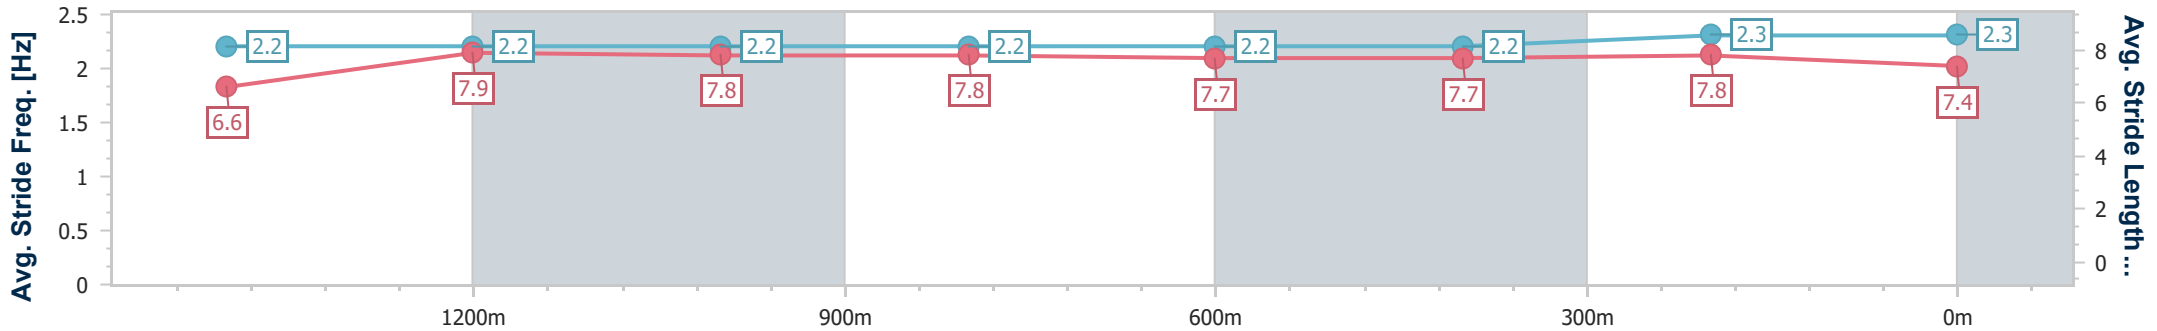

Doomben QLD Professional

Race 7: LADBROKES IT! Class 6 Handicap - 1650m

21 June 2023 - 15:28

Track Rating: Good 4, Weather: Fine, Rail Position: +9m Entire Course

BRISBANE RACING CLUB

Section	Overall	1400m	1200m	1000m	800m	600m	400m	200m
Section Times	1:38.21 [1] (0:17.19)	1:21.02 [7] (0:11.48)	1:09.54 [7] (0:11.60)	0:57.94 [7] (0:11.76)	0:46.18 [6] (0:11.91)	0:34.27 [7] (0:11.56)	0:22.71 [6] (0:11.13)	0:11.58 [3] (0:11.58)
Average Speed [km/h]	52.4	62.9	62.0	61.1	60.3	62.2	64.5	62.2
Top Speed [km/h]	64.3	64.6	62.4	62.1	63.2	63.1	65.3	64.9
Avg. Dist. to Rail [m]	1.0	0.3	0.6	0.4	0.7	0.8	1.6	1.1
Avg. Stride Freq. [Hz]	2.2	2.2	2.2	2.2	2.2	2.2	2.3	2.3
Avg. Stride Length [m]	6.6	7.9	7.8	7.8	7.7	7.7	7.8	7.4