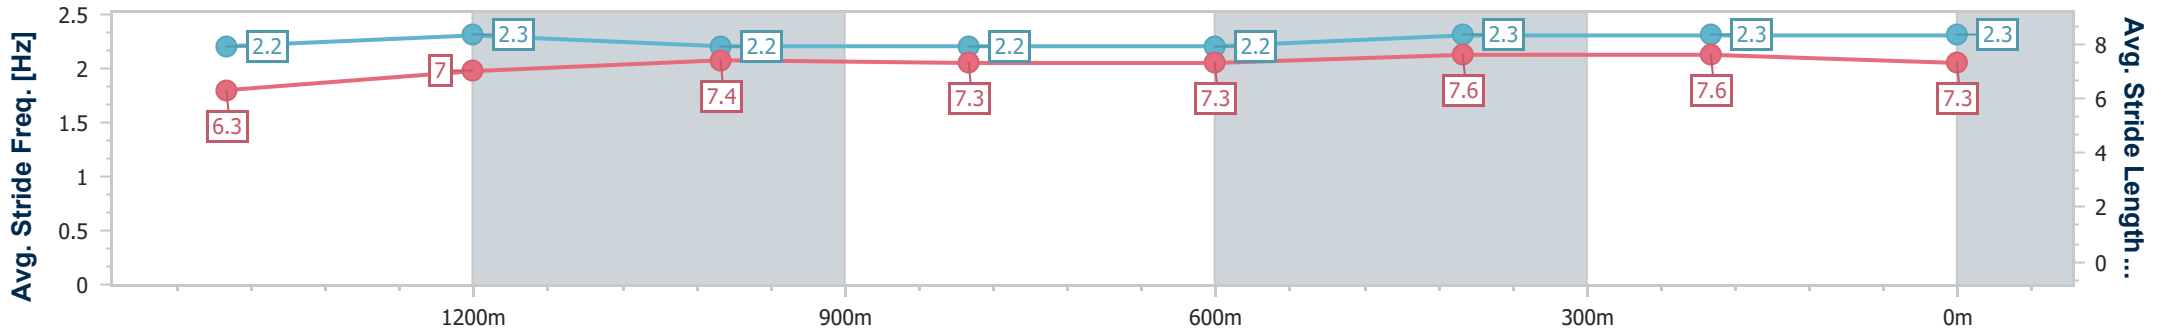

Doomben QLD Professional

Race 7: LADBROKES IT! Class 6 Handicap - 1650m

21 June 2023 - 15:28

Track Rating: Good 4, Weather: Fine, Rail Position: +9m Entire Course

BRISBANE RACING CLUB

Section	Overall	1400m	1200m	1000m	800m	600m	400m	200m
Section Times	1:39.34 [6] (0:17.48)	1:21.86 [10] (0:11.71)	1:10.15 [10] (0:11.63)	0:58.52 [10] (0:11.75)	0:46.77 [10] (0:11.88)	0:34.89 [10] (0:11.33)	0:23.56 [9] (0:11.38)	0:12.18 [8] (0:12.18)
Average Speed [km/h]	51.6	61.9	62.0	61.5	61.1	63.7	63.4	59.1
Top Speed [km/h]	62.7	62.9	62.8	62.4	63.7	64.8	64.1	62.3
Avg. Dist. to Rail [m]	3.4	1.0	1.7	1.6	1.8	0.7	1.6	3.7
Avg. Stride Freq. [Hz]	2.2	2.3	2.2	2.2	2.2	2.3	2.3	2.3
Avg. Stride Length [m]	6.3	7.0	7.4	7.3	7.3	7.6	7.6	7.3

- [] Ranking at each section and finish
- .-.- No data available at this section
- NA No data available

Horse/Jockey Name	Love On Sunday
Final Rank	7
Fastest Section Time (Section)	0:11.53 (1200m)
Top Speed [km/h] (Section)	65.9 (Overall)
Race State	Finished