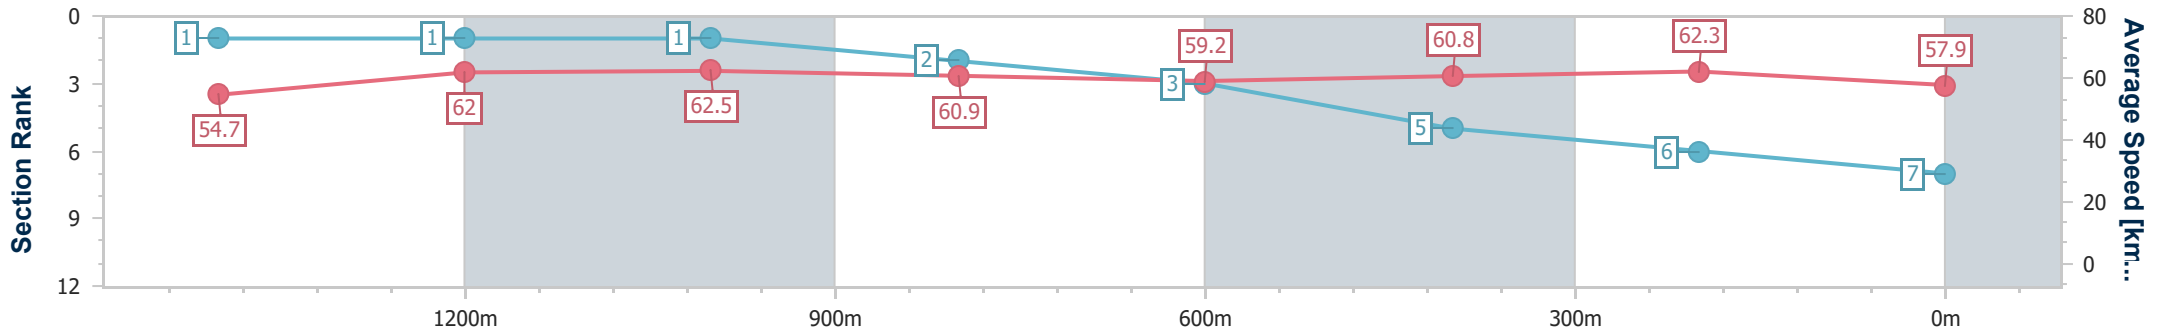

Doomben QLD Professional

Race 7: LADBROKES IT! Class 6 Handicap - 1650m

21 June 2023 - 15:28

Track Rating: Good 4, Weather: Fine, Rail Position: +9m Entire Course

BRISBANE RACING CLUB

Section	Overall	1400m	1200m	1000m	800m	600m	400m	200m
Section Times	1:39.34 [7] (0:16.44)	1:22.90 [1] (0:11.58)	1:11.32 [1] (0:11.53)	0:59.79 [1] (0:11.86)	0:47.93 [2] (0:12.16)	0:35.77 [3] (0:11.79)	0:23.98 [5] (0:11.54)	0:12.44 [6] (0:12.44)
Average Speed [km/h]	54.7	62.0	62.5	60.9	59.2	60.8	62.3	57.9
Top Speed [km/h]	65.9	63.1	63.3	63.3	60.3	61.5	62.8	61.6
Avg. Dist. to Rail [m]	1.0	0.4	0.4	0.3	0.3	0.5	1.4	0.7
Avg. Stride Freq. [Hz]	2.2	2.2	2.2	2.1	2.1	2.2	2.2	2.1
Avg. Stride Length [m]	6.7	7.5	7.7	7.5	7.5	7.8	7.8	7.6