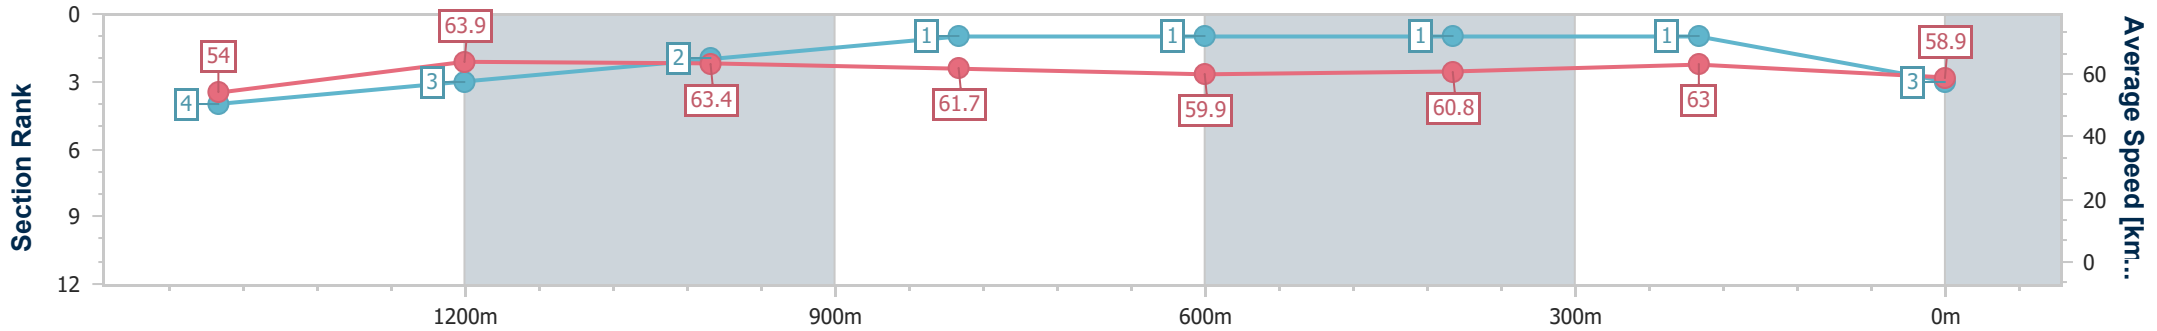

Doomben QLD Professional

Race 7: LADBROKES IT! Class 6 Handicap - 1650m

21 June 2023 - 15:28

Track Rating: Good 4, Weather: Fine, Rail Position: +9m Entire Course

BRISBANE RACING CLUB

Section	Overall	1400m	1200m	1000m	800m	600m	400m	200m
Section Times	1:38.75 [3] (0:16.75)	1:22.00 [4] (0:11.46)	1:10.54 [3] (0:11.35)	0:59.19 [2] (0:11.68)	0:47.51 [1] (0:12.03)	0:35.48 [1] (0:11.84)	0:23.64 [1] (0:11.42)	0:12.22 [1] (0:12.22)
Average Speed [km/h]	54.0	63.9	63.4	61.7	59.9	60.8	63.0	58.9
Top Speed [km/h]	65.3	65.2	63.9	63.5	60.6	61.8	64.2	62.6
Avg. Dist. to Rail [m]	5.0	2.5	2.5	1.0	0.3	0.3	0.7	0.2
Avg. Stride Freq. [Hz]	2.1	2.1	2.1	2.1	2.1	2.1	2.2	2.2
Avg. Stride Length [m]	7.0	7.9	8.0	8.0	7.8	7.9	7.8	7.5