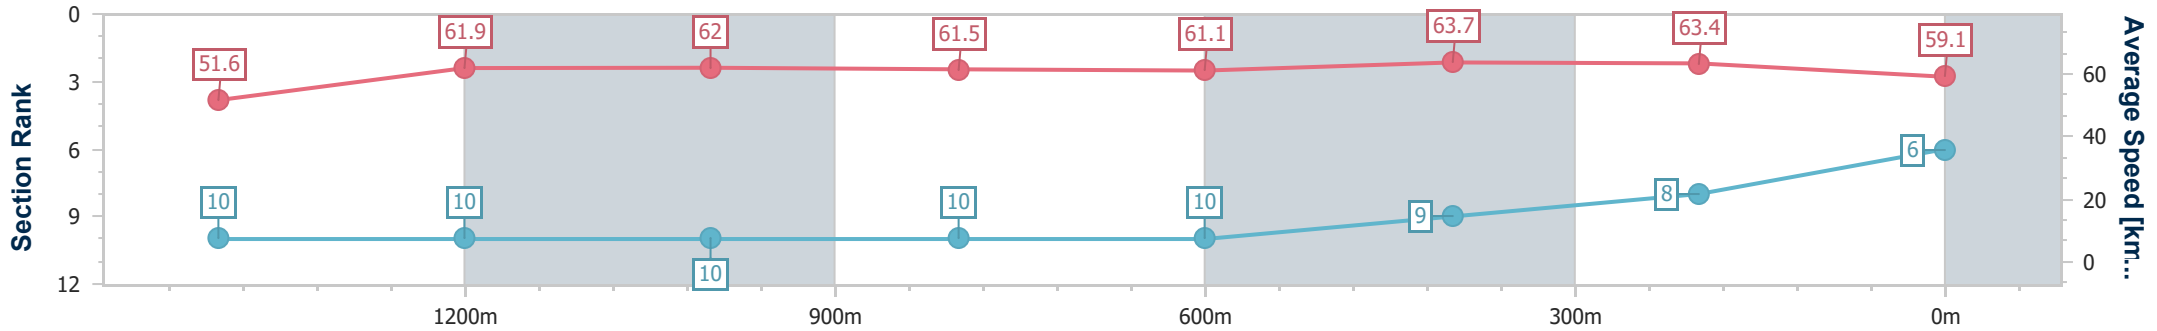

Doomben QLD Professional

Race 7: LADBROKES IT! Class 6 Handicap - 1650m

21 June 2023 - 15:28

Track Rating: Good 4, Weather: Fine, Rail Position: +9m Entire Course

BRISBANE RACING CLUB

Section	Overall	1400m	1200m	1000m	800m	600m	400m	200m
Section Times	1:39.34 [6] (0:17.48)	1:21.86 [10] (0:11.71)	1:10.15 [10] (0:11.63)	0:58.52 [10] (0:11.75)	0:46.77 [10] (0:11.88)	0:34.89 [10] (0:11.33)	0:23.56 [9] (0:11.38)	0:12.18 [8] (0:12.18)
Average Speed [km/h]	51.6	61.9	62.0	61.5	61.1	63.7	63.4	59.1
Top Speed [km/h]	62.7	62.9	62.8	62.4	63.7	64.8	64.1	62.3
Avg. Dist. to Rail [m]	3.4	1.0	1.7	1.6	1.8	0.7	1.6	3.7
Avg. Stride Freq. [Hz]	2.2	2.3	2.2	2.2	2.2	2.3	2.3	2.3
Avg. Stride Length [m]	6.3	7.0	7.4	7.3	7.3	7.6	7.6	7.3