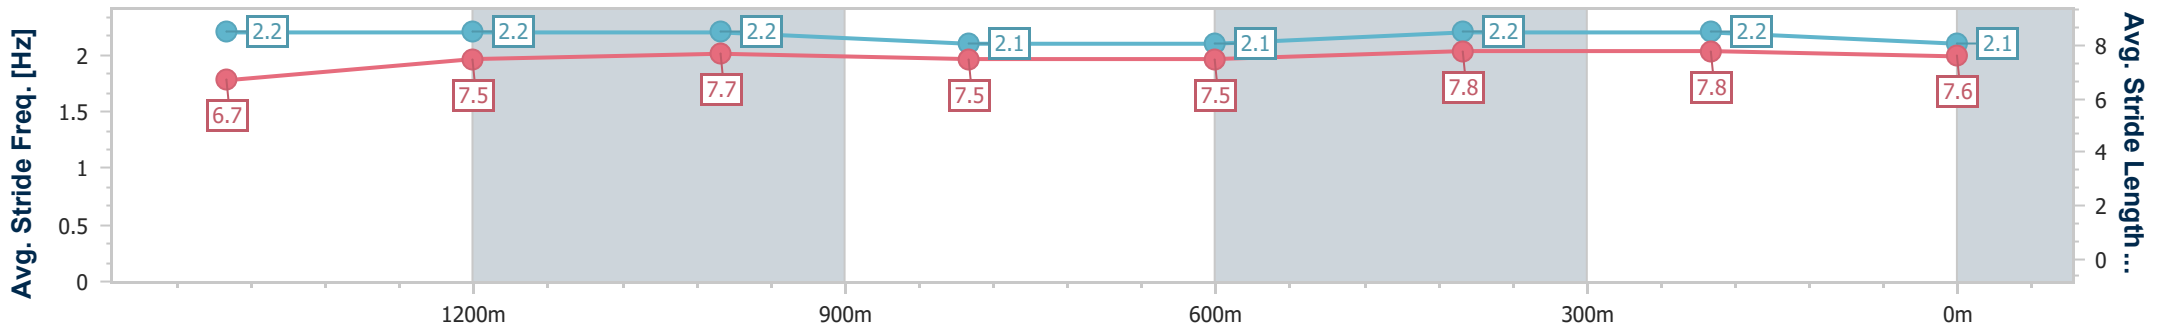

Doomben QLD Professional

Race 7: LADBROKES IT! Class 6 Handicap - 1650m

21 June 2023 - 15:28

Track Rating: Good 4, Weather: Fine, Rail Position: +9m Entire Course

BRISBANE RACING CLUB

Section	Overall	1400m	1200m	1000m	800m	600m	400m	200m
Section Times	1:39.34 [7] (0:16.44)	1:22.90 [1] (0:11.58)	1:11.32 [1] (0:11.53)	0:59.79 [1] (0:11.86)	0:47.93 [2] (0:12.16)	0:35.77 [3] (0:11.79)	0:23.98 [5] (0:11.54)	0:12.44 [6] (0:12.44)
Average Speed [km/h]	54.7	62.0	62.5	60.9	59.2	60.8	62.3	57.9
Top Speed [km/h]	65.9	63.1	63.3	63.3	60.3	61.5	62.8	61.6
Avg. Dist. to Rail [m]	1.0	0.4	0.4	0.3	0.3	0.5	1.4	0.7
Avg. Stride Freq. [Hz]	2.2	2.2	2.2	2.1	2.1	2.2	2.2	2.1
Avg. Stride Length [m]	6.7	7.5	7.7	7.5	7.5	7.8	7.8	7.6