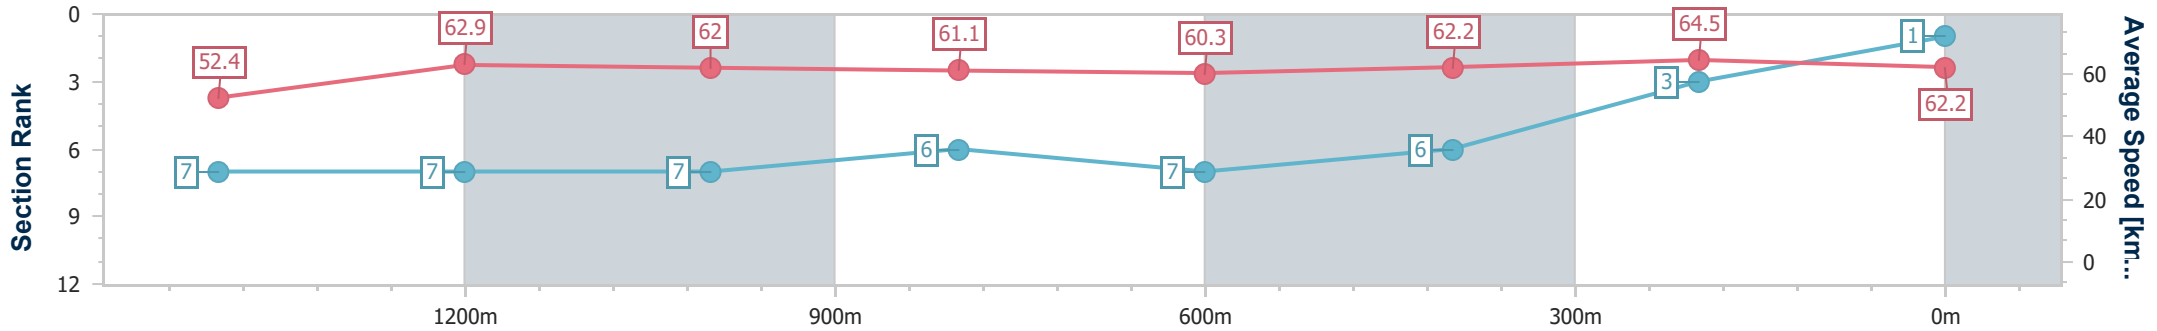

Doomben QLD Professional

Race 7: LADBROKES IT! Class 6 Handicap - 1650m

21 June 2023 - 15:28

Track Rating: Good 4, Weather: Fine, Rail Position: +9m Entire Course

BRISBANE RACING CLUB

Section	Overall	1400m	1200m	1000m	800m	600m	400m	200m
Section Times	1:38.21 [1] (0:17.19)	1:21.02 [7] (0:11.48)	1:09.54 [7] (0:11.60)	0:57.94 [7] (0:11.76)	0:46.18 [6] (0:11.91)	0:34.27 [7] (0:11.56)	0:22.71 [6] (0:11.13)	0:11.58 [3] (0:11.58)
Average Speed [km/h]	52.4	62.9	62.0	61.1	60.3	62.2	64.5	62.2
Top Speed [km/h]	64.3	64.6	62.4	62.1	63.2	63.1	65.3	64.9
Avg. Dist. to Rail [m]	1.0	0.3	0.6	0.4	0.7	0.8	1.6	1.1
Avg. Stride Freq. [Hz]	2.2	2.2	2.2	2.2	2.2	2.2	2.3	2.3
Avg. Stride Length [m]	6.6	7.9	7.8	7.8	7.7	7.7	7.8	7.4