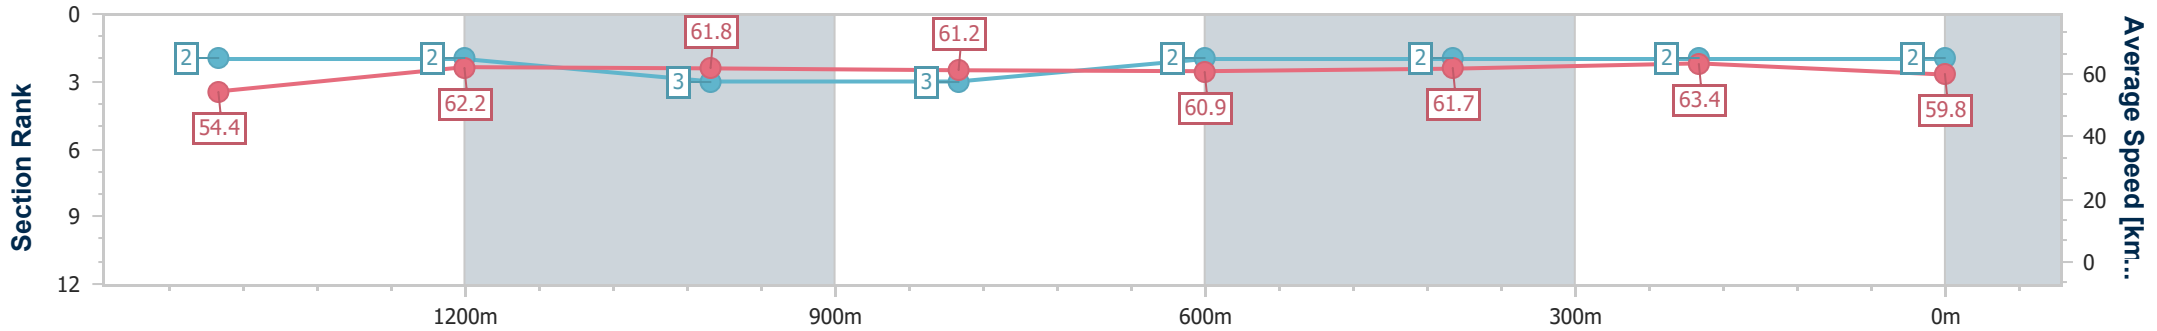

Doomben QLD Professional

Race 7: LADBROKES IT! Class 6 Handicap - 1650m

21 June 2023 - 15:28

Track Rating: Good 4, Weather: Fine, Rail Position: +9m Entire Course

BRISBANE RACING CLUB

Section	Overall	1400m	1200m	1000m	800m	600m	400m	200m
Section Times	1:38.61 [2] (0:16.56)	1:22.05 [2] (0:11.58)	1:10.47 [2] (0:11.66)	0:58.81 [3] (0:11.81)	0:47.00 [3] (0:11.90)	0:35.10 [2] (0:11.70)	0:23.40 [2] (0:11.35)	0:12.05 [2] (0:12.05)
Average Speed [km/h]	54.4	62.2	61.8	61.2	60.9	61.7	63.4	59.8
Top Speed [km/h]	65.1	64.3	62.7	62.9	61.9	62.9	64.8	64.2
Avg. Dist. to Rail [m]	3.7	0.5	1.4	1.3	1.3	0.5	0.6	0.5
Avg. Stride Freq. [Hz]	2.2	2.3	2.3	2.2	2.2	2.3	2.3	2.2
Avg. Stride Length [m]	6.7	7.6	7.5	7.3	7.4	7.6	7.5	7.3