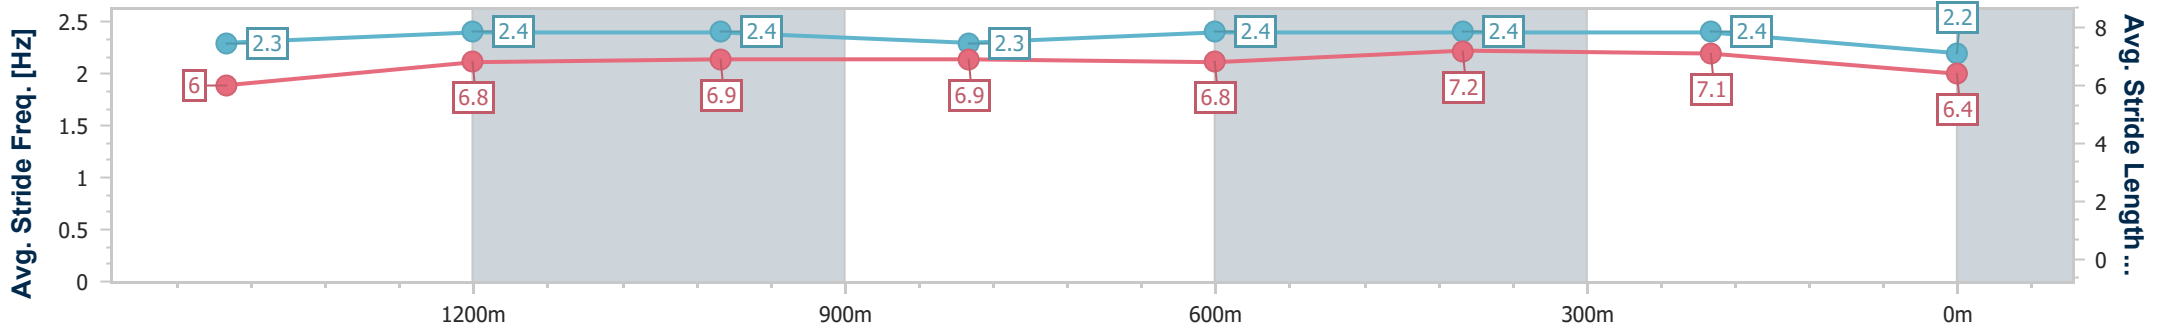

- [] Ranking at each section and finish
- .-.- No data available at this section
- NA No data available

Horse/Jockey Name	Wild Moon
Final Rank	10
Fastest Section Time (Section)	0:11.56 (600m)
Top Speed [km/h] (Section)	63.2 (600m)
Race State	Finished

Doomben QLD Professional

Race 7: LADBROKES IT! Class 6 Handicap - 1650m

21 June 2023 - 15:28

Track Rating: Good 4, Weather: Fine, Rail Position: +9m Entire Course

BRISBANE RACING CLUB

Section	Overall	1400m	1200m	1000m	800m	600m	400m	200m
Section Times	1:42.07 [10] (0:17.37)	1:24.70 [9] (0:11.75)	1:12.95 [9] (0:11.65)	1:01.30 [9] (0:11.79)	0:49.51 [9] (0:11.83)	0:37.68 [9] (0:11.56)	0:26.12 [10] (0:11.85)	0:14.27 [10] (0:14.27)
Average Speed [km/h]	51.7	61.3	61.8	61.2	60.9	62.4	60.6	50.5
Top Speed [km/h]	61.9	62.1	62.3	62.2	62.6	63.2	62.3	57.8
Avg. Dist. to Rail [m]	1.0	0.3	0.6	0.6	0.4	0.4	0.9	3.5
Avg. Stride Freq. [Hz]	2.3	2.4	2.4	2.3	2.4	2.4	2.4	2.2
Avg. Stride Length [m]	6.0	6.8	6.9	6.9	6.8	7.2	7.1	6.4

- [] Ranking at each section and finish
- .-.- No data available at this section
- NA No data available