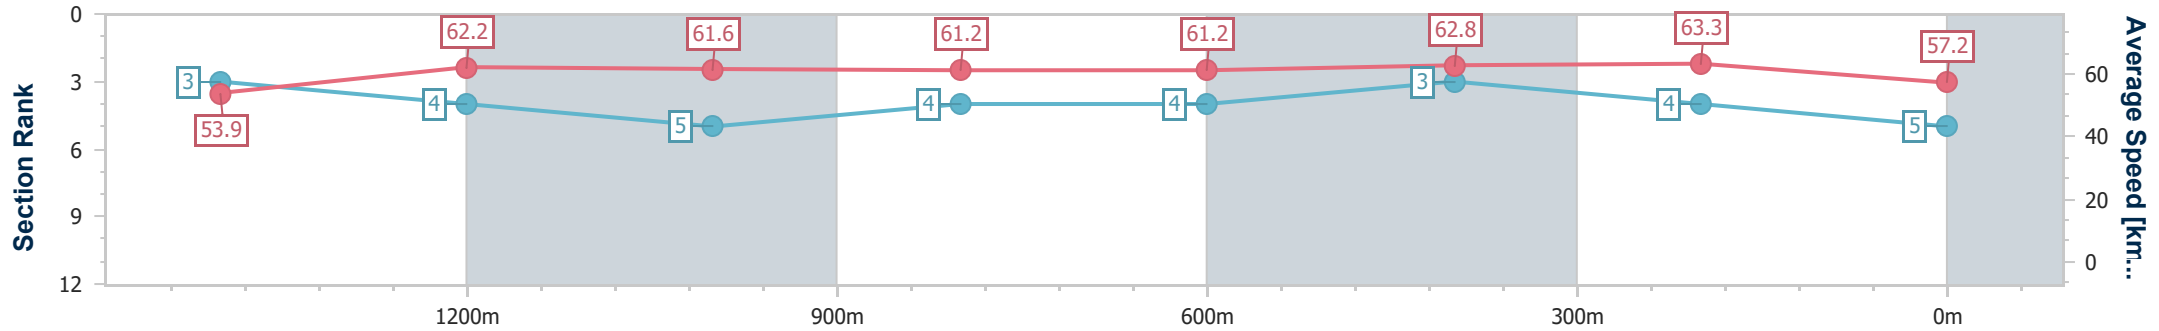

Doomben QLD Professional

Race 7: LADBROKES IT! Class 6 Handicap - 1650m

21 June 2023 - 15:28

Track Rating: Good 4, Weather: Fine, Rail Position: +9m Entire Course

BRISBANE RACING CLUB

Section	Overall	1400m	1200m	1000m	800m	600m	400m	200m
Section Times	1:39.31 [5] (0:16.73)	1:22.58 [3] (0:11.61)	1:10.97 [4] (0:11.68)	0:59.29 [5] (0:11.77)	0:47.52 [4] (0:11.89)	0:35.63 [4] (0:11.63)	0:24.00 [3] (0:11.43)	0:12.57 [4] (0:12.57)
Average Speed [km/h]	53.9	62.2	61.6	61.2	61.2	62.8	63.3	57.2
Top Speed [km/h]	63.6	64.4	62.4	62.7	62.4	63.9	64.8	61.6
Avg. Dist. to Rail [m]	1.3	0.8	1.6	1.0	1.7	2.8	2.2	2.9
Avg. Stride Freq. [Hz]	2.3	2.3	2.2	2.2	2.2	2.3	2.3	2.2
Avg. Stride Length [m]	6.6	7.5	7.7	7.7	7.5	7.6	7.5	7.2