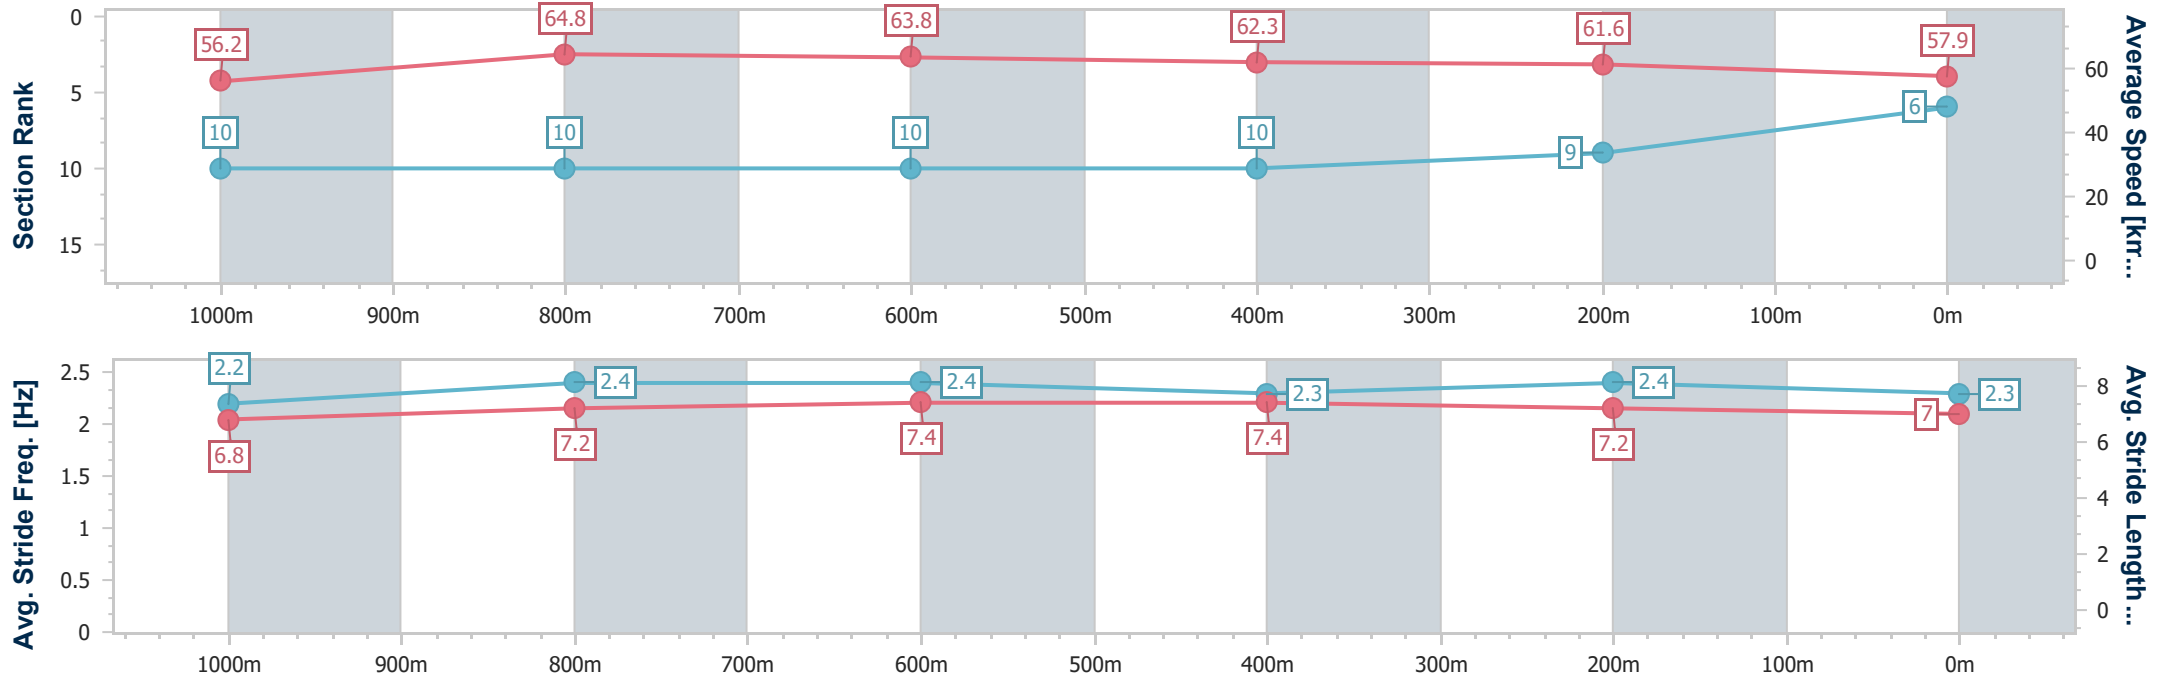

- [] Ranking at each section and finish
- .-.- No data available at this section
- NA No data available

Horse/Jockey Name	Red Star Rubi
Final Rank	6
Fastest Section Time (Section)	0:11.45 (1000m)
Top Speed [km/h] (Section)	65.4 (1000m)
Race State	Finished

Sunshine Coast QLD Professional
Race 7: PARKLANDS TAVERN RATINGS BAND 0 - 62 Handicap - 1200m

18 June 2023 - 15:55

Track Rating: Soft 6, Weather: Fine, Rail Position: +10m

Section	Overall	1000m	800m	600m	400m	200m
Section Times	1:12.71 [6] (0:12.83)	0:59.88 [10] (0:11.45)	0:48.43 [10] (0:12.03)	0:36.40 [10] (0:12.28)	0:24.12 [10] (0:11.66)	0:12.46 [9] (0:12.46)
Average Speed [km/h]	56.2	64.8	63.8	62.3	61.6	57.9
Top Speed [km/h]	63.6	65.4	65.1	64.1	62.2	61.0
Avg. Dist. to Rail [m]	15.3	12.3	11.3	10.3	10.9	11.6
Avg. Stride Freq. [Hz]	2.2	2.4	2.4	2.3	2.4	2.3
Avg. Stride Length [m]	6.8	7.2	7.4	7.4	7.2	7.0