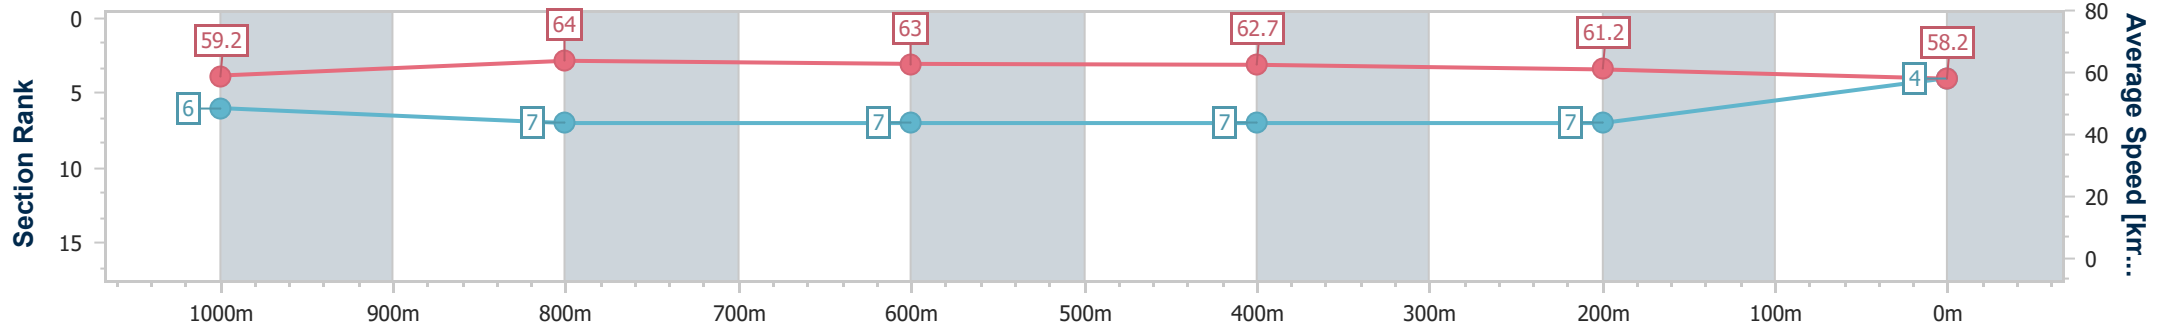

Horse/Jockey Name	Sian Star
Final Rank	4
Fastest Section Time (Section)	0:11.59 (1000m)
Top Speed [km/h] (Section)	65.7 (1000m)
Race State	Finished

Sunshine Coast QLD Professional
Race 7: PARKLANDS TAVERN RATINGS BAND 0 - 62 Handicap
- 1200m

18 June 2023 - 15:55

Track Rating: Soft 6, Weather: Fine, Rail Position: +10m

Section	Overall	1000m	800m	600m	400m	200m
Section Times	1:12.46 [4] (0:12.17)	1:00.29 [6] (0:11.59)	0:48.70 [7] (0:12.24)	0:36.46 [7] (0:12.31)	0:24.15 [7] (0:11.75)	0:12.40 [7] (0:12.40)
Average Speed [km/h]	59.2	64.0	63.0	62.7	61.2	58.2
Top Speed [km/h]	65.7	65.7	64.9	63.8	62.9	61.2
Avg. Dist. to Rail [m]	14.3	12.7	11.8	12.1	13.5	13.5
Avg. Stride Freq. [Hz]	2.3	2.5	2.4	2.4	2.4	2.3
Avg. Stride Length [m]	7.1	7.3	7.3	7.3	7.1	7.0

- [ ] Ranking at each section and finish
- -.-.- No data available at this section
- NA No data available