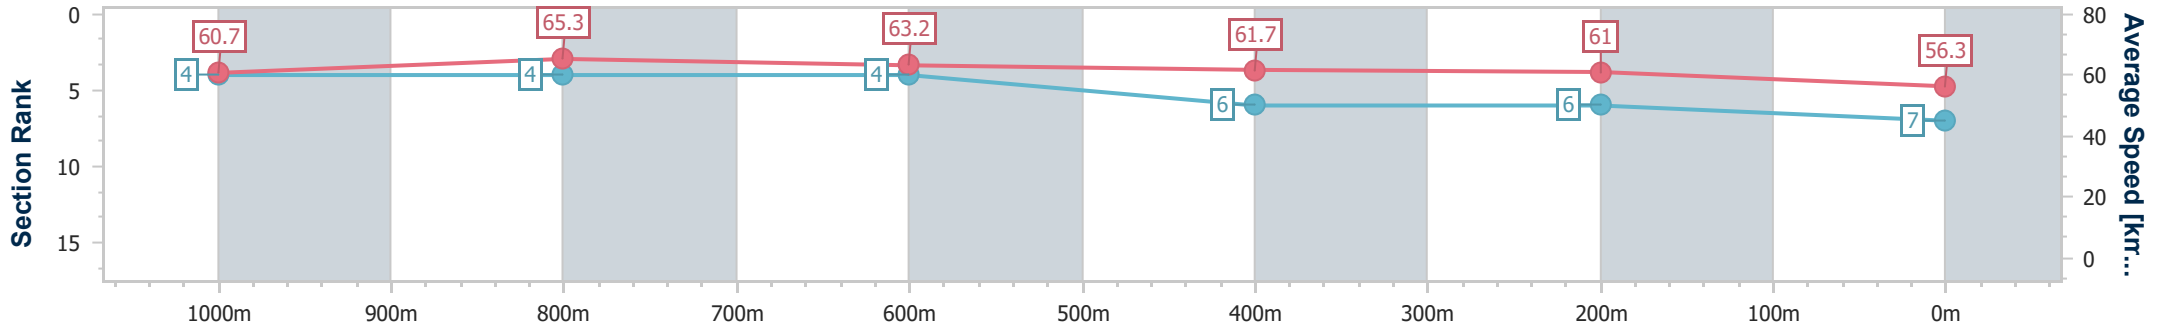

- [] Ranking at each section and finish
- .-.- No data available at this section
- NA No data available

Horse/Jockey Name	Spill The Tears
Final Rank	7
Fastest Section Time (Section)	0:11.36 (1000m)
Top Speed [km/h] (Section)	67.4 (1000m)
Race State	Finished

Sunshine Coast QLD Professional
Race 7: PARKLANDS TAVERN RATINGS BAND 0 - 62 Handicap - 1200m

18 June 2023 - 15:55

Track Rating: Soft 6, Weather: Fine, Rail Position: +10m

Section	Overall	1000m	800m	600m	400m	200m
Section Times	1:12.82 [7] (0:11.88)	1:00.94 [4] (0:11.36)	0:49.58 [4] (0:12.31)	0:37.27 [4] (0:12.69)	0:24.58 [6] (0:11.80)	0:12.78 [6] (0:12.78)
Average Speed [km/h]	60.7	65.3	63.2	61.7	61.0	56.3
Top Speed [km/h]	66.0	67.4	65.2	63.0	62.2	59.5
Avg. Dist. to Rail [m]	14.2	12.2	13.6	14.4	16.6	15.9
Avg. Stride Freq. [Hz]	2.4	2.5	2.4	2.4	2.5	2.4
Avg. Stride Length [m]	6.9	7.3	7.3	7.1	6.9	6.5