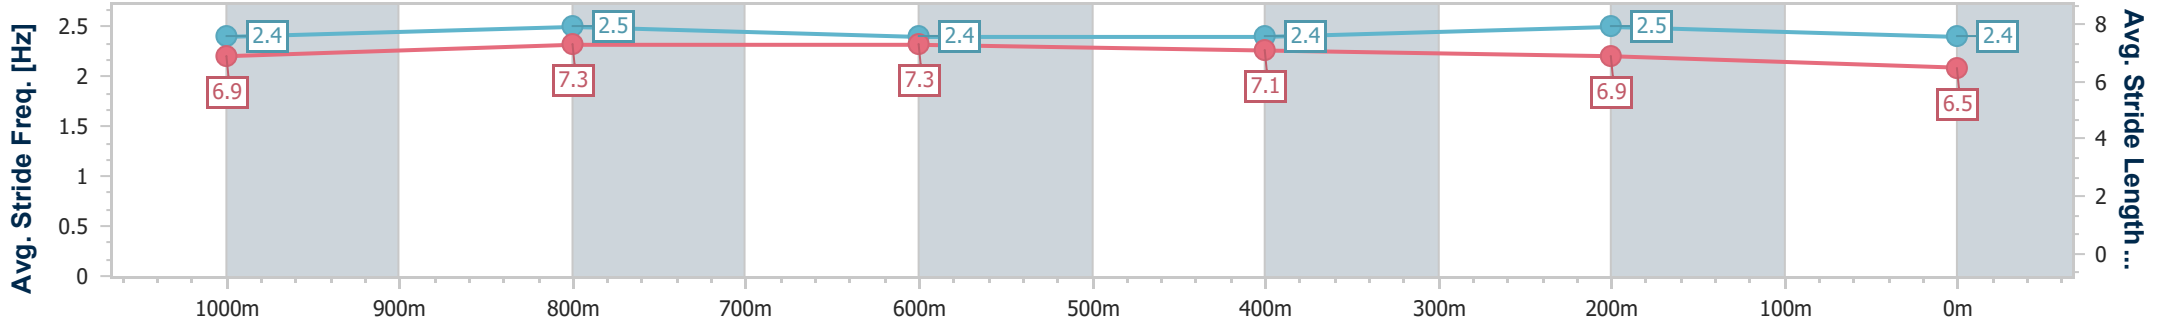

Horse/Jockey Name	Spill The Tears
Final Rank	7
Fastest Section Time (Section)	0:11.36 (1000m)
Top Speed [km/h] (Section)	67.4 (1000m)
Race State	Finished

Sunshine Coast QLD Professional
Race 7: PARKLANDS TAVERN RATINGS BAND 0 - 62 Handicap - 1200m

18 June 2023 - 15:55

Track Rating: Soft 6, Weather: Fine, Rail Position: +10m

Section	Overall	1000m	800m	600m	400m	200m
Section Times	1:12.82 [7] (0:11.88)	1:00.94 [4] (0:11.36)	0:49.58 [4] (0:12.31)	0:37.27 [4] (0:12.69)	0:24.58 [6] (0:11.80)	0:12.78 [6] (0:12.78)
Average Speed [km/h]	60.7	65.3	63.2	61.7	61.0	56.3
Top Speed [km/h]	66.0	67.4	65.2	63.0	62.2	59.5
Avg. Dist. to Rail [m]	14.2	12.2	13.6	14.4	16.6	15.9
Avg. Stride Freq. [Hz]	2.4	2.5	2.4	2.4	2.5	2.4
Avg. Stride Length [m]	6.9	7.3	7.3	7.1	6.9	6.5

- [ ] Ranking at each section and finish
- -.-.- No data available at this section
- NA No data available