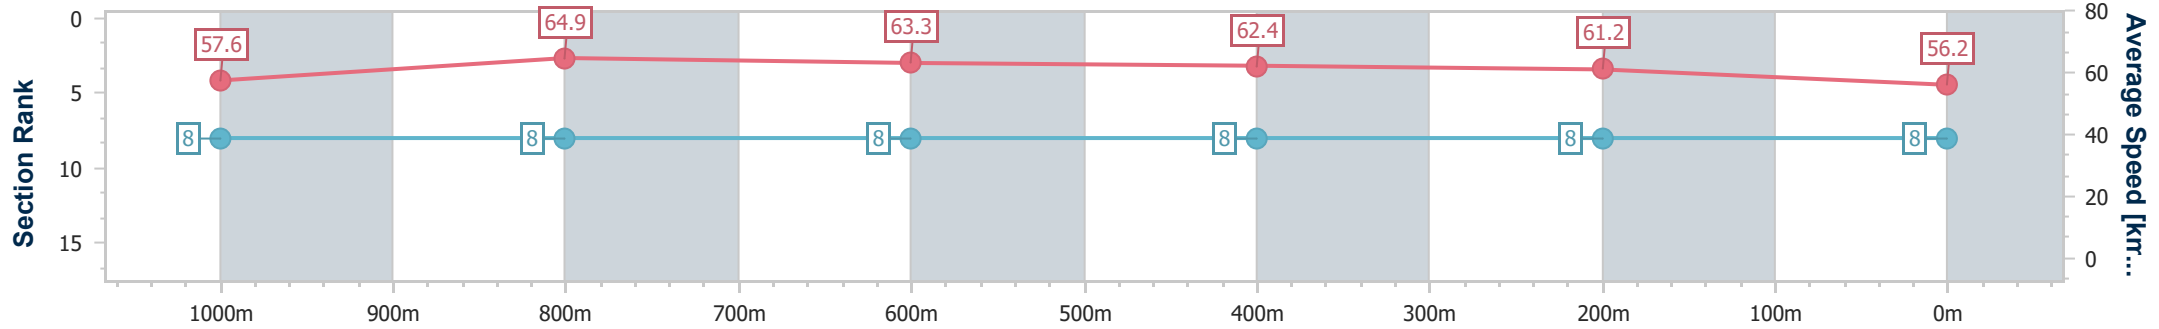

- [] Ranking at each section and finish
- .-.- No data available at this section
- NA No data available

Horse/Jockey Name	Simply Venus
Final Rank	8
Fastest Section Time (Section)	0:11.42 (1000m)
Top Speed [km/h] (Section)	65.8 (1000m)
Race State	Finished

Sunshine Coast QLD Professional
Race 7: PARKLANDS TAVERN RATINGS BAND 0 - 62 Handicap
- 1200m

18 June 2023 - 15:55

Track Rating: Soft 6, Weather: Fine, Rail Position: +10m

Section	Overall	1000m	800m	600m	400m	200m
Section Times	1:12.94 [8] (0:12.51)	1:00.43 [8] (0:11.42)	0:49.01 [8] (0:12.12)	0:36.89 [8] (0:12.31)	0:24.58 [8] (0:11.76)	0:12.82 [8] (0:12.82)
Average Speed [km/h]	57.6	64.9	63.3	62.4	61.2	56.2
Top Speed [km/h]	64.9	65.8	63.9	63.5	61.9	59.9
Avg. Dist. to Rail [m]	16.2	11.9	11.0	11.3	11.9	10.9
Avg. Stride Freq. [Hz]	2.3	2.5	2.5	2.5	2.5	2.4
Avg. Stride Length [m]	6.8	7.2	7.1	7.1	6.8	6.4