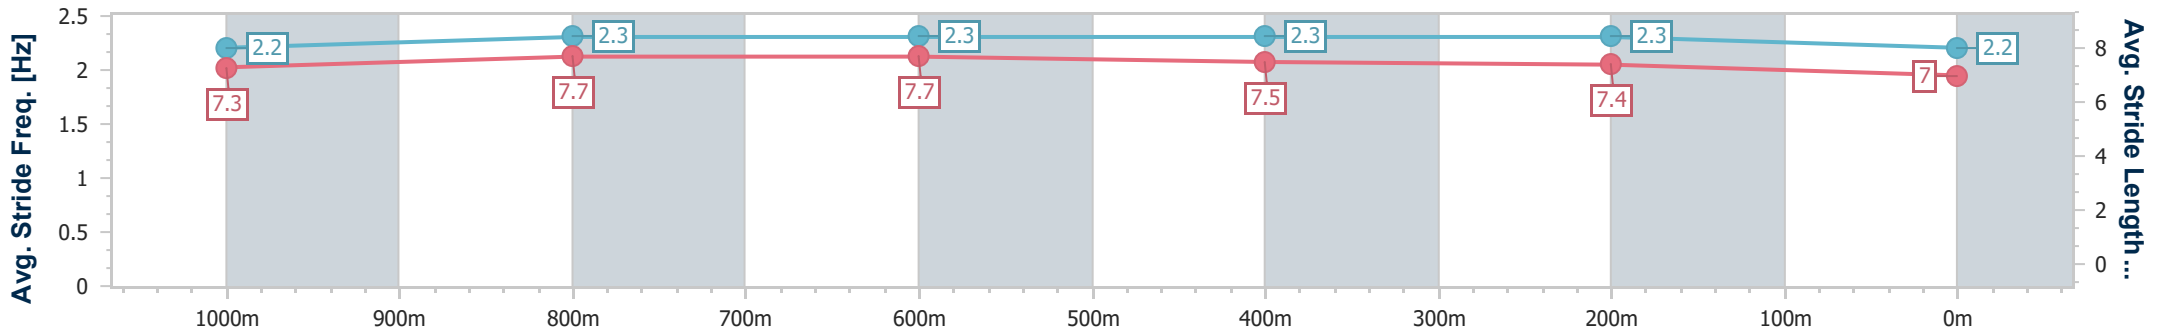

Sunshine Coast QLD Professional
Race 7: PARKLANDS TAVERN RATINGS BAND 0 - 62 Handicap
- 1200m

18 June 2023 - 15:55

Track Rating: Soft 6, Weather: Fine, Rail Position: +10m

Section	Overall	1000m	800m	600m	400m	200m
Section Times	1:12.94 [8] (0:12.51)	1:00.43 [8] (0:11.42)	0:49.01 [8] (0:12.12)	0:36.89 [8] (0:12.31)	0:24.58 [8] (0:11.76)	0:12.82 [8] (0:12.82)
Average Speed [km/h]	57.6	64.9	63.3	62.4	61.2	56.2
Top Speed [km/h]	64.9	65.8	63.9	63.5	61.9	59.9
Avg. Dist. to Rail [m]	16.2	11.9	11.0	11.3	11.9	10.9
Avg. Stride Freq. [Hz]	2.3	2.5	2.5	2.5	2.5	2.4
Avg. Stride Length [m]	6.8	7.2	7.1	7.1	6.8	6.4

- [] Ranking at each section and finish
- .-.- No data available at this section
- NA No data available

Horse/Jockey Name	Boomi's Buddy
Final Rank	9
Fastest Section Time (Section)	0:11.42 (1000m)
Top Speed [km/h] (Section)	67.3 (1000m)
Race State	Finished

Sunshine Coast QLD Professional
Race 7: PARKLANDS TAVERN RATINGS BAND 0 - 62 Handicap - 1200m

18 June 2023 - 15:55

Track Rating: Soft 6, Weather: Fine, Rail Position: +10m

Section	Overall	1000m	800m	600m	400m	200m
Section Times	1:12.98 [9] (0:12.09)	1:00.89 [5] (0:11.42)	0:49.47 [5] (0:12.20)	0:37.27 [5] (0:12.51)	0:24.76 [5] (0:11.76)	0:13.00 [4] (0:13.00)
Average Speed [km/h]	59.6	65.1	63.2	61.9	61.3	55.4
Top Speed [km/h]	65.6	67.3	63.8	62.7	62.5	59.6
Avg. Dist. to Rail [m]	16.0	13.0	11.8	12.7	17.5	17.4
Avg. Stride Freq. [Hz]	2.2	2.3	2.3	2.3	2.3	2.2
Avg. Stride Length [m]	7.3	7.7	7.7	7.5	7.4	7.0