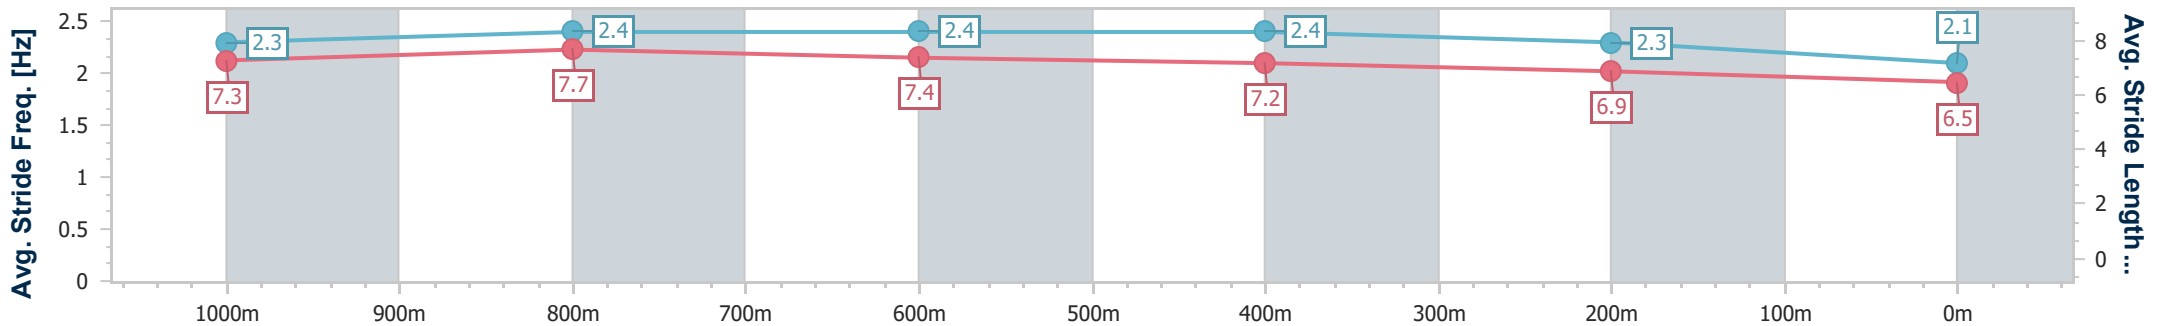

Sunshine Coast QLD Professional
Race 7: PARKLANDS TAVERN RATINGS BAND 0 - 62 Handicap - 1200m

18 June 2023 - 15:55

Track Rating: Soft 6, Weather: Fine, Rail Position: +10m

Section	Overall	1000m	800m	600m	400m	200m
Section Times	1:12.98 [9] (0:12.09)	1:00.89 [5] (0:11.42)	0:49.47 [5] (0:12.20)	0:37.27 [5] (0:12.51)	0:24.76 [5] (0:11.76)	0:13.00 [4] (0:13.00)
Average Speed [km/h]	59.6	65.1	63.2	61.9	61.3	55.4
Top Speed [km/h]	65.6	67.3	63.8	62.7	62.5	59.6
Avg. Dist. to Rail [m]	16.0	13.0	11.8	12.7	17.5	17.4
Avg. Stride Freq. [Hz]	2.2	2.3	2.3	2.3	2.3	2.2
Avg. Stride Length [m]	7.3	7.7	7.7	7.5	7.4	7.0

- [] Ranking at each section and finish
- .-.- No data available at this section
- NA No data available

Horse/Jockey Name	Spirit Princess
Final Rank	10
Fastest Section Time (Section)	0:11.35 (1000m)
Top Speed [km/h] (Section)	68.1 (1000m)
Race State	Finished

Sunshine Coast QLD Professional
Race 7: PARKLANDS TAVERN RATINGS BAND 0 - 62 Handicap - 1200m

18 June 2023 - 15:55

Track Rating: Soft 6, Weather: Fine, Rail Position: +10m

Section	Overall	1000m	800m	600m	400m	200m
Section Times	1:15.16 [10] (0:11.72)	1:03.44 [2] (0:11.35)	0:52.09 [2] (0:12.27)	0:39.82 [2] (0:12.66)	0:27.16 [3] (0:12.64)	0:14.52 [10] (0:14.52)
Average Speed [km/h]	61.5	65.5	62.9	60.9	57.0	49.6
Top Speed [km/h]	68.1	68.1	64.2	62.1	59.3	54.4
Avg. Dist. to Rail [m]	17.6	13.5	12.3	11.8	14.2	12.8
Avg. Stride Freq. [Hz]	2.3	2.4	2.4	2.4	2.3	2.1
Avg. Stride Length [m]	7.3	7.7	7.4	7.2	6.9	6.5

- [] Ranking at each section and finish
- .-.- No data available at this section
- NA No data available