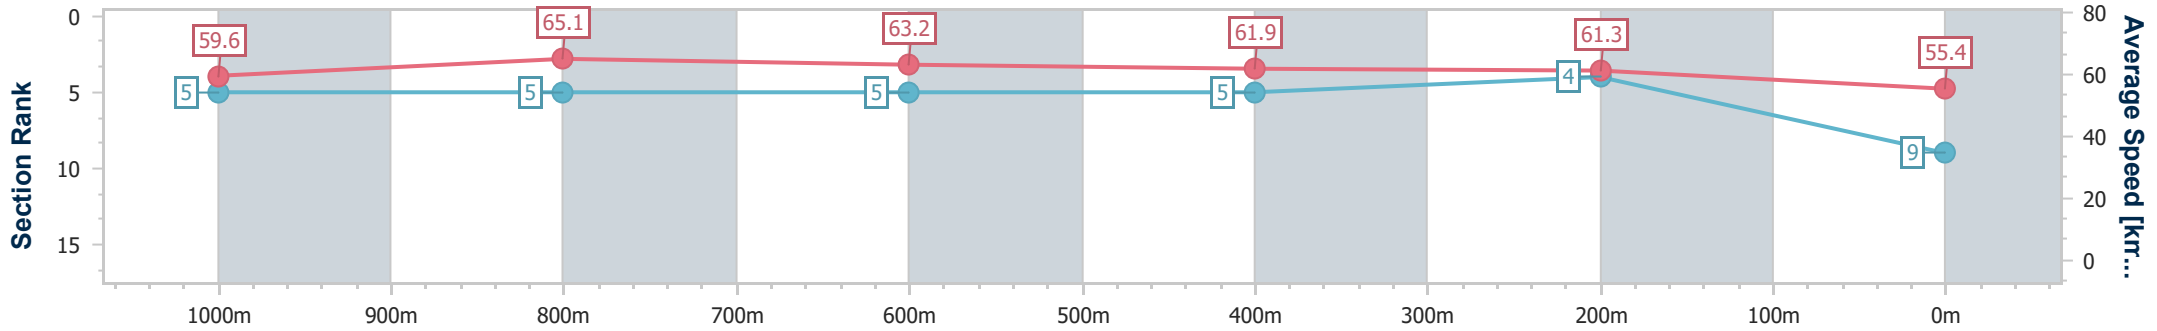

Sunshine Coast QLD Professional
Race 7: PARKLANDS TAVERN RATINGS BAND 0 - 62 Handicap
- 1200m

18 June 2023 - 15:55

Track Rating: Soft 6, Weather: Fine, Rail Position: +10m

Section	Overall	1000m	800m	600m	400m	200m
Section Times	1:12.94 [8] (0:12.51)	1:00.43 [8] (0:11.42)	0:49.01 [8] (0:12.12)	0:36.89 [8] (0:12.31)	0:24.58 [8] (0:11.76)	0:12.82 [8] (0:12.82)
Average Speed [km/h]	57.6	64.9	63.3	62.4	61.2	56.2
Top Speed [km/h]	64.9	65.8	63.9	63.5	61.9	59.9
Avg. Dist. to Rail [m]	16.2	11.9	11.0	11.3	11.9	10.9
Avg. Stride Freq. [Hz]	2.3	2.5	2.5	2.5	2.5	2.4
Avg. Stride Length [m]	6.8	7.2	7.1	7.1	6.8	6.4

- [] Ranking at each section and finish
- .-.- No data available at this section
- NA No data available

Horse/Jockey Name	Boomi's Buddy
Final Rank	9
Fastest Section Time (Section)	0:11.42 (1000m)
Top Speed [km/h] (Section)	67.3 (1000m)
Race State	Finished

Sunshine Coast QLD Professional
Race 7: PARKLANDS TAVERN RATINGS BAND 0 - 62 Handicap - 1200m

18 June 2023 - 15:55

Track Rating: Soft 6, Weather: Fine, Rail Position: +10m

Section	Overall	1000m	800m	600m	400m	200m
Section Times	1:12.98 [9] (0:12.09)	1:00.89 [5] (0:11.42)	0:49.47 [5] (0:12.20)	0:37.27 [5] (0:12.51)	0:24.76 [5] (0:11.76)	0:13.00 [4] (0:13.00)
Average Speed [km/h]	59.6	65.1	63.2	61.9	61.3	55.4
Top Speed [km/h]	65.6	67.3	63.8	62.7	62.5	59.6
Avg. Dist. to Rail [m]	16.0	13.0	11.8	12.7	17.5	17.4
Avg. Stride Freq. [Hz]	2.2	2.3	2.3	2.3	2.3	2.2
Avg. Stride Length [m]	7.3	7.7	7.7	7.5	7.4	7.0