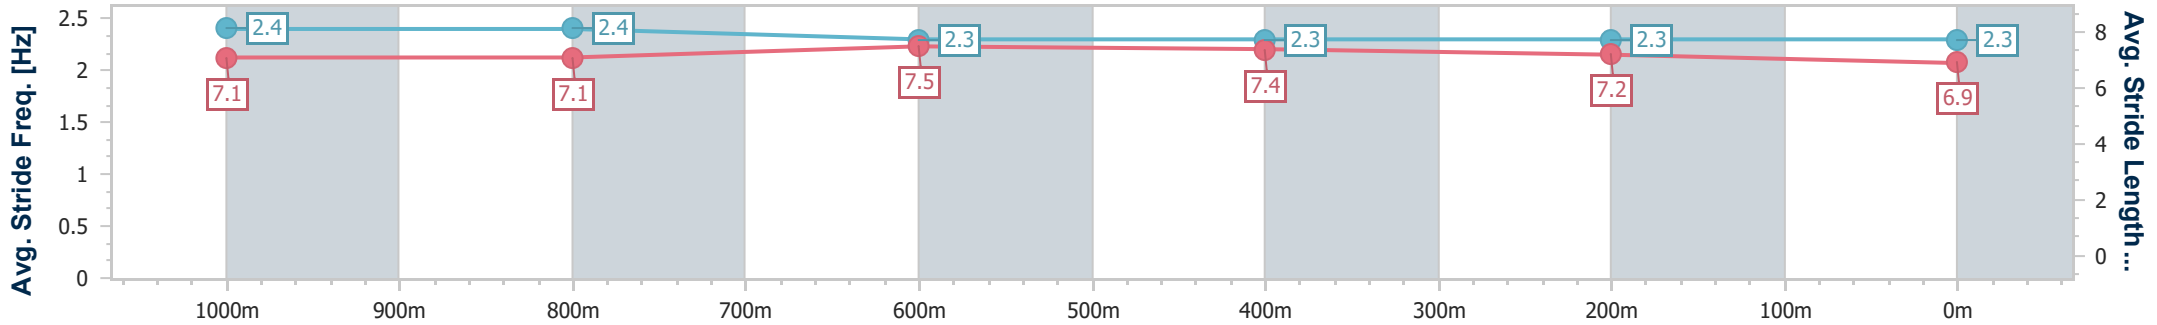

Horse/Jockey Name	Shapin Power
Final Rank	3
Fastest Section Time (Section)	0:11.41 (1000m)
Top Speed [km/h] (Section)	68.3 (Overall)
Race State	Finished

Sunshine Coast QLD Professional
Race 7: PARKLANDS TAVERN RATINGS BAND 0 - 62 Handicap - 1200m

18 June 2023 - 15:55

Track Rating: Soft 6, Weather: Fine, Rail Position: +10m

Section	Overall	1000m	800m	600m	400m	200m
Section Times	1:12.44 [3] (0:11.79)	1:00.65 [3] (0:11.41)	0:49.24 [3] (0:12.19)	0:37.05 [3] (0:12.39)	0:24.66 [2] (0:11.91)	0:12.75 [2] (0:12.75)
Average Speed [km/h]	61.2	64.9	63.1	61.7	60.5	56.5
Top Speed [km/h]	68.3	66.6	64.0	62.0	62.0	59.5
Avg. Dist. to Rail [m]	12.4	12.0	11.5	10.2	11.4	11.9
Avg. Stride Freq. [Hz]	2.4	2.4	2.3	2.3	2.3	2.3
Avg. Stride Length [m]	7.1	7.1	7.5	7.4	7.2	6.9

- [ ] Ranking at each section and finish
- -.-.- No data available at this section
- NA No data available