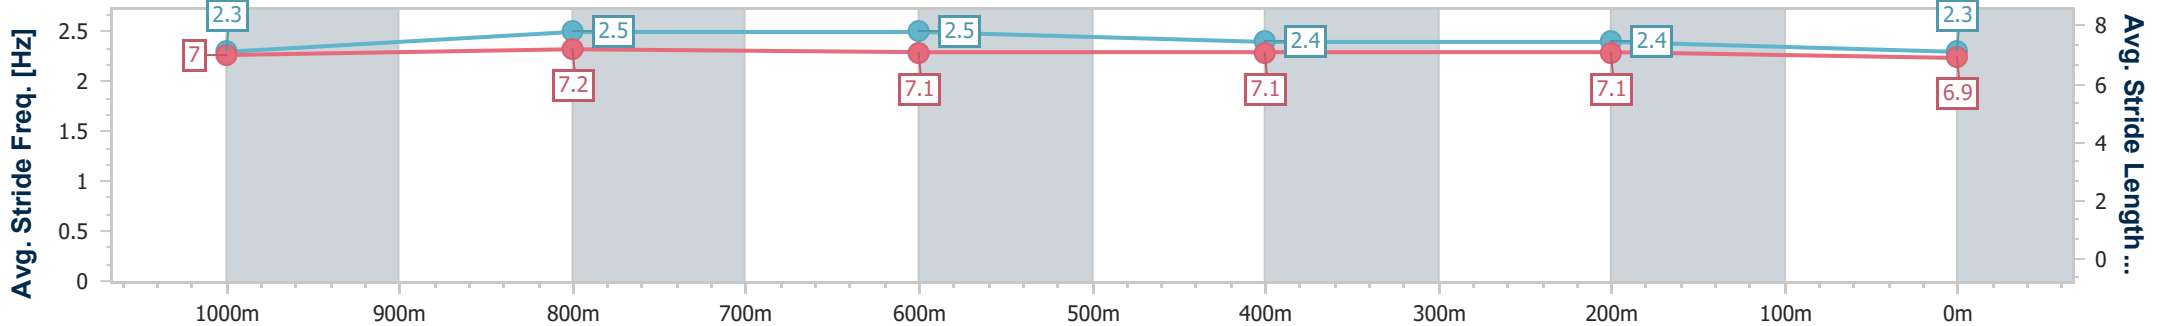

Horse/Jockey Name	Unlikelyoccurrence
Final Rank	2
Fastest Section Time (Section)	0:11.25 (1000m)
Top Speed [km/h] (Section)	67.7 (1000m)
Race State	Finished

Sunshine Coast QLD Professional
Race 7: PARKLANDS TAVERN RATINGS BAND 0 - 62 Handicap - 1200m

18 June 2023 - 15:55

Track Rating: Soft 6, Weather: Fine, Rail Position: +10m

Section	Overall	1000m	800m	600m	400m	200m
Section Times	1:12.23 [2] (0:12.28)	0:59.95 [7] (0:11.25)	0:48.70 [6] (0:12.28)	0:36.42 [6] (0:12.29)	0:24.13 [4] (0:11.61)	0:12.52 [3] (0:12.52)
Average Speed [km/h]	58.7	66.0	63.3	62.8	62.1	57.5
Top Speed [km/h]	65.4	67.7	64.5	64.0	63.1	62.0
Avg. Dist. to Rail [m]	13.1	12.4	13.4	12.0	13.5	13.8
Avg. Stride Freq. [Hz]	2.3	2.5	2.5	2.4	2.4	2.3
Avg. Stride Length [m]	7.0	7.2	7.1	7.1	7.1	6.9

- [ ] Ranking at each section and finish
- -.-.- No data available at this section
- NA No data available