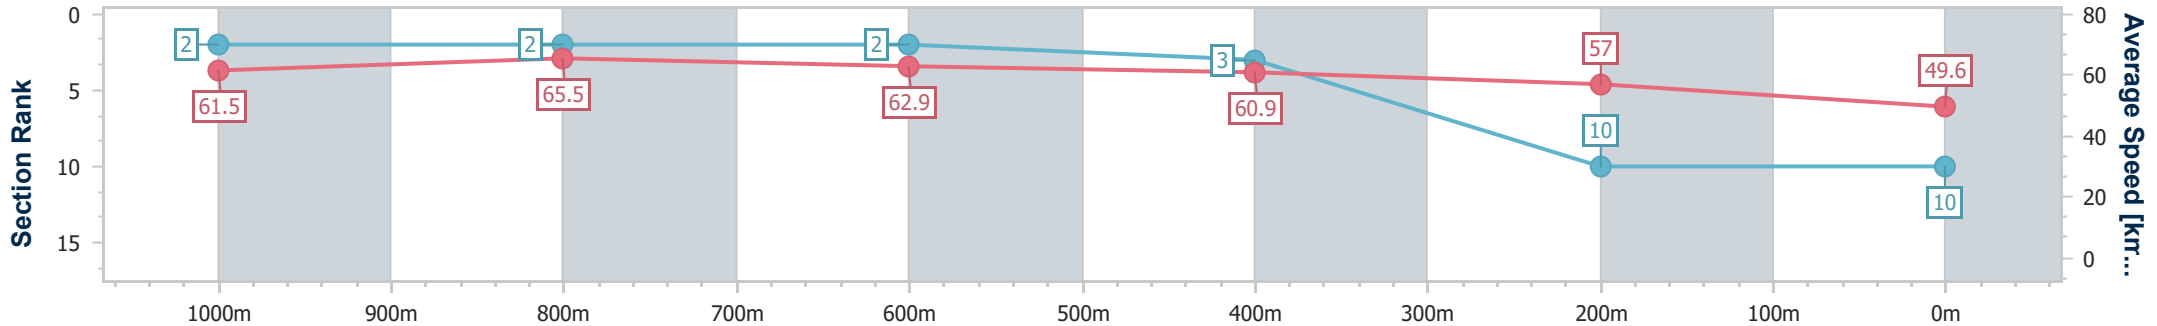

Sunshine Coast QLD Professional
Race 7: PARKLANDS TAVERN RATINGS BAND 0 - 62 Handicap - 1200m

18 June 2023 - 15:55

Track Rating: Soft 6, Weather: Fine, Rail Position: +10m

Section	Overall	1000m	800m	600m	400m	200m
Section Times	1:12.98 [9] (0:12.09)	1:00.89 [5] (0:11.42)	0:49.47 [5] (0:12.20)	0:37.27 [5] (0:12.51)	0:24.76 [5] (0:11.76)	0:13.00 [4] (0:13.00)
Average Speed [km/h]	59.6	65.1	63.2	61.9	61.3	55.4
Top Speed [km/h]	65.6	67.3	63.8	62.7	62.5	59.6
Avg. Dist. to Rail [m]	16.0	13.0	11.8	12.7	17.5	17.4
Avg. Stride Freq. [Hz]	2.2	2.3	2.3	2.3	2.3	2.2
Avg. Stride Length [m]	7.3	7.7	7.7	7.5	7.4	7.0

- [] Ranking at each section and finish
- .-.- No data available at this section
- NA No data available

Horse/Jockey Name	Spirit Princess
Final Rank	10
Fastest Section Time (Section)	0:11.35 (1000m)
Top Speed [km/h] (Section)	68.1 (1000m)
Race State	Finished

Sunshine Coast QLD Professional
Race 7: PARKLANDS TAVERN RATINGS BAND 0 - 62 Handicap - 1200m

18 June 2023 - 15:55

Track Rating: Soft 6, Weather: Fine, Rail Position: +10m

Section	Overall	1000m	800m	600m	400m	200m
Section Times	1:15.16 [10] (0:11.72)	1:03.44 [2] (0:11.35)	0:52.09 [2] (0:12.27)	0:39.82 [2] (0:12.66)	0:27.16 [3] (0:12.64)	0:14.52 [10] (0:14.52)
Average Speed [km/h]	61.5	65.5	62.9	60.9	57.0	49.6
Top Speed [km/h]	68.1	68.1	64.2	62.1	59.3	54.4
Avg. Dist. to Rail [m]	17.6	13.5	12.3	11.8	14.2	12.8
Avg. Stride Freq. [Hz]	2.3	2.4	2.4	2.4	2.3	2.1
Avg. Stride Length [m]	7.3	7.7	7.4	7.2	6.9	6.5