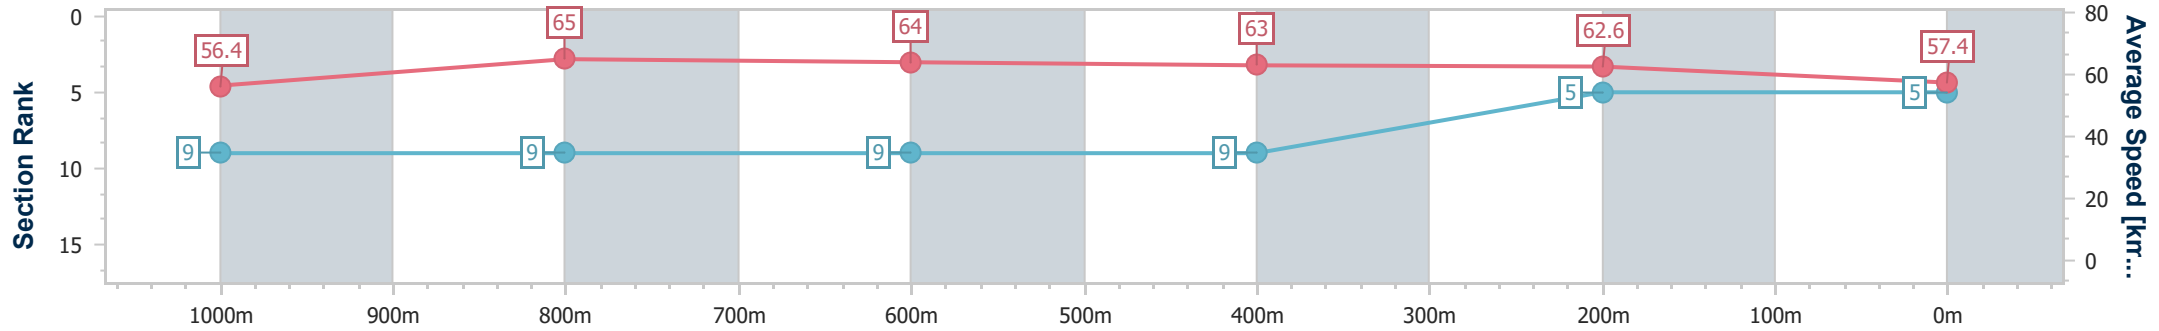

Horse/Jockey Name	Hotstep
Final Rank	5
Fastest Section Time (Section)	0:11.43 (1000m)
Top Speed [km/h] (Section)	66.9 (1000m)
Race State	Finished

Sunshine Coast QLD Professional
Race 7: PARKLANDS TAVERN RATINGS BAND 0 - 62 Handicap - 1200m

18 June 2023 - 15:55

Track Rating: Soft 6, Weather: Fine, Rail Position: +10m

Section	Overall	1000m	800m	600m	400m	200m
Section Times	1:12.58 [5] (0:12.82)	0:59.76 [9] (0:11.43)	0:48.33 [9] (0:12.02)	0:36.31 [9] (0:12.24)	0:24.07 [9] (0:11.51)	0:12.56 [5] (0:12.56)
Average Speed [km/h]	56.4	65.0	64.0	63.0	62.6	57.4
Top Speed [km/h]	63.0	66.9	65.1	64.1	63.7	61.4
Avg. Dist. to Rail [m]	17.7	13.1	11.6	11.8	15.9	17.1
Avg. Stride Freq. [Hz]	2.2	2.4	2.3	2.3	2.4	2.3
Avg. Stride Length [m]	7.2	7.5	7.6	7.6	7.3	7.0

- [ ] Ranking at each section and finish
- -.-.- No data available at this section
- NA No data available