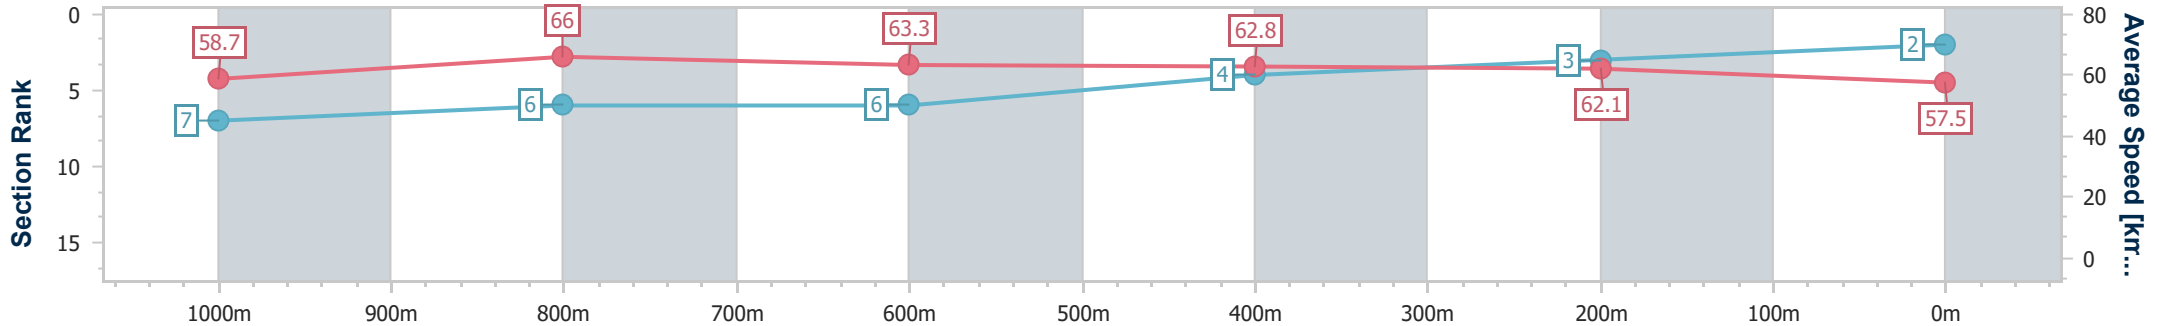

Horse/Jockey Name	Unlikelyoccurrence
Final Rank	2
Fastest Section Time (Section)	0:11.25 (1000m)
Top Speed [km/h] (Section)	67.7 (1000m)
Race State	Finished

Sunshine Coast QLD Professional
Race 7: PARKLANDS TAVERN RATINGS BAND 0 - 62 Handicap - 1200m

18 June 2023 - 15:55

Track Rating: Soft 6, Weather: Fine, Rail Position: +10m

Section	Overall	1000m	800m	600m	400m	200m
Section Times	1:12.23 [2] (0:12.28)	0:59.95 [7] (0:11.25)	0:48.70 [6] (0:12.28)	0:36.42 [6] (0:12.29)	0:24.13 [4] (0:11.61)	0:12.52 [3] (0:12.52)
Average Speed [km/h]	58.7	66.0	63.3	62.8	62.1	57.5
Top Speed [km/h]	65.4	67.7	64.5	64.0	63.1	62.0
Avg. Dist. to Rail [m]	13.1	12.4	13.4	12.0	13.5	13.8
Avg. Stride Freq. [Hz]	2.3	2.5	2.5	2.4	2.4	2.3
Avg. Stride Length [m]	7.0	7.2	7.1	7.1	7.1	6.9

- [ ] Ranking at each section and finish
- -.-.- No data available at this section
- NA No data available