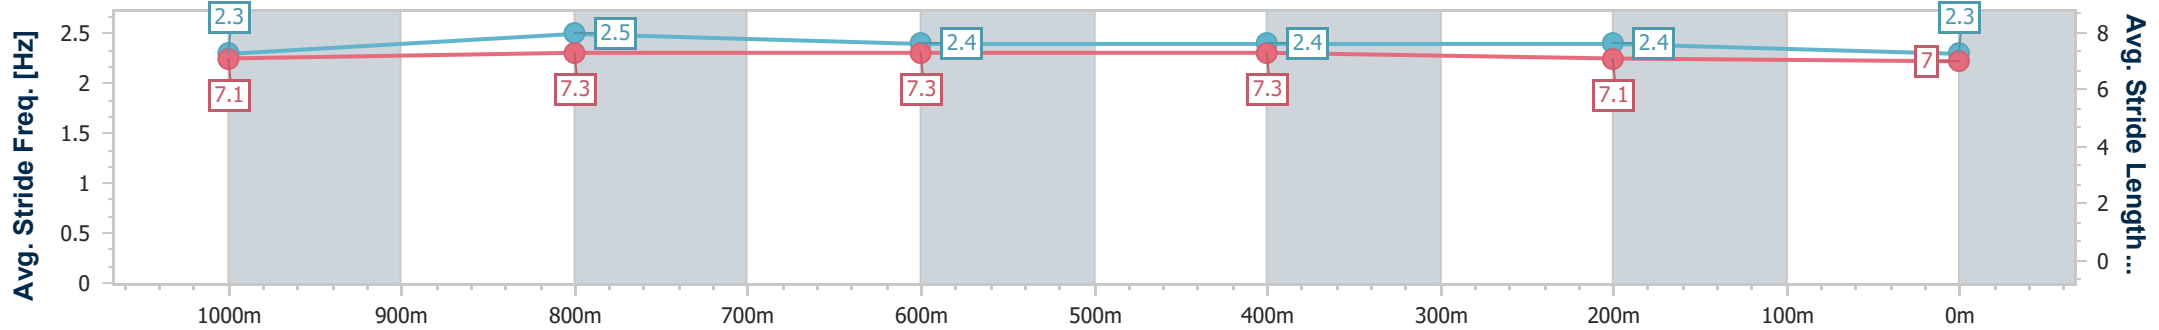

Horse/Jockey Name	Sian Star
Final Rank	4
Fastest Section Time (Section)	0:11.59 (1000m)
Top Speed [km/h] (Section)	65.7 (1000m)
Race State	Finished

Sunshine Coast QLD Professional
Race 7: PARKLANDS TAVERN RATINGS BAND 0 - 62 Handicap
- 1200m

18 June 2023 - 15:55

Track Rating: Soft 6, Weather: Fine, Rail Position: +10m

Section	Overall	1000m	800m	600m	400m	200m
Section Times	1:12.46 [4] (0:12.17)	1:00.29 [6] (0:11.59)	0:48.70 [7] (0:12.24)	0:36.46 [7] (0:12.31)	0:24.15 [7] (0:11.75)	0:12.40 [7] (0:12.40)
Average Speed [km/h]	59.2	64.0	63.0	62.7	61.2	58.2
Top Speed [km/h]	65.7	65.7	64.9	63.8	62.9	61.2
Avg. Dist. to Rail [m]	14.3	12.7	11.8	12.1	13.5	13.5
Avg. Stride Freq. [Hz]	2.3	2.5	2.4	2.4	2.4	2.3
Avg. Stride Length [m]	7.1	7.3	7.3	7.3	7.1	7.0

- [ ] Ranking at each section and finish
- -.-.- No data available at this section
- NA No data available