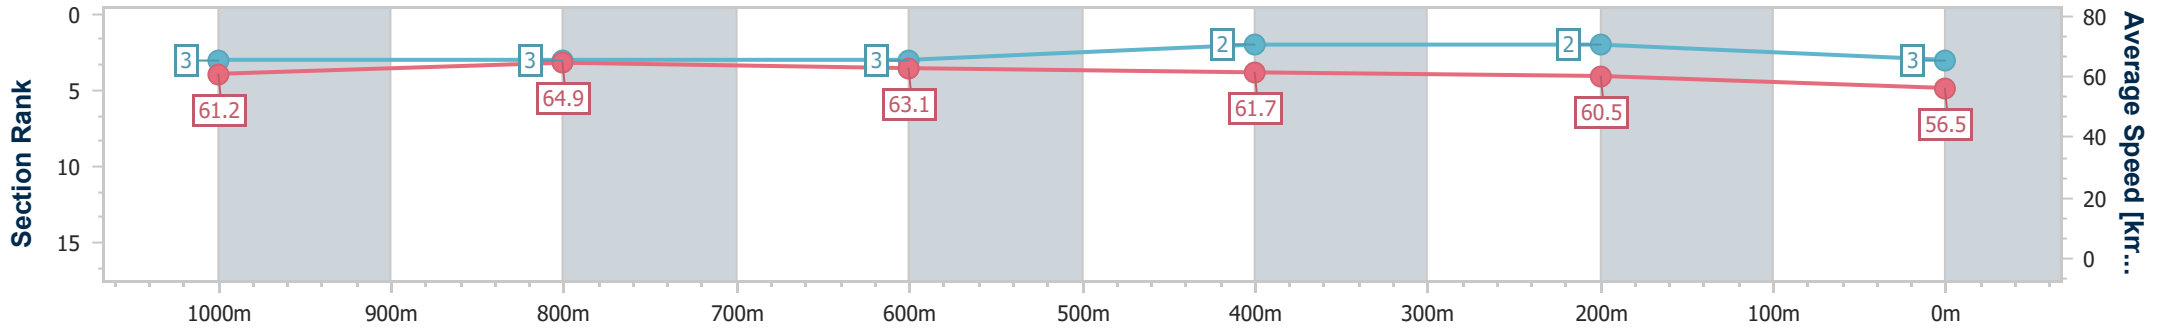

Horse/Jockey Name	Shapin Power
Final Rank	3
Fastest Section Time (Section)	0:11.41 (1000m)
Top Speed [km/h] (Section)	68.3 (Overall)
Race State	Finished

Sunshine Coast QLD Professional
Race 7: PARKLANDS TAVERN RATINGS BAND 0 - 62 Handicap - 1200m

18 June 2023 - 15:55

Track Rating: Soft 6, Weather: Fine, Rail Position: +10m

Section	Overall	1000m	800m	600m	400m	200m
Section Times	1:12.44 [3] (0:11.79)	1:00.65 [3] (0:11.41)	0:49.24 [3] (0:12.19)	0:37.05 [3] (0:12.39)	0:24.66 [2] (0:11.91)	0:12.75 [2] (0:12.75)
Average Speed [km/h]	61.2	64.9	63.1	61.7	60.5	56.5
Top Speed [km/h]	68.3	66.6	64.0	62.0	62.0	59.5
Avg. Dist. to Rail [m]	12.4	12.0	11.5	10.2	11.4	11.9
Avg. Stride Freq. [Hz]	2.4	2.4	2.3	2.3	2.3	2.3
Avg. Stride Length [m]	7.1	7.1	7.5	7.4	7.2	6.9

- [ ] Ranking at each section and finish
- -.-.- No data available at this section
- NA No data available