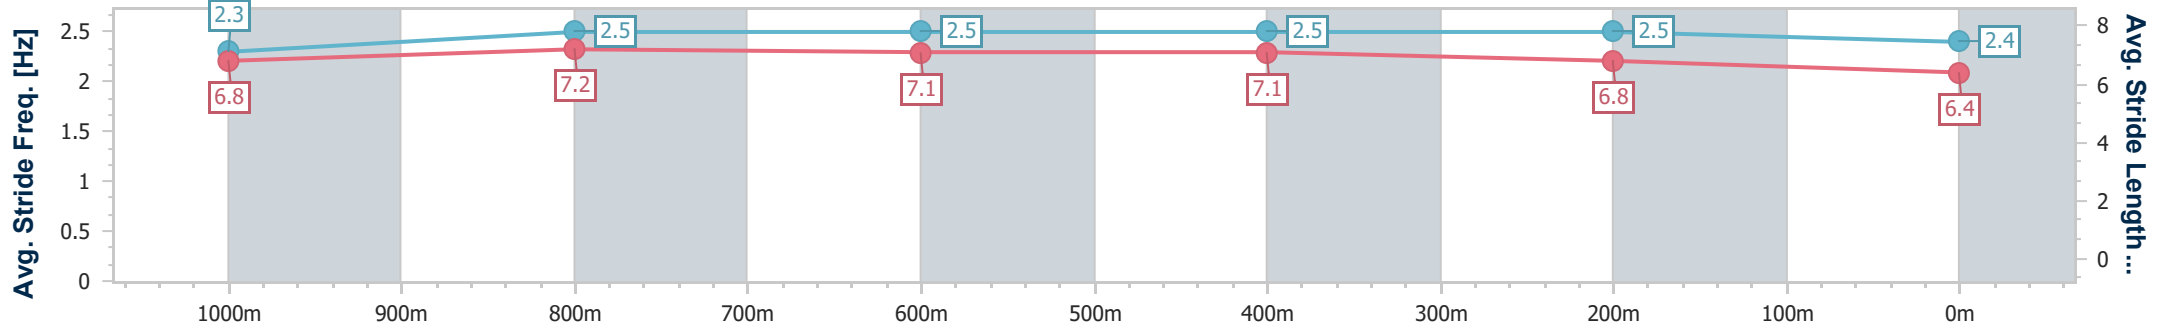

- [] Ranking at each section and finish
- .-.- No data available at this section
- NA No data available

Horse/Jockey Name	Simply Venus
Final Rank	8
Fastest Section Time (Section)	0:11.42 (1000m)
Top Speed [km/h] (Section)	65.8 (1000m)
Race State	Finished

Sunshine Coast QLD Professional
Race 7: PARKLANDS TAVERN RATINGS BAND 0 - 62 Handicap
- 1200m

18 June 2023 - 15:55

Track Rating: Soft 6, Weather: Fine, Rail Position: +10m

Section	Overall	1000m	800m	600m	400m	200m
Section Times	1:12.94 [8] (0:12.51)	1:00.43 [8] (0:11.42)	0:49.01 [8] (0:12.12)	0:36.89 [8] (0:12.31)	0:24.58 [8] (0:11.76)	0:12.82 [8] (0:12.82)
Average Speed [km/h]	57.6	64.9	63.3	62.4	61.2	56.2
Top Speed [km/h]	64.9	65.8	63.9	63.5	61.9	59.9
Avg. Dist. to Rail [m]	16.2	11.9	11.0	11.3	11.9	10.9
Avg. Stride Freq. [Hz]	2.3	2.5	2.5	2.5	2.5	2.4
Avg. Stride Length [m]	6.8	7.2	7.1	7.1	6.8	6.4