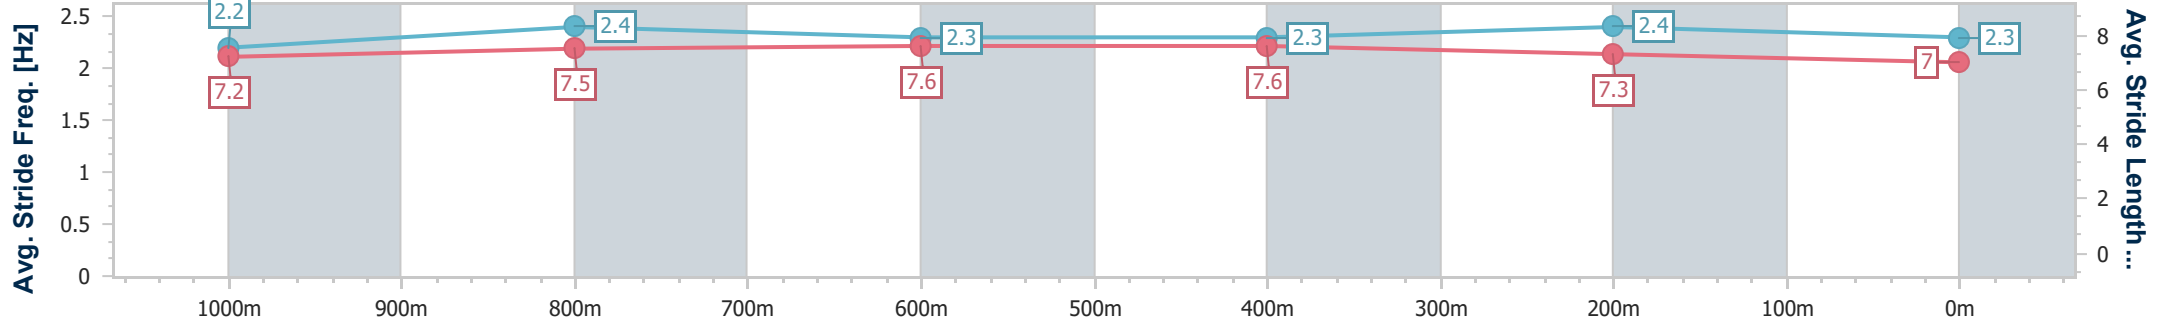

Horse/Jockey Name	Hotstep
Final Rank	5
Fastest Section Time (Section)	0:11.43 (1000m)
Top Speed [km/h] (Section)	66.9 (1000m)
Race State	Finished

Sunshine Coast QLD Professional
Race 7: PARKLANDS TAVERN RATINGS BAND 0 - 62 Handicap - 1200m

18 June 2023 - 15:55

Track Rating: Soft 6, Weather: Fine, Rail Position: +10m

Section	Overall	1000m	800m	600m	400m	200m
Section Times	1:12.58 [5] (0:12.82)	0:59.76 [9] (0:11.43)	0:48.33 [9] (0:12.02)	0:36.31 [9] (0:12.24)	0:24.07 [9] (0:11.51)	0:12.56 [5] (0:12.56)
Average Speed [km/h]	56.4	65.0	64.0	63.0	62.6	57.4
Top Speed [km/h]	63.0	66.9	65.1	64.1	63.7	61.4
Avg. Dist. to Rail [m]	17.7	13.1	11.6	11.8	15.9	17.1
Avg. Stride Freq. [Hz]	2.2	2.4	2.3	2.3	2.4	2.3
Avg. Stride Length [m]	7.2	7.5	7.6	7.6	7.3	7.0

- [ ] Ranking at each section and finish
- -.-.- No data available at this section
- NA No data available