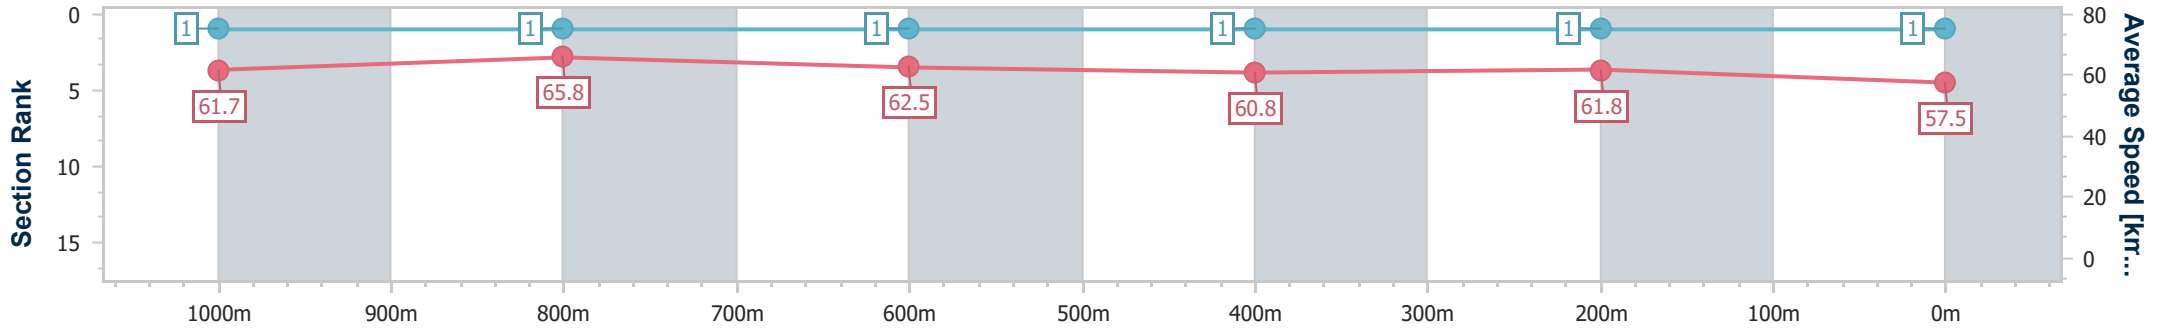

Sunshine Coast QLD Professional
Race 7: PARKLANDS TAVERN RATINGS BAND 0 - 62 Handicap - 1200m

18 June 2023 - 15:55

Track Rating: Soft 6, Weather: Fine, Rail Position: +10m

Section	Overall	1000m	800m	600m	400m	200m
Section Times	1:11.79 [1] (0:11.69)	1:00.10 [1] (0:11.26)	0:48.84 [1] (0:12.21)	0:36.63 [1] (0:12.46)	0:24.17 [1] (0:11.66)	0:12.51 [1] (0:12.51)
Average Speed [km/h]	61.7	65.8	62.5	60.8	61.8	57.5
Top Speed [km/h]	66.8	67.7	64.1	62.1	62.7	60.9
Avg. Dist. to Rail [m]	13.4	12.0	10.3	8.8	10.5	10.6
Avg. Stride Freq. [Hz]	2.4	2.4	2.4	2.3	2.4	2.3
Avg. Stride Length [m]	7.2	7.5	7.4	7.3	7.3	7.1