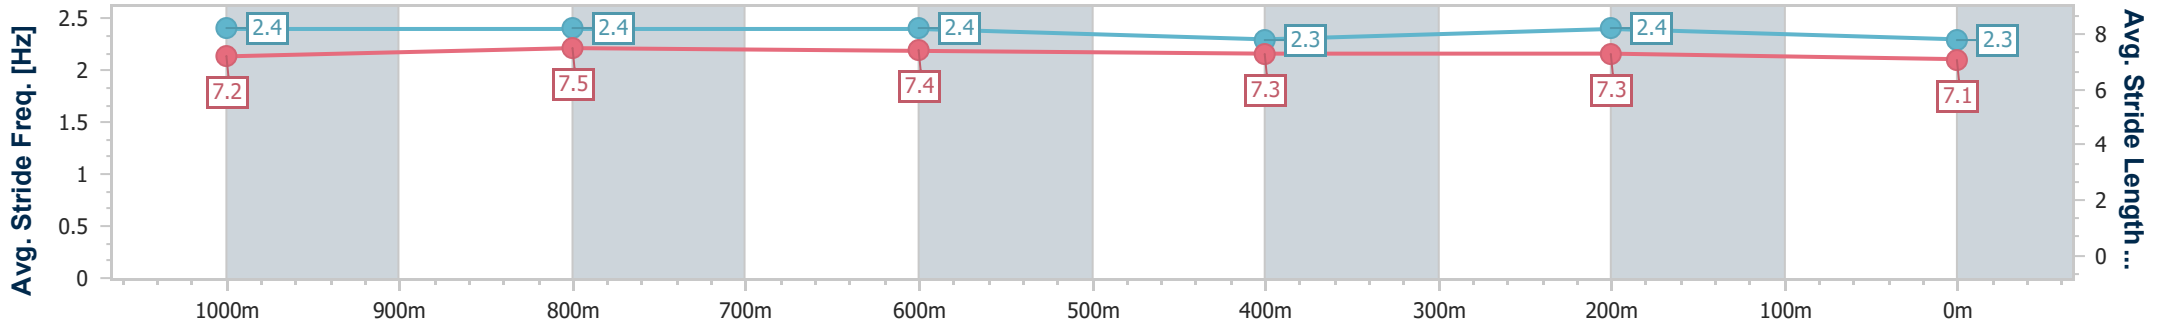

Sunshine Coast QLD Professional
Race 7: PARKLANDS TAVERN RATINGS BAND 0 - 62 Handicap - 1200m

18 June 2023 - 15:55

Track Rating: Soft 6, Weather: Fine, Rail Position: +10m

Section	Overall	1000m	800m	600m	400m	200m
Section Times	1:11.79 [1] (0:11.69)	1:00.10 [1] (0:11.26)	0:48.84 [1] (0:12.21)	0:36.63 [1] (0:12.46)	0:24.17 [1] (0:11.66)	0:12.51 [1] (0:12.51)
Average Speed [km/h]	61.7	65.8	62.5	60.8	61.8	57.5
Top Speed [km/h]	66.8	67.7	64.1	62.1	62.7	60.9
Avg. Dist. to Rail [m]	13.4	12.0	10.3	8.8	10.5	10.6
Avg. Stride Freq. [Hz]	2.4	2.4	2.4	2.3	2.4	2.3
Avg. Stride Length [m]	7.2	7.5	7.4	7.3	7.3	7.1