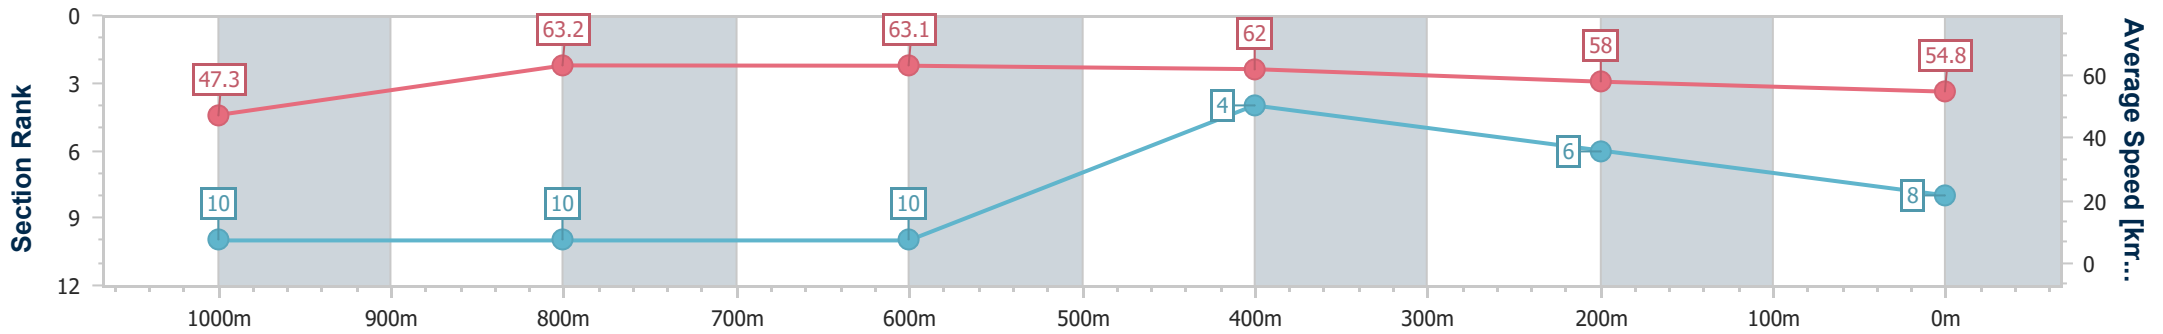

Horse/Jockey Name	Distant Secret
Final Rank	8
Fastest Section Time (Section)	0:11.44 (800m)
Top Speed [km/h] (Section)	64.9 (1000m)
Race State	Finished

Toowoomba QLD Professional
Race 4: TOOWOOMBA PLASTICS Class 1 Handicap - 1200m
17 June 2023 - 18:45
Track Rating: Good 4, Weather: Fine, Rail Position: +5m Entire

Section	Overall	1000m	800m	600m	400m	200m
Section Times	1:15.48 [8] (0:15.22)	1:00.26 [10] (0:11.54)	0:48.72 [10] (0:11.44)	0:37.28 [10] (0:11.72)	0:25.56 [4] (0:12.44)	0:13.12 [6] (0:13.12)
Average Speed [km/h]	47.3	63.2	63.1	62.0	58.0	54.8
Top Speed [km/h]	64.9	64.9	64.7	64.8	59.7	56.0
Avg. Dist. to Rail [m]	6.3	2.9	1.4	1.9	0.9	0.7
Avg. Stride Freq. [Hz]	2.1	2.3	2.3	2.4	2.3	2.2
Avg. Stride Length [m]	6.2	7.6	7.5	7.3	6.9	6.9

- [ ] Ranking at each section and finish
- -.-.- No data available at this section
- NA No data available