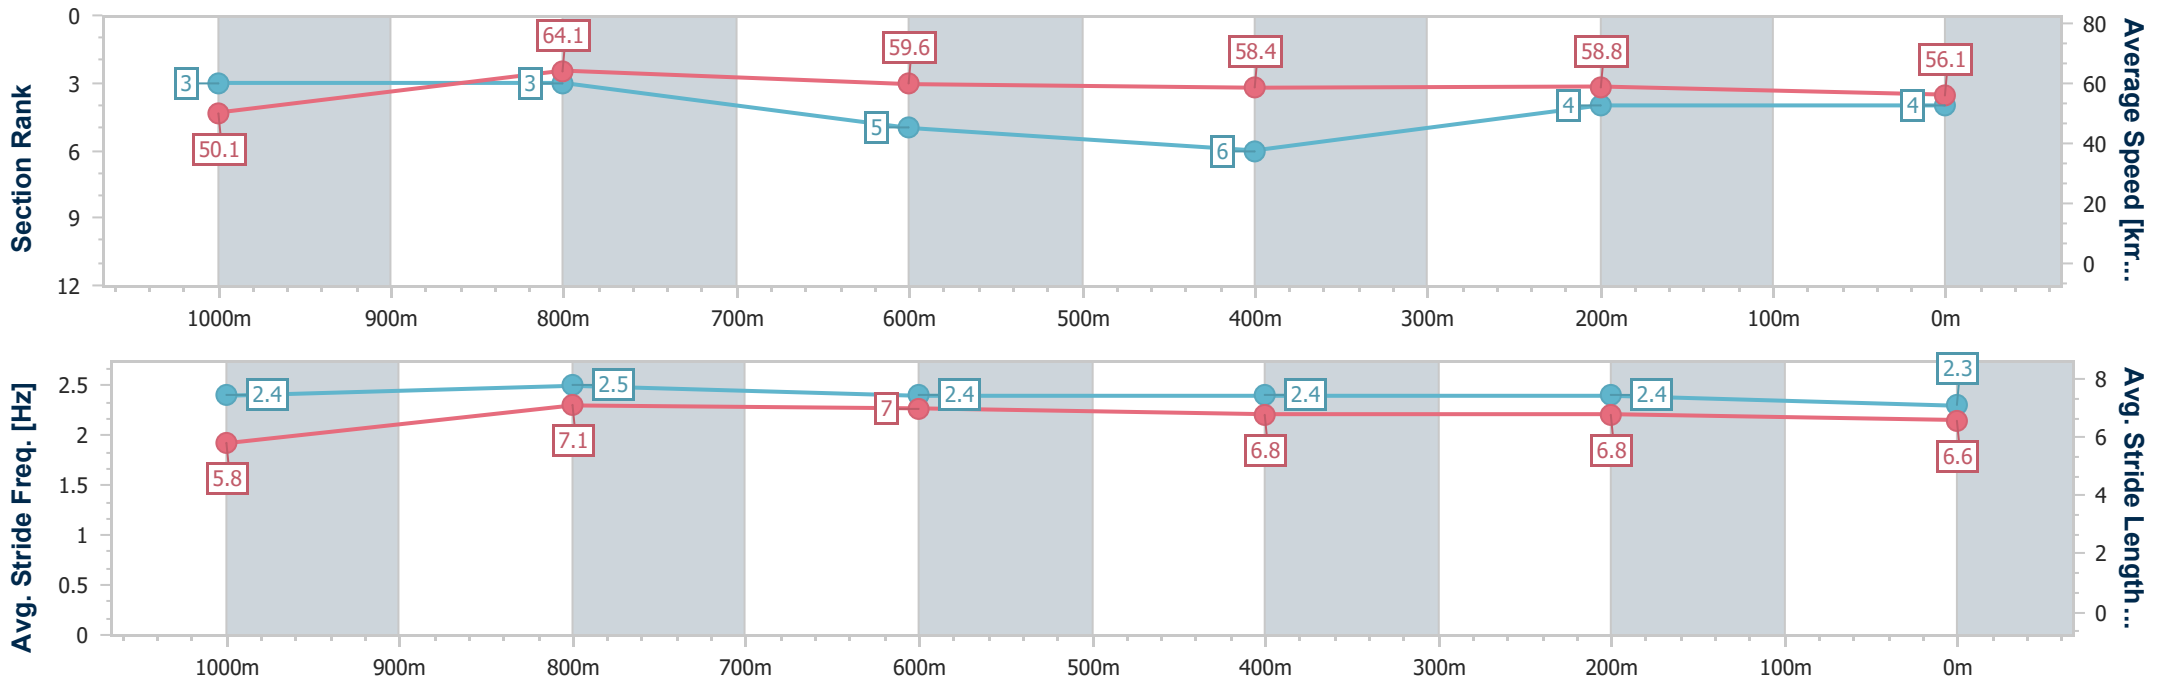

Toowoomba QLD Professional
 Race 4: TOOWOOMBA PLASTICS Class 1 Handicap - 1200m
 17 June 2023 - 18:45
 Track Rating: Good 4, Weather: Fine, Rail Position: +5m Entire

Section	Overall	1000m	800m	600m	400m	200m
Section Times	1:14.96 [4] (0:14.37)	1:00.59 [3] (0:11.26)	0:49.33 [3] (0:12.07)	0:37.26 [5] (0:12.29)	0:24.97 [6] (0:12.15)	0:12.82 [4]
Average Speed [km/h]	50.1	64.1	59.6	58.4	58.8	56.1
Top Speed [km/h]	67.8	67.2	61.3	60.0	59.6	58.3
Avg. Dist. to Rail [m]	3.3	0.9	0.2	0.7	1.2	1.0
Avg. Stride Freq. [Hz]	2.4	2.5	2.4	2.4	2.4	2.3
Avg. Stride Length [m]	5.8	7.1	7.0	6.8	6.8	6.6