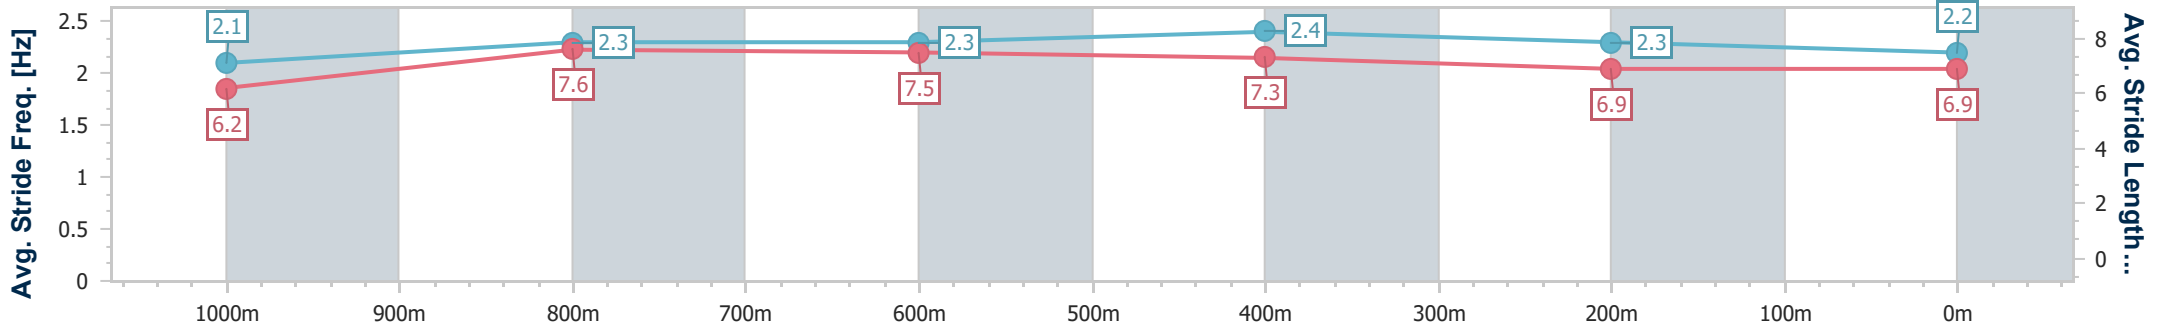

Horse/Jockey Name	Distant Secret
Final Rank	8
Fastest Section Time (Section)	0:11.44 (800m)
Top Speed [km/h] (Section)	64.9 (1000m)
Race State	Finished

Toowoomba QLD Professional
Race 4: TOOWOOMBA PLASTICS Class 1 Handicap - 1200m
17 June 2023 - 18:45
Track Rating: Good 4, Weather: Fine, Rail Position: +5m Entire

Section	Overall	1000m	800m	600m	400m	200m
Section Times	1:15.48 [8] (0:15.22)	1:00.26 [10] (0:11.54)	0:48.72 [10] (0:11.44)	0:37.28 [10] (0:11.72)	0:25.56 [4] (0:12.44)	0:13.12 [6] (0:13.12)
Average Speed [km/h]	47.3	63.2	63.1	62.0	58.0	54.8
Top Speed [km/h]	64.9	64.9	64.7	64.8	59.7	56.0
Avg. Dist. to Rail [m]	6.3	2.9	1.4	1.9	0.9	0.7
Avg. Stride Freq. [Hz]	2.1	2.3	2.3	2.4	2.3	2.2
Avg. Stride Length [m]	6.2	7.6	7.5	7.3	6.9	6.9

- [ ] Ranking at each section and finish
- -.-.- No data available at this section
- NA No data available