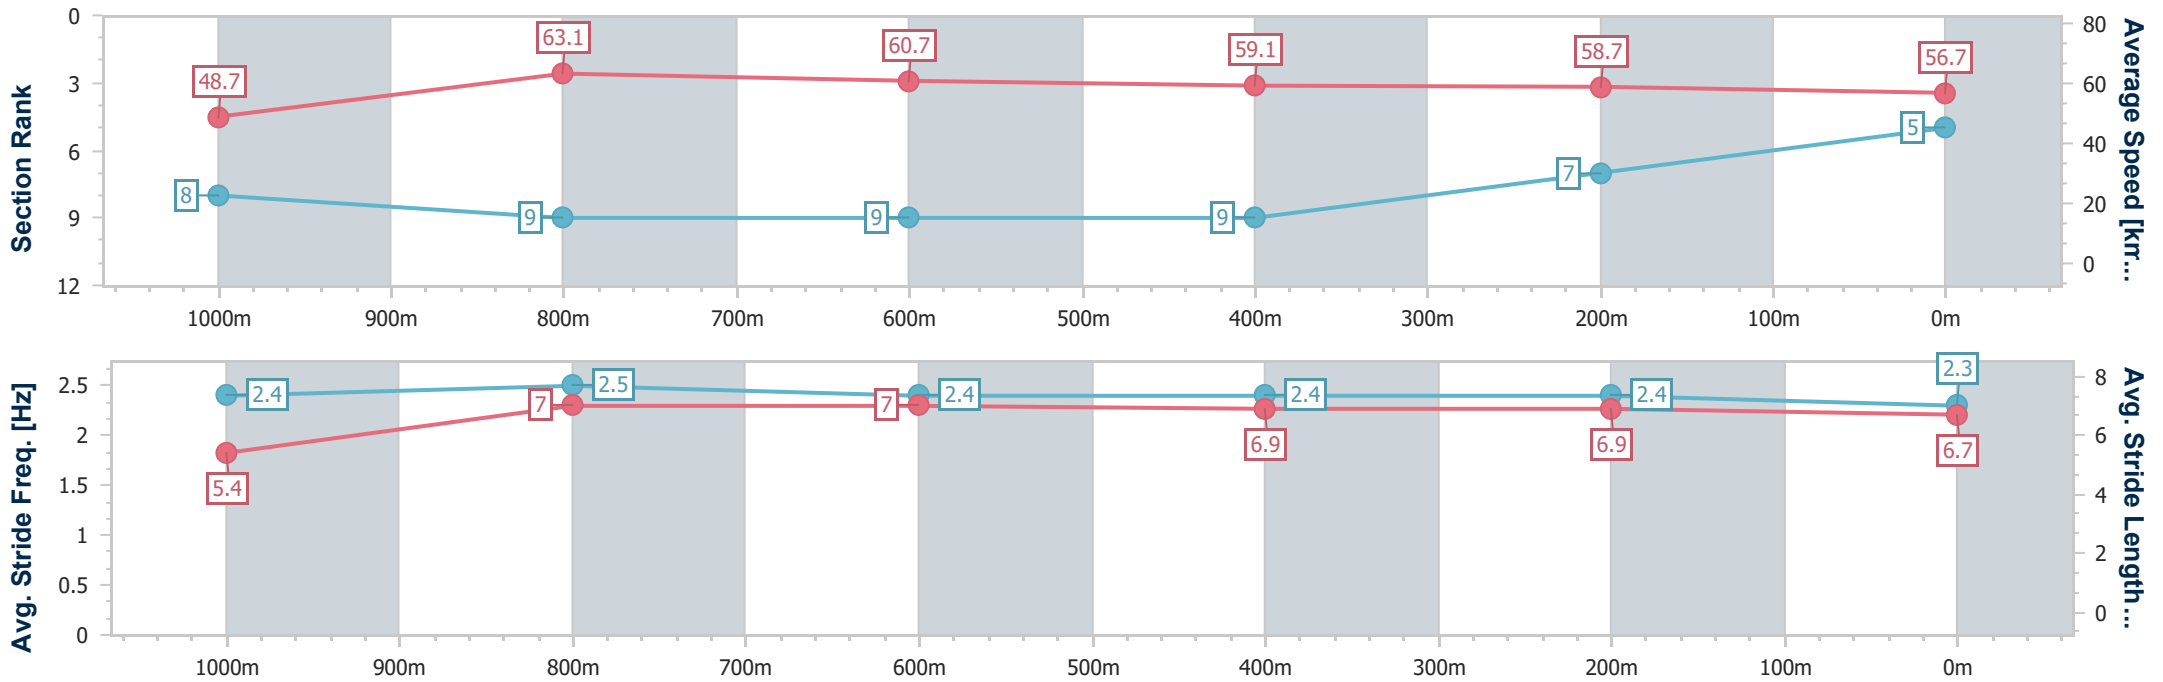

Horse/Jockey Name	My Moses
Final Rank	5
Fastest Section Time (Section)	0:11.44 (1000m)
Top Speed [km/h] (Section)	67.8 (Overall)
Race State	Finished

Toowoomba QLD Professional
Race 4: TOOWOOMBA PLASTICS Class 1 Handicap - 1200m
17 June 2023 - 18:45
Track Rating: Good 4, Weather: Fine, Rail Position: +5m Entire

Section	Overall	1000m	800m	600m	400m	200m
Section Times	1:15.15 [5] (0:14.80)	1:00.35 [8] (0:11.44)	0:48.91 [9] (0:11.90)	0:37.01 [9] (0:12.12)	0:24.89 [9] (0:12.22)	0:12.67 [7]
Average Speed [km/h]	48.7	63.1	60.7	59.1	58.7	56.7
Top Speed [km/h]	67.8	65.4	63.2	60.2	59.4	58.3
Avg. Dist. to Rail [m]	4.9	1.3	0.4	0.9	0.8	1.5
Avg. Stride Freq. [Hz]	2.4	2.5	2.4	2.4	2.4	2.3
Avg. Stride Length [m]	5.4	7.0	7.0	6.9	6.9	6.7

- [ ] Ranking at each section and finish
- -.-.- No data available at this section
- NA No data available