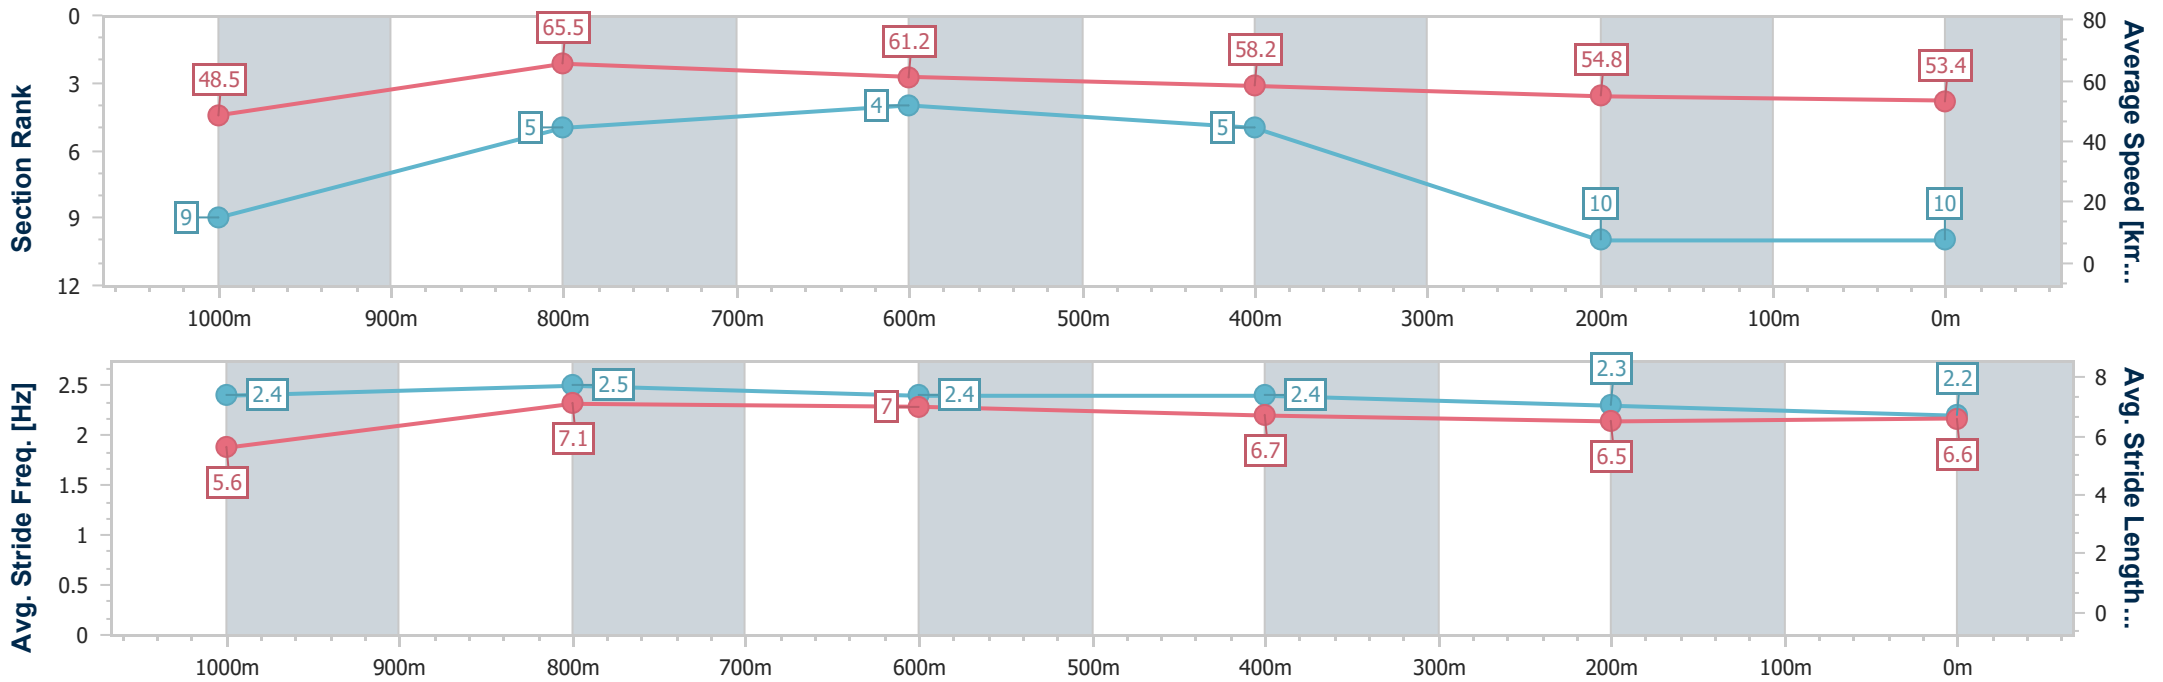

Toowoomba QLD Professional
 Race 4: TOOWOOMBA PLASTICS Class 1 Handicap - 1200m
 17 June 2023 - 18:45
 Track Rating: Good 4, Weather: Fine, Rail Position: +5m Entire

Section	Overall	1000m	800m	600m	400m	200m
Section Times	1:15.51 [9] (0:14.76)	1:00.75 [6] (0:11.41)	0:49.34 [8] (0:11.95)	0:37.39 [8] (0:12.24)	0:25.15 [10] (0:12.39)	0:12.76 [9] (0:12.76)
Average Speed [km/h]	48.8	63.9	60.9	59.6	58.2	56.2
Top Speed [km/h]	65.2	65.3	63.2	61.0	58.7	58.7
Avg. Dist. to Rail [m]	9.3	3.6	3.1	2.7	0.6	0.6
Avg. Stride Freq. [Hz]	2.3	2.4	2.3	2.3	2.3	2.2
Avg. Stride Length [m]	5.9	7.4	7.3	7.1	7.2	7.0

- [] Ranking at each section and finish
- .-.- No data available at this section
- NA No data available

Horse/Jockey Name	Move Beyond
Final Rank	10
Fastest Section Time (Section)	0:11.04 (1000m)
Top Speed [km/h] (Section)	66.7 (1000m)
Race State	Finished

Toowoomba QLD Professional
 Race 4: TOOWOOMBA PLASTICS Class 1 Handicap - 1200m
 17 June 2023 - 18:45
 Track Rating: Good 4, Weather: Fine, Rail Position: +5m Entire

Section	Overall	1000m	800m	600m	400m	200m
Section Times	1:16.52 [10] (0:14.83)	1:01.69 [9] (0:11.04)	0:50.65 [5] (0:11.75)	0:38.90 [4] (0:12.33)	0:26.57 [5] (0:13.10)	0:13.47 [10] (0:13.47)
Average Speed [km/h]	48.5	65.5	61.2	58.2	54.8	53.4
Top Speed [km/h]	65.5	66.7	62.9	60.7	57.4	53.9
Avg. Dist. to Rail [m]	7.6	1.5	0.2	0.8	0.9	1.4
Avg. Stride Freq. [Hz]	2.4	2.5	2.4	2.4	2.3	2.2
Avg. Stride Length [m]	5.6	7.1	7.0	6.7	6.5	6.6

- [] Ranking at each section and finish
- .-.- No data available at this section
- NA No data available