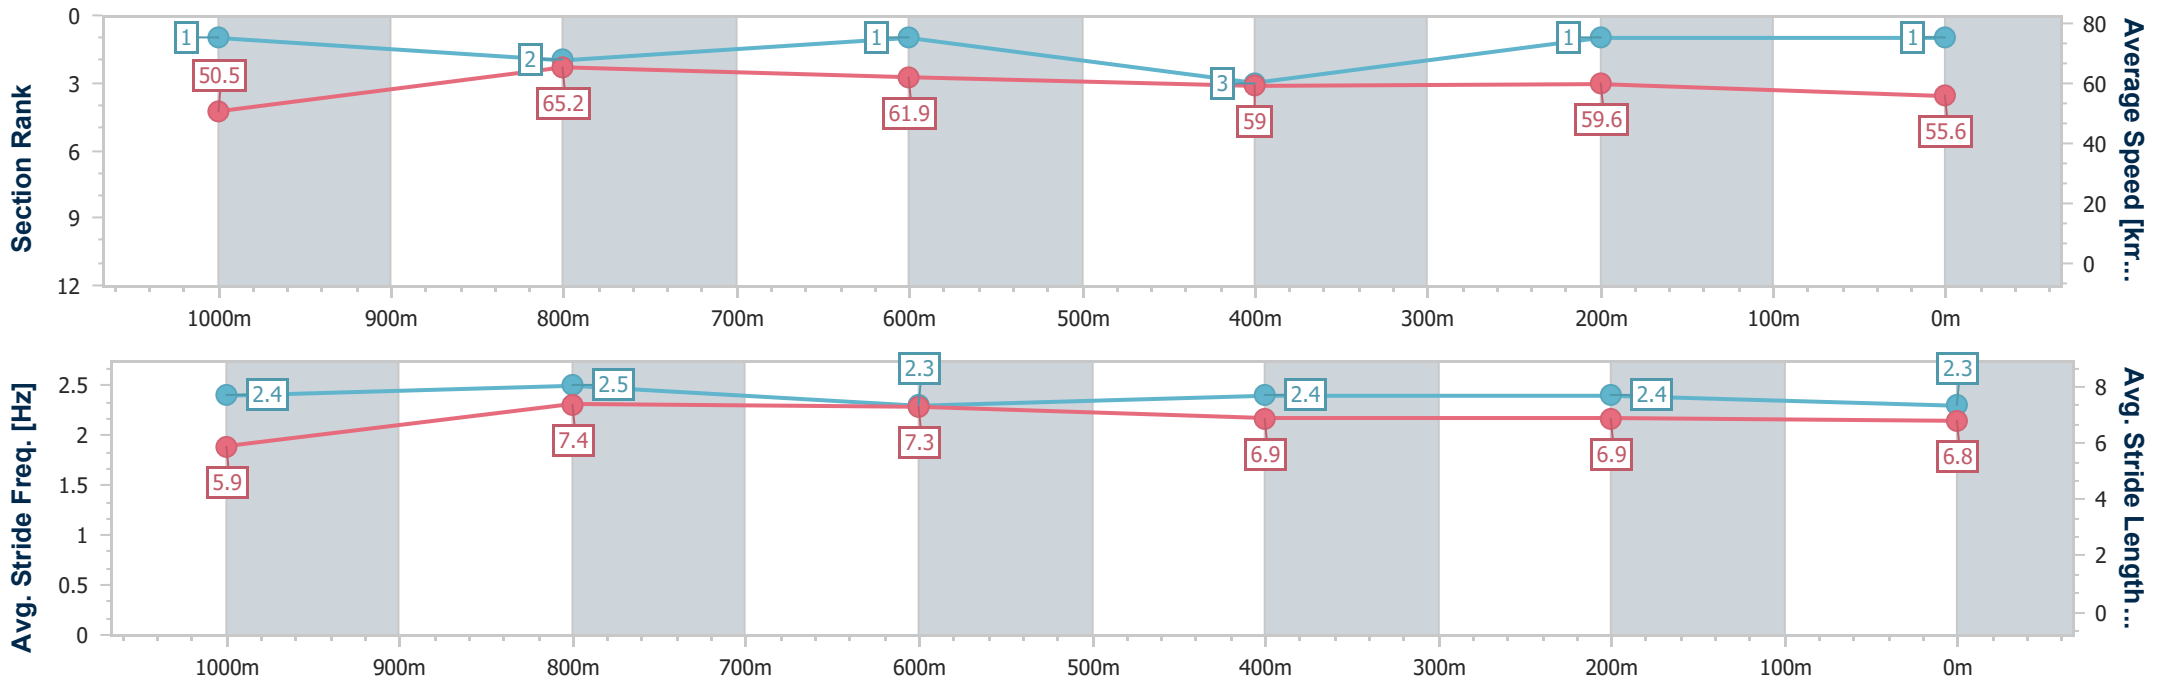

Horse/Jockey Name	Boom By By
Final Rank	1
Fastest Section Time (Section)	0:11.17 (1000m)
Top Speed [km/h] (Section)	67.7 (Overall)
Race State	Finished

Toowoomba QLD Professional
Race 4: TOOWOOMBA PLASTICS Class 1 Handicap - 1200m
17 June 2023 - 18:45
Track Rating: Good 4, Weather: Fine, Rail Position: +5m Entire

Section	Overall	1000m	800m	600m	400m	200m
Section Times	1:14.78 [1] (0:14.26)	1:00.52 [1] (0:11.17)	0:49.35 [2] (0:11.80)	0:37.55 [1] (0:12.53)	0:25.02 [3] (0:12.09)	0:12.93 [1] (0:12.93)
Average Speed [km/h]	50.5	65.2	61.9	59.0	59.6	55.6
Top Speed [km/h]	67.7	67.2	62.7	62.2	62.1	57.3
Avg. Dist. to Rail [m]	7.9	3.6	4.5	5.2	0.6	0.4
Avg. Stride Freq. [Hz]	2.4	2.5	2.3	2.4	2.4	2.3
Avg. Stride Length [m]	5.9	7.4	7.3	6.9	6.9	6.8

- [ ] Ranking at each section and finish
- -.-.- No data available at this section
- NA No data available