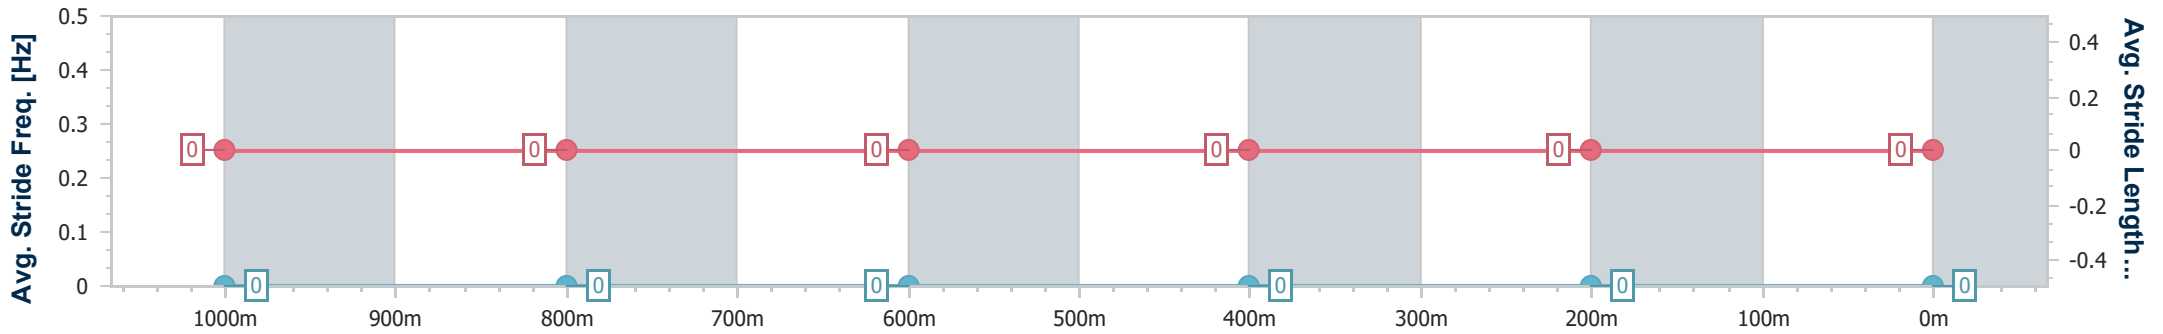

Horse/Jockey Name	Sukiche
Final Rank	7
Fastest Section Time (Section)	0:11.32 (1000m)
Top Speed [km/h] (Section)	66.1 (Overall)
Race State	Finished

Toowoomba QLD Professional
Race 4: TOOWOOMBA PLASTICS Class 1 Handicap - 1200m
17 June 2023 - 18:45
Track Rating: Good 4, Weather: Fine, Rail Position: +5m Entire

Section	Overall	1000m	800m	600m	400m	200m
Section Times	1:15.41 [7] (0:14.70)	1:00.71 [5] (0:11.32)	0:49.39 [6] (0:11.92)	0:37.47 [6] (0:12.26)	0:25.21 [8] (0:12.46)	0:12.75 [8] (0:12.75)
Average Speed [km/h]	49.0	64.1	60.8	59.1	57.9	56.5
Top Speed [km/h]	66.1	65.1	64.6	61.2	59.4	58.0
Avg. Dist. to Rail [m]	8.3	2.8	1.8	1.1	0.6	1.7
Avg. Stride Freq. [Hz]	--	--	--	--	--	--
Avg. Stride Length [m]	--	--	--	--	--	--

- [ ] Ranking at each section and finish
- --- No data available at this section
- NA No data available