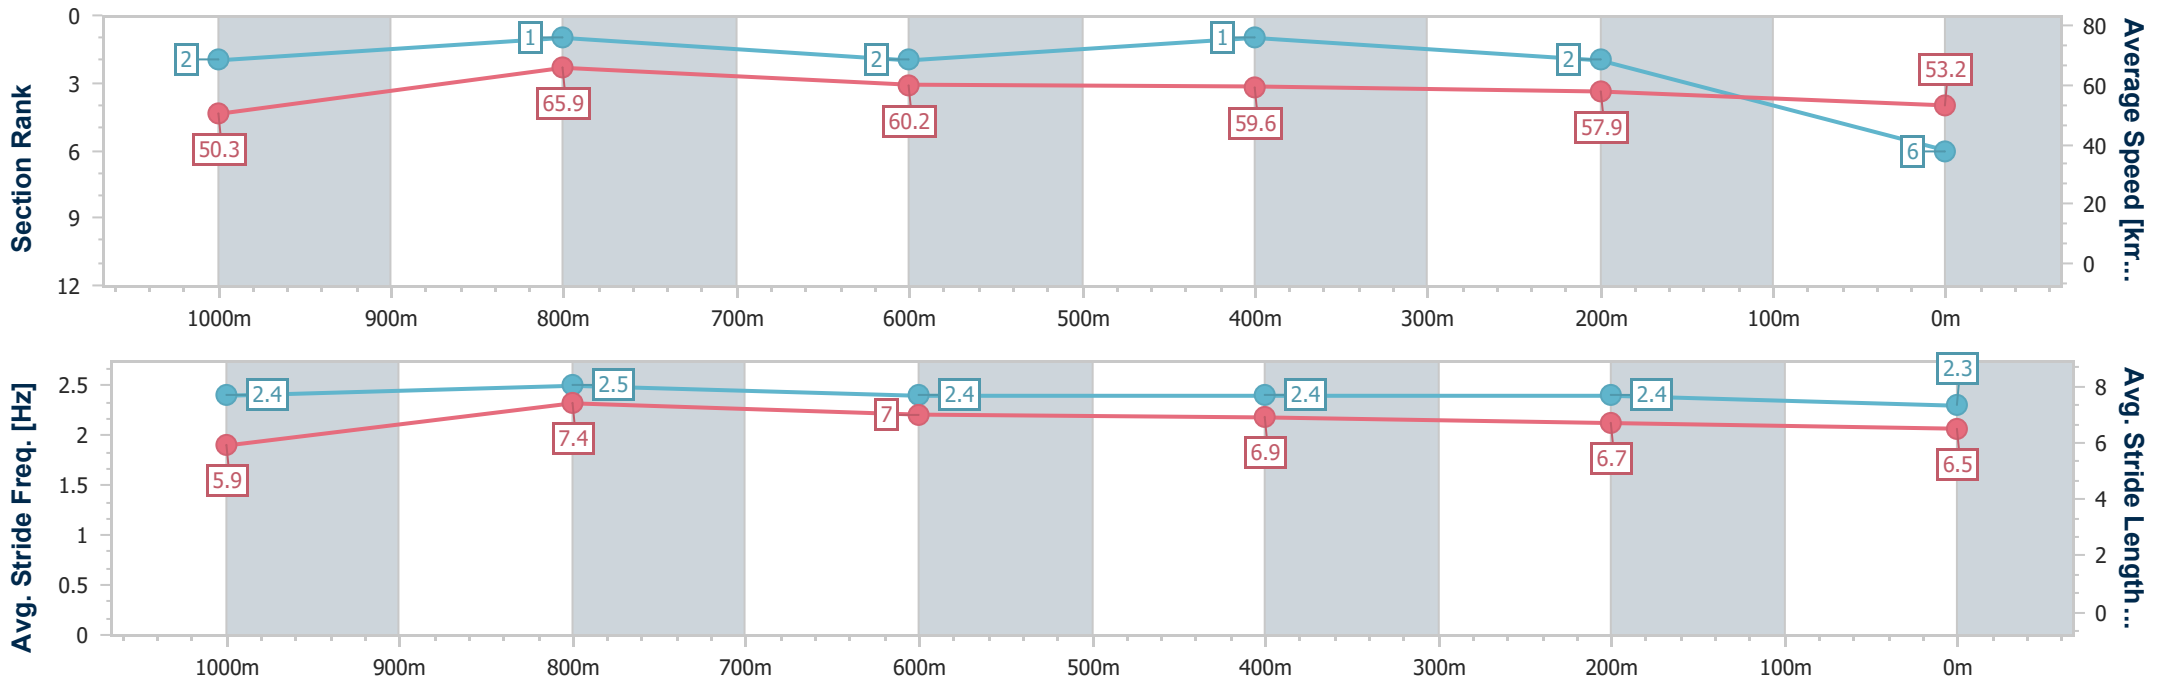

Horse/Jockey Name	Smiling Zac
Final Rank	6
Fastest Section Time (Section)	0:10.99 (1000m)
Top Speed [km/h] (Section)	68.9 (1000m)
Race State	Finished

Toowoomba QLD Professional
Race 4: TOOWOOMBA PLASTICS Class 1 Handicap - 1200m
17 June 2023 - 18:45
Track Rating: Good 4, Weather: Fine, Rail Position: +5m Entire

Section	Overall	1000m	800m	600m	400m	200m
Section Times	1:15.39 [6] (0:14.31)	1:01.08 [2] (0:10.99)	0:50.09 [1] (0:12.04)	0:38.05 [2] (0:12.12)	0:25.93 [1] (0:12.43)	0:13.50 [2] (0:13.50)
Average Speed [km/h]	50.3	65.9	60.2	59.6	57.9	53.2
Top Speed [km/h]	67.8	68.9	61.6	60.9	59.5	55.2
Avg. Dist. to Rail [m]	4.8	2.2	1.9	0.6	0.5	0.6
Avg. Stride Freq. [Hz]	2.4	2.5	2.4	2.4	2.4	2.3
Avg. Stride Length [m]	5.9	7.4	7.0	6.9	6.7	6.5

- [ ] Ranking at each section and finish
- -.-.- No data available at this section
- NA No data available