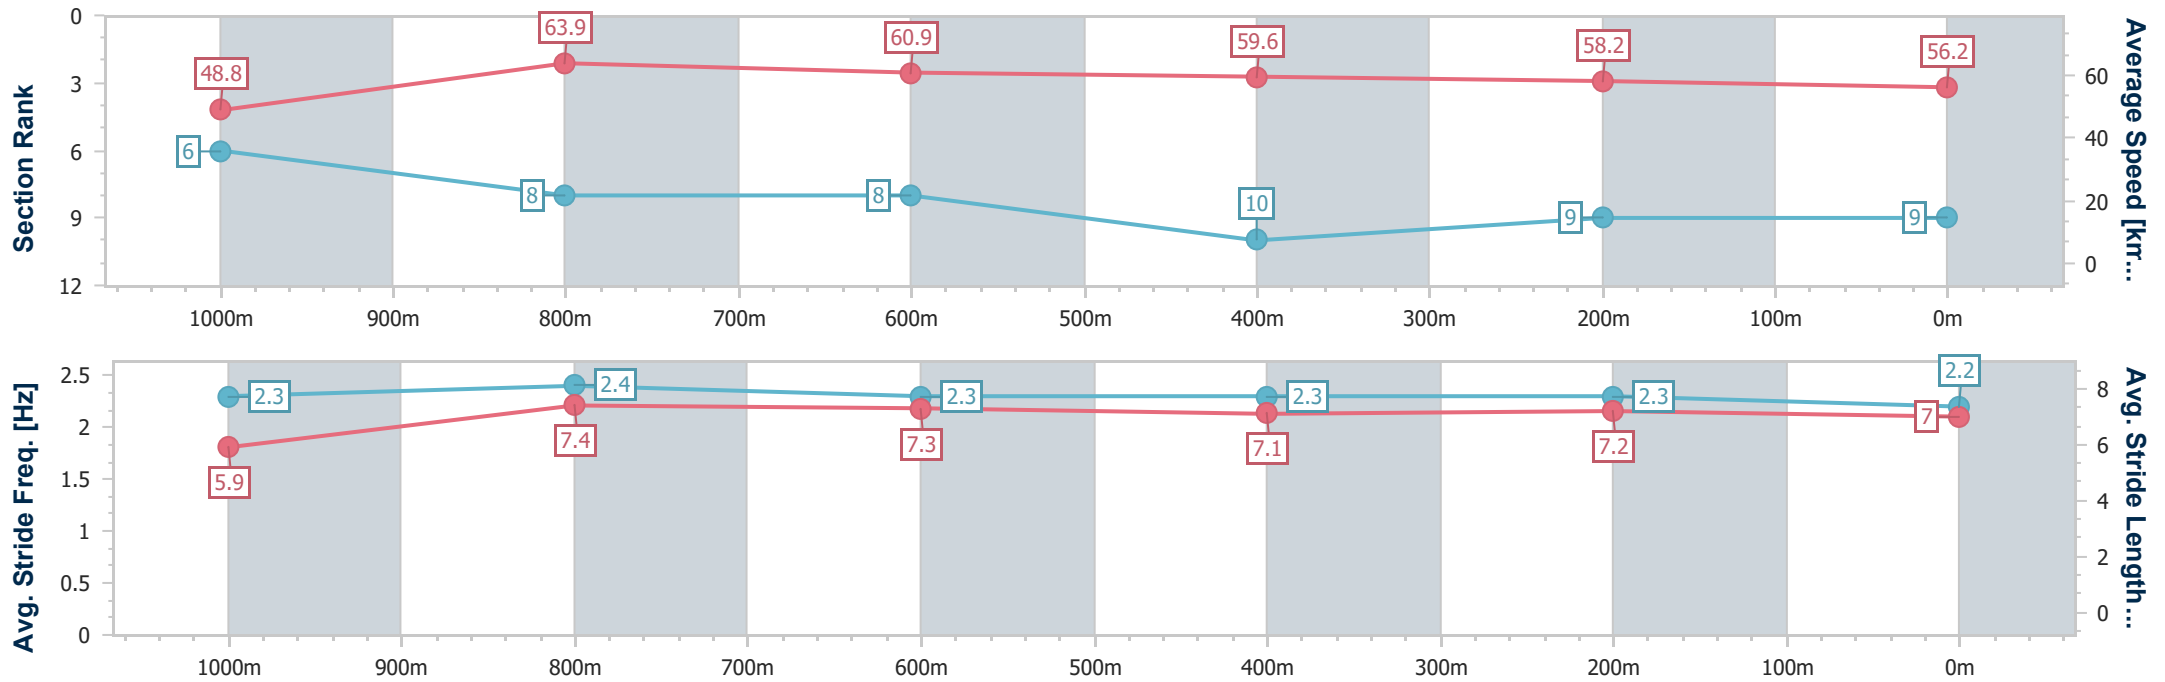

- [] Ranking at each section and finish
- .-.- No data available at this section
- NA No data available

Horse/Jockey Name	Sir Beveridge
Final Rank	9
Fastest Section Time (Section)	0:11.41 (1000m)
Top Speed [km/h] (Section)	65.3 (1000m)
Race State	Finished

Toowoomba QLD Professional
 Race 4: TOOWOOMBA PLASTICS Class 1 Handicap - 1200m
 17 June 2023 - 18:45
 Track Rating: Good 4, Weather: Fine, Rail Position: +5m Entire

Section	Overall	1000m	800m	600m	400m	200m
Section Times	1:15.51 [9] (0:14.76)	1:00.75 [6] (0:11.41)	0:49.34 [8] (0:11.95)	0:37.39 [8] (0:12.24)	0:25.15 [10] (0:12.39)	0:12.76 [9] (0:12.76)
Average Speed [km/h]	48.8	63.9	60.9	59.6	58.2	56.2
Top Speed [km/h]	65.2	65.3	63.2	61.0	58.7	58.7
Avg. Dist. to Rail [m]	9.3	3.6	3.1	2.7	0.6	0.6
Avg. Stride Freq. [Hz]	2.3	2.4	2.3	2.3	2.3	2.2
Avg. Stride Length [m]	5.9	7.4	7.3	7.1	7.2	7.0