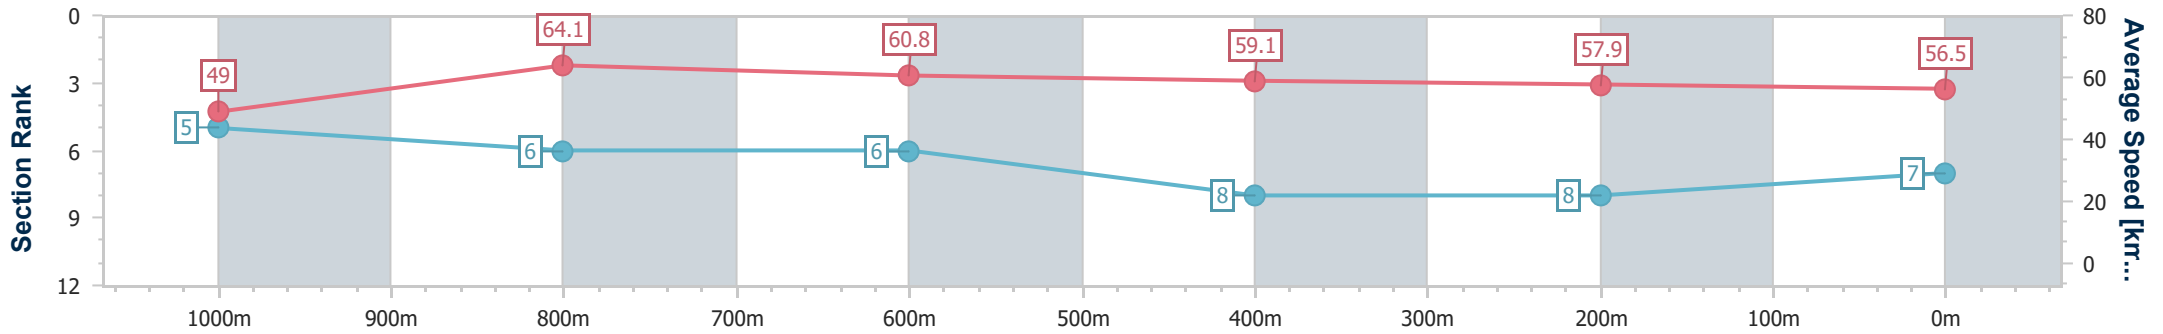

Horse/Jockey Name	Sukiche
Final Rank	7
Fastest Section Time (Section)	0:11.32 (1000m)
Top Speed [km/h] (Section)	66.1 (Overall)
Race State	Finished

Toowoomba QLD Professional
Race 4: TOOWOOMBA PLASTICS Class 1 Handicap - 1200m
17 June 2023 - 18:45
Track Rating: Good 4, Weather: Fine, Rail Position: +5m Entire

Section	Overall	1000m	800m	600m	400m	200m
Section Times	1:15.41 [7] (0:14.70)	1:00.71 [5] (0:11.32)	0:49.39 [6] (0:11.92)	0:37.47 [6] (0:12.26)	0:25.21 [8] (0:12.46)	0:12.75 [8] (0:12.75)
Average Speed [km/h]	49.0	64.1	60.8	59.1	57.9	56.5
Top Speed [km/h]	66.1	65.1	64.6	61.2	59.4	58.0
Avg. Dist. to Rail [m]	8.3	2.8	1.8	1.1	0.6	1.7
Avg. Stride Freq. [Hz]	--	--	--	--	--	--
Avg. Stride Length [m]	--	--	--	--	--	--

- [ ] Ranking at each section and finish
- --- No data available at this section
- NA No data available