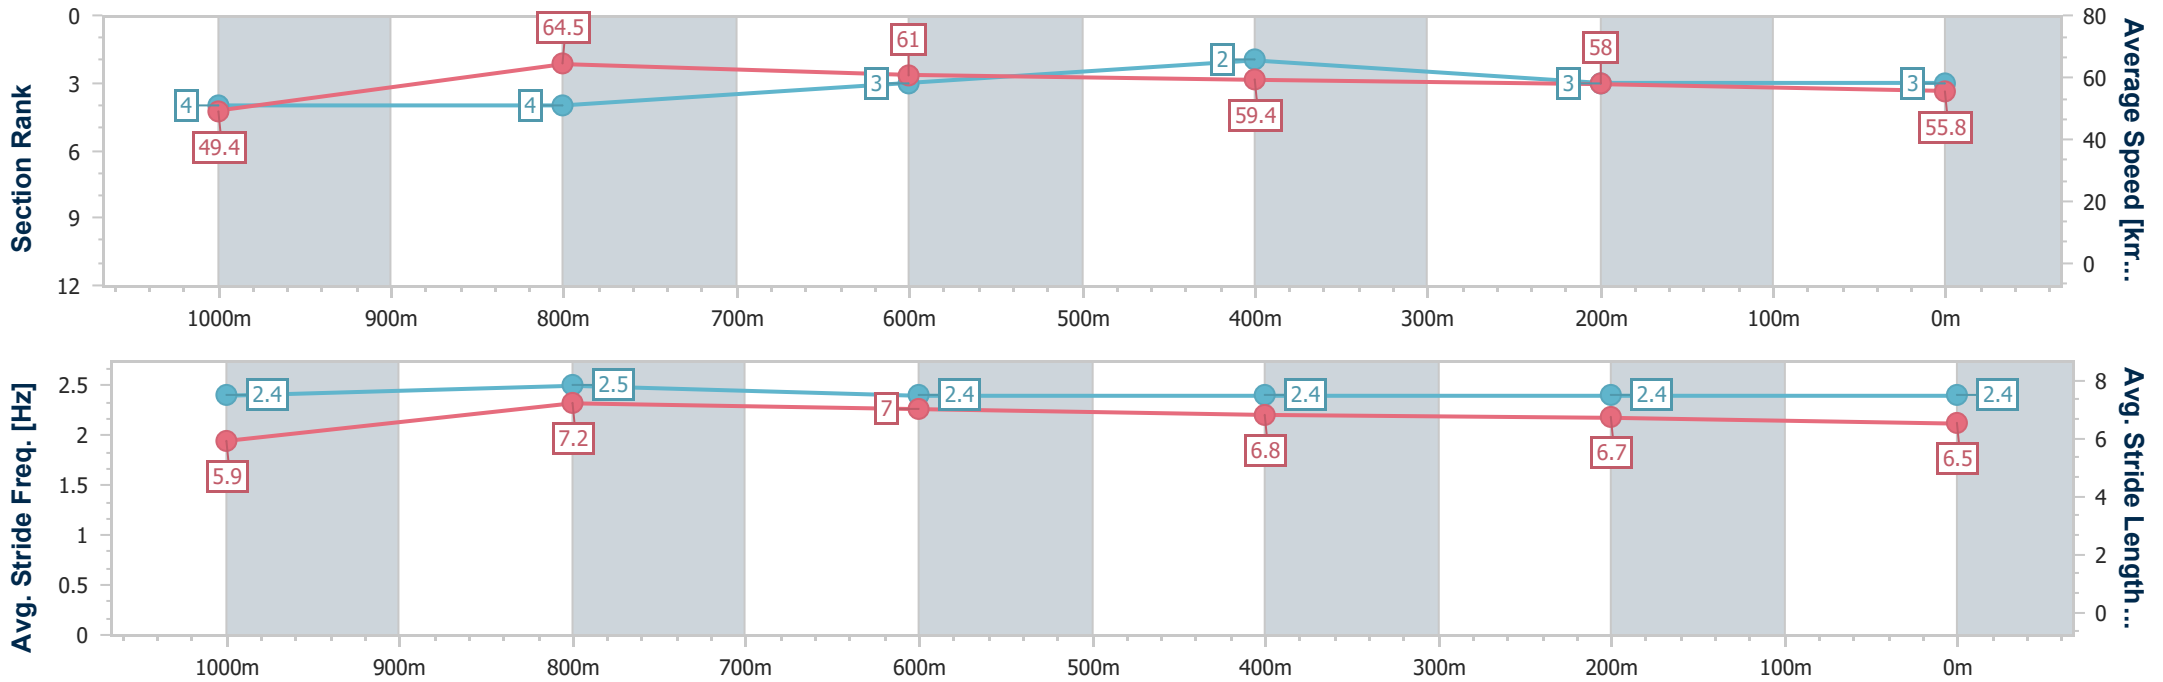

Horse/Jockey Name	Bonnie And Clyde
Final Rank	3
Fastest Section Time (Section)	0:11.17 (1000m)
Top Speed [km/h] (Section)	66.2 (1000m)
Race State	Finished

Toowoomba QLD Professional
Race 4: TOOWOOMBA PLASTICS Class 1 Handicap - 1200m
17 June 2023 - 18:45
Track Rating: Good 4, Weather: Fine, Rail Position: +5m Entire

Section	Overall	1000m	800m	600m	400m	200m
Section Times	1:14.94 [3] (0:14.58)	1:00.36 [4] (0:11.17)	0:49.19 [4] (0:11.79)	0:37.40 [3] (0:12.11)	0:25.29 [2] (0:12.41)	0:12.88 [3] (0:12.88)
Average Speed [km/h]	49.4	64.5	61.0	59.4	58.0	55.8
Top Speed [km/h]	66.0	66.2	63.3	61.0	58.9	57.5
Avg. Dist. to Rail [m]	5.5	0.5	0.4	0.4	0.9	2.7
Avg. Stride Freq. [Hz]	2.4	2.5	2.4	2.4	2.4	2.4
Avg. Stride Length [m]	5.9	7.2	7.0	6.8	6.7	6.5

- [ ] Ranking at each section and finish
- -.-.- No data available at this section
- NA No data available