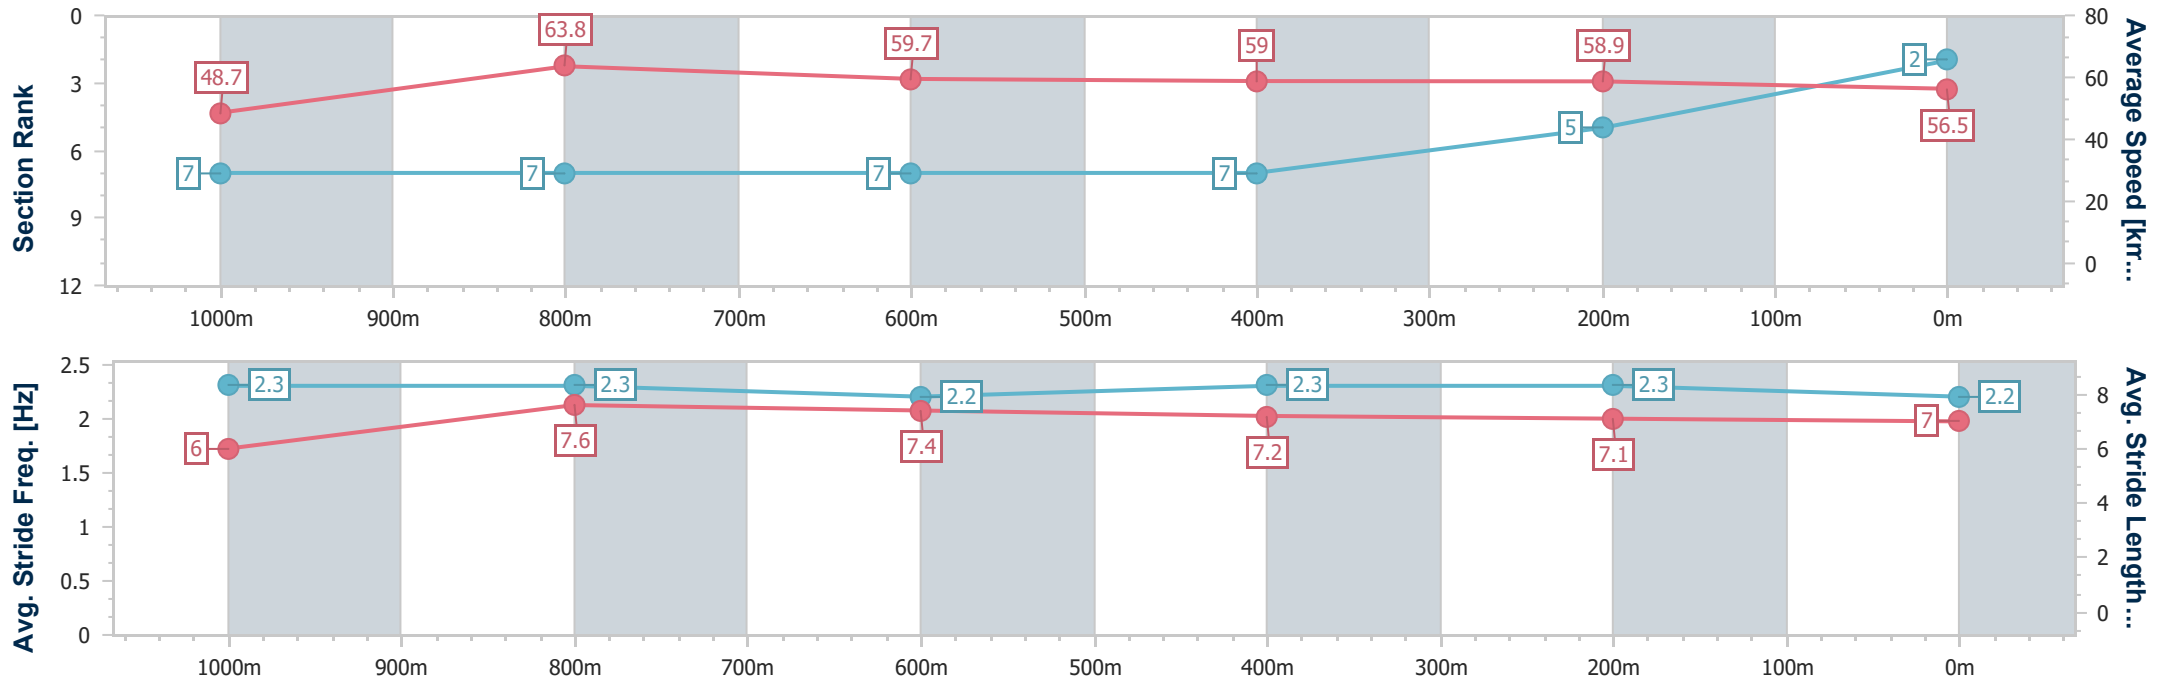

Horse/Jockey Name	Zeitakuna
Final Rank	2
Fastest Section Time (Section)	0:11.26 (1000m)
Top Speed [km/h] (Section)	66.0 (Overall)
Race State	Finished

Toowoomba QLD Professional
Race 4: TOOWOOMBA PLASTICS Class 1 Handicap - 1200m
17 June 2023 - 18:45
Track Rating: Good 4, Weather: Fine, Rail Position: +5m Entire

Section	Overall	1000m	800m	600m	400m	200m
Section Times	1:14.90 [2] (0:14.79)	1:00.11 [7] (0:11.26)	0:48.85 [7] (0:11.93)	0:36.92 [7] (0:12.02)	0:24.90 [7] (0:12.20)	0:12.70 [5]
Average Speed [km/h]	48.7	63.8	59.7	59.0	58.9	56.5
Top Speed [km/h]	66.0	65.8	62.1	60.6	59.4	58.8
Avg. Dist. to Rail [m]	4.6	0.9	3.1	2.6	1.1	1.6
Avg. Stride Freq. [Hz]	2.3	2.3	2.2	2.3	2.3	2.2
Avg. Stride Length [m]	6.0	7.6	7.4	7.2	7.1	7.0

- [ ] Ranking at each section and finish
- -.-.- No data available at this section
- NA No data available