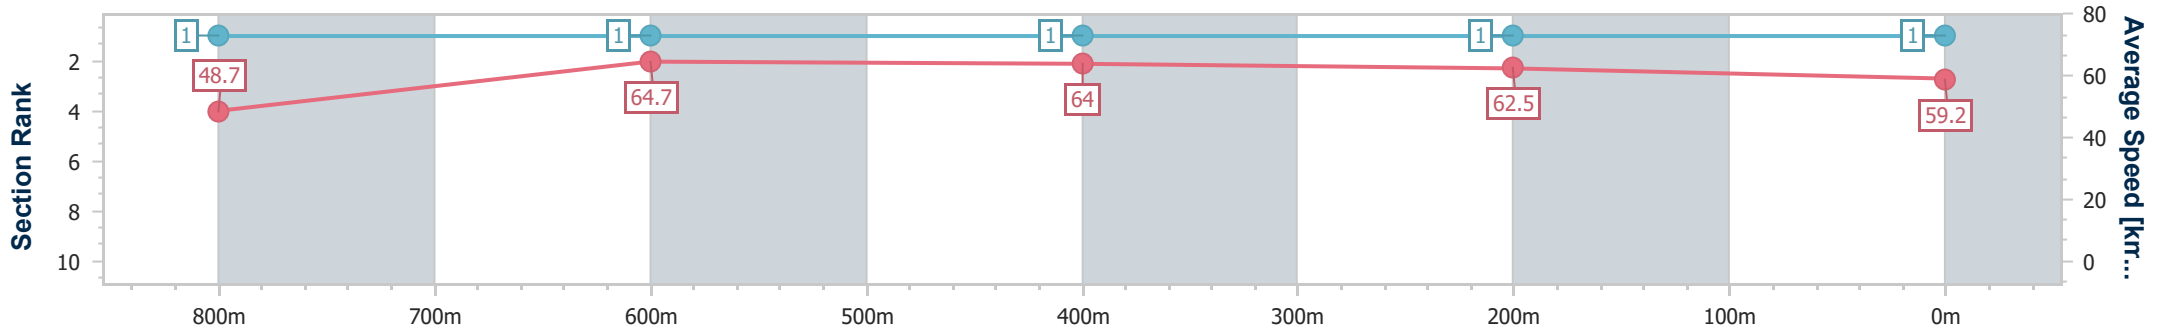

17 June 2023 - 16:45

Track Rating: Good 4 , Weather: Fine , Rail Position: +5m Entire

Section	Overall	800m	600m	400m	200m
Section Times	1:00.66 [1] (0:14.80)	0:45.86 [1] (0:11.11)	0:34.75 [1] (0:11.16)	0:23.59 [1] (0:11.45)	0:12.14 [1] (0:12.14)
Average Speed [km/h]	48.7	64.7	64.0	62.5	59.2
Top Speed [km/h]	66.0	65.1	65.5	63.6	60.9
Avg. Dist. to Rail [m]	4.8	0.7	1.4	1.2	1.7
Avg. Stride Freq. [Hz]	2.6	2.5	2.5	2.5	2.4
Avg. Stride Length [m]	5.6	7.1	7.2	7.0	6.9