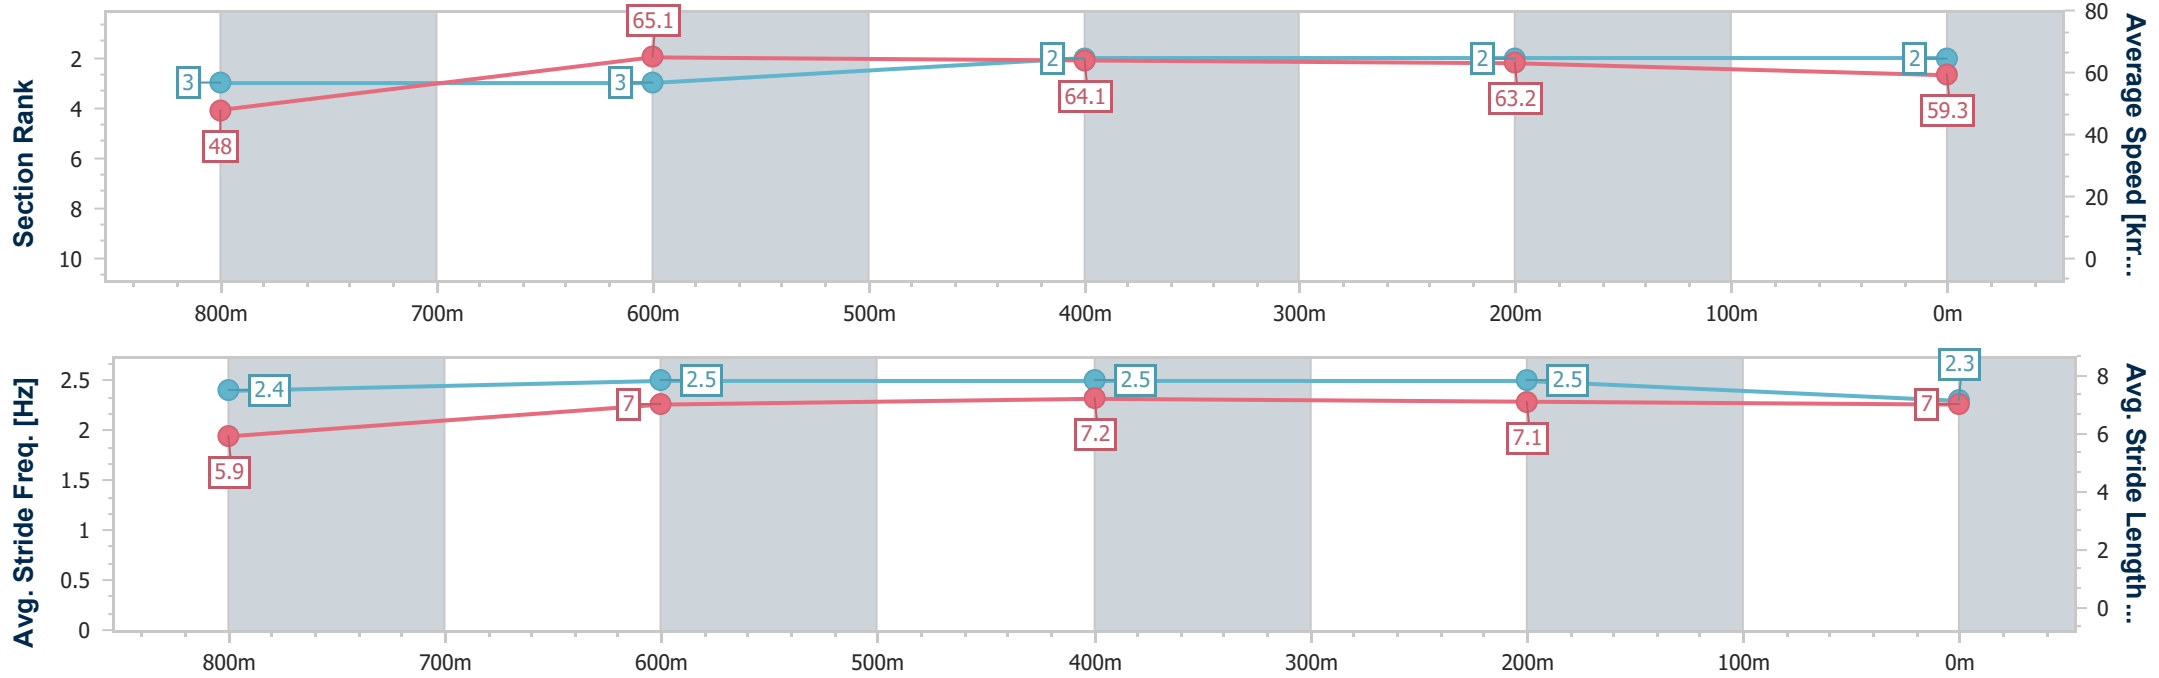

Horse/Jockey Name	Super Thief
Final Rank	2
Fastest Section Time (Section)	0:11.13 (800m)
Top Speed [km/h] (Section)	66.1 (600m)
Race State	Finished

Toowoomba QLD Professional
Race 1: PRYDE'S EASIFEED BENCHMARK 70 Handicap - 1000m

17 June 2023 - 16:45

Track Rating: Good 4 , Weather: Fine , Rail Position: +5m Entire

Section	Overall	800m	600m	400m	200m
Section Times	1:00.89 [2] (0:15.12)	0:45.77 [3] (0:11.13)	0:34.64 [3] (0:11.18)	0:23.46 [2] (0:11.34)	0:12.12 [2] (0:12.12)
Average Speed [km/h]	48.0	65.1	64.1	63.2	59.3
Top Speed [km/h]	64.4	65.8	66.1	64.3	62.0
Avg. Dist. to Rail [m]	4.1	1.4	0.5	1.2	1.3
Avg. Stride Freq. [Hz]	2.4	2.5	2.5	2.5	2.3
Avg. Stride Length [m]	5.9	7.0	7.2	7.1	7.0

- [ ] Ranking at each section and finish
- -.-.- No data available at this section
- NA No data available