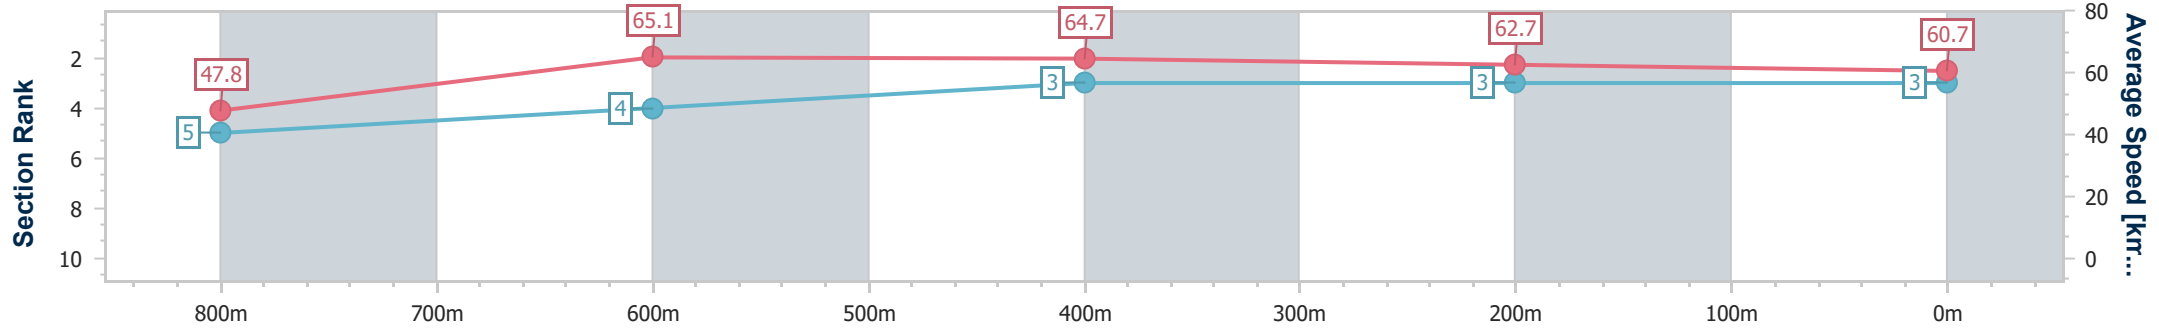

Horse/Jockey Name	Rusheen
Final Rank	3
Fastest Section Time (Section)	0:11.13 (800m)
Top Speed [km/h] (Section)	66.4 (800m)
Race State	Finished

Toowoomba QLD Professional
Race 1: PRYDE'S EASIFEED BENCHMARK 70 Handicap - 1000m

17 June 2023 - 16:45

Track Rating: Good 4 , Weather: Fine , Rail Position: +5m Entire

Section	Overall	800m	600m	400m	200m
Section Times	1:00.89 [3] (0:15.20)	0:45.69 [5] (0:11.13)	0:34.56 [4] (0:11.20)	0:23.36 [3] (0:11.52)	0:11.84 [3] (0:11.84)
Average Speed [km/h]	47.8	65.1	64.7	62.7	60.7
Top Speed [km/h]	65.7	66.4	65.7	64.0	62.0
Avg. Dist. to Rail [m]	5.8	1.8	1.4	1.0	2.4
Avg. Stride Freq. [Hz]	2.4	2.3	2.4	2.4	2.3
Avg. Stride Length [m]	6.0	7.7	7.6	7.4	7.3

- [ ] Ranking at each section and finish
- -.-.- No data available at this section
- NA No data available