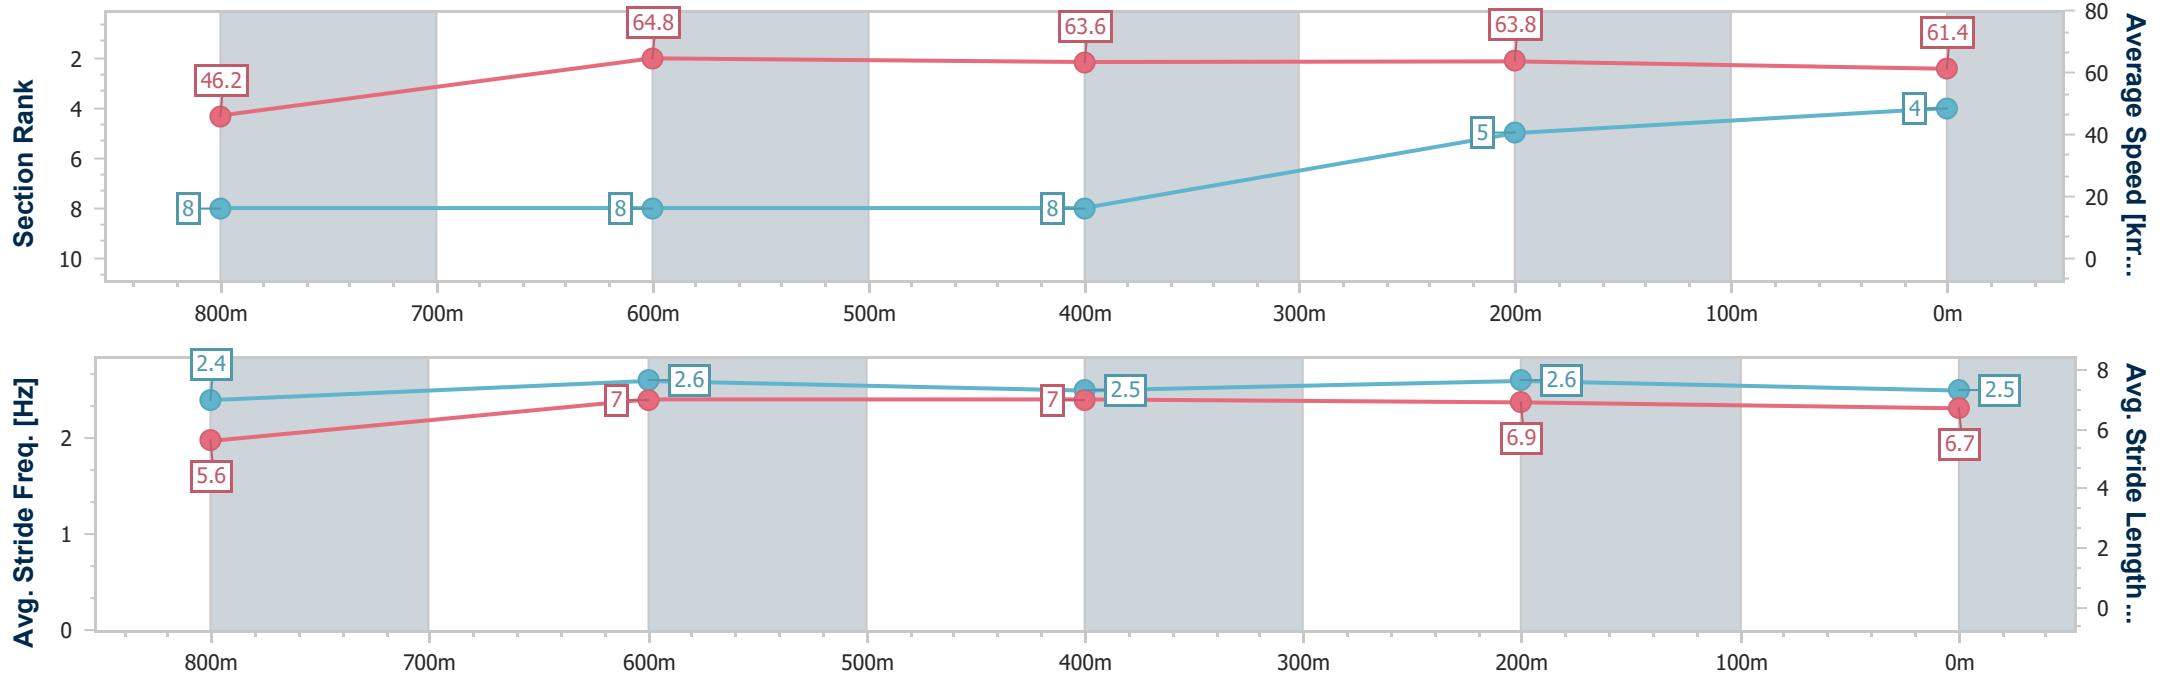

Horse/Jockey Name	Incomparable
Final Rank	4
Fastest Section Time (Section)	0:11.10 (800m)
Top Speed [km/h] (Section)	65.6 (800m)
Race State	Finished

Toowoomba QLD Professional
Race 1: PRYDE'S EASIFEED BENCHMARK 70 Handicap - 1000m

17 June 2023 - 16:45

Track Rating: Good 4 , Weather: Fine , Rail Position: +5m Entire

Section	Overall	800m	600m	400m	200m
Section Times	1:01.15 [4] (0:15.66)	0:45.49 [8] (0:11.10)	0:34.39 [8] (0:11.34)	0:23.05 [8] (0:11.34)	0:11.71 [5] (0:11.71)
Average Speed [km/h]	46.2	64.8	63.6	63.8	61.4
Top Speed [km/h]	62.4	65.6	64.8	65.4	63.8
Avg. Dist. to Rail [m]	4.4	0.4	0.4	2.0	4.6
Avg. Stride Freq. [Hz]	2.4	2.6	2.5	2.6	2.5
Avg. Stride Length [m]	5.6	7.0	7.0	6.9	6.7

- [ ] Ranking at each section and finish
- -.-.- No data available at this section
- NA No data available