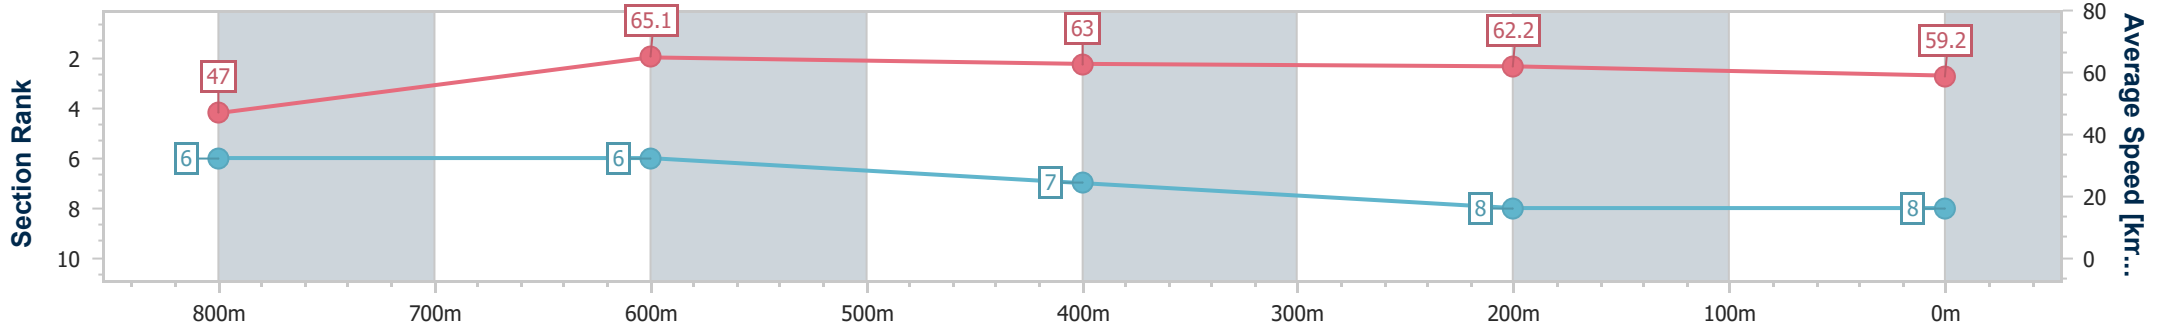

- [ ] Ranking at each section and finish
- .-.- No data available at this section
- NA No data available

Horse/Jockey Name	Wolff Boss
Final Rank	8
Fastest Section Time (Section)	0:11.09 (800m)
Top Speed [km/h] (Section)	66.3 (800m)
Race State	Finished

Toowoomba QLD Professional  
Race 1: PRYDE'S EASIFEED BENCHMARK 70 Handicap - 1000m

17 June 2023 - 16:45

Track Rating: Good 4 , Weather: Fine , Rail Position: +5m Entire

Section	Overall	800m	600m	400m	200m
Section Times	1:01.84 [8] (0:15.39)	0:46.45 [6] (0:11.09)	0:35.36 [6] (0:11.54)	0:23.82 [7] (0:11.65)	0:12.17 [8] (0:12.17)
Average Speed [km/h]	47.0	65.1	63.0	62.2	59.2
Top Speed [km/h]	63.1	66.3	63.5	63.9	60.5
Avg. Dist. to Rail [m]	4.6	1.0	1.5	2.4	3.9
Avg. Stride Freq. [Hz]	2.4	2.5	2.5	2.6	2.4
Avg. Stride Length [m]	5.9	7.2	7.1	6.8	6.7