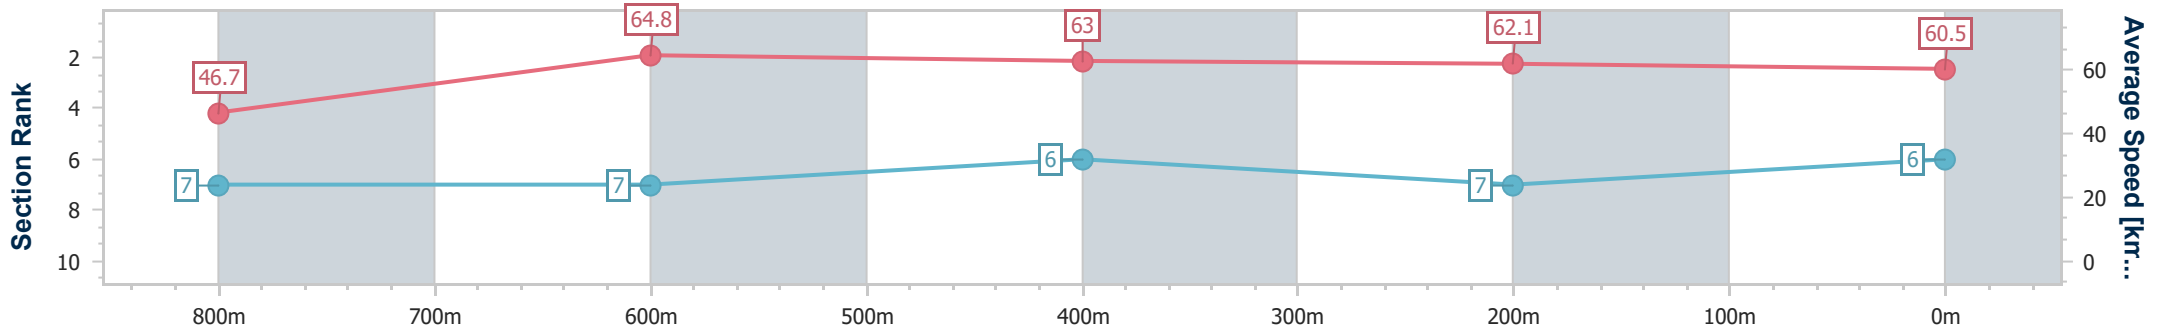

Horse/Jockey Name	Theresabearinthere
Final Rank	6
Fastest Section Time (Section)	0:11.12 (800m)
Top Speed [km/h] (Section)	65.3 (800m)
Race State	Finished

Toowoomba QLD Professional
Race 1: PRYDE'S EASIFEED BENCHMARK 70 Handicap - 1000m

17 June 2023 - 16:45

Track Rating: Good 4 , Weather: Fine , Rail Position: +5m Entire

Section	Overall	800m	600m	400m	200m
Section Times	1:01.43 [6] (0:15.48)	0:45.95 [7] (0:11.12)	0:34.83 [7] (0:11.39)	0:23.44 [6] (0:11.59)	0:11.85 [7] (0:11.85)
Average Speed [km/h]	46.7	64.8	63.0	62.1	60.5
Top Speed [km/h]	63.9	65.3	64.5	62.9	61.9
Avg. Dist. to Rail [m]	4.1	0.3	0.7	0.9	1.0
Avg. Stride Freq. [Hz]	2.5	2.5	2.5	2.5	2.5
Avg. Stride Length [m]	5.6	7.0	7.0	6.9	6.7

- [ ] Ranking at each section and finish
- -.-.- No data available at this section
- NA No data available