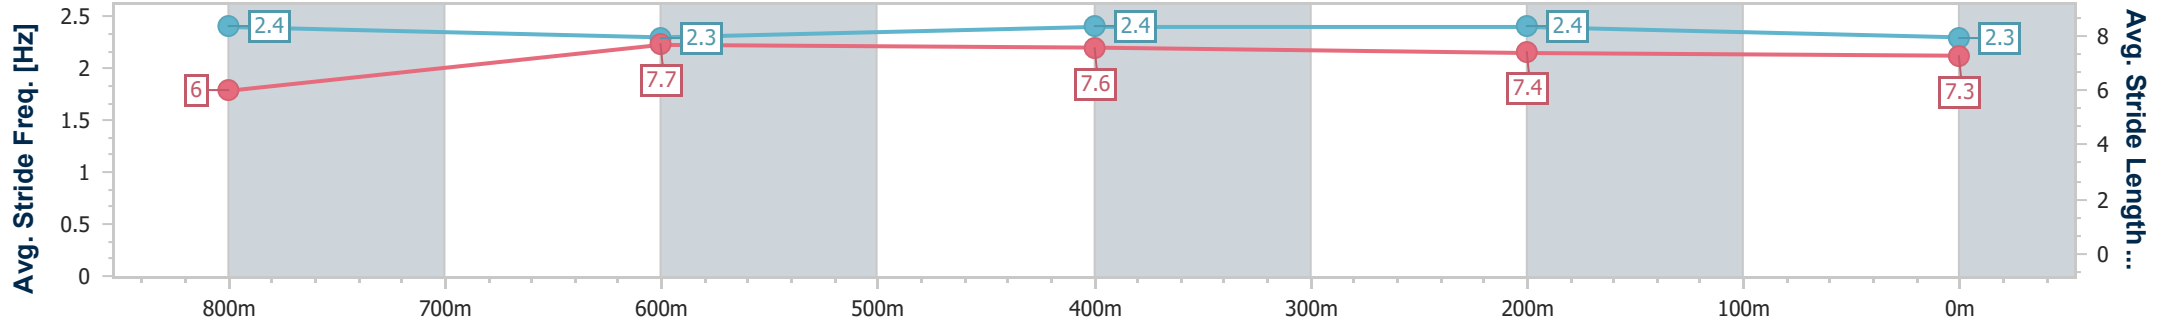

Horse/Jockey Name	Rusheen
Final Rank	3
Fastest Section Time (Section)	0:11.13 (800m)
Top Speed [km/h] (Section)	66.4 (800m)
Race State	Finished

Toowoomba QLD Professional
Race 1: PRYDE'S EASIFEED BENCHMARK 70 Handicap - 1000m

17 June 2023 - 16:45

Track Rating: Good 4 , Weather: Fine , Rail Position: +5m Entire

Section	Overall	800m	600m	400m	200m
Section Times	1:00.89 [3] (0:15.20)	0:45.69 [5] (0:11.13)	0:34.56 [4] (0:11.20)	0:23.36 [3] (0:11.52)	0:11.84 [3] (0:11.84)
Average Speed [km/h]	47.8	65.1	64.7	62.7	60.7
Top Speed [km/h]	65.7	66.4	65.7	64.0	62.0
Avg. Dist. to Rail [m]	5.8	1.8	1.4	1.0	2.4
Avg. Stride Freq. [Hz]	2.4	2.3	2.4	2.4	2.3
Avg. Stride Length [m]	6.0	7.7	7.6	7.4	7.3

- [ ] Ranking at each section and finish
- -.-.- No data available at this section
- NA No data available