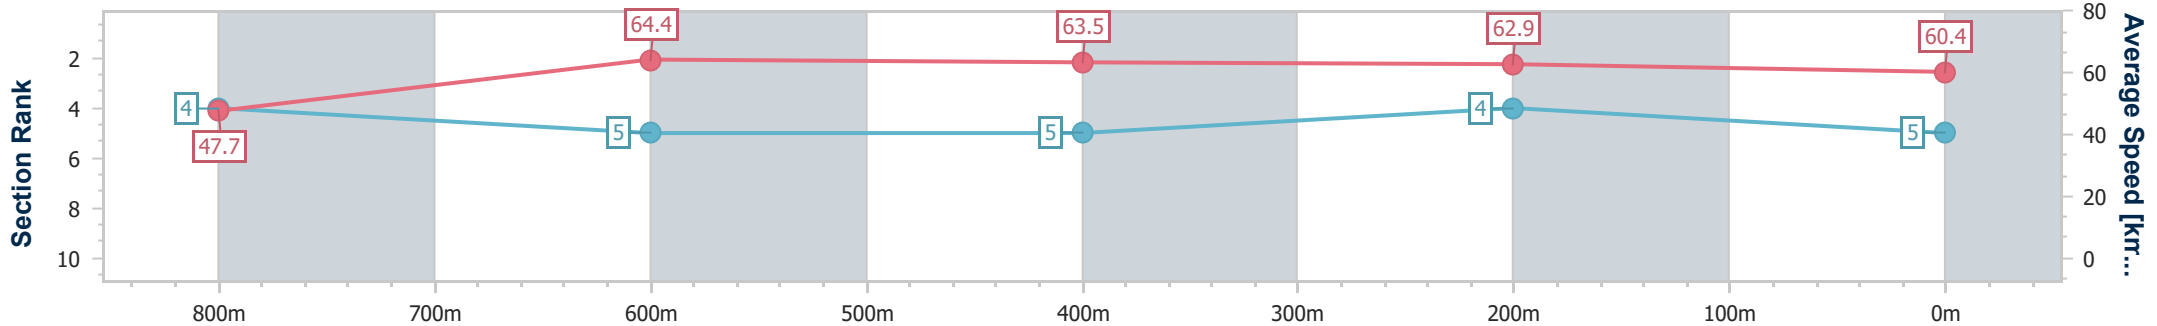

Horse/Jockey Name	Nicci De Rosa
Final Rank	5
Fastest Section Time (Section)	0:11.21 (800m)
Top Speed [km/h] (Section)	65.5 (800m)
Race State	Finished

Toowoomba QLD Professional
Race 1: PRYDE'S EASIFEED BENCHMARK 70 Handicap - 1000m

17 June 2023 - 16:45

Track Rating: Good 4 , Weather: Fine , Rail Position: +5m Entire

Section	Overall	800m	600m	400m	200m
Section Times	1:01.16 [5] (0:15.15)	0:46.01 [4] (0:11.21)	0:34.80 [5] (0:11.41)	0:23.39 [5] (0:11.50)	0:11.89 [4] (0:11.89)
Average Speed [km/h]	47.7	64.4	63.5	62.9	60.4
Top Speed [km/h]	64.1	65.5	64.1	63.8	62.3
Avg. Dist. to Rail [m]	3.8	1.0	1.2	1.7	2.4
Avg. Stride Freq. [Hz]	2.6	2.6	2.6	2.6	2.6
Avg. Stride Length [m]	5.5	6.8	6.8	6.6	6.6

- [ ] Ranking at each section and finish
- -.-.- No data available at this section
- NA No data available