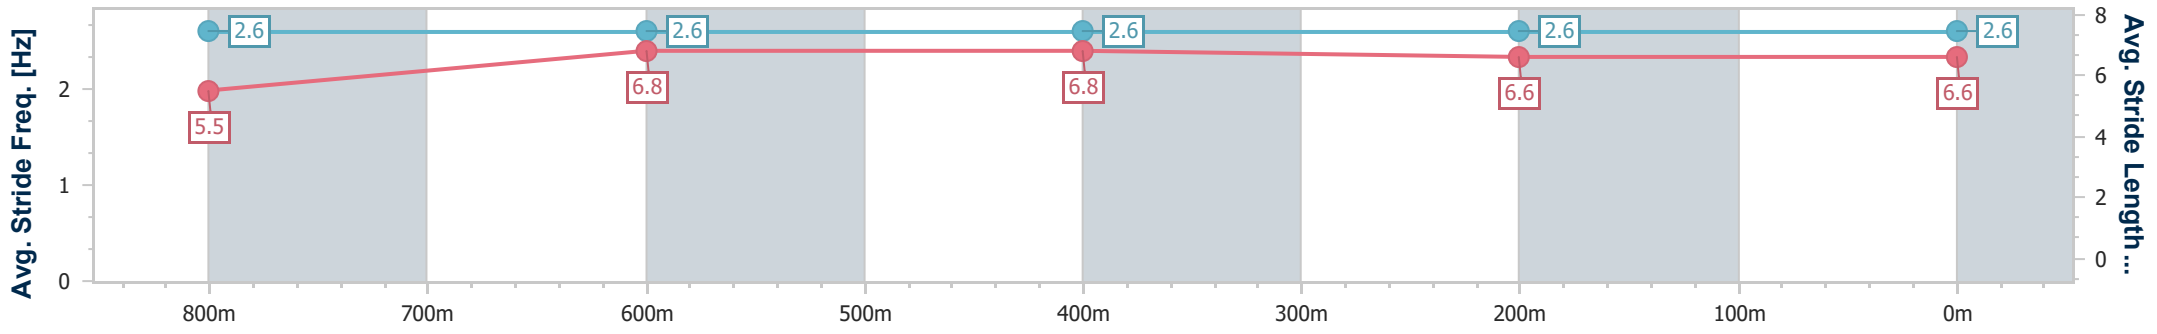

- [ ] Ranking at each section and finish
- .-.- No data available at this section
- NA No data available

Horse/Jockey Name	Nicci De Rosa
Final Rank	5
Fastest Section Time (Section)	0:11.21 (800m)
Top Speed [km/h] (Section)	65.5 (800m)
Race State	Finished

Toowoomba QLD Professional  
 Race 1: PRYDE'S EASIFEED BENCHMARK 70 Handicap - 1000m

17 June 2023 - 16:45

Track Rating: Good 4 , Weather: Fine , Rail Position: +5m Entire

Section	Overall	800m	600m	400m	200m
Section Times	1:01.16 [5] (0:15.15)	0:46.01 [4] (0:11.21)	0:34.80 [5] (0:11.41)	0:23.39 [5] (0:11.50)	0:11.89 [4] (0:11.89)
Average Speed [km/h]	47.7	64.4	63.5	62.9	60.4
Top Speed [km/h]	64.1	65.5	64.1	63.8	62.3
Avg. Dist. to Rail [m]	3.8	1.0	1.2	1.7	2.4
Avg. Stride Freq. [Hz]	2.6	2.6	2.6	2.6	2.6
Avg. Stride Length [m]	5.5	6.8	6.8	6.6	6.6