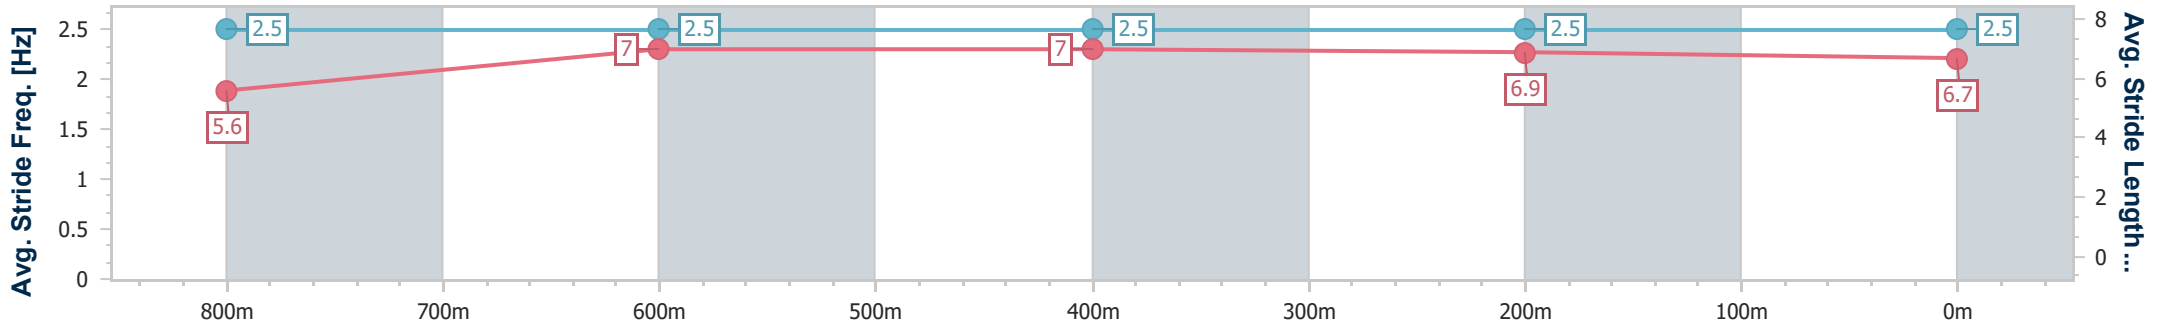

Horse/Jockey Name	Theresabearinthere
Final Rank	6
Fastest Section Time (Section)	0:11.12 (800m)
Top Speed [km/h] (Section)	65.3 (800m)
Race State	Finished

Toowoomba QLD Professional
Race 1: PRYDE'S EASIFEED BENCHMARK 70 Handicap - 1000m

17 June 2023 - 16:45

Track Rating: Good 4 , Weather: Fine , Rail Position: +5m Entire

Section	Overall	800m	600m	400m	200m
Section Times	1:01.43 [6] (0:15.48)	0:45.95 [7] (0:11.12)	0:34.83 [7] (0:11.39)	0:23.44 [6] (0:11.59)	0:11.85 [7] (0:11.85)
Average Speed [km/h]	46.7	64.8	63.0	62.1	60.5
Top Speed [km/h]	63.9	65.3	64.5	62.9	61.9
Avg. Dist. to Rail [m]	4.1	0.3	0.7	0.9	1.0
Avg. Stride Freq. [Hz]	2.5	2.5	2.5	2.5	2.5
Avg. Stride Length [m]	5.6	7.0	7.0	6.9	6.7

- [ ] Ranking at each section and finish
- -.-.- No data available at this section
- NA No data available