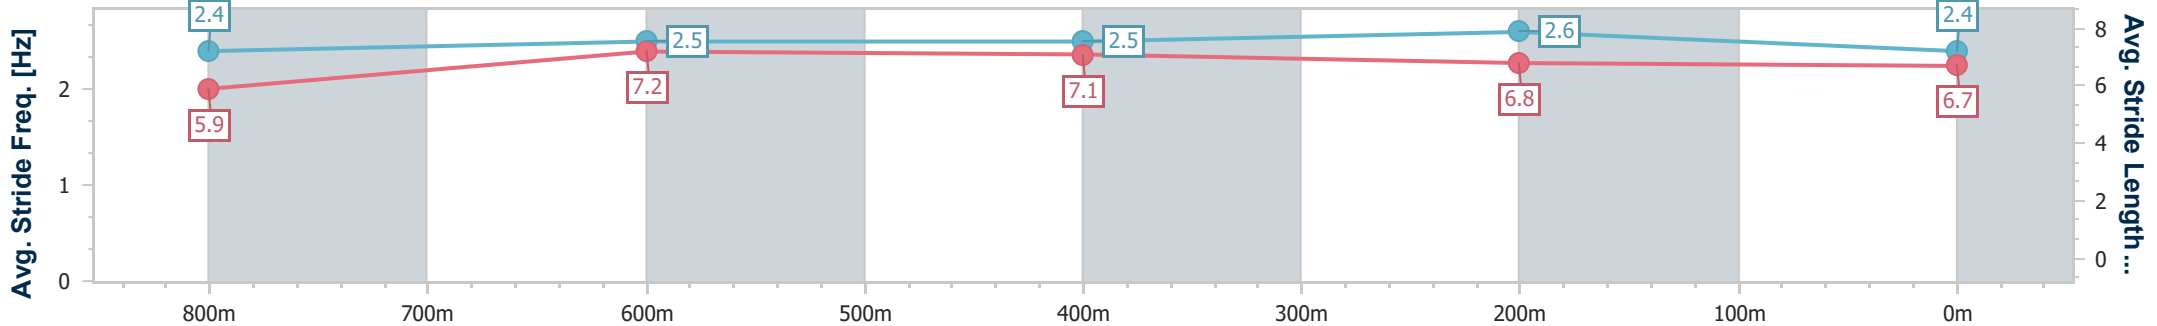

Toowoomba QLD Professional  
Race 1: PRYDE'S EASIFEED BENCHMARK 70 Handicap - 1000m

17 June 2023 - 16:45

Track Rating: Good 4 , Weather: Fine , Rail Position: +5m Entire

Section	Overall	800m	600m	400m	200m
Section Times	1:01.80 [7] (0:14.97)	0:46.83 [2] (0:11.13)	0:35.70 [2] (0:11.60)	0:24.10 [4] (0:11.81)	0:12.29 [6] (0:12.29)
Average Speed [km/h]	48.0	64.8	62.7	61.1	58.5
Top Speed [km/h]	66.4	66.7	63.9	61.5	61.1
Avg. Dist. to Rail [m]	3.0	1.3	1.9	0.2	0.9
Avg. Stride Freq. [Hz]	2.5	2.5	2.5	2.5	2.4
Avg. Stride Length [m]	5.7	7.1	7.0	6.9	6.8

- [ ] Ranking at each section and finish
- .-.- No data available at this section
- NA No data available

Horse/Jockey Name	Wolff Boss
Final Rank	8
Fastest Section Time (Section)	0:11.09 (800m)
Top Speed [km/h] (Section)	66.3 (800m)
Race State	Finished

Toowoomba QLD Professional  
Race 1: PRYDE'S EASIFEED BENCHMARK 70 Handicap - 1000m

17 June 2023 - 16:45

Track Rating: Good 4 , Weather: Fine , Rail Position: +5m Entire

Section	Overall	800m	600m	400m	200m
Section Times	1:01.84 [8] (0:15.39)	0:46.45 [6] (0:11.09)	0:35.36 [6] (0:11.54)	0:23.82 [7] (0:11.65)	0:12.17 [8] (0:12.17)
Average Speed [km/h]	47.0	65.1	63.0	62.2	59.2
Top Speed [km/h]	63.1	66.3	63.5	63.9	60.5
Avg. Dist. to Rail [m]	4.6	1.0	1.5	2.4	3.9
Avg. Stride Freq. [Hz]	2.4	2.5	2.5	2.6	2.4
Avg. Stride Length [m]	5.9	7.2	7.1	6.8	6.7

- [ ] Ranking at each section and finish
- .-.- No data available at this section
- NA No data available