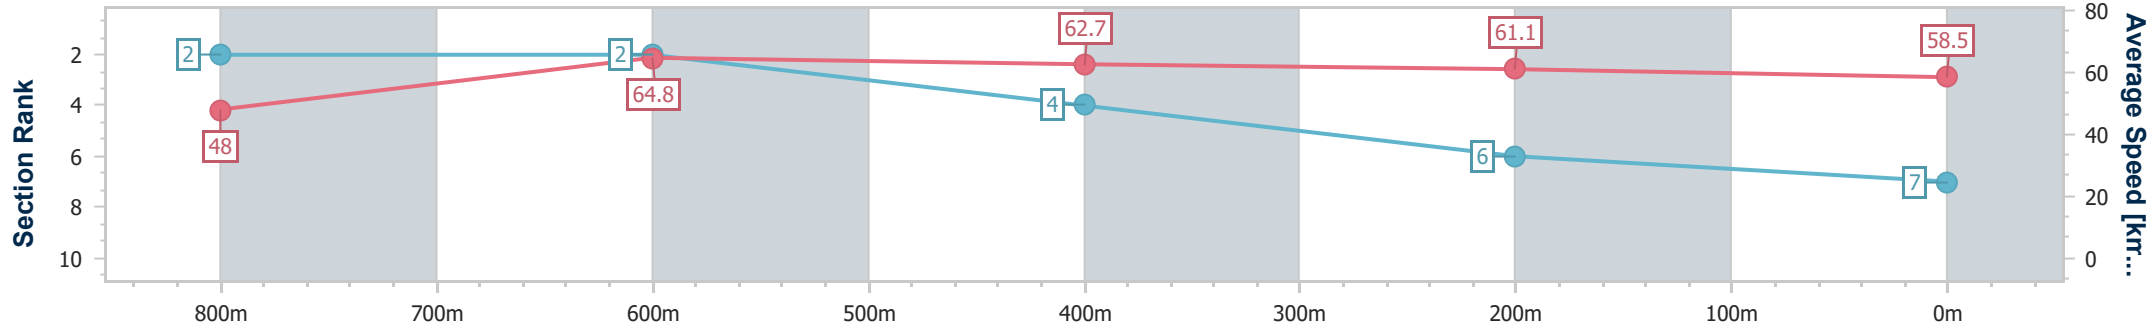

- [ ] Ranking at each section and finish
- .-.- No data available at this section
- NA No data available

Horse/Jockey Name	Nick the Skip
Final Rank	7
Fastest Section Time (Section)	0:11.13 (800m)
Top Speed [km/h] (Section)	66.7 (800m)
Race State	Finished

Toowoomba QLD Professional  
Race 1: PRYDE'S EASIFEED BENCHMARK 70 Handicap - 1000m

17 June 2023 - 16:45

Track Rating: Good 4 , Weather: Fine , Rail Position: +5m Entire

Section	Overall	800m	600m	400m	200m
Section Times	1:01.80 [7] (0:14.97)	0:46.83 [2] (0:11.13)	0:35.70 [2] (0:11.60)	0:24.10 [4] (0:11.81)	0:12.29 [6] (0:12.29)
Average Speed [km/h]	48.0	64.8	62.7	61.1	58.5
Top Speed [km/h]	66.4	66.7	63.9	61.5	61.1
Avg. Dist. to Rail [m]	3.0	1.3	1.9	0.2	0.9
Avg. Stride Freq. [Hz]	2.5	2.5	2.5	2.5	2.4
Avg. Stride Length [m]	5.7	7.1	7.0	6.9	6.8