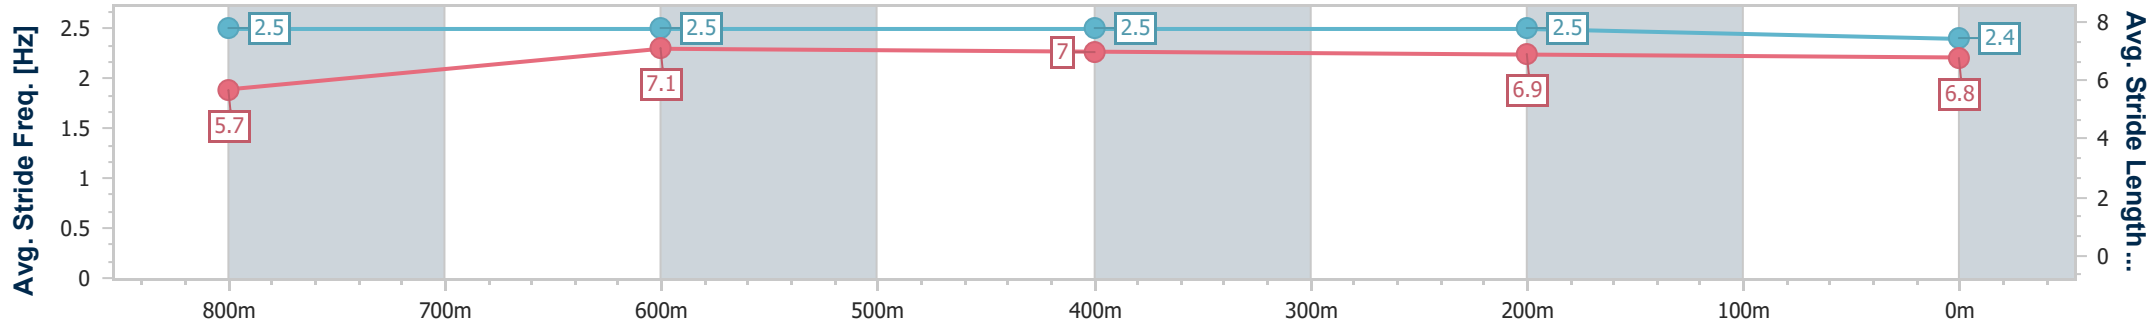

- [ ] Ranking at each section and finish
- .-.- No data available at this section
- NA No data available

Horse/Jockey Name	Nick the Skip
Final Rank	7
Fastest Section Time (Section)	0:11.13 (800m)
Top Speed [km/h] (Section)	66.7 (800m)
Race State	Finished

Toowoomba QLD Professional  
Race 1: PRYDE'S EASIFEED BENCHMARK 70 Handicap - 1000m

17 June 2023 - 16:45

Track Rating: Good 4 , Weather: Fine , Rail Position: +5m Entire

Section	Overall	800m	600m	400m	200m
Section Times	1:01.80 [7] (0:14.97)	0:46.83 [2] (0:11.13)	0:35.70 [2] (0:11.60)	0:24.10 [4] (0:11.81)	0:12.29 [6] (0:12.29)
Average Speed [km/h]	48.0	64.8	62.7	61.1	58.5
Top Speed [km/h]	66.4	66.7	63.9	61.5	61.1
Avg. Dist. to Rail [m]	3.0	1.3	1.9	0.2	0.9
Avg. Stride Freq. [Hz]	2.5	2.5	2.5	2.5	2.4
Avg. Stride Length [m]	5.7	7.1	7.0	6.9	6.8