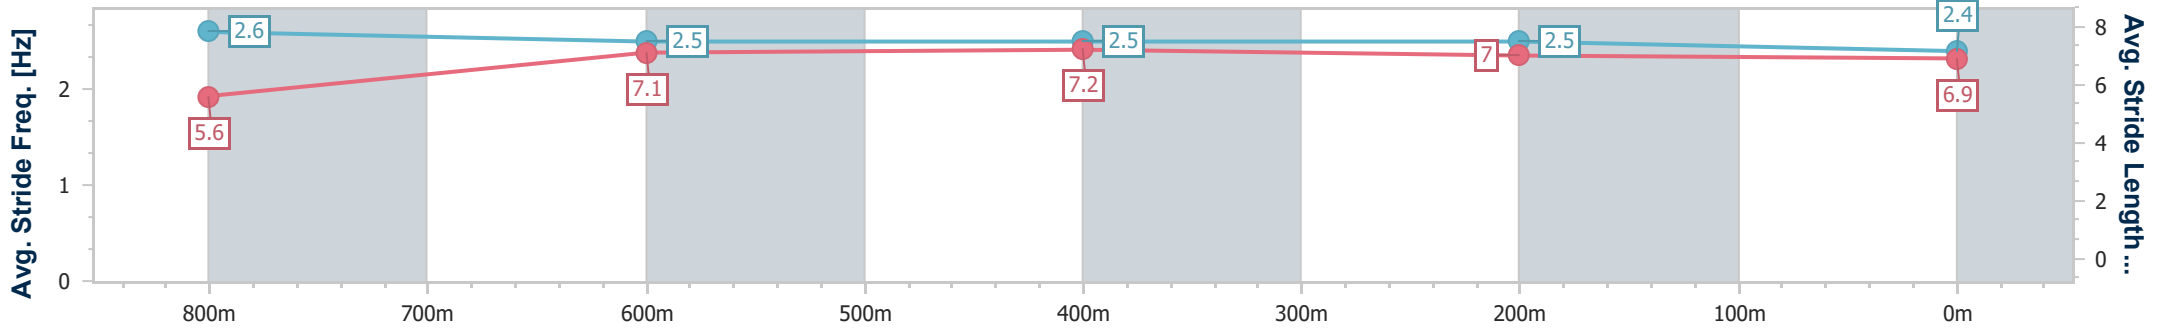

17 June 2023 - 16:45

Track Rating: Good 4 , Weather: Fine , Rail Position: +5m Entire

Section	Overall	800m	600m	400m	200m
Section Times	1:00.66 [1] (0:14.80)	0:45.86 [1] (0:11.11)	0:34.75 [1] (0:11.16)	0:23.59 [1] (0:11.45)	0:12.14 [1] (0:12.14)
Average Speed [km/h]	48.7	64.7	64.0	62.5	59.2
Top Speed [km/h]	66.0	65.1	65.5	63.6	60.9
Avg. Dist. to Rail [m]	4.8	0.7	1.4	1.2	1.7
Avg. Stride Freq. [Hz]	2.6	2.5	2.5	2.5	2.4
Avg. Stride Length [m]	5.6	7.1	7.2	7.0	6.9