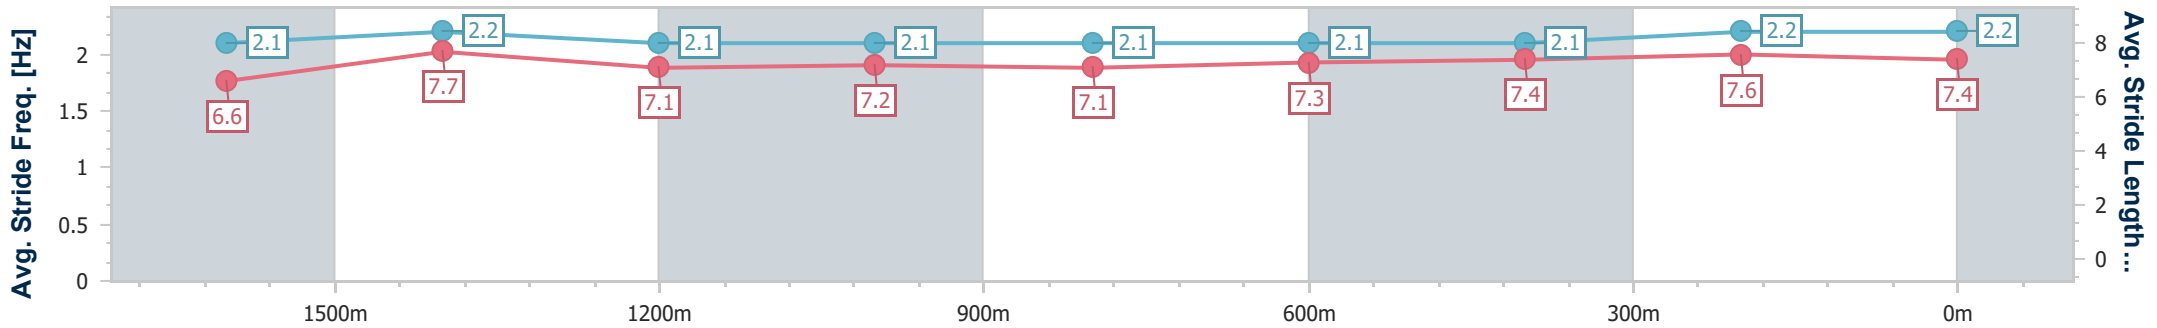

Sunshine Coast QLD Professional

Race 8: TAB Maiden Handicap - 1800m

16 June 2023 - 19:35

Track Rating: Soft 6, Weather: Fine, Rail Position: +10m Entire

Section	Overall	1600m	1400m	1200m	1000m	800m	600m	400m	200m
Section Times	1:56.07 [7] (0:14.34)	1:41.73 [6] (0:11.83)	1:29.90 [6] (0:13.11)	1:16.79 [7] (0:13.24)	1:03.55 [7] (0:13.41)	0:50.14 [7] (0:13.07)	0:37.07 [8] (0:12.78)	0:24.29 [10] (0:11.85)	0:12.44 [10] (0:12.44)
Average Speed [km/h]	50.4	61.1	55.3	54.4	53.9	55.1	56.2	60.7	57.9
Top Speed [km/h]	60.2	62.2	59.4	55.5	55.0	56.2	60.2	61.5	60.9
Avg. Dist. to Rail [m]	1.3	1.7	2.1	2.2	1.7	0.5	0.5	2.8	6.0
Avg. Stride Freq. [Hz]	2.1	2.2	2.1	2.1	2.1	2.1	2.1	2.2	2.2
Avg. Stride Length [m]	6.6	7.7	7.1	7.2	7.1	7.3	7.4	7.6	7.4

- [] Ranking at each section and finish
- .-.- No data available at this section
- NA No data available

Horse/Jockey Name	Adelation
Final Rank	8
Fastest Section Time (Section)	0:11.85 (1600m)
Top Speed [km/h] (Section)	62.4 (1600m)
Race State	Finished