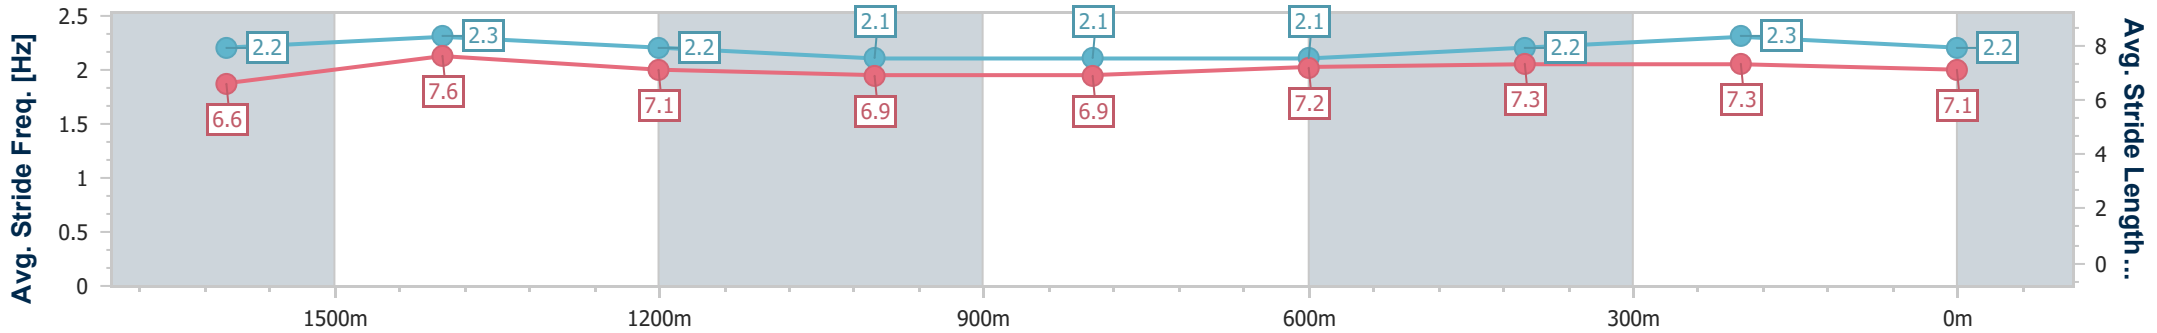

Sunshine Coast QLD Professional

Race 8: TAB Maiden Handicap - 1800m

16 June 2023 - 19:35

Track Rating: Soft 6, Weather: Fine, Rail Position: +10m Entire

Section	Overall	1600m	1400m	1200m	1000m	800m	600m	400m	200m			
Section Times	1:55.49 [3] (0:14.11)	1:41.38 [4] (0:11.48)	1:29.90 [2] (0:12.85)	1:17.05 [2] (0:13.25)	1:03.80 [2] (0:13.34)	0:50.46 [2] (0:13.08)	0:37.38 [2] (0:12.57)	0:24.81 [1] (0:12.07)	0:12.74 [1] (0:12.74)			
Average Speed [km/h]	51.7	63.1	56.5	54.4	54.4	55.8	57.7	59.7	56.6			
Top Speed [km/h]	62.3	64.5	60.3	55.0	55.1	57.6	59.2	60.3	59.0			
Avg. Dist. to Rail [m]	6.1	2.8	2.6	3.1	2.8	2.1	1.7	2.9	1.6			
Avg. Stride Freq. [Hz]	2.2	2.3	2.2	2.1	2.1	2.1	2.2	2.3	2.2			
Avg. Stride Length [m]	6.6	7.6	7.1	6.9	6.9	7.2	7.3	7.3	7.1			