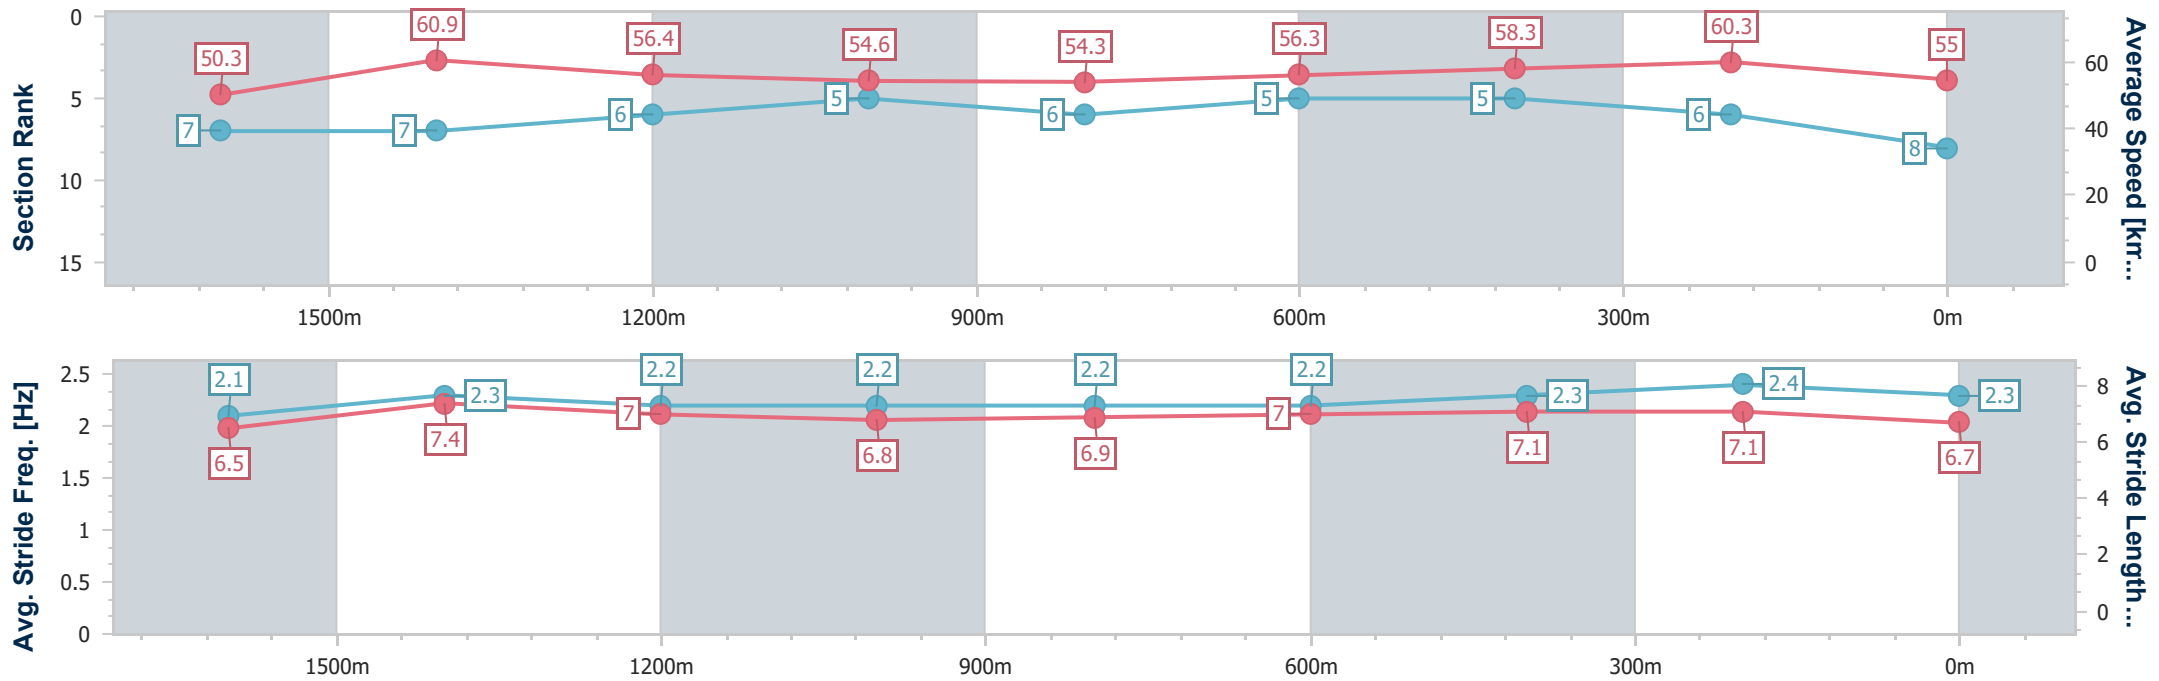

- [] Ranking at each section and finish
- .-.- No data available at this section
- NA No data available

Horse/Jockey Name	Adelation
Final Rank	8
Fastest Section Time (Section)	0:11.85 (1600m)
Top Speed [km/h] (Section)	62.4 (1600m)
Race State	Finished

Sunshine Coast QLD Professional

Race 8: TAB Maiden Handicap - 1800m

16 June 2023 - 19:35

Track Rating: Soft 6, Weather: Fine, Rail Position: +10m Entire

Section	Overall	1600m	1400m	1200m	1000m	800m	600m	400m	200m			
Section Times	1:56.09 [8] (0:14.36)	1:41.73 [7] (0:11.85)	1:29.88 [7] (0:12.86)	1:17.02 [6] (0:13.21)	1:03.81 [5] (0:13.35)	0:50.46 [6] (0:12.93)	0:37.53 [5] (0:12.48)	0:25.05 [5] (0:11.94)	0:13.11 [6] (0:13.11)			
Average Speed [km/h]	50.3	60.9	56.4	54.6	54.3	56.3	58.3	60.3	55.0			
Top Speed [km/h]	61.5	62.4	59.2	55.6	55.2	58.1	60.7	61.3	58.8			
Avg. Dist. to Rail [m]	1.9	1.3	2.4	3.1	2.8	1.8	1.9	3.8	5.3			
Avg. Stride Freq. [Hz]	2.1	2.3	2.2	2.2	2.2	2.2	2.3	2.4	2.3			
Avg. Stride Length [m]	6.5	7.4	7.0	6.8	6.9	7.0	7.1	7.1	6.7			

- [] Ranking at each section and finish
- .-.- No data available at this section
- NA No data available

Horse/Jockey Name	Cee Eye Cee
Final Rank	9
Fastest Section Time (Section)	0:11.93 (400m)
Top Speed [km/h] (Section)	61.5 (400m)
Race State	Finished