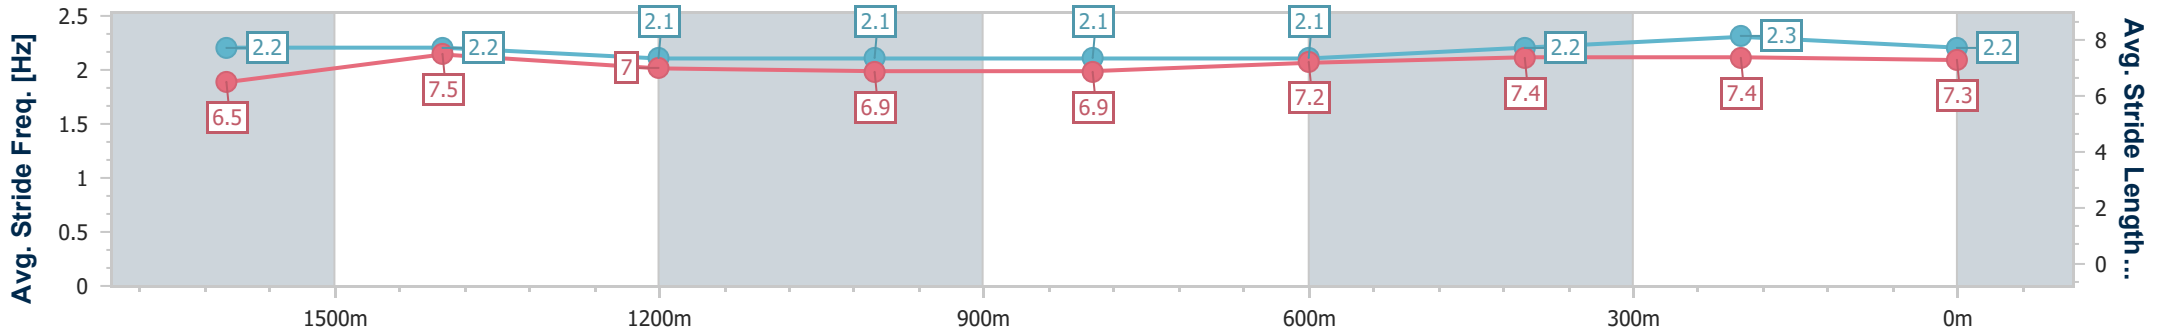

Sunshine Coast QLD Professional

Race 8: TAB Maiden Handicap - 1800m

16 June 2023 - 19:35

Track Rating: Soft 6, Weather: Fine, Rail Position: +10m Entire

Section	Overall	1600m	1400m	1200m	1000m	800m	600m	400m	200m			
Section Times	1:55.09 [1] (0:14.13)	1:40.96 [5] (0:11.74)	1:29.22 [4] (0:12.85)	1:16.37 [4] (0:13.22)	1:03.15 [3] (0:13.35)	0:49.80 [4] (0:12.99)	0:36.81 [4] (0:12.53)	0:24.28 [3] (0:11.95)	0:12.33 [2] (0:12.33)			
Average Speed [km/h]	51.3	61.6	56.6	54.5	54.5	56.1	57.9	60.4	58.4			
Top Speed [km/h]	61.2	63.2	60.6	55.1	55.2	58.5	60.0	61.3	60.2			
Avg. Dist. to Rail [m]	3.7	2.6	3.0	3.2	3.0	2.1	1.7	3.6	2.7			
Avg. Stride Freq. [Hz]	2.2	2.2	2.1	2.1	2.1	2.1	2.2	2.3	2.2			
Avg. Stride Length [m]	6.5	7.5	7.0	6.9	6.9	7.2	7.4	7.4	7.3			