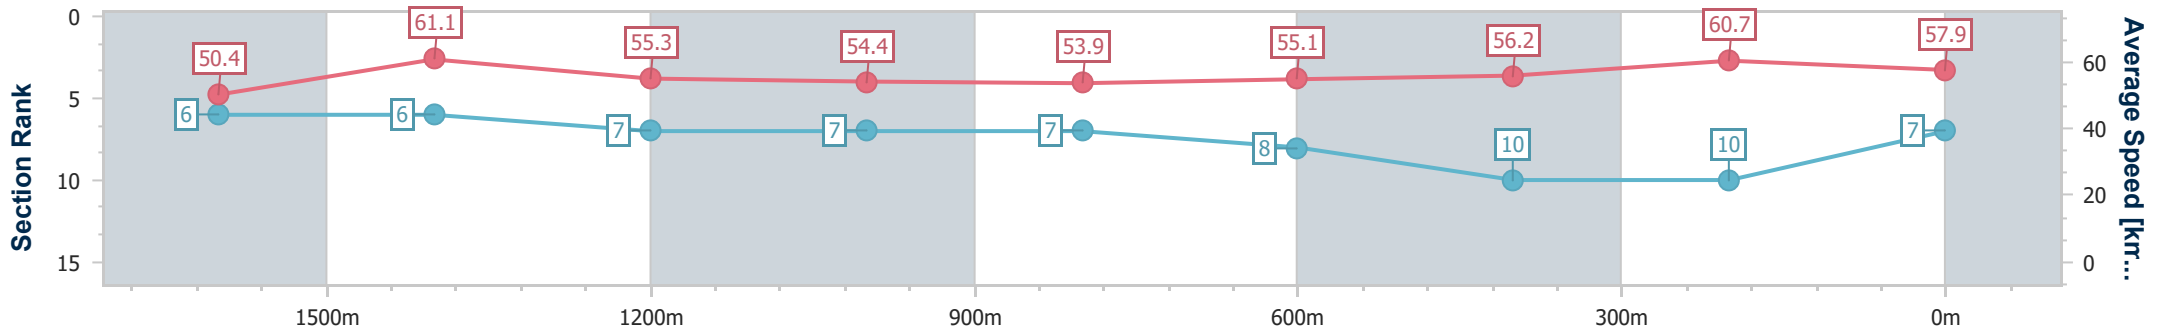

Sunshine Coast QLD Professional

Race 8: TAB Maiden Handicap - 1800m

16 June 2023 - 19:35

Track Rating: Soft 6, Weather: Fine, Rail Position: +10m Entire

Section	Overall	1600m	1400m	1200m	1000m	800m	600m	400m	200m
Section Times	1:56.07 [7] (0:14.34)	1:41.73 [6] (0:11.83)	1:29.90 [6] (0:13.11)	1:16.79 [7] (0:13.24)	1:03.55 [7] (0:13.41)	0:50.14 [7] (0:13.07)	0:37.07 [8] (0:12.78)	0:24.29 [10] (0:11.85)	0:12.44 [10] (0:12.44)
Average Speed [km/h]	50.4	61.1	55.3	54.4	53.9	55.1	56.2	60.7	57.9
Top Speed [km/h]	60.2	62.2	59.4	55.5	55.0	56.2	60.2	61.5	60.9
Avg. Dist. to Rail [m]	1.3	1.7	2.1	2.2	1.7	0.5	0.5	2.8	6.0
Avg. Stride Freq. [Hz]	2.1	2.2	2.1	2.1	2.1	2.1	2.1	2.2	2.2
Avg. Stride Length [m]	6.6	7.7	7.1	7.2	7.1	7.3	7.4	7.6	7.4

- [] Ranking at each section and finish
- .-.- No data available at this section
- NA No data available

Horse/Jockey Name	Adelation
Final Rank	8
Fastest Section Time (Section)	0:11.85 (1600m)
Top Speed [km/h] (Section)	62.4 (1600m)
Race State	Finished