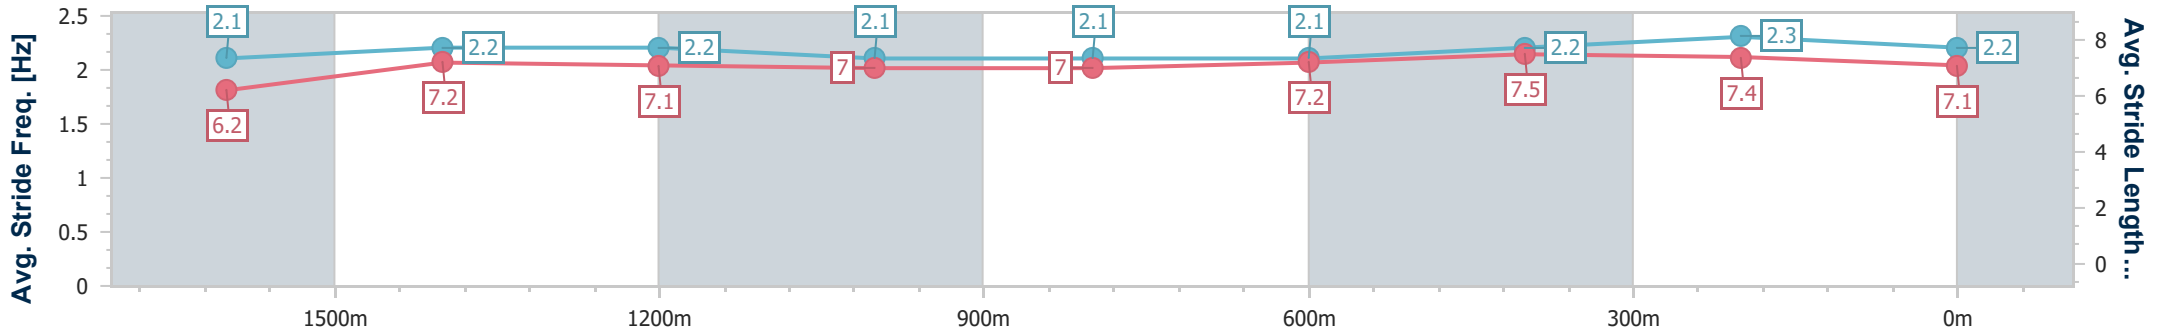

Sunshine Coast QLD Professional

Race 8: TAB Maiden Handicap - 1800m

16 June 2023 - 19:35

Track Rating: Soft 6, Weather: Fine, Rail Position: +10m Entire

Section	Overall	1600m	1400m	1200m	1000m	800m	600m	400m	200m
Section Times	1:55.59 [4] (0:15.13)	1:40.46 [11] (0:11.98)	1:28.48 [11] (0:12.68)	1:15.80 [11] (0:13.18)	1:02.62 [10] (0:13.29)	0:49.33 [10] (0:12.82)	0:36.51 [9] (0:12.15)	0:24.36 [7] (0:11.73)	0:12.63 [5] (0:12.63)
Average Speed [km/h]	48.1	60.5	57.1	54.6	54.6	56.5	59.7	61.4	57.0
Top Speed [km/h]	59.3	62.3	60.9	56.1	56.1	59.6	62.0	62.6	60.0
Avg. Dist. to Rail [m]	6.9	2.6	2.0	2.1	1.9	1.0	1.5	5.3	6.7
Avg. Stride Freq. [Hz]	2.1	2.2	2.2	2.1	2.1	2.1	2.2	2.3	2.2
Avg. Stride Length [m]	6.2	7.2	7.1	7.0	7.0	7.2	7.5	7.4	7.1

- [] Ranking at each section and finish
- .-.- No data available at this section
- NA No data available

Horse/Jockey Name	Enolaba
Final Rank	5
Fastest Section Time (Section)	0:11.88 (400m)
Top Speed [km/h] (Section)	62.7 (1600m)
Race State	Finished