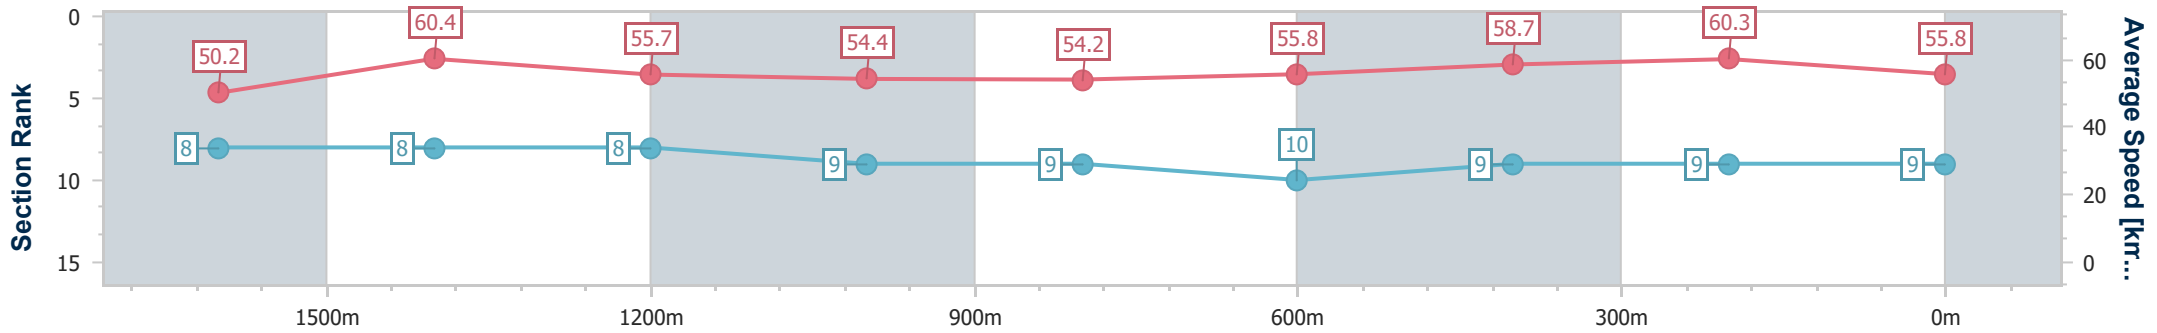

- [] Ranking at each section and finish
- .-.- No data available at this section
- NA No data available

Horse/Jockey Name	Cee Eye Cee
Final Rank	9
Fastest Section Time (Section)	0:11.93 (400m)
Top Speed [km/h] (Section)	61.5 (400m)
Race State	Finished

Sunshine Coast QLD Professional

Race 8: TAB Maiden Handicap - 1800m

16 June 2023 - 19:35

Track Rating: Soft 6, Weather: Fine, Rail Position: +10m Entire

Section	Overall	1600m	1400m	1200m	1000m	800m	600m	400m	200m
Section Times	1:56.40 [9] (0:14.48)	1:41.92 [8] (0:11.99)	1:29.93 [8] (0:12.97)	1:16.96 [8] (0:13.26)	1:03.70 [9] (0:13.36)	0:50.34 [9] (0:13.07)	0:37.27 [10] (0:12.42)	0:24.85 [9] (0:11.93)	0:12.92 [9] (0:12.92)
Average Speed [km/h]	50.2	60.4	55.7	54.4	54.2	55.8	58.7	60.3	55.8
Top Speed [km/h]	60.6	61.0	59.3	55.1	55.0	57.7	60.4	61.5	59.0
Avg. Dist. to Rail [m]	6.5	1.8	1.9	2.7	2.1	2.3	2.2	7.4	8.9
Avg. Stride Freq. [Hz]	2.1	2.2	2.1	2.1	2.1	2.1	2.2	2.3	2.1
Avg. Stride Length [m]	6.5	7.5	7.3	7.3	7.2	7.4	7.5	7.4	7.2

- [] Ranking at each section and finish
- .-.- No data available at this section
- NA No data available

Horse/Jockey Name	Maurizma
Final Rank	10
Fastest Section Time (Section)	0:11.49 (1600m)
Top Speed [km/h] (Section)	66.1 (Overall)
Race State	Finished