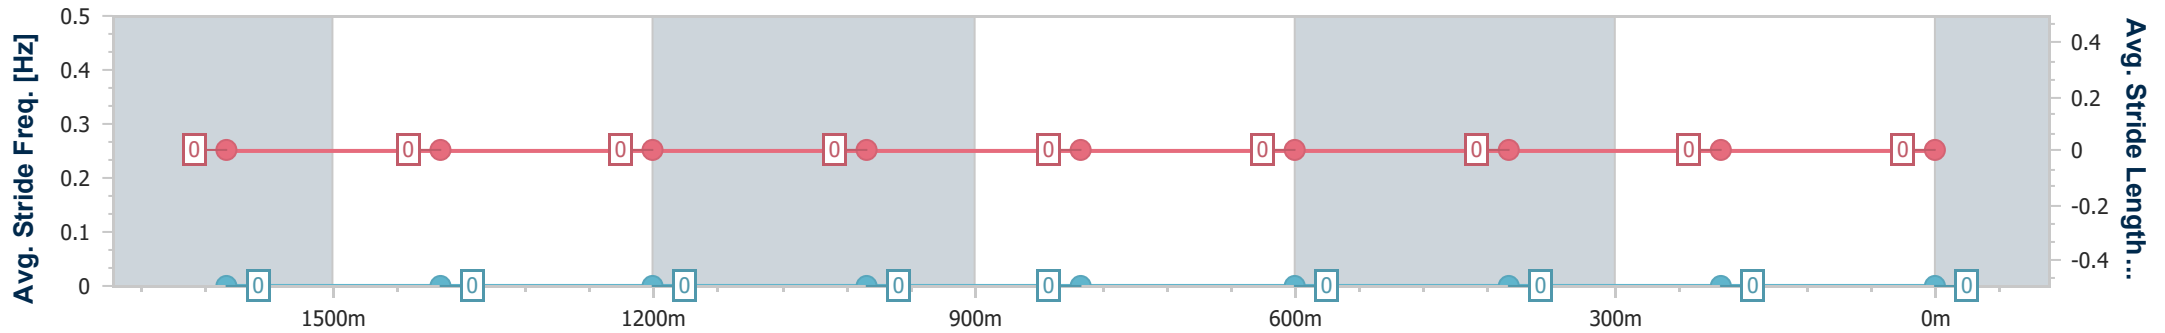

- [] Ranking at each section and finish
- .-.- No data available at this section
- NA No data available

Horse/Jockey Name	Bramble Bay
Final Rank	12
Fastest Section Time (Section)	0:11.86 (1600m)
Top Speed [km/h] (Section)	63.9 (1600m)
Race State	Finished

Sunshine Coast QLD Professional

Race 8: TAB Maiden Handicap - 1800m

16 June 2023 - 19:35

Track Rating: Soft 6, Weather: Fine, Rail Position: +10m Entire

Section	Overall	1600m	1400m	1200m	1000m	800m	600m	400m	200m			
Section Times	1:58.29 [12] (0:14.95)	1:43.34 [10] (0:11.86)	1:31.48 [10] (0:12.97)	1:18.51 [10] (0:13.29)	1:05.22 [11] (0:13.42)	0:51.80 [11] (0:13.09)	0:38.71 [12] (0:12.51)	0:26.20 [12] (0:12.61)	0:13.59 [12] (0:13.59)			
Average Speed [km/h]	48.4	61.1	56.0	54.2	54.1	55.6	58.1	57.1	52.9			
Top Speed [km/h]	59.1	63.9	59.4	55.8	55.4	57.9	58.5	58.3	57.4			
Avg. Dist. to Rail [m]	4.1	2.4	3.2	3.2	2.9	2.0	1.5	2.4	1.9			
Avg. Stride Freq. [Hz]	---	---	---	---	---	---	---	---	---			
Avg. Stride Length [m]	---	---	---	---	---	---	---	---	---			

- [] Ranking at each section and finish
- No data available at this section
- NA No data available