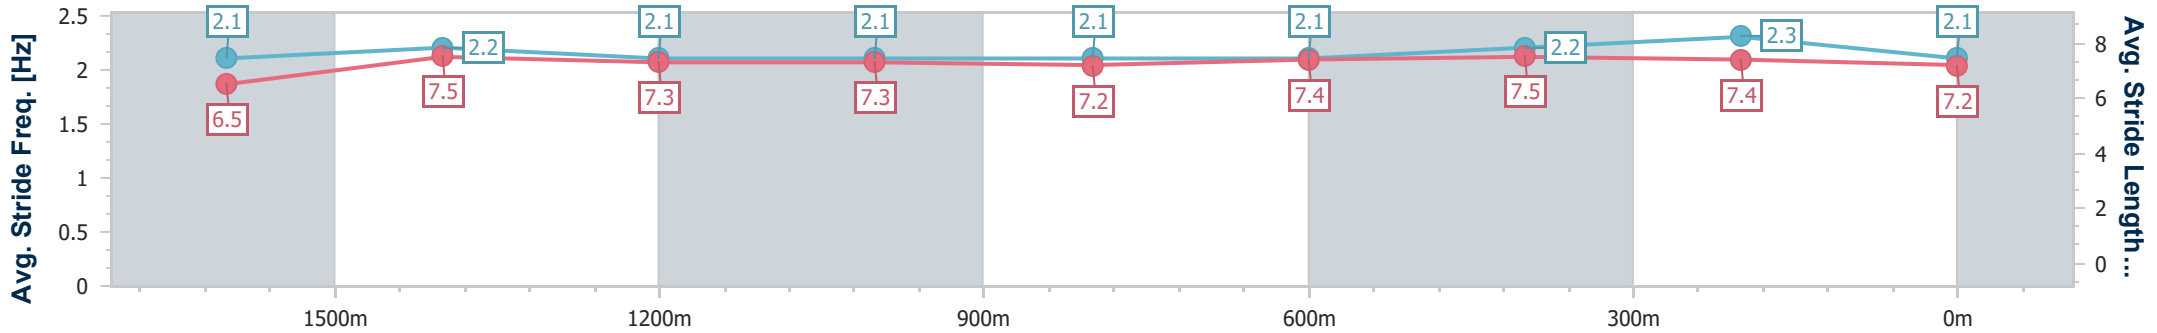

- [] Ranking at each section and finish
- .-.- No data available at this section
- NA No data available

Horse/Jockey Name	Cee Eye Cee
Final Rank	9
Fastest Section Time (Section)	0:11.93 (400m)
Top Speed [km/h] (Section)	61.5 (400m)
Race State	Finished

Sunshine Coast QLD Professional

Race 8: TAB Maiden Handicap - 1800m

16 June 2023 - 19:35

Track Rating: Soft 6, Weather: Fine, Rail Position: +10m Entire

Section	Overall	1600m	1400m	1200m	1000m	800m	600m	400m	200m
Section Times	1:56.40 [9] (0:14.48)	1:41.92 [8] (0:11.99)	1:29.93 [8] (0:12.97)	1:16.96 [8] (0:13.26)	1:03.70 [9] (0:13.36)	0:50.34 [9] (0:13.07)	0:37.27 [10] (0:12.42)	0:24.85 [9] (0:11.93)	0:12.92 [9] (0:12.92)
Average Speed [km/h]	50.2	60.4	55.7	54.4	54.2	55.8	58.7	60.3	55.8
Top Speed [km/h]	60.6	61.0	59.3	55.1	55.0	57.7	60.4	61.5	59.0
Avg. Dist. to Rail [m]	6.5	1.8	1.9	2.7	2.1	2.3	2.2	7.4	8.9
Avg. Stride Freq. [Hz]	2.1	2.2	2.1	2.1	2.1	2.1	2.2	2.3	2.1
Avg. Stride Length [m]	6.5	7.5	7.3	7.3	7.2	7.4	7.5	7.4	7.2

- [] Ranking at each section and finish
- .-.- No data available at this section
- NA No data available

Horse/Jockey Name	Maurizma
Final Rank	10
Fastest Section Time (Section)	0:11.49 (1600m)
Top Speed [km/h] (Section)	66.1 (Overall)
Race State	Finished