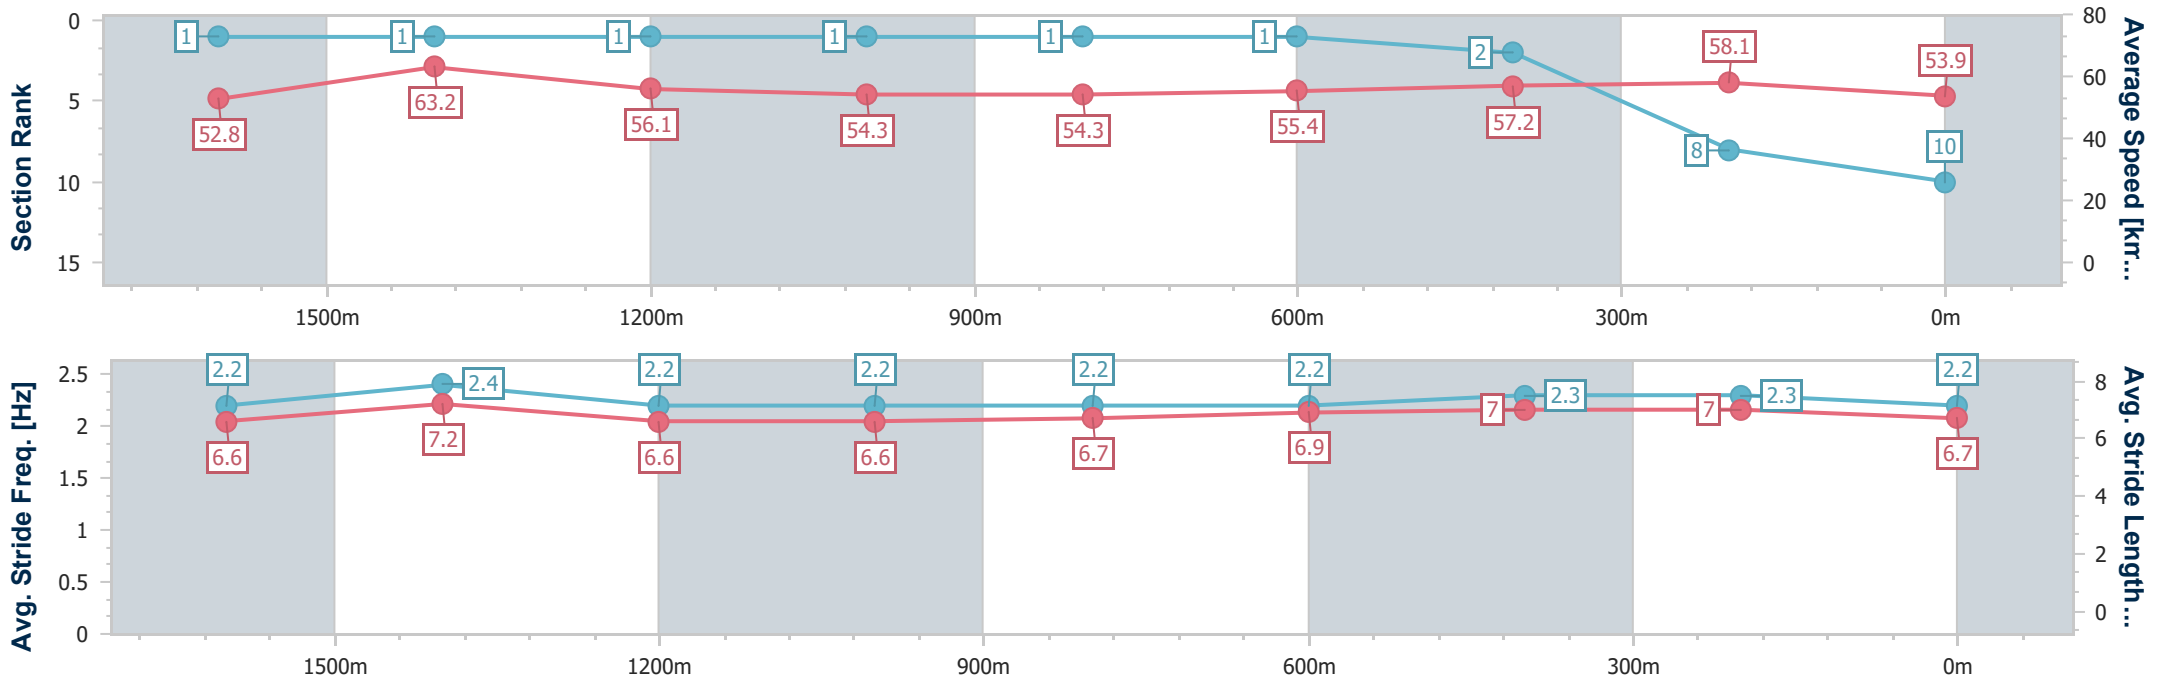

- [] Ranking at each section and finish
- .-.- No data available at this section
- NA No data available

Horse/Jockey Name	Maurizma
Final Rank	10
Fastest Section Time (Section)	0:11.49 (1600m)
Top Speed [km/h] (Section)	66.1 (Overall)
Race State	Finished

Sunshine Coast QLD Professional

Race 8: TAB Maiden Handicap - 1800m

16 June 2023 - 19:35

Track Rating: Soft 6, Weather: Fine, Rail Position: +10m Entire

Section	Overall	1600m	1400m	1200m	1000m	800m	600m	400m	200m
Section Times	1:56.45 [10] (0:13.94)	1:42.51 [1] (0:11.49)	1:31.02 [1] (0:12.93)	1:18.09 [1] (0:13.28)	1:04.81 [1] (0:13.34)	0:51.47 [1] (0:13.11)	0:38.36 [1] (0:12.62)	0:25.74 [2] (0:12.38)	0:13.36 [8] (0:13.36)
Average Speed [km/h]	52.8	63.2	56.1	54.3	54.3	55.4	57.2	58.1	53.9
Top Speed [km/h]	66.1	66.1	59.5	55.3	55.3	57.0	58.2	59.5	56.5
Avg. Dist. to Rail [m]	9.6	3.0	2.4	2.4	2.2	1.4	0.3	0.6	2.2
Avg. Stride Freq. [Hz]	2.2	2.4	2.2	2.2	2.2	2.2	2.3	2.3	2.2
Avg. Stride Length [m]	6.6	7.2	6.6	6.6	6.7	6.9	7.0	7.0	6.7

- [] Ranking at each section and finish
- .-.- No data available at this section
- NA No data available

Horse/Jockey Name	Medieval Crown
Final Rank	11
Fastest Section Time (Section)	0:11.94 (1600m)
Top Speed [km/h] (Section)	62.1 (1600m)
Race State	Finished