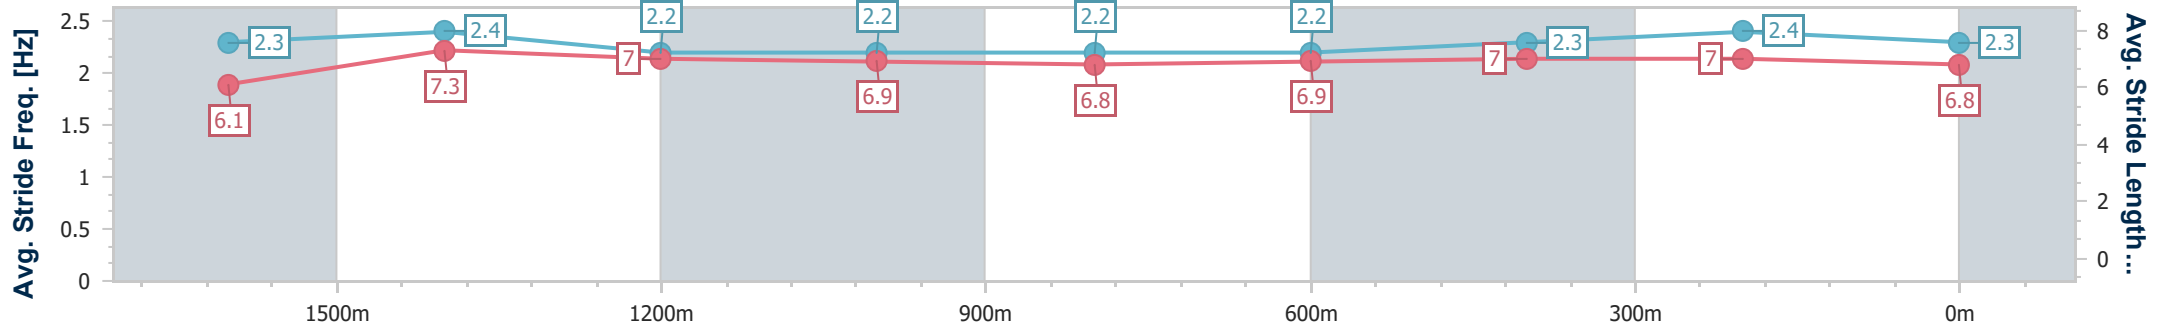

Sunshine Coast QLD Professional

Race 8: TAB Maiden Handicap - 1800m

16 June 2023 - 19:35

Track Rating: Soft 6, Weather: Fine, Rail Position: +10m Entire

Section	Overall	1600m	1400m	1200m	1000m	800m	600m	400m	200m
Section Times	1:55.75 [6] (0:14.02)	1:41.73 [2] (0:11.71)	1:30.02 [3] (0:12.94)	1:17.08 [3] (0:13.29)	1:03.79 [4] (0:13.29)	0:50.50 [3] (0:13.01)	0:37.49 [3] (0:12.72)	0:24.77 [4] (0:11.94)	0:12.83 [3] (0:12.83)
Average Speed [km/h]	51.9	61.8	55.8	54.2	54.2	55.6	57.3	60.3	56.1
Top Speed [km/h]	64.0	64.4	59.5	55.2	55.3	57.3	59.2	62.2	59.9
Avg. Dist. to Rail [m]	5.0	1.9	1.2	1.2	0.9	0.7	2.0	2.1	1.8
Avg. Stride Freq. [Hz]	2.3	2.4	2.2	2.2	2.2	2.2	2.3	2.4	2.3
Avg. Stride Length [m]	6.1	7.3	7.0	6.9	6.8	6.9	7.0	7.0	6.8

- [] Ranking at each section and finish
- .-.- No data available at this section
- NA No data available

Horse/Jockey Name	Toptimistic
Final Rank	7
Fastest Section Time (Section)	0:11.83 (1600m)
Top Speed [km/h] (Section)	62.2 (1600m)
Race State	Finished