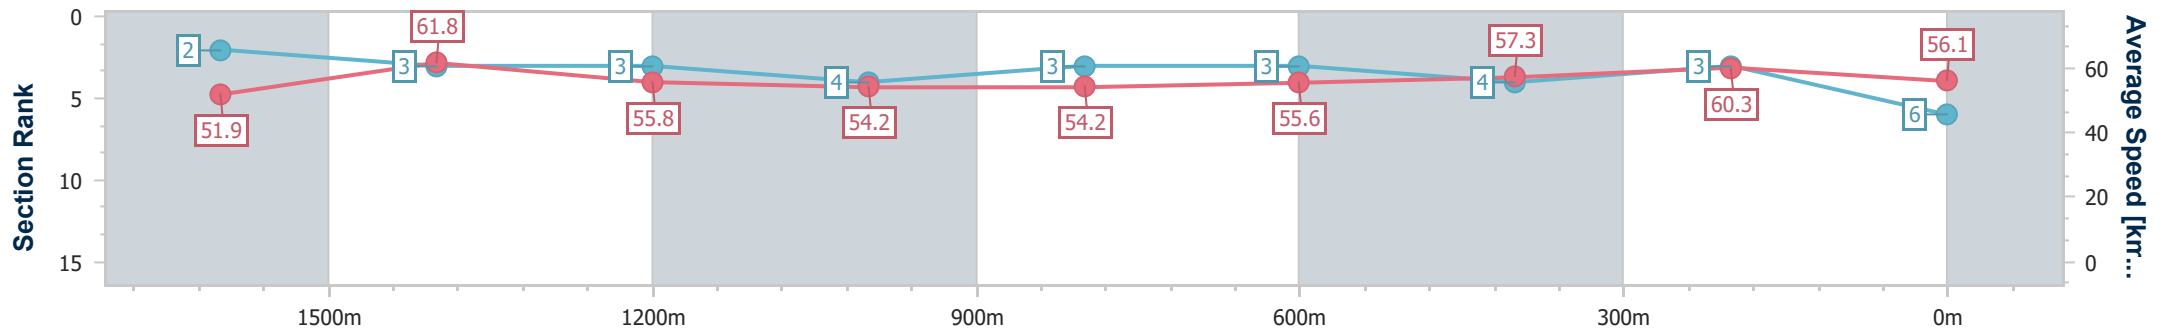

Sunshine Coast QLD Professional

Race 8: TAB Maiden Handicap - 1800m

16 June 2023 - 19:35

Track Rating: Soft 6, Weather: Fine, Rail Position: +10m Entire

Section	Overall	1600m	1400m	1200m	1000m	800m	600m	400m	200m
Section Times	1:55.75 [6] (0:14.02)	1:41.73 [2] (0:11.71)	1:30.02 [3] (0:12.94)	1:17.08 [3] (0:13.29)	1:03.79 [4] (0:13.29)	0:50.50 [3] (0:13.01)	0:37.49 [3] (0:12.72)	0:24.77 [4] (0:11.94)	0:12.83 [3] (0:12.83)
Average Speed [km/h]	51.9	61.8	55.8	54.2	54.2	55.6	57.3	60.3	56.1
Top Speed [km/h]	64.0	64.4	59.5	55.2	55.3	57.3	59.2	62.2	59.9
Avg. Dist. to Rail [m]	5.0	1.9	1.2	1.2	0.9	0.7	2.0	2.1	1.8
Avg. Stride Freq. [Hz]	2.3	2.4	2.2	2.2	2.2	2.2	2.3	2.4	2.3
Avg. Stride Length [m]	6.1	7.3	7.0	6.9	6.8	6.9	7.0	7.0	6.8