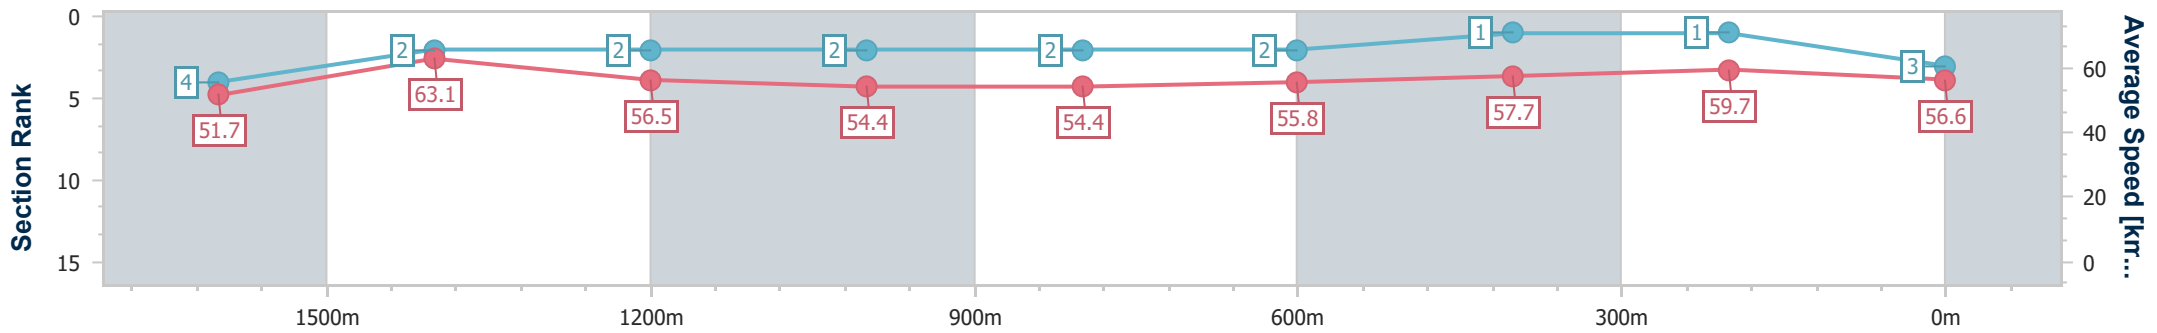

Sunshine Coast QLD Professional

Race 8: TAB Maiden Handicap - 1800m

16 June 2023 - 19:35

Track Rating: Soft 6, Weather: Fine, Rail Position: +10m Entire

Section	Overall	1600m	1400m	1200m	1000m	800m	600m	400m	200m			
Section Times	1:55.49 [3] (0:14.11)	1:41.38 [4] (0:11.48)	1:29.90 [2] (0:12.85)	1:17.05 [2] (0:13.25)	1:03.80 [2] (0:13.34)	0:50.46 [2] (0:13.08)	0:37.38 [2] (0:12.57)	0:24.81 [1] (0:12.07)	0:12.74 [1] (0:12.74)			
Average Speed [km/h]	51.7	63.1	56.5	54.4	54.4	55.8	57.7	59.7	56.6			
Top Speed [km/h]	62.3	64.5	60.3	55.0	55.1	57.6	59.2	60.3	59.0			
Avg. Dist. to Rail [m]	6.1	2.8	2.6	3.1	2.8	2.1	1.7	2.9	1.6			
Avg. Stride Freq. [Hz]	2.2	2.3	2.2	2.1	2.1	2.1	2.2	2.3	2.2			
Avg. Stride Length [m]	6.6	7.6	7.1	6.9	6.9	7.2	7.3	7.3	7.1			