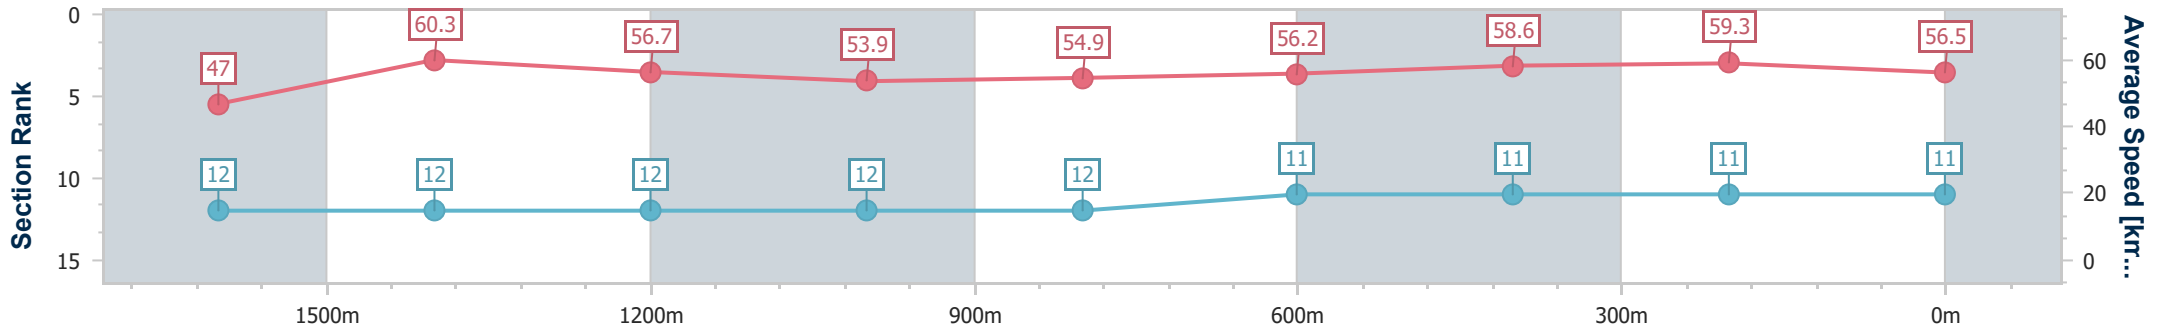

Sunshine Coast QLD Professional

Race 8: TAB Maiden Handicap - 1800m

16 June 2023 - 19:35

Track Rating: Soft 6, Weather: Fine, Rail Position: +10m Entire

Section	Overall	1600m	1400m	1200m	1000m	800m	600m	400m	200m
Section Times	1:56.81 [11] (0:15.33)	1:41.48 [12] (0:11.94)	1:29.54 [12] (0:12.78)	1:16.76 [12] (0:13.39)	1:03.37 [12] (0:13.18)	0:50.19 [12] (0:12.89)	0:37.30 [11] (0:12.44)	0:24.86 [11] (0:12.14)	0:12.72 [11] (0:12.72)
Average Speed [km/h]	47.0	60.3	56.7	53.9	54.9	56.2	58.6	59.3	56.5
Top Speed [km/h]	57.7	62.1	61.8	56.3	56.3	59.1	59.6	60.2	58.6
Avg. Dist. to Rail [m]	4.6	0.9	3.0	2.2	1.9	1.4	1.7	2.8	1.5
Avg. Stride Freq. [Hz]	2.1	2.3	2.2	2.2	2.2	2.3	2.3	2.3	2.3
Avg. Stride Length [m]	6.0	7.2	6.7	6.6	6.6	7.0	7.1	7.1	6.9

- [] Ranking at each section and finish
- .-.- No data available at this section
- NA No data available

Horse/Jockey Name	Bramble Bay
Final Rank	12
Fastest Section Time (Section)	0:11.86 (1600m)
Top Speed [km/h] (Section)	63.9 (1600m)
Race State	Finished