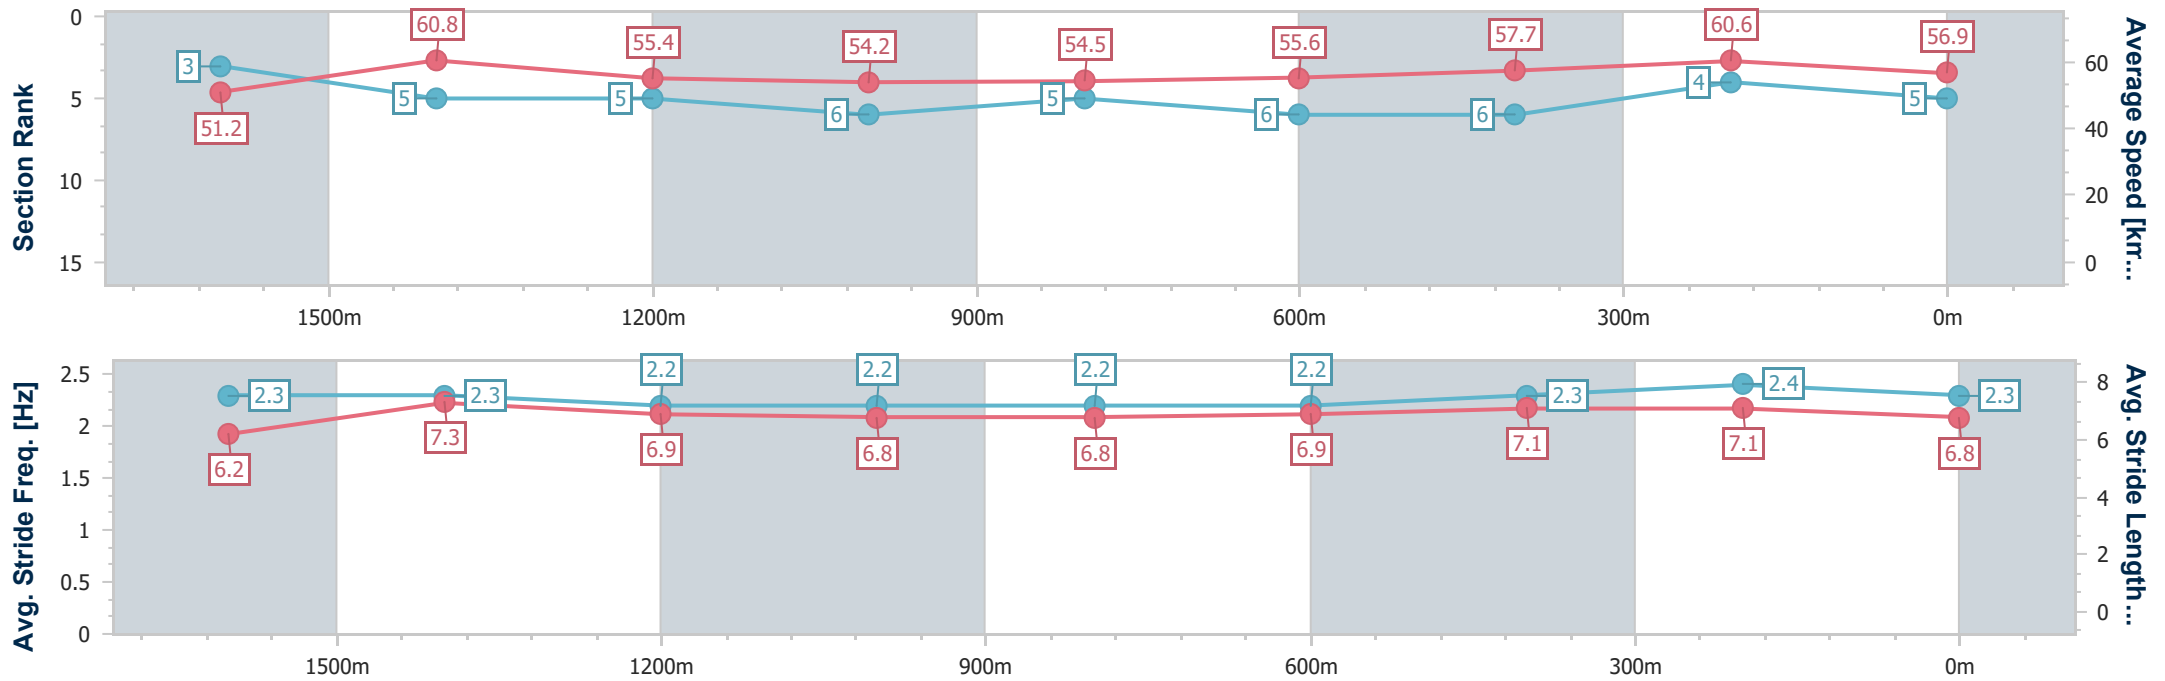

- [] Ranking at each section and finish
- .-.- No data available at this section
- NA No data available

Horse/Jockey Name	Enolaba
Final Rank	5
Fastest Section Time (Section)	0:11.88 (400m)
Top Speed [km/h] (Section)	62.7 (1600m)
Race State	Finished

Sunshine Coast QLD Professional

Race 8: TAB Maiden Handicap - 1800m

16 June 2023 - 19:35

Track Rating: Soft 6, Weather: Fine, Rail Position: +10m Entire

Section	Overall	1600m	1400m	1200m	1000m	800m	600m	400m	200m
Section Times	1:55.60 [5] (0:14.06)	1:41.54 [3] (0:11.89)	1:29.65 [5] (0:13.07)	1:16.58 [5] (0:13.28)	1:03.30 [6] (0:13.30)	0:50.00 [5] (0:13.00)	0:37.00 [6] (0:12.46)	0:24.54 [6] (0:11.88)	0:12.66 [4] (0:12.66)
Average Speed [km/h]	51.2	60.8	55.4	54.2	54.5	55.6	57.7	60.6	56.9
Top Speed [km/h]	62.0	62.7	59.1	55.4	55.1	57.8	60.4	61.7	60.5
Avg. Dist. to Rail [m]	1.6	0.6	1.7	2.2	2.0	0.8	0.5	2.0	4.1
Avg. Stride Freq. [Hz]	2.3	2.3	2.2	2.2	2.2	2.2	2.3	2.4	2.3
Avg. Stride Length [m]	6.2	7.3	6.9	6.8	6.8	6.9	7.1	7.1	6.8

- [] Ranking at each section and finish
- .-.- No data available at this section
- NA No data available

Horse/Jockey Name	Crimson Reward
Final Rank	6
Fastest Section Time (Section)	0:11.71 (1600m)
Top Speed [km/h] (Section)	64.4 (1600m)
Race State	Finished