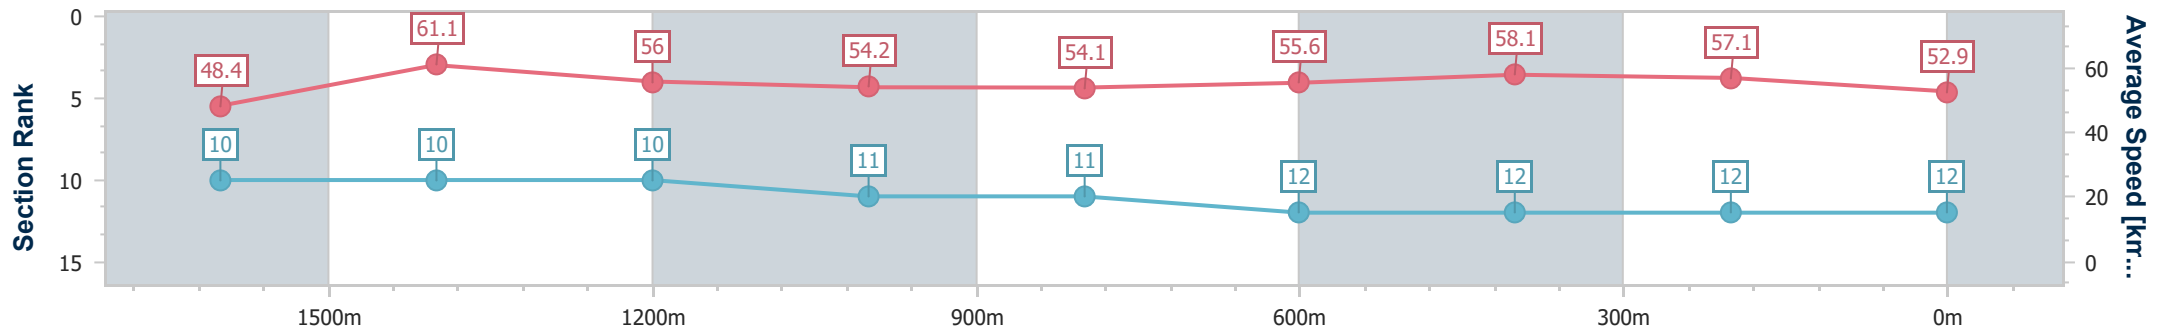

Sunshine Coast QLD Professional

Race 8: TAB Maiden Handicap - 1800m

16 June 2023 - 19:35

Track Rating: Soft 6, Weather: Fine, Rail Position: +10m Entire

Section	Overall	1600m	1400m	1200m	1000m	800m	600m	400m	200m			
Section Times	1:58.29 [12] (0:14.95)	1:43.34 [10] (0:11.86)	1:31.48 [10] (0:12.97)	1:18.51 [10] (0:13.29)	1:05.22 [11] (0:13.42)	0:51.80 [11] (0:13.09)	0:38.71 [12] (0:12.51)	0:26.20 [12] (0:12.61)	0:13.59 [12] (0:13.59)			
Average Speed [km/h]	48.4	61.1	56.0	54.2	54.1	55.6	58.1	57.1	52.9			
Top Speed [km/h]	59.1	63.9	59.4	55.8	55.4	57.9	58.5	58.3	57.4			
Avg. Dist. to Rail [m]	4.1	2.4	3.2	3.2	2.9	2.0	1.5	2.4	1.9			
Avg. Stride Freq. [Hz]	---	---	---	---	---	---	---	---	---			
Avg. Stride Length [m]	---	---	---	---	---	---	---	---	---			

- [] Ranking at each section and finish
- No data available at this section
- NA No data available