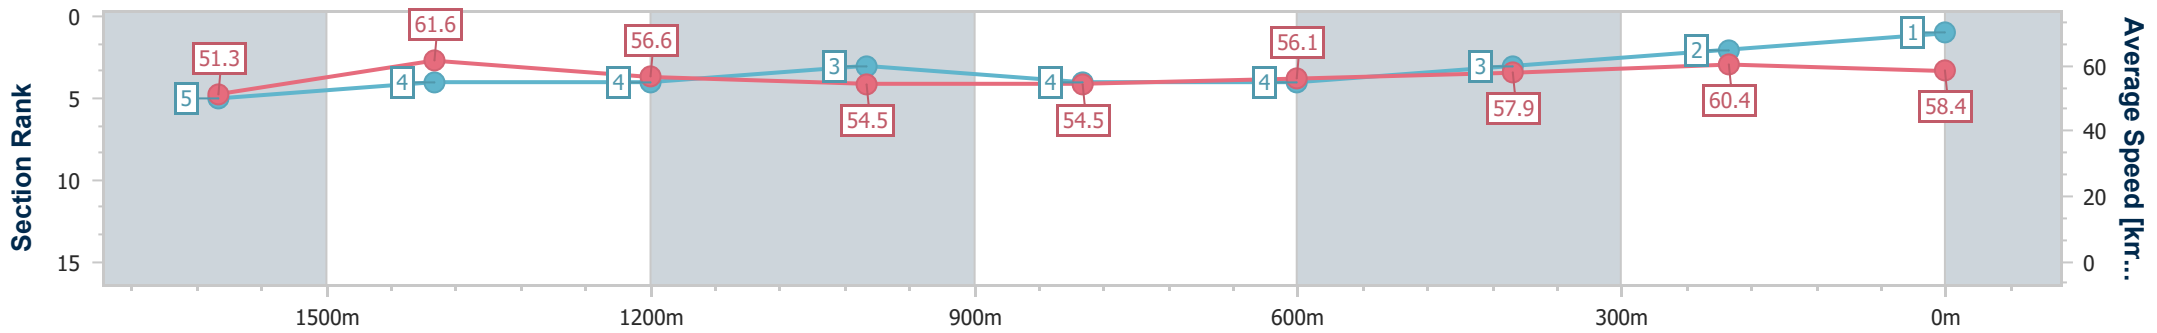

Sunshine Coast QLD Professional

Race 8: TAB Maiden Handicap - 1800m

16 June 2023 - 19:35

Track Rating: Soft 6, Weather: Fine, Rail Position: +10m Entire

Section	Overall	1600m	1400m	1200m	1000m	800m	600m	400m	200m			
Section Times	1:55.09 [1] (0:14.13)	1:40.96 [5] (0:11.74)	1:29.22 [4] (0:12.85)	1:16.37 [4] (0:13.22)	1:03.15 [3] (0:13.35)	0:49.80 [4] (0:12.99)	0:36.81 [4] (0:12.53)	0:24.28 [3] (0:11.95)	0:12.33 [2] (0:12.33)			
Average Speed [km/h]	51.3	61.6	56.6	54.5	54.5	56.1	57.9	60.4	58.4			
Top Speed [km/h]	61.2	63.2	60.6	55.1	55.2	58.5	60.0	61.3	60.2			
Avg. Dist. to Rail [m]	3.7	2.6	3.0	3.2	3.0	2.1	1.7	3.6	2.7			
Avg. Stride Freq. [Hz]	2.2	2.2	2.1	2.1	2.1	2.1	2.2	2.3	2.2			
Avg. Stride Length [m]	6.5	7.5	7.0	6.9	6.9	7.2	7.4	7.4	7.3			