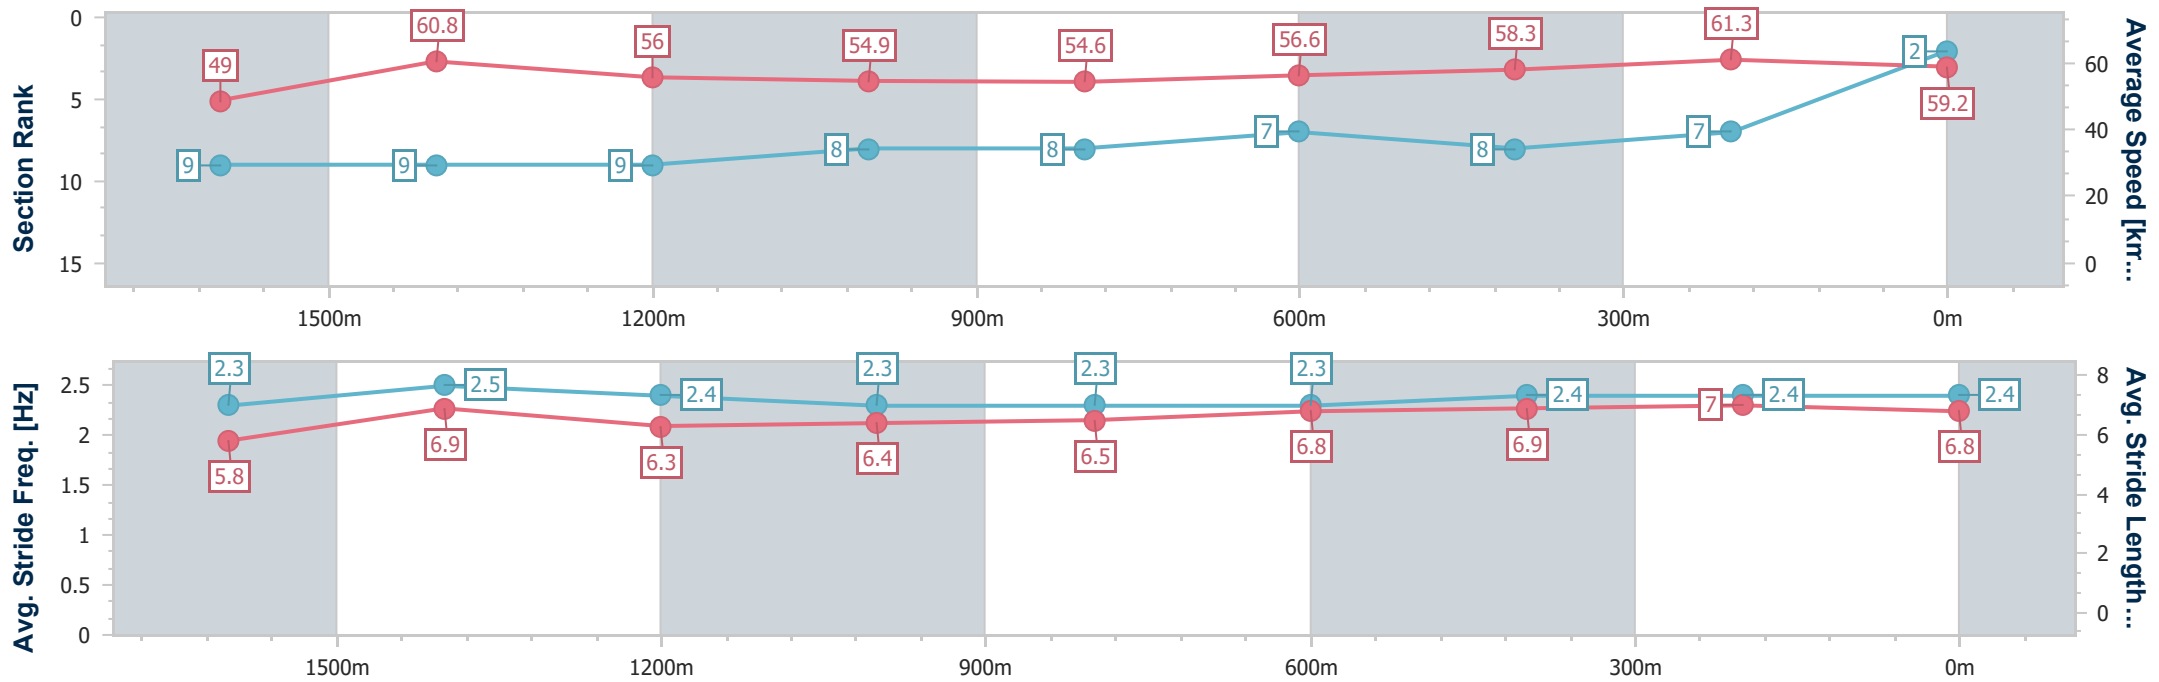

Sunshine Coast QLD Professional

Race 8: TAB Maiden Handicap - 1800m

16 June 2023 - 19:35

Track Rating: Soft 6, Weather: Fine, Rail Position: +10m Entire

Section	Overall	1600m	1400m	1200m	1000m	800m	600m	400m	200m
Section Times	1:55.20 [2] (0:14.73)	1:40.47 [9] (0:11.84)	1:28.63 [9] (0:12.95)	1:15.68 [9] (0:13.12)	1:02.56 [8] (0:13.31)	0:49.25 [8] (0:12.87)	0:36.38 [7] (0:12.46)	0:23.92 [8] (0:11.75)	0:12.17 [7] (0:12.17)
Average Speed [km/h]	49.0	60.8	56.0	54.9	54.6	56.6	58.3	61.3	59.2
Top Speed [km/h]	59.7	61.8	60.8	56.1	55.4	59.9	62.1	62.5	61.6
Avg. Dist. to Rail [m]	2.2	0.8	2.5	2.8	2.8	2.1	1.7	3.2	5.0
Avg. Stride Freq. [Hz]	2.3	2.5	2.4	2.3	2.3	2.3	2.4	2.4	2.4
Avg. Stride Length [m]	5.8	6.9	6.3	6.4	6.5	6.8	6.9	7.0	6.8