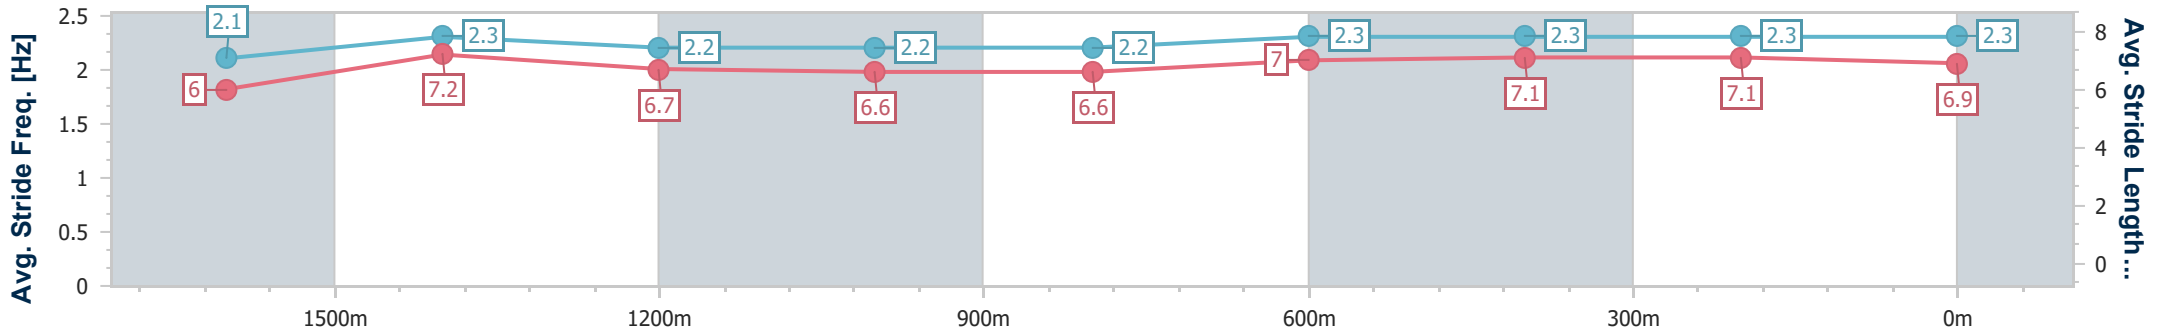

- [] Ranking at each section and finish
- .-.- No data available at this section
- NA No data available

Horse/Jockey Name	Medieval Crown
Final Rank	11
Fastest Section Time (Section)	0:11.94 (1600m)
Top Speed [km/h] (Section)	62.1 (1600m)
Race State	Finished

Sunshine Coast QLD Professional

Race 8: TAB Maiden Handicap - 1800m

16 June 2023 - 19:35

Track Rating: Soft 6, Weather: Fine, Rail Position: +10m Entire

Section	Overall	1600m	1400m	1200m	1000m	800m	600m	400m	200m
Section Times	1:56.81 [11] (0:15.33)	1:41.48 [12] (0:11.94)	1:29.54 [12] (0:12.78)	1:16.76 [12] (0:13.39)	1:03.37 [12] (0:13.18)	0:50.19 [12] (0:12.89)	0:37.30 [11] (0:12.44)	0:24.86 [11] (0:12.14)	0:12.72 [11] (0:12.72)
Average Speed [km/h]	47.0	60.3	56.7	53.9	54.9	56.2	58.6	59.3	56.5
Top Speed [km/h]	57.7	62.1	61.8	56.3	56.3	59.1	59.6	60.2	58.6
Avg. Dist. to Rail [m]	4.6	0.9	3.0	2.2	1.9	1.4	1.7	2.8	1.5
Avg. Stride Freq. [Hz]	2.1	2.3	2.2	2.2	2.2	2.3	2.3	2.3	2.3
Avg. Stride Length [m]	6.0	7.2	6.7	6.6	6.6	7.0	7.1	7.1	6.9

- [] Ranking at each section and finish
- .-.- No data available at this section
- NA No data available

Horse/Jockey Name	Bramble Bay
Final Rank	12
Fastest Section Time (Section)	0:11.86 (1600m)
Top Speed [km/h] (Section)	63.9 (1600m)
Race State	Finished