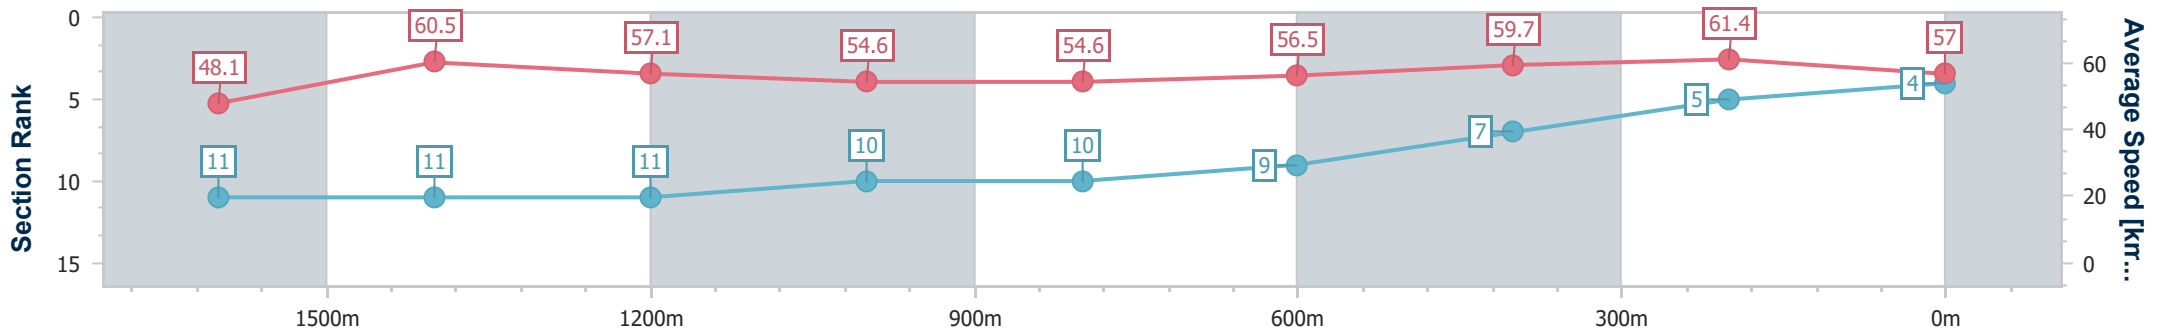

Sunshine Coast QLD Professional

Race 8: TAB Maiden Handicap - 1800m

16 June 2023 - 19:35

Track Rating: Soft 6, Weather: Fine, Rail Position: +10m Entire

Section	Overall	1600m	1400m	1200m	1000m	800m	600m	400m	200m
Section Times	1:55.59 [4] (0:15.13)	1:40.46 [11] (0:11.98)	1:28.48 [11] (0:12.68)	1:15.80 [11] (0:13.18)	1:02.62 [10] (0:13.29)	0:49.33 [10] (0:12.82)	0:36.51 [9] (0:12.15)	0:24.36 [7] (0:11.73)	0:12.63 [5] (0:12.63)
Average Speed [km/h]	48.1	60.5	57.1	54.6	54.6	56.5	59.7	61.4	57.0
Top Speed [km/h]	59.3	62.3	60.9	56.1	56.1	59.6	62.0	62.6	60.0
Avg. Dist. to Rail [m]	6.9	2.6	2.0	2.1	1.9	1.0	1.5	5.3	6.7
Avg. Stride Freq. [Hz]	2.1	2.2	2.2	2.1	2.1	2.1	2.2	2.3	2.2
Avg. Stride Length [m]	6.2	7.2	7.1	7.0	7.0	7.2	7.5	7.4	7.1