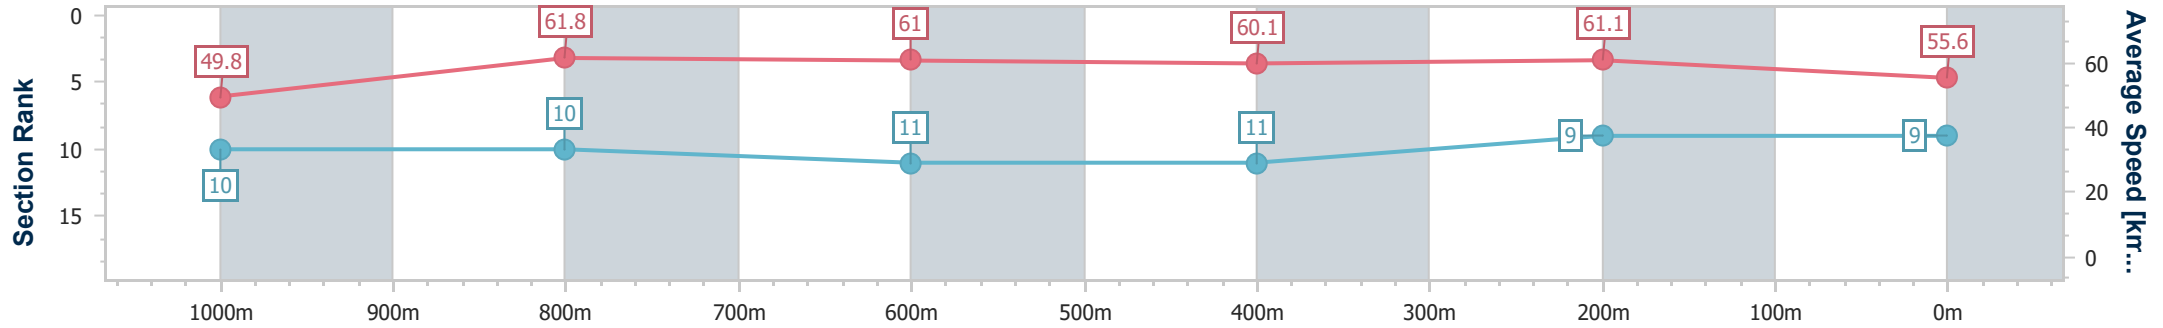

Horse/Jockey Name	Cannon Hill
Final Rank	9
Fastest Section Time (Section)	0:11.78 (400m)
Top Speed [km/h] (Section)	63.8 (1000m)
Race State	Finished

Sunshine Coast QLD Professional
Race 2: HIGGINS QTIS Three-Year-Old Maiden Handicap - 1200m

16 June 2023 - 15:54

Track Rating: Soft 6, Weather: Fine, Rail Position: +10m Entire

Section	Overall	1000m	800m	600m	400m	200m
Section Times	1:15.35 [9] (0:14.49)	1:00.86 [10] (0:11.81)	0:49.05 [10] (0:12.08)	0:36.97 [11] (0:12.26)	0:24.71 [11] (0:11.78)	0:12.93 [9] (0:12.93)
Average Speed [km/h]	49.8	61.8	61.0	60.1	61.1	55.6
Top Speed [km/h]	61.8	63.8	62.2	62.9	62.2	58.8
Avg. Dist. to Rail [m]	9.8	5.0	3.9	3.9	6.1	5.6
Avg. Stride Freq. [Hz]	2.3	2.4	2.3	2.3	2.4	2.3
Avg. Stride Length [m]	6.1	7.3	7.3	7.3	7.1	6.8

- [ ] Ranking at each section and finish
- -.-.- No data available at this section
- NA No data available