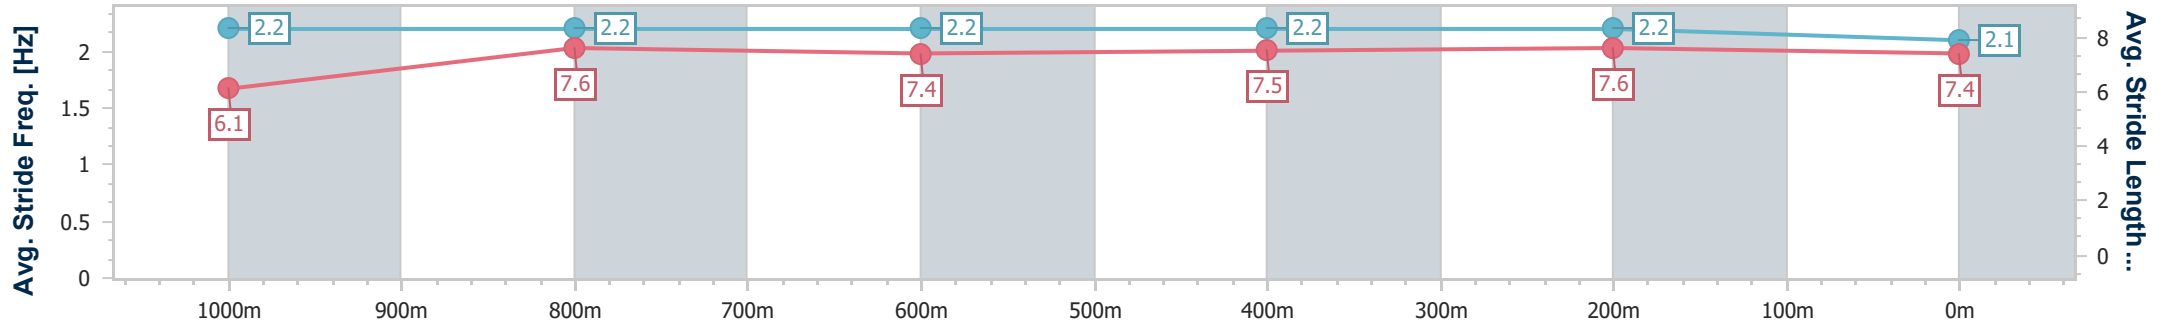

- [ ] Ranking at each section and finish
- .-.- No data available at this section
- NA No data available

Horse/Jockey Name	Mishani Supreme
Final Rank	8
Fastest Section Time (Section)	0:11.81 (1000m)
Top Speed [km/h] (Section)	63.4 (Overall)
Race State	Finished

Sunshine Coast QLD Professional  
Race 2: HIGGINS QTIS Three-Year-Old Maiden Handicap - 1200m

16 June 2023 - 15:54

Track Rating: Soft 6, Weather: Fine, Rail Position: +10m Entire

Section	Overall	1000m	800m	600m	400m	200m
Section Times	1:14.88 [8] (0:14.52)	1:00.36 [11] (0:11.81)	0:48.55 [12] (0:12.03)	0:36.52 [10] (0:12.20)	0:24.32 [9] (0:11.84)	0:12.48 [8] (0:12.48)
Average Speed [km/h]	49.7	61.3	60.2	59.4	60.8	57.7
Top Speed [km/h]	63.4	63.4	61.3	60.8	61.6	59.9
Avg. Dist. to Rail [m]	7.6	2.4	1.3	1.1	2.8	3.2
Avg. Stride Freq. [Hz]	2.2	2.2	2.2	2.2	2.2	2.1
Avg. Stride Length [m]	6.1	7.6	7.4	7.5	7.6	7.4