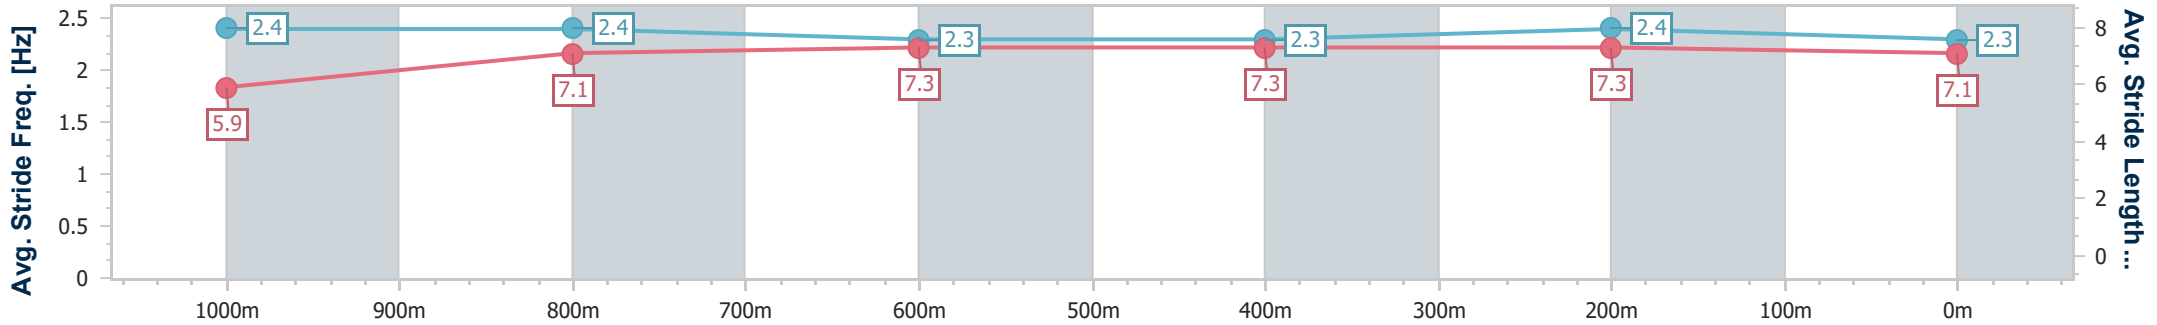

Horse/Jockey Name	Dwindling Spirit
Final Rank	3
Fastest Section Time (Section)	0:11.72 (400m)
Top Speed [km/h] (Section)	64.0 (1000m)
Race State	Finished

Sunshine Coast QLD Professional
Race 2: HIGGINS QTIS Three-Year-Old Maiden Handicap - 1200m

16 June 2023 - 15:54

Track Rating: Soft 6, Weather: Fine, Rail Position: +10m Entire

Section	Overall	1000m	800m	600m	400m	200m
Section Times	1:14.07 [3] (0:14.05)	1:00.02 [6] (0:11.73)	0:48.29 [6] (0:12.05)	0:36.24 [4] (0:12.17)	0:24.07 [3] (0:11.72)	0:12.35 [3] (0:12.35)
Average Speed [km/h]	51.3	61.8	60.2	59.9	61.5	58.3
Top Speed [km/h]	62.8	64.0	62.1	61.6	62.9	61.3
Avg. Dist. to Rail [m]	2.7	2.3	1.1	2.4	2.9	3.4
Avg. Stride Freq. [Hz]	2.4	2.4	2.3	2.3	2.4	2.3
Avg. Stride Length [m]	5.9	7.1	7.3	7.3	7.3	7.1

- [ ] Ranking at each section and finish
- -.-.- No data available at this section
- NA No data available