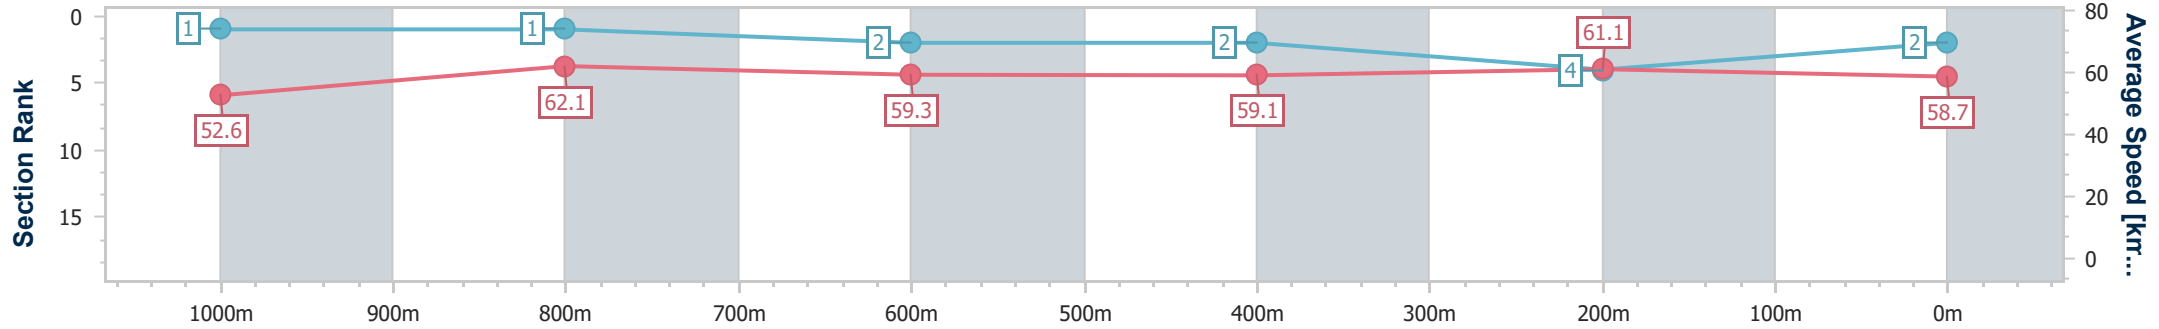

Horse/Jockey Name	Ivanov
Final Rank	2
Fastest Section Time (Section)	0:11.70 (1000m)
Top Speed [km/h] (Section)	66.7 (Overall)
Race State	Finished

Sunshine Coast QLD Professional
Race 2: HIGGINS QTIS Three-Year-Old Maiden Handicap - 1200m

16 June 2023 - 15:54

Track Rating: Soft 6, Weather: Fine, Rail Position: +10m Entire

Section	Overall	1000m	800m	600m	400m	200m
Section Times	1:14.02 [2] (0:13.70)	1:00.32 [1] (0:11.70)	0:48.62 [1] (0:12.32)	0:36.30 [2] (0:12.26)	0:24.04 [2] (0:11.79)	0:12.25 [4] (0:12.25)
Average Speed [km/h]	52.6	62.1	59.3	59.1	61.1	58.7
Top Speed [km/h]	66.7	65.3	60.1	60.3	61.8	61.1
Avg. Dist. to Rail [m]	10.8	4.5	2.2	1.2	2.2	2.0
Avg. Stride Freq. [Hz]	2.3	2.4	2.3	2.3	2.3	2.3
Avg. Stride Length [m]	6.3	7.2	7.2	7.2	7.3	7.2

- [ ] Ranking at each section and finish
- -.-.- No data available at this section
- NA No data available