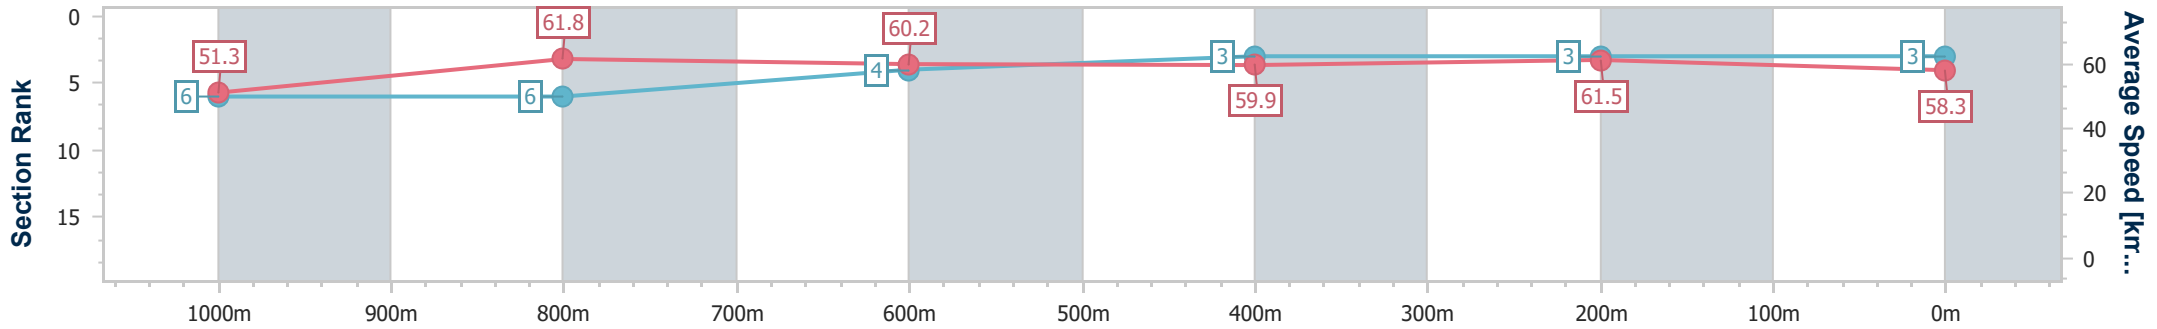

Horse/Jockey Name	Dwindling Spirit
Final Rank	3
Fastest Section Time (Section)	0:11.72 (400m)
Top Speed [km/h] (Section)	64.0 (1000m)
Race State	Finished

Sunshine Coast QLD Professional
Race 2: HIGGINS QTIS Three-Year-Old Maiden Handicap - 1200m

16 June 2023 - 15:54

Track Rating: Soft 6, Weather: Fine, Rail Position: +10m Entire

Section	Overall	1000m	800m	600m	400m	200m
Section Times	1:14.07 [3] (0:14.05)	1:00.02 [6] (0:11.73)	0:48.29 [6] (0:12.05)	0:36.24 [4] (0:12.17)	0:24.07 [3] (0:11.72)	0:12.35 [3] (0:12.35)
Average Speed [km/h]	51.3	61.8	60.2	59.9	61.5	58.3
Top Speed [km/h]	62.8	64.0	62.1	61.6	62.9	61.3
Avg. Dist. to Rail [m]	2.7	2.3	1.1	2.4	2.9	3.4
Avg. Stride Freq. [Hz]	2.4	2.4	2.3	2.3	2.4	2.3
Avg. Stride Length [m]	5.9	7.1	7.3	7.3	7.3	7.1

- [ ] Ranking at each section and finish
- -.-.- No data available at this section
- NA No data available