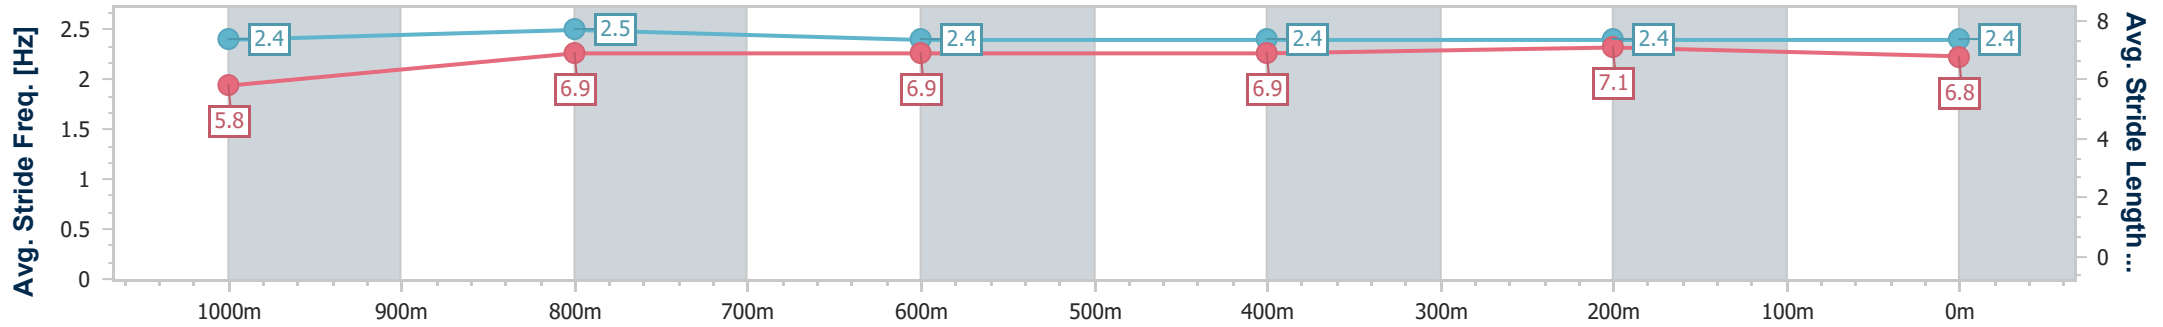

Horse/Jockey Name	Invahir
Final Rank	5
Fastest Section Time (Section)	0:11.57 (1000m)
Top Speed [km/h] (Section)	64.4 (1000m)
Race State	Finished

Sunshine Coast QLD Professional
Race 2: HIGGINS QTIS Three-Year-Old Maiden Handicap - 1200m

16 June 2023 - 15:54

Track Rating: Soft 6, Weather: Fine, Rail Position: +10m Entire

Section	Overall	1000m	800m	600m	400m	200m
Section Times	1:14.24 [5] (0:13.99)	1:00.25 [4] (0:11.57)	0:48.68 [3] (0:12.21)	0:36.47 [3] (0:12.35)	0:24.12 [4] (0:11.69)	0:12.43 [5] (0:12.43)
Average Speed [km/h]	51.5	62.4	59.3	58.7	61.7	57.9
Top Speed [km/h]	63.7	64.4	60.2	59.8	63.8	60.6
Avg. Dist. to Rail [m]	1.9	1.1	0.8	1.2	1.9	1.0
Avg. Stride Freq. [Hz]	2.4	2.5	2.4	2.4	2.4	2.4
Avg. Stride Length [m]	5.8	6.9	6.9	6.9	7.1	6.8

- [ ] Ranking at each section and finish
- -.-.- No data available at this section
- NA No data available