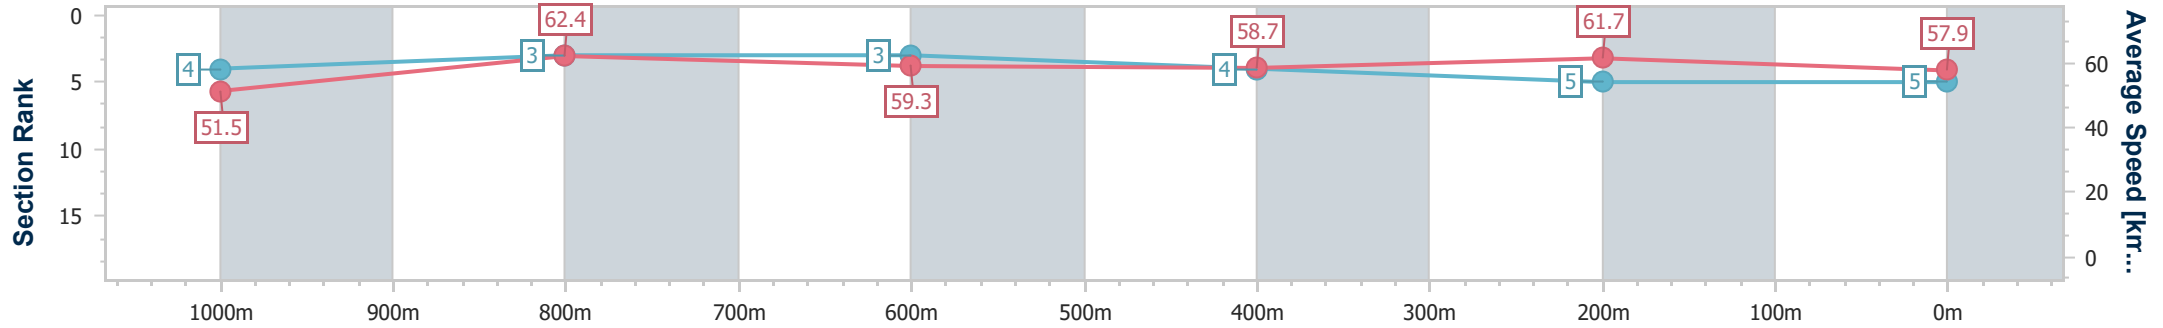

Horse/Jockey Name	Invahir
Final Rank	5
Fastest Section Time (Section)	0:11.57 (1000m)
Top Speed [km/h] (Section)	64.4 (1000m)
Race State	Finished

Sunshine Coast QLD Professional
Race 2: HIGGINS QTIS Three-Year-Old Maiden Handicap - 1200m

16 June 2023 - 15:54

Track Rating: Soft 6, Weather: Fine, Rail Position: +10m Entire

Section	Overall	1000m	800m	600m	400m	200m
Section Times	1:14.24 [5] (0:13.99)	1:00.25 [4] (0:11.57)	0:48.68 [3] (0:12.21)	0:36.47 [3] (0:12.35)	0:24.12 [4] (0:11.69)	0:12.43 [5] (0:12.43)
Average Speed [km/h]	51.5	62.4	59.3	58.7	61.7	57.9
Top Speed [km/h]	63.7	64.4	60.2	59.8	63.8	60.6
Avg. Dist. to Rail [m]	1.9	1.1	0.8	1.2	1.9	1.0
Avg. Stride Freq. [Hz]	2.4	2.5	2.4	2.4	2.4	2.4
Avg. Stride Length [m]	5.8	6.9	6.9	6.9	7.1	6.8

- [ ] Ranking at each section and finish
- -.-.- No data available at this section
- NA No data available