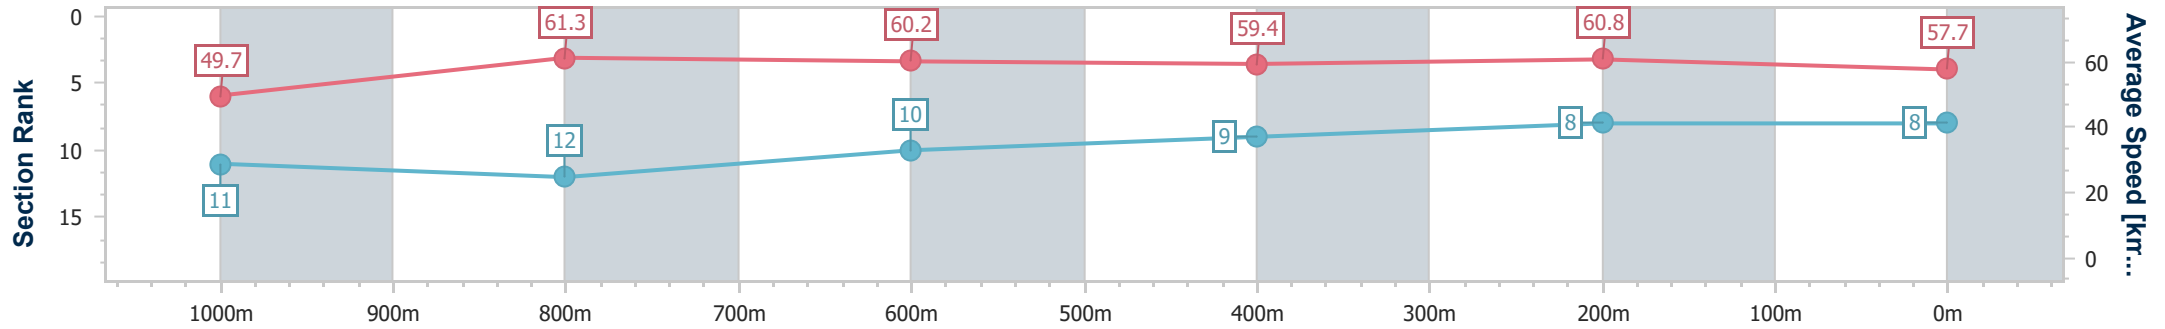

Horse/Jockey Name	Mishani Supreme
Final Rank	8
Fastest Section Time (Section)	0:11.81 (1000m)
Top Speed [km/h] (Section)	63.4 (Overall)
Race State	Finished

Sunshine Coast QLD Professional
Race 2: HIGGINS QTIS Three-Year-Old Maiden Handicap - 1200m

16 June 2023 - 15:54

Track Rating: Soft 6, Weather: Fine, Rail Position: +10m Entire

Section	Overall	1000m	800m	600m	400m	200m
Section Times	1:14.88 [8] (0:14.52)	1:00.36 [11] (0:11.81)	0:48.55 [12] (0:12.03)	0:36.52 [10] (0:12.20)	0:24.32 [9] (0:11.84)	0:12.48 [8] (0:12.48)
Average Speed [km/h]	49.7	61.3	60.2	59.4	60.8	57.7
Top Speed [km/h]	63.4	63.4	61.3	60.8	61.6	59.9
Avg. Dist. to Rail [m]	7.6	2.4	1.3	1.1	2.8	3.2
Avg. Stride Freq. [Hz]	2.2	2.2	2.2	2.2	2.2	2.1
Avg. Stride Length [m]	6.1	7.6	7.4	7.5	7.6	7.4

- [ ] Ranking at each section and finish
- -.-.- No data available at this section
- NA No data available