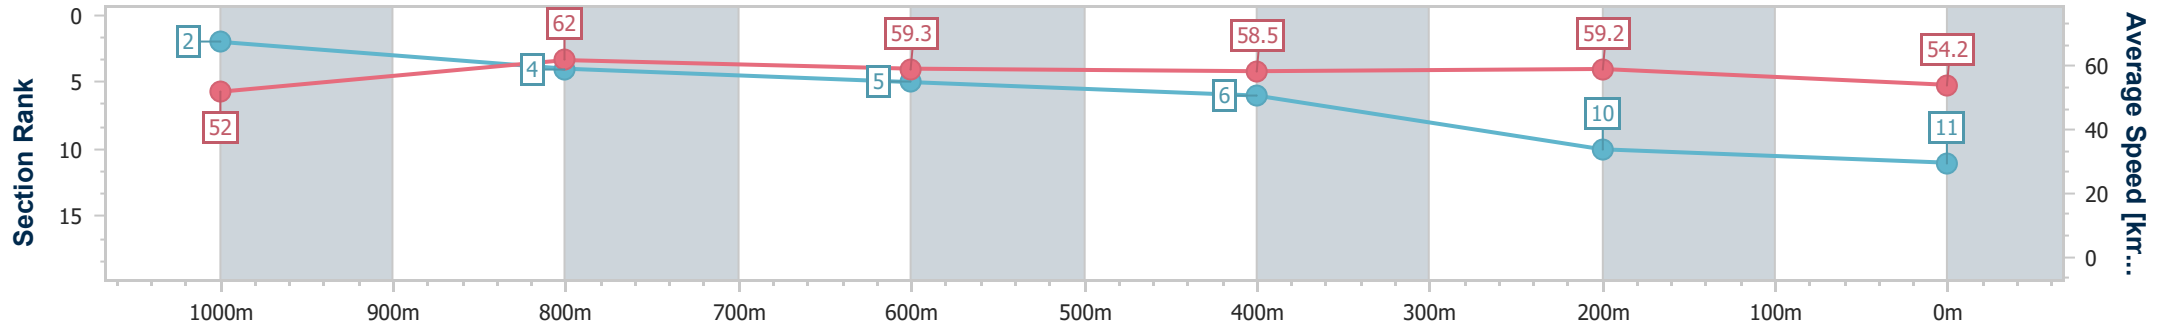

Horse/Jockey Name	Lady Lethan
Final Rank	11
Fastest Section Time (Section)	0:11.72 (1000m)
Top Speed [km/h] (Section)	64.9 (Overall)
Race State	Finished

Sunshine Coast QLD Professional
Race 2: HIGGINS QTIS Three-Year-Old Maiden Handicap - 1200m

16 June 2023 - 15:54

Track Rating: Soft 6, Weather: Fine, Rail Position: +10m Entire

Section	Overall	1000m	800m	600m	400m	200m
Section Times	1:15.79 [11] (0:13.86)	1:01.93 [2] (0:11.72)	0:50.21 [4] (0:12.31)	0:37.90 [5] (0:12.47)	0:25.43 [6] (0:12.17)	0:13.26 [10] (0:13.26)
Average Speed [km/h]	52.0	62.0	59.3	58.5	59.2	54.2
Top Speed [km/h]	64.9	64.0	60.5	59.1	60.1	57.7
Avg. Dist. to Rail [m]	5.5	3.2	2.6	2.2	4.9	4.8
Avg. Stride Freq. [Hz]	2.4	2.4	2.3	2.3	2.3	2.2
Avg. Stride Length [m]	6.0	7.2	7.1	7.2	7.1	6.9

- [ ] Ranking at each section and finish
- -.-.- No data available at this section
- NA No data available