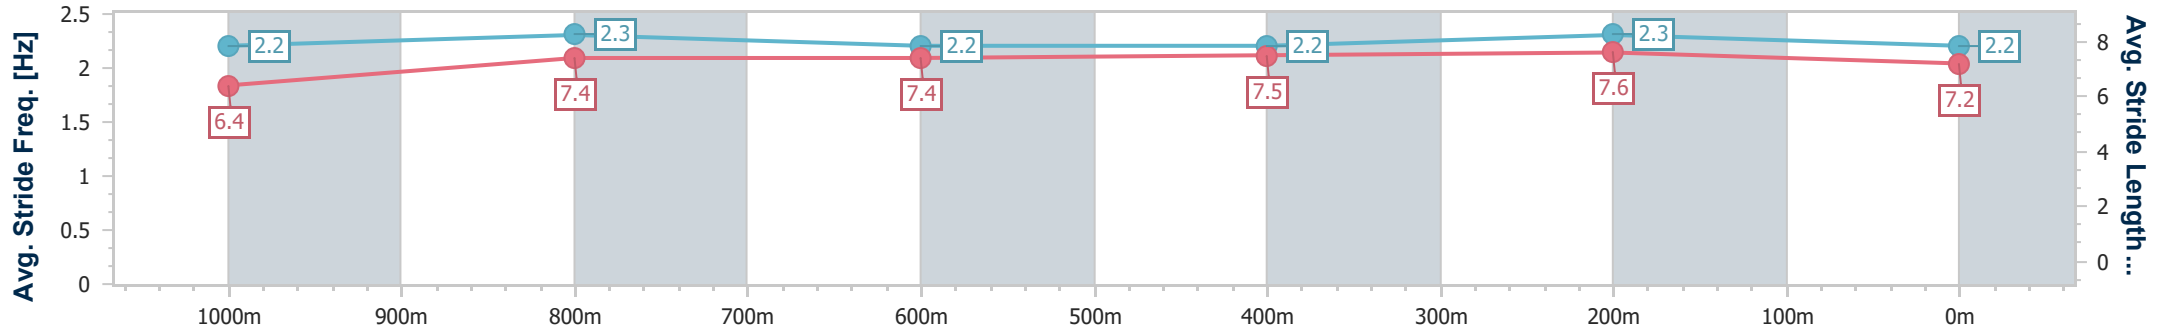

Horse/Jockey Name	Pangaea
Final Rank	7
Fastest Section Time (Section)	0:11.73 (400m)
Top Speed [km/h] (Section)	63.4 (Overall)
Race State	Finished

Sunshine Coast QLD Professional
Race 2: HIGGINS QTIS Three-Year-Old Maiden Handicap - 1200m

16 June 2023 - 15:54

Track Rating: Soft 6, Weather: Fine, Rail Position: +10m Entire

Section	Overall	1000m	800m	600m	400m	200m
Section Times	1:14.78 [7] (0:14.18)	1:00.60 [7] (0:11.86)	0:48.74 [8] (0:12.12)	0:36.62 [7] (0:12.39)	0:24.23 [8] (0:11.73)	0:12.50 [7] (0:12.50)
Average Speed [km/h]	50.8	61.3	60.1	58.8	61.3	57.7
Top Speed [km/h]	63.4	63.1	61.2	59.8	62.3	59.6
Avg. Dist. to Rail [m]	3.7	2.6	2.2	2.0	4.3	5.3
Avg. Stride Freq. [Hz]	2.2	2.3	2.2	2.2	2.3	2.2
Avg. Stride Length [m]	6.4	7.4	7.4	7.5	7.6	7.2

- [ ] Ranking at each section and finish
- -.-.- No data available at this section
- NA No data available