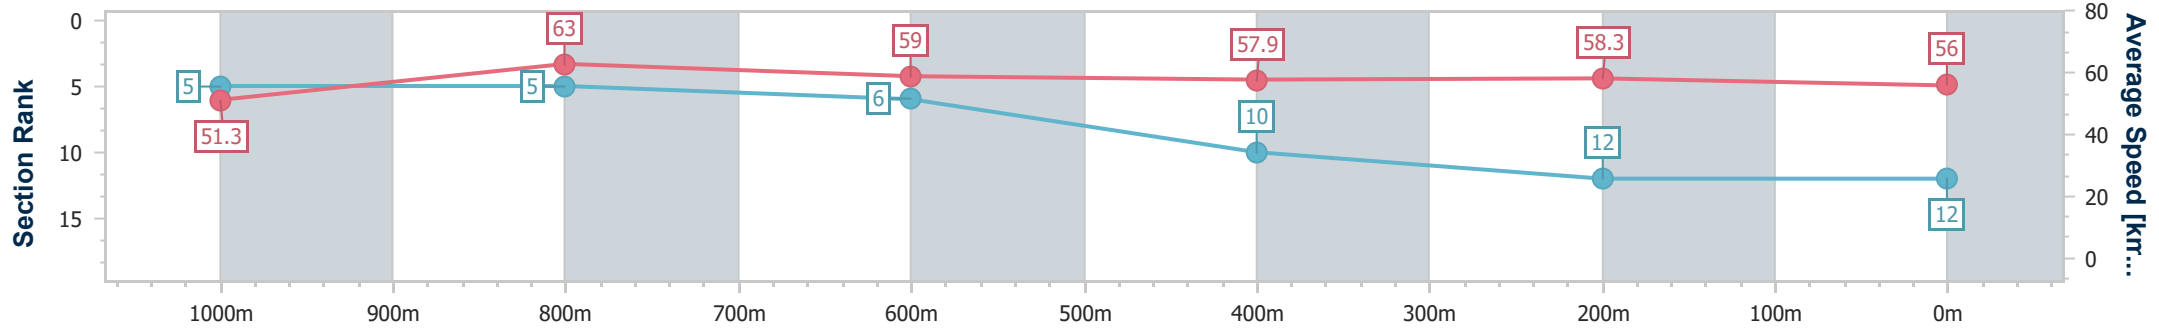

Horse/Jockey Name	Malotru
Final Rank	12
Fastest Section Time (Section)	0:11.57 (1000m)
Top Speed [km/h] (Section)	66.2 (Overall)
Race State	Finished

Sunshine Coast QLD Professional
Race 2: HIGGINS QTIS Three-Year-Old Maiden Handicap - 1200m

16 June 2023 - 15:54

Track Rating: Soft 6, Weather: Fine, Rail Position: +10m Entire

Section	Overall	1000m	800m	600m	400m	200m
Section Times	1:15.83 [12] (0:14.02)	1:01.81 [5] (0:11.57)	0:50.24 [5] (0:12.42)	0:37.82 [6] (0:12.58)	0:25.24 [10] (0:12.36)	0:12.88 [12] (0:12.88)
Average Speed [km/h]	51.3	63.0	59.0	57.9	58.3	56.0
Top Speed [km/h]	66.2	66.2	62.0	58.9	59.4	59.1
Avg. Dist. to Rail [m]	7.3	4.2	2.7	2.4	4.8	5.7
Avg. Stride Freq. [Hz]	2.2	2.2	2.1	2.1	2.1	2.1
Avg. Stride Length [m]	6.5	7.8	7.6	7.6	7.6	7.4

- [ ] Ranking at each section and finish
- -.-.- No data available at this section
- NA No data available