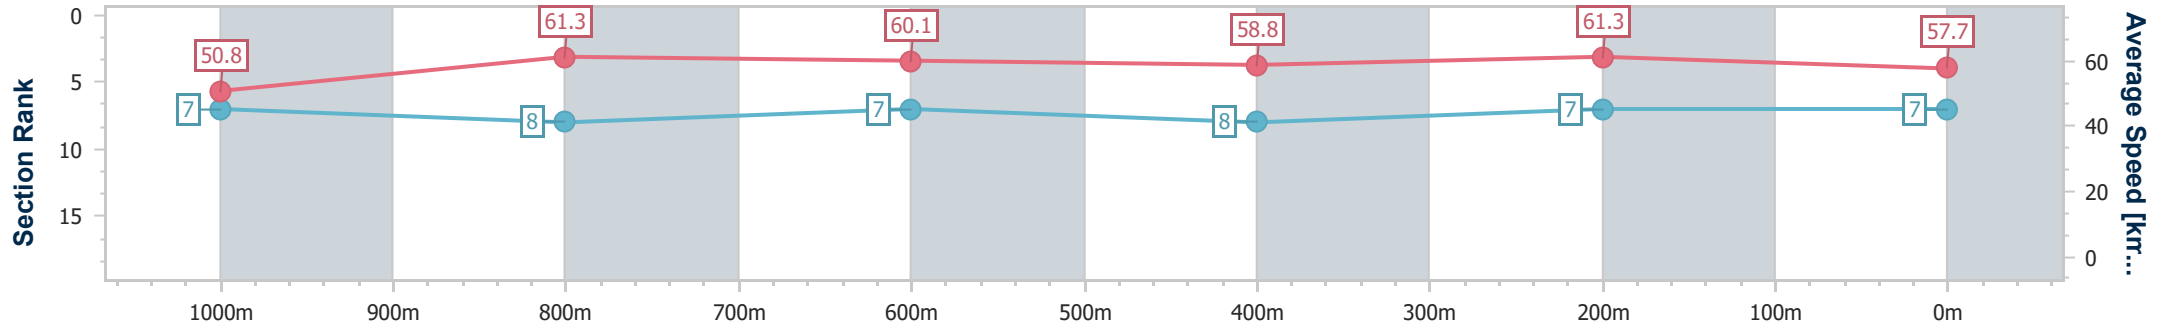

Horse/Jockey Name	Pangaea
Final Rank	7
Fastest Section Time (Section)	0:11.73 (400m)
Top Speed [km/h] (Section)	63.4 (Overall)
Race State	Finished

Sunshine Coast QLD Professional
Race 2: HIGGINS QTIS Three-Year-Old Maiden Handicap - 1200m

16 June 2023 - 15:54

Track Rating: Soft 6, Weather: Fine, Rail Position: +10m Entire

Section	Overall	1000m	800m	600m	400m	200m
Section Times	1:14.78 [7] (0:14.18)	1:00.60 [7] (0:11.86)	0:48.74 [8] (0:12.12)	0:36.62 [7] (0:12.39)	0:24.23 [8] (0:11.73)	0:12.50 [7] (0:12.50)
Average Speed [km/h]	50.8	61.3	60.1	58.8	61.3	57.7
Top Speed [km/h]	63.4	63.1	61.2	59.8	62.3	59.6
Avg. Dist. to Rail [m]	3.7	2.6	2.2	2.0	4.3	5.3
Avg. Stride Freq. [Hz]	2.2	2.3	2.2	2.2	2.3	2.2
Avg. Stride Length [m]	6.4	7.4	7.4	7.5	7.6	7.2

- [ ] Ranking at each section and finish
- -.-.- No data available at this section
- NA No data available