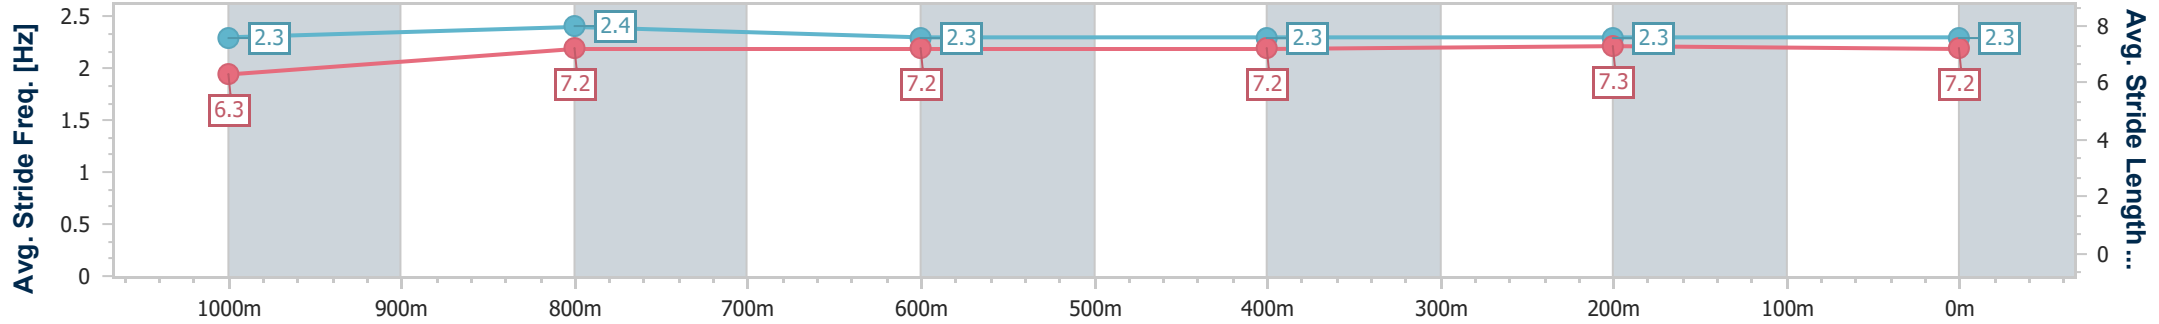

Horse/Jockey Name	Ivanov
Final Rank	2
Fastest Section Time (Section)	0:11.70 (1000m)
Top Speed [km/h] (Section)	66.7 (Overall)
Race State	Finished

Sunshine Coast QLD Professional
Race 2: HIGGINS QTIS Three-Year-Old Maiden Handicap - 1200m

16 June 2023 - 15:54

Track Rating: Soft 6, Weather: Fine, Rail Position: +10m Entire

Section	Overall	1000m	800m	600m	400m	200m
Section Times	1:14.02 [2] (0:13.70)	1:00.32 [1] (0:11.70)	0:48.62 [1] (0:12.32)	0:36.30 [2] (0:12.26)	0:24.04 [2] (0:11.79)	0:12.25 [4] (0:12.25)
Average Speed [km/h]	52.6	62.1	59.3	59.1	61.1	58.7
Top Speed [km/h]	66.7	65.3	60.1	60.3	61.8	61.1
Avg. Dist. to Rail [m]	10.8	4.5	2.2	1.2	2.2	2.0
Avg. Stride Freq. [Hz]	2.3	2.4	2.3	2.3	2.3	2.3
Avg. Stride Length [m]	6.3	7.2	7.2	7.2	7.3	7.2

- [ ] Ranking at each section and finish
- -.-.- No data available at this section
- NA No data available