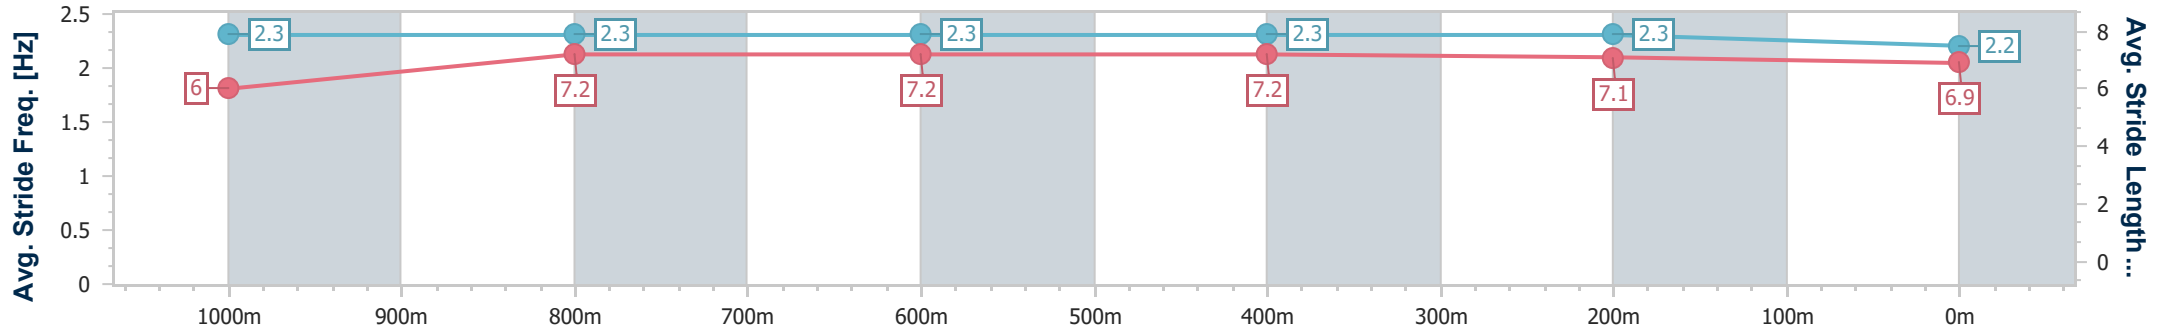

- [ ] Ranking at each section and finish
- .-.- No data available at this section
- NA No data available

Horse/Jockey Name	Boom King
Final Rank	10
Fastest Section Time (Section)	0:11.91 (1000m)
Top Speed [km/h] (Section)	63.9 (Overall)
Race State	Finished

Sunshine Coast QLD Professional  
 Race 2: HIGGINS QTIS Three-Year-Old Maiden Handicap - 1200m

16 June 2023 - 15:54

Track Rating: Soft 6, Weather: Fine, Rail Position: +10m Entire

Section	Overall	1000m	800m	600m	400m	200m
Section Times	1:15.72 [10] (0:14.24)	1:01.48 [8] (0:11.91)	0:49.57 [9] (0:12.11)	0:37.46 [9] (0:12.42)	0:25.04 [12] (0:12.01)	0:13.03 [11] (0:13.03)
Average Speed [km/h]	50.5	61.2	59.9	58.4	59.9	55.2
Top Speed [km/h]	63.9	63.8	62.0	59.5	61.8	58.1
Avg. Dist. to Rail [m]	6.2	3.7	1.8	1.1	3.3	2.5
Avg. Stride Freq. [Hz]	2.3	2.3	2.3	2.3	2.3	2.2
Avg. Stride Length [m]	6.0	7.2	7.2	7.2	7.1	6.9