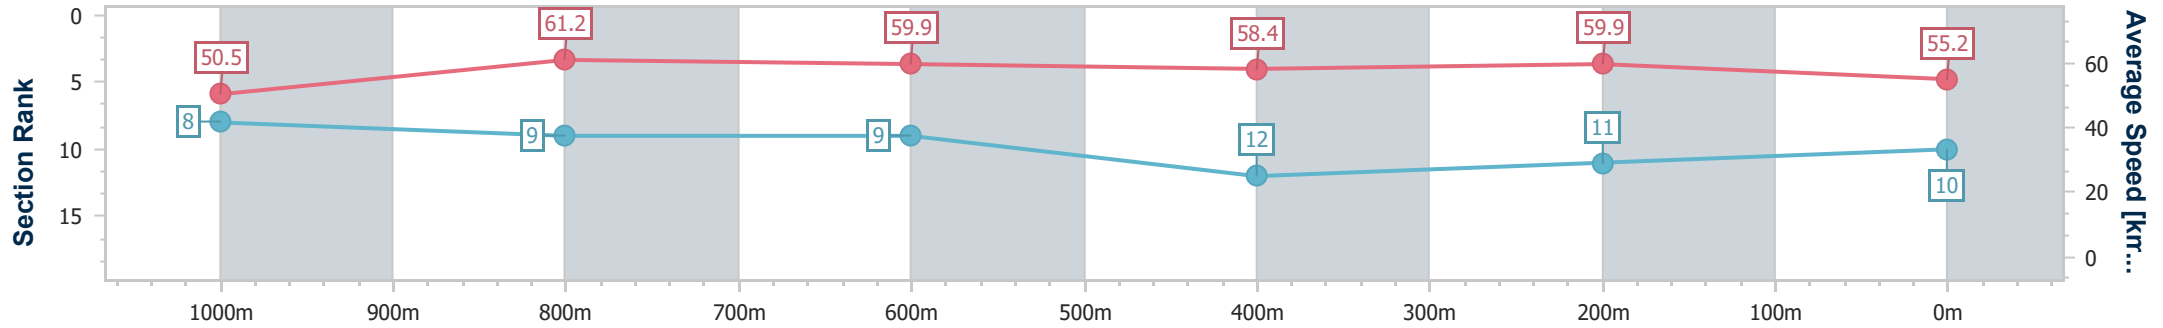

Horse/Jockey Name	Boom King
Final Rank	10
Fastest Section Time (Section)	0:11.91 (1000m)
Top Speed [km/h] (Section)	63.9 (Overall)
Race State	Finished

Sunshine Coast QLD Professional
Race 2: HIGGINS QTIS Three-Year-Old Maiden Handicap - 1200m

16 June 2023 - 15:54

Track Rating: Soft 6, Weather: Fine, Rail Position: +10m Entire

Section	Overall	1000m	800m	600m	400m	200m
Section Times	1:15.72 [10] (0:14.24)	1:01.48 [8] (0:11.91)	0:49.57 [9] (0:12.11)	0:37.46 [9] (0:12.42)	0:25.04 [12] (0:12.01)	0:13.03 [11] (0:13.03)
Average Speed [km/h]	50.5	61.2	59.9	58.4	59.9	55.2
Top Speed [km/h]	63.9	63.8	62.0	59.5	61.8	58.1
Avg. Dist. to Rail [m]	6.2	3.7	1.8	1.1	3.3	2.5
Avg. Stride Freq. [Hz]	2.3	2.3	2.3	2.3	2.3	2.2
Avg. Stride Length [m]	6.0	7.2	7.2	7.2	7.1	6.9

- [ ] Ranking at each section and finish
- -.-.- No data available at this section
- NA No data available