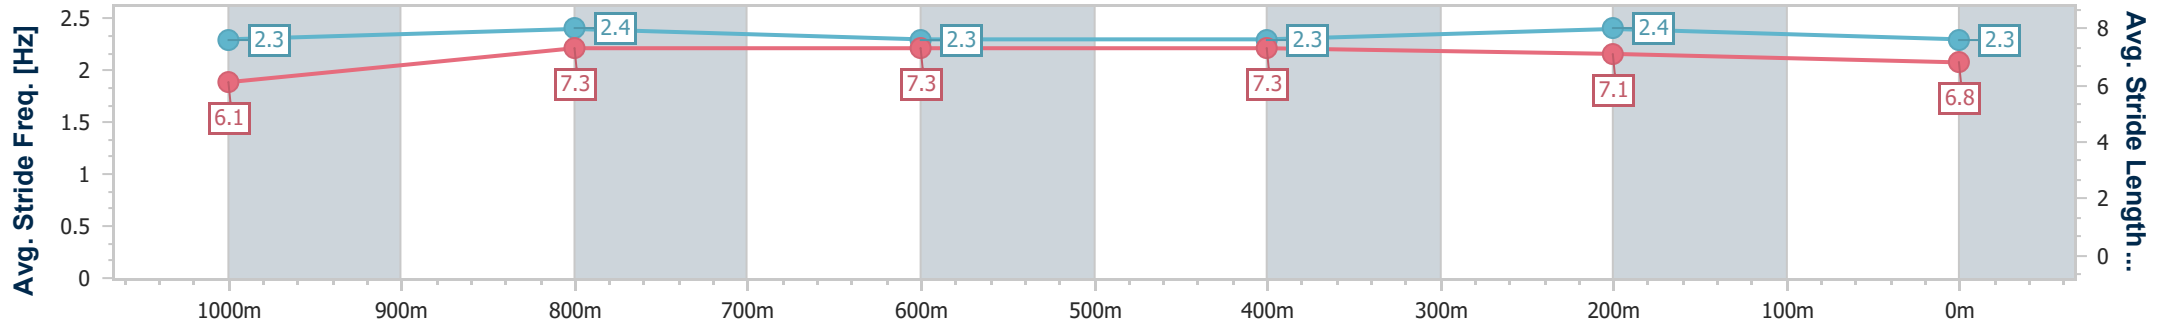

- [ ] Ranking at each section and finish
- .-.- No data available at this section
- NA No data available

Horse/Jockey Name	Cannon Hill
Final Rank	9
Fastest Section Time (Section)	0:11.78 (400m)
Top Speed [km/h] (Section)	63.8 (1000m)
Race State	Finished

Sunshine Coast QLD Professional  
Race 2: HIGGINS QTIS Three-Year-Old Maiden Handicap - 1200m

16 June 2023 - 15:54

Track Rating: Soft 6, Weather: Fine, Rail Position: +10m Entire

Section	Overall	1000m	800m	600m	400m	200m
Section Times	1:15.35 [9] (0:14.49)	1:00.86 [10] (0:11.81)	0:49.05 [10] (0:12.08)	0:36.97 [11] (0:12.26)	0:24.71 [11] (0:11.78)	0:12.93 [9] (0:12.93)
Average Speed [km/h]	49.8	61.8	61.0	60.1	61.1	55.6
Top Speed [km/h]	61.8	63.8	62.2	62.9	62.2	58.8
Avg. Dist. to Rail [m]	9.8	5.0	3.9	3.9	6.1	5.6
Avg. Stride Freq. [Hz]	2.3	2.4	2.3	2.3	2.4	2.3
Avg. Stride Length [m]	6.1	7.3	7.3	7.3	7.1	6.8