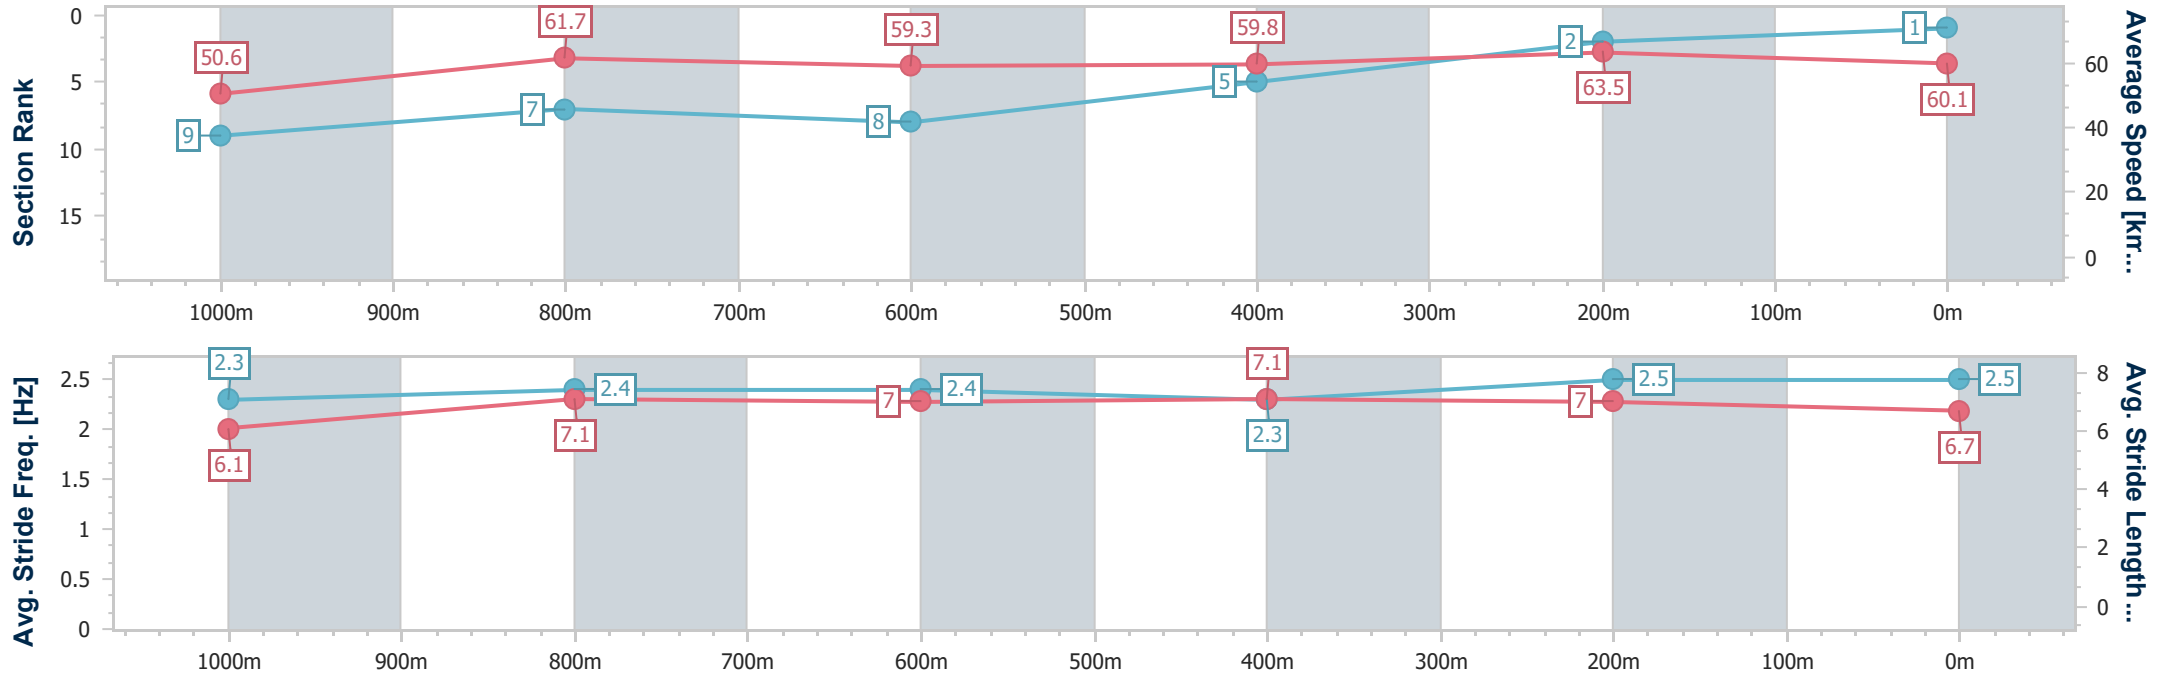

Horse/Jockey Name	That's All Good
Final Rank	1
Fastest Section Time (Section)	0:11.35 (400m)
Top Speed [km/h] (Section)	64.6 (400m)
Race State	Finished

Sunshine Coast QLD Professional
Race 2: HIGGINS QTIS Three-Year-Old Maiden Handicap - 1200m

16 June 2023 - 15:54

Track Rating: Soft 6, Weather: Fine, Rail Position: +10m Entire

Section	Overall	1000m	800m	600m	400m	200m
Section Times	1:13.59 [1] (0:14.25)	0:59.34 [9] (0:11.75)	0:47.59 [7] (0:12.19)	0:35.40 [8] (0:12.05)	0:23.35 [5] (0:11.35)	0:12.00 [2] (0:12.00)
Average Speed [km/h]	50.6	61.7	59.3	59.8	63.5	60.1
Top Speed [km/h]	63.4	63.2	61.6	60.9	64.6	63.7
Avg. Dist. to Rail [m]	4.0	1.9	0.7	0.2	2.6	3.1
Avg. Stride Freq. [Hz]	2.3	2.4	2.4	2.3	2.5	2.5
Avg. Stride Length [m]	6.1	7.1	7.0	7.1	7.0	6.7

- [ ] Ranking at each section and finish
- -.-.- No data available at this section
- NA No data available