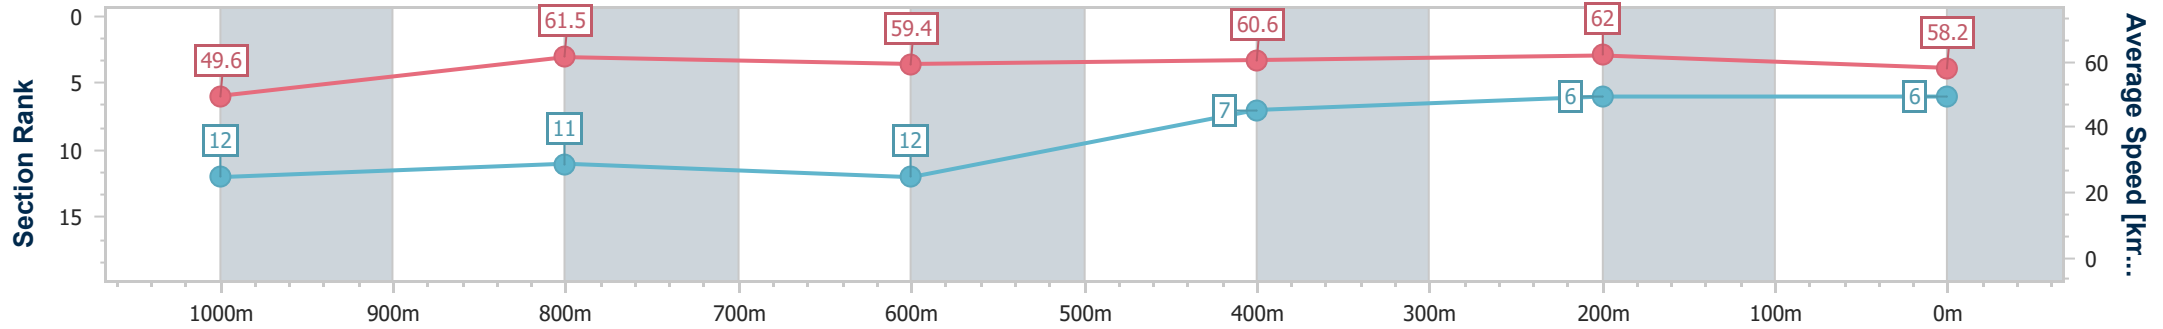

Horse/Jockey Name	Unlikely Hero
Final Rank	6
Fastest Section Time (Section)	0:11.61 (400m)
Top Speed [km/h] (Section)	63.5 (400m)
Race State	Finished

Sunshine Coast QLD Professional
Race 2: HIGGINS QTIS Three-Year-Old Maiden Handicap - 1200m

16 June 2023 - 15:54

Track Rating: Soft 6, Weather: Fine, Rail Position: +10m Entire

Section	Overall	1000m	800m	600m	400m	200m
Section Times	1:14.49 [6] (0:14.53)	0:59.96 [12] (0:11.79)	0:48.17 [11] (0:12.26)	0:35.91 [12] (0:11.91)	0:24.00 [7] (0:11.61)	0:12.39 [6] (0:12.39)
Average Speed [km/h]	49.6	61.5	59.4	60.6	62.0	58.2
Top Speed [km/h]	63.4	63.2	60.4	63.1	63.5	60.6
Avg. Dist. to Rail [m]	6.2	2.6	2.1	0.6	2.7	4.8
Avg. Stride Freq. [Hz]	2.3	2.4	2.3	2.3	2.4	2.3
Avg. Stride Length [m]	6.0	7.2	7.2	7.2	7.3	6.9

- [ ] Ranking at each section and finish
- -.-.- No data available at this section
- NA No data available