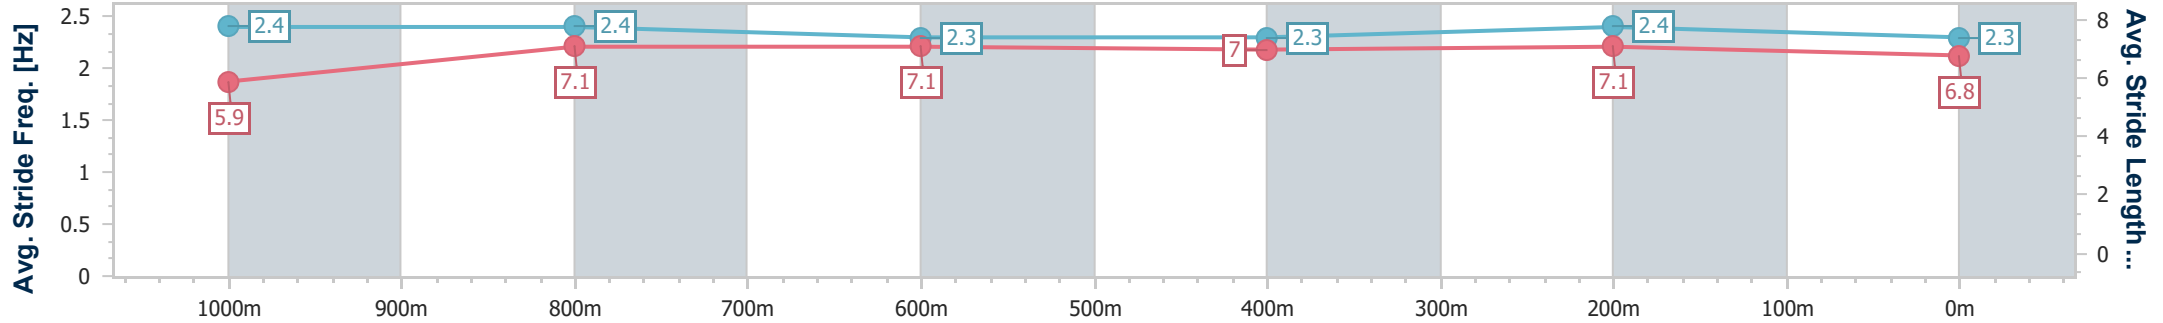

Horse/Jockey Name	Miss Zermatt
Final Rank	4
Fastest Section Time (Section)	0:11.54 (1000m)
Top Speed [km/h] (Section)	67.2 (Overall)
Race State	Finished

Sunshine Coast QLD Professional
Race 2: HIGGINS QTIS Three-Year-Old Maiden Handicap - 1200m

16 June 2023 - 15:54

Track Rating: Soft 6, Weather: Fine, Rail Position: +10m Entire

Section	Overall	1000m	800m	600m	400m	200m
Section Times	1:14.08 [4] (0:13.89)	1:00.19 [3] (0:11.54)	0:48.65 [2] (0:12.17)	0:36.48 [1] (0:12.27)	0:24.21 [1] (0:11.71)	0:12.50 [1] (0:12.50)
Average Speed [km/h]	51.9	63.0	59.4	58.6	61.5	57.5
Top Speed [km/h]	67.2	65.9	61.3	60.2	62.2	60.9
Avg. Dist. to Rail [m]	9.0	3.6	1.0	0.3	0.3	0.5
Avg. Stride Freq. [Hz]	2.4	2.4	2.3	2.3	2.4	2.3
Avg. Stride Length [m]	5.9	7.1	7.1	7.0	7.1	6.8

- [ ] Ranking at each section and finish
- -.-.- No data available at this section
- NA No data available