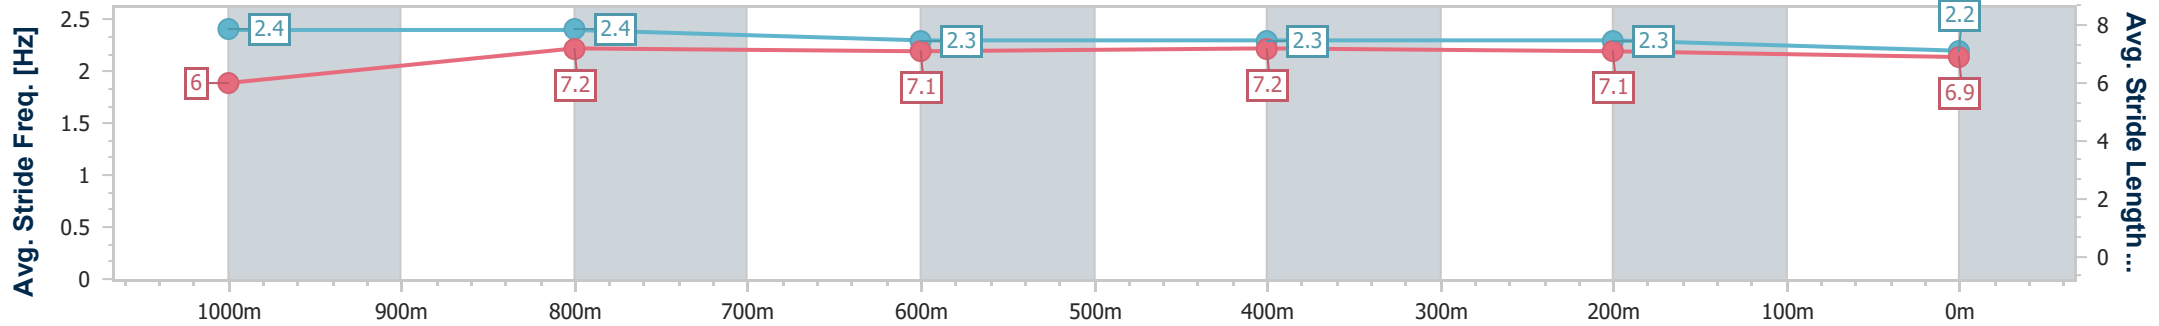

- [ ] Ranking at each section and finish
- .-.- No data available at this section
- NA No data available

Horse/Jockey Name	Lady Lethan
Final Rank	11
Fastest Section Time (Section)	0:11.72 (1000m)
Top Speed [km/h] (Section)	64.9 (Overall)
Race State	Finished

Sunshine Coast QLD Professional  
Race 2: HIGGINS QTIS Three-Year-Old Maiden Handicap - 1200m

16 June 2023 - 15:54

Track Rating: Soft 6, Weather: Fine, Rail Position: +10m Entire

Section	Overall	1000m	800m	600m	400m	200m
Section Times	1:15.79 [11] (0:13.86)	1:01.93 [2] (0:11.72)	0:50.21 [4] (0:12.31)	0:37.90 [5] (0:12.47)	0:25.43 [6] (0:12.17)	0:13.26 [10] (0:13.26)
Average Speed [km/h]	52.0	62.0	59.3	58.5	59.2	54.2
Top Speed [km/h]	64.9	64.0	60.5	59.1	60.1	57.7
Avg. Dist. to Rail [m]	5.5	3.2	2.6	2.2	4.9	4.8
Avg. Stride Freq. [Hz]	2.4	2.4	2.3	2.3	2.3	2.2
Avg. Stride Length [m]	6.0	7.2	7.1	7.2	7.1	6.9