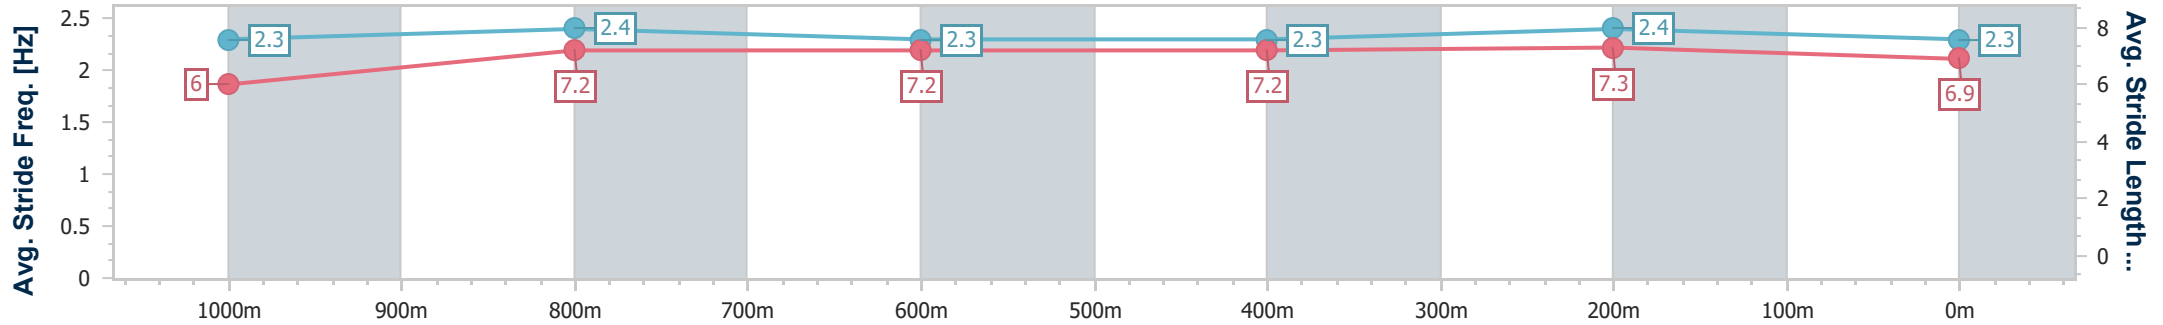

Horse/Jockey Name	Unlikely Hero
Final Rank	6
Fastest Section Time (Section)	0:11.61 (400m)
Top Speed [km/h] (Section)	63.5 (400m)
Race State	Finished

Sunshine Coast QLD Professional
Race 2: HIGGINS QTIS Three-Year-Old Maiden Handicap - 1200m

16 June 2023 - 15:54

Track Rating: Soft 6, Weather: Fine, Rail Position: +10m Entire

Section	Overall	1000m	800m	600m	400m	200m
Section Times	1:14.49 [6] (0:14.53)	0:59.96 [12] (0:11.79)	0:48.17 [11] (0:12.26)	0:35.91 [12] (0:11.91)	0:24.00 [7] (0:11.61)	0:12.39 [6] (0:12.39)
Average Speed [km/h]	49.6	61.5	59.4	60.6	62.0	58.2
Top Speed [km/h]	63.4	63.2	60.4	63.1	63.5	60.6
Avg. Dist. to Rail [m]	6.2	2.6	2.1	0.6	2.7	4.8
Avg. Stride Freq. [Hz]	2.3	2.4	2.3	2.3	2.4	2.3
Avg. Stride Length [m]	6.0	7.2	7.2	7.2	7.3	6.9

- [ ] Ranking at each section and finish
- -.-.- No data available at this section
- NA No data available