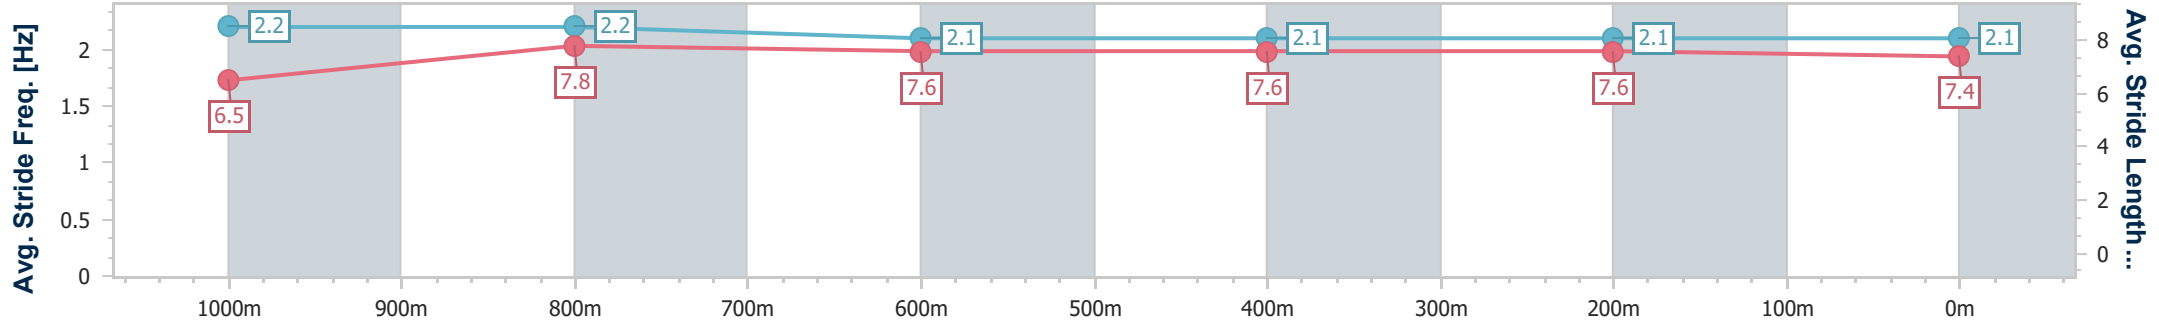

Sunshine Coast QLD Professional  
Race 2: HIGGINS QTIS Three-Year-Old Maiden Handicap - 1200m

16 June 2023 - 15:54

Track Rating: Soft 6, Weather: Fine, Rail Position: +10m Entire

Section	Overall	1000m	800m	600m	400m	200m
Section Times	1:15.79 [11] (0:13.86)	1:01.93 [2] (0:11.72)	0:50.21 [4] (0:12.31)	0:37.90 [5] (0:12.47)	0:25.43 [6] (0:12.17)	0:13.26 [10] (0:13.26)
Average Speed [km/h]	52.0	62.0	59.3	58.5	59.2	54.2
Top Speed [km/h]	64.9	64.0	60.5	59.1	60.1	57.7
Avg. Dist. to Rail [m]	5.5	3.2	2.6	2.2	4.9	4.8
Avg. Stride Freq. [Hz]	2.4	2.4	2.3	2.3	2.3	2.2
Avg. Stride Length [m]	6.0	7.2	7.1	7.2	7.1	6.9

- [ ] Ranking at each section and finish
- .-.- No data available at this section
- NA No data available

Horse/Jockey Name	Malotru
Final Rank	12
Fastest Section Time (Section)	0:11.57 (1000m)
Top Speed [km/h] (Section)	66.2 (Overall)
Race State	Finished

Sunshine Coast QLD Professional  
Race 2: HIGGINS QTIS Three-Year-Old Maiden Handicap - 1200m

16 June 2023 - 15:54

Track Rating: Soft 6, Weather: Fine, Rail Position: +10m Entire

Section	Overall	1000m	800m	600m	400m	200m
Section Times	1:15.83 [12] (0:14.02)	1:01.81 [5] (0:11.57)	0:50.24 [5] (0:12.42)	0:37.82 [6] (0:12.58)	0:25.24 [10] (0:12.36)	0:12.88 [12] (0:12.88)
Average Speed [km/h]	51.3	63.0	59.0	57.9	58.3	56.0
Top Speed [km/h]	66.2	66.2	62.0	58.9	59.4	59.1
Avg. Dist. to Rail [m]	7.3	4.2	2.7	2.4	4.8	5.7
Avg. Stride Freq. [Hz]	2.2	2.2	2.1	2.1	2.1	2.1
Avg. Stride Length [m]	6.5	7.8	7.6	7.6	7.6	7.4