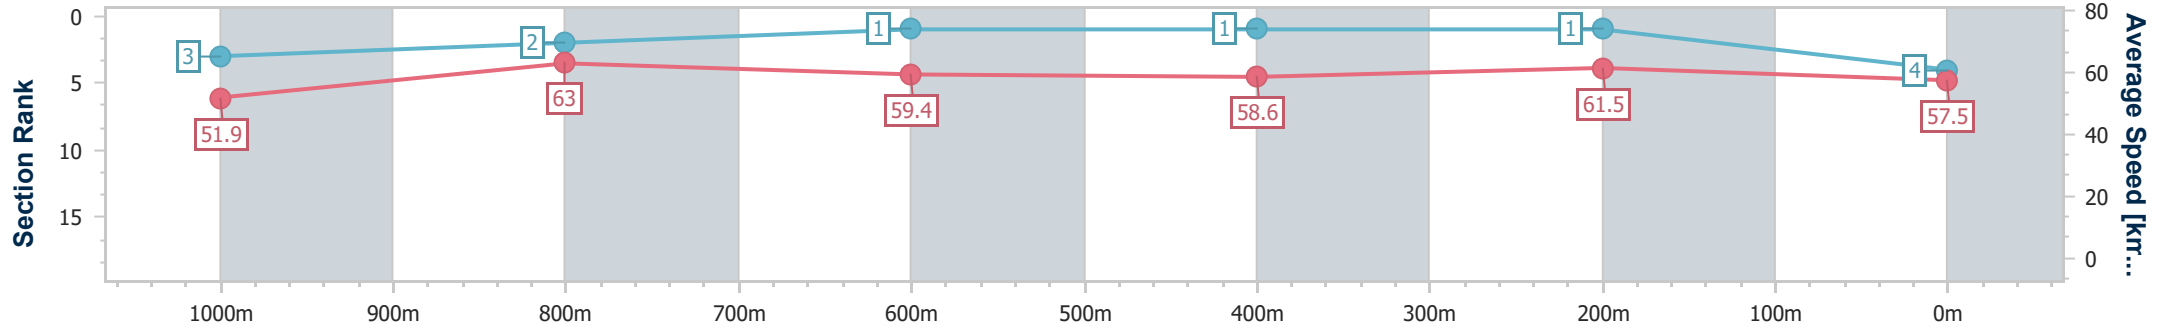

Horse/Jockey Name	Miss Zermatt
Final Rank	4
Fastest Section Time (Section)	0:11.54 (1000m)
Top Speed [km/h] (Section)	67.2 (Overall)
Race State	Finished

Sunshine Coast QLD Professional
Race 2: HIGGINS QTIS Three-Year-Old Maiden Handicap - 1200m

16 June 2023 - 15:54

Track Rating: Soft 6, Weather: Fine, Rail Position: +10m Entire

Section	Overall	1000m	800m	600m	400m	200m
Section Times	1:14.08 [4] (0:13.89)	1:00.19 [3] (0:11.54)	0:48.65 [2] (0:12.17)	0:36.48 [1] (0:12.27)	0:24.21 [1] (0:11.71)	0:12.50 [1] (0:12.50)
Average Speed [km/h]	51.9	63.0	59.4	58.6	61.5	57.5
Top Speed [km/h]	67.2	65.9	61.3	60.2	62.2	60.9
Avg. Dist. to Rail [m]	9.0	3.6	1.0	0.3	0.3	0.5
Avg. Stride Freq. [Hz]	2.4	2.4	2.3	2.3	2.4	2.3
Avg. Stride Length [m]	5.9	7.1	7.1	7.0	7.1	6.8

- [ ] Ranking at each section and finish
- -.-.- No data available at this section
- NA No data available