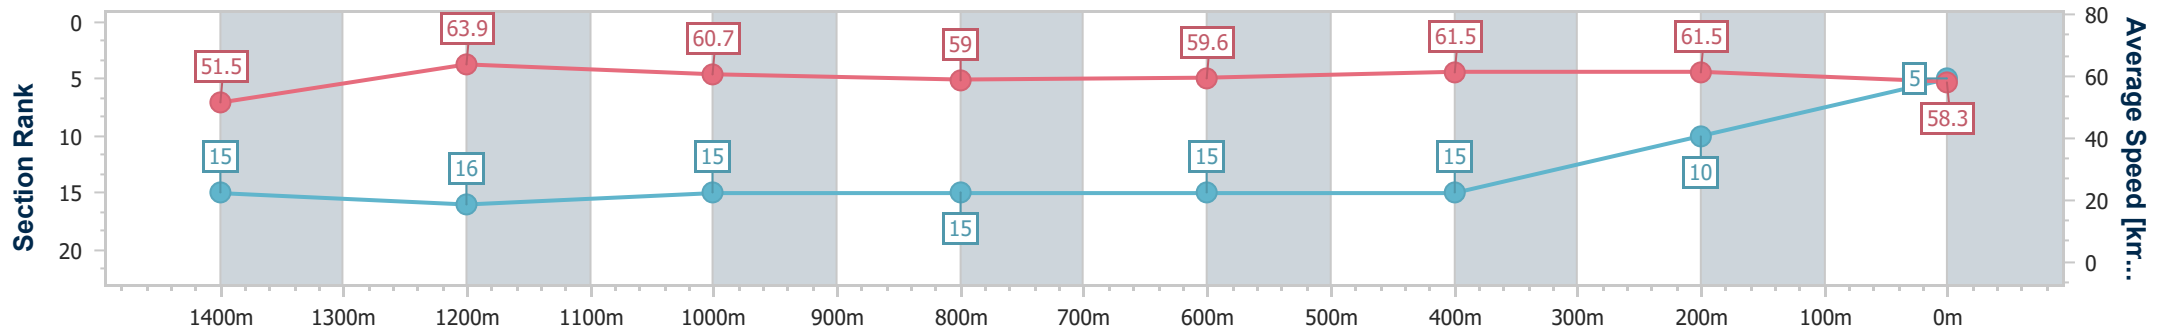

Horse/Jockey Name	Bold Delago
Final Rank	5
Fastest Section Time (Section)	0:11.29 (1400m)
Top Speed [km/h] (Section)	66.6 (Overall)
Race State	Finished

Sunshine Coast QLD Professional
Race 6: TENSENS RATINGS BAND 0 - 58 Handicap - 1600m

11 June 2023 - 15:16

Track Rating: Good 4, Weather: Fine, Rail Position: +4m

Section	Overall	1400m	1200m	1000m	800m	600m	400m	200m
Section Times	1:38.17 [5] (0:14.02)	1:24.15 [15] (0:11.29)	1:12.86 [16] (0:11.88)	1:00.98 [15] (0:12.31)	0:48.67 [15] (0:12.41)	0:36.26 [15] (0:12.23)	0:24.03 [15] (0:11.69)	0:12.34 [10] (0:12.34)
Average Speed [km/h]	51.5	63.9	60.7	59.0	59.6	61.5	61.5	58.3
Top Speed [km/h]	66.6	66.6	62.7	60.5	61.8	62.3	62.2	60.4
Avg. Dist. to Rail [m]	8.0	1.5	3.5	2.9	4.8	6.9	9.3	9.3
Avg. Stride Freq. [Hz]	2.1	2.3	2.2	2.2	2.2	2.3	2.3	2.2
Avg. Stride Length [m]	6.8	7.7	7.4	7.4	7.3	7.3	7.4	7.2

- [ ] Ranking at each section and finish
- -.-.- No data available at this section
- NA No data available