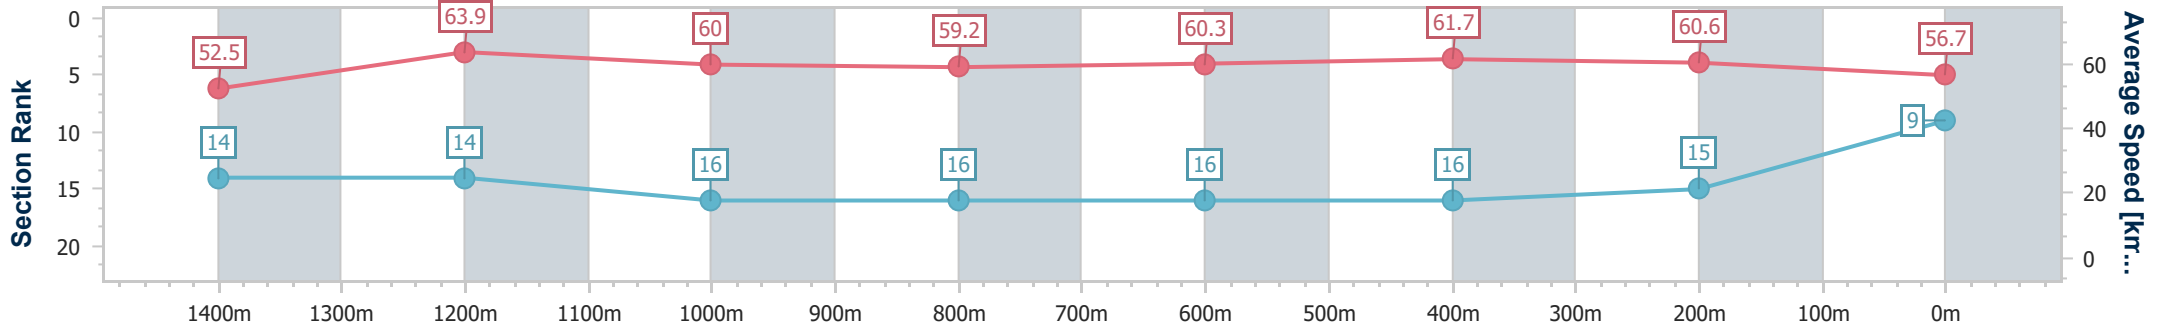

Horse/Jockey Name	Earn Out
Final Rank	9
Fastest Section Time (Section)	0:11.42 (1400m)
Top Speed [km/h] (Section)	64.6 (1400m)
Race State	Finished

Sunshine Coast QLD Professional
Race 6: TENSENS RATINGS BAND 0 - 58 Handicap - 1600m
11 June 2023 - 15:16
Track Rating: Good 4, Weather: Fine, Rail Position: +4m

Section	Overall	1400m	1200m	1000m	800m	600m	400m	200m
Section Times	1:38.74 [9] (0:13.76)	1:24.98 [14] (0:11.42)	1:13.56 [14] (0:12.10)	1:01.46 [16] (0:12.32)	0:49.14 [16] (0:12.35)	0:36.79 [16] (0:12.19)	0:24.60 [16] (0:11.88)	0:12.72 [15] (0:12.72)
Average Speed [km/h]	52.5	63.9	60.0	59.2	60.3	61.7	60.6	56.7
Top Speed [km/h]	63.9	64.6	62.8	61.2	61.8	62.6	62.0	59.0
Avg. Dist. to Rail [m]	14.4	6.7	6.7	5.7	5.6	7.5	12.0	10.2
Avg. Stride Freq. [Hz]	2.2	2.3	2.2	2.2	2.2	2.2	2.3	2.2
Avg. Stride Length [m]	6.6	7.8	7.6	7.6	7.6	7.7	7.5	7.2

- [ ] Ranking at each section and finish
- -.-.- No data available at this section
- NA No data available