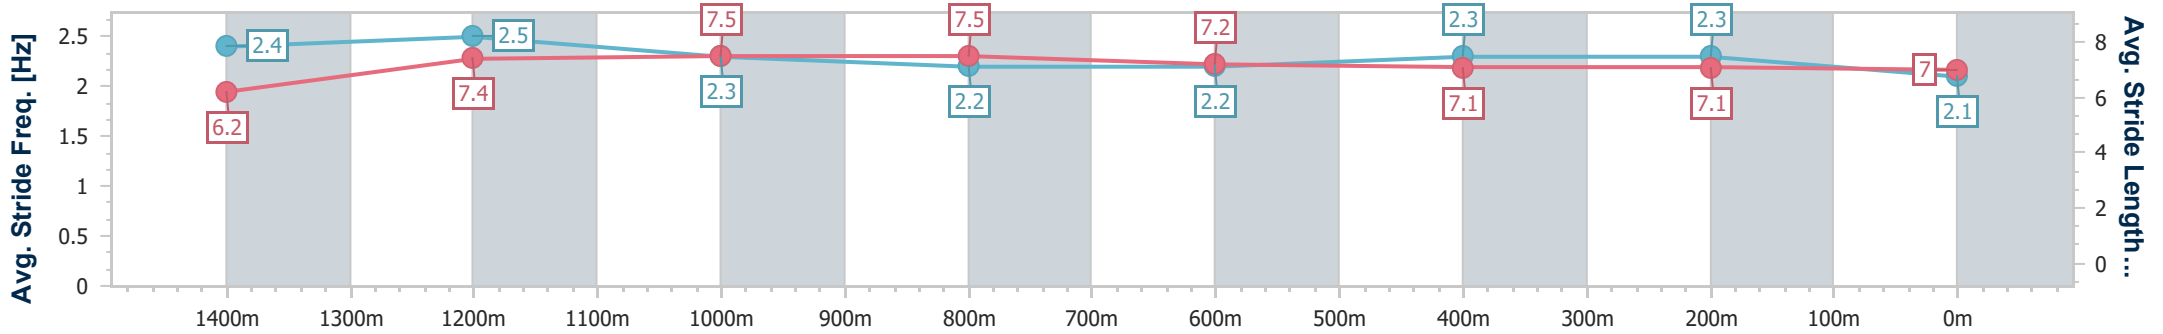

- [] Ranking at each section and finish
- .-.- No data available at this section
- NA No data available

Horse/Jockey Name	Tee Amici
Final Rank	12
Fastest Section Time (Section)	0:10.47 (1400m)
Top Speed [km/h] (Section)	73.3 (1400m)
Race State	Finished

Sunshine Coast QLD Professional
 Race 6: TENSENS RATINGS BAND 0 - 58 Handicap - 1600m
 11 June 2023 - 15:16
 Track Rating: Good 4, Weather: Fine, Rail Position: +4m

Section	Overall	1400m	1200m	1000m	800m	600m	400m	200m					
Section Times	1:38.82 [12] (0:13.35)	1:25.47 [9] (0:10.47)	1:15.00 [4] (0:11.55)	1:03.45 [3] (0:12.18)	0:51.27 [2] (0:12.77)	0:38.50 [1] (0:12.62)	0:25.88 [1] (0:12.53)	0:13.35 [5]					
Average Speed [km/h]	53.6	70.2	62.5	59.8	57.3	58.1	57.4	54.0					
Top Speed [km/h]	72.9	73.3	65.0	60.9	57.7	59.1	59.1	55.4					
Avg. Dist. to Rail [m]	18.3	9.9	4.0	4.6	2.8	2.7	5.0	4.9					
Avg. Stride Freq. [Hz]	2.4	2.5	2.3	2.2	2.2	2.3	2.3	2.1					
Avg. Stride Length [m]	6.2	7.4	7.5	7.5	7.2	7.1	7.1	7.0					