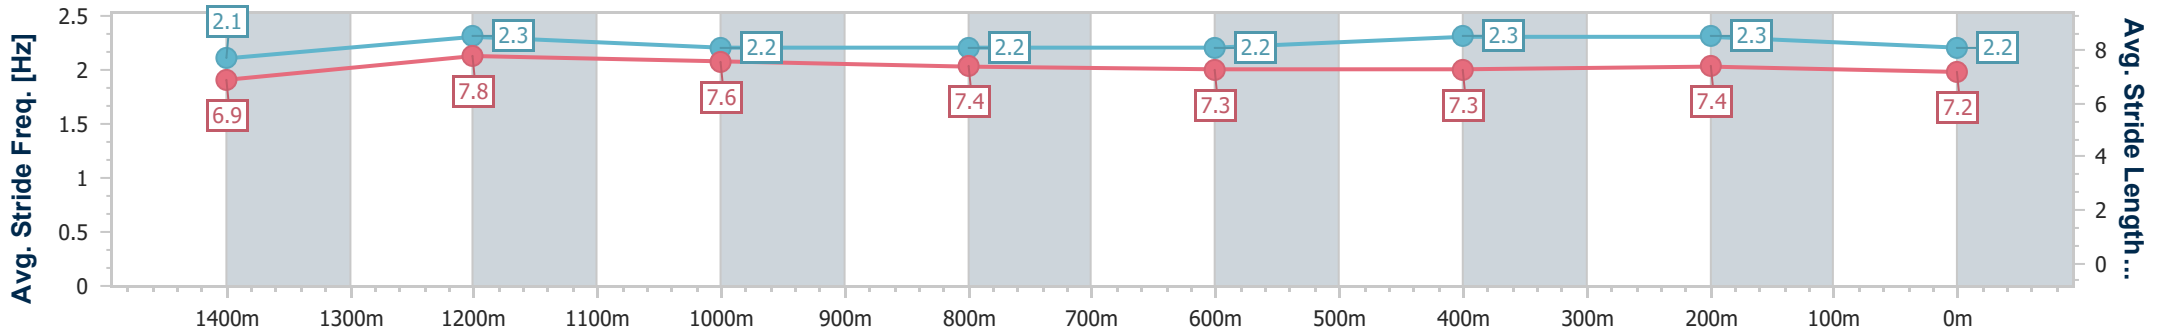

Horse/Jockey Name	Kowloon Gem
Final Rank	6
Fastest Section Time (Section)	0:11.02 (1400m)
Top Speed [km/h] (Section)	67.6 (Overall)
Race State	Finished

Sunshine Coast QLD Professional
Race 6: TENSENS RATINGS BAND 0 - 58 Handicap - 1600m

11 June 2023 - 15:16

Track Rating: Good 4, Weather: Fine, Rail Position: +4m

Section	Overall	1400m	1200m	1000m	800m	600m	400m	200m
Section Times	1:38.26 [6] (0:13.38)	1:24.88 [10] (0:11.02)	1:13.86 [9] (0:11.77)	1:02.09 [9] (0:12.29)	0:49.80 [9] (0:12.62)	0:37.18 [8] (0:12.54)	0:24.64 [8] (0:11.98)	0:12.66 [6] (0:12.66)
Average Speed [km/h]	53.8	65.8	61.3	58.9	58.2	60.1	60.1	56.8
Top Speed [km/h]	67.6	67.5	63.8	59.4	59.1	61.8	62.0	58.3
Avg. Dist. to Rail [m]	7.8	3.3	1.5	2.2	3.6	7.5	8.9	8.5
Avg. Stride Freq. [Hz]	2.1	2.3	2.2	2.2	2.2	2.3	2.3	2.2
Avg. Stride Length [m]	6.9	7.8	7.6	7.4	7.3	7.3	7.4	7.2

- [ ] Ranking at each section and finish
- -.-.- No data available at this section
- NA No data available