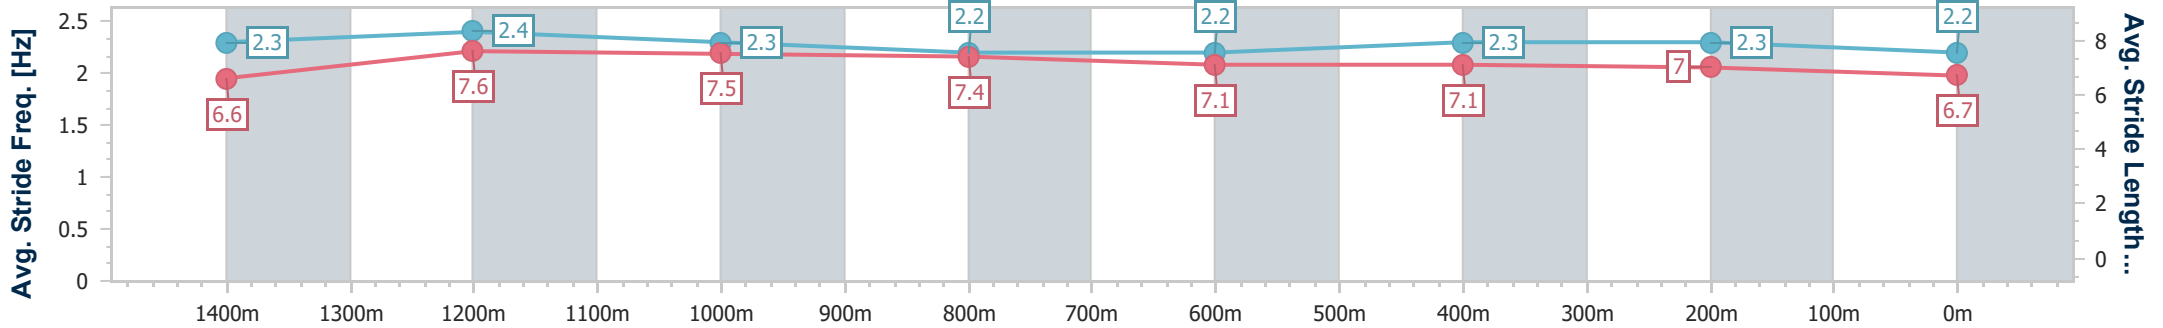

Sunshine Coast QLD Professional
 Race 6: TENSENS RATINGS BAND 0 - 58 Handicap - 1600m
 11 June 2023 - 15:16
 Track Rating: Good 4, Weather: Fine, Rail Position: +4m

Section	Overall	1400m	1200m	1000m	800m	600m	400m	200m
Section Times	1:39.53 [14] (0:14.02)	1:25.51 [16] (0:11.20)	1:14.31 [15] (0:11.76)	1:02.55 [14] (0:12.19)	0:50.36 [13] (0:12.37)	0:37.99 [14] (0:12.41)	0:25.58 [13] (0:11.92)	0:13.66 [12] (0:13.66)
Average Speed [km/h]	51.4	64.7	61.4	59.7	60.3	60.6	60.4	52.7
Top Speed [km/h]	66.0	66.1	63.2	60.4	61.5	61.2	61.7	58.6
Avg. Dist. to Rail [m]	8.2	2.8	3.6	4.2	6.0	7.3	8.9	7.5
Avg. Stride Freq. [Hz]	2.2	2.3	2.3	2.2	2.3	2.3	2.3	2.1
Avg. Stride Length [m]	6.5	7.7	7.5	7.4	7.2	7.3	7.3	6.9

- [] Ranking at each section and finish
- .-.- No data available at this section
- NA No data available

Horse/Jockey Name	Lovemetender
Final Rank	15
Fastest Section Time (Section)	0:11.01 (1400m)
Top Speed [km/h] (Section)	68.7 (Overall)
Race State	Finished

Sunshine Coast QLD Professional
 Race 6: TENSENS RATINGS BAND 0 - 58 Handicap - 1600m
 11 June 2023 - 15:16
 Track Rating: Good 4, Weather: Fine, Rail Position: +4m

Section	Overall	1400m	1200m	1000m	800m	600m	400m	200m
Section Times	1:39.89 [15] (0:12.96)	1:26.93 [4] (0:11.01)	1:15.92 [7] (0:11.77)	1:04.15 [7] (0:12.33)	0:51.82 [7] (0:12.87)	0:38.95 [7] (0:12.73)	0:26.22 [9] (0:12.66)	0:13.56 [16] (0:13.56)
Average Speed [km/h]	55.7	66.0	61.5	58.9	57.4	58.0	57.0	53.0
Top Speed [km/h]	68.7	68.7	63.3	59.7	58.4	58.7	58.4	55.3
Avg. Dist. to Rail [m]	8.3	4.9	4.5	4.3	4.5	4.3	4.1	5.4
Avg. Stride Freq. [Hz]	2.3	2.4	2.3	2.2	2.2	2.3	2.3	2.2
Avg. Stride Length [m]	6.6	7.6	7.5	7.4	7.1	7.1	7.0	6.7