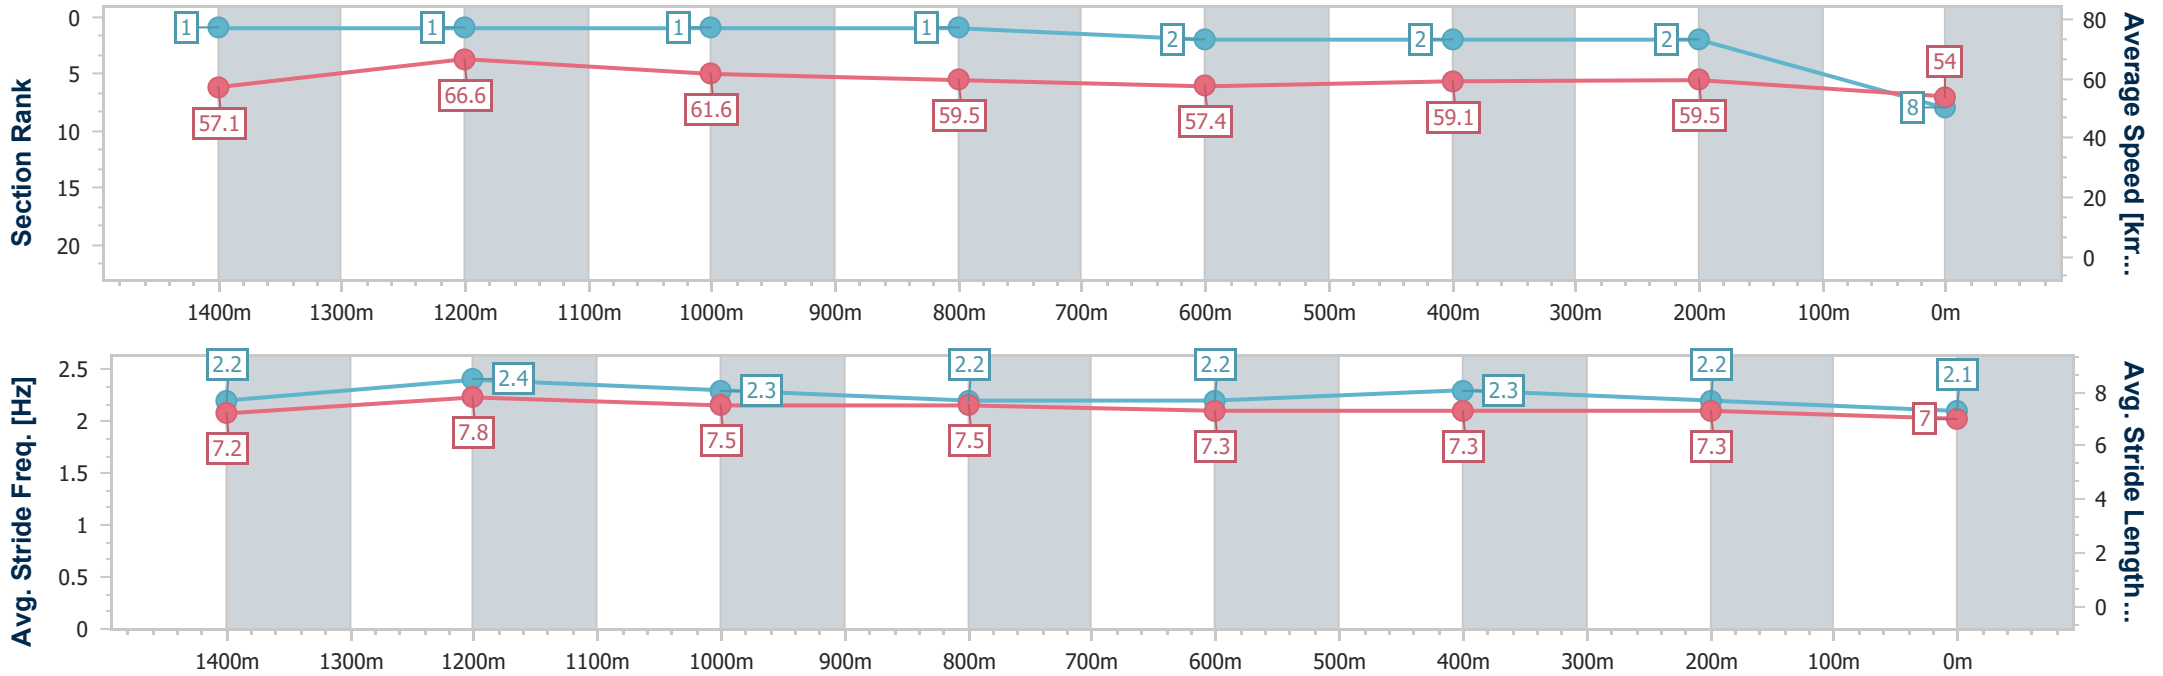

Horse/Jockey Name	Bambalam
Final Rank	8
Fastest Section Time (Section)	0:10.92 (1400m)
Top Speed [km/h] (Section)	69.6 (1400m)
Race State	Finished

Sunshine Coast QLD Professional
Race 6: TENSENS RATINGS BAND 0 - 58 Handicap - 1600m
11 June 2023 - 15:16
Track Rating: Good 4, Weather: Fine, Rail Position: +4m

Section	Overall	1400m	1200m	1000m	800m	600m	400m	200m
Section Times	1:38.54 [8] (0:12.61)	1:25.93 [1] (0:10.92)	1:15.01 [1] (0:11.76)	1:03.25 [1] (0:12.22)	0:51.03 [1] (0:12.97)	0:38.06 [2] (0:12.61)	0:25.45 [2] (0:12.12)	0:13.33 [2] (0:13.33)
Average Speed [km/h]	57.1	66.6	61.6	59.5	57.4	59.1	59.5	54.0
Top Speed [km/h]	69.5	69.6	64.7	60.6	58.7	61.1	62.3	56.9
Avg. Dist. to Rail [m]	6.3	4.5	5.4	4.6	5.5	6.0	7.9	6.5
Avg. Stride Freq. [Hz]	2.2	2.4	2.3	2.2	2.2	2.3	2.2	2.1
Avg. Stride Length [m]	7.2	7.8	7.5	7.5	7.3	7.3	7.3	7.0

- [ ] Ranking at each section and finish
- -.-.- No data available at this section
- NA No data available