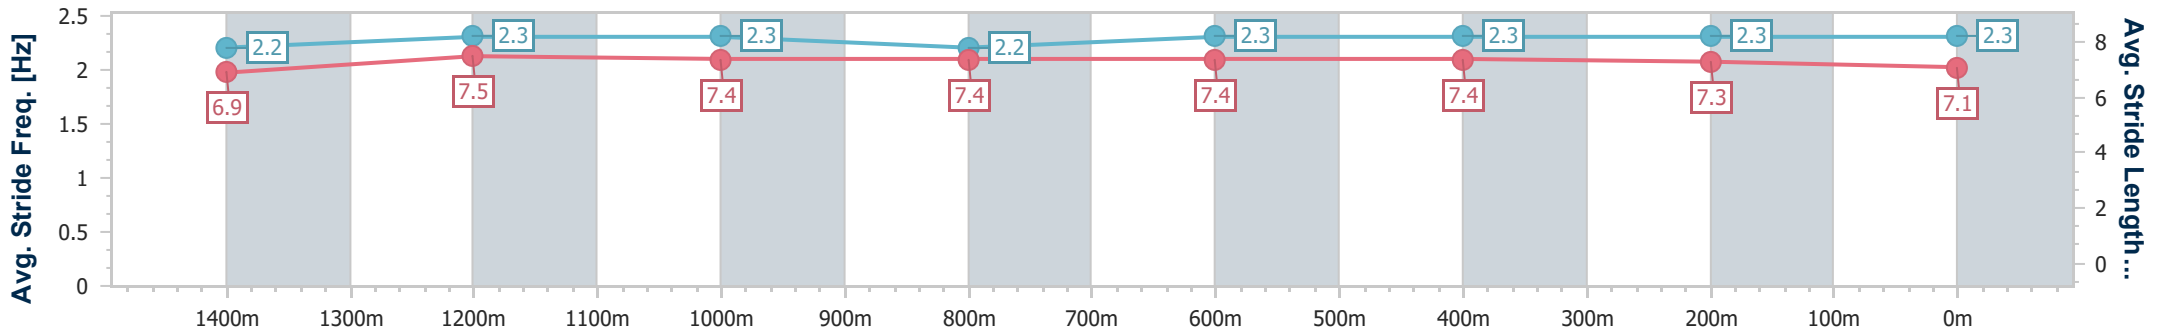

Horse/Jockey Name	Set Ablaze
Final Rank	1
Fastest Section Time (Section)	0:11.37 (1400m)
Top Speed [km/h] (Section)	66.0 (1400m)
Race State	Finished

Sunshine Coast QLD Professional
Race 6: TENSENS RATINGS BAND 0 - 58 Handicap - 1600m
11 June 2023 - 15:16
Track Rating: Good 4, Weather: Fine, Rail Position: +4m

Section	Overall	1400m	1200m	1000m	800m	600m	400m	200m
Section Times	1:37.82 [1] (0:13.16)	1:24.66 [7] (0:11.37)	1:13.29 [10] (0:11.82)	1:01.47 [10] (0:12.38)	0:49.09 [10] (0:12.43)	0:36.66 [10] (0:12.42)	0:24.24 [6] (0:11.71)	0:12.53 [3] (0:12.53)
Average Speed [km/h]	54.7	64.3	61.4	58.9	59.9	60.8	61.5	57.4
Top Speed [km/h]	65.8	66.0	63.4	60.2	61.0	61.9	62.5	59.9
Avg. Dist. to Rail [m]	13.7	7.1	5.6	4.9	5.9	8.2	10.8	8.6
Avg. Stride Freq. [Hz]	2.2	2.3	2.3	2.2	2.3	2.3	2.3	2.3
Avg. Stride Length [m]	6.9	7.5	7.4	7.4	7.4	7.4	7.3	7.1

- [ ] Ranking at each section and finish
- -.-.- No data available at this section
- NA No data available