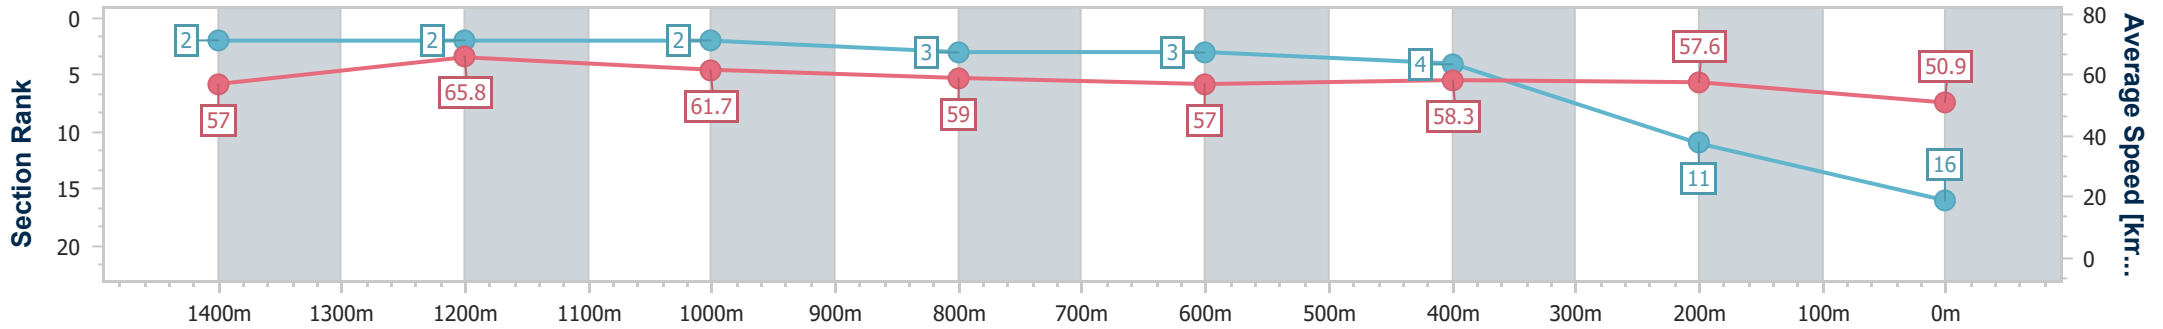

Sunshine Coast QLD Professional
 Race 6: TENSENS RATINGS BAND 0 - 58 Handicap - 1600m
 11 June 2023 - 15:16
 Track Rating: Good 4, Weather: Fine, Rail Position: +4m

Section	Overall	1400m	1200m	1000m	800m	600m	400m	200m
Section Times	1:39.89 [15] (0:12.96)	1:26.93 [4] (0:11.01)	1:15.92 [7] (0:11.77)	1:04.15 [7] (0:12.33)	0:51.82 [7] (0:12.87)	0:38.95 [7] (0:12.73)	0:26.22 [9] (0:12.66)	0:13.56 [16] (0:13.56)
Average Speed [km/h]	55.7	66.0	61.5	58.9	57.4	58.0	57.0	53.0
Top Speed [km/h]	68.7	68.7	63.3	59.7	58.4	58.7	58.4	55.3
Avg. Dist. to Rail [m]	8.3	4.9	4.5	4.3	4.5	4.3	4.1	5.4
Avg. Stride Freq. [Hz]	2.3	2.4	2.3	2.2	2.2	2.3	2.3	2.2
Avg. Stride Length [m]	6.6	7.6	7.5	7.4	7.1	7.1	7.0	6.7

- [] Ranking at each section and finish
- .-.- No data available at this section
- NA No data available

Horse/Jockey Name	Unconventionallady
Final Rank	16
Fastest Section Time (Section)	0:10.97 (1400m)
Top Speed [km/h] (Section)	67.9 (1400m)
Race State	Finished

Sunshine Coast QLD Professional
 Race 6: TENSENS RATINGS BAND 0 - 58 Handicap - 1600m
 11 June 2023 - 15:16
 Track Rating: Good 4, Weather: Fine, Rail Position: +4m

Section	Overall	1400m	1200m	1000m	800m	600m	400m	200m
Section Times	1:40.00 [16] (0:12.65)	1:27.35 [2] (0:10.97)	1:16.38 [2] (0:11.70)	1:04.68 [2] (0:12.25)	0:52.43 [3] (0:12.95)	0:39.48 [3] (0:12.83)	0:26.65 [4] (0:12.49)	0:14.16 [11] (0:14.16)
Average Speed [km/h]	57.0	65.8	61.7	59.0	57.0	58.3	57.6	50.9
Top Speed [km/h]	67.7	67.9	64.3	60.3	58.2	59.6	59.1	55.6
Avg. Dist. to Rail [m]	3.5	1.6	1.8	1.7	4.1	6.5	6.4	5.8
Avg. Stride Freq. [Hz]	2.3	2.4	2.3	2.3	2.3	2.3	2.4	2.2
Avg. Stride Length [m]	6.9	7.5	7.3	7.1	6.8	7.0	6.8	6.3