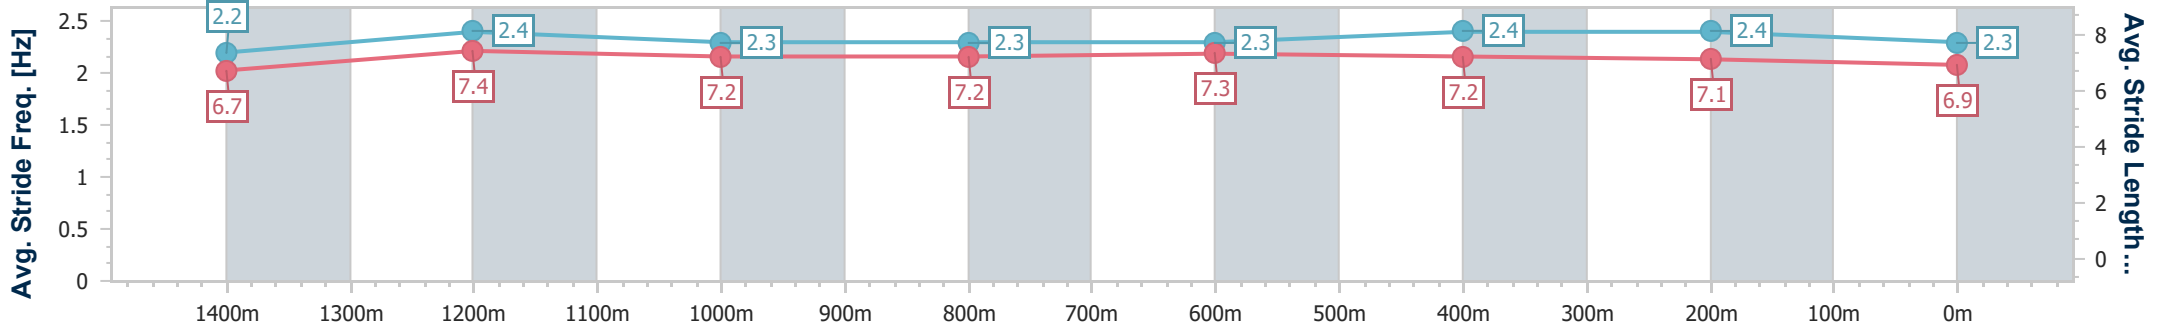

Horse/Jockey Name	Atlantic Royal
Final Rank	2
Fastest Section Time (Section)	0:11.30 (1400m)
Top Speed [km/h] (Section)	65.8 (1400m)
Race State	Finished

Sunshine Coast QLD Professional
Race 6: TENSENS RATINGS BAND 0 - 58 Handicap - 1600m
11 June 2023 - 15:16
Track Rating: Good 4, Weather: Fine, Rail Position: +4m

Section	Overall	1400m	1200m	1000m	800m	600m	400m	200m						
Section Times	1:37.89 [2] (0:13.59)	1:24.30 [12] (0:11.30)	1:13.00 [13] (0:11.97)	1:01.03 [13] (0:12.32)	0:48.71 [14] (0:12.32)	0:36.39 [13] (0:12.22)	0:24.17 [10] (0:11.66)	0:12.51 [4] (0:12.51)						
Average Speed [km/h]	53.1	64.5	60.5	59.1	60.9	62.2	61.9	57.5						
Top Speed [km/h]	63.9	65.8	62.7	60.5	62.4	62.8	62.8	60.6						
Avg. Dist. to Rail [m]	17.8	6.3	5.2	4.9	7.0	9.4	11.2	9.3						
Avg. Stride Freq. [Hz]	2.2	2.4	2.3	2.3	2.3	2.4	2.4	2.3						
Avg. Stride Length [m]	6.7	7.4	7.2	7.2	7.3	7.2	7.1	6.9						

- [ ] Ranking at each section and finish
- -.-.- No data available at this section
- NA No data available