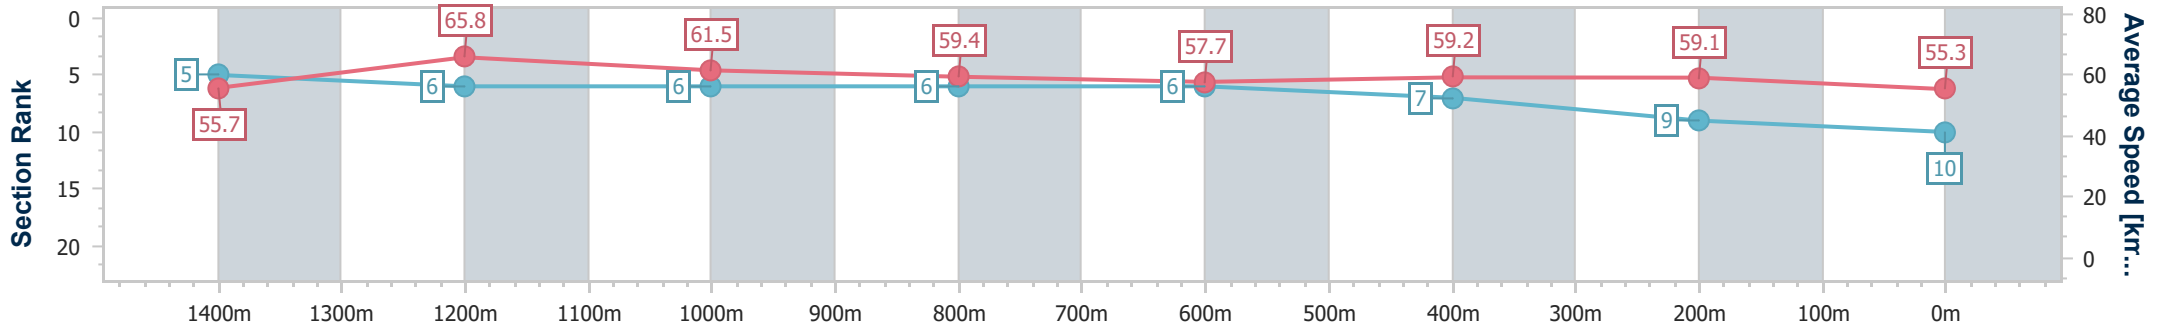

Horse/Jockey Name	Confined Thoughts
Final Rank	10
Fastest Section Time (Section)	0:11.00 (1400m)
Top Speed [km/h] (Section)	67.8 (1400m)
Race State	Finished

Sunshine Coast QLD Professional
Race 6: TENSENS RATINGS BAND 0 - 58 Handicap - 1600m
11 June 2023 - 15:16
Track Rating: Good 4, Weather: Fine, Rail Position: +4m

Section	Overall	1400m	1200m	1000m	800m	600m	400m	200m
Section Times	1:38.79 [10] (0:12.96)	1:25.83 [5] (0:11.00)	1:14.83 [6] (0:11.76)	1:03.07 [6] (0:12.25)	0:50.82 [6] (0:12.93)	0:37.89 [6] (0:12.69)	0:25.20 [7] (0:12.20)	0:13.00 [9] (0:13.00)
Average Speed [km/h]	55.7	65.8	61.5	59.4	57.7	59.2	59.1	55.3
Top Speed [km/h]	67.8	67.8	63.5	60.4	59.5	60.9	60.8	58.1
Avg. Dist. to Rail [m]	7.8	3.8	3.9	3.9	6.0	7.3	7.5	5.9
Avg. Stride Freq. [Hz]	2.2	2.4	2.4	2.3	2.3	2.4	2.4	2.3
Avg. Stride Length [m]	6.8	7.5	7.2	7.1	6.9	7.0	6.9	6.6

- [ ] Ranking at each section and finish
- -.-.- No data available at this section
- NA No data available