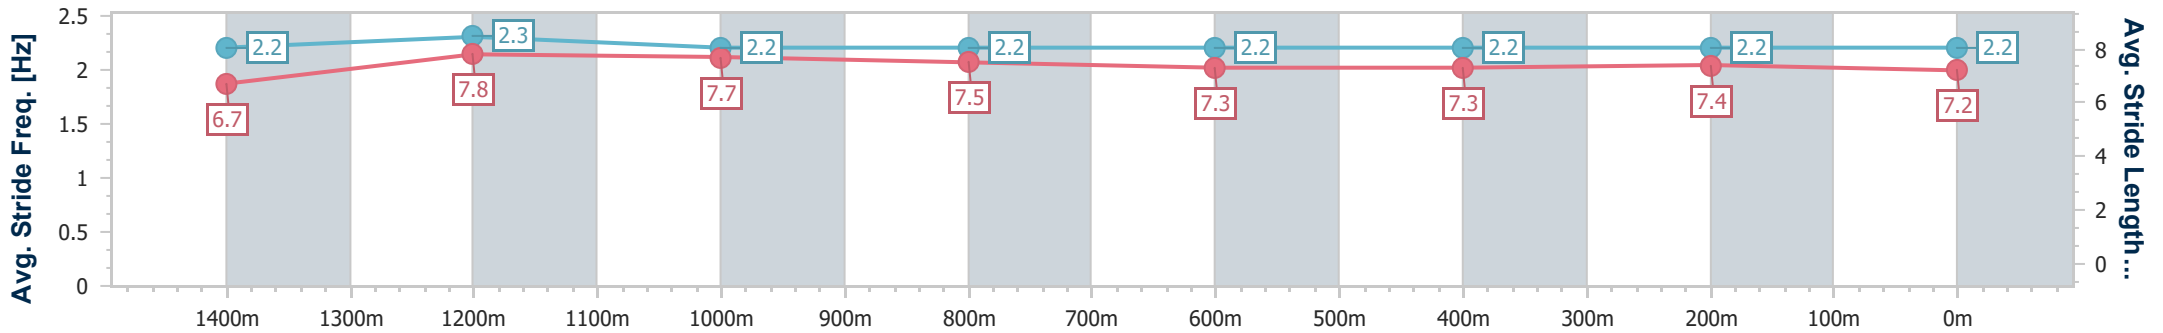

Sunshine Coast QLD Professional
 Race 6: TENSENS RATINGS BAND 0 - 58 Handicap - 1600m
 11 June 2023 - 15:16
 Track Rating: Good 4, Weather: Fine, Rail Position: +4m

Section	Overall	1400m	1200m	1000m	800m	600m	400m	200m					
Section Times	1:38.82 [12] (0:13.35)	1:25.47 [9] (0:10.47)	1:15.00 [4] (0:11.55)	1:03.45 [3] (0:12.18)	0:51.27 [2] (0:12.77)	0:38.50 [1] (0:12.62)	0:25.88 [1] (0:12.53)	0:13.35 [5]					
Average Speed [km/h]	53.6	70.2	62.5	59.8	57.3	58.1	57.4	54.0					
Top Speed [km/h]	72.9	73.3	65.0	60.9	57.7	59.1	59.1	55.4					
Avg. Dist. to Rail [m]	18.3	9.9	4.0	4.6	2.8	2.7	5.0	4.9					
Avg. Stride Freq. [Hz]	2.4	2.5	2.3	2.2	2.2	2.3	2.3	2.1					
Avg. Stride Length [m]	6.2	7.4	7.5	7.5	7.2	7.1	7.1	7.0					

- [] Ranking at each section and finish
- .-.- No data available at this section
- NA No data available

Horse/Jockey Name	Round of Applause
Final Rank	13
Fastest Section Time (Section)	0:11.10 (1400m)
Top Speed [km/h] (Section)	67.3 (Overall)
Race State	Finished

Sunshine Coast QLD Professional
 Race 6: TENSENS RATINGS BAND 0 - 58 Handicap - 1600m
 11 June 2023 - 15:16
 Track Rating: Good 4, Weather: Fine, Rail Position: +4m

Section	Overall	1400m	1200m	1000m	800m	600m	400m	200m
Section Times	1:38.92 [13] (0:13.29)	1:25.63 [8] (0:11.10)	1:14.53 [8] (0:11.73)	1:02.80 [8] (0:12.28)	0:50.52 [8] (0:12.68)	0:37.84 [9] (0:12.75)	0:25.09 [11] (0:12.10)	0:12.99 [14] (0:12.99)
Average Speed [km/h]	54.2	65.6	61.7	59.3	58.8	59.1	59.6	55.4
Top Speed [km/h]	67.3	67.3	64.6	59.8	59.9	60.2	60.5	57.6
Avg. Dist. to Rail [m]	15.0	6.0	4.3	4.7	5.9	7.6	10.1	8.8
Avg. Stride Freq. [Hz]	2.2	2.3	2.2	2.2	2.2	2.2	2.2	2.2
Avg. Stride Length [m]	6.7	7.8	7.7	7.5	7.3	7.3	7.4	7.2