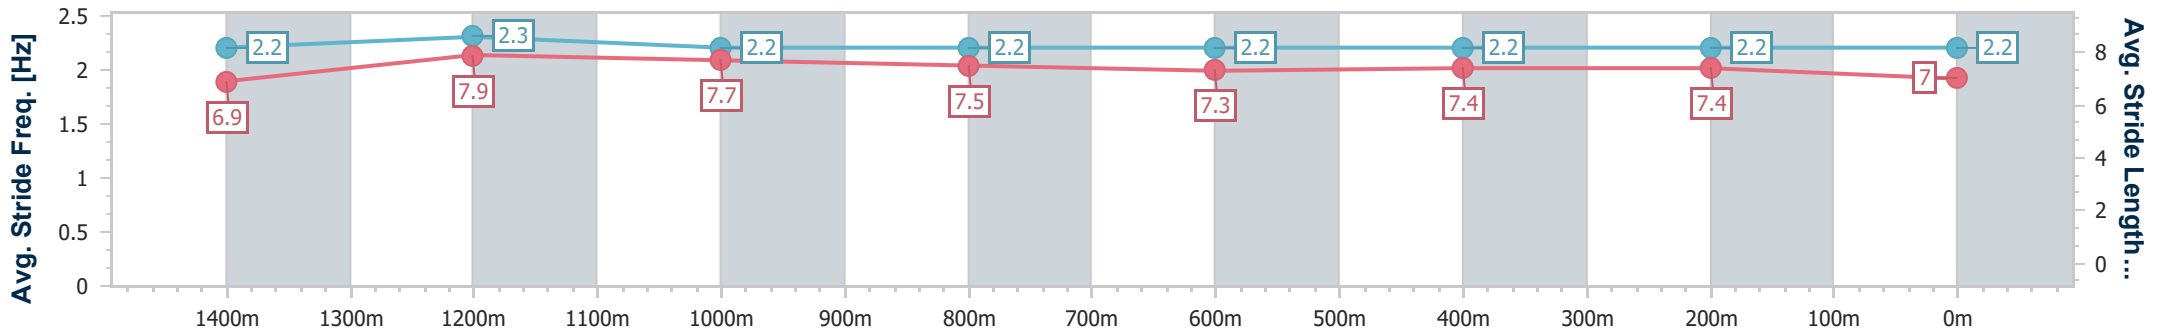

- [] Ranking at each section and finish
- .-.- No data available at this section
- NA No data available

Horse/Jockey Name	It Must Be Love
Final Rank	11
Fastest Section Time (Section)	0:10.93 (1400m)
Top Speed [km/h] (Section)	68.1 (1400m)
Race State	Finished

Sunshine Coast QLD Professional
 Race 6: TENSENS RATINGS BAND 0 - 58 Handicap - 1600m
 11 June 2023 - 15:16
 Track Rating: Good 4, Weather: Fine, Rail Position: +4m

Section	Overall	1400m	1200m	1000m	800m	600m	400m	200m
Section Times	1:38.81 [11] (0:13.03)	1:25.78 [6] (0:10.93)	1:14.85 [5] (0:11.61)	1:03.24 [5] (0:12.27)	0:50.97 [5] (0:12.92)	0:38.05 [5] (0:12.66)	0:25.39 [5] (0:12.23)	0:13.16 [7] (0:13.16)
Average Speed [km/h]	55.2	66.3	62.1	59.3	57.7	59.5	58.9	54.6
Top Speed [km/h]	67.0	68.1	64.5	60.4	59.6	60.8	60.4	57.0
Avg. Dist. to Rail [m]	9.9	3.2	3.2	4.2	6.1	7.5	8.0	7.2
Avg. Stride Freq. [Hz]	2.2	2.3	2.2	2.2	2.2	2.2	2.2	2.2
Avg. Stride Length [m]	6.9	7.9	7.7	7.5	7.3	7.4	7.4	7.0