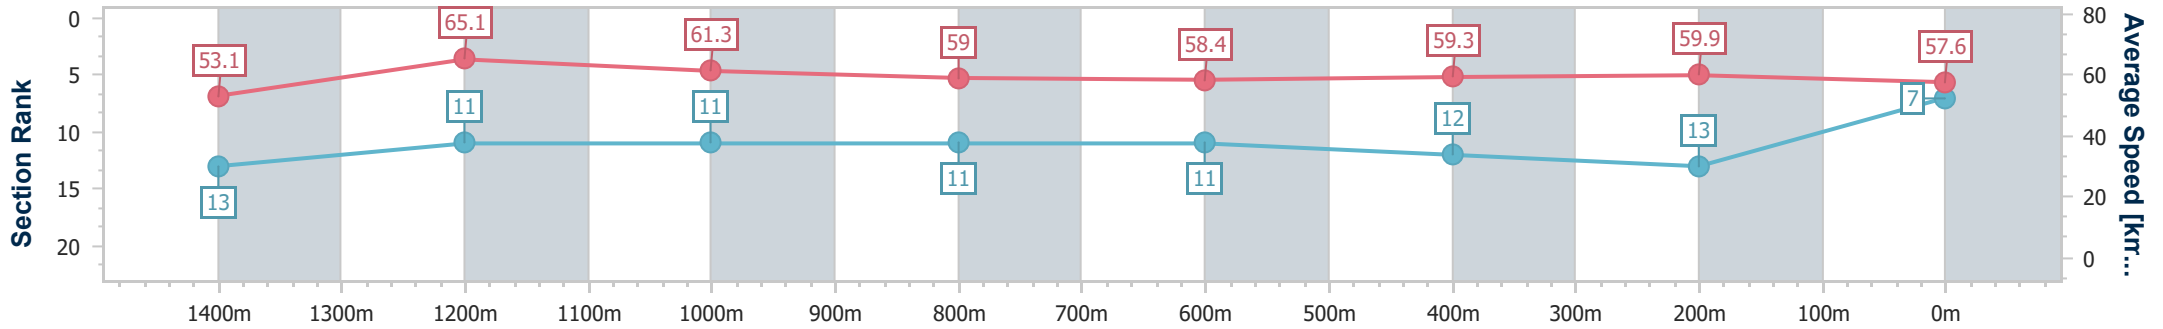

Horse/Jockey Name	Brave Boy
Final Rank	7
Fastest Section Time (Section)	0:11.11 (1400m)
Top Speed [km/h] (Section)	67.5 (1400m)
Race State	Finished

Sunshine Coast QLD Professional
Race 6: TENSENS RATINGS BAND 0 - 58 Handicap - 1600m
11 June 2023 - 15:16
Track Rating: Good 4, Weather: Fine, Rail Position: +4m

Section	Overall	1400m	1200m	1000m	800m	600m	400m	200m
Section Times	1:38.38 [7] (0:13.60)	1:24.78 [13] (0:11.11)	1:13.67 [11] (0:11.77)	1:01.90 [11] (0:12.28)	0:49.62 [11] (0:12.59)	0:37.03 [11] (0:12.52)	0:24.51 [12] (0:12.02)	0:12.49 [13]
Average Speed [km/h]	53.1	65.1	61.3	59.0	58.4	59.3	59.9	57.6
Top Speed [km/h]	67.2	67.5	63.6	59.9	60.1	61.0	61.2	59.8
Avg. Dist. to Rail [m]	6.6	2.5	2.0	2.9	4.0	4.9	4.9	3.6
Avg. Stride Freq. [Hz]	2.1	2.4	2.3	2.3	2.2	2.3	2.3	2.4
Avg. Stride Length [m]	6.8	7.5	7.4	7.2	7.2	7.2	7.2	6.8

- [ ] Ranking at each section and finish
- -.-.- No data available at this section
- NA No data available