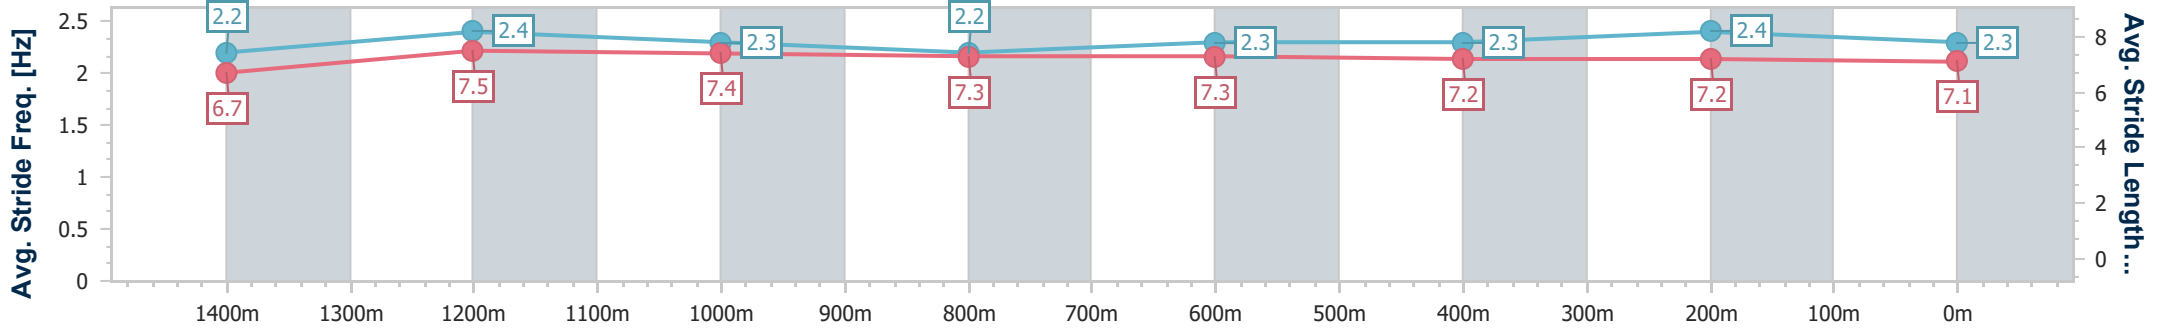

Horse/Jockey Name	Toni Too
Final Rank	4
Fastest Section Time (Section)	0:11.33 (1400m)
Top Speed [km/h] (Section)	64.8 (1400m)
Race State	Finished

Sunshine Coast QLD Professional
Race 6: TENSENS RATINGS BAND 0 - 58 Handicap - 1600m
11 June 2023 - 15:16
Track Rating: Good 4, Weather: Fine, Rail Position: +4m

Section	Overall	1400m	1200m	1000m	800m	600m	400m	200m
Section Times	1:38.15 [4] (0:13.53)	1:24.62 [11] (0:11.33)	1:13.29 [12] (0:11.81)	1:01.48 [12] (0:12.35)	0:49.13 [12] (0:12.36)	0:36.77 [12] (0:12.64)	0:24.13 [14] (0:11.75)	0:12.38 [8]
Average Speed [km/h]	53.3	63.9	61.2	58.9	60.0	59.6	61.3	58.1
Top Speed [km/h]	64.5	64.8	62.7	59.7	60.5	60.9	62.3	60.5
Avg. Dist. to Rail [m]	9.6	3.4	3.2	4.1	5.0	7.5	10.8	9.4
Avg. Stride Freq. [Hz]	2.2	2.4	2.3	2.2	2.3	2.3	2.4	2.3
Avg. Stride Length [m]	6.7	7.5	7.4	7.3	7.3	7.2	7.2	7.1

- [ ] Ranking at each section and finish
- -.-.- No data available at this section
- NA No data available