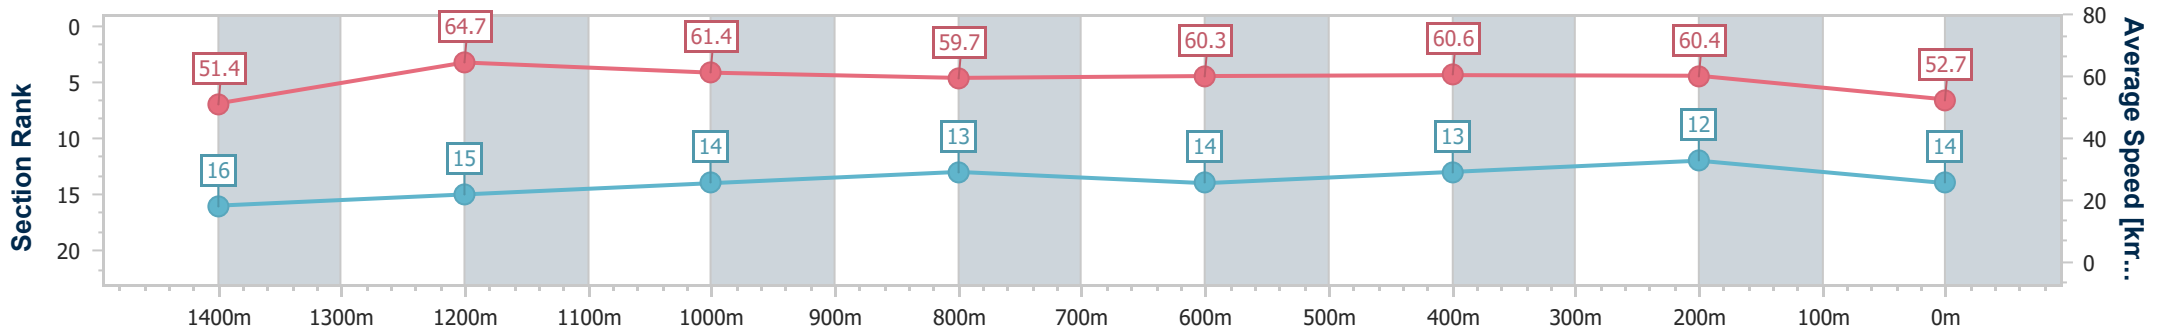

- [] Ranking at each section and finish
- .-.- No data available at this section
- NA No data available

Horse/Jockey Name	Reel Wild
Final Rank	14
Fastest Section Time (Section)	0:11.20 (1400m)
Top Speed [km/h] (Section)	66.1 (1400m)
Race State	Finished

Sunshine Coast QLD Professional
 Race 6: TENSENS RATINGS BAND 0 - 58 Handicap - 1600m
 11 June 2023 - 15:16
 Track Rating: Good 4, Weather: Fine, Rail Position: +4m

Section	Overall	1400m	1200m	1000m	800m	600m	400m	200m
Section Times	1:39.53 [14] (0:14.02)	1:25.51 [16] (0:11.20)	1:14.31 [15] (0:11.76)	1:02.55 [14] (0:12.19)	0:50.36 [13] (0:12.37)	0:37.99 [14] (0:12.41)	0:25.58 [13] (0:11.92)	0:13.66 [12] (0:13.66)
Average Speed [km/h]	51.4	64.7	61.4	59.7	60.3	60.6	60.4	52.7
Top Speed [km/h]	66.0	66.1	63.2	60.4	61.5	61.2	61.7	58.6
Avg. Dist. to Rail [m]	8.2	2.8	3.6	4.2	6.0	7.3	8.9	7.5
Avg. Stride Freq. [Hz]	2.2	2.3	2.3	2.2	2.3	2.3	2.3	2.1
Avg. Stride Length [m]	6.5	7.7	7.5	7.4	7.2	7.3	7.3	6.9