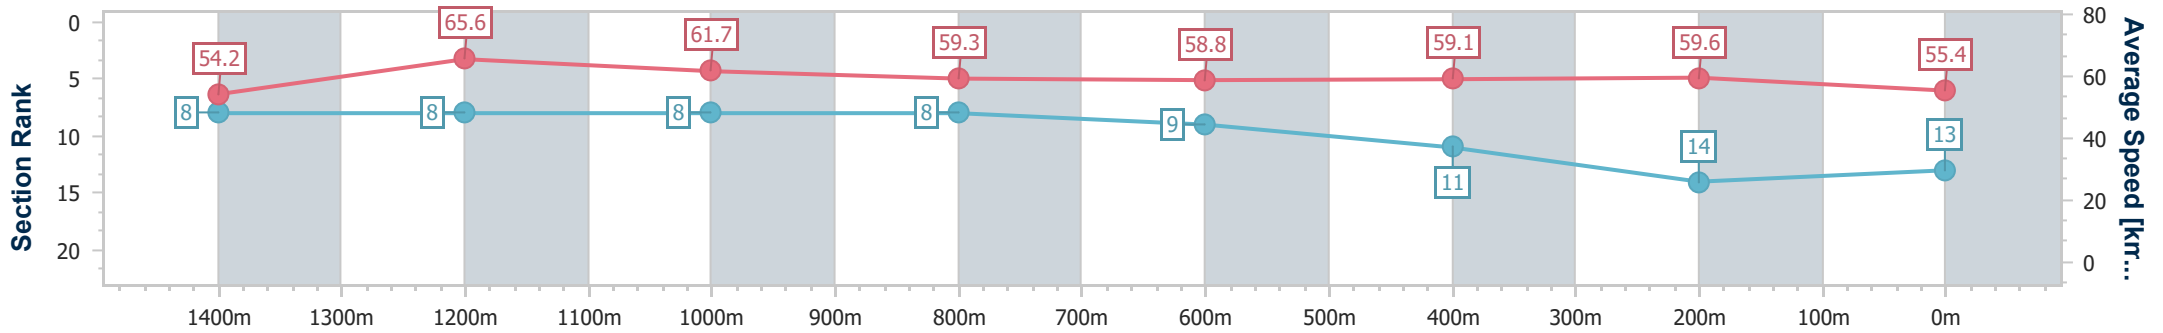

- [] Ranking at each section and finish
- .-.- No data available at this section
- NA No data available

Horse/Jockey Name	Round of Applause
Final Rank	13
Fastest Section Time (Section)	0:11.10 (1400m)
Top Speed [km/h] (Section)	67.3 (Overall)
Race State	Finished

Sunshine Coast QLD Professional
 Race 6: TENSENS RATINGS BAND 0 - 58 Handicap - 1600m
 11 June 2023 - 15:16
 Track Rating: Good 4, Weather: Fine, Rail Position: +4m

Section	Overall	1400m	1200m	1000m	800m	600m	400m	200m
Section Times	1:38.92 [13] (0:13.29)	1:25.63 [8] (0:11.10)	1:14.53 [8] (0:11.73)	1:02.80 [8] (0:12.28)	0:50.52 [8] (0:12.68)	0:37.84 [9] (0:12.75)	0:25.09 [11] (0:12.10)	0:12.99 [14] (0:12.99)
Average Speed [km/h]	54.2	65.6	61.7	59.3	58.8	59.1	59.6	55.4
Top Speed [km/h]	67.3	67.3	64.6	59.8	59.9	60.2	60.5	57.6
Avg. Dist. to Rail [m]	15.0	6.0	4.3	4.7	5.9	7.6	10.1	8.8
Avg. Stride Freq. [Hz]	2.2	2.3	2.2	2.2	2.2	2.2	2.2	2.2
Avg. Stride Length [m]	6.7	7.8	7.7	7.5	7.3	7.3	7.4	7.2