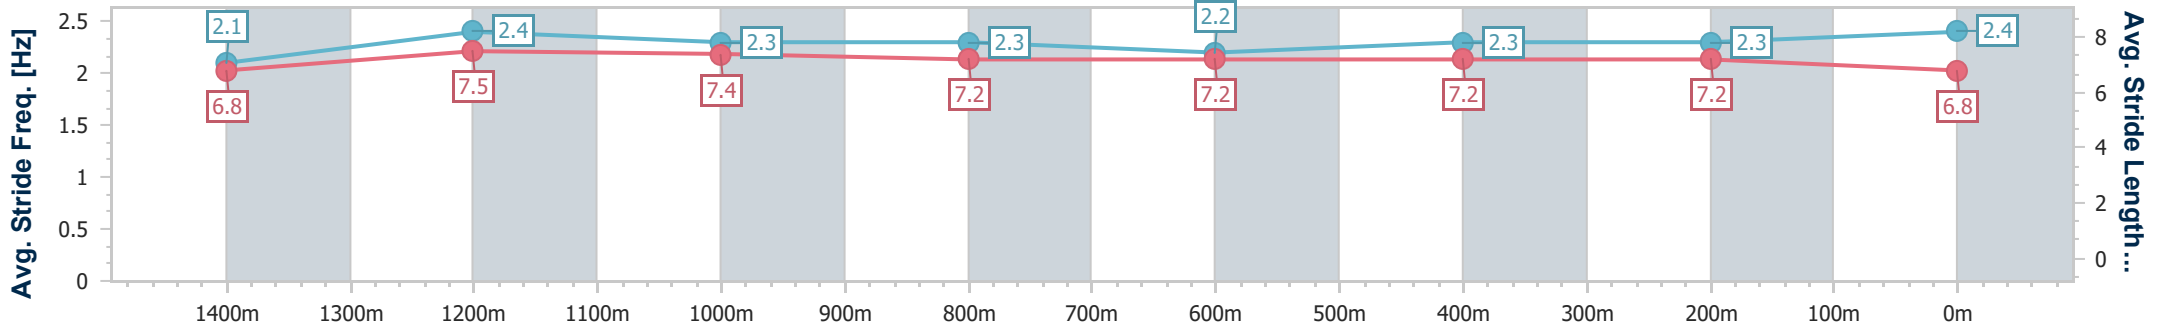

Horse/Jockey Name	Brave Boy
Final Rank	7
Fastest Section Time (Section)	0:11.11 (1400m)
Top Speed [km/h] (Section)	67.5 (1400m)
Race State	Finished

Sunshine Coast QLD Professional
Race 6: TENSENS RATINGS BAND 0 - 58 Handicap - 1600m
11 June 2023 - 15:16
Track Rating: Good 4, Weather: Fine, Rail Position: +4m

Section	Overall	1400m	1200m	1000m	800m	600m	400m	200m
Section Times	1:38.38 [7] (0:13.60)	1:24.78 [13] (0:11.11)	1:13.67 [11] (0:11.77)	1:01.90 [11] (0:12.28)	0:49.62 [11] (0:12.59)	0:37.03 [11] (0:12.52)	0:24.51 [12] (0:12.02)	0:12.49 [13]
Average Speed [km/h]	53.1	65.1	61.3	59.0	58.4	59.3	59.9	57.6
Top Speed [km/h]	67.2	67.5	63.6	59.9	60.1	61.0	61.2	59.8
Avg. Dist. to Rail [m]	6.6	2.5	2.0	2.9	4.0	4.9	4.9	3.6
Avg. Stride Freq. [Hz]	2.1	2.4	2.3	2.3	2.2	2.3	2.3	2.4
Avg. Stride Length [m]	6.8	7.5	7.4	7.2	7.2	7.2	7.2	6.8

- [ ] Ranking at each section and finish
- -.-.- No data available at this section
- NA No data available