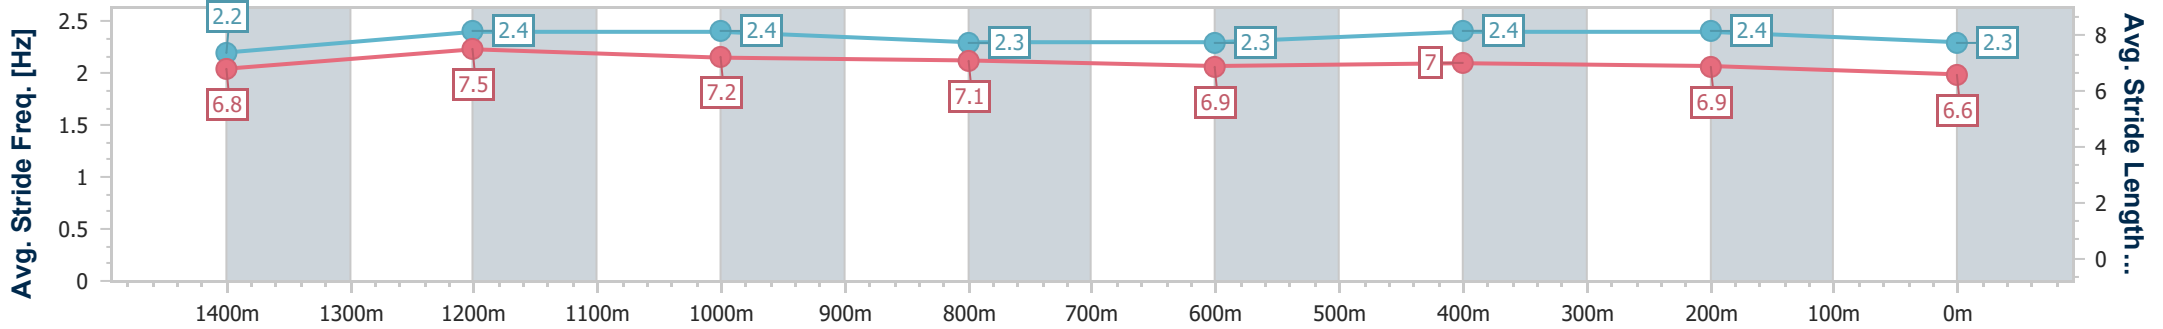

- [] Ranking at each section and finish
- .-.- No data available at this section
- NA No data available

Horse/Jockey Name	Confined Thoughts
Final Rank	10
Fastest Section Time (Section)	0:11.00 (1400m)
Top Speed [km/h] (Section)	67.8 (1400m)
Race State	Finished

Sunshine Coast QLD Professional
 Race 6: TENSENS RATINGS BAND 0 - 58 Handicap - 1600m
 11 June 2023 - 15:16
 Track Rating: Good 4, Weather: Fine, Rail Position: +4m

Section	Overall	1400m	1200m	1000m	800m	600m	400m	200m
Section Times	1:38.79 [10] (0:12.96)	1:25.83 [5] (0:11.00)	1:14.83 [6] (0:11.76)	1:03.07 [6] (0:12.25)	0:50.82 [6] (0:12.93)	0:37.89 [6] (0:12.69)	0:25.20 [7] (0:12.20)	0:13.00 [9] (0:13.00)
Average Speed [km/h]	55.7	65.8	61.5	59.4	57.7	59.2	59.1	55.3
Top Speed [km/h]	67.8	67.8	63.5	60.4	59.5	60.9	60.8	58.1
Avg. Dist. to Rail [m]	7.8	3.8	3.9	3.9	6.0	7.3	7.5	5.9
Avg. Stride Freq. [Hz]	2.2	2.4	2.4	2.3	2.3	2.4	2.4	2.3
Avg. Stride Length [m]	6.8	7.5	7.2	7.1	6.9	7.0	6.9	6.6