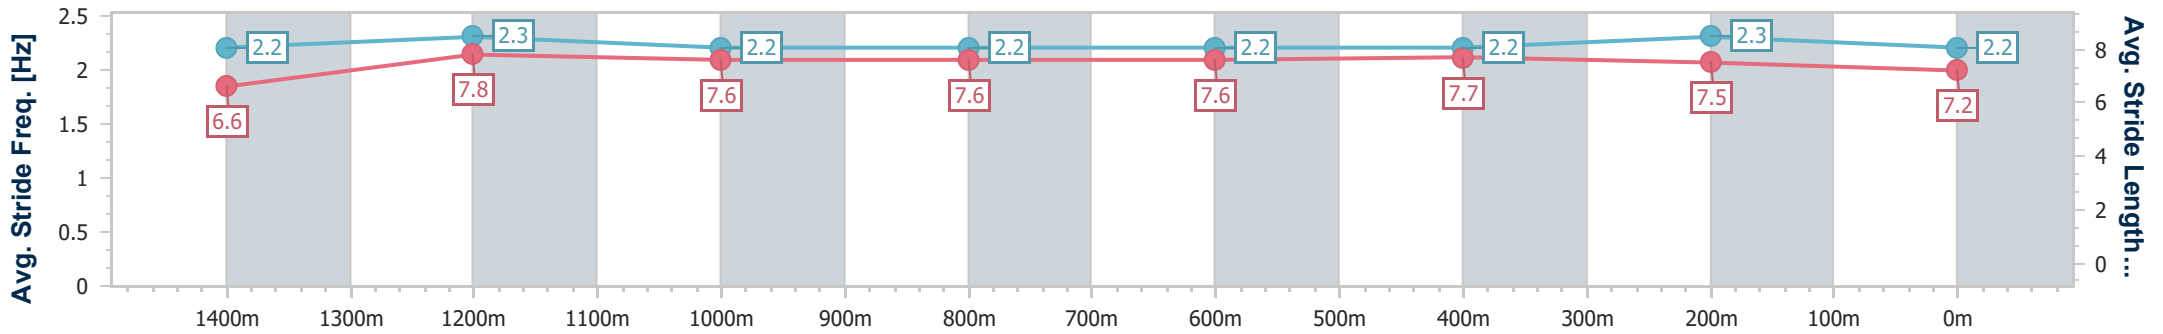

Horse/Jockey Name	Earn Out
Final Rank	9
Fastest Section Time (Section)	0:11.42 (1400m)
Top Speed [km/h] (Section)	64.6 (1400m)
Race State	Finished

Sunshine Coast QLD Professional
Race 6: TENSENS RATINGS BAND 0 - 58 Handicap - 1600m
11 June 2023 - 15:16
Track Rating: Good 4, Weather: Fine, Rail Position: +4m

Section	Overall	1400m	1200m	1000m	800m	600m	400m	200m
Section Times	1:38.74 [9] (0:13.76)	1:24.98 [14] (0:11.42)	1:13.56 [14] (0:12.10)	1:01.46 [16] (0:12.32)	0:49.14 [16] (0:12.35)	0:36.79 [16] (0:12.19)	0:24.60 [16] (0:11.88)	0:12.72 [15] (0:12.72)
Average Speed [km/h]	52.5	63.9	60.0	59.2	60.3	61.7	60.6	56.7
Top Speed [km/h]	63.9	64.6	62.8	61.2	61.8	62.6	62.0	59.0
Avg. Dist. to Rail [m]	14.4	6.7	6.7	5.7	5.6	7.5	12.0	10.2
Avg. Stride Freq. [Hz]	2.2	2.3	2.2	2.2	2.2	2.2	2.3	2.2
Avg. Stride Length [m]	6.6	7.8	7.6	7.6	7.6	7.7	7.5	7.2

- [ ] Ranking at each section and finish
- -.-.- No data available at this section
- NA No data available