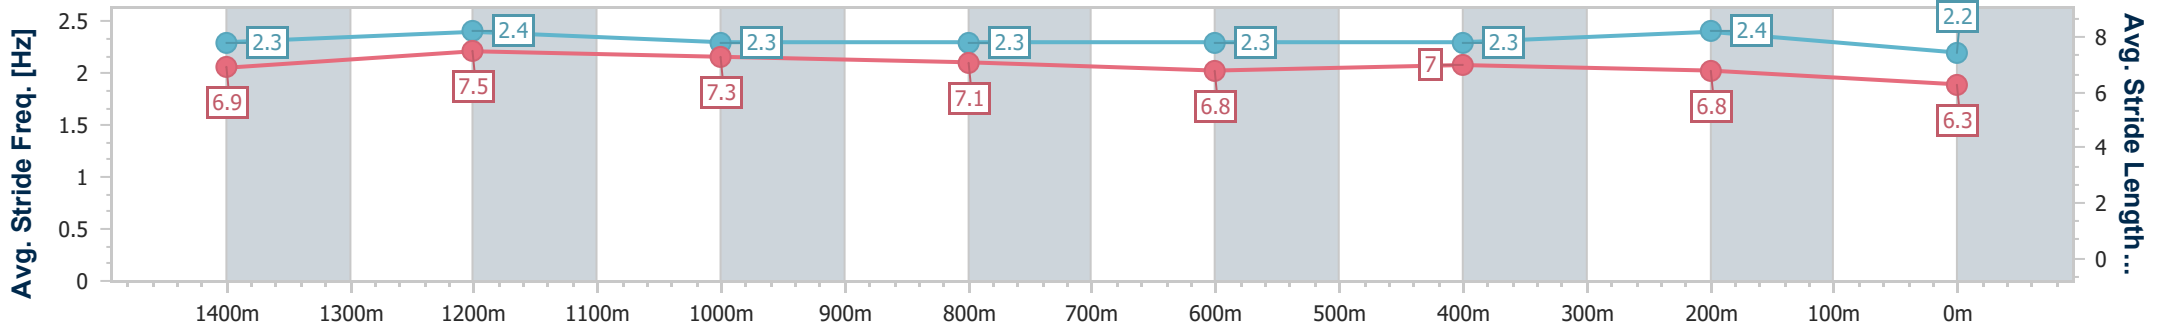

Sunshine Coast QLD Professional
 Race 6: TENSENS RATINGS BAND 0 - 58 Handicap - 1600m
 11 June 2023 - 15:16
 Track Rating: Good 4, Weather: Fine, Rail Position: +4m

Section	Overall	1400m	1200m	1000m	800m	600m	400m	200m
Section Times	1:39.89 [15] (0:12.96)	1:26.93 [4] (0:11.01)	1:15.92 [7] (0:11.77)	1:04.15 [7] (0:12.33)	0:51.82 [7] (0:12.87)	0:38.95 [7] (0:12.73)	0:26.22 [9] (0:12.66)	0:13.56 [16] (0:13.56)
Average Speed [km/h]	55.7	66.0	61.5	58.9	57.4	58.0	57.0	53.0
Top Speed [km/h]	68.7	68.7	63.3	59.7	58.4	58.7	58.4	55.3
Avg. Dist. to Rail [m]	8.3	4.9	4.5	4.3	4.5	4.3	4.1	5.4
Avg. Stride Freq. [Hz]	2.3	2.4	2.3	2.2	2.2	2.3	2.3	2.2
Avg. Stride Length [m]	6.6	7.6	7.5	7.4	7.1	7.1	7.0	6.7

- [] Ranking at each section and finish
- .-.- No data available at this section
- NA No data available

Horse/Jockey Name	Unconventionallady
Final Rank	16
Fastest Section Time (Section)	0:10.97 (1400m)
Top Speed [km/h] (Section)	67.9 (1400m)
Race State	Finished

Sunshine Coast QLD Professional
 Race 6: TENSENS RATINGS BAND 0 - 58 Handicap - 1600m
 11 June 2023 - 15:16
 Track Rating: Good 4, Weather: Fine, Rail Position: +4m

Section	Overall	1400m	1200m	1000m	800m	600m	400m	200m
Section Times	1:40.00 [16] (0:12.65)	1:27.35 [2] (0:10.97)	1:16.38 [2] (0:11.70)	1:04.68 [2] (0:12.25)	0:52.43 [3] (0:12.95)	0:39.48 [3] (0:12.83)	0:26.65 [4] (0:12.49)	0:14.16 [11] (0:14.16)
Average Speed [km/h]	57.0	65.8	61.7	59.0	57.0	58.3	57.6	50.9
Top Speed [km/h]	67.7	67.9	64.3	60.3	58.2	59.6	59.1	55.6
Avg. Dist. to Rail [m]	3.5	1.6	1.8	1.7	4.1	6.5	6.4	5.8
Avg. Stride Freq. [Hz]	2.3	2.4	2.3	2.3	2.3	2.3	2.4	2.2
Avg. Stride Length [m]	6.9	7.5	7.3	7.1	6.8	7.0	6.8	6.3