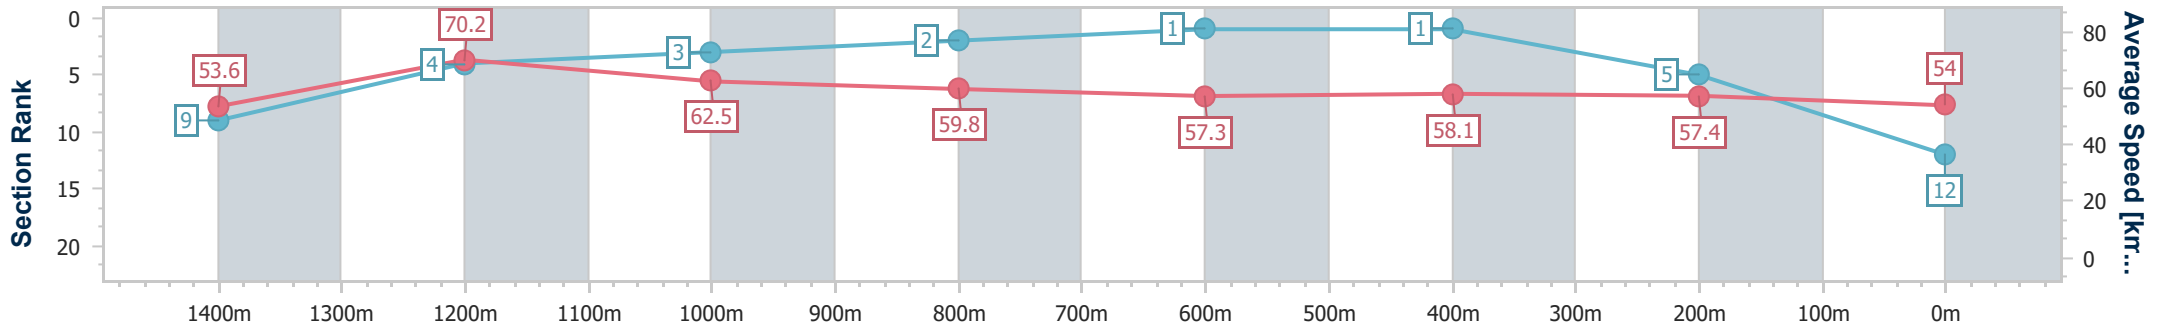

- [] Ranking at each section and finish
- .-.- No data available at this section
- NA No data available

Horse/Jockey Name	Tee Amici
Final Rank	12
Fastest Section Time (Section)	0:10.47 (1400m)
Top Speed [km/h] (Section)	73.3 (1400m)
Race State	Finished

Sunshine Coast QLD Professional
 Race 6: TENSENS RATINGS BAND 0 - 58 Handicap - 1600m
 11 June 2023 - 15:16
 Track Rating: Good 4, Weather: Fine, Rail Position: +4m

Section	Overall	1400m	1200m	1000m	800m	600m	400m	200m					
Section Times	1:38.82 [12] (0:13.35)	1:25.47 [9] (0:10.47)	1:15.00 [4] (0:11.55)	1:03.45 [3] (0:12.18)	0:51.27 [2] (0:12.77)	0:38.50 [1] (0:12.62)	0:25.88 [1] (0:12.53)	0:13.35 [5]					
Average Speed [km/h]	53.6	70.2	62.5	59.8	57.3	58.1	57.4	54.0					
Top Speed [km/h]	72.9	73.3	65.0	60.9	57.7	59.1	59.1	55.4					
Avg. Dist. to Rail [m]	18.3	9.9	4.0	4.6	2.8	2.7	5.0	4.9					
Avg. Stride Freq. [Hz]	2.4	2.5	2.3	2.2	2.2	2.3	2.3	2.1					
Avg. Stride Length [m]	6.2	7.4	7.5	7.5	7.2	7.1	7.1	7.0					