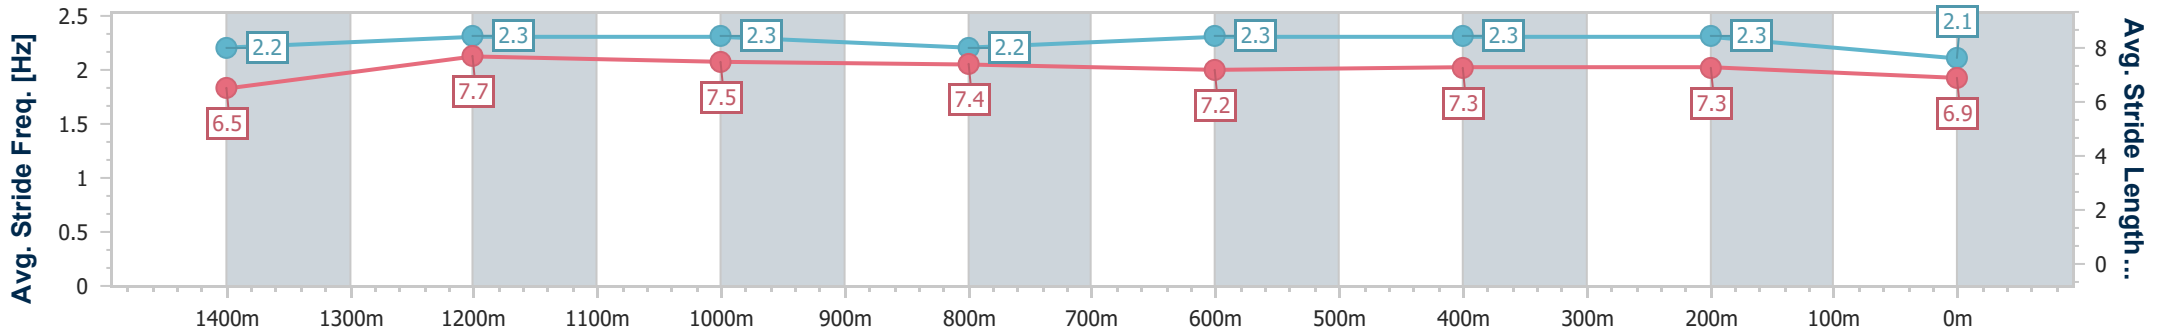

Sunshine Coast QLD Professional
 Race 6: TENSENS RATINGS BAND 0 - 58 Handicap - 1600m
 11 June 2023 - 15:16
 Track Rating: Good 4, Weather: Fine, Rail Position: +4m

Section	Overall	1400m	1200m	1000m	800m	600m	400m	200m
Section Times	1:38.92 [13] (0:13.29)	1:25.63 [8] (0:11.10)	1:14.53 [8] (0:11.73)	1:02.80 [8] (0:12.28)	0:50.52 [8] (0:12.68)	0:37.84 [9] (0:12.75)	0:25.09 [11] (0:12.10)	0:12.99 [14] (0:12.99)
Average Speed [km/h]	54.2	65.6	61.7	59.3	58.8	59.1	59.6	55.4
Top Speed [km/h]	67.3	67.3	64.6	59.8	59.9	60.2	60.5	57.6
Avg. Dist. to Rail [m]	15.0	6.0	4.3	4.7	5.9	7.6	10.1	8.8
Avg. Stride Freq. [Hz]	2.2	2.3	2.2	2.2	2.2	2.2	2.2	2.2
Avg. Stride Length [m]	6.7	7.8	7.7	7.5	7.3	7.3	7.4	7.2

- [] Ranking at each section and finish
- .-.- No data available at this section
- NA No data available

Horse/Jockey Name	Reel Wild
Final Rank	14
Fastest Section Time (Section)	0:11.20 (1400m)
Top Speed [km/h] (Section)	66.1 (1400m)
Race State	Finished

Sunshine Coast QLD Professional
 Race 6: TENSENS RATINGS BAND 0 - 58 Handicap - 1600m
 11 June 2023 - 15:16
 Track Rating: Good 4, Weather: Fine, Rail Position: +4m

Section	Overall	1400m	1200m	1000m	800m	600m	400m	200m
Section Times	1:39.53 [14] (0:14.02)	1:25.51 [16] (0:11.20)	1:14.31 [15] (0:11.76)	1:02.55 [14] (0:12.19)	0:50.36 [13] (0:12.37)	0:37.99 [14] (0:12.41)	0:25.58 [13] (0:11.92)	0:13.66 [12] (0:13.66)
Average Speed [km/h]	51.4	64.7	61.4	59.7	60.3	60.6	60.4	52.7
Top Speed [km/h]	66.0	66.1	63.2	60.4	61.5	61.2	61.7	58.6
Avg. Dist. to Rail [m]	8.2	2.8	3.6	4.2	6.0	7.3	8.9	7.5
Avg. Stride Freq. [Hz]	2.2	2.3	2.3	2.2	2.3	2.3	2.3	2.1
Avg. Stride Length [m]	6.5	7.7	7.5	7.4	7.2	7.3	7.3	6.9