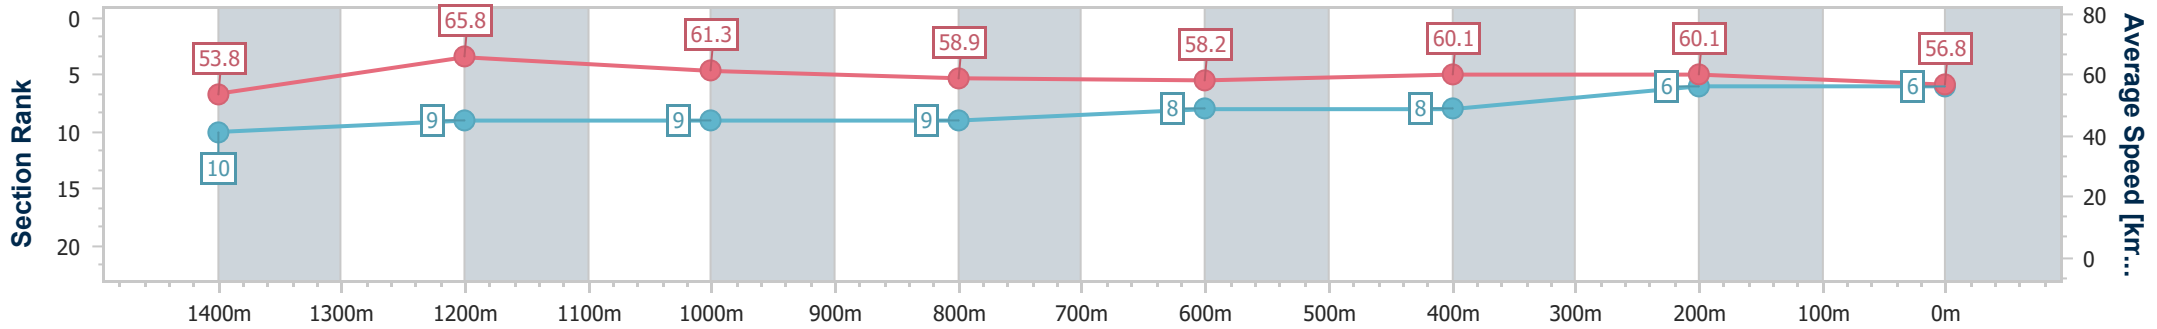

Horse/Jockey Name	Kowloon Gem
Final Rank	6
Fastest Section Time (Section)	0:11.02 (1400m)
Top Speed [km/h] (Section)	67.6 (Overall)
Race State	Finished

Sunshine Coast QLD Professional
Race 6: TENSENS RATINGS BAND 0 - 58 Handicap - 1600m

11 June 2023 - 15:16

Track Rating: Good 4, Weather: Fine, Rail Position: +4m

Section	Overall	1400m	1200m	1000m	800m	600m	400m	200m
Section Times	1:38.26 [6] (0:13.38)	1:24.88 [10] (0:11.02)	1:13.86 [9] (0:11.77)	1:02.09 [9] (0:12.29)	0:49.80 [9] (0:12.62)	0:37.18 [8] (0:12.54)	0:24.64 [8] (0:11.98)	0:12.66 [6] (0:12.66)
Average Speed [km/h]	53.8	65.8	61.3	58.9	58.2	60.1	60.1	56.8
Top Speed [km/h]	67.6	67.5	63.8	59.4	59.1	61.8	62.0	58.3
Avg. Dist. to Rail [m]	7.8	3.3	1.5	2.2	3.6	7.5	8.9	8.5
Avg. Stride Freq. [Hz]	2.1	2.3	2.2	2.2	2.2	2.3	2.3	2.2
Avg. Stride Length [m]	6.9	7.8	7.6	7.4	7.3	7.3	7.4	7.2

- [ ] Ranking at each section and finish
- -.-.- No data available at this section
- NA No data available