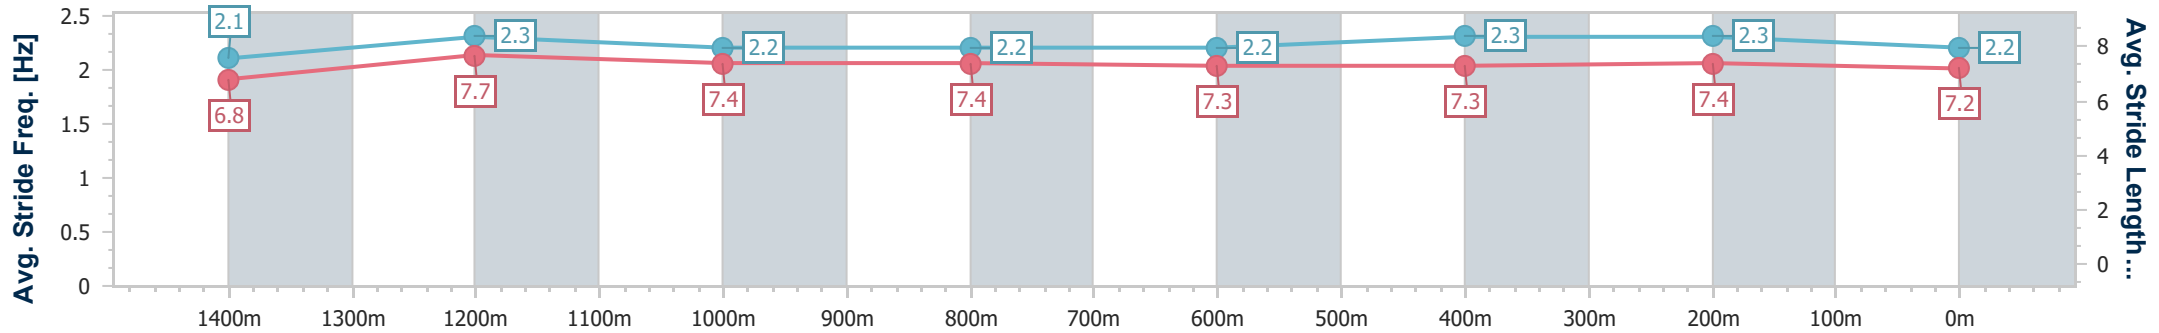

Horse/Jockey Name	Bold Delago
Final Rank	5
Fastest Section Time (Section)	0:11.29 (1400m)
Top Speed [km/h] (Section)	66.6 (Overall)
Race State	Finished

Sunshine Coast QLD Professional
Race 6: TENSENS RATINGS BAND 0 - 58 Handicap - 1600m

11 June 2023 - 15:16

Track Rating: Good 4, Weather: Fine, Rail Position: +4m

Section	Overall	1400m	1200m	1000m	800m	600m	400m	200m
Section Times	1:38.17 [5] (0:14.02)	1:24.15 [15] (0:11.29)	1:12.86 [16] (0:11.88)	1:00.98 [15] (0:12.31)	0:48.67 [15] (0:12.41)	0:36.26 [15] (0:12.23)	0:24.03 [15] (0:11.69)	0:12.34 [10] (0:12.34)
Average Speed [km/h]	51.5	63.9	60.7	59.0	59.6	61.5	61.5	58.3
Top Speed [km/h]	66.6	66.6	62.7	60.5	61.8	62.3	62.2	60.4
Avg. Dist. to Rail [m]	8.0	1.5	3.5	2.9	4.8	6.9	9.3	9.3
Avg. Stride Freq. [Hz]	2.1	2.3	2.2	2.2	2.2	2.3	2.3	2.2
Avg. Stride Length [m]	6.8	7.7	7.4	7.4	7.3	7.3	7.4	7.2

- [ ] Ranking at each section and finish
- -.-.- No data available at this section
- NA No data available