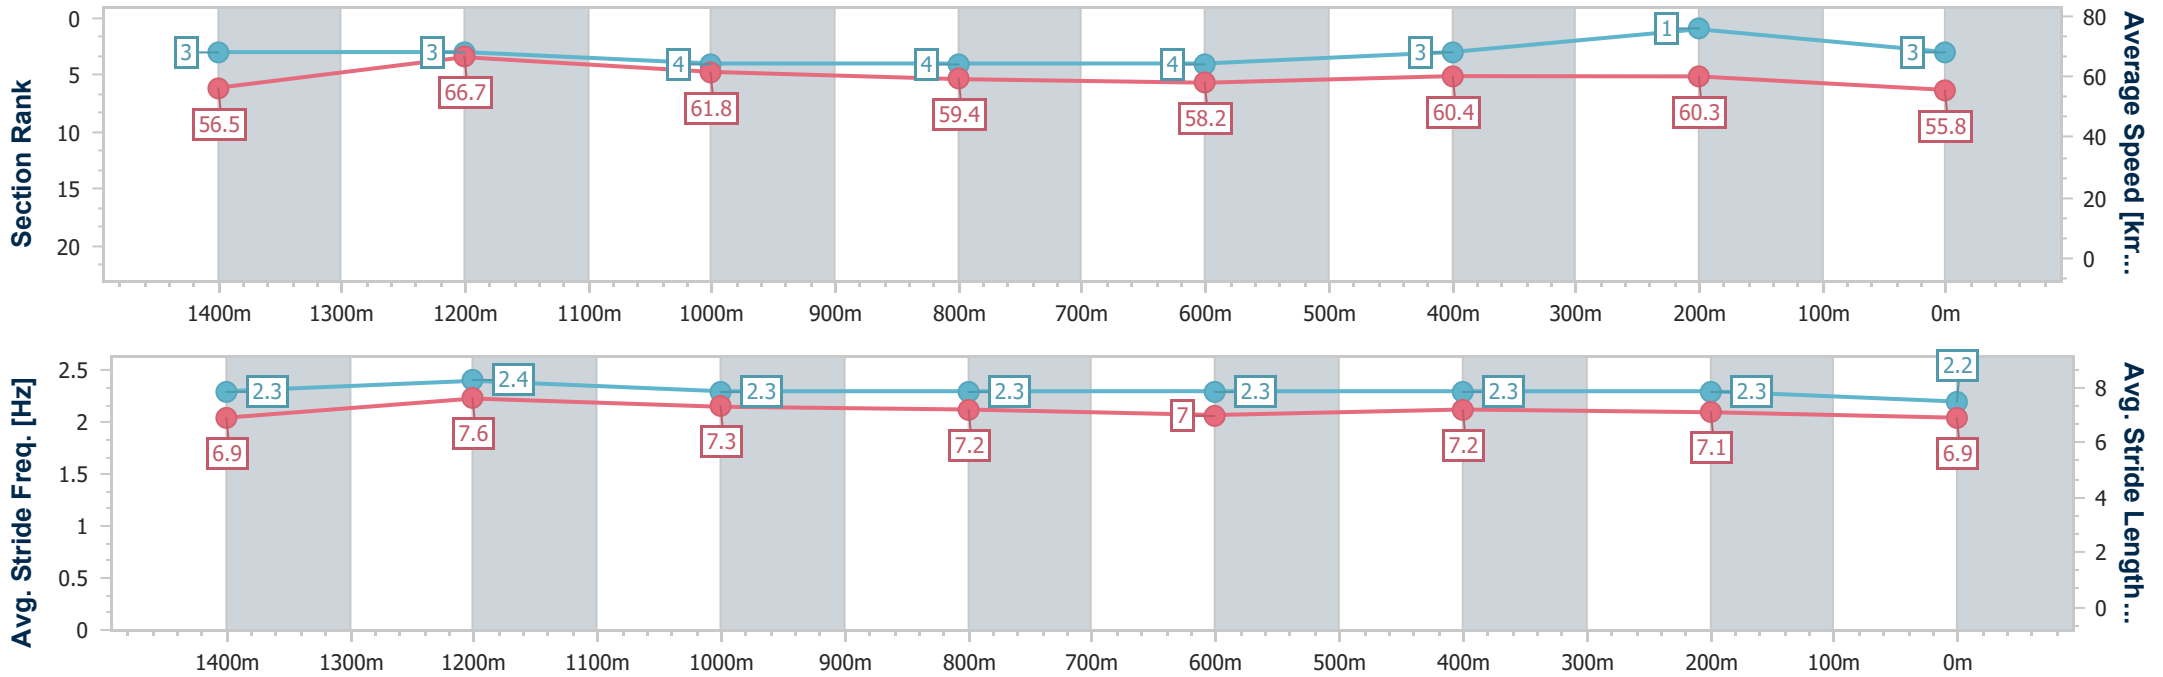

Horse/Jockey Name	Murrajong Road
Final Rank	3
Fastest Section Time (Section)	0:10.98 (1400m)
Top Speed [km/h] (Section)	68.8 (1400m)
Race State	Finished

Sunshine Coast QLD Professional
Race 6: TENSENS RATINGS BAND 0 - 58 Handicap - 1600m
11 June 2023 - 15:16
Track Rating: Good 4, Weather: Fine, Rail Position: +4m

Section	Overall	1400m	1200m	1000m	800m	600m	400m	200m
Section Times	1:37.98 [3] (0:12.75)	1:25.23 [3] (0:10.98)	1:14.25 [3] (0:11.75)	1:02.50 [4] (0:12.32)	0:50.18 [4] (0:12.88)	0:37.30 [4] (0:12.44)	0:24.86 [3] (0:11.97)	0:12.89 [1] (0:12.89)
Average Speed [km/h]	56.5	66.7	61.8	59.4	58.2	60.4	60.3	55.8
Top Speed [km/h]	68.2	68.8	63.6	60.2	59.2	62.1	62.4	58.2
Avg. Dist. to Rail [m]	11.0	7.9	6.9	6.4	7.1	7.3	9.0	6.5
Avg. Stride Freq. [Hz]	2.3	2.4	2.3	2.3	2.3	2.3	2.3	2.2
Avg. Stride Length [m]	6.9	7.6	7.3	7.2	7.0	7.2	7.1	6.9

- [ ] Ranking at each section and finish
- -.-.- No data available at this section
- NA No data available