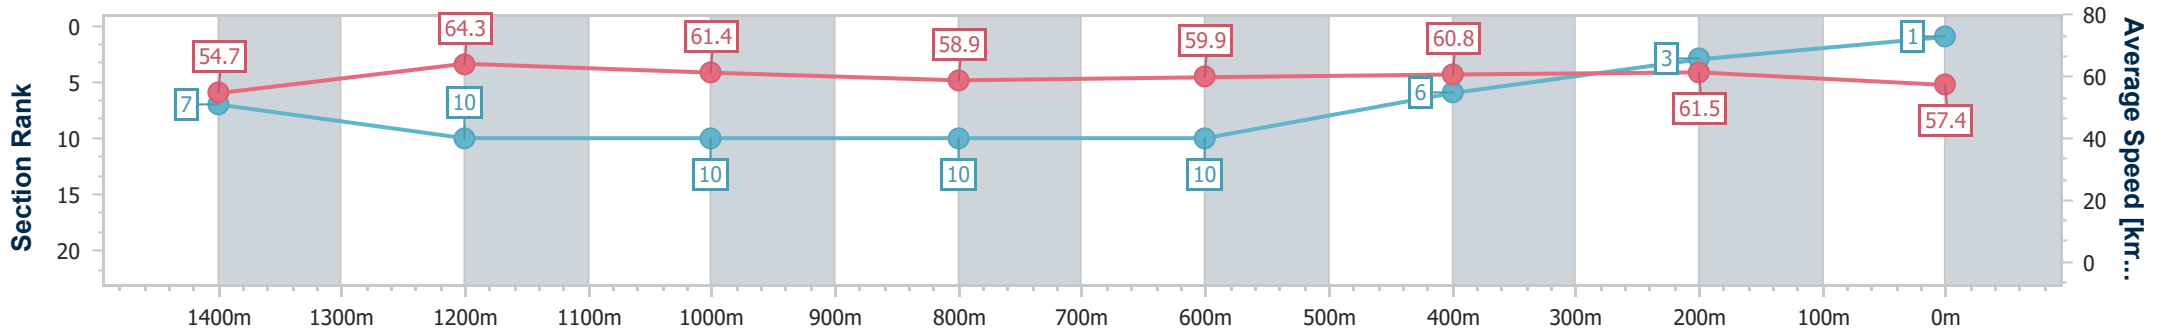

Horse/Jockey Name	Set Ablaze
Final Rank	1
Fastest Section Time (Section)	0:11.37 (1400m)
Top Speed [km/h] (Section)	66.0 (1400m)
Race State	Finished

Sunshine Coast QLD Professional
Race 6: TENSENS RATINGS BAND 0 - 58 Handicap - 1600m
11 June 2023 - 15:16
Track Rating: Good 4, Weather: Fine, Rail Position: +4m

Section	Overall	1400m	1200m	1000m	800m	600m	400m	200m
Section Times	1:37.82 [1] (0:13.16)	1:24.66 [7] (0:11.37)	1:13.29 [10] (0:11.82)	1:01.47 [10] (0:12.38)	0:49.09 [10] (0:12.43)	0:36.66 [10] (0:12.42)	0:24.24 [6] (0:11.71)	0:12.53 [3] (0:12.53)
Average Speed [km/h]	54.7	64.3	61.4	58.9	59.9	60.8	61.5	57.4
Top Speed [km/h]	65.8	66.0	63.4	60.2	61.0	61.9	62.5	59.9
Avg. Dist. to Rail [m]	13.7	7.1	5.6	4.9	5.9	8.2	10.8	8.6
Avg. Stride Freq. [Hz]	2.2	2.3	2.3	2.2	2.3	2.3	2.3	2.3
Avg. Stride Length [m]	6.9	7.5	7.4	7.4	7.4	7.4	7.3	7.1

- [ ] Ranking at each section and finish
- -.-.- No data available at this section
- NA No data available