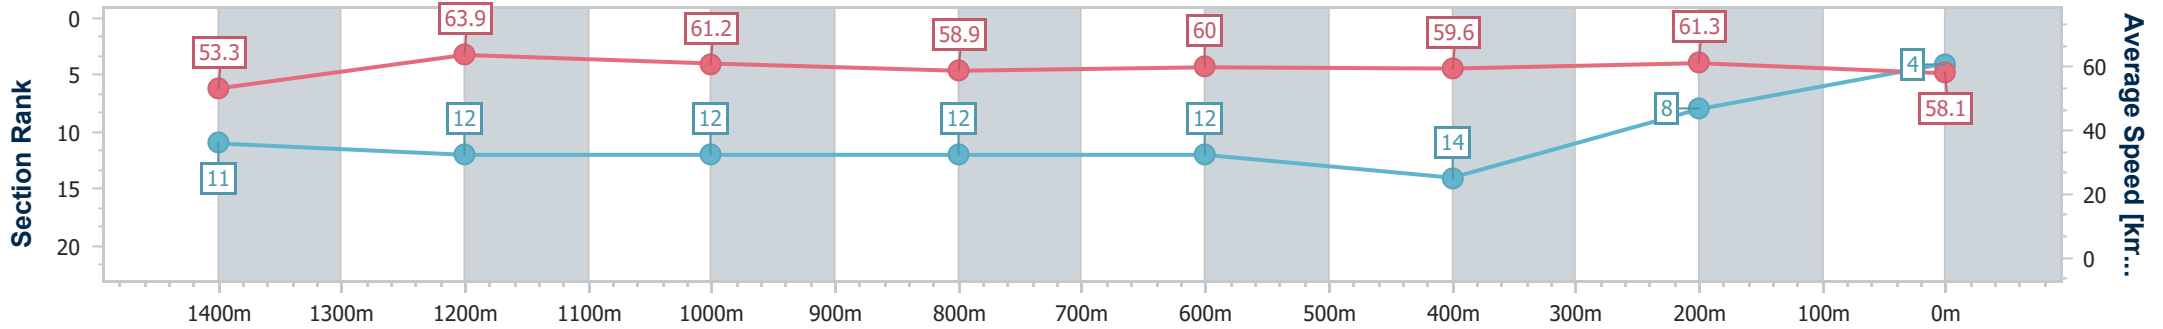

Horse/Jockey Name	Toni Too
Final Rank	4
Fastest Section Time (Section)	0:11.33 (1400m)
Top Speed [km/h] (Section)	64.8 (1400m)
Race State	Finished

Sunshine Coast QLD Professional
Race 6: TENSENS RATINGS BAND 0 - 58 Handicap - 1600m
11 June 2023 - 15:16
Track Rating: Good 4, Weather: Fine, Rail Position: +4m

Section	Overall	1400m	1200m	1000m	800m	600m	400m	200m
Section Times	1:38.15 [4] (0:13.53)	1:24.62 [11] (0:11.33)	1:13.29 [12] (0:11.81)	1:01.48 [12] (0:12.35)	0:49.13 [12] (0:12.36)	0:36.77 [12] (0:12.64)	0:24.13 [14] (0:11.75)	0:12.38 [8]
Average Speed [km/h]	53.3	63.9	61.2	58.9	60.0	59.6	61.3	58.1
Top Speed [km/h]	64.5	64.8	62.7	59.7	60.5	60.9	62.3	60.5
Avg. Dist. to Rail [m]	9.6	3.4	3.2	4.1	5.0	7.5	10.8	9.4
Avg. Stride Freq. [Hz]	2.2	2.4	2.3	2.2	2.3	2.3	2.4	2.3
Avg. Stride Length [m]	6.7	7.5	7.4	7.3	7.3	7.2	7.2	7.1

- [ ] Ranking at each section and finish
- -.-.- No data available at this section
- NA No data available