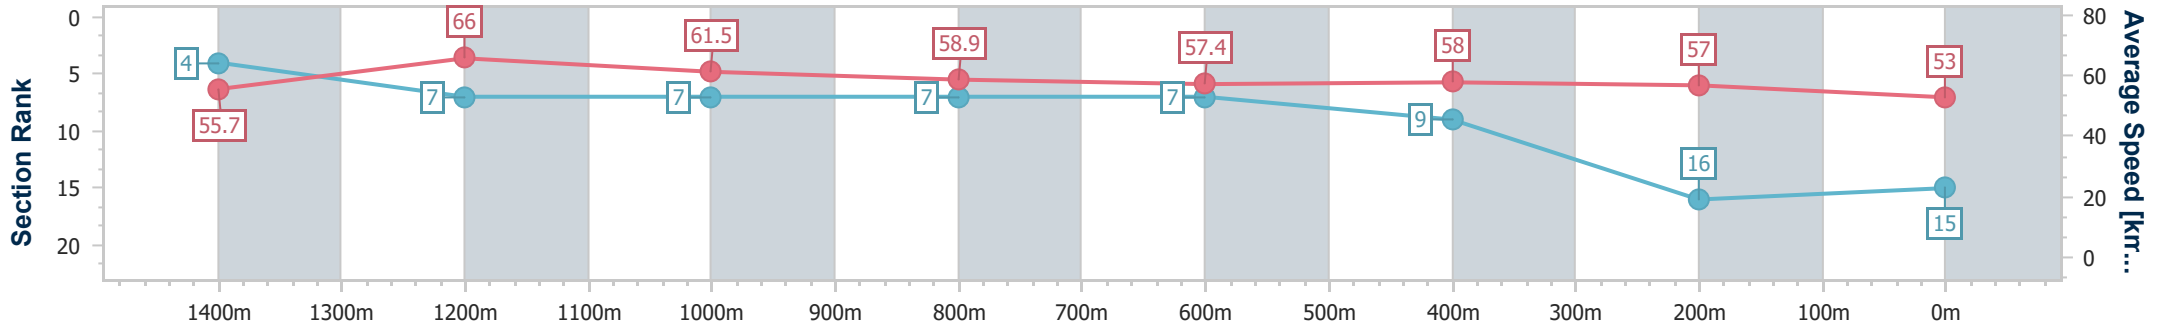

Sunshine Coast QLD Professional
 Race 6: TENSENS RATINGS BAND 0 - 58 Handicap - 1600m
 11 June 2023 - 15:16
 Track Rating: Good 4, Weather: Fine, Rail Position: +4m

Section	Overall	1400m	1200m	1000m	800m	600m	400m	200m
Section Times	1:39.53 [14] (0:14.02)	1:25.51 [16] (0:11.20)	1:14.31 [15] (0:11.76)	1:02.55 [14] (0:12.19)	0:50.36 [13] (0:12.37)	0:37.99 [14] (0:12.41)	0:25.58 [13] (0:11.92)	0:13.66 [12] (0:13.66)
Average Speed [km/h]	51.4	64.7	61.4	59.7	60.3	60.6	60.4	52.7
Top Speed [km/h]	66.0	66.1	63.2	60.4	61.5	61.2	61.7	58.6
Avg. Dist. to Rail [m]	8.2	2.8	3.6	4.2	6.0	7.3	8.9	7.5
Avg. Stride Freq. [Hz]	2.2	2.3	2.3	2.2	2.3	2.3	2.3	2.1
Avg. Stride Length [m]	6.5	7.7	7.5	7.4	7.2	7.3	7.3	6.9

- [] Ranking at each section and finish
- .-.- No data available at this section
- NA No data available

Horse/Jockey Name	Lovemetender
Final Rank	15
Fastest Section Time (Section)	0:11.01 (1400m)
Top Speed [km/h] (Section)	68.7 (Overall)
Race State	Finished

Sunshine Coast QLD Professional
 Race 6: TENSENS RATINGS BAND 0 - 58 Handicap - 1600m
 11 June 2023 - 15:16
 Track Rating: Good 4, Weather: Fine, Rail Position: +4m

Section	Overall	1400m	1200m	1000m	800m	600m	400m	200m
Section Times	1:39.89 [15] (0:12.96)	1:26.93 [4] (0:11.01)	1:15.92 [7] (0:11.77)	1:04.15 [7] (0:12.33)	0:51.82 [7] (0:12.87)	0:38.95 [7] (0:12.73)	0:26.22 [9] (0:12.66)	0:13.56 [16] (0:13.56)
Average Speed [km/h]	55.7	66.0	61.5	58.9	57.4	58.0	57.0	53.0
Top Speed [km/h]	68.7	68.7	63.3	59.7	58.4	58.7	58.4	55.3
Avg. Dist. to Rail [m]	8.3	4.9	4.5	4.3	4.5	4.3	4.1	5.4
Avg. Stride Freq. [Hz]	2.3	2.4	2.3	2.2	2.2	2.3	2.3	2.2
Avg. Stride Length [m]	6.6	7.6	7.5	7.4	7.1	7.1	7.0	6.7