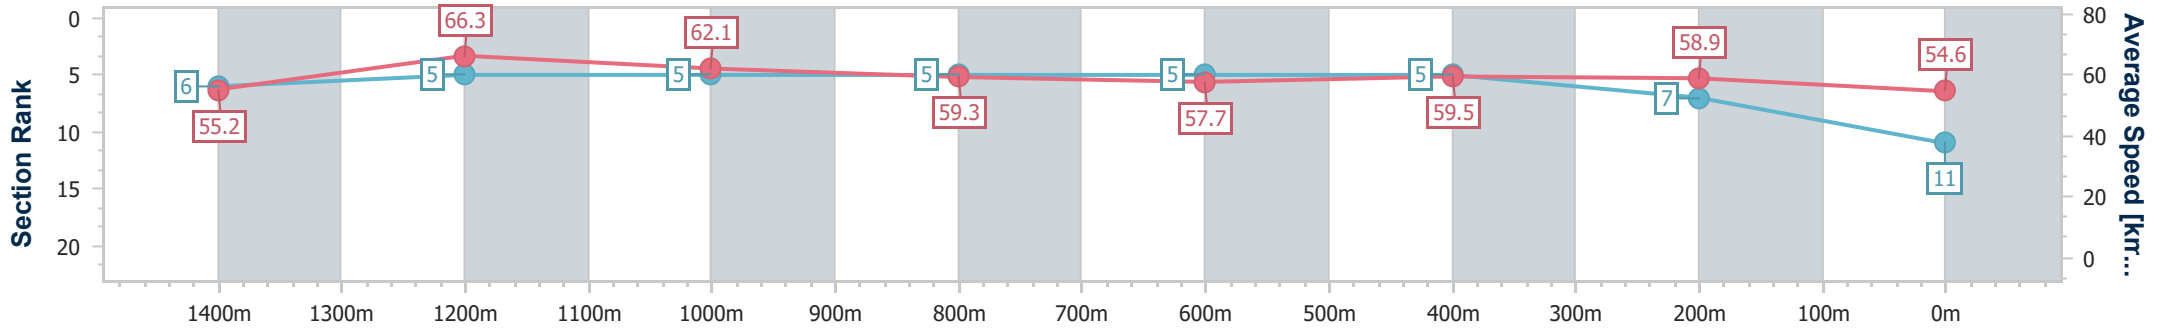

Horse/Jockey Name	It Must Be Love
Final Rank	11
Fastest Section Time (Section)	0:10.93 (1400m)
Top Speed [km/h] (Section)	68.1 (1400m)
Race State	Finished

Sunshine Coast QLD Professional
Race 6: TENSENS RATINGS BAND 0 - 58 Handicap - 1600m
11 June 2023 - 15:16
Track Rating: Good 4, Weather: Fine, Rail Position: +4m

Section	Overall	1400m	1200m	1000m	800m	600m	400m	200m
Section Times	1:38.81 [11] (0:13.03)	1:25.78 [6] (0:10.93)	1:14.85 [5] (0:11.61)	1:03.24 [5] (0:12.27)	0:50.97 [5] (0:12.92)	0:38.05 [5] (0:12.66)	0:25.39 [5] (0:12.23)	0:13.16 [7] (0:13.16)
Average Speed [km/h]	55.2	66.3	62.1	59.3	57.7	59.5	58.9	54.6
Top Speed [km/h]	67.0	68.1	64.5	60.4	59.6	60.8	60.4	57.0
Avg. Dist. to Rail [m]	9.9	3.2	3.2	4.2	6.1	7.5	8.0	7.2
Avg. Stride Freq. [Hz]	2.2	2.3	2.2	2.2	2.2	2.2	2.2	2.2
Avg. Stride Length [m]	6.9	7.9	7.7	7.5	7.3	7.4	7.4	7.0

- [ ] Ranking at each section and finish
- -.-.- No data available at this section
- NA No data available