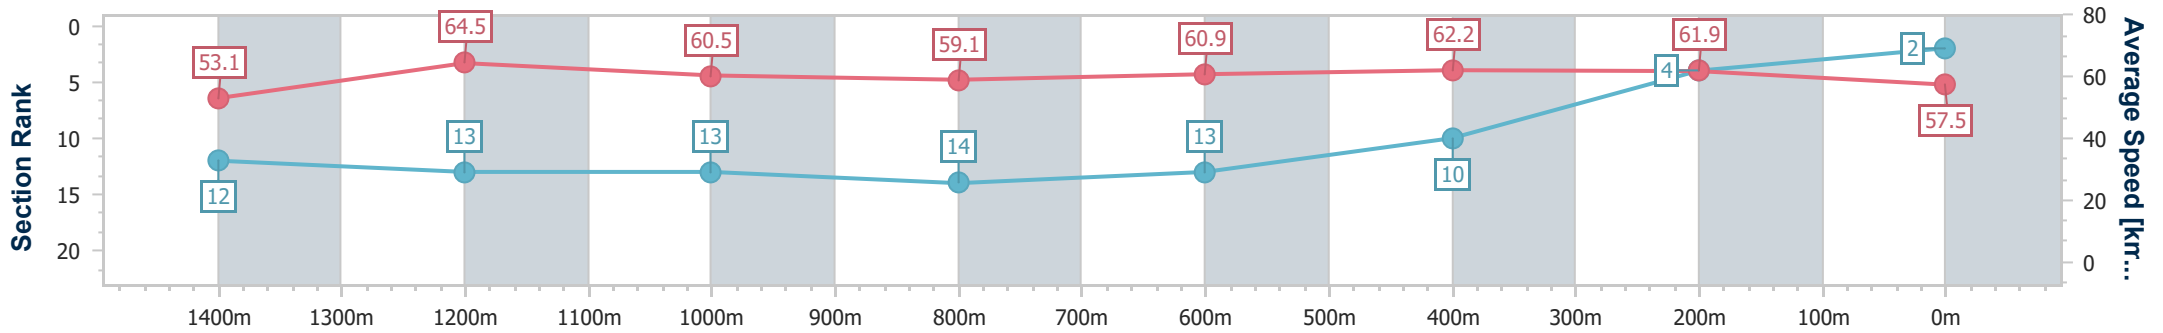

Horse/Jockey Name	Atlantic Royal
Final Rank	2
Fastest Section Time (Section)	0:11.30 (1400m)
Top Speed [km/h] (Section)	65.8 (1400m)
Race State	Finished

Sunshine Coast QLD Professional
Race 6: TENSENS RATINGS BAND 0 - 58 Handicap - 1600m
11 June 2023 - 15:16
Track Rating: Good 4, Weather: Fine, Rail Position: +4m

Section	Overall	1400m	1200m	1000m	800m	600m	400m	200m						
Section Times	1:37.89 [2] (0:13.59)	1:24.30 [12] (0:11.30)	1:13.00 [13] (0:11.97)	1:01.03 [13] (0:12.32)	0:48.71 [14] (0:12.32)	0:36.39 [13] (0:12.22)	0:24.17 [10] (0:11.66)	0:12.51 [4] (0:12.51)						
Average Speed [km/h]	53.1	64.5	60.5	59.1	60.9	62.2	61.9	57.5						
Top Speed [km/h]	63.9	65.8	62.7	60.5	62.4	62.8	62.8	60.6						
Avg. Dist. to Rail [m]	17.8	6.3	5.2	4.9	7.0	9.4	11.2	9.3						
Avg. Stride Freq. [Hz]	2.2	2.4	2.3	2.3	2.3	2.4	2.4	2.3						
Avg. Stride Length [m]	6.7	7.4	7.2	7.2	7.3	7.2	7.1	6.9						

- [ ] Ranking at each section and finish
- -.-.- No data available at this section
- NA No data available