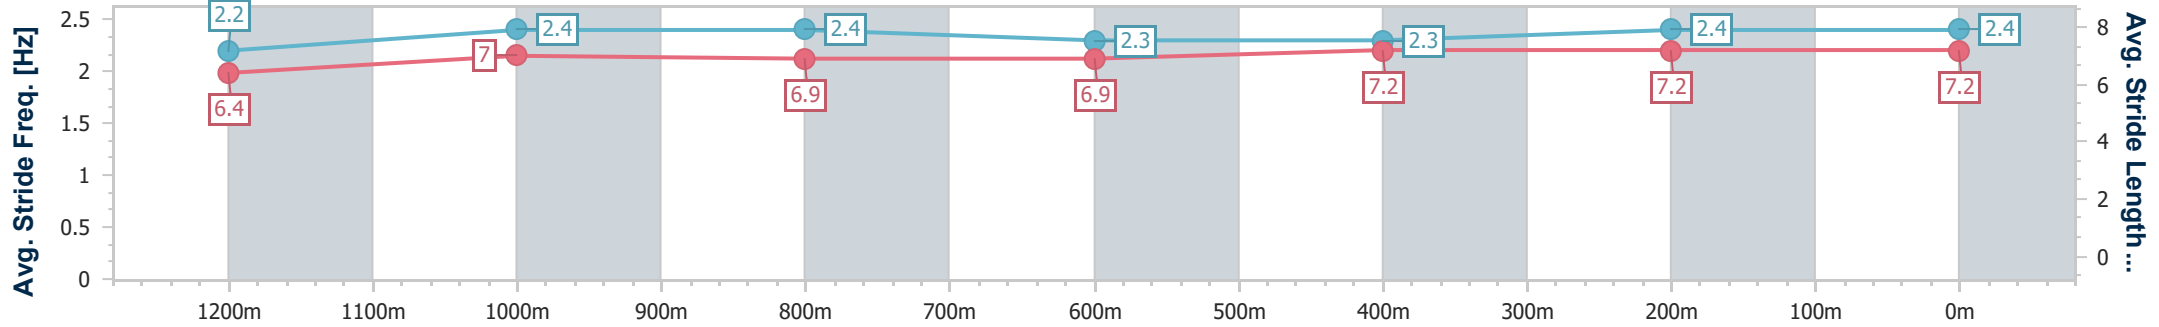

Horse/Jockey Name	Happisburgh
Final Rank	2
Fastest Section Time (Section)	0:11.29 (400m)
Top Speed [km/h] (Section)	65.2 (400m)
Race State	Finished

Sunshine Coast QLD Professional
Race 4: PADDY WALSH PAINTING & SOLID PLASTERING
Maiden Handicap - 1400m

11 June 2023 - 14:02

Track Rating: Good 4, Weather: Fine, Rail Position: +4m

Section	Overall	1200m	1000m	800m	600m	400m	200m
Section Times	1:26.02 [2] (0:13.73)	1:12.29 [6] (0:11.66)	1:00.63 [7] (0:12.32)	0:48.31 [6] (0:12.87)	0:35.44 [5] (0:12.40)	0:23.04 [6] (0:11.29)	0:11.75 [2] (0:11.75)
Average Speed [km/h]	52.4	61.8	59.1	57.9	60.7	63.8	61.3
Top Speed [km/h]	62.0	64.3	60.8	59.0	64.1	65.2	63.5
Avg. Dist. to Rail [m]	7.5	5.5	4.2	6.2	7.5	9.0	9.1
Avg. Stride Freq. [Hz]	2.2	2.4	2.4	2.3	2.3	2.4	2.4
Avg. Stride Length [m]	6.4	7.0	6.9	6.9	7.2	7.2	7.2

- [ ] Ranking at each section and finish
- -.-.- No data available at this section
- NA No data available