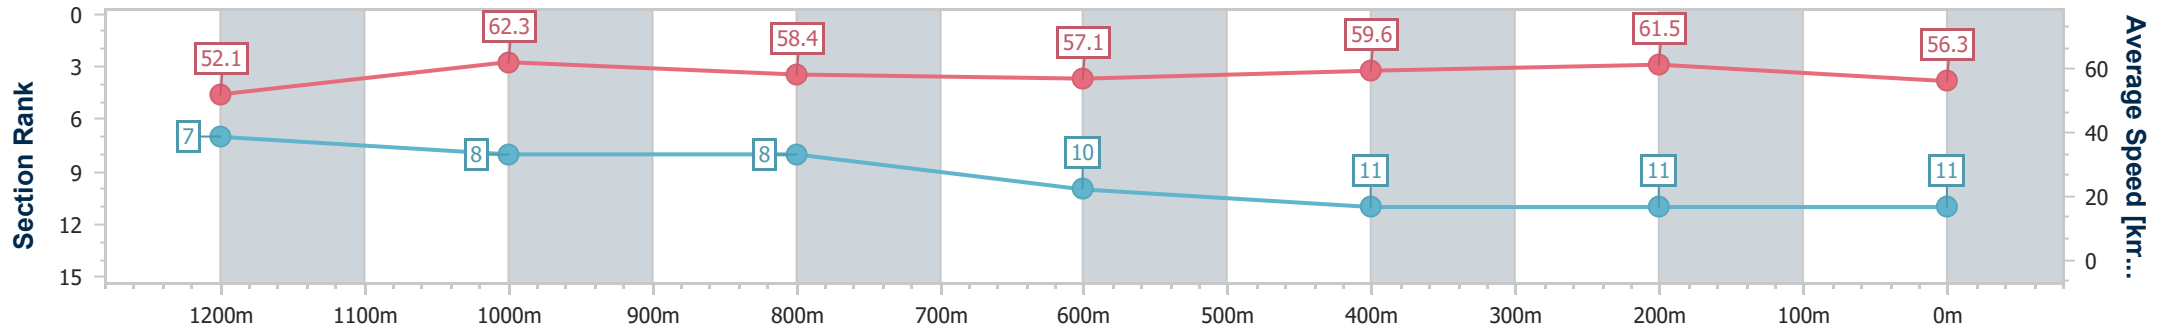

Sunshine Coast QLD Professional  
 Race 4: PADDY WALSH PAINTING & SOLID PLASTERING  
 Maiden Handicap - 1400m

11 June 2023 - 14:02

Track Rating: Good 4, Weather: Fine, Rail Position: +4m

Section	Overall	1200m	1000m	800m	600m	400m	200m
Section Times	1:27.64 [10] (0:13.26)	1:14.38 [1] (0:11.77)	1:02.61 [2] (0:12.57)	0:50.04 [4] (0:12.93)	0:37.11 [4] (0:12.41)	0:24.70 [5] (0:11.98)	0:12.72 [9] (0:12.72)
Average Speed [km/h]	54.4	61.1	57.9	56.7	59.0	60.1	56.6
Top Speed [km/h]	66.2	66.1	60.1	58.0	61.2	61.2	59.2
Avg. Dist. to Rail [m]	15.5	6.5	4.6	3.2	2.6	4.5	4.7
Avg. Stride Freq. [Hz]	2.3	2.4	2.4	2.3	2.4	2.4	2.3
Avg. Stride Length [m]	6.5	7.0	6.8	6.7	6.9	6.9	6.8

- [ ] Ranking at each section and finish
- .-.- No data available at this section
- NA No data available

Horse/Jockey Name	Set Beat
Final Rank	11
Fastest Section Time (Section)	0:11.57 (1200m)
Top Speed [km/h] (Section)	65.1 (1200m)
Race State	Finished

Sunshine Coast QLD Professional  
 Race 4: PADDY WALSH PAINTING & SOLID PLASTERING  
 Maiden Handicap - 1400m

11 June 2023 - 14:02

Track Rating: Good 4, Weather: Fine, Rail Position: +4m

Section	Overall	1200m	1000m	800m	600m	400m	200m
Section Times	1:28.00 [11] (0:13.84)	1:14.16 [7] (0:11.57)	1:02.59 [8] (0:12.50)	0:50.09 [8] (0:13.08)	0:37.01 [10] (0:12.51)	0:24.50 [11] (0:11.71)	0:12.79 [11] (0:12.79)
Average Speed [km/h]	52.1	62.3	58.4	57.1	59.6	61.5	56.3
Top Speed [km/h]	63.7	65.1	59.4	58.4	61.4	62.5	60.1
Avg. Dist. to Rail [m]	7.9	5.0	6.0	6.2	6.1	4.1	2.7
Avg. Stride Freq. [Hz]	2.2	2.3	2.3	2.2	2.3	2.4	2.3
Avg. Stride Length [m]	6.5	7.4	7.2	7.0	7.2	7.1	6.7