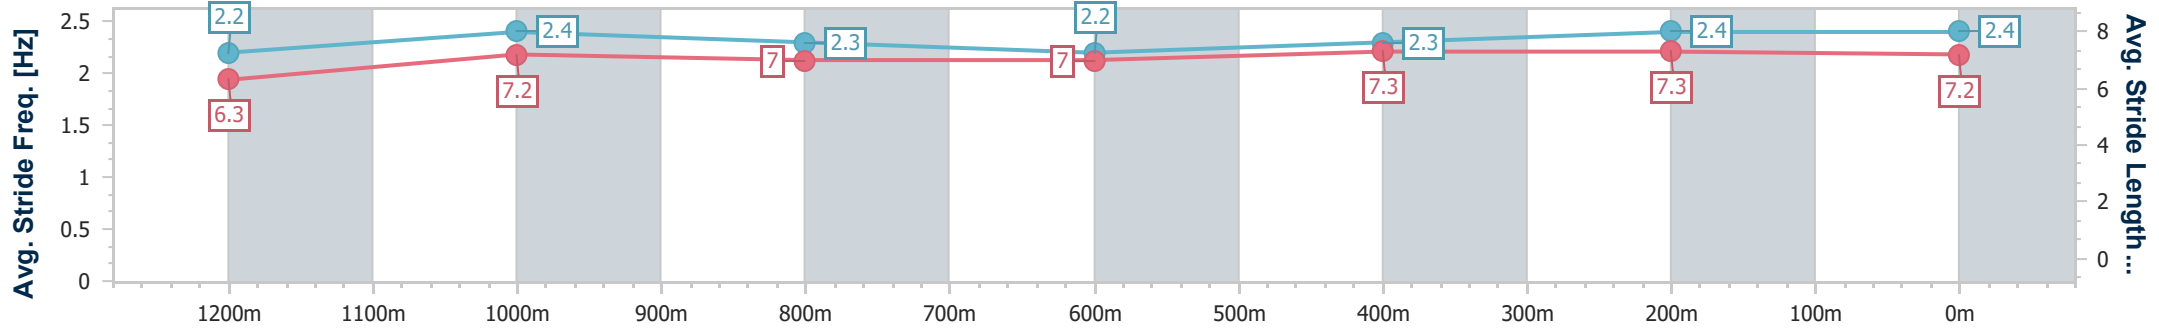

Horse/Jockey Name	Puccini Dream
Final Rank	3
Fastest Section Time (Section)	0:11.25 (400m)
Top Speed [km/h] (Section)	65.3 (400m)
Race State	Finished

Sunshine Coast QLD Professional
Race 4: PADDY WALSH PAINTING & SOLID PLASTERING
Maiden Handicap - 1400m

11 June 2023 - 14:02

Track Rating: Good 4, Weather: Fine, Rail Position: +4m

Section	Overall	1200m	1000m	800m	600m	400m	200m
Section Times	1:26.33 [3] (0:14.21)	1:12.12 [11] (0:11.55)	1:00.57 [11] (0:12.37)	0:48.20 [11] (0:12.97)	0:35.23 [11] (0:12.31)	0:22.92 [10] (0:11.25)	0:11.67 [6] (0:11.67)
Average Speed [km/h]	50.8	62.3	58.7	57.2	60.3	64.0	61.7
Top Speed [km/h]	63.0	64.9	60.1	58.2	63.4	65.3	64.5
Avg. Dist. to Rail [m]	10.1	3.1	2.7	4.7	5.4	8.5	10.2
Avg. Stride Freq. [Hz]	2.2	2.4	2.3	2.2	2.3	2.4	2.4
Avg. Stride Length [m]	6.3	7.2	7.0	7.0	7.3	7.3	7.2

- [ ] Ranking at each section and finish
- -.-.- No data available at this section
- NA No data available