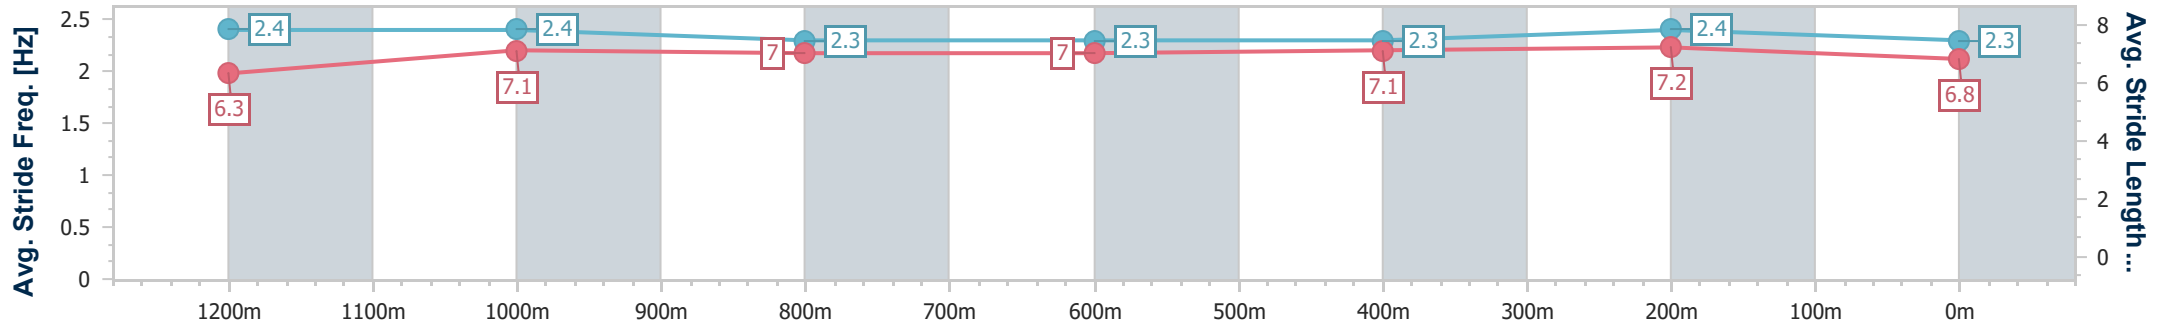

Sunshine Coast QLD Professional  
 Race 4: PADDY WALSH PAINTING & SOLID PLASTERING  
 Maiden Handicap - 1400m

11 June 2023 - 14:02

Track Rating: Good 4, Weather: Fine, Rail Position: +4m

Section	Overall	1200m	1000m	800m	600m	400m	200m
Section Times	1:27.37 [8] (0:13.94)	1:13.43 [9] (0:11.55)	1:01.88 [9] (0:12.45)	0:49.43 [9] (0:12.94)	0:36.49 [8] (0:12.45)	0:24.04 [8] (0:11.61)	0:12.43 [10] (0:12.43)
Average Speed [km/h]	51.6	62.3	58.4	57.2	59.8	62.1	57.9
Top Speed [km/h]	63.4	64.6	59.6	58.7	63.1	63.3	61.3
Avg. Dist. to Rail [m]	7.6	5.0	4.0	4.4	5.9	7.1	6.5
Avg. Stride Freq. [Hz]	2.3	2.4	2.3	2.3	2.4	2.4	2.3
Avg. Stride Length [m]	6.2	7.2	7.0	7.0	7.0	7.2	6.9

- [ ] Ranking at each section and finish
- .-.- No data available at this section
- NA No data available

Horse/Jockey Name	Nine Carats
Final Rank	9
Fastest Section Time (Section)	0:11.71 (1200m)
Top Speed [km/h] (Section)	64.1 (1200m)
Race State	Finished

Sunshine Coast QLD Professional  
 Race 4: PADDY WALSH PAINTING & SOLID PLASTERING  
 Maiden Handicap - 1400m

11 June 2023 - 14:02

Track Rating: Good 4, Weather: Fine, Rail Position: +4m

Section	Overall	1200m	1000m	800m	600m	400m	200m
Section Times	1:27.40 [9] (0:13.33)	1:14.07 [2] (0:11.71)	1:02.36 [3] (0:12.64)	0:49.72 [5] (0:12.99)	0:36.73 [6] (0:12.22)	0:24.51 [4] (0:11.73)	0:12.78 [5] (0:12.78)
Average Speed [km/h]	54.1	61.5	58.0	57.2	60.3	61.4	56.4
Top Speed [km/h]	64.0	64.1	59.6	59.4	62.9	63.2	59.1
Avg. Dist. to Rail [m]	12.3	8.2	7.1	5.5	3.9	5.3	4.4
Avg. Stride Freq. [Hz]	2.4	2.4	2.3	2.3	2.3	2.4	2.3
Avg. Stride Length [m]	6.3	7.1	7.0	7.0	7.1	7.2	6.8