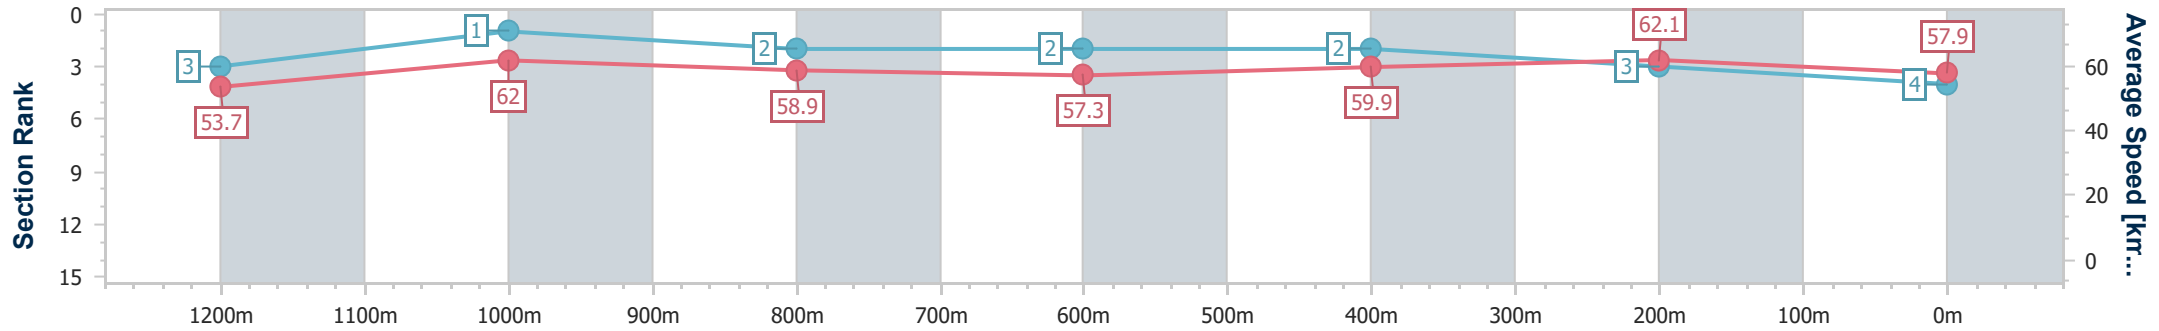

Horse/Jockey Name	Agro Again
Final Rank	4
Fastest Section Time (Section)	0:11.59 (400m)
Top Speed [km/h] (Section)	64.5 (Overall)
Race State	Finished

Sunshine Coast QLD Professional
Race 4: PADDY WALSH PAINTING & SOLID PLASTERING
Maiden Handicap - 1400m

11 June 2023 - 14:02

Track Rating: Good 4, Weather: Fine, Rail Position: +4m

Section	Overall	1200m	1000m	800m	600m	400m	200m
Section Times	1:26.72 [4] (0:13.41)	1:13.31 [3] (0:11.62)	1:01.69 [1] (0:12.40)	0:49.29 [2] (0:12.96)	0:36.33 [2] (0:12.30)	0:24.03 [2] (0:11.59)	0:12.44 [3] (0:12.44)
Average Speed [km/h]	53.7	62.0	58.9	57.3	59.9	62.1	57.9
Top Speed [km/h]	64.5	63.8	61.5	58.8	63.2	63.6	61.4
Avg. Dist. to Rail [m]	14.9	8.9	6.6	5.2	3.8	4.7	6.4
Avg. Stride Freq. [Hz]	2.2	2.3	2.2	2.2	2.3	2.3	2.3
Avg. Stride Length [m]	6.8	7.5	7.3	7.1	7.3	7.4	7.0

- [ ] Ranking at each section and finish
- -.-.- No data available at this section
- NA No data available