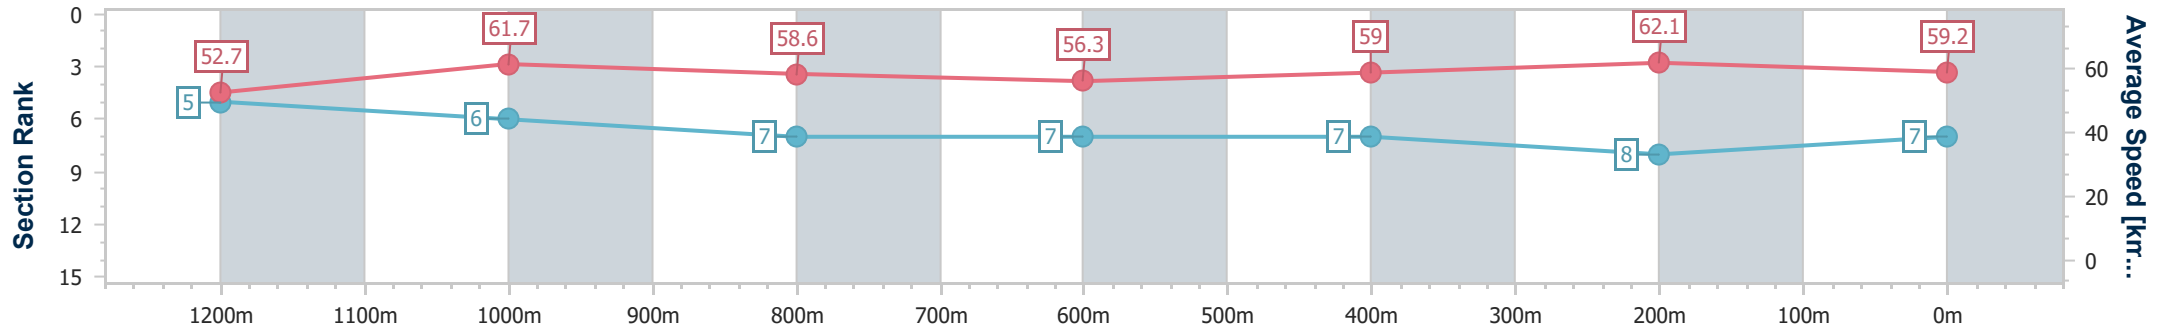

Horse/Jockey Name	Warthog
Final Rank	7
Fastest Section Time (Section)	0:11.58 (400m)
Top Speed [km/h] (Section)	64.8 (Overall)
Race State	Finished

Sunshine Coast QLD Professional
Race 4: PADDY WALSH PAINTING & SOLID PLASTERING
Maiden Handicap - 1400m

11 June 2023 - 14:02

Track Rating: Good 4, Weather: Fine, Rail Position: +4m

Section	Overall	1200m	1000m	800m	600m	400m	200m
Section Times	1:27.06 [7] (0:13.66)	1:13.40 [5] (0:11.68)	1:01.72 [6] (0:12.43)	0:49.29 [7] (0:13.06)	0:36.23 [7] (0:12.47)	0:23.76 [7] (0:11.58)	0:12.18 [8] (0:12.18)
Average Speed [km/h]	52.7	61.7	58.6	56.3	59.0	62.1	59.2
Top Speed [km/h]	64.8	64.4	59.4	57.5	60.7	63.0	61.6
Avg. Dist. to Rail [m]	6.6	5.0	4.6	3.9	3.0	4.7	5.1
Avg. Stride Freq. [Hz]	2.2	2.2	2.2	2.2	2.2	2.3	2.2
Avg. Stride Length [m]	6.4	7.5	7.4	7.2	7.4	7.6	7.4

- [ ] Ranking at each section and finish
- -.-.- No data available at this section
- NA No data available