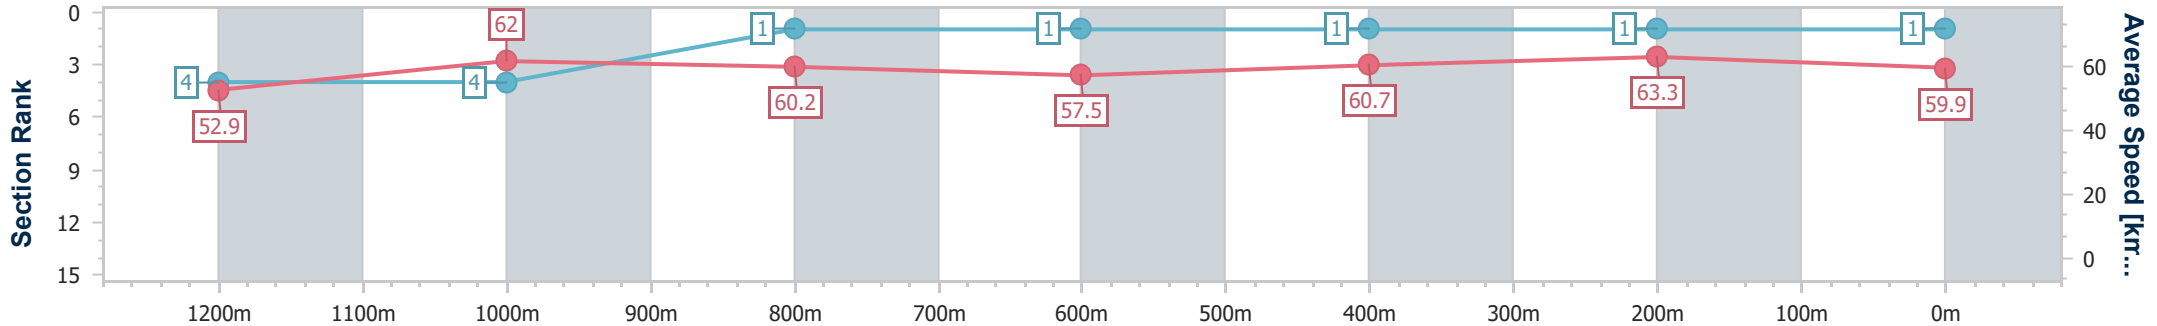

11 June 2023 - 14:02

Track Rating: Good 4, Weather: Fine, Rail Position: +4m

Section	Overall	1200m	1000m	800m	600m	400m	200m
Section Times	1:26.01 [1] (0:13.63)	1:12.38 [4] (0:11.61)	1:00.77 [4] (0:12.18)	0:48.59 [1] (0:12.95)	0:35.64 [1] (0:12.25)	0:23.39 [1] (0:11.38)	0:12.01 [1] (0:12.01)
Average Speed [km/h]	52.9	62.0	60.2	57.5	60.7	63.3	59.9
Top Speed [km/h]	64.7	64.0	61.0	58.9	63.0	64.8	61.4
Avg. Dist. to Rail [m]	10.6	6.8	6.5	5.8	5.3	5.7	5.4
Avg. Stride Freq. [Hz]	2.0	2.2	2.2	2.1	2.3	2.3	2.3
Avg. Stride Length [m]	7.1	7.9	7.7	7.5	7.5	7.5	7.3