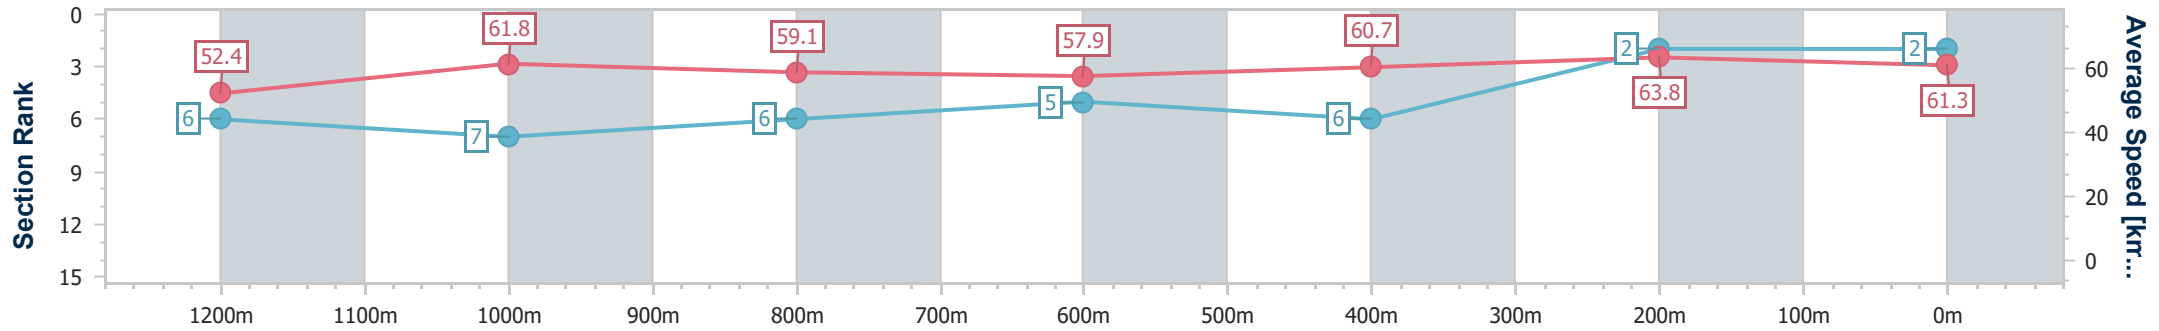

Horse/Jockey Name	Happisburgh
Final Rank	2
Fastest Section Time (Section)	0:11.29 (400m)
Top Speed [km/h] (Section)	65.2 (400m)
Race State	Finished

Sunshine Coast QLD Professional
Race 4: PADDY WALSH PAINTING & SOLID PLASTERING
Maiden Handicap - 1400m

11 June 2023 - 14:02

Track Rating: Good 4, Weather: Fine, Rail Position: +4m

Section	Overall	1200m	1000m	800m	600m	400m	200m
Section Times	1:26.02 [2] (0:13.73)	1:12.29 [6] (0:11.66)	1:00.63 [7] (0:12.32)	0:48.31 [6] (0:12.87)	0:35.44 [5] (0:12.40)	0:23.04 [6] (0:11.29)	0:11.75 [2] (0:11.75)
Average Speed [km/h]	52.4	61.8	59.1	57.9	60.7	63.8	61.3
Top Speed [km/h]	62.0	64.3	60.8	59.0	64.1	65.2	63.5
Avg. Dist. to Rail [m]	7.5	5.5	4.2	6.2	7.5	9.0	9.1
Avg. Stride Freq. [Hz]	2.2	2.4	2.4	2.3	2.3	2.4	2.4
Avg. Stride Length [m]	6.4	7.0	6.9	6.9	7.2	7.2	7.2

- [ ] Ranking at each section and finish
- -.-.- No data available at this section
- NA No data available