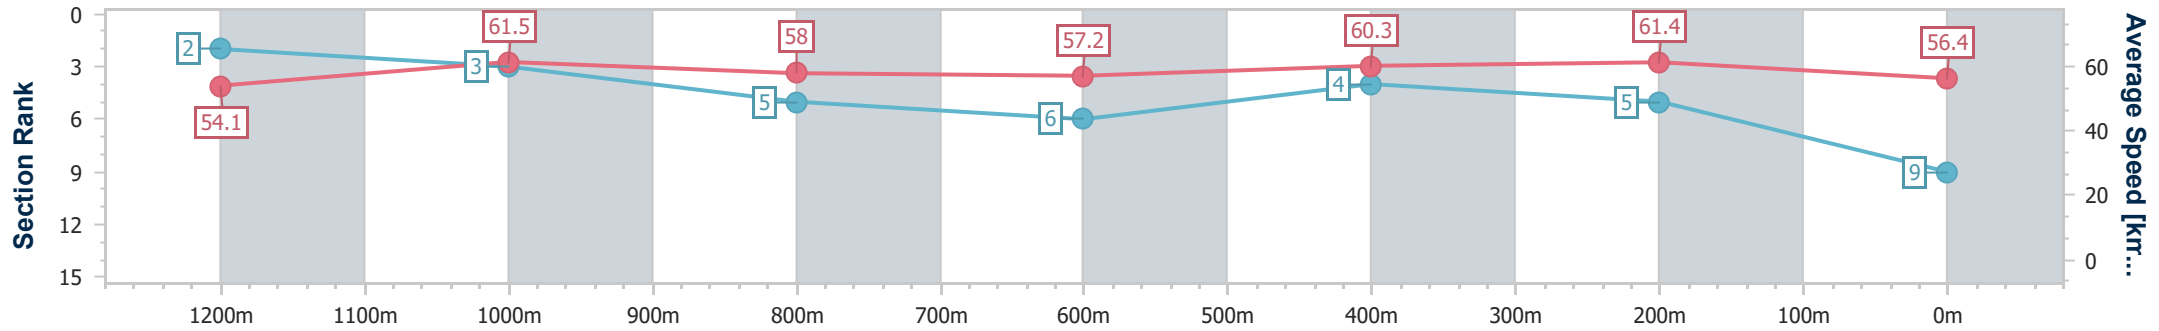

- [ ] Ranking at each section and finish
- .-.- No data available at this section
- NA No data available

Horse/Jockey Name	Nine Carats
Final Rank	9
Fastest Section Time (Section)	0:11.71 (1200m)
Top Speed [km/h] (Section)	64.1 (1200m)
Race State	Finished

Sunshine Coast QLD Professional  
 Race 4: PADDY WALSH PAINTING & SOLID PLASTERING  
 Maiden Handicap - 1400m

11 June 2023 - 14:02

Track Rating: Good 4, Weather: Fine, Rail Position: +4m

Section	Overall	1200m	1000m	800m	600m	400m	200m
Section Times	1:27.40 [9] (0:13.33)	1:14.07 [2] (0:11.71)	1:02.36 [3] (0:12.64)	0:49.72 [5] (0:12.99)	0:36.73 [6] (0:12.22)	0:24.51 [4] (0:11.73)	0:12.78 [5] (0:12.78)
Average Speed [km/h]	54.1	61.5	58.0	57.2	60.3	61.4	56.4
Top Speed [km/h]	64.0	64.1	59.6	59.4	62.9	63.2	59.1
Avg. Dist. to Rail [m]	12.3	8.2	7.1	5.5	3.9	5.3	4.4
Avg. Stride Freq. [Hz]	2.4	2.4	2.3	2.3	2.3	2.4	2.3
Avg. Stride Length [m]	6.3	7.1	7.0	7.0	7.1	7.2	6.8