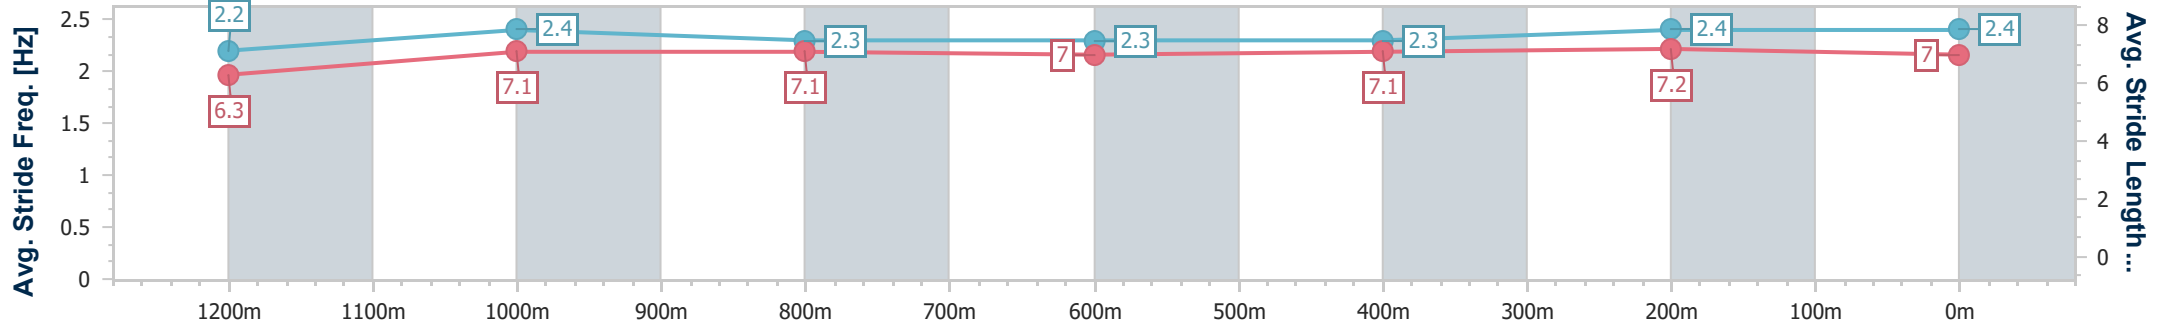

- [ ] Ranking at each section and finish
- .-.- No data available at this section
- NA No data available

Horse/Jockey Name	Playful Passion
Final Rank	6
Fastest Section Time (Section)	0:11.47 (400m)
Top Speed [km/h] (Section)	64.0 (1200m)
Race State	Finished

Sunshine Coast QLD Professional  
 Race 4: PADDY WALSH PAINTING & SOLID PLASTERING  
 Maiden Handicap - 1400m

11 June 2023 - 14:02

Track Rating: Good 4, Weather: Fine, Rail Position: +4m

Section	Overall	1200m	1000m	800m	600m	400m	200m
Section Times	1:26.96 [6] (0:14.07)	1:12.89 [10] (0:11.64)	1:01.25 [10] (0:12.24)	0:49.01 [10] (0:12.94)	0:36.07 [9] (0:12.47)	0:23.60 [9] (0:11.47)	0:12.13 [7] (0:12.13)
Average Speed [km/h]	51.3	61.9	59.3	57.8	60.4	62.7	59.4
Top Speed [km/h]	62.8	64.0	60.6	59.4	62.5	63.6	61.7
Avg. Dist. to Rail [m]	9.0	2.9	3.8	6.2	7.7	8.4	8.1
Avg. Stride Freq. [Hz]	2.2	2.4	2.3	2.3	2.3	2.4	2.4
Avg. Stride Length [m]	6.3	7.1	7.1	7.0	7.1	7.2	7.0