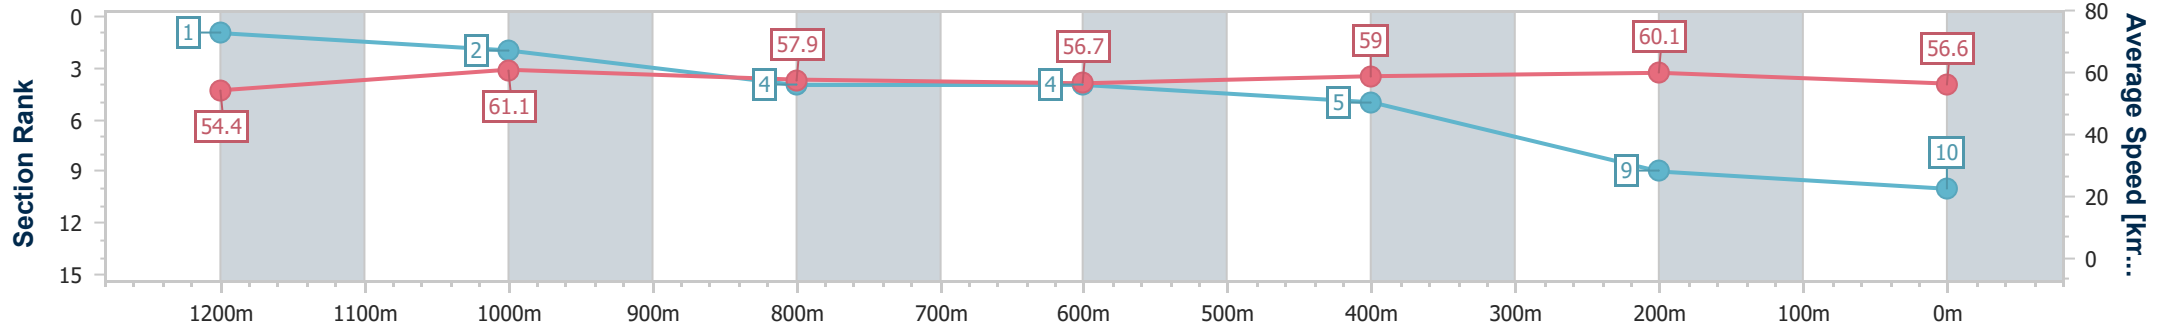

Sunshine Coast QLD Professional  
 Race 4: PADDY WALSH PAINTING & SOLID PLASTERING  
 Maiden Handicap - 1400m

11 June 2023 - 14:02

Track Rating: Good 4, Weather: Fine, Rail Position: +4m

Section	Overall	1200m	1000m	800m	600m	400m	200m
Section Times	1:27.40 [9] (0:13.33)	1:14.07 [2] (0:11.71)	1:02.36 [3] (0:12.64)	0:49.72 [5] (0:12.99)	0:36.73 [6] (0:12.22)	0:24.51 [4] (0:11.73)	0:12.78 [5] (0:12.78)
Average Speed [km/h]	54.1	61.5	58.0	57.2	60.3	61.4	56.4
Top Speed [km/h]	64.0	64.1	59.6	59.4	62.9	63.2	59.1
Avg. Dist. to Rail [m]	12.3	8.2	7.1	5.5	3.9	5.3	4.4
Avg. Stride Freq. [Hz]	2.4	2.4	2.3	2.3	2.3	2.4	2.3
Avg. Stride Length [m]	6.3	7.1	7.0	7.0	7.1	7.2	6.8

- [ ] Ranking at each section and finish
- .-.- No data available at this section
- NA No data available

Horse/Jockey Name	Rebel Lass
Final Rank	10
Fastest Section Time (Section)	0:11.77 (1200m)
Top Speed [km/h] (Section)	66.2 (Overall)
Race State	Finished

Sunshine Coast QLD Professional  
 Race 4: PADDY WALSH PAINTING & SOLID PLASTERING  
 Maiden Handicap - 1400m

11 June 2023 - 14:02

Track Rating: Good 4, Weather: Fine, Rail Position: +4m

Section	Overall	1200m	1000m	800m	600m	400m	200m
Section Times	1:27.64 [10] (0:13.26)	1:14.38 [1] (0:11.77)	1:02.61 [2] (0:12.57)	0:50.04 [4] (0:12.93)	0:37.11 [4] (0:12.41)	0:24.70 [5] (0:11.98)	0:12.72 [9] (0:12.72)
Average Speed [km/h]	54.4	61.1	57.9	56.7	59.0	60.1	56.6
Top Speed [km/h]	66.2	66.1	60.1	58.0	61.2	61.2	59.2
Avg. Dist. to Rail [m]	15.5	6.5	4.6	3.2	2.6	4.5	4.7
Avg. Stride Freq. [Hz]	2.3	2.4	2.4	2.3	2.4	2.4	2.3
Avg. Stride Length [m]	6.5	7.0	6.8	6.7	6.9	6.9	6.8