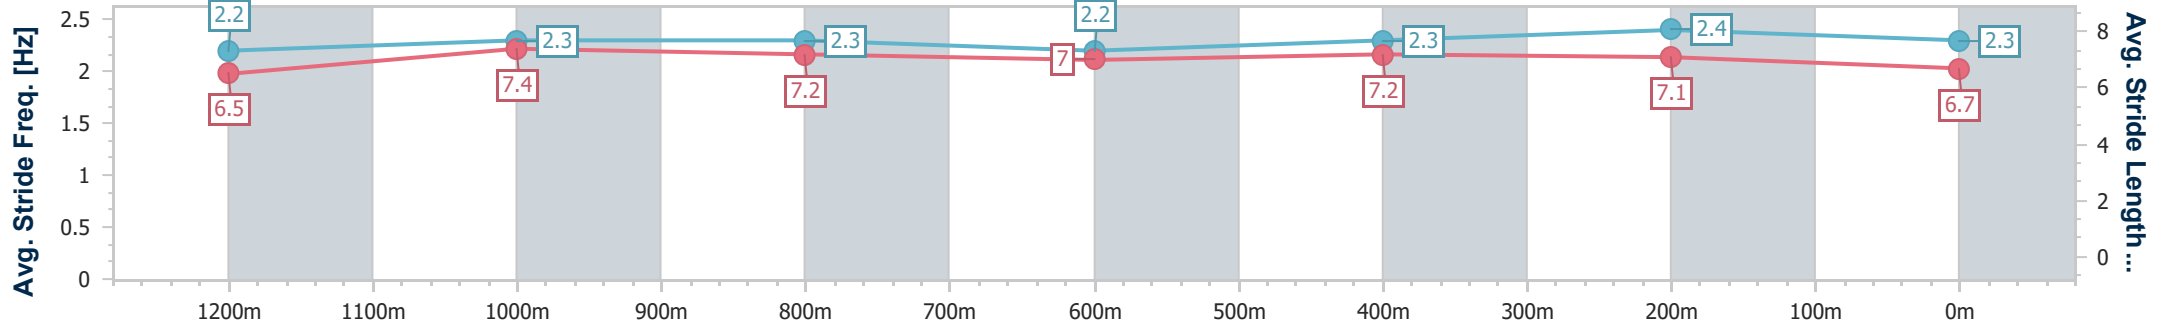

Sunshine Coast QLD Professional  
 Race 4: PADDY WALSH PAINTING & SOLID PLASTERING  
 Maiden Handicap - 1400m

11 June 2023 - 14:02

Track Rating: Good 4, Weather: Fine, Rail Position: +4m

Section	Overall	1200m	1000m	800m	600m	400m	200m
Section Times	1:27.64 [10] (0:13.26)	1:14.38 [1] (0:11.77)	1:02.61 [2] (0:12.57)	0:50.04 [4] (0:12.93)	0:37.11 [4] (0:12.41)	0:24.70 [5] (0:11.98)	0:12.72 [9] (0:12.72)
Average Speed [km/h]	54.4	61.1	57.9	56.7	59.0	60.1	56.6
Top Speed [km/h]	66.2	66.1	60.1	58.0	61.2	61.2	59.2
Avg. Dist. to Rail [m]	15.5	6.5	4.6	3.2	2.6	4.5	4.7
Avg. Stride Freq. [Hz]	2.3	2.4	2.4	2.3	2.4	2.4	2.3
Avg. Stride Length [m]	6.5	7.0	6.8	6.7	6.9	6.9	6.8

- [ ] Ranking at each section and finish
- .-.- No data available at this section
- NA No data available

Horse/Jockey Name	Set Beat
Final Rank	11
Fastest Section Time (Section)	0:11.57 (1200m)
Top Speed [km/h] (Section)	65.1 (1200m)
Race State	Finished

Sunshine Coast QLD Professional  
 Race 4: PADDY WALSH PAINTING & SOLID PLASTERING  
 Maiden Handicap - 1400m

11 June 2023 - 14:02

Track Rating: Good 4, Weather: Fine, Rail Position: +4m

Section	Overall	1200m	1000m	800m	600m	400m	200m
Section Times	1:28.00 [11] (0:13.84)	1:14.16 [7] (0:11.57)	1:02.59 [8] (0:12.50)	0:50.09 [8] (0:13.08)	0:37.01 [10] (0:12.51)	0:24.50 [11] (0:11.71)	0:12.79 [11] (0:12.79)
Average Speed [km/h]	52.1	62.3	58.4	57.1	59.6	61.5	56.3
Top Speed [km/h]	63.7	65.1	59.4	58.4	61.4	62.5	60.1
Avg. Dist. to Rail [m]	7.9	5.0	6.0	6.2	6.1	4.1	2.7
Avg. Stride Freq. [Hz]	2.2	2.3	2.3	2.2	2.3	2.4	2.3
Avg. Stride Length [m]	6.5	7.4	7.2	7.0	7.2	7.1	6.7