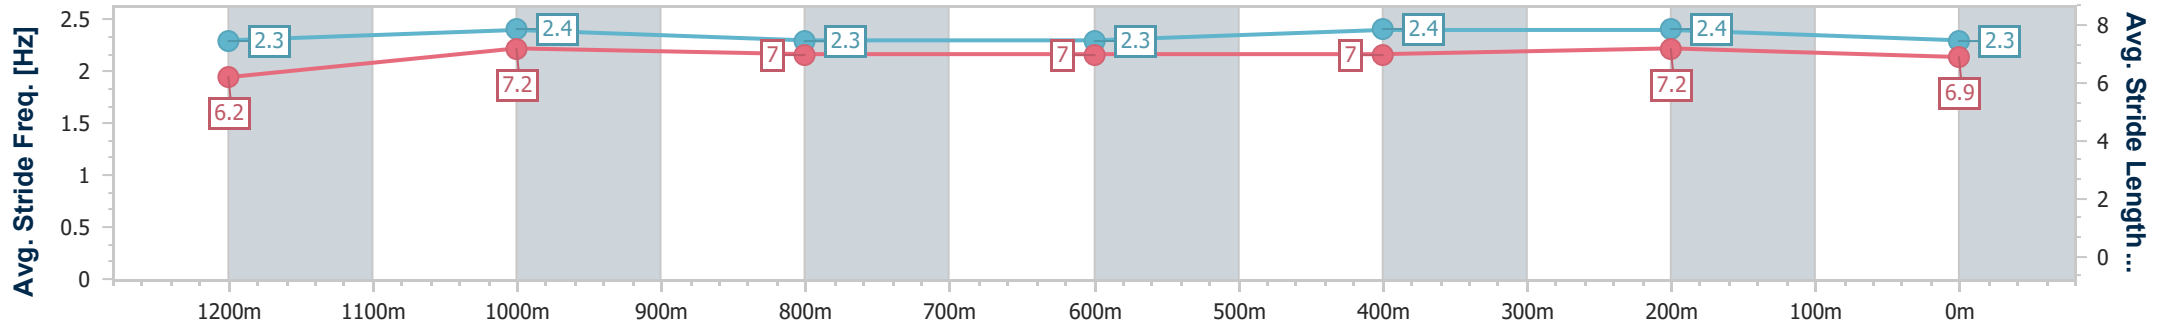

- [ ] Ranking at each section and finish
- .-.- No data available at this section
- NA No data available

Horse/Jockey Name	Huka
Final Rank	8
Fastest Section Time (Section)	0:11.55 (1200m)
Top Speed [km/h] (Section)	64.6 (1200m)
Race State	Finished

Sunshine Coast QLD Professional  
 Race 4: PADDY WALSH PAINTING & SOLID PLASTERING  
 Maiden Handicap - 1400m

11 June 2023 - 14:02

Track Rating: Good 4, Weather: Fine, Rail Position: +4m

Section	Overall	1200m	1000m	800m	600m	400m	200m
Section Times	1:27.37 [8] (0:13.94)	1:13.43 [9] (0:11.55)	1:01.88 [9] (0:12.45)	0:49.43 [9] (0:12.94)	0:36.49 [8] (0:12.45)	0:24.04 [8] (0:11.61)	0:12.43 [10] (0:12.43)
Average Speed [km/h]	51.6	62.3	58.4	57.2	59.8	62.1	57.9
Top Speed [km/h]	63.4	64.6	59.6	58.7	63.1	63.3	61.3
Avg. Dist. to Rail [m]	7.6	5.0	4.0	4.4	5.9	7.1	6.5
Avg. Stride Freq. [Hz]	2.3	2.4	2.3	2.3	2.4	2.4	2.3
Avg. Stride Length [m]	6.2	7.2	7.0	7.0	7.0	7.2	6.9