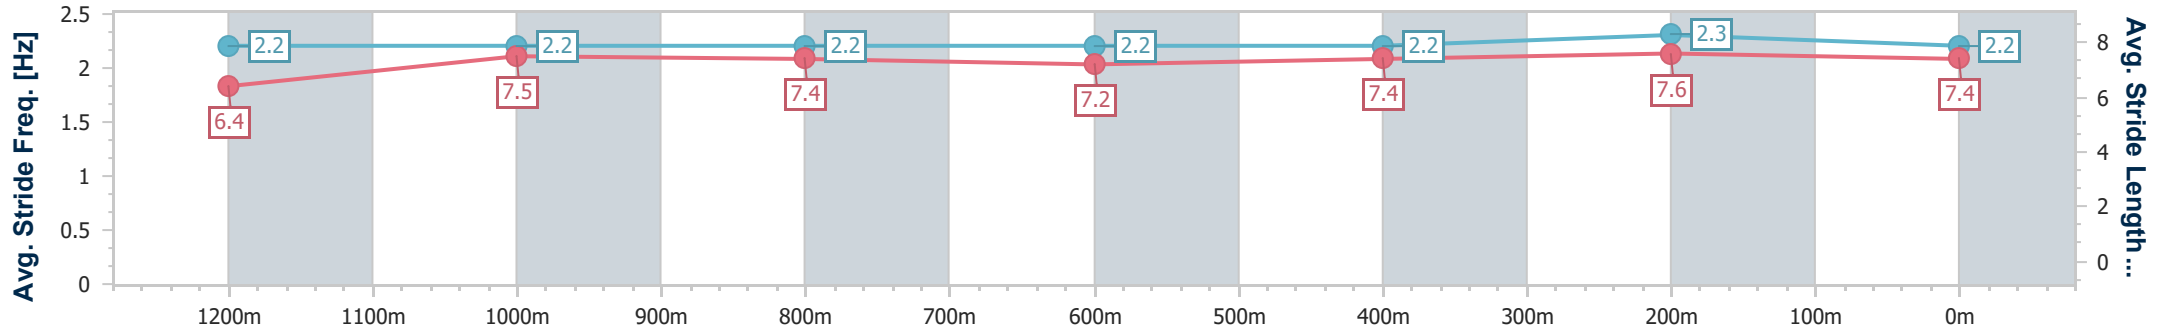

- [ ] Ranking at each section and finish
- .-.- No data available at this section
- NA No data available

Horse/Jockey Name	Warthog
Final Rank	7
Fastest Section Time (Section)	0:11.58 (400m)
Top Speed [km/h] (Section)	64.8 (Overall)
Race State	Finished

Sunshine Coast QLD Professional  
 Race 4: PADDY WALSH PAINTING & SOLID PLASTERING  
 Maiden Handicap - 1400m

11 June 2023 - 14:02

Track Rating: Good 4, Weather: Fine, Rail Position: +4m

Section	Overall	1200m	1000m	800m	600m	400m	200m
Section Times	1:27.06 [7] (0:13.66)	1:13.40 [5] (0:11.68)	1:01.72 [6] (0:12.43)	0:49.29 [7] (0:13.06)	0:36.23 [7] (0:12.47)	0:23.76 [7] (0:11.58)	0:12.18 [8] (0:12.18)
Average Speed [km/h]	52.7	61.7	58.6	56.3	59.0	62.1	59.2
Top Speed [km/h]	64.8	64.4	59.4	57.5	60.7	63.0	61.6
Avg. Dist. to Rail [m]	6.6	5.0	4.6	3.9	3.0	4.7	5.1
Avg. Stride Freq. [Hz]	2.2	2.2	2.2	2.2	2.2	2.3	2.2
Avg. Stride Length [m]	6.4	7.5	7.4	7.2	7.4	7.6	7.4