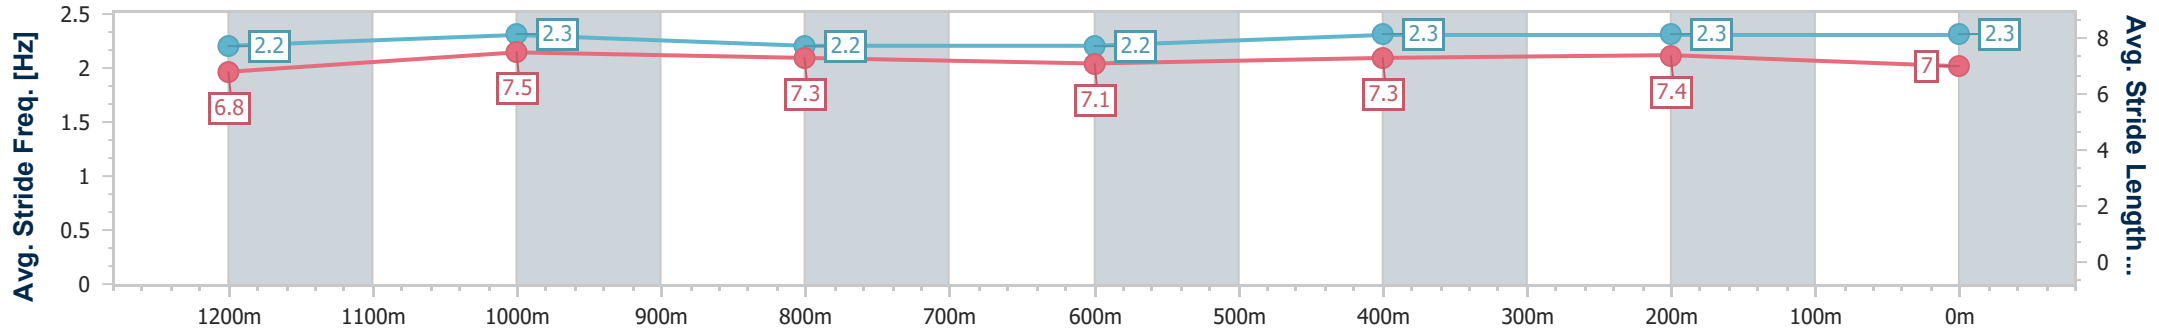

Horse/Jockey Name	Agro Again
Final Rank	4
Fastest Section Time (Section)	0:11.59 (400m)
Top Speed [km/h] (Section)	64.5 (Overall)
Race State	Finished

Sunshine Coast QLD Professional
Race 4: PADDY WALSH PAINTING & SOLID PLASTERING
Maiden Handicap - 1400m

11 June 2023 - 14:02

Track Rating: Good 4, Weather: Fine, Rail Position: +4m

Section	Overall	1200m	1000m	800m	600m	400m	200m
Section Times	1:26.72 [4] (0:13.41)	1:13.31 [3] (0:11.62)	1:01.69 [1] (0:12.40)	0:49.29 [2] (0:12.96)	0:36.33 [2] (0:12.30)	0:24.03 [2] (0:11.59)	0:12.44 [3] (0:12.44)
Average Speed [km/h]	53.7	62.0	58.9	57.3	59.9	62.1	57.9
Top Speed [km/h]	64.5	63.8	61.5	58.8	63.2	63.6	61.4
Avg. Dist. to Rail [m]	14.9	8.9	6.6	5.2	3.8	4.7	6.4
Avg. Stride Freq. [Hz]	2.2	2.3	2.2	2.2	2.3	2.3	2.3
Avg. Stride Length [m]	6.8	7.5	7.3	7.1	7.3	7.4	7.0

- [ ] Ranking at each section and finish
- -.-.- No data available at this section
- NA No data available