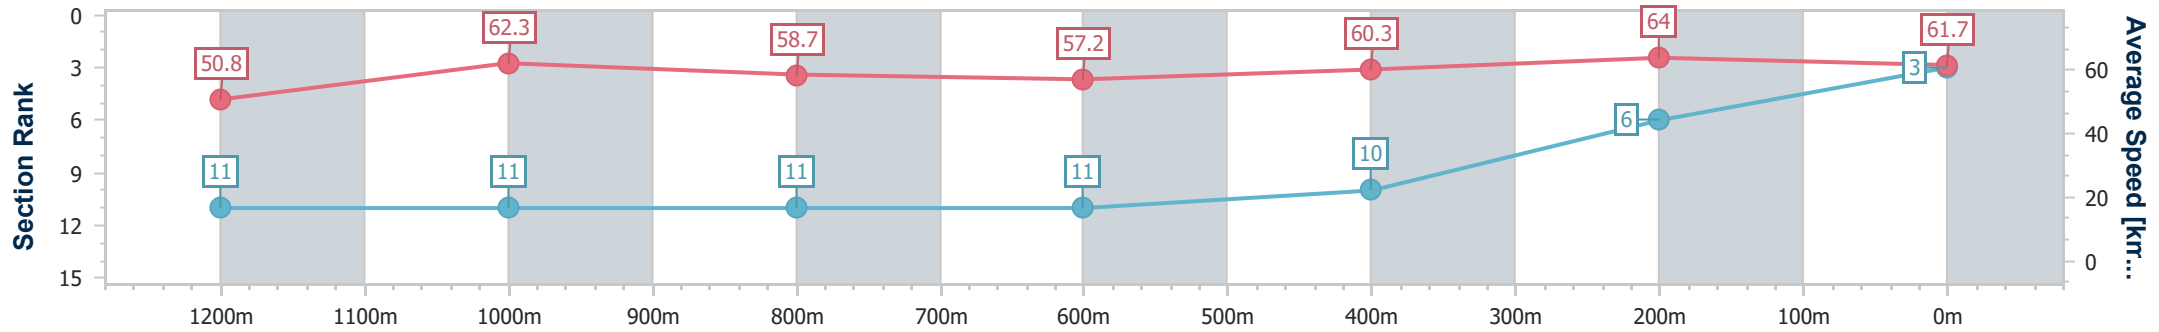

Horse/Jockey Name	Puccini Dream
Final Rank	3
Fastest Section Time (Section)	0:11.25 (400m)
Top Speed [km/h] (Section)	65.3 (400m)
Race State	Finished

Sunshine Coast QLD Professional
Race 4: PADDY WALSH PAINTING & SOLID PLASTERING
Maiden Handicap - 1400m

11 June 2023 - 14:02

Track Rating: Good 4, Weather: Fine, Rail Position: +4m

Section	Overall	1200m	1000m	800m	600m	400m	200m
Section Times	1:26.33 [3] (0:14.21)	1:12.12 [11] (0:11.55)	1:00.57 [11] (0:12.37)	0:48.20 [11] (0:12.97)	0:35.23 [11] (0:12.31)	0:22.92 [10] (0:11.25)	0:11.67 [6] (0:11.67)
Average Speed [km/h]	50.8	62.3	58.7	57.2	60.3	64.0	61.7
Top Speed [km/h]	63.0	64.9	60.1	58.2	63.4	65.3	64.5
Avg. Dist. to Rail [m]	10.1	3.1	2.7	4.7	5.4	8.5	10.2
Avg. Stride Freq. [Hz]	2.2	2.4	2.3	2.2	2.3	2.4	2.4
Avg. Stride Length [m]	6.3	7.2	7.0	7.0	7.3	7.3	7.2

- [ ] Ranking at each section and finish
- -.-.- No data available at this section
- NA No data available