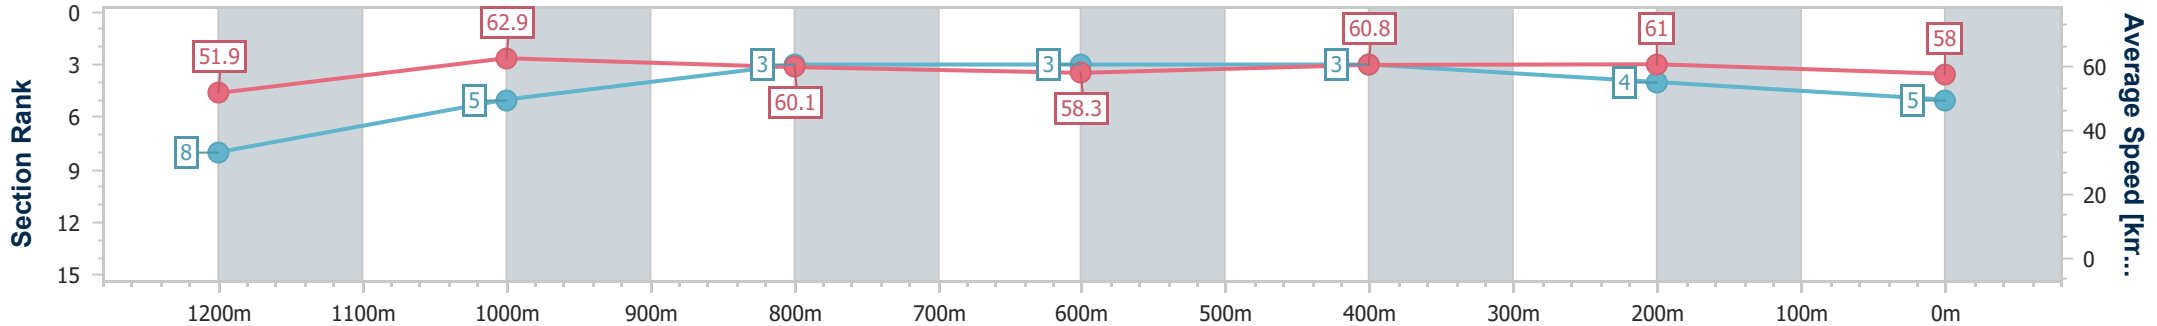

Horse/Jockey Name	Caerus
Final Rank	5
Fastest Section Time (Section)	0:11.45 (1200m)
Top Speed [km/h] (Section)	64.8 (1200m)
Race State	Finished

Sunshine Coast QLD Professional
Race 4: PADDY WALSH PAINTING & SOLID PLASTERING
Maiden Handicap - 1400m

11 June 2023 - 14:02

Track Rating: Good 4, Weather: Fine, Rail Position: +4m

Section	Overall	1200m	1000m	800m	600m	400m	200m
Section Times	1:26.91 [5] (0:13.88)	1:13.03 [8] (0:11.45)	1:01.58 [5] (0:12.22)	0:49.36 [3] (0:12.89)	0:36.47 [3] (0:12.26)	0:24.21 [3] (0:11.77)	0:12.44 [4] (0:12.44)
Average Speed [km/h]	51.9	62.9	60.1	58.3	60.8	61.0	58.0
Top Speed [km/h]	63.7	64.8	62.0	60.1	63.0	62.5	61.0
Avg. Dist. to Rail [m]	9.8	5.6	7.1	7.5	5.7	4.7	3.4
Avg. Stride Freq. [Hz]	2.2	2.2	2.2	2.2	2.3	2.3	2.3
Avg. Stride Length [m]	6.6	7.8	7.3	7.3	7.3	7.2	7.1

- [ ] Ranking at each section and finish
- -.-.- No data available at this section
- NA No data available