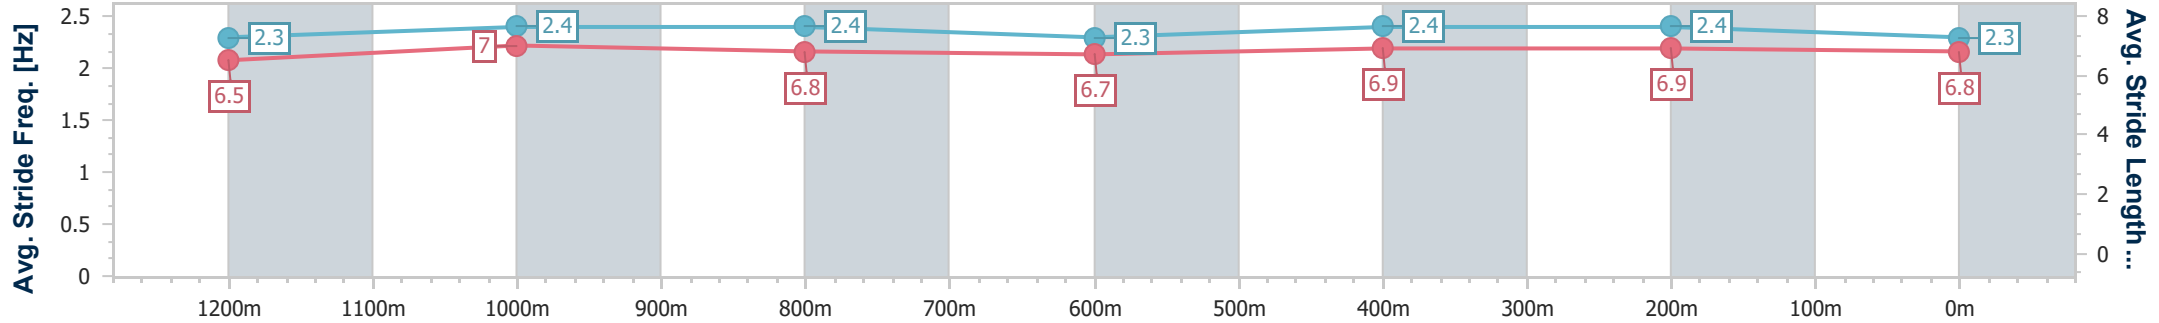

Sunshine Coast QLD Professional  
 Race 4: PADDY WALSH PAINTING & SOLID PLASTERING  
 Maiden Handicap - 1400m

11 June 2023 - 14:02

Track Rating: Good 4, Weather: Fine, Rail Position: +4m

Section	Overall	1200m	1000m	800m	600m	400m	200m
Section Times	1:27.40 [9] (0:13.33)	1:14.07 [2] (0:11.71)	1:02.36 [3] (0:12.64)	0:49.72 [5] (0:12.99)	0:36.73 [6] (0:12.22)	0:24.51 [4] (0:11.73)	0:12.78 [5] (0:12.78)
Average Speed [km/h]	54.1	61.5	58.0	57.2	60.3	61.4	56.4
Top Speed [km/h]	64.0	64.1	59.6	59.4	62.9	63.2	59.1
Avg. Dist. to Rail [m]	12.3	8.2	7.1	5.5	3.9	5.3	4.4
Avg. Stride Freq. [Hz]	2.4	2.4	2.3	2.3	2.3	2.4	2.3
Avg. Stride Length [m]	6.3	7.1	7.0	7.0	7.1	7.2	6.8

- [ ] Ranking at each section and finish
- .-.- No data available at this section
- NA No data available

Horse/Jockey Name	Rebel Lass
Final Rank	10
Fastest Section Time (Section)	0:11.77 (1200m)
Top Speed [km/h] (Section)	66.2 (Overall)
Race State	Finished

Sunshine Coast QLD Professional  
 Race 4: PADDY WALSH PAINTING & SOLID PLASTERING  
 Maiden Handicap - 1400m

11 June 2023 - 14:02

Track Rating: Good 4, Weather: Fine, Rail Position: +4m

Section	Overall	1200m	1000m	800m	600m	400m	200m
Section Times	1:27.64 [10] (0:13.26)	1:14.38 [1] (0:11.77)	1:02.61 [2] (0:12.57)	0:50.04 [4] (0:12.93)	0:37.11 [4] (0:12.41)	0:24.70 [5] (0:11.98)	0:12.72 [9] (0:12.72)
Average Speed [km/h]	54.4	61.1	57.9	56.7	59.0	60.1	56.6
Top Speed [km/h]	66.2	66.1	60.1	58.0	61.2	61.2	59.2
Avg. Dist. to Rail [m]	15.5	6.5	4.6	3.2	2.6	4.5	4.7
Avg. Stride Freq. [Hz]	2.3	2.4	2.4	2.3	2.4	2.4	2.3
Avg. Stride Length [m]	6.5	7.0	6.8	6.7	6.9	6.9	6.8