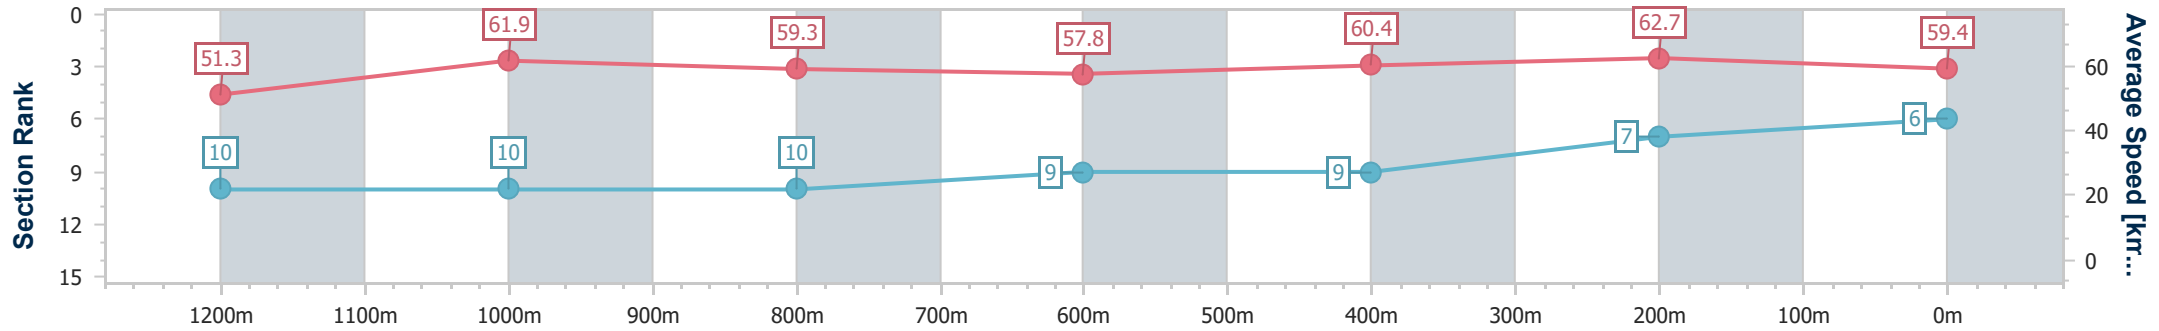

Horse/Jockey Name	Playful Passion
Final Rank	6
Fastest Section Time (Section)	0:11.47 (400m)
Top Speed [km/h] (Section)	64.0 (1200m)
Race State	Finished

Sunshine Coast QLD Professional
Race 4: PADDY WALSH PAINTING & SOLID PLASTERING
Maiden Handicap - 1400m

11 June 2023 - 14:02

Track Rating: Good 4, Weather: Fine, Rail Position: +4m

Section	Overall	1200m	1000m	800m	600m	400m	200m
Section Times	1:26.96 [6] (0:14.07)	1:12.89 [10] (0:11.64)	1:01.25 [10] (0:12.24)	0:49.01 [10] (0:12.94)	0:36.07 [9] (0:12.47)	0:23.60 [9] (0:11.47)	0:12.13 [7] (0:12.13)
Average Speed [km/h]	51.3	61.9	59.3	57.8	60.4	62.7	59.4
Top Speed [km/h]	62.8	64.0	60.6	59.4	62.5	63.6	61.7
Avg. Dist. to Rail [m]	9.0	2.9	3.8	6.2	7.7	8.4	8.1
Avg. Stride Freq. [Hz]	2.2	2.4	2.3	2.3	2.3	2.4	2.4
Avg. Stride Length [m]	6.3	7.1	7.1	7.0	7.1	7.2	7.0

- [ ] Ranking at each section and finish
- -.-.- No data available at this section
- NA No data available