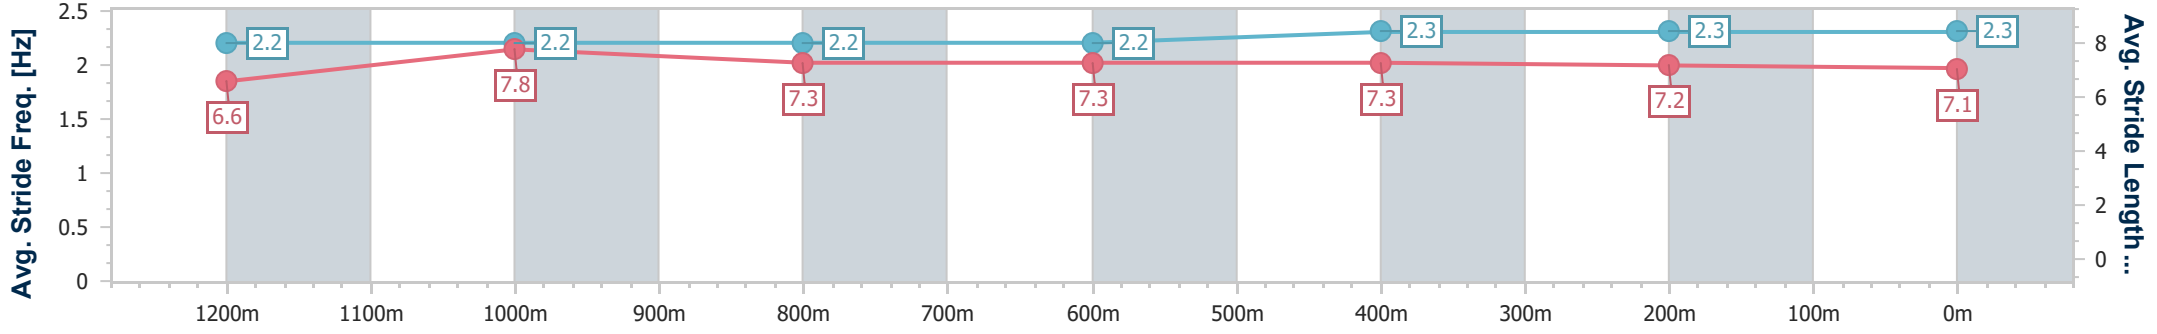

Horse/Jockey Name	Caerus
Final Rank	5
Fastest Section Time (Section)	0:11.45 (1200m)
Top Speed [km/h] (Section)	64.8 (1200m)
Race State	Finished

Sunshine Coast QLD Professional
Race 4: PADDY WALSH PAINTING & SOLID PLASTERING
Maiden Handicap - 1400m

11 June 2023 - 14:02

Track Rating: Good 4, Weather: Fine, Rail Position: +4m

Section	Overall	1200m	1000m	800m	600m	400m	200m
Section Times	1:26.91 [5] (0:13.88)	1:13.03 [8] (0:11.45)	1:01.58 [5] (0:12.22)	0:49.36 [3] (0:12.89)	0:36.47 [3] (0:12.26)	0:24.21 [3] (0:11.77)	0:12.44 [4] (0:12.44)
Average Speed [km/h]	51.9	62.9	60.1	58.3	60.8	61.0	58.0
Top Speed [km/h]	63.7	64.8	62.0	60.1	63.0	62.5	61.0
Avg. Dist. to Rail [m]	9.8	5.6	7.1	7.5	5.7	4.7	3.4
Avg. Stride Freq. [Hz]	2.2	2.2	2.2	2.2	2.3	2.3	2.3
Avg. Stride Length [m]	6.6	7.8	7.3	7.3	7.3	7.2	7.1

- [ ] Ranking at each section and finish
- -.-.- No data available at this section
- NA No data available