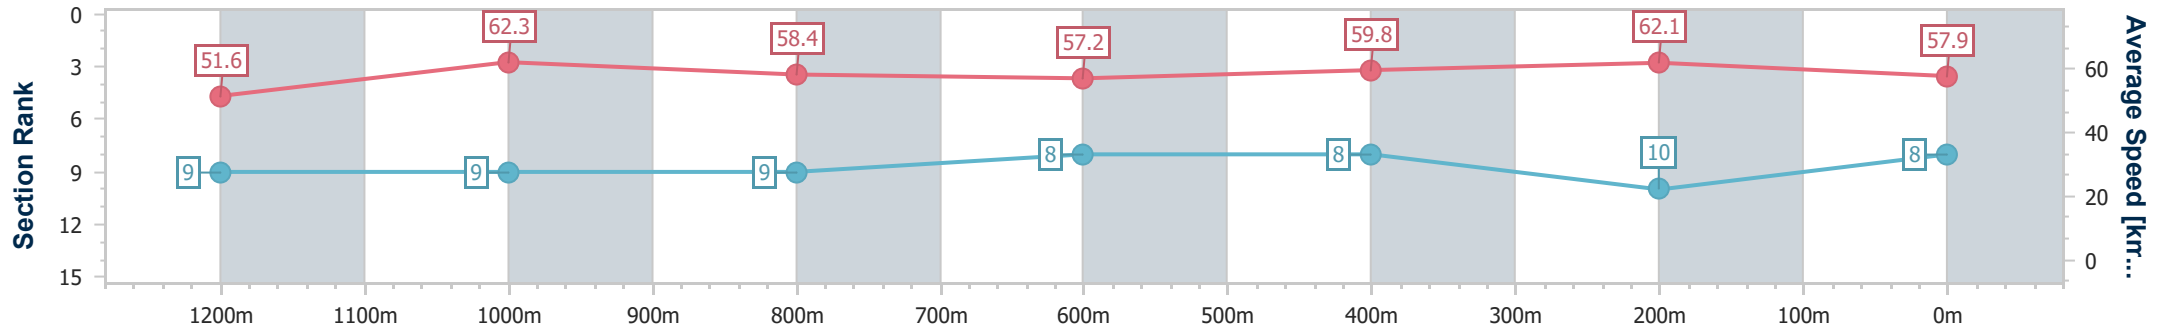

- [ ] Ranking at each section and finish
- .-.- No data available at this section
- NA No data available

Horse/Jockey Name	Huka
Final Rank	8
Fastest Section Time (Section)	0:11.55 (1200m)
Top Speed [km/h] (Section)	64.6 (1200m)
Race State	Finished

Sunshine Coast QLD Professional  
 Race 4: PADDY WALSH PAINTING & SOLID PLASTERING  
 Maiden Handicap - 1400m

11 June 2023 - 14:02

Track Rating: Good 4, Weather: Fine, Rail Position: +4m

Section	Overall	1200m	1000m	800m	600m	400m	200m
Section Times	1:27.37 [8] (0:13.94)	1:13.43 [9] (0:11.55)	1:01.88 [9] (0:12.45)	0:49.43 [9] (0:12.94)	0:36.49 [8] (0:12.45)	0:24.04 [8] (0:11.61)	0:12.43 [10] (0:12.43)
Average Speed [km/h]	51.6	62.3	58.4	57.2	59.8	62.1	57.9
Top Speed [km/h]	63.4	64.6	59.6	58.7	63.1	63.3	61.3
Avg. Dist. to Rail [m]	7.6	5.0	4.0	4.4	5.9	7.1	6.5
Avg. Stride Freq. [Hz]	2.3	2.4	2.3	2.3	2.4	2.4	2.3
Avg. Stride Length [m]	6.2	7.2	7.0	7.0	7.0	7.2	6.9