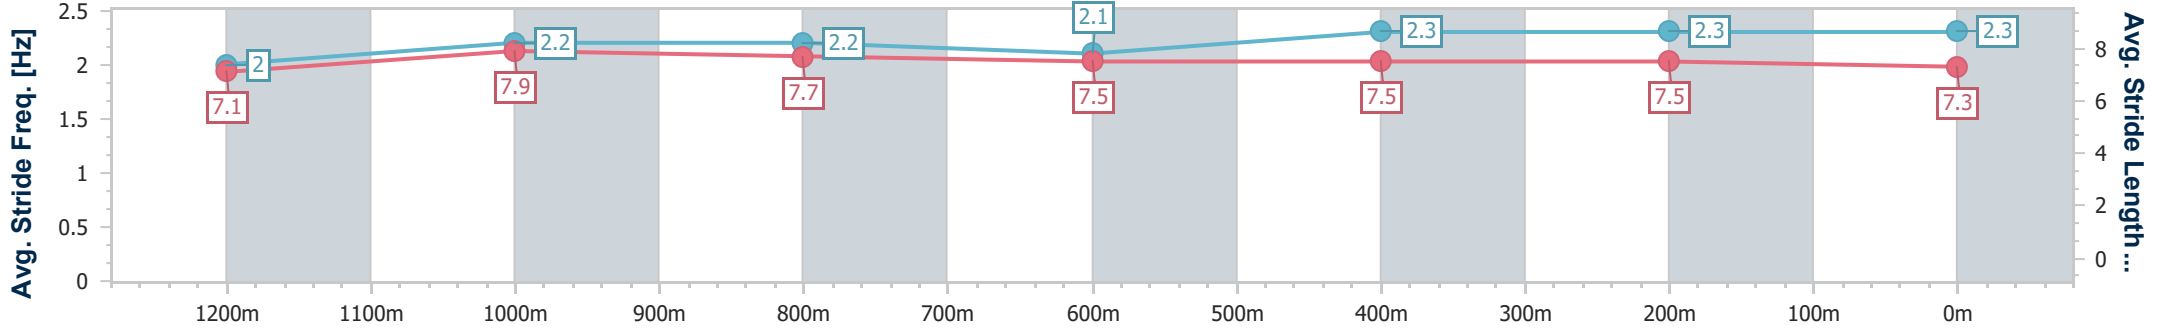

Horse/Jockey Name	Everlast
Final Rank	1
Fastest Section Time (Section)	0:11.38 (400m)
Top Speed [km/h] (Section)	64.8 (400m)
Race State	Finished

Sunshine Coast QLD Professional  
 Race 4: PADDY WALSH PAINTING & SOLID PLASTERING  
 Maiden Handicap - 1400m

11 June 2023 - 14:02

Track Rating: Good 4, Weather: Fine, Rail Position: +4m

Section	Overall	1200m	1000m	800m	600m	400m	200m
Section Times	1:26.01 [1] (0:13.63)	1:12.38 [4] (0:11.61)	1:00.77 [4] (0:12.18)	0:48.59 [1] (0:12.95)	0:35.64 [1] (0:12.25)	0:23.39 [1] (0:11.38)	0:12.01 [1] (0:12.01)
Average Speed [km/h]	52.9	62.0	60.2	57.5	60.7	63.3	59.9
Top Speed [km/h]	64.7	64.0	61.0	58.9	63.0	64.8	61.4
Avg. Dist. to Rail [m]	10.6	6.8	6.5	5.8	5.3	5.7	5.4
Avg. Stride Freq. [Hz]	2.0	2.2	2.2	2.1	2.3	2.3	2.3
Avg. Stride Length [m]	7.1	7.9	7.7	7.5	7.5	7.5	7.3