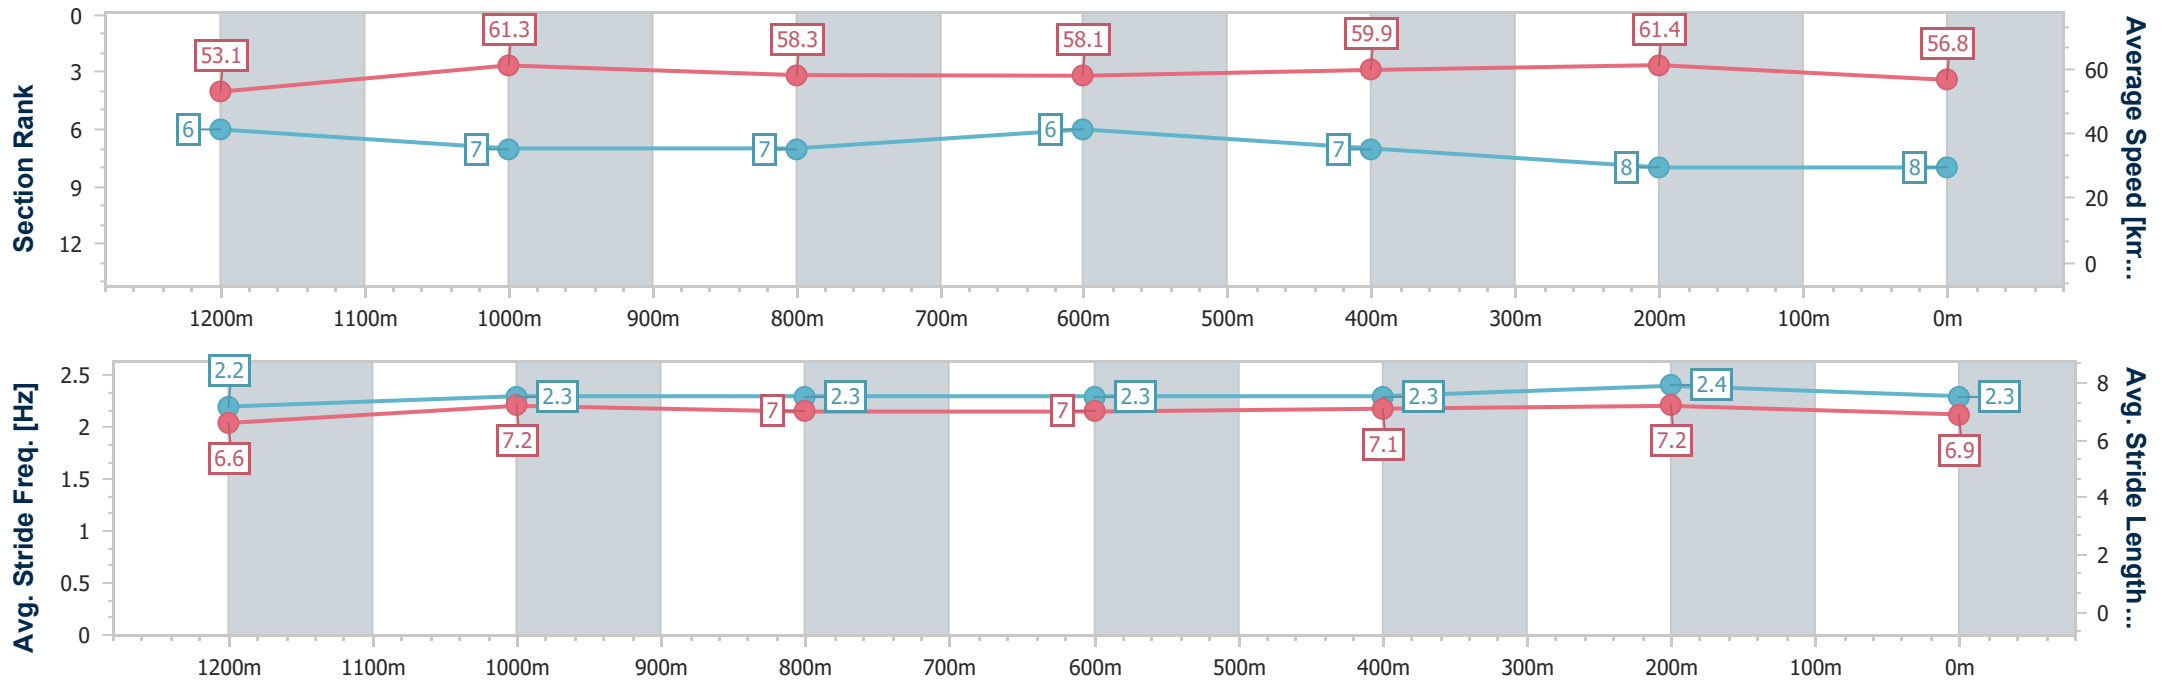

- [] Ranking at each section and finish
- .-.- No data available at this section
- NA No data available

Horse/Jockey Name	Sir Johny
Final Rank	8
Fastest Section Time (Section)	0:11.72 (400m)
Top Speed [km/h] (Section)	63.9 (Overall)
Race State	Finished

Sunshine Coast QLD Professional
Race 3: WIDEWOOD TRANSPORT Maiden Handicap - 1400m

11 June 2023 - 13:24

Track Rating: Good 4, Weather: Fine, Rail Position: +4m

Section	Overall	1200m	1000m	800m	600m	400m	200m
Section Times	1:27.36 [8] (0:13.53)	1:13.83 [6] (0:11.75)	1:02.08 [7] (0:12.50)	0:49.58 [7] (0:12.75)	0:36.83 [6] (0:12.43)	0:24.40 [7] (0:11.72)	0:12.68 [8] (0:12.68)
Average Speed [km/h]	53.1	61.3	58.3	58.1	59.9	61.4	56.8
Top Speed [km/h]	63.9	63.9	59.9	59.0	61.6	62.1	60.3
Avg. Dist. to Rail [m]	8.5	6.1	4.8	5.2	5.7	5.0	4.6
Avg. Stride Freq. [Hz]	2.2	2.3	2.3	2.3	2.3	2.4	2.3
Avg. Stride Length [m]	6.6	7.2	7.0	7.0	7.1	7.2	6.9