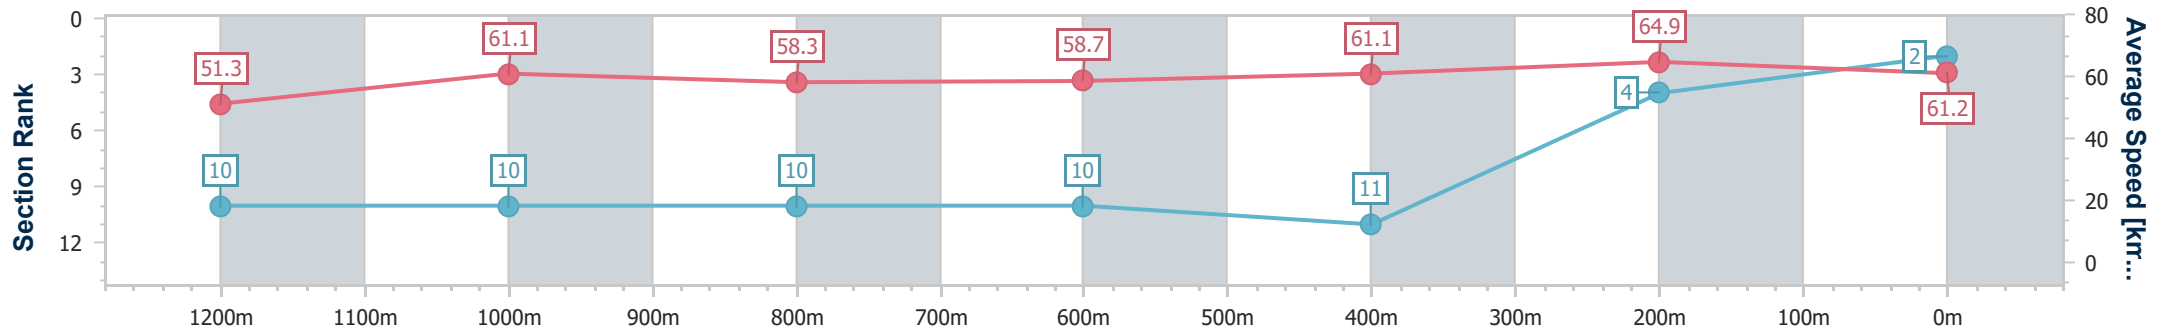

Horse/Jockey Name	Smooth Torque
Final Rank	2
Fastest Section Time (Section)	0:11.08 (400m)
Top Speed [km/h] (Section)	66.3 (400m)
Race State	Finished

Sunshine Coast QLD Professional
Race 3: WIDEWOOD TRANSPORT Maiden Handicap - 1400m
11 June 2023 - 13:24
Track Rating: Good 4, Weather: Fine, Rail Position: +4m

Section	Overall	1200m	1000m	800m	600m	400m	200m
Section Times	1:26.09 [2] (0:14.04)	1:12.05 [10] (0:11.78)	1:00.27 [10] (0:12.52)	0:47.75 [10] (0:12.66)	0:35.09 [10] (0:12.23)	0:22.86 [11] (0:11.08)	0:11.78 [4] (0:11.78)
Average Speed [km/h]	51.3	61.1	58.3	58.7	61.1	64.9	61.2
Top Speed [km/h]	62.4	63.3	60.4	60.3	64.3	66.3	65.2
Avg. Dist. to Rail [m]	10.4	6.9	6.0	5.3	6.2	11.6	11.3
Avg. Stride Freq. [Hz]	2.3	2.3	2.3	2.3	2.4	2.4	2.4
Avg. Stride Length [m]	6.3	7.2	7.1	7.1	7.1	7.4	7.2

- [ ] Ranking at each section and finish
- -.-.- No data available at this section
- NA No data available