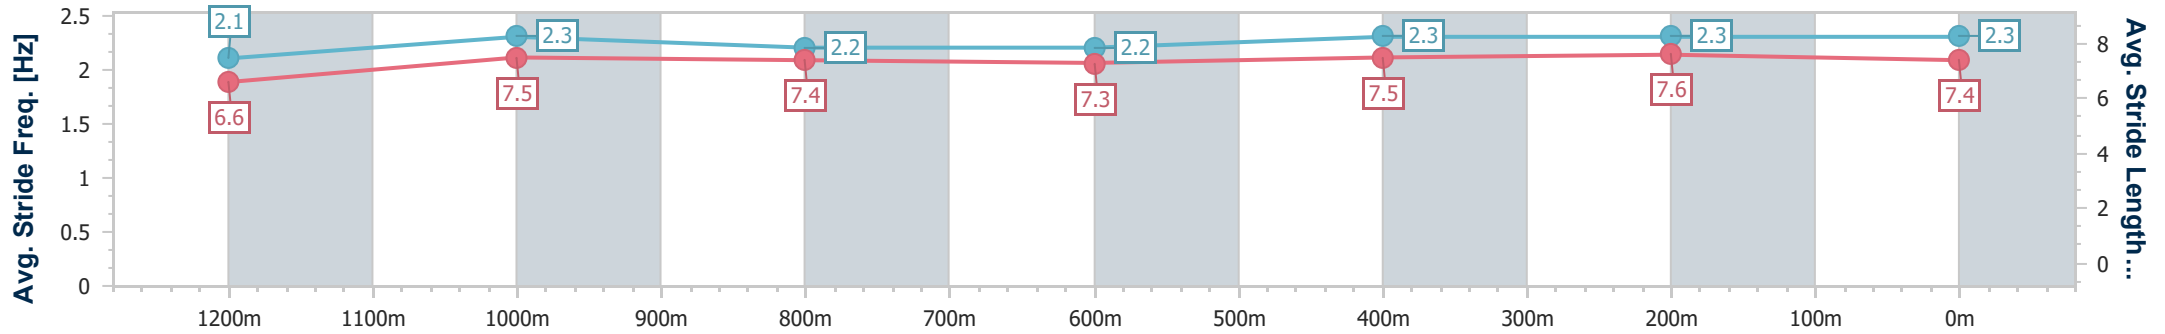

- [] Ranking at each section and finish
- .-.- No data available at this section
- NA No data available

Horse/Jockey Name	Jester Statement
Final Rank	4
Fastest Section Time (Section)	0:11.23 (400m)
Top Speed [km/h] (Section)	64.9 (400m)
Race State	Finished

Sunshine Coast QLD Professional
Race 3: WIDEWOOD TRANSPORT Maiden Handicap - 1400m

11 June 2023 - 13:24

Track Rating: Good 4, Weather: Fine, Rail Position: +4m

Section	Overall	1200m	1000m	800m	600m	400m	200m
Section Times	1:26.22 [4] (0:14.15)	1:12.07 [11] (0:11.77)	1:00.30 [11] (0:12.48)	0:47.82 [11] (0:12.61)	0:35.21 [11] (0:12.09)	0:23.12 [9] (0:11.23)	0:11.89 [5] (0:11.89)
Average Speed [km/h]	51.0	61.1	58.5	59.4	62.2	64.2	60.5
Top Speed [km/h]	61.4	61.9	60.6	60.5	63.9	64.9	64.1
Avg. Dist. to Rail [m]	10.1	6.0	5.2	6.5	7.7	9.8	9.9
Avg. Stride Freq. [Hz]	2.1	2.3	2.2	2.2	2.3	2.3	2.3
Avg. Stride Length [m]	6.6	7.5	7.4	7.3	7.5	7.6	7.4