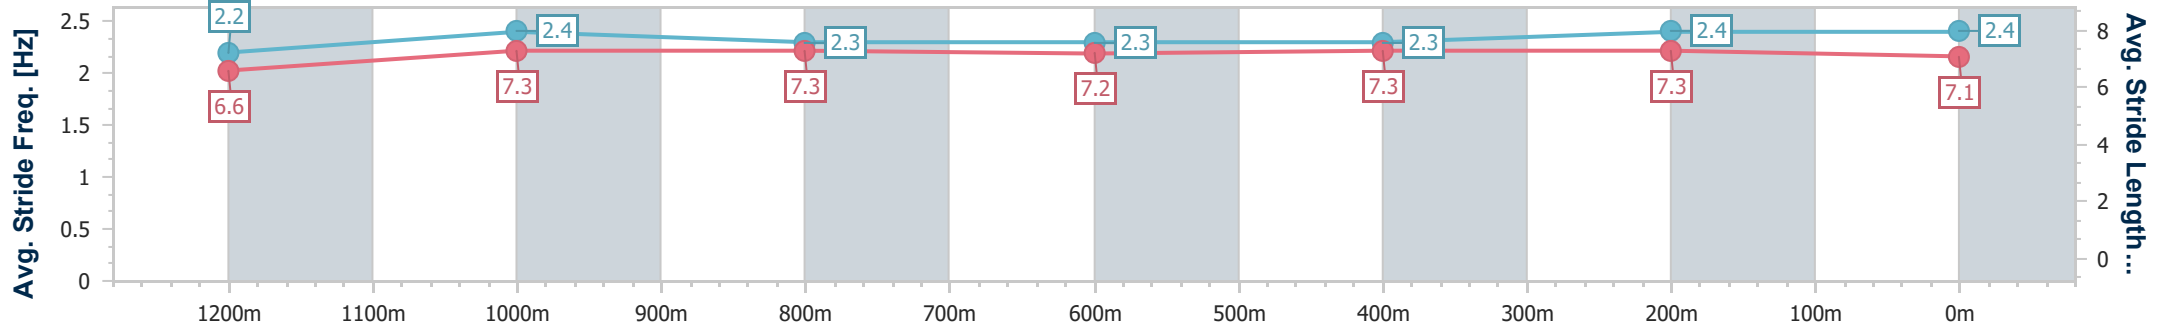

Section	Overall	1200m	1000m	800m	600m	400m	200m
Section Times	1:25.89 [1] (0:13.67)	1:12.22 [7] (0:11.58)	1:00.64 [6] (0:12.45)	0:48.19 [6] (0:12.85)	0:35.34 [7] (0:12.15)	0:23.19 [6] (0:11.28)	0:11.91 [3] (0:11.91)
Average Speed [km/h]	52.7	62.2	58.8	58.5	61.8	63.8	60.6
Top Speed [km/h]	63.9	64.5	59.4	59.4	64.2	65.0	63.0
Avg. Dist. to Rail [m]	8.1	6.7	6.9	7.4	7.0	8.6	9.4
Avg. Stride Freq. [Hz]	2.2	2.4	2.3	2.3	2.3	2.4	2.4
Avg. Stride Length [m]	6.6	7.3	7.3	7.2	7.3	7.3	7.1