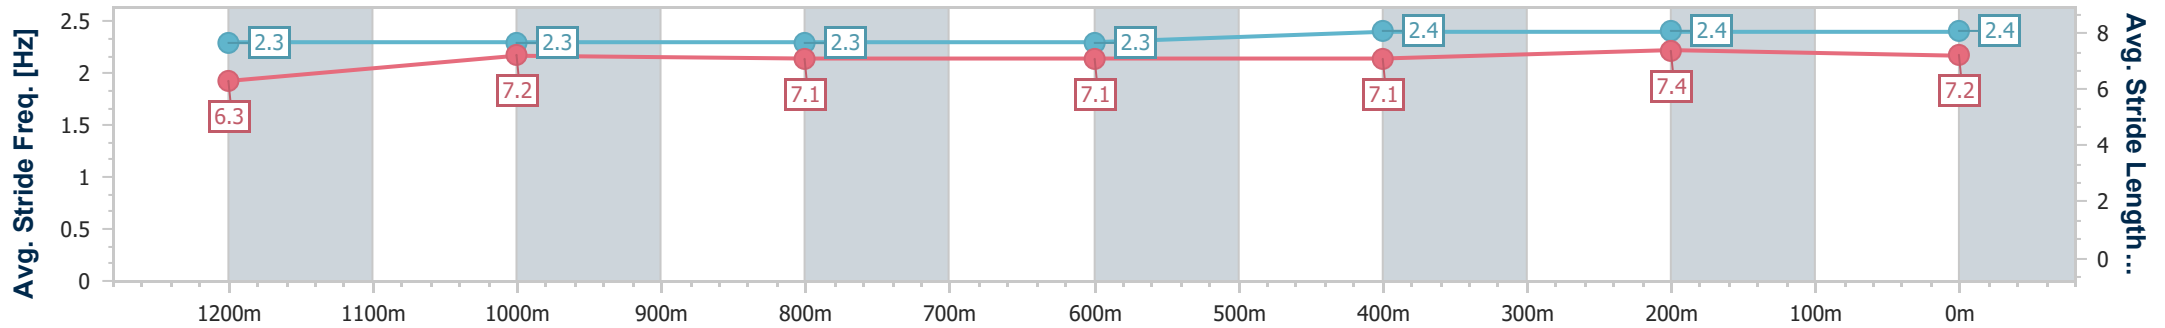

Horse/Jockey Name	Smooth Torque
Final Rank	2
Fastest Section Time (Section)	0:11.08 (400m)
Top Speed [km/h] (Section)	66.3 (400m)
Race State	Finished

Sunshine Coast QLD Professional
Race 3: WIDEWOOD TRANSPORT Maiden Handicap - 1400m
11 June 2023 - 13:24
Track Rating: Good 4, Weather: Fine, Rail Position: +4m

Section	Overall	1200m	1000m	800m	600m	400m	200m
Section Times	1:26.09 [2] (0:14.04)	1:12.05 [10] (0:11.78)	1:00.27 [10] (0:12.52)	0:47.75 [10] (0:12.66)	0:35.09 [10] (0:12.23)	0:22.86 [11] (0:11.08)	0:11.78 [4] (0:11.78)
Average Speed [km/h]	51.3	61.1	58.3	58.7	61.1	64.9	61.2
Top Speed [km/h]	62.4	63.3	60.4	60.3	64.3	66.3	65.2
Avg. Dist. to Rail [m]	10.4	6.9	6.0	5.3	6.2	11.6	11.3
Avg. Stride Freq. [Hz]	2.3	2.3	2.3	2.3	2.4	2.4	2.4
Avg. Stride Length [m]	6.3	7.2	7.1	7.1	7.1	7.4	7.2

- [ ] Ranking at each section and finish
- -.-.- No data available at this section
- NA No data available