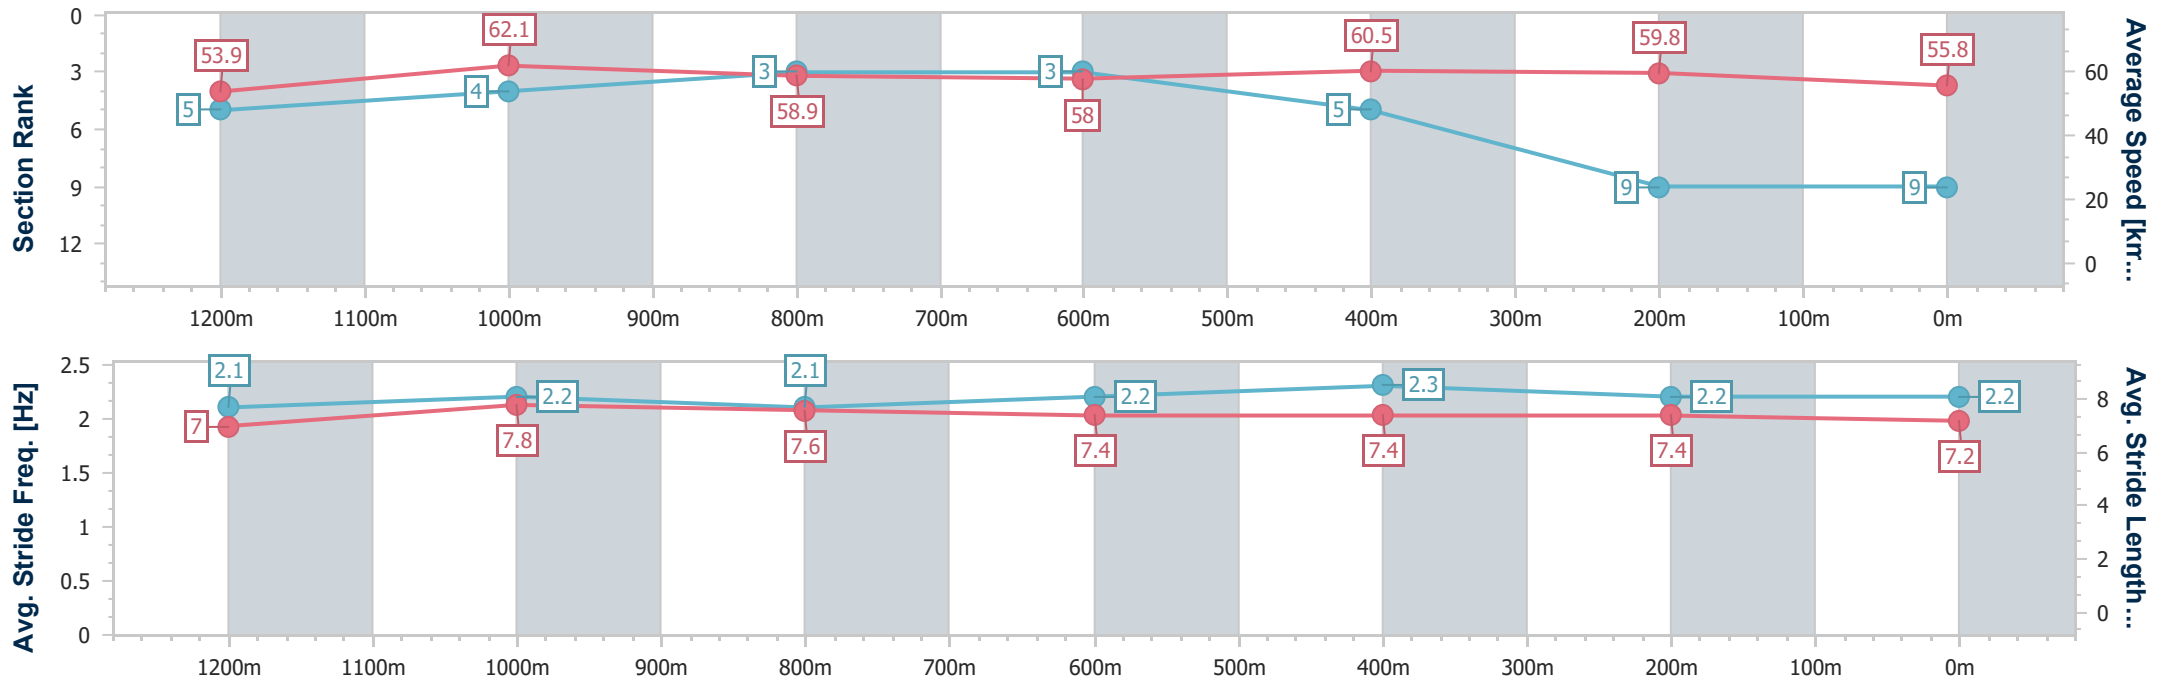

Sunshine Coast QLD Professional
Race 3: WIDEWOOD TRANSPORT Maiden Handicap - 1400m

11 June 2023 - 13:24

Track Rating: Good 4, Weather: Fine, Rail Position: +4m

Section	Overall	1200m	1000m	800m	600m	400m	200m
Section Times	1:27.36 [8] (0:13.53)	1:13.83 [6] (0:11.75)	1:02.08 [7] (0:12.50)	0:49.58 [7] (0:12.75)	0:36.83 [6] (0:12.43)	0:24.40 [7] (0:11.72)	0:12.68 [8] (0:12.68)
Average Speed [km/h]	53.1	61.3	58.3	58.1	59.9	61.4	56.8
Top Speed [km/h]	63.9	63.9	59.9	59.0	61.6	62.1	60.3
Avg. Dist. to Rail [m]	8.5	6.1	4.8	5.2	5.7	5.0	4.6
Avg. Stride Freq. [Hz]	2.2	2.3	2.3	2.3	2.3	2.4	2.3
Avg. Stride Length [m]	6.6	7.2	7.0	7.0	7.1	7.2	6.9

- [] Ranking at each section and finish
- .-.- No data available at this section
- NA No data available

Horse/Jockey Name	Nassau County
Final Rank	9
Fastest Section Time (Section)	0:11.60 (1200m)
Top Speed [km/h] (Section)	64.9 (1200m)
Race State	Finished

Sunshine Coast QLD Professional
 Race 3: WIDEWOOD TRANSPORT Maiden Handicap - 1400m

11 June 2023 - 13:24

Track Rating: Good 4, Weather: Fine, Rail Position: +4m

Section	Overall	1200m	1000m	800m	600m	400m	200m
Section Times	1:27.62 [9] (0:13.37)	1:14.25 [5] (0:11.60)	1:02.65 [4] (0:12.42)	0:50.23 [3] (0:12.89)	0:37.34 [3] (0:12.40)	0:24.94 [5] (0:12.01)	0:12.93 [9] (0:12.93)
Average Speed [km/h]	53.9	62.1	58.9	58.0	60.5	59.8	55.8
Top Speed [km/h]	64.8	64.9	60.3	58.8	61.1	61.1	59.1
Avg. Dist. to Rail [m]	13.0	8.3	7.2	6.5	6.7	8.9	8.9
Avg. Stride Freq. [Hz]	2.1	2.2	2.1	2.2	2.3	2.2	2.2
Avg. Stride Length [m]	7.0	7.8	7.6	7.4	7.4	7.4	7.2