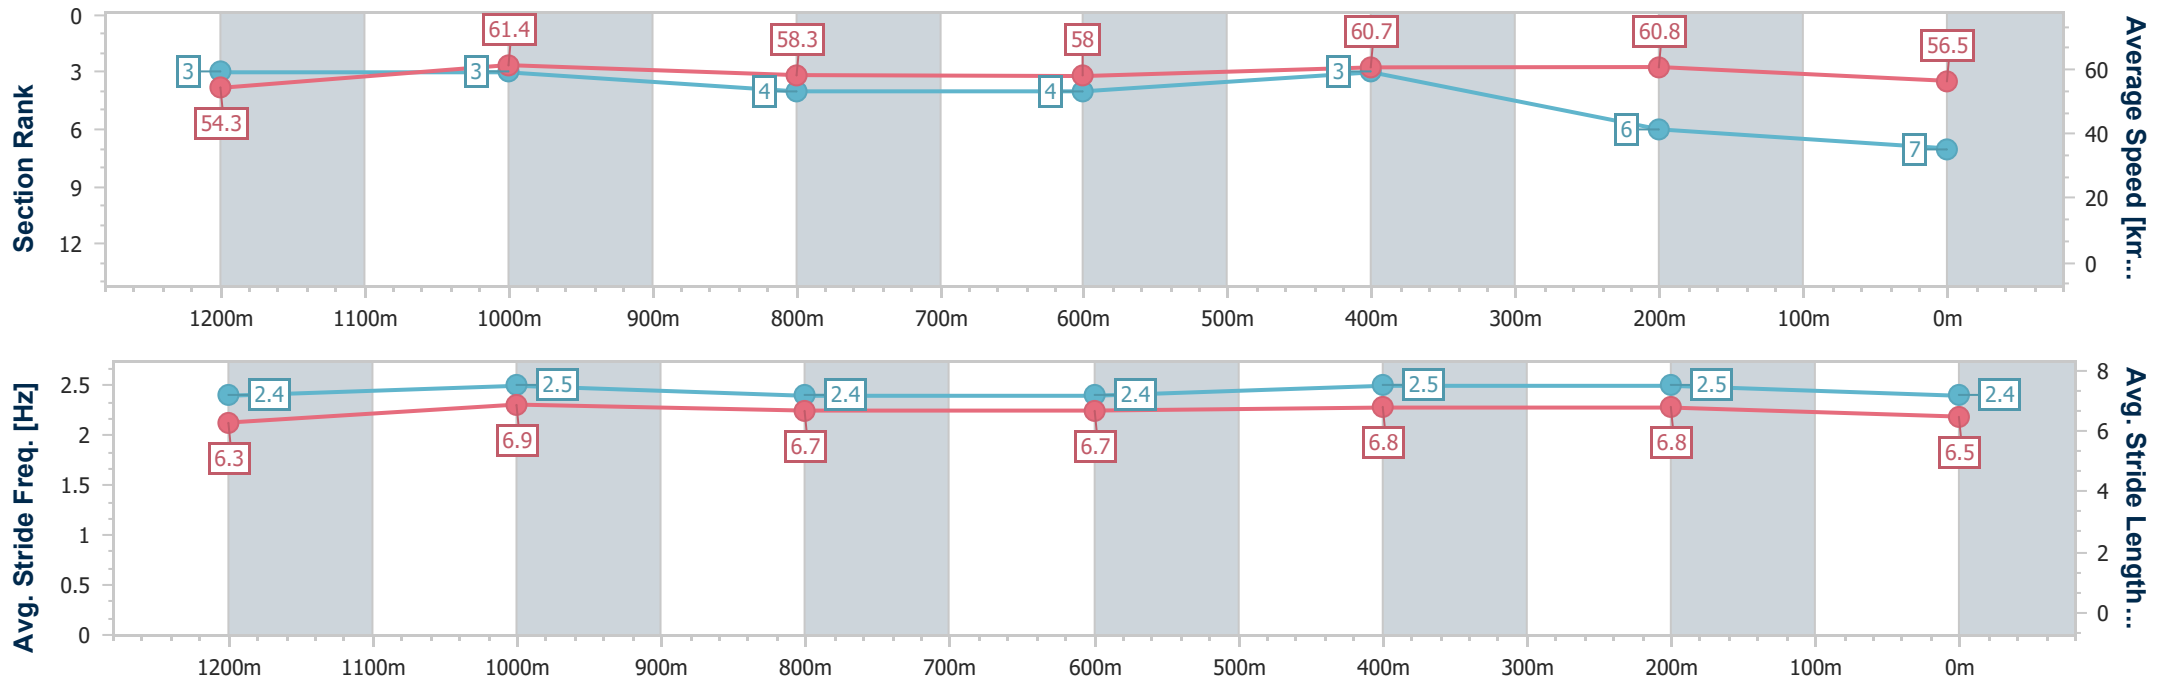

- [] Ranking at each section and finish
- .-.- No data available at this section
- NA No data available

Horse/Jockey Name	Sennachie
Final Rank	7
Fastest Section Time (Section)	0:11.71 (1200m)
Top Speed [km/h] (Section)	64.3 (1200m)
Race State	Finished

Sunshine Coast QLD Professional
 Race 3: WIDEWOOD TRANSPORT Maiden Handicap - 1400m

11 June 2023 - 13:24

Track Rating: Good 4, Weather: Fine, Rail Position: +4m

Section	Overall	1200m	1000m	800m	600m	400m	200m
Section Times	1:27.13 [7] (0:13.25)	1:13.88 [3] (0:11.71)	1:02.17 [3] (0:12.55)	0:49.62 [4] (0:12.89)	0:36.73 [4] (0:12.16)	0:24.57 [3] (0:11.82)	0:12.75 [6] (0:12.75)
Average Speed [km/h]	54.3	61.4	58.3	58.0	60.7	60.8	56.5
Top Speed [km/h]	64.2	64.3	59.6	59.0	61.7	61.8	59.7
Avg. Dist. to Rail [m]	9.8	5.9	6.0	6.4	4.2	4.3	2.9
Avg. Stride Freq. [Hz]	2.4	2.5	2.4	2.4	2.5	2.5	2.4
Avg. Stride Length [m]	6.3	6.9	6.7	6.7	6.8	6.8	6.5