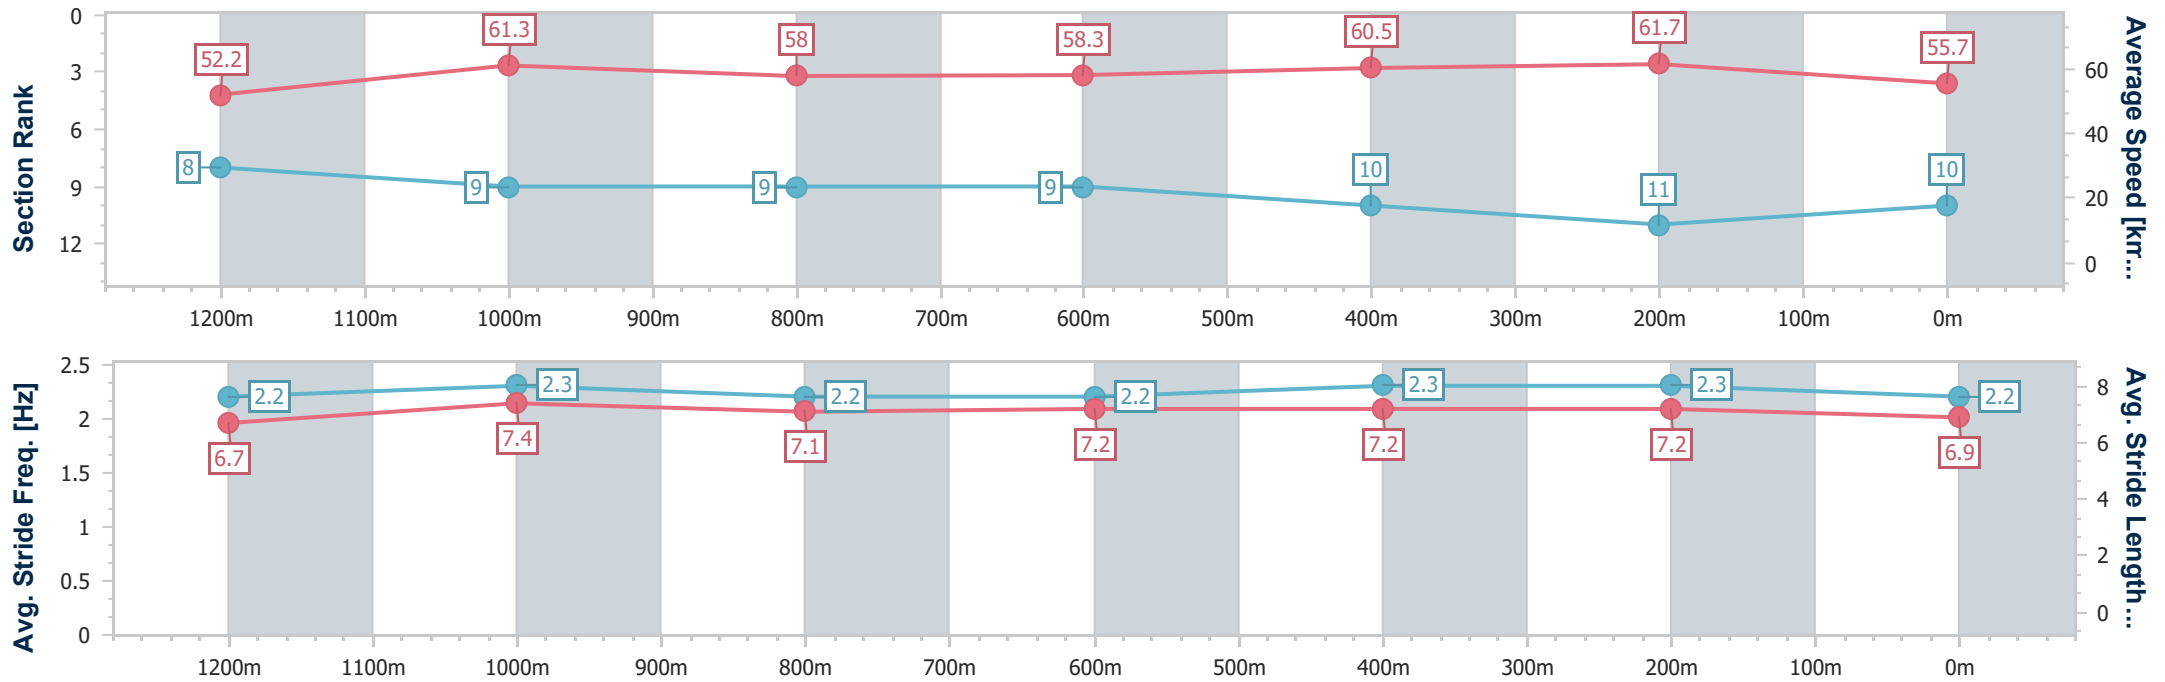

Sunshine Coast QLD Professional
 Race 3: WIDEWOOD TRANSPORT Maiden Handicap - 1400m

11 June 2023 - 13:24

Track Rating: Good 4, Weather: Fine, Rail Position: +4m

Section	Overall	1200m	1000m	800m	600m	400m	200m
Section Times	1:27.62 [9] (0:13.37)	1:14.25 [5] (0:11.60)	1:02.65 [4] (0:12.42)	0:50.23 [3] (0:12.89)	0:37.34 [3] (0:12.40)	0:24.94 [5] (0:12.01)	0:12.93 [9] (0:12.93)
Average Speed [km/h]	53.9	62.1	58.9	58.0	60.5	59.8	55.8
Top Speed [km/h]	64.8	64.9	60.3	58.8	61.1	61.1	59.1
Avg. Dist. to Rail [m]	13.0	8.3	7.2	6.5	6.7	8.9	8.9
Avg. Stride Freq. [Hz]	2.1	2.2	2.1	2.2	2.3	2.2	2.2
Avg. Stride Length [m]	7.0	7.8	7.6	7.4	7.4	7.4	7.2

- [] Ranking at each section and finish
- .-.- No data available at this section
- NA No data available

Horse/Jockey Name	Queen Of Adelaide
Final Rank	10
Fastest Section Time (Section)	0:11.68 (400m)
Top Speed [km/h] (Section)	63.8 (400m)
Race State	Finished

Sunshine Coast QLD Professional
Race 3: WIDEWOOD TRANSPORT Maiden Handicap - 1400m

11 June 2023 - 13:24

Track Rating: Good 4, Weather: Fine, Rail Position: +4m

Section	Overall	1200m	1000m	800m	600m	400m	200m
Section Times	1:27.83 [10] (0:13.81)	1:14.02 [8] (0:11.73)	1:02.29 [9] (0:12.60)	0:49.69 [9] (0:12.79)	0:36.90 [9] (0:12.29)	0:24.61 [10] (0:11.68)	0:12.93 [11] (0:12.93)
Average Speed [km/h]	52.2	61.3	58.0	58.3	60.5	61.7	55.7
Top Speed [km/h]	62.3	63.1	59.9	60.0	62.8	63.8	59.7
Avg. Dist. to Rail [m]	7.2	5.8	5.7	6.0	5.4	5.9	5.1
Avg. Stride Freq. [Hz]	2.2	2.3	2.2	2.2	2.3	2.3	2.2
Avg. Stride Length [m]	6.7	7.4	7.1	7.2	7.2	7.2	6.9