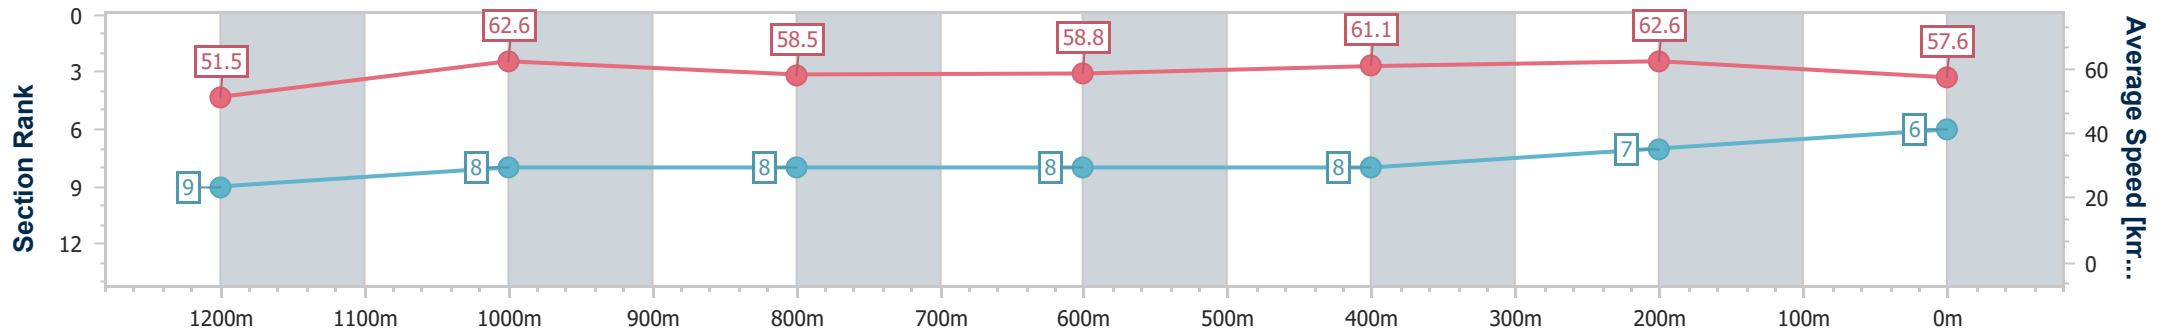

- [] Ranking at each section and finish
- .-.- No data available at this section
- NA No data available

Horse/Jockey Name	Ridgers
Final Rank	6
Fastest Section Time (Section)	0:11.50 (1200m)
Top Speed [km/h] (Section)	64.5 (1200m)
Race State	Finished

Sunshine Coast QLD Professional
Race 3: WIDEWOOD TRANSPORT Maiden Handicap - 1400m

11 June 2023 - 13:24

Track Rating: Good 4, Weather: Fine, Rail Position: +4m

Section	Overall	1200m	1000m	800m	600m	400m	200m
Section Times	1:27.03 [6] (0:13.99)	1:13.04 [9] (0:11.50)	1:01.54 [8] (0:12.47)	0:49.07 [8] (0:12.72)	0:36.35 [8] (0:12.32)	0:24.03 [8] (0:11.52)	0:12.51 [7] (0:12.51)
Average Speed [km/h]	51.5	62.6	58.5	58.8	61.1	62.6	57.6
Top Speed [km/h]	63.0	64.5	60.0	59.8	64.3	64.3	60.8
Avg. Dist. to Rail [m]	12.9	6.4	5.5	6.8	7.6	6.7	5.7
Avg. Stride Freq. [Hz]	2.3	2.3	2.2	2.2	2.3	2.3	2.2
Avg. Stride Length [m]	6.2	7.5	7.2	7.2	7.3	7.4	7.1