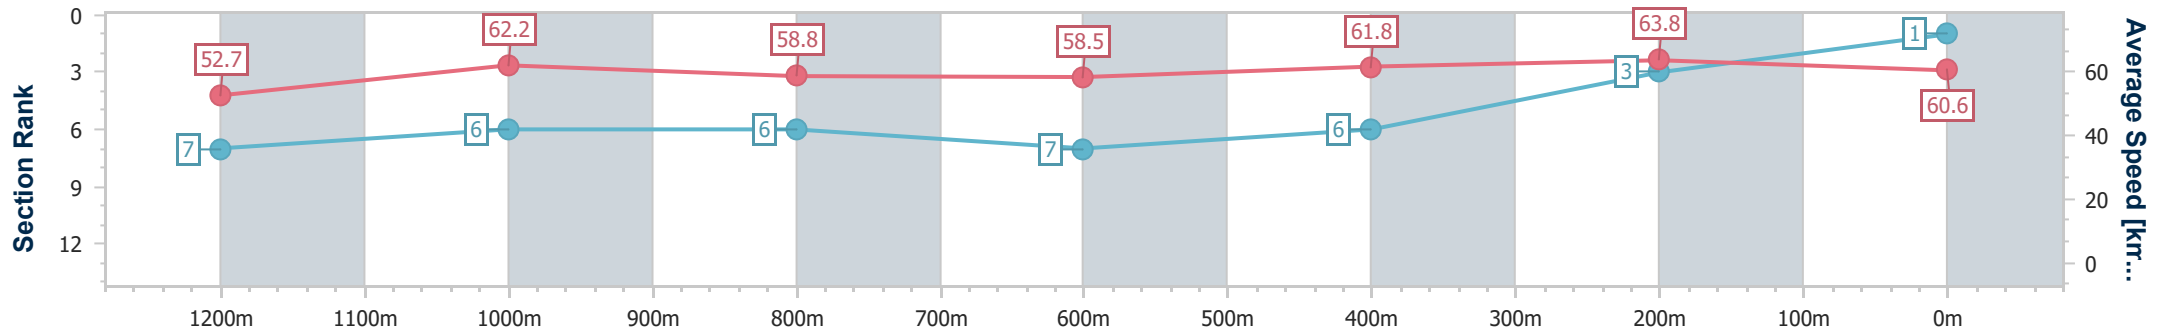

Section	Overall	1200m	1000m	800m	600m	400m	200m
Section Times	1:25.89 [1] (0:13.67)	1:12.22 [7] (0:11.58)	1:00.64 [6] (0:12.45)	0:48.19 [6] (0:12.85)	0:35.34 [7] (0:12.15)	0:23.19 [6] (0:11.28)	0:11.91 [3] (0:11.91)
Average Speed [km/h]	52.7	62.2	58.8	58.5	61.8	63.8	60.6
Top Speed [km/h]	63.9	64.5	59.4	59.4	64.2	65.0	63.0
Avg. Dist. to Rail [m]	8.1	6.7	6.9	7.4	7.0	8.6	9.4
Avg. Stride Freq. [Hz]	2.2	2.4	2.3	2.3	2.3	2.4	2.4
Avg. Stride Length [m]	6.6	7.3	7.3	7.2	7.3	7.3	7.1