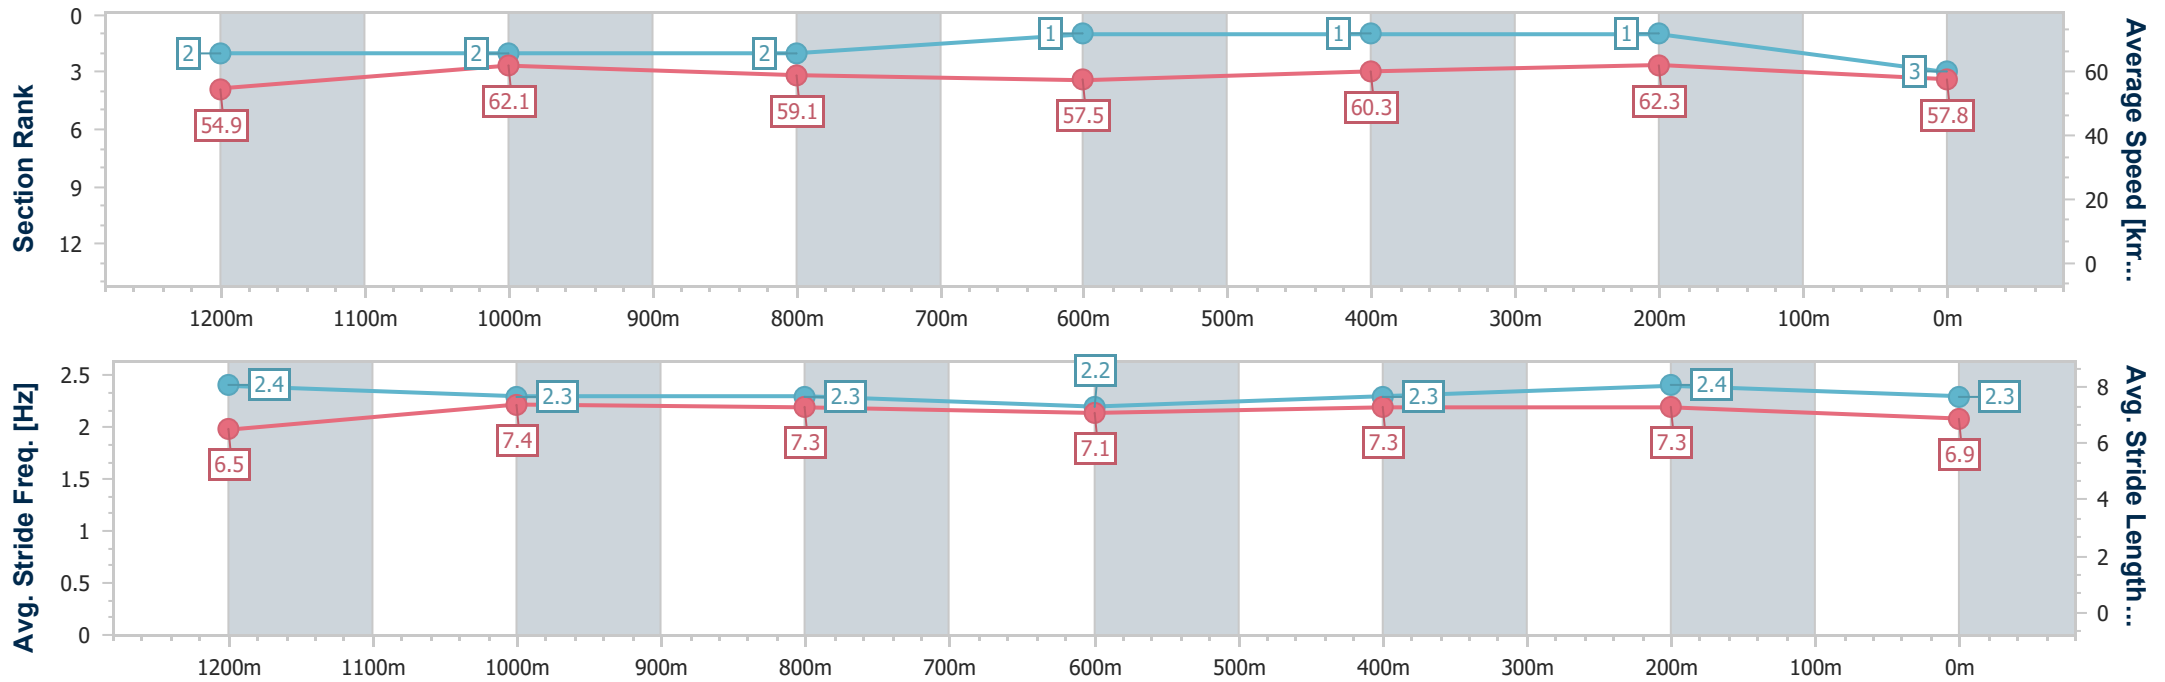

Horse/Jockey Name	Careful Missile
Final Rank	3
Fastest Section Time (Section)	0:11.54 (400m)
Top Speed [km/h] (Section)	65.0 (Overall)
Race State	Finished

Sunshine Coast QLD Professional
Race 3: WIDEWOOD TRANSPORT Maiden Handicap - 1400m
11 June 2023 - 13:24
Track Rating: Good 4, Weather: Fine, Rail Position: +4m

Section	Overall	1200m	1000m	800m	600m	400m	200m
Section Times	1:26.21 [3] (0:13.14)	1:13.07 [2] (0:11.60)	1:01.47 [2] (0:12.35)	0:49.12 [2] (0:12.84)	0:36.28 [1] (0:12.27)	0:24.01 [1] (0:11.54)	0:12.47 [1] (0:12.47)
Average Speed [km/h]	54.9	62.1	59.1	57.5	60.3	62.3	57.8
Top Speed [km/h]	65.0	63.9	60.2	59.3	61.9	63.4	61.8
Avg. Dist. to Rail [m]	15.0	6.9	5.6	4.3	4.2	6.5	5.0
Avg. Stride Freq. [Hz]	2.4	2.3	2.3	2.2	2.3	2.4	2.3
Avg. Stride Length [m]	6.5	7.4	7.3	7.1	7.3	7.3	6.9

- [ ] Ranking at each section and finish
- -.-.- No data available at this section
- NA No data available