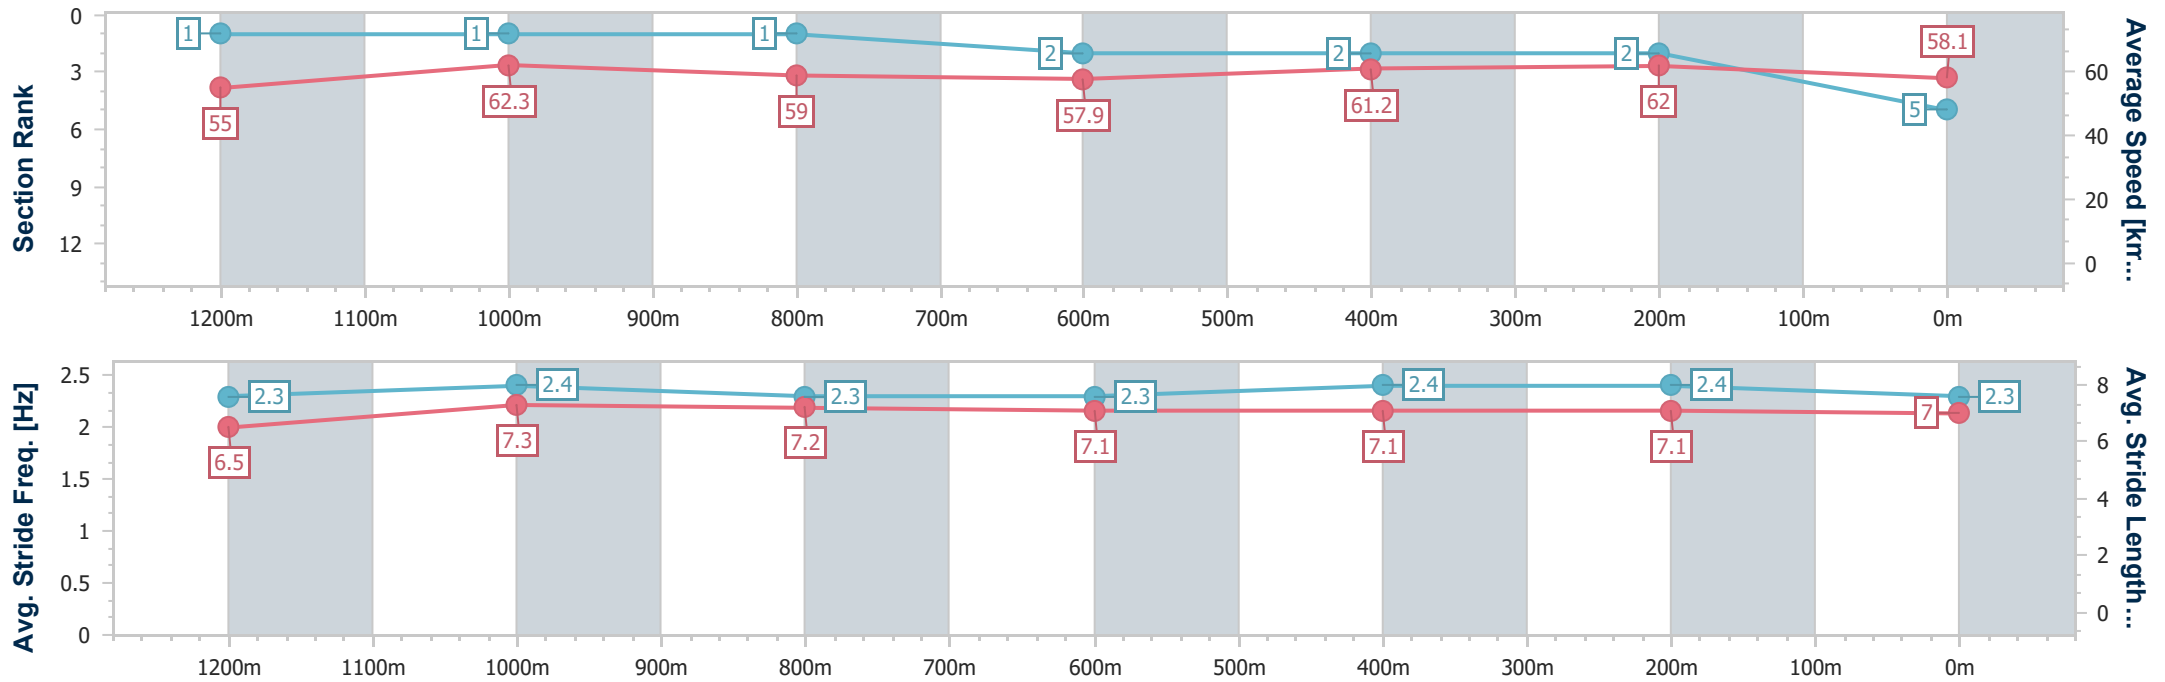

Horse/Jockey Name	Whiz By
Final Rank	5
Fastest Section Time (Section)	0:11.56 (1200m)
Top Speed [km/h] (Section)	65.1 (Overall)
Race State	Finished

Sunshine Coast QLD Professional
Race 3: WIDEWOOD TRANSPORT Maiden Handicap - 1400m

11 June 2023 - 13:24

Track Rating: Good 4, Weather: Fine, Rail Position: +4m

Section	Overall	1200m	1000m	800m	600m	400m	200m
Section Times	1:26.32 [5] (0:13.09)	1:13.23 [1] (0:11.56)	1:01.67 [1] (0:12.44)	0:49.23 [1] (0:12.99)	0:36.24 [2] (0:12.20)	0:24.04 [2] (0:11.63)	0:12.41 [2] (0:12.41)
Average Speed [km/h]	55.0	62.3	59.0	57.9	61.2	62.0	58.1
Top Speed [km/h]	65.1	63.7	60.1	59.5	62.3	63.7	60.7
Avg. Dist. to Rail [m]	17.0	9.2	7.3	7.6	6.3	7.9	8.1
Avg. Stride Freq. [Hz]	2.3	2.4	2.3	2.3	2.4	2.4	2.3
Avg. Stride Length [m]	6.5	7.3	7.2	7.1	7.1	7.1	7.0

- [ ] Ranking at each section and finish
- -.-.- No data available at this section
- NA No data available