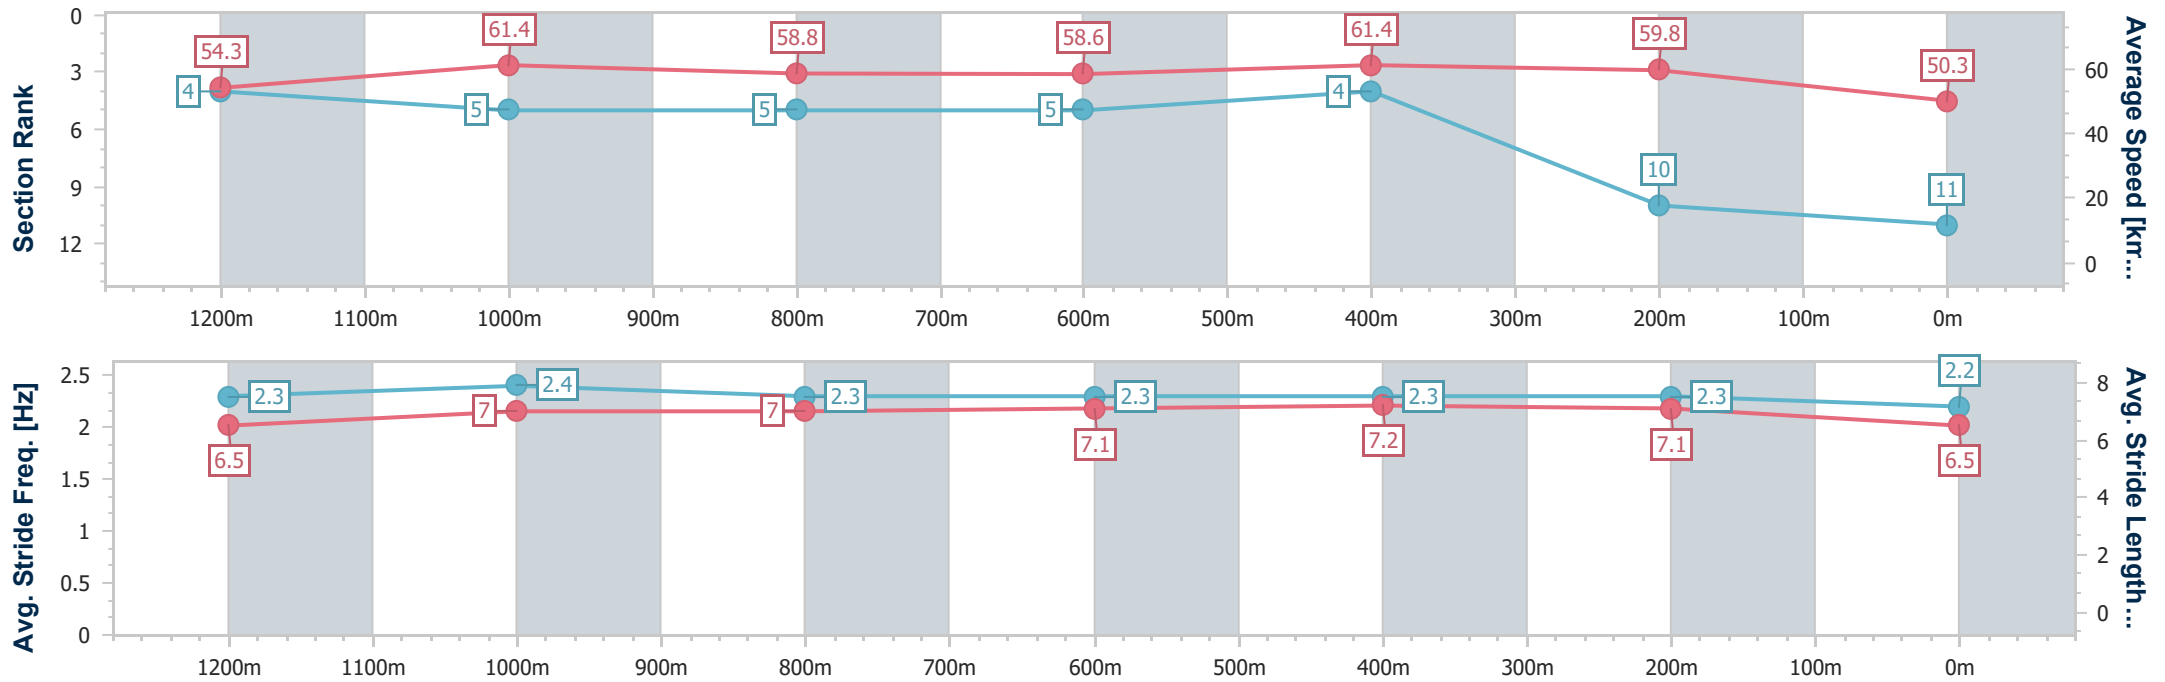

Sunshine Coast QLD Professional
Race 3: WIDEWOOD TRANSPORT Maiden Handicap - 1400m

11 June 2023 - 13:24

Track Rating: Good 4, Weather: Fine, Rail Position: +4m

Section	Overall	1200m	1000m	800m	600m	400m	200m
Section Times	1:27.83 [10] (0:13.81)	1:14.02 [8] (0:11.73)	1:02.29 [9] (0:12.60)	0:49.69 [9] (0:12.79)	0:36.90 [9] (0:12.29)	0:24.61 [10] (0:11.68)	0:12.93 [11] (0:12.93)
Average Speed [km/h]	52.2	61.3	58.0	58.3	60.5	61.7	55.7
Top Speed [km/h]	62.3	63.1	59.9	60.0	62.8	63.8	59.7
Avg. Dist. to Rail [m]	7.2	5.8	5.7	6.0	5.4	5.9	5.1
Avg. Stride Freq. [Hz]	2.2	2.3	2.2	2.2	2.3	2.3	2.2
Avg. Stride Length [m]	6.7	7.4	7.1	7.2	7.2	7.2	6.9

- [] Ranking at each section and finish
- .-.- No data available at this section
- NA No data available

Horse/Jockey Name	Alpine Wizard
Final Rank	11
Fastest Section Time (Section)	0:11.73 (1200m)
Top Speed [km/h] (Section)	64.3 (Overall)
Race State	Finished

Sunshine Coast QLD Professional
Race 3: WIDEWOOD TRANSPORT Maiden Handicap - 1400m

11 June 2023 - 13:24

Track Rating: Good 4, Weather: Fine, Rail Position: +4m

Section	Overall	1200m	1000m	800m	600m	400m	200m
Section Times	1:29.00 [11] (0:13.27)	1:15.73 [4] (0:11.73)	1:04.00 [5] (0:12.55)	0:51.45 [5] (0:12.88)	0:38.57 [5] (0:12.23)	0:26.34 [4] (0:12.07)	0:14.27 [10] (0:14.27)
Average Speed [km/h]	54.3	61.4	58.8	58.6	61.4	59.8	50.3
Top Speed [km/h]	64.3	63.7	59.5	60.5	63.9	61.6	56.4
Avg. Dist. to Rail [m]	10.8	9.0	9.7	8.0	6.9	7.3	5.4
Avg. Stride Freq. [Hz]	2.3	2.4	2.3	2.3	2.3	2.3	2.2
Avg. Stride Length [m]	6.5	7.0	7.0	7.1	7.2	7.1	6.5

- [] Ranking at each section and finish
- .-.- No data available at this section
- NA No data available