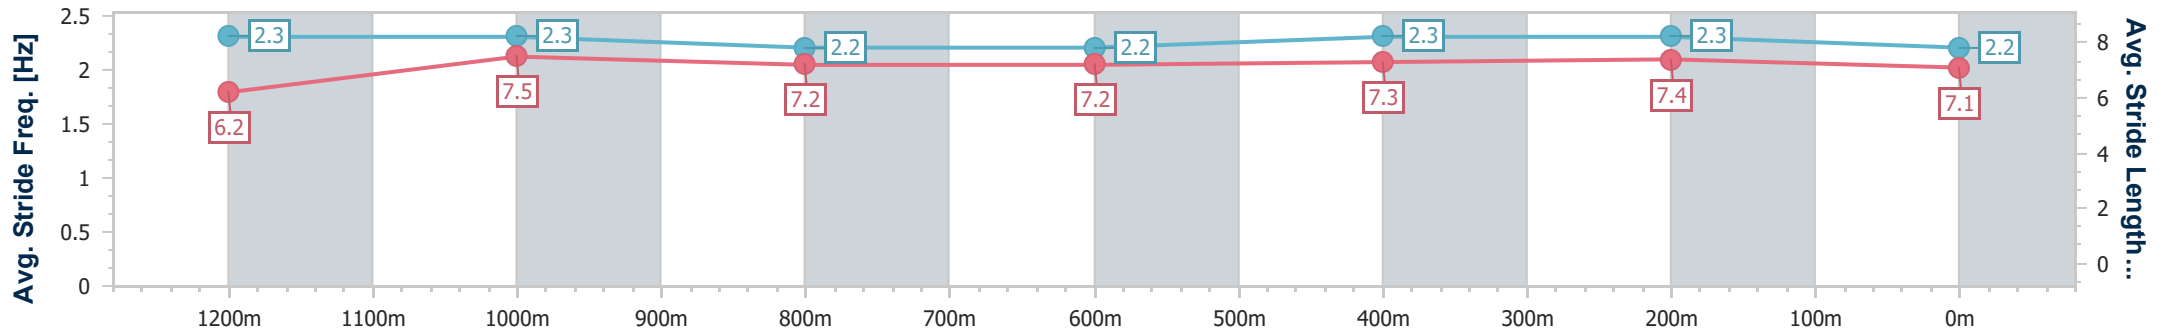

- [] Ranking at each section and finish
- .-.- No data available at this section
- NA No data available

Horse/Jockey Name	Ridgers
Final Rank	6
Fastest Section Time (Section)	0:11.50 (1200m)
Top Speed [km/h] (Section)	64.5 (1200m)
Race State	Finished

Sunshine Coast QLD Professional
Race 3: WIDEWOOD TRANSPORT Maiden Handicap - 1400m

11 June 2023 - 13:24

Track Rating: Good 4, Weather: Fine, Rail Position: +4m

Section	Overall	1200m	1000m	800m	600m	400m	200m
Section Times	1:27.03 [6] (0:13.99)	1:13.04 [9] (0:11.50)	1:01.54 [8] (0:12.47)	0:49.07 [8] (0:12.72)	0:36.35 [8] (0:12.32)	0:24.03 [8] (0:11.52)	0:12.51 [7] (0:12.51)
Average Speed [km/h]	51.5	62.6	58.5	58.8	61.1	62.6	57.6
Top Speed [km/h]	63.0	64.5	60.0	59.8	64.3	64.3	60.8
Avg. Dist. to Rail [m]	12.9	6.4	5.5	6.8	7.6	6.7	5.7
Avg. Stride Freq. [Hz]	2.3	2.3	2.2	2.2	2.3	2.3	2.2
Avg. Stride Length [m]	6.2	7.5	7.2	7.2	7.3	7.4	7.1