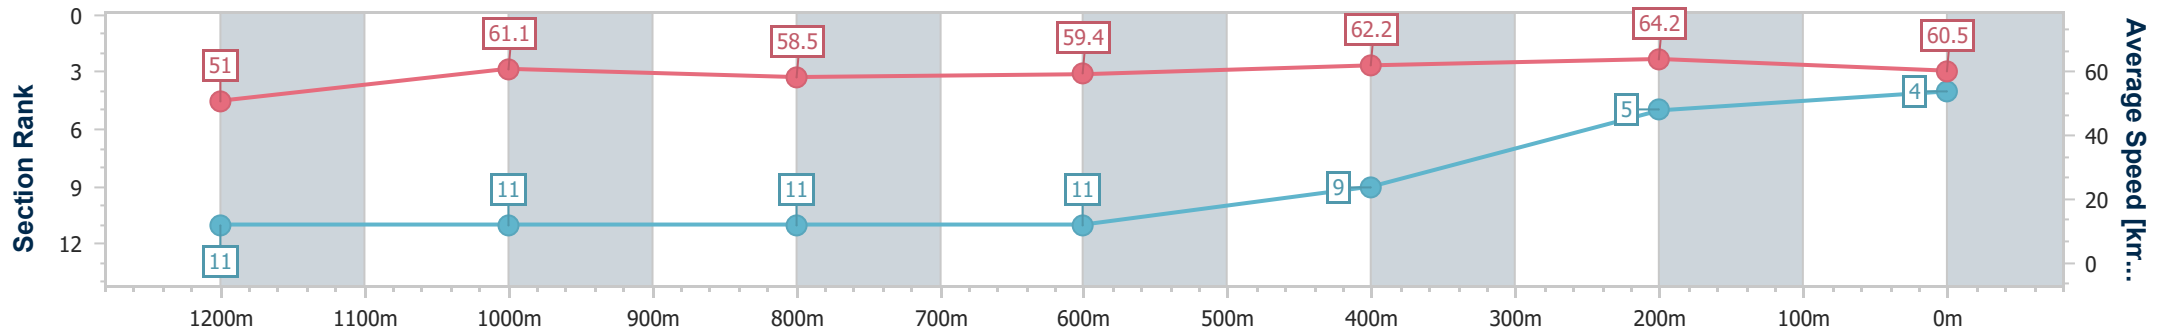

Horse/Jockey Name	Jester Statement
Final Rank	4
Fastest Section Time (Section)	0:11.23 (400m)
Top Speed [km/h] (Section)	64.9 (400m)
Race State	Finished

Sunshine Coast QLD Professional
Race 3: WIDEWOOD TRANSPORT Maiden Handicap - 1400m

11 June 2023 - 13:24

Track Rating: Good 4, Weather: Fine, Rail Position: +4m

Section	Overall	1200m	1000m	800m	600m	400m	200m
Section Times	1:26.22 [4] (0:14.15)	1:12.07 [11] (0:11.77)	1:00.30 [11] (0:12.48)	0:47.82 [11] (0:12.61)	0:35.21 [11] (0:12.09)	0:23.12 [9] (0:11.23)	0:11.89 [5] (0:11.89)
Average Speed [km/h]	51.0	61.1	58.5	59.4	62.2	64.2	60.5
Top Speed [km/h]	61.4	61.9	60.6	60.5	63.9	64.9	64.1
Avg. Dist. to Rail [m]	10.1	6.0	5.2	6.5	7.7	9.8	9.9
Avg. Stride Freq. [Hz]	2.1	2.3	2.2	2.2	2.3	2.3	2.3
Avg. Stride Length [m]	6.6	7.5	7.4	7.3	7.5	7.6	7.4

- [ ] Ranking at each section and finish
- -.-.- No data available at this section
- NA No data available