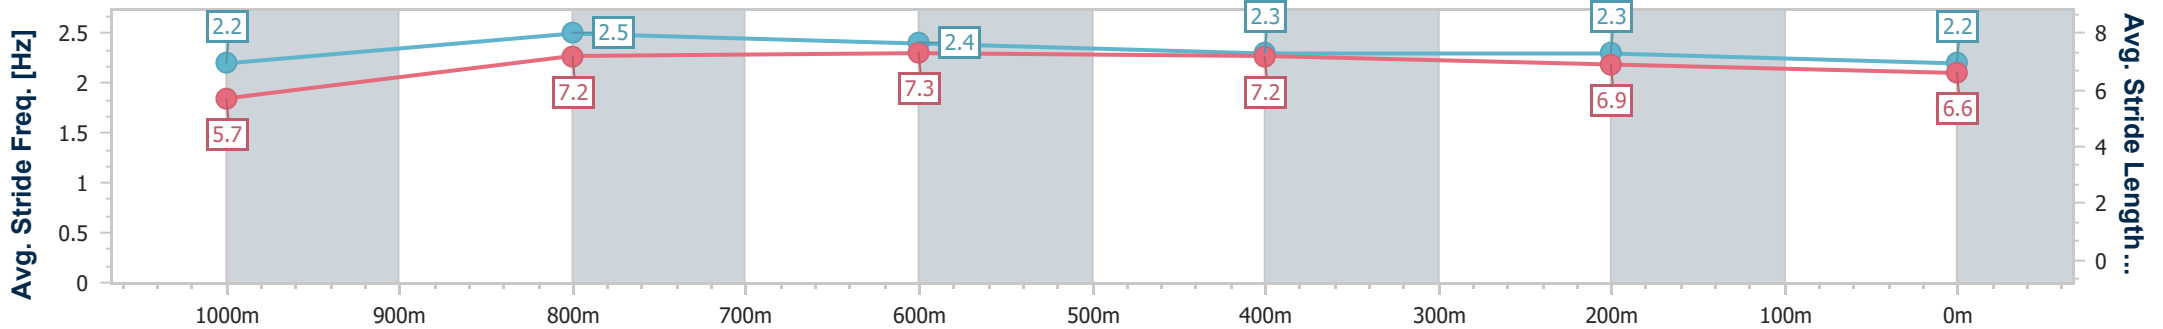

Horse/Jockey Name	Where's Tekay Now
Final Rank	7
Fastest Section Time (Section)	0:08.16 (Overall)
Top Speed [km/h] (Section)	68.3 (1000m)
Race State	Finished

Toowoomba QLD Professional
Race 6: MAZZA'S DIRTY THIRTY QTIS Three-Year-Old
BENCHMARK 62 Handicap - 1100m

10 June 2023 - 19:42

Track Rating: Soft 5, Weather: Fine, Rail Position: +2m 800m-400m;
+4m Remainder

Section	Overall	1000m	800m	600m	400m	200m
Section Times	1:09.26 [7] (0:08.16)	1:01.10 [2] (0:11.05)	0:50.05 [3] (0:11.37)	0:38.68 [4] (0:12.05)	0:26.63 [4] (0:12.74)	0:13.89 [5] (0:13.89)
Average Speed [km/h]	44.1	66.6	64.5	60.5	56.8	51.8
Top Speed [km/h]	64.7	68.3	65.4	64.8	58.4	56.1
Avg. Dist. to Rail [m]	6.2	6.3	4.3	2.4	1.7	2.0
Avg. Stride Freq. [Hz]	2.2	2.5	2.4	2.3	2.3	2.2
Avg. Stride Length [m]	5.7	7.2	7.3	7.2	6.9	6.6

- [ ] Ranking at each section and finish
- -.-.- No data available at this section
- NA No data available