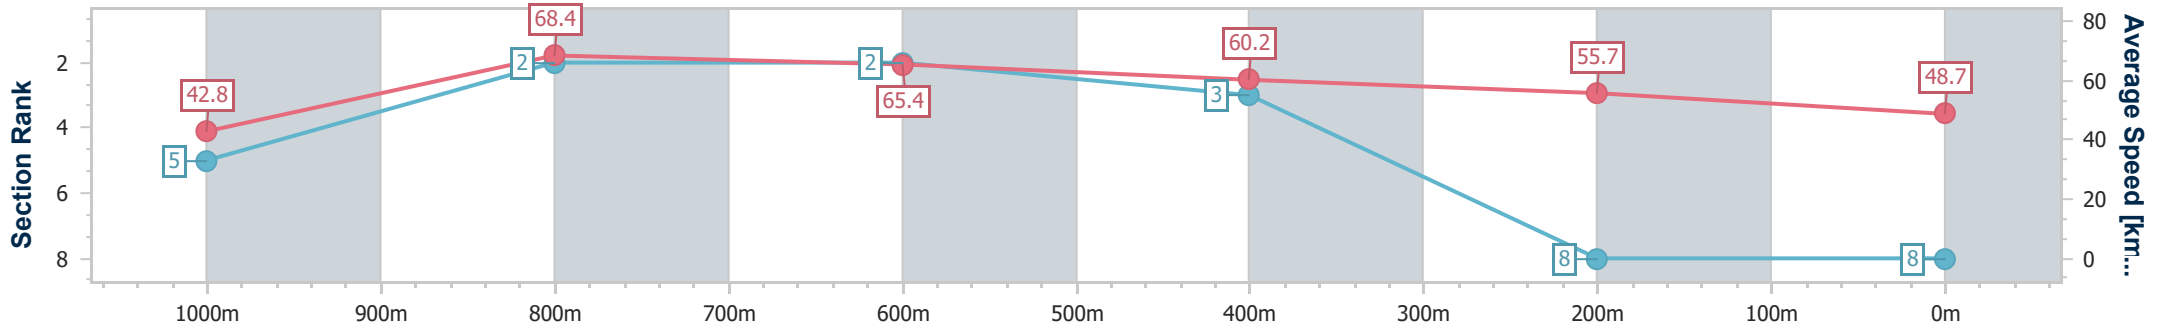

Horse/Jockey Name	Palazzo Spirit
Final Rank	8
Fastest Section Time (Section)	0:08.44 (Overall)
Top Speed [km/h] (Section)	69.9 (1000m)
Race State	Finished

Toowoomba QLD Professional
Race 6: MAZZA'S DIRTY THIRTY QTIS Three-Year-Old
BENCHMARK 62 Handicap - 1100m

10 June 2023 - 19:42

Track Rating: Soft 5, Weather: Fine, Rail Position: +2m 800m-400m;
+4m Remainder

Section	Overall	1000m	800m	600m	400m	200m							
Section Times	1:10.35 [8] (0:08.44)	1:01.91 [5] (0:10.70)	0:51.21 [2] (0:11.17)	0:40.04 [2] (0:12.21)	0:27.83 [3] (0:13.11)	0:14.72 [8] (0:14.72)							
Average Speed [km/h]	42.8	68.4	65.4	60.2	55.7	48.7							
Top Speed [km/h]	64.3	69.9	68.1	63.8	56.5	53.4							
Avg. Dist. to Rail [m]	6.6	5.7	3.9	4.3	3.8	4.7							
Avg. Stride Freq. [Hz]	2.4	2.6	2.6	2.5	2.4	2.3							
Avg. Stride Length [m]	5.1	7.1	7.0	6.6	6.4	5.9							

- [ ] Ranking at each section and finish
- -.-.- No data available at this section
- NA No data available