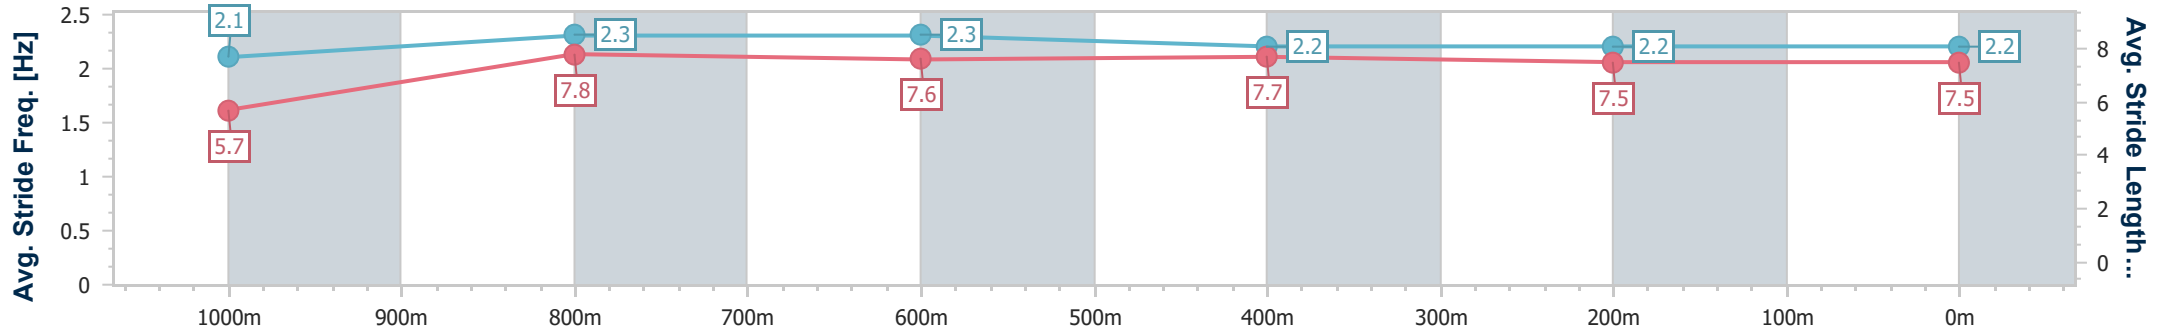

Horse/Jockey Name	Goldeeluck
Final Rank	3
Fastest Section Time (Section)	0:08.69 (Overall)
Top Speed [km/h] (Section)	69.5 (1000m)
Race State	Finished

Toowoomba QLD Professional
Race 6: MAZZA'S DIRTY THIRTY QTIS Three-Year-Old
BENCHMARK 62 Handicap - 1100m

10 June 2023 - 19:42

Track Rating: Soft 5, Weather: Fine, Rail Position: +2m 800m-400m;
+4m Remainder

Section	Overall	1000m	800m	600m	400m	200m								
Section Times	1:07.47 [3] (0:08.69)	0:58.78 [8] (0:10.89)	0:47.89 [7] (0:11.34)	0:36.55 [7] (0:11.85)	0:24.70 [6] (0:12.49)	0:12.21 [4]								
Average Speed [km/h]	41.4	66.8	64.3	61.5	58.4	58.8								
Top Speed [km/h]	64.1	69.5	65.6	63.7	59.9	60.4								
Avg. Dist. to Rail [m]	5.0	3.5	3.3	2.3	4.0	4.7								
Avg. Stride Freq. [Hz]	2.1	2.3	2.3	2.2	2.2	2.2								
Avg. Stride Length [m]	5.7	7.8	7.6	7.7	7.5	7.5								

- [ ] Ranking at each section and finish
- -.-.- No data available at this section
- NA No data available