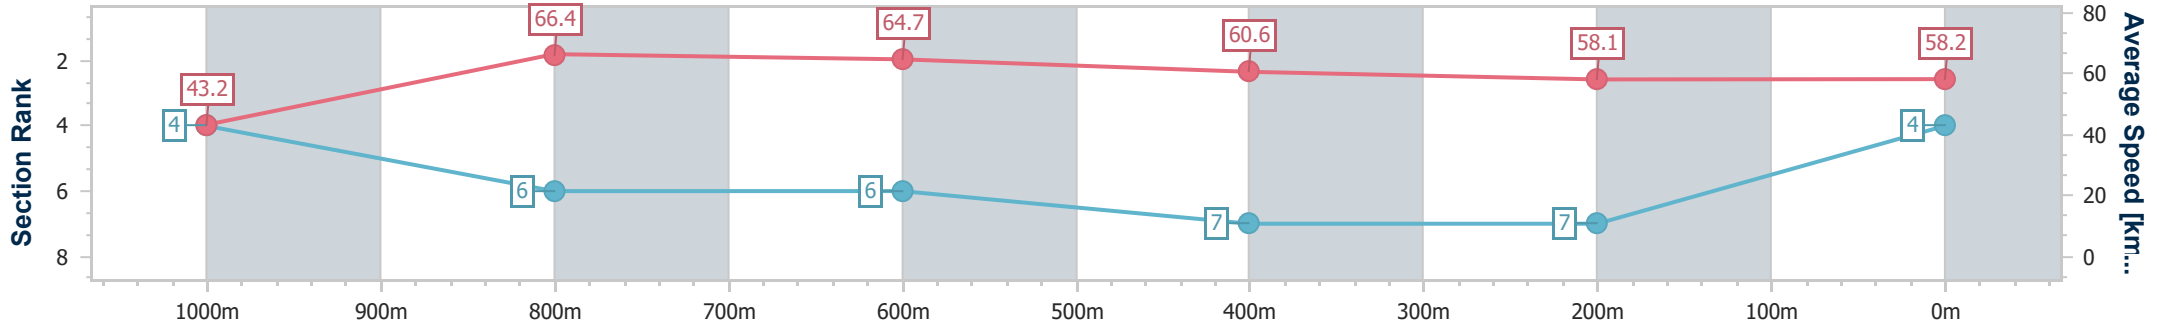

Horse/Jockey Name	Hue
Final Rank	4
Fastest Section Time (Section)	0:08.30 (Overall)
Top Speed [km/h] (Section)	67.9 (1000m)
Race State	Finished

Toowoomba QLD Professional
Race 6: MAZZA'S DIRTY THIRTY QTIS Three-Year-Old
BENCHMARK 62 Handicap - 1100m

10 June 2023 - 19:42

Track Rating: Soft 5, Weather: Fine, Rail Position: +2m 800m-400m;
+4m Remainder

Section	Overall	1000m	800m	600m	400m	200m								
Section Times	1:07.58 [4] (0:08.30)	0:59.28 [4] (0:11.08)	0:48.20 [6] (0:11.28)	0:36.92 [6] (0:12.07)	0:24.85 [7] (0:12.49)	0:12.36 [7] (0:12.36)								
Average Speed [km/h]	43.2	66.4	64.7	60.6	58.1	58.2								
Top Speed [km/h]	64.2	67.9	65.8	63.4	60.6	59.4								
Avg. Dist. to Rail [m]	9.2	6.7	4.0	3.1	2.4	2.2								
Avg. Stride Freq. [Hz]	2.4	2.6	2.5	2.4	2.4	2.5								
Avg. Stride Length [m]	5.1	7.1	7.1	6.8	6.6	6.5								

- [ ] Ranking at each section and finish
- -.-.- No data available at this section
- NA No data available