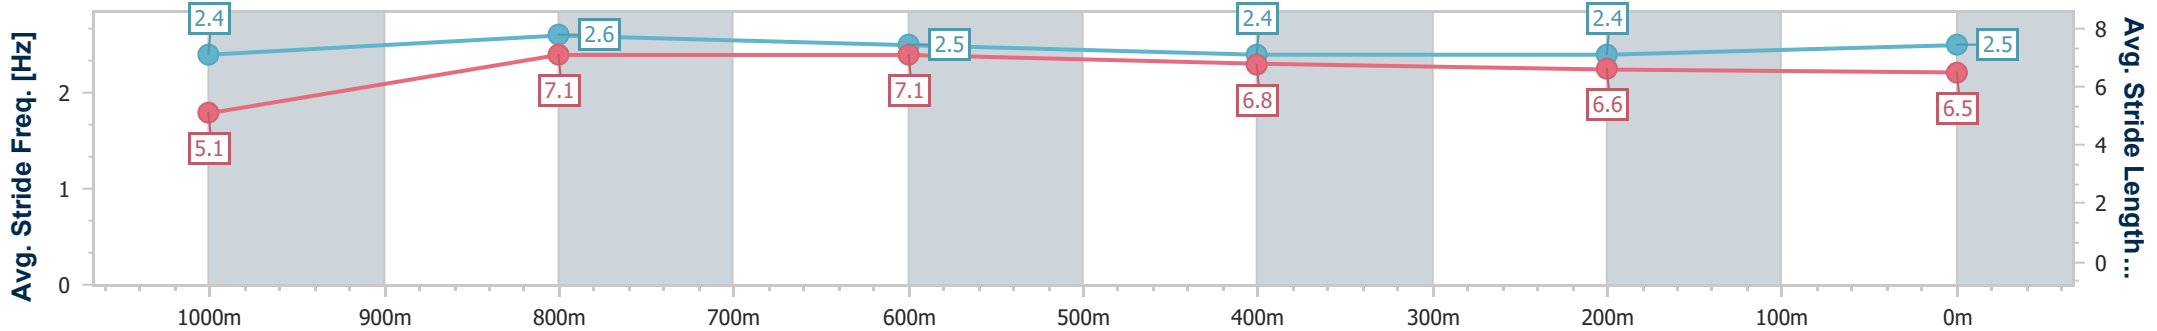

Horse/Jockey Name	Hue
Final Rank	4
Fastest Section Time (Section)	0:08.30 (Overall)
Top Speed [km/h] (Section)	67.9 (1000m)
Race State	Finished

Toowoomba QLD Professional
Race 6: MAZZA'S DIRTY THIRTY QTIS Three-Year-Old
BENCHMARK 62 Handicap - 1100m

10 June 2023 - 19:42

Track Rating: Soft 5, Weather: Fine, Rail Position: +2m 800m-400m;
+4m Remainder

Section	Overall	1000m	800m	600m	400m	200m								
Section Times	1:07.58 [4] (0:08.30)	0:59.28 [4] (0:11.08)	0:48.20 [6] (0:11.28)	0:36.92 [6] (0:12.07)	0:24.85 [7] (0:12.49)	0:12.36 [7] (0:12.36)								
Average Speed [km/h]	43.2	66.4	64.7	60.6	58.1	58.2								
Top Speed [km/h]	64.2	67.9	65.8	63.4	60.6	59.4								
Avg. Dist. to Rail [m]	9.2	6.7	4.0	3.1	2.4	2.2								
Avg. Stride Freq. [Hz]	2.4	2.6	2.5	2.4	2.4	2.5								
Avg. Stride Length [m]	5.1	7.1	7.1	6.8	6.6	6.5								

- [ ] Ranking at each section and finish
- -.-.- No data available at this section
- NA No data available