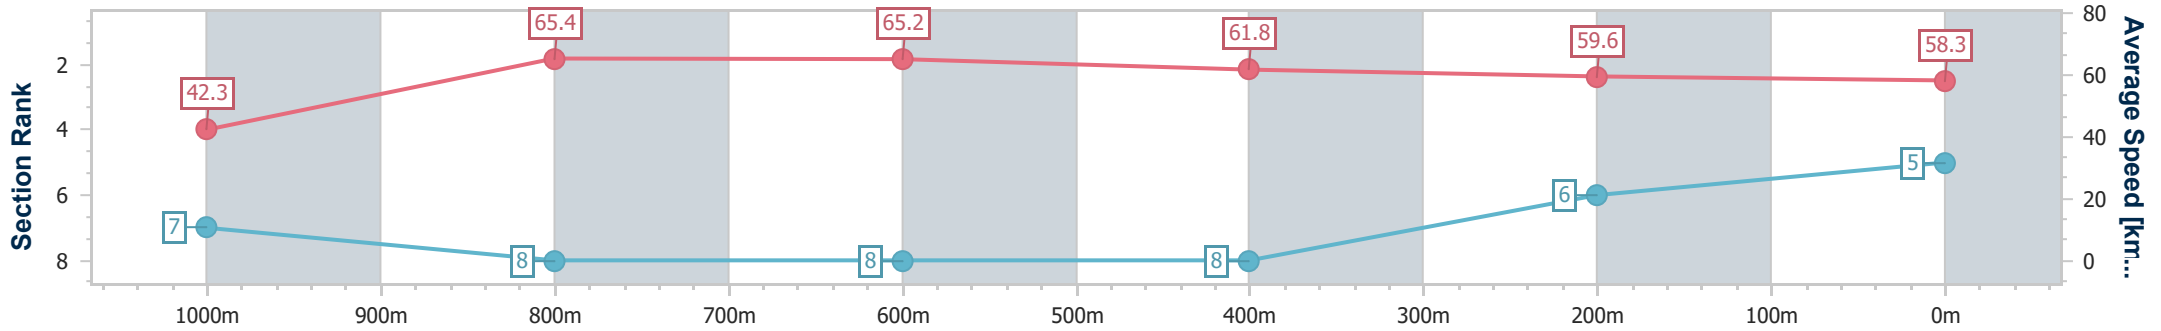

Horse/Jockey Name	Huri Black
Final Rank	5
Fastest Section Time (Section)	0:08.54 (Overall)
Top Speed [km/h] (Section)	67.0 (800m)
Race State	Finished

Toowoomba QLD Professional
Race 6: MAZZA'S DIRTY THIRTY QTIS Three-Year-Old
BENCHMARK 62 Handicap - 1100m

10 June 2023 - 19:42

Track Rating: Soft 5, Weather: Fine, Rail Position: +2m 800m-400m;
+4m Remainder

Section	Overall	1000m	800m	600m	400m	200m
Section Times	1:07.67 [5] (0:08.54)	0:59.13 [7] (0:11.19)	0:47.94 [8] (0:11.29)	0:36.65 [8] (0:11.99)	0:24.66 [8] (0:12.35)	0:12.31 [6] (0:12.31)
Average Speed [km/h]	42.3	65.4	65.2	61.8	59.6	58.3
Top Speed [km/h]	63.2	66.6	67.0	64.3	60.7	60.0
Avg. Dist. to Rail [m]	8.8	5.8	5.0	5.6	6.6	7.3
Avg. Stride Freq. [Hz]	2.2	2.5	2.4	2.3	2.3	2.3
Avg. Stride Length [m]	5.5	7.3	7.5	7.3	7.0	7.0

- [ ] Ranking at each section and finish
- -.-.- No data available at this section
- NA No data available