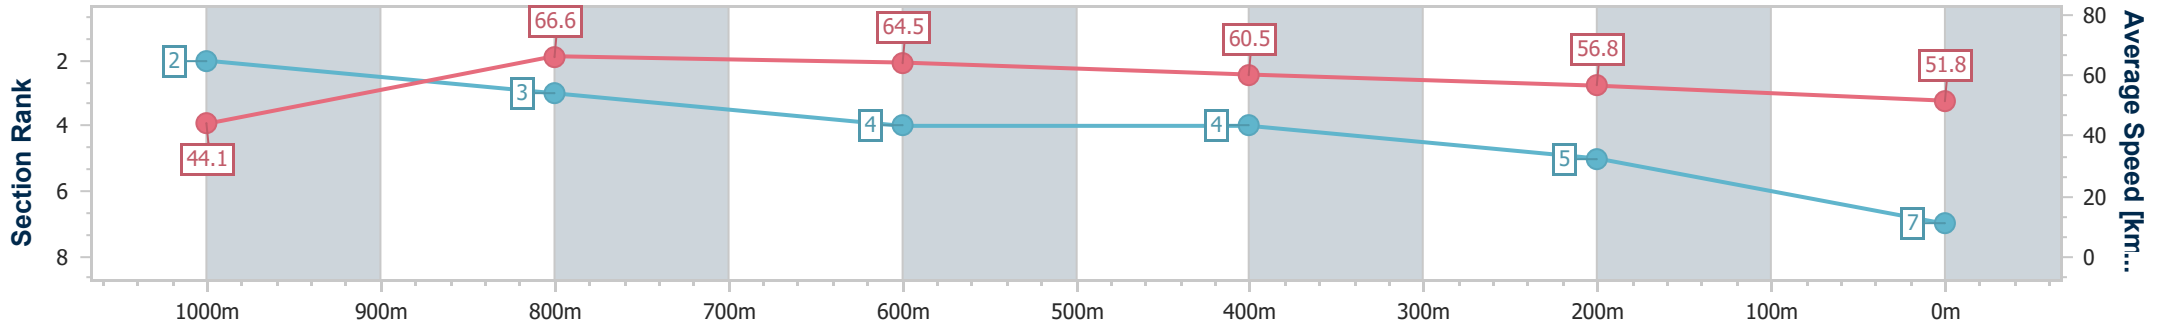

Horse/Jockey Name	Where's Tekay Now
Final Rank	7
Fastest Section Time (Section)	0:08.16 (Overall)
Top Speed [km/h] (Section)	68.3 (1000m)
Race State	Finished

Toowoomba QLD Professional
Race 6: MAZZA'S DIRTY THIRTY QTIS Three-Year-Old
BENCHMARK 62 Handicap - 1100m

10 June 2023 - 19:42

Track Rating: Soft 5, Weather: Fine, Rail Position: +2m 800m-400m;
+4m Remainder

Section	Overall	1000m	800m	600m	400m	200m
Section Times	1:09.26 [7] (0:08.16)	1:01.10 [2] (0:11.05)	0:50.05 [3] (0:11.37)	0:38.68 [4] (0:12.05)	0:26.63 [4] (0:12.74)	0:13.89 [5] (0:13.89)
Average Speed [km/h]	44.1	66.6	64.5	60.5	56.8	51.8
Top Speed [km/h]	64.7	68.3	65.4	64.8	58.4	56.1
Avg. Dist. to Rail [m]	6.2	6.3	4.3	2.4	1.7	2.0
Avg. Stride Freq. [Hz]	2.2	2.5	2.4	2.3	2.3	2.2
Avg. Stride Length [m]	5.7	7.2	7.3	7.2	6.9	6.6

- [ ] Ranking at each section and finish
- -.-.- No data available at this section
- NA No data available