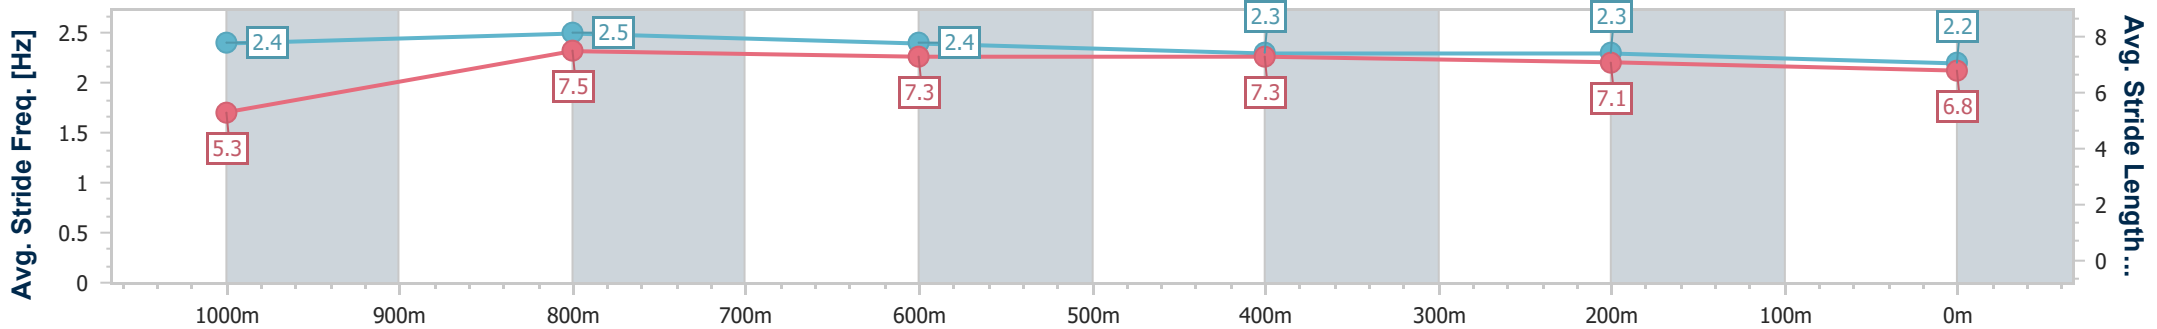

Horse/Jockey Name	Flank Speed
Final Rank	1
Fastest Section Time (Section)	0:08.16 (Overall)
Top Speed [km/h] (Section)	67.5 (1000m)
Race State	Finished

Toowoomba QLD Professional
Race 6: MAZZA'S DIRTY THIRTY QTIS Three-Year-Old
BENCHMARK 62 Handicap - 1100m

10 June 2023 - 19:42

Track Rating: Soft 5, Weather: Fine, Rail Position: +2m 800m-400m;
+4m Remainder

Section	Overall	1000m	800m	600m	400m	200m
Section Times	1:07.15 [1] (0:08.16)	0:58.99 [1] (0:10.89)	0:48.10 [1] (0:11.22)	0:36.88 [1] (0:11.90)	0:24.98 [1] (0:12.30)	0:12.68 [1] (0:12.68)
Average Speed [km/h]	44.1	67.0	65.0	61.3	59.3	56.6
Top Speed [km/h]	64.4	67.5	67.1	63.0	60.3	57.5
Avg. Dist. to Rail [m]	5.2	4.2	3.2	2.5	3.9	4.8
Avg. Stride Freq. [Hz]	2.4	2.5	2.4	2.3	2.3	2.2
Avg. Stride Length [m]	5.3	7.5	7.3	7.3	7.1	6.8

- [ ] Ranking at each section and finish
- -.-.- No data available at this section
- NA No data available