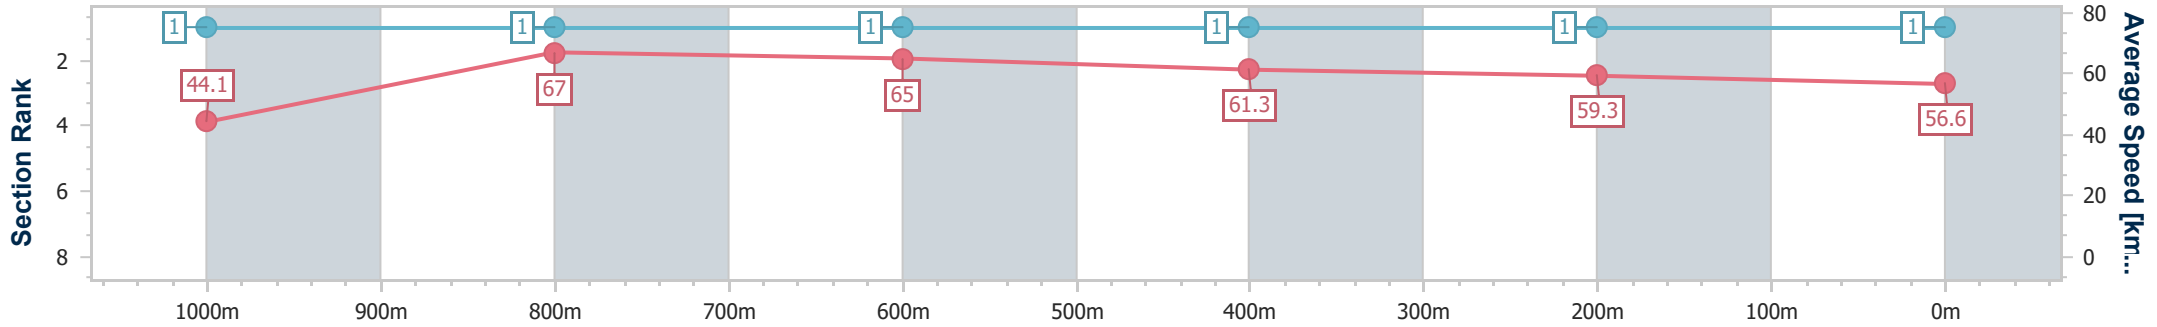

Horse/Jockey Name	Flank Speed
Final Rank	1
Fastest Section Time (Section)	0:08.16 (Overall)
Top Speed [km/h] (Section)	67.5 (1000m)
Race State	Finished

Toowoomba QLD Professional
Race 6: MAZZA'S DIRTY THIRTY QTIS Three-Year-Old
BENCHMARK 62 Handicap - 1100m

10 June 2023 - 19:42

Track Rating: Soft 5, Weather: Fine, Rail Position: +2m 800m-400m;
+4m Remainder

Section	Overall	1000m	800m	600m	400m	200m
Section Times	1:07.15 [1] (0:08.16)	0:58.99 [1] (0:10.89)	0:48.10 [1] (0:11.22)	0:36.88 [1] (0:11.90)	0:24.98 [1] (0:12.30)	0:12.68 [1] (0:12.68)
Average Speed [km/h]	44.1	67.0	65.0	61.3	59.3	56.6
Top Speed [km/h]	64.4	67.5	67.1	63.0	60.3	57.5
Avg. Dist. to Rail [m]	5.2	4.2	3.2	2.5	3.9	4.8
Avg. Stride Freq. [Hz]	2.4	2.5	2.4	2.3	2.3	2.2
Avg. Stride Length [m]	5.3	7.5	7.3	7.3	7.1	6.8

- [ ] Ranking at each section and finish
- -.-.- No data available at this section
- NA No data available