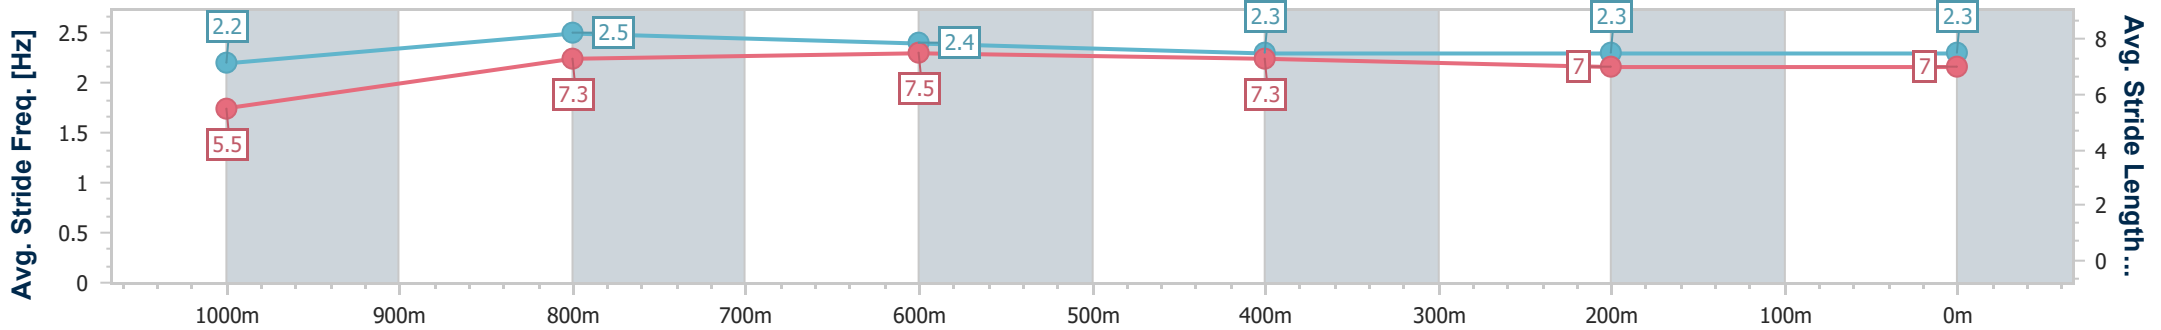

Horse/Jockey Name	Huri Black
Final Rank	5
Fastest Section Time (Section)	0:08.54 (Overall)
Top Speed [km/h] (Section)	67.0 (800m)
Race State	Finished

Toowoomba QLD Professional
Race 6: MAZZA'S DIRTY THIRTY QTIS Three-Year-Old
BENCHMARK 62 Handicap - 1100m

10 June 2023 - 19:42

Track Rating: Soft 5, Weather: Fine, Rail Position: +2m 800m-400m;
+4m Remainder

Section	Overall	1000m	800m	600m	400m	200m
Section Times	1:07.67 [5] (0:08.54)	0:59.13 [7] (0:11.19)	0:47.94 [8] (0:11.29)	0:36.65 [8] (0:11.99)	0:24.66 [8] (0:12.35)	0:12.31 [6] (0:12.31)
Average Speed [km/h]	42.3	65.4	65.2	61.8	59.6	58.3
Top Speed [km/h]	63.2	66.6	67.0	64.3	60.7	60.0
Avg. Dist. to Rail [m]	8.8	5.8	5.0	5.6	6.6	7.3
Avg. Stride Freq. [Hz]	2.2	2.5	2.4	2.3	2.3	2.3
Avg. Stride Length [m]	5.5	7.3	7.5	7.3	7.0	7.0

- [ ] Ranking at each section and finish
- -.-.- No data available at this section
- NA No data available