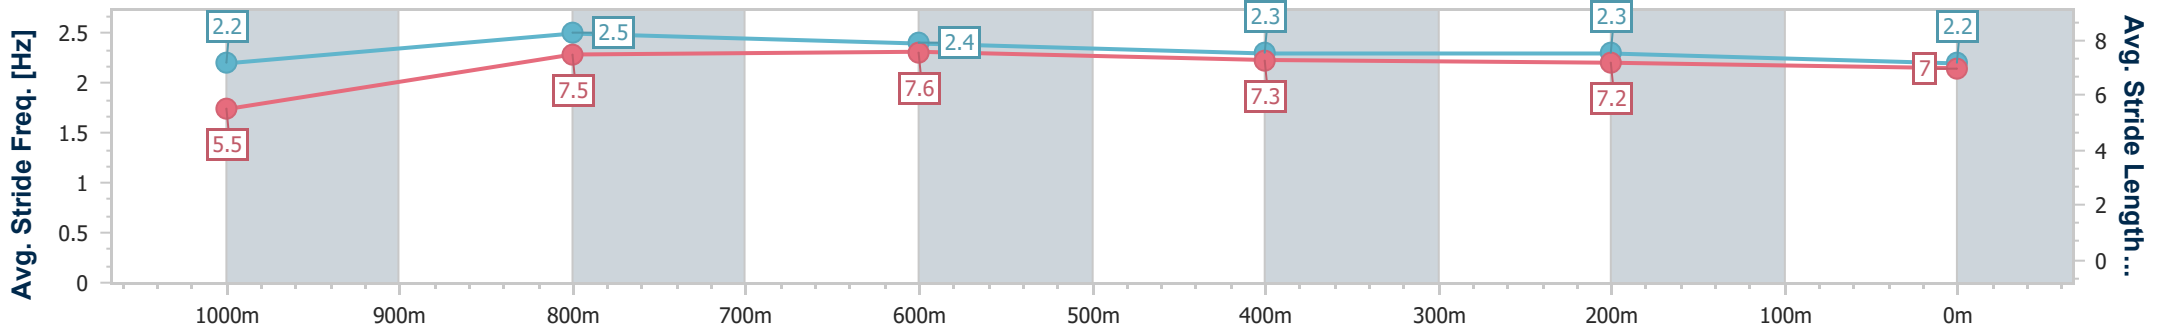

Horse/Jockey Name	Deb's Ellie
Final Rank	2
Fastest Section Time (Section)	0:08.43 (Overall)
Top Speed [km/h] (Section)	68.8 (1000m)
Race State	Finished

Toowoomba QLD Professional
Race 6: MAZZA'S DIRTY THIRTY QTIS Three-Year-Old
BENCHMARK 62 Handicap - 1100m

10 June 2023 - 19:42

Track Rating: Soft 5, Weather: Fine, Rail Position: +2m 800m-400m;
+4m Remainder

Section	Overall	1000m	800m	600m	400m	200m
Section Times	1:07.35 [2] (0:08.43)	0:58.92 [6] (0:10.81)	0:48.11 [4] (0:11.20)	0:36.91 [3] (0:11.99)	0:24.92 [2] (0:12.22)	0:12.70 [2] (0:12.70)
Average Speed [km/h]	42.9	67.5	65.2	61.2	59.9	56.5
Top Speed [km/h]	65.9	68.8	66.7	65.2	61.0	58.3
Avg. Dist. to Rail [m]	5.9	5.4	3.5	3.6	4.9	5.7
Avg. Stride Freq. [Hz]	2.2	2.5	2.4	2.3	2.3	2.2
Avg. Stride Length [m]	5.5	7.5	7.6	7.3	7.2	7.0

- [ ] Ranking at each section and finish
- -.-.- No data available at this section
- NA No data available