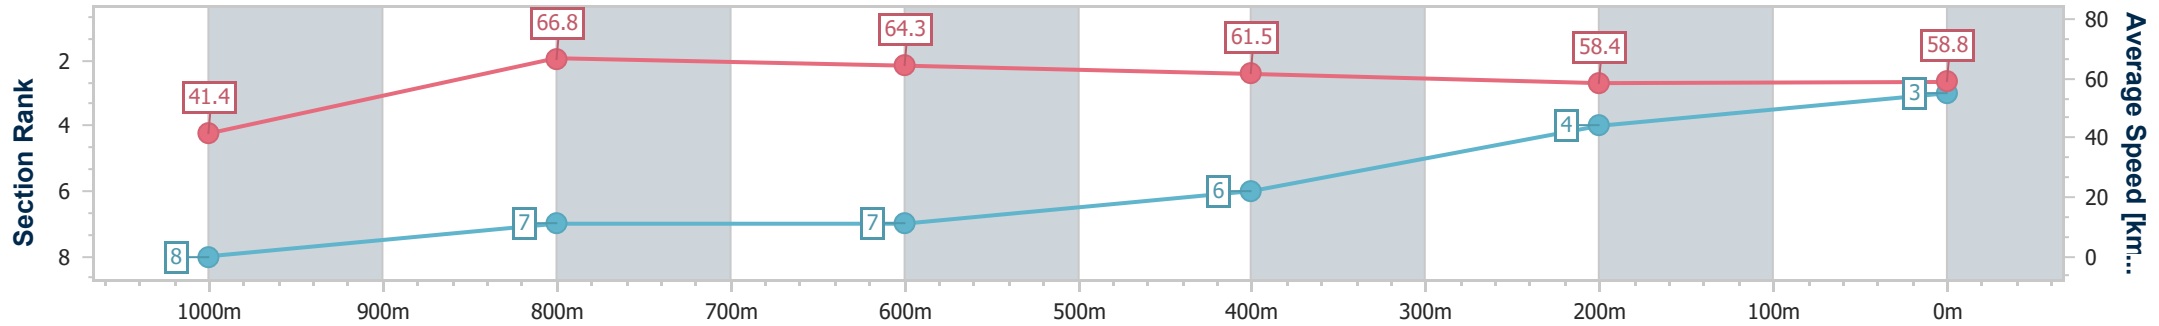

Horse/Jockey Name	Goldeeluck
Final Rank	3
Fastest Section Time (Section)	0:08.69 (Overall)
Top Speed [km/h] (Section)	69.5 (1000m)
Race State	Finished

Toowoomba QLD Professional
Race 6: MAZZA'S DIRTY THIRTY QTIS Three-Year-Old
BENCHMARK 62 Handicap - 1100m

10 June 2023 - 19:42

Track Rating: Soft 5, Weather: Fine, Rail Position: +2m 800m-400m;
+4m Remainder

Section	Overall	1000m	800m	600m	400m	200m								
Section Times	1:07.47 [3] (0:08.69)	0:58.78 [8] (0:10.89)	0:47.89 [7] (0:11.34)	0:36.55 [7] (0:11.85)	0:24.70 [6] (0:12.49)	0:12.21 [4]								
Average Speed [km/h]	41.4	66.8	64.3	61.5	58.4	58.8								
Top Speed [km/h]	64.1	69.5	65.6	63.7	59.9	60.4								
Avg. Dist. to Rail [m]	5.0	3.5	3.3	2.3	4.0	4.7								
Avg. Stride Freq. [Hz]	2.1	2.3	2.3	2.2	2.2	2.2								
Avg. Stride Length [m]	5.7	7.8	7.6	7.7	7.5	7.5								

- [ ] Ranking at each section and finish
- -.-.- No data available at this section
- NA No data available