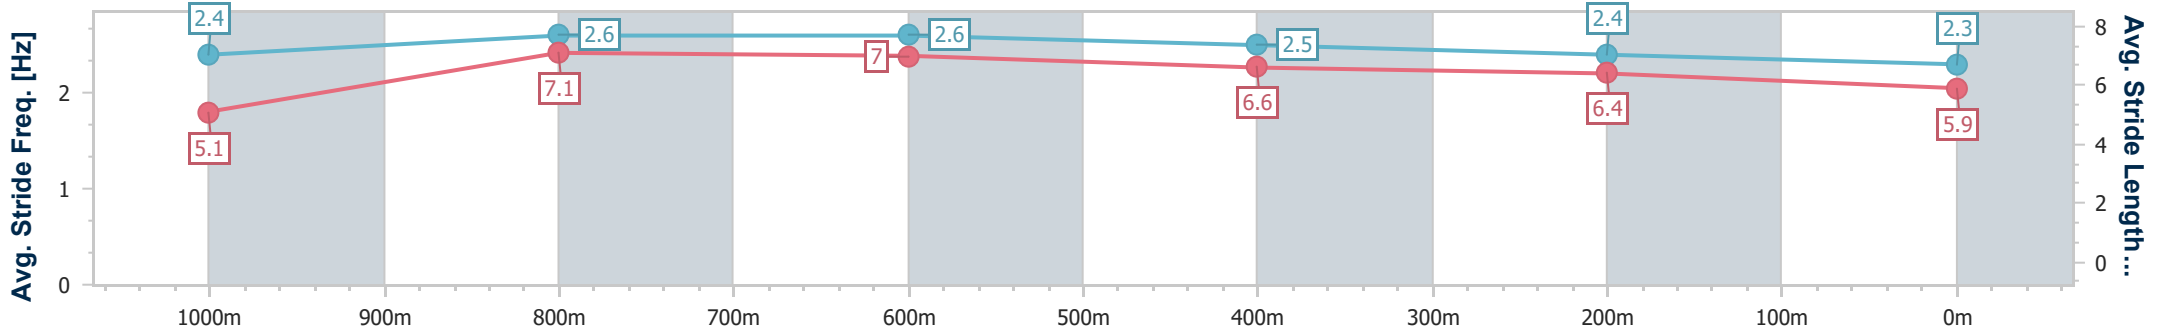

Horse/Jockey Name	Palazzo Spirit
Final Rank	8
Fastest Section Time (Section)	0:08.44 (Overall)
Top Speed [km/h] (Section)	69.9 (1000m)
Race State	Finished

Toowoomba QLD Professional
Race 6: MAZZA'S DIRTY THIRTY QTIS Three-Year-Old
BENCHMARK 62 Handicap - 1100m

10 June 2023 - 19:42

Track Rating: Soft 5, Weather: Fine, Rail Position: +2m 800m-400m;
+4m Remainder

Section	Overall	1000m	800m	600m	400m	200m							
Section Times	1:10.35 [8] (0:08.44)	1:01.91 [5] (0:10.70)	0:51.21 [2] (0:11.17)	0:40.04 [2] (0:12.21)	0:27.83 [3] (0:13.11)	0:14.72 [8] (0:14.72)							
Average Speed [km/h]	42.8	68.4	65.4	60.2	55.7	48.7							
Top Speed [km/h]	64.3	69.9	68.1	63.8	56.5	53.4							
Avg. Dist. to Rail [m]	6.6	5.7	3.9	4.3	3.8	4.7							
Avg. Stride Freq. [Hz]	2.4	2.6	2.6	2.5	2.4	2.3							
Avg. Stride Length [m]	5.1	7.1	7.0	6.6	6.4	5.9							

- [ ] Ranking at each section and finish
- -.-.- No data available at this section
- NA No data available