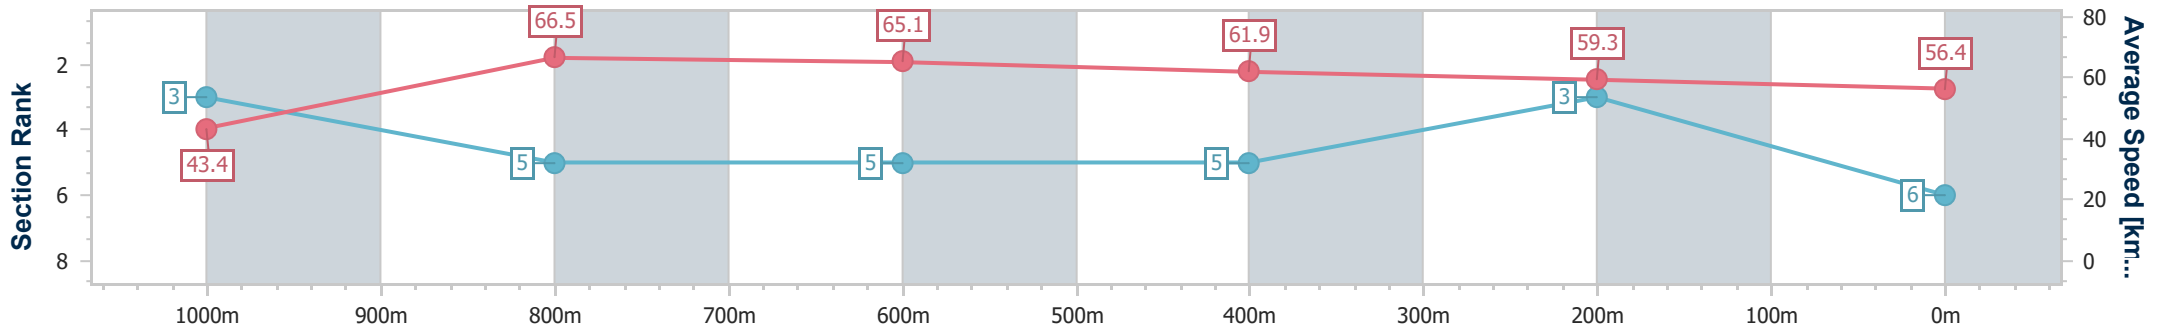

Horse/Jockey Name	Lady Wairua
Final Rank	6
Fastest Section Time (Section)	0:08.31 (Overall)
Top Speed [km/h] (Section)	67.7 (1000m)
Race State	Finished

Toowoomba QLD Professional
Race 6: MAZZA'S DIRTY THIRTY QTIS Three-Year-Old
BENCHMARK 62 Handicap - 1100m

10 June 2023 - 19:42

Track Rating: Soft 5, Weather: Fine, Rail Position: +2m 800m-400m;
+4m Remainder

Section	Overall	1000m	800m	600m	400m	200m
Section Times	1:07.81 [6] (0:08.31)	0:59.50 [3] (0:11.07)	0:48.43 [5] (0:11.35)	0:37.08 [5] (0:11.96)	0:25.12 [5] (0:12.40)	0:12.72 [3] (0:12.72)
Average Speed [km/h]	43.4	66.5	65.1	61.9	59.3	56.4
Top Speed [km/h]	63.3	67.7	66.3	65.4	61.2	58.7
Avg. Dist. to Rail [m]	10.3	7.1	6.4	5.8	5.7	7.2
Avg. Stride Freq. [Hz]	2.4	2.3	2.5	2.5	2.4	2.3
Avg. Stride Length [m]	5.2	7.9	7.0	6.8	6.8	6.7

- [ ] Ranking at each section and finish
- -.-.- No data available at this section
- NA No data available