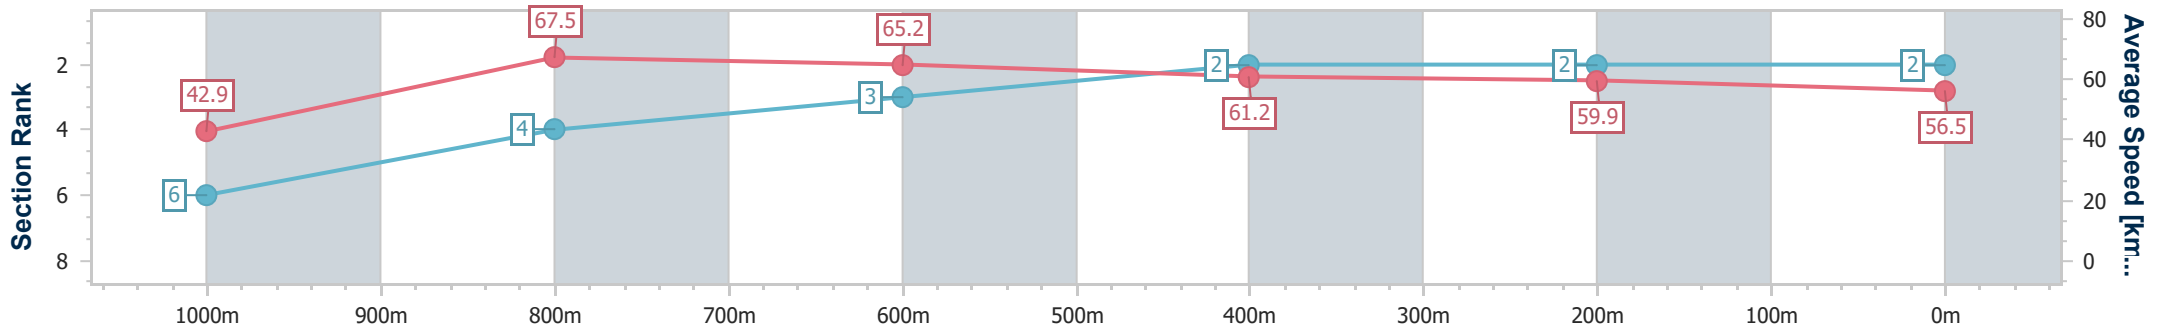

Horse/Jockey Name	Deb's Ellie
Final Rank	2
Fastest Section Time (Section)	0:08.43 (Overall)
Top Speed [km/h] (Section)	68.8 (1000m)
Race State	Finished

Toowoomba QLD Professional
Race 6: MAZZA'S DIRTY THIRTY QTIS Three-Year-Old
BENCHMARK 62 Handicap - 1100m

10 June 2023 - 19:42

Track Rating: Soft 5, Weather: Fine, Rail Position: +2m 800m-400m;
+4m Remainder

Section	Overall	1000m	800m	600m	400m	200m
Section Times	1:07.35 [2] (0:08.43)	0:58.92 [6] (0:10.81)	0:48.11 [4] (0:11.20)	0:36.91 [3] (0:11.99)	0:24.92 [2] (0:12.22)	0:12.70 [2] (0:12.70)
Average Speed [km/h]	42.9	67.5	65.2	61.2	59.9	56.5
Top Speed [km/h]	65.9	68.8	66.7	65.2	61.0	58.3
Avg. Dist. to Rail [m]	5.9	5.4	3.5	3.6	4.9	5.7
Avg. Stride Freq. [Hz]	2.2	2.5	2.4	2.3	2.3	2.2
Avg. Stride Length [m]	5.5	7.5	7.6	7.3	7.2	7.0

- [ ] Ranking at each section and finish
- -.-.- No data available at this section
- NA No data available