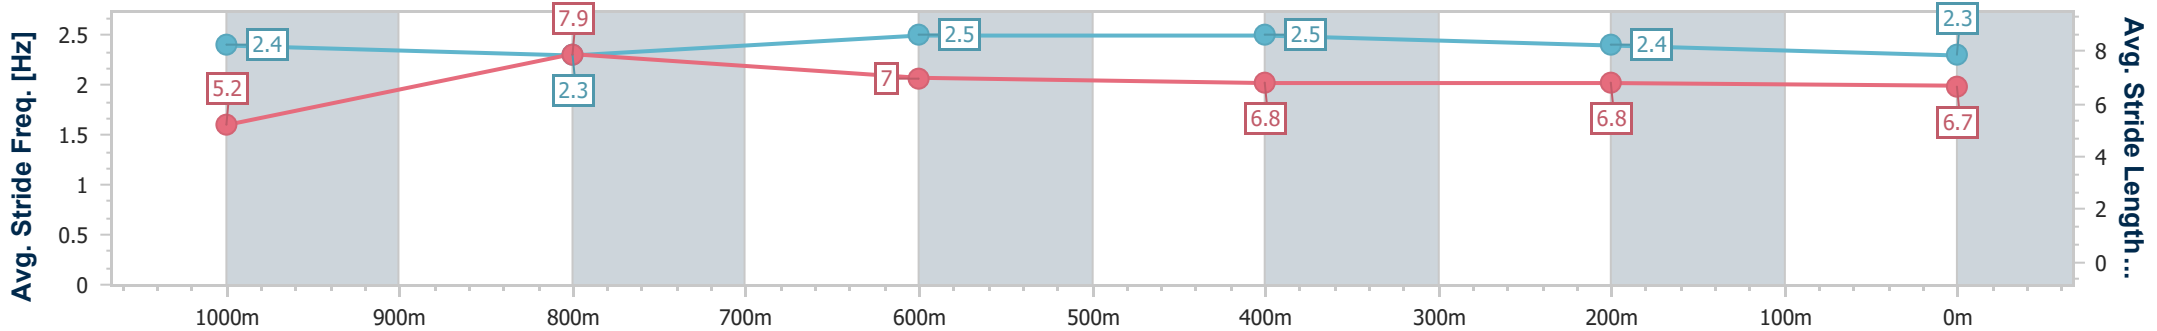

Horse/Jockey Name	Lady Wairua
Final Rank	6
Fastest Section Time (Section)	0:08.31 (Overall)
Top Speed [km/h] (Section)	67.7 (1000m)
Race State	Finished

Toowoomba QLD Professional
Race 6: MAZZA'S DIRTY THIRTY QTIS Three-Year-Old
BENCHMARK 62 Handicap - 1100m

10 June 2023 - 19:42

Track Rating: Soft 5, Weather: Fine, Rail Position: +2m 800m-400m;
+4m Remainder

Section	Overall	1000m	800m	600m	400m	200m
Section Times	1:07.81 [6] (0:08.31)	0:59.50 [3] (0:11.07)	0:48.43 [5] (0:11.35)	0:37.08 [5] (0:11.96)	0:25.12 [5] (0:12.40)	0:12.72 [3] (0:12.72)
Average Speed [km/h]	43.4	66.5	65.1	61.9	59.3	56.4
Top Speed [km/h]	63.3	67.7	66.3	65.4	61.2	58.7
Avg. Dist. to Rail [m]	10.3	7.1	6.4	5.8	5.7	7.2
Avg. Stride Freq. [Hz]	2.4	2.3	2.5	2.5	2.4	2.3
Avg. Stride Length [m]	5.2	7.9	7.0	6.8	6.8	6.7

- [ ] Ranking at each section and finish
- -.-.- No data available at this section
- NA No data available