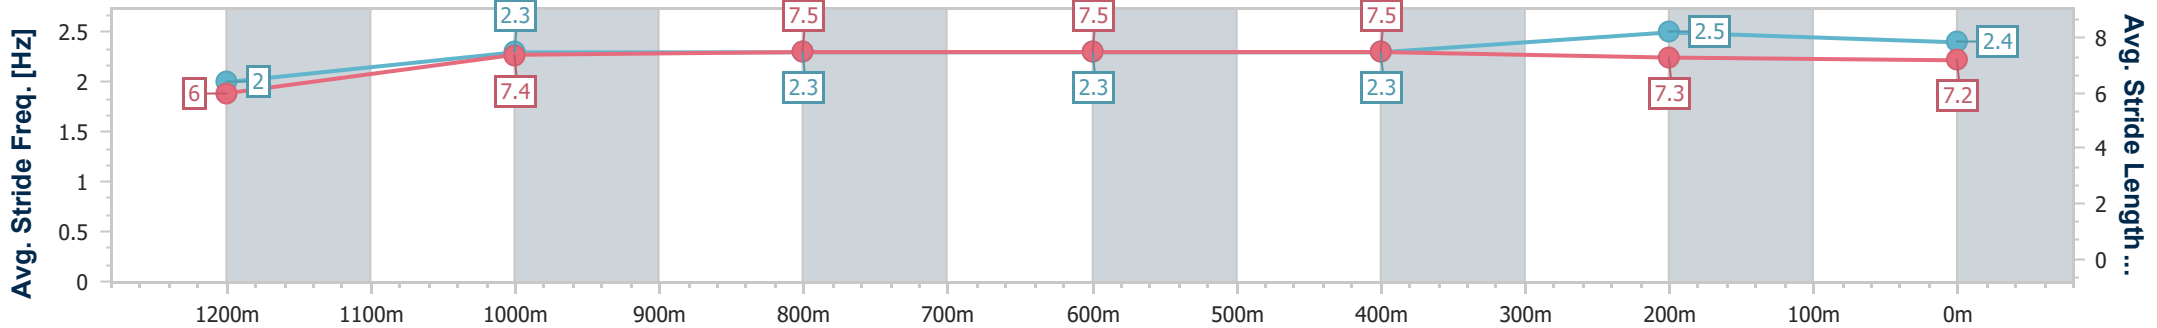

Eagle Farm QLD Professional

Race 9: MAGIC MILLIONS DANE RIPPER STAKES - 1300m

10 June 2023 - 16:29

Track Rating: Good 4, Weather: Fine, Rail Position: +4m Entire Course

BRISBANE RACING CLUB

Section	Overall	1200m	1000m	800m	600m	400m	200m
Section Times	1:17.86 [3] (0:08.50)	1:09.36 [12] (0:11.78)	0:57.58 [15] (0:11.92)	0:45.66 [15] (0:11.83)	0:33.83 [12] (0:11.49)	0:22.34 [12] (0:10.79)	0:11.55 [10] (0:11.55)
Average Speed [km/h]	43.3	61.4	61.6	61.6	63.6	66.7	62.3
Top Speed [km/h]	57.7	62.6	62.6	63.1	66.5	67.7	66.3
Avg. Dist. to Rail [m]	18.3	6.7	3.5	2.7	2.9	10.0	11.7
Avg. Stride Freq. [Hz]	2.0	2.3	2.3	2.3	2.3	2.5	2.4
Avg. Stride Length [m]	6.0	7.4	7.5	7.5	7.5	7.3	7.2

- [] Ranking at each section and finish
- .-.- No data available at this section
- NA No data available

Horse/Jockey Name	She's All Class
Final Rank	4
Fastest Section Time (Section)	0:08.25 (Overall)
Top Speed [km/h] (Section)	67.5 (400m)
Race State	Finished