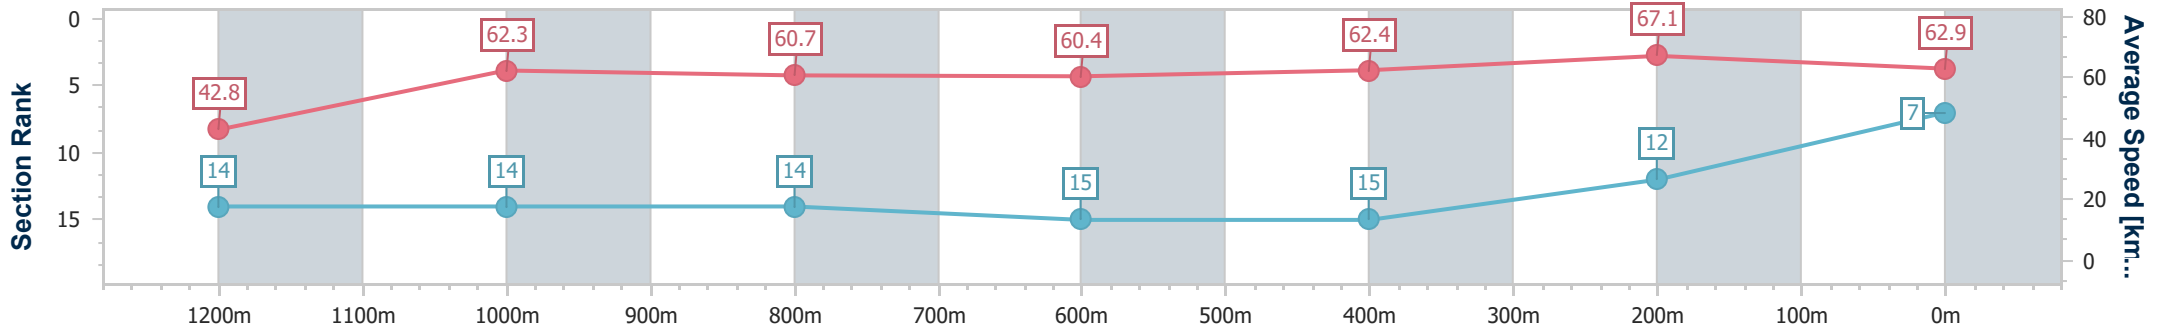

Eagle Farm QLD Professional

Race 9: MAGIC MILLIONS DANE RIPPER STAKES - 1300m

10 June 2023 - 16:29

Track Rating: Good 4, Weather: Fine, Rail Position: +4m Entire Course

BRISBANE RACING CLUB

Section	Overall	1200m	1000m	800m	600m	400m	200m
Section Times	1:17.97 [7] (0:08.63)	1:09.34 [14] (0:11.59)	0:57.75 [14] (0:12.01)	0:45.74 [14] (0:12.00)	0:33.74 [15] (0:11.55)	0:22.19 [15] (0:10.74)	0:11.45 [12] (0:11.45)
Average Speed [km/h]	42.8	62.3	60.7	60.4	62.4	67.1	62.9
Top Speed [km/h]	59.2	64.1	61.5	61.8	65.3	68.0	66.7
Avg. Dist. to Rail [m]	17.1	5.1	2.8	1.4	0.3	2.8	5.0
Avg. Stride Freq. [Hz]	2.2	2.5	2.4	2.4	2.4	2.6	2.5
Avg. Stride Length [m]	5.2	6.9	7.0	7.0	7.1	7.1	6.9