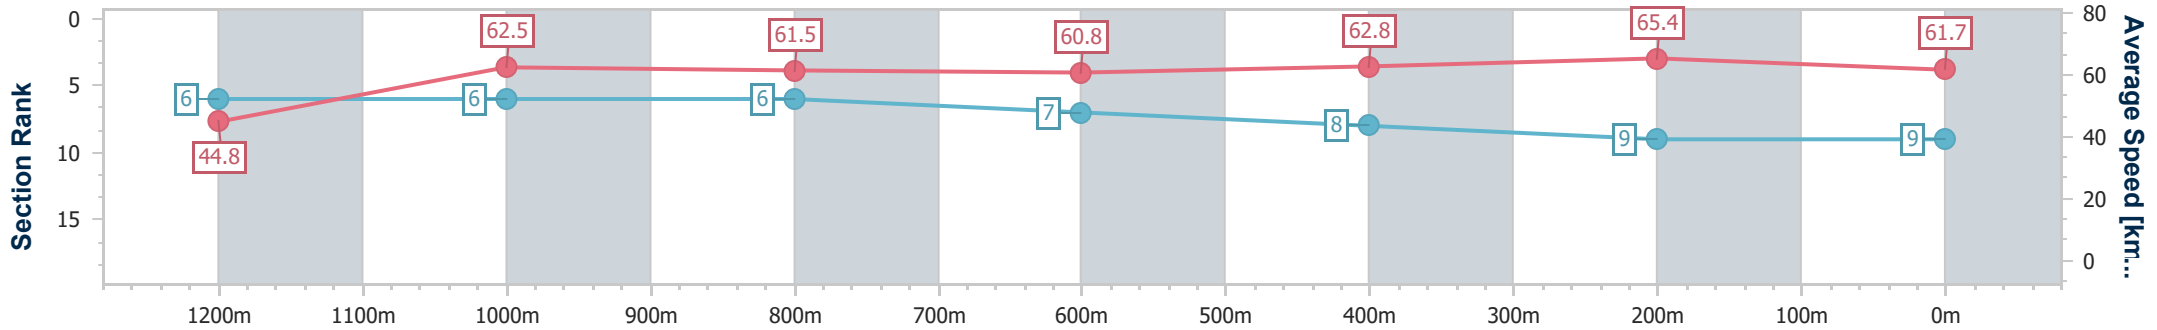

Eagle Farm QLD Professional

Race 9: MAGIC MILLIONS DANE RIPPER STAKES - 1300m

10 June 2023 - 16:29

Track Rating: Good 4, Weather: Fine, Rail Position: +4m Entire Course

BRISBANE RACING CLUB

Section	Overall	1200m	1000m	800m	600m	400m	200m
Section Times	1:18.01 [9] (0:08.18)	1:09.83 [6] (0:11.55)	0:58.28 [6] (0:11.93)	0:46.35 [6] (0:12.03)	0:34.32 [7] (0:11.65)	0:22.67 [8] (0:11.00)	0:11.67 [9] (0:11.67)
Average Speed [km/h]	44.8	62.5	61.5	60.8	62.8	65.4	61.7
Top Speed [km/h]	59.1	63.5	62.7	61.8	65.9	66.6	65.3
Avg. Dist. to Rail [m]	12.7	6.1	3.8	3.2	3.3	9.1	10.3
Avg. Stride Freq. [Hz]	2.2	2.4	2.3	2.3	2.4	2.5	2.4
Avg. Stride Length [m]	5.6	7.4	7.3	7.3	7.4	7.3	7.1