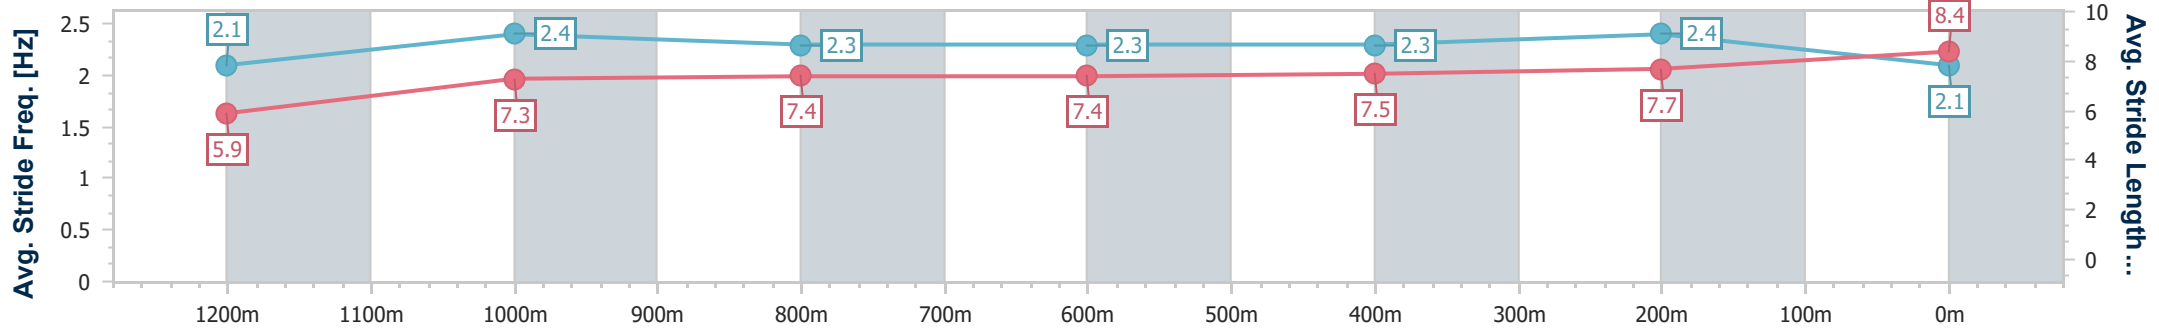

Eagle Farm QLD Professional

Race 9: MAGIC MILLIONS DANE RIPPER STAKES - 1300m

10 June 2023 - 16:29

Track Rating: Good 4, Weather: Fine, Rail Position: +4m Entire Course

BRISBANE RACING CLUB

Section	Overall	1200m	1000m	800m	600m	400m	200m
Section Times	1:17.89 [4] (0:08.25)	1:09.64 [8] (0:11.57)	0:58.07 [8] (0:11.95)	0:46.12 [8] (0:11.97)	0:34.15 [8] (0:11.62)	0:22.53 [9] (0:10.91)	0:11.62 [8] (0:11.62)
Average Speed [km/h]	44.3	62.4	61.1	60.8	62.7	66.0	61.9
Top Speed [km/h]	61.1	63.5	62.5	61.4	66.4	67.5	65.6
Avg. Dist. to Rail [m]	11.2	4.6	3.4	2.0	2.7	5.2	10.1
Avg. Stride Freq. [Hz]	2.1	2.4	2.3	2.3	2.3	2.4	2.1
Avg. Stride Length [m]	5.9	7.3	7.4	7.4	7.5	7.7	8.4