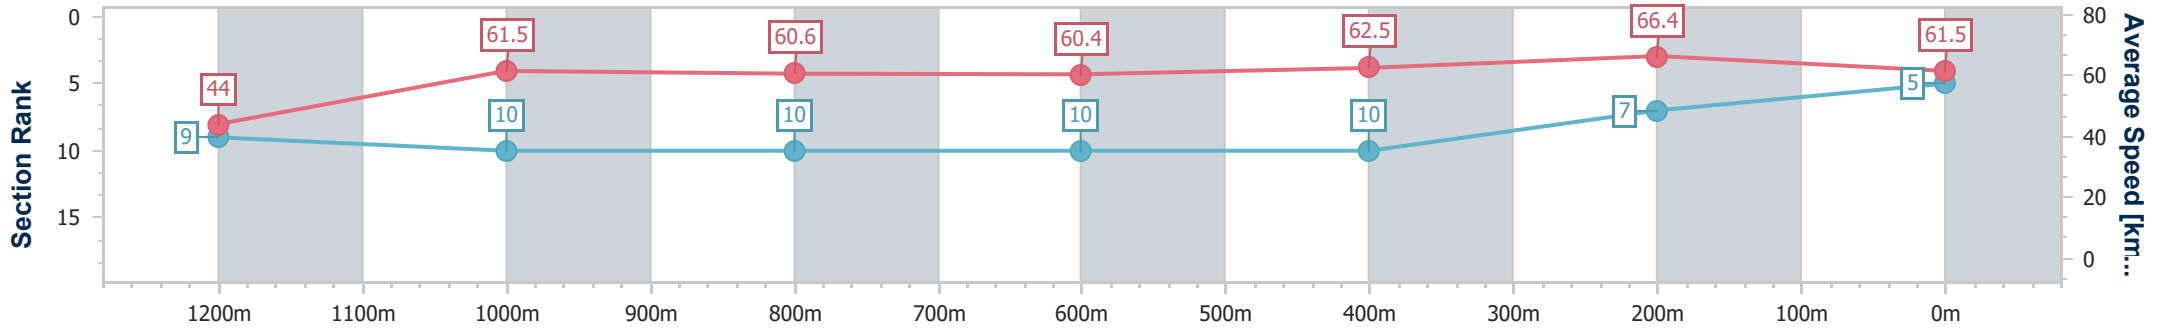

Eagle Farm QLD Professional

Race 9: MAGIC MILLIONS DANE RIPPER STAKES - 1300m

10 June 2023 - 16:29

Track Rating: Good 4, Weather: Fine, Rail Position: +4m Entire Course

BRISBANE RACING CLUB

Section	Overall	1200m	1000m	800m	600m	400m	200m
Section Times	1:17.93 [5] (0:08.25)	1:09.68 [9] (0:11.73)	0:57.95 [10] (0:11.99)	0:45.96 [10] (0:11.93)	0:34.03 [10] (0:11.47)	0:22.56 [10] (0:10.85)	0:11.71 [7] (0:11.71)
Average Speed [km/h]	44.0	61.5	60.6	60.4	62.5	66.4	61.5
Top Speed [km/h]	58.9	62.5	61.6	60.9	66.8	67.5	64.0
Avg. Dist. to Rail [m]	6.2	2.5	2.2	0.8	0.7	1.7	2.3
Avg. Stride Freq. [Hz]	2.2	2.4	2.3	2.3	2.4	2.5	2.4
Avg. Stride Length [m]	5.6	7.2	7.2	7.3	7.4	7.4	7.1