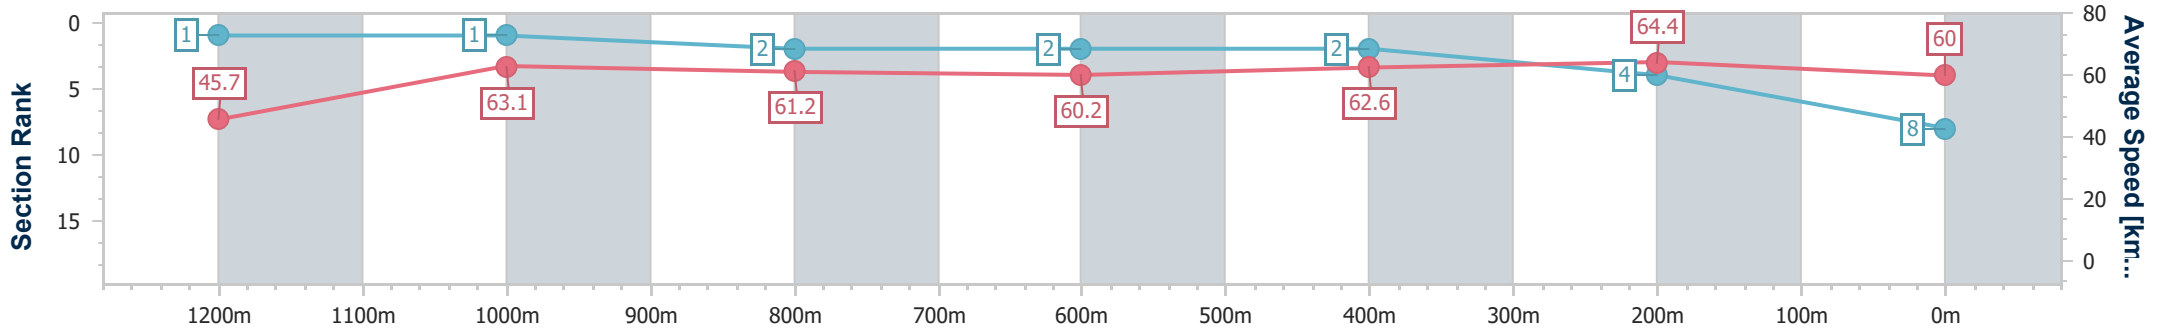

Eagle Farm QLD Professional

Race 9: MAGIC MILLIONS DANE RIPPER STAKES - 1300m

10 June 2023 - 16:29

Track Rating: Good 4, Weather: Fine, Rail Position: +4m Entire Course

BRISBANE RACING CLUB

Section	Overall	1200m	1000m	800m	600m	400m	200m
Section Times	1:18.00 [8] (0:07.97)	1:10.03 [1] (0:11.43)	0:58.60 [1] (0:11.97)	0:46.63 [2] (0:11.98)	0:34.65 [2] (0:11.46)	0:23.19 [2] (0:11.17)	0:12.02 [4] (0:12.02)
Average Speed [km/h]	45.7	63.1	61.2	60.2	62.6	64.4	60.0
Top Speed [km/h]	60.5	64.5	62.1	60.7	64.2	65.6	63.1
Avg. Dist. to Rail [m]	9.9	5.9	3.1	0.9	0.9	2.0	2.7
Avg. Stride Freq. [Hz]	2.1	2.3	2.3	2.3	2.3	2.4	2.3
Avg. Stride Length [m]	5.9	7.6	7.4	7.4	7.6	7.5	7.3