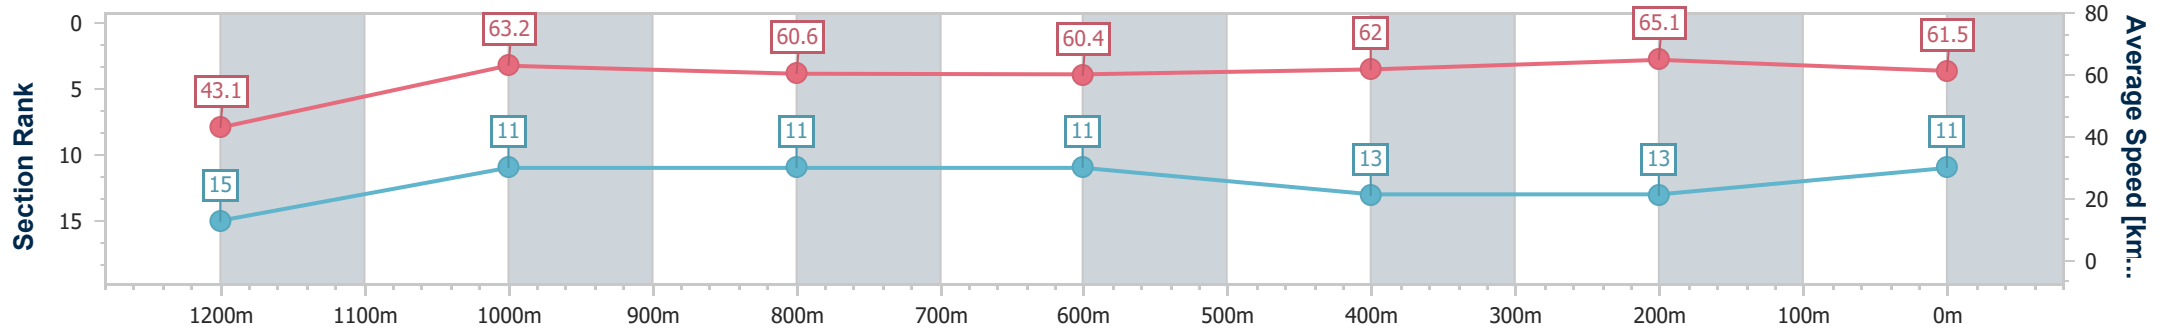

Eagle Farm QLD Professional

Race 9: MAGIC MILLIONS DANE RIPPER STAKES - 1300m

10 June 2023 - 16:29

Track Rating: Good 4, Weather: Fine, Rail Position: +4m Entire Course

BRISBANE RACING CLUB

Section	Overall	1200m	1000m	800m	600m	400m	200m
Section Times	1:18.24 [11] (0:08.59)	1:09.65 [15] (0:11.39)	0:58.26 [11] (0:12.00)	0:46.26 [11] (0:11.93)	0:34.33 [11] (0:11.56)	0:22.77 [13] (0:11.07)	0:11.70 [13] (0:11.70)
Average Speed [km/h]	43.1	63.2	60.6	60.4	62.0	65.1	61.5
Top Speed [km/h]	60.9	64.3	61.8	61.1	63.7	66.3	63.9
Avg. Dist. to Rail [m]	15.6	3.9	2.0	0.6	0.9	2.3	1.1
Avg. Stride Freq. [Hz]	2.0	2.3	2.2	2.2	2.3	2.4	2.3
Avg. Stride Length [m]	5.8	7.4	7.4	7.6	7.6	7.5	7.4

- [] Ranking at each section and finish
- .-.- No data available at this section
- NA No data available

Horse/Jockey Name	Promise Of Success
Final Rank	12
Fastest Section Time (Section)	0:08.22 (Overall)
Top Speed [km/h] (Section)	66.3 (400m)
Race State	Finished