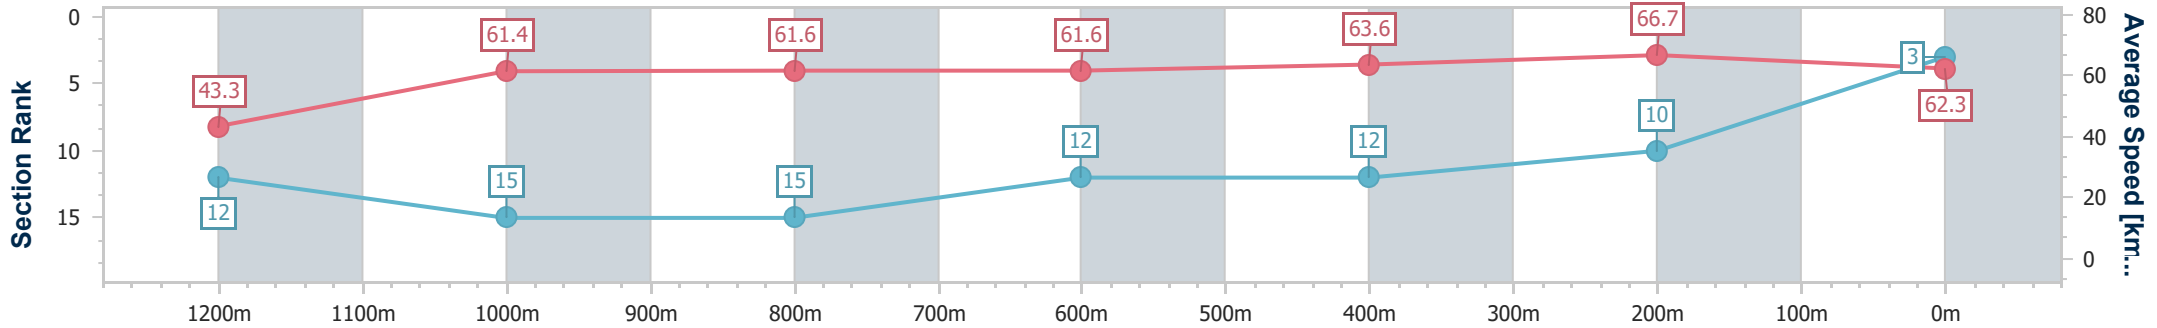

Eagle Farm QLD Professional

Race 9: MAGIC MILLIONS DANE RIPPER STAKES - 1300m

10 June 2023 - 16:29

Track Rating: Good 4, Weather: Fine, Rail Position: +4m Entire Course

BRISBANE RACING CLUB

Section	Overall	1200m	1000m	800m	600m	400m	200m
Section Times	1:17.86 [3] (0:08.50)	1:09.36 [12] (0:11.78)	0:57.58 [15] (0:11.92)	0:45.66 [15] (0:11.83)	0:33.83 [12] (0:11.49)	0:22.34 [12] (0:10.79)	0:11.55 [10] (0:11.55)
Average Speed [km/h]	43.3	61.4	61.6	61.6	63.6	66.7	62.3
Top Speed [km/h]	57.7	62.6	62.6	63.1	66.5	67.7	66.3
Avg. Dist. to Rail [m]	18.3	6.7	3.5	2.7	2.9	10.0	11.7
Avg. Stride Freq. [Hz]	2.0	2.3	2.3	2.3	2.3	2.5	2.4
Avg. Stride Length [m]	6.0	7.4	7.5	7.5	7.5	7.3	7.2

- [] Ranking at each section and finish
- .-.- No data available at this section
- NA No data available

Horse/Jockey Name	She's All Class
Final Rank	4
Fastest Section Time (Section)	0:08.25 (Overall)
Top Speed [km/h] (Section)	67.5 (400m)
Race State	Finished