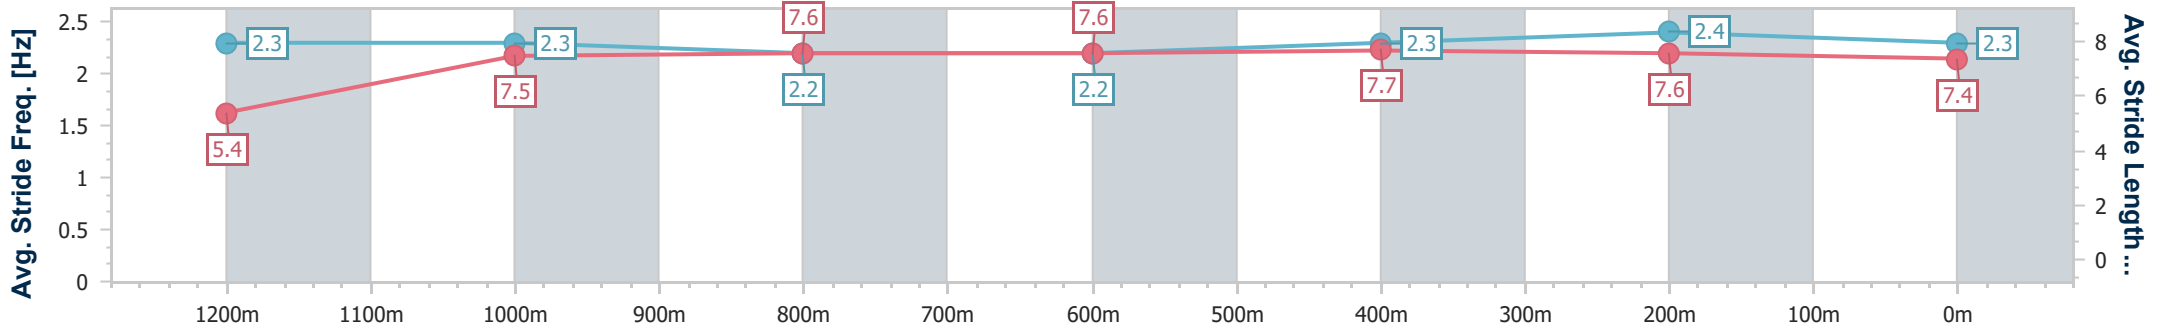

- [] Ranking at each section and finish
- .-.- No data available at this section
- NA No data available

Horse/Jockey Name	Promise Of Success
Final Rank	12
Fastest Section Time (Section)	0:08.22 (Overall)
Top Speed [km/h] (Section)	66.3 (400m)
Race State	Finished

Eagle Farm QLD Professional

Race 9: MAGIC MILLIONS DANE RIPPER STAKES - 1300m

10 June 2023 - 16:29

Track Rating: Good 4, Weather: Fine, Rail Position: +4m Entire Course

BRISBANE RACING CLUB

Section	Overall	1200m	1000m	800m	600m	400m	200m
Section Times	1:18.27 [12] (0:08.22)	1:10.05 [7] (0:11.72)	0:58.33 [9] (0:11.89)	0:46.44 [9] (0:11.92)	0:34.52 [9] (0:11.50)	0:23.02 [7] (0:11.10)	0:11.92 [11] (0:11.92)
Average Speed [km/h]	44.6	61.7	61.9	61.3	63.4	65.0	60.4
Top Speed [km/h]	59.1	62.9	63.1	62.0	65.3	66.3	63.5
Avg. Dist. to Rail [m]	15.4	9.0	4.6	3.1	2.9	8.1	10.2
Avg. Stride Freq. [Hz]	2.3	2.3	2.2	2.2	2.3	2.4	2.3
Avg. Stride Length [m]	5.4	7.5	7.6	7.6	7.7	7.6	7.4