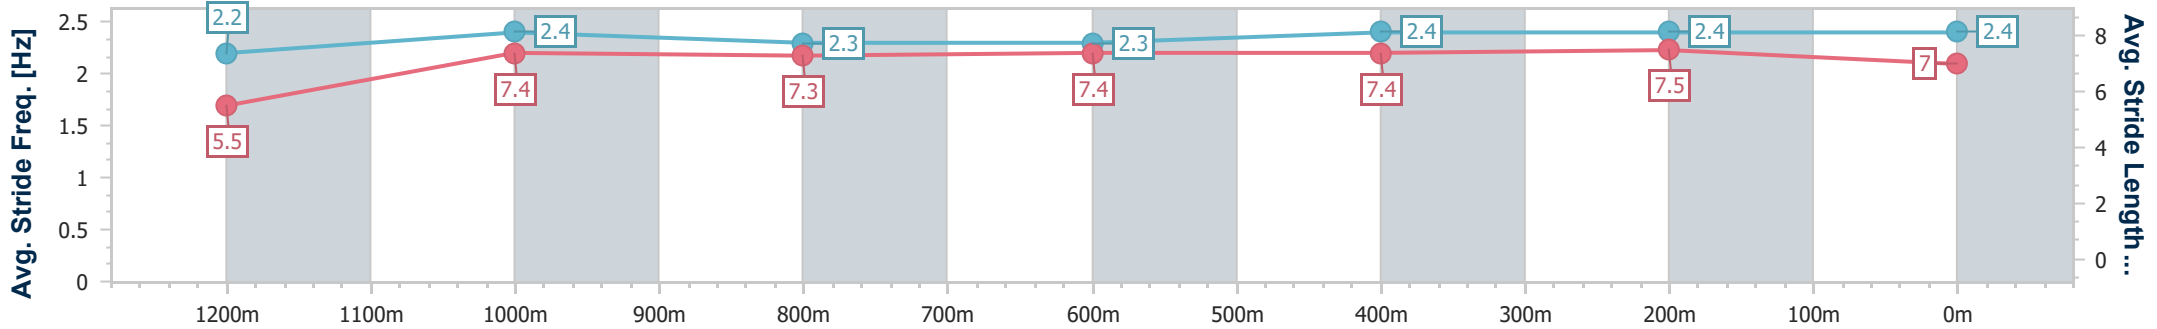

Eagle Farm QLD Professional

Race 9: MAGIC MILLIONS DANE RIPPER STAKES - 1300m

10 June 2023 - 16:29

Track Rating: Good 4, Weather: Fine, Rail Position: +4m Entire Course

BRISBANE RACING CLUB

Section	Overall	1200m	1000m	800m	600m	400m	200m
Section Times	1:17.77 [2] (0:08.32)	1:09.45 [11] (0:11.34)	0:58.11 [6] (0:11.93)	0:46.18 [7] (0:11.83)	0:34.35 [5] (0:11.51)	0:22.84 [6] (0:10.95)	0:11.89 [5] (0:11.89)
Average Speed [km/h]	44.1	63.8	61.8	61.8	63.4	65.8	60.5
Top Speed [km/h]	60.4	65.3	62.4	62.5	66.0	66.7	64.2
Avg. Dist. to Rail [m]	14.6	8.1	4.7	3.2	2.7	6.3	7.6
Avg. Stride Freq. [Hz]	2.2	2.4	2.3	2.3	2.4	2.4	2.4
Avg. Stride Length [m]	5.5	7.4	7.3	7.4	7.4	7.5	7.0