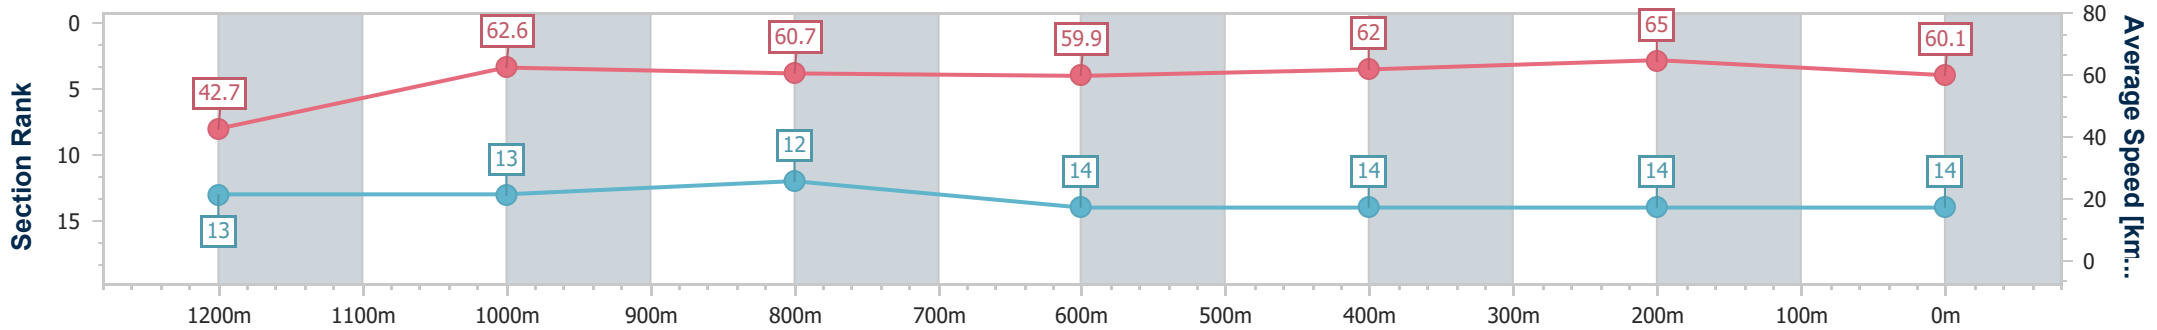

Eagle Farm QLD Professional

Race 9: MAGIC MILLIONS DANE RIPPER STAKES - 1300m

10 June 2023 - 16:29

Track Rating: Good 4, Weather: Fine, Rail Position: +4m Entire Course

BRISBANE RACING CLUB

Section	Overall	1200m	1000m	800m	600m	400m	200m
Section Times	1:18.58 [14] (0:08.54)	1:10.04 [13] (0:11.53)	0:58.51 [13] (0:11.95)	0:46.56 [12] (0:12.00)	0:34.56 [14] (0:11.50)	0:23.06 [14] (0:11.09)	0:11.97 [14] (0:11.97)
Average Speed [km/h]	42.7	62.6	60.7	59.9	62.0	65.0	60.1
Top Speed [km/h]	59.7	63.2	61.4	60.8	64.3	66.1	63.3
Avg. Dist. to Rail [m]	11.8	4.0	1.6	0.7	2.2	4.2	6.4
Avg. Stride Freq. [Hz]	2.1	2.2	2.2	2.1	2.2	2.3	2.2
Avg. Stride Length [m]	5.7	7.8	7.6	7.7	7.7	7.8	7.6

- [] Ranking at each section and finish
- .-.- No data available at this section
- NA No data available

Horse/Jockey Name	September Run
Final Rank	15
Fastest Section Time (Section)	0:08.27 (Overall)
Top Speed [km/h] (Section)	65.9 (400m)
Race State	Finished