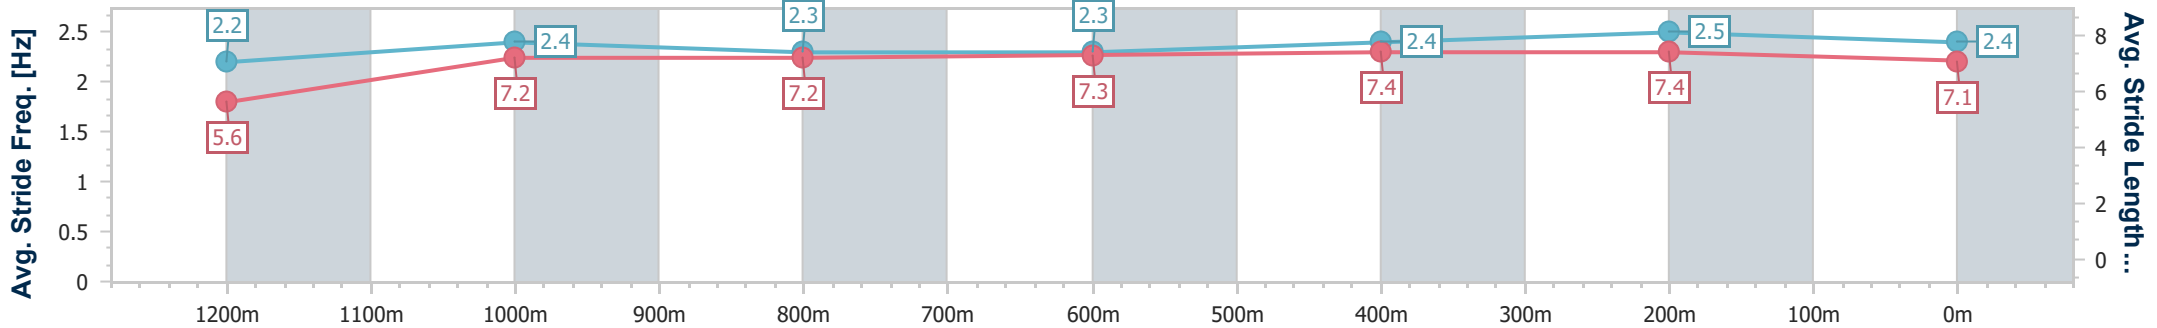

Eagle Farm QLD Professional

Race 9: MAGIC MILLIONS DANE RIPPER STAKES - 1300m

10 June 2023 - 16:29

Track Rating: Good 4, Weather: Fine, Rail Position: +4m Entire Course

BRISBANE RACING CLUB

Section	Overall	1200m	1000m	800m	600m	400m	200m
Section Times	1:17.93 [5] (0:08.25)	1:09.68 [9] (0:11.73)	0:57.95 [10] (0:11.99)	0:45.96 [10] (0:11.93)	0:34.03 [10] (0:11.47)	0:22.56 [10] (0:10.85)	0:11.71 [7] (0:11.71)
Average Speed [km/h]	44.0	61.5	60.6	60.4	62.5	66.4	61.5
Top Speed [km/h]	58.9	62.5	61.6	60.9	66.8	67.5	64.0
Avg. Dist. to Rail [m]	6.2	2.5	2.2	0.8	0.7	1.7	2.3
Avg. Stride Freq. [Hz]	2.2	2.4	2.3	2.3	2.4	2.5	2.4
Avg. Stride Length [m]	5.6	7.2	7.2	7.3	7.4	7.4	7.1