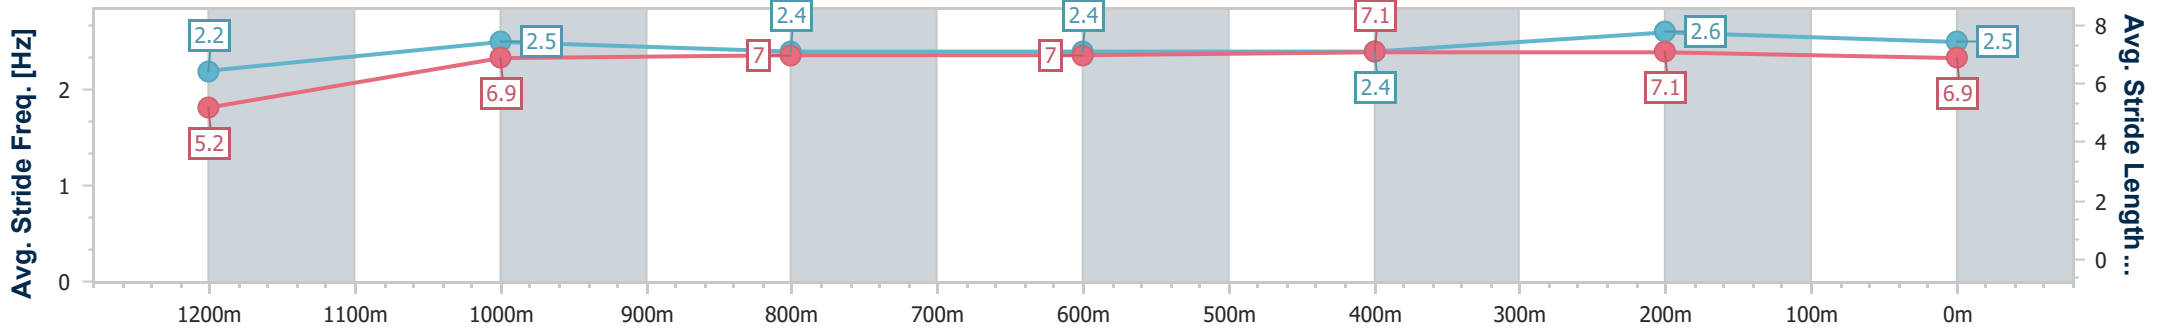

Eagle Farm QLD Professional

Race 9: MAGIC MILLIONS DANE RIPPER STAKES - 1300m

10 June 2023 - 16:29

Track Rating: Good 4, Weather: Fine, Rail Position: +4m Entire Course

BRISBANE RACING CLUB

Section	Overall	1200m	1000m	800m	600m	400m	200m
Section Times	1:17.97 [7] (0:08.63)	1:09.34 [14] (0:11.59)	0:57.75 [14] (0:12.01)	0:45.74 [14] (0:12.00)	0:33.74 [15] (0:11.55)	0:22.19 [15] (0:10.74)	0:11.45 [12] (0:11.45)
Average Speed [km/h]	42.8	62.3	60.7	60.4	62.4	67.1	62.9
Top Speed [km/h]	59.2	64.1	61.5	61.8	65.3	68.0	66.7
Avg. Dist. to Rail [m]	17.1	5.1	2.8	1.4	0.3	2.8	5.0
Avg. Stride Freq. [Hz]	2.2	2.5	2.4	2.4	2.4	2.6	2.5
Avg. Stride Length [m]	5.2	6.9	7.0	7.0	7.1	7.1	6.9