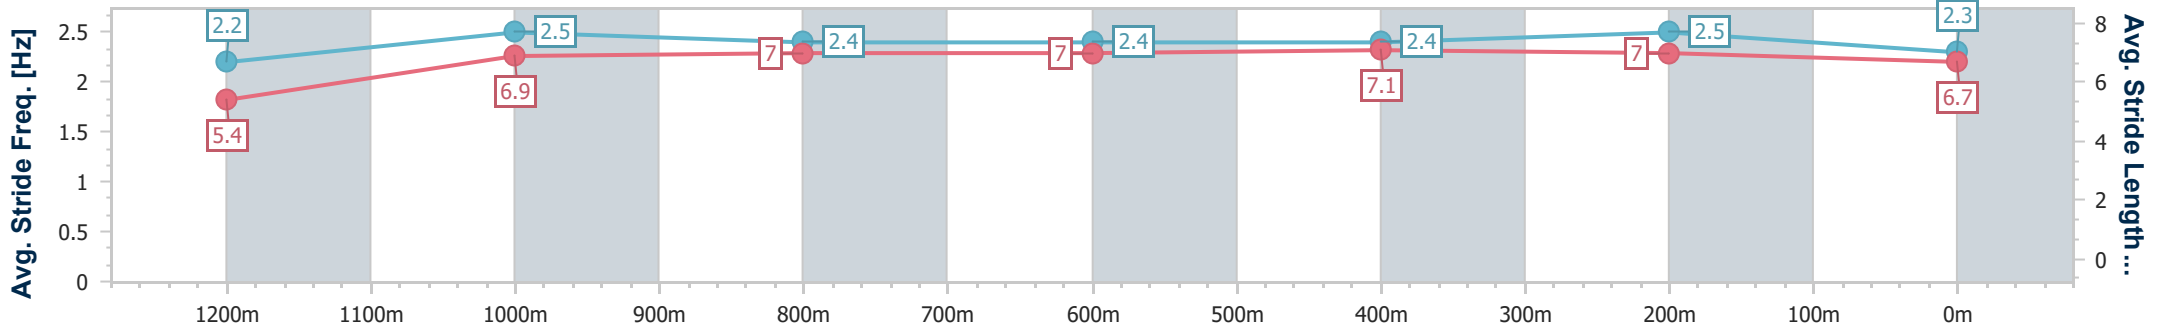

- [] Ranking at each section and finish
- .-.- No data available at this section
- NA No data available

Horse/Jockey Name	September Run
Final Rank	15
Fastest Section Time (Section)	0:08.27 (Overall)
Top Speed [km/h] (Section)	65.9 (400m)
Race State	Finished

Eagle Farm QLD Professional

Race 9: MAGIC MILLIONS DANE RIPPER STAKES - 1300m

10 June 2023 - 16:29

Track Rating: Good 4, Weather: Fine, Rail Position: +4m Entire Course

BRISBANE RACING CLUB

Section	Overall	1200m	1000m	800m	600m	400m	200m
Section Times	1:19.38 [15] (0:08.27)	1:11.11 [10] (0:11.73)	0:59.38 [12] (0:12.04)	0:47.34 [13] (0:11.88)	0:35.46 [13] (0:11.43)	0:24.03 [11] (0:11.26)	0:12.77 [15] (0:12.77)
Average Speed [km/h]	44.3	61.6	61.0	60.9	63.3	64.0	56.3
Top Speed [km/h]	59.6	63.3	62.8	61.9	65.5	65.9	61.7
Avg. Dist. to Rail [m]	13.7	7.3	4.0	1.1	0.9	5.7	6.7
Avg. Stride Freq. [Hz]	2.2	2.5	2.4	2.4	2.4	2.5	2.3
Avg. Stride Length [m]	5.4	6.9	7.0	7.0	7.1	7.0	6.7

- [] Ranking at each section and finish
- .-.- No data available at this section
- NA No data available