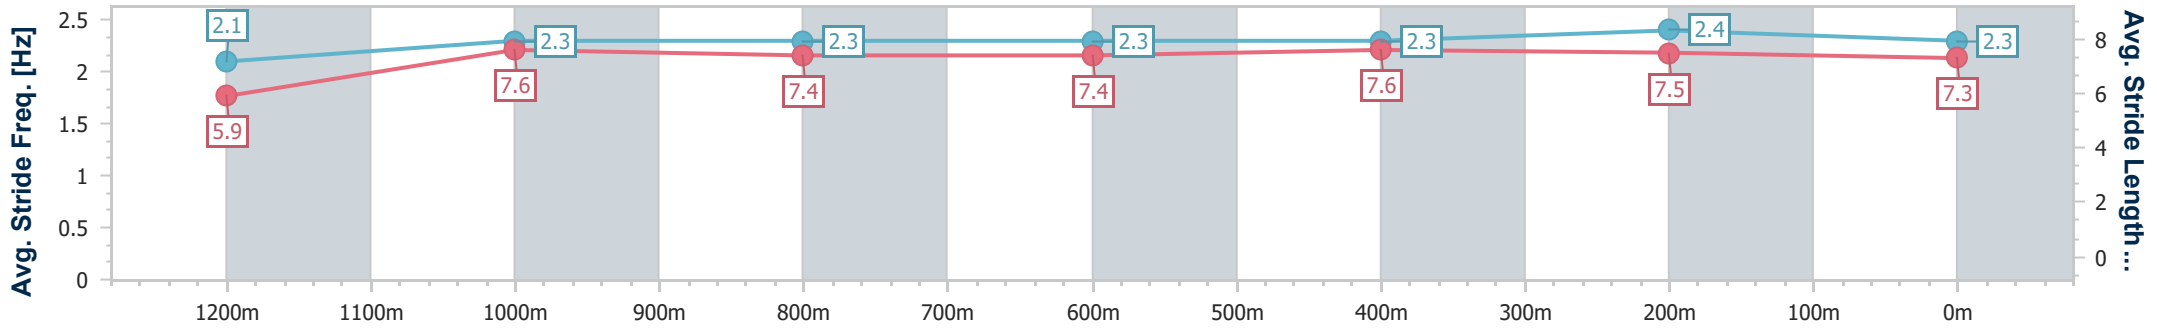

Eagle Farm QLD Professional

Race 9: MAGIC MILLIONS DANE RIPPER STAKES - 1300m

10 June 2023 - 16:29

Track Rating: Good 4, Weather: Fine, Rail Position: +4m Entire Course

BRISBANE RACING CLUB

Section	Overall	1200m	1000m	800m	600m	400m	200m
Section Times	1:18.00 [8] (0:07.97)	1:10.03 [1] (0:11.43)	0:58.60 [1] (0:11.97)	0:46.63 [2] (0:11.98)	0:34.65 [2] (0:11.46)	0:23.19 [2] (0:11.17)	0:12.02 [4] (0:12.02)
Average Speed [km/h]	45.7	63.1	61.2	60.2	62.6	64.4	60.0
Top Speed [km/h]	60.5	64.5	62.1	60.7	64.2	65.6	63.1
Avg. Dist. to Rail [m]	9.9	5.9	3.1	0.9	0.9	2.0	2.7
Avg. Stride Freq. [Hz]	2.1	2.3	2.3	2.3	2.3	2.4	2.3
Avg. Stride Length [m]	5.9	7.6	7.4	7.4	7.6	7.5	7.3