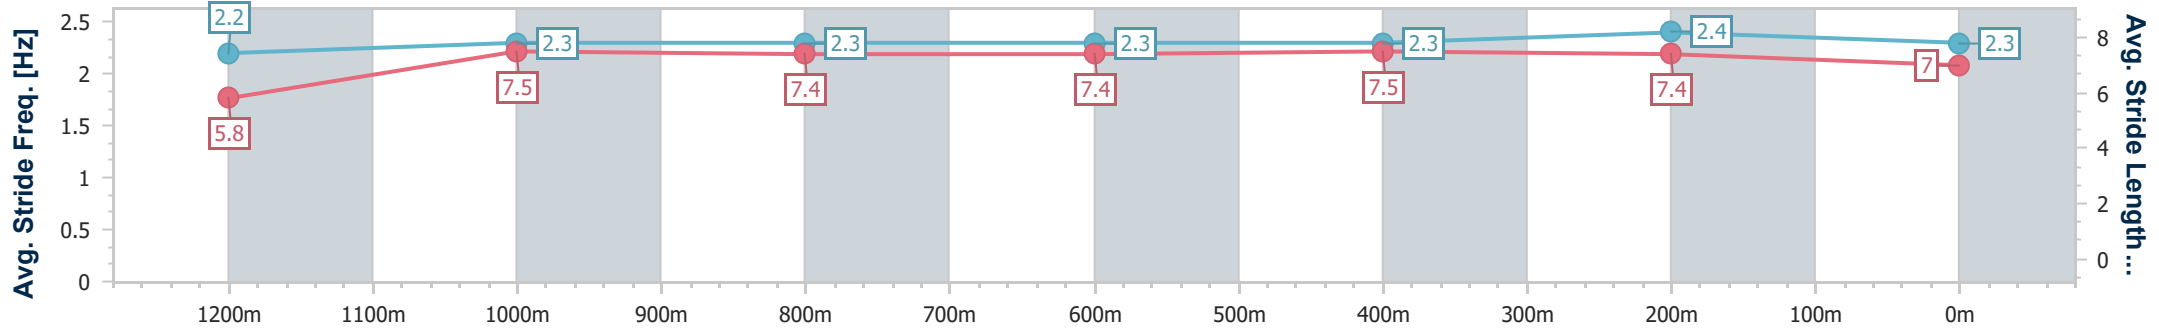

Eagle Farm QLD Professional

Race 9: MAGIC MILLIONS DANE RIPPER STAKES - 1300m

10 June 2023 - 16:29

Track Rating: Good 4, Weather: Fine, Rail Position: +4m Entire Course

BRISBANE RACING CLUB

Section	Overall	1200m	1000m	800m	600m	400m	200m
Section Times	1:18.23 [10] (0:08.06)	1:10.17 [3] (0:11.51)	0:58.66 [3] (0:11.98)	0:46.68 [3] (0:11.93)	0:34.75 [3] (0:11.55)	0:23.20 [3] (0:11.04)	0:12.16 [3] (0:12.16)
Average Speed [km/h]	45.1	62.9	61.2	60.9	63.0	65.3	59.1
Top Speed [km/h]	61.2	64.0	61.8	61.5	66.2	66.8	63.0
Avg. Dist. to Rail [m]	10.9	7.0	3.8	1.5	2.5	6.6	7.8
Avg. Stride Freq. [Hz]	2.2	2.3	2.3	2.3	2.3	2.4	2.3
Avg. Stride Length [m]	5.8	7.5	7.4	7.4	7.5	7.4	7.0

- [] Ranking at each section and finish
- .-.- No data available at this section
- NA No data available

Horse/Jockey Name	Finepoint
Final Rank	11
Fastest Section Time (Section)	0:08.59 (Overall)
Top Speed [km/h] (Section)	66.3 (400m)
Race State	Finished