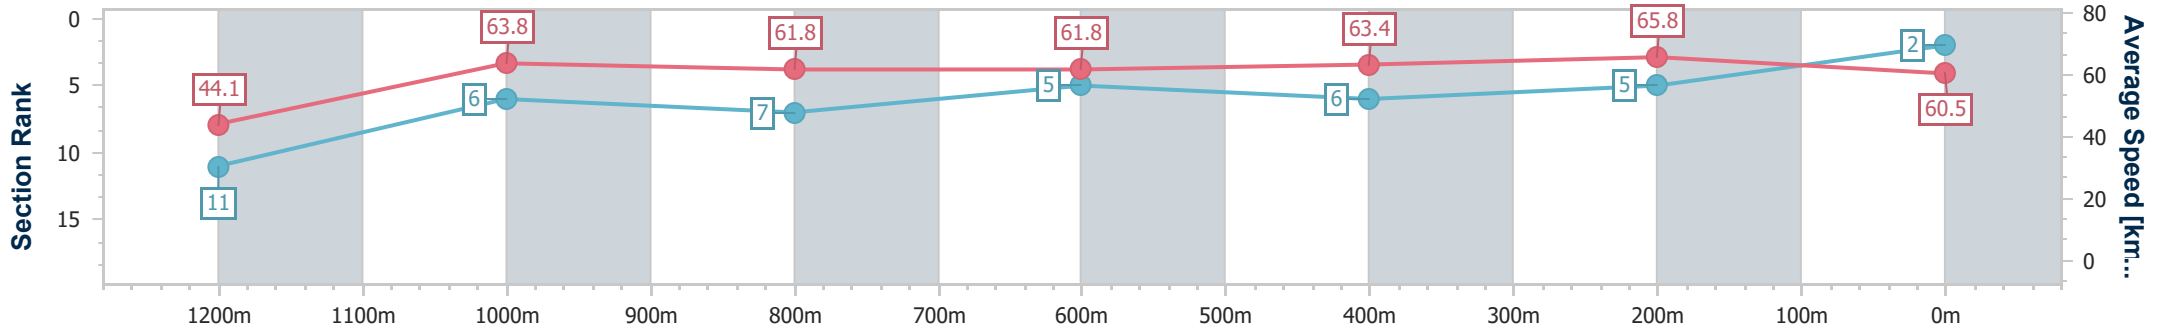

Eagle Farm QLD Professional

Race 9: MAGIC MILLIONS DANE RIPPER STAKES - 1300m

10 June 2023 - 16:29

Track Rating: Good 4, Weather: Fine, Rail Position: +4m Entire Course

BRISBANE RACING CLUB

Section	Overall	1200m	1000m	800m	600m	400m	200m
Section Times	1:17.77 [2] (0:08.32)	1:09.45 [11] (0:11.34)	0:58.11 [6] (0:11.93)	0:46.18 [7] (0:11.83)	0:34.35 [5] (0:11.51)	0:22.84 [6] (0:10.95)	0:11.89 [5] (0:11.89)
Average Speed [km/h]	44.1	63.8	61.8	61.8	63.4	65.8	60.5
Top Speed [km/h]	60.4	65.3	62.4	62.5	66.0	66.7	64.2
Avg. Dist. to Rail [m]	14.6	8.1	4.7	3.2	2.7	6.3	7.6
Avg. Stride Freq. [Hz]	2.2	2.4	2.3	2.3	2.4	2.4	2.4
Avg. Stride Length [m]	5.5	7.4	7.3	7.4	7.4	7.5	7.0