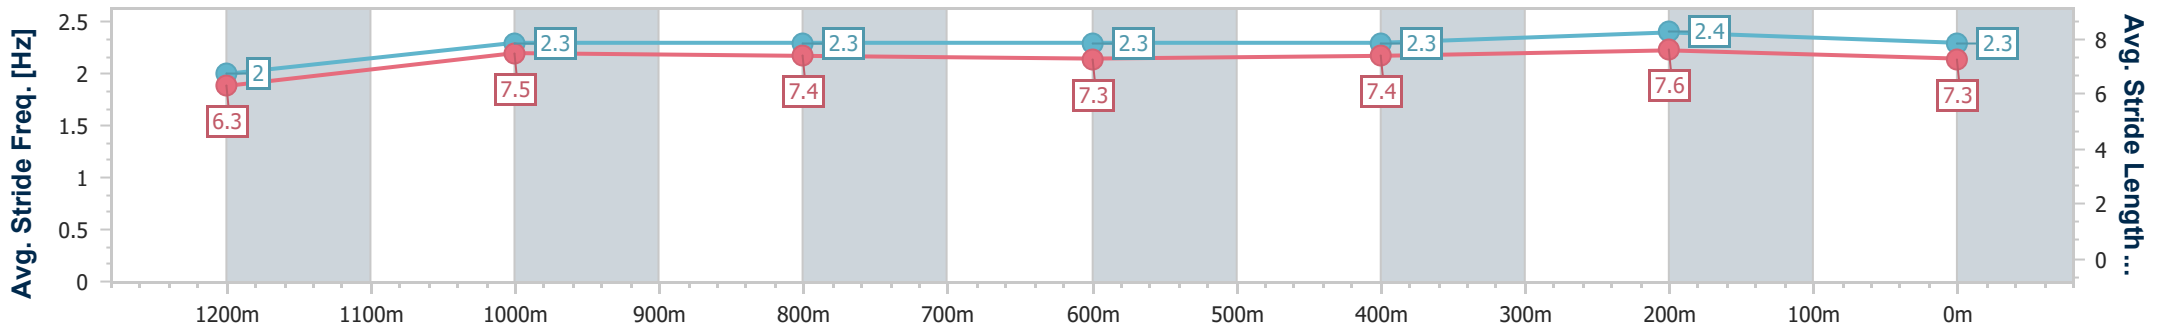

Eagle Farm QLD Professional

Race 9: MAGIC MILLIONS DANE RIPPER STAKES - 1300m

10 June 2023 - 16:29

Track Rating: Good 4, Weather: Fine, Rail Position: +4m Entire Course

BRISBANE RACING CLUB

Section	Overall	1200m	1000m	800m	600m	400m	200m
Section Times	1:17.96 [6] (0:08.00)	1:09.96 [2] (0:11.43)	0:58.53 [2] (0:11.81)	0:46.72 [1] (0:11.97)	0:34.75 [1] (0:11.53)	0:23.22 [1] (0:11.21)	0:12.01 [2] (0:12.01)
Average Speed [km/h]	45.5	63.2	61.6	60.4	62.4	64.2	59.9
Top Speed [km/h]	60.6	64.0	62.7	61.0	64.1	66.1	62.2
Avg. Dist. to Rail [m]	8.9	4.4	2.2	0.7	0.3	0.4	1.4
Avg. Stride Freq. [Hz]	2.0	2.3	2.3	2.3	2.3	2.4	2.3
Avg. Stride Length [m]	6.3	7.5	7.4	7.3	7.4	7.6	7.3