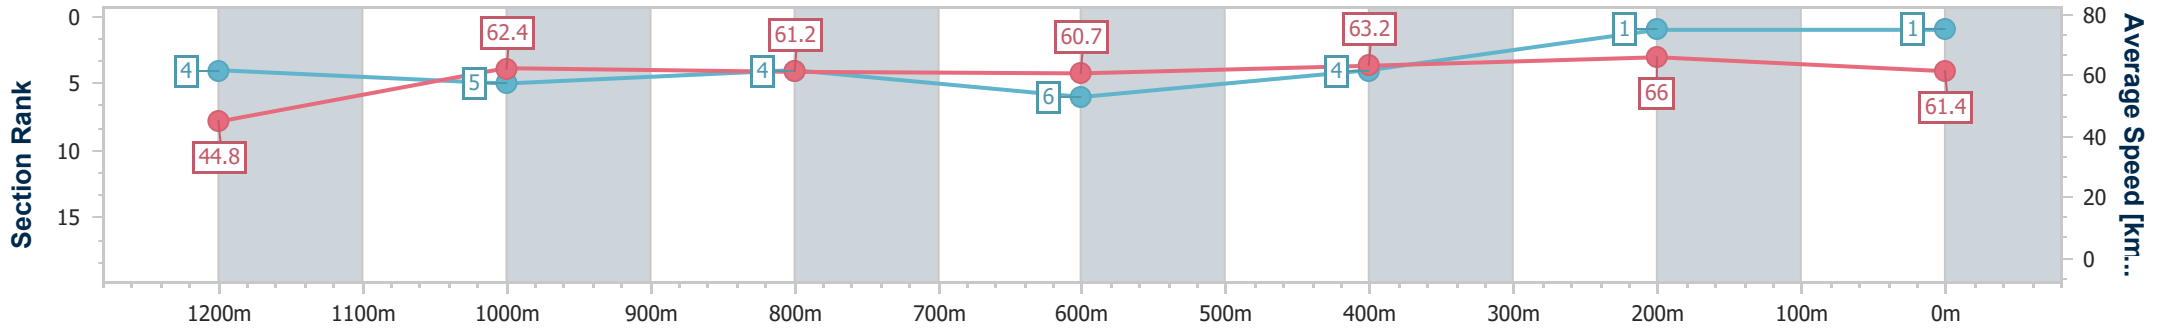

Eagle Farm QLD Professional

Race 9: MAGIC MILLIONS DANE RIPPER STAKES - 1300m

10 June 2023 - 16:29

Track Rating: Good 4, Weather: Fine, Rail Position: +4m Entire Course

BRISBANE RACING CLUB

Section	Overall	1200m	1000m	800m	600m	400m	200m
Section Times	1:17.73 [1] (0:08.08)	1:09.65 [4] (0:11.59)	0:58.06 [5] (0:11.95)	0:46.11 [4] (0:11.98)	0:34.13 [6] (0:11.49)	0:22.64 [4] (0:10.91)	0:11.73 [1] (0:11.73)
Average Speed [km/h]	44.8	62.4	61.2	60.7	63.2	66.0	61.4
Top Speed [km/h]	60.4	63.0	62.5	61.3	65.6	67.5	64.7
Avg. Dist. to Rail [m]	7.4	3.5	3.5	2.0	1.5	4.7	5.6
Avg. Stride Freq. [Hz]	2.2	2.3	2.2	2.2	2.3	2.4	2.3
Avg. Stride Length [m]	5.8	7.6	7.5	7.5	7.6	7.6	7.3