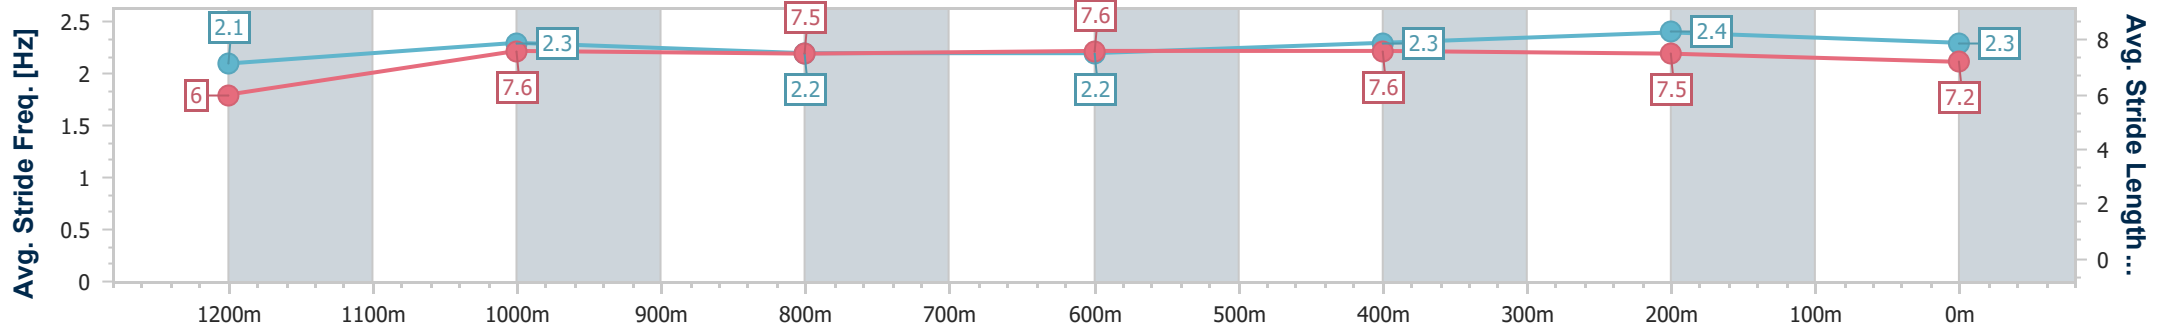

Eagle Farm QLD Professional

Race 9: MAGIC MILLIONS DANE RIPPER STAKES - 1300m

10 June 2023 - 16:29

Track Rating: Good 4, Weather: Fine, Rail Position: +4m Entire Course

BRISBANE RACING CLUB

Section	Overall	1200m	1000m	800m	600m	400m	200m
Section Times	1:18.29 [13] (0:08.10)	1:10.19 [5] (0:11.49)	0:58.70 [4] (0:12.02)	0:46.68 [5] (0:11.90)	0:34.78 [4] (0:11.54)	0:23.24 [5] (0:11.12)	0:12.12 [6] (0:12.12)
Average Speed [km/h]	44.7	62.7	60.7	60.4	62.2	64.9	59.4
Top Speed [km/h]	60.1	64.1	61.2	60.9	64.9	66.0	62.6
Avg. Dist. to Rail [m]	5.7	2.2	2.1	0.5	0.5	2.1	2.4
Avg. Stride Freq. [Hz]	2.1	2.3	2.2	2.2	2.3	2.4	2.3
Avg. Stride Length [m]	6.0	7.6	7.5	7.6	7.6	7.5	7.2