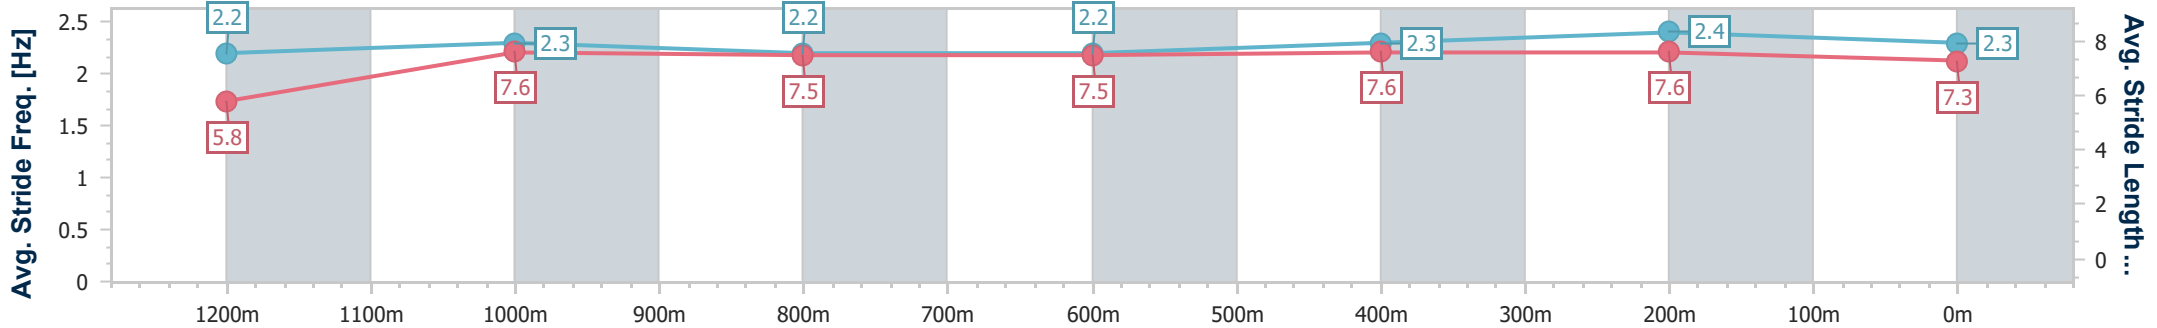

Eagle Farm QLD Professional

Race 9: MAGIC MILLIONS DANE RIPPER STAKES - 1300m

10 June 2023 - 16:29

Track Rating: Good 4, Weather: Fine, Rail Position: +4m Entire Course

BRISBANE RACING CLUB

Section	Overall	1200m	1000m	800m	600m	400m	200m
Section Times	1:17.73 [1] (0:08.08)	1:09.65 [4] (0:11.59)	0:58.06 [5] (0:11.95)	0:46.11 [4] (0:11.98)	0:34.13 [6] (0:11.49)	0:22.64 [4] (0:10.91)	0:11.73 [1] (0:11.73)
Average Speed [km/h]	44.8	62.4	61.2	60.7	63.2	66.0	61.4
Top Speed [km/h]	60.4	63.0	62.5	61.3	65.6	67.5	64.7
Avg. Dist. to Rail [m]	7.4	3.5	3.5	2.0	1.5	4.7	5.6
Avg. Stride Freq. [Hz]	2.2	2.3	2.2	2.2	2.3	2.4	2.3
Avg. Stride Length [m]	5.8	7.6	7.5	7.5	7.6	7.6	7.3