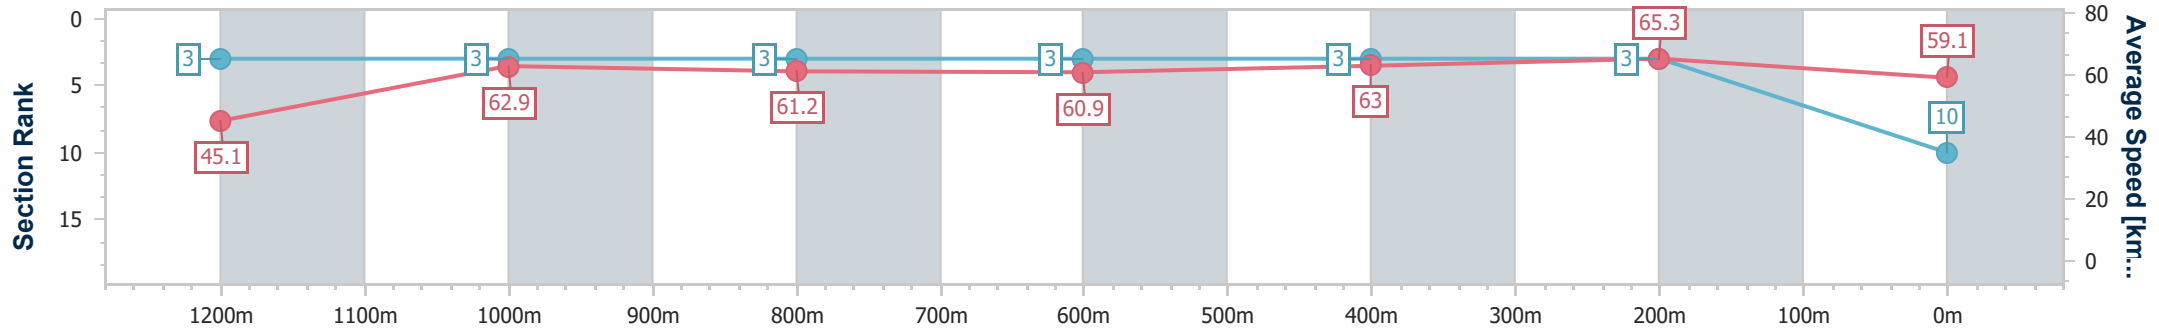

Eagle Farm QLD Professional

Race 9: MAGIC MILLIONS DANE RIPPER STAKES - 1300m

10 June 2023 - 16:29

Track Rating: Good 4, Weather: Fine, Rail Position: +4m Entire Course

BRISBANE RACING CLUB

Section	Overall	1200m	1000m	800m	600m	400m	200m
Section Times	1:18.23 [10] (0:08.06)	1:10.17 [3] (0:11.51)	0:58.66 [3] (0:11.98)	0:46.68 [3] (0:11.93)	0:34.75 [3] (0:11.55)	0:23.20 [3] (0:11.04)	0:12.16 [3] (0:12.16)
Average Speed [km/h]	45.1	62.9	61.2	60.9	63.0	65.3	59.1
Top Speed [km/h]	61.2	64.0	61.8	61.5	66.2	66.8	63.0
Avg. Dist. to Rail [m]	10.9	7.0	3.8	1.5	2.5	6.6	7.8
Avg. Stride Freq. [Hz]	2.2	2.3	2.3	2.3	2.3	2.4	2.3
Avg. Stride Length [m]	5.8	7.5	7.4	7.4	7.5	7.4	7.0

- [] Ranking at each section and finish
- .-.- No data available at this section
- NA No data available

Horse/Jockey Name	Finepoint
Final Rank	11
Fastest Section Time (Section)	0:08.59 (Overall)
Top Speed [km/h] (Section)	66.3 (400m)
Race State	Finished