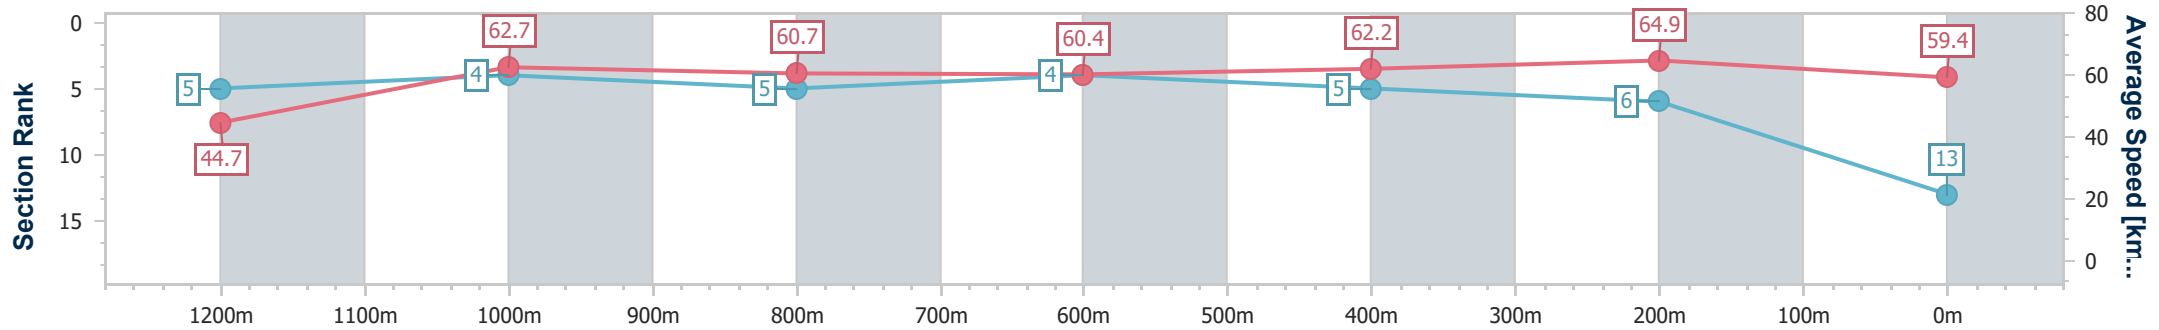

Eagle Farm QLD Professional

Race 9: MAGIC MILLIONS DANE RIPPER STAKES - 1300m

10 June 2023 - 16:29

Track Rating: Good 4, Weather: Fine, Rail Position: +4m Entire Course

BRISBANE RACING CLUB

Section	Overall	1200m	1000m	800m	600m	400m	200m
Section Times	1:18.29 [13] (0:08.10)	1:10.19 [5] (0:11.49)	0:58.70 [4] (0:12.02)	0:46.68 [5] (0:11.90)	0:34.78 [4] (0:11.54)	0:23.24 [5] (0:11.12)	0:12.12 [6] (0:12.12)
Average Speed [km/h]	44.7	62.7	60.7	60.4	62.2	64.9	59.4
Top Speed [km/h]	60.1	64.1	61.2	60.9	64.9	66.0	62.6
Avg. Dist. to Rail [m]	5.7	2.2	2.1	0.5	0.5	2.1	2.4
Avg. Stride Freq. [Hz]	2.1	2.3	2.2	2.2	2.3	2.4	2.3
Avg. Stride Length [m]	6.0	7.6	7.5	7.6	7.6	7.5	7.2

- [] Ranking at each section and finish
- .-.- No data available at this section
- NA No data available

Horse/Jockey Name	More Prophets
Final Rank	14
Fastest Section Time (Section)	0:08.54 (Overall)
Top Speed [km/h] (Section)	66.1 (400m)
Race State	Finished