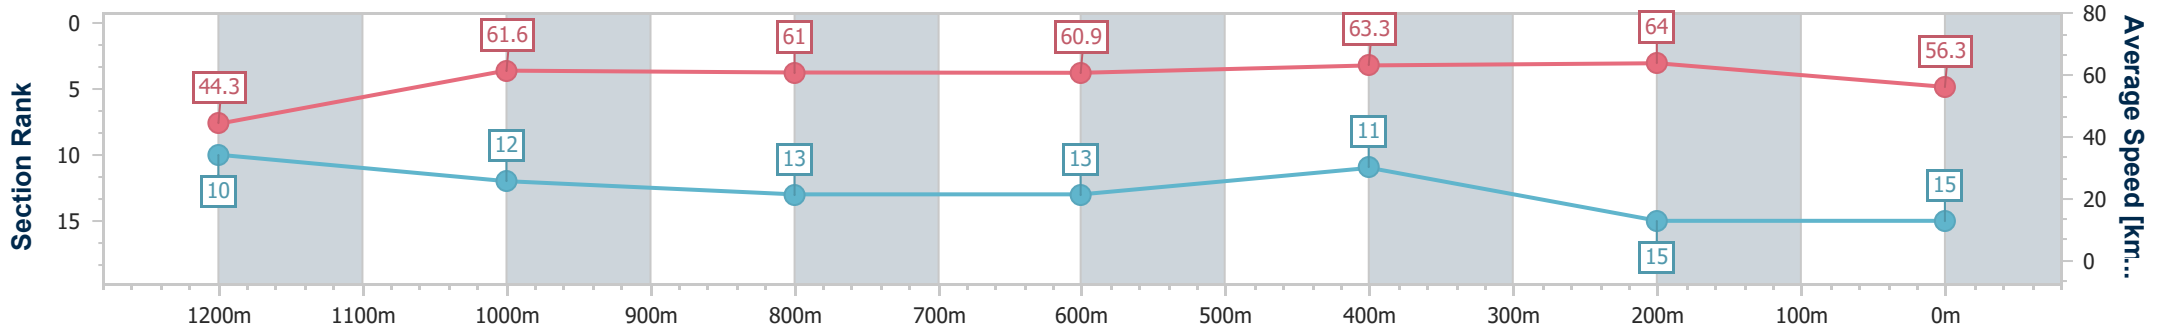

- [] Ranking at each section and finish
- .-.- No data available at this section
- NA No data available

Horse/Jockey Name	September Run
Final Rank	15
Fastest Section Time (Section)	0:08.27 (Overall)
Top Speed [km/h] (Section)	65.9 (400m)
Race State	Finished

Eagle Farm QLD Professional

Race 9: MAGIC MILLIONS DANE RIPPER STAKES - 1300m

10 June 2023 - 16:29

Track Rating: Good 4, Weather: Fine, Rail Position: +4m Entire Course

BRISBANE RACING CLUB

Section	Overall	1200m	1000m	800m	600m	400m	200m
Section Times	1:19.38 [15] (0:08.27)	1:11.11 [10] (0:11.73)	0:59.38 [12] (0:12.04)	0:47.34 [13] (0:11.88)	0:35.46 [13] (0:11.43)	0:24.03 [11] (0:11.26)	0:12.77 [15] (0:12.77)
Average Speed [km/h]	44.3	61.6	61.0	60.9	63.3	64.0	56.3
Top Speed [km/h]	59.6	63.3	62.8	61.9	65.5	65.9	61.7
Avg. Dist. to Rail [m]	13.7	7.3	4.0	1.1	0.9	5.7	6.7
Avg. Stride Freq. [Hz]	2.2	2.5	2.4	2.4	2.4	2.5	2.3
Avg. Stride Length [m]	5.4	6.9	7.0	7.0	7.1	7.0	6.7

- [] Ranking at each section and finish
- .-.- No data available at this section
- NA No data available