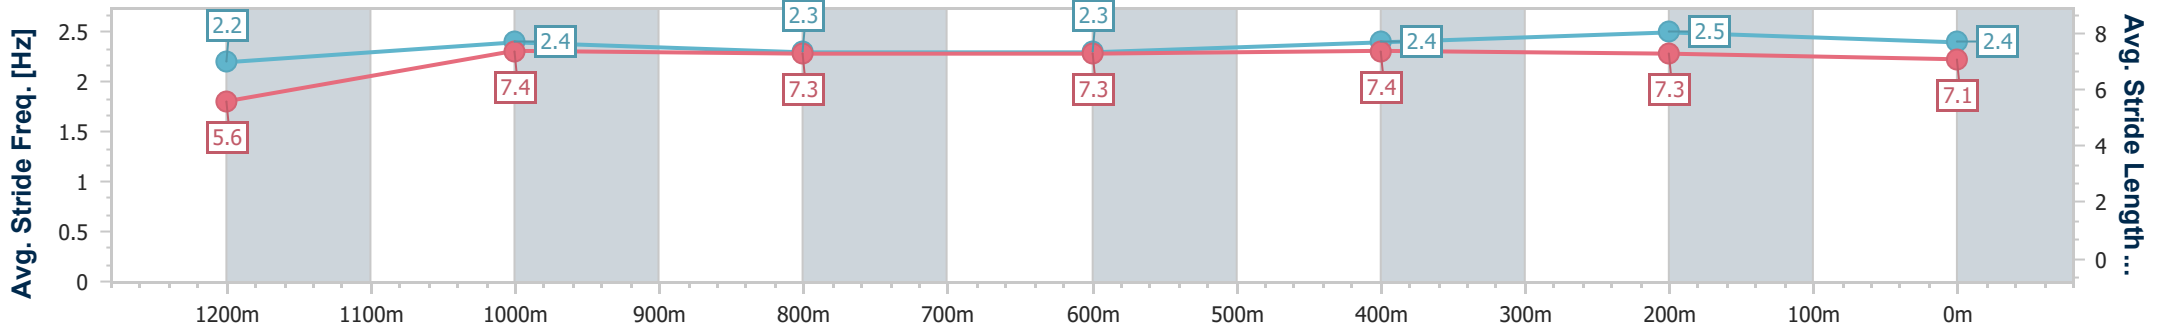

Eagle Farm QLD Professional

Race 9: MAGIC MILLIONS DANE RIPPER STAKES - 1300m

10 June 2023 - 16:29

Track Rating: Good 4, Weather: Fine, Rail Position: +4m Entire Course

BRISBANE RACING CLUB

Section	Overall	1200m	1000m	800m	600m	400m	200m
Section Times	1:18.01 [9] (0:08.18)	1:09.83 [6] (0:11.55)	0:58.28 [6] (0:11.93)	0:46.35 [6] (0:12.03)	0:34.32 [7] (0:11.65)	0:22.67 [8] (0:11.00)	0:11.67 [9] (0:11.67)
Average Speed [km/h]	44.8	62.5	61.5	60.8	62.8	65.4	61.7
Top Speed [km/h]	59.1	63.5	62.7	61.8	65.9	66.6	65.3
Avg. Dist. to Rail [m]	12.7	6.1	3.8	3.2	3.3	9.1	10.3
Avg. Stride Freq. [Hz]	2.2	2.4	2.3	2.3	2.4	2.5	2.4
Avg. Stride Length [m]	5.6	7.4	7.3	7.3	7.4	7.3	7.1