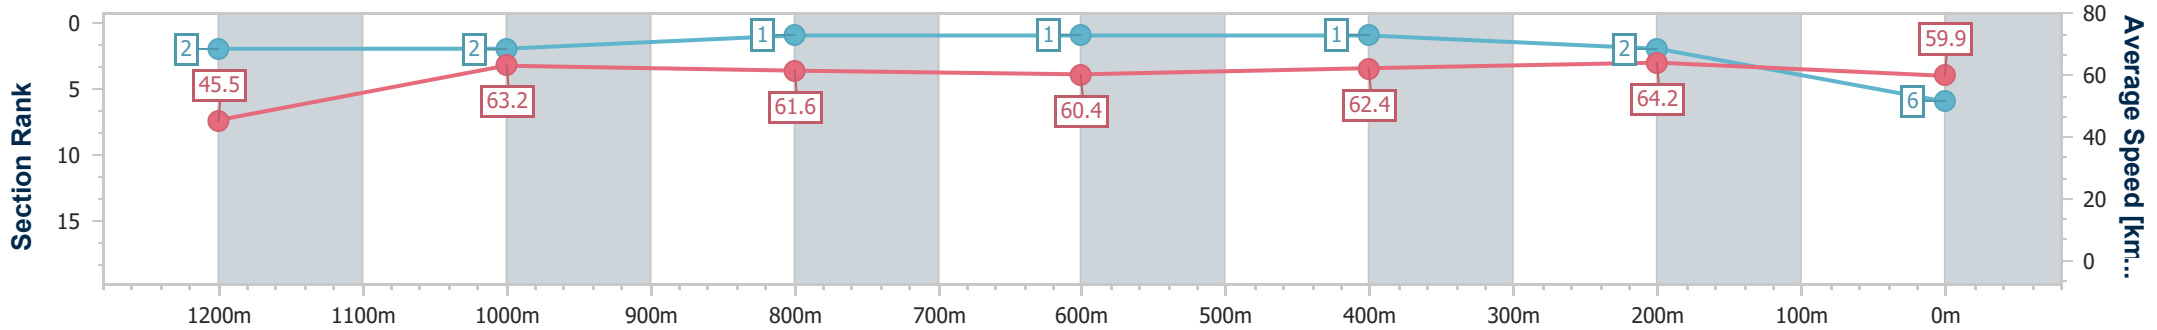

Eagle Farm QLD Professional

Race 9: MAGIC MILLIONS DANE RIPPER STAKES - 1300m

10 June 2023 - 16:29

Track Rating: Good 4, Weather: Fine, Rail Position: +4m Entire Course

BRISBANE RACING CLUB

Section	Overall	1200m	1000m	800m	600m	400m	200m
Section Times	1:17.96 [6] (0:08.00)	1:09.96 [2] (0:11.43)	0:58.53 [2] (0:11.81)	0:46.72 [1] (0:11.97)	0:34.75 [1] (0:11.53)	0:23.22 [1] (0:11.21)	0:12.01 [2] (0:12.01)
Average Speed [km/h]	45.5	63.2	61.6	60.4	62.4	64.2	59.9
Top Speed [km/h]	60.6	64.0	62.7	61.0	64.1	66.1	62.2
Avg. Dist. to Rail [m]	8.9	4.4	2.2	0.7	0.3	0.4	1.4
Avg. Stride Freq. [Hz]	2.0	2.3	2.3	2.3	2.3	2.4	2.3
Avg. Stride Length [m]	6.3	7.5	7.4	7.3	7.4	7.6	7.3