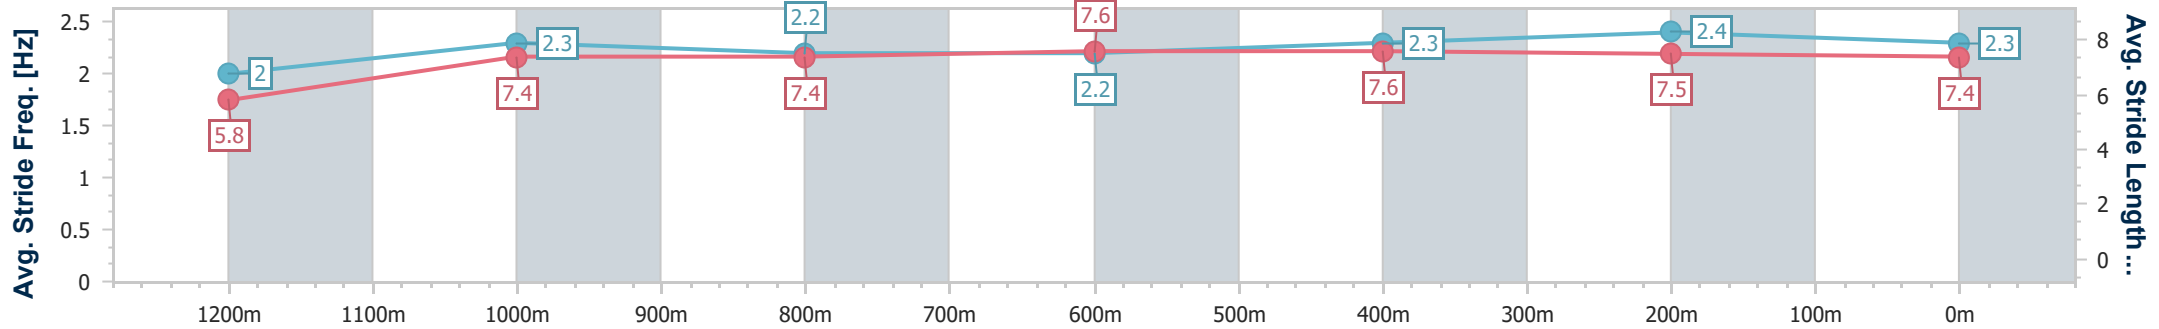

- [] Ranking at each section and finish
- .-.- No data available at this section
- NA No data available

Horse/Jockey Name	Finepoint
Final Rank	11
Fastest Section Time (Section)	0:08.59 (Overall)
Top Speed [km/h] (Section)	66.3 (400m)
Race State	Finished

Eagle Farm QLD Professional

Race 9: MAGIC MILLIONS DANE RIPPER STAKES - 1300m

10 June 2023 - 16:29

Track Rating: Good 4, Weather: Fine, Rail Position: +4m Entire Course

BRISBANE RACING CLUB

Section	Overall	1200m	1000m	800m	600m	400m	200m
Section Times	1:18.24 [11] (0:08.59)	1:09.65 [15] (0:11.39)	0:58.26 [11] (0:12.00)	0:46.26 [11] (0:11.93)	0:34.33 [11] (0:11.56)	0:22.77 [13] (0:11.07)	0:11.70 [13] (0:11.70)
Average Speed [km/h]	43.1	63.2	60.6	60.4	62.0	65.1	61.5
Top Speed [km/h]	60.9	64.3	61.8	61.1	63.7	66.3	63.9
Avg. Dist. to Rail [m]	15.6	3.9	2.0	0.6	0.9	2.3	1.1
Avg. Stride Freq. [Hz]	2.0	2.3	2.2	2.2	2.3	2.4	2.3
Avg. Stride Length [m]	5.8	7.4	7.4	7.6	7.6	7.5	7.4

- [] Ranking at each section and finish
- .-.- No data available at this section
- NA No data available

Horse/Jockey Name	Promise Of Success
Final Rank	12
Fastest Section Time (Section)	0:08.22 (Overall)
Top Speed [km/h] (Section)	66.3 (400m)
Race State	Finished