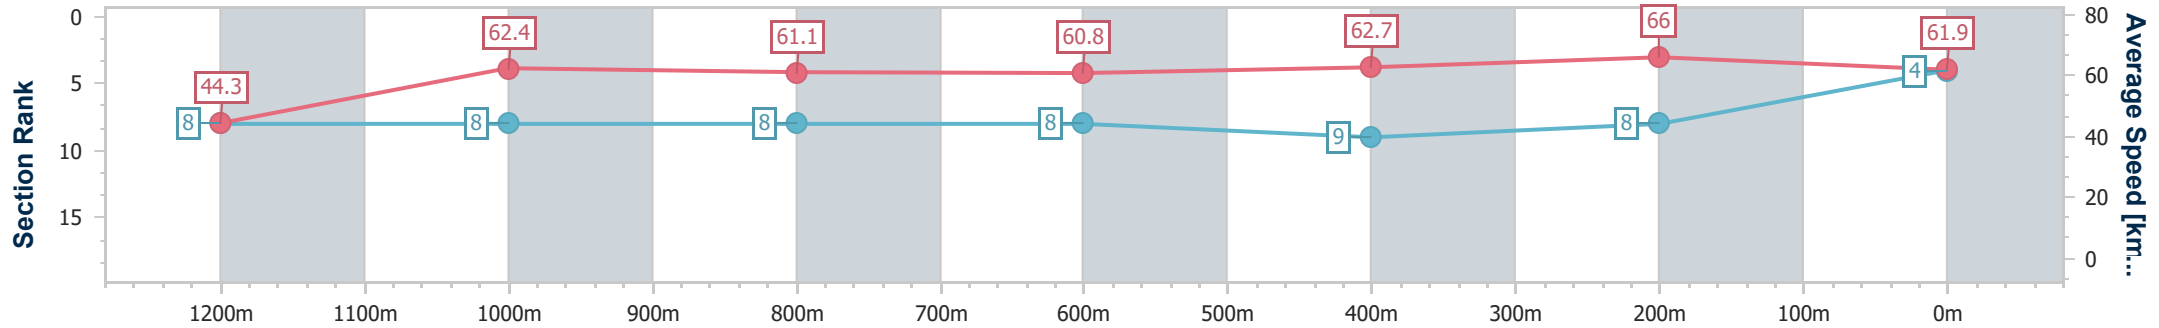

Eagle Farm QLD Professional

Race 9: MAGIC MILLIONS DANE RIPPER STAKES - 1300m

10 June 2023 - 16:29

Track Rating: Good 4, Weather: Fine, Rail Position: +4m Entire Course

BRISBANE RACING CLUB

Section	Overall	1200m	1000m	800m	600m	400m	200m
Section Times	1:17.89 [4] (0:08.25)	1:09.64 [8] (0:11.57)	0:58.07 [8] (0:11.95)	0:46.12 [8] (0:11.97)	0:34.15 [8] (0:11.62)	0:22.53 [9] (0:10.91)	0:11.62 [8] (0:11.62)
Average Speed [km/h]	44.3	62.4	61.1	60.8	62.7	66.0	61.9
Top Speed [km/h]	61.1	63.5	62.5	61.4	66.4	67.5	65.6
Avg. Dist. to Rail [m]	11.2	4.6	3.4	2.0	2.7	5.2	10.1
Avg. Stride Freq. [Hz]	2.1	2.4	2.3	2.3	2.3	2.4	2.1
Avg. Stride Length [m]	5.9	7.3	7.4	7.4	7.5	7.7	8.4