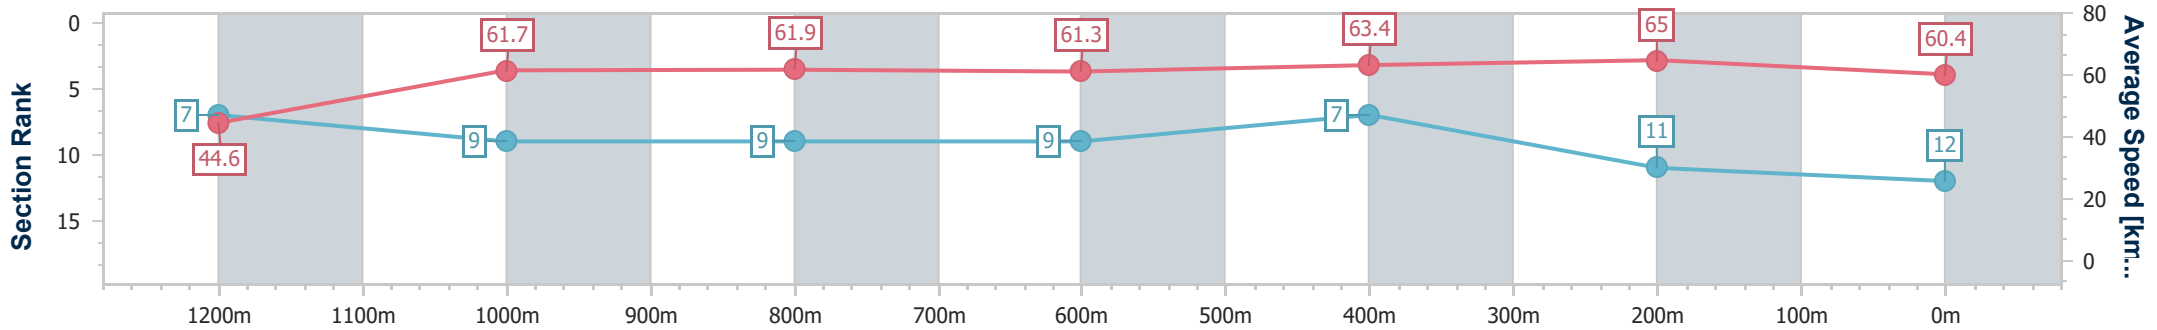

- [] Ranking at each section and finish
- .-.- No data available at this section
- NA No data available

Horse/Jockey Name	Promise Of Success
Final Rank	12
Fastest Section Time (Section)	0:08.22 (Overall)
Top Speed [km/h] (Section)	66.3 (400m)
Race State	Finished

Eagle Farm QLD Professional

Race 9: MAGIC MILLIONS DANE RIPPER STAKES - 1300m

10 June 2023 - 16:29

Track Rating: Good 4, Weather: Fine, Rail Position: +4m Entire Course

BRISBANE RACING CLUB

Section	Overall	1200m	1000m	800m	600m	400m	200m
Section Times	1:18.27 [12] (0:08.22)	1:10.05 [7] (0:11.72)	0:58.33 [9] (0:11.89)	0:46.44 [9] (0:11.92)	0:34.52 [9] (0:11.50)	0:23.02 [7] (0:11.10)	0:11.92 [11] (0:11.92)
Average Speed [km/h]	44.6	61.7	61.9	61.3	63.4	65.0	60.4
Top Speed [km/h]	59.1	62.9	63.1	62.0	65.3	66.3	63.5
Avg. Dist. to Rail [m]	15.4	9.0	4.6	3.1	2.9	8.1	10.2
Avg. Stride Freq. [Hz]	2.3	2.3	2.2	2.2	2.3	2.4	2.3
Avg. Stride Length [m]	5.4	7.5	7.6	7.6	7.7	7.6	7.4

- [] Ranking at each section and finish
- .-.- No data available at this section
- NA No data available

Horse/Jockey Name	Tycoon Evie
Final Rank	13
Fastest Section Time (Section)	0:08.10 (Overall)
Top Speed [km/h] (Section)	66.0 (400m)
Race State	Finished