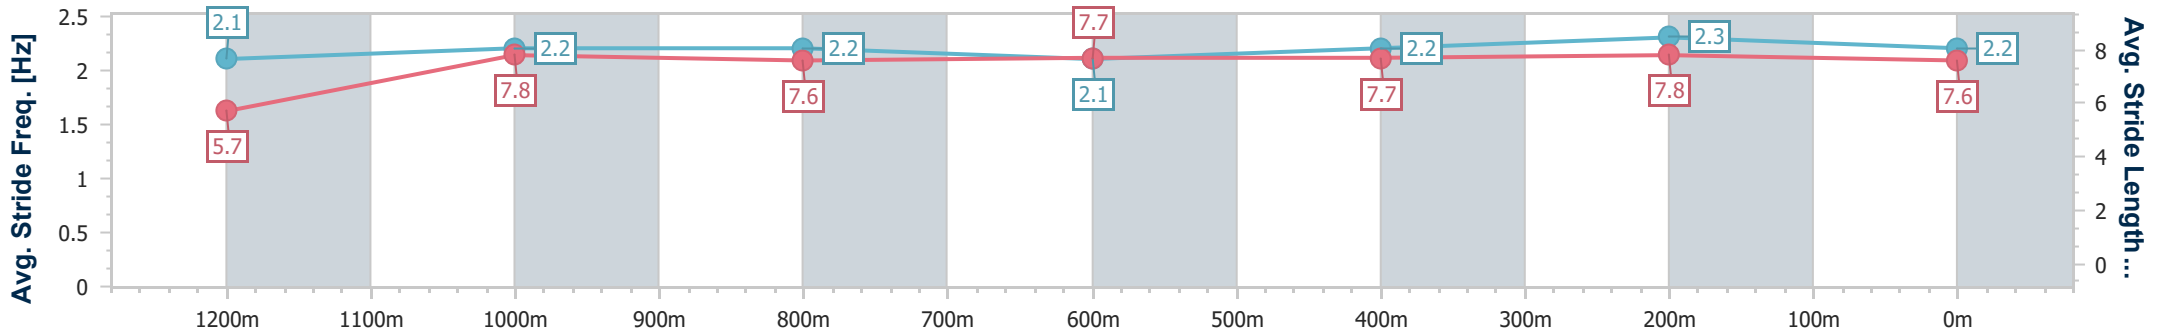

Eagle Farm QLD Professional

Race 9: MAGIC MILLIONS DANE RIPPER STAKES - 1300m

10 June 2023 - 16:29

Track Rating: Good 4, Weather: Fine, Rail Position: +4m Entire Course

BRISBANE RACING CLUB

Section	Overall	1200m	1000m	800m	600m	400m	200m
Section Times	1:18.58 [14] (0:08.54)	1:10.04 [13] (0:11.53)	0:58.51 [13] (0:11.95)	0:46.56 [12] (0:12.00)	0:34.56 [14] (0:11.50)	0:23.06 [14] (0:11.09)	0:11.97 [14] (0:11.97)
Average Speed [km/h]	42.7	62.6	60.7	59.9	62.0	65.0	60.1
Top Speed [km/h]	59.7	63.2	61.4	60.8	64.3	66.1	63.3
Avg. Dist. to Rail [m]	11.8	4.0	1.6	0.7	2.2	4.2	6.4
Avg. Stride Freq. [Hz]	2.1	2.2	2.2	2.1	2.2	2.3	2.2
Avg. Stride Length [m]	5.7	7.8	7.6	7.7	7.7	7.8	7.6

- [] Ranking at each section and finish
- .-.- No data available at this section
- NA No data available

Horse/Jockey Name	September Run
Final Rank	15
Fastest Section Time (Section)	0:08.27 (Overall)
Top Speed [km/h] (Section)	65.9 (400m)
Race State	Finished