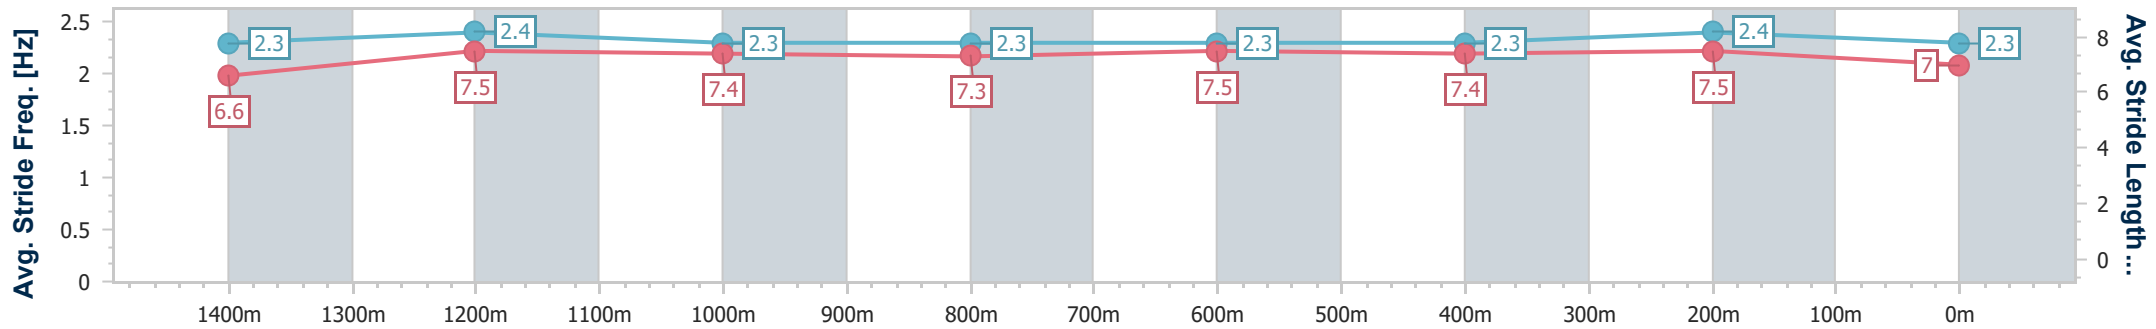

Eagle Farm QLD Professional

Race 3: CHANNEL 7 THE WAYNE WILSON - 1600m

10 June 2023 - 12:54

Track Rating: Good 4, Weather: Fine, Rail Position: +4m Entire Course

BRISBANE RACING CLUB

Section	Overall	1400m	1200m	1000m	800m	600m	400m	200m
Section Times	1:35.41 [2] (0:13.52)	1:21.89 [4] (0:11.06)	1:10.83 [5] (0:11.75)	0:59.08 [5] (0:12.17)	0:46.91 [4] (0:11.77)	0:35.14 [5] (0:11.62)	0:23.52 [5] (0:11.39)	0:12.13 [3] (0:12.13)
Average Speed [km/h]	53.4	65.2	61.4	59.6	61.3	61.8	63.2	59.4
Top Speed [km/h]	67.2	66.9	63.4	60.7	62.5	62.8	64.1	61.8
Avg. Dist. to Rail [m]	4.6	2.1	2.6	1.9	0.4	0.7	2.5	2.8
Avg. Stride Freq. [Hz]	2.3	2.4	2.3	2.3	2.3	2.3	2.4	2.3
Avg. Stride Length [m]	6.6	7.5	7.4	7.3	7.5	7.4	7.5	7.0