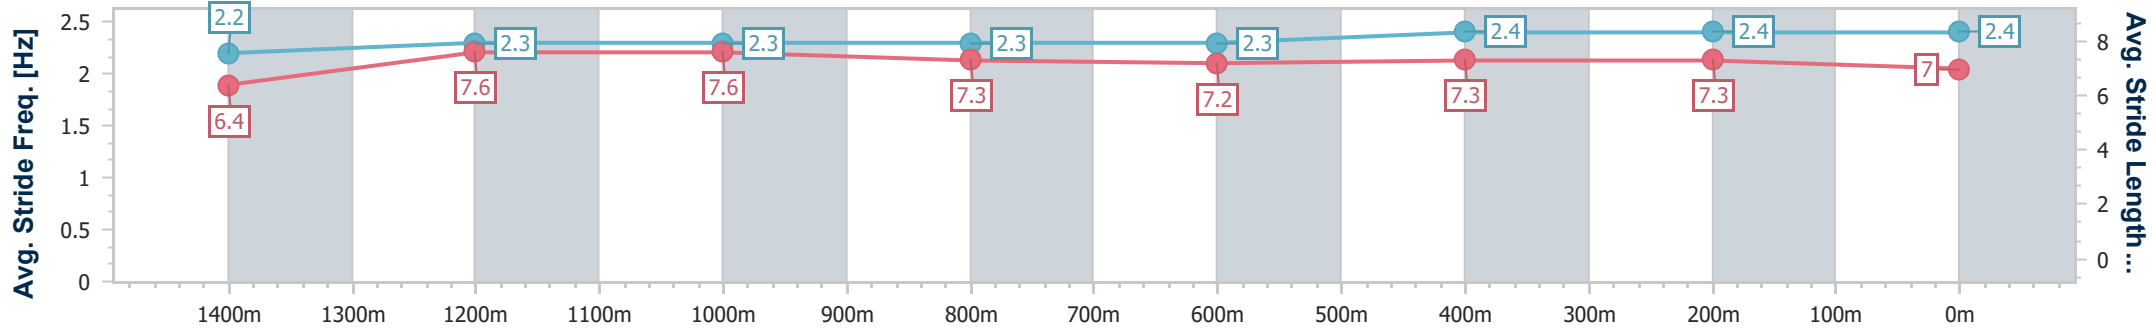

Eagle Farm QLD Professional

Race 3: CHANNEL 7 THE WAYNE WILSON - 1600m

10 June 2023 - 12:54

Track Rating: Good 4, Weather: Fine, Rail Position: +4m Entire Course

BRISBANE RACING CLUB

Section	Overall	1400m	1200m	1000m	800m	600m	400m	200m
Section Times	1:35.45 [3] (0:14.00)	1:21.45 [8] (0:11.13)	1:10.32 [8] (0:11.65)	0:58.67 [8] (0:12.18)	0:46.49 [8] (0:11.66)	0:34.83 [8] (0:11.35)	0:23.48 [7] (0:11.33)	0:12.15 [4] (0:12.15)
Average Speed [km/h]	51.5	65.0	62.0	59.8	61.7	63.2	63.5	59.3
Top Speed [km/h]	66.6	66.6	63.6	61.7	63.8	64.3	64.6	61.8
Avg. Dist. to Rail [m]	8.0	2.7	3.5	2.6	0.9	1.0	2.7	2.9
Avg. Stride Freq. [Hz]	2.2	2.3	2.3	2.3	2.3	2.4	2.4	2.4
Avg. Stride Length [m]	6.4	7.6	7.6	7.3	7.2	7.3	7.3	7.0

- [] Ranking at each section and finish
- .-.- No data available at this section
- NA No data available

Horse/Jockey Name	Kirwan's Lane
Final Rank	4
Fastest Section Time (Section)	0:10.91 (1400m)
Top Speed [km/h] (Section)	68.5 (Overall)
Race State	Finished