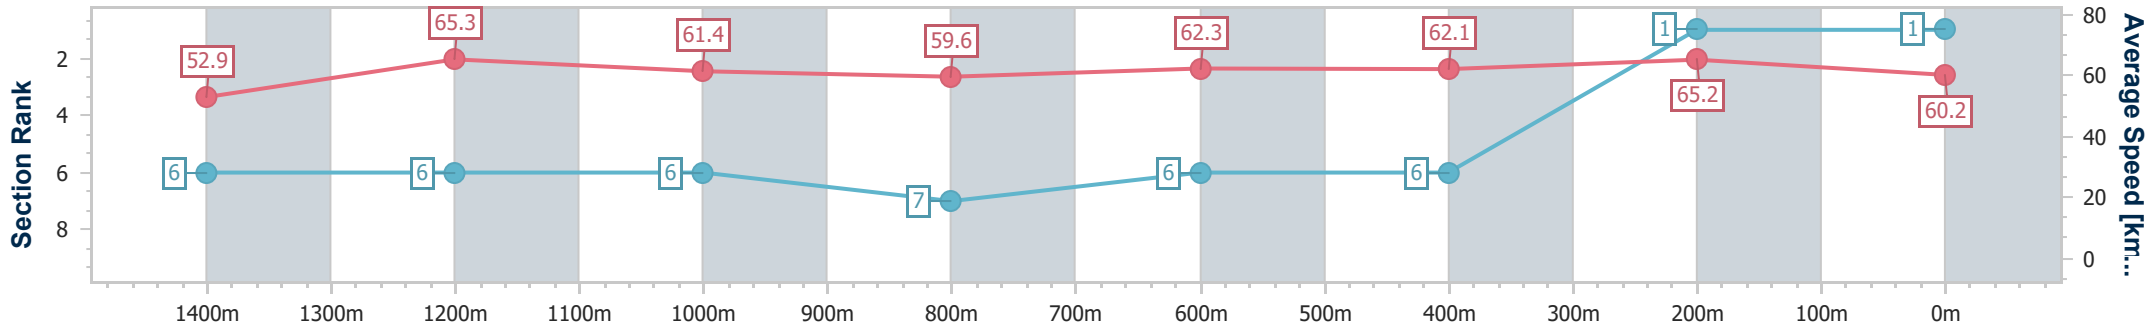

Eagle Farm QLD Professional

Race 3: CHANNEL 7 THE WAYNE WILSON - 1600m

10 June 2023 - 12:54

Track Rating: Good 4, Weather: Fine, Rail Position: +4m Entire Course

BRISBANE RACING CLUB

Section	Overall	1400m	1200m	1000m	800m	600m	400m	200m
Section Times	1:34.90 [1] (0:13.66)	1:21.24 [6] (0:11.07)	1:10.17 [6] (0:11.78)	0:58.39 [6] (0:12.39)	0:46.00 [7] (0:11.48)	0:34.52 [6] (0:11.51)	0:23.01 [6] (0:11.07)	0:11.94 [1] (0:11.94)
Average Speed [km/h]	52.9	65.3	61.4	59.6	62.3	62.1	65.2	60.2
Top Speed [km/h]	67.5	67.8	64.9	61.4	63.6	63.8	66.4	63.6
Avg. Dist. to Rail [m]	7.2	4.0	6.8	4.5	1.5	1.8	3.4	3.0
Avg. Stride Freq. [Hz]	2.3	2.4	2.3	2.2	2.3	2.3	2.4	2.3
Avg. Stride Length [m]	6.5	7.6	7.4	7.3	7.7	7.5	7.5	7.3