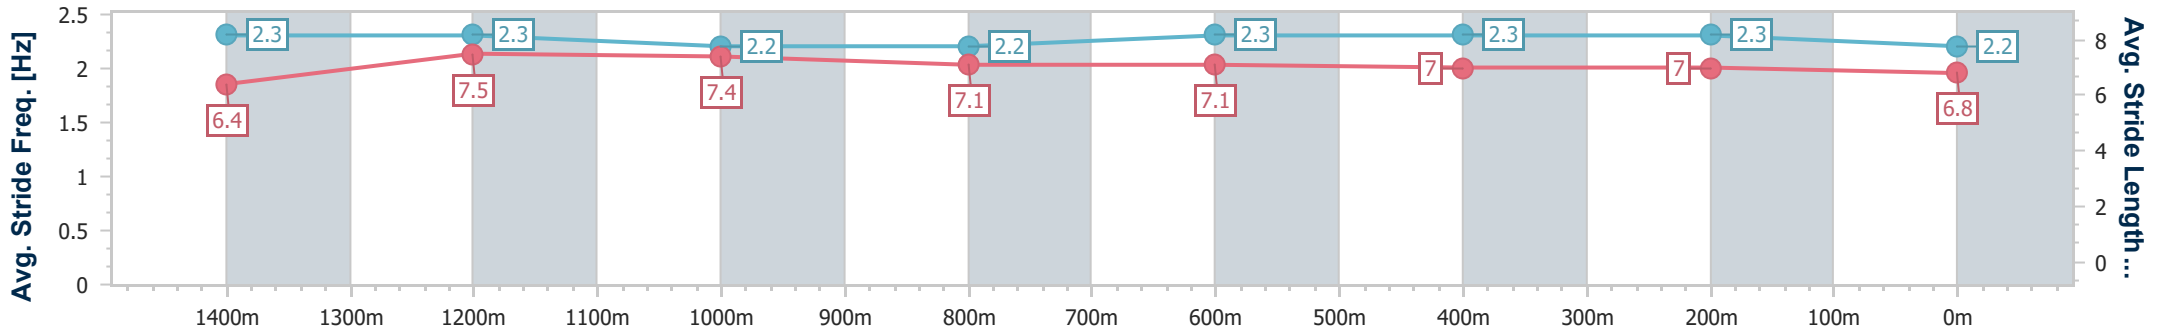

- [] Ranking at each section and finish
- .-.- No data available at this section
- NA No data available

Horse/Jockey Name	Sinawann
Final Rank	8
Fastest Section Time (Section)	0:10.89 (1400m)
Top Speed [km/h] (Section)	68.3 (1400m)
Race State	Finished

Eagle Farm QLD Professional

Race 3: CHANNEL 7 THE WAYNE WILSON - 1600m

10 June 2023 - 12:54

Track Rating: Good 4, Weather: Fine, Rail Position: +4m Entire Course

BRISBANE RACING CLUB

Section	Overall	1400m	1200m	1000m	800m	600m	400m	200m
Section Times	1:36.76 [8] (0:13.37)	1:23.39 [2] (0:10.89)	1:12.50 [2] (0:11.67)	1:00.83 [3] (0:12.23)	0:48.60 [3] (0:11.78)	0:36.82 [2] (0:11.76)	0:25.06 [4] (0:12.02)	0:13.04 [9] (0:13.04)
Average Speed [km/h]	53.9	66.3	61.9	59.6	61.1	61.1	59.9	55.2
Top Speed [km/h]	67.9	68.3	63.6	60.8	62.0	61.5	61.6	56.9
Avg. Dist. to Rail [m]	5.5	2.5	3.2	2.7	0.4	0.8	0.7	2.4
Avg. Stride Freq. [Hz]	2.3	2.3	2.2	2.2	2.3	2.3	2.3	2.2
Avg. Stride Length [m]	6.4	7.5	7.4	7.1	7.1	7.0	7.0	6.8

- [] Ranking at each section and finish
- .-.- No data available at this section
- NA No data available

Horse/Jockey Name	Bigboyroy
Final Rank	9
Fastest Section Time (Section)	0:10.80 (1400m)
Top Speed [km/h] (Section)	68.0 (1400m)
Race State	Finished

Eagle Farm QLD Professional

Race 3: CHANNEL 7 THE WAYNE WILSON - 1600m

10 June 2023 - 12:54

Track Rating: Good 4, Weather: Fine, Rail Position: +4m Entire Course

BRISBANE RACING CLUB

Section	Overall	1400m	1200m	1000m	800m	600m	400m	200m
Section Times	1:37.57 [9] (0:13.33)	1:24.24 [1] (0:10.80)	1:13.44 [1] (0:11.52)	1:01.92 [1] (0:12.10)	0:49.82 [1] (0:11.92)	0:37.90 [1] (0:11.73)	0:26.17 [1] (0:12.08)	0:14.09 [6] (0:14.09)
Average Speed [km/h]	54.2	66.7	62.5	59.6	60.6	61.5	59.6	51.1
Top Speed [km/h]	67.6	68.0	64.0	60.5	61.6	62.5	61.8	57.3
Avg. Dist. to Rail [m]	7.1	1.8	0.8	0.5	0.2	0.7	1.4	0.4
Avg. Stride Freq. [Hz]	2.3	2.5	2.4	2.3	2.3	2.4	2.4	2.3
Avg. Stride Length [m]	6.6	7.5	7.3	7.2	7.2	7.1	6.8	6.3