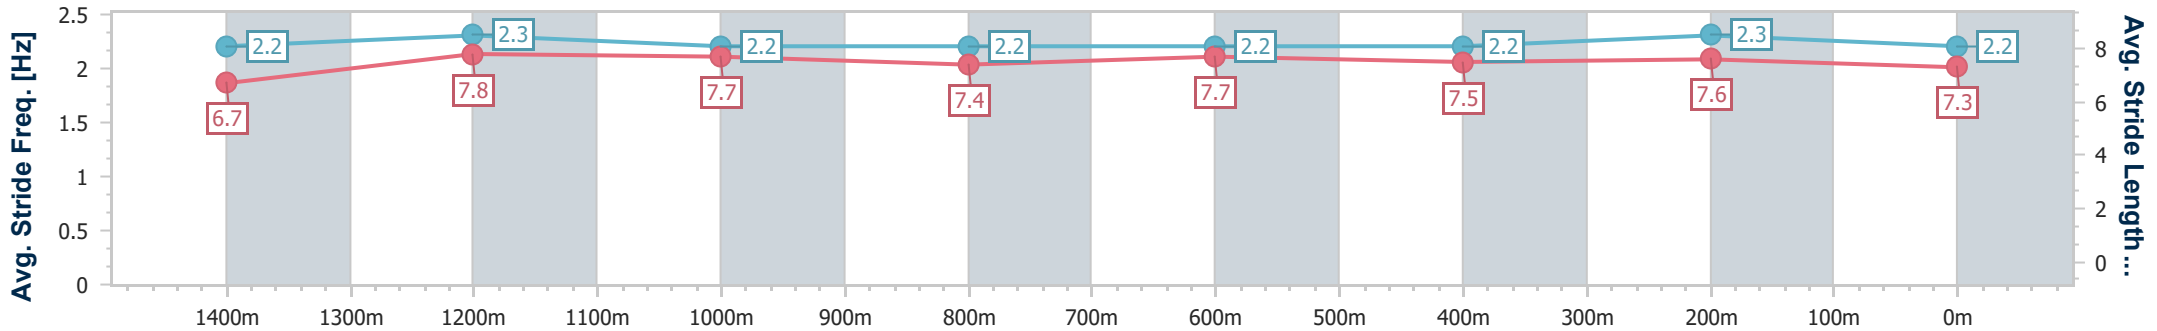

Eagle Farm QLD Professional

Race 3: CHANNEL 7 THE WAYNE WILSON - 1600m

10 June 2023 - 12:54

Track Rating: Good 4, Weather: Fine, Rail Position: +4m Entire Course

BRISBANE RACING CLUB

Section	Overall	1400m	1200m	1000m	800m	600m	400m	200m
Section Times	1:35.81 [6] (0:13.68)	1:22.13 [7] (0:11.15)	1:10.98 [7] (0:11.74)	0:59.24 [7] (0:12.28)	0:46.96 [6] (0:11.70)	0:35.26 [7] (0:11.56)	0:23.70 [8] (0:11.42)	0:12.28 [7] (0:12.28)
Average Speed [km/h]	52.7	64.8	61.4	59.3	61.4	61.7	63.1	58.6
Top Speed [km/h]	67.1	65.9	63.3	60.7	63.1	63.1	64.1	61.4
Avg. Dist. to Rail [m]	6.3	1.7	2.7	2.3	0.9	1.9	2.2	2.3
Avg. Stride Freq. [Hz]	2.2	2.3	2.2	2.2	2.2	2.2	2.3	2.2
Avg. Stride Length [m]	6.7	7.8	7.7	7.4	7.7	7.5	7.6	7.3

- [] Ranking at each section and finish
- .-.- No data available at this section
- NA No data available

Horse/Jockey Name	Charmmebaby
Final Rank	7
Fastest Section Time (Section)	0:10.86 (1400m)
Top Speed [km/h] (Section)	68.1 (Overall)
Race State	Finished