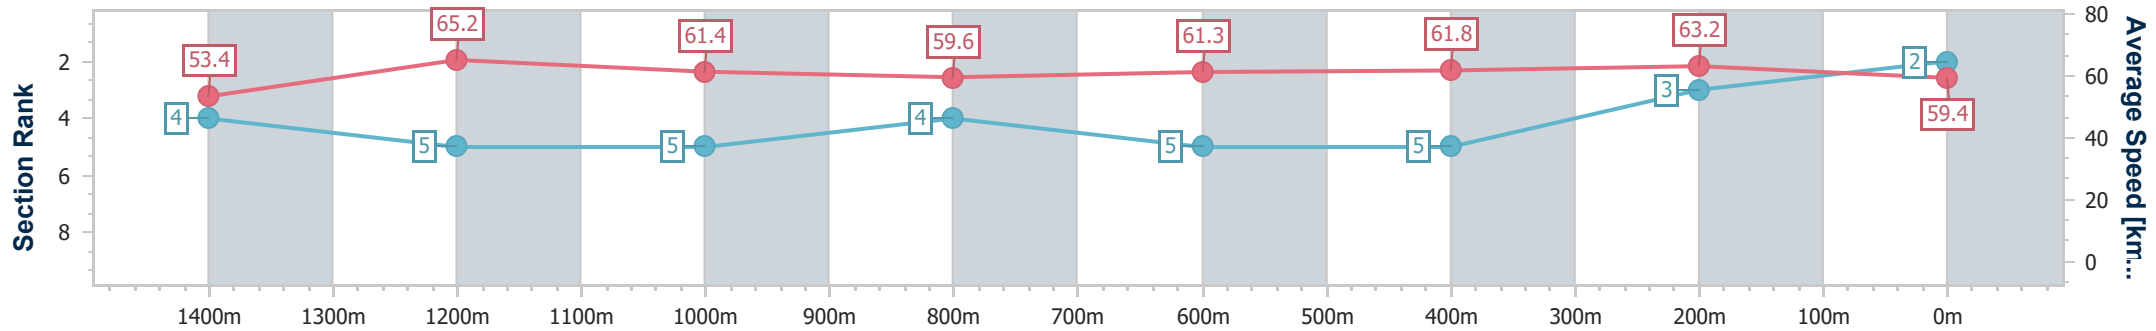

Eagle Farm QLD Professional

Race 3: CHANNEL 7 THE WAYNE WILSON - 1600m

10 June 2023 - 12:54

Track Rating: Good 4, Weather: Fine, Rail Position: +4m Entire Course

BRISBANE RACING CLUB

Section	Overall	1400m	1200m	1000m	800m	600m	400m	200m
Section Times	1:35.41 [2] (0:13.52)	1:21.89 [4] (0:11.06)	1:10.83 [5] (0:11.75)	0:59.08 [5] (0:12.17)	0:46.91 [4] (0:11.77)	0:35.14 [5] (0:11.62)	0:23.52 [5] (0:11.39)	0:12.13 [3] (0:12.13)
Average Speed [km/h]	53.4	65.2	61.4	59.6	61.3	61.8	63.2	59.4
Top Speed [km/h]	67.2	66.9	63.4	60.7	62.5	62.8	64.1	61.8
Avg. Dist. to Rail [m]	4.6	2.1	2.6	1.9	0.4	0.7	2.5	2.8
Avg. Stride Freq. [Hz]	2.3	2.4	2.3	2.3	2.3	2.3	2.4	2.3
Avg. Stride Length [m]	6.6	7.5	7.4	7.3	7.5	7.4	7.5	7.0