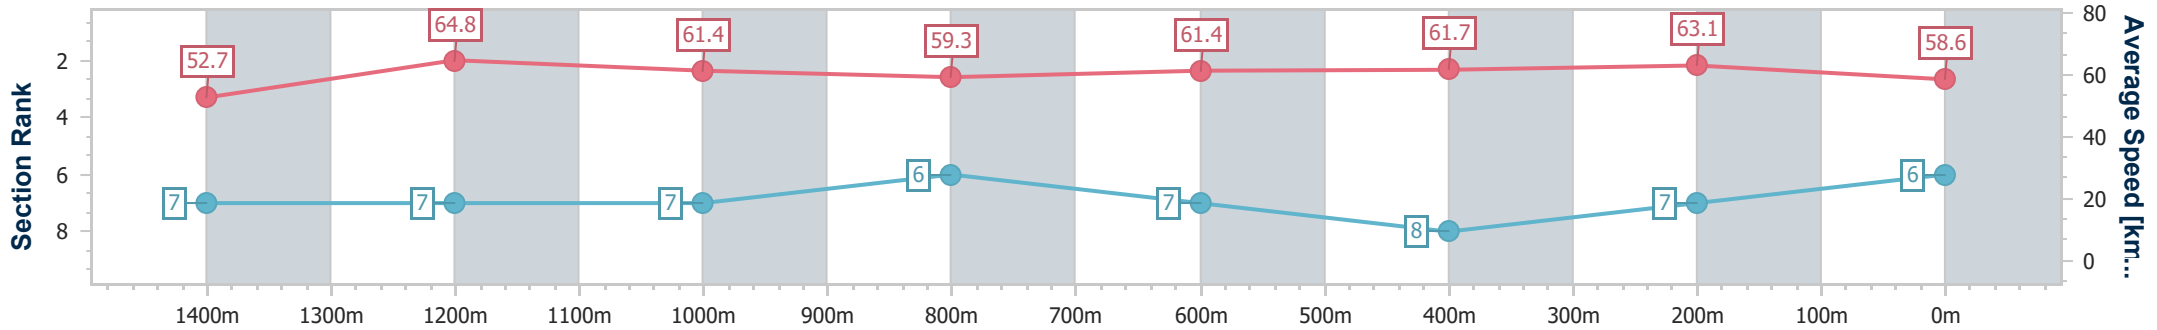

Eagle Farm QLD Professional

Race 3: CHANNEL 7 THE WAYNE WILSON - 1600m

10 June 2023 - 12:54

Track Rating: Good 4, Weather: Fine, Rail Position: +4m Entire Course

BRISBANE RACING CLUB

Section	Overall	1400m	1200m	1000m	800m	600m	400m	200m
Section Times	1:35.81 [6] (0:13.68)	1:22.13 [7] (0:11.15)	1:10.98 [7] (0:11.74)	0:59.24 [7] (0:12.28)	0:46.96 [6] (0:11.70)	0:35.26 [7] (0:11.56)	0:23.70 [8] (0:11.42)	0:12.28 [7] (0:12.28)
Average Speed [km/h]	52.7	64.8	61.4	59.3	61.4	61.7	63.1	58.6
Top Speed [km/h]	67.1	65.9	63.3	60.7	63.1	63.1	64.1	61.4
Avg. Dist. to Rail [m]	6.3	1.7	2.7	2.3	0.9	1.9	2.2	2.3
Avg. Stride Freq. [Hz]	2.2	2.3	2.2	2.2	2.2	2.2	2.3	2.2
Avg. Stride Length [m]	6.7	7.8	7.7	7.4	7.7	7.5	7.6	7.3