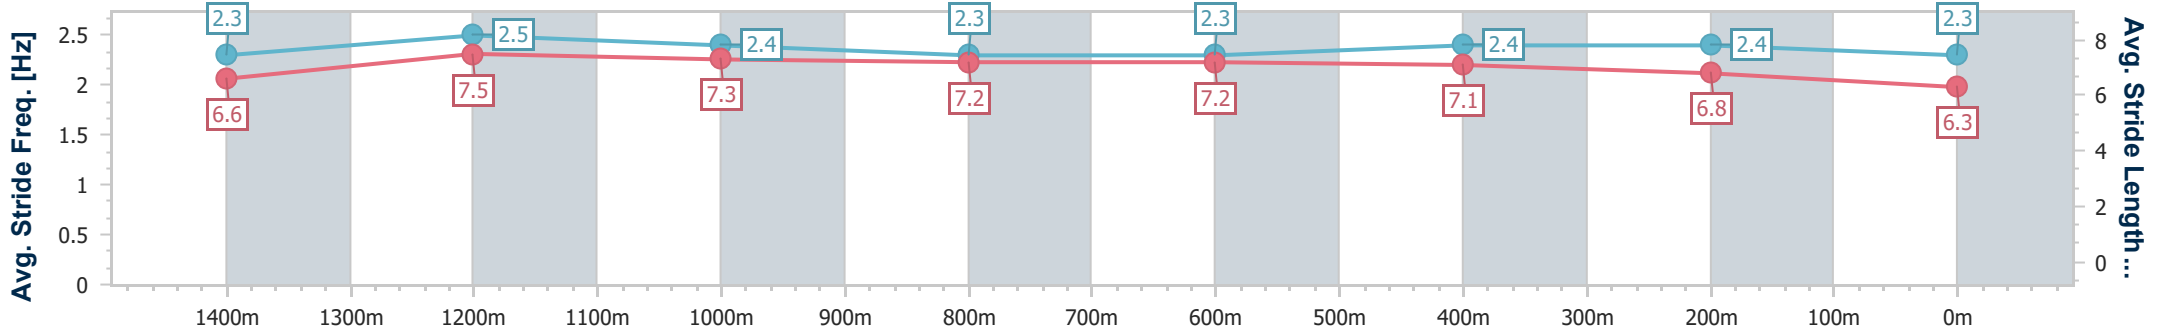

- [] Ranking at each section and finish
- .-.- No data available at this section
- NA No data available

Horse/Jockey Name	Bigboyroy
Final Rank	9
Fastest Section Time (Section)	0:10.80 (1400m)
Top Speed [km/h] (Section)	68.0 (1400m)
Race State	Finished

Eagle Farm QLD Professional

Race 3: CHANNEL 7 THE WAYNE WILSON - 1600m

10 June 2023 - 12:54

Track Rating: Good 4, Weather: Fine, Rail Position: +4m Entire Course

BRISBANE RACING CLUB

Section	Overall	1400m	1200m	1000m	800m	600m	400m	200m
Section Times	1:37.57 [9] (0:13.33)	1:24.24 [1] (0:10.80)	1:13.44 [1] (0:11.52)	1:01.92 [1] (0:12.10)	0:49.82 [1] (0:11.92)	0:37.90 [1] (0:11.73)	0:26.17 [1] (0:12.08)	0:14.09 [6] (0:14.09)
Average Speed [km/h]	54.2	66.7	62.5	59.6	60.6	61.5	59.6	51.1
Top Speed [km/h]	67.6	68.0	64.0	60.5	61.6	62.5	61.8	57.3
Avg. Dist. to Rail [m]	7.1	1.8	0.8	0.5	0.2	0.7	1.4	0.4
Avg. Stride Freq. [Hz]	2.3	2.5	2.4	2.3	2.3	2.4	2.4	2.3
Avg. Stride Length [m]	6.6	7.5	7.3	7.2	7.2	7.1	6.8	6.3

- [] Ranking at each section and finish
- .-.- No data available at this section
- NA No data available