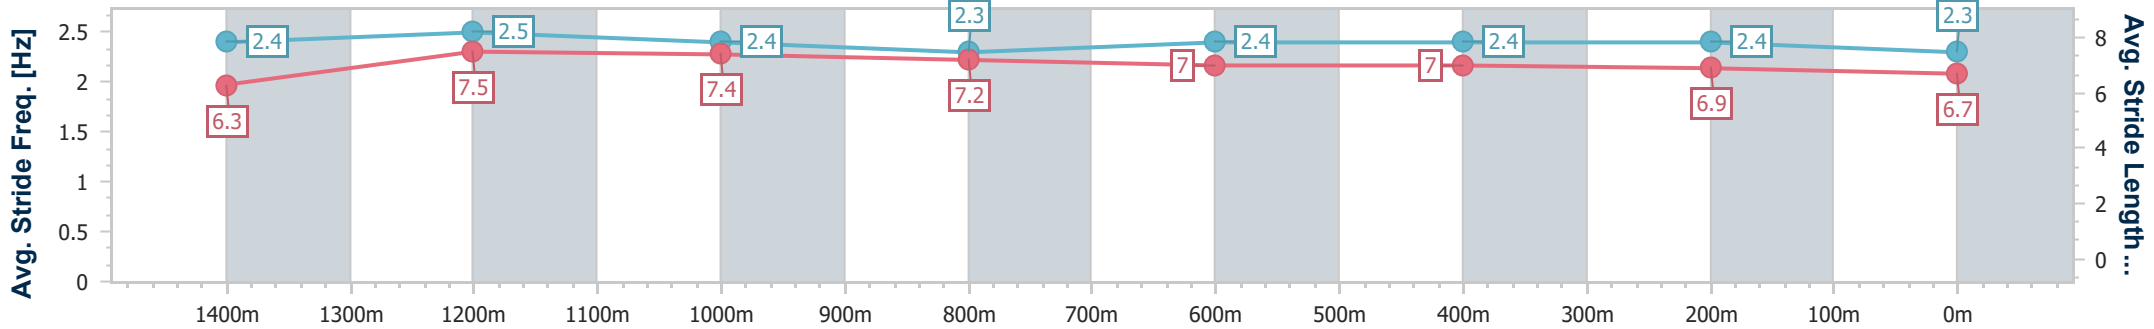

Eagle Farm QLD Professional

Race 3: CHANNEL 7 THE WAYNE WILSON - 1600m

10 June 2023 - 12:54

Track Rating: Good 4, Weather: Fine, Rail Position: +4m Entire Course

BRISBANE RACING CLUB

Section	Overall	1400m	1200m	1000m	800m	600m	400m	200m
Section Times	1:36.57 [7] (0:13.43)	1:23.14 [3] (0:10.86)	1:12.28 [3] (0:11.61)	1:00.67 [2] (0:12.20)	0:48.47 [2] (0:11.88)	0:36.59 [3] (0:11.71)	0:24.88 [3] (0:11.93)	0:12.95 [8] (0:12.95)
Average Speed [km/h]	53.8	66.5	62.1	59.7	61.2	61.9	60.3	55.5
Top Speed [km/h]	68.1	67.2	64.4	60.7	62.9	63.1	61.8	58.8
Avg. Dist. to Rail [m]	9.5	3.1	2.4	2.5	2.0	1.2	1.4	1.1
Avg. Stride Freq. [Hz]	2.4	2.5	2.4	2.3	2.4	2.4	2.4	2.3
Avg. Stride Length [m]	6.3	7.5	7.4	7.2	7.0	7.0	6.9	6.7

- [] Ranking at each section and finish
- .-.- No data available at this section
- NA No data available

Horse/Jockey Name	Sinawann
Final Rank	8
Fastest Section Time (Section)	0:10.89 (1400m)
Top Speed [km/h] (Section)	68.3 (1400m)
Race State	Finished