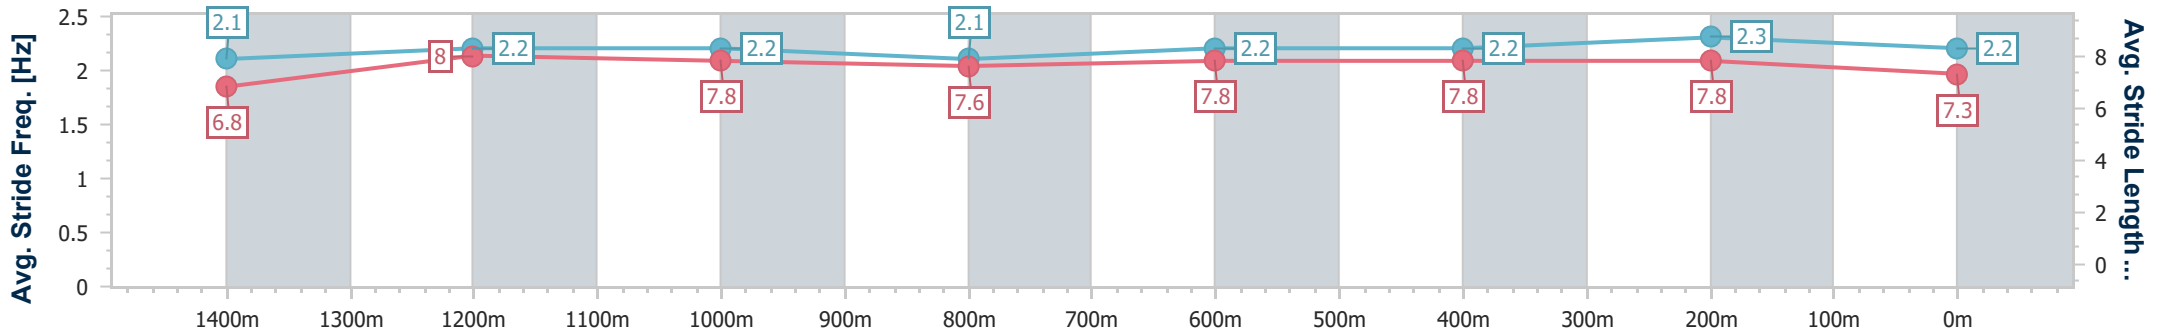

- [] Ranking at each section and finish
- .-.- No data available at this section
- NA No data available

Horse/Jockey Name	Dragon Leap
Final Rank	5
Fastest Section Time (Section)	0:11.16 (1400m)
Top Speed [km/h] (Section)	65.9 (1400m)
Race State	Finished

Eagle Farm QLD Professional

Race 3: CHANNEL 7 THE WAYNE WILSON - 1600m

10 June 2023 - 12:54

Track Rating: Good 4, Weather: Fine, Rail Position: +4m Entire Course

BRISBANE RACING CLUB

Section	Overall	1400m	1200m	1000m	800m	600m	400m	200m						
Section Times	1:35.68 [5] (0:14.01)	1:21.67 [9] (0:11.16)	1:10.51 [9] (0:11.69)	0:58.82 [9] (0:12.16)	0:46.66 [9] (0:11.75)	0:34.91 [9] (0:11.37)	0:23.54 [9] (0:11.20)	0:12.34 [5] (0:12.34)						
Average Speed [km/h]	51.5	64.7	61.6	59.7	61.5	63.5	64.3	58.4						
Top Speed [km/h]	65.9	65.9	62.8	61.1	63.9	64.8	65.3	62.5						
Avg. Dist. to Rail [m]	6.1	1.4	2.0	1.9	0.6	0.9	5.6	5.4						
Avg. Stride Freq. [Hz]	2.1	2.2	2.2	2.1	2.2	2.2	2.3	2.2						
Avg. Stride Length [m]	6.8	8.0	7.8	7.6	7.8	7.8	7.8	7.3						