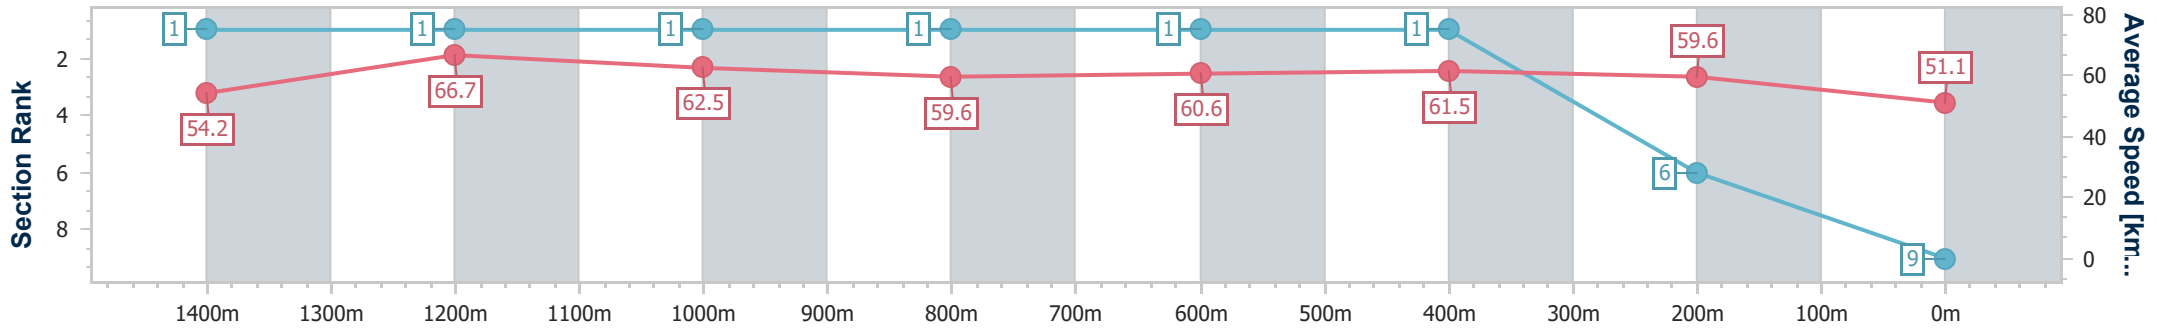

- [] Ranking at each section and finish
- .-.- No data available at this section
- NA No data available

Horse/Jockey Name	Bigboyroy
Final Rank	9
Fastest Section Time (Section)	0:10.80 (1400m)
Top Speed [km/h] (Section)	68.0 (1400m)
Race State	Finished

Eagle Farm QLD Professional

Race 3: CHANNEL 7 THE WAYNE WILSON - 1600m

10 June 2023 - 12:54

Track Rating: Good 4, Weather: Fine, Rail Position: +4m Entire Course

BRISBANE RACING CLUB

Section	Overall	1400m	1200m	1000m	800m	600m	400m	200m
Section Times	1:37.57 [9] (0:13.33)	1:24.24 [1] (0:10.80)	1:13.44 [1] (0:11.52)	1:01.92 [1] (0:12.10)	0:49.82 [1] (0:11.92)	0:37.90 [1] (0:11.73)	0:26.17 [1] (0:12.08)	0:14.09 [6] (0:14.09)
Average Speed [km/h]	54.2	66.7	62.5	59.6	60.6	61.5	59.6	51.1
Top Speed [km/h]	67.6	68.0	64.0	60.5	61.6	62.5	61.8	57.3
Avg. Dist. to Rail [m]	7.1	1.8	0.8	0.5	0.2	0.7	1.4	0.4
Avg. Stride Freq. [Hz]	2.3	2.5	2.4	2.3	2.3	2.4	2.4	2.3
Avg. Stride Length [m]	6.6	7.5	7.3	7.2	7.2	7.1	6.8	6.3

- [] Ranking at each section and finish
- .-.- No data available at this section
- NA No data available