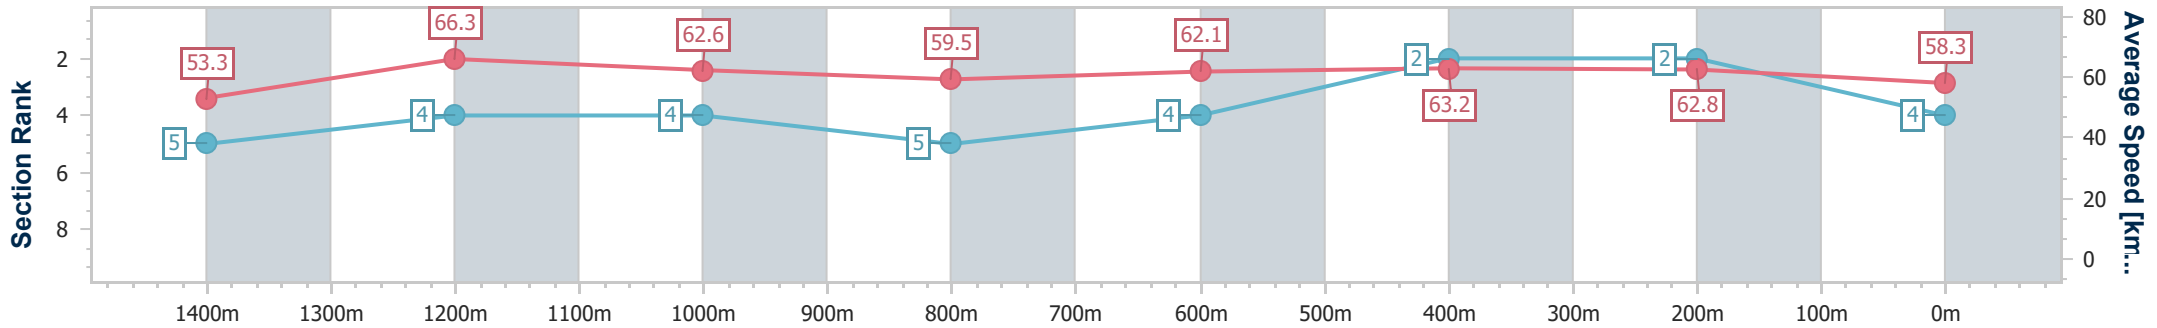

Eagle Farm QLD Professional

Race 3: CHANNEL 7 THE WAYNE WILSON - 1600m

10 June 2023 - 12:54

Track Rating: Good 4, Weather: Fine, Rail Position: +4m Entire Course

BRISBANE RACING CLUB

Section	Overall	1400m	1200m	1000m	800m	600m	400m	200m
Section Times	1:35.50 [4] (0:13.55)	1:21.95 [5] (0:10.91)	1:11.04 [4] (0:11.57)	0:59.47 [4] (0:12.50)	0:46.97 [5] (0:11.73)	0:35.24 [4] (0:11.43)	0:23.81 [2] (0:11.45)	0:12.36 [2] (0:12.36)
Average Speed [km/h]	53.3	66.3	62.6	59.5	62.1	63.2	62.8	58.3
Top Speed [km/h]	68.5	68.4	64.5	61.1	64.0	64.0	64.2	59.8
Avg. Dist. to Rail [m]	9.5	5.0	7.1	6.7	2.5	0.8	3.0	3.0
Avg. Stride Freq. [Hz]	2.3	2.5	2.4	2.3	2.4	2.4	2.5	2.3
Avg. Stride Length [m]	6.4	7.4	7.3	7.0	7.1	7.1	7.0	6.9

- [] Ranking at each section and finish
- .-.- No data available at this section
- NA No data available

Horse/Jockey Name	Dragon Leap
Final Rank	5
Fastest Section Time (Section)	0:11.16 (1400m)
Top Speed [km/h] (Section)	65.9 (1400m)
Race State	Finished