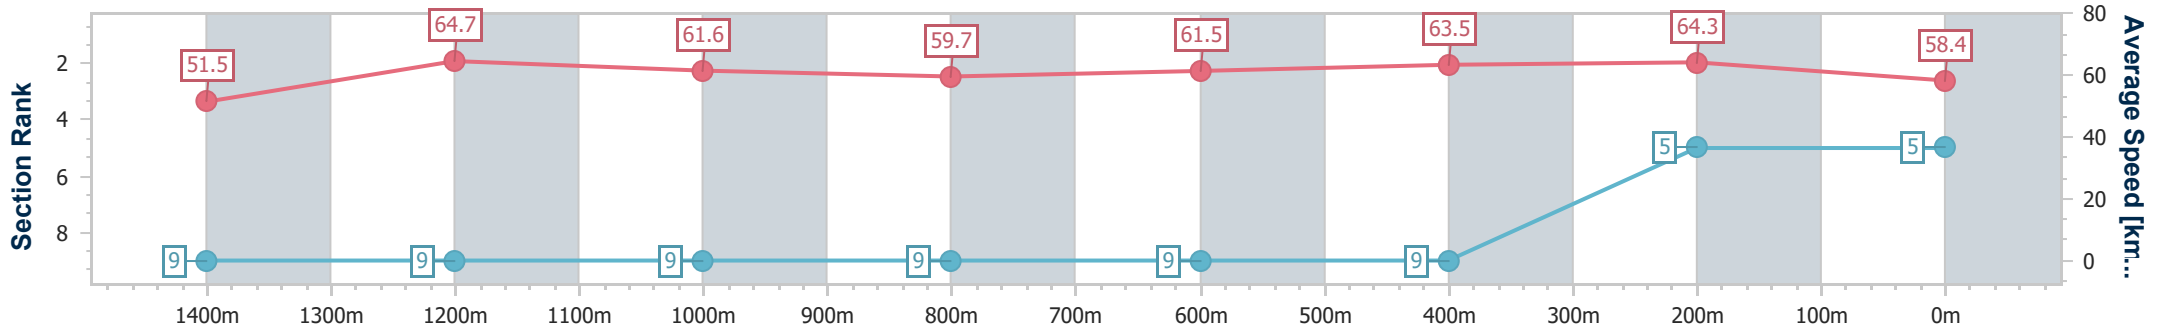

Eagle Farm QLD Professional

Race 3: CHANNEL 7 THE WAYNE WILSON - 1600m

10 June 2023 - 12:54

Track Rating: Good 4, Weather: Fine, Rail Position: +4m Entire Course

BRISBANE RACING CLUB

Section	Overall	1400m	1200m	1000m	800m	600m	400m	200m						
Section Times	1:35.68 [5] (0:14.01)	1:21.67 [9] (0:11.16)	1:10.51 [9] (0:11.69)	0:58.82 [9] (0:12.16)	0:46.66 [9] (0:11.75)	0:34.91 [9] (0:11.37)	0:23.54 [9] (0:11.20)	0:12.34 [5] (0:12.34)						
Average Speed [km/h]	51.5	64.7	61.6	59.7	61.5	63.5	64.3	58.4						
Top Speed [km/h]	65.9	65.9	62.8	61.1	63.9	64.8	65.3	62.5						
Avg. Dist. to Rail [m]	6.1	1.4	2.0	1.9	0.6	0.9	5.6	5.4						
Avg. Stride Freq. [Hz]	2.1	2.2	2.2	2.1	2.2	2.2	2.3	2.2						
Avg. Stride Length [m]	6.8	8.0	7.8	7.6	7.8	7.8	7.8	7.3						