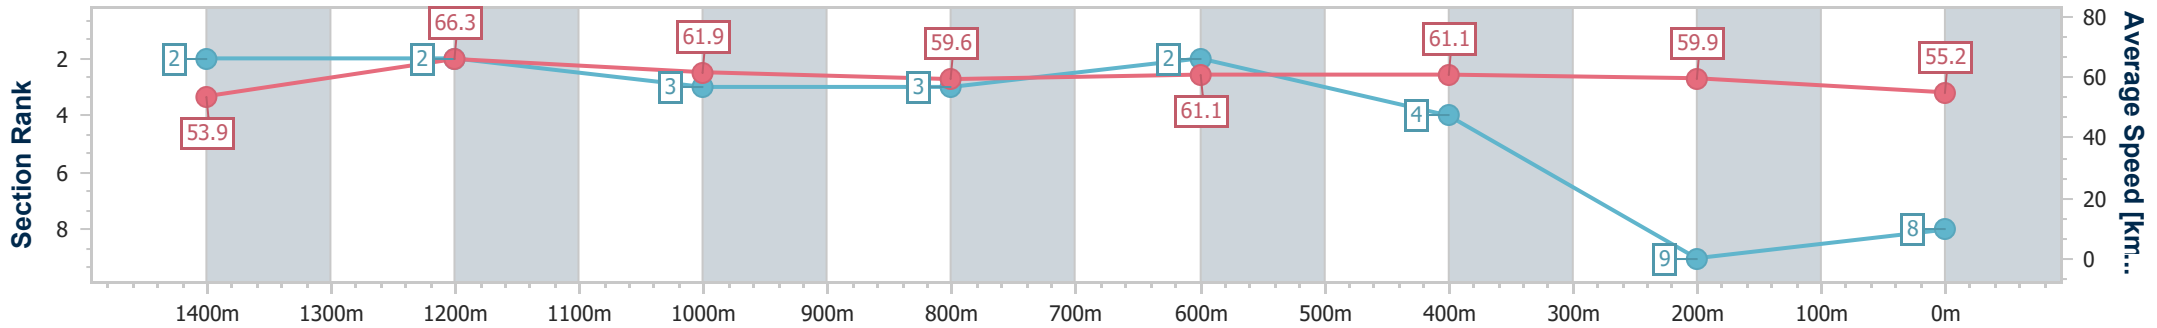

- [] Ranking at each section and finish
- .-.- No data available at this section
- NA No data available

Horse/Jockey Name	Sinawann
Final Rank	8
Fastest Section Time (Section)	0:10.89 (1400m)
Top Speed [km/h] (Section)	68.3 (1400m)
Race State	Finished

Eagle Farm QLD Professional

Race 3: CHANNEL 7 THE WAYNE WILSON - 1600m

10 June 2023 - 12:54

Track Rating: Good 4, Weather: Fine, Rail Position: +4m Entire Course

BRISBANE RACING CLUB

Section	Overall	1400m	1200m	1000m	800m	600m	400m	200m
Section Times	1:36.76 [8] (0:13.37)	1:23.39 [2] (0:10.89)	1:12.50 [2] (0:11.67)	1:00.83 [3] (0:12.23)	0:48.60 [3] (0:11.78)	0:36.82 [2] (0:11.76)	0:25.06 [4] (0:12.02)	0:13.04 [9] (0:13.04)
Average Speed [km/h]	53.9	66.3	61.9	59.6	61.1	61.1	59.9	55.2
Top Speed [km/h]	67.9	68.3	63.6	60.8	62.0	61.5	61.6	56.9
Avg. Dist. to Rail [m]	5.5	2.5	3.2	2.7	0.4	0.8	0.7	2.4
Avg. Stride Freq. [Hz]	2.3	2.3	2.2	2.2	2.3	2.3	2.3	2.2
Avg. Stride Length [m]	6.4	7.5	7.4	7.1	7.1	7.0	7.0	6.8

- [] Ranking at each section and finish
- .-.- No data available at this section
- NA No data available

Horse/Jockey Name	Bigboyroy
Final Rank	9
Fastest Section Time (Section)	0:10.80 (1400m)
Top Speed [km/h] (Section)	68.0 (1400m)
Race State	Finished