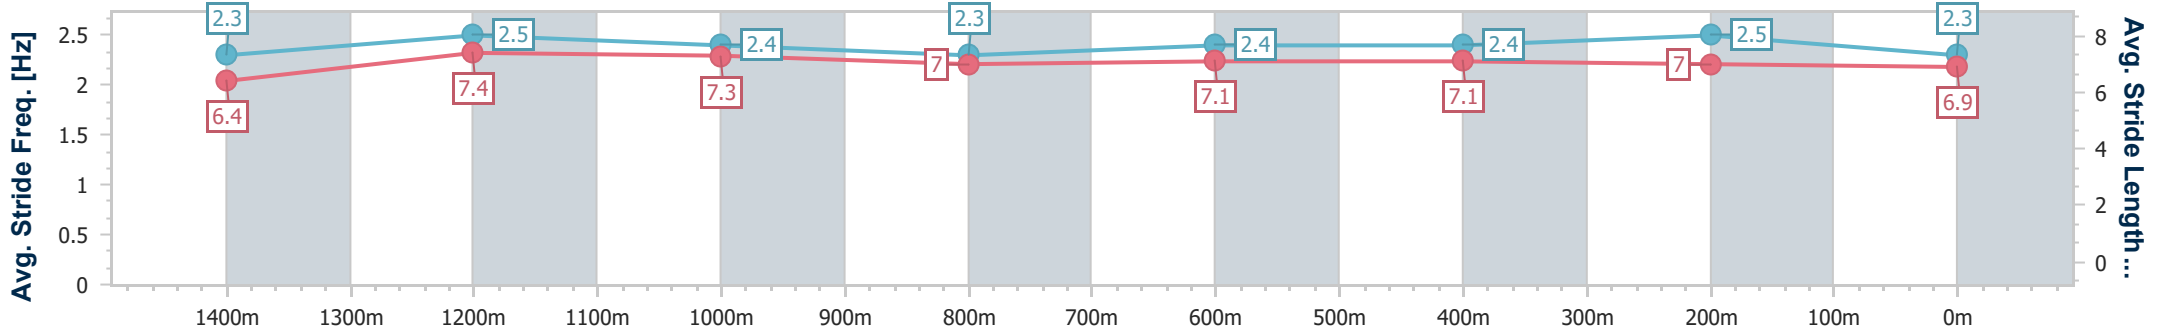

Eagle Farm QLD Professional

Race 3: CHANNEL 7 THE WAYNE WILSON - 1600m

10 June 2023 - 12:54

Track Rating: Good 4, Weather: Fine, Rail Position: +4m Entire Course

BRISBANE RACING CLUB

Section	Overall	1400m	1200m	1000m	800m	600m	400m	200m
Section Times	1:35.50 [4] (0:13.55)	1:21.95 [5] (0:10.91)	1:11.04 [4] (0:11.57)	0:59.47 [4] (0:12.50)	0:46.97 [5] (0:11.73)	0:35.24 [4] (0:11.43)	0:23.81 [2] (0:11.45)	0:12.36 [2] (0:12.36)
Average Speed [km/h]	53.3	66.3	62.6	59.5	62.1	63.2	62.8	58.3
Top Speed [km/h]	68.5	68.4	64.5	61.1	64.0	64.0	64.2	59.8
Avg. Dist. to Rail [m]	9.5	5.0	7.1	6.7	2.5	0.8	3.0	3.0
Avg. Stride Freq. [Hz]	2.3	2.5	2.4	2.3	2.4	2.4	2.5	2.3
Avg. Stride Length [m]	6.4	7.4	7.3	7.0	7.1	7.1	7.0	6.9

- [] Ranking at each section and finish
- .-.- No data available at this section
- NA No data available

Horse/Jockey Name	Dragon Leap
Final Rank	5
Fastest Section Time (Section)	0:11.16 (1400m)
Top Speed [km/h] (Section)	65.9 (1400m)
Race State	Finished