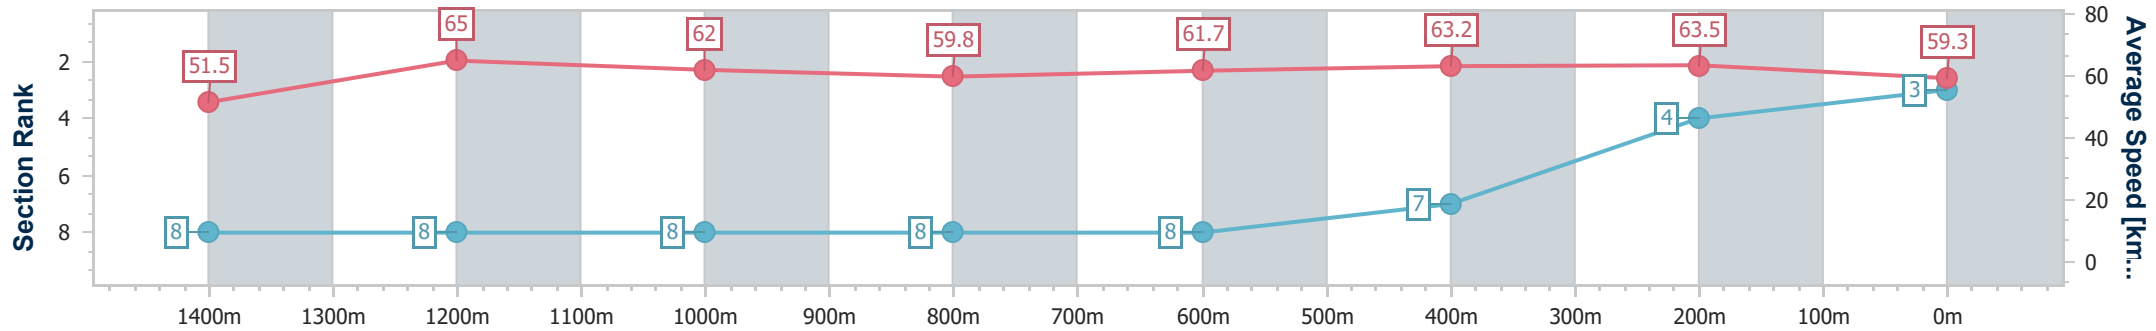

Eagle Farm QLD Professional

Race 3: CHANNEL 7 THE WAYNE WILSON - 1600m

10 June 2023 - 12:54

Track Rating: Good 4, Weather: Fine, Rail Position: +4m Entire Course

BRISBANE RACING CLUB

Section	Overall	1400m	1200m	1000m	800m	600m	400m	200m
Section Times	1:35.45 [3] (0:14.00)	1:21.45 [8] (0:11.13)	1:10.32 [8] (0:11.65)	0:58.67 [8] (0:12.18)	0:46.49 [8] (0:11.66)	0:34.83 [8] (0:11.35)	0:23.48 [7] (0:11.33)	0:12.15 [4] (0:12.15)
Average Speed [km/h]	51.5	65.0	62.0	59.8	61.7	63.2	63.5	59.3
Top Speed [km/h]	66.6	66.6	63.6	61.7	63.8	64.3	64.6	61.8
Avg. Dist. to Rail [m]	8.0	2.7	3.5	2.6	0.9	1.0	2.7	2.9
Avg. Stride Freq. [Hz]	2.2	2.3	2.3	2.3	2.3	2.4	2.4	2.4
Avg. Stride Length [m]	6.4	7.6	7.6	7.3	7.2	7.3	7.3	7.0

- [] Ranking at each section and finish
- .-.- No data available at this section
- NA No data available

Horse/Jockey Name	Kirwan's Lane
Final Rank	4
Fastest Section Time (Section)	0:10.91 (1400m)
Top Speed [km/h] (Section)	68.5 (Overall)
Race State	Finished