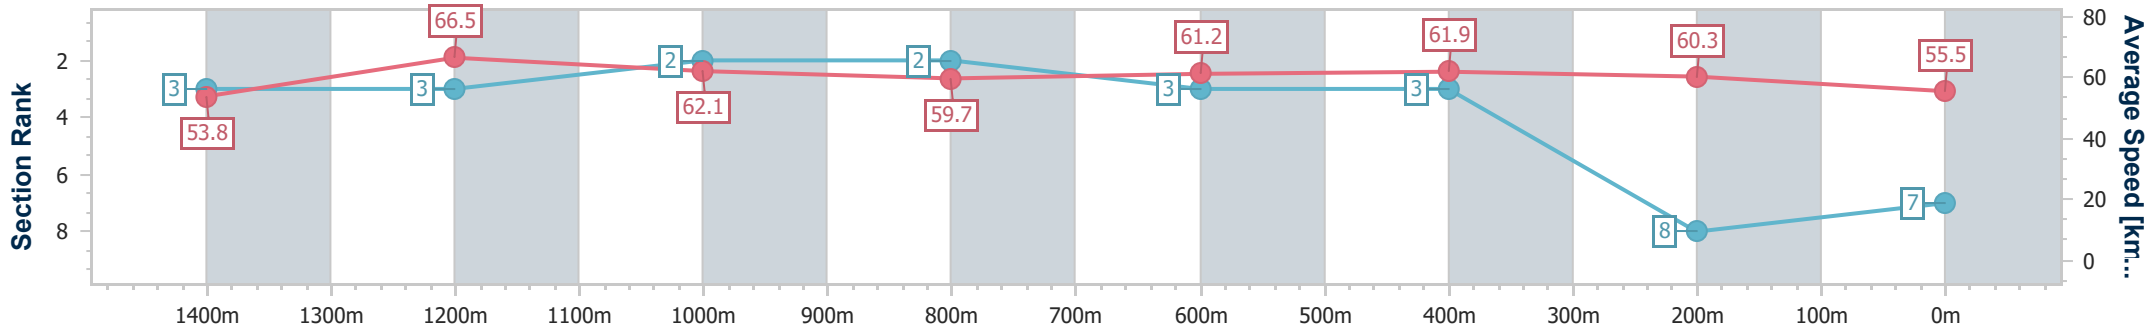

Eagle Farm QLD Professional

Race 3: CHANNEL 7 THE WAYNE WILSON - 1600m

10 June 2023 - 12:54

Track Rating: Good 4, Weather: Fine, Rail Position: +4m Entire Course

BRISBANE RACING CLUB

Section	Overall	1400m	1200m	1000m	800m	600m	400m	200m
Section Times	1:36.57 [7] (0:13.43)	1:23.14 [3] (0:10.86)	1:12.28 [3] (0:11.61)	1:00.67 [2] (0:12.20)	0:48.47 [2] (0:11.88)	0:36.59 [3] (0:11.71)	0:24.88 [3] (0:11.93)	0:12.95 [8] (0:12.95)
Average Speed [km/h]	53.8	66.5	62.1	59.7	61.2	61.9	60.3	55.5
Top Speed [km/h]	68.1	67.2	64.4	60.7	62.9	63.1	61.8	58.8
Avg. Dist. to Rail [m]	9.5	3.1	2.4	2.5	2.0	1.2	1.4	1.1
Avg. Stride Freq. [Hz]	2.4	2.5	2.4	2.3	2.4	2.4	2.4	2.3
Avg. Stride Length [m]	6.3	7.5	7.4	7.2	7.0	7.0	6.9	6.7

- [] Ranking at each section and finish
- .-.- No data available at this section
- NA No data available

Horse/Jockey Name	Sinawann
Final Rank	8
Fastest Section Time (Section)	0:10.89 (1400m)
Top Speed [km/h] (Section)	68.3 (1400m)
Race State	Finished