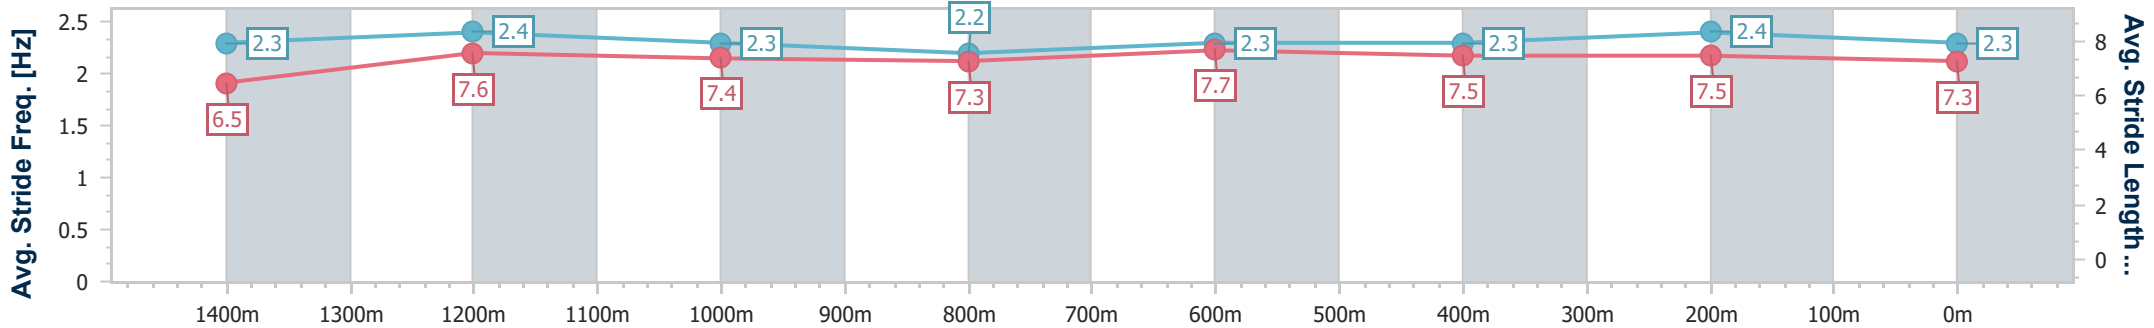

Eagle Farm QLD Professional

Race 3: CHANNEL 7 THE WAYNE WILSON - 1600m

10 June 2023 - 12:54

Track Rating: Good 4, Weather: Fine, Rail Position: +4m Entire Course

BRISBANE RACING CLUB

Section	Overall	1400m	1200m	1000m	800m	600m	400m	200m
Section Times	1:34.90 [1] (0:13.66)	1:21.24 [6] (0:11.07)	1:10.17 [6] (0:11.78)	0:58.39 [6] (0:12.39)	0:46.00 [7] (0:11.48)	0:34.52 [6] (0:11.51)	0:23.01 [6] (0:11.07)	0:11.94 [1] (0:11.94)
Average Speed [km/h]	52.9	65.3	61.4	59.6	62.3	62.1	65.2	60.2
Top Speed [km/h]	67.5	67.8	64.9	61.4	63.6	63.8	66.4	63.6
Avg. Dist. to Rail [m]	7.2	4.0	6.8	4.5	1.5	1.8	3.4	3.0
Avg. Stride Freq. [Hz]	2.3	2.4	2.3	2.2	2.3	2.3	2.4	2.3
Avg. Stride Length [m]	6.5	7.6	7.4	7.3	7.7	7.5	7.5	7.3