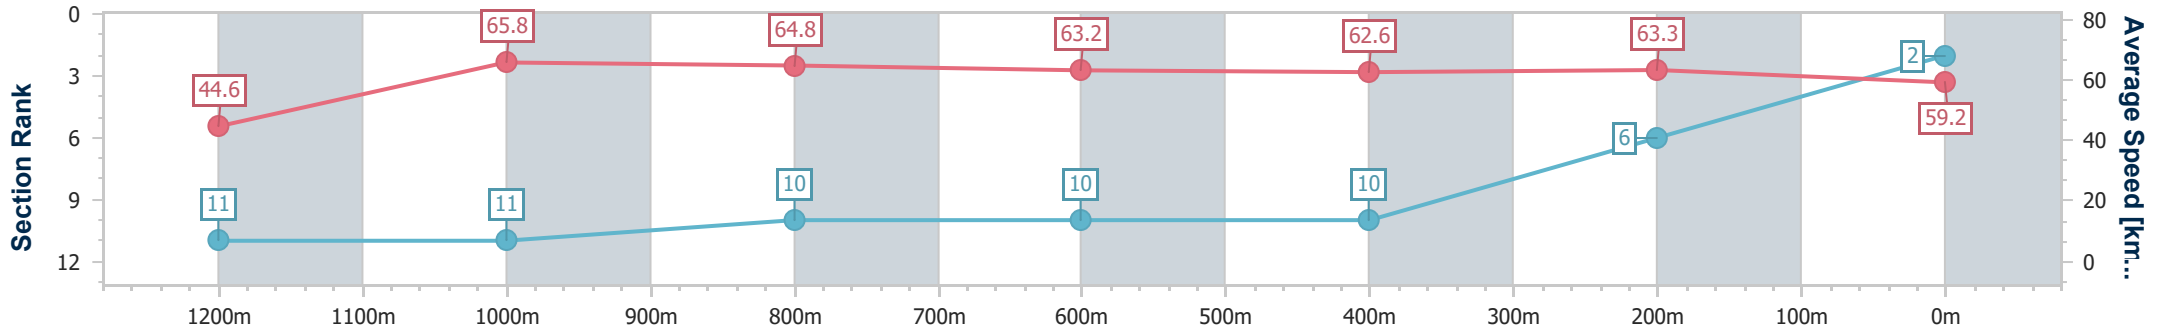

Eagle Farm QLD Professional

Race 1: NOVA 106.9 OXLADE STAKES - 1300m

10 June 2023 - 11:44

Track Rating: Good 4, Weather: Fine, Rail Position: +4m Entire Course

BRISBANE RACING CLUB

Section	Overall	1200m	1000m	800m	600m	400m	200m
Section Times	1:16.99 [2] (0:08.27)	1:08.72 [11] (0:10.96)	0:57.76 [11] (0:11.19)	0:46.57 [10] (0:11.47)	0:35.10 [10] (0:11.55)	0:23.55 [10] (0:11.39)	0:12.16 [6] (0:12.16)
Average Speed [km/h]	44.6	65.8	64.8	63.2	62.6	63.3	59.2
Top Speed [km/h]	62.8	67.6	66.1	64.1	63.9	64.9	62.0
Avg. Dist. to Rail [m]	17.8	3.5	1.4	1.6	1.1	5.4	5.4
Avg. Stride Freq. [Hz]	2.3	2.4	2.4	2.3	2.3	2.3	2.3
Avg. Stride Length [m]	5.4	7.5	7.6	7.7	7.6	7.6	7.2