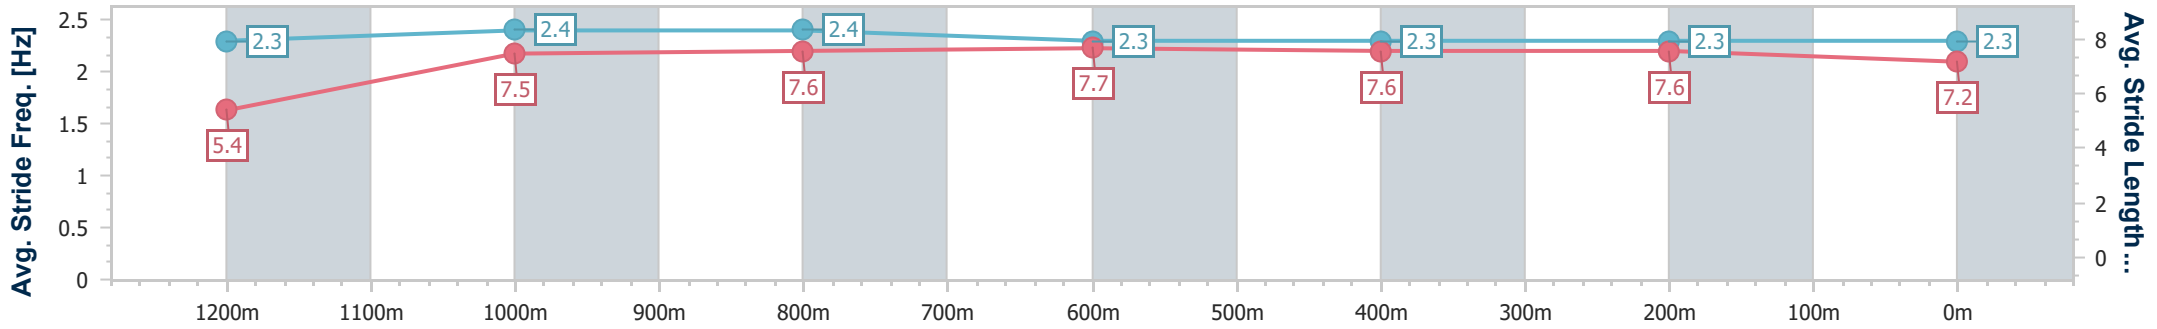

Eagle Farm QLD Professional

Race 1: NOVA 106.9 OXLADE STAKES - 1300m

10 June 2023 - 11:44

Track Rating: Good 4, Weather: Fine, Rail Position: +4m Entire Course

BRISBANE RACING CLUB

Section	Overall	1200m	1000m	800m	600m	400m	200m
Section Times	1:16.99 [2] (0:08.27)	1:08.72 [11] (0:10.96)	0:57.76 [11] (0:11.19)	0:46.57 [10] (0:11.47)	0:35.10 [10] (0:11.55)	0:23.55 [10] (0:11.39)	0:12.16 [6] (0:12.16)
Average Speed [km/h]	44.6	65.8	64.8	63.2	62.6	63.3	59.2
Top Speed [km/h]	62.8	67.6	66.1	64.1	63.9	64.9	62.0
Avg. Dist. to Rail [m]	17.8	3.5	1.4	1.6	1.1	5.4	5.4
Avg. Stride Freq. [Hz]	2.3	2.4	2.4	2.3	2.3	2.3	2.3
Avg. Stride Length [m]	5.4	7.5	7.6	7.7	7.6	7.6	7.2