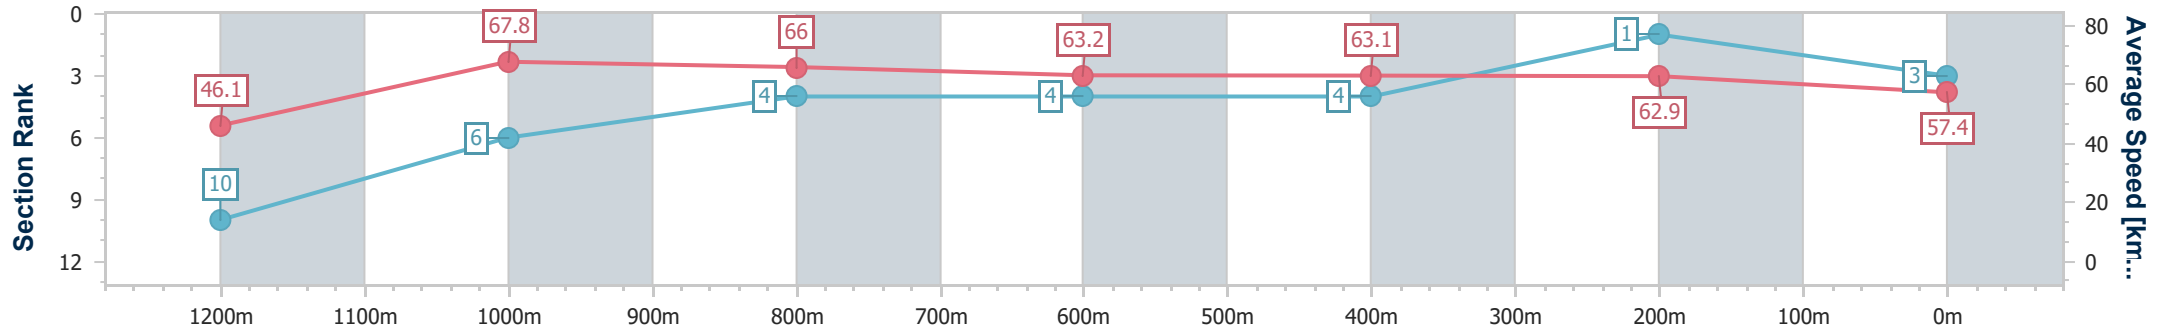

Eagle Farm QLD Professional

Race 1: NOVA 106.9 OXLADE STAKES - 1300m

10 June 2023 - 11:44

Track Rating: Good 4, Weather: Fine, Rail Position: +4m Entire Course

BRISBANE RACING CLUB

Section	Overall	1200m	1000m	800m	600m	400m	200m
Section Times	1:17.09 [3] (0:08.01)	1:09.08 [10] (0:10.65)	0:58.43 [6] (0:11.12)	0:47.31 [4] (0:11.68)	0:35.63 [4] (0:11.63)	0:24.00 [4] (0:11.44)	0:12.56 [1] (0:12.56)
Average Speed [km/h]	46.1	67.8	66.0	63.2	63.1	62.9	57.4
Top Speed [km/h]	65.3	69.7	69.7	65.4	63.8	65.6	61.0
Avg. Dist. to Rail [m]	18.1	5.5	4.2	5.3	4.0	4.2	3.4
Avg. Stride Freq. [Hz]	2.4	2.5	2.4	2.4	2.4	2.4	2.3
Avg. Stride Length [m]	5.1	7.3	7.4	7.4	7.3	7.0	6.8