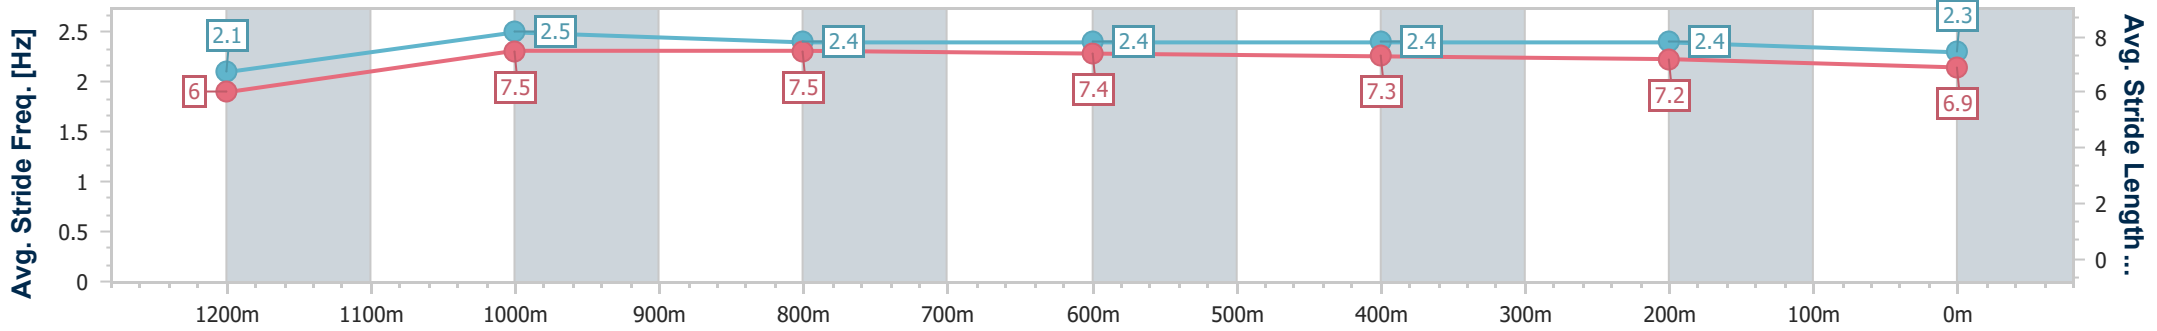

Race 1: NOVA 106.9 OXLADE STAKES - 1300m

10 June 2023 - 11:44

Track Rating: Good 4, Weather: Fine, Rail Position: +4m Entire Course

BRISBANE RACING CLUB

Section	Overall	1200m	1000m	800m	600m	400m	200m
Section Times	1:16.99 [1] (0:07.76)	1:09.23 [4] (0:10.83)	0:58.40 [4] (0:11.22)	0:47.18 [5] (0:11.73)	0:35.45 [6] (0:11.63)	0:23.82 [5] (0:11.39)	0:12.43 [3] (0:12.43)
Average Speed [km/h]	46.8	66.6	65.3	62.4	62.3	63.2	58.0
Top Speed [km/h]	62.2	68.3	67.4	64.5	64.1	64.0	61.3
Avg. Dist. to Rail [m]	11.7	2.6	3.7	3.1	1.6	1.7	0.7
Avg. Stride Freq. [Hz]	2.1	2.5	2.4	2.4	2.4	2.4	2.3
Avg. Stride Length [m]	6.0	7.5	7.5	7.4	7.3	7.2	6.9