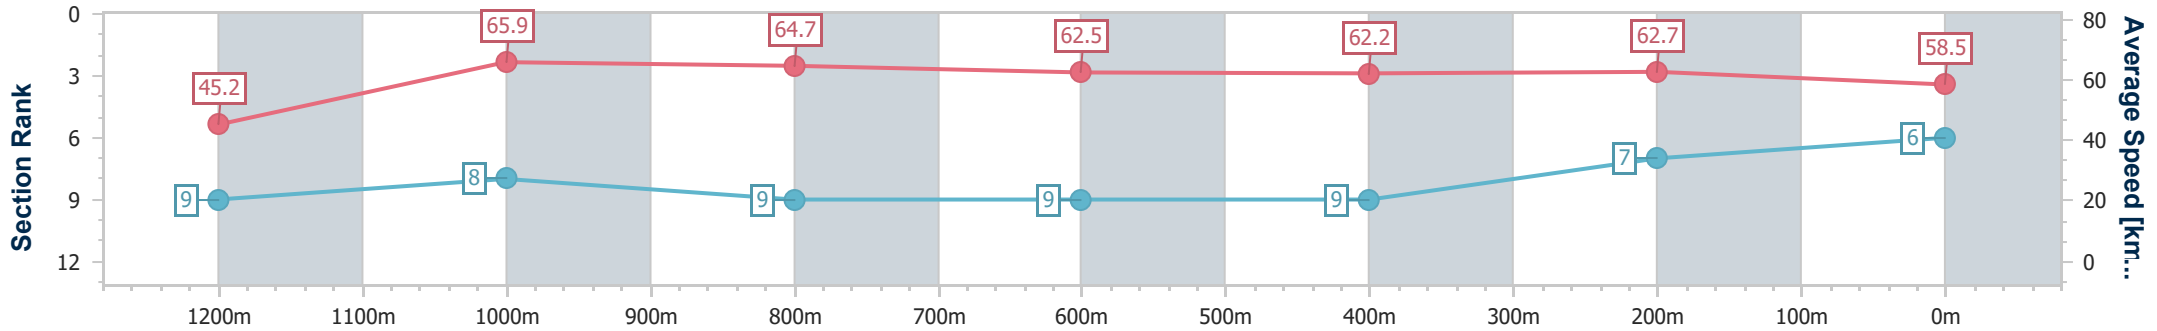

Eagle Farm QLD Professional

Race 1: NOVA 106.9 OXLADE STAKES - 1300m

10 June 2023 - 11:44

Track Rating: Good 4, Weather: Fine, Rail Position: +4m Entire Course

BRISBANE RACING CLUB

Section	Overall	1200m	1000m	800m	600m	400m	200m
Section Times	1:17.25 [6] (0:08.00)	1:09.25 [9] (0:10.95)	0:58.30 [8] (0:11.22)	0:47.08 [9] (0:11.63)	0:35.45 [9] (0:11.64)	0:23.81 [9] (0:11.48)	0:12.33 [7] (0:12.33)
Average Speed [km/h]	45.2	65.9	64.7	62.5	62.2	62.7	58.5
Top Speed [km/h]	62.5	68.1	66.2	64.4	62.9	63.7	61.4
Avg. Dist. to Rail [m]	9.5	1.1	1.8	2.4	1.2	2.2	0.8
Avg. Stride Freq. [Hz]	2.1	2.4	2.4	2.3	2.3	2.3	2.3
Avg. Stride Length [m]	5.9	7.6	7.7	7.6	7.5	7.5	7.2