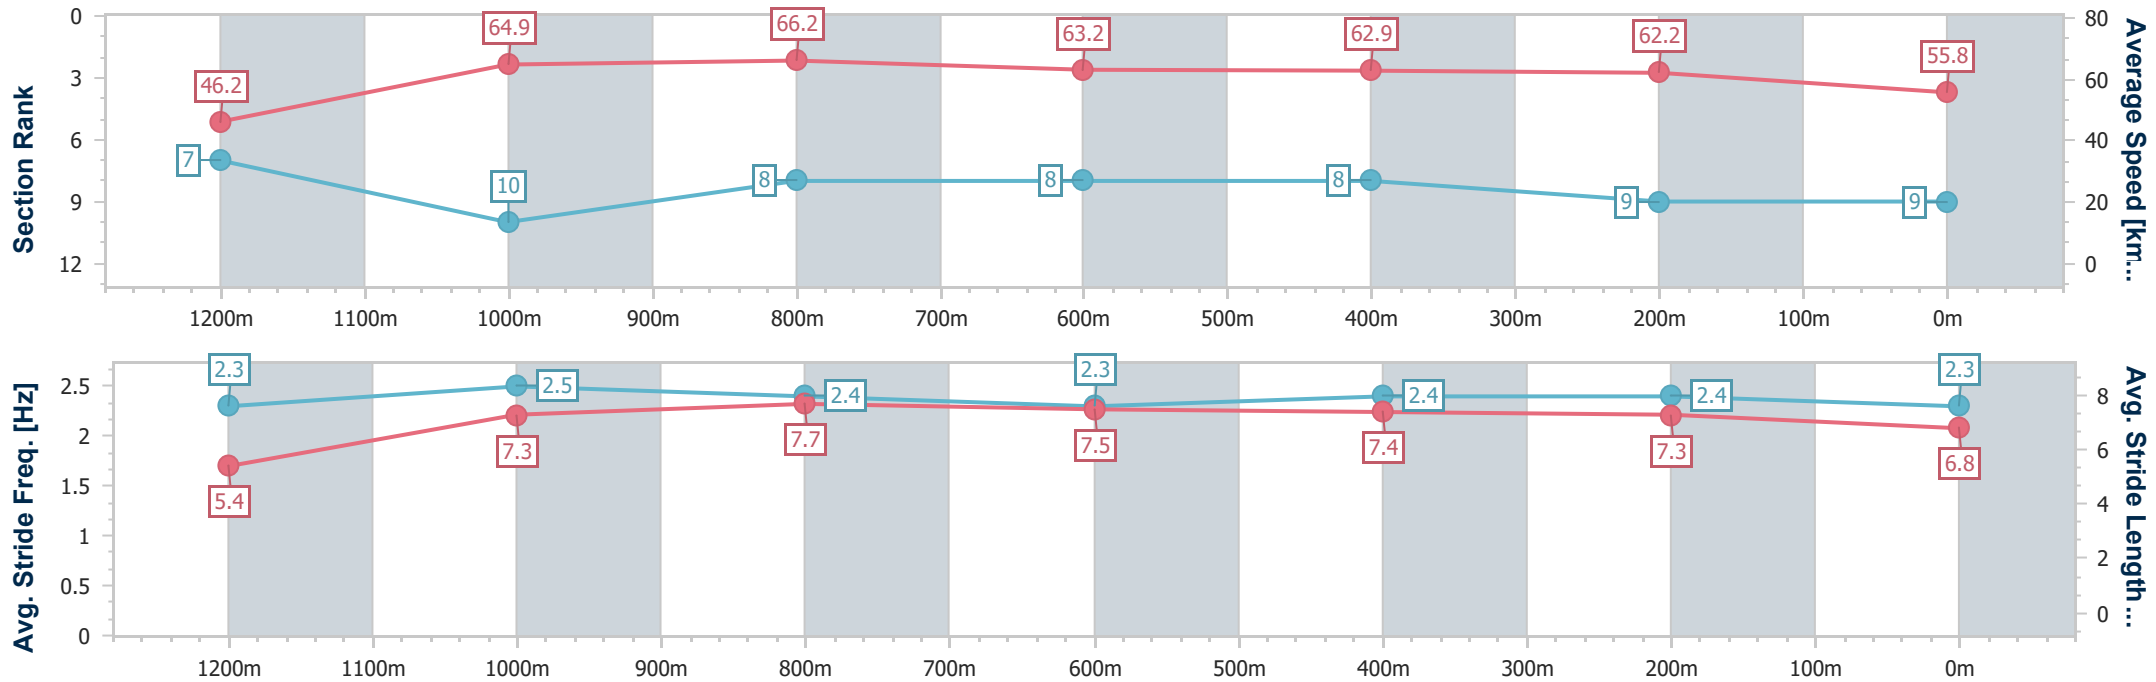

Eagle Farm QLD Professional

Race 1: NOVA 106.9 OXLADE STAKES - 1300m

10 June 2023 - 11:44

Track Rating: Good 4, Weather: Fine, Rail Position: +4m Entire Course

BRISBANE RACING CLUB

Section	Overall	1200m	1000m	800m	600m	400m	200m
Section Times	1:17.87 [9] (0:07.98)	1:09.89 [7] (0:11.11)	0:58.78 [10] (0:11.07)	0:47.71 [8] (0:11.59)	0:36.12 [8] (0:11.66)	0:24.46 [8] (0:11.56)	0:12.90 [9] (0:12.90)
Average Speed [km/h]	46.2	64.9	66.2	63.2	62.9	62.2	55.8
Top Speed [km/h]	62.0	66.2	67.2	66.5	64.4	64.8	59.4
Avg. Dist. to Rail [m]	16.4	4.0	3.4	3.8	3.9	5.4	3.7
Avg. Stride Freq. [Hz]	2.3	2.5	2.4	2.3	2.4	2.4	2.3
Avg. Stride Length [m]	5.4	7.3	7.7	7.5	7.4	7.3	6.8

- [] Ranking at each section and finish
- .-.- No data available at this section
- NA No data available

Horse/Jockey Name	Mighty
Final Rank	10
Fastest Section Time (Section)	0:07.83 (Overall)
Top Speed [km/h] (Section)	66.6 (1200m)
Race State	Finished