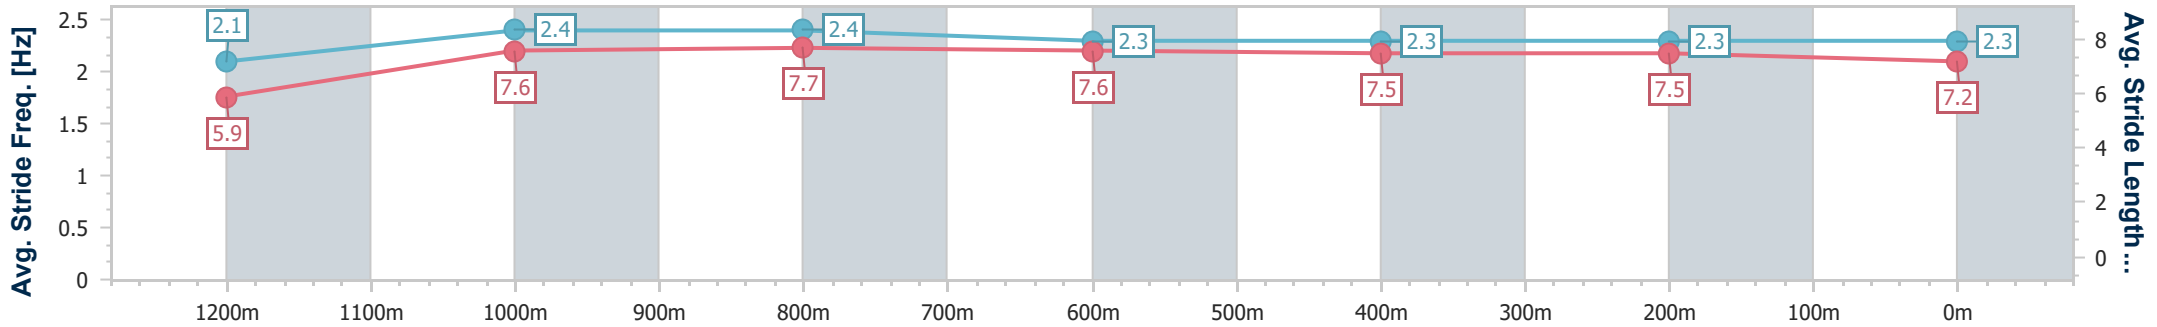

Eagle Farm QLD Professional

Race 1: NOVA 106.9 OXLADE STAKES - 1300m

10 June 2023 - 11:44

Track Rating: Good 4, Weather: Fine, Rail Position: +4m Entire Course

BRISBANE RACING CLUB

Section	Overall	1200m	1000m	800m	600m	400m	200m
Section Times	1:17.25 [6] (0:08.00)	1:09.25 [9] (0:10.95)	0:58.30 [8] (0:11.22)	0:47.08 [9] (0:11.63)	0:35.45 [9] (0:11.64)	0:23.81 [9] (0:11.48)	0:12.33 [7] (0:12.33)
Average Speed [km/h]	45.2	65.9	64.7	62.5	62.2	62.7	58.5
Top Speed [km/h]	62.5	68.1	66.2	64.4	62.9	63.7	61.4
Avg. Dist. to Rail [m]	9.5	1.1	1.8	2.4	1.2	2.2	0.8
Avg. Stride Freq. [Hz]	2.1	2.4	2.4	2.3	2.3	2.3	2.3
Avg. Stride Length [m]	5.9	7.6	7.7	7.6	7.5	7.5	7.2