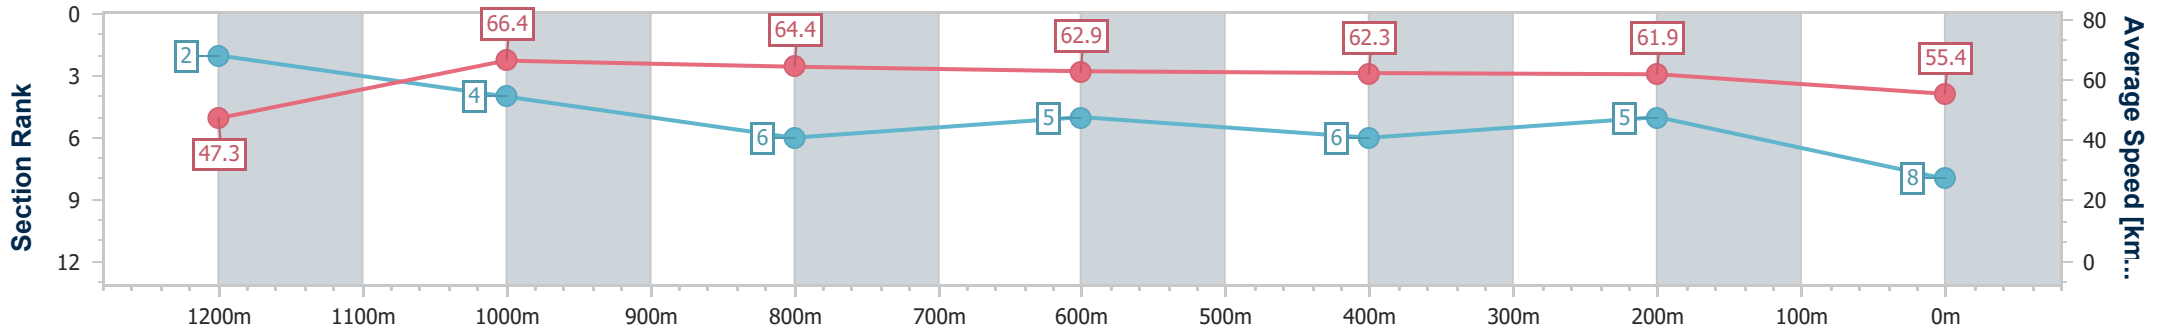

- [] Ranking at each section and finish
- .-.- No data available at this section
- NA No data available

Horse/Jockey Name	Golden Decade
Final Rank	8
Fastest Section Time (Section)	0:07.72 (Overall)
Top Speed [km/h] (Section)	68.2 (1200m)
Race State	Finished

Eagle Farm QLD Professional

Race 1: NOVA 106.9 OXLADE STAKES - 1300m

10 June 2023 - 11:44

Track Rating: Good 4, Weather: Fine, Rail Position: +4m Entire Course

BRISBANE RACING CLUB

Section	Overall	1200m	1000m	800m	600m	400m	200m
Section Times	1:17.83 [8] (0:07.72)	1:10.11 [2] (0:10.87)	0:59.24 [4] (0:11.31)	0:47.93 [6] (0:11.60)	0:36.33 [5] (0:11.69)	0:24.64 [6] (0:11.63)	0:13.01 [5] (0:13.01)
Average Speed [km/h]	47.3	66.4	64.4	62.9	62.3	61.9	55.4
Top Speed [km/h]	61.6	68.2	66.9	63.7	63.1	63.2	60.0
Avg. Dist. to Rail [m]	14.6	3.2	2.6	2.9	2.3	3.6	2.9
Avg. Stride Freq. [Hz]	2.4	2.6	2.5	2.4	2.4	2.4	2.3
Avg. Stride Length [m]	5.5	7.0	7.0	7.3	7.2	7.2	6.6