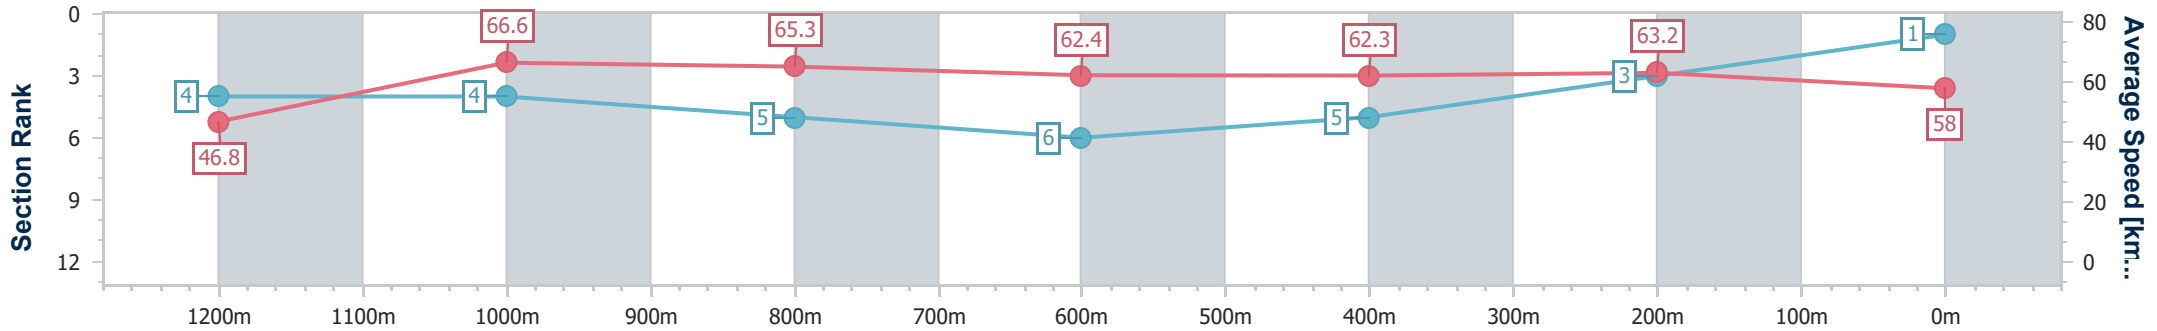

Race 1: NOVA 106.9 OXLADE STAKES - 1300m

10 June 2023 - 11:44

Track Rating: Good 4, Weather: Fine, Rail Position: +4m Entire Course

BRISBANE RACING CLUB

Section	Overall	1200m	1000m	800m	600m	400m	200m
Section Times	1:16.99 [1] (0:07.76)	1:09.23 [4] (0:10.83)	0:58.40 [4] (0:11.22)	0:47.18 [5] (0:11.73)	0:35.45 [6] (0:11.63)	0:23.82 [5] (0:11.39)	0:12.43 [3] (0:12.43)
Average Speed [km/h]	46.8	66.6	65.3	62.4	62.3	63.2	58.0
Top Speed [km/h]	62.2	68.3	67.4	64.5	64.1	64.0	61.3
Avg. Dist. to Rail [m]	11.7	2.6	3.7	3.1	1.6	1.7	0.7
Avg. Stride Freq. [Hz]	2.1	2.5	2.4	2.4	2.4	2.4	2.3
Avg. Stride Length [m]	6.0	7.5	7.5	7.4	7.3	7.2	6.9