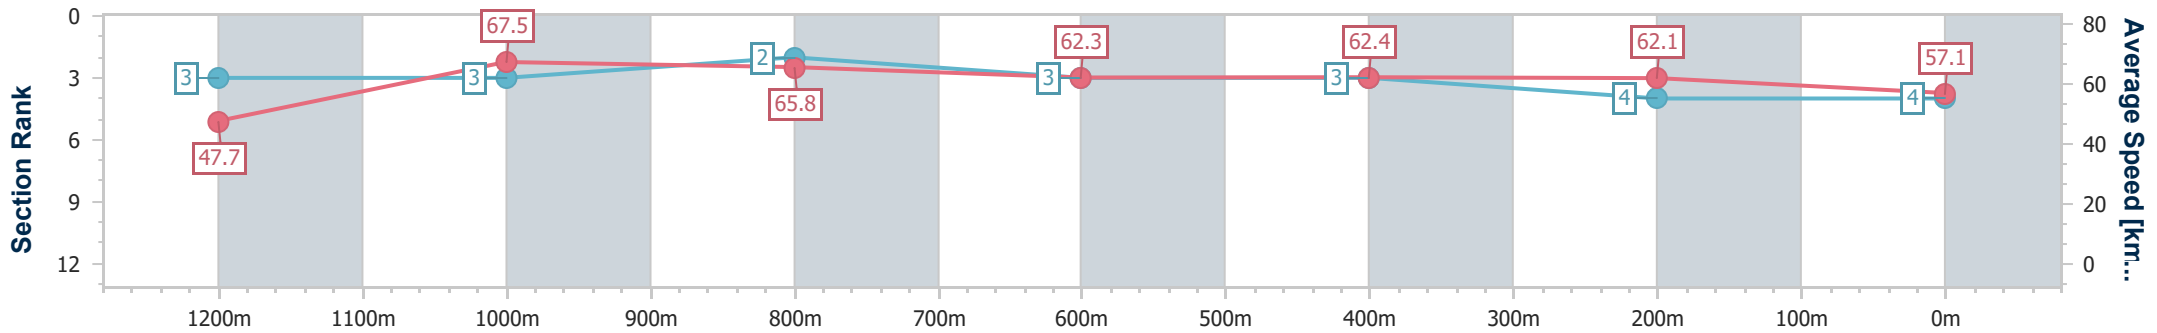

Eagle Farm QLD Professional

Race 1: NOVA 106.9 OXLADE STAKES - 1300m

10 June 2023 - 11:44

Track Rating: Good 4, Weather: Fine, Rail Position: +4m Entire Course

BRISBANE RACING CLUB

Section	Overall	1200m	1000m	800m	600m	400m	200m
Section Times	1:17.17 [4] (0:07.74)	1:09.43 [3] (0:10.70)	0:58.73 [3] (0:11.13)	0:47.60 [2] (0:11.76)	0:35.84 [3] (0:11.66)	0:24.18 [3] (0:11.59)	0:12.59 [4] (0:12.59)
Average Speed [km/h]	47.7	67.5	65.8	62.3	62.4	62.1	57.1
Top Speed [km/h]	63.7	69.1	67.5	64.9	63.6	63.3	60.2
Avg. Dist. to Rail [m]	19.4	6.5	3.4	3.8	2.0	3.3	3.3
Avg. Stride Freq. [Hz]	2.3	2.4	2.4	2.0	1.9	1.9	2.3
Avg. Stride Length [m]	5.7	7.6	7.6	8.5	9.3	8.9	6.8

- [] Ranking at each section and finish
- .-.- No data available at this section
- NA No data available

Horse/Jockey Name	Infancy
Final Rank	5
Fastest Section Time (Section)	0:07.57 (Overall)
Top Speed [km/h] (Section)	69.3 (1200m)
Race State	Finished