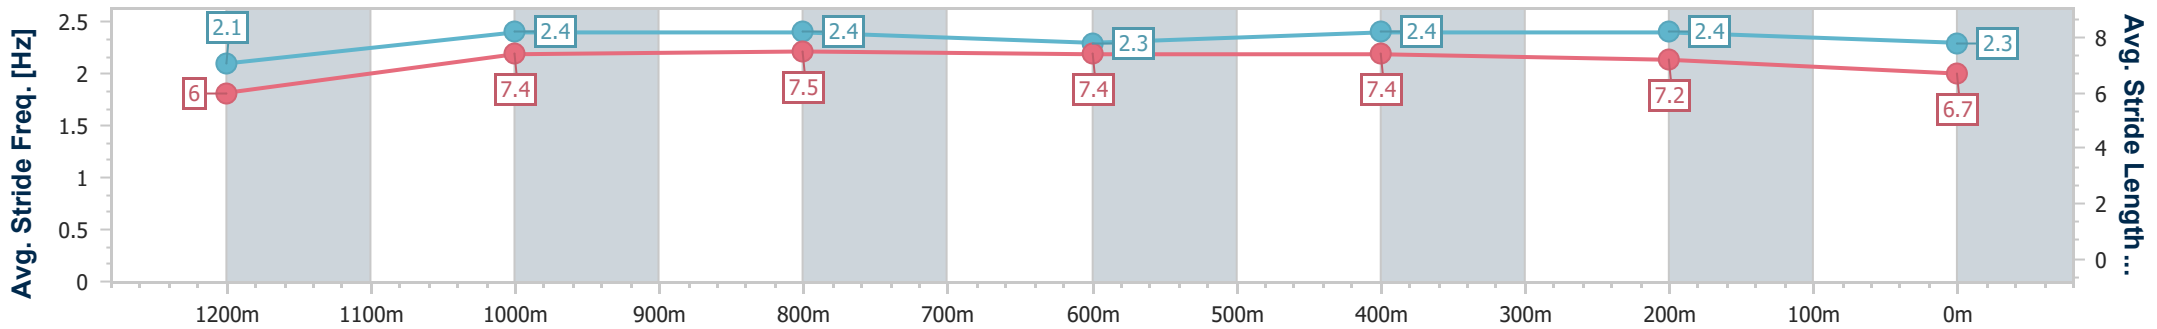

- [] Ranking at each section and finish
- .-.- No data available at this section
- NA No data available

Horse/Jockey Name	Mighty
Final Rank	10
Fastest Section Time (Section)	0:07.83 (Overall)
Top Speed [km/h] (Section)	66.6 (1200m)
Race State	Finished

Eagle Farm QLD Professional

Race 1: NOVA 106.9 OXLADE STAKES - 1300m

10 June 2023 - 11:44

Track Rating: Good 4, Weather: Fine, Rail Position: +4m Entire Course

BRISBANE RACING CLUB

Section	Overall	1200m	1000m	800m	600m	400m	200m
Section Times	1:17.96 [10] (0:07.83)	1:10.13 [6] (0:11.06)	0:59.07 [7] (0:11.19)	0:47.88 [7] (0:11.64)	0:36.24 [7] (0:11.68)	0:24.56 [7] (0:11.63)	0:12.93 [10] (0:12.93)
Average Speed [km/h]	46.6	65.1	65.0	62.4	62.4	61.9	55.6
Top Speed [km/h]	64.5	66.6	66.5	63.4	63.5	63.1	60.3
Avg. Dist. to Rail [m]	12.2	3.0	2.0	2.0	2.4	3.1	1.7
Avg. Stride Freq. [Hz]	2.1	2.4	2.4	2.3	2.4	2.4	2.3
Avg. Stride Length [m]	6.0	7.4	7.5	7.4	7.4	7.2	6.7

- [] Ranking at each section and finish
- .-.- No data available at this section
- NA No data available

Horse/Jockey Name	Boom Master
Final Rank	11
Fastest Section Time (Section)	0:07.82 (Overall)
Top Speed [km/h] (Section)	71.0 (1200m)
Race State	Finished