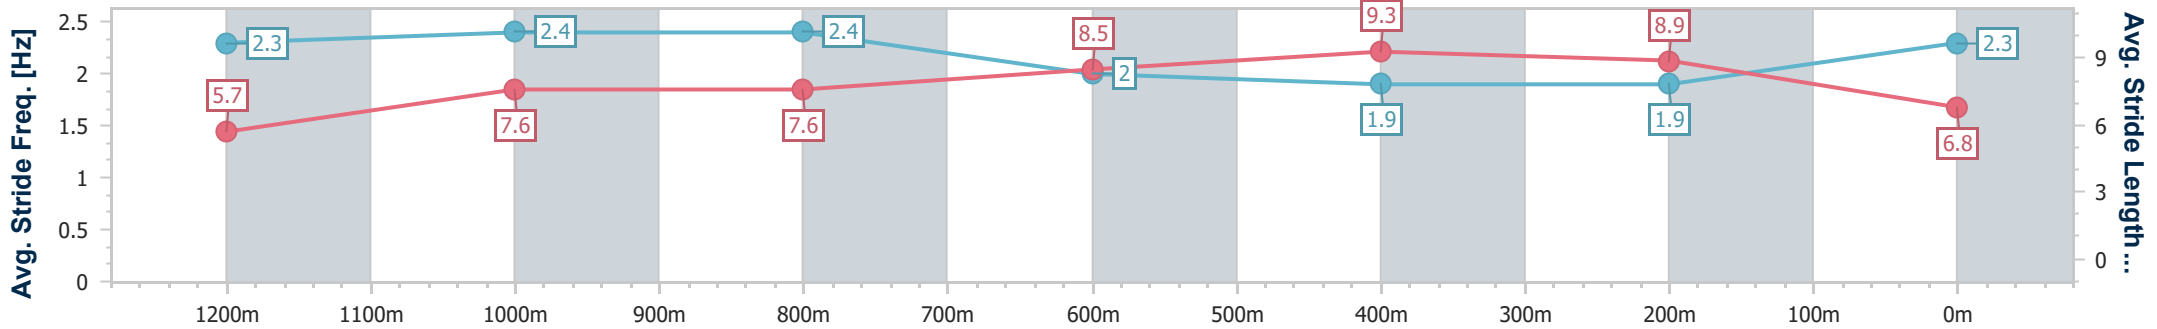

Eagle Farm QLD Professional

Race 1: NOVA 106.9 OXLADE STAKES - 1300m

10 June 2023 - 11:44

Track Rating: Good 4, Weather: Fine, Rail Position: +4m Entire Course

BRISBANE RACING CLUB

Section	Overall	1200m	1000m	800m	600m	400m	200m
Section Times	1:17.17 [4] (0:07.74)	1:09.43 [3] (0:10.70)	0:58.73 [3] (0:11.13)	0:47.60 [2] (0:11.76)	0:35.84 [3] (0:11.66)	0:24.18 [3] (0:11.59)	0:12.59 [4] (0:12.59)
Average Speed [km/h]	47.7	67.5	65.8	62.3	62.4	62.1	57.1
Top Speed [km/h]	63.7	69.1	67.5	64.9	63.6	63.3	60.2
Avg. Dist. to Rail [m]	19.4	6.5	3.4	3.8	2.0	3.3	3.3
Avg. Stride Freq. [Hz]	2.3	2.4	2.4	2.0	1.9	1.9	2.3
Avg. Stride Length [m]	5.7	7.6	7.6	8.5	9.3	8.9	6.8

- [] Ranking at each section and finish
- .-.- No data available at this section
- NA No data available

Horse/Jockey Name	Infancy
Final Rank	5
Fastest Section Time (Section)	0:07.57 (Overall)
Top Speed [km/h] (Section)	69.3 (1200m)
Race State	Finished