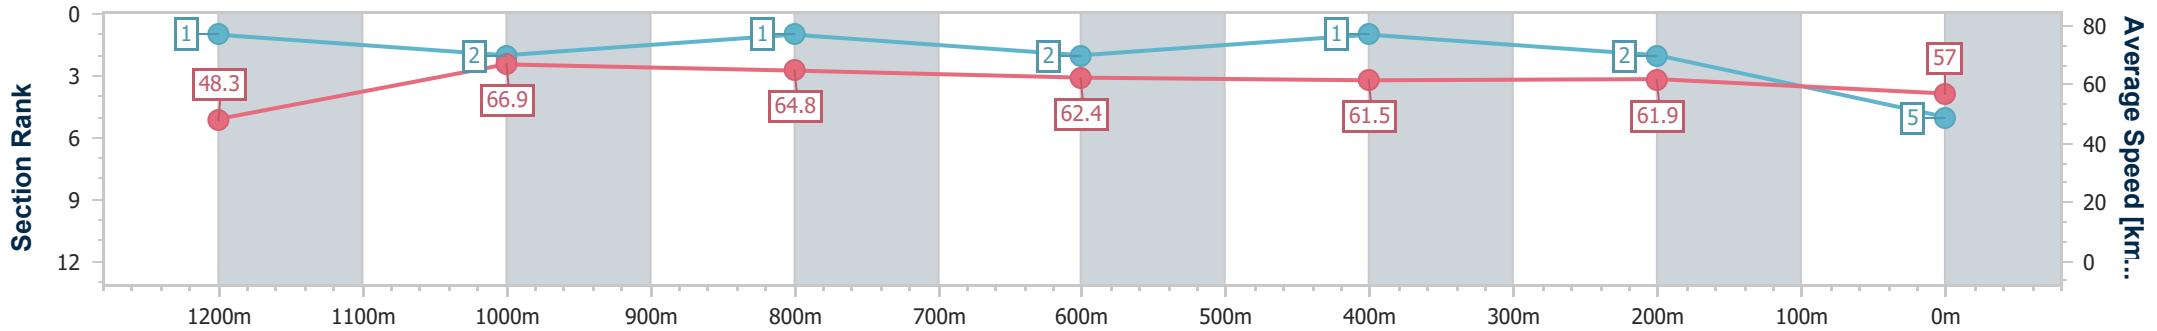

Eagle Farm QLD Professional

Race 1: NOVA 106.9 OXLADE STAKES - 1300m

10 June 2023 - 11:44

Track Rating: Good 4, Weather: Fine, Rail Position: +4m Entire Course

BRISBANE RACING CLUB

Section	Overall	1200m	1000m	800m	600m	400m	200m
Section Times	1:17.18 [5] (0:07.57)	1:09.61 [1] (0:10.81)	0:58.80 [2] (0:11.18)	0:47.62 [1] (0:11.64)	0:35.98 [2] (0:11.73)	0:24.25 [1] (0:11.63)	0:12.62 [2] (0:12.62)
Average Speed [km/h]	48.3	66.9	64.8	62.4	61.5	61.9	57.0
Top Speed [km/h]	64.1	69.3	67.3	64.0	62.5	62.6	60.9
Avg. Dist. to Rail [m]	13.9	4.6	1.9	1.5	0.5	0.9	0.5
Avg. Stride Freq. [Hz]	2.2	2.4	2.3	2.3	2.3	2.4	2.3
Avg. Stride Length [m]	5.9	7.5	7.7	7.6	7.4	7.2	6.8

- [] Ranking at each section and finish
- .-.- No data available at this section
- NA No data available

Horse/Jockey Name	Queen Of Dragons
Final Rank	6
Fastest Section Time (Section)	0:08.00 (Overall)
Top Speed [km/h] (Section)	68.1 (1200m)
Race State	Finished