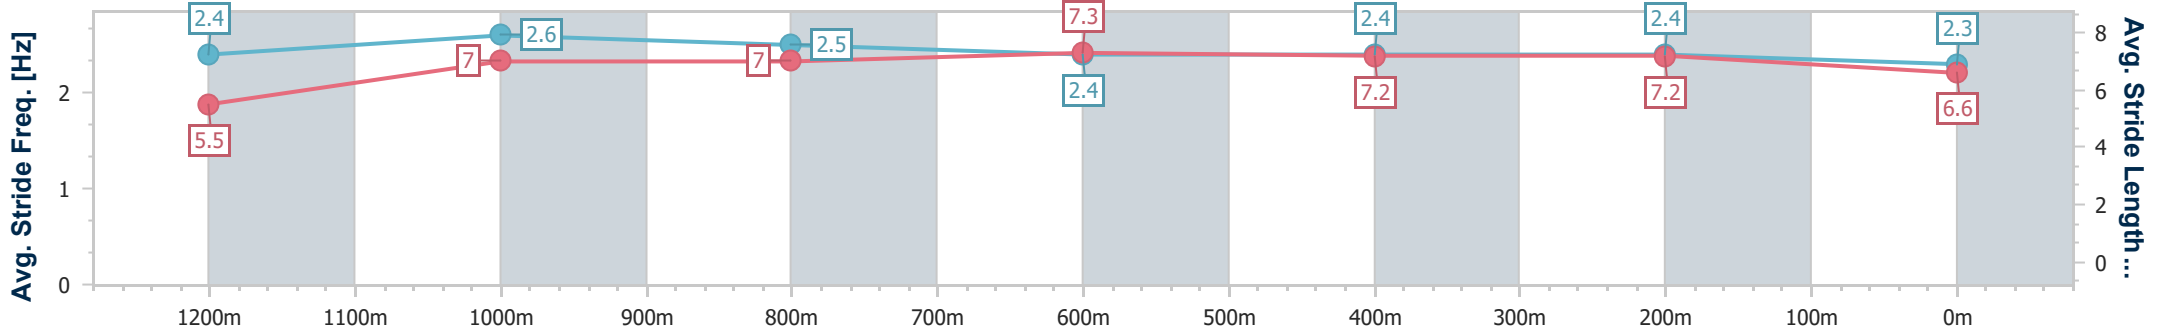

- [] Ranking at each section and finish
- .-.- No data available at this section
- NA No data available

Horse/Jockey Name	Golden Decade
Final Rank	8
Fastest Section Time (Section)	0:07.72 (Overall)
Top Speed [km/h] (Section)	68.2 (1200m)
Race State	Finished

Eagle Farm QLD Professional

Race 1: NOVA 106.9 OXLADE STAKES - 1300m

10 June 2023 - 11:44

Track Rating: Good 4, Weather: Fine, Rail Position: +4m Entire Course

BRISBANE RACING CLUB

Section	Overall	1200m	1000m	800m	600m	400m	200m
Section Times	1:17.83 [8] (0:07.72)	1:10.11 [2] (0:10.87)	0:59.24 [4] (0:11.31)	0:47.93 [6] (0:11.60)	0:36.33 [5] (0:11.69)	0:24.64 [6] (0:11.63)	0:13.01 [5] (0:13.01)
Average Speed [km/h]	47.3	66.4	64.4	62.9	62.3	61.9	55.4
Top Speed [km/h]	61.6	68.2	66.9	63.7	63.1	63.2	60.0
Avg. Dist. to Rail [m]	14.6	3.2	2.6	2.9	2.3	3.6	2.9
Avg. Stride Freq. [Hz]	2.4	2.6	2.5	2.4	2.4	2.4	2.3
Avg. Stride Length [m]	5.5	7.0	7.0	7.3	7.2	7.2	6.6