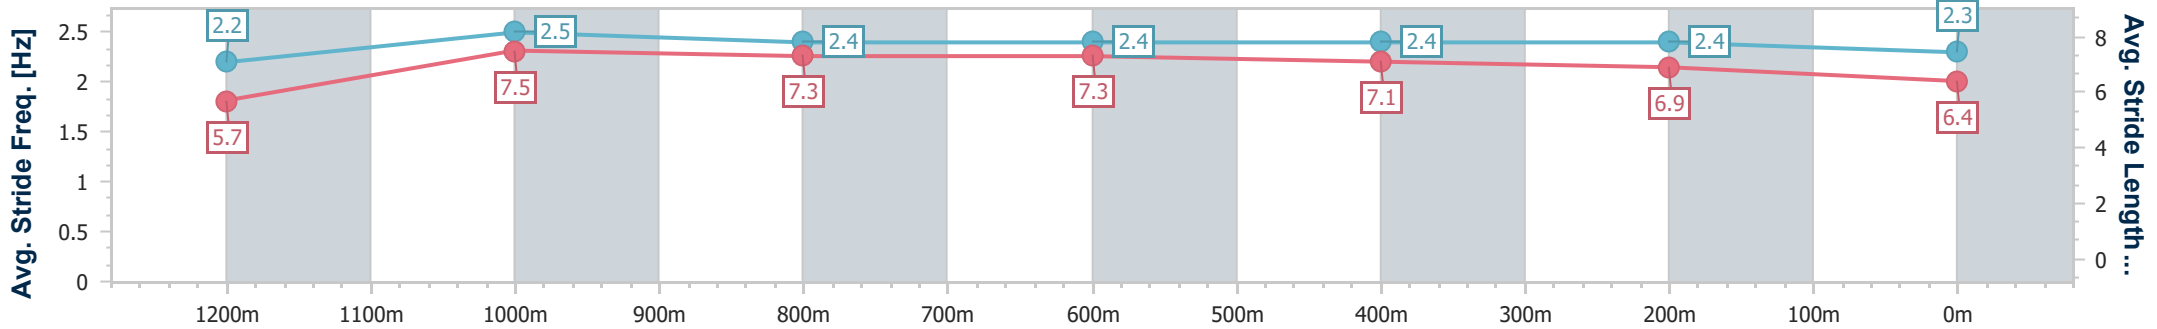

- [] Ranking at each section and finish
- .-.- No data available at this section
- NA No data available

Horse/Jockey Name	Boom Master
Final Rank	11
Fastest Section Time (Section)	0:07.82 (Overall)
Top Speed [km/h] (Section)	71.0 (1200m)
Race State	Finished

Eagle Farm QLD Professional

Race 1: NOVA 106.9 OXLADE STAKES - 1300m

10 June 2023 - 11:44

Track Rating: Good 4, Weather: Fine, Rail Position: +4m Entire Course

BRISBANE RACING CLUB

Section	Overall	1200m	1000m	800m	600m	400m	200m
Section Times	1:18.57 [11] (0:07.82)	1:10.75 [5] (0:10.45)	1:00.30 [1] (0:11.31)	0:48.99 [3] (0:11.59)	0:37.40 [1] (0:11.76)	0:25.64 [2] (0:12.03)	0:13.61 [8] (0:13.61)
Average Speed [km/h]	46.9	69.2	64.9	63.0	61.9	59.9	52.8
Top Speed [km/h]	64.9	71.0	68.2	64.3	62.9	63.0	57.2
Avg. Dist. to Rail [m]	17.3	6.3	3.8	3.0	2.1	2.5	1.9
Avg. Stride Freq. [Hz]	2.2	2.5	2.4	2.4	2.4	2.4	2.3
Avg. Stride Length [m]	5.7	7.5	7.3	7.3	7.1	6.9	6.4

- [] Ranking at each section and finish
- .-.- No data available at this section
- NA No data available