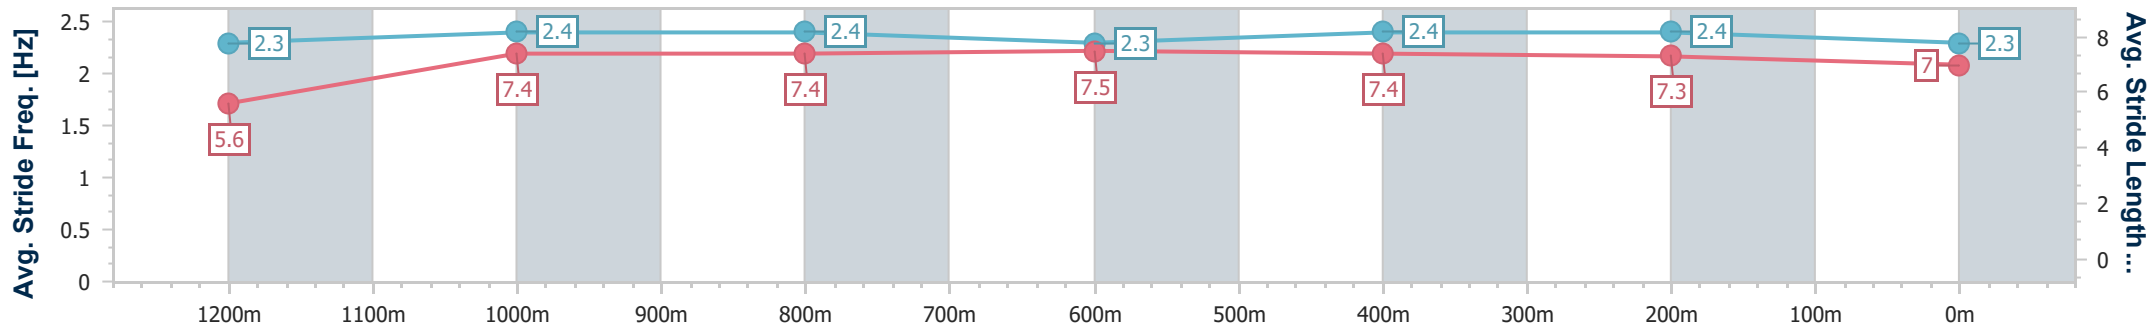

Eagle Farm QLD Professional

Race 1: NOVA 106.9 OXLADE STAKES - 1300m

10 June 2023 - 11:44

Track Rating: Good 4, Weather: Fine, Rail Position: +4m Entire Course

BRISBANE RACING CLUB

Section	Overall	1200m	1000m	800m	600m	400m	200m
Section Times	1:17.51 [7] (0:07.99)	1:09.52 [8] (0:11.08)	0:58.44 [9] (0:11.35)	0:47.09 [10] (0:11.63)	0:35.46 [11] (0:11.50)	0:23.96 [11] (0:11.50)	0:12.46 [11] (0:12.46)
Average Speed [km/h]	45.5	65.2	64.3	62.7	63.2	62.6	57.8
Top Speed [km/h]	63.5	66.1	66.0	63.4	64.6	64.3	61.5
Avg. Dist. to Rail [m]	11.5	3.3	2.9	2.7	1.7	5.5	6.4
Avg. Stride Freq. [Hz]	2.3	2.4	2.4	2.3	2.4	2.4	2.3
Avg. Stride Length [m]	5.6	7.4	7.4	7.5	7.4	7.3	7.0

- [] Ranking at each section and finish
- .-.- No data available at this section
- NA No data available

Horse/Jockey Name	Golden Decade
Final Rank	8
Fastest Section Time (Section)	0:07.72 (Overall)
Top Speed [km/h] (Section)	68.2 (1200m)
Race State	Finished