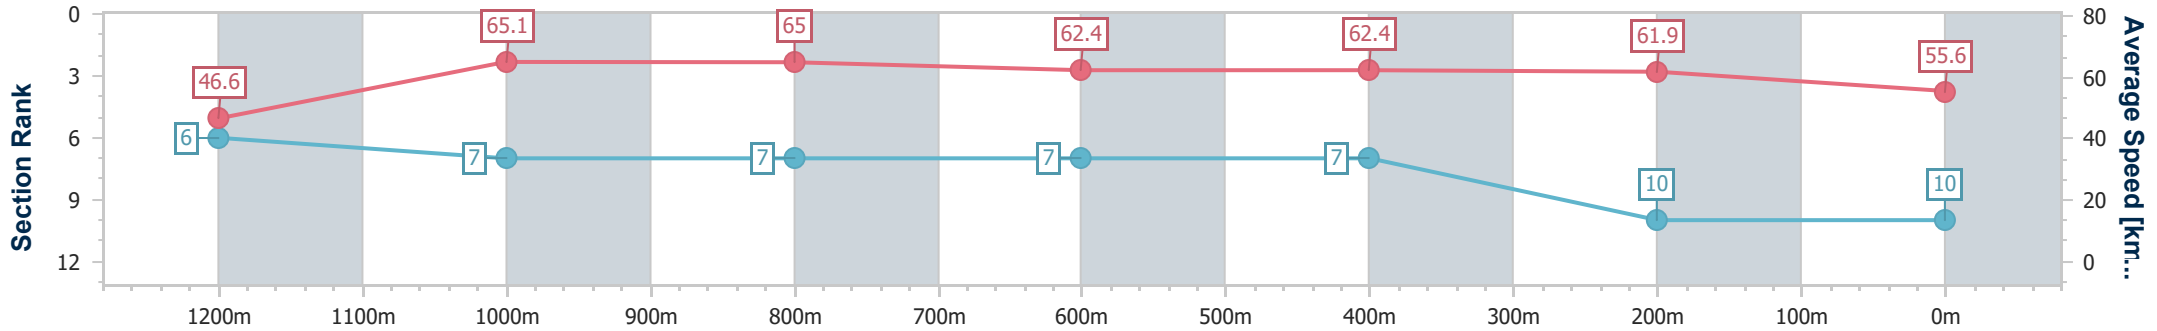

- [] Ranking at each section and finish
- .-.- No data available at this section
- NA No data available

Horse/Jockey Name	Mighty
Final Rank	10
Fastest Section Time (Section)	0:07.83 (Overall)
Top Speed [km/h] (Section)	66.6 (1200m)
Race State	Finished

Eagle Farm QLD Professional

Race 1: NOVA 106.9 OXLADE STAKES - 1300m

10 June 2023 - 11:44

Track Rating: Good 4, Weather: Fine, Rail Position: +4m Entire Course

BRISBANE RACING CLUB

Section	Overall	1200m	1000m	800m	600m	400m	200m
Section Times	1:17.96 [10] (0:07.83)	1:10.13 [6] (0:11.06)	0:59.07 [7] (0:11.19)	0:47.88 [7] (0:11.64)	0:36.24 [7] (0:11.68)	0:24.56 [7] (0:11.63)	0:12.93 [10] (0:12.93)
Average Speed [km/h]	46.6	65.1	65.0	62.4	62.4	61.9	55.6
Top Speed [km/h]	64.5	66.6	66.5	63.4	63.5	63.1	60.3
Avg. Dist. to Rail [m]	12.2	3.0	2.0	2.0	2.4	3.1	1.7
Avg. Stride Freq. [Hz]	2.1	2.4	2.4	2.3	2.4	2.4	2.3
Avg. Stride Length [m]	6.0	7.4	7.5	7.4	7.4	7.2	6.7

- [] Ranking at each section and finish
- .-.- No data available at this section
- NA No data available

Horse/Jockey Name	Boom Master
Final Rank	11
Fastest Section Time (Section)	0:07.82 (Overall)
Top Speed [km/h] (Section)	71.0 (1200m)
Race State	Finished