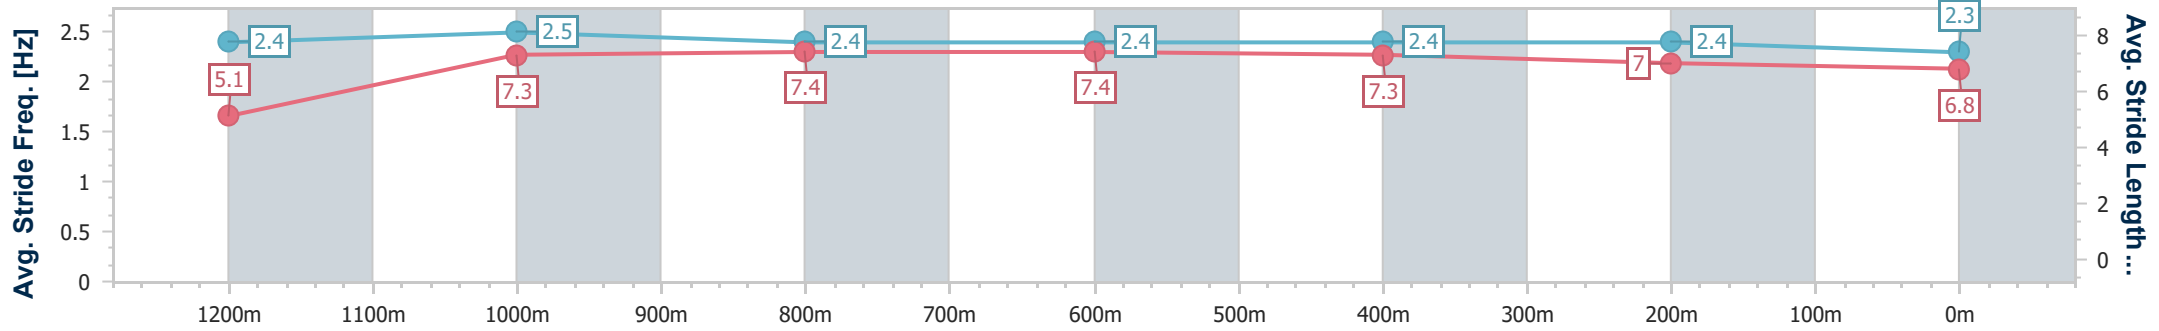

Eagle Farm QLD Professional

Race 1: NOVA 106.9 OXLADE STAKES - 1300m

10 June 2023 - 11:44

Track Rating: Good 4, Weather: Fine, Rail Position: +4m Entire Course

BRISBANE RACING CLUB

Section	Overall	1200m	1000m	800m	600m	400m	200m
Section Times	1:17.09 [3] (0:08.01)	1:09.08 [10] (0:10.65)	0:58.43 [6] (0:11.12)	0:47.31 [4] (0:11.68)	0:35.63 [4] (0:11.63)	0:24.00 [4] (0:11.44)	0:12.56 [1] (0:12.56)
Average Speed [km/h]	46.1	67.8	66.0	63.2	63.1	62.9	57.4
Top Speed [km/h]	65.3	69.7	69.7	65.4	63.8	65.6	61.0
Avg. Dist. to Rail [m]	18.1	5.5	4.2	5.3	4.0	4.2	3.4
Avg. Stride Freq. [Hz]	2.4	2.5	2.4	2.4	2.4	2.4	2.3
Avg. Stride Length [m]	5.1	7.3	7.4	7.4	7.3	7.0	6.8

- [] Ranking at each section and finish
- .-.- No data available at this section
- NA No data available

Horse/Jockey Name	Zoukerette
Final Rank	4
Fastest Section Time (Section)	0:07.74 (Overall)
Top Speed [km/h] (Section)	69.1 (1200m)
Race State	Finished