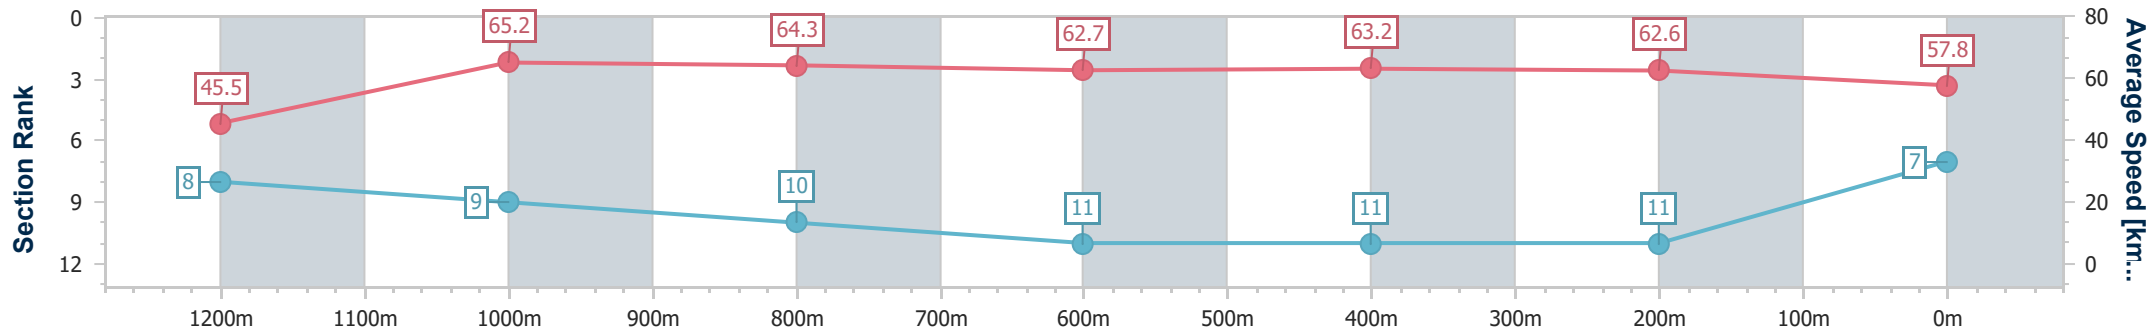

Eagle Farm QLD Professional

Race 1: NOVA 106.9 OXLADE STAKES - 1300m

10 June 2023 - 11:44

Track Rating: Good 4, Weather: Fine, Rail Position: +4m Entire Course

BRISBANE RACING CLUB

Section	Overall	1200m	1000m	800m	600m	400m	200m
Section Times	1:17.51 [7] (0:07.99)	1:09.52 [8] (0:11.08)	0:58.44 [9] (0:11.35)	0:47.09 [10] (0:11.63)	0:35.46 [11] (0:11.50)	0:23.96 [11] (0:11.50)	0:12.46 [11] (0:12.46)
Average Speed [km/h]	45.5	65.2	64.3	62.7	63.2	62.6	57.8
Top Speed [km/h]	63.5	66.1	66.0	63.4	64.6	64.3	61.5
Avg. Dist. to Rail [m]	11.5	3.3	2.9	2.7	1.7	5.5	6.4
Avg. Stride Freq. [Hz]	2.3	2.4	2.4	2.3	2.4	2.4	2.3
Avg. Stride Length [m]	5.6	7.4	7.4	7.5	7.4	7.3	7.0

- [] Ranking at each section and finish
- .-.- No data available at this section
- NA No data available

Horse/Jockey Name	Golden Decade
Final Rank	8
Fastest Section Time (Section)	0:07.72 (Overall)
Top Speed [km/h] (Section)	68.2 (1200m)
Race State	Finished