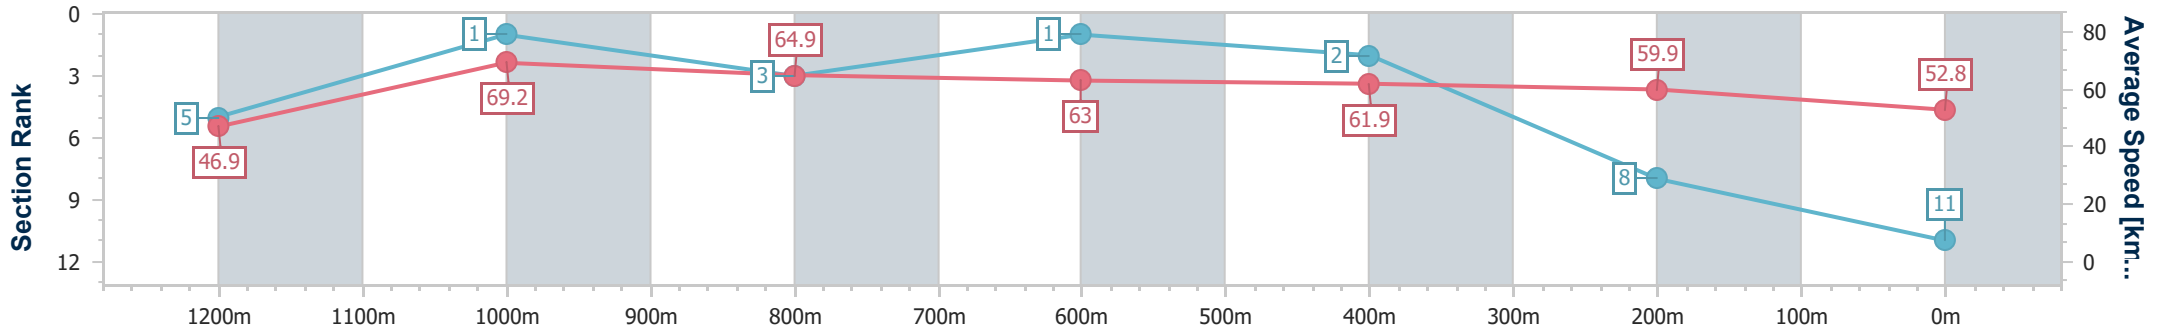

- [] Ranking at each section and finish
- .-.- No data available at this section
- NA No data available

Horse/Jockey Name	Boom Master
Final Rank	11
Fastest Section Time (Section)	0:07.82 (Overall)
Top Speed [km/h] (Section)	71.0 (1200m)
Race State	Finished

Eagle Farm QLD Professional

Race 1: NOVA 106.9 OXLADE STAKES - 1300m

10 June 2023 - 11:44

Track Rating: Good 4, Weather: Fine, Rail Position: +4m Entire Course

BRISBANE RACING CLUB

Section	Overall	1200m	1000m	800m	600m	400m	200m
Section Times	1:18.57 [11] (0:07.82)	1:10.75 [5] (0:10.45)	1:00.30 [1] (0:11.31)	0:48.99 [3] (0:11.59)	0:37.40 [1] (0:11.76)	0:25.64 [2] (0:12.03)	0:13.61 [8] (0:13.61)
Average Speed [km/h]	46.9	69.2	64.9	63.0	61.9	59.9	52.8
Top Speed [km/h]	64.9	71.0	68.2	64.3	62.9	63.0	57.2
Avg. Dist. to Rail [m]	17.3	6.3	3.8	3.0	2.1	2.5	1.9
Avg. Stride Freq. [Hz]	2.2	2.5	2.4	2.4	2.4	2.4	2.3
Avg. Stride Length [m]	5.7	7.5	7.3	7.3	7.1	6.9	6.4

- [] Ranking at each section and finish
- .-.- No data available at this section
- NA No data available