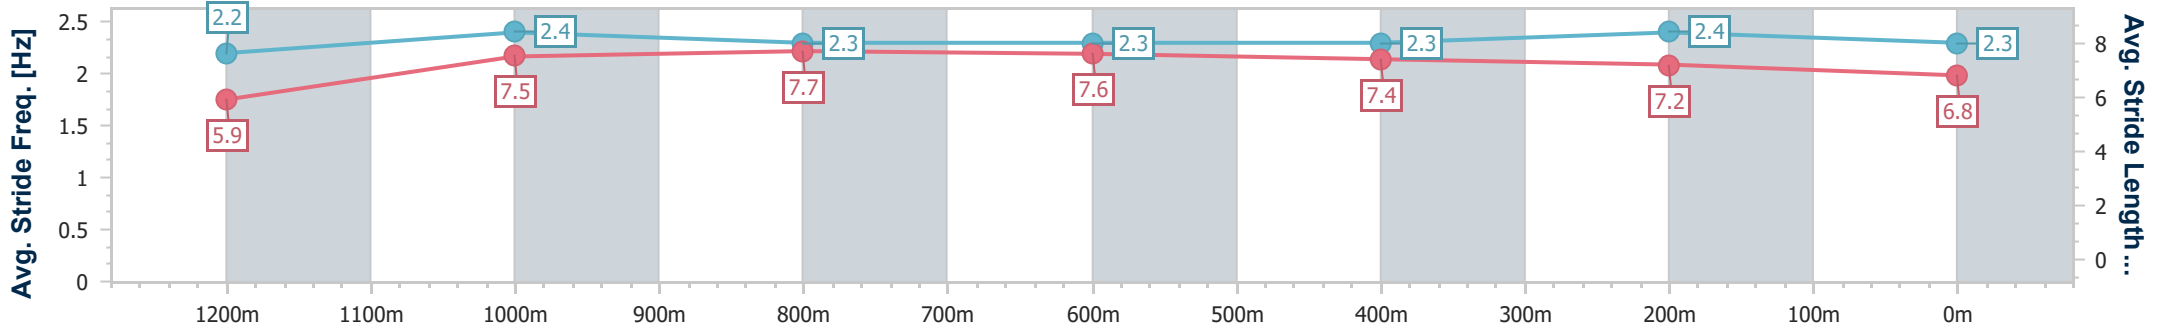

- [] Ranking at each section and finish
- .-.- No data available at this section
- NA No data available

Horse/Jockey Name	Infancy
Final Rank	5
Fastest Section Time (Section)	0:07.57 (Overall)
Top Speed [km/h] (Section)	69.3 (1200m)
Race State	Finished

Eagle Farm QLD Professional

Race 1: NOVA 106.9 OXLADE STAKES - 1300m

10 June 2023 - 11:44

Track Rating: Good 4, Weather: Fine, Rail Position: +4m Entire Course

BRISBANE RACING CLUB

Section	Overall	1200m	1000m	800m	600m	400m	200m
Section Times	1:17.18 [5] (0:07.57)	1:09.61 [1] (0:10.81)	0:58.80 [2] (0:11.18)	0:47.62 [1] (0:11.64)	0:35.98 [2] (0:11.73)	0:24.25 [1] (0:11.63)	0:12.62 [2] (0:12.62)
Average Speed [km/h]	48.3	66.9	64.8	62.4	61.5	61.9	57.0
Top Speed [km/h]	64.1	69.3	67.3	64.0	62.5	62.6	60.9
Avg. Dist. to Rail [m]	13.9	4.6	1.9	1.5	0.5	0.9	0.5
Avg. Stride Freq. [Hz]	2.2	2.4	2.3	2.3	2.3	2.4	2.3
Avg. Stride Length [m]	5.9	7.5	7.7	7.6	7.4	7.2	6.8