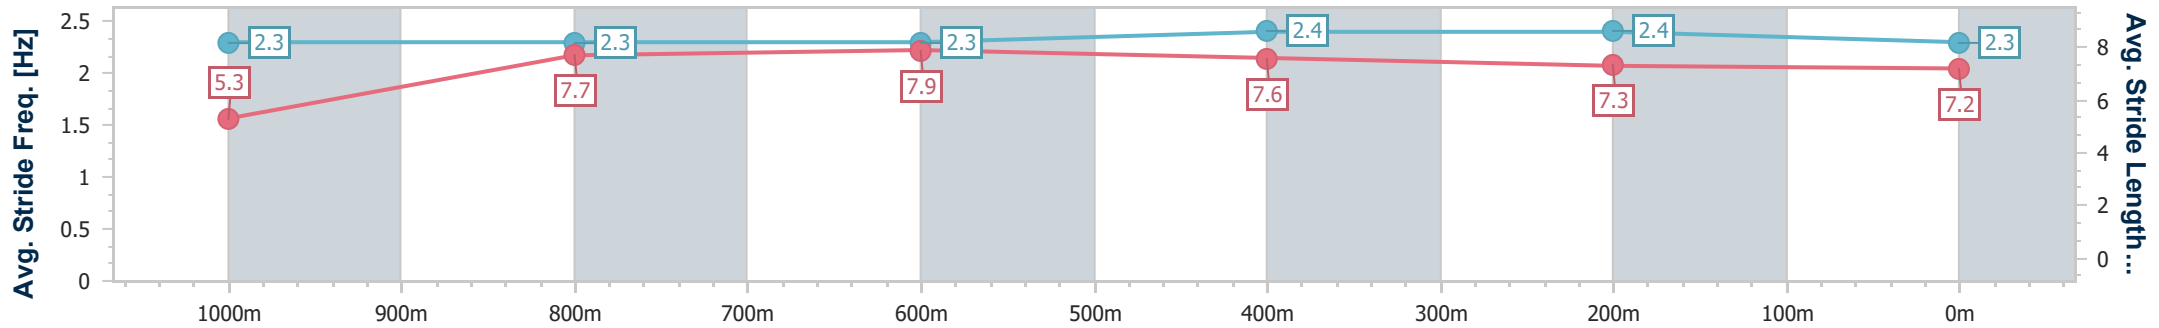

Aquis Park Gold Coast Poly QLD Professional

Race 1: CORDNER TAX ADVISORY Maiden Plate - 1100m

10 June 2023 - 12:37

Track Rating: Synthetic , Weather: Fine, Rail Position: True

Section	Overall	1000m	800m	600m	400m	200m
Section Times	1:05.69 [4] (0:08.24)	0:57.45 [5] (0:11.28)	0:46.17 [4] (0:11.35)	0:34.82 [5] (0:11.27)	0:23.55 [3] (0:11.51)	0:12.04 [4]
Average Speed [km/h]	43.6	64.2	64.2	65.5	63.3	60.0
Top Speed [km/h]	62.3	65.4	65.3	66.5	64.8	62.1
Avg. Dist. to Rail [m]	2.8	1.6	2.5	4.6	5.5	5.2
Avg. Stride Freq. [Hz]	2.3	2.3	2.3	2.4	2.4	2.3
Avg. Stride Length [m]	5.3	7.7	7.9	7.6	7.3	7.2

- [ ] Ranking at each section and finish
- .-.- No data available at this section
- NA No data available

Horse/Jockey Name	Spot On Ready
Final Rank	5
Fastest Section Time (Section)	0:08.23 (Overall)
Top Speed [km/h] (Section)	67.3 (1000m)
Race State	Finished