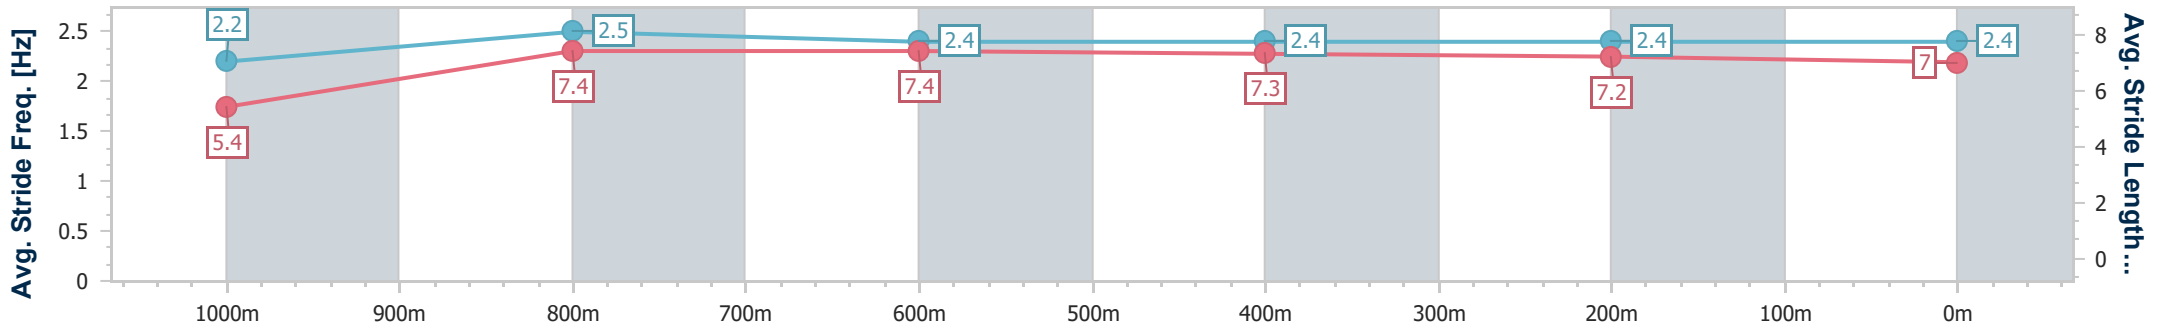

- [ ] Ranking at each section and finish
- .-.- No data available at this section
- NA No data available

Horse/Jockey Name	Spot On Ready
Final Rank	5
Fastest Section Time (Section)	0:08.23 (Overall)
Top Speed [km/h] (Section)	67.3 (1000m)
Race State	Finished

Aquis Park Gold Coast Poly QLD Professional

Race 1: CORDNER TAX ADVISORY Maiden Plate - 1100m

10 June 2023 - 12:37

Track Rating: Synthetic , Weather: Fine, Rail Position: True

Section	Overall	1000m	800m	600m	400m	200m
Section Times	1:05.78 [5] (0:08.23)	0:57.55 [3] (0:11.10)	0:46.45 [3] (0:11.44)	0:35.01 [3] (0:11.46)	0:23.55 [5] (0:11.49)	0:12.06 [5] (0:12.06)
Average Speed [km/h]	43.7	65.8	64.2	63.7	63.1	59.9
Top Speed [km/h]	61.8	67.3	64.9	65.5	63.9	62.0
Avg. Dist. to Rail [m]	5.3	3.9	3.8	2.8	3.9	4.9
Avg. Stride Freq. [Hz]	2.2	2.5	2.4	2.4	2.4	2.4
Avg. Stride Length [m]	5.4	7.4	7.4	7.3	7.2	7.0

- [ ] Ranking at each section and finish
- .-.- No data available at this section
- NA No data available