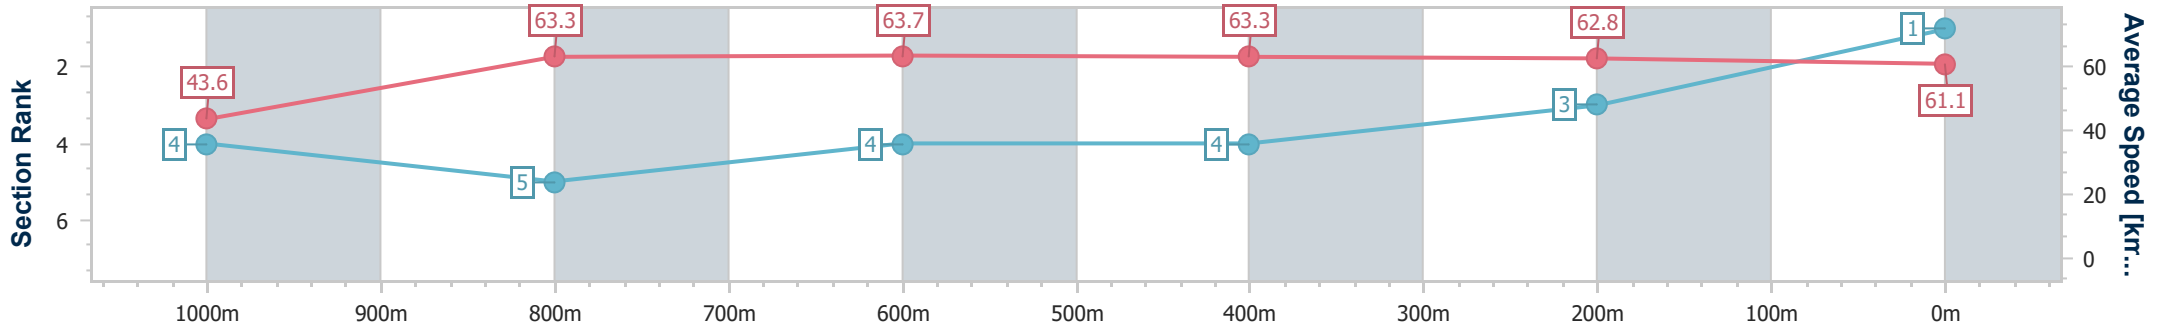

Section	Overall	1000m	800m	600m	400m	200m
Section Times	1:05.42 [1] (0:08.23)	0:57.19 [4] (0:11.40)	0:45.79 [5] (0:11.19)	0:34.60 [4] (0:11.34)	0:23.26 [4] (0:11.47)	0:11.79 [3] (0:11.79)
Average Speed [km/h]	43.6	63.3	63.7	63.3	62.8	61.1
Top Speed [km/h]	61.6	64.4	64.9	64.6	63.7	63.5
Avg. Dist. to Rail [m]	0.7	0.5	1.6	0.8	2.1	3.3
Avg. Stride Freq. [Hz]	2.2	2.5	2.4	2.4	2.5	2.4
Avg. Stride Length [m]	5.5	7.0	7.4	7.2	7.0	6.9