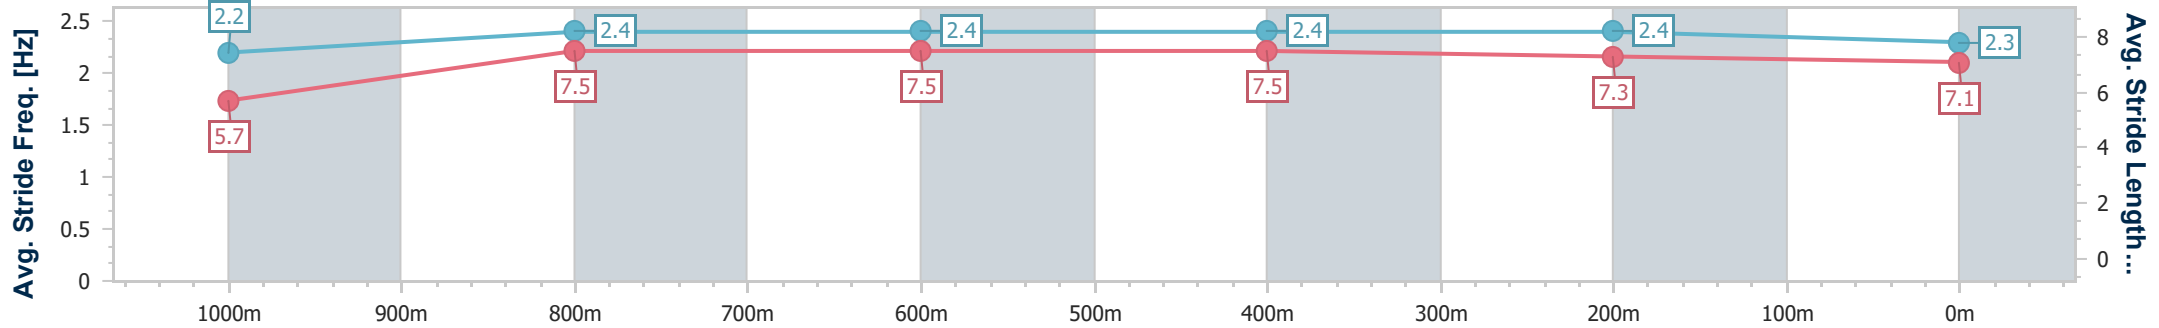

Aquis Park Gold Coast Poly QLD Professional

Race 1: CORDNER TAX ADVISORY Maiden Plate - 1100m

10 June 2023 - 12:37

Track Rating: Synthetic , Weather: Fine, Rail Position: True

Section	Overall	1000m	800m	600m	400m	200m
Section Times	1:05.66 [3] (0:08.07)	0:57.59 [1] (0:11.17)	0:46.42 [2] (0:11.37)	0:35.05 [2] (0:11.38)	0:23.67 [2] (0:11.50)	0:12.17 [1] (0:12.17)
Average Speed [km/h]	44.6	64.8	64.0	64.0	62.8	59.4
Top Speed [km/h]	62.9	66.1	65.5	65.7	64.0	61.2
Avg. Dist. to Rail [m]	3.6	2.1	2.1	2.7	2.1	1.3
Avg. Stride Freq. [Hz]	2.2	2.4	2.4	2.4	2.4	2.3
Avg. Stride Length [m]	5.7	7.5	7.5	7.5	7.3	7.1

- [ ] Ranking at each section and finish
- .-.- No data available at this section
- NA No data available

Horse/Jockey Name	Lion King
Final Rank	4
Fastest Section Time (Section)	0:08.24 (Overall)
Top Speed [km/h] (Section)	66.5 (600m)
Race State	Finished