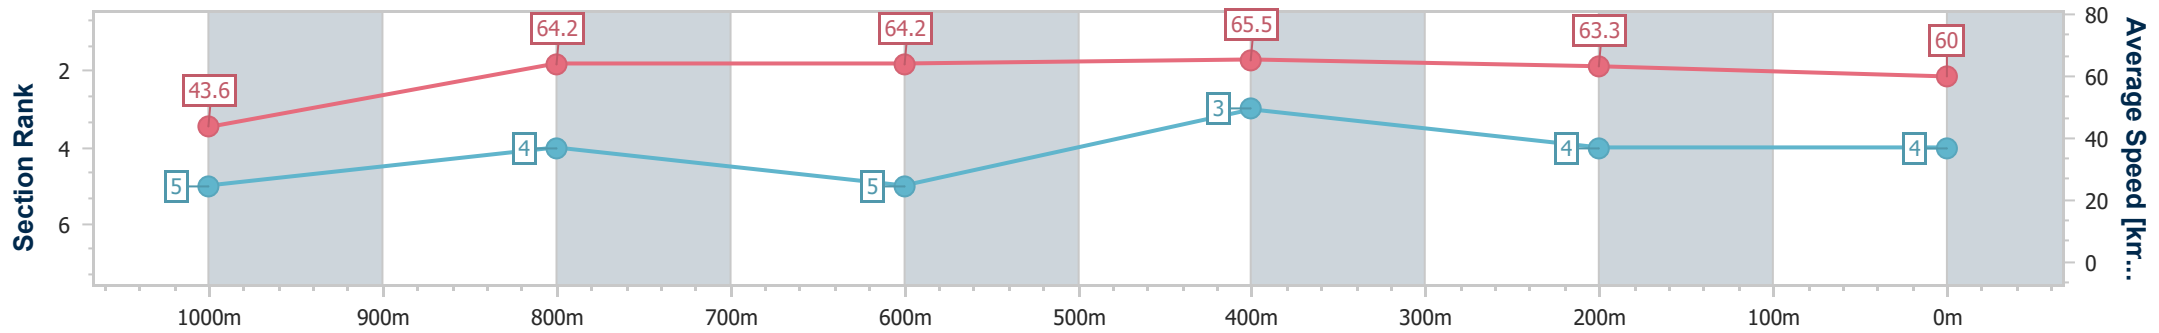

Aquis Park Gold Coast Poly QLD Professional

Race 1: CORDNER TAX ADVISORY Maiden Plate - 1100m

10 June 2023 - 12:37

Track Rating: Synthetic , Weather: Fine, Rail Position: True

Section	Overall	1000m	800m	600m	400m	200m
Section Times	1:05.69 [4] (0:08.24)	0:57.45 [5] (0:11.28)	0:46.17 [4] (0:11.35)	0:34.82 [5] (0:11.27)	0:23.55 [3] (0:11.51)	0:12.04 [4]
Average Speed [km/h]	43.6	64.2	64.2	65.5	63.3	60.0
Top Speed [km/h]	62.3	65.4	65.3	66.5	64.8	62.1
Avg. Dist. to Rail [m]	2.8	1.6	2.5	4.6	5.5	5.2
Avg. Stride Freq. [Hz]	2.3	2.3	2.3	2.4	2.4	2.3
Avg. Stride Length [m]	5.3	7.7	7.9	7.6	7.3	7.2

- [ ] Ranking at each section and finish
- .-.- No data available at this section
- NA No data available

Horse/Jockey Name	Spot On Ready
Final Rank	5
Fastest Section Time (Section)	0:08.23 (Overall)
Top Speed [km/h] (Section)	67.3 (1000m)
Race State	Finished