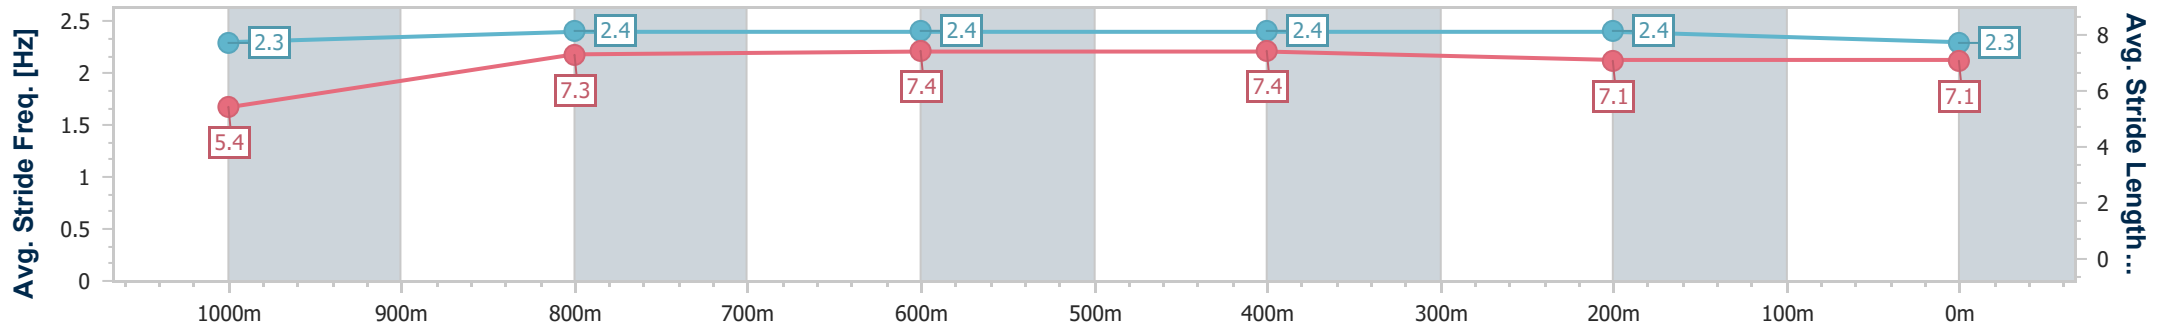

Aquis Park Gold Coast Poly QLD Professional

Race 1: CORDNER TAX ADVISORY Maiden Plate - 1100m

10 June 2023 - 12:37

Track Rating: Synthetic , Weather: Fine, Rail Position: True

Section	Overall	1000m	800m	600m	400m	200m
Section Times	1:05.57 [2] (0:08.07)	0:57.50 [2] (0:11.11)	0:46.39 [1] (0:11.24)	0:35.15 [1] (0:11.54)	0:23.61 [1] (0:11.60)	0:12.01 [2] (0:12.01)
Average Speed [km/h]	44.7	64.2	63.4	62.7	62.2	60.2
Top Speed [km/h]	62.8	65.3	65.0	64.8	63.0	61.6
Avg. Dist. to Rail [m]	3.8	3.4	1.5	0.6	2.1	1.2
Avg. Stride Freq. [Hz]	2.3	2.4	2.4	2.4	2.4	2.3
Avg. Stride Length [m]	5.4	7.3	7.4	7.4	7.1	7.1