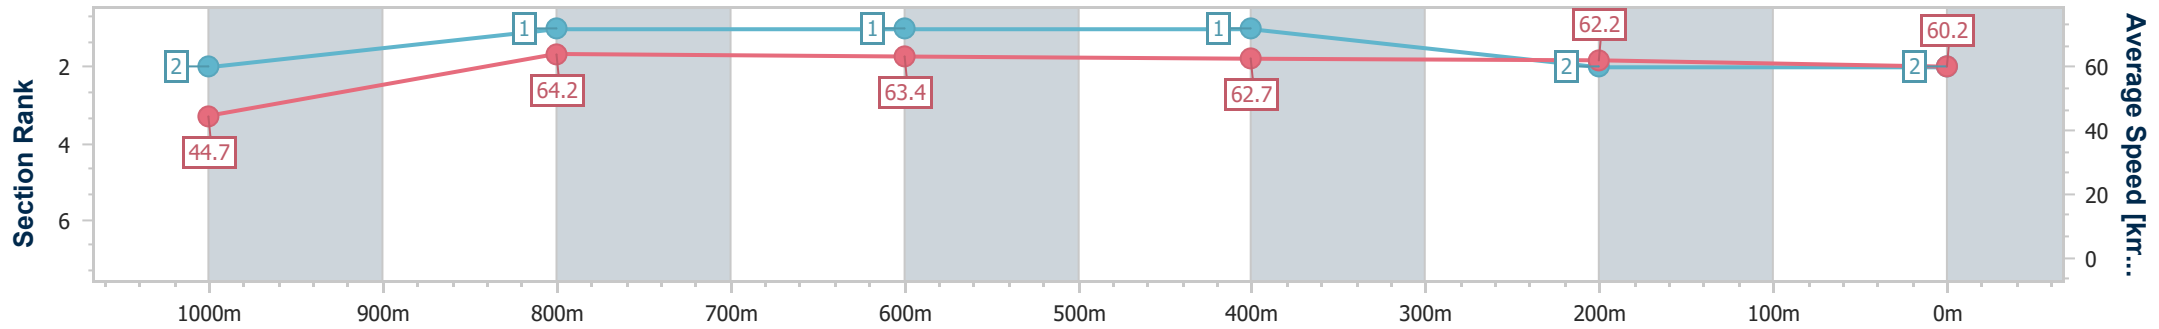

Aquis Park Gold Coast Poly QLD Professional

Race 1: CORDNER TAX ADVISORY Maiden Plate - 1100m

10 June 2023 - 12:37

Track Rating: Synthetic , Weather: Fine, Rail Position: True

Section	Overall	1000m	800m	600m	400m	200m
Section Times	1:05.57 [2] (0:08.07)	0:57.50 [2] (0:11.11)	0:46.39 [1] (0:11.24)	0:35.15 [1] (0:11.54)	0:23.61 [1] (0:11.60)	0:12.01 [2] (0:12.01)
Average Speed [km/h]	44.7	64.2	63.4	62.7	62.2	60.2
Top Speed [km/h]	62.8	65.3	65.0	64.8	63.0	61.6
Avg. Dist. to Rail [m]	3.8	3.4	1.5	0.6	2.1	1.2
Avg. Stride Freq. [Hz]	2.3	2.4	2.4	2.4	2.4	2.3
Avg. Stride Length [m]	5.4	7.3	7.4	7.4	7.1	7.1