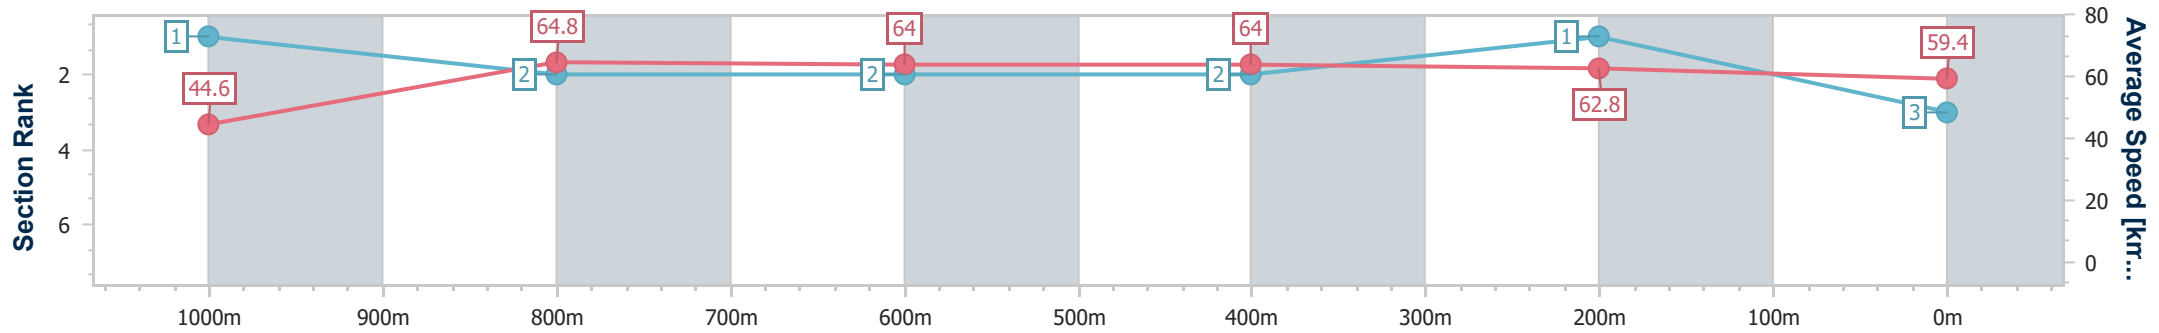

Aquis Park Gold Coast Poly QLD Professional

Race 1: CORDNER TAX ADVISORY Maiden Plate - 1100m

10 June 2023 - 12:37

Track Rating: Synthetic , Weather: Fine, Rail Position: True

Section	Overall	1000m	800m	600m	400m	200m
Section Times	1:05.66 [3] (0:08.07)	0:57.59 [1] (0:11.17)	0:46.42 [2] (0:11.37)	0:35.05 [2] (0:11.38)	0:23.67 [2] (0:11.50)	0:12.17 [1] (0:12.17)
Average Speed [km/h]	44.6	64.8	64.0	64.0	62.8	59.4
Top Speed [km/h]	62.9	66.1	65.5	65.7	64.0	61.2
Avg. Dist. to Rail [m]	3.6	2.1	2.1	2.7	2.1	1.3
Avg. Stride Freq. [Hz]	2.2	2.4	2.4	2.4	2.4	2.3
Avg. Stride Length [m]	5.7	7.5	7.5	7.5	7.3	7.1

- [ ] Ranking at each section and finish
- .-.- No data available at this section
- NA No data available

Horse/Jockey Name	Lion King
Final Rank	4
Fastest Section Time (Section)	0:08.24 (Overall)
Top Speed [km/h] (Section)	66.5 (600m)
Race State	Finished