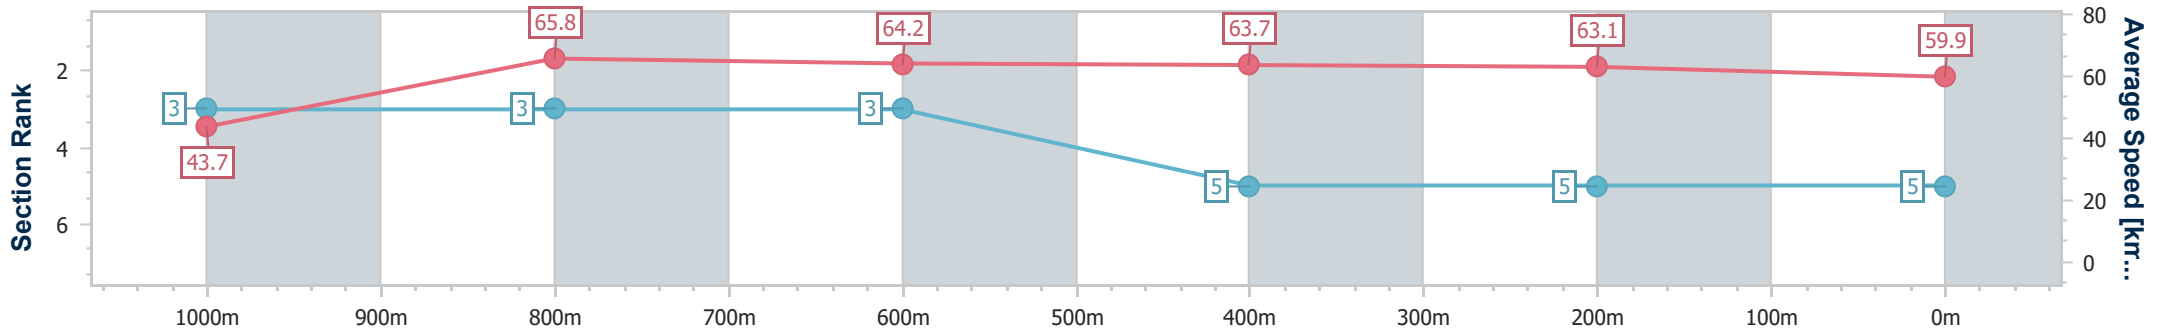

- [ ] Ranking at each section and finish
- .-.- No data available at this section
- NA No data available

Horse/Jockey Name	Spot On Ready
Final Rank	5
Fastest Section Time (Section)	0:08.23 (Overall)
Top Speed [km/h] (Section)	67.3 (1000m)
Race State	Finished

Aquis Park Gold Coast Poly QLD Professional

Race 1: CORDNER TAX ADVISORY Maiden Plate - 1100m

10 June 2023 - 12:37

Track Rating: Synthetic , Weather: Fine, Rail Position: True

Section	Overall	1000m	800m	600m	400m	200m
Section Times	1:05.78 [5] (0:08.23)	0:57.55 [3] (0:11.10)	0:46.45 [3] (0:11.44)	0:35.01 [3] (0:11.46)	0:23.55 [5] (0:11.49)	0:12.06 [5] (0:12.06)
Average Speed [km/h]	43.7	65.8	64.2	63.7	63.1	59.9
Top Speed [km/h]	61.8	67.3	64.9	65.5	63.9	62.0
Avg. Dist. to Rail [m]	5.3	3.9	3.8	2.8	3.9	4.9
Avg. Stride Freq. [Hz]	2.2	2.5	2.4	2.4	2.4	2.4
Avg. Stride Length [m]	5.4	7.4	7.4	7.3	7.2	7.0

- [ ] Ranking at each section and finish
- .-.- No data available at this section
- NA No data available