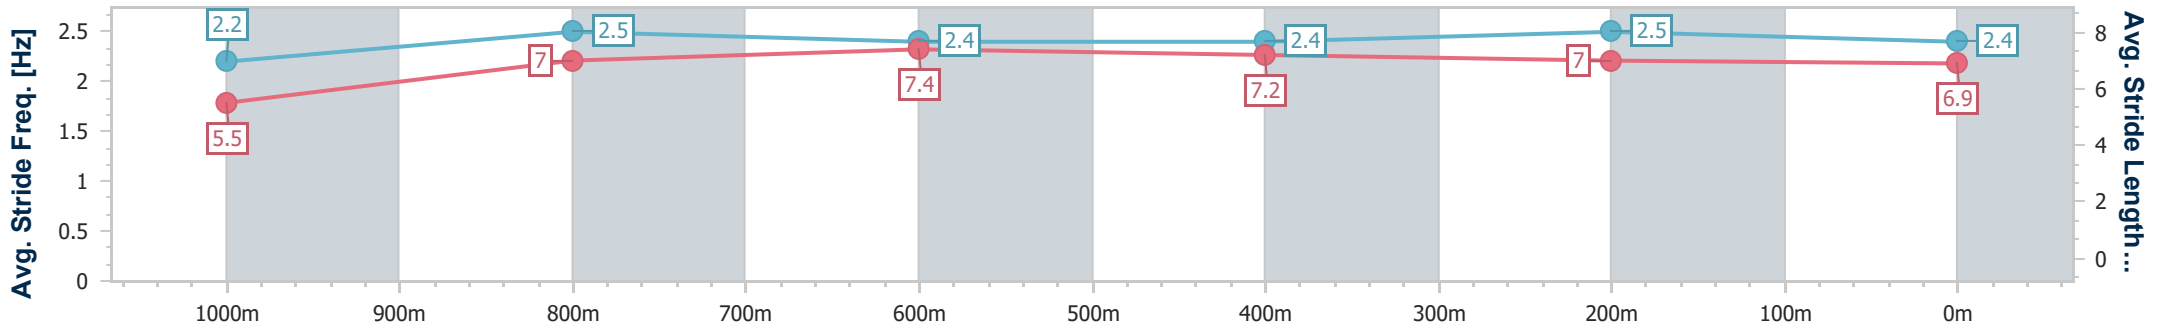

Section	Overall	1000m	800m	600m	400m	200m
Section Times	1:05.42 [1] (0:08.23)	0:57.19 [4] (0:11.40)	0:45.79 [5] (0:11.19)	0:34.60 [4] (0:11.34)	0:23.26 [4] (0:11.47)	0:11.79 [3] (0:11.79)
Average Speed [km/h]	43.6	63.3	63.7	63.3	62.8	61.1
Top Speed [km/h]	61.6	64.4	64.9	64.6	63.7	63.5
Avg. Dist. to Rail [m]	0.7	0.5	1.6	0.8	2.1	3.3
Avg. Stride Freq. [Hz]	2.2	2.5	2.4	2.4	2.5	2.4
Avg. Stride Length [m]	5.5	7.0	7.4	7.2	7.0	6.9