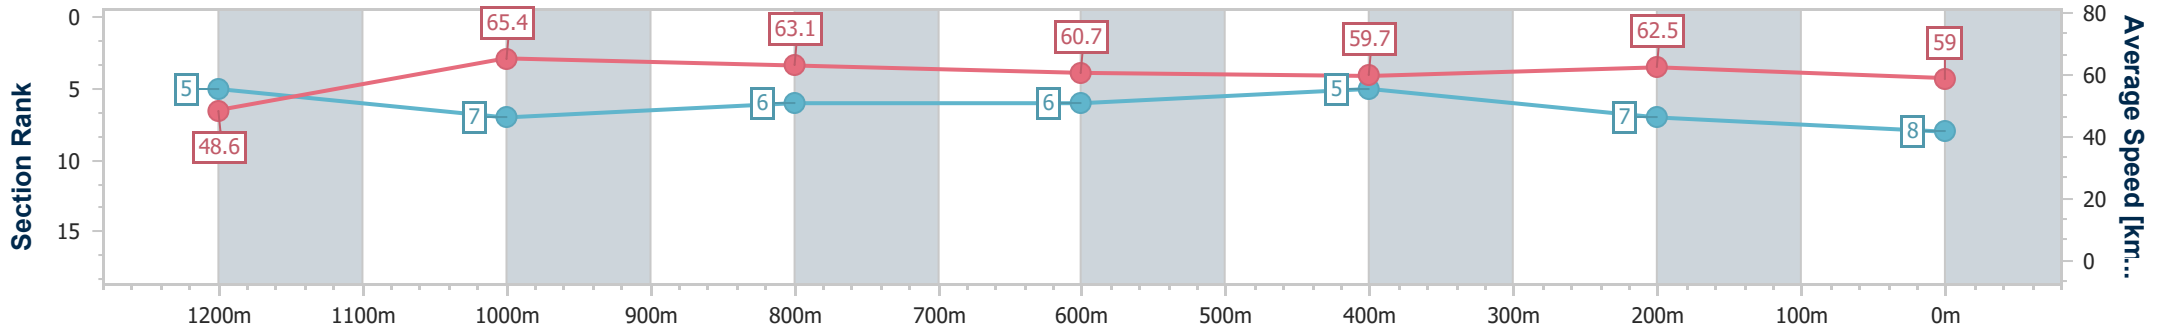

Horse/Jockey Name	The Rampant
Final Rank	8
Fastest Section Time (Section)	0:10.99 (1200m)
Top Speed [km/h] (Section)	66.7 (1200m)
Race State	Finished

Doomben QLD Professional
Race 9: RACECOURSE VILLAGE Class 1 Handicap - 1350m
07 June 2023 - 16:34
Track Rating: Good 4, Weather: Fine, Rail Position: +10m Entire Course

BRISBANE
RACING CLUB

Section	Overall	1200m	1000m	800m	600m	400m	200m
Section Times	1:21.18 [8] (0:11.13)	1:10.05 [5] (0:10.99)	0:59.06 [7] (0:11.42)	0:47.64 [6] (0:11.90)	0:35.74 [6] (0:12.02)	0:23.72 [5] (0:11.51)	0:12.21 [7] (0:12.21)
Average Speed [km/h]	48.6	65.4	63.1	60.7	59.7	62.5	59.0
Top Speed [km/h]	64.6	66.7	65.8	61.6	61.0	64.1	61.8
Avg. Dist. to Rail [m]	2.7	0.3	0.3	0.8	0.7	0.8	0.4
Avg. Stride Freq. [Hz]	2.2	2.3	2.2	2.2	2.2	2.2	2.2
Avg. Stride Length [m]	6.1	7.9	8.0	7.8	7.7	7.8	7.6

- [ ] Ranking at each section and finish
- -.-.- No data available at this section
- NA No data available