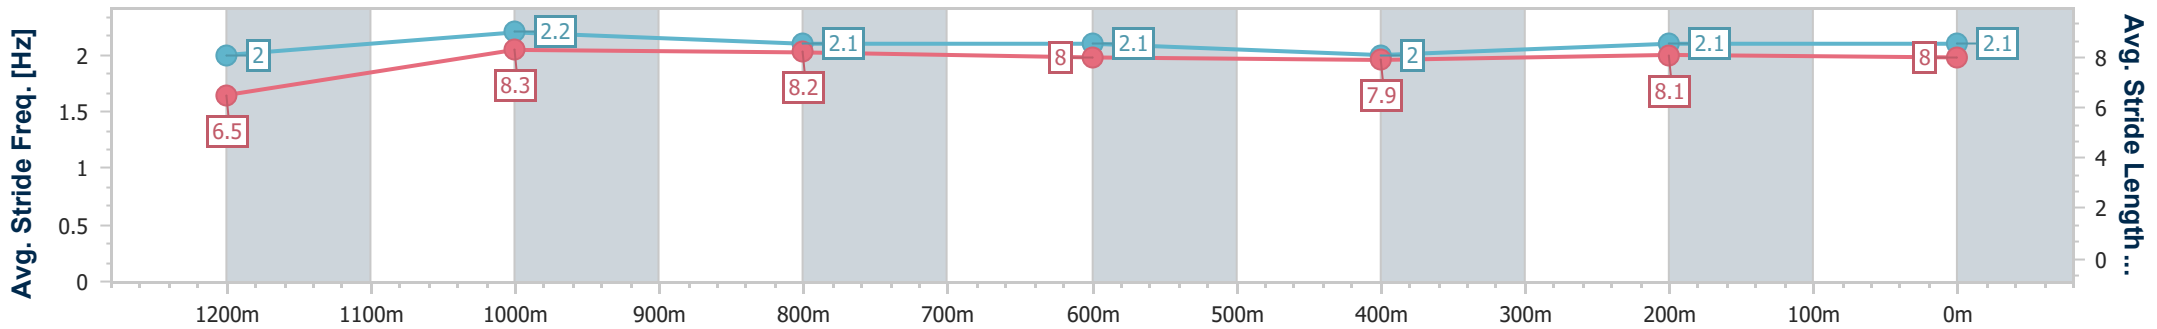

Doomben QLD Professional

Race 9: RACECOURSE VILLAGE Class 1 Handicap - 1350m

07 June 2023 - 16:34

Track Rating: Good 4, Weather: Fine, Rail Position: +10m Entire Course

BRISBANE RACING CLUB

Section	Overall	1200m	1000m	800m	600m	400m	200m
Section Times	1:21.00 [5] (0:11.45)	1:09.55 [9] (0:10.97)	0:58.58 [10] (0:11.35)	0:47.23 [9] (0:11.82)	0:35.41 [8] (0:12.02)	0:23.39 [9] (0:11.51)	0:11.88 [8] (0:11.88)
Average Speed [km/h]	47.2	65.5	63.5	60.8	59.7	62.5	60.6
Top Speed [km/h]	63.5	66.9	65.2	62.2	60.6	63.9	63.2
Avg. Dist. to Rail [m]	1.7	1.0	0.7	0.3	0.7	1.0	0.4
Avg. Stride Freq. [Hz]	2.0	2.2	2.1	2.1	2.0	2.1	2.1
Avg. Stride Length [m]	6.5	8.3	8.2	8.0	7.9	8.1	8.0