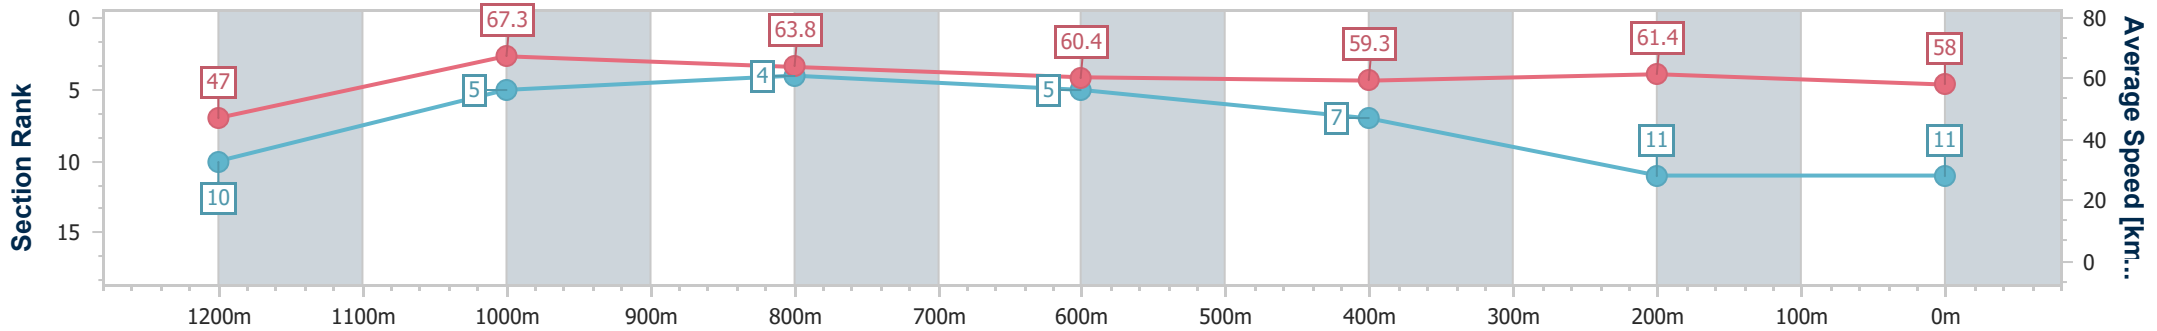

Doomben QLD Professional

Race 9: RACECOURSE VILLAGE Class 1 Handicap - 1350m

07 June 2023 - 16:34

Track Rating: Good 4, Weather: Fine, Rail Position: +10m Entire Course

BRISBANE RACING CLUB

Section	Overall	1200m	1000m	800m	600m	400m	200m
Section Times	1:21.66 [11] (0:11.50)	1:10.16 [10] (0:10.51)	0:59.65 [5] (0:11.27)	0:48.38 [4] (0:11.98)	0:36.40 [5] (0:12.22)	0:24.18 [7] (0:11.75)	0:12.43 [11] (0:12.43)
Average Speed [km/h]	47.0	67.3	63.8	60.4	59.3	61.4	58.0
Top Speed [km/h]	66.7	68.0	66.3	62.1	60.2	62.7	61.7
Avg. Dist. to Rail [m]	11.7	2.9	0.9	1.3	1.2	2.1	3.5
Avg. Stride Freq. [Hz]	2.2	2.4	2.3	2.2	2.3	2.3	2.3
Avg. Stride Length [m]	5.9	7.6	7.6	7.5	7.3	7.4	7.1

- [] Ranking at each section and finish
- .-.- No data available at this section
- NA No data available

Horse/Jockey Name	Capital Girl
Final Rank	12
Fastest Section Time (Section)	0:10.85 (1200m)
Top Speed [km/h] (Section)	67.2 (1200m)
Race State	Finished