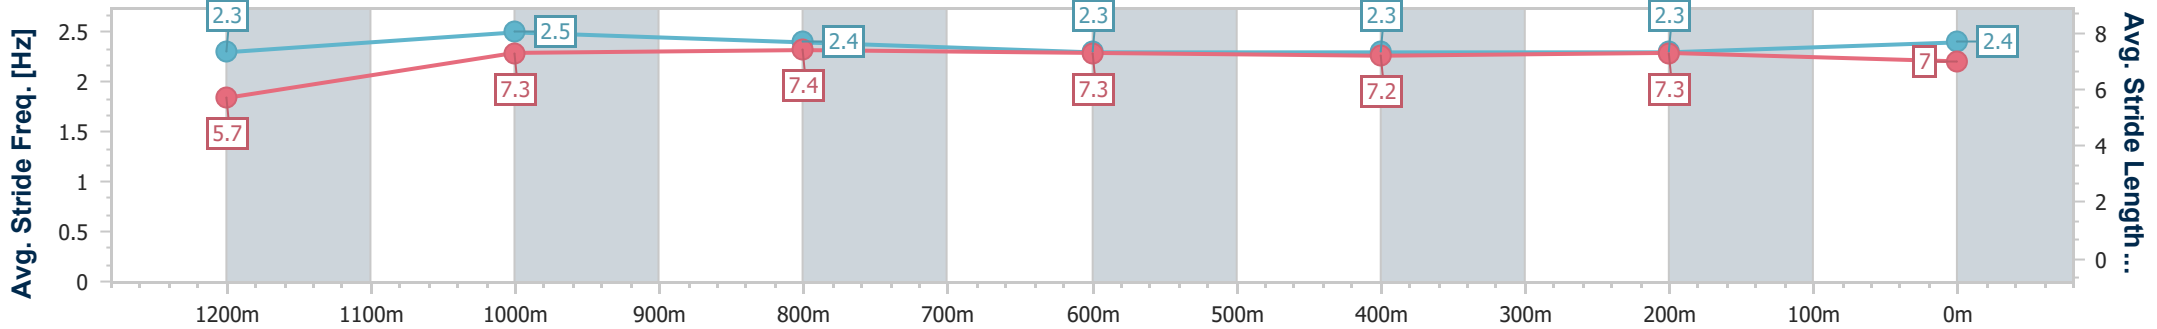

Doomben QLD Professional

Race 9: RACECOURSE VILLAGE Class 1 Handicap - 1350m

07 June 2023 - 16:34

Track Rating: Good 4, Weather: Fine, Rail Position: +10m Entire Course

BRISBANE RACING CLUB

Section	Overall	1200m	1000m	800m	600m	400m	200m
Section Times	1:20.84 [2] (0:11.13)	1:09.71 [5] (0:10.87)	0:58.84 [4] (0:11.29)	0:47.55 [5] (0:11.87)	0:35.68 [4] (0:12.09)	0:23.59 [3] (0:11.65)	0:11.94 [5] (0:11.94)
Average Speed [km/h]	48.6	66.2	63.8	60.6	59.3	61.6	60.3
Top Speed [km/h]	65.9	67.1	66.2	63.6	59.9	63.0	62.4
Avg. Dist. to Rail [m]	5.8	1.6	0.6	0.3	0.9	1.0	1.3
Avg. Stride Freq. [Hz]	2.3	2.5	2.4	2.3	2.3	2.3	2.4
Avg. Stride Length [m]	5.7	7.3	7.4	7.3	7.2	7.3	7.0