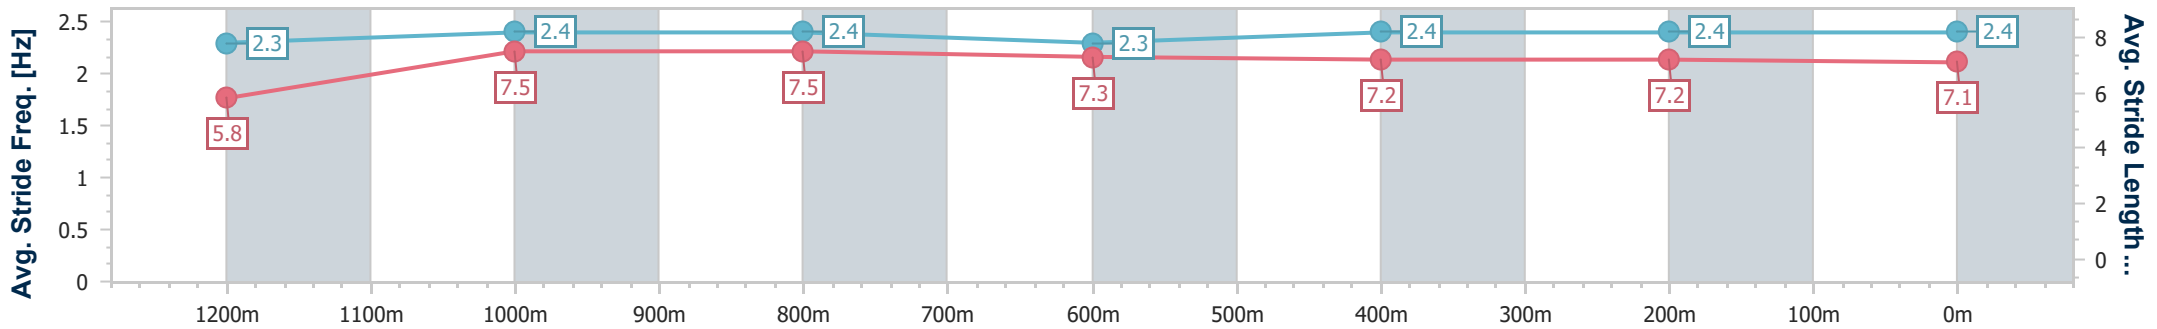

Doomben QLD Professional

Race 9: RACECOURSE VILLAGE Class 1 Handicap - 1350m

07 June 2023 - 16:34

Track Rating: Good 4, Weather: Fine, Rail Position: +10m Entire Course

BRISBANE RACING CLUB

Section	Overall	1200m	1000m	800m	600m	400m	200m
Section Times	1:20.98 [4] (0:11.42)	1:09.56 [8] (0:10.88)	0:58.68 [9] (0:11.32)	0:47.36 [8] (0:11.99)	0:35.37 [9] (0:11.86)	0:23.51 [6] (0:11.47)	0:12.04 [6] (0:12.04)
Average Speed [km/h]	47.3	66.1	64.0	61.0	61.6	63.3	59.8
Top Speed [km/h]	64.0	67.2	65.1	64.2	62.5	64.7	63.3
Avg. Dist. to Rail [m]	5.0	2.6	2.2	3.0	2.9	4.4	3.5
Avg. Stride Freq. [Hz]	2.3	2.4	2.4	2.3	2.4	2.4	2.4
Avg. Stride Length [m]	5.8	7.5	7.5	7.3	7.2	7.2	7.1

- [] Ranking at each section and finish
- .-.- No data available at this section
- NA No data available

Horse/Jockey Name	Alvin The Bold
Final Rank	5
Fastest Section Time (Section)	0:10.97 (1200m)
Top Speed [km/h] (Section)	66.9 (1200m)
Race State	Finished