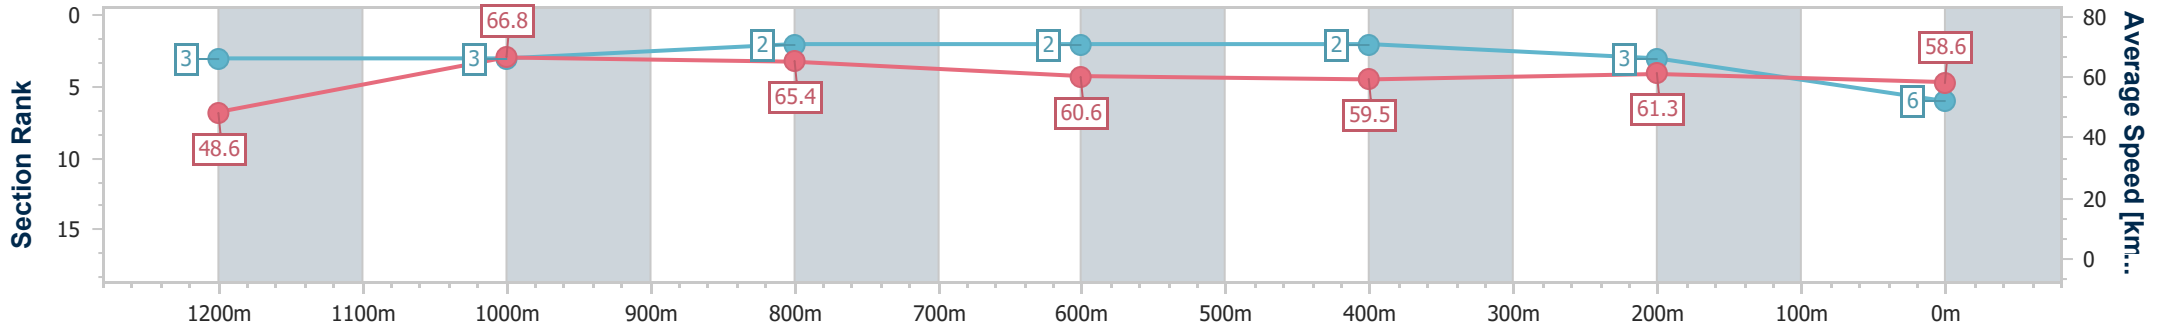

Doomben QLD Professional

Race 9: RACECOURSE VILLAGE Class 1 Handicap - 1350m

07 June 2023 - 16:34

Track Rating: Good 4, Weather: Fine, Rail Position: +10m Entire Course

BRISBANE RACING CLUB

Section	Overall	1200m	1000m	800m	600m	400m	200m
Section Times	1:21.08 [6] (0:11.10)	1:09.98 [3] (0:10.77)	0:59.21 [3] (0:11.14)	0:48.07 [2] (0:11.98)	0:36.09 [2] (0:12.09)	0:24.00 [2] (0:11.73)	0:12.27 [3] (0:12.27)
Average Speed [km/h]	48.6	66.8	65.4	60.6	59.5	61.3	58.6
Top Speed [km/h]	67.4	68.8	68.7	62.1	60.6	62.5	62.0
Avg. Dist. to Rail [m]	10.3	8.0	4.2	1.5	0.5	0.7	1.8
Avg. Stride Freq. [Hz]	2.2	2.4	2.4	2.3	2.2	2.3	2.3
Avg. Stride Length [m]	6.0	7.6	7.6	7.4	7.4	7.4	7.3

- [] Ranking at each section and finish
- .-.- No data available at this section
- NA No data available

Horse/Jockey Name	Rosato
Final Rank	7
Fastest Section Time (Section)	0:10.87 (1200m)
Top Speed [km/h] (Section)	67.3 (1200m)
Race State	Finished