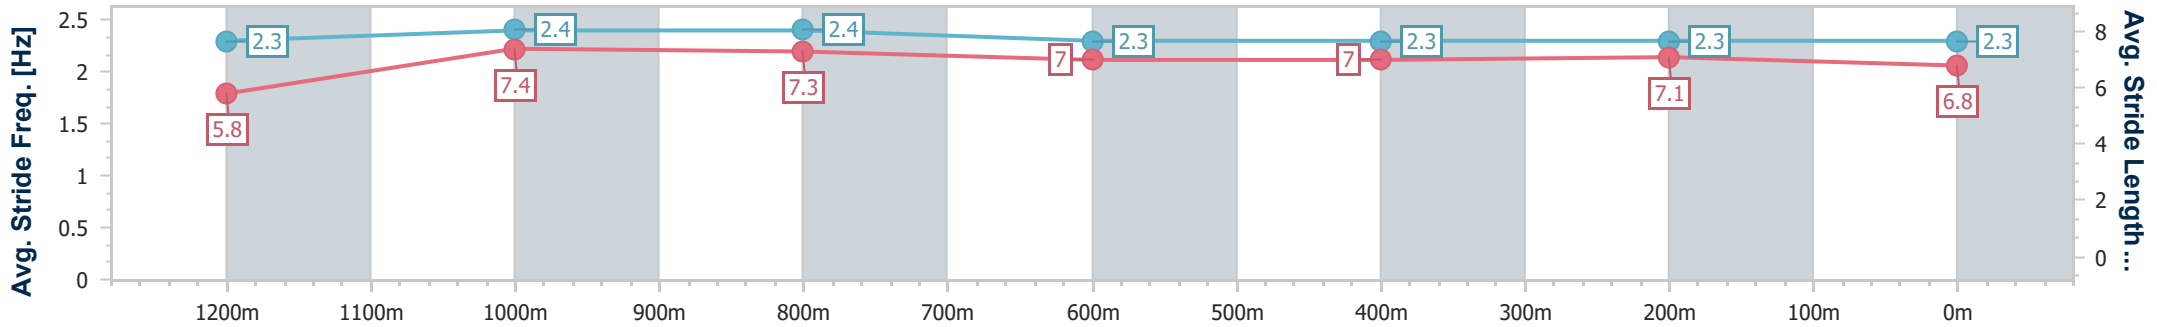

Doomben QLD Professional

Race 9: RACECOURSE VILLAGE Class 1 Handicap - 1350m

07 June 2023 - 16:34

Track Rating: Good 4, Weather: Fine, Rail Position: +10m Entire Course

BRISBANE RACING CLUB

Section	Overall	1200m	1000m	800m	600m	400m	200m
Section Times	1:20.97 [3] (0:11.00)	1:09.97 [1] (0:10.73)	0:59.24 [1] (0:11.21)	0:48.03 [1] (0:11.81)	0:36.22 [1] (0:12.27)	0:23.95 [1] (0:11.75)	0:12.20 [1] (0:12.20)
Average Speed [km/h]	49.1	67.1	64.1	60.3	58.1	61.0	59.1
Top Speed [km/h]	65.5	68.3	66.0	61.8	59.3	62.5	61.9
Avg. Dist. to Rail [m]	7.7	2.7	1.3	1.9	1.5	2.1	1.2
Avg. Stride Freq. [Hz]	2.3	2.4	2.4	2.3	2.3	2.3	2.3
Avg. Stride Length [m]	5.8	7.4	7.3	7.0	7.0	7.1	6.8