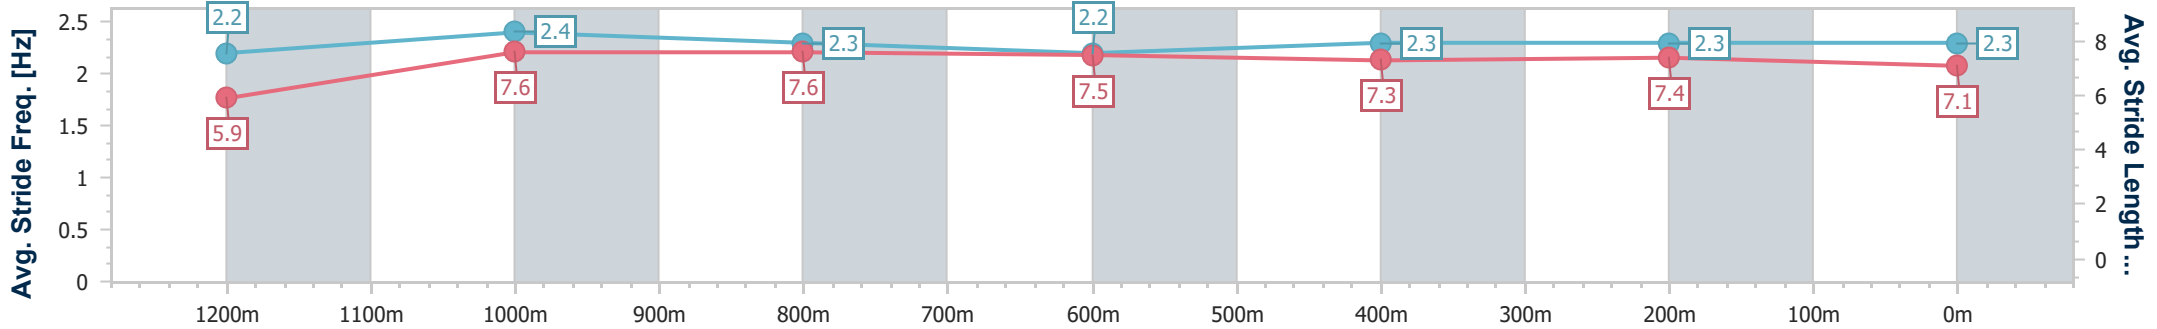

Doomben QLD Professional

Race 9: RACECOURSE VILLAGE Class 1 Handicap - 1350m

07 June 2023 - 16:34

Track Rating: Good 4, Weather: Fine, Rail Position: +10m Entire Course

BRISBANE RACING CLUB

Section	Overall	1200m	1000m	800m	600m	400m	200m
Section Times	1:21.66 [11] (0:11.50)	1:10.16 [10] (0:10.51)	0:59.65 [5] (0:11.27)	0:48.38 [4] (0:11.98)	0:36.40 [5] (0:12.22)	0:24.18 [7] (0:11.75)	0:12.43 [11] (0:12.43)
Average Speed [km/h]	47.0	67.3	63.8	60.4	59.3	61.4	58.0
Top Speed [km/h]	66.7	68.0	66.3	62.1	60.2	62.7	61.7
Avg. Dist. to Rail [m]	11.7	2.9	0.9	1.3	1.2	2.1	3.5
Avg. Stride Freq. [Hz]	2.2	2.4	2.3	2.2	2.3	2.3	2.3
Avg. Stride Length [m]	5.9	7.6	7.6	7.5	7.3	7.4	7.1

- [] Ranking at each section and finish
- .-.- No data available at this section
- NA No data available

Horse/Jockey Name	Capital Girl
Final Rank	12
Fastest Section Time (Section)	0:10.85 (1200m)
Top Speed [km/h] (Section)	67.2 (1200m)
Race State	Finished