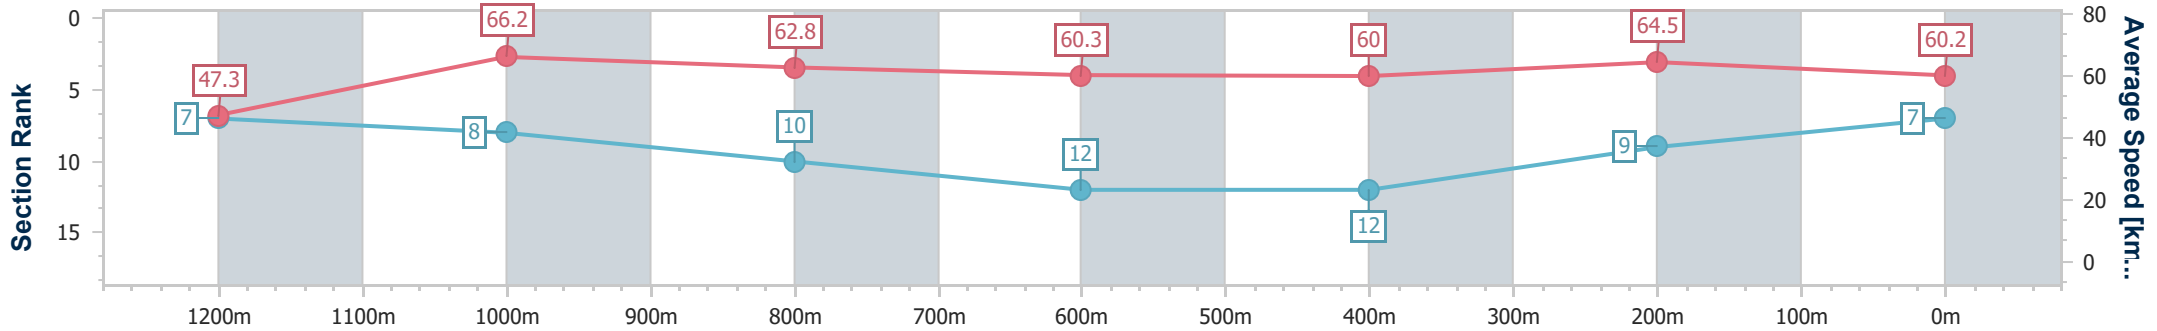

Doomben QLD Professional

Race 9: RACECOURSE VILLAGE Class 1 Handicap - 1350m

07 June 2023 - 16:34

Track Rating: Good 4, Weather: Fine, Rail Position: +10m Entire Course

BRISBANE RACING CLUB

Section	Overall	1200m	1000m	800m	600m	400m	200m
Section Times	1:21.15 [7] (0:11.42)	1:09.73 [7] (0:10.87)	0:58.86 [8] (0:11.55)	0:47.31 [10] (0:12.13)	0:35.18 [12] (0:12.03)	0:23.15 [12] (0:11.18)	0:11.97 [9] (0:11.97)
Average Speed [km/h]	47.3	66.2	62.8	60.3	60.0	64.5	60.2
Top Speed [km/h]	64.2	67.3	64.3	61.4	62.8	65.9	63.5
Avg. Dist. to Rail [m]	3.1	1.6	2.4	3.0	0.7	2.4	2.9
Avg. Stride Freq. [Hz]	2.2	2.5	2.4	2.3	2.3	2.5	2.4
Avg. Stride Length [m]	5.8	7.3	7.2	7.2	7.2	7.2	6.9