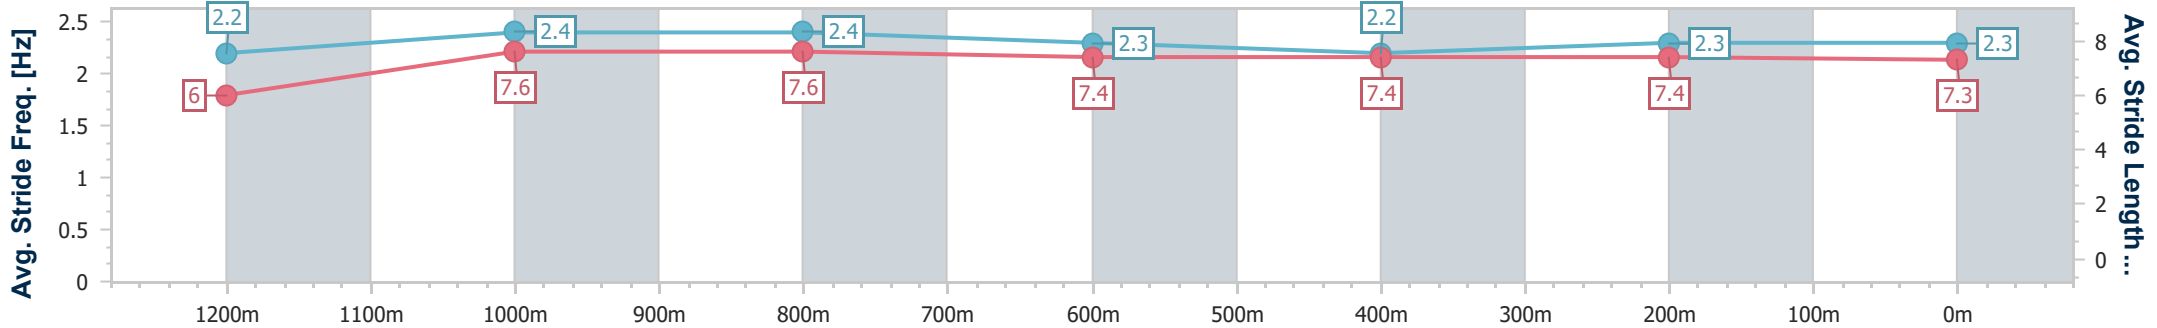

Doomben QLD Professional

Race 9: RACECOURSE VILLAGE Class 1 Handicap - 1350m

07 June 2023 - 16:34

Track Rating: Good 4, Weather: Fine, Rail Position: +10m Entire Course

BRISBANE RACING CLUB

Section	Overall	1200m	1000m	800m	600m	400m	200m
Section Times	1:21.08 [6] (0:11.10)	1:09.98 [3] (0:10.77)	0:59.21 [3] (0:11.14)	0:48.07 [2] (0:11.98)	0:36.09 [2] (0:12.09)	0:24.00 [2] (0:11.73)	0:12.27 [3] (0:12.27)
Average Speed [km/h]	48.6	66.8	65.4	60.6	59.5	61.3	58.6
Top Speed [km/h]	67.4	68.8	68.7	62.1	60.6	62.5	62.0
Avg. Dist. to Rail [m]	10.3	8.0	4.2	1.5	0.5	0.7	1.8
Avg. Stride Freq. [Hz]	2.2	2.4	2.4	2.3	2.2	2.3	2.3
Avg. Stride Length [m]	6.0	7.6	7.6	7.4	7.4	7.4	7.3