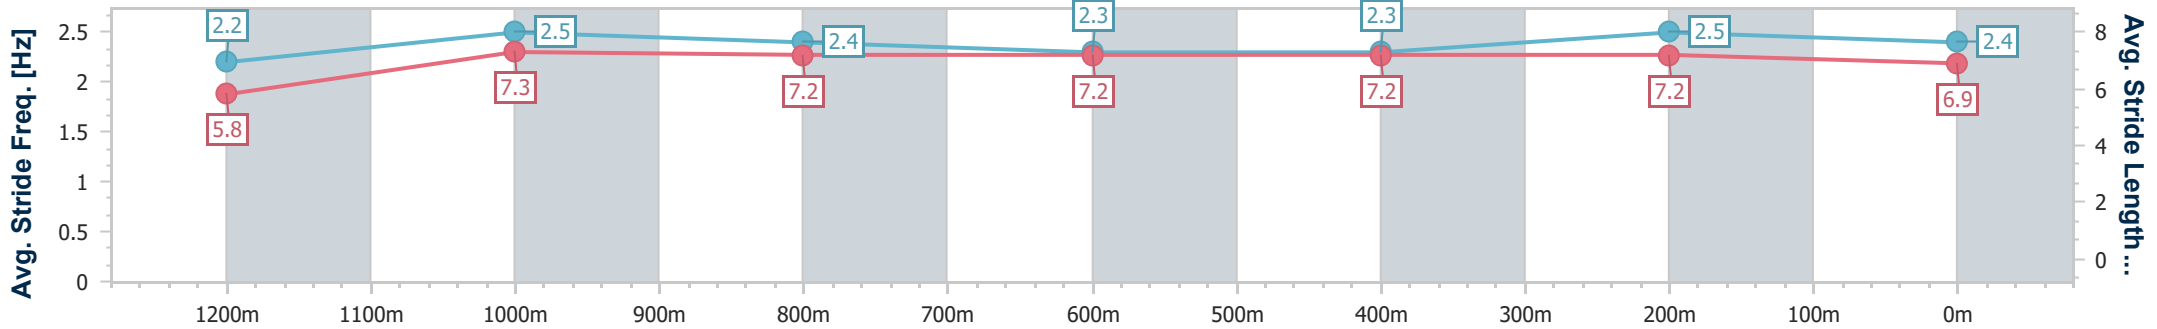

Doomben QLD Professional

Race 9: RACECOURSE VILLAGE Class 1 Handicap - 1350m

07 June 2023 - 16:34

Track Rating: Good 4, Weather: Fine, Rail Position: +10m Entire Course

BRISBANE RACING CLUB

Section	Overall	1200m	1000m	800m	600m	400m	200m
Section Times	1:21.15 [7] (0:11.42)	1:09.73 [7] (0:10.87)	0:58.86 [8] (0:11.55)	0:47.31 [10] (0:12.13)	0:35.18 [12] (0:12.03)	0:23.15 [12] (0:11.18)	0:11.97 [9] (0:11.97)
Average Speed [km/h]	47.3	66.2	62.8	60.3	60.0	64.5	60.2
Top Speed [km/h]	64.2	67.3	64.3	61.4	62.8	65.9	63.5
Avg. Dist. to Rail [m]	3.1	1.6	2.4	3.0	0.7	2.4	2.9
Avg. Stride Freq. [Hz]	2.2	2.5	2.4	2.3	2.3	2.5	2.4
Avg. Stride Length [m]	5.8	7.3	7.2	7.2	7.2	7.2	6.9