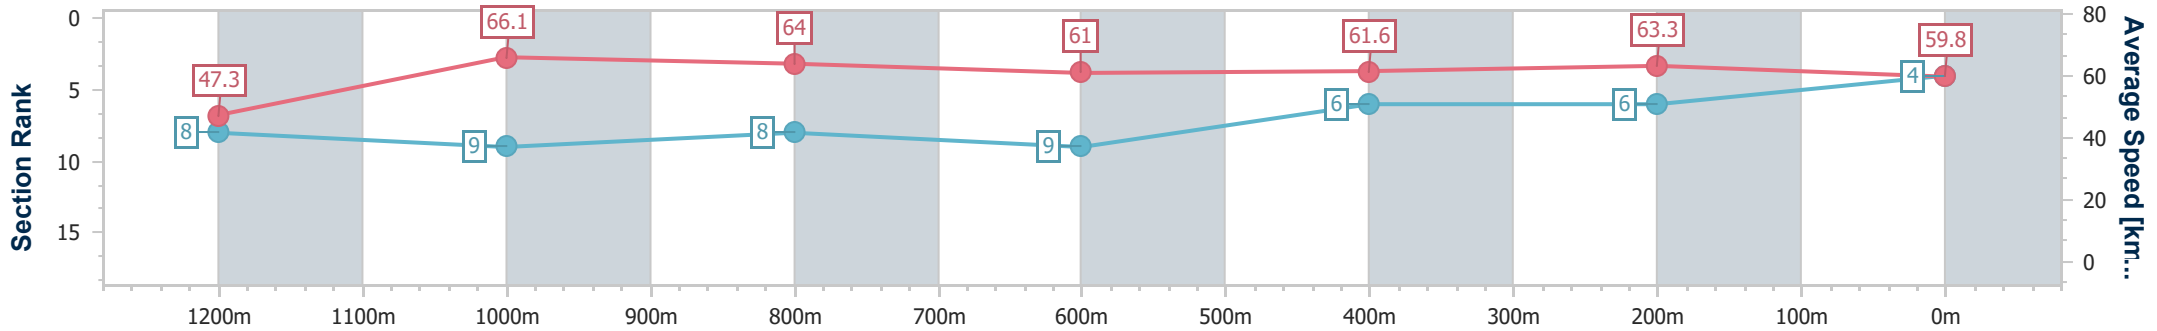

Doomben QLD Professional

Race 9: RACECOURSE VILLAGE Class 1 Handicap - 1350m

07 June 2023 - 16:34

Track Rating: Good 4, Weather: Fine, Rail Position: +10m Entire Course

BRISBANE RACING CLUB

Section	Overall	1200m	1000m	800m	600m	400m	200m
Section Times	1:20.98 [4] (0:11.42)	1:09.56 [8] (0:10.88)	0:58.68 [9] (0:11.32)	0:47.36 [8] (0:11.99)	0:35.37 [9] (0:11.86)	0:23.51 [6] (0:11.47)	0:12.04 [6] (0:12.04)
Average Speed [km/h]	47.3	66.1	64.0	61.0	61.6	63.3	59.8
Top Speed [km/h]	64.0	67.2	65.1	64.2	62.5	64.7	63.3
Avg. Dist. to Rail [m]	5.0	2.6	2.2	3.0	2.9	4.4	3.5
Avg. Stride Freq. [Hz]	2.3	2.4	2.4	2.3	2.4	2.4	2.4
Avg. Stride Length [m]	5.8	7.5	7.5	7.3	7.2	7.2	7.1