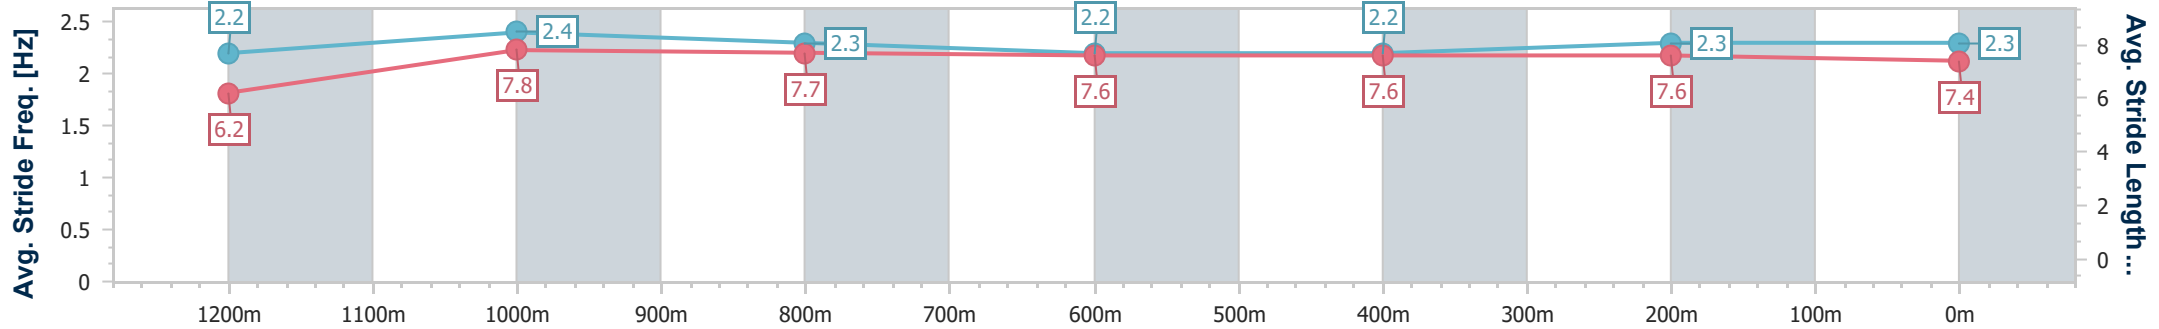

07 June 2023 - 16:34

Track Rating: Good 4, Weather: Fine, Rail Position: +10m Entire Course

BRISBANE RACING CLUB

Section	Overall	1200m	1000m	800m	600m	400m	200m
Section Times	1:20.55 [1] (0:11.11)	1:09.44 [4] (0:10.97)	0:58.47 [6] (0:11.47)	0:47.00 [7] (0:11.97)	0:35.03 [7] (0:12.05)	0:22.98 [8] (0:11.23)	0:11.75 [2] (0:11.75)
Average Speed [km/h]	48.6	65.6	63.0	60.6	60.1	64.5	61.3
Top Speed [km/h]	64.0	67.1	64.7	61.5	62.7	66.3	64.2
Avg. Dist. to Rail [m]	3.5	1.7	1.3	1.4	1.2	3.8	3.5
Avg. Stride Freq. [Hz]	2.2	2.4	2.3	2.2	2.2	2.3	2.3
Avg. Stride Length [m]	6.2	7.8	7.7	7.6	7.6	7.6	7.4