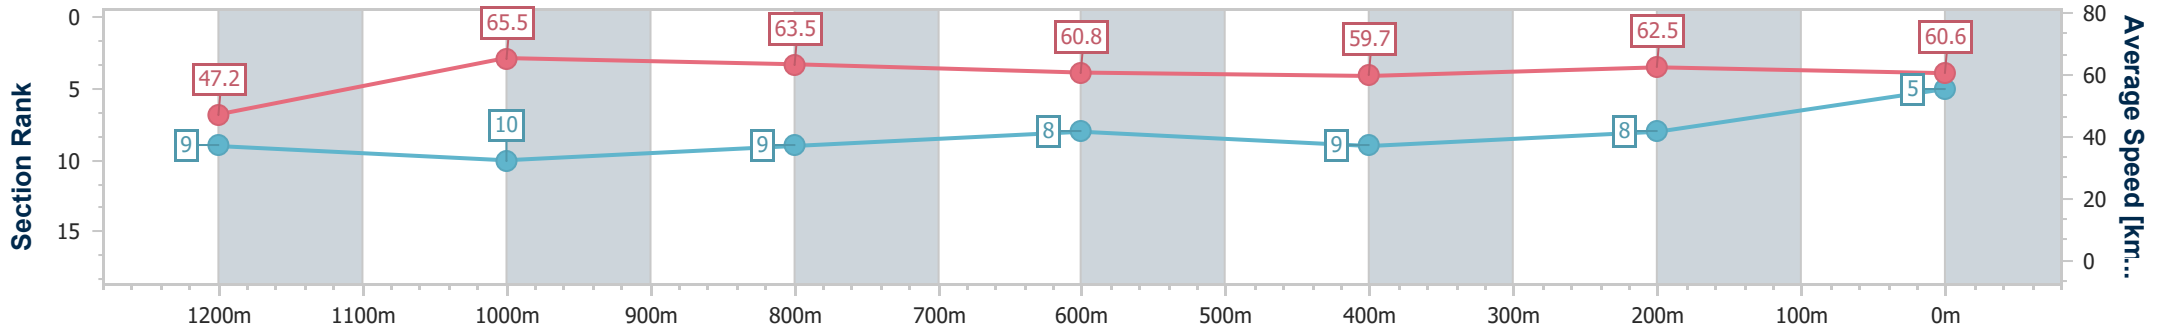

Doomben QLD Professional

Race 9: RACECOURSE VILLAGE Class 1 Handicap - 1350m

07 June 2023 - 16:34

Track Rating: Good 4, Weather: Fine, Rail Position: +10m Entire Course

BRISBANE RACING CLUB

Section	Overall	1200m	1000m	800m	600m	400m	200m
Section Times	1:21.00 [5] (0:11.45)	1:09.55 [9] (0:10.97)	0:58.58 [10] (0:11.35)	0:47.23 [9] (0:11.82)	0:35.41 [8] (0:12.02)	0:23.39 [9] (0:11.51)	0:11.88 [8] (0:11.88)
Average Speed [km/h]	47.2	65.5	63.5	60.8	59.7	62.5	60.6
Top Speed [km/h]	63.5	66.9	65.2	62.2	60.6	63.9	63.2
Avg. Dist. to Rail [m]	1.7	1.0	0.7	0.3	0.7	1.0	0.4
Avg. Stride Freq. [Hz]	2.0	2.2	2.1	2.1	2.0	2.1	2.1
Avg. Stride Length [m]	6.5	8.3	8.2	8.0	7.9	8.1	8.0