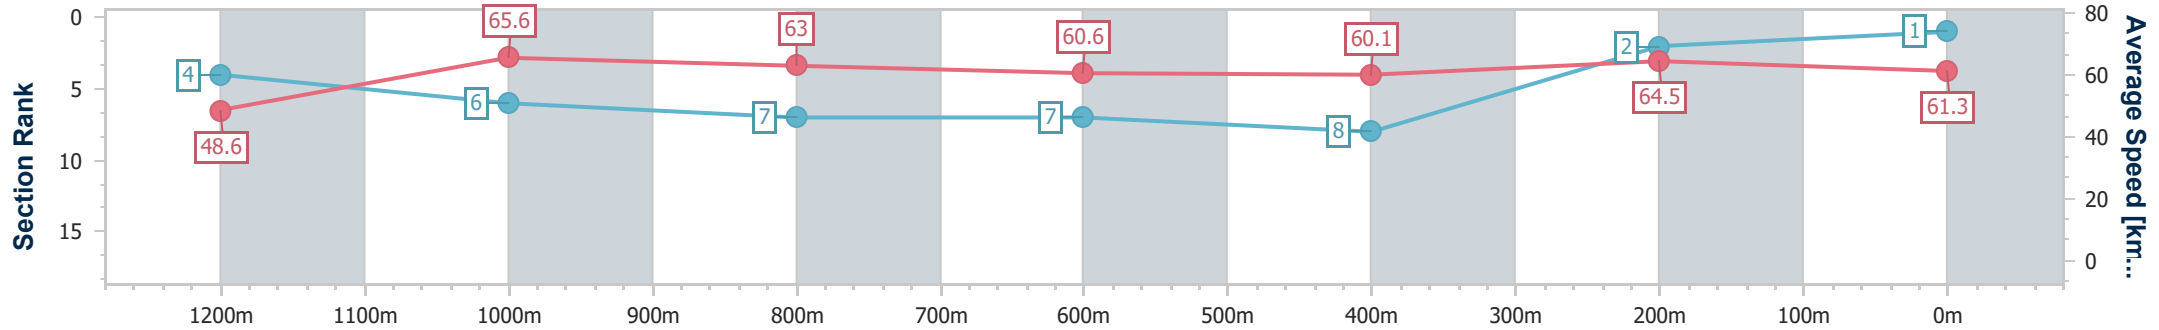

07 June 2023 - 16:34

Track Rating: Good 4, Weather: Fine, Rail Position: +10m Entire Course

BRISBANE RACING CLUB

Section	Overall	1200m	1000m	800m	600m	400m	200m
Section Times	1:20.55 [1] (0:11.11)	1:09.44 [4] (0:10.97)	0:58.47 [6] (0:11.47)	0:47.00 [7] (0:11.97)	0:35.03 [7] (0:12.05)	0:22.98 [8] (0:11.23)	0:11.75 [2] (0:11.75)
Average Speed [km/h]	48.6	65.6	63.0	60.6	60.1	64.5	61.3
Top Speed [km/h]	64.0	67.1	64.7	61.5	62.7	66.3	64.2
Avg. Dist. to Rail [m]	3.5	1.7	1.3	1.4	1.2	3.8	3.5
Avg. Stride Freq. [Hz]	2.2	2.4	2.3	2.2	2.2	2.3	2.3
Avg. Stride Length [m]	6.2	7.8	7.7	7.6	7.6	7.6	7.4