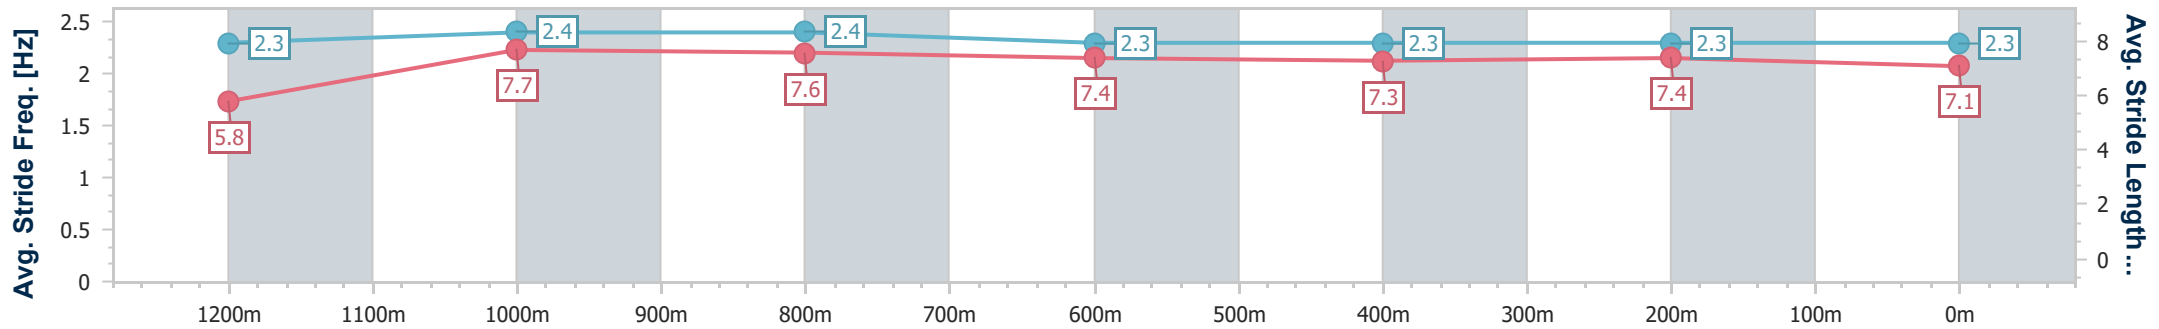

- [] Ranking at each section and finish
- .-.- No data available at this section
- NA No data available

Horse/Jockey Name	Orient's Secret
Final Rank	10
Fastest Section Time (Section)	0:10.75 (1200m)
Top Speed [km/h] (Section)	67.5 (1200m)
Race State	Finished

Doomben QLD Professional

Race 9: RACECOURSE VILLAGE Class 1 Handicap - 1350m

07 June 2023 - 16:34

Track Rating: Good 4, Weather: Fine, Rail Position: +10m Entire Course

BRISBANE RACING CLUB

Section	Overall	1200m	1000m	800m	600m	400m	200m
Section Times	1:21.23 [10] (0:11.07)	1:10.16 [2] (0:10.75)	0:59.41 [2] (0:11.33)	0:48.08 [3] (0:11.99)	0:36.09 [3] (0:12.13)	0:23.96 [4] (0:11.62)	0:12.34 [4] (0:12.34)
Average Speed [km/h]	48.9	67.0	63.9	60.4	59.6	62.1	58.3
Top Speed [km/h]	67.1	67.5	67.3	61.3	60.4	63.3	62.3
Avg. Dist. to Rail [m]	9.6	8.0	2.8	1.6	0.6	1.0	2.0
Avg. Stride Freq. [Hz]	2.3	2.4	2.4	2.3	2.3	2.3	2.3
Avg. Stride Length [m]	5.8	7.7	7.6	7.4	7.3	7.4	7.1

- [] Ranking at each section and finish
- .-.- No data available at this section
- NA No data available

Horse/Jockey Name	Warrior Jack
Final Rank	11
Fastest Section Time (Section)	0:10.51 (1200m)
Top Speed [km/h] (Section)	68.0 (1200m)
Race State	Finished