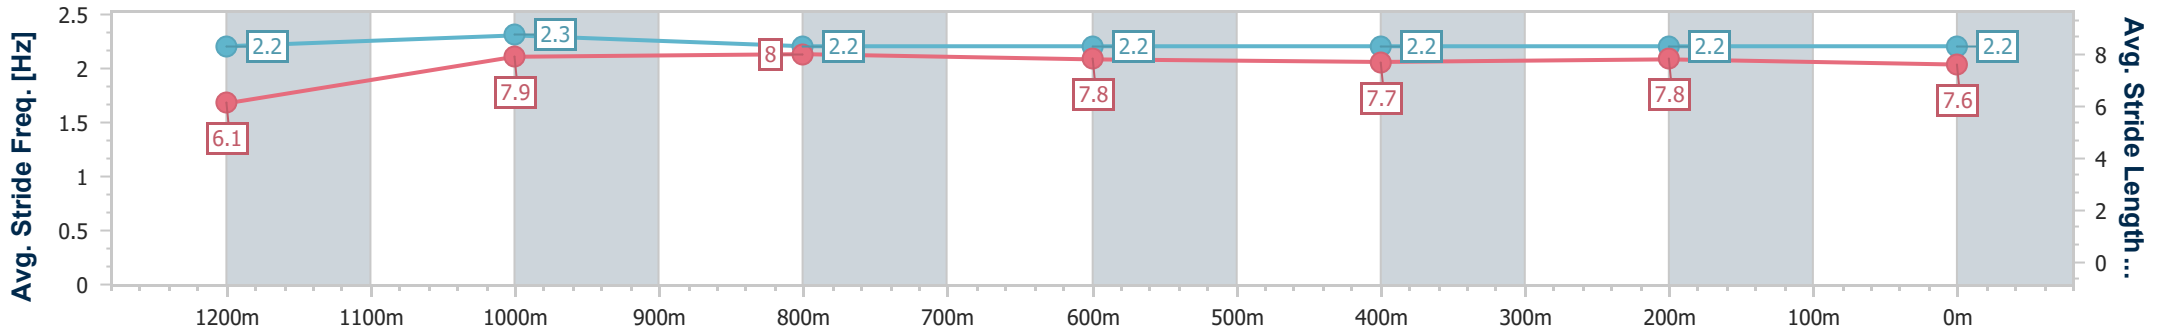

Horse/Jockey Name	The Rampant
Final Rank	8
Fastest Section Time (Section)	0:10.99 (1200m)
Top Speed [km/h] (Section)	66.7 (1200m)
Race State	Finished

Doomben QLD Professional
Race 9: RACECOURSE VILLAGE Class 1 Handicap - 1350m
07 June 2023 - 16:34
Track Rating: Good 4, Weather: Fine, Rail Position: +10m Entire Course

BRISBANE
RACING CLUB

Section	Overall	1200m	1000m	800m	600m	400m	200m
Section Times	1:21.18 [8] (0:11.13)	1:10.05 [5] (0:10.99)	0:59.06 [7] (0:11.42)	0:47.64 [6] (0:11.90)	0:35.74 [6] (0:12.02)	0:23.72 [5] (0:11.51)	0:12.21 [7] (0:12.21)
Average Speed [km/h]	48.6	65.4	63.1	60.7	59.7	62.5	59.0
Top Speed [km/h]	64.6	66.7	65.8	61.6	61.0	64.1	61.8
Avg. Dist. to Rail [m]	2.7	0.3	0.3	0.8	0.7	0.8	0.4
Avg. Stride Freq. [Hz]	2.2	2.3	2.2	2.2	2.2	2.2	2.2
Avg. Stride Length [m]	6.1	7.9	8.0	7.8	7.7	7.8	7.6

- [ ] Ranking at each section and finish
- -.-.- No data available at this section
- NA No data available