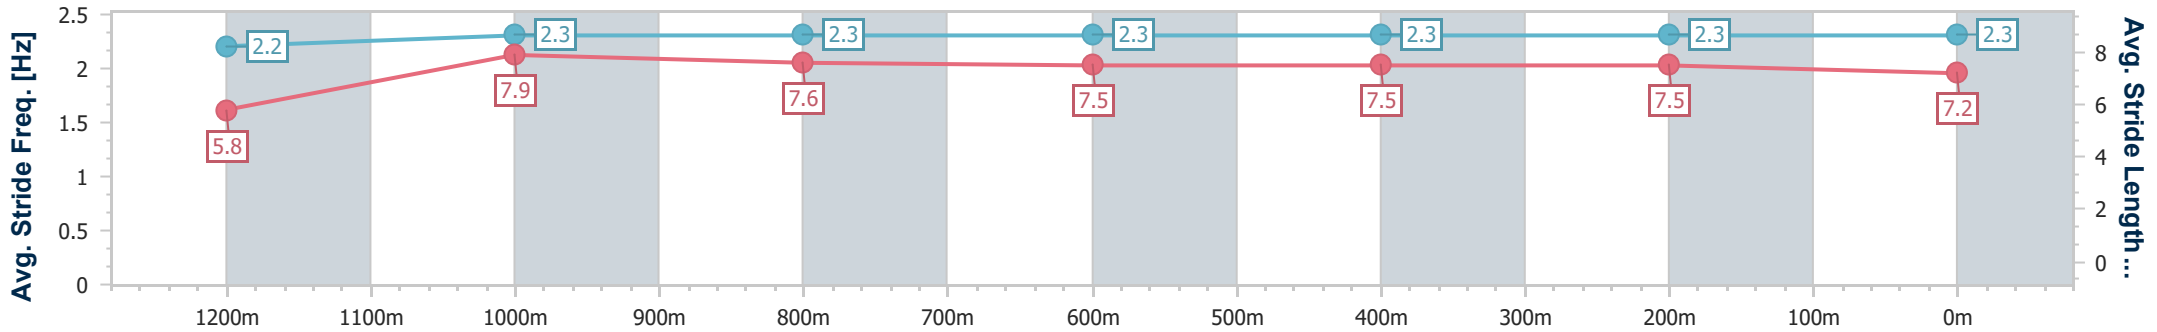

- [] Ranking at each section and finish
- .-.- No data available at this section
- NA No data available

Horse/Jockey Name	Capital Girl
Final Rank	12
Fastest Section Time (Section)	0:10.85 (1200m)
Top Speed [km/h] (Section)	67.2 (1200m)
Race State	Finished

Doomben QLD Professional

Race 9: RACECOURSE VILLAGE Class 1 Handicap - 1350m

07 June 2023 - 16:34

Track Rating: Good 4, Weather: Fine, Rail Position: +10m Entire Course

BRISBANE RACING CLUB

Section	Overall	1200m	1000m	800m	600m	400m	200m
Section Times	1:21.85 [12] (0:11.67)	1:10.18 [12] (0:10.85)	0:59.33 [11] (0:11.48)	0:47.85 [11] (0:11.82)	0:36.03 [10] (0:11.90)	0:24.13 [10] (0:11.73)	0:12.40 [12] (0:12.40)
Average Speed [km/h]	46.2	66.3	63.2	61.3	60.8	61.8	58.0
Top Speed [km/h]	63.8	67.2	66.2	65.1	61.5	63.3	61.1
Avg. Dist. to Rail [m]	7.5	4.1	3.0	1.4	1.1	4.2	4.6
Avg. Stride Freq. [Hz]	2.2	2.3	2.3	2.3	2.3	2.3	2.3
Avg. Stride Length [m]	5.8	7.9	7.6	7.5	7.5	7.5	7.2

- [] Ranking at each section and finish
- .-.- No data available at this section
- NA No data available