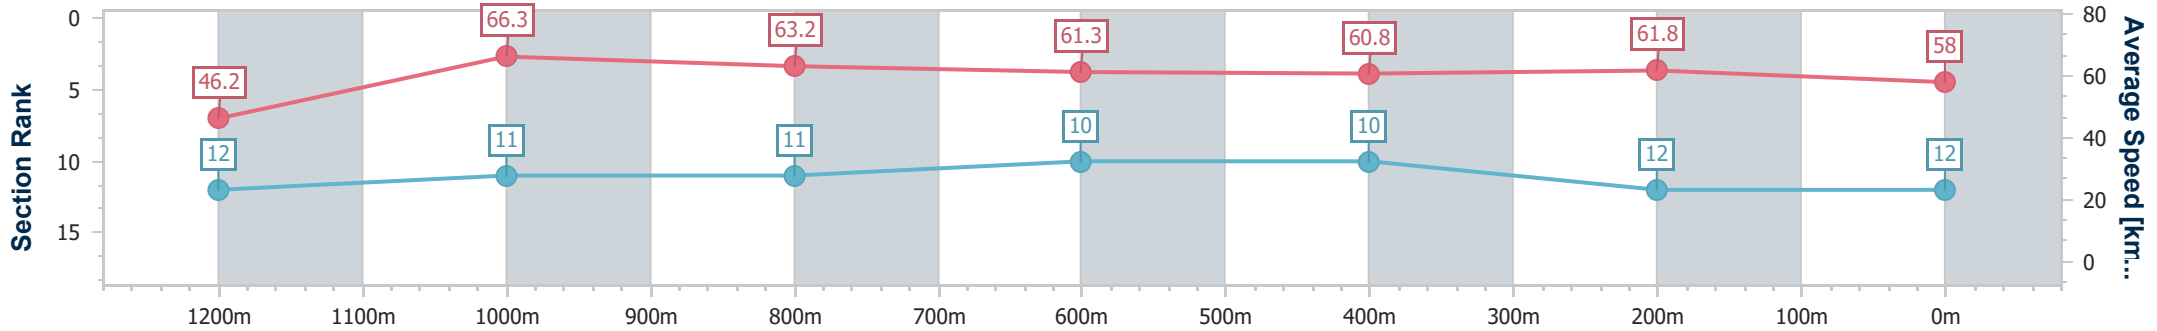

Doomben QLD Professional

Race 9: RACECOURSE VILLAGE Class 1 Handicap - 1350m

07 June 2023 - 16:34

Track Rating: Good 4, Weather: Fine, Rail Position: +10m Entire Course

BRISBANE RACING CLUB

Section	Overall	1200m	1000m	800m	600m	400m	200m
Section Times	1:21.85 [12] (0:11.67)	1:10.18 [12] (0:10.85)	0:59.33 [11] (0:11.48)	0:47.85 [11] (0:11.82)	0:36.03 [10] (0:11.90)	0:24.13 [10] (0:11.73)	0:12.40 [12] (0:12.40)
Average Speed [km/h]	46.2	66.3	63.2	61.3	60.8	61.8	58.0
Top Speed [km/h]	63.8	67.2	66.2	65.1	61.5	63.3	61.1
Avg. Dist. to Rail [m]	7.5	4.1	3.0	1.4	1.1	4.2	4.6
Avg. Stride Freq. [Hz]	2.2	2.3	2.3	2.3	2.3	2.3	2.3
Avg. Stride Length [m]	5.8	7.9	7.6	7.5	7.5	7.5	7.2

- [] Ranking at each section and finish
- .-.- No data available at this section
- NA No data available