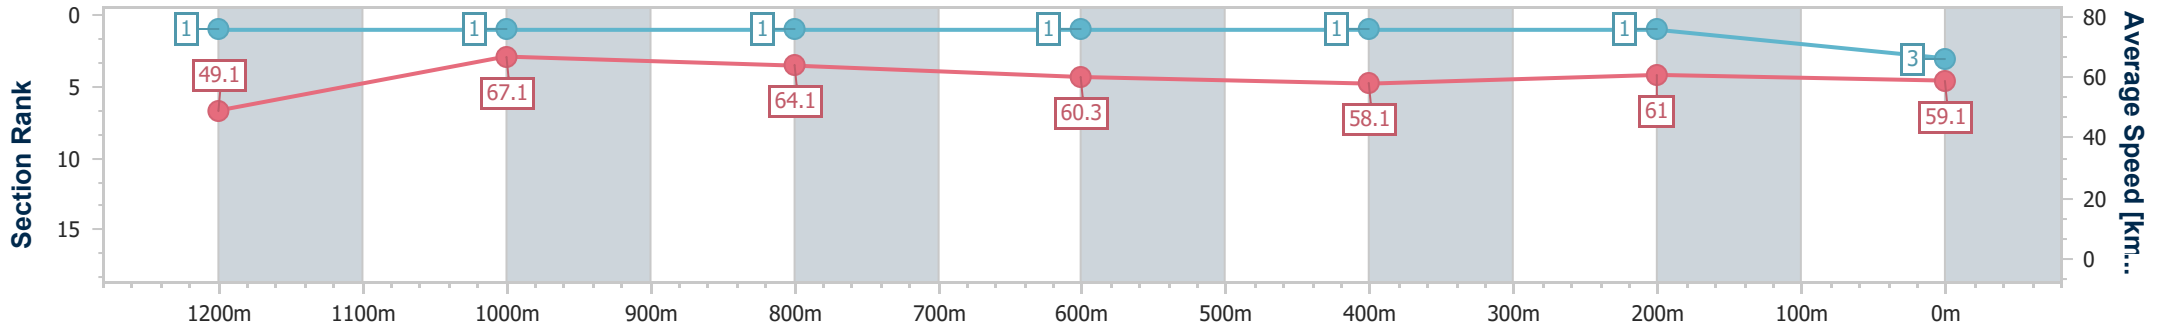

Doomben QLD Professional

Race 9: RACECOURSE VILLAGE Class 1 Handicap - 1350m

07 June 2023 - 16:34

Track Rating: Good 4, Weather: Fine, Rail Position: +10m Entire Course

BRISBANE RACING CLUB

Section	Overall	1200m	1000m	800m	600m	400m	200m
Section Times	1:20.97 [3] (0:11.00)	1:09.97 [1] (0:10.73)	0:59.24 [1] (0:11.21)	0:48.03 [1] (0:11.81)	0:36.22 [1] (0:12.27)	0:23.95 [1] (0:11.75)	0:12.20 [1] (0:12.20)
Average Speed [km/h]	49.1	67.1	64.1	60.3	58.1	61.0	59.1
Top Speed [km/h]	65.5	68.3	66.0	61.8	59.3	62.5	61.9
Avg. Dist. to Rail [m]	7.7	2.7	1.3	1.9	1.5	2.1	1.2
Avg. Stride Freq. [Hz]	2.3	2.4	2.4	2.3	2.3	2.3	2.3
Avg. Stride Length [m]	5.8	7.4	7.3	7.0	7.0	7.1	6.8