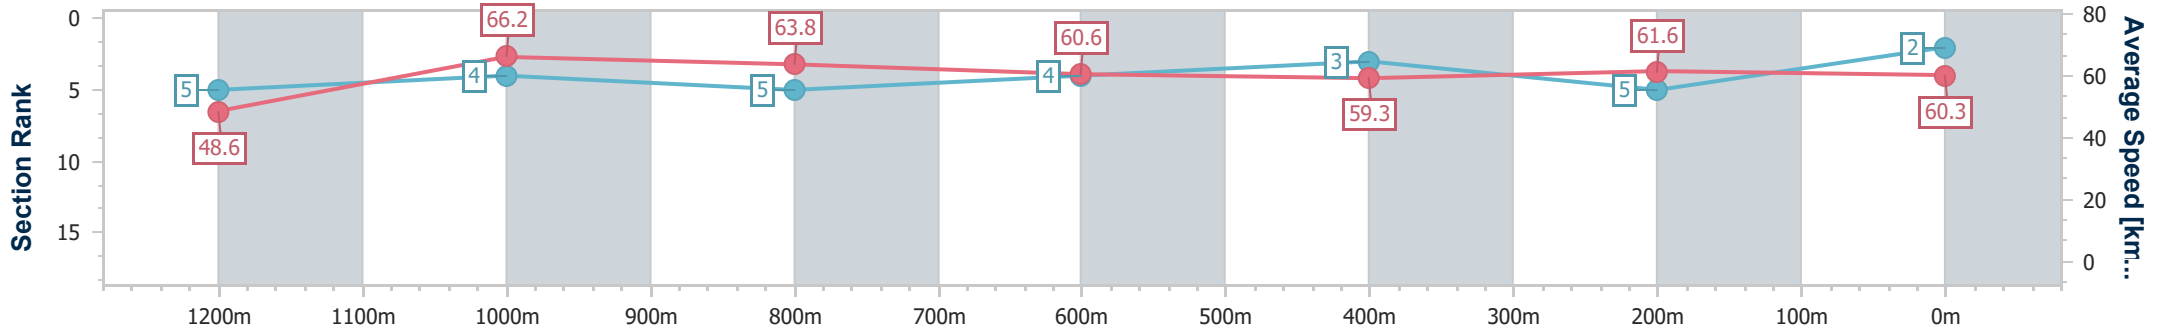

Doomben QLD Professional

Race 9: RACECOURSE VILLAGE Class 1 Handicap - 1350m

07 June 2023 - 16:34

Track Rating: Good 4, Weather: Fine, Rail Position: +10m Entire Course

BRISBANE RACING CLUB

Section	Overall	1200m	1000m	800m	600m	400m	200m
Section Times	1:20.84 [2] (0:11.13)	1:09.71 [5] (0:10.87)	0:58.84 [4] (0:11.29)	0:47.55 [5] (0:11.87)	0:35.68 [4] (0:12.09)	0:23.59 [3] (0:11.65)	0:11.94 [5] (0:11.94)
Average Speed [km/h]	48.6	66.2	63.8	60.6	59.3	61.6	60.3
Top Speed [km/h]	65.9	67.1	66.2	63.6	59.9	63.0	62.4
Avg. Dist. to Rail [m]	5.8	1.6	0.6	0.3	0.9	1.0	1.3
Avg. Stride Freq. [Hz]	2.3	2.5	2.4	2.3	2.3	2.3	2.4
Avg. Stride Length [m]	5.7	7.3	7.4	7.3	7.2	7.3	7.0