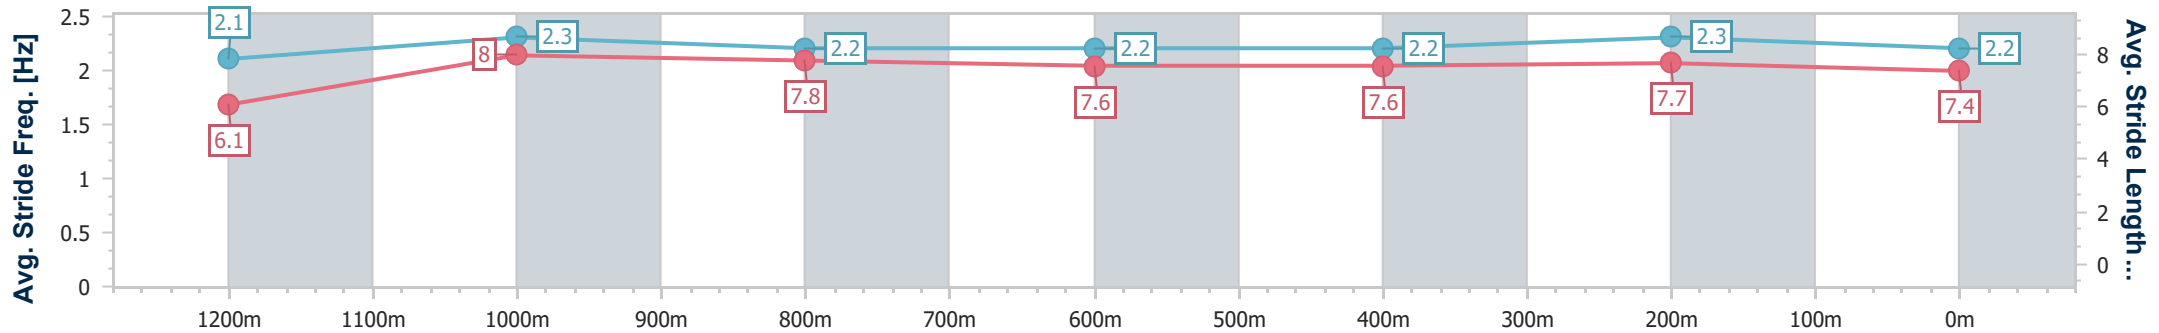

- [] Ranking at each section and finish
- .-.- No data available at this section
- NA No data available

Horse/Jockey Name	Israelite Bay
Final Rank	9
Fastest Section Time (Section)	0:10.98 (1200m)
Top Speed [km/h] (Section)	66.8 (1200m)
Race State	Finished

Doomben QLD Professional

Race 9: RACECOURSE VILLAGE Class 1 Handicap - 1350m

07 June 2023 - 16:34

Track Rating: Good 4, Weather: Fine, Rail Position: +10m Entire Course

BRISBANE RACING CLUB

Section	Overall	1200m	1000m	800m	600m	400m	200m
Section Times	1:21.19 [9] (0:11.59)	1:09.60 [11] (0:10.98)	0:58.62 [12] (0:11.44)	0:47.18 [12] (0:11.91)	0:35.27 [11] (0:11.98)	0:23.29 [11] (0:11.29)	0:12.00 [10] (0:12.00)
Average Speed [km/h]	46.6	65.6	63.1	60.6	59.8	63.6	60.1
Top Speed [km/h]	63.0	66.8	65.6	63.4	60.6	65.6	64.3
Avg. Dist. to Rail [m]	4.1	1.2	1.1	0.3	0.9	0.8	3.7
Avg. Stride Freq. [Hz]	2.1	2.3	2.2	2.2	2.2	2.3	2.2
Avg. Stride Length [m]	6.1	8.0	7.8	7.6	7.6	7.7	7.4

- [] Ranking at each section and finish
- .-.- No data available at this section
- NA No data available

Horse/Jockey Name	Orient's Secret
Final Rank	10
Fastest Section Time (Section)	0:10.75 (1200m)
Top Speed [km/h] (Section)	67.5 (1200m)
Race State	Finished