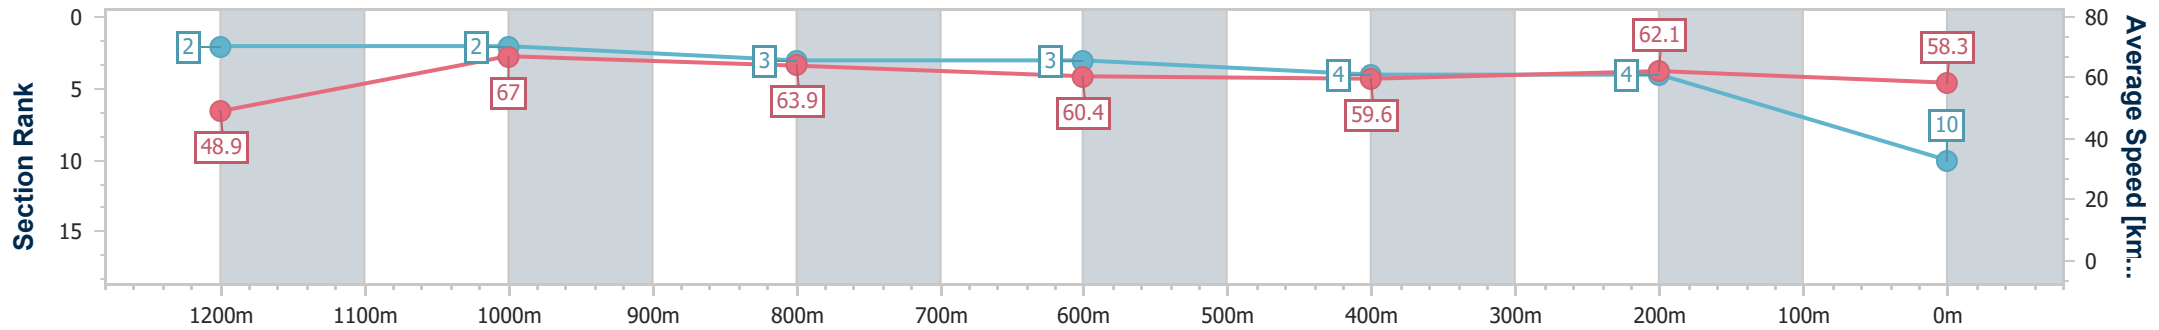

Doomben QLD Professional

Race 9: RACECOURSE VILLAGE Class 1 Handicap - 1350m

07 June 2023 - 16:34

Track Rating: Good 4, Weather: Fine, Rail Position: +10m Entire Course

BRISBANE RACING CLUB

Section	Overall	1200m	1000m	800m	600m	400m	200m
Section Times	1:21.23 [10] (0:11.07)	1:10.16 [2] (0:10.75)	0:59.41 [2] (0:11.33)	0:48.08 [3] (0:11.99)	0:36.09 [3] (0:12.13)	0:23.96 [4] (0:11.62)	0:12.34 [4] (0:12.34)
Average Speed [km/h]	48.9	67.0	63.9	60.4	59.6	62.1	58.3
Top Speed [km/h]	67.1	67.5	67.3	61.3	60.4	63.3	62.3
Avg. Dist. to Rail [m]	9.6	8.0	2.8	1.6	0.6	1.0	2.0
Avg. Stride Freq. [Hz]	2.3	2.4	2.4	2.3	2.3	2.3	2.3
Avg. Stride Length [m]	5.8	7.7	7.6	7.4	7.3	7.4	7.1

- [] Ranking at each section and finish
- .-.- No data available at this section
- NA No data available

Horse/Jockey Name	Warrior Jack
Final Rank	11
Fastest Section Time (Section)	0:10.51 (1200m)
Top Speed [km/h] (Section)	68.0 (1200m)
Race State	Finished