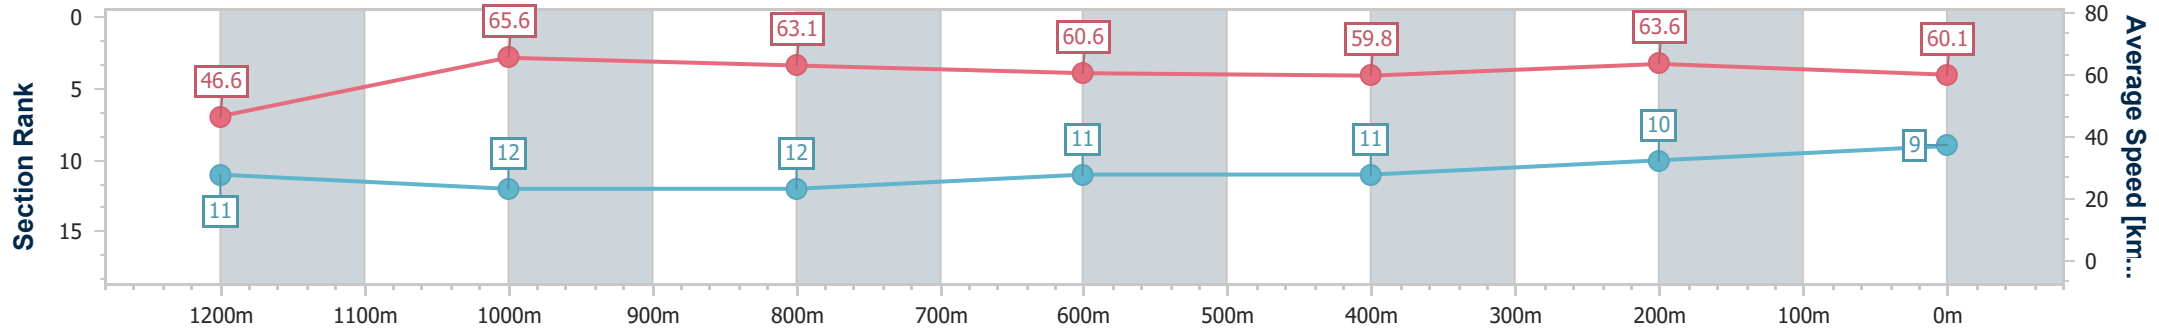

Doomben QLD Professional

Race 9: RACECOURSE VILLAGE Class 1 Handicap - 1350m

07 June 2023 - 16:34

Track Rating: Good 4, Weather: Fine, Rail Position: +10m Entire Course

BRISBANE RACING CLUB

Section	Overall	1200m	1000m	800m	600m	400m	200m
Section Times	1:21.19 [9] (0:11.59)	1:09.60 [11] (0:10.98)	0:58.62 [12] (0:11.44)	0:47.18 [12] (0:11.91)	0:35.27 [11] (0:11.98)	0:23.29 [11] (0:11.29)	0:12.00 [10] (0:12.00)
Average Speed [km/h]	46.6	65.6	63.1	60.6	59.8	63.6	60.1
Top Speed [km/h]	63.0	66.8	65.6	63.4	60.6	65.6	64.3
Avg. Dist. to Rail [m]	4.1	1.2	1.1	0.3	0.9	0.8	3.7
Avg. Stride Freq. [Hz]	2.1	2.3	2.2	2.2	2.2	2.3	2.2
Avg. Stride Length [m]	6.1	8.0	7.8	7.6	7.6	7.7	7.4

- [] Ranking at each section and finish
- .-.- No data available at this section
- NA No data available

Horse/Jockey Name	Orient's Secret
Final Rank	10
Fastest Section Time (Section)	0:10.75 (1200m)
Top Speed [km/h] (Section)	67.5 (1200m)
Race State	Finished