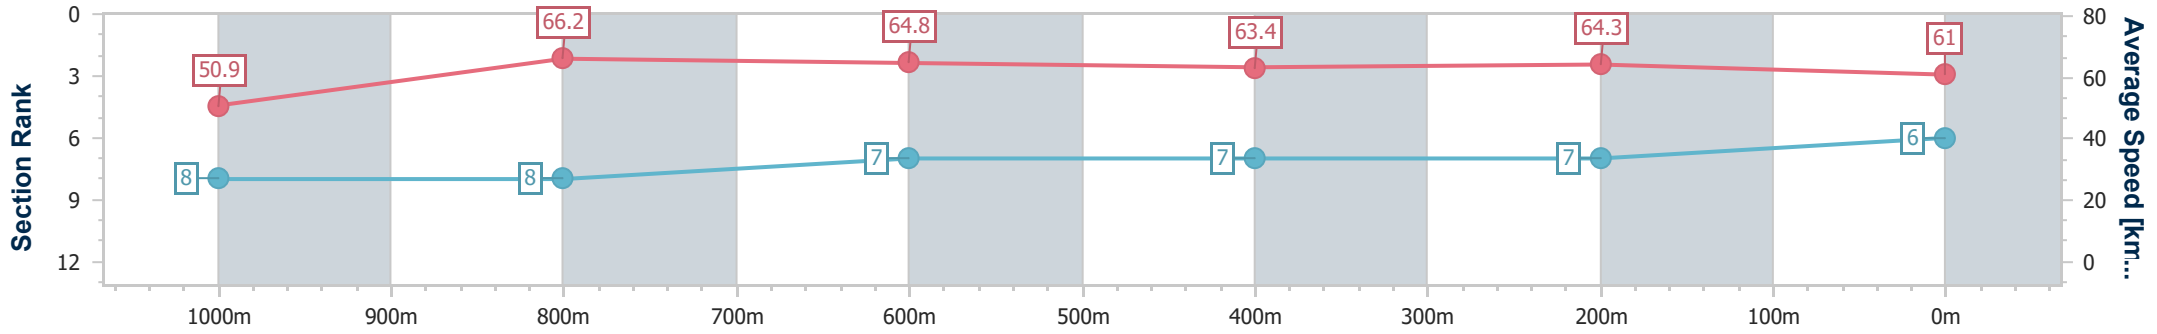

Horse/Jockey Name	Rising Star
Final Rank	6
Fastest Section Time (Section)	0:10.91 (1000m)
Top Speed [km/h] (Section)	67.1 (1000m)
Race State	Finished

Doomben QLD Professional
Race 6: MULLINS LAWYERS BENCHMARK 68 Handicap - 1200m
07 June 2023 - 14:53
Track Rating: Soft 5, Weather: Fine, Rail Position: +10m Entire Course

BRISBANE
RACING CLUB

Section	Overall	1000m	800m	600m	400m	200m
Section Times	1:10.40 [6] (0:14.14)	0:56.26 [8] (0:10.91)	0:45.35 [8] (0:11.07)	0:34.28 [7] (0:11.29)	0:22.99 [7] (0:11.17)	0:11.82 [7] (0:11.82)
Average Speed [km/h]	50.9	66.2	64.8	63.4	64.3	61.0
Top Speed [km/h]	66.0	67.1	65.9	64.1	65.5	63.4
Avg. Dist. to Rail [m]	1.8	0.6	0.6	1.0	1.7	5.0
Avg. Stride Freq. [Hz]	2.1	2.3	2.3	2.2	2.3	2.2
Avg. Stride Length [m]	6.6	7.9	8.0	7.9	7.9	7.5

- [ ] Ranking at each section and finish
- -.-.- No data available at this section
- NA No data available