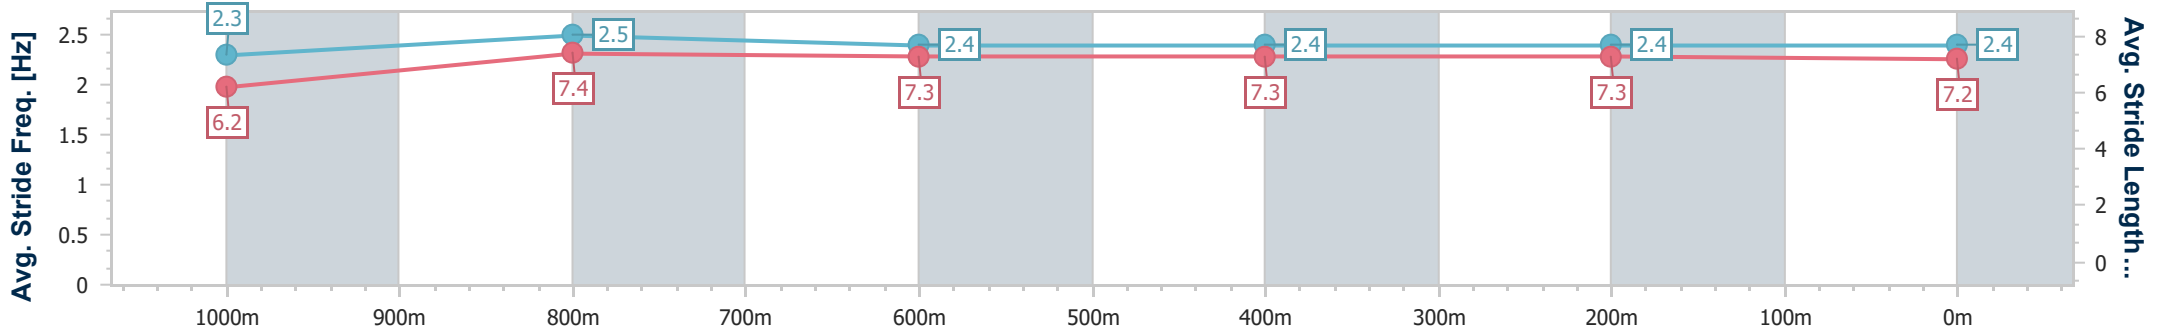

Horse/Jockey Name	Mychyna
Final Rank	7
Fastest Section Time (Section)	0:10.83 (1000m)
Top Speed [km/h] (Section)	68.1 (1000m)
Race State	Finished

Doomben QLD Professional
Race 6: MULLINS LAWYERS BENCHMARK 68 Handicap - 1200m
07 June 2023 - 14:53
Track Rating: Soft 5, Weather: Fine, Rail Position: +10m Entire Course

BRISBANE
RACING CLUB

Section	Overall	1000m	800m	600m	400m	200m
Section Times	1:10.69 [7] (0:13.81)	0:56.88 [6] (0:10.83)	0:46.05 [6] (0:11.28)	0:34.77 [6] (0:11.69)	0:23.08 [8] (0:11.25)	0:11.83 [8] (0:11.83)
Average Speed [km/h]	52.2	66.7	64.3	61.9	64.1	60.7
Top Speed [km/h]	67.9	68.1	66.0	63.1	65.0	63.0
Avg. Dist. to Rail [m]	5.7	0.9	1.4	0.8	2.2	3.7
Avg. Stride Freq. [Hz]	2.3	2.5	2.4	2.4	2.4	2.4
Avg. Stride Length [m]	6.2	7.4	7.3	7.3	7.3	7.2

- [ ] Ranking at each section and finish
- -.-.- No data available at this section
- NA No data available