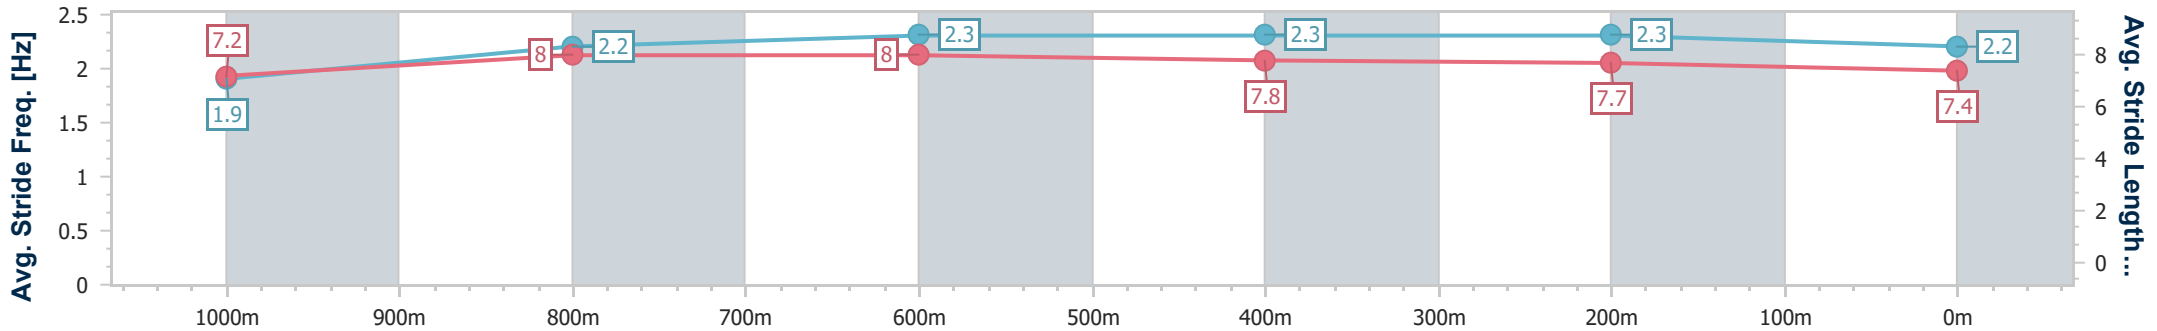

Horse/Jockey Name	I Am Azzurro
Final Rank	8
Fastest Section Time (Section)	0:11.04 (800m)
Top Speed [km/h] (Section)	67.3 (400m)
Race State	Finished

Doomben QLD Professional
Race 6: MULLINS LAWYERS BENCHMARK 68 Handicap - 1200m
07 June 2023 - 14:53
Track Rating: Soft 5, Weather: Fine, Rail Position: +10m Entire Course

BRISBANE
RACING CLUB

Section	Overall	1000m	800m	600m	400m	200m
Section Times	1:10.91 [8] (0:14.24)	0:56.67 [9] (0:11.13)	0:45.54 [9] (0:11.04)	0:34.50 [9] (0:11.30)	0:23.20 [9] (0:11.17)	0:12.03 [9] (0:12.03)
Average Speed [km/h]	50.6	64.9	65.4	64.1	64.7	59.9
Top Speed [km/h]	65.1	65.9	66.0	65.3	67.3	63.4
Avg. Dist. to Rail [m]	8.6	1.4	0.5	1.1	2.9	4.5
Avg. Stride Freq. [Hz]	1.9	2.2	2.3	2.3	2.3	2.2
Avg. Stride Length [m]	7.2	8.0	8.0	7.8	7.7	7.4

- [ ] Ranking at each section and finish
- -.-.- No data available at this section
- NA No data available