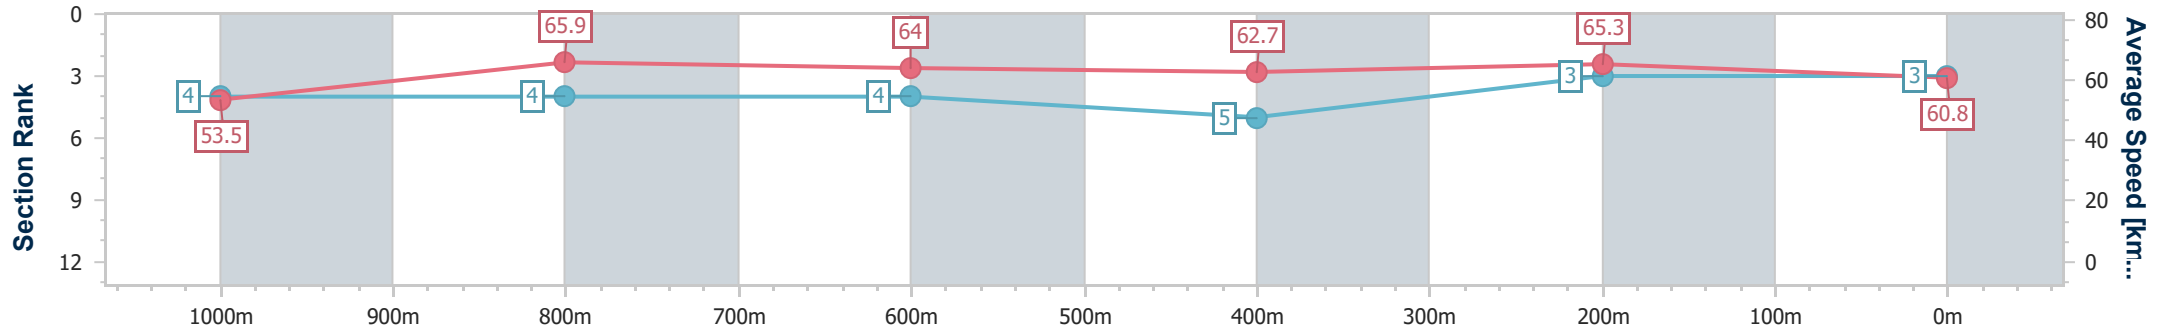

Doomben QLD Professional  
 Race 6: MULLINS LAWYERS BENCHMARK 68 Handicap - 1200m  
 07 June 2023 - 14:53  
 Track Rating: Soft 5, Weather: Fine, Rail Position: +10m Entire Course

BRISBANE RACING CLUB

Section	Overall	1000m	800m	600m	400m	200m
Section Times	1:10.15 [3] (0:13.46)	0:56.69 [4] (0:10.95)	0:45.74 [4] (0:11.29)	0:34.45 [4] (0:11.53)	0:22.92 [5] (0:11.06)	0:11.86 [3] (0:11.86)
Average Speed [km/h]	53.5	65.9	64.0	62.7	65.3	60.8
Top Speed [km/h]	67.3	67.6	65.8	63.7	66.3	64.2
Avg. Dist. to Rail [m]	3.3	1.3	0.8	0.6	2.9	2.9
Avg. Stride Freq. [Hz]	2.5	2.5	2.4	2.4	2.5	2.5
Avg. Stride Length [m]	6.1	7.4	7.3	7.2	7.3	6.9