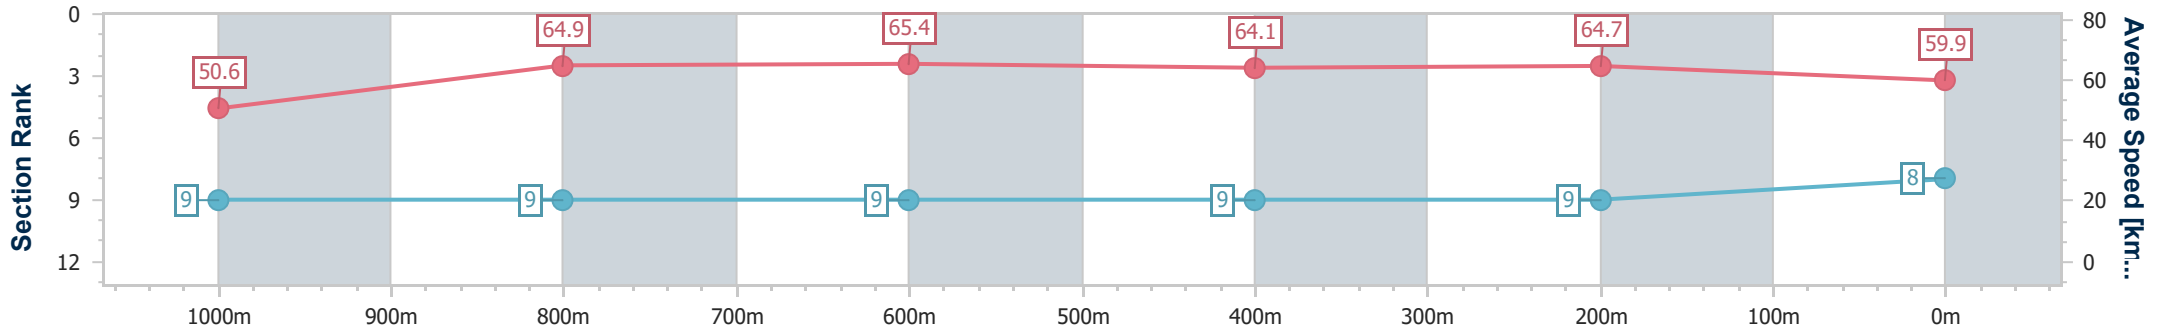

Horse/Jockey Name	I Am Azzurro
Final Rank	8
Fastest Section Time (Section)	0:11.04 (800m)
Top Speed [km/h] (Section)	67.3 (400m)
Race State	Finished

Doomben QLD Professional
Race 6: MULLINS LAWYERS BENCHMARK 68 Handicap - 1200m
07 June 2023 - 14:53
Track Rating: Soft 5, Weather: Fine, Rail Position: +10m Entire Course

BRISBANE
RACING CLUB

Section	Overall	1000m	800m	600m	400m	200m
Section Times	1:10.91 [8] (0:14.24)	0:56.67 [9] (0:11.13)	0:45.54 [9] (0:11.04)	0:34.50 [9] (0:11.30)	0:23.20 [9] (0:11.17)	0:12.03 [9] (0:12.03)
Average Speed [km/h]	50.6	64.9	65.4	64.1	64.7	59.9
Top Speed [km/h]	65.1	65.9	66.0	65.3	67.3	63.4
Avg. Dist. to Rail [m]	8.6	1.4	0.5	1.1	2.9	4.5
Avg. Stride Freq. [Hz]	1.9	2.2	2.3	2.3	2.3	2.2
Avg. Stride Length [m]	7.2	8.0	8.0	7.8	7.7	7.4

- [ ] Ranking at each section and finish
- -.-.- No data available at this section
- NA No data available