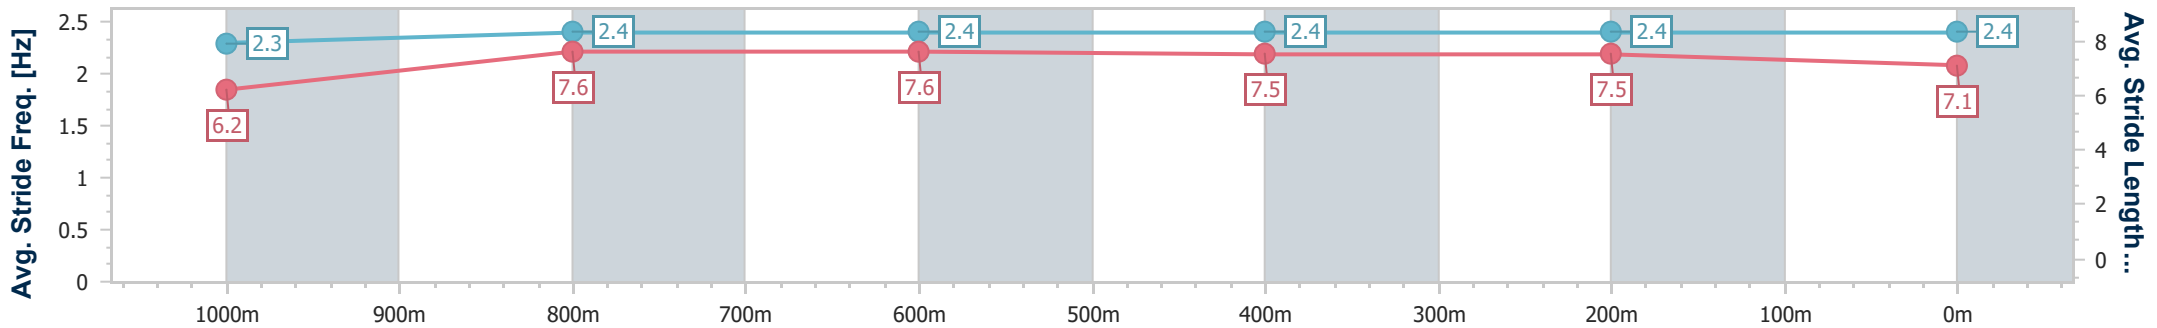

Section	Overall	1000m	800m	600m	400m	200m
Section Times	1:09.98 [1] (0:13.99)	0:55.99 [7] (0:10.99)	0:45.00 [7] (0:11.14)	0:33.86 [8] (0:11.23)	0:22.63 [6] (0:10.97)	0:11.66 [4] (0:11.66)
Average Speed [km/h]	51.6	65.8	65.0	64.4	65.8	61.7
Top Speed [km/h]	66.5	67.7	66.3	65.0	66.9	64.3
Avg. Dist. to Rail [m]	7.0	1.6	1.0	0.8	3.1	5.2
Avg. Stride Freq. [Hz]	2.3	2.4	2.4	2.4	2.4	2.4
Avg. Stride Length [m]	6.2	7.6	7.6	7.5	7.5	7.1