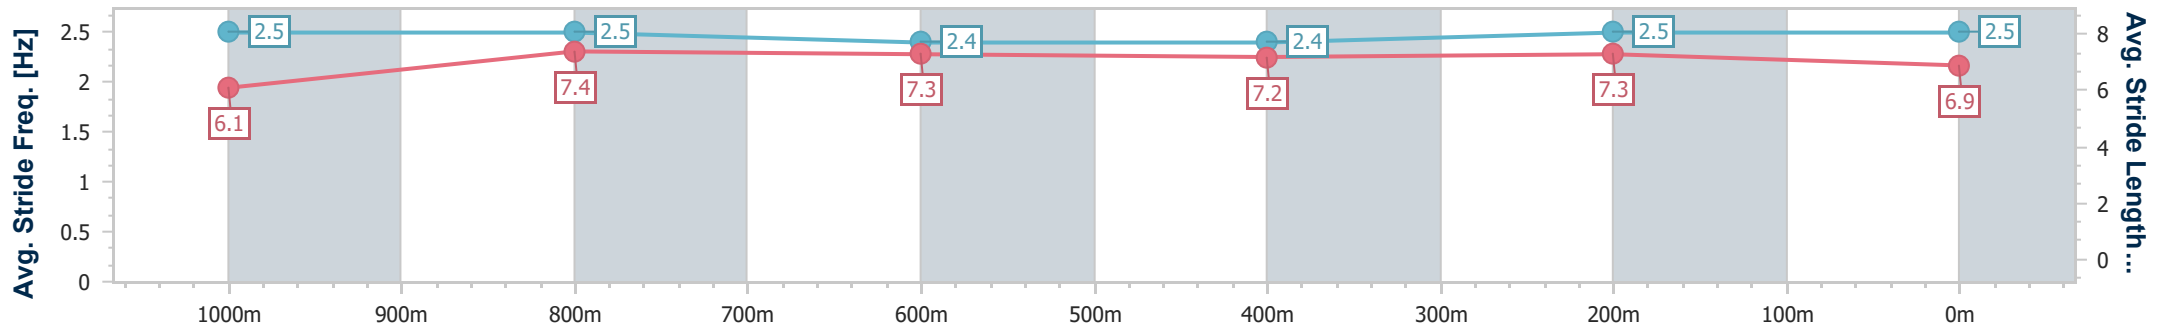

Horse/Jockey Name	Hakkai Maru
Final Rank	3
Fastest Section Time (Section)	0:10.95 (1000m)
Top Speed [km/h] (Section)	67.6 (1000m)
Race State	Finished

Doomben QLD Professional
Race 6: MULLINS LAWYERS BENCHMARK 68 Handicap - 1200m
07 June 2023 - 14:53
Track Rating: Soft 5, Weather: Fine, Rail Position: +10m Entire Course

BRISBANE RACING CLUB

Section	Overall	1000m	800m	600m	400m	200m
Section Times	1:10.15 [3] (0:13.46)	0:56.69 [4] (0:10.95)	0:45.74 [4] (0:11.29)	0:34.45 [4] (0:11.53)	0:22.92 [5] (0:11.06)	0:11.86 [3] (0:11.86)
Average Speed [km/h]	53.5	65.9	64.0	62.7	65.3	60.8
Top Speed [km/h]	67.3	67.6	65.8	63.7	66.3	64.2
Avg. Dist. to Rail [m]	3.3	1.3	0.8	0.6	2.9	2.9
Avg. Stride Freq. [Hz]	2.5	2.5	2.4	2.4	2.5	2.5
Avg. Stride Length [m]	6.1	7.4	7.3	7.2	7.3	6.9

- [ ] Ranking at each section and finish
- -.-.- No data available at this section
- NA No data available