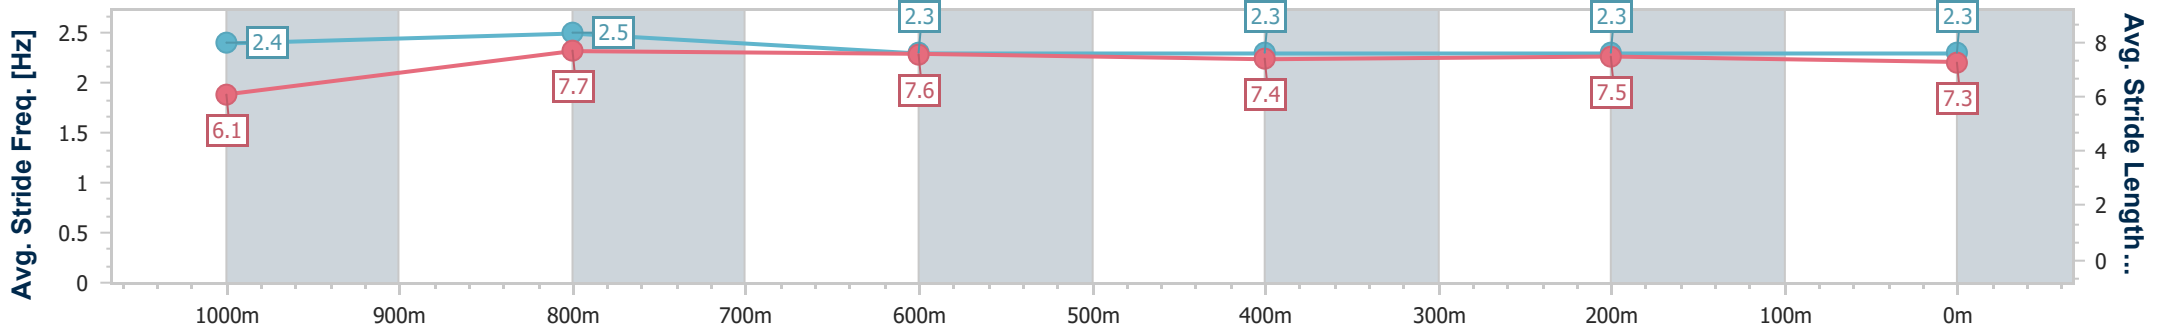

Horse/Jockey Name	Silver Galaxy
Final Rank	5
Fastest Section Time (Section)	0:10.55 (1000m)
Top Speed [km/h] (Section)	69.1 (1000m)
Race State	Finished

Doomben QLD Professional
Race 6: MULLINS LAWYERS BENCHMARK 68 Handicap - 1200m
07 June 2023 - 14:53
Track Rating: Soft 5, Weather: Fine, Rail Position: +10m Entire Course

BRISBANE
RACING CLUB

Section	Overall	1000m	800m	600m	400m	200m									
Section Times	1:10.29 [5] (0:13.26)	0:57.03 [1] (0:10.55)	0:46.48 [1] (0:11.21)	0:35.27 [1] (0:11.72)	0:23.55 [1] (0:11.48)	0:12.07 [2] (0:12.07)									
Average Speed [km/h]	54.3	68.1	64.1	61.1	62.5	59.7									
Top Speed [km/h]	68.4	69.1	65.6	62.9	63.7	62.4									
Avg. Dist. to Rail [m]	4.4	0.9	0.4	0.7	1.0	0.3									
Avg. Stride Freq. [Hz]	2.4	2.5	2.3	2.3	2.3	2.3									
Avg. Stride Length [m]	6.1	7.7	7.6	7.4	7.5	7.3									

- [ ] Ranking at each section and finish
- -.-.- No data available at this section
- NA No data available