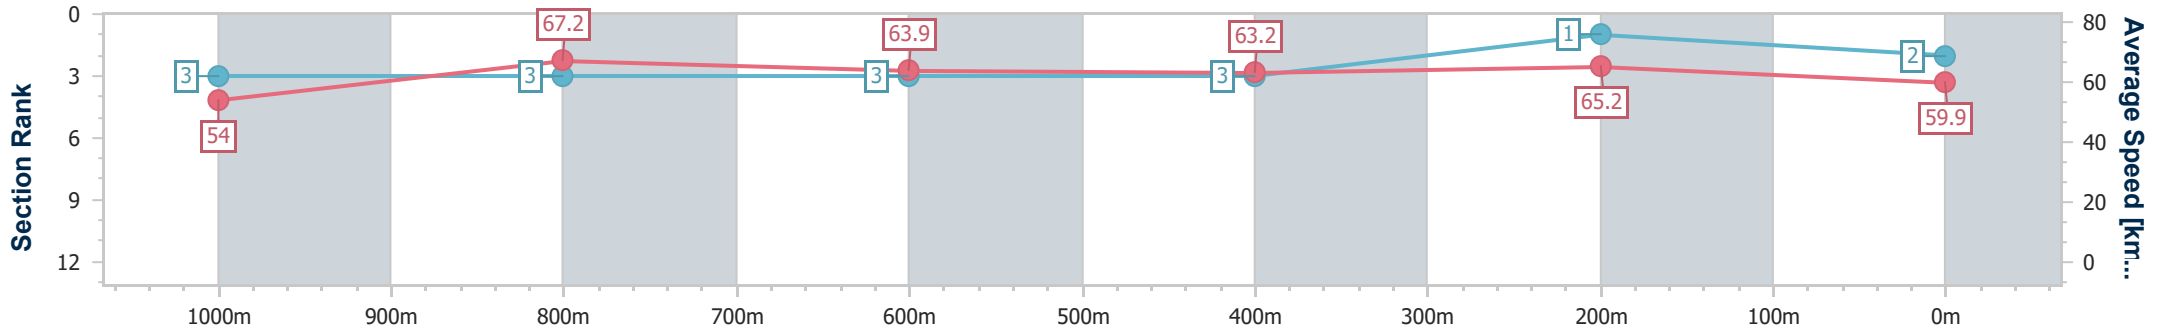

Horse/Jockey Name	Mintaka Lad
Final Rank	2
Fastest Section Time (Section)	0:10.76 (1000m)
Top Speed [km/h] (Section)	68.8 (1000m)
Race State	Finished

Doomben QLD Professional
Race 6: MULLINS LAWYERS BENCHMARK 68 Handicap - 1200m
07 June 2023 - 14:53
Track Rating: Soft 5, Weather: Fine, Rail Position: +10m Entire Course

BRISBANE RACING CLUB

Section	Overall	1000m	800m	600m	400m	200m
Section Times	1:10.02 [2] (0:13.33)	0:56.69 [3] (0:10.76)	0:45.93 [3] (0:11.32)	0:34.61 [3] (0:11.51)	0:23.10 [3] (0:11.06)	0:12.04 [1] (0:12.04)
Average Speed [km/h]	54.0	67.2	63.9	63.2	65.2	59.9
Top Speed [km/h]	68.4	68.8	66.3	64.9	66.7	62.6
Avg. Dist. to Rail [m]	2.6	1.4	1.5	1.5	2.7	3.3
Avg. Stride Freq. [Hz]	2.3	2.4	2.3	2.3	2.4	2.3
Avg. Stride Length [m]	6.5	7.7	7.6	7.5	7.6	7.2

- [ ] Ranking at each section and finish
- -.-.- No data available at this section
- NA No data available