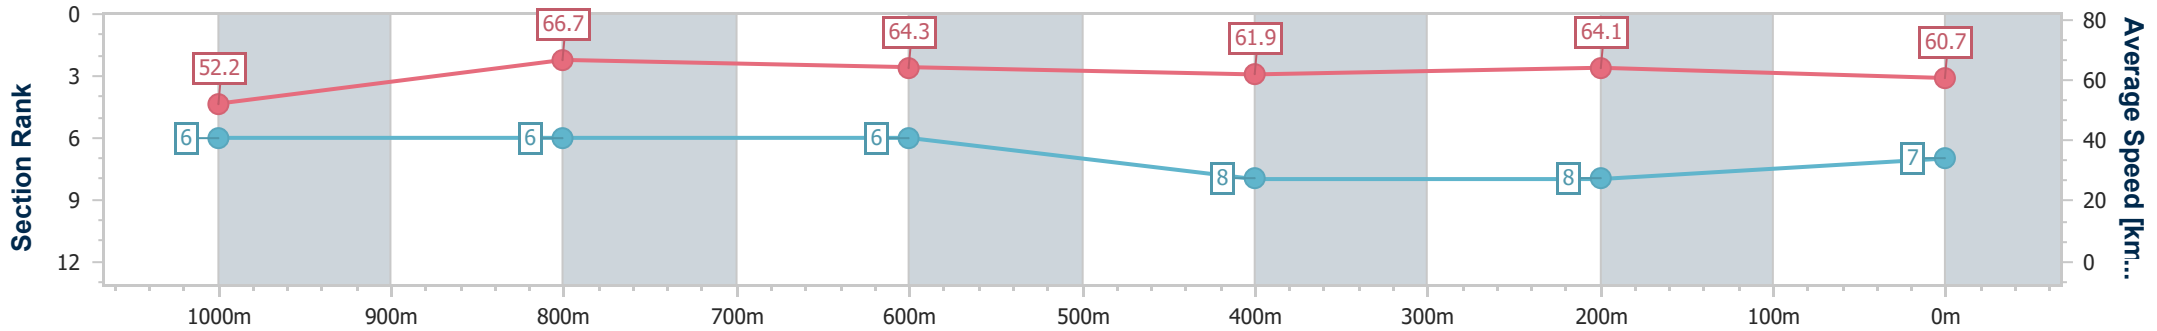

Horse/Jockey Name	Mychyna
Final Rank	7
Fastest Section Time (Section)	0:10.83 (1000m)
Top Speed [km/h] (Section)	68.1 (1000m)
Race State	Finished

Doomben QLD Professional
Race 6: MULLINS LAWYERS BENCHMARK 68 Handicap - 1200m
07 June 2023 - 14:53
Track Rating: Soft 5, Weather: Fine, Rail Position: +10m Entire Course

BRISBANE
RACING CLUB

Section	Overall	1000m	800m	600m	400m	200m
Section Times	1:10.69 [7] (0:13.81)	0:56.88 [6] (0:10.83)	0:46.05 [6] (0:11.28)	0:34.77 [6] (0:11.69)	0:23.08 [8] (0:11.25)	0:11.83 [8] (0:11.83)
Average Speed [km/h]	52.2	66.7	64.3	61.9	64.1	60.7
Top Speed [km/h]	67.9	68.1	66.0	63.1	65.0	63.0
Avg. Dist. to Rail [m]	5.7	0.9	1.4	0.8	2.2	3.7
Avg. Stride Freq. [Hz]	2.3	2.5	2.4	2.4	2.4	2.4
Avg. Stride Length [m]	6.2	7.4	7.3	7.3	7.3	7.2

- [ ] Ranking at each section and finish
- -.-.- No data available at this section
- NA No data available