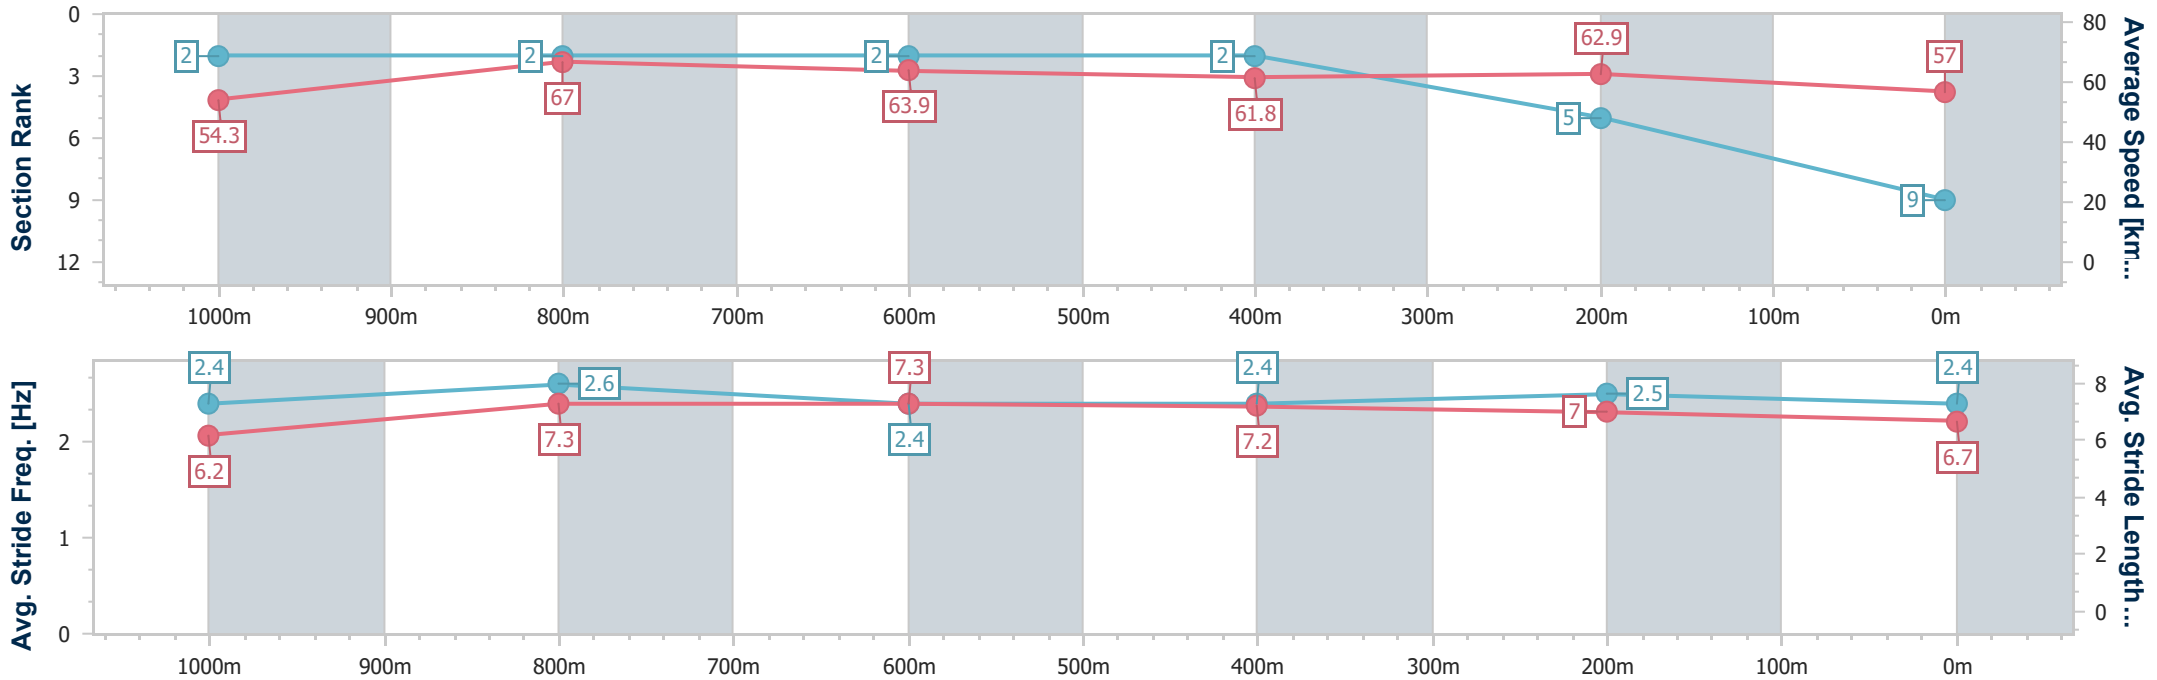

Horse/Jockey Name	Lucifer's Reward
Final Rank	9
Fastest Section Time (Section)	0:10.60 (1000m)
Top Speed [km/h] (Section)	68.4 (1000m)
Race State	Finished

Doomben QLD Professional
Race 6: MULLINS LAWYERS BENCHMARK 68 Handicap - 1200m
07 June 2023 - 14:53
Track Rating: Soft 5, Weather: Fine, Rail Position: +10m Entire Course

BRISBANE
RACING CLUB

Section	Overall	1000m	800m	600m	400m	200m
Section Times	1:10.99 [9] (0:13.28)	0:57.71 [2] (0:10.60)	0:47.11 [2] (0:11.32)	0:35.79 [2] (0:11.71)	0:24.08 [2] (0:11.46)	0:12.62 [5] (0:12.62)
Average Speed [km/h]	54.3	67.0	63.9	61.8	62.9	57.0
Top Speed [km/h]	68.0	68.4	66.1	62.4	63.8	62.1
Avg. Dist. to Rail [m]	5.5	1.7	1.1	0.7	1.1	2.4
Avg. Stride Freq. [Hz]	2.4	2.6	2.4	2.4	2.5	2.4
Avg. Stride Length [m]	6.2	7.3	7.3	7.2	7.0	6.7

- [ ] Ranking at each section and finish
- -.-.- No data available at this section
- NA No data available