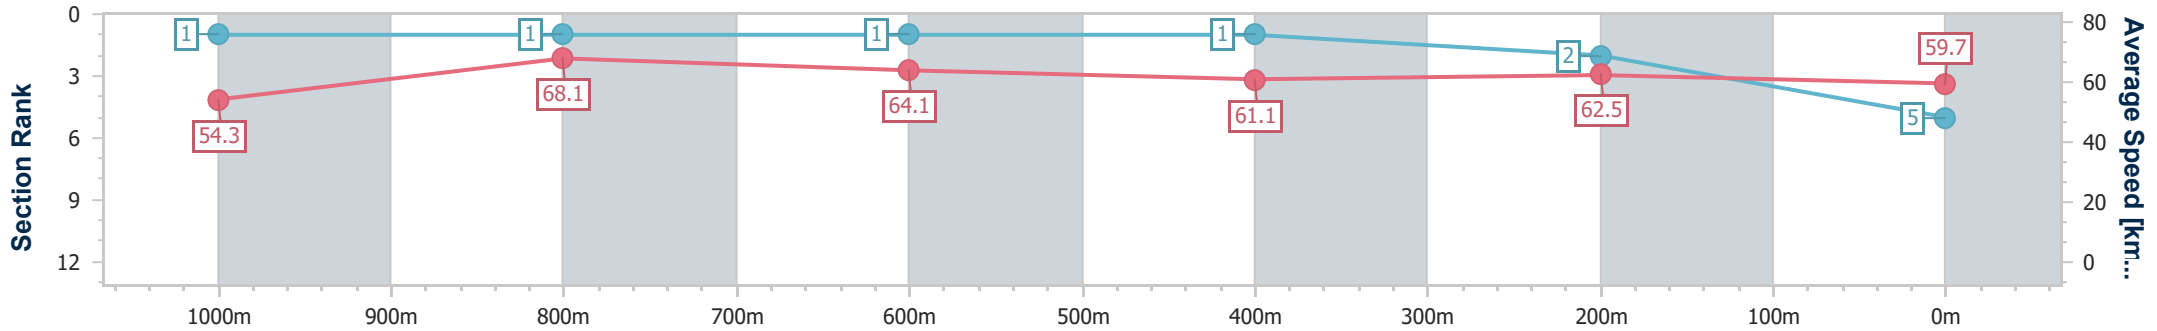

Horse/Jockey Name	Silver Galaxy
Final Rank	5
Fastest Section Time (Section)	0:10.55 (1000m)
Top Speed [km/h] (Section)	69.1 (1000m)
Race State	Finished

Doomben QLD Professional
Race 6: MULLINS LAWYERS BENCHMARK 68 Handicap - 1200m
07 June 2023 - 14:53
Track Rating: Soft 5, Weather: Fine, Rail Position: +10m Entire Course

BRISBANE
RACING CLUB

Section	Overall	1000m	800m	600m	400m	200m									
Section Times	1:10.29 [5] (0:13.26)	0:57.03 [1] (0:10.55)	0:46.48 [1] (0:11.21)	0:35.27 [1] (0:11.72)	0:23.55 [1] (0:11.48)	0:12.07 [2] (0:12.07)									
Average Speed [km/h]	54.3	68.1	64.1	61.1	62.5	59.7									
Top Speed [km/h]	68.4	69.1	65.6	62.9	63.7	62.4									
Avg. Dist. to Rail [m]	4.4	0.9	0.4	0.7	1.0	0.3									
Avg. Stride Freq. [Hz]	2.4	2.5	2.3	2.3	2.3	2.3									
Avg. Stride Length [m]	6.1	7.7	7.6	7.4	7.5	7.3									

- [ ] Ranking at each section and finish
- -.-.- No data available at this section
- NA No data available