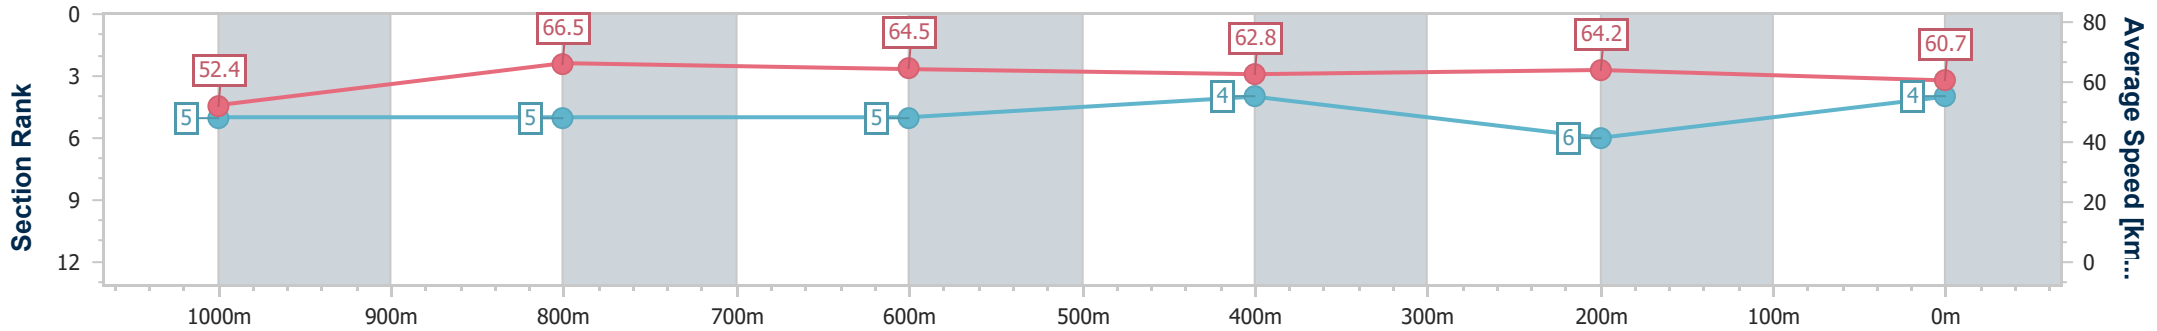

Horse/Jockey Name	Chief Artie
Final Rank	4
Fastest Section Time (Section)	0:10.82 (1000m)
Top Speed [km/h] (Section)	68.4 (1000m)
Race State	Finished

Doomben QLD Professional
Race 6: MULLINS LAWYERS BENCHMARK 68 Handicap - 1200m
07 June 2023 - 14:53
Track Rating: Soft 5, Weather: Fine, Rail Position: +10m Entire Course

BRISBANE RACING CLUB

Section	Overall	1000m	800m	600m	400m	200m
Section Times	1:10.26 [4] (0:13.76)	0:56.50 [5] (0:10.82)	0:45.68 [5] (0:11.16)	0:34.52 [5] (0:11.47)	0:23.05 [4] (0:11.21)	0:11.84 [6] (0:11.84)
Average Speed [km/h]	52.4	66.5	64.5	62.8	64.2	60.7
Top Speed [km/h]	68.0	68.4	65.3	63.7	65.1	63.8
Avg. Dist. to Rail [m]	3.4	0.2	0.3	0.5	0.5	1.1
Avg. Stride Freq. [Hz]	2.1	2.3	2.2	2.2	2.2	2.2
Avg. Stride Length [m]	6.7	8.0	8.0	8.0	8.1	7.6

- [ ] Ranking at each section and finish
- -.-.- No data available at this section
- NA No data available