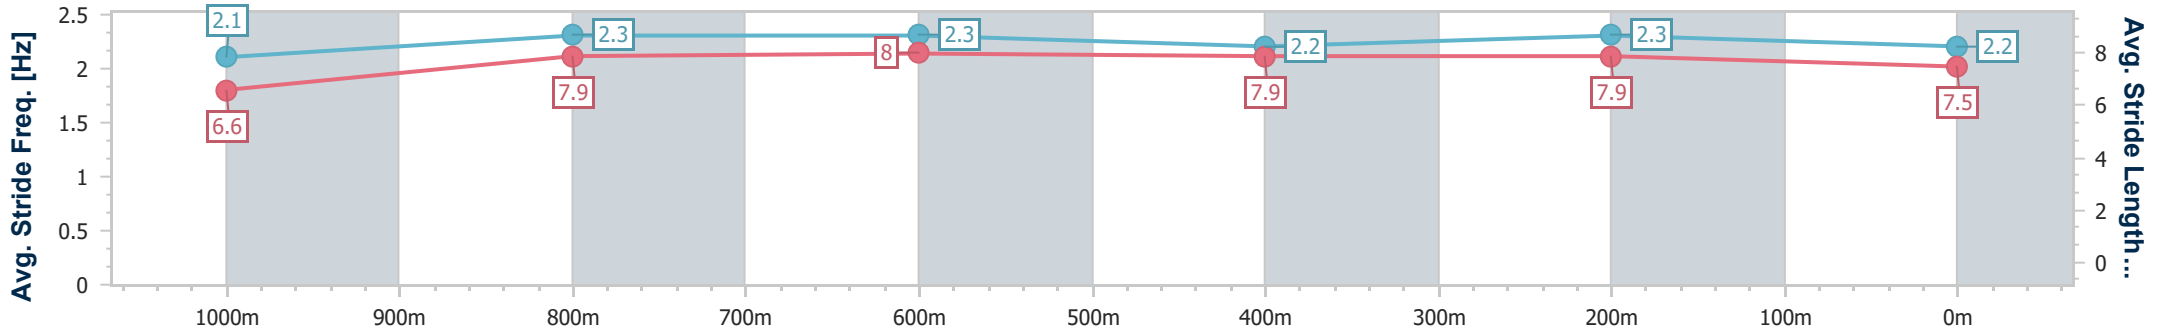

Horse/Jockey Name	Rising Star
Final Rank	6
Fastest Section Time (Section)	0:10.91 (1000m)
Top Speed [km/h] (Section)	67.1 (1000m)
Race State	Finished

Doomben QLD Professional
Race 6: MULLINS LAWYERS BENCHMARK 68 Handicap - 1200m
07 June 2023 - 14:53
Track Rating: Soft 5, Weather: Fine, Rail Position: +10m Entire Course

BRISBANE
RACING CLUB

Section	Overall	1000m	800m	600m	400m	200m
Section Times	1:10.40 [6] (0:14.14)	0:56.26 [8] (0:10.91)	0:45.35 [8] (0:11.07)	0:34.28 [7] (0:11.29)	0:22.99 [7] (0:11.17)	0:11.82 [7] (0:11.82)
Average Speed [km/h]	50.9	66.2	64.8	63.4	64.3	61.0
Top Speed [km/h]	66.0	67.1	65.9	64.1	65.5	63.4
Avg. Dist. to Rail [m]	1.8	0.6	0.6	1.0	1.7	5.0
Avg. Stride Freq. [Hz]	2.1	2.3	2.3	2.2	2.3	2.2
Avg. Stride Length [m]	6.6	7.9	8.0	7.9	7.9	7.5

- [ ] Ranking at each section and finish
- -.-.- No data available at this section
- NA No data available