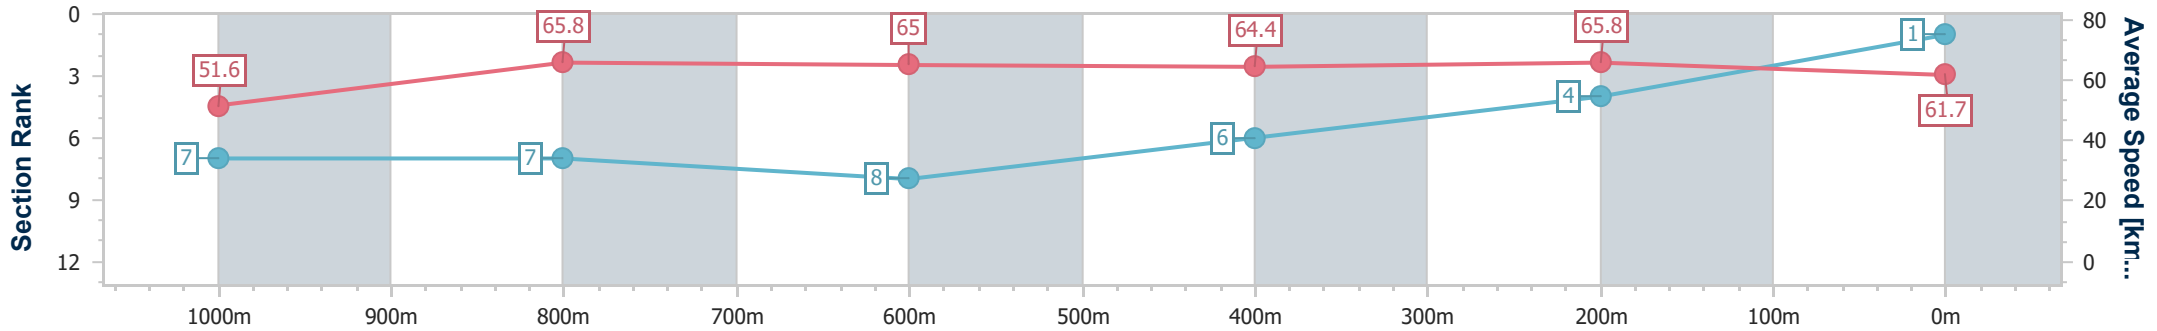

Section	Overall	1000m	800m	600m	400m	200m
Section Times	1:09.98 [1] (0:13.99)	0:55.99 [7] (0:10.99)	0:45.00 [7] (0:11.14)	0:33.86 [8] (0:11.23)	0:22.63 [6] (0:10.97)	0:11.66 [4] (0:11.66)
Average Speed [km/h]	51.6	65.8	65.0	64.4	65.8	61.7
Top Speed [km/h]	66.5	67.7	66.3	65.0	66.9	64.3
Avg. Dist. to Rail [m]	7.0	1.6	1.0	0.8	3.1	5.2
Avg. Stride Freq. [Hz]	2.3	2.4	2.4	2.4	2.4	2.4
Avg. Stride Length [m]	6.2	7.6	7.6	7.5	7.5	7.1