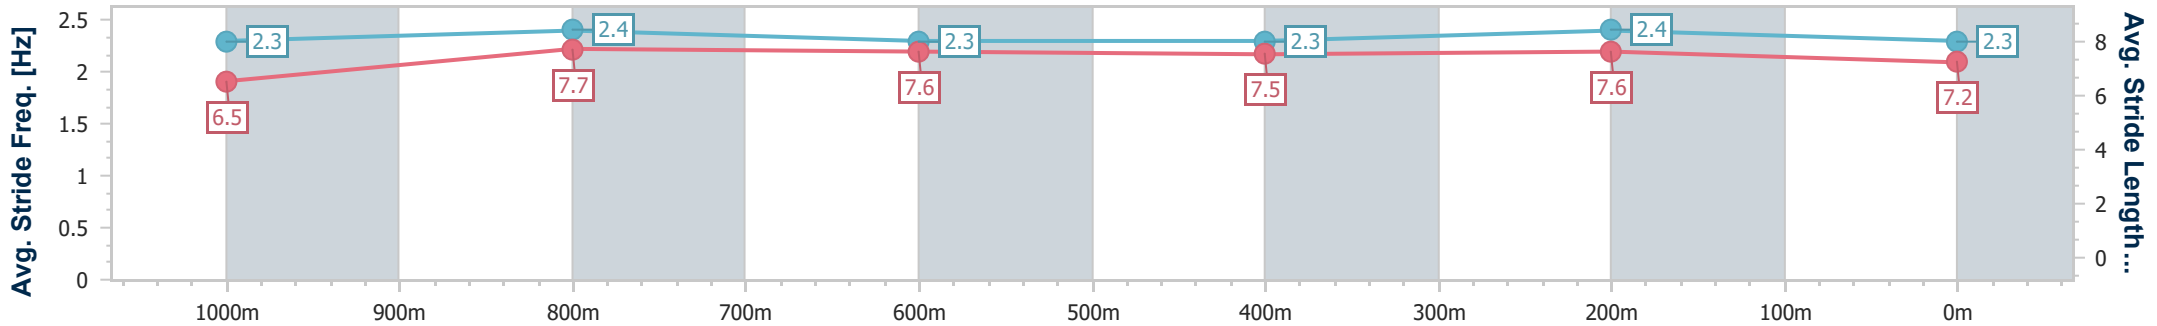

Horse/Jockey Name	Mintaka Lad
Final Rank	2
Fastest Section Time (Section)	0:10.76 (1000m)
Top Speed [km/h] (Section)	68.8 (1000m)
Race State	Finished

Doomben QLD Professional
Race 6: MULLINS LAWYERS BENCHMARK 68 Handicap - 1200m
07 June 2023 - 14:53
Track Rating: Soft 5, Weather: Fine, Rail Position: +10m Entire Course

BRISBANE RACING CLUB

Section	Overall	1000m	800m	600m	400m	200m
Section Times	1:10.02 [2] (0:13.33)	0:56.69 [3] (0:10.76)	0:45.93 [3] (0:11.32)	0:34.61 [3] (0:11.51)	0:23.10 [3] (0:11.06)	0:12.04 [1] (0:12.04)
Average Speed [km/h]	54.0	67.2	63.9	63.2	65.2	59.9
Top Speed [km/h]	68.4	68.8	66.3	64.9	66.7	62.6
Avg. Dist. to Rail [m]	2.6	1.4	1.5	1.5	2.7	3.3
Avg. Stride Freq. [Hz]	2.3	2.4	2.3	2.3	2.4	2.3
Avg. Stride Length [m]	6.5	7.7	7.6	7.5	7.6	7.2

- [ ] Ranking at each section and finish
- -.-.- No data available at this section
- NA No data available