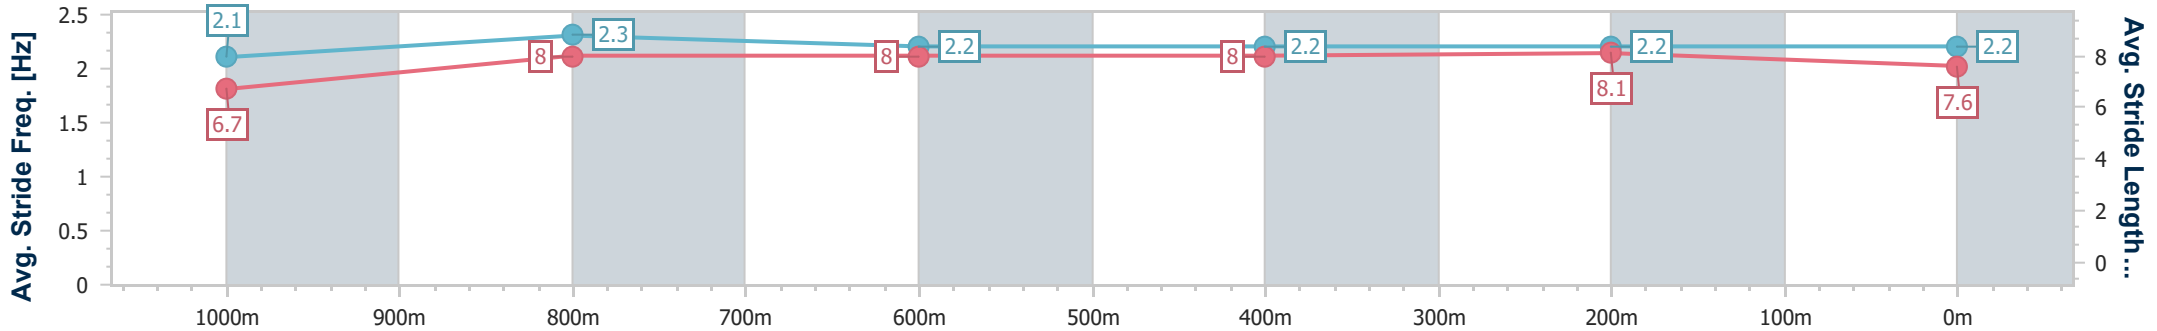

Horse/Jockey Name	Chief Artie
Final Rank	4
Fastest Section Time (Section)	0:10.82 (1000m)
Top Speed [km/h] (Section)	68.4 (1000m)
Race State	Finished

Doomben QLD Professional
Race 6: MULLINS LAWYERS BENCHMARK 68 Handicap - 1200m
07 June 2023 - 14:53
Track Rating: Soft 5, Weather: Fine, Rail Position: +10m Entire Course

BRISBANE RACING CLUB

Section	Overall	1000m	800m	600m	400m	200m
Section Times	1:10.26 [4] (0:13.76)	0:56.50 [5] (0:10.82)	0:45.68 [5] (0:11.16)	0:34.52 [5] (0:11.47)	0:23.05 [4] (0:11.21)	0:11.84 [6] (0:11.84)
Average Speed [km/h]	52.4	66.5	64.5	62.8	64.2	60.7
Top Speed [km/h]	68.0	68.4	65.3	63.7	65.1	63.8
Avg. Dist. to Rail [m]	3.4	0.2	0.3	0.5	0.5	1.1
Avg. Stride Freq. [Hz]	2.1	2.3	2.2	2.2	2.2	2.2
Avg. Stride Length [m]	6.7	8.0	8.0	8.0	8.1	7.6

- [ ] Ranking at each section and finish
- -.-.- No data available at this section
- NA No data available