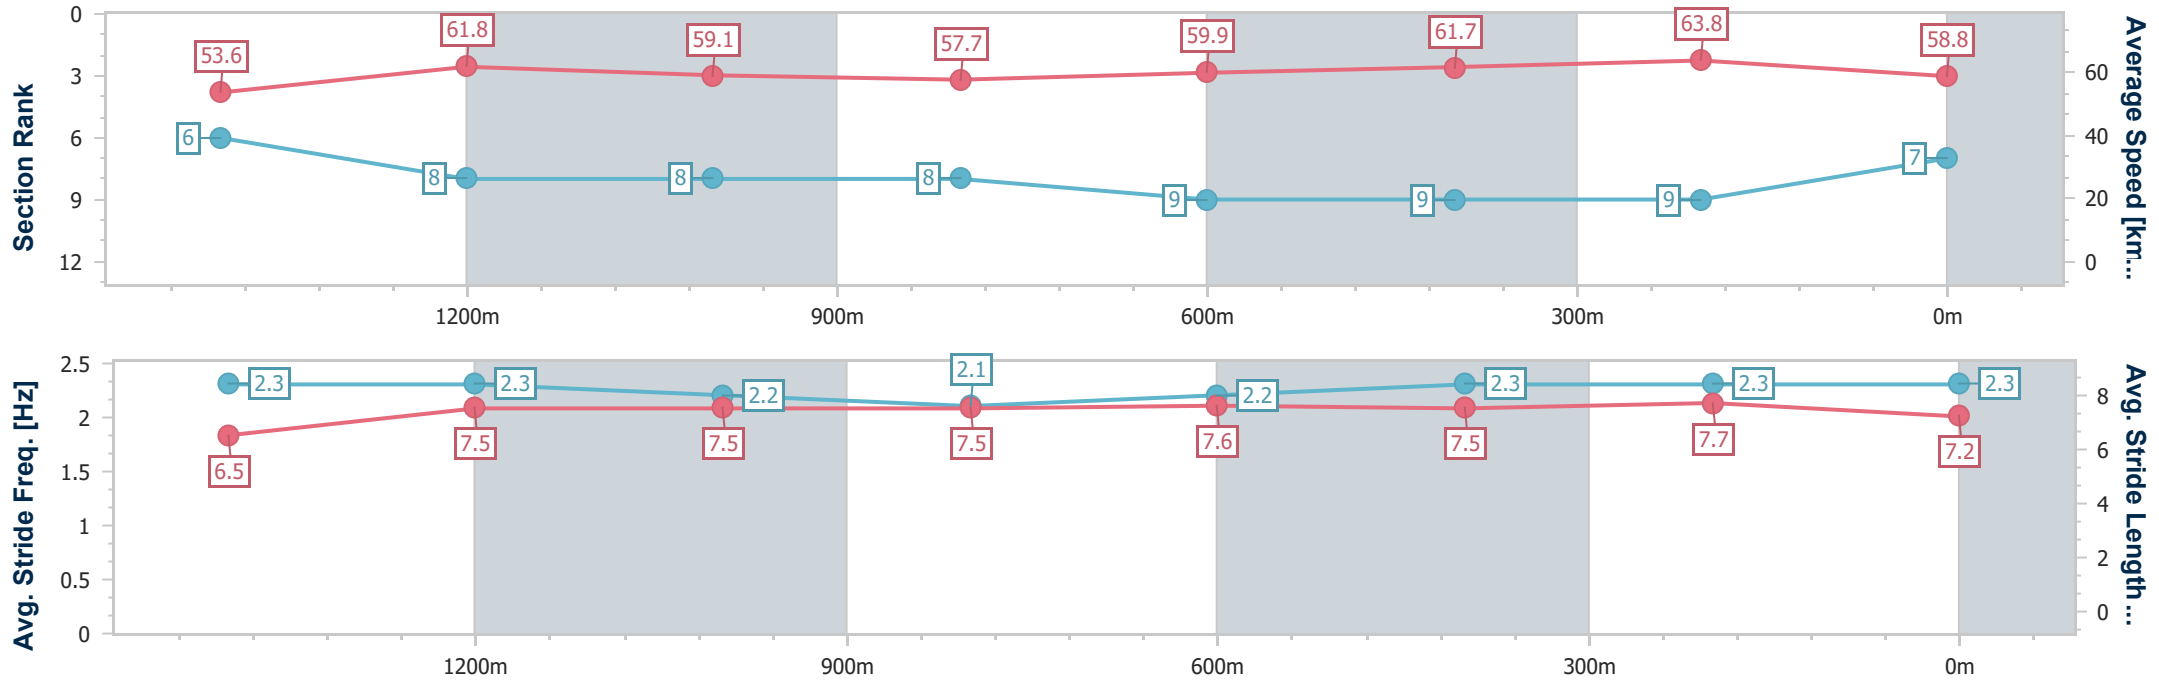

Doomben QLD Professional

Race 4: GALLOPERS SPORTS CLUB Maiden Handicap - 1660m

07 June 2023 - 13:40

Track Rating: Soft 5, Weather: Fine, Rail Position: +10m Entire Course

BRISBANE RACING CLUB

Section	Overall	1400m	1200m	1000m	800m	600m	400m	200m
Section Times	1:41.31 [7] (0:17.49)	1:23.82 [6] (0:11.70)	1:12.12 [8] (0:12.18)	0:59.94 [8] (0:12.50)	0:47.44 [8] (0:12.06)	0:35.38 [9] (0:11.80)	0:23.58 [9] (0:11.34)	0:12.24 [9] (0:12.24)
Average Speed [km/h]	53.6	61.8	59.1	57.7	59.9	61.7	63.8	58.8
Top Speed [km/h]	64.2	64.2	61.2	59.1	62.5	62.9	65.2	63.0
Avg. Dist. to Rail [m]	0.6	0.9	1.8	0.9	0.4	2.0	4.3	8.2
Avg. Stride Freq. [Hz]	2.3	2.3	2.2	2.1	2.2	2.3	2.3	2.3
Avg. Stride Length [m]	6.5	7.5	7.5	7.5	7.6	7.5	7.7	7.2