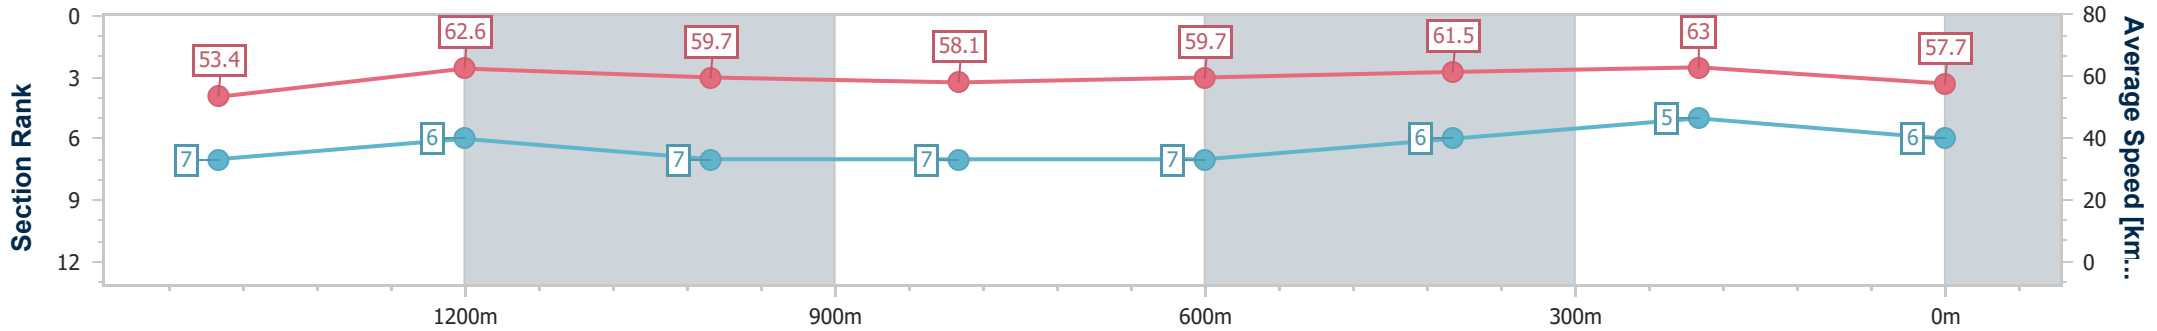

Doomben QLD Professional

Race 4: GALLOPERS SPORTS CLUB Maiden Handicap - 1660m

07 June 2023 - 13:40

Track Rating: Soft 5, Weather: Fine, Rail Position: +10m Entire Course

BRISBANE RACING CLUB

Section	Overall	1400m	1200m	1000m	800m	600m	400m	200m
Section Times	1:41.18 [6] (0:17.52)	1:23.66 [7] (0:11.51)	1:12.15 [6] (0:12.06)	1:00.09 [7] (0:12.37)	0:47.72 [7] (0:12.13)	0:35.59 [7] (0:11.70)	0:23.89 [6] (0:11.42)	0:12.47 [5] (0:12.47)
Average Speed [km/h]	53.4	62.6	59.7	58.1	59.7	61.5	63.0	57.7
Top Speed [km/h]	65.8	64.4	60.3	59.0	62.2	63.1	63.9	61.2
Avg. Dist. to Rail [m]	0.6	0.5	0.6	0.2	1.0	0.7	0.7	1.0
Avg. Stride Freq. [Hz]	2.2	2.2	2.1	2.1	2.2	2.2	2.2	2.2
Avg. Stride Length [m]	6.7	7.7	7.8	7.7	7.6	7.6	7.8	7.5