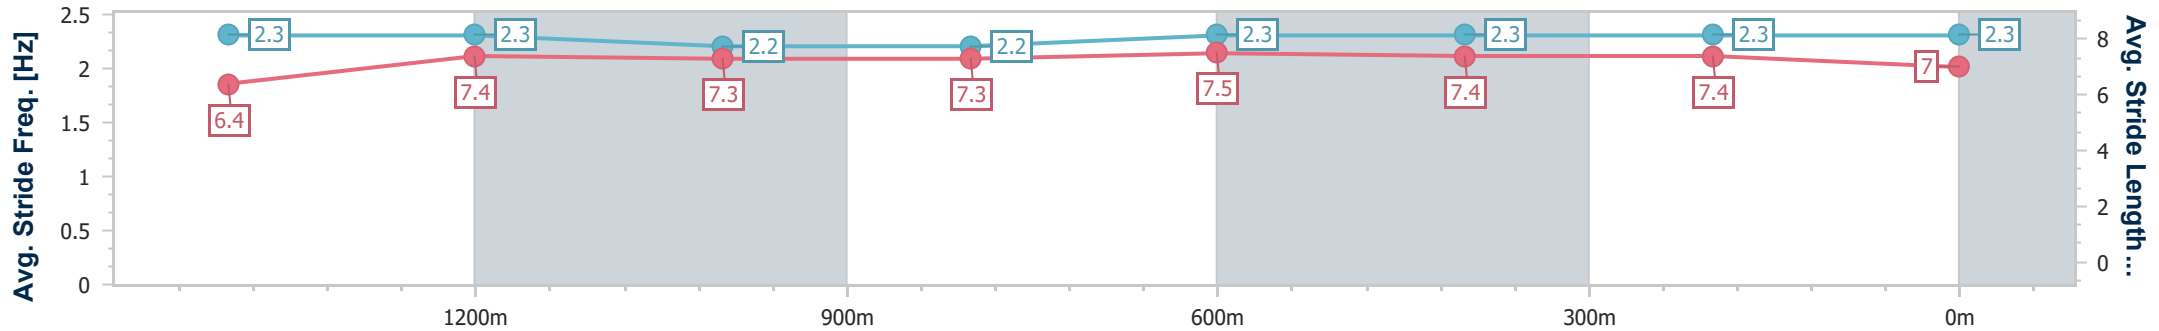

Doomben QLD Professional

Race 4: GALLOPERS SPORTS CLUB Maiden Handicap - 1660m

07 June 2023 - 13:40

Track Rating: Soft 5, Weather: Fine, Rail Position: +10m Entire Course

BRISBANE RACING CLUB

Section	Overall	1400m	1200m	1000m	800m	600m	400m	200m
Section Times	1:41.35 [8] (0:17.84)	1:23.51 [9] (0:11.47)	1:12.04 [9] (0:12.17)	0:59.87 [9] (0:12.49)	0:47.38 [9] (0:11.83)	0:35.55 [8] (0:11.60)	0:23.95 [7] (0:11.48)	0:12.47 [7] (0:12.47)
Average Speed [km/h]	52.5	62.6	59.1	57.7	60.7	62.1	62.6	57.8
Top Speed [km/h]	63.9	65.2	61.5	59.3	64.7	65.0	64.3	62.2
Avg. Dist. to Rail [m]	1.6	0.4	0.3	0.3	0.5	0.3	0.7	0.9
Avg. Stride Freq. [Hz]	2.3	2.3	2.2	2.2	2.3	2.3	2.3	2.3
Avg. Stride Length [m]	6.4	7.4	7.3	7.3	7.5	7.4	7.4	7.0

- [] Ranking at each section and finish
- .-.- No data available at this section
- NA No data available

Horse/Jockey Name	Encompass
Final Rank	9
Fastest Section Time (Section)	0:11.45 (1400m)
Top Speed [km/h] (Section)	65.1 (Overall)
Race State	Finished