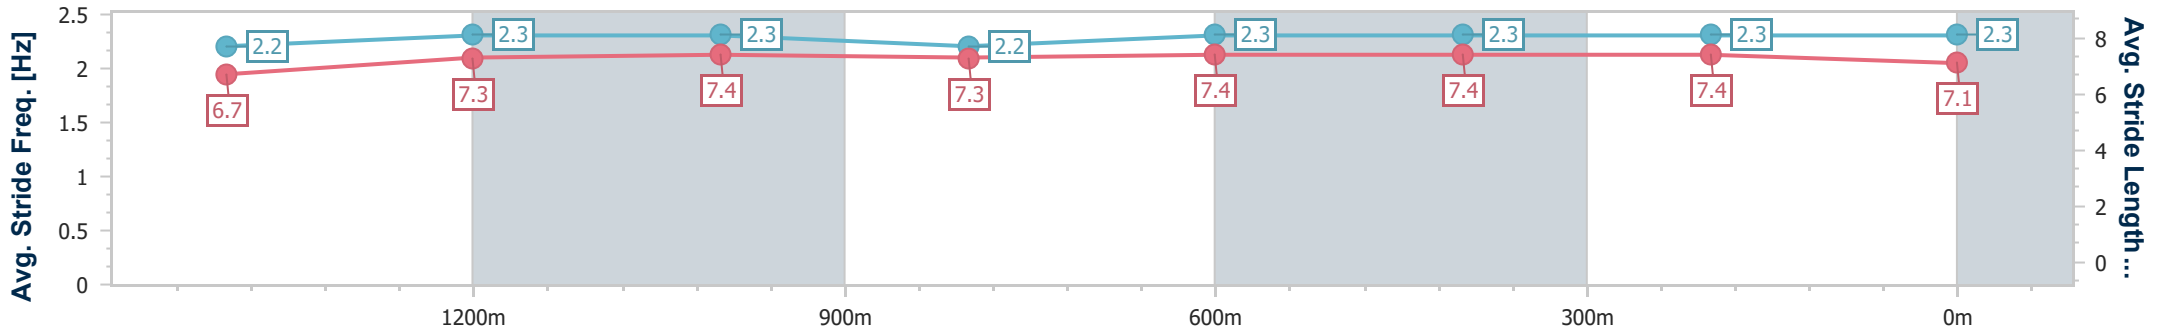

Doomben QLD Professional

Race 4: GALLOPERS SPORTS CLUB Maiden Handicap - 1660m

07 June 2023 - 13:40

Track Rating: Soft 5, Weather: Fine, Rail Position: +10m Entire Course

BRISBANE RACING CLUB

Section	Overall	1400m	1200m	1000m	800m	600m	400m	200m
Section Times	1:41.14 [4] (0:17.33)	1:23.81 [5] (0:11.64)	1:12.17 [5] (0:11.90)	1:00.27 [5] (0:12.28)	0:47.99 [5] (0:12.13)	0:35.86 [5] (0:11.98)	0:23.88 [5] (0:11.47)	0:12.41 [6] (0:12.41)
Average Speed [km/h]	54.1	62.2	60.5	58.6	59.9	60.7	63.0	57.9
Top Speed [km/h]	65.3	64.2	61.7	60.2	62.2	62.1	64.9	61.7
Avg. Dist. to Rail [m]	0.5	0.8	0.2	0.3	2.3	1.8	1.9	3.6
Avg. Stride Freq. [Hz]	2.2	2.3	2.3	2.2	2.3	2.3	2.3	2.3
Avg. Stride Length [m]	6.7	7.3	7.4	7.3	7.4	7.4	7.4	7.1