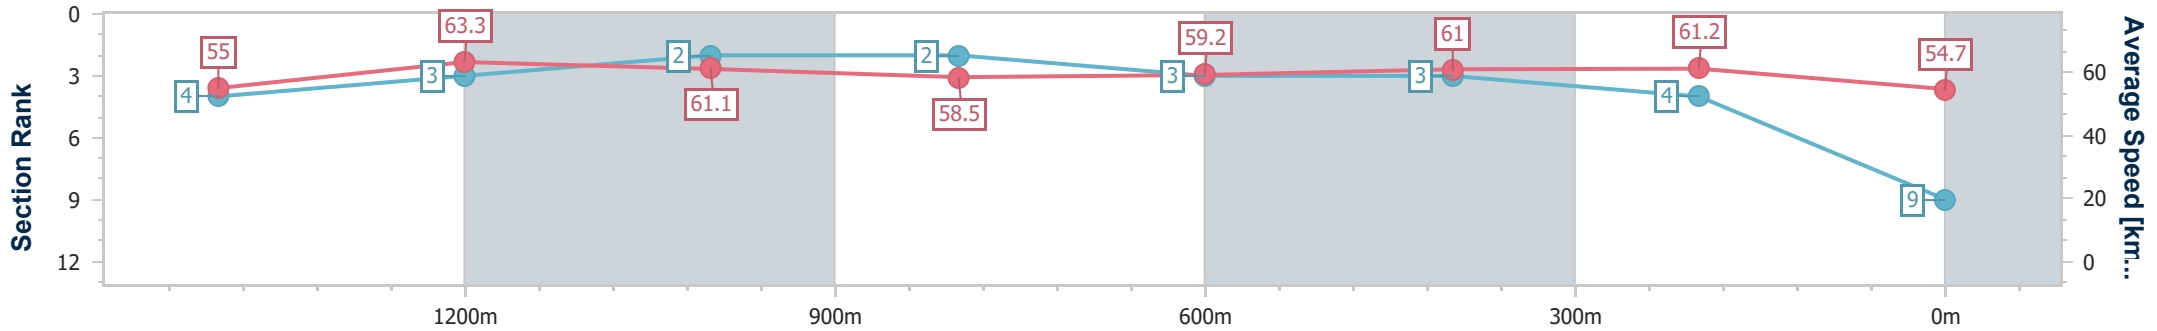

Doomben QLD Professional

Race 4: GALLOPERS SPORTS CLUB Maiden Handicap - 1660m

07 June 2023 - 13:40

Track Rating: Soft 5, Weather: Fine, Rail Position: +10m Entire Course

BRISBANE RACING CLUB

Section	Overall	1400m	1200m	1000m	800m	600m	400m	200m
Section Times	1:41.84 [9] (0:17.07)	1:24.77 [4] (0:11.45)	1:13.32 [3] (0:11.78)	1:01.54 [2] (0:12.38)	0:49.16 [2] (0:12.29)	0:36.87 [3] (0:11.92)	0:24.95 [3] (0:11.79)	0:13.16 [4] (0:13.16)
Average Speed [km/h]	55.0	63.3	61.1	58.5	59.2	61.0	61.2	54.7
Top Speed [km/h]	65.1	64.9	63.7	59.7	61.8	62.9	62.5	59.5
Avg. Dist. to Rail [m]	1.6	1.5	2.1	2.0	2.3	1.6	2.2	3.0
Avg. Stride Freq. [Hz]	2.1	2.3	2.2	2.2	2.2	2.3	2.3	2.2
Avg. Stride Length [m]	7.1	7.6	7.6	7.4	7.5	7.4	7.5	7.0

- [] Ranking at each section and finish
- .-.- No data available at this section
- NA No data available