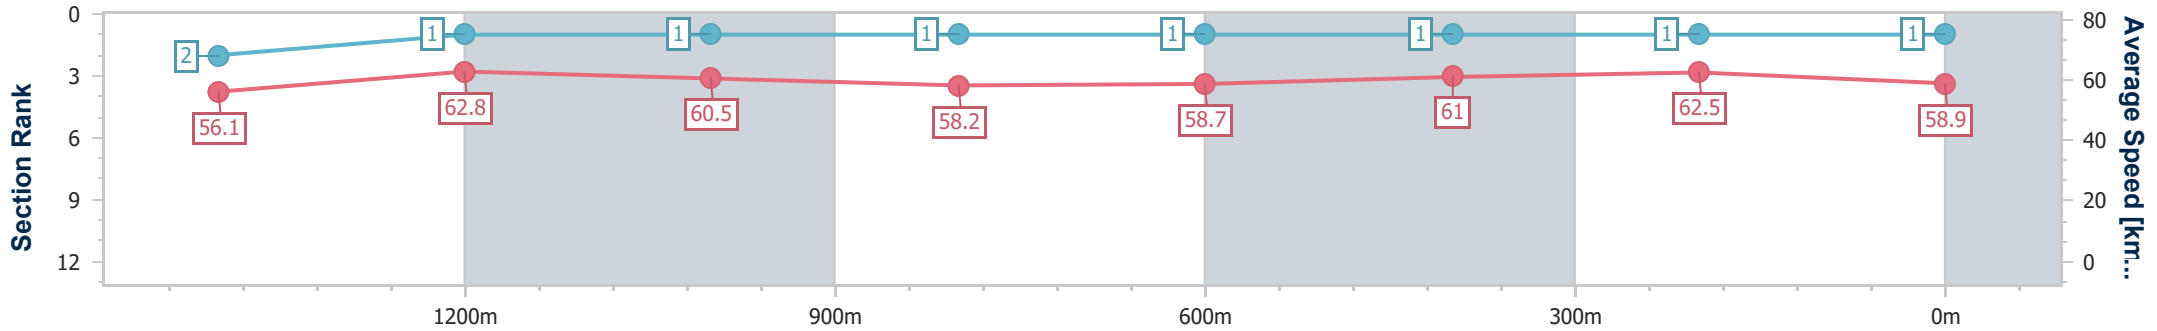

Doomben QLD Professional

Race 4: GALLOPERS SPORTS CLUB Maiden Handicap - 1660m

07 June 2023 - 13:40

Track Rating: Soft 5, Weather: Fine, Rail Position: +10m Entire Course

BRISBANE RACING CLUB

Section	Overall	1400m	1200m	1000m	800m	600m	400m	200m
Section Times	1:40.30 [1] (0:16.70)	1:23.60 [2] (0:11.59)	1:12.01 [1] (0:11.88)	1:00.13 [1] (0:12.32)	0:47.81 [1] (0:12.22)	0:35.59 [1] (0:11.87)	0:23.72 [1] (0:11.50)	0:12.22 [1] (0:12.22)
Average Speed [km/h]	56.1	62.8	60.5	58.2	58.7	61.0	62.5	58.9
Top Speed [km/h]	67.7	65.8	62.3	59.7	60.7	62.0	63.5	61.3
Avg. Dist. to Rail [m]	3.9	1.6	0.5	0.4	1.5	1.1	1.8	2.6
Avg. Stride Freq. [Hz]	2.3	2.3	2.2	2.2	2.2	2.2	2.3	2.2
Avg. Stride Length [m]	6.7	7.5	7.5	7.4	7.4	7.5	7.6	7.5