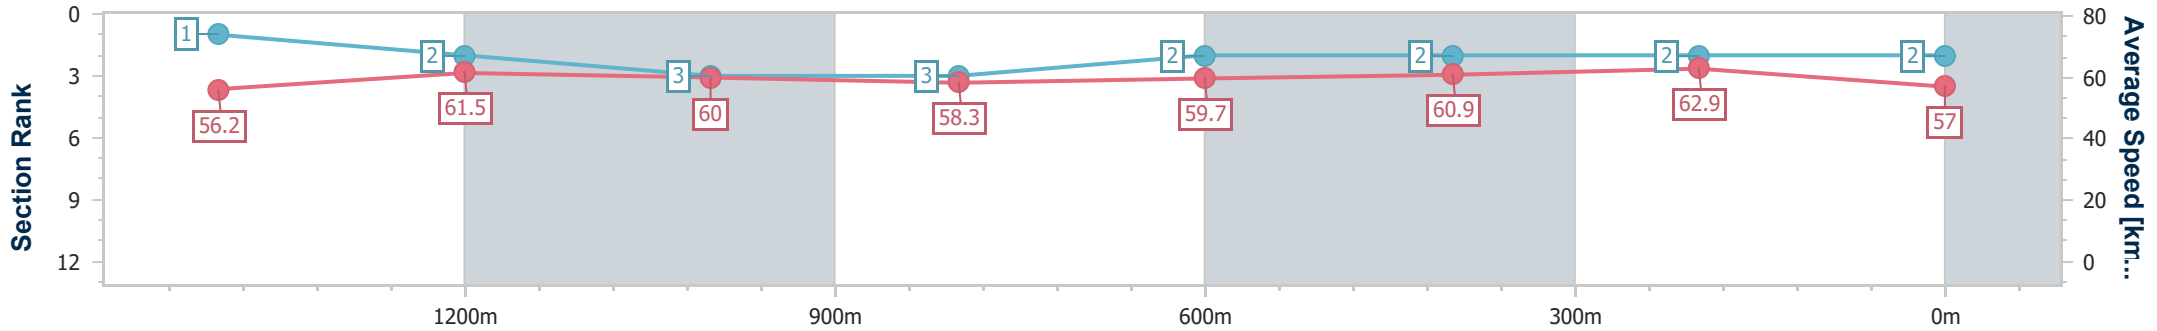

Doomben QLD Professional

Race 4: GALLOPERS SPORTS CLUB Maiden Handicap - 1660m

07 June 2023 - 13:40

Track Rating: Soft 5, Weather: Fine, Rail Position: +10m Entire Course

BRISBANE RACING CLUB

Section	Overall	1400m	1200m	1000m	800m	600m	400m	200m
Section Times	1:40.94 [2] (0:16.65)	1:24.29 [1] (0:11.78)	1:12.51 [2] (0:12.01)	1:00.50 [3] (0:12.40)	0:48.10 [3] (0:12.12)	0:35.98 [2] (0:11.92)	0:24.06 [2] (0:11.44)	0:12.62 [2] (0:12.62)
Average Speed [km/h]	56.2	61.5	60.0	58.3	59.7	60.9	62.9	57.0
Top Speed [km/h]	66.9	64.6	61.2	59.4	61.3	63.1	64.7	60.4
Avg. Dist. to Rail [m]	2.4	1.2	2.3	1.4	1.1	1.3	1.4	2.4
Avg. Stride Freq. [Hz]	2.3	2.3	2.2	2.2	2.2	2.3	2.4	2.3
Avg. Stride Length [m]	6.6	7.2	7.5	7.4	7.4	7.4	7.3	6.9