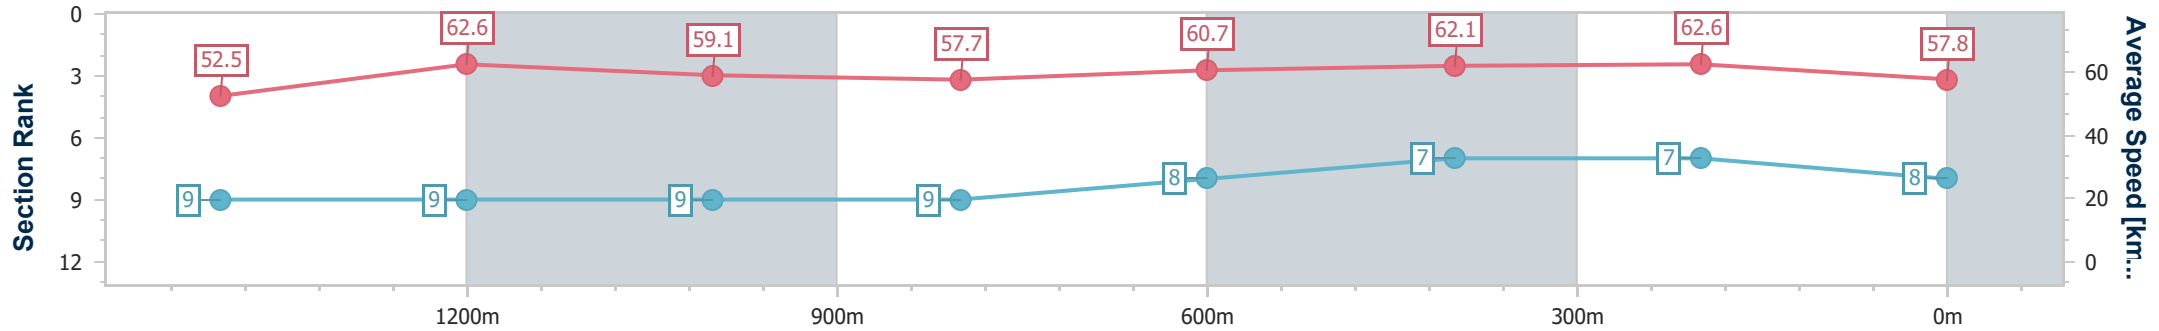

Doomben QLD Professional

Race 4: GALLOPERS SPORTS CLUB Maiden Handicap - 1660m

07 June 2023 - 13:40

Track Rating: Soft 5, Weather: Fine, Rail Position: +10m Entire Course

BRISBANE RACING CLUB

Section	Overall	1400m	1200m	1000m	800m	600m	400m	200m
Section Times	1:41.35 [8] (0:17.84)	1:23.51 [9] (0:11.47)	1:12.04 [9] (0:12.17)	0:59.87 [9] (0:12.49)	0:47.38 [9] (0:11.83)	0:35.55 [8] (0:11.60)	0:23.95 [7] (0:11.48)	0:12.47 [7] (0:12.47)
Average Speed [km/h]	52.5	62.6	59.1	57.7	60.7	62.1	62.6	57.8
Top Speed [km/h]	63.9	65.2	61.5	59.3	64.7	65.0	64.3	62.2
Avg. Dist. to Rail [m]	1.6	0.4	0.3	0.3	0.5	0.3	0.7	0.9
Avg. Stride Freq. [Hz]	2.3	2.3	2.2	2.2	2.3	2.3	2.3	2.3
Avg. Stride Length [m]	6.4	7.4	7.3	7.3	7.5	7.4	7.4	7.0

- [] Ranking at each section and finish
- .-.- No data available at this section
- NA No data available

Horse/Jockey Name	Encompass
Final Rank	9
Fastest Section Time (Section)	0:11.45 (1400m)
Top Speed [km/h] (Section)	65.1 (Overall)
Race State	Finished