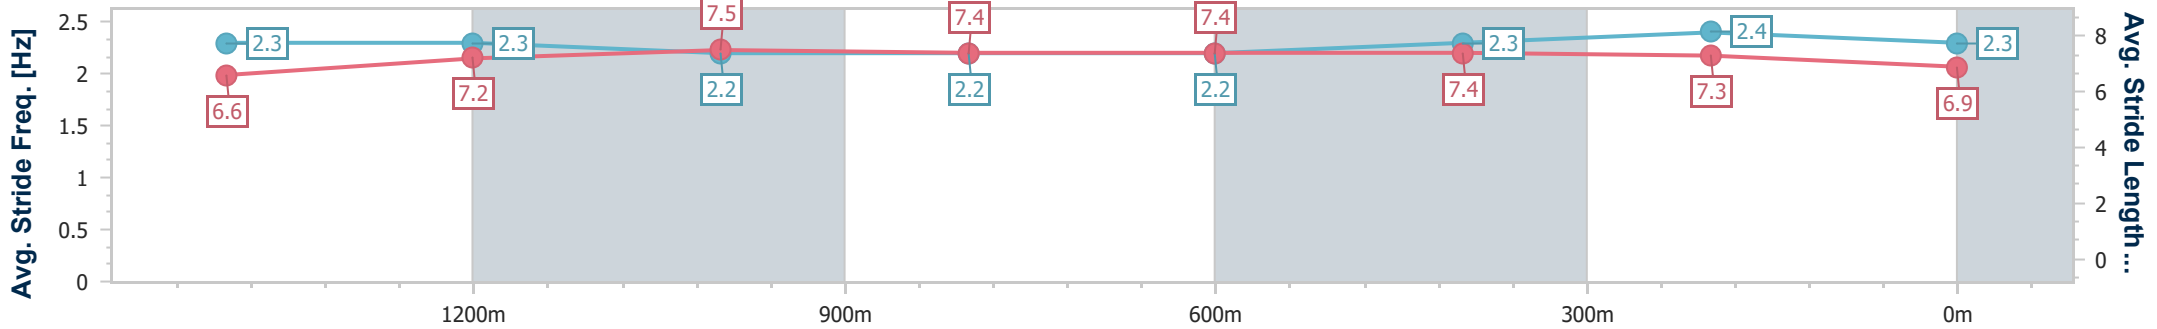

Doomben QLD Professional

Race 4: GALLOPERS SPORTS CLUB Maiden Handicap - 1660m

07 June 2023 - 13:40

Track Rating: Soft 5, Weather: Fine, Rail Position: +10m Entire Course

BRISBANE RACING CLUB

Section	Overall	1400m	1200m	1000m	800m	600m	400m	200m
Section Times	1:40.94 [2] (0:16.65)	1:24.29 [1] (0:11.78)	1:12.51 [2] (0:12.01)	1:00.50 [3] (0:12.40)	0:48.10 [3] (0:12.12)	0:35.98 [2] (0:11.92)	0:24.06 [2] (0:11.44)	0:12.62 [2] (0:12.62)
Average Speed [km/h]	56.2	61.5	60.0	58.3	59.7	60.9	62.9	57.0
Top Speed [km/h]	66.9	64.6	61.2	59.4	61.3	63.1	64.7	60.4
Avg. Dist. to Rail [m]	2.4	1.2	2.3	1.4	1.1	1.3	1.4	2.4
Avg. Stride Freq. [Hz]	2.3	2.3	2.2	2.2	2.2	2.3	2.4	2.3
Avg. Stride Length [m]	6.6	7.2	7.5	7.4	7.4	7.4	7.3	6.9