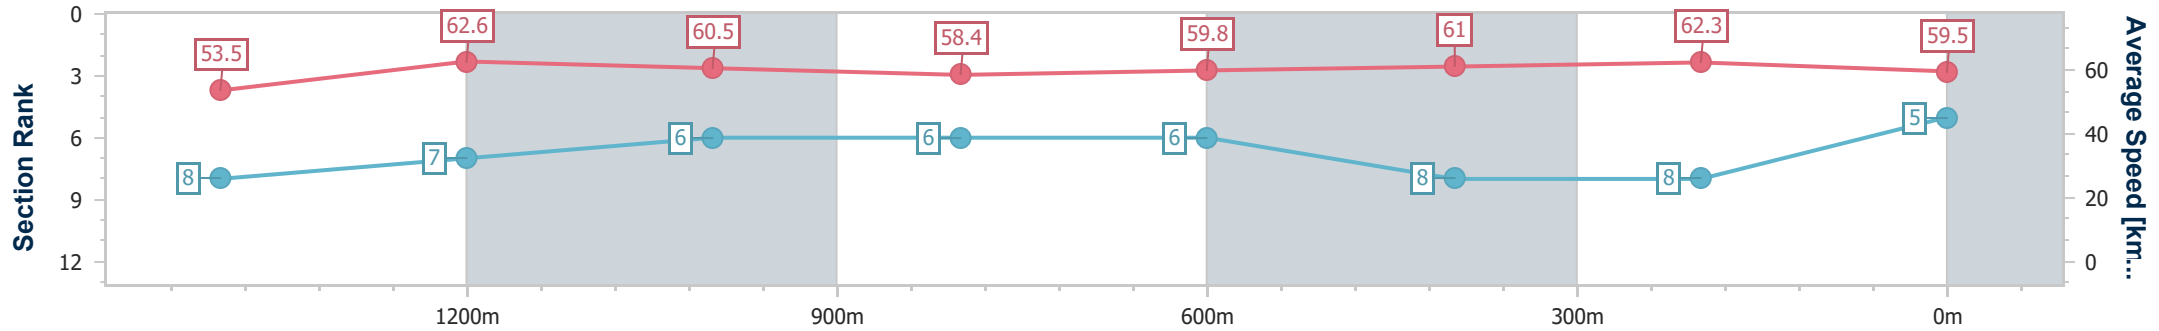

Doomben QLD Professional

Race 4: GALLOPERS SPORTS CLUB Maiden Handicap - 1660m

07 June 2023 - 13:40

Track Rating: Soft 5, Weather: Fine, Rail Position: +10m Entire Course

BRISBANE RACING CLUB

Section	Overall	1400m	1200m	1000m	800m	600m	400m	200m
Section Times	1:41.16 [5] (0:17.53)	1:23.63 [8] (0:11.61)	1:12.02 [7] (0:11.90)	1:00.12 [6] (0:12.39)	0:47.73 [6] (0:12.14)	0:35.59 [6] (0:11.88)	0:23.71 [8] (0:11.60)	0:12.11 [8] (0:12.11)
Average Speed [km/h]	53.5	62.6	60.5	58.4	59.8	61.0	62.3	59.5
Top Speed [km/h]	63.0	63.8	62.4	60.2	61.6	61.7	63.5	62.5
Avg. Dist. to Rail [m]	1.6	1.6	1.9	1.7	1.7	1.2	2.2	4.4
Avg. Stride Freq. [Hz]	2.2	2.3	2.2	2.1	2.2	2.2	2.3	2.3
Avg. Stride Length [m]	6.6	7.5	7.6	7.5	7.4	7.6	7.7	7.3

- [] Ranking at each section and finish
- .-.- No data available at this section
- NA No data available

Horse/Jockey Name	Crimson Beauty
Final Rank	6
Fastest Section Time (Section)	0:11.42 (400m)
Top Speed [km/h] (Section)	65.8 (Overall)
Race State	Finished