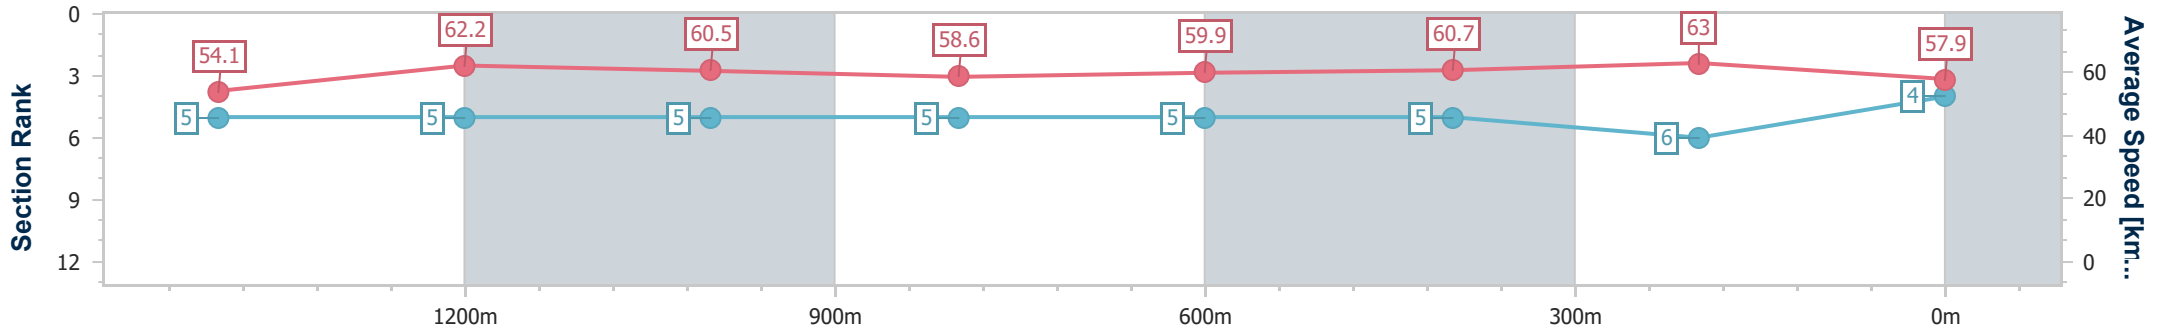

Doomben QLD Professional

Race 4: GALLOPERS SPORTS CLUB Maiden Handicap - 1660m

07 June 2023 - 13:40

Track Rating: Soft 5, Weather: Fine, Rail Position: +10m Entire Course

BRISBANE RACING CLUB

Section	Overall	1400m	1200m	1000m	800m	600m	400m	200m
Section Times	1:41.14 [4] (0:17.33)	1:23.81 [5] (0:11.64)	1:12.17 [5] (0:11.90)	1:00.27 [5] (0:12.28)	0:47.99 [5] (0:12.13)	0:35.86 [5] (0:11.98)	0:23.88 [5] (0:11.47)	0:12.41 [6] (0:12.41)
Average Speed [km/h]	54.1	62.2	60.5	58.6	59.9	60.7	63.0	57.9
Top Speed [km/h]	65.3	64.2	61.7	60.2	62.2	62.1	64.9	61.7
Avg. Dist. to Rail [m]	0.5	0.8	0.2	0.3	2.3	1.8	1.9	3.6
Avg. Stride Freq. [Hz]	2.2	2.3	2.3	2.2	2.3	2.3	2.3	2.3
Avg. Stride Length [m]	6.7	7.3	7.4	7.3	7.4	7.4	7.4	7.1