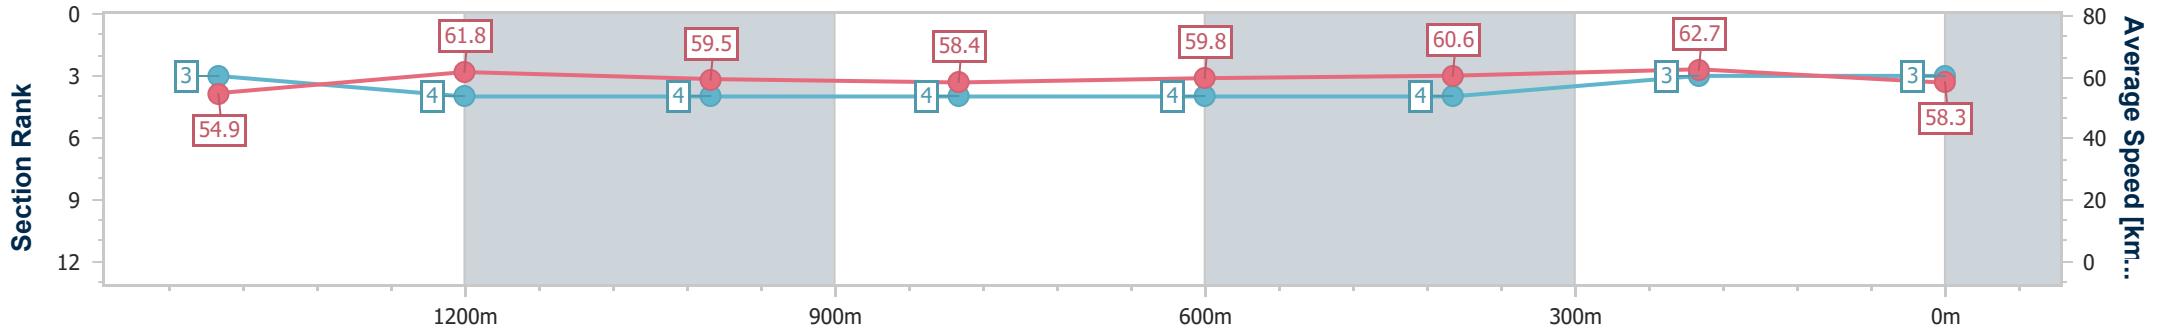

Doomben QLD Professional

Race 4: GALLOPERS SPORTS CLUB Maiden Handicap - 1660m

07 June 2023 - 13:40

Track Rating: Soft 5, Weather: Fine, Rail Position: +10m Entire Course

BRISBANE RACING CLUB

Section	Overall	1400m	1200m	1000m	800m	600m	400m	200m
Section Times	1:41.02 [3] (0:16.99)	1:24.03 [3] (0:11.66)	1:12.37 [4] (0:12.11)	1:00.26 [4] (0:12.35)	0:47.91 [4] (0:12.06)	0:35.85 [4] (0:11.97)	0:23.88 [4] (0:11.50)	0:12.38 [3] (0:12.38)
Average Speed [km/h]	54.9	61.8	59.5	58.4	59.8	60.6	62.7	58.3
Top Speed [km/h]	67.2	64.9	60.1	59.2	62.1	61.5	64.7	61.8
Avg. Dist. to Rail [m]	2.3	0.9	1.4	0.8	0.9	1.6	1.6	1.2
Avg. Stride Freq. [Hz]	2.3	2.3	2.2	2.2	2.2	2.2	2.3	2.2
Avg. Stride Length [m]	6.6	7.5	7.6	7.5	7.6	7.6	7.6	7.3