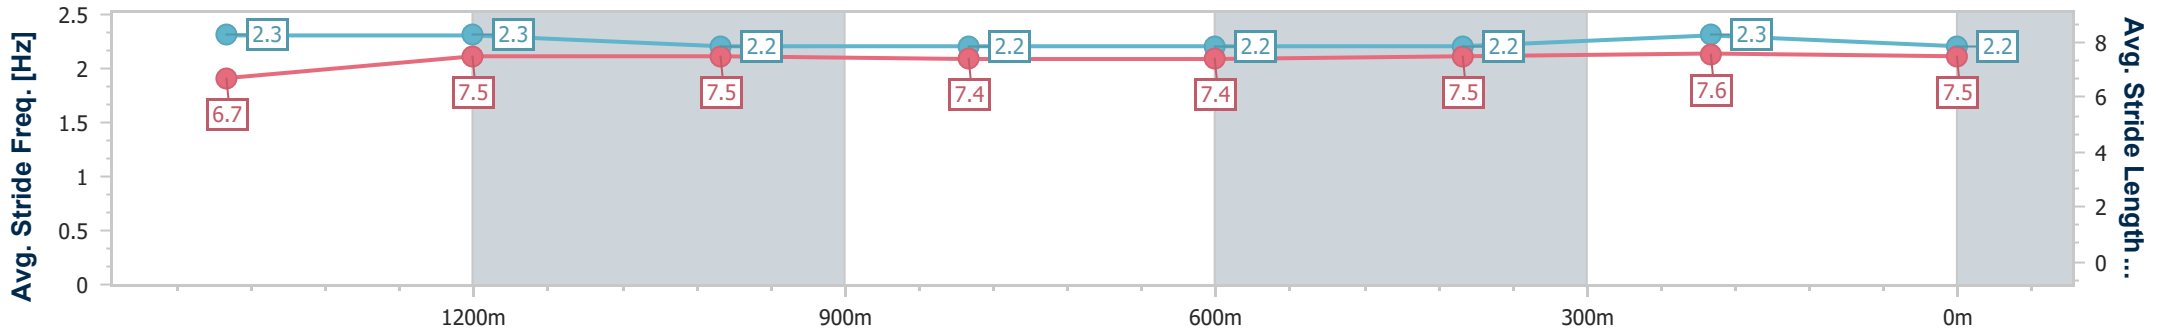

Doomben QLD Professional

Race 4: GALLOPERS SPORTS CLUB Maiden Handicap - 1660m

07 June 2023 - 13:40

Track Rating: Soft 5, Weather: Fine, Rail Position: +10m Entire Course

BRISBANE RACING CLUB

Section	Overall	1400m	1200m	1000m	800m	600m	400m	200m
Section Times	1:40.30 [1] (0:16.70)	1:23.60 [2] (0:11.59)	1:12.01 [1] (0:11.88)	1:00.13 [1] (0:12.32)	0:47.81 [1] (0:12.22)	0:35.59 [1] (0:11.87)	0:23.72 [1] (0:11.50)	0:12.22 [1] (0:12.22)
Average Speed [km/h]	56.1	62.8	60.5	58.2	58.7	61.0	62.5	58.9
Top Speed [km/h]	67.7	65.8	62.3	59.7	60.7	62.0	63.5	61.3
Avg. Dist. to Rail [m]	3.9	1.6	0.5	0.4	1.5	1.1	1.8	2.6
Avg. Stride Freq. [Hz]	2.3	2.3	2.2	2.2	2.2	2.2	2.3	2.2
Avg. Stride Length [m]	6.7	7.5	7.5	7.4	7.4	7.5	7.6	7.5