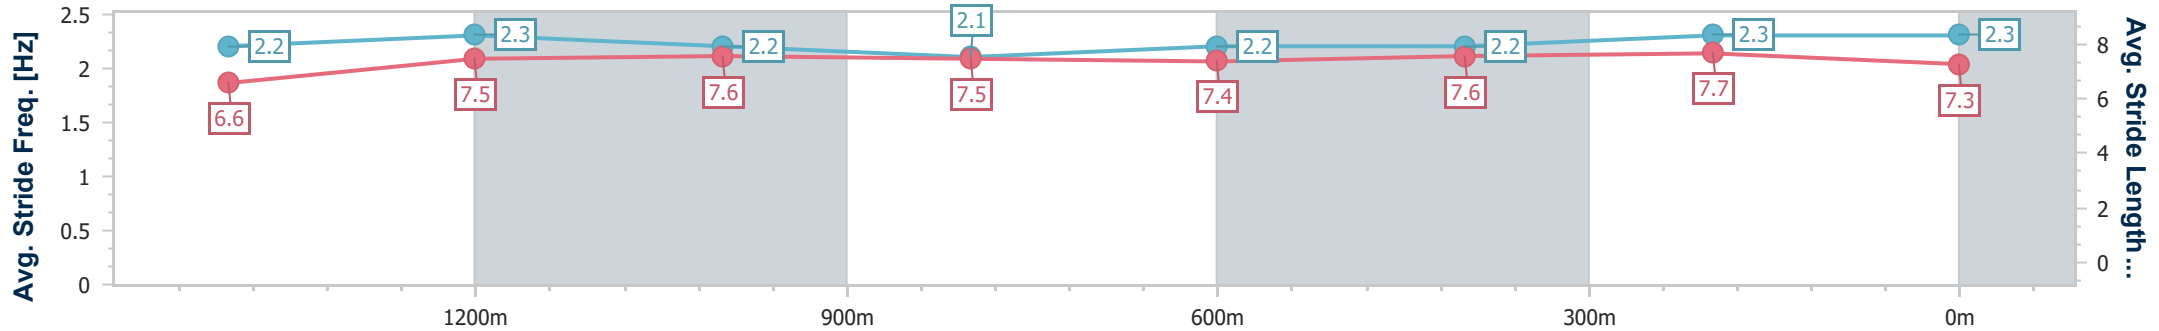

Doomben QLD Professional

Race 4: GALLOPERS SPORTS CLUB Maiden Handicap - 1660m

07 June 2023 - 13:40

Track Rating: Soft 5, Weather: Fine, Rail Position: +10m Entire Course

BRISBANE RACING CLUB

Section	Overall	1400m	1200m	1000m	800m	600m	400m	200m
Section Times	1:41.16 [5] (0:17.53)	1:23.63 [8] (0:11.61)	1:12.02 [7] (0:11.90)	1:00.12 [6] (0:12.39)	0:47.73 [6] (0:12.14)	0:35.59 [6] (0:11.88)	0:23.71 [8] (0:11.60)	0:12.11 [8] (0:12.11)
Average Speed [km/h]	53.5	62.6	60.5	58.4	59.8	61.0	62.3	59.5
Top Speed [km/h]	63.0	63.8	62.4	60.2	61.6	61.7	63.5	62.5
Avg. Dist. to Rail [m]	1.6	1.6	1.9	1.7	1.7	1.2	2.2	4.4
Avg. Stride Freq. [Hz]	2.2	2.3	2.2	2.1	2.2	2.2	2.3	2.3
Avg. Stride Length [m]	6.6	7.5	7.6	7.5	7.4	7.6	7.7	7.3

- [] Ranking at each section and finish
- .-.- No data available at this section
- NA No data available

Horse/Jockey Name	Crimson Beauty
Final Rank	6
Fastest Section Time (Section)	0:11.42 (400m)
Top Speed [km/h] (Section)	65.8 (Overall)
Race State	Finished