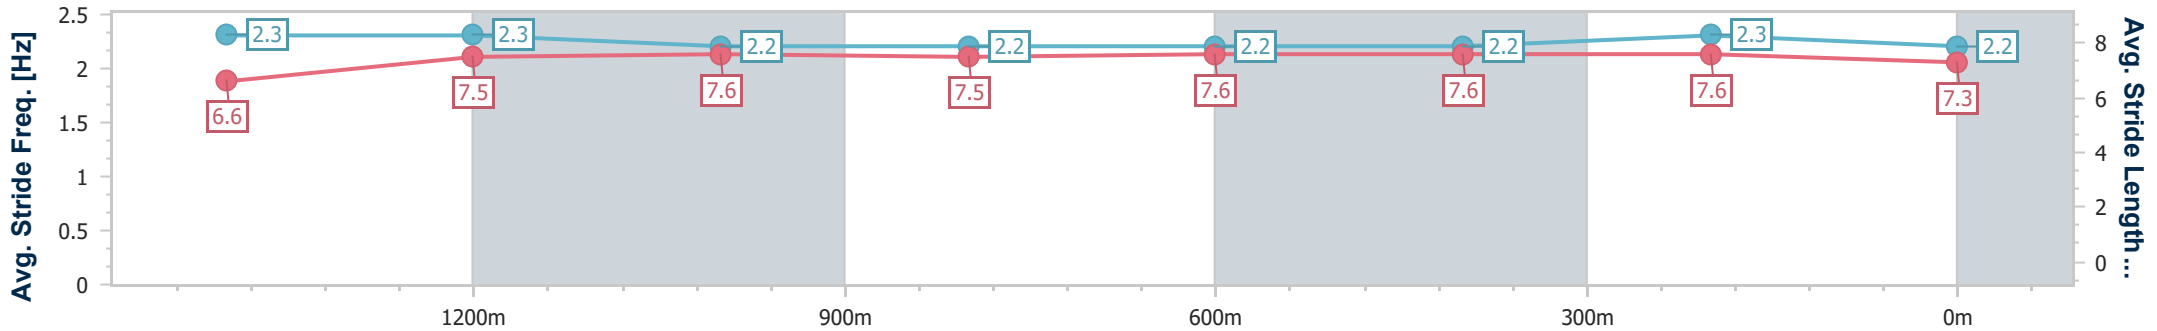

Doomben QLD Professional

Race 4: GALLOPERS SPORTS CLUB Maiden Handicap - 1660m

07 June 2023 - 13:40

Track Rating: Soft 5, Weather: Fine, Rail Position: +10m Entire Course

BRISBANE RACING CLUB

Section	Overall	1400m	1200m	1000m	800m	600m	400m	200m
Section Times	1:41.02 [3] (0:16.99)	1:24.03 [3] (0:11.66)	1:12.37 [4] (0:12.11)	1:00.26 [4] (0:12.35)	0:47.91 [4] (0:12.06)	0:35.85 [4] (0:11.97)	0:23.88 [4] (0:11.50)	0:12.38 [3] (0:12.38)
Average Speed [km/h]	54.9	61.8	59.5	58.4	59.8	60.6	62.7	58.3
Top Speed [km/h]	67.2	64.9	60.1	59.2	62.1	61.5	64.7	61.8
Avg. Dist. to Rail [m]	2.3	0.9	1.4	0.8	0.9	1.6	1.6	1.2
Avg. Stride Freq. [Hz]	2.3	2.3	2.2	2.2	2.2	2.2	2.3	2.2
Avg. Stride Length [m]	6.6	7.5	7.6	7.5	7.6	7.6	7.6	7.3