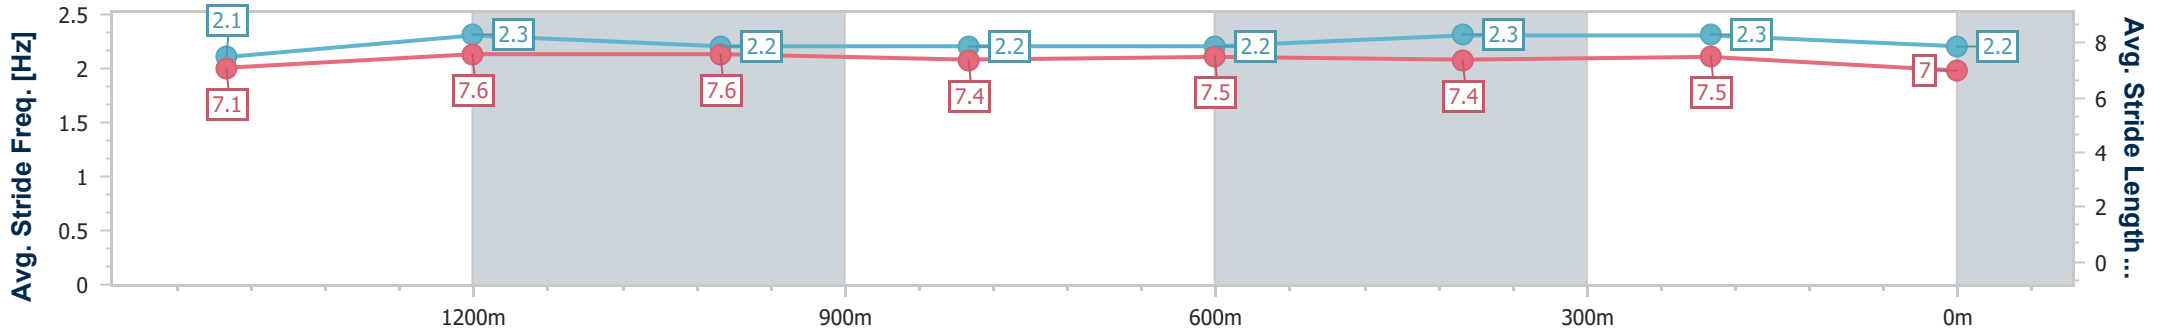

- [] Ranking at each section and finish
- .-.- No data available at this section
- NA No data available

Horse/Jockey Name	Encompass
Final Rank	9
Fastest Section Time (Section)	0:11.45 (1400m)
Top Speed [km/h] (Section)	65.1 (Overall)
Race State	Finished

Doomben QLD Professional

Race 4: GALLOPERS SPORTS CLUB Maiden Handicap - 1660m

07 June 2023 - 13:40

Track Rating: Soft 5, Weather: Fine, Rail Position: +10m Entire Course

BRISBANE RACING CLUB

Section	Overall	1400m	1200m	1000m	800m	600m	400m	200m
Section Times	1:41.84 [9] (0:17.07)	1:24.77 [4] (0:11.45)	1:13.32 [3] (0:11.78)	1:01.54 [2] (0:12.38)	0:49.16 [2] (0:12.29)	0:36.87 [3] (0:11.92)	0:24.95 [3] (0:11.79)	0:13.16 [4] (0:13.16)
Average Speed [km/h]	55.0	63.3	61.1	58.5	59.2	61.0	61.2	54.7
Top Speed [km/h]	65.1	64.9	63.7	59.7	61.8	62.9	62.5	59.5
Avg. Dist. to Rail [m]	1.6	1.5	2.1	2.0	2.3	1.6	2.2	3.0
Avg. Stride Freq. [Hz]	2.1	2.3	2.2	2.2	2.2	2.3	2.3	2.2
Avg. Stride Length [m]	7.1	7.6	7.6	7.4	7.5	7.4	7.5	7.0

- [] Ranking at each section and finish
- .-.- No data available at this section
- NA No data available