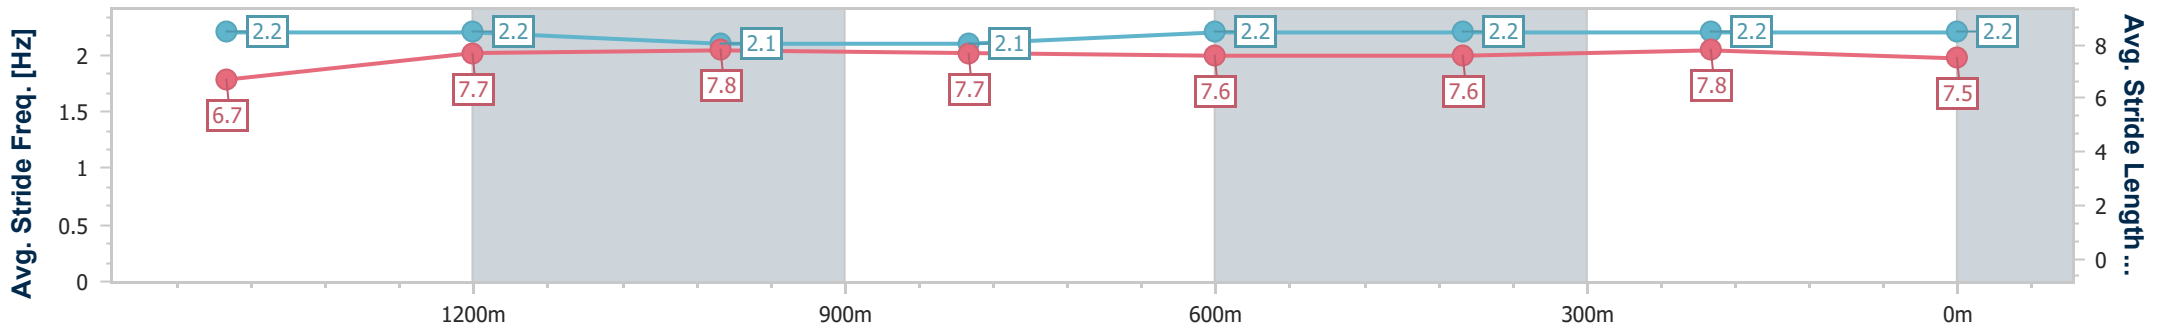

- [] Ranking at each section and finish
- .-.- No data available at this section
- NA No data available

Horse/Jockey Name	Crimson Beauty
Final Rank	6
Fastest Section Time (Section)	0:11.42 (400m)
Top Speed [km/h] (Section)	65.8 (Overall)
Race State	Finished

Doomben QLD Professional

Race 4: GALLOPERS SPORTS CLUB Maiden Handicap - 1660m

07 June 2023 - 13:40

Track Rating: Soft 5, Weather: Fine, Rail Position: +10m Entire Course

BRISBANE RACING CLUB

Section	Overall	1400m	1200m	1000m	800m	600m	400m	200m
Section Times	1:41.18 [6] (0:17.52)	1:23.66 [7] (0:11.51)	1:12.15 [6] (0:12.06)	1:00.09 [7] (0:12.37)	0:47.72 [7] (0:12.13)	0:35.59 [7] (0:11.70)	0:23.89 [6] (0:11.42)	0:12.47 [5] (0:12.47)
Average Speed [km/h]	53.4	62.6	59.7	58.1	59.7	61.5	63.0	57.7
Top Speed [km/h]	65.8	64.4	60.3	59.0	62.2	63.1	63.9	61.2
Avg. Dist. to Rail [m]	0.6	0.5	0.6	0.2	1.0	0.7	0.7	1.0
Avg. Stride Freq. [Hz]	2.2	2.2	2.1	2.1	2.2	2.2	2.2	2.2
Avg. Stride Length [m]	6.7	7.7	7.8	7.7	7.6	7.6	7.8	7.5