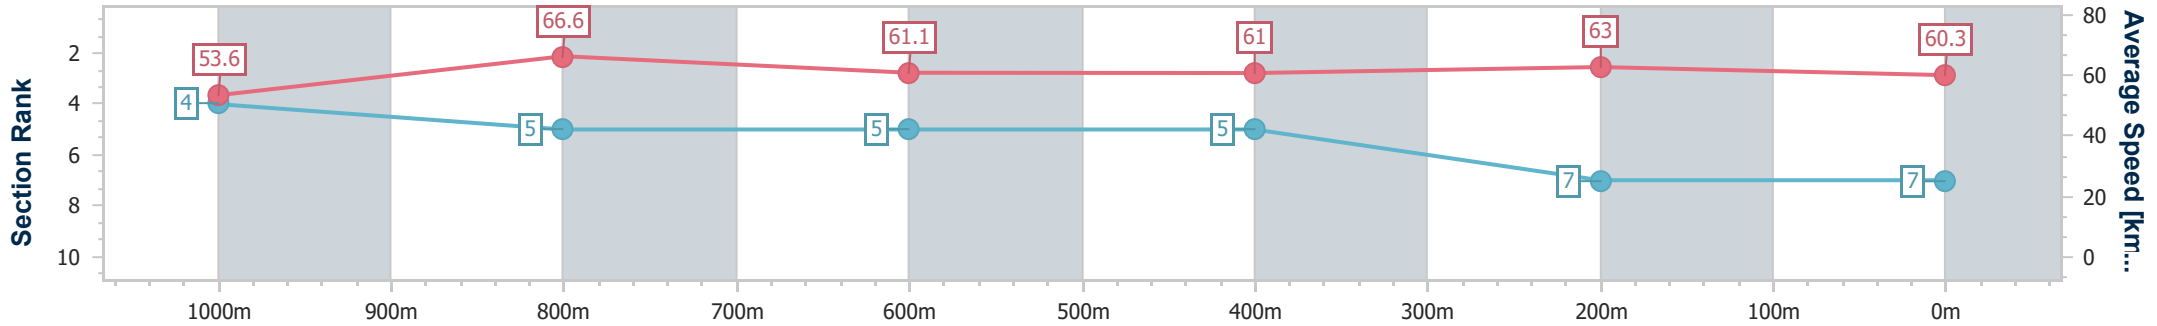

Horse/Jockey Name	Fiery Ring
Final Rank	7
Fastest Section Time (Section)	0:10.83 (1000m)
Top Speed [km/h] (Section)	68.5 (Overall)
Race State	Finished

Doomben QLD Professional
Race 2: MOUNT FRANKLIN QTIS Three-Year-Old Colts and Geldings Maiden Plate - 1200m
07 June 2023 - 12:20
Track Rating: Soft 5, Weather: Fine, Rail Position: +10m Entire Course

BRISBANE
RACING CLUB

Section	Overall	1000m	800m	600m	400m	200m
Section Times	1:11.50 [7] (0:13.43)	0:58.07 [4] (0:10.83)	0:47.24 [5] (0:11.88)	0:35.36 [5] (0:11.95)	0:23.41 [5] (0:11.48)	0:11.93 [7] (0:11.93)
Average Speed [km/h]	53.6	66.6	61.1	61.0	63.0	60.3
Top Speed [km/h]	68.5	68.0	64.7	61.9	64.1	63.6
Avg. Dist. to Rail [m]	2.2	0.8	1.7	2.5	2.4	2.6
Avg. Stride Freq. [Hz]	2.4	2.5	2.3	2.3	2.4	2.4
Avg. Stride Length [m]	6.1	7.4	7.3	7.2	7.2	7.0

- [ ] Ranking at each section and finish
- -.-.- No data available at this section
- NA No data available