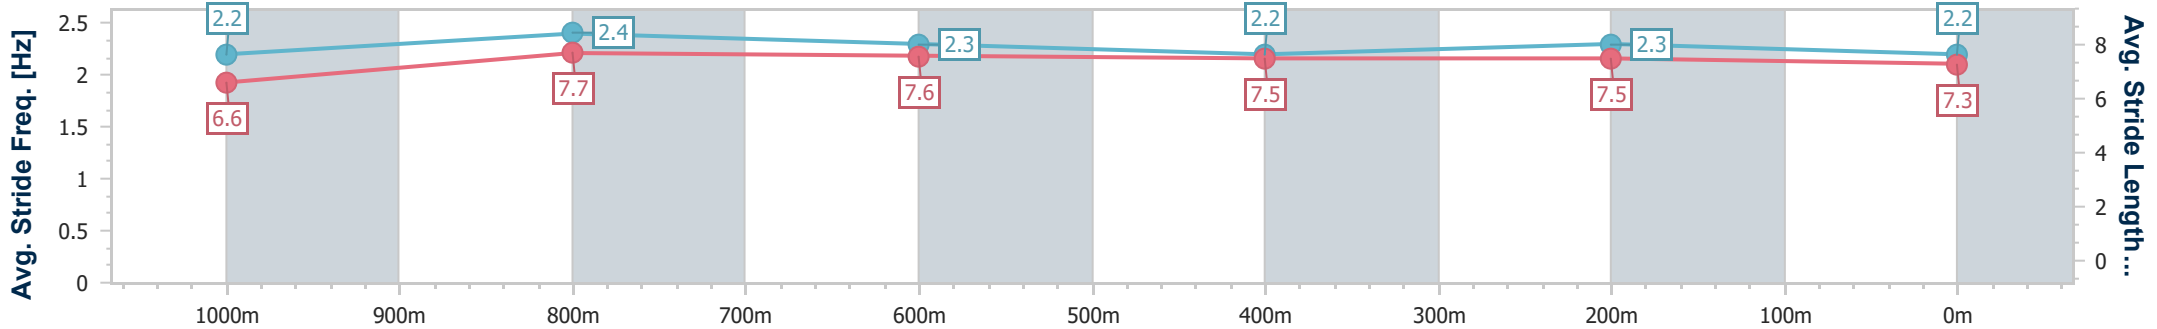

Horse/Jockey Name	Cheers To Maximus
Final Rank	9
Fastest Section Time (Section)	0:10.90 (1000m)
Top Speed [km/h] (Section)	67.7 (1000m)
Race State	Finished

Doomben QLD Professional
Race 2: MOUNT FRANKLIN QTIS Three-Year-Old Colts and Geldings Maiden Plate - 1200m
07 June 2023 - 12:20
Track Rating: Soft 5, Weather: Fine, Rail Position: +10m Entire Course

BRISBANE
RACING CLUB

Section	Overall	1000m	800m	600m	400m	200m								
Section Times	1:11.86 [9] (0:13.93)	0:57.93 [8] (0:10.90)	0:47.03 [7] (0:11.33)	0:35.70 [6] (0:12.04)	0:23.66 [7] (0:11.44)	0:12.22 [9] (0:12.22)								
Average Speed [km/h]	51.6	66.1	63.7	60.3	63.0	58.9								
Top Speed [km/h]	67.0	67.7	64.6	62.1	63.7	61.6								
Avg. Dist. to Rail [m]	3.6	0.3	0.5	1.5	1.9	3.4								
Avg. Stride Freq. [Hz]	2.2	2.4	2.3	2.2	2.3	2.2								
Avg. Stride Length [m]	6.6	7.7	7.6	7.5	7.5	7.3								

- [ ] Ranking at each section and finish
- -.-.- No data available at this section
- NA No data available