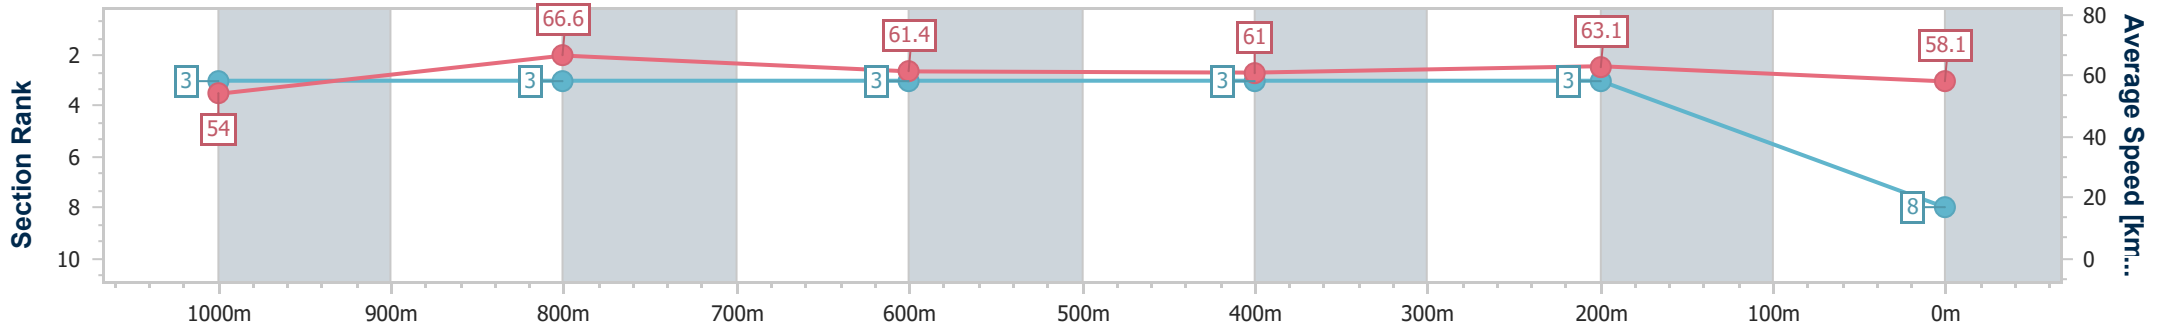

Horse/Jockey Name	Milton Road
Final Rank	8
Fastest Section Time (Section)	0:10.75 (1000m)
Top Speed [km/h] (Section)	68.0 (1000m)
Race State	Finished

Doomben QLD Professional
Race 2: MOUNT FRANKLIN QTIS Three-Year-Old Colts and Geldings Maiden Plate - 1200m
07 June 2023 - 12:20
Track Rating: Soft 5, Weather: Fine, Rail Position: +10m Entire Course

BRISBANE
RACING CLUB

Section	Overall	1000m	800m	600m	400m	200m
Section Times	1:11.67 [8] (0:13.33)	0:58.34 [3] (0:10.75)	0:47.60 [3] (0:11.80)	0:35.83 [3] (0:11.97)	0:23.86 [3] (0:11.45)	0:12.41 [3] (0:12.41)
Average Speed [km/h]	54.0	66.6	61.4	61.0	63.1	58.1
Top Speed [km/h]	67.7	68.0	64.5	61.6	65.4	61.5
Avg. Dist. to Rail [m]	4.3	1.2	1.4	2.4	3.0	2.4
Avg. Stride Freq. [Hz]	2.4	2.5	2.3	2.3	2.4	2.3
Avg. Stride Length [m]	6.3	7.5	7.4	7.4	7.4	7.0

- [ ] Ranking at each section and finish
- -.-.- No data available at this section
- NA No data available