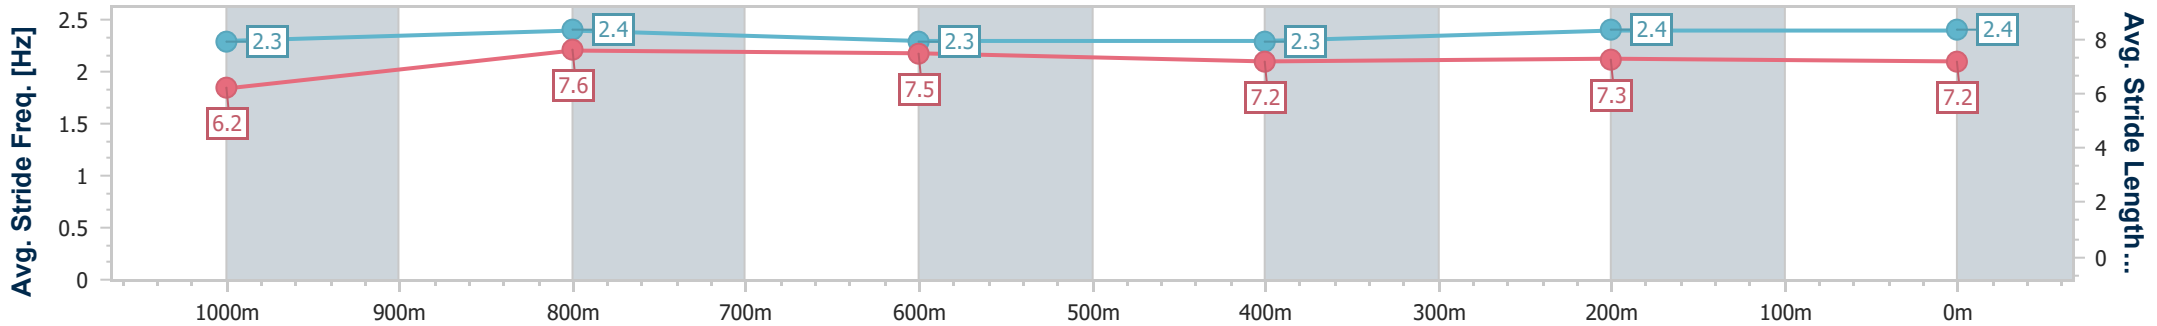

Horse/Jockey Name	Our Heart Throb
Final Rank	3
Fastest Section Time (Section)	0:10.93 (1000m)
Top Speed [km/h] (Section)	68.0 (1000m)
Race State	Finished

Doomben QLD Professional
Race 2: MOUNT FRANKLIN QTIS Three-Year-Old Colts and Geldings Maiden Plate - 1200m
07 June 2023 - 12:20
Track Rating: Soft 5, Weather: Fine, Rail Position: +10m Entire Course

BRISBANE
RACING CLUB

Section	Overall	1000m	800m	600m	400m	200m
Section Times	1:11.12 [3] (0:14.14)	0:56.98 [9] (0:10.93)	0:46.05 [9] (0:11.35)	0:34.70 [8] (0:11.85)	0:22.85 [8] (0:11.24)	0:11.61 [6] (0:11.61)
Average Speed [km/h]	51.0	65.8	63.5	60.7	64.0	61.9
Top Speed [km/h]	66.7	68.0	64.7	62.1	65.9	64.9
Avg. Dist. to Rail [m]	5.0	0.8	0.1	0.4	0.5	0.7
Avg. Stride Freq. [Hz]	2.3	2.4	2.3	2.3	2.4	2.4
Avg. Stride Length [m]	6.2	7.6	7.5	7.2	7.3	7.2

- [ ] Ranking at each section and finish
- -.-.- No data available at this section
- NA No data available