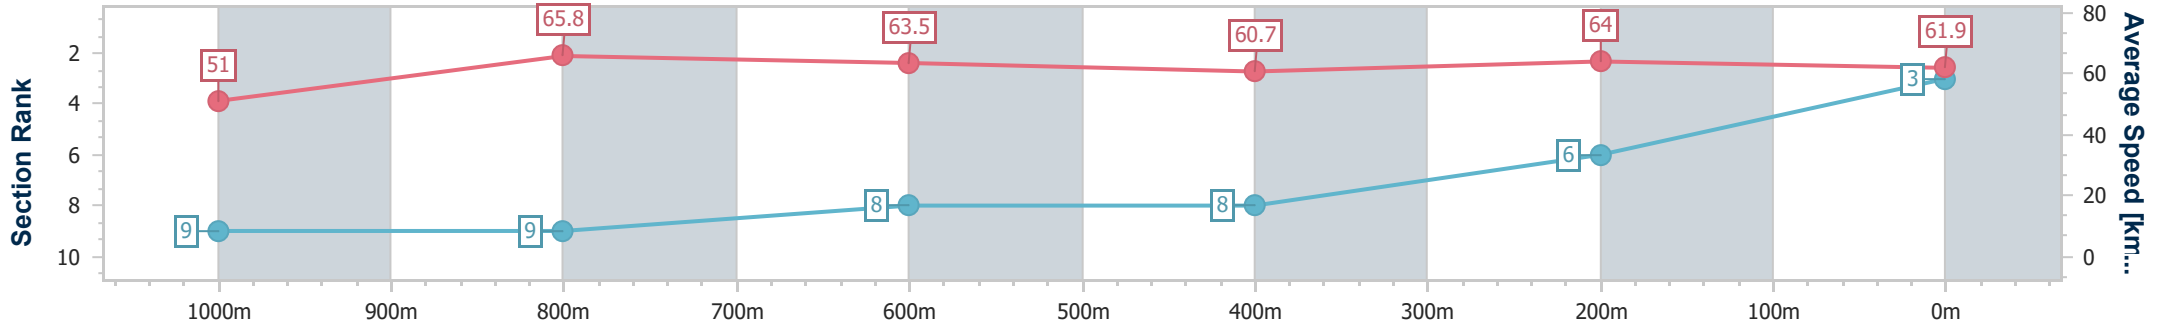

Horse/Jockey Name	Our Heart Throb
Final Rank	3
Fastest Section Time (Section)	0:10.93 (1000m)
Top Speed [km/h] (Section)	68.0 (1000m)
Race State	Finished

Doomben QLD Professional
Race 2: MOUNT FRANKLIN QTIS Three-Year-Old Colts and Geldings Maiden Plate - 1200m
07 June 2023 - 12:20
Track Rating: Soft 5, Weather: Fine, Rail Position: +10m Entire Course

BRISBANE
RACING CLUB

Section	Overall	1000m	800m	600m	400m	200m
Section Times	1:11.12 [3] (0:14.14)	0:56.98 [9] (0:10.93)	0:46.05 [9] (0:11.35)	0:34.70 [8] (0:11.85)	0:22.85 [8] (0:11.24)	0:11.61 [6] (0:11.61)
Average Speed [km/h]	51.0	65.8	63.5	60.7	64.0	61.9
Top Speed [km/h]	66.7	68.0	64.7	62.1	65.9	64.9
Avg. Dist. to Rail [m]	5.0	0.8	0.1	0.4	0.5	0.7
Avg. Stride Freq. [Hz]	2.3	2.4	2.3	2.3	2.4	2.4
Avg. Stride Length [m]	6.2	7.6	7.5	7.2	7.3	7.2

- [ ] Ranking at each section and finish
- -.-.- No data available at this section
- NA No data available