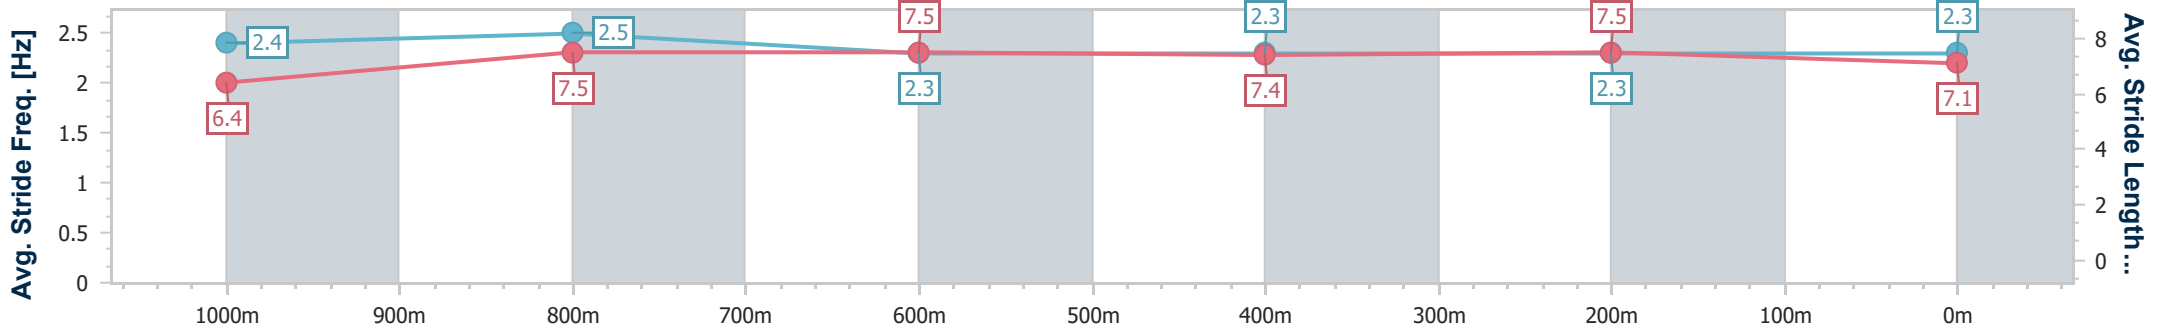

BRISBANE  
RACING CLUB

Section	Overall	1000m	800m	600m	400m	200m
Section Times	1:10.72 [1] (0:13.18)	0:57.54 [1] (0:10.68)	0:46.86 [1] (0:11.77)	0:35.09 [1] (0:12.04)	0:23.05 [1] (0:11.39)	0:11.66 [1] (0:11.66)
Average Speed [km/h]	54.6	67.0	61.4	60.8	63.7	61.8
Top Speed [km/h]	68.1	68.4	64.3	61.9	66.7	64.8
Avg. Dist. to Rail [m]	1.1	0.6	1.1	3.3	1.6	0.8
Avg. Stride Freq. [Hz]	2.4	2.5	2.3	2.3	2.3	2.3
Avg. Stride Length [m]	6.4	7.5	7.5	7.4	7.5	7.1