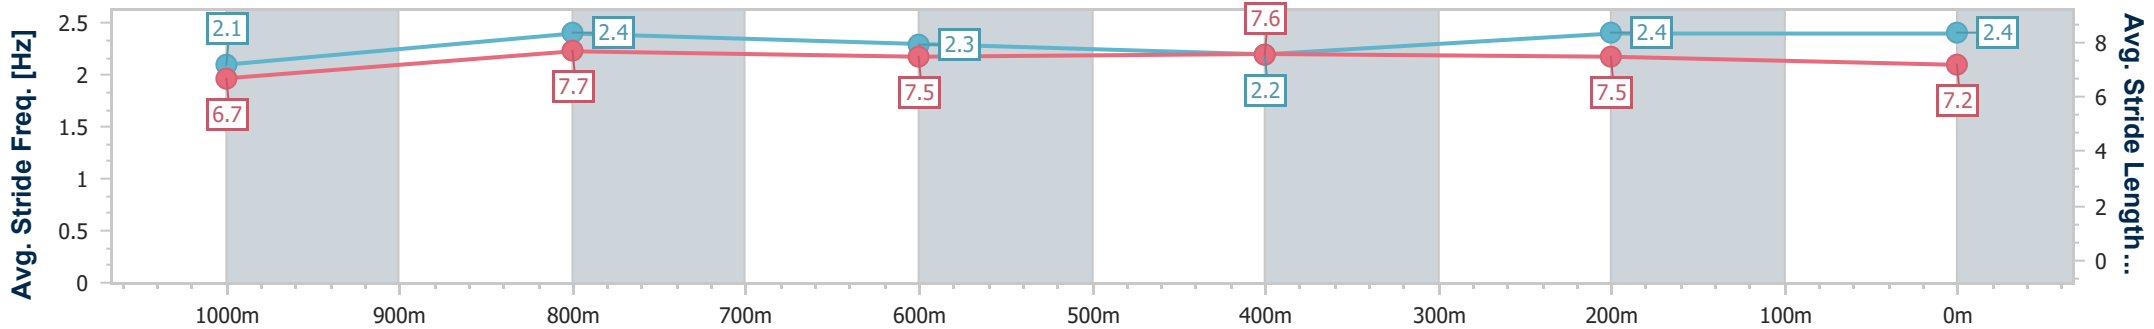

Horse/Jockey Name	Deferential
Final Rank	5
Fastest Section Time (Section)	0:11.00 (1000m)
Top Speed [km/h] (Section)	67.4 (1000m)
Race State	Finished

Doomben QLD Professional
Race 2: MOUNT FRANKLIN QTIS Three-Year-Old Colts and Geldings Maiden Plate - 1200m
07 June 2023 - 12:20
Track Rating: Soft 5, Weather: Fine, Rail Position: +10m Entire Course

BRISBANE
RACING CLUB

Section	Overall	1000m	800m	600m	400m	200m
Section Times	1:11.25 [5] (0:13.86)	0:57.39 [7] (0:11.00)	0:46.39 [8] (0:11.74)	0:34.65 [9] (0:11.76)	0:22.89 [9] (0:11.23)	0:11.66 [8] (0:11.66)
Average Speed [km/h]	52.1	65.7	62.0	61.6	64.2	61.7
Top Speed [km/h]	67.2	67.4	64.3	63.8	65.3	65.1
Avg. Dist. to Rail [m]	7.0	1.9	2.4	1.2	3.1	5.0
Avg. Stride Freq. [Hz]	2.1	2.4	2.3	2.2	2.4	2.4
Avg. Stride Length [m]	6.7	7.7	7.5	7.6	7.5	7.2

- [ ] Ranking at each section and finish
- -.-.- No data available at this section
- NA No data available