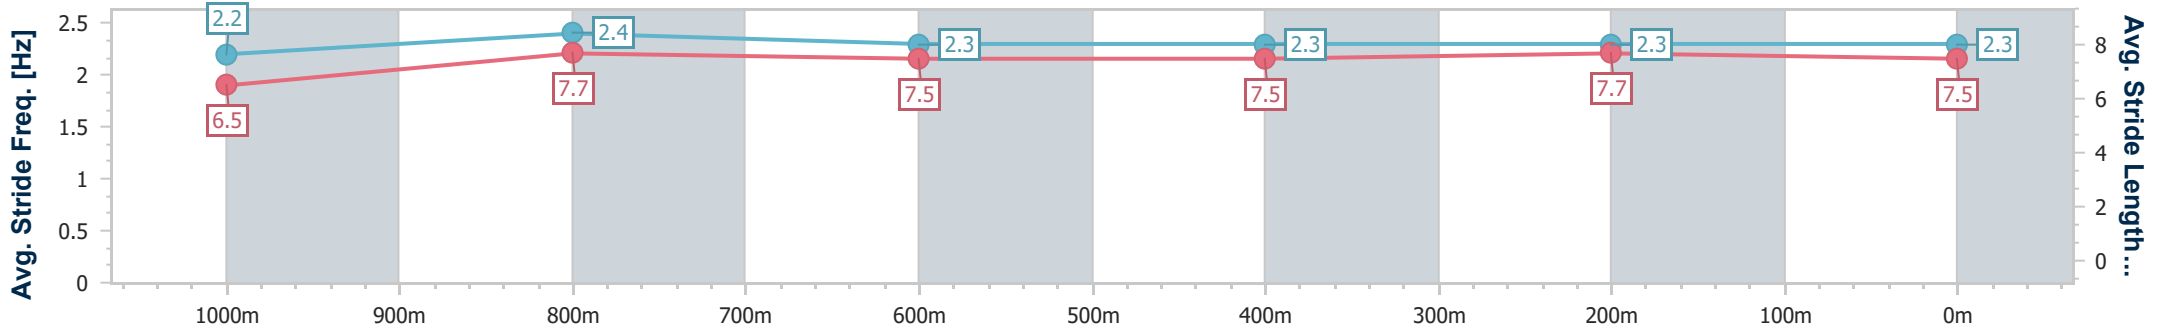

Horse/Jockey Name	Ammand
Final Rank	2
Fastest Section Time (Section)	0:10.99 (1000m)
Top Speed [km/h] (Section)	67.7 (1000m)
Race State	Finished

Doomben QLD Professional
Race 2: MOUNT FRANKLIN QTIS Three-Year-Old Colts and Geldings Maiden Plate - 1200m
07 June 2023 - 12:20
Track Rating: Soft 5, Weather: Fine, Rail Position: +10m Entire Course

BRISBANE
RACING CLUB

Section	Overall	1000m	800m	600m	400m	200m
Section Times	1:11.09 [2] (0:13.62)	0:57.47 [6] (0:10.99)	0:46.48 [6] (0:11.69)	0:34.79 [7] (0:11.83)	0:22.96 [6] (0:11.22)	0:11.74 [4] (0:11.74)
Average Speed [km/h]	52.9	65.7	61.9	61.7	64.5	61.4
Top Speed [km/h]	67.1	67.7	64.5	64.3	65.4	63.1
Avg. Dist. to Rail [m]	2.9	1.1	1.5	2.4	3.3	3.2
Avg. Stride Freq. [Hz]	2.2	2.4	2.3	2.3	2.3	2.3
Avg. Stride Length [m]	6.5	7.7	7.5	7.5	7.7	7.5

- [ ] Ranking at each section and finish
- -.-.- No data available at this section
- NA No data available