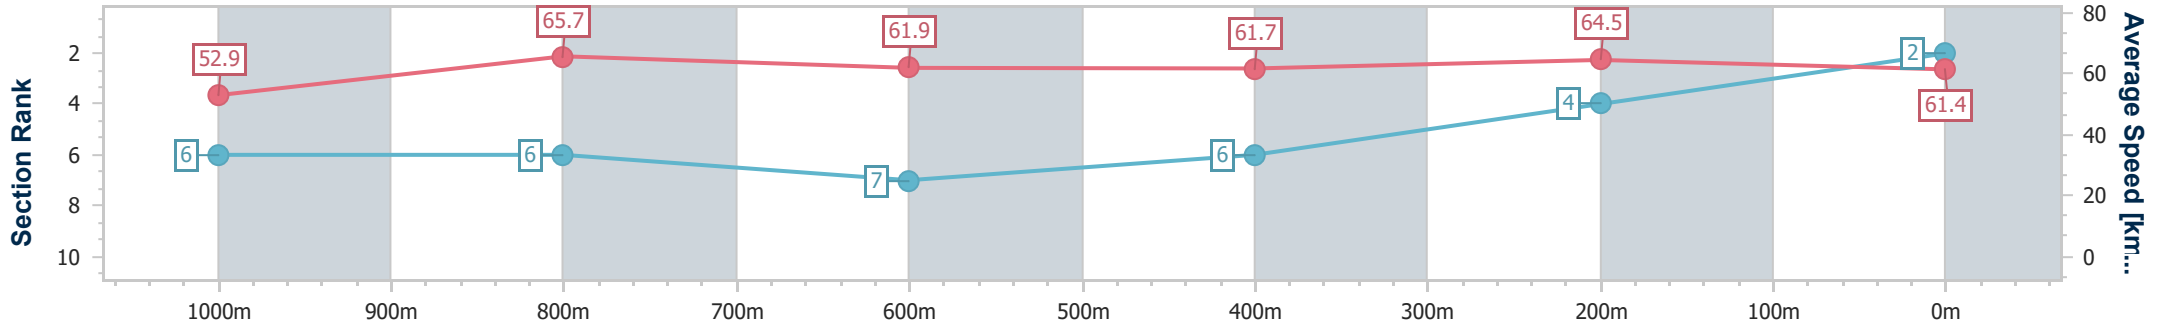

Horse/Jockey Name	Ammand
Final Rank	2
Fastest Section Time (Section)	0:10.99 (1000m)
Top Speed [km/h] (Section)	67.7 (1000m)
Race State	Finished

Doomben QLD Professional
Race 2: MOUNT FRANKLIN QTIS Three-Year-Old Colts and Geldings Maiden Plate - 1200m
07 June 2023 - 12:20
Track Rating: Soft 5, Weather: Fine, Rail Position: +10m Entire Course

BRISBANE
RACING CLUB

Section	Overall	1000m	800m	600m	400m	200m
Section Times	1:11.09 [2] (0:13.62)	0:57.47 [6] (0:10.99)	0:46.48 [6] (0:11.69)	0:34.79 [7] (0:11.83)	0:22.96 [6] (0:11.22)	0:11.74 [4] (0:11.74)
Average Speed [km/h]	52.9	65.7	61.9	61.7	64.5	61.4
Top Speed [km/h]	67.1	67.7	64.5	64.3	65.4	63.1
Avg. Dist. to Rail [m]	2.9	1.1	1.5	2.4	3.3	3.2
Avg. Stride Freq. [Hz]	2.2	2.4	2.3	2.3	2.3	2.3
Avg. Stride Length [m]	6.5	7.7	7.5	7.5	7.7	7.5

- [ ] Ranking at each section and finish
- -.-.- No data available at this section
- NA No data available