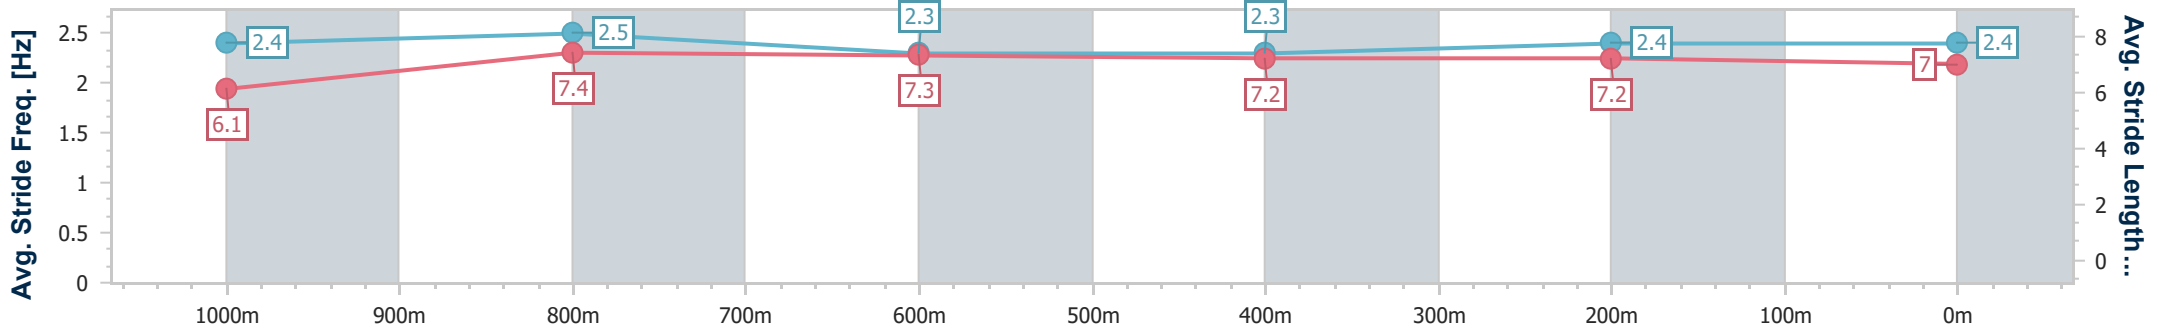

Horse/Jockey Name	Fiery Ring
Final Rank	7
Fastest Section Time (Section)	0:10.83 (1000m)
Top Speed [km/h] (Section)	68.5 (Overall)
Race State	Finished

Doomben QLD Professional
Race 2: MOUNT FRANKLIN QTIS Three-Year-Old Colts and Geldings Maiden Plate - 1200m
07 June 2023 - 12:20
Track Rating: Soft 5, Weather: Fine, Rail Position: +10m Entire Course

BRISBANE
RACING CLUB

Section	Overall	1000m	800m	600m	400m	200m
Section Times	1:11.50 [7] (0:13.43)	0:58.07 [4] (0:10.83)	0:47.24 [5] (0:11.88)	0:35.36 [5] (0:11.95)	0:23.41 [5] (0:11.48)	0:11.93 [7] (0:11.93)
Average Speed [km/h]	53.6	66.6	61.1	61.0	63.0	60.3
Top Speed [km/h]	68.5	68.0	64.7	61.9	64.1	63.6
Avg. Dist. to Rail [m]	2.2	0.8	1.7	2.5	2.4	2.6
Avg. Stride Freq. [Hz]	2.4	2.5	2.3	2.3	2.4	2.4
Avg. Stride Length [m]	6.1	7.4	7.3	7.2	7.2	7.0

- [ ] Ranking at each section and finish
- -.-.- No data available at this section
- NA No data available