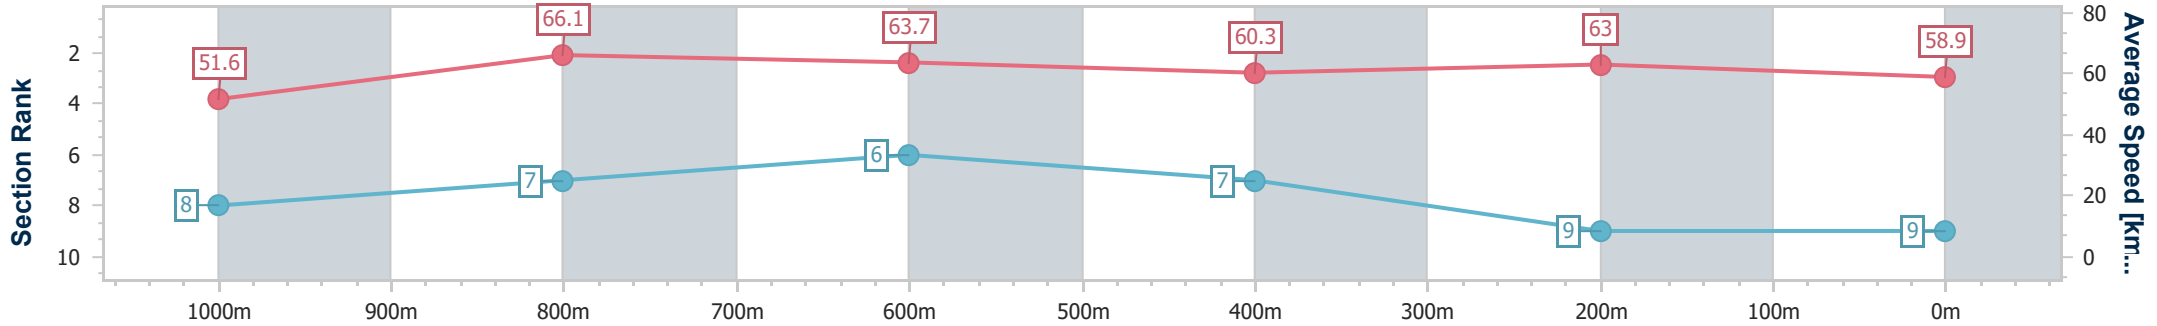

Horse/Jockey Name	Cheers To Maximus
Final Rank	9
Fastest Section Time (Section)	0:10.90 (1000m)
Top Speed [km/h] (Section)	67.7 (1000m)
Race State	Finished

Doomben QLD Professional
Race 2: MOUNT FRANKLIN QTIS Three-Year-Old Colts and Geldings Maiden Plate - 1200m
07 June 2023 - 12:20
Track Rating: Soft 5, Weather: Fine, Rail Position: +10m Entire Course

BRISBANE
RACING CLUB

Section	Overall	1000m	800m	600m	400m	200m								
Section Times	1:11.86 [9] (0:13.93)	0:57.93 [8] (0:10.90)	0:47.03 [7] (0:11.33)	0:35.70 [6] (0:12.04)	0:23.66 [7] (0:11.44)	0:12.22 [9] (0:12.22)								
Average Speed [km/h]	51.6	66.1	63.7	60.3	63.0	58.9								
Top Speed [km/h]	67.0	67.7	64.6	62.1	63.7	61.6								
Avg. Dist. to Rail [m]	3.6	0.3	0.5	1.5	1.9	3.4								
Avg. Stride Freq. [Hz]	2.2	2.4	2.3	2.2	2.3	2.2								
Avg. Stride Length [m]	6.6	7.7	7.6	7.5	7.5	7.3								

- [ ] Ranking at each section and finish
- -.-.- No data available at this section
- NA No data available