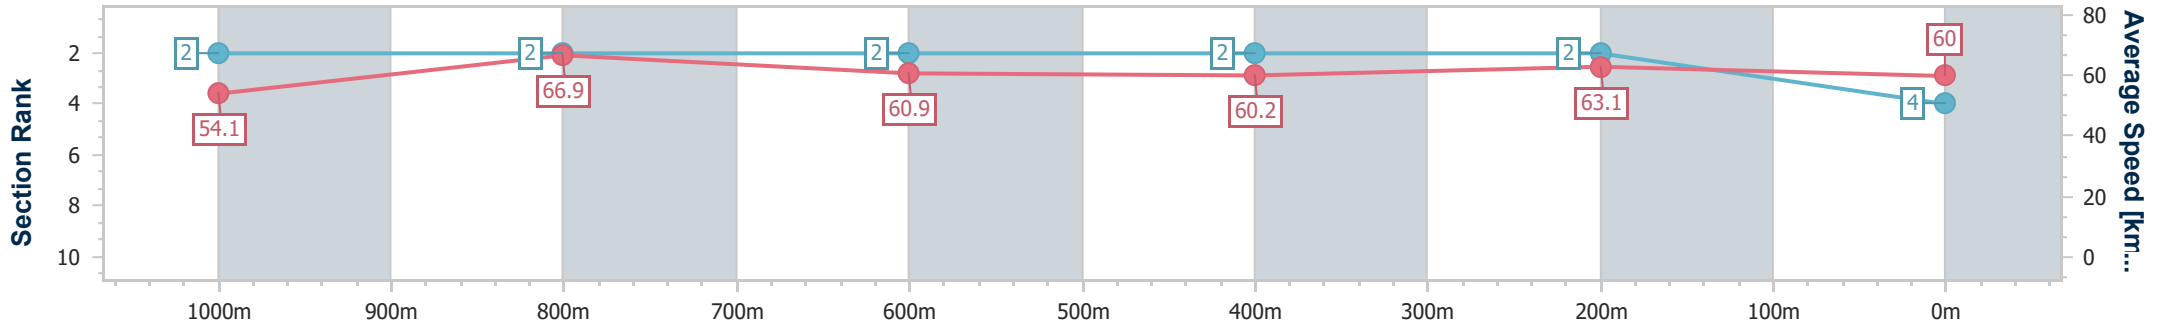

Horse/Jockey Name	Cassimir
Final Rank	4
Fastest Section Time (Section)	0:10.50 (1000m)
Top Speed [km/h] (Section)	68.8 (1000m)
Race State	Finished

Doomben QLD Professional
Race 2: MOUNT FRANKLIN QTIS Three-Year-Old Colts and Geldings Maiden Plate - 1200m
07 June 2023 - 12:20
Track Rating: Soft 5, Weather: Fine, Rail Position: +10m Entire Course

BRISBANE
RACING CLUB

Section	Overall	1000m	800m	600m	400m	200m
Section Times	1:11.12 [4] (0:13.32)	0:57.80 [2] (0:10.50)	0:47.08 [2] (0:11.72)	0:35.33 [2] (0:11.88)	0:23.45 [2] (0:11.43)	0:12.02 [2] (0:12.02)
Average Speed [km/h]	54.1	66.9	60.9	60.2	63.1	60.0
Top Speed [km/h]	68.3	68.8	63.3	61.4	64.8	63.9
Avg. Dist. to Rail [m]	6.3	1.3	1.5	0.9	1.1	2.7
Avg. Stride Freq. [Hz]	2.3	2.4	2.3	2.2	2.3	2.3
Avg. Stride Length [m]	6.3	7.3	7.3	7.3	7.4	7.3

- [ ] Ranking at each section and finish
- -.-.- No data available at this section
- NA No data available