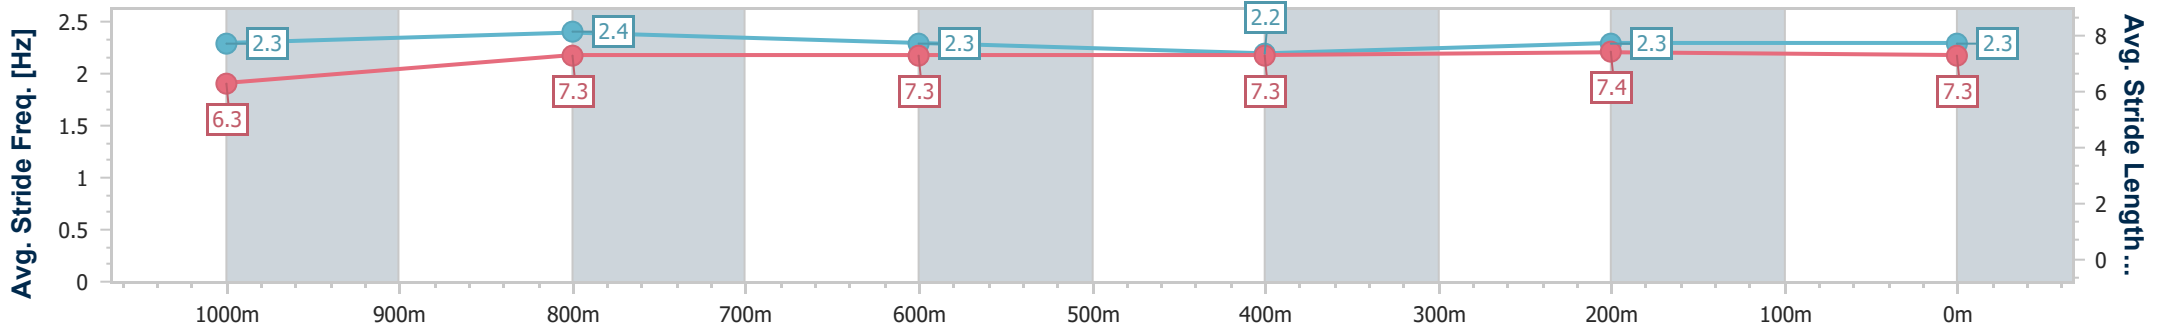

Horse/Jockey Name	Cassimir
Final Rank	4
Fastest Section Time (Section)	0:10.50 (1000m)
Top Speed [km/h] (Section)	68.8 (1000m)
Race State	Finished

Doomben QLD Professional
Race 2: MOUNT FRANKLIN QTIS Three-Year-Old Colts and Geldings Maiden Plate - 1200m
07 June 2023 - 12:20
Track Rating: Soft 5, Weather: Fine, Rail Position: +10m Entire Course

BRISBANE
RACING CLUB

Section	Overall	1000m	800m	600m	400m	200m
Section Times	1:11.12 [4] (0:13.32)	0:57.80 [2] (0:10.50)	0:47.08 [2] (0:11.72)	0:35.33 [2] (0:11.88)	0:23.45 [2] (0:11.43)	0:12.02 [2] (0:12.02)
Average Speed [km/h]	54.1	66.9	60.9	60.2	63.1	60.0
Top Speed [km/h]	68.3	68.8	63.3	61.4	64.8	63.9
Avg. Dist. to Rail [m]	6.3	1.3	1.5	0.9	1.1	2.7
Avg. Stride Freq. [Hz]	2.3	2.4	2.3	2.2	2.3	2.3
Avg. Stride Length [m]	6.3	7.3	7.3	7.3	7.4	7.3

- [ ] Ranking at each section and finish
- -.-.- No data available at this section
- NA No data available