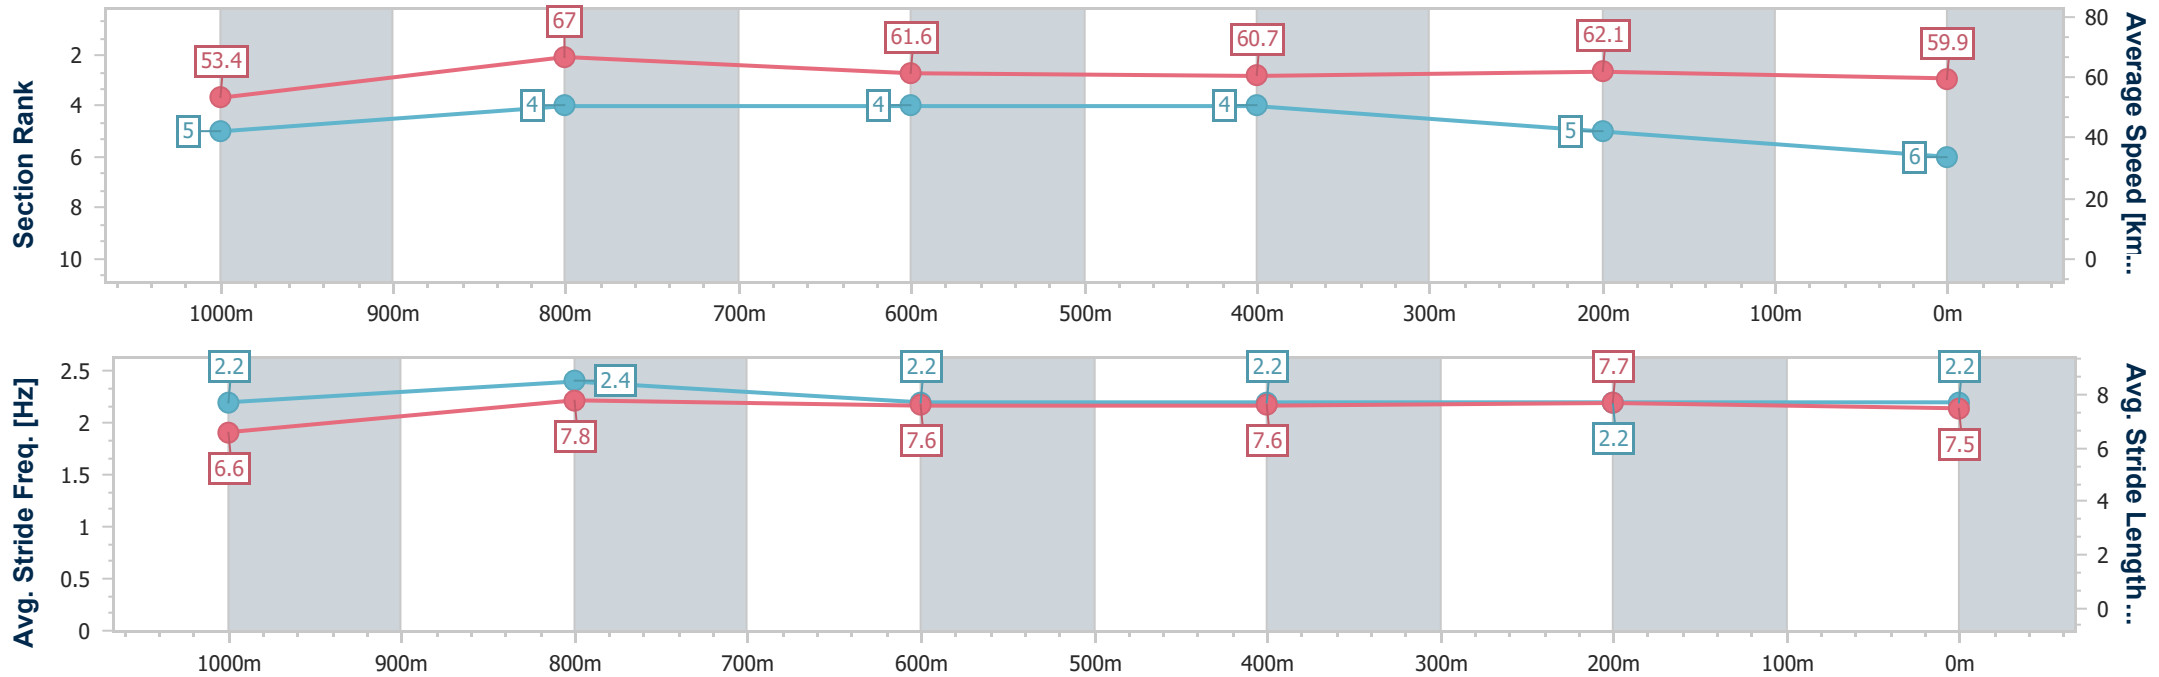

BRISBANE  
RACING CLUB

Section	Overall	1000m	800m	600m	400m	200m
Section Times	1:11.25 [5] (0:13.86)	0:57.39 [7] (0:11.00)	0:46.39 [8] (0:11.74)	0:34.65 [9] (0:11.76)	0:22.89 [9] (0:11.23)	0:11.66 [8] (0:11.66)
Average Speed [km/h]	52.1	65.7	62.0	61.6	64.2	61.7
Top Speed [km/h]	67.2	67.4	64.3	63.8	65.3	65.1
Avg. Dist. to Rail [m]	7.0	1.9	2.4	1.2	3.1	5.0
Avg. Stride Freq. [Hz]	2.1	2.4	2.3	2.2	2.4	2.4
Avg. Stride Length [m]	6.7	7.7	7.5	7.6	7.5	7.2

- [ ] Ranking at each section and finish
- .-.- No data available at this section
- NA No data available

Horse/Jockey Name	Holy Trojan
Final Rank	6
Fastest Section Time (Section)	0:10.72 (1000m)
Top Speed [km/h] (Section)	68.4 (1000m)
Race State	Finished

BRISBANE  
RACING CLUB

Section	Overall	1000m	800m	600m	400m	200m
Section Times	1:11.45 [6] (0:13.52)	0:57.93 [5] (0:10.72)	0:47.21 [4] (0:11.71)	0:35.50 [4] (0:11.88)	0:23.62 [4] (0:11.59)	0:12.03 [5] (0:12.03)
Average Speed [km/h]	53.4	67.0	61.6	60.7	62.1	59.9
Top Speed [km/h]	68.0	68.4	64.6	61.4	63.3	62.5
Avg. Dist. to Rail [m]	1.6	0.2	0.4	0.6	0.8	0.8
Avg. Stride Freq. [Hz]	2.2	2.4	2.2	2.2	2.2	2.2
Avg. Stride Length [m]	6.6	7.8	7.6	7.6	7.7	7.5