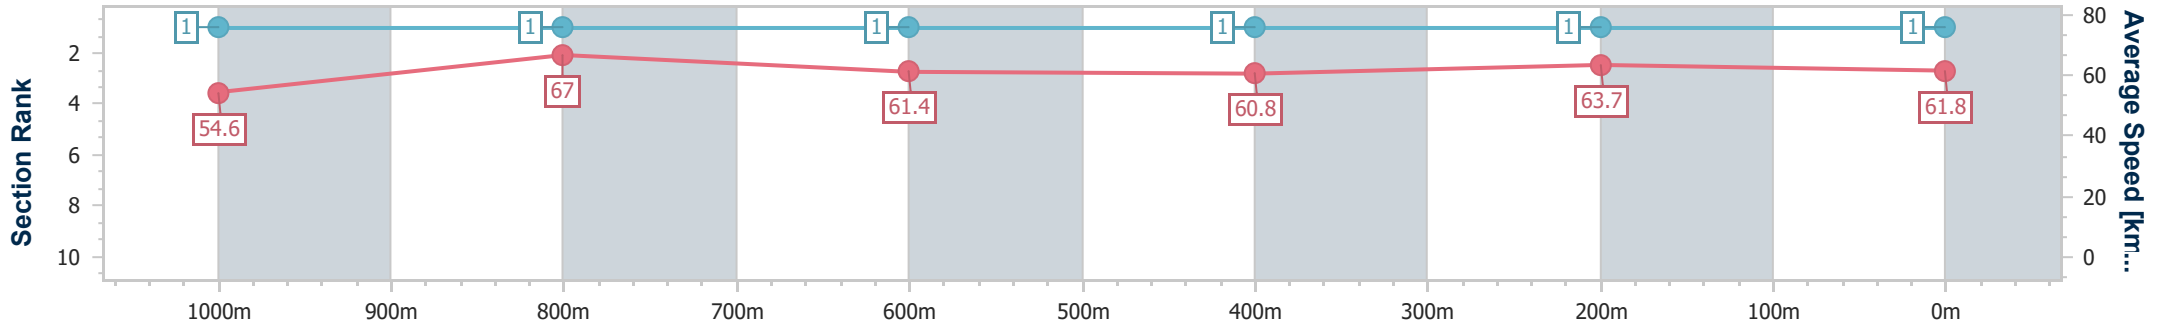

BRISBANE  
RACING CLUB

Section	Overall	1000m	800m	600m	400m	200m
Section Times	1:10.72 [1] (0:13.18)	0:57.54 [1] (0:10.68)	0:46.86 [1] (0:11.77)	0:35.09 [1] (0:12.04)	0:23.05 [1] (0:11.39)	0:11.66 [1] (0:11.66)
Average Speed [km/h]	54.6	67.0	61.4	60.8	63.7	61.8
Top Speed [km/h]	68.1	68.4	64.3	61.9	66.7	64.8
Avg. Dist. to Rail [m]	1.1	0.6	1.1	3.3	1.6	0.8
Avg. Stride Freq. [Hz]	2.4	2.5	2.3	2.3	2.3	2.3
Avg. Stride Length [m]	6.4	7.5	7.5	7.4	7.5	7.1