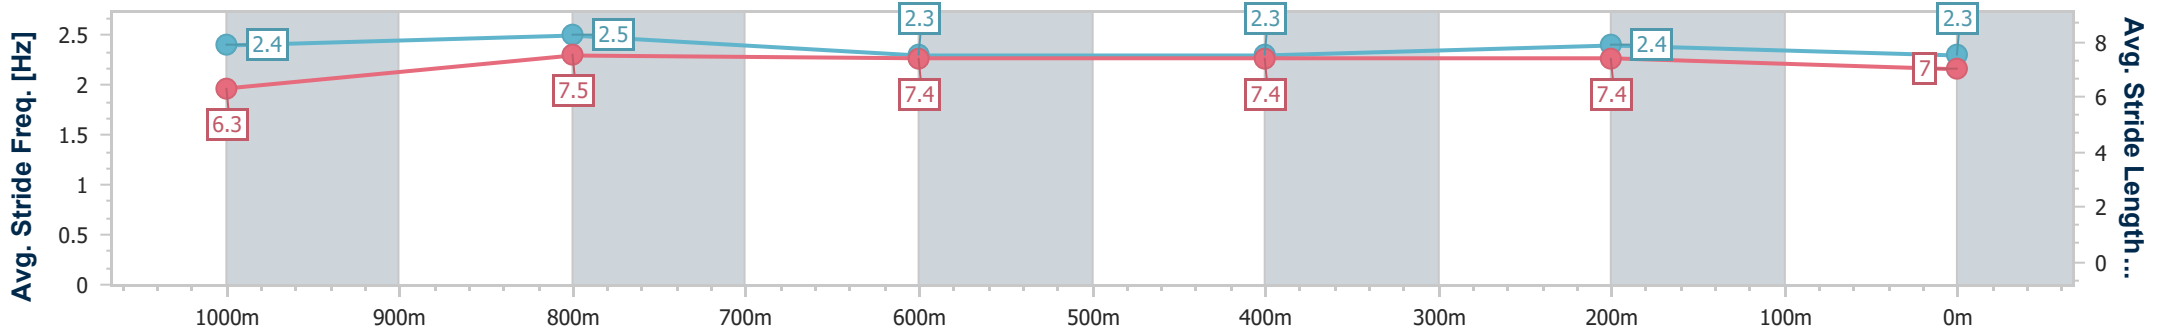

Horse/Jockey Name	Milton Road
Final Rank	8
Fastest Section Time (Section)	0:10.75 (1000m)
Top Speed [km/h] (Section)	68.0 (1000m)
Race State	Finished

Doomben QLD Professional
Race 2: MOUNT FRANKLIN QTIS Three-Year-Old Colts and Geldings Maiden Plate - 1200m
07 June 2023 - 12:20
Track Rating: Soft 5, Weather: Fine, Rail Position: +10m Entire Course

BRISBANE
RACING CLUB

Section	Overall	1000m	800m	600m	400m	200m
Section Times	1:11.67 [8] (0:13.33)	0:58.34 [3] (0:10.75)	0:47.60 [3] (0:11.80)	0:35.83 [3] (0:11.97)	0:23.86 [3] (0:11.45)	0:12.41 [3] (0:12.41)
Average Speed [km/h]	54.0	66.6	61.4	61.0	63.1	58.1
Top Speed [km/h]	67.7	68.0	64.5	61.6	65.4	61.5
Avg. Dist. to Rail [m]	4.3	1.2	1.4	2.4	3.0	2.4
Avg. Stride Freq. [Hz]	2.4	2.5	2.3	2.3	2.4	2.3
Avg. Stride Length [m]	6.3	7.5	7.4	7.4	7.4	7.0

- [ ] Ranking at each section and finish
- -.-.- No data available at this section
- NA No data available