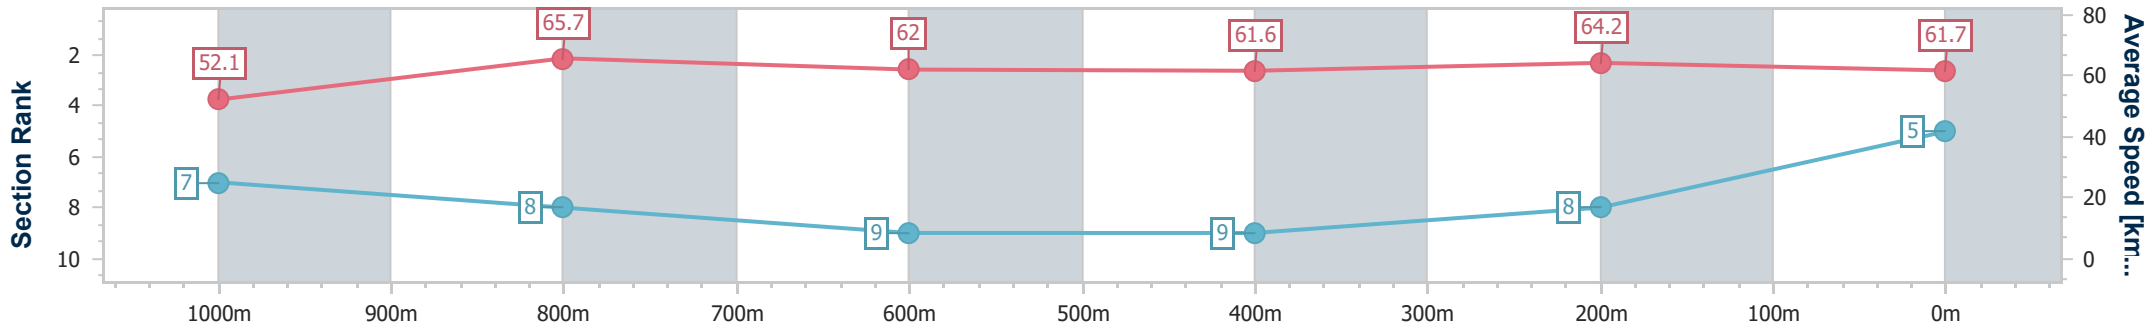

Horse/Jockey Name	Deferential
Final Rank	5
Fastest Section Time (Section)	0:11.00 (1000m)
Top Speed [km/h] (Section)	67.4 (1000m)
Race State	Finished

Doomben QLD Professional
Race 2: MOUNT FRANKLIN QTIS Three-Year-Old Colts and Geldings Maiden Plate - 1200m
07 June 2023 - 12:20
Track Rating: Soft 5, Weather: Fine, Rail Position: +10m Entire Course

BRISBANE
RACING CLUB

Section	Overall	1000m	800m	600m	400m	200m
Section Times	1:11.25 [5] (0:13.86)	0:57.39 [7] (0:11.00)	0:46.39 [8] (0:11.74)	0:34.65 [9] (0:11.76)	0:22.89 [9] (0:11.23)	0:11.66 [8] (0:11.66)
Average Speed [km/h]	52.1	65.7	62.0	61.6	64.2	61.7
Top Speed [km/h]	67.2	67.4	64.3	63.8	65.3	65.1
Avg. Dist. to Rail [m]	7.0	1.9	2.4	1.2	3.1	5.0
Avg. Stride Freq. [Hz]	2.1	2.4	2.3	2.2	2.4	2.4
Avg. Stride Length [m]	6.7	7.7	7.5	7.6	7.5	7.2

- [ ] Ranking at each section and finish
- -.-.- No data available at this section
- NA No data available