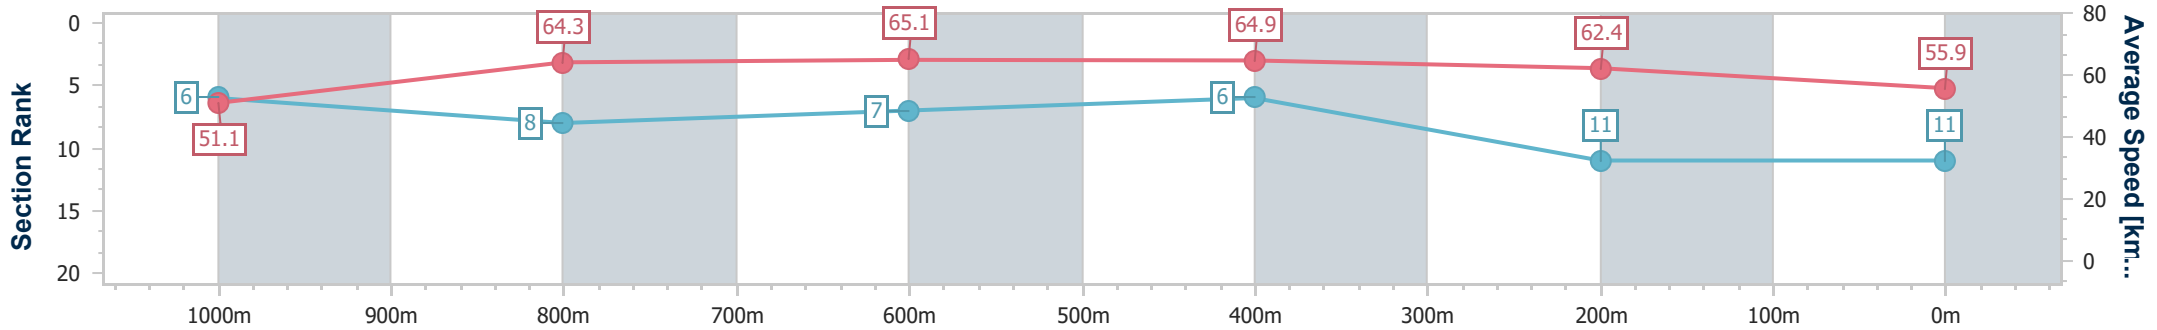

Eagle Farm QLD Professional

Race 9: NOVA 106.9 QUEENSLAND DAY STAKES - 1200m

03 June 2023 - 16:29

Track Rating: Good 4, Weather: Fine, Rail Position: +2m Entire Course

BRISBANE RACING CLUB

Section	Overall	1000m	800m	600m	400m	200m
Section Times	1:12.18 [11] (0:14.11)	0:58.07 [6] (0:11.32)	0:46.75 [8] (0:11.13)	0:35.62 [7] (0:11.20)	0:24.42 [6] (0:11.52)	0:12.90 [11] (0:12.90)
Average Speed [km/h]	51.1	64.3	65.1	64.9	62.4	55.9
Top Speed [km/h]	66.2	65.5	65.9	65.4	64.5	59.1
Avg. Dist. to Rail [m]	3.2	2.1	1.4	1.7	3.1	1.2
Avg. Stride Freq. [Hz]	2.2	2.3	2.3	2.3	2.3	2.2
Avg. Stride Length [m]	6.5	7.6	7.6	7.7	7.5	7.1