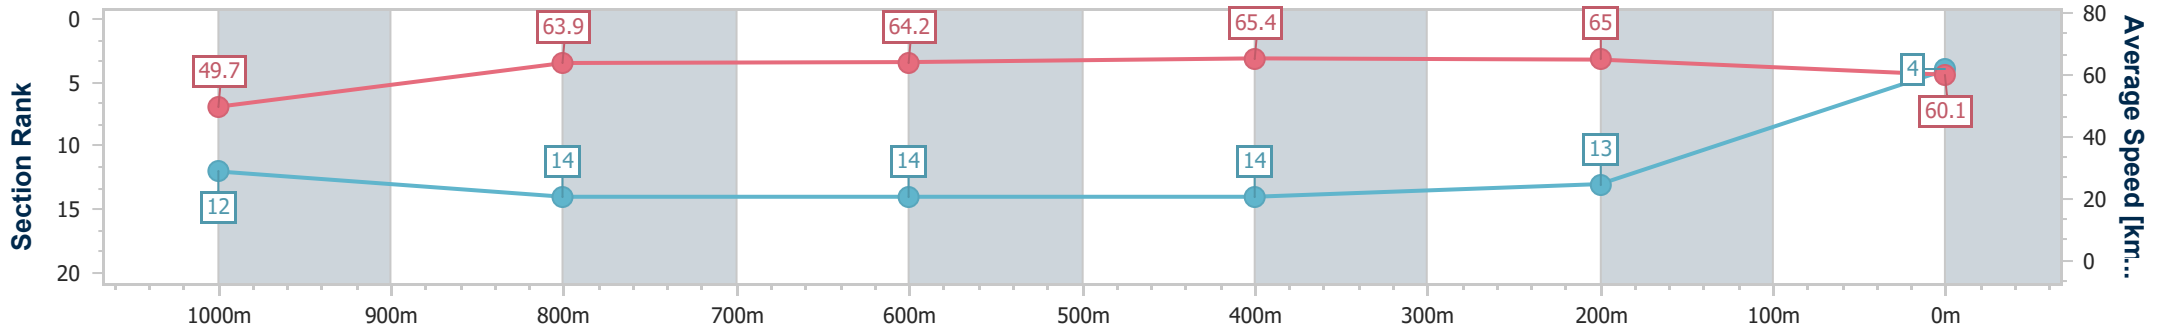

### Eagle Farm QLD Professional

Race 9: NOVA 106.9 QUEENSLAND DAY STAKES - 1200m

03 June 2023 - 16:29

Track Rating: Good 4, Weather: Fine, Rail Position: +2m Entire Course

BRISBANE RACING CLUB

Section	Overall	1000m	800m	600m	400m	200m
Section Times	1:11.32 [4] (0:14.53)	0:56.79 [12] (0:11.36)	0:45.43 [14] (0:11.27)	0:34.16 [14] (0:11.09)	0:23.07 [14] (0:11.07)	0:12.00 [13] (0:12.00)
Average Speed [km/h]	49.7	63.9	64.2	65.4	65.0	60.1
Top Speed [km/h]	64.3	65.0	64.8	66.7	66.5	62.2
Avg. Dist. to Rail [m]	6.4	1.6	1.2	1.5	6.3	8.1
Avg. Stride Freq. [Hz]	2.3	2.5	2.4	2.5	2.6	2.5
Avg. Stride Length [m]	6.0	7.2	7.3	7.3	7.0	6.6