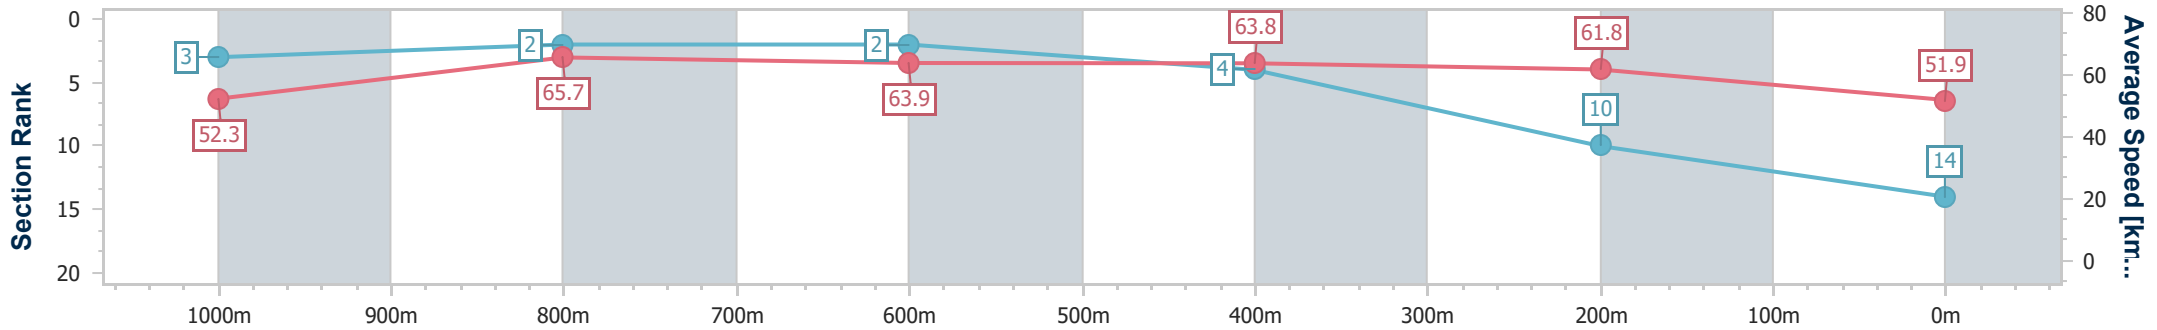

- [ ] Ranking at each section and finish
- .-.- No data available at this section
- NA No data available

Horse/Jockey Name	Queen Assassin
Final Rank	14
Fastest Section Time (Section)	0:11.07 (1000m)
Top Speed [km/h] (Section)	67.2 (1000m)
Race State	Finished

Eagle Farm QLD Professional

Race 9: NOVA 106.9 QUEENSLAND DAY STAKES - 1200m

03 June 2023 - 16:29

Track Rating: Good 4, Weather: Fine, Rail Position: +2m Entire Course

BRISBANE RACING CLUB

Section	Overall	1000m	800m	600m	400m	200m
Section Times	1:13.13 [14] (0:13.77)	0:59.36 [3] (0:11.07)	0:48.29 [2] (0:11.35)	0:36.94 [2] (0:11.40)	0:25.54 [4] (0:11.65)	0:13.89 [10] (0:13.89)
Average Speed [km/h]	52.3	65.7	63.9	63.8	61.8	51.9
Top Speed [km/h]	67.2	67.2	64.4	64.8	65.1	57.9
Avg. Dist. to Rail [m]	6.3	2.3	1.6	2.1	3.8	1.3
Avg. Stride Freq. [Hz]	2.5	2.3	2.4	2.5	2.4	2.3
Avg. Stride Length [m]	5.9	7.8	7.2	7.1	6.9	6.4

- [ ] Ranking at each section and finish
- .-.- No data available at this section
- NA No data available