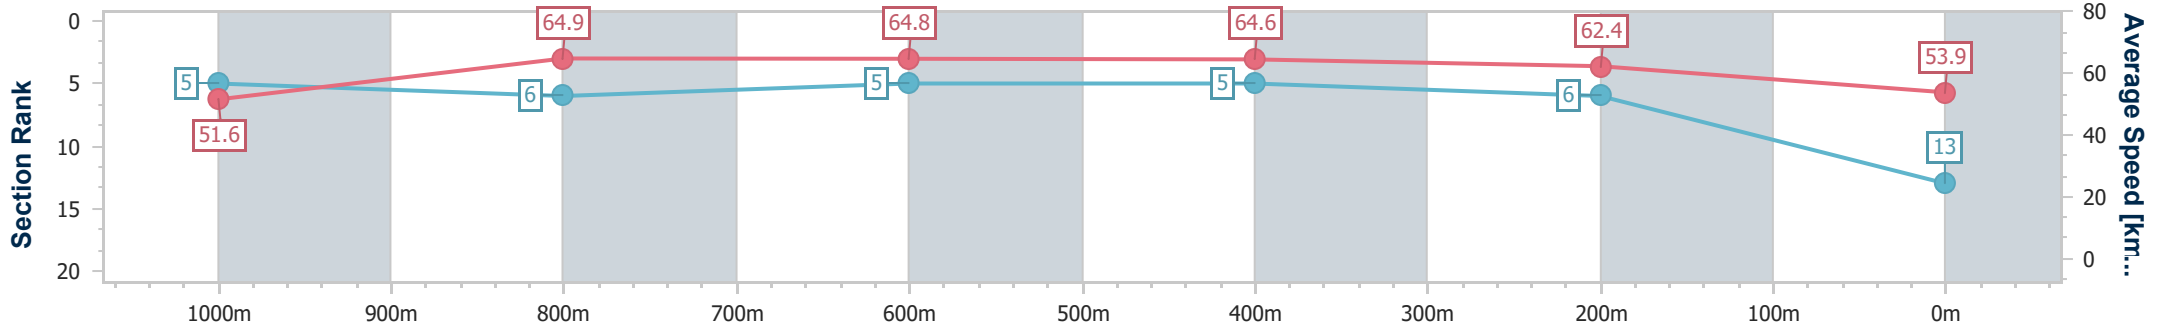

- [ ] Ranking at each section and finish
- .-.- No data available at this section
- NA No data available

Horse/Jockey Name	Valiancy
Final Rank	13
Fastest Section Time (Section)	0:11.14 (1000m)
Top Speed [km/h] (Section)	66.0 (Overall)
Race State	Finished

### Eagle Farm QLD Professional

Race 9: NOVA 106.9 QUEENSLAND DAY STAKES - 1200m

03 June 2023 - 16:29

Track Rating: Good 4, Weather: Fine, Rail Position: +2m Entire Course

BRISBANE RACING CLUB

Section	Overall	1000m	800m	600m	400m	200m
Section Times	1:12.50 [13] (0:14.00)	0:58.50 [5] (0:11.14)	0:47.36 [6] (0:11.19)	0:36.17 [5] (0:11.27)	0:24.90 [5] (0:11.53)	0:13.37 [6] (0:13.37)
Average Speed [km/h]	51.6	64.9	64.8	64.6	62.4	53.9
Top Speed [km/h]	66.0	65.7	65.5	65.4	64.2	59.1
Avg. Dist. to Rail [m]	2.3	0.9	1.6	2.1	5.1	2.6
Avg. Stride Freq. [Hz]	2.3	2.3	2.4	2.3	2.3	2.2
Avg. Stride Length [m]	6.4	7.8	7.6	7.6	7.5	6.9

- [ ] Ranking at each section and finish
- .-.- No data available at this section
- NA No data available

Horse/Jockey Name	Queen Assassin
Final Rank	14
Fastest Section Time (Section)	0:11.07 (1000m)
Top Speed [km/h] (Section)	67.2 (1000m)
Race State	Finished