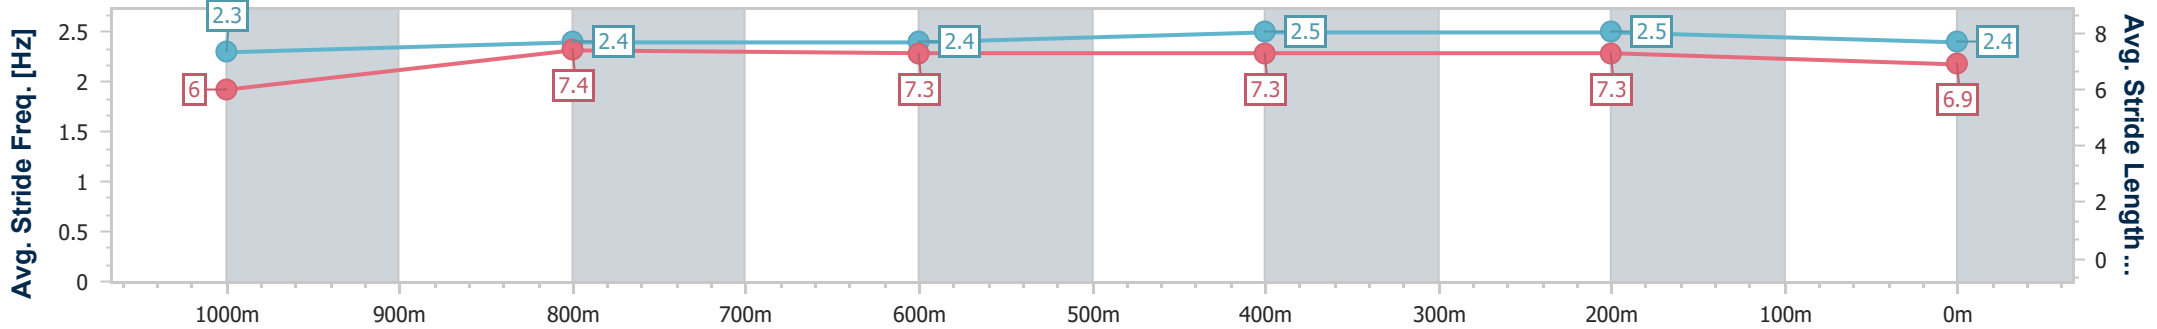

### Eagle Farm QLD Professional

Race 9: NOVA 106.9 QUEENSLAND DAY STAKES - 1200m

03 June 2023 - 16:29

Track Rating: Good 4, Weather: Fine, Rail Position: +2m Entire Course

BRISBANE RACING CLUB

Section	Overall	1000m	800m	600m	400m	200m
Section Times	1:11.38 [5] (0:14.61)	0:56.77 [14] (0:11.28)	0:45.49 [13] (0:11.21)	0:34.28 [13] (0:11.12)	0:23.16 [13] (0:11.00)	0:12.16 [8] (0:12.16)
Average Speed [km/h]	49.4	64.1	64.1	64.7	65.5	59.2
Top Speed [km/h]	64.5	65.0	65.5	66.5	66.5	63.6
Avg. Dist. to Rail [m]	6.3	0.6	0.3	0.5	2.0	1.0
Avg. Stride Freq. [Hz]	2.3	2.4	2.4	2.5	2.5	2.4
Avg. Stride Length [m]	6.0	7.4	7.3	7.3	7.3	6.9

- [ ] Ranking at each section and finish
- .-.- No data available at this section
- NA No data available

Horse/Jockey Name	Stroll
Final Rank	6
Fastest Section Time (Section)	0:11.16 (600m)
Top Speed [km/h] (Section)	66.3 (600m)
Race State	Finished