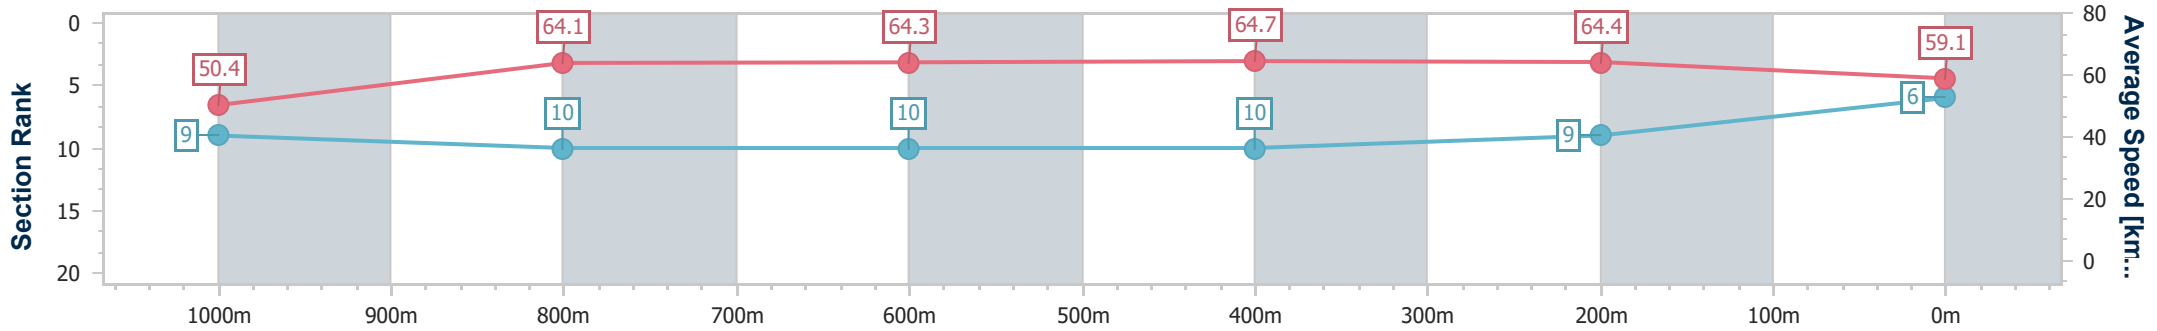

### Eagle Farm QLD Professional

Race 9: NOVA 106.9 QUEENSLAND DAY STAKES - 1200m

03 June 2023 - 16:29

Track Rating: Good 4, Weather: Fine, Rail Position: +2m Entire Course

BRISBANE RACING CLUB

Section	Overall	1000m	800m	600m	400m	200m
Section Times	1:11.43 [6] (0:14.30)	0:57.13 [9] (0:11.34)	0:45.79 [10] (0:11.24)	0:34.55 [10] (0:11.16)	0:23.39 [10] (0:11.18)	0:12.21 [9] (0:12.21)
Average Speed [km/h]	50.4	64.1	64.3	64.7	64.4	59.1
Top Speed [km/h]	64.5	64.9	65.2	66.3	66.0	61.4
Avg. Dist. to Rail [m]	5.2	1.8	0.8	1.0	3.6	2.6
Avg. Stride Freq. [Hz]	2.2	2.4	2.3	2.4	2.4	2.3
Avg. Stride Length [m]	6.3	7.5	7.6	7.6	7.6	7.1