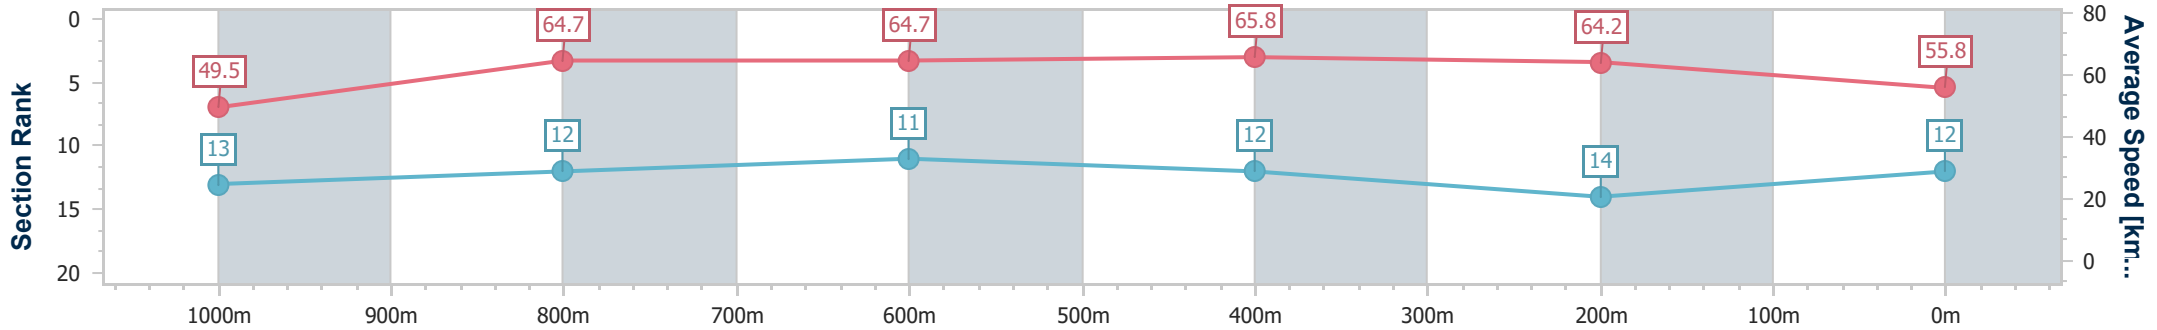

Eagle Farm QLD Professional

Race 9: NOVA 106.9 QUEENSLAND DAY STAKES - 1200m

03 June 2023 - 16:29

Track Rating: Good 4, Weather: Fine, Rail Position: +2m Entire Course

BRISBANE RACING CLUB

Section	Overall	1000m	800m	600m	400m	200m
Section Times	1:12.29 [12] (0:14.59)	0:57.70 [13] (0:11.28)	0:46.42 [12] (0:11.16)	0:35.26 [11] (0:11.15)	0:24.11 [12] (0:11.21)	0:12.90 [14] (0:12.90)
Average Speed [km/h]	49.5	64.7	64.7	65.8	64.2	55.8
Top Speed [km/h]	64.8	65.0	65.7	66.4	66.6	61.0
Avg. Dist. to Rail [m]	8.6	2.2	0.8	3.8	8.5	7.8
Avg. Stride Freq. [Hz]	2.3	2.4	2.4	2.5	2.6	2.4
Avg. Stride Length [m]	6.0	7.4	7.4	7.4	6.9	6.5

- [ ] Ranking at each section and finish
- .-.- No data available at this section
- NA No data available

Horse/Jockey Name	Valiancy
Final Rank	13
Fastest Section Time (Section)	0:11.14 (1000m)
Top Speed [km/h] (Section)	66.0 (Overall)
Race State	Finished