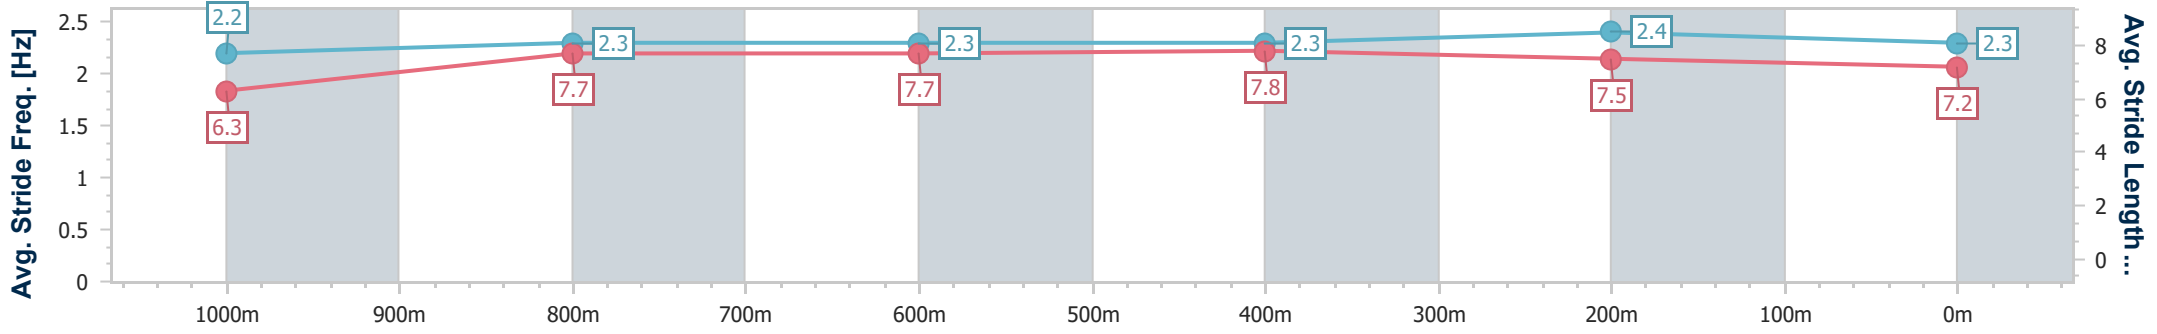

Eagle Farm QLD Professional

Race 9: NOVA 106.9 QUEENSLAND DAY STAKES - 1200m

03 June 2023 - 16:29

Track Rating: Good 4, Weather: Fine, Rail Position: +2m Entire Course

BRISBANE RACING CLUB

Section	Overall	1000m	800m	600m	400m	200m
Section Times	1:10.98 [2] (0:14.43)	0:56.55 [11] (0:11.29)	0:45.26 [11] (0:11.33)	0:33.93 [12] (0:11.12)	0:22.81 [11] (0:10.94)	0:11.87 [5] (0:11.87)
Average Speed [km/h]	50.0	63.9	63.6	64.9	65.8	60.7
Top Speed [km/h]	65.0	65.4	65.1	66.5	67.4	64.0
Avg. Dist. to Rail [m]	3.2	0.6	0.3	0.3	0.6	0.9
Avg. Stride Freq. [Hz]	2.2	2.3	2.3	2.3	2.4	2.3
Avg. Stride Length [m]	6.3	7.7	7.7	7.8	7.5	7.2