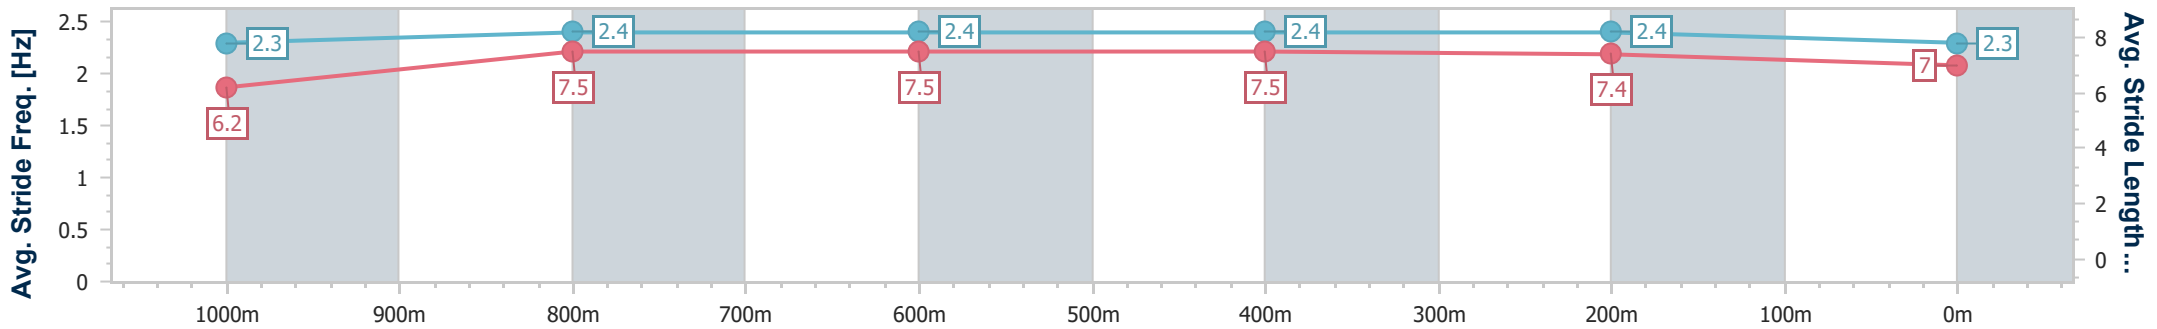

### Eagle Farm QLD Professional

Race 9: NOVA 106.9 QUEENSLAND DAY STAKES - 1200m

03 June 2023 - 16:29

Track Rating: Good 4, Weather: Fine, Rail Position: +2m Entire Course

BRISBANE RACING CLUB

Section	Overall	1000m	800m	600m	400m	200m
Section Times	1:11.48 [8] (0:14.40)	0:57.08 [10] (0:11.18)	0:45.90 [9] (0:11.25)	0:34.65 [9] (0:11.14)	0:23.51 [9] (0:11.18)	0:12.33 [7] (0:12.33)
Average Speed [km/h]	50.1	65.2	64.5	65.5	64.4	58.4
Top Speed [km/h]	66.1	66.1	65.8	66.0	66.0	62.5
Avg. Dist. to Rail [m]	7.5	2.3	2.0	2.6	6.1	6.1
Avg. Stride Freq. [Hz]	2.3	2.4	2.4	2.4	2.4	2.3
Avg. Stride Length [m]	6.2	7.5	7.5	7.5	7.4	7.0