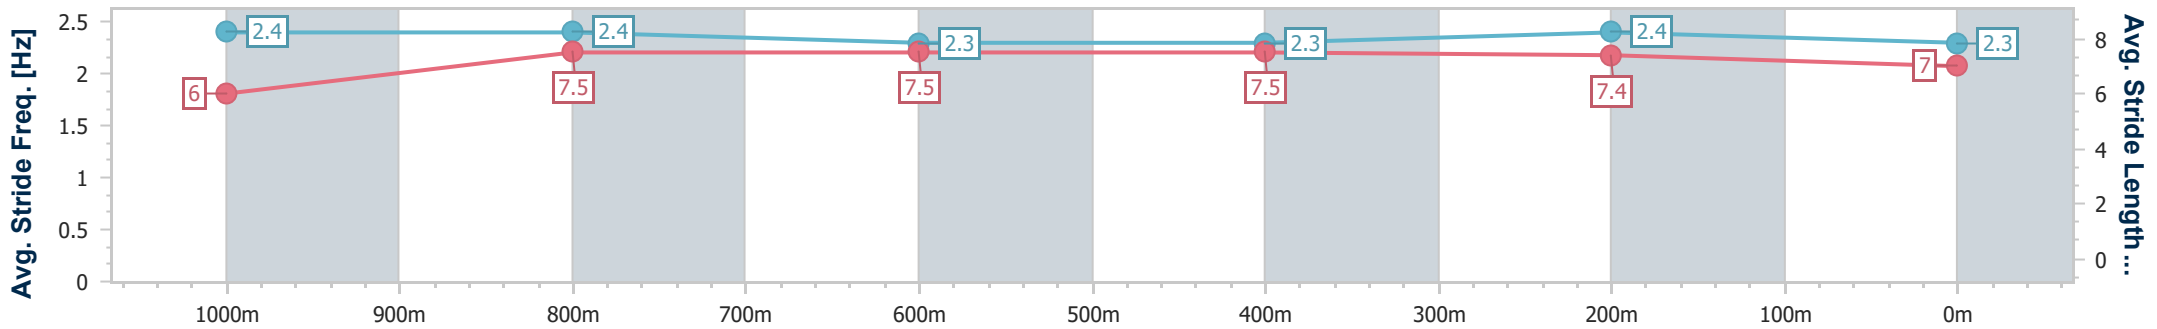

Eagle Farm QLD Professional

Race 9: NOVA 106.9 QUEENSLAND DAY STAKES - 1200m

03 June 2023 - 16:29

Track Rating: Good 4, Weather: Fine, Rail Position: +2m Entire Course

BRISBANE RACING CLUB

Section	Overall	1000m	800m	600m	400m	200m
Section Times	1:11.44 [7] (0:13.85)	0:57.59 [4] (0:11.26)	0:46.33 [5] (0:11.33)	0:35.00 [6] (0:11.35)	0:23.65 [7] (0:11.29)	0:12.36 [4] (0:12.36)
Average Speed [km/h]	52.0	64.1	63.6	63.6	63.8	58.2
Top Speed [km/h]	65.9	66.1	65.3	64.3	65.0	62.6
Avg. Dist. to Rail [m]	0.7	0.4	0.4	0.6	1.8	1.8
Avg. Stride Freq. [Hz]	2.4	2.4	2.3	2.3	2.4	2.3
Avg. Stride Length [m]	6.0	7.5	7.5	7.5	7.4	7.0