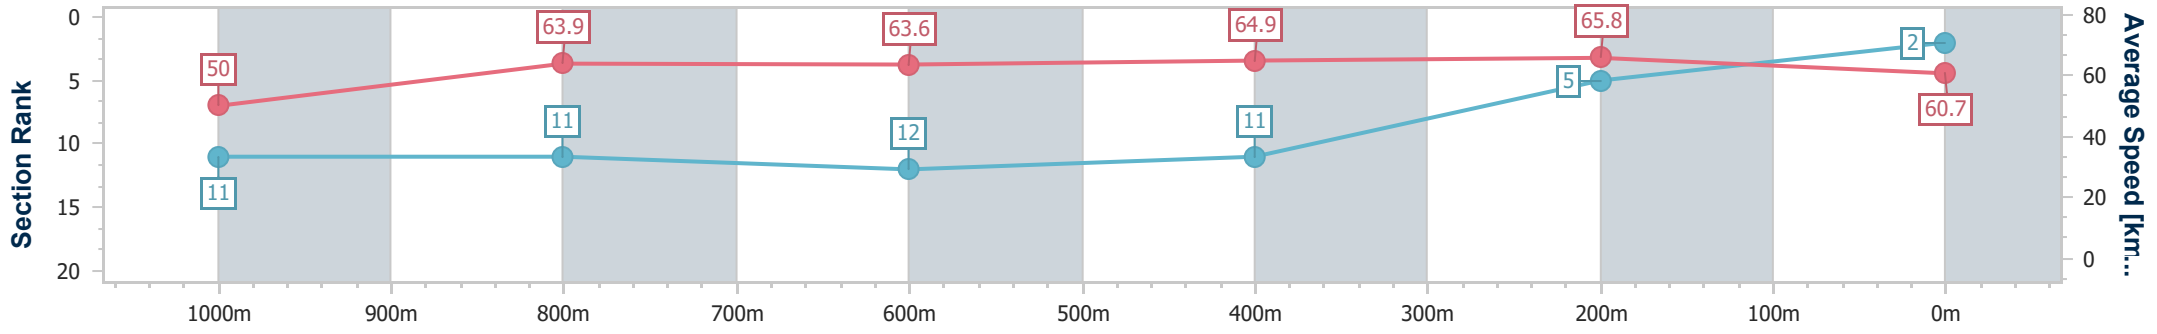

Eagle Farm QLD Professional

Race 9: NOVA 106.9 QUEENSLAND DAY STAKES - 1200m

03 June 2023 - 16:29

Track Rating: Good 4, Weather: Fine, Rail Position: +2m Entire Course

BRISBANE RACING CLUB

Section	Overall	1000m	800m	600m	400m	200m
Section Times	1:10.98 [2] (0:14.43)	0:56.55 [11] (0:11.29)	0:45.26 [11] (0:11.33)	0:33.93 [12] (0:11.12)	0:22.81 [11] (0:10.94)	0:11.87 [5] (0:11.87)
Average Speed [km/h]	50.0	63.9	63.6	64.9	65.8	60.7
Top Speed [km/h]	65.0	65.4	65.1	66.5	67.4	64.0
Avg. Dist. to Rail [m]	3.2	0.6	0.3	0.3	0.6	0.9
Avg. Stride Freq. [Hz]	2.2	2.3	2.3	2.3	2.4	2.3
Avg. Stride Length [m]	6.3	7.7	7.7	7.8	7.5	7.2