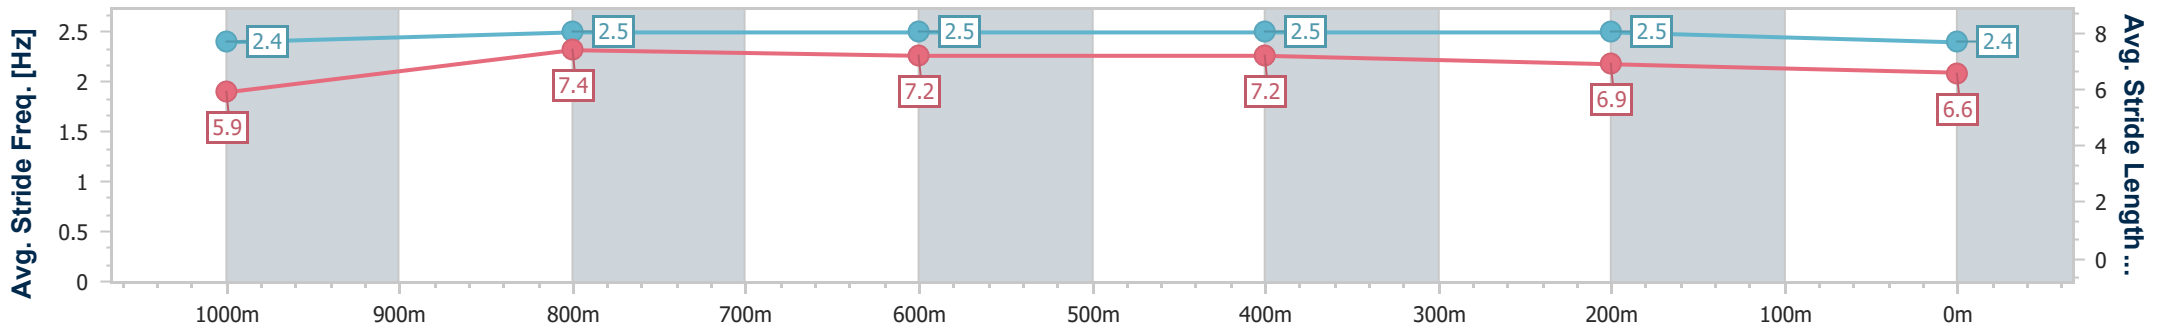

Eagle Farm QLD Professional

Race 9: NOVA 106.9 QUEENSLAND DAY STAKES - 1200m

03 June 2023 - 16:29

Track Rating: Good 4, Weather: Fine, Rail Position: +2m Entire Course

BRISBANE RACING CLUB

Section	Overall	1000m	800m	600m	400m	200m
Section Times	1:11.67 [9] (0:14.22)	0:57.45 [8] (0:10.85)	0:46.60 [4] (0:11.12)	0:35.48 [3] (0:11.35)	0:24.13 [3] (0:11.54)	0:12.59 [3] (0:12.59)
Average Speed [km/h]	50.8	66.9	65.3	64.5	62.4	57.2
Top Speed [km/h]	66.2	67.7	66.0	65.3	64.2	59.5
Avg. Dist. to Rail [m]	8.8	1.5	1.6	3.7	6.2	3.5
Avg. Stride Freq. [Hz]	2.4	2.5	2.5	2.5	2.5	2.4
Avg. Stride Length [m]	5.9	7.4	7.2	7.2	6.9	6.6

- [ ] Ranking at each section and finish
- .-.- No data available at this section
- NA No data available

Horse/Jockey Name	Written In Code
Final Rank	10
Fastest Section Time (Section)	0:11.22 (1000m)
Top Speed [km/h] (Section)	66.5 (600m)
Race State	Finished