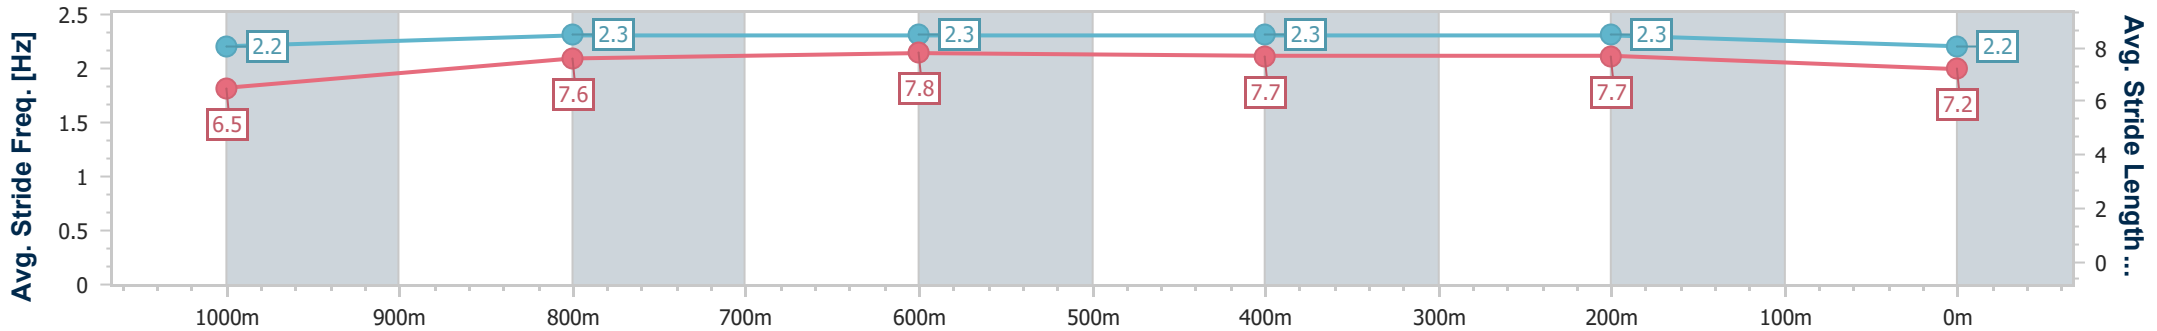

- [ ] Ranking at each section and finish
- .-.- No data available at this section
- NA No data available

Horse/Jockey Name	Written In Code
Final Rank	10
Fastest Section Time (Section)	0:11.22 (1000m)
Top Speed [km/h] (Section)	66.5 (600m)
Race State	Finished

### Eagle Farm QLD Professional

Race 9: NOVA 106.9 QUEENSLAND DAY STAKES - 1200m

03 June 2023 - 16:29

Track Rating: Good 4, Weather: Fine, Rail Position: +2m Entire Course

BRISBANE RACING CLUB

Section	Overall	1000m	800m	600m	400m	200m
Section Times	1:12.00 [10] (0:14.16)	0:57.84 [7] (0:11.22)	0:46.62 [7] (0:11.33)	0:35.29 [8] (0:11.22)	0:24.07 [8] (0:11.37)	0:12.70 [12] (0:12.70)
Average Speed [km/h]	50.8	64.4	63.7	64.7	63.4	56.6
Top Speed [km/h]	66.2	66.1	64.9	66.5	64.3	61.7
Avg. Dist. to Rail [m]	2.0	0.9	0.6	1.9	5.1	3.3
Avg. Stride Freq. [Hz]	2.2	2.3	2.3	2.3	2.3	2.2
Avg. Stride Length [m]	6.5	7.6	7.8	7.7	7.7	7.2