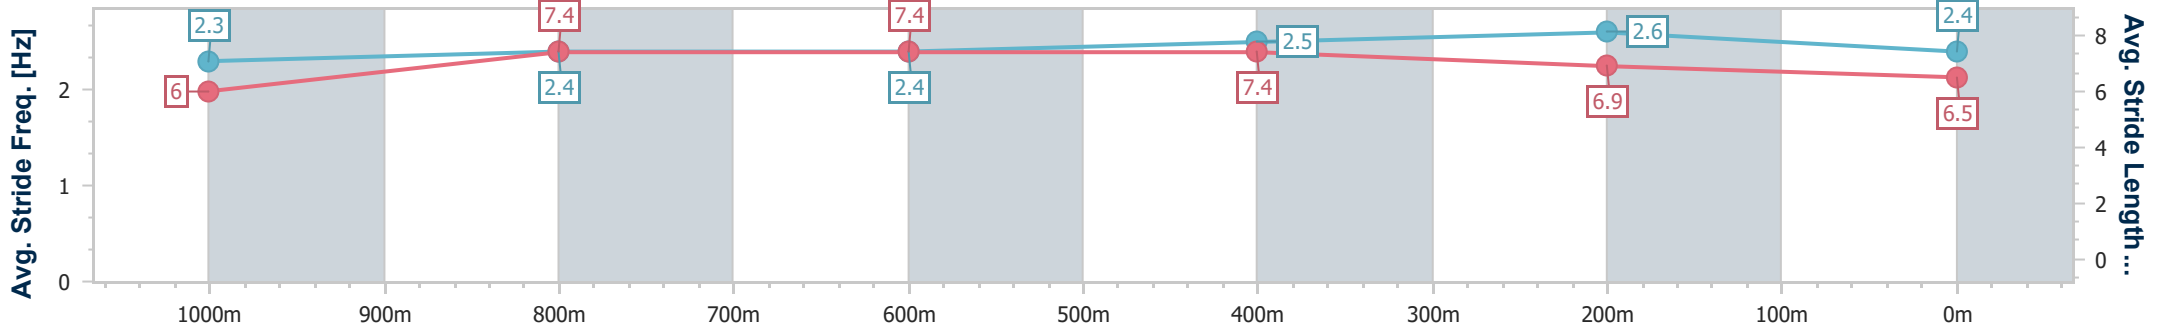

Eagle Farm QLD Professional

Race 9: NOVA 106.9 QUEENSLAND DAY STAKES - 1200m

03 June 2023 - 16:29

Track Rating: Good 4, Weather: Fine, Rail Position: +2m Entire Course

BRISBANE RACING CLUB

Section	Overall	1000m	800m	600m	400m	200m
Section Times	1:12.29 [12] (0:14.59)	0:57.70 [13] (0:11.28)	0:46.42 [12] (0:11.16)	0:35.26 [11] (0:11.15)	0:24.11 [12] (0:11.21)	0:12.90 [14] (0:12.90)
Average Speed [km/h]	49.5	64.7	64.7	65.8	64.2	55.8
Top Speed [km/h]	64.8	65.0	65.7	66.4	66.6	61.0
Avg. Dist. to Rail [m]	8.6	2.2	0.8	3.8	8.5	7.8
Avg. Stride Freq. [Hz]	2.3	2.4	2.4	2.5	2.6	2.4
Avg. Stride Length [m]	6.0	7.4	7.4	7.4	6.9	6.5

- [ ] Ranking at each section and finish
- .-.- No data available at this section
- NA No data available

Horse/Jockey Name	Valiancy
Final Rank	13
Fastest Section Time (Section)	0:11.14 (1000m)
Top Speed [km/h] (Section)	66.0 (Overall)
Race State	Finished