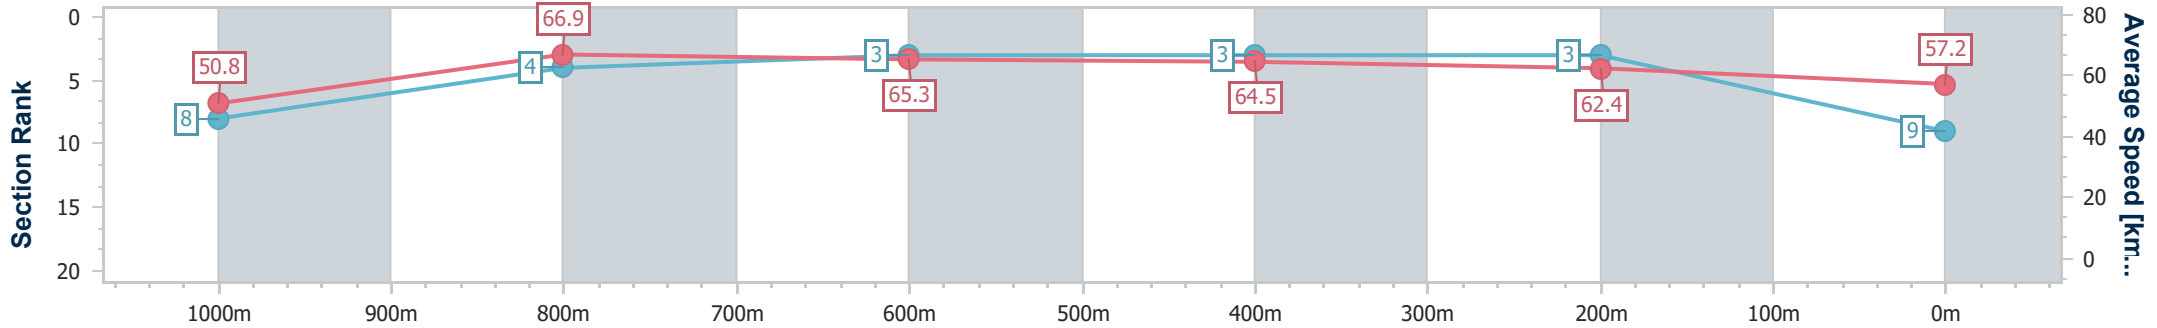

Eagle Farm QLD Professional

Race 9: NOVA 106.9 QUEENSLAND DAY STAKES - 1200m

03 June 2023 - 16:29

Track Rating: Good 4, Weather: Fine, Rail Position: +2m Entire Course

BRISBANE RACING CLUB

Section	Overall	1000m	800m	600m	400m	200m
Section Times	1:11.67 [9] (0:14.22)	0:57.45 [8] (0:10.85)	0:46.60 [4] (0:11.12)	0:35.48 [3] (0:11.35)	0:24.13 [3] (0:11.54)	0:12.59 [3] (0:12.59)
Average Speed [km/h]	50.8	66.9	65.3	64.5	62.4	57.2
Top Speed [km/h]	66.2	67.7	66.0	65.3	64.2	59.5
Avg. Dist. to Rail [m]	8.8	1.5	1.6	3.7	6.2	3.5
Avg. Stride Freq. [Hz]	2.4	2.5	2.5	2.5	2.5	2.4
Avg. Stride Length [m]	5.9	7.4	7.2	7.2	6.9	6.6

- [ ] Ranking at each section and finish
- .-.- No data available at this section
- NA No data available

Horse/Jockey Name	Written In Code
Final Rank	10
Fastest Section Time (Section)	0:11.22 (1000m)
Top Speed [km/h] (Section)	66.5 (600m)
Race State	Finished