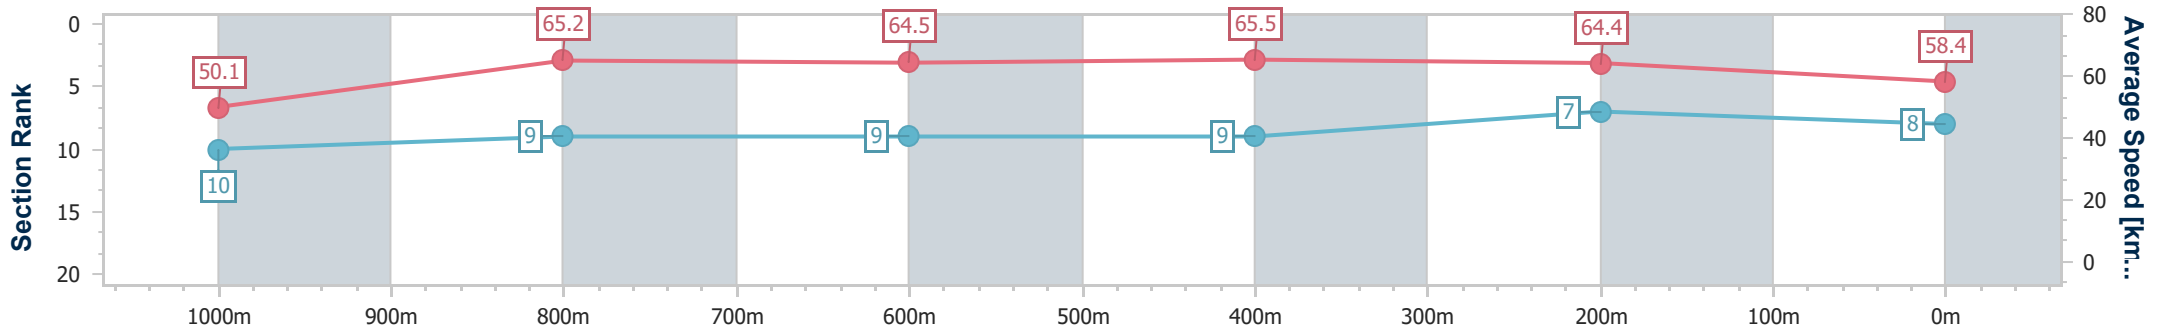

### Eagle Farm QLD Professional

Race 9: NOVA 106.9 QUEENSLAND DAY STAKES - 1200m

03 June 2023 - 16:29

Track Rating: Good 4, Weather: Fine, Rail Position: +2m Entire Course

BRISBANE RACING CLUB

Section	Overall	1000m	800m	600m	400m	200m
Section Times	1:11.48 [8] (0:14.40)	0:57.08 [10] (0:11.18)	0:45.90 [9] (0:11.25)	0:34.65 [9] (0:11.14)	0:23.51 [9] (0:11.18)	0:12.33 [7] (0:12.33)
Average Speed [km/h]	50.1	65.2	64.5	65.5	64.4	58.4
Top Speed [km/h]	66.1	66.1	65.8	66.0	66.0	62.5
Avg. Dist. to Rail [m]	7.5	2.3	2.0	2.6	6.1	6.1
Avg. Stride Freq. [Hz]	2.3	2.4	2.4	2.4	2.4	2.3
Avg. Stride Length [m]	6.2	7.5	7.5	7.5	7.4	7.0