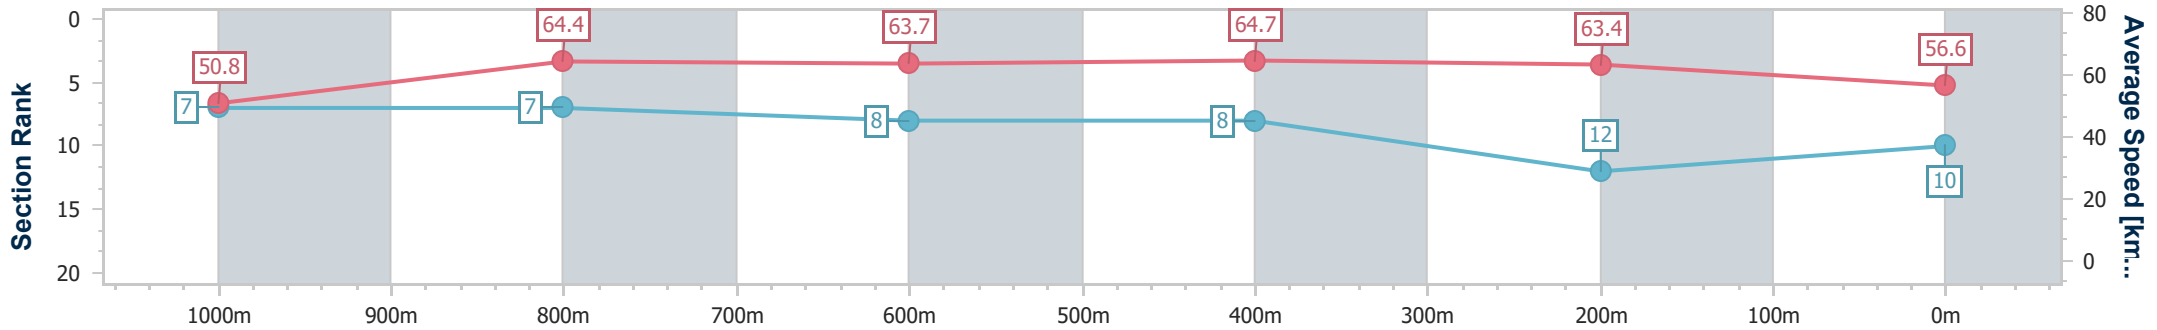

- [ ] Ranking at each section and finish
- .-.- No data available at this section
- NA No data available

Horse/Jockey Name	Written In Code
Final Rank	10
Fastest Section Time (Section)	0:11.22 (1000m)
Top Speed [km/h] (Section)	66.5 (600m)
Race State	Finished

### Eagle Farm QLD Professional

Race 9: NOVA 106.9 QUEENSLAND DAY STAKES - 1200m

03 June 2023 - 16:29

Track Rating: Good 4, Weather: Fine, Rail Position: +2m Entire Course

BRISBANE RACING CLUB

Section	Overall	1000m	800m	600m	400m	200m
Section Times	1:12.00 [10] (0:14.16)	0:57.84 [7] (0:11.22)	0:46.62 [7] (0:11.33)	0:35.29 [8] (0:11.22)	0:24.07 [8] (0:11.37)	0:12.70 [12] (0:12.70)
Average Speed [km/h]	50.8	64.4	63.7	64.7	63.4	56.6
Top Speed [km/h]	66.2	66.1	64.9	66.5	64.3	61.7
Avg. Dist. to Rail [m]	2.0	0.9	0.6	1.9	5.1	3.3
Avg. Stride Freq. [Hz]	2.2	2.3	2.3	2.3	2.3	2.2
Avg. Stride Length [m]	6.5	7.6	7.8	7.7	7.7	7.2

- [ ] Ranking at each section and finish
- .-.- No data available at this section
- NA No data available

Horse/Jockey Name	Dark Harmony
Final Rank	11
Fastest Section Time (Section)	0:11.13 (800m)
Top Speed [km/h] (Section)	66.2 (Overall)
Race State	Finished