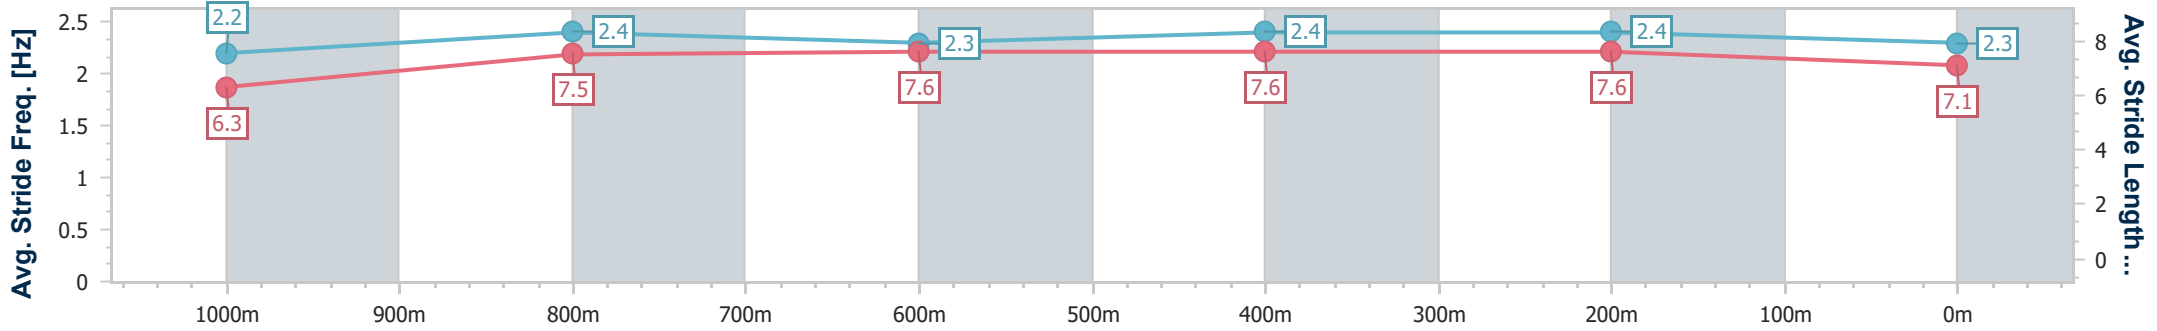

- [ ] Ranking at each section and finish
- .-.- No data available at this section
- NA No data available

Horse/Jockey Name	Stroll
Final Rank	6
Fastest Section Time (Section)	0:11.16 (600m)
Top Speed [km/h] (Section)	66.3 (600m)
Race State	Finished

### Eagle Farm QLD Professional

Race 9: NOVA 106.9 QUEENSLAND DAY STAKES - 1200m

03 June 2023 - 16:29

Track Rating: Good 4, Weather: Fine, Rail Position: +2m Entire Course

BRISBANE RACING CLUB

Section	Overall	1000m	800m	600m	400m	200m
Section Times	1:11.43 [6] (0:14.30)	0:57.13 [9] (0:11.34)	0:45.79 [10] (0:11.24)	0:34.55 [10] (0:11.16)	0:23.39 [10] (0:11.18)	0:12.21 [9] (0:12.21)
Average Speed [km/h]	50.4	64.1	64.3	64.7	64.4	59.1
Top Speed [km/h]	64.5	64.9	65.2	66.3	66.0	61.4
Avg. Dist. to Rail [m]	5.2	1.8	0.8	1.0	3.6	2.6
Avg. Stride Freq. [Hz]	2.2	2.4	2.3	2.4	2.4	2.3
Avg. Stride Length [m]	6.3	7.5	7.6	7.6	7.6	7.1