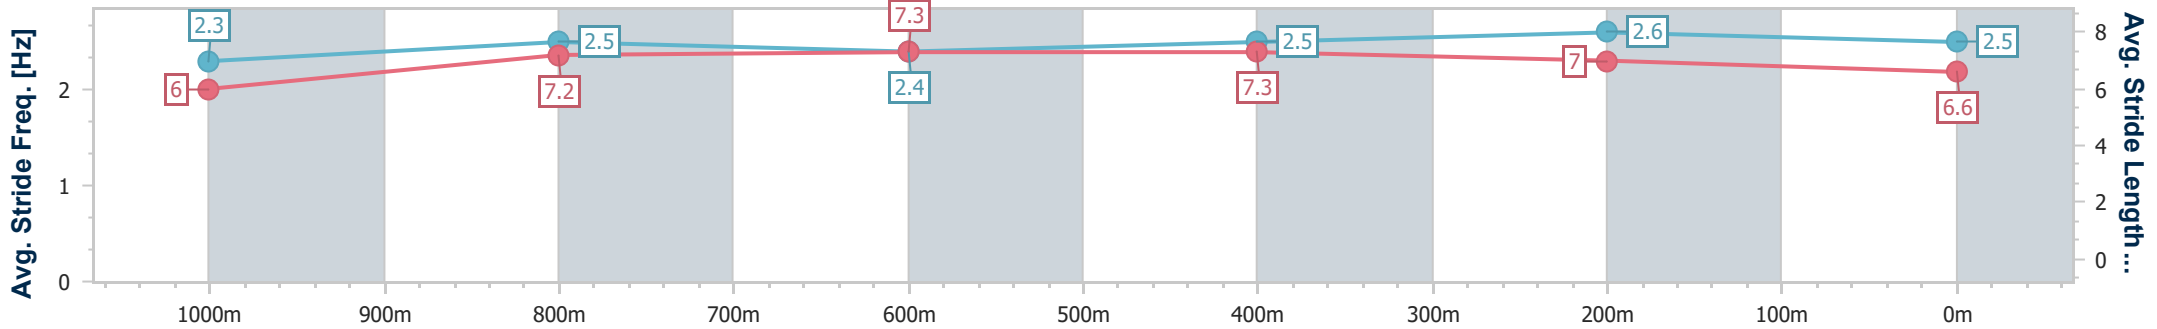

### Eagle Farm QLD Professional

Race 9: NOVA 106.9 QUEENSLAND DAY STAKES - 1200m

03 June 2023 - 16:29

Track Rating: Good 4, Weather: Fine, Rail Position: +2m Entire Course

BRISBANE RACING CLUB

Section	Overall	1000m	800m	600m	400m	200m
Section Times	1:11.32 [4] (0:14.53)	0:56.79 [12] (0:11.36)	0:45.43 [14] (0:11.27)	0:34.16 [14] (0:11.09)	0:23.07 [14] (0:11.07)	0:12.00 [13] (0:12.00)
Average Speed [km/h]	49.7	63.9	64.2	65.4	65.0	60.1
Top Speed [km/h]	64.3	65.0	64.8	66.7	66.5	62.2
Avg. Dist. to Rail [m]	6.4	1.6	1.2	1.5	6.3	8.1
Avg. Stride Freq. [Hz]	2.3	2.5	2.4	2.5	2.6	2.5
Avg. Stride Length [m]	6.0	7.2	7.3	7.3	7.0	6.6