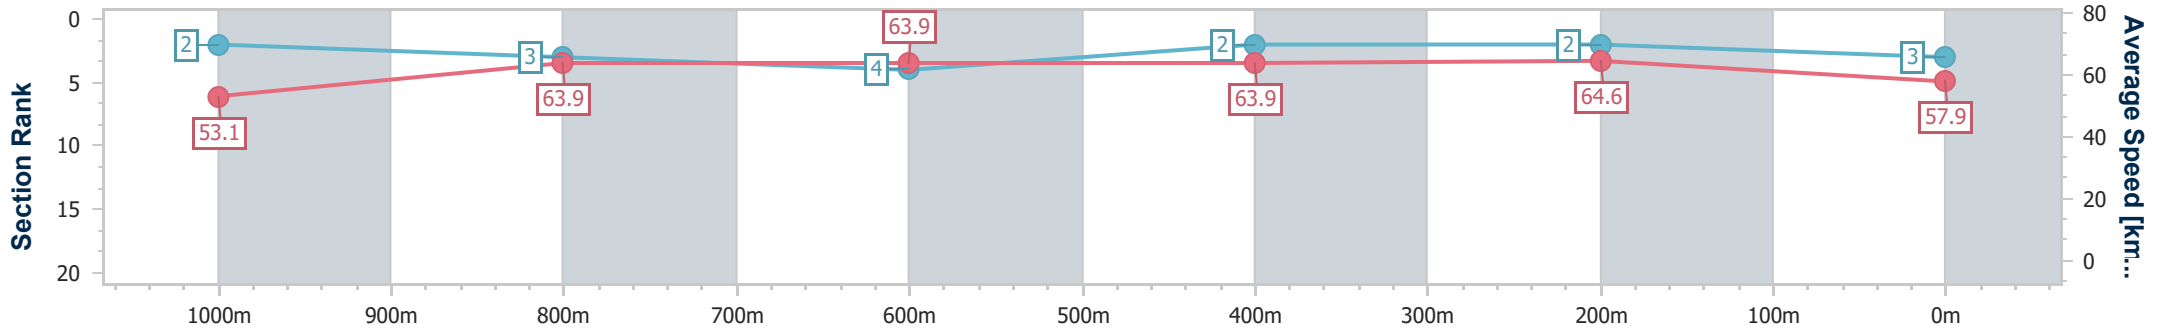

Eagle Farm QLD Professional

Race 9: NOVA 106.9 QUEENSLAND DAY STAKES - 1200m

03 June 2023 - 16:29

Track Rating: Good 4, Weather: Fine, Rail Position: +2m Entire Course

BRISBANE RACING CLUB

Section	Overall	1000m	800m	600m	400m	200m
Section Times	1:11.08 [3] (0:13.58)	0:57.50 [2] (0:11.36)	0:46.14 [3] (0:11.30)	0:34.84 [4] (0:11.25)	0:23.59 [2] (0:11.14)	0:12.45 [2] (0:12.45)
Average Speed [km/h]	53.1	63.9	63.9	63.9	64.6	57.9
Top Speed [km/h]	66.6	65.9	64.3	65.6	66.5	62.0
Avg. Dist. to Rail [m]	3.2	1.5	0.5	0.4	2.8	2.5
Avg. Stride Freq. [Hz]	2.2	2.3	2.3	2.3	2.3	2.2
Avg. Stride Length [m]	6.7	7.7	7.9	7.8	7.7	7.2