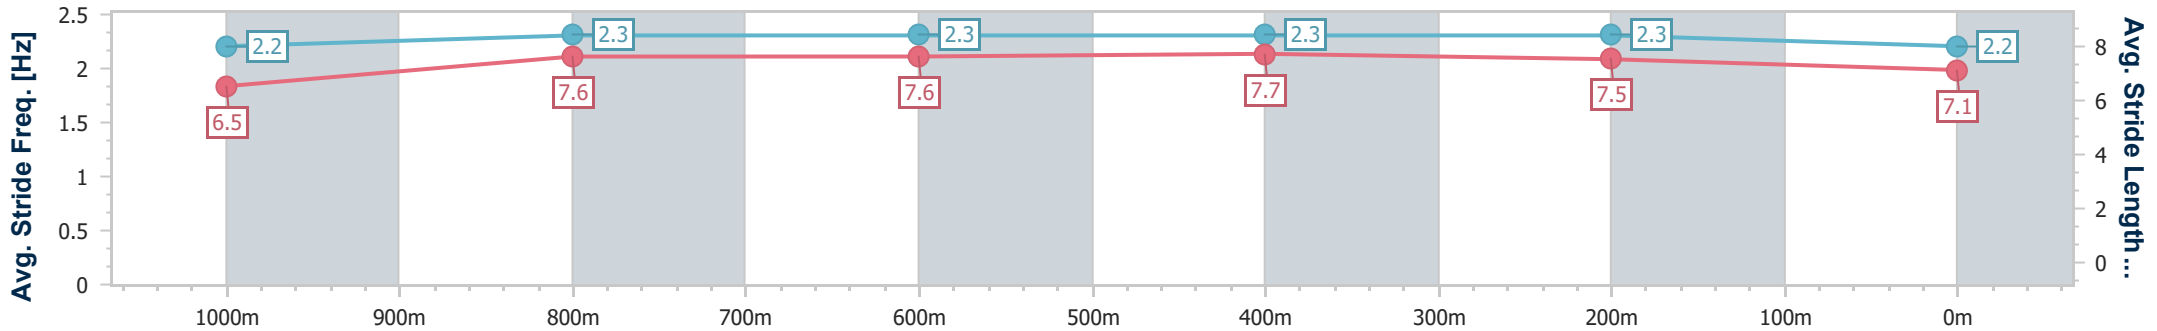

Eagle Farm QLD Professional

Race 9: NOVA 106.9 QUEENSLAND DAY STAKES - 1200m

03 June 2023 - 16:29

Track Rating: Good 4, Weather: Fine, Rail Position: +2m Entire Course

BRISBANE RACING CLUB

Section	Overall	1000m	800m	600m	400m	200m
Section Times	1:12.18 [11] (0:14.11)	0:58.07 [6] (0:11.32)	0:46.75 [8] (0:11.13)	0:35.62 [7] (0:11.20)	0:24.42 [6] (0:11.52)	0:12.90 [11] (0:12.90)
Average Speed [km/h]	51.1	64.3	65.1	64.9	62.4	55.9
Top Speed [km/h]	66.2	65.5	65.9	65.4	64.5	59.1
Avg. Dist. to Rail [m]	3.2	2.1	1.4	1.7	3.1	1.2
Avg. Stride Freq. [Hz]	2.2	2.3	2.3	2.3	2.3	2.2
Avg. Stride Length [m]	6.5	7.6	7.6	7.7	7.5	7.1