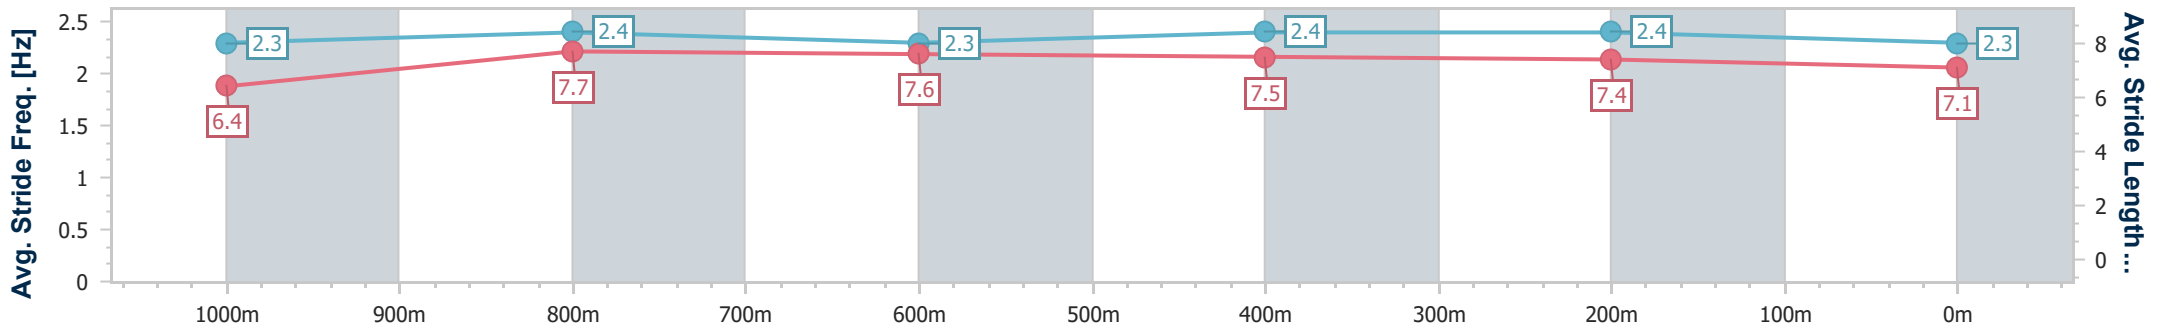

### Eagle Farm QLD Professional

Race 9: NOVA 106.9 QUEENSLAND DAY STAKES - 1200m

03 June 2023 - 16:29

Track Rating: Good 4, Weather: Fine, Rail Position: +2m Entire Course

BRISBANE RACING CLUB

Section	Overall	1000m	800m	600m	400m	200m
Section Times	1:10.62 [1] (0:13.53)	0:57.09 [1] (0:11.12)	0:45.97 [1] (0:11.36)	0:34.61 [1] (0:11.32)	0:23.29 [1] (0:11.13)	0:12.16 [1] (0:12.16)
Average Speed [km/h]	53.3	65.4	63.5	63.7	64.7	59.3
Top Speed [km/h]	67.8	67.8	64.4	64.4	65.3	62.8
Avg. Dist. to Rail [m]	4.4	1.6	0.6	0.5	1.0	0.7
Avg. Stride Freq. [Hz]	2.3	2.4	2.3	2.4	2.4	2.3
Avg. Stride Length [m]	6.4	7.7	7.6	7.5	7.4	7.1