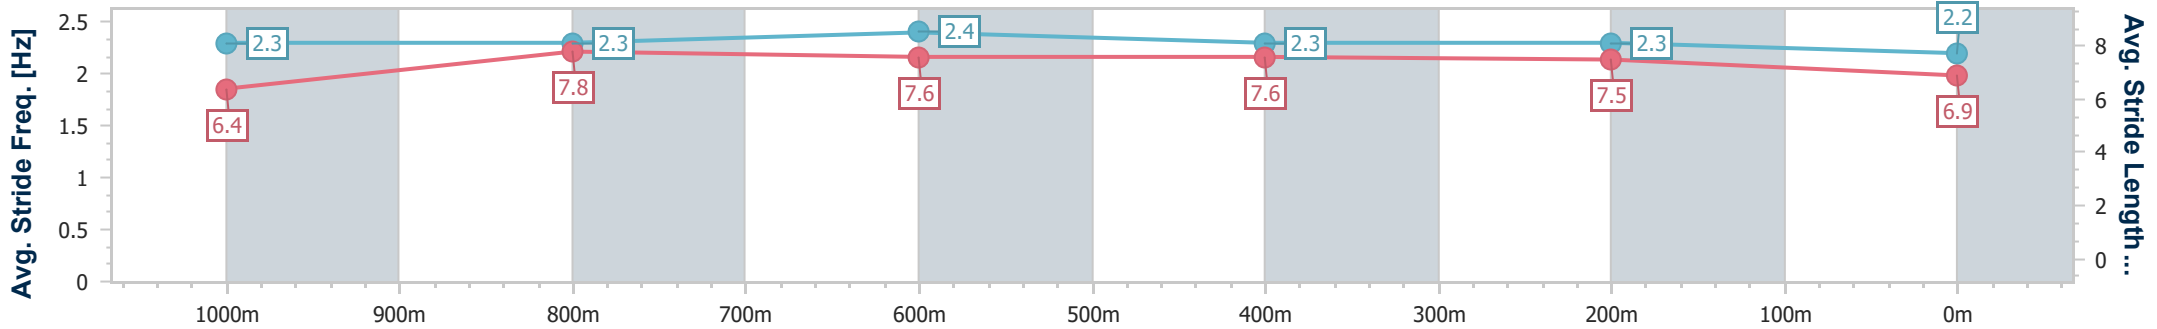

- [ ] Ranking at each section and finish
- .-.- No data available at this section
- NA No data available

Horse/Jockey Name	Valiancy
Final Rank	13
Fastest Section Time (Section)	0:11.14 (1000m)
Top Speed [km/h] (Section)	66.0 (Overall)
Race State	Finished

### Eagle Farm QLD Professional

Race 9: NOVA 106.9 QUEENSLAND DAY STAKES - 1200m

03 June 2023 - 16:29

Track Rating: Good 4, Weather: Fine, Rail Position: +2m Entire Course

BRISBANE RACING CLUB

Section	Overall	1000m	800m	600m	400m	200m
Section Times	1:12.50 [13] (0:14.00)	0:58.50 [5] (0:11.14)	0:47.36 [6] (0:11.19)	0:36.17 [5] (0:11.27)	0:24.90 [5] (0:11.53)	0:13.37 [6] (0:13.37)
Average Speed [km/h]	51.6	64.9	64.8	64.6	62.4	53.9
Top Speed [km/h]	66.0	65.7	65.5	65.4	64.2	59.1
Avg. Dist. to Rail [m]	2.3	0.9	1.6	2.1	5.1	2.6
Avg. Stride Freq. [Hz]	2.3	2.3	2.4	2.3	2.3	2.2
Avg. Stride Length [m]	6.4	7.8	7.6	7.6	7.5	6.9

- [ ] Ranking at each section and finish
- .-.- No data available at this section
- NA No data available

Horse/Jockey Name	Queen Assassin
Final Rank	14
Fastest Section Time (Section)	0:11.07 (1000m)
Top Speed [km/h] (Section)	67.2 (1000m)
Race State	Finished