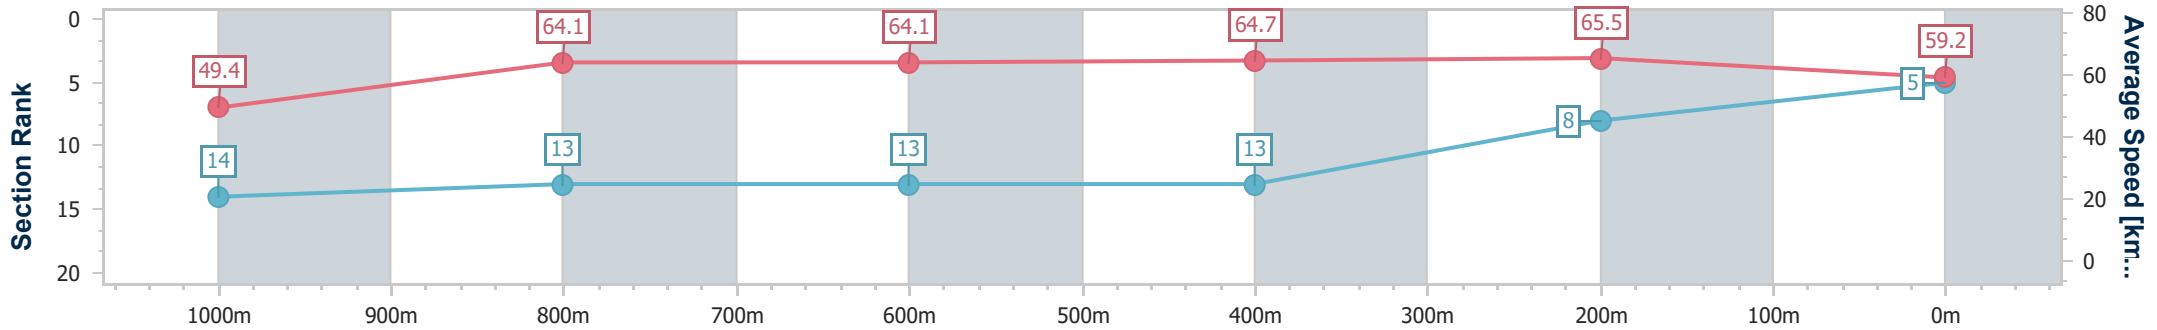

### Eagle Farm QLD Professional

Race 9: NOVA 106.9 QUEENSLAND DAY STAKES - 1200m

03 June 2023 - 16:29

Track Rating: Good 4, Weather: Fine, Rail Position: +2m Entire Course

BRISBANE RACING CLUB

Section	Overall	1000m	800m	600m	400m	200m
Section Times	1:11.38 [5] (0:14.61)	0:56.77 [14] (0:11.28)	0:45.49 [13] (0:11.21)	0:34.28 [13] (0:11.12)	0:23.16 [13] (0:11.00)	0:12.16 [8] (0:12.16)
Average Speed [km/h]	49.4	64.1	64.1	64.7	65.5	59.2
Top Speed [km/h]	64.5	65.0	65.5	66.5	66.5	63.6
Avg. Dist. to Rail [m]	6.3	0.6	0.3	0.5	2.0	1.0
Avg. Stride Freq. [Hz]	2.3	2.4	2.4	2.5	2.5	2.4
Avg. Stride Length [m]	6.0	7.4	7.3	7.3	7.3	6.9

- [ ] Ranking at each section and finish
- .-.- No data available at this section
- NA No data available

Horse/Jockey Name	Stroll
Final Rank	6
Fastest Section Time (Section)	0:11.16 (600m)
Top Speed [km/h] (Section)	66.3 (600m)
Race State	Finished