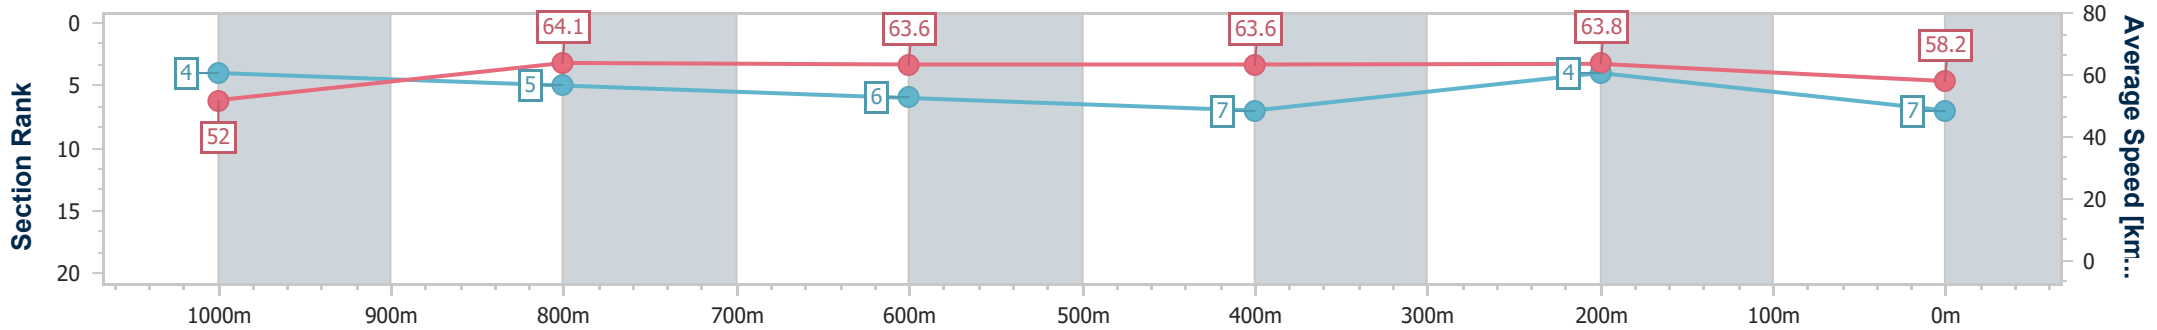

Eagle Farm QLD Professional

Race 9: NOVA 106.9 QUEENSLAND DAY STAKES - 1200m

03 June 2023 - 16:29

Track Rating: Good 4, Weather: Fine, Rail Position: +2m Entire Course

BRISBANE RACING CLUB

Section	Overall	1000m	800m	600m	400m	200m
Section Times	1:11.44 [7] (0:13.85)	0:57.59 [4] (0:11.26)	0:46.33 [5] (0:11.33)	0:35.00 [6] (0:11.35)	0:23.65 [7] (0:11.29)	0:12.36 [4] (0:12.36)
Average Speed [km/h]	52.0	64.1	63.6	63.6	63.8	58.2
Top Speed [km/h]	65.9	66.1	65.3	64.3	65.0	62.6
Avg. Dist. to Rail [m]	0.7	0.4	0.4	0.6	1.8	1.8
Avg. Stride Freq. [Hz]	2.4	2.4	2.3	2.3	2.4	2.3
Avg. Stride Length [m]	6.0	7.5	7.5	7.5	7.4	7.0

- [ ] Ranking at each section and finish
- .-.- No data available at this section
- NA No data available

Horse/Jockey Name	Chairman
Final Rank	8
Fastest Section Time (Section)	0:11.14 (600m)
Top Speed [km/h] (Section)	66.1 (Overall)
Race State	Finished