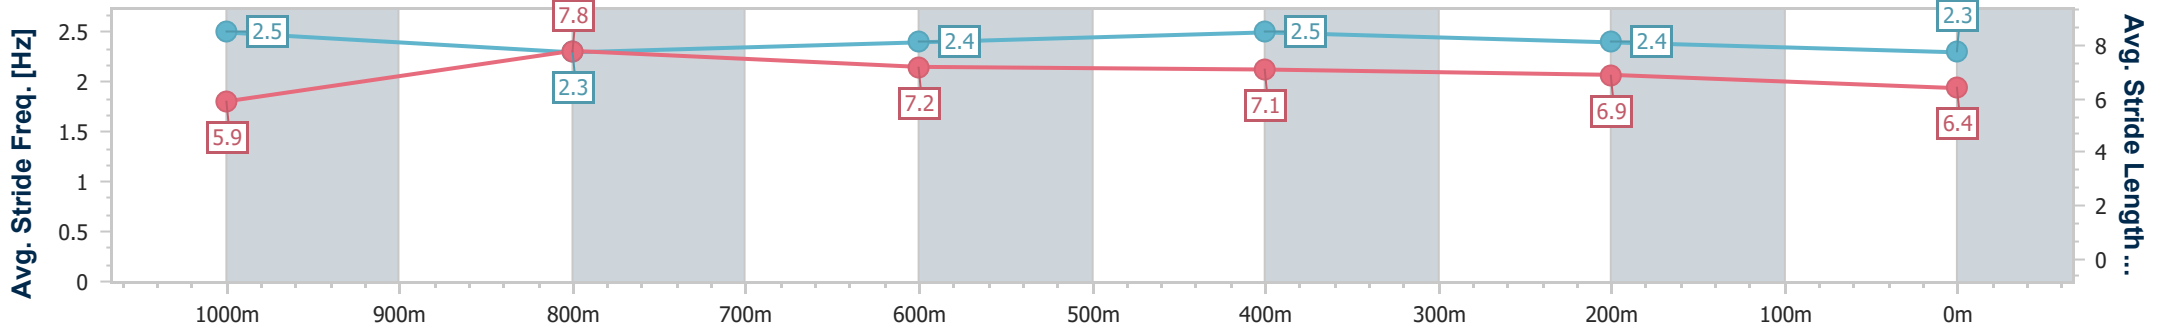

- [ ] Ranking at each section and finish
- .-.- No data available at this section
- NA No data available

Horse/Jockey Name	Queen Assassin
Final Rank	14
Fastest Section Time (Section)	0:11.07 (1000m)
Top Speed [km/h] (Section)	67.2 (1000m)
Race State	Finished

Eagle Farm QLD Professional

Race 9: NOVA 106.9 QUEENSLAND DAY STAKES - 1200m

03 June 2023 - 16:29

Track Rating: Good 4, Weather: Fine, Rail Position: +2m Entire Course

BRISBANE RACING CLUB

Section	Overall	1000m	800m	600m	400m	200m
Section Times	1:13.13 [14] (0:13.77)	0:59.36 [3] (0:11.07)	0:48.29 [2] (0:11.35)	0:36.94 [2] (0:11.40)	0:25.54 [4] (0:11.65)	0:13.89 [10] (0:13.89)
Average Speed [km/h]	52.3	65.7	63.9	63.8	61.8	51.9
Top Speed [km/h]	67.2	67.2	64.4	64.8	65.1	57.9
Avg. Dist. to Rail [m]	6.3	2.3	1.6	2.1	3.8	1.3
Avg. Stride Freq. [Hz]	2.5	2.3	2.4	2.5	2.4	2.3
Avg. Stride Length [m]	5.9	7.8	7.2	7.1	6.9	6.4

- [ ] Ranking at each section and finish
- .-.- No data available at this section
- NA No data available