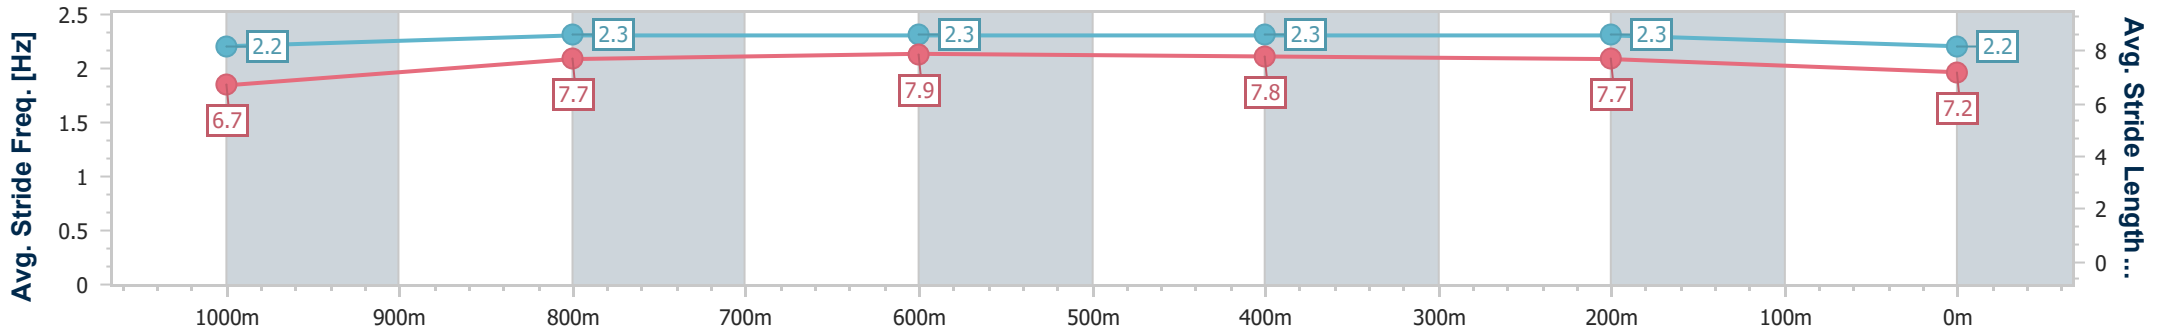

Eagle Farm QLD Professional

Race 9: NOVA 106.9 QUEENSLAND DAY STAKES - 1200m

03 June 2023 - 16:29

Track Rating: Good 4, Weather: Fine, Rail Position: +2m Entire Course

BRISBANE RACING CLUB

Section	Overall	1000m	800m	600m	400m	200m
Section Times	1:11.08 [3] (0:13.58)	0:57.50 [2] (0:11.36)	0:46.14 [3] (0:11.30)	0:34.84 [4] (0:11.25)	0:23.59 [2] (0:11.14)	0:12.45 [2] (0:12.45)
Average Speed [km/h]	53.1	63.9	63.9	63.9	64.6	57.9
Top Speed [km/h]	66.6	65.9	64.3	65.6	66.5	62.0
Avg. Dist. to Rail [m]	3.2	1.5	0.5	0.4	2.8	2.5
Avg. Stride Freq. [Hz]	2.2	2.3	2.3	2.3	2.3	2.2
Avg. Stride Length [m]	6.7	7.7	7.9	7.8	7.7	7.2