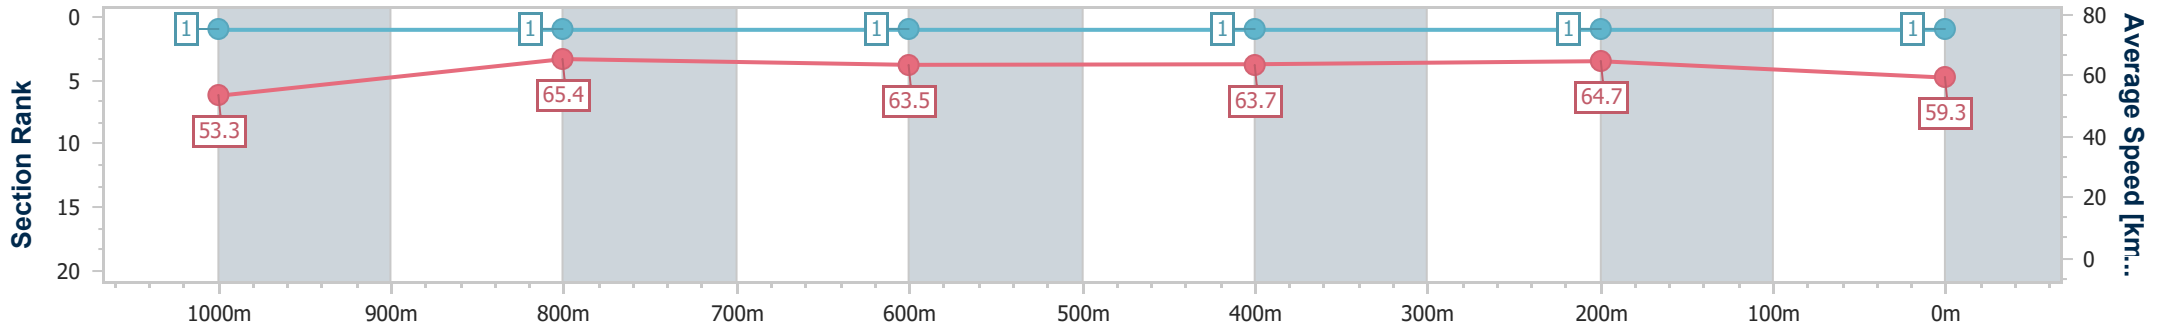

### Eagle Farm QLD Professional

Race 9: NOVA 106.9 QUEENSLAND DAY STAKES - 1200m

03 June 2023 - 16:29

Track Rating: Good 4, Weather: Fine, Rail Position: +2m Entire Course

BRISBANE RACING CLUB

Section	Overall	1000m	800m	600m	400m	200m
Section Times	1:10.62 [1] (0:13.53)	0:57.09 [1] (0:11.12)	0:45.97 [1] (0:11.36)	0:34.61 [1] (0:11.32)	0:23.29 [1] (0:11.13)	0:12.16 [1] (0:12.16)
Average Speed [km/h]	53.3	65.4	63.5	63.7	64.7	59.3
Top Speed [km/h]	67.8	67.8	64.4	64.4	65.3	62.8
Avg. Dist. to Rail [m]	4.4	1.6	0.6	0.5	1.0	0.7
Avg. Stride Freq. [Hz]	2.3	2.4	2.3	2.4	2.4	2.3
Avg. Stride Length [m]	6.4	7.7	7.6	7.5	7.4	7.1