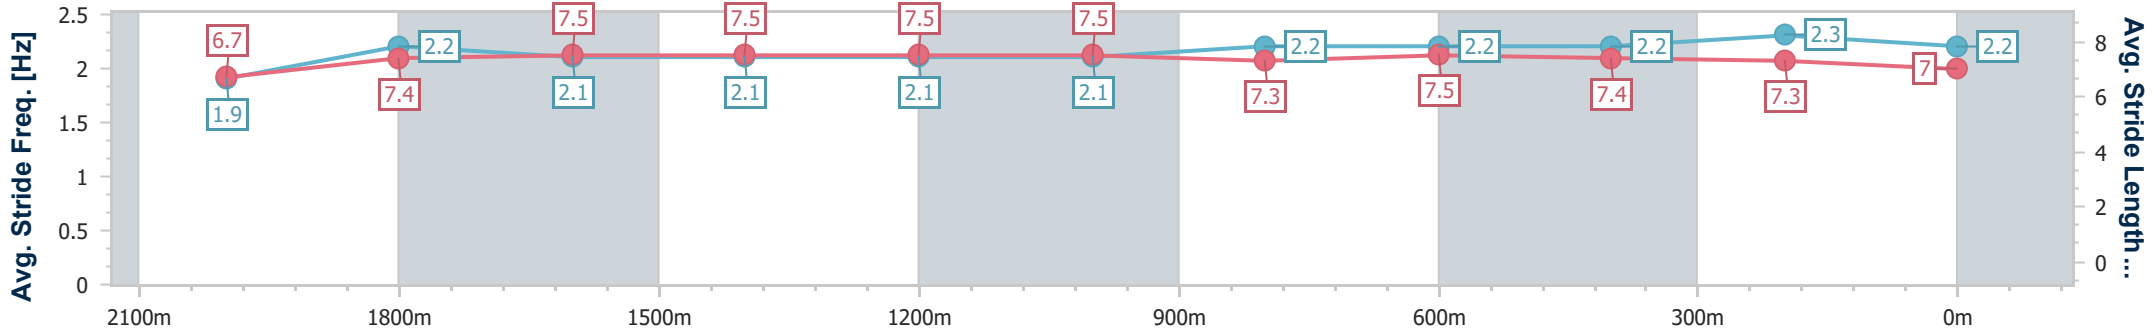

### Eagle Farm QLD Professional

Race 8: CHANNEL 7 QUEENSLAND OAKS - 2200m

03 June 2023 - 15:54

Track Rating: Good 4, Weather: Fine, Rail Position: +2m Entire Course

BRISBANE RACING CLUB

Section	Overall	2000m	1800m	1600m	1400m	1200m	1000m	800m	600m	400m	200m
Section Times	2:19.24 [13] (0:15.58)	2:03.66 [17] (0:12.04)	1:51.62 [17] (0:12.45)	1:39.17 [18] (0:12.66)	1:26.51 [18] (0:12.49)	1:14.02 [18] (0:12.23)	1:01.79 [18] (0:12.23)	0:49.56 [17] (0:12.23)	0:37.33 [17] (0:12.06)	0:25.27 [17] (0:12.22)	0:13.05 [16] (0:13.05)
Average Speed [km/h]	46.4	59.8	58.3	57.5	57.9	59.0	59.3	59.2	60.0	58.9	55.3
Top Speed [km/h]	58.1	60.7	60.2	59.3	59.8	60.6	61.4	61.1	61.0	60.5	56.9
Avg. Dist. to Rail [m]	10.3	0.6	1.8	3.2	3.3	2.8	1.9	1.3	1.3	4.3	4.7
Avg. Stride Freq. [Hz]	1.9	2.2	2.1	2.1	2.1	2.1	2.2	2.2	2.2	2.3	2.2
Avg. Stride Length [m]	6.7	7.4	7.5	7.5	7.5	7.5	7.3	7.5	7.4	7.3	7.0

- [ ] Ranking at each section and finish
- .-.- No data available at this section
- NA No data available

Horse/Jockey Name	Original Glaze
Final Rank	14
Fastest Section Time (Section)	0:11.67 (2000m)
Top Speed [km/h] (Section)	63.3 (2000m)
Race State	Finished