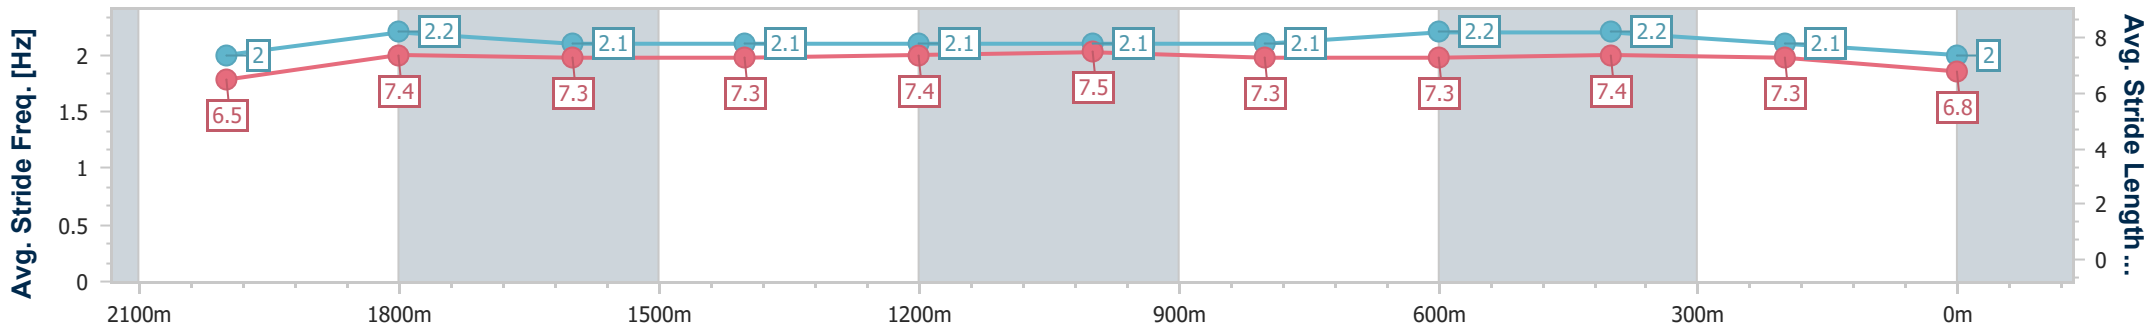

### Eagle Farm QLD Professional

Race 8: CHANNEL 7 QUEENSLAND OAKS - 2200m

03 June 2023 - 15:54

Track Rating: Good 4, Weather: Fine, Rail Position: +2m Entire Course

BRISBANE RACING CLUB

Section	Overall	2000m	1800m	1600m	1400m	1200m	1000m	800m	600m	400m	200m
Section Times	2:21.12 [17] (0:15.48)	2:05.64 [16] (0:11.96)	1:53.68 [16] (0:12.46)	1:41.22 [16] (0:12.63)	1:28.59 [17] (0:12.43)	1:16.16 [17] (0:12.38)	1:03.78 [17] (0:12.42)	0:51.36 [18] (0:12.24)	0:39.12 [18] (0:12.36)	0:26.76 [18] (0:12.65)	0:14.11 [17] (0:14.11)
Average Speed [km/h]	46.5	60.1	58.3	57.7	58.0	58.3	58.7	59.7	59.2	56.8	51.2
Top Speed [km/h]	58.7	60.9	60.1	58.8	59.6	60.2	60.8	59.9	59.6	59.4	53.9
Avg. Dist. to Rail [m]	6.4	1.3	1.8	2.7	2.8	3.1	2.9	2.8	3.2	4.8	4.2
Avg. Stride Freq. [Hz]	2.0	2.2	2.1	2.1	2.1	2.1	2.1	2.2	2.2	2.1	2.0
Avg. Stride Length [m]	6.5	7.4	7.3	7.3	7.4	7.5	7.3	7.3	7.4	7.3	6.8