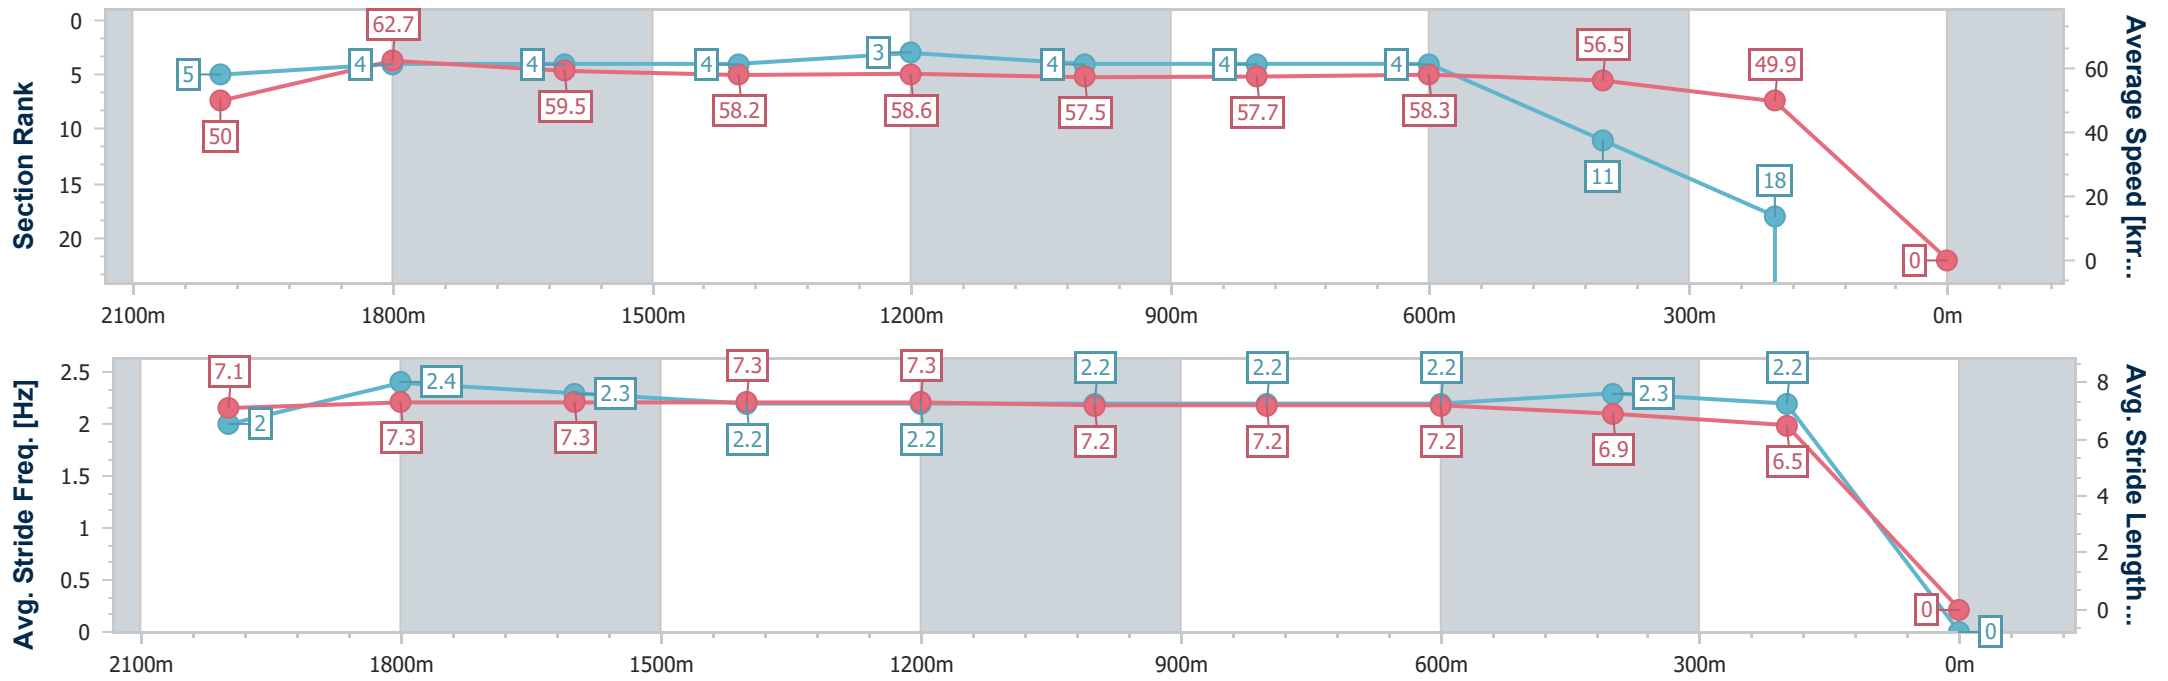

Eagle Farm QLD Professional

Race 8: CHANNEL 7 QUEENSLAND OAKS - 2200m

03 June 2023 - 15:54

Track Rating: Good 4, Weather: Fine, Rail Position: +2m Entire Course

BRISBANE RACING CLUB

Section	Overall	2000m	1800m	1600m	1400m	1200m	1000m	800m	600m	400m	200m		
Section Times	0:00.00 [2147483647 ] (0:14.44)	0:00.00 [5] (0:11.44)	0:00.00 [4] (0:12.20)	0:00.00 [4] (0:12.52)	0:00.00 [4] (0:12.34)	0:00.00 [3] (0:12.53)	0:00.00 [4] (0:12.69)	0:00.00 [4] (0:12.42)	0:00.00 [4] (0:12.91)	0:00.00 [11] (0:14.43)	-:--:-		
Average Speed [km/h]	50.0	62.7	59.5	58.2	58.6	57.5	57.7	58.3	56.5	49.9	0.0		
Top Speed [km/h]	63.9	65.0	61.0	58.8	59.3	58.7	59.2	59.1	58.4	54.4	--		
Avg. Dist. to Rail [m]	10.1	0.8	1.5	3.3	3.2	3.8	2.9	2.0	2.2	2.8	0.0		
Avg. Stride Freq. [Hz]	2.0	2.4	2.3	2.2	2.2	2.2	2.2	2.2	2.3	2.2	--		
Avg. Stride Length [m]	7.1	7.3	7.3	7.3	7.3	7.2	7.2	7.2	6.9	6.5	--		

- [ ] Ranking at each section and finish
- :--:- No data available at this section
- NA No data available

- [ ] Ranking at each section and finish
- .-.- No data available at this section
- NA No data available