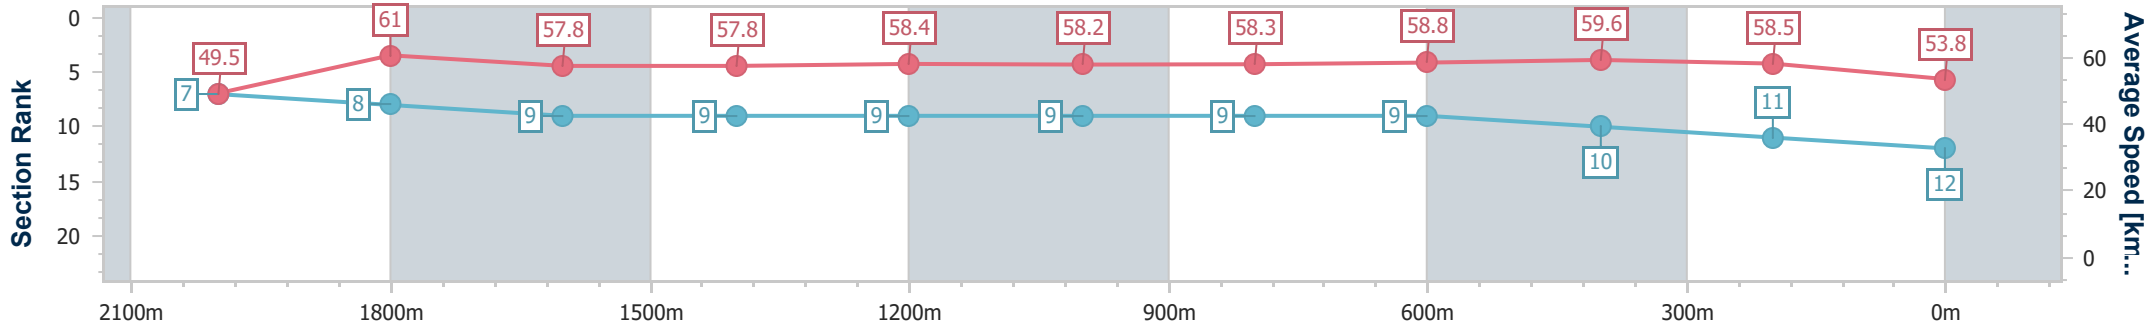

Eagle Farm QLD Professional

Race 8: CHANNEL 7 QUEENSLAND OAKS - 2200m

03 June 2023 - 15:54

Track Rating: Good 4, Weather: Fine, Rail Position: +2m Entire Course

BRISBANE RACING CLUB

Section	Overall	2000m	1800m	1600m	1400m	1200m	1000m	800m	600m	400m	200m
Section Times	2:19.04 [12] (0:14.56)	2:04.48 [7] (0:11.74)	1:52.74 [8] (0:12.55)	1:40.19 [9] (0:12.61)	1:27.58 [9] (0:12.36)	1:15.22 [9] (0:12.40)	1:02.82 [9] (0:12.51)	0:50.31 [9] (0:12.33)	0:37.98 [9] (0:12.24)	0:25.74 [10] (0:12.29)	0:13.45 [11] (0:13.45)
Average Speed [km/h]	49.5	61.0	57.8	57.8	58.4	58.2	58.3	58.8	59.6	58.5	53.8
Top Speed [km/h]	61.4	62.4	59.3	58.4	59.0	59.4	60.2	60.3	60.2	60.2	56.6
Avg. Dist. to Rail [m]	4.5	0.8	1.5	2.9	2.7	3.1	2.6	1.6	2.8	5.4	5.5
Avg. Stride Freq. [Hz]	2.1	2.3	2.2	2.2	2.2	2.2	2.2	2.2	2.3	2.3	2.2
Avg. Stride Length [m]	6.7	7.4	7.3	7.2	7.1	7.2	7.2	7.3	7.2	7.1	6.8