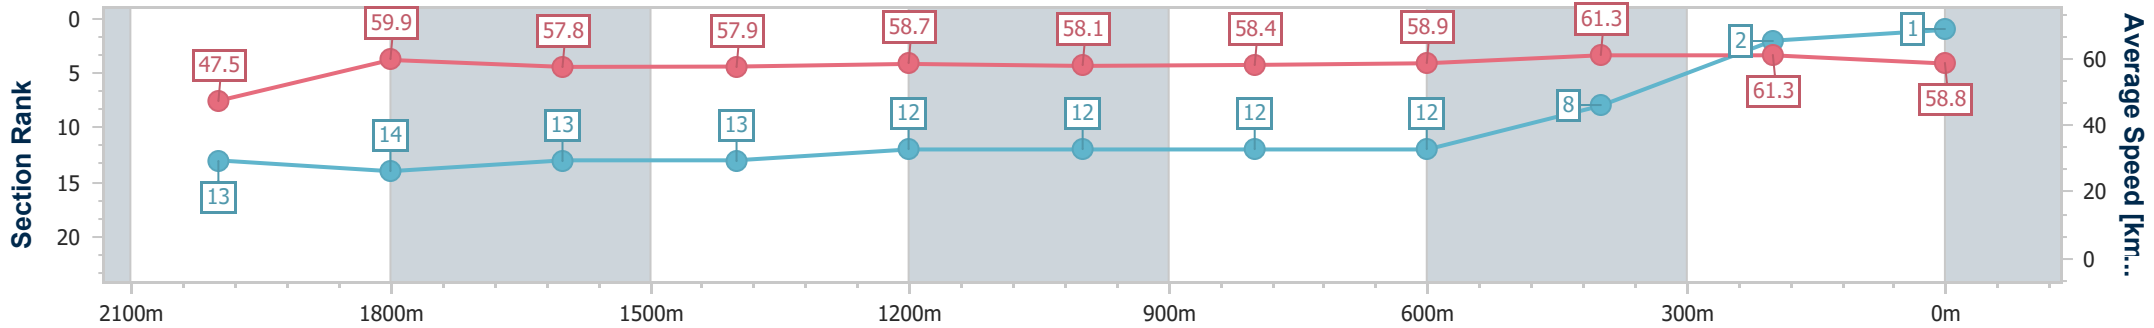

### Eagle Farm QLD Professional

Race 8: CHANNEL 7 QUEENSLAND OAKS - 2200m

03 June 2023 - 15:54

Track Rating: Good 4, Weather: Fine, Rail Position: +2m Entire Course

BRISBANE RACING CLUB

Section	Overall	2000m	1800m	1600m	1400m	1200m	1000m	800m	600m	400m	200m
Section Times	2:17.40 [1] (0:15.17)	2:02.23 [13] (0:11.91)	1:50.32 [14] (0:12.47)	1:37.85 [13] (0:12.53)	1:25.32 [13] (0:12.28)	1:13.04 [12] (0:12.39)	1:00.65 [12] (0:12.47)	0:48.18 [12] (0:12.28)	0:35.90 [12] (0:11.85)	0:24.05 [8] (0:11.75)	0:12.30 [2] (0:12.30)
Average Speed [km/h]	47.5	59.9	57.8	57.9	58.7	58.1	58.4	58.9	61.3	61.3	58.8
Top Speed [km/h]	60.1	61.0	59.7	58.7	59.7	60.2	60.0	61.0	62.0	62.0	61.4
Avg. Dist. to Rail [m]	1.3	1.7	0.9	1.5	1.6	2.1	1.9	1.4	1.7	2.6	1.0
Avg. Stride Freq. [Hz]	2.0	2.2	2.2	2.1	2.1	2.1	2.1	2.1	2.2	2.2	2.2
Avg. Stride Length [m]	6.6	7.4	7.2	7.3	7.4	7.6	7.6	7.6	7.8	7.8	7.5