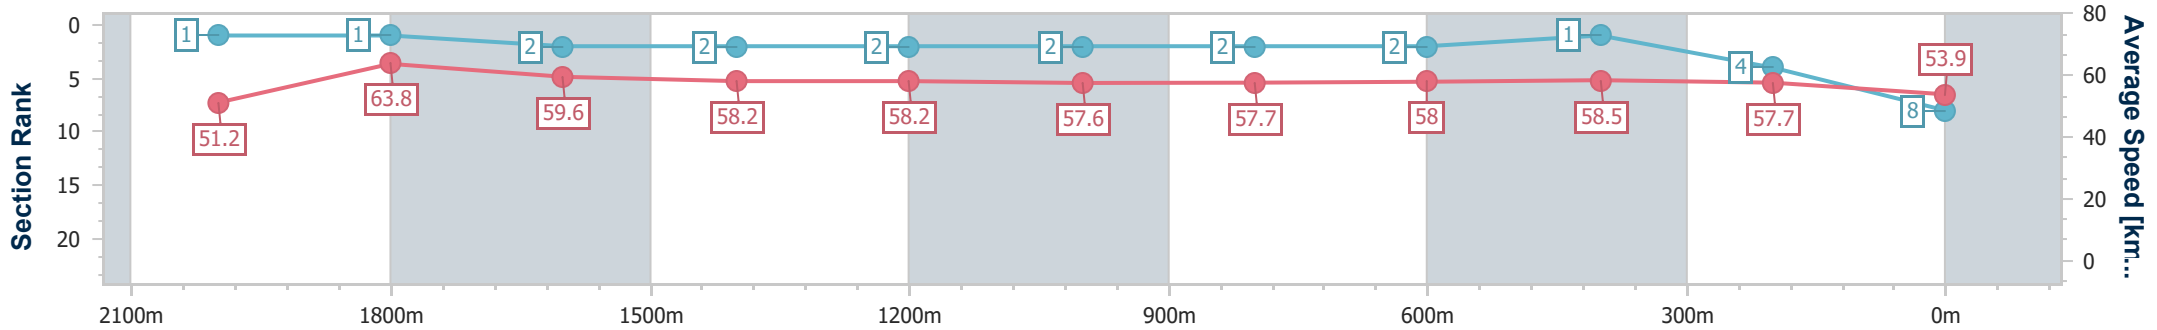

### Race 8: CHANNEL 7 QUEENSLAND OAKS - 2200m

03 June 2023 - 15:54

Track Rating: Good 4, Weather: Fine, Rail Position: +2m Entire Course

BRISBANE RACING CLUB

Section	Overall	2000m	1800m	1600m	1400m	1200m	1000m	800m	600m	400m	200m
Section Times	2:18.58 [8] (0:14.16)	2:04.42 [1] (0:11.39)	1:53.03 [1] (0:12.20)	1:40.83 [2] (0:12.50)	1:28.33 [2] (0:12.41)	1:15.92 [2] (0:12.54)	1:03.38 [2] (0:12.65)	0:50.73 [2] (0:12.47)	0:38.26 [2] (0:12.35)	0:25.91 [1] (0:12.50)	0:13.41 [4] (0:13.41)
Average Speed [km/h]	51.2	63.8	59.6	58.2	58.2	57.6	57.7	58.0	58.5	57.7	53.9
Top Speed [km/h]	66.3	66.3	61.6	58.7	59.3	57.8	58.6	59.0	59.7	58.9	56.3
Avg. Dist. to Rail [m]	13.1	2.1	2.0	2.9	2.8	3.3	2.7	1.3	0.5	0.2	0.2
Avg. Stride Freq. [Hz]	2.1	2.3	2.2	2.2	2.1	2.1	2.1	2.2	2.3	2.2	2.1
Avg. Stride Length [m]	6.9	7.6	7.4	7.4	7.6	7.5	7.5	7.3	7.2	7.2	7.0