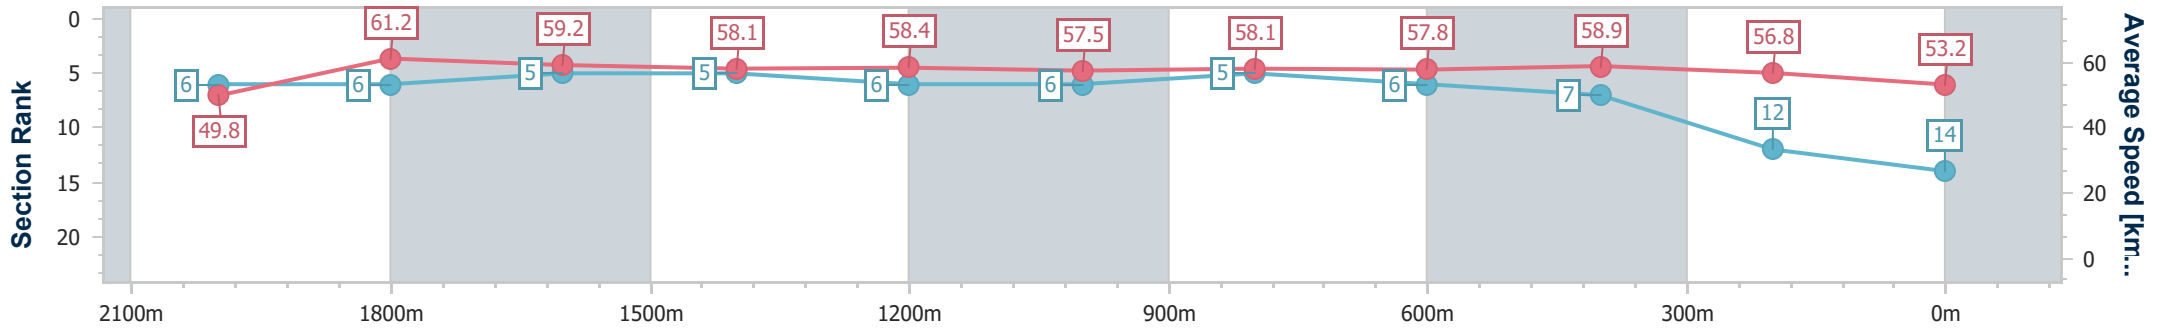

- [ ] Ranking at each section and finish
- .-.- No data available at this section
- NA No data available

Horse/Jockey Name	Original Glaze
Final Rank	14
Fastest Section Time (Section)	0:11.67 (2000m)
Top Speed [km/h] (Section)	63.3 (2000m)
Race State	Finished

### Eagle Farm QLD Professional

Race 8: CHANNEL 7 QUEENSLAND OAKS - 2200m

03 June 2023 - 15:54

Track Rating: Good 4, Weather: Fine, Rail Position: +2m Entire Course

BRISBANE RACING CLUB

Section	Overall	2000m	1800m	1600m	1400m	1200m	1000m	800m	600m	400m	200m
Section Times	2:19.31 [14] (0:14.44)	2:04.87 [6] (0:11.67)	1:53.20 [6] (0:12.18)	1:41.02 [5] (0:12.50)	1:28.52 [5] (0:12.38)	1:16.14 [6] (0:12.53)	1:03.61 [6] (0:12.53)	0:51.08 [5] (0:12.57)	0:38.51 [6] (0:12.27)	0:26.24 [7] (0:12.66)	0:13.58 [12] (0:13.58)
Average Speed [km/h]	49.8	61.2	59.2	58.1	58.4	57.5	58.1	57.8	58.9	56.8	53.2
Top Speed [km/h]	61.2	63.3	61.2	58.8	59.5	58.5	60.2	59.5	59.8	58.7	55.2
Avg. Dist. to Rail [m]	1.1	1.6	0.8	2.4	2.8	3.3	2.7	1.5	0.8	2.4	2.7
Avg. Stride Freq. [Hz]	2.1	2.4	2.3	2.3	2.3	2.2	2.3	2.3	2.3	2.4	2.3
Avg. Stride Length [m]	6.5	7.0	7.0	7.1	7.1	7.1	7.1	7.0	6.9	6.7	6.3

- [ ] Ranking at each section and finish
- .-.- No data available at this section
- NA No data available

Horse/Jockey Name	Fireflies
Final Rank	15
Fastest Section Time (Section)	0:11.91 (600m)
Top Speed [km/h] (Section)	61.5 (800m)
Race State	Finished