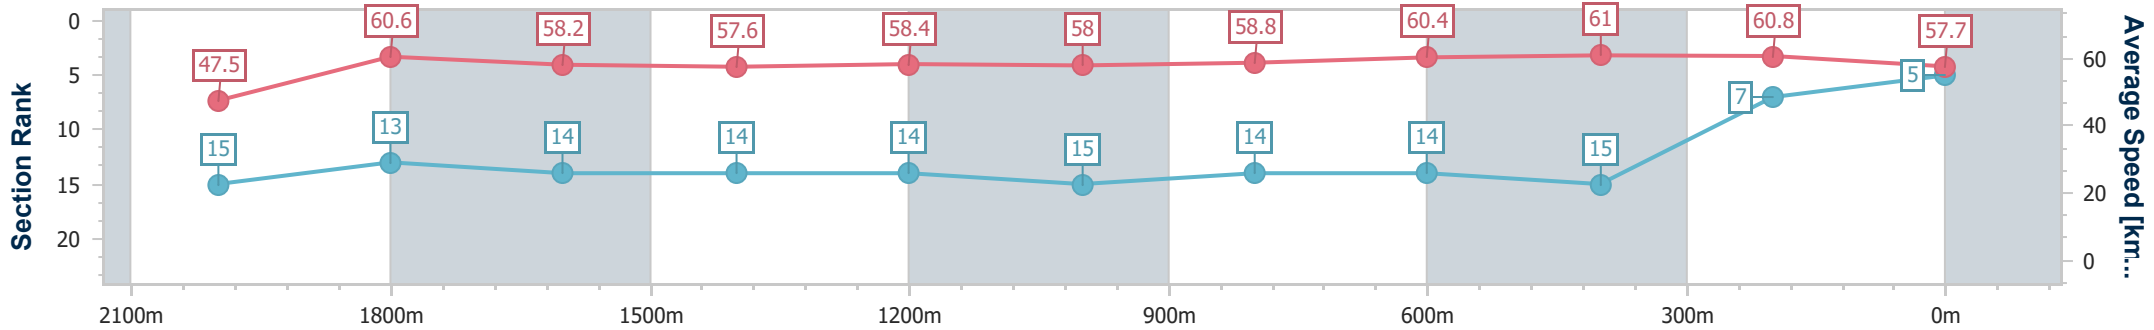

### Eagle Farm QLD Professional

Race 8: CHANNEL 7 QUEENSLAND OAKS - 2200m

03 June 2023 - 15:54

Track Rating: Good 4, Weather: Fine, Rail Position: +2m Entire Course

BRISBANE RACING CLUB

Section	Overall	2000m	1800m	1600m	1400m	1200m	1000m	800m	600m	400m	200m
Section Times	2:18.20 [5] (0:15.20)	2:03.00 [15] (0:11.89)	1:51.11 [13] (0:12.56)	1:38.55 [14] (0:12.70)	1:25.85 [14] (0:12.37)	1:13.48 [14] (0:12.44)	1:01.04 [15] (0:12.44)	0:48.60 [14] (0:12.14)	0:36.46 [14] (0:12.12)	0:24.34 [15] (0:11.82)	0:12.52 [7] (0:12.52)
Average Speed [km/h]	47.5	60.6	58.2	57.6	58.4	58.0	58.8	60.4	61.0	60.8	57.7
Top Speed [km/h]	61.0	61.4	60.3	58.5	59.7	59.6	60.8	61.0	61.6	61.5	60.3
Avg. Dist. to Rail [m]	7.9	0.9	3.0	3.9	4.0	3.7	3.3	3.7	5.5	8.9	8.4
Avg. Stride Freq. [Hz]	2.0	2.2	2.1	2.1	2.1	2.1	2.1	2.1	2.0	2.2	2.1
Avg. Stride Length [m]	6.7	7.6	7.4	7.4	7.6	7.6	7.5	7.7	8.4	7.6	7.5