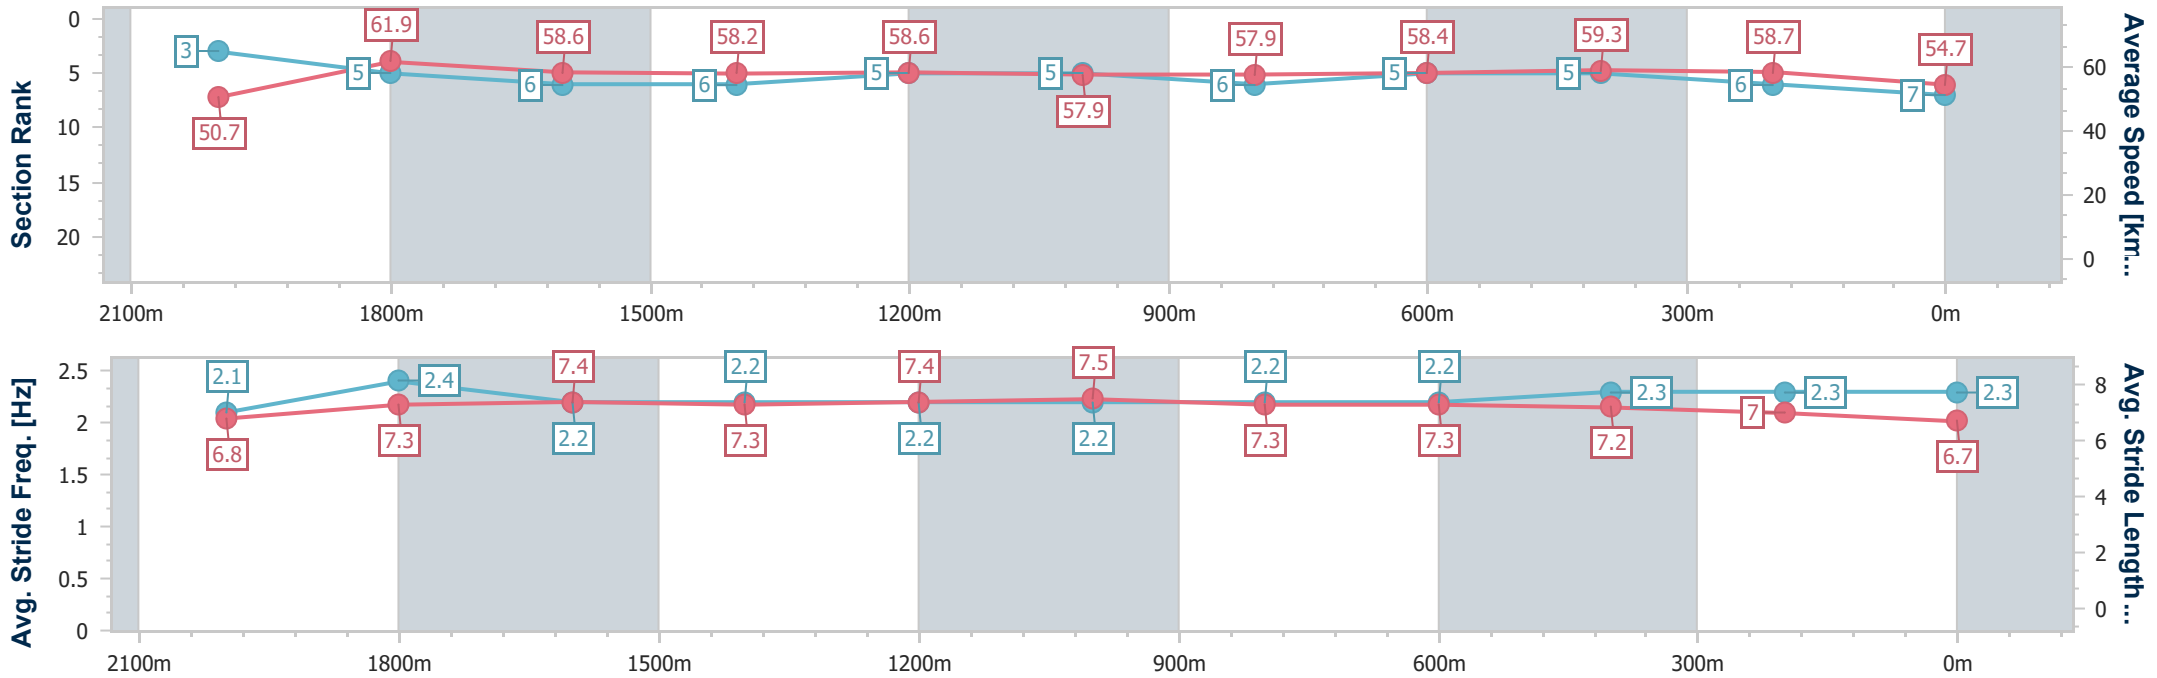

### Race 8: CHANNEL 7 QUEENSLAND OAKS - 2200m

03 June 2023 - 15:54

Track Rating: Good 4, Weather: Fine, Rail Position: +2m Entire Course

BRISBANE RACING CLUB

Section	Overall	2000m	1800m	1600m	1400m	1200m	1000m	800m	600m	400m	200m
Section Times	2:18.50 [7] (0:14.30)	2:04.20 [3] (0:11.65)	1:52.55 [5] (0:12.36)	1:40.19 [6] (0:12.54)	1:27.65 [6] (0:12.31)	1:15.34 [5] (0:12.47)	1:02.87 [5] (0:12.64)	0:50.23 [6] (0:12.44)	0:37.79 [5] (0:12.31)	0:25.48 [5] (0:12.27)	0:13.21 [6] (0:13.21)
Average Speed [km/h]	50.7	61.9	58.6	58.2	58.6	57.9	57.9	58.4	59.3	58.7	54.7
Top Speed [km/h]	65.2	64.2	60.6	59.1	59.4	60.9	59.5	59.2	60.0	60.0	56.8
Avg. Dist. to Rail [m]	11.8	0.8	1.5	3.1	3.6	4.3	3.4	2.1	2.8	3.7	3.9
Avg. Stride Freq. [Hz]	2.1	2.4	2.2	2.2	2.2	2.2	2.2	2.2	2.3	2.3	2.3
Avg. Stride Length [m]	6.8	7.3	7.4	7.3	7.4	7.5	7.3	7.3	7.2	7.0	6.7