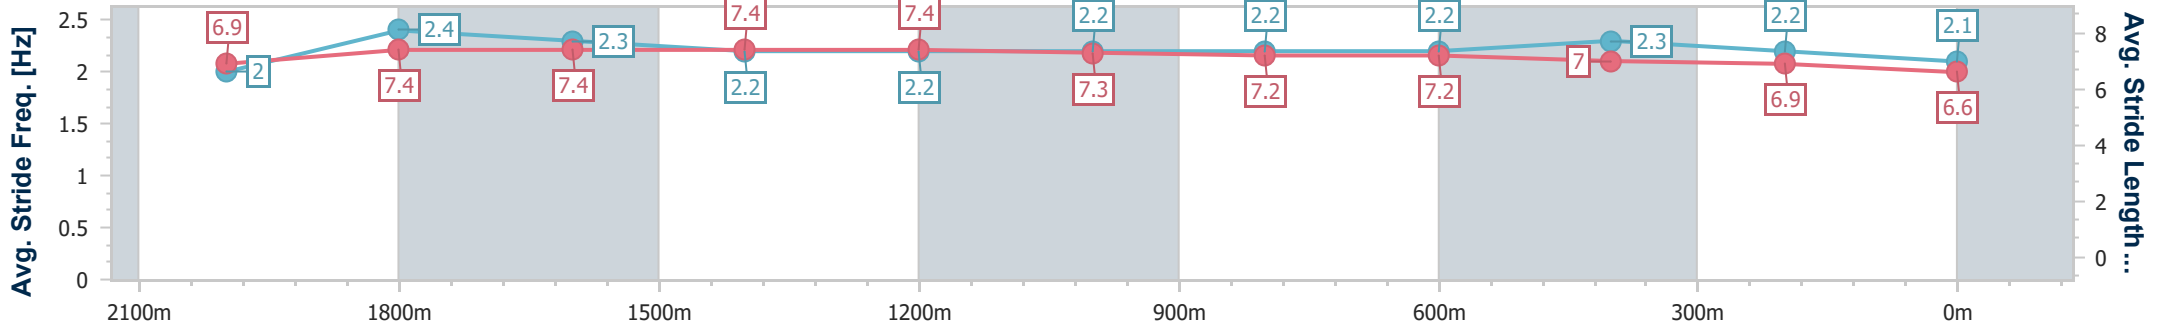

Eagle Farm QLD Professional

Race 8: CHANNEL 7 QUEENSLAND OAKS - 2200m

03 June 2023 - 15:54

Track Rating: Good 4, Weather: Fine, Rail Position: +2m Entire Course

BRISBANE RACING CLUB

Section	Overall	2000m	1800m	1600m	1400m	1200m	1000m	800m	600m	400m	200m
Section Times	2:20.01 [16] (0:14.21)	2:05.80 [2] (0:11.36)	1:54.44 [2] (0:12.13)	1:42.31 [1] (0:12.42)	1:29.89 [1] (0:12.39)	1:17.50 [1] (0:12.55)	1:04.95 [1] (0:12.71)	0:52.24 [1] (0:12.47)	0:39.77 [1] (0:12.51)	0:27.26 [2] (0:13.07)	0:14.19 [13] (0:14.19)
Average Speed [km/h]	50.9	63.3	59.6	58.3	58.1	57.5	57.2	58.0	57.5	55.2	50.9
Top Speed [km/h]	64.5	64.6	61.7	58.7	59.1	58.3	58.1	58.5	58.3	57.1	53.4
Avg. Dist. to Rail [m]	8.8	0.7	0.8	1.7	1.6	2.3	2.0	0.9	0.4	0.1	0.3
Avg. Stride Freq. [Hz]	2.0	2.4	2.3	2.2	2.2	2.2	2.2	2.2	2.3	2.2	2.1
Avg. Stride Length [m]	6.9	7.4	7.4	7.4	7.4	7.3	7.2	7.2	7.0	6.9	6.6