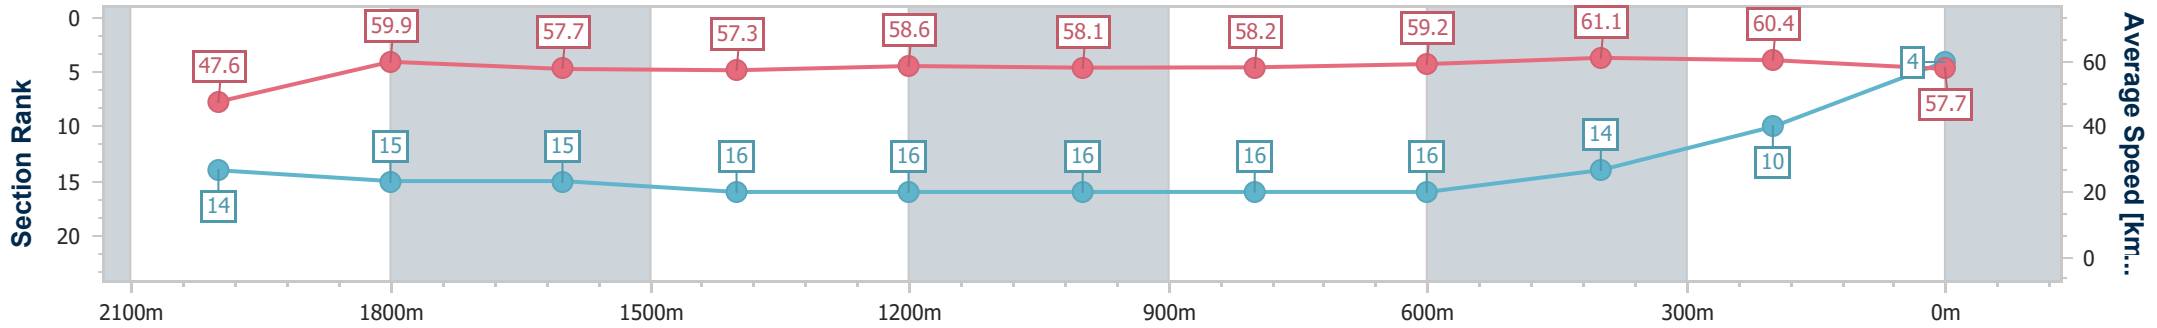

### Eagle Farm QLD Professional

Race 8: CHANNEL 7 QUEENSLAND OAKS - 2200m

03 June 2023 - 15:54

Track Rating: Good 4, Weather: Fine, Rail Position: +2m Entire Course

BRISBANE RACING CLUB

Section	Overall	2000m	1800m	1600m	1400m	1200m	1000m	800m	600m	400m	200m
Section Times	2:18.03 [4] (0:15.16)	2:02.87 [14] (0:12.02)	1:50.85 [15] (0:12.57)	1:38.28 [15] (0:12.64)	1:25.64 [16] (0:12.33)	1:13.31 [16] (0:12.42)	1:00.89 [16] (0:12.48)	0:48.41 [16] (0:12.16)	0:36.25 [16] (0:11.81)	0:24.44 [14] (0:11.92)	0:12.52 [10] (0:12.52)
Average Speed [km/h]	47.6	59.9	57.7	57.3	58.6	58.1	58.2	59.2	61.1	60.4	57.7
Top Speed [km/h]	59.0	60.8	59.7	58.2	59.8	62.4	59.4	60.6	63.6	61.3	60.2
Avg. Dist. to Rail [m]	3.9	0.6	1.4	2.1	3.2	3.3	2.2	0.4	1.3	5.5	5.8
Avg. Stride Freq. [Hz]	2.0	2.3	2.2	2.2	2.2	2.2	2.2	2.2	2.3	2.4	2.3
Avg. Stride Length [m]	6.6	7.3	7.2	7.2	7.3	7.4	7.3	7.3	7.4	7.1	7.0