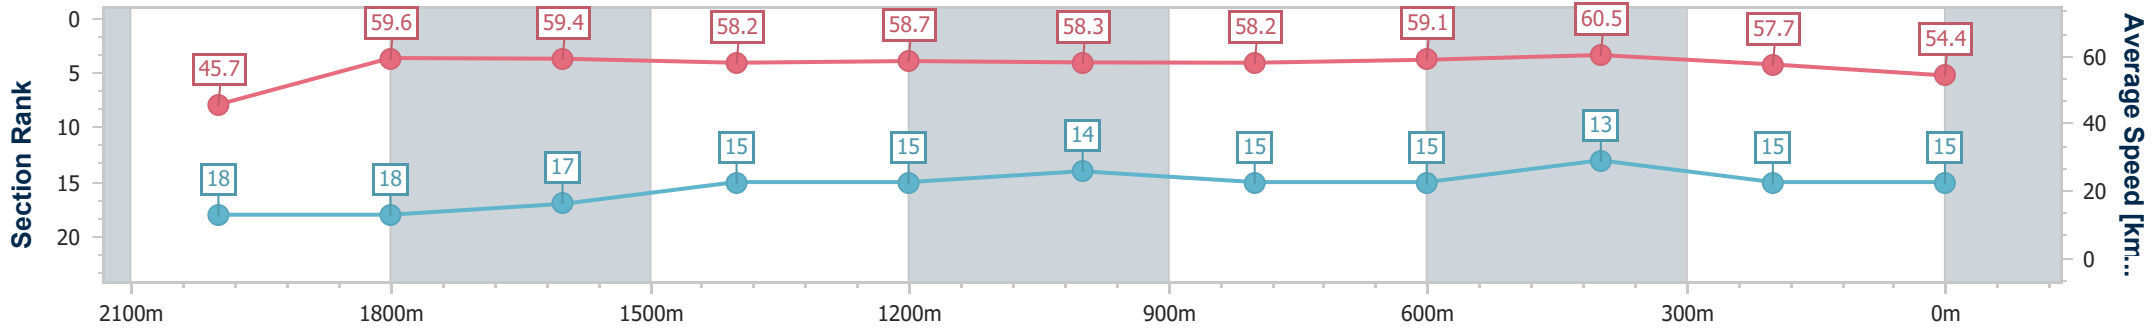

- [ ] Ranking at each section and finish
- .-.- No data available at this section
- NA No data available

Horse/Jockey Name	Fireflies
Final Rank	15
Fastest Section Time (Section)	0:11.91 (600m)
Top Speed [km/h] (Section)	61.5 (800m)
Race State	Finished

### Eagle Farm QLD Professional

Race 8: CHANNEL 7 QUEENSLAND OAKS - 2200m

03 June 2023 - 15:54

Track Rating: Good 4, Weather: Fine, Rail Position: +2m Entire Course

BRISBANE RACING CLUB

Section	Overall	2000m	1800m	1600m	1400m	1200m	1000m	800m	600m	400m	200m
Section Times	2:19.41 [15] (0:15.77)	2:03.64 [18] (0:12.01)	1:51.63 [18] (0:12.13)	1:39.50 [17] (0:12.43)	1:27.07 [15] (0:12.30)	1:14.77 [15] (0:12.37)	1:02.40 [14] (0:12.52)	0:49.88 [15] (0:12.20)	0:37.68 [15] (0:11.91)	0:25.77 [13] (0:12.49)	0:13.28 [15] (0:13.28)
Average Speed [km/h]	45.7	59.6	59.4	58.2	58.7	58.3	58.2	59.1	60.5	57.7	54.4
Top Speed [km/h]	57.5	61.2	61.3	59.7	60.2	60.1	60.5	61.5	61.2	58.7	55.8
Avg. Dist. to Rail [m]	8.6	1.4	0.5	1.4	1.8	2.0	2.3	1.0	1.0	2.5	0.9
Avg. Stride Freq. [Hz]	2.0	2.3	2.3	2.2	2.2	2.2	2.2	2.2	2.3	2.2	2.2
Avg. Stride Length [m]	6.2	7.2	7.3	7.3	7.4	7.4	7.3	7.4	7.3	7.2	6.9