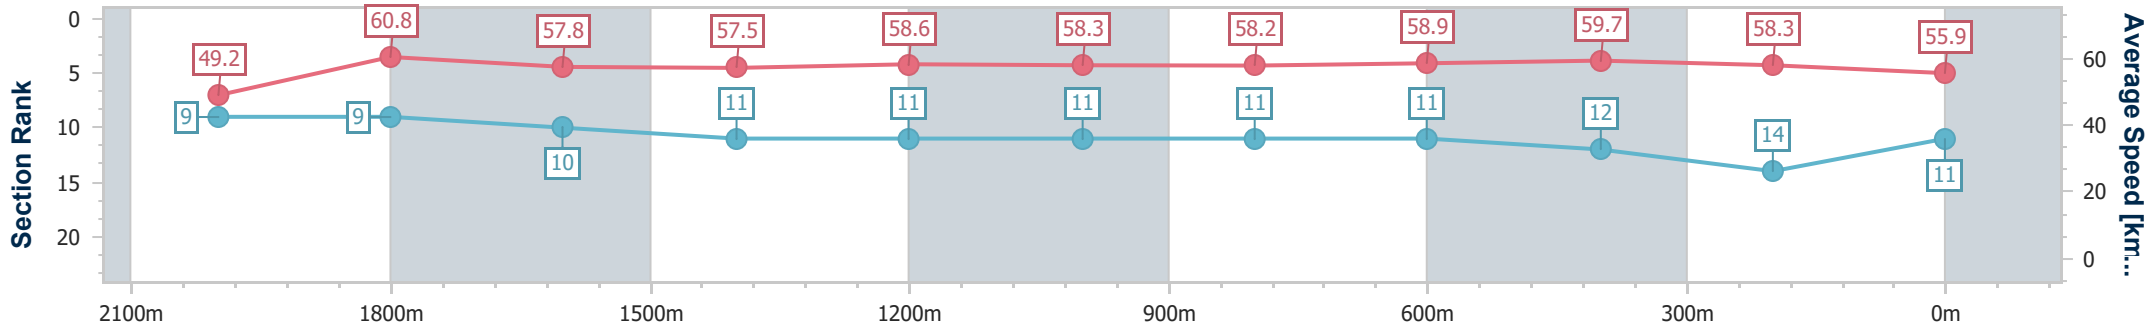

- [ ] Ranking at each section and finish
- .-.- No data available at this section
- NA No data available

Horse/Jockey Name	So Dazzling
Final Rank	11
Fastest Section Time (Section)	0:11.87 (2000m)
Top Speed [km/h] (Section)	62.6 (2000m)
Race State	Finished

### Eagle Farm QLD Professional

Race 8: CHANNEL 7 QUEENSLAND OAKS - 2200m

03 June 2023 - 15:54

Track Rating: Good 4, Weather: Fine, Rail Position: +2m Entire Course

BRISBANE RACING CLUB

Section	Overall	2000m	1800m	1600m	1400m	1200m	1000m	800m	600m	400m	200m
Section Times	2:18.75 [11] (0:14.68)	2:04.07 [9] (0:11.87)	1:52.20 [9] (0:12.59)	1:39.61 [10] (0:12.66)	1:26.95 [11] (0:12.35)	1:14.60 [11] (0:12.39)	1:02.21 [11] (0:12.56)	0:49.65 [11] (0:12.24)	0:37.41 [11] (0:12.12)	0:25.29 [12] (0:12.37)	0:12.92 [14] (0:12.92)
Average Speed [km/h]	49.2	60.8	57.8	57.5	58.6	58.3	58.2	58.9	59.7	58.3	55.9
Top Speed [km/h]	60.2	62.6	59.6	58.4	59.1	59.7	60.2	60.2	60.3	59.8	57.2
Avg. Dist. to Rail [m]	7.5	0.7	1.8	3.1	3.1	3.7	2.9	0.9	1.7	4.5	5.8
Avg. Stride Freq. [Hz]	2.1	2.3	2.2	2.2	2.2	2.2	2.2	2.2	2.3	2.2	2.2
Avg. Stride Length [m]	6.7	7.4	7.3	7.4	7.4	7.6	7.3	7.4	7.4	7.2	7.0