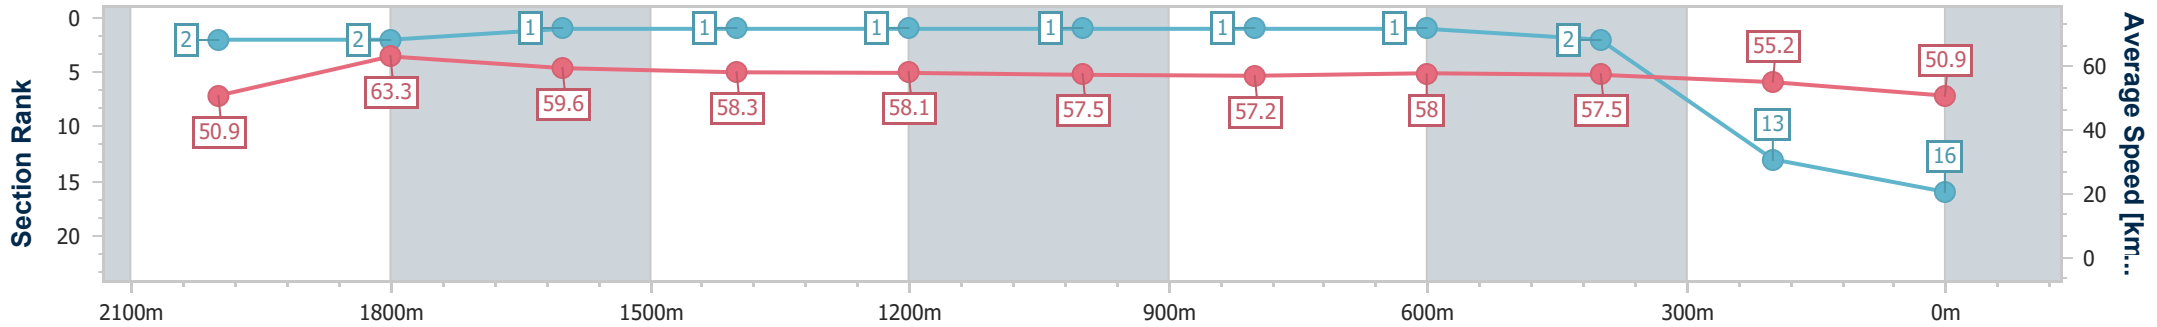

Eagle Farm QLD Professional

Race 8: CHANNEL 7 QUEENSLAND OAKS - 2200m

03 June 2023 - 15:54

Track Rating: Good 4, Weather: Fine, Rail Position: +2m Entire Course

BRISBANE RACING CLUB

Section	Overall	2000m	1800m	1600m	1400m	1200m	1000m	800m	600m	400m	200m
Section Times	2:20.01 [16] (0:14.21)	2:05.80 [2] (0:11.36)	1:54.44 [2] (0:12.13)	1:42.31 [1] (0:12.42)	1:29.89 [1] (0:12.39)	1:17.50 [1] (0:12.55)	1:04.95 [1] (0:12.71)	0:52.24 [1] (0:12.47)	0:39.77 [1] (0:12.51)	0:27.26 [2] (0:13.07)	0:14.19 [13] (0:14.19)
Average Speed [km/h]	50.9	63.3	59.6	58.3	58.1	57.5	57.2	58.0	57.5	55.2	50.9
Top Speed [km/h]	64.5	64.6	61.7	58.7	59.1	58.3	58.1	58.5	58.3	57.1	53.4
Avg. Dist. to Rail [m]	8.8	0.7	0.8	1.7	1.6	2.3	2.0	0.9	0.4	0.1	0.3
Avg. Stride Freq. [Hz]	2.0	2.4	2.3	2.2	2.2	2.2	2.2	2.2	2.3	2.2	2.1
Avg. Stride Length [m]	6.9	7.4	7.4	7.4	7.4	7.3	7.2	7.2	7.0	6.9	6.6