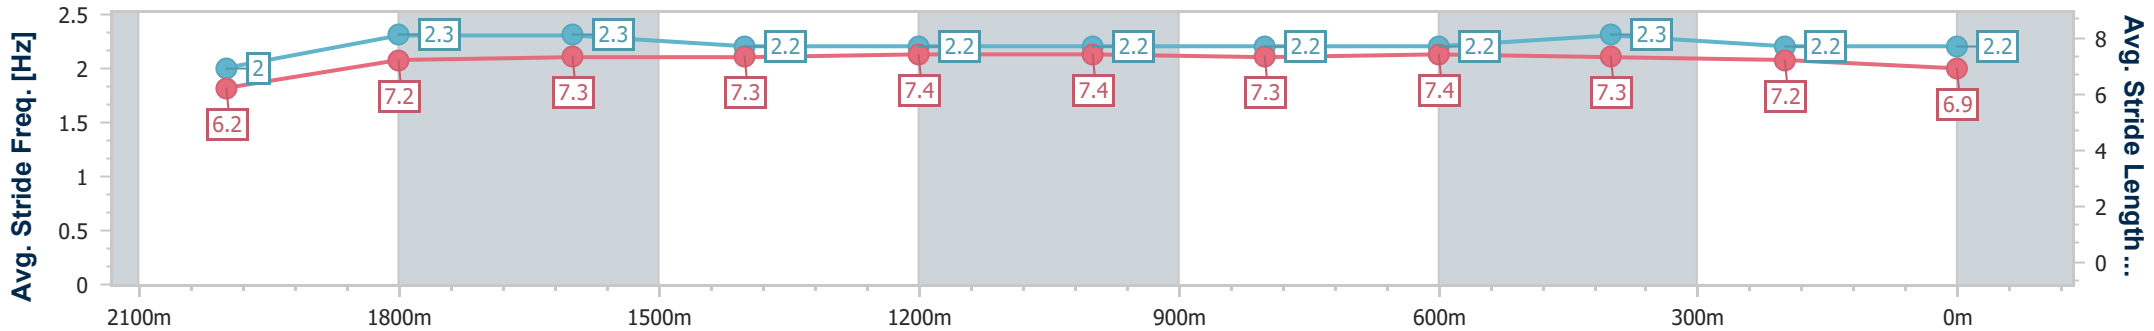

- [ ] Ranking at each section and finish
- .-.- No data available at this section
- NA No data available

Horse/Jockey Name	Fireflies
Final Rank	15
Fastest Section Time (Section)	0:11.91 (600m)
Top Speed [km/h] (Section)	61.5 (800m)
Race State	Finished

### Eagle Farm QLD Professional

Race 8: CHANNEL 7 QUEENSLAND OAKS - 2200m

03 June 2023 - 15:54

Track Rating: Good 4, Weather: Fine, Rail Position: +2m Entire Course

BRISBANE RACING CLUB

Section	Overall	2000m	1800m	1600m	1400m	1200m	1000m	800m	600m	400m	200m
Section Times	2:19.41 [15] (0:15.77)	2:03.64 [18] (0:12.01)	1:51.63 [18] (0:12.13)	1:39.50 [17] (0:12.43)	1:27.07 [15] (0:12.30)	1:14.77 [15] (0:12.37)	1:02.40 [14] (0:12.52)	0:49.88 [15] (0:12.20)	0:37.68 [15] (0:11.91)	0:25.77 [13] (0:12.49)	0:13.28 [15] (0:13.28)
Average Speed [km/h]	45.7	59.6	59.4	58.2	58.7	58.3	58.2	59.1	60.5	57.7	54.4
Top Speed [km/h]	57.5	61.2	61.3	59.7	60.2	60.1	60.5	61.5	61.2	58.7	55.8
Avg. Dist. to Rail [m]	8.6	1.4	0.5	1.4	1.8	2.0	2.3	1.0	1.0	2.5	0.9
Avg. Stride Freq. [Hz]	2.0	2.3	2.3	2.2	2.2	2.2	2.2	2.2	2.3	2.2	2.2
Avg. Stride Length [m]	6.2	7.2	7.3	7.3	7.4	7.4	7.3	7.4	7.3	7.2	6.9