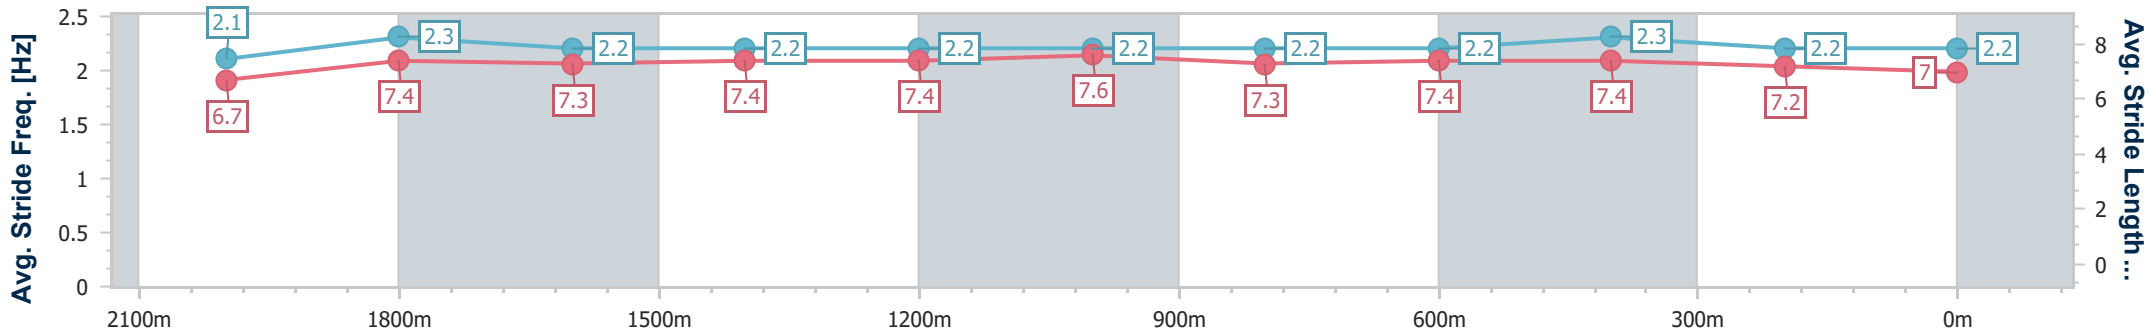

- [ ] Ranking at each section and finish
- .-.- No data available at this section
- NA No data available

Horse/Jockey Name	So Dazzling
Final Rank	11
Fastest Section Time (Section)	0:11.87 (2000m)
Top Speed [km/h] (Section)	62.6 (2000m)
Race State	Finished

### Eagle Farm QLD Professional

Race 8: CHANNEL 7 QUEENSLAND OAKS - 2200m

03 June 2023 - 15:54

Track Rating: Good 4, Weather: Fine, Rail Position: +2m Entire Course

BRISBANE RACING CLUB

Section	Overall	2000m	1800m	1600m	1400m	1200m	1000m	800m	600m	400m	200m
Section Times	2:18.75 [11] (0:14.68)	2:04.07 [9] (0:11.87)	1:52.20 [9] (0:12.59)	1:39.61 [10] (0:12.66)	1:26.95 [11] (0:12.35)	1:14.60 [11] (0:12.39)	1:02.21 [11] (0:12.56)	0:49.65 [11] (0:12.24)	0:37.41 [11] (0:12.12)	0:25.29 [12] (0:12.37)	0:12.92 [14] (0:12.92)
Average Speed [km/h]	49.2	60.8	57.8	57.5	58.6	58.3	58.2	58.9	59.7	58.3	55.9
Top Speed [km/h]	60.2	62.6	59.6	58.4	59.1	59.7	60.2	60.2	60.3	59.8	57.2
Avg. Dist. to Rail [m]	7.5	0.7	1.8	3.1	3.1	3.7	2.9	0.9	1.7	4.5	5.8
Avg. Stride Freq. [Hz]	2.1	2.3	2.2	2.2	2.2	2.2	2.2	2.2	2.3	2.2	2.2
Avg. Stride Length [m]	6.7	7.4	7.3	7.4	7.4	7.6	7.3	7.4	7.4	7.2	7.0

- [ ] Ranking at each section and finish
- .-.- No data available at this section
- NA No data available

Horse/Jockey Name	Proscenium Arch
Final Rank	12
Fastest Section Time (Section)	0:11.74 (2000m)
Top Speed [km/h] (Section)	62.4 (2000m)
Race State	Finished