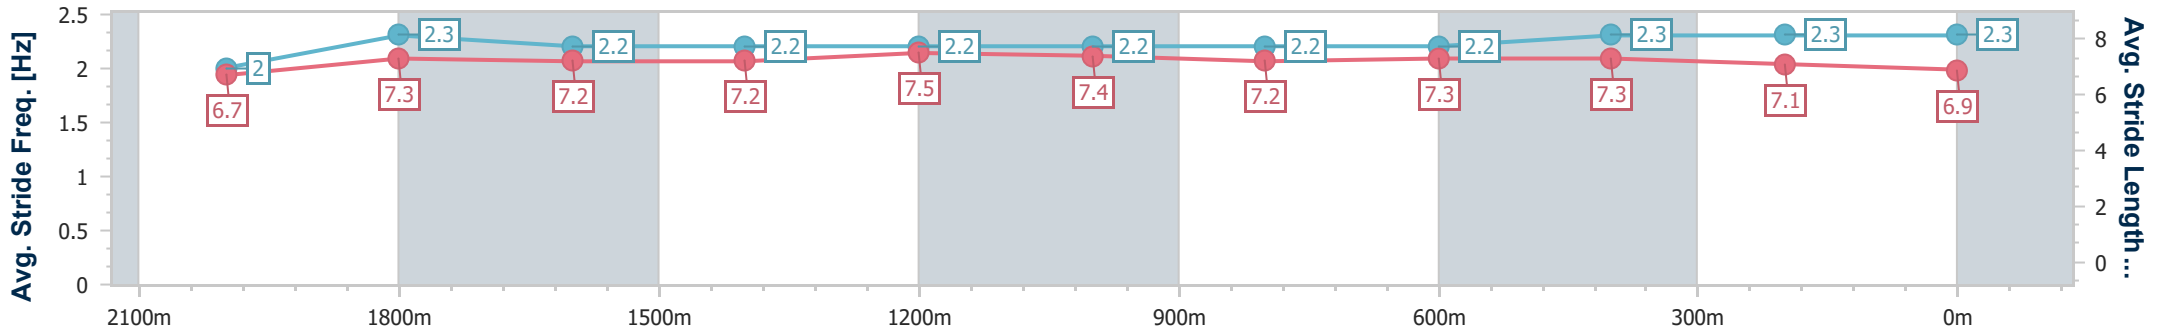

### Eagle Farm QLD Professional

Race 8: CHANNEL 7 QUEENSLAND OAKS - 2200m

03 June 2023 - 15:54

Track Rating: Good 4, Weather: Fine, Rail Position: +2m Entire Course

BRISBANE RACING CLUB

Section	Overall	2000m	1800m	1600m	1400m	1200m	1000m	800m	600m	400m	200m
Section Times	2:17.67 [2] (0:14.97)	2:02.70 [12] (0:11.88)	1:50.82 [12] (0:12.38)	1:38.44 [11] (0:12.49)	1:25.95 [10] (0:12.26)	1:13.69 [10] (0:12.44)	1:01.25 [10] (0:12.52)	0:48.73 [10] (0:12.25)	0:36.48 [10] (0:11.85)	0:24.63 [4] (0:11.95)	0:12.68 [1] (0:12.68)
Average Speed [km/h]	48.1	60.0	58.1	57.8	58.8	58.0	58.2	59.0	60.6	60.3	57.1
Top Speed [km/h]	60.2	61.5	60.0	58.6	59.5	58.9	60.0	60.3	62.8	62.6	58.5
Avg. Dist. to Rail [m]	3.6	2.0	0.6	1.3	2.0	2.8	2.3	0.8	0.3	1.5	1.3
Avg. Stride Freq. [Hz]	2.0	2.3	2.2	2.2	2.2	2.2	2.2	2.2	2.3	2.3	2.3
Avg. Stride Length [m]	6.7	7.3	7.2	7.2	7.5	7.4	7.2	7.3	7.3	7.1	6.9