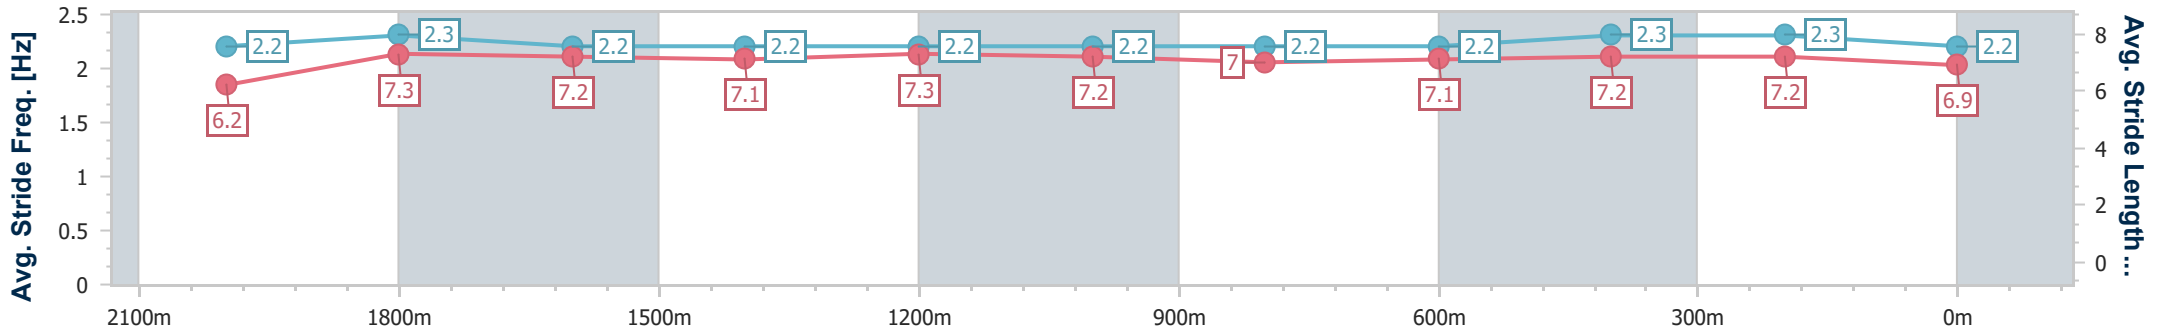

Eagle Farm QLD Professional

Race 8: CHANNEL 7 QUEENSLAND OAKS - 2200m

03 June 2023 - 15:54

Track Rating: Good 4, Weather: Fine, Rail Position: +2m Entire Course

BRISBANE RACING CLUB

Section	Overall	2000m	1800m	1600m	1400m	1200m	1000m	800m	600m	400m	200m
Section Times	2:18.69 [10] (0:14.76)	2:03.93 [10] (0:11.79)	1:52.14 [10] (0:12.30)	1:39.84 [8] (0:12.45)	1:27.39 [8] (0:12.33)	1:15.06 [8] (0:12.44)	1:02.62 [8] (0:12.48)	0:50.14 [8] (0:12.40)	0:37.74 [8] (0:12.35)	0:25.39 [9] (0:12.26)	0:13.13 [9] (0:13.13)
Average Speed [km/h]	48.8	60.4	58.6	58.1	58.5	57.8	58.3	58.5	58.8	58.7	55.1
Top Speed [km/h]	60.9	62.1	59.5	58.8	59.3	59.2	60.2	60.0	59.8	59.8	58.0
Avg. Dist. to Rail [m]	2.3	2.2	0.7	1.6	1.9	2.2	1.7	1.4	2.0	4.4	5.6
Avg. Stride Freq. [Hz]	2.2	2.3	2.2	2.2	2.2	2.2	2.2	2.2	2.3	2.3	2.2
Avg. Stride Length [m]	6.2	7.3	7.2	7.1	7.3	7.2	7.0	7.1	7.2	7.2	6.9

- [ ] Ranking at each section and finish
- .-.- No data available at this section
- NA No data available

Horse/Jockey Name	So Dazzling
Final Rank	11
Fastest Section Time (Section)	0:11.87 (2000m)
Top Speed [km/h] (Section)	62.6 (2000m)
Race State	Finished