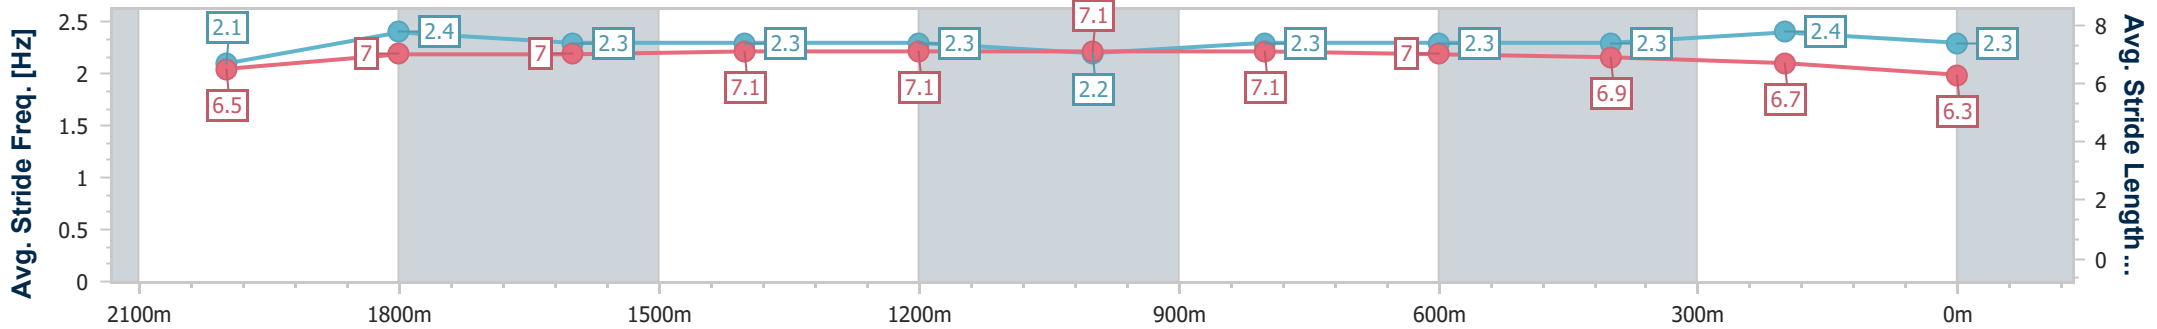

- [ ] Ranking at each section and finish
- .-.- No data available at this section
- NA No data available

Horse/Jockey Name	Original Glaze
Final Rank	14
Fastest Section Time (Section)	0:11.67 (2000m)
Top Speed [km/h] (Section)	63.3 (2000m)
Race State	Finished

### Eagle Farm QLD Professional

Race 8: CHANNEL 7 QUEENSLAND OAKS - 2200m

03 June 2023 - 15:54

Track Rating: Good 4, Weather: Fine, Rail Position: +2m Entire Course

BRISBANE RACING CLUB

Section	Overall	2000m	1800m	1600m	1400m	1200m	1000m	800m	600m	400m	200m
Section Times	2:19.31 [14] (0:14.44)	2:04.87 [6] (0:11.67)	1:53.20 [6] (0:12.18)	1:41.02 [5] (0:12.50)	1:28.52 [5] (0:12.38)	1:16.14 [6] (0:12.53)	1:03.61 [6] (0:12.53)	0:51.08 [5] (0:12.57)	0:38.51 [6] (0:12.27)	0:26.24 [7] (0:12.66)	0:13.58 [12] (0:13.58)
Average Speed [km/h]	49.8	61.2	59.2	58.1	58.4	57.5	58.1	57.8	58.9	56.8	53.2
Top Speed [km/h]	61.2	63.3	61.2	58.8	59.5	58.5	60.2	59.5	59.8	58.7	55.2
Avg. Dist. to Rail [m]	1.1	1.6	0.8	2.4	2.8	3.3	2.7	1.5	0.8	2.4	2.7
Avg. Stride Freq. [Hz]	2.1	2.4	2.3	2.3	2.3	2.2	2.3	2.3	2.3	2.4	2.3
Avg. Stride Length [m]	6.5	7.0	7.0	7.1	7.1	7.1	7.1	7.0	6.9	6.7	6.3

- [ ] Ranking at each section and finish
- .-.- No data available at this section
- NA No data available

Horse/Jockey Name	Fireflies
Final Rank	15
Fastest Section Time (Section)	0:11.91 (600m)
Top Speed [km/h] (Section)	61.5 (800m)
Race State	Finished