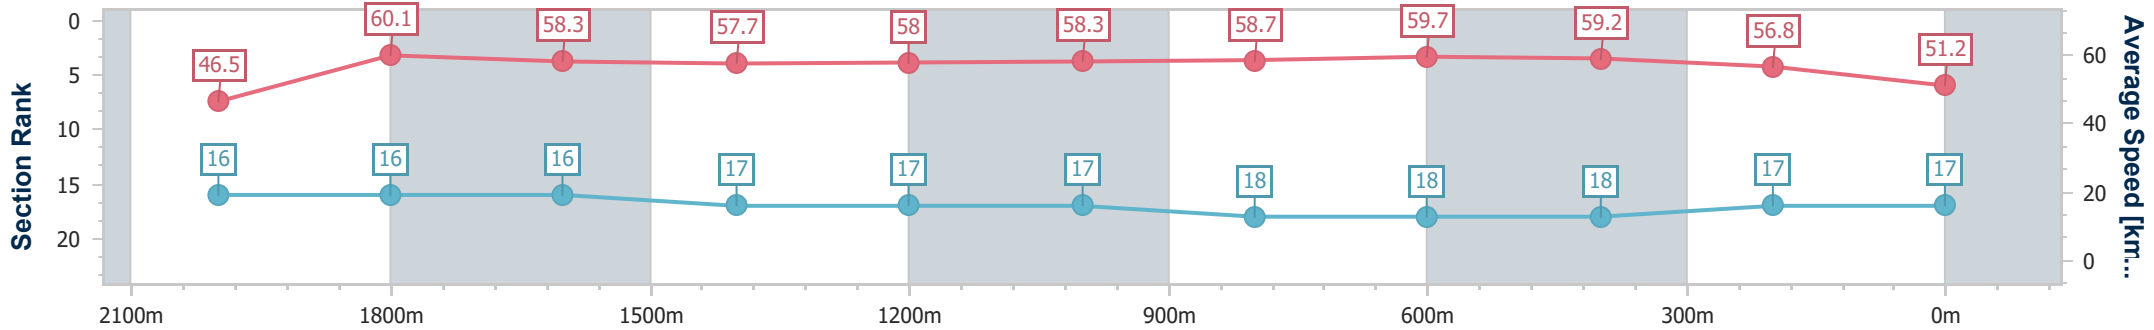

### Eagle Farm QLD Professional

Race 8: CHANNEL 7 QUEENSLAND OAKS - 2200m

03 June 2023 - 15:54

Track Rating: Good 4, Weather: Fine, Rail Position: +2m Entire Course

BRISBANE RACING CLUB

Section	Overall	2000m	1800m	1600m	1400m	1200m	1000m	800m	600m	400m	200m
Section Times	2:21.12 [17] (0:15.48)	2:05.64 [16] (0:11.96)	1:53.68 [16] (0:12.46)	1:41.22 [16] (0:12.63)	1:28.59 [17] (0:12.43)	1:16.16 [17] (0:12.38)	1:03.78 [17] (0:12.42)	0:51.36 [18] (0:12.24)	0:39.12 [18] (0:12.36)	0:26.76 [18] (0:12.65)	0:14.11 [17] (0:14.11)
Average Speed [km/h]	46.5	60.1	58.3	57.7	58.0	58.3	58.7	59.7	59.2	56.8	51.2
Top Speed [km/h]	58.7	60.9	60.1	58.8	59.6	60.2	60.8	59.9	59.6	59.4	53.9
Avg. Dist. to Rail [m]	6.4	1.3	1.8	2.7	2.8	3.1	2.9	2.8	3.2	4.8	4.2
Avg. Stride Freq. [Hz]	2.0	2.2	2.1	2.1	2.1	2.1	2.1	2.2	2.2	2.1	2.0
Avg. Stride Length [m]	6.5	7.4	7.3	7.3	7.4	7.5	7.3	7.3	7.4	7.3	6.8