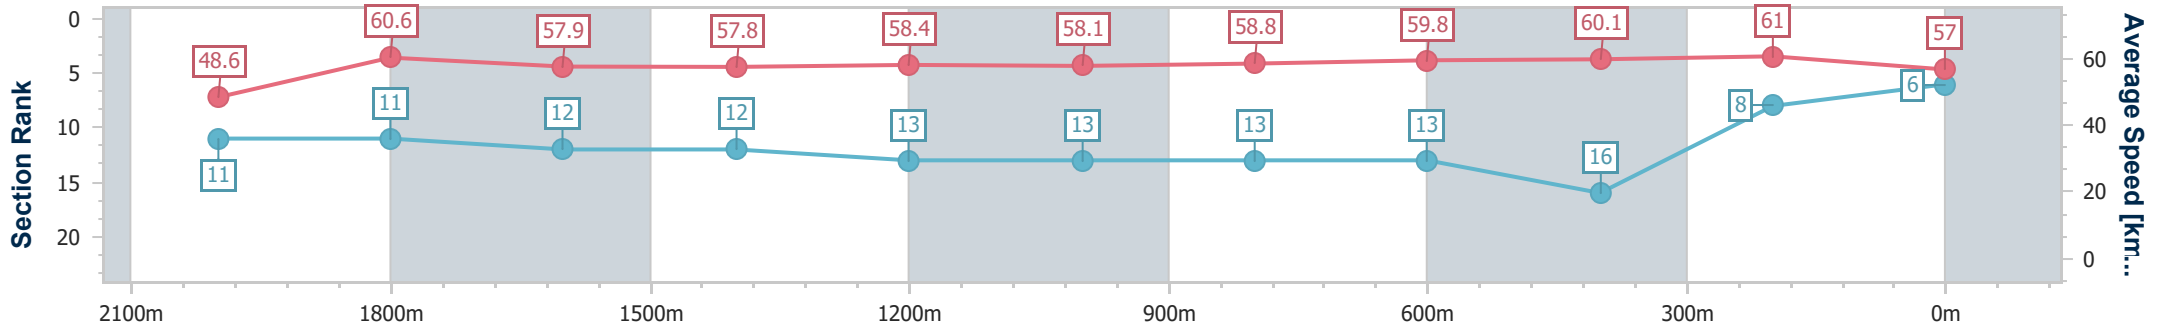

### Eagle Farm QLD Professional

Race 8: CHANNEL 7 QUEENSLAND OAKS - 2200m

03 June 2023 - 15:54

Track Rating: Good 4, Weather: Fine, Rail Position: +2m Entire Course

BRISBANE RACING CLUB

Section	Overall	2000m	1800m	1600m	1400m	1200m	1000m	800m	600m	400m	200m
Section Times	2:18.20 [6] (0:14.84)	2:03.36 [11] (0:11.90)	1:51.46 [11] (0:12.59)	1:38.87 [12] (0:12.66)	1:26.21 [12] (0:12.37)	1:13.84 [13] (0:12.41)	1:01.43 [13] (0:12.47)	0:48.96 [13] (0:12.23)	0:36.73 [13] (0:12.25)	0:24.48 [16] (0:11.79)	0:12.69 [8] (0:12.69)
Average Speed [km/h]	48.6	60.6	57.9	57.8	58.4	58.1	58.8	59.8	60.1	61.0	57.0
Top Speed [km/h]	60.7	61.7	60.2	58.7	59.1	59.7	60.9	60.9	61.1	62.3	59.4
Avg. Dist. to Rail [m]	5.3	0.8	2.8	3.9	4.0	4.8	4.0	2.9	4.8	8.4	7.6
Avg. Stride Freq. [Hz]	2.1	2.2	2.2	2.2	2.2	2.2	2.2	2.2	2.2	2.3	2.2
Avg. Stride Length [m]	6.5	7.5	7.4	7.4	7.5	7.4	7.5	7.6	7.5	7.5	7.1