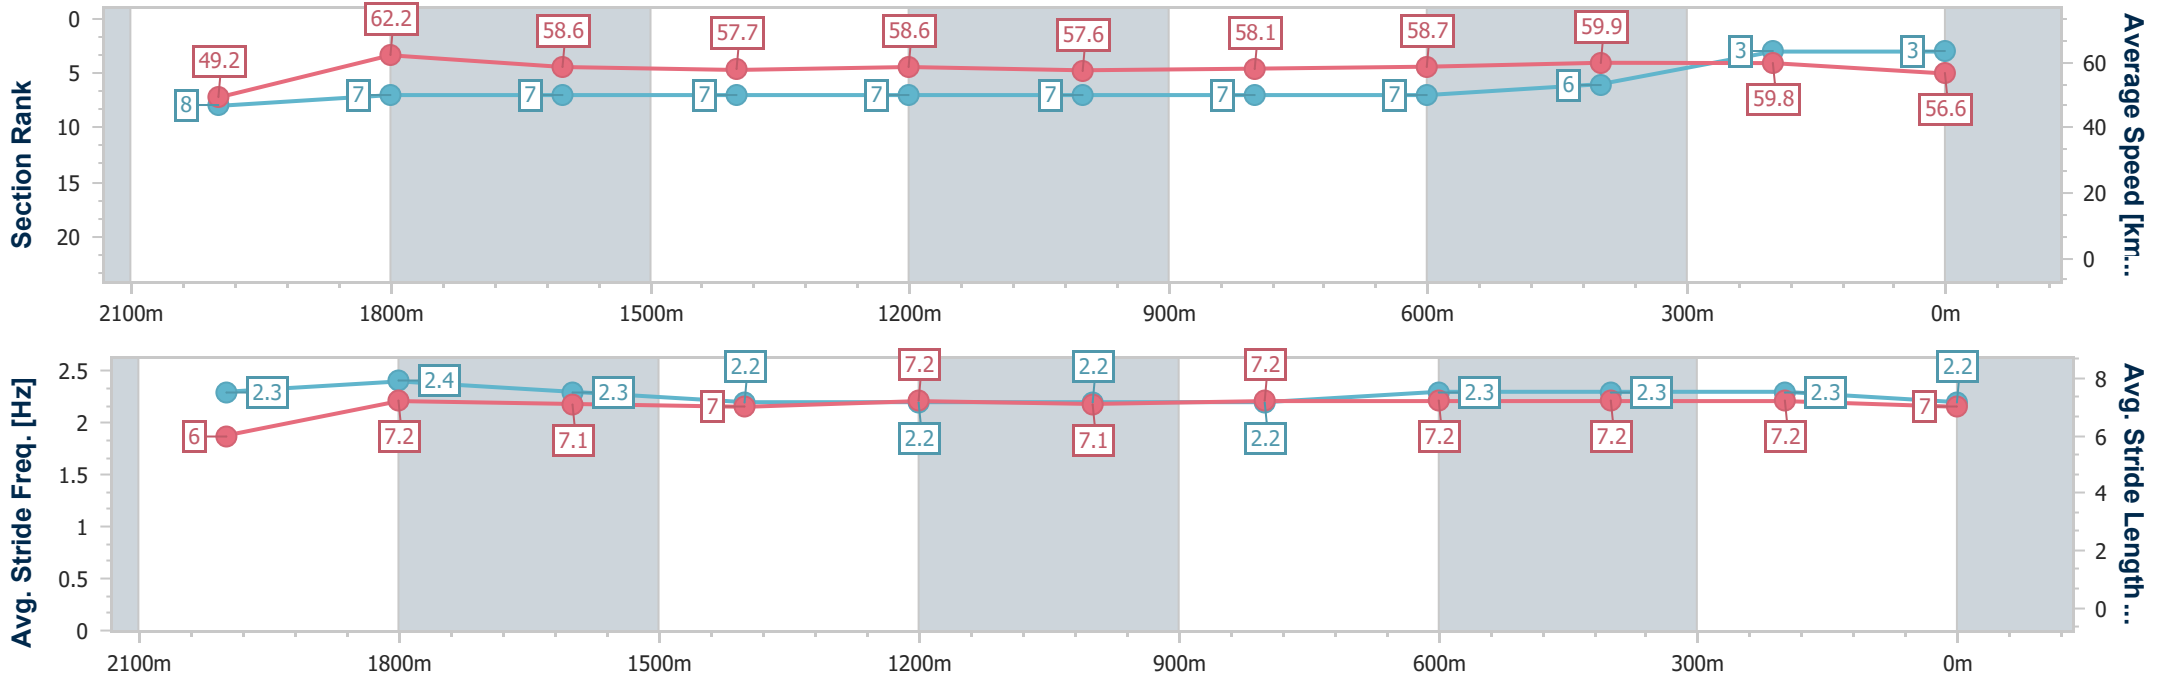

### Eagle Farm QLD Professional

Race 8: CHANNEL 7 QUEENSLAND OAKS - 2200m

03 June 2023 - 15:54

Track Rating: Good 4, Weather: Fine, Rail Position: +2m Entire Course

BRISBANE RACING CLUB

Section	Overall	2000m	1800m	1600m	1400m	1200m	1000m	800m	600m	400m	200m
Section Times	2:17.94 [3] (0:14.64)	2:03.30 [8] (0:11.55)	1:51.75 [7] (0:12.34)	1:39.41 [7] (0:12.59)	1:26.82 [7] (0:12.31)	1:14.51 [7] (0:12.53)	1:01.98 [7] (0:12.54)	0:49.44 [7] (0:12.39)	0:37.05 [7] (0:12.20)	0:24.85 [6] (0:12.05)	0:12.80 [3] (0:12.80)
Average Speed [km/h]	49.2	62.2	58.6	57.7	58.6	57.6	58.1	58.7	59.9	59.8	56.6
Top Speed [km/h]	61.7	63.2	62.1	58.6	59.4	58.1	60.4	60.4	60.9	61.8	58.0
Avg. Dist. to Rail [m]	5.5	0.7	1.2	2.5	2.7	3.1	2.5	2.4	2.8	5.3	5.9
Avg. Stride Freq. [Hz]	2.3	2.4	2.3	2.2	2.2	2.2	2.2	2.3	2.3	2.3	2.2
Avg. Stride Length [m]	6.0	7.2	7.1	7.0	7.2	7.1	7.2	7.2	7.2	7.2	7.0