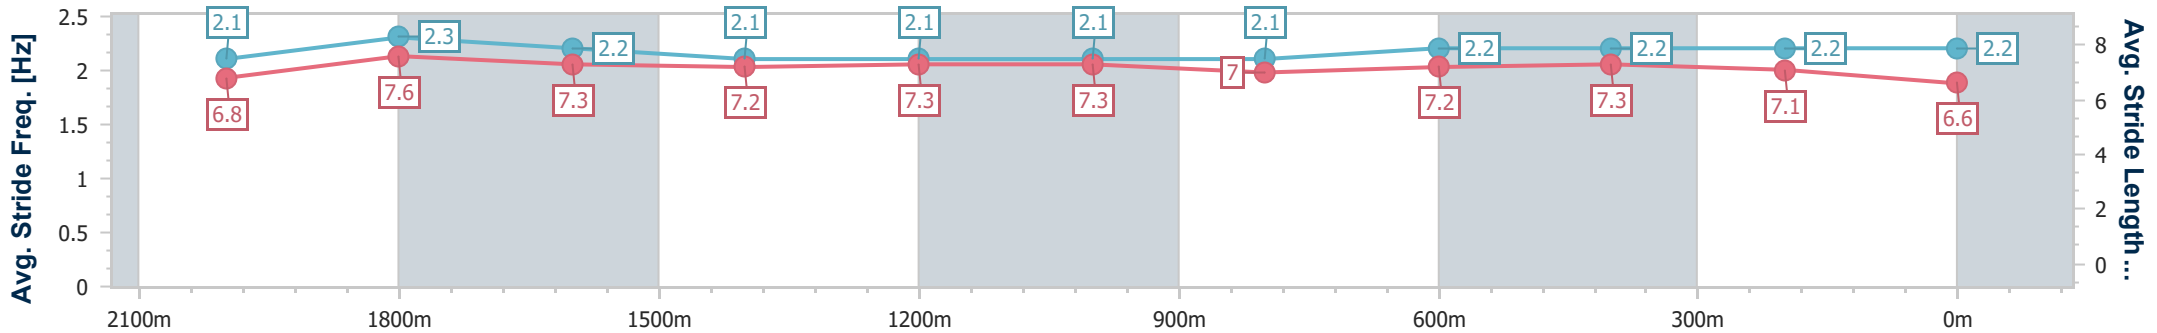

- [ ] Ranking at each section and finish
- .-.-.- No data available at this section
- NA No data available

Horse/Jockey Name	Divine Purpose
Final Rank	9
Fastest Section Time (Section)	0:11.51 (2000m)
Top Speed [km/h] (Section)	63.3 (2000m)
Race State	Finished

Eagle Farm QLD Professional

Race 8: CHANNEL 7 QUEENSLAND OAKS - 2200m

03 June 2023 - 15:54

Track Rating: Good 4, Weather: Fine, Rail Position: +2m Entire Course

BRISBANE RACING CLUB

Section	Overall	2000m	1800m	1600m	1400m	1200m	1000m	800m	600m	400m	200m
Section Times	2:18.67 [9] (0:14.33)	2:04.34 [4] (0:11.51)	1:52.83 [3] (0:12.20)	1:40.63 [3] (0:12.48)	1:28.15 [3] (0:12.41)	1:15.74 [4] (0:12.51)	1:03.23 [3] (0:12.60)	0:50.63 [3] (0:12.47)	0:38.16 [3] (0:12.39)	0:25.77 [3] (0:12.45)	0:13.32 [5] (0:13.32)
Average Speed [km/h]	50.3	62.6	59.3	58.0	58.2	57.5	57.7	57.9	58.3	57.8	54.2
Top Speed [km/h]	63.0	63.3	61.3	58.8	58.9	58.5	58.6	58.4	58.8	58.4	56.2
Avg. Dist. to Rail [m]	3.0	0.3	0.8	1.5	1.4	1.9	1.5	0.9	0.9	3.4	3.7
Avg. Stride Freq. [Hz]	2.1	2.3	2.2	2.1	2.1	2.1	2.1	2.2	2.2	2.2	2.2
Avg. Stride Length [m]	6.8	7.6	7.3	7.2	7.3	7.3	7.0	7.2	7.3	7.1	6.6