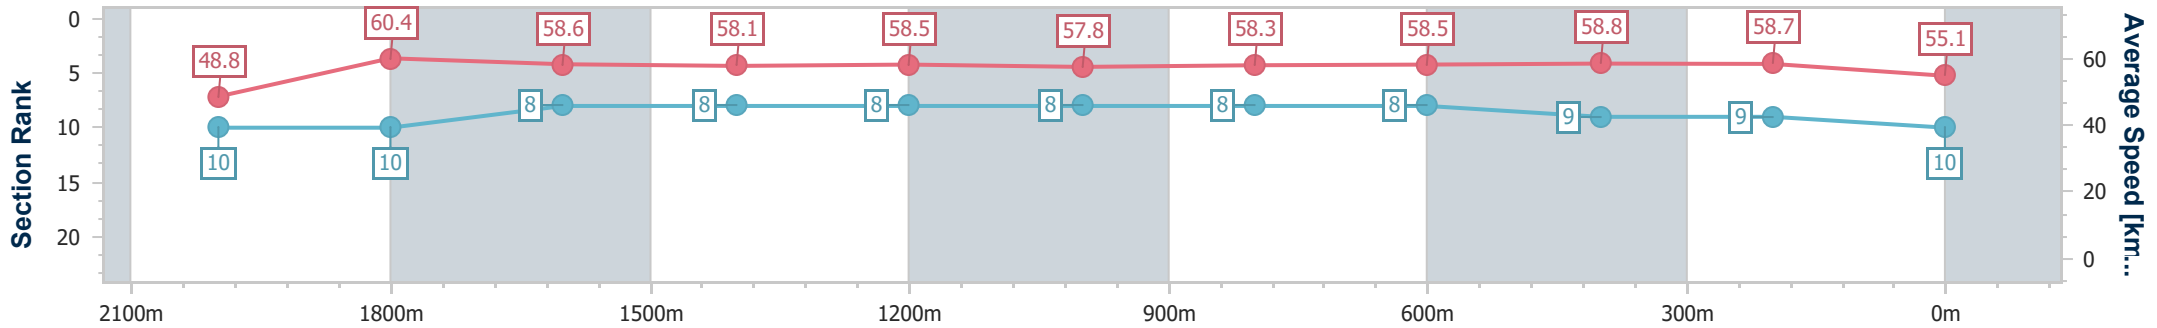

Eagle Farm QLD Professional

Race 8: CHANNEL 7 QUEENSLAND OAKS - 2200m

03 June 2023 - 15:54

Track Rating: Good 4, Weather: Fine, Rail Position: +2m Entire Course

BRISBANE RACING CLUB

Section	Overall	2000m	1800m	1600m	1400m	1200m	1000m	800m	600m	400m	200m
Section Times	2:18.69 [10] (0:14.76)	2:03.93 [10] (0:11.79)	1:52.14 [10] (0:12.30)	1:39.84 [8] (0:12.45)	1:27.39 [8] (0:12.33)	1:15.06 [8] (0:12.44)	1:02.62 [8] (0:12.48)	0:50.14 [8] (0:12.40)	0:37.74 [8] (0:12.35)	0:25.39 [9] (0:12.26)	0:13.13 [9] (0:13.13)
Average Speed [km/h]	48.8	60.4	58.6	58.1	58.5	57.8	58.3	58.5	58.8	58.7	55.1
Top Speed [km/h]	60.9	62.1	59.5	58.8	59.3	59.2	60.2	60.0	59.8	59.8	58.0
Avg. Dist. to Rail [m]	2.3	2.2	0.7	1.6	1.9	2.2	1.7	1.4	2.0	4.4	5.6
Avg. Stride Freq. [Hz]	2.2	2.3	2.2	2.2	2.2	2.2	2.2	2.2	2.3	2.3	2.2
Avg. Stride Length [m]	6.2	7.3	7.2	7.1	7.3	7.2	7.0	7.1	7.2	7.2	6.9

- [ ] Ranking at each section and finish
- .-.- No data available at this section
- NA No data available

Horse/Jockey Name	So Dazzling
Final Rank	11
Fastest Section Time (Section)	0:11.87 (2000m)
Top Speed [km/h] (Section)	62.6 (2000m)
Race State	Finished