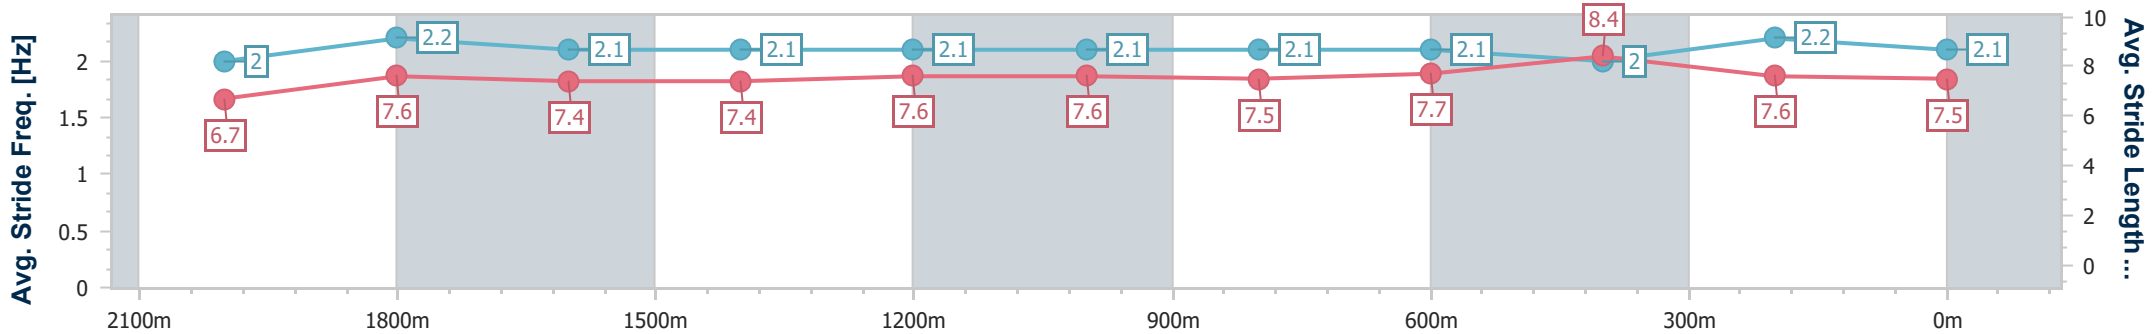

- [ ] Ranking at each section and finish
- .-.- No data available at this section
- NA No data available

Horse/Jockey Name	Affaire A Suivre
Final Rank	5
Fastest Section Time (Section)	0:11.82 (400m)
Top Speed [km/h] (Section)	61.6 (600m)
Race State	Finished

### Eagle Farm QLD Professional

Race 8: CHANNEL 7 QUEENSLAND OAKS - 2200m

03 June 2023 - 15:54

Track Rating: Good 4, Weather: Fine, Rail Position: +2m Entire Course

BRISBANE RACING CLUB

Section	Overall	2000m	1800m	1600m	1400m	1200m	1000m	800m	600m	400m	200m
Section Times	2:18.20 [5] (0:15.20)	2:03.00 [15] (0:11.89)	1:51.11 [13] (0:12.56)	1:38.55 [14] (0:12.70)	1:25.85 [14] (0:12.37)	1:13.48 [14] (0:12.44)	1:01.04 [15] (0:12.44)	0:48.60 [14] (0:12.14)	0:36.46 [14] (0:12.12)	0:24.34 [15] (0:11.82)	0:12.52 [7] (0:12.52)
Average Speed [km/h]	47.5	60.6	58.2	57.6	58.4	58.0	58.8	60.4	61.0	60.8	57.7
Top Speed [km/h]	61.0	61.4	60.3	58.5	59.7	59.6	60.8	61.0	61.6	61.5	60.3
Avg. Dist. to Rail [m]	7.9	0.9	3.0	3.9	4.0	3.7	3.3	3.7	5.5	8.9	8.4
Avg. Stride Freq. [Hz]	2.0	2.2	2.1	2.1	2.1	2.1	2.1	2.1	2.0	2.2	2.1
Avg. Stride Length [m]	6.7	7.6	7.4	7.4	7.6	7.6	7.5	7.7	8.4	7.6	7.5