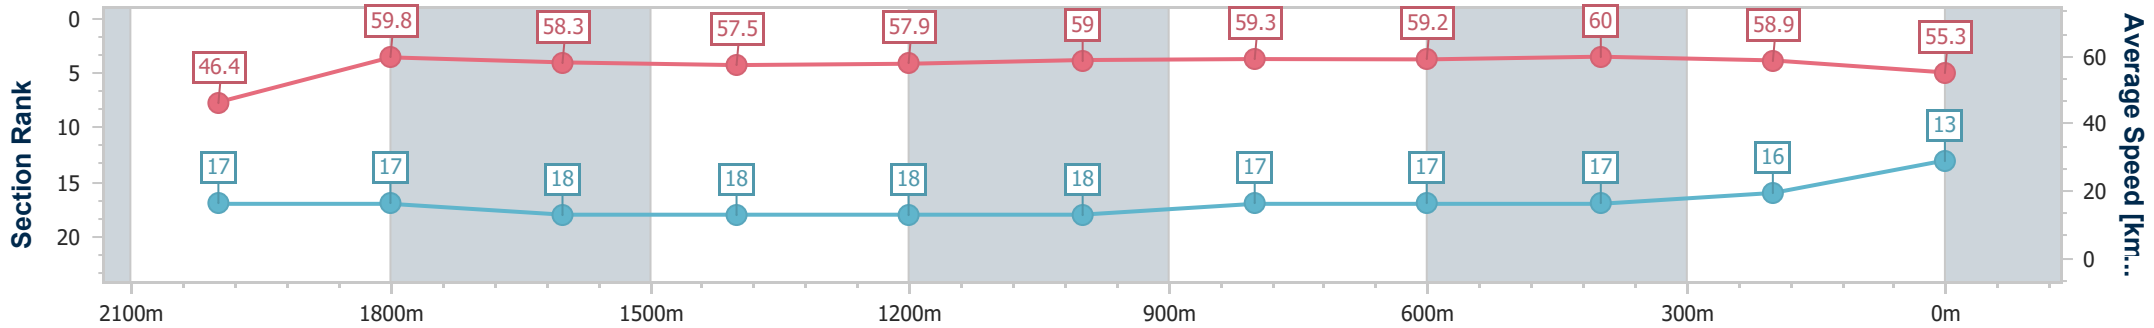

### Eagle Farm QLD Professional

Race 8: CHANNEL 7 QUEENSLAND OAKS - 2200m

03 June 2023 - 15:54

Track Rating: Good 4, Weather: Fine, Rail Position: +2m Entire Course

BRISBANE RACING CLUB

Section	Overall	2000m	1800m	1600m	1400m	1200m	1000m	800m	600m	400m	200m
Section Times	2:19.24 [13] (0:15.58)	2:03.66 [17] (0:12.04)	1:51.62 [17] (0:12.45)	1:39.17 [18] (0:12.66)	1:26.51 [18] (0:12.49)	1:14.02 [18] (0:12.23)	1:01.79 [18] (0:12.23)	0:49.56 [17] (0:12.23)	0:37.33 [17] (0:12.06)	0:25.27 [17] (0:12.22)	0:13.05 [16] (0:13.05)
Average Speed [km/h]	46.4	59.8	58.3	57.5	57.9	59.0	59.3	59.2	60.0	58.9	55.3
Top Speed [km/h]	58.1	60.7	60.2	59.3	59.8	60.6	61.4	61.1	61.0	60.5	56.9
Avg. Dist. to Rail [m]	10.3	0.6	1.8	3.2	3.3	2.8	1.9	1.3	1.3	4.3	4.7
Avg. Stride Freq. [Hz]	1.9	2.2	2.1	2.1	2.1	2.1	2.2	2.2	2.2	2.3	2.2
Avg. Stride Length [m]	6.7	7.4	7.5	7.5	7.5	7.5	7.3	7.5	7.4	7.3	7.0

- [ ] Ranking at each section and finish
- .-.- No data available at this section
- NA No data available

Horse/Jockey Name	Original Glaze
Final Rank	14
Fastest Section Time (Section)	0:11.67 (2000m)
Top Speed [km/h] (Section)	63.3 (2000m)
Race State	Finished