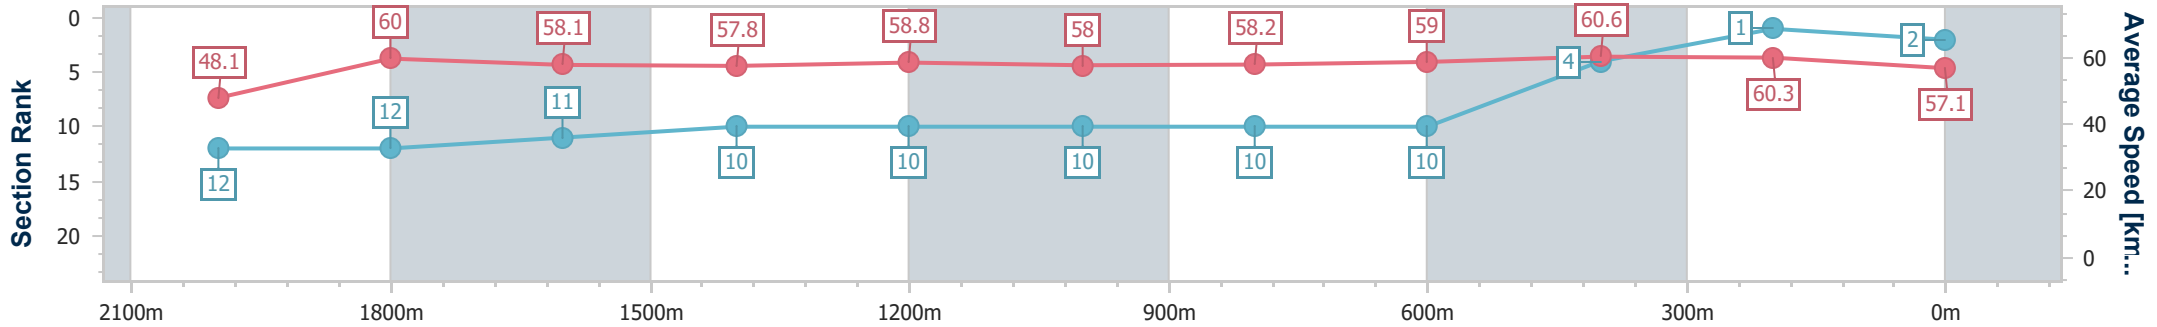

### Eagle Farm QLD Professional

Race 8: CHANNEL 7 QUEENSLAND OAKS - 2200m

03 June 2023 - 15:54

Track Rating: Good 4, Weather: Fine, Rail Position: +2m Entire Course

BRISBANE RACING CLUB

Section	Overall	2000m	1800m	1600m	1400m	1200m	1000m	800m	600m	400m	200m
Section Times	2:17.67 [2] (0:14.97)	2:02.70 [12] (0:11.88)	1:50.82 [12] (0:12.38)	1:38.44 [11] (0:12.49)	1:25.95 [10] (0:12.26)	1:13.69 [10] (0:12.44)	1:01.25 [10] (0:12.52)	0:48.73 [10] (0:12.25)	0:36.48 [10] (0:11.85)	0:24.63 [4] (0:11.95)	0:12.68 [1] (0:12.68)
Average Speed [km/h]	48.1	60.0	58.1	57.8	58.8	58.0	58.2	59.0	60.6	60.3	57.1
Top Speed [km/h]	60.2	61.5	60.0	58.6	59.5	58.9	60.0	60.3	62.8	62.6	58.5
Avg. Dist. to Rail [m]	3.6	2.0	0.6	1.3	2.0	2.8	2.3	0.8	0.3	1.5	1.3
Avg. Stride Freq. [Hz]	2.0	2.3	2.2	2.2	2.2	2.2	2.2	2.2	2.3	2.3	2.3
Avg. Stride Length [m]	6.7	7.3	7.2	7.2	7.5	7.4	7.2	7.3	7.3	7.1	6.9