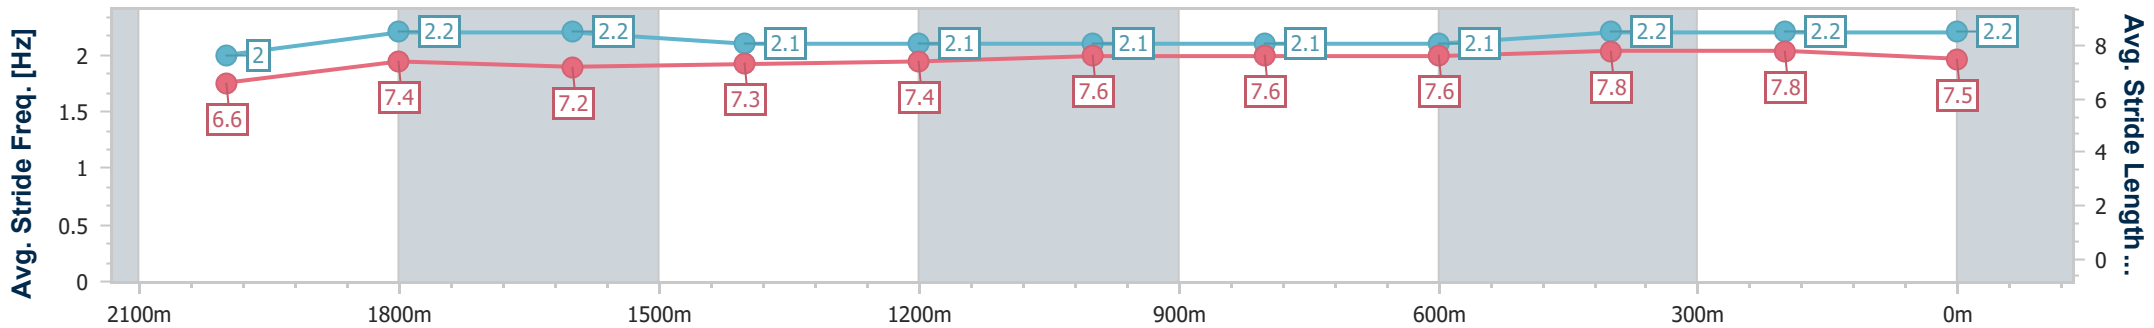

### Eagle Farm QLD Professional

Race 8: CHANNEL 7 QUEENSLAND OAKS - 2200m

03 June 2023 - 15:54

Track Rating: Good 4, Weather: Fine, Rail Position: +2m Entire Course

BRISBANE RACING CLUB

Section	Overall	2000m	1800m	1600m	1400m	1200m	1000m	800m	600m	400m	200m
Section Times	2:17.40 [1] (0:15.17)	2:02.23 [13] (0:11.91)	1:50.32 [14] (0:12.47)	1:37.85 [13] (0:12.53)	1:25.32 [13] (0:12.28)	1:13.04 [12] (0:12.39)	1:00.65 [12] (0:12.47)	0:48.18 [12] (0:12.28)	0:35.90 [12] (0:11.85)	0:24.05 [8] (0:11.75)	0:12.30 [2] (0:12.30)
Average Speed [km/h]	47.5	59.9	57.8	57.9	58.7	58.1	58.4	58.9	61.3	61.3	58.8
Top Speed [km/h]	60.1	61.0	59.7	58.7	59.7	60.2	60.0	61.0	62.0	62.0	61.4
Avg. Dist. to Rail [m]	1.3	1.7	0.9	1.5	1.6	2.1	1.9	1.4	1.7	2.6	1.0
Avg. Stride Freq. [Hz]	2.0	2.2	2.2	2.1	2.1	2.1	2.1	2.1	2.2	2.2	2.2
Avg. Stride Length [m]	6.6	7.4	7.2	7.3	7.4	7.6	7.6	7.6	7.8	7.8	7.5