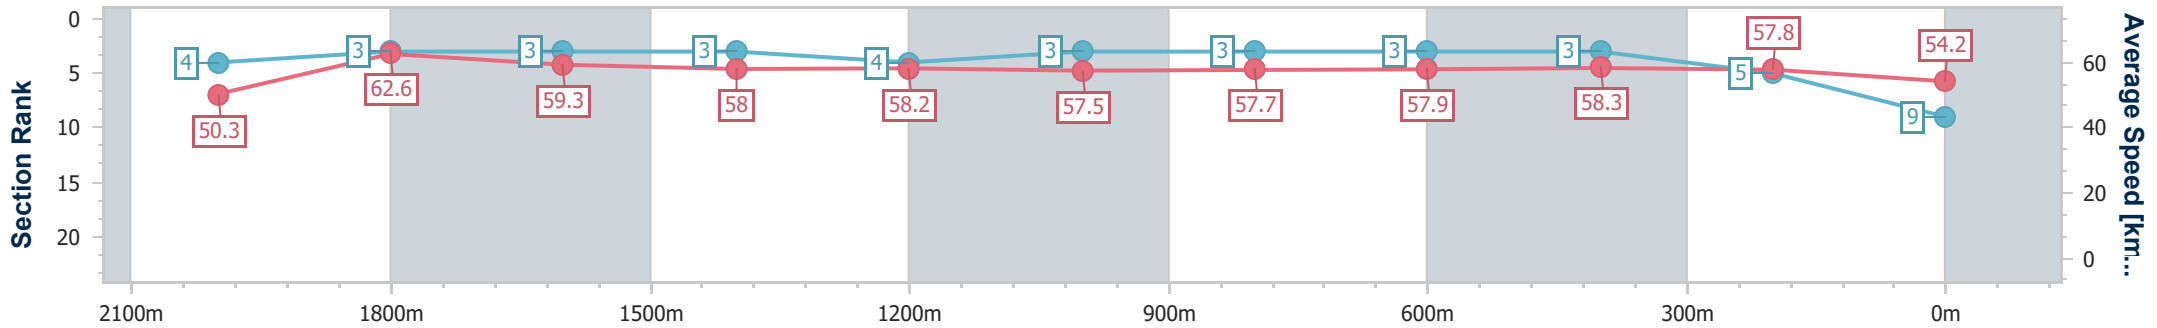

Eagle Farm QLD Professional

Race 8: CHANNEL 7 QUEENSLAND OAKS - 2200m

03 June 2023 - 15:54

Track Rating: Good 4, Weather: Fine, Rail Position: +2m Entire Course

BRISBANE RACING CLUB

Section	Overall	2000m	1800m	1600m	1400m	1200m	1000m	800m	600m	400m	200m
Section Times	2:18.67 [9] (0:14.33)	2:04.34 [4] (0:11.51)	1:52.83 [3] (0:12.20)	1:40.63 [3] (0:12.48)	1:28.15 [3] (0:12.41)	1:15.74 [4] (0:12.51)	1:03.23 [3] (0:12.60)	0:50.63 [3] (0:12.47)	0:38.16 [3] (0:12.39)	0:25.77 [3] (0:12.45)	0:13.32 [5] (0:13.32)
Average Speed [km/h]	50.3	62.6	59.3	58.0	58.2	57.5	57.7	57.9	58.3	57.8	54.2
Top Speed [km/h]	63.0	63.3	61.3	58.8	58.9	58.5	58.6	58.4	58.8	58.4	56.2
Avg. Dist. to Rail [m]	3.0	0.3	0.8	1.5	1.4	1.9	1.5	0.9	0.9	3.4	3.7
Avg. Stride Freq. [Hz]	2.1	2.3	2.2	2.1	2.1	2.1	2.1	2.2	2.2	2.2	2.2
Avg. Stride Length [m]	6.8	7.6	7.3	7.2	7.3	7.3	7.0	7.2	7.3	7.1	6.6