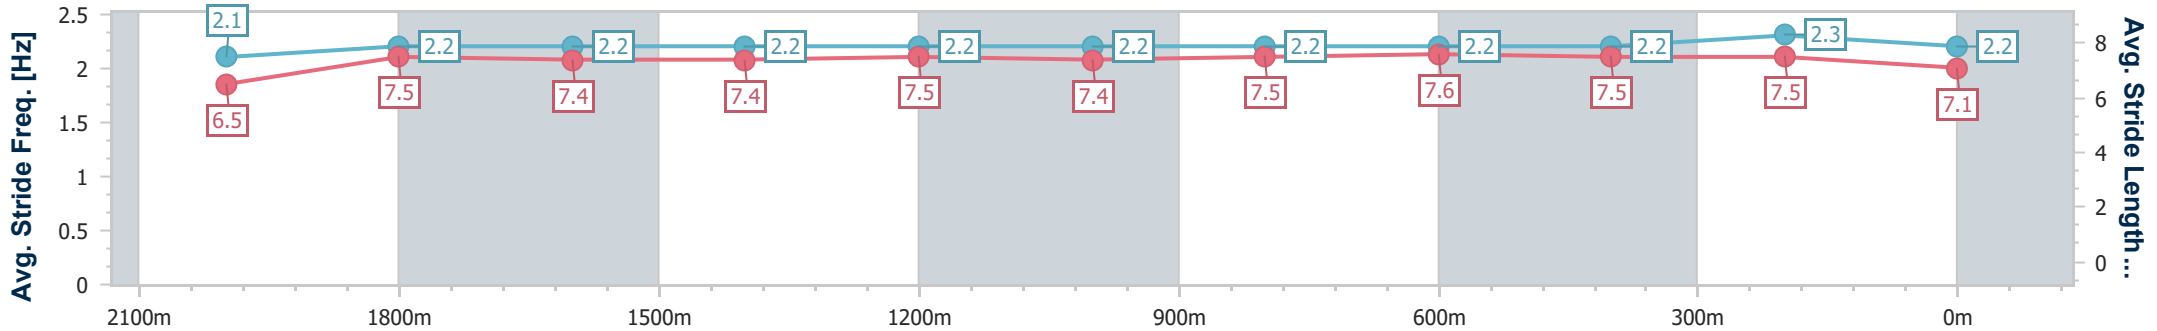

### Eagle Farm QLD Professional

Race 8: CHANNEL 7 QUEENSLAND OAKS - 2200m

03 June 2023 - 15:54

Track Rating: Good 4, Weather: Fine, Rail Position: +2m Entire Course

BRISBANE RACING CLUB

Section	Overall	2000m	1800m	1600m	1400m	1200m	1000m	800m	600m	400m	200m
Section Times	2:18.20 [6] (0:14.84)	2:03.36 [11] (0:11.90)	1:51.46 [11] (0:12.59)	1:38.87 [12] (0:12.66)	1:26.21 [12] (0:12.37)	1:13.84 [13] (0:12.41)	1:01.43 [13] (0:12.47)	0:48.96 [13] (0:12.23)	0:36.73 [13] (0:12.25)	0:24.48 [16] (0:11.79)	0:12.69 [8] (0:12.69)
Average Speed [km/h]	48.6	60.6	57.9	57.8	58.4	58.1	58.8	59.8	60.1	61.0	57.0
Top Speed [km/h]	60.7	61.7	60.2	58.7	59.1	59.7	60.9	60.9	61.1	62.3	59.4
Avg. Dist. to Rail [m]	5.3	0.8	2.8	3.9	4.0	4.8	4.0	2.9	4.8	8.4	7.6
Avg. Stride Freq. [Hz]	2.1	2.2	2.2	2.2	2.2	2.2	2.2	2.2	2.2	2.3	2.2
Avg. Stride Length [m]	6.5	7.5	7.4	7.4	7.5	7.4	7.5	7.6	7.5	7.5	7.1