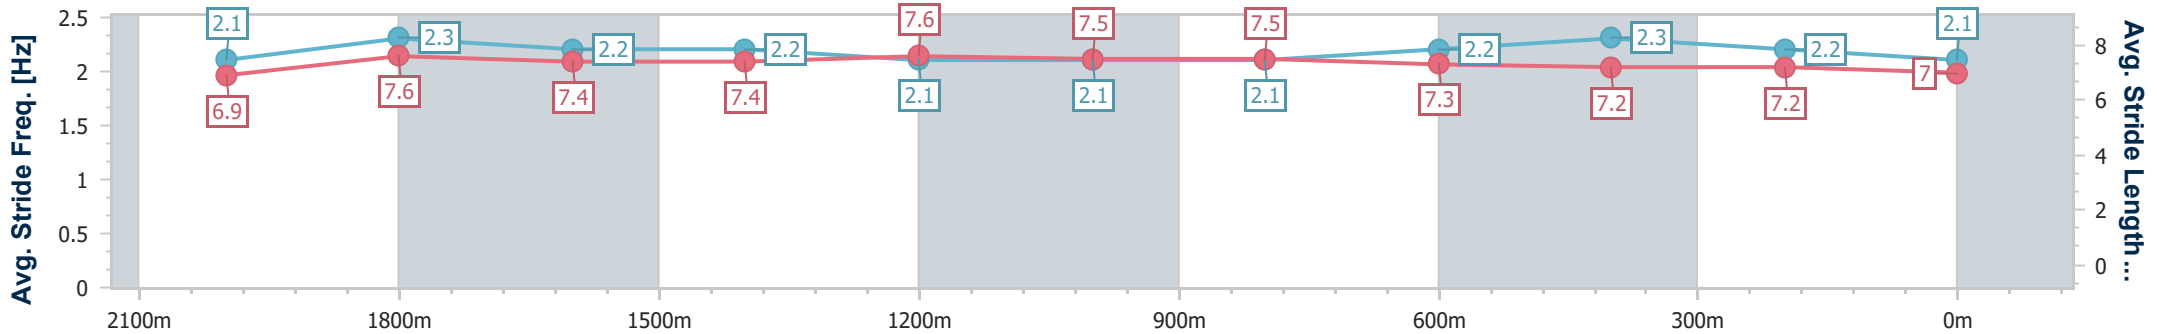

### Race 8: CHANNEL 7 QUEENSLAND OAKS - 2200m

03 June 2023 - 15:54

Track Rating: Good 4, Weather: Fine, Rail Position: +2m Entire Course

BRISBANE RACING CLUB

Section	Overall	2000m	1800m	1600m	1400m	1200m	1000m	800m	600m	400m	200m
Section Times	2:18.58 [8] (0:14.16)	2:04.42 [1] (0:11.39)	1:53.03 [1] (0:12.20)	1:40.83 [2] (0:12.50)	1:28.33 [2] (0:12.41)	1:15.92 [2] (0:12.54)	1:03.38 [2] (0:12.65)	0:50.73 [2] (0:12.47)	0:38.26 [2] (0:12.35)	0:25.91 [1] (0:12.50)	0:13.41 [4] (0:13.41)
Average Speed [km/h]	51.2	63.8	59.6	58.2	58.2	57.6	57.7	58.0	58.5	57.7	53.9
Top Speed [km/h]	66.3	66.3	61.6	58.7	59.3	57.8	58.6	59.0	59.7	58.9	56.3
Avg. Dist. to Rail [m]	13.1	2.1	2.0	2.9	2.8	3.3	2.7	1.3	0.5	0.2	0.2
Avg. Stride Freq. [Hz]	2.1	2.3	2.2	2.2	2.1	2.1	2.1	2.2	2.3	2.2	2.1
Avg. Stride Length [m]	6.9	7.6	7.4	7.4	7.6	7.5	7.5	7.3	7.2	7.2	7.0

- [ ] Ranking at each section and finish
- .-.-.- No data available at this section
- NA No data available

Horse/Jockey Name	Divine Purpose
Final Rank	9
Fastest Section Time (Section)	0:11.51 (2000m)
Top Speed [km/h] (Section)	63.3 (2000m)
Race State	Finished