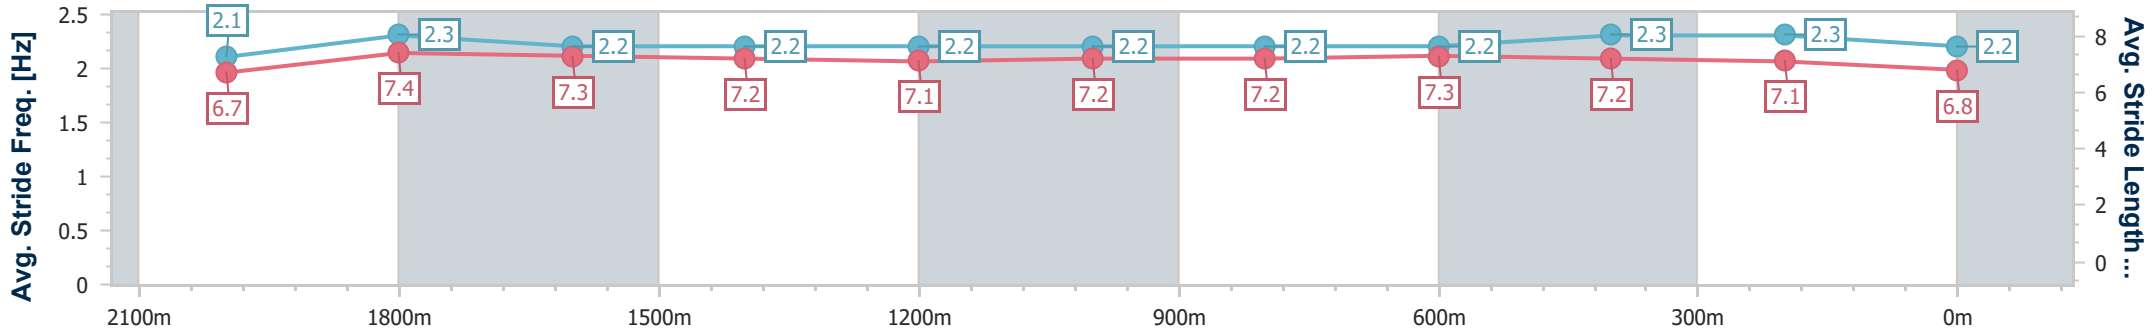

Eagle Farm QLD Professional

Race 8: CHANNEL 7 QUEENSLAND OAKS - 2200m

03 June 2023 - 15:54

Track Rating: Good 4, Weather: Fine, Rail Position: +2m Entire Course

BRISBANE RACING CLUB

Section	Overall	2000m	1800m	1600m	1400m	1200m	1000m	800m	600m	400m	200m
Section Times	2:19.04 [12] (0:14.56)	2:04.48 [7] (0:11.74)	1:52.74 [8] (0:12.55)	1:40.19 [9] (0:12.61)	1:27.58 [9] (0:12.36)	1:15.22 [9] (0:12.40)	1:02.82 [9] (0:12.51)	0:50.31 [9] (0:12.33)	0:37.98 [9] (0:12.24)	0:25.74 [10] (0:12.29)	0:13.45 [11] (0:13.45)
Average Speed [km/h]	49.5	61.0	57.8	57.8	58.4	58.2	58.3	58.8	59.6	58.5	53.8
Top Speed [km/h]	61.4	62.4	59.3	58.4	59.0	59.4	60.2	60.3	60.2	60.2	56.6
Avg. Dist. to Rail [m]	4.5	0.8	1.5	2.9	2.7	3.1	2.6	1.6	2.8	5.4	5.5
Avg. Stride Freq. [Hz]	2.1	2.3	2.2	2.2	2.2	2.2	2.2	2.2	2.3	2.3	2.2
Avg. Stride Length [m]	6.7	7.4	7.3	7.2	7.1	7.2	7.2	7.3	7.2	7.1	6.8