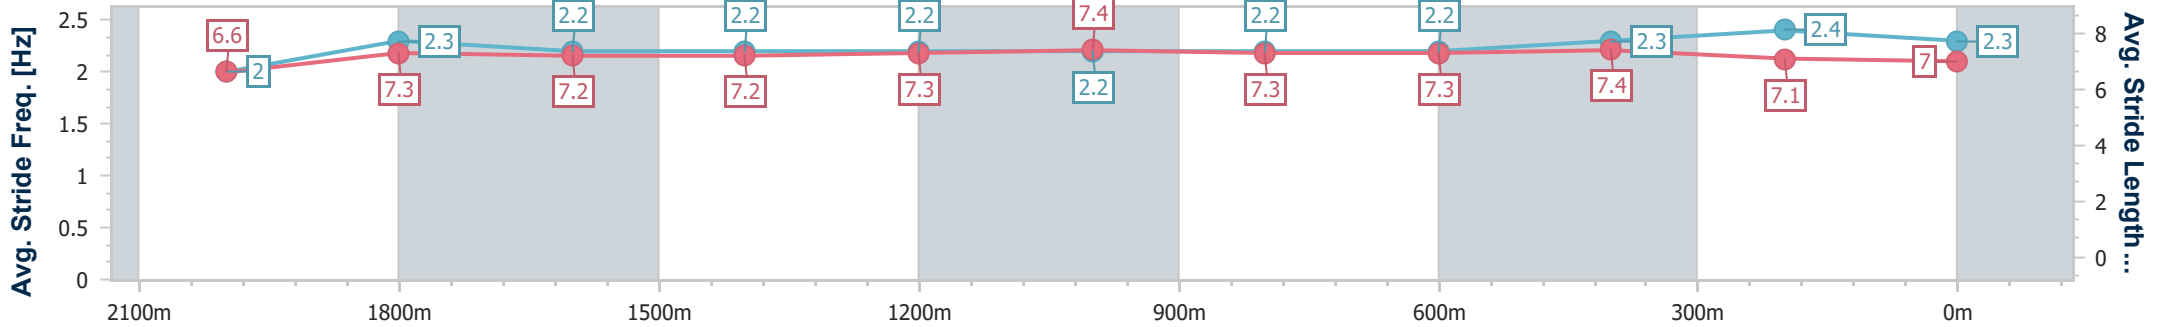

### Eagle Farm QLD Professional

Race 8: CHANNEL 7 QUEENSLAND OAKS - 2200m

03 June 2023 - 15:54

Track Rating: Good 4, Weather: Fine, Rail Position: +2m Entire Course

BRISBANE RACING CLUB

Section	Overall	2000m	1800m	1600m	1400m	1200m	1000m	800m	600m	400m	200m
Section Times	2:18.03 [4] (0:15.16)	2:02.87 [14] (0:12.02)	1:50.85 [15] (0:12.57)	1:38.28 [15] (0:12.64)	1:25.64 [16] (0:12.33)	1:13.31 [16] (0:12.42)	1:00.89 [16] (0:12.48)	0:48.41 [16] (0:12.16)	0:36.25 [16] (0:11.81)	0:24.44 [14] (0:11.92)	0:12.52 [10] (0:12.52)
Average Speed [km/h]	47.6	59.9	57.7	57.3	58.6	58.1	58.2	59.2	61.1	60.4	57.7
Top Speed [km/h]	59.0	60.8	59.7	58.2	59.8	62.4	59.4	60.6	63.6	61.3	60.2
Avg. Dist. to Rail [m]	3.9	0.6	1.4	2.1	3.2	3.3	2.2	0.4	1.3	5.5	5.8
Avg. Stride Freq. [Hz]	2.0	2.3	2.2	2.2	2.2	2.2	2.2	2.2	2.3	2.4	2.3
Avg. Stride Length [m]	6.6	7.3	7.2	7.2	7.3	7.4	7.3	7.3	7.4	7.1	7.0