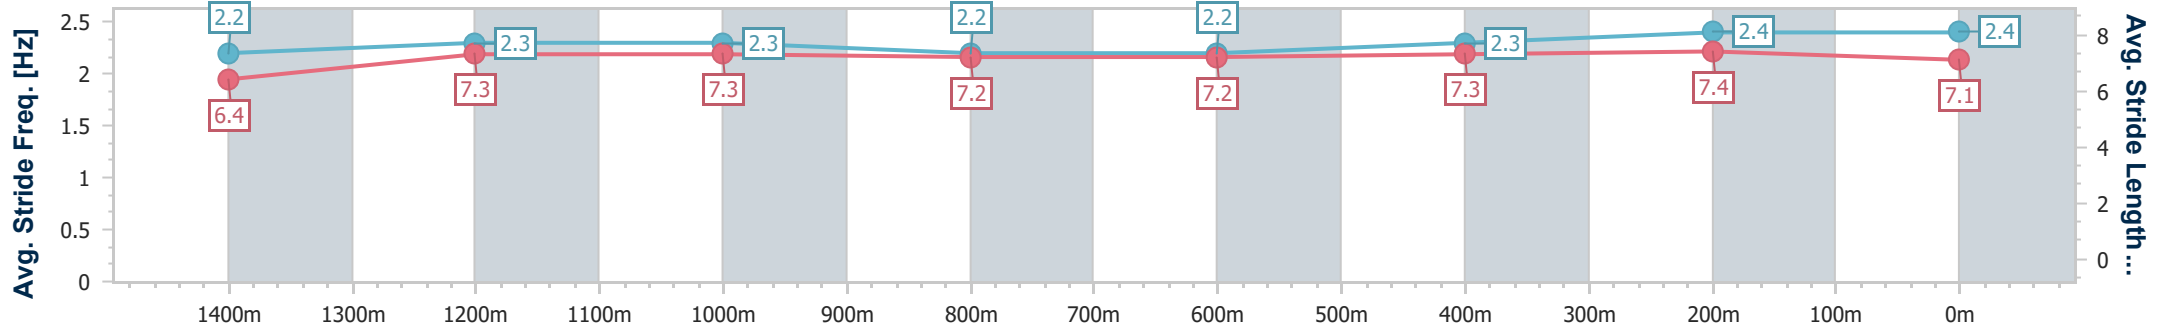

Eagle Farm QLD Professional

Race 5: MAGIC MILLIONS NATIONAL CLASSIC - 1600m

03 June 2023 - 14:03

Track Rating: Good 4, Weather: Fine, Rail Position: +2m Entire Course

BRISBANE RACING CLUB

Section	Overall	1400m	1200m	1000m	800m	600m	400m	200m
Section Times	1:38.10 [5] (0:14.04)	1:24.06 [6] (0:11.81)	1:12.25 [6] (0:12.00)	1:00.25 [3] (0:12.69)	0:47.56 [4] (0:12.61)	0:34.95 [4] (0:11.97)	0:22.98 [4] (0:11.13)	0:11.85 [4] (0:11.85)
Average Speed [km/h]	51.4	61.2	60.2	57.6	57.8	60.7	64.7	60.8
Top Speed [km/h]	62.8	62.6	61.1	58.4	58.4	65.7	65.7	63.9
Avg. Dist. to Rail [m]	10.3	4.1	4.9	3.0	2.9	2.1	3.2	3.3
Avg. Stride Freq. [Hz]	2.2	2.3	2.3	2.2	2.2	2.3	2.4	2.4
Avg. Stride Length [m]	6.4	7.3	7.3	7.2	7.2	7.3	7.4	7.1