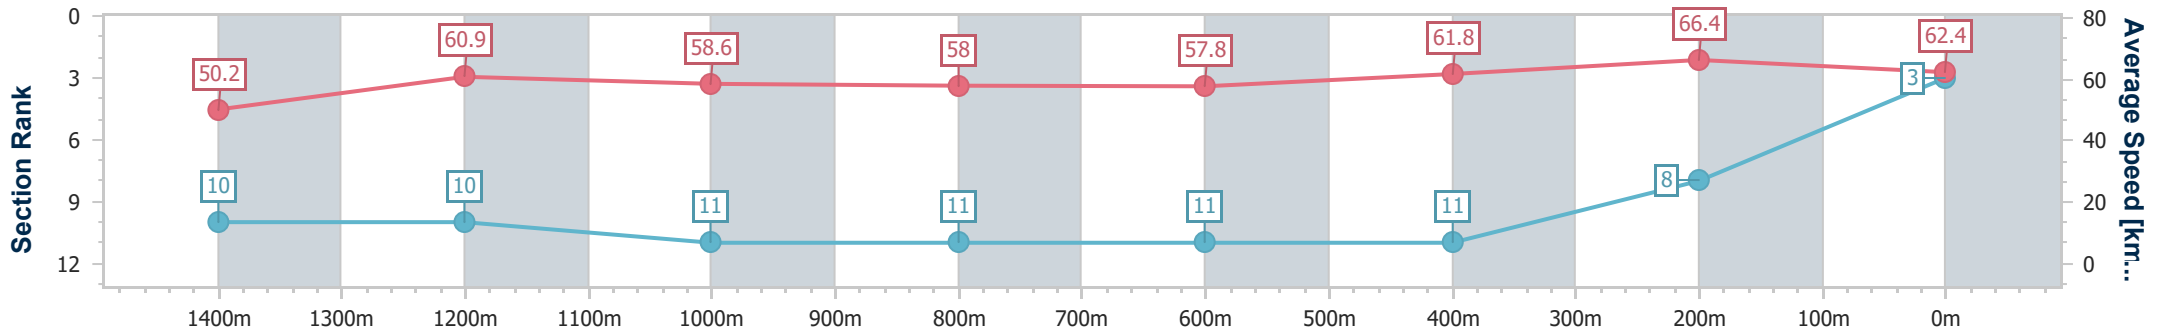

Eagle Farm QLD Professional

Race 5: MAGIC MILLIONS NATIONAL CLASSIC - 1600m

03 June 2023 - 14:03

Track Rating: Good 4, Weather: Fine, Rail Position: +2m Entire Course

BRISBANE RACING CLUB

Section	Overall	1400m	1200m	1000m	800m	600m	400m	200m
Section Times	1:37.98 [3] (0:14.40)	1:23.58 [10] (0:11.86)	1:11.72 [10] (0:12.32)	0:59.40 [11] (0:12.60)	0:46.80 [11] (0:12.59)	0:34.21 [11] (0:11.83)	0:22.38 [11] (0:10.85)	0:11.53 [8] (0:11.53)
Average Speed [km/h]	50.2	60.9	58.6	58.0	57.8	61.8	66.4	62.4
Top Speed [km/h]	62.2	62.8	59.4	59.1	58.8	66.9	67.2	65.2
Avg. Dist. to Rail [m]	11.4	2.8	4.2	2.6	2.6	3.1	8.3	9.9
Avg. Stride Freq. [Hz]	2.2	2.2	2.2	2.2	2.2	2.3	2.4	2.3
Avg. Stride Length [m]	6.4	7.6	7.5	7.4	7.3	7.5	7.5	7.5