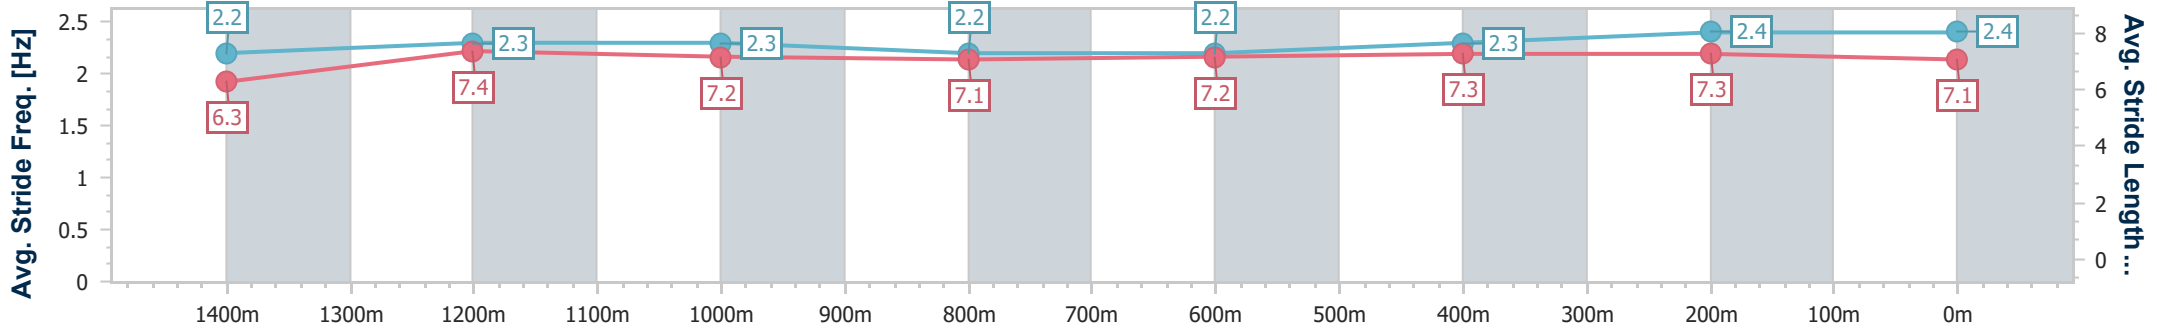

Eagle Farm QLD Professional

Race 5: MAGIC MILLIONS NATIONAL CLASSIC - 1600m

03 June 2023 - 14:03

Track Rating: Good 4, Weather: Fine, Rail Position: +2m Entire Course

BRISBANE RACING CLUB

Section	Overall	1400m	1200m	1000m	800m	600m	400m	200m
Section Times	1:38.21 [6] (0:14.17)	1:24.04 [7] (0:11.86)	1:12.18 [7] (0:12.15)	1:00.03 [6] (0:12.59)	0:47.44 [6] (0:12.55)	0:34.89 [6] (0:11.75)	0:23.14 [3] (0:11.18)	0:11.96 [2] (0:11.96)
Average Speed [km/h]	50.9	61.0	59.3	58.2	58.1	61.9	64.4	60.3
Top Speed [km/h]	62.6	62.5	60.0	59.4	58.7	65.0	65.2	62.6
Avg. Dist. to Rail [m]	9.1	2.1	3.9	3.4	2.5	2.1	3.9	5.0
Avg. Stride Freq. [Hz]	2.2	2.3	2.3	2.2	2.2	2.3	2.4	2.4
Avg. Stride Length [m]	6.3	7.4	7.2	7.1	7.2	7.3	7.3	7.1