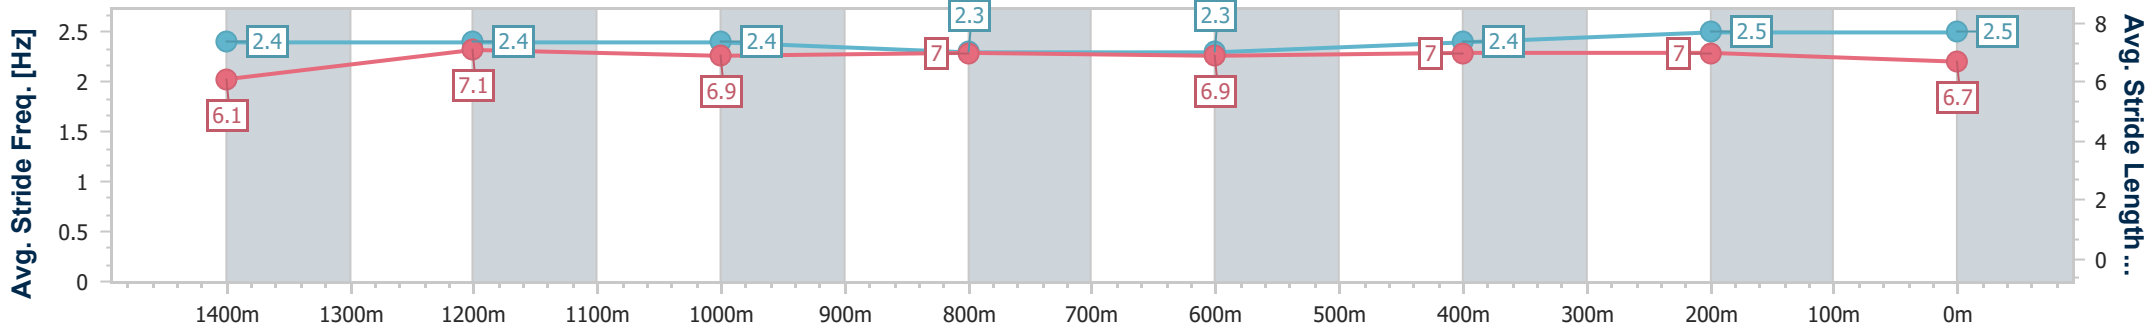

Eagle Farm QLD Professional

Race 5: MAGIC MILLIONS NATIONAL CLASSIC - 1600m

03 June 2023 - 14:03

Track Rating: Good 4, Weather: Fine, Rail Position: +2m Entire Course

BRISBANE RACING CLUB

Section	Overall	1400m	1200m	1000m	800m	600m	400m	200m
Section Times	1:38.37 [8] (0:13.69)	1:24.68 [1] (0:11.68)	1:13.00 [1] (0:12.39)	1:00.61 [2] (0:12.61)	0:48.00 [2] (0:12.63)	0:35.37 [2] (0:12.02)	0:23.35 [2] (0:11.21)	0:12.14 [3] (0:12.14)
Average Speed [km/h]	53.0	61.8	58.2	57.7	57.6	60.3	64.2	59.3
Top Speed [km/h]	63.9	64.5	59.1	58.4	58.1	63.7	65.5	63.2
Avg. Dist. to Rail [m]	13.8	3.4	3.0	2.3	1.9	1.3	3.2	2.7
Avg. Stride Freq. [Hz]	2.4	2.4	2.4	2.3	2.3	2.4	2.5	2.5
Avg. Stride Length [m]	6.1	7.1	6.9	7.0	6.9	7.0	7.0	6.7