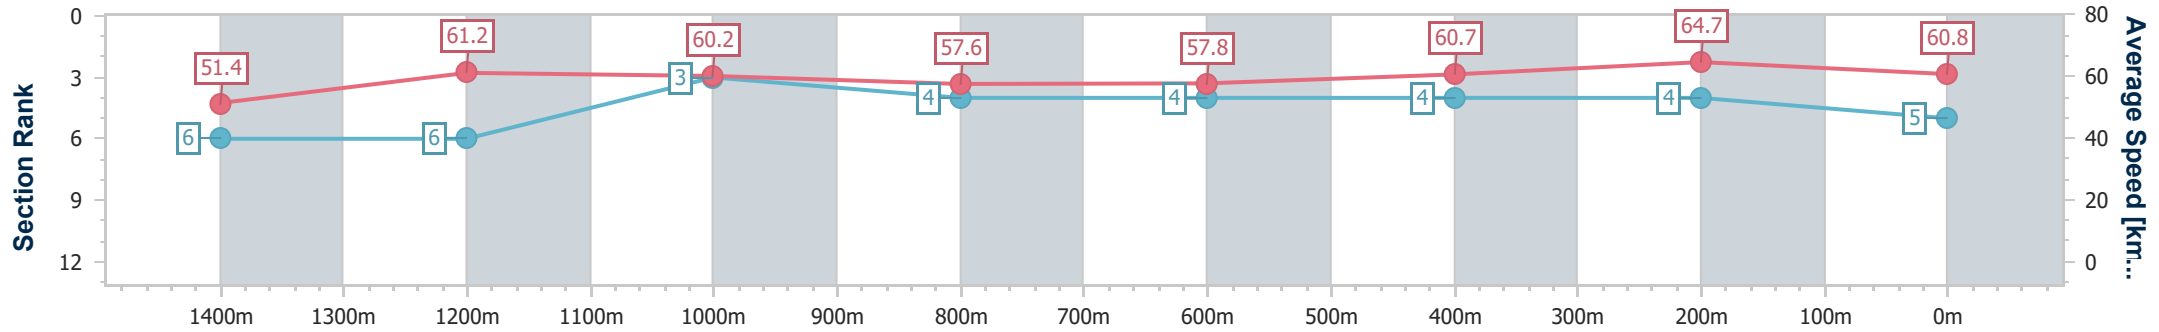

Eagle Farm QLD Professional

Race 5: MAGIC MILLIONS NATIONAL CLASSIC - 1600m

03 June 2023 - 14:03

Track Rating: Good 4, Weather: Fine, Rail Position: +2m Entire Course

BRISBANE RACING CLUB

Section	Overall	1400m	1200m	1000m	800m	600m	400m	200m
Section Times	1:38.10 [5] (0:14.04)	1:24.06 [6] (0:11.81)	1:12.25 [6] (0:12.00)	1:00.25 [3] (0:12.69)	0:47.56 [4] (0:12.61)	0:34.95 [4] (0:11.97)	0:22.98 [4] (0:11.13)	0:11.85 [4] (0:11.85)
Average Speed [km/h]	51.4	61.2	60.2	57.6	57.8	60.7	64.7	60.8
Top Speed [km/h]	62.8	62.6	61.1	58.4	58.4	65.7	65.7	63.9
Avg. Dist. to Rail [m]	10.3	4.1	4.9	3.0	2.9	2.1	3.2	3.3
Avg. Stride Freq. [Hz]	2.2	2.3	2.3	2.2	2.2	2.3	2.4	2.4
Avg. Stride Length [m]	6.4	7.3	7.3	7.2	7.2	7.3	7.4	7.1