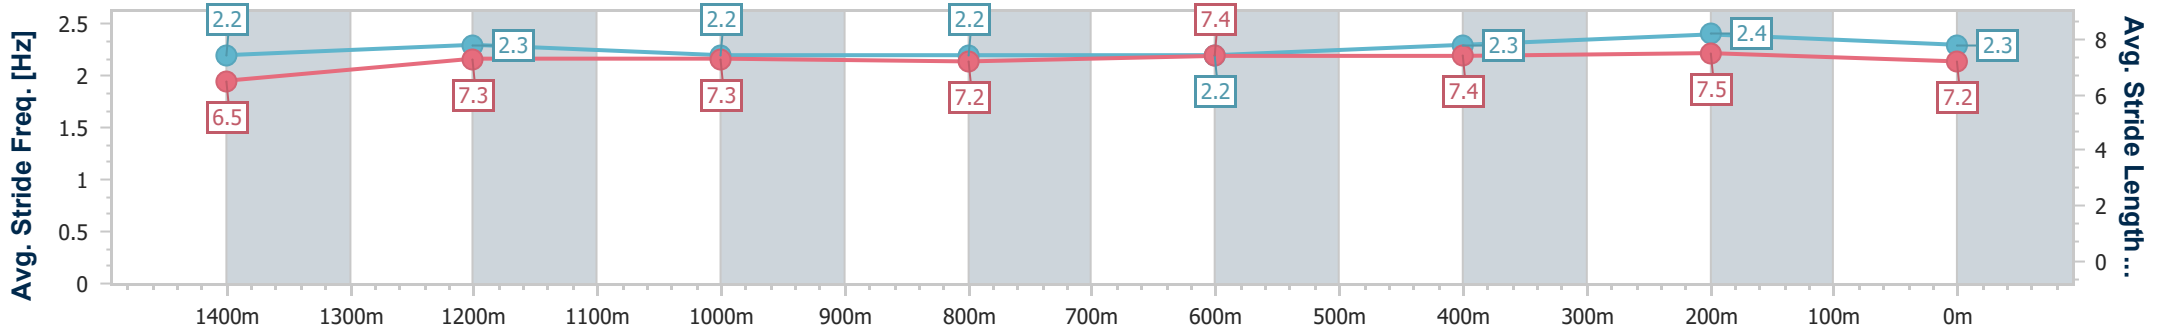

- [] Ranking at each section and finish
- .-.- No data available at this section
- NA No data available

Horse/Jockey Name	Seleque
Final Rank	10
Fastest Section Time (Section)	0:11.26 (400m)
Top Speed [km/h] (Section)	65.1 (400m)
Race State	Finished

Eagle Farm QLD Professional

Race 5: MAGIC MILLIONS NATIONAL CLASSIC - 1600m

03 June 2023 - 14:03

Track Rating: Good 4, Weather: Fine, Rail Position: +2m Entire Course

BRISBANE RACING CLUB

Section	Overall	1400m	1200m	1000m	800m	600m	400m	200m
Section Times	1:38.70 [10] (0:13.85)	1:24.85 [4] (0:11.94)	1:12.91 [5] (0:12.41)	1:00.50 [7] (0:12.59)	0:47.91 [8] (0:12.61)	0:35.30 [8] (0:11.81)	0:23.49 [9] (0:11.26)	0:12.23 [11] (0:12.23)
Average Speed [km/h]	52.2	60.4	58.1	57.8	57.4	61.3	63.9	58.9
Top Speed [km/h]	62.9	62.9	59.5	58.7	58.2	65.1	65.1	62.3
Avg. Dist. to Rail [m]	8.9	1.8	2.2	2.2	1.3	1.1	3.8	5.9
Avg. Stride Freq. [Hz]	2.2	2.3	2.2	2.2	2.2	2.3	2.4	2.3
Avg. Stride Length [m]	6.5	7.3	7.3	7.2	7.4	7.4	7.5	7.2