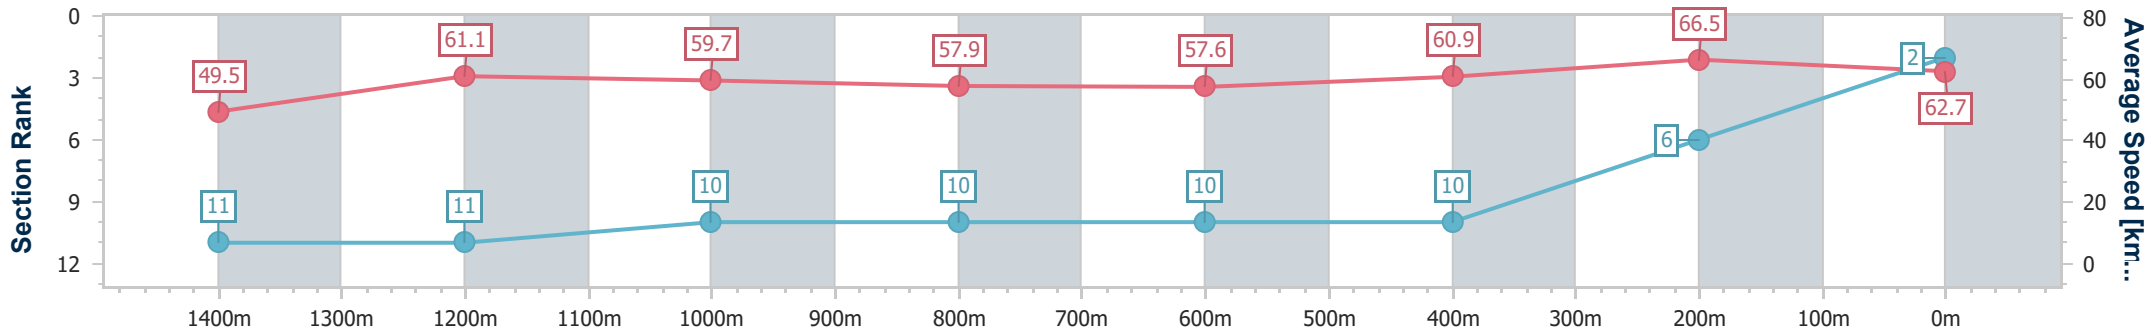

Eagle Farm QLD Professional

Race 5: MAGIC MILLIONS NATIONAL CLASSIC - 1600m

03 June 2023 - 14:03

Track Rating: Good 4, Weather: Fine, Rail Position: +2m Entire Course

BRISBANE RACING CLUB

Section	Overall	1400m	1200m	1000m	800m	600m	400m	200m						
Section Times	1:37.86 [2] (0:14.65)	1:23.21 [11] (0:11.83)	1:11.38 [11] (0:12.05)	0:59.33 [10] (0:12.53)	0:46.80 [10] (0:12.59)	0:34.21 [10] (0:11.89)	0:22.32 [10] (0:10.82)	0:11.50 [6] (0:11.50)						
Average Speed [km/h]	49.5	61.1	59.7	57.9	57.6	60.9	66.5	62.7						
Top Speed [km/h]	60.1	62.8	62.0	58.8	58.3	66.3	67.2	65.4						
Avg. Dist. to Rail [m]	12.3	2.7	2.6	1.5	1.5	1.3	5.8	8.0						
Avg. Stride Freq. [Hz]	2.2	2.3	2.3	2.2	2.2	2.3	2.5	2.4						
Avg. Stride Length [m]	6.1	7.2	7.4	7.2	7.3	7.3	7.3	7.2						