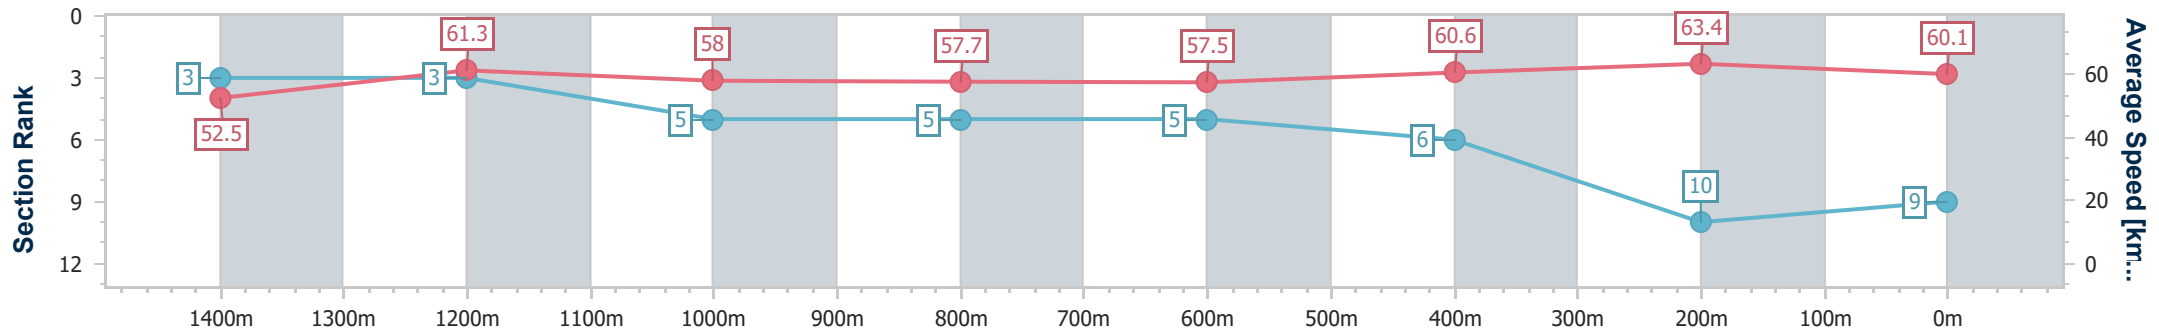

Eagle Farm QLD Professional

Race 5: MAGIC MILLIONS NATIONAL CLASSIC - 1600m

03 June 2023 - 14:03

Track Rating: Good 4, Weather: Fine, Rail Position: +2m Entire Course

BRISBANE RACING CLUB

Section	Overall	1400m	1200m	1000m	800m	600m	400m	200m
Section Times	1:38.47 [9] (0:13.78)	1:24.69 [3] (0:11.79)	1:12.90 [3] (0:12.42)	1:00.48 [5] (0:12.61)	0:47.87 [5] (0:12.62)	0:35.25 [5] (0:11.92)	0:23.33 [6] (0:11.35)	0:11.98 [10] (0:11.98)
Average Speed [km/h]	52.5	61.3	58.0	57.7	57.5	60.6	63.4	60.1
Top Speed [km/h]	64.0	63.7	59.1	58.8	58.6	63.8	64.6	62.6
Avg. Dist. to Rail [m]	12.9	2.7	2.8	2.1	1.8	1.1	3.4	5.0
Avg. Stride Freq. [Hz]	2.2	2.3	2.2	2.2	2.2	2.3	2.4	2.3
Avg. Stride Length [m]	6.6	7.4	7.3	7.2	7.2	7.4	7.5	7.3

- [] Ranking at each section and finish
- .-.- No data available at this section
- NA No data available

Horse/Jockey Name	Seleque
Final Rank	10
Fastest Section Time (Section)	0:11.26 (400m)
Top Speed [km/h] (Section)	65.1 (400m)
Race State	Finished