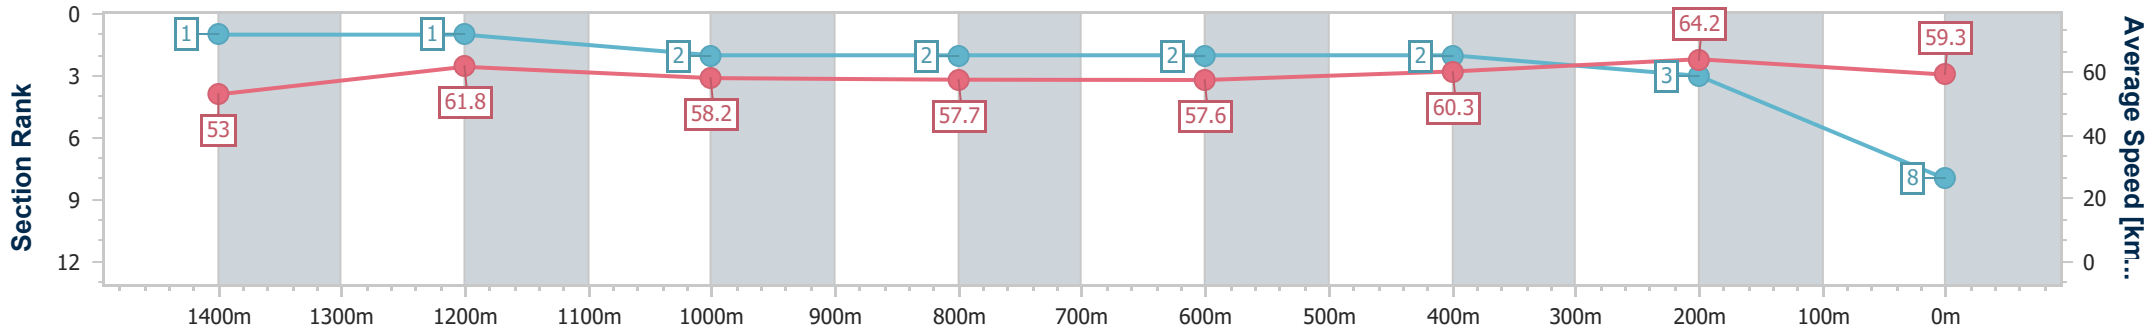

Eagle Farm QLD Professional

Race 5: MAGIC MILLIONS NATIONAL CLASSIC - 1600m

03 June 2023 - 14:03

Track Rating: Good 4, Weather: Fine, Rail Position: +2m Entire Course

BRISBANE RACING CLUB

Section	Overall	1400m	1200m	1000m	800m	600m	400m	200m
Section Times	1:38.37 [8] (0:13.69)	1:24.68 [1] (0:11.68)	1:13.00 [1] (0:12.39)	1:00.61 [2] (0:12.61)	0:48.00 [2] (0:12.63)	0:35.37 [2] (0:12.02)	0:23.35 [2] (0:11.21)	0:12.14 [3] (0:12.14)
Average Speed [km/h]	53.0	61.8	58.2	57.7	57.6	60.3	64.2	59.3
Top Speed [km/h]	63.9	64.5	59.1	58.4	58.1	63.7	65.5	63.2
Avg. Dist. to Rail [m]	13.8	3.4	3.0	2.3	1.9	1.3	3.2	2.7
Avg. Stride Freq. [Hz]	2.4	2.4	2.4	2.3	2.3	2.4	2.5	2.5
Avg. Stride Length [m]	6.1	7.1	6.9	7.0	6.9	7.0	7.0	6.7