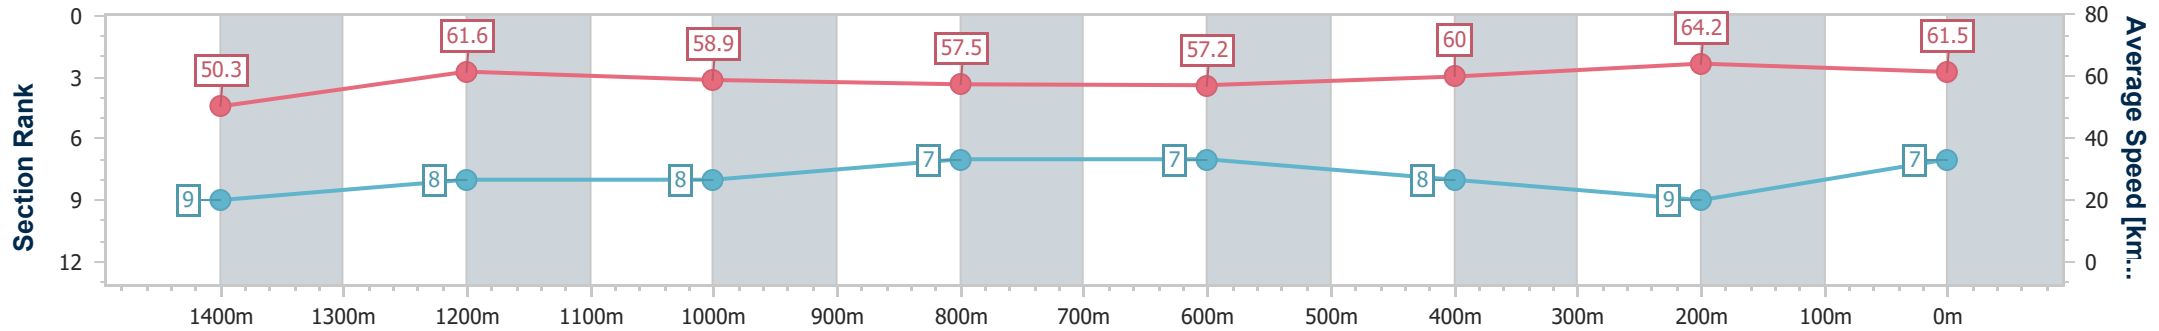

Eagle Farm QLD Professional

Race 5: MAGIC MILLIONS NATIONAL CLASSIC - 1600m

03 June 2023 - 14:03

Track Rating: Good 4, Weather: Fine, Rail Position: +2m Entire Course

BRISBANE RACING CLUB

Section	Overall	1400m	1200m	1000m	800m	600m	400m	200m
Section Times	1:38.21 [7] (0:14.34)	1:23.87 [9] (0:11.70)	1:12.17 [8] (0:12.25)	0:59.92 [8] (0:12.49)	0:47.43 [7] (0:12.54)	0:34.89 [7] (0:11.98)	0:22.91 [8] (0:11.21)	0:11.70 [9] (0:11.70)
Average Speed [km/h]	50.3	61.6	58.9	57.5	57.2	60.0	64.2	61.5
Top Speed [km/h]	61.7	63.6	60.6	58.2	57.8	64.1	65.5	65.1
Avg. Dist. to Rail [m]	7.9	1.2	0.7	0.5	0.6	0.5	0.6	1.7
Avg. Stride Freq. [Hz]	2.2	2.4	2.3	2.3	2.3	2.3	2.4	2.3
Avg. Stride Length [m]	6.2	7.2	7.1	7.0	7.0	7.2	7.4	7.4