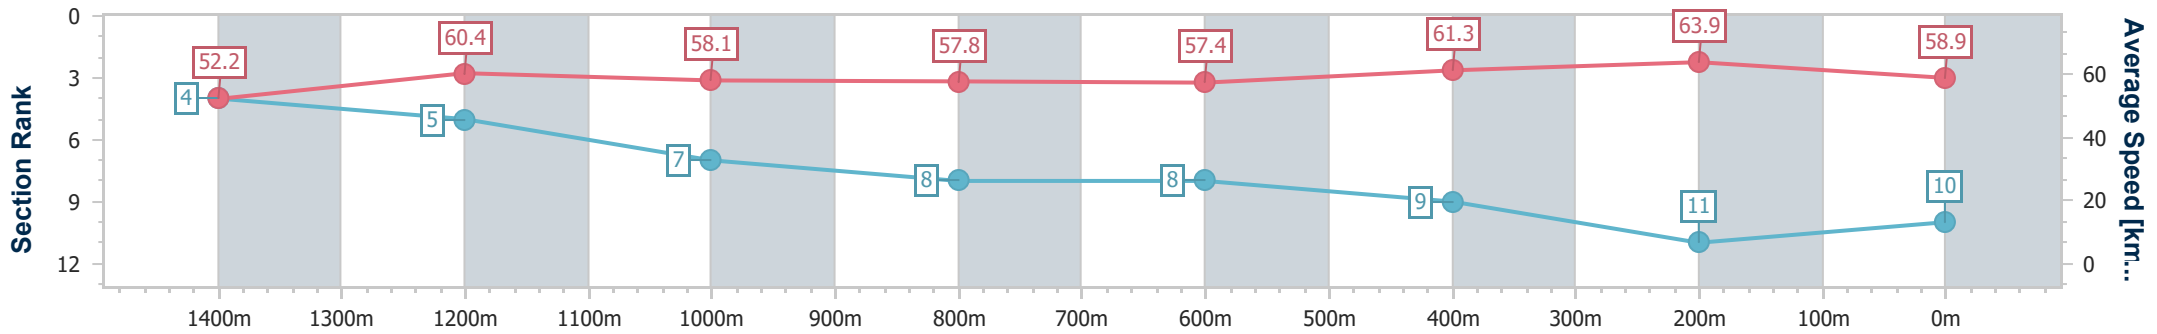

- [] Ranking at each section and finish
- .-.- No data available at this section
- NA No data available

Horse/Jockey Name	Seleque
Final Rank	10
Fastest Section Time (Section)	0:11.26 (400m)
Top Speed [km/h] (Section)	65.1 (400m)
Race State	Finished

Eagle Farm QLD Professional

Race 5: MAGIC MILLIONS NATIONAL CLASSIC - 1600m

03 June 2023 - 14:03

Track Rating: Good 4, Weather: Fine, Rail Position: +2m Entire Course

BRISBANE RACING CLUB

Section	Overall	1400m	1200m	1000m	800m	600m	400m	200m
Section Times	1:38.70 [10] (0:13.85)	1:24.85 [4] (0:11.94)	1:12.91 [5] (0:12.41)	1:00.50 [7] (0:12.59)	0:47.91 [8] (0:12.61)	0:35.30 [8] (0:11.81)	0:23.49 [9] (0:11.26)	0:12.23 [11] (0:12.23)
Average Speed [km/h]	52.2	60.4	58.1	57.8	57.4	61.3	63.9	58.9
Top Speed [km/h]	62.9	62.9	59.5	58.7	58.2	65.1	65.1	62.3
Avg. Dist. to Rail [m]	8.9	1.8	2.2	2.2	1.3	1.1	3.8	5.9
Avg. Stride Freq. [Hz]	2.2	2.3	2.2	2.2	2.2	2.3	2.4	2.3
Avg. Stride Length [m]	6.5	7.3	7.3	7.2	7.4	7.4	7.5	7.2