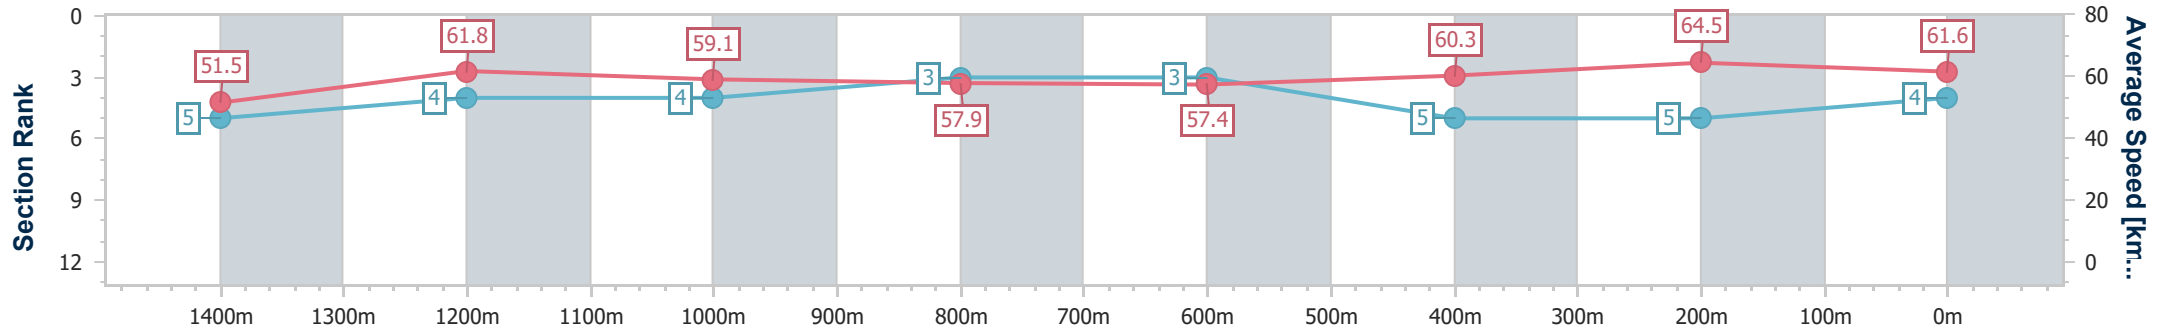

Eagle Farm QLD Professional

Race 5: MAGIC MILLIONS NATIONAL CLASSIC - 1600m

03 June 2023 - 14:03

Track Rating: Good 4, Weather: Fine, Rail Position: +2m Entire Course

BRISBANE RACING CLUB

Section	Overall	1400m	1200m	1000m	800m	600m	400m	200m
Section Times	1:38.01 [4] (0:14.03)	1:23.98 [5] (0:11.66)	1:12.32 [4] (0:12.20)	1:00.12 [4] (0:12.55)	0:47.57 [3] (0:12.67)	0:34.90 [3] (0:12.05)	0:22.85 [5] (0:11.14)	0:11.71 [5] (0:11.71)
Average Speed [km/h]	51.5	61.8	59.1	57.9	57.4	60.3	64.5	61.6
Top Speed [km/h]	63.3	64.0	61.6	59.0	58.0	64.5	66.0	63.1
Avg. Dist. to Rail [m]	7.6	1.7	2.1	1.7	2.1	1.7	3.2	3.3
Avg. Stride Freq. [Hz]	2.2	2.4	2.3	2.3	2.3	2.3	2.4	2.4
Avg. Stride Length [m]	6.6	7.2	7.0	7.0	6.9	7.2	7.5	7.3