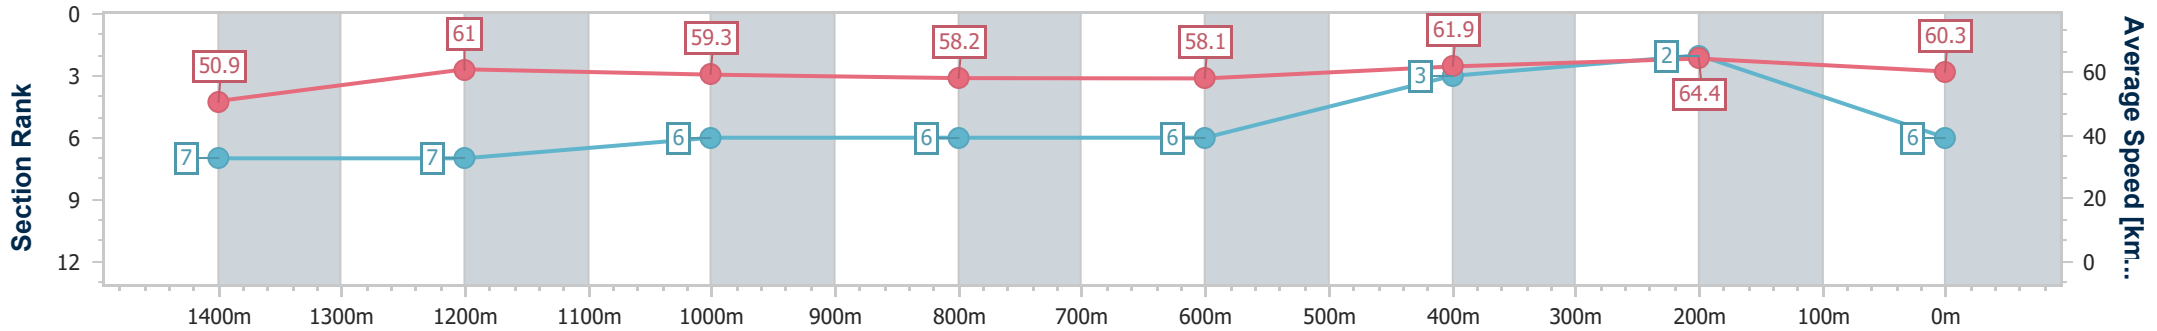

Eagle Farm QLD Professional

Race 5: MAGIC MILLIONS NATIONAL CLASSIC - 1600m

03 June 2023 - 14:03

Track Rating: Good 4, Weather: Fine, Rail Position: +2m Entire Course

BRISBANE RACING CLUB

Section	Overall	1400m	1200m	1000m	800m	600m	400m	200m
Section Times	1:38.21 [6] (0:14.17)	1:24.04 [7] (0:11.86)	1:12.18 [7] (0:12.15)	1:00.03 [6] (0:12.59)	0:47.44 [6] (0:12.55)	0:34.89 [6] (0:11.75)	0:23.14 [3] (0:11.18)	0:11.96 [2] (0:11.96)
Average Speed [km/h]	50.9	61.0	59.3	58.2	58.1	61.9	64.4	60.3
Top Speed [km/h]	62.6	62.5	60.0	59.4	58.7	65.0	65.2	62.6
Avg. Dist. to Rail [m]	9.1	2.1	3.9	3.4	2.5	2.1	3.9	5.0
Avg. Stride Freq. [Hz]	2.2	2.3	2.3	2.2	2.2	2.3	2.4	2.4
Avg. Stride Length [m]	6.3	7.4	7.2	7.1	7.2	7.3	7.3	7.1