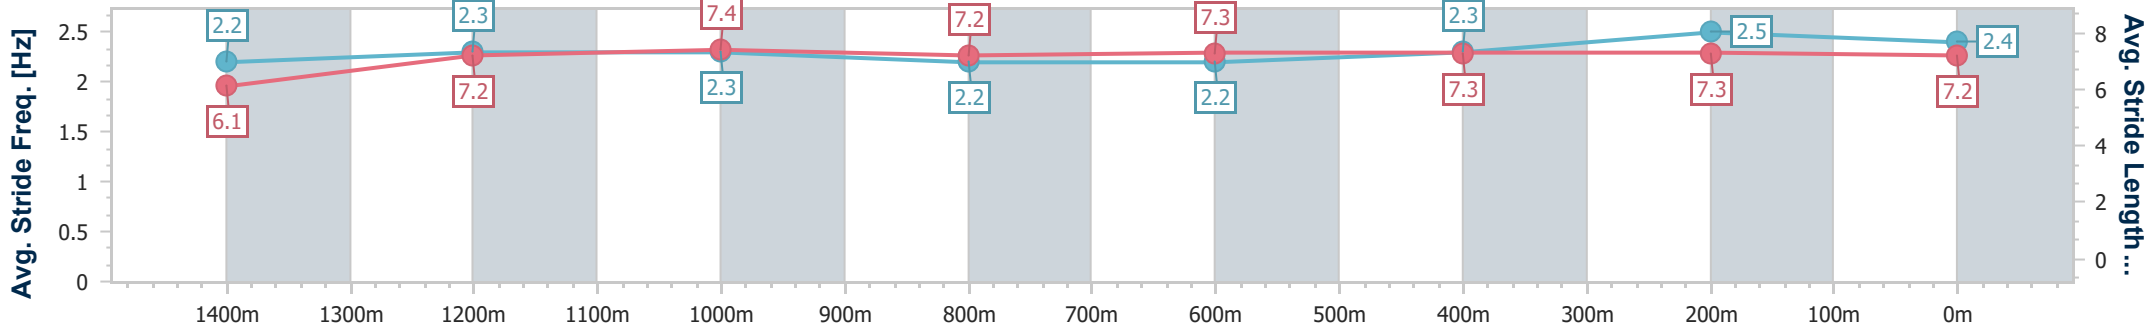

Eagle Farm QLD Professional

Race 5: MAGIC MILLIONS NATIONAL CLASSIC - 1600m

03 June 2023 - 14:03

Track Rating: Good 4, Weather: Fine, Rail Position: +2m Entire Course

BRISBANE RACING CLUB

Section	Overall	1400m	1200m	1000m	800m	600m	400m	200m						
Section Times	1:37.86 [2] (0:14.65)	1:23.21 [11] (0:11.83)	1:11.38 [11] (0:12.05)	0:59.33 [10] (0:12.53)	0:46.80 [10] (0:12.59)	0:34.21 [10] (0:11.89)	0:22.32 [10] (0:10.82)	0:11.50 [6] (0:11.50)						
Average Speed [km/h]	49.5	61.1	59.7	57.9	57.6	60.9	66.5	62.7						
Top Speed [km/h]	60.1	62.8	62.0	58.8	58.3	66.3	67.2	65.4						
Avg. Dist. to Rail [m]	12.3	2.7	2.6	1.5	1.5	1.3	5.8	8.0						
Avg. Stride Freq. [Hz]	2.2	2.3	2.3	2.2	2.2	2.3	2.5	2.4						
Avg. Stride Length [m]	6.1	7.2	7.4	7.2	7.3	7.3	7.3	7.2						