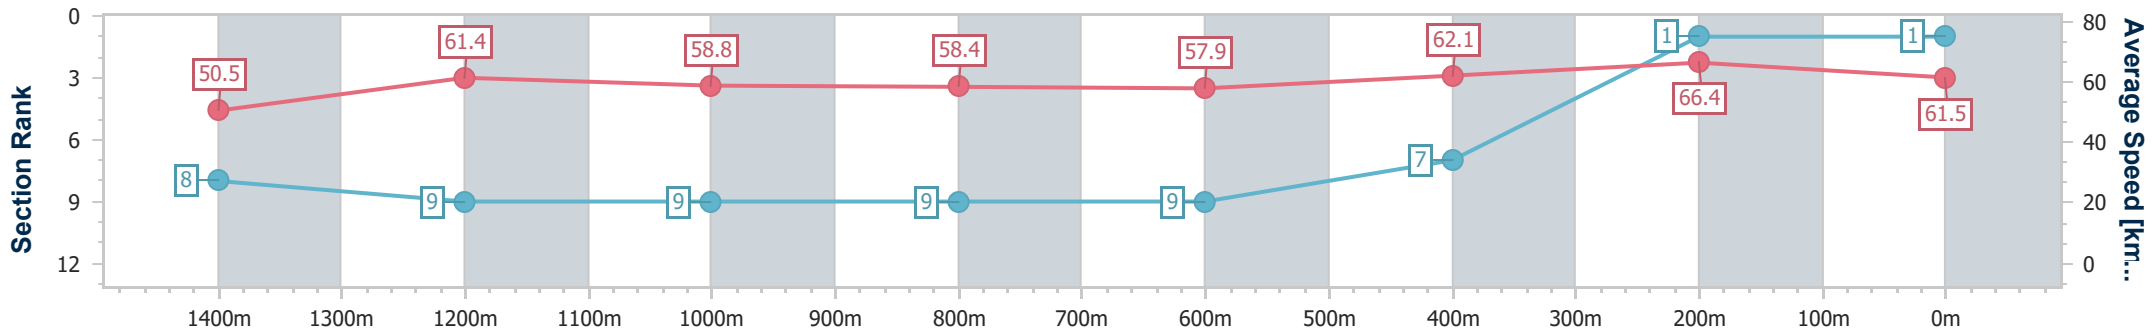

Race 5: MAGIC MILLIONS NATIONAL CLASSIC - 1600m

03 June 2023 - 14:03

Track Rating: Good 4, Weather: Fine, Rail Position: +2m Entire Course

BRISBANE RACING CLUB

Section	Overall	1400m	1200m	1000m	800m	600m	400m	200m
Section Times	1:37.78 [1] (0:14.31)	1:23.47 [8] (0:11.78)	1:11.69 [9] (0:12.28)	0:59.41 [9] (0:12.54)	0:46.87 [9] (0:12.56)	0:34.31 [9] (0:11.74)	0:22.57 [7] (0:10.84)	0:11.73 [1] (0:11.73)
Average Speed [km/h]	50.5	61.4	58.8	58.4	57.9	62.1	66.4	61.5
Top Speed [km/h]	60.0	63.0	60.6	59.2	58.4	66.9	67.6	64.0
Avg. Dist. to Rail [m]	11.2	2.9	4.0	3.4	2.4	2.6	4.7	6.4
Avg. Stride Freq. [Hz]	2.1	2.3	2.2	2.2	2.2	2.3	2.5	2.4
Avg. Stride Length [m]	6.5	7.5	7.2	7.0	7.0	7.3	7.3	7.0