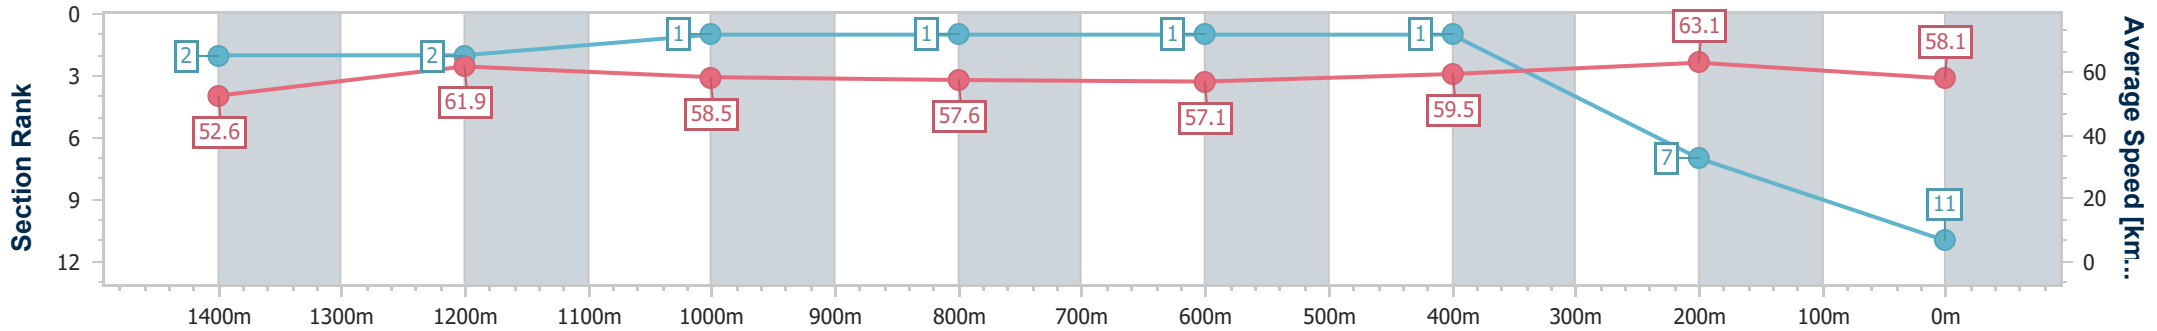

Eagle Farm QLD Professional

Race 5: MAGIC MILLIONS NATIONAL CLASSIC - 1600m

03 June 2023 - 14:03

Track Rating: Good 4, Weather: Fine, Rail Position: +2m Entire Course

BRISBANE RACING CLUB

Section	Overall	1400m	1200m	1000m	800m	600m	400m	200m
Section Times	1:38.81 [11] (0:13.75)	1:25.06 [2] (0:11.64)	1:13.42 [2] (0:12.33)	1:01.09 [1] (0:12.57)	0:48.52 [1] (0:12.65)	0:35.87 [1] (0:12.06)	0:23.81 [1] (0:11.41)	0:12.40 [7] (0:12.40)
Average Speed [km/h]	52.6	61.9	58.5	57.6	57.1	59.5	63.1	58.1
Top Speed [km/h]	64.5	64.3	60.5	59.2	57.7	62.4	65.1	61.5
Avg. Dist. to Rail [m]	9.4	1.5	1.7	1.2	0.9	0.7	0.5	0.7
Avg. Stride Freq. [Hz]	2.2	2.3	2.2	2.2	2.2	2.3	2.4	2.3
Avg. Stride Length [m]	6.5	7.3	7.3	7.1	7.2	7.3	7.3	7.0

- [] Ranking at each section and finish
- .-.- No data available at this section
- NA No data available