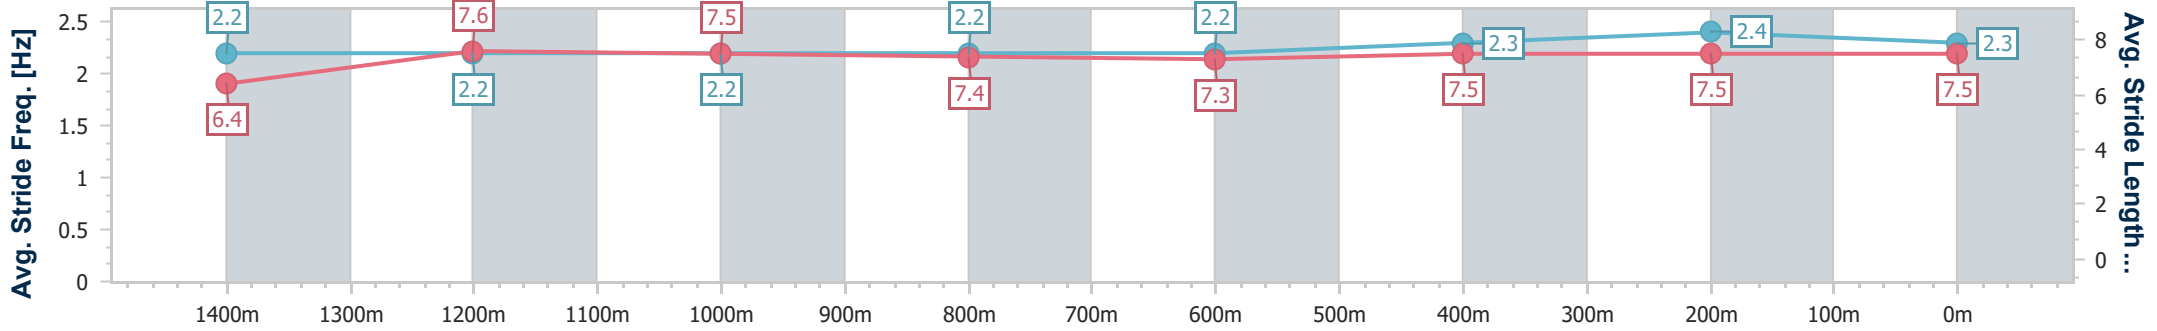

Eagle Farm QLD Professional

Race 5: MAGIC MILLIONS NATIONAL CLASSIC - 1600m

03 June 2023 - 14:03

Track Rating: Good 4, Weather: Fine, Rail Position: +2m Entire Course

BRISBANE RACING CLUB

Section	Overall	1400m	1200m	1000m	800m	600m	400m	200m
Section Times	1:37.98 [3] (0:14.40)	1:23.58 [10] (0:11.86)	1:11.72 [10] (0:12.32)	0:59.40 [11] (0:12.60)	0:46.80 [11] (0:12.59)	0:34.21 [11] (0:11.83)	0:22.38 [11] (0:10.85)	0:11.53 [8] (0:11.53)
Average Speed [km/h]	50.2	60.9	58.6	58.0	57.8	61.8	66.4	62.4
Top Speed [km/h]	62.2	62.8	59.4	59.1	58.8	66.9	67.2	65.2
Avg. Dist. to Rail [m]	11.4	2.8	4.2	2.6	2.6	3.1	8.3	9.9
Avg. Stride Freq. [Hz]	2.2	2.2	2.2	2.2	2.2	2.3	2.4	2.3
Avg. Stride Length [m]	6.4	7.6	7.5	7.4	7.3	7.5	7.5	7.5