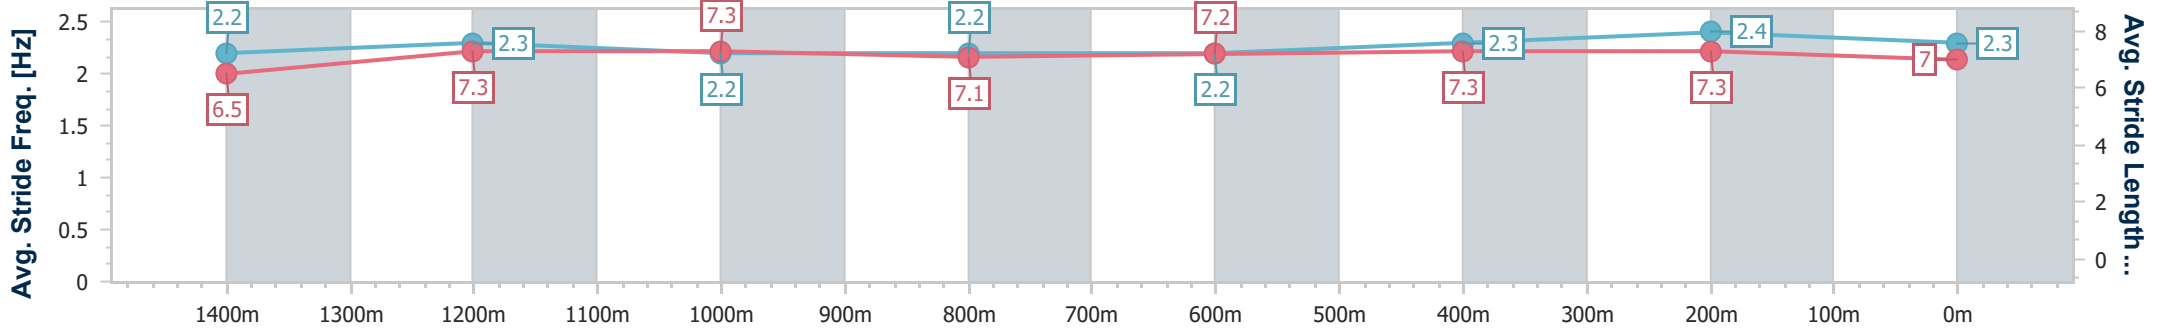

Eagle Farm QLD Professional

Race 5: MAGIC MILLIONS NATIONAL CLASSIC - 1600m

03 June 2023 - 14:03

Track Rating: Good 4, Weather: Fine, Rail Position: +2m Entire Course

BRISBANE RACING CLUB

Section	Overall	1400m	1200m	1000m	800m	600m	400m	200m
Section Times	1:38.81 [11] (0:13.75)	1:25.06 [2] (0:11.64)	1:13.42 [2] (0:12.33)	1:01.09 [1] (0:12.57)	0:48.52 [1] (0:12.65)	0:35.87 [1] (0:12.06)	0:23.81 [1] (0:11.41)	0:12.40 [7] (0:12.40)
Average Speed [km/h]	52.6	61.9	58.5	57.6	57.1	59.5	63.1	58.1
Top Speed [km/h]	64.5	64.3	60.5	59.2	57.7	62.4	65.1	61.5
Avg. Dist. to Rail [m]	9.4	1.5	1.7	1.2	0.9	0.7	0.5	0.7
Avg. Stride Freq. [Hz]	2.2	2.3	2.2	2.2	2.2	2.3	2.4	2.3
Avg. Stride Length [m]	6.5	7.3	7.3	7.1	7.2	7.3	7.3	7.0

- [] Ranking at each section and finish
- .-.- No data available at this section
- NA No data available