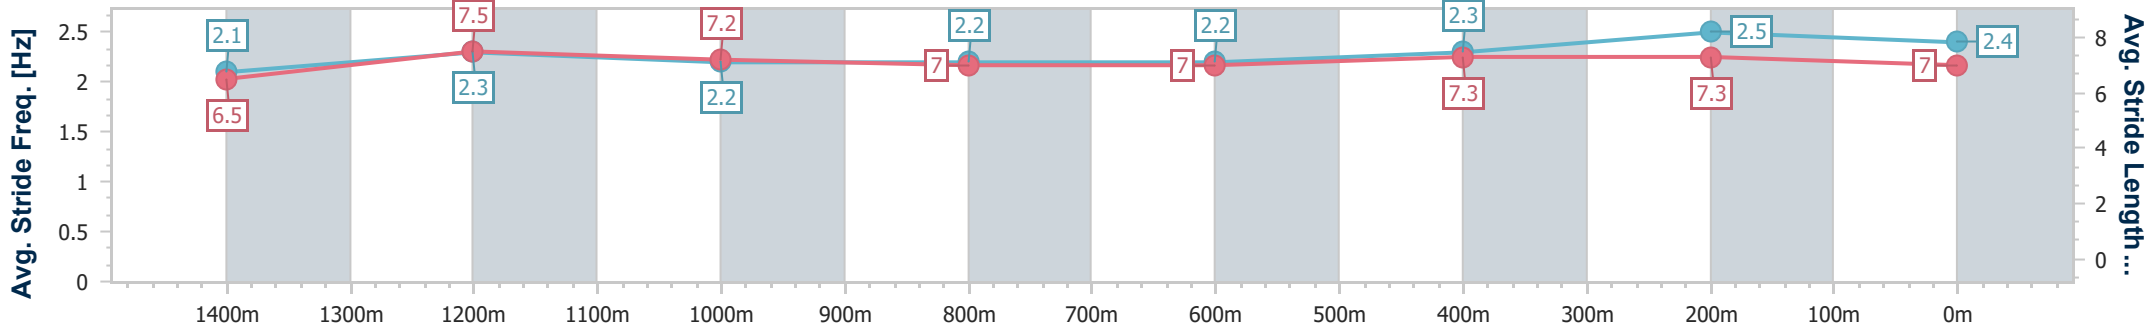

Race 5: MAGIC MILLIONS NATIONAL CLASSIC - 1600m

03 June 2023 - 14:03

Track Rating: Good 4, Weather: Fine, Rail Position: +2m Entire Course

BRISBANE RACING CLUB

Section	Overall	1400m	1200m	1000m	800m	600m	400m	200m
Section Times	1:37.78 [1] (0:14.31)	1:23.47 [8] (0:11.78)	1:11.69 [9] (0:12.28)	0:59.41 [9] (0:12.54)	0:46.87 [9] (0:12.56)	0:34.31 [9] (0:11.74)	0:22.57 [7] (0:10.84)	0:11.73 [1] (0:11.73)
Average Speed [km/h]	50.5	61.4	58.8	58.4	57.9	62.1	66.4	61.5
Top Speed [km/h]	60.0	63.0	60.6	59.2	58.4	66.9	67.6	64.0
Avg. Dist. to Rail [m]	11.2	2.9	4.0	3.4	2.4	2.6	4.7	6.4
Avg. Stride Freq. [Hz]	2.1	2.3	2.2	2.2	2.2	2.3	2.5	2.4
Avg. Stride Length [m]	6.5	7.5	7.2	7.0	7.0	7.3	7.3	7.0