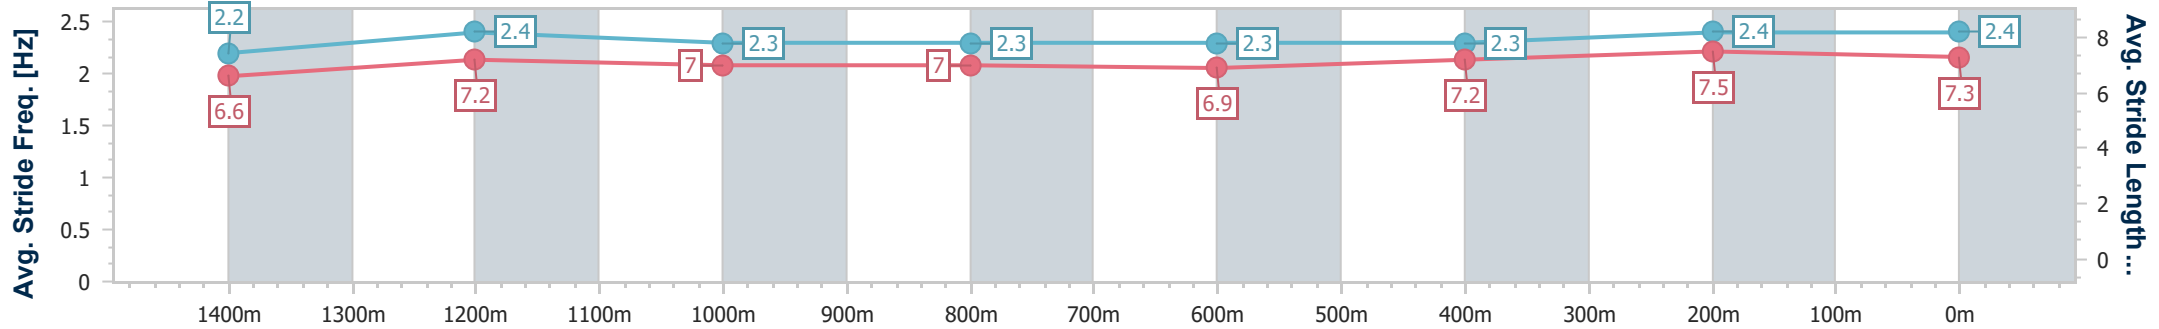

Eagle Farm QLD Professional

Race 5: MAGIC MILLIONS NATIONAL CLASSIC - 1600m

03 June 2023 - 14:03

Track Rating: Good 4, Weather: Fine, Rail Position: +2m Entire Course

BRISBANE RACING CLUB

Section	Overall	1400m	1200m	1000m	800m	600m	400m	200m
Section Times	1:38.01 [4] (0:14.03)	1:23.98 [5] (0:11.66)	1:12.32 [4] (0:12.20)	1:00.12 [4] (0:12.55)	0:47.57 [3] (0:12.67)	0:34.90 [3] (0:12.05)	0:22.85 [5] (0:11.14)	0:11.71 [5] (0:11.71)
Average Speed [km/h]	51.5	61.8	59.1	57.9	57.4	60.3	64.5	61.6
Top Speed [km/h]	63.3	64.0	61.6	59.0	58.0	64.5	66.0	63.1
Avg. Dist. to Rail [m]	7.6	1.7	2.1	1.7	2.1	1.7	3.2	3.3
Avg. Stride Freq. [Hz]	2.2	2.4	2.3	2.3	2.3	2.3	2.4	2.4
Avg. Stride Length [m]	6.6	7.2	7.0	7.0	6.9	7.2	7.5	7.3