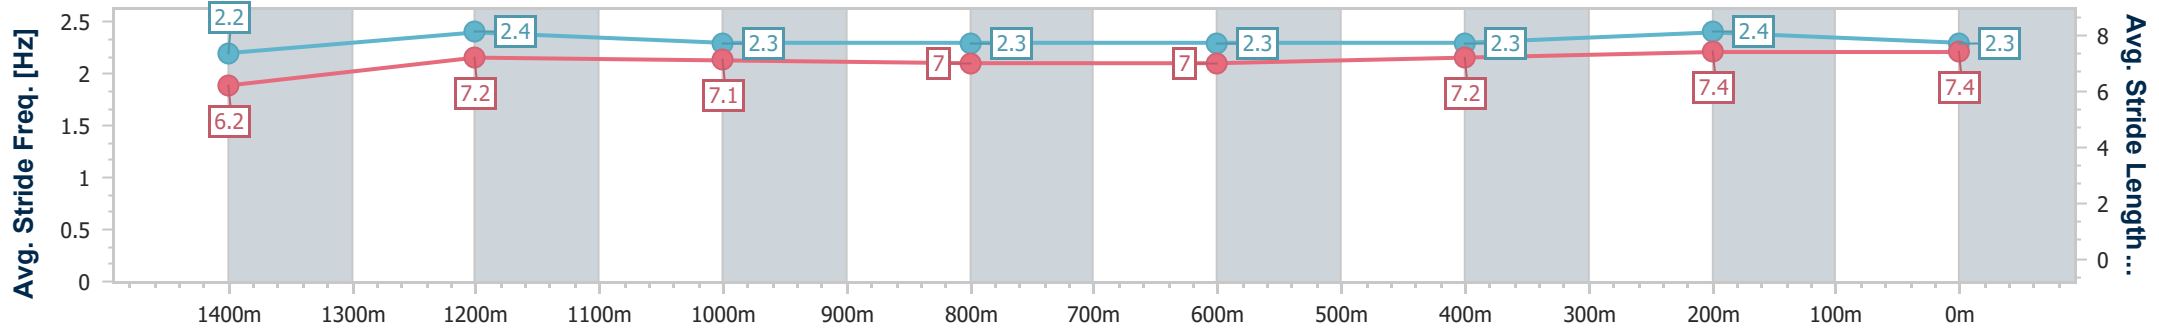

Eagle Farm QLD Professional

Race 5: MAGIC MILLIONS NATIONAL CLASSIC - 1600m

03 June 2023 - 14:03

Track Rating: Good 4, Weather: Fine, Rail Position: +2m Entire Course

BRISBANE RACING CLUB

Section	Overall	1400m	1200m	1000m	800m	600m	400m	200m
Section Times	1:38.21 [7] (0:14.34)	1:23.87 [9] (0:11.70)	1:12.17 [8] (0:12.25)	0:59.92 [8] (0:12.49)	0:47.43 [7] (0:12.54)	0:34.89 [7] (0:11.98)	0:22.91 [8] (0:11.21)	0:11.70 [9] (0:11.70)
Average Speed [km/h]	50.3	61.6	58.9	57.5	57.2	60.0	64.2	61.5
Top Speed [km/h]	61.7	63.6	60.6	58.2	57.8	64.1	65.5	65.1
Avg. Dist. to Rail [m]	7.9	1.2	0.7	0.5	0.6	0.5	0.6	1.7
Avg. Stride Freq. [Hz]	2.2	2.4	2.3	2.3	2.3	2.3	2.4	2.3
Avg. Stride Length [m]	6.2	7.2	7.1	7.0	7.0	7.2	7.4	7.4