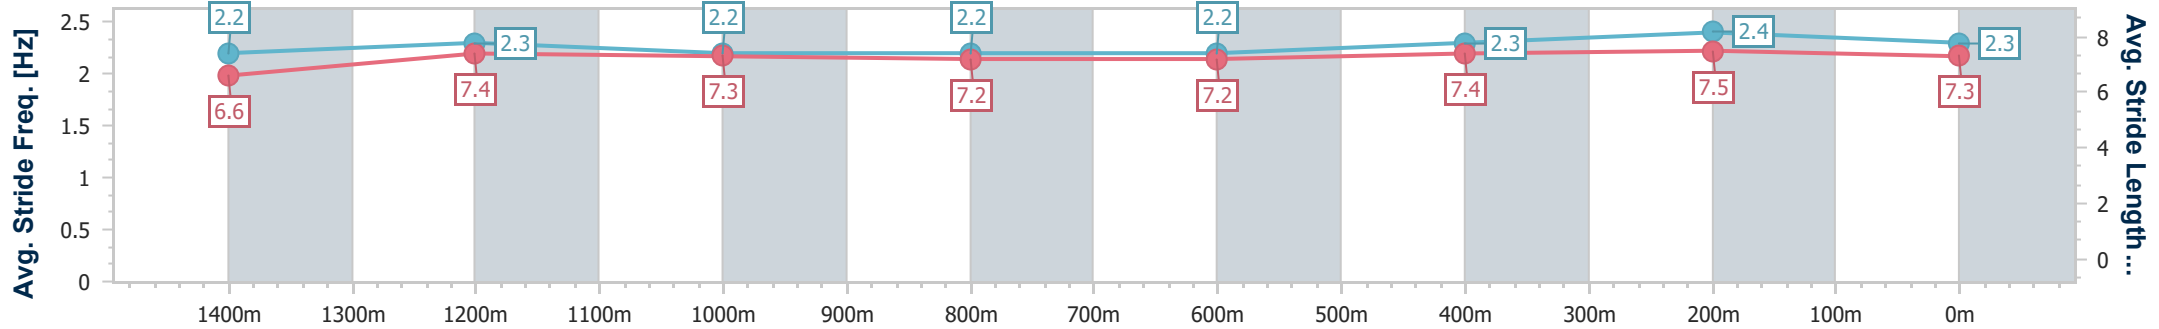

Eagle Farm QLD Professional

Race 5: MAGIC MILLIONS NATIONAL CLASSIC - 1600m

03 June 2023 - 14:03

Track Rating: Good 4, Weather: Fine, Rail Position: +2m Entire Course

BRISBANE RACING CLUB

Section	Overall	1400m	1200m	1000m	800m	600m	400m	200m
Section Times	1:38.47 [9] (0:13.78)	1:24.69 [3] (0:11.79)	1:12.90 [3] (0:12.42)	1:00.48 [5] (0:12.61)	0:47.87 [5] (0:12.62)	0:35.25 [5] (0:11.92)	0:23.33 [6] (0:11.35)	0:11.98 [10] (0:11.98)
Average Speed [km/h]	52.5	61.3	58.0	57.7	57.5	60.6	63.4	60.1
Top Speed [km/h]	64.0	63.7	59.1	58.8	58.6	63.8	64.6	62.6
Avg. Dist. to Rail [m]	12.9	2.7	2.8	2.1	1.8	1.1	3.4	5.0
Avg. Stride Freq. [Hz]	2.2	2.3	2.2	2.2	2.2	2.3	2.4	2.3
Avg. Stride Length [m]	6.6	7.4	7.3	7.2	7.2	7.4	7.5	7.3

- [] Ranking at each section and finish
- .-.- No data available at this section
- NA No data available

Horse/Jockey Name	Seleque
Final Rank	10
Fastest Section Time (Section)	0:11.26 (400m)
Top Speed [km/h] (Section)	65.1 (400m)
Race State	Finished