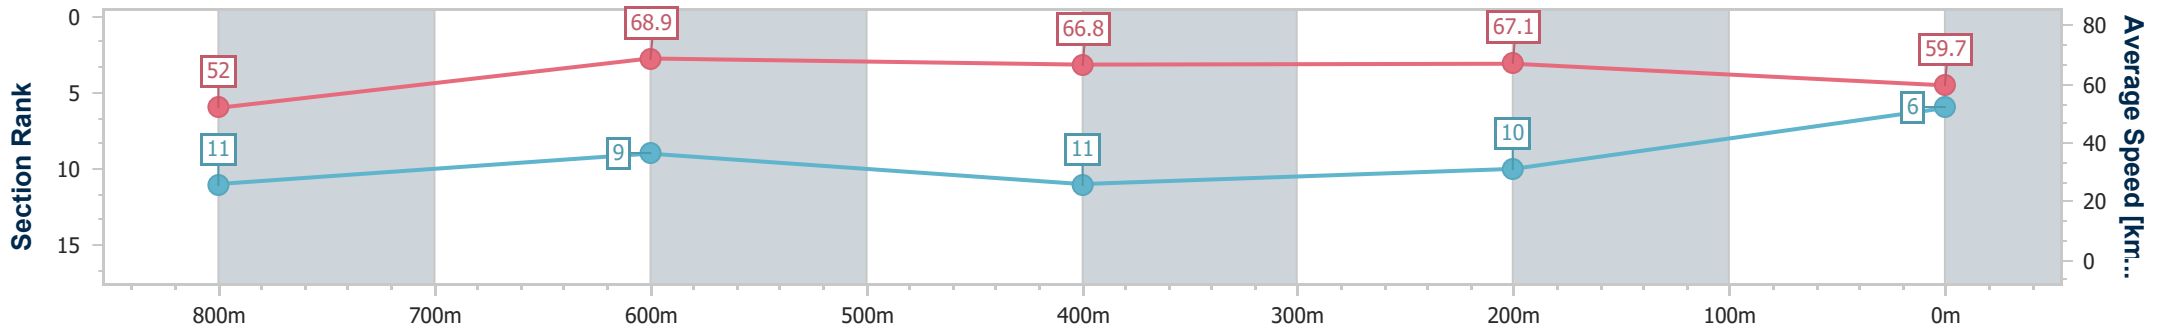

Eagle Farm QLD Professional

Race 4: LADBROKES LIGHTNING HANDICAP - 1000m

03 June 2023 - 13:29

Track Rating: Good 4, Weather: Fine, Rail Position: +2m Entire Course

BRISBANE RACING CLUB

Section	Overall	800m	600m	400m	200m
Section Times	0:58.29 [6] (0:14.04)	0:44.25 [11] (0:10.54)	0:33.71 [9] (0:10.92)	0:22.79 [11] (0:10.72)	0:12.07 [10] (0:12.07)
Average Speed [km/h]	52.0	68.9	66.8	67.1	59.7
Top Speed [km/h]	68.6	70.9	68.6	69.7	63.2
Avg. Dist. to Rail [m]	7.7	2.1	2.8	7.5	7.3
Avg. Stride Freq. [Hz]	2.2	2.6	2.5	2.5	2.4
Avg. Stride Length [m]	6.5	7.5	7.4	7.3	7.0

- [] Ranking at each section and finish
- .-.- No data available at this section
- NA No data available

Horse/Jockey Name	Malkovich
Final Rank	7
Fastest Section Time (Section)	0:10.43 (800m)
Top Speed [km/h] (Section)	70.3 (800m)
Race State	Finished