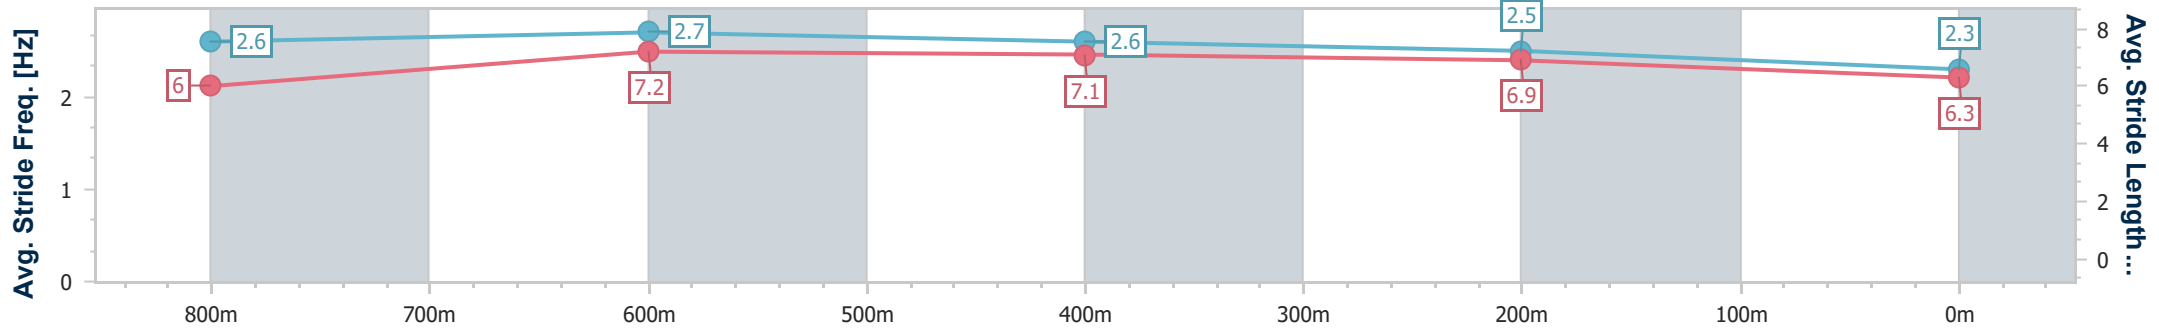

- [] Ranking at each section and finish
- .-.-.- No data available at this section
- NA No data available

Horse/Jockey Name	Archer's Paradox
Final Rank	12
Fastest Section Time (Section)	0:10.27 (800m)
Top Speed [km/h] (Section)	72.9 (Overall)
Race State	Finished

Eagle Farm QLD Professional

Race 4: LADBROKES LIGHTNING HANDICAP - 1000m

03 June 2023 - 13:29

Track Rating: Good 4, Weather: Fine, Rail Position: +2m Entire Course

BRISBANE RACING CLUB

Section	Overall	800m	600m	400m	200m
Section Times	0:59.48 [12] (0:12.98)	0:46.50 [2] (0:10.27)	0:36.23 [2] (0:10.91)	0:25.32 [2] (0:11.62)	0:13.70 [5] (0:13.70)
Average Speed [km/h]	56.2	71.0	66.6	62.0	52.6
Top Speed [km/h]	72.9	72.7	69.0	65.2	58.4
Avg. Dist. to Rail [m]	8.7	3.0	2.0	2.8	0.4
Avg. Stride Freq. [Hz]	2.6	2.7	2.6	2.5	2.3
Avg. Stride Length [m]	6.0	7.2	7.1	6.9	6.3

- [] Ranking at each section and finish
- .-.- No data available at this section
- NA No data available