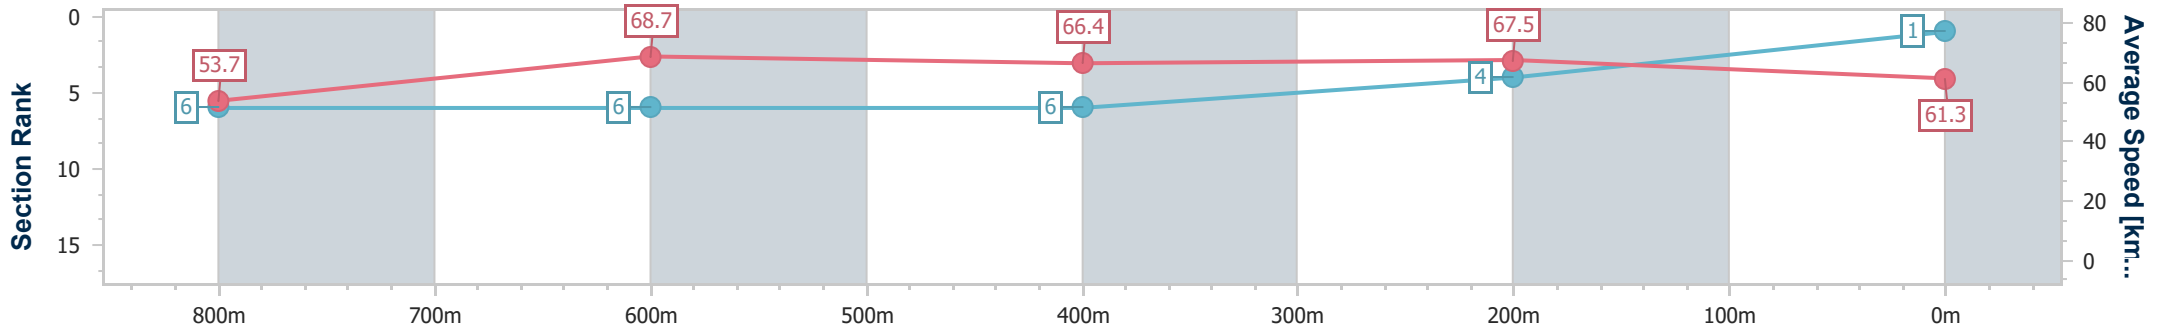

03 June 2023 - 13:29

Track Rating: Good 4, Weather: Fine, Rail Position: +2m Entire Course

BRISBANE RACING CLUB

Section	Overall	800m	600m	400m	200m
Section Times	0:57.22 [1] (0:13.45)	0:43.77 [6] (0:10.51)	0:33.26 [6] (0:10.85)	0:22.41 [6] (0:10.66)	0:11.75 [4] (0:11.75)
Average Speed [km/h]	53.7	68.7	66.4	67.5	61.3
Top Speed [km/h]	68.7	69.9	67.3	68.9	65.3
Avg. Dist. to Rail [m]	4.2	0.4	0.6	4.2	3.8
Avg. Stride Freq. [Hz]	2.3	2.3	2.3	2.4	2.3
Avg. Stride Length [m]	6.6	8.0	8.0	7.9	7.5