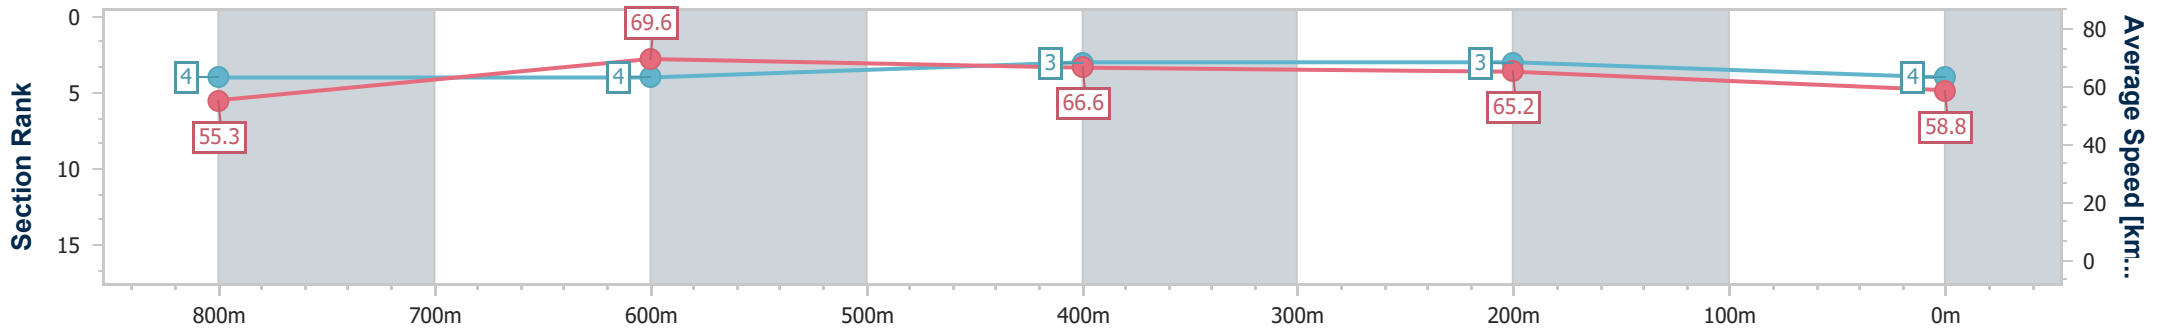

Eagle Farm QLD Professional

Race 4: LADBROKES LIGHTNING HANDICAP - 1000m

03 June 2023 - 13:29

Track Rating: Good 4, Weather: Fine, Rail Position: +2m Entire Course

BRISBANE RACING CLUB

Section	Overall	800m	600m	400m	200m
Section Times	0:57.64 [4] (0:13.09)	0:44.55 [4] (0:10.44)	0:34.11 [4] (0:10.84)	0:23.27 [3] (0:11.05)	0:12.22 [3] (0:12.22)
Average Speed [km/h]	55.3	69.6	66.6	65.2	58.8
Top Speed [km/h]	71.5	70.4	68.6	67.0	63.2
Avg. Dist. to Rail [m]	3.5	1.8	0.4	1.2	2.6
Avg. Stride Freq. [Hz]	2.3	2.4	2.4	2.3	2.2
Avg. Stride Length [m]	6.6	7.9	7.8	7.8	7.3

- [] Ranking at each section and finish
- .-.-.- No data available at this section
- NA No data available

Horse/Jockey Name	Better Get Set
Final Rank	5
Fastest Section Time (Section)	0:10.60 (800m)
Top Speed [km/h] (Section)	69.2 (400m)
Race State	Finished