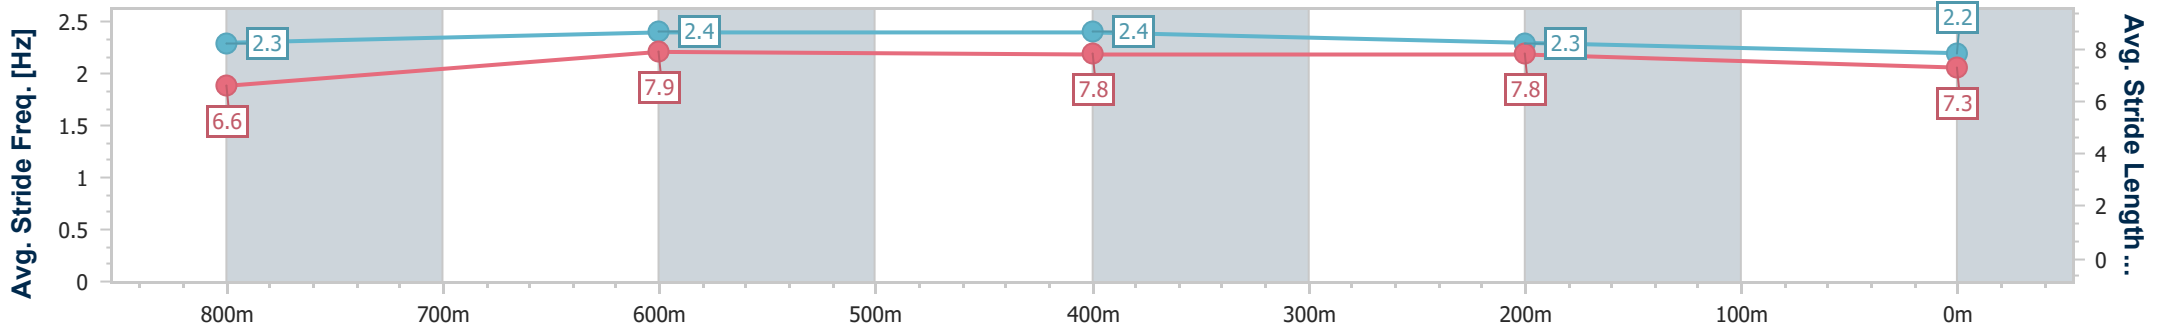

Eagle Farm QLD Professional

Race 4: LADBROKES LIGHTNING HANDICAP - 1000m

03 June 2023 - 13:29

Track Rating: Good 4, Weather: Fine, Rail Position: +2m Entire Course

BRISBANE RACING CLUB

Section	Overall	800m	600m	400m	200m
Section Times	0:57.64 [4] (0:13.09)	0:44.55 [4] (0:10.44)	0:34.11 [4] (0:10.84)	0:23.27 [3] (0:11.05)	0:12.22 [3] (0:12.22)
Average Speed [km/h]	55.3	69.6	66.6	65.2	58.8
Top Speed [km/h]	71.5	70.4	68.6	67.0	63.2
Avg. Dist. to Rail [m]	3.5	1.8	0.4	1.2	2.6
Avg. Stride Freq. [Hz]	2.3	2.4	2.4	2.3	2.2
Avg. Stride Length [m]	6.6	7.9	7.8	7.8	7.3

- [] Ranking at each section and finish
- .-.-.- No data available at this section
- NA No data available

Horse/Jockey Name	Better Get Set
Final Rank	5
Fastest Section Time (Section)	0:10.60 (800m)
Top Speed [km/h] (Section)	69.2 (400m)
Race State	Finished