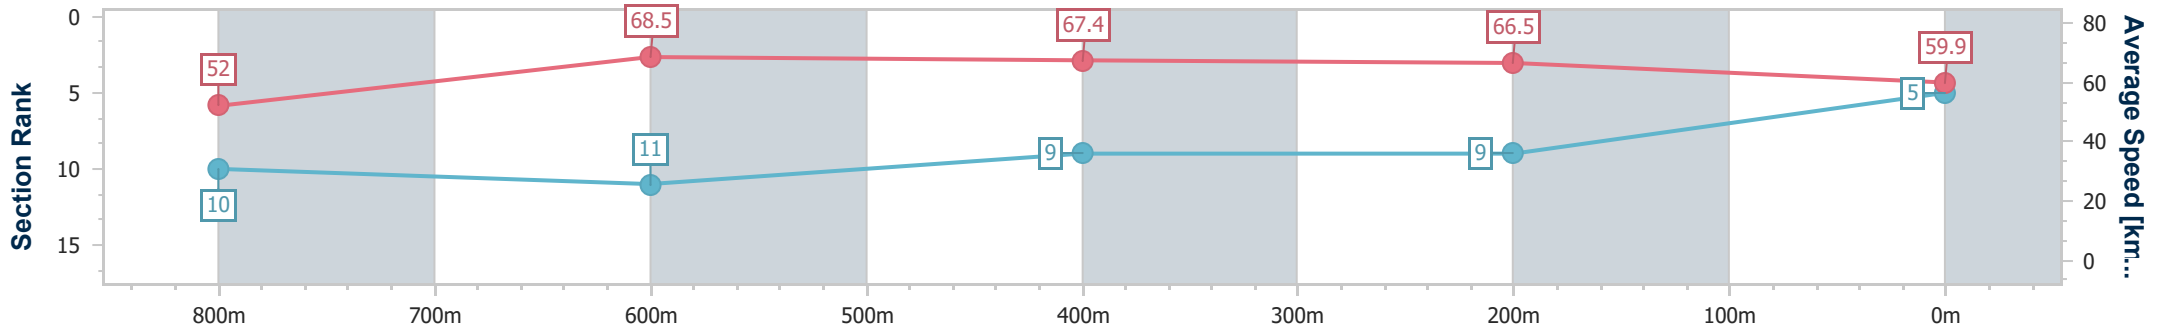

Eagle Farm QLD Professional

Race 4: LADBROKES LIGHTNING HANDICAP - 1000m

03 June 2023 - 13:29

Track Rating: Good 4, Weather: Fine, Rail Position: +2m Entire Course

BRISBANE RACING CLUB

Section	Overall	800m	600m	400m	200m
Section Times	0:58.18 [5] (0:14.00)	0:44.18 [10] (0:10.60)	0:33.58 [11] (0:10.74)	0:22.84 [9] (0:10.83)	0:12.01 [9] (0:12.01)
Average Speed [km/h]	52.0	68.5	67.4	66.5	59.9
Top Speed [km/h]	68.5	69.0	69.1	69.2	63.8
Avg. Dist. to Rail [m]	6.9	1.7	1.2	4.9	5.6
Avg. Stride Freq. [Hz]	2.3	2.5	2.5	2.5	2.5
Avg. Stride Length [m]	6.2	7.4	7.2	7.3	6.8