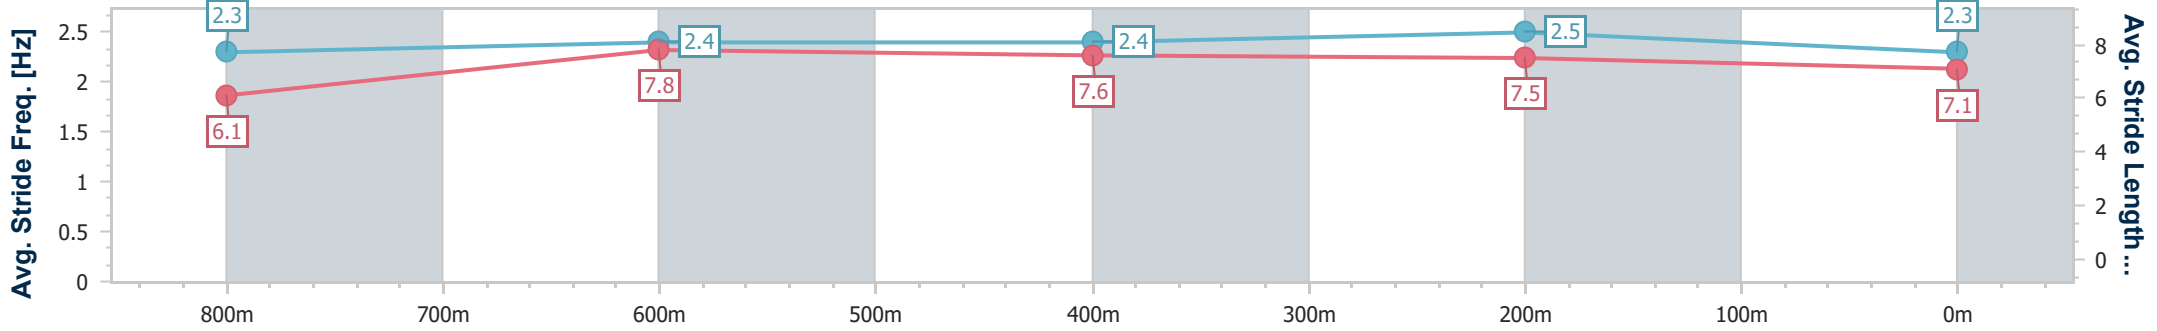

- [] Ranking at each section and finish
- .-.- No data available at this section
- NA No data available

Horse/Jockey Name	Simply Fly
Final Rank	10
Fastest Section Time (Section)	0:10.73 (400m)
Top Speed [km/h] (Section)	68.6 (400m)
Race State	Finished

Eagle Farm QLD Professional

Race 4: LADBROKES LIGHTNING HANDICAP - 1000m

03 June 2023 - 13:29

Track Rating: Good 4, Weather: Fine, Rail Position: +2m Entire Course

BRISBANE RACING CLUB

Section	Overall	800m	600m	400m	200m
Section Times	0:58.58 [10] (0:14.17)	0:44.41 [12] (0:10.80)	0:33.61 [12] (0:10.74)	0:22.87 [12] (0:10.73)	0:12.14 [12] (0:12.14)
Average Speed [km/h]	51.2	67.6	67.8	67.1	59.3
Top Speed [km/h]	66.8	68.6	68.4	68.6	62.9
Avg. Dist. to Rail [m]	5.5	3.0	2.2	4.3	5.5
Avg. Stride Freq. [Hz]	2.3	2.4	2.4	2.5	2.3
Avg. Stride Length [m]	6.1	7.8	7.6	7.5	7.1

- [] Ranking at each section and finish
- .-.-.- No data available at this section
- NA No data available

Horse/Jockey Name	Glorious Ruby
Final Rank	11
Fastest Section Time (Section)	0:10.83 (800m)
Top Speed [km/h] (Section)	69.2 (800m)
Race State	Finished