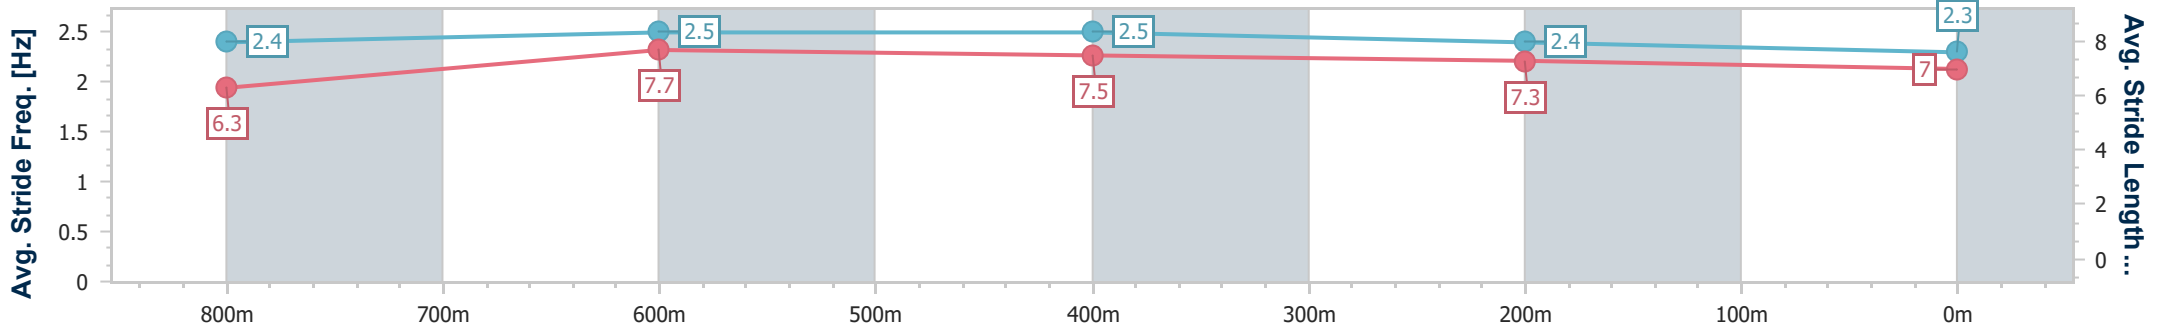

- [] Ranking at each section and finish
- .-.- No data available at this section
- NA No data available

Horse/Jockey Name	Malkovich
Final Rank	7
Fastest Section Time (Section)	0:10.43 (800m)
Top Speed [km/h] (Section)	70.3 (800m)
Race State	Finished

Eagle Farm QLD Professional

Race 4: LADBROKES LIGHTNING HANDICAP - 1000m

03 June 2023 - 13:29

Track Rating: Good 4, Weather: Fine, Rail Position: +2m Entire Course

BRISBANE RACING CLUB

Section	Overall	800m	600m	400m	200m
Section Times	0:58.29 [7] (0:13.09)	0:45.20 [3] (0:10.43)	0:34.77 [3] (0:10.95)	0:23.82 [4] (0:11.35)	0:12.47 [6] (0:12.47)
Average Speed [km/h]	55.4	69.8	66.9	63.5	57.7
Top Speed [km/h]	69.8	70.3	69.3	65.9	60.7
Avg. Dist. to Rail [m]	3.8	2.6	3.1	3.4	3.7
Avg. Stride Freq. [Hz]	2.4	2.5	2.5	2.4	2.3
Avg. Stride Length [m]	6.3	7.7	7.5	7.3	7.0