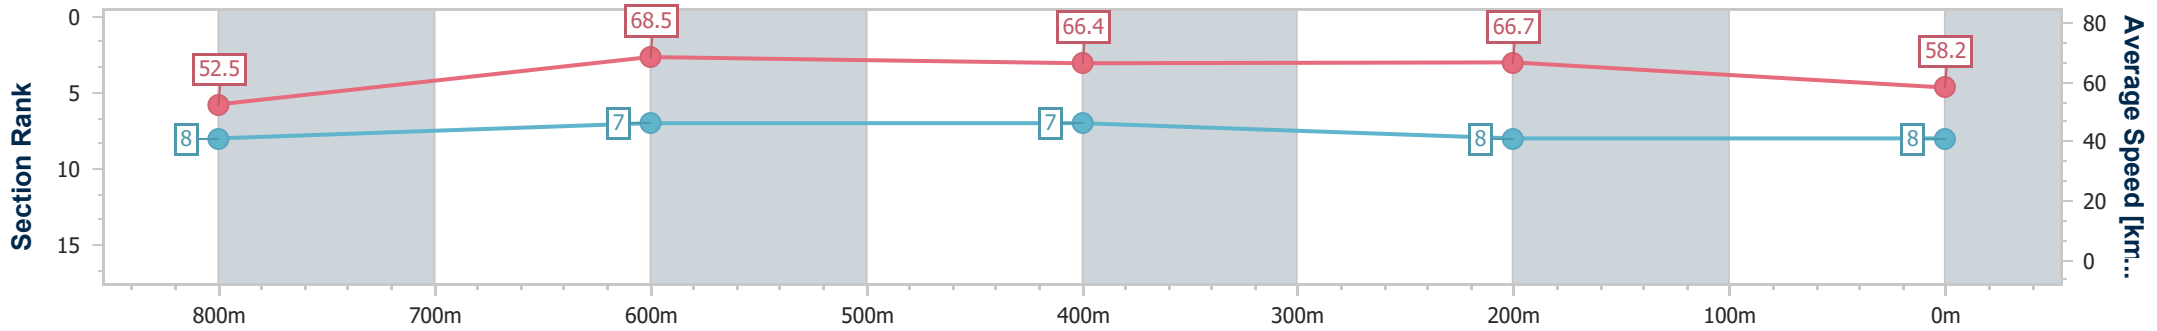

Eagle Farm QLD Professional

Race 4: LADBROKES LIGHTNING HANDICAP - 1000m

03 June 2023 - 13:29

Track Rating: Good 4, Weather: Fine, Rail Position: +2m Entire Course

BRISBANE RACING CLUB

Section	Overall	800m	600m	400m	200m
Section Times	0:58.38 [8] (0:13.77)	0:44.61 [8] (0:10.57)	0:34.04 [7] (0:10.86)	0:23.18 [7] (0:10.80)	0:12.38 [8] (0:12.38)
Average Speed [km/h]	52.5	68.5	66.4	66.7	58.2
Top Speed [km/h]	67.2	69.2	68.0	68.4	64.1
Avg. Dist. to Rail [m]	2.3	1.1	0.3	0.4	1.7
Avg. Stride Freq. [Hz]	2.3	2.5	2.4	2.5	2.3
Avg. Stride Length [m]	6.2	7.7	7.5	7.4	6.9