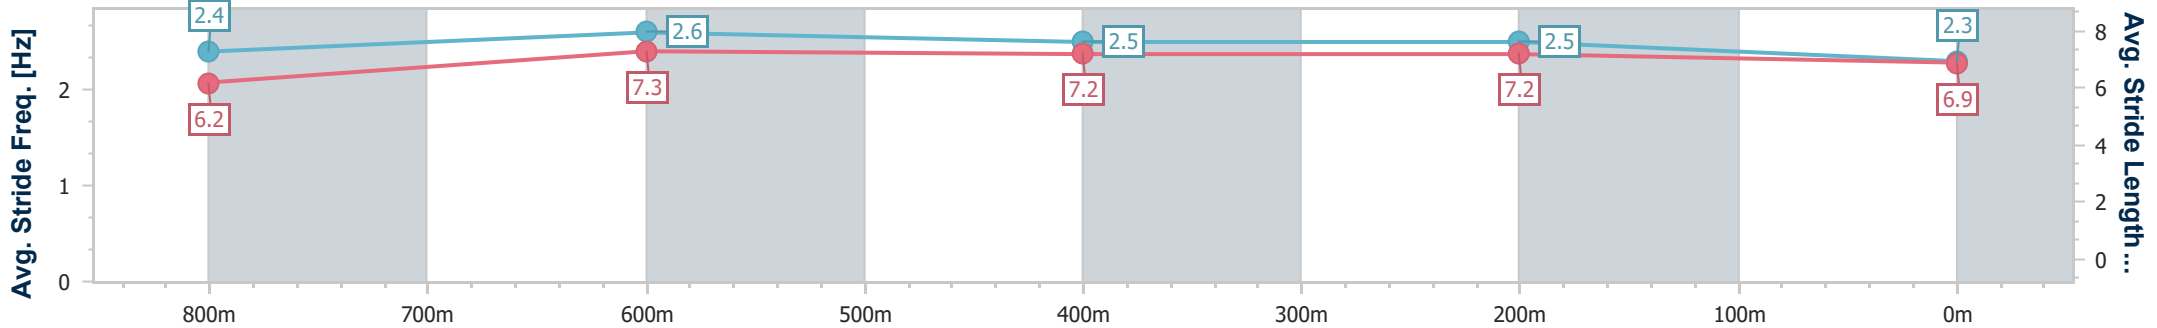

- [] Ranking at each section and finish
- .-.-.- No data available at this section
- NA No data available

Horse/Jockey Name	Glorious Ruby
Final Rank	11
Fastest Section Time (Section)	0:10.83 (800m)
Top Speed [km/h] (Section)	69.2 (800m)
Race State	Finished

Eagle Farm QLD Professional

Race 4: LADBROKES LIGHTNING HANDICAP - 1000m

03 June 2023 - 13:29

Track Rating: Good 4, Weather: Fine, Rail Position: +2m Entire Course

BRISBANE RACING CLUB

Section	Overall	800m	600m	400m	200m
Section Times	0:59.03 [11] (0:13.77)	0:45.26 [7] (0:10.83)	0:34.43 [10] (0:10.86)	0:23.57 [10] (0:10.93)	0:12.64 [11] (0:12.64)
Average Speed [km/h]	52.7	67.6	67.4	66.0	56.9
Top Speed [km/h]	66.9	69.2	68.3	67.9	62.1
Avg. Dist. to Rail [m]	5.2	3.6	3.7	8.1	7.1
Avg. Stride Freq. [Hz]	2.4	2.6	2.5	2.5	2.3
Avg. Stride Length [m]	6.2	7.3	7.2	7.2	6.9

- [] Ranking at each section and finish
- .-.-.- No data available at this section
- NA No data available

Horse/Jockey Name	Archer's Paradox
Final Rank	12
Fastest Section Time (Section)	0:10.27 (800m)
Top Speed [km/h] (Section)	72.9 (Overall)
Race State	Finished