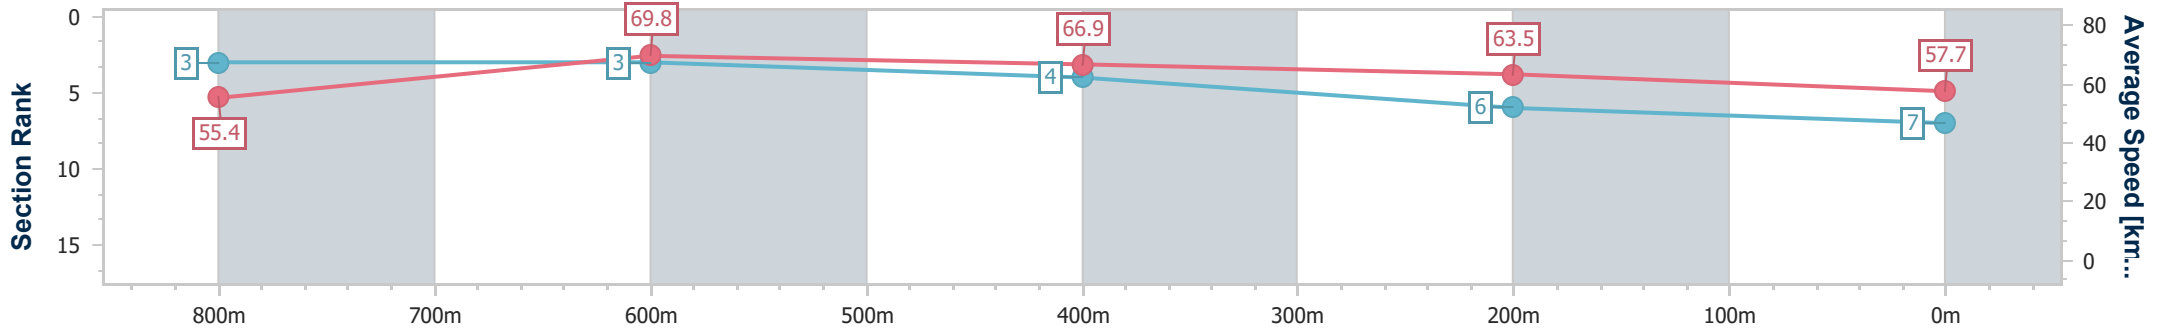

Eagle Farm QLD Professional

Race 4: LADBROKES LIGHTNING HANDICAP - 1000m

03 June 2023 - 13:29

Track Rating: Good 4, Weather: Fine, Rail Position: +2m Entire Course

BRISBANE RACING CLUB

Section	Overall	800m	600m	400m	200m
Section Times	0:58.29 [7] (0:13.09)	0:45.20 [3] (0:10.43)	0:34.77 [3] (0:10.95)	0:23.82 [4] (0:11.35)	0:12.47 [6] (0:12.47)
Average Speed [km/h]	55.4	69.8	66.9	63.5	57.7
Top Speed [km/h]	69.8	70.3	69.3	65.9	60.7
Avg. Dist. to Rail [m]	3.8	2.6	3.1	3.4	3.7
Avg. Stride Freq. [Hz]	2.4	2.5	2.5	2.4	2.3
Avg. Stride Length [m]	6.3	7.7	7.5	7.3	7.0