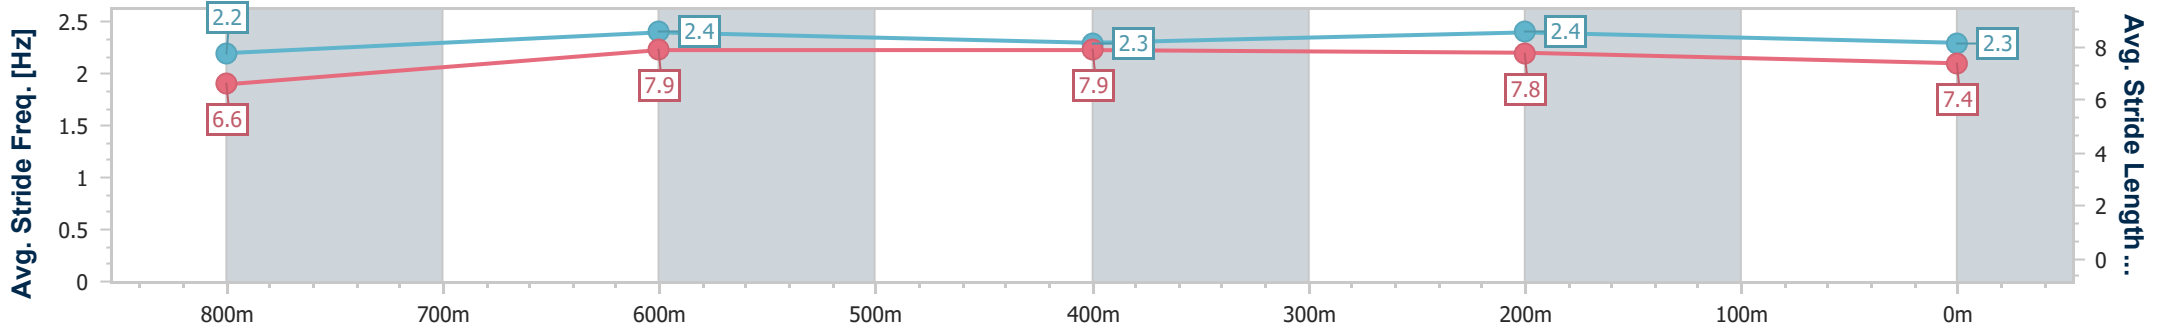

Eagle Farm QLD Professional

Race 4: LADBROKES LIGHTNING HANDICAP - 1000m

03 June 2023 - 13:29

Track Rating: Good 4, Weather: Fine, Rail Position: +2m Entire Course

BRISBANE RACING CLUB

Section	Overall	800m	600m	400m	200m
Section Times	0:57.63 [3] (0:13.84)	0:43.79 [9] (0:10.52)	0:33.27 [8] (0:10.85)	0:22.42 [8] (0:10.70)	0:11.72 [7] (0:11.72)
Average Speed [km/h]	52.4	68.7	66.6	67.3	61.4
Top Speed [km/h]	68.5	69.6	67.7	68.9	65.4
Avg. Dist. to Rail [m]	4.8	1.2	0.4	3.9	5.1
Avg. Stride Freq. [Hz]	2.2	2.4	2.3	2.4	2.3
Avg. Stride Length [m]	6.6	7.9	7.9	7.8	7.4