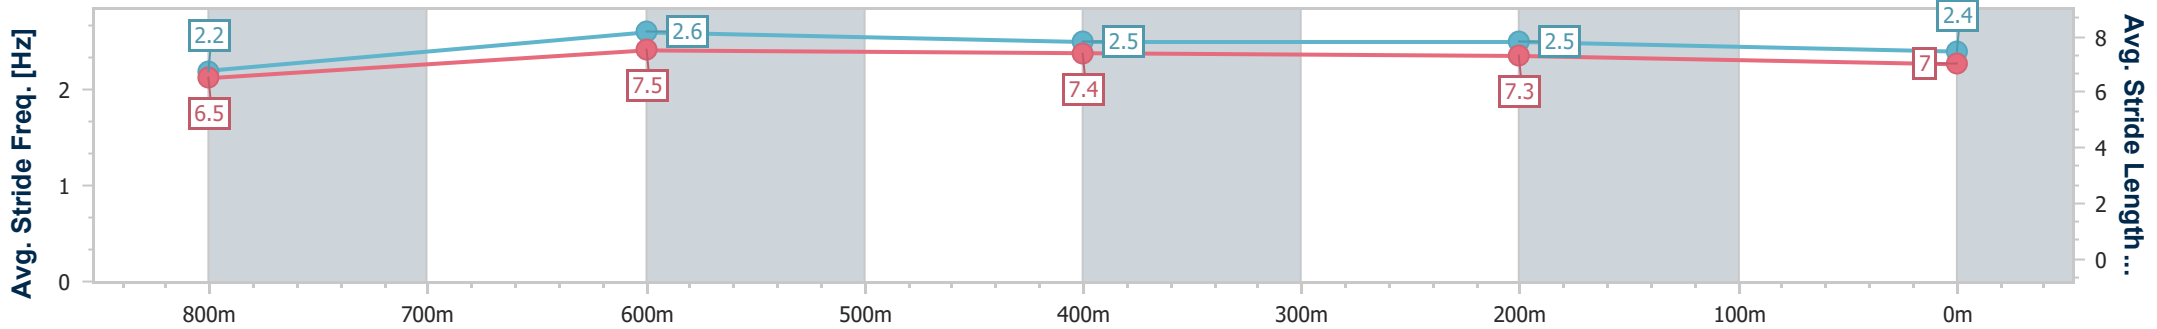

Eagle Farm QLD Professional

Race 4: LADBROKES LIGHTNING HANDICAP - 1000m

03 June 2023 - 13:29

Track Rating: Good 4, Weather: Fine, Rail Position: +2m Entire Course

BRISBANE RACING CLUB

Section	Overall	800m	600m	400m	200m
Section Times	0:58.29 [6] (0:14.04)	0:44.25 [11] (0:10.54)	0:33.71 [9] (0:10.92)	0:22.79 [11] (0:10.72)	0:12.07 [10] (0:12.07)
Average Speed [km/h]	52.0	68.9	66.8	67.1	59.7
Top Speed [km/h]	68.6	70.9	68.6	69.7	63.2
Avg. Dist. to Rail [m]	7.7	2.1	2.8	7.5	7.3
Avg. Stride Freq. [Hz]	2.2	2.6	2.5	2.5	2.4
Avg. Stride Length [m]	6.5	7.5	7.4	7.3	7.0

- [] Ranking at each section and finish
- .-.- No data available at this section
- NA No data available

Horse/Jockey Name	Malkovich
Final Rank	7
Fastest Section Time (Section)	0:10.43 (800m)
Top Speed [km/h] (Section)	70.3 (800m)
Race State	Finished