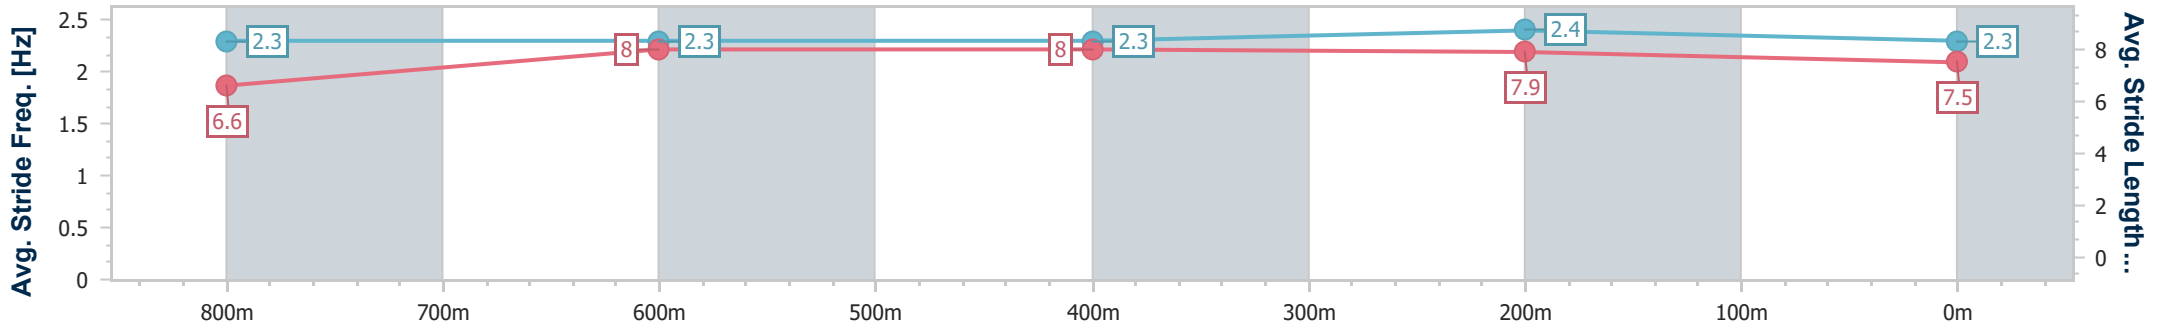

03 June 2023 - 13:29

Track Rating: Good 4, Weather: Fine, Rail Position: +2m Entire Course

BRISBANE RACING CLUB

Section	Overall	800m	600m	400m	200m
Section Times	0:57.22 [1] (0:13.45)	0:43.77 [6] (0:10.51)	0:33.26 [6] (0:10.85)	0:22.41 [6] (0:10.66)	0:11.75 [4] (0:11.75)
Average Speed [km/h]	53.7	68.7	66.4	67.5	61.3
Top Speed [km/h]	68.7	69.9	67.3	68.9	65.3
Avg. Dist. to Rail [m]	4.2	0.4	0.6	4.2	3.8
Avg. Stride Freq. [Hz]	2.3	2.3	2.3	2.4	2.3
Avg. Stride Length [m]	6.6	8.0	8.0	7.9	7.5