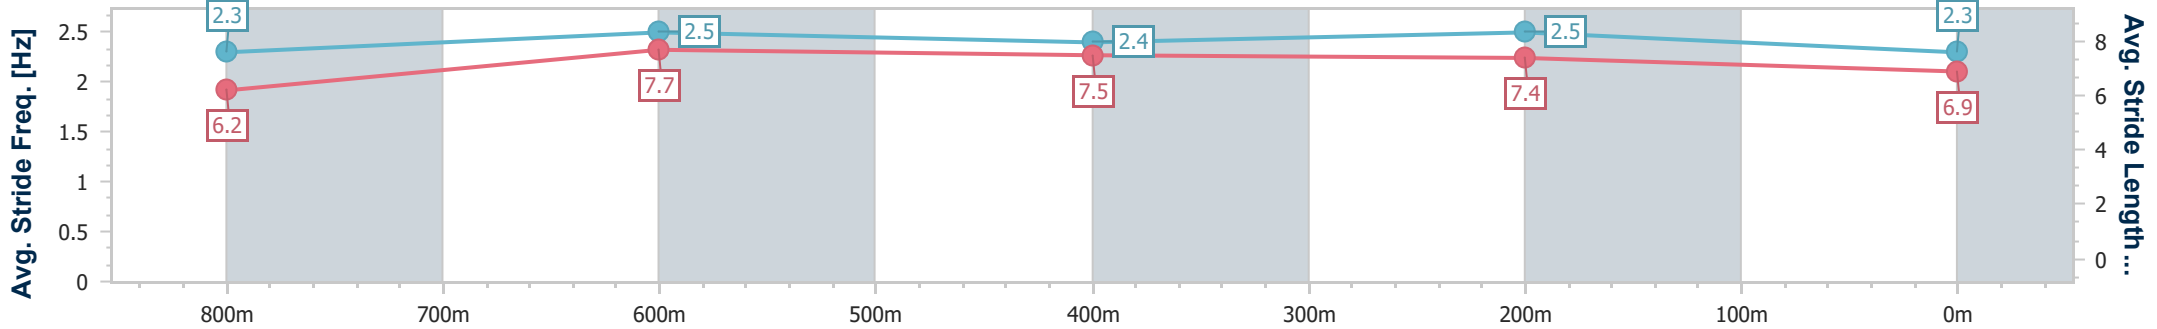

Eagle Farm QLD Professional

Race 4: LADBROKES LIGHTNING HANDICAP - 1000m

03 June 2023 - 13:29

Track Rating: Good 4, Weather: Fine, Rail Position: +2m Entire Course

BRISBANE RACING CLUB

Section	Overall	800m	600m	400m	200m
Section Times	0:58.38 [8] (0:13.77)	0:44.61 [8] (0:10.57)	0:34.04 [7] (0:10.86)	0:23.18 [7] (0:10.80)	0:12.38 [8] (0:12.38)
Average Speed [km/h]	52.5	68.5	66.4	66.7	58.2
Top Speed [km/h]	67.2	69.2	68.0	68.4	64.1
Avg. Dist. to Rail [m]	2.3	1.1	0.3	0.4	1.7
Avg. Stride Freq. [Hz]	2.3	2.5	2.4	2.5	2.3
Avg. Stride Length [m]	6.2	7.7	7.5	7.4	6.9