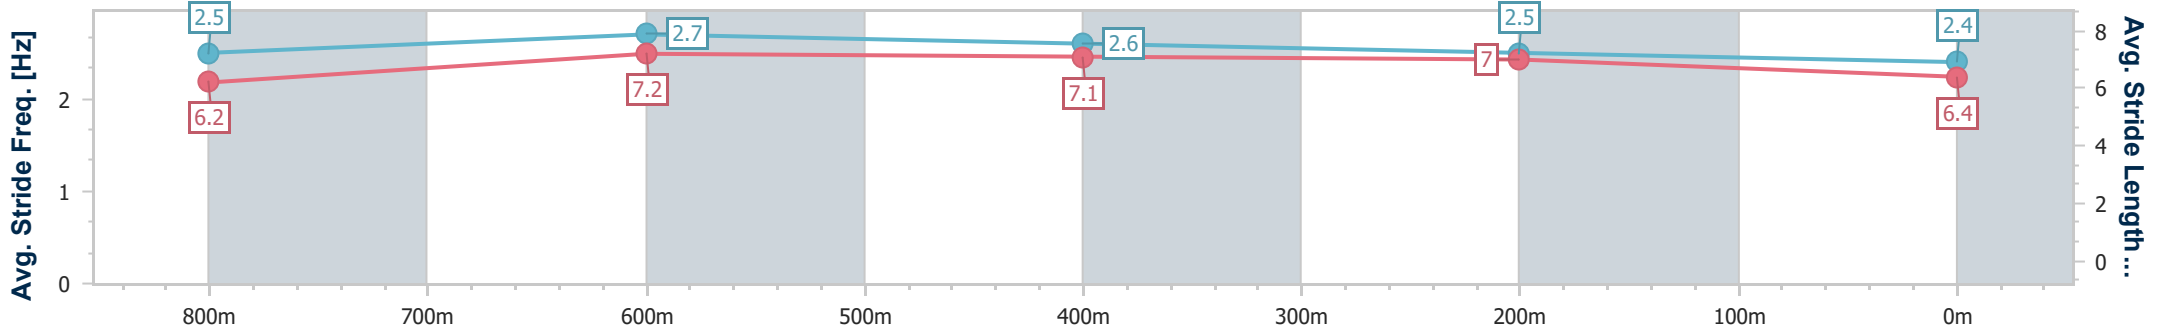

Eagle Farm QLD Professional

Race 4: LADBROKES LIGHTNING HANDICAP - 1000m

03 June 2023 - 13:29

Track Rating: Good 4, Weather: Fine, Rail Position: +2m Entire Course

BRISBANE RACING CLUB

Section	Overall	800m	600m	400m	200m
Section Times	0:58.53 [9] (0:12.96)	0:45.57 [1] (0:10.25)	0:35.32 [1] (0:10.76)	0:24.56 [1] (0:11.39)	0:13.17 [1] (0:13.17)
Average Speed [km/h]	56.1	70.3	66.7	63.2	54.7
Top Speed [km/h]	72.1	72.1	68.5	66.4	59.7
Avg. Dist. to Rail [m]	6.1	1.1	0.5	0.9	0.4
Avg. Stride Freq. [Hz]	2.5	2.7	2.6	2.5	2.4
Avg. Stride Length [m]	6.2	7.2	7.1	7.0	6.4

- [] Ranking at each section and finish
- .-.- No data available at this section
- NA No data available

Horse/Jockey Name	Simply Fly
Final Rank	10
Fastest Section Time (Section)	0:10.73 (400m)
Top Speed [km/h] (Section)	68.6 (400m)
Race State	Finished