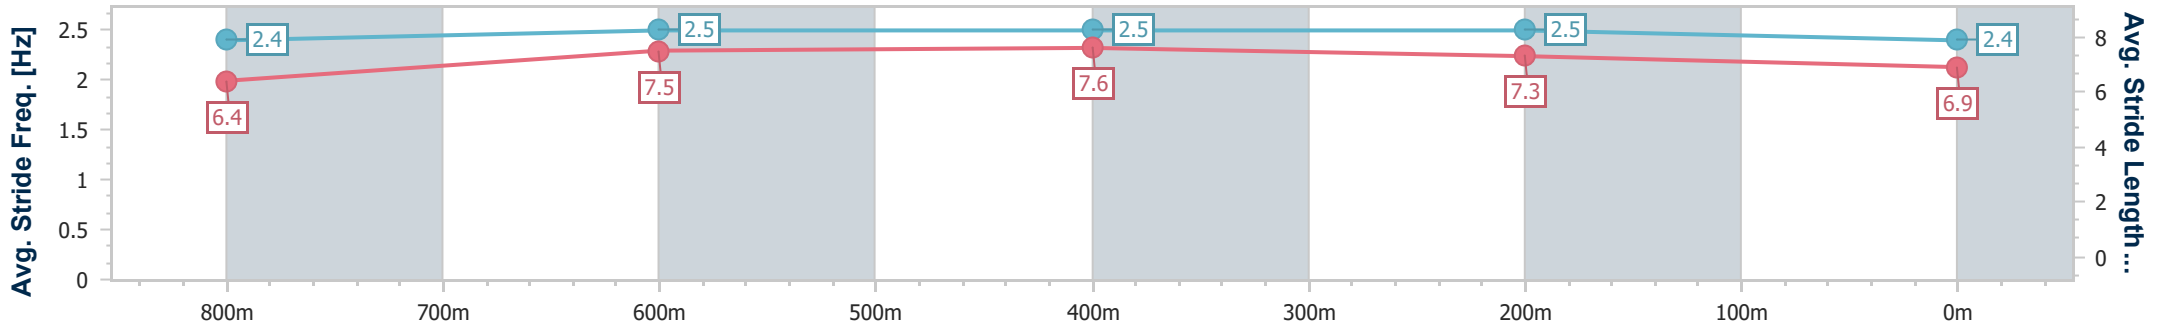

Eagle Farm QLD Professional

Race 4: LADBROKES LIGHTNING HANDICAP - 1000m

03 June 2023 - 13:29

Track Rating: Good 4, Weather: Fine, Rail Position: +2m Entire Course

BRISBANE RACING CLUB

Section	Overall	800m	600m	400m	200m
Section Times	0:57.36 [2] (0:13.15)	0:44.21 [5] (0:10.60)	0:33.61 [5] (0:10.79)	0:22.82 [5] (0:10.86)	0:11.96 [2] (0:11.96)
Average Speed [km/h]	54.9	68.3	67.0	66.3	60.1
Top Speed [km/h]	69.6	69.6	67.9	67.4	64.3
Avg. Dist. to Rail [m]	1.3	1.1	0.9	3.0	2.7
Avg. Stride Freq. [Hz]	2.4	2.5	2.5	2.5	2.4
Avg. Stride Length [m]	6.4	7.5	7.6	7.3	6.9