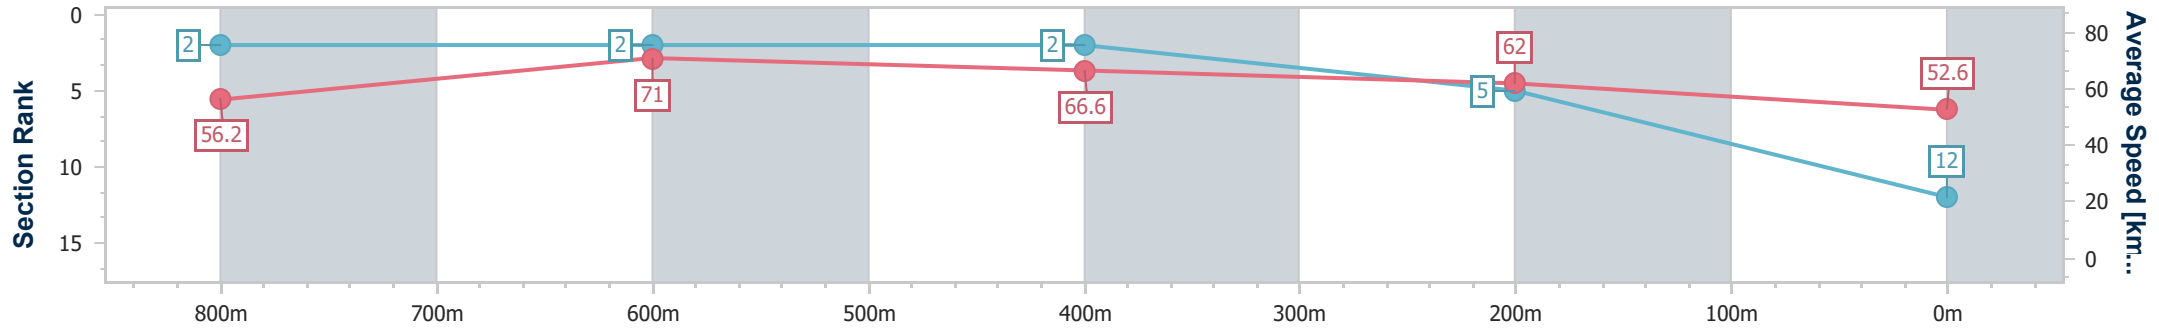

- [] Ranking at each section and finish
- .-.-.- No data available at this section
- NA No data available

Horse/Jockey Name	Archer's Paradox
Final Rank	12
Fastest Section Time (Section)	0:10.27 (800m)
Top Speed [km/h] (Section)	72.9 (Overall)
Race State	Finished

Eagle Farm QLD Professional

Race 4: LADBROKES LIGHTNING HANDICAP - 1000m

03 June 2023 - 13:29

Track Rating: Good 4, Weather: Fine, Rail Position: +2m Entire Course

BRISBANE RACING CLUB

Section	Overall	800m	600m	400m	200m
Section Times	0:59.48 [12] (0:12.98)	0:46.50 [2] (0:10.27)	0:36.23 [2] (0:10.91)	0:25.32 [2] (0:11.62)	0:13.70 [5] (0:13.70)
Average Speed [km/h]	56.2	71.0	66.6	62.0	52.6
Top Speed [km/h]	72.9	72.7	69.0	65.2	58.4
Avg. Dist. to Rail [m]	8.7	3.0	2.0	2.8	0.4
Avg. Stride Freq. [Hz]	2.6	2.7	2.6	2.5	2.3
Avg. Stride Length [m]	6.0	7.2	7.1	6.9	6.3

- [] Ranking at each section and finish
- .-.- No data available at this section
- NA No data available