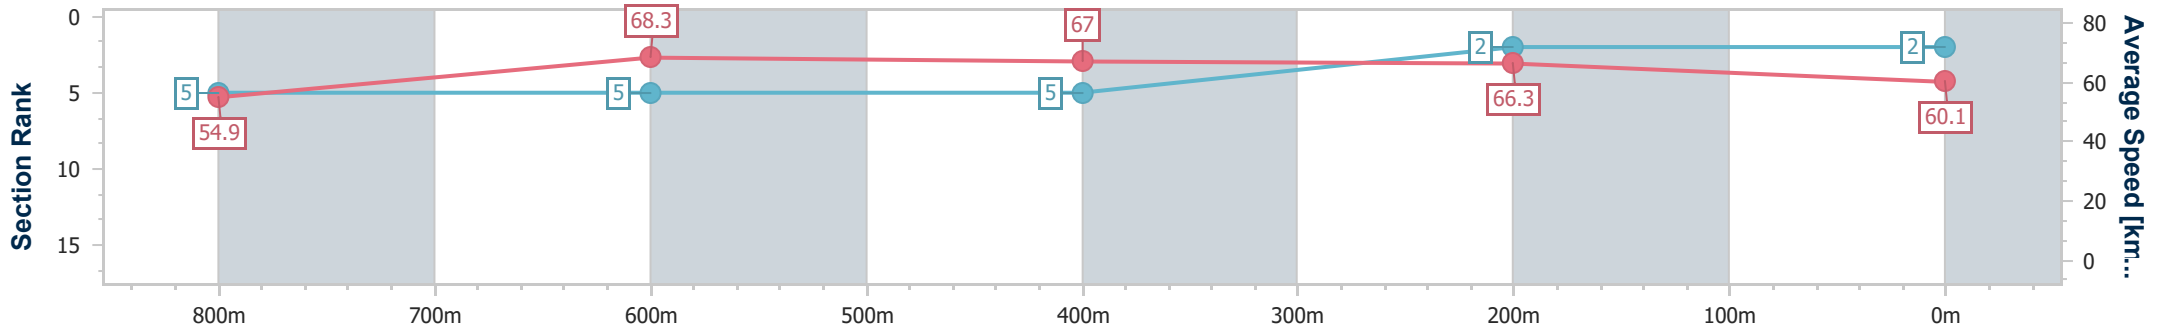

Eagle Farm QLD Professional

Race 4: LADBROKES LIGHTNING HANDICAP - 1000m

03 June 2023 - 13:29

Track Rating: Good 4, Weather: Fine, Rail Position: +2m Entire Course

BRISBANE RACING CLUB

Section	Overall	800m	600m	400m	200m
Section Times	0:57.36 [2] (0:13.15)	0:44.21 [5] (0:10.60)	0:33.61 [5] (0:10.79)	0:22.82 [5] (0:10.86)	0:11.96 [2] (0:11.96)
Average Speed [km/h]	54.9	68.3	67.0	66.3	60.1
Top Speed [km/h]	69.6	69.6	67.9	67.4	64.3
Avg. Dist. to Rail [m]	1.3	1.1	0.9	3.0	2.7
Avg. Stride Freq. [Hz]	2.4	2.5	2.5	2.5	2.4
Avg. Stride Length [m]	6.4	7.5	7.6	7.3	6.9