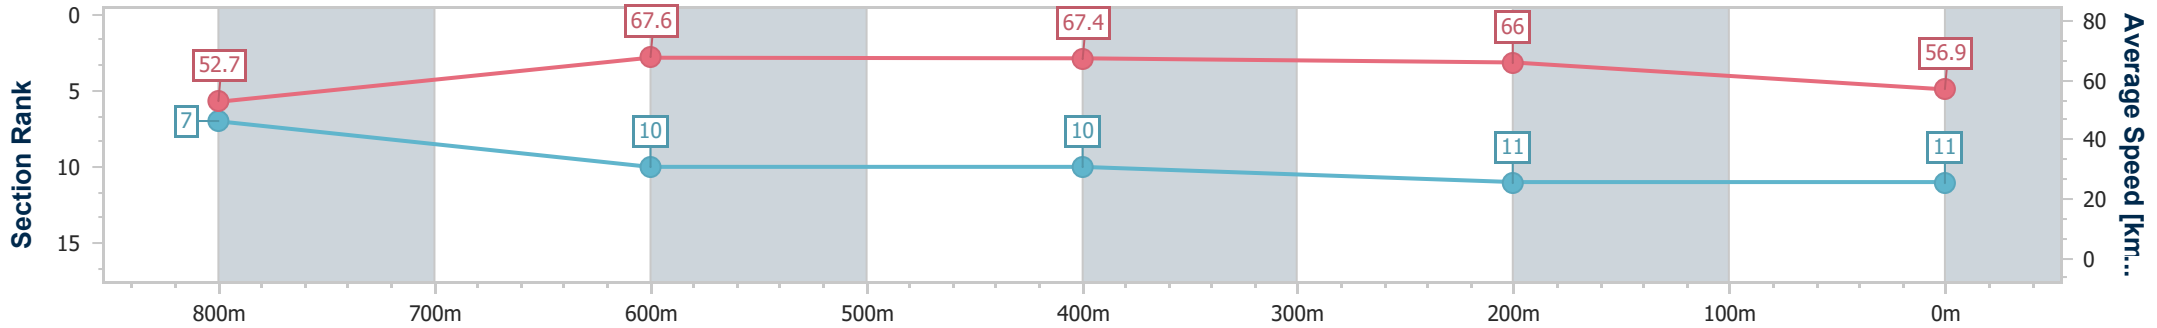

- [] Ranking at each section and finish
- .-.-.- No data available at this section
- NA No data available

Horse/Jockey Name	Glorious Ruby
Final Rank	11
Fastest Section Time (Section)	0:10.83 (800m)
Top Speed [km/h] (Section)	69.2 (800m)
Race State	Finished

Eagle Farm QLD Professional

Race 4: LADBROKES LIGHTNING HANDICAP - 1000m

03 June 2023 - 13:29

Track Rating: Good 4, Weather: Fine, Rail Position: +2m Entire Course

BRISBANE RACING CLUB

Section	Overall	800m	600m	400m	200m
Section Times	0:59.03 [11] (0:13.77)	0:45.26 [7] (0:10.83)	0:34.43 [10] (0:10.86)	0:23.57 [10] (0:10.93)	0:12.64 [11] (0:12.64)
Average Speed [km/h]	52.7	67.6	67.4	66.0	56.9
Top Speed [km/h]	66.9	69.2	68.3	67.9	62.1
Avg. Dist. to Rail [m]	5.2	3.6	3.7	8.1	7.1
Avg. Stride Freq. [Hz]	2.4	2.6	2.5	2.5	2.3
Avg. Stride Length [m]	6.2	7.3	7.2	7.2	6.9

- [] Ranking at each section and finish
- .-.-.- No data available at this section
- NA No data available

Horse/Jockey Name	Archer's Paradox
Final Rank	12
Fastest Section Time (Section)	0:10.27 (800m)
Top Speed [km/h] (Section)	72.9 (Overall)
Race State	Finished