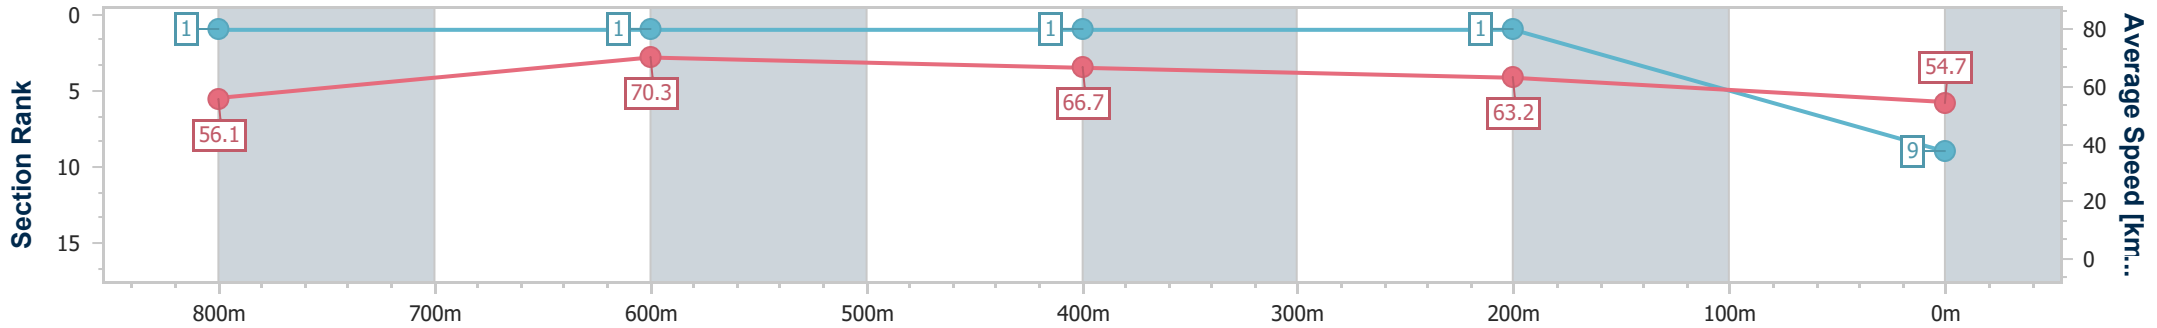

Eagle Farm QLD Professional

Race 4: LADBROKES LIGHTNING HANDICAP - 1000m

03 June 2023 - 13:29

Track Rating: Good 4, Weather: Fine, Rail Position: +2m Entire Course

BRISBANE RACING CLUB

Section	Overall	800m	600m	400m	200m
Section Times	0:58.53 [9] (0:12.96)	0:45.57 [1] (0:10.25)	0:35.32 [1] (0:10.76)	0:24.56 [1] (0:11.39)	0:13.17 [1] (0:13.17)
Average Speed [km/h]	56.1	70.3	66.7	63.2	54.7
Top Speed [km/h]	72.1	72.1	68.5	66.4	59.7
Avg. Dist. to Rail [m]	6.1	1.1	0.5	0.9	0.4
Avg. Stride Freq. [Hz]	2.5	2.7	2.6	2.5	2.4
Avg. Stride Length [m]	6.2	7.2	7.1	7.0	6.4

- [] Ranking at each section and finish
- .-.- No data available at this section
- NA No data available

Horse/Jockey Name	Simply Fly
Final Rank	10
Fastest Section Time (Section)	0:10.73 (400m)
Top Speed [km/h] (Section)	68.6 (400m)
Race State	Finished