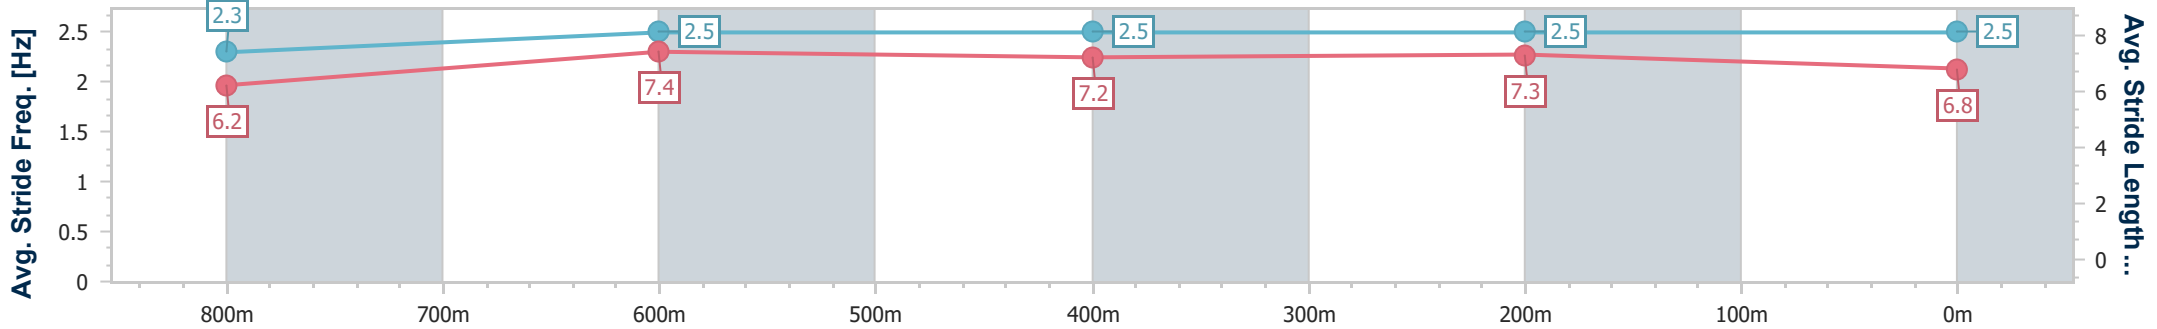

- [] Ranking at each section and finish
- .-.-.- No data available at this section
- NA No data available

Horse/Jockey Name	Better Get Set
Final Rank	5
Fastest Section Time (Section)	0:10.60 (800m)
Top Speed [km/h] (Section)	69.2 (400m)
Race State	Finished

Eagle Farm QLD Professional

Race 4: LADBROKES LIGHTNING HANDICAP - 1000m

03 June 2023 - 13:29

Track Rating: Good 4, Weather: Fine, Rail Position: +2m Entire Course

BRISBANE RACING CLUB

Section	Overall	800m	600m	400m	200m
Section Times	0:58.18 [5] (0:14.00)	0:44.18 [10] (0:10.60)	0:33.58 [11] (0:10.74)	0:22.84 [9] (0:10.83)	0:12.01 [9] (0:12.01)
Average Speed [km/h]	52.0	68.5	67.4	66.5	59.9
Top Speed [km/h]	68.5	69.0	69.1	69.2	63.8
Avg. Dist. to Rail [m]	6.9	1.7	1.2	4.9	5.6
Avg. Stride Freq. [Hz]	2.3	2.5	2.5	2.5	2.5
Avg. Stride Length [m]	6.2	7.4	7.2	7.3	6.8