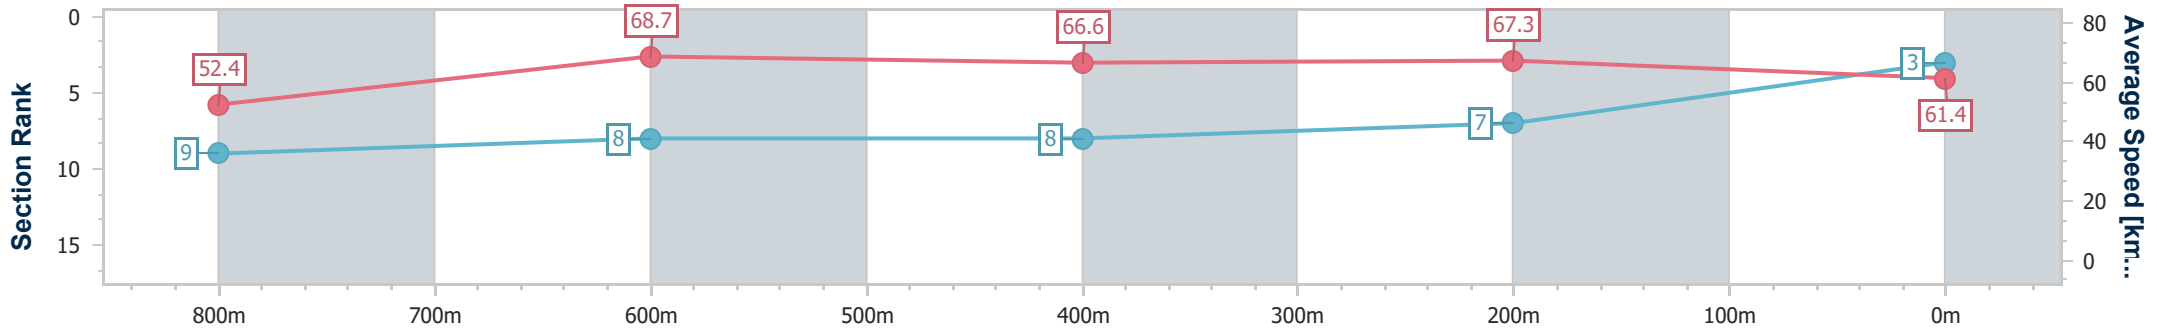

Eagle Farm QLD Professional

Race 4: LADBROKES LIGHTNING HANDICAP - 1000m

03 June 2023 - 13:29

Track Rating: Good 4, Weather: Fine, Rail Position: +2m Entire Course

BRISBANE RACING CLUB

Section	Overall	800m	600m	400m	200m
Section Times	0:57.63 [3] (0:13.84)	0:43.79 [9] (0:10.52)	0:33.27 [8] (0:10.85)	0:22.42 [8] (0:10.70)	0:11.72 [7] (0:11.72)
Average Speed [km/h]	52.4	68.7	66.6	67.3	61.4
Top Speed [km/h]	68.5	69.6	67.7	68.9	65.4
Avg. Dist. to Rail [m]	4.8	1.2	0.4	3.9	5.1
Avg. Stride Freq. [Hz]	2.2	2.4	2.3	2.4	2.3
Avg. Stride Length [m]	6.6	7.9	7.9	7.8	7.4