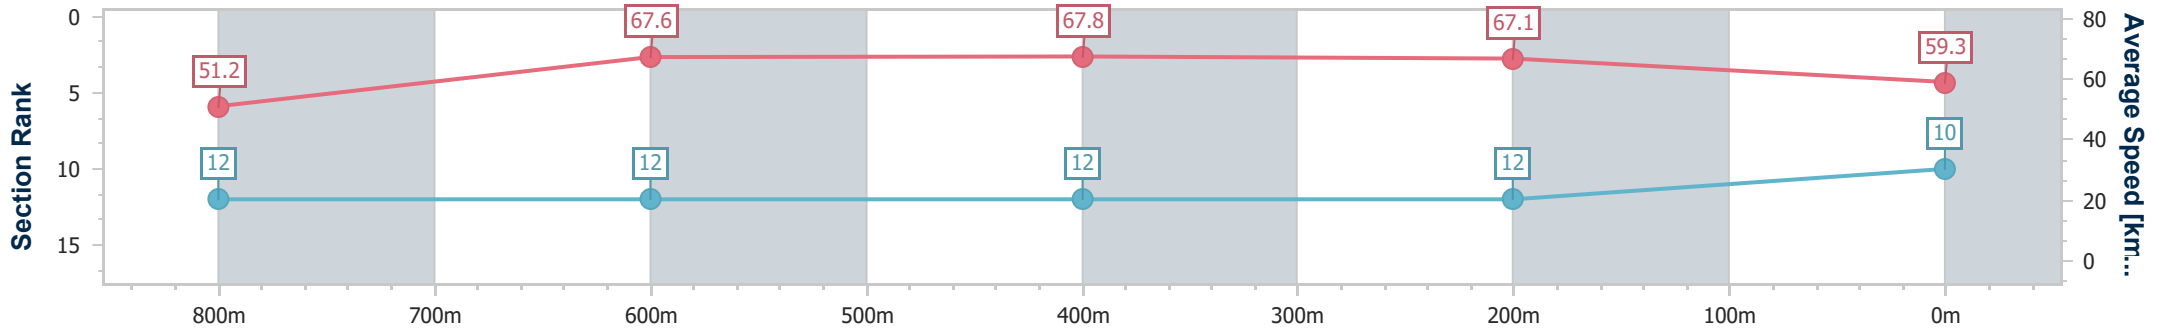

- [] Ranking at each section and finish
- .-.- No data available at this section
- NA No data available

Horse/Jockey Name	Simply Fly
Final Rank	10
Fastest Section Time (Section)	0:10.73 (400m)
Top Speed [km/h] (Section)	68.6 (400m)
Race State	Finished

Eagle Farm QLD Professional

Race 4: LADBROKES LIGHTNING HANDICAP - 1000m

03 June 2023 - 13:29

Track Rating: Good 4, Weather: Fine, Rail Position: +2m Entire Course

BRISBANE RACING CLUB

Section	Overall	800m	600m	400m	200m
Section Times	0:58.58 [10] (0:14.17)	0:44.41 [12] (0:10.80)	0:33.61 [12] (0:10.74)	0:22.87 [12] (0:10.73)	0:12.14 [12] (0:12.14)
Average Speed [km/h]	51.2	67.6	67.8	67.1	59.3
Top Speed [km/h]	66.8	68.6	68.4	68.6	62.9
Avg. Dist. to Rail [m]	5.5	3.0	2.2	4.3	5.5
Avg. Stride Freq. [Hz]	2.3	2.4	2.4	2.5	2.3
Avg. Stride Length [m]	6.1	7.8	7.6	7.5	7.1

- [] Ranking at each section and finish
- .-.-.- No data available at this section
- NA No data available

Horse/Jockey Name	Glorious Ruby
Final Rank	11
Fastest Section Time (Section)	0:10.83 (800m)
Top Speed [km/h] (Section)	69.2 (800m)
Race State	Finished