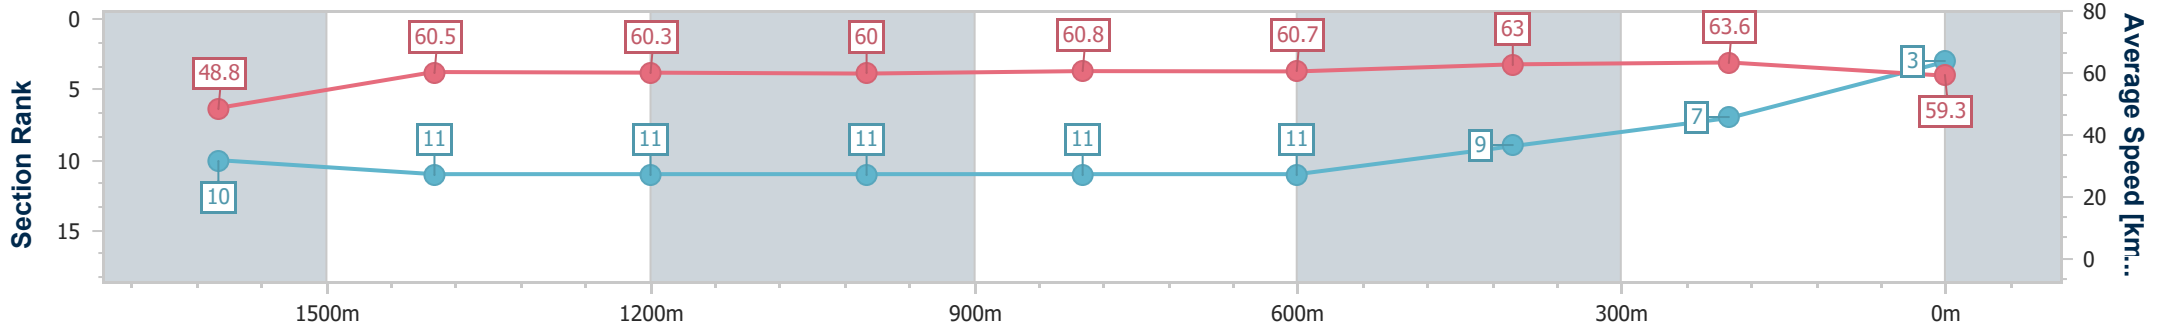

Eagle Farm QLD Professional

Race 2: SEN BENCHMARK 90 Handicap - 1810m

03 June 2023 - 12:19

Track Rating: Good 4, Weather: Fine, Rail Position: +2m Entire Course

BRISBANE RACING CLUB

Section	Overall	1600m	1400m	1200m	1000m	800m	600m	400m	200m
Section Times	1:50.26 [3] (0:15.60)	1:34.66 [10] (0:11.91)	1:22.75 [11] (0:11.96)	1:10.79 [11] (0:11.99)	0:58.80 [11] (0:11.88)	0:46.92 [11] (0:11.92)	0:35.00 [11] (0:11.48)	0:23.52 [9] (0:11.32)	0:12.20 [7] (0:12.20)
Average Speed [km/h]	48.8	60.5	60.3	60.0	60.8	60.7	63.0	63.6	59.3
Top Speed [km/h]	60.8	61.1	60.8	60.8	63.0	63.0	64.6	65.9	62.3
Avg. Dist. to Rail [m]	5.0	0.5	0.4	1.2	0.7	1.3	0.8	4.3	4.7
Avg. Stride Freq. [Hz]	2.3	2.3	2.3	2.3	2.3	2.3	2.4	2.4	2.3
Avg. Stride Length [m]	6.0	7.3	7.5	7.4	7.3	7.4	7.4	7.3	7.0