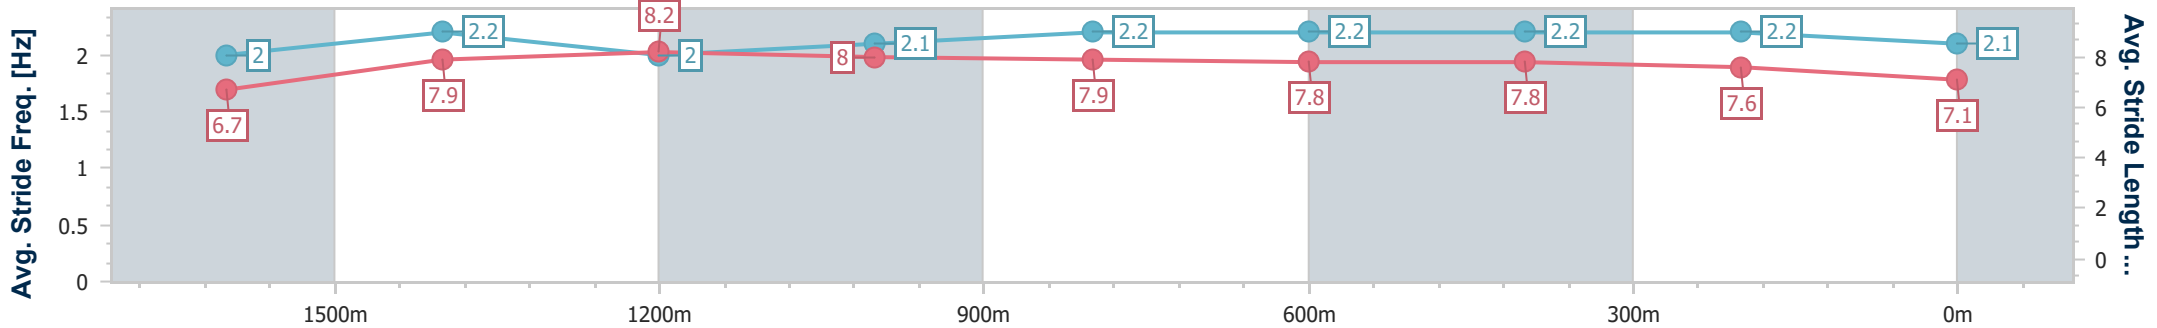

- [] Ranking at each section and finish
- .-.- No data available at this section
- NA No data available

Horse/Jockey Name	Head Of State
Final Rank	14
Fastest Section Time (Section)	0:11.51 (600m)
Top Speed [km/h] (Section)	64.1 (600m)
Race State	Finished

Eagle Farm QLD Professional

Race 2: SEN BENCHMARK 90 Handicap - 1810m

03 June 2023 - 12:19

Track Rating: Good 4, Weather: Fine, Rail Position: +2m Entire Course

BRISBANE RACING CLUB

Section	Overall	1600m	1400m	1200m	1000m	800m	600m	400m	200m
Section Times	1:52.29 [14] (0:15.51)	1:36.78 [8] (0:11.83)	1:24.95 [9] (0:11.87)	1:13.08 [9] (0:11.98)	1:01.10 [9] (0:11.92)	0:49.18 [9] (0:12.11)	0:37.07 [10] (0:11.51)	0:25.56 [8] (0:12.00)	0:13.56 [14] (0:13.56)
Average Speed [km/h]	49.8	61.5	60.8	60.2	61.3	60.6	63.3	60.0	53.3
Top Speed [km/h]	63.4	64.0	61.5	61.3	62.7	62.4	64.1	63.1	56.4
Avg. Dist. to Rail [m]	8.1	3.0	2.9	3.4	2.8	4.2	2.6	6.2	4.7
Avg. Stride Freq. [Hz]	2.0	2.2	2.0	2.1	2.2	2.2	2.2	2.2	2.1
Avg. Stride Length [m]	6.7	7.9	8.2	8.0	7.9	7.8	7.8	7.6	7.1

- [] Ranking at each section and finish
- .-.- No data available at this section
- NA No data available