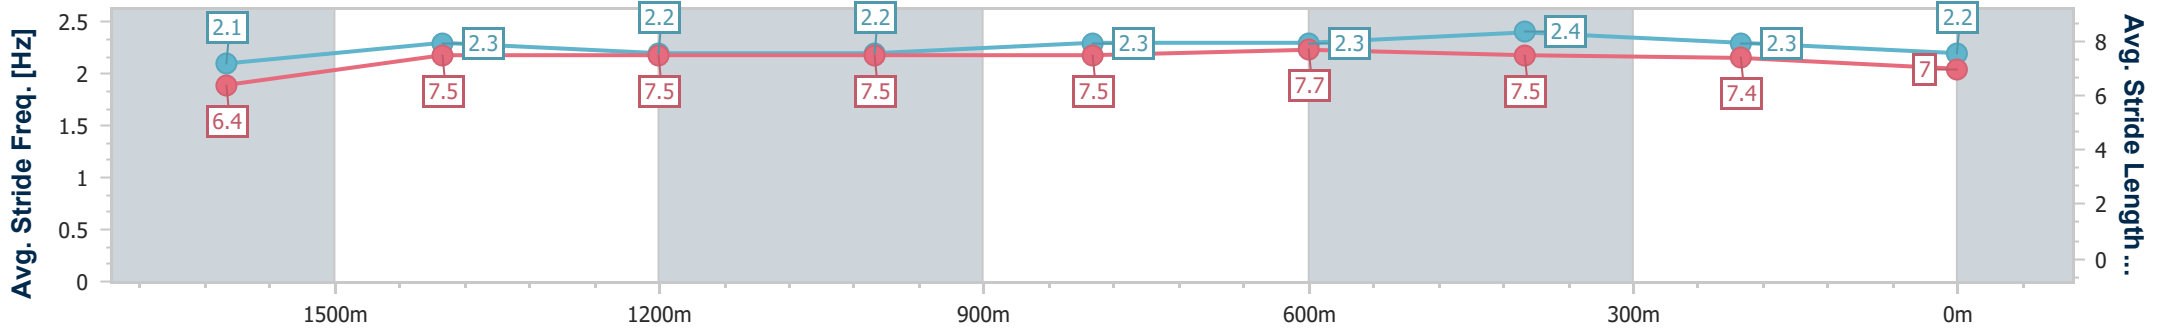

Eagle Farm QLD Professional

Race 2: SEN BENCHMARK 90 Handicap - 1810m

03 June 2023 - 12:19

Track Rating: Good 4, Weather: Fine, Rail Position: +2m Entire Course

BRISBANE RACING CLUB

Section	Overall	1600m	1400m	1200m	1000m	800m	600m	400m	200m
Section Times	1:51.60 [13] (0:15.72)	1:35.88 [12] (0:11.86)	1:24.02 [12] (0:12.10)	1:11.92 [12] (0:11.95)	0:59.97 [12] (0:11.95)	0:48.02 [12] (0:11.70)	0:36.32 [12] (0:11.65)	0:24.67 [13] (0:11.60)	0:13.07 [13] (0:13.07)
Average Speed [km/h]	49.5	61.4	59.7	60.2	61.2	62.6	63.4	62.1	55.2
Top Speed [km/h]	60.6	62.6	60.8	61.3	62.8	63.9	64.3	63.9	59.6
Avg. Dist. to Rail [m]	10.5	3.0	2.4	2.8	2.7	4.2	4.9	7.9	7.2
Avg. Stride Freq. [Hz]	2.1	2.3	2.2	2.2	2.3	2.3	2.4	2.3	2.2
Avg. Stride Length [m]	6.4	7.5	7.5	7.5	7.5	7.7	7.5	7.4	7.0

- [] Ranking at each section and finish
- .-.- No data available at this section
- NA No data available

Horse/Jockey Name	Head Of State
Final Rank	14
Fastest Section Time (Section)	0:11.51 (600m)
Top Speed [km/h] (Section)	64.1 (600m)
Race State	Finished