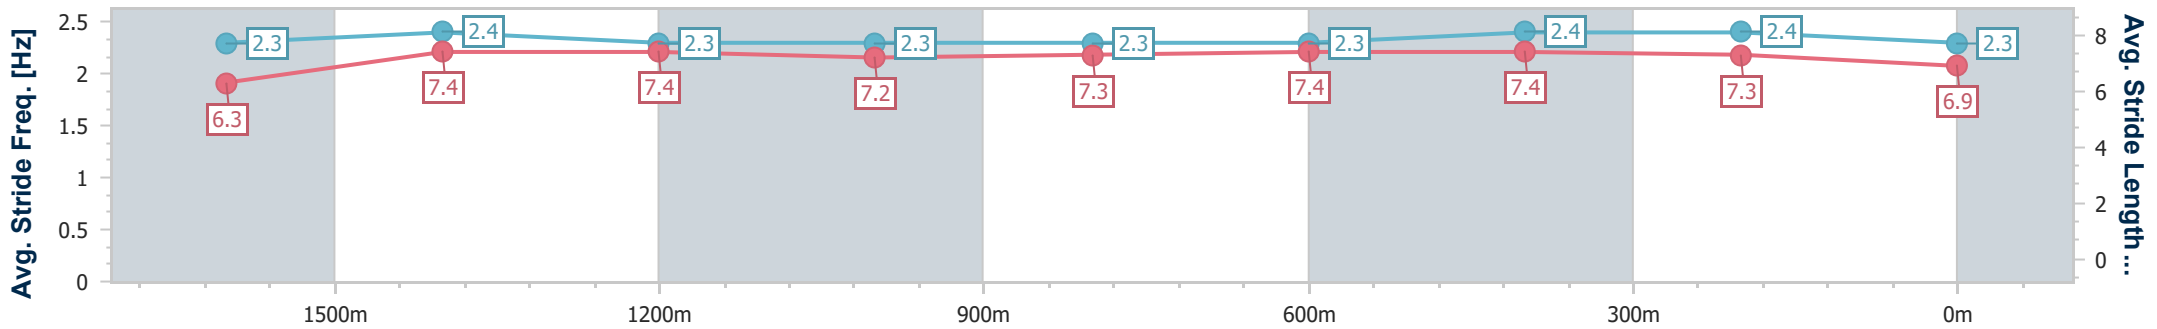

Eagle Farm QLD Professional

Race 2: SEN BENCHMARK 90 Handicap - 1810m

03 June 2023 - 12:19

Track Rating: Good 4, Weather: Fine, Rail Position: +2m Entire Course

BRISBANE RACING CLUB

Section	Overall	1600m	1400m	1200m	1000m	800m	600m	400m	200m
Section Times	1:50.10 [2] (0:14.65)	1:35.45 [3] (0:11.55)	1:23.90 [2] (0:11.73)	1:12.17 [2] (0:12.12)	1:00.05 [3] (0:12.16)	0:47.89 [3] (0:11.96)	0:35.93 [3] (0:11.44)	0:24.49 [3] (0:11.72)	0:12.77 [1] (0:12.77)
Average Speed [km/h]	51.5	62.4	61.3	59.5	60.1	60.6	63.3	61.3	56.7
Top Speed [km/h]	63.5	62.9	62.7	60.5	60.3	61.8	64.7	63.5	59.2
Avg. Dist. to Rail [m]	1.9	0.3	0.4	1.5	2.6	1.9	0.8	1.3	0.4
Avg. Stride Freq. [Hz]	2.3	2.4	2.3	2.3	2.3	2.3	2.4	2.4	2.3
Avg. Stride Length [m]	6.3	7.4	7.4	7.2	7.3	7.4	7.4	7.3	6.9