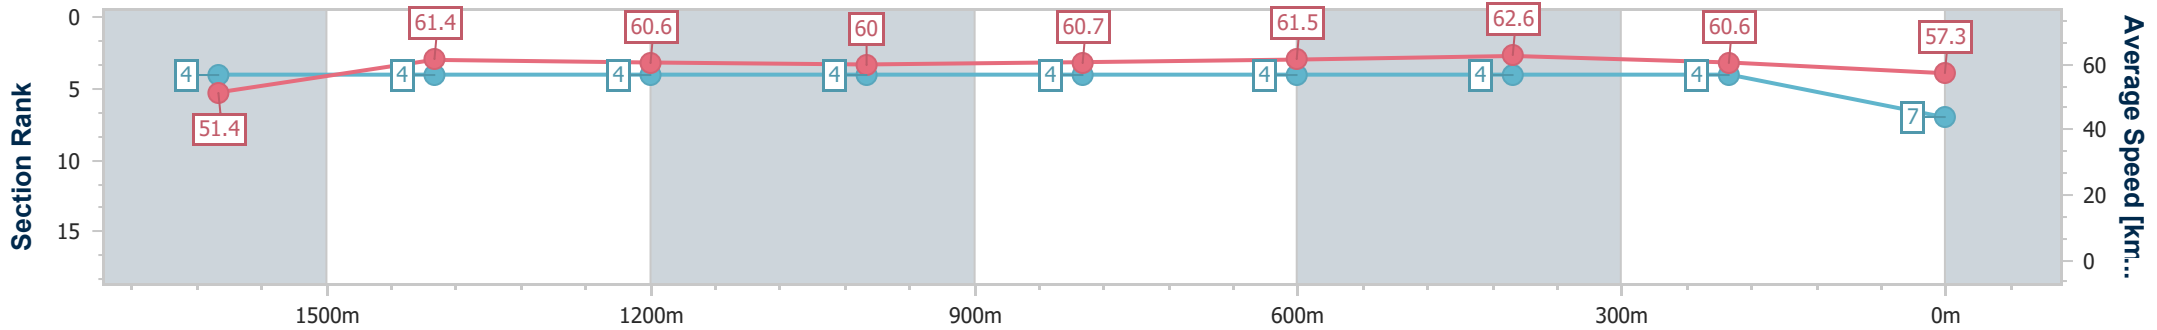

Eagle Farm QLD Professional

Race 2: SEN BENCHMARK 90 Handicap - 1810m

03 June 2023 - 12:19

Track Rating: Good 4, Weather: Fine, Rail Position: +2m Entire Course

BRISBANE RACING CLUB

Section	Overall	1600m	1400m	1200m	1000m	800m	600m	400m	200m
Section Times	1:50.52 [7] (0:14.87)	1:35.65 [4] (0:11.83)	1:23.82 [4] (0:11.88)	1:11.94 [4] (0:12.00)	0:59.94 [4] (0:11.97)	0:47.97 [4] (0:11.84)	0:36.13 [4] (0:11.64)	0:24.49 [4] (0:11.89)	0:12.60 [4] (0:12.60)
Average Speed [km/h]	51.4	61.4	60.6	60.0	60.7	61.5	62.6	60.6	57.3
Top Speed [km/h]	63.2	62.4	62.2	61.1	62.0	62.8	63.3	62.2	59.7
Avg. Dist. to Rail [m]	4.9	1.9	2.0	2.6	1.7	2.4	2.4	2.6	3.8
Avg. Stride Freq. [Hz]	2.2	2.3	2.3	2.3	2.3	2.3	2.4	2.4	2.3
Avg. Stride Length [m]	6.4	7.5	7.4	7.3	7.4	7.4	7.2	7.0	6.8