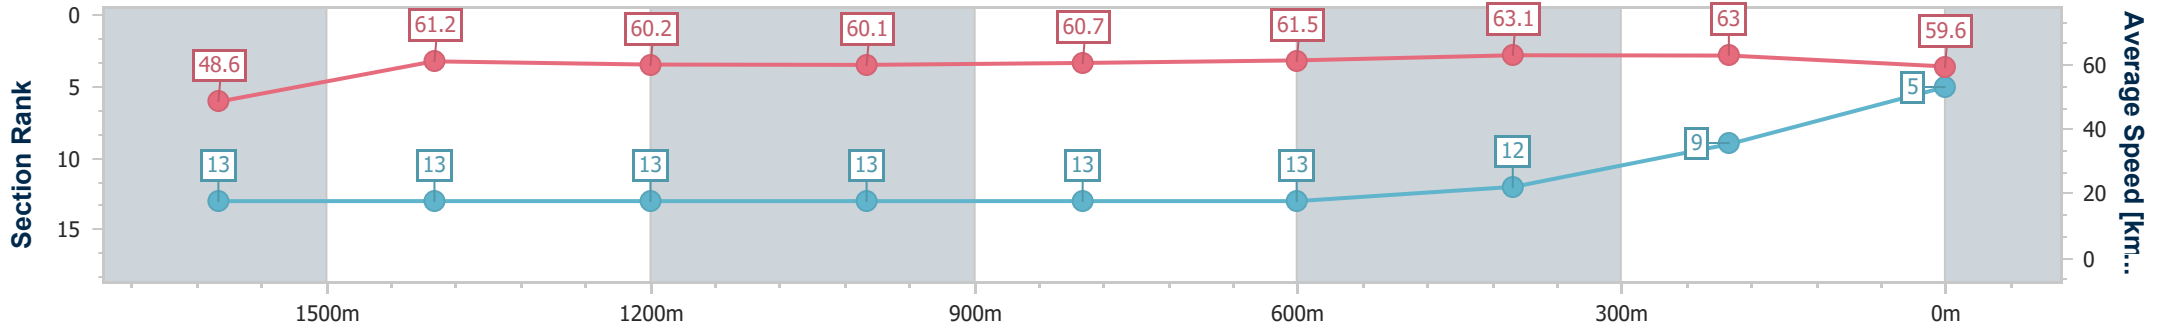

Eagle Farm QLD Professional
Race 2: SEN BENCHMARK 90 Handicap - 1810m

03 June 2023 - 12:19

Track Rating: Good 4, Weather: Fine, Rail Position: +2m Entire Course

BRISBANE RACING CLUB

Section	Overall	1600m	1400m	1200m	1000m	800m	600m	400m	200m
Section Times	1:50.43 [5] (0:15.88)	1:34.55 [13] (0:11.82)	1:22.73 [13] (0:11.98)	1:10.75 [13] (0:12.00)	0:58.75 [13] (0:11.93)	0:46.82 [13] (0:11.79)	0:35.03 [13] (0:11.47)	0:23.56 [12] (0:11.43)	0:12.13 [9] (0:12.13)
Average Speed [km/h]	48.6	61.2	60.2	60.1	60.7	61.5	63.1	63.0	59.6
Top Speed [km/h]	61.8	62.6	60.8	60.9	63.2	63.3	64.0	64.0	61.4
Avg. Dist. to Rail [m]	8.2	1.8	1.9	2.4	1.7	1.2	1.2	3.8	5.8
Avg. Stride Freq. [Hz]	2.1	2.2	2.2	2.2	2.2	2.2	2.3	2.3	2.3
Avg. Stride Length [m]	6.0	7.2	7.3	7.2	7.2	7.3	7.3	7.5	7.2

- [] Ranking at each section and finish
- .-.- No data available at this section
- NA No data available

Horse/Jockey Name	Irish Playboy
Final Rank	6
Fastest Section Time (Section)	0:11.63 (600m)
Top Speed [km/h] (Section)	63.4 (600m)
Race State	Finished