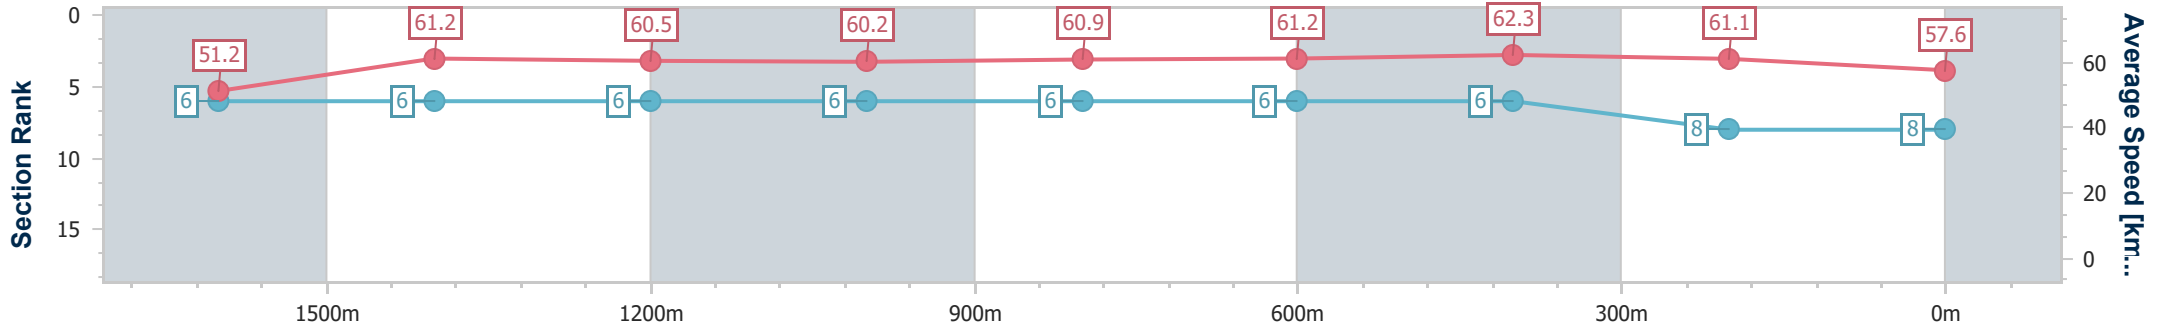

Eagle Farm QLD Professional

Race 2: SEN BENCHMARK 90 Handicap - 1810m

03 June 2023 - 12:19

Track Rating: Good 4, Weather: Fine, Rail Position: +2m Entire Course

BRISBANE RACING CLUB

Section	Overall	1600m	1400m	1200m	1000m	800m	600m	400m	200m
Section Times	1:50.70 [8] (0:15.06)	1:35.64 [6] (0:11.89)	1:23.75 [6] (0:11.92)	1:11.83 [6] (0:11.97)	0:59.86 [6] (0:12.01)	0:47.85 [6] (0:11.91)	0:35.94 [6] (0:11.59)	0:24.35 [6] (0:11.80)	0:12.55 [8] (0:12.55)
Average Speed [km/h]	51.2	61.2	60.5	60.2	60.9	61.2	62.3	61.1	57.6
Top Speed [km/h]	62.5	62.3	61.2	61.0	62.2	63.1	63.0	62.2	60.1
Avg. Dist. to Rail [m]	7.8	2.5	2.8	3.8	3.3	2.6	0.8	1.4	3.2
Avg. Stride Freq. [Hz]	2.3	2.3	2.3	2.3	2.3	2.3	2.4	2.4	2.3
Avg. Stride Length [m]	6.2	7.4	7.4	7.4	7.4	7.4	7.2	7.1	6.9