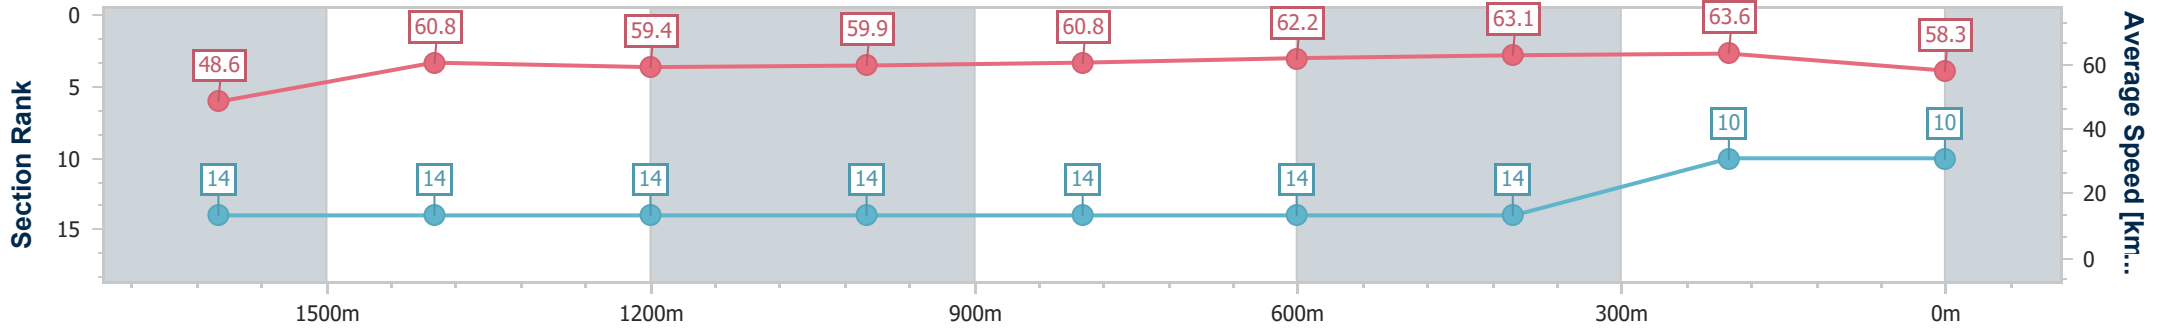

Horse/Jockey Name	Wapiti
Final Rank	10
Fastest Section Time (Section)	0:11.33 (400m)
Top Speed [km/h] (Section)	64.2 (400m)
Race State	Finished

Eagle Farm QLD Professional
Race 2: SEN BENCHMARK 90 Handicap - 1810m

03 June 2023 - 12:19
Track Rating: Good 4, Weather: Fine, Rail Position: +2m Entire Course

BRISBANE RACING CLUB

Section	Overall	1600m	1400m	1200m	1000m	800m	600m	400m	200m
Section Times	1:50.86 [10] (0:15.89)	1:34.97 [14] (0:11.97)	1:23.00 [14] (0:12.15)	1:10.85 [14] (0:12.05)	0:58.80 [14] (0:11.92)	0:46.88 [14] (0:11.66)	0:35.22 [14] (0:11.49)	0:23.73 [14] (0:11.33)	0:12.40 [10] (0:12.40)
Average Speed [km/h]	48.6	60.8	59.4	59.9	60.8	62.2	63.1	63.6	58.3
Top Speed [km/h]	58.9	62.8	60.2	61.2	63.0	63.9	64.0	64.2	62.5
Avg. Dist. to Rail [m]	8.5	3.0	2.3	2.2	1.7	1.3	1.9	1.6	1.5
Avg. Stride Freq. [Hz]	2.1	2.2	2.2	2.2	2.2	2.2	2.3	2.3	2.2
Avg. Stride Length [m]	6.2	7.3	7.2	7.4	7.4	7.7	7.7	7.6	7.4

- [ ] Ranking at each section and finish
- -.-.- No data available at this section
- NA No data available