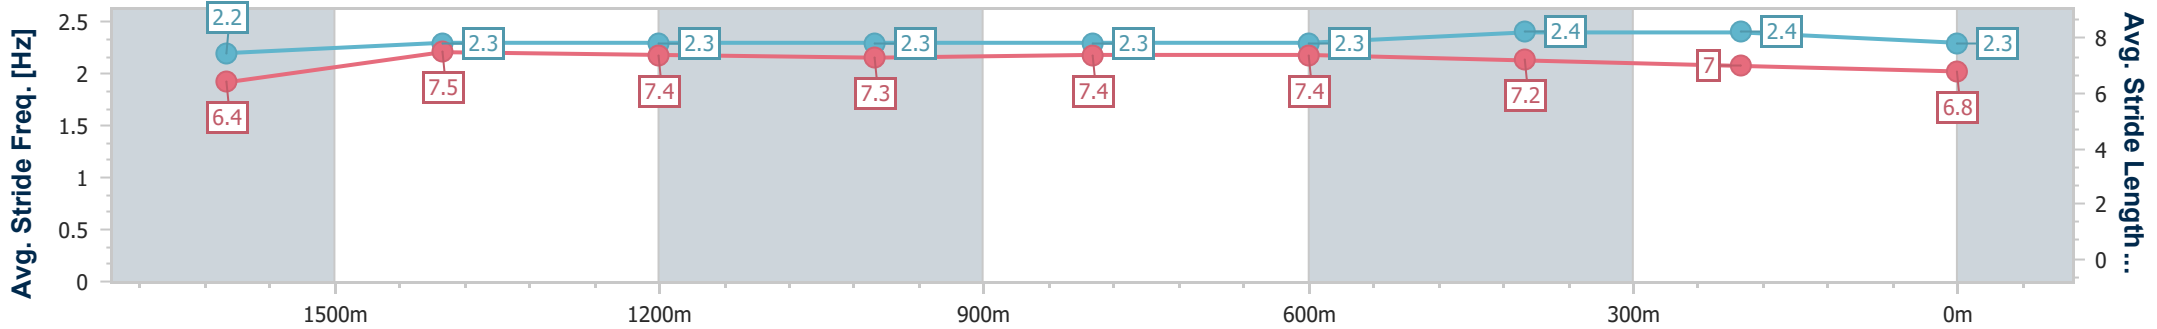

Eagle Farm QLD Professional

Race 2: SEN BENCHMARK 90 Handicap - 1810m

03 June 2023 - 12:19

Track Rating: Good 4, Weather: Fine, Rail Position: +2m Entire Course

BRISBANE RACING CLUB

Section	Overall	1600m	1400m	1200m	1000m	800m	600m	400m	200m
Section Times	1:50.52 [7] (0:14.87)	1:35.65 [4] (0:11.83)	1:23.82 [4] (0:11.88)	1:11.94 [4] (0:12.00)	0:59.94 [4] (0:11.97)	0:47.97 [4] (0:11.84)	0:36.13 [4] (0:11.64)	0:24.49 [4] (0:11.89)	0:12.60 [4] (0:12.60)
Average Speed [km/h]	51.4	61.4	60.6	60.0	60.7	61.5	62.6	60.6	57.3
Top Speed [km/h]	63.2	62.4	62.2	61.1	62.0	62.8	63.3	62.2	59.7
Avg. Dist. to Rail [m]	4.9	1.9	2.0	2.6	1.7	2.4	2.4	2.6	3.8
Avg. Stride Freq. [Hz]	2.2	2.3	2.3	2.3	2.3	2.3	2.4	2.4	2.3
Avg. Stride Length [m]	6.4	7.5	7.4	7.3	7.4	7.4	7.2	7.0	6.8