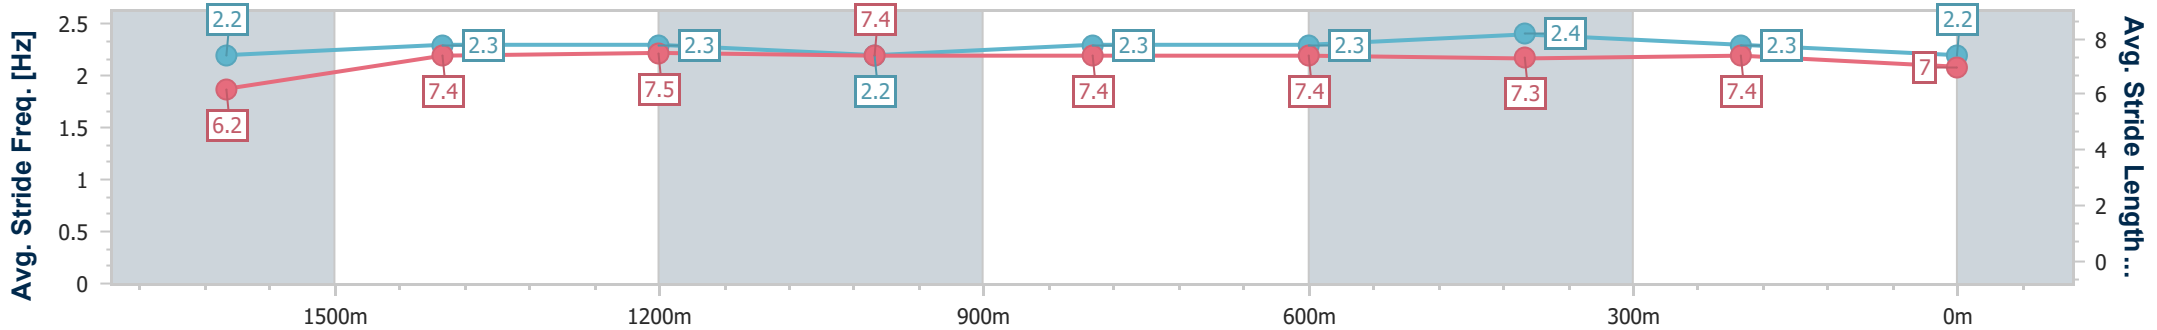

Eagle Farm QLD Professional

Race 2: SEN BENCHMARK 90 Handicap - 1810m

03 June 2023 - 12:19

Track Rating: Good 4, Weather: Fine, Rail Position: +2m Entire Course

BRISBANE RACING CLUB

Section	Overall	1600m	1400m	1200m	1000m	800m	600m	400m	200m
Section Times	1:51.27 [12] (0:15.51)	1:35.76 [9] (0:11.76)	1:24.00 [8] (0:11.89)	1:12.11 [8] (0:12.02)	1:00.09 [8] (0:11.92)	0:48.17 [8] (0:11.92)	0:36.25 [8] (0:11.72)	0:24.53 [9] (0:11.74)	0:12.79 [11] (0:12.79)
Average Speed [km/h]	49.4	61.6	60.7	60.0	60.9	60.9	62.4	61.3	56.4
Top Speed [km/h]	60.7	63.1	61.2	60.8	63.1	63.0	63.6	63.4	59.8
Avg. Dist. to Rail [m]	6.0	2.0	2.4	2.6	1.9	2.1	3.1	5.7	5.1
Avg. Stride Freq. [Hz]	2.2	2.3	2.3	2.2	2.3	2.3	2.4	2.3	2.2
Avg. Stride Length [m]	6.2	7.4	7.5	7.4	7.4	7.4	7.3	7.4	7.0