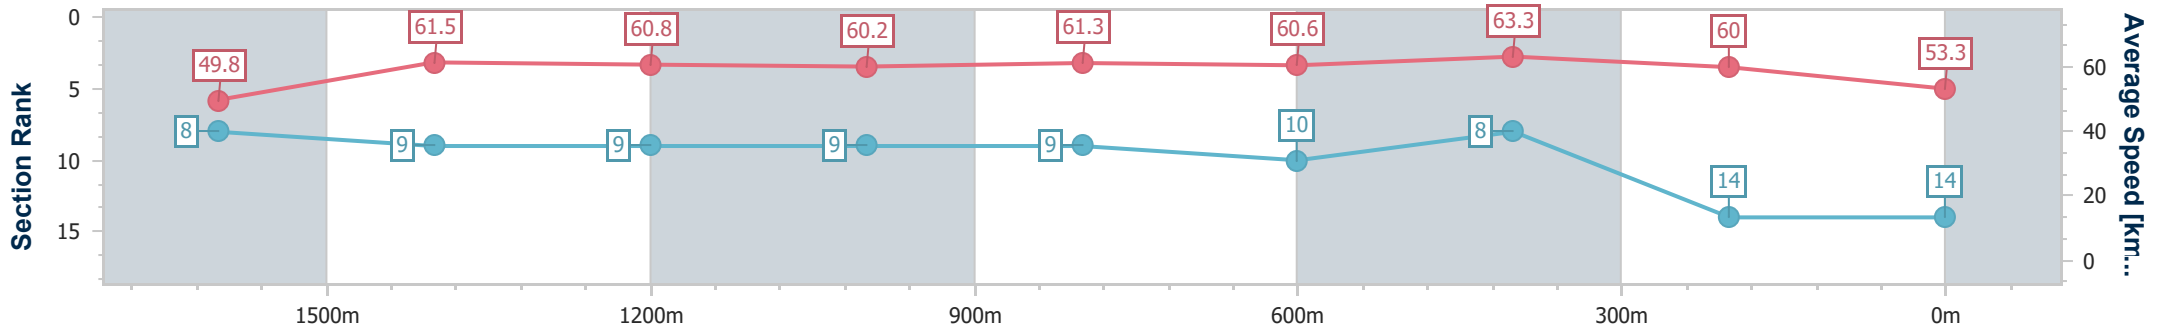

- [] Ranking at each section and finish
- .-.- No data available at this section
- NA No data available

Horse/Jockey Name	Head Of State
Final Rank	14
Fastest Section Time (Section)	0:11.51 (600m)
Top Speed [km/h] (Section)	64.1 (600m)
Race State	Finished

Eagle Farm QLD Professional

Race 2: SEN BENCHMARK 90 Handicap - 1810m

03 June 2023 - 12:19

Track Rating: Good 4, Weather: Fine, Rail Position: +2m Entire Course

BRISBANE RACING CLUB

Section	Overall	1600m	1400m	1200m	1000m	800m	600m	400m	200m
Section Times	1:52.29 [14] (0:15.51)	1:36.78 [8] (0:11.83)	1:24.95 [9] (0:11.87)	1:13.08 [9] (0:11.98)	1:01.10 [9] (0:11.92)	0:49.18 [9] (0:12.11)	0:37.07 [10] (0:11.51)	0:25.56 [8] (0:12.00)	0:13.56 [14] (0:13.56)
Average Speed [km/h]	49.8	61.5	60.8	60.2	61.3	60.6	63.3	60.0	53.3
Top Speed [km/h]	63.4	64.0	61.5	61.3	62.7	62.4	64.1	63.1	56.4
Avg. Dist. to Rail [m]	8.1	3.0	2.9	3.4	2.8	4.2	2.6	6.2	4.7
Avg. Stride Freq. [Hz]	2.0	2.2	2.0	2.1	2.2	2.2	2.2	2.2	2.1
Avg. Stride Length [m]	6.7	7.9	8.2	8.0	7.9	7.8	7.8	7.6	7.1

- [] Ranking at each section and finish
- .-.- No data available at this section
- NA No data available