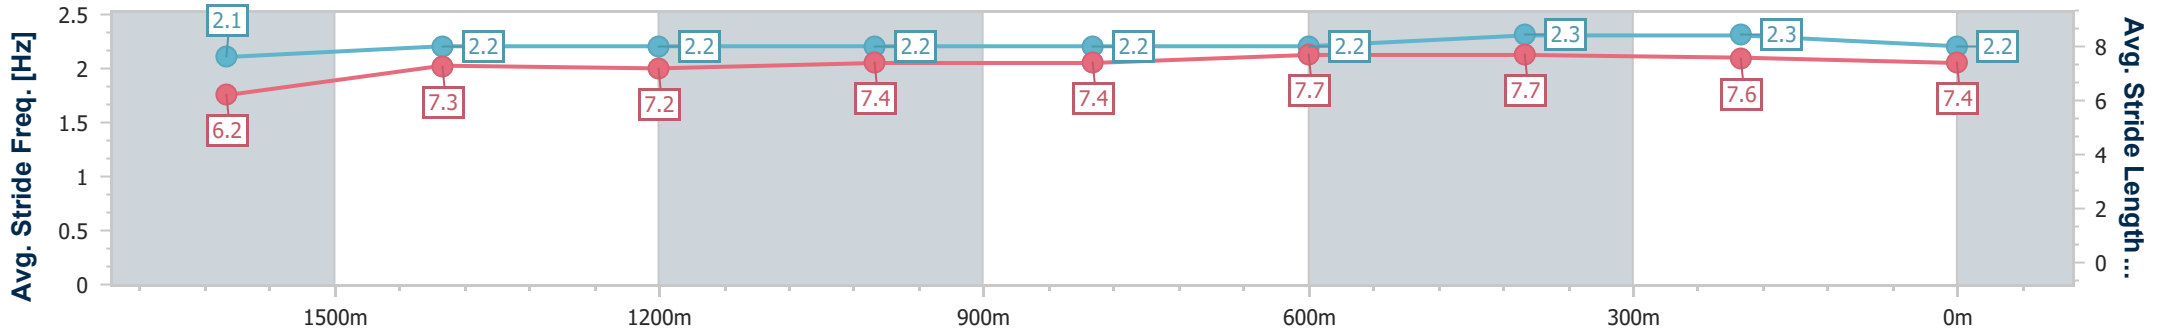

- [] Ranking at each section and finish
- .-.- No data available at this section
- NA No data available

Horse/Jockey Name	Wapiti
Final Rank	10
Fastest Section Time (Section)	0:11.33 (400m)
Top Speed [km/h] (Section)	64.2 (400m)
Race State	Finished

Eagle Farm QLD Professional
Race 2: SEN BENCHMARK 90 Handicap - 1810m

03 June 2023 - 12:19
Track Rating: Good 4, Weather: Fine, Rail Position: +2m Entire Course

BRISBANE RACING CLUB

Section	Overall	1600m	1400m	1200m	1000m	800m	600m	400m	200m
Section Times	1:50.86 [10] (0:15.89)	1:34.97 [14] (0:11.97)	1:23.00 [14] (0:12.15)	1:10.85 [14] (0:12.05)	0:58.80 [14] (0:11.92)	0:46.88 [14] (0:11.66)	0:35.22 [14] (0:11.49)	0:23.73 [14] (0:11.33)	0:12.40 [10] (0:12.40)
Average Speed [km/h]	48.6	60.8	59.4	59.9	60.8	62.2	63.1	63.6	58.3
Top Speed [km/h]	58.9	62.8	60.2	61.2	63.0	63.9	64.0	64.2	62.5
Avg. Dist. to Rail [m]	8.5	3.0	2.3	2.2	1.7	1.3	1.9	1.6	1.5
Avg. Stride Freq. [Hz]	2.1	2.2	2.2	2.2	2.2	2.2	2.3	2.3	2.2
Avg. Stride Length [m]	6.2	7.3	7.2	7.4	7.4	7.7	7.7	7.6	7.4