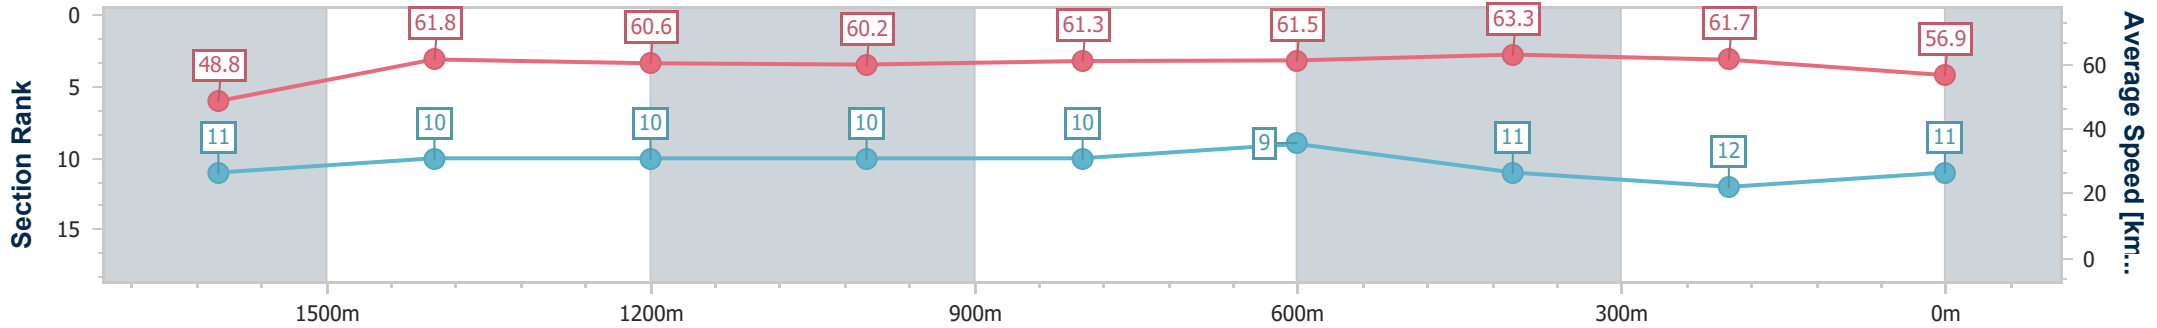

- [] Ranking at each section and finish
- .-.- No data available at this section
- NA No data available

Horse/Jockey Name	Claim The Crown
Final Rank	11
Fastest Section Time (Section)	0:11.65 (600m)
Top Speed [km/h] (Section)	64.3 (600m)
Race State	Finished

Eagle Farm QLD Professional

Race 2: SEN BENCHMARK 90 Handicap - 1810m

03 June 2023 - 12:19

Track Rating: Good 4, Weather: Fine, Rail Position: +2m Entire Course

BRISBANE RACING CLUB

Section	Overall	1600m	1400m	1200m	1000m	800m	600m	400m	200m
Section Times	1:51.21 [11] (0:15.69)	1:35.52 [11] (0:11.75)	1:23.77 [10] (0:11.89)	1:11.88 [10] (0:11.97)	0:59.91 [10] (0:11.98)	0:47.93 [10] (0:11.93)	0:36.00 [9] (0:11.65)	0:24.35 [11] (0:11.66)	0:12.69 [12] (0:12.69)
Average Speed [km/h]	48.8	61.8	60.6	60.2	61.3	61.5	63.3	61.7	56.9
Top Speed [km/h]	61.1	64.1	61.2	61.3	63.8	63.9	64.3	63.2	60.0
Avg. Dist. to Rail [m]	6.4	2.2	2.2	3.0	3.9	3.9	4.9	8.2	6.5
Avg. Stride Freq. [Hz]	2.2	2.3	2.3	2.2	2.3	2.3	2.4	2.4	2.3
Avg. Stride Length [m]	5.9	7.3	7.2	7.1	7.2	7.2	7.1	7.2	6.8