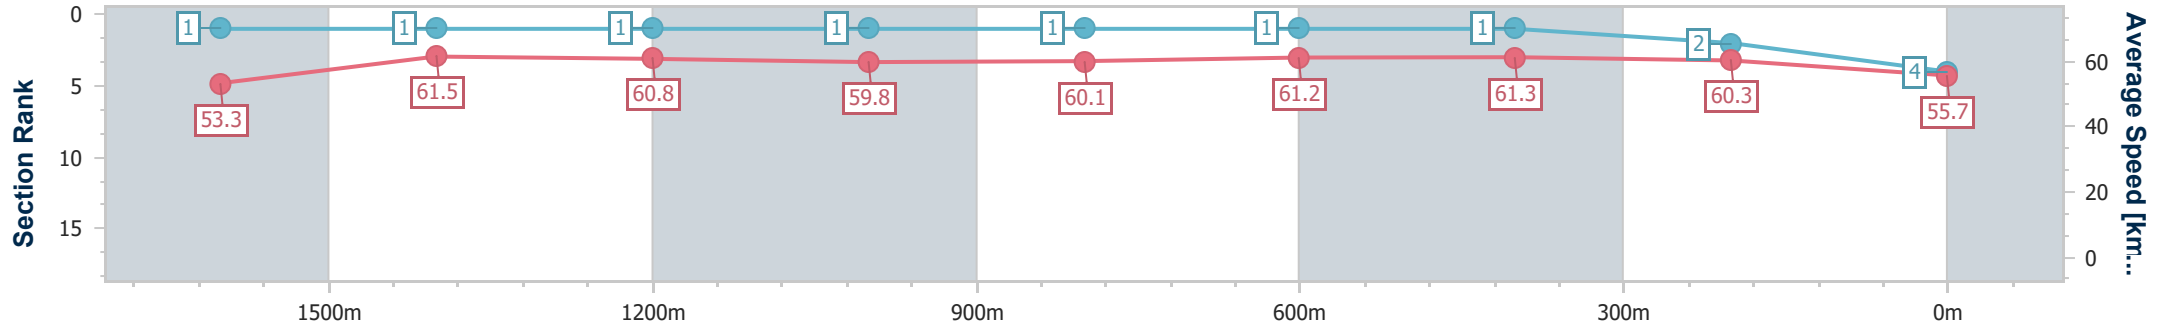

Eagle Farm QLD Professional

Race 2: SEN BENCHMARK 90 Handicap - 1810m

03 June 2023 - 12:19

Track Rating: Good 4, Weather: Fine, Rail Position: +2m Entire Course

BRISBANE RACING CLUB

Section	Overall	1600m	1400m	1200m	1000m	800m	600m	400m	200m
Section Times	1:50.38 [4] (0:14.23)	1:36.15 [1] (0:11.76)	1:24.39 [1] (0:11.84)	1:12.55 [1] (0:12.04)	1:00.51 [1] (0:12.04)	0:48.47 [1] (0:11.80)	0:36.67 [1] (0:11.75)	0:24.92 [1] (0:11.93)	0:12.99 [2] (0:12.99)
Average Speed [km/h]	53.3	61.5	60.8	59.8	60.1	61.2	61.3	60.3	55.7
Top Speed [km/h]	63.1	62.9	62.9	60.4	61.3	61.9	61.8	62.1	58.3
Avg. Dist. to Rail [m]	3.1	1.3	0.7	1.0	0.7	0.7	0.4	0.3	0.3
Avg. Stride Freq. [Hz]	2.1	2.2	2.2	2.2	2.2	2.2	2.3	2.2	2.2
Avg. Stride Length [m]	7.0	7.7	7.7	7.6	7.7	7.8	7.5	7.5	7.1