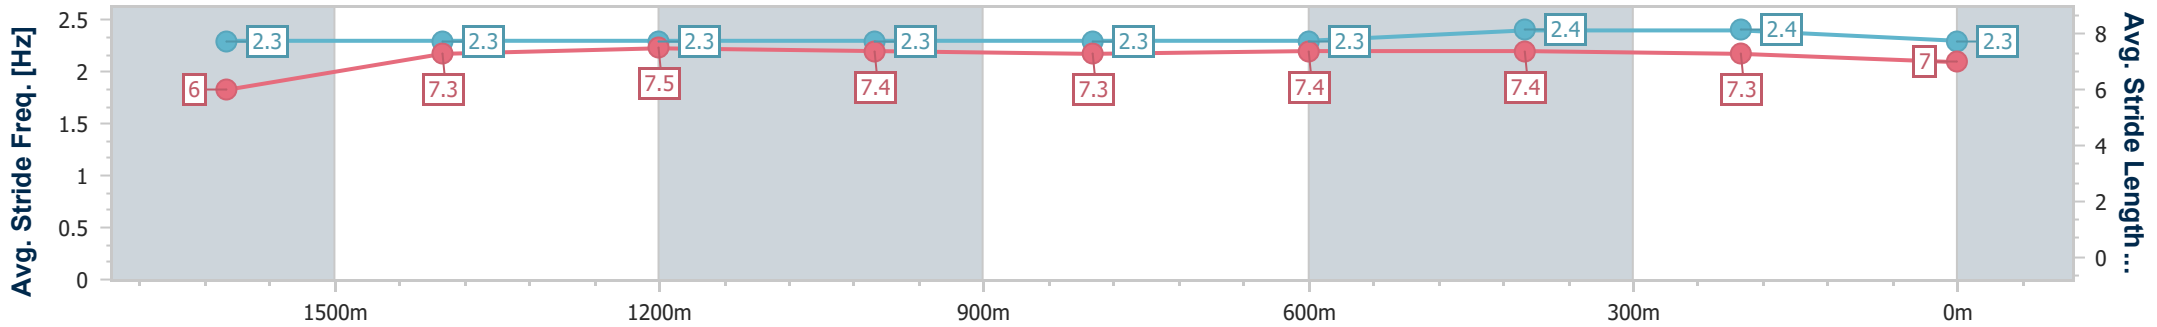

Eagle Farm QLD Professional

Race 2: SEN BENCHMARK 90 Handicap - 1810m

03 June 2023 - 12:19

Track Rating: Good 4, Weather: Fine, Rail Position: +2m Entire Course

BRISBANE RACING CLUB

Section	Overall	1600m	1400m	1200m	1000m	800m	600m	400m	200m
Section Times	1:50.26 [3] (0:15.60)	1:34.66 [10] (0:11.91)	1:22.75 [11] (0:11.96)	1:10.79 [11] (0:11.99)	0:58.80 [11] (0:11.88)	0:46.92 [11] (0:11.92)	0:35.00 [11] (0:11.48)	0:23.52 [9] (0:11.32)	0:12.20 [7] (0:12.20)
Average Speed [km/h]	48.8	60.5	60.3	60.0	60.8	60.7	63.0	63.6	59.3
Top Speed [km/h]	60.8	61.1	60.8	60.8	63.0	63.0	64.6	65.9	62.3
Avg. Dist. to Rail [m]	5.0	0.5	0.4	1.2	0.7	1.3	0.8	4.3	4.7
Avg. Stride Freq. [Hz]	2.3	2.3	2.3	2.3	2.3	2.3	2.4	2.4	2.3
Avg. Stride Length [m]	6.0	7.3	7.5	7.4	7.3	7.4	7.4	7.3	7.0