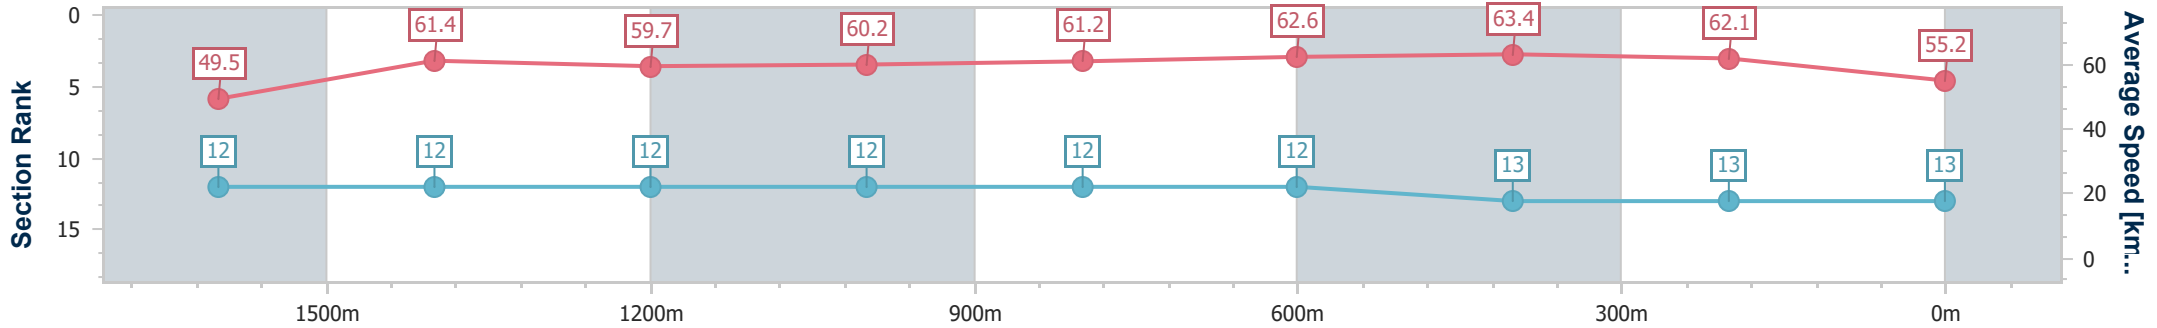

Eagle Farm QLD Professional

Race 2: SEN BENCHMARK 90 Handicap - 1810m

03 June 2023 - 12:19

Track Rating: Good 4, Weather: Fine, Rail Position: +2m Entire Course

BRISBANE RACING CLUB

Section	Overall	1600m	1400m	1200m	1000m	800m	600m	400m	200m
Section Times	1:51.60 [13] (0:15.72)	1:35.88 [12] (0:11.86)	1:24.02 [12] (0:12.10)	1:11.92 [12] (0:11.95)	0:59.97 [12] (0:11.95)	0:48.02 [12] (0:11.70)	0:36.32 [12] (0:11.65)	0:24.67 [13] (0:11.60)	0:13.07 [13] (0:13.07)
Average Speed [km/h]	49.5	61.4	59.7	60.2	61.2	62.6	63.4	62.1	55.2
Top Speed [km/h]	60.6	62.6	60.8	61.3	62.8	63.9	64.3	63.9	59.6
Avg. Dist. to Rail [m]	10.5	3.0	2.4	2.8	2.7	4.2	4.9	7.9	7.2
Avg. Stride Freq. [Hz]	2.1	2.3	2.2	2.2	2.3	2.3	2.4	2.3	2.2
Avg. Stride Length [m]	6.4	7.5	7.5	7.5	7.5	7.7	7.5	7.4	7.0

- [] Ranking at each section and finish
- .-.- No data available at this section
- NA No data available

Horse/Jockey Name	Head Of State
Final Rank	14
Fastest Section Time (Section)	0:11.51 (600m)
Top Speed [km/h] (Section)	64.1 (600m)
Race State	Finished