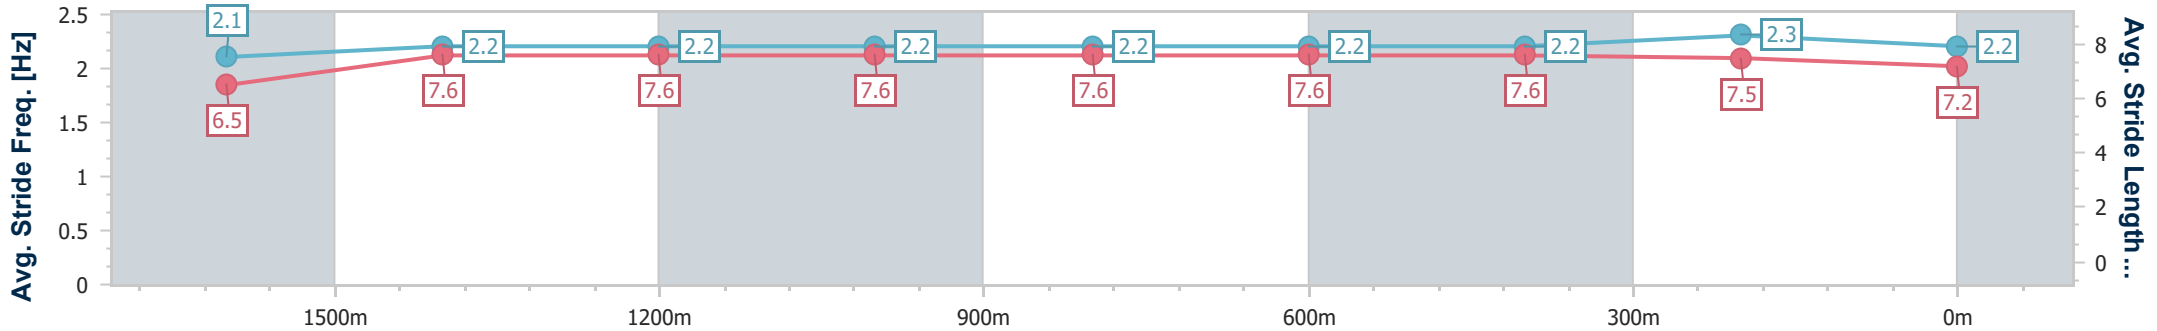

- [] Ranking at each section and finish
- .-.- No data available at this section
- NA No data available

Horse/Jockey Name	Irish Playboy
Final Rank	6
Fastest Section Time (Section)	0:11.63 (600m)
Top Speed [km/h] (Section)	63.4 (600m)
Race State	Finished

Eagle Farm QLD Professional

Race 2: SEN BENCHMARK 90 Handicap - 1810m

03 June 2023 - 12:19

Track Rating: Good 4, Weather: Fine, Rail Position: +2m Entire Course

BRISBANE RACING CLUB

Section	Overall	1600m	1400m	1200m	1000m	800m	600m	400m	200m
Section Times	1:50.45 [6] (0:14.94)	1:35.51 [5] (0:11.86)	1:23.65 [5] (0:11.90)	1:11.75 [5] (0:12.03)	0:59.72 [5] (0:12.01)	0:47.71 [5] (0:11.88)	0:35.83 [5] (0:11.63)	0:24.20 [5] (0:11.67)	0:12.53 [5] (0:12.53)
Average Speed [km/h]	51.0	60.9	60.6	59.8	60.1	60.9	61.9	61.6	57.7
Top Speed [km/h]	61.9	61.3	61.1	60.9	61.9	61.9	63.4	62.9	59.7
Avg. Dist. to Rail [m]	3.0	1.0	1.0	1.3	0.7	0.6	0.3	1.7	2.0
Avg. Stride Freq. [Hz]	2.1	2.2	2.2	2.2	2.2	2.2	2.2	2.3	2.2
Avg. Stride Length [m]	6.5	7.6	7.6	7.6	7.6	7.6	7.6	7.5	7.2

- [] Ranking at each section and finish
- .-.- No data available at this section
- NA No data available

Horse/Jockey Name	Bellatrix Black
Final Rank	7
Fastest Section Time (Section)	0:11.64 (600m)
Top Speed [km/h] (Section)	63.3 (600m)
Race State	Finished