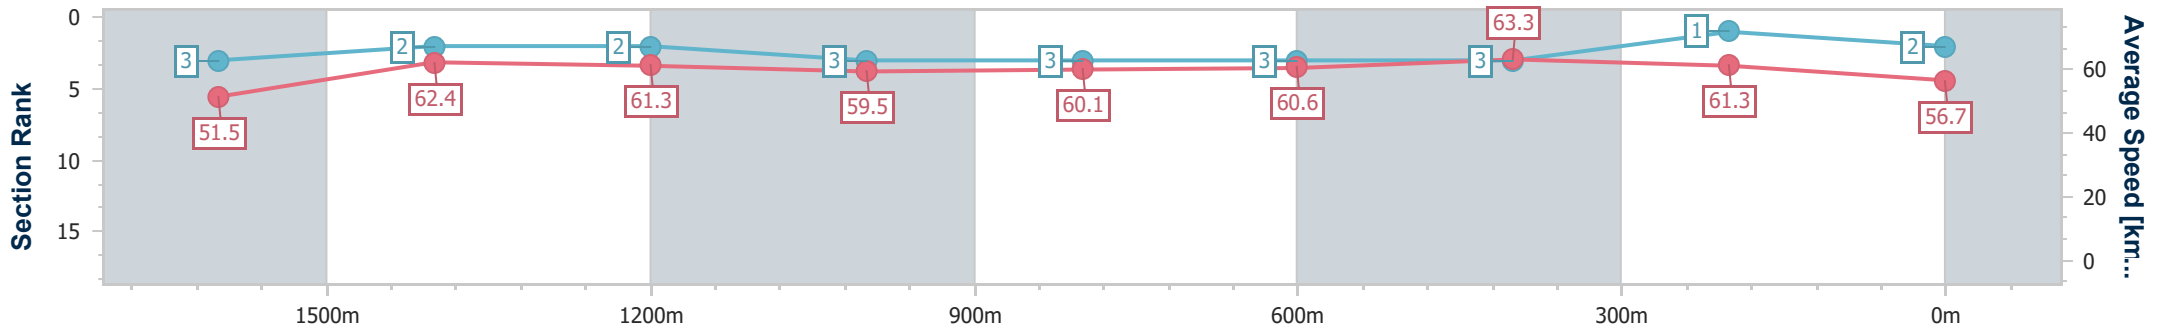

Eagle Farm QLD Professional

Race 2: SEN BENCHMARK 90 Handicap - 1810m

03 June 2023 - 12:19

Track Rating: Good 4, Weather: Fine, Rail Position: +2m Entire Course

BRISBANE RACING CLUB

Section	Overall	1600m	1400m	1200m	1000m	800m	600m	400m	200m
Section Times	1:50.10 [2] (0:14.65)	1:35.45 [3] (0:11.55)	1:23.90 [2] (0:11.73)	1:12.17 [2] (0:12.12)	1:00.05 [3] (0:12.16)	0:47.89 [3] (0:11.96)	0:35.93 [3] (0:11.44)	0:24.49 [3] (0:11.72)	0:12.77 [1] (0:12.77)
Average Speed [km/h]	51.5	62.4	61.3	59.5	60.1	60.6	63.3	61.3	56.7
Top Speed [km/h]	63.5	62.9	62.7	60.5	60.3	61.8	64.7	63.5	59.2
Avg. Dist. to Rail [m]	1.9	0.3	0.4	1.5	2.6	1.9	0.8	1.3	0.4
Avg. Stride Freq. [Hz]	2.3	2.4	2.3	2.3	2.3	2.3	2.4	2.4	2.3
Avg. Stride Length [m]	6.3	7.4	7.4	7.2	7.3	7.4	7.4	7.3	6.9