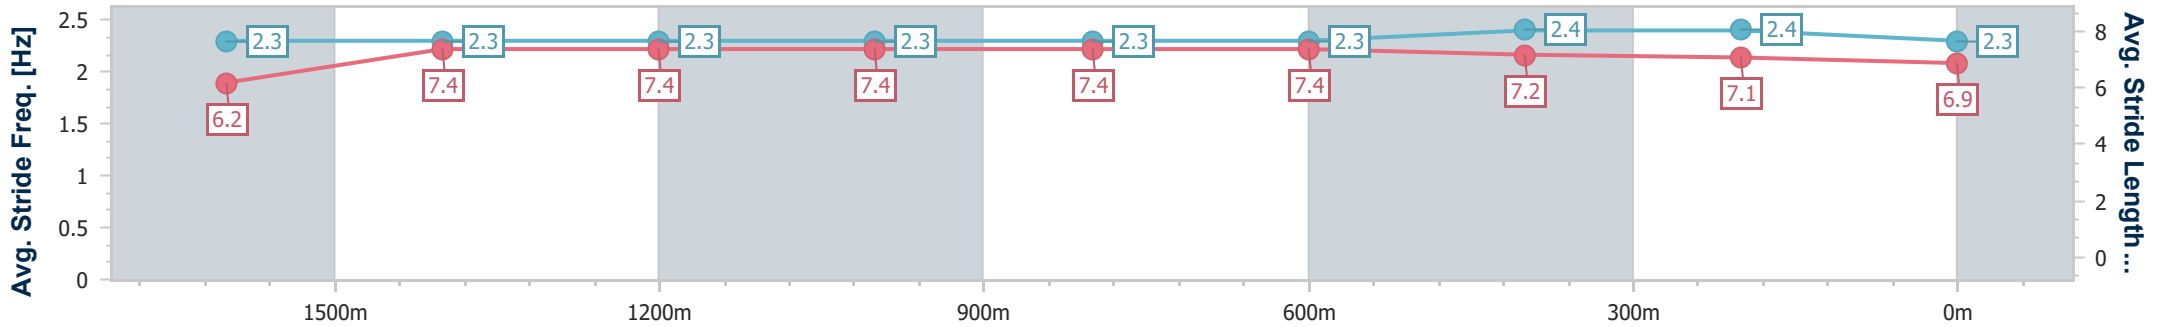

Eagle Farm QLD Professional

Race 2: SEN BENCHMARK 90 Handicap - 1810m

03 June 2023 - 12:19

Track Rating: Good 4, Weather: Fine, Rail Position: +2m Entire Course

BRISBANE RACING CLUB

Section	Overall	1600m	1400m	1200m	1000m	800m	600m	400m	200m
Section Times	1:50.70 [8] (0:15.06)	1:35.64 [6] (0:11.89)	1:23.75 [6] (0:11.92)	1:11.83 [6] (0:11.97)	0:59.86 [6] (0:12.01)	0:47.85 [6] (0:11.91)	0:35.94 [6] (0:11.59)	0:24.35 [6] (0:11.80)	0:12.55 [8] (0:12.55)
Average Speed [km/h]	51.2	61.2	60.5	60.2	60.9	61.2	62.3	61.1	57.6
Top Speed [km/h]	62.5	62.3	61.2	61.0	62.2	63.1	63.0	62.2	60.1
Avg. Dist. to Rail [m]	7.8	2.5	2.8	3.8	3.3	2.6	0.8	1.4	3.2
Avg. Stride Freq. [Hz]	2.3	2.3	2.3	2.3	2.3	2.3	2.4	2.4	2.3
Avg. Stride Length [m]	6.2	7.4	7.4	7.4	7.4	7.4	7.2	7.1	6.9