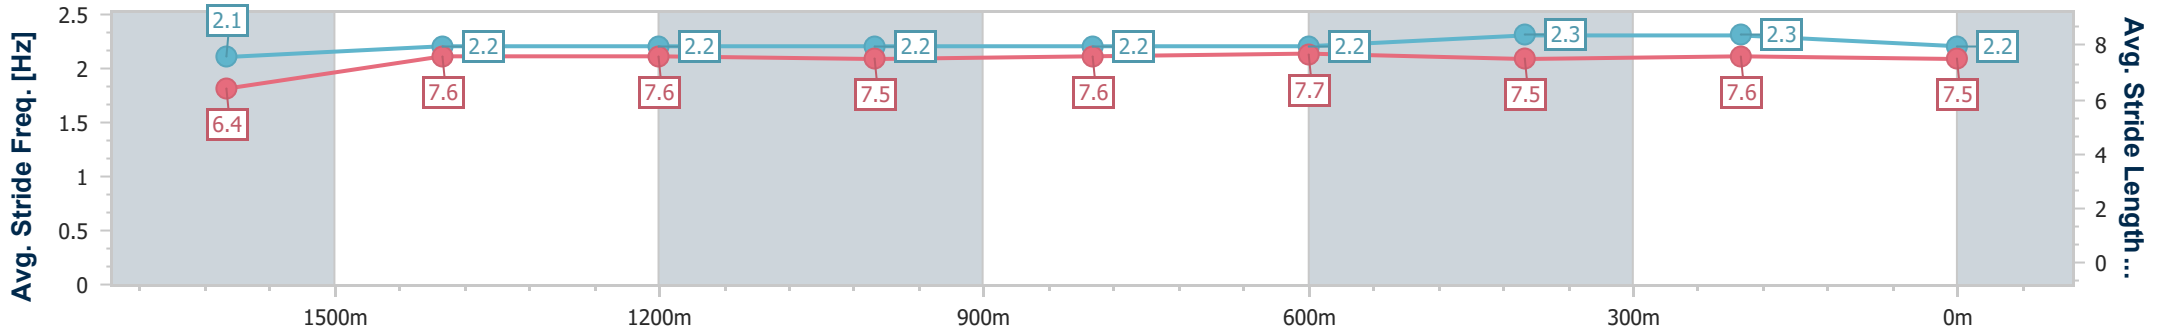

Eagle Farm QLD Professional

Race 2: SEN BENCHMARK 90 Handicap - 1810m

03 June 2023 - 12:19

Track Rating: Good 4, Weather: Fine, Rail Position: +2m Entire Course

BRISBANE RACING CLUB

Section	Overall	1600m	1400m	1200m	1000m	800m	600m	400m	200m
Section Times	1:50.09 [1] (0:15.22)	1:34.87 [7] (0:11.89)	1:22.98 [7] (0:11.94)	1:11.04 [7] (0:12.03)	0:59.01 [7] (0:11.92)	0:47.09 [7] (0:11.86)	0:35.23 [7] (0:11.61)	0:23.62 [7] (0:11.47)	0:12.15 [6] (0:12.15)
Average Speed [km/h]	50.2	61.1	60.4	59.9	60.5	60.9	62.0	62.7	59.5
Top Speed [km/h]	61.5	61.7	61.5	61.0	62.1	63.0	63.2	63.3	61.3
Avg. Dist. to Rail [m]	5.1	2.1	1.6	1.7	0.5	0.6	0.3	1.1	1.9
Avg. Stride Freq. [Hz]	2.1	2.2	2.2	2.2	2.2	2.2	2.3	2.3	2.2
Avg. Stride Length [m]	6.4	7.6	7.6	7.5	7.6	7.7	7.5	7.6	7.5