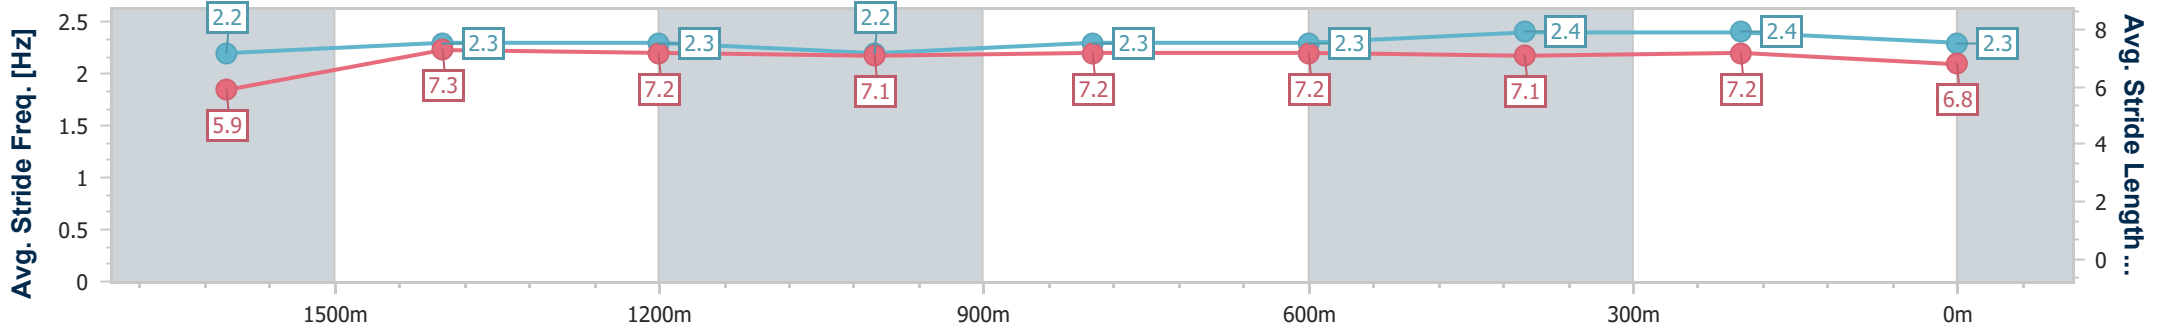

- [] Ranking at each section and finish
- .-.- No data available at this section
- NA No data available

Horse/Jockey Name	Claim The Crown
Final Rank	11
Fastest Section Time (Section)	0:11.65 (600m)
Top Speed [km/h] (Section)	64.3 (600m)
Race State	Finished

Eagle Farm QLD Professional

Race 2: SEN BENCHMARK 90 Handicap - 1810m

03 June 2023 - 12:19

Track Rating: Good 4, Weather: Fine, Rail Position: +2m Entire Course

BRISBANE RACING CLUB

Section	Overall	1600m	1400m	1200m	1000m	800m	600m	400m	200m
Section Times	1:51.21 [11] (0:15.69)	1:35.52 [11] (0:11.75)	1:23.77 [10] (0:11.89)	1:11.88 [10] (0:11.97)	0:59.91 [10] (0:11.98)	0:47.93 [10] (0:11.93)	0:36.00 [9] (0:11.65)	0:24.35 [11] (0:11.66)	0:12.69 [12] (0:12.69)
Average Speed [km/h]	48.8	61.8	60.6	60.2	61.3	61.5	63.3	61.7	56.9
Top Speed [km/h]	61.1	64.1	61.2	61.3	63.8	63.9	64.3	63.2	60.0
Avg. Dist. to Rail [m]	6.4	2.2	2.2	3.0	3.9	3.9	4.9	8.2	6.5
Avg. Stride Freq. [Hz]	2.2	2.3	2.3	2.2	2.3	2.3	2.4	2.4	2.3
Avg. Stride Length [m]	5.9	7.3	7.2	7.1	7.2	7.2	7.1	7.2	6.8