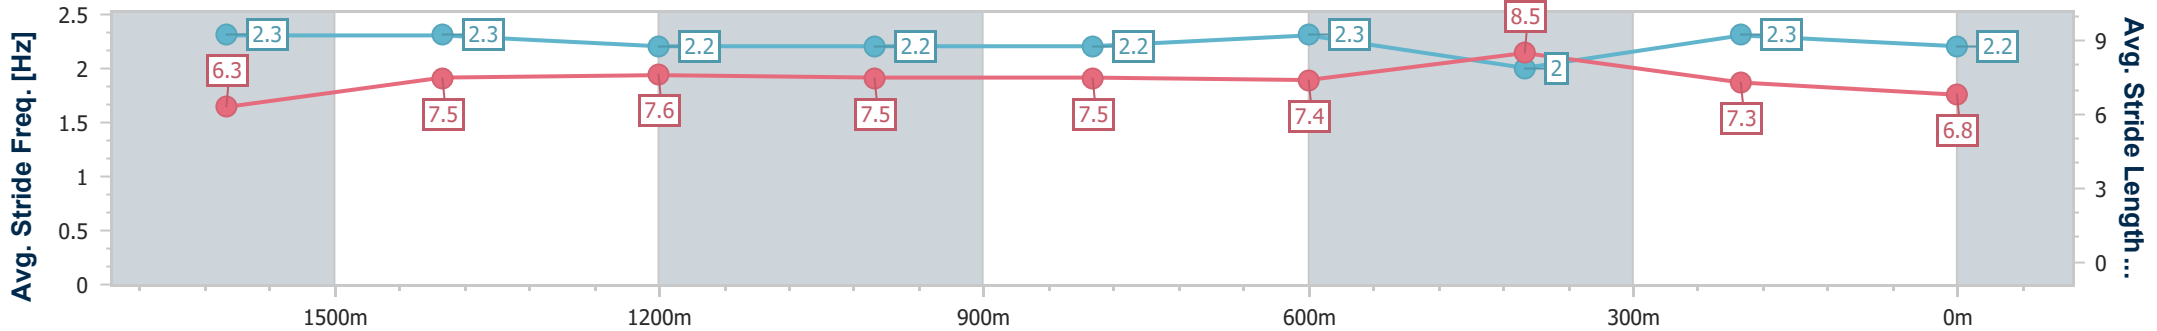

- [] Ranking at each section and finish
- .-.- No data available at this section
- NA No data available

Horse/Jockey Name	Rousseau
Final Rank	9
Fastest Section Time (Section)	0:11.64 (600m)
Top Speed [km/h] (Section)	62.9 (600m)
Race State	Finished

Eagle Farm QLD Professional
Race 2: SEN BENCHMARK 90 Handicap - 1810m

03 June 2023 - 12:19
Track Rating: Good 4, Weather: Fine, Rail Position: +2m Entire Course

BRISBANE RACING CLUB

Section	Overall	1600m	1400m	1200m	1000m	800m	600m	400m	200m
Section Times	1:50.79 [9] (0:14.60)	1:36.19 [2] (0:11.70)	1:24.49 [3] (0:11.72)	1:12.77 [3] (0:11.85)	1:00.92 [2] (0:12.10)	0:48.82 [2] (0:12.00)	0:36.82 [2] (0:11.64)	0:25.18 [2] (0:11.98)	0:13.20 [3] (0:13.20)
Average Speed [km/h]	52.2	61.8	61.5	60.9	60.2	60.4	61.8	60.2	54.7
Top Speed [km/h]	62.3	62.8	62.7	61.3	60.9	60.8	62.9	62.3	57.0
Avg. Dist. to Rail [m]	4.0	1.9	2.6	2.7	2.2	1.4	0.4	2.7	1.5
Avg. Stride Freq. [Hz]	2.3	2.3	2.2	2.2	2.2	2.3	2.0	2.3	2.2
Avg. Stride Length [m]	6.3	7.5	7.6	7.5	7.5	7.4	8.5	7.3	6.8