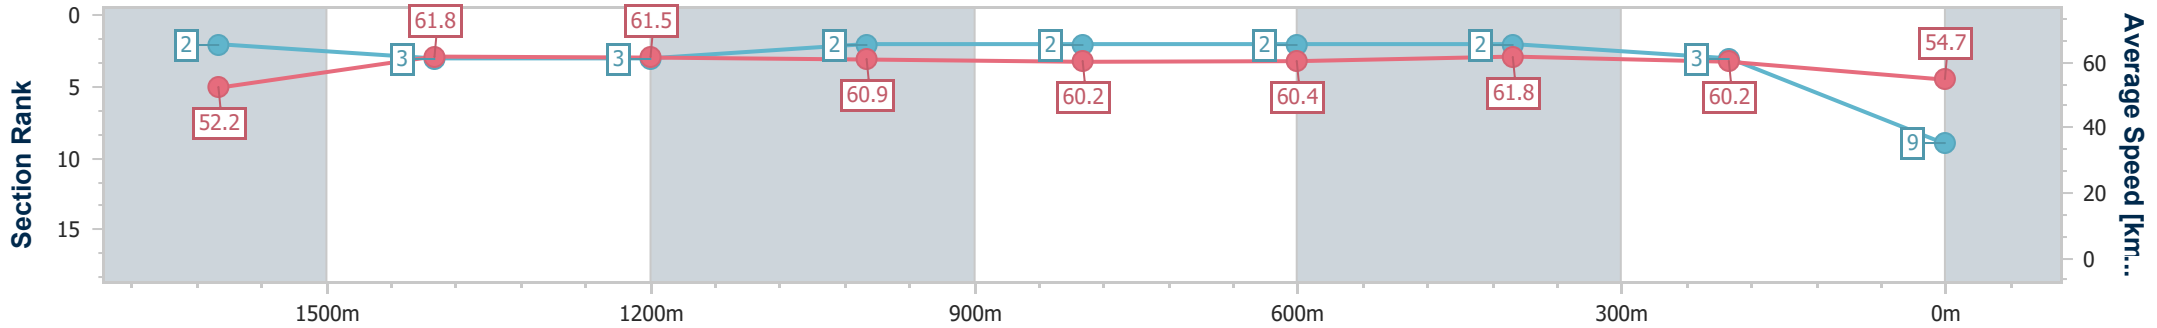

Horse/Jockey Name	Rousseau
Final Rank	9
Fastest Section Time (Section)	0:11.64 (600m)
Top Speed [km/h] (Section)	62.9 (600m)
Race State	Finished

Eagle Farm QLD Professional
Race 2: SEN BENCHMARK 90 Handicap - 1810m

03 June 2023 - 12:19
Track Rating: Good 4, Weather: Fine, Rail Position: +2m Entire Course

BRISBANE RACING CLUB

Section	Overall	1600m	1400m	1200m	1000m	800m	600m	400m	200m
Section Times	1:50.79 [9] (0:14.60)	1:36.19 [2] (0:11.70)	1:24.49 [3] (0:11.72)	1:12.77 [3] (0:11.85)	1:00.92 [2] (0:12.10)	0:48.82 [2] (0:12.00)	0:36.82 [2] (0:11.64)	0:25.18 [2] (0:11.98)	0:13.20 [3] (0:13.20)
Average Speed [km/h]	52.2	61.8	61.5	60.9	60.2	60.4	61.8	60.2	54.7
Top Speed [km/h]	62.3	62.8	62.7	61.3	60.9	60.8	62.9	62.3	57.0
Avg. Dist. to Rail [m]	4.0	1.9	2.6	2.7	2.2	1.4	0.4	2.7	1.5
Avg. Stride Freq. [Hz]	2.3	2.3	2.2	2.2	2.2	2.3	2.0	2.3	2.2
Avg. Stride Length [m]	6.3	7.5	7.6	7.5	7.5	7.4	8.5	7.3	6.8

- [ ] Ranking at each section and finish
- -.-.- No data available at this section
- NA No data available