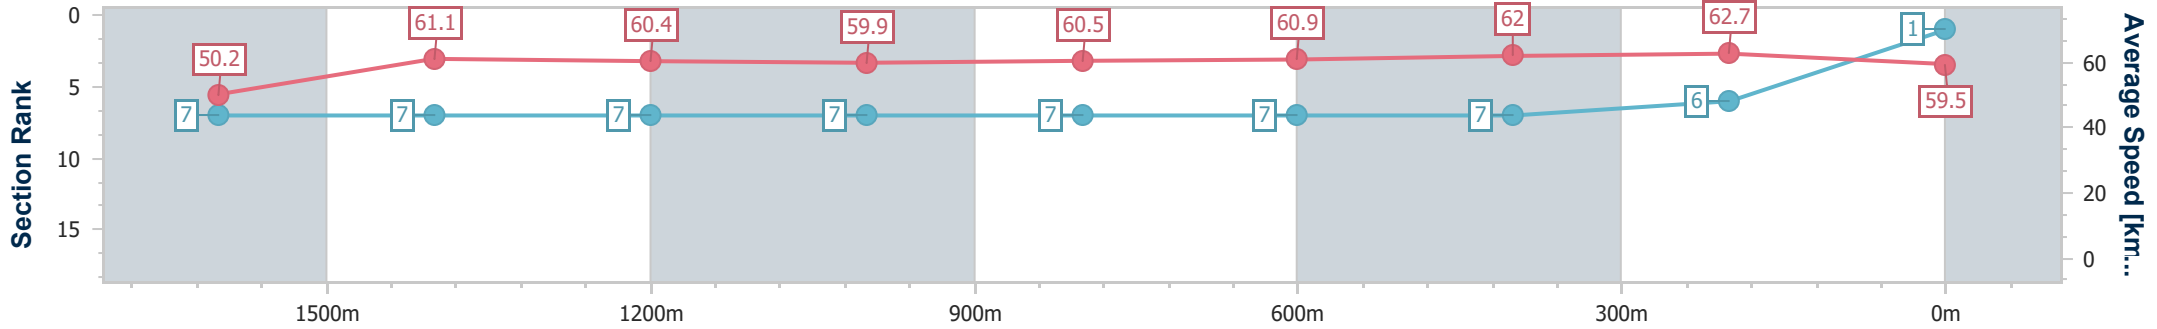

Eagle Farm QLD Professional

Race 2: SEN BENCHMARK 90 Handicap - 1810m

03 June 2023 - 12:19

Track Rating: Good 4, Weather: Fine, Rail Position: +2m Entire Course

BRISBANE RACING CLUB

Section	Overall	1600m	1400m	1200m	1000m	800m	600m	400m	200m
Section Times	1:50.09 [1] (0:15.22)	1:34.87 [7] (0:11.89)	1:22.98 [7] (0:11.94)	1:11.04 [7] (0:12.03)	0:59.01 [7] (0:11.92)	0:47.09 [7] (0:11.86)	0:35.23 [7] (0:11.61)	0:23.62 [7] (0:11.47)	0:12.15 [6] (0:12.15)
Average Speed [km/h]	50.2	61.1	60.4	59.9	60.5	60.9	62.0	62.7	59.5
Top Speed [km/h]	61.5	61.7	61.5	61.0	62.1	63.0	63.2	63.3	61.3
Avg. Dist. to Rail [m]	5.1	2.1	1.6	1.7	0.5	0.6	0.3	1.1	1.9
Avg. Stride Freq. [Hz]	2.1	2.2	2.2	2.2	2.2	2.2	2.3	2.3	2.2
Avg. Stride Length [m]	6.4	7.6	7.6	7.5	7.6	7.7	7.5	7.6	7.5