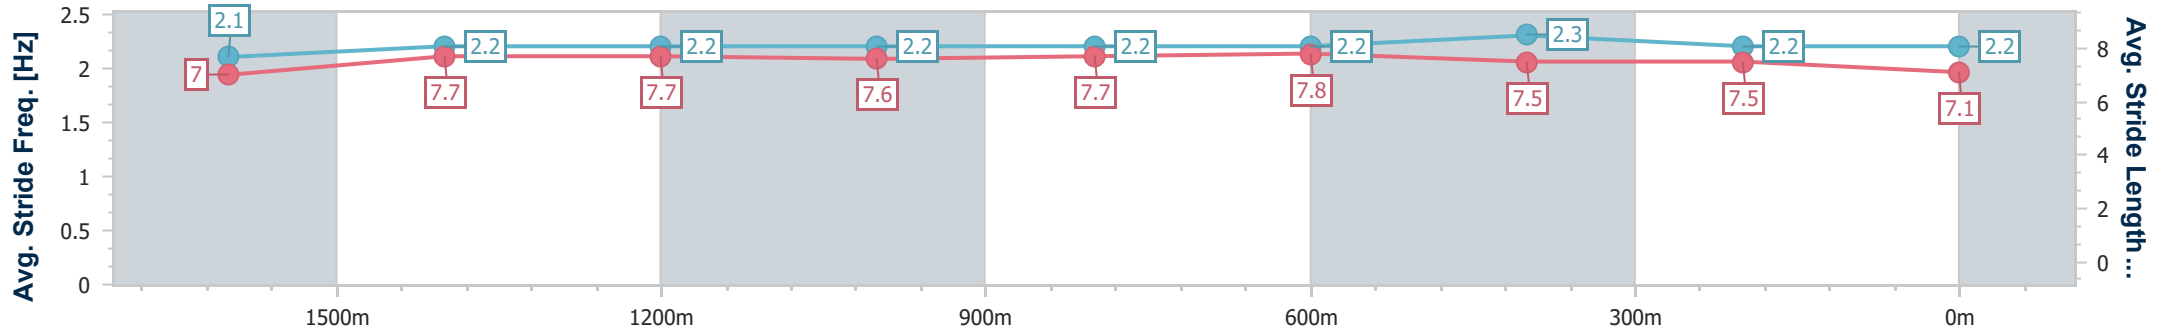

Eagle Farm QLD Professional

Race 2: SEN BENCHMARK 90 Handicap - 1810m

03 June 2023 - 12:19

Track Rating: Good 4, Weather: Fine, Rail Position: +2m Entire Course

BRISBANE RACING CLUB

Section	Overall	1600m	1400m	1200m	1000m	800m	600m	400m	200m
Section Times	1:50.38 [4] (0:14.23)	1:36.15 [1] (0:11.76)	1:24.39 [1] (0:11.84)	1:12.55 [1] (0:12.04)	1:00.51 [1] (0:12.04)	0:48.47 [1] (0:11.80)	0:36.67 [1] (0:11.75)	0:24.92 [1] (0:11.93)	0:12.99 [2] (0:12.99)
Average Speed [km/h]	53.3	61.5	60.8	59.8	60.1	61.2	61.3	60.3	55.7
Top Speed [km/h]	63.1	62.9	62.9	60.4	61.3	61.9	61.8	62.1	58.3
Avg. Dist. to Rail [m]	3.1	1.3	0.7	1.0	0.7	0.7	0.4	0.3	0.3
Avg. Stride Freq. [Hz]	2.1	2.2	2.2	2.2	2.2	2.2	2.3	2.2	2.2
Avg. Stride Length [m]	7.0	7.7	7.7	7.6	7.7	7.8	7.5	7.5	7.1