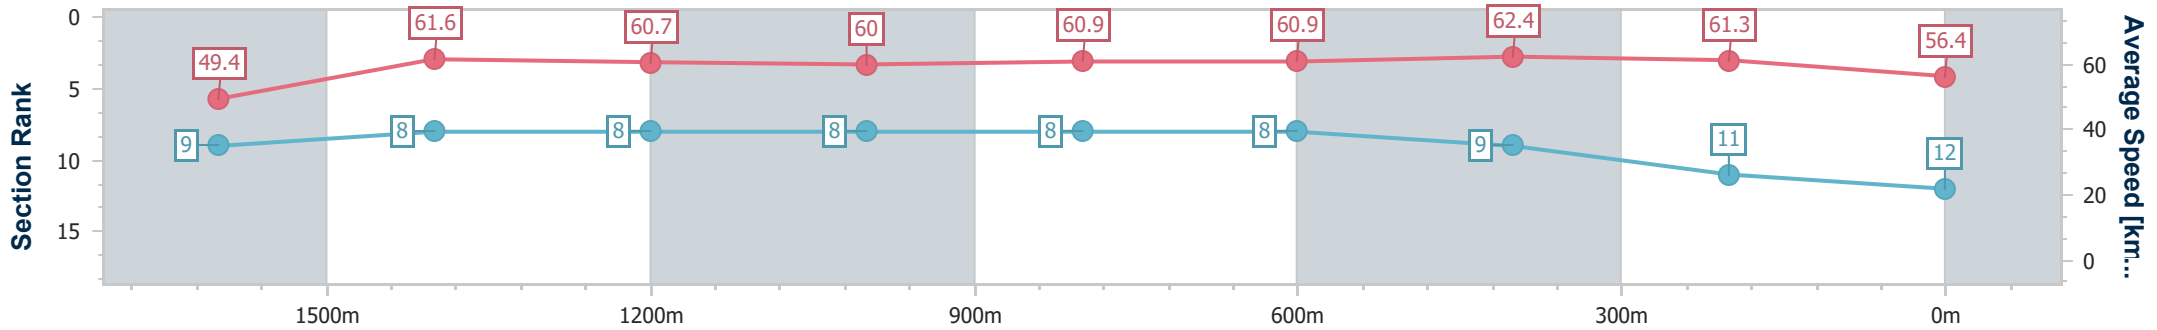

Eagle Farm QLD Professional

Race 2: SEN BENCHMARK 90 Handicap - 1810m

03 June 2023 - 12:19

Track Rating: Good 4, Weather: Fine, Rail Position: +2m Entire Course

BRISBANE RACING CLUB

Section	Overall	1600m	1400m	1200m	1000m	800m	600m	400m	200m
Section Times	1:51.27 [12] (0:15.51)	1:35.76 [9] (0:11.76)	1:24.00 [8] (0:11.89)	1:12.11 [8] (0:12.02)	1:00.09 [8] (0:11.92)	0:48.17 [8] (0:11.92)	0:36.25 [8] (0:11.72)	0:24.53 [9] (0:11.74)	0:12.79 [11] (0:12.79)
Average Speed [km/h]	49.4	61.6	60.7	60.0	60.9	60.9	62.4	61.3	56.4
Top Speed [km/h]	60.7	63.1	61.2	60.8	63.1	63.0	63.6	63.4	59.8
Avg. Dist. to Rail [m]	6.0	2.0	2.4	2.6	1.9	2.1	3.1	5.7	5.1
Avg. Stride Freq. [Hz]	2.2	2.3	2.3	2.2	2.3	2.3	2.4	2.3	2.2
Avg. Stride Length [m]	6.2	7.4	7.5	7.4	7.4	7.4	7.3	7.4	7.0