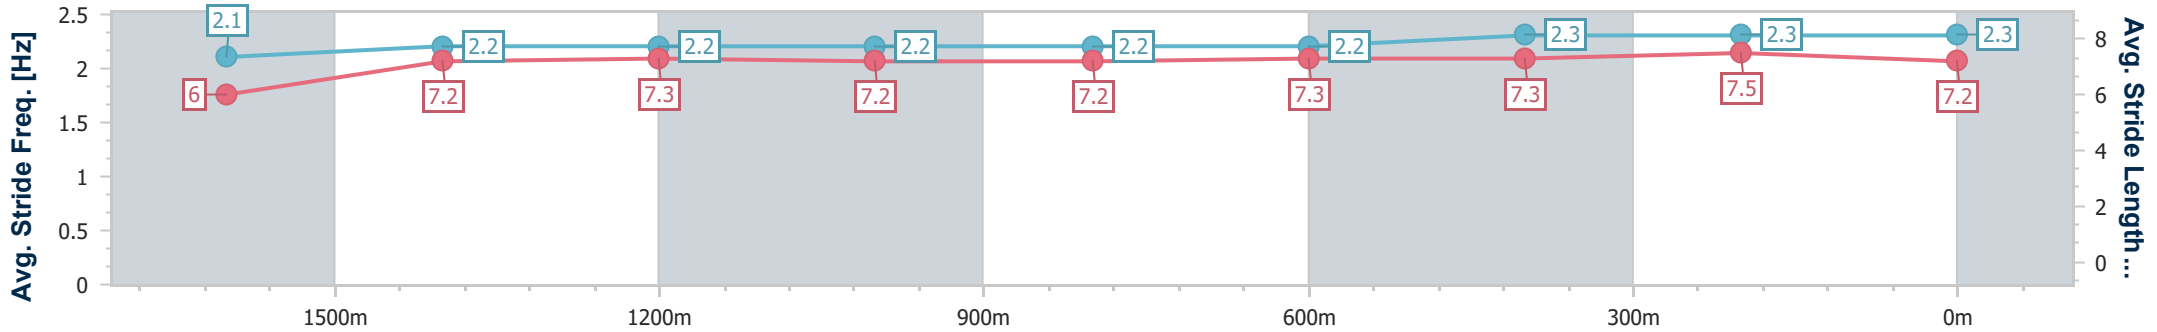

Eagle Farm QLD Professional
Race 2: SEN BENCHMARK 90 Handicap - 1810m

03 June 2023 - 12:19

Track Rating: Good 4, Weather: Fine, Rail Position: +2m Entire Course

BRISBANE RACING CLUB

Section	Overall	1600m	1400m	1200m	1000m	800m	600m	400m	200m
Section Times	1:50.43 [5] (0:15.88)	1:34.55 [13] (0:11.82)	1:22.73 [13] (0:11.98)	1:10.75 [13] (0:12.00)	0:58.75 [13] (0:11.93)	0:46.82 [13] (0:11.79)	0:35.03 [13] (0:11.47)	0:23.56 [12] (0:11.43)	0:12.13 [9] (0:12.13)
Average Speed [km/h]	48.6	61.2	60.2	60.1	60.7	61.5	63.1	63.0	59.6
Top Speed [km/h]	61.8	62.6	60.8	60.9	63.2	63.3	64.0	64.0	61.4
Avg. Dist. to Rail [m]	8.2	1.8	1.9	2.4	1.7	1.2	1.2	3.8	5.8
Avg. Stride Freq. [Hz]	2.1	2.2	2.2	2.2	2.2	2.2	2.3	2.3	2.3
Avg. Stride Length [m]	6.0	7.2	7.3	7.2	7.2	7.3	7.3	7.5	7.2

- [] Ranking at each section and finish
- .-.- No data available at this section
- NA No data available

Horse/Jockey Name	Irish Playboy
Final Rank	6
Fastest Section Time (Section)	0:11.63 (600m)
Top Speed [km/h] (Section)	63.4 (600m)
Race State	Finished