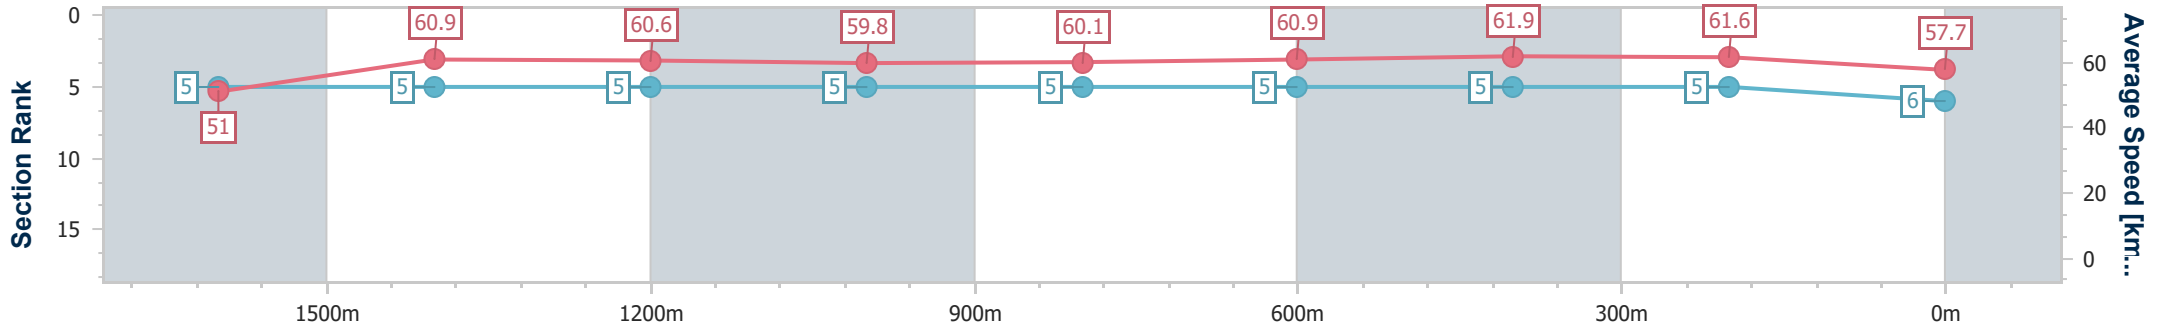

Eagle Farm QLD Professional

Race 2: SEN BENCHMARK 90 Handicap - 1810m

03 June 2023 - 12:19

Track Rating: Good 4, Weather: Fine, Rail Position: +2m Entire Course

BRISBANE RACING CLUB

Section	Overall	1600m	1400m	1200m	1000m	800m	600m	400m	200m
Section Times	1:50.45 [6] (0:14.94)	1:35.51 [5] (0:11.86)	1:23.65 [5] (0:11.90)	1:11.75 [5] (0:12.03)	0:59.72 [5] (0:12.01)	0:47.71 [5] (0:11.88)	0:35.83 [5] (0:11.63)	0:24.20 [5] (0:11.67)	0:12.53 [5] (0:12.53)
Average Speed [km/h]	51.0	60.9	60.6	59.8	60.1	60.9	61.9	61.6	57.7
Top Speed [km/h]	61.9	61.3	61.1	60.9	61.9	61.9	63.4	62.9	59.7
Avg. Dist. to Rail [m]	3.0	1.0	1.0	1.3	0.7	0.6	0.3	1.7	2.0
Avg. Stride Freq. [Hz]	2.1	2.2	2.2	2.2	2.2	2.2	2.2	2.3	2.2
Avg. Stride Length [m]	6.5	7.6	7.6	7.6	7.6	7.6	7.6	7.5	7.2