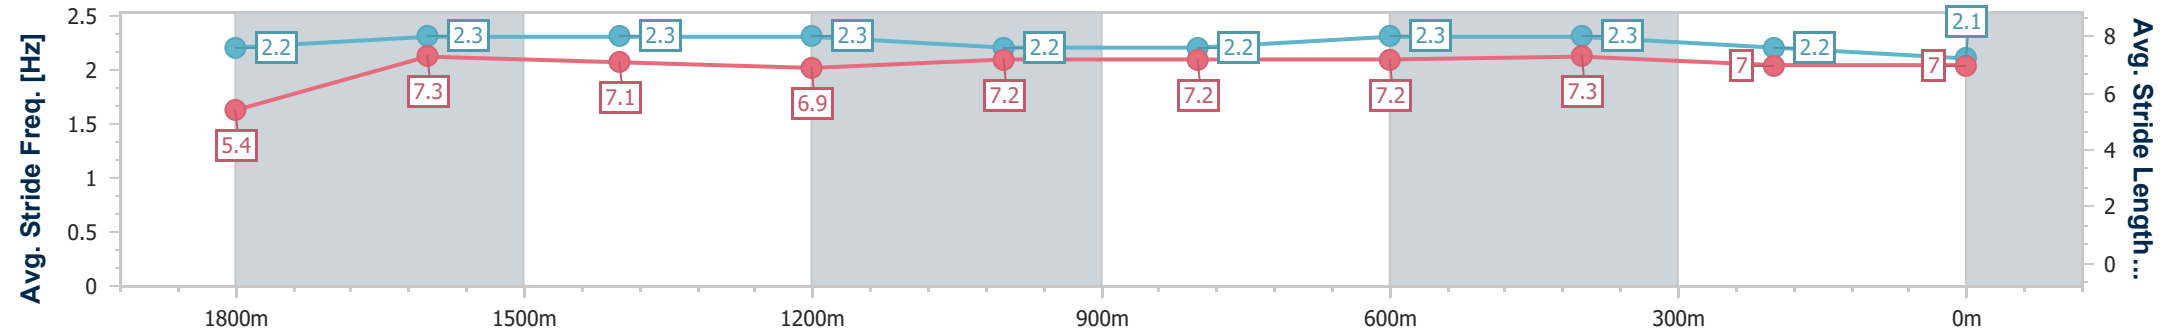

Aquis Park Gold Coast Poly QLD Professional
Race 3: HUME DOORS BENCHMARK 58 Handicap - 1900m
 03 June 2023 - 13:44
 Track Rating: Synthetic, Weather: Overcast, Rail Position: True

Section	Overall	1800m	1600m	1400m	1200m	1000m	800m	600m	400m	200m
Section Times	2:00.90 [6] (0:08.98)	1:51.92 [7] (0:12.48)	1:39.44 [7] (0:12.33)	1:27.11 [7] (0:12.59)	1:14.52 [7] (0:12.51)	1:02.01 [7] (0:12.36)	0:49.65 [7] (0:12.31)	0:37.34 [7] (0:12.21)	0:25.13 [7] (0:12.42)	0:12.71 [7] (0:12.71)
Average Speed [km/h]	40.1	58.0	58.6	57.2	57.5	58.4	58.8	59.0	58.1	56.9
Top Speed [km/h]	56.2	58.7	60.0	59.0	58.5	59.5	60.3	61.4	59.1	58.1
Avg. Dist. to Rail [m]	3.2	1.2	1.0	0.2	0.6	0.7	1.1	0.9	1.7	3.3
Avg. Stride Freq. [Hz]	2.1	2.5	2.5	2.4	2.4	2.4	2.4	2.4	2.4	2.4
Avg. Stride Length [m]	5.2	6.5	6.6	6.6	6.7	6.7	6.9	6.9	6.7	6.7

- [] Ranking at each section and finish
- .-.- No data available at this section
- NA No data available

Horse/Jockey Name	Boult
Final Rank	7
Fastest Section Time (Section)	0:08.19 (Overall)
Top Speed [km/h] (Section)	62.4 (1800m)
Race State	Finished

Aquis Park Gold Coast Poly QLD Professional
Race 3: HUME DOORS BENCHMARK 58 Handicap - 1900m
 03 June 2023 - 13:44
 Track Rating: Synthetic, Weather: Overcast, Rail Position: True

Section	Overall	1800m	1600m	1400m	1200m	1000m	800m	600m	400m	200m
Section Times	2:01.00 [7] (0:08.19)	1:52.81 [1] (0:11.80)	1:41.01 [1] (0:12.46)	1:28.55 [1] (0:12.75)	1:15.80 [1] (0:12.64)	1:03.16 [2] (0:12.58)	0:50.58 [2] (0:12.33)	0:38.25 [2] (0:12.12)	0:26.13 [4] (0:12.70)	0:13.43 [5] (0:13.43)
Average Speed [km/h]	44.1	60.9	57.7	56.1	57.0	57.2	58.3	59.5	56.9	53.8
Top Speed [km/h]	59.5	62.4	58.7	57.7	58.1	58.0	60.9	61.0	58.8	54.7
Avg. Dist. to Rail [m]	2.1	0.3	0.5	0.5	0.2	0.4	0.3	0.4	1.2	2.4
Avg. Stride Freq. [Hz]	2.2	2.3	2.3	2.3	2.2	2.2	2.3	2.3	2.2	2.1
Avg. Stride Length [m]	5.4	7.3	7.1	6.9	7.2	7.2	7.2	7.3	7.0	7.0

- [] Ranking at each section and finish
- .-.- No data available at this section
- NA No data available