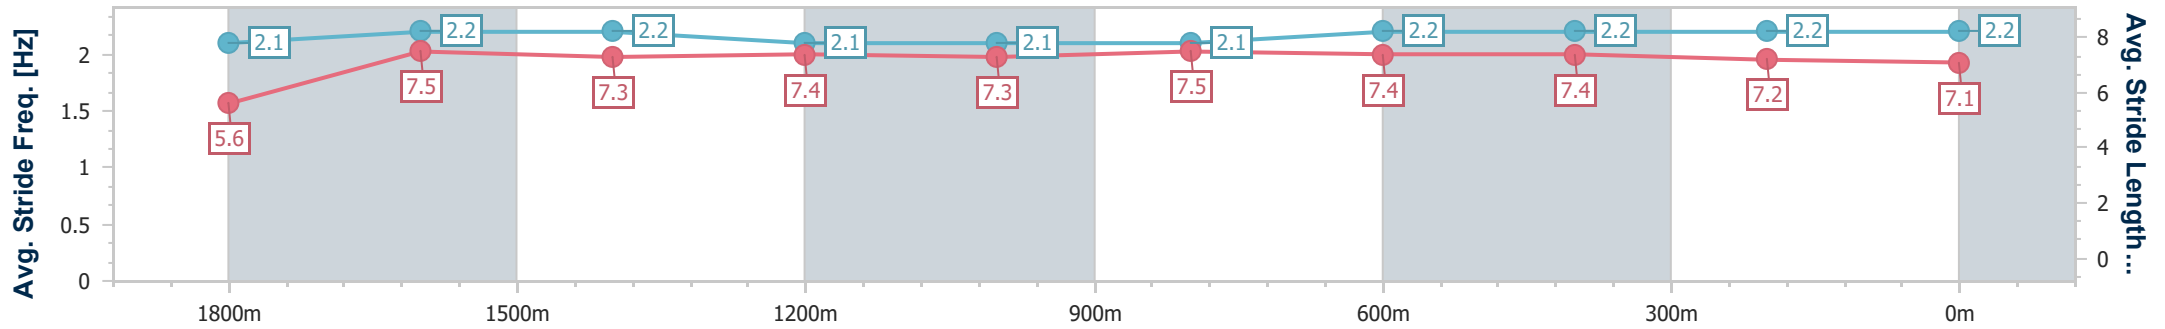

- [] Ranking at each section and finish
- .-.- No data available at this section
- NA No data available

Horse/Jockey Name	Waikato
Final Rank	5
Fastest Section Time (Section)	0:08.40 (Overall)
Top Speed [km/h] (Section)	61.4 (1800m)
Race State	Finished

Aquis Park Gold Coast Poly QLD Professional
 Race 3: HUME DOORS BENCHMARK 58 Handicap - 1900m
 03 June 2023 - 13:44
 Track Rating: Synthetic, Weather: Overcast, Rail Position: True

Section	Overall	1800m	1600m	1400m	1200m	1000m	800m	600m	400m	200m
Section Times	2:00.15 [5] (0:08.40)	1:51.75 [4] (0:11.98)	1:39.77 [4] (0:12.39)	1:27.38 [4] (0:12.73)	1:14.65 [4] (0:12.65)	1:02.00 [3] (0:12.46)	0:49.54 [3] (0:12.42)	0:37.12 [5] (0:12.29)	0:24.83 [6] (0:12.27)	0:12.56 [6] (0:12.56)
Average Speed [km/h]	42.8	60.4	58.3	56.7	56.9	58.0	58.7	59.4	59.1	57.4
Top Speed [km/h]	57.5	61.4	59.2	58.1	57.5	59.0	60.3	60.6	59.7	58.9
Avg. Dist. to Rail [m]	3.6	1.7	0.7	0.6	1.2	1.1	2.7	3.0	3.9	5.9
Avg. Stride Freq. [Hz]	2.1	2.2	2.2	2.1	2.1	2.1	2.2	2.2	2.2	2.2
Avg. Stride Length [m]	5.6	7.5	7.3	7.4	7.3	7.5	7.4	7.4	7.2	7.1