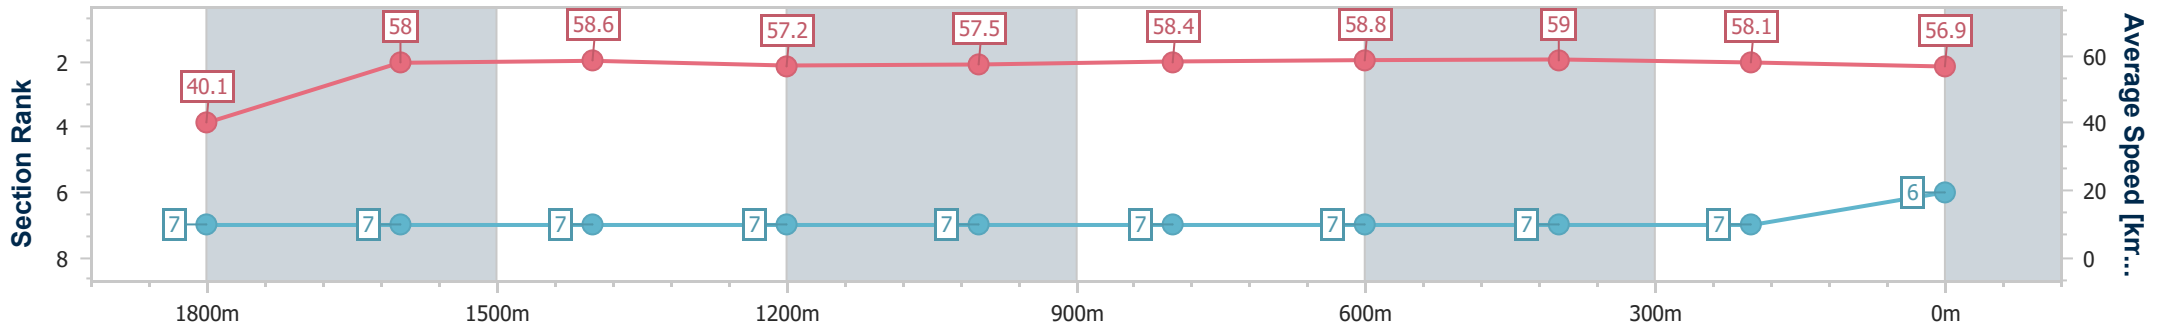

- [] Ranking at each section and finish
- .-.- No data available at this section
- NA No data available

Horse/Jockey Name	Master Of Menace
Final Rank	6
Fastest Section Time (Section)	0:08.98 (Overall)
Top Speed [km/h] (Section)	61.4 (600m)
Race State	Finished

Aquis Park Gold Coast Poly QLD Professional
Race 3: HUME DOORS BENCHMARK 58 Handicap - 1900m
 03 June 2023 - 13:44
 Track Rating: Synthetic, Weather: Overcast, Rail Position: True

Section	Overall	1800m	1600m	1400m	1200m	1000m	800m	600m	400m	200m
Section Times	2:00.90 [6] (0:08.98)	1:51.92 [7] (0:12.48)	1:39.44 [7] (0:12.33)	1:27.11 [7] (0:12.59)	1:14.52 [7] (0:12.51)	1:02.01 [7] (0:12.36)	0:49.65 [7] (0:12.31)	0:37.34 [7] (0:12.21)	0:25.13 [7] (0:12.42)	0:12.71 [7] (0:12.71)
Average Speed [km/h]	40.1	58.0	58.6	57.2	57.5	58.4	58.8	59.0	58.1	56.9
Top Speed [km/h]	56.2	58.7	60.0	59.0	58.5	59.5	60.3	61.4	59.1	58.1
Avg. Dist. to Rail [m]	3.2	1.2	1.0	0.2	0.6	0.7	1.1	0.9	1.7	3.3
Avg. Stride Freq. [Hz]	2.1	2.5	2.5	2.4	2.4	2.4	2.4	2.4	2.4	2.4
Avg. Stride Length [m]	5.2	6.5	6.6	6.6	6.7	6.7	6.9	6.9	6.7	6.7