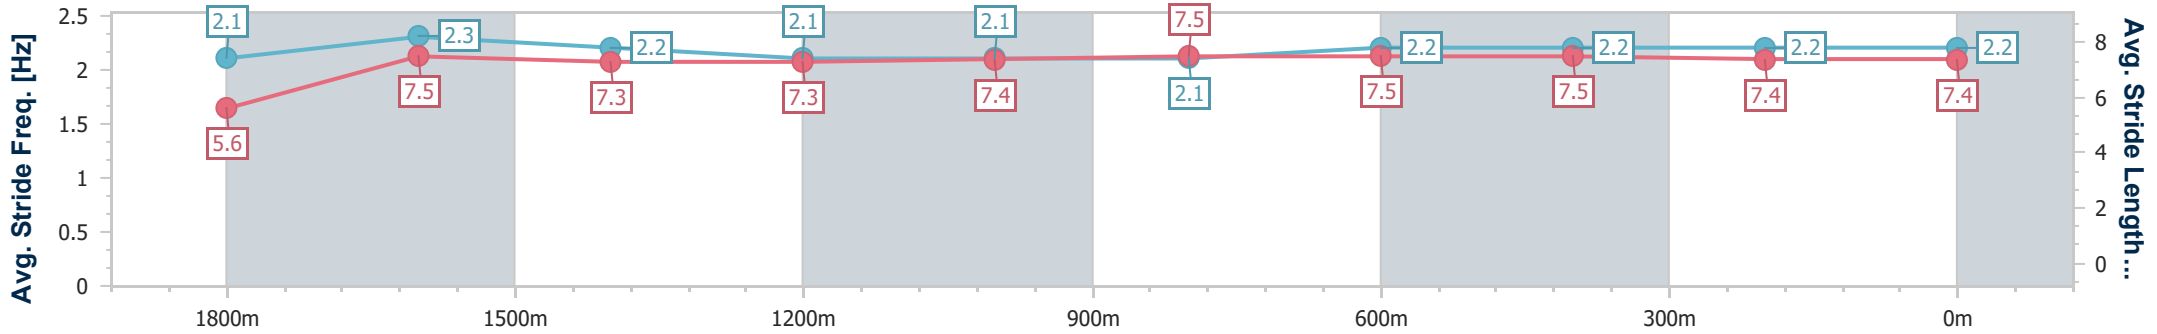

Horse/Jockey Name	Saint Martin
Final Rank	2
Fastest Section Time (Section)	0:08.29 (Overall)
Top Speed [km/h] (Section)	63.2 (1800m)
Race State	Finished

Aquis Park Gold Coast Poly QLD Professional
Race 3: HUME DOORS BENCHMARK 58 Handicap - 1900m
03 June 2023 - 13:44
Track Rating: Synthetic, Weather: Overcast, Rail Position: True

Section	Overall	1800m	1600m	1400m	1200m	1000m	800m	600m	400m	200m
Section Times	1:58.97 [2] (0:08.29)	1:50.68 [2] (0:11.78)	1:38.90 [2] (0:12.41)	1:26.49 [2] (0:12.76)	1:13.73 [2] (0:12.58)	1:01.15 [1] (0:12.60)	0:48.55 [1] (0:12.35)	0:36.20 [3] (0:11.90)	0:24.30 [1] (0:12.01)	0:12.29 [1] (0:12.29)
Average Speed [km/h]	43.4	61.4	58.1	56.5	57.2	57.2	59.0	61.2	59.9	58.8
Top Speed [km/h]	60.1	63.2	59.0	57.6	57.8	58.0	61.9	62.1	61.0	59.7
Avg. Dist. to Rail [m]	6.0	1.9	0.4	0.3	0.9	0.7	2.2	2.6	1.2	2.4
Avg. Stride Freq. [Hz]	2.1	2.3	2.2	2.1	2.1	2.1	2.2	2.2	2.2	2.2
Avg. Stride Length [m]	5.6	7.5	7.3	7.3	7.4	7.5	7.5	7.5	7.4	7.4

- [ ] Ranking at each section and finish
- -.-.- No data available at this section
- NA No data available