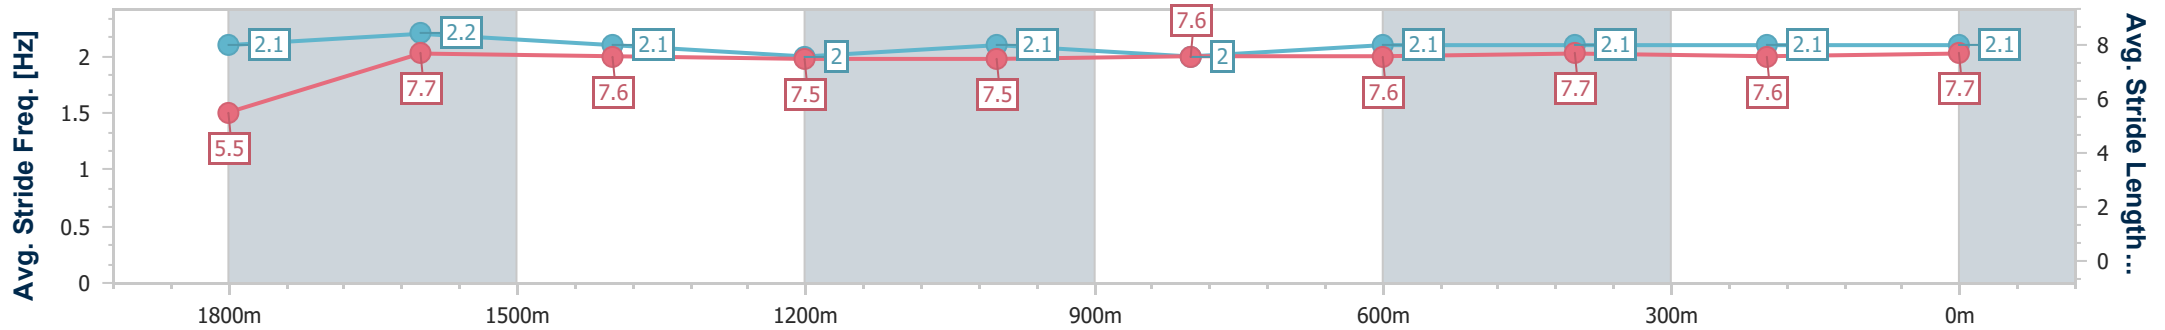

Horse/Jockey Name	Green Essence
Final Rank	4
Fastest Section Time (Section)	0:08.30 (Overall)
Top Speed [km/h] (Section)	62.1 (600m)
Race State	Finished

Aquis Park Gold Coast Poly QLD Professional
Race 3: HUME DOORS BENCHMARK 58 Handicap - 1900m
03 June 2023 - 13:44
Track Rating: Synthetic, Weather: Overcast, Rail Position: True

Section	Overall	1800m	1600m	1400m	1200m	1000m	800m	600m	400m	200m
Section Times	1:59.39 [4] (0:08.30)	1:51.09 [3] (0:11.90)	1:39.19 [3] (0:12.54)	1:26.65 [3] (0:12.75)	1:13.90 [3] (0:12.66)	1:01.24 [4] (0:12.51)	0:48.73 [4] (0:12.37)	0:36.36 [6] (0:12.01)	0:24.35 [5] (0:12.32)	0:12.03 [4] (0:12.03)
Average Speed [km/h]	43.5	60.4	57.4	56.3	56.9	57.7	58.3	60.5	58.7	60.1
Top Speed [km/h]	58.1	62.0	58.7	57.4	57.8	58.5	61.1	62.1	59.7	60.3
Avg. Dist. to Rail [m]	0.5	0.3	0.3	0.1	0.5	0.5	0.8	1.9	2.1	4.7
Avg. Stride Freq. [Hz]	2.1	2.2	2.1	2.0	2.1	2.0	2.1	2.1	2.1	2.1
Avg. Stride Length [m]	5.5	7.7	7.6	7.5	7.5	7.6	7.6	7.7	7.6	7.7

- [ ] Ranking at each section and finish
- -.-.- No data available at this section
- NA No data available