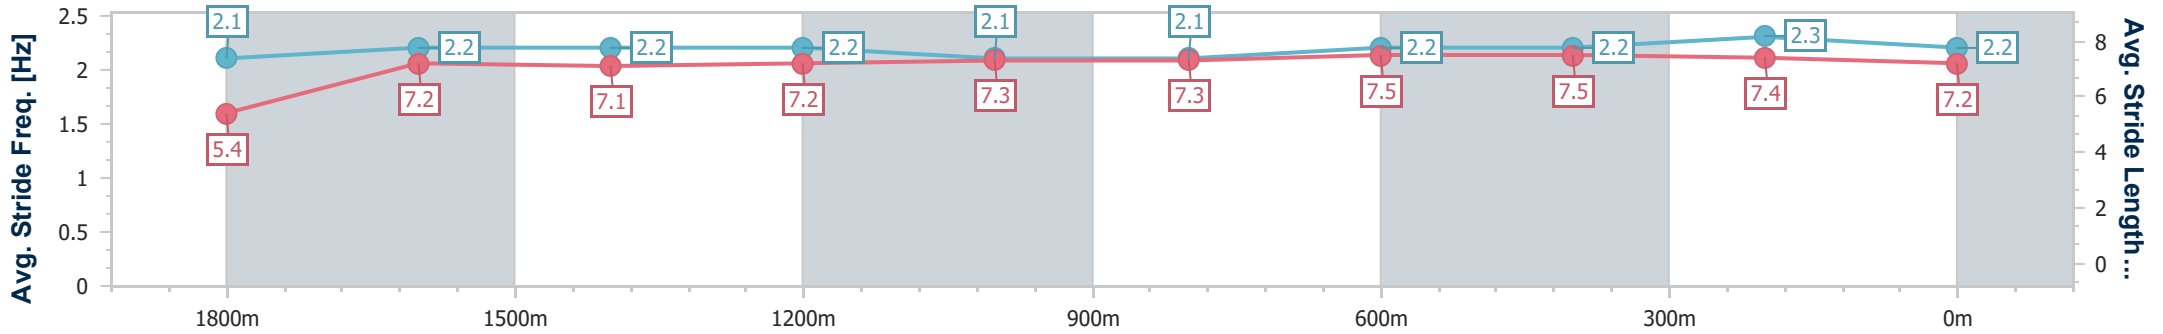

Section	Overall	1800m	1600m	1400m	1200m	1000m	800m	600m	400m	200m
Section Times	1:58.95 [1] (0:08.54)	1:50.41 [5] (0:12.34)	1:38.07 [5] (0:12.40)	1:25.67 [5] (0:12.54)	1:13.13 [5] (0:12.61)	1:00.52 [5] (0:12.28)	0:48.24 [5] (0:12.12)	0:36.12 [4] (0:11.94)	0:24.18 [3] (0:11.95)	0:12.23 [3] (0:12.23)
Average Speed [km/h]	42.3	58.4	57.7	57.4	57.1	58.8	59.6	60.8	60.5	59.1
Top Speed [km/h]	55.8	59.3	58.7	58.4	58.8	59.4	61.7	62.3	61.2	60.2
Avg. Dist. to Rail [m]	1.9	0.4	0.4	0.2	0.2	0.4	0.7	1.5	2.9	3.7
Avg. Stride Freq. [Hz]	2.1	2.2	2.2	2.2	2.1	2.1	2.2	2.2	2.3	2.2
Avg. Stride Length [m]	5.4	7.2	7.1	7.2	7.3	7.3	7.5	7.5	7.4	7.2