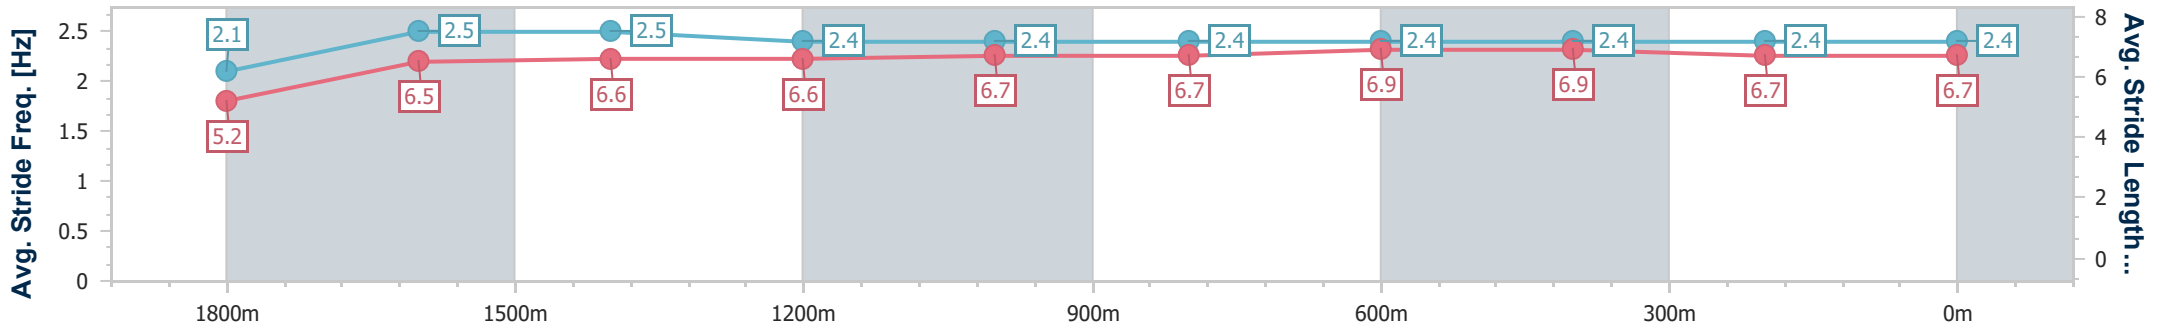

- [] Ranking at each section and finish
- .-.- No data available at this section
- NA No data available

Horse/Jockey Name	Master Of Menace
Final Rank	6
Fastest Section Time (Section)	0:08.98 (Overall)
Top Speed [km/h] (Section)	61.4 (600m)
Race State	Finished

Aquis Park Gold Coast Poly QLD Professional
Race 3: HUME DOORS BENCHMARK 58 Handicap - 1900m
 03 June 2023 - 13:44
 Track Rating: Synthetic, Weather: Overcast, Rail Position: True

Section	Overall	1800m	1600m	1400m	1200m	1000m	800m	600m	400m	200m
Section Times	2:00.90 [6] (0:08.98)	1:51.92 [7] (0:12.48)	1:39.44 [7] (0:12.33)	1:27.11 [7] (0:12.59)	1:14.52 [7] (0:12.51)	1:02.01 [7] (0:12.36)	0:49.65 [7] (0:12.31)	0:37.34 [7] (0:12.21)	0:25.13 [7] (0:12.42)	0:12.71 [7] (0:12.71)
Average Speed [km/h]	40.1	58.0	58.6	57.2	57.5	58.4	58.8	59.0	58.1	56.9
Top Speed [km/h]	56.2	58.7	60.0	59.0	58.5	59.5	60.3	61.4	59.1	58.1
Avg. Dist. to Rail [m]	3.2	1.2	1.0	0.2	0.6	0.7	1.1	0.9	1.7	3.3
Avg. Stride Freq. [Hz]	2.1	2.5	2.5	2.4	2.4	2.4	2.4	2.4	2.4	2.4
Avg. Stride Length [m]	5.2	6.5	6.6	6.6	6.7	6.7	6.9	6.9	6.7	6.7