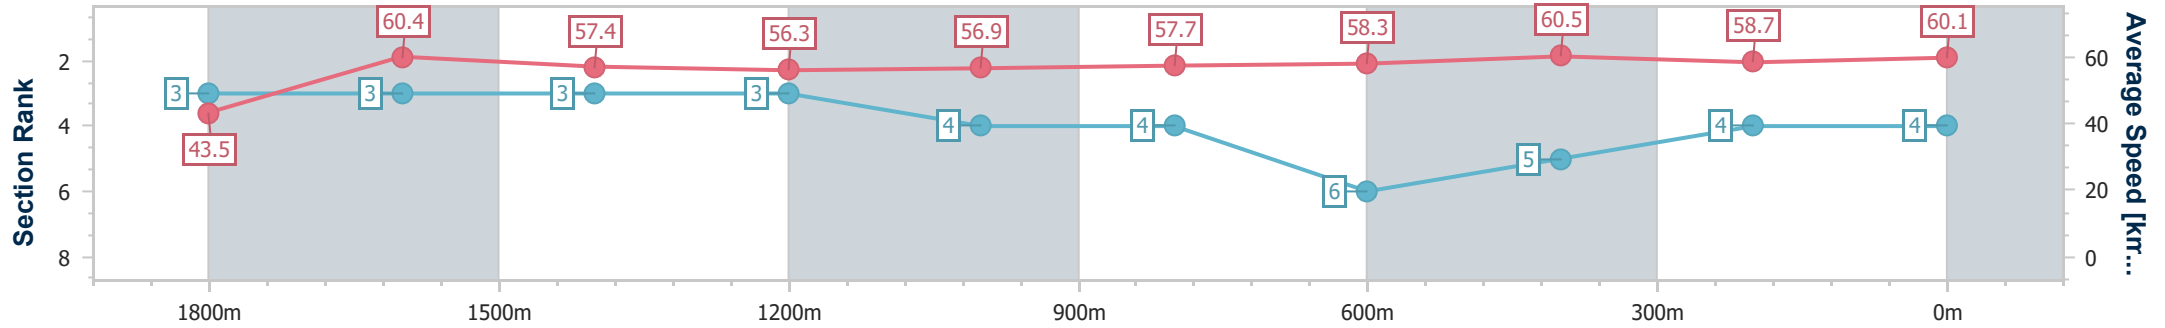

Horse/Jockey Name	Green Essence
Final Rank	4
Fastest Section Time (Section)	0:08.30 (Overall)
Top Speed [km/h] (Section)	62.1 (600m)
Race State	Finished

Aquis Park Gold Coast Poly QLD Professional
Race 3: HUME DOORS BENCHMARK 58 Handicap - 1900m
03 June 2023 - 13:44
Track Rating: Synthetic, Weather: Overcast, Rail Position: True

Section	Overall	1800m	1600m	1400m	1200m	1000m	800m	600m	400m	200m
Section Times	1:59.39 [4] (0:08.30)	1:51.09 [3] (0:11.90)	1:39.19 [3] (0:12.54)	1:26.65 [3] (0:12.75)	1:13.90 [3] (0:12.66)	1:01.24 [4] (0:12.51)	0:48.73 [4] (0:12.37)	0:36.36 [6] (0:12.01)	0:24.35 [5] (0:12.32)	0:12.03 [4] (0:12.03)
Average Speed [km/h]	43.5	60.4	57.4	56.3	56.9	57.7	58.3	60.5	58.7	60.1
Top Speed [km/h]	58.1	62.0	58.7	57.4	57.8	58.5	61.1	62.1	59.7	60.3
Avg. Dist. to Rail [m]	0.5	0.3	0.3	0.1	0.5	0.5	0.8	1.9	2.1	4.7
Avg. Stride Freq. [Hz]	2.1	2.2	2.1	2.0	2.1	2.0	2.1	2.1	2.1	2.1
Avg. Stride Length [m]	5.5	7.7	7.6	7.5	7.5	7.6	7.6	7.7	7.6	7.7

- [ ] Ranking at each section and finish
- -.-.- No data available at this section
- NA No data available