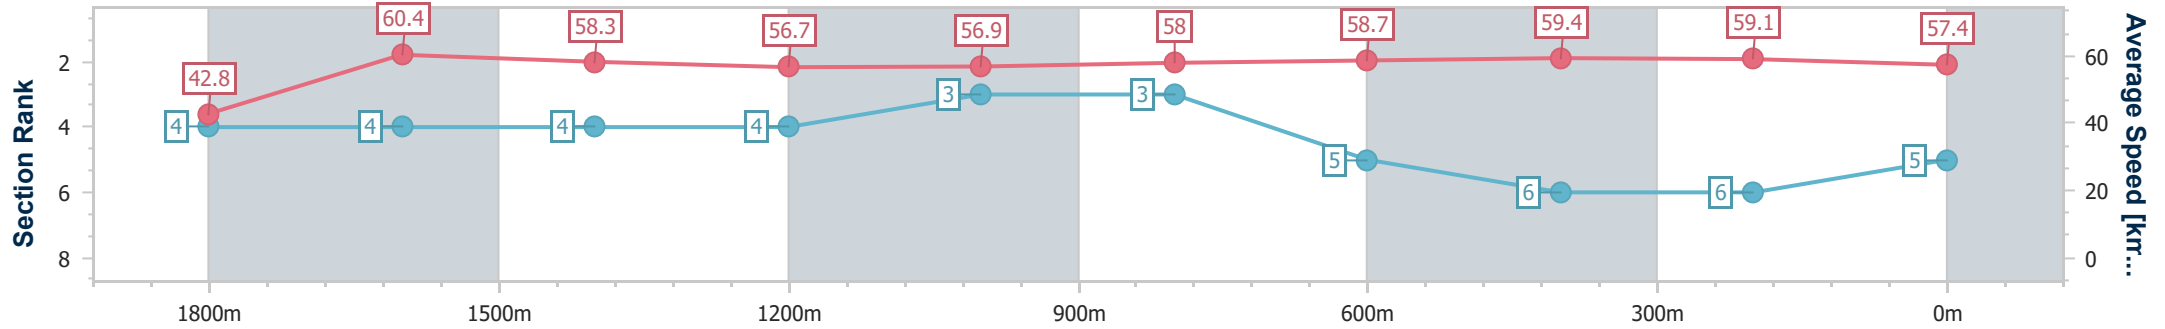

Horse/Jockey Name	Waikato
Final Rank	5
Fastest Section Time (Section)	0:08.40 (Overall)
Top Speed [km/h] (Section)	61.4 (1800m)
Race State	Finished

Aquis Park Gold Coast Poly QLD Professional
Race 3: HUME DOORS BENCHMARK 58 Handicap - 1900m
03 June 2023 - 13:44
Track Rating: Synthetic, Weather: Overcast, Rail Position: True

Section	Overall	1800m	1600m	1400m	1200m	1000m	800m	600m	400m	200m
Section Times	2:00.15 [5] (0:08.40)	1:51.75 [4] (0:11.98)	1:39.77 [4] (0:12.39)	1:27.38 [4] (0:12.73)	1:14.65 [4] (0:12.65)	1:02.00 [3] (0:12.46)	0:49.54 [3] (0:12.42)	0:37.12 [5] (0:12.29)	0:24.83 [6] (0:12.27)	0:12.56 [6] (0:12.56)
Average Speed [km/h]	42.8	60.4	58.3	56.7	56.9	58.0	58.7	59.4	59.1	57.4
Top Speed [km/h]	57.5	61.4	59.2	58.1	57.5	59.0	60.3	60.6	59.7	58.9
Avg. Dist. to Rail [m]	3.6	1.7	0.7	0.6	1.2	1.1	2.7	3.0	3.9	5.9
Avg. Stride Freq. [Hz]	2.1	2.2	2.2	2.1	2.1	2.1	2.2	2.2	2.2	2.2
Avg. Stride Length [m]	5.6	7.5	7.3	7.4	7.3	7.5	7.4	7.4	7.2	7.1

- [ ] Ranking at each section and finish
- -.-.- No data available at this section
- NA No data available