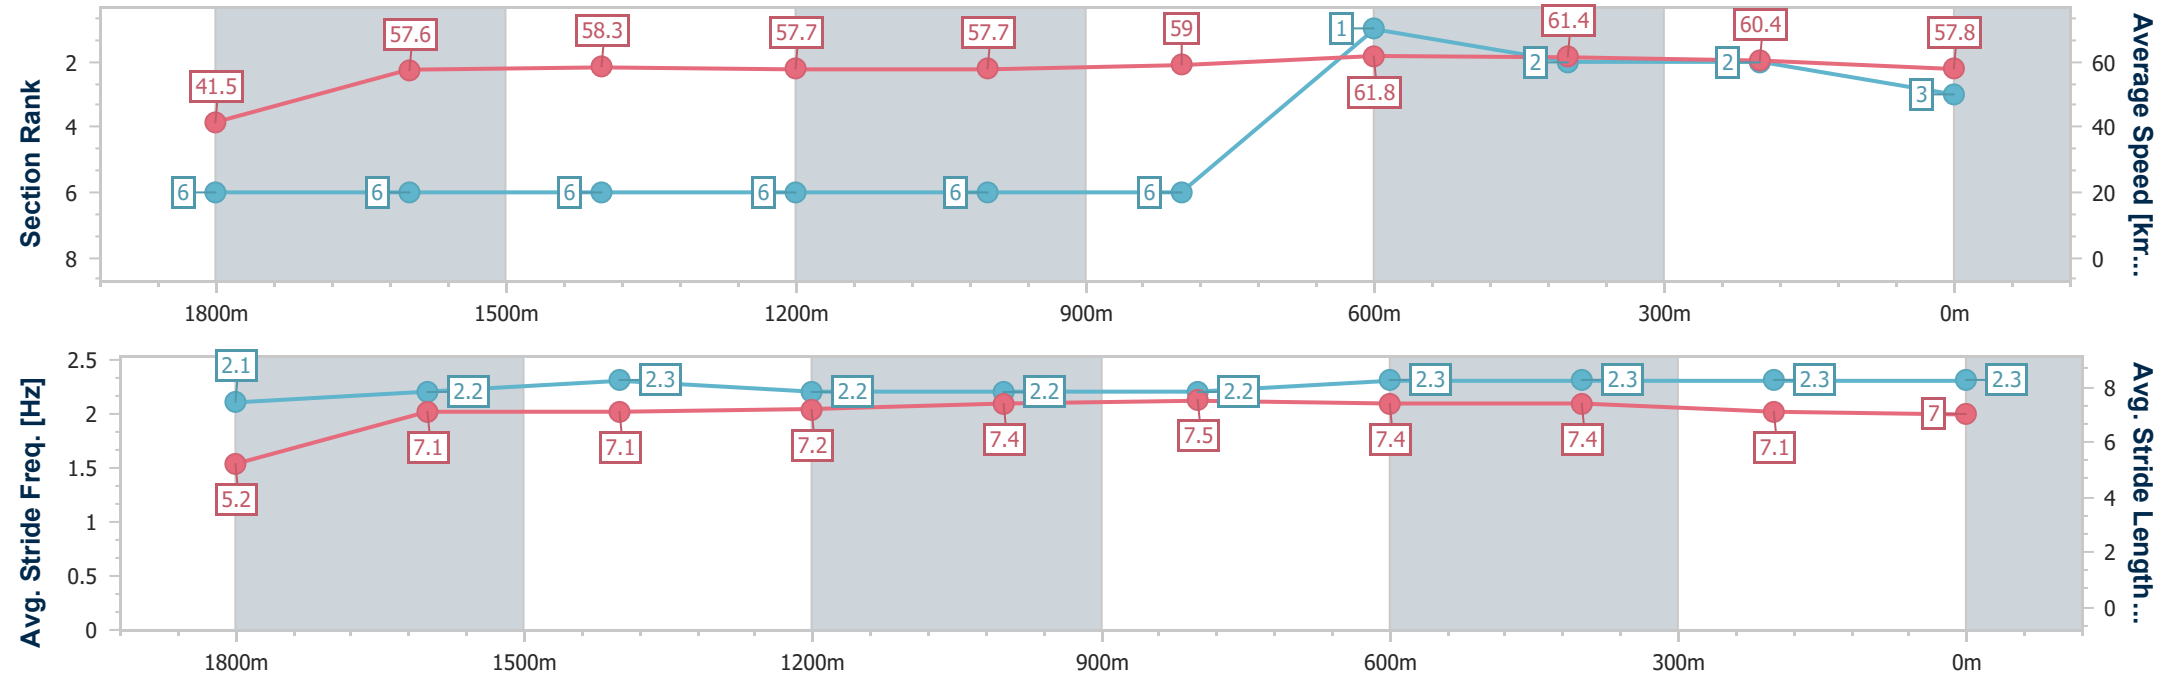

Horse/Jockey Name	Feudalist
Final Rank	3
Fastest Section Time (Section)	0:08.69 (Overall)
Top Speed [km/h] (Section)	63.2 (800m)
Race State	Finished

Aquis Park Gold Coast Poly QLD Professional
Race 3: HUME DOORS BENCHMARK 58 Handicap - 1900m
03 June 2023 - 13:44
Track Rating: Synthetic, Weather: Overcast, Rail Position: True

Section	Overall	1800m	1600m	1400m	1200m	1000m	800m	600m	400m	200m
Section Times	1:59.17 [3] (0:08.69)	1:50.48 [6] (0:12.55)	1:37.93 [6] (0:12.38)	1:25.55 [6] (0:12.52)	1:13.03 [6] (0:12.47)	1:00.56 [6] (0:12.20)	0:48.36 [6] (0:11.87)	0:36.49 [1] (0:12.01)	0:24.48 [2] (0:12.00)	0:12.48 [2] (0:12.48)
Average Speed [km/h]	41.5	57.6	58.3	57.7	57.7	59.0	61.8	61.4	60.4	57.8
Top Speed [km/h]	56.4	58.8	59.3	58.5	58.1	60.0	63.2	62.5	61.5	59.5
Avg. Dist. to Rail [m]	4.7	1.7	1.0	0.5	1.1	1.0	3.5	5.0	3.4	4.2
Avg. Stride Freq. [Hz]	2.1	2.2	2.3	2.2	2.2	2.2	2.3	2.3	2.3	2.3
Avg. Stride Length [m]	5.2	7.1	7.1	7.2	7.4	7.5	7.4	7.4	7.1	7.0

- [ ] Ranking at each section and finish
- -.-.- No data available at this section
- NA No data available