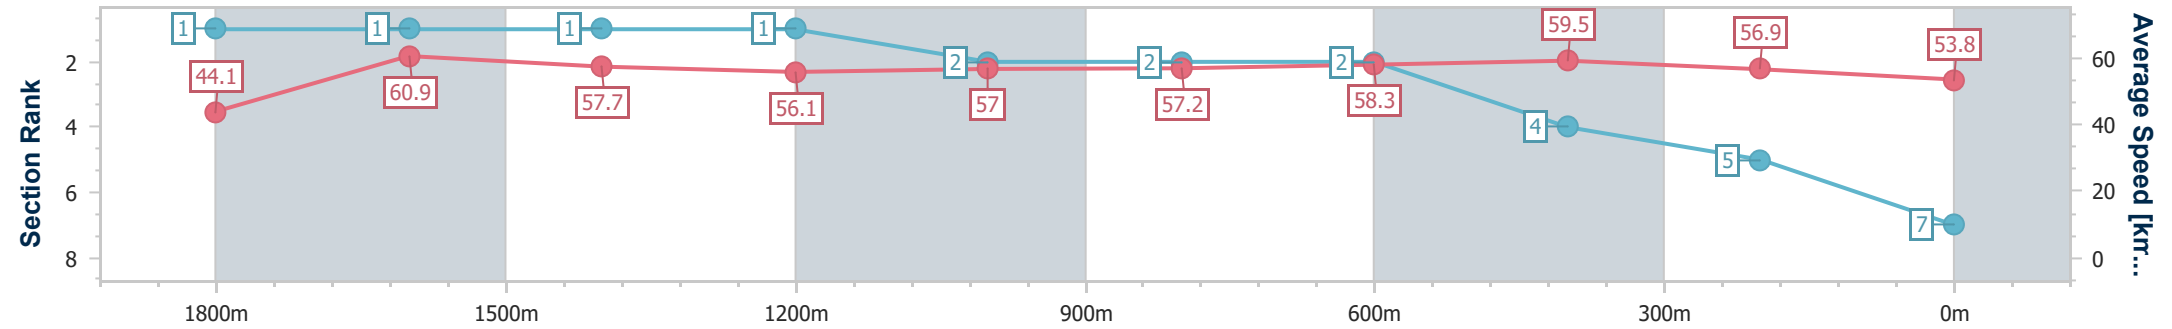

- [] Ranking at each section and finish
- .-.- No data available at this section
- NA No data available

Horse/Jockey Name	Boult
Final Rank	7
Fastest Section Time (Section)	0:08.19 (Overall)
Top Speed [km/h] (Section)	62.4 (1800m)
Race State	Finished

Aquis Park Gold Coast Poly QLD Professional
Race 3: HUME DOORS BENCHMARK 58 Handicap - 1900m
 03 June 2023 - 13:44
 Track Rating: Synthetic, Weather: Overcast, Rail Position: True

Section	Overall	1800m	1600m	1400m	1200m	1000m	800m	600m	400m	200m
Section Times	2:01.00 [7] (0:08.19)	1:52.81 [1] (0:11.80)	1:41.01 [1] (0:12.46)	1:28.55 [1] (0:12.75)	1:15.80 [1] (0:12.64)	1:03.16 [2] (0:12.58)	0:50.58 [2] (0:12.33)	0:38.25 [2] (0:12.12)	0:26.13 [4] (0:12.70)	0:13.43 [5] (0:13.43)
Average Speed [km/h]	44.1	60.9	57.7	56.1	57.0	57.2	58.3	59.5	56.9	53.8
Top Speed [km/h]	59.5	62.4	58.7	57.7	58.1	58.0	60.9	61.0	58.8	54.7
Avg. Dist. to Rail [m]	2.1	0.3	0.5	0.5	0.2	0.4	0.3	0.4	1.2	2.4
Avg. Stride Freq. [Hz]	2.2	2.3	2.3	2.3	2.2	2.2	2.3	2.3	2.2	2.1
Avg. Stride Length [m]	5.4	7.3	7.1	6.9	7.2	7.2	7.2	7.3	7.0	7.0

- [] Ranking at each section and finish
- .-.- No data available at this section
- NA No data available