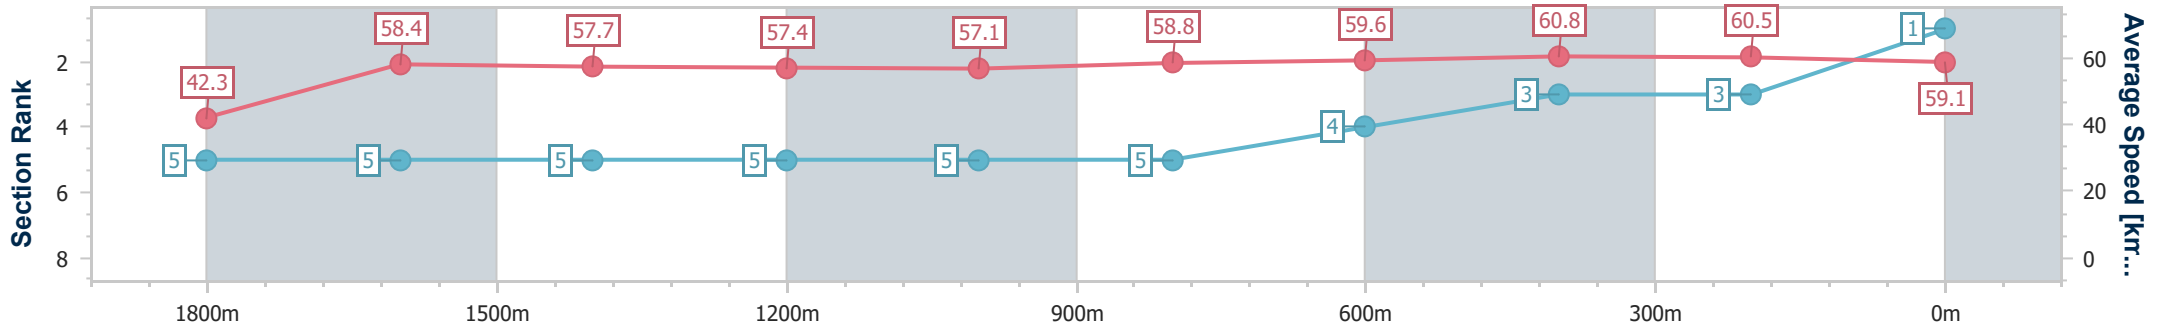

Section	Overall	1800m	1600m	1400m	1200m	1000m	800m	600m	400m	200m
Section Times	1:58.95 [1] (0:08.54)	1:50.41 [5] (0:12.34)	1:38.07 [5] (0:12.40)	1:25.67 [5] (0:12.54)	1:13.13 [5] (0:12.61)	1:00.52 [5] (0:12.28)	0:48.24 [5] (0:12.12)	0:36.12 [4] (0:11.94)	0:24.18 [3] (0:11.95)	0:12.23 [3] (0:12.23)
Average Speed [km/h]	42.3	58.4	57.7	57.4	57.1	58.8	59.6	60.8	60.5	59.1
Top Speed [km/h]	55.8	59.3	58.7	58.4	58.8	59.4	61.7	62.3	61.2	60.2
Avg. Dist. to Rail [m]	1.9	0.4	0.4	0.2	0.2	0.4	0.7	1.5	2.9	3.7
Avg. Stride Freq. [Hz]	2.1	2.2	2.2	2.2	2.1	2.1	2.2	2.2	2.3	2.2
Avg. Stride Length [m]	5.4	7.2	7.1	7.2	7.3	7.3	7.5	7.5	7.4	7.2