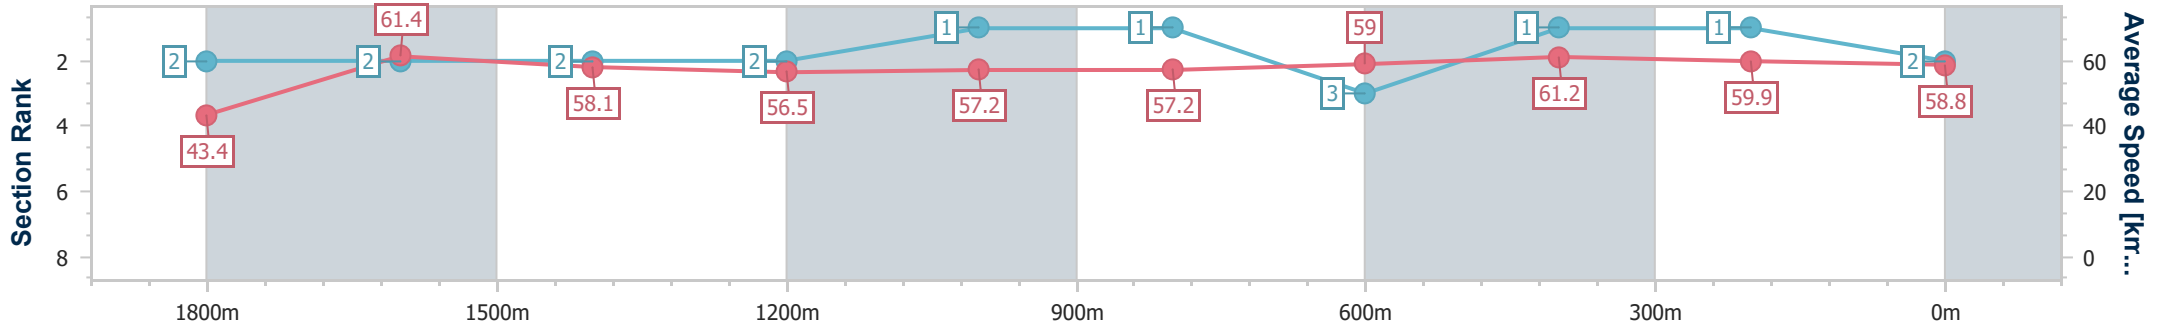

Horse/Jockey Name	Saint Martin
Final Rank	2
Fastest Section Time (Section)	0:08.29 (Overall)
Top Speed [km/h] (Section)	63.2 (1800m)
Race State	Finished

Aquis Park Gold Coast Poly QLD Professional
Race 3: HUME DOORS BENCHMARK 58 Handicap - 1900m
03 June 2023 - 13:44
Track Rating: Synthetic, Weather: Overcast, Rail Position: True

Section	Overall	1800m	1600m	1400m	1200m	1000m	800m	600m	400m	200m
Section Times	1:58.97 [2] (0:08.29)	1:50.68 [2] (0:11.78)	1:38.90 [2] (0:12.41)	1:26.49 [2] (0:12.76)	1:13.73 [2] (0:12.58)	1:01.15 [1] (0:12.60)	0:48.55 [1] (0:12.35)	0:36.20 [3] (0:11.90)	0:24.30 [1] (0:12.01)	0:12.29 [1] (0:12.29)
Average Speed [km/h]	43.4	61.4	58.1	56.5	57.2	57.2	59.0	61.2	59.9	58.8
Top Speed [km/h]	60.1	63.2	59.0	57.6	57.8	58.0	61.9	62.1	61.0	59.7
Avg. Dist. to Rail [m]	6.0	1.9	0.4	0.3	0.9	0.7	2.2	2.6	1.2	2.4
Avg. Stride Freq. [Hz]	2.1	2.3	2.2	2.1	2.1	2.1	2.2	2.2	2.2	2.2
Avg. Stride Length [m]	5.6	7.5	7.3	7.3	7.4	7.5	7.5	7.5	7.4	7.4

- [ ] Ranking at each section and finish
- -.-.- No data available at this section
- NA No data available