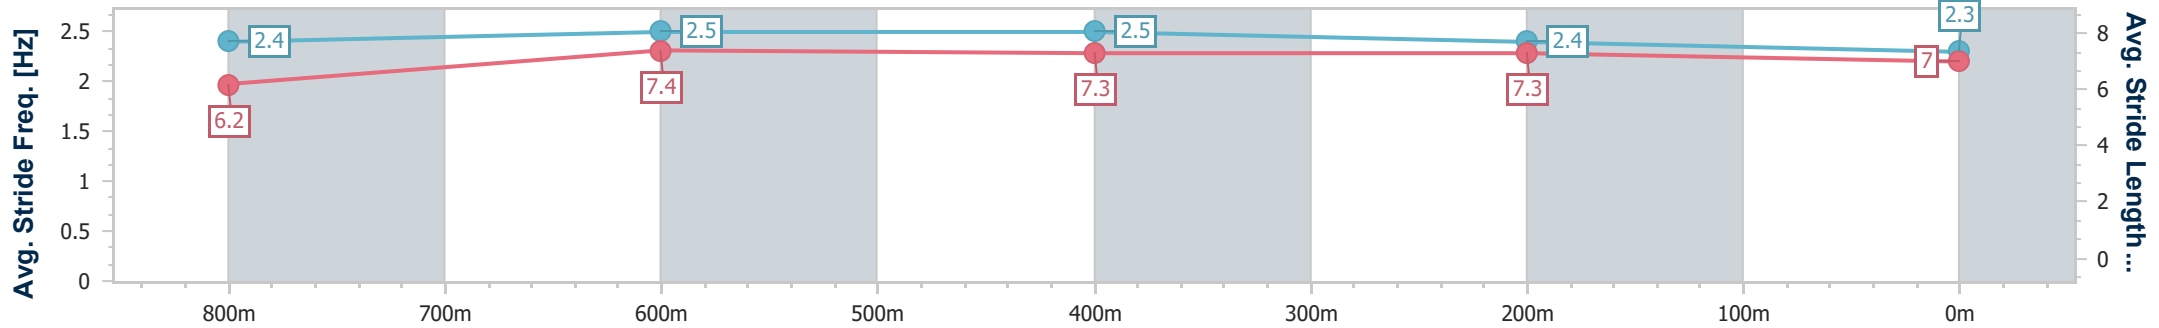

Horse/Jockey Name	Miss Zermatt
Final Rank	6
Fastest Section Time (Section)	0:11.02 (800m)
Top Speed [km/h] (Section)	68.2 (800m)
Race State	Finished

Sunshine Coast QLD Professional
Race 2: 24/7 Agents QTIS Three-Year-Old Maiden Handicap - 1000m

02 June 2023 - 14:57

Track Rating: Good 4, Weather: Fine, Rail Position: True

Section	Overall	800m	600m	400m	200m
Section Times	0:59.12 [6] (0:13.19)	0:45.93 [1] (0:11.02)	0:34.91 [2] (0:11.30)	0:23.61 [2] (0:11.29)	0:12.32 [3] (0:12.32)
Average Speed [km/h]	54.6	66.5	64.9	63.8	58.4
Top Speed [km/h]	68.0	68.2	65.8	65.5	61.5
Avg. Dist. to Rail [m]	8.2	5.5	3.1	2.9	3.6
Avg. Stride Freq. [Hz]	2.4	2.5	2.5	2.4	2.3
Avg. Stride Length [m]	6.2	7.4	7.3	7.3	7.0

- [ ] Ranking at each section and finish
- -.-.- No data available at this section
- NA No data available