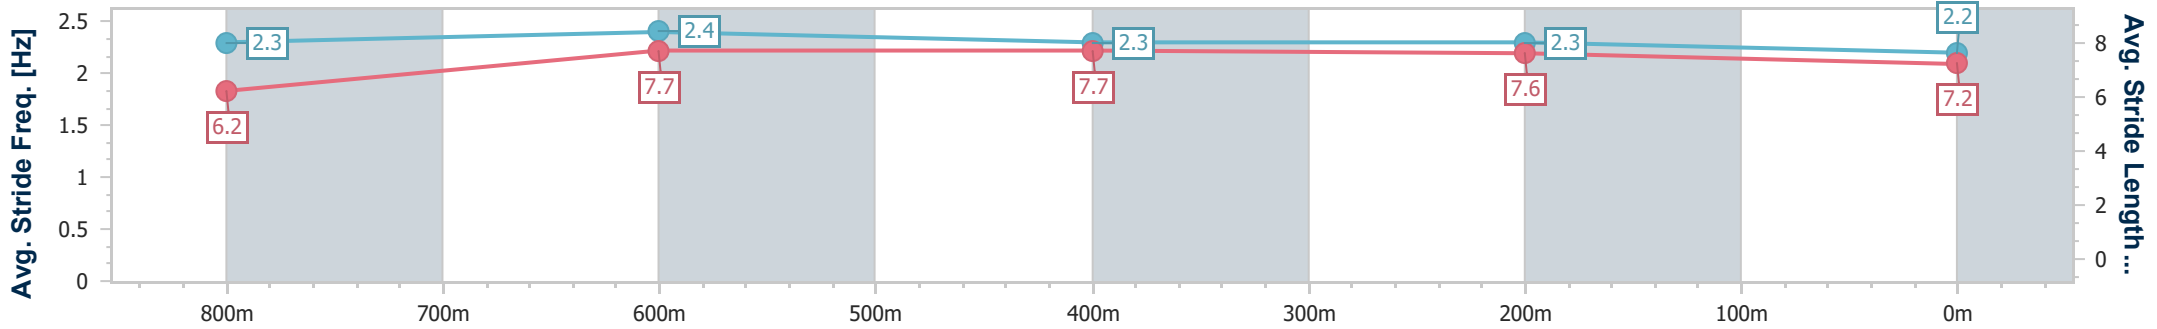

- [] Ranking at each section and finish
- .-.- No data available at this section
- NA No data available

Horse/Jockey Name	Stange Bay
Final Rank	8
Fastest Section Time (Section)	0:11.04 (800m)
Top Speed [km/h] (Section)	67.5 (800m)
Race State	Finished

Sunshine Coast QLD Professional
Race 2: 24/7 Agents QTIS Three-Year-Old Maiden Handicap - 1000m

02 June 2023 - 14:57

Track Rating: Good 4, Weather: Fine, Rail Position: True

Section	Overall	800m	600m	400m	200m
Section Times	1:00.11 [8] (0:13.45)	0:46.66 [6] (0:11.04)	0:35.62 [6] (0:11.52)	0:24.10 [8] (0:11.62)	0:12.48 [8] (0:12.48)
Average Speed [km/h]	53.6	66.1	63.8	62.0	57.7
Top Speed [km/h]	66.8	67.5	64.4	63.1	60.2
Avg. Dist. to Rail [m]	5.9	4.0	3.4	6.2	7.2
Avg. Stride Freq. [Hz]	2.3	2.4	2.3	2.3	2.2
Avg. Stride Length [m]	6.2	7.7	7.7	7.6	7.2

- [] Ranking at each section and finish
- .-.- No data available at this section
- NA No data available