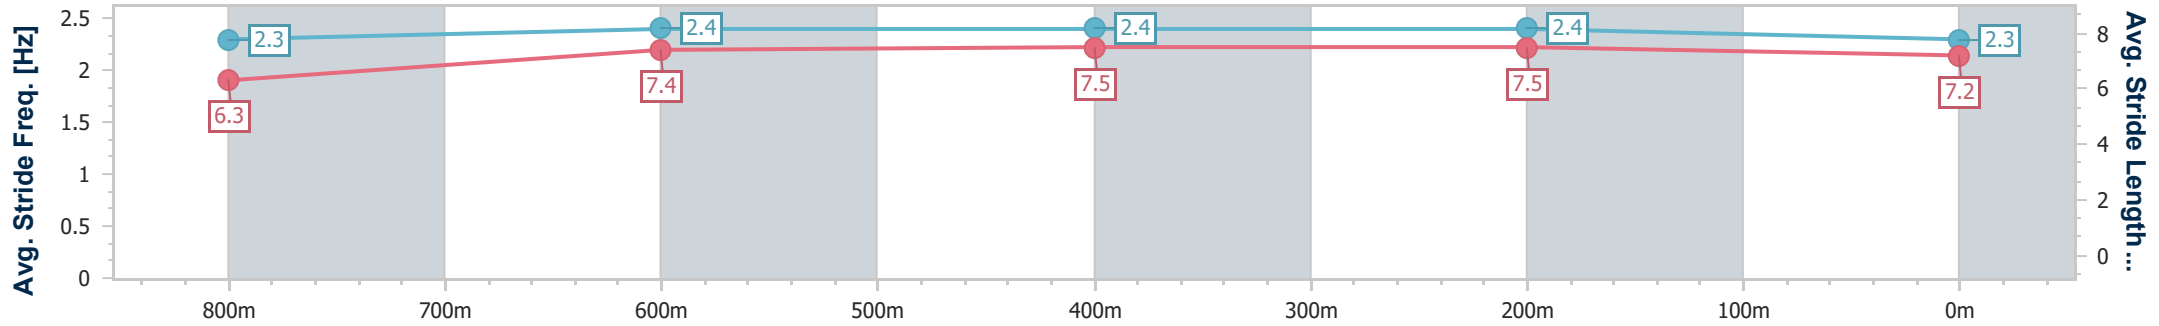

Horse/Jockey Name	Cannon Hill
Final Rank	4
Fastest Section Time (Section)	0:11.07 (800m)
Top Speed [km/h] (Section)	67.1 (Overall)
Race State	Finished

Sunshine Coast QLD Professional
Race 2: 24/7 Agents QTIS Three-Year-Old Maiden Handicap - 1000m

02 June 2023 - 14:57

Track Rating: Good 4, Weather: Fine, Rail Position: True

Section	Overall	800m	600m	400m	200m
Section Times	0:59.03 [4] (0:13.46)	0:45.57 [7] (0:11.07)	0:34.50 [7] (0:11.34)	0:23.16 [6] (0:11.12)	0:12.04 [6] (0:12.04)
Average Speed [km/h]	53.5	65.5	64.0	64.8	59.8
Top Speed [km/h]	67.1	66.7	65.2	65.8	63.7
Avg. Dist. to Rail [m]	3.4	2.0	1.5	4.3	5.2
Avg. Stride Freq. [Hz]	2.3	2.4	2.4	2.4	2.3
Avg. Stride Length [m]	6.3	7.4	7.5	7.5	7.2

- [ ] Ranking at each section and finish
- -.-.- No data available at this section
- NA No data available