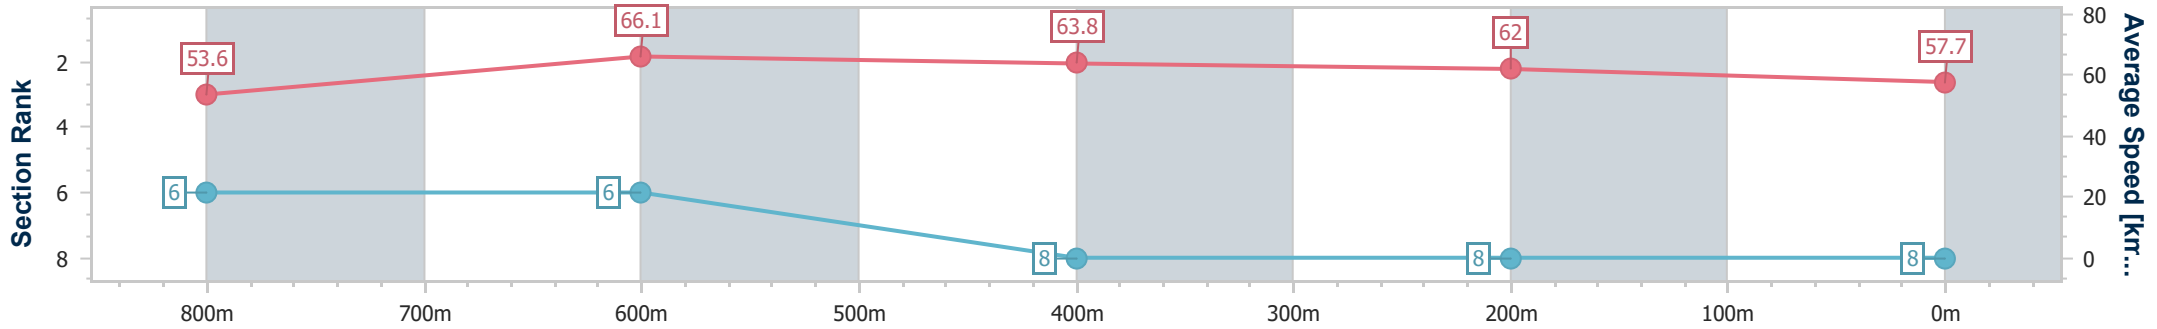

- [] Ranking at each section and finish
- .-.- No data available at this section
- NA No data available

Horse/Jockey Name	Stange Bay
Final Rank	8
Fastest Section Time (Section)	0:11.04 (800m)
Top Speed [km/h] (Section)	67.5 (800m)
Race State	Finished

- [] Ranking at each section and finish
- .-.- No data available at this section
- NA No data available