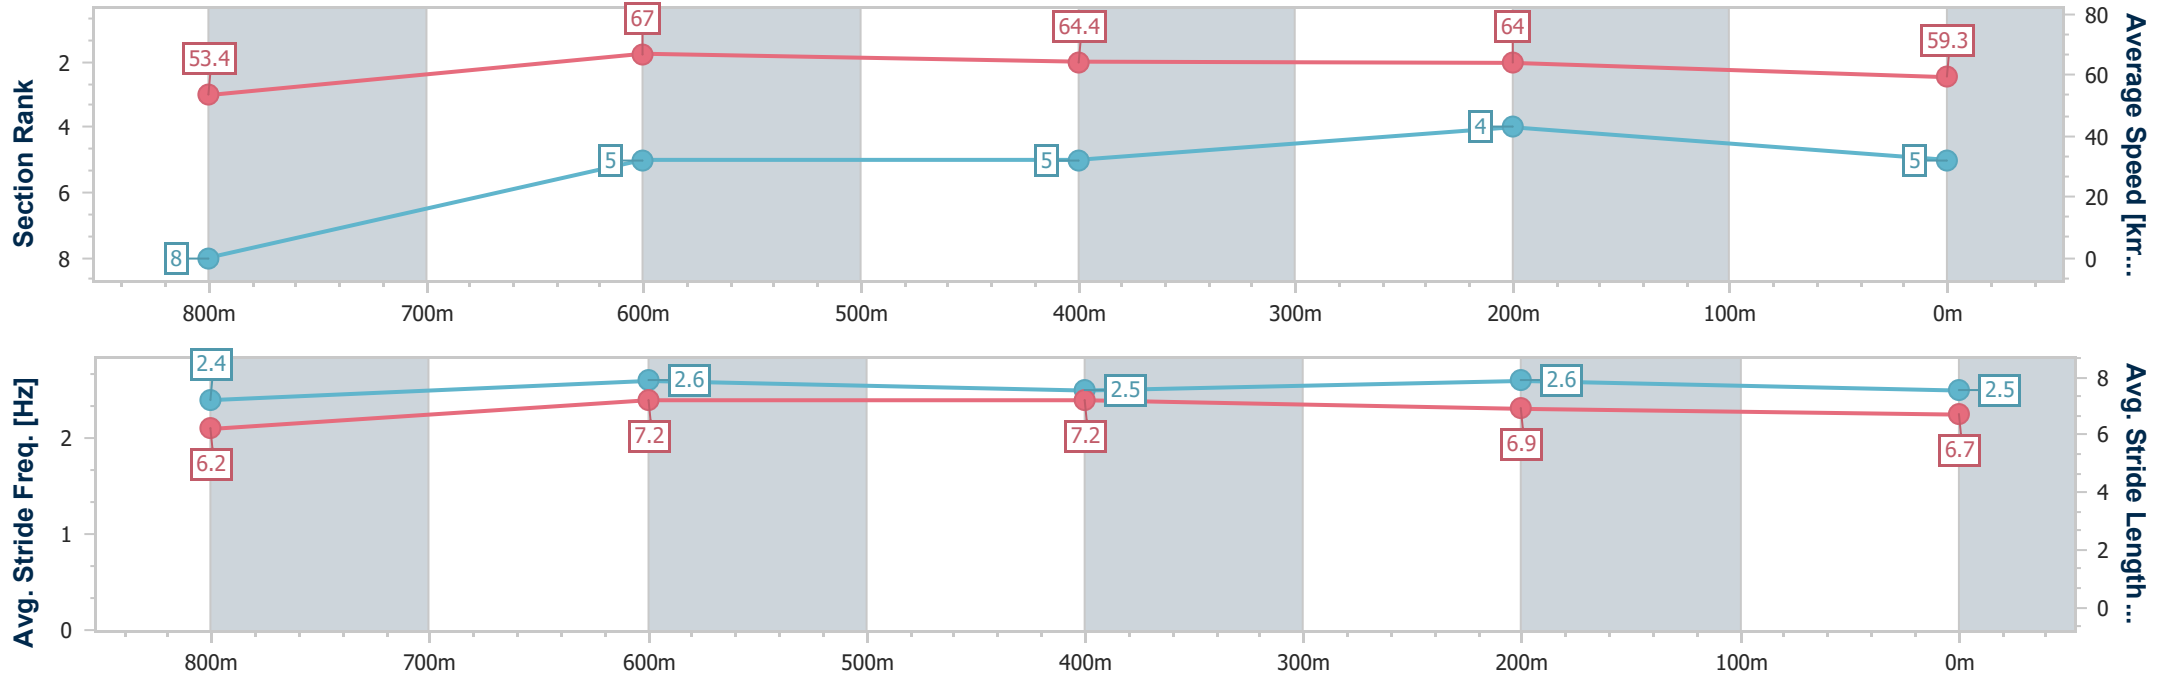

Horse/Jockey Name	That's All Good
Final Rank	5
Fastest Section Time (Section)	0:10.89 (800m)
Top Speed [km/h] (Section)	67.6 (800m)
Race State	Finished

Sunshine Coast QLD Professional
Race 2: 24/7 Agents QTIS Three-Year-Old Maiden Handicap - 1000m

02 June 2023 - 14:57

Track Rating: Good 4, Weather: Fine, Rail Position: True

Section	Overall	800m	600m	400m	200m
Section Times	0:59.07 [5] (0:13.49)	0:45.58 [8] (0:10.89)	0:34.69 [5] (0:11.28)	0:23.41 [5] (0:11.26)	0:12.15 [4] (0:12.15)
Average Speed [km/h]	53.4	67.0	64.4	64.0	59.3
Top Speed [km/h]	67.1	67.6	66.5	65.6	62.8
Avg. Dist. to Rail [m]	8.2	4.0	1.5	4.8	8.0
Avg. Stride Freq. [Hz]	2.4	2.6	2.5	2.6	2.5
Avg. Stride Length [m]	6.2	7.2	7.2	6.9	6.7

- [ ] Ranking at each section and finish
- -.-.- No data available at this section
- NA No data available