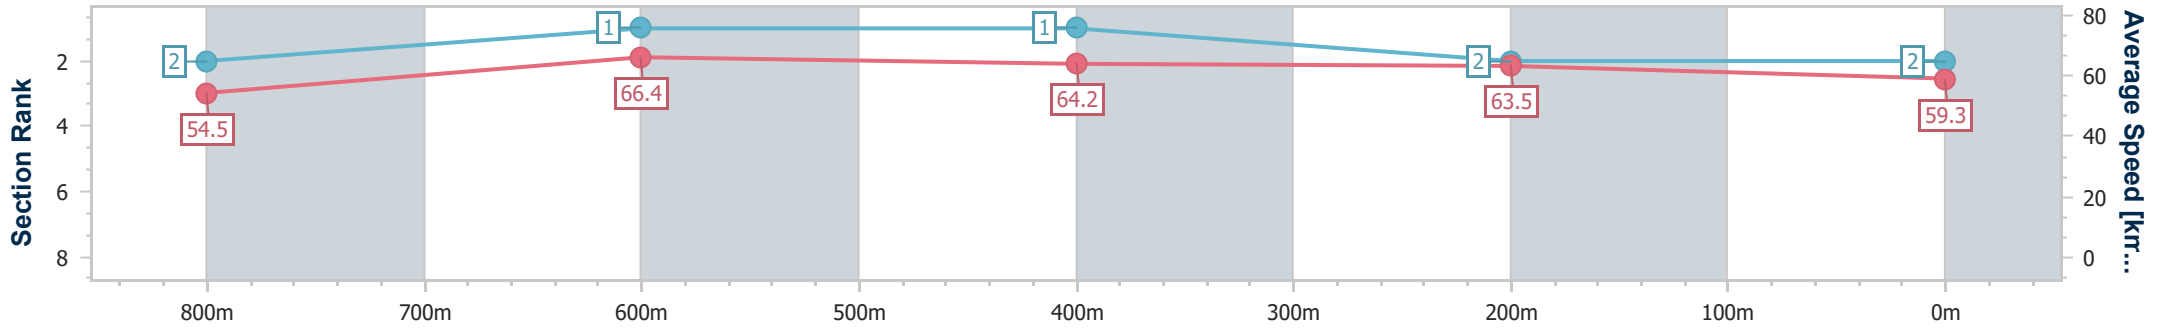

Horse/Jockey Name	Curry Legend
Final Rank	2
Fastest Section Time (Section)	0:10.86 (800m)
Top Speed [km/h] (Section)	69.0 (800m)
Race State	Finished

Sunshine Coast QLD Professional
Race 2: 24/7 Agents QTIS Three-Year-Old Maiden Handicap - 1000m

02 June 2023 - 14:57

Track Rating: Good 4, Weather: Fine, Rail Position: True

Section	Overall	800m	600m	400m	200m
Section Times	0:58.90 [2] (0:13.24)	0:45.66 [2] (0:10.86)	0:34.80 [1] (0:11.33)	0:23.47 [1] (0:11.33)	0:12.14 [2] (0:12.14)
Average Speed [km/h]	54.5	66.4	64.2	63.5	59.3
Top Speed [km/h]	68.8	69.0	64.9	65.8	62.1
Avg. Dist. to Rail [m]	5.3	1.3	1.5	3.6	3.2
Avg. Stride Freq. [Hz]	2.5	2.6	2.5	2.5	2.5
Avg. Stride Length [m]	5.9	7.1	7.0	6.9	6.6

- [ ] Ranking at each section and finish
- -.-.- No data available at this section
- NA No data available