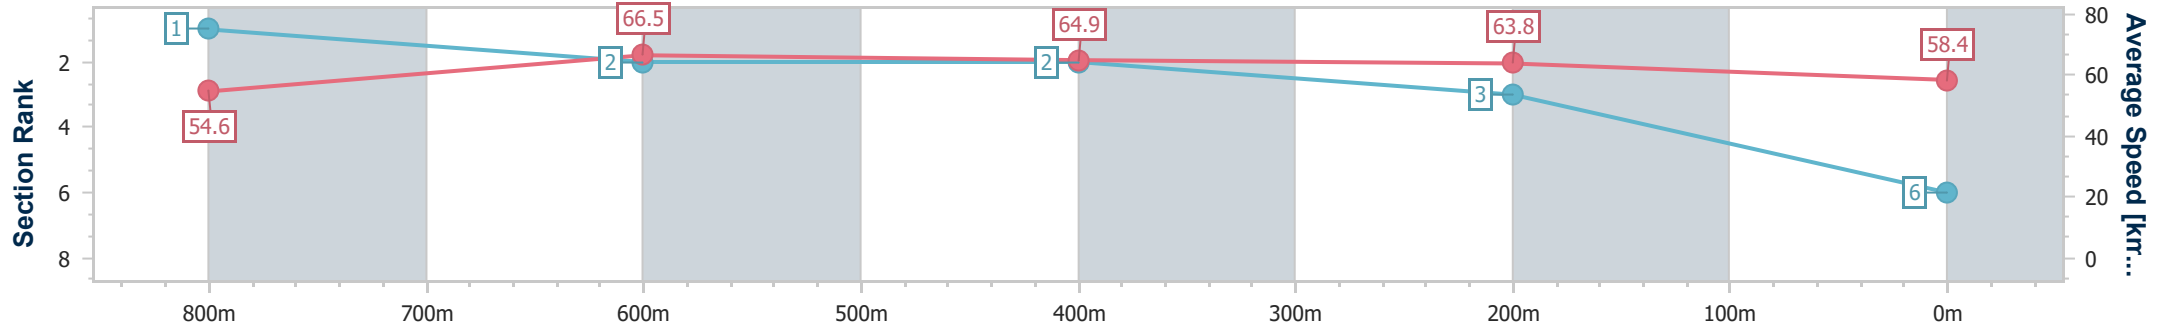

Horse/Jockey Name	Miss Zermatt
Final Rank	6
Fastest Section Time (Section)	0:11.02 (800m)
Top Speed [km/h] (Section)	68.2 (800m)
Race State	Finished

Sunshine Coast QLD Professional
Race 2: 24/7 Agents QTIS Three-Year-Old Maiden Handicap - 1000m

02 June 2023 - 14:57

Track Rating: Good 4, Weather: Fine, Rail Position: True

Section	Overall	800m	600m	400m	200m
Section Times	0:59.12 [6] (0:13.19)	0:45.93 [1] (0:11.02)	0:34.91 [2] (0:11.30)	0:23.61 [2] (0:11.29)	0:12.32 [3] (0:12.32)
Average Speed [km/h]	54.6	66.5	64.9	63.8	58.4
Top Speed [km/h]	68.0	68.2	65.8	65.5	61.5
Avg. Dist. to Rail [m]	8.2	5.5	3.1	2.9	3.6
Avg. Stride Freq. [Hz]	2.4	2.5	2.5	2.4	2.3
Avg. Stride Length [m]	6.2	7.4	7.3	7.3	7.0

- [ ] Ranking at each section and finish
- -.-.- No data available at this section
- NA No data available