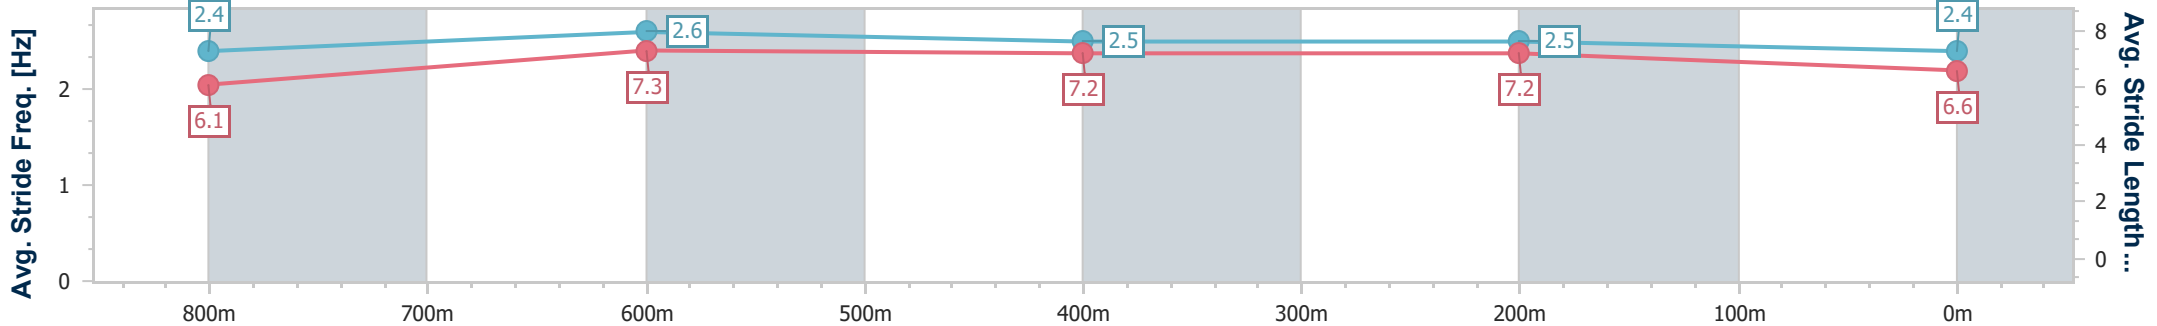

- [] Ranking at each section and finish
- .-.- No data available at this section
- NA No data available

Horse/Jockey Name	Puzzle Designer
Final Rank	7
Fastest Section Time (Section)	0:10.85 (800m)
Top Speed [km/h] (Section)	68.4 (800m)
Race State	Finished

Sunshine Coast QLD Professional
Race 2: 24/7 Agents QTIS Three-Year-Old Maiden Handicap - 1000m

02 June 2023 - 14:57

Track Rating: Good 4, Weather: Fine, Rail Position: True

Section	Overall	800m	600m	400m	200m
Section Times	0:59.48 [7] (0:13.40)	0:46.08 [4] (0:10.85)	0:35.23 [4] (0:11.36)	0:23.87 [3] (0:11.31)	0:12.56 [5] (0:12.56)
Average Speed [km/h]	53.8	67.8	64.9	63.7	57.4
Top Speed [km/h]	67.9	68.4	67.1	64.8	60.7
Avg. Dist. to Rail [m]	10.1	5.8	3.9	5.1	6.4
Avg. Stride Freq. [Hz]	2.4	2.6	2.5	2.5	2.4
Avg. Stride Length [m]	6.1	7.3	7.2	7.2	6.6