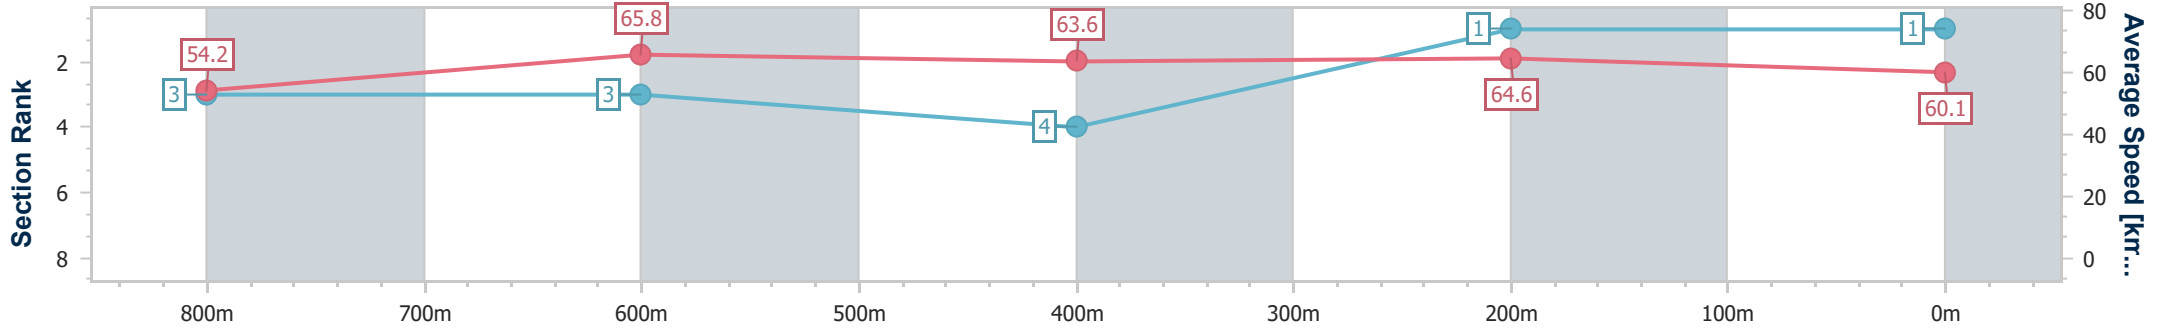

02 June 2023 - 14:57

Track Rating: Good 4, Weather: Fine, Rail Position: True

Section	Overall	800m	600m	400m	200m
Section Times	0:58.74 [1] (0:13.29)	0:45.45 [3] (0:10.96)	0:34.49 [3] (0:11.36)	0:23.13 [4] (0:11.14)	0:11.99 [1] (0:11.99)
Average Speed [km/h]	54.2	65.8	63.6	64.6	60.1
Top Speed [km/h]	66.9	66.9	64.7	66.4	63.6
Avg. Dist. to Rail [m]	3.7	0.9	0.3	0.7	1.3
Avg. Stride Freq. [Hz]	2.3	2.4	2.3	2.4	2.3
Avg. Stride Length [m]	6.5	7.7	7.5	7.4	7.2