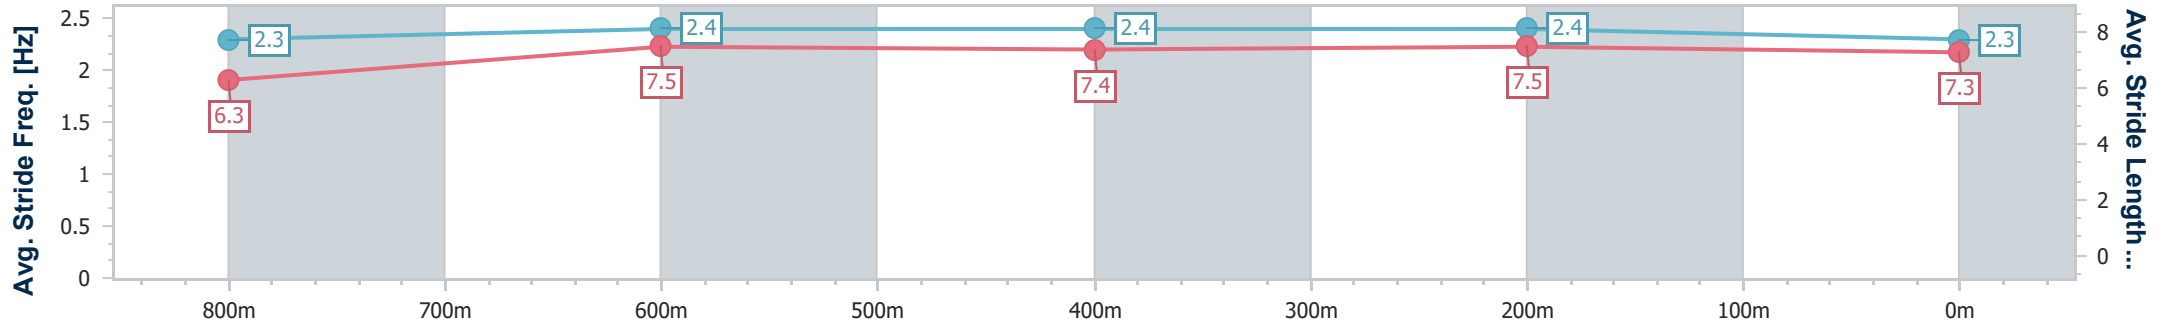

Horse/Jockey Name	Boom King
Final Rank	3
Fastest Section Time (Section)	0:11.10 (400m)
Top Speed [km/h] (Section)	66.9 (800m)
Race State	Finished

Sunshine Coast QLD Professional
Race 2: 24/7 Agents QTIS Three-Year-Old Maiden Handicap - 1000m

02 June 2023 - 14:57

Track Rating: Good 4, Weather: Fine, Rail Position: True

Section	Overall	800m	600m	400m	200m
Section Times	0:58.92 [3] (0:13.44)	0:45.48 [5] (0:11.16)	0:34.32 [8] (0:11.37)	0:22.95 [7] (0:11.10)	0:11.85 [7] (0:11.85)
Average Speed [km/h]	53.5	65.2	63.3	64.9	60.8
Top Speed [km/h]	64.8	66.9	64.5	65.9	64.3
Avg. Dist. to Rail [m]	5.5	3.2	0.6	5.0	9.7
Avg. Stride Freq. [Hz]	2.3	2.4	2.4	2.4	2.3
Avg. Stride Length [m]	6.3	7.5	7.4	7.5	7.3

- [ ] Ranking at each section and finish
- -.-.- No data available at this section
- NA No data available