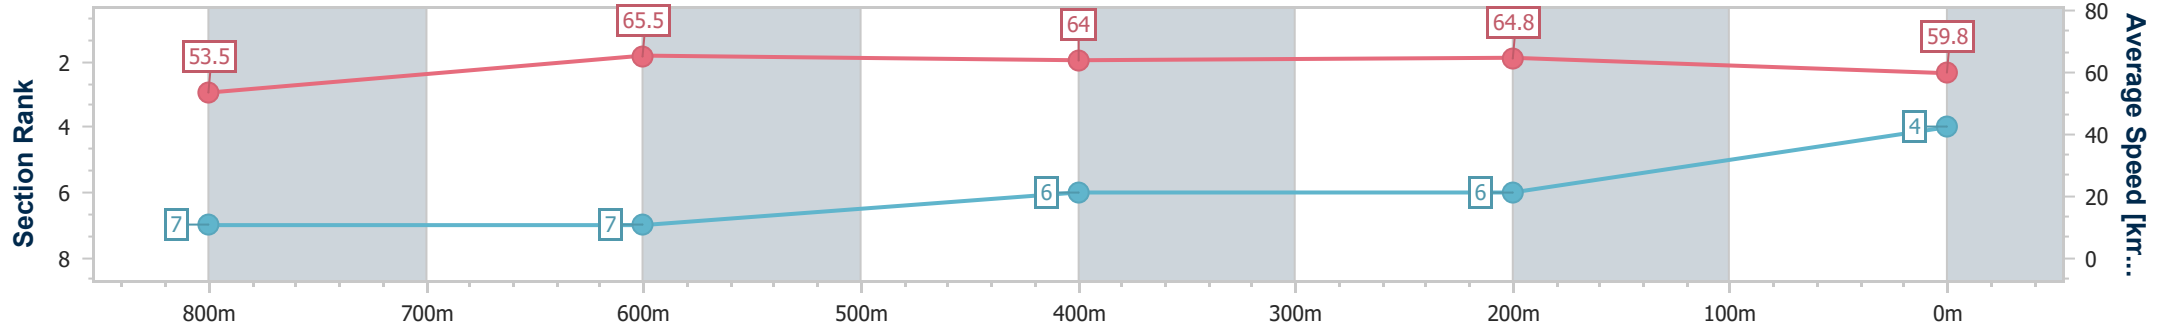

Horse/Jockey Name	Cannon Hill
Final Rank	4
Fastest Section Time (Section)	0:11.07 (800m)
Top Speed [km/h] (Section)	67.1 (Overall)
Race State	Finished

Sunshine Coast QLD Professional
Race 2: 24/7 Agents QTIS Three-Year-Old Maiden Handicap - 1000m

02 June 2023 - 14:57

Track Rating: Good 4, Weather: Fine, Rail Position: True

Section	Overall	800m	600m	400m	200m
Section Times	0:59.03 [4] (0:13.46)	0:45.57 [7] (0:11.07)	0:34.50 [7] (0:11.34)	0:23.16 [6] (0:11.12)	0:12.04 [6] (0:12.04)
Average Speed [km/h]	53.5	65.5	64.0	64.8	59.8
Top Speed [km/h]	67.1	66.7	65.2	65.8	63.7
Avg. Dist. to Rail [m]	3.4	2.0	1.5	4.3	5.2
Avg. Stride Freq. [Hz]	2.3	2.4	2.4	2.4	2.3
Avg. Stride Length [m]	6.3	7.4	7.5	7.5	7.2

- [ ] Ranking at each section and finish
- -.-.- No data available at this section
- NA No data available