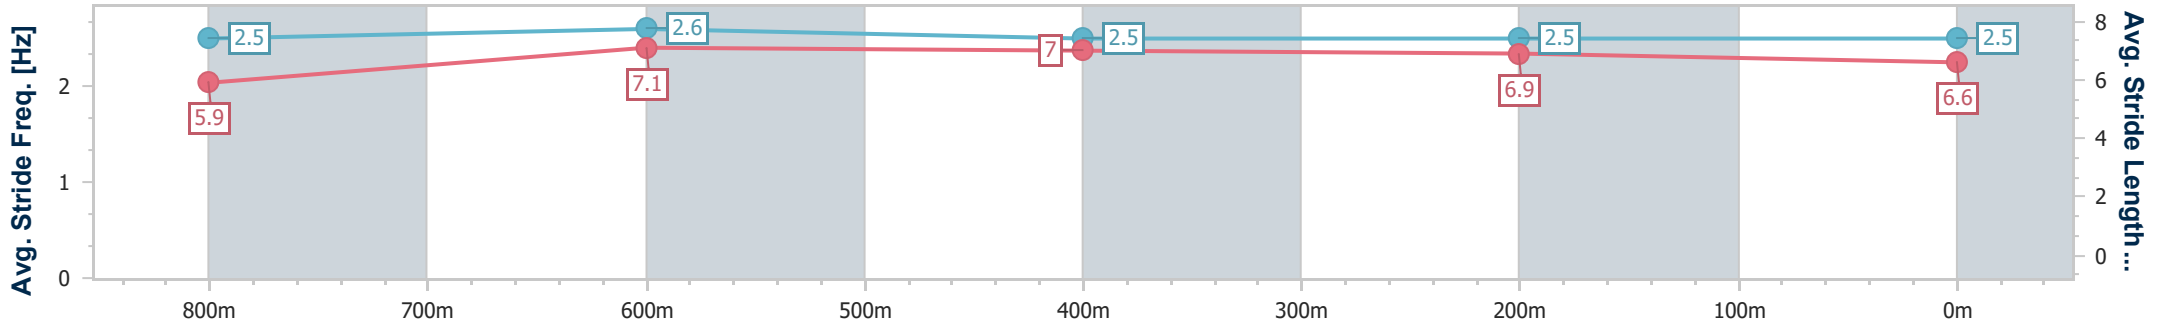

Horse/Jockey Name	Curry Legend
Final Rank	2
Fastest Section Time (Section)	0:10.86 (800m)
Top Speed [km/h] (Section)	69.0 (800m)
Race State	Finished

Sunshine Coast QLD Professional
Race 2: 24/7 Agents QTIS Three-Year-Old Maiden Handicap - 1000m

02 June 2023 - 14:57

Track Rating: Good 4, Weather: Fine, Rail Position: True

Section	Overall	800m	600m	400m	200m
Section Times	0:58.90 [2] (0:13.24)	0:45.66 [2] (0:10.86)	0:34.80 [1] (0:11.33)	0:23.47 [1] (0:11.33)	0:12.14 [2] (0:12.14)
Average Speed [km/h]	54.5	66.4	64.2	63.5	59.3
Top Speed [km/h]	68.8	69.0	64.9	65.8	62.1
Avg. Dist. to Rail [m]	5.3	1.3	1.5	3.6	3.2
Avg. Stride Freq. [Hz]	2.5	2.6	2.5	2.5	2.5
Avg. Stride Length [m]	5.9	7.1	7.0	6.9	6.6

- [ ] Ranking at each section and finish
- -.-.- No data available at this section
- NA No data available