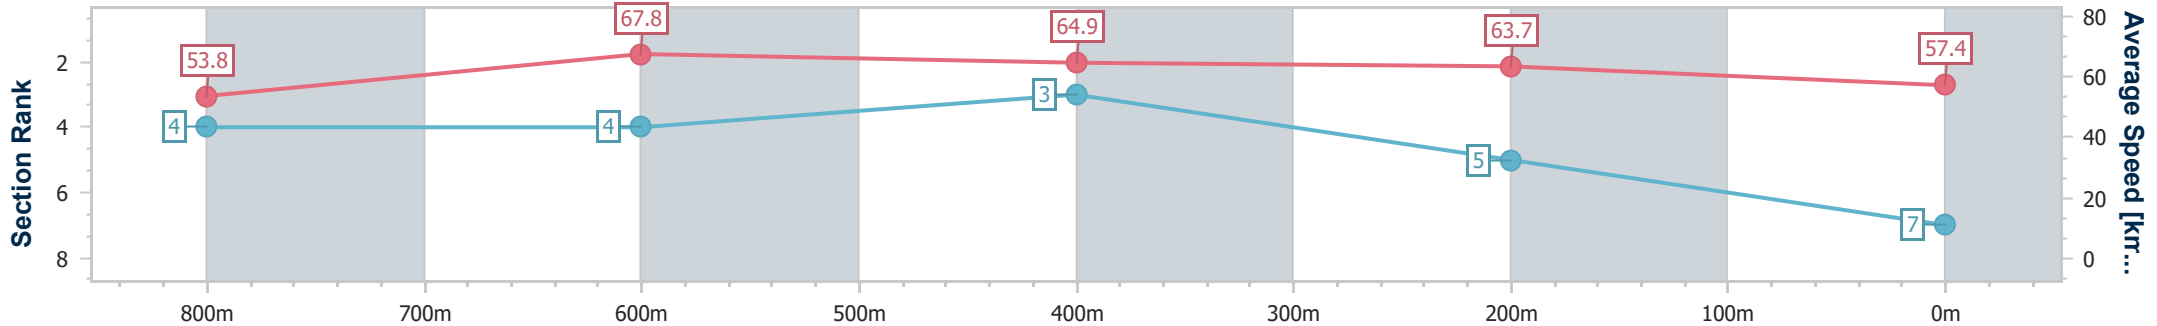

Horse/Jockey Name	Puzzle Designer
Final Rank	7
Fastest Section Time (Section)	0:10.85 (800m)
Top Speed [km/h] (Section)	68.4 (800m)
Race State	Finished

Sunshine Coast QLD Professional
Race 2: 24/7 Agents QTIS Three-Year-Old Maiden Handicap - 1000m

02 June 2023 - 14:57

Track Rating: Good 4, Weather: Fine, Rail Position: True

Section	Overall	800m	600m	400m	200m
Section Times	0:59.48 [7] (0:13.40)	0:46.08 [4] (0:10.85)	0:35.23 [4] (0:11.36)	0:23.87 [3] (0:11.31)	0:12.56 [5] (0:12.56)
Average Speed [km/h]	53.8	67.8	64.9	63.7	57.4
Top Speed [km/h]	67.9	68.4	67.1	64.8	60.7
Avg. Dist. to Rail [m]	10.1	5.8	3.9	5.1	6.4
Avg. Stride Freq. [Hz]	2.4	2.6	2.5	2.5	2.4
Avg. Stride Length [m]	6.1	7.3	7.2	7.2	6.6

- [ ] Ranking at each section and finish
- -.-.- No data available at this section
- NA No data available