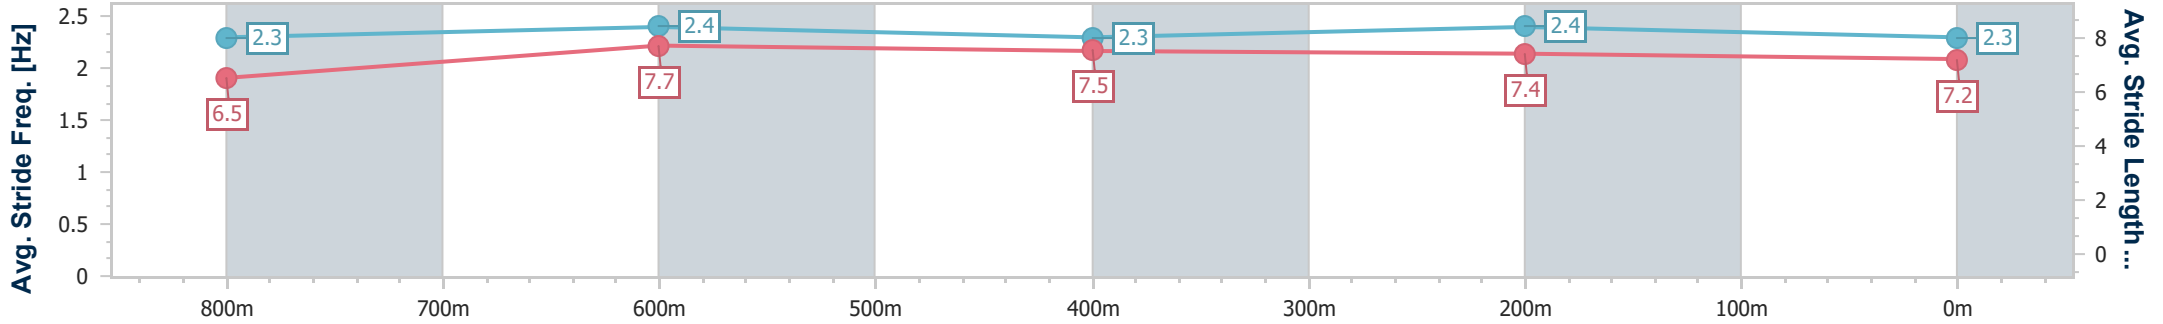

02 June 2023 - 14:57

Track Rating: Good 4, Weather: Fine, Rail Position: True

Section	Overall	800m	600m	400m	200m
Section Times	0:58.74 [1] (0:13.29)	0:45.45 [3] (0:10.96)	0:34.49 [3] (0:11.36)	0:23.13 [4] (0:11.14)	0:11.99 [1] (0:11.99)
Average Speed [km/h]	54.2	65.8	63.6	64.6	60.1
Top Speed [km/h]	66.9	66.9	64.7	66.4	63.6
Avg. Dist. to Rail [m]	3.7	0.9	0.3	0.7	1.3
Avg. Stride Freq. [Hz]	2.3	2.4	2.3	2.4	2.3
Avg. Stride Length [m]	6.5	7.7	7.5	7.4	7.2