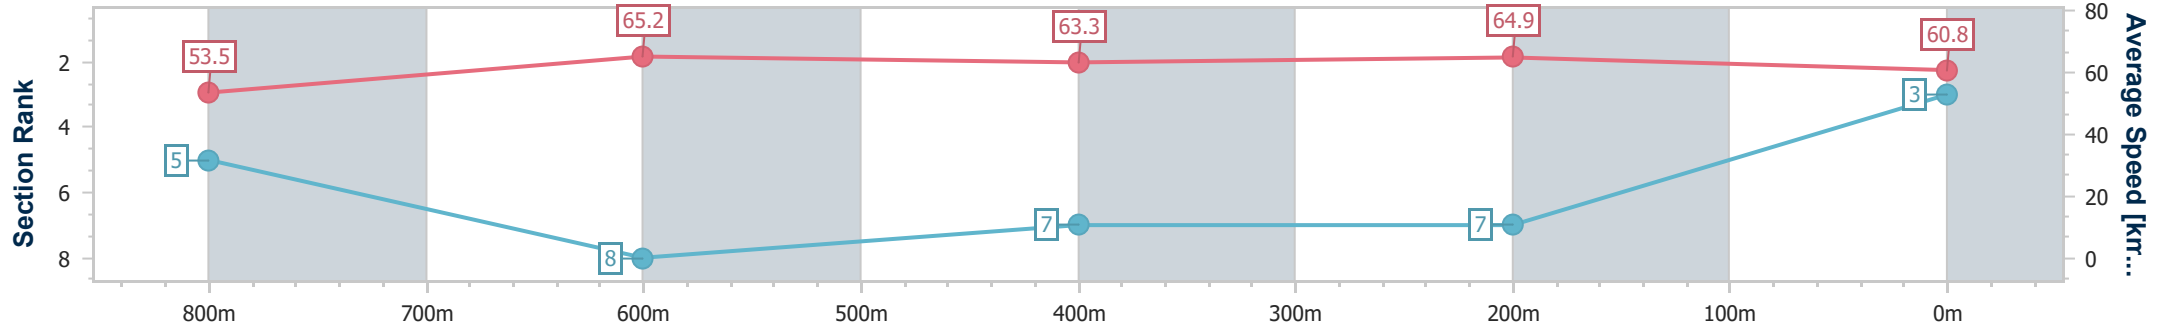

Horse/Jockey Name	Boom King
Final Rank	3
Fastest Section Time (Section)	0:11.10 (400m)
Top Speed [km/h] (Section)	66.9 (800m)
Race State	Finished

Sunshine Coast QLD Professional
Race 2: 24/7 Agents QTIS Three-Year-Old Maiden Handicap - 1000m

02 June 2023 - 14:57

Track Rating: Good 4, Weather: Fine, Rail Position: True

Section	Overall	800m	600m	400m	200m
Section Times	0:58.92 [3] (0:13.44)	0:45.48 [5] (0:11.16)	0:34.32 [8] (0:11.37)	0:22.95 [7] (0:11.10)	0:11.85 [7] (0:11.85)
Average Speed [km/h]	53.5	65.2	63.3	64.9	60.8
Top Speed [km/h]	64.8	66.9	64.5	65.9	64.3
Avg. Dist. to Rail [m]	5.5	3.2	0.6	5.0	9.7
Avg. Stride Freq. [Hz]	2.3	2.4	2.4	2.4	2.3
Avg. Stride Length [m]	6.3	7.5	7.4	7.5	7.3

- [ ] Ranking at each section and finish
- -.-.- No data available at this section
- NA No data available