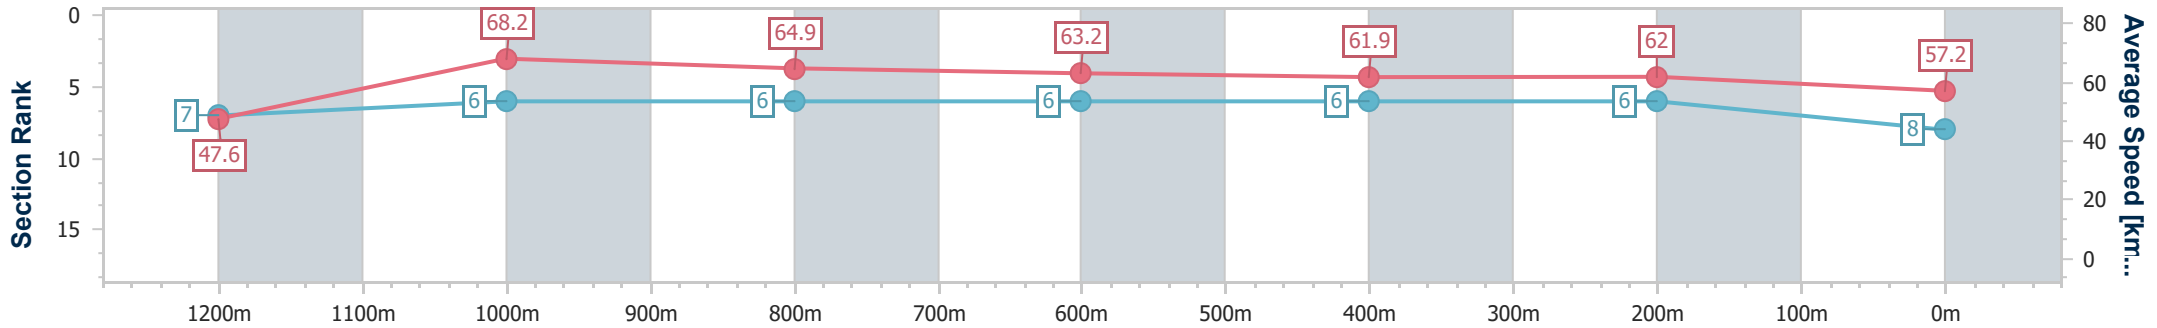

Horse/Jockey Name	Smytzer
Final Rank	8
Fastest Section Time (Section)	0:10.55 (1200m)
Top Speed [km/h] (Section)	70.2 (1200m)
Race State	Finished

Doomben QLD Professional
Race 8: THE STAR STRADBROKE SEASON BENCHMARK 75
Handicap - 1350m
31 May 2023 - 16:40
Track Rating: Good 4, Weather: Fine, Rail Position: +8.5m Entire Course

BRISBANE
RACING CLUB

Section	Overall	1200m	1000m	800m	600m	400m	200m
Section Times	1:20.51 [8] (0:11.35)	1:09.16 [7] (0:10.55)	0:58.61 [6] (0:11.19)	0:47.42 [6] (0:11.49)	0:35.93 [6] (0:11.68)	0:24.25 [6] (0:11.66)	0:12.59 [6] (0:12.59)
Average Speed [km/h]	47.6	68.2	64.9	63.2	61.9	62.0	57.2
Top Speed [km/h]	66.7	70.2	67.6	64.2	64.2	62.9	60.3
Avg. Dist. to Rail [m]	9.9	4.0	2.6	1.8	1.0	3.6	5.6
Avg. Stride Freq. [Hz]	2.2	2.4	2.3	2.3	2.3	2.4	2.3
Avg. Stride Length [m]	6.1	7.5	7.4	7.3	7.2	7.2	6.7

- [ ] Ranking at each section and finish
- -.-.- No data available at this section
- NA No data available