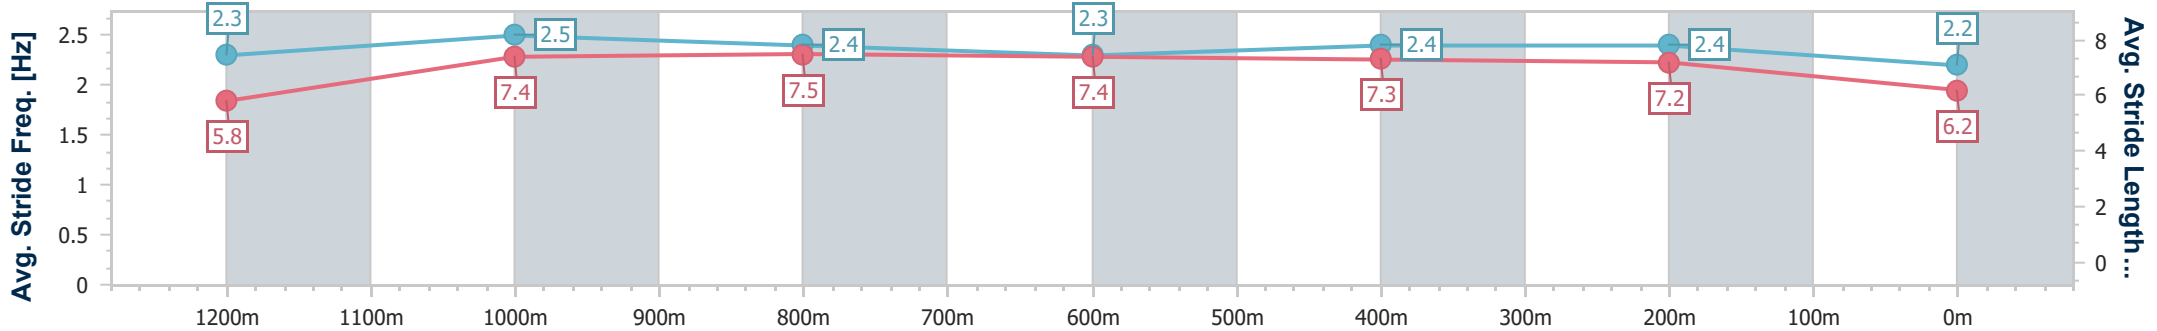

Horse/Jockey Name	Strawb
Final Rank	13
Fastest Section Time (Section)	0:10.82 (1200m)
Top Speed [km/h] (Section)	67.9 (1200m)
Race State	Finished

Doomben QLD Professional
Race 8: THE STAR STRADBROKE SEASON BENCHMARK 75
Handicap - 1350m
31 May 2023 - 16:40
Track Rating: Good 4, Weather: Fine, Rail Position: +8.5m Entire Course

BRISBANE
RACING CLUB

Section	Overall	1200m	1000m	800m	600m	400m	200m
Section Times	1:22.88 [13] (0:11.39)	1:11.49 [8] (0:10.82)	1:00.67 [9] (0:11.18)	0:49.49 [9] (0:11.65)	0:37.84 [10] (0:11.50)	0:26.34 [11] (0:11.68)	0:14.66 [13] (0:14.66)
Average Speed [km/h]	47.5	66.5	64.7	62.3	62.9	61.8	49.1
Top Speed [km/h]	66.1	67.9	67.8	63.2	63.7	63.5	59.5
Avg. Dist. to Rail [m]	4.7	2.4	2.1	1.3	1.2	3.5	6.8
Avg. Stride Freq. [Hz]	2.3	2.5	2.4	2.3	2.4	2.4	2.2
Avg. Stride Length [m]	5.8	7.4	7.5	7.4	7.3	7.2	6.2

- [ ] Ranking at each section and finish
- -.-.- No data available at this section
- NA No data available