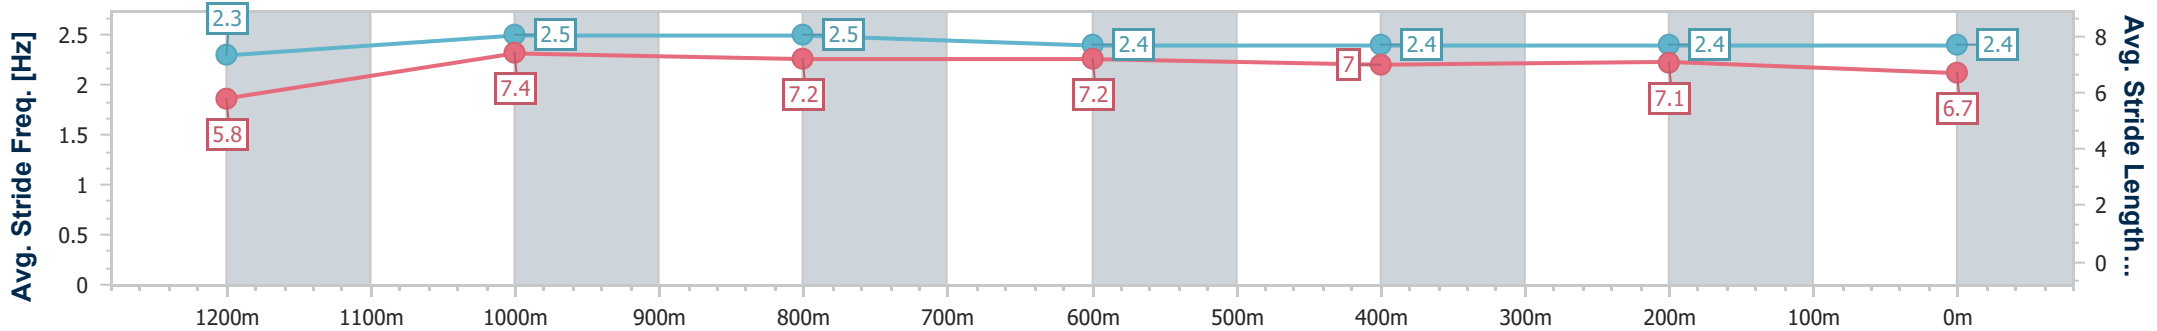

Horse/Jockey Name	Argyle Pink
Final Rank	6
Fastest Section Time (Section)	0:10.53 (1200m)
Top Speed [km/h] (Section)	69.4 (1200m)
Race State	Finished

Doomben QLD Professional
Race 8: THE STAR STRADBROKE SEASON BENCHMARK 75
Handicap - 1350m
31 May 2023 - 16:40
Track Rating: Good 4, Weather: Fine, Rail Position: +8.5m Entire Course

BRISBANE
RACING CLUB

Section	Overall	1200m	1000m	800m	600m	400m	200m
Section Times	1:20.40 [6] (0:11.15)	1:09.25 [2] (0:10.53)	0:58.72 [2] (0:11.09)	0:47.63 [3] (0:11.49)	0:36.14 [4] (0:11.84)	0:24.30 [3] (0:11.61)	0:12.69 [3] (0:12.69)
Average Speed [km/h]	48.6	68.4	64.8	63.0	60.6	61.8	56.7
Top Speed [km/h]	66.7	69.4	67.6	63.9	63.3	62.9	61.0
Avg. Dist. to Rail [m]	8.1	4.0	1.0	1.1	0.7	1.0	0.7
Avg. Stride Freq. [Hz]	2.3	2.5	2.5	2.4	2.4	2.4	2.4
Avg. Stride Length [m]	5.8	7.4	7.2	7.2	7.0	7.1	6.7

- [ ] Ranking at each section and finish
- -.-.- No data available at this section
- NA No data available