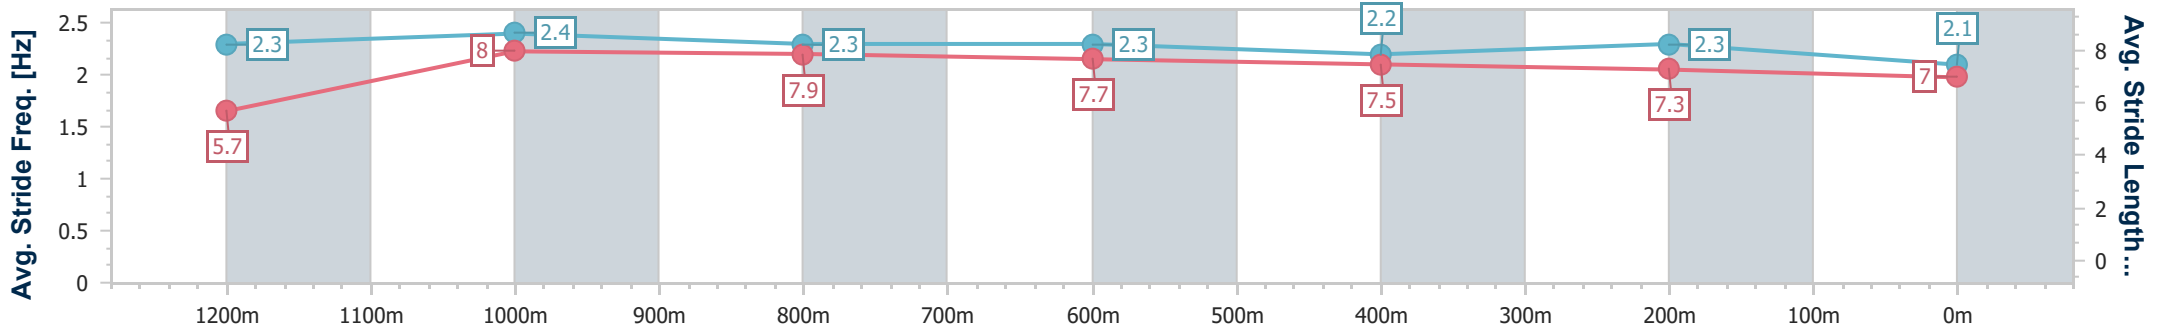

Horse/Jockey Name	South Parade
Final Rank	12
Fastest Section Time (Section)	0:10.38 (1200m)
Top Speed [km/h] (Section)	70.2 (1200m)
Race State	Finished

Doomben QLD Professional
Race 8: THE STAR STRADBROKE SEASON BENCHMARK 75
Handicap - 1350m
31 May 2023 - 16:40
Track Rating: Good 4, Weather: Fine, Rail Position: +8.5m Entire Course

BRISBANE
RACING CLUB

Section	Overall	1200m	1000m	800m	600m	400m	200m							
Section Times	1:21.60 [12] (0:11.39)	1:10.21 [8] (0:10.38)	0:59.83 [3] (0:10.91)	0:48.92 [2] (0:11.55)	0:37.37 [3] (0:11.93)	0:25.44 [5] (0:11.85)	0:13.59 [9] (0:13.59)							
Average Speed [km/h]	47.4	69.4	66.4	63.1	60.6	60.7	53.1							
Top Speed [km/h]	67.9	70.2	68.8	64.4	62.2	61.9	59.5							
Avg. Dist. to Rail [m]	11.6	5.2	2.5	2.5	1.1	2.1	4.6							
Avg. Stride Freq. [Hz]	2.3	2.4	2.3	2.3	2.2	2.3	2.1							
Avg. Stride Length [m]	5.7	8.0	7.9	7.7	7.5	7.3	7.0							

- [ ] Ranking at each section and finish
- -.-.- No data available at this section
- NA No data available