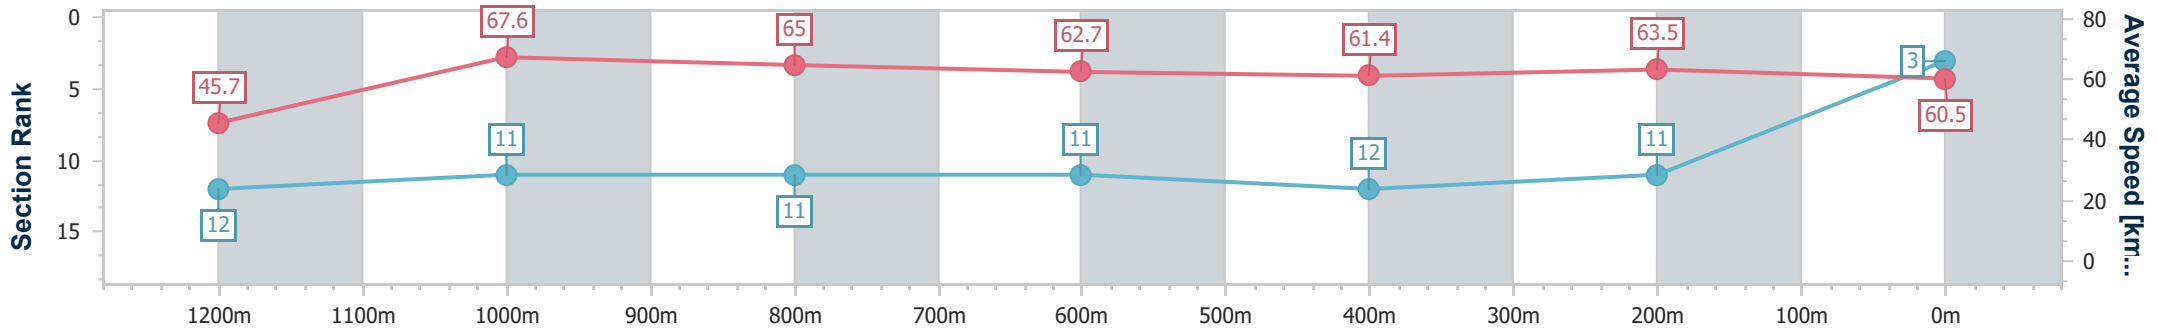

Horse/Jockey Name	Collay's Spirit
Final Rank	3
Fastest Section Time (Section)	0:10.66 (1200m)
Top Speed [km/h] (Section)	68.6 (1200m)
Race State	Finished

Doomben QLD Professional
Race 8: THE STAR STRADBROKE SEASON BENCHMARK 75
Handicap - 1350m
31 May 2023 - 16:40
Track Rating: Good 4, Weather: Fine, Rail Position: +8.5m Entire Course

BRISBANE
RACING CLUB

Section	Overall	1200m	1000m	800m	600m	400m	200m						
Section Times	1:20.04 [3] (0:11.79)	1:08.25 [12] (0:10.66)	0:57.59 [11] (0:11.11)	0:46.48 [11] (0:11.49)	0:34.99 [11] (0:11.75)	0:23.24 [12] (0:11.33)	0:11.91 [11] (0:11.91)						
Average Speed [km/h]	45.7	67.6	65.0	62.7	61.4	63.5	60.5						
Top Speed [km/h]	65.6	68.6	68.6	64.8	64.3	65.6	64.5						
Avg. Dist. to Rail [m]	5.0	1.2	0.9	0.5	0.4	0.9	3.3						
Avg. Stride Freq. [Hz]	2.2	2.2	2.4	2.3	2.3	2.3	2.3						
Avg. Stride Length [m]	5.7	8.3	7.6	7.5	7.4	7.5	7.2						

- [ ] Ranking at each section and finish
- -.-.- No data available at this section
- NA No data available