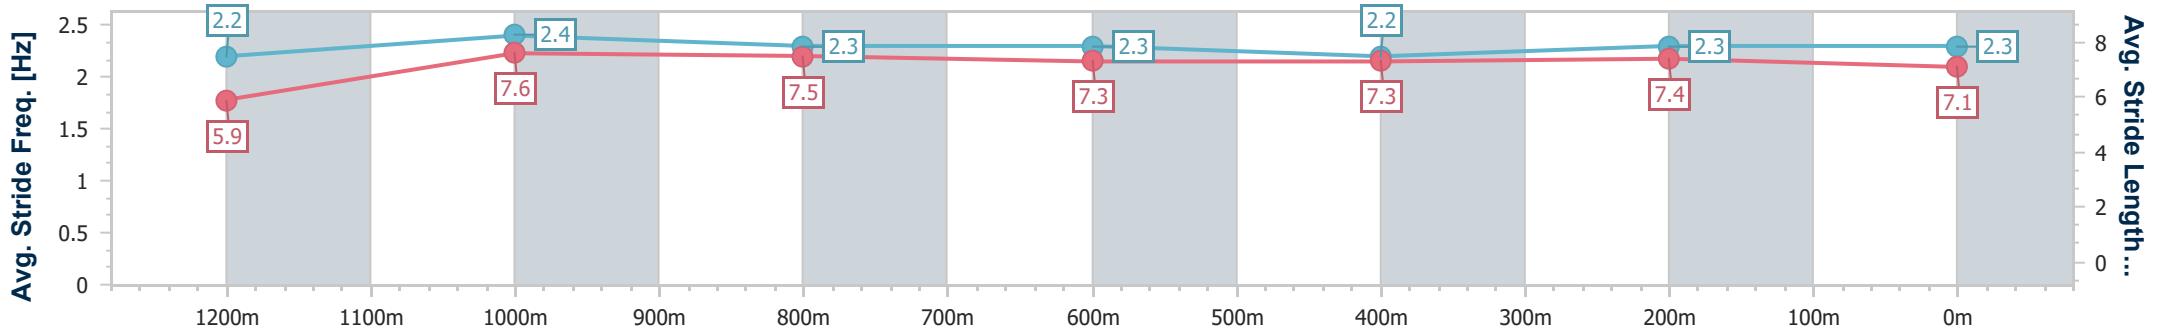

Horse/Jockey Name	Sailor's Secret
Final Rank	2
Fastest Section Time (Section)	0:10.44 (1200m)
Top Speed [km/h] (Section)	69.8 (1200m)
Race State	Finished

Doomben QLD Professional
Race 8: THE STAR STRADBROKE SEASON BENCHMARK 75
Handicap - 1350m
31 May 2023 - 16:40
Track Rating: Good 4, Weather: Fine, Rail Position: +8.5m Entire Course

BRISBANE
RACING CLUB

Section	Overall	1200m	1000m	800m	600m	400m	200m
Section Times	1:19.57 [2] (0:11.10)	1:08.47 [1] (0:10.44)	0:58.03 [1] (0:11.10)	0:46.93 [1] (0:11.46)	0:35.47 [1] (0:11.88)	0:23.59 [1] (0:11.50)	0:12.09 [1] (0:12.09)
Average Speed [km/h]	48.7	69.0	65.2	63.3	60.9	62.6	59.5
Top Speed [km/h]	67.1	69.8	68.3	63.6	62.3	63.5	61.8
Avg. Dist. to Rail [m]	11.7	5.5	2.0	1.8	0.9	0.9	1.5
Avg. Stride Freq. [Hz]	2.2	2.4	2.3	2.3	2.2	2.3	2.3
Avg. Stride Length [m]	5.9	7.6	7.5	7.3	7.3	7.4	7.1

- [ ] Ranking at each section and finish
- -.-.- No data available at this section
- NA No data available