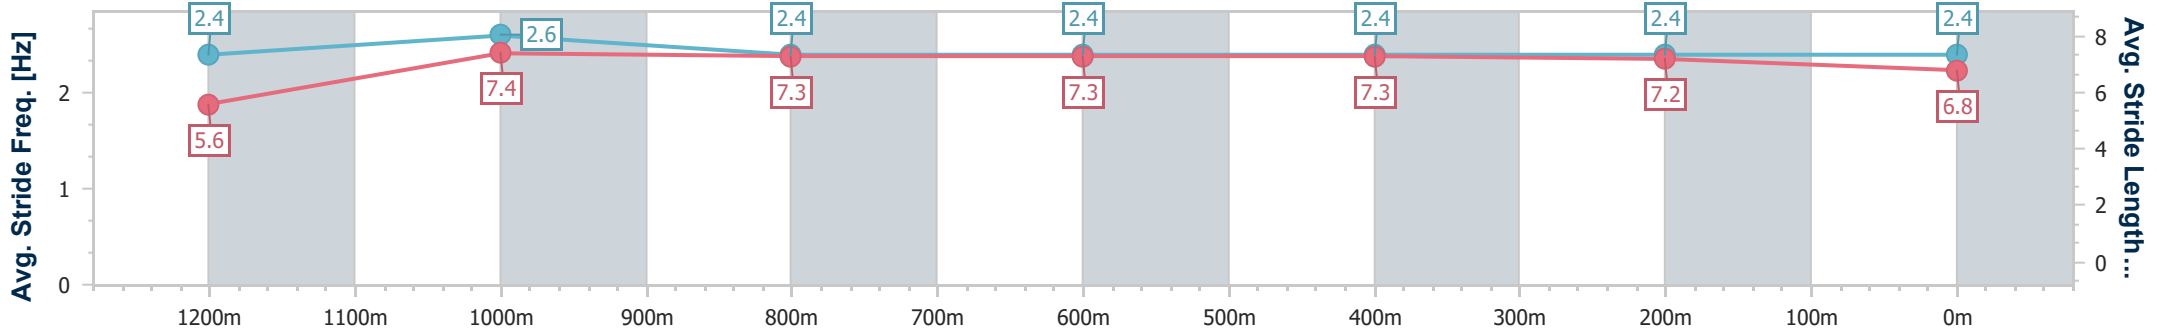

Horse/Jockey Name	Silver City
Final Rank	4
Fastest Section Time (Section)	0:10.61 (1200m)
Top Speed [km/h] (Section)	68.5 (1200m)
Race State	Finished

Doomben QLD Professional
Race 8: THE STAR STRADBROKE SEASON BENCHMARK 75
Handicap - 1350m
31 May 2023 - 16:40
Track Rating: Good 4, Weather: Fine, Rail Position: +8.5m Entire Course

BRISBANE
RACING CLUB

Section	Overall	1200m	1000m	800m	600m	400m	200m
Section Times	1:20.05 [4] (0:11.18)	1:08.87 [4] (0:10.61)	0:58.26 [5] (0:11.22)	0:47.04 [5] (0:11.47)	0:35.57 [5] (0:11.68)	0:23.89 [4] (0:11.61)	0:12.28 [4] (0:12.28)
Average Speed [km/h]	48.4	67.9	64.3	63.0	61.5	62.0	58.6
Top Speed [km/h]	66.6	68.5	67.1	63.6	63.7	63.5	61.3
Avg. Dist. to Rail [m]	6.3	3.3	1.5	0.6	0.6	1.7	4.4
Avg. Stride Freq. [Hz]	2.4	2.6	2.4	2.4	2.4	2.4	2.4
Avg. Stride Length [m]	5.6	7.4	7.3	7.3	7.3	7.2	6.8

- [ ] Ranking at each section and finish
- -.-.- No data available at this section
- NA No data available