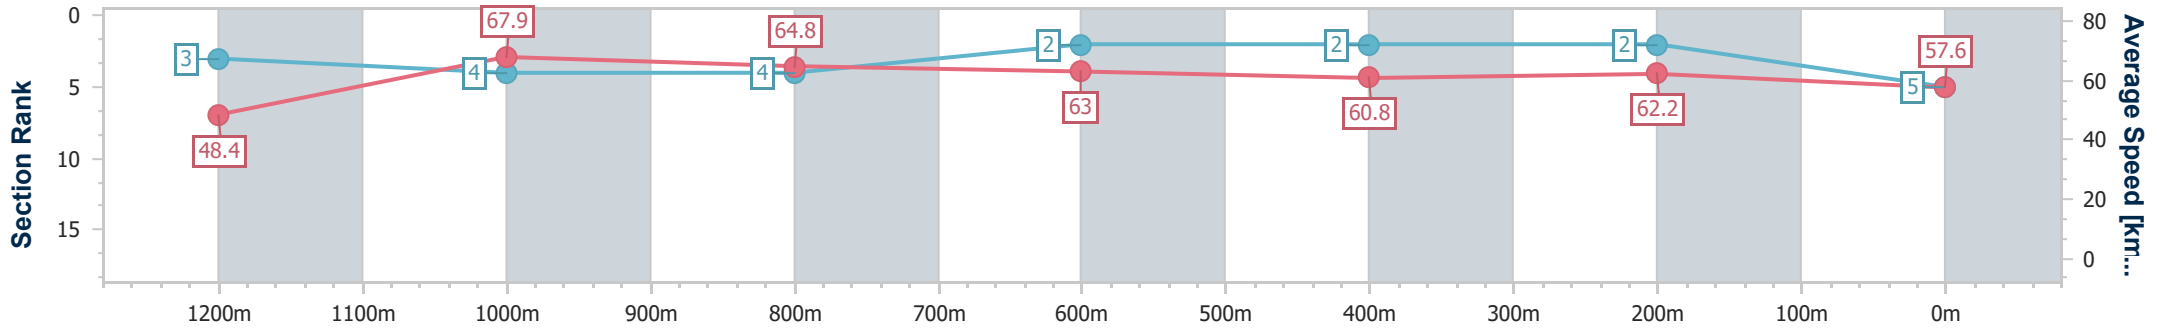

Horse/Jockey Name	Kosciusko
Final Rank	5
Fastest Section Time (Section)	0:10.62 (1200m)
Top Speed [km/h] (Section)	69.9 (1200m)
Race State	Finished

Doomben QLD Professional
Race 8: THE STAR STRADBROKE SEASON BENCHMARK 75
Handicap - 1350m
31 May 2023 - 16:40
Track Rating: Good 4, Weather: Fine, Rail Position: +8.5m Entire Course

BRISBANE
RACING CLUB

Section	Overall	1200m	1000m	800m	600m	400m	200m
Section Times	1:20.17 [5] (0:11.17)	1:09.00 [3] (0:10.62)	0:58.38 [4] (0:11.03)	0:47.35 [4] (0:11.39)	0:35.96 [2] (0:11.86)	0:24.10 [2] (0:11.58)	0:12.52 [2] (0:12.52)
Average Speed [km/h]	48.4	67.9	64.8	63.0	60.8	62.2	57.6
Top Speed [km/h]	65.1	69.9	67.6	63.4	62.7	63.3	61.4
Avg. Dist. to Rail [m]	3.0	0.8	1.5	1.1	0.5	2.0	3.6
Avg. Stride Freq. [Hz]	2.4	2.5	2.5	2.5	2.4	2.4	2.4
Avg. Stride Length [m]	5.7	7.3	7.2	7.1	6.9	7.1	6.6

- [ ] Ranking at each section and finish
- -.-.- No data available at this section
- NA No data available