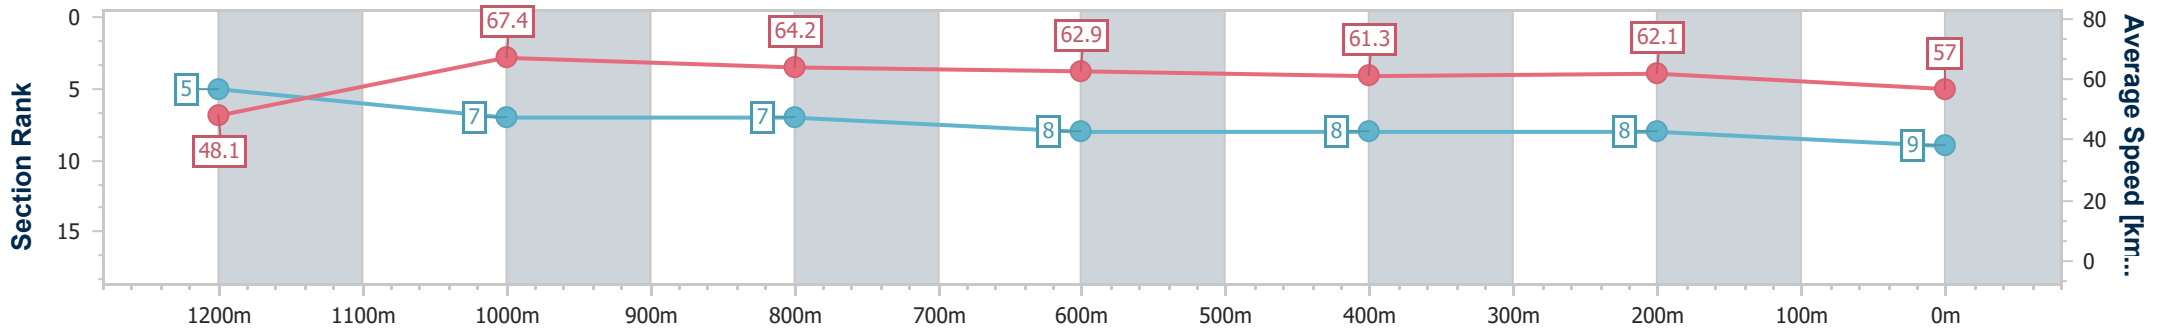

Horse/Jockey Name	Stick To Your Guns
Final Rank	9
Fastest Section Time (Section)	0:10.71 (1200m)
Top Speed [km/h] (Section)	68.9 (1000m)
Race State	Finished

Doomben QLD Professional
Race 8: THE STAR STRADBROKE SEASON BENCHMARK 75
Handicap - 1350m
31 May 2023 - 16:40
Track Rating: Good 4, Weather: Fine, Rail Position: +8.5m Entire Course

BRISBANE
RACING CLUB

Section	Overall	1200m	1000m	800m	600m	400m	200m							
Section Times	1:20.63 [9] (0:11.21)	1:09.42 [5] (0:10.71)	0:58.71 [7] (0:11.25)	0:47.46 [7] (0:11.53)	0:35.93 [8] (0:11.71)	0:24.22 [8] (0:11.59)	0:12.63 [8] (0:12.63)							
Average Speed [km/h]	48.1	67.4	64.2	62.9	61.3	62.1	57.0							
Top Speed [km/h]	64.6	68.9	68.9	63.6	63.2	63.6	60.9							
Avg. Dist. to Rail [m]	4.4	1.9	1.2	1.2	0.4	1.8	4.1							
Avg. Stride Freq. [Hz]	2.3	2.4	2.4	2.4	2.3	2.3	2.3							
Avg. Stride Length [m]	5.9	7.6	7.3	7.3	7.3	7.4	6.9							

- [ ] Ranking at each section and finish
- -.-.- No data available at this section
- NA No data available