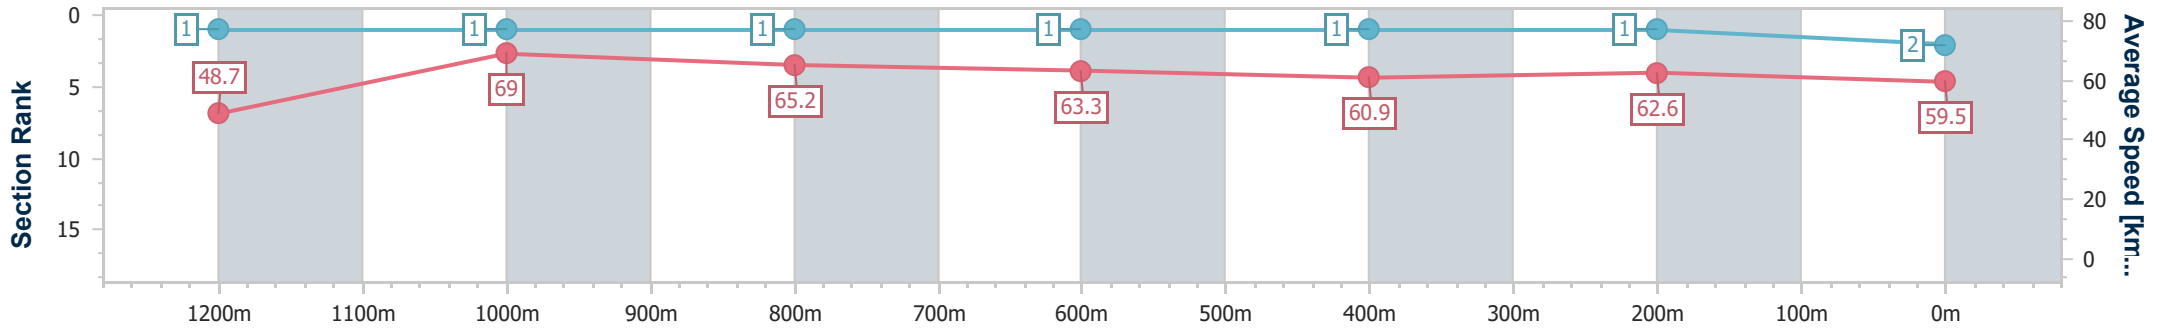

Horse/Jockey Name	Sailor's Secret
Final Rank	2
Fastest Section Time (Section)	0:10.44 (1200m)
Top Speed [km/h] (Section)	69.8 (1200m)
Race State	Finished

Doomben QLD Professional
Race 8: THE STAR STRADBROKE SEASON BENCHMARK 75
Handicap - 1350m
31 May 2023 - 16:40
Track Rating: Good 4, Weather: Fine, Rail Position: +8.5m Entire Course

BRISBANE
RACING CLUB

Section	Overall	1200m	1000m	800m	600m	400m	200m
Section Times	1:19.57 [2] (0:11.10)	1:08.47 [1] (0:10.44)	0:58.03 [1] (0:11.10)	0:46.93 [1] (0:11.46)	0:35.47 [1] (0:11.88)	0:23.59 [1] (0:11.50)	0:12.09 [1] (0:12.09)
Average Speed [km/h]	48.7	69.0	65.2	63.3	60.9	62.6	59.5
Top Speed [km/h]	67.1	69.8	68.3	63.6	62.3	63.5	61.8
Avg. Dist. to Rail [m]	11.7	5.5	2.0	1.8	0.9	0.9	1.5
Avg. Stride Freq. [Hz]	2.2	2.4	2.3	2.3	2.2	2.3	2.3
Avg. Stride Length [m]	5.9	7.6	7.5	7.3	7.3	7.4	7.1

- [ ] Ranking at each section and finish
- -.-.- No data available at this section
- NA No data available