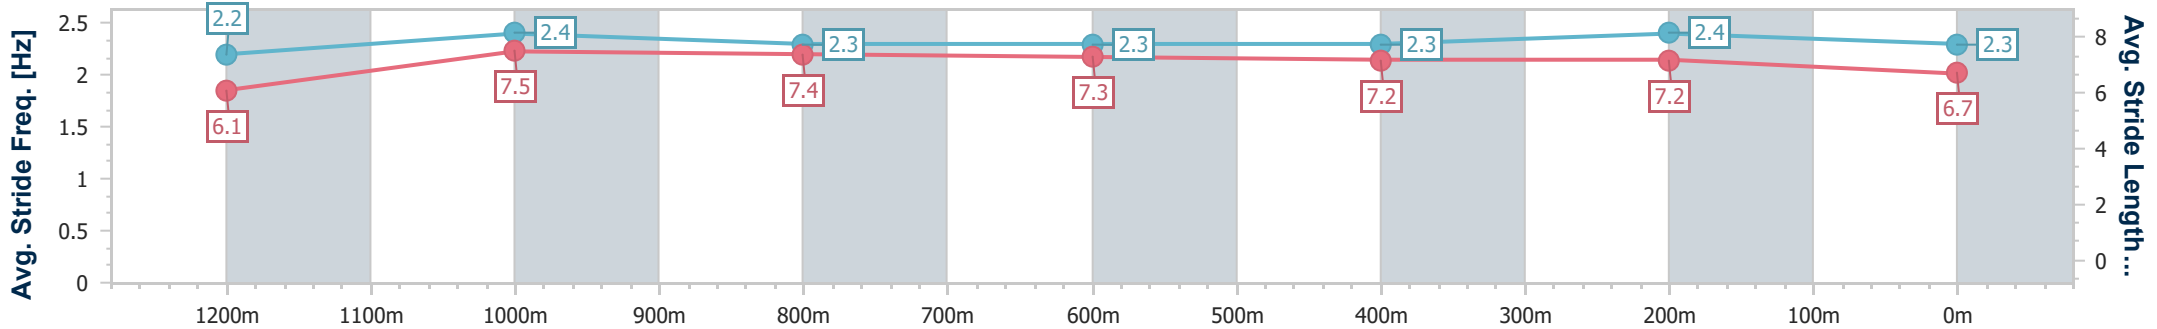

Horse/Jockey Name	Smytzer
Final Rank	8
Fastest Section Time (Section)	0:10.55 (1200m)
Top Speed [km/h] (Section)	70.2 (1200m)
Race State	Finished

Doomben QLD Professional
Race 8: THE STAR STRADBROKE SEASON BENCHMARK 75
Handicap - 1350m
31 May 2023 - 16:40
Track Rating: Good 4, Weather: Fine, Rail Position: +8.5m Entire Course

BRISBANE
RACING CLUB

Section	Overall	1200m	1000m	800m	600m	400m	200m
Section Times	1:20.51 [8] (0:11.35)	1:09.16 [7] (0:10.55)	0:58.61 [6] (0:11.19)	0:47.42 [6] (0:11.49)	0:35.93 [6] (0:11.68)	0:24.25 [6] (0:11.66)	0:12.59 [6] (0:12.59)
Average Speed [km/h]	47.6	68.2	64.9	63.2	61.9	62.0	57.2
Top Speed [km/h]	66.7	70.2	67.6	64.2	64.2	62.9	60.3
Avg. Dist. to Rail [m]	9.9	4.0	2.6	1.8	1.0	3.6	5.6
Avg. Stride Freq. [Hz]	2.2	2.4	2.3	2.3	2.3	2.4	2.3
Avg. Stride Length [m]	6.1	7.5	7.4	7.3	7.2	7.2	6.7

- [ ] Ranking at each section and finish
- -.-.- No data available at this section
- NA No data available