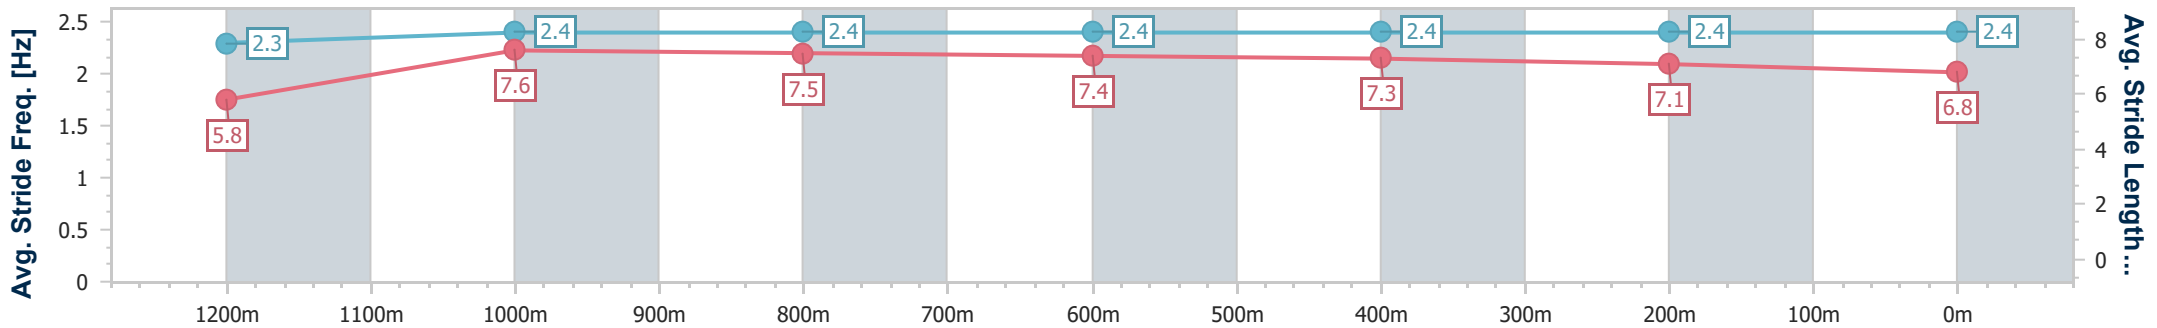

Horse/Jockey Name	Bandit
Final Rank	7
Fastest Section Time (Section)	0:10.83 (1200m)
Top Speed [km/h] (Section)	67.5 (1000m)
Race State	Finished

Doomben QLD Professional
Race 8: THE STAR STRADBROKE SEASON BENCHMARK 75
Handicap - 1350m
31 May 2023 - 16:40
Track Rating: Good 4, Weather: Fine, Rail Position: +8.5m Entire Course

BRISBANE
RACING CLUB

Section	Overall	1200m	1000m	800m	600m	400m	200m
Section Times	1:20.44 [7] (0:11.54)	1:08.90 [10] (0:10.83)	0:58.07 [10] (0:11.02)	0:47.05 [10] (0:11.48)	0:35.57 [9] (0:11.45)	0:24.12 [7] (0:11.67)	0:12.45 [7] (0:12.45)
Average Speed [km/h]	46.8	66.5	66.0	63.2	63.1	62.0	57.9
Top Speed [km/h]	65.7	67.3	67.5	64.3	64.6	62.5	60.8
Avg. Dist. to Rail [m]	7.7	3.5	3.0	1.7	1.1	4.5	7.1
Avg. Stride Freq. [Hz]	2.3	2.4	2.4	2.4	2.4	2.4	2.4
Avg. Stride Length [m]	5.8	7.6	7.5	7.4	7.3	7.1	6.8

- [ ] Ranking at each section and finish
- -.-.- No data available at this section
- NA No data available