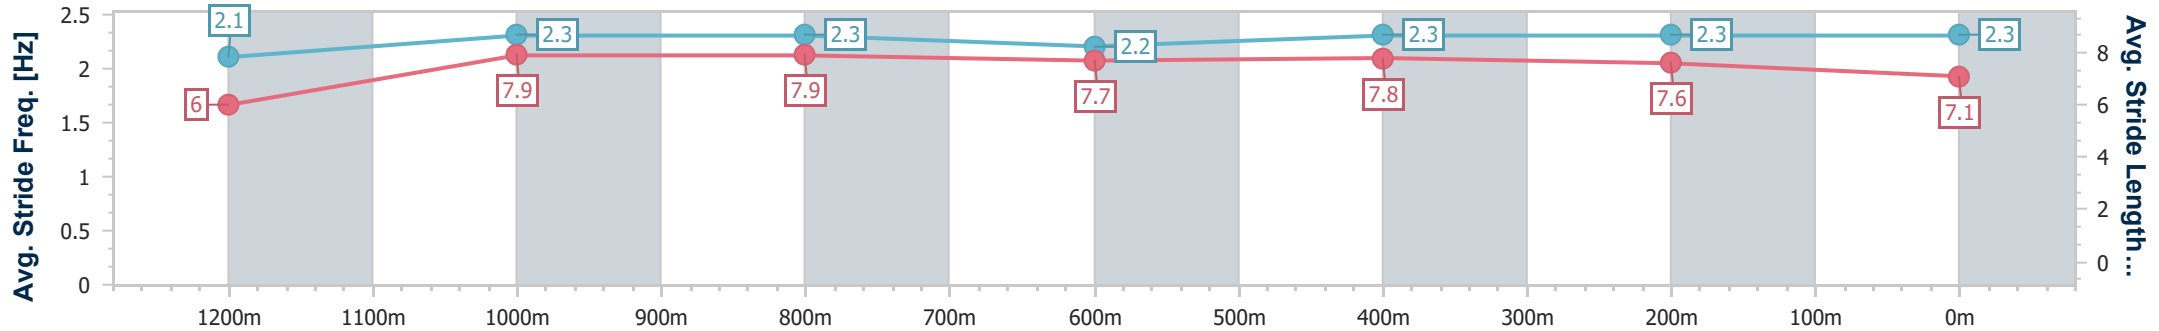

Horse/Jockey Name	Moonan Me
Final Rank	10
Fastest Section Time (Section)	0:10.82 (1200m)
Top Speed [km/h] (Section)	67.5 (1200m)
Race State	Finished

Doomben QLD Professional
Race 8: THE STAR STRADBROKE SEASON BENCHMARK 75
Handicap - 1350m
31 May 2023 - 16:40
Track Rating: Good 4, Weather: Fine, Rail Position: +8.5m Entire Course

BRISBANE
RACING CLUB

Section	Overall	1200m	1000m	800m	600m	400m	200m
Section Times	1:20.66 [10] (0:12.07)	1:08.59 [13] (0:10.82)	0:57.77 [13] (0:11.13)	0:46.64 [13] (0:11.54)	0:35.10 [13] (0:11.26)	0:23.84 [13] (0:11.30)	0:12.54 [10] (0:12.54)
Average Speed [km/h]	44.6	66.5	64.9	62.2	63.8	64.4	57.4
Top Speed [km/h]	63.2	67.5	66.5	63.6	64.7	65.0	63.0
Avg. Dist. to Rail [m]	3.5	1.0	0.6	0.5	1.1	6.8	9.2
Avg. Stride Freq. [Hz]	2.1	2.3	2.3	2.2	2.3	2.3	2.3
Avg. Stride Length [m]	6.0	7.9	7.9	7.7	7.8	7.6	7.1

- [ ] Ranking at each section and finish
- -.-.- No data available at this section
- NA No data available