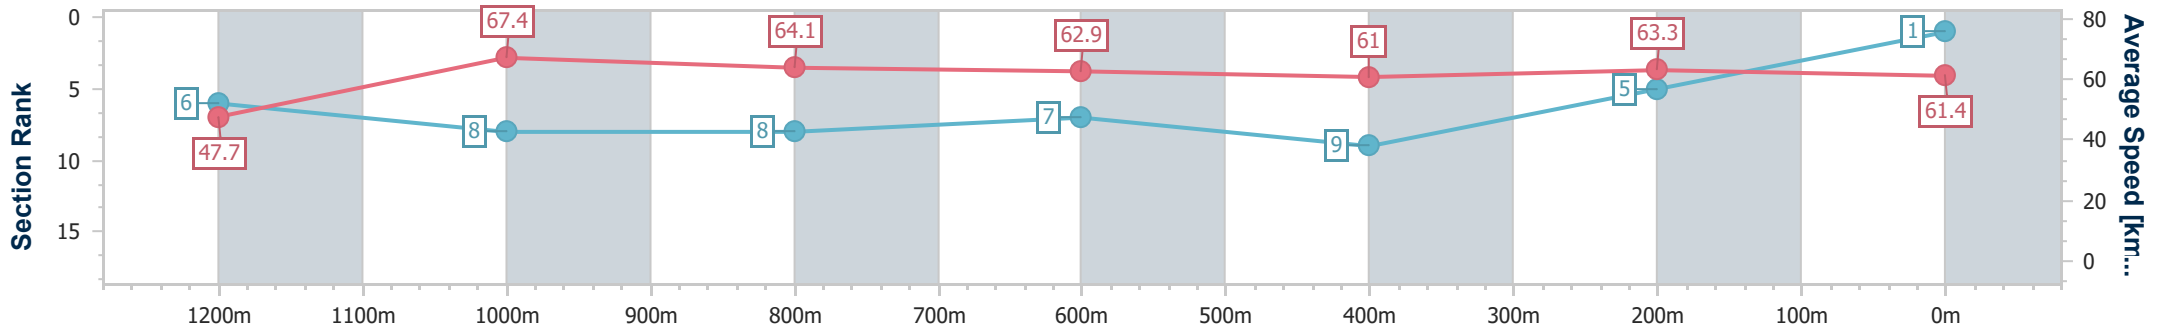

Horse/Jockey Name	Sunfall
Final Rank	1
Fastest Section Time (Section)	0:10.68 (1200m)
Top Speed [km/h] (Section)	68.4 (1000m)
Race State	Finished

Doomben QLD Professional
Race 8: THE STAR STRADBROKE SEASON BENCHMARK 75
Handicap - 1350m
31 May 2023 - 16:40
Track Rating: Good 4, Weather: Fine, Rail Position: +8.5m Entire Course

BRISBANE
RACING CLUB

Section	Overall	1200m	1000m	800m	600m	400m	200m
Section Times	1:19.53 [1] (0:11.33)	1:08.20 [6] (0:10.68)	0:57.52 [8] (0:11.24)	0:46.28 [8] (0:11.45)	0:34.83 [7] (0:11.76)	0:23.07 [9] (0:11.34)	0:11.73 [5] (0:11.73)
Average Speed [km/h]	47.7	67.4	64.1	62.9	61.0	63.3	61.4
Top Speed [km/h]	65.9	68.3	68.4	63.6	62.6	64.9	63.9
Avg. Dist. to Rail [m]	1.6	1.1	0.6	0.1	0.9	0.7	1.2
Avg. Stride Freq. [Hz]	2.2	2.3	2.2	2.2	2.1	2.2	2.2
Avg. Stride Length [m]	6.0	8.0	7.8	7.8	7.7	7.9	7.6

- [ ] Ranking at each section and finish
- -.-.- No data available at this section
- NA No data available