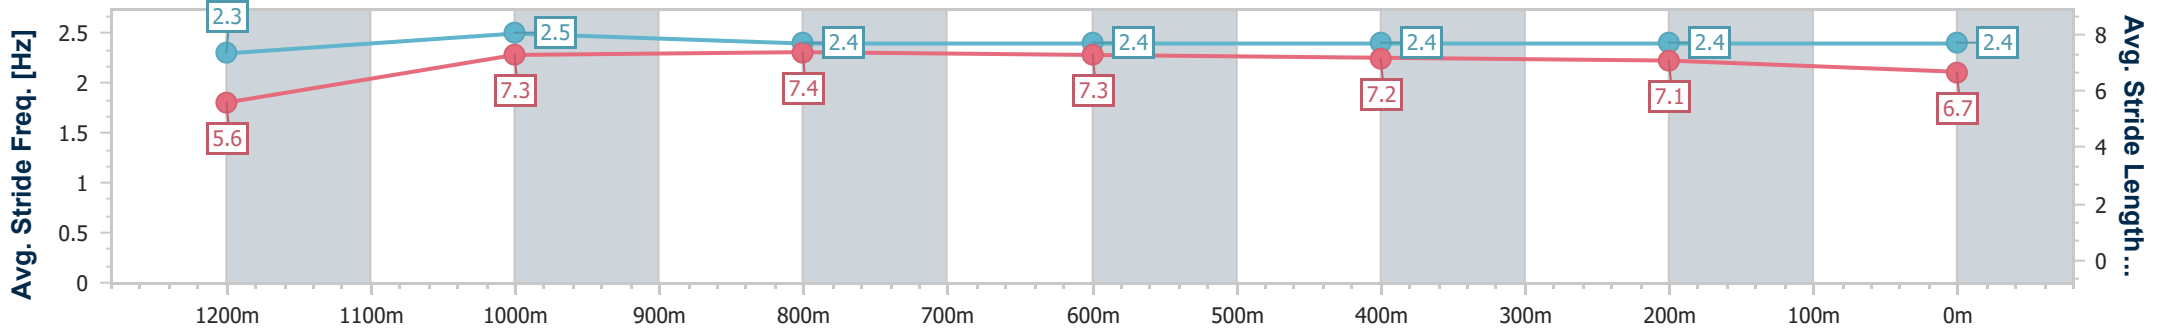

Horse/Jockey Name	Contribute
Final Rank	11
Fastest Section Time (Section)	0:10.80 (1200m)
Top Speed [km/h] (Section)	67.6 (1000m)
Race State	Finished

Doomben QLD Professional
Race 8: THE STAR STRADBROKE SEASON BENCHMARK 75
Handicap - 1350m
31 May 2023 - 16:40
Track Rating: Good 4, Weather: Fine, Rail Position: +8.5m Entire Course

BRISBANE
RACING CLUB

Section	Overall	1200m	1000m	800m	600m	400m	200m
Section Times	1:20.70 [11] (0:11.73)	1:08.97 [11] (0:10.80)	0:58.17 [12] (0:11.12)	0:47.05 [12] (0:11.54)	0:35.51 [12] (0:11.34)	0:24.17 [10] (0:11.61)	0:12.56 [12] (0:12.56)
Average Speed [km/h]	46.0	66.7	65.1	63.0	64.2	62.4	57.4
Top Speed [km/h]	64.6	67.5	67.6	63.8	65.7	63.8	61.0
Avg. Dist. to Rail [m]	6.3	0.9	1.5	2.0	2.3	5.7	8.7
Avg. Stride Freq. [Hz]	2.3	2.5	2.4	2.4	2.4	2.4	2.4
Avg. Stride Length [m]	5.6	7.3	7.4	7.3	7.2	7.1	6.7

- [ ] Ranking at each section and finish
- -.-.- No data available at this section
- NA No data available