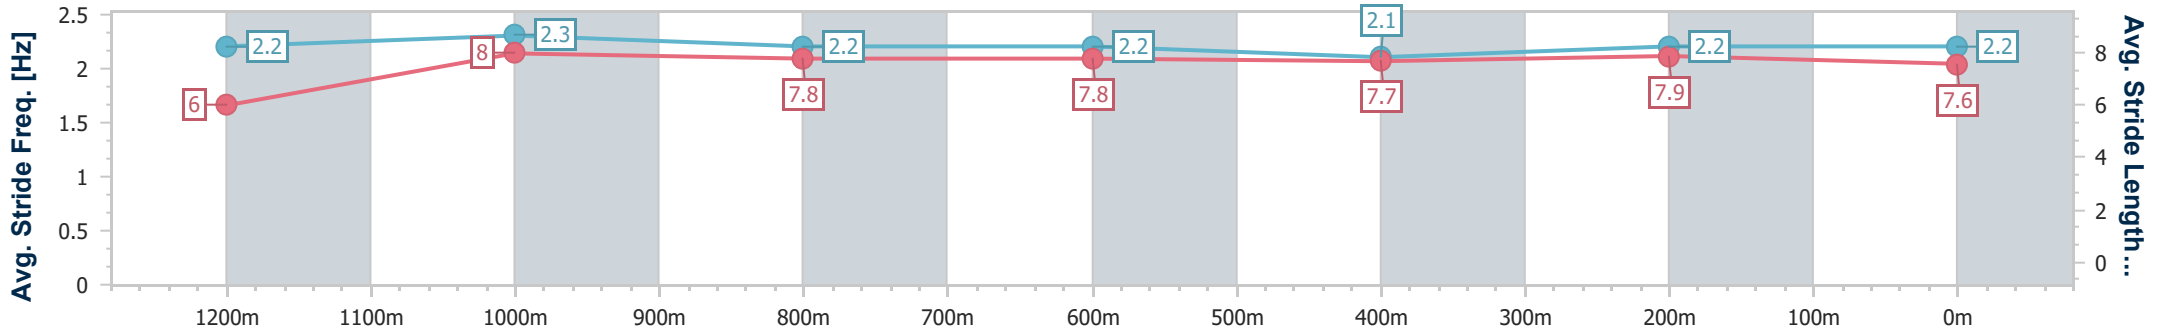

Horse/Jockey Name	Sunfall
Final Rank	1
Fastest Section Time (Section)	0:10.68 (1200m)
Top Speed [km/h] (Section)	68.4 (1000m)
Race State	Finished

Doomben QLD Professional
Race 8: THE STAR STRADBROKE SEASON BENCHMARK 75
Handicap - 1350m
31 May 2023 - 16:40
Track Rating: Good 4, Weather: Fine, Rail Position: +8.5m Entire Course

BRISBANE
RACING CLUB

Section	Overall	1200m	1000m	800m	600m	400m	200m
Section Times	1:19.53 [1] (0:11.33)	1:08.20 [6] (0:10.68)	0:57.52 [8] (0:11.24)	0:46.28 [8] (0:11.45)	0:34.83 [7] (0:11.76)	0:23.07 [9] (0:11.34)	0:11.73 [5] (0:11.73)
Average Speed [km/h]	47.7	67.4	64.1	62.9	61.0	63.3	61.4
Top Speed [km/h]	65.9	68.3	68.4	63.6	62.6	64.9	63.9
Avg. Dist. to Rail [m]	1.6	1.1	0.6	0.1	0.9	0.7	1.2
Avg. Stride Freq. [Hz]	2.2	2.3	2.2	2.2	2.1	2.2	2.2
Avg. Stride Length [m]	6.0	8.0	7.8	7.8	7.7	7.9	7.6

- [ ] Ranking at each section and finish
- -.-.- No data available at this section
- NA No data available