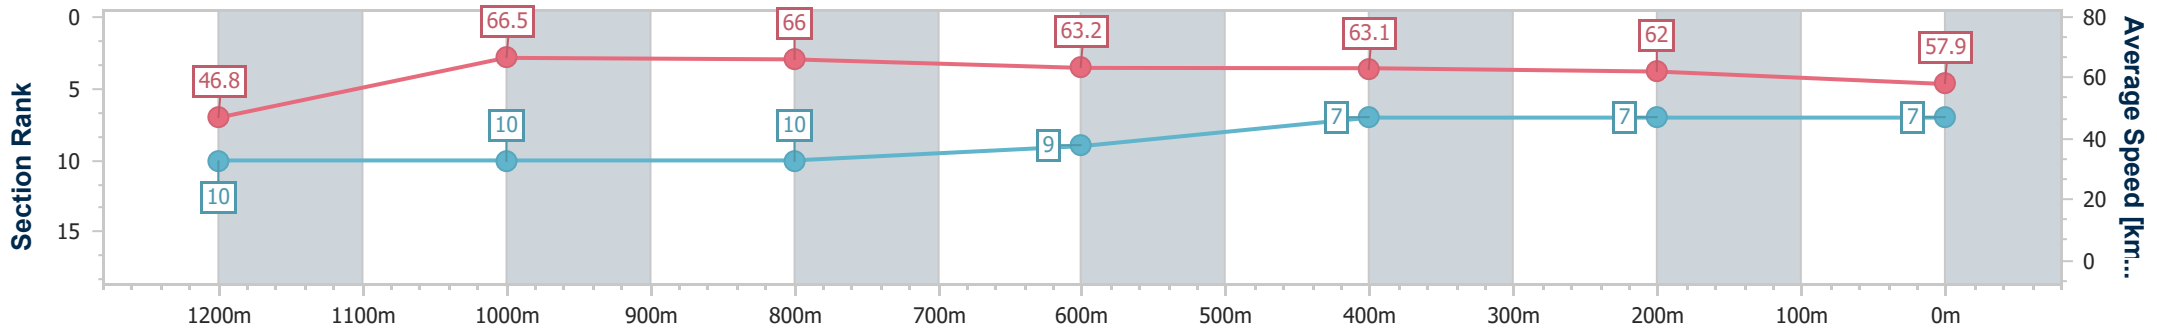

Horse/Jockey Name	Bandit
Final Rank	7
Fastest Section Time (Section)	0:10.83 (1200m)
Top Speed [km/h] (Section)	67.5 (1000m)
Race State	Finished

Doomben QLD Professional
Race 8: THE STAR STRADBROKE SEASON BENCHMARK 75
Handicap - 1350m
31 May 2023 - 16:40
Track Rating: Good 4, Weather: Fine, Rail Position: +8.5m Entire Course

BRISBANE
RACING CLUB

Section	Overall	1200m	1000m	800m	600m	400m	200m
Section Times	1:20.44 [7] (0:11.54)	1:08.90 [10] (0:10.83)	0:58.07 [10] (0:11.02)	0:47.05 [10] (0:11.48)	0:35.57 [9] (0:11.45)	0:24.12 [7] (0:11.67)	0:12.45 [7] (0:12.45)
Average Speed [km/h]	46.8	66.5	66.0	63.2	63.1	62.0	57.9
Top Speed [km/h]	65.7	67.3	67.5	64.3	64.6	62.5	60.8
Avg. Dist. to Rail [m]	7.7	3.5	3.0	1.7	1.1	4.5	7.1
Avg. Stride Freq. [Hz]	2.3	2.4	2.4	2.4	2.4	2.4	2.4
Avg. Stride Length [m]	5.8	7.6	7.5	7.4	7.3	7.1	6.8

- [ ] Ranking at each section and finish
- -.-.- No data available at this section
- NA No data available