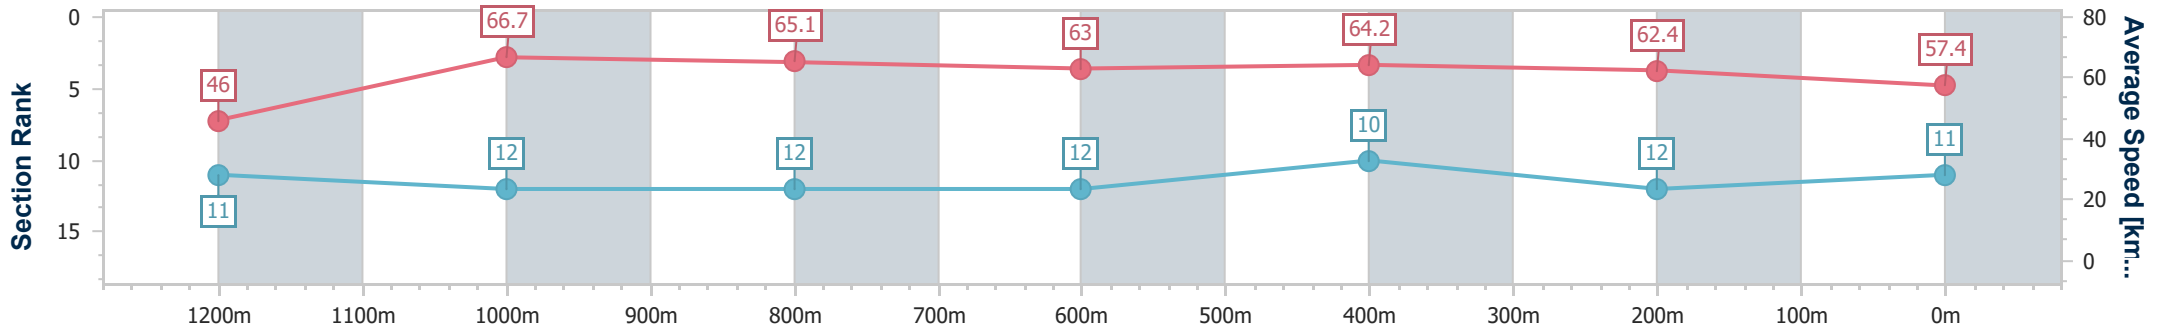

Horse/Jockey Name	Contribute
Final Rank	11
Fastest Section Time (Section)	0:10.80 (1200m)
Top Speed [km/h] (Section)	67.6 (1000m)
Race State	Finished

Doomben QLD Professional
Race 8: THE STAR STRADBROKE SEASON BENCHMARK 75
Handicap - 1350m
31 May 2023 - 16:40
Track Rating: Good 4, Weather: Fine, Rail Position: +8.5m Entire Course

BRISBANE
RACING CLUB

Section	Overall	1200m	1000m	800m	600m	400m	200m
Section Times	1:20.70 [11] (0:11.73)	1:08.97 [11] (0:10.80)	0:58.17 [12] (0:11.12)	0:47.05 [12] (0:11.54)	0:35.51 [12] (0:11.34)	0:24.17 [10] (0:11.61)	0:12.56 [12] (0:12.56)
Average Speed [km/h]	46.0	66.7	65.1	63.0	64.2	62.4	57.4
Top Speed [km/h]	64.6	67.5	67.6	63.8	65.7	63.8	61.0
Avg. Dist. to Rail [m]	6.3	0.9	1.5	2.0	2.3	5.7	8.7
Avg. Stride Freq. [Hz]	2.3	2.5	2.4	2.4	2.4	2.4	2.4
Avg. Stride Length [m]	5.6	7.3	7.4	7.3	7.2	7.1	6.7

- [ ] Ranking at each section and finish
- -.-.- No data available at this section
- NA No data available