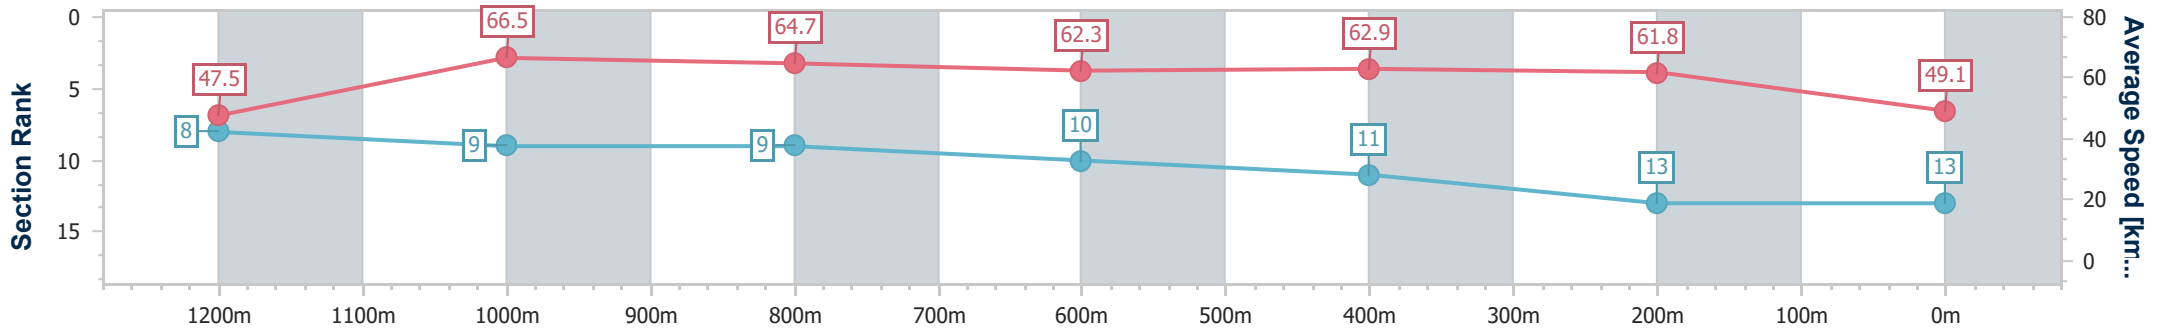

Horse/Jockey Name	Strawb
Final Rank	13
Fastest Section Time (Section)	0:10.82 (1200m)
Top Speed [km/h] (Section)	67.9 (1200m)
Race State	Finished

Doomben QLD Professional
Race 8: THE STAR STRADBROKE SEASON BENCHMARK 75
Handicap - 1350m
31 May 2023 - 16:40
Track Rating: Good 4, Weather: Fine, Rail Position: +8.5m Entire Course

BRISBANE
RACING CLUB

Section	Overall	1200m	1000m	800m	600m	400m	200m
Section Times	1:22.88 [13] (0:11.39)	1:11.49 [8] (0:10.82)	1:00.67 [9] (0:11.18)	0:49.49 [9] (0:11.65)	0:37.84 [10] (0:11.50)	0:26.34 [11] (0:11.68)	0:14.66 [13] (0:14.66)
Average Speed [km/h]	47.5	66.5	64.7	62.3	62.9	61.8	49.1
Top Speed [km/h]	66.1	67.9	67.8	63.2	63.7	63.5	59.5
Avg. Dist. to Rail [m]	4.7	2.4	2.1	1.3	1.2	3.5	6.8
Avg. Stride Freq. [Hz]	2.3	2.5	2.4	2.3	2.4	2.4	2.2
Avg. Stride Length [m]	5.8	7.4	7.5	7.4	7.3	7.2	6.2

- [ ] Ranking at each section and finish
- -.-.- No data available at this section
- NA No data available