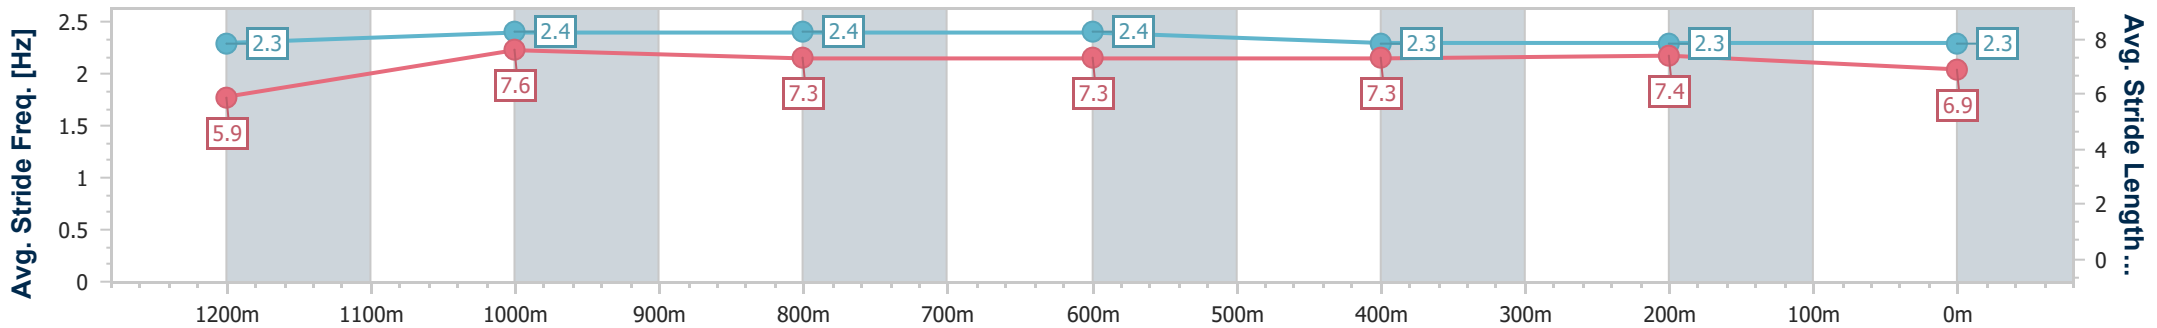

Horse/Jockey Name	Stick To Your Guns
Final Rank	9
Fastest Section Time (Section)	0:10.71 (1200m)
Top Speed [km/h] (Section)	68.9 (1000m)
Race State	Finished

Doomben QLD Professional
Race 8: THE STAR STRADBROKE SEASON BENCHMARK 75
Handicap - 1350m
31 May 2023 - 16:40
Track Rating: Good 4, Weather: Fine, Rail Position: +8.5m Entire Course

BRISBANE
RACING CLUB

Section	Overall	1200m	1000m	800m	600m	400m	200m							
Section Times	1:20.63 [9] (0:11.21)	1:09.42 [5] (0:10.71)	0:58.71 [7] (0:11.25)	0:47.46 [7] (0:11.53)	0:35.93 [8] (0:11.71)	0:24.22 [8] (0:11.59)	0:12.63 [8] (0:12.63)							
Average Speed [km/h]	48.1	67.4	64.2	62.9	61.3	62.1	57.0							
Top Speed [km/h]	64.6	68.9	68.9	63.6	63.2	63.6	60.9							
Avg. Dist. to Rail [m]	4.4	1.9	1.2	1.2	0.4	1.8	4.1							
Avg. Stride Freq. [Hz]	2.3	2.4	2.4	2.4	2.3	2.3	2.3							
Avg. Stride Length [m]	5.9	7.6	7.3	7.3	7.3	7.4	6.9							

- [ ] Ranking at each section and finish
- -.-.- No data available at this section
- NA No data available