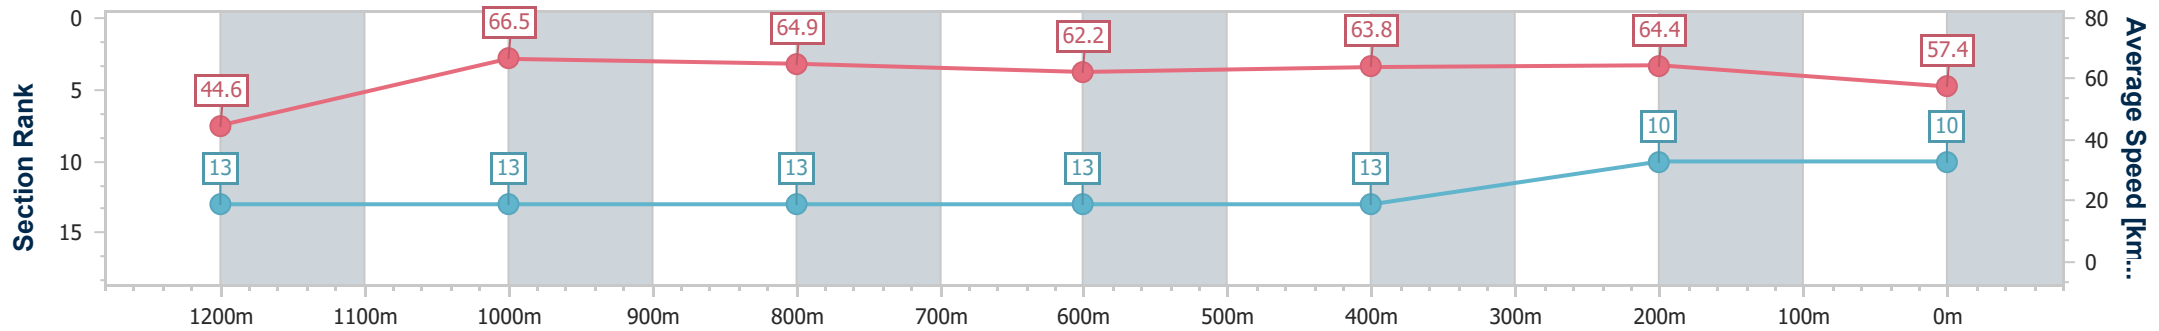

Horse/Jockey Name	Moonan Me
Final Rank	10
Fastest Section Time (Section)	0:10.82 (1200m)
Top Speed [km/h] (Section)	67.5 (1200m)
Race State	Finished

Doomben QLD Professional
Race 8: THE STAR STRADBROKE SEASON BENCHMARK 75
Handicap - 1350m
31 May 2023 - 16:40
Track Rating: Good 4, Weather: Fine, Rail Position: +8.5m Entire Course

BRISBANE
RACING CLUB

Section	Overall	1200m	1000m	800m	600m	400m	200m
Section Times	1:20.66 [10] (0:12.07)	1:08.59 [13] (0:10.82)	0:57.77 [13] (0:11.13)	0:46.64 [13] (0:11.54)	0:35.10 [13] (0:11.26)	0:23.84 [13] (0:11.30)	0:12.54 [10] (0:12.54)
Average Speed [km/h]	44.6	66.5	64.9	62.2	63.8	64.4	57.4
Top Speed [km/h]	63.2	67.5	66.5	63.6	64.7	65.0	63.0
Avg. Dist. to Rail [m]	3.5	1.0	0.6	0.5	1.1	6.8	9.2
Avg. Stride Freq. [Hz]	2.1	2.3	2.3	2.2	2.3	2.3	2.3
Avg. Stride Length [m]	6.0	7.9	7.9	7.7	7.8	7.6	7.1

- [ ] Ranking at each section and finish
- -.-.- No data available at this section
- NA No data available