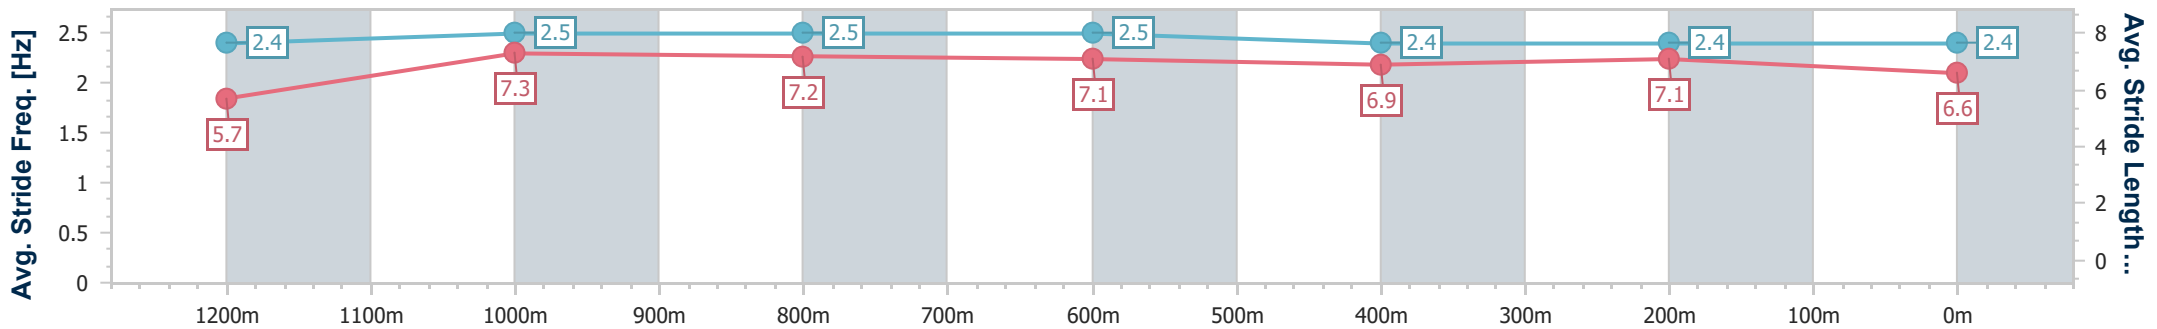

Horse/Jockey Name	Kosciusko
Final Rank	5
Fastest Section Time (Section)	0:10.62 (1200m)
Top Speed [km/h] (Section)	69.9 (1200m)
Race State	Finished

Doomben QLD Professional
Race 8: THE STAR STRADBROKE SEASON BENCHMARK 75
Handicap - 1350m
31 May 2023 - 16:40
Track Rating: Good 4, Weather: Fine, Rail Position: +8.5m Entire Course

BRISBANE
RACING CLUB

Section	Overall	1200m	1000m	800m	600m	400m	200m
Section Times	1:20.17 [5] (0:11.17)	1:09.00 [3] (0:10.62)	0:58.38 [4] (0:11.03)	0:47.35 [4] (0:11.39)	0:35.96 [2] (0:11.86)	0:24.10 [2] (0:11.58)	0:12.52 [2] (0:12.52)
Average Speed [km/h]	48.4	67.9	64.8	63.0	60.8	62.2	57.6
Top Speed [km/h]	65.1	69.9	67.6	63.4	62.7	63.3	61.4
Avg. Dist. to Rail [m]	3.0	0.8	1.5	1.1	0.5	2.0	3.6
Avg. Stride Freq. [Hz]	2.4	2.5	2.5	2.5	2.4	2.4	2.4
Avg. Stride Length [m]	5.7	7.3	7.2	7.1	6.9	7.1	6.6

- [ ] Ranking at each section and finish
- -.-.- No data available at this section
- NA No data available