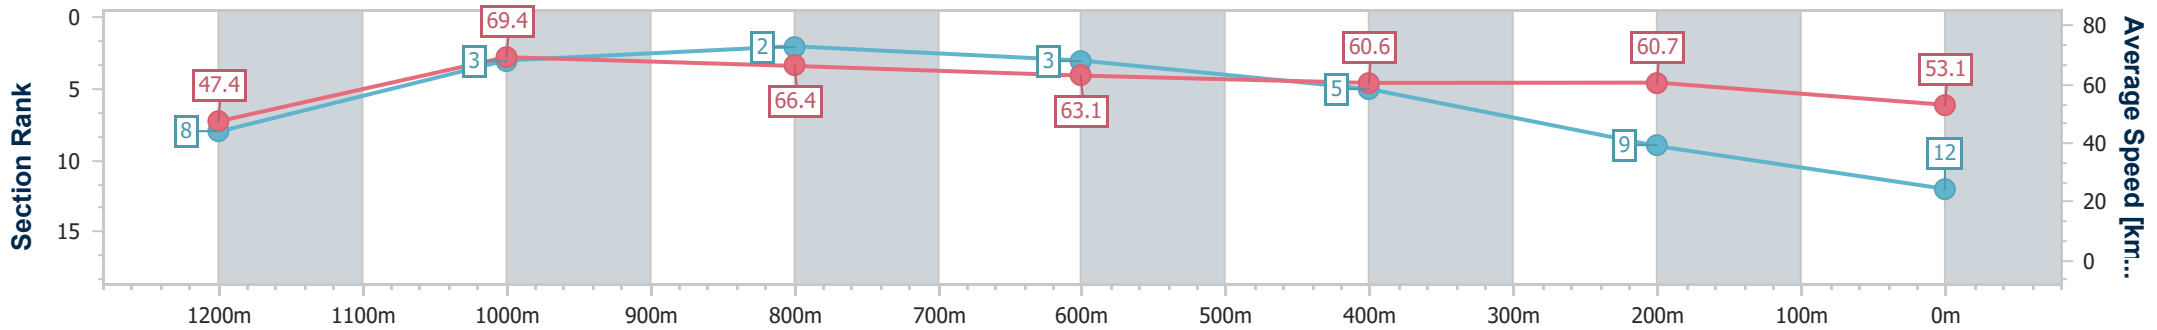

Horse/Jockey Name	South Parade
Final Rank	12
Fastest Section Time (Section)	0:10.38 (1200m)
Top Speed [km/h] (Section)	70.2 (1200m)
Race State	Finished

Doomben QLD Professional
Race 8: THE STAR STRADBROKE SEASON BENCHMARK 75
Handicap - 1350m
31 May 2023 - 16:40
Track Rating: Good 4, Weather: Fine, Rail Position: +8.5m Entire Course

BRISBANE
RACING CLUB

Section	Overall	1200m	1000m	800m	600m	400m	200m							
Section Times	1:21.60 [12] (0:11.39)	1:10.21 [8] (0:10.38)	0:59.83 [3] (0:10.91)	0:48.92 [2] (0:11.55)	0:37.37 [3] (0:11.93)	0:25.44 [5] (0:11.85)	0:13.59 [9] (0:13.59)							
Average Speed [km/h]	47.4	69.4	66.4	63.1	60.6	60.7	53.1							
Top Speed [km/h]	67.9	70.2	68.8	64.4	62.2	61.9	59.5							
Avg. Dist. to Rail [m]	11.6	5.2	2.5	2.5	1.1	2.1	4.6							
Avg. Stride Freq. [Hz]	2.3	2.4	2.3	2.3	2.2	2.3	2.1							
Avg. Stride Length [m]	5.7	8.0	7.9	7.7	7.5	7.3	7.0							

- [ ] Ranking at each section and finish
- -.-.- No data available at this section
- NA No data available