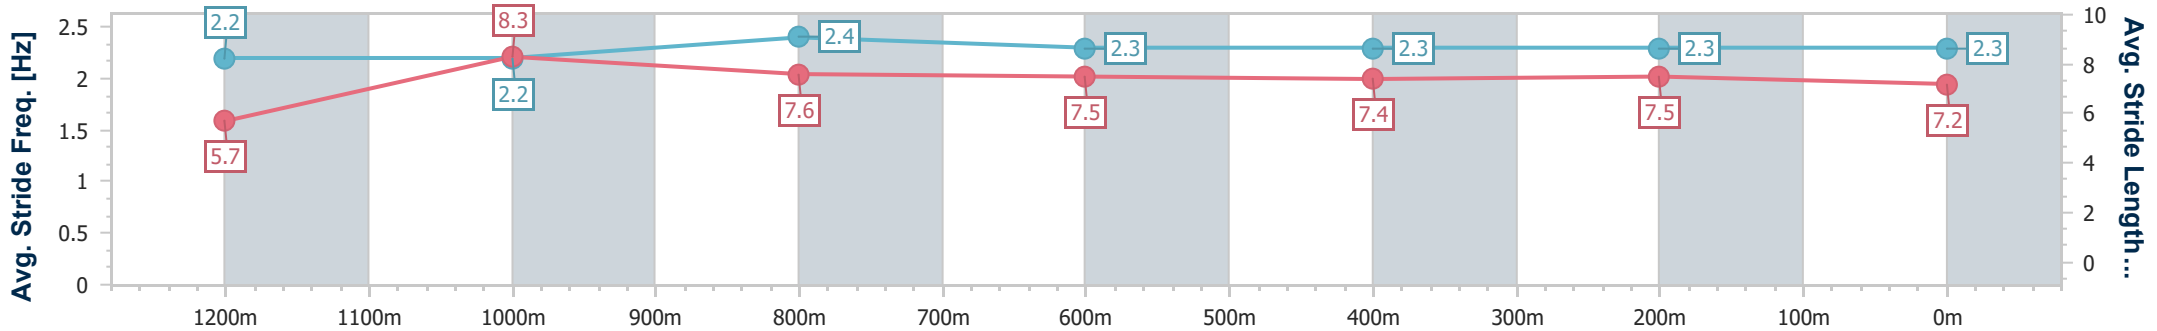

Horse/Jockey Name	Collay's Spirit
Final Rank	3
Fastest Section Time (Section)	0:10.66 (1200m)
Top Speed [km/h] (Section)	68.6 (1200m)
Race State	Finished

Doomben QLD Professional
Race 8: THE STAR STRADBROKE SEASON BENCHMARK 75
Handicap - 1350m
31 May 2023 - 16:40
Track Rating: Good 4, Weather: Fine, Rail Position: +8.5m Entire Course

BRISBANE
RACING CLUB

Section	Overall	1200m	1000m	800m	600m	400m	200m						
Section Times	1:20.04 [3] (0:11.79)	1:08.25 [12] (0:10.66)	0:57.59 [11] (0:11.11)	0:46.48 [11] (0:11.49)	0:34.99 [11] (0:11.75)	0:23.24 [12] (0:11.33)	0:11.91 [11] (0:11.91)						
Average Speed [km/h]	45.7	67.6	65.0	62.7	61.4	63.5	60.5						
Top Speed [km/h]	65.6	68.6	68.6	64.8	64.3	65.6	64.5						
Avg. Dist. to Rail [m]	5.0	1.2	0.9	0.5	0.4	0.9	3.3						
Avg. Stride Freq. [Hz]	2.2	2.2	2.4	2.3	2.3	2.3	2.3						
Avg. Stride Length [m]	5.7	8.3	7.6	7.5	7.4	7.5	7.2						

- [ ] Ranking at each section and finish
- -.-.- No data available at this section
- NA No data available