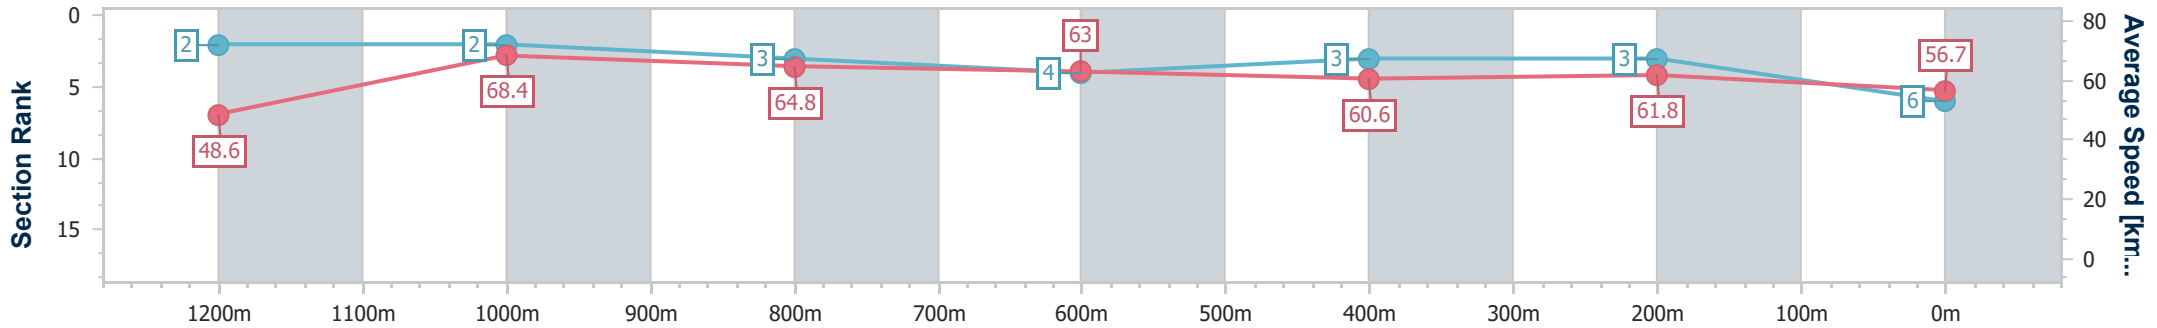

Horse/Jockey Name	Argyle Pink
Final Rank	6
Fastest Section Time (Section)	0:10.53 (1200m)
Top Speed [km/h] (Section)	69.4 (1200m)
Race State	Finished

Doomben QLD Professional
Race 8: THE STAR STRADBROKE SEASON BENCHMARK 75
Handicap - 1350m
31 May 2023 - 16:40
Track Rating: Good 4, Weather: Fine, Rail Position: +8.5m Entire Course

BRISBANE
RACING CLUB

Section	Overall	1200m	1000m	800m	600m	400m	200m
Section Times	1:20.40 [6] (0:11.15)	1:09.25 [2] (0:10.53)	0:58.72 [2] (0:11.09)	0:47.63 [3] (0:11.49)	0:36.14 [4] (0:11.84)	0:24.30 [3] (0:11.61)	0:12.69 [3] (0:12.69)
Average Speed [km/h]	48.6	68.4	64.8	63.0	60.6	61.8	56.7
Top Speed [km/h]	66.7	69.4	67.6	63.9	63.3	62.9	61.0
Avg. Dist. to Rail [m]	8.1	4.0	1.0	1.1	0.7	1.0	0.7
Avg. Stride Freq. [Hz]	2.3	2.5	2.5	2.4	2.4	2.4	2.4
Avg. Stride Length [m]	5.8	7.4	7.2	7.2	7.0	7.1	6.7

- [ ] Ranking at each section and finish
- -.-.- No data available at this section
- NA No data available