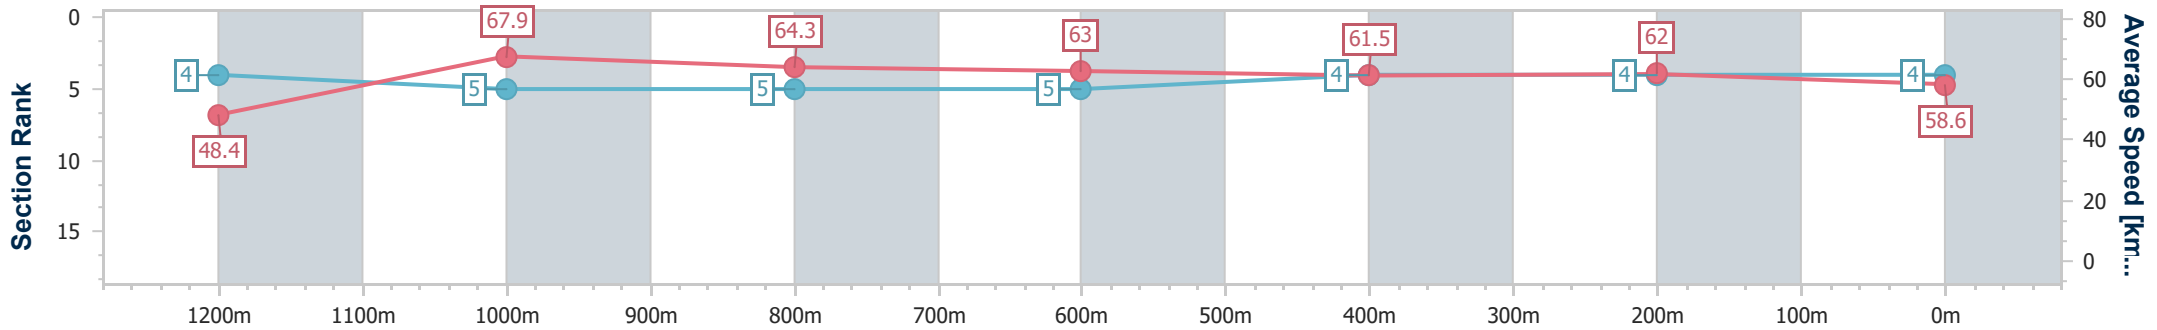

Horse/Jockey Name	Silver City
Final Rank	4
Fastest Section Time (Section)	0:10.61 (1200m)
Top Speed [km/h] (Section)	68.5 (1200m)
Race State	Finished

Doomben QLD Professional
Race 8: THE STAR STRADBROKE SEASON BENCHMARK 75
Handicap - 1350m
31 May 2023 - 16:40
Track Rating: Good 4, Weather: Fine, Rail Position: +8.5m Entire Course

BRISBANE
RACING CLUB

Section	Overall	1200m	1000m	800m	600m	400m	200m
Section Times	1:20.05 [4] (0:11.18)	1:08.87 [4] (0:10.61)	0:58.26 [5] (0:11.22)	0:47.04 [5] (0:11.47)	0:35.57 [5] (0:11.68)	0:23.89 [4] (0:11.61)	0:12.28 [4] (0:12.28)
Average Speed [km/h]	48.4	67.9	64.3	63.0	61.5	62.0	58.6
Top Speed [km/h]	66.6	68.5	67.1	63.6	63.7	63.5	61.3
Avg. Dist. to Rail [m]	6.3	3.3	1.5	0.6	0.6	1.7	4.4
Avg. Stride Freq. [Hz]	2.4	2.6	2.4	2.4	2.4	2.4	2.4
Avg. Stride Length [m]	5.6	7.4	7.3	7.3	7.3	7.2	6.8

- [ ] Ranking at each section and finish
- -.-.- No data available at this section
- NA No data available