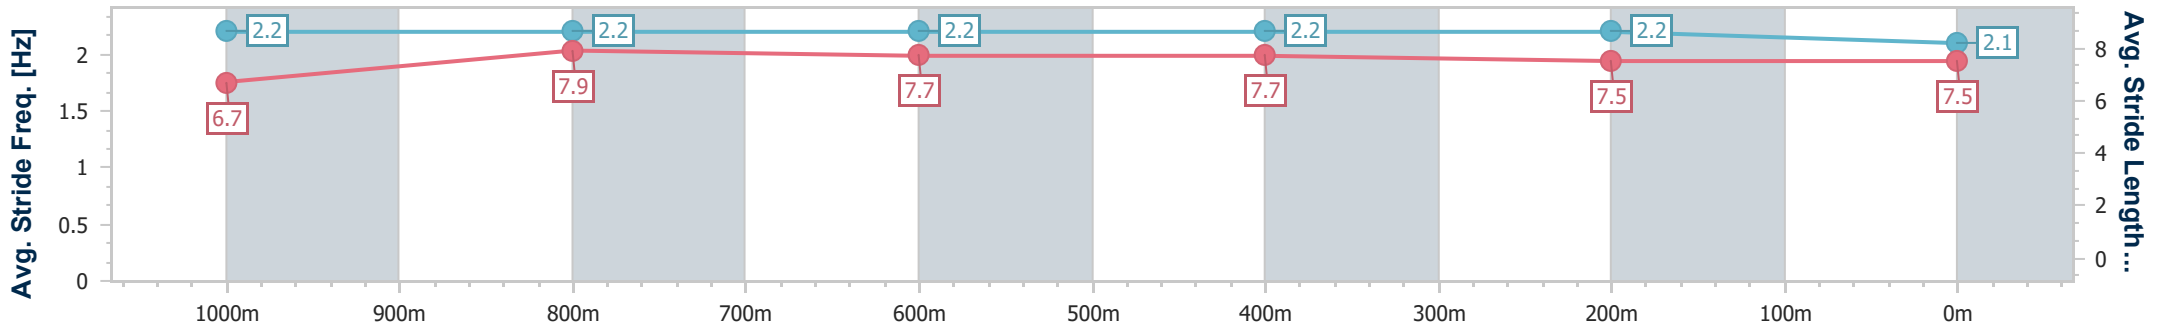

Horse/Jockey Name	Electric
Final Rank	6
Fastest Section Time (Section)	0:11.30 (1000m)
Top Speed [km/h] (Section)	66.3 (1000m)
Race State	Finished

Toowoomba QLD Professional
Race 6: DAIKIN BENCHMARK 62 Handicap - 1200m
27 May 2023 - 19:43
Track Rating: Good 4, Weather: Fine, Rail Position: True

Section	Overall	1000m	800m	600m	400m	200m
Section Times	1:13.82 [6] (0:13.76)	1:00.06 [5] (0:11.30)	0:48.76 [4] (0:11.77)	0:36.99 [3] (0:12.08)	0:24.91 [4] (0:12.33)	0:12.58 [5] (0:12.58)
Average Speed [km/h]	52.4	64.0	61.8	60.1	58.7	57.2
Top Speed [km/h]	65.9	66.3	63.0	62.1	59.1	58.6
Avg. Dist. to Rail [m]	3.5	1.4	2.5	1.7	1.8	3.2
Avg. Stride Freq. [Hz]	2.2	2.2	2.2	2.2	2.2	2.1
Avg. Stride Length [m]	6.7	7.9	7.7	7.7	7.5	7.5

- [ ] Ranking at each section and finish
- -.-.- No data available at this section
- NA No data available