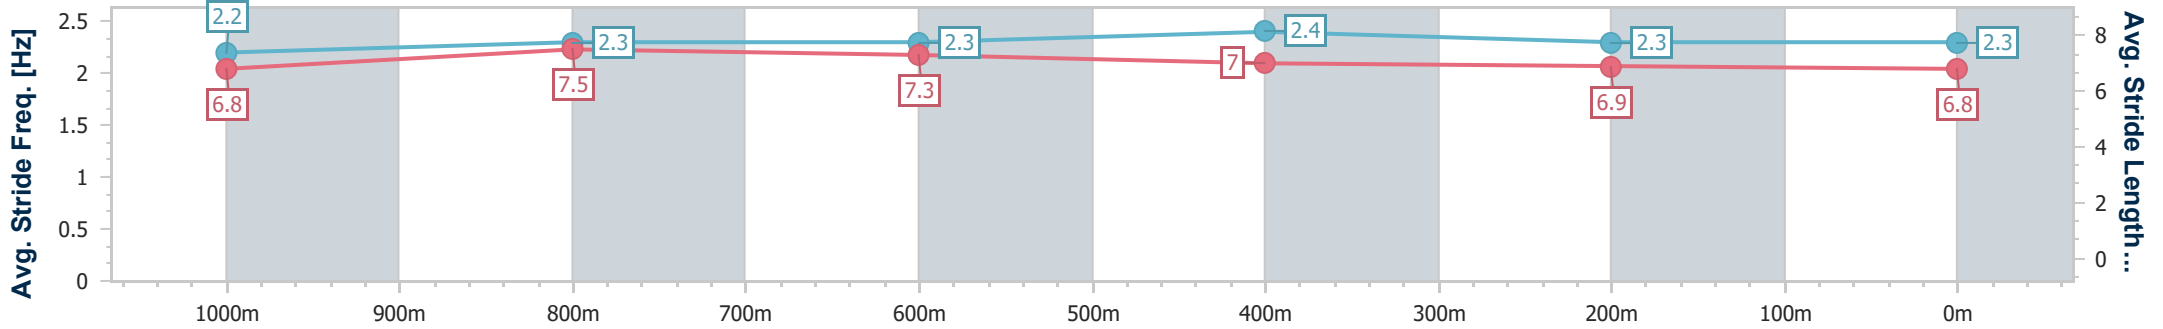

- [ ] Ranking at each section and finish
- .-.- No data available at this section
- NA No data available

Horse/Jockey Name	Power Sister
Final Rank	7
Fastest Section Time (Section)	0:11.48 (1000m)
Top Speed [km/h] (Section)	68.1 (Overall)
Race State	Finished

Toowoomba QLD Professional  
 Race 6: DAIKIN BENCHMARK 62 Handicap - 1200m  
 27 May 2023 - 19:43  
 Track Rating: Good 4, Weather: Fine, Rail Position: True

Section	Overall	1000m	800m	600m	400m	200m
Section Times	1:13.87 [7] (0:13.24)	1:00.63 [1] (0:11.48)	0:49.15 [1] (0:11.77)	0:37.38 [1] (0:12.12)	0:25.26 [1] (0:12.41)	0:12.85 [3] (0:12.85)
Average Speed [km/h]	54.5	62.8	61.2	59.4	58.0	55.9
Top Speed [km/h]	68.1	65.4	61.9	61.9	59.6	57.6
Avg. Dist. to Rail [m]	5.7	0.7	0.2	0.4	0.2	1.4
Avg. Stride Freq. [Hz]	2.2	2.3	2.3	2.4	2.3	2.3
Avg. Stride Length [m]	6.8	7.5	7.3	7.0	6.9	6.8