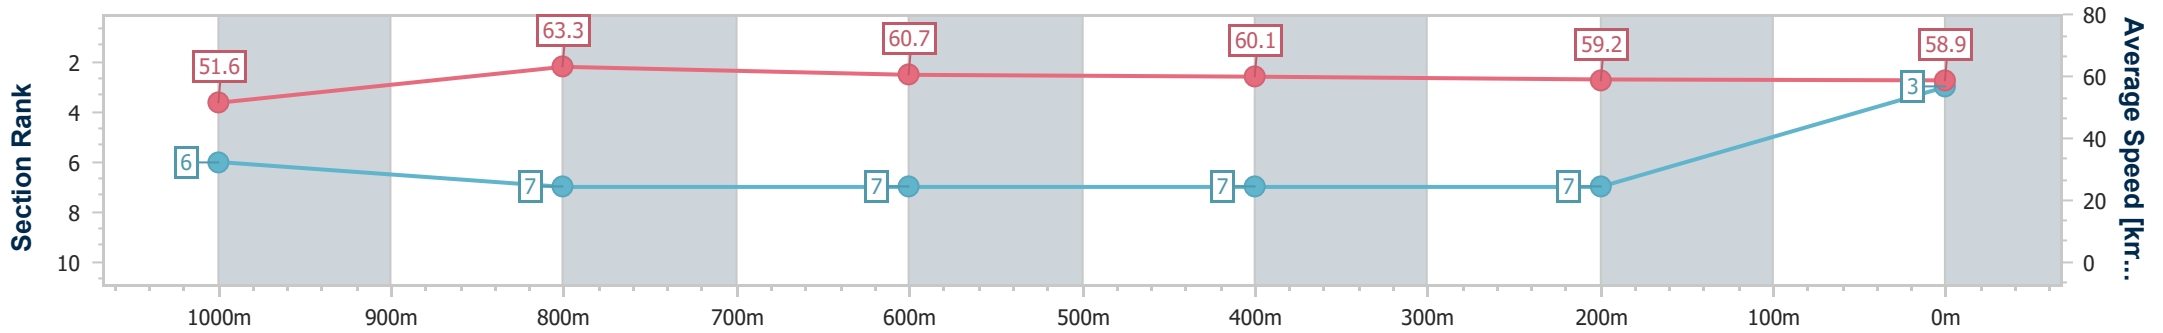

Horse/Jockey Name	All's Fair
Final Rank	3
Fastest Section Time (Section)	0:11.43 (1000m)
Top Speed [km/h] (Section)	66.1 (Overall)
Race State	Finished

Toowoomba QLD Professional
Race 6: DAIKIN BENCHMARK 62 Handicap - 1200m
27 May 2023 - 19:43
Track Rating: Good 4, Weather: Fine, Rail Position: True

Section	Overall	1000m	800m	600m	400m	200m
Section Times	1:13.57 [3] (0:13.97)	0:59.60 [6] (0:11.43)	0:48.17 [7] (0:11.87)	0:36.30 [7] (0:11.96)	0:24.34 [7] (0:12.14)	0:12.20 [7] (0:12.20)
Average Speed [km/h]	51.6	63.3	60.7	60.1	59.2	58.9
Top Speed [km/h]	66.1	65.7	62.6	62.4	60.0	60.0
Avg. Dist. to Rail [m]	4.4	1.8	0.4	0.3	0.9	0.8
Avg. Stride Freq. [Hz]	2.3	2.4	2.3	2.3	2.3	2.3
Avg. Stride Length [m]	6.4	7.4	7.4	7.2	7.0	7.1

- [ ] Ranking at each section and finish
- -.-.- No data available at this section
- NA No data available