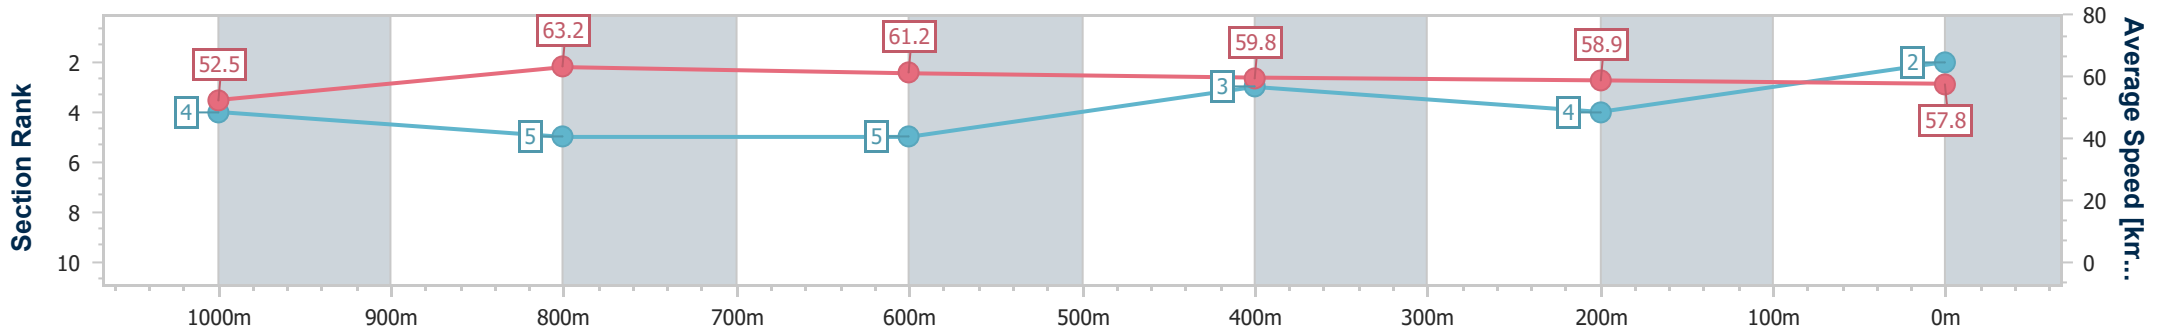

Horse/Jockey Name	To Love Somebody
Final Rank	2
Fastest Section Time (Section)	0:11.38 (1000m)
Top Speed [km/h] (Section)	66.0 (1000m)
Race State	Finished

Toowoomba QLD Professional
Race 6: DAIKIN BENCHMARK 62 Handicap - 1200m
27 May 2023 - 19:43
Track Rating: Good 4, Weather: Fine, Rail Position: True

Section	Overall	1000m	800m	600m	400m	200m
Section Times	1:13.50 [2] (0:13.72)	0:59.78 [4] (0:11.38)	0:48.40 [5] (0:11.76)	0:36.64 [5] (0:12.00)	0:24.64 [3] (0:12.22)	0:12.42 [4] (0:12.42)
Average Speed [km/h]	52.5	63.2	61.2	59.8	58.9	57.8
Top Speed [km/h]	65.9	66.0	62.2	62.3	60.1	58.7
Avg. Dist. to Rail [m]	1.5	0.3	0.5	0.5	0.5	0.8
Avg. Stride Freq. [Hz]	2.3	2.4	2.4	2.4	2.4	2.3
Avg. Stride Length [m]	6.4	7.3	7.1	7.0	6.7	6.8

- [ ] Ranking at each section and finish
- -.-.- No data available at this section
- NA No data available