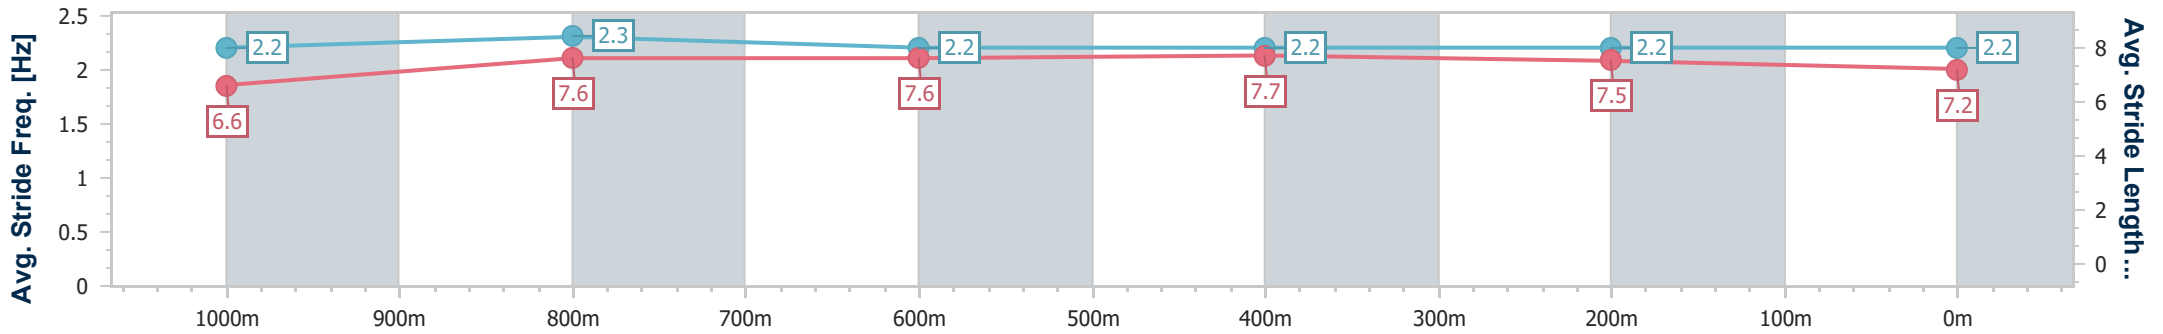

Horse/Jockey Name	Boom By By
Final Rank	5
Fastest Section Time (Section)	0:11.29 (1000m)
Top Speed [km/h] (Section)	67.4 (1000m)
Race State	Finished

Toowoomba QLD Professional
Race 6: DAIKIN BENCHMARK 62 Handicap - 1200m
27 May 2023 - 19:43
Track Rating: Good 4, Weather: Fine, Rail Position: True

Section	Overall	1000m	800m	600m	400m	200m
Section Times	1:13.65 [5] (0:14.02)	0:59.63 [7] (0:11.29)	0:48.34 [6] (0:11.84)	0:36.50 [6] (0:11.94)	0:24.56 [8] (0:12.19)	0:12.37 [8] (0:12.37)
Average Speed [km/h]	51.4	64.4	61.4	60.9	59.5	58.1
Top Speed [km/h]	65.0	67.4	62.4	62.7	60.6	60.2
Avg. Dist. to Rail [m]	5.5	3.0	2.8	2.3	2.7	6.0
Avg. Stride Freq. [Hz]	2.2	2.3	2.2	2.2	2.2	2.2
Avg. Stride Length [m]	6.6	7.6	7.6	7.7	7.5	7.2

- [ ] Ranking at each section and finish
- -.-.- No data available at this section
- NA No data available