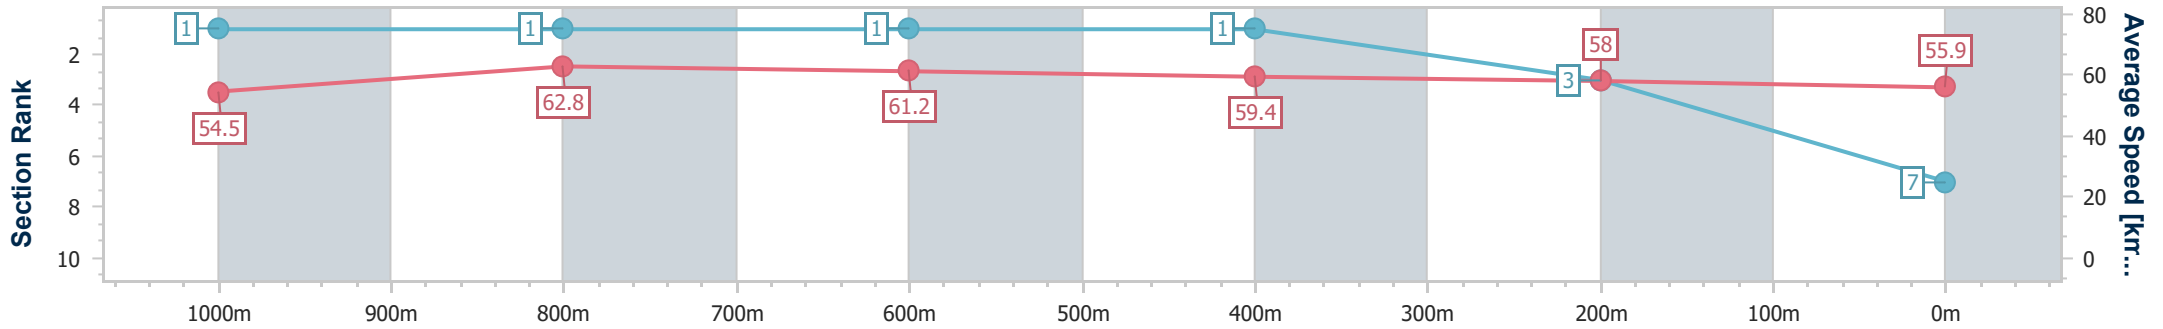

Horse/Jockey Name	Power Sister
Final Rank	7
Fastest Section Time (Section)	0:11.48 (1000m)
Top Speed [km/h] (Section)	68.1 (Overall)
Race State	Finished

Toowoomba QLD Professional
Race 6: DAIKIN BENCHMARK 62 Handicap - 1200m
27 May 2023 - 19:43
Track Rating: Good 4, Weather: Fine, Rail Position: True

Section	Overall	1000m	800m	600m	400m	200m
Section Times	1:13.87 [7] (0:13.24)	1:00.63 [1] (0:11.48)	0:49.15 [1] (0:11.77)	0:37.38 [1] (0:12.12)	0:25.26 [1] (0:12.41)	0:12.85 [3] (0:12.85)
Average Speed [km/h]	54.5	62.8	61.2	59.4	58.0	55.9
Top Speed [km/h]	68.1	65.4	61.9	61.9	59.6	57.6
Avg. Dist. to Rail [m]	5.7	0.7	0.2	0.4	0.2	1.4
Avg. Stride Freq. [Hz]	2.2	2.3	2.3	2.4	2.3	2.3
Avg. Stride Length [m]	6.8	7.5	7.3	7.0	6.9	6.8

- [ ] Ranking at each section and finish
- -.-.- No data available at this section
- NA No data available