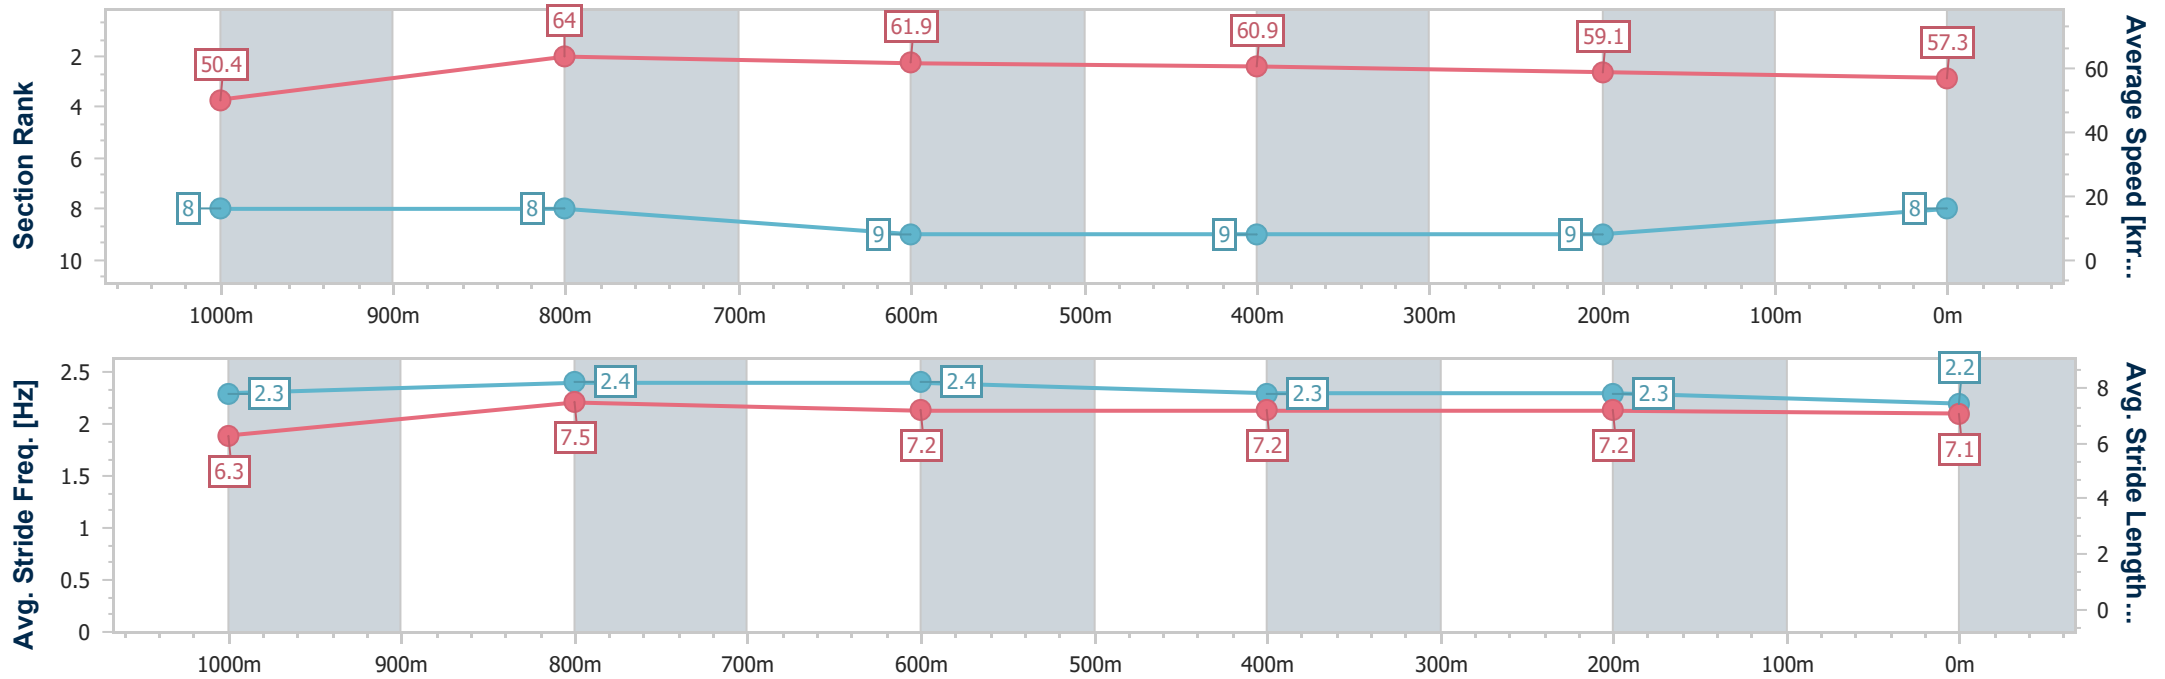

- [ ] Ranking at each section and finish
- .-.- No data available at this section
- NA No data available

Horse/Jockey Name	Avoca
Final Rank	8
Fastest Section Time (Section)	0:11.34 (1000m)
Top Speed [km/h] (Section)	65.2 (Overall)
Race State	Finished

Toowoomba QLD Professional  
 Race 6: DAIKIN BENCHMARK 62 Handicap - 1200m  
 27 May 2023 - 19:43  
 Track Rating: Good 4, Weather: Fine, Rail Position: True

Section	Overall	1000m	800m	600m	400m	200m
Section Times	1:14.18 [8] (0:14.31)	0:59.87 [8] (0:11.34)	0:48.53 [8] (0:11.74)	0:36.79 [9] (0:12.01)	0:24.78 [9] (0:12.25)	0:12.53 [9] (0:12.53)
Average Speed [km/h]	50.4	64.0	61.9	60.9	59.1	57.3
Top Speed [km/h]	65.2	65.1	63.3	63.2	60.1	58.4
Avg. Dist. to Rail [m]	7.2	2.6	3.2	3.4	1.6	2.3
Avg. Stride Freq. [Hz]	2.3	2.4	2.4	2.3	2.3	2.2
Avg. Stride Length [m]	6.3	7.5	7.2	7.2	7.2	7.1