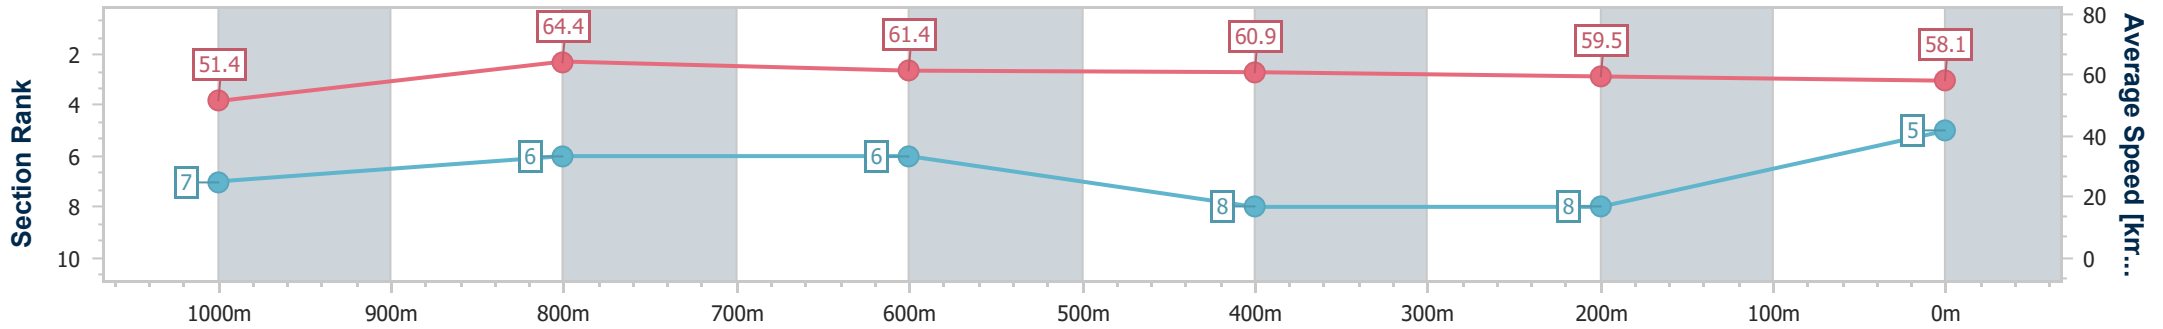

Horse/Jockey Name	Boom By By
Final Rank	5
Fastest Section Time (Section)	0:11.29 (1000m)
Top Speed [km/h] (Section)	67.4 (1000m)
Race State	Finished

Toowoomba QLD Professional
Race 6: DAIKIN BENCHMARK 62 Handicap - 1200m
27 May 2023 - 19:43
Track Rating: Good 4, Weather: Fine, Rail Position: True

Section	Overall	1000m	800m	600m	400m	200m
Section Times	1:13.65 [5] (0:14.02)	0:59.63 [7] (0:11.29)	0:48.34 [6] (0:11.84)	0:36.50 [6] (0:11.94)	0:24.56 [8] (0:12.19)	0:12.37 [8] (0:12.37)
Average Speed [km/h]	51.4	64.4	61.4	60.9	59.5	58.1
Top Speed [km/h]	65.0	67.4	62.4	62.7	60.6	60.2
Avg. Dist. to Rail [m]	5.5	3.0	2.8	2.3	2.7	6.0
Avg. Stride Freq. [Hz]	2.2	2.3	2.2	2.2	2.2	2.2
Avg. Stride Length [m]	6.6	7.6	7.6	7.7	7.5	7.2

- [ ] Ranking at each section and finish
- -.-.- No data available at this section
- NA No data available