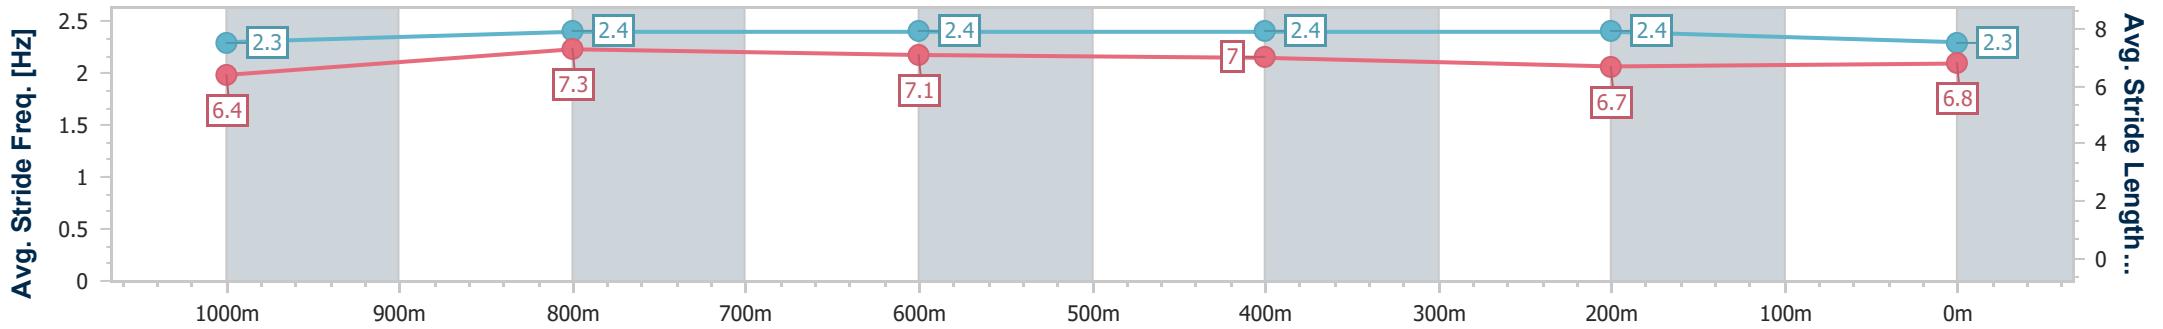

Horse/Jockey Name	To Love Somebody
Final Rank	2
Fastest Section Time (Section)	0:11.38 (1000m)
Top Speed [km/h] (Section)	66.0 (1000m)
Race State	Finished

Toowoomba QLD Professional
Race 6: DAIKIN BENCHMARK 62 Handicap - 1200m
27 May 2023 - 19:43
Track Rating: Good 4, Weather: Fine, Rail Position: True

Section	Overall	1000m	800m	600m	400m	200m
Section Times	1:13.50 [2] (0:13.72)	0:59.78 [4] (0:11.38)	0:48.40 [5] (0:11.76)	0:36.64 [5] (0:12.00)	0:24.64 [3] (0:12.22)	0:12.42 [4] (0:12.42)
Average Speed [km/h]	52.5	63.2	61.2	59.8	58.9	57.8
Top Speed [km/h]	65.9	66.0	62.2	62.3	60.1	58.7
Avg. Dist. to Rail [m]	1.5	0.3	0.5	0.5	0.5	0.8
Avg. Stride Freq. [Hz]	2.3	2.4	2.4	2.4	2.4	2.3
Avg. Stride Length [m]	6.4	7.3	7.1	7.0	6.7	6.8

- [ ] Ranking at each section and finish
- -.-.- No data available at this section
- NA No data available