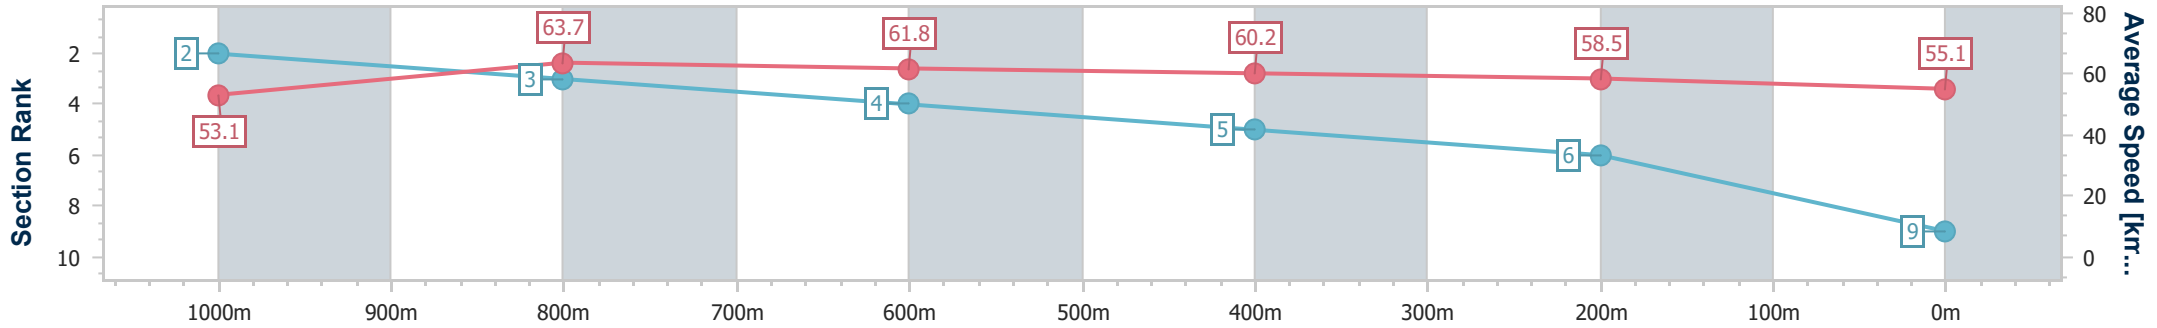

- [ ] Ranking at each section and finish
- .-.- No data available at this section
- NA No data available

Horse/Jockey Name	Squeeze Dis
Final Rank	9
Fastest Section Time (Section)	0:11.45 (1000m)
Top Speed [km/h] (Section)	67.6 (Overall)
Race State	Finished

Toowoomba QLD Professional  
 Race 6: DAIKIN BENCHMARK 62 Handicap - 1200m  
 27 May 2023 - 19:43  
 Track Rating: Good 4, Weather: Fine, Rail Position: True

Section	Overall	1000m	800m	600m	400m	200m
Section Times	1:14.42 [9] (0:13.56)	1:00.86 [2] (0:11.45)	0:49.41 [3] (0:11.84)	0:37.57 [4] (0:12.11)	0:25.46 [5] (0:12.41)	0:13.05 [6] (0:13.05)
Average Speed [km/h]	53.1	63.7	61.8	60.2	58.5	55.1
Top Speed [km/h]	67.6	67.0	63.7	61.8	59.4	58.4
Avg. Dist. to Rail [m]	10.3	4.1	4.1	2.7	2.9	3.7
Avg. Stride Freq. [Hz]	2.4	2.4	2.4	2.4	2.3	2.2
Avg. Stride Length [m]	6.3	7.3	7.2	7.1	6.9	6.9