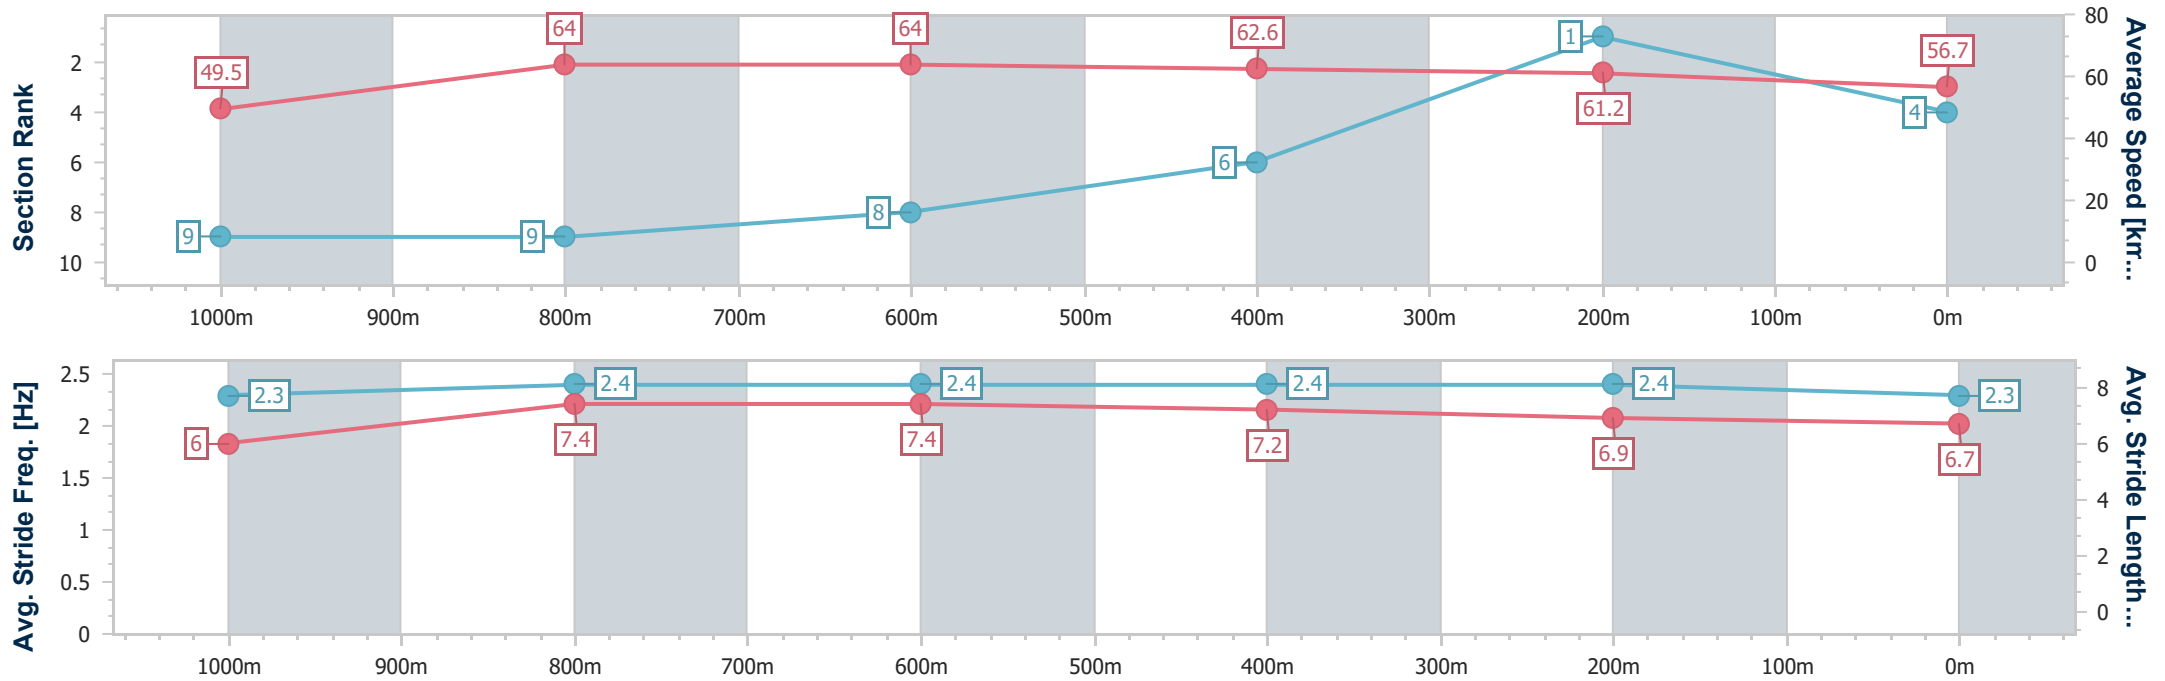

Horse/Jockey Name	Substitution
Final Rank	4
Fastest Section Time (Section)	0:11.33 (1000m)
Top Speed [km/h] (Section)	65.6 (800m)
Race State	Finished

Toowoomba QLD Professional
Race 6: DAIKIN BENCHMARK 62 Handicap - 1200m
27 May 2023 - 19:43
Track Rating: Good 4, Weather: Fine, Rail Position: True

Section	Overall	1000m	800m	600m	400m	200m
Section Times	1:13.61 [4] (0:14.55)	0:59.06 [9] (0:11.33)	0:47.73 [9] (0:11.40)	0:36.33 [8] (0:11.74)	0:24.59 [6] (0:11.92)	0:12.67 [1] (0:12.67)
Average Speed [km/h]	49.5	64.0	64.0	62.6	61.2	56.7
Top Speed [km/h]	63.9	64.8	65.6	64.4	62.2	59.7
Avg. Dist. to Rail [m]	3.0	1.7	4.1	4.0	4.0	5.4
Avg. Stride Freq. [Hz]	2.3	2.4	2.4	2.4	2.4	2.3
Avg. Stride Length [m]	6.0	7.4	7.4	7.2	6.9	6.7

- [ ] Ranking at each section and finish
- -.-.- No data available at this section
- NA No data available