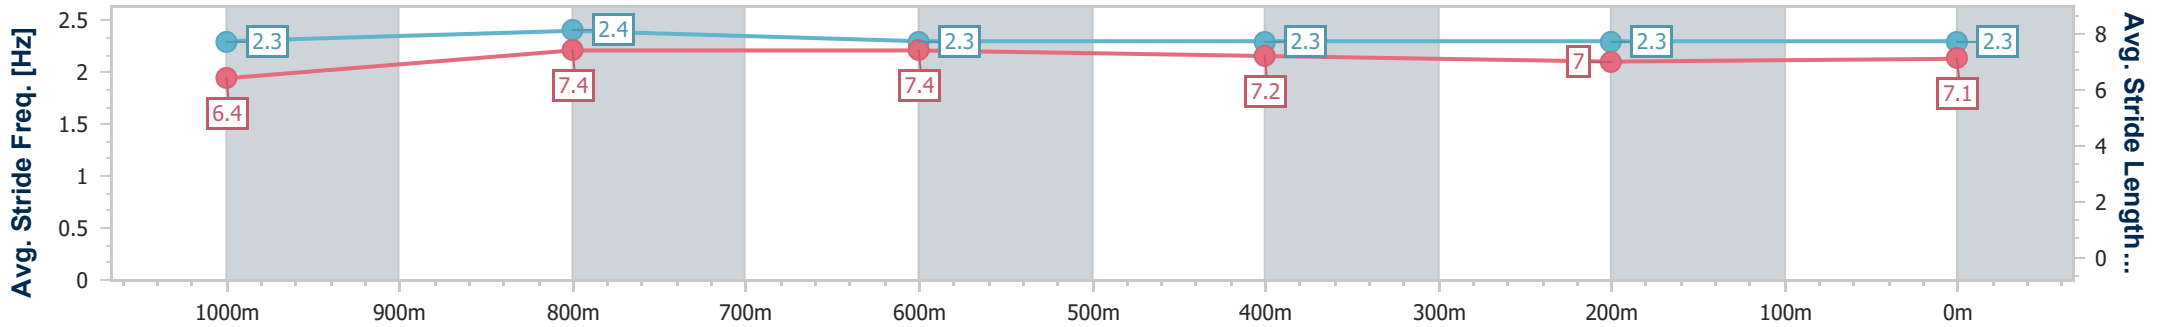

Horse/Jockey Name	All's Fair
Final Rank	3
Fastest Section Time (Section)	0:11.43 (1000m)
Top Speed [km/h] (Section)	66.1 (Overall)
Race State	Finished

Toowoomba QLD Professional
Race 6: DAIKIN BENCHMARK 62 Handicap - 1200m
27 May 2023 - 19:43
Track Rating: Good 4, Weather: Fine, Rail Position: True

Section	Overall	1000m	800m	600m	400m	200m
Section Times	1:13.57 [3] (0:13.97)	0:59.60 [6] (0:11.43)	0:48.17 [7] (0:11.87)	0:36.30 [7] (0:11.96)	0:24.34 [7] (0:12.14)	0:12.20 [7] (0:12.20)
Average Speed [km/h]	51.6	63.3	60.7	60.1	59.2	58.9
Top Speed [km/h]	66.1	65.7	62.6	62.4	60.0	60.0
Avg. Dist. to Rail [m]	4.4	1.8	0.4	0.3	0.9	0.8
Avg. Stride Freq. [Hz]	2.3	2.4	2.3	2.3	2.3	2.3
Avg. Stride Length [m]	6.4	7.4	7.4	7.2	7.0	7.1

- [ ] Ranking at each section and finish
- -.-.- No data available at this section
- NA No data available