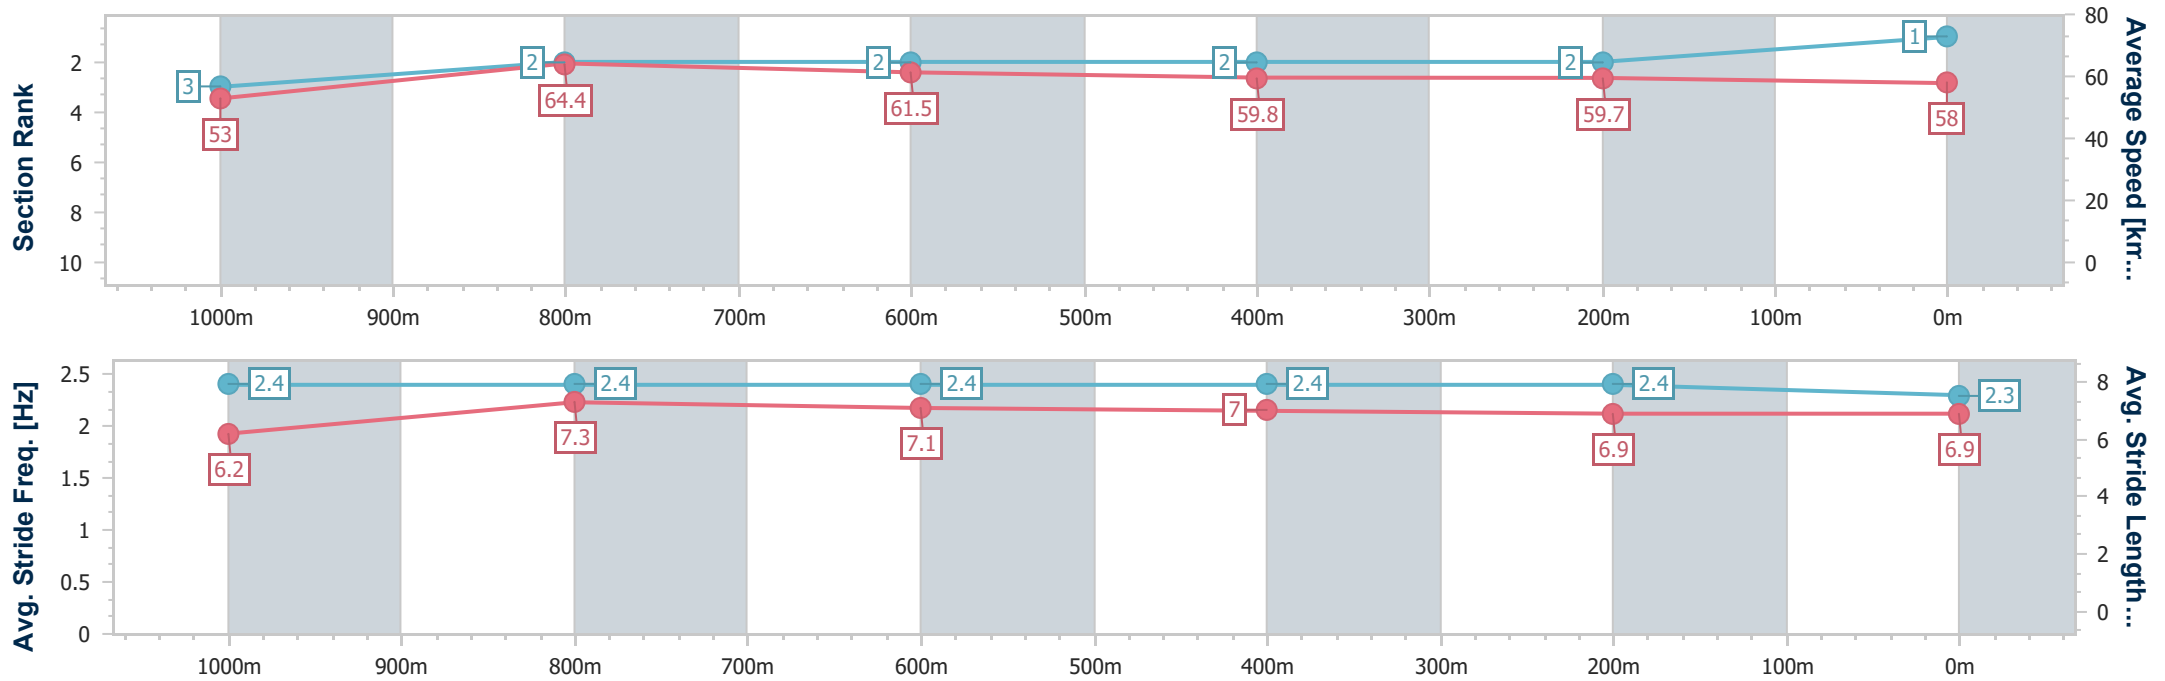

Section	Overall	1000m	800m	600m	400m	200m
Section Times	1:13.33 [1] (0:13.58)	0:59.75 [3] (0:11.28)	0:48.47 [2] (0:11.83)	0:36.64 [2] (0:12.12)	0:24.52 [2] (0:12.14)	0:12.38 [2] (0:12.38)
Average Speed [km/h]	53.0	64.4	61.5	59.8	59.7	58.0
Top Speed [km/h]	65.5	66.4	62.4	61.5	60.4	60.3
Avg. Dist. to Rail [m]	4.7	2.6	2.5	1.3	2.0	4.3
Avg. Stride Freq. [Hz]	2.4	2.4	2.4	2.4	2.4	2.3
Avg. Stride Length [m]	6.2	7.3	7.1	7.0	6.9	6.9