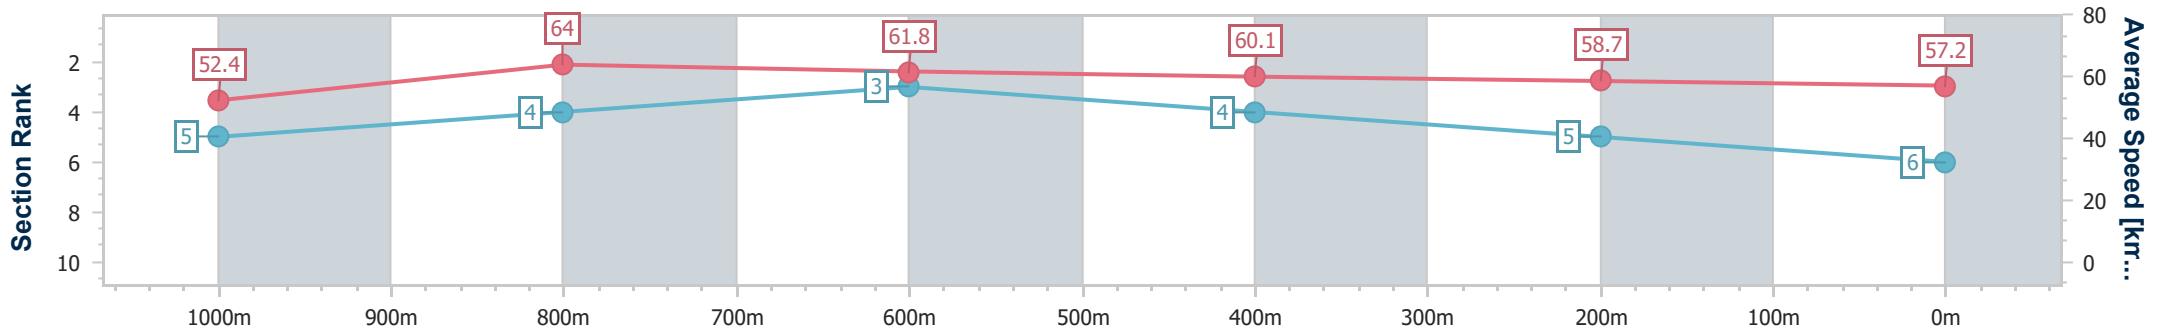

Horse/Jockey Name	Electric
Final Rank	6
Fastest Section Time (Section)	0:11.30 (1000m)
Top Speed [km/h] (Section)	66.3 (1000m)
Race State	Finished

Toowoomba QLD Professional
Race 6: DAIKIN BENCHMARK 62 Handicap - 1200m
27 May 2023 - 19:43
Track Rating: Good 4, Weather: Fine, Rail Position: True

Section	Overall	1000m	800m	600m	400m	200m
Section Times	1:13.82 [6] (0:13.76)	1:00.06 [5] (0:11.30)	0:48.76 [4] (0:11.77)	0:36.99 [3] (0:12.08)	0:24.91 [4] (0:12.33)	0:12.58 [5] (0:12.58)
Average Speed [km/h]	52.4	64.0	61.8	60.1	58.7	57.2
Top Speed [km/h]	65.9	66.3	63.0	62.1	59.1	58.6
Avg. Dist. to Rail [m]	3.5	1.4	2.5	1.7	1.8	3.2
Avg. Stride Freq. [Hz]	2.2	2.2	2.2	2.2	2.2	2.1
Avg. Stride Length [m]	6.7	7.9	7.7	7.7	7.5	7.5

- [ ] Ranking at each section and finish
- -.-.- No data available at this section
- NA No data available