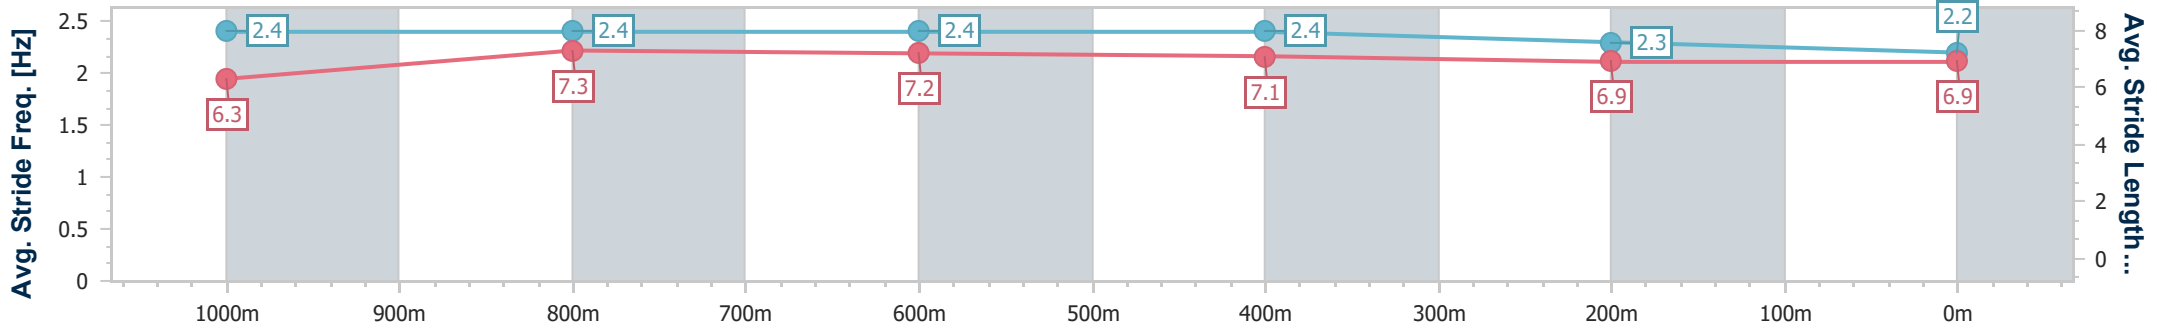

Toowoomba QLD Professional  
 Race 6: DAIKIN BENCHMARK 62 Handicap - 1200m  
 27 May 2023 - 19:43  
 Track Rating: Good 4, Weather: Fine, Rail Position: True

Section	Overall	1000m	800m	600m	400m	200m
Section Times	1:14.18 [8] (0:14.31)	0:59.87 [8] (0:11.34)	0:48.53 [8] (0:11.74)	0:36.79 [9] (0:12.01)	0:24.78 [9] (0:12.25)	0:12.53 [9] (0:12.53)
Average Speed [km/h]	50.4	64.0	61.9	60.9	59.1	57.3
Top Speed [km/h]	65.2	65.1	63.3	63.2	60.1	58.4
Avg. Dist. to Rail [m]	7.2	2.6	3.2	3.4	1.6	2.3
Avg. Stride Freq. [Hz]	2.3	2.4	2.4	2.3	2.3	2.2
Avg. Stride Length [m]	6.3	7.5	7.2	7.2	7.2	7.1

- [ ] Ranking at each section and finish
- .-.- No data available at this section
- NA No data available

Horse/Jockey Name	Squeeze Dis
Final Rank	9
Fastest Section Time (Section)	0:11.45 (1000m)
Top Speed [km/h] (Section)	67.6 (Overall)
Race State	Finished

Toowoomba QLD Professional  
 Race 6: DAIKIN BENCHMARK 62 Handicap - 1200m  
 27 May 2023 - 19:43  
 Track Rating: Good 4, Weather: Fine, Rail Position: True

Section	Overall	1000m	800m	600m	400m	200m
Section Times	1:14.42 [9] (0:13.56)	1:00.86 [2] (0:11.45)	0:49.41 [3] (0:11.84)	0:37.57 [4] (0:12.11)	0:25.46 [5] (0:12.41)	0:13.05 [6] (0:13.05)
Average Speed [km/h]	53.1	63.7	61.8	60.2	58.5	55.1
Top Speed [km/h]	67.6	67.0	63.7	61.8	59.4	58.4
Avg. Dist. to Rail [m]	10.3	4.1	4.1	2.7	2.9	3.7
Avg. Stride Freq. [Hz]	2.4	2.4	2.4	2.4	2.3	2.2
Avg. Stride Length [m]	6.3	7.3	7.2	7.1	6.9	6.9