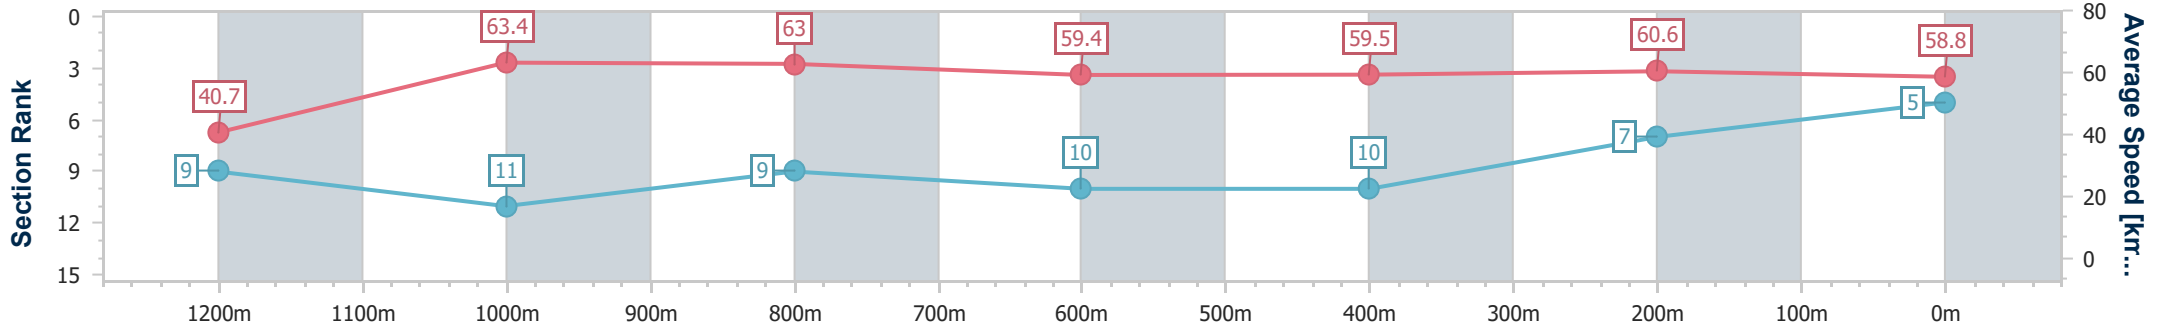

Horse/Jockey Name	Start Strutting
Final Rank	5
Fastest Section Time (Section)	0:08.85 (Overall)
Top Speed [km/h] (Section)	65.7 (1000m)
Race State	Finished

Toowoomba QLD Professional
Race 2: MILDRED'S 60TH BIRTHDAY BASH RATINGS BAND 0 -
58 Handicap - 1300m

27 May 2023 - 17:20

Track Rating: Good 4, Weather: Fine, Rail Position: True

Section	Overall	1200m	1000m	800m	600m	400m	200m
Section Times	1:20.23 [5] (0:08.85)	1:11.38 [9] (0:11.38)	1:00.00 [11] (0:11.45)	0:48.55 [9] (0:12.17)	0:36.38 [10] (0:12.20)	0:24.18 [10] (0:11.94)	0:12.24 [7] (0:12.24)
Average Speed [km/h]	40.7	63.4	63.0	59.4	59.5	60.6	58.8
Top Speed [km/h]	59.1	65.2	65.7	61.1	61.6	63.2	60.6
Avg. Dist. to Rail [m]	8.0	2.0	0.6	1.3	1.4	1.3	0.9
Avg. Stride Freq. [Hz]	2.1	2.3	2.3	2.2	2.3	2.4	2.3
Avg. Stride Length [m]	5.4	7.8	7.5	7.2	7.2	7.1	7.1

- [ ] Ranking at each section and finish
- -.-.- No data available at this section
- NA No data available