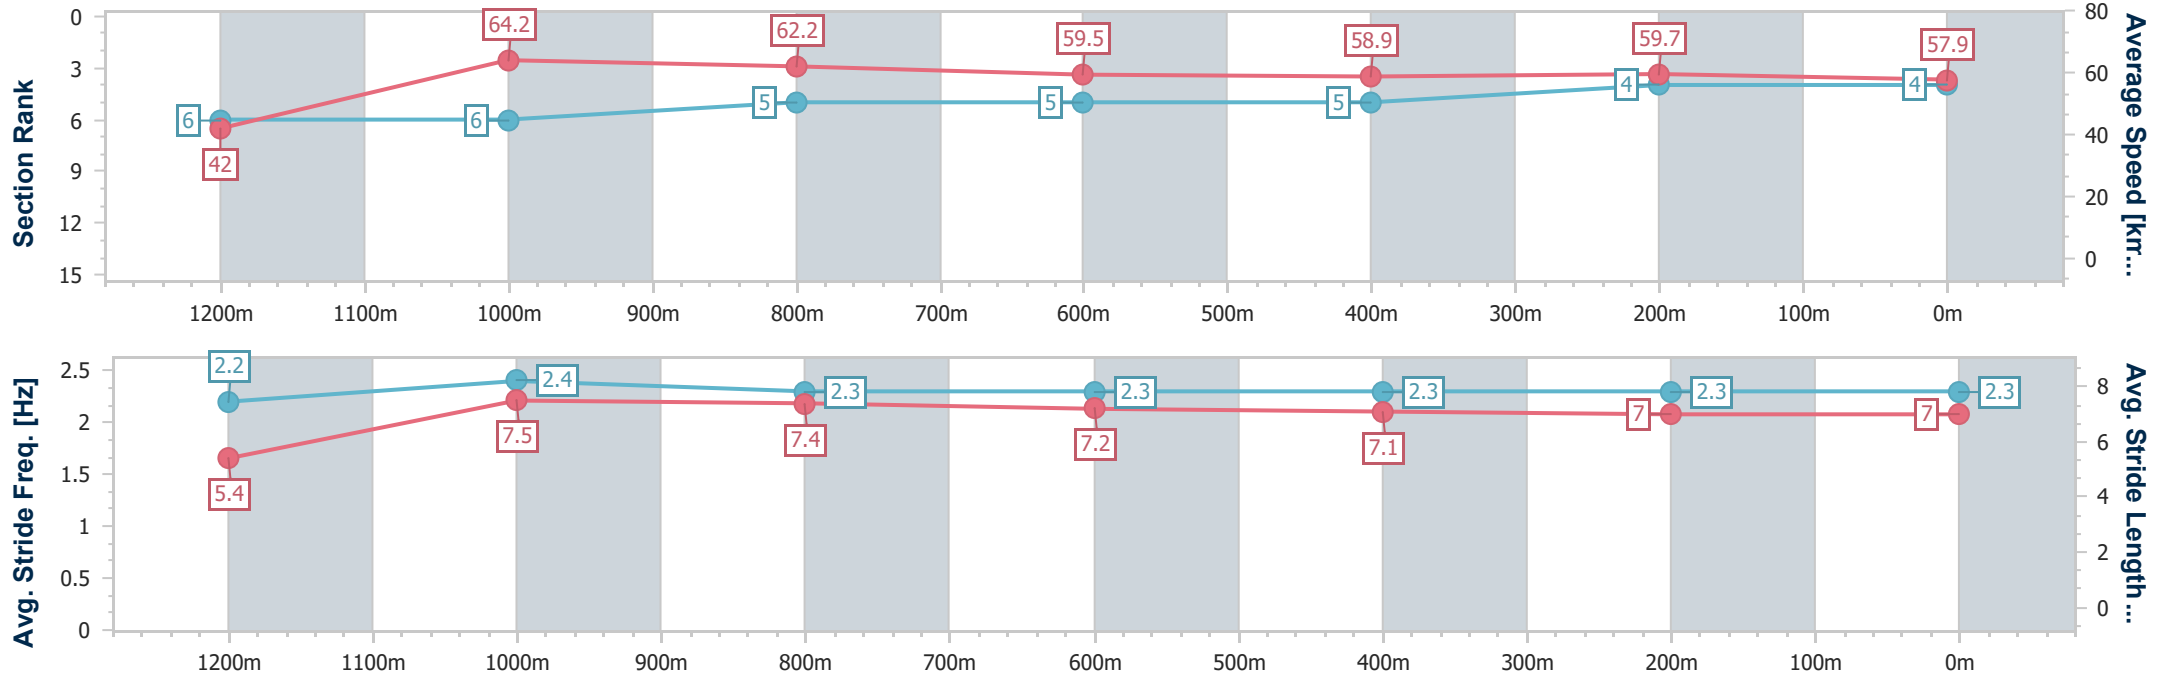

Horse/Jockey Name	Sukiche
Final Rank	4
Fastest Section Time (Section)	0:08.56 (Overall)
Top Speed [km/h] (Section)	66.1 (1200m)
Race State	Finished

Toowoomba QLD Professional
Race 2: MILDRED'S 60TH BIRTHDAY BASH RATINGS BAND 0 -
58 Handicap - 1300m
27 May 2023 - 17:20

Track Rating: Good 4, Weather: Fine, Rail Position: True

Section	Overall	1200m	1000m	800m	600m	400m	200m
Section Times	1:20.21 [4] (0:08.56)	1:11.65 [6] (0:11.21)	1:00.44 [6] (0:11.58)	0:48.86 [5] (0:12.12)	0:36.74 [5] (0:12.24)	0:24.50 [5] (0:12.09)	0:12.41 [4] (0:12.41)
Average Speed [km/h]	42.0	64.2	62.2	59.5	58.9	59.7	57.9
Top Speed [km/h]	61.7	66.1	64.9	60.3	60.0	61.1	59.1
Avg. Dist. to Rail [m]	4.7	1.2	0.3	0.2	0.4	1.0	1.6
Avg. Stride Freq. [Hz]	2.2	2.4	2.3	2.3	2.3	2.3	2.3
Avg. Stride Length [m]	5.4	7.5	7.4	7.2	7.1	7.0	7.0

- [ ] Ranking at each section and finish
- -.-.- No data available at this section
- NA No data available