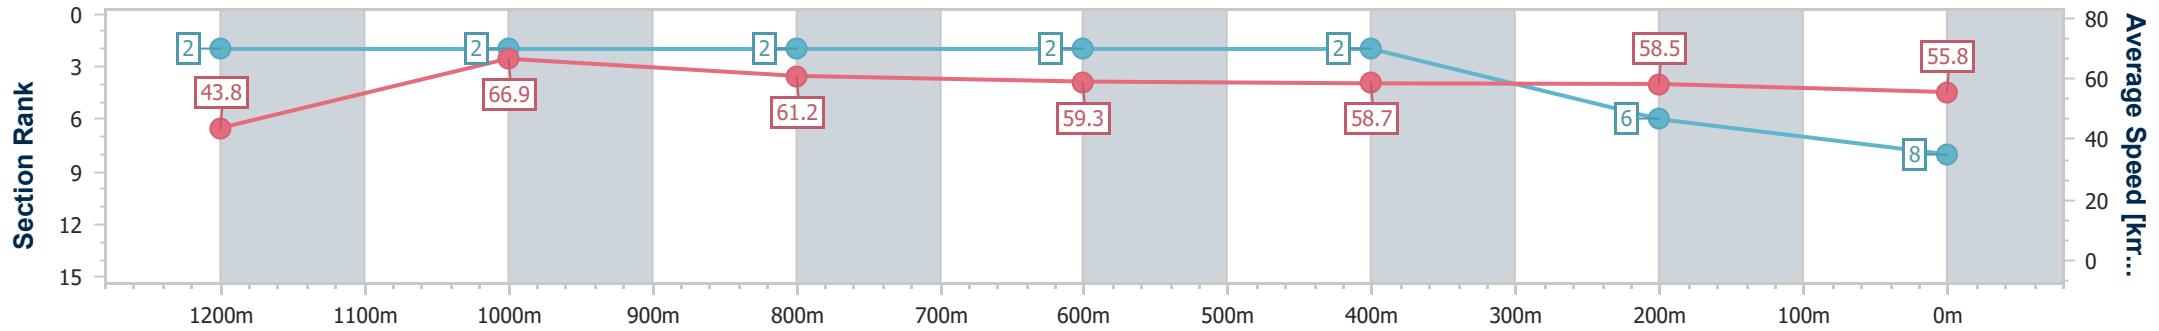

- [] Ranking at each section and finish
- .-.- No data available at this section
- NA No data available

Horse/Jockey Name	Whistlin' Arrow
Final Rank	8
Fastest Section Time (Section)	0:08.25 (Overall)
Top Speed [km/h] (Section)	69.0 (1200m)
Race State	Finished

Toowoomba QLD Professional
 Race 2: MILDRED'S 60TH BIRTHDAY BASH RATINGS BAND 0 -
 58 Handicap - 1300m
 27 May 2023 - 17:20

Track Rating: Good 4, Weather: Fine, Rail Position: True

Section	Overall	1200m	1000m	800m	600m	400m	200m
Section Times	1:20.71 [8] (0:08.25)	1:12.46 [2] (0:10.80)	1:01.66 [2] (0:11.84)	0:49.82 [2] (0:12.22)	0:37.60 [2] (0:12.35)	0:25.25 [2] (0:12.38)	0:12.87 [6] (0:12.87)
Average Speed [km/h]	43.8	66.9	61.2	59.3	58.7	58.5	55.8
Top Speed [km/h]	66.0	69.0	63.0	60.9	59.7	59.5	57.1
Avg. Dist. to Rail [m]	13.2	2.9	1.6	2.0	1.4	2.0	3.8
Avg. Stride Freq. [Hz]	2.4	2.5	2.4	2.4	2.4	2.4	2.3
Avg. Stride Length [m]	5.2	7.3	7.1	6.9	6.8	6.7	6.7