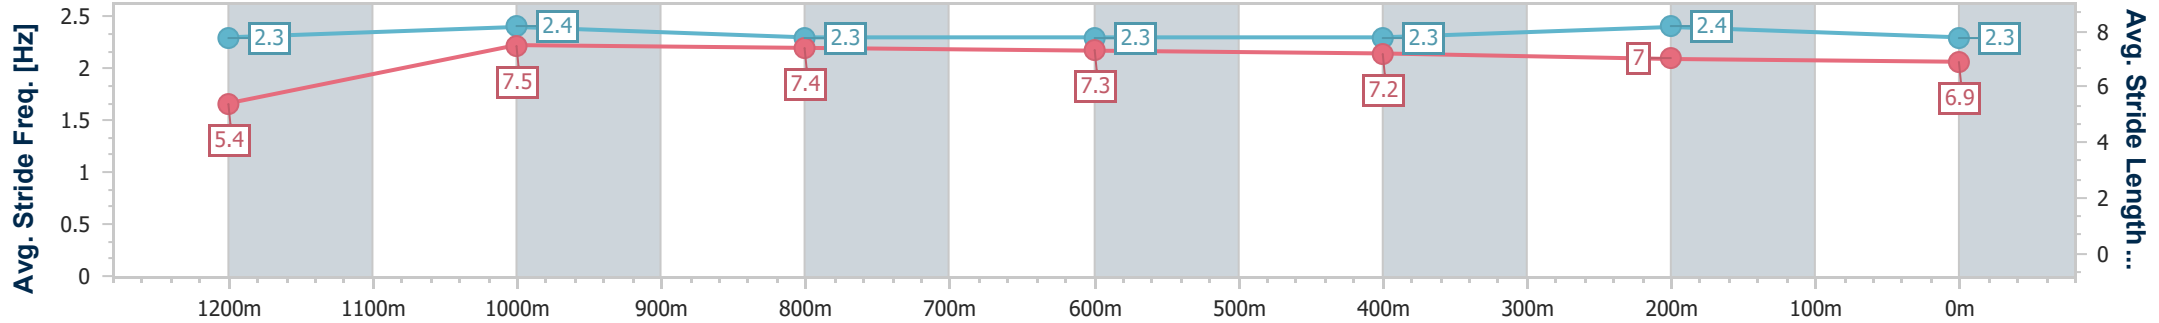

- [] Ranking at each section and finish
- .-.- No data available at this section
- NA No data available

Horse/Jockey Name	Dragon Pins
Final Rank	6
Fastest Section Time (Section)	0:08.29 (Overall)
Top Speed [km/h] (Section)	66.5 (1200m)
Race State	Finished

Toowoomba QLD Professional
 Race 2: MILDRED'S 60TH BIRTHDAY BASH RATINGS BAND 0 -
 58 Handicap - 1300m

27 May 2023 - 17:20

Track Rating: Good 4, Weather: Fine, Rail Position: True

Section	Overall	1200m	1000m	800m	600m	400m	200m
Section Times	1:20.26 [6] (0:08.29)	1:11.97 [4] (0:11.17)	1:00.80 [4] (0:11.66)	0:49.14 [4] (0:12.25)	0:36.89 [4] (0:12.20)	0:24.69 [4] (0:12.17)	0:12.52 [5] (0:12.52)
Average Speed [km/h]	43.5	64.6	62.0	59.4	59.2	59.6	57.4
Top Speed [km/h]	64.5	66.5	64.4	60.2	60.0	60.2	59.8
Avg. Dist. to Rail [m]	6.9	0.9	1.4	2.3	0.8	2.5	5.0
Avg. Stride Freq. [Hz]	2.3	2.4	2.3	2.3	2.3	2.4	2.3
Avg. Stride Length [m]	5.4	7.5	7.4	7.3	7.2	7.0	6.9