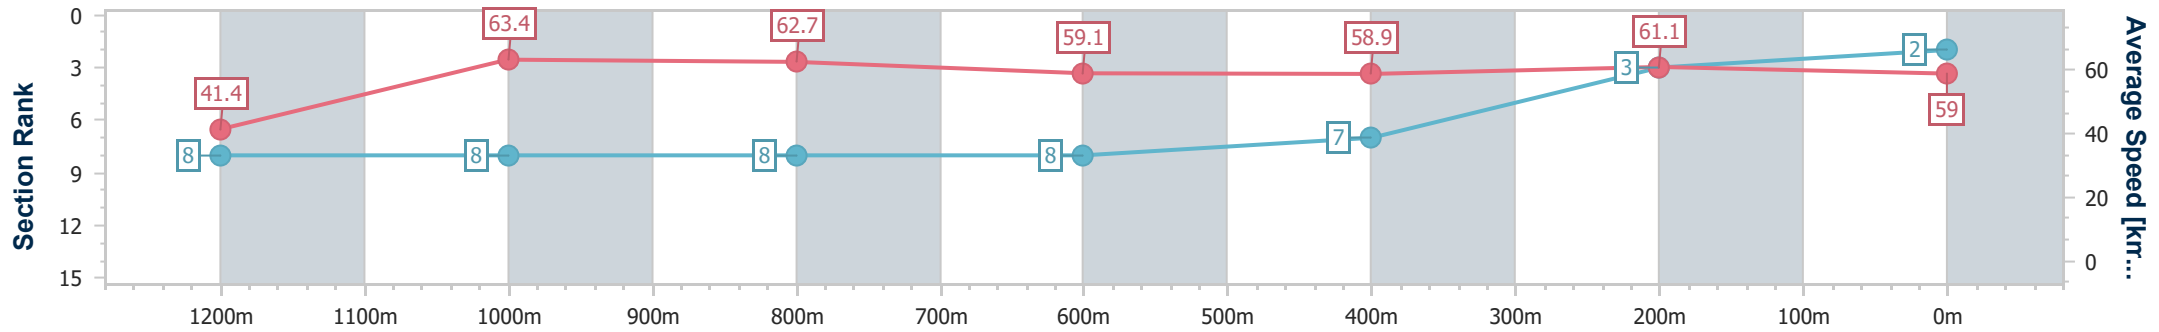

Horse/Jockey Name	Bull Dimple Rum
Final Rank	2
Fastest Section Time (Section)	0:08.72 (Overall)
Top Speed [km/h] (Section)	65.3 (1200m)
Race State	Finished

Toowoomba QLD Professional
Race 2: MILDRED'S 60TH BIRTHDAY BASH RATINGS BAND 0 -
58 Handicap - 1300m
27 May 2023 - 17:20

Track Rating: Good 4, Weather: Fine, Rail Position: True

Section	Overall	1200m	1000m	800m	600m	400m	200m
Section Times	1:19.88 [2] (0:08.72)	1:11.16 [8] (0:11.34)	0:59.82 [8] (0:11.50)	0:48.32 [8] (0:12.20)	0:36.12 [8] (0:12.20)	0:23.92 [7] (0:11.75)	0:12.17 [3] (0:12.17)
Average Speed [km/h]	41.4	63.4	62.7	59.1	58.9	61.1	59.0
Top Speed [km/h]	60.5	65.3	63.6	60.7	60.1	61.9	62.0
Avg. Dist. to Rail [m]	1.2	0.6	0.5	0.6	0.4	0.9	1.3
Avg. Stride Freq. [Hz]	2.2	2.4	2.4	2.4	2.4	2.5	2.4
Avg. Stride Length [m]	5.2	7.3	7.3	6.9	6.9	6.9	6.8

- [ ] Ranking at each section and finish
- -.-.- No data available at this section
- NA No data available