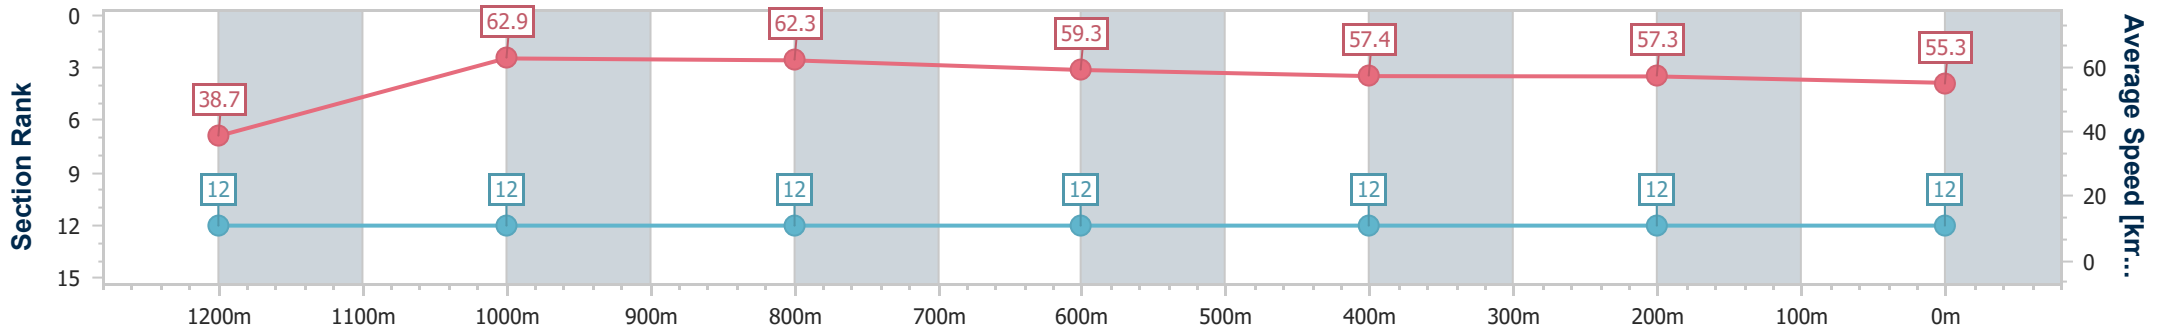

Toowoomba QLD Professional
 Race 2: MILDRED'S 60TH BIRTHDAY BASH RATINGS BAND 0 -
 58 Handicap - 1300m
 27 May 2023 - 17:20

Track Rating: Good 4, Weather: Fine, Rail Position: True

Section	Overall	1200m	1000m	800m	600m	400m	200m
Section Times	1:21.99 [11] (0:08.59)	1:13.40 [7] (0:11.25)	1:02.15 [7] (0:11.65)	0:50.50 [7] (0:12.28)	0:38.22 [9] (0:12.24)	0:25.98 [9] (0:12.39)	0:13.59 [10] (0:13.59)
Average Speed [km/h]	41.9	64.1	62.3	59.4	59.5	58.8	52.7
Top Speed [km/h]	63.7	66.1	63.6	61.2	60.8	60.2	57.5
Avg. Dist. to Rail [m]	8.2	2.5	2.4	3.0	2.7	3.5	5.5
Avg. Stride Freq. [Hz]	2.3	2.6	2.5	2.4	2.5	2.5	2.3
Avg. Stride Length [m]	5.2	6.9	6.8	6.7	6.6	6.5	6.3

- [] Ranking at each section and finish
- .-.- No data available at this section
- NA No data available

Horse/Jockey Name	Greyt Intentions
Final Rank	12
Fastest Section Time (Section)	0:09.31 (Overall)
Top Speed [km/h] (Section)	64.5 (1200m)
Race State	Finished

Toowoomba QLD Professional
 Race 2: MILDRED'S 60TH BIRTHDAY BASH RATINGS BAND 0 -
 58 Handicap - 1300m
 27 May 2023 - 17:20

Track Rating: Good 4, Weather: Fine, Rail Position: True

Section	Overall	1200m	1000m	800m	600m	400m	200m
Section Times	1:22.47 [12] (0:09.31)	1:13.16 [12] (0:11.44)	1:01.72 [12] (0:11.57)	0:50.15 [12] (0:12.10)	0:38.05 [12] (0:12.51)	0:25.54 [12] (0:12.55)	0:12.99 [12] (0:12.99)
Average Speed [km/h]	38.7	62.9	62.3	59.3	57.4	57.3	55.3
Top Speed [km/h]	59.0	64.5	64.2	60.7	59.9	58.3	57.2
Avg. Dist. to Rail [m]	6.8	0.4	0.5	0.9	0.6	0.5	0.9
Avg. Stride Freq. [Hz]	2.1	2.3	2.3	2.2	2.3	2.3	2.2
Avg. Stride Length [m]	5.1	7.6	7.6	7.4	7.1	7.1	7.0