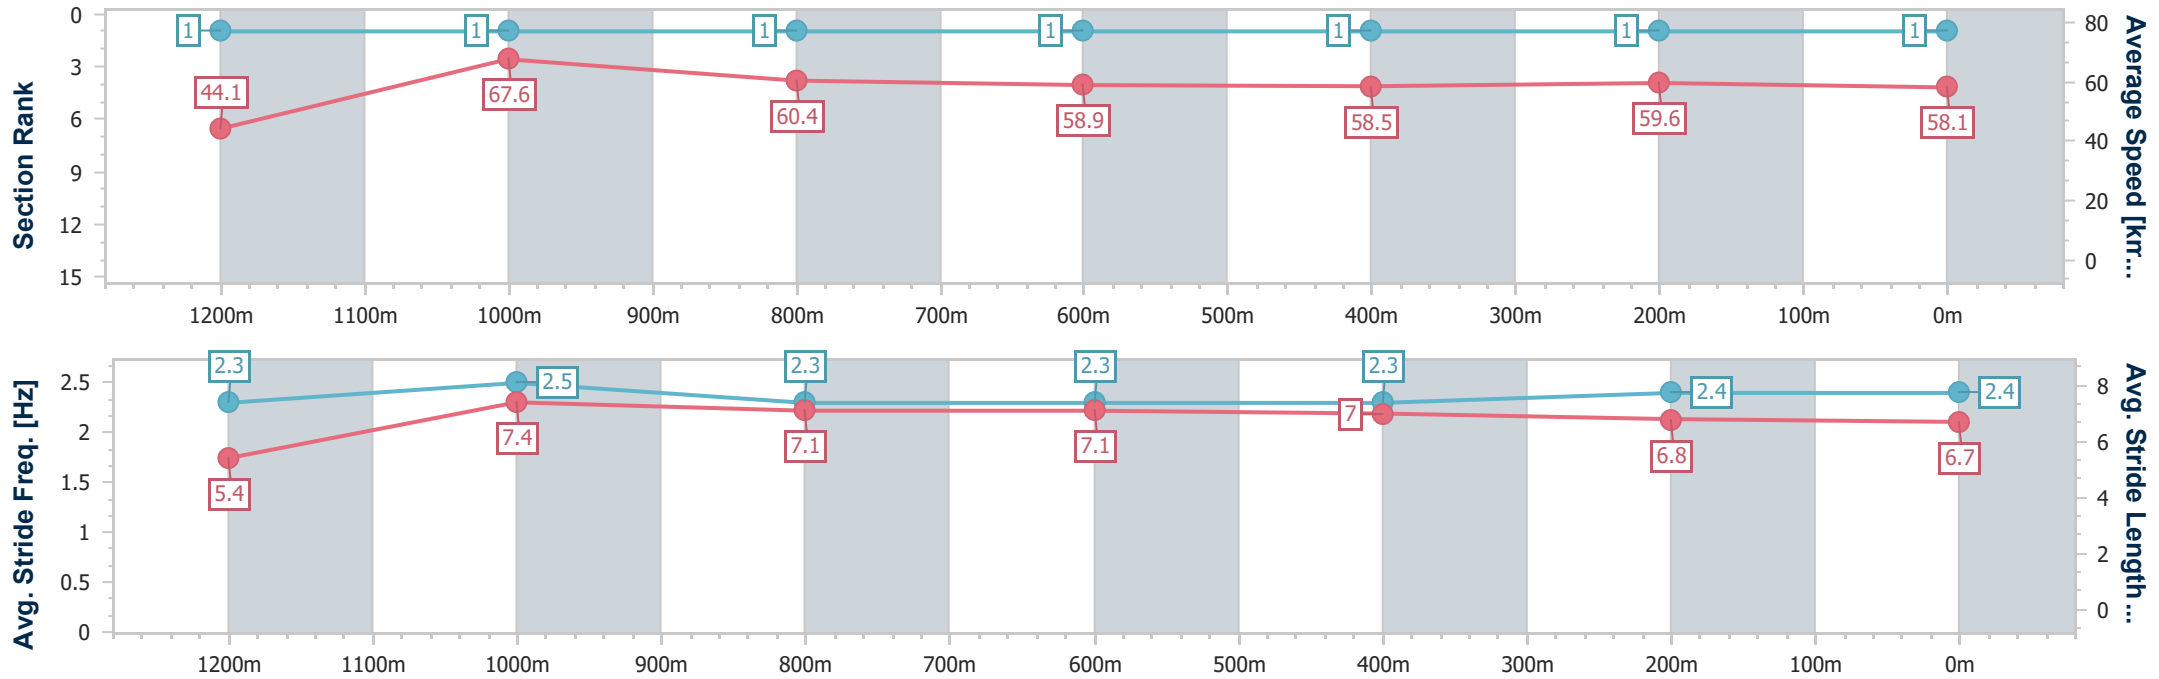

Horse/Jockey Name	Scenic Rim
Final Rank	1
Fastest Section Time (Section)	0:08.17 (Overall)
Top Speed [km/h] (Section)	69.6 (1200m)
Race State	Finished

Toowoomba QLD Professional
 Race 2: MILDRED'S 60TH BIRTHDAY BASH RATINGS BAND 0 -
 58 Handicap - 1300m
 27 May 2023 - 17:20

Track Rating: Good 4, Weather: Fine, Rail Position: True

Section	Overall	1200m	1000m	800m	600m	400m	200m
Section Times	1:19.68 [1] (0:08.17)	1:11.51 [1] (0:10.68)	1:00.83 [1] (0:11.94)	0:48.89 [1] (0:12.28)	0:36.61 [1] (0:12.28)	0:24.33 [1] (0:11.97)	0:12.36 [1] (0:12.36)
Average Speed [km/h]	44.1	67.6	60.4	58.9	58.5	59.6	58.1
Top Speed [km/h]	65.6	69.6	64.2	59.6	59.2	60.8	59.4
Avg. Dist. to Rail [m]	10.7	1.9	0.3	1.2	0.6	2.3	0.9
Avg. Stride Freq. [Hz]	2.3	2.5	2.3	2.3	2.3	2.4	2.4
Avg. Stride Length [m]	5.4	7.4	7.1	7.1	7.0	6.8	6.7