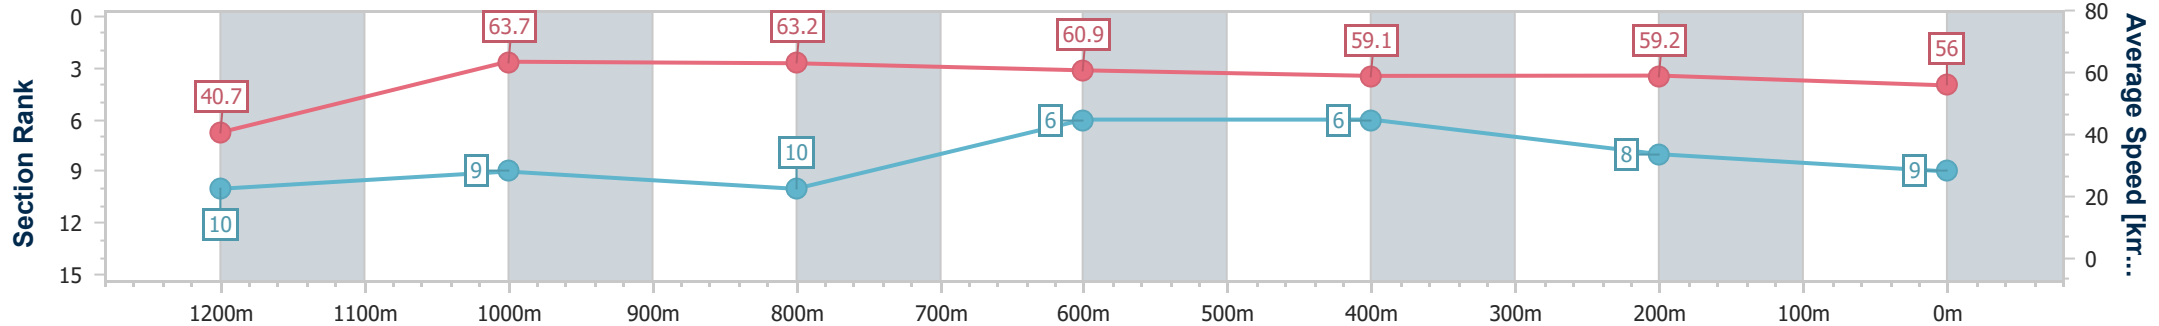

Toowoomba QLD Professional
 Race 2: MILDRED'S 60TH BIRTHDAY BASH RATINGS BAND 0 -
 58 Handicap - 1300m
 27 May 2023 - 17:20

Track Rating: Good 4, Weather: Fine, Rail Position: True

Section	Overall	1200m	1000m	800m	600m	400m	200m
Section Times	1:20.71 [8] (0:08.25)	1:12.46 [2] (0:10.80)	1:01.66 [2] (0:11.84)	0:49.82 [2] (0:12.22)	0:37.60 [2] (0:12.35)	0:25.25 [2] (0:12.38)	0:12.87 [6] (0:12.87)
Average Speed [km/h]	43.8	66.9	61.2	59.3	58.7	58.5	55.8
Top Speed [km/h]	66.0	69.0	63.0	60.9	59.7	59.5	57.1
Avg. Dist. to Rail [m]	13.2	2.9	1.6	2.0	1.4	2.0	3.8
Avg. Stride Freq. [Hz]	2.4	2.5	2.4	2.4	2.4	2.4	2.3
Avg. Stride Length [m]	5.2	7.3	7.1	6.9	6.8	6.7	6.7

- [] Ranking at each section and finish
- .-.- No data available at this section
- NA No data available

Horse/Jockey Name	Takunai
Final Rank	9
Fastest Section Time (Section)	0:08.88 (Overall)
Top Speed [km/h] (Section)	65.6 (1200m)
Race State	Finished

Toowoomba QLD Professional
 Race 2: MILDRED'S 60TH BIRTHDAY BASH RATINGS BAND 0 -
 58 Handicap - 1300m
 27 May 2023 - 17:20

Track Rating: Good 4, Weather: Fine, Rail Position: True

Section	Overall	1200m	1000m	800m	600m	400m	200m
Section Times	1:21.06 [9] (0:08.88)	1:12.18 [10] (0:11.31)	1:00.87 [9] (0:11.55)	0:49.32 [10] (0:11.94)	0:37.38 [6] (0:12.27)	0:25.11 [6] (0:12.28)	0:12.83 [8] (0:12.83)
Average Speed [km/h]	40.7	63.7	63.2	60.9	59.1	59.2	56.0
Top Speed [km/h]	59.5	65.6	65.1	62.3	60.8	60.1	58.3
Avg. Dist. to Rail [m]	12.8	5.1	4.0	2.8	1.4	3.1	4.7
Avg. Stride Freq. [Hz]	2.0	2.3	2.3	2.2	2.2	2.3	2.2
Avg. Stride Length [m]	5.6	7.7	7.6	7.5	7.4	7.2	7.1