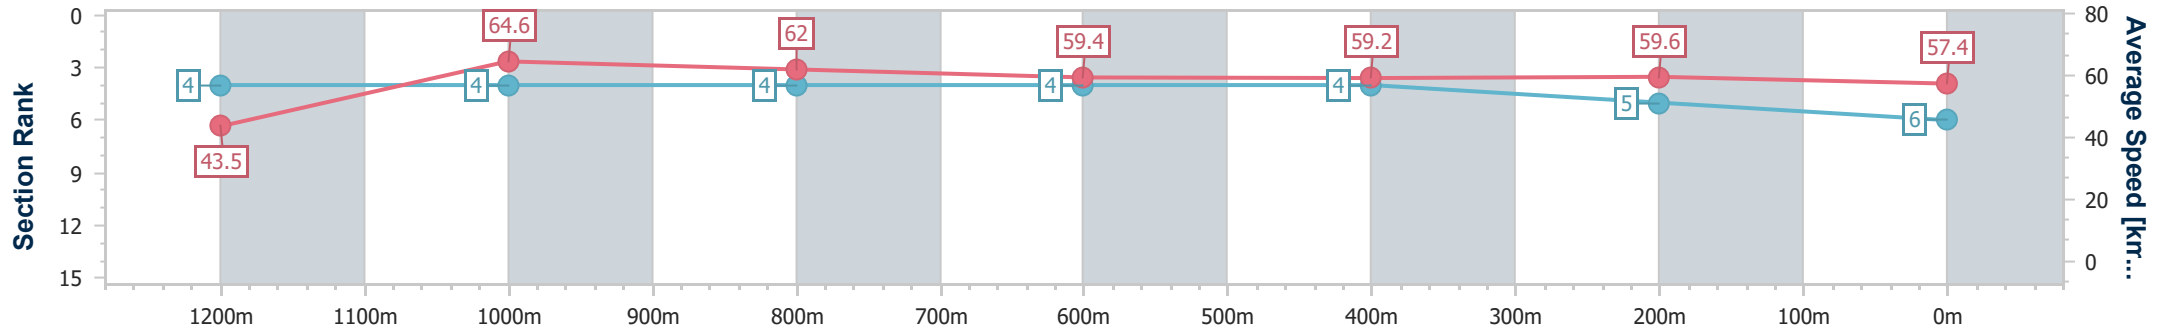

Horse/Jockey Name	Dragon Pins
Final Rank	6
Fastest Section Time (Section)	0:08.29 (Overall)
Top Speed [km/h] (Section)	66.5 (1200m)
Race State	Finished

Toowoomba QLD Professional
Race 2: MILDRED'S 60TH BIRTHDAY BASH RATINGS BAND 0 -
58 Handicap - 1300m

27 May 2023 - 17:20

Track Rating: Good 4, Weather: Fine, Rail Position: True

Section	Overall	1200m	1000m	800m	600m	400m	200m
Section Times	1:20.26 [6] (0:08.29)	1:11.97 [4] (0:11.17)	1:00.80 [4] (0:11.66)	0:49.14 [4] (0:12.25)	0:36.89 [4] (0:12.20)	0:24.69 [4] (0:12.17)	0:12.52 [5] (0:12.52)
Average Speed [km/h]	43.5	64.6	62.0	59.4	59.2	59.6	57.4
Top Speed [km/h]	64.5	66.5	64.4	60.2	60.0	60.2	59.8
Avg. Dist. to Rail [m]	6.9	0.9	1.4	2.3	0.8	2.5	5.0
Avg. Stride Freq. [Hz]	2.3	2.4	2.3	2.3	2.3	2.4	2.3
Avg. Stride Length [m]	5.4	7.5	7.4	7.3	7.2	7.0	6.9

- [ ] Ranking at each section and finish
- -.-.- No data available at this section
- NA No data available