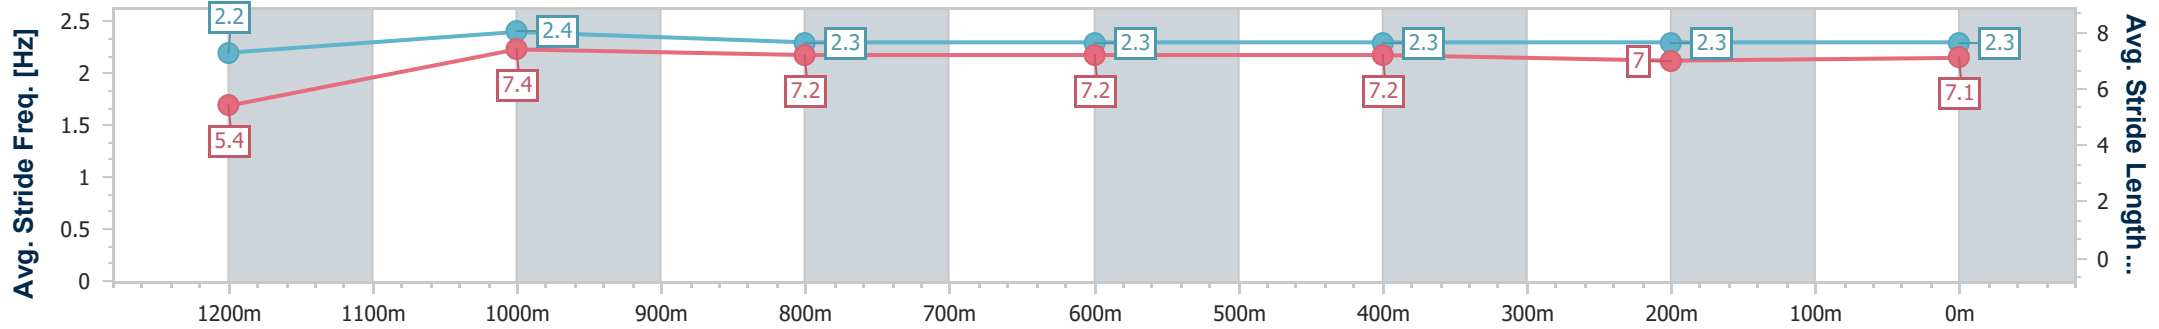

- [] Ranking at each section and finish
- .-.- No data available at this section
- NA No data available

Horse/Jockey Name	Basil's Bow
Final Rank	7
Fastest Section Time (Section)	0:08.47 (Overall)
Top Speed [km/h] (Section)	66.8 (1200m)
Race State	Finished

Toowoomba QLD Professional
 Race 2: MILDRED'S 60TH BIRTHDAY BASH RATINGS BAND 0 -
 58 Handicap - 1300m
 27 May 2023 - 17:20

Track Rating: Good 4, Weather: Fine, Rail Position: True

Section	Overall	1200m	1000m	800m	600m	400m	200m
Section Times	1:20.40 [7] (0:08.47)	1:11.93 [5] (0:11.19)	1:00.74 [5] (0:11.76)	0:48.98 [6] (0:12.23)	0:36.75 [7] (0:12.33)	0:24.42 [8] (0:12.17)	0:12.25 [9] (0:12.25)
Average Speed [km/h]	42.6	64.4	61.7	59.5	58.9	59.7	58.6
Top Speed [km/h]	61.5	66.8	63.5	61.6	60.2	60.6	60.1
Avg. Dist. to Rail [m]	7.1	1.8	2.2	2.5	2.2	2.5	6.4
Avg. Stride Freq. [Hz]	2.2	2.4	2.3	2.3	2.3	2.3	2.3
Avg. Stride Length [m]	5.4	7.4	7.2	7.2	7.2	7.0	7.1