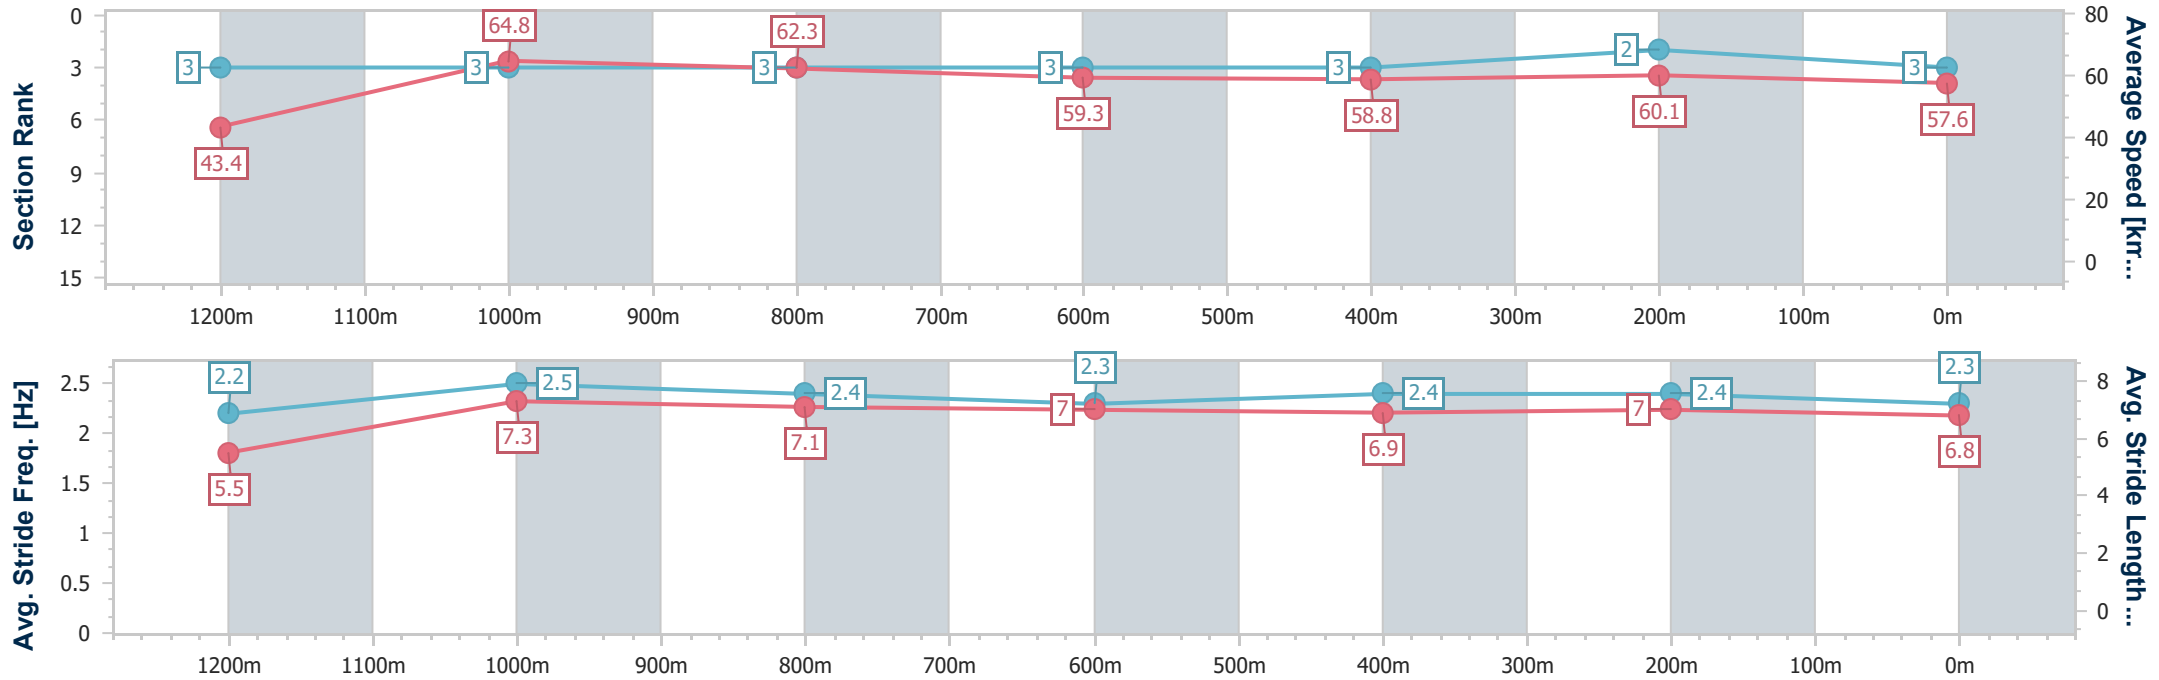

Horse/Jockey Name	Shotgun Sam
Final Rank	3
Fastest Section Time (Section)	0:08.29 (Overall)
Top Speed [km/h] (Section)	66.6 (1200m)
Race State	Finished

Toowoomba QLD Professional
Race 2: MILDRED'S 60TH BIRTHDAY BASH RATINGS BAND 0 -
58 Handicap - 1300m
27 May 2023 - 17:20

Track Rating: Good 4, Weather: Fine, Rail Position: True

Section	Overall	1200m	1000m	800m	600m	400m	200m
Section Times	1:20.02 [3] (0:08.29)	1:11.73 [3] (0:11.13)	1:00.60 [3] (0:11.56)	0:49.04 [3] (0:12.17)	0:36.87 [3] (0:12.36)	0:24.51 [3] (0:12.03)	0:12.48 [2] (0:12.48)
Average Speed [km/h]	43.4	64.8	62.3	59.3	58.8	60.1	57.6
Top Speed [km/h]	64.3	66.6	65.3	61.1	60.9	61.2	59.3
Avg. Dist. to Rail [m]	5.5	0.8	0.5	1.1	1.9	1.6	2.3
Avg. Stride Freq. [Hz]	2.2	2.5	2.4	2.3	2.4	2.4	2.3
Avg. Stride Length [m]	5.5	7.3	7.1	7.0	6.9	7.0	6.8

- [ ] Ranking at each section and finish
- -.-.- No data available at this section
- NA No data available