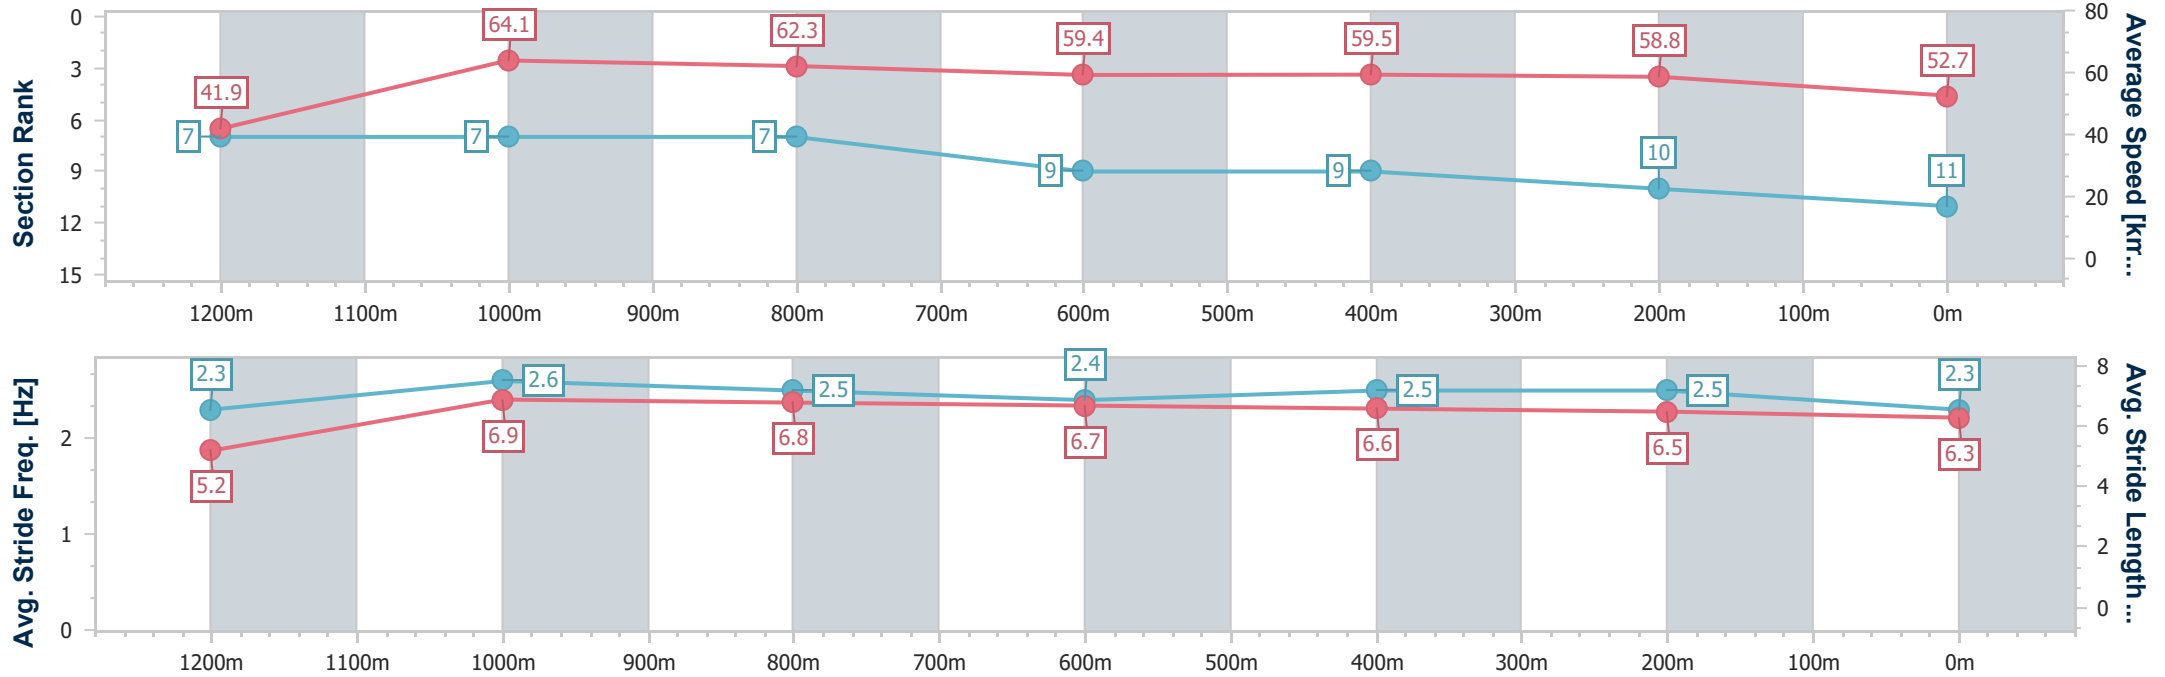

Toowoomba QLD Professional
 Race 2: MILDRED'S 60TH BIRTHDAY BASH RATINGS BAND 0 -
 58 Handicap - 1300m
 27 May 2023 - 17:20

Track Rating: Good 4, Weather: Fine, Rail Position: True

Section	Overall	1200m	1000m	800m	600m	400m	200m
Section Times	1:21.11 [10] (0:08.93)	1:12.18 [11] (0:11.27)	1:00.91 [10] (0:11.77)	0:49.14 [11] (0:12.14)	0:37.00 [11] (0:12.33)	0:24.67 [11] (0:12.26)	0:12.41 [11] (0:12.41)
Average Speed [km/h]	40.3	64.0	61.4	59.8	59.4	59.4	57.9
Top Speed [km/h]	60.2	66.4	63.0	61.3	60.5	60.1	59.9
Avg. Dist. to Rail [m]	4.4	1.7	1.0	2.5	3.2	2.6	1.9
Avg. Stride Freq. [Hz]	2.1	2.3	2.3	2.2	2.3	2.3	2.2
Avg. Stride Length [m]	5.4	7.6	7.5	7.5	7.3	7.1	7.2

- [] Ranking at each section and finish
- .-.- No data available at this section
- NA No data available

Horse/Jockey Name	Seenuscoming
Final Rank	11
Fastest Section Time (Section)	0:08.59 (Overall)
Top Speed [km/h] (Section)	66.1 (1200m)
Race State	Finished

Toowoomba QLD Professional
 Race 2: MILDRED'S 60TH BIRTHDAY BASH RATINGS BAND 0 -
 58 Handicap - 1300m
 27 May 2023 - 17:20

Track Rating: Good 4, Weather: Fine, Rail Position: True

Section	Overall	1200m	1000m	800m	600m	400m	200m
Section Times	1:21.99 [11] (0:08.59)	1:13.40 [7] (0:11.25)	1:02.15 [7] (0:11.65)	0:50.50 [7] (0:12.28)	0:38.22 [9] (0:12.24)	0:25.98 [9] (0:12.39)	0:13.59 [10] (0:13.59)
Average Speed [km/h]	41.9	64.1	62.3	59.4	59.5	58.8	52.7
Top Speed [km/h]	63.7	66.1	63.6	61.2	60.8	60.2	57.5
Avg. Dist. to Rail [m]	8.2	2.5	2.4	3.0	2.7	3.5	5.5
Avg. Stride Freq. [Hz]	2.3	2.6	2.5	2.4	2.5	2.5	2.3
Avg. Stride Length [m]	5.2	6.9	6.8	6.7	6.6	6.5	6.3

- [] Ranking at each section and finish
- .-.- No data available at this section
- NA No data available

Horse/Jockey Name	Greyt Intentions
Final Rank	12
Fastest Section Time (Section)	0:09.31 (Overall)
Top Speed [km/h] (Section)	64.5 (1200m)
Race State	Finished