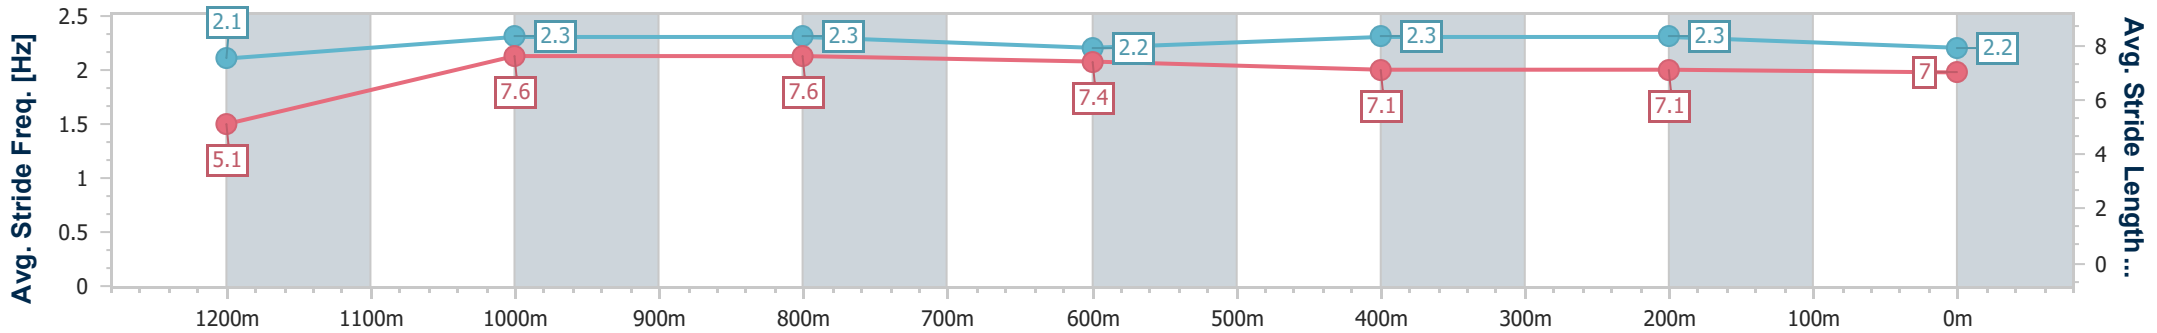

Toowoomba QLD Professional
 Race 2: MILDRED'S 60TH BIRTHDAY BASH RATINGS BAND 0 -
 58 Handicap - 1300m
 27 May 2023 - 17:20

Track Rating: Good 4, Weather: Fine, Rail Position: True

Section	Overall	1200m	1000m	800m	600m	400m	200m
Section Times	1:21.99 [11] (0:08.59)	1:13.40 [7] (0:11.25)	1:02.15 [7] (0:11.65)	0:50.50 [7] (0:12.28)	0:38.22 [9] (0:12.24)	0:25.98 [9] (0:12.39)	0:13.59 [10] (0:13.59)
Average Speed [km/h]	41.9	64.1	62.3	59.4	59.5	58.8	52.7
Top Speed [km/h]	63.7	66.1	63.6	61.2	60.8	60.2	57.5
Avg. Dist. to Rail [m]	8.2	2.5	2.4	3.0	2.7	3.5	5.5
Avg. Stride Freq. [Hz]	2.3	2.6	2.5	2.4	2.5	2.5	2.3
Avg. Stride Length [m]	5.2	6.9	6.8	6.7	6.6	6.5	6.3

- [] Ranking at each section and finish
- .-.- No data available at this section
- NA No data available

Horse/Jockey Name	Greyt Intentions
Final Rank	12
Fastest Section Time (Section)	0:09.31 (Overall)
Top Speed [km/h] (Section)	64.5 (1200m)
Race State	Finished

Toowoomba QLD Professional
 Race 2: MILDRED'S 60TH BIRTHDAY BASH RATINGS BAND 0 -
 58 Handicap - 1300m
 27 May 2023 - 17:20

Track Rating: Good 4, Weather: Fine, Rail Position: True

Section	Overall	1200m	1000m	800m	600m	400m	200m
Section Times	1:22.47 [12] (0:09.31)	1:13.16 [12] (0:11.44)	1:01.72 [12] (0:11.57)	0:50.15 [12] (0:12.10)	0:38.05 [12] (0:12.51)	0:25.54 [12] (0:12.55)	0:12.99 [12] (0:12.99)
Average Speed [km/h]	38.7	62.9	62.3	59.3	57.4	57.3	55.3
Top Speed [km/h]	59.0	64.5	64.2	60.7	59.9	58.3	57.2
Avg. Dist. to Rail [m]	6.8	0.4	0.5	0.9	0.6	0.5	0.9
Avg. Stride Freq. [Hz]	2.1	2.3	2.3	2.2	2.3	2.3	2.2
Avg. Stride Length [m]	5.1	7.6	7.6	7.4	7.1	7.1	7.0