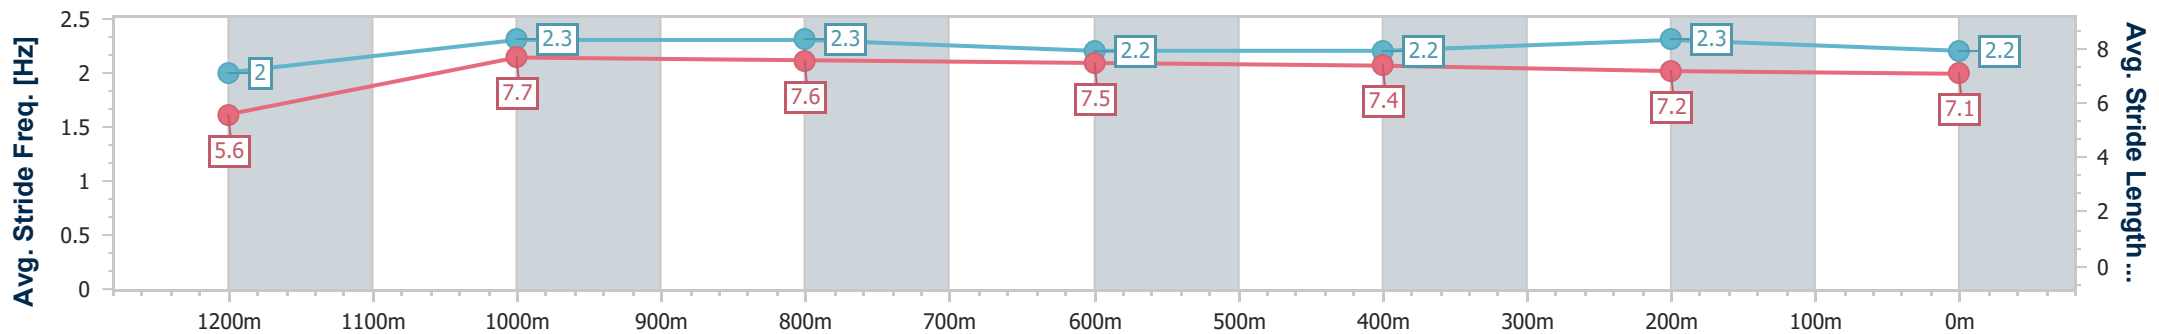

Toowoomba QLD Professional
 Race 2: MILDRED'S 60TH BIRTHDAY BASH RATINGS BAND 0 -
 58 Handicap - 1300m
 27 May 2023 - 17:20

Track Rating: Good 4, Weather: Fine, Rail Position: True

Section	Overall	1200m	1000m	800m	600m	400m	200m
Section Times	1:20.71 [8] (0:08.25)	1:12.46 [2] (0:10.80)	1:01.66 [2] (0:11.84)	0:49.82 [2] (0:12.22)	0:37.60 [2] (0:12.35)	0:25.25 [2] (0:12.38)	0:12.87 [6] (0:12.87)
Average Speed [km/h]	43.8	66.9	61.2	59.3	58.7	58.5	55.8
Top Speed [km/h]	66.0	69.0	63.0	60.9	59.7	59.5	57.1
Avg. Dist. to Rail [m]	13.2	2.9	1.6	2.0	1.4	2.0	3.8
Avg. Stride Freq. [Hz]	2.4	2.5	2.4	2.4	2.4	2.4	2.3
Avg. Stride Length [m]	5.2	7.3	7.1	6.9	6.8	6.7	6.7

- [] Ranking at each section and finish
- .-.- No data available at this section
- NA No data available

Horse/Jockey Name	Takunai
Final Rank	9
Fastest Section Time (Section)	0:08.88 (Overall)
Top Speed [km/h] (Section)	65.6 (1200m)
Race State	Finished

Toowoomba QLD Professional
 Race 2: MILDRED'S 60TH BIRTHDAY BASH RATINGS BAND 0 -
 58 Handicap - 1300m
 27 May 2023 - 17:20

Track Rating: Good 4, Weather: Fine, Rail Position: True

Section	Overall	1200m	1000m	800m	600m	400m	200m
Section Times	1:21.06 [9] (0:08.88)	1:12.18 [10] (0:11.31)	1:00.87 [9] (0:11.55)	0:49.32 [10] (0:11.94)	0:37.38 [6] (0:12.27)	0:25.11 [6] (0:12.28)	0:12.83 [8] (0:12.83)
Average Speed [km/h]	40.7	63.7	63.2	60.9	59.1	59.2	56.0
Top Speed [km/h]	59.5	65.6	65.1	62.3	60.8	60.1	58.3
Avg. Dist. to Rail [m]	12.8	5.1	4.0	2.8	1.4	3.1	4.7
Avg. Stride Freq. [Hz]	2.0	2.3	2.3	2.2	2.2	2.3	2.2
Avg. Stride Length [m]	5.6	7.7	7.6	7.5	7.4	7.2	7.1