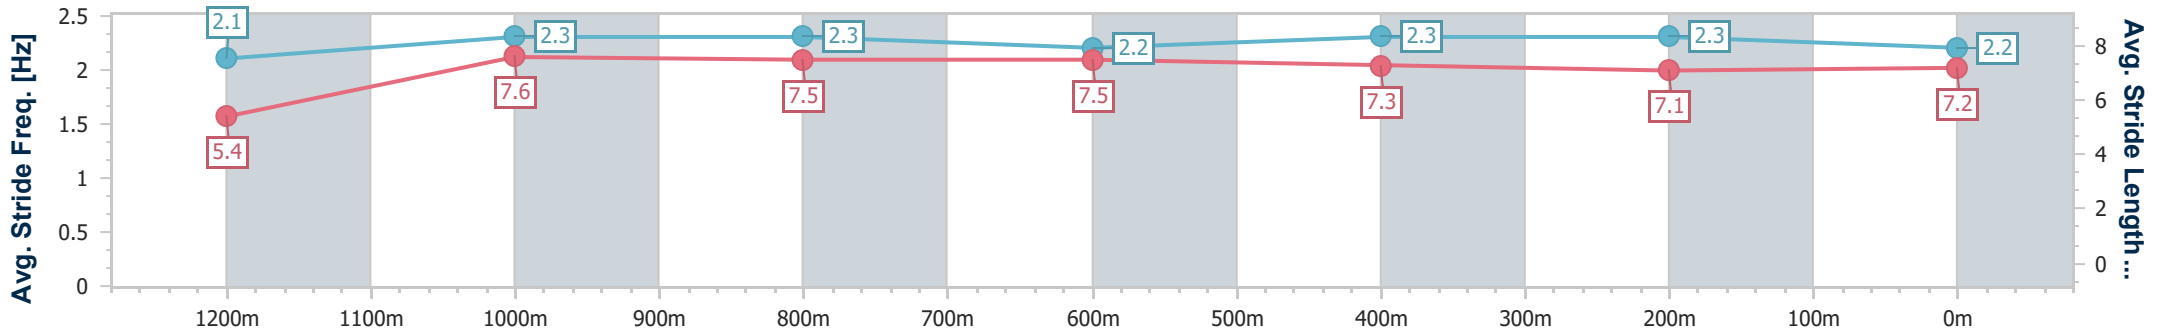

Toowoomba QLD Professional
 Race 2: MILDRED'S 60TH BIRTHDAY BASH RATINGS BAND 0 -
 58 Handicap - 1300m
 27 May 2023 - 17:20

Track Rating: Good 4, Weather: Fine, Rail Position: True

Section	Overall	1200m	1000m	800m	600m	400m	200m
Section Times	1:21.06 [9] (0:08.88)	1:12.18 [10] (0:11.31)	1:00.87 [9] (0:11.55)	0:49.32 [10] (0:11.94)	0:37.38 [6] (0:12.27)	0:25.11 [6] (0:12.28)	0:12.83 [8] (0:12.83)
Average Speed [km/h]	40.7	63.7	63.2	60.9	59.1	59.2	56.0
Top Speed [km/h]	59.5	65.6	65.1	62.3	60.8	60.1	58.3
Avg. Dist. to Rail [m]	12.8	5.1	4.0	2.8	1.4	3.1	4.7
Avg. Stride Freq. [Hz]	2.0	2.3	2.3	2.2	2.2	2.3	2.2
Avg. Stride Length [m]	5.6	7.7	7.6	7.5	7.4	7.2	7.1

- [] Ranking at each section and finish
- .-.- No data available at this section
- NA No data available

Horse/Jockey Name	Powerwolf
Final Rank	10
Fastest Section Time (Section)	0:08.93 (Overall)
Top Speed [km/h] (Section)	66.4 (1200m)
Race State	Finished

Toowoomba QLD Professional
 Race 2: MILDRED'S 60TH BIRTHDAY BASH RATINGS BAND 0 -
 58 Handicap - 1300m
 27 May 2023 - 17:20

Track Rating: Good 4, Weather: Fine, Rail Position: True

Section	Overall	1200m	1000m	800m	600m	400m	200m
Section Times	1:21.11 [10] (0:08.93)	1:12.18 [11] (0:11.27)	1:00.91 [10] (0:11.77)	0:49.14 [11] (0:12.14)	0:37.00 [11] (0:12.33)	0:24.67 [11] (0:12.26)	0:12.41 [11] (0:12.41)
Average Speed [km/h]	40.3	64.0	61.4	59.8	59.4	59.4	57.9
Top Speed [km/h]	60.2	66.4	63.0	61.3	60.5	60.1	59.9
Avg. Dist. to Rail [m]	4.4	1.7	1.0	2.5	3.2	2.6	1.9
Avg. Stride Freq. [Hz]	2.1	2.3	2.3	2.2	2.3	2.3	2.2
Avg. Stride Length [m]	5.4	7.6	7.5	7.5	7.3	7.1	7.2