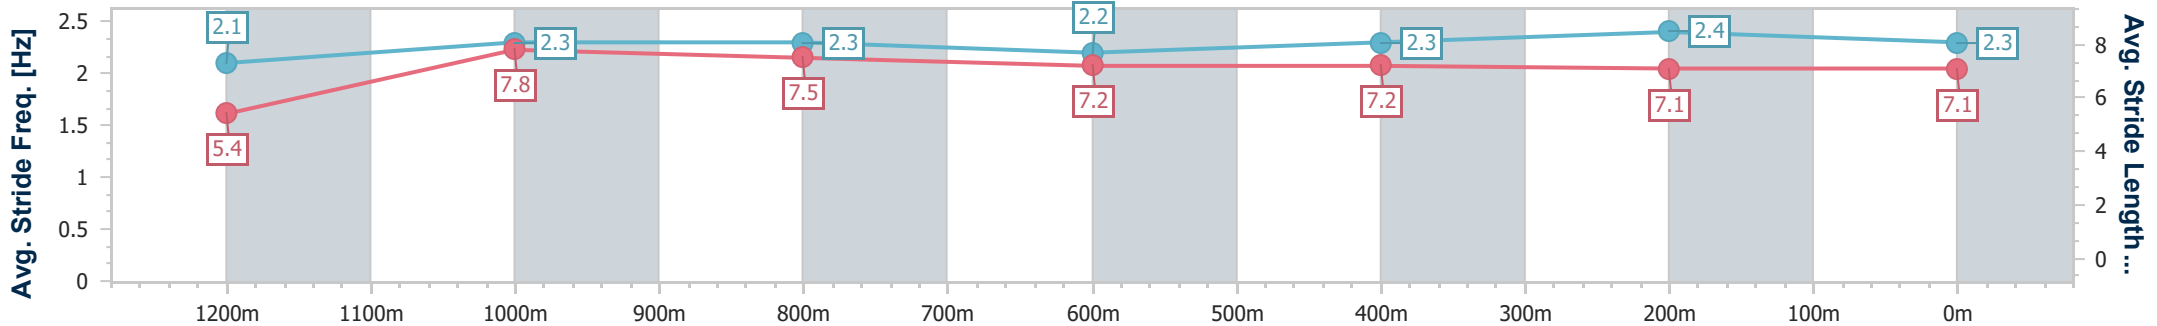

- [] Ranking at each section and finish
- .-.- No data available at this section
- NA No data available

Horse/Jockey Name	Start Strutting
Final Rank	5
Fastest Section Time (Section)	0:08.85 (Overall)
Top Speed [km/h] (Section)	65.7 (1000m)
Race State	Finished

Toowoomba QLD Professional
 Race 2: MILDRED'S 60TH BIRTHDAY BASH RATINGS BAND 0 -
 58 Handicap - 1300m

27 May 2023 - 17:20

Track Rating: Good 4, Weather: Fine, Rail Position: True

Section	Overall	1200m	1000m	800m	600m	400m	200m
Section Times	1:20.23 [5] (0:08.85)	1:11.38 [9] (0:11.38)	1:00.00 [11] (0:11.45)	0:48.55 [9] (0:12.17)	0:36.38 [10] (0:12.20)	0:24.18 [10] (0:11.94)	0:12.24 [7] (0:12.24)
Average Speed [km/h]	40.7	63.4	63.0	59.4	59.5	60.6	58.8
Top Speed [km/h]	59.1	65.2	65.7	61.1	61.6	63.2	60.6
Avg. Dist. to Rail [m]	8.0	2.0	0.6	1.3	1.4	1.3	0.9
Avg. Stride Freq. [Hz]	2.1	2.3	2.3	2.2	2.3	2.4	2.3
Avg. Stride Length [m]	5.4	7.8	7.5	7.2	7.2	7.1	7.1