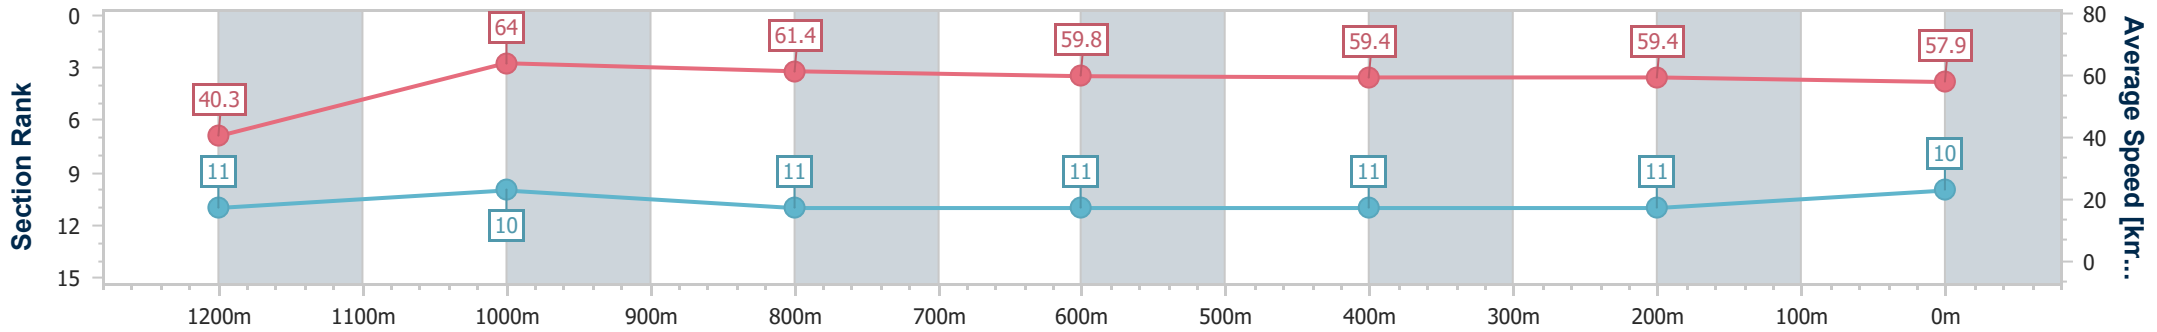

- [] Ranking at each section and finish
- .-.- No data available at this section
- NA No data available

Horse/Jockey Name	Powerwolf
Final Rank	10
Fastest Section Time (Section)	0:08.93 (Overall)
Top Speed [km/h] (Section)	66.4 (1200m)
Race State	Finished

Toowoomba QLD Professional
 Race 2: MILDRED'S 60TH BIRTHDAY BASH RATINGS BAND 0 -
 58 Handicap - 1300m
 27 May 2023 - 17:20

Track Rating: Good 4, Weather: Fine, Rail Position: True

Section	Overall	1200m	1000m	800m	600m	400m	200m
Section Times	1:21.11 [10] (0:08.93)	1:12.18 [11] (0:11.27)	1:00.91 [10] (0:11.77)	0:49.14 [11] (0:12.14)	0:37.00 [11] (0:12.33)	0:24.67 [11] (0:12.26)	0:12.41 [11] (0:12.41)
Average Speed [km/h]	40.3	64.0	61.4	59.8	59.4	59.4	57.9
Top Speed [km/h]	60.2	66.4	63.0	61.3	60.5	60.1	59.9
Avg. Dist. to Rail [m]	4.4	1.7	1.0	2.5	3.2	2.6	1.9
Avg. Stride Freq. [Hz]	2.1	2.3	2.3	2.2	2.3	2.3	2.2
Avg. Stride Length [m]	5.4	7.6	7.5	7.5	7.3	7.1	7.2