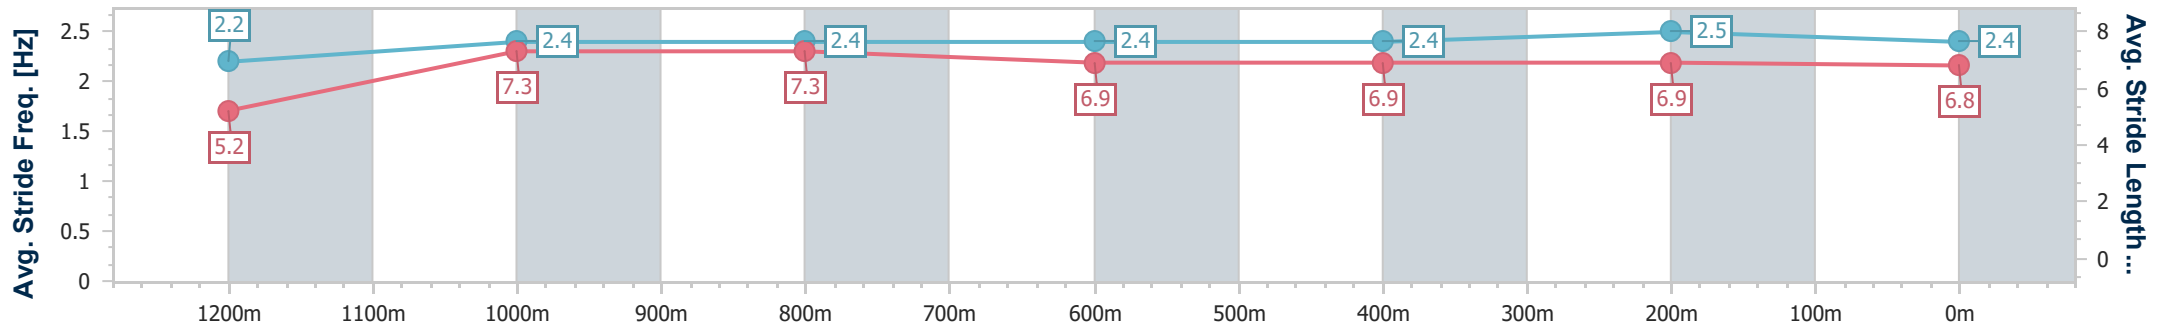

Horse/Jockey Name	Bull Dimple Rum
Final Rank	2
Fastest Section Time (Section)	0:08.72 (Overall)
Top Speed [km/h] (Section)	65.3 (1200m)
Race State	Finished

Toowoomba QLD Professional
Race 2: MILDRED'S 60TH BIRTHDAY BASH RATINGS BAND 0 -
58 Handicap - 1300m
27 May 2023 - 17:20

Track Rating: Good 4, Weather: Fine, Rail Position: True

Section	Overall	1200m	1000m	800m	600m	400m	200m
Section Times	1:19.88 [2] (0:08.72)	1:11.16 [8] (0:11.34)	0:59.82 [8] (0:11.50)	0:48.32 [8] (0:12.20)	0:36.12 [8] (0:12.20)	0:23.92 [7] (0:11.75)	0:12.17 [3] (0:12.17)
Average Speed [km/h]	41.4	63.4	62.7	59.1	58.9	61.1	59.0
Top Speed [km/h]	60.5	65.3	63.6	60.7	60.1	61.9	62.0
Avg. Dist. to Rail [m]	1.2	0.6	0.5	0.6	0.4	0.9	1.3
Avg. Stride Freq. [Hz]	2.2	2.4	2.4	2.4	2.4	2.5	2.4
Avg. Stride Length [m]	5.2	7.3	7.3	6.9	6.9	6.9	6.8

- [ ] Ranking at each section and finish
- -.-.- No data available at this section
- NA No data available