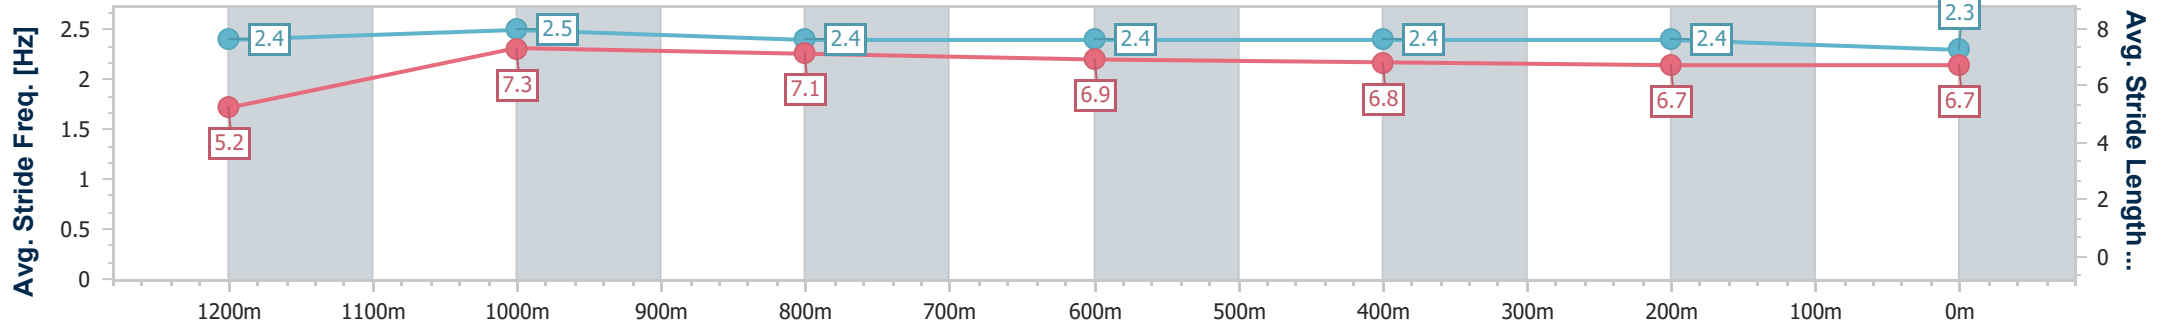

- [] Ranking at each section and finish
- .-.- No data available at this section
- NA No data available

Horse/Jockey Name	Whistlin' Arrow
Final Rank	8
Fastest Section Time (Section)	0:08.25 (Overall)
Top Speed [km/h] (Section)	69.0 (1200m)
Race State	Finished

Toowoomba QLD Professional
 Race 2: MILDRED'S 60TH BIRTHDAY BASH RATINGS BAND 0 -
 58 Handicap - 1300m
 27 May 2023 - 17:20

Track Rating: Good 4, Weather: Fine, Rail Position: True

Section	Overall	1200m	1000m	800m	600m	400m	200m
Section Times	1:20.71 [8] (0:08.25)	1:12.46 [2] (0:10.80)	1:01.66 [2] (0:11.84)	0:49.82 [2] (0:12.22)	0:37.60 [2] (0:12.35)	0:25.25 [2] (0:12.38)	0:12.87 [6] (0:12.87)
Average Speed [km/h]	43.8	66.9	61.2	59.3	58.7	58.5	55.8
Top Speed [km/h]	66.0	69.0	63.0	60.9	59.7	59.5	57.1
Avg. Dist. to Rail [m]	13.2	2.9	1.6	2.0	1.4	2.0	3.8
Avg. Stride Freq. [Hz]	2.4	2.5	2.4	2.4	2.4	2.4	2.3
Avg. Stride Length [m]	5.2	7.3	7.1	6.9	6.8	6.7	6.7