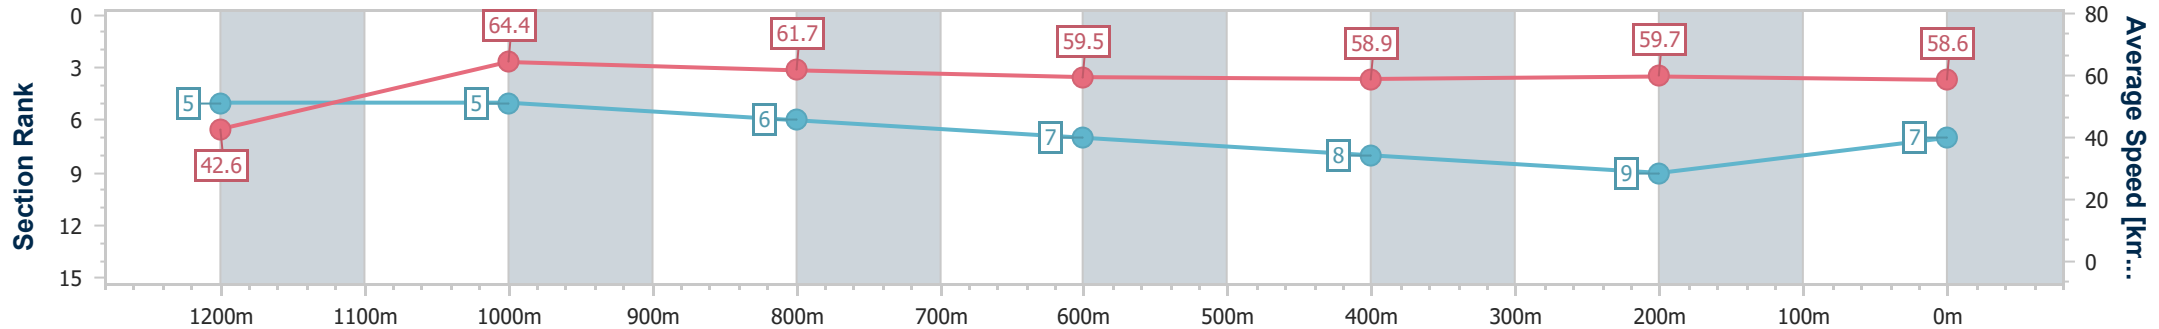

- [] Ranking at each section and finish
- .-.- No data available at this section
- NA No data available

Horse/Jockey Name	Basil's Bow
Final Rank	7
Fastest Section Time (Section)	0:08.47 (Overall)
Top Speed [km/h] (Section)	66.8 (1200m)
Race State	Finished

Toowoomba QLD Professional
 Race 2: MILDRED'S 60TH BIRTHDAY BASH RATINGS BAND 0 -
 58 Handicap - 1300m
 27 May 2023 - 17:20

Track Rating: Good 4, Weather: Fine, Rail Position: True

Section	Overall	1200m	1000m	800m	600m	400m	200m
Section Times	1:20.40 [7] (0:08.47)	1:11.93 [5] (0:11.19)	1:00.74 [5] (0:11.76)	0:48.98 [6] (0:12.23)	0:36.75 [7] (0:12.33)	0:24.42 [8] (0:12.17)	0:12.25 [9] (0:12.25)
Average Speed [km/h]	42.6	64.4	61.7	59.5	58.9	59.7	58.6
Top Speed [km/h]	61.5	66.8	63.5	61.6	60.2	60.6	60.1
Avg. Dist. to Rail [m]	7.1	1.8	2.2	2.5	2.2	2.5	6.4
Avg. Stride Freq. [Hz]	2.2	2.4	2.3	2.3	2.3	2.3	2.3
Avg. Stride Length [m]	5.4	7.4	7.2	7.2	7.2	7.0	7.1