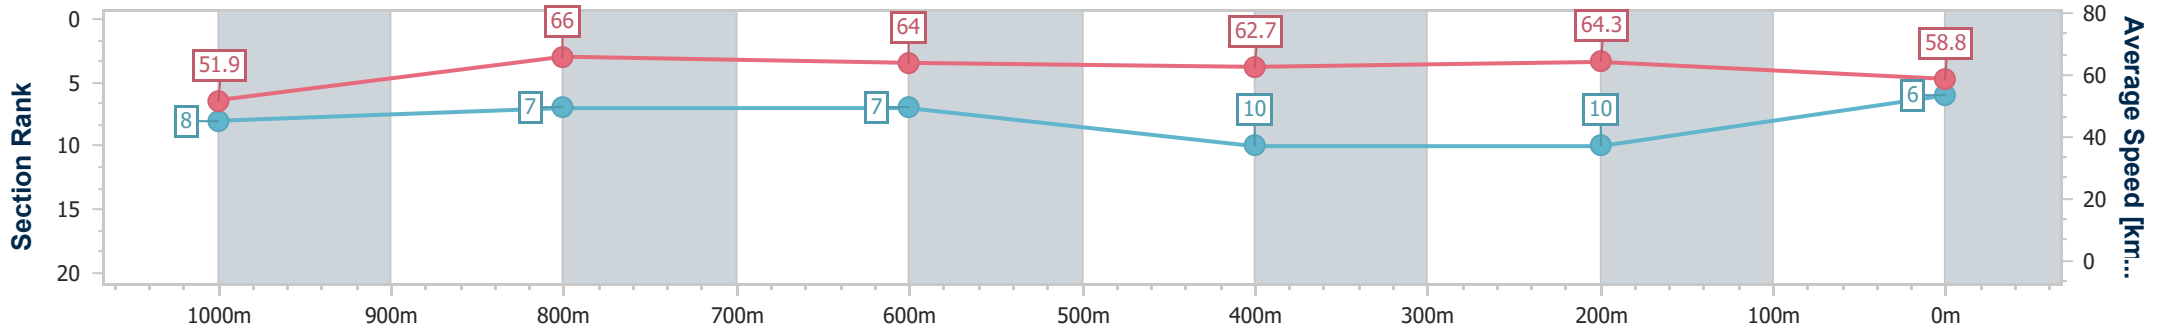

Horse/Jockey Name	Hellfest
Final Rank	6
Fastest Section Time (Section)	0:11.01 (1000m)
Top Speed [km/h] (Section)	67.0 (1000m)
Race State	Finished

Eagle Farm QLD Professional
Race 9: MAGIC MILLIONS HELEN COUGHLAN STAKES - 1200m
27 May 2023 - 16:35
Track Rating: Good 4, Weather: Fine, Rail Position: True Entire Course

BRISBANE RACING CLUB

Section	Overall	1000m	800m	600m	400m	200m
Section Times	1:11.11 [6] (0:13.89)	0:57.22 [8] (0:11.01)	0:46.21 [7] (0:11.27)	0:34.94 [7] (0:11.50)	0:23.44 [10] (0:11.21)	0:12.23 [10] (0:12.23)
Average Speed [km/h]	51.9	66.0	64.0	62.7	64.3	58.8
Top Speed [km/h]	66.9	67.0	66.0	64.4	65.8	61.4
Avg. Dist. to Rail [m]	3.6	1.5	0.5	0.3	2.1	5.1
Avg. Stride Freq. [Hz]	2.3	2.5	2.5	2.5	2.6	2.5
Avg. Stride Length [m]	6.2	7.4	7.2	7.1	6.9	6.6

- [ ] Ranking at each section and finish
- -.-.- No data available at this section
- NA No data available