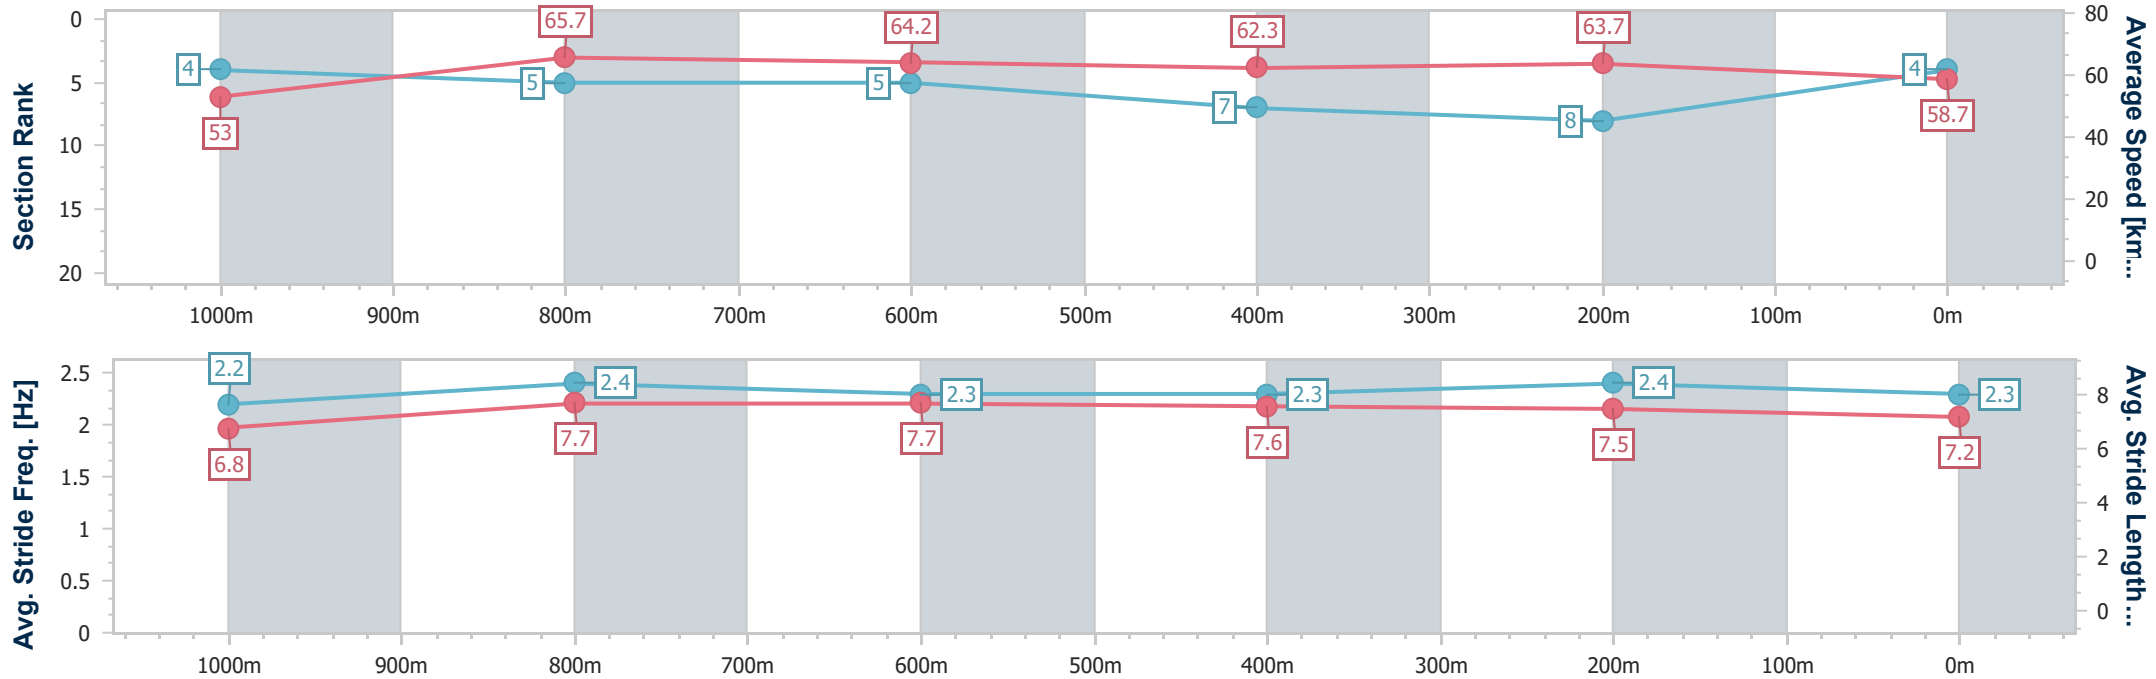

Eagle Farm QLD Professional
Race 9: MAGIC MILLIONS HELEN COUGHLAN STAKES - 1200m

27 May 2023 - 16:35

Track Rating: Good 4, Weather: Fine, Rail Position: True Entire Course

BRISBANE RACING CLUB

Section	Overall	1000m	800m	600m	400m	200m
Section Times	1:11.07 [4] (0:13.59)	0:57.48 [4] (0:11.09)	0:46.39 [5] (0:11.28)	0:35.11 [5] (0:11.55)	0:23.56 [7] (0:11.29)	0:12.27 [8] (0:12.27)
Average Speed [km/h]	53.0	65.7	64.2	62.3	63.7	58.7
Top Speed [km/h]	67.2	66.6	66.3	64.5	65.2	61.8
Avg. Dist. to Rail [m]	1.8	2.5	1.1	0.3	2.3	6.9
Avg. Stride Freq. [Hz]	2.2	2.4	2.3	2.3	2.4	2.3
Avg. Stride Length [m]	6.8	7.7	7.7	7.6	7.5	7.2

- [] Ranking at each section and finish
- .-.- No data available at this section
- NA No data available

Horse/Jockey Name	Sneaky Five
Final Rank	5
Fastest Section Time (Section)	0:11.04 (1000m)
Top Speed [km/h] (Section)	67.2 (1000m)
Race State	Finished