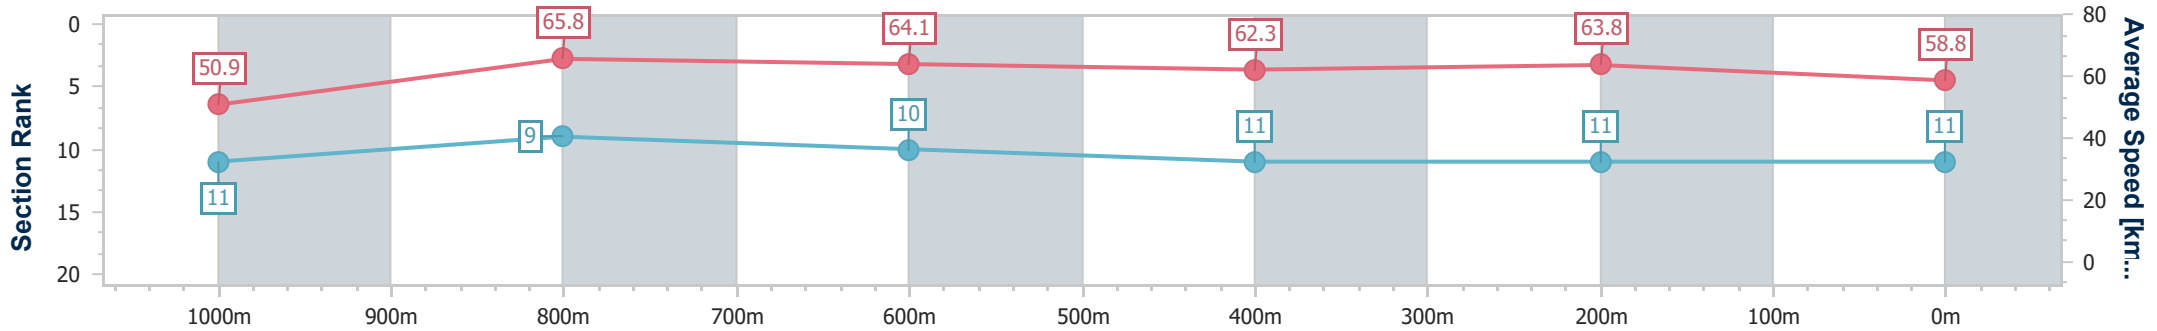

- [] Ranking at each section and finish
- .-.- No data available at this section
- NA No data available

Horse/Jockey Name	Euro Belle
Final Rank	11
Fastest Section Time (Section)	0:10.99 (1000m)
Top Speed [km/h] (Section)	66.4 (1000m)
Race State	Finished

Eagle Farm QLD Professional
 Race 9: MAGIC MILLIONS HELEN COUGHLAN STAKES - 1200m
 27 May 2023 - 16:35
 Track Rating: Good 4, Weather: Fine, Rail Position: True Entire Course

BRISBANE RACING CLUB

Section	Overall	1000m	800m	600m	400m	200m
Section Times	1:11.42 [11] (0:14.16)	0:57.26 [11] (0:10.99)	0:46.27 [9] (0:11.21)	0:35.06 [10] (0:11.54)	0:23.52 [11] (0:11.29)	0:12.23 [11] (0:12.23)
Average Speed [km/h]	50.9	65.8	64.1	62.3	63.8	58.8
Top Speed [km/h]	66.1	66.4	65.4	64.4	64.6	62.1
Avg. Dist. to Rail [m]	4.1	0.7	0.4	0.6	2.0	3.0
Avg. Stride Freq. [Hz]	2.2	2.5	2.5	2.4	2.5	2.4
Avg. Stride Length [m]	6.3	7.4	7.3	7.1	7.1	6.7