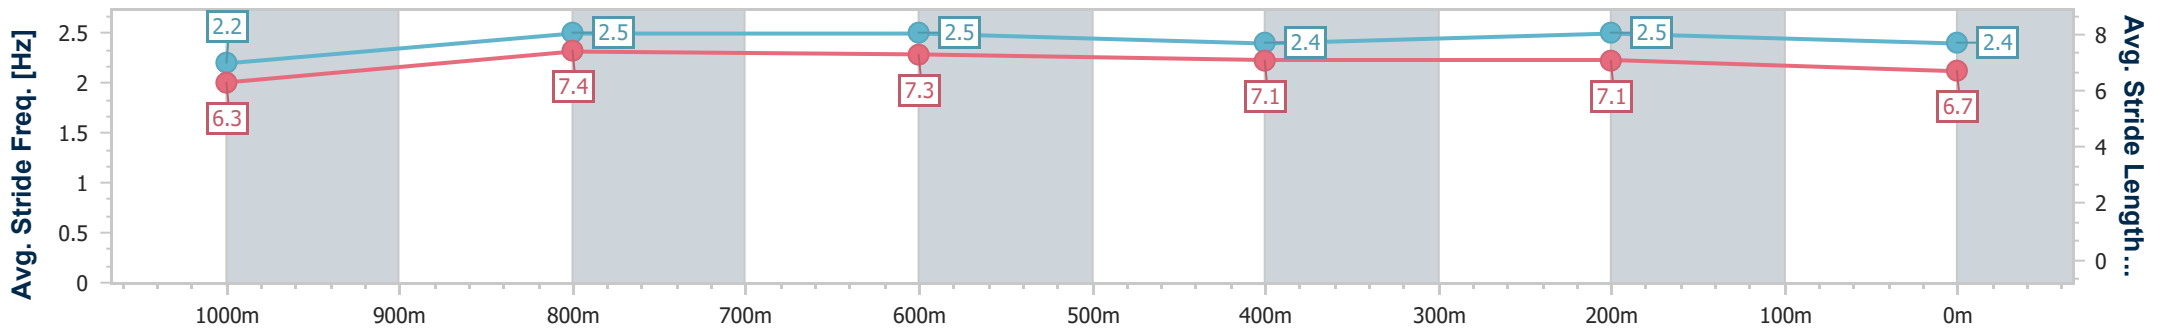

Eagle Farm QLD Professional
 Race 9: MAGIC MILLIONS HELEN COUGHLAN STAKES - 1200m
 27 May 2023 - 16:35
 Track Rating: Good 4, Weather: Fine, Rail Position: True Entire Course

BRISBANE RACING CLUB

Section	Overall	1000m	800m	600m	400m	200m
Section Times	1:11.41 [10] (0:14.31)	0:57.10 [12] (0:11.14)	0:45.96 [12] (0:11.28)	0:34.68 [12] (0:11.34)	0:23.34 [12] (0:11.19)	0:12.15 [12] (0:12.15)
Average Speed [km/h]	50.1	66.0	64.2	63.9	64.3	59.4
Top Speed [km/h]	67.9	67.8	65.9	65.4	65.5	63.3
Avg. Dist. to Rail [m]	7.0	2.9	1.3	1.7	5.3	6.8
Avg. Stride Freq. [Hz]	2.2	2.3	2.3	2.3	2.4	2.3
Avg. Stride Length [m]	6.5	7.5	7.7	7.7	7.5	7.3

- [] Ranking at each section and finish
- .-.- No data available at this section
- NA No data available

Horse/Jockey Name	Euro Belle
Final Rank	11
Fastest Section Time (Section)	0:10.99 (1000m)
Top Speed [km/h] (Section)	66.4 (1000m)
Race State	Finished

Eagle Farm QLD Professional
 Race 9: MAGIC MILLIONS HELEN COUGHLAN STAKES - 1200m
 27 May 2023 - 16:35
 Track Rating: Good 4, Weather: Fine, Rail Position: True Entire Course

BRISBANE RACING CLUB

Section	Overall	1000m	800m	600m	400m	200m
Section Times	1:11.42 [11] (0:14.16)	0:57.26 [11] (0:10.99)	0:46.27 [9] (0:11.21)	0:35.06 [10] (0:11.54)	0:23.52 [11] (0:11.29)	0:12.23 [11] (0:12.23)
Average Speed [km/h]	50.9	65.8	64.1	62.3	63.8	58.8
Top Speed [km/h]	66.1	66.4	65.4	64.4	64.6	62.1
Avg. Dist. to Rail [m]	4.1	0.7	0.4	0.6	2.0	3.0
Avg. Stride Freq. [Hz]	2.2	2.5	2.5	2.4	2.5	2.4
Avg. Stride Length [m]	6.3	7.4	7.3	7.1	7.1	6.7