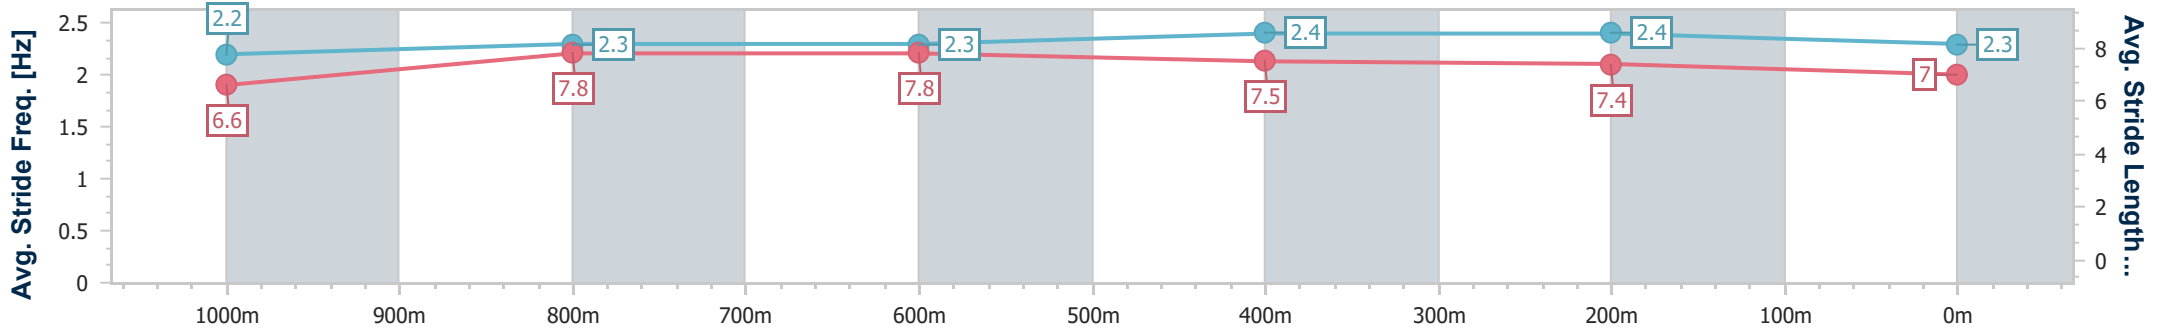

Horse/Jockey Name	Salateen
Final Rank	2
Fastest Section Time (Section)	0:11.03 (800m)
Top Speed [km/h] (Section)	66.9 (1000m)
Race State	Finished

Eagle Farm QLD Professional
Race 9: MAGIC MILLIONS HELEN COUGHLAN STAKES - 1200m
27 May 2023 - 16:35
Track Rating: Good 4, Weather: Fine, Rail Position: True Entire Course

BRISBANE RACING CLUB

Section	Overall	1000m	800m	600m	400m	200m
Section Times	1:10.83 [2] (0:14.04)	0:56.79 [9] (0:11.17)	0:45.62 [11] (0:11.03)	0:34.59 [9] (0:11.20)	0:23.39 [6] (0:11.13)	0:12.26 [1] (0:12.26)
Average Speed [km/h]	51.3	65.6	65.5	64.6	64.6	58.8
Top Speed [km/h]	64.3	66.9	66.0	65.2	66.0	62.7
Avg. Dist. to Rail [m]	8.8	2.9	0.9	0.9	3.3	4.6
Avg. Stride Freq. [Hz]	2.2	2.3	2.3	2.4	2.4	2.3
Avg. Stride Length [m]	6.6	7.8	7.8	7.5	7.4	7.0

- [ ] Ranking at each section and finish
- -.-.- No data available at this section
- NA No data available