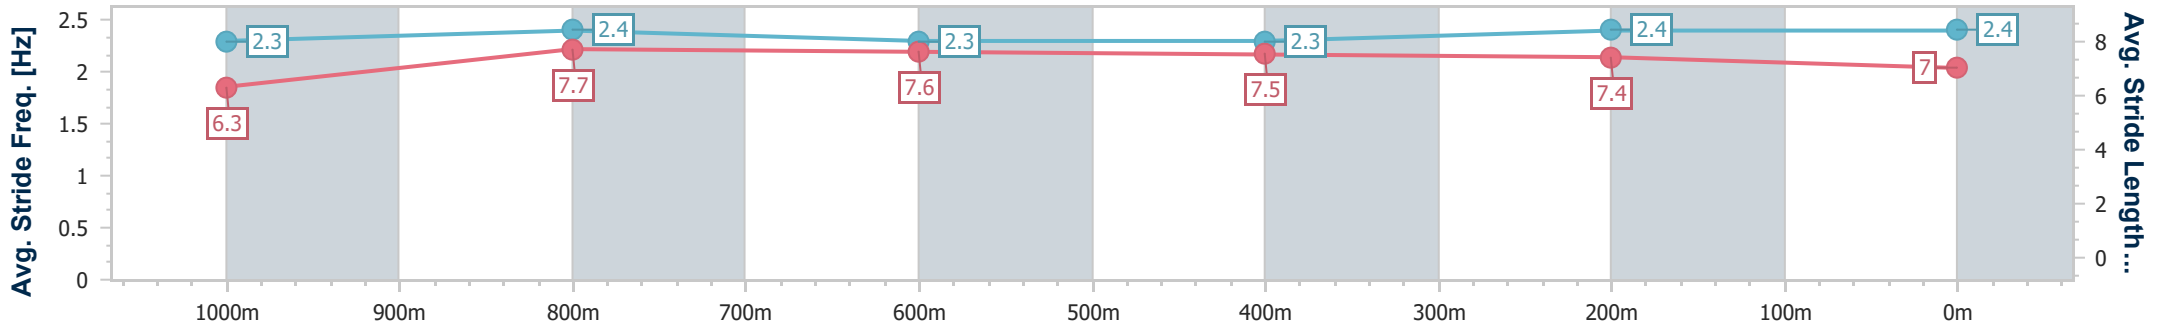

Horse/Jockey Name	Aureus Angel
Final Rank	3
Fastest Section Time (Section)	0:11.12 (1000m)
Top Speed [km/h] (Section)	66.4 (1000m)
Race State	Finished

Eagle Farm QLD Professional
Race 9: MAGIC MILLIONS HELEN COUGHLAN STAKES - 1200m
27 May 2023 - 16:35
Track Rating: Good 4, Weather: Fine, Rail Position: True Entire Course

BRISBANE RACING CLUB

Section	Overall	1000m	800m	600m	400m	200m
Section Times	1:10.88 [3] (0:13.88)	0:57.00 [7] (0:11.12)	0:45.88 [8] (0:11.18)	0:34.70 [8] (0:11.45)	0:23.25 [9] (0:11.15)	0:12.10 [7] (0:12.10)
Average Speed [km/h]	52.0	65.7	64.4	63.3	64.5	59.6
Top Speed [km/h]	65.6	66.4	66.1	65.0	65.9	62.3
Avg. Dist. to Rail [m]	5.8	2.4	0.7	1.0	4.0	7.7
Avg. Stride Freq. [Hz]	2.3	2.4	2.3	2.3	2.4	2.4
Avg. Stride Length [m]	6.3	7.7	7.6	7.5	7.4	7.0

- [ ] Ranking at each section and finish
- -.-.- No data available at this section
- NA No data available