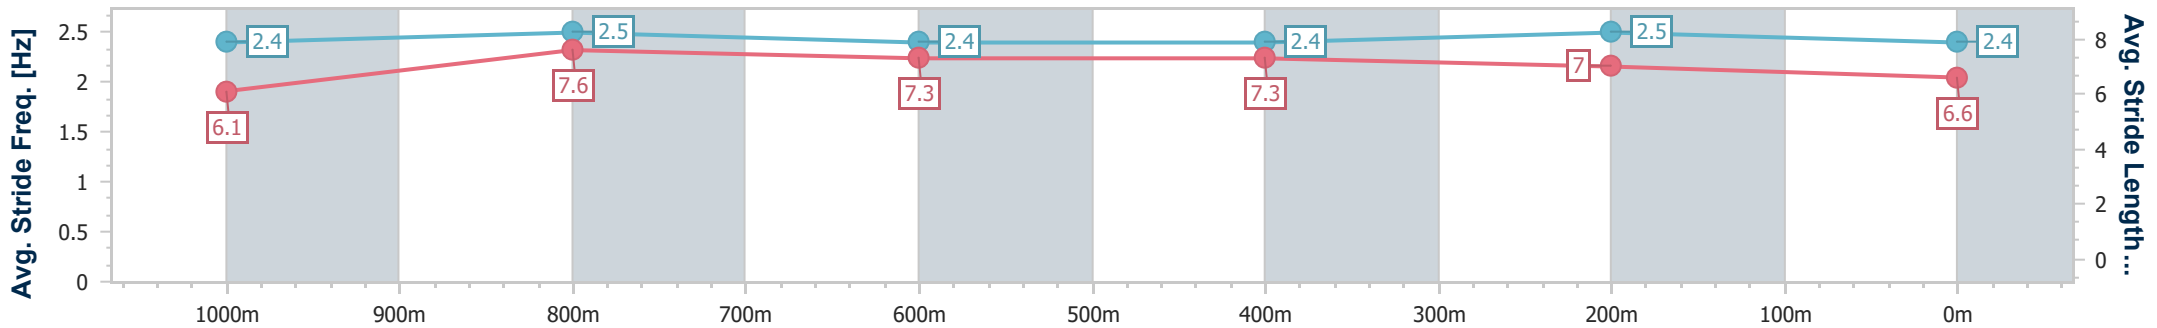

Eagle Farm QLD Professional
 Race 9: MAGIC MILLIONS HELEN COUGHLAN STAKES - 1200m
 27 May 2023 - 16:35
 Track Rating: Good 4, Weather: Fine, Rail Position: True Entire Course

BRISBANE RACING CLUB

Section	Overall	1000m	800m	600m	400m	200m
Section Times	1:11.42 [11] (0:14.16)	0:57.26 [11] (0:10.99)	0:46.27 [9] (0:11.21)	0:35.06 [10] (0:11.54)	0:23.52 [11] (0:11.29)	0:12.23 [11] (0:12.23)
Average Speed [km/h]	50.9	65.8	64.1	62.3	63.8	58.8
Top Speed [km/h]	66.1	66.4	65.4	64.4	64.6	62.1
Avg. Dist. to Rail [m]	4.1	0.7	0.4	0.6	2.0	3.0
Avg. Stride Freq. [Hz]	2.2	2.5	2.5	2.4	2.5	2.4
Avg. Stride Length [m]	6.3	7.4	7.3	7.1	7.1	6.7

- [] Ranking at each section and finish
- .-.- No data available at this section
- NA No data available

Horse/Jockey Name	Extremist
Final Rank	12
Fastest Section Time (Section)	0:10.66 (1000m)
Top Speed [km/h] (Section)	70.2 (Overall)
Race State	Finished

Eagle Farm QLD Professional
 Race 9: MAGIC MILLIONS HELEN COUGHLAN STAKES - 1200m
 27 May 2023 - 16:35
 Track Rating: Good 4, Weather: Fine, Rail Position: True Entire Course

BRISBANE RACING CLUB

Section	Overall	1000m	800m	600m	400m	200m
Section Times	1:11.43 [12] (0:13.37)	0:58.06 [1] (0:10.66)	0:47.40 [1] (0:11.53)	0:35.87 [1] (0:11.61)	0:24.26 [1] (0:11.50)	0:12.76 [5] (0:12.76)
Average Speed [km/h]	53.9	68.0	63.0	62.5	62.6	56.4
Top Speed [km/h]	70.2	69.2	65.5	65.6	65.7	61.3
Avg. Dist. to Rail [m]	5.9	1.2	2.1	1.2	0.8	1.3
Avg. Stride Freq. [Hz]	2.4	2.5	2.4	2.4	2.5	2.4
Avg. Stride Length [m]	6.1	7.6	7.3	7.3	7.0	6.6