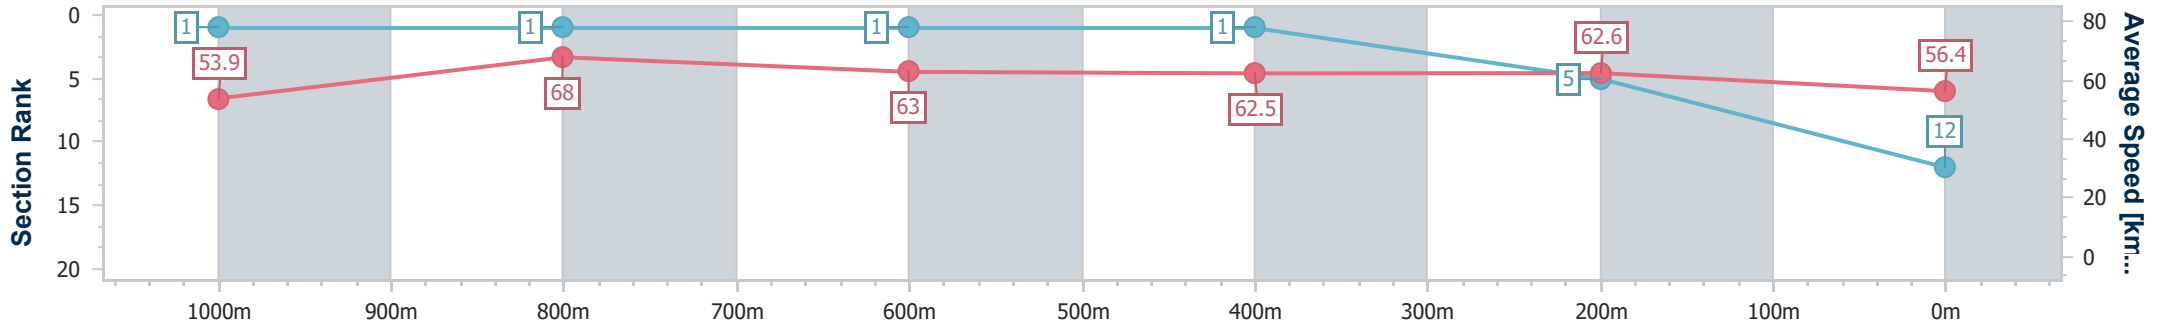

Eagle Farm QLD Professional
 Race 9: MAGIC MILLIONS HELEN COUGHLAN STAKES - 1200m
 27 May 2023 - 16:35
 Track Rating: Good 4, Weather: Fine, Rail Position: True Entire Course

BRISBANE RACING CLUB

Section	Overall	1000m	800m	600m	400m	200m
Section Times	1:11.42 [11] (0:14.16)	0:57.26 [11] (0:10.99)	0:46.27 [9] (0:11.21)	0:35.06 [10] (0:11.54)	0:23.52 [11] (0:11.29)	0:12.23 [11] (0:12.23)
Average Speed [km/h]	50.9	65.8	64.1	62.3	63.8	58.8
Top Speed [km/h]	66.1	66.4	65.4	64.4	64.6	62.1
Avg. Dist. to Rail [m]	4.1	0.7	0.4	0.6	2.0	3.0
Avg. Stride Freq. [Hz]	2.2	2.5	2.5	2.4	2.5	2.4
Avg. Stride Length [m]	6.3	7.4	7.3	7.1	7.1	6.7

- [] Ranking at each section and finish
- .-.- No data available at this section
- NA No data available

Horse/Jockey Name	Extremist
Final Rank	12
Fastest Section Time (Section)	0:10.66 (1000m)
Top Speed [km/h] (Section)	70.2 (Overall)
Race State	Finished

Eagle Farm QLD Professional
 Race 9: MAGIC MILLIONS HELEN COUGHLAN STAKES - 1200m
 27 May 2023 - 16:35
 Track Rating: Good 4, Weather: Fine, Rail Position: True Entire Course

BRISBANE RACING CLUB

Section	Overall	1000m	800m	600m	400m	200m
Section Times	1:11.43 [12] (0:13.37)	0:58.06 [1] (0:10.66)	0:47.40 [1] (0:11.53)	0:35.87 [1] (0:11.61)	0:24.26 [1] (0:11.50)	0:12.76 [5] (0:12.76)
Average Speed [km/h]	53.9	68.0	63.0	62.5	62.6	56.4
Top Speed [km/h]	70.2	69.2	65.5	65.6	65.7	61.3
Avg. Dist. to Rail [m]	5.9	1.2	2.1	1.2	0.8	1.3
Avg. Stride Freq. [Hz]	2.4	2.5	2.4	2.4	2.5	2.4
Avg. Stride Length [m]	6.1	7.6	7.3	7.3	7.0	6.6