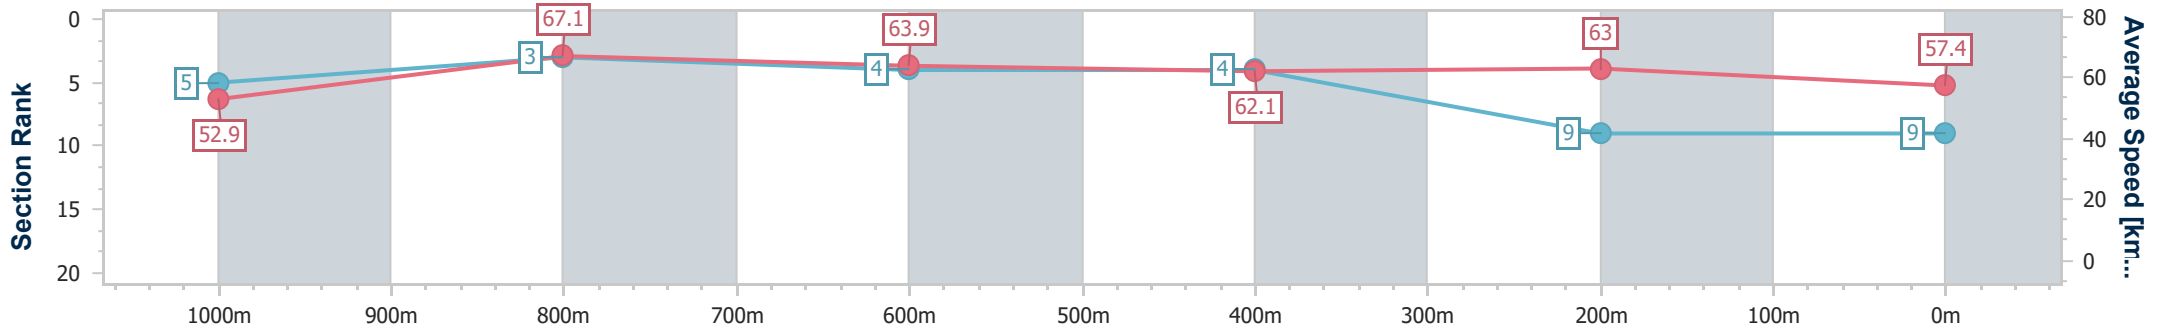

Horse/Jockey Name	Deep Rouge
Final Rank	9
Fastest Section Time (Section)	0:10.80 (1000m)
Top Speed [km/h] (Section)	67.6 (Overall)
Race State	Finished

Eagle Farm QLD Professional
Race 9: MAGIC MILLIONS HELEN COUGHLAN STAKES - 1200m
27 May 2023 - 16:35
Track Rating: Good 4, Weather: Fine, Rail Position: True Entire Course

BRISBANE RACING CLUB

Section	Overall	1000m	800m	600m	400m	200m
Section Times	1:11.35 [9] (0:13.60)	0:57.75 [5] (0:10.80)	0:46.95 [3] (0:11.34)	0:35.61 [4] (0:11.65)	0:23.96 [4] (0:11.43)	0:12.53 [9] (0:12.53)
Average Speed [km/h]	52.9	67.1	63.9	62.1	63.0	57.4
Top Speed [km/h]	67.6	67.5	67.3	64.2	64.3	60.7
Avg. Dist. to Rail [m]	1.4	1.2	1.7	0.7	0.3	0.3
Avg. Stride Freq. [Hz]	2.3	2.5	2.4	2.4	2.4	2.4
Avg. Stride Length [m]	6.3	7.5	7.3	7.3	7.2	6.7

- [ ] Ranking at each section and finish
- -.-.- No data available at this section
- NA No data available