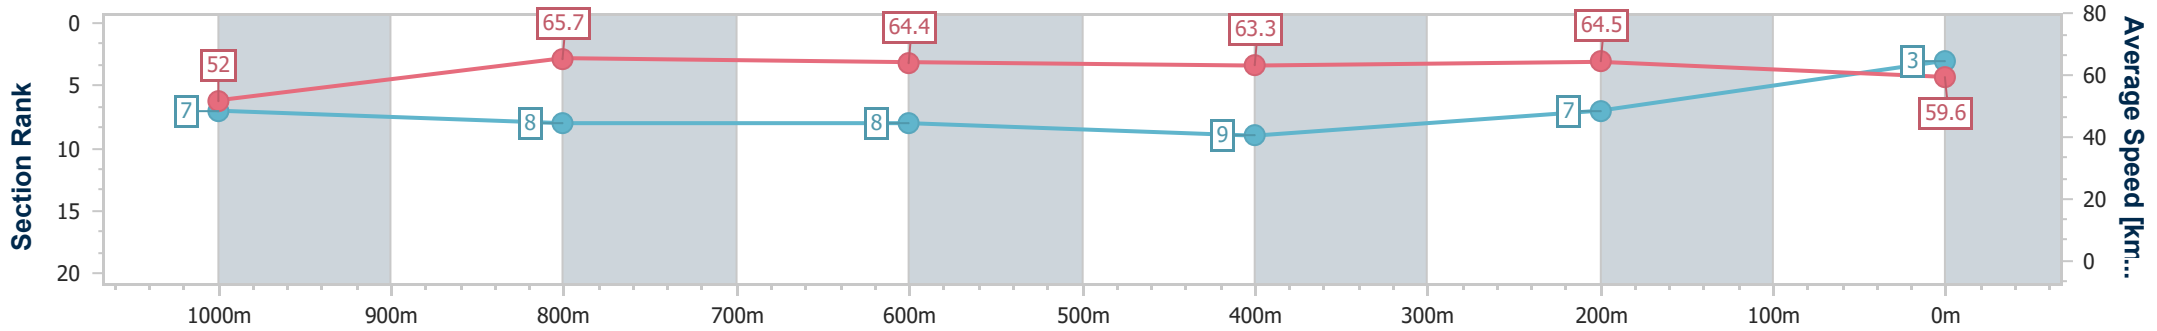

Horse/Jockey Name	Aureus Angel
Final Rank	3
Fastest Section Time (Section)	0:11.12 (1000m)
Top Speed [km/h] (Section)	66.4 (1000m)
Race State	Finished

Eagle Farm QLD Professional
Race 9: MAGIC MILLIONS HELEN COUGHLAN STAKES - 1200m
27 May 2023 - 16:35
Track Rating: Good 4, Weather: Fine, Rail Position: True Entire Course

BRISBANE RACING CLUB

Section	Overall	1000m	800m	600m	400m	200m
Section Times	1:10.88 [3] (0:13.88)	0:57.00 [7] (0:11.12)	0:45.88 [8] (0:11.18)	0:34.70 [8] (0:11.45)	0:23.25 [9] (0:11.15)	0:12.10 [7] (0:12.10)
Average Speed [km/h]	52.0	65.7	64.4	63.3	64.5	59.6
Top Speed [km/h]	65.6	66.4	66.1	65.0	65.9	62.3
Avg. Dist. to Rail [m]	5.8	2.4	0.7	1.0	4.0	7.7
Avg. Stride Freq. [Hz]	2.3	2.4	2.3	2.3	2.4	2.4
Avg. Stride Length [m]	6.3	7.7	7.6	7.5	7.4	7.0

- [ ] Ranking at each section and finish
- -.-.- No data available at this section
- NA No data available