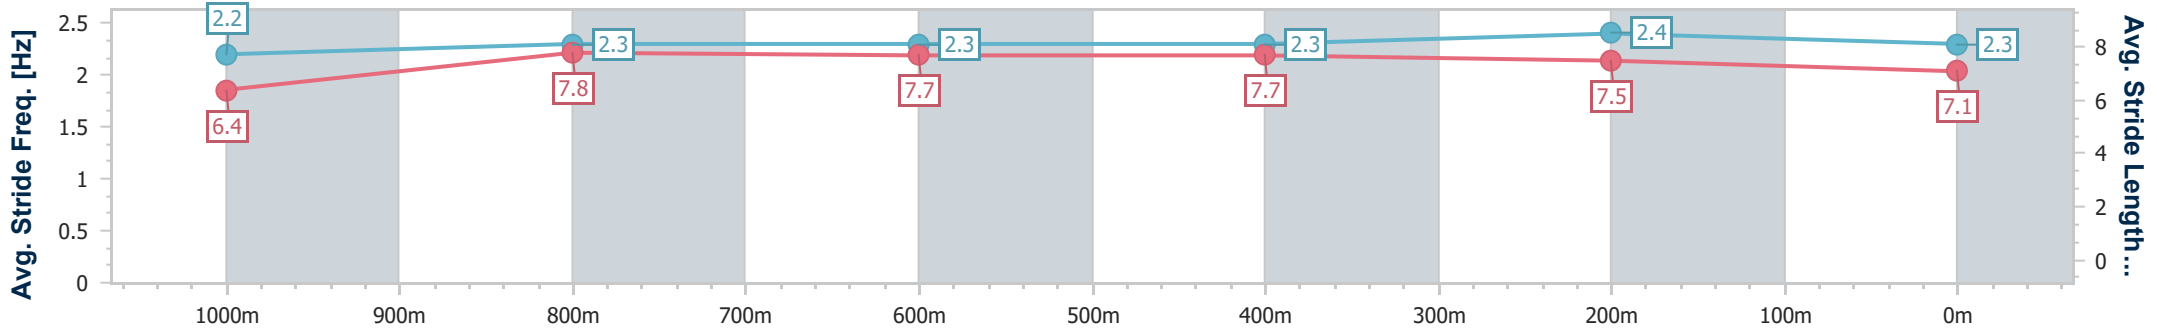

Eagle Farm QLD Professional
 Race 9: MAGIC MILLIONS HELEN COUGHLAN STAKES - 1200m
 27 May 2023 - 16:35
 Track Rating: Good 4, Weather: Fine, Rail Position: True Entire Course

BRISBANE RACING CLUB

Section	Overall	1000m	800m	600m	400m	200m
Section Times	1:10.71 [1] (0:14.13)	0:56.58 [10] (0:11.06)	0:45.52 [10] (0:11.25)	0:34.27 [11] (0:11.17)	0:23.10 [8] (0:11.00)	0:12.10 [3] (0:12.10)
Average Speed [km/h]	51.1	65.9	64.4	65.0	65.4	59.5
Top Speed [km/h]	66.3	66.9	65.6	66.6	66.4	63.3
Avg. Dist. to Rail [m]	6.9	2.3	1.2	1.9	5.5	7.0
Avg. Stride Freq. [Hz]	2.2	2.3	2.3	2.3	2.4	2.3
Avg. Stride Length [m]	6.4	7.8	7.7	7.7	7.5	7.1