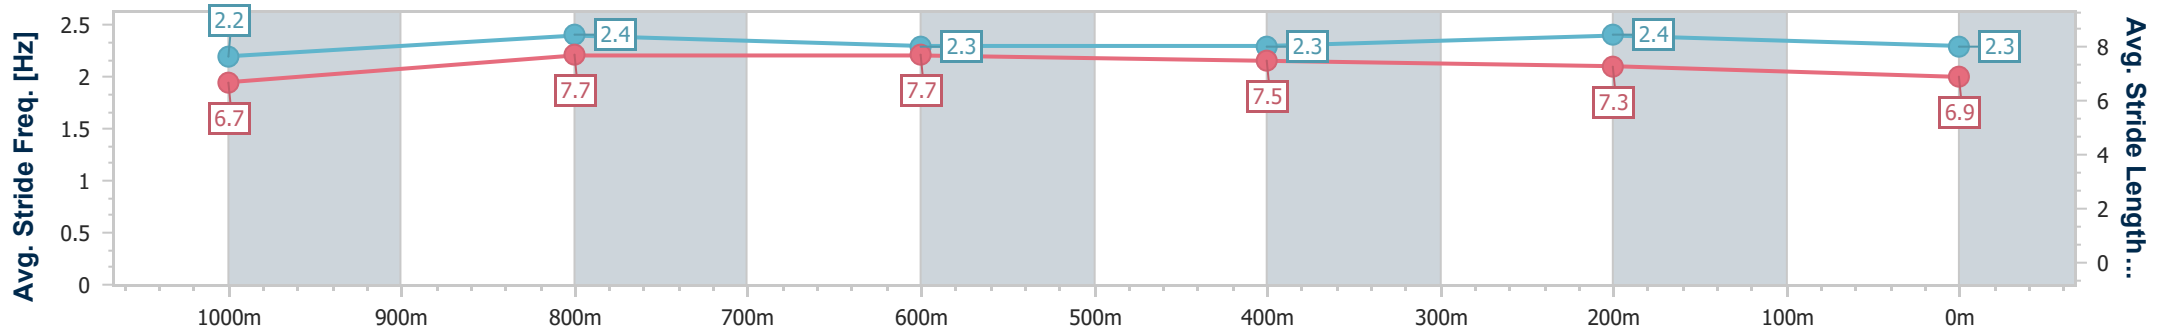

- [] Ranking at each section and finish
- .-.- No data available at this section
- NA No data available

Horse/Jockey Name	Brookspire
Final Rank	8
Fastest Section Time (Section)	0:10.97 (1000m)
Top Speed [km/h] (Section)	67.8 (Overall)
Race State	Finished

Eagle Farm QLD Professional
Race 9: MAGIC MILLIONS HELEN COUGHLAN STAKES - 1200m

27 May 2023 - 16:35

Track Rating: Good 4, Weather: Fine, Rail Position: True Entire Course

BRISBANE RACING CLUB

Section	Overall	1000m	800m	600m	400m	200m
Section Times	1:11.23 [8] (0:13.47)	0:57.76 [3] (0:10.97)	0:46.79 [4] (0:11.29)	0:35.50 [3] (0:11.53)	0:23.97 [3] (0:11.39)	0:12.58 [4] (0:12.58)
Average Speed [km/h]	53.5	66.5	64.0	62.6	63.3	57.2
Top Speed [km/h]	67.8	67.4	67.0	64.3	64.7	60.7
Avg. Dist. to Rail [m]	3.0	2.4	0.9	0.6	1.1	1.7
Avg. Stride Freq. [Hz]	2.2	2.4	2.3	2.3	2.4	2.3
Avg. Stride Length [m]	6.7	7.7	7.7	7.5	7.3	6.9