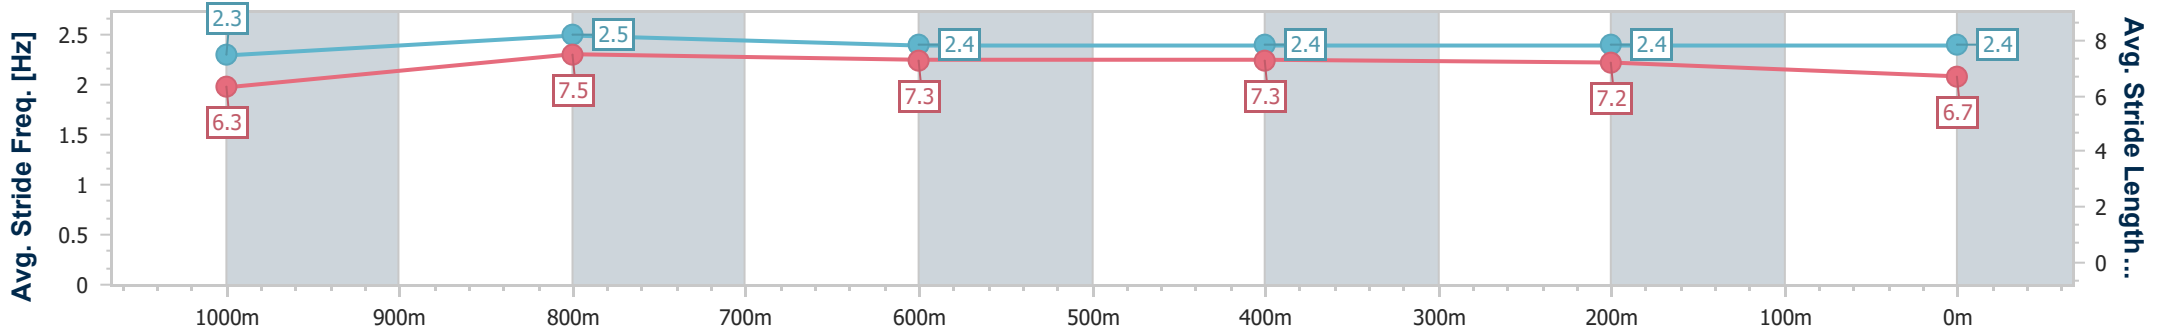

Eagle Farm QLD Professional
Race 9: MAGIC MILLIONS HELEN COUGHLAN STAKES - 1200m

27 May 2023 - 16:35

Track Rating: Good 4, Weather: Fine, Rail Position: True Entire Course

BRISBANE RACING CLUB

Section	Overall	1000m	800m	600m	400m	200m
Section Times	1:11.23 [8] (0:13.47)	0:57.76 [3] (0:10.97)	0:46.79 [4] (0:11.29)	0:35.50 [3] (0:11.53)	0:23.97 [3] (0:11.39)	0:12.58 [4] (0:12.58)
Average Speed [km/h]	53.5	66.5	64.0	62.6	63.3	57.2
Top Speed [km/h]	67.8	67.4	67.0	64.3	64.7	60.7
Avg. Dist. to Rail [m]	3.0	2.4	0.9	0.6	1.1	1.7
Avg. Stride Freq. [Hz]	2.2	2.4	2.3	2.3	2.4	2.3
Avg. Stride Length [m]	6.7	7.7	7.7	7.5	7.3	6.9

- [] Ranking at each section and finish
- .-.- No data available at this section
- NA No data available

Horse/Jockey Name	Deep Rouge
Final Rank	9
Fastest Section Time (Section)	0:10.80 (1000m)
Top Speed [km/h] (Section)	67.6 (Overall)
Race State	Finished

Eagle Farm QLD Professional
 Race 9: MAGIC MILLIONS HELEN COUGHLAN STAKES - 1200m
 27 May 2023 - 16:35
 Track Rating: Good 4, Weather: Fine, Rail Position: True Entire Course

BRISBANE RACING CLUB

Section	Overall	1000m	800m	600m	400m	200m
Section Times	1:11.35 [9] (0:13.60)	0:57.75 [5] (0:10.80)	0:46.95 [3] (0:11.34)	0:35.61 [4] (0:11.65)	0:23.96 [4] (0:11.43)	0:12.53 [9] (0:12.53)
Average Speed [km/h]	52.9	67.1	63.9	62.1	63.0	57.4
Top Speed [km/h]	67.6	67.5	67.3	64.2	64.3	60.7
Avg. Dist. to Rail [m]	1.4	1.2	1.7	0.7	0.3	0.3
Avg. Stride Freq. [Hz]	2.3	2.5	2.4	2.4	2.4	2.4
Avg. Stride Length [m]	6.3	7.5	7.3	7.3	7.2	6.7