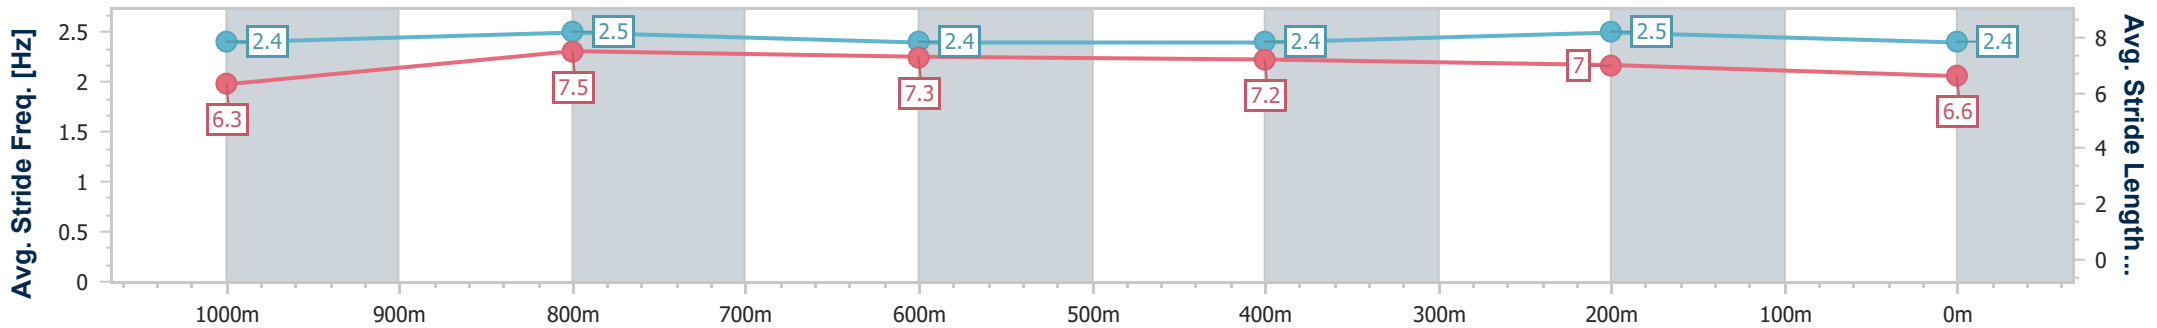

Horse/Jockey Name	Self Indulgent
Final Rank	7
Fastest Section Time (Section)	0:10.81 (1000m)
Top Speed [km/h] (Section)	67.7 (Overall)
Race State	Finished

Eagle Farm QLD Professional
Race 9: MAGIC MILLIONS HELEN COUGHLAN STAKES - 1200m

27 May 2023 - 16:35
Track Rating: Good 4, Weather: Fine, Rail Position: True Entire Course

BRISBANE RACING CLUB

Section	Overall	1000m	800m	600m	400m	200m
Section Times	1:11.12 [7] (0:13.44)	0:57.68 [2] (0:10.81)	0:46.87 [2] (0:11.32)	0:35.55 [2] (0:11.64)	0:23.91 [2] (0:11.56)	0:12.35 [6] (0:12.35)
Average Speed [km/h]	53.6	66.7	63.6	61.8	62.2	58.3
Top Speed [km/h]	67.7	67.6	66.3	63.3	64.1	64.9
Avg. Dist. to Rail [m]	1.0	0.5	0.5	0.9	1.8	0.5
Avg. Stride Freq. [Hz]	2.4	2.5	2.4	2.4	2.5	2.4
Avg. Stride Length [m]	6.3	7.5	7.3	7.2	7.0	6.6

- [ ] Ranking at each section and finish
- -.-.- No data available at this section
- NA No data available