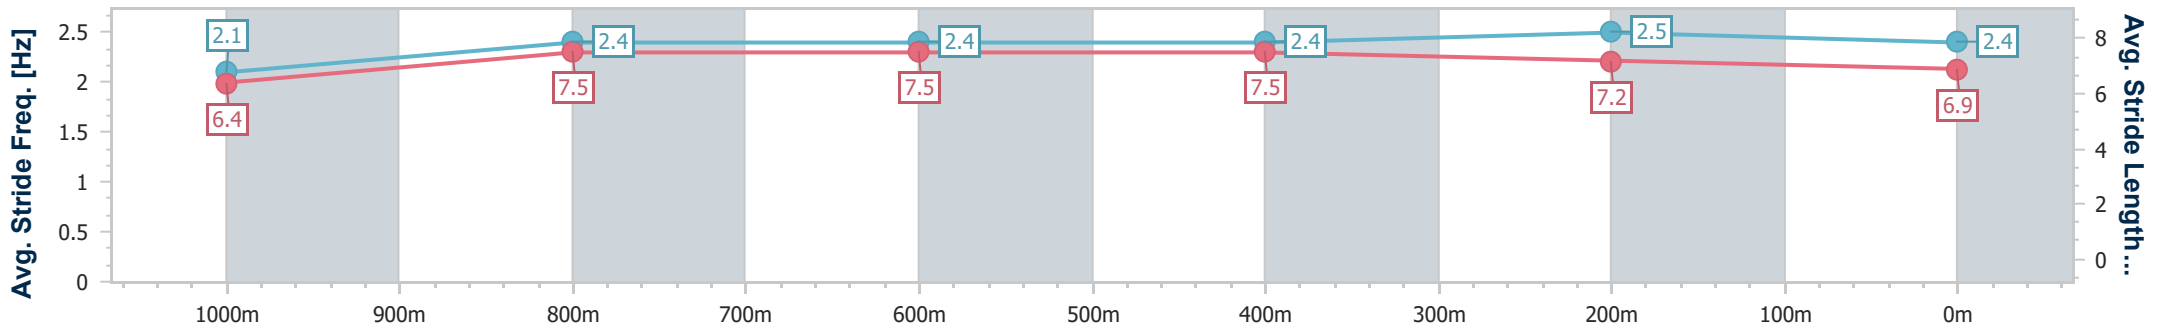

Eagle Farm QLD Professional
 Race 9: MAGIC MILLIONS HELEN COUGHLAN STAKES - 1200m
 27 May 2023 - 16:35
 Track Rating: Good 4, Weather: Fine, Rail Position: True Entire Course

BRISBANE RACING CLUB

Section	Overall	1000m	800m	600m	400m	200m
Section Times	1:11.43 [12] (0:13.37)	0:58.06 [1] (0:10.66)	0:47.40 [1] (0:11.53)	0:35.87 [1] (0:11.61)	0:24.26 [1] (0:11.50)	0:12.76 [5] (0:12.76)
Average Speed [km/h]	53.9	68.0	63.0	62.5	62.6	56.4
Top Speed [km/h]	70.2	69.2	65.5	65.6	65.7	61.3
Avg. Dist. to Rail [m]	5.9	1.2	2.1	1.2	0.8	1.3
Avg. Stride Freq. [Hz]	2.4	2.5	2.4	2.4	2.5	2.4
Avg. Stride Length [m]	6.1	7.6	7.3	7.3	7.0	6.6

- [] Ranking at each section and finish
- .-.- No data available at this section
- NA No data available

Horse/Jockey Name	Airstrike
Final Rank	13
Fastest Section Time (Section)	0:11.16 (1000m)
Top Speed [km/h] (Section)	67.4 (1000m)
Race State	Finished

Eagle Farm QLD Professional
 Race 9: MAGIC MILLIONS HELEN COUGHLAN STAKES - 1200m
 27 May 2023 - 16:35
 Track Rating: Good 4, Weather: Fine, Rail Position: True Entire Course

BRISBANE RACING CLUB

Section	Overall	1000m	800m	600m	400m	200m
Section Times	1:11.55 [13] (0:14.36)	0:57.19 [13] (0:11.16)	0:46.03 [13] (0:11.25)	0:34.78 [13] (0:11.31)	0:23.47 [13] (0:11.21)	0:12.26 [13] (0:12.26)
Average Speed [km/h]	50.3	66.1	64.7	64.3	64.2	58.7
Top Speed [km/h]	66.0	67.4	67.3	66.5	65.7	61.9
Avg. Dist. to Rail [m]	8.4	4.4	2.2	2.1	6.5	8.2
Avg. Stride Freq. [Hz]	2.1	2.4	2.4	2.4	2.5	2.4
Avg. Stride Length [m]	6.4	7.5	7.5	7.5	7.2	6.9