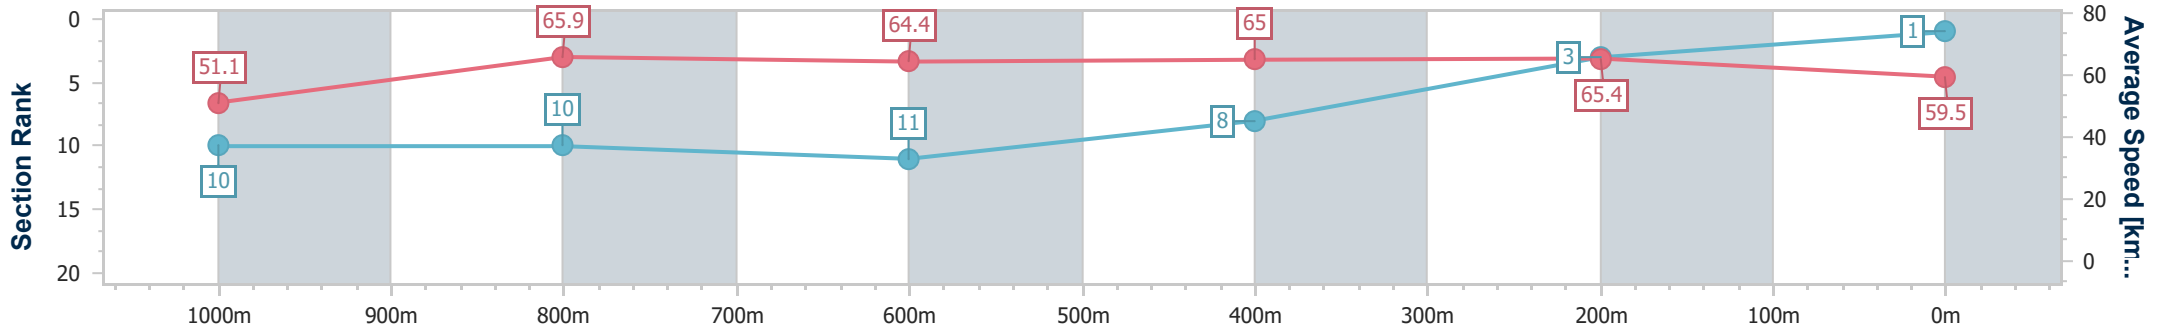

Eagle Farm QLD Professional
 Race 9: MAGIC MILLIONS HELEN COUGHLAN STAKES - 1200m
 27 May 2023 - 16:35
 Track Rating: Good 4, Weather: Fine, Rail Position: True Entire Course

BRISBANE RACING CLUB

Section	Overall	1000m	800m	600m	400m	200m
Section Times	1:10.71 [1] (0:14.13)	0:56.58 [10] (0:11.06)	0:45.52 [10] (0:11.25)	0:34.27 [11] (0:11.17)	0:23.10 [8] (0:11.00)	0:12.10 [3] (0:12.10)
Average Speed [km/h]	51.1	65.9	64.4	65.0	65.4	59.5
Top Speed [km/h]	66.3	66.9	65.6	66.6	66.4	63.3
Avg. Dist. to Rail [m]	6.9	2.3	1.2	1.9	5.5	7.0
Avg. Stride Freq. [Hz]	2.2	2.3	2.3	2.3	2.4	2.3
Avg. Stride Length [m]	6.4	7.8	7.7	7.7	7.5	7.1