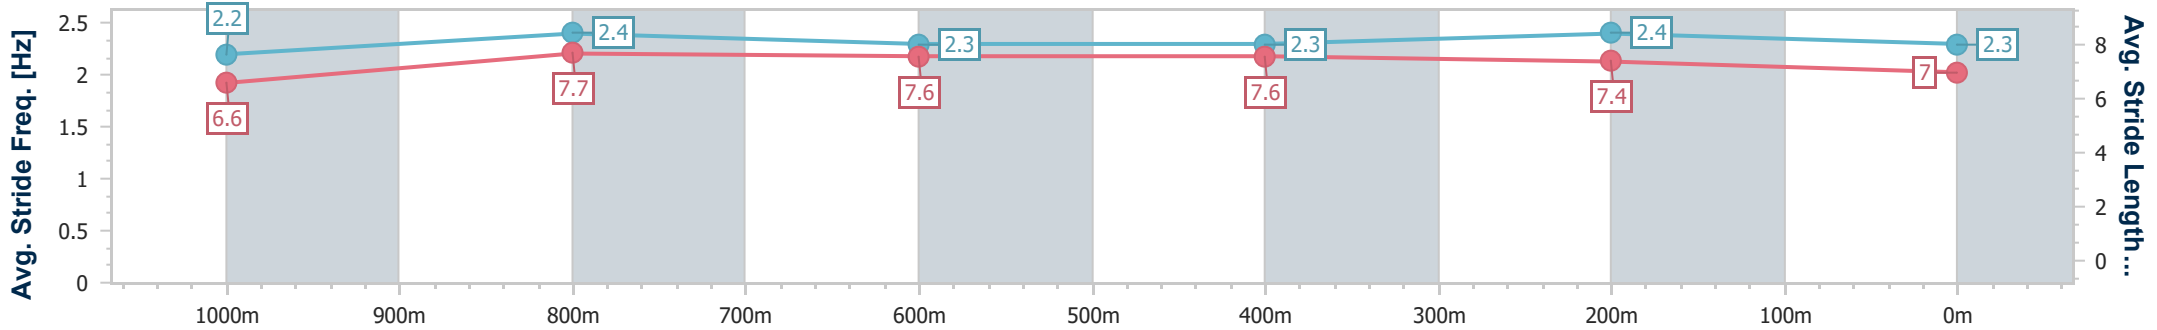

Horse/Jockey Name	Sneaky Five
Final Rank	5
Fastest Section Time (Section)	0:11.04 (1000m)
Top Speed [km/h] (Section)	67.2 (1000m)
Race State	Finished

Eagle Farm QLD Professional
Race 9: MAGIC MILLIONS HELEN COUGHLAN STAKES - 1200m
27 May 2023 - 16:35
Track Rating: Good 4, Weather: Fine, Rail Position: True Entire Course

BRISBANE RACING CLUB

Section	Overall	1000m	800m	600m	400m	200m
Section Times	1:11.09 [5] (0:13.66)	0:57.43 [6] (0:11.04)	0:46.39 [6] (0:11.32)	0:35.07 [6] (0:11.41)	0:23.66 [5] (0:11.15)	0:12.51 [2] (0:12.51)
Average Speed [km/h]	52.8	66.5	64.5	63.5	64.7	57.6
Top Speed [km/h]	66.1	67.2	66.3	66.5	66.5	61.9
Avg. Dist. to Rail [m]	4.5	3.8	2.7	1.8	3.5	3.8
Avg. Stride Freq. [Hz]	2.2	2.4	2.3	2.3	2.4	2.3
Avg. Stride Length [m]	6.6	7.7	7.6	7.6	7.4	7.0

- [ ] Ranking at each section and finish
- -.-.- No data available at this section
- NA No data available