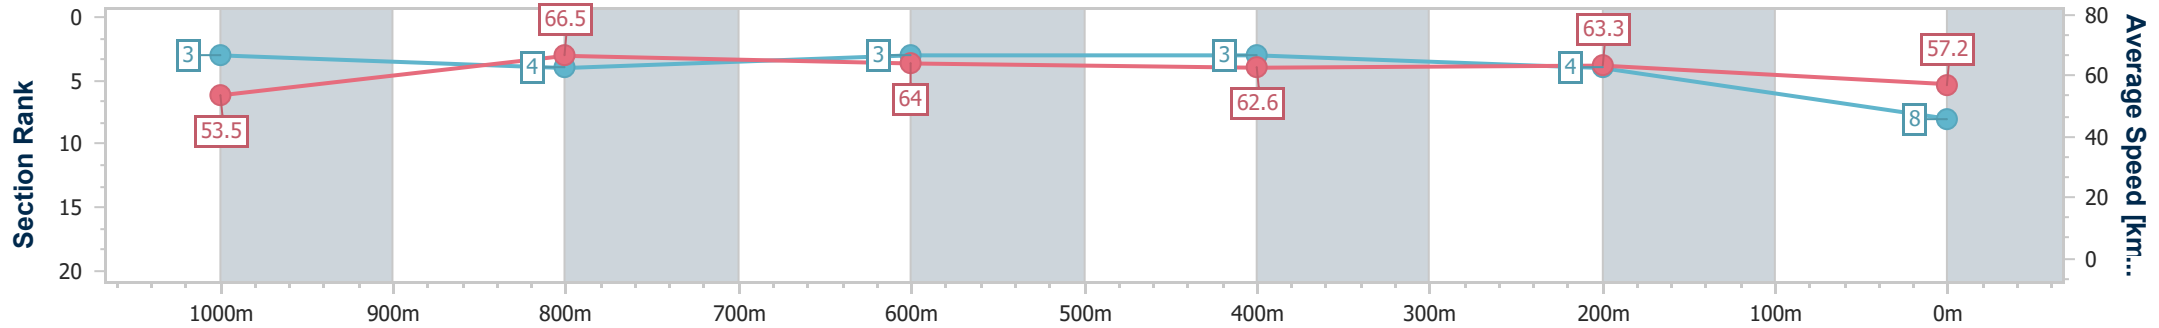

Eagle Farm QLD Professional
Race 9: MAGIC MILLIONS HELEN COUGHLAN STAKES - 1200m

27 May 2023 - 16:35

Track Rating: Good 4, Weather: Fine, Rail Position: True Entire Course

BRISBANE RACING CLUB

Section	Overall	1000m	800m	600m	400m	200m
Section Times	1:11.23 [8] (0:13.47)	0:57.76 [3] (0:10.97)	0:46.79 [4] (0:11.29)	0:35.50 [3] (0:11.53)	0:23.97 [3] (0:11.39)	0:12.58 [4] (0:12.58)
Average Speed [km/h]	53.5	66.5	64.0	62.6	63.3	57.2
Top Speed [km/h]	67.8	67.4	67.0	64.3	64.7	60.7
Avg. Dist. to Rail [m]	3.0	2.4	0.9	0.6	1.1	1.7
Avg. Stride Freq. [Hz]	2.2	2.4	2.3	2.3	2.4	2.3
Avg. Stride Length [m]	6.7	7.7	7.7	7.5	7.3	6.9