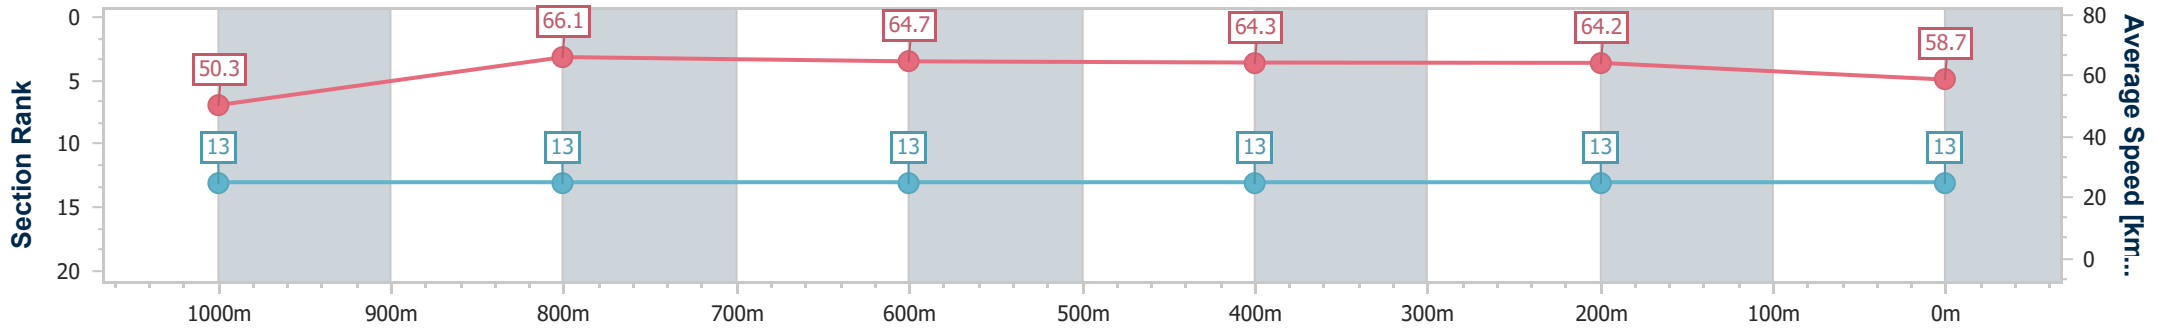

Eagle Farm QLD Professional
 Race 9: MAGIC MILLIONS HELEN COUGHLAN STAKES - 1200m
 27 May 2023 - 16:35
 Track Rating: Good 4, Weather: Fine, Rail Position: True Entire Course

BRISBANE RACING CLUB

Section	Overall	1000m	800m	600m	400m	200m
Section Times	1:11.43 [12] (0:13.37)	0:58.06 [1] (0:10.66)	0:47.40 [1] (0:11.53)	0:35.87 [1] (0:11.61)	0:24.26 [1] (0:11.50)	0:12.76 [5] (0:12.76)
Average Speed [km/h]	53.9	68.0	63.0	62.5	62.6	56.4
Top Speed [km/h]	70.2	69.2	65.5	65.6	65.7	61.3
Avg. Dist. to Rail [m]	5.9	1.2	2.1	1.2	0.8	1.3
Avg. Stride Freq. [Hz]	2.4	2.5	2.4	2.4	2.5	2.4
Avg. Stride Length [m]	6.1	7.6	7.3	7.3	7.0	6.6

- [] Ranking at each section and finish
- .-.- No data available at this section
- NA No data available

Horse/Jockey Name	Airstrike
Final Rank	13
Fastest Section Time (Section)	0:11.16 (1000m)
Top Speed [km/h] (Section)	67.4 (1000m)
Race State	Finished

Eagle Farm QLD Professional
 Race 9: MAGIC MILLIONS HELEN COUGHLAN STAKES - 1200m
 27 May 2023 - 16:35
 Track Rating: Good 4, Weather: Fine, Rail Position: True Entire Course

BRISBANE RACING CLUB

Section	Overall	1000m	800m	600m	400m	200m
Section Times	1:11.55 [13] (0:14.36)	0:57.19 [13] (0:11.16)	0:46.03 [13] (0:11.25)	0:34.78 [13] (0:11.31)	0:23.47 [13] (0:11.21)	0:12.26 [13] (0:12.26)
Average Speed [km/h]	50.3	66.1	64.7	64.3	64.2	58.7
Top Speed [km/h]	66.0	67.4	67.3	66.5	65.7	61.9
Avg. Dist. to Rail [m]	8.4	4.4	2.2	2.1	6.5	8.2
Avg. Stride Freq. [Hz]	2.1	2.4	2.4	2.4	2.5	2.4
Avg. Stride Length [m]	6.4	7.5	7.5	7.5	7.2	6.9