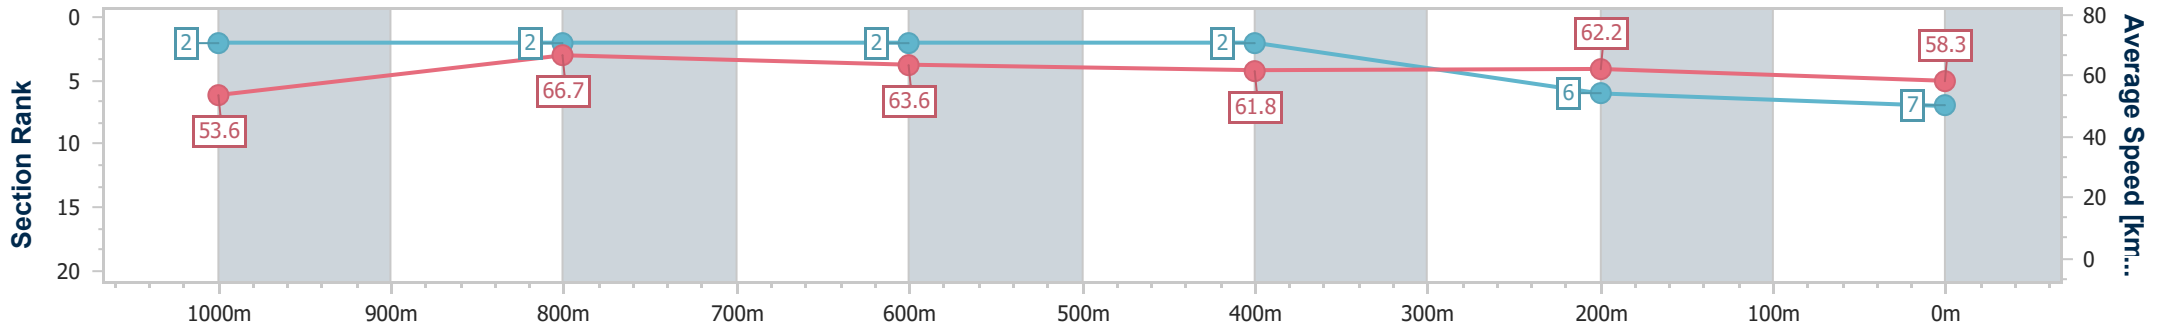

Horse/Jockey Name	Self Indulgent
Final Rank	7
Fastest Section Time (Section)	0:10.81 (1000m)
Top Speed [km/h] (Section)	67.7 (Overall)
Race State	Finished

Eagle Farm QLD Professional
Race 9: MAGIC MILLIONS HELEN COUGHLAN STAKES - 1200m

27 May 2023 - 16:35
Track Rating: Good 4, Weather: Fine, Rail Position: True Entire Course

BRISBANE RACING CLUB

Section	Overall	1000m	800m	600m	400m	200m
Section Times	1:11.12 [7] (0:13.44)	0:57.68 [2] (0:10.81)	0:46.87 [2] (0:11.32)	0:35.55 [2] (0:11.64)	0:23.91 [2] (0:11.56)	0:12.35 [6] (0:12.35)
Average Speed [km/h]	53.6	66.7	63.6	61.8	62.2	58.3
Top Speed [km/h]	67.7	67.6	66.3	63.3	64.1	64.9
Avg. Dist. to Rail [m]	1.0	0.5	0.5	0.9	1.8	0.5
Avg. Stride Freq. [Hz]	2.4	2.5	2.4	2.4	2.5	2.4
Avg. Stride Length [m]	6.3	7.5	7.3	7.2	7.0	6.6

- [ ] Ranking at each section and finish
- -.-.- No data available at this section
- NA No data available