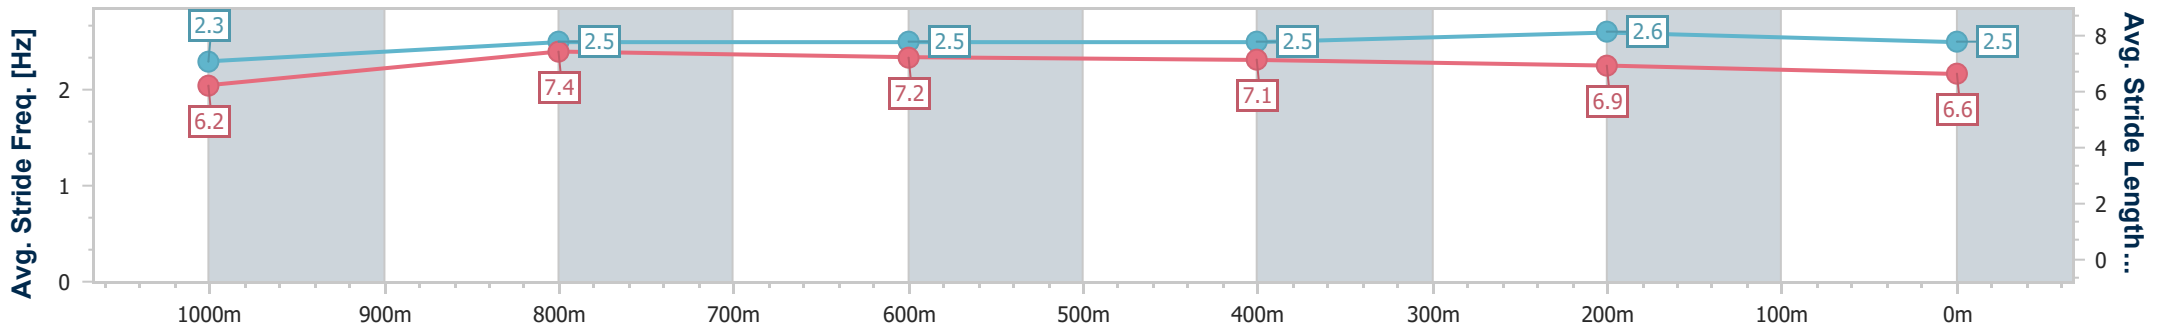

Horse/Jockey Name	Hellfest
Final Rank	6
Fastest Section Time (Section)	0:11.01 (1000m)
Top Speed [km/h] (Section)	67.0 (1000m)
Race State	Finished

Eagle Farm QLD Professional
Race 9: MAGIC MILLIONS HELEN COUGHLAN STAKES - 1200m
27 May 2023 - 16:35
Track Rating: Good 4, Weather: Fine, Rail Position: True Entire Course

BRISBANE RACING CLUB

Section	Overall	1000m	800m	600m	400m	200m
Section Times	1:11.11 [6] (0:13.89)	0:57.22 [8] (0:11.01)	0:46.21 [7] (0:11.27)	0:34.94 [7] (0:11.50)	0:23.44 [10] (0:11.21)	0:12.23 [10] (0:12.23)
Average Speed [km/h]	51.9	66.0	64.0	62.7	64.3	58.8
Top Speed [km/h]	66.9	67.0	66.0	64.4	65.8	61.4
Avg. Dist. to Rail [m]	3.6	1.5	0.5	0.3	2.1	5.1
Avg. Stride Freq. [Hz]	2.3	2.5	2.5	2.5	2.6	2.5
Avg. Stride Length [m]	6.2	7.4	7.2	7.1	6.9	6.6

- [ ] Ranking at each section and finish
- -.-.- No data available at this section
- NA No data available