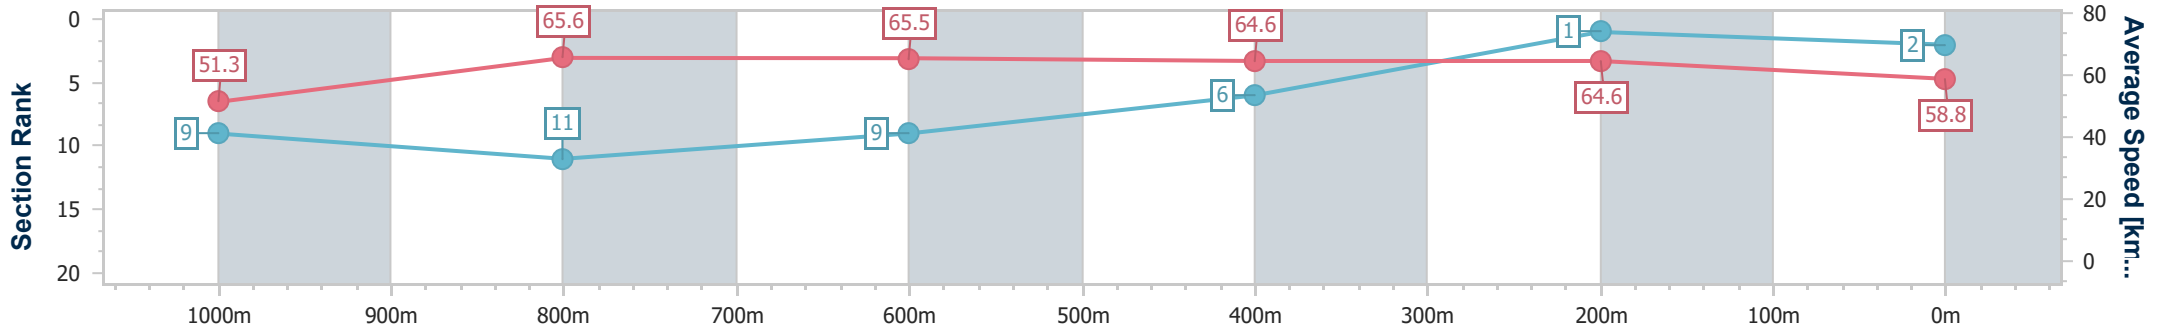

Horse/Jockey Name	Salateen
Final Rank	2
Fastest Section Time (Section)	0:11.03 (800m)
Top Speed [km/h] (Section)	66.9 (1000m)
Race State	Finished

Eagle Farm QLD Professional
Race 9: MAGIC MILLIONS HELEN COUGHLAN STAKES - 1200m
27 May 2023 - 16:35
Track Rating: Good 4, Weather: Fine, Rail Position: True Entire Course

BRISBANE RACING CLUB

Section	Overall	1000m	800m	600m	400m	200m
Section Times	1:10.83 [2] (0:14.04)	0:56.79 [9] (0:11.17)	0:45.62 [11] (0:11.03)	0:34.59 [9] (0:11.20)	0:23.39 [6] (0:11.13)	0:12.26 [1] (0:12.26)
Average Speed [km/h]	51.3	65.6	65.5	64.6	64.6	58.8
Top Speed [km/h]	64.3	66.9	66.0	65.2	66.0	62.7
Avg. Dist. to Rail [m]	8.8	2.9	0.9	0.9	3.3	4.6
Avg. Stride Freq. [Hz]	2.2	2.3	2.3	2.4	2.4	2.3
Avg. Stride Length [m]	6.6	7.8	7.8	7.5	7.4	7.0

- [ ] Ranking at each section and finish
- -.-.- No data available at this section
- NA No data available