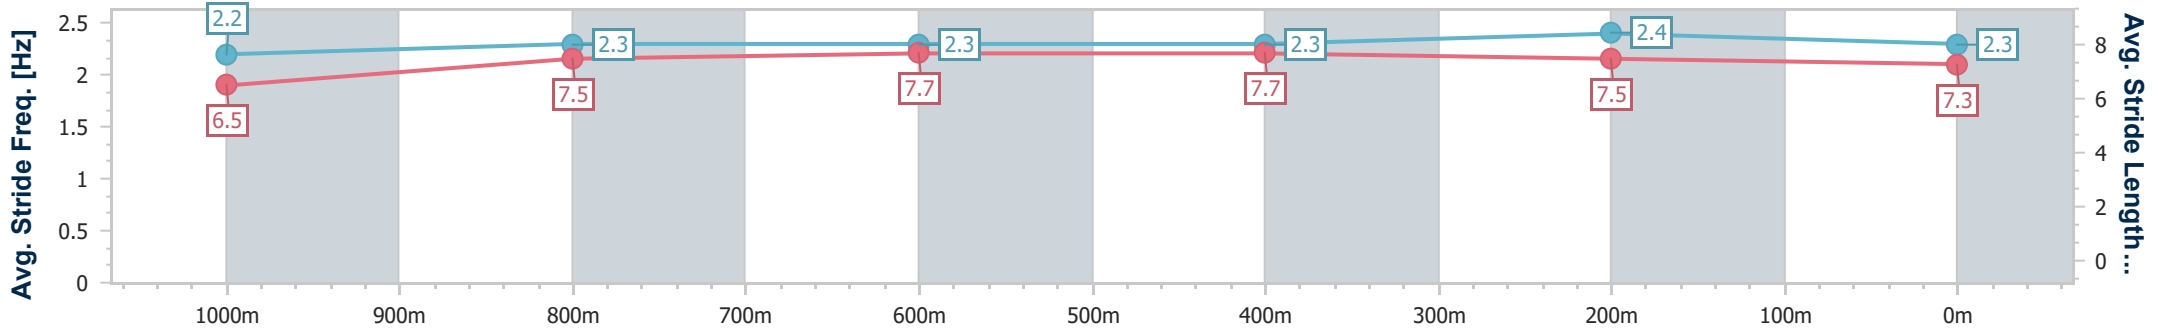

Eagle Farm QLD Professional
 Race 9: MAGIC MILLIONS HELEN COUGHLAN STAKES - 1200m
 27 May 2023 - 16:35
 Track Rating: Good 4, Weather: Fine, Rail Position: True Entire Course

BRISBANE RACING CLUB

Section	Overall	1000m	800m	600m	400m	200m
Section Times	1:11.35 [9] (0:13.60)	0:57.75 [5] (0:10.80)	0:46.95 [3] (0:11.34)	0:35.61 [4] (0:11.65)	0:23.96 [4] (0:11.43)	0:12.53 [9] (0:12.53)
Average Speed [km/h]	52.9	67.1	63.9	62.1	63.0	57.4
Top Speed [km/h]	67.6	67.5	67.3	64.2	64.3	60.7
Avg. Dist. to Rail [m]	1.4	1.2	1.7	0.7	0.3	0.3
Avg. Stride Freq. [Hz]	2.3	2.5	2.4	2.4	2.4	2.4
Avg. Stride Length [m]	6.3	7.5	7.3	7.3	7.2	6.7

- [] Ranking at each section and finish
- .-.- No data available at this section
- NA No data available

Horse/Jockey Name	Promise Of Success
Final Rank	10
Fastest Section Time (Section)	0:11.14 (1000m)
Top Speed [km/h] (Section)	67.9 (Overall)
Race State	Finished

Eagle Farm QLD Professional
 Race 9: MAGIC MILLIONS HELEN COUGHLAN STAKES - 1200m
 27 May 2023 - 16:35
 Track Rating: Good 4, Weather: Fine, Rail Position: True Entire Course

BRISBANE RACING CLUB

Section	Overall	1000m	800m	600m	400m	200m
Section Times	1:11.41 [10] (0:14.31)	0:57.10 [12] (0:11.14)	0:45.96 [12] (0:11.28)	0:34.68 [12] (0:11.34)	0:23.34 [12] (0:11.19)	0:12.15 [12] (0:12.15)
Average Speed [km/h]	50.1	66.0	64.2	63.9	64.3	59.4
Top Speed [km/h]	67.9	67.8	65.9	65.4	65.5	63.3
Avg. Dist. to Rail [m]	7.0	2.9	1.3	1.7	5.3	6.8
Avg. Stride Freq. [Hz]	2.2	2.3	2.3	2.3	2.4	2.3
Avg. Stride Length [m]	6.5	7.5	7.7	7.7	7.5	7.3