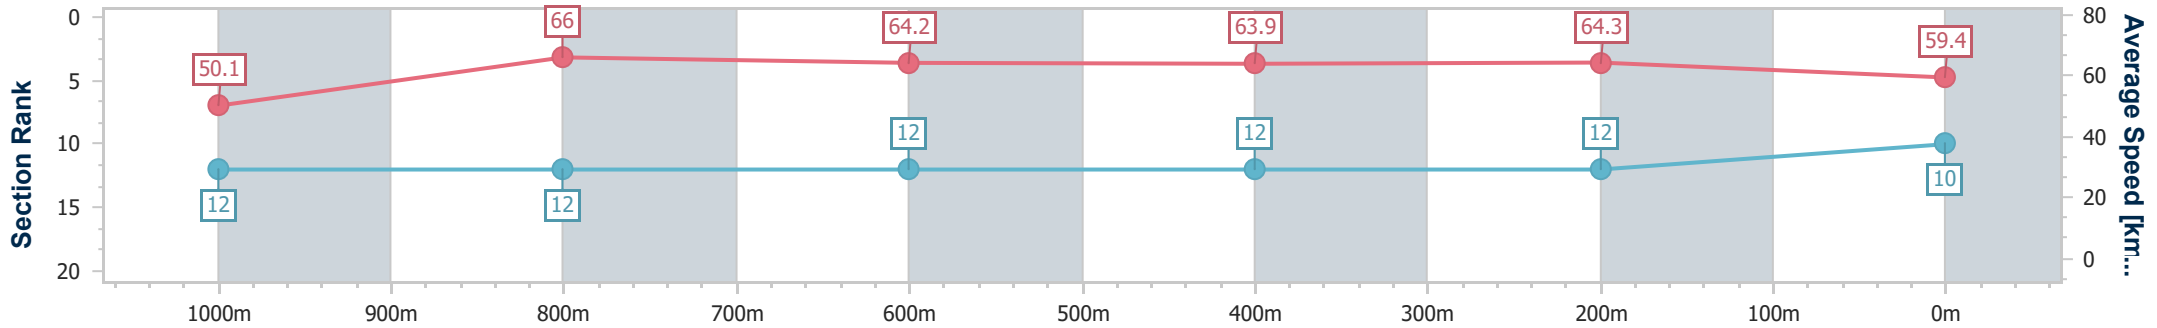

- [] Ranking at each section and finish
- .-.- No data available at this section
- NA No data available

Horse/Jockey Name	Promise Of Success
Final Rank	10
Fastest Section Time (Section)	0:11.14 (1000m)
Top Speed [km/h] (Section)	67.9 (Overall)
Race State	Finished

Eagle Farm QLD Professional
 Race 9: MAGIC MILLIONS HELEN COUGHLAN STAKES - 1200m
 27 May 2023 - 16:35
 Track Rating: Good 4, Weather: Fine, Rail Position: True Entire Course

BRISBANE RACING CLUB

Section	Overall	1000m	800m	600m	400m	200m
Section Times	1:11.41 [10] (0:14.31)	0:57.10 [12] (0:11.14)	0:45.96 [12] (0:11.28)	0:34.68 [12] (0:11.34)	0:23.34 [12] (0:11.19)	0:12.15 [12] (0:12.15)
Average Speed [km/h]	50.1	66.0	64.2	63.9	64.3	59.4
Top Speed [km/h]	67.9	67.8	65.9	65.4	65.5	63.3
Avg. Dist. to Rail [m]	7.0	2.9	1.3	1.7	5.3	6.8
Avg. Stride Freq. [Hz]	2.2	2.3	2.3	2.3	2.4	2.3
Avg. Stride Length [m]	6.5	7.5	7.7	7.7	7.5	7.3