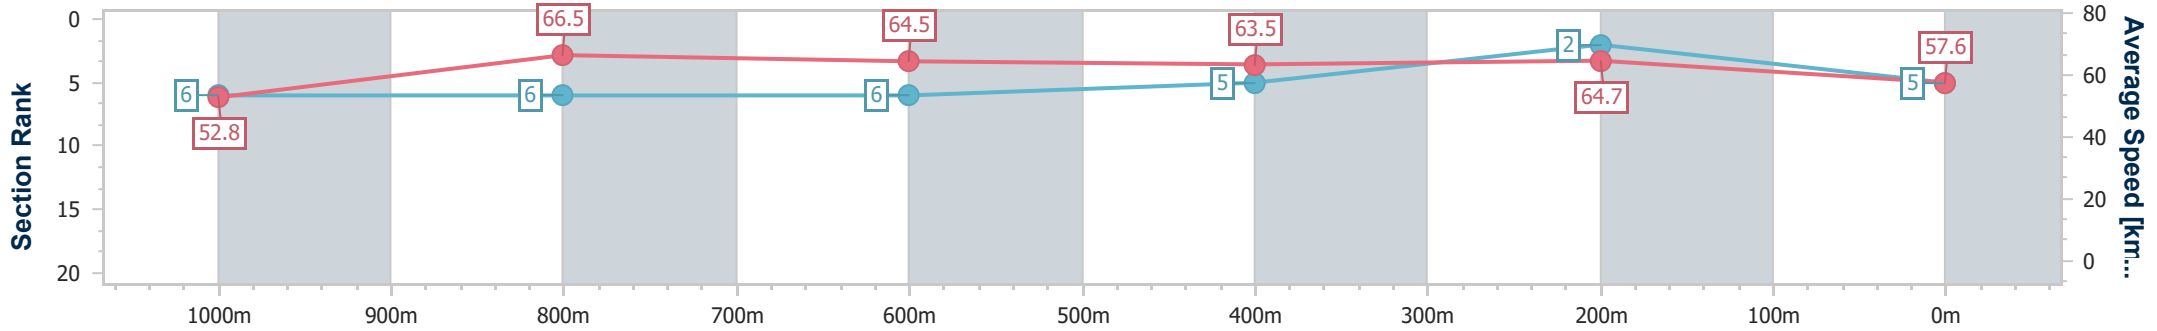

Horse/Jockey Name	Sneaky Five
Final Rank	5
Fastest Section Time (Section)	0:11.04 (1000m)
Top Speed [km/h] (Section)	67.2 (1000m)
Race State	Finished

Eagle Farm QLD Professional
Race 9: MAGIC MILLIONS HELEN COUGHLAN STAKES - 1200m
27 May 2023 - 16:35
Track Rating: Good 4, Weather: Fine, Rail Position: True Entire Course

BRISBANE RACING CLUB

Section	Overall	1000m	800m	600m	400m	200m
Section Times	1:11.09 [5] (0:13.66)	0:57.43 [6] (0:11.04)	0:46.39 [6] (0:11.32)	0:35.07 [6] (0:11.41)	0:23.66 [5] (0:11.15)	0:12.51 [2] (0:12.51)
Average Speed [km/h]	52.8	66.5	64.5	63.5	64.7	57.6
Top Speed [km/h]	66.1	67.2	66.3	66.5	66.5	61.9
Avg. Dist. to Rail [m]	4.5	3.8	2.7	1.8	3.5	3.8
Avg. Stride Freq. [Hz]	2.2	2.4	2.3	2.3	2.4	2.3
Avg. Stride Length [m]	6.6	7.7	7.6	7.6	7.4	7.0

- [ ] Ranking at each section and finish
- -.-.- No data available at this section
- NA No data available