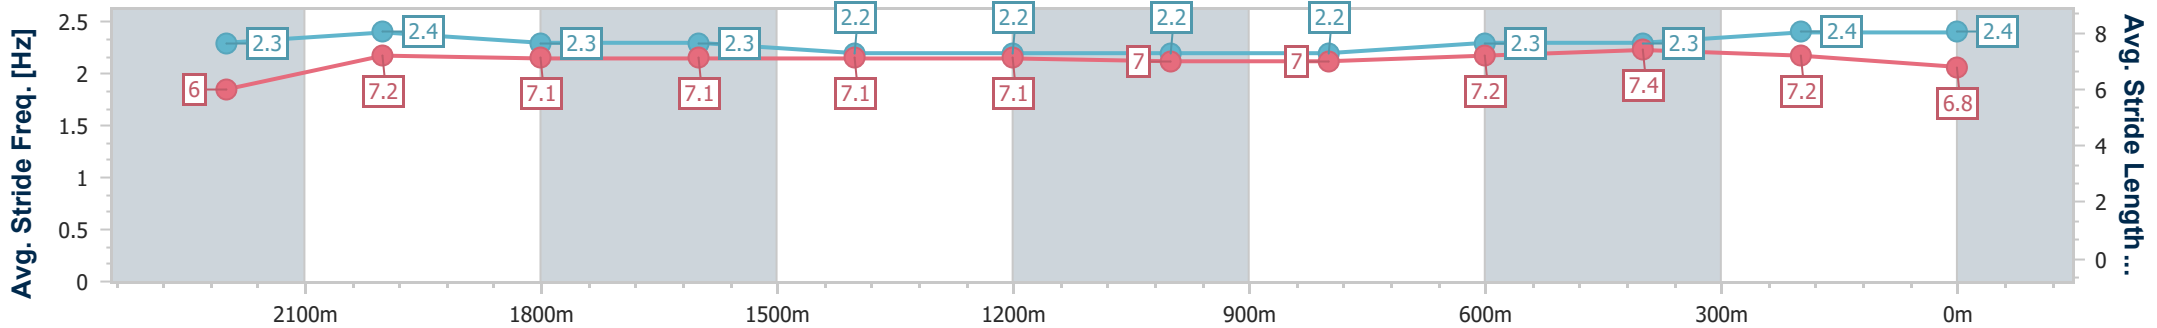

Eagle Farm QLD Professional

Race 7: LADBROKES QUEENSLAND DERBY - 2400m

27 May 2023 - 15:20

Track Rating: Good 4, Weather: Fine, Rail Position: True Entire Course

BRISBANE RACING CLUB

Section	Overall	2200m	2000m	1800m	1600m	1400m	1200m	1000m	800m	600m	400m	200m
Section Times	2:29.96 [2] (0:14.71)	2:15.25 [16] (0:11.75)	2:03.50 [16] (0:12.17)	1:51.33 [16] (0:12.52)	1:38.81 [16] (0:12.70)	1:26.11 [16] (0:12.79)	1:13.32 [15] (0:12.91)	1:00.41 [16] (0:12.85)	0:47.56 [18] (0:12.05)	0:35.51 [18] (0:11.75)	0:23.76 [9] (0:11.67)	0:12.09 [2] (0:12.09)
Average Speed [km/h]	49.0	61.2	58.9	58.0	57.4	56.5	55.8	56.8	60.4	61.7	61.7	59.7
Top Speed [km/h]	62.9	63.1	59.8	59.2	58.6	58.0	57.0	60.6	62.0	63.1	63.0	61.7
Avg. Dist. to Rail [m]	4.8	1.2	0.9	1.7	3.7	3.7	3.7	2.9	1.9	1.7	2.9	5.6
Avg. Stride Freq. [Hz]	2.3	2.4	2.3	2.3	2.2	2.2	2.2	2.2	2.3	2.3	2.4	2.4
Avg. Stride Length [m]	6.0	7.2	7.1	7.1	7.1	7.1	7.0	7.0	7.2	7.4	7.2	6.8