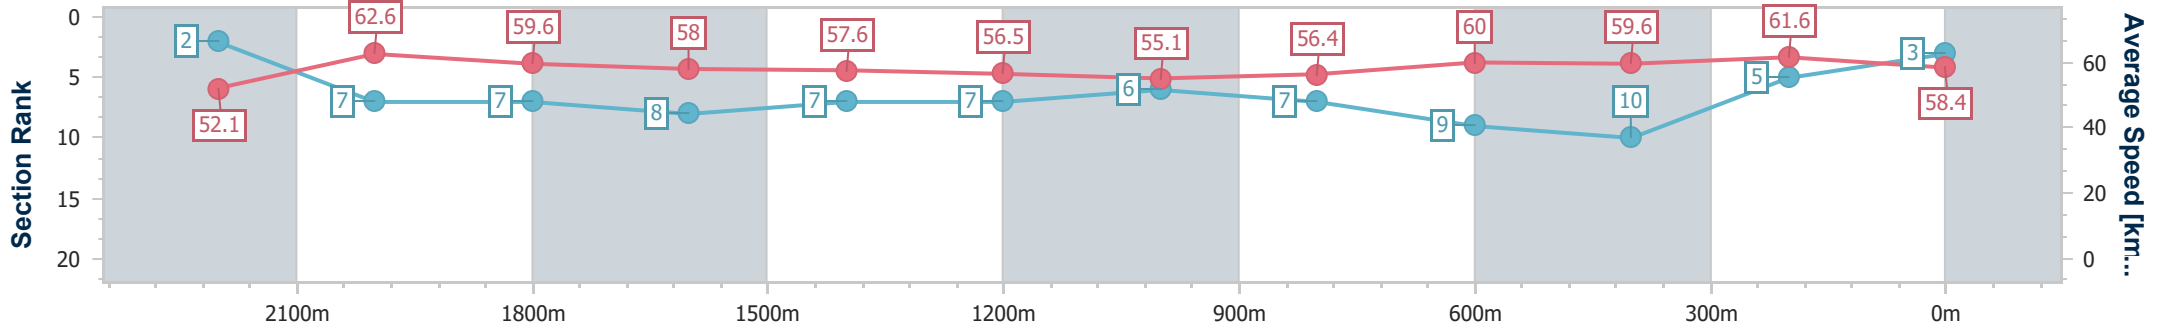

Eagle Farm QLD Professional

Race 7: LADBROKES QUEENSLAND DERBY - 2400m

27 May 2023 - 15:20

Track Rating: Good 4, Weather: Fine, Rail Position: True Entire Course

BRISBANE RACING CLUB

Section	Overall	2200m	2000m	1800m	1600m	1400m	1200m	1000m	800m	600m	400m	200m
Section Times	2:30.31 [3] (0:13.83)	2:16.48 [2] (0:11.51)	2:04.97 [7] (0:11.99)	1:52.98 [7] (0:12.62)	1:40.36 [8] (0:12.75)	1:27.61 [7] (0:12.82)	1:14.79 [7] (0:13.09)	1:01.70 [6] (0:13.14)	0:48.56 [7] (0:12.26)	0:36.30 [9] (0:12.22)	0:24.08 [10] (0:11.71)	0:12.37 [5] (0:12.37)
Average Speed [km/h]	52.1	62.6	59.6	58.0	57.6	56.5	55.1	56.4	60.0	59.6	61.6	58.4
Top Speed [km/h]	63.6	63.5	60.9	60.1	58.5	57.3	55.9	59.2	62.3	61.0	62.0	62.2
Avg. Dist. to Rail [m]	0.9	0.7	1.7	3.4	5.6	5.9	5.8	5.3	5.0	2.3	7.2	7.2
Avg. Stride Freq. [Hz]	2.2	2.3	2.2	2.1	2.1	2.0	2.0	2.0	2.1	2.1	2.2	2.1
Avg. Stride Length [m]	6.5	7.6	7.6	7.6	7.7	7.7	7.5	7.7	7.8	7.8	7.7	7.5