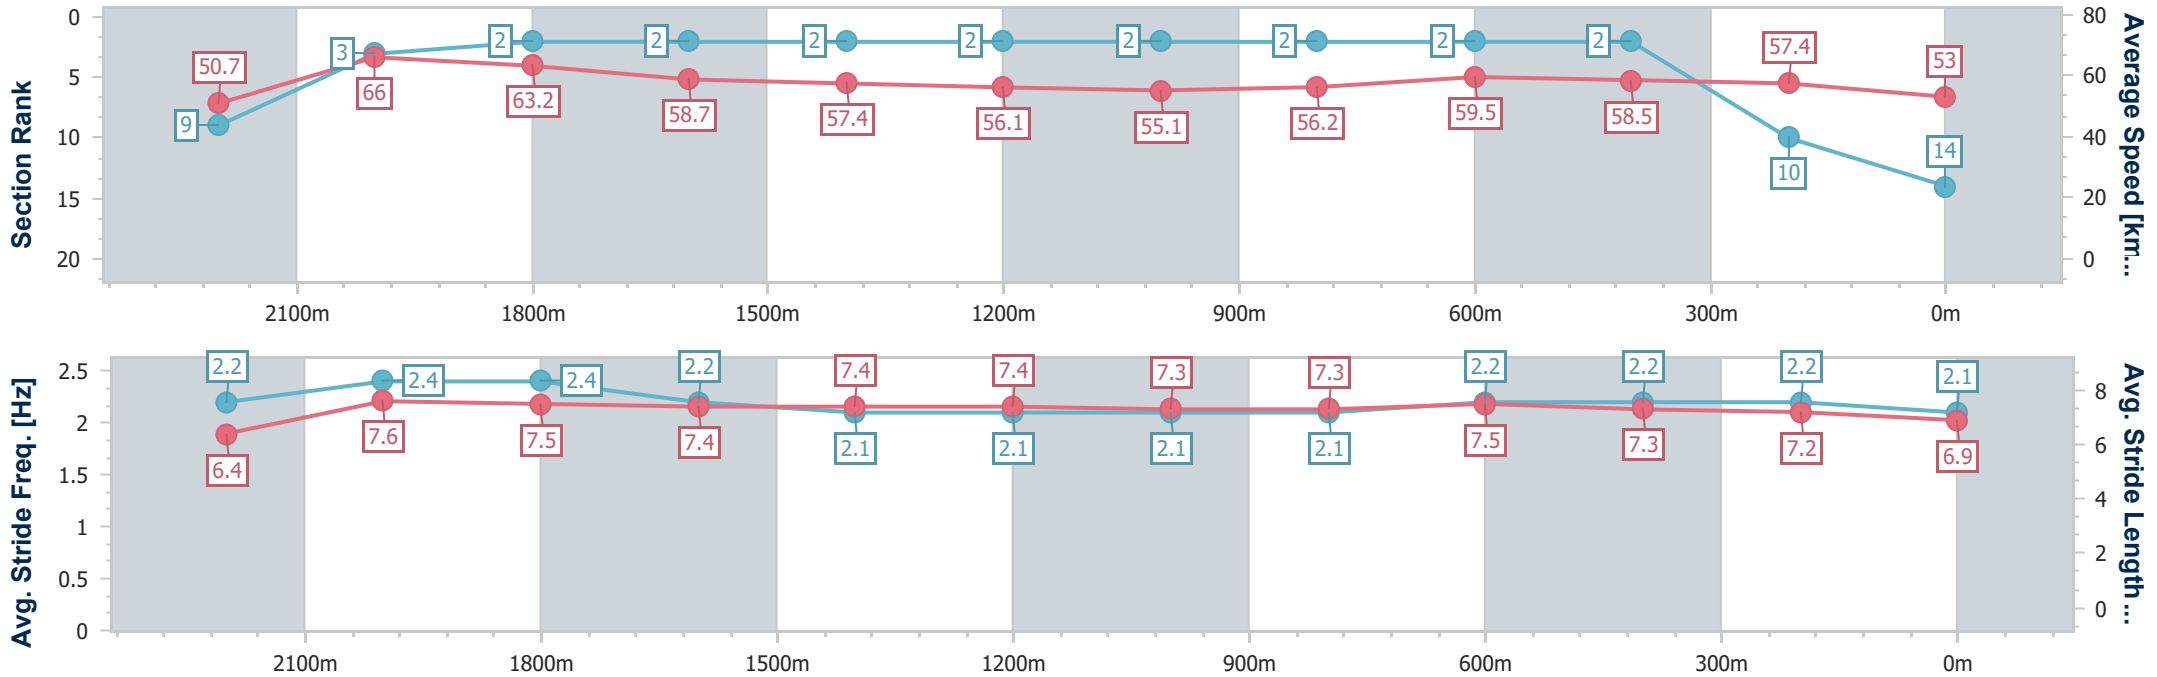

- [] Ranking at each section and finish
- .-.- No data available at this section
- NA No data available

Horse/Jockey Name	Waitak
Final Rank	14
Fastest Section Time (Section)	0:10.94 (2200m)
Top Speed [km/h] (Section)	67.6 (2200m)
Race State	Finished

Eagle Farm QLD Professional

Race 7: LADBROKES QUEENSLAND DERBY - 2400m

27 May 2023 - 15:20

Track Rating: Good 4, Weather: Fine, Rail Position: True Entire Course

BRISBANE RACING CLUB

Section	Overall	2200m	2000m	1800m	1600m	1400m	1200m	1000m	800m	600m	400m	200m
Section Times	2:32.00 [14] (0:14.20)	2:17.80 [9] (0:10.94)	2:06.86 [3] (0:11.62)	1:55.24 [2] (0:12.53)	1:42.71 [2] (0:12.80)	1:29.91 [2] (0:12.91)	1:17.00 [2] (0:13.09)	1:03.91 [2] (0:13.00)	0:50.91 [2] (0:12.26)	0:38.65 [2] (0:12.48)	0:26.17 [2] (0:12.53)	0:13.64 [10] (0:13.64)
Average Speed [km/h]	50.7	66.0	63.2	58.7	57.4	56.1	55.1	56.2	59.5	58.5	57.4	53.0
Top Speed [km/h]	67.2	67.6	64.7	60.6	58.0	56.9	55.6	59.1	60.4	59.0	59.0	55.3
Avg. Dist. to Rail [m]	8.9	4.9	3.8	4.3	5.4	5.6	4.9	2.7	2.9	2.7	3.6	5.7
Avg. Stride Freq. [Hz]	2.2	2.4	2.4	2.2	2.1	2.1	2.1	2.1	2.2	2.2	2.2	2.1
Avg. Stride Length [m]	6.4	7.6	7.5	7.4	7.4	7.4	7.3	7.3	7.5	7.3	7.2	6.9

- [] Ranking at each section and finish
- .-.- No data available at this section
- NA No data available

Horse/Jockey Name	Amalgamation
Final Rank	15
Fastest Section Time (Section)	0:11.66 (2200m)
Top Speed [km/h] (Section)	62.4 (2200m)
Race State	Finished