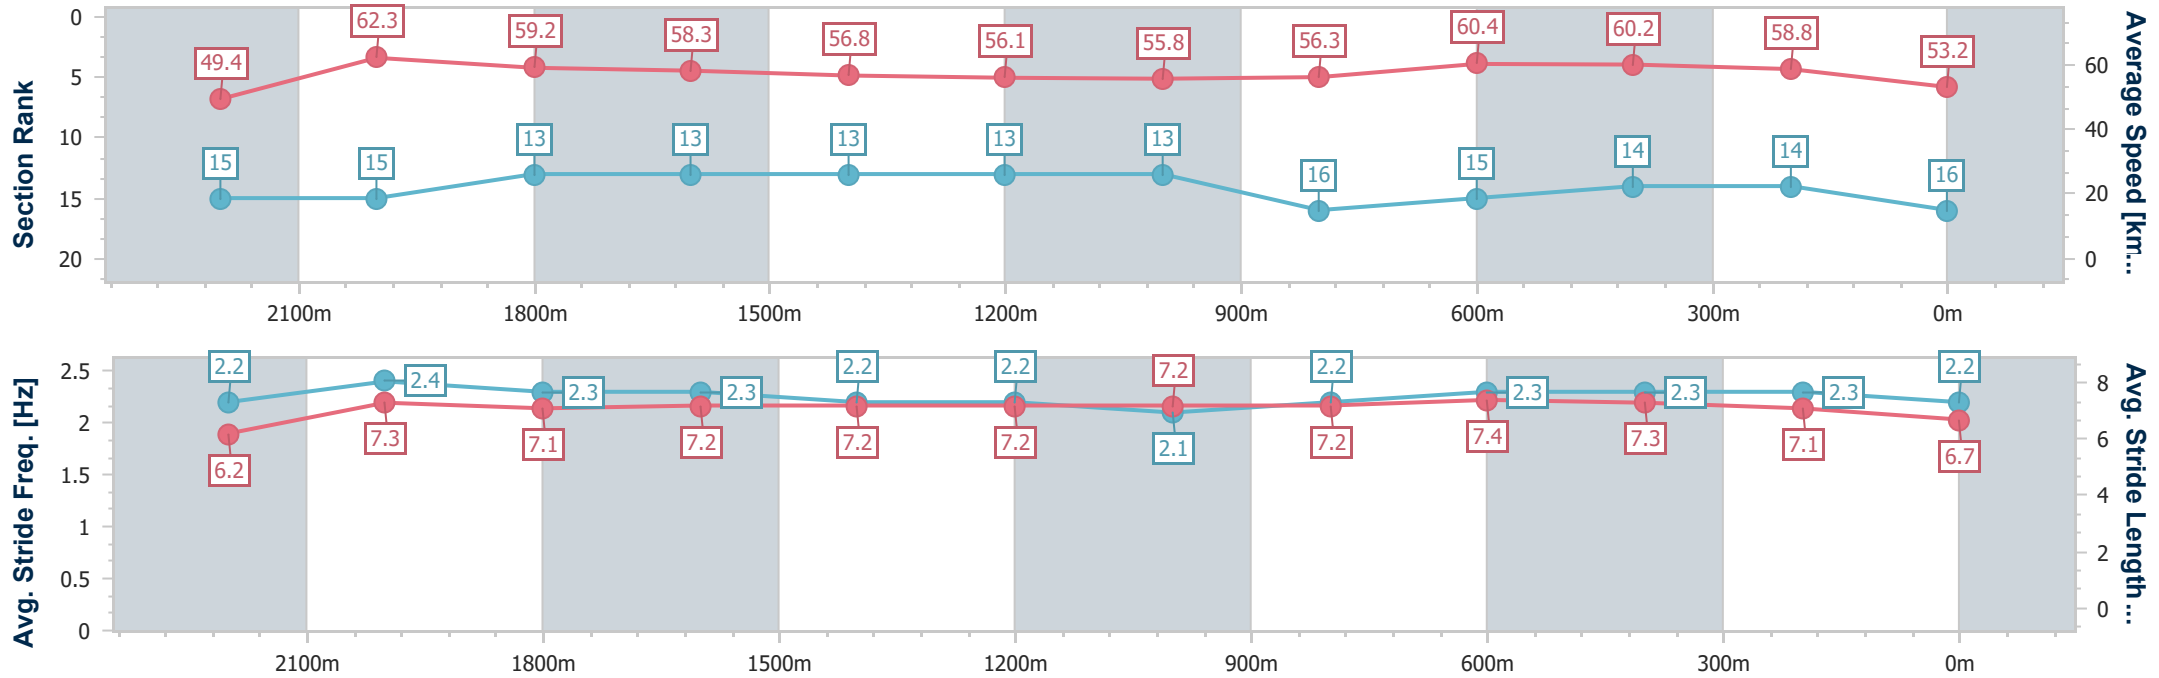

- [] Ranking at each section and finish
- .-.- No data available at this section
- NA No data available

Horse/Jockey Name	Subarctic
Final Rank	16
Fastest Section Time (Section)	0:11.53 (2200m)
Top Speed [km/h] (Section)	64.1 (2200m)
Race State	Finished

Eagle Farm QLD Professional

Race 7: LADBROKES QUEENSLAND DERBY - 2400m

27 May 2023 - 15:20

Track Rating: Good 4, Weather: Fine, Rail Position: True Entire Course

BRISBANE RACING CLUB

Section	Overall	2200m	2000m	1800m	1600m	1400m	1200m	1000m	800m	600m	400m	200m
Section Times	2:32.28 [16] (0:14.59)	2:17.69 [15] (0:11.53)	2:06.16 [15] (0:12.03)	1:54.13 [13] (0:12.44)	1:41.69 [13] (0:12.82)	1:28.87 [13] (0:12.86)	1:16.01 [13] (0:12.94)	1:03.07 [13] (0:13.00)	0:50.07 [16] (0:12.06)	0:38.01 [15] (0:12.17)	0:25.84 [14] (0:12.25)	0:13.59 [14] (0:13.59)
Average Speed [km/h]	49.4	62.3	59.2	58.3	56.8	56.1	55.8	56.3	60.4	60.2	58.8	53.2
Top Speed [km/h]	63.3	64.1	60.6	59.4	59.3	57.4	57.1	59.9	62.0	61.2	60.0	56.7
Avg. Dist. to Rail [m]	3.5	2.0	2.0	1.3	3.0	2.6	3.1	3.4	2.7	3.3	4.2	5.8
Avg. Stride Freq. [Hz]	2.2	2.4	2.3	2.3	2.2	2.2	2.1	2.2	2.3	2.3	2.3	2.2
Avg. Stride Length [m]	6.2	7.3	7.1	7.2	7.2	7.2	7.2	7.2	7.4	7.3	7.1	6.7

- [] Ranking at each section and finish
- .-.- No data available at this section
- NA No data available

Horse/Jockey Name	Sacred Mission
Final Rank	17
Fastest Section Time (Section)	0:11.30 (2200m)
Top Speed [km/h] (Section)	64.6 (Overall)
Race State	Finished