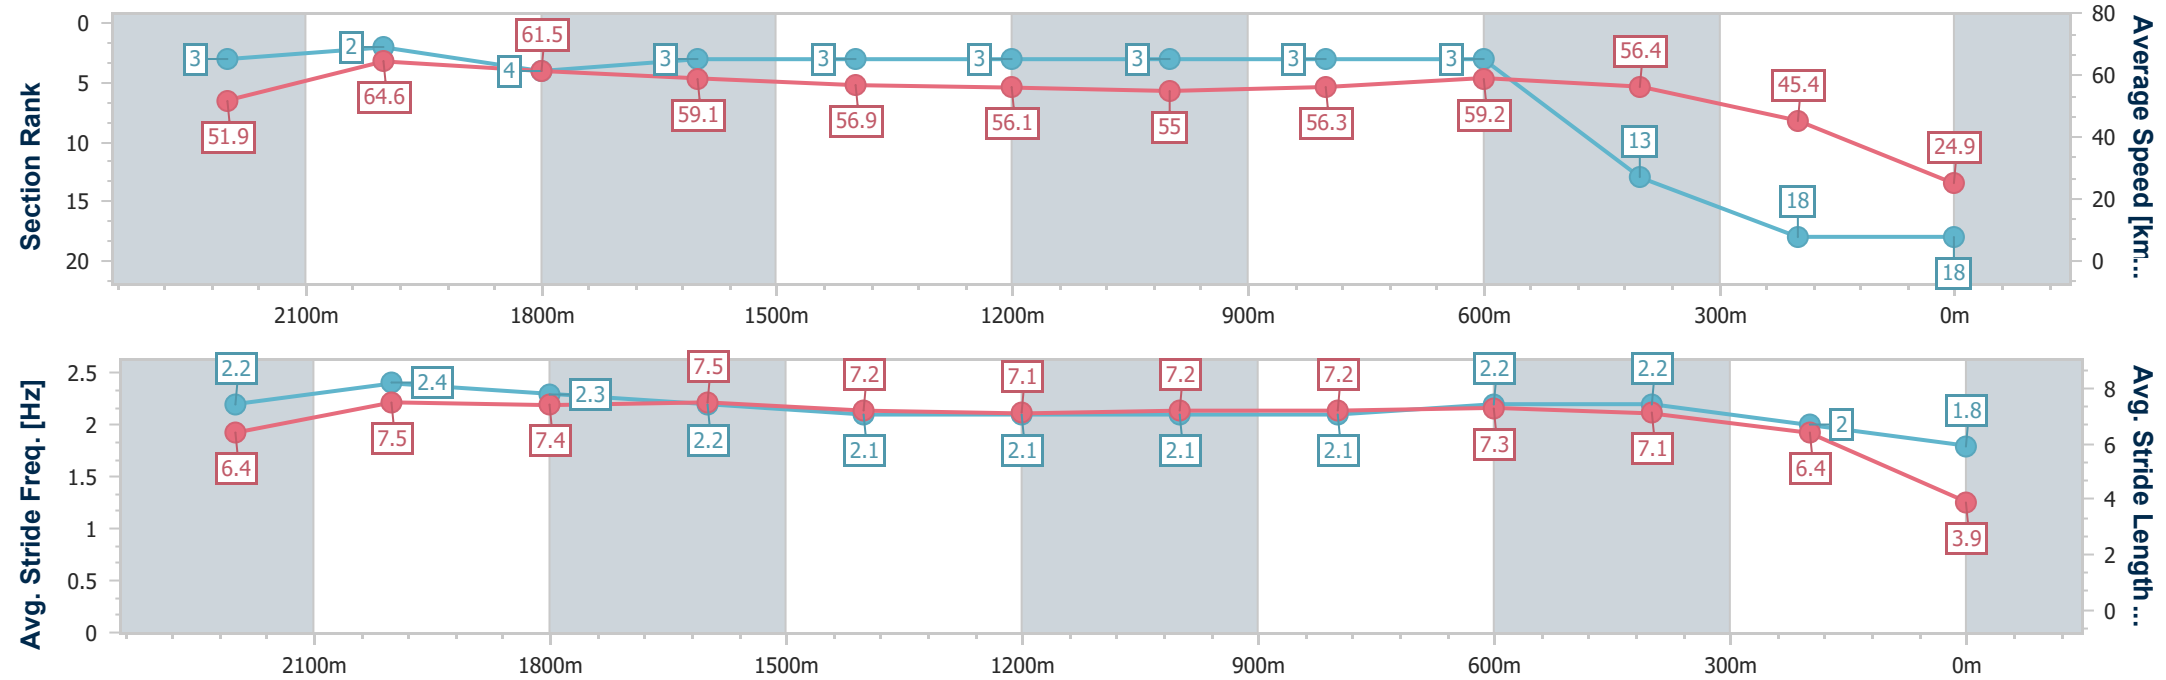

Eagle Farm QLD Professional

Race 7: LADBROKES QUEENSLAND DERBY - 2400m

27 May 2023 - 15:20

Track Rating: Good 4, Weather: Fine, Rail Position: True Entire Course

BRISBANE RACING CLUB

Section	Overall	2200m	2000m	1800m	1600m	1400m	1200m	1000m	800m	600m	400m	200m
Section Times	2:51.22 [18] (0:13.86)	2:37.36 [3] (0:11.19)	2:26.17 [2] (0:11.93)	2:14.24 [4] (0:12.36)	2:01.88 [3] (0:12.83)	1:49.05 [3] (0:12.85)	1:36.20 [3] (0:13.12)	1:23.08 [3] (0:13.04)	1:10.04 [3] (0:12.29)	0:57.75 [3] (0:12.93)	0:44.82 [13] (0:15.90)	0:28.92 [18] (0:28.92)
Average Speed [km/h]	51.9	64.6	61.5	59.1	56.9	56.1	55.0	56.3	59.2	56.4	45.4	24.9
Top Speed [km/h]	64.9	65.6	63.7	60.2	58.2	57.6	55.8	58.4	60.1	58.9	52.6	40.3
Avg. Dist. to Rail [m]	10.3	6.3	3.6	2.8	3.9	4.2	3.9	3.5	2.5	2.8	4.8	3.1
Avg. Stride Freq. [Hz]	2.2	2.4	2.3	2.2	2.1	2.1	2.1	2.1	2.2	2.2	2.0	1.8
Avg. Stride Length [m]	6.4	7.5	7.4	7.5	7.2	7.1	7.2	7.2	7.3	7.1	6.4	3.9

- [] Ranking at each section and finish
- .-.- No data available at this section
- NA No data available