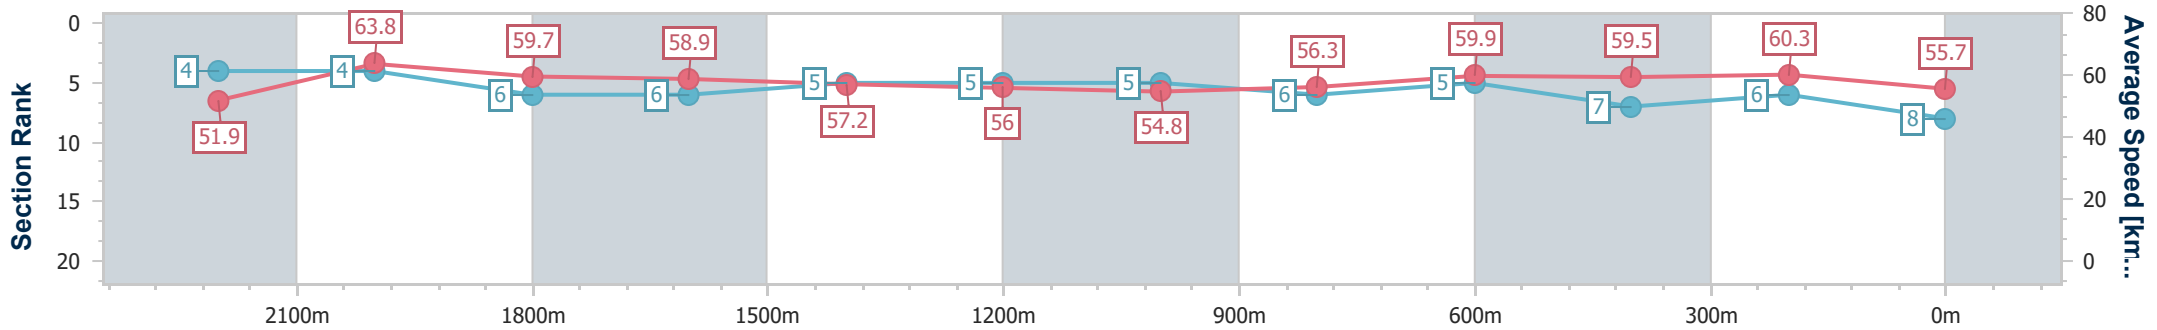

Eagle Farm QLD Professional

Race 7: LADBROKES QUEENSLAND DERBY - 2400m

27 May 2023 - 15:20

Track Rating: Good 4, Weather: Fine, Rail Position: True Entire Course

BRISBANE RACING CLUB

Section	Overall	2200m	2000m	1800m	1600m	1400m	1200m	1000m	800m	600m	400m	200m
Section Times	2:30.96 [8] (0:13.87)	2:17.09 [4] (0:11.28)	2:05.81 [4] (0:12.09)	1:53.72 [6] (0:12.45)	1:41.27 [6] (0:12.79)	1:28.48 [5] (0:12.90)	1:15.58 [5] (0:13.18)	1:02.40 [5] (0:13.03)	0:49.37 [6] (0:12.18)	0:37.19 [5] (0:12.28)	0:24.91 [7] (0:11.94)	0:12.97 [6] (0:12.97)
Average Speed [km/h]	51.9	63.8	59.7	58.9	57.2	56.0	54.8	56.3	59.9	59.5	60.3	55.7
Top Speed [km/h]	64.4	65.6	62.8	60.4	58.1	57.7	55.5	58.9	60.4	60.2	61.3	58.9
Avg. Dist. to Rail [m]	2.9	0.4	1.3	3.3	4.9	4.7	4.1	3.5	2.8	3.1	4.7	3.3
Avg. Stride Freq. [Hz]	2.2	2.3	2.2	2.2	2.1	2.1	2.0	2.1	2.1	2.2	2.2	2.2
Avg. Stride Length [m]	6.5	7.7	7.5	7.5	7.6	7.6	7.4	7.5	7.7	7.6	7.5	7.1