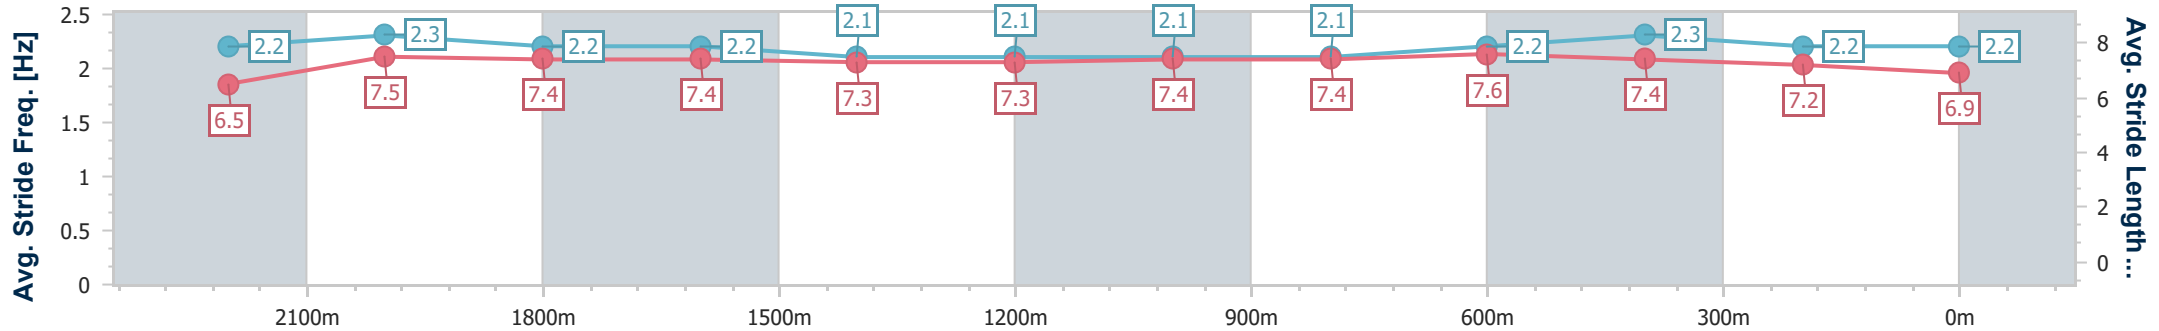

- [] Ranking at each section and finish
- .-.- No data available at this section
- NA No data available

Horse/Jockey Name	The Vowels
Final Rank	12
Fastest Section Time (Section)	0:11.52 (2200m)
Top Speed [km/h] (Section)	64.1 (2200m)
Race State	Finished

Eagle Farm QLD Professional

Race 7: LADBROKES QUEENSLAND DERBY - 2400m

27 May 2023 - 15:20

Track Rating: Good 4, Weather: Fine, Rail Position: True Entire Course

BRISBANE RACING CLUB

Section	Overall	2200m	2000m	1800m	1600m	1400m	1200m	1000m	800m	600m	400m	200m
Section Times	2:31.82 [12] (0:14.24)	2:17.58 [11] (0:11.52)	2:06.06 [10] (0:12.01)	1:54.05 [10] (0:12.49)	1:41.56 [10] (0:12.91)	1:28.65 [11] (0:13.00)	1:15.65 [11] (0:12.78)	1:02.87 [10] (0:13.01)	0:49.86 [10] (0:12.15)	0:37.71 [10] (0:12.07)	0:25.64 [8] (0:12.26)	0:13.38 [11] (0:13.38)
Average Speed [km/h]	50.7	62.5	60.0	58.4	56.6	55.7	56.4	56.6	60.1	61.1	58.6	54.1
Top Speed [km/h]	62.8	64.1	60.9	59.5	57.7	56.8	58.6	58.6	61.2	61.8	61.7	56.2
Avg. Dist. to Rail [m]	6.0	0.8	0.9	2.8	4.5	4.8	5.1	4.3	3.0	4.8	8.6	8.2
Avg. Stride Freq. [Hz]	2.2	2.3	2.2	2.2	2.1	2.1	2.1	2.1	2.2	2.3	2.2	2.2
Avg. Stride Length [m]	6.5	7.5	7.4	7.4	7.3	7.3	7.4	7.4	7.6	7.4	7.2	6.9