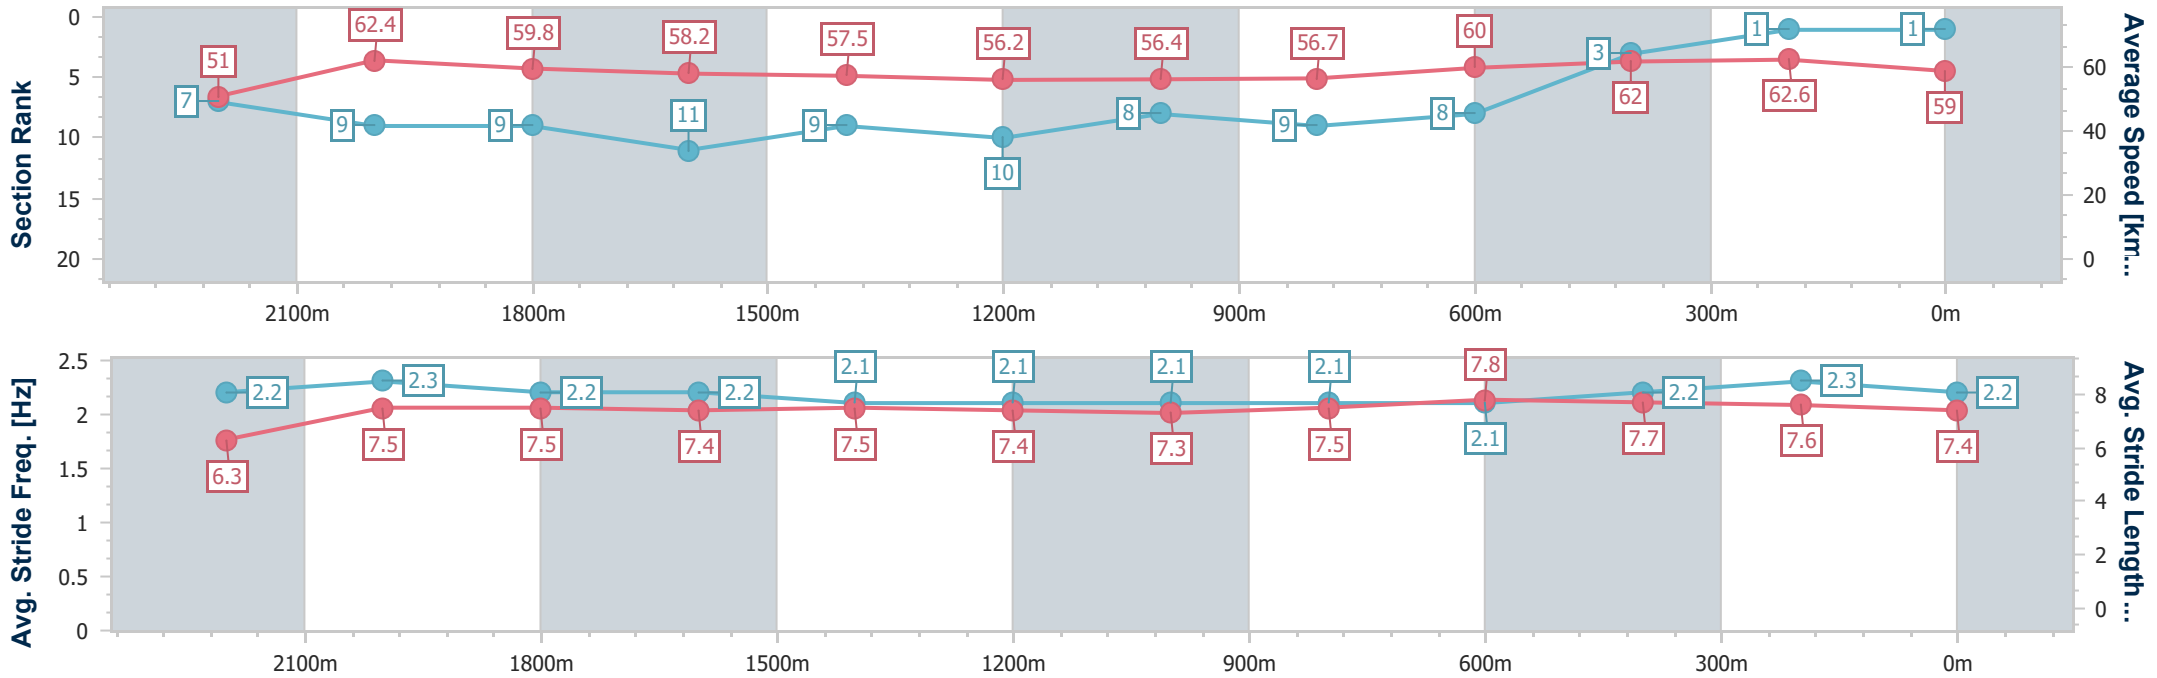

Race 7: LADBROKES QUEENSLAND DERBY - 2400m

27 May 2023 - 15:20

Track Rating: Good 4, Weather: Fine, Rail Position: True Entire Course

BRISBANE RACING CLUB

Section	Overall	2200m	2000m	1800m	1600m	1400m	1200m	1000m	800m	600m	400m	200m
Section Times	2:29.63 [1] (0:14.11)	2:15.52 [7] (0:11.53)	2:03.99 [9] (0:12.09)	1:51.90 [9] (0:12.64)	1:39.26 [11] (0:12.76)	1:26.50 [9] (0:12.88)	1:13.62 [10] (0:12.80)	1:00.82 [8] (0:13.00)	0:47.82 [9] (0:12.20)	0:35.62 [8] (0:11.86)	0:23.76 [3] (0:11.49)	0:12.27 [1] (0:12.27)
Average Speed [km/h]	51.0	62.4	59.8	58.2	57.5	56.2	56.4	56.7	60.0	62.0	62.6	59.0
Top Speed [km/h]	61.8	64.9	60.8	59.4	58.7	57.2	57.4	58.3	60.9	63.3	63.4	62.1
Avg. Dist. to Rail [m]	1.9	0.4	1.5	4.0	5.4	5.6	5.4	4.3	3.5	4.0	4.7	3.4
Avg. Stride Freq. [Hz]	2.2	2.3	2.2	2.2	2.1	2.1	2.1	2.1	2.1	2.2	2.3	2.2
Avg. Stride Length [m]	6.3	7.5	7.5	7.4	7.5	7.4	7.3	7.5	7.8	7.7	7.6	7.4