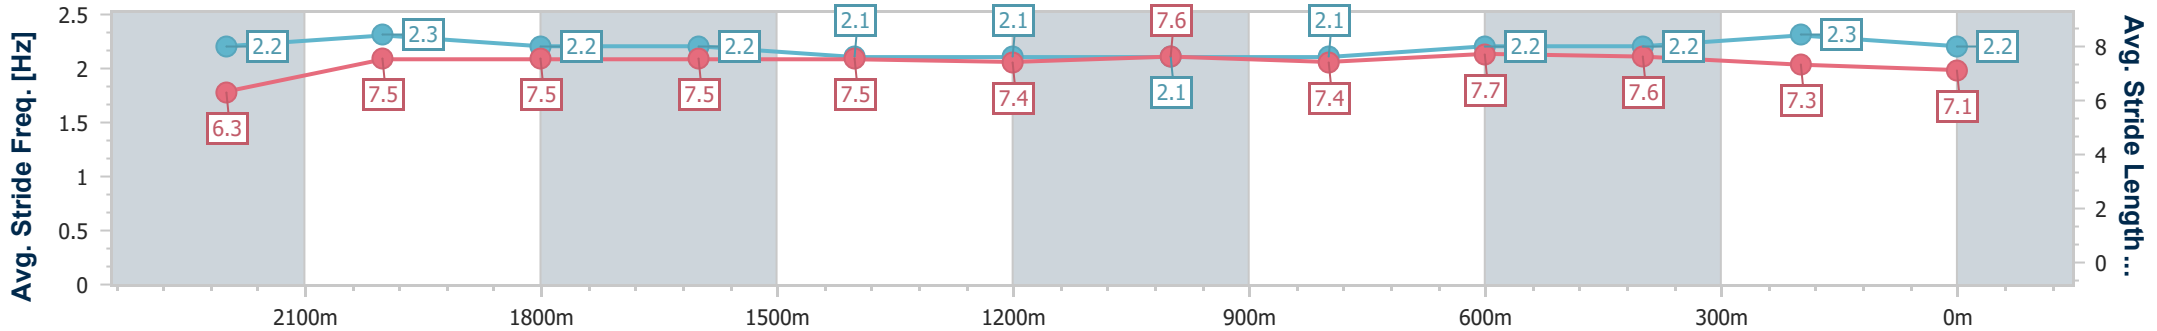

Eagle Farm QLD Professional

Race 7: LADBROKES QUEENSLAND DERBY - 2400m

27 May 2023 - 15:20

Track Rating: Good 4, Weather: Fine, Rail Position: True Entire Course

BRISBANE RACING CLUB

Section	Overall	2200m	2000m	1800m	1600m	1400m	1200m	1000m	800m	600m	400m	200m
Section Times	2:30.81 [5] (0:14.46)	2:16.35 [13] (0:11.60)	2:04.75 [13] (0:12.11)	1:52.64 [14] (0:12.62)	1:40.02 [14] (0:12.79)	1:27.23 [14] (0:12.94)	1:14.29 [14] (0:12.70)	1:01.59 [14] (0:12.93)	0:48.66 [14] (0:12.13)	0:36.53 [16] (0:11.97)	0:24.56 [11] (0:11.85)	0:12.71 [7] (0:12.71)
Average Speed [km/h]	49.9	62.2	59.5	57.8	57.2	56.0	56.8	57.0	60.1	61.3	60.8	56.8
Top Speed [km/h]	64.8	64.8	60.7	59.7	59.7	57.5	58.7	59.7	61.0	62.1	62.7	59.6
Avg. Dist. to Rail [m]	11.6	1.1	0.8	2.5	4.7	4.8	4.7	4.4	2.9	3.8	8.1	7.7
Avg. Stride Freq. [Hz]	2.2	2.3	2.2	2.2	2.1	2.1	2.1	2.1	2.2	2.2	2.3	2.2
Avg. Stride Length [m]	6.3	7.5	7.5	7.5	7.5	7.4	7.6	7.4	7.7	7.6	7.3	7.1