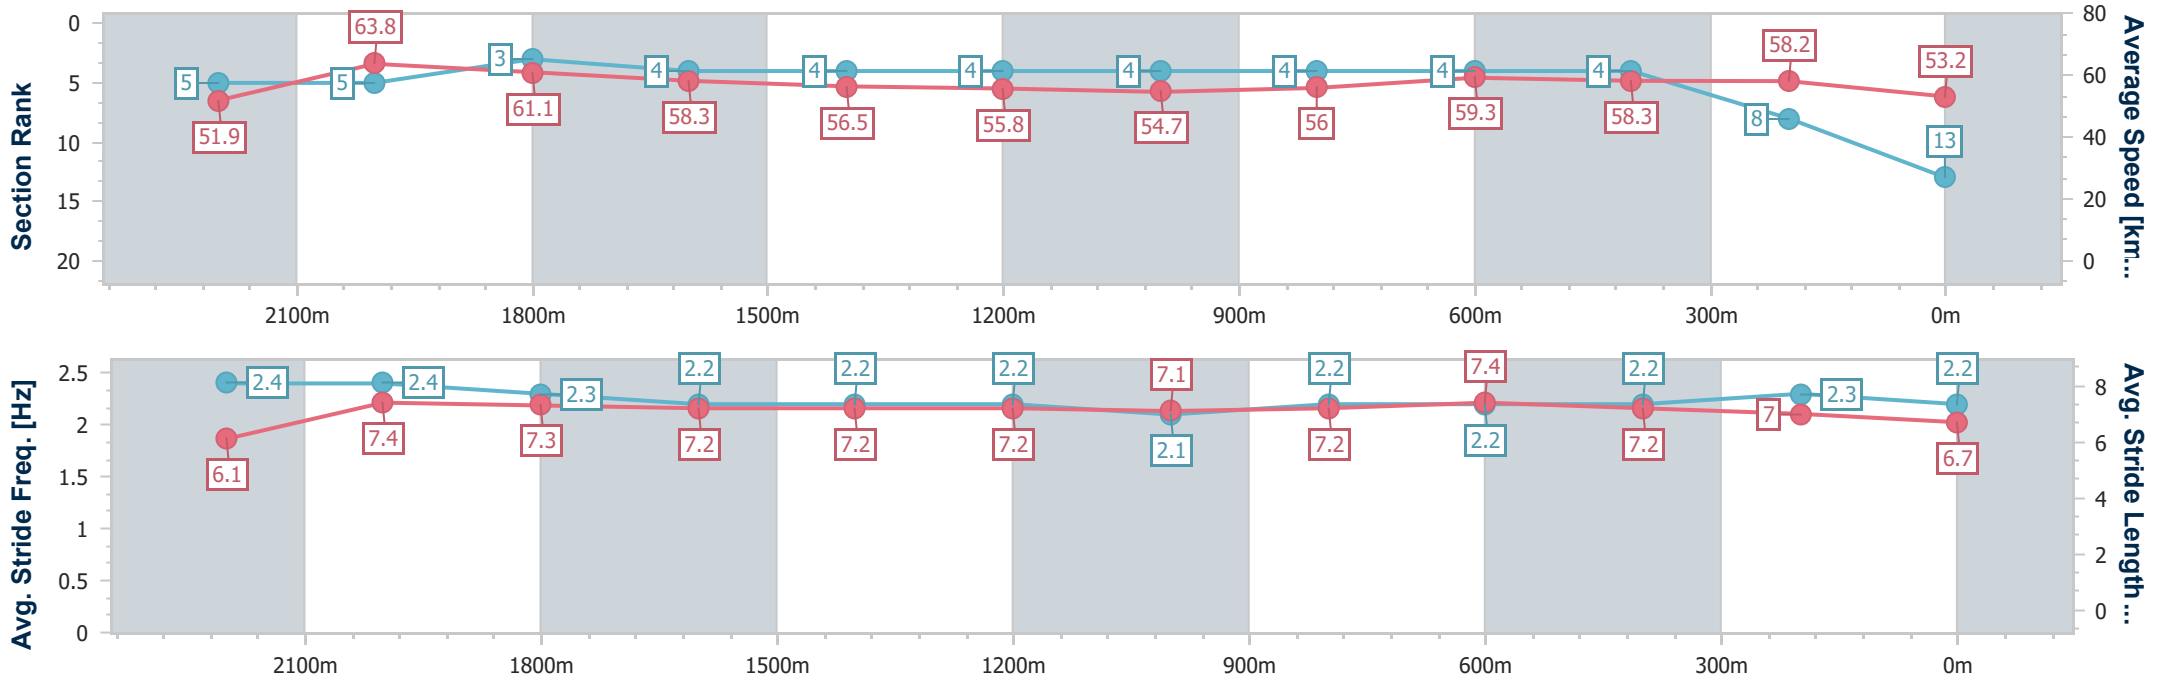

Eagle Farm QLD Professional

Race 7: LADBROKES QUEENSLAND DERBY - 2400m

27 May 2023 - 15:20

Track Rating: Good 4, Weather: Fine, Rail Position: True Entire Course

BRISBANE RACING CLUB

Section	Overall	2200m	2000m	1800m	1600m	1400m	1200m	1000m	800m	600m	400m	200m
Section Times	2:31.87 [13] (0:13.88)	2:17.99 [5] (0:11.29)	2:06.70 [5] (0:11.78)	1:54.92 [3] (0:12.44)	1:42.48 [4] (0:12.86)	1:29.62 [4] (0:12.94)	1:16.68 [4] (0:13.19)	1:03.49 [4] (0:12.97)	0:50.52 [4] (0:12.19)	0:38.33 [4] (0:12.37)	0:25.96 [4] (0:12.37)	0:13.59 [8] (0:13.59)
Average Speed [km/h]	51.9	63.8	61.1	58.3	56.5	55.8	54.7	56.0	59.3	58.3	58.2	53.2
Top Speed [km/h]	65.7	65.2	62.9	59.3	57.3	56.8	55.5	58.2	60.5	59.3	59.5	56.2
Avg. Dist. to Rail [m]	7.0	3.5	0.6	1.3	3.0	2.9	3.0	2.0	0.5	0.5	1.9	4.0
Avg. Stride Freq. [Hz]	2.4	2.4	2.3	2.2	2.2	2.2	2.1	2.2	2.2	2.2	2.3	2.2
Avg. Stride Length [m]	6.1	7.4	7.3	7.2	7.2	7.2	7.1	7.2	7.4	7.2	7.0	6.7

- [] Ranking at each section and finish
- .-.- No data available at this section
- NA No data available

Horse/Jockey Name	Waitak
Final Rank	14
Fastest Section Time (Section)	0:10.94 (2200m)
Top Speed [km/h] (Section)	67.6 (2200m)
Race State	Finished