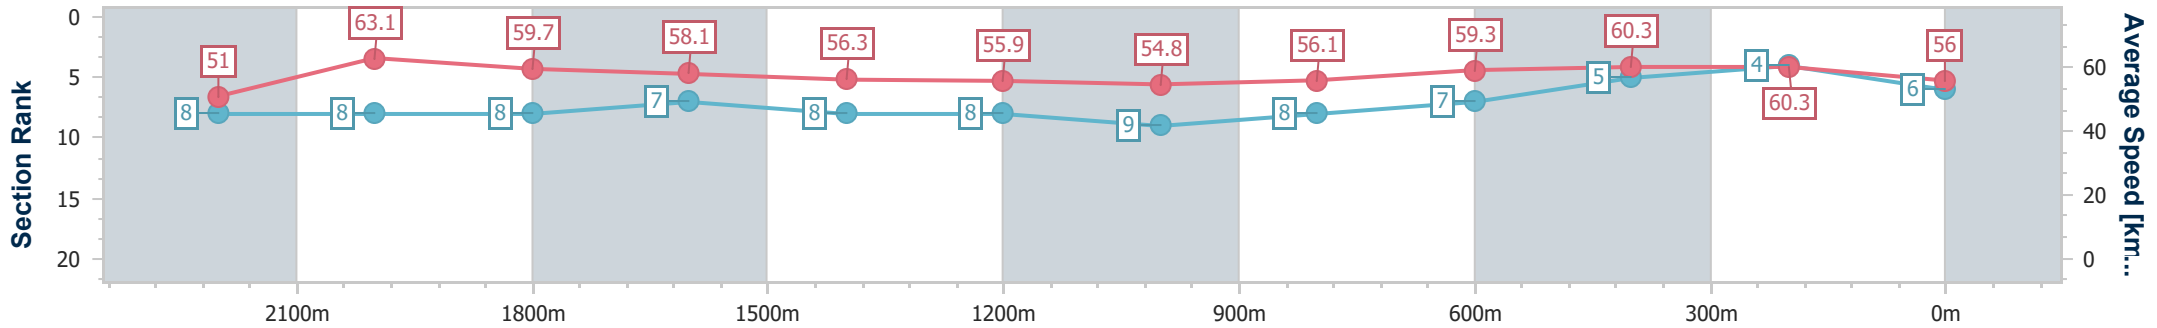

Eagle Farm QLD Professional

Race 7: LADBROKES QUEENSLAND DERBY - 2400m

27 May 2023 - 15:20

Track Rating: Good 4, Weather: Fine, Rail Position: True Entire Course

BRISBANE RACING CLUB

Section	Overall	2200m	2000m	1800m	1600m	1400m	1200m	1000m	800m	600m	400m	200m
Section Times	2:30.86 [6] (0:14.12)	2:16.74 [8] (0:11.39)	2:05.35 [8] (0:11.95)	1:53.40 [8] (0:12.44)	1:40.96 [7] (0:12.89)	1:28.07 [8] (0:12.89)	1:15.18 [8] (0:13.18)	1:02.00 [9] (0:12.91)	0:49.09 [8] (0:12.20)	0:36.89 [7] (0:12.01)	0:24.88 [5] (0:11.94)	0:12.94 [4] (0:12.94)
Average Speed [km/h]	51.0	63.1	59.7	58.1	56.3	55.9	54.8	56.1	59.3	60.3	60.3	56.0
Top Speed [km/h]	63.7	65.0	60.2	58.7	57.2	56.9	55.1	58.6	61.0	61.9	61.1	58.8
Avg. Dist. to Rail [m]	0.7	1.2	1.7	0.8	2.3	2.5	2.9	1.5	0.6	1.1	5.8	6.6
Avg. Stride Freq. [Hz]	2.3	2.3	2.3	2.2	2.2	2.1	2.1	2.2	2.2	2.2	2.3	2.2
Avg. Stride Length [m]	6.3	7.5	7.4	7.3	7.2	7.2	7.1	7.0	7.2	7.4	7.4	7.1