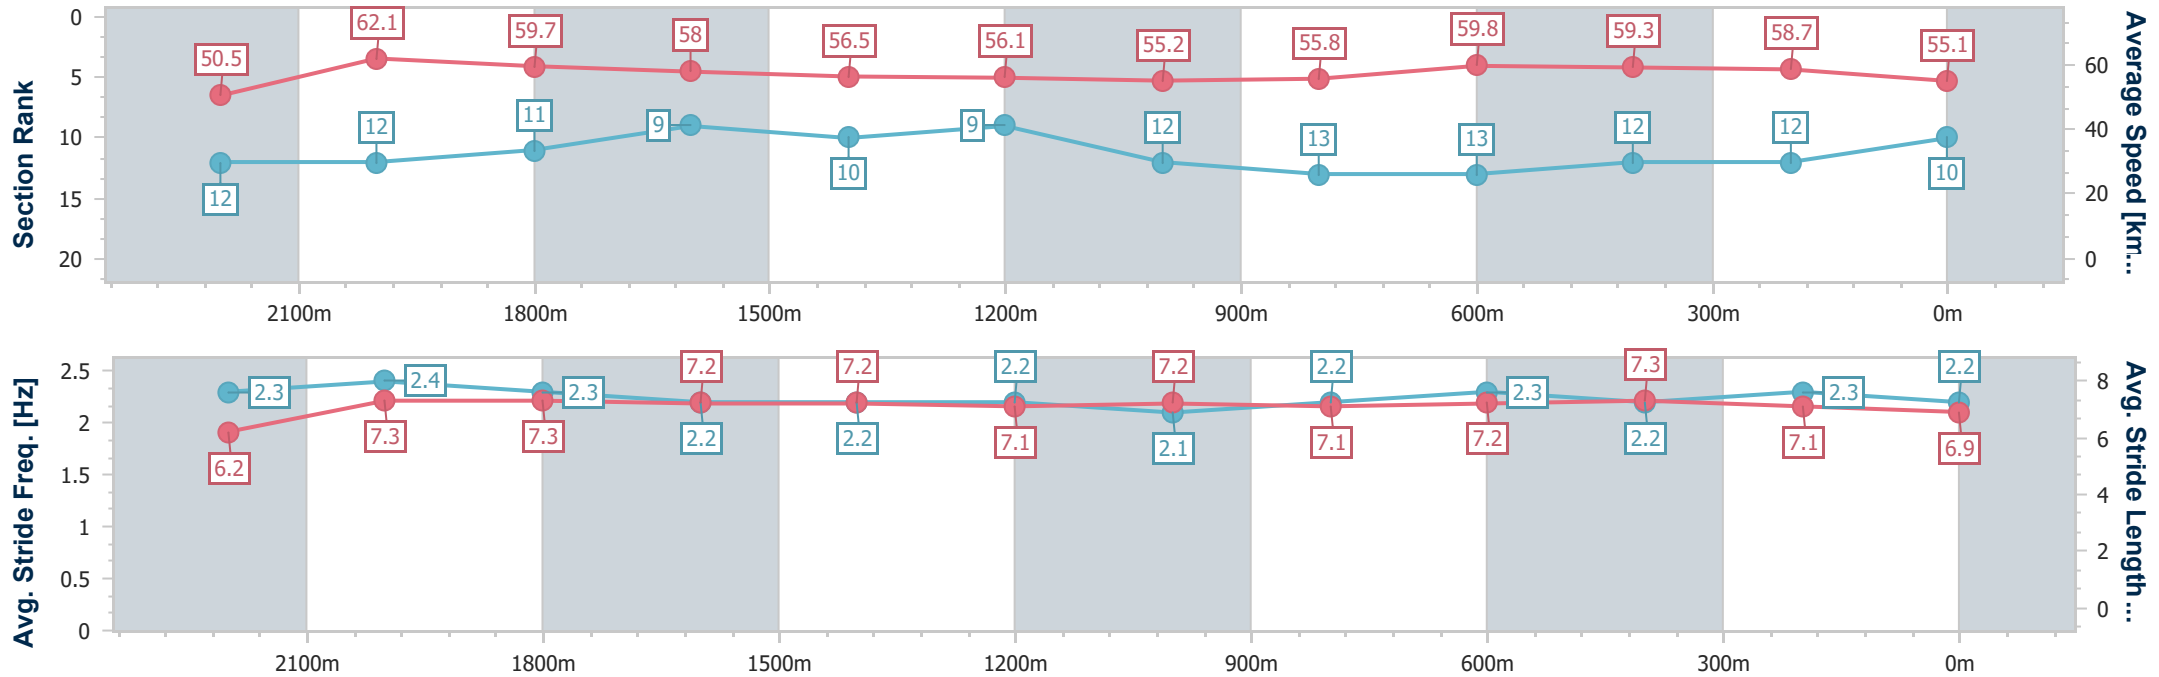

- [] Ranking at each section and finish
- .-.- No data available at this section
- NA No data available

Horse/Jockey Name	Tapildoodleo
Final Rank	10
Fastest Section Time (Section)	0:11.58 (2200m)
Top Speed [km/h] (Section)	64.5 (2200m)
Race State	Finished

Eagle Farm QLD Professional

Race 7: LADBROKES QUEENSLAND DERBY - 2400m

27 May 2023 - 15:20

Track Rating: Good 4, Weather: Fine, Rail Position: True Entire Course

BRISBANE RACING CLUB

Section	Overall	2200m	2000m	1800m	1600m	1400m	1200m	1000m	800m	600m	400m	200m
Section Times	2:31.74 [10] (0:14.26)	2:17.48 [12] (0:11.58)	2:05.90 [12] (0:11.96)	1:53.94 [11] (0:12.45)	1:41.49 [9] (0:12.90)	1:28.59 [10] (0:12.84)	1:15.75 [9] (0:13.07)	1:02.68 [12] (0:13.04)	0:49.64 [13] (0:12.10)	0:37.54 [13] (0:12.16)	0:25.38 [12] (0:12.26)	0:13.12 [12] (0:13.12)
Average Speed [km/h]	50.5	62.1	59.7	58.0	56.5	56.1	55.2	55.8	59.8	59.3	58.7	55.1
Top Speed [km/h]	64.0	64.5	60.9	58.9	58.8	57.3	56.0	58.9	60.7	60.2	60.0	56.6
Avg. Dist. to Rail [m]	2.1	1.5	1.7	0.9	2.8	2.7	2.9	2.2	0.8	0.4	1.2	0.5
Avg. Stride Freq. [Hz]	2.3	2.4	2.3	2.2	2.2	2.2	2.1	2.2	2.3	2.2	2.3	2.2
Avg. Stride Length [m]	6.2	7.3	7.3	7.2	7.2	7.1	7.2	7.1	7.2	7.3	7.1	6.9

- [] Ranking at each section and finish
- .-.- No data available at this section
- NA No data available

Horse/Jockey Name	Smartawi
Final Rank	11
Fastest Section Time (Section)	0:11.53 (2200m)
Top Speed [km/h] (Section)	64.6 (2200m)
Race State	Finished