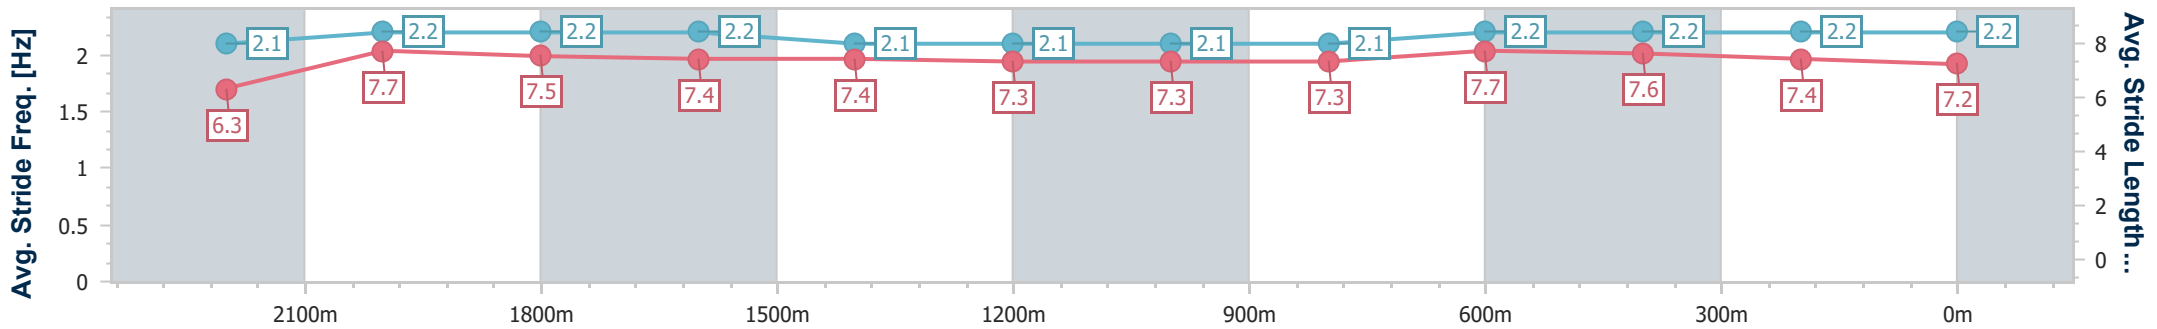

Eagle Farm QLD Professional

Race 7: LADBROKES QUEENSLAND DERBY - 2400m

27 May 2023 - 15:20

Track Rating: Good 4, Weather: Fine, Rail Position: True Entire Course

BRISBANE RACING CLUB

Section	Overall	2200m	2000m	1800m	1600m	1400m	1200m	1000m	800m	600m	400m	200m
Section Times	2:31.51 [9] (0:15.11)	2:16.40 [18] (0:11.74)	2:04.66 [18] (0:12.10)	1:52.56 [18] (0:12.48)	1:40.08 [18] (0:12.62)	1:27.46 [17] (0:12.77)	1:14.69 [17] (0:12.73)	1:01.96 [17] (0:12.70)	0:49.26 [17] (0:12.10)	0:37.16 [17] (0:12.12)	0:25.04 [15] (0:12.19)	0:12.85 [13] (0:12.85)
Average Speed [km/h]	47.7	61.4	59.1	57.8	57.5	56.5	56.7	57.7	60.5	60.9	59.0	56.3
Top Speed [km/h]	62.2	62.4	59.8	59.2	58.6	57.4	58.9	60.5	61.3	62.2	60.4	58.7
Avg. Dist. to Rail [m]	6.2	0.9	1.2	0.5	1.9	2.4	3.1	3.7	3.3	4.9	9.3	7.0
Avg. Stride Freq. [Hz]	2.1	2.2	2.2	2.2	2.1	2.1	2.1	2.1	2.2	2.2	2.2	2.2
Avg. Stride Length [m]	6.3	7.7	7.5	7.4	7.4	7.3	7.3	7.3	7.7	7.6	7.4	7.2

- [] Ranking at each section and finish
- .-.- No data available at this section
- NA No data available

Horse/Jockey Name	Tapildoodleo
Final Rank	10
Fastest Section Time (Section)	0:11.58 (2200m)
Top Speed [km/h] (Section)	64.5 (2200m)
Race State	Finished