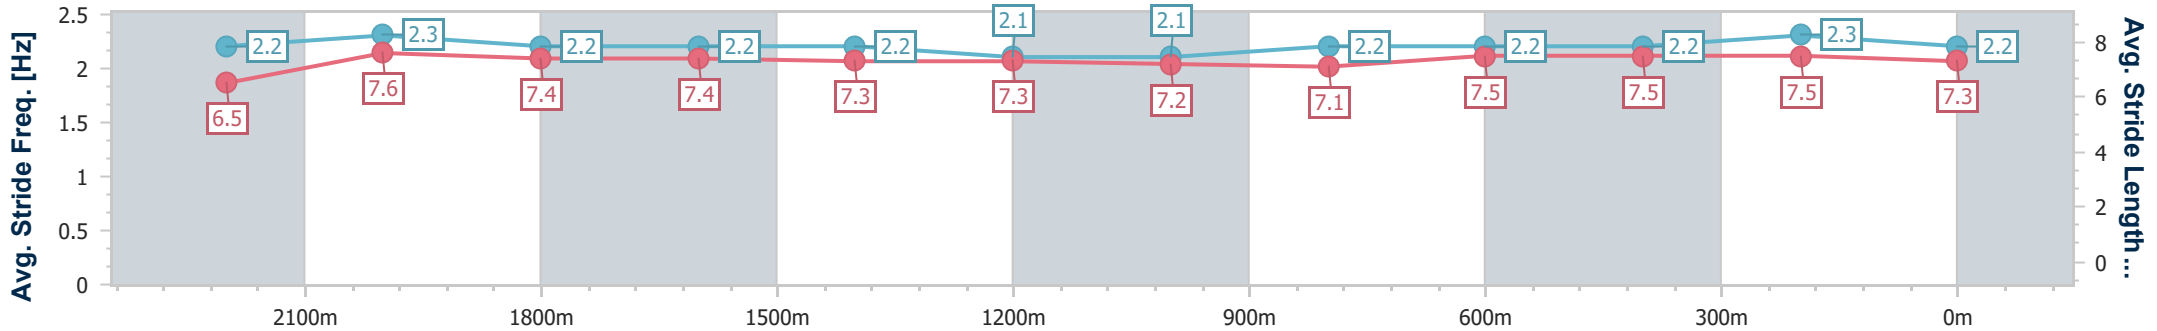

Eagle Farm QLD Professional

Race 7: LADBROKES QUEENSLAND DERBY - 2400m

27 May 2023 - 15:20

Track Rating: Good 4, Weather: Fine, Rail Position: True Entire Course

BRISBANE RACING CLUB

Section	Overall	2200m	2000m	1800m	1600m	1400m	1200m	1000m	800m	600m	400m	200m
Section Times	2:30.87 [7] (0:14.24)	2:16.63 [10] (0:11.57)	2:05.06 [11] (0:12.05)	1:53.01 [12] (0:12.63)	1:40.38 [12] (0:12.78)	1:27.60 [12] (0:12.91)	1:14.69 [12] (0:12.78)	1:01.91 [11] (0:13.10)	0:48.81 [11] (0:12.10)	0:36.71 [11] (0:12.33)	0:24.38 [16] (0:11.86)	0:12.52 [9] (0:12.52)
Average Speed [km/h]	50.6	62.3	59.4	57.8	57.0	56.0	56.5	55.9	60.1	59.7	60.7	57.8
Top Speed [km/h]	63.2	63.3	60.3	59.1	59.0	57.3	57.7	58.1	61.9	61.1	61.8	59.6
Avg. Dist. to Rail [m]	2.4	0.6	1.3	2.3	3.6	3.8	3.9	3.0	2.6	4.1	9.2	10.3
Avg. Stride Freq. [Hz]	2.2	2.3	2.2	2.2	2.2	2.1	2.1	2.2	2.2	2.2	2.3	2.2
Avg. Stride Length [m]	6.5	7.6	7.4	7.4	7.3	7.3	7.2	7.1	7.5	7.5	7.5	7.3