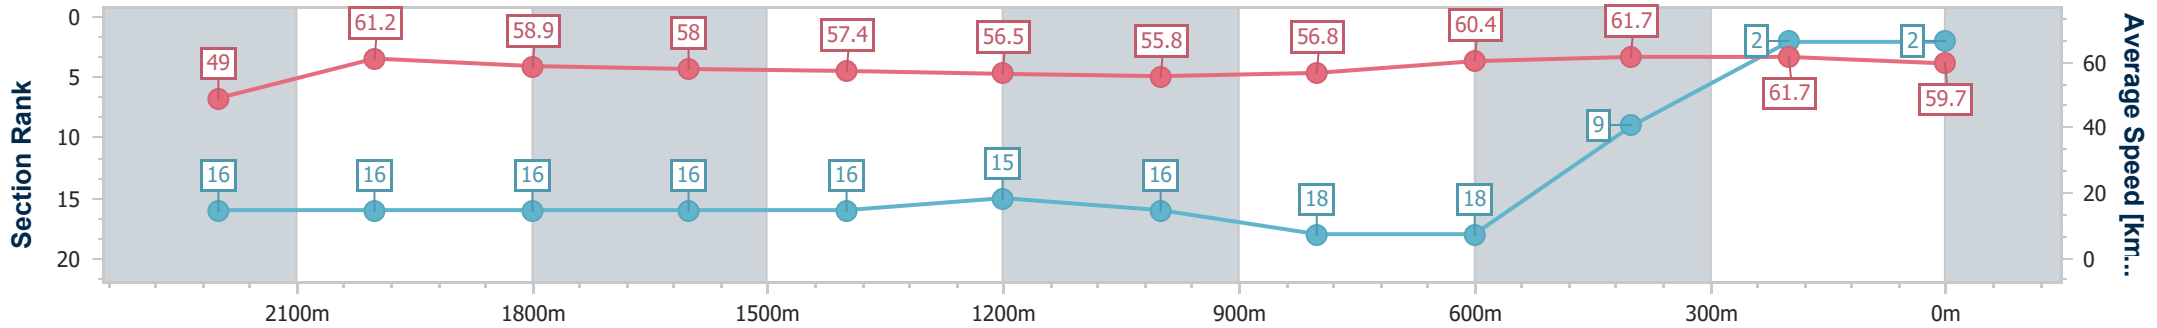

Eagle Farm QLD Professional

Race 7: LADBROKES QUEENSLAND DERBY - 2400m

27 May 2023 - 15:20

Track Rating: Good 4, Weather: Fine, Rail Position: True Entire Course

BRISBANE RACING CLUB

Section	Overall	2200m	2000m	1800m	1600m	1400m	1200m	1000m	800m	600m	400m	200m
Section Times	2:29.96 [2] (0:14.71)	2:15.25 [16] (0:11.75)	2:03.50 [16] (0:12.17)	1:51.33 [16] (0:12.52)	1:38.81 [16] (0:12.70)	1:26.11 [16] (0:12.79)	1:13.32 [15] (0:12.91)	1:00.41 [16] (0:12.85)	0:47.56 [18] (0:12.05)	0:35.51 [18] (0:11.75)	0:23.76 [9] (0:11.67)	0:12.09 [2] (0:12.09)
Average Speed [km/h]	49.0	61.2	58.9	58.0	57.4	56.5	55.8	56.8	60.4	61.7	61.7	59.7
Top Speed [km/h]	62.9	63.1	59.8	59.2	58.6	58.0	57.0	60.6	62.0	63.1	63.0	61.7
Avg. Dist. to Rail [m]	4.8	1.2	0.9	1.7	3.7	3.7	3.7	2.9	1.9	1.7	2.9	5.6
Avg. Stride Freq. [Hz]	2.3	2.4	2.3	2.3	2.2	2.2	2.2	2.2	2.3	2.3	2.4	2.4
Avg. Stride Length [m]	6.0	7.2	7.1	7.1	7.1	7.1	7.0	7.0	7.2	7.4	7.2	6.8