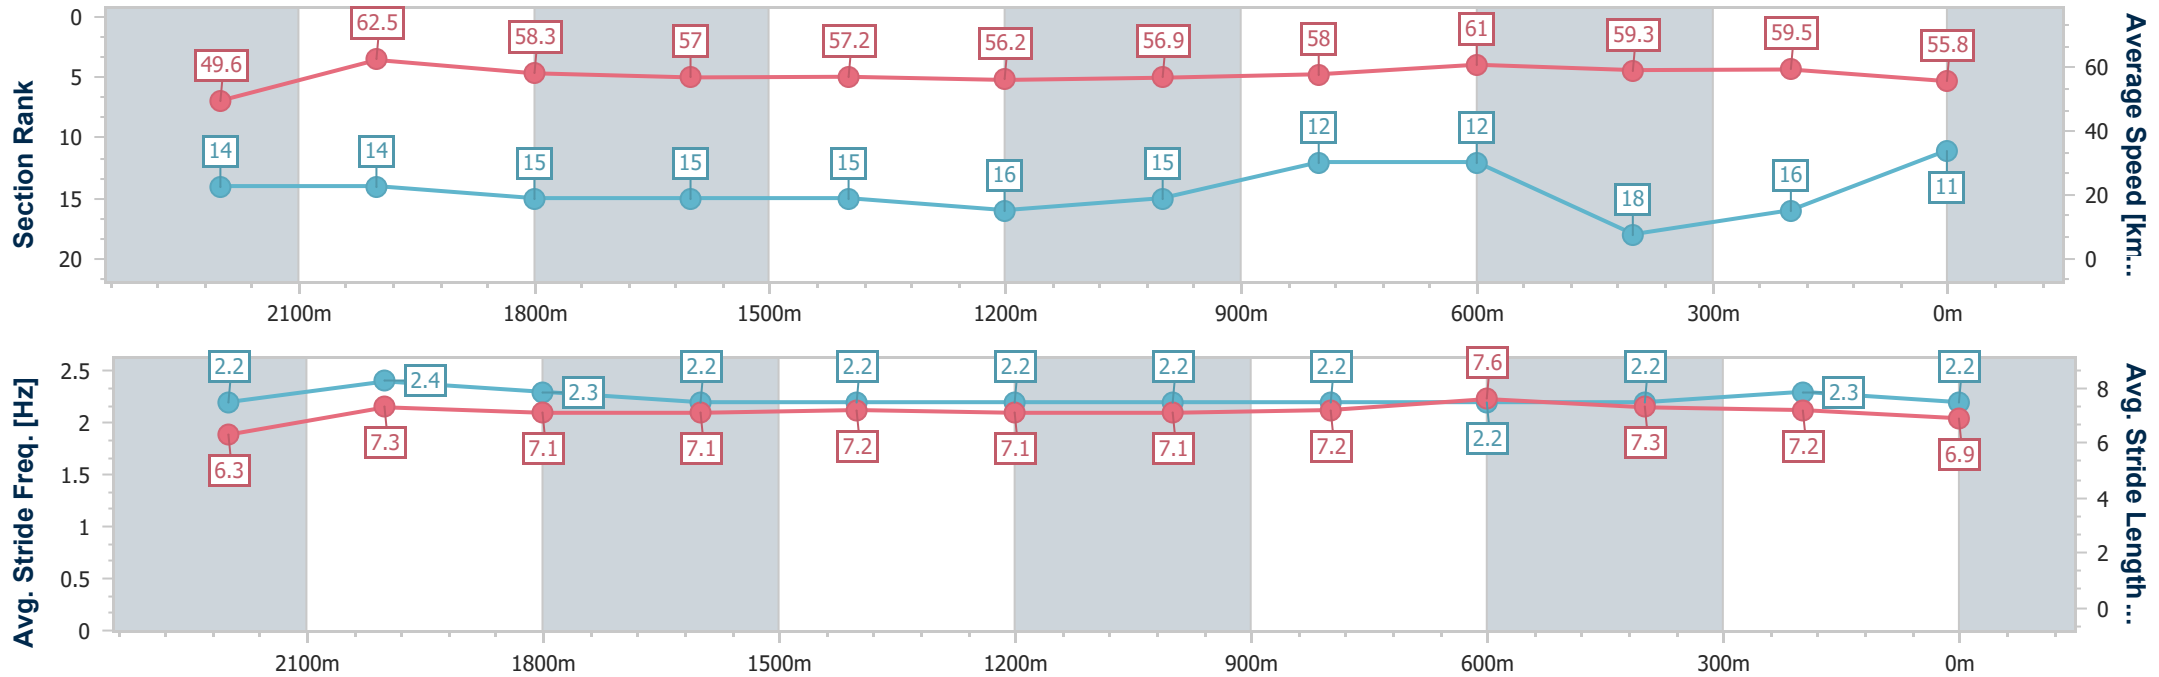

- [] Ranking at each section and finish
- .-.- No data available at this section
- NA No data available

Horse/Jockey Name	Smartawi
Final Rank	11
Fastest Section Time (Section)	0:11.53 (2200m)
Top Speed [km/h] (Section)	64.6 (2200m)
Race State	Finished

Eagle Farm QLD Professional

Race 7: LADBROKES QUEENSLAND DERBY - 2400m

27 May 2023 - 15:20

Track Rating: Good 4, Weather: Fine, Rail Position: True Entire Course

BRISBANE RACING CLUB

Section	Overall	2200m	2000m	1800m	1600m	1400m	1200m	1000m	800m	600m	400m	200m
Section Times	2:31.80 [11] (0:14.56)	2:17.24 [14] (0:11.53)	2:05.71 [14] (0:12.31)	1:53.40 [15] (0:12.73)	1:40.67 [15] (0:12.70)	1:27.97 [15] (0:12.86)	1:15.11 [16] (0:12.68)	1:02.43 [15] (0:12.72)	0:49.71 [12] (0:12.10)	0:37.61 [12] (0:12.55)	0:25.06 [18] (0:12.08)	0:12.98 [16] (0:12.98)
Average Speed [km/h]	49.6	62.5	58.3	57.0	57.2	56.2	56.9	58.0	61.0	59.3	59.5	55.8
Top Speed [km/h]	64.5	64.6	60.3	59.3	58.4	57.8	58.1	61.6	61.9	60.0	60.3	58.6
Avg. Dist. to Rail [m]	9.9	0.5	1.1	1.6	3.1	3.6	4.1	4.6	5.1	6.8	8.3	6.6
Avg. Stride Freq. [Hz]	2.2	2.4	2.3	2.2	2.2	2.2	2.2	2.2	2.2	2.2	2.3	2.2
Avg. Stride Length [m]	6.3	7.3	7.1	7.1	7.2	7.1	7.1	7.2	7.6	7.3	7.2	6.9

- [] Ranking at each section and finish
- .-.- No data available at this section
- NA No data available

Horse/Jockey Name	The Vowels
Final Rank	12
Fastest Section Time (Section)	0:11.52 (2200m)
Top Speed [km/h] (Section)	64.1 (2200m)
Race State	Finished