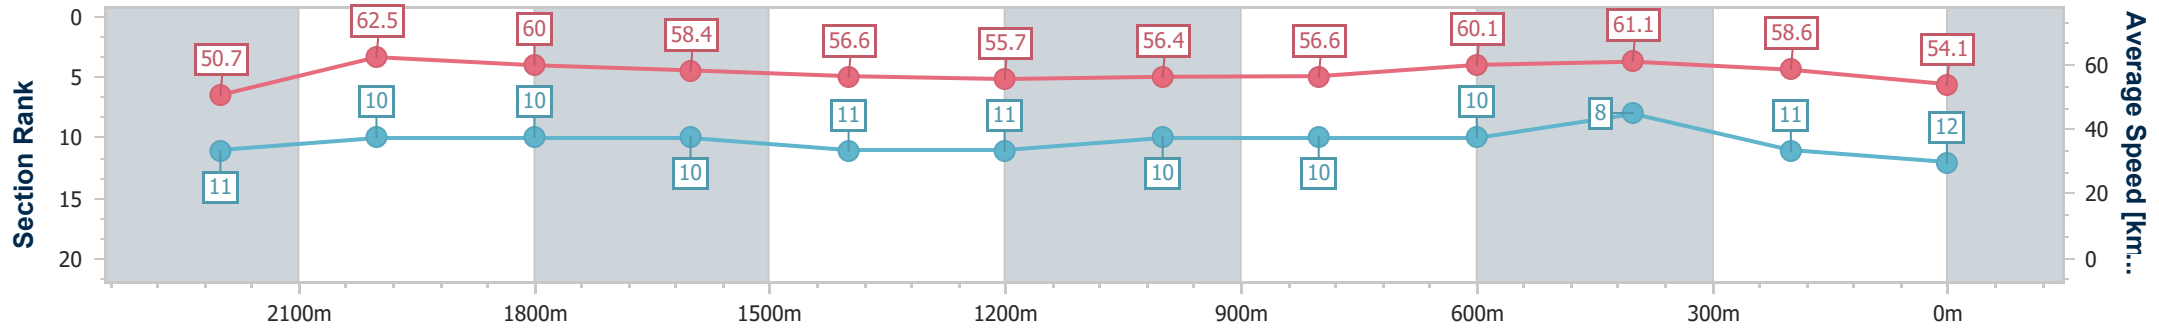

- [] Ranking at each section and finish
- .-.- No data available at this section
- NA No data available

Horse/Jockey Name	The Vowels
Final Rank	12
Fastest Section Time (Section)	0:11.52 (2200m)
Top Speed [km/h] (Section)	64.1 (2200m)
Race State	Finished

Eagle Farm QLD Professional

Race 7: LADBROKES QUEENSLAND DERBY - 2400m

27 May 2023 - 15:20

Track Rating: Good 4, Weather: Fine, Rail Position: True Entire Course

BRISBANE RACING CLUB

Section	Overall	2200m	2000m	1800m	1600m	1400m	1200m	1000m	800m	600m	400m	200m
Section Times	2:31.82 [12] (0:14.24)	2:17.58 [11] (0:11.52)	2:06.06 [10] (0:12.01)	1:54.05 [10] (0:12.49)	1:41.56 [10] (0:12.91)	1:28.65 [11] (0:13.00)	1:15.65 [11] (0:12.78)	1:02.87 [10] (0:13.01)	0:49.86 [10] (0:12.15)	0:37.71 [10] (0:12.07)	0:25.64 [8] (0:12.26)	0:13.38 [11] (0:13.38)
Average Speed [km/h]	50.7	62.5	60.0	58.4	56.6	55.7	56.4	56.6	60.1	61.1	58.6	54.1
Top Speed [km/h]	62.8	64.1	60.9	59.5	57.7	56.8	58.6	58.6	61.2	61.8	61.7	56.2
Avg. Dist. to Rail [m]	6.0	0.8	0.9	2.8	4.5	4.8	5.1	4.3	3.0	4.8	8.6	8.2
Avg. Stride Freq. [Hz]	2.2	2.3	2.2	2.2	2.1	2.1	2.1	2.1	2.2	2.3	2.2	2.2
Avg. Stride Length [m]	6.5	7.5	7.4	7.4	7.3	7.3	7.4	7.4	7.6	7.4	7.2	6.9