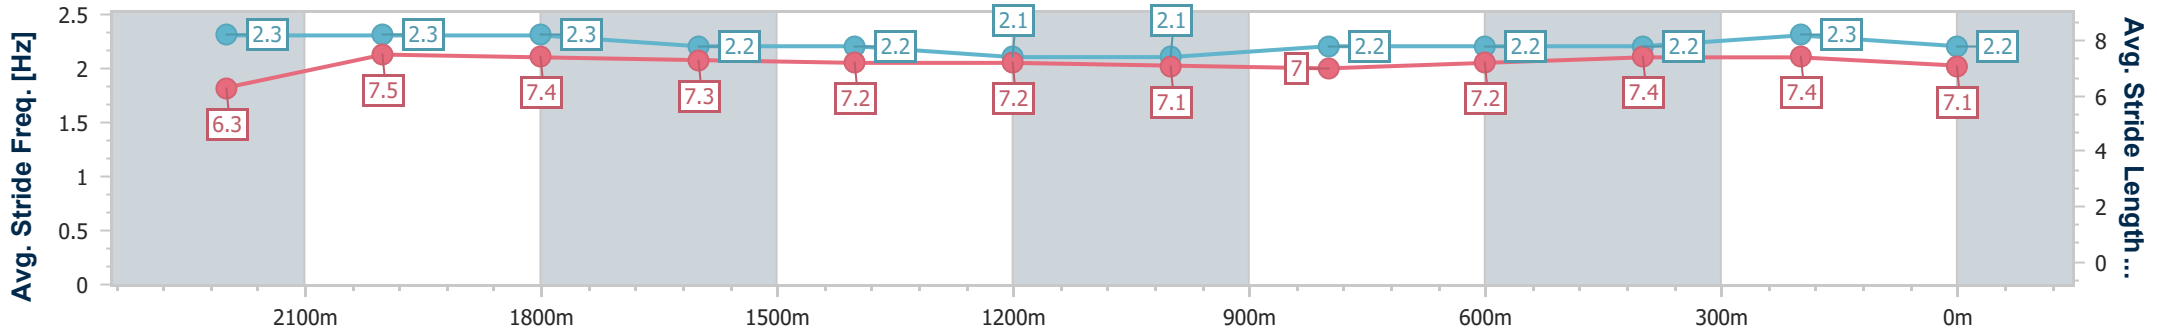

Eagle Farm QLD Professional

Race 7: LADBROKES QUEENSLAND DERBY - 2400m

27 May 2023 - 15:20

Track Rating: Good 4, Weather: Fine, Rail Position: True Entire Course

BRISBANE RACING CLUB

Section	Overall	2200m	2000m	1800m	1600m	1400m	1200m	1000m	800m	600m	400m	200m
Section Times	2:30.86 [6] (0:14.12)	2:16.74 [8] (0:11.39)	2:05.35 [8] (0:11.95)	1:53.40 [8] (0:12.44)	1:40.96 [7] (0:12.89)	1:28.07 [8] (0:12.89)	1:15.18 [8] (0:13.18)	1:02.00 [9] (0:12.91)	0:49.09 [8] (0:12.20)	0:36.89 [7] (0:12.01)	0:24.88 [5] (0:11.94)	0:12.94 [4] (0:12.94)
Average Speed [km/h]	51.0	63.1	59.7	58.1	56.3	55.9	54.8	56.1	59.3	60.3	60.3	56.0
Top Speed [km/h]	63.7	65.0	60.2	58.7	57.2	56.9	55.1	58.6	61.0	61.9	61.1	58.8
Avg. Dist. to Rail [m]	0.7	1.2	1.7	0.8	2.3	2.5	2.9	1.5	0.6	1.1	5.8	6.6
Avg. Stride Freq. [Hz]	2.3	2.3	2.3	2.2	2.2	2.1	2.1	2.2	2.2	2.2	2.3	2.2
Avg. Stride Length [m]	6.3	7.5	7.4	7.3	7.2	7.2	7.1	7.0	7.2	7.4	7.4	7.1