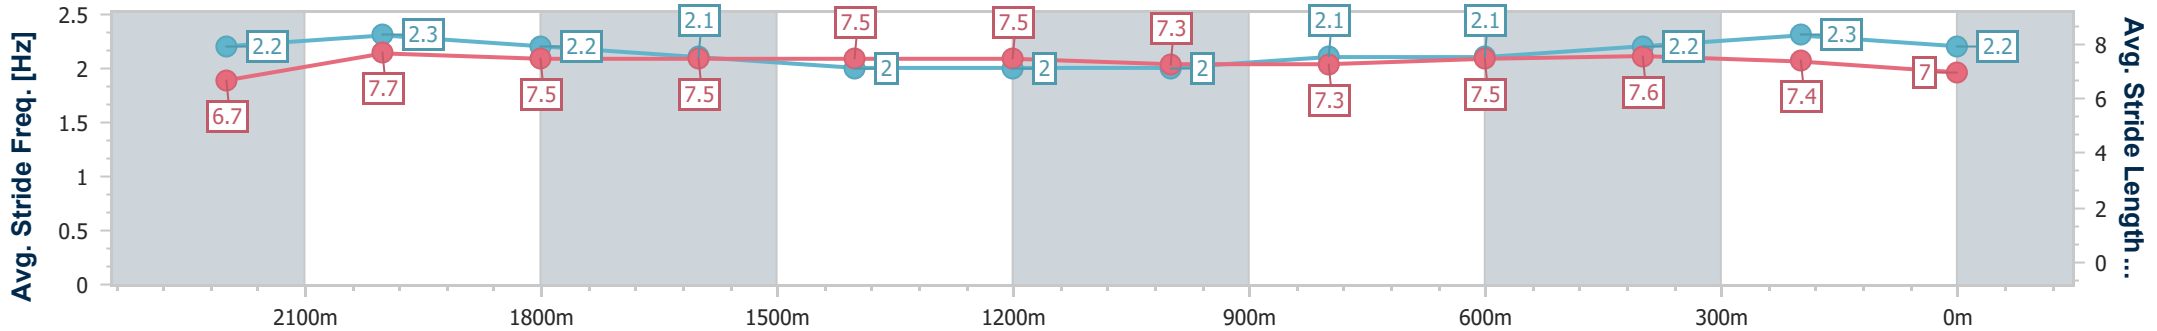

Eagle Farm QLD Professional

Race 7: LADBROKES QUEENSLAND DERBY - 2400m

27 May 2023 - 15:20

Track Rating: Good 4, Weather: Fine, Rail Position: True Entire Course

BRISBANE RACING CLUB

Section	Overall	2200m	2000m	1800m	1600m	1400m	1200m	1000m	800m	600m	400m	200m
Section Times	2:30.80 [4] (0:13.91)	2:16.89 [6] (0:11.29)	2:05.60 [6] (0:11.95)	1:53.65 [5] (0:12.44)	1:41.21 [5] (0:12.90)	1:28.31 [6] (0:12.90)	1:15.41 [6] (0:13.25)	1:02.16 [7] (0:12.94)	0:49.22 [5] (0:12.26)	0:36.96 [6] (0:12.16)	0:24.80 [6] (0:11.89)	0:12.91 [3] (0:12.91)
Average Speed [km/h]	51.7	63.8	59.5	57.9	56.2	56.1	54.5	56.1	59.0	59.8	60.6	56.0
Top Speed [km/h]	64.2	64.9	60.8	59.0	56.7	56.6	55.4	58.1	60.0	60.3	61.5	59.0
Avg. Dist. to Rail [m]	1.0	1.4	2.1	0.5	2.1	2.5	2.7	2.1	1.0	1.6	5.7	5.3
Avg. Stride Freq. [Hz]	2.2	2.3	2.2	2.1	2.0	2.0	2.0	2.1	2.1	2.2	2.3	2.2
Avg. Stride Length [m]	6.7	7.7	7.5	7.5	7.5	7.5	7.3	7.3	7.5	7.6	7.4	7.0