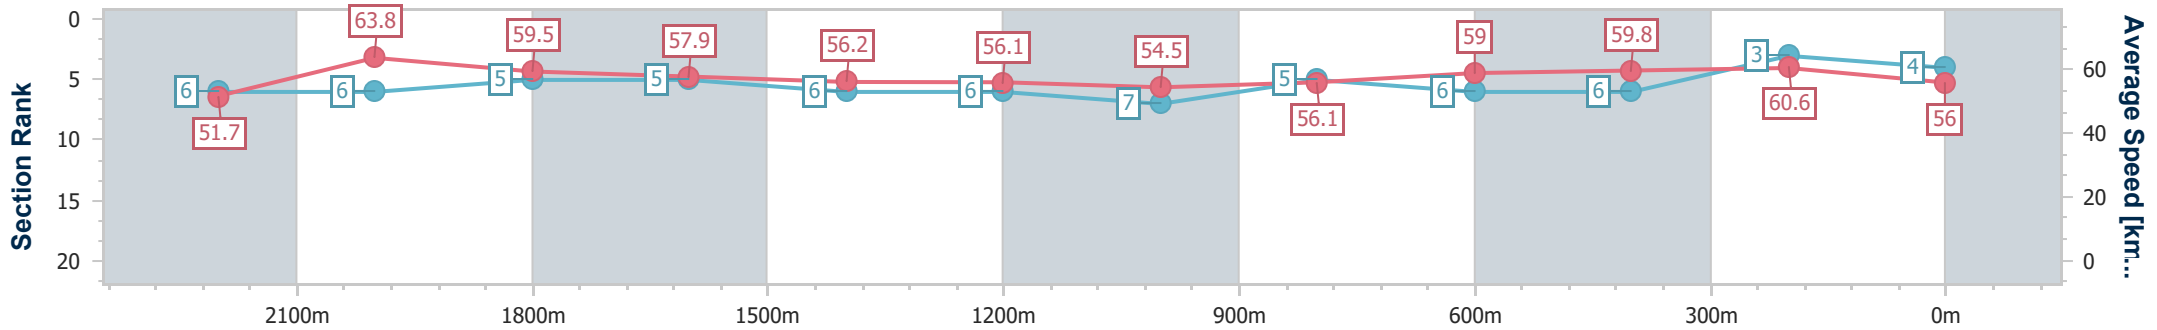

Eagle Farm QLD Professional

Race 7: LADBROKES QUEENSLAND DERBY - 2400m

27 May 2023 - 15:20

Track Rating: Good 4, Weather: Fine, Rail Position: True Entire Course

BRISBANE RACING CLUB

Section	Overall	2200m	2000m	1800m	1600m	1400m	1200m	1000m	800m	600m	400m	200m
Section Times	2:30.80 [4] (0:13.91)	2:16.89 [6] (0:11.29)	2:05.60 [6] (0:11.95)	1:53.65 [5] (0:12.44)	1:41.21 [5] (0:12.90)	1:28.31 [6] (0:12.90)	1:15.41 [6] (0:13.25)	1:02.16 [7] (0:12.94)	0:49.22 [5] (0:12.26)	0:36.96 [6] (0:12.16)	0:24.80 [6] (0:11.89)	0:12.91 [3] (0:12.91)
Average Speed [km/h]	51.7	63.8	59.5	57.9	56.2	56.1	54.5	56.1	59.0	59.8	60.6	56.0
Top Speed [km/h]	64.2	64.9	60.8	59.0	56.7	56.6	55.4	58.1	60.0	60.3	61.5	59.0
Avg. Dist. to Rail [m]	1.0	1.4	2.1	0.5	2.1	2.5	2.7	2.1	1.0	1.6	5.7	5.3
Avg. Stride Freq. [Hz]	2.2	2.3	2.2	2.1	2.0	2.0	2.0	2.1	2.1	2.2	2.3	2.2
Avg. Stride Length [m]	6.7	7.7	7.5	7.5	7.5	7.5	7.3	7.3	7.5	7.6	7.4	7.0