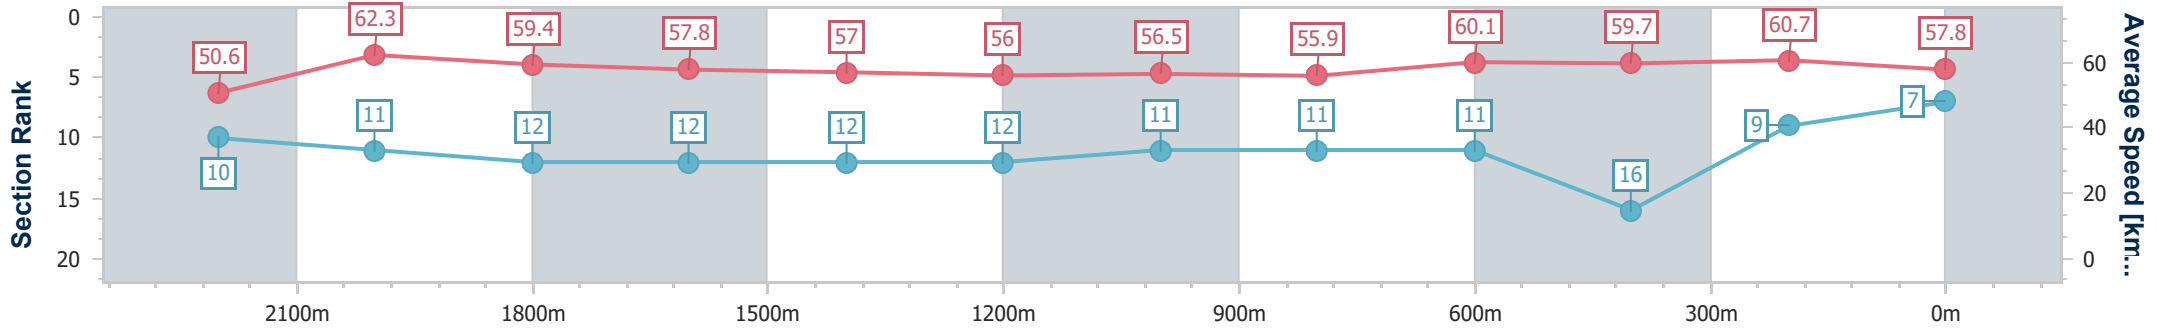

Eagle Farm QLD Professional

Race 7: LADBROKES QUEENSLAND DERBY - 2400m

27 May 2023 - 15:20

Track Rating: Good 4, Weather: Fine, Rail Position: True Entire Course

BRISBANE RACING CLUB

Section	Overall	2200m	2000m	1800m	1600m	1400m	1200m	1000m	800m	600m	400m	200m
Section Times	2:30.87 [7] (0:14.24)	2:16.63 [10] (0:11.57)	2:05.06 [11] (0:12.05)	1:53.01 [12] (0:12.63)	1:40.38 [12] (0:12.78)	1:27.60 [12] (0:12.91)	1:14.69 [12] (0:12.78)	1:01.91 [11] (0:13.10)	0:48.81 [11] (0:12.10)	0:36.71 [11] (0:12.33)	0:24.38 [16] (0:11.86)	0:12.52 [9] (0:12.52)
Average Speed [km/h]	50.6	62.3	59.4	57.8	57.0	56.0	56.5	55.9	60.1	59.7	60.7	57.8
Top Speed [km/h]	63.2	63.3	60.3	59.1	59.0	57.3	57.7	58.1	61.9	61.1	61.8	59.6
Avg. Dist. to Rail [m]	2.4	0.6	1.3	2.3	3.6	3.8	3.9	3.0	2.6	4.1	9.2	10.3
Avg. Stride Freq. [Hz]	2.2	2.3	2.2	2.2	2.2	2.1	2.1	2.2	2.2	2.2	2.3	2.2
Avg. Stride Length [m]	6.5	7.6	7.4	7.4	7.3	7.3	7.2	7.1	7.5	7.5	7.5	7.3