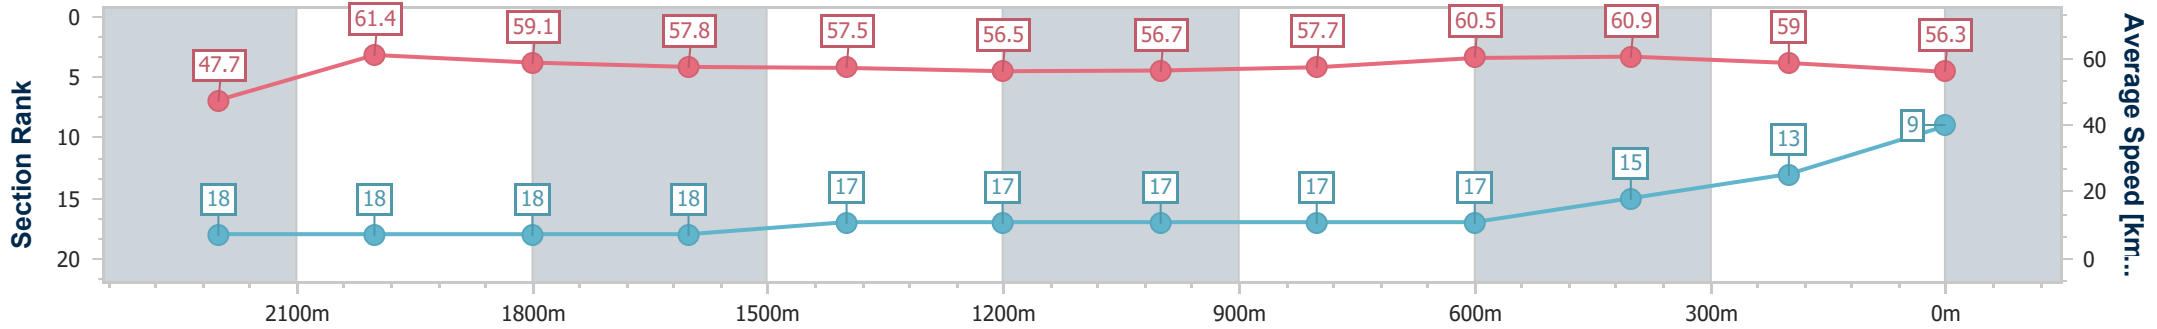

Eagle Farm QLD Professional

Race 7: LADBROKES QUEENSLAND DERBY - 2400m

27 May 2023 - 15:20

Track Rating: Good 4, Weather: Fine, Rail Position: True Entire Course

BRISBANE RACING CLUB

Section	Overall	2200m	2000m	1800m	1600m	1400m	1200m	1000m	800m	600m	400m	200m
Section Times	2:31.51 [9] (0:15.11)	2:16.40 [18] (0:11.74)	2:04.66 [18] (0:12.10)	1:52.56 [18] (0:12.48)	1:40.08 [18] (0:12.62)	1:27.46 [17] (0:12.77)	1:14.69 [17] (0:12.73)	1:01.96 [17] (0:12.70)	0:49.26 [17] (0:12.10)	0:37.16 [17] (0:12.12)	0:25.04 [15] (0:12.19)	0:12.85 [13] (0:12.85)
Average Speed [km/h]	47.7	61.4	59.1	57.8	57.5	56.5	56.7	57.7	60.5	60.9	59.0	56.3
Top Speed [km/h]	62.2	62.4	59.8	59.2	58.6	57.4	58.9	60.5	61.3	62.2	60.4	58.7
Avg. Dist. to Rail [m]	6.2	0.9	1.2	0.5	1.9	2.4	3.1	3.7	3.3	4.9	9.3	7.0
Avg. Stride Freq. [Hz]	2.1	2.2	2.2	2.2	2.1	2.1	2.1	2.1	2.2	2.2	2.2	2.2
Avg. Stride Length [m]	6.3	7.7	7.5	7.4	7.4	7.3	7.3	7.3	7.7	7.6	7.4	7.2