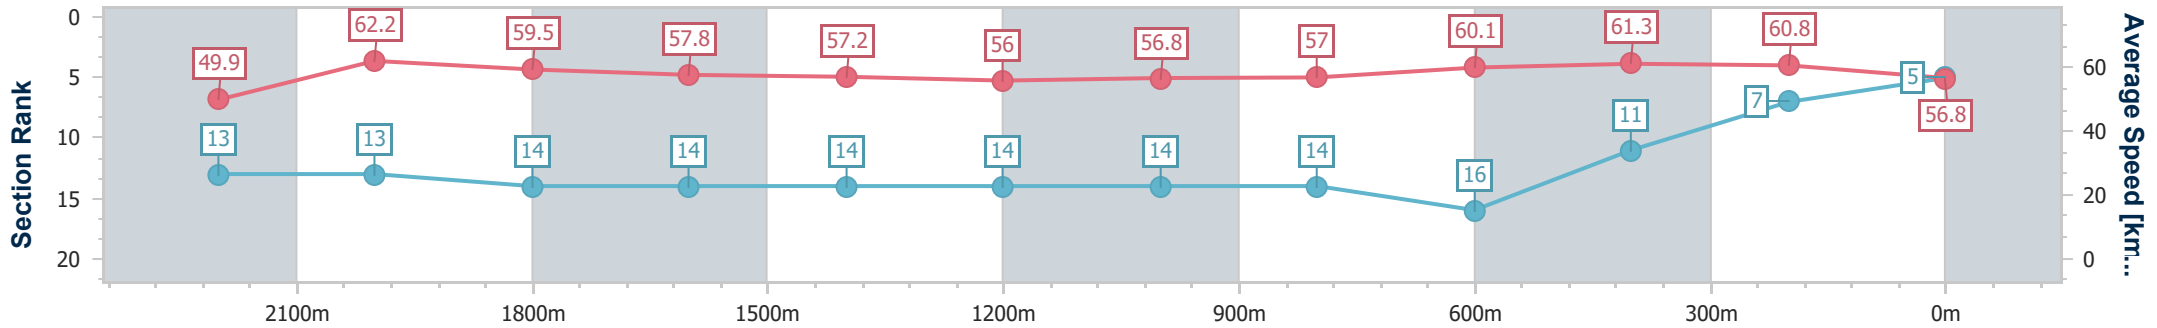

Eagle Farm QLD Professional

Race 7: LADBROKES QUEENSLAND DERBY - 2400m

27 May 2023 - 15:20

Track Rating: Good 4, Weather: Fine, Rail Position: True Entire Course

BRISBANE RACING CLUB

Section	Overall	2200m	2000m	1800m	1600m	1400m	1200m	1000m	800m	600m	400m	200m
Section Times	2:30.81 [5] (0:14.46)	2:16.35 [13] (0:11.60)	2:04.75 [13] (0:12.11)	1:52.64 [14] (0:12.62)	1:40.02 [14] (0:12.79)	1:27.23 [14] (0:12.94)	1:14.29 [14] (0:12.70)	1:01.59 [14] (0:12.93)	0:48.66 [14] (0:12.13)	0:36.53 [16] (0:11.97)	0:24.56 [11] (0:11.85)	0:12.71 [7] (0:12.71)
Average Speed [km/h]	49.9	62.2	59.5	57.8	57.2	56.0	56.8	57.0	60.1	61.3	60.8	56.8
Top Speed [km/h]	64.8	64.8	60.7	59.7	59.7	57.5	58.7	59.7	61.0	62.1	62.7	59.6
Avg. Dist. to Rail [m]	11.6	1.1	0.8	2.5	4.7	4.8	4.7	4.4	2.9	3.8	8.1	7.7
Avg. Stride Freq. [Hz]	2.2	2.3	2.2	2.2	2.1	2.1	2.1	2.1	2.2	2.2	2.3	2.2
Avg. Stride Length [m]	6.3	7.5	7.5	7.5	7.5	7.4	7.6	7.4	7.7	7.6	7.3	7.1