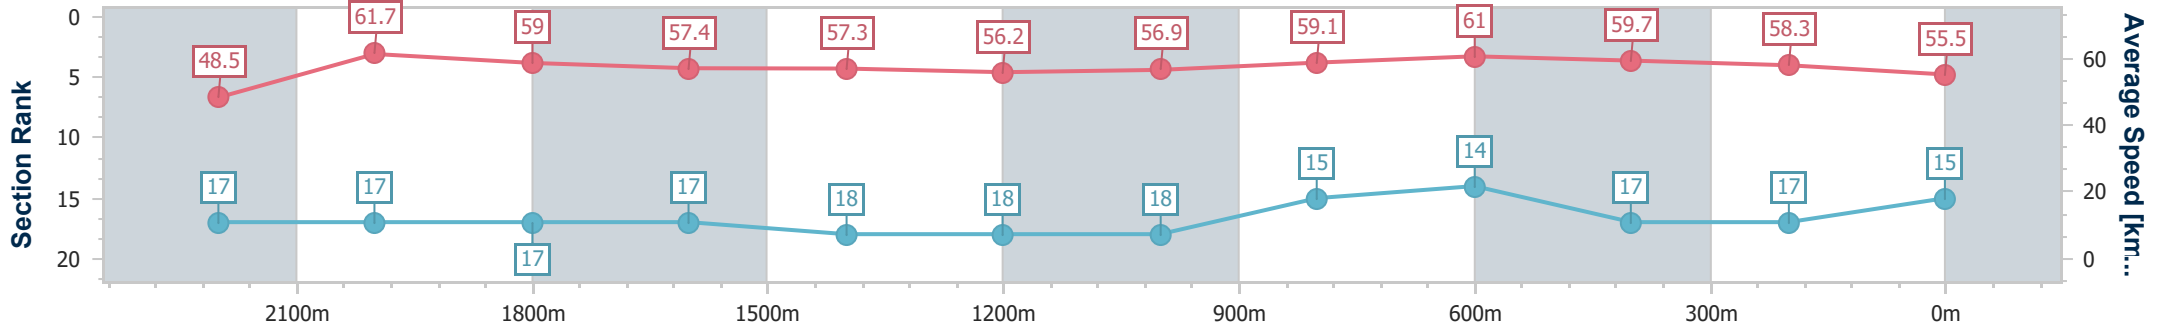

Eagle Farm QLD Professional

Race 7: LADBROKES QUEENSLAND DERBY - 2400m

27 May 2023 - 15:20

Track Rating: Good 4, Weather: Fine, Rail Position: True Entire Course

BRISBANE RACING CLUB

Section	Overall	2200m	2000m	1800m	1600m	1400m	1200m	1000m	800m	600m	400m	200m
Section Times	2:32.02 [15] (0:14.95)	2:17.07 [17] (0:11.66)	2:05.41 [17] (0:12.07)	1:53.34 [17] (0:12.68)	1:40.66 [17] (0:12.71)	1:27.95 [18] (0:12.86)	1:15.09 [18] (0:12.68)	1:02.41 [18] (0:12.54)	0:49.87 [15] (0:12.10)	0:37.77 [14] (0:12.41)	0:25.36 [17] (0:12.33)	0:13.03 [17] (0:13.03)
Average Speed [km/h]	48.5	61.7	59.0	57.4	57.3	56.2	56.9	59.1	61.0	59.7	58.3	55.5
Top Speed [km/h]	61.9	62.4	60.7	58.8	58.8	57.7	58.6	61.2	61.5	61.4	59.1	57.4
Avg. Dist. to Rail [m]	9.7	1.2	1.9	1.8	3.6	4.0	4.8	6.0	4.7	5.8	9.3	8.4
Avg. Stride Freq. [Hz]	2.2	2.3	2.3	2.2	2.2	2.1	2.1	2.2	2.2	2.2	2.2	2.2
Avg. Stride Length [m]	6.1	7.3	7.2	7.2	7.3	7.3	7.4	7.4	7.5	7.4	7.4	7.1