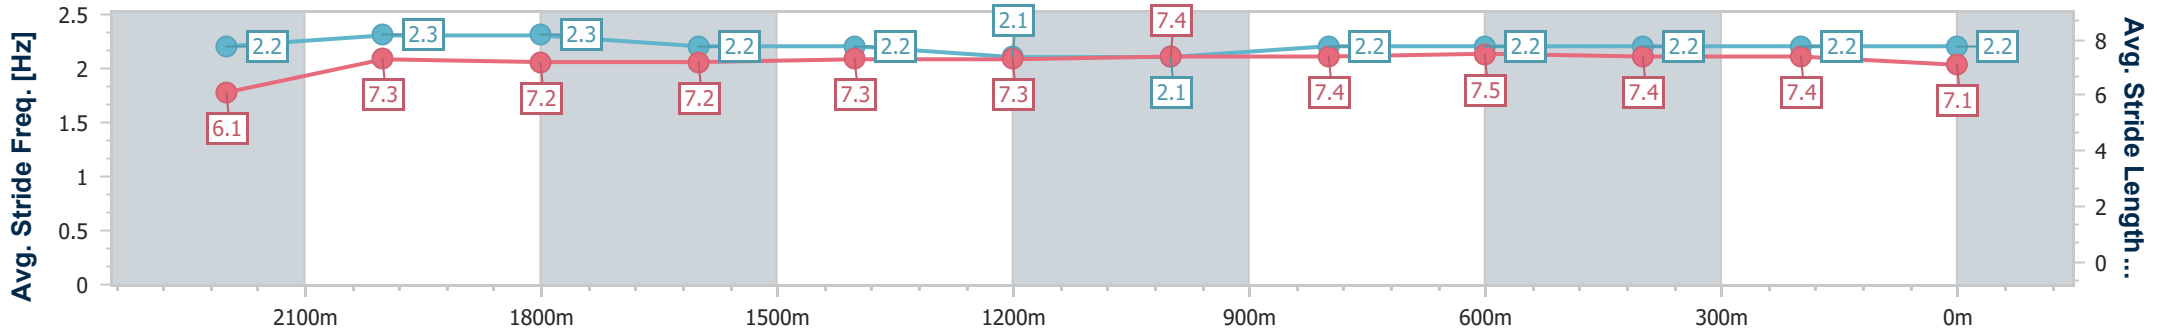

- [] Ranking at each section and finish
- .-.- No data available at this section
- NA No data available

Horse/Jockey Name	Amalgamation
Final Rank	15
Fastest Section Time (Section)	0:11.66 (2200m)
Top Speed [km/h] (Section)	62.4 (2200m)
Race State	Finished

Eagle Farm QLD Professional

Race 7: LADBROKES QUEENSLAND DERBY - 2400m

27 May 2023 - 15:20

Track Rating: Good 4, Weather: Fine, Rail Position: True Entire Course

BRISBANE RACING CLUB

Section	Overall	2200m	2000m	1800m	1600m	1400m	1200m	1000m	800m	600m	400m	200m
Section Times	2:32.02 [15] (0:14.95)	2:17.07 [17] (0:11.66)	2:05.41 [17] (0:12.07)	1:53.34 [17] (0:12.68)	1:40.66 [17] (0:12.71)	1:27.95 [18] (0:12.86)	1:15.09 [18] (0:12.68)	1:02.41 [18] (0:12.54)	0:49.87 [15] (0:12.10)	0:37.77 [14] (0:12.41)	0:25.36 [17] (0:12.33)	0:13.03 [17] (0:13.03)
Average Speed [km/h]	48.5	61.7	59.0	57.4	57.3	56.2	56.9	59.1	61.0	59.7	58.3	55.5
Top Speed [km/h]	61.9	62.4	60.7	58.8	58.8	57.7	58.6	61.2	61.5	61.4	59.1	57.4
Avg. Dist. to Rail [m]	9.7	1.2	1.9	1.8	3.6	4.0	4.8	6.0	4.7	5.8	9.3	8.4
Avg. Stride Freq. [Hz]	2.2	2.3	2.3	2.2	2.2	2.1	2.1	2.2	2.2	2.2	2.2	2.2
Avg. Stride Length [m]	6.1	7.3	7.2	7.2	7.3	7.3	7.4	7.4	7.5	7.4	7.4	7.1