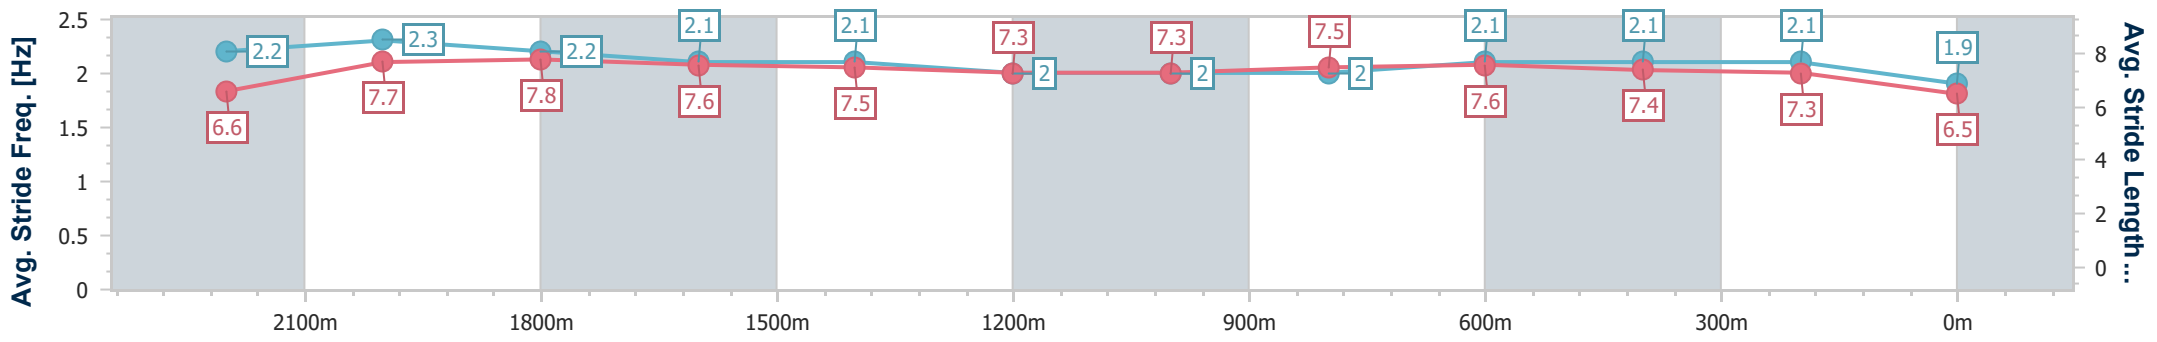

Eagle Farm QLD Professional

Race 7: LADBROKES QUEENSLAND DERBY - 2400m

27 May 2023 - 15:20

Track Rating: Good 4, Weather: Fine, Rail Position: True Entire Course

BRISBANE RACING CLUB

Section	Overall	2200m	2000m	1800m	1600m	1400m	1200m	1000m	800m	600m	400m	200m
Section Times	2:35.16 [17] (0:13.64)	2:21.52 [1] (0:11.30)	2:10.22 [1] (0:11.76)	1:58.46 [1] (0:12.40)	1:46.06 [1] (0:12.84)	1:33.22 [1] (0:12.93)	1:20.29 [1] (0:13.14)	1:07.15 [1] (0:12.93)	0:54.22 [1] (0:12.34)	0:41.88 [1] (0:12.44)	0:29.44 [1] (0:13.07)	0:16.37 [15] (0:16.37)
Average Speed [km/h]	52.9	63.8	61.0	58.3	56.5	55.9	54.9	56.1	58.6	57.7	55.2	44.0
Top Speed [km/h]	64.6	64.5	62.0	59.6	56.8	56.6	55.5	58.4	59.3	58.3	57.2	52.5
Avg. Dist. to Rail [m]	6.4	3.7	1.1	0.7	2.4	2.7	2.8	1.8	1.0	0.5	0.4	1.5
Avg. Stride Freq. [Hz]	2.2	2.3	2.2	2.1	2.1	2.0	2.0	2.0	2.1	2.1	2.1	1.9
Avg. Stride Length [m]	6.6	7.7	7.8	7.6	7.5	7.3	7.3	7.5	7.6	7.4	7.3	6.5

- [] Ranking at each section and finish
- .-.- No data available at this section
- NA No data available

Horse/Jockey Name	Special Swey
Final Rank	18
Fastest Section Time (Section)	0:11.19 (2200m)
Top Speed [km/h] (Section)	65.6 (2200m)
Race State	Finished