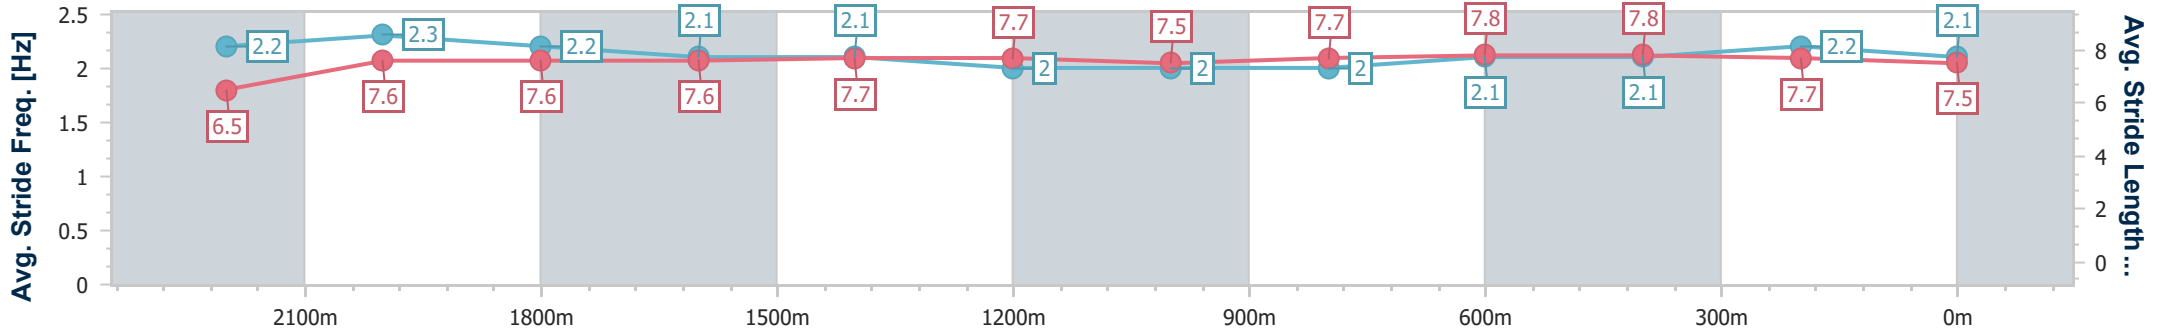

Eagle Farm QLD Professional

Race 7: LADBROKES QUEENSLAND DERBY - 2400m

27 May 2023 - 15:20

Track Rating: Good 4, Weather: Fine, Rail Position: True Entire Course

BRISBANE RACING CLUB

Section	Overall	2200m	2000m	1800m	1600m	1400m	1200m	1000m	800m	600m	400m	200m
Section Times	2:30.31 [3] (0:13.83)	2:16.48 [2] (0:11.51)	2:04.97 [7] (0:11.99)	1:52.98 [7] (0:12.62)	1:40.36 [8] (0:12.75)	1:27.61 [7] (0:12.82)	1:14.79 [7] (0:13.09)	1:01.70 [6] (0:13.14)	0:48.56 [7] (0:12.26)	0:36.30 [9] (0:12.22)	0:24.08 [10] (0:11.71)	0:12.37 [5] (0:12.37)
Average Speed [km/h]	52.1	62.6	59.6	58.0	57.6	56.5	55.1	56.4	60.0	59.6	61.6	58.4
Top Speed [km/h]	63.6	63.5	60.9	60.1	58.5	57.3	55.9	59.2	62.3	61.0	62.0	62.2
Avg. Dist. to Rail [m]	0.9	0.7	1.7	3.4	5.6	5.9	5.8	5.3	5.0	2.3	7.2	7.2
Avg. Stride Freq. [Hz]	2.2	2.3	2.2	2.1	2.1	2.0	2.0	2.0	2.1	2.1	2.2	2.1
Avg. Stride Length [m]	6.5	7.6	7.6	7.6	7.7	7.7	7.5	7.7	7.8	7.8	7.7	7.5