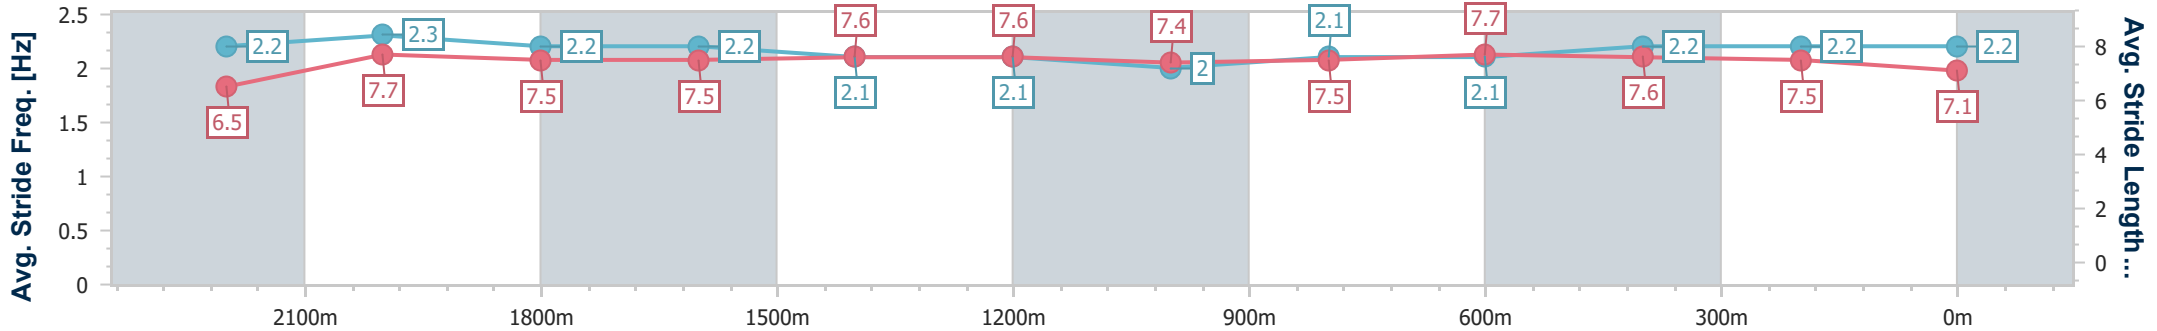

Eagle Farm QLD Professional

Race 7: LADBROKES QUEENSLAND DERBY - 2400m

27 May 2023 - 15:20

Track Rating: Good 4, Weather: Fine, Rail Position: True Entire Course

BRISBANE RACING CLUB

Section	Overall	2200m	2000m	1800m	1600m	1400m	1200m	1000m	800m	600m	400m	200m
Section Times	2:30.96 [8] (0:13.87)	2:17.09 [4] (0:11.28)	2:05.81 [4] (0:12.09)	1:53.72 [6] (0:12.45)	1:41.27 [6] (0:12.79)	1:28.48 [5] (0:12.90)	1:15.58 [5] (0:13.18)	1:02.40 [5] (0:13.03)	0:49.37 [6] (0:12.18)	0:37.19 [5] (0:12.28)	0:24.91 [7] (0:11.94)	0:12.97 [6] (0:12.97)
Average Speed [km/h]	51.9	63.8	59.7	58.9	57.2	56.0	54.8	56.3	59.9	59.5	60.3	55.7
Top Speed [km/h]	64.4	65.6	62.8	60.4	58.1	57.7	55.5	58.9	60.4	60.2	61.3	58.9
Avg. Dist. to Rail [m]	2.9	0.4	1.3	3.3	4.9	4.7	4.1	3.5	2.8	3.1	4.7	3.3
Avg. Stride Freq. [Hz]	2.2	2.3	2.2	2.2	2.1	2.1	2.0	2.1	2.1	2.2	2.2	2.2
Avg. Stride Length [m]	6.5	7.7	7.5	7.5	7.6	7.6	7.4	7.5	7.7	7.6	7.5	7.1

- [] Ranking at each section and finish
- .-.- No data available at this section
- NA No data available

Horse/Jockey Name	Arby
Final Rank	9
Fastest Section Time (Section)	0:11.74 (2200m)
Top Speed [km/h] (Section)	62.4 (2200m)
Race State	Finished