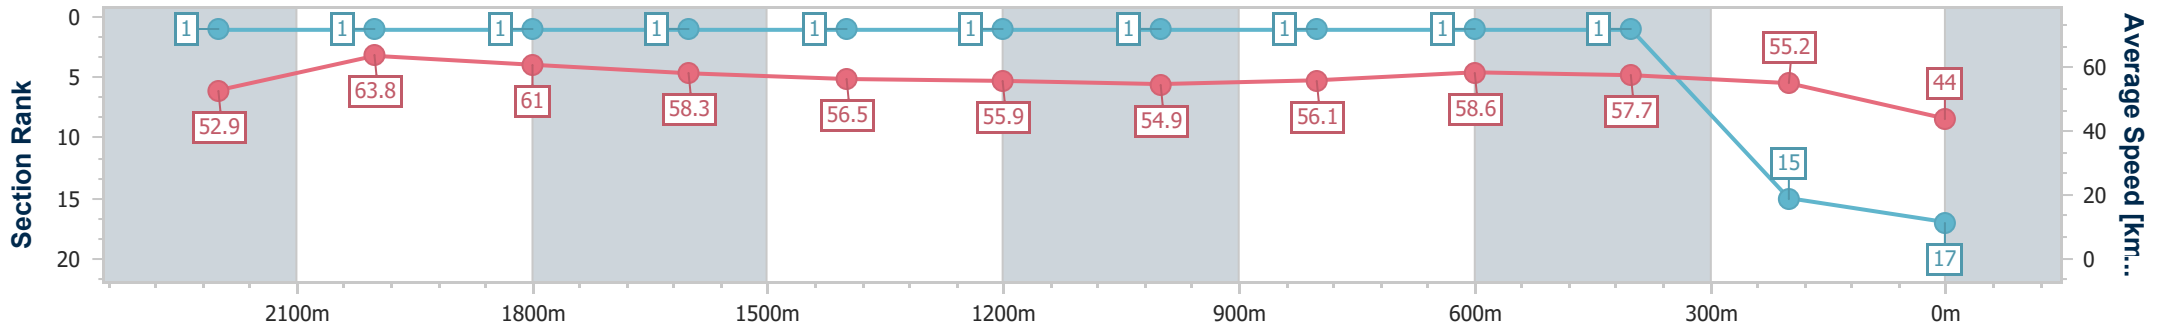

Eagle Farm QLD Professional

Race 7: LADBROKES QUEENSLAND DERBY - 2400m

27 May 2023 - 15:20

Track Rating: Good 4, Weather: Fine, Rail Position: True Entire Course

BRISBANE RACING CLUB

Section	Overall	2200m	2000m	1800m	1600m	1400m	1200m	1000m	800m	600m	400m	200m
Section Times	2:35.16 [17] (0:13.64)	2:21.52 [1] (0:11.30)	2:10.22 [1] (0:11.76)	1:58.46 [1] (0:12.40)	1:46.06 [1] (0:12.84)	1:33.22 [1] (0:12.93)	1:20.29 [1] (0:13.14)	1:07.15 [1] (0:12.93)	0:54.22 [1] (0:12.34)	0:41.88 [1] (0:12.44)	0:29.44 [1] (0:13.07)	0:16.37 [15] (0:16.37)
Average Speed [km/h]	52.9	63.8	61.0	58.3	56.5	55.9	54.9	56.1	58.6	57.7	55.2	44.0
Top Speed [km/h]	64.6	64.5	62.0	59.6	56.8	56.6	55.5	58.4	59.3	58.3	57.2	52.5
Avg. Dist. to Rail [m]	6.4	3.7	1.1	0.7	2.4	2.7	2.8	1.8	1.0	0.5	0.4	1.5
Avg. Stride Freq. [Hz]	2.2	2.3	2.2	2.1	2.1	2.0	2.0	2.0	2.1	2.1	2.1	1.9
Avg. Stride Length [m]	6.6	7.7	7.8	7.6	7.5	7.3	7.3	7.5	7.6	7.4	7.3	6.5