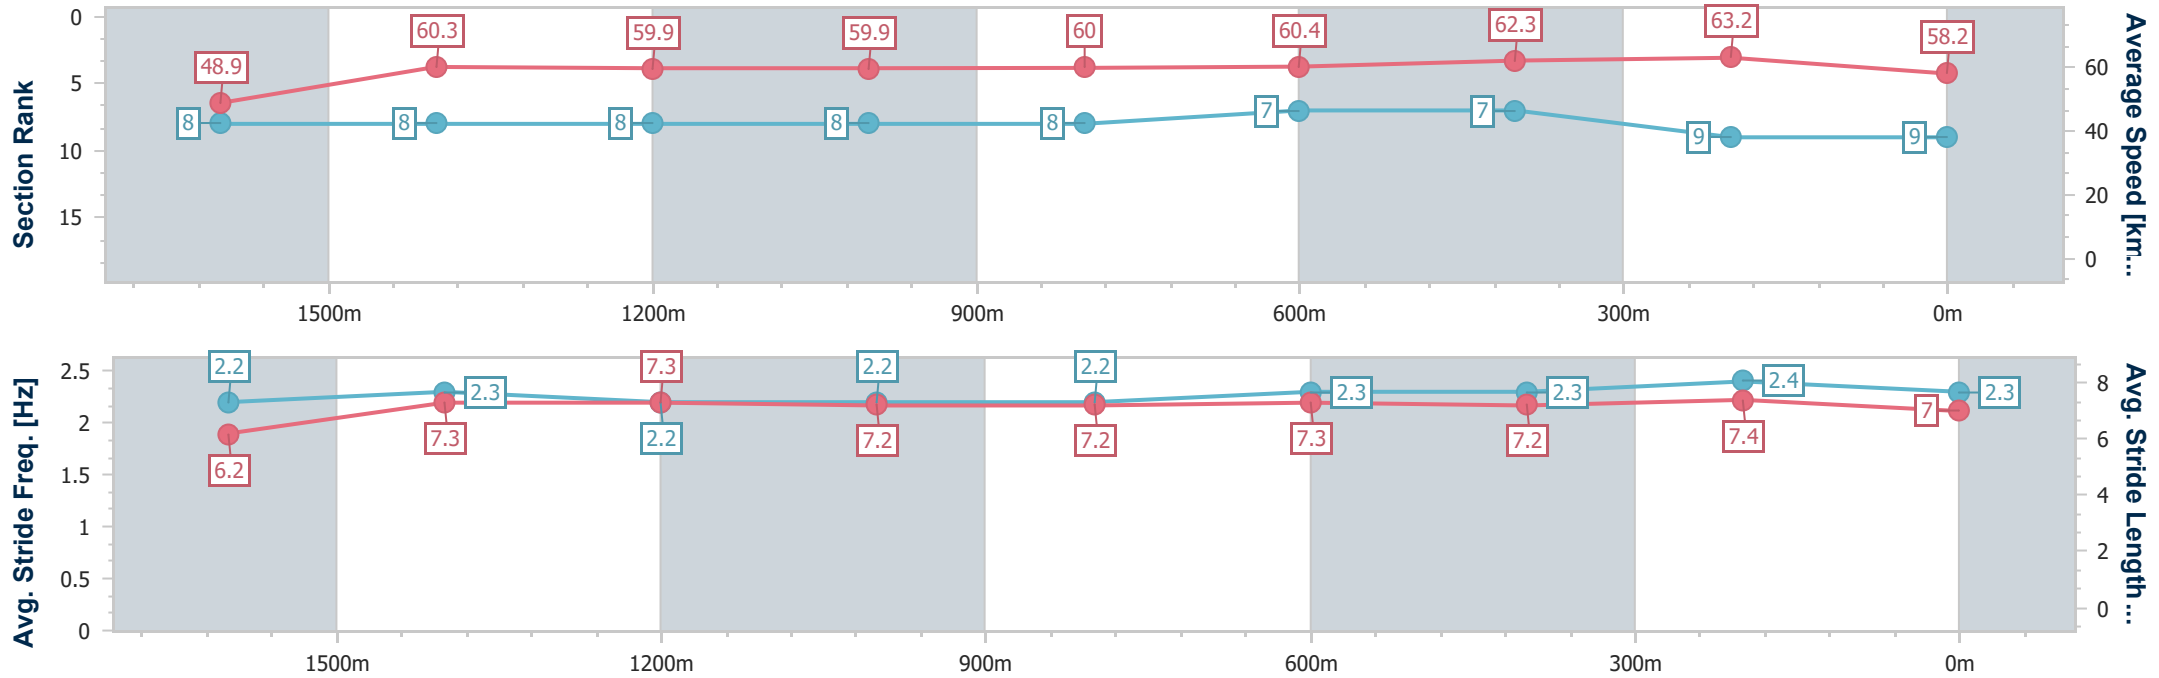

Eagle Farm QLD Professional

Race 4: SKY RACING LORD MAYOR'S CUP - 1800m

27 May 2023 - 13:28

Track Rating: Good 4, Weather: Fine, Rail Position: True Entire Course

BRISBANE RACING CLUB

Section	Overall	1600m	1400m	1200m	1000m	800m	600m	400m	200m
Section Times	1:50.38 [9] (0:14.87)	1:35.51 [8] (0:11.99)	1:23.52 [8] (0:12.04)	1:11.48 [8] (0:12.04)	0:59.44 [8] (0:12.08)	0:47.36 [8] (0:11.96)	0:35.40 [7] (0:11.59)	0:23.81 [7] (0:11.37)	0:12.44 [9] (0:12.44)
Average Speed [km/h]	48.9	60.3	59.9	59.9	60.0	60.4	62.3	63.2	58.2
Top Speed [km/h]	62.7	61.7	61.1	60.7	62.2	61.8	64.5	65.2	61.3
Avg. Dist. to Rail [m]	4.4	1.6	1.5	2.0	1.5	0.6	0.8	3.8	5.2
Avg. Stride Freq. [Hz]	2.2	2.3	2.2	2.2	2.2	2.3	2.3	2.4	2.3
Avg. Stride Length [m]	6.2	7.3	7.3	7.2	7.2	7.3	7.2	7.4	7.0

- [] Ranking at each section and finish
- .-.- No data available at this section
- NA No data available

Horse/Jockey Name	Regal Lion
Final Rank	10
Fastest Section Time (Section)	0:11.50 (400m)
Top Speed [km/h] (Section)	64.2 (400m)
Race State	Finished

Eagle Farm QLD Professional

Race 4: SKY RACING LORD MAYOR'S CUP - 1800m

27 May 2023 - 13:28

Track Rating: Good 4, Weather: Fine, Rail Position: True Entire Course

BRISBANE RACING CLUB

Section	Overall	1600m	1400m	1200m	1000m	800m	600m	400m	200m
Section Times	1:51.07 [10] (0:14.59)	1:36.48 [6] (0:11.92)	1:24.56 [7] (0:12.20)	1:12.36 [7] (0:12.14)	1:00.22 [7] (0:12.12)	0:48.10 [7] (0:12.03)	0:36.07 [8] (0:11.62)	0:24.45 [8] (0:11.50)	0:12.95 [11] (0:12.95)
Average Speed [km/h]	49.7	60.7	59.2	59.4	60.1	60.4	62.5	62.7	55.8
Top Speed [km/h]	61.1	61.3	60.7	59.9	62.4	61.6	63.8	64.2	60.2
Avg. Dist. to Rail [m]	3.3	1.7	2.3	3.1	2.5	1.7	2.0	5.3	7.0
Avg. Stride Freq. [Hz]	2.1	2.2	2.1	2.1	2.1	2.2	2.3	2.3	2.2
Avg. Stride Length [m]	6.5	7.7	7.8	7.6	7.7	7.8	7.5	7.6	7.2