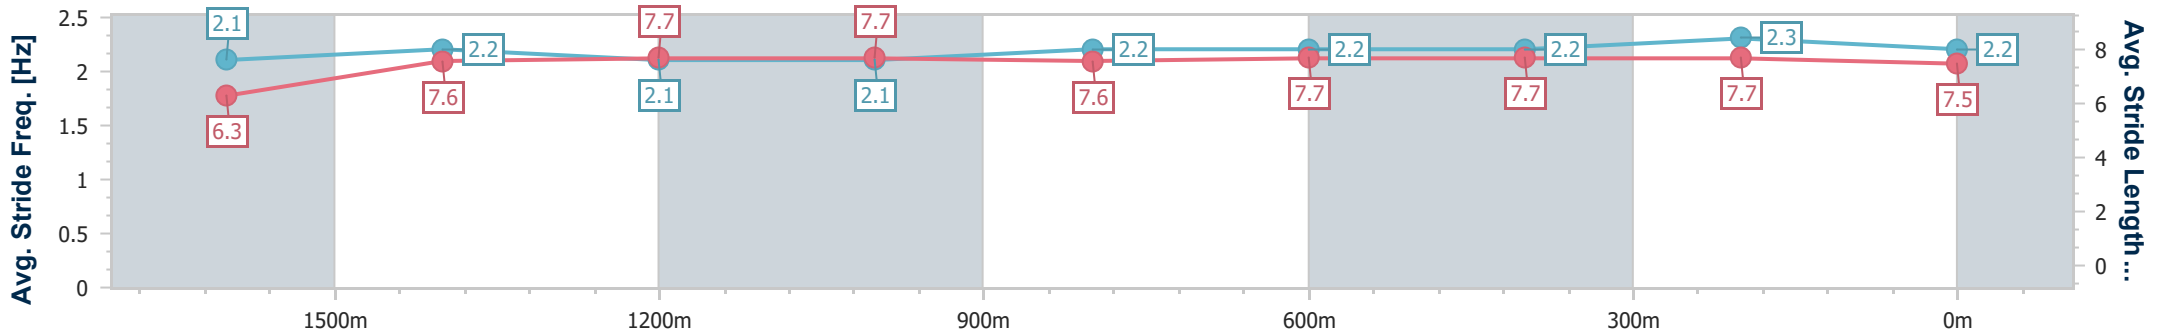

Eagle Farm QLD Professional

Race 4: SKY RACING LORD MAYOR'S CUP - 1800m

27 May 2023 - 13:28

Track Rating: Good 4, Weather: Fine, Rail Position: True Entire Course

BRISBANE RACING CLUB

Section	Overall	1600m	1400m	1200m	1000m	800m	600m	400m	200m
Section Times	1:49.80 [4] (0:14.92)	1:34.88 [9] (0:12.10)	1:22.78 [9] (0:12.05)	1:10.73 [9] (0:12.08)	0:58.65 [9] (0:12.18)	0:46.47 [9] (0:11.89)	0:34.58 [9] (0:11.51)	0:23.07 [10] (0:11.20)	0:11.87 [7] (0:11.87)
Average Speed [km/h]	48.6	59.7	59.8	59.6	59.5	60.7	62.5	64.2	61.1
Top Speed [km/h]	60.4	60.8	61.3	60.1	62.0	62.1	64.2	65.6	62.8
Avg. Dist. to Rail [m]	3.9	0.7	1.5	2.2	1.2	0.3	0.5	4.6	6.9
Avg. Stride Freq. [Hz]	2.1	2.2	2.1	2.1	2.2	2.2	2.2	2.3	2.2
Avg. Stride Length [m]	6.3	7.6	7.7	7.7	7.6	7.7	7.7	7.7	7.5

- [] Ranking at each section and finish
- .-.- No data available at this section
- NA No data available

Horse/Jockey Name	Seat Of Power
Final Rank	5
Fastest Section Time (Section)	0:11.63 (400m)
Top Speed [km/h] (Section)	62.9 (400m)
Race State	Finished