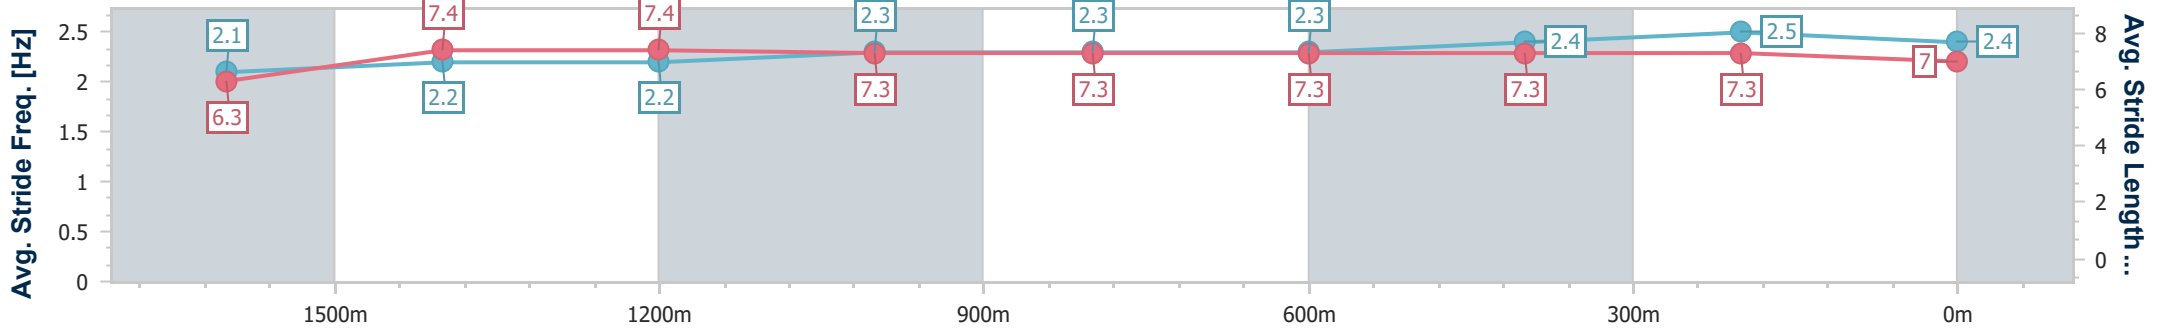

Eagle Farm QLD Professional

Race 4: SKY RACING LORD MAYOR'S CUP - 1800m

27 May 2023 - 13:28

Track Rating: Good 4, Weather: Fine, Rail Position: True Entire Course

BRISBANE RACING CLUB

Section	Overall	1600m	1400m	1200m	1000m	800m	600m	400m	200m
Section Times	1:50.12 [7] (0:15.06)	1:35.06 [10] (0:12.09)	1:22.97 [11] (0:12.12)	1:10.85 [11] (0:12.09)	0:58.76 [11] (0:12.27)	0:46.49 [11] (0:11.82)	0:34.67 [11] (0:11.50)	0:23.17 [11] (0:11.03)	0:12.14 [10] (0:12.14)
Average Speed [km/h]	48.3	59.9	59.5	59.6	59.6	61.2	63.0	65.4	59.6
Top Speed [km/h]	60.1	60.6	60.8	60.4	62.5	63.5	64.8	66.1	64.2
Avg. Dist. to Rail [m]	5.5	1.3	1.8	2.9	2.8	1.5	1.4	7.7	9.1
Avg. Stride Freq. [Hz]	2.1	2.2	2.2	2.3	2.3	2.3	2.4	2.5	2.4
Avg. Stride Length [m]	6.3	7.4	7.4	7.3	7.3	7.3	7.3	7.3	7.0