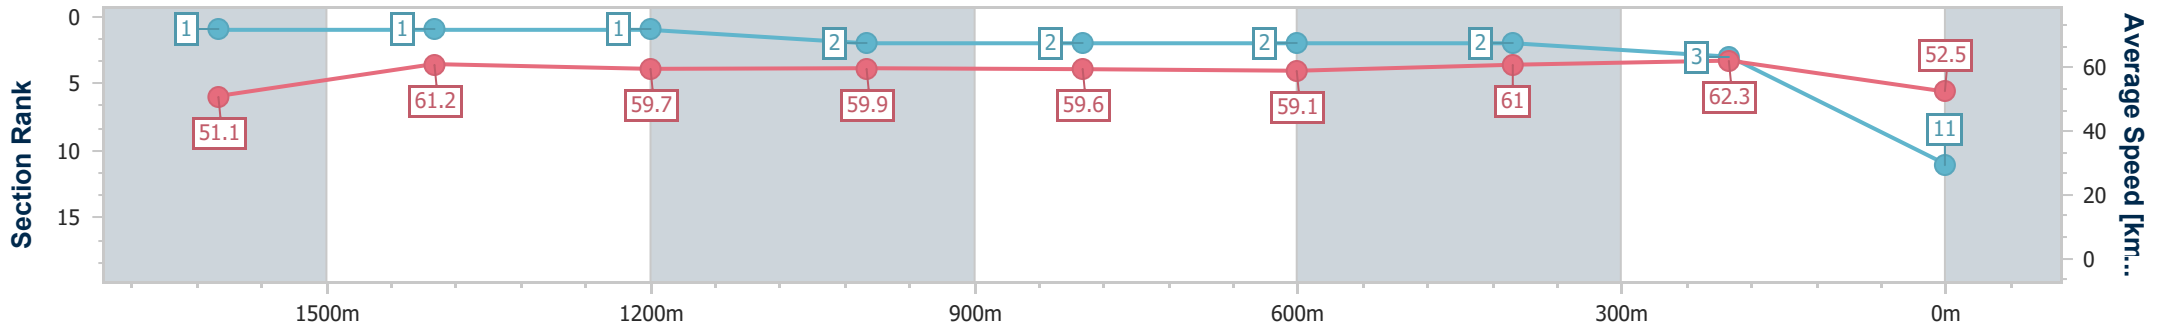

Eagle Farm QLD Professional

Race 4: SKY RACING LORD MAYOR'S CUP - 1800m

27 May 2023 - 13:28

Track Rating: Good 4, Weather: Fine, Rail Position: True Entire Course

BRISBANE RACING CLUB

Section	Overall	1600m	1400m	1200m	1000m	800m	600m	400m	200m
Section Times	1:51.46 [11] (0:14.08)	1:37.38 [1] (0:11.77)	1:25.61 [1] (0:12.07)	1:13.54 [1] (0:12.01)	1:01.53 [2] (0:12.15)	0:49.38 [2] (0:12.28)	0:37.10 [2] (0:11.78)	0:25.32 [2] (0:11.57)	0:13.75 [3] (0:13.75)
Average Speed [km/h]	51.1	61.2	59.7	59.9	59.6	59.1	61.0	62.3	52.5
Top Speed [km/h]	61.4	62.5	60.5	60.8	60.5	60.2	64.9	65.0	59.8
Avg. Dist. to Rail [m]	1.6	0.5	0.7	1.6	1.3	1.7	0.4	0.3	0.8
Avg. Stride Freq. [Hz]	2.1	2.3	2.3	2.3	2.3	2.3	2.3	2.5	2.3
Avg. Stride Length [m]	6.9	7.3	7.3	7.3	7.3	7.2	7.1	7.0	6.5

- [] Ranking at each section and finish
- .-.- No data available at this section
- NA No data available