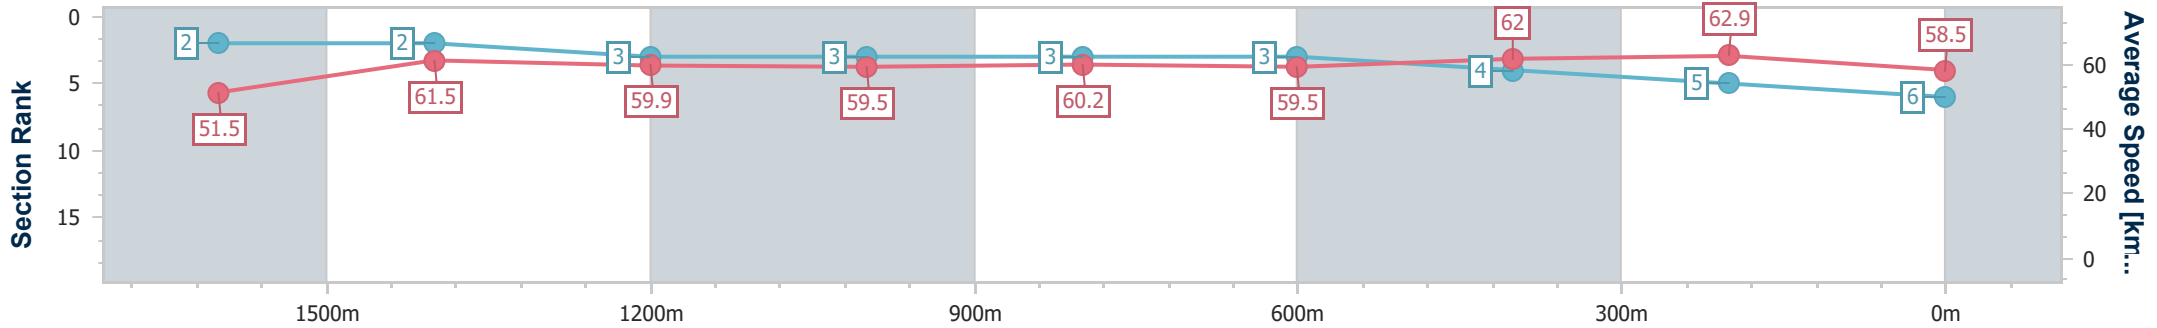

Eagle Farm QLD Professional

Race 4: SKY RACING LORD MAYOR'S CUP - 1800m

27 May 2023 - 13:28

Track Rating: Good 4, Weather: Fine, Rail Position: True Entire Course

BRISBANE RACING CLUB

Section	Overall	1600m	1400m	1200m	1000m	800m	600m	400m	200m
Section Times	1:50.11 [6] (0:14.20)	1:35.91 [2] (0:11.85)	1:24.06 [2] (0:12.07)	1:11.99 [3] (0:12.11)	0:59.88 [3] (0:12.19)	0:47.69 [3] (0:12.24)	0:35.45 [3] (0:11.69)	0:23.76 [4] (0:11.46)	0:12.30 [5] (0:12.30)
Average Speed [km/h]	51.5	61.5	59.9	59.5	60.2	59.5	62.0	62.9	58.5
Top Speed [km/h]	62.6	62.4	60.3	60.1	61.9	60.5	63.7	64.4	62.2
Avg. Dist. to Rail [m]	5.8	3.1	3.3	4.4	3.8	2.2	1.2	1.9	1.9
Avg. Stride Freq. [Hz]	2.2	2.3	2.2	2.2	2.2	2.2	2.3	2.3	2.3
Avg. Stride Length [m]	6.4	7.4	7.4	7.4	7.4	7.4	7.4	7.5	7.1