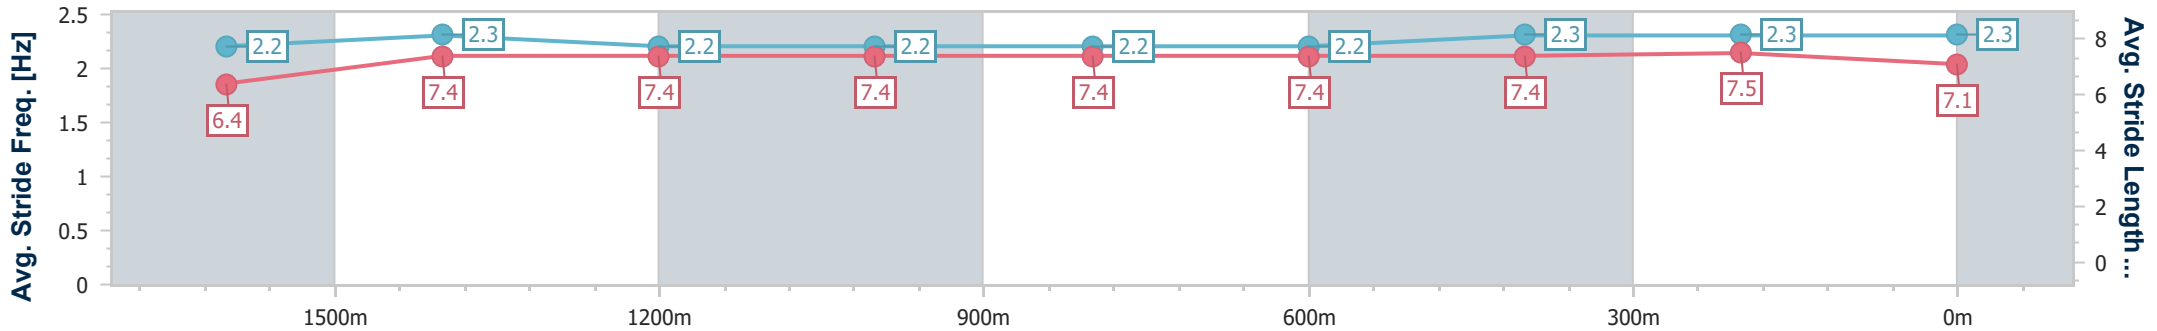

Eagle Farm QLD Professional

Race 4: SKY RACING LORD MAYOR'S CUP - 1800m

27 May 2023 - 13:28

Track Rating: Good 4, Weather: Fine, Rail Position: True Entire Course

BRISBANE RACING CLUB

Section	Overall	1600m	1400m	1200m	1000m	800m	600m	400m	200m
Section Times	1:50.11 [6] (0:14.20)	1:35.91 [2] (0:11.85)	1:24.06 [2] (0:12.07)	1:11.99 [3] (0:12.11)	0:59.88 [3] (0:12.19)	0:47.69 [3] (0:12.24)	0:35.45 [3] (0:11.69)	0:23.76 [4] (0:11.46)	0:12.30 [5] (0:12.30)
Average Speed [km/h]	51.5	61.5	59.9	59.5	60.2	59.5	62.0	62.9	58.5
Top Speed [km/h]	62.6	62.4	60.3	60.1	61.9	60.5	63.7	64.4	62.2
Avg. Dist. to Rail [m]	5.8	3.1	3.3	4.4	3.8	2.2	1.2	1.9	1.9
Avg. Stride Freq. [Hz]	2.2	2.3	2.2	2.2	2.2	2.2	2.3	2.3	2.3
Avg. Stride Length [m]	6.4	7.4	7.4	7.4	7.4	7.4	7.4	7.5	7.1