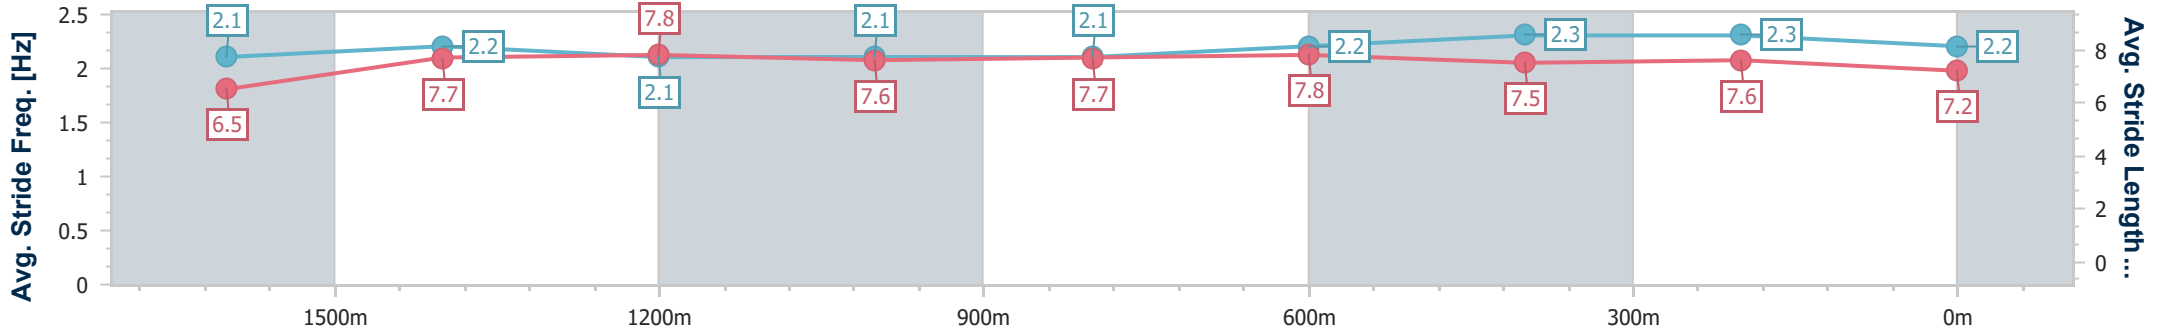

Eagle Farm QLD Professional

Race 4: SKY RACING LORD MAYOR'S CUP - 1800m

27 May 2023 - 13:28

Track Rating: Good 4, Weather: Fine, Rail Position: True Entire Course

BRISBANE RACING CLUB

Section	Overall	1600m	1400m	1200m	1000m	800m	600m	400m	200m
Section Times	1:51.07 [10] (0:14.59)	1:36.48 [6] (0:11.92)	1:24.56 [7] (0:12.20)	1:12.36 [7] (0:12.14)	1:00.22 [7] (0:12.12)	0:48.10 [7] (0:12.03)	0:36.07 [8] (0:11.62)	0:24.45 [8] (0:11.50)	0:12.95 [11] (0:12.95)
Average Speed [km/h]	49.7	60.7	59.2	59.4	60.1	60.4	62.5	62.7	55.8
Top Speed [km/h]	61.1	61.3	60.7	59.9	62.4	61.6	63.8	64.2	60.2
Avg. Dist. to Rail [m]	3.3	1.7	2.3	3.1	2.5	1.7	2.0	5.3	7.0
Avg. Stride Freq. [Hz]	2.1	2.2	2.1	2.1	2.1	2.2	2.3	2.3	2.2
Avg. Stride Length [m]	6.5	7.7	7.8	7.6	7.7	7.8	7.5	7.6	7.2

- [] Ranking at each section and finish
- .-.- No data available at this section
- NA No data available

Horse/Jockey Name	Bigboyroy
Final Rank	11
Fastest Section Time (Section)	0:11.57 (400m)
Top Speed [km/h] (Section)	65.0 (400m)
Race State	Finished