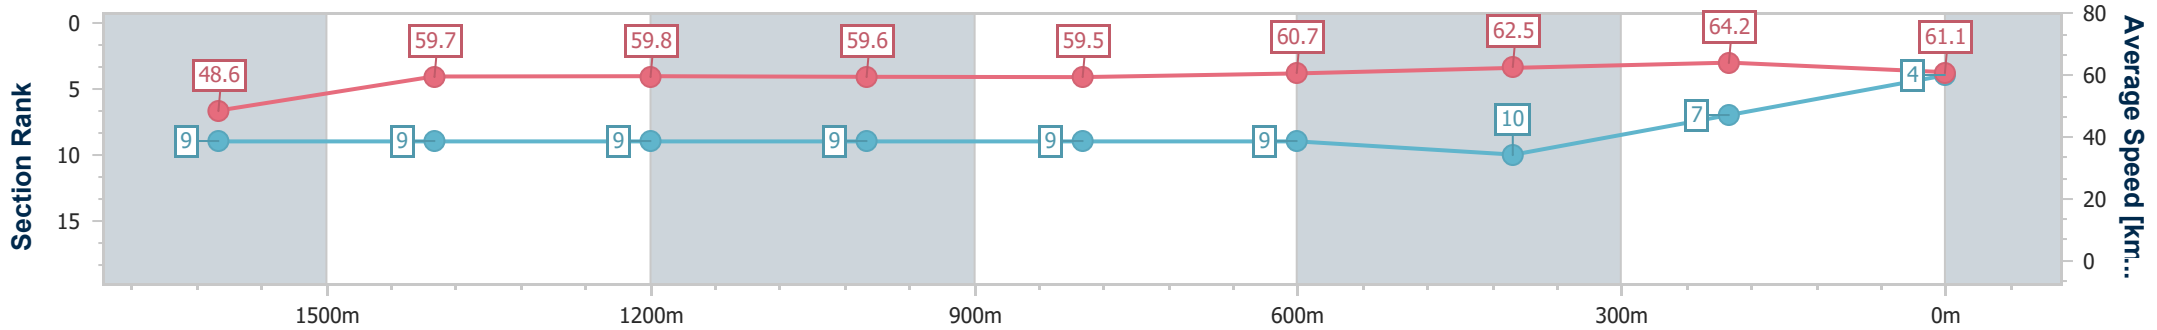

Eagle Farm QLD Professional

Race 4: SKY RACING LORD MAYOR'S CUP - 1800m

27 May 2023 - 13:28

Track Rating: Good 4, Weather: Fine, Rail Position: True Entire Course

BRISBANE RACING CLUB

Section	Overall	1600m	1400m	1200m	1000m	800m	600m	400m	200m
Section Times	1:49.80 [4] (0:14.92)	1:34.88 [9] (0:12.10)	1:22.78 [9] (0:12.05)	1:10.73 [9] (0:12.08)	0:58.65 [9] (0:12.18)	0:46.47 [9] (0:11.89)	0:34.58 [9] (0:11.51)	0:23.07 [10] (0:11.20)	0:11.87 [7] (0:11.87)
Average Speed [km/h]	48.6	59.7	59.8	59.6	59.5	60.7	62.5	64.2	61.1
Top Speed [km/h]	60.4	60.8	61.3	60.1	62.0	62.1	64.2	65.6	62.8
Avg. Dist. to Rail [m]	3.9	0.7	1.5	2.2	1.2	0.3	0.5	4.6	6.9
Avg. Stride Freq. [Hz]	2.1	2.2	2.1	2.1	2.2	2.2	2.2	2.3	2.2
Avg. Stride Length [m]	6.3	7.6	7.7	7.7	7.6	7.7	7.7	7.7	7.5

- [] Ranking at each section and finish
- .-.- No data available at this section
- NA No data available

Horse/Jockey Name	Seat Of Power
Final Rank	5
Fastest Section Time (Section)	0:11.63 (400m)
Top Speed [km/h] (Section)	62.9 (400m)
Race State	Finished