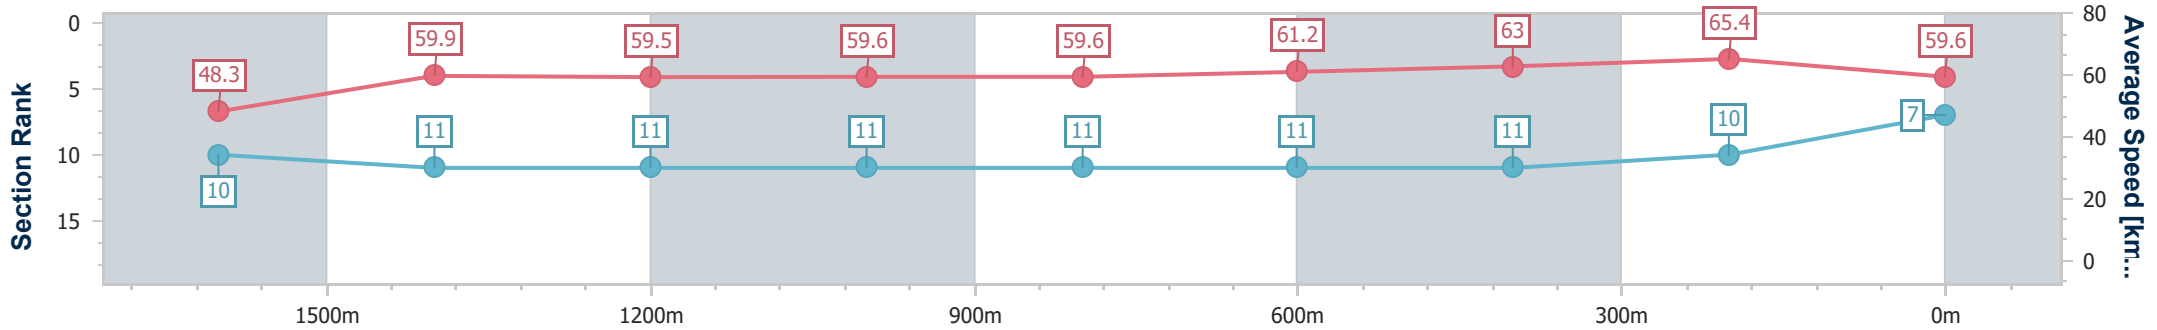

Eagle Farm QLD Professional

Race 4: SKY RACING LORD MAYOR'S CUP - 1800m

27 May 2023 - 13:28

Track Rating: Good 4, Weather: Fine, Rail Position: True Entire Course

BRISBANE RACING CLUB

Section	Overall	1600m	1400m	1200m	1000m	800m	600m	400m	200m
Section Times	1:50.12 [7] (0:15.06)	1:35.06 [10] (0:12.09)	1:22.97 [11] (0:12.12)	1:10.85 [11] (0:12.09)	0:58.76 [11] (0:12.27)	0:46.49 [11] (0:11.82)	0:34.67 [11] (0:11.50)	0:23.17 [11] (0:11.03)	0:12.14 [10] (0:12.14)
Average Speed [km/h]	48.3	59.9	59.5	59.6	59.6	61.2	63.0	65.4	59.6
Top Speed [km/h]	60.1	60.6	60.8	60.4	62.5	63.5	64.8	66.1	64.2
Avg. Dist. to Rail [m]	5.5	1.3	1.8	2.9	2.8	1.5	1.4	7.7	9.1
Avg. Stride Freq. [Hz]	2.1	2.2	2.2	2.3	2.3	2.3	2.4	2.5	2.4
Avg. Stride Length [m]	6.3	7.4	7.4	7.3	7.3	7.3	7.3	7.3	7.0