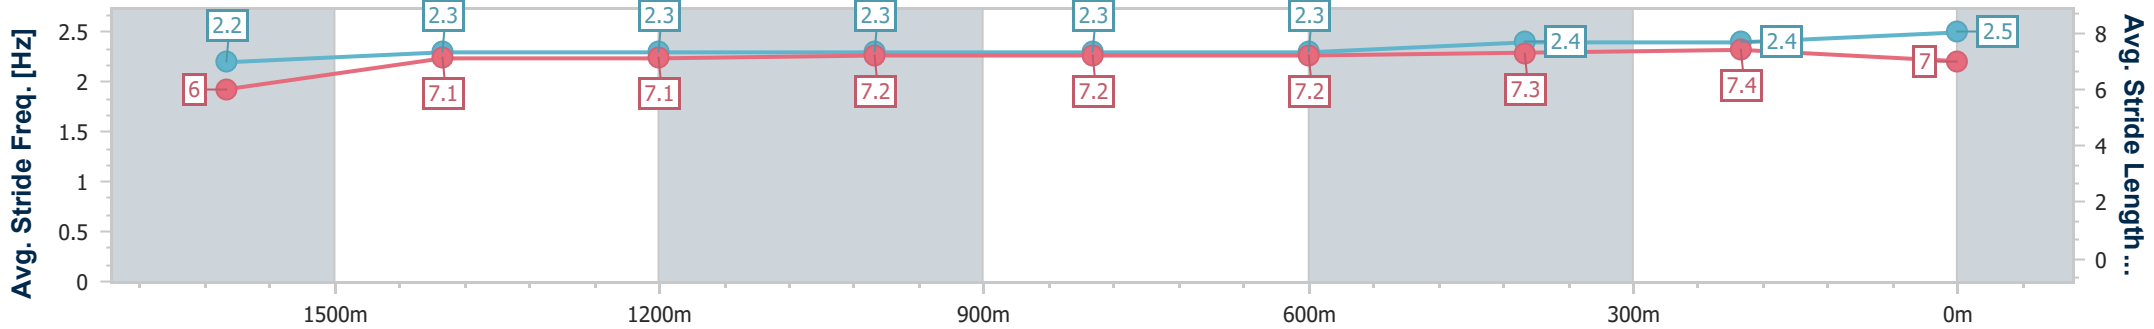

Eagle Farm QLD Professional

Race 4: SKY RACING LORD MAYOR'S CUP - 1800m

27 May 2023 - 13:28

Track Rating: Good 4, Weather: Fine, Rail Position: True Entire Course

BRISBANE RACING CLUB

Section	Overall	1600m	1400m	1200m	1000m	800m	600m	400m	200m
Section Times	1:49.32 [1] (0:15.06)	1:34.26 [11] (0:12.07)	1:22.19 [10] (0:12.07)	1:10.12 [10] (0:12.09)	0:58.03 [10] (0:12.12)	0:45.91 [10] (0:11.91)	0:34.00 [10] (0:11.41)	0:22.59 [9] (0:11.11)	0:11.48 [6] (0:11.48)
Average Speed [km/h]	48.7	60.0	59.8	59.6	59.8	60.6	63.0	64.8	63.0
Top Speed [km/h]	60.4	61.3	61.3	60.4	62.6	62.6	65.9	65.7	64.2
Avg. Dist. to Rail [m]	6.5	1.5	1.6	2.0	1.5	0.5	0.3	2.3	3.4
Avg. Stride Freq. [Hz]	2.2	2.3	2.3	2.3	2.3	2.3	2.4	2.4	2.5
Avg. Stride Length [m]	6.0	7.1	7.1	7.2	7.2	7.2	7.3	7.4	7.0

- [] Ranking at each section and finish
- .-.- No data available at this section
- NA No data available

Horse/Jockey Name	Luncies
Final Rank	2
Fastest Section Time (Section)	0:11.25 (400m)
Top Speed [km/h] (Section)	65.6 (400m)
Race State	Finished