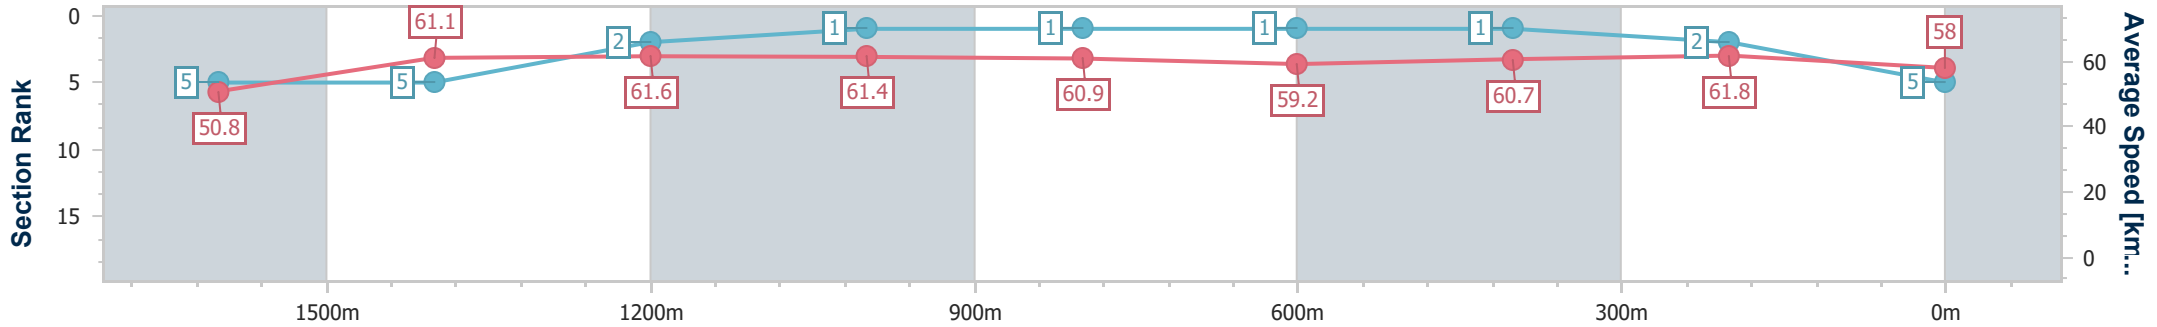

Eagle Farm QLD Professional

Race 4: SKY RACING LORD MAYOR'S CUP - 1800m

27 May 2023 - 13:28

Track Rating: Good 4, Weather: Fine, Rail Position: True Entire Course

BRISBANE RACING CLUB

Section	Overall	1600m	1400m	1200m	1000m	800m	600m	400m	200m
Section Times	1:50.03 [5] (0:14.45)	1:35.58 [5] (0:11.91)	1:23.67 [5] (0:11.73)	1:11.94 [2] (0:11.77)	1:00.17 [1] (0:11.98)	0:48.19 [1] (0:12.21)	0:35.98 [1] (0:11.87)	0:24.11 [1] (0:11.63)	0:12.48 [2] (0:12.48)
Average Speed [km/h]	50.8	61.1	61.6	61.4	60.9	59.2	60.7	61.8	58.0
Top Speed [km/h]	61.5	61.3	62.3	62.3	61.5	60.2	62.3	62.9	61.1
Avg. Dist. to Rail [m]	7.6	2.9	4.0	4.5	2.6	0.9	0.2	1.3	1.4
Avg. Stride Freq. [Hz]	2.2	2.2	2.2	2.2	2.1	2.1	2.2	2.3	2.2
Avg. Stride Length [m]	6.4	7.7	7.7	7.6	7.6	7.6	7.6	7.5	7.2