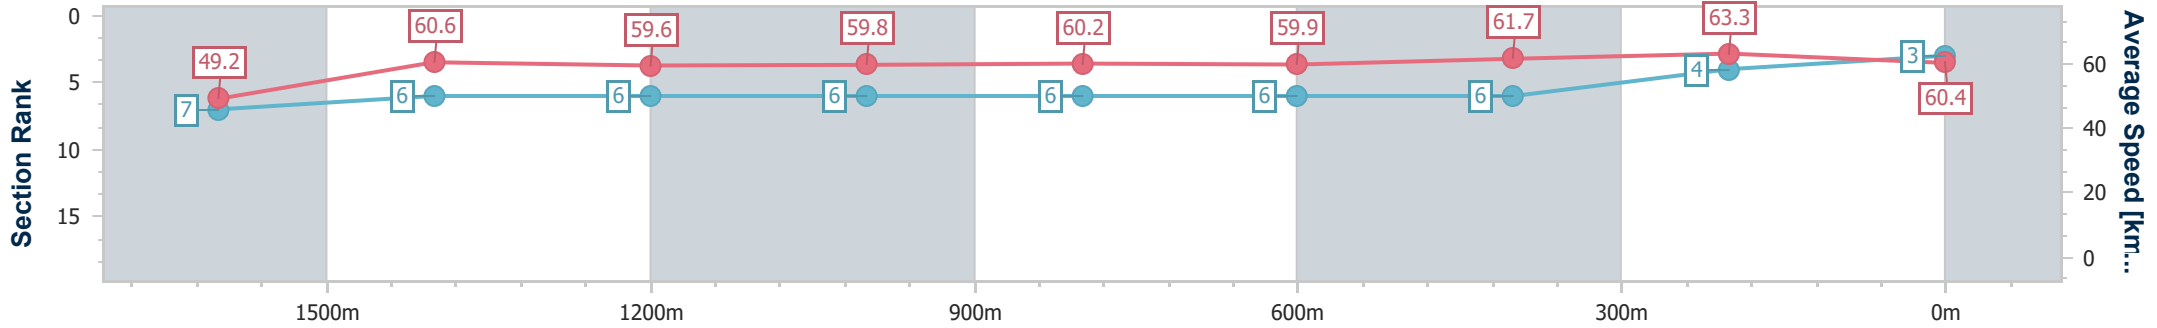

Eagle Farm QLD Professional

Race 4: SKY RACING LORD MAYOR'S CUP - 1800m

27 May 2023 - 13:28

Track Rating: Good 4, Weather: Fine, Rail Position: True Entire Course

BRISBANE RACING CLUB

Section	Overall	1600m	1400m	1200m	1000m	800m	600m	400m	200m
Section Times	1:49.77 [3] (0:14.61)	1:35.16 [7] (0:11.90)	1:23.26 [6] (0:12.12)	1:11.14 [6] (0:12.05)	0:59.09 [6] (0:12.05)	0:47.04 [6] (0:12.05)	0:34.99 [6] (0:11.65)	0:23.34 [6] (0:11.37)	0:11.97 [4] (0:11.97)
Average Speed [km/h]	49.2	60.6	59.6	59.8	60.2	59.9	61.7	63.3	60.4
Top Speed [km/h]	60.1	61.3	60.4	60.8	62.4	60.6	64.0	64.5	61.8
Avg. Dist. to Rail [m]	1.3	0.6	1.5	2.2	1.7	0.6	0.5	2.0	4.3
Avg. Stride Freq. [Hz]	2.2	2.3	2.3	2.3	2.3	2.3	2.3	2.4	2.4
Avg. Stride Length [m]	6.3	7.3	7.2	7.3	7.4	7.3	7.4	7.2	7.0