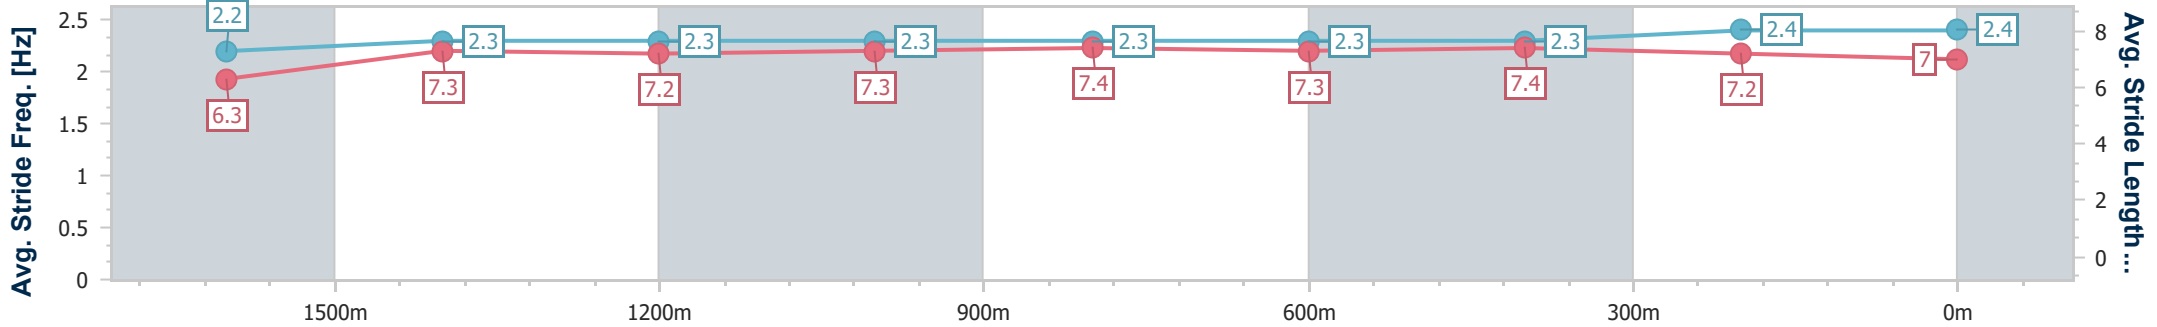

Eagle Farm QLD Professional

Race 4: SKY RACING LORD MAYOR'S CUP - 1800m

27 May 2023 - 13:28

Track Rating: Good 4, Weather: Fine, Rail Position: True Entire Course

BRISBANE RACING CLUB

Section	Overall	1600m	1400m	1200m	1000m	800m	600m	400m	200m
Section Times	1:49.77 [3] (0:14.61)	1:35.16 [7] (0:11.90)	1:23.26 [6] (0:12.12)	1:11.14 [6] (0:12.05)	0:59.09 [6] (0:12.05)	0:47.04 [6] (0:12.05)	0:34.99 [6] (0:11.65)	0:23.34 [6] (0:11.37)	0:11.97 [4] (0:11.97)
Average Speed [km/h]	49.2	60.6	59.6	59.8	60.2	59.9	61.7	63.3	60.4
Top Speed [km/h]	60.1	61.3	60.4	60.8	62.4	60.6	64.0	64.5	61.8
Avg. Dist. to Rail [m]	1.3	0.6	1.5	2.2	1.7	0.6	0.5	2.0	4.3
Avg. Stride Freq. [Hz]	2.2	2.3	2.3	2.3	2.3	2.3	2.3	2.4	2.4
Avg. Stride Length [m]	6.3	7.3	7.2	7.3	7.4	7.3	7.4	7.2	7.0