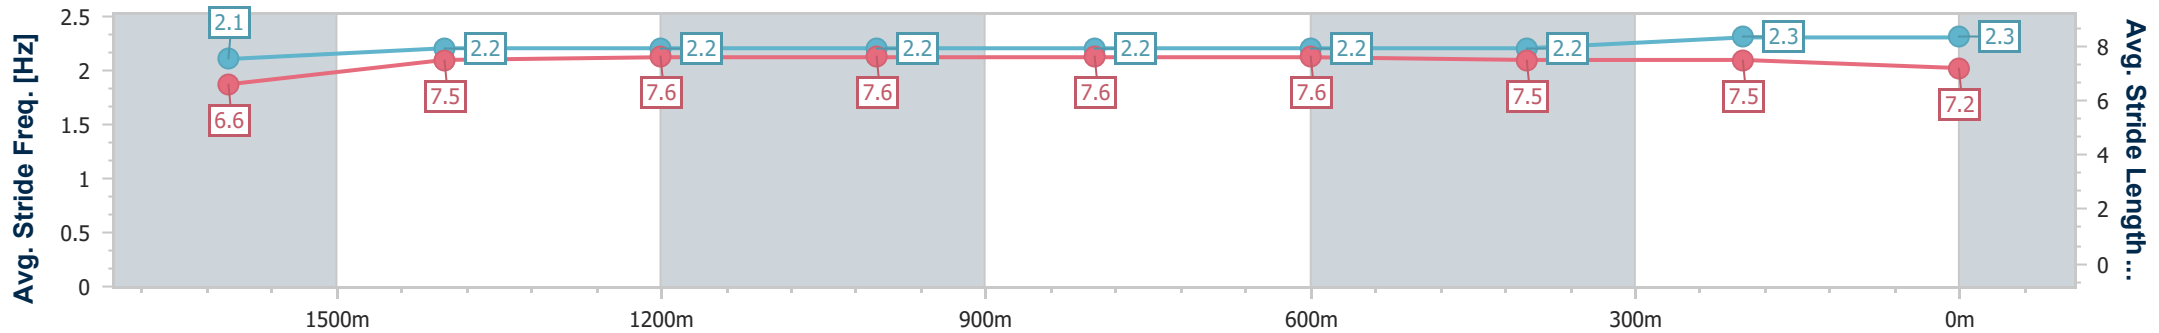

Eagle Farm QLD Professional

Race 4: SKY RACING LORD MAYOR'S CUP - 1800m

27 May 2023 - 13:28

Track Rating: Good 4, Weather: Fine, Rail Position: True Entire Course

BRISBANE RACING CLUB

Section	Overall	1600m	1400m	1200m	1000m	800m	600m	400m	200m
Section Times	1:50.21 [8] (0:14.38)	1:35.83 [4] (0:11.91)	1:23.92 [3] (0:12.12)	1:11.80 [4] (0:12.01)	0:59.79 [4] (0:12.08)	0:47.71 [4] (0:12.17)	0:35.54 [4] (0:11.70)	0:23.84 [5] (0:11.57)	0:12.27 [8] (0:12.27)
Average Speed [km/h]	50.2	60.6	59.6	59.9	59.9	59.1	61.0	62.3	58.8
Top Speed [km/h]	61.3	61.3	60.1	61.8	61.5	60.0	63.0	63.4	62.3
Avg. Dist. to Rail [m]	2.0	0.9	1.6	2.0	0.9	0.3	1.8	0.8	0.5
Avg. Stride Freq. [Hz]	2.1	2.2	2.2	2.2	2.2	2.2	2.2	2.3	2.3
Avg. Stride Length [m]	6.6	7.5	7.6	7.6	7.6	7.6	7.5	7.5	7.2

- [] Ranking at each section and finish
- .-.- No data available at this section
- NA No data available

Horse/Jockey Name	The Fearless One
Final Rank	9
Fastest Section Time (Section)	0:11.37 (400m)
Top Speed [km/h] (Section)	65.2 (400m)
Race State	Finished