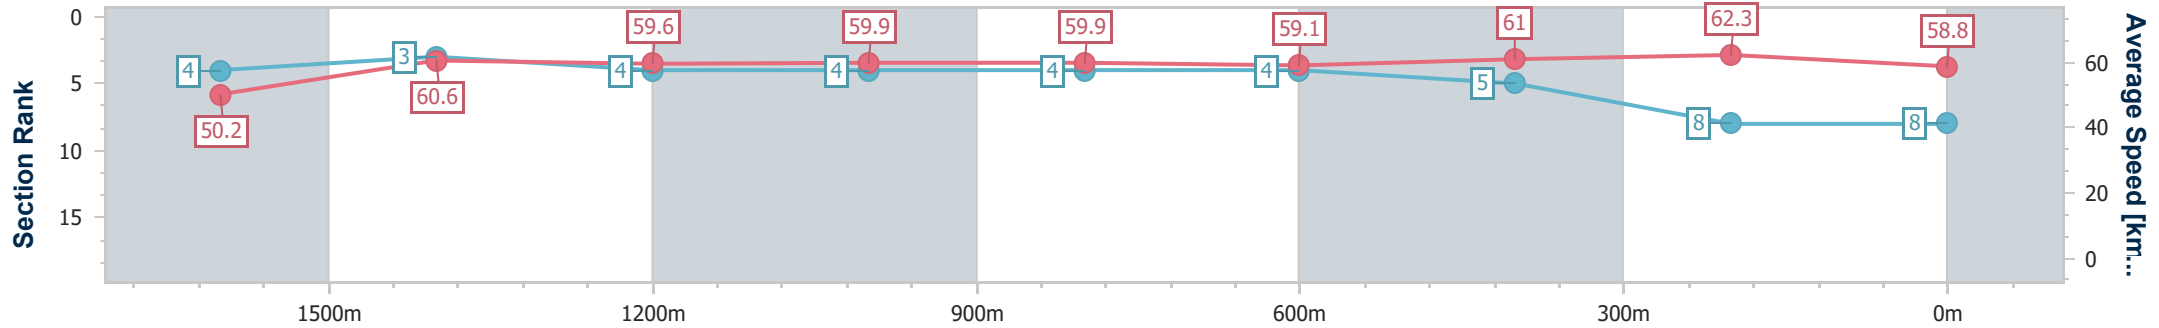

Eagle Farm QLD Professional

Race 4: SKY RACING LORD MAYOR'S CUP - 1800m

27 May 2023 - 13:28

Track Rating: Good 4, Weather: Fine, Rail Position: True Entire Course

BRISBANE RACING CLUB

Section	Overall	1600m	1400m	1200m	1000m	800m	600m	400m	200m
Section Times	1:50.21 [8] (0:14.38)	1:35.83 [4] (0:11.91)	1:23.92 [3] (0:12.12)	1:11.80 [4] (0:12.01)	0:59.79 [4] (0:12.08)	0:47.71 [4] (0:12.17)	0:35.54 [4] (0:11.70)	0:23.84 [5] (0:11.57)	0:12.27 [8] (0:12.27)
Average Speed [km/h]	50.2	60.6	59.6	59.9	59.9	59.1	61.0	62.3	58.8
Top Speed [km/h]	61.3	61.3	60.1	61.8	61.5	60.0	63.0	63.4	62.3
Avg. Dist. to Rail [m]	2.0	0.9	1.6	2.0	0.9	0.3	1.8	0.8	0.5
Avg. Stride Freq. [Hz]	2.1	2.2	2.2	2.2	2.2	2.2	2.2	2.3	2.3
Avg. Stride Length [m]	6.6	7.5	7.6	7.6	7.6	7.6	7.5	7.5	7.2