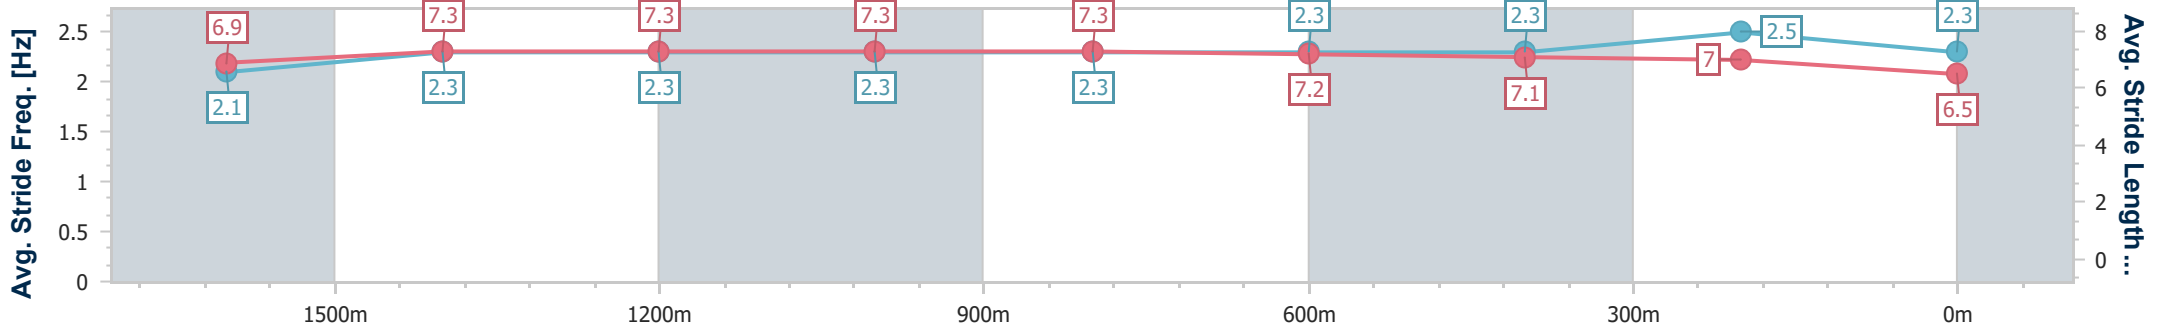

- [] Ranking at each section and finish
- .-.- No data available at this section
- NA No data available

Horse/Jockey Name	Bigboyroy
Final Rank	11
Fastest Section Time (Section)	0:11.57 (400m)
Top Speed [km/h] (Section)	65.0 (400m)
Race State	Finished

Eagle Farm QLD Professional

Race 4: SKY RACING LORD MAYOR'S CUP - 1800m

27 May 2023 - 13:28

Track Rating: Good 4, Weather: Fine, Rail Position: True Entire Course

BRISBANE RACING CLUB

Section	Overall	1600m	1400m	1200m	1000m	800m	600m	400m	200m
Section Times	1:51.46 [11] (0:14.08)	1:37.38 [1] (0:11.77)	1:25.61 [1] (0:12.07)	1:13.54 [1] (0:12.01)	1:01.53 [2] (0:12.15)	0:49.38 [2] (0:12.28)	0:37.10 [2] (0:11.78)	0:25.32 [2] (0:11.57)	0:13.75 [3] (0:13.75)
Average Speed [km/h]	51.1	61.2	59.7	59.9	59.6	59.1	61.0	62.3	52.5
Top Speed [km/h]	61.4	62.5	60.5	60.8	60.5	60.2	64.9	65.0	59.8
Avg. Dist. to Rail [m]	1.6	0.5	0.7	1.6	1.3	1.7	0.4	0.3	0.8
Avg. Stride Freq. [Hz]	2.1	2.3	2.3	2.3	2.3	2.3	2.3	2.5	2.3
Avg. Stride Length [m]	6.9	7.3	7.3	7.3	7.3	7.2	7.1	7.0	6.5

- [] Ranking at each section and finish
- .-.- No data available at this section
- NA No data available