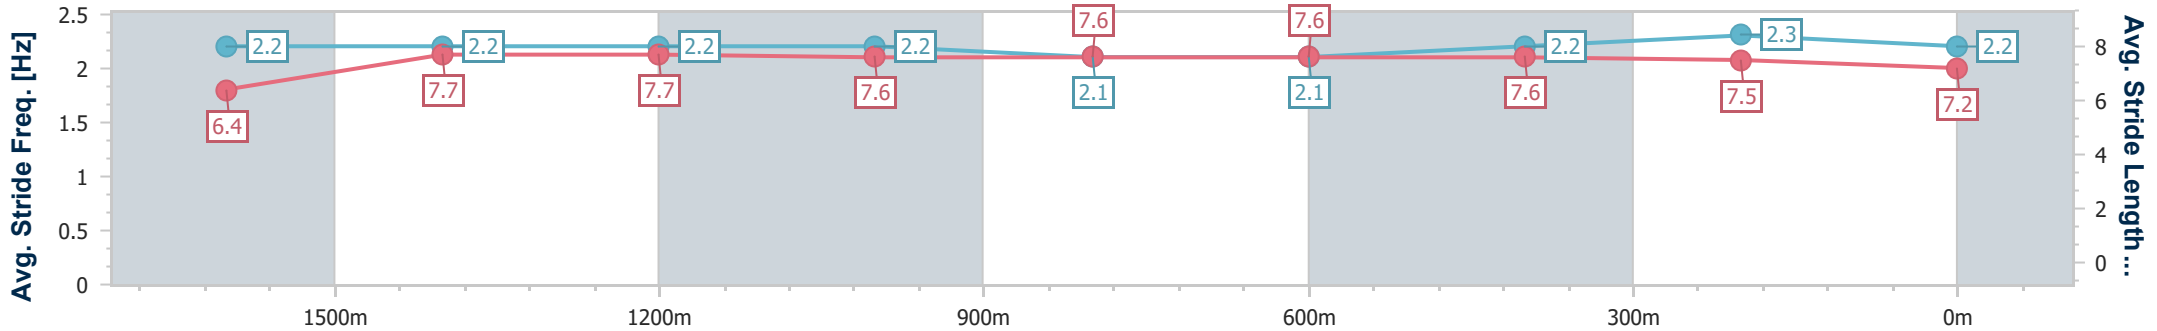

- [] Ranking at each section and finish
- .-.- No data available at this section
- NA No data available

Horse/Jockey Name	Seat Of Power
Final Rank	5
Fastest Section Time (Section)	0:11.63 (400m)
Top Speed [km/h] (Section)	62.9 (400m)
Race State	Finished

Eagle Farm QLD Professional

Race 4: SKY RACING LORD MAYOR'S CUP - 1800m

27 May 2023 - 13:28

Track Rating: Good 4, Weather: Fine, Rail Position: True Entire Course

BRISBANE RACING CLUB

Section	Overall	1600m	1400m	1200m	1000m	800m	600m	400m	200m
Section Times	1:50.03 [5] (0:14.45)	1:35.58 [5] (0:11.91)	1:23.67 [5] (0:11.73)	1:11.94 [2] (0:11.77)	1:00.17 [1] (0:11.98)	0:48.19 [1] (0:12.21)	0:35.98 [1] (0:11.87)	0:24.11 [1] (0:11.63)	0:12.48 [2] (0:12.48)
Average Speed [km/h]	50.8	61.1	61.6	61.4	60.9	59.2	60.7	61.8	58.0
Top Speed [km/h]	61.5	61.3	62.3	62.3	61.5	60.2	62.3	62.9	61.1
Avg. Dist. to Rail [m]	7.6	2.9	4.0	4.5	2.6	0.9	0.2	1.3	1.4
Avg. Stride Freq. [Hz]	2.2	2.2	2.2	2.2	2.1	2.1	2.2	2.3	2.2
Avg. Stride Length [m]	6.4	7.7	7.7	7.6	7.6	7.6	7.6	7.5	7.2