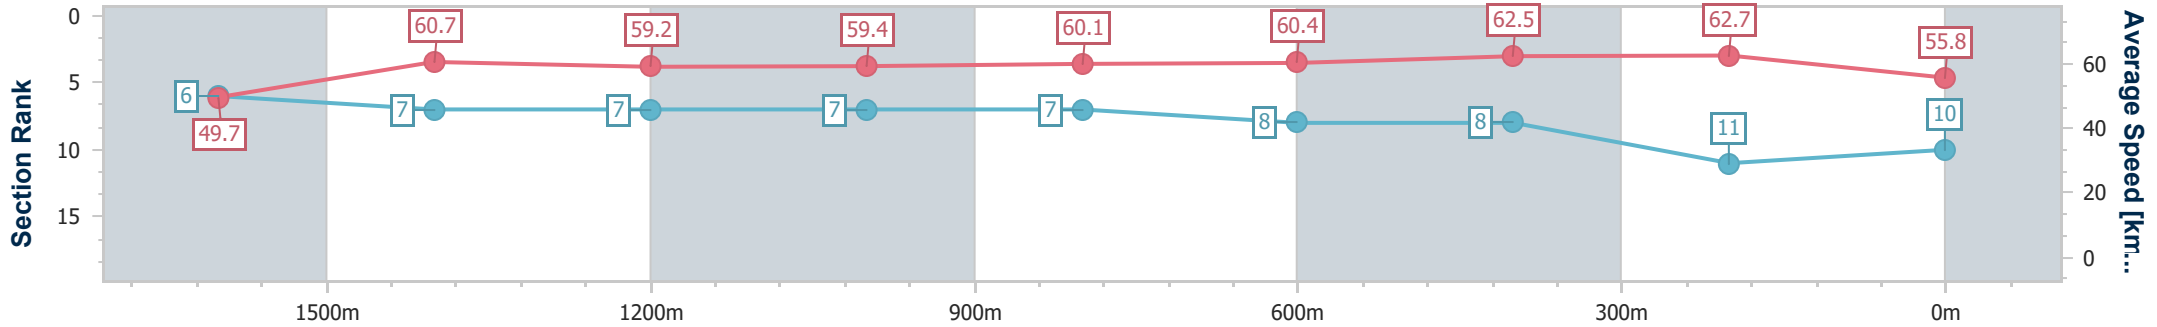

Eagle Farm QLD Professional

Race 4: SKY RACING LORD MAYOR'S CUP - 1800m

27 May 2023 - 13:28

Track Rating: Good 4, Weather: Fine, Rail Position: True Entire Course

BRISBANE RACING CLUB

Section	Overall	1600m	1400m	1200m	1000m	800m	600m	400m	200m
Section Times	1:51.07 [10] (0:14.59)	1:36.48 [6] (0:11.92)	1:24.56 [7] (0:12.20)	1:12.36 [7] (0:12.14)	1:00.22 [7] (0:12.12)	0:48.10 [7] (0:12.03)	0:36.07 [8] (0:11.62)	0:24.45 [8] (0:11.50)	0:12.95 [11] (0:12.95)
Average Speed [km/h]	49.7	60.7	59.2	59.4	60.1	60.4	62.5	62.7	55.8
Top Speed [km/h]	61.1	61.3	60.7	59.9	62.4	61.6	63.8	64.2	60.2
Avg. Dist. to Rail [m]	3.3	1.7	2.3	3.1	2.5	1.7	2.0	5.3	7.0
Avg. Stride Freq. [Hz]	2.1	2.2	2.1	2.1	2.1	2.2	2.3	2.3	2.2
Avg. Stride Length [m]	6.5	7.7	7.8	7.6	7.7	7.8	7.5	7.6	7.2