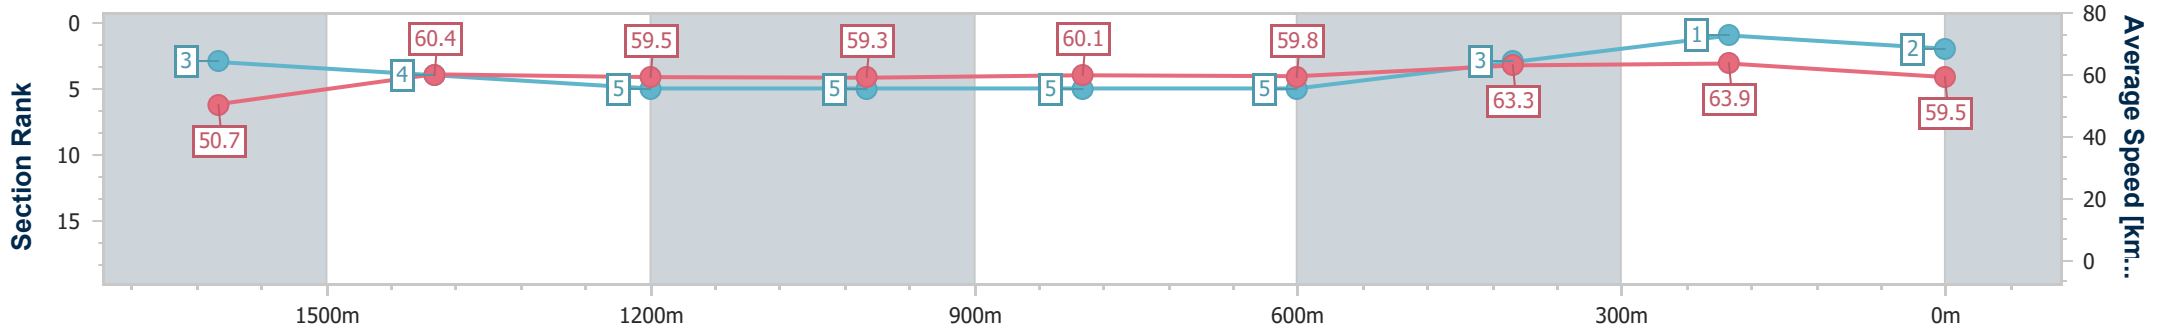

Eagle Farm QLD Professional

Race 4: SKY RACING LORD MAYOR'S CUP - 1800m

27 May 2023 - 13:28

Track Rating: Good 4, Weather: Fine, Rail Position: True Entire Course

BRISBANE RACING CLUB

Section	Overall	1600m	1400m	1200m	1000m	800m	600m	400m	200m
Section Times	1:49.62 [2] (0:14.33)	1:35.29 [3] (0:11.98)	1:23.31 [4] (0:12.13)	1:11.18 [5] (0:12.14)	0:59.04 [5] (0:12.08)	0:46.96 [5] (0:12.11)	0:34.85 [5] (0:11.43)	0:23.42 [3] (0:11.25)	0:12.17 [1] (0:12.17)
Average Speed [km/h]	50.7	60.4	59.5	59.3	60.1	59.8	63.3	63.9	59.5
Top Speed [km/h]	60.7	61.8	60.1	59.9	61.8	60.7	65.6	65.6	61.8
Avg. Dist. to Rail [m]	3.6	1.3	0.9	2.2	1.6	1.3	0.9	0.9	0.5
Avg. Stride Freq. [Hz]	2.2	2.3	2.2	2.2	2.2	2.2	2.4	2.4	2.3
Avg. Stride Length [m]	6.4	7.4	7.4	7.4	7.5	7.5	7.4	7.3	7.2