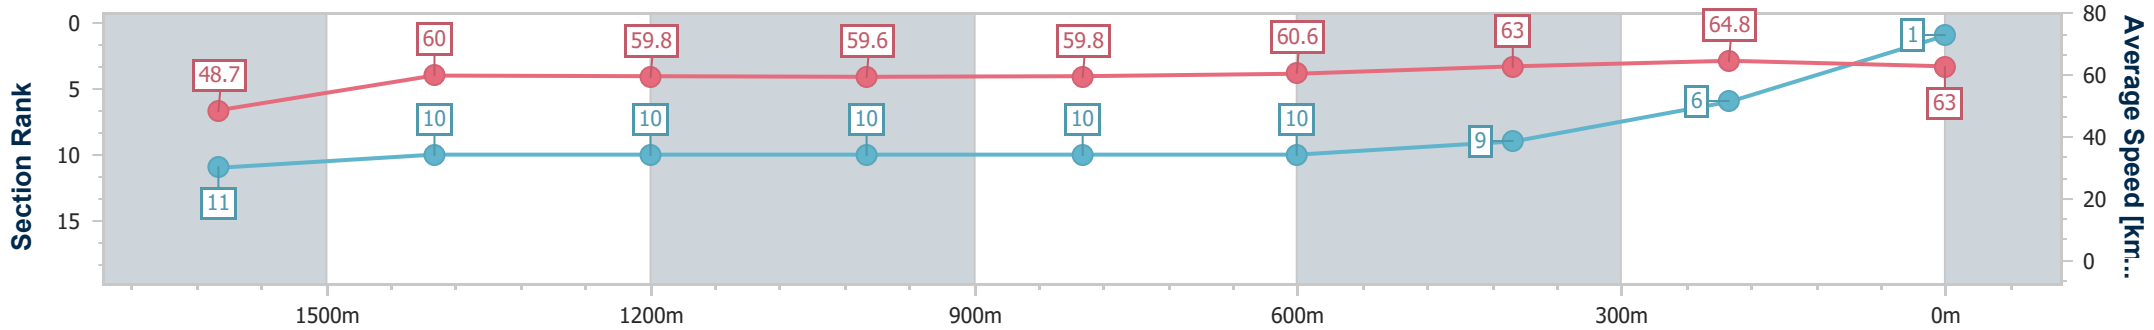

Eagle Farm QLD Professional

Race 4: SKY RACING LORD MAYOR'S CUP - 1800m

27 May 2023 - 13:28

Track Rating: Good 4, Weather: Fine, Rail Position: True Entire Course

BRISBANE RACING CLUB

Section	Overall	1600m	1400m	1200m	1000m	800m	600m	400m	200m
Section Times	1:49.32 [1] (0:15.06)	1:34.26 [11] (0:12.07)	1:22.19 [10] (0:12.07)	1:10.12 [10] (0:12.09)	0:58.03 [10] (0:12.12)	0:45.91 [10] (0:11.91)	0:34.00 [10] (0:11.41)	0:22.59 [9] (0:11.11)	0:11.48 [6] (0:11.48)
Average Speed [km/h]	48.7	60.0	59.8	59.6	59.8	60.6	63.0	64.8	63.0
Top Speed [km/h]	60.4	61.3	61.3	60.4	62.6	62.6	65.9	65.7	64.2
Avg. Dist. to Rail [m]	6.5	1.5	1.6	2.0	1.5	0.5	0.3	2.3	3.4
Avg. Stride Freq. [Hz]	2.2	2.3	2.3	2.3	2.3	2.3	2.4	2.4	2.5
Avg. Stride Length [m]	6.0	7.1	7.1	7.2	7.2	7.2	7.3	7.4	7.0