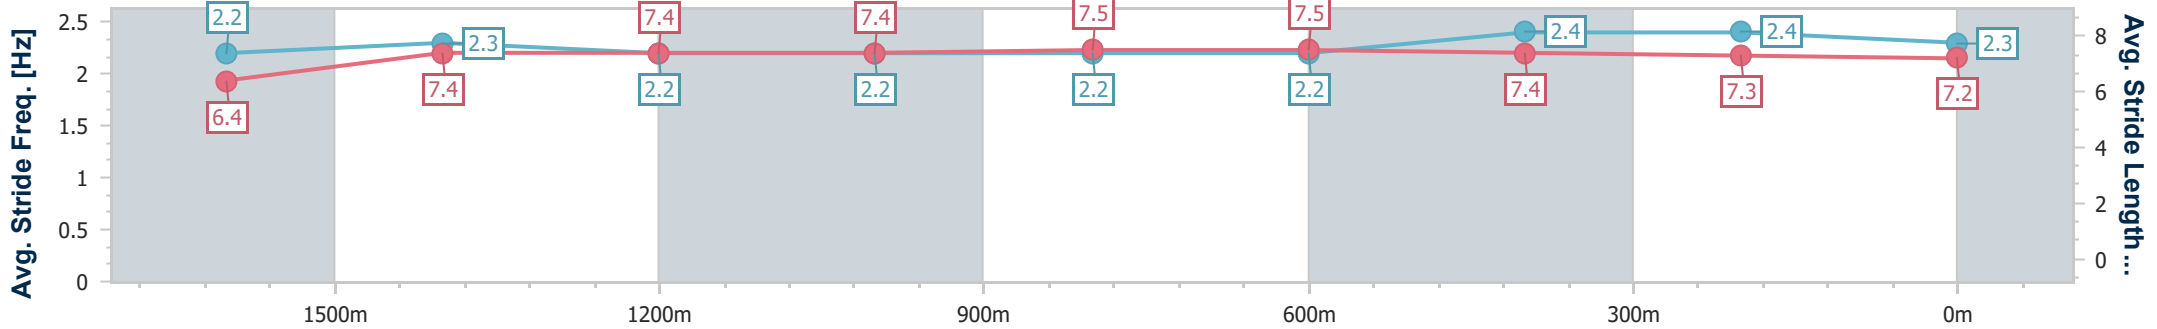

Eagle Farm QLD Professional

Race 4: SKY RACING LORD MAYOR'S CUP - 1800m

27 May 2023 - 13:28

Track Rating: Good 4, Weather: Fine, Rail Position: True Entire Course

BRISBANE RACING CLUB

Section	Overall	1600m	1400m	1200m	1000m	800m	600m	400m	200m
Section Times	1:49.62 [2] (0:14.33)	1:35.29 [3] (0:11.98)	1:23.31 [4] (0:12.13)	1:11.18 [5] (0:12.14)	0:59.04 [5] (0:12.08)	0:46.96 [5] (0:12.11)	0:34.85 [5] (0:11.43)	0:23.42 [3] (0:11.25)	0:12.17 [1] (0:12.17)
Average Speed [km/h]	50.7	60.4	59.5	59.3	60.1	59.8	63.3	63.9	59.5
Top Speed [km/h]	60.7	61.8	60.1	59.9	61.8	60.7	65.6	65.6	61.8
Avg. Dist. to Rail [m]	3.6	1.3	0.9	2.2	1.6	1.3	0.9	0.9	0.5
Avg. Stride Freq. [Hz]	2.2	2.3	2.2	2.2	2.2	2.2	2.4	2.4	2.3
Avg. Stride Length [m]	6.4	7.4	7.4	7.4	7.5	7.5	7.4	7.3	7.2