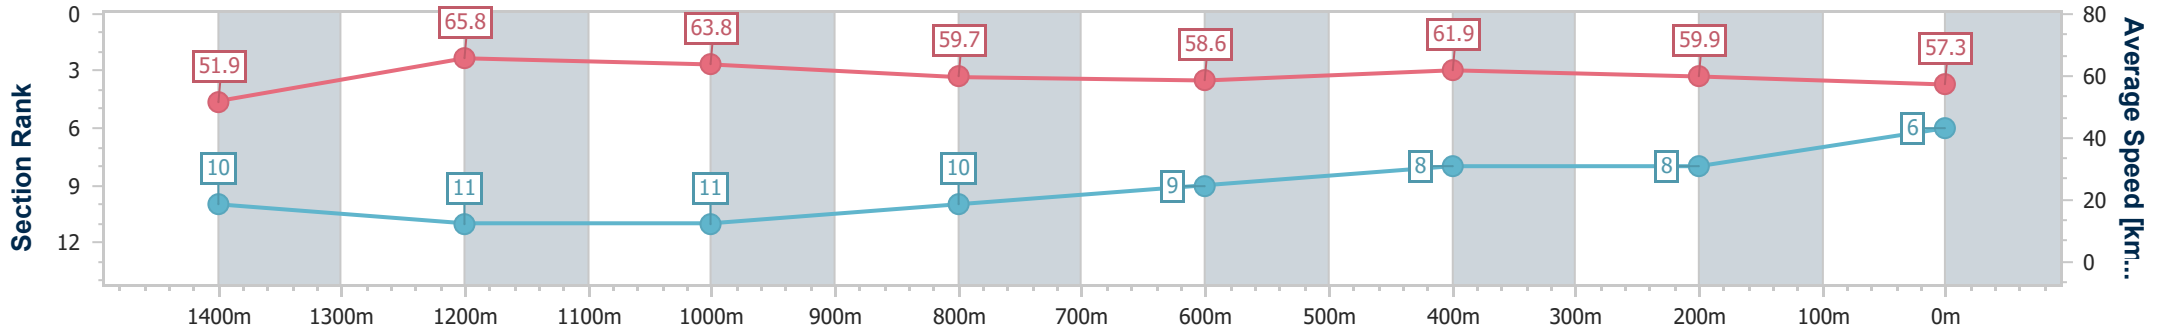

Horse/Jockey Name	Festival Prince
Final Rank	6
Fastest Section Time (Section)	0:10.93 (1400m)
Top Speed [km/h] (Section)	67.3 (Overall)
Race State	Finished

Eagle Farm QLD Professional
Race 1: LED SUPER SCREENS BENCHMARK 78 Handicap - 1600m
27 May 2023 - 11:44
Track Rating: Good 4, Weather: Fine, Rail Position: True Entire Course

BRISBANE RACING CLUB

Section	Overall	1400m	1200m	1000m	800m	600m	400m	200m						
Section Times	1:36.87 [6] (0:13.90)	1:22.97 [10] (0:10.93)	1:12.04 [11] (0:11.31)	1:00.73 [11] (0:12.02)	0:48.71 [10] (0:12.40)	0:36.31 [9] (0:11.73)	0:24.58 [8] (0:12.02)	0:12.56 [8] (0:12.56)						
Average Speed [km/h]	51.9	65.8	63.8	59.7	58.6	61.9	59.9	57.3						
Top Speed [km/h]	67.3	67.3	65.3	61.2	60.7	63.5	61.7	60.3						
Avg. Dist. to Rail [m]	9.6	0.7	0.5	0.5	1.7	1.8	2.3	4.3						
Avg. Stride Freq. [Hz]	2.2	2.3	2.2	2.2	2.2	2.2	2.2	2.2						
Avg. Stride Length [m]	6.5	7.9	7.9	7.6	7.5	7.6	7.5	7.3						

- [ ] Ranking at each section and finish
- -.-.- No data available at this section
- NA No data available