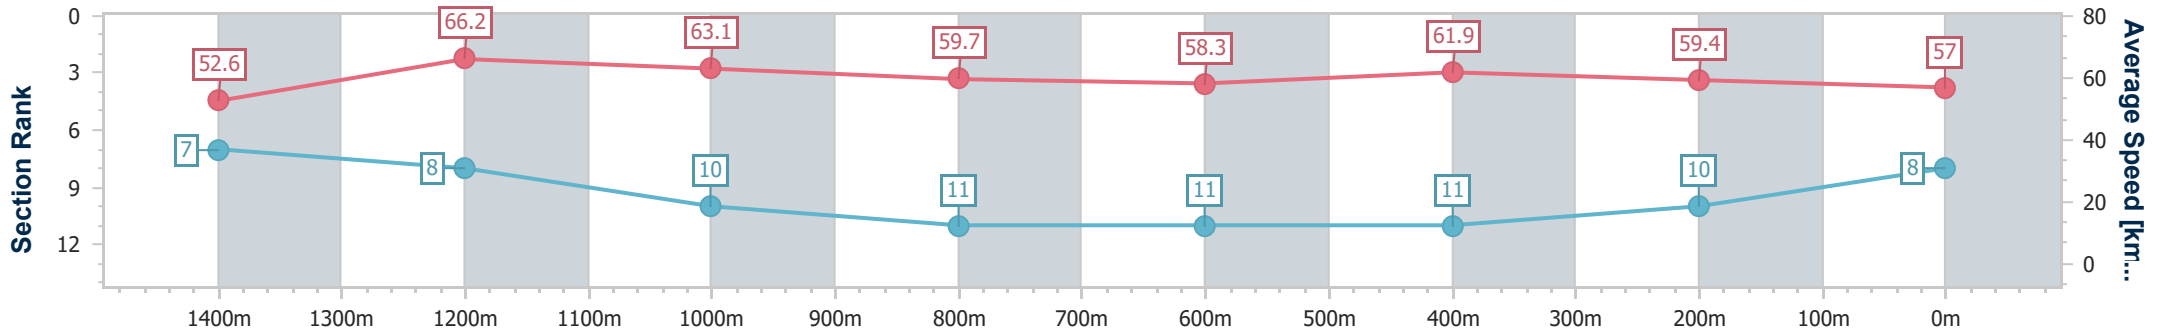

Horse/Jockey Name	Vendit
Final Rank	8
Fastest Section Time (Section)	0:10.90 (1400m)
Top Speed [km/h] (Section)	67.2 (1400m)
Race State	Finished

Eagle Farm QLD Professional
Race 1: LED SUPER SCREENS BENCHMARK 78 Handicap - 1600m
27 May 2023 - 11:44
Track Rating: Good 4, Weather: Fine, Rail Position: True Entire Course

BRISBANE RACING CLUB

Section	Overall	1400m	1200m	1000m	800m	600m	400m	200m
Section Times	1:37.17 [8] (0:13.73)	1:23.44 [7] (0:10.90)	1:12.54 [8] (0:11.40)	1:01.14 [10] (0:12.20)	0:48.94 [11] (0:12.44)	0:36.50 [11] (0:11.73)	0:24.77 [11] (0:12.13)	0:12.64 [10] (0:12.64)
Average Speed [km/h]	52.6	66.2	63.1	59.7	58.3	61.9	59.4	57.0
Top Speed [km/h]	66.6	67.2	65.6	61.2	61.2	63.2	61.7	60.1
Avg. Dist. to Rail [m]	8.5	1.9	2.3	1.9	1.9	1.6	3.6	6.8
Avg. Stride Freq. [Hz]	2.2	2.3	2.3	2.2	2.2	2.3	2.3	2.3
Avg. Stride Length [m]	6.5	7.9	7.7	7.5	7.3	7.4	7.2	7.0

- [ ] Ranking at each section and finish
- -.-.- No data available at this section
- NA No data available