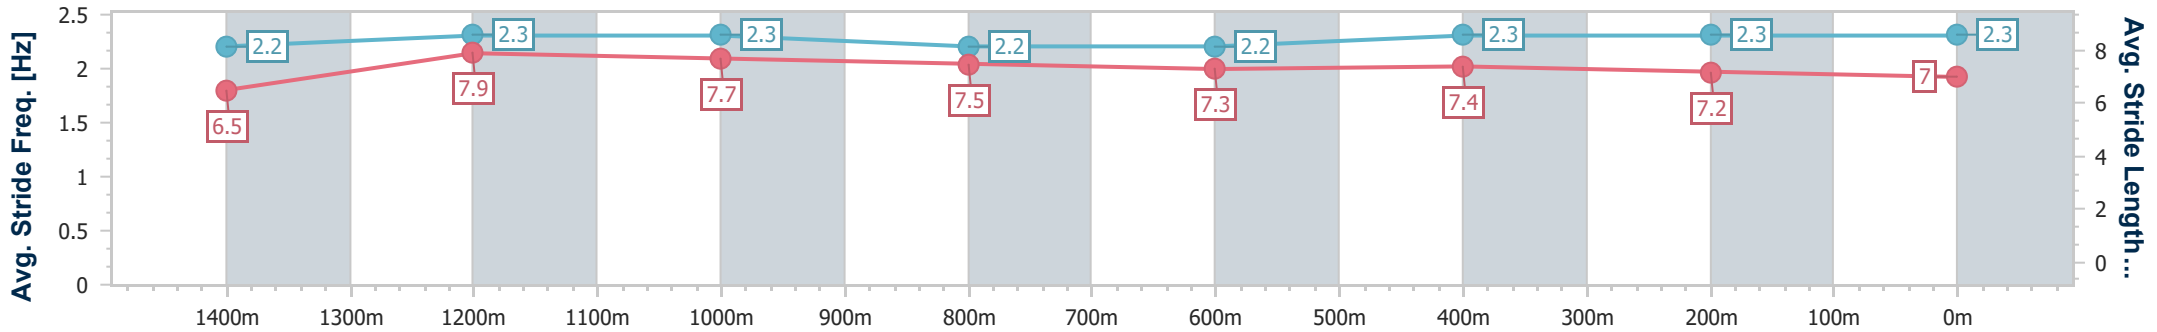

Horse/Jockey Name	Vendit
Final Rank	8
Fastest Section Time (Section)	0:10.90 (1400m)
Top Speed [km/h] (Section)	67.2 (1400m)
Race State	Finished

Eagle Farm QLD Professional
Race 1: LED SUPER SCREENS BENCHMARK 78 Handicap - 1600m
27 May 2023 - 11:44
Track Rating: Good 4, Weather: Fine, Rail Position: True Entire Course

BRISBANE RACING CLUB

Section	Overall	1400m	1200m	1000m	800m	600m	400m	200m
Section Times	1:37.17 [8] (0:13.73)	1:23.44 [7] (0:10.90)	1:12.54 [8] (0:11.40)	1:01.14 [10] (0:12.20)	0:48.94 [11] (0:12.44)	0:36.50 [11] (0:11.73)	0:24.77 [11] (0:12.13)	0:12.64 [10] (0:12.64)
Average Speed [km/h]	52.6	66.2	63.1	59.7	58.3	61.9	59.4	57.0
Top Speed [km/h]	66.6	67.2	65.6	61.2	61.2	63.2	61.7	60.1
Avg. Dist. to Rail [m]	8.5	1.9	2.3	1.9	1.9	1.6	3.6	6.8
Avg. Stride Freq. [Hz]	2.2	2.3	2.3	2.2	2.2	2.3	2.3	2.3
Avg. Stride Length [m]	6.5	7.9	7.7	7.5	7.3	7.4	7.2	7.0

- [ ] Ranking at each section and finish
- -.-.- No data available at this section
- NA No data available