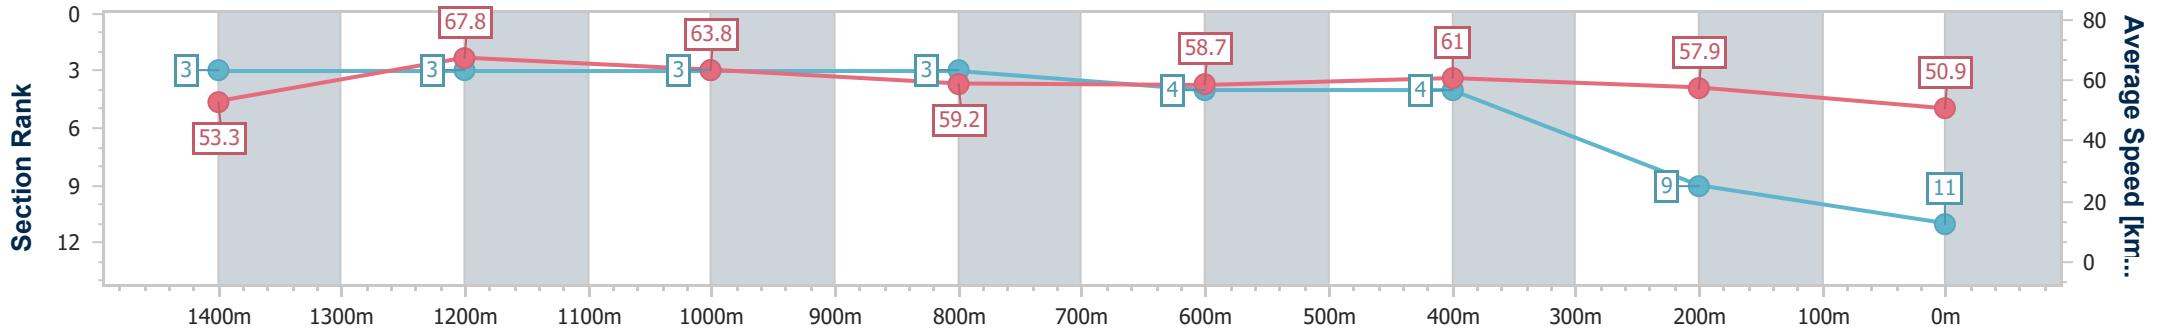

Horse/Jockey Name	The Drover
Final Rank	11
Fastest Section Time (Section)	0:10.65 (1400m)
Top Speed [km/h] (Section)	68.4 (1400m)
Race State	Finished

Eagle Farm QLD Professional
Race 1: LED SUPER SCREENS BENCHMARK 78 Handicap - 1600m
27 May 2023 - 11:44
Track Rating: Good 4, Weather: Fine, Rail Position: True Entire Course

BRISBANE RACING CLUB

Section	Overall	1400m	1200m	1000m	800m	600m	400m	200m						
Section Times	1:38.62 [11] (0:13.60)	1:25.02 [3] (0:10.65)	1:14.37 [3] (0:11.30)	1:03.07 [3] (0:12.25)	0:50.82 [3] (0:12.36)	0:38.46 [4] (0:11.87)	0:26.59 [4] (0:12.44)	0:14.15 [9] (0:14.15)						
Average Speed [km/h]	53.3	67.8	63.8	59.2	58.7	61.0	57.9	50.9						
Top Speed [km/h]	67.7	68.4	66.0	60.6	59.8	62.4	61.4	55.1						
Avg. Dist. to Rail [m]	14.7	5.2	2.9	1.7	1.6	1.5	2.0	2.1						
Avg. Stride Freq. [Hz]	2.2	2.4	2.3	2.2	2.2	2.3	2.3	2.2						
Avg. Stride Length [m]	6.7	7.8	7.7	7.5	7.3	7.3	7.0	6.4						

- [ ] Ranking at each section and finish
- -.-.- No data available at this section
- NA No data available