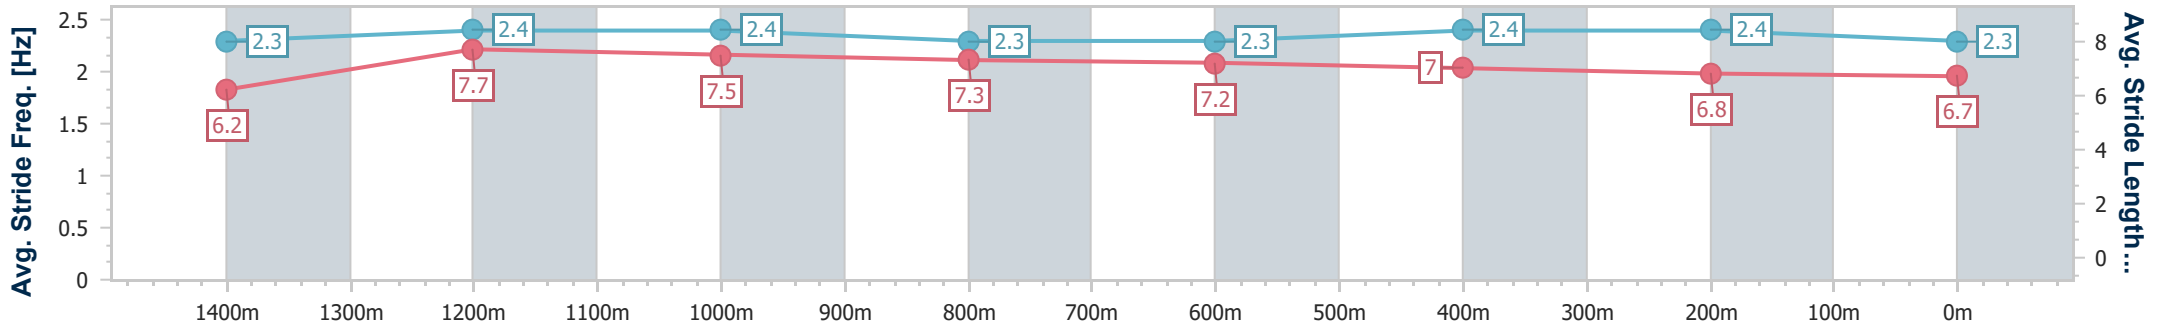

Horse/Jockey Name	Blacklog
Final Rank	9
Fastest Section Time (Section)	0:10.81 (1400m)
Top Speed [km/h] (Section)	68.7 (1400m)
Race State	Finished

Eagle Farm QLD Professional
Race 1: LED SUPER SCREENS BENCHMARK 78 Handicap - 1600m
27 May 2023 - 11:44
Track Rating: Good 4, Weather: Fine, Rail Position: True Entire Course

BRISBANE RACING CLUB

Section	Overall	1400m	1200m	1000m	800m	600m	400m	200m
Section Times	1:37.32 [9] (0:13.86)	1:23.46 [8] (0:10.81)	1:12.65 [9] (0:11.22)	1:01.43 [7] (0:11.92)	0:49.51 [4] (0:12.18)	0:37.33 [3] (0:12.07)	0:25.26 [5] (0:12.21)	0:13.05 [6] (0:13.05)
Average Speed [km/h]	52.2	66.8	64.4	61.6	60.3	60.5	59.0	55.2
Top Speed [km/h]	67.1	68.7	66.6	62.2	61.5	61.8	60.2	57.4
Avg. Dist. to Rail [m]	13.6	3.8	3.6	3.9	4.1	2.8	3.0	4.8
Avg. Stride Freq. [Hz]	2.3	2.4	2.4	2.3	2.3	2.4	2.4	2.3
Avg. Stride Length [m]	6.2	7.7	7.5	7.3	7.2	7.0	6.8	6.7

- [ ] Ranking at each section and finish
- -.-.- No data available at this section
- NA No data available