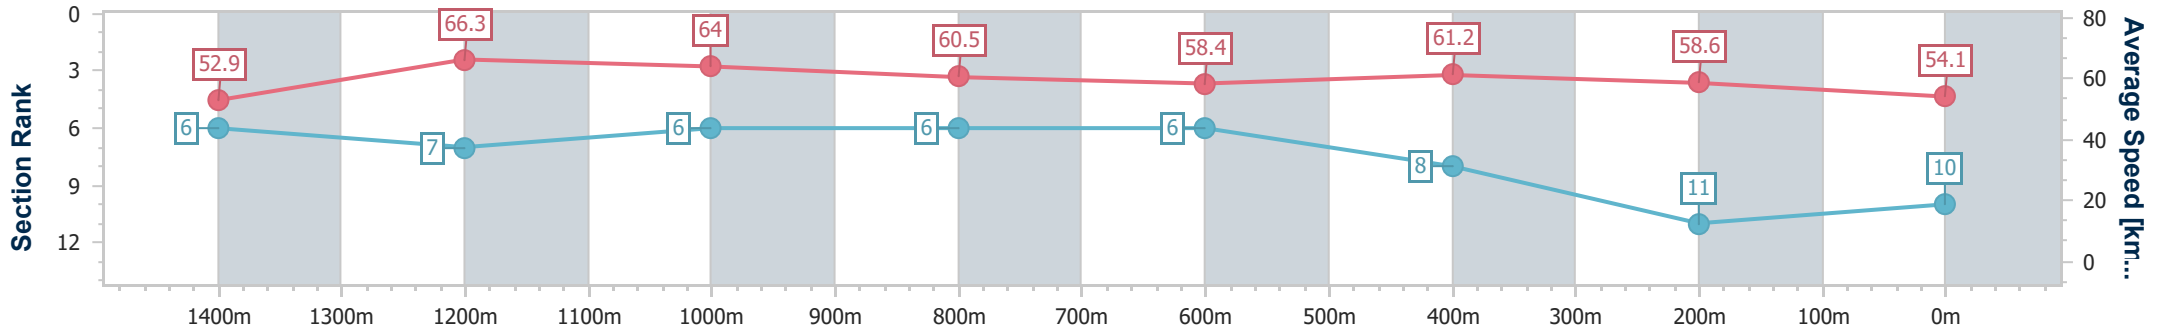

Horse/Jockey Name	Viral
Final Rank	10
Fastest Section Time (Section)	0:10.89 (1400m)
Top Speed [km/h] (Section)	67.5 (1400m)
Race State	Finished

Eagle Farm QLD Professional
Race 1: LED SUPER SCREENS BENCHMARK 78 Handicap - 1600m
27 May 2023 - 11:44
Track Rating: Good 4, Weather: Fine, Rail Position: True Entire Course

BRISBANE RACING CLUB

Section	Overall	1400m	1200m	1000m	800m	600m	400m	200m						
Section Times	1:37.89 [10] (0:13.67)	1:24.22 [6] (0:10.89)	1:13.33 [7] (0:11.26)	1:02.07 [6] (0:12.08)	0:49.99 [6] (0:12.47)	0:37.52 [6] (0:11.92)	0:25.60 [8] (0:12.29)	0:13.31 [11] (0:13.31)						
Average Speed [km/h]	52.9	66.3	64.0	60.5	58.4	61.2	58.6	54.1						
Top Speed [km/h]	67.4	67.5	65.5	62.2	60.2	62.8	62.0	57.6						
Avg. Dist. to Rail [m]	11.1	3.8	3.6	2.7	2.7	2.8	5.2	7.3						
Avg. Stride Freq. [Hz]	2.3	2.4	2.3	2.3	2.3	2.4	2.3	2.3						
Avg. Stride Length [m]	6.6	7.6	7.6	7.3	7.2	7.1	7.0	6.7						

- [ ] Ranking at each section and finish
- -.-.- No data available at this section
- NA No data available