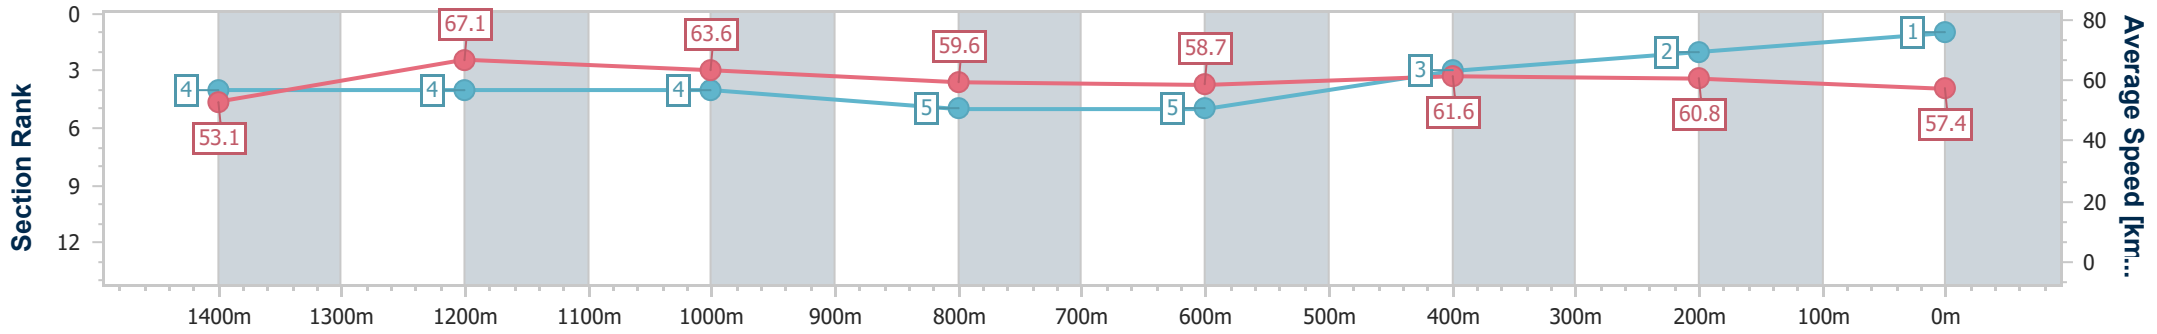

BRISBANE RACING CLUB

Section	Overall	1400m	1200m	1000m	800m	600m	400m	200m
Section Times	1:36.35 [1] (0:13.60)	1:22.75 [4] (0:10.75)	1:12.00 [4] (0:11.32)	1:00.68 [4] (0:12.15)	0:48.53 [5] (0:12.43)	0:36.10 [5] (0:11.71)	0:24.39 [3] (0:11.84)	0:12.55 [2] (0:12.55)
Average Speed [km/h]	53.1	67.1	63.6	59.6	58.7	61.6	60.8	57.4
Top Speed [km/h]	68.8	69.1	65.6	62.3	59.9	62.6	61.6	60.5
Avg. Dist. to Rail [m]	7.7	1.3	1.4	1.5	2.8	0.6	0.2	0.6
Avg. Stride Freq. [Hz]	2.2	2.4	2.3	2.2	2.2	2.3	2.3	2.3
Avg. Stride Length [m]	6.5	7.7	7.7	7.5	7.4	7.4	7.4	7.1