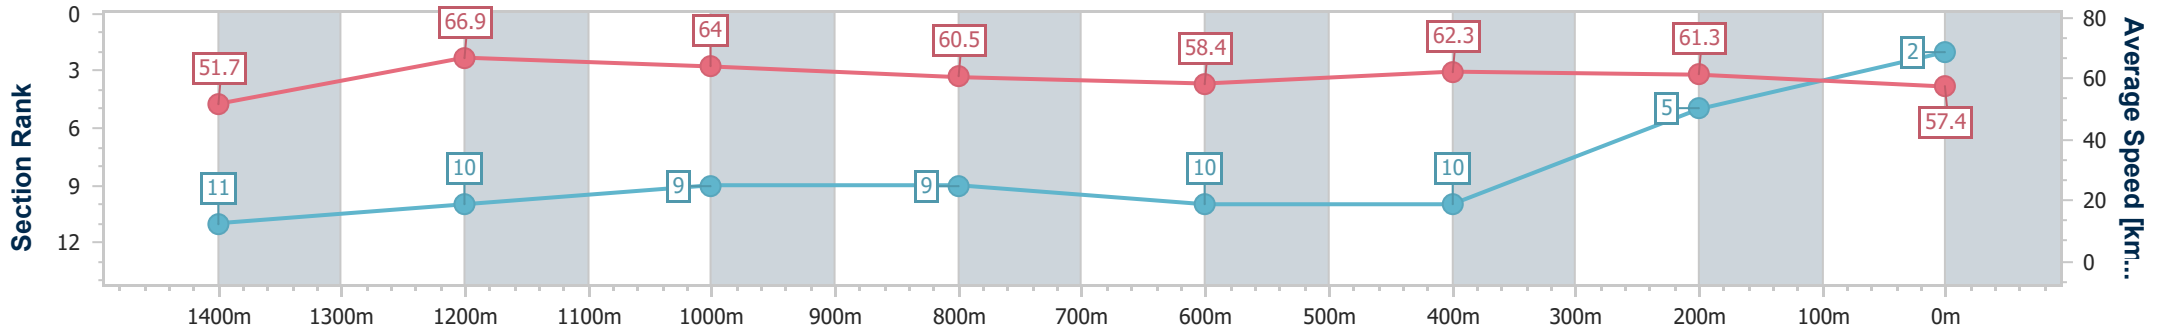

Horse/Jockey Name	Bottega
Final Rank	2
Fastest Section Time (Section)	0:10.80 (1400m)
Top Speed [km/h] (Section)	68.0 (1400m)
Race State	Finished

Eagle Farm QLD Professional
Race 1: LED SUPER SCREENS BENCHMARK 78 Handicap - 1600m
27 May 2023 - 11:44
Track Rating: Good 4, Weather: Fine, Rail Position: True Entire Course

BRISBANE RACING CLUB

Section	Overall	1400m	1200m	1000m	800m	600m	400m	200m						
Section Times	1:36.61 [2] (0:13.98)	1:22.63 [11] (0:10.80)	1:11.83 [10] (0:11.25)	1:00.58 [9] (0:12.07)	0:48.51 [9] (0:12.49)	0:36.02 [10] (0:11.74)	0:24.28 [10] (0:11.76)	0:12.52 [5] (0:12.52)						
Average Speed [km/h]	51.7	66.9	64.0	60.5	58.4	62.3	61.3	57.4						
Top Speed [km/h]	67.3	68.0	65.9	62.6	60.5	64.0	62.2	59.7						
Avg. Dist. to Rail [m]	12.7	3.0	3.4	2.8	2.4	3.4	5.2	4.6						
Avg. Stride Freq. [Hz]	2.1	2.3	2.2	2.1	2.1	2.2	2.3	2.2						
Avg. Stride Length [m]	6.7	8.2	8.1	7.8	7.6	7.8	7.5	7.3						

- [ ] Ranking at each section and finish
- -.-.- No data available at this section
- NA No data available