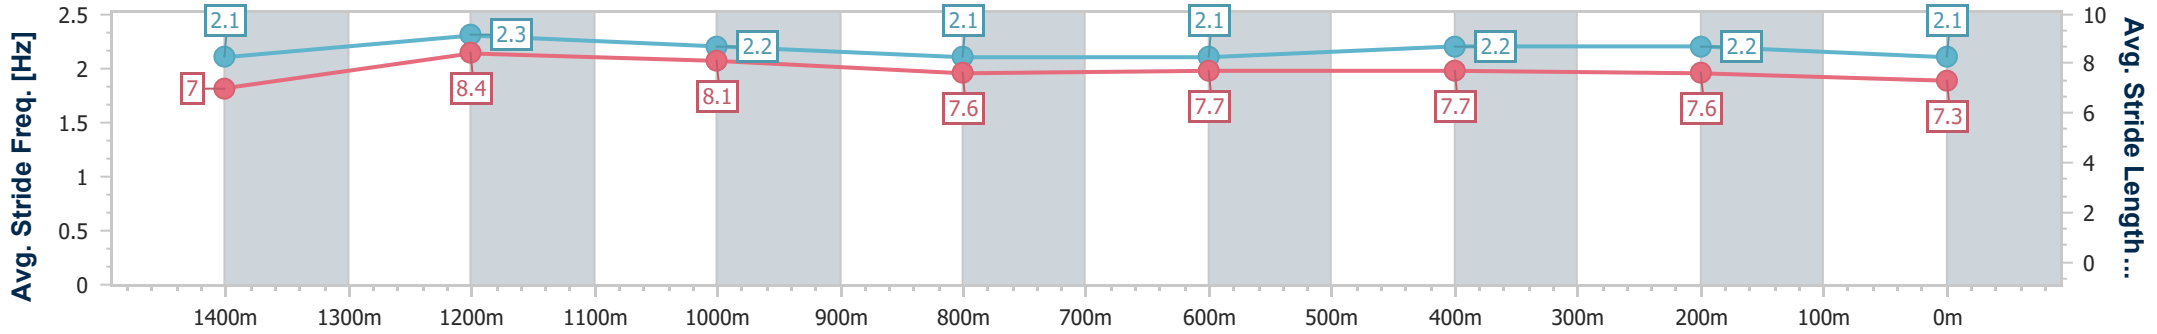

Horse/Jockey Name	Pentito
Final Rank	4
Fastest Section Time (Section)	0:10.58 (1400m)
Top Speed [km/h] (Section)	69.1 (1400m)
Race State	Finished

Eagle Farm QLD Professional
Race 1: LED SUPER SCREENS BENCHMARK 78 Handicap - 1600m
27 May 2023 - 11:44
Track Rating: Good 4, Weather: Fine, Rail Position: True Entire Course

BRISBANE RACING CLUB

Section	Overall	1400m	1200m	1000m	800m	600m	400m	200m
Section Times	1:36.68 [4] (0:13.66)	1:23.02 [5] (0:10.58)	1:12.44 [2] (0:11.21)	1:01.23 [2] (0:12.22)	0:49.01 [2] (0:12.27)	0:36.74 [2] (0:11.84)	0:24.90 [2] (0:12.05)	0:12.85 [3] (0:12.85)
Average Speed [km/h]	53.0	68.5	64.3	59.5	59.2	61.0	59.7	56.0
Top Speed [km/h]	68.2	69.1	66.5	62.0	59.7	61.6	61.5	57.9
Avg. Dist. to Rail [m]	16.1	6.7	3.8	2.0	2.1	1.0	1.4	2.6
Avg. Stride Freq. [Hz]	2.1	2.3	2.2	2.1	2.1	2.2	2.2	2.1
Avg. Stride Length [m]	7.0	8.4	8.1	7.6	7.7	7.7	7.6	7.3

- [ ] Ranking at each section and finish
- -.-.- No data available at this section
- NA No data available