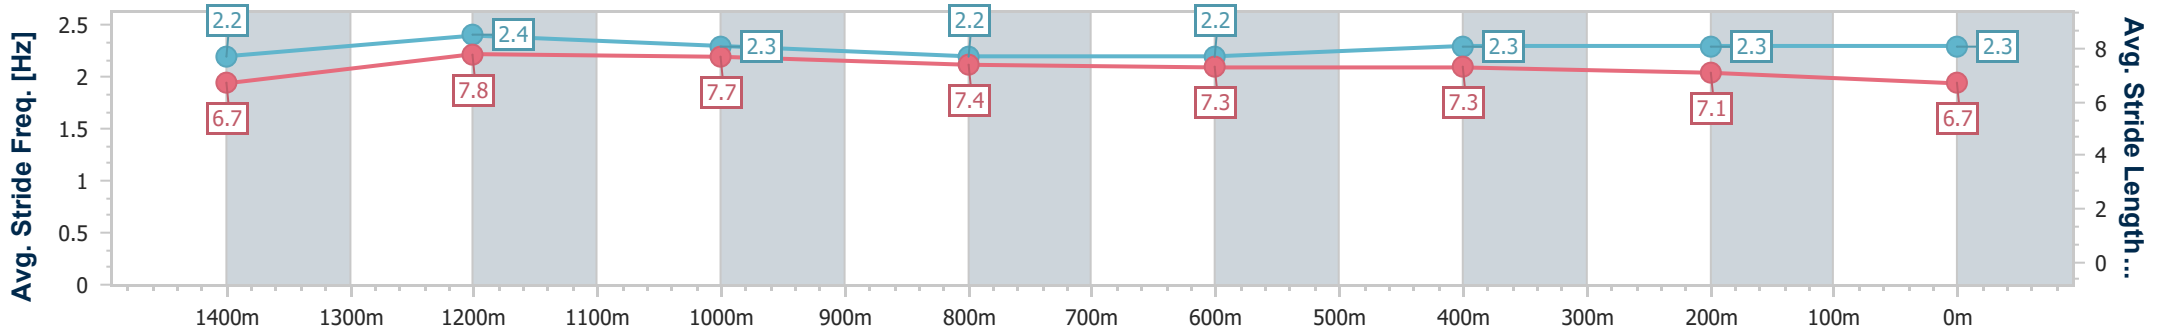

Horse/Jockey Name	Swanston
Final Rank	5
Fastest Section Time (Section)	0:10.67 (1400m)
Top Speed [km/h] (Section)	68.4 (1400m)
Race State	Finished

Eagle Farm QLD Professional
Race 1: LED SUPER SCREENS BENCHMARK 78 Handicap - 1600m
27 May 2023 - 11:44
Track Rating: Good 4, Weather: Fine, Rail Position: True Entire Course

BRISBANE RACING CLUB

Section	Overall	1400m	1200m	1000m	800m	600m	400m	200m						
Section Times	1:36.81 [5] (0:13.51)	1:23.30 [1] (0:10.67)	1:12.63 [1] (0:11.21)	1:01.42 [1] (0:12.13)	0:49.29 [1] (0:12.32)	0:36.97 [1] (0:11.80)	0:25.17 [1] (0:12.05)	0:13.12 [1] (0:13.12)						
Average Speed [km/h]	53.6	67.6	64.4	59.6	58.7	61.1	59.7	54.9						
Top Speed [km/h]	67.9	68.4	66.1	62.0	60.3	61.9	61.2	57.9						
Avg. Dist. to Rail [m]	12.5	3.8	1.4	0.9	1.0	0.5	0.5	1.6						
Avg. Stride Freq. [Hz]	2.2	2.4	2.3	2.2	2.2	2.3	2.3	2.3						
Avg. Stride Length [m]	6.7	7.8	7.7	7.4	7.3	7.3	7.1	6.7						

- [ ] Ranking at each section and finish
- -.-.- No data available at this section
- NA No data available