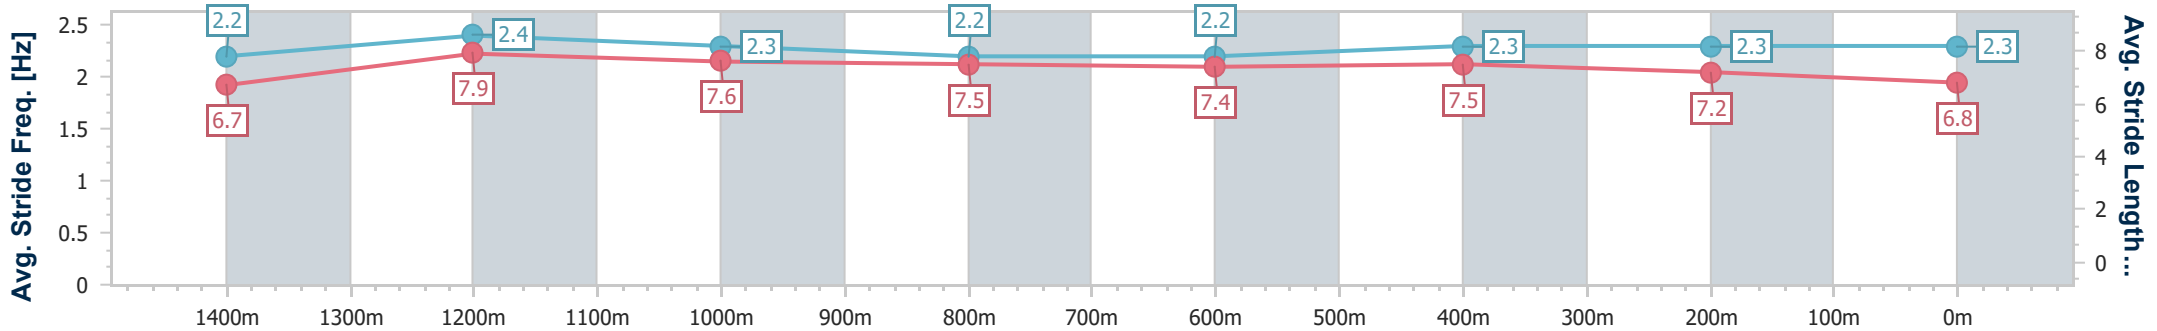

Horse/Jockey Name	Sir Barnabus
Final Rank	3
Fastest Section Time (Section)	0:10.66 (1400m)
Top Speed [km/h] (Section)	69.0 (1400m)
Race State	Finished

Eagle Farm QLD Professional
Race 1: LED SUPER SCREENS BENCHMARK 78 Handicap - 1600m
27 May 2023 - 11:44
Track Rating: Good 4, Weather: Fine, Rail Position: True Entire Course

BRISBANE RACING CLUB

Section	Overall	1400m	1200m	1000m	800m	600m	400m	200m
Section Times	1:36.62 [3] (0:13.87)	1:22.75 [9] (0:10.66)	1:12.09 [6] (0:11.38)	1:00.71 [8] (0:12.14)	0:48.57 [8] (0:12.36)	0:36.21 [7] (0:11.67)	0:24.54 [6] (0:11.91)	0:12.63 [4] (0:12.63)
Average Speed [km/h]	52.0	67.6	63.3	60.0	58.9	62.0	60.6	57.0
Top Speed [km/h]	67.5	69.0	65.7	62.4	60.7	63.3	62.1	59.6
Avg. Dist. to Rail [m]	8.2	1.0	1.6	2.3	2.6	1.3	2.7	4.5
Avg. Stride Freq. [Hz]	2.2	2.4	2.3	2.2	2.2	2.3	2.3	2.3
Avg. Stride Length [m]	6.7	7.9	7.6	7.5	7.4	7.5	7.2	6.8

- [ ] Ranking at each section and finish
- -.-.- No data available at this section
- NA No data available