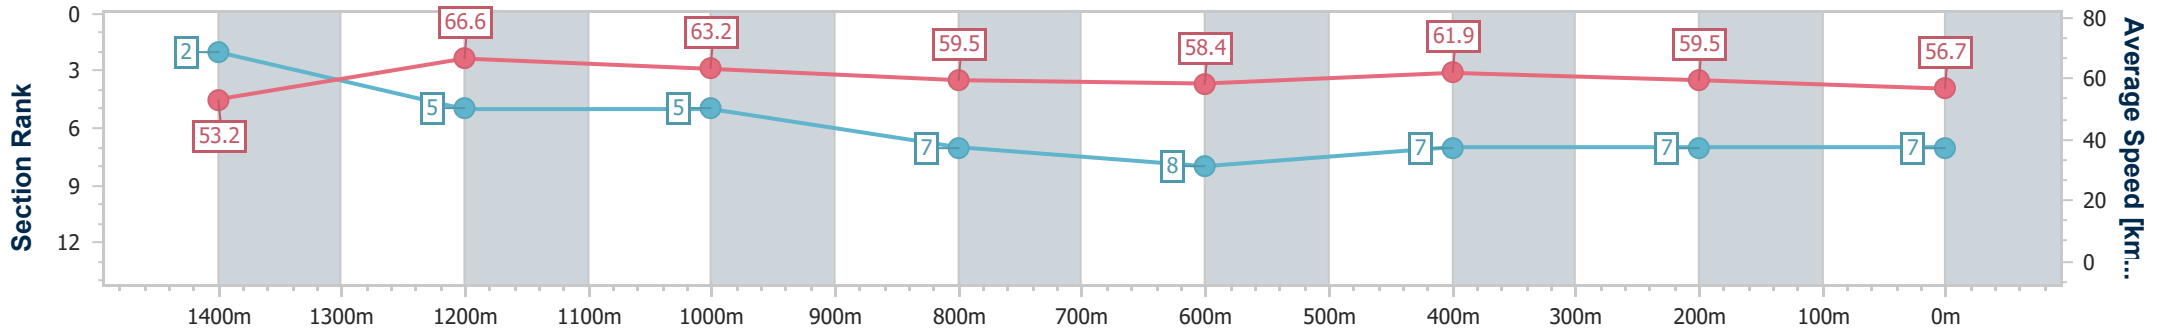

Horse/Jockey Name	Kinetic
Final Rank	7
Fastest Section Time (Section)	0:10.84 (1400m)
Top Speed [km/h] (Section)	68.1 (1400m)
Race State	Finished

Eagle Farm QLD Professional
Race 1: LED SUPER SCREENS BENCHMARK 78 Handicap - 1600m
27 May 2023 - 11:44
Track Rating: Good 4, Weather: Fine, Rail Position: True Entire Course

BRISBANE RACING CLUB

Section	Overall	1400m	1200m	1000m	800m	600m	400m	200m
Section Times	1:37.01 [7] (0:13.56)	1:23.45 [2] (0:10.84)	1:12.61 [5] (0:11.40)	1:01.21 [5] (0:12.23)	0:48.98 [7] (0:12.44)	0:36.54 [8] (0:11.72)	0:24.82 [7] (0:12.12)	0:12.70 [7] (0:12.70)
Average Speed [km/h]	53.2	66.6	63.2	59.5	58.4	61.9	59.5	56.7
Top Speed [km/h]	67.9	68.1	65.3	61.6	61.1	63.0	62.0	58.5
Avg. Dist. to Rail [m]	9.5	2.3	2.1	2.1	2.0	1.5	3.1	5.3
Avg. Stride Freq. [Hz]	2.2	2.4	2.3	2.2	2.2	2.3	2.3	2.3
Avg. Stride Length [m]	6.8	7.8	7.7	7.4	7.3	7.5	7.3	7.0

- [ ] Ranking at each section and finish
- -.-.- No data available at this section
- NA No data available