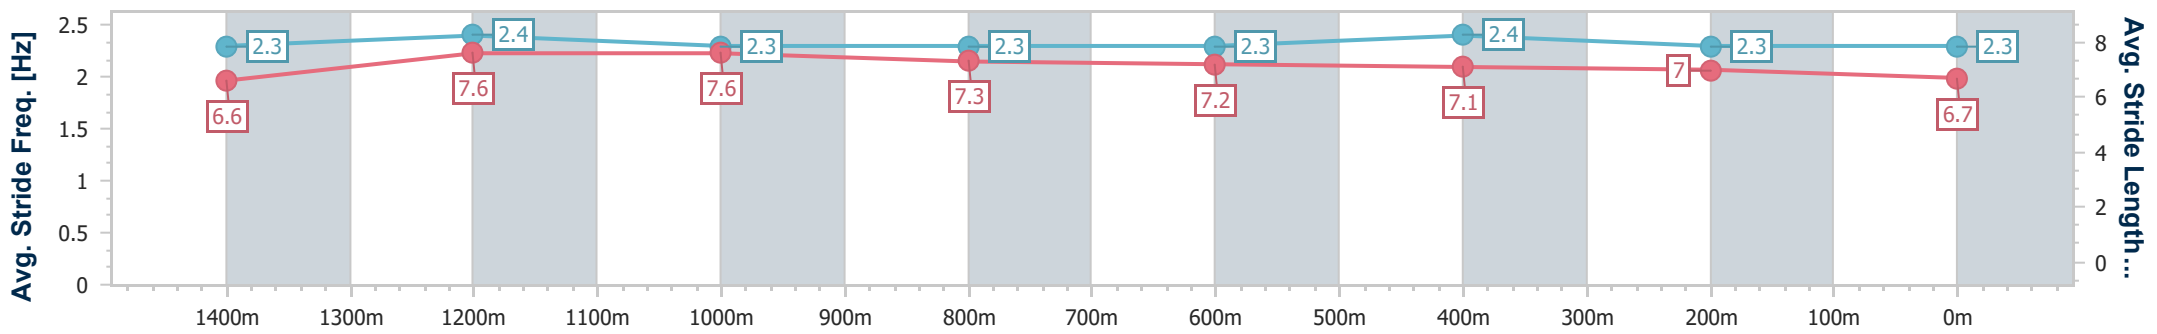

Horse/Jockey Name	Viral
Final Rank	10
Fastest Section Time (Section)	0:10.89 (1400m)
Top Speed [km/h] (Section)	67.5 (1400m)
Race State	Finished

Eagle Farm QLD Professional
Race 1: LED SUPER SCREENS BENCHMARK 78 Handicap - 1600m
27 May 2023 - 11:44
Track Rating: Good 4, Weather: Fine, Rail Position: True Entire Course

BRISBANE RACING CLUB

Section	Overall	1400m	1200m	1000m	800m	600m	400m	200m						
Section Times	1:37.89 [10] (0:13.67)	1:24.22 [6] (0:10.89)	1:13.33 [7] (0:11.26)	1:02.07 [6] (0:12.08)	0:49.99 [6] (0:12.47)	0:37.52 [6] (0:11.92)	0:25.60 [8] (0:12.29)	0:13.31 [11] (0:13.31)						
Average Speed [km/h]	52.9	66.3	64.0	60.5	58.4	61.2	58.6	54.1						
Top Speed [km/h]	67.4	67.5	65.5	62.2	60.2	62.8	62.0	57.6						
Avg. Dist. to Rail [m]	11.1	3.8	3.6	2.7	2.7	2.8	5.2	7.3						
Avg. Stride Freq. [Hz]	2.3	2.4	2.3	2.3	2.3	2.4	2.3	2.3						
Avg. Stride Length [m]	6.6	7.6	7.6	7.3	7.2	7.1	7.0	6.7						

- [ ] Ranking at each section and finish
- -.-.- No data available at this section
- NA No data available