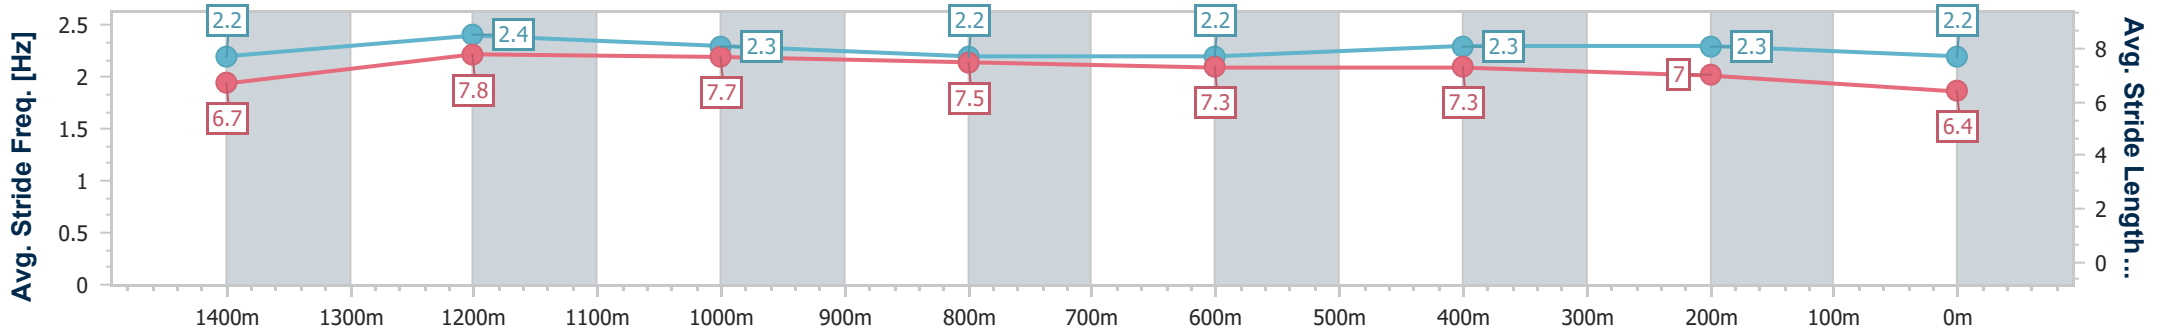

Horse/Jockey Name	The Drover
Final Rank	11
Fastest Section Time (Section)	0:10.65 (1400m)
Top Speed [km/h] (Section)	68.4 (1400m)
Race State	Finished

Eagle Farm QLD Professional
Race 1: LED SUPER SCREENS BENCHMARK 78 Handicap - 1600m
27 May 2023 - 11:44
Track Rating: Good 4, Weather: Fine, Rail Position: True Entire Course

BRISBANE RACING CLUB

Section	Overall	1400m	1200m	1000m	800m	600m	400m	200m						
Section Times	1:38.62 [11] (0:13.60)	1:25.02 [3] (0:10.65)	1:14.37 [3] (0:11.30)	1:03.07 [3] (0:12.25)	0:50.82 [3] (0:12.36)	0:38.46 [4] (0:11.87)	0:26.59 [4] (0:12.44)	0:14.15 [9] (0:14.15)						
Average Speed [km/h]	53.3	67.8	63.8	59.2	58.7	61.0	57.9	50.9						
Top Speed [km/h]	67.7	68.4	66.0	60.6	59.8	62.4	61.4	55.1						
Avg. Dist. to Rail [m]	14.7	5.2	2.9	1.7	1.6	1.5	2.0	2.1						
Avg. Stride Freq. [Hz]	2.2	2.4	2.3	2.2	2.2	2.3	2.3	2.2						
Avg. Stride Length [m]	6.7	7.8	7.7	7.5	7.3	7.3	7.0	6.4						

- [ ] Ranking at each section and finish
- -.-.- No data available at this section
- NA No data available