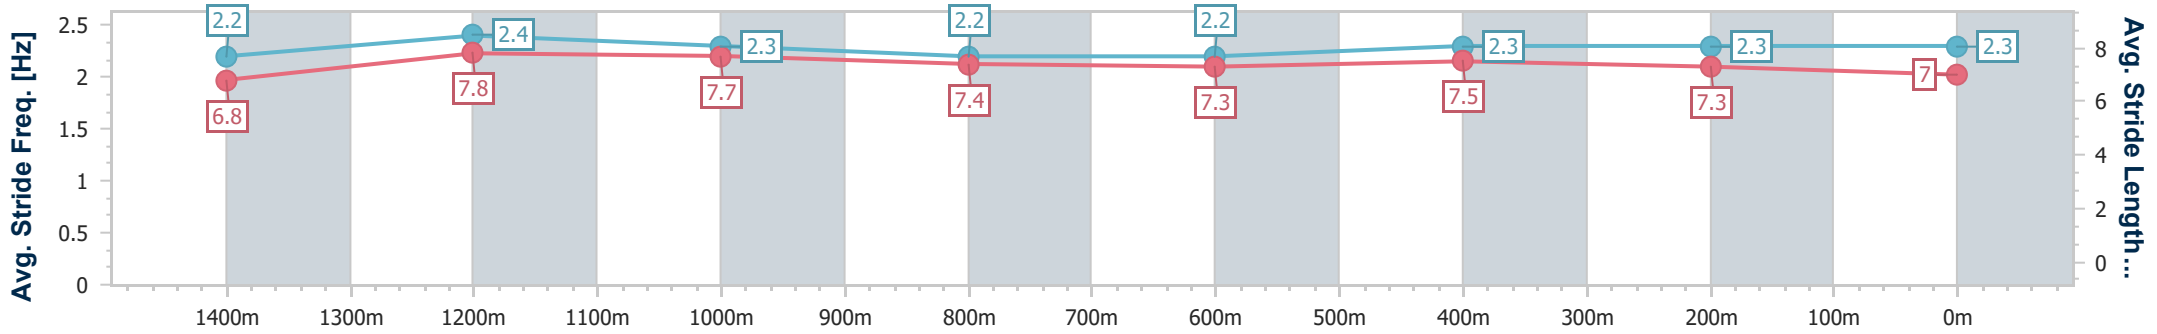

Horse/Jockey Name	Kinetic
Final Rank	7
Fastest Section Time (Section)	0:10.84 (1400m)
Top Speed [km/h] (Section)	68.1 (1400m)
Race State	Finished

Eagle Farm QLD Professional
Race 1: LED SUPER SCREENS BENCHMARK 78 Handicap - 1600m
27 May 2023 - 11:44
Track Rating: Good 4, Weather: Fine, Rail Position: True Entire Course

BRISBANE RACING CLUB

Section	Overall	1400m	1200m	1000m	800m	600m	400m	200m
Section Times	1:37.01 [7] (0:13.56)	1:23.45 [2] (0:10.84)	1:12.61 [5] (0:11.40)	1:01.21 [5] (0:12.23)	0:48.98 [7] (0:12.44)	0:36.54 [8] (0:11.72)	0:24.82 [7] (0:12.12)	0:12.70 [7] (0:12.70)
Average Speed [km/h]	53.2	66.6	63.2	59.5	58.4	61.9	59.5	56.7
Top Speed [km/h]	67.9	68.1	65.3	61.6	61.1	63.0	62.0	58.5
Avg. Dist. to Rail [m]	9.5	2.3	2.1	2.1	2.0	1.5	3.1	5.3
Avg. Stride Freq. [Hz]	2.2	2.4	2.3	2.2	2.2	2.3	2.3	2.3
Avg. Stride Length [m]	6.8	7.8	7.7	7.4	7.3	7.5	7.3	7.0

- [ ] Ranking at each section and finish
- -.-.- No data available at this section
- NA No data available