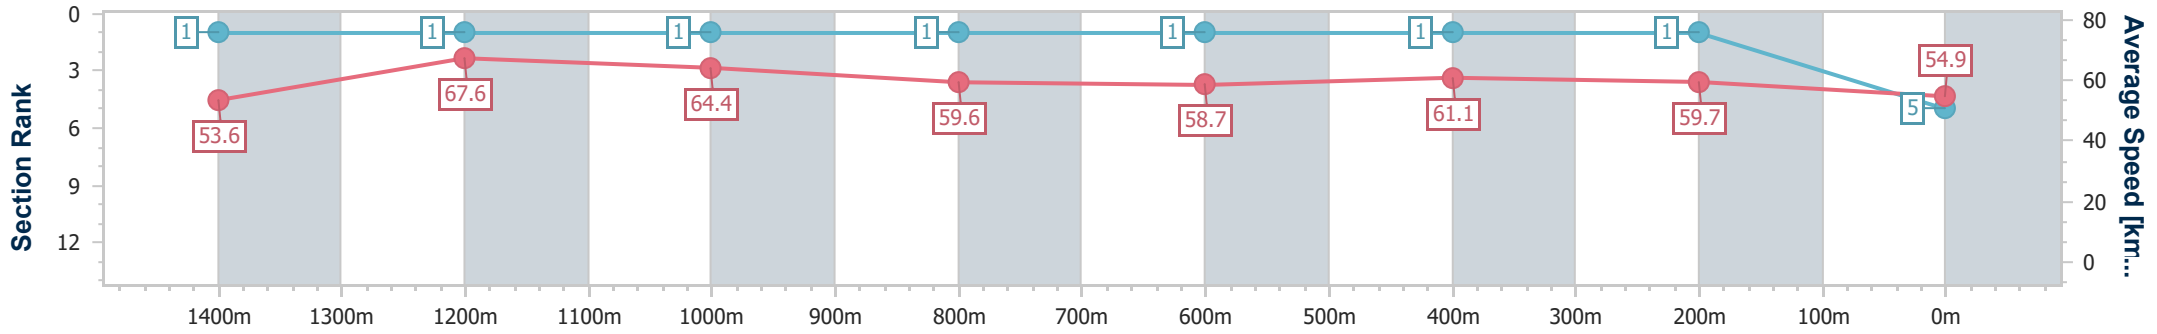

Horse/Jockey Name	Swanston
Final Rank	5
Fastest Section Time (Section)	0:10.67 (1400m)
Top Speed [km/h] (Section)	68.4 (1400m)
Race State	Finished

Eagle Farm QLD Professional
Race 1: LED SUPER SCREENS BENCHMARK 78 Handicap - 1600m
27 May 2023 - 11:44
Track Rating: Good 4, Weather: Fine, Rail Position: True Entire Course

BRISBANE RACING CLUB

Section	Overall	1400m	1200m	1000m	800m	600m	400m	200m						
Section Times	1:36.81 [5] (0:13.51)	1:23.30 [1] (0:10.67)	1:12.63 [1] (0:11.21)	1:01.42 [1] (0:12.13)	0:49.29 [1] (0:12.32)	0:36.97 [1] (0:11.80)	0:25.17 [1] (0:12.05)	0:13.12 [1] (0:13.12)						
Average Speed [km/h]	53.6	67.6	64.4	59.6	58.7	61.1	59.7	54.9						
Top Speed [km/h]	67.9	68.4	66.1	62.0	60.3	61.9	61.2	57.9						
Avg. Dist. to Rail [m]	12.5	3.8	1.4	0.9	1.0	0.5	0.5	1.6						
Avg. Stride Freq. [Hz]	2.2	2.4	2.3	2.2	2.2	2.3	2.3	2.3						
Avg. Stride Length [m]	6.7	7.8	7.7	7.4	7.3	7.3	7.1	6.7						

- [ ] Ranking at each section and finish
- -.-.- No data available at this section
- NA No data available