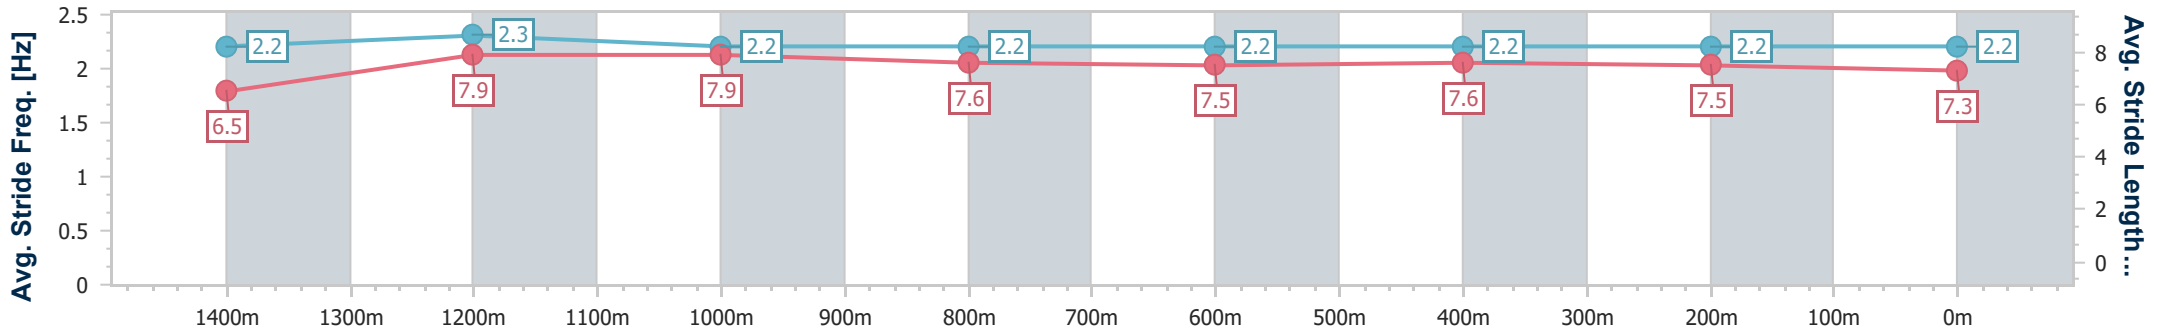

Horse/Jockey Name	Festival Prince
Final Rank	6
Fastest Section Time (Section)	0:10.93 (1400m)
Top Speed [km/h] (Section)	67.3 (Overall)
Race State	Finished

Eagle Farm QLD Professional
Race 1: LED SUPER SCREENS BENCHMARK 78 Handicap - 1600m
27 May 2023 - 11:44
Track Rating: Good 4, Weather: Fine, Rail Position: True Entire Course

BRISBANE RACING CLUB

Section	Overall	1400m	1200m	1000m	800m	600m	400m	200m						
Section Times	1:36.87 [6] (0:13.90)	1:22.97 [10] (0:10.93)	1:12.04 [11] (0:11.31)	1:00.73 [11] (0:12.02)	0:48.71 [10] (0:12.40)	0:36.31 [9] (0:11.73)	0:24.58 [8] (0:12.02)	0:12.56 [8] (0:12.56)						
Average Speed [km/h]	51.9	65.8	63.8	59.7	58.6	61.9	59.9	57.3						
Top Speed [km/h]	67.3	67.3	65.3	61.2	60.7	63.5	61.7	60.3						
Avg. Dist. to Rail [m]	9.6	0.7	0.5	0.5	1.7	1.8	2.3	4.3						
Avg. Stride Freq. [Hz]	2.2	2.3	2.2	2.2	2.2	2.2	2.2	2.2						
Avg. Stride Length [m]	6.5	7.9	7.9	7.6	7.5	7.6	7.5	7.3						

- [ ] Ranking at each section and finish
- -.-.- No data available at this section
- NA No data available