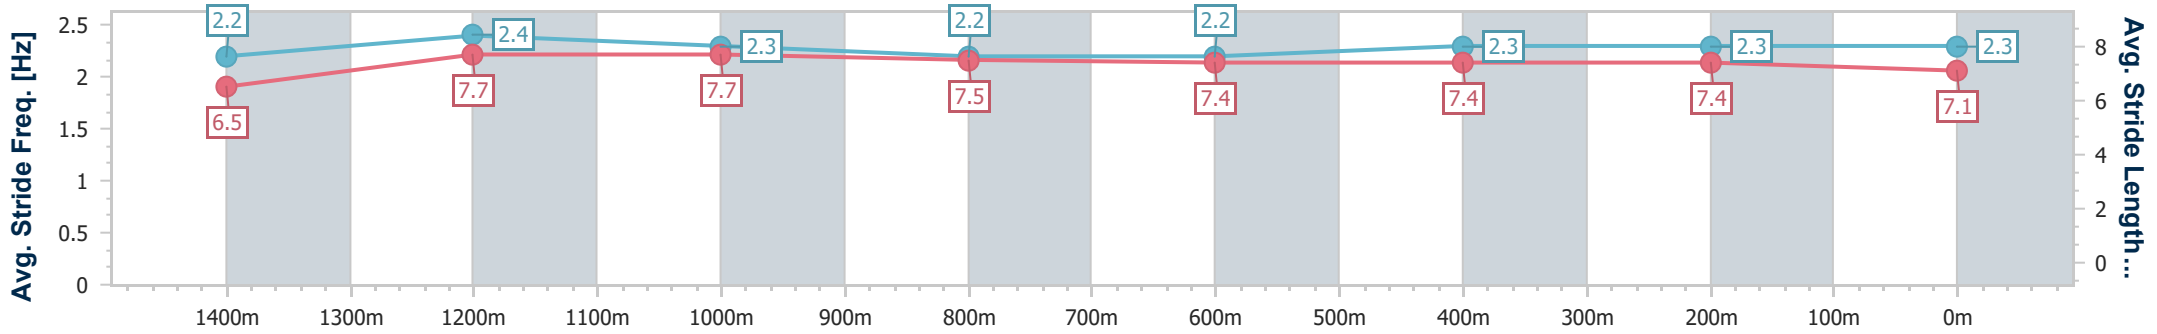

BRISBANE RACING CLUB

Section	Overall	1400m	1200m	1000m	800m	600m	400m	200m
Section Times	1:36.35 [1] (0:13.60)	1:22.75 [4] (0:10.75)	1:12.00 [4] (0:11.32)	1:00.68 [4] (0:12.15)	0:48.53 [5] (0:12.43)	0:36.10 [5] (0:11.71)	0:24.39 [3] (0:11.84)	0:12.55 [2] (0:12.55)
Average Speed [km/h]	53.1	67.1	63.6	59.6	58.7	61.6	60.8	57.4
Top Speed [km/h]	68.8	69.1	65.6	62.3	59.9	62.6	61.6	60.5
Avg. Dist. to Rail [m]	7.7	1.3	1.4	1.5	2.8	0.6	0.2	0.6
Avg. Stride Freq. [Hz]	2.2	2.4	2.3	2.2	2.2	2.3	2.3	2.3
Avg. Stride Length [m]	6.5	7.7	7.7	7.5	7.4	7.4	7.4	7.1