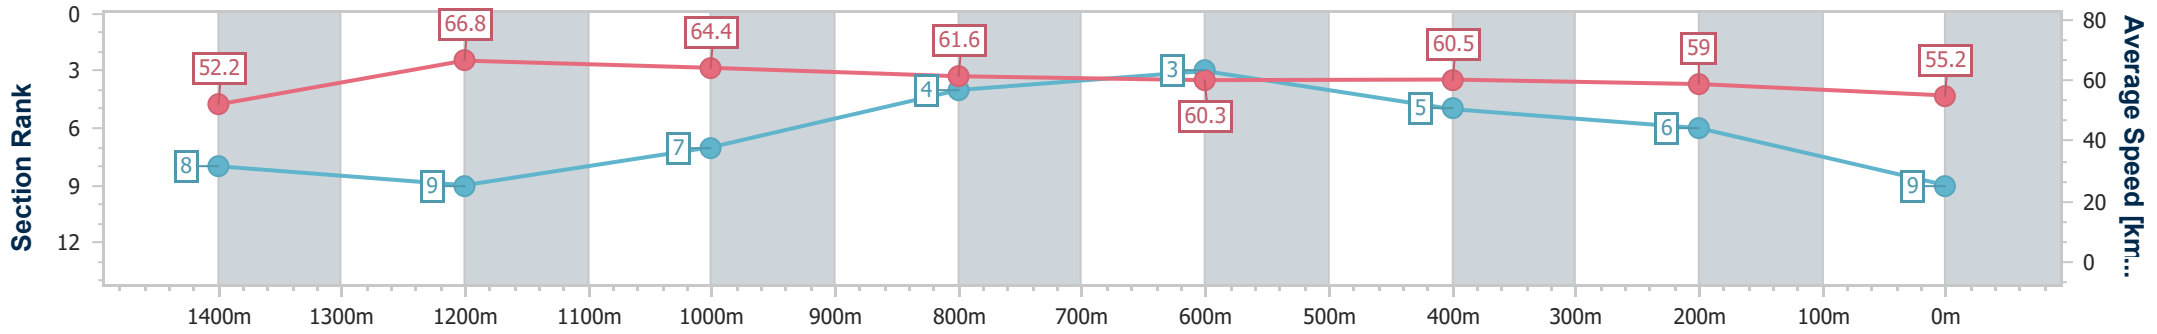

Horse/Jockey Name	Blacklog
Final Rank	9
Fastest Section Time (Section)	0:10.81 (1400m)
Top Speed [km/h] (Section)	68.7 (1400m)
Race State	Finished

Eagle Farm QLD Professional
Race 1: LED SUPER SCREENS BENCHMARK 78 Handicap - 1600m
27 May 2023 - 11:44
Track Rating: Good 4, Weather: Fine, Rail Position: True Entire Course

BRISBANE RACING CLUB

Section	Overall	1400m	1200m	1000m	800m	600m	400m	200m
Section Times	1:37.32 [9] (0:13.86)	1:23.46 [8] (0:10.81)	1:12.65 [9] (0:11.22)	1:01.43 [7] (0:11.92)	0:49.51 [4] (0:12.18)	0:37.33 [3] (0:12.07)	0:25.26 [5] (0:12.21)	0:13.05 [6] (0:13.05)
Average Speed [km/h]	52.2	66.8	64.4	61.6	60.3	60.5	59.0	55.2
Top Speed [km/h]	67.1	68.7	66.6	62.2	61.5	61.8	60.2	57.4
Avg. Dist. to Rail [m]	13.6	3.8	3.6	3.9	4.1	2.8	3.0	4.8
Avg. Stride Freq. [Hz]	2.3	2.4	2.4	2.3	2.3	2.4	2.4	2.3
Avg. Stride Length [m]	6.2	7.7	7.5	7.3	7.2	7.0	6.8	6.7

- [ ] Ranking at each section and finish
- -.-.- No data available at this section
- NA No data available