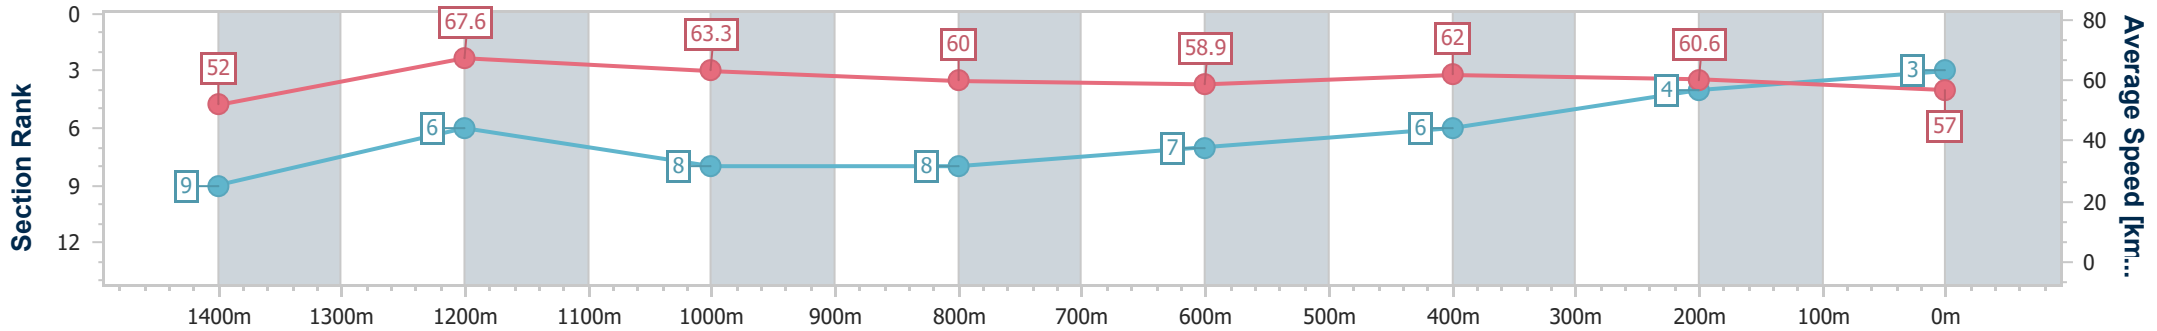

Horse/Jockey Name	Sir Barnabus
Final Rank	3
Fastest Section Time (Section)	0:10.66 (1400m)
Top Speed [km/h] (Section)	69.0 (1400m)
Race State	Finished

Eagle Farm QLD Professional
Race 1: LED SUPER SCREENS BENCHMARK 78 Handicap - 1600m
27 May 2023 - 11:44
Track Rating: Good 4, Weather: Fine, Rail Position: True Entire Course

BRISBANE RACING CLUB

Section	Overall	1400m	1200m	1000m	800m	600m	400m	200m
Section Times	1:36.62 [3] (0:13.87)	1:22.75 [9] (0:10.66)	1:12.09 [6] (0:11.38)	1:00.71 [8] (0:12.14)	0:48.57 [8] (0:12.36)	0:36.21 [7] (0:11.67)	0:24.54 [6] (0:11.91)	0:12.63 [4] (0:12.63)
Average Speed [km/h]	52.0	67.6	63.3	60.0	58.9	62.0	60.6	57.0
Top Speed [km/h]	67.5	69.0	65.7	62.4	60.7	63.3	62.1	59.6
Avg. Dist. to Rail [m]	8.2	1.0	1.6	2.3	2.6	1.3	2.7	4.5
Avg. Stride Freq. [Hz]	2.2	2.4	2.3	2.2	2.2	2.3	2.3	2.3
Avg. Stride Length [m]	6.7	7.9	7.6	7.5	7.4	7.5	7.2	6.8

- [ ] Ranking at each section and finish
- -.-.- No data available at this section
- NA No data available