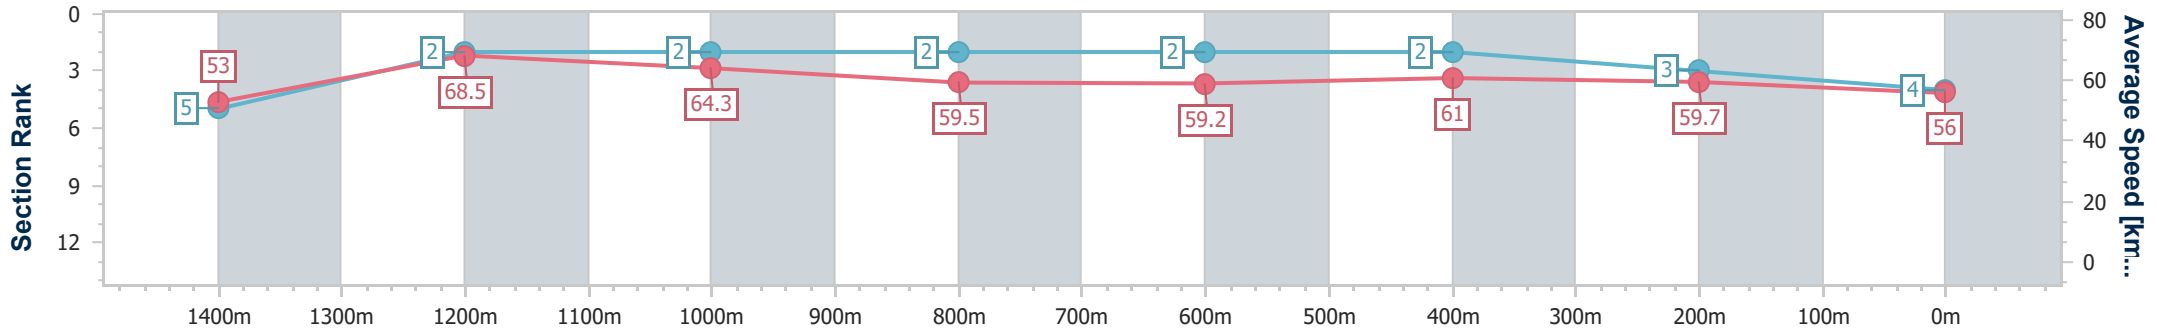

Horse/Jockey Name	Pentito
Final Rank	4
Fastest Section Time (Section)	0:10.58 (1400m)
Top Speed [km/h] (Section)	69.1 (1400m)
Race State	Finished

Eagle Farm QLD Professional
Race 1: LED SUPER SCREENS BENCHMARK 78 Handicap - 1600m
27 May 2023 - 11:44
Track Rating: Good 4, Weather: Fine, Rail Position: True Entire Course

BRISBANE RACING CLUB

Section	Overall	1400m	1200m	1000m	800m	600m	400m	200m
Section Times	1:36.68 [4] (0:13.66)	1:23.02 [5] (0:10.58)	1:12.44 [2] (0:11.21)	1:01.23 [2] (0:12.22)	0:49.01 [2] (0:12.27)	0:36.74 [2] (0:11.84)	0:24.90 [2] (0:12.05)	0:12.85 [3] (0:12.85)
Average Speed [km/h]	53.0	68.5	64.3	59.5	59.2	61.0	59.7	56.0
Top Speed [km/h]	68.2	69.1	66.5	62.0	59.7	61.6	61.5	57.9
Avg. Dist. to Rail [m]	16.1	6.7	3.8	2.0	2.1	1.0	1.4	2.6
Avg. Stride Freq. [Hz]	2.1	2.3	2.2	2.1	2.1	2.2	2.2	2.1
Avg. Stride Length [m]	7.0	8.4	8.1	7.6	7.7	7.7	7.6	7.3

- [ ] Ranking at each section and finish
- -.-.- No data available at this section
- NA No data available