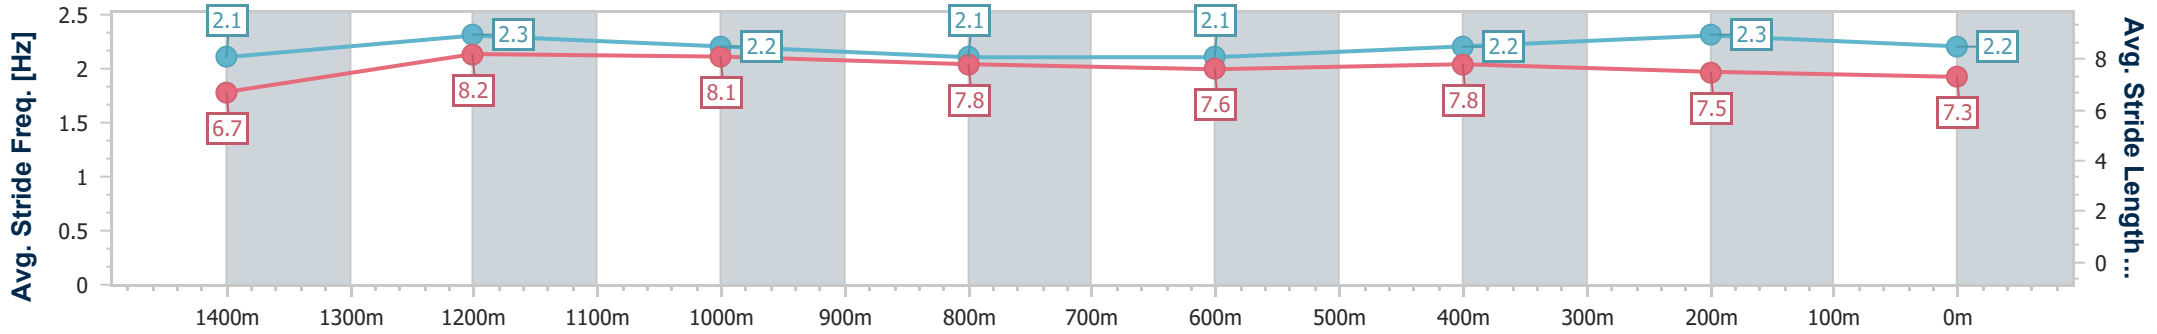

Horse/Jockey Name	Bottega
Final Rank	2
Fastest Section Time (Section)	0:10.80 (1400m)
Top Speed [km/h] (Section)	68.0 (1400m)
Race State	Finished

Eagle Farm QLD Professional
Race 1: LED SUPER SCREENS BENCHMARK 78 Handicap - 1600m
27 May 2023 - 11:44
Track Rating: Good 4, Weather: Fine, Rail Position: True Entire Course

BRISBANE RACING CLUB

Section	Overall	1400m	1200m	1000m	800m	600m	400m	200m						
Section Times	1:36.61 [2] (0:13.98)	1:22.63 [11] (0:10.80)	1:11.83 [10] (0:11.25)	1:00.58 [9] (0:12.07)	0:48.51 [9] (0:12.49)	0:36.02 [10] (0:11.74)	0:24.28 [10] (0:11.76)	0:12.52 [5] (0:12.52)						
Average Speed [km/h]	51.7	66.9	64.0	60.5	58.4	62.3	61.3	57.4						
Top Speed [km/h]	67.3	68.0	65.9	62.6	60.5	64.0	62.2	59.7						
Avg. Dist. to Rail [m]	12.7	3.0	3.4	2.8	2.4	3.4	5.2	4.6						
Avg. Stride Freq. [Hz]	2.1	2.3	2.2	2.1	2.1	2.2	2.3	2.2						
Avg. Stride Length [m]	6.7	8.2	8.1	7.8	7.6	7.8	7.5	7.3						

- [ ] Ranking at each section and finish
- -.-.- No data available at this section
- NA No data available