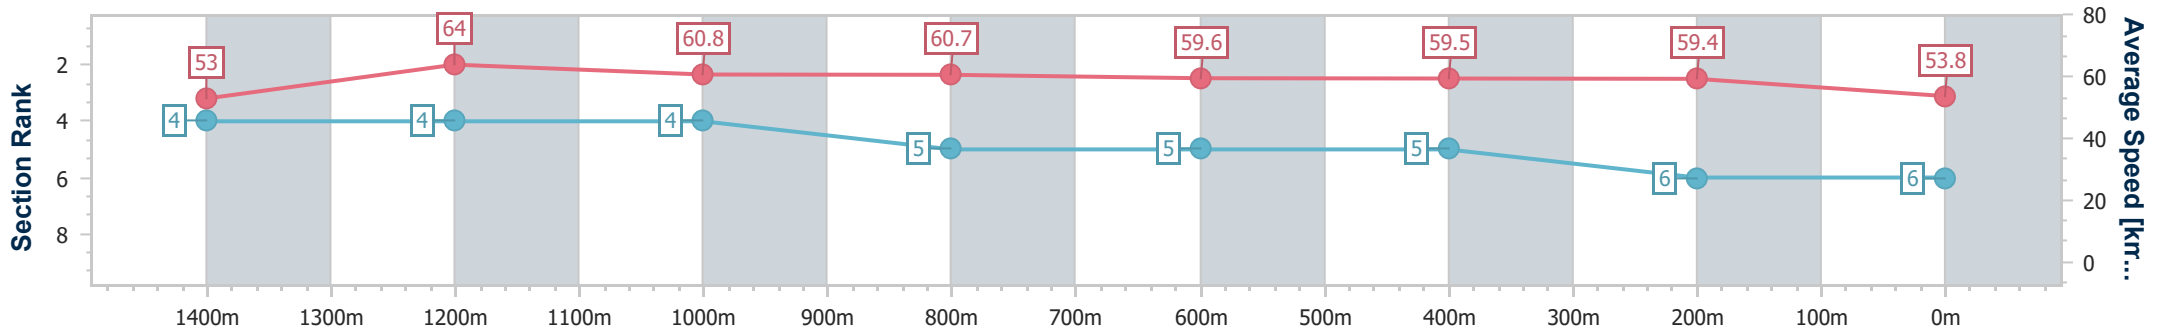

- [] Ranking at each section and finish
- .-.- No data available at this section
- NA No data available

Horse/Jockey Name	Chanel
Final Rank	6
Fastest Section Time (Section)	0:11.29 (1400m)
Top Speed [km/h] (Section)	66.0 (Overall)
Race State	Finished

Sunshine Coast QLD Professional

Race 3: KUNDA PARK AUTOMOTIVE Class 3 Handicap - 1600m

26 May 2023 - 17:00

Track Rating: Good 4, Weather: Fine, Rail Position: +9m

Section	Overall	1400m	1200m	1000m	800m	600m	400m	200m
Section Times	1:38.31 [6] (0:13.58)	1:24.73 [4] (0:11.29)	1:13.44 [4] (0:11.84)	1:01.60 [4] (0:11.91)	0:49.69 [5] (0:12.11)	0:37.58 [5] (0:12.06)	0:25.52 [5] (0:12.13)	0:13.39 [6] (0:13.39)
Average Speed [km/h]	53.0	64.0	60.8	60.7	59.6	59.5	59.4	53.8
Top Speed [km/h]	66.0	65.3	63.2	62.2	60.6	60.2	61.1	58.0
Avg. Dist. to Rail [m]	2.6	1.8	1.5	1.3	0.3	0.4	0.9	1.6
Avg. Stride Freq. [Hz]	2.2	2.4	2.3	2.3	2.3	2.3	2.3	2.2
Avg. Stride Length [m]	6.6	7.4	7.2	7.2	7.1	7.2	7.2	6.8

- [] Ranking at each section and finish
- .-.- No data available at this section
- NA No data available

Horse/Jockey Name	Air Of Alsace
Final Rank	7
Fastest Section Time (Section)	0:11.20 (1400m)
Top Speed [km/h] (Section)	65.0 (1400m)
Race State	Finished