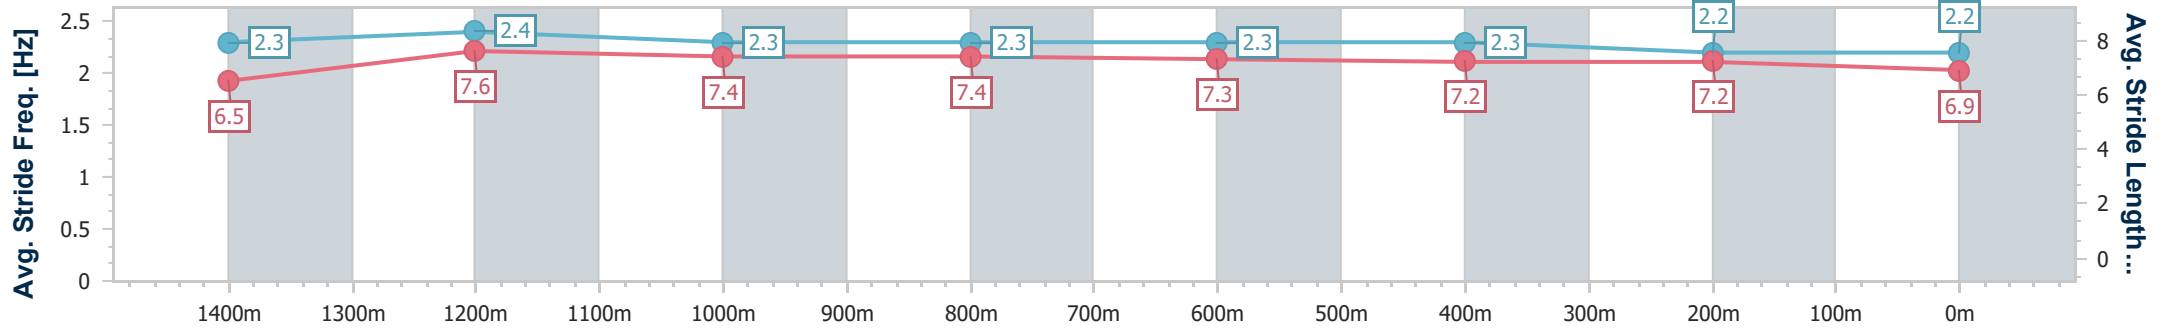

Sunshine Coast QLD Professional

Race 3: KUNDA PARK AUTOMOTIVE Class 3 Handicap - 1600m

26 May 2023 - 17:00

Track Rating: Good 4, Weather: Fine, Rail Position: +9m

Section	Overall	1400m	1200m	1000m	800m	600m	400m	200m
Section Times	1:37.64 [2] (0:13.26)	1:24.38 [1] (0:11.10)	1:13.28 [1] (0:11.90)	1:01.38 [2] (0:11.82)	0:49.56 [1] (0:12.01)	0:37.55 [1] (0:12.06)	0:25.49 [1] (0:12.37)	0:13.12 [2] (0:13.12)
Average Speed [km/h]	54.4	65.2	60.6	60.9	59.6	59.2	58.2	54.9
Top Speed [km/h]	68.8	69.1	62.7	62.7	60.5	60.6	59.4	57.1
Avg. Dist. to Rail [m]	6.7	2.2	1.3	1.0	1.2	1.3	0.3	0.4
Avg. Stride Freq. [Hz]	2.3	2.4	2.3	2.3	2.3	2.3	2.2	2.2
Avg. Stride Length [m]	6.5	7.6	7.4	7.4	7.3	7.2	7.2	6.9