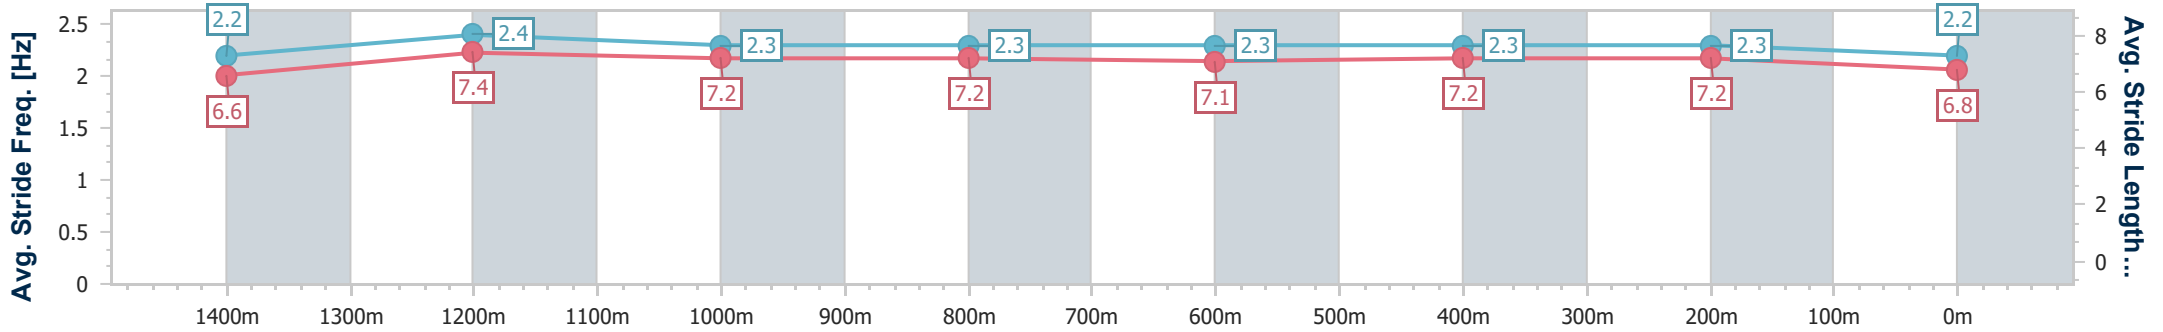

- [] Ranking at each section and finish
- .-.- No data available at this section
- NA No data available

Horse/Jockey Name	Chanel
Final Rank	6
Fastest Section Time (Section)	0:11.29 (1400m)
Top Speed [km/h] (Section)	66.0 (Overall)
Race State	Finished

Sunshine Coast QLD Professional

Race 3: KUNDA PARK AUTOMOTIVE Class 3 Handicap - 1600m

26 May 2023 - 17:00

Track Rating: Good 4, Weather: Fine, Rail Position: +9m

Section	Overall	1400m	1200m	1000m	800m	600m	400m	200m
Section Times	1:38.31 [6] (0:13.58)	1:24.73 [4] (0:11.29)	1:13.44 [4] (0:11.84)	1:01.60 [4] (0:11.91)	0:49.69 [5] (0:12.11)	0:37.58 [5] (0:12.06)	0:25.52 [5] (0:12.13)	0:13.39 [6] (0:13.39)
Average Speed [km/h]	53.0	64.0	60.8	60.7	59.6	59.5	59.4	53.8
Top Speed [km/h]	66.0	65.3	63.2	62.2	60.6	60.2	61.1	58.0
Avg. Dist. to Rail [m]	2.6	1.8	1.5	1.3	0.3	0.4	0.9	1.6
Avg. Stride Freq. [Hz]	2.2	2.4	2.3	2.3	2.3	2.3	2.3	2.2
Avg. Stride Length [m]	6.6	7.4	7.2	7.2	7.1	7.2	7.2	6.8

- [] Ranking at each section and finish
- .-.- No data available at this section
- NA No data available

Horse/Jockey Name	Air Of Alsace
Final Rank	7
Fastest Section Time (Section)	0:11.20 (1400m)
Top Speed [km/h] (Section)	65.0 (1400m)
Race State	Finished