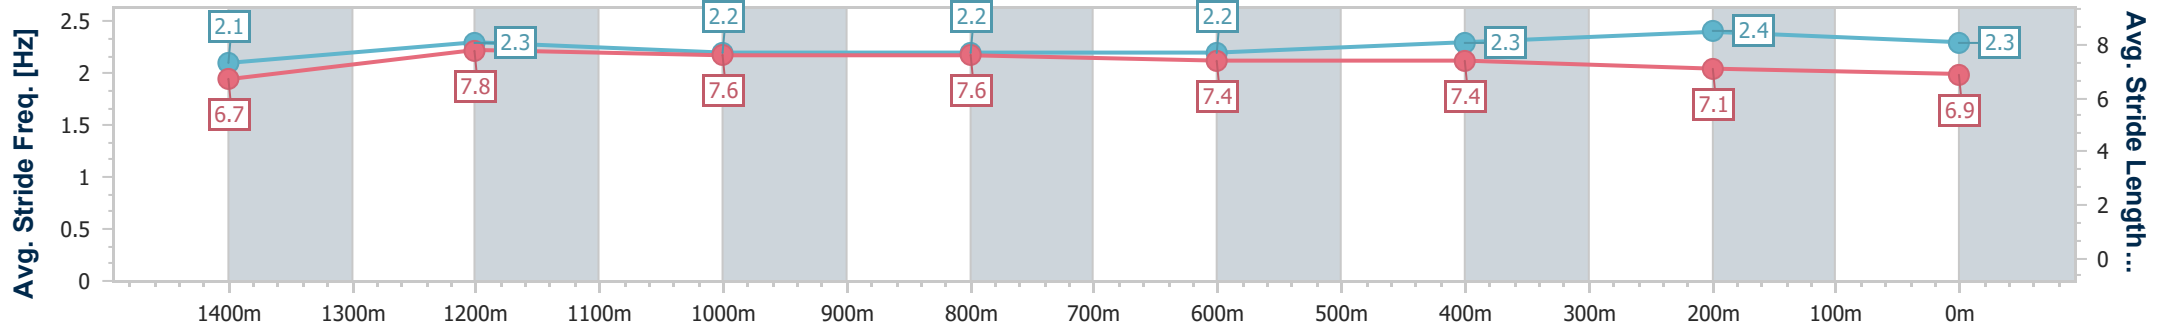

Horse/Jockey Name	Jakkalberry Finn
Final Rank	3
Fastest Section Time (Section)	0:11.34 (1400m)
Top Speed [km/h] (Section)	64.7 (1400m)
Race State	Finished

Sunshine Coast QLD Professional

Race 3: KUNDA PARK AUTOMOTIVE Class 3 Handicap - 1600m **SCTC** SUNSHINE COAST TURF CLUB

26 May 2023 - 17:00

Track Rating: Good 4, Weather: Fine, Rail Position: +9m

Section	Overall	1400m	1200m	1000m	800m	600m	400m	200m
Section Times	1:37.72 [3] (0:14.01)	1:23.71 [6] (0:11.34)	1:12.37 [6] (0:11.49)	1:00.88 [6] (0:11.92)	0:48.96 [6] (0:12.17)	0:36.79 [6] (0:12.03)	0:24.76 [6] (0:11.81)	0:12.95 [3] (0:12.95)
Average Speed [km/h]	51.4	64.0	62.7	60.9	60.2	60.9	61.0	55.6
Top Speed [km/h]	64.0	64.7	64.5	61.4	60.6	62.0	62.1	58.9
Avg. Dist. to Rail [m]	5.3	2.4	2.6	2.8	2.9	2.9	4.6	3.7
Avg. Stride Freq. [Hz]	2.1	2.3	2.2	2.2	2.2	2.3	2.4	2.3
Avg. Stride Length [m]	6.7	7.8	7.6	7.6	7.4	7.4	7.1	6.9

- [ ] Ranking at each section and finish
- -.-.- No data available at this section
- NA No data available