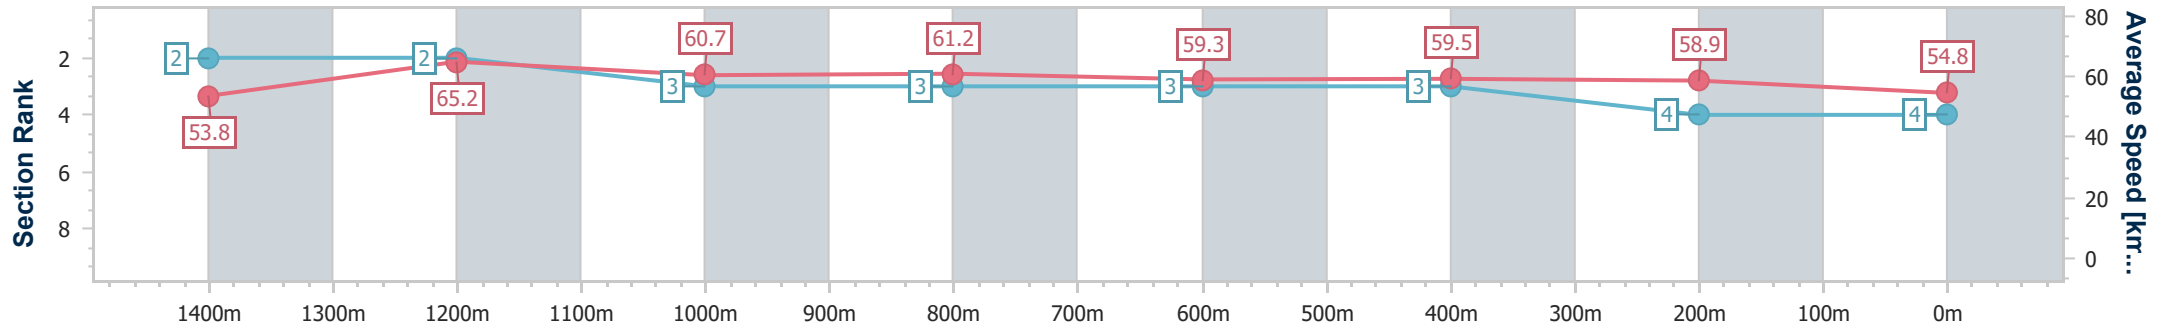

Sunshine Coast QLD Professional

Race 3: KUNDA PARK AUTOMOTIVE Class 3 Handicap - 1600m

26 May 2023 - 17:00

Track Rating: Good 4, Weather: Fine, Rail Position: +9m

Section	Overall	1400m	1200m	1000m	800m	600m	400m	200m
Section Times	1:37.94 [4] (0:13.40)	1:24.54 [2] (0:11.11)	1:13.43 [2] (0:11.87)	1:01.56 [3] (0:11.84)	0:49.72 [3] (0:12.24)	0:37.48 [3] (0:12.11)	0:25.37 [3] (0:12.24)	0:13.13 [4] (0:13.13)
Average Speed [km/h]	53.8	65.2	60.7	61.2	59.3	59.5	58.9	54.8
Top Speed [km/h]	66.8	68.4	62.4	64.1	60.4	60.4	60.0	57.6
Avg. Dist. to Rail [m]	5.5	2.8	1.8	2.1	1.3	0.3	0.2	0.4
Avg. Stride Freq. [Hz]	2.2	2.4	2.3	2.3	2.3	2.4	2.4	2.3
Avg. Stride Length [m]	6.8	7.4	7.3	7.1	7.1	7.0	6.9	6.6