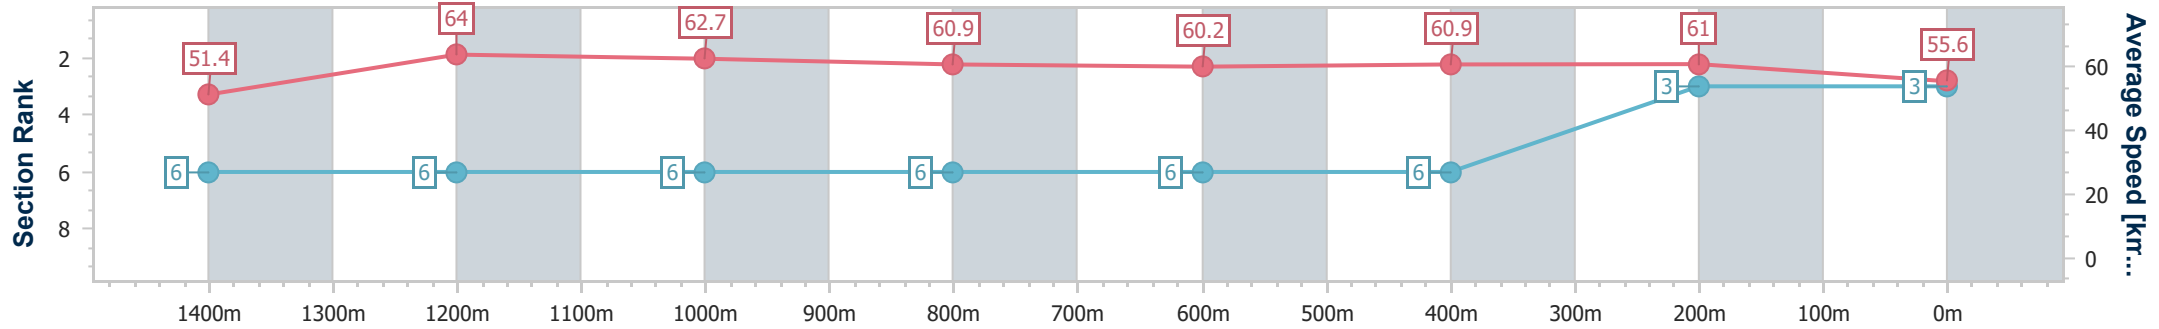

Horse/Jockey Name	Jakkalberry Finn
Final Rank	3
Fastest Section Time (Section)	0:11.34 (1400m)
Top Speed [km/h] (Section)	64.7 (1400m)
Race State	Finished

Sunshine Coast QLD Professional

Race 3: KUNDA PARK AUTOMOTIVE Class 3 Handicap - 1600m **SCTC** SUNSHINE COAST TURF CLUB

26 May 2023 - 17:00

Track Rating: Good 4, Weather: Fine, Rail Position: +9m

Section	Overall	1400m	1200m	1000m	800m	600m	400m	200m
Section Times	1:37.72 [3] (0:14.01)	1:23.71 [6] (0:11.34)	1:12.37 [6] (0:11.49)	1:00.88 [6] (0:11.92)	0:48.96 [6] (0:12.17)	0:36.79 [6] (0:12.03)	0:24.76 [6] (0:11.81)	0:12.95 [3] (0:12.95)
Average Speed [km/h]	51.4	64.0	62.7	60.9	60.2	60.9	61.0	55.6
Top Speed [km/h]	64.0	64.7	64.5	61.4	60.6	62.0	62.1	58.9
Avg. Dist. to Rail [m]	5.3	2.4	2.6	2.8	2.9	2.9	4.6	3.7
Avg. Stride Freq. [Hz]	2.1	2.3	2.2	2.2	2.2	2.3	2.4	2.3
Avg. Stride Length [m]	6.7	7.8	7.6	7.6	7.4	7.4	7.1	6.9

- [ ] Ranking at each section and finish
- -.-.- No data available at this section
- NA No data available