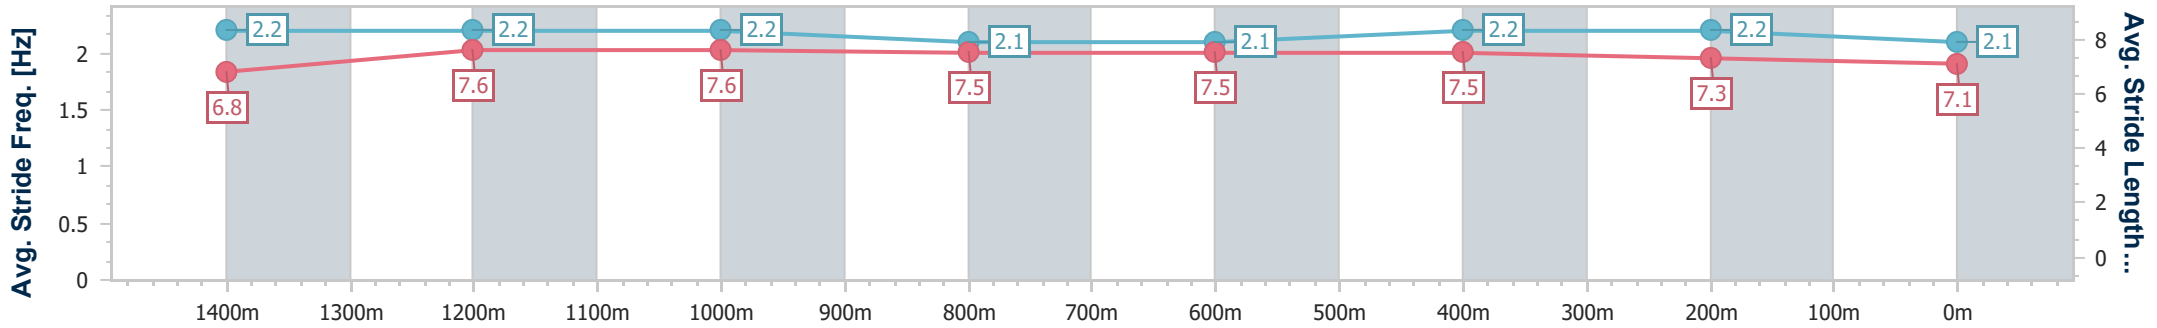

Horse/Jockey Name	Makedon
Final Rank	1
Fastest Section Time (Section)	0:11.10 (1400m)
Top Speed [km/h] (Section)	68.8 (1400m)
Race State	Finished

Sunshine Coast QLD Professional

Race 3: KUNDA PARK AUTOMOTIVE Class 3 Handicap - 1600m

26 May 2023 - 17:00

Track Rating: Good 4, Weather: Fine, Rail Position: +9m

Section	Overall	1400m	1200m	1000m	800m	600m	400m	200m
Section Times	1:37.32 [1] (0:13.54)	1:23.78 [3] (0:11.10)	1:12.68 [3] (0:11.56)	1:01.12 [1] (0:11.93)	0:49.19 [2] (0:12.25)	0:36.94 [2] (0:12.07)	0:24.87 [2] (0:12.06)	0:12.81 [1] (0:12.81)
Average Speed [km/h]	53.2	65.4	62.5	60.8	59.6	60.0	59.7	56.2
Top Speed [km/h]	67.3	68.8	64.1	61.3	60.4	60.5	60.0	59.1
Avg. Dist. to Rail [m]	3.9	3.3	3.2	3.1	2.4	1.1	1.5	1.8
Avg. Stride Freq. [Hz]	2.2	2.2	2.2	2.1	2.1	2.2	2.2	2.1
Avg. Stride Length [m]	6.8	7.6	7.6	7.5	7.5	7.5	7.3	7.1

- [ ] Ranking at each section and finish
- -.-.- No data available at this section
- NA No data available