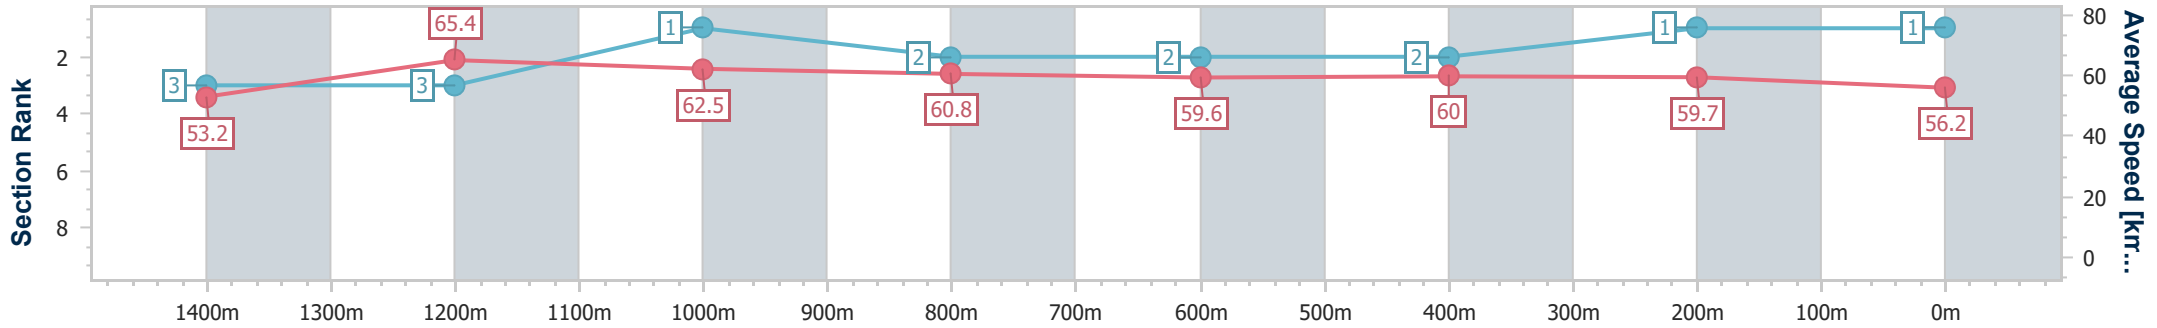

Race 3: KUNDA PARK AUTOMOTIVE Class 3 Handicap - 1600m

26 May 2023 - 17:00

Track Rating: Good 4, Weather: Fine, Rail Position: +9m

Section	Overall	1400m	1200m	1000m	800m	600m	400m	200m
Section Times	1:37.32 [1] (0:13.54)	1:23.78 [3] (0:11.10)	1:12.68 [3] (0:11.56)	1:01.12 [1] (0:11.93)	0:49.19 [2] (0:12.25)	0:36.94 [2] (0:12.07)	0:24.87 [2] (0:12.06)	0:12.81 [1] (0:12.81)
Average Speed [km/h]	53.2	65.4	62.5	60.8	59.6	60.0	59.7	56.2
Top Speed [km/h]	67.3	68.8	64.1	61.3	60.4	60.5	60.0	59.1
Avg. Dist. to Rail [m]	3.9	3.3	3.2	3.1	2.4	1.1	1.5	1.8
Avg. Stride Freq. [Hz]	2.2	2.2	2.2	2.1	2.1	2.2	2.2	2.1
Avg. Stride Length [m]	6.8	7.6	7.6	7.5	7.5	7.5	7.3	7.1