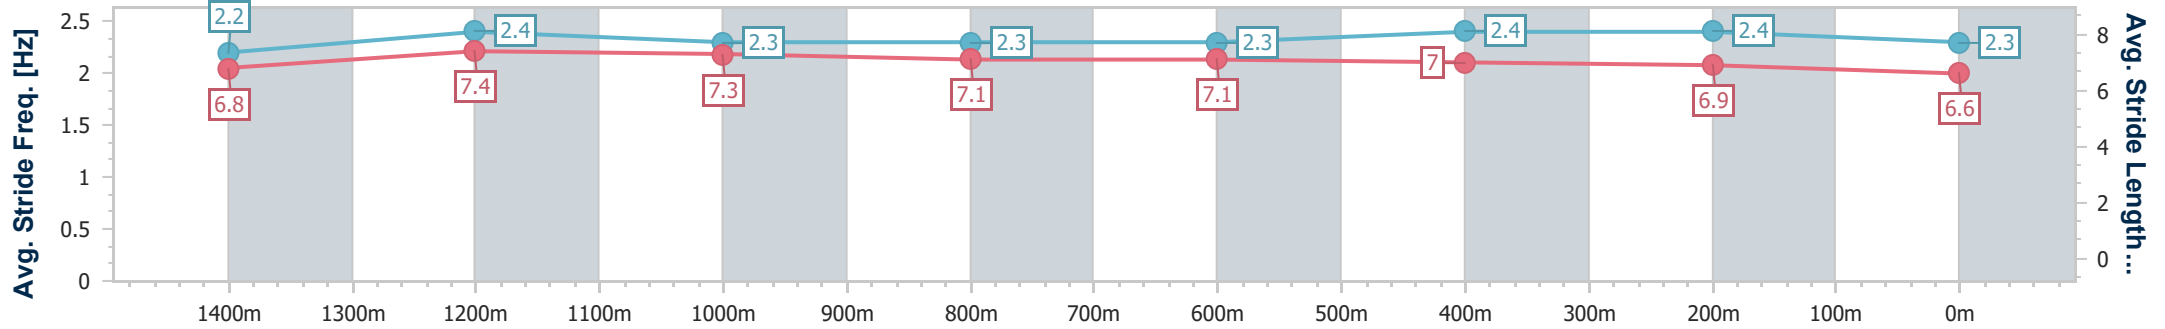

Sunshine Coast QLD Professional

Race 3: KUNDA PARK AUTOMOTIVE Class 3 Handicap - 1600m

26 May 2023 - 17:00

Track Rating: Good 4, Weather: Fine, Rail Position: +9m

Section	Overall	1400m	1200m	1000m	800m	600m	400m	200m
Section Times	1:37.94 [4] (0:13.40)	1:24.54 [2] (0:11.11)	1:13.43 [2] (0:11.87)	1:01.56 [3] (0:11.84)	0:49.72 [3] (0:12.24)	0:37.48 [3] (0:12.11)	0:25.37 [3] (0:12.24)	0:13.13 [4] (0:13.13)
Average Speed [km/h]	53.8	65.2	60.7	61.2	59.3	59.5	58.9	54.8
Top Speed [km/h]	66.8	68.4	62.4	64.1	60.4	60.4	60.0	57.6
Avg. Dist. to Rail [m]	5.5	2.8	1.8	2.1	1.3	0.3	0.2	0.4
Avg. Stride Freq. [Hz]	2.2	2.4	2.3	2.3	2.3	2.4	2.4	2.3
Avg. Stride Length [m]	6.8	7.4	7.3	7.1	7.1	7.0	6.9	6.6