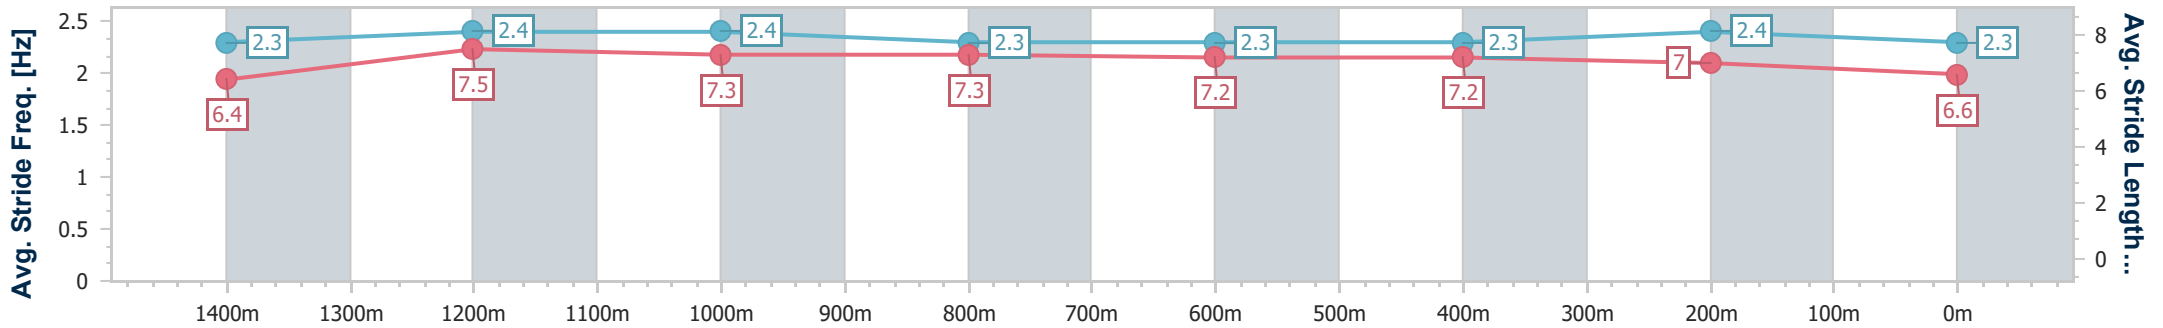

Sunshine Coast QLD Professional

Race 3: KUNDA PARK AUTOMOTIVE Class 3 Handicap - 1600m

26 May 2023 - 17:00

Track Rating: Good 4, Weather: Fine, Rail Position: +9m

Section	Overall	1400m	1200m	1000m	800m	600m	400m	200m
Section Times	1:38.11 [5] (0:13.71)	1:24.40 [5] (0:11.35)	1:13.05 [5] (0:11.65)	1:01.40 [5] (0:11.90)	0:49.50 [4] (0:12.11)	0:37.39 [4] (0:12.04)	0:25.35 [4] (0:12.14)	0:13.21 [5] (0:13.21)
Average Speed [km/h]	52.5	64.0	61.9	61.1	60.2	60.3	59.4	54.5
Top Speed [km/h]	65.9	65.6	64.6	61.9	61.2	61.4	60.4	57.2
Avg. Dist. to Rail [m]	4.7	3.2	3.7	3.4	2.1	1.7	2.9	3.6
Avg. Stride Freq. [Hz]	2.3	2.4	2.4	2.3	2.3	2.3	2.4	2.3
Avg. Stride Length [m]	6.4	7.5	7.3	7.3	7.2	7.2	7.0	6.6

- [] Ranking at each section and finish
- .-.- No data available at this section
- NA No data available

Horse/Jockey Name	Chanel
Final Rank	6
Fastest Section Time (Section)	0:11.29 (1400m)
Top Speed [km/h] (Section)	66.0 (Overall)
Race State	Finished