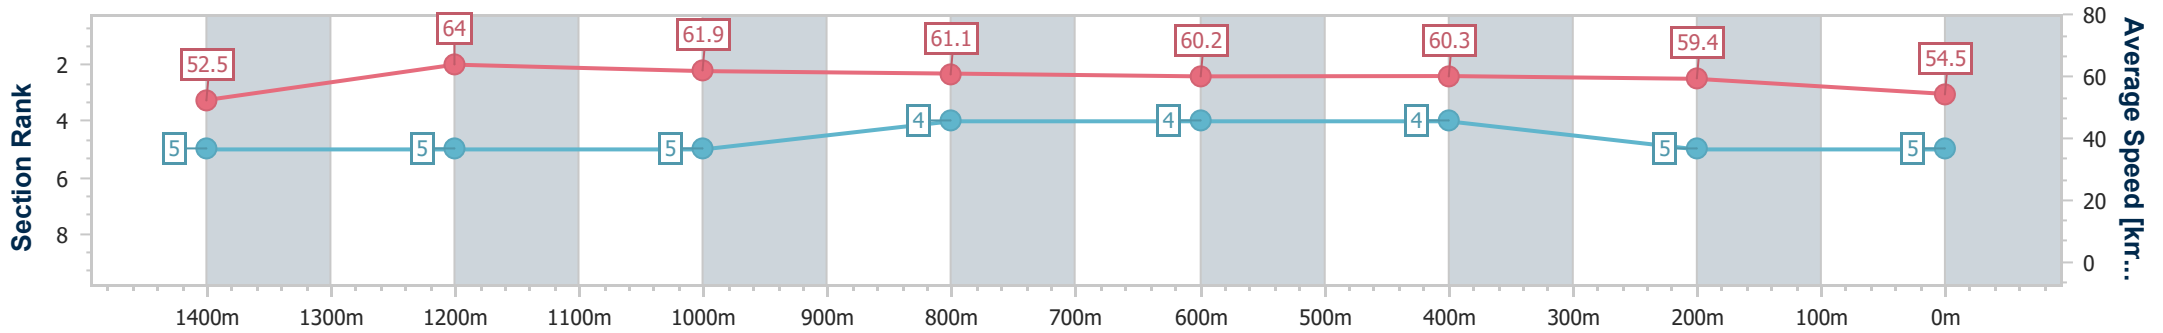

Sunshine Coast QLD Professional

Race 3: KUNDA PARK AUTOMOTIVE Class 3 Handicap - 1600m

26 May 2023 - 17:00

Track Rating: Good 4, Weather: Fine, Rail Position: +9m

Section	Overall	1400m	1200m	1000m	800m	600m	400m	200m
Section Times	1:38.11 [5] (0:13.71)	1:24.40 [5] (0:11.35)	1:13.05 [5] (0:11.65)	1:01.40 [5] (0:11.90)	0:49.50 [4] (0:12.11)	0:37.39 [4] (0:12.04)	0:25.35 [4] (0:12.14)	0:13.21 [5] (0:13.21)
Average Speed [km/h]	52.5	64.0	61.9	61.1	60.2	60.3	59.4	54.5
Top Speed [km/h]	65.9	65.6	64.6	61.9	61.2	61.4	60.4	57.2
Avg. Dist. to Rail [m]	4.7	3.2	3.7	3.4	2.1	1.7	2.9	3.6
Avg. Stride Freq. [Hz]	2.3	2.4	2.4	2.3	2.3	2.3	2.4	2.3
Avg. Stride Length [m]	6.4	7.5	7.3	7.3	7.2	7.2	7.0	6.6

- [] Ranking at each section and finish
- .-.- No data available at this section
- NA No data available

Horse/Jockey Name	Chanel
Final Rank	6
Fastest Section Time (Section)	0:11.29 (1400m)
Top Speed [km/h] (Section)	66.0 (Overall)
Race State	Finished