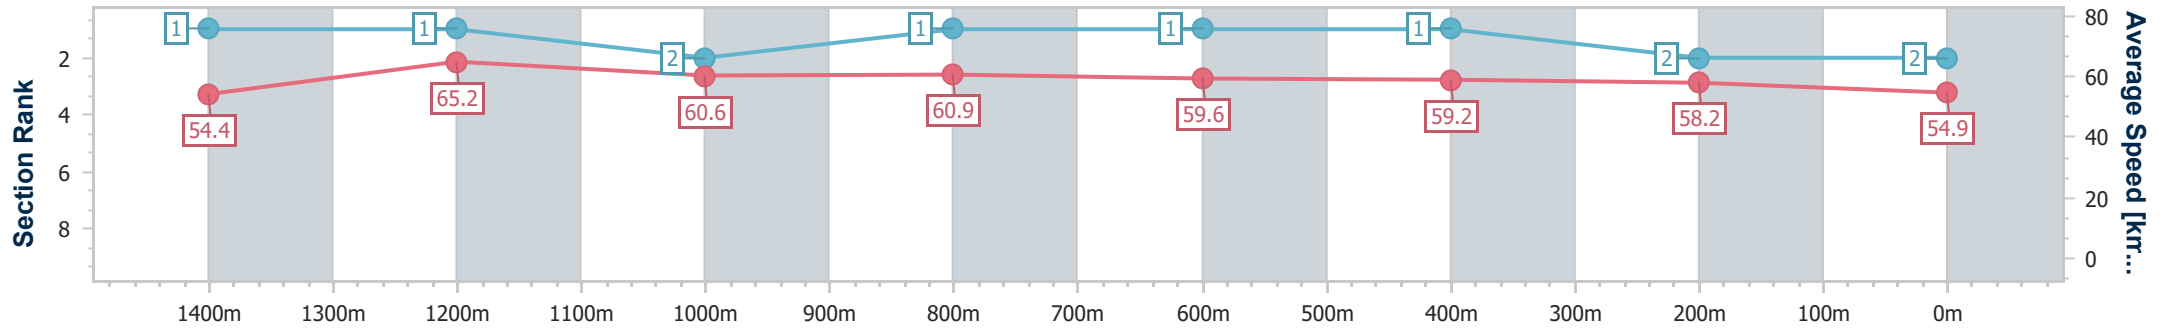

Sunshine Coast QLD Professional

Race 3: KUNDA PARK AUTOMOTIVE Class 3 Handicap - 1600m

26 May 2023 - 17:00

Track Rating: Good 4, Weather: Fine, Rail Position: +9m

Section	Overall	1400m	1200m	1000m	800m	600m	400m	200m
Section Times	1:37.64 [2] (0:13.26)	1:24.38 [1] (0:11.10)	1:13.28 [1] (0:11.90)	1:01.38 [2] (0:11.82)	0:49.56 [1] (0:12.01)	0:37.55 [1] (0:12.06)	0:25.49 [1] (0:12.37)	0:13.12 [2] (0:13.12)
Average Speed [km/h]	54.4	65.2	60.6	60.9	59.6	59.2	58.2	54.9
Top Speed [km/h]	68.8	69.1	62.7	62.7	60.5	60.6	59.4	57.1
Avg. Dist. to Rail [m]	6.7	2.2	1.3	1.0	1.2	1.3	0.3	0.4
Avg. Stride Freq. [Hz]	2.3	2.4	2.3	2.3	2.3	2.3	2.2	2.2
Avg. Stride Length [m]	6.5	7.6	7.4	7.4	7.3	7.2	7.2	6.9