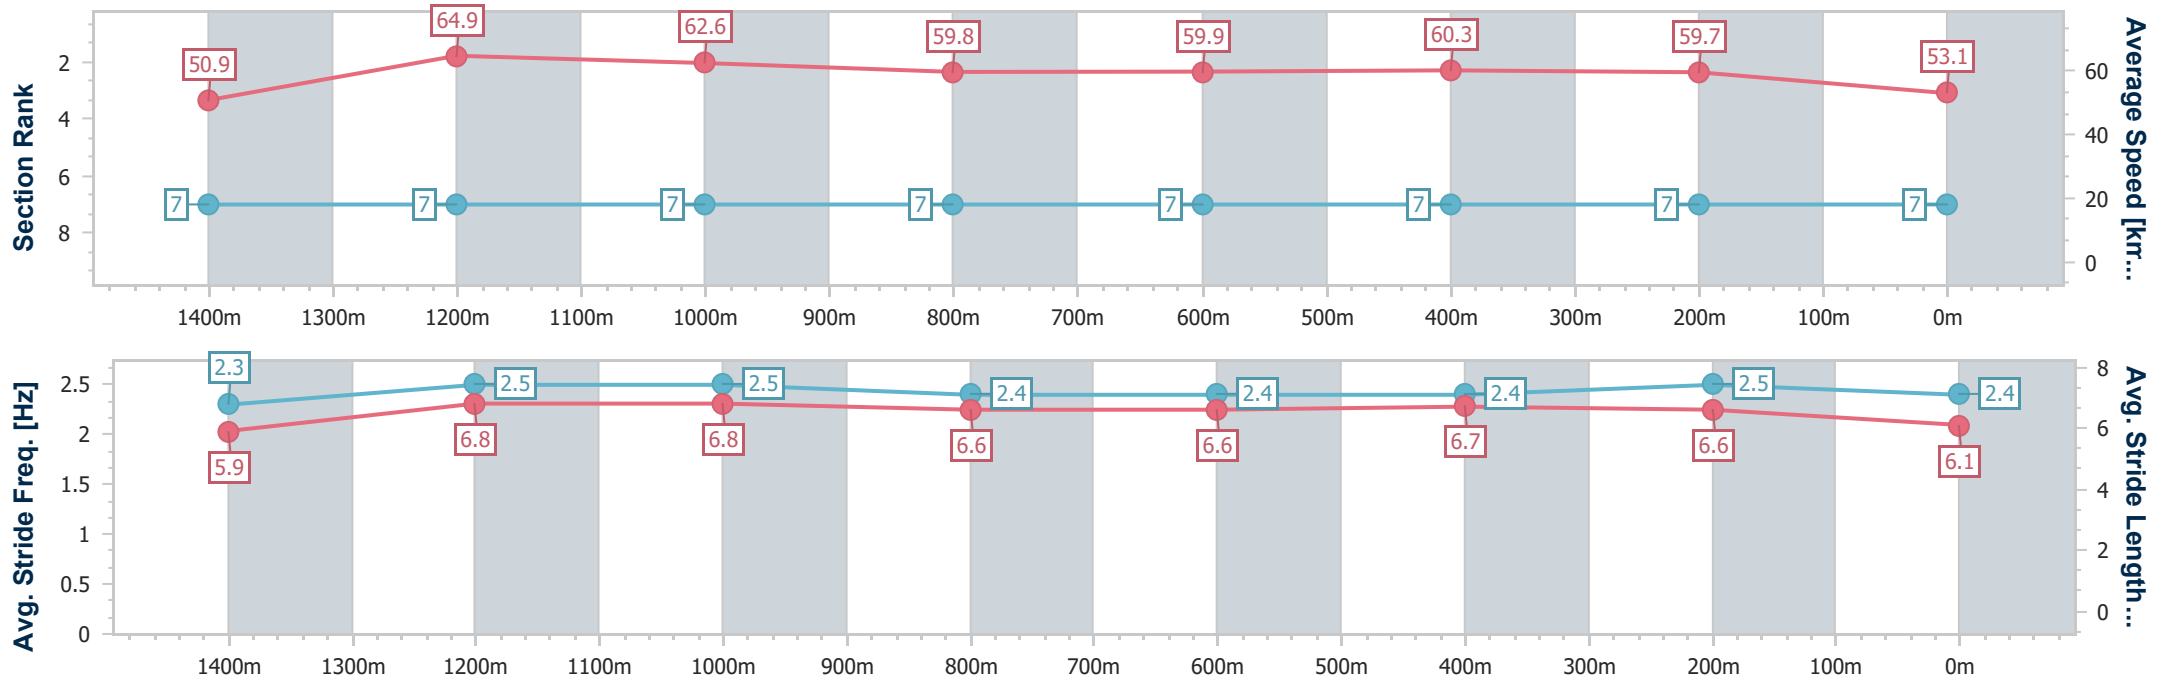

- [] Ranking at each section and finish
- .-.- No data available at this section
- NA No data available

Horse/Jockey Name	Air Of Alsace
Final Rank	7
Fastest Section Time (Section)	0:11.20 (1400m)
Top Speed [km/h] (Section)	65.0 (1400m)
Race State	Finished

Sunshine Coast QLD Professional

Race 3: KUNDA PARK AUTOMOTIVE Class 3 Handicap - 1600m

26 May 2023 - 17:00

Track Rating: Good 4, Weather: Fine, Rail Position: +9m

Section	Overall	1400m	1200m	1000m	800m	600m	400m	200m
Section Times	1:38.76 [7] (0:14.19)	1:24.57 [7] (0:11.20)	1:13.37 [7] (0:11.53)	1:01.84 [7] (0:12.13)	0:49.71 [7] (0:12.11)	0:37.60 [7] (0:11.96)	0:25.64 [7] (0:12.06)	0:13.58 [7] (0:13.58)
Average Speed [km/h]	50.9	64.9	62.6	59.8	59.9	60.3	59.7	53.1
Top Speed [km/h]	64.9	65.0	64.3	60.7	60.8	60.7	60.7	58.0
Avg. Dist. to Rail [m]	7.4	3.6	3.6	2.9	1.3	0.4	4.8	7.0
Avg. Stride Freq. [Hz]	2.3	2.5	2.5	2.4	2.4	2.4	2.5	2.4
Avg. Stride Length [m]	5.9	6.8	6.8	6.6	6.6	6.7	6.6	6.1

- [] Ranking at each section and finish
- .-.- No data available at this section
- NA No data available