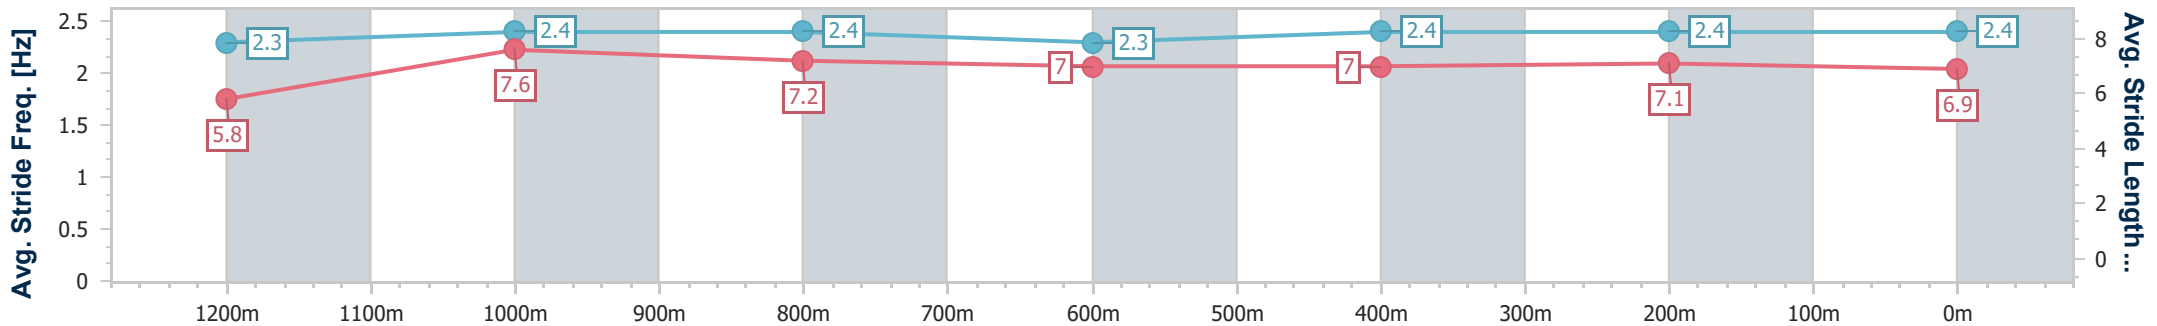

Doomben QLD Professional
Race 8: THE STAR STRADBROKE SEASON BENCHMARK 68
 Handicap - 1350m
 24 May 2023 - 16:35
 Track Rating: Good 4, Weather: Fine, Rail Position: 6.5m Entire

BRISBANE
RACING CLUB

Section	Overall	1200m	1000m	800m	600m	400m	200m
Section Times	1:19.59 [4] (0:11.44)	1:08.15 [10] (0:11.02)	0:57.13 [10] (0:11.04)	0:46.09 [10] (0:11.50)	0:34.59 [9] (0:11.33)	0:23.26 [9] (0:11.26)	0:12.00 [10] (0:12.00)
Average Speed [km/h]	47.3	65.3	65.4	62.3	63.0	63.6	60.1
Top Speed [km/h]	64.7	66.4	66.4	64.8	63.5	65.2	62.8
Avg. Dist. to Rail [m]	2.8	0.9	0.9	0.7	1.7	0.9	1.4
Avg. Stride Freq. [Hz]	2.2	2.3	2.3	2.3	2.4	2.4	2.4
Avg. Stride Length [m]	6.0	7.3	7.3	7.2	7.1	7.0	6.9

- [] Ranking at each section and finish
- .-.- No data available at this section
- NA No data available

Horse/Jockey Name	Prickly Poppy
Final Rank	5
Fastest Section Time (Section)	0:10.79 (1200m)
Top Speed [km/h] (Section)	69.1 (1200m)
Race State	Finished

Doomben QLD Professional
Race 8: THE STAR STRADBROKE SEASON BENCHMARK 68
 Handicap - 1350m
 24 May 2023 - 16:35
 Track Rating: Good 4, Weather: Fine, Rail Position: 6.5m Entire

BRISBANE
RACING CLUB

Section	Overall	1200m	1000m	800m	600m	400m	200m
Section Times	1:19.63 [5] (0:11.27)	1:08.36 [5] (0:10.79)	0:57.57 [6] (0:11.10)	0:46.47 [6] (0:11.54)	0:34.93 [6] (0:11.42)	0:23.51 [6] (0:11.46)	0:12.05 [9] (0:12.05)
Average Speed [km/h]	48.0	66.8	65.0	62.4	62.6	62.8	59.8
Top Speed [km/h]	64.4	69.1	66.2	63.4	63.2	63.2	62.3
Avg. Dist. to Rail [m]	4.1	1.1	0.9	0.2	0.7	1.2	2.7
Avg. Stride Freq. [Hz]	2.3	2.4	2.4	2.3	2.4	2.4	2.4
Avg. Stride Length [m]	5.8	7.6	7.2	7.0	7.0	7.1	6.9