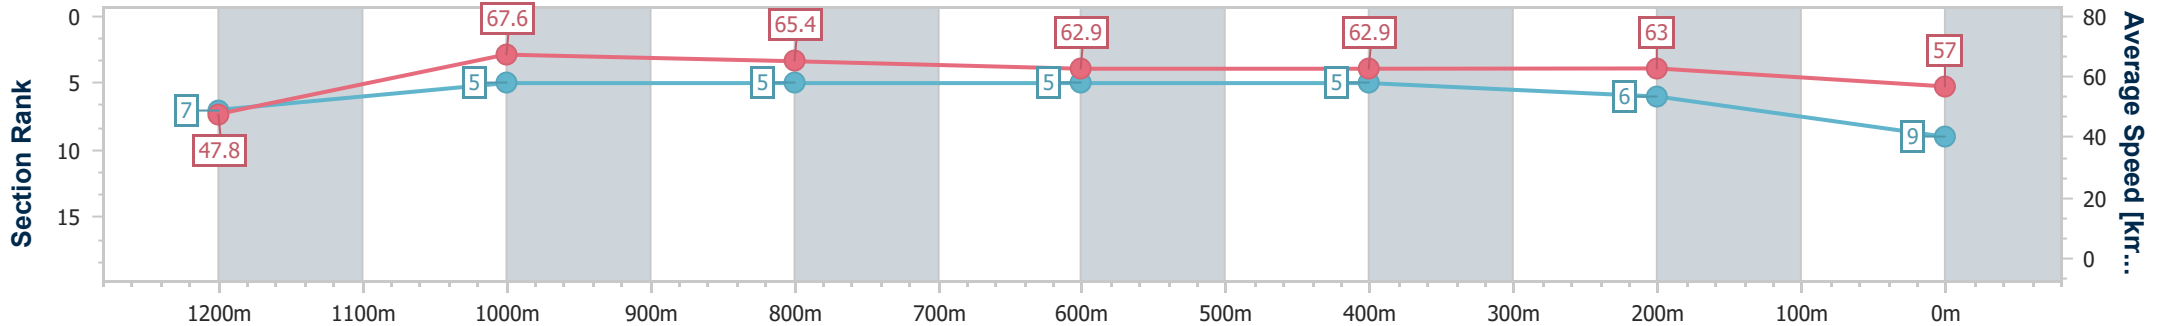

Doomben QLD Professional
Race 8: THE STAR STRADBROKE SEASON BENCHMARK 68
 Handicap - 1350m
 24 May 2023 - 16:35
 Track Rating: Good 4, Weather: Fine, Rail Position: 6.5m Entire

BRISBANE
RACING CLUB

Section	Overall	1200m	1000m	800m	600m	400m	200m
Section Times	1:19.91 [8] (0:11.09)	1:08.82 [4] (0:10.59)	0:58.23 [3] (0:10.96)	0:47.27 [3] (0:11.53)	0:35.74 [3] (0:11.45)	0:24.29 [3] (0:11.47)	0:12.82 [3] (0:12.82)
Average Speed [km/h]	48.6	68.1	65.6	62.5	63.0	62.8	56.1
Top Speed [km/h]	66.7	69.1	67.9	63.3	63.8	63.8	59.5
Avg. Dist. to Rail [m]	2.3	0.6	0.3	0.5	0.4	0.8	1.7
Avg. Stride Freq. [Hz]	2.2	2.3	2.3	2.2	2.3	2.3	2.2
Avg. Stride Length [m]	6.2	7.9	8.0	7.7	7.6	7.5	7.1

- [] Ranking at each section and finish
- .-.- No data available at this section
- NA No data available

Horse/Jockey Name	I Am Azzurro
Final Rank	9
Fastest Section Time (Section)	0:10.69 (1200m)
Top Speed [km/h] (Section)	68.4 (1200m)
Race State	Finished

Doomben QLD Professional
Race 8: THE STAR STRADBROKE SEASON BENCHMARK 68
 Handicap - 1350m
 24 May 2023 - 16:35
 Track Rating: Good 4, Weather: Fine, Rail Position: 6.5m Entire

BRISBANE
RACING CLUB

Section	Overall	1200m	1000m	800m	600m	400m	200m
Section Times	1:20.09 [9] (0:11.29)	1:08.80 [7] (0:10.69)	0:58.11 [5] (0:11.04)	0:47.07 [5] (0:11.48)	0:35.59 [5] (0:11.47)	0:24.12 [5] (0:11.48)	0:12.64 [6] (0:12.64)
Average Speed [km/h]	47.8	67.6	65.4	62.9	62.9	63.0	57.0
Top Speed [km/h]	66.6	68.4	67.8	63.5	63.6	64.0	62.2
Avg. Dist. to Rail [m]	12.5	5.1	2.8	0.6	0.6	3.2	5.3
Avg. Stride Freq. [Hz]	2.1	2.3	2.1	2.2	2.3	2.3	2.2
Avg. Stride Length [m]	6.2	8.2	8.5	7.8	7.7	7.5	7.1