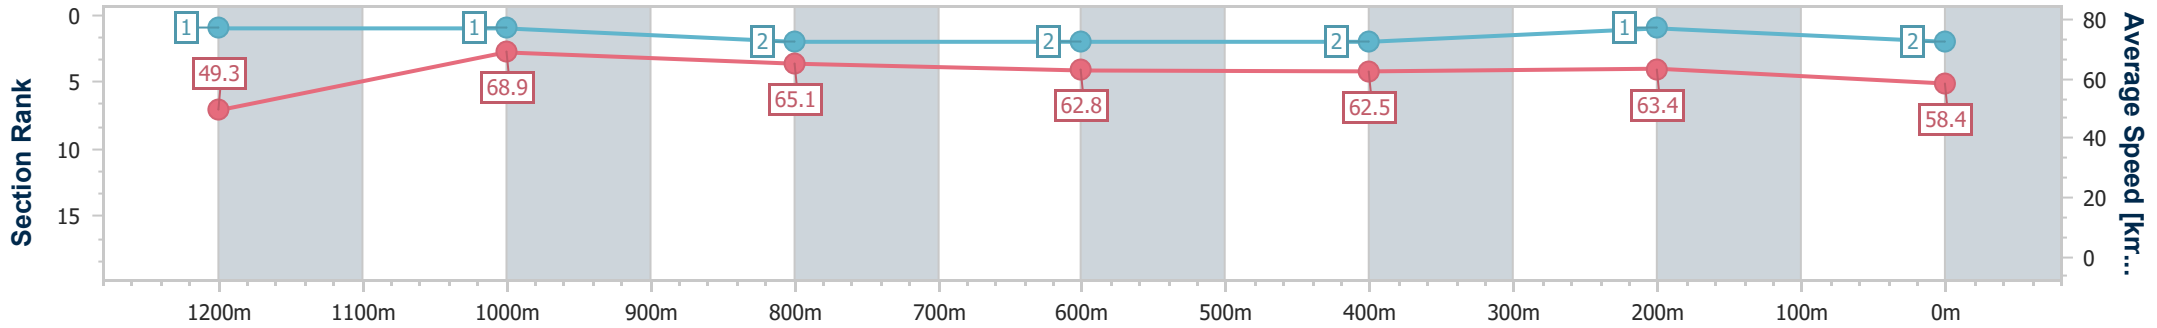

Horse/Jockey Name	The Racketeer
Final Rank	2
Fastest Section Time (Section)	0:10.45 (1200m)
Top Speed [km/h] (Section)	69.7 (1200m)
Race State	Finished

Doomben QLD Professional
Race 8: THE STAR STRADBROKE SEASON BENCHMARK 68
Handicap - 1350m
24 May 2023 - 16:35
Track Rating: Good 4, Weather: Fine, Rail Position: 6.5m Entire

BRISBANE
RACING CLUB

Section	Overall	1200m	1000m	800m	600m	400m	200m
Section Times	1:19.20 [2] (0:10.96)	1:08.24 [1] (0:10.45)	0:57.79 [1] (0:11.10)	0:46.69 [2] (0:11.48)	0:35.21 [2] (0:11.53)	0:23.68 [2] (0:11.35)	0:12.33 [1] (0:12.33)
Average Speed [km/h]	49.3	68.9	65.1	62.8	62.5	63.4	58.4
Top Speed [km/h]	67.9	69.7	67.6	64.8	63.0	64.2	61.4
Avg. Dist. to Rail [m]	9.1	3.3	1.4	0.5	0.2	1.2	4.2
Avg. Stride Freq. [Hz]	2.2	2.4	2.3	2.2	2.2	2.2	2.2
Avg. Stride Length [m]	6.2	8.1	8.0	7.6	7.5	7.6	7.3

- [ ] Ranking at each section and finish
- -.-.- No data available at this section
- NA No data available