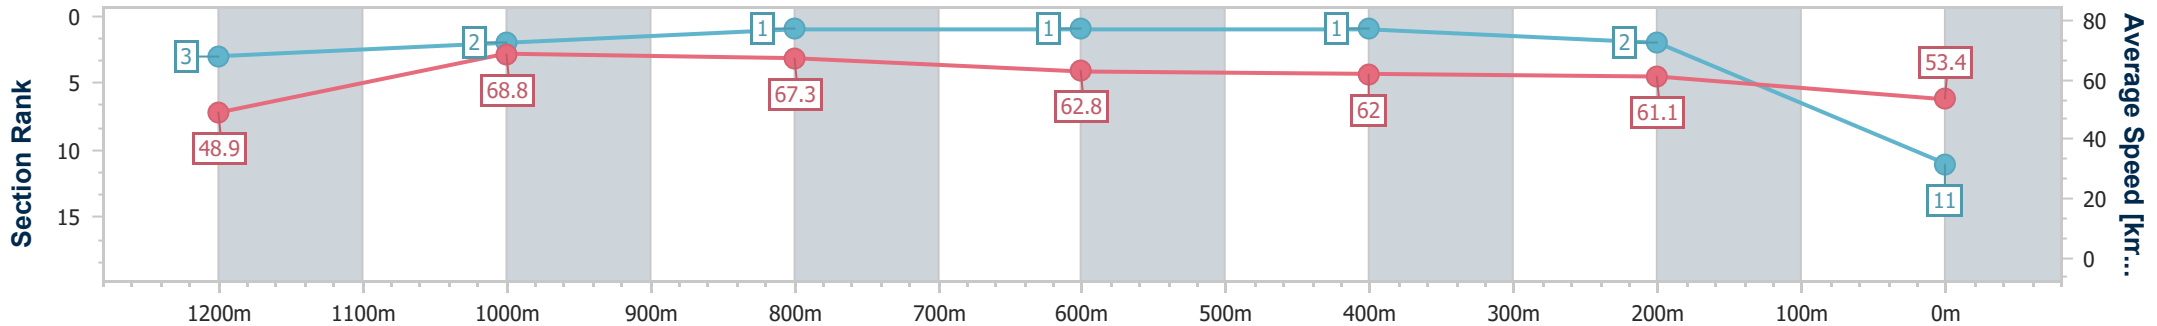

Doomben QLD Professional
Race 8: THE STAR STRADBROKE SEASON BENCHMARK 68
 Handicap - 1350m
 24 May 2023 - 16:35
 Track Rating: Good 4, Weather: Fine, Rail Position: 6.5m Entire

BRISBANE
RACING CLUB

Section	Overall	1200m	1000m	800m	600m	400m	200m
Section Times	1:20.39 [10] (0:11.67)	1:08.72 [12] (0:10.97)	0:57.75 [12] (0:11.23)	0:46.52 [12] (0:11.37)	0:35.15 [11] (0:11.40)	0:23.75 [11] (0:11.36)	0:12.39 [11] (0:12.39)
Average Speed [km/h]	46.2	65.7	64.4	63.8	63.3	63.4	58.2
Top Speed [km/h]	66.2	67.3	65.5	65.4	63.9	65.2	62.1
Avg. Dist. to Rail [m]	9.7	4.3	2.7	1.1	0.6	2.3	4.6
Avg. Stride Freq. [Hz]	2.2	2.4	2.4	2.4	2.4	2.4	2.3
Avg. Stride Length [m]	5.8	7.6	7.6	7.4	7.5	7.4	7.0

- [] Ranking at each section and finish
- .-.- No data available at this section
- NA No data available

Horse/Jockey Name	Ring Of Steel
Final Rank	11
Fastest Section Time (Section)	0:10.39 (1200m)
Top Speed [km/h] (Section)	69.8 (1200m)
Race State	Finished

Doomben QLD Professional
Race 8: THE STAR STRADBROKE SEASON BENCHMARK 68
 Handicap - 1350m
 24 May 2023 - 16:35
 Track Rating: Good 4, Weather: Fine, Rail Position: 6.5m Entire

BRISBANE
RACING CLUB

Section	Overall	1200m	1000m	800m	600m	400m	200m
Section Times	1:20.53 [11] (0:11.08)	1:09.45 [3] (0:10.39)	0:59.06 [2] (0:10.79)	0:48.27 [1] (0:11.48)	0:36.79 [1] (0:11.56)	0:25.23 [1] (0:11.75)	0:13.48 [2] (0:13.48)
Average Speed [km/h]	48.9	68.8	67.3	62.8	62.0	61.1	53.4
Top Speed [km/h]	69.1	69.8	69.5	64.1	62.5	62.5	57.0
Avg. Dist. to Rail [m]	11.2	5.5	3.4	0.6	1.0	0.7	0.7
Avg. Stride Freq. [Hz]	2.2	2.3	2.1	2.2	2.2	2.3	2.2
Avg. Stride Length [m]	6.0	8.2	9.0	7.9	7.7	7.4	6.7