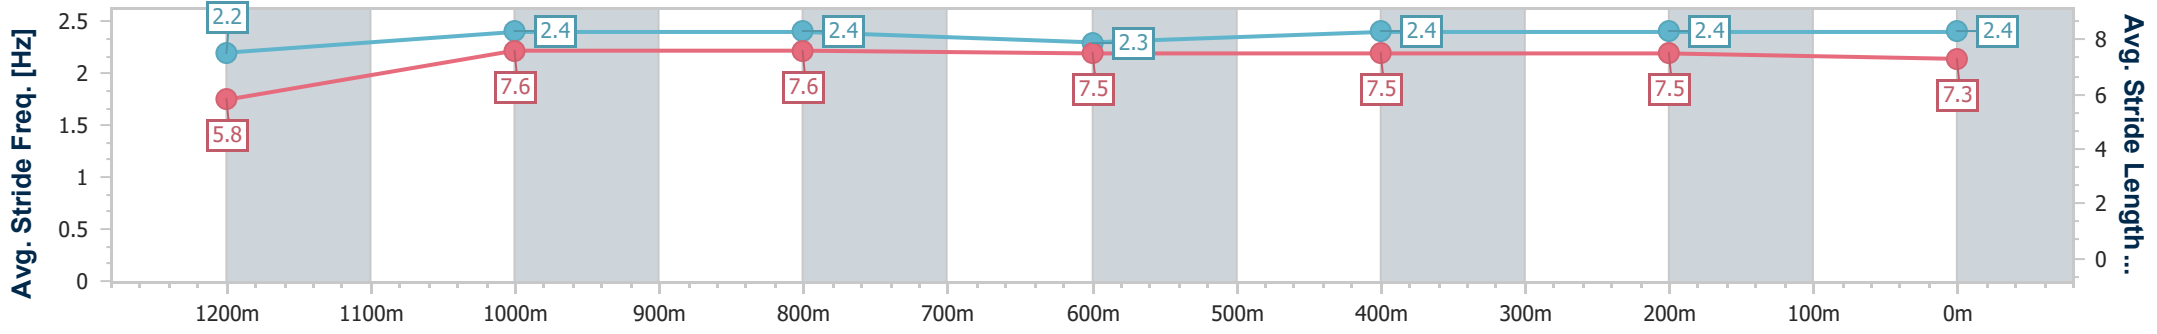

Doomben QLD Professional
Race 8: THE STAR STRADBROKE SEASON BENCHMARK 68
 Handicap - 1350m
 24 May 2023 - 16:35
 Track Rating: Good 4, Weather: Fine, Rail Position: 6.5m Entire

BRISBANE
RACING CLUB

Section	Overall	1200m	1000m	800m	600m	400m	200m
Section Times	1:19.19 [1] (0:11.51)	1:07.68 [11] (0:11.00)	0:56.68 [11] (0:11.21)	0:45.47 [11] (0:11.56)	0:33.91 [12] (0:11.39)	0:22.52 [12] (0:10.85)	0:11.67 [7] (0:11.67)
Average Speed [km/h]	47.0	65.4	64.4	62.5	63.5	66.2	61.7
Top Speed [km/h]	65.3	65.7	65.6	63.9	64.5	68.0	66.1
Avg. Dist. to Rail [m]	6.0	2.5	1.2	0.8	0.7	0.7	3.4
Avg. Stride Freq. [Hz]	2.2	2.4	2.4	2.3	2.4	2.4	2.4
Avg. Stride Length [m]	5.8	7.6	7.6	7.5	7.5	7.5	7.3