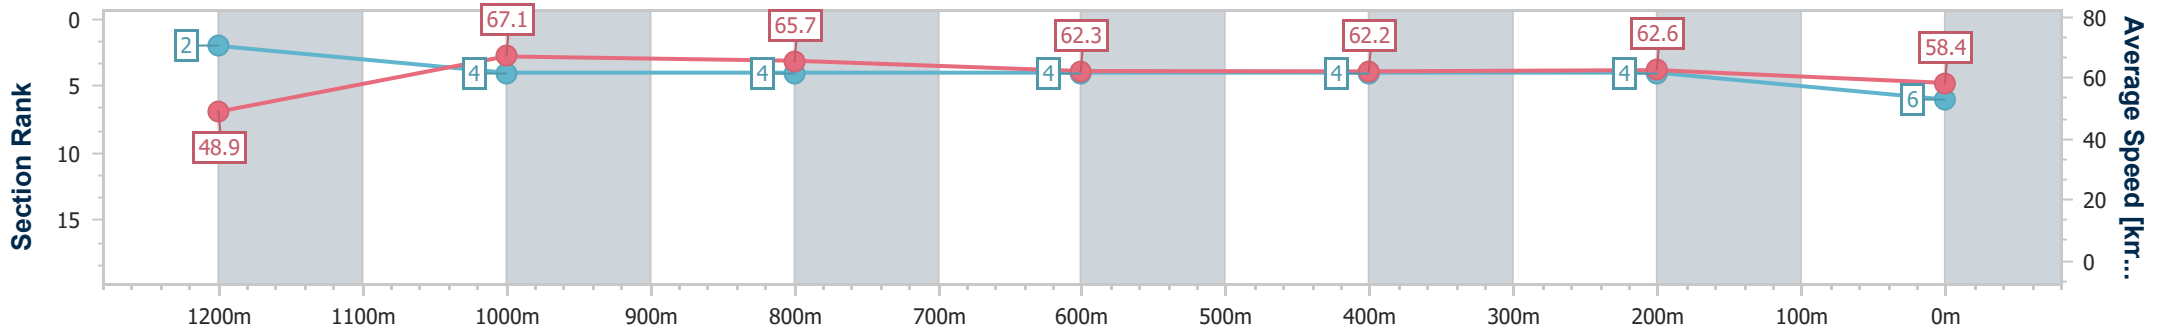

Horse/Jockey Name	Perceptive
Final Rank	6
Fastest Section Time (Section)	0:10.74 (1200m)
Top Speed [km/h] (Section)	67.9 (1200m)
Race State	Finished

Doomben QLD Professional
Race 8: THE STAR STRADBROKE SEASON BENCHMARK 68
Handicap - 1350m
24 May 2023 - 16:35
Track Rating: Good 4, Weather: Fine, Rail Position: 6.5m Entire

BRISBANE
RACING CLUB

Section	Overall	1200m	1000m	800m	600m	400m	200m
Section Times	1:19.71 [6] (0:11.05)	1:08.66 [2] (0:10.74)	0:57.92 [4] (0:10.98)	0:46.94 [4] (0:11.50)	0:35.44 [4] (0:11.58)	0:23.86 [4] (0:11.52)	0:12.34 [4] (0:12.34)
Average Speed [km/h]	48.9	67.1	65.7	62.3	62.2	62.6	58.4
Top Speed [km/h]	67.5	67.9	67.6	63.7	63.9	64.8	60.9
Avg. Dist. to Rail [m]	7.9	1.7	0.9	0.7	0.2	2.2	4.7
Avg. Stride Freq. [Hz]	2.4	2.4	2.3	2.3	2.3	2.3	2.3
Avg. Stride Length [m]	5.7	7.6	7.7	7.5	7.4	7.3	7.0

- [ ] Ranking at each section and finish
- -.-.- No data available at this section
- NA No data available