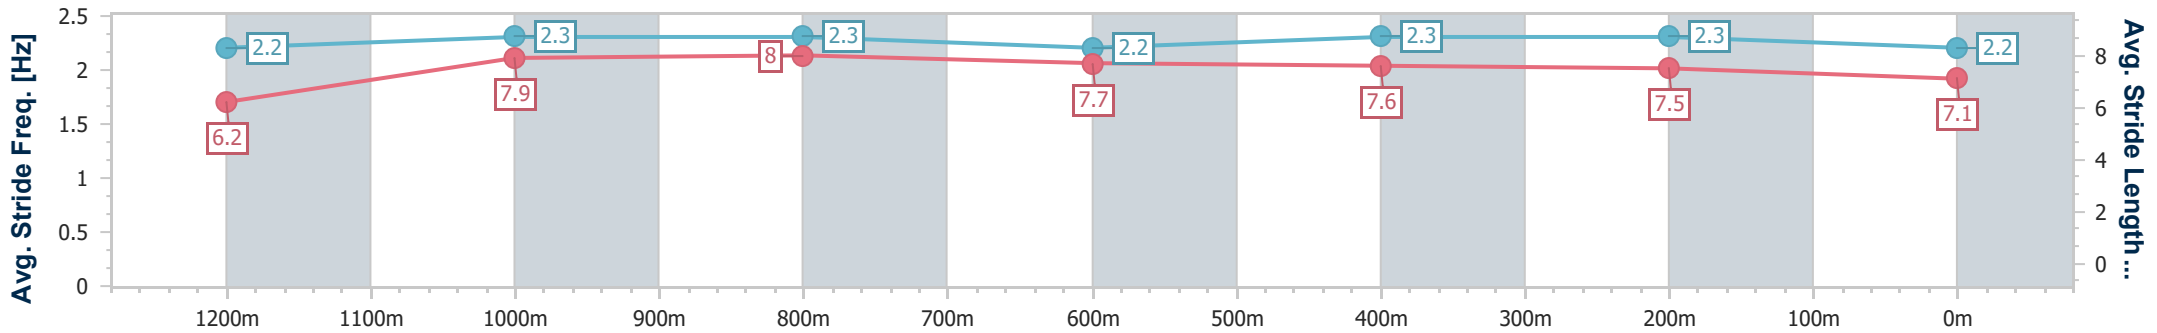

Doomben QLD Professional
Race 8: THE STAR STRADBROKE SEASON BENCHMARK 68
 Handicap - 1350m
 24 May 2023 - 16:35
 Track Rating: Good 4, Weather: Fine, Rail Position: 6.5m Entire

BRISBANE
RACING CLUB

Section	Overall	1200m	1000m	800m	600m	400m	200m
Section Times	1:19.74 [7] (0:11.44)	1:08.30 [9] (0:10.84)	0:57.46 [8] (0:11.14)	0:46.32 [8] (0:11.57)	0:34.75 [8] (0:11.29)	0:23.46 [8] (0:11.27)	0:12.19 [8] (0:12.19)
Average Speed [km/h]	47.3	66.4	64.9	62.4	63.8	64.1	59.0
Top Speed [km/h]	65.5	67.7	66.3	64.4	64.6	65.5	62.5
Avg. Dist. to Rail [m]	5.3	1.9	1.6	0.4	0.2	2.6	3.9
Avg. Stride Freq. [Hz]	2.1	2.4	2.4	2.3	2.4	2.4	2.4
Avg. Stride Length [m]	6.1	7.6	7.6	7.4	7.5	7.3	7.0

- [] Ranking at each section and finish
- .-.- No data available at this section
- NA No data available

Horse/Jockey Name	Le Heros
Final Rank	8
Fastest Section Time (Section)	0:10.59 (1200m)
Top Speed [km/h] (Section)	69.1 (1200m)
Race State	Finished

Doomben QLD Professional
Race 8: THE STAR STRADBROKE SEASON BENCHMARK 68
 Handicap - 1350m
 24 May 2023 - 16:35
 Track Rating: Good 4, Weather: Fine, Rail Position: 6.5m Entire

BRISBANE
RACING CLUB

Section	Overall	1200m	1000m	800m	600m	400m	200m
Section Times	1:19.91 [8] (0:11.09)	1:08.82 [4] (0:10.59)	0:58.23 [3] (0:10.96)	0:47.27 [3] (0:11.53)	0:35.74 [3] (0:11.45)	0:24.29 [3] (0:11.47)	0:12.82 [3] (0:12.82)
Average Speed [km/h]	48.6	68.1	65.6	62.5	63.0	62.8	56.1
Top Speed [km/h]	66.7	69.1	67.9	63.3	63.8	63.8	59.5
Avg. Dist. to Rail [m]	2.3	0.6	0.3	0.5	0.4	0.8	1.7
Avg. Stride Freq. [Hz]	2.2	2.3	2.3	2.2	2.3	2.3	2.2
Avg. Stride Length [m]	6.2	7.9	8.0	7.7	7.6	7.5	7.1