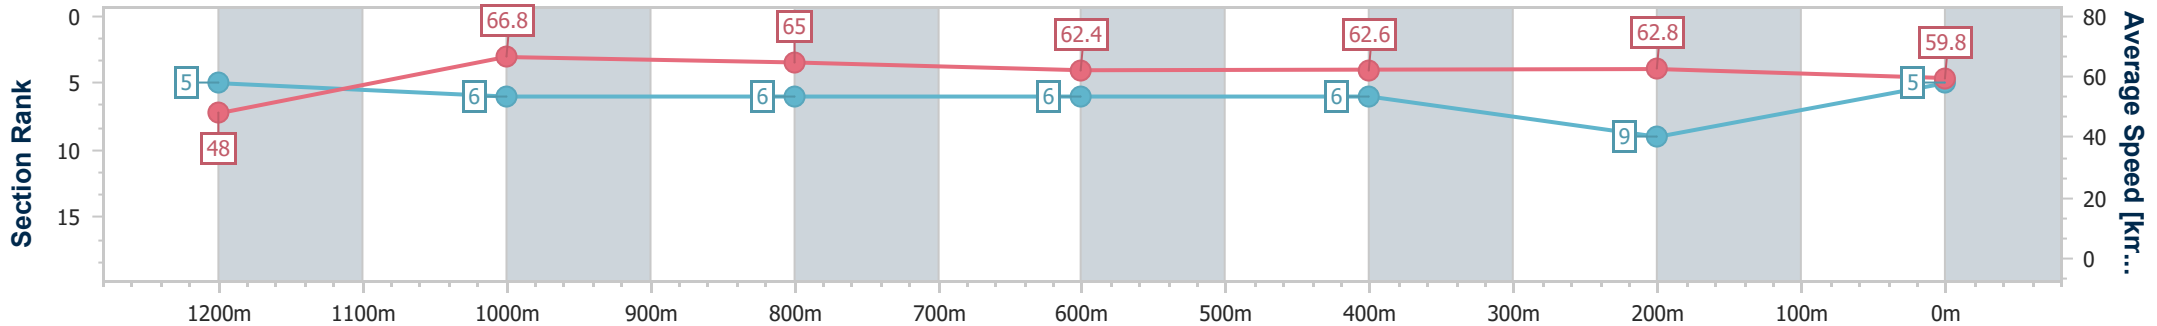

Horse/Jockey Name	Prickly Poppy
Final Rank	5
Fastest Section Time (Section)	0:10.79 (1200m)
Top Speed [km/h] (Section)	69.1 (1200m)
Race State	Finished

Doomben QLD Professional
Race 8: THE STAR STRADBROKE SEASON BENCHMARK 68
Handicap - 1350m
24 May 2023 - 16:35
Track Rating: Good 4, Weather: Fine, Rail Position: 6.5m Entire

BRISBANE
RACING CLUB

Section	Overall	1200m	1000m	800m	600m	400m	200m
Section Times	1:19.63 [5] (0:11.27)	1:08.36 [5] (0:10.79)	0:57.57 [6] (0:11.10)	0:46.47 [6] (0:11.54)	0:34.93 [6] (0:11.42)	0:23.51 [6] (0:11.46)	0:12.05 [9] (0:12.05)
Average Speed [km/h]	48.0	66.8	65.0	62.4	62.6	62.8	59.8
Top Speed [km/h]	64.4	69.1	66.2	63.4	63.2	63.2	62.3
Avg. Dist. to Rail [m]	4.1	1.1	0.9	0.2	0.7	1.2	2.7
Avg. Stride Freq. [Hz]	2.3	2.4	2.4	2.3	2.4	2.4	2.4
Avg. Stride Length [m]	5.8	7.6	7.2	7.0	7.0	7.1	6.9

- [ ] Ranking at each section and finish
- -.-.- No data available at this section
- NA No data available