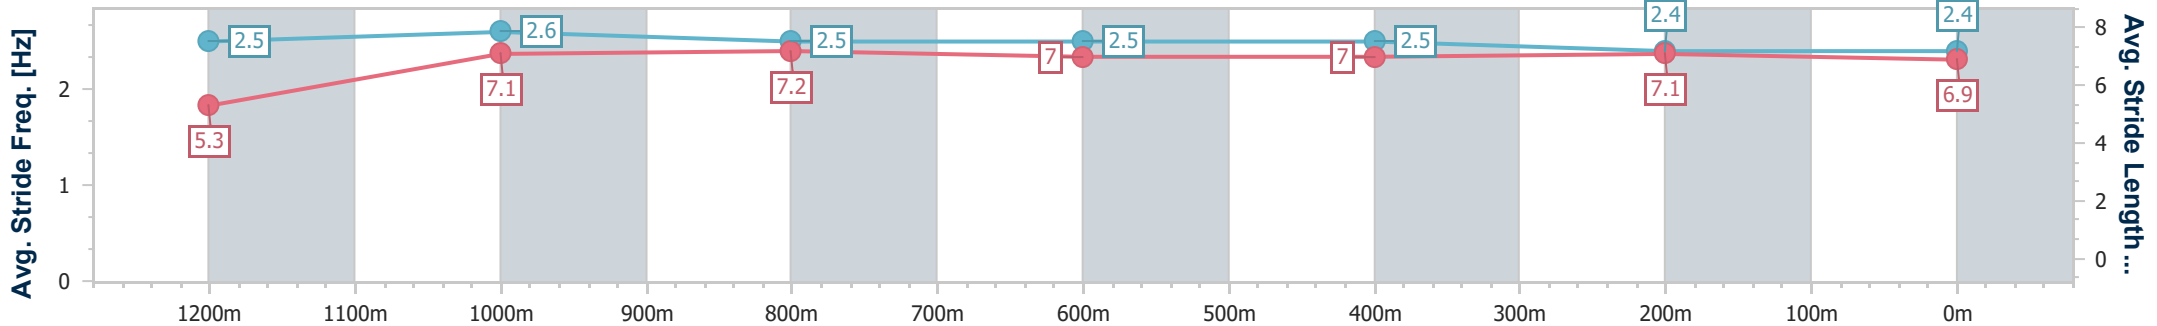

Doomben QLD Professional
Race 8: THE STAR STRADBROKE SEASON BENCHMARK 68
 Handicap - 1350m
 24 May 2023 - 16:35
 Track Rating: Good 4, Weather: Fine, Rail Position: 6.5m Entire

BRISBANE
RACING CLUB

Section	Overall	1200m	1000m	800m	600m	400m	200m
Section Times	1:20.53 [11] (0:11.08)	1:09.45 [3] (0:10.39)	0:59.06 [2] (0:10.79)	0:48.27 [1] (0:11.48)	0:36.79 [1] (0:11.56)	0:25.23 [1] (0:11.75)	0:13.48 [2] (0:13.48)
Average Speed [km/h]	48.9	68.8	67.3	62.8	62.0	61.1	53.4
Top Speed [km/h]	69.1	69.8	69.5	64.1	62.5	62.5	57.0
Avg. Dist. to Rail [m]	11.2	5.5	3.4	0.6	1.0	0.7	0.7
Avg. Stride Freq. [Hz]	2.2	2.3	2.1	2.2	2.2	2.3	2.2
Avg. Stride Length [m]	6.0	8.2	9.0	7.9	7.7	7.4	6.7

- [] Ranking at each section and finish
- .-.- No data available at this section
- NA No data available

Horse/Jockey Name	Lets Torque A Deel
Final Rank	12
Fastest Section Time (Section)	0:11.00 (1200m)
Top Speed [km/h] (Section)	66.5 (1000m)
Race State	Finished

Doomben QLD Professional
Race 8: THE STAR STRADBROKE SEASON BENCHMARK 68
 Handicap - 1350m
 24 May 2023 - 16:35
 Track Rating: Good 4, Weather: Fine, Rail Position: 6.5m Entire

BRISBANE
RACING CLUB

Section	Overall	1200m	1000m	800m	600m	400m	200m
Section Times	1:20.54 [12] (0:11.29)	1:09.25 [6] (0:11.00)	0:58.25 [9] (0:11.17)	0:47.08 [9] (0:11.57)	0:35.51 [10] (0:11.59)	0:23.92 [10] (0:11.70)	0:12.22 [12] (0:12.22)
Average Speed [km/h]	47.9	65.5	65.2	62.9	62.5	61.7	58.9
Top Speed [km/h]	64.9	66.5	66.5	64.0	63.3	62.5	60.7
Avg. Dist. to Rail [m]	9.6	3.7	3.9	2.2	1.0	3.7	5.0
Avg. Stride Freq. [Hz]	2.5	2.6	2.5	2.5	2.5	2.4	2.4
Avg. Stride Length [m]	5.3	7.1	7.2	7.0	7.0	7.1	6.9