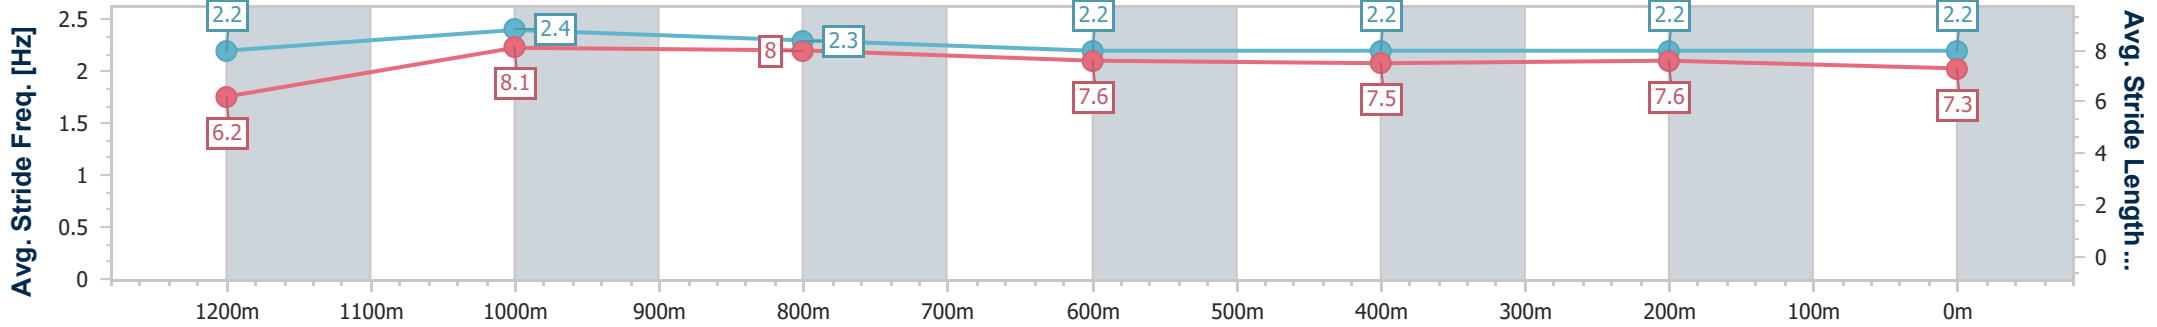

Doomben QLD Professional
Race 8: THE STAR STRADBROKE SEASON BENCHMARK 68
 Handicap - 1350m
 24 May 2023 - 16:35
 Track Rating: Good 4, Weather: Fine, Rail Position: 6.5m Entire

BRISBANE
RACING CLUB

Section	Overall	1200m	1000m	800m	600m	400m	200m
Section Times	1:19.20 [2] (0:10.96)	1:08.24 [1] (0:10.45)	0:57.79 [1] (0:11.10)	0:46.69 [2] (0:11.48)	0:35.21 [2] (0:11.53)	0:23.68 [2] (0:11.35)	0:12.33 [1] (0:12.33)
Average Speed [km/h]	49.3	68.9	65.1	62.8	62.5	63.4	58.4
Top Speed [km/h]	67.9	69.7	67.6	64.8	63.0	64.2	61.4
Avg. Dist. to Rail [m]	9.1	3.3	1.4	0.5	0.2	1.2	4.2
Avg. Stride Freq. [Hz]	2.2	2.4	2.3	2.2	2.2	2.2	2.2
Avg. Stride Length [m]	6.2	8.1	8.0	7.6	7.5	7.6	7.3