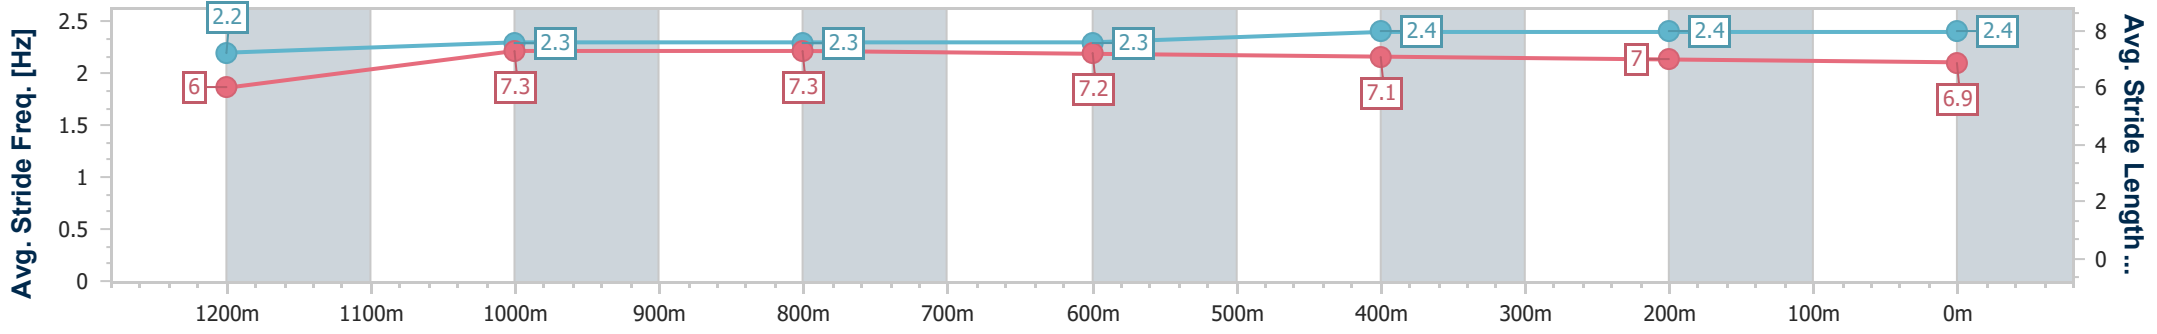

- [] Ranking at each section and finish
- .-.- No data available at this section
- NA No data available

Horse/Jockey Name	Scottish Prince
Final Rank	4
Fastest Section Time (Section)	0:11.02 (1200m)
Top Speed [km/h] (Section)	66.4 (1000m)
Race State	Finished

Doomben QLD Professional
Race 8: THE STAR STRADBROKE SEASON BENCHMARK 68
 Handicap - 1350m
 24 May 2023 - 16:35
 Track Rating: Good 4, Weather: Fine, Rail Position: 6.5m Entire

BRISBANE
RACING CLUB

Section	Overall	1200m	1000m	800m	600m	400m	200m
Section Times	1:19.59 [4] (0:11.44)	1:08.15 [10] (0:11.02)	0:57.13 [10] (0:11.04)	0:46.09 [10] (0:11.50)	0:34.59 [9] (0:11.33)	0:23.26 [9] (0:11.26)	0:12.00 [10] (0:12.00)
Average Speed [km/h]	47.3	65.3	65.4	62.3	63.0	63.6	60.1
Top Speed [km/h]	64.7	66.4	66.4	64.8	63.5	65.2	62.8
Avg. Dist. to Rail [m]	2.8	0.9	0.9	0.7	1.7	0.9	1.4
Avg. Stride Freq. [Hz]	2.2	2.3	2.3	2.3	2.4	2.4	2.4
Avg. Stride Length [m]	6.0	7.3	7.3	7.2	7.1	7.0	6.9