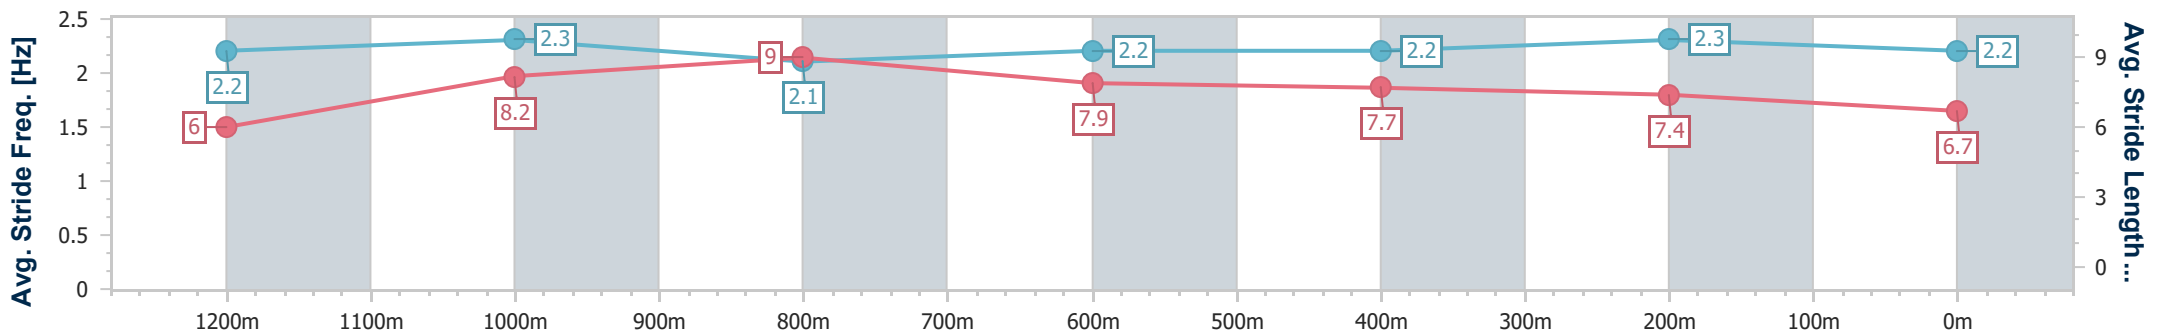

Doomben QLD Professional
Race 8: THE STAR STRADBROKE SEASON BENCHMARK 68
 Handicap - 1350m
 24 May 2023 - 16:35
 Track Rating: Good 4, Weather: Fine, Rail Position: 6.5m Entire

BRISBANE
RACING CLUB

Section	Overall	1200m	1000m	800m	600m	400m	200m
Section Times	1:20.39 [10] (0:11.67)	1:08.72 [12] (0:10.97)	0:57.75 [12] (0:11.23)	0:46.52 [12] (0:11.37)	0:35.15 [11] (0:11.40)	0:23.75 [11] (0:11.36)	0:12.39 [11] (0:12.39)
Average Speed [km/h]	46.2	65.7	64.4	63.8	63.3	63.4	58.2
Top Speed [km/h]	66.2	67.3	65.5	65.4	63.9	65.2	62.1
Avg. Dist. to Rail [m]	9.7	4.3	2.7	1.1	0.6	2.3	4.6
Avg. Stride Freq. [Hz]	2.2	2.4	2.4	2.4	2.4	2.4	2.3
Avg. Stride Length [m]	5.8	7.6	7.6	7.4	7.5	7.4	7.0

- [] Ranking at each section and finish
- .-.- No data available at this section
- NA No data available

Horse/Jockey Name	Ring Of Steel
Final Rank	11
Fastest Section Time (Section)	0:10.39 (1200m)
Top Speed [km/h] (Section)	69.8 (1200m)
Race State	Finished

Doomben QLD Professional
Race 8: THE STAR STRADBROKE SEASON BENCHMARK 68
 Handicap - 1350m
 24 May 2023 - 16:35
 Track Rating: Good 4, Weather: Fine, Rail Position: 6.5m Entire

BRISBANE
RACING CLUB

Section	Overall	1200m	1000m	800m	600m	400m	200m
Section Times	1:20.53 [11] (0:11.08)	1:09.45 [3] (0:10.39)	0:59.06 [2] (0:10.79)	0:48.27 [1] (0:11.48)	0:36.79 [1] (0:11.56)	0:25.23 [1] (0:11.75)	0:13.48 [2] (0:13.48)
Average Speed [km/h]	48.9	68.8	67.3	62.8	62.0	61.1	53.4
Top Speed [km/h]	69.1	69.8	69.5	64.1	62.5	62.5	57.0
Avg. Dist. to Rail [m]	11.2	5.5	3.4	0.6	1.0	0.7	0.7
Avg. Stride Freq. [Hz]	2.2	2.3	2.1	2.2	2.2	2.3	2.2
Avg. Stride Length [m]	6.0	8.2	9.0	7.9	7.7	7.4	6.7