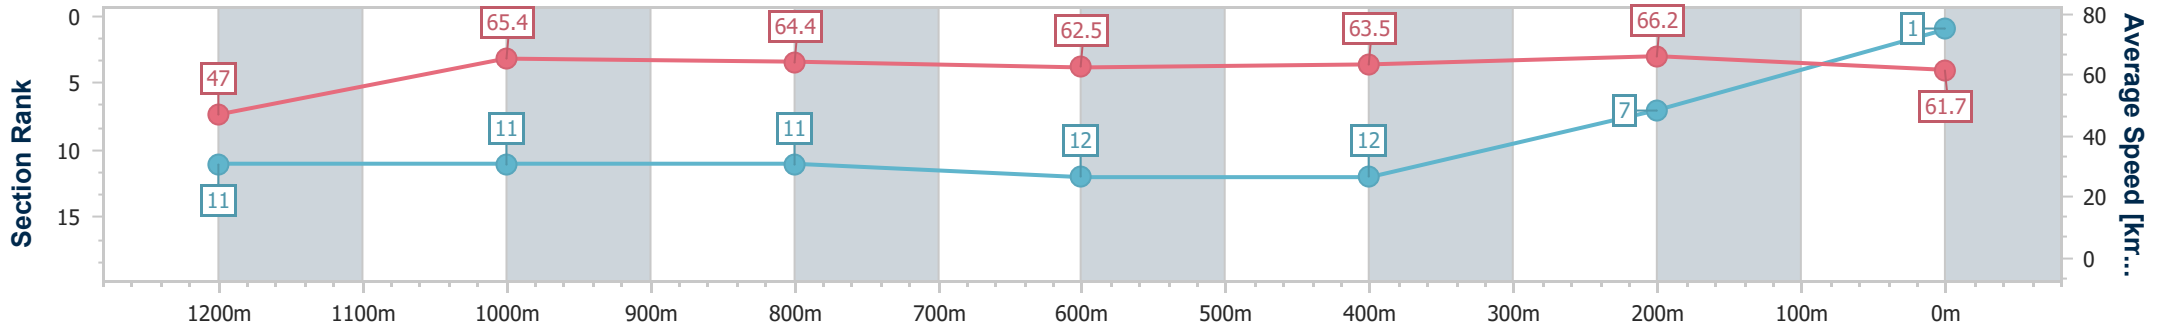

Doomben QLD Professional
Race 8: THE STAR STRADBROKE SEASON BENCHMARK 68
 Handicap - 1350m
 24 May 2023 - 16:35
 Track Rating: Good 4, Weather: Fine, Rail Position: 6.5m Entire

BRISBANE
RACING CLUB

Section	Overall	1200m	1000m	800m	600m	400m	200m
Section Times	1:19.19 [1] (0:11.51)	1:07.68 [11] (0:11.00)	0:56.68 [11] (0:11.21)	0:45.47 [11] (0:11.56)	0:33.91 [12] (0:11.39)	0:22.52 [12] (0:10.85)	0:11.67 [7] (0:11.67)
Average Speed [km/h]	47.0	65.4	64.4	62.5	63.5	66.2	61.7
Top Speed [km/h]	65.3	65.7	65.6	63.9	64.5	68.0	66.1
Avg. Dist. to Rail [m]	6.0	2.5	1.2	0.8	0.7	0.7	3.4
Avg. Stride Freq. [Hz]	2.2	2.4	2.4	2.3	2.4	2.4	2.4
Avg. Stride Length [m]	5.8	7.6	7.6	7.5	7.5	7.5	7.3