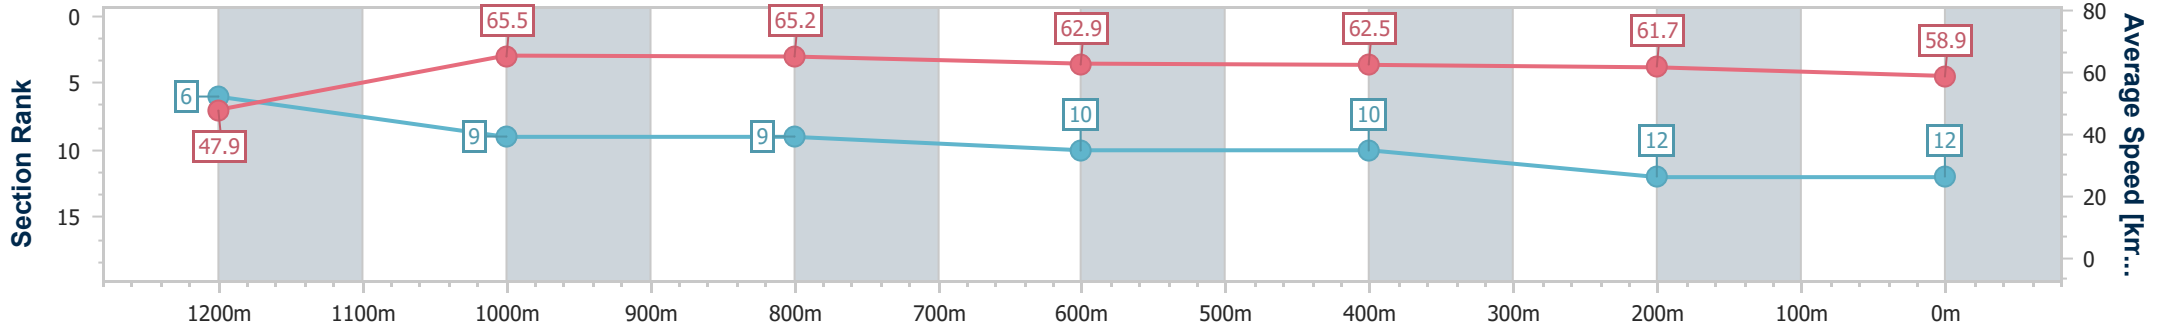

Horse/Jockey Name	Lets Torque A Deel
Final Rank	12
Fastest Section Time (Section)	0:11.00 (1200m)
Top Speed [km/h] (Section)	66.5 (1000m)
Race State	Finished

Doomben QLD Professional
Race 8: THE STAR STRADBROKE SEASON BENCHMARK 68
Handicap - 1350m
24 May 2023 - 16:35
Track Rating: Good 4, Weather: Fine, Rail Position: 6.5m Entire

BRISBANE
RACING CLUB

Section	Overall	1200m	1000m	800m	600m	400m	200m
Section Times	1:20.54 [12] (0:11.29)	1:09.25 [6] (0:11.00)	0:58.25 [9] (0:11.17)	0:47.08 [9] (0:11.57)	0:35.51 [10] (0:11.59)	0:23.92 [10] (0:11.70)	0:12.22 [12] (0:12.22)
Average Speed [km/h]	47.9	65.5	65.2	62.9	62.5	61.7	58.9
Top Speed [km/h]	64.9	66.5	66.5	64.0	63.3	62.5	60.7
Avg. Dist. to Rail [m]	9.6	3.7	3.9	2.2	1.0	3.7	5.0
Avg. Stride Freq. [Hz]	2.5	2.6	2.5	2.5	2.5	2.4	2.4
Avg. Stride Length [m]	5.3	7.1	7.2	7.0	7.0	7.1	6.9

- [ ] Ranking at each section and finish
- -.-.- No data available at this section
- NA No data available