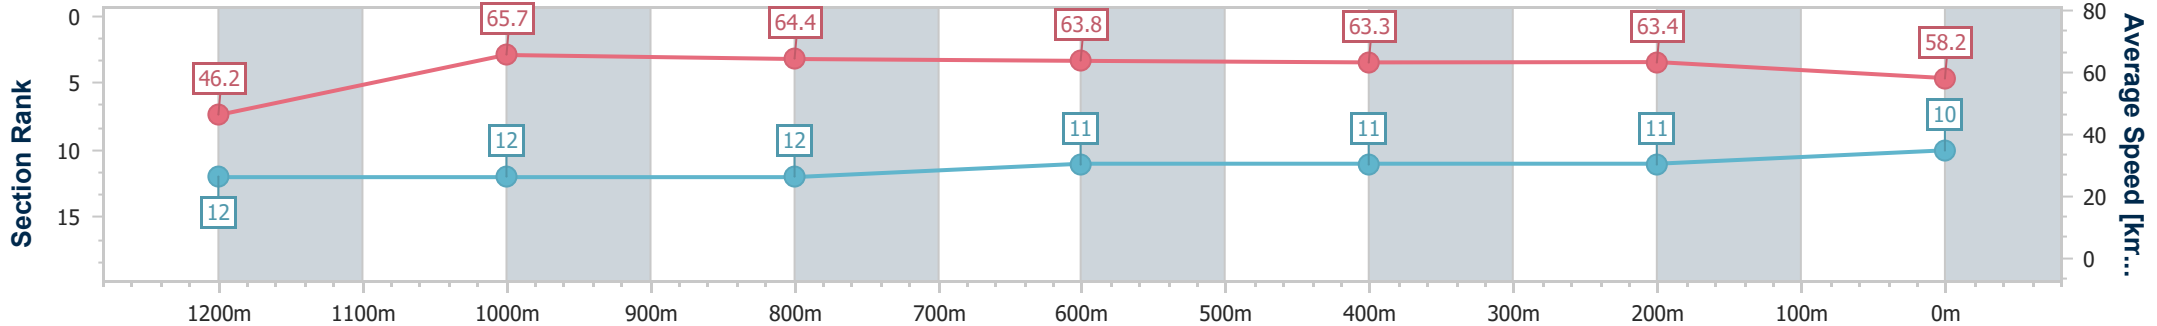

Doomben QLD Professional
Race 8: THE STAR STRADBROKE SEASON BENCHMARK 68
 Handicap - 1350m
 24 May 2023 - 16:35
 Track Rating: Good 4, Weather: Fine, Rail Position: 6.5m Entire

BRISBANE
RACING CLUB

Section	Overall	1200m	1000m	800m	600m	400m	200m
Section Times	1:20.09 [9] (0:11.29)	1:08.80 [7] (0:10.69)	0:58.11 [5] (0:11.04)	0:47.07 [5] (0:11.48)	0:35.59 [5] (0:11.47)	0:24.12 [5] (0:11.48)	0:12.64 [6] (0:12.64)
Average Speed [km/h]	47.8	67.6	65.4	62.9	62.9	63.0	57.0
Top Speed [km/h]	66.6	68.4	67.8	63.5	63.6	64.0	62.2
Avg. Dist. to Rail [m]	12.5	5.1	2.8	0.6	0.6	3.2	5.3
Avg. Stride Freq. [Hz]	2.1	2.3	2.1	2.2	2.3	2.3	2.2
Avg. Stride Length [m]	6.2	8.2	8.5	7.8	7.7	7.5	7.1

- [] Ranking at each section and finish
- .-.- No data available at this section
- NA No data available

Horse/Jockey Name	Hopeful Star
Final Rank	10
Fastest Section Time (Section)	0:10.97 (1200m)
Top Speed [km/h] (Section)	67.3 (1200m)
Race State	Finished

Doomben QLD Professional
Race 8: THE STAR STRADBROKE SEASON BENCHMARK 68
 Handicap - 1350m
 24 May 2023 - 16:35
 Track Rating: Good 4, Weather: Fine, Rail Position: 6.5m Entire

BRISBANE
RACING CLUB

Section	Overall	1200m	1000m	800m	600m	400m	200m
Section Times	1:20.39 [10] (0:11.67)	1:08.72 [12] (0:10.97)	0:57.75 [12] (0:11.23)	0:46.52 [12] (0:11.37)	0:35.15 [11] (0:11.40)	0:23.75 [11] (0:11.36)	0:12.39 [11] (0:12.39)
Average Speed [km/h]	46.2	65.7	64.4	63.8	63.3	63.4	58.2
Top Speed [km/h]	66.2	67.3	65.5	65.4	63.9	65.2	62.1
Avg. Dist. to Rail [m]	9.7	4.3	2.7	1.1	0.6	2.3	4.6
Avg. Stride Freq. [Hz]	2.2	2.4	2.4	2.4	2.4	2.4	2.3
Avg. Stride Length [m]	5.8	7.6	7.6	7.4	7.5	7.4	7.0