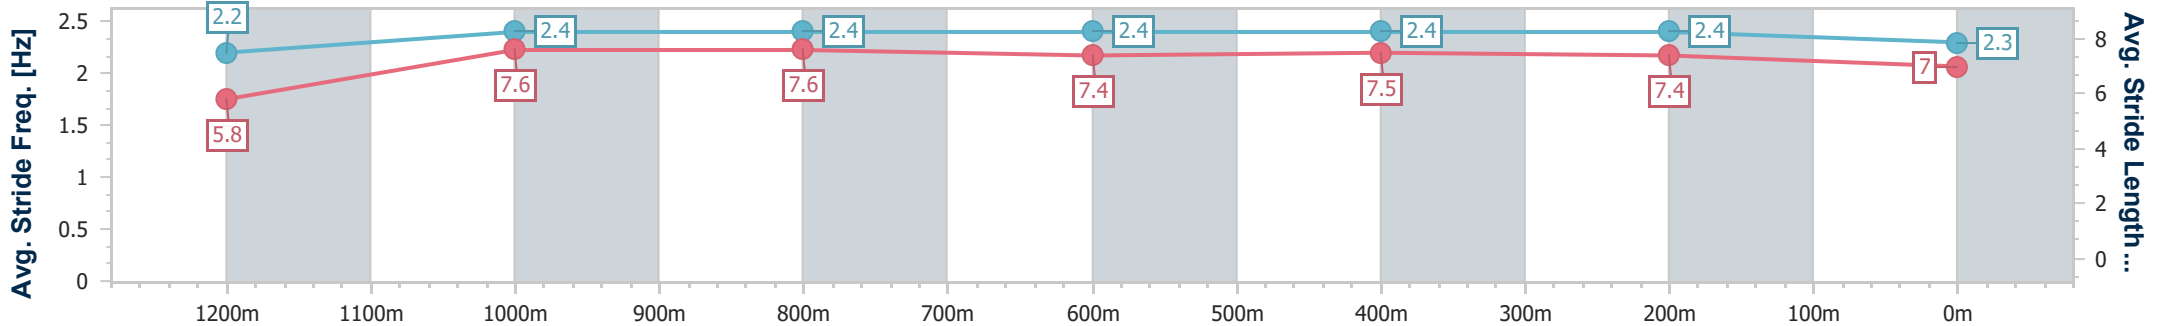

Doomben QLD Professional
Race 8: THE STAR STRADBROKE SEASON BENCHMARK 68
 Handicap - 1350m
 24 May 2023 - 16:35
 Track Rating: Good 4, Weather: Fine, Rail Position: 6.5m Entire

BRISBANE
RACING CLUB

Section	Overall	1200m	1000m	800m	600m	400m	200m
Section Times	1:20.09 [9] (0:11.29)	1:08.80 [7] (0:10.69)	0:58.11 [5] (0:11.04)	0:47.07 [5] (0:11.48)	0:35.59 [5] (0:11.47)	0:24.12 [5] (0:11.48)	0:12.64 [6] (0:12.64)
Average Speed [km/h]	47.8	67.6	65.4	62.9	62.9	63.0	57.0
Top Speed [km/h]	66.6	68.4	67.8	63.5	63.6	64.0	62.2
Avg. Dist. to Rail [m]	12.5	5.1	2.8	0.6	0.6	3.2	5.3
Avg. Stride Freq. [Hz]	2.1	2.3	2.1	2.2	2.3	2.3	2.2
Avg. Stride Length [m]	6.2	8.2	8.5	7.8	7.7	7.5	7.1

- [] Ranking at each section and finish
- .-.- No data available at this section
- NA No data available

Horse/Jockey Name	Hopeful Star
Final Rank	10
Fastest Section Time (Section)	0:10.97 (1200m)
Top Speed [km/h] (Section)	67.3 (1200m)
Race State	Finished

Doomben QLD Professional
Race 8: THE STAR STRADBROKE SEASON BENCHMARK 68
 Handicap - 1350m
 24 May 2023 - 16:35
 Track Rating: Good 4, Weather: Fine, Rail Position: 6.5m Entire

BRISBANE
RACING CLUB

Section	Overall	1200m	1000m	800m	600m	400m	200m
Section Times	1:20.39 [10] (0:11.67)	1:08.72 [12] (0:10.97)	0:57.75 [12] (0:11.23)	0:46.52 [12] (0:11.37)	0:35.15 [11] (0:11.40)	0:23.75 [11] (0:11.36)	0:12.39 [11] (0:12.39)
Average Speed [km/h]	46.2	65.7	64.4	63.8	63.3	63.4	58.2
Top Speed [km/h]	66.2	67.3	65.5	65.4	63.9	65.2	62.1
Avg. Dist. to Rail [m]	9.7	4.3	2.7	1.1	0.6	2.3	4.6
Avg. Stride Freq. [Hz]	2.2	2.4	2.4	2.4	2.4	2.4	2.3
Avg. Stride Length [m]	5.8	7.6	7.6	7.4	7.5	7.4	7.0