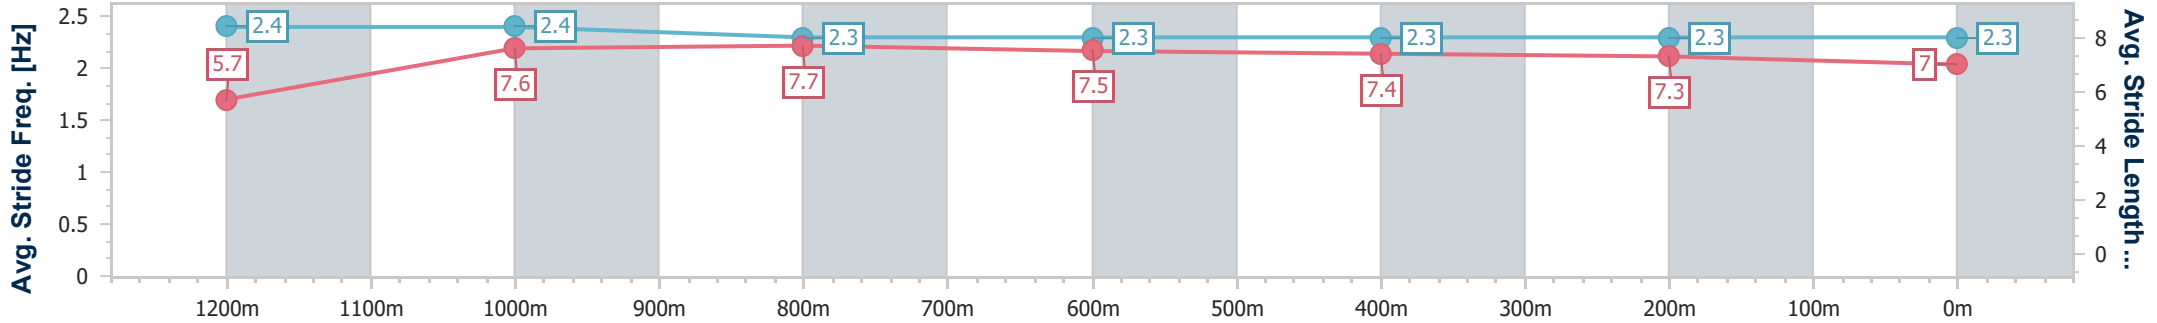

Doomben QLD Professional
Race 8: THE STAR STRADBROKE SEASON BENCHMARK 68
 Handicap - 1350m
 24 May 2023 - 16:35
 Track Rating: Good 4, Weather: Fine, Rail Position: 6.5m Entire

BRISBANE
RACING CLUB

Section	Overall	1200m	1000m	800m	600m	400m	200m
Section Times	1:19.63 [5] (0:11.27)	1:08.36 [5] (0:10.79)	0:57.57 [6] (0:11.10)	0:46.47 [6] (0:11.54)	0:34.93 [6] (0:11.42)	0:23.51 [6] (0:11.46)	0:12.05 [9] (0:12.05)
Average Speed [km/h]	48.0	66.8	65.0	62.4	62.6	62.8	59.8
Top Speed [km/h]	64.4	69.1	66.2	63.4	63.2	63.2	62.3
Avg. Dist. to Rail [m]	4.1	1.1	0.9	0.2	0.7	1.2	2.7
Avg. Stride Freq. [Hz]	2.3	2.4	2.4	2.3	2.4	2.4	2.4
Avg. Stride Length [m]	5.8	7.6	7.2	7.0	7.0	7.1	6.9

- [] Ranking at each section and finish
- .-.- No data available at this section
- NA No data available

Horse/Jockey Name	Perceptive
Final Rank	6
Fastest Section Time (Section)	0:10.74 (1200m)
Top Speed [km/h] (Section)	67.9 (1200m)
Race State	Finished

Doomben QLD Professional
Race 8: THE STAR STRADBROKE SEASON BENCHMARK 68
 Handicap - 1350m
 24 May 2023 - 16:35
 Track Rating: Good 4, Weather: Fine, Rail Position: 6.5m Entire

BRISBANE
RACING CLUB

Section	Overall	1200m	1000m	800m	600m	400m	200m
Section Times	1:19.71 [6] (0:11.05)	1:08.66 [2] (0:10.74)	0:57.92 [4] (0:10.98)	0:46.94 [4] (0:11.50)	0:35.44 [4] (0:11.58)	0:23.86 [4] (0:11.52)	0:12.34 [4] (0:12.34)
Average Speed [km/h]	48.9	67.1	65.7	62.3	62.2	62.6	58.4
Top Speed [km/h]	67.5	67.9	67.6	63.7	63.9	64.8	60.9
Avg. Dist. to Rail [m]	7.9	1.7	0.9	0.7	0.2	2.2	4.7
Avg. Stride Freq. [Hz]	2.4	2.4	2.3	2.3	2.3	2.3	2.3
Avg. Stride Length [m]	5.7	7.6	7.7	7.5	7.4	7.3	7.0