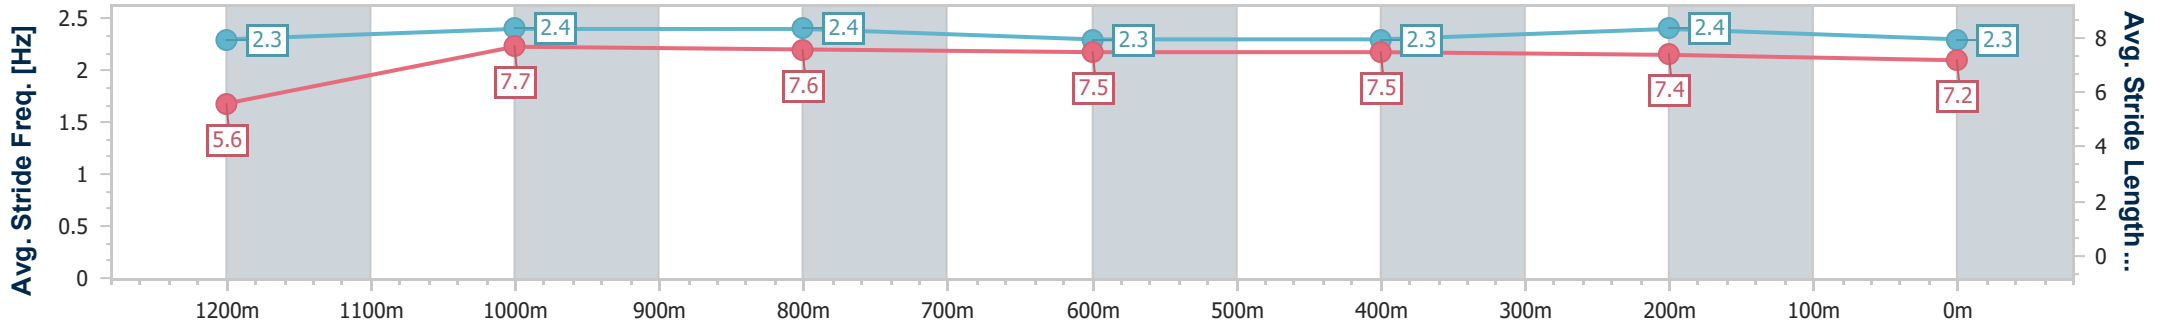

Horse/Jockey Name	Confusion
Final Rank	3
Fastest Section Time (Section)	0:10.82 (1200m)
Top Speed [km/h] (Section)	67.2 (1200m)
Race State	Finished

Doomben QLD Professional
Race 8: THE STAR STRADBROKE SEASON BENCHMARK 68
Handicap - 1350m
24 May 2023 - 16:35
Track Rating: Good 4, Weather: Fine, Rail Position: 6.5m Entire

BRISBANE
RACING CLUB

Section	Overall	1200m	1000m	800m	600m	400m	200m
Section Times	1:19.52 [3] (0:11.43)	1:08.09 [8] (0:10.82)	0:57.27 [7] (0:11.12)	0:46.15 [7] (0:11.47)	0:34.68 [7] (0:11.29)	0:23.39 [7] (0:11.31)	0:12.08 [5] (0:12.08)
Average Speed [km/h]	47.3	66.4	65.2	62.6	63.7	63.9	59.5
Top Speed [km/h]	66.1	67.2	66.2	64.0	64.2	64.6	63.3
Avg. Dist. to Rail [m]	5.7	3.3	2.5	0.5	0.6	4.2	6.3
Avg. Stride Freq. [Hz]	2.3	2.4	2.4	2.3	2.3	2.4	2.3
Avg. Stride Length [m]	5.6	7.7	7.6	7.5	7.5	7.4	7.2

- [ ] Ranking at each section and finish
- -.-.- No data available at this section
- NA No data available