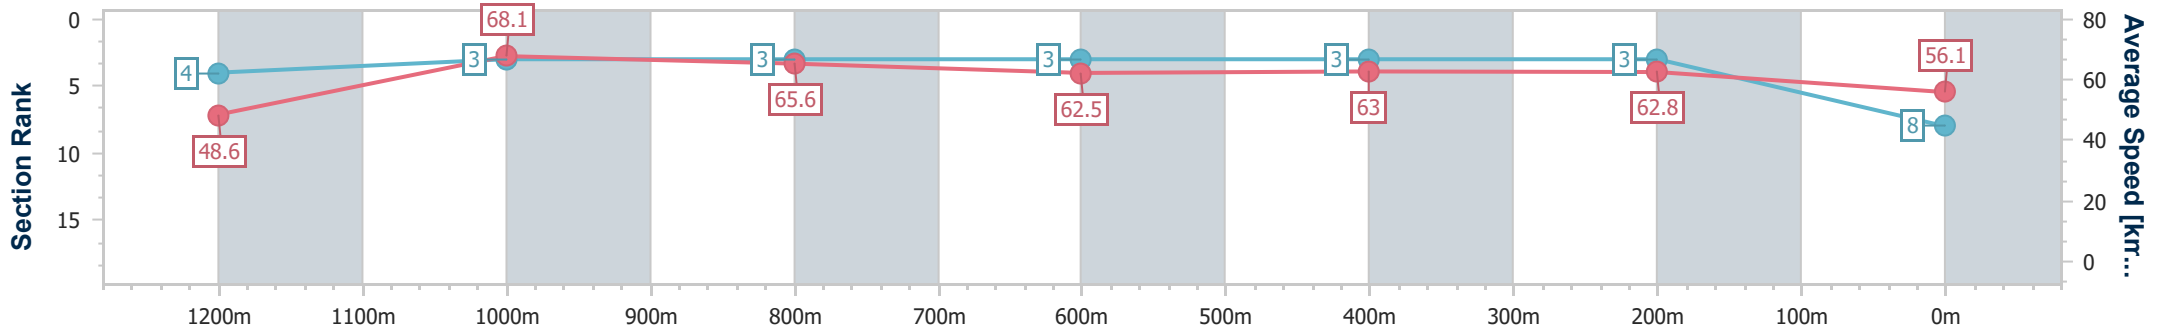

- [] Ranking at each section and finish
- .-.- No data available at this section
- NA No data available

Horse/Jockey Name	Le Heros
Final Rank	8
Fastest Section Time (Section)	0:10.59 (1200m)
Top Speed [km/h] (Section)	69.1 (1200m)
Race State	Finished

Doomben QLD Professional
Race 8: THE STAR STRADBROKE SEASON BENCHMARK 68
 Handicap - 1350m
 24 May 2023 - 16:35
 Track Rating: Good 4, Weather: Fine, Rail Position: 6.5m Entire

BRISBANE
RACING CLUB

Section	Overall	1200m	1000m	800m	600m	400m	200m
Section Times	1:19.91 [8] (0:11.09)	1:08.82 [4] (0:10.59)	0:58.23 [3] (0:10.96)	0:47.27 [3] (0:11.53)	0:35.74 [3] (0:11.45)	0:24.29 [3] (0:11.47)	0:12.82 [3] (0:12.82)
Average Speed [km/h]	48.6	68.1	65.6	62.5	63.0	62.8	56.1
Top Speed [km/h]	66.7	69.1	67.9	63.3	63.8	63.8	59.5
Avg. Dist. to Rail [m]	2.3	0.6	0.3	0.5	0.4	0.8	1.7
Avg. Stride Freq. [Hz]	2.2	2.3	2.3	2.2	2.3	2.3	2.2
Avg. Stride Length [m]	6.2	7.9	8.0	7.7	7.6	7.5	7.1