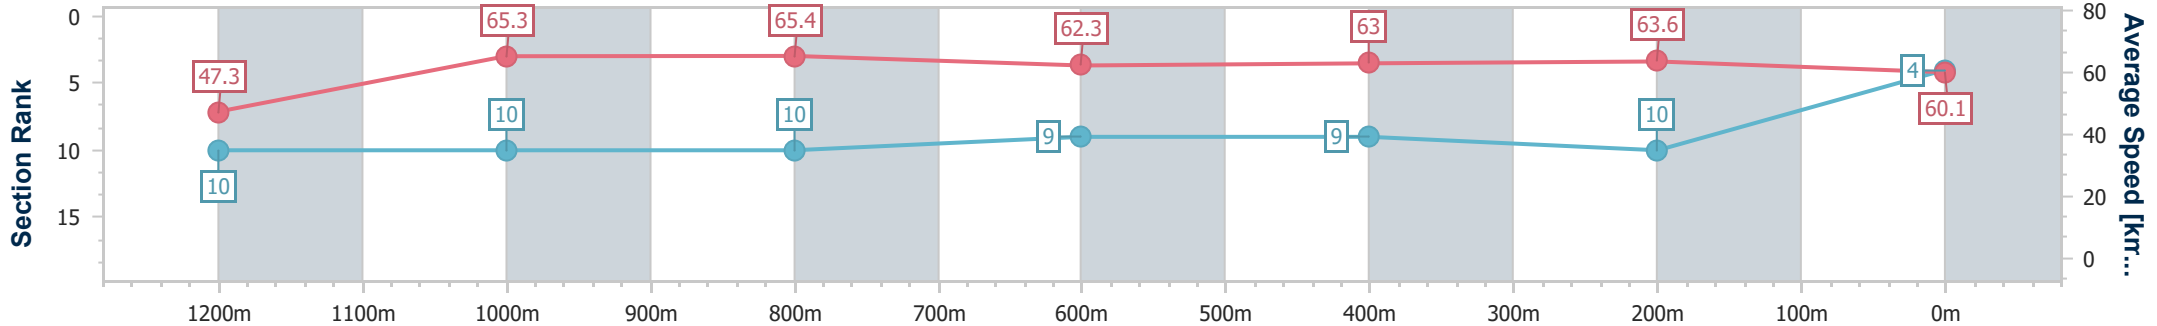

Horse/Jockey Name	Scottish Prince
Final Rank	4
Fastest Section Time (Section)	0:11.02 (1200m)
Top Speed [km/h] (Section)	66.4 (1000m)
Race State	Finished

Doomben QLD Professional
Race 8: THE STAR STRADBROKE SEASON BENCHMARK 68
Handicap - 1350m
24 May 2023 - 16:35
Track Rating: Good 4, Weather: Fine, Rail Position: 6.5m Entire

BRISBANE
RACING CLUB

Section	Overall	1200m	1000m	800m	600m	400m	200m
Section Times	1:19.59 [4] (0:11.44)	1:08.15 [10] (0:11.02)	0:57.13 [10] (0:11.04)	0:46.09 [10] (0:11.50)	0:34.59 [9] (0:11.33)	0:23.26 [9] (0:11.26)	0:12.00 [10] (0:12.00)
Average Speed [km/h]	47.3	65.3	65.4	62.3	63.0	63.6	60.1
Top Speed [km/h]	64.7	66.4	66.4	64.8	63.5	65.2	62.8
Avg. Dist. to Rail [m]	2.8	0.9	0.9	0.7	1.7	0.9	1.4
Avg. Stride Freq. [Hz]	2.2	2.3	2.3	2.3	2.4	2.4	2.4
Avg. Stride Length [m]	6.0	7.3	7.3	7.2	7.1	7.0	6.9

- [ ] Ranking at each section and finish
- -.-.- No data available at this section
- NA No data available