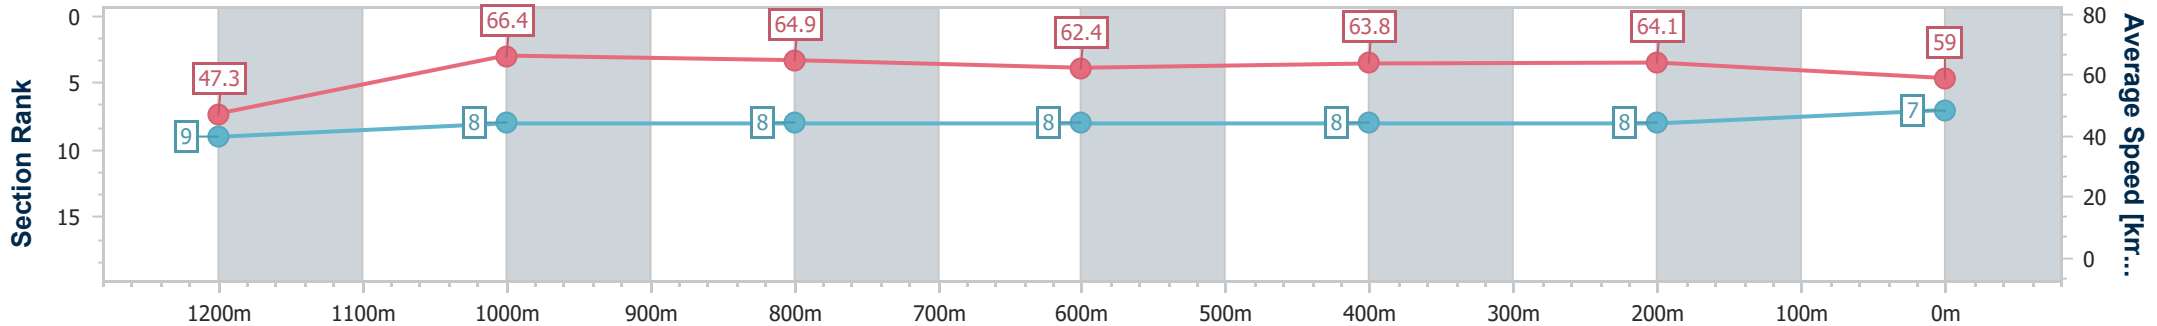

- [] Ranking at each section and finish
- .-.- No data available at this section
- NA No data available

Horse/Jockey Name	Confessed
Final Rank	7
Fastest Section Time (Section)	0:10.84 (1200m)
Top Speed [km/h] (Section)	67.7 (1200m)
Race State	Finished

Doomben QLD Professional
Race 8: THE STAR STRADBROKE SEASON BENCHMARK 68
 Handicap - 1350m
 24 May 2023 - 16:35
 Track Rating: Good 4, Weather: Fine, Rail Position: 6.5m Entire

BRISBANE
RACING CLUB

Section	Overall	1200m	1000m	800m	600m	400m	200m
Section Times	1:19.74 [7] (0:11.44)	1:08.30 [9] (0:10.84)	0:57.46 [8] (0:11.14)	0:46.32 [8] (0:11.57)	0:34.75 [8] (0:11.29)	0:23.46 [8] (0:11.27)	0:12.19 [8] (0:12.19)
Average Speed [km/h]	47.3	66.4	64.9	62.4	63.8	64.1	59.0
Top Speed [km/h]	65.5	67.7	66.3	64.4	64.6	65.5	62.5
Avg. Dist. to Rail [m]	5.3	1.9	1.6	0.4	0.2	2.6	3.9
Avg. Stride Freq. [Hz]	2.1	2.4	2.4	2.3	2.4	2.4	2.4
Avg. Stride Length [m]	6.1	7.6	7.6	7.4	7.5	7.3	7.0