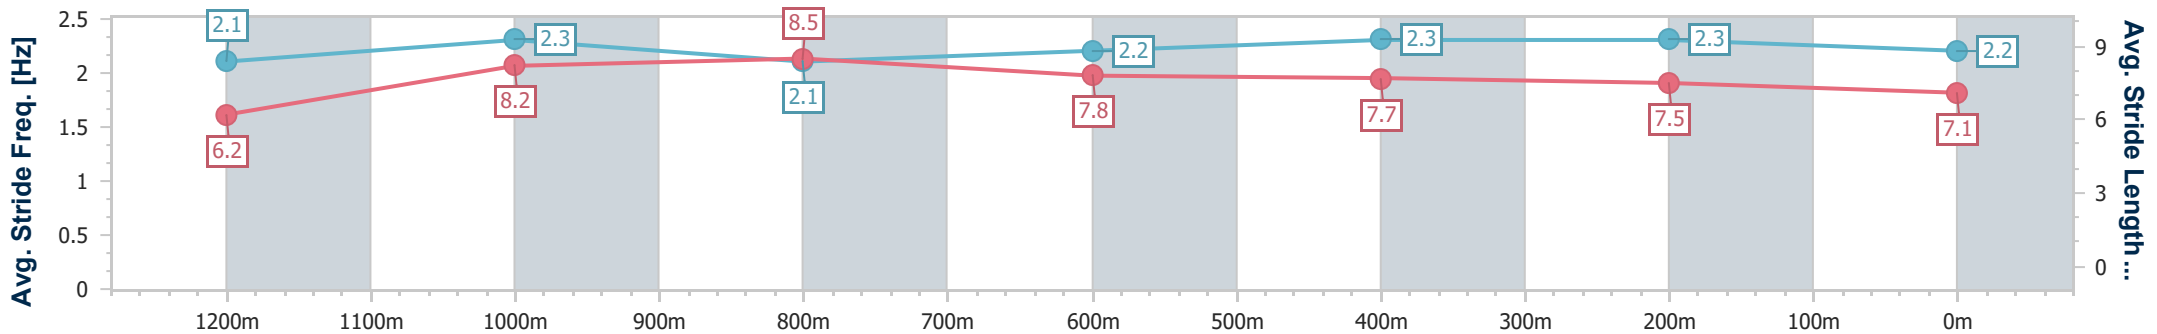

Doomben QLD Professional
Race 8: THE STAR STRADBROKE SEASON BENCHMARK 68
 Handicap - 1350m
 24 May 2023 - 16:35
 Track Rating: Good 4, Weather: Fine, Rail Position: 6.5m Entire

BRISBANE
RACING CLUB

Section	Overall	1200m	1000m	800m	600m	400m	200m
Section Times	1:19.91 [8] (0:11.09)	1:08.82 [4] (0:10.59)	0:58.23 [3] (0:10.96)	0:47.27 [3] (0:11.53)	0:35.74 [3] (0:11.45)	0:24.29 [3] (0:11.47)	0:12.82 [3] (0:12.82)
Average Speed [km/h]	48.6	68.1	65.6	62.5	63.0	62.8	56.1
Top Speed [km/h]	66.7	69.1	67.9	63.3	63.8	63.8	59.5
Avg. Dist. to Rail [m]	2.3	0.6	0.3	0.5	0.4	0.8	1.7
Avg. Stride Freq. [Hz]	2.2	2.3	2.3	2.2	2.3	2.3	2.2
Avg. Stride Length [m]	6.2	7.9	8.0	7.7	7.6	7.5	7.1

- [] Ranking at each section and finish
- .-.- No data available at this section
- NA No data available

Horse/Jockey Name	I Am Azzurro
Final Rank	9
Fastest Section Time (Section)	0:10.69 (1200m)
Top Speed [km/h] (Section)	68.4 (1200m)
Race State	Finished

Doomben QLD Professional
Race 8: THE STAR STRADBROKE SEASON BENCHMARK 68
 Handicap - 1350m
 24 May 2023 - 16:35
 Track Rating: Good 4, Weather: Fine, Rail Position: 6.5m Entire

BRISBANE
RACING CLUB

Section	Overall	1200m	1000m	800m	600m	400m	200m
Section Times	1:20.09 [9] (0:11.29)	1:08.80 [7] (0:10.69)	0:58.11 [5] (0:11.04)	0:47.07 [5] (0:11.48)	0:35.59 [5] (0:11.47)	0:24.12 [5] (0:11.48)	0:12.64 [6] (0:12.64)
Average Speed [km/h]	47.8	67.6	65.4	62.9	62.9	63.0	57.0
Top Speed [km/h]	66.6	68.4	67.8	63.5	63.6	64.0	62.2
Avg. Dist. to Rail [m]	12.5	5.1	2.8	0.6	0.6	3.2	5.3
Avg. Stride Freq. [Hz]	2.1	2.3	2.1	2.2	2.3	2.3	2.2
Avg. Stride Length [m]	6.2	8.2	8.5	7.8	7.7	7.5	7.1