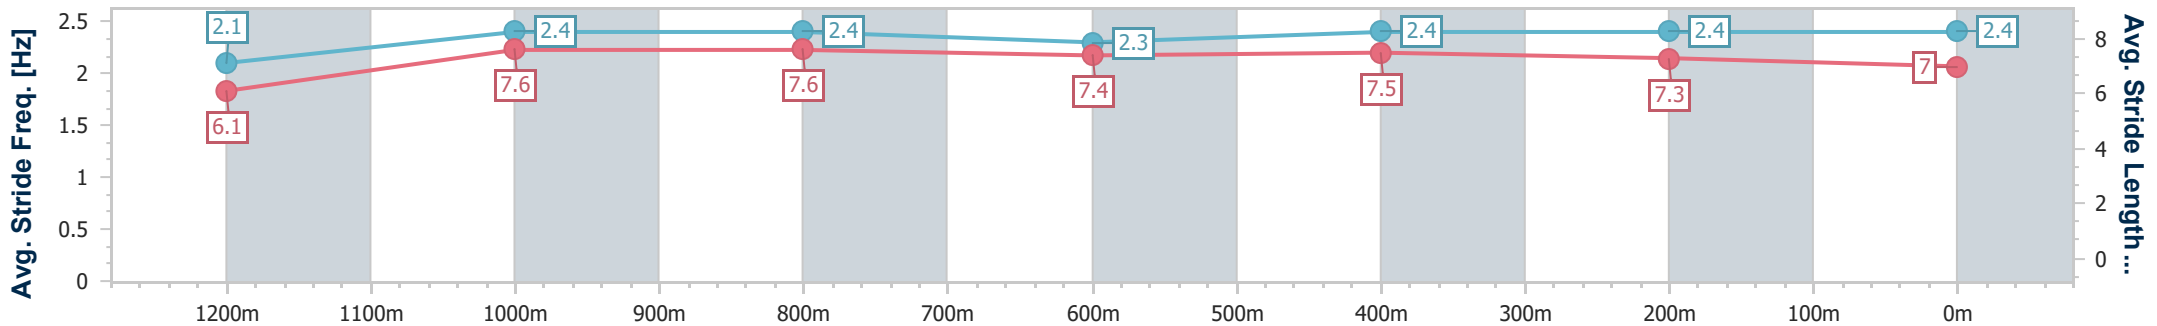

Doomben QLD Professional
Race 8: THE STAR STRADBROKE SEASON BENCHMARK 68
 Handicap - 1350m
 24 May 2023 - 16:35
 Track Rating: Good 4, Weather: Fine, Rail Position: 6.5m Entire

BRISBANE
RACING CLUB

Section	Overall	1200m	1000m	800m	600m	400m	200m
Section Times	1:19.71 [6] (0:11.05)	1:08.66 [2] (0:10.74)	0:57.92 [4] (0:10.98)	0:46.94 [4] (0:11.50)	0:35.44 [4] (0:11.58)	0:23.86 [4] (0:11.52)	0:12.34 [4] (0:12.34)
Average Speed [km/h]	48.9	67.1	65.7	62.3	62.2	62.6	58.4
Top Speed [km/h]	67.5	67.9	67.6	63.7	63.9	64.8	60.9
Avg. Dist. to Rail [m]	7.9	1.7	0.9	0.7	0.2	2.2	4.7
Avg. Stride Freq. [Hz]	2.4	2.4	2.3	2.3	2.3	2.3	2.3
Avg. Stride Length [m]	5.7	7.6	7.7	7.5	7.4	7.3	7.0

- [] Ranking at each section and finish
- .-.- No data available at this section
- NA No data available

Horse/Jockey Name	Confessed
Final Rank	7
Fastest Section Time (Section)	0:10.84 (1200m)
Top Speed [km/h] (Section)	67.7 (1200m)
Race State	Finished

Doomben QLD Professional
Race 8: THE STAR STRADBROKE SEASON BENCHMARK 68
 Handicap - 1350m
 24 May 2023 - 16:35
 Track Rating: Good 4, Weather: Fine, Rail Position: 6.5m Entire

BRISBANE
RACING CLUB

Section	Overall	1200m	1000m	800m	600m	400m	200m
Section Times	1:19.74 [7] (0:11.44)	1:08.30 [9] (0:10.84)	0:57.46 [8] (0:11.14)	0:46.32 [8] (0:11.57)	0:34.75 [8] (0:11.29)	0:23.46 [8] (0:11.27)	0:12.19 [8] (0:12.19)
Average Speed [km/h]	47.3	66.4	64.9	62.4	63.8	64.1	59.0
Top Speed [km/h]	65.5	67.7	66.3	64.4	64.6	65.5	62.5
Avg. Dist. to Rail [m]	5.3	1.9	1.6	0.4	0.2	2.6	3.9
Avg. Stride Freq. [Hz]	2.1	2.4	2.4	2.3	2.4	2.4	2.4
Avg. Stride Length [m]	6.1	7.6	7.6	7.4	7.5	7.3	7.0