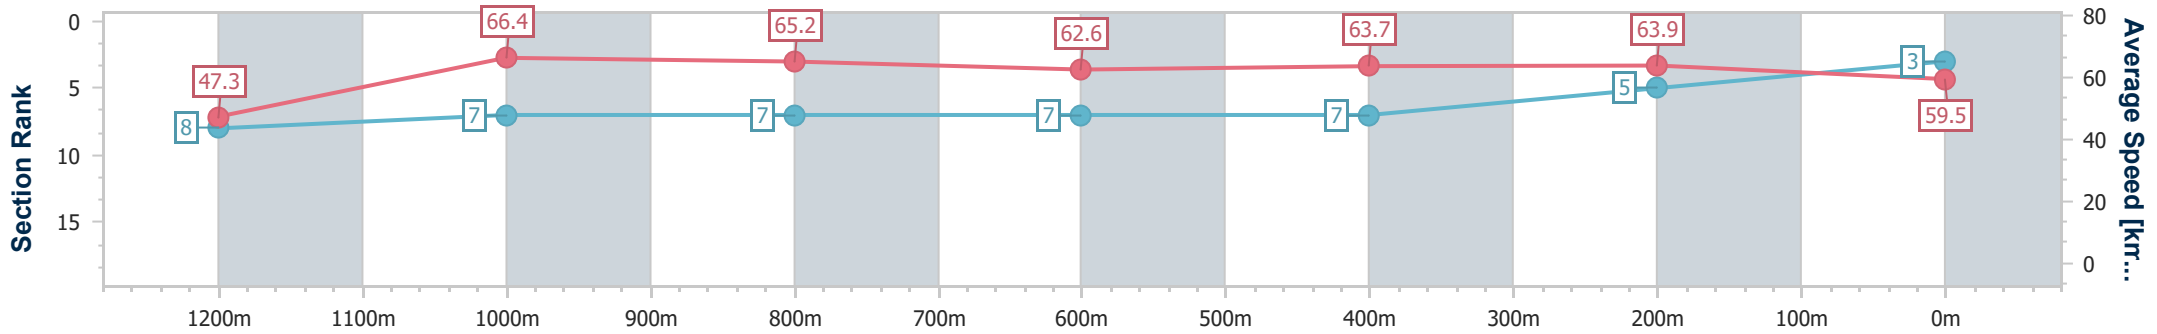

Horse/Jockey Name	Confusion
Final Rank	3
Fastest Section Time (Section)	0:10.82 (1200m)
Top Speed [km/h] (Section)	67.2 (1200m)
Race State	Finished

Doomben QLD Professional
Race 8: THE STAR STRADBROKE SEASON BENCHMARK 68
Handicap - 1350m
24 May 2023 - 16:35
Track Rating: Good 4, Weather: Fine, Rail Position: 6.5m Entire

BRISBANE
RACING CLUB

Section	Overall	1200m	1000m	800m	600m	400m	200m
Section Times	1:19.52 [3] (0:11.43)	1:08.09 [8] (0:10.82)	0:57.27 [7] (0:11.12)	0:46.15 [7] (0:11.47)	0:34.68 [7] (0:11.29)	0:23.39 [7] (0:11.31)	0:12.08 [5] (0:12.08)
Average Speed [km/h]	47.3	66.4	65.2	62.6	63.7	63.9	59.5
Top Speed [km/h]	66.1	67.2	66.2	64.0	64.2	64.6	63.3
Avg. Dist. to Rail [m]	5.7	3.3	2.5	0.5	0.6	4.2	6.3
Avg. Stride Freq. [Hz]	2.3	2.4	2.4	2.3	2.3	2.4	2.3
Avg. Stride Length [m]	5.6	7.7	7.6	7.5	7.5	7.4	7.2

- [ ] Ranking at each section and finish
- -.-.- No data available at this section
- NA No data available