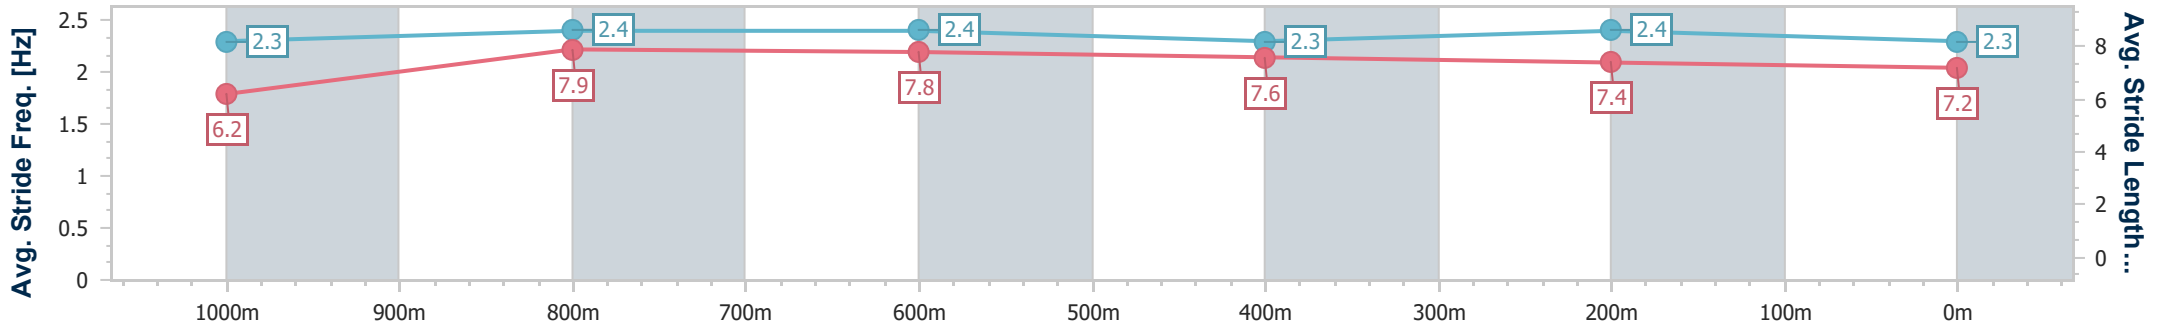

Horse/Jockey Name	Capital Girl
Final Rank	6
Fastest Section Time (Section)	0:10.62 (1000m)
Top Speed [km/h] (Section)	68.8 (1000m)
Race State	Finished

Doomben QLD Professional
Race 6: MULLINS LAWYERS Class 1 Handicap - 1200m
24 May 2023 - 15:29
Track Rating: Good 4, Weather: Fine, Rail Position: 6.5m Entire

BRISBANE
RACING CLUB

Section	Overall	1000m	800m	600m	400m	200m
Section Times	1:09.75 [6] (0:14.06)	0:55.69 [10] (0:10.62)	0:45.07 [8] (0:10.85)	0:34.22 [7] (0:11.19)	0:23.03 [7] (0:11.15)	0:11.88 [8] (0:11.88)
Average Speed [km/h]	51.3	67.7	66.1	64.2	64.7	60.7
Top Speed [km/h]	68.2	68.8	67.1	65.6	67.4	63.5
Avg. Dist. to Rail [m]	4.3	0.4	0.5	0.4	2.7	4.8
Avg. Stride Freq. [Hz]	2.3	2.4	2.4	2.3	2.4	2.3
Avg. Stride Length [m]	6.2	7.9	7.8	7.6	7.4	7.2

- [ ] Ranking at each section and finish
- -.-.- No data available at this section
- NA No data available