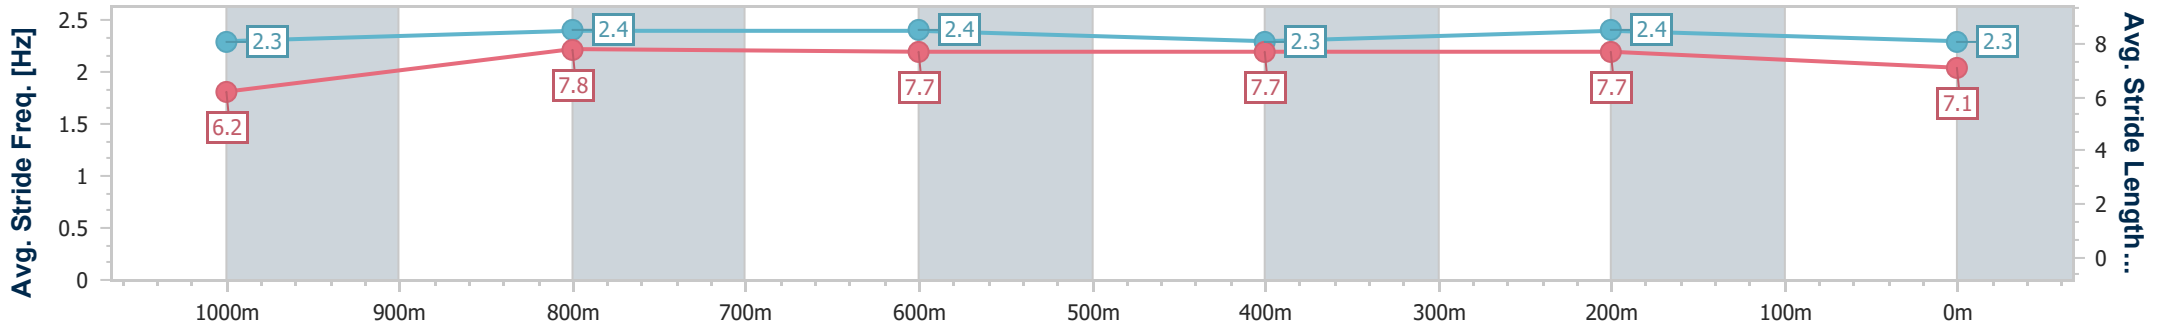

Doomben QLD Professional

Race 6: MULLINS LAWYERS Class 1 Handicap - 1200m

24 May 2023 - 15:29

Track Rating: Good 4, Weather: Fine, Rail Position: 6.5m Entire

BRISBANE RACING CLUB

Section	Overall	1000m	800m	600m	400m	200m
Section Times	1:10.05 [8] (0:13.80)	0:56.25 [6] (0:10.75)	0:45.50 [7] (0:11.10)	0:34.40 [8] (0:11.17)	0:23.23 [8] (0:11.04)	0:12.19 [6] (0:12.19)
Average Speed [km/h]	52.2	67.2	65.7	65.2	65.5	59.0
Top Speed [km/h]	66.5	68.2	67.3	66.2	66.6	63.1
Avg. Dist. to Rail [m]	2.8	1.1	2.6	1.9	4.9	7.6
Avg. Stride Freq. [Hz]	2.3	2.4	2.4	2.3	2.4	2.3
Avg. Stride Length [m]	6.2	7.8	7.7	7.7	7.7	7.1