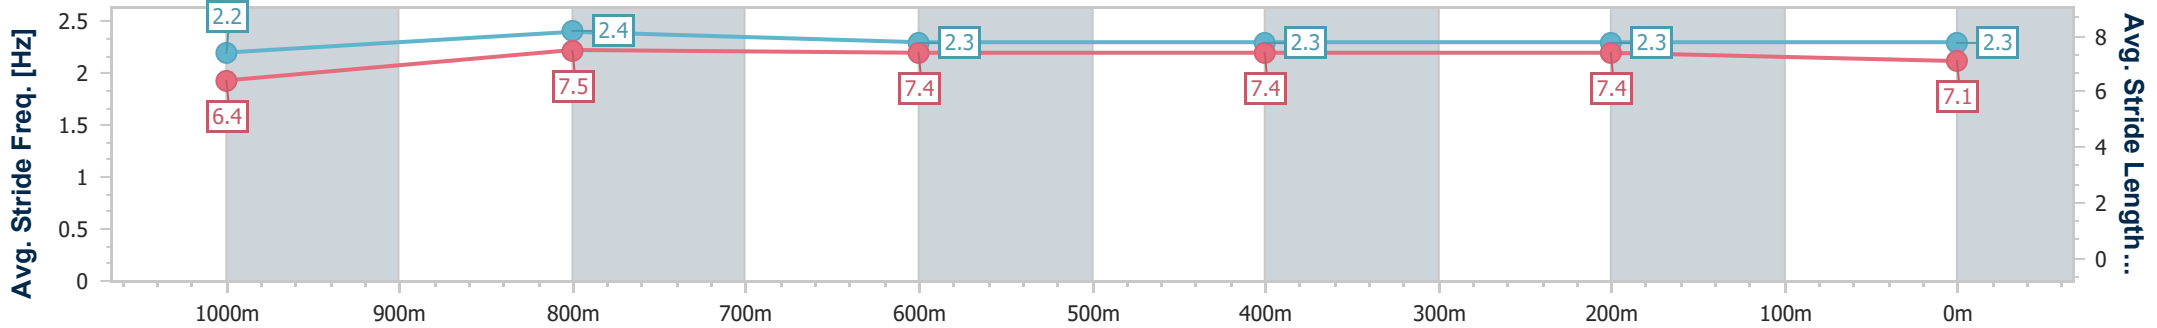

**Doomben QLD Professional**  
**Race 6: MULLINS LAWYERS Class 1 Handicap - 1200m**  
 24 May 2023 - 15:29  
 Track Rating: Good 4, Weather: Fine, Rail Position: 6.5m Entire

BRISBANE  
RACING CLUB

Section	Overall	1000m	800m	600m	400m	200m
Section Times	1:09.61 [3] (0:13.60)	0:56.01 [5] (0:10.69)	0:45.32 [5] (0:11.05)	0:34.27 [4] (0:11.24)	0:23.03 [6] (0:11.12)	0:11.91 [4]
Average Speed [km/h]	52.8	67.6	65.5	64.9	64.9	60.5
Top Speed [km/h]	67.8	68.5	67.0	65.5	65.7	63.8
Avg. Dist. to Rail [m]	1.9	0.8	1.4	2.1	2.4	2.0
Avg. Stride Freq. [Hz]	2.2	2.4	2.3	2.3	2.3	2.3
Avg. Stride Length [m]	6.4	7.5	7.4	7.4	7.4	7.1