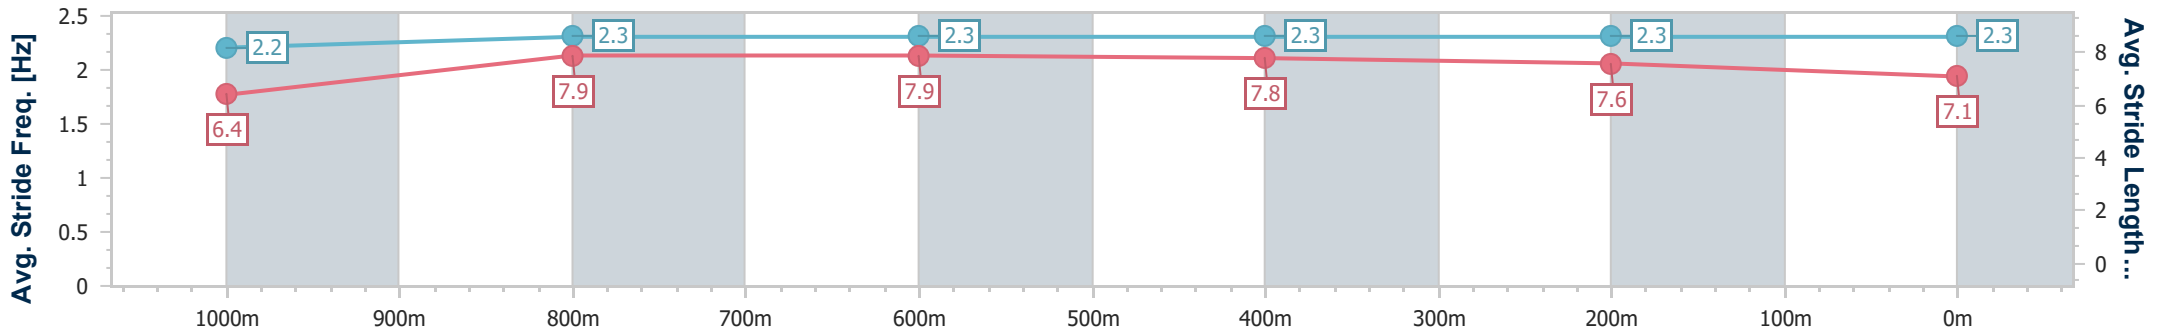

- [ ] Ranking at each section and finish
- .-.- No data available at this section
- NA No data available

Horse/Jockey Name	He's The King
Final Rank	12
Fastest Section Time (Section)	0:10.88 (800m)
Top Speed [km/h] (Section)	68.0 (800m)
Race State	Finished

Doomben QLD Professional

Race 6: MULLINS LAWYERS Class 1 Handicap - 1200m

24 May 2023 - 15:29

Track Rating: Good 4, Weather: Fine, Rail Position: 6.5m Entire

BRISBANE RACING CLUB

Section	Overall	1000m	800m	600m	400m	200m
Section Times	1:10.74 [12] (0:14.32)	0:56.42 [12] (0:10.99)	0:45.43 [13] (0:10.88)	0:34.55 [13] (0:11.03)	0:23.52 [13] (0:11.19)	0:12.33 [13] (0:12.33)
Average Speed [km/h]	50.3	65.9	66.5	65.2	64.3	58.4
Top Speed [km/h]	63.9	68.0	68.0	66.3	65.8	62.1
Avg. Dist. to Rail [m]	9.4	2.5	0.9	0.4	0.8	2.1
Avg. Stride Freq. [Hz]	2.2	2.3	2.3	2.3	2.3	2.3
Avg. Stride Length [m]	6.4	7.9	7.9	7.8	7.6	7.1