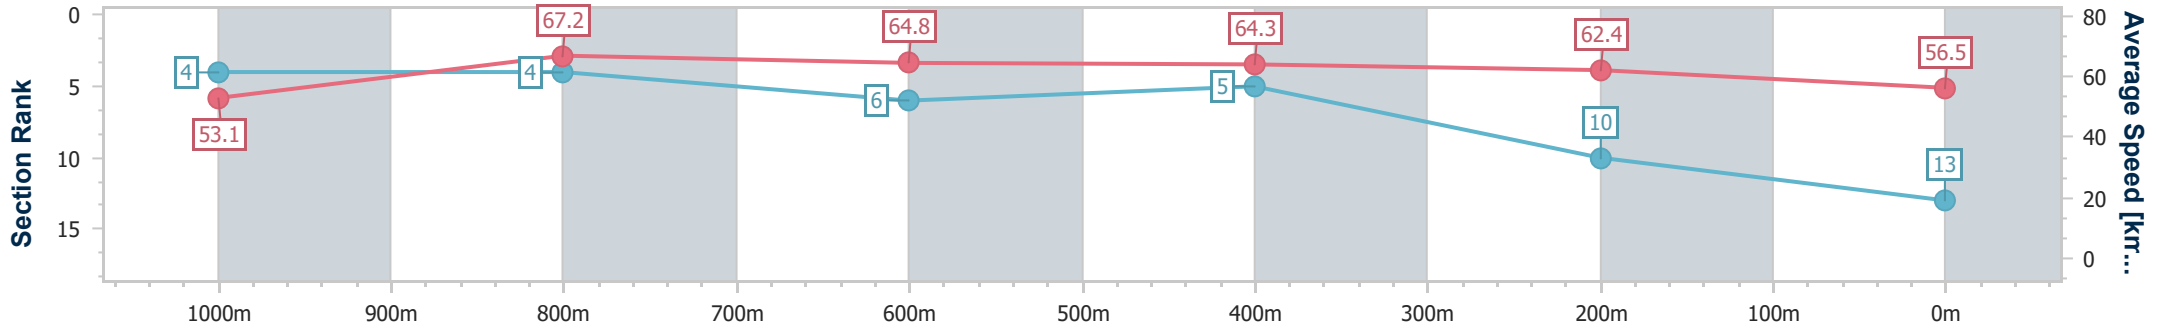

- [ ] Ranking at each section and finish
- .-.- No data available at this section
- NA No data available

Horse/Jockey Name	I Am Mason
Final Rank	13
Fastest Section Time (Section)	0:10.68 (1000m)
Top Speed [km/h] (Section)	68.8 (1000m)
Race State	Finished

**Doomben QLD Professional**  
**Race 6: MULLINS LAWYERS Class 1 Handicap - 1200m**  
 24 May 2023 - 15:29  
 Track Rating: Good 4, Weather: Fine, Rail Position: 6.5m Entire

**BRISBANE**  
RACING CLUB

Section	Overall	1000m	800m	600m	400m	200m
Section Times	1:10.80 [13] (0:13.57)	0:57.23 [4] (0:10.68)	0:46.55 [4] (0:11.16)	0:35.39 [6] (0:11.14)	0:24.25 [5] (0:11.50)	0:12.75 [10] (0:12.75)
Average Speed [km/h]	53.1	67.2	64.8	64.3	62.4	56.5
Top Speed [km/h]	67.4	68.8	65.7	64.8	64.2	59.6
Avg. Dist. to Rail [m]	1.2	0.7	0.7	1.1	1.2	0.4
Avg. Stride Freq. [Hz]	2.3	2.5	2.4	2.5	2.4	2.3
Avg. Stride Length [m]	6.3	7.5	7.4	7.2	7.1	6.7