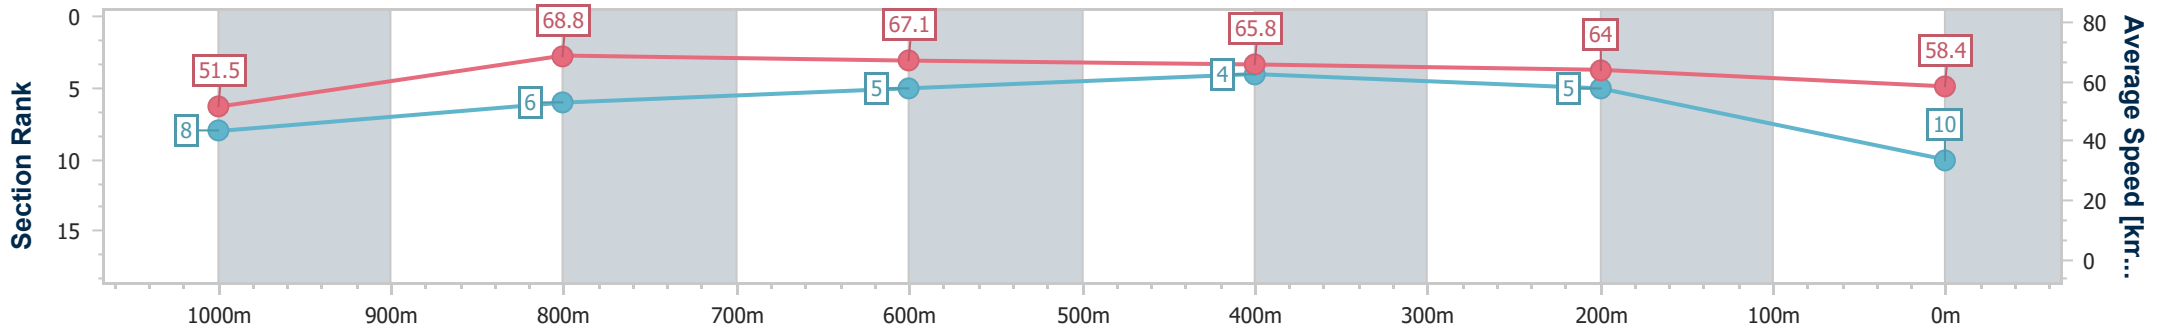

Horse/Jockey Name	Invinovich
Final Rank	10
Fastest Section Time (Section)	0:10.53 (1000m)
Top Speed [km/h] (Section)	69.8 (1000m)
Race State	Finished

Doomben QLD Professional
Race 6: MULLINS LAWYERS Class 1 Handicap - 1200m
24 May 2023 - 15:29
Track Rating: Good 4, Weather: Fine, Rail Position: 6.5m Entire

BRISBANE
RACING CLUB

Section	Overall	1000m	800m	600m	400m	200m
Section Times	1:10.16 [10] (0:13.99)	0:56.17 [8] (0:10.53)	0:45.64 [6] (0:10.87)	0:34.77 [5] (0:11.13)	0:23.64 [4] (0:11.33)	0:12.31 [5]
Average Speed [km/h]	51.5	68.8	67.1	65.8	64.0	58.4
Top Speed [km/h]	66.7	69.8	68.3	66.8	65.1	61.6
Avg. Dist. to Rail [m]	4.4	1.9	3.0	3.1	4.5	5.5
Avg. Stride Freq. [Hz]	2.3	2.3	2.4	2.4	2.3	2.3
Avg. Stride Length [m]	6.2	8.0	7.9	7.7	7.6	7.1

- [ ] Ranking at each section and finish
- -.-.- No data available at this section
- NA No data available