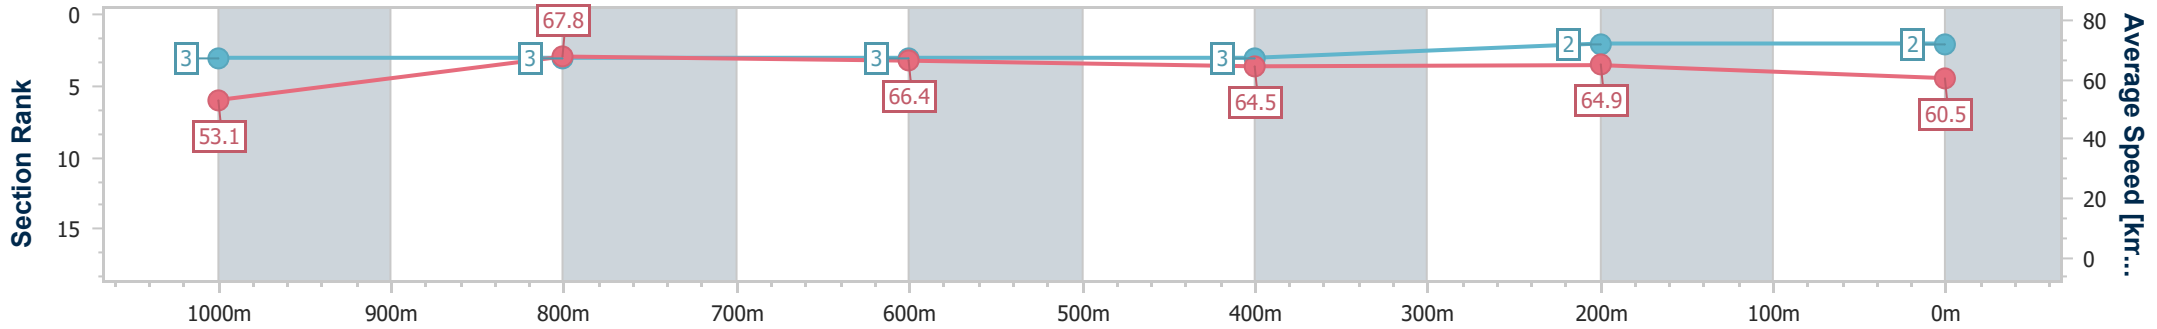

Horse/Jockey Name	Orient's Secret
Final Rank	2
Fastest Section Time (Section)	0:10.67 (1000m)
Top Speed [km/h] (Section)	69.6 (1000m)
Race State	Finished

Doomben QLD Professional
Race 6: MULLINS LAWYERS Class 1 Handicap - 1200m
24 May 2023 - 15:29
Track Rating: Good 4, Weather: Fine, Rail Position: 6.5m Entire

BRISBANE
RACING CLUB

Section	Overall	1000m	800m	600m	400m	200m
Section Times	1:09.41 [2] (0:13.56)	0:55.85 [3] (0:10.67)	0:45.18 [3] (0:10.99)	0:34.19 [3] (0:11.18)	0:23.01 [3] (0:11.10)	0:11.91 [2] (0:11.91)
Average Speed [km/h]	53.1	67.8	66.4	64.5	64.9	60.5
Top Speed [km/h]	68.3	69.6	67.2	66.4	66.3	64.4
Avg. Dist. to Rail [m]	6.6	2.7	2.0	0.7	2.5	4.1
Avg. Stride Freq. [Hz]	2.0	1.7	2.2	2.0	2.3	2.3
Avg. Stride Length [m]	7.4	10.5	8.5	8.8	7.7	7.3

- [ ] Ranking at each section and finish
- -.-.- No data available at this section
- NA No data available