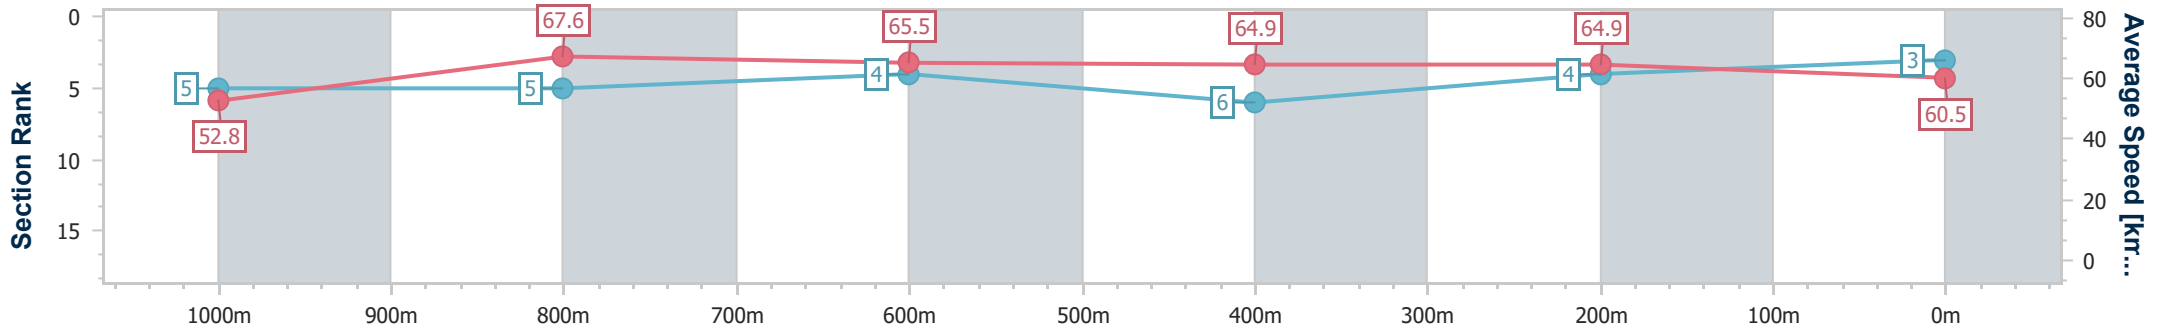

**Doomben QLD Professional**  
**Race 6: MULLINS LAWYERS Class 1 Handicap - 1200m**  
 24 May 2023 - 15:29  
 Track Rating: Good 4, Weather: Fine, Rail Position: 6.5m Entire

BRISBANE  
RACING CLUB

Section	Overall	1000m	800m	600m	400m	200m
Section Times	1:09.61 [3] (0:13.60)	0:56.01 [5] (0:10.69)	0:45.32 [5] (0:11.05)	0:34.27 [4] (0:11.24)	0:23.03 [6] (0:11.12)	0:11.91 [4]
Average Speed [km/h]	52.8	67.6	65.5	64.9	64.9	60.5
Top Speed [km/h]	67.8	68.5	67.0	65.5	65.7	63.8
Avg. Dist. to Rail [m]	1.9	0.8	1.4	2.1	2.4	2.0
Avg. Stride Freq. [Hz]	2.2	2.4	2.3	2.3	2.3	2.3
Avg. Stride Length [m]	6.4	7.5	7.4	7.4	7.4	7.1