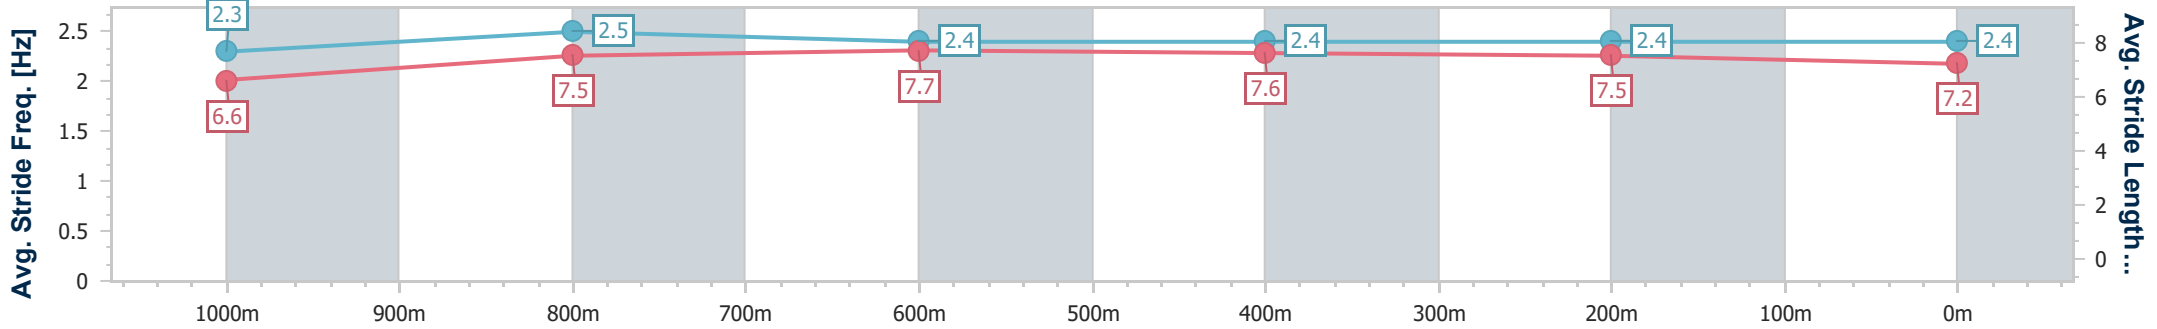

**BRISBANE**  
RACING CLUB

Section	Overall	1000m	800m	600m	400m	200m
Section Times	1:08.73 [1] (0:13.24)	0:55.49 [1] (0:10.54)	0:44.95 [1] (0:10.91)	0:34.04 [1] (0:11.11)	0:22.93 [1] (0:11.14)	0:11.79 [1] (0:11.79)
Average Speed [km/h]	54.4	68.5	66.2	64.8	64.6	61.1
Top Speed [km/h]	69.1	70.6	67.2	66.8	65.6	64.6
Avg. Dist. to Rail [m]	3.3	1.0	0.4	0.2	1.0	1.9
Avg. Stride Freq. [Hz]	2.3	2.5	2.4	2.4	2.4	2.4
Avg. Stride Length [m]	6.6	7.5	7.7	7.6	7.5	7.2