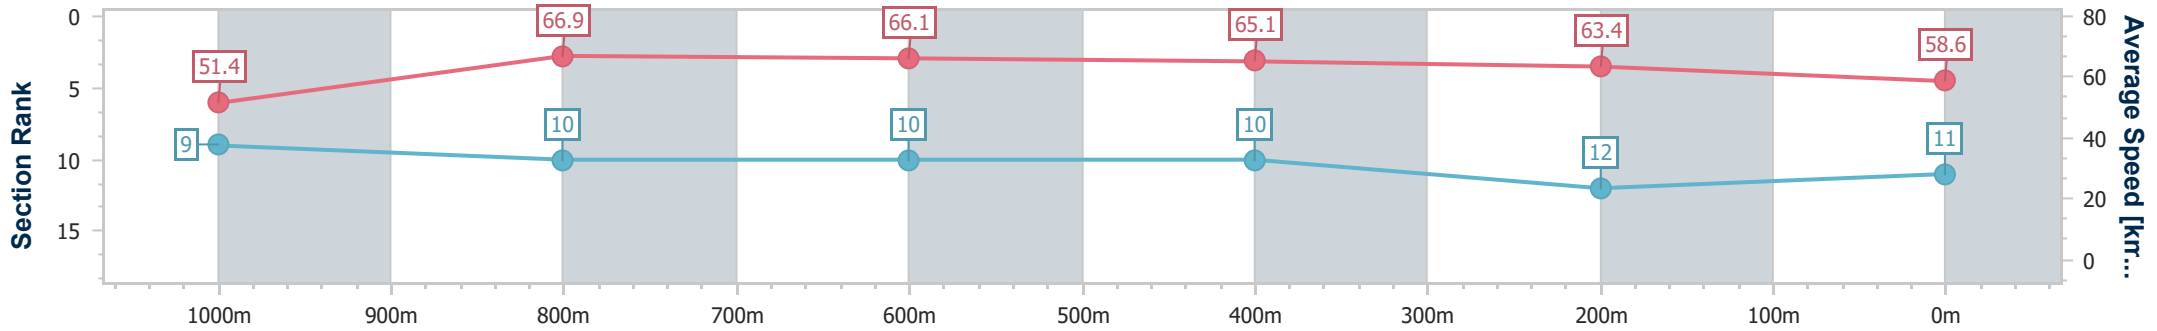

Horse/Jockey Name	The Girl's Boy
Final Rank	11
Fastest Section Time (Section)	0:10.84 (1000m)
Top Speed [km/h] (Section)	68.1 (1000m)
Race State	Finished

Doomben QLD Professional
Race 6: MULLINS LAWYERS Class 1 Handicap - 1200m
24 May 2023 - 15:29
Track Rating: Good 4, Weather: Fine, Rail Position: 6.5m Entire

BRISBANE
RACING CLUB

Section	Overall	1000m	800m	600m	400m	200m
Section Times	1:10.57 [11] (0:14.01)	0:56.56 [9] (0:10.84)	0:45.72 [10] (0:10.96)	0:34.76 [10] (0:11.10)	0:23.66 [10] (0:11.37)	0:12.29 [12] (0:12.29)
Average Speed [km/h]	51.4	66.9	66.1	65.1	63.4	58.6
Top Speed [km/h]	65.6	68.1	67.9	66.6	64.2	62.1
Avg. Dist. to Rail [m]	5.1	2.4	1.1	0.6	3.1	5.6
Avg. Stride Freq. [Hz]	2.3	2.5	2.4	2.4	2.4	2.3
Avg. Stride Length [m]	6.1	7.6	7.5	7.4	7.3	6.9

- [ ] Ranking at each section and finish
- -.-.- No data available at this section
- NA No data available