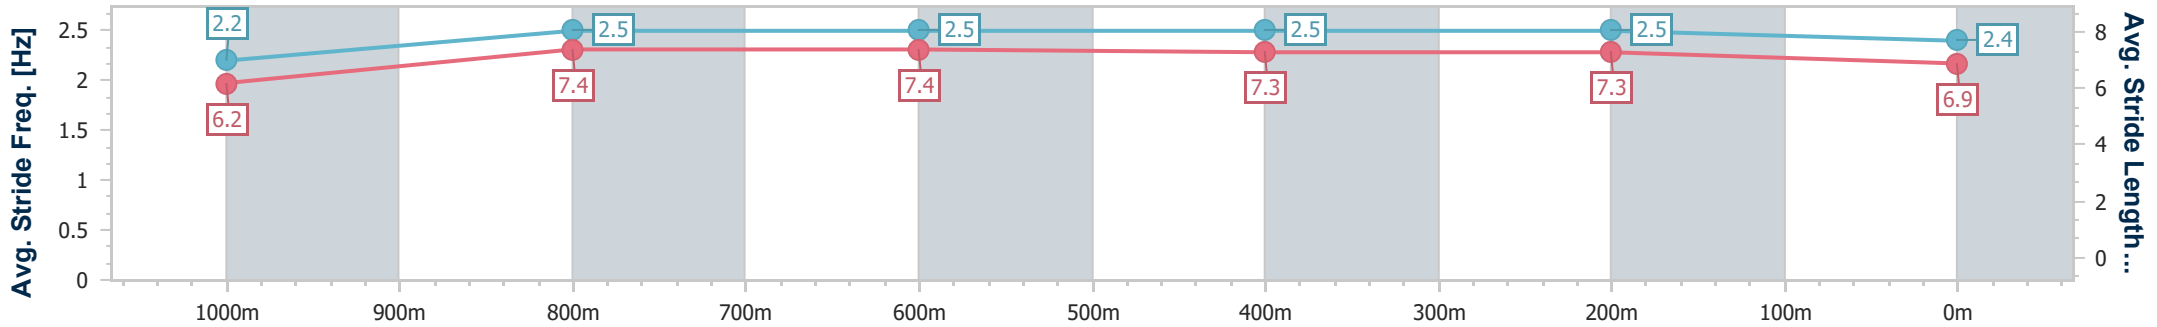

Horse/Jockey Name	Rosato
Final Rank	7
Fastest Section Time (Section)	0:10.72 (1000m)
Top Speed [km/h] (Section)	68.2 (1000m)
Race State	Finished

Doomben QLD Professional
Race 6: MULLINS LAWYERS Class 1 Handicap - 1200m
24 May 2023 - 15:29
Track Rating: Good 4, Weather: Fine, Rail Position: 6.5m Entire

BRISBANE
RACING CLUB

Section	Overall	1000m	800m	600m	400m	200m
Section Times	1:10.04 [7] (0:14.38)	0:55.66 [13] (0:10.72)	0:44.94 [12] (0:10.91)	0:34.03 [11] (0:10.88)	0:23.15 [9] (0:10.98)	0:12.17 [7] (0:12.17)
Average Speed [km/h]	50.1	67.3	66.4	66.3	65.7	59.2
Top Speed [km/h]	65.5	68.2	67.0	66.4	67.0	63.6
Avg. Dist. to Rail [m]	8.2	0.8	1.0	0.4	1.7	2.0
Avg. Stride Freq. [Hz]	2.2	2.5	2.5	2.5	2.5	2.4
Avg. Stride Length [m]	6.2	7.4	7.4	7.3	7.3	6.9

- [ ] Ranking at each section and finish
- -.-.-.- No data available at this section
- NA No data available