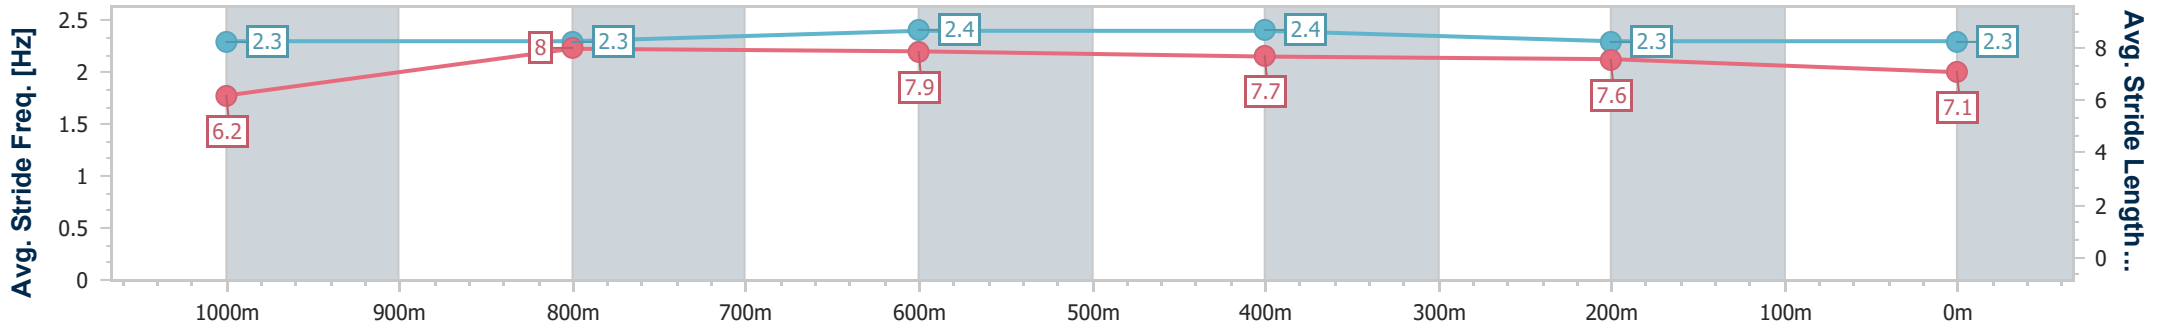

Horse/Jockey Name	Invinovich
Final Rank	10
Fastest Section Time (Section)	0:10.53 (1000m)
Top Speed [km/h] (Section)	69.8 (1000m)
Race State	Finished

Doomben QLD Professional
Race 6: MULLINS LAWYERS Class 1 Handicap - 1200m
24 May 2023 - 15:29
Track Rating: Good 4, Weather: Fine, Rail Position: 6.5m Entire

BRISBANE
RACING CLUB

Section	Overall	1000m	800m	600m	400m	200m
Section Times	1:10.16 [10] (0:13.99)	0:56.17 [8] (0:10.53)	0:45.64 [6] (0:10.87)	0:34.77 [5] (0:11.13)	0:23.64 [4] (0:11.33)	0:12.31 [5]
Average Speed [km/h]	51.5	68.8	67.1	65.8	64.0	58.4
Top Speed [km/h]	66.7	69.8	68.3	66.8	65.1	61.6
Avg. Dist. to Rail [m]	4.4	1.9	3.0	3.1	4.5	5.5
Avg. Stride Freq. [Hz]	2.3	2.3	2.4	2.4	2.3	2.3
Avg. Stride Length [m]	6.2	8.0	7.9	7.7	7.6	7.1

- [ ] Ranking at each section and finish
- -.-.- No data available at this section
- NA No data available