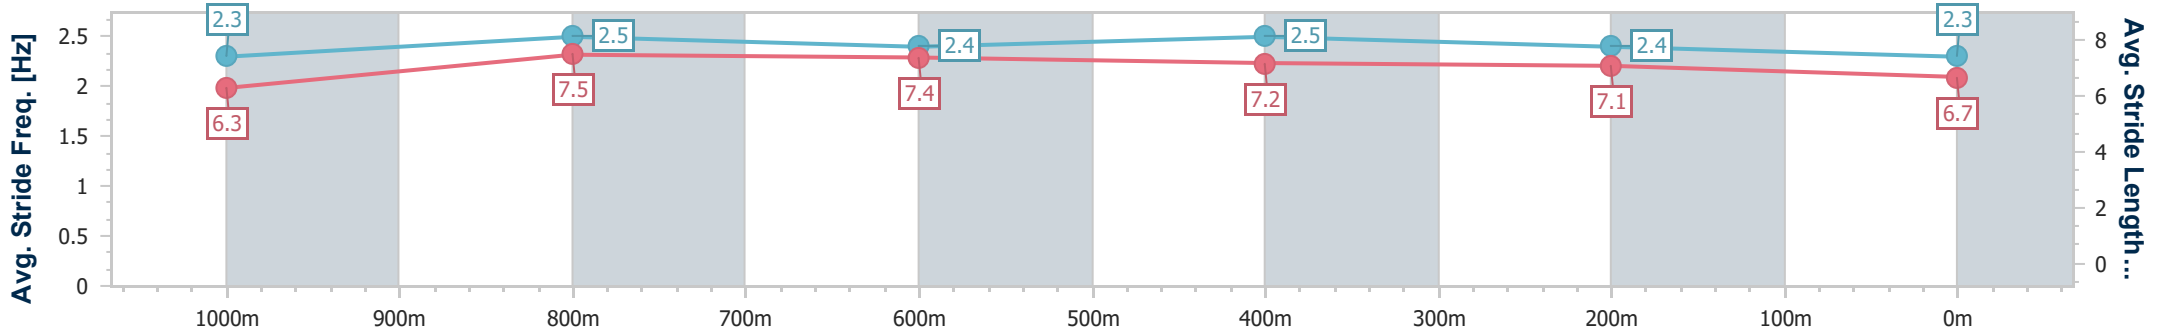

- [ ] Ranking at each section and finish
- .-.- No data available at this section
- NA No data available

Horse/Jockey Name	I Am Mason
Final Rank	13
Fastest Section Time (Section)	0:10.68 (1000m)
Top Speed [km/h] (Section)	68.8 (1000m)
Race State	Finished

**Doomben QLD Professional**  
**Race 6: MULLINS LAWYERS Class 1 Handicap - 1200m**  
 24 May 2023 - 15:29  
 Track Rating: Good 4, Weather: Fine, Rail Position: 6.5m Entire

**BRISBANE**  
RACING CLUB

Section	Overall	1000m	800m	600m	400m	200m
Section Times	1:10.80 [13] (0:13.57)	0:57.23 [4] (0:10.68)	0:46.55 [4] (0:11.16)	0:35.39 [6] (0:11.14)	0:24.25 [5] (0:11.50)	0:12.75 [10] (0:12.75)
Average Speed [km/h]	53.1	67.2	64.8	64.3	62.4	56.5
Top Speed [km/h]	67.4	68.8	65.7	64.8	64.2	59.6
Avg. Dist. to Rail [m]	1.2	0.7	0.7	1.1	1.2	0.4
Avg. Stride Freq. [Hz]	2.3	2.5	2.4	2.5	2.4	2.3
Avg. Stride Length [m]	6.3	7.5	7.4	7.2	7.1	6.7