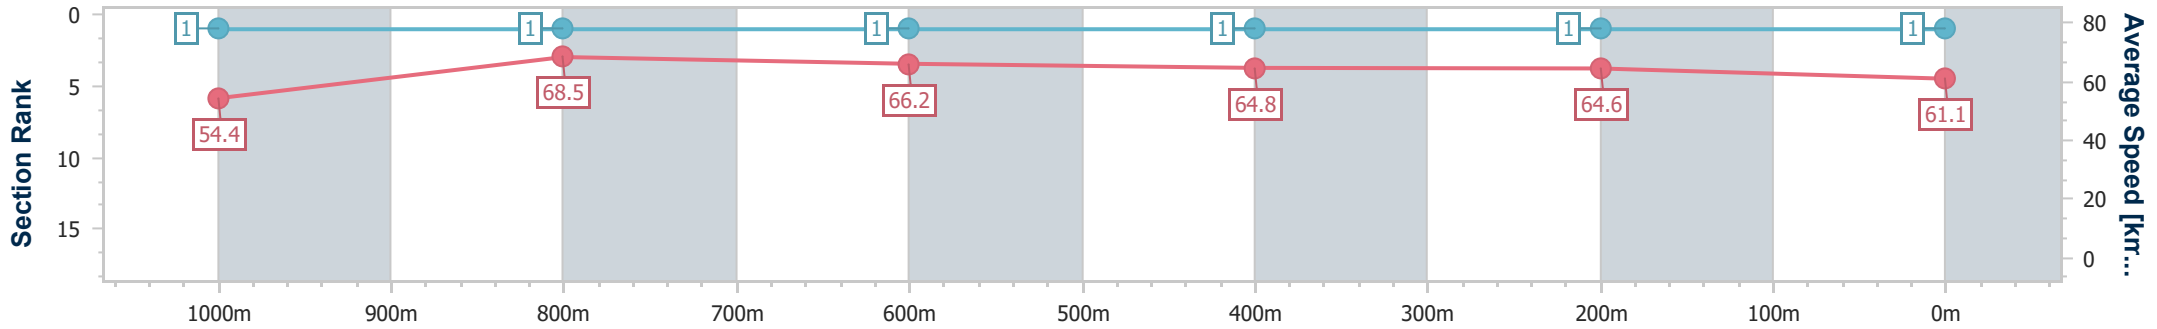

**BRISBANE**  
RACING CLUB

Section	Overall	1000m	800m	600m	400m	200m
Section Times	1:08.73 [1] (0:13.24)	0:55.49 [1] (0:10.54)	0:44.95 [1] (0:10.91)	0:34.04 [1] (0:11.11)	0:22.93 [1] (0:11.14)	0:11.79 [1] (0:11.79)
Average Speed [km/h]	54.4	68.5	66.2	64.8	64.6	61.1
Top Speed [km/h]	69.1	70.6	67.2	66.8	65.6	64.6
Avg. Dist. to Rail [m]	3.3	1.0	0.4	0.2	1.0	1.9
Avg. Stride Freq. [Hz]	2.3	2.5	2.4	2.4	2.4	2.4
Avg. Stride Length [m]	6.6	7.5	7.7	7.6	7.5	7.2