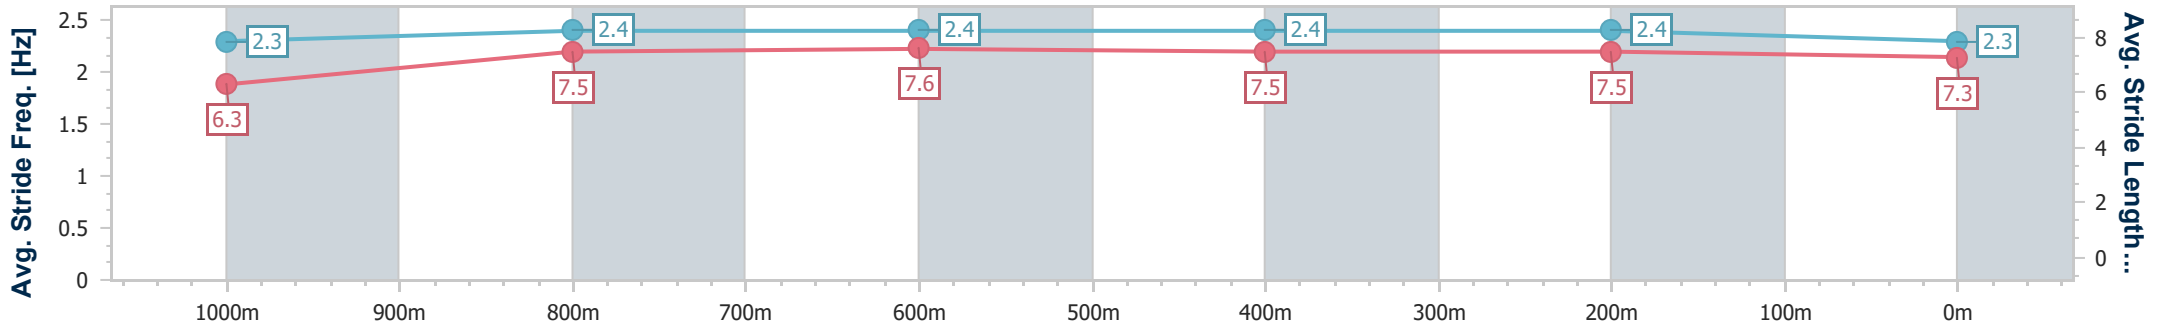

Horse/Jockey Name	Snow Boum
Final Rank	5
Fastest Section Time (Section)	0:10.75 (1000m)
Top Speed [km/h] (Section)	68.1 (1000m)
Race State	Finished

Doomben QLD Professional
Race 6: MULLINS LAWYERS Class 1 Handicap - 1200m
24 May 2023 - 15:29
Track Rating: Good 4, Weather: Fine, Rail Position: 6.5m Entire

BRISBANE
RACING CLUB

Section	Overall	1000m	800m	600m	400m	200m
Section Times	1:09.74 [5] (0:13.96)	0:55.78 [7] (0:10.75)	0:45.03 [9] (0:11.02)	0:34.01 [9] (0:11.19)	0:22.82 [11] (0:11.03)	0:11.79 [9] (0:11.79)
Average Speed [km/h]	51.4	67.2	65.9	64.5	65.3	61.0
Top Speed [km/h]	66.2	68.1	66.7	66.3	66.8	64.4
Avg. Dist. to Rail [m]	6.0	1.5	1.8	0.7	0.6	1.0
Avg. Stride Freq. [Hz]	2.3	2.4	2.4	2.4	2.4	2.3
Avg. Stride Length [m]	6.3	7.5	7.6	7.5	7.5	7.3

- [ ] Ranking at each section and finish
- -.-.- No data available at this section
- NA No data available