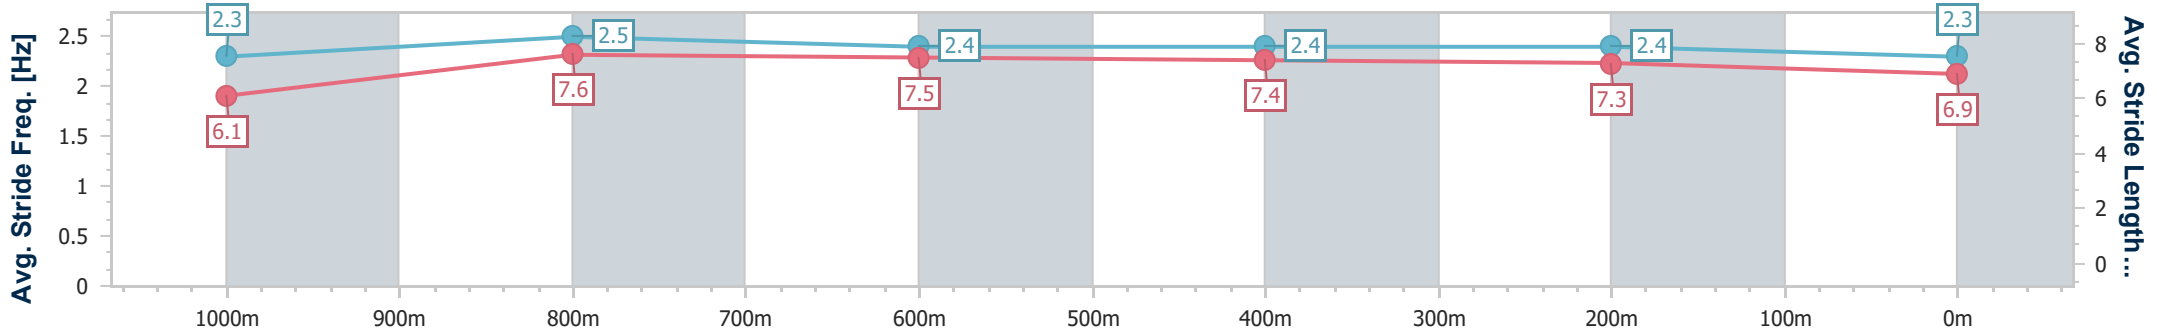

- [ ] Ranking at each section and finish
- .-.- No data available at this section
- NA No data available

Horse/Jockey Name	The Girl's Boy
Final Rank	11
Fastest Section Time (Section)	0:10.84 (1000m)
Top Speed [km/h] (Section)	68.1 (1000m)
Race State	Finished

**Doomben QLD Professional**  
**Race 6: MULLINS LAWYERS Class 1 Handicap - 1200m**  
 24 May 2023 - 15:29  
 Track Rating: Good 4, Weather: Fine, Rail Position: 6.5m Entire

**BRISBANE**  
RACING CLUB

Section	Overall	1000m	800m	600m	400m	200m
Section Times	1:10.57 [11] (0:14.01)	0:56.56 [9] (0:10.84)	0:45.72 [10] (0:10.96)	0:34.76 [10] (0:11.10)	0:23.66 [10] (0:11.37)	0:12.29 [12] (0:12.29)
Average Speed [km/h]	51.4	66.9	66.1	65.1	63.4	58.6
Top Speed [km/h]	65.6	68.1	67.9	66.6	64.2	62.1
Avg. Dist. to Rail [m]	5.1	2.4	1.1	0.6	3.1	5.6
Avg. Stride Freq. [Hz]	2.3	2.5	2.4	2.4	2.4	2.3
Avg. Stride Length [m]	6.1	7.6	7.5	7.4	7.3	6.9