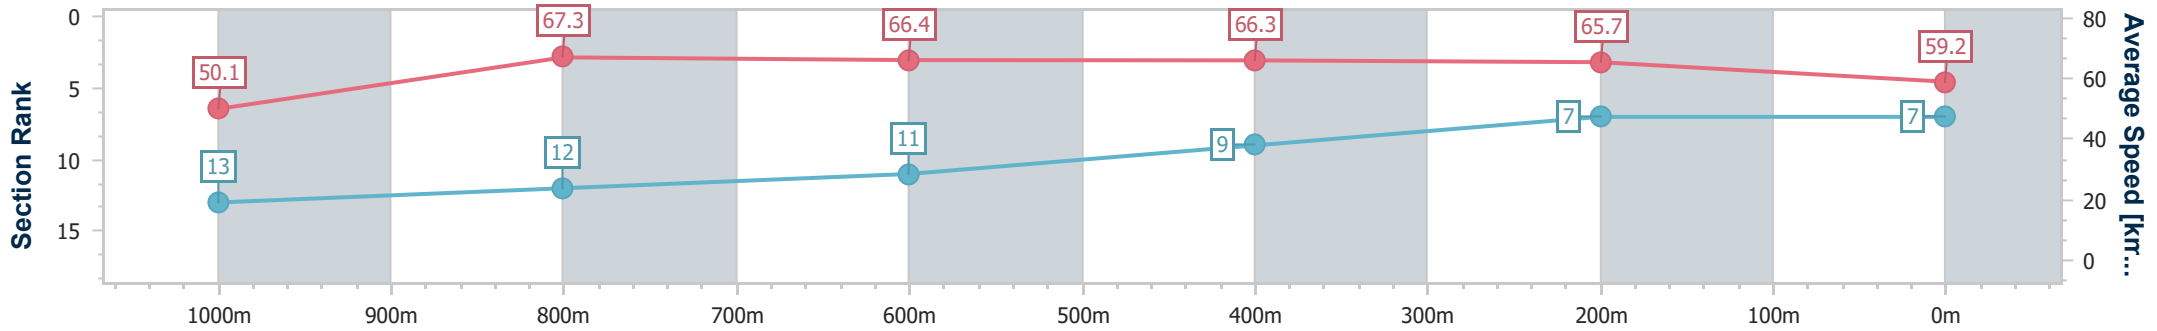

Horse/Jockey Name	Rosato
Final Rank	7
Fastest Section Time (Section)	0:10.72 (1000m)
Top Speed [km/h] (Section)	68.2 (1000m)
Race State	Finished

Doomben QLD Professional
Race 6: MULLINS LAWYERS Class 1 Handicap - 1200m
24 May 2023 - 15:29
Track Rating: Good 4, Weather: Fine, Rail Position: 6.5m Entire

BRISBANE
RACING CLUB

Section	Overall	1000m	800m	600m	400m	200m
Section Times	1:10.04 [7] (0:14.38)	0:55.66 [13] (0:10.72)	0:44.94 [12] (0:10.91)	0:34.03 [11] (0:10.88)	0:23.15 [9] (0:10.98)	0:12.17 [7] (0:12.17)
Average Speed [km/h]	50.1	67.3	66.4	66.3	65.7	59.2
Top Speed [km/h]	65.5	68.2	67.0	66.4	67.0	63.6
Avg. Dist. to Rail [m]	8.2	0.8	1.0	0.4	1.7	2.0
Avg. Stride Freq. [Hz]	2.2	2.5	2.5	2.5	2.5	2.4
Avg. Stride Length [m]	6.2	7.4	7.4	7.3	7.3	6.9

- [ ] Ranking at each section and finish
- -.-.-.- No data available at this section
- NA No data available