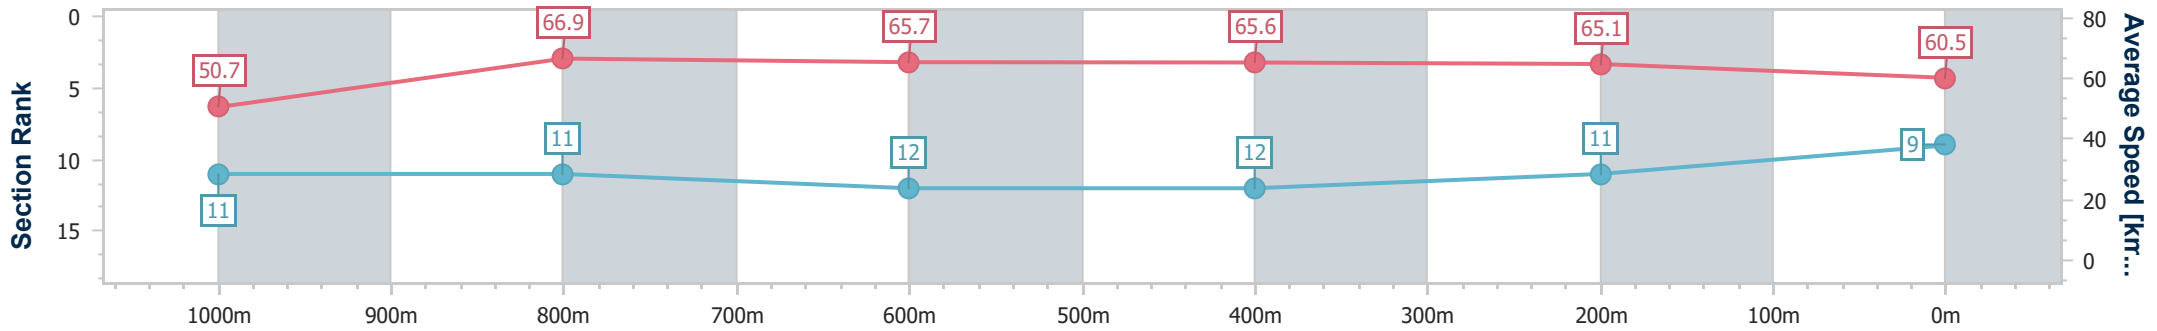

Horse/Jockey Name	Jukebox Glow
Final Rank	9
Fastest Section Time (Section)	0:10.80 (1000m)
Top Speed [km/h] (Section)	68.9 (1000m)
Race State	Finished

Doomben QLD Professional
Race 6: MULLINS LAWYERS Class 1 Handicap - 1200m
24 May 2023 - 15:29
Track Rating: Good 4, Weather: Fine, Rail Position: 6.5m Entire

BRISBANE
RACING CLUB

Section	Overall	1000m	800m	600m	400m	200m
Section Times	1:10.15 [9] (0:14.22)	0:55.93 [11] (0:10.80)	0:45.13 [11] (0:11.04)	0:34.09 [12] (0:11.09)	0:23.00 [12] (0:11.10)	0:11.90 [11] (0:11.90)
Average Speed [km/h]	50.7	66.9	65.7	65.6	65.1	60.5
Top Speed [km/h]	64.6	68.9	67.5	66.7	67.2	64.4
Avg. Dist. to Rail [m]	7.2	1.6	1.7	1.5	3.3	4.8
Avg. Stride Freq. [Hz]	2.2	2.5	2.4	2.4	2.4	2.4
Avg. Stride Length [m]	6.3	7.4	7.5	7.4	7.4	6.9

- [ ] Ranking at each section and finish
- -.-.- No data available at this section
- NA No data available