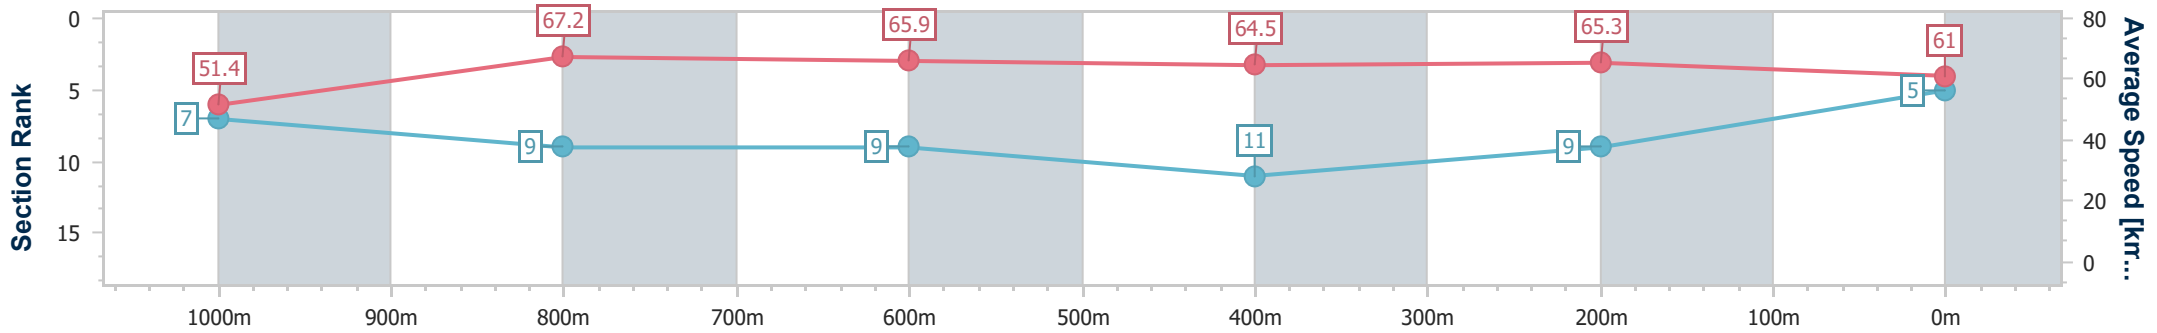

Horse/Jockey Name	Snow Boum
Final Rank	5
Fastest Section Time (Section)	0:10.75 (1000m)
Top Speed [km/h] (Section)	68.1 (1000m)
Race State	Finished

Doomben QLD Professional
Race 6: MULLINS LAWYERS Class 1 Handicap - 1200m
24 May 2023 - 15:29
Track Rating: Good 4, Weather: Fine, Rail Position: 6.5m Entire

BRISBANE
RACING CLUB

Section	Overall	1000m	800m	600m	400m	200m
Section Times	1:09.74 [5] (0:13.96)	0:55.78 [7] (0:10.75)	0:45.03 [9] (0:11.02)	0:34.01 [9] (0:11.19)	0:22.82 [11] (0:11.03)	0:11.79 [9] (0:11.79)
Average Speed [km/h]	51.4	67.2	65.9	64.5	65.3	61.0
Top Speed [km/h]	66.2	68.1	66.7	66.3	66.8	64.4
Avg. Dist. to Rail [m]	6.0	1.5	1.8	0.7	0.6	1.0
Avg. Stride Freq. [Hz]	2.3	2.4	2.4	2.4	2.4	2.3
Avg. Stride Length [m]	6.3	7.5	7.6	7.5	7.5	7.3

- [ ] Ranking at each section and finish
- -.-.- No data available at this section
- NA No data available