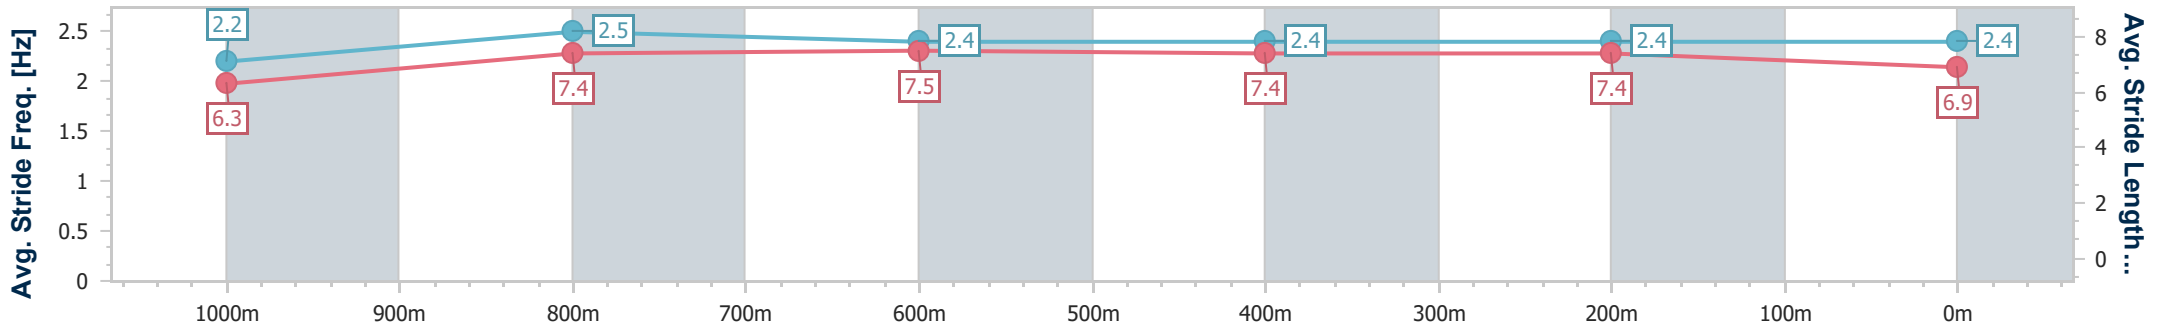

Horse/Jockey Name	Jukebox Glow
Final Rank	9
Fastest Section Time (Section)	0:10.80 (1000m)
Top Speed [km/h] (Section)	68.9 (1000m)
Race State	Finished

Doomben QLD Professional
Race 6: MULLINS LAWYERS Class 1 Handicap - 1200m
24 May 2023 - 15:29
Track Rating: Good 4, Weather: Fine, Rail Position: 6.5m Entire

BRISBANE
RACING CLUB

Section	Overall	1000m	800m	600m	400m	200m
Section Times	1:10.15 [9] (0:14.22)	0:55.93 [11] (0:10.80)	0:45.13 [11] (0:11.04)	0:34.09 [12] (0:11.09)	0:23.00 [12] (0:11.10)	0:11.90 [11] (0:11.90)
Average Speed [km/h]	50.7	66.9	65.7	65.6	65.1	60.5
Top Speed [km/h]	64.6	68.9	67.5	66.7	67.2	64.4
Avg. Dist. to Rail [m]	7.2	1.6	1.7	1.5	3.3	4.8
Avg. Stride Freq. [Hz]	2.2	2.5	2.4	2.4	2.4	2.4
Avg. Stride Length [m]	6.3	7.4	7.5	7.4	7.4	6.9

- [ ] Ranking at each section and finish
- -.-.- No data available at this section
- NA No data available