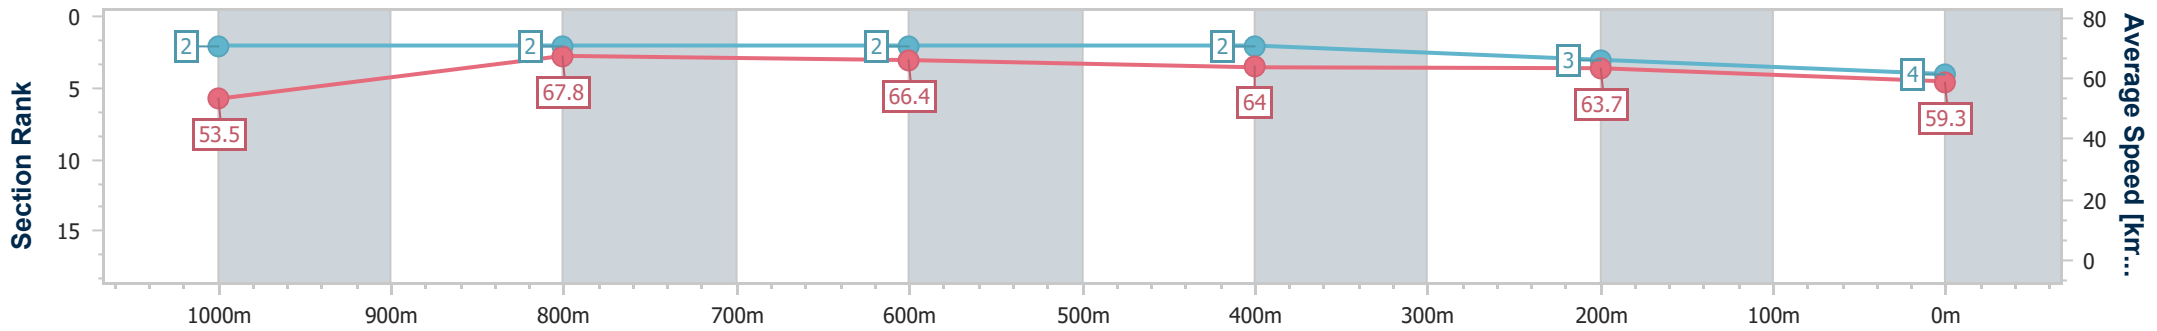

Horse/Jockey Name	Yalla
Final Rank	4
Fastest Section Time (Section)	0:10.63 (1000m)
Top Speed [km/h] (Section)	68.8 (1000m)
Race State	Finished

Doomben QLD Professional
Race 6: MULLINS LAWYERS Class 1 Handicap - 1200m
24 May 2023 - 15:29
Track Rating: Good 4, Weather: Fine, Rail Position: 6.5m Entire

BRISBANE
RACING CLUB

Section	Overall	1000m	800m	600m	400m	200m
Section Times	1:09.65 [4] (0:13.46)	0:56.19 [2] (0:10.63)	0:45.56 [2] (0:10.88)	0:34.68 [2] (0:11.25)	0:23.43 [2] (0:11.30)	0:12.13 [3] (0:12.13)
Average Speed [km/h]	53.5	67.8	66.4	64.0	63.7	59.3
Top Speed [km/h]	68.2	68.8	68.8	65.8	64.6	63.2
Avg. Dist. to Rail [m]	6.0	1.9	0.5	0.2	1.1	2.2
Avg. Stride Freq. [Hz]	2.3	2.3	2.3	2.3	2.3	2.2
Avg. Stride Length [m]	6.5	8.0	7.8	7.8	7.7	7.4

- [ ] Ranking at each section and finish
- -.-.- No data available at this section
- NA No data available