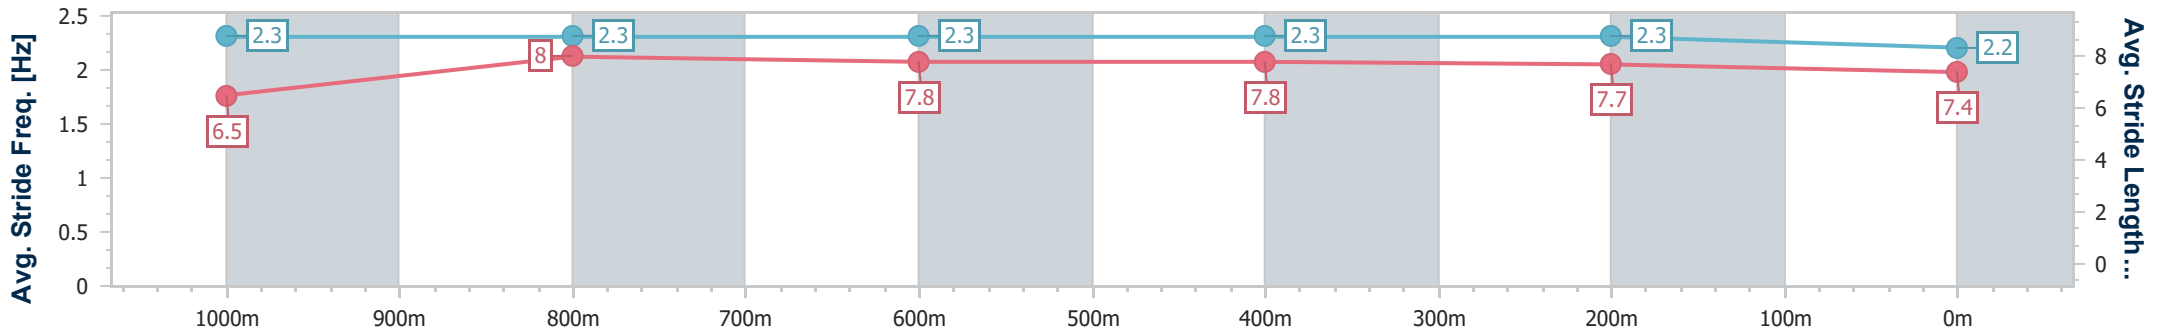

Horse/Jockey Name	Yalla
Final Rank	4
Fastest Section Time (Section)	0:10.63 (1000m)
Top Speed [km/h] (Section)	68.8 (1000m)
Race State	Finished

Doomben QLD Professional
Race 6: MULLINS LAWYERS Class 1 Handicap - 1200m
24 May 2023 - 15:29
Track Rating: Good 4, Weather: Fine, Rail Position: 6.5m Entire

BRISBANE
RACING CLUB

Section	Overall	1000m	800m	600m	400m	200m
Section Times	1:09.65 [4] (0:13.46)	0:56.19 [2] (0:10.63)	0:45.56 [2] (0:10.88)	0:34.68 [2] (0:11.25)	0:23.43 [2] (0:11.30)	0:12.13 [3] (0:12.13)
Average Speed [km/h]	53.5	67.8	66.4	64.0	63.7	59.3
Top Speed [km/h]	68.2	68.8	68.8	65.8	64.6	63.2
Avg. Dist. to Rail [m]	6.0	1.9	0.5	0.2	1.1	2.2
Avg. Stride Freq. [Hz]	2.3	2.3	2.3	2.3	2.3	2.2
Avg. Stride Length [m]	6.5	8.0	7.8	7.8	7.7	7.4

- [ ] Ranking at each section and finish
- -.-.- No data available at this section
- NA No data available