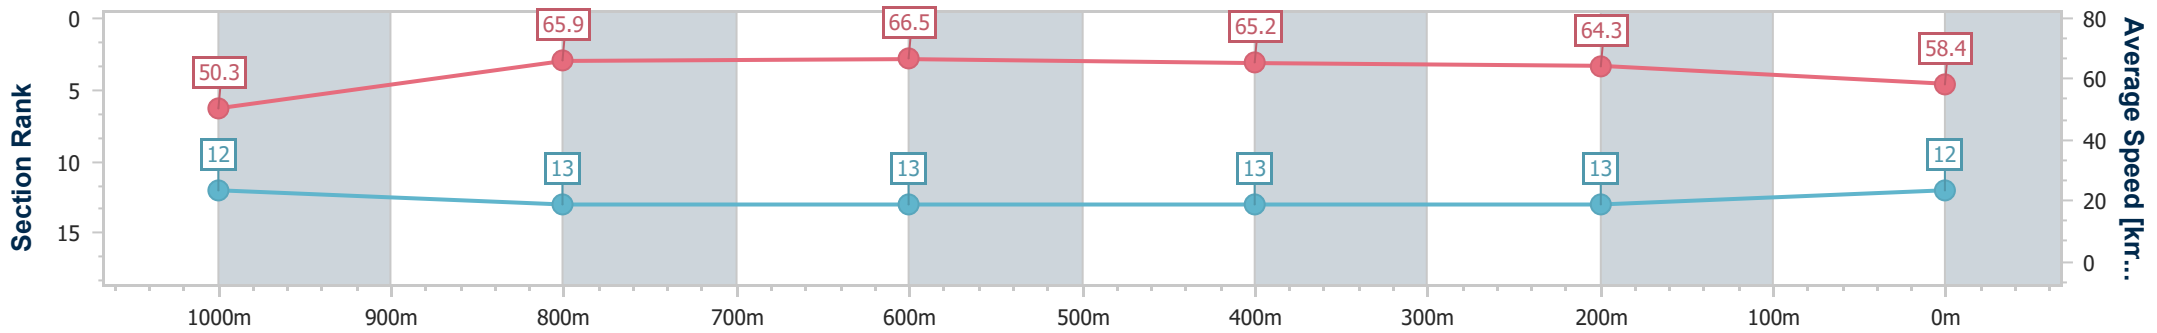

- [ ] Ranking at each section and finish
- .-.- No data available at this section
- NA No data available

Horse/Jockey Name	He's The King
Final Rank	12
Fastest Section Time (Section)	0:10.88 (800m)
Top Speed [km/h] (Section)	68.0 (800m)
Race State	Finished

Doomben QLD Professional

Race 6: MULLINS LAWYERS Class 1 Handicap - 1200m

24 May 2023 - 15:29

Track Rating: Good 4, Weather: Fine, Rail Position: 6.5m Entire

BRISBANE RACING CLUB

Section	Overall	1000m	800m	600m	400m	200m
Section Times	1:10.74 [12] (0:14.32)	0:56.42 [12] (0:10.99)	0:45.43 [13] (0:10.88)	0:34.55 [13] (0:11.03)	0:23.52 [13] (0:11.19)	0:12.33 [13] (0:12.33)
Average Speed [km/h]	50.3	65.9	66.5	65.2	64.3	58.4
Top Speed [km/h]	63.9	68.0	68.0	66.3	65.8	62.1
Avg. Dist. to Rail [m]	9.4	2.5	0.9	0.4	0.8	2.1
Avg. Stride Freq. [Hz]	2.2	2.3	2.3	2.3	2.3	2.3
Avg. Stride Length [m]	6.4	7.9	7.9	7.8	7.6	7.1