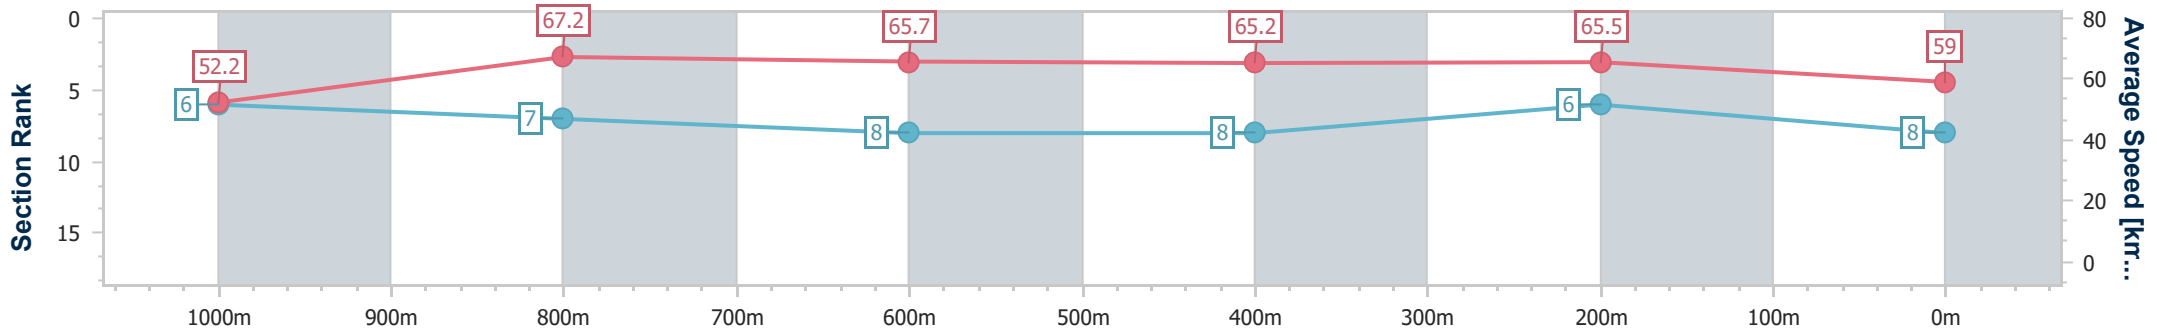

Doomben QLD Professional

Race 6: MULLINS LAWYERS Class 1 Handicap - 1200m

24 May 2023 - 15:29

Track Rating: Good 4, Weather: Fine, Rail Position: 6.5m Entire

BRISBANE RACING CLUB

Section	Overall	1000m	800m	600m	400m	200m
Section Times	1:10.05 [8] (0:13.80)	0:56.25 [6] (0:10.75)	0:45.50 [7] (0:11.10)	0:34.40 [8] (0:11.17)	0:23.23 [8] (0:11.04)	0:12.19 [6] (0:12.19)
Average Speed [km/h]	52.2	67.2	65.7	65.2	65.5	59.0
Top Speed [km/h]	66.5	68.2	67.3	66.2	66.6	63.1
Avg. Dist. to Rail [m]	2.8	1.1	2.6	1.9	4.9	7.6
Avg. Stride Freq. [Hz]	2.3	2.4	2.4	2.3	2.4	2.3
Avg. Stride Length [m]	6.2	7.8	7.7	7.7	7.7	7.1