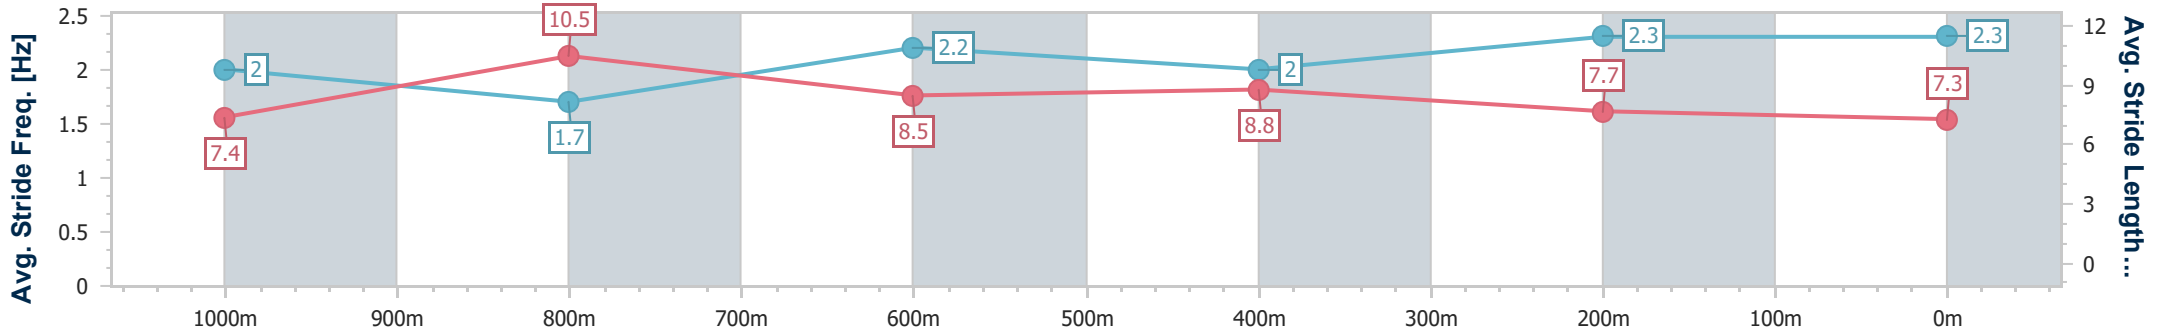

Horse/Jockey Name	Orient's Secret
Final Rank	2
Fastest Section Time (Section)	0:10.67 (1000m)
Top Speed [km/h] (Section)	69.6 (1000m)
Race State	Finished

Doomben QLD Professional
Race 6: MULLINS LAWYERS Class 1 Handicap - 1200m
24 May 2023 - 15:29
Track Rating: Good 4, Weather: Fine, Rail Position: 6.5m Entire

BRISBANE
RACING CLUB

Section	Overall	1000m	800m	600m	400m	200m
Section Times	1:09.41 [2] (0:13.56)	0:55.85 [3] (0:10.67)	0:45.18 [3] (0:10.99)	0:34.19 [3] (0:11.18)	0:23.01 [3] (0:11.10)	0:11.91 [2] (0:11.91)
Average Speed [km/h]	53.1	67.8	66.4	64.5	64.9	60.5
Top Speed [km/h]	68.3	69.6	67.2	66.4	66.3	64.4
Avg. Dist. to Rail [m]	6.6	2.7	2.0	0.7	2.5	4.1
Avg. Stride Freq. [Hz]	2.0	1.7	2.2	2.0	2.3	2.3
Avg. Stride Length [m]	7.4	10.5	8.5	8.8	7.7	7.3

- [ ] Ranking at each section and finish
- -.-.- No data available at this section
- NA No data available