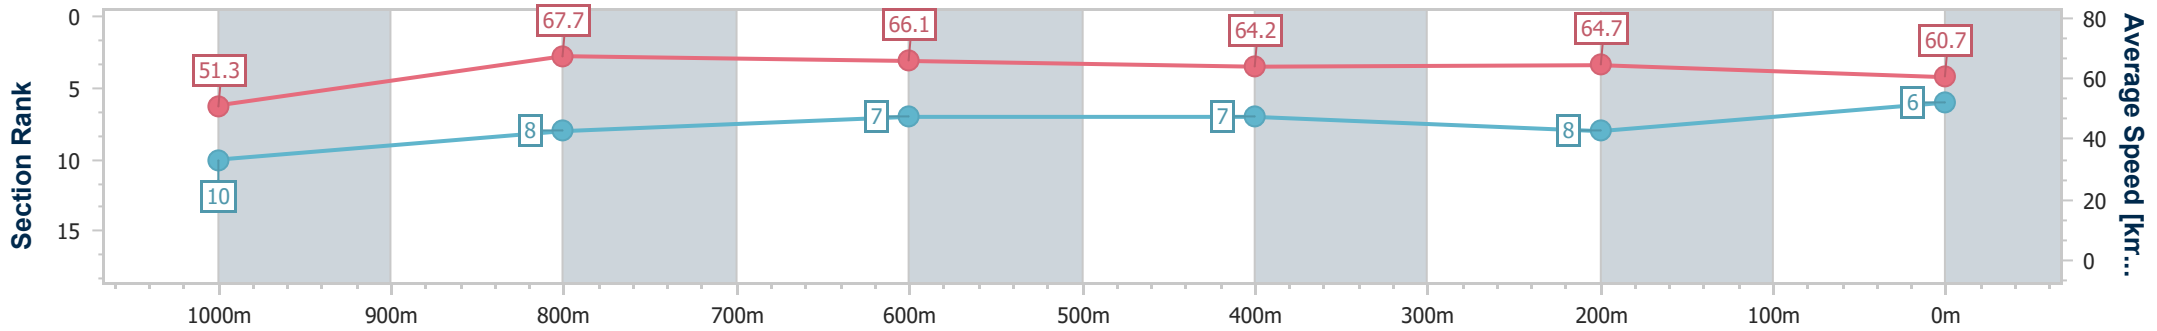

Horse/Jockey Name	Capital Girl
Final Rank	6
Fastest Section Time (Section)	0:10.62 (1000m)
Top Speed [km/h] (Section)	68.8 (1000m)
Race State	Finished

Doomben QLD Professional
Race 6: MULLINS LAWYERS Class 1 Handicap - 1200m
24 May 2023 - 15:29
Track Rating: Good 4, Weather: Fine, Rail Position: 6.5m Entire

BRISBANE
RACING CLUB

Section	Overall	1000m	800m	600m	400m	200m
Section Times	1:09.75 [6] (0:14.06)	0:55.69 [10] (0:10.62)	0:45.07 [8] (0:10.85)	0:34.22 [7] (0:11.19)	0:23.03 [7] (0:11.15)	0:11.88 [8] (0:11.88)
Average Speed [km/h]	51.3	67.7	66.1	64.2	64.7	60.7
Top Speed [km/h]	68.2	68.8	67.1	65.6	67.4	63.5
Avg. Dist. to Rail [m]	4.3	0.4	0.5	0.4	2.7	4.8
Avg. Stride Freq. [Hz]	2.3	2.4	2.4	2.3	2.4	2.3
Avg. Stride Length [m]	6.2	7.9	7.8	7.6	7.4	7.2

- [ ] Ranking at each section and finish
- -.-.- No data available at this section
- NA No data available