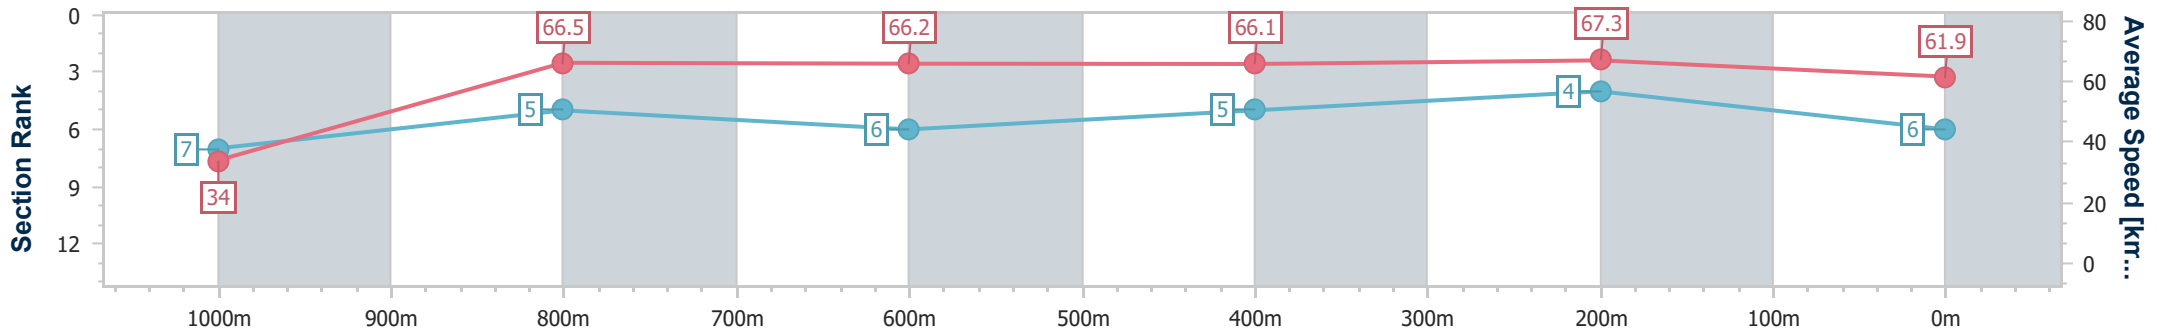

- [] Ranking at each section and finish
- .-.- No data available at this section
- NA No data available

Horse/Jockey Name	Jemeldi
Final Rank	6
Fastest Section Time (Section)	0:05.31 (Overall)
Top Speed [km/h] (Section)	69.1 (1000m)
Race State	Finished

Doomben QLD Professional
Race 5: SKY RACING Class 4 Plate - 1050m

24 May 2023 - 14:53
Track Rating: Good 4, Weather: Fine, Rail Position: 6.5m Entire

BRISBANE RACING CLUB

Section	Overall	1000m	800m	600m	400m	200m
Section Times	1:00.50 [6] (0:05.31)	0:55.19 [7] (0:10.88)	0:44.31 [5] (0:10.91)	0:33.40 [6] (0:10.99)	0:22.41 [5] (0:10.77)	0:11.64 [4] (0:11.64)
Average Speed [km/h]	34.0	66.5	66.2	66.1	67.3	61.9
Top Speed [km/h]	56.5	69.1	67.1	67.8	68.3	65.4
Avg. Dist. to Rail [m]	3.0	1.3	0.8	1.7	6.1	7.2
Avg. Stride Freq. [Hz]	2.0	2.5	2.4	2.4	2.5	2.4
Avg. Stride Length [m]	4.7	7.3	7.6	7.4	7.3	7.2