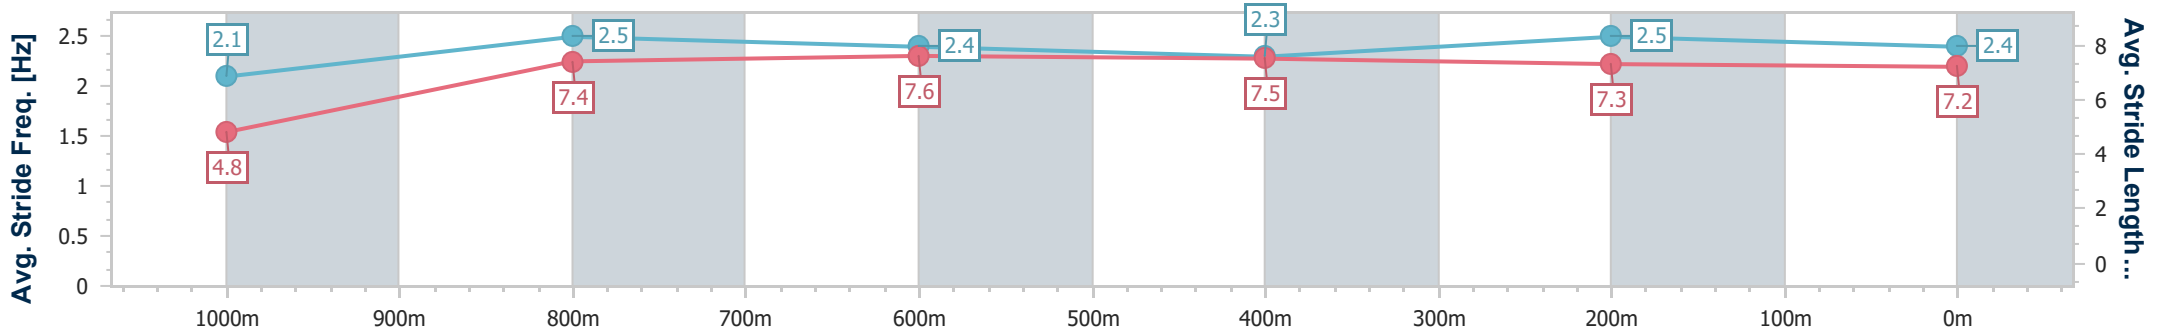

Doomben QLD Professional
Race 5: SKY RACING Class 4 Plate - 1050m

24 May 2023 - 14:53
Track Rating: Good 4, Weather: Fine, Rail Position: 6.5m Entire

BRISBANE RACING CLUB

Section	Overall	1000m	800m	600m	400m	200m
Section Times	1:00.50 [6] (0:05.31)	0:55.19 [7] (0:10.88)	0:44.31 [5] (0:10.91)	0:33.40 [6] (0:10.99)	0:22.41 [5] (0:10.77)	0:11.64 [4] (0:11.64)
Average Speed [km/h]	34.0	66.5	66.2	66.1	67.3	61.9
Top Speed [km/h]	56.5	69.1	67.1	67.8	68.3	65.4
Avg. Dist. to Rail [m]	3.0	1.3	0.8	1.7	6.1	7.2
Avg. Stride Freq. [Hz]	2.0	2.5	2.4	2.4	2.5	2.4
Avg. Stride Length [m]	4.7	7.3	7.6	7.4	7.3	7.2

- [] Ranking at each section and finish
- .-.- No data available at this section
- NA No data available

Horse/Jockey Name	Luskin Hero
Final Rank	7
Fastest Section Time (Section)	0:04.97 (Overall)
Top Speed [km/h] (Section)	68.3 (1000m)
Race State	Finished

Doomben QLD Professional
Race 5: SKY RACING Class 4 Plate - 1050m

24 May 2023 - 14:53
 Track Rating: Good 4, Weather: Fine, Rail Position: 6.5m Entire

BRISBANE
 RACING CLUB

Section	Overall	1000m	800m	600m	400m	200m
Section Times	1:00.50 [7] (0:04.97)	0:55.53 [1] (0:10.82)	0:44.71 [2] (0:10.95)	0:33.76 [3] (0:11.28)	0:22.48 [3] (0:10.91)	0:11.57 [5] (0:11.57)
Average Speed [km/h]	36.0	66.8	66.2	64.4	66.2	62.3
Top Speed [km/h]	60.0	68.3	66.9	65.2	67.7	65.6
Avg. Dist. to Rail [m]	6.5	2.9	1.2	1.6	2.4	4.5
Avg. Stride Freq. [Hz]	2.1	2.5	2.4	2.3	2.5	2.4
Avg. Stride Length [m]	4.8	7.4	7.6	7.5	7.3	7.2