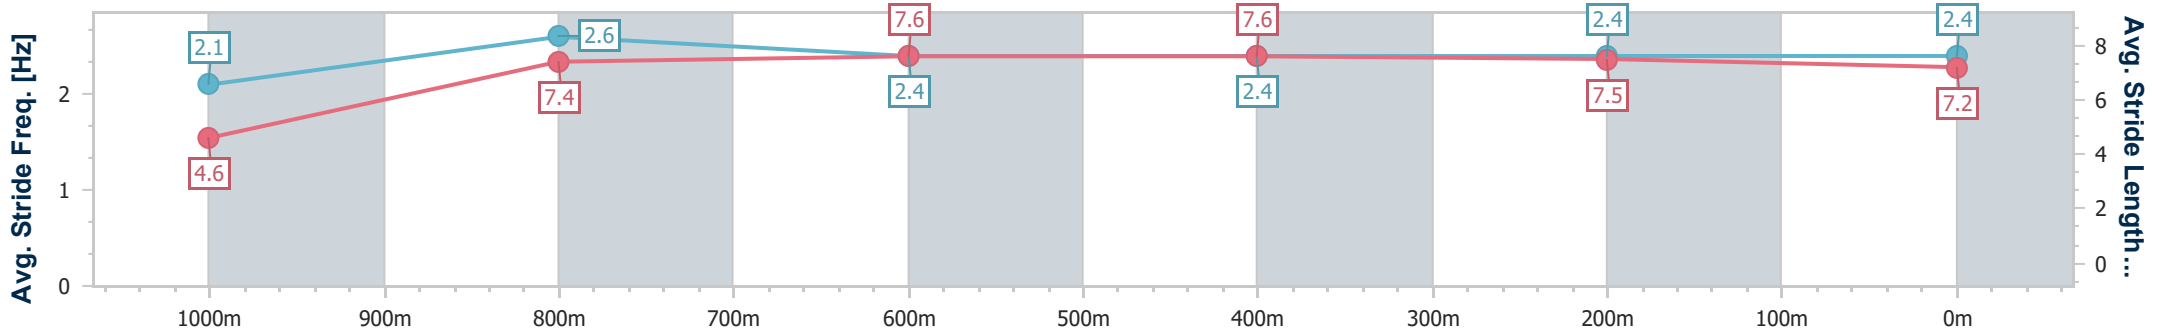

Horse/Jockey Name	Mr Galazi
Final Rank	3
Fastest Section Time (Section)	0:05.12 (Overall)
Top Speed [km/h] (Section)	70.2 (1000m)
Race State	Finished

Doomben QLD Professional
Race 5: SKY RACING Class 4 Plate - 1050m

24 May 2023 - 14:53
Track Rating: Good 4, Weather: Fine, Rail Position: 6.5m Entire

BRISBANE RACING CLUB

Section	Overall	1000m	800m	600m	400m	200m
Section Times	1:00.19 [3] (0:05.12)	0:55.07 [5] (0:10.42)	0:44.65 [1] (0:11.01)	0:33.64 [1] (0:11.12)	0:22.52 [1] (0:10.98)	0:11.54 [1] (0:11.54)
Average Speed [km/h]	35.3	69.6	65.8	64.6	65.4	62.4
Top Speed [km/h]	59.8	70.2	69.8	66.4	66.9	65.6
Avg. Dist. to Rail [m]	7.4	4.0	1.0	0.6	0.9	0.2
Avg. Stride Freq. [Hz]	2.1	2.6	2.4	2.4	2.4	2.4
Avg. Stride Length [m]	4.6	7.4	7.6	7.6	7.5	7.2

- [ ] Ranking at each section and finish
- -.-.- No data available at this section
- NA No data available