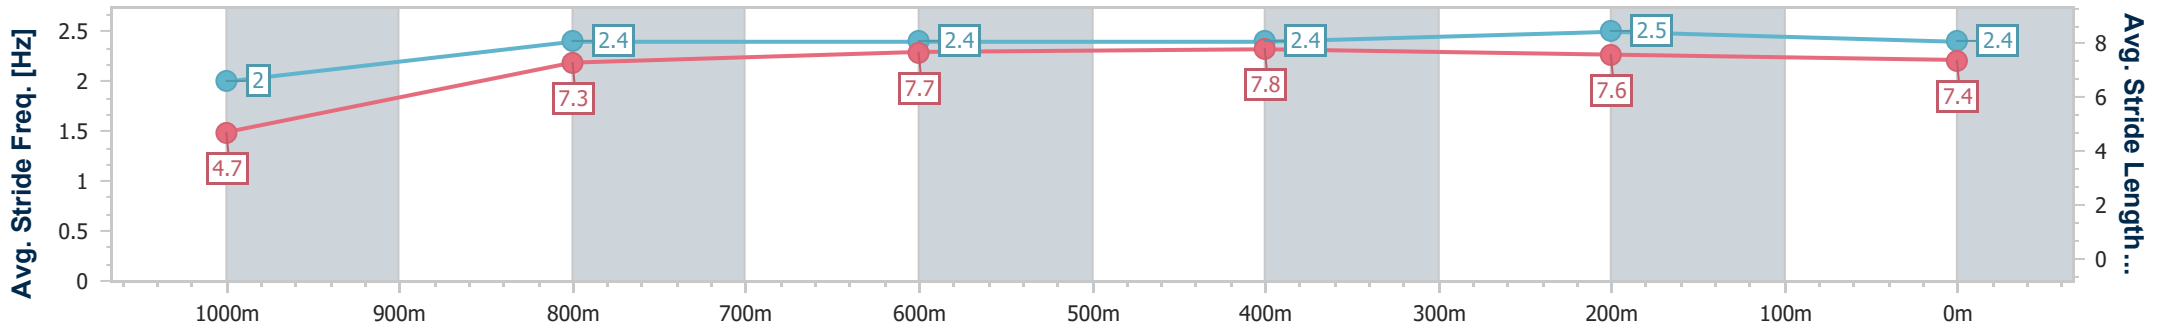

- [] Ranking at each section and finish
- .-.- No data available at this section
- NA No data available

Horse/Jockey Name	Rich Lister
Final Rank	5
Fastest Section Time (Section)	0:05.26 (Overall)
Top Speed [km/h] (Section)	69.5 (400m)
Race State	Finished

Doomben QLD Professional
Race 5: SKY RACING Class 4 Plate - 1050m

24 May 2023 - 14:53
 Track Rating: Good 4, Weather: Fine, Rail Position: 6.5m Entire

BRISBANE
 RACING CLUB

Section	Overall	1000m	800m	600m	400m	200m
Section Times	1:00.47 [5] (0:05.26)	0:55.21 [6] (0:11.26)	0:43.95 [7] (0:10.99)	0:32.96 [8] (0:10.96)	0:22.00 [8] (0:10.68)	0:11.32 [8] (0:11.32)
Average Speed [km/h]	34.4	64.2	66.3	66.5	67.6	63.7
Top Speed [km/h]	56.5	68.0	67.7	68.5	69.5	67.2
Avg. Dist. to Rail [m]	4.3	2.2	2.5	2.1	4.1	7.0
Avg. Stride Freq. [Hz]	2.0	2.4	2.4	2.4	2.5	2.4
Avg. Stride Length [m]	4.7	7.3	7.7	7.8	7.6	7.4