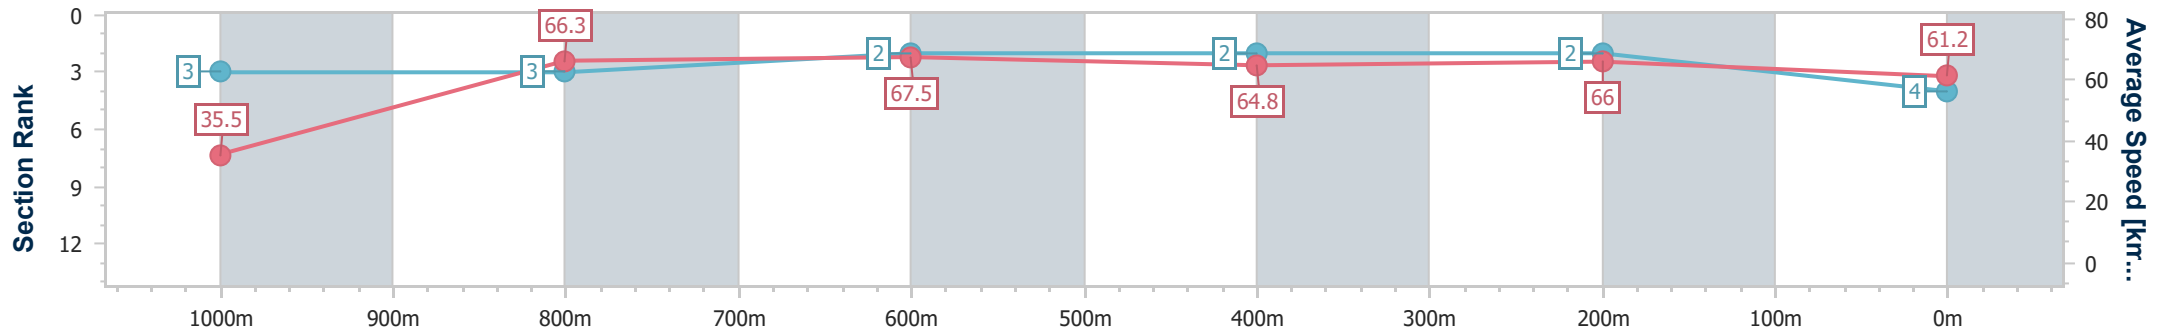

Doomben QLD Professional

Race 5: SKY RACING Class 4 Plate - 1050m

24 May 2023 - 14:53

Track Rating: Good 4, Weather: Fine, Rail Position: 6.5m Entire

BRISBANE RACING CLUB

Section	Overall	1000m	800m	600m	400m	200m
Section Times	1:00.47 [4] (0:05.07)	0:55.40 [3] (0:10.87)	0:44.53 [3] (0:10.66)	0:33.87 [2] (0:11.18)	0:22.69 [2] (0:10.92)	0:11.77 [2] (0:11.77)
Average Speed [km/h]	35.5	66.3	67.5	64.8	66.0	61.2
Top Speed [km/h]	59.3	68.1	68.1	66.3	66.9	64.9
Avg. Dist. to Rail [m]	2.3	1.1	0.3	1.1	2.0	3.5
Avg. Stride Freq. [Hz]	2.2	2.5	2.5	2.4	2.5	2.4
Avg. Stride Length [m]	4.5	7.3	7.5	7.4	7.5	7.1