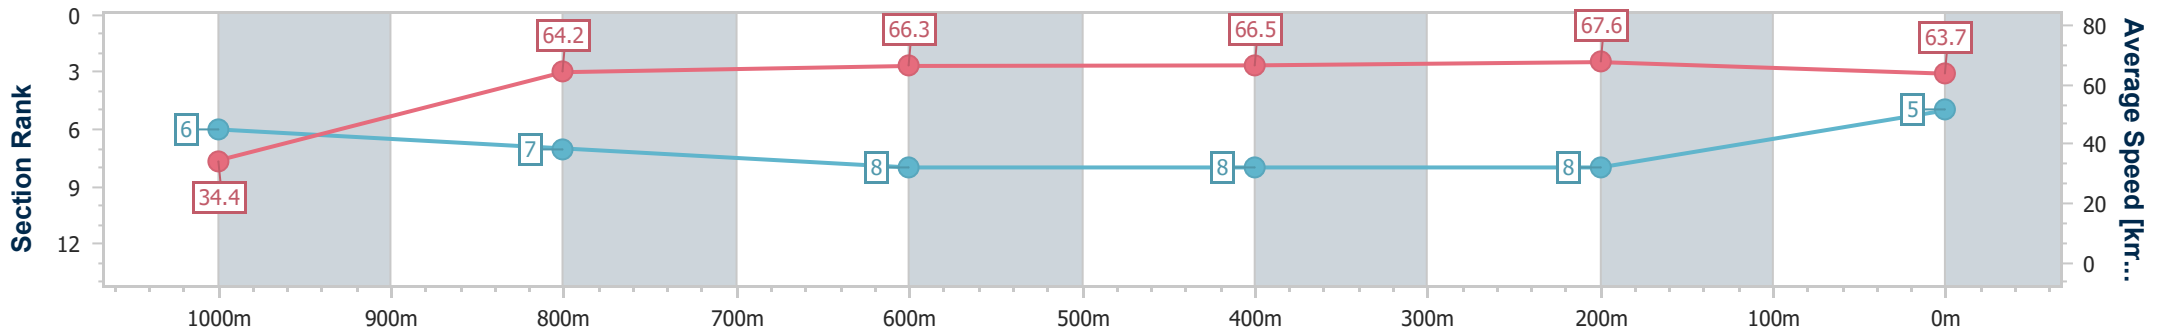

Horse/Jockey Name	Rich Lister
Final Rank	5
Fastest Section Time (Section)	0:05.26 (Overall)
Top Speed [km/h] (Section)	69.5 (400m)
Race State	Finished

Doomben QLD Professional
Race 5: SKY RACING Class 4 Plate - 1050m

24 May 2023 - 14:53
Track Rating: Good 4, Weather: Fine, Rail Position: 6.5m Entire

BRISBANE
RACING CLUB

Section	Overall	1000m	800m	600m	400m	200m
Section Times	1:00.47 [5] (0:05.26)	0:55.21 [6] (0:11.26)	0:43.95 [7] (0:10.99)	0:32.96 [8] (0:10.96)	0:22.00 [8] (0:10.68)	0:11.32 [8] (0:11.32)
Average Speed [km/h]	34.4	64.2	66.3	66.5	67.6	63.7
Top Speed [km/h]	56.5	68.0	67.7	68.5	69.5	67.2
Avg. Dist. to Rail [m]	4.3	2.2	2.5	2.1	4.1	7.0
Avg. Stride Freq. [Hz]	2.0	2.4	2.4	2.4	2.5	2.4
Avg. Stride Length [m]	4.7	7.3	7.7	7.8	7.6	7.4

- [ ] Ranking at each section and finish
- -.-.- No data available at this section
- NA No data available