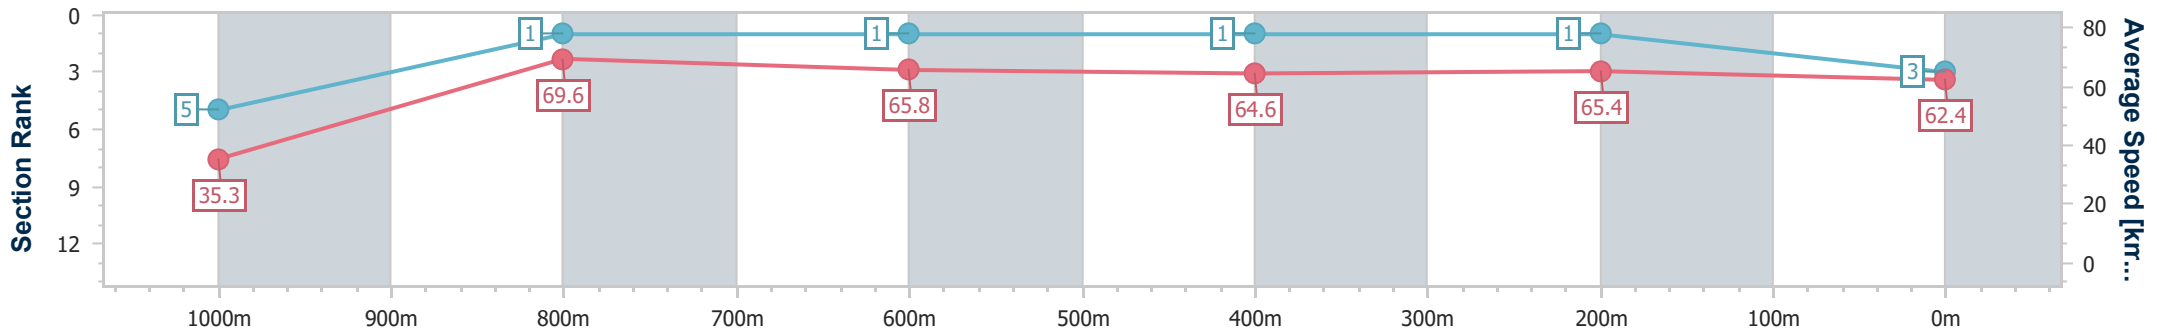

Horse/Jockey Name	Mr Galazi
Final Rank	3
Fastest Section Time (Section)	0:05.12 (Overall)
Top Speed [km/h] (Section)	70.2 (1000m)
Race State	Finished

Doomben QLD Professional
Race 5: SKY RACING Class 4 Plate - 1050m

24 May 2023 - 14:53
Track Rating: Good 4, Weather: Fine, Rail Position: 6.5m Entire

BRISBANE RACING CLUB

Section	Overall	1000m	800m	600m	400m	200m
Section Times	1:00.19 [3] (0:05.12)	0:55.07 [5] (0:10.42)	0:44.65 [1] (0:11.01)	0:33.64 [1] (0:11.12)	0:22.52 [1] (0:10.98)	0:11.54 [1] (0:11.54)
Average Speed [km/h]	35.3	69.6	65.8	64.6	65.4	62.4
Top Speed [km/h]	59.8	70.2	69.8	66.4	66.9	65.6
Avg. Dist. to Rail [m]	7.4	4.0	1.0	0.6	0.9	0.2
Avg. Stride Freq. [Hz]	2.1	2.6	2.4	2.4	2.4	2.4
Avg. Stride Length [m]	4.6	7.4	7.6	7.6	7.5	7.2

- [ ] Ranking at each section and finish
- -.-.- No data available at this section
- NA No data available