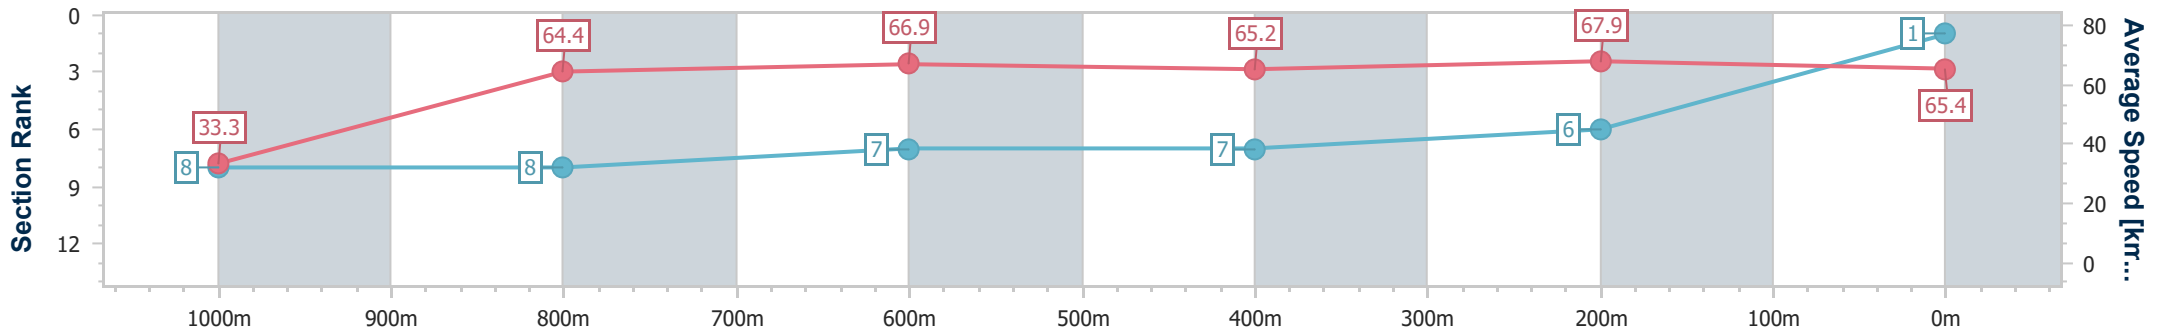

24 May 2023 - 14:53
 Track Rating: Good 4, Weather: Fine, Rail Position: 6.5m Entire

BRISBANE
 RACING CLUB

Section	Overall	1000m	800m	600m	400m	200m
Section Times	0:59.94 [1] (0:05.38)	0:54.56 [8] (0:11.20)	0:43.36 [8] (0:10.75)	0:32.61 [7] (0:11.02)	0:21.59 [7] (0:10.59)	0:11.00 [6]
Average Speed [km/h]	33.3	64.4	66.9	65.2	67.9	65.4
Top Speed [km/h]	55.5	67.6	67.4	67.0	69.5	68.6
Avg. Dist. to Rail [m]	5.5	1.8	0.4	0.4	1.1	2.1
Avg. Stride Freq. [Hz]	1.8	2.4	2.4	2.4	2.4	2.4
Avg. Stride Length [m]	5.2	7.5	7.8	7.6	7.7	7.5