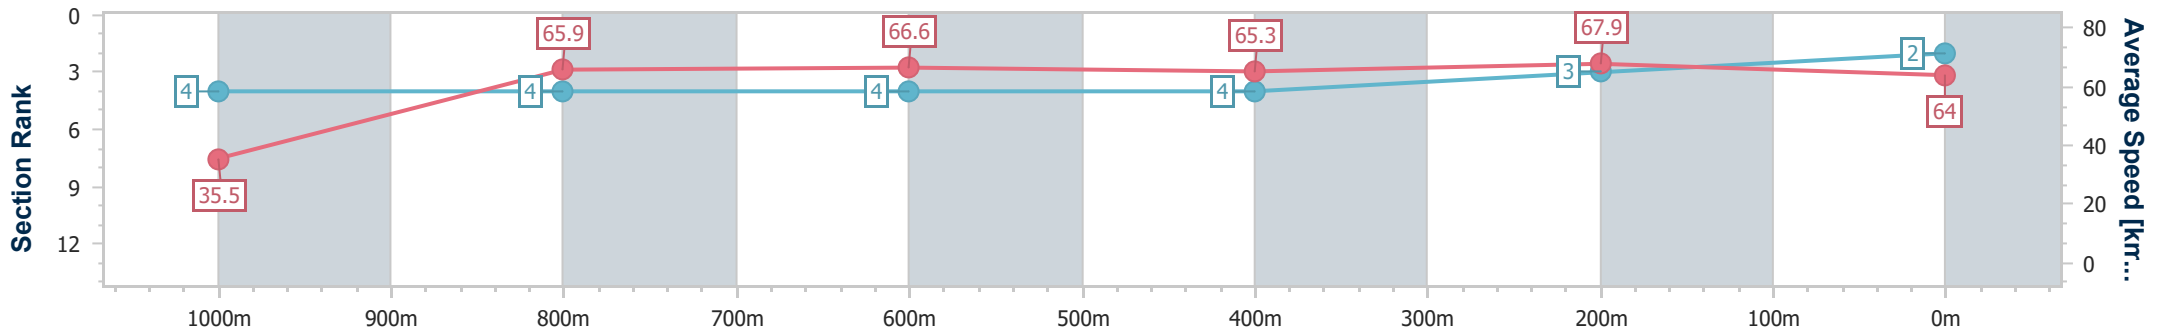

Horse/Jockey Name	Inasec
Final Rank	2
Fastest Section Time (Section)	0:05.10 (Overall)
Top Speed [km/h] (Section)	70.4 (400m)
Race State	Finished

Doomben QLD Professional
Race 5: SKY RACING Class 4 Plate - 1050m

24 May 2023 - 14:53
Track Rating: Good 4, Weather: Fine, Rail Position: 6.5m Entire

BRISBANE
RACING CLUB

Section	Overall	1000m	800m	600m	400m	200m
Section Times	0:59.98 [2] (0:05.10)	0:54.88 [4] (0:10.99)	0:43.89 [4] (0:10.91)	0:32.98 [4] (0:11.09)	0:21.89 [4] (0:10.63)	0:11.26 [3] (0:11.26)
Average Speed [km/h]	35.5	65.9	66.6	65.3	67.9	64.0
Top Speed [km/h]	58.7	67.8	69.0	68.4	70.4	70.0
Avg. Dist. to Rail [m]	5.3	2.9	2.1	1.0	3.4	7.6
Avg. Stride Freq. [Hz]	2.3	2.5	2.4	2.3	2.5	2.4
Avg. Stride Length [m]	4.2	7.4	7.7	7.7	7.6	7.4

- [ ] Ranking at each section and finish
- -.-.- No data available at this section
- NA No data available