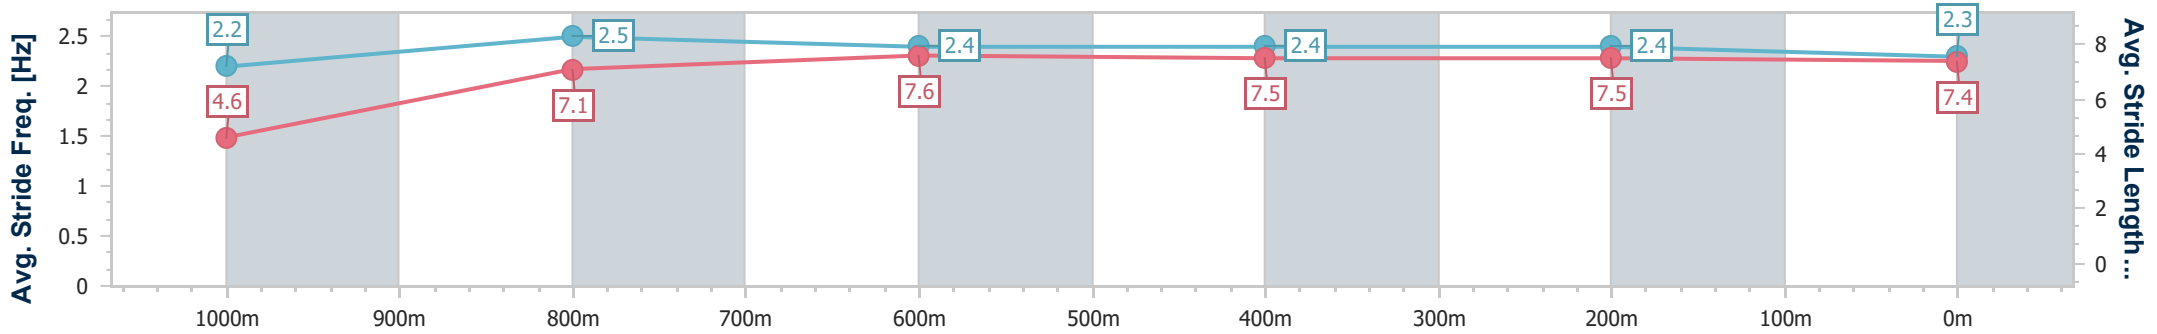

Doomben QLD Professional

Race 5: SKY RACING Class 4 Plate - 1050m

24 May 2023 - 14:53

Track Rating: Good 4, Weather: Fine, Rail Position: 6.5m Entire

BRISBANE RACING CLUB

Section	Overall	1000m	800m	600m	400m	200m
Section Times	1:00.65 [8] (0:05.40)	0:55.25 [9] (0:11.32)	0:43.93 [9] (0:10.93)	0:33.00 [9] (0:10.94)	0:22.06 [9] (0:10.69)	0:11.37 [9] (0:11.37)
Average Speed [km/h]	33.5	63.5	65.8	65.8	67.4	63.4
Top Speed [km/h]	55.6	66.7	66.6	67.5	69.6	67.4
Avg. Dist. to Rail [m]	8.0	2.4	0.3	0.4	1.8	1.6
Avg. Stride Freq. [Hz]	2.2	2.4	2.3	2.3	2.4	2.3
Avg. Stride Length [m]	4.3	7.5	7.8	7.8	7.9	7.6

- [] Ranking at each section and finish
- .-.- No data available at this section
- NA No data available

Horse/Jockey Name	Darceandermill
Final Rank	9
Fastest Section Time (Section)	0:05.00 (Overall)
Top Speed [km/h] (Section)	67.8 (400m)
Race State	Finished

Doomben QLD Professional
Race 5: SKY RACING Class 4 Plate - 1050m

24 May 2023 - 14:53
 Track Rating: Good 4, Weather: Fine, Rail Position: 6.5m Entire

BRISBANE
 RACING CLUB

Section	Overall	1000m	800m	600m	400m	200m
Section Times	1:00.82 [9] (0:05.00)	0:55.82 [2] (0:11.23)	0:44.59 [6] (0:10.81)	0:33.78 [5] (0:11.17)	0:22.61 [6] (0:10.93)	0:11.68 [7] (0:11.68)
Average Speed [km/h]	36.0	64.2	66.9	65.0	65.9	61.7
Top Speed [km/h]	55.9	66.4	67.4	66.9	67.8	65.4
Avg. Dist. to Rail [m]	1.5	0.6	0.9	1.6	2.2	3.8
Avg. Stride Freq. [Hz]	2.2	2.5	2.4	2.4	2.4	2.3
Avg. Stride Length [m]	4.6	7.1	7.6	7.5	7.5	7.4

- [] Ranking at each section and finish
- .-.- No data available at this section
- NA No data available