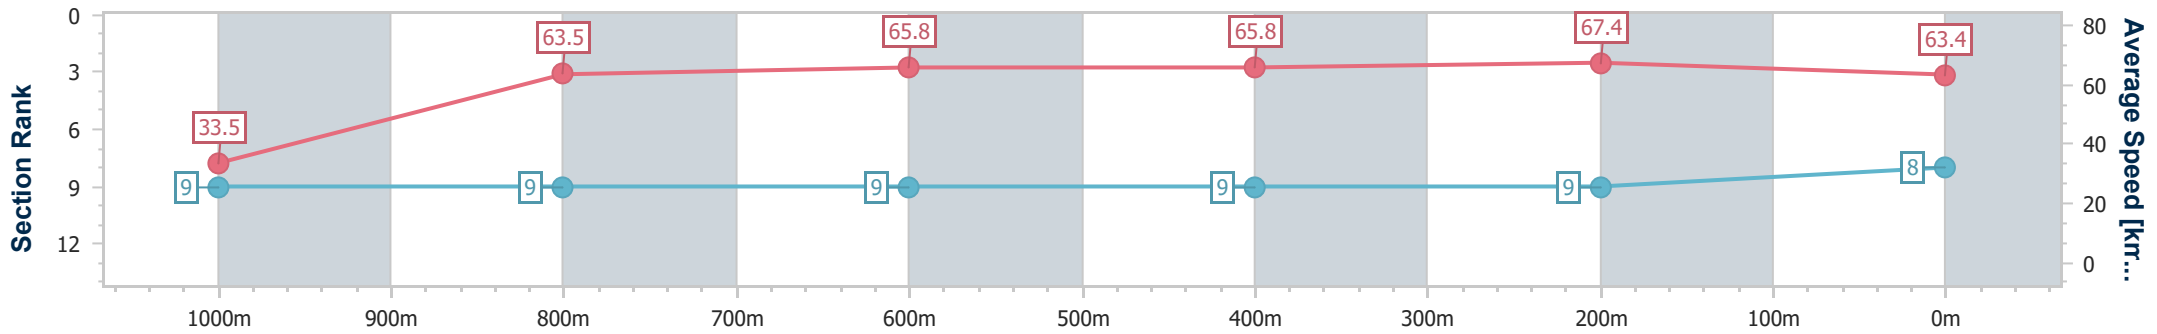

Doomben QLD Professional

Race 5: SKY RACING Class 4 Plate - 1050m

24 May 2023 - 14:53

Track Rating: Good 4, Weather: Fine, Rail Position: 6.5m Entire

BRISBANE RACING CLUB

Section	Overall	1000m	800m	600m	400m	200m
Section Times	1:00.65 [8] (0:05.40)	0:55.25 [9] (0:11.32)	0:43.93 [9] (0:10.93)	0:33.00 [9] (0:10.94)	0:22.06 [9] (0:10.69)	0:11.37 [9] (0:11.37)
Average Speed [km/h]	33.5	63.5	65.8	65.8	67.4	63.4
Top Speed [km/h]	55.6	66.7	66.6	67.5	69.6	67.4
Avg. Dist. to Rail [m]	8.0	2.4	0.3	0.4	1.8	1.6
Avg. Stride Freq. [Hz]	2.2	2.4	2.3	2.3	2.4	2.3
Avg. Stride Length [m]	4.3	7.5	7.8	7.8	7.9	7.6

- [] Ranking at each section and finish
- .-.- No data available at this section
- NA No data available

Horse/Jockey Name	Darceandermill
Final Rank	9
Fastest Section Time (Section)	0:05.00 (Overall)
Top Speed [km/h] (Section)	67.8 (400m)
Race State	Finished