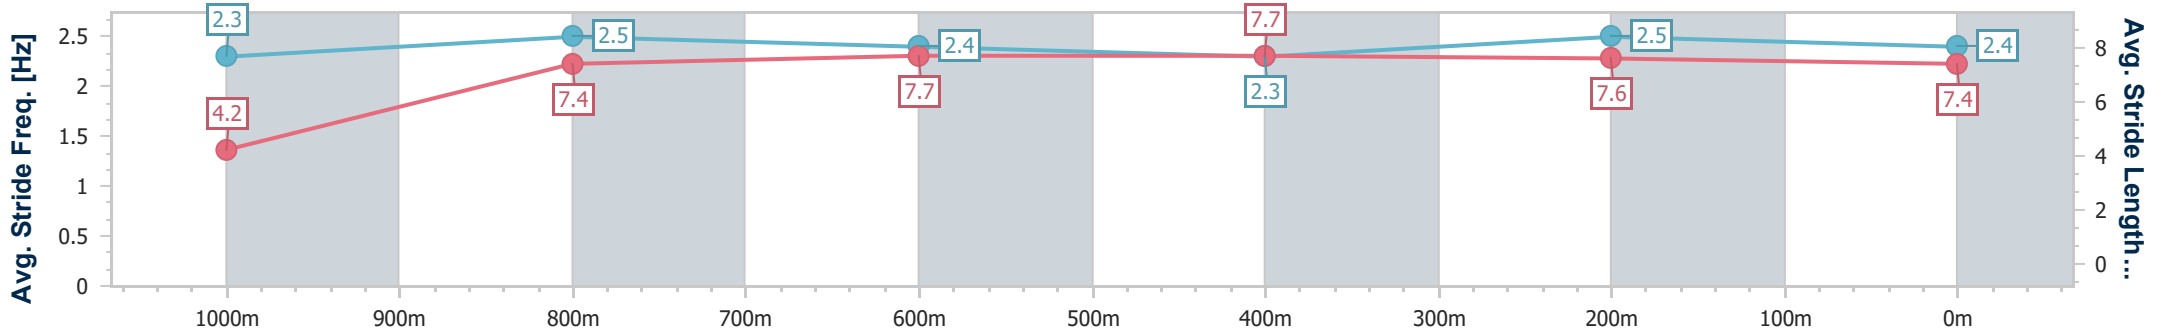

Horse/Jockey Name	Inasec
Final Rank	2
Fastest Section Time (Section)	0:05.10 (Overall)
Top Speed [km/h] (Section)	70.4 (400m)
Race State	Finished

Doomben QLD Professional
Race 5: SKY RACING Class 4 Plate - 1050m

24 May 2023 - 14:53
Track Rating: Good 4, Weather: Fine, Rail Position: 6.5m Entire

BRISBANE
RACING CLUB

Section	Overall	1000m	800m	600m	400m	200m
Section Times	0:59.98 [2] (0:05.10)	0:54.88 [4] (0:10.99)	0:43.89 [4] (0:10.91)	0:32.98 [4] (0:11.09)	0:21.89 [4] (0:10.63)	0:11.26 [3] (0:11.26)
Average Speed [km/h]	35.5	65.9	66.6	65.3	67.9	64.0
Top Speed [km/h]	58.7	67.8	69.0	68.4	70.4	70.0
Avg. Dist. to Rail [m]	5.3	2.9	2.1	1.0	3.4	7.6
Avg. Stride Freq. [Hz]	2.3	2.5	2.4	2.3	2.5	2.4
Avg. Stride Length [m]	4.2	7.4	7.7	7.7	7.6	7.4

- [ ] Ranking at each section and finish
- -.-.- No data available at this section
- NA No data available