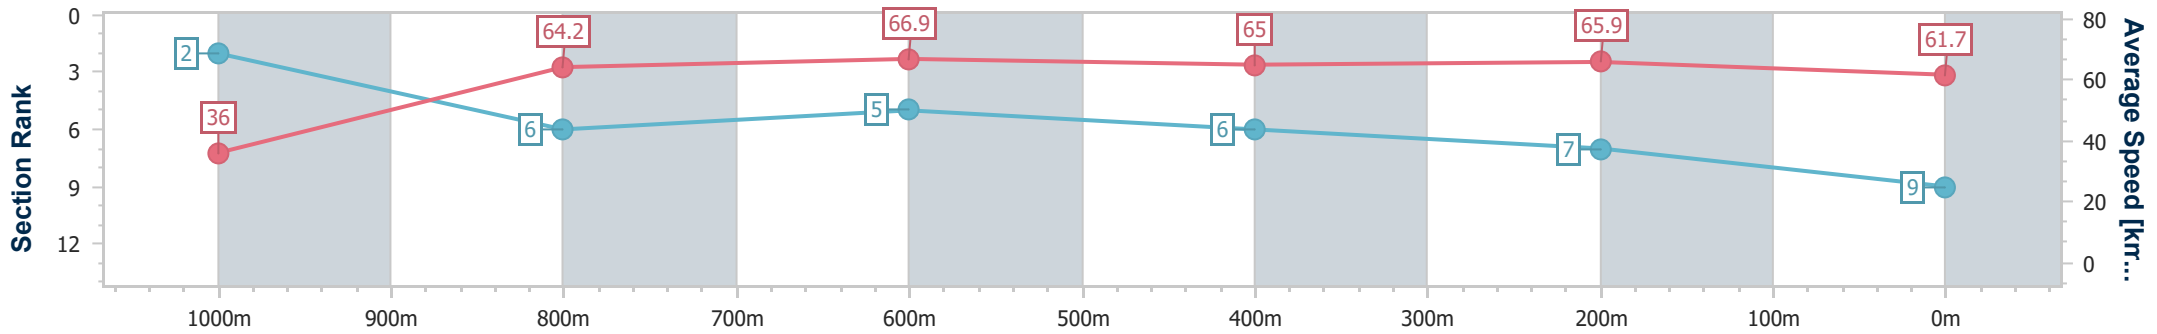

Doomben QLD Professional

Race 5: SKY RACING Class 4 Plate - 1050m

24 May 2023 - 14:53

Track Rating: Good 4, Weather: Fine, Rail Position: 6.5m Entire

BRISBANE RACING CLUB

Section	Overall	1000m	800m	600m	400m	200m
Section Times	1:00.65 [8] (0:05.40)	0:55.25 [9] (0:11.32)	0:43.93 [9] (0:10.93)	0:33.00 [9] (0:10.94)	0:22.06 [9] (0:10.69)	0:11.37 [9] (0:11.37)
Average Speed [km/h]	33.5	63.5	65.8	65.8	67.4	63.4
Top Speed [km/h]	55.6	66.7	66.6	67.5	69.6	67.4
Avg. Dist. to Rail [m]	8.0	2.4	0.3	0.4	1.8	1.6
Avg. Stride Freq. [Hz]	2.2	2.4	2.3	2.3	2.4	2.3
Avg. Stride Length [m]	4.3	7.5	7.8	7.8	7.9	7.6

- [] Ranking at each section and finish
- .-.- No data available at this section
- NA No data available

Horse/Jockey Name	Darceandermill
Final Rank	9
Fastest Section Time (Section)	0:05.00 (Overall)
Top Speed [km/h] (Section)	67.8 (400m)
Race State	Finished

Doomben QLD Professional
Race 5: SKY RACING Class 4 Plate - 1050m

24 May 2023 - 14:53
 Track Rating: Good 4, Weather: Fine, Rail Position: 6.5m Entire

BRISBANE
 RACING CLUB

Section	Overall	1000m	800m	600m	400m	200m
Section Times	1:00.82 [9] (0:05.00)	0:55.82 [2] (0:11.23)	0:44.59 [6] (0:10.81)	0:33.78 [5] (0:11.17)	0:22.61 [6] (0:10.93)	0:11.68 [7] (0:11.68)
Average Speed [km/h]	36.0	64.2	66.9	65.0	65.9	61.7
Top Speed [km/h]	55.9	66.4	67.4	66.9	67.8	65.4
Avg. Dist. to Rail [m]	1.5	0.6	0.9	1.6	2.2	3.8
Avg. Stride Freq. [Hz]	2.2	2.5	2.4	2.4	2.4	2.3
Avg. Stride Length [m]	4.6	7.1	7.6	7.5	7.5	7.4