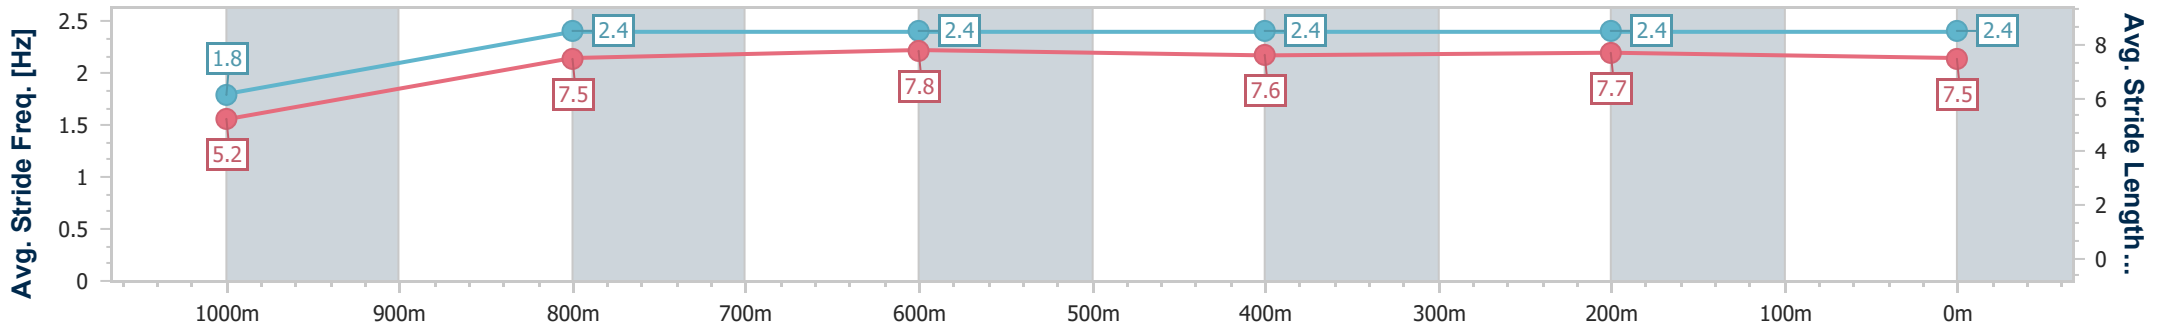

24 May 2023 - 14:53
 Track Rating: Good 4, Weather: Fine, Rail Position: 6.5m Entire

BRISBANE
 RACING CLUB

Section	Overall	1000m	800m	600m	400m	200m
Section Times	0:59.94 [1] (0:05.38)	0:54.56 [8] (0:11.20)	0:43.36 [8] (0:10.75)	0:32.61 [7] (0:11.02)	0:21.59 [7] (0:10.59)	0:11.00 [6]
Average Speed [km/h]	33.3	64.4	66.9	65.2	67.9	65.4
Top Speed [km/h]	55.5	67.6	67.4	67.0	69.5	68.6
Avg. Dist. to Rail [m]	5.5	1.8	0.4	0.4	1.1	2.1
Avg. Stride Freq. [Hz]	1.8	2.4	2.4	2.4	2.4	2.4
Avg. Stride Length [m]	5.2	7.5	7.8	7.6	7.7	7.5