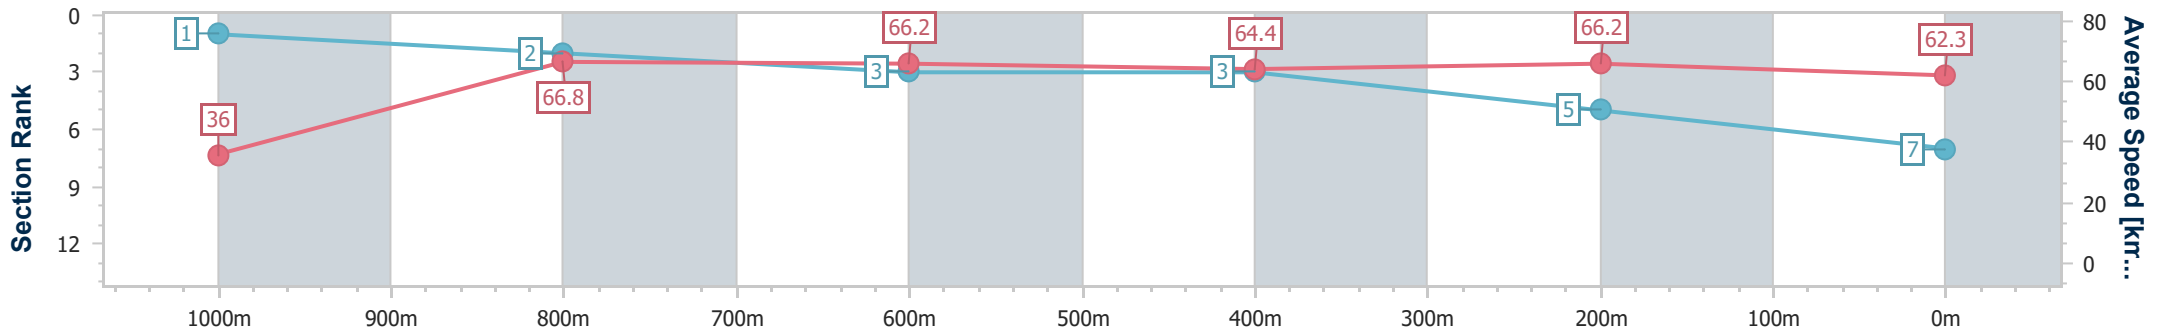

Doomben QLD Professional
Race 5: SKY RACING Class 4 Plate - 1050m

24 May 2023 - 14:53
Track Rating: Good 4, Weather: Fine, Rail Position: 6.5m Entire

BRISBANE RACING CLUB

Section	Overall	1000m	800m	600m	400m	200m
Section Times	1:00.50 [6] (0:05.31)	0:55.19 [7] (0:10.88)	0:44.31 [5] (0:10.91)	0:33.40 [6] (0:10.99)	0:22.41 [5] (0:10.77)	0:11.64 [4] (0:11.64)
Average Speed [km/h]	34.0	66.5	66.2	66.1	67.3	61.9
Top Speed [km/h]	56.5	69.1	67.1	67.8	68.3	65.4
Avg. Dist. to Rail [m]	3.0	1.3	0.8	1.7	6.1	7.2
Avg. Stride Freq. [Hz]	2.0	2.5	2.4	2.4	2.5	2.4
Avg. Stride Length [m]	4.7	7.3	7.6	7.4	7.3	7.2

- [] Ranking at each section and finish
- .-.- No data available at this section
- NA No data available

Horse/Jockey Name	Luskin Hero
Final Rank	7
Fastest Section Time (Section)	0:04.97 (Overall)
Top Speed [km/h] (Section)	68.3 (1000m)
Race State	Finished

Doomben QLD Professional
Race 5: SKY RACING Class 4 Plate - 1050m

24 May 2023 - 14:53
 Track Rating: Good 4, Weather: Fine, Rail Position: 6.5m Entire

BRISBANE
 RACING CLUB

Section	Overall	1000m	800m	600m	400m	200m
Section Times	1:00.50 [7] (0:04.97)	0:55.53 [1] (0:10.82)	0:44.71 [2] (0:10.95)	0:33.76 [3] (0:11.28)	0:22.48 [3] (0:10.91)	0:11.57 [5] (0:11.57)
Average Speed [km/h]	36.0	66.8	66.2	64.4	66.2	62.3
Top Speed [km/h]	60.0	68.3	66.9	65.2	67.7	65.6
Avg. Dist. to Rail [m]	6.5	2.9	1.2	1.6	2.4	4.5
Avg. Stride Freq. [Hz]	2.1	2.5	2.4	2.3	2.5	2.4
Avg. Stride Length [m]	4.8	7.4	7.6	7.5	7.3	7.2