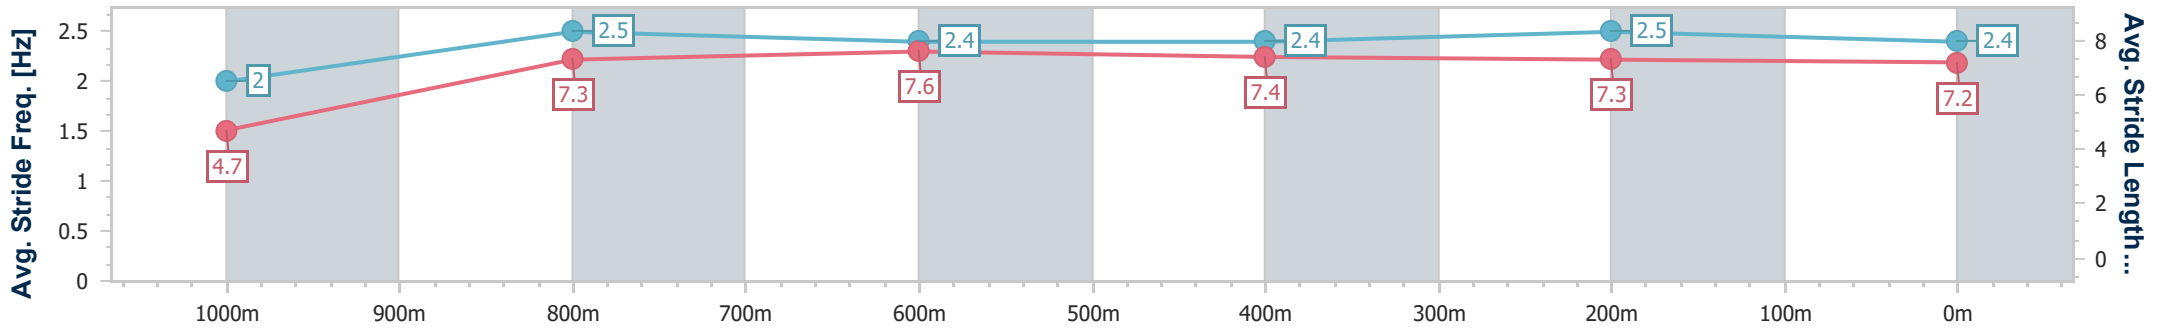

Doomben QLD Professional
Race 5: SKY RACING Class 4 Plate - 1050m

24 May 2023 - 14:53
 Track Rating: Good 4, Weather: Fine, Rail Position: 6.5m Entire

BRISBANE
 RACING CLUB

Section	Overall	1000m	800m	600m	400m	200m
Section Times	1:00.47 [5] (0:05.26)	0:55.21 [6] (0:11.26)	0:43.95 [7] (0:10.99)	0:32.96 [8] (0:10.96)	0:22.00 [8] (0:10.68)	0:11.32 [8] (0:11.32)
Average Speed [km/h]	34.4	64.2	66.3	66.5	67.6	63.7
Top Speed [km/h]	56.5	68.0	67.7	68.5	69.5	67.2
Avg. Dist. to Rail [m]	4.3	2.2	2.5	2.1	4.1	7.0
Avg. Stride Freq. [Hz]	2.0	2.4	2.4	2.4	2.5	2.4
Avg. Stride Length [m]	4.7	7.3	7.7	7.8	7.6	7.4

- [] Ranking at each section and finish
- .-.- No data available at this section
- NA No data available

Horse/Jockey Name	Jemeldi
Final Rank	6
Fastest Section Time (Section)	0:05.31 (Overall)
Top Speed [km/h] (Section)	69.1 (1000m)
Race State	Finished

Doomben QLD Professional
Race 5: SKY RACING Class 4 Plate - 1050m

24 May 2023 - 14:53
Track Rating: Good 4, Weather: Fine, Rail Position: 6.5m Entire

BRISBANE RACING CLUB

Section	Overall	1000m	800m	600m	400m	200m
Section Times	1:00.50 [6] (0:05.31)	0:55.19 [7] (0:10.88)	0:44.31 [5] (0:10.91)	0:33.40 [6] (0:10.99)	0:22.41 [5] (0:10.77)	0:11.64 [4] (0:11.64)
Average Speed [km/h]	34.0	66.5	66.2	66.1	67.3	61.9
Top Speed [km/h]	56.5	69.1	67.1	67.8	68.3	65.4
Avg. Dist. to Rail [m]	3.0	1.3	0.8	1.7	6.1	7.2
Avg. Stride Freq. [Hz]	2.0	2.5	2.4	2.4	2.5	2.4
Avg. Stride Length [m]	4.7	7.3	7.6	7.4	7.3	7.2