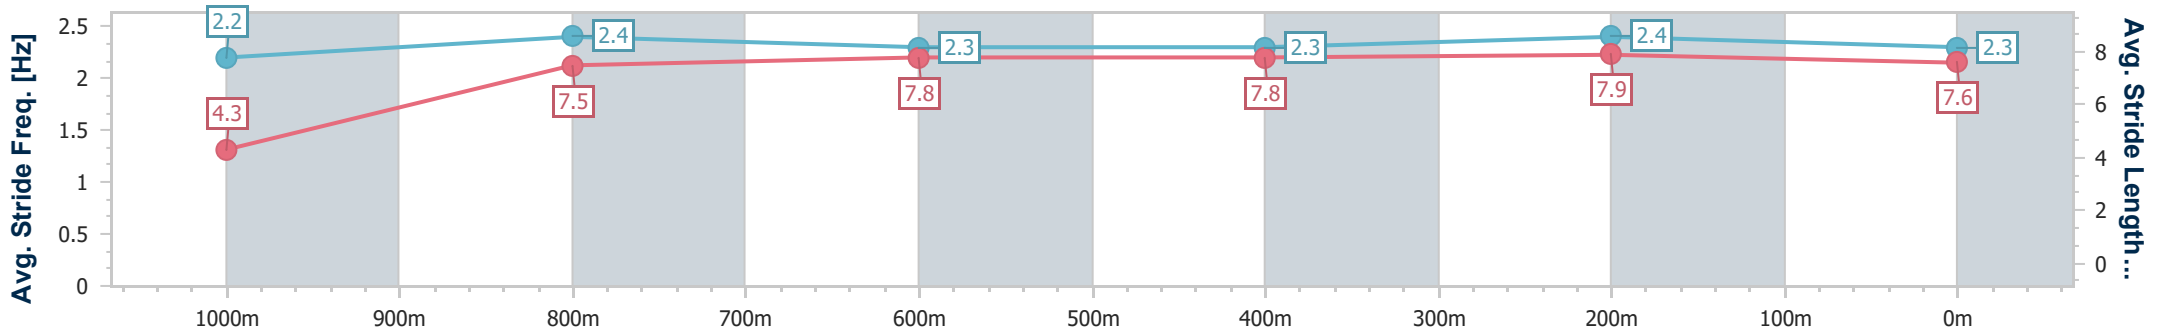

Doomben QLD Professional

Race 5: SKY RACING Class 4 Plate - 1050m

24 May 2023 - 14:53

Track Rating: Good 4, Weather: Fine, Rail Position: 6.5m Entire

BRISBANE RACING CLUB

Section	Overall	1000m	800m	600m	400m	200m
Section Times	1:00.65 [8] (0:05.40)	0:55.25 [9] (0:11.32)	0:43.93 [9] (0:10.93)	0:33.00 [9] (0:10.94)	0:22.06 [9] (0:10.69)	0:11.37 [9] (0:11.37)
Average Speed [km/h]	33.5	63.5	65.8	65.8	67.4	63.4
Top Speed [km/h]	55.6	66.7	66.6	67.5	69.6	67.4
Avg. Dist. to Rail [m]	8.0	2.4	0.3	0.4	1.8	1.6
Avg. Stride Freq. [Hz]	2.2	2.4	2.3	2.3	2.4	2.3
Avg. Stride Length [m]	4.3	7.5	7.8	7.8	7.9	7.6

- [] Ranking at each section and finish
- .-.- No data available at this section
- NA No data available

Horse/Jockey Name	Darceandermill
Final Rank	9
Fastest Section Time (Section)	0:05.00 (Overall)
Top Speed [km/h] (Section)	67.8 (400m)
Race State	Finished