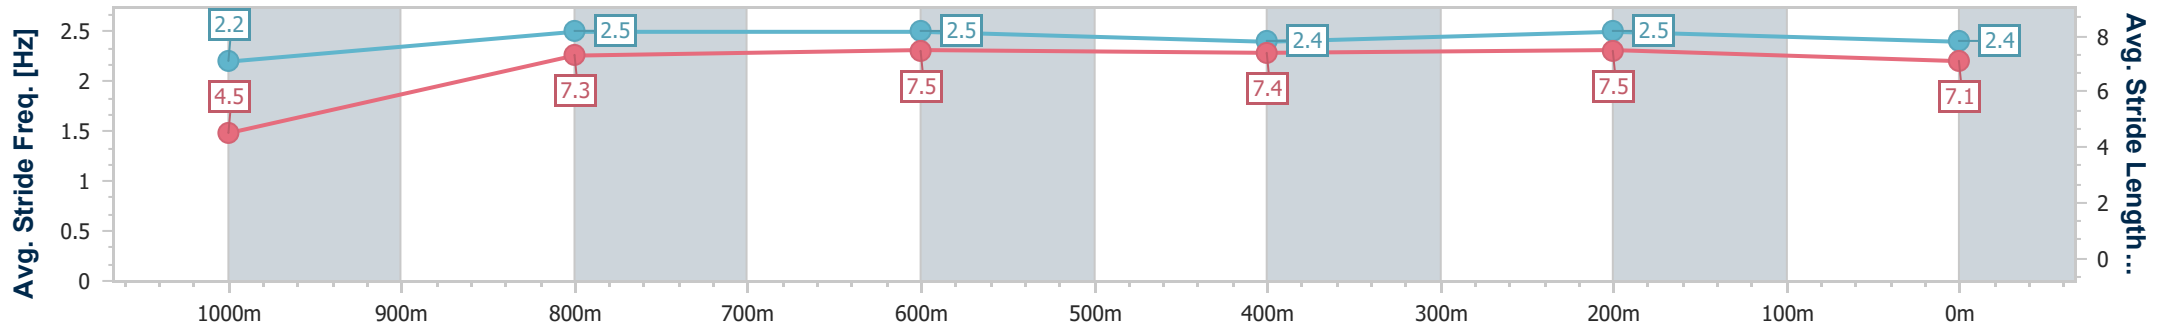

Doomben QLD Professional

Race 5: SKY RACING Class 4 Plate - 1050m

24 May 2023 - 14:53

Track Rating: Good 4, Weather: Fine, Rail Position: 6.5m Entire

BRISBANE RACING CLUB

Section	Overall	1000m	800m	600m	400m	200m
Section Times	1:00.47 [4] (0:05.07)	0:55.40 [3] (0:10.87)	0:44.53 [3] (0:10.66)	0:33.87 [2] (0:11.18)	0:22.69 [2] (0:10.92)	0:11.77 [2] (0:11.77)
Average Speed [km/h]	35.5	66.3	67.5	64.8	66.0	61.2
Top Speed [km/h]	59.3	68.1	68.1	66.3	66.9	64.9
Avg. Dist. to Rail [m]	2.3	1.1	0.3	1.1	2.0	3.5
Avg. Stride Freq. [Hz]	2.2	2.5	2.5	2.4	2.5	2.4
Avg. Stride Length [m]	4.5	7.3	7.5	7.4	7.5	7.1