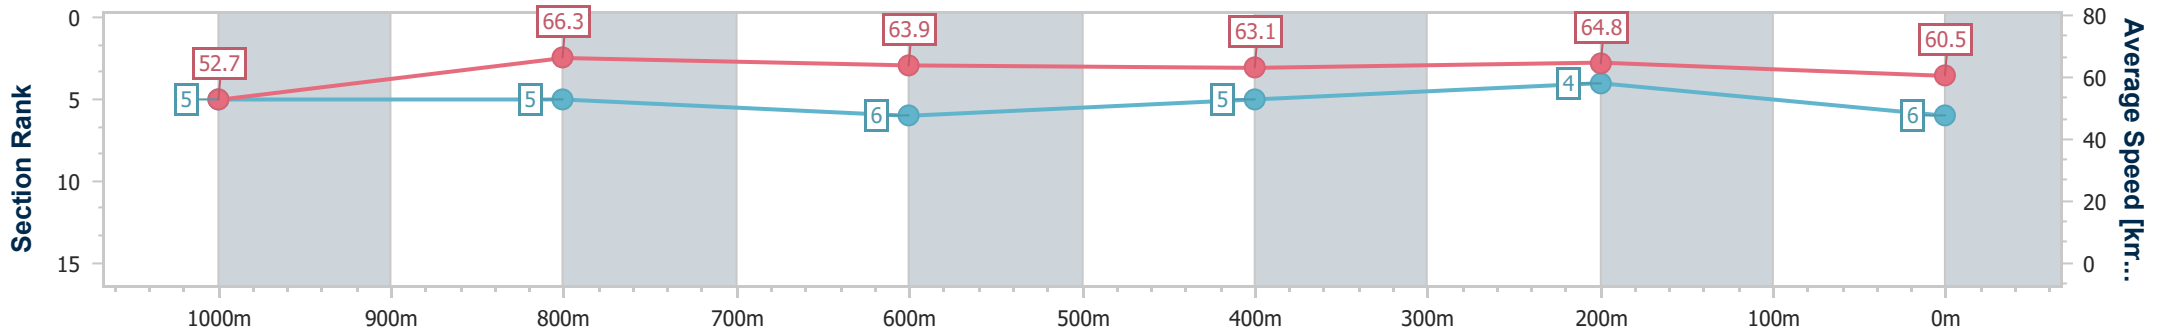

Horse/Jockey Name	Ripper Shank
Final Rank	6
Fastest Section Time (Section)	0:10.93 (1000m)
Top Speed [km/h] (Section)	67.0 (1000m)
Race State	Finished

Doomben QLD Professional
Race 2: CASCADE Maiden Plate - 1200m
24 May 2023 - 13:10
Track Rating: Good 4, Weather: Fine, Rail Position: 6.5m Entire

BRISBANE
RACING CLUB

Section	Overall	1000m	800m	600m	400m	200m
Section Times	1:10.42 [6] (0:13.66)	0:56.76 [5] (0:10.93)	0:45.83 [5] (0:11.34)	0:34.49 [6] (0:11.42)	0:23.07 [5] (0:11.16)	0:11.91 [4]
Average Speed [km/h]	52.7	66.3	63.9	63.1	64.8	60.5
Top Speed [km/h]	66.0	67.0	66.6	65.4	65.9	64.3
Avg. Dist. to Rail [m]	3.6	1.7	1.2	0.5	4.3	5.6
Avg. Stride Freq. [Hz]	2.4	2.4	2.3	2.3	2.4	2.3
Avg. Stride Length [m]	6.2	7.7	7.5	7.6	7.5	7.2

- [ ] Ranking at each section and finish
- -.-.- No data available at this section
- NA No data available