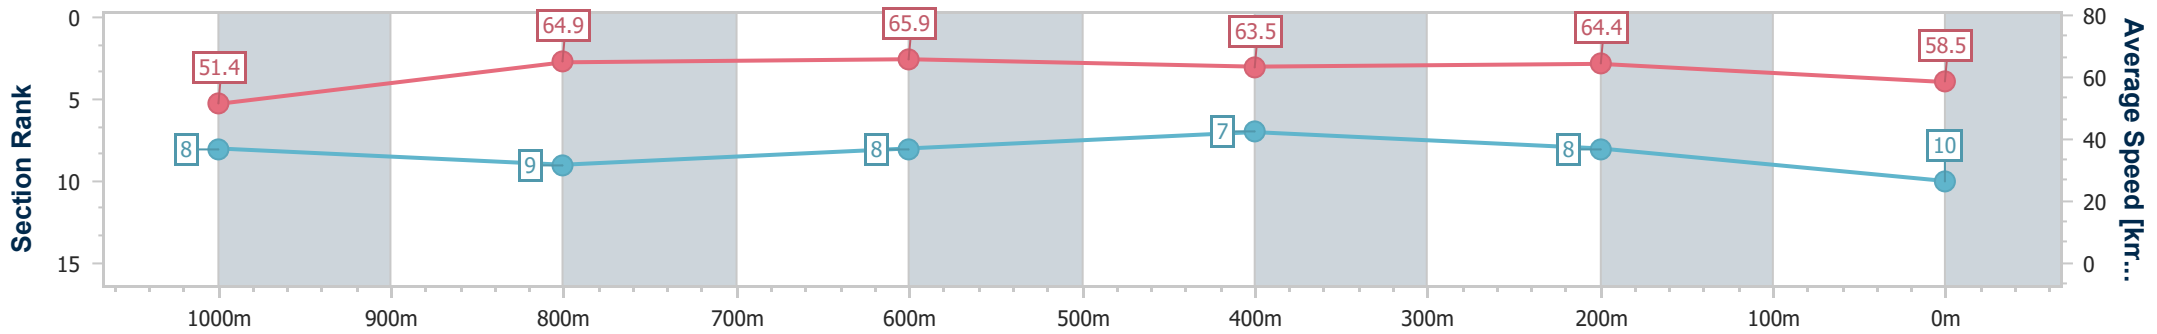

Horse/Jockey Name	Dawn Rebel
Final Rank	10
Fastest Section Time (Section)	0:11.00 (800m)
Top Speed [km/h] (Section)	67.2 (800m)
Race State	Finished

Doomben QLD Professional
Race 2: CASCADE Maiden Plate - 1200m
24 May 2023 - 13:10
Track Rating: Good 4, Weather: Fine, Rail Position: 6.5m Entire

BRISBANE
RACING CLUB

Section	Overall	1000m	800m	600m	400m	200m
Section Times	1:11.10 [10] (0:14.02)	0:57.08 [8] (0:11.11)	0:45.97 [9] (0:11.00)	0:34.97 [8] (0:11.43)	0:23.54 [7] (0:11.22)	0:12.32 [8] (0:12.32)
Average Speed [km/h]	51.4	64.9	65.9	63.5	64.4	58.5
Top Speed [km/h]	63.4	67.0	67.2	64.9	65.8	62.6
Avg. Dist. to Rail [m]	7.3	0.6	1.3	1.6	3.4	4.1
Avg. Stride Freq. [Hz]	2.3	2.4	2.4	2.4	2.4	2.3
Avg. Stride Length [m]	6.3	7.6	7.6	7.4	7.5	7.1

- [ ] Ranking at each section and finish
- -.-.- No data available at this section
- NA No data available