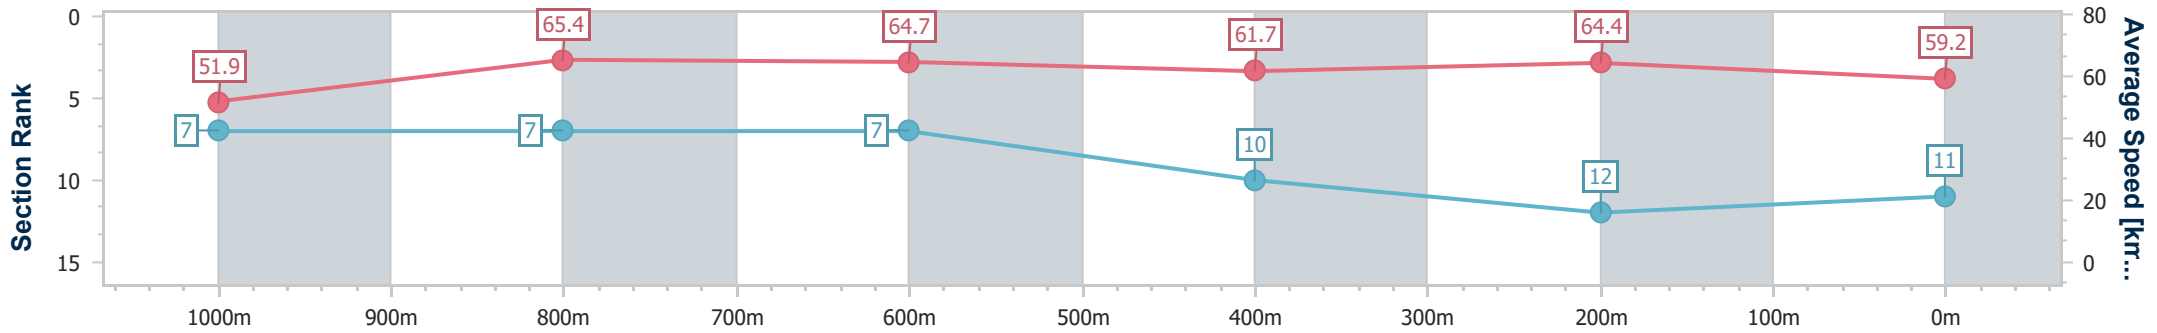

Doomben QLD Professional

Race 2: CASCADE Maiden Plate - 1200m

24 May 2023 - 13:10

Track Rating: Good 4, Weather: Fine, Rail Position: 6.5m Entire

BRISBANE RACING CLUB

Section	Overall	1000m	800m	600m	400m	200m
Section Times	1:11.25 [11] (0:13.87)	0:57.38 [7] (0:11.04)	0:46.34 [7] (0:11.19)	0:35.15 [7] (0:11.77)	0:23.38 [10] (0:11.21)	0:12.17 [12] (0:12.17)
Average Speed [km/h]	51.9	65.4	64.7	61.7	64.4	59.2
Top Speed [km/h]	64.2	67.3	67.3	63.6	66.1	63.0
Avg. Dist. to Rail [m]	3.6	0.7	1.0	1.5	3.8	4.1
Avg. Stride Freq. [Hz]	2.4	2.5	2.4	2.3	2.4	2.3
Avg. Stride Length [m]	6.0	7.4	7.5	7.3	7.5	7.1

- [] Ranking at each section and finish
- .-.- No data available at this section
- NA No data available

Horse/Jockey Name	I Am A Marvel
Final Rank	12
Fastest Section Time (Section)	0:10.49 (1000m)
Top Speed [km/h] (Section)	70.2 (1000m)
Race State	Finished