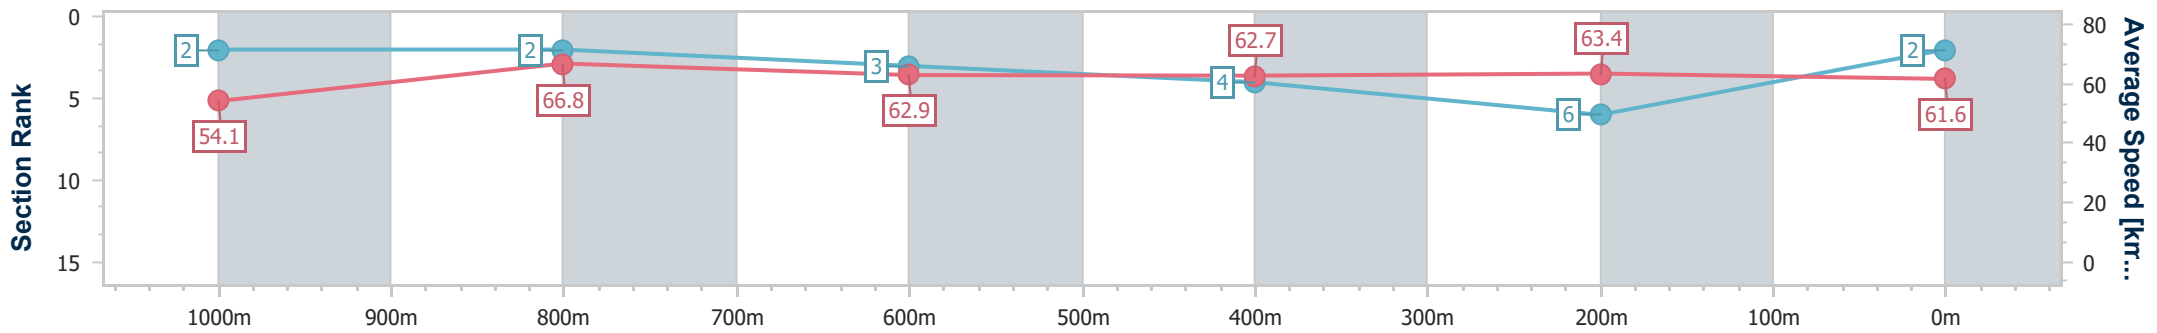

Doomben QLD Professional
Race 2: CASCADE Maiden Plate - 1200m
 24 May 2023 - 13:10
 Track Rating: Good 4, Weather: Fine, Rail Position: 6.5m Entire

BRISBANE
RACING CLUB

Section	Overall	1000m	800m	600m	400m	200m
Section Times	1:10.25 [2] (0:13.30)	0:56.95 [2] (0:10.83)	0:46.12 [2] (0:11.52)	0:34.60 [3] (0:11.53)	0:23.07 [4] (0:11.41)	0:11.66 [6] (0:11.66)
Average Speed [km/h]	54.1	66.8	62.9	62.7	63.4	61.6
Top Speed [km/h]	69.5	69.8	65.5	64.0	65.7	66.1
Avg. Dist. to Rail [m]	5.3	1.7	1.3	0.8	1.7	2.9
Avg. Stride Freq. [Hz]	2.3	2.4	2.3	2.3	2.3	2.3
Avg. Stride Length [m]	6.5	7.7	7.6	7.6	7.6	7.4