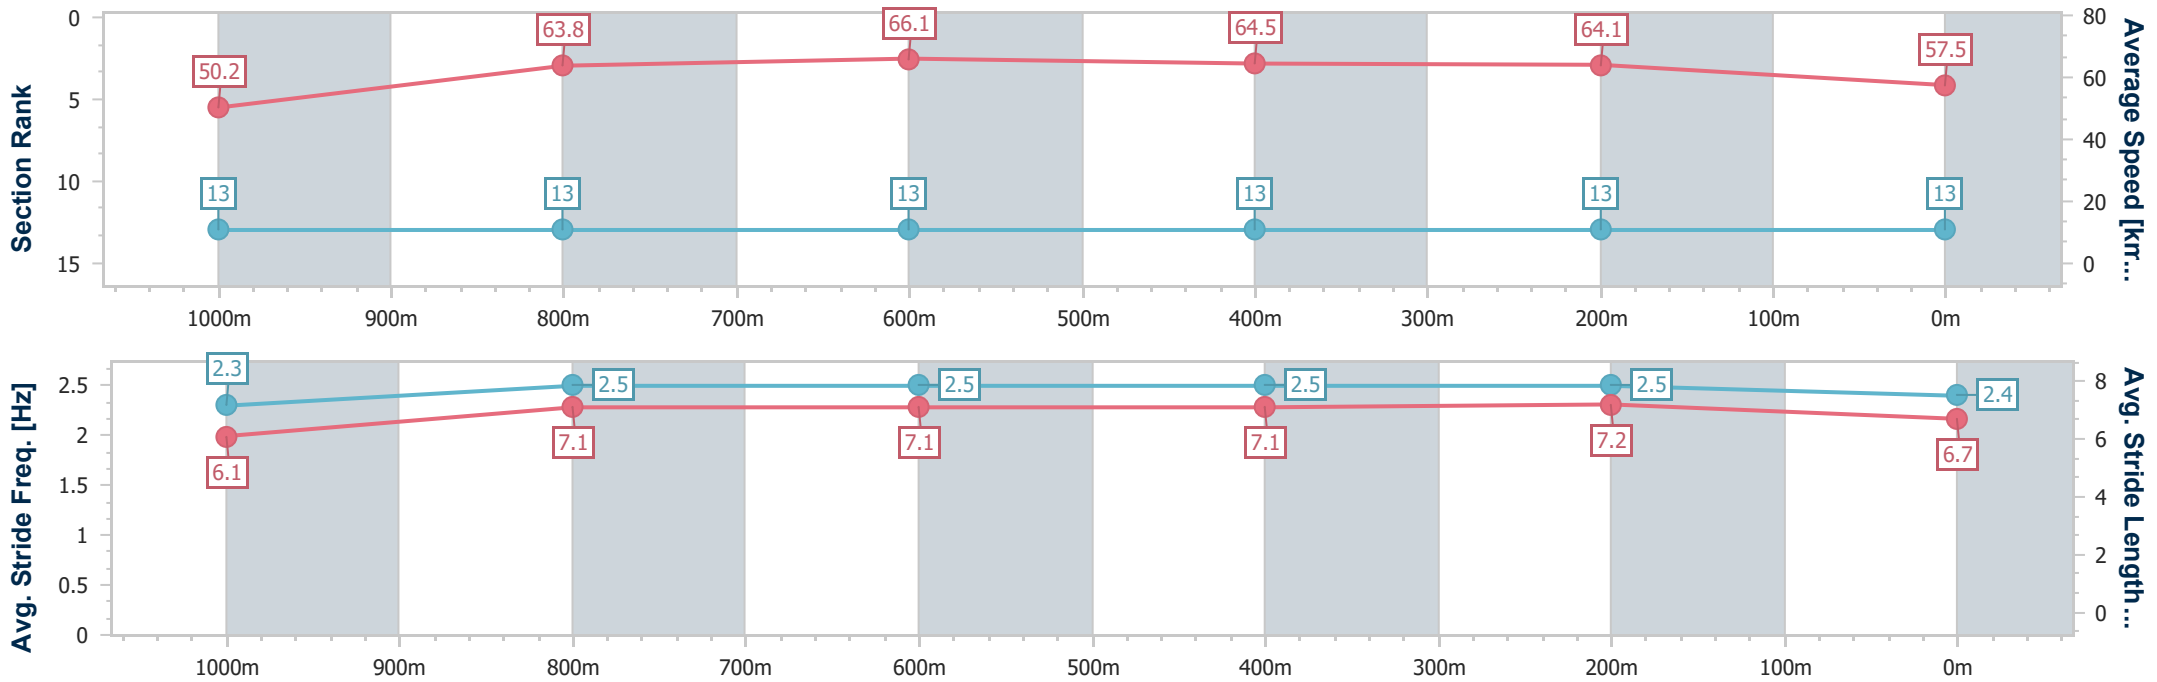

- [] Ranking at each section and finish
- .-.- No data available at this section
- NA No data available

Horse/Jockey Name	Sennachie
Final Rank	13
Fastest Section Time (Section)	0:11.06 (800m)
Top Speed [km/h] (Section)	66.7 (800m)
Race State	Finished

Doomben QLD Professional

Race 2: CASCADE Maiden Plate - 1200m

24 May 2023 - 13:10

Track Rating: Good 4, Weather: Fine, Rail Position: 6.5m Entire

BRISBANE RACING CLUB

Section	Overall	1000m	800m	600m	400m	200m
Section Times	1:12.13 [13] (0:14.40)	0:57.73 [13] (0:11.35)	0:46.38 [13] (0:11.06)	0:35.32 [13] (0:11.49)	0:23.83 [13] (0:11.32)	0:12.51 [13] (0:12.51)
Average Speed [km/h]	50.2	63.8	66.1	64.5	64.1	57.5
Top Speed [km/h]	64.9	65.4	66.7	66.1	65.3	62.5
Avg. Dist. to Rail [m]	9.1	2.7	3.1	5.2	5.1	6.7
Avg. Stride Freq. [Hz]	2.3	2.5	2.5	2.5	2.5	2.4
Avg. Stride Length [m]	6.1	7.1	7.1	7.1	7.2	6.7

- [] Ranking at each section and finish
- .-.- No data available at this section
- NA No data available