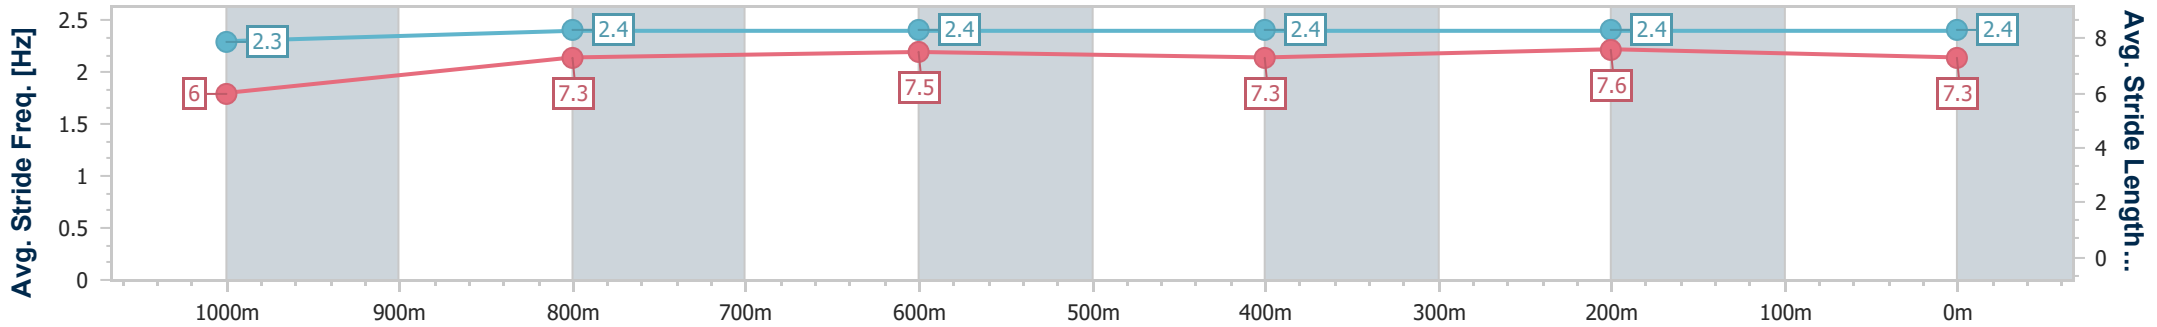

Doomben QLD Professional

Race 2: CASCADE Maiden Plate - 1200m

24 May 2023 - 13:10

Track Rating: Good 4, Weather: Fine, Rail Position: 6.5m Entire

BRISBANE RACING CLUB

Section	Overall	1000m	800m	600m	400m	200m
Section Times	1:10.49 [7] (0:14.21)	0:56.28 [10] (0:11.34)	0:44.94 [12] (0:10.97)	0:33.97 [12] (0:11.54)	0:22.43 [12] (0:10.90)	0:11.53 [10] (0:11.53)
Average Speed [km/h]	50.7	63.7	65.8	62.4	66.2	62.4
Top Speed [km/h]	64.5	65.3	67.9	64.5	68.0	67.5
Avg. Dist. to Rail [m]	7.2	1.4	0.2	0.2	0.8	1.0
Avg. Stride Freq. [Hz]	2.3	2.4	2.4	2.4	2.4	2.4
Avg. Stride Length [m]	6.0	7.3	7.5	7.3	7.6	7.3