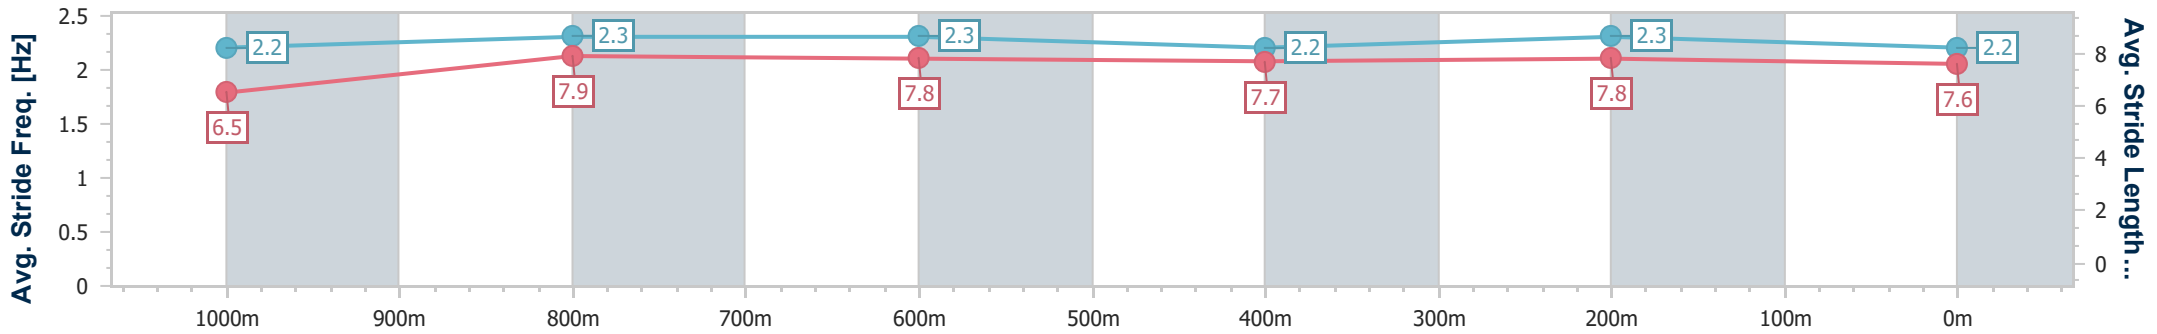

Horse/Jockey Name	Dark Harmony
Final Rank	1
Fastest Section Time (Section)	0:10.86 (1000m)
Top Speed [km/h] (Section)	67.2 (1000m)
Race State	Finished

Doomben QLD Professional
Race 2: CASCADE Maiden Plate - 1200m
24 May 2023 - 13:10
Track Rating: Good 4, Weather: Fine, Rail Position: 6.5m Entire

BRISBANE
RACING CLUB

Section	Overall	1000m	800m	600m	400m	200m
Section Times	1:10.08 [1] (0:13.83)	0:56.25 [6] (0:10.86)	0:45.39 [6] (0:11.15)	0:34.24 [5] (0:11.53)	0:22.71 [6] (0:11.02)	0:11.69 [2] (0:11.69)
Average Speed [km/h]	52.2	66.3	64.3	62.7	65.5	61.6
Top Speed [km/h]	66.1	67.2	67.2	65.1	66.4	65.6
Avg. Dist. to Rail [m]	2.0	0.5	0.6	0.4	3.5	5.8
Avg. Stride Freq. [Hz]	2.2	2.3	2.3	2.2	2.3	2.2
Avg. Stride Length [m]	6.5	7.9	7.8	7.7	7.8	7.6

- [ ] Ranking at each section and finish
- -.-.- No data available at this section
- NA No data available