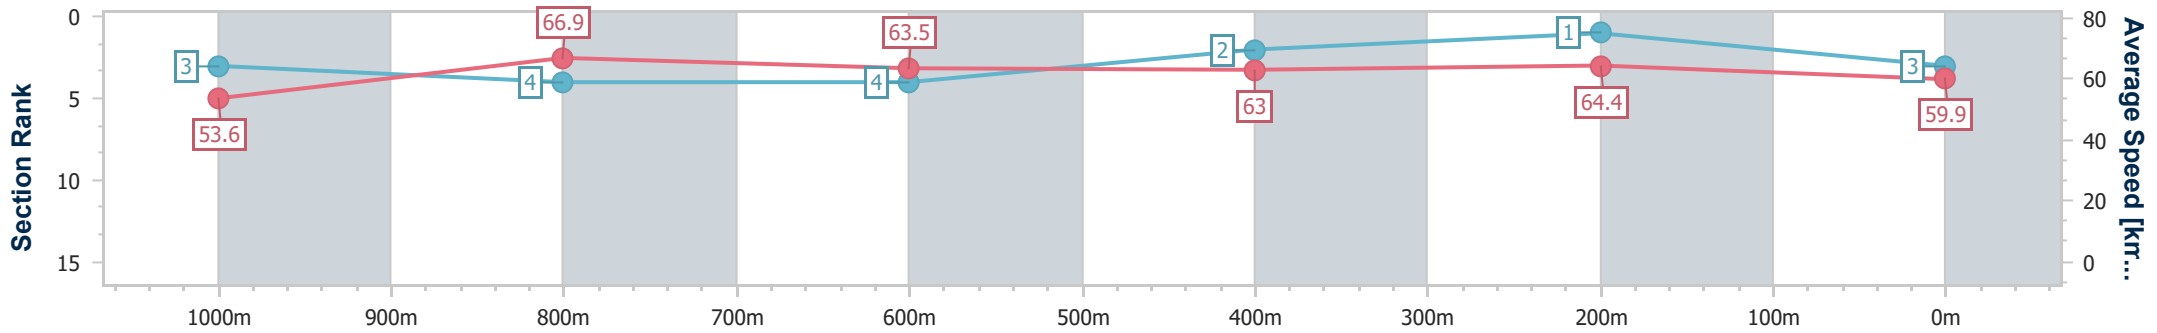

Horse/Jockey Name	Own Tomorrow
Final Rank	3
Fastest Section Time (Section)	0:10.81 (1000m)
Top Speed [km/h] (Section)	67.9 (1000m)
Race State	Finished

Doomben QLD Professional
Race 2: CASCADE Maiden Plate - 1200m
24 May 2023 - 13:10
Track Rating: Good 4, Weather: Fine, Rail Position: 6.5m Entire

BRISBANE
RACING CLUB

Section	Overall	1000m	800m	600m	400m	200m
Section Times	1:10.34 [3] (0:13.46)	0:56.88 [3] (0:10.81)	0:46.07 [4] (0:11.41)	0:34.66 [4] (0:11.43)	0:23.23 [2] (0:11.21)	0:12.02 [1] (0:12.02)
Average Speed [km/h]	53.6	66.9	63.5	63.0	64.4	59.9
Top Speed [km/h]	67.7	67.9	64.7	64.2	65.3	63.6
Avg. Dist. to Rail [m]	2.3	1.8	1.2	0.2	1.7	2.8
Avg. Stride Freq. [Hz]	2.3	2.3	2.2	2.2	2.3	2.2
Avg. Stride Length [m]	6.5	7.9	7.9	7.9	7.8	7.4

- [ ] Ranking at each section and finish
- -.-.- No data available at this section
- NA No data available