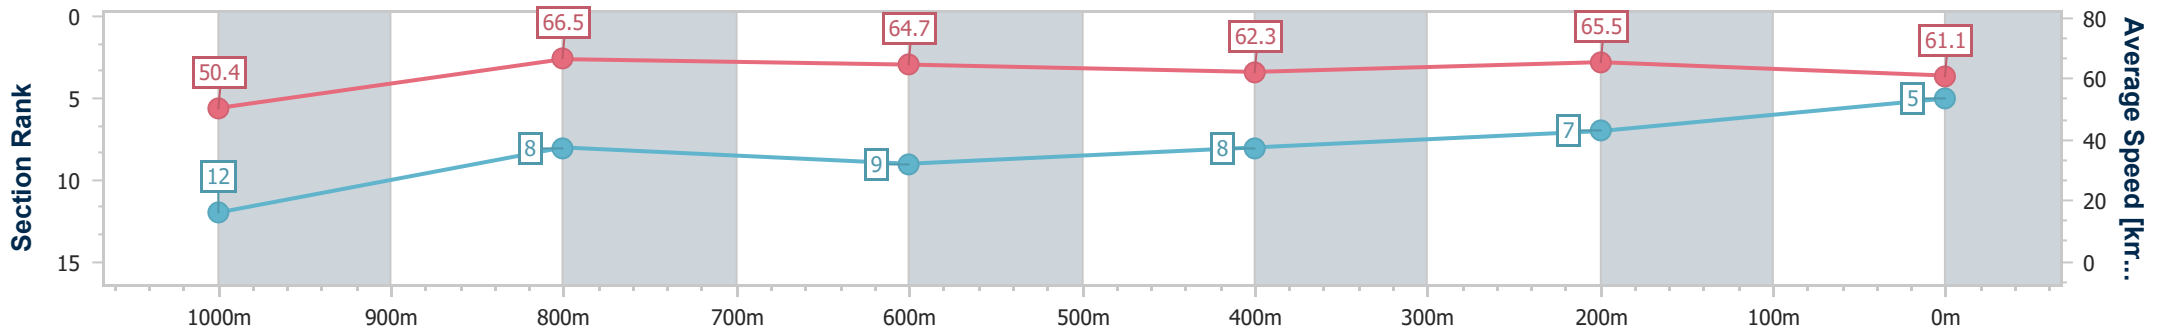

Horse/Jockey Name	Our Heart Throb
Final Rank	5
Fastest Section Time (Section)	0:10.79 (1000m)
Top Speed [km/h] (Section)	68.0 (800m)
Race State	Finished

Doomben QLD Professional
Race 2: CASCADE Maiden Plate - 1200m
24 May 2023 - 13:10
Track Rating: Good 4, Weather: Fine, Rail Position: 6.5m Entire

BRISBANE
RACING CLUB

Section	Overall	1000m	800m	600m	400m	200m
Section Times	1:10.40 [5] (0:14.30)	0:56.10 [12] (0:10.79)	0:45.31 [8] (0:11.10)	0:34.21 [9] (0:11.46)	0:22.75 [8] (0:10.97)	0:11.78 [7] (0:11.78)
Average Speed [km/h]	50.4	66.5	64.7	62.3	65.5	61.1
Top Speed [km/h]	66.1	68.0	68.0	64.4	66.7	64.8
Avg. Dist. to Rail [m]	4.5	0.6	1.0	1.4	1.3	2.5
Avg. Stride Freq. [Hz]	2.3	2.4	2.4	2.3	2.4	2.3
Avg. Stride Length [m]	6.0	7.7	7.6	7.5	7.5	7.3

- [ ] Ranking at each section and finish
- -.-.- No data available at this section
- NA No data available