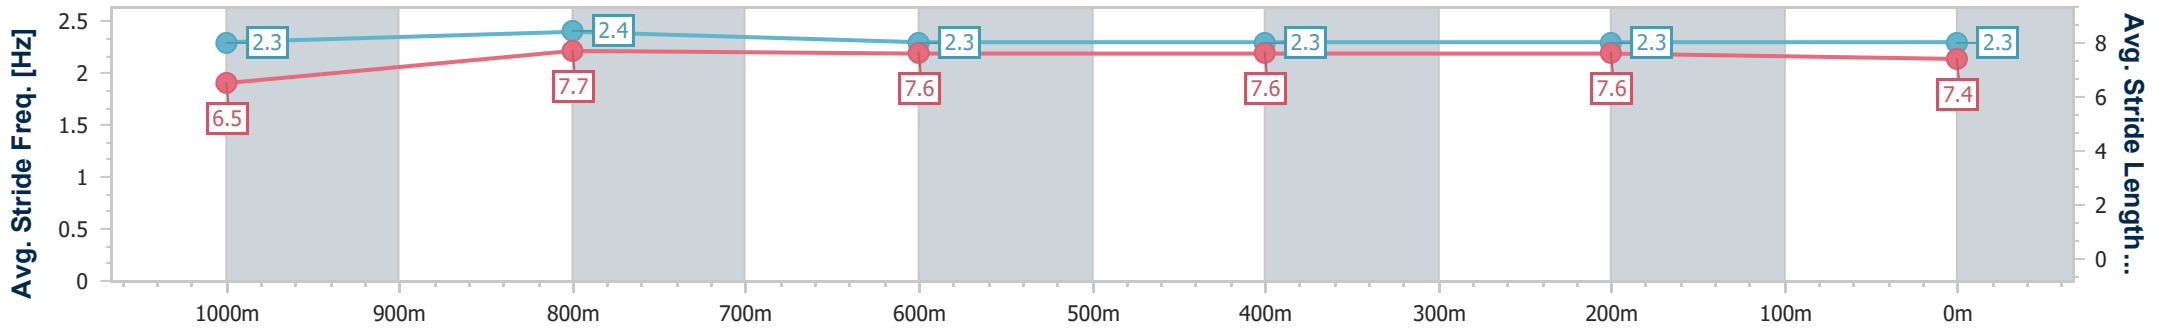

Doomben QLD Professional
Race 2: CASCADE Maiden Plate - 1200m
 24 May 2023 - 13:10
 Track Rating: Good 4, Weather: Fine, Rail Position: 6.5m Entire

BRISBANE
RACING CLUB

Section	Overall	1000m	800m	600m	400m	200m
Section Times	1:10.25 [2] (0:13.30)	0:56.95 [2] (0:10.83)	0:46.12 [2] (0:11.52)	0:34.60 [3] (0:11.53)	0:23.07 [4] (0:11.41)	0:11.66 [6] (0:11.66)
Average Speed [km/h]	54.1	66.8	62.9	62.7	63.4	61.6
Top Speed [km/h]	69.5	69.8	65.5	64.0	65.7	66.1
Avg. Dist. to Rail [m]	5.3	1.7	1.3	0.8	1.7	2.9
Avg. Stride Freq. [Hz]	2.3	2.4	2.3	2.3	2.3	2.3
Avg. Stride Length [m]	6.5	7.7	7.6	7.6	7.6	7.4