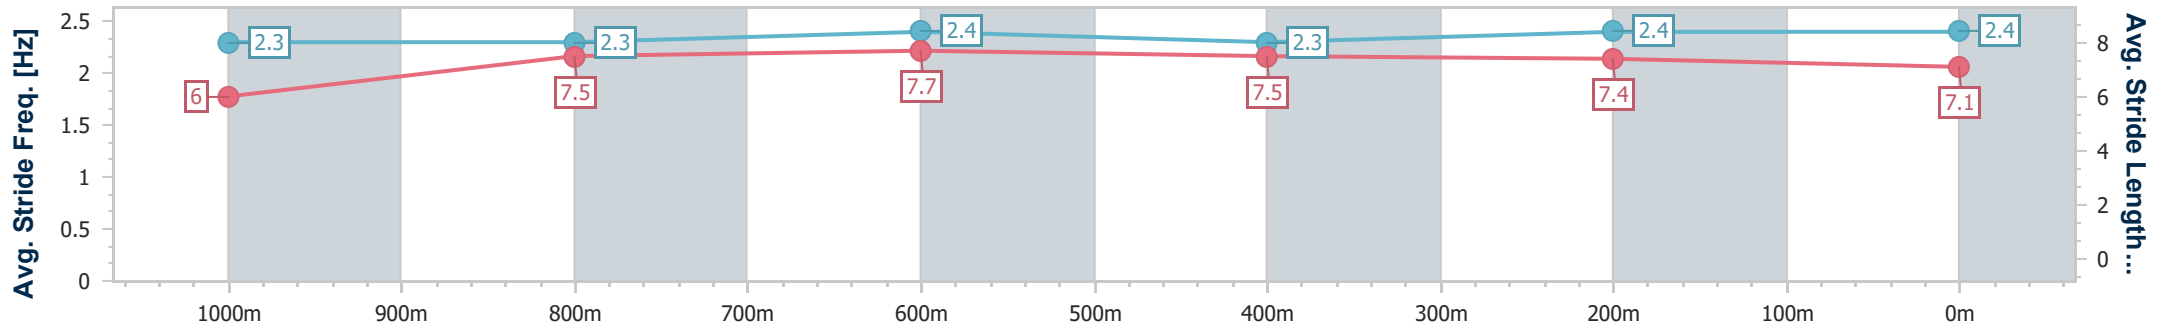

Horse/Jockey Name	Ioane
Final Rank	9
Fastest Section Time (Section)	0:11.02 (800m)
Top Speed [km/h] (Section)	66.7 (800m)
Race State	Finished

Doomben QLD Professional
Race 2: CASCADE Maiden Plate - 1200m
24 May 2023 - 13:10
Track Rating: Good 4, Weather: Fine, Rail Position: 6.5m Entire

BRISBANE
RACING CLUB

Section	Overall	1000m	800m	600m	400m	200m
Section Times	1:10.85 [9] (0:14.20)	0:56.65 [9] (0:11.26)	0:45.39 [11] (0:11.02)	0:34.37 [11] (0:11.43)	0:22.94 [11] (0:11.07)	0:11.87 [11] (0:11.87)
Average Speed [km/h]	50.9	64.2	65.7	63.5	65.4	60.7
Top Speed [km/h]	64.7	65.9	66.7	65.8	66.7	64.4
Avg. Dist. to Rail [m]	8.9	1.8	1.4	1.6	4.2	6.0
Avg. Stride Freq. [Hz]	2.3	2.3	2.4	2.3	2.4	2.4
Avg. Stride Length [m]	6.0	7.5	7.7	7.5	7.4	7.1

- [ ] Ranking at each section and finish
- -.-.- No data available at this section
- NA No data available