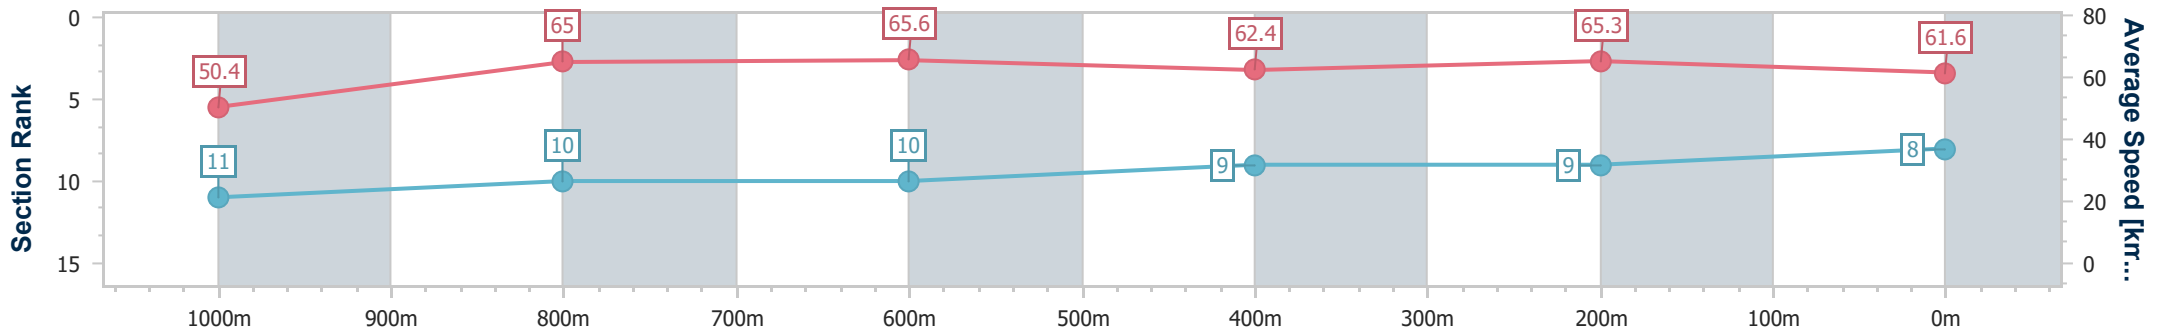

Horse/Jockey Name	Deep Clean
Final Rank	8
Fastest Section Time (Section)	0:11.00 (800m)
Top Speed [km/h] (Section)	66.8 (800m)
Race State	Finished

Doomben QLD Professional
Race 2: CASCADE Maiden Plate - 1200m
24 May 2023 - 13:10
Track Rating: Good 4, Weather: Fine, Rail Position: 6.5m Entire

BRISBANE
RACING CLUB

Section	Overall	1000m	800m	600m	400m	200m
Section Times	1:10.53 [8] (0:14.27)	0:56.26 [11] (0:11.08)	0:45.18 [10] (0:11.00)	0:34.18 [10] (0:11.48)	0:22.70 [9] (0:11.01)	0:11.69 [9] (0:11.69)
Average Speed [km/h]	50.4	65.0	65.6	62.4	65.3	61.6
Top Speed [km/h]	65.2	66.6	66.8	64.4	66.5	63.9
Avg. Dist. to Rail [m]	3.4	0.7	0.3	0.8	1.6	3.3
Avg. Stride Freq. [Hz]	2.3	2.4	2.4	2.3	2.4	2.4
Avg. Stride Length [m]	6.1	7.6	7.6	7.4	7.4	7.1

- [ ] Ranking at each section and finish
- -.-.- No data available at this section
- NA No data available