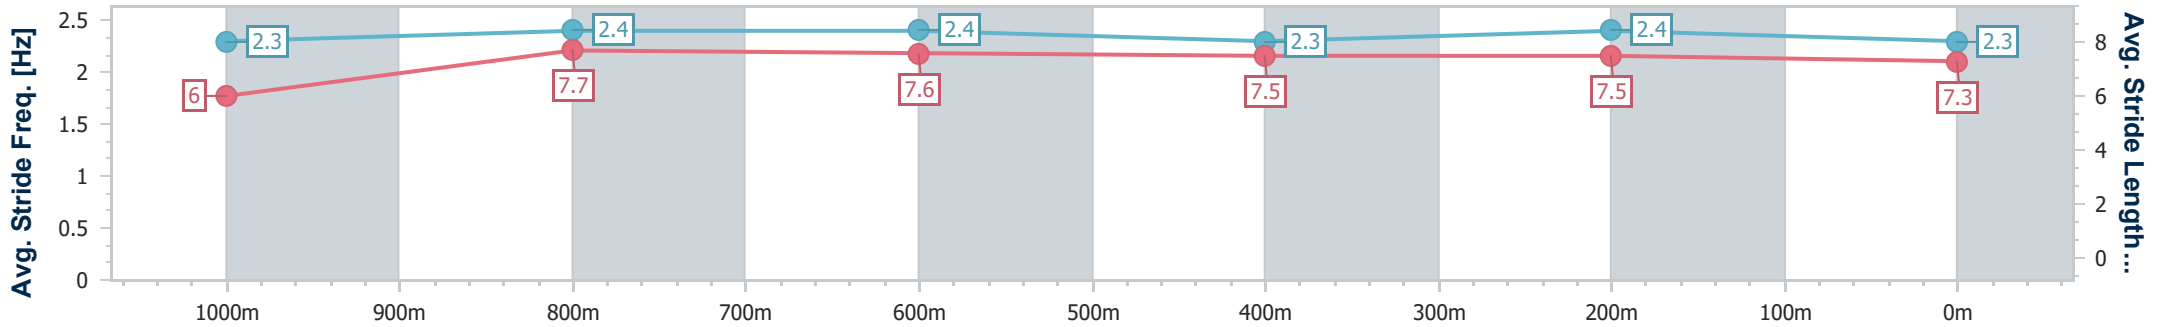

Horse/Jockey Name	Our Heart Throb
Final Rank	5
Fastest Section Time (Section)	0:10.79 (1000m)
Top Speed [km/h] (Section)	68.0 (800m)
Race State	Finished

Doomben QLD Professional
Race 2: CASCADE Maiden Plate - 1200m
24 May 2023 - 13:10
Track Rating: Good 4, Weather: Fine, Rail Position: 6.5m Entire

BRISBANE
RACING CLUB

Section	Overall	1000m	800m	600m	400m	200m
Section Times	1:10.40 [5] (0:14.30)	0:56.10 [12] (0:10.79)	0:45.31 [8] (0:11.10)	0:34.21 [9] (0:11.46)	0:22.75 [8] (0:10.97)	0:11.78 [7] (0:11.78)
Average Speed [km/h]	50.4	66.5	64.7	62.3	65.5	61.1
Top Speed [km/h]	66.1	68.0	68.0	64.4	66.7	64.8
Avg. Dist. to Rail [m]	4.5	0.6	1.0	1.4	1.3	2.5
Avg. Stride Freq. [Hz]	2.3	2.4	2.4	2.3	2.4	2.3
Avg. Stride Length [m]	6.0	7.7	7.6	7.5	7.5	7.3

- [ ] Ranking at each section and finish
- -.-.- No data available at this section
- NA No data available