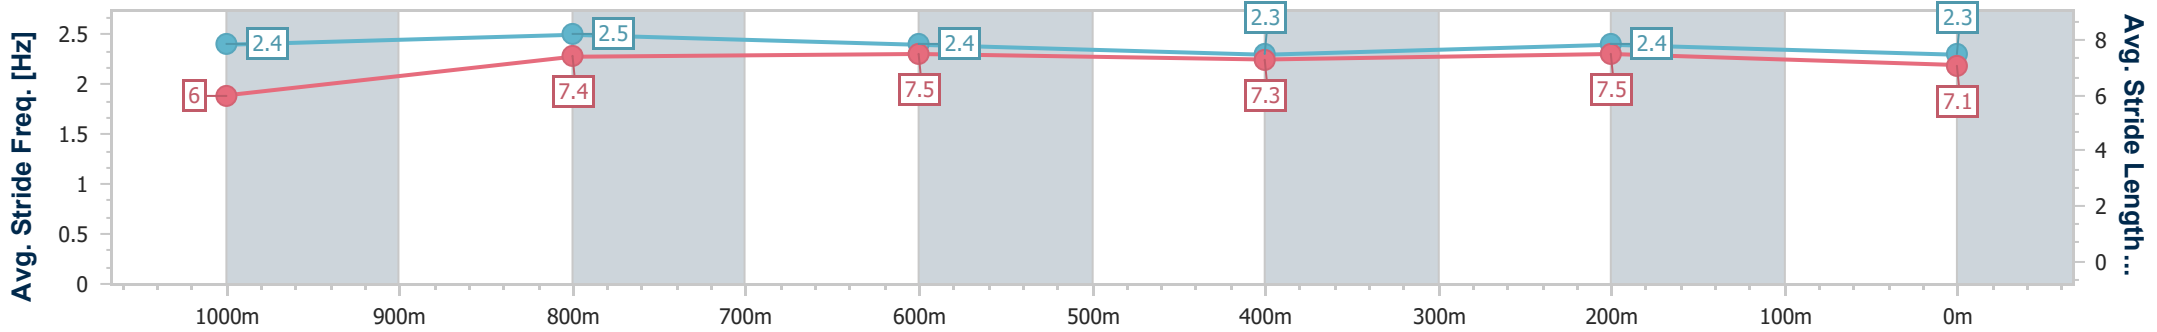

- [] Ranking at each section and finish
- .-.- No data available at this section
- NA No data available

Horse/Jockey Name	Brydelicious
Final Rank	11
Fastest Section Time (Section)	0:11.04 (1000m)
Top Speed [km/h] (Section)	67.3 (800m)
Race State	Finished

Doomben QLD Professional

Race 2: CASCADE Maiden Plate - 1200m

24 May 2023 - 13:10

Track Rating: Good 4, Weather: Fine, Rail Position: 6.5m Entire

BRISBANE RACING CLUB

Section	Overall	1000m	800m	600m	400m	200m
Section Times	1:11.25 [11] (0:13.87)	0:57.38 [7] (0:11.04)	0:46.34 [7] (0:11.19)	0:35.15 [7] (0:11.77)	0:23.38 [10] (0:11.21)	0:12.17 [12] (0:12.17)
Average Speed [km/h]	51.9	65.4	64.7	61.7	64.4	59.2
Top Speed [km/h]	64.2	67.3	67.3	63.6	66.1	63.0
Avg. Dist. to Rail [m]	3.6	0.7	1.0	1.5	3.8	4.1
Avg. Stride Freq. [Hz]	2.4	2.5	2.4	2.3	2.4	2.3
Avg. Stride Length [m]	6.0	7.4	7.5	7.3	7.5	7.1

- [] Ranking at each section and finish
- .-.- No data available at this section
- NA No data available

Horse/Jockey Name	I Am A Marvel
Final Rank	12
Fastest Section Time (Section)	0:10.49 (1000m)
Top Speed [km/h] (Section)	70.2 (1000m)
Race State	Finished