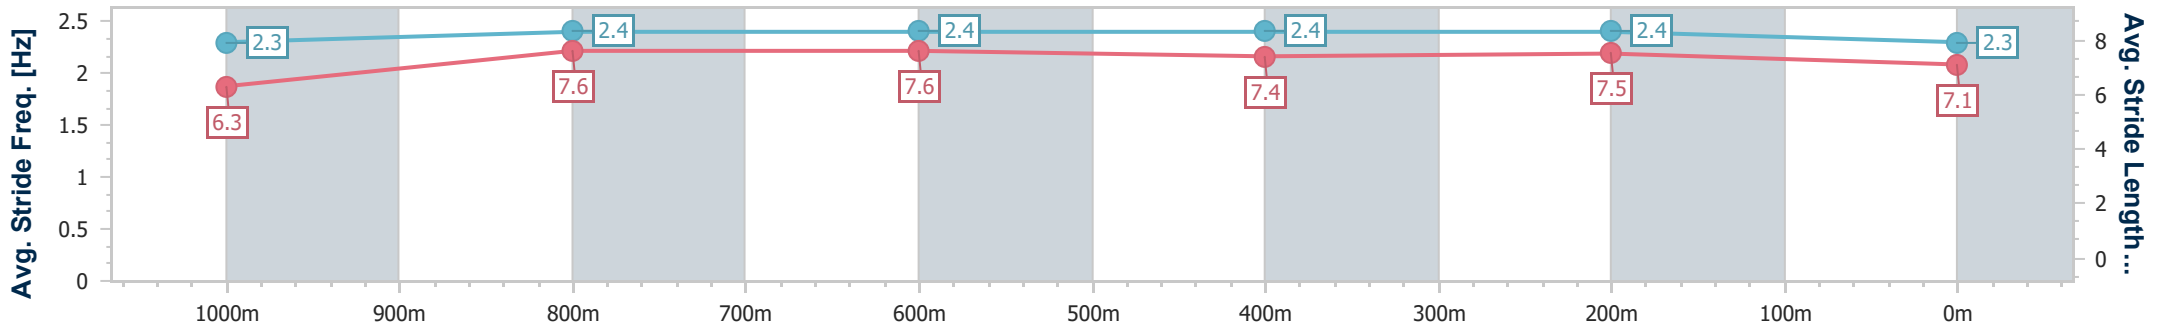

Horse/Jockey Name	Dawn Rebel
Final Rank	10
Fastest Section Time (Section)	0:11.00 (800m)
Top Speed [km/h] (Section)	67.2 (800m)
Race State	Finished

Doomben QLD Professional
Race 2: CASCADE Maiden Plate - 1200m
24 May 2023 - 13:10
Track Rating: Good 4, Weather: Fine, Rail Position: 6.5m Entire

BRISBANE
RACING CLUB

Section	Overall	1000m	800m	600m	400m	200m
Section Times	1:11.10 [10] (0:14.02)	0:57.08 [8] (0:11.11)	0:45.97 [9] (0:11.00)	0:34.97 [8] (0:11.43)	0:23.54 [7] (0:11.22)	0:12.32 [8] (0:12.32)
Average Speed [km/h]	51.4	64.9	65.9	63.5	64.4	58.5
Top Speed [km/h]	63.4	67.0	67.2	64.9	65.8	62.6
Avg. Dist. to Rail [m]	7.3	0.6	1.3	1.6	3.4	4.1
Avg. Stride Freq. [Hz]	2.3	2.4	2.4	2.4	2.4	2.3
Avg. Stride Length [m]	6.3	7.6	7.6	7.4	7.5	7.1

- [ ] Ranking at each section and finish
- -.-.- No data available at this section
- NA No data available