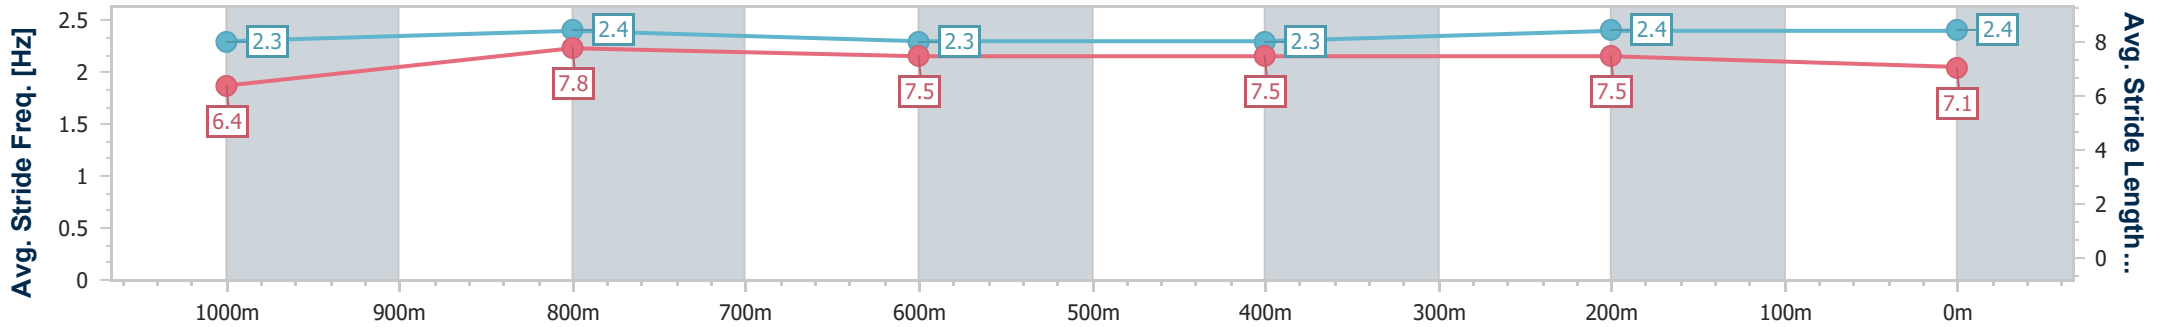

Horse/Jockey Name	Careful Missile
Final Rank	4
Fastest Section Time (Section)	0:10.74 (1000m)
Top Speed [km/h] (Section)	68.2 (1000m)
Race State	Finished

Doomben QLD Professional
Race 2: CASCADE Maiden Plate - 1200m
24 May 2023 - 13:10
Track Rating: Good 4, Weather: Fine, Rail Position: 6.5m Entire

BRISBANE
RACING CLUB

Section	Overall	1000m	800m	600m	400m	200m
Section Times	1:10.38 [4] (0:13.50)	0:56.88 [4] (0:10.74)	0:46.14 [3] (0:11.36)	0:34.78 [2] (0:11.57)	0:23.21 [3] (0:11.25)	0:11.96 [3] (0:11.96)
Average Speed [km/h]	53.3	67.0	63.4	62.2	63.9	60.3
Top Speed [km/h]	67.5	68.2	65.6	63.9	65.1	63.1
Avg. Dist. to Rail [m]	0.7	0.2	0.4	0.2	0.4	0.6
Avg. Stride Freq. [Hz]	2.3	2.4	2.3	2.3	2.4	2.4
Avg. Stride Length [m]	6.4	7.8	7.5	7.5	7.5	7.1

- [ ] Ranking at each section and finish
- -.-.- No data available at this section
- NA No data available