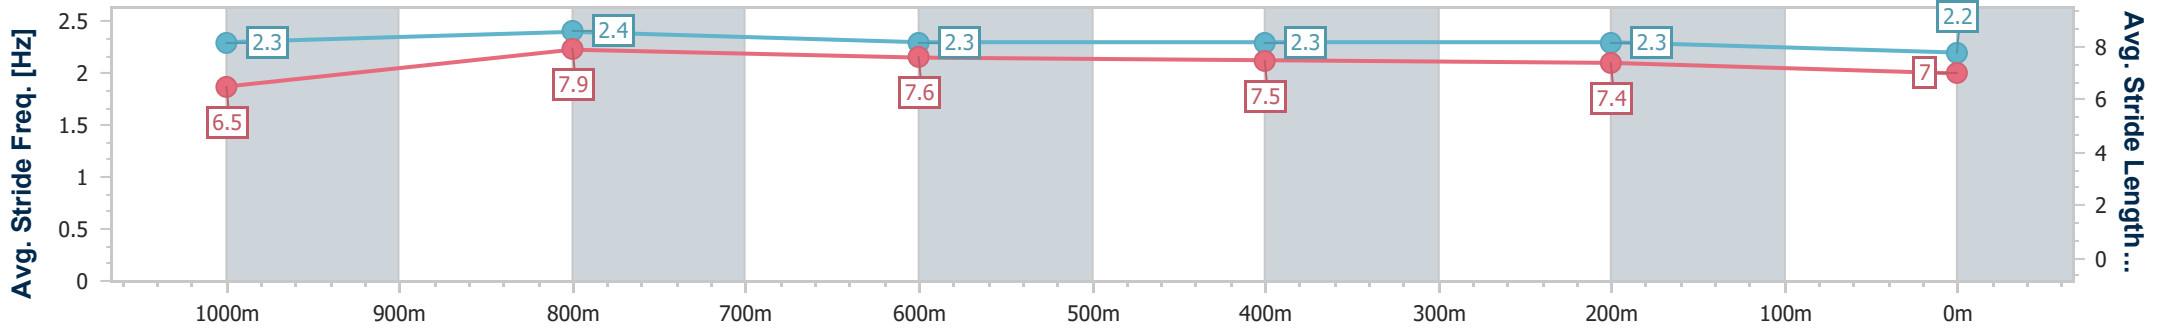

- [] Ranking at each section and finish
- .-.- No data available at this section
- NA No data available

Horse/Jockey Name	I Am A Marvel
Final Rank	12
Fastest Section Time (Section)	0:10.49 (1000m)
Top Speed [km/h] (Section)	70.2 (1000m)
Race State	Finished

Doomben QLD Professional

Race 2: CASCADE Maiden Plate - 1200m

24 May 2023 - 13:10

Track Rating: Good 4, Weather: Fine, Rail Position: 6.5m Entire

BRISBANE RACING CLUB

Section	Overall	1000m	800m	600m	400m	200m
Section Times	1:11.70 [12] (0:13.22)	0:58.48 [1] (0:10.49)	0:47.99 [1] (0:11.56)	0:36.43 [1] (0:11.49)	0:24.94 [1] (0:11.79)	0:13.15 [5] (0:13.15)
Average Speed [km/h]	54.5	68.4	62.1	62.1	61.0	54.8
Top Speed [km/h]	69.1	70.2	64.1	63.4	62.0	59.2
Avg. Dist. to Rail [m]	6.0	1.0	0.6	1.0	0.7	0.5
Avg. Stride Freq. [Hz]	2.3	2.4	2.3	2.3	2.3	2.2
Avg. Stride Length [m]	6.5	7.9	7.6	7.5	7.4	7.0

- [] Ranking at each section and finish
- .-.- No data available at this section
- NA No data available

Horse/Jockey Name	Sennachie
Final Rank	13
Fastest Section Time (Section)	0:11.06 (800m)
Top Speed [km/h] (Section)	66.7 (800m)
Race State	Finished