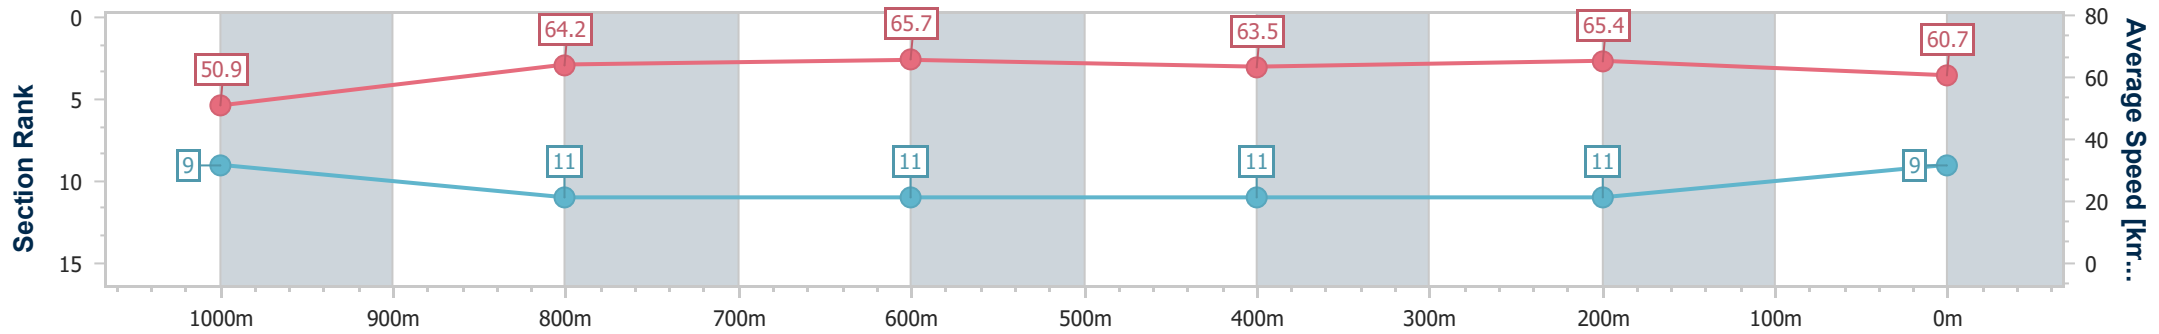

Horse/Jockey Name	Ioane
Final Rank	9
Fastest Section Time (Section)	0:11.02 (800m)
Top Speed [km/h] (Section)	66.7 (800m)
Race State	Finished

Doomben QLD Professional
Race 2: CASCADE Maiden Plate - 1200m
24 May 2023 - 13:10
Track Rating: Good 4, Weather: Fine, Rail Position: 6.5m Entire

BRISBANE
RACING CLUB

Section	Overall	1000m	800m	600m	400m	200m
Section Times	1:10.85 [9] (0:14.20)	0:56.65 [9] (0:11.26)	0:45.39 [11] (0:11.02)	0:34.37 [11] (0:11.43)	0:22.94 [11] (0:11.07)	0:11.87 [11] (0:11.87)
Average Speed [km/h]	50.9	64.2	65.7	63.5	65.4	60.7
Top Speed [km/h]	64.7	65.9	66.7	65.8	66.7	64.4
Avg. Dist. to Rail [m]	8.9	1.8	1.4	1.6	4.2	6.0
Avg. Stride Freq. [Hz]	2.3	2.3	2.4	2.3	2.4	2.4
Avg. Stride Length [m]	6.0	7.5	7.7	7.5	7.4	7.1

- [ ] Ranking at each section and finish
- -.-.- No data available at this section
- NA No data available