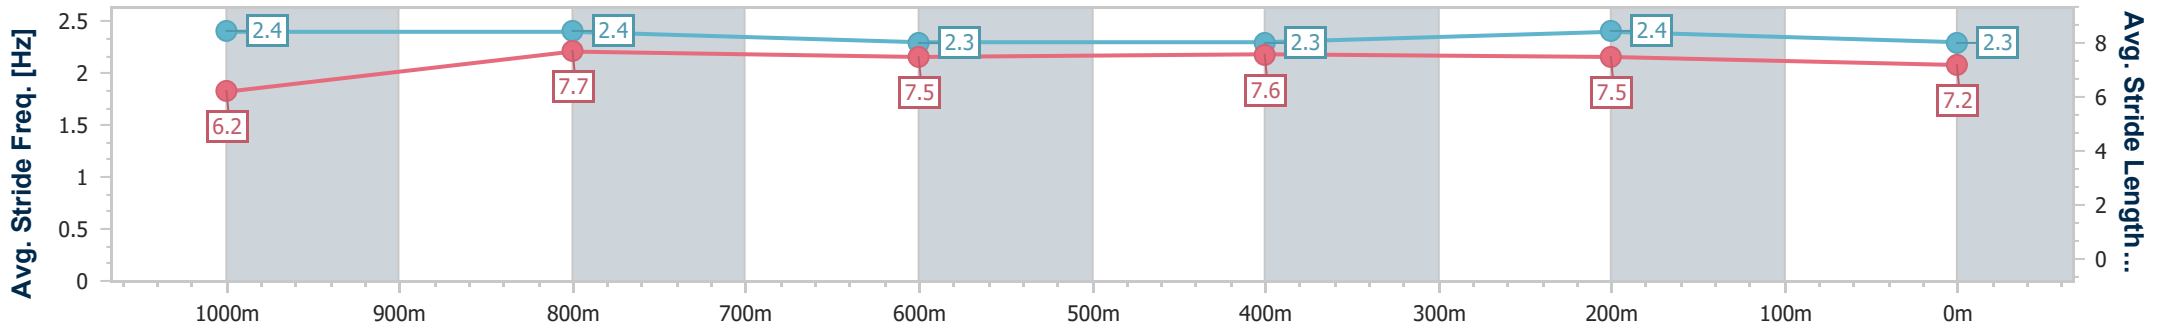

Horse/Jockey Name	Ripper Shank
Final Rank	6
Fastest Section Time (Section)	0:10.93 (1000m)
Top Speed [km/h] (Section)	67.0 (1000m)
Race State	Finished

Doomben QLD Professional
Race 2: CASCADE Maiden Plate - 1200m
24 May 2023 - 13:10
Track Rating: Good 4, Weather: Fine, Rail Position: 6.5m Entire

BRISBANE
RACING CLUB

Section	Overall	1000m	800m	600m	400m	200m
Section Times	1:10.42 [6] (0:13.66)	0:56.76 [5] (0:10.93)	0:45.83 [5] (0:11.34)	0:34.49 [6] (0:11.42)	0:23.07 [5] (0:11.16)	0:11.91 [4]
Average Speed [km/h]	52.7	66.3	63.9	63.1	64.8	60.5
Top Speed [km/h]	66.0	67.0	66.6	65.4	65.9	64.3
Avg. Dist. to Rail [m]	3.6	1.7	1.2	0.5	4.3	5.6
Avg. Stride Freq. [Hz]	2.4	2.4	2.3	2.3	2.4	2.3
Avg. Stride Length [m]	6.2	7.7	7.5	7.6	7.5	7.2

- [ ] Ranking at each section and finish
- -.-.- No data available at this section
- NA No data available