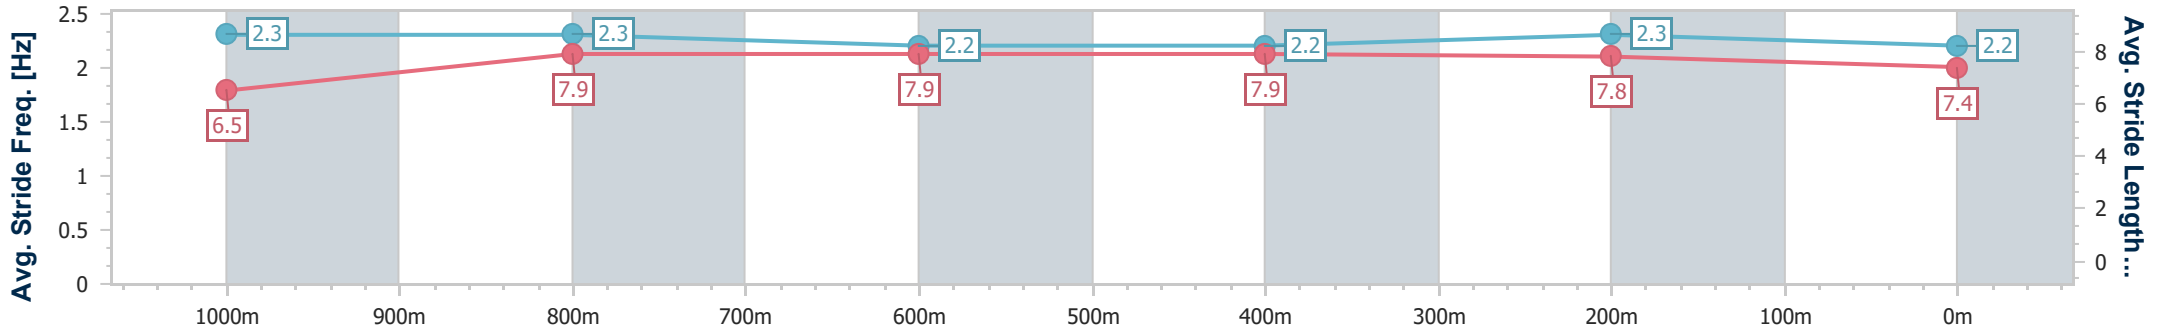

Horse/Jockey Name	Own Tomorrow
Final Rank	3
Fastest Section Time (Section)	0:10.81 (1000m)
Top Speed [km/h] (Section)	67.9 (1000m)
Race State	Finished

Doomben QLD Professional
Race 2: CASCADE Maiden Plate - 1200m
24 May 2023 - 13:10
Track Rating: Good 4, Weather: Fine, Rail Position: 6.5m Entire

BRISBANE
RACING CLUB

Section	Overall	1000m	800m	600m	400m	200m
Section Times	1:10.34 [3] (0:13.46)	0:56.88 [3] (0:10.81)	0:46.07 [4] (0:11.41)	0:34.66 [4] (0:11.43)	0:23.23 [2] (0:11.21)	0:12.02 [1] (0:12.02)
Average Speed [km/h]	53.6	66.9	63.5	63.0	64.4	59.9
Top Speed [km/h]	67.7	67.9	64.7	64.2	65.3	63.6
Avg. Dist. to Rail [m]	2.3	1.8	1.2	0.2	1.7	2.8
Avg. Stride Freq. [Hz]	2.3	2.3	2.2	2.2	2.3	2.2
Avg. Stride Length [m]	6.5	7.9	7.9	7.9	7.8	7.4

- [ ] Ranking at each section and finish
- -.-.- No data available at this section
- NA No data available