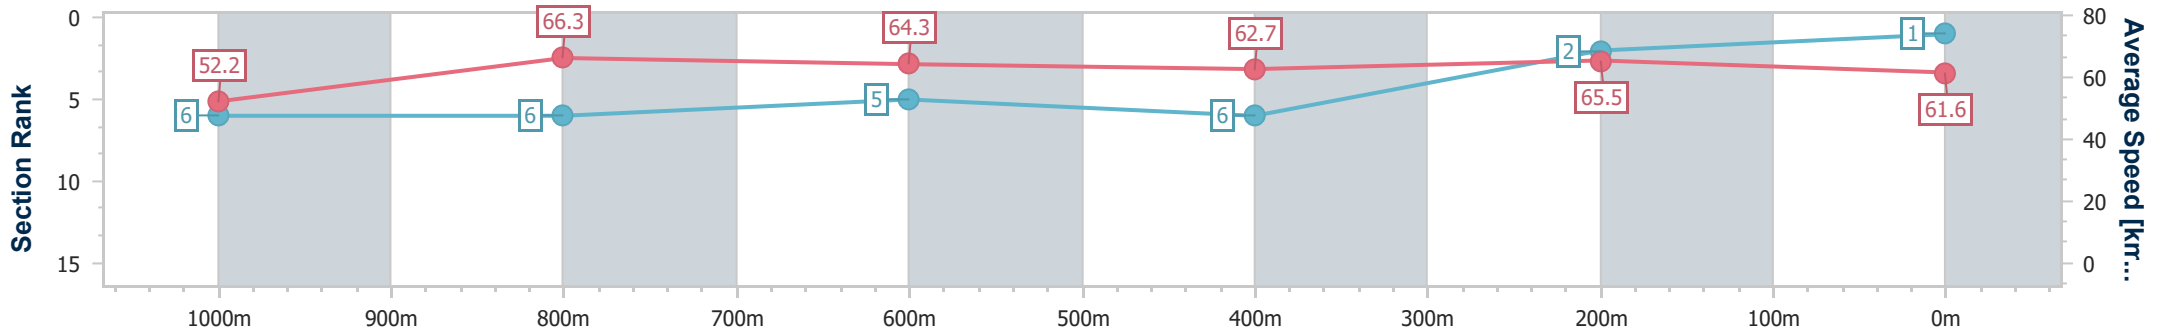

Horse/Jockey Name	Dark Harmony
Final Rank	1
Fastest Section Time (Section)	0:10.86 (1000m)
Top Speed [km/h] (Section)	67.2 (1000m)
Race State	Finished

Doomben QLD Professional
Race 2: CASCADE Maiden Plate - 1200m
24 May 2023 - 13:10
Track Rating: Good 4, Weather: Fine, Rail Position: 6.5m Entire

BRISBANE
RACING CLUB

Section	Overall	1000m	800m	600m	400m	200m
Section Times	1:10.08 [1] (0:13.83)	0:56.25 [6] (0:10.86)	0:45.39 [6] (0:11.15)	0:34.24 [5] (0:11.53)	0:22.71 [6] (0:11.02)	0:11.69 [2] (0:11.69)
Average Speed [km/h]	52.2	66.3	64.3	62.7	65.5	61.6
Top Speed [km/h]	66.1	67.2	67.2	65.1	66.4	65.6
Avg. Dist. to Rail [m]	2.0	0.5	0.6	0.4	3.5	5.8
Avg. Stride Freq. [Hz]	2.2	2.3	2.3	2.2	2.3	2.2
Avg. Stride Length [m]	6.5	7.9	7.8	7.7	7.8	7.6

- [ ] Ranking at each section and finish
- -.-.- No data available at this section
- NA No data available