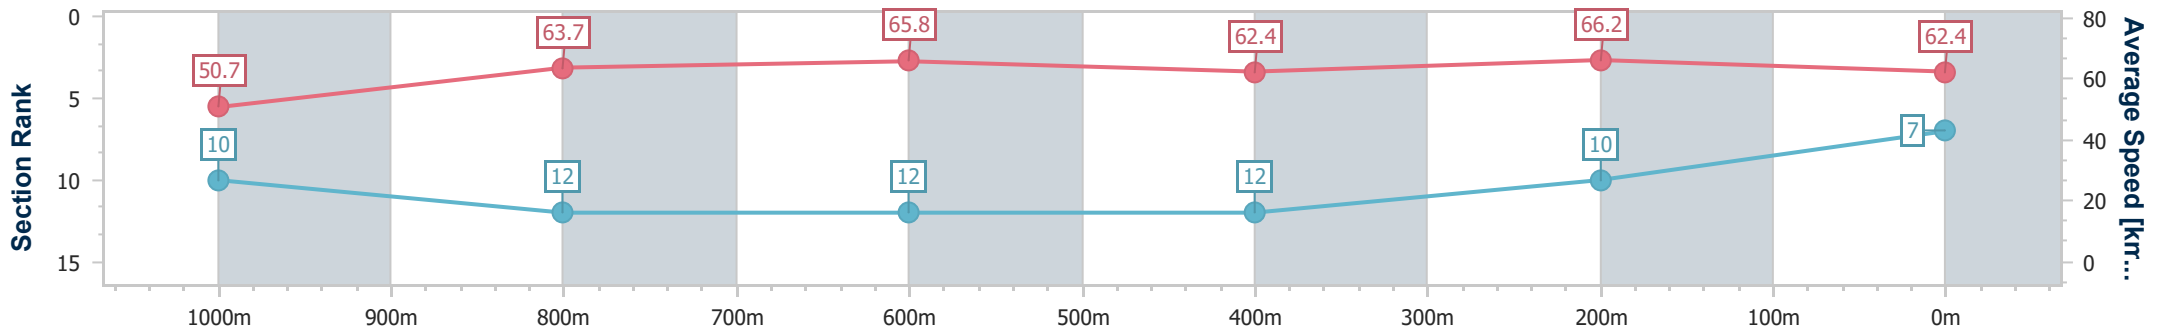

Doomben QLD Professional

Race 2: CASCADE Maiden Plate - 1200m

24 May 2023 - 13:10

Track Rating: Good 4, Weather: Fine, Rail Position: 6.5m Entire

BRISBANE RACING CLUB

Section	Overall	1000m	800m	600m	400m	200m
Section Times	1:10.49 [7] (0:14.21)	0:56.28 [10] (0:11.34)	0:44.94 [12] (0:10.97)	0:33.97 [12] (0:11.54)	0:22.43 [12] (0:10.90)	0:11.53 [10] (0:11.53)
Average Speed [km/h]	50.7	63.7	65.8	62.4	66.2	62.4
Top Speed [km/h]	64.5	65.3	67.9	64.5	68.0	67.5
Avg. Dist. to Rail [m]	7.2	1.4	0.2	0.2	0.8	1.0
Avg. Stride Freq. [Hz]	2.3	2.4	2.4	2.4	2.4	2.4
Avg. Stride Length [m]	6.0	7.3	7.5	7.3	7.6	7.3

- [] Ranking at each section and finish
- .-.- No data available at this section
- NA No data available

Horse/Jockey Name	Deep Clean
Final Rank	8
Fastest Section Time (Section)	0:11.00 (800m)
Top Speed [km/h] (Section)	66.8 (800m)
Race State	Finished