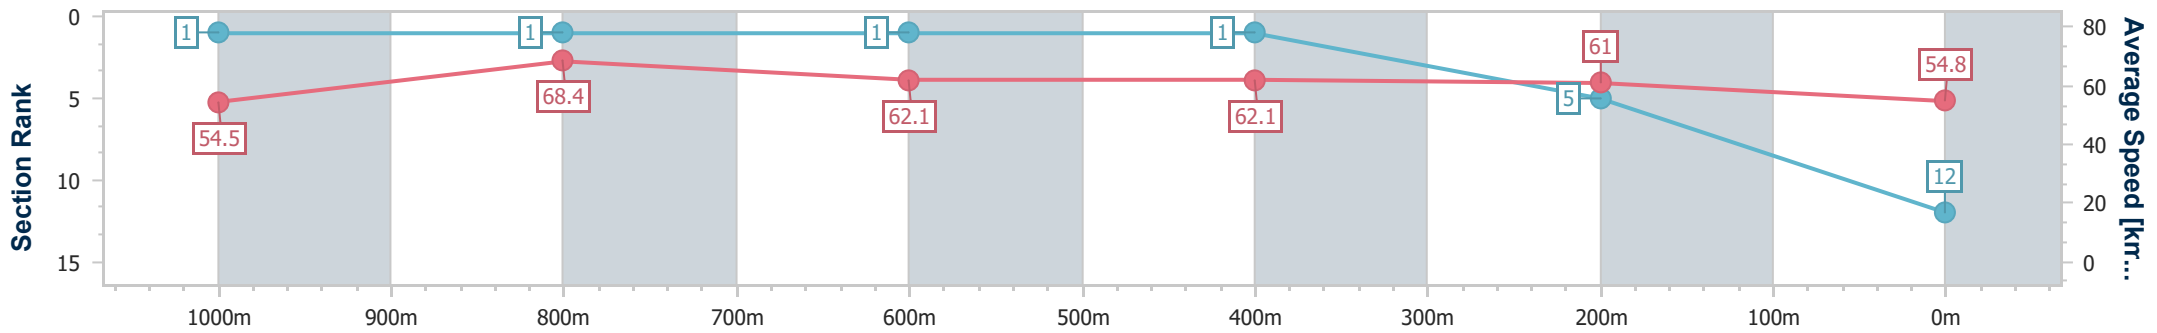

Doomben QLD Professional

Race 2: CASCADE Maiden Plate - 1200m

24 May 2023 - 13:10

Track Rating: Good 4, Weather: Fine, Rail Position: 6.5m Entire

BRISBANE RACING CLUB

Section	Overall	1000m	800m	600m	400m	200m
Section Times	1:11.70 [12] (0:13.22)	0:58.48 [1] (0:10.49)	0:47.99 [1] (0:11.56)	0:36.43 [1] (0:11.49)	0:24.94 [1] (0:11.79)	0:13.15 [5] (0:13.15)
Average Speed [km/h]	54.5	68.4	62.1	62.1	61.0	54.8
Top Speed [km/h]	69.1	70.2	64.1	63.4	62.0	59.2
Avg. Dist. to Rail [m]	6.0	1.0	0.6	1.0	0.7	0.5
Avg. Stride Freq. [Hz]	2.3	2.4	2.3	2.3	2.3	2.2
Avg. Stride Length [m]	6.5	7.9	7.6	7.5	7.4	7.0

- [] Ranking at each section and finish
- .-.- No data available at this section
- NA No data available

Horse/Jockey Name	Sennachie
Final Rank	13
Fastest Section Time (Section)	0:11.06 (800m)
Top Speed [km/h] (Section)	66.7 (800m)
Race State	Finished