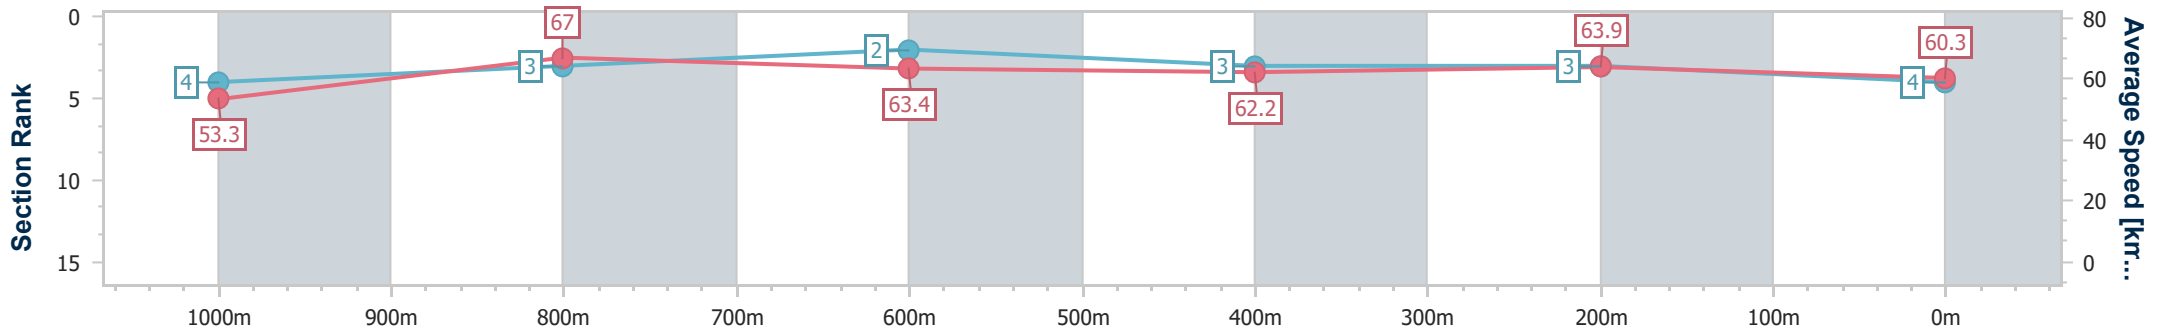

Horse/Jockey Name	Careful Missile
Final Rank	4
Fastest Section Time (Section)	0:10.74 (1000m)
Top Speed [km/h] (Section)	68.2 (1000m)
Race State	Finished

Doomben QLD Professional
Race 2: CASCADE Maiden Plate - 1200m
24 May 2023 - 13:10
Track Rating: Good 4, Weather: Fine, Rail Position: 6.5m Entire

BRISBANE
RACING CLUB

Section	Overall	1000m	800m	600m	400m	200m
Section Times	1:10.38 [4] (0:13.50)	0:56.88 [4] (0:10.74)	0:46.14 [3] (0:11.36)	0:34.78 [2] (0:11.57)	0:23.21 [3] (0:11.25)	0:11.96 [3] (0:11.96)
Average Speed [km/h]	53.3	67.0	63.4	62.2	63.9	60.3
Top Speed [km/h]	67.5	68.2	65.6	63.9	65.1	63.1
Avg. Dist. to Rail [m]	0.7	0.2	0.4	0.2	0.4	0.6
Avg. Stride Freq. [Hz]	2.3	2.4	2.3	2.3	2.4	2.4
Avg. Stride Length [m]	6.4	7.8	7.5	7.5	7.5	7.1

- [ ] Ranking at each section and finish
- -.-.- No data available at this section
- NA No data available