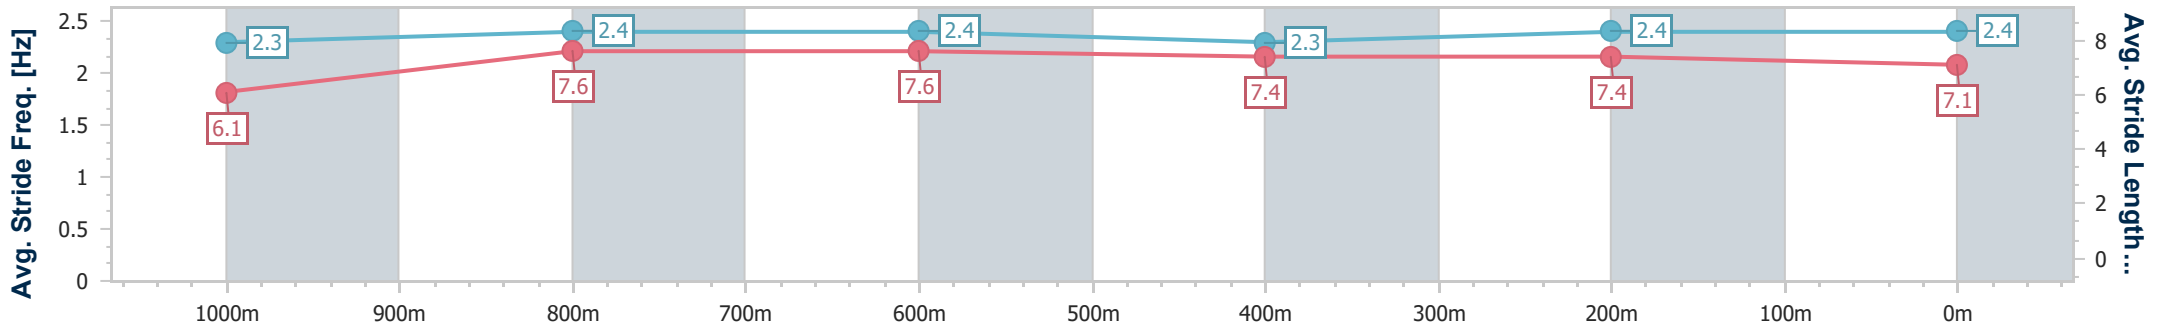

Horse/Jockey Name	Deep Clean
Final Rank	8
Fastest Section Time (Section)	0:11.00 (800m)
Top Speed [km/h] (Section)	66.8 (800m)
Race State	Finished

Doomben QLD Professional
Race 2: CASCADE Maiden Plate - 1200m
24 May 2023 - 13:10
Track Rating: Good 4, Weather: Fine, Rail Position: 6.5m Entire

BRISBANE
RACING CLUB

Section	Overall	1000m	800m	600m	400m	200m
Section Times	1:10.53 [8] (0:14.27)	0:56.26 [11] (0:11.08)	0:45.18 [10] (0:11.00)	0:34.18 [10] (0:11.48)	0:22.70 [9] (0:11.01)	0:11.69 [9] (0:11.69)
Average Speed [km/h]	50.4	65.0	65.6	62.4	65.3	61.6
Top Speed [km/h]	65.2	66.6	66.8	64.4	66.5	63.9
Avg. Dist. to Rail [m]	3.4	0.7	0.3	0.8	1.6	3.3
Avg. Stride Freq. [Hz]	2.3	2.4	2.4	2.3	2.4	2.4
Avg. Stride Length [m]	6.1	7.6	7.6	7.4	7.4	7.1

- [ ] Ranking at each section and finish
- -.-.- No data available at this section
- NA No data available