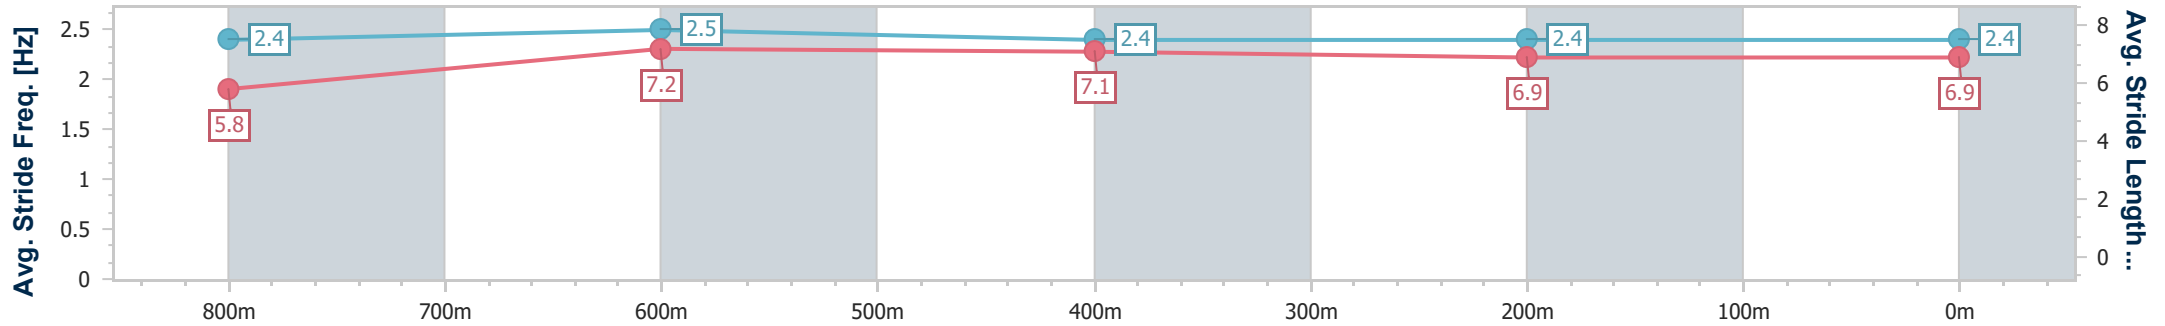

Horse/Jockey Name	Beautiful Jo
Final Rank	4
Fastest Section Time (Section)	0:11.38 (800m)
Top Speed [km/h] (Section)	65.5 (Overall)
Race State	Finished

Toowoomba QLD Professional
Race 6: WHOLESALE HORSEWEAR HOUSE QTIS Two-Year-Old Maiden Plate - 1000m

20 May 2023 - 19:49

Track Rating: Good 4 , Weather: Fine , Rail Position: +5m Entire

Section	Overall	800m	600m	400m	200m
Section Times	1:01.86 [4] (0:14.55)	0:47.31 [9] (0:11.38)	0:35.93 [7] (0:11.87)	0:24.06 [7] (0:11.91)	0:12.15 [7] (0:12.15)
Average Speed [km/h]	49.8	63.8	61.2	60.7	59.1
Top Speed [km/h]	65.5	65.4	62.5	62.4	60.8
Avg. Dist. to Rail [m]	2.0	2.4	1.9	0.9	1.4
Avg. Stride Freq. [Hz]	2.4	2.5	2.4	2.4	2.4
Avg. Stride Length [m]	5.8	7.2	7.1	6.9	6.9

- [ ] Ranking at each section and finish
- -.-.- No data available at this section
- NA No data available