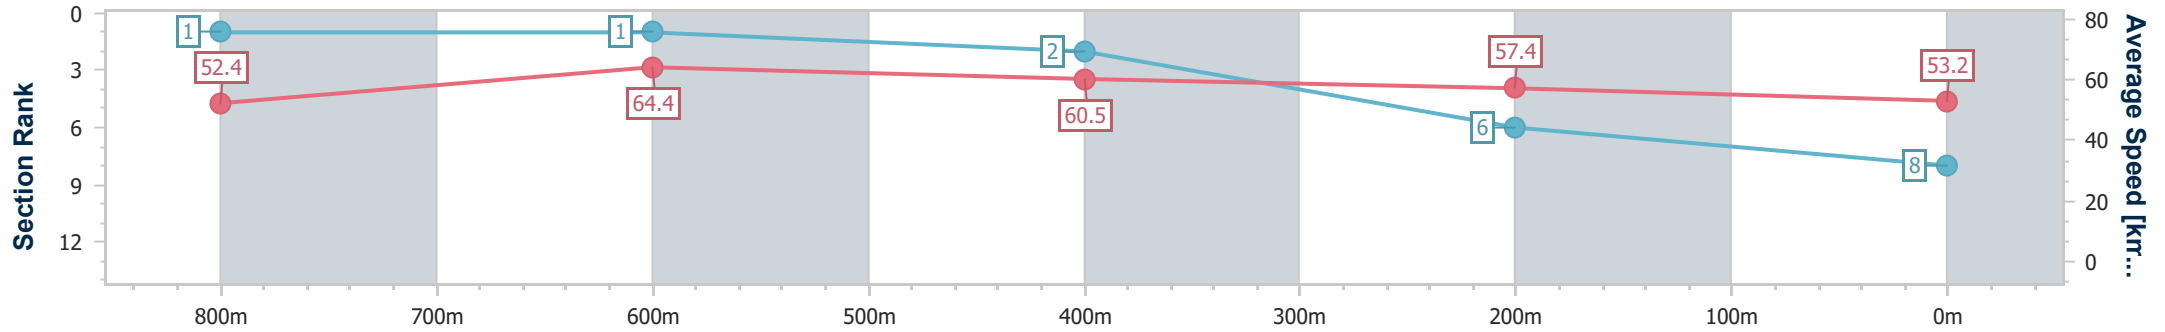

Horse/Jockey Name	Miss Cantik
Final Rank	8
Fastest Section Time (Section)	0:11.21 (800m)
Top Speed [km/h] (Section)	68.4 (Overall)
Race State	Finished

Toowoomba QLD Professional
Race 6: WHOLESALE HORSEWEAR HOUSE QTIS Two-Year-Old Maiden Plate - 1000m

20 May 2023 - 19:49

Track Rating: Good 4 , Weather: Fine , Rail Position: +5m Entire

Section	Overall	800m	600m	400m	200m
Section Times	1:03.14 [8] (0:13.90)	0:49.24 [1] (0:11.21)	0:38.03 [1] (0:11.99)	0:26.04 [2] (0:12.55)	0:13.49 [6] (0:13.49)
Average Speed [km/h]	52.4	64.4	60.5	57.4	53.2
Top Speed [km/h]	68.4	66.1	62.3	59.0	56.8
Avg. Dist. to Rail [m]	5.1	1.0	1.3	0.8	1.7
Avg. Stride Freq. [Hz]	2.5	2.5	2.5	2.4	2.2
Avg. Stride Length [m]	5.7	7.1	6.9	6.6	6.6

- [ ] Ranking at each section and finish
- -.-.- No data available at this section
- NA No data available