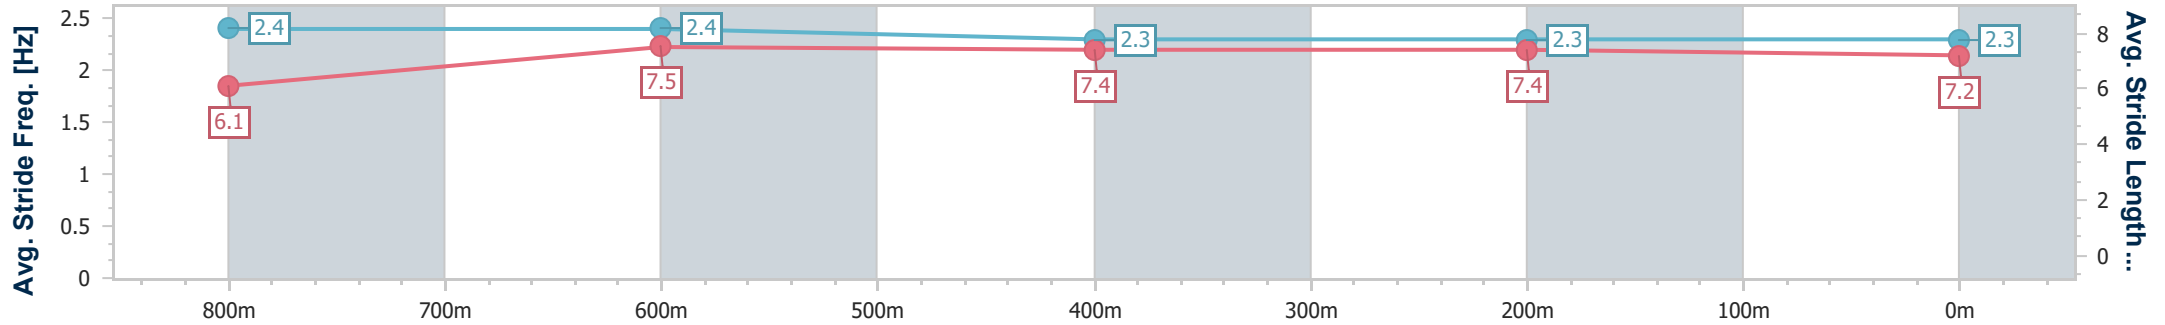

20 May 2023 - 19:49

Track Rating: Good 4 , Weather: Fine , Rail Position: +5m Entire

Section	Overall	800m	600m	400m	200m
Section Times	1:01.23 [1] (0:13.99)	0:47.24 [3] (0:11.38)	0:35.86 [3] (0:11.89)	0:23.97 [3] (0:11.95)	0:12.02 [2] (0:12.02)
Average Speed [km/h]	52.3	63.8	61.1	60.4	59.8
Top Speed [km/h]	68.5	66.9	62.5	61.7	61.1
Avg. Dist. to Rail [m]	7.2	2.1	1.5	1.4	1.1
Avg. Stride Freq. [Hz]	2.4	2.4	2.3	2.3	2.3
Avg. Stride Length [m]	6.1	7.5	7.4	7.4	7.2