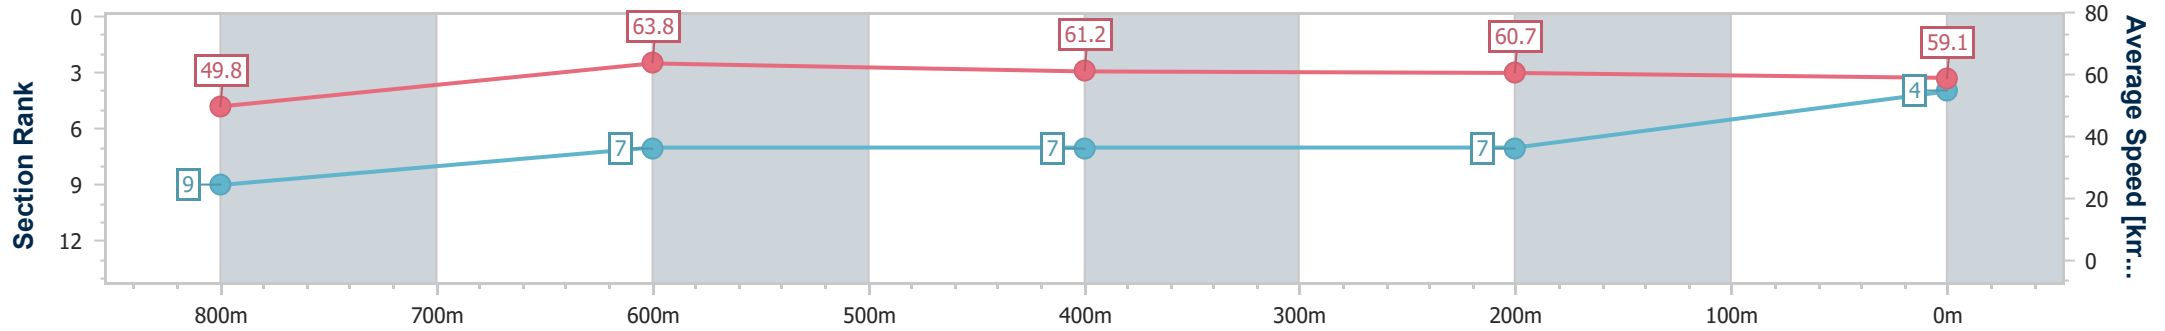

Horse/Jockey Name	Beautiful Jo
Final Rank	4
Fastest Section Time (Section)	0:11.38 (800m)
Top Speed [km/h] (Section)	65.5 (Overall)
Race State	Finished

Toowoomba QLD Professional
Race 6: WHOLESALE HORSEWEAR HOUSE QTIS Two-Year-Old Maiden Plate - 1000m

20 May 2023 - 19:49

Track Rating: Good 4 , Weather: Fine , Rail Position: +5m Entire

Section	Overall	800m	600m	400m	200m
Section Times	1:01.86 [4] (0:14.55)	0:47.31 [9] (0:11.38)	0:35.93 [7] (0:11.87)	0:24.06 [7] (0:11.91)	0:12.15 [7] (0:12.15)
Average Speed [km/h]	49.8	63.8	61.2	60.7	59.1
Top Speed [km/h]	65.5	65.4	62.5	62.4	60.8
Avg. Dist. to Rail [m]	2.0	2.4	1.9	0.9	1.4
Avg. Stride Freq. [Hz]	2.4	2.5	2.4	2.4	2.4
Avg. Stride Length [m]	5.8	7.2	7.1	6.9	6.9

- [ ] Ranking at each section and finish
- -.-.- No data available at this section
- NA No data available