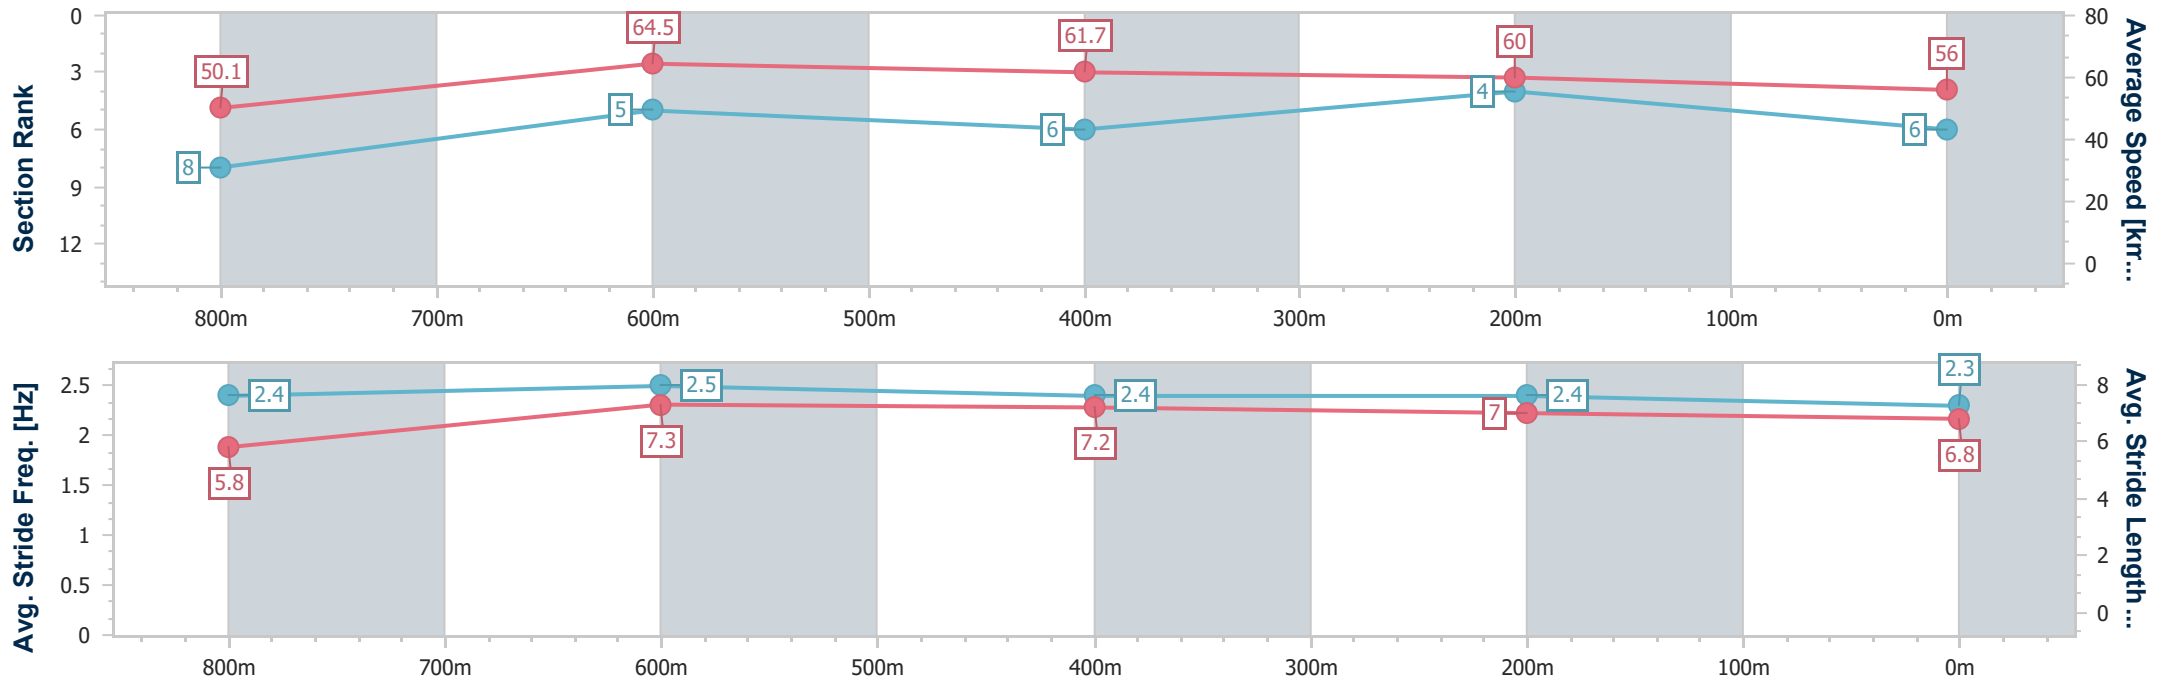

- [] Ranking at each section and finish
- .-.- No data available at this section
- NA No data available

Horse/Jockey Name	Born To Be Alive
Final Rank	6
Fastest Section Time (Section)	0:11.25 (800m)
Top Speed [km/h] (Section)	66.7 (800m)
Race State	Finished

Toowoomba QLD Professional
 Race 6: WHOLESALE HORSEWEAR HOUSE QTIS Two-Year-
 Old Maiden Plate - 1000m

20 May 2023 - 19:49

Track Rating: Good 4 , Weather: Fine , Rail Position: +5m Entire

Section	Overall	800m	600m	400m	200m
Section Times	1:02.43 [6] (0:14.56)	0:47.87 [8] (0:11.25)	0:36.62 [5] (0:11.72)	0:24.90 [6] (0:12.06)	0:12.84 [4] (0:12.84)
Average Speed [km/h]	50.1	64.5	61.7	60.0	56.0
Top Speed [km/h]	66.4	66.7	64.4	61.7	58.8
Avg. Dist. to Rail [m]	4.0	2.5	0.8	2.0	2.1
Avg. Stride Freq. [Hz]	2.4	2.5	2.4	2.4	2.3
Avg. Stride Length [m]	5.8	7.3	7.2	7.0	6.8