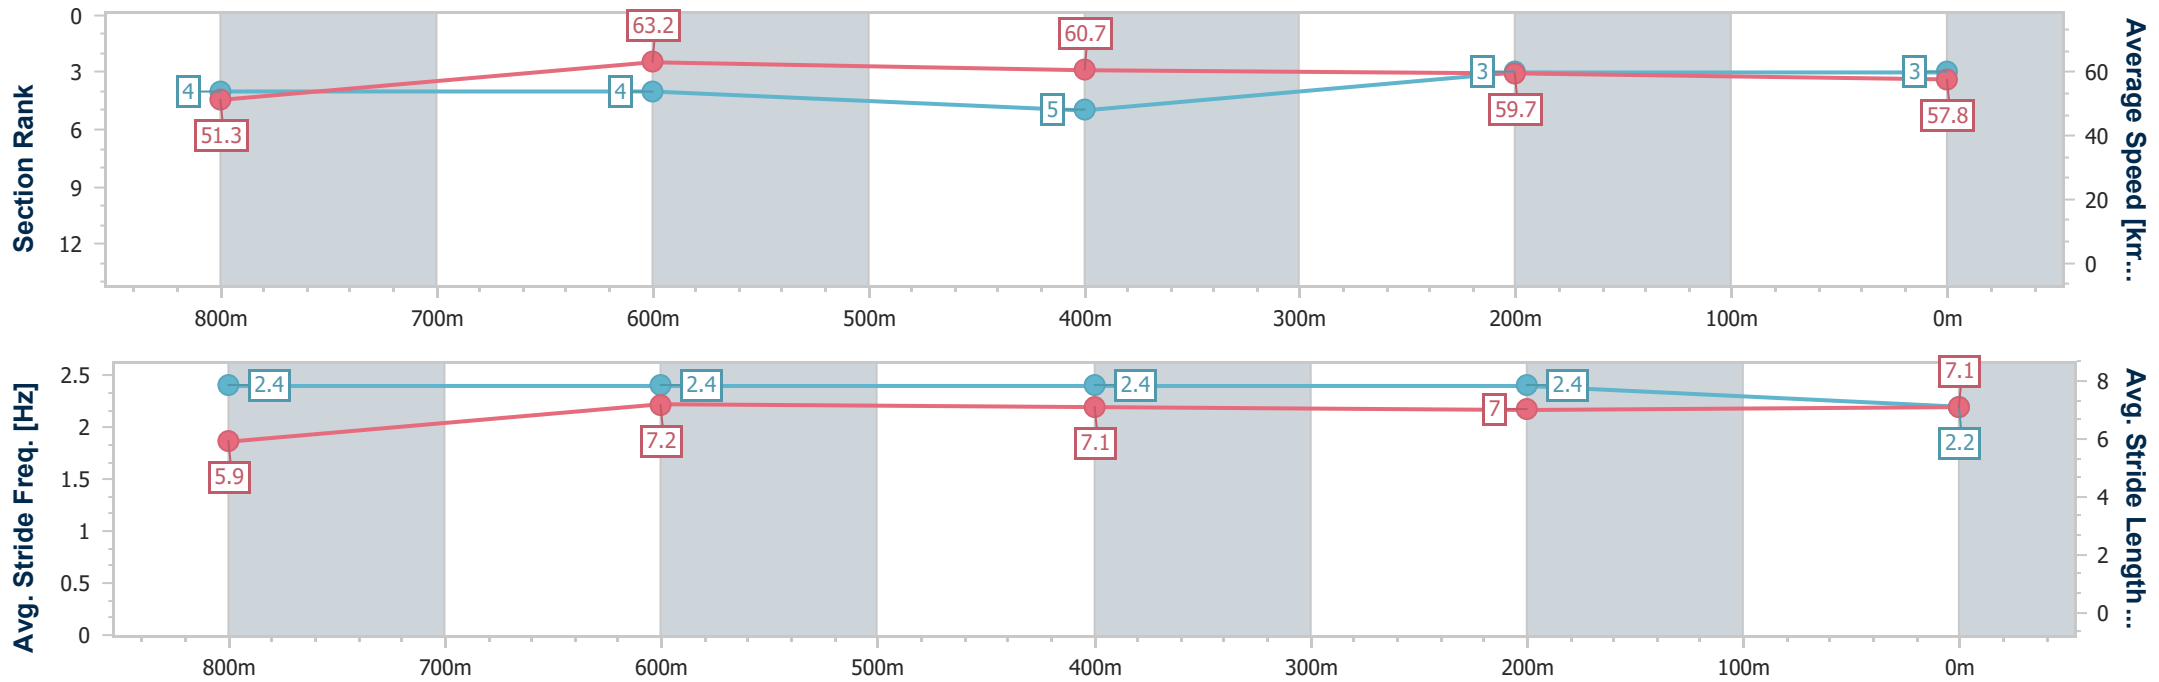

Horse/Jockey Name	Drang A Tang
Final Rank	3
Fastest Section Time (Section)	0:11.42 (800m)
Top Speed [km/h] (Section)	65.4 (Overall)
Race State	Finished

Toowoomba QLD Professional
Race 6: WHOLESALE HORSEWEAR HOUSE QTIS Two-Year-
Old Maiden Plate - 1000m

20 May 2023 - 19:49

Track Rating: Good 4 , Weather: Fine , Rail Position: +5m Entire

Section	Overall	800m	600m	400m	200m
Section Times	1:01.75 [3] (0:14.04)	0:47.71 [4] (0:11.42)	0:36.29 [4] (0:11.86)	0:24.43 [5] (0:12.00)	0:12.43 [3] (0:12.43)
Average Speed [km/h]	51.3	63.2	60.7	59.7	57.8
Top Speed [km/h]	65.4	63.6	62.5	60.8	59.3
Avg. Dist. to Rail [m]	2.1	0.3	0.2	1.1	0.4
Avg. Stride Freq. [Hz]	2.4	2.4	2.4	2.4	2.2
Avg. Stride Length [m]	5.9	7.2	7.1	7.0	7.1

- [ ] Ranking at each section and finish
- -.-.- No data available at this section
- NA No data available