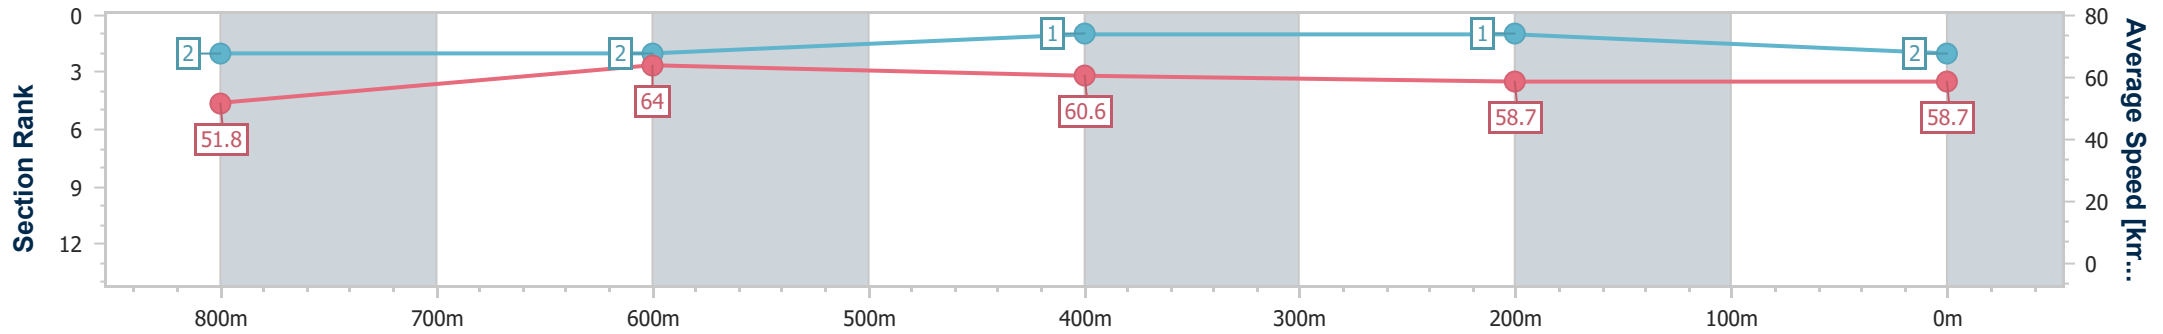

Horse/Jockey Name	Rafale Jolie
Final Rank	2
Fastest Section Time (Section)	0:11.21 (800m)
Top Speed [km/h] (Section)	67.3 (Overall)
Race State	Finished

Toowoomba QLD Professional
Race 6: WHOLESALE HORSEWEAR HOUSE QTIS Two-Year-
Old Maiden Plate - 1000m

20 May 2023 - 19:49

Track Rating: Good 4 , Weather: Fine , Rail Position: +5m Entire

Section	Overall	800m	600m	400m	200m
Section Times	1:01.38 [2] (0:13.94)	0:47.44 [2] (0:11.21)	0:36.23 [2] (0:11.80)	0:24.43 [1] (0:12.19)	0:12.24 [1] (0:12.24)
Average Speed [km/h]	51.8	64.0	60.6	58.7	58.7
Top Speed [km/h]	67.3	65.5	62.2	60.3	60.4
Avg. Dist. to Rail [m]	4.0	1.6	1.5	1.1	0.4
Avg. Stride Freq. [Hz]	2.4	2.4	2.4	2.3	2.4
Avg. Stride Length [m]	6.1	7.3	7.1	7.0	6.9

- [ ] Ranking at each section and finish
- -.-.- No data available at this section
- NA No data available