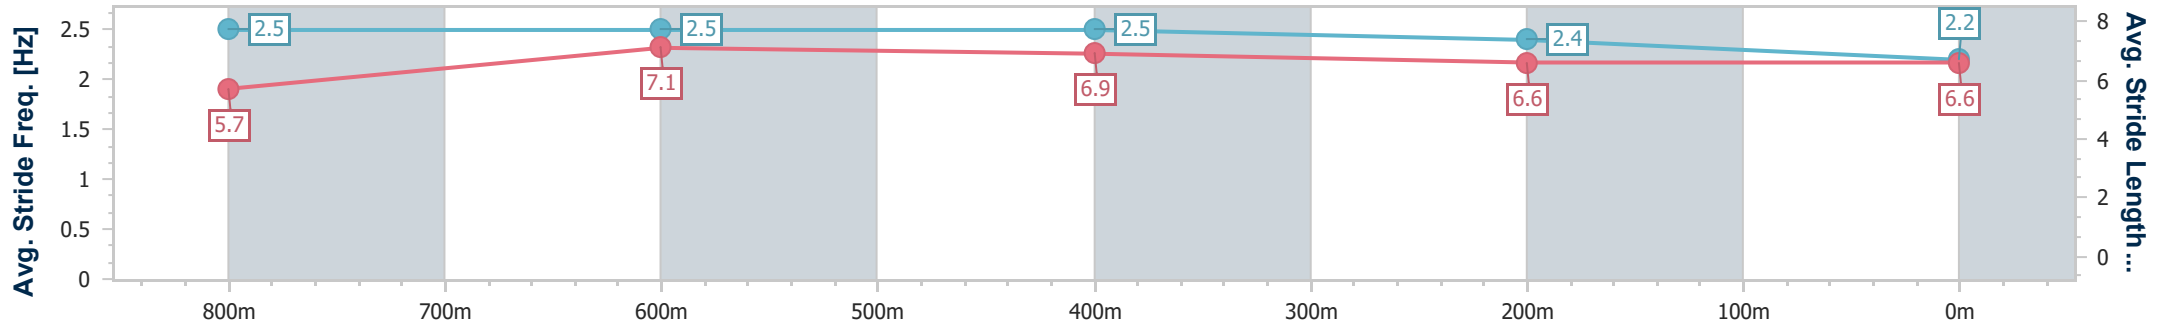

Toowoomba QLD Professional
 Race 6: WHOLESALE HORSEWEAR HOUSE QTIS Two-Year-Old Maiden Plate - 1000m

20 May 2023 - 19:49

Track Rating: Good 4 , Weather: Fine , Rail Position: +5m Entire

Section	Overall	800m	600m	400m	200m
Section Times	1:03.00 [7] (0:14.82)	0:48.18 [10] (0:11.81)	0:36.37 [10] (0:11.80)	0:24.57 [9] (0:12.21)	0:12.36 [9] (0:12.36)
Average Speed [km/h]	48.6	61.3	61.2	58.9	58.2
Top Speed [km/h]	62.7	63.1	62.7	60.2	59.3
Avg. Dist. to Rail [m]	1.1	1.8	0.6	0.5	0.7
Avg. Stride Freq. [Hz]	2.3	2.4	2.5	2.4	2.4
Avg. Stride Length [m]	5.8	7.0	6.9	6.7	6.8

- [] Ranking at each section and finish
- .-.- No data available at this section
- NA No data available

Horse/Jockey Name	Miss Cantik
Final Rank	8
Fastest Section Time (Section)	0:11.21 (800m)
Top Speed [km/h] (Section)	68.4 (Overall)
Race State	Finished

Toowoomba QLD Professional
 Race 6: WHOLESALE HORSEWEAR HOUSE QTIS Two-Year-Old Maiden Plate - 1000m

20 May 2023 - 19:49

Track Rating: Good 4 , Weather: Fine , Rail Position: +5m Entire

Section	Overall	800m	600m	400m	200m
Section Times	1:03.14 [8] (0:13.90)	0:49.24 [1] (0:11.21)	0:38.03 [1] (0:11.99)	0:26.04 [2] (0:12.55)	0:13.49 [6] (0:13.49)
Average Speed [km/h]	52.4	64.4	60.5	57.4	53.2
Top Speed [km/h]	68.4	66.1	62.3	59.0	56.8
Avg. Dist. to Rail [m]	5.1	1.0	1.3	0.8	1.7
Avg. Stride Freq. [Hz]	2.5	2.5	2.5	2.4	2.2
Avg. Stride Length [m]	5.7	7.1	6.9	6.6	6.6