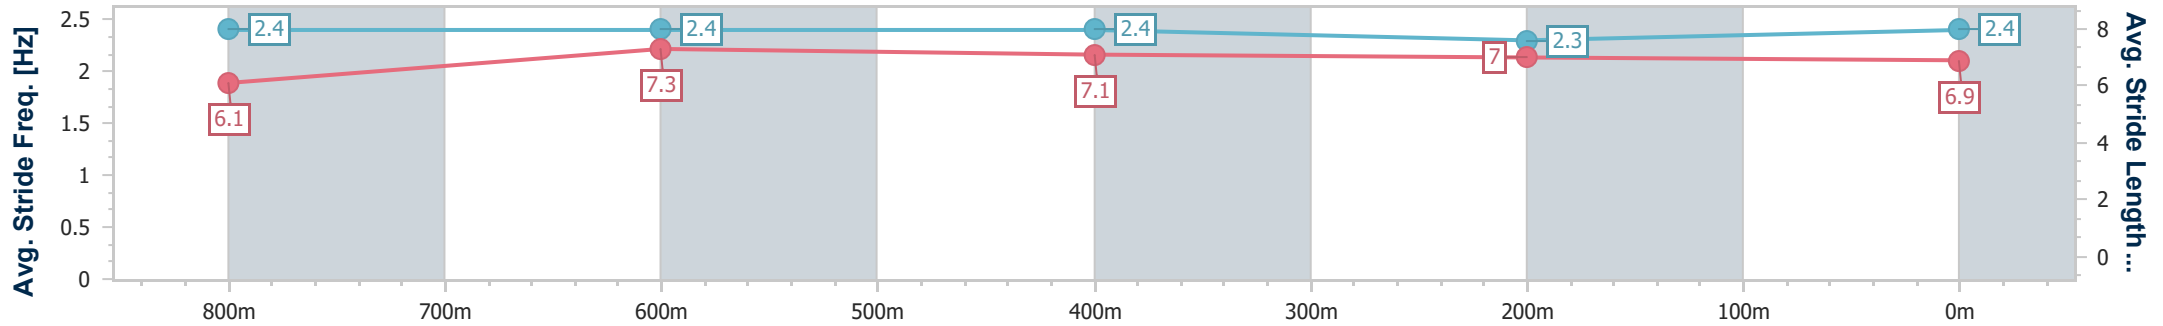

Horse/Jockey Name	Rafale Jolie
Final Rank	2
Fastest Section Time (Section)	0:11.21 (800m)
Top Speed [km/h] (Section)	67.3 (Overall)
Race State	Finished

Toowoomba QLD Professional
Race 6: WHOLESALE HORSEWEAR HOUSE QTIS Two-Year-
Old Maiden Plate - 1000m

20 May 2023 - 19:49

Track Rating: Good 4 , Weather: Fine , Rail Position: +5m Entire

Section	Overall	800m	600m	400m	200m
Section Times	1:01.38 [2] (0:13.94)	0:47.44 [2] (0:11.21)	0:36.23 [2] (0:11.80)	0:24.43 [1] (0:12.19)	0:12.24 [1] (0:12.24)
Average Speed [km/h]	51.8	64.0	60.6	58.7	58.7
Top Speed [km/h]	67.3	65.5	62.2	60.3	60.4
Avg. Dist. to Rail [m]	4.0	1.6	1.5	1.1	0.4
Avg. Stride Freq. [Hz]	2.4	2.4	2.4	2.3	2.4
Avg. Stride Length [m]	6.1	7.3	7.1	7.0	6.9

- [ ] Ranking at each section and finish
- -.-.- No data available at this section
- NA No data available