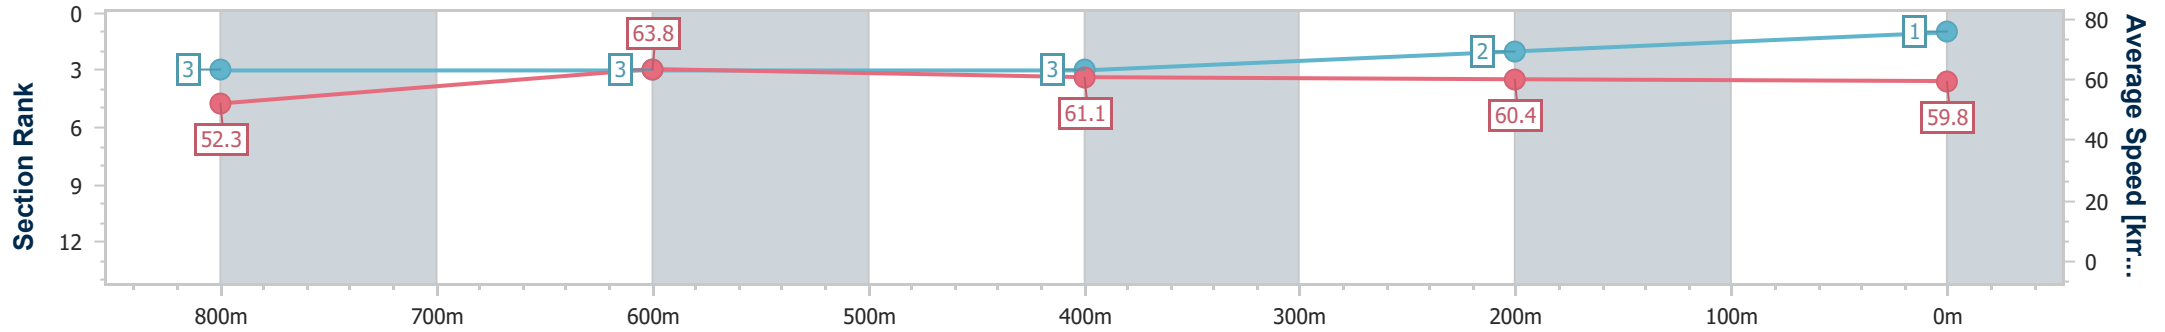

20 May 2023 - 19:49

Track Rating: Good 4 , Weather: Fine , Rail Position: +5m Entire

Section	Overall	800m	600m	400m	200m
Section Times	1:01.23 [1] (0:13.99)	0:47.24 [3] (0:11.38)	0:35.86 [3] (0:11.89)	0:23.97 [3] (0:11.95)	0:12.02 [2] (0:12.02)
Average Speed [km/h]	52.3	63.8	61.1	60.4	59.8
Top Speed [km/h]	68.5	66.9	62.5	61.7	61.1
Avg. Dist. to Rail [m]	7.2	2.1	1.5	1.4	1.1
Avg. Stride Freq. [Hz]	2.4	2.4	2.3	2.3	2.3
Avg. Stride Length [m]	6.1	7.5	7.4	7.4	7.2