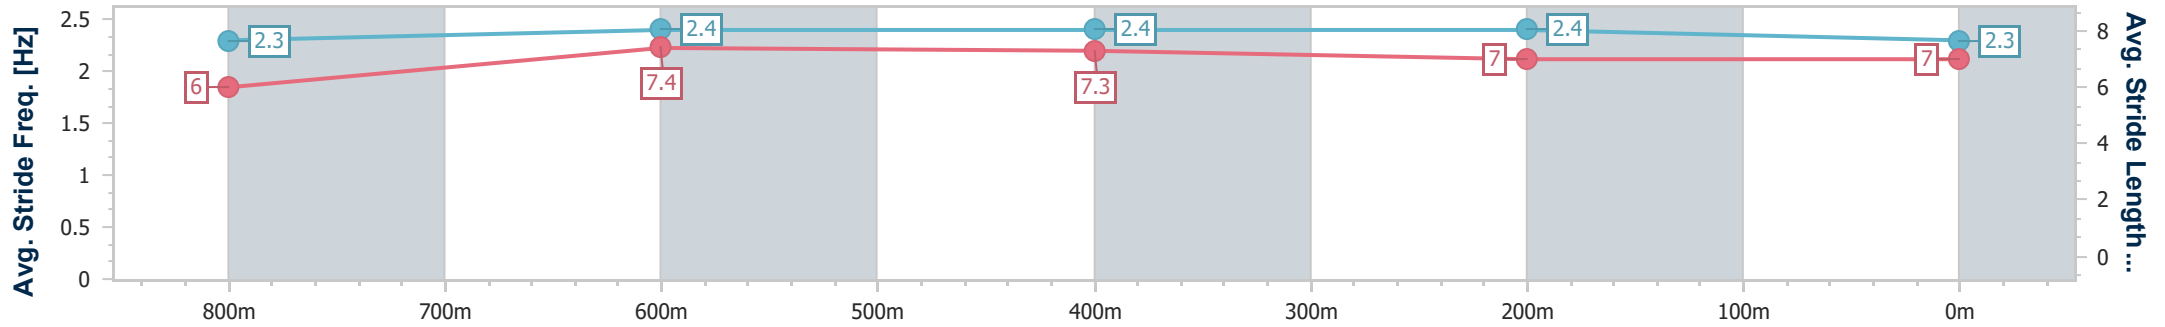

- [] Ranking at each section and finish
- .-.- No data available at this section
- NA No data available

Horse/Jockey Name	La Swish
Final Rank	5
Fastest Section Time (Section)	0:11.34 (800m)
Top Speed [km/h] (Section)	64.8 (800m)
Race State	Finished

Toowoomba QLD Professional
 Race 6: WHOLESALE HORSEWEAR HOUSE QTIS Two-Year-
 Old Maiden Plate - 1000m

20 May 2023 - 19:49

Track Rating: Good 4 , Weather: Fine , Rail Position: +5m Entire

Section	Overall	800m	600m	400m	200m
Section Times	1:01.96 [5] (0:14.44)	0:47.52 [6] (0:11.34)	0:36.18 [6] (0:11.63)	0:24.55 [4] (0:12.17)	0:12.38 [5] (0:12.38)
Average Speed [km/h]	50.4	63.4	61.6	59.3	58.0
Top Speed [km/h]	64.7	64.8	63.1	61.2	59.8
Avg. Dist. to Rail [m]	4.1	0.4	0.9	0.5	2.0
Avg. Stride Freq. [Hz]	2.3	2.4	2.4	2.4	2.3
Avg. Stride Length [m]	6.0	7.4	7.3	7.0	7.0