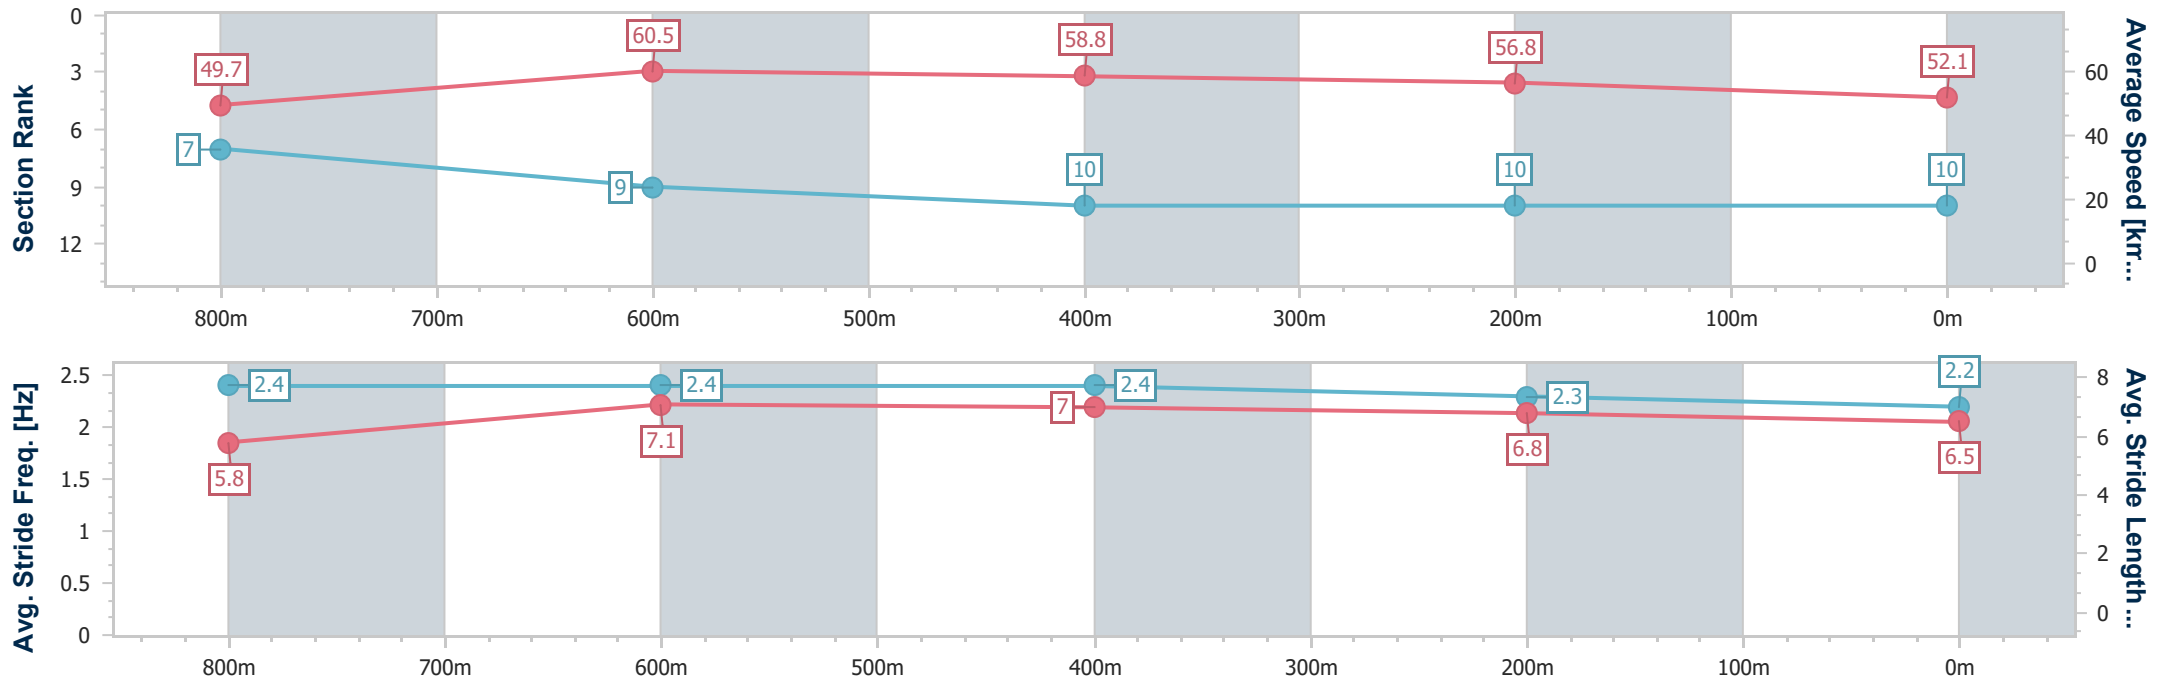

Toowoomba QLD Professional
 Race 6: WHOLESALE HORSEWEAR HOUSE QTIS Two-Year-Old Maiden Plate - 1000m

20 May 2023 - 19:49

Track Rating: Good 4 , Weather: Fine , Rail Position: +5m Entire

Section	Overall	800m	600m	400m	200m
Section Times	1:03.47 [9] (0:14.29)	0:49.18 [5] (0:11.73)	0:37.45 [8] (0:12.02)	0:25.43 [8] (0:12.33)	0:13.10 [8] (0:13.10)
Average Speed [km/h]	50.9	62.3	60.1	58.1	54.8
Top Speed [km/h]	65.8	63.9	61.6	59.4	56.8
Avg. Dist. to Rail [m]	3.1	3.9	1.2	1.5	1.6
Avg. Stride Freq. [Hz]	2.2	2.4	2.3	2.3	2.2
Avg. Stride Length [m]	6.3	7.4	7.2	7.0	6.7

- [] Ranking at each section and finish
- .-.- No data available at this section
- NA No data available

Horse/Jockey Name	Iconic Music
Final Rank	10
Fastest Section Time (Section)	0:11.95 (800m)
Top Speed [km/h] (Section)	64.8 (Overall)
Race State	Finished

Toowoomba QLD Professional
 Race 6: WHOLESALE HORSEWEAR HOUSE QTIS Two-Year-
 Old Maiden Plate - 1000m

20 May 2023 - 19:49

Track Rating: Good 4 , Weather: Fine , Rail Position: +5m Entire

Section	Overall	800m	600m	400m	200m
Section Times	1:05.17 [10] (0:14.52)	0:50.65 [7] (0:11.95)	0:38.70 [9] (0:12.30)	0:26.40 [10] (0:12.62)	0:13.78 [10] (0:13.78)
Average Speed [km/h]	49.7	60.5	58.8	56.8	52.1
Top Speed [km/h]	64.8	62.1	62.0	57.7	56.6
Avg. Dist. to Rail [m]	0.7	1.0	0.9	1.0	1.0
Avg. Stride Freq. [Hz]	2.4	2.4	2.4	2.3	2.2
Avg. Stride Length [m]	5.8	7.1	7.0	6.8	6.5

- [] Ranking at each section and finish
- .-.- No data available at this section
- NA No data available