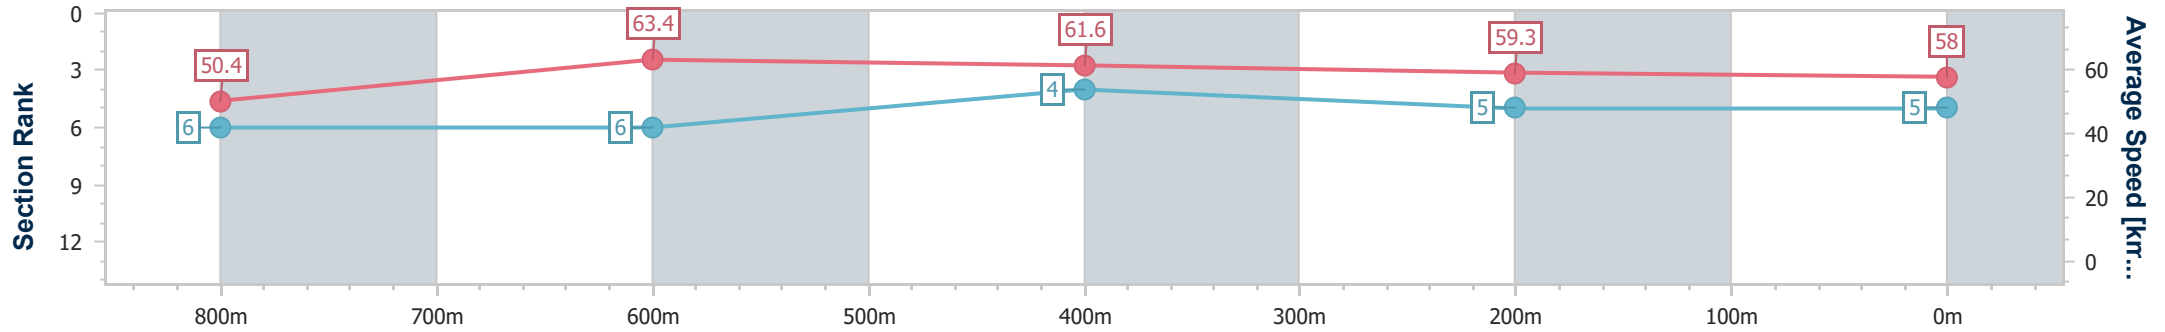

Horse/Jockey Name	La Swish
Final Rank	5
Fastest Section Time (Section)	0:11.34 (800m)
Top Speed [km/h] (Section)	64.8 (800m)
Race State	Finished

Toowoomba QLD Professional
Race 6: WHOLESALE HORSEWEAR HOUSE QTIS Two-Year-
Old Maiden Plate - 1000m

20 May 2023 - 19:49

Track Rating: Good 4 , Weather: Fine , Rail Position: +5m Entire

Section	Overall	800m	600m	400m	200m
Section Times	1:01.96 [5] (0:14.44)	0:47.52 [6] (0:11.34)	0:36.18 [6] (0:11.63)	0:24.55 [4] (0:12.17)	0:12.38 [5] (0:12.38)
Average Speed [km/h]	50.4	63.4	61.6	59.3	58.0
Top Speed [km/h]	64.7	64.8	63.1	61.2	59.8
Avg. Dist. to Rail [m]	4.1	0.4	0.9	0.5	2.0
Avg. Stride Freq. [Hz]	2.3	2.4	2.4	2.4	2.3
Avg. Stride Length [m]	6.0	7.4	7.3	7.0	7.0

- [ ] Ranking at each section and finish
- -.-.- No data available at this section
- NA No data available