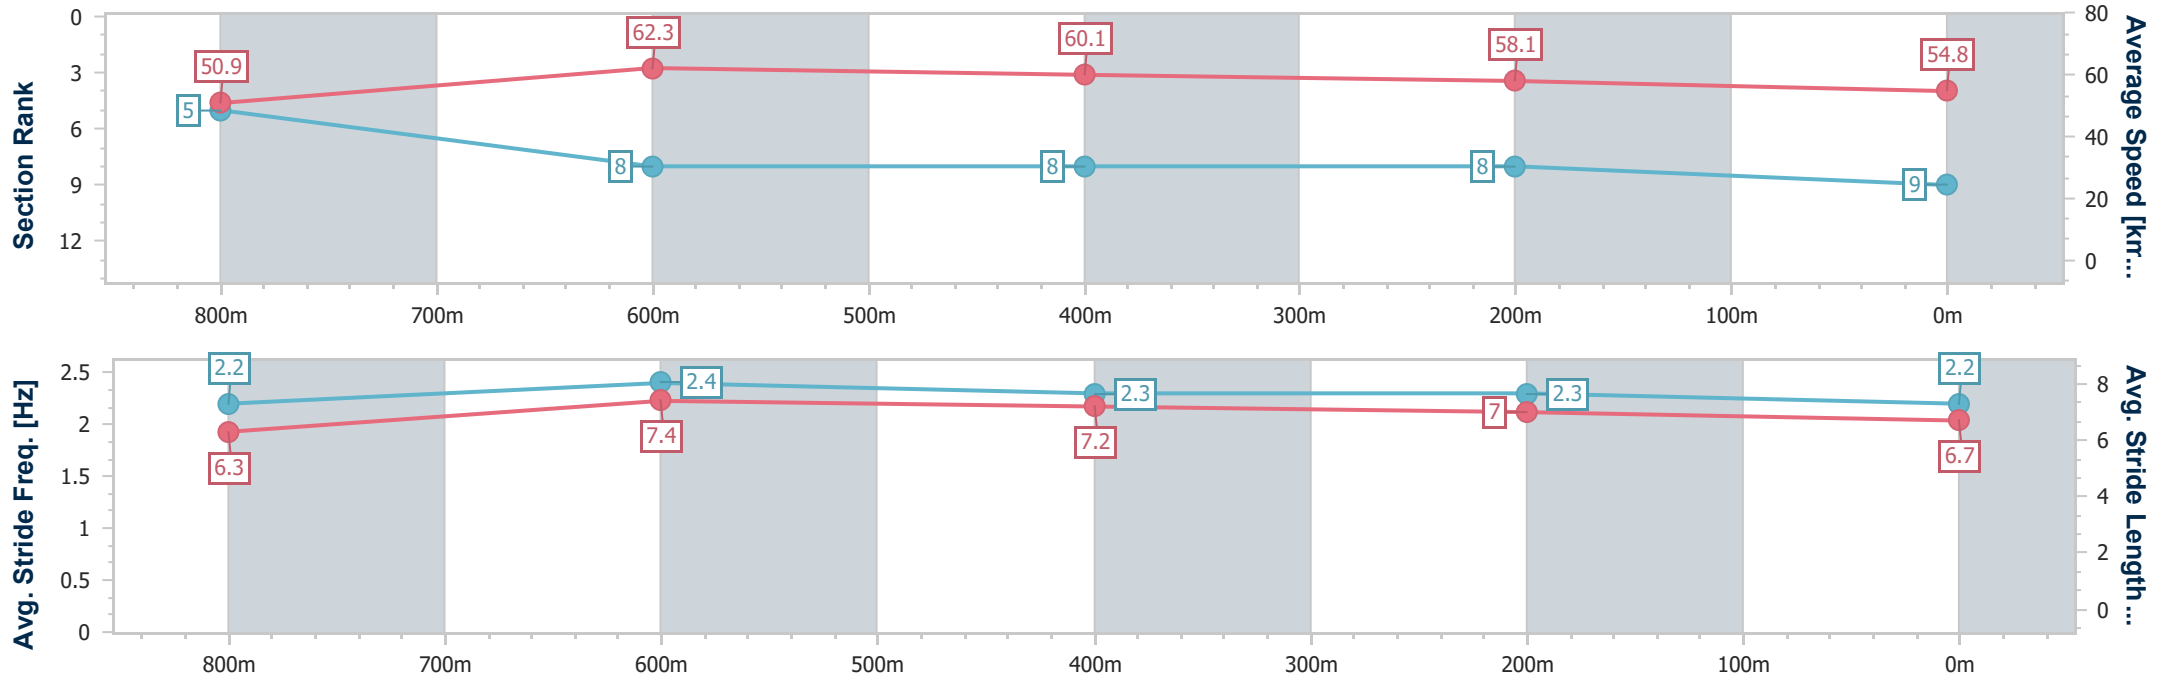

Toowoomba QLD Professional
 Race 6: WHOLESALE HORSEWEAR HOUSE QTIS Two-Year-Old Maiden Plate - 1000m

20 May 2023 - 19:49

Track Rating: Good 4 , Weather: Fine , Rail Position: +5m Entire

Section	Overall	800m	600m	400m	200m
Section Times	1:03.14 [8] (0:13.90)	0:49.24 [1] (0:11.21)	0:38.03 [1] (0:11.99)	0:26.04 [2] (0:12.55)	0:13.49 [6] (0:13.49)
Average Speed [km/h]	52.4	64.4	60.5	57.4	53.2
Top Speed [km/h]	68.4	66.1	62.3	59.0	56.8
Avg. Dist. to Rail [m]	5.1	1.0	1.3	0.8	1.7
Avg. Stride Freq. [Hz]	2.5	2.5	2.5	2.4	2.2
Avg. Stride Length [m]	5.7	7.1	6.9	6.6	6.6

- [] Ranking at each section and finish
- .-.- No data available at this section
- NA No data available

Horse/Jockey Name	Avoids
Final Rank	9
Fastest Section Time (Section)	0:11.73 (800m)
Top Speed [km/h] (Section)	65.8 (Overall)
Race State	Finished

Toowoomba QLD Professional
 Race 6: WHOLESALE HORSEWEAR HOUSE QTIS Two-Year-Old Maiden Plate - 1000m

20 May 2023 - 19:49

Track Rating: Good 4 , Weather: Fine , Rail Position: +5m Entire

Section	Overall	800m	600m	400m	200m
Section Times	1:03.47 [9] (0:14.29)	0:49.18 [5] (0:11.73)	0:37.45 [8] (0:12.02)	0:25.43 [8] (0:12.33)	0:13.10 [8] (0:13.10)
Average Speed [km/h]	50.9	62.3	60.1	58.1	54.8
Top Speed [km/h]	65.8	63.9	61.6	59.4	56.8
Avg. Dist. to Rail [m]	3.1	3.9	1.2	1.5	1.6
Avg. Stride Freq. [Hz]	2.2	2.4	2.3	2.3	2.2
Avg. Stride Length [m]	6.3	7.4	7.2	7.0	6.7

- [] Ranking at each section and finish
- .-.- No data available at this section
- NA No data available

Horse/Jockey Name	Iconic Music
Final Rank	10
Fastest Section Time (Section)	0:11.95 (800m)
Top Speed [km/h] (Section)	64.8 (Overall)
Race State	Finished