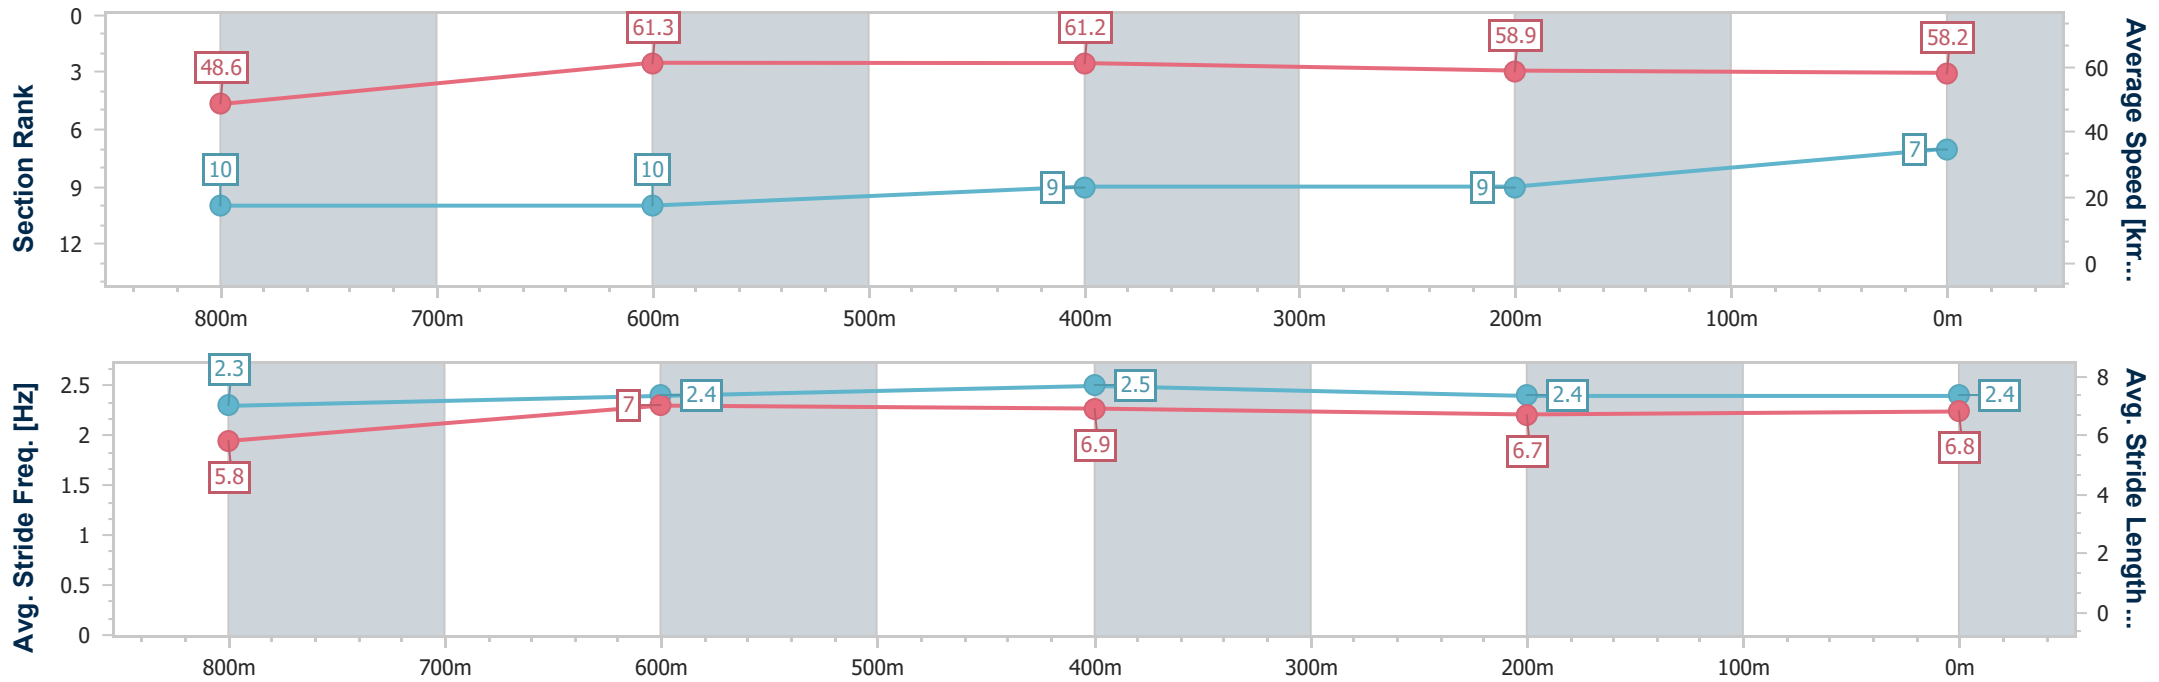

- [] Ranking at each section and finish
- .-.- No data available at this section
- NA No data available

Horse/Jockey Name	Jessavet
Final Rank	7
Fastest Section Time (Section)	0:11.80 (600m)
Top Speed [km/h] (Section)	63.1 (800m)
Race State	Finished

Toowoomba QLD Professional
 Race 6: WHOLESALE HORSEWEAR HOUSE QTIS Two-Year-Old Maiden Plate - 1000m

20 May 2023 - 19:49

Track Rating: Good 4 , Weather: Fine , Rail Position: +5m Entire

Section	Overall	800m	600m	400m	200m
Section Times	1:03.00 [7] (0:14.82)	0:48.18 [10] (0:11.81)	0:36.37 [10] (0:11.80)	0:24.57 [9] (0:12.21)	0:12.36 [9] (0:12.36)
Average Speed [km/h]	48.6	61.3	61.2	58.9	58.2
Top Speed [km/h]	62.7	63.1	62.7	60.2	59.3
Avg. Dist. to Rail [m]	1.1	1.8	0.6	0.5	0.7
Avg. Stride Freq. [Hz]	2.3	2.4	2.5	2.4	2.4
Avg. Stride Length [m]	5.8	7.0	6.9	6.7	6.8